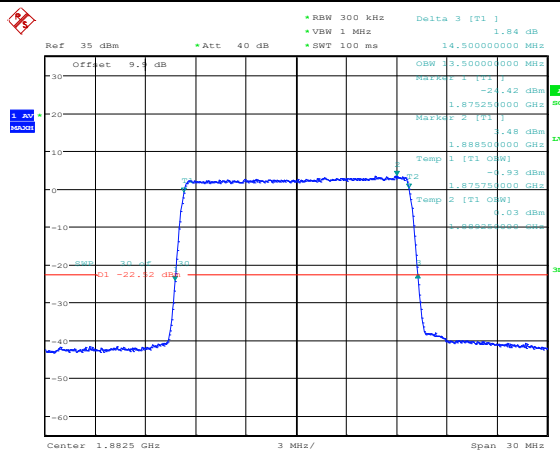

Band25-15MHz-16QAM-26365-75RB#0

Band25-15MHz-16QAM-26615-75RB#0