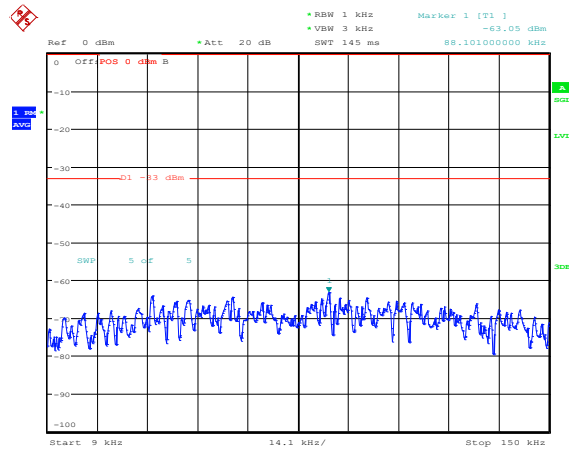

Test Graphs

Band25-1.4MHz-QPSK-26047-1RB#0-Range1:0.009~0.15MHz