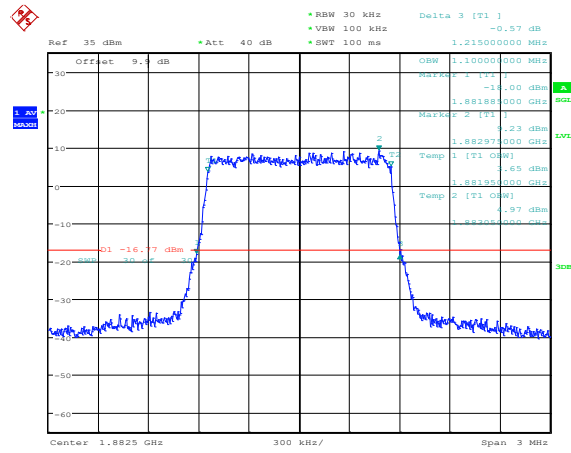

Band25-1.4MHz-QPSK-26365-6RB#0