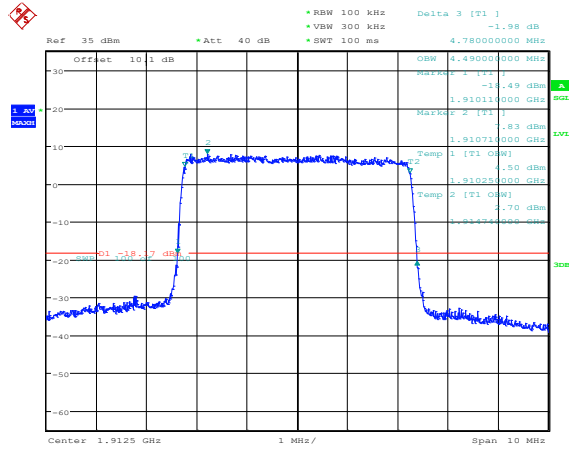

Band25-5MHz-16QAM-26065-25RB#0

Band25-5MHz-16QAM-26365-25RB#0

Band25-5MHz-16QAM-26665-25RB#0