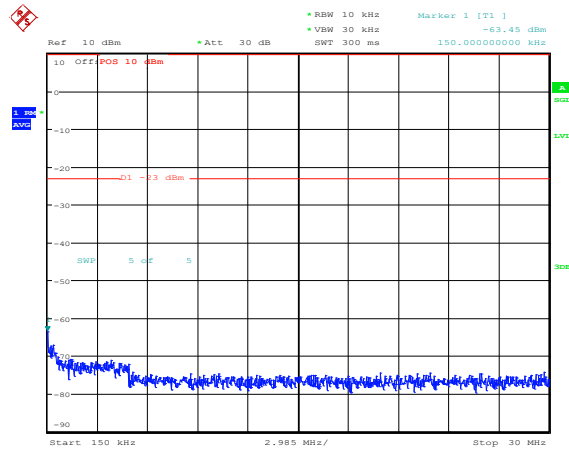

Band25-1.4MHz-QPSK-26047-1RB#0-Range2:0.15~30MHz