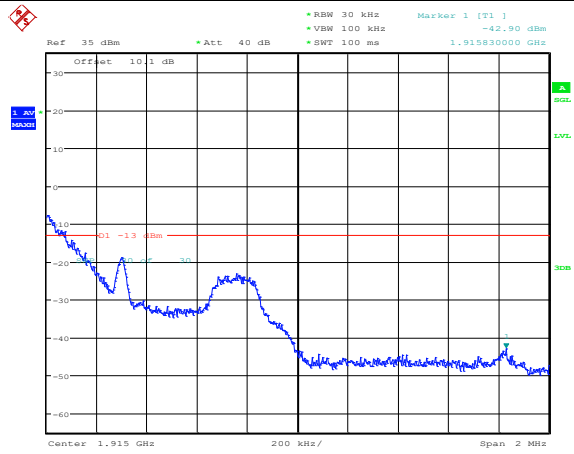

Band25-1.4MHz-QPSK-26683-1RB#0