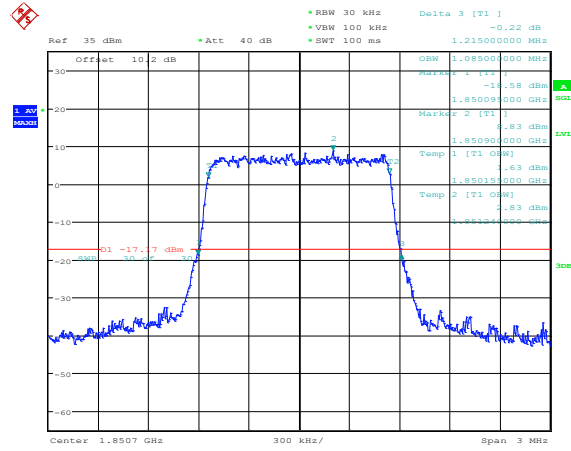

Test Graphs

Band25-1.4MHz-QPSK-26047-6RB#0