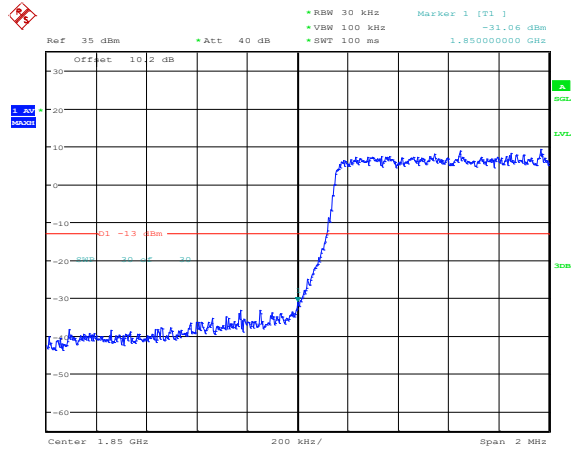

Band25-1.4MHz-QPSK-26047-6RB#0