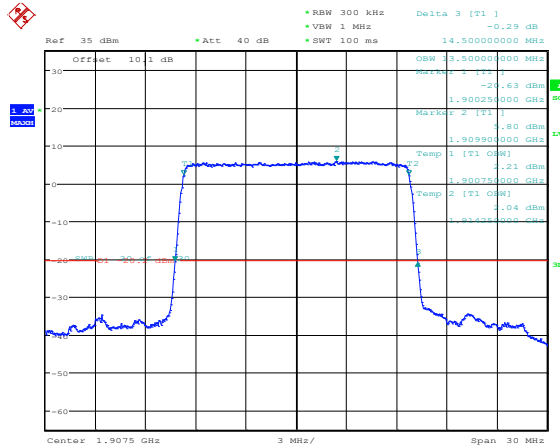

Band25-15MHz-16QAM-26115-75RB#0

Band25-15MHz-16QAM-26365-75RB#0

Band25-15MHz-16QAM-26615-75RB#0