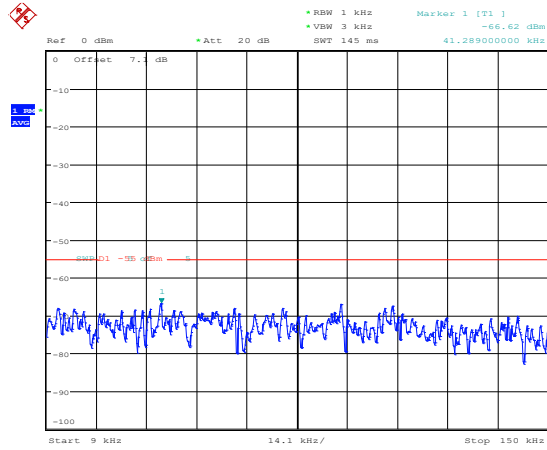

Band7-10MHz-16QAM-20800-1RB#0-Range1:0.009~0.15MHz