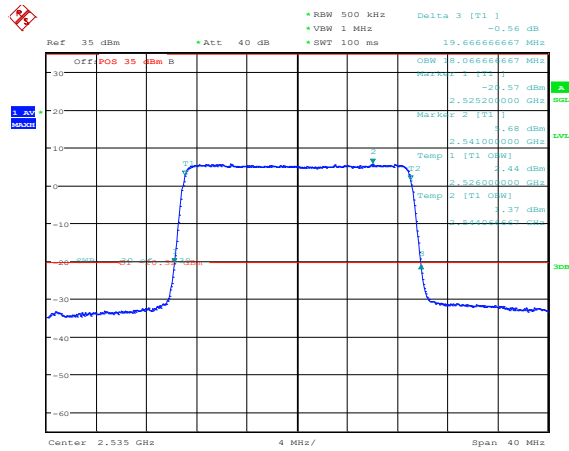

Band7-20MHz-16QAM-21100-100RB#0