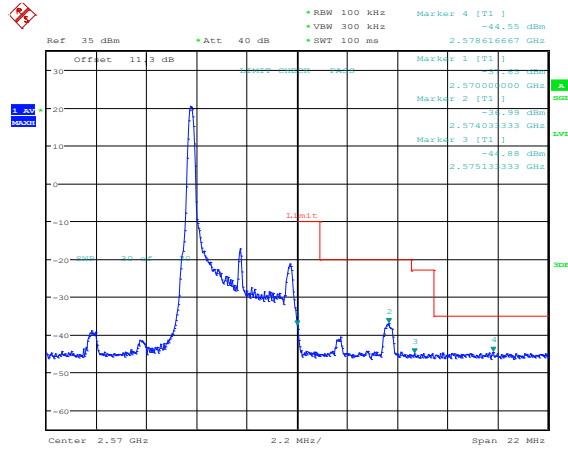

Test Graphs

Band7-5MHz-QPSK-20775-1RB#0

Band7-5MHz-QPSK-20775-1RB#24

Band7-5MHz-QPSK-20775-25RB#0

Band7-5MHz-QPSK-21425-1RB#0

Band7-5MHz-QPSK-21425-1RB#24

Band7-5MHz-QPSK-21425-25RB#0

Band7-5MHz-16QAM-20775-1RB#0