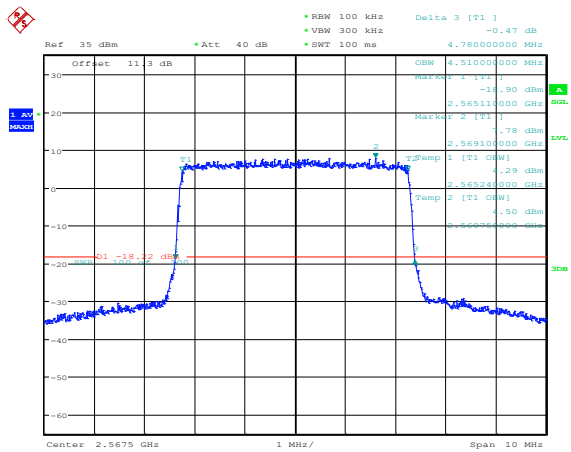

Test Graphs

Band7-5MHz-QPSK-20775-25RB#0

Band7-5MHz-QPSK-21100-25RB#0

Band7-5MHz-QPSK-21425-25RB#0

Band7-5MHz-16QAM-20775-25RB#0

Band7-5MHz-16QAM-21100-25RB#0

Band7-5MHz-16QAM-21425-25RB#0

Band7-10MHz-QPSK-20800-50RB#0