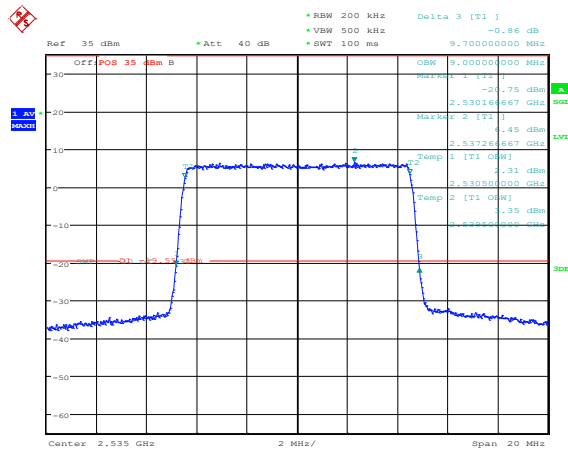

Band7-10MHz-QPSK-21100-50RB#0