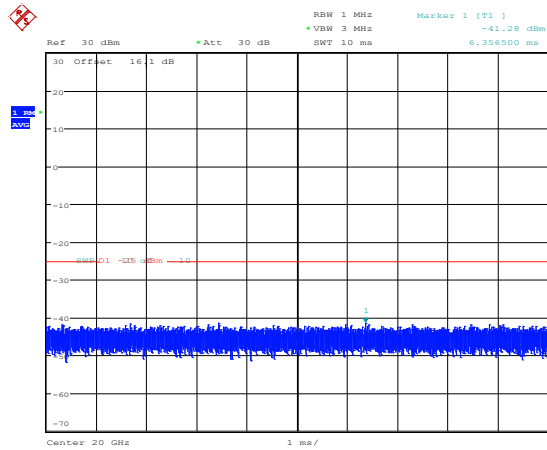

Band7-15MHz-16QAM-21375-1RB#0-Range5:20000~27000MHz