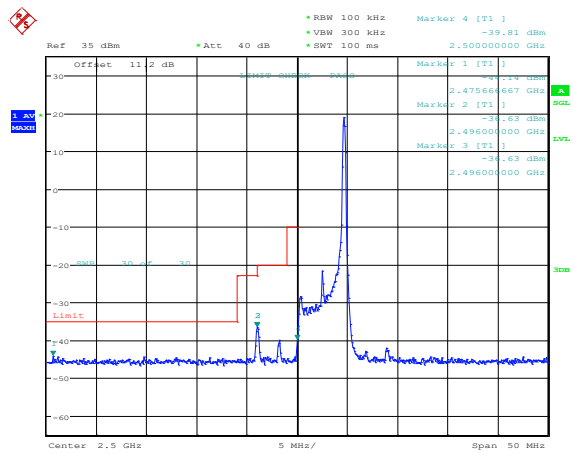

Band7-5MHz-16QAM-20775-1RB#24