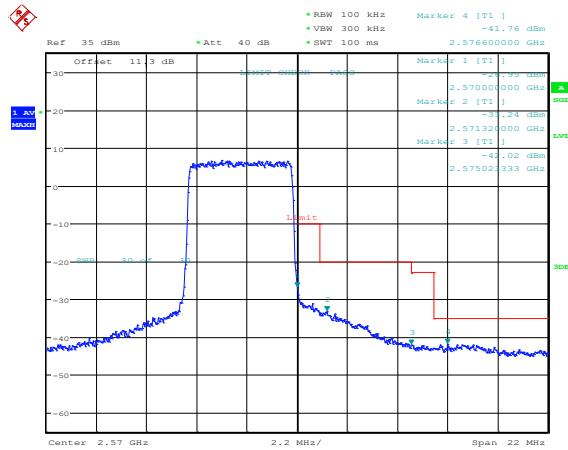

Test Graphs

Band7-5MHz-QPSK-20775-1RB#0

Band7-5MHz-QPSK-20775-1RB#24

Band7-5MHz-QPSK-20775-25RB#0

Band7-5MHz-QPSK-21425-1RB#0

Band7-5MHz-QPSK-21425-1RB#24

Band7-5MHz-QPSK-21425-25RB#0

Band7-5MHz-16QAM-20775-1RB#0