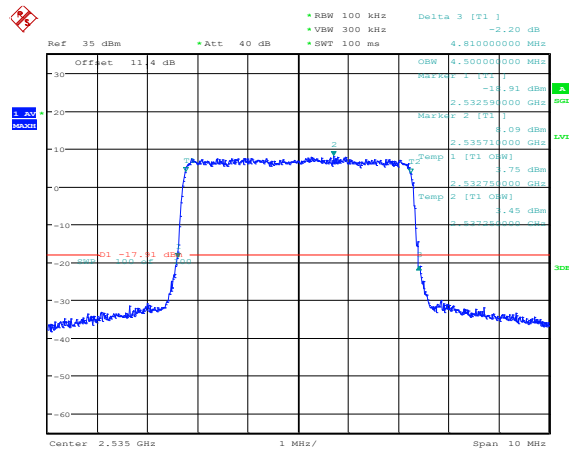

Band7-5MHz-QPSK-21100-25RB#0