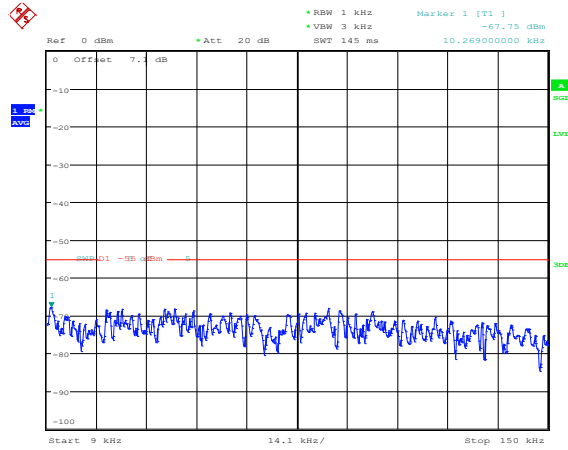

Band7-5MHz-16QAM-20775-1RB#0-Range2:0.15~30MHz

Band7-5MHz-16QAM-20775-1RB#0-Range3:30~1000MHz

Band7-5MHz-16QAM-20775-1RB#0-Range4:1000~20000MHz