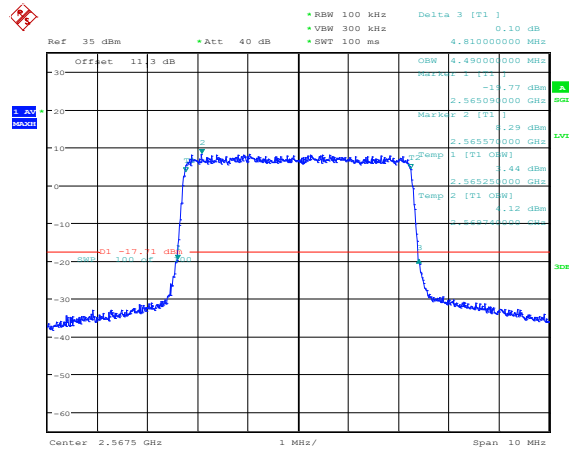

Test Graphs

Band7-5MHz-QPSK-20775-25RB#0

Band7-5MHz-QPSK-21100-25RB#0

Band7-5MHz-QPSK-21425-25RB#0

Band7-5MHz-16QAM-20775-25RB#0

Band7-5MHz-16QAM-21100-25RB#0

Band7-5MHz-16QAM-21425-25RB#0

Band7-10MHz-QPSK-20800-50RB#0