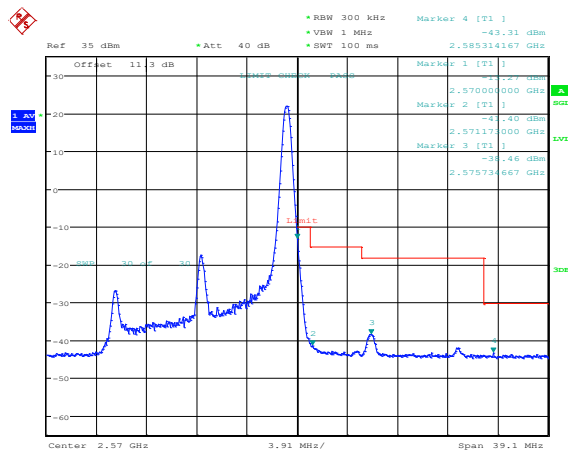

Band7-15MHz-QPSK-21375-1RB#74