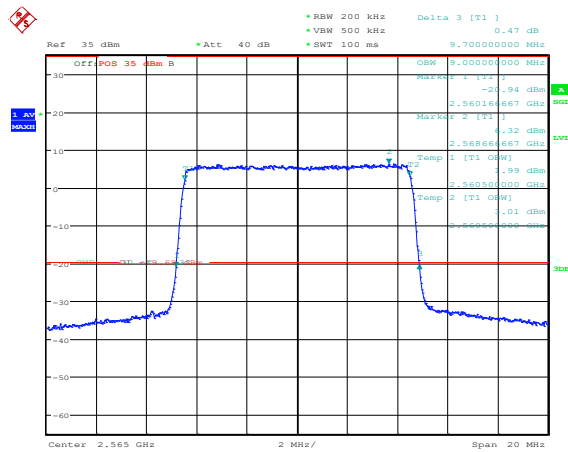

Band7-10MHz-QPSK-21400-50RB#0

Band7-10MHz-16QAM-20800-50RB#0