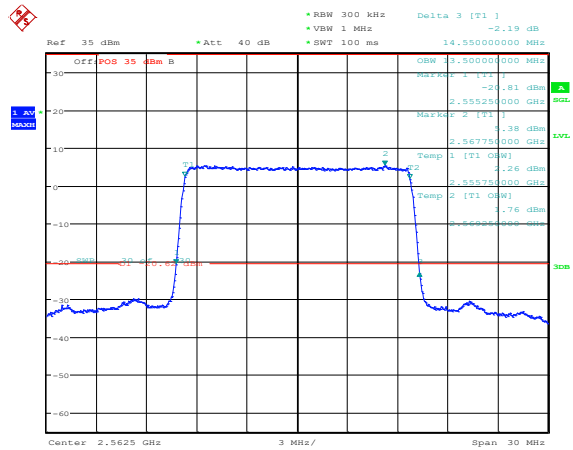

Band7-15MHz-QPSK-21375-75RB#0

Band7-15MHz-16QAM-20825-75RB#0

Band7-15MHz-16QAM-21100-75RB#0

Band7-15MHz-16QAM-21375-75RB#0

Band7-20MHz-QPSK-20850-100RB#0

Band7-20MHz-QPSK-21100-100RB#0

Band7-20MHz-QPSK-21350-100RB#0