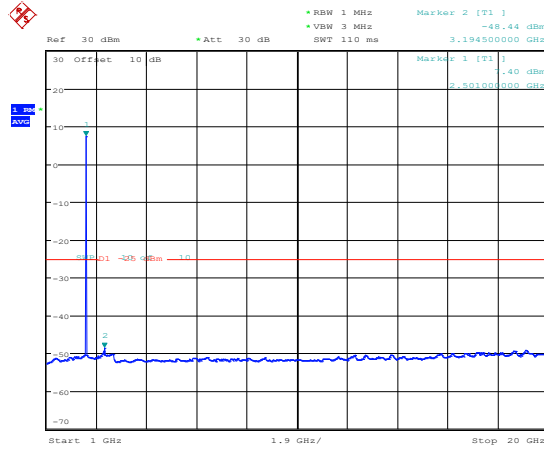

Band7-5MHz-16QAM-20775-1RB#0-Range1:0.009~0.15MHz

Band7-5MHz-16QAM-20775-1RB#0-Range2:0.15~30MHz

Band7-5MHz-16QAM-20775-1RB#0-Range3:30~1000MHz

Band7-5MHz-16QAM-20775-1RB#0-Range4:1000~20000MHz

Band7-5MHz-16QAM-20775-1RB#0-Range5:20000~27000MHz