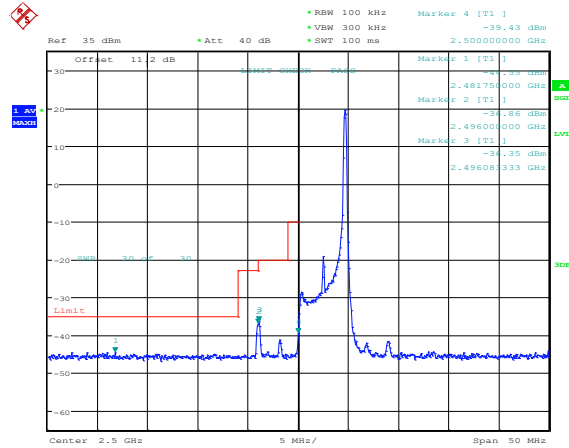

Band7-5MHz-QPSK-20775-1RB#24