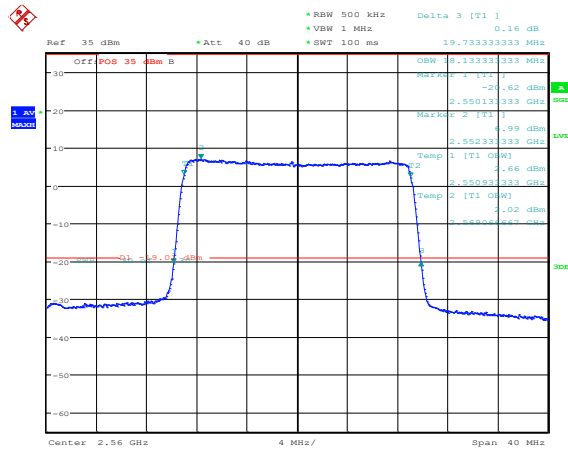

Band7-15MHz-QPSK-21375-75RB#0

Band7-15MHz-16QAM-20825-75RB#0

Band7-15MHz-16QAM-21100-75RB#0

Band7-15MHz-16QAM-21375-75RB#0

Band7-20MHz-QPSK-20850-100RB#0

Band7-20MHz-QPSK-21100-100RB#0

Band7-20MHz-QPSK-21350-100RB#0