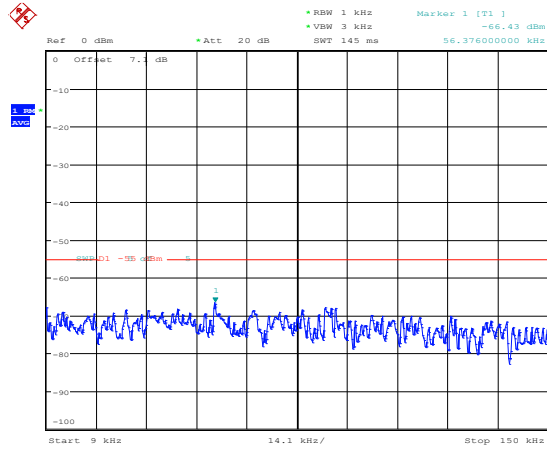

Band7-20MHz-16QAM-21100-1RB#0-Range1:0.009~0.15MHz