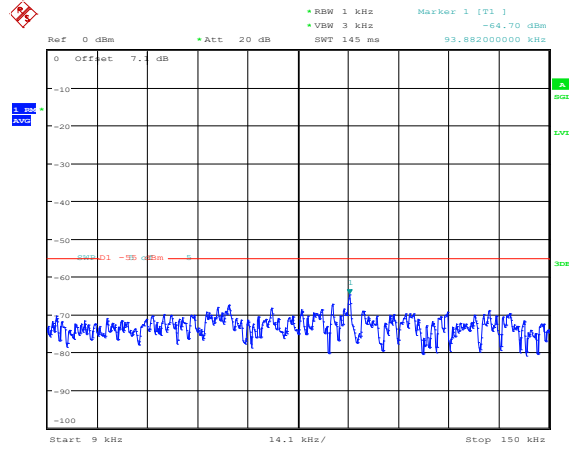

Test Graphs

Band7-5MHz-QPSK-20775-1RB#0-Range1:0.009~0.15MHz