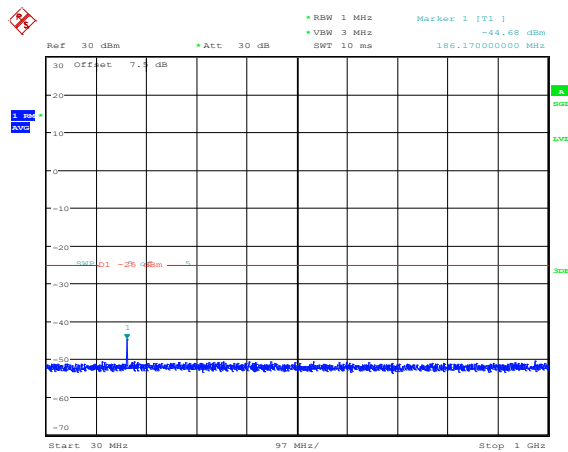

Band7-5MHz-16QAM-20775-1RB#0-Range3:30~1000MHz

Band7-5MHz-16QAM-20775-1RB#0-Range4:1000~20000MHz