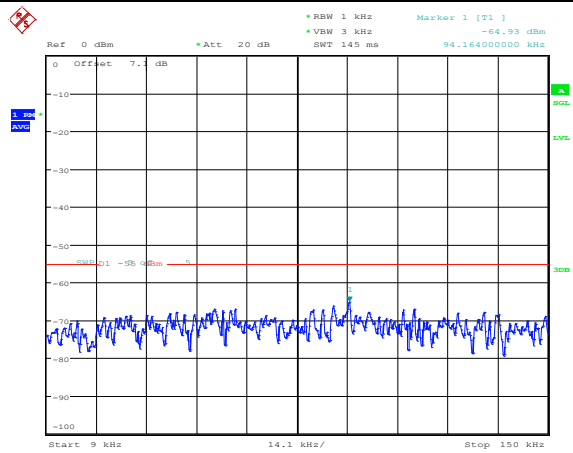

Band7-5MHz-QPSK-21425-1RB#0-Range1:0.009~0.15MHz