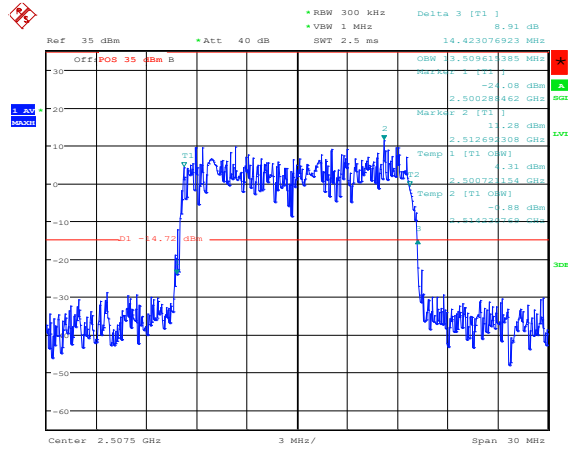

Band7-15MHz-QPSK-21100-75RB#0

Band7-15MHz-QPSK-21375-75RB#0

Band7-15MHz-16QAM-20825-75RB#0