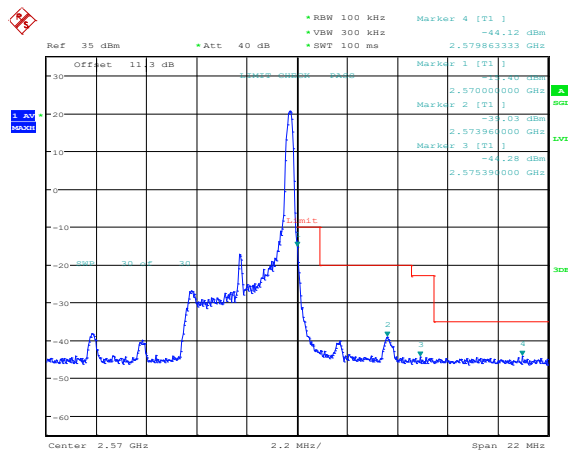

Test Graphs

Band7-5MHz-QPSK-20775-1RB#0

Band7-5MHz-QPSK-20775-1RB#24

Band7-5MHz-QPSK-20775-25RB#0

Band7-5MHz-QPSK-21425-1RB#0

Band7-5MHz-QPSK-21425-1RB#24

Band7-5MHz-QPSK-21425-25RB#0

Band7-5MHz-16QAM-20775-1RB#0