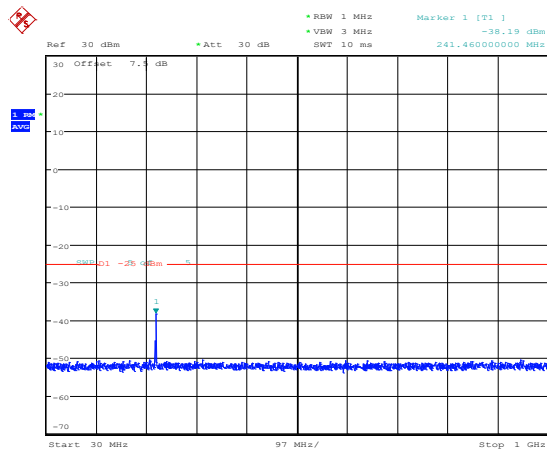

Band7-15MHz-16QAM-21100-1RB#0-Range4:1000~20000MHz

Band7-15MHz-16QAM-21100-1RB#0-Range5:20000~27000MHz

Band7-15MHz-16QAM-21375-1RB#0-Range1:0.009~0.15MHz

Band7-15MHz-16QAM-21375-1RB#0-Range2:0.15~30MHz

Band7-15MHz-16QAM-21375-1RB#0-Range3:30~1000MHz