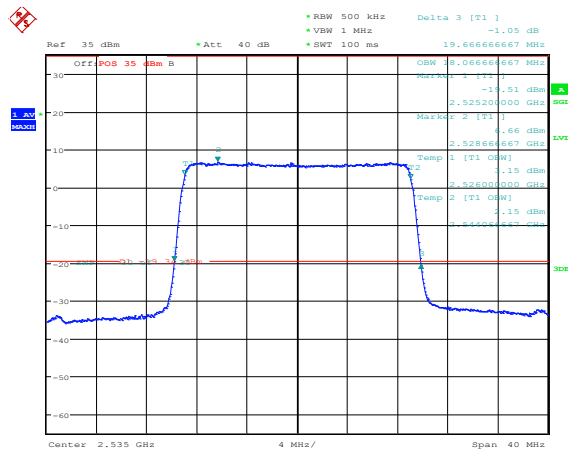

Band7-15MHz-QPSK-21375-75RB#0

Band7-15MHz-16QAM-20825-75RB#0

Band7-15MHz-16QAM-21100-75RB#0

Band7-15MHz-16QAM-21375-75RB#0

Band7-20MHz-QPSK-20850-100RB#0

Band7-20MHz-QPSK-21100-100RB#0

Band7-20MHz-QPSK-21350-100RB#0