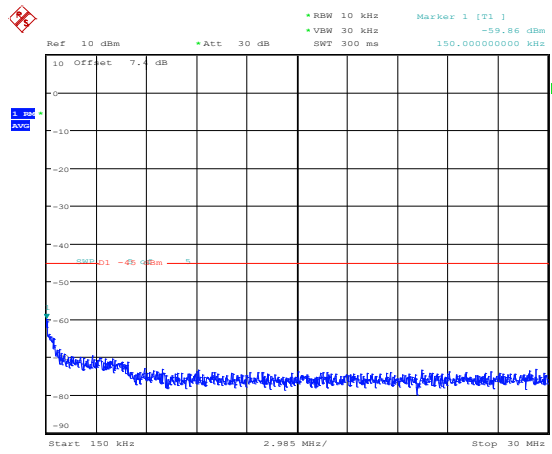

Band7-15MHz-16QAM-20825-1RB#0-Range4:1000~20000MHz

Band7-15MHz-16QAM-20825-1RB#0-Range5:20000~27000MHz

Band7-15MHz-16QAM-21100-1RB#0-Range1:0.009~0.15MHz

Band7-15MHz-16QAM-21100-1RB#0-Range2:0.15~30MHz

Band7-15MHz-16QAM-21100-1RB#0-Range3:30~1000MHz