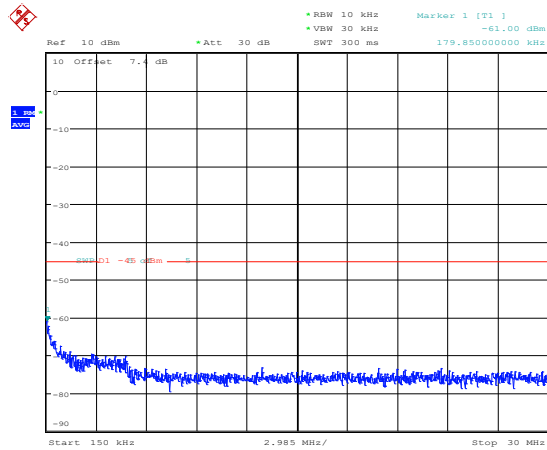

Band7-15MHz-16QAM-21100-1RB#0-Range4:1000~20000MHz

Band7-15MHz-16QAM-21100-1RB#0-Range5:20000~27000MHz

Band7-15MHz-16QAM-21375-1RB#0-Range1:0.009~0.15MHz

Band7-15MHz-16QAM-21375-1RB#0-Range2:0.15~30MHz

Band7-15MHz-16QAM-21375-1RB#0-Range3:30~1000MHz