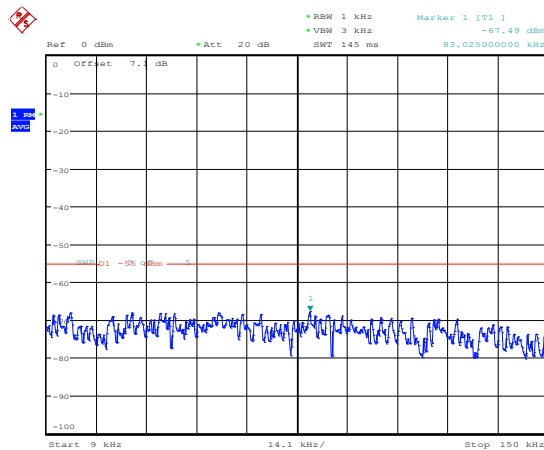

Band7-5MHz-16QAM-21100-1RB#0-Range1:0.009~0.15MHz