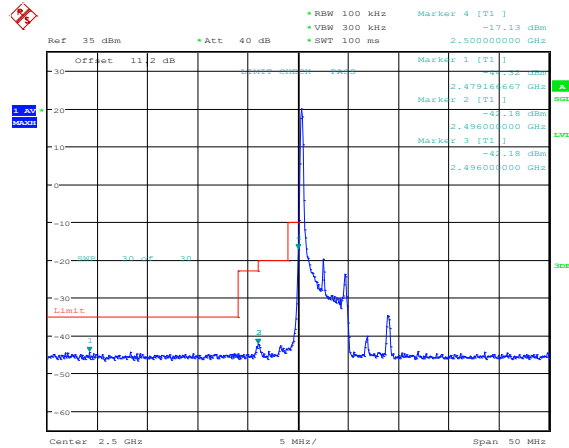

Test Graphs

Band7-5MHz-QPSK-20775-1RB#0