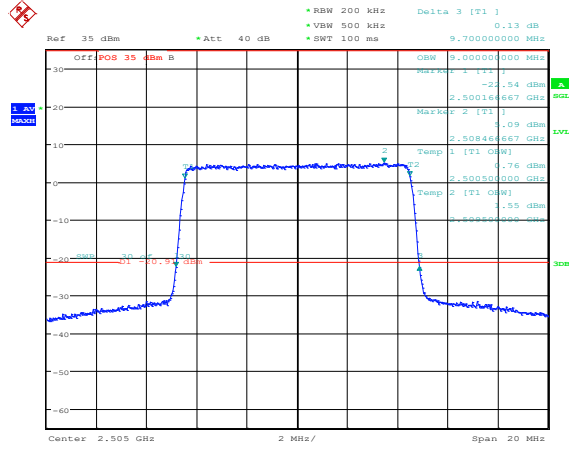

Band7-10MHz-16QAM-21100-50RB#0

Band7-10MHz-16QAM-21400-50RB#0

Band7-15MHz-QPSK-20825-75RB#0