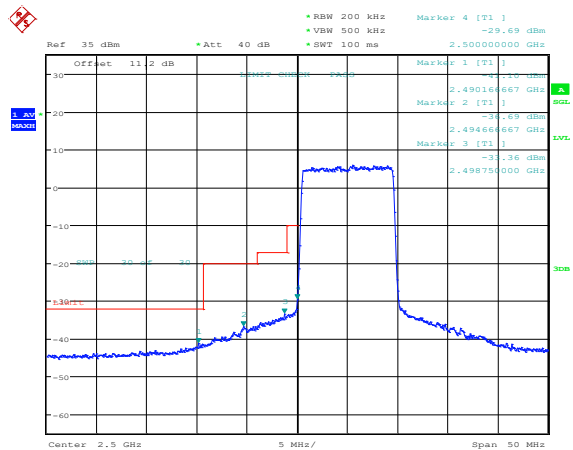

Band7-10MHz-QPSK-20800-50RB#0