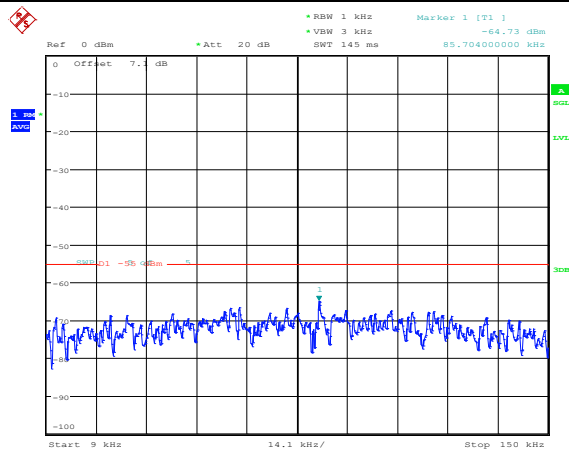

Band7-10MHz-QPSK-21400-1RB#0-Range1:0.009~0.15MHz