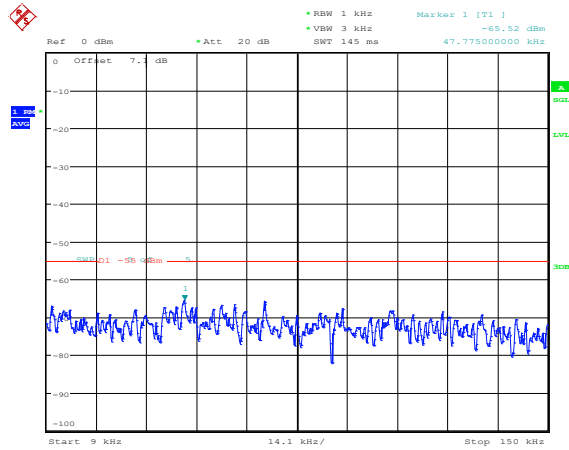

Band7-15MHz-16QAM-21375-1RB#0-Range1:0.009~0.15MHz