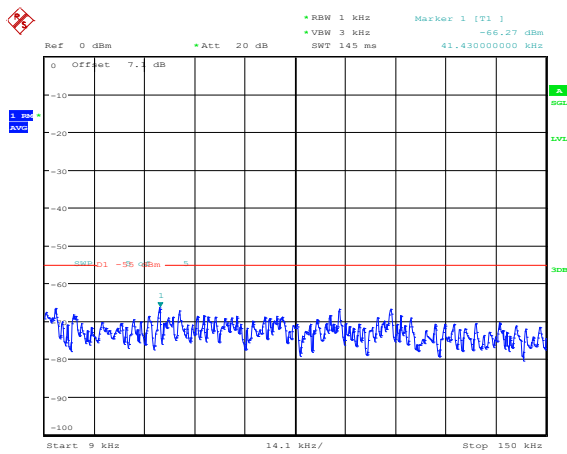

Band7-15MHz-16QAM-20825-1RB#0-Range1:0.009~0.15MHz