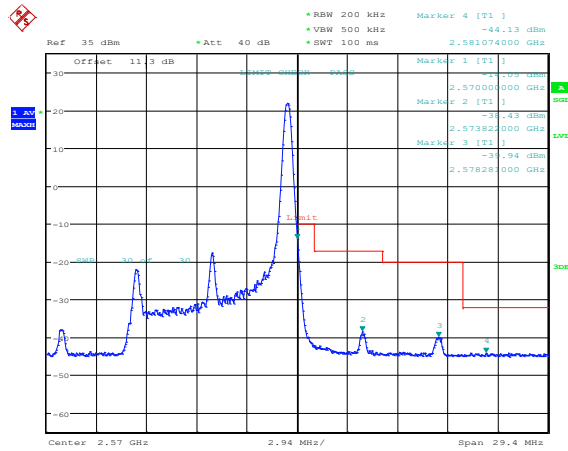

Band7-10MHz-QPSK-21400-1RB#49