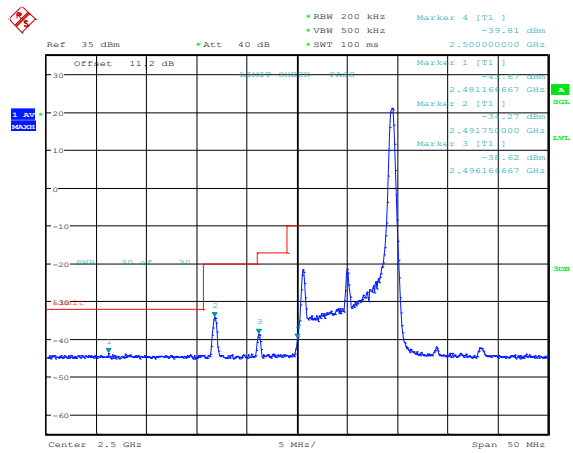

Band7-10MHz-QPSK-20800-1RB#49