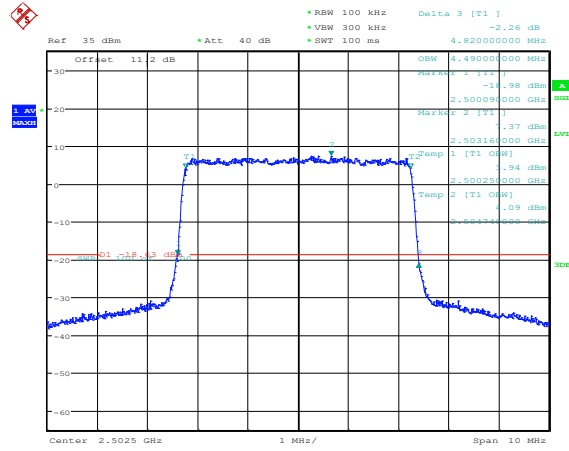

Test Graphs

Band7-5MHz-QPSK-20775-25RB#0