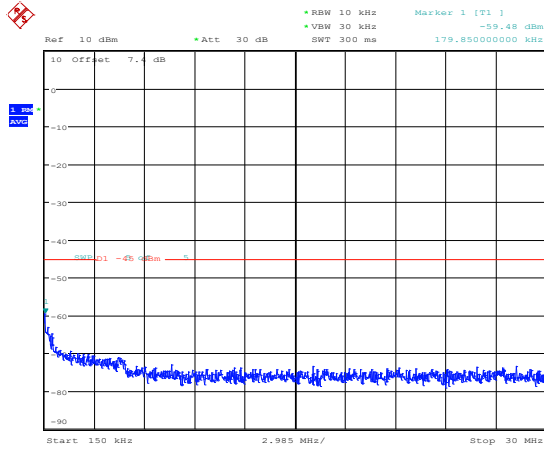

Band7-5MHz-16QAM-21100-1RB#0-Range2:0.15~30MHz