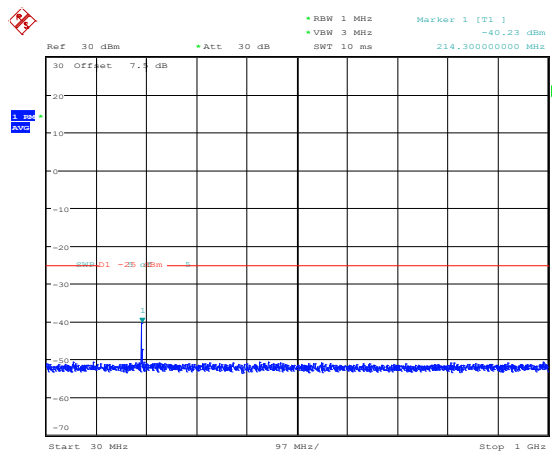

Band7-15MHz-16QAM-20825-1RB#0-Range4:1000~20000MHz

Band7-15MHz-16QAM-20825-1RB#0-Range5:20000~27000MHz

Band7-15MHz-16QAM-21100-1RB#0-Range1:0.009~0.15MHz

Band7-15MHz-16QAM-21100-1RB#0-Range2:0.15~30MHz

Band7-15MHz-16QAM-21100-1RB#0-Range3:30~1000MHz