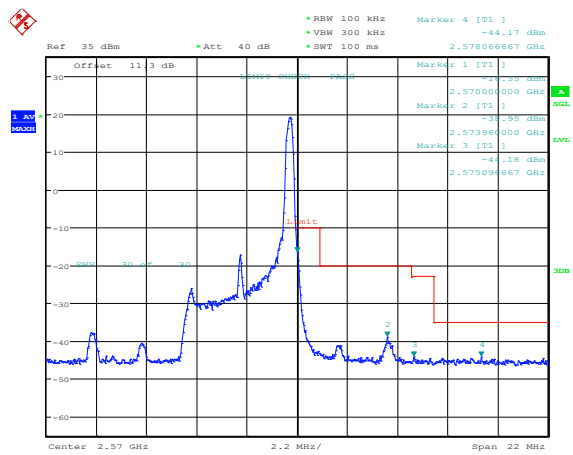

Band7-5MHz-16QAM-20775-1RB#24

Band7-5MHz-16QAM-20775-25RB#0

Band7-5MHz-16QAM-21425-1RB#0

Band7-5MHz-16QAM-21425-1RB#24

Band7-5MHz-16QAM-21425-25RB#0

Band7-10MHz-QPSK-20800-1RB#0

Band7-10MHz-QPSK-20800-1RB#49