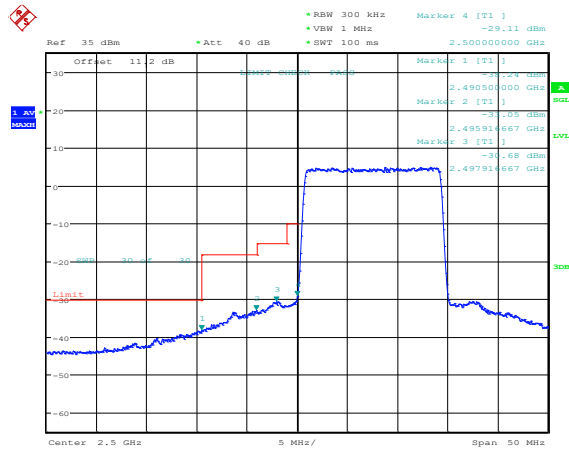

Band7-15MHz-QPSK-21375-1RB#74

Band7-15MHz-QPSK-21375-75RB#0

Band7-15MHz-16QAM-20825-1RB#0

Band7-15MHz-16QAM-20825-1RB#74

Band7-15MHz-16QAM-20825-75RB#0

Band7-15MHz-16QAM-21375-1RB#0

Band7-15MHz-16QAM-21375-1RB#74