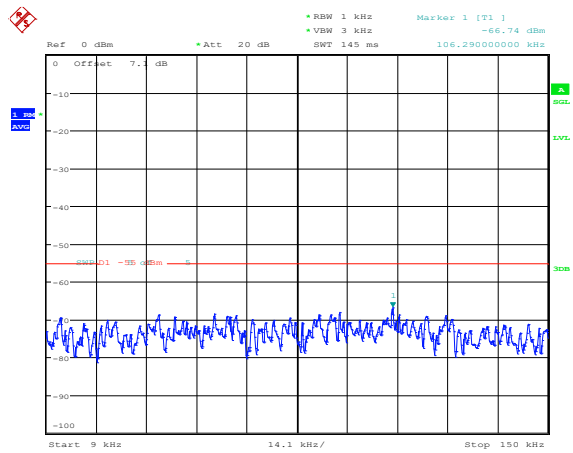

Band7-15MHz-QPSK-20825-1RB#0-Range1:0.009~0.15MHz