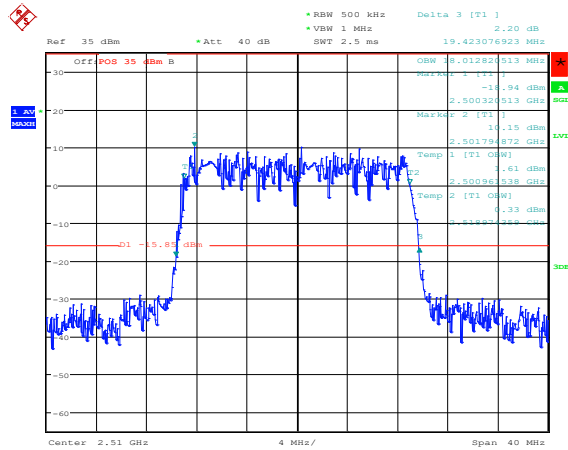

Band7-15MHz-QPSK-21375-75RB#0

Band7-15MHz-16QAM-20825-75RB#0

Band7-15MHz-16QAM-21100-75RB#0

Band7-15MHz-16QAM-21375-75RB#0

Band7-20MHz-QPSK-20850-100RB#0

Band7-20MHz-QPSK-21100-100RB#0

Band7-20MHz-QPSK-21350-100RB#0