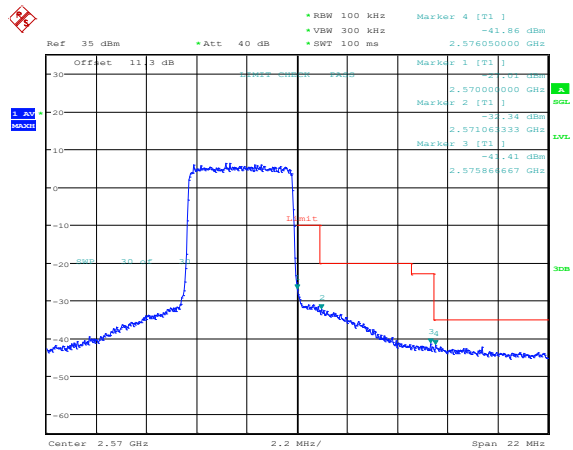

Band7-5MHz-16QAM-20775-1RB#24

Band7-5MHz-16QAM-20775-25RB#0

Band7-5MHz-16QAM-21425-1RB#0

Band7-5MHz-16QAM-21425-1RB#24

Band7-5MHz-16QAM-21425-25RB#0

Band7-10MHz-QPSK-20800-1RB#0

Band7-10MHz-QPSK-20800-1RB#49