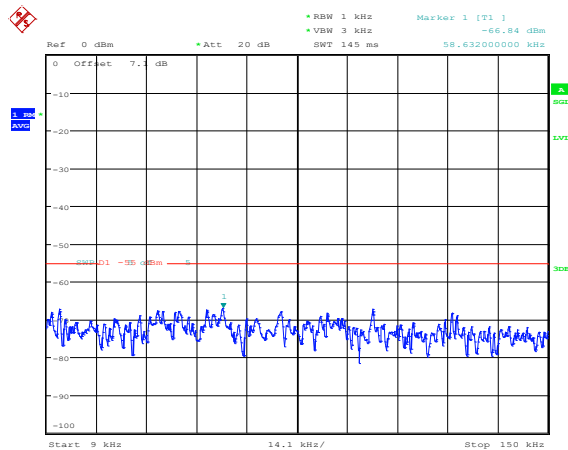

Band7-20MHz-16QAM-21350-1RB#0-Range1:0.009~0.15MHz