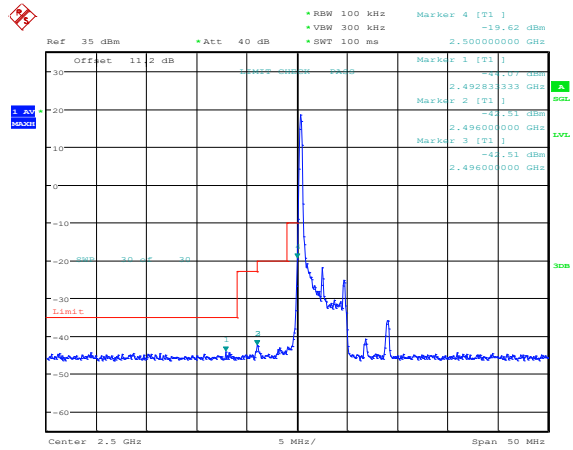

Test Graphs

Band7-5MHz-QPSK-20775-1RB#0

Band7-5MHz-QPSK-20775-1RB#24

Band7-5MHz-QPSK-20775-25RB#0

Band7-5MHz-QPSK-21425-1RB#0

Band7-5MHz-QPSK-21425-1RB#24

Band7-5MHz-QPSK-21425-25RB#0

Band7-5MHz-16QAM-20775-1RB#0