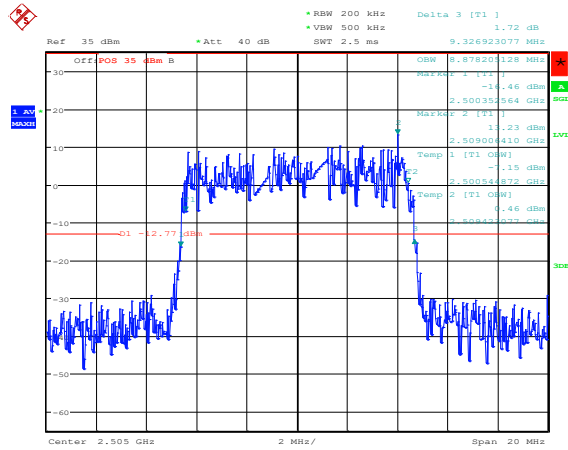

Test Graphs

Band7-5MHz-QPSK-20775-25RB#0

Band7-5MHz-QPSK-21100-25RB#0

Band7-5MHz-QPSK-21425-25RB#0

Band7-5MHz-16QAM-20775-25RB#0

Band7-5MHz-16QAM-21100-25RB#0

Band7-5MHz-16QAM-21425-25RB#0

Band7-10MHz-QPSK-20800-50RB#0