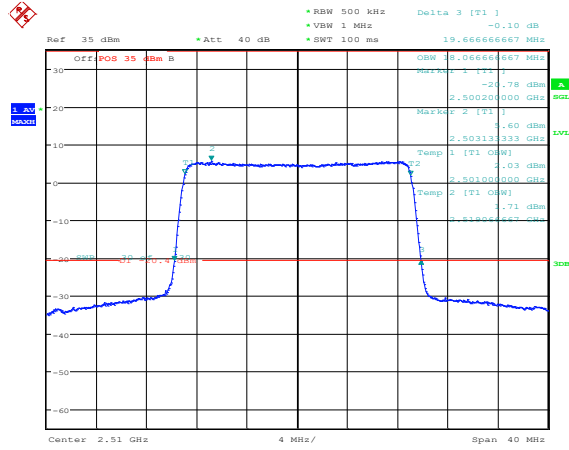

Band7-20MHz-16QAM-21100-100RB#0

Band7-20MHz-16QAM-21350-100RB#0