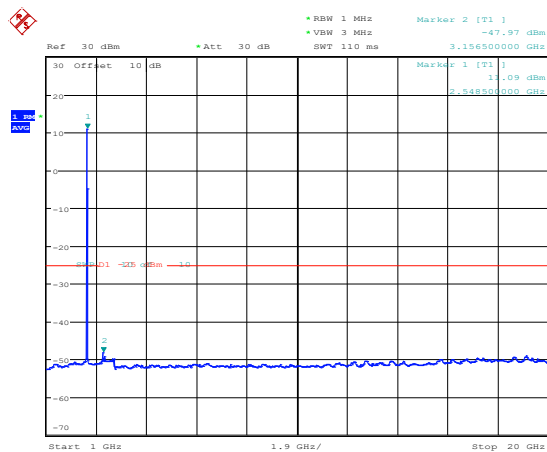

Band7-15MHz-16QAM-21375-1RB#0-Range4:1000~20000MHz