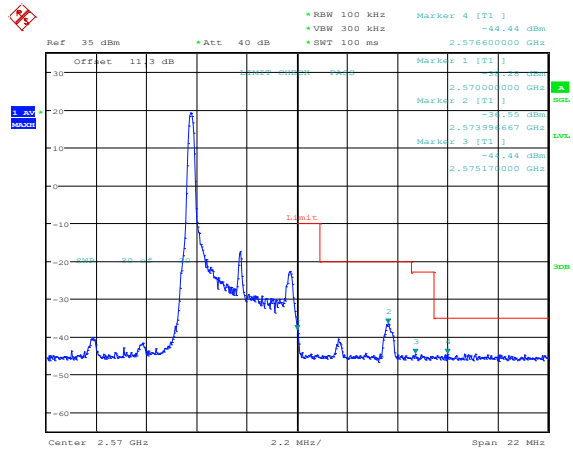

Band7-5MHz-16QAM-21425-1RB#0