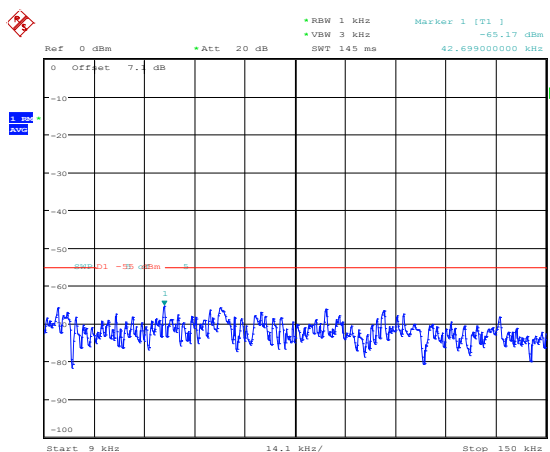

Band7-10MHz-16QAM-21100-1RB#0-Range1:0.009~0.15MHz