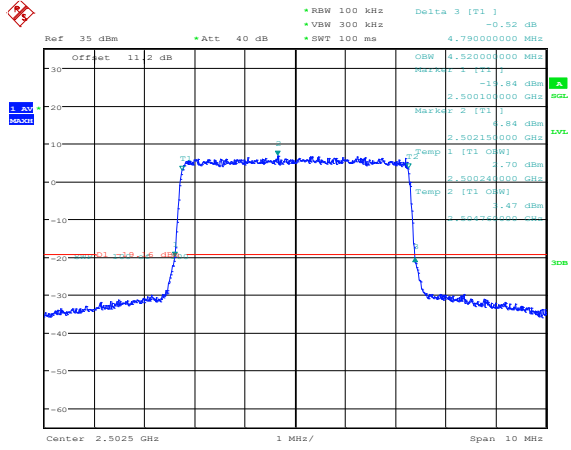

Test Graphs

Band7-5MHz-QPSK-20775-25RB#0

Band7-5MHz-QPSK-21100-25RB#0

Band7-5MHz-QPSK-21425-25RB#0

Band7-5MHz-16QAM-20775-25RB#0

Band7-5MHz-16QAM-21100-25RB#0

Band7-5MHz-16QAM-21425-25RB#0

Band7-10MHz-QPSK-20800-50RB#0