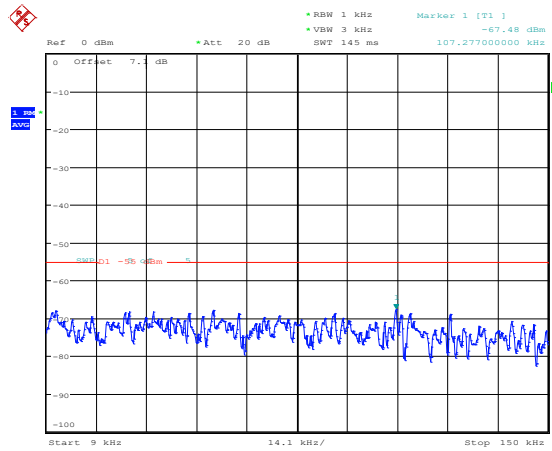

Band7-20MHz-16QAM-20850-1RB#0-Range1:0.009~0.15MHz