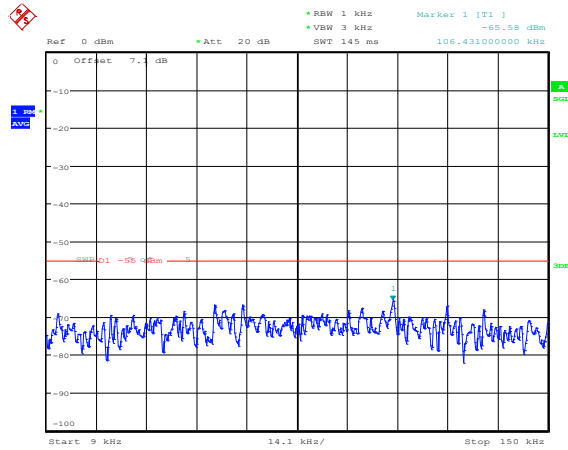

Band7-15MHz-QPSK-21375-1RB#0-Range1:0.009~0.15MHz