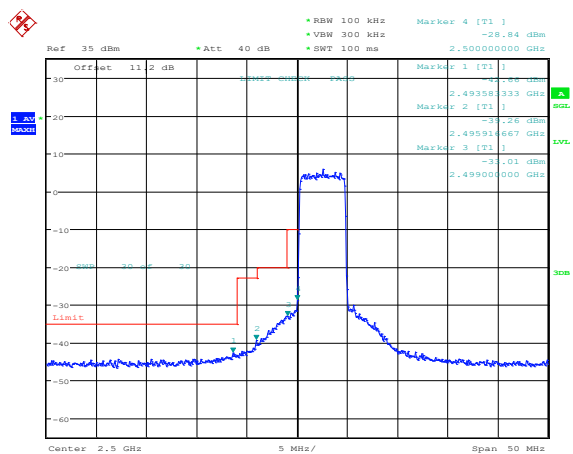

Band7-5MHz-16QAM-20775-25RB#0