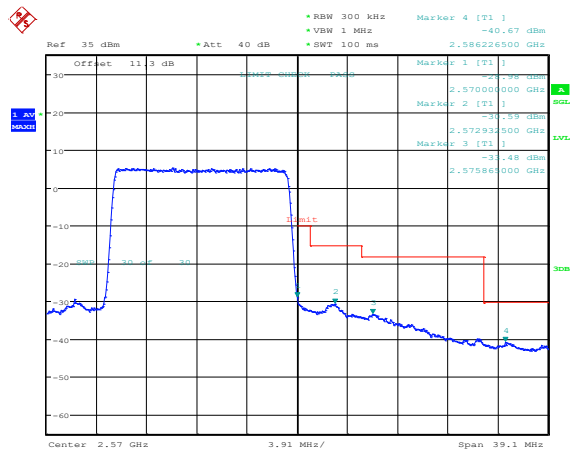

Band7-15MHz-16QAM-21375-75RB#0

Band7-20MHz-QPSK-20850-1RB#99