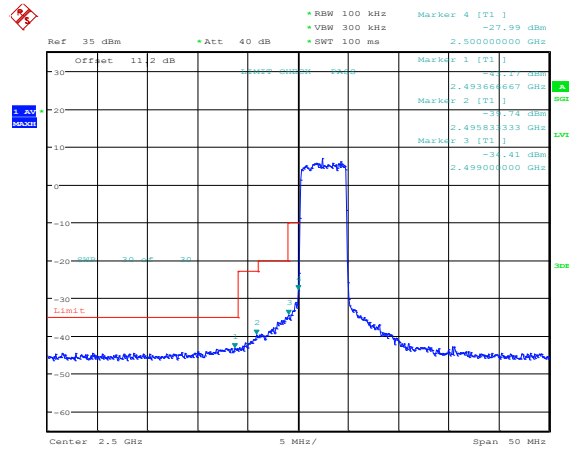

Test Graphs

Band7-5MHz-QPSK-20775-1RB#0

Band7-5MHz-QPSK-20775-1RB#24

Band7-5MHz-QPSK-20775-25RB#0

Band7-5MHz-QPSK-21425-1RB#0

Band7-5MHz-QPSK-21425-1RB#24

Band7-5MHz-QPSK-21425-25RB#0

Band7-5MHz-16QAM-20775-1RB#0