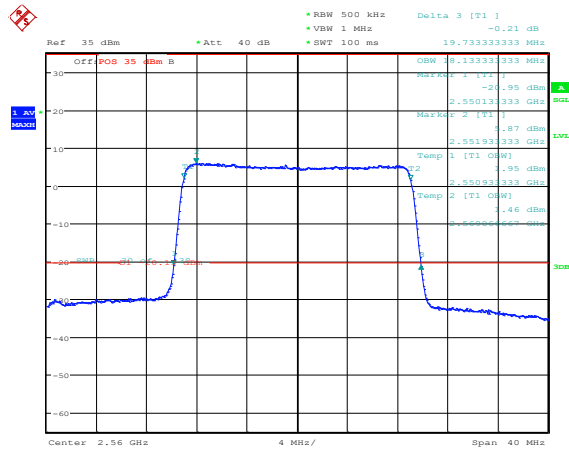

Band7-20MHz-16QAM-21350-100RB#0