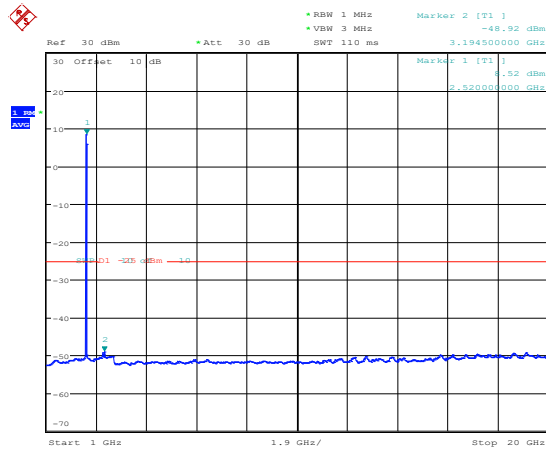

Band7-15MHz-16QAM-21100-1RB#0-Range4:1000~20000MHz