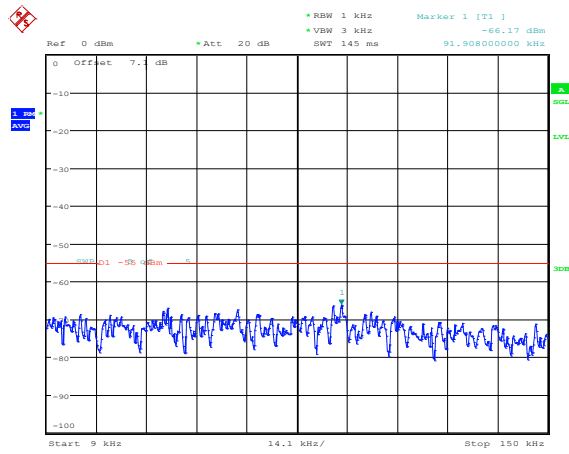

Band7-5MHz-16QAM-21425-1RB#0-Range1:0.009~0.15MHz