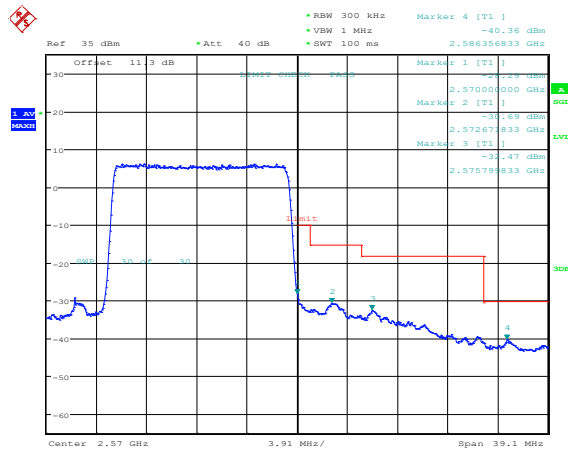

Band7-15MHz-QPSK-21375-75RB#0