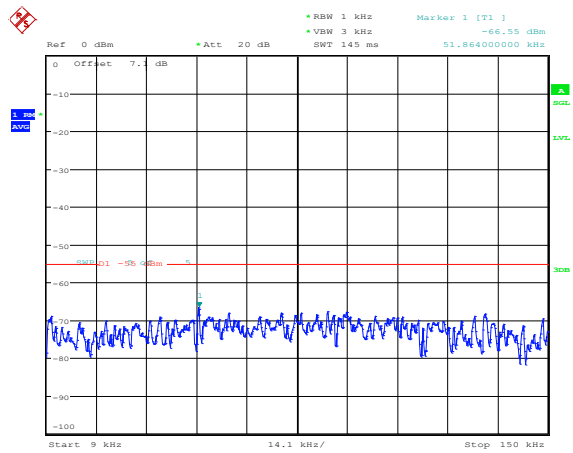

Band7-20MHz-QPSK-20850-1RB#0-Range1:0.009~0.15MHz