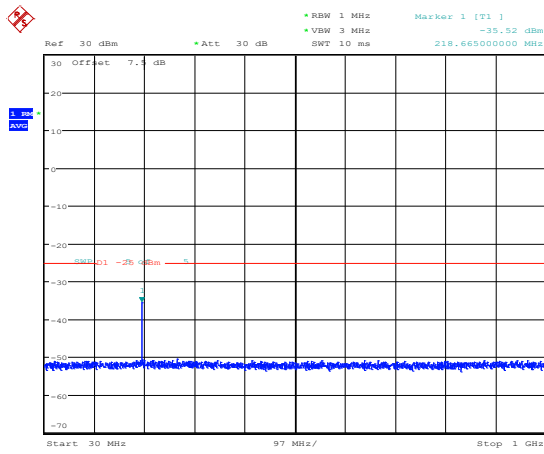

Band7-5MHz-16QAM-21100-1RB#0-Range3:30~1000MHz