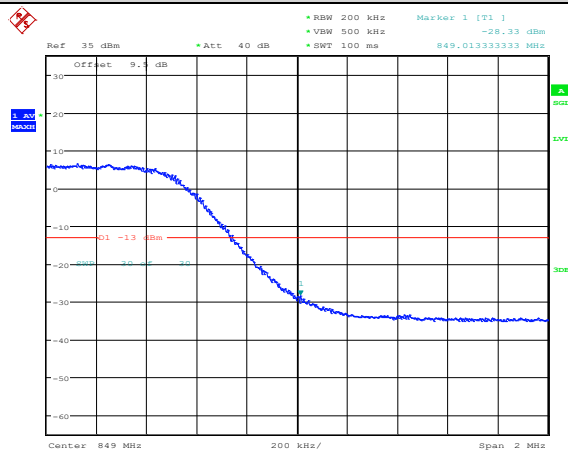

Band5-10MHz-16QAM-20600-50RB#0