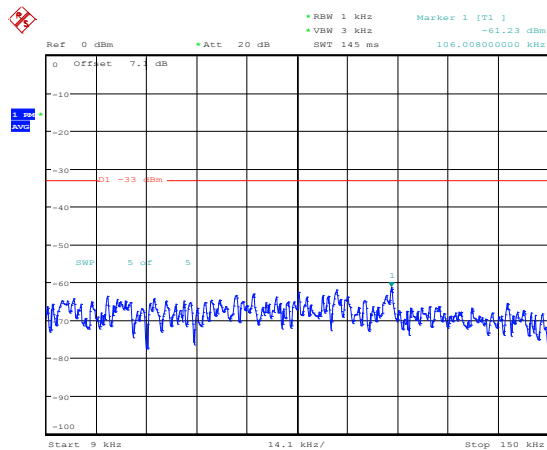

Band5-5MHz-16QAM-20525-1RB#0-Range1:0.009~0.15MHz

Band5-5MHz-16QAM-20525-1RB#0-Range2:0.15~30MHz

Band5-5MHz-16QAM-20525-1RB#0-Range3:30~1000MHz

Band5-5MHz-16QAM-20525-1RB#0-Range4:1000~10000MHz

Band5-5MHz-16QAM-20625-1RB#0-Range1:0.009~0.15MHz