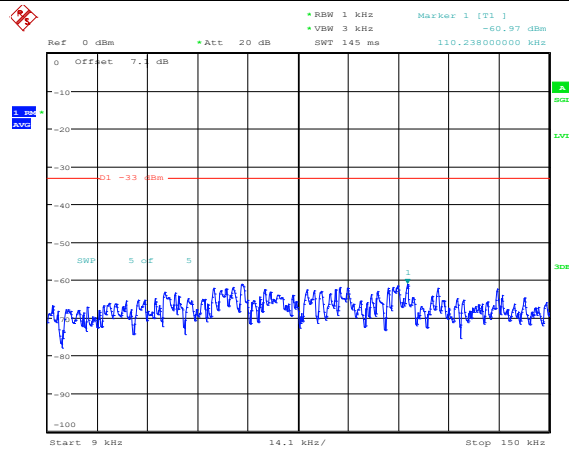

Test Graphs

Band5-1.4MHz-QPSK-20407-1RB#0-Range1:0.009~0.15MHz