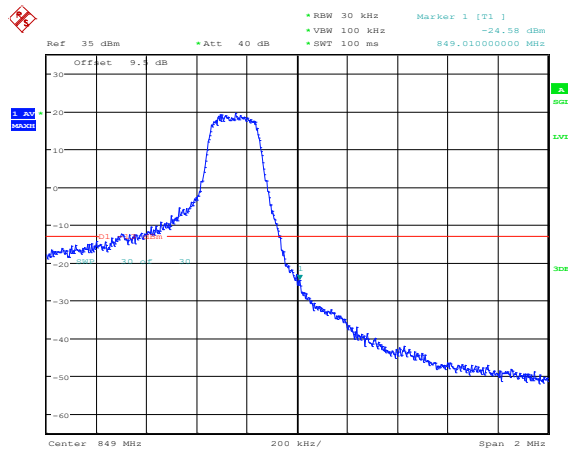

Test Graphs

Band5-1.4MHz-QPSK-20407-1RB#0

Band5-1.4MHz-QPSK-20407-1RB#5

Band5-1.4MHz-QPSK-20407-6RB#0

Band5-1.4MHz-QPSK-20643-1RB#0

Band5-1.4MHz-QPSK-20643-1RB#5

Band5-1.4MHz-QPSK-20643-6RB#0

Band5-1.4MHz-16QAM-20407-1RB#0