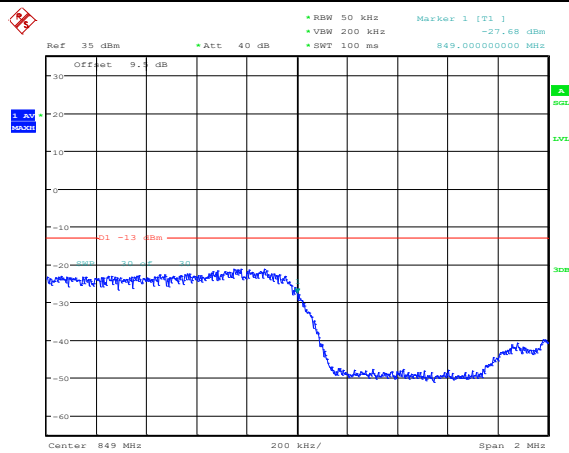

Band5-3MHz-QPSK-20635-1RB#0