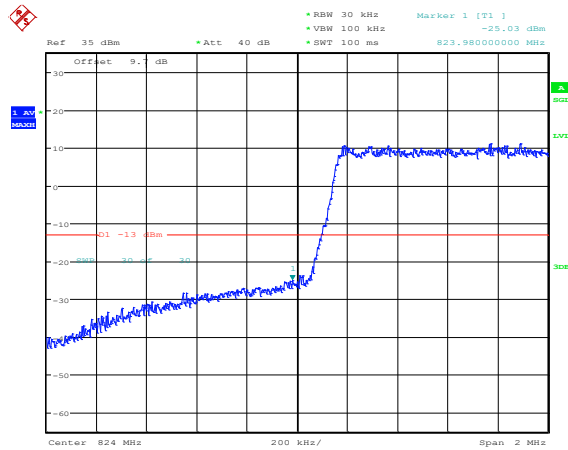

Band5-1.4MHz-16QAM-20407-6RB#0