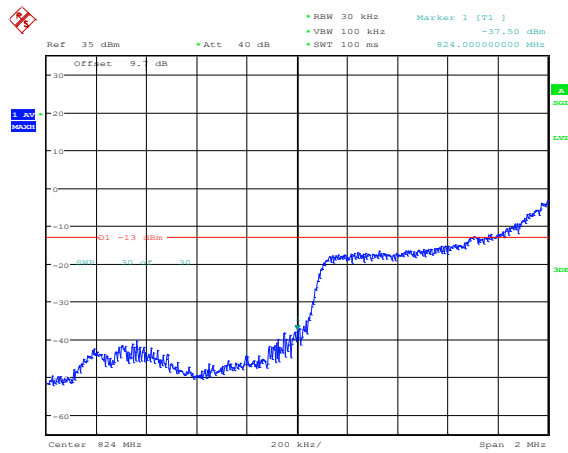

Band5-1.4MHz-16QAM-20407-1RB#5