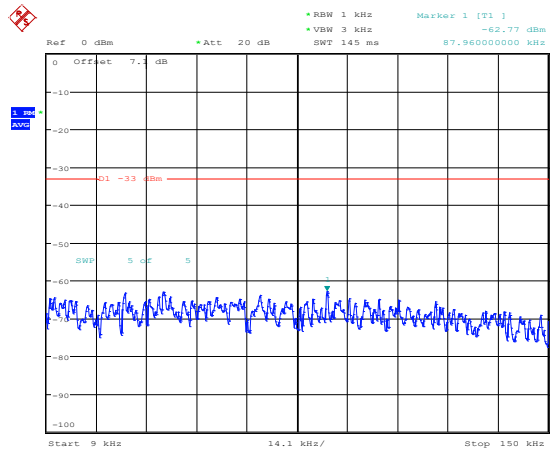

Band5-5MHz-16QAM-20525-1RB#0-Range1:0.009~0.15MHz