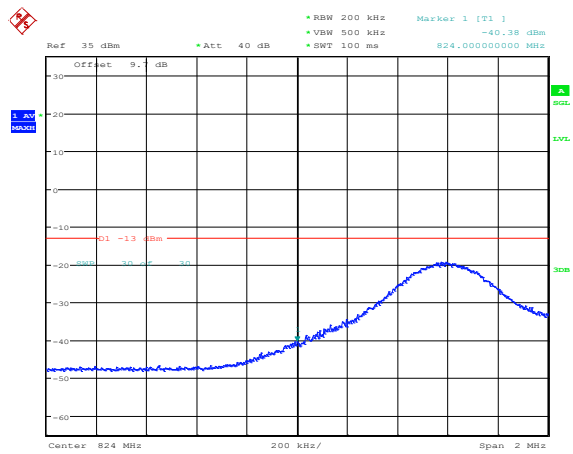

Band5-10MHz-QPSK-20600-1RB#49

Band5-10MHz-QPSK-20600-50RB#0

Band5-10MHz-16QAM-20450-1RB#0

Band5-10MHz-16QAM-20450-1RB#49

Band5-10MHz-16QAM-20450-50RB#0

Band5-10MHz-16QAM-20600-1RB#0

Band5-10MHz-16QAM-20600-1RB#49