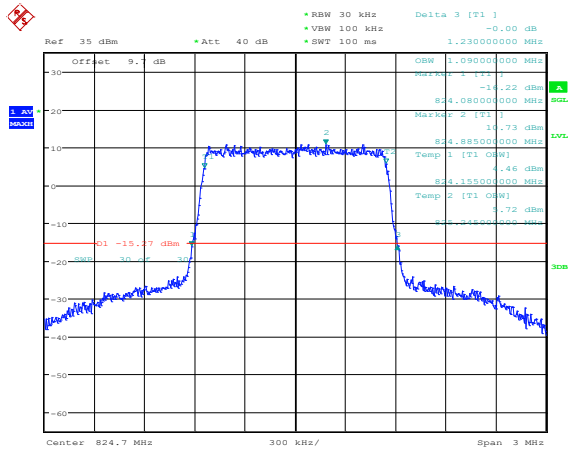

Appendix C: 26dB Bandwidth and Occupied Bandwidth

Test Result

Band	Bandwidth	Modulation	Channel	RB Configuration	Occupied Bandwidth (MHz)	26dB Bandwidth (MHz)	Verdict
Band5	1.4MHz	QPSK	20407	6RB#0	1.09	1.23	PASS
Band5	1.4MHz	QPSK	20525	6RB#0	1.09	1.21	PASS
Band5	1.4MHz	QPSK	20643	6RB#0	1.09	1.22	PASS
Band5	1.4MHz	16QAM	20407	6RB#0	1.09	1.23	PASS
Band5	1.4MHz	16QAM	20525	6RB#0	1.09	1.23	PASS
Band5	1.4MHz	16QAM	20643	6RB#0	1.09	1.22	PASS
Band5	3MHz	QPSK	20415	15RB#0	2.7	2.80	PASS
Band5	3MHz	QPSK	20525	15RB#0	2.7	2.92	PASS
Band5	3MHz	QPSK	20635	15RB#0	2.71	2.90	PASS
Band5	3MHz	16QAM	20415	15RB#0	2.7	2.90	PASS
Band5	3MHz	16QAM	20525	15RB#0	2.7	2.90	PASS
Band5	3MHz	16QAM	20635	15RB#0	2.7	2.88	PASS
Band5	5MHz	QPSK	20425	25RB#0	4.5	4.68	PASS
Band5	5MHz	QPSK	20525	25RB#0	4.5	4.78	PASS
Band5	5MHz	QPSK	20625	25RB#0	4.51	4.79	PASS
Band5	5MHz	16QAM	20425	25RB#0	4.52	4.78	PASS
Band5	5MHz	16QAM	20525	25RB#0	4.49	4.78	PASS
Band5	5MHz	16QAM	20625	25RB#0	4.51	4.79	PASS
Band5	10MHz	QPSK	20450	50RB#0	9	9.55	PASS
Band5	10MHz	QPSK	20525	50RB#0	9	9.67	PASS
Band5	10MHz	QPSK	20600	50RB#0	9	9.67	PASS
Band5	10MHz	16QAM	20450	50RB#0	9	9.70	PASS
Band5	10MHz	16QAM	20525	50RB#0	9	9.70	PASS
Band5	10MHz	16QAM	20600	50RB#0	9	9.70	PASS

Test Graphs

Band5-1.4MHz-16QAM-20407-6RB#0

Band5-1.4MHz-16QAM-20525-6RB#0

Band5-1.4MHz-16QAM-20643-6RB#0

Band5-3MHz-QPSK-20525-15RB#0

Band5-3MHz-QPSK-20635-15RB#0

Band5-3MHz-16QAM-20415-15RB#0

Band5-3MHz-16QAM-20525-15RB#0