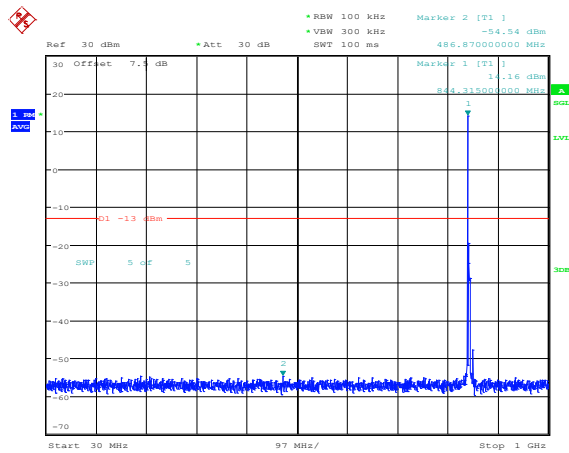

Band5-5MHz-16QAM-20625-1RB#0-Range3:30~1000MHz