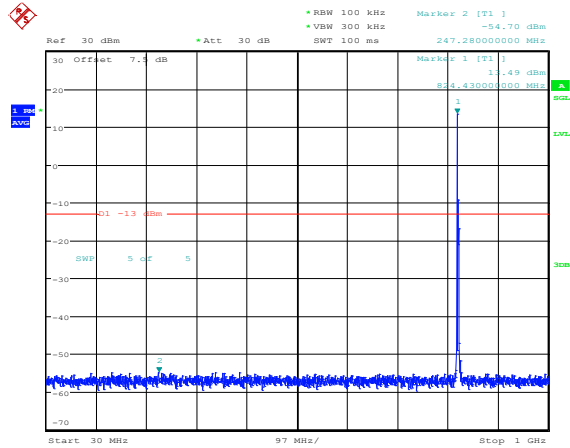

Band5-3MHz-QPSK-20415-1RB#0-Range3:30~1000MHz