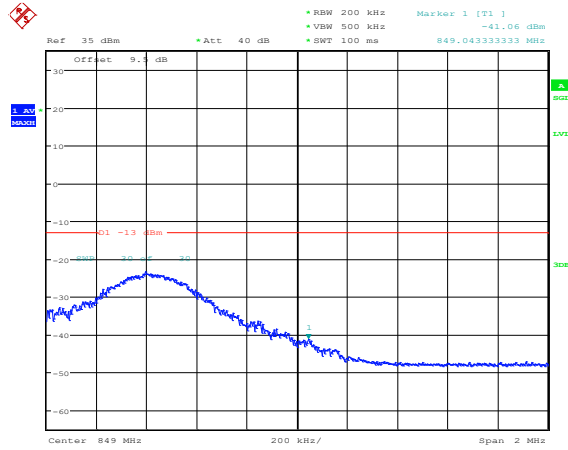

Band5-10MHz-QPSK-20600-1RB#49

Band5-10MHz-QPSK-20600-50RB#0

Band5-10MHz-16QAM-20450-1RB#0

Band5-10MHz-16QAM-20450-1RB#49

Band5-10MHz-16QAM-20450-50RB#0

Band5-10MHz-16QAM-20600-1RB#0

Band5-10MHz-16QAM-20600-1RB#49