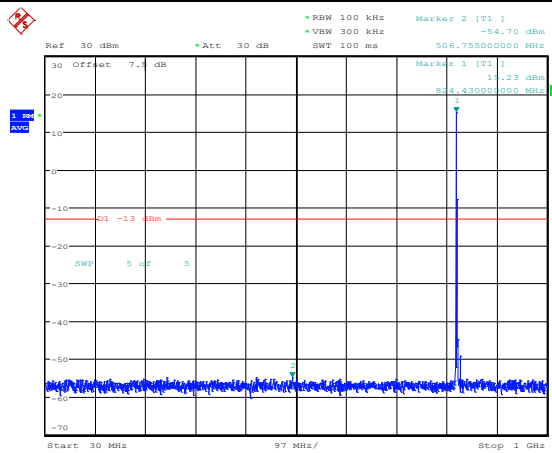

Band5-1.4MHz-16QAM-20407-1RB#0-Range3:30~1000MHz