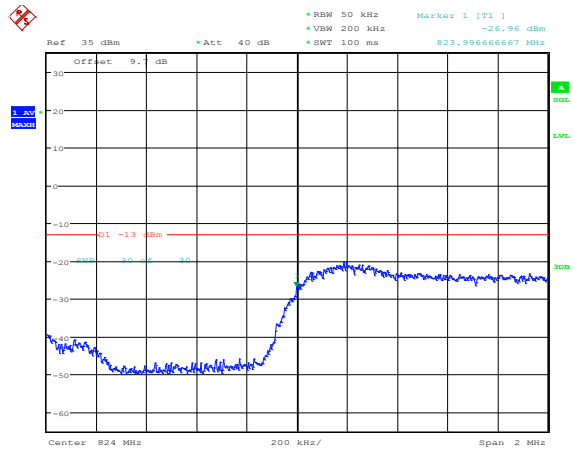

Band5-3MHz-16QAM-20415-1RB#14