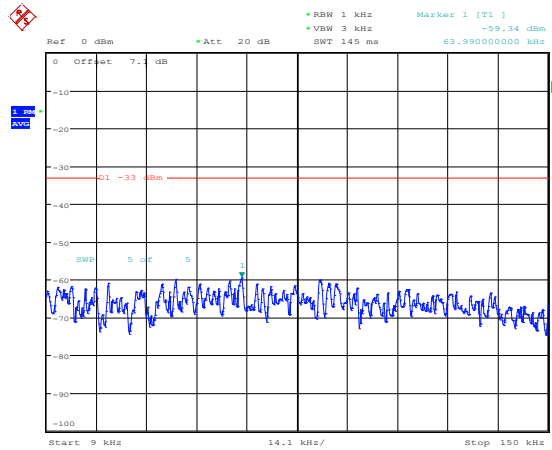

Band5-1.4MHz-QPSK-20643-1RB#0-Range2:0.15~30MHz

Band5-1.4MHz-QPSK-20643-1RB#0-Range3:30~1000MHz

Band5-1.4MHz-QPSK-20643-1RB#0-Range4:1000~10000MHz

Band5-1.4MHz-16QAM-20407-1RB#0-Range1:0.009~0.15MHz

Band5-1.4MHz-16QAM-20407-1RB#0-Range2:0.15~30MHz