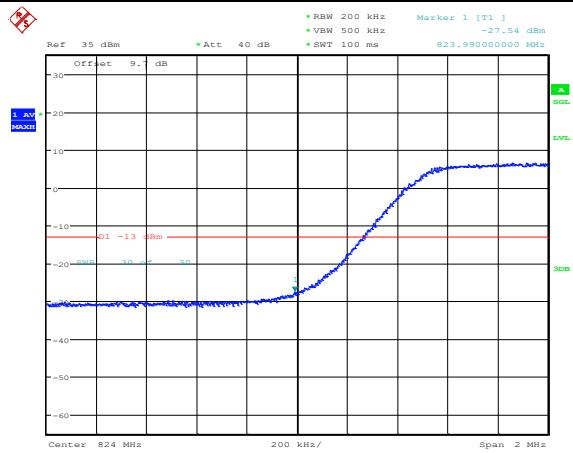

Band5-10MHz-QPSK-20600-1RB#49

Band5-10MHz-QPSK-20600-50RB#0

Band5-10MHz-16QAM-20450-1RB#0

Band5-10MHz-16QAM-20450-1RB#49

Band5-10MHz-16QAM-20450-50RB#0

Band5-10MHz-16QAM-20600-1RB#0

Band5-10MHz-16QAM-20600-1RB#49