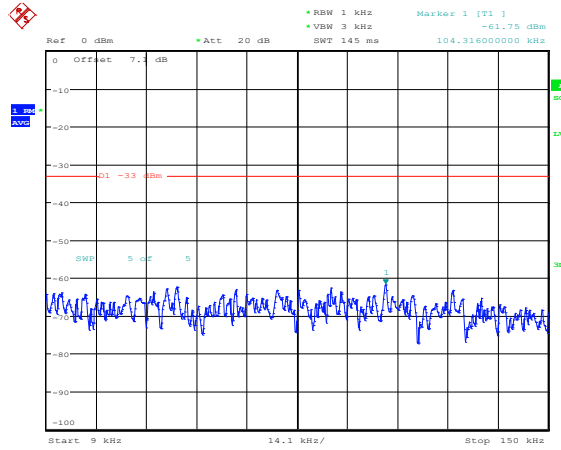

Band5-5MHz-16QAM-20425-1RB#0-Range1:0.009~0.15MHz