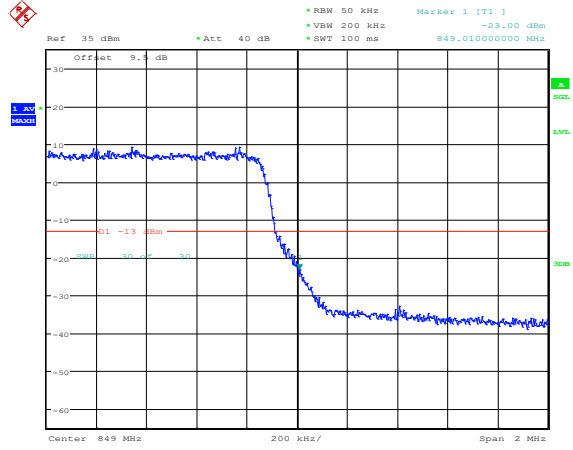

Band5-3MHz-QPSK-20635-15RB#0