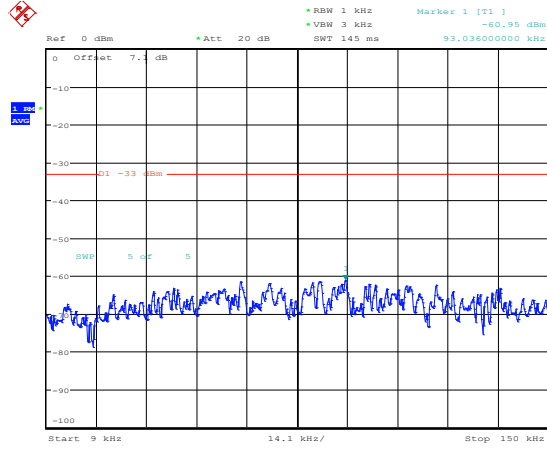

Band5-3MHz-QPSK-20415-1RB#0-Range1:0.009~0.15MHz