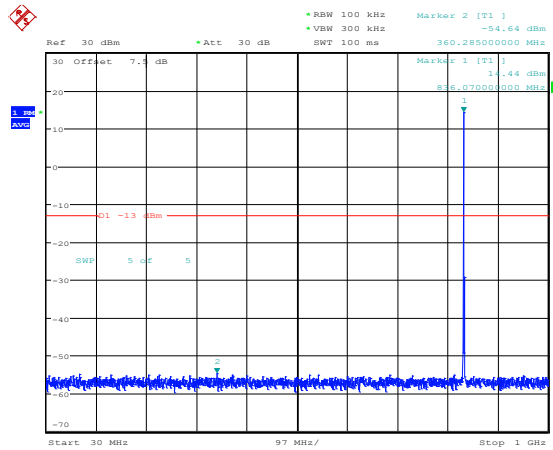

Band5-1.4MHz-16QAM-20407-1RB#0-Range3:30~1000MHz

Band5-1.4MHz-16QAM-20407-1RB#0-Range4:1000~10000MHz

Band5-1.4MHz-16QAM-20525-1RB#0-Range1:0.009~0.15MHz

Band5-1.4MHz-16QAM-20525-1RB#0-Range2:0.15~30MHz

Band5-1.4MHz-16QAM-20525-1RB#0-Range3:30~1000MHz