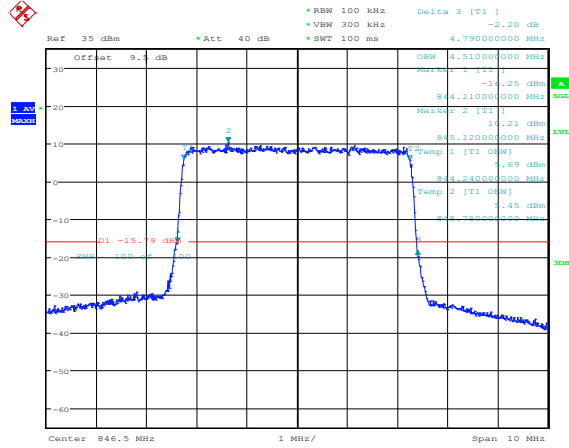

Band5-5MHz-16QAM-20425-25RB#0

Band5-5MHz-16QAM-20525-25RB#0

Band5-5MHz-16QAM-20625-25RB#0