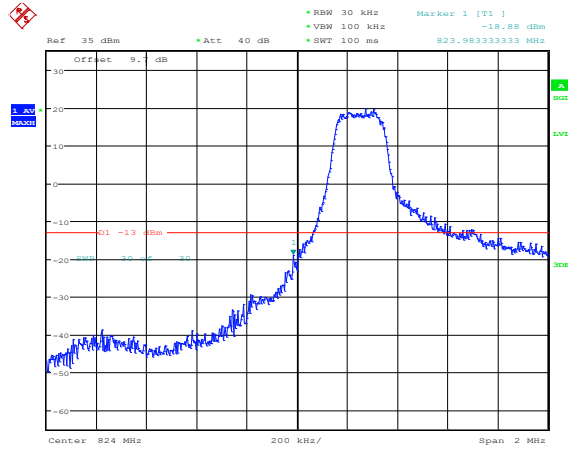

Test Graphs

Band5-1.4MHz-QPSK-20407-1RB#0

Band5-1.4MHz-QPSK-20407-1RB#5

Band5-1.4MHz-QPSK-20407-6RB#0

Band5-1.4MHz-QPSK-20643-1RB#0

Band5-1.4MHz-QPSK-20643-1RB#5

Band5-1.4MHz-QPSK-20643-6RB#0

Band5-1.4MHz-16QAM-20407-1RB#0