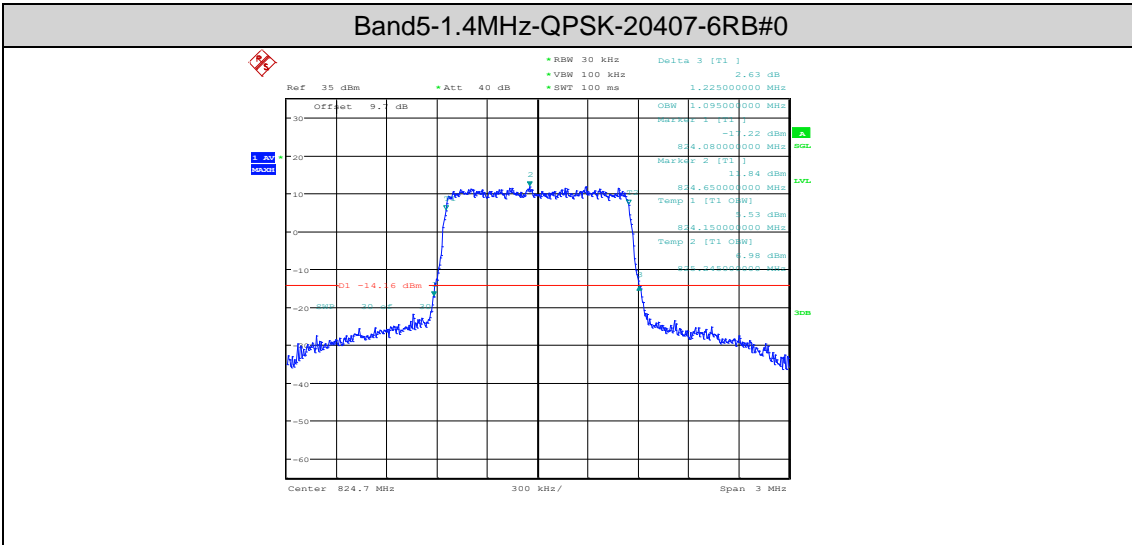

Test Graphs