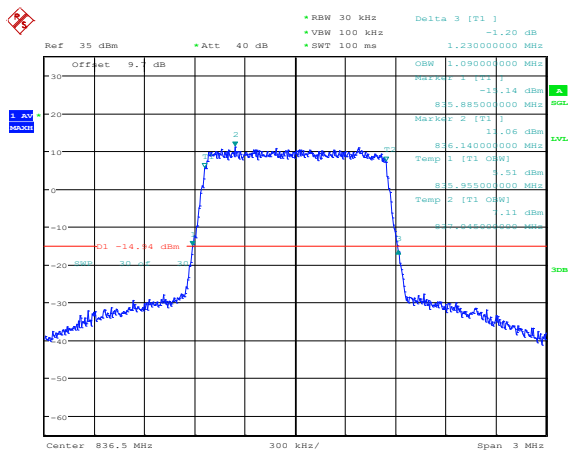

Appendix C: 26dB Bandwidth and Occupied Bandwidth

Test Result

Band	Bandwidth	Modulation	Channel	RB Configuration	Occupied Bandwidth (MHz)	26dB Bandwidth (MHz)	Verdict
Band5	1.4MHz	QPSK	20407	6RB#0	1.09	1.23	PASS
Band5	1.4MHz	QPSK	20525	6RB#0	1.09	1.21	PASS
Band5	1.4MHz	QPSK	20643	6RB#0	1.09	1.22	PASS
Band5	1.4MHz	16QAM	20407	6RB#0	1.09	1.23	PASS
Band5	1.4MHz	16QAM	20525	6RB#0	1.09	1.23	PASS
Band5	1.4MHz	16QAM	20643	6RB#0	1.09	1.22	PASS
Band5	3MHz	QPSK	20415	15RB#0	2.7	2.80	PASS
Band5	3MHz	QPSK	20525	15RB#0	2.7	2.92	PASS
Band5	3MHz	QPSK	20635	15RB#0	2.71	2.90	PASS
Band5	3MHz	16QAM	20415	15RB#0	2.7	2.90	PASS
Band5	3MHz	16QAM	20525	15RB#0	2.7	2.90	PASS
Band5	3MHz	16QAM	20635	15RB#0	2.7	2.88	PASS
Band5	5MHz	QPSK	20425	25RB#0	4.5	4.68	PASS
Band5	5MHz	QPSK	20525	25RB#0	4.5	4.78	PASS
Band5	5MHz	QPSK	20625	25RB#0	4.51	4.79	PASS
Band5	5MHz	16QAM	20425	25RB#0	4.52	4.78	PASS
Band5	5MHz	16QAM	20525	25RB#0	4.49	4.78	PASS
Band5	5MHz	16QAM	20625	25RB#0	4.51	4.79	PASS
Band5	10MHz	QPSK	20450	50RB#0	9	9.55	PASS
Band5	10MHz	QPSK	20525	50RB#0	9	9.67	PASS
Band5	10MHz	QPSK	20600	50RB#0	9	9.67	PASS
Band5	10MHz	16QAM	20450	50RB#0	9	9.70	PASS
Band5	10MHz	16QAM	20525	50RB#0	9	9.70	PASS
Band5	10MHz	16QAM	20600	50RB#0	9	9.70	PASS

Test Graphs

Band5-1.4MHz-16QAM-20407-6RB#0

Band5-1.4MHz-16QAM-20525-6RB#0

Band5-1.4MHz-16QAM-20643-6RB#0

Band5-3MHz-QPSK-20525-15RB#0

Band5-3MHz-QPSK-20635-15RB#0

Band5-3MHz-16QAM-20415-15RB#0

Band5-3MHz-16QAM-20525-15RB#0