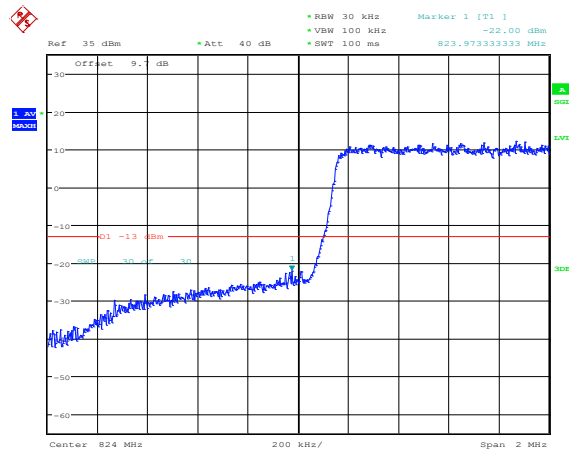

Test Graphs

Band5-1.4MHz-QPSK-20407-1RB#0

Band5-1.4MHz-QPSK-20407-1RB#5

Band5-1.4MHz-QPSK-20407-6RB#0

Band5-1.4MHz-QPSK-20643-1RB#0

Band5-1.4MHz-QPSK-20643-1RB#5

Band5-1.4MHz-QPSK-20643-6RB#0

Band5-1.4MHz-16QAM-20407-1RB#0