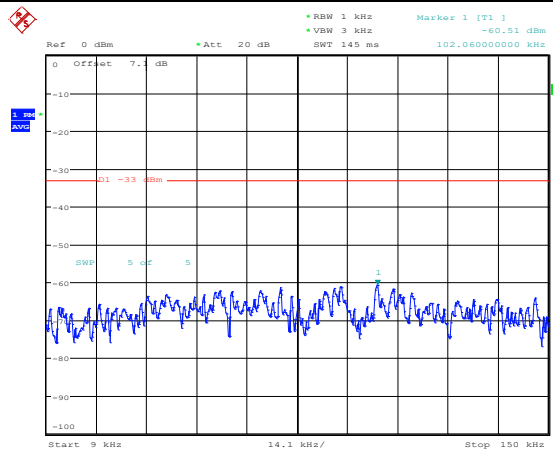

Band5-5MHz-QPSK-20625-1RB#0-Range1:0.009~0.15MHz