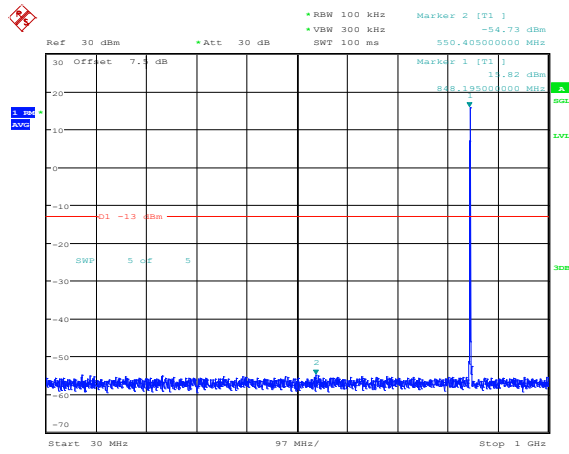

Band5-1.4MHz-16QAM-20525-1RB#0-Range4:1000~10000MHz

Band5-1.4MHz-16QAM-20643-1RB#0-Range1:0.009~0.15MHz

Band5-1.4MHz-16QAM-20643-1RB#0-Range2:0.15~30MHz

Band5-1.4MHz-16QAM-20643-1RB#0-Range3:30~1000MHz

Band5-1.4MHz-16QAM-20643-1RB#0-Range4:1000~10000MHz