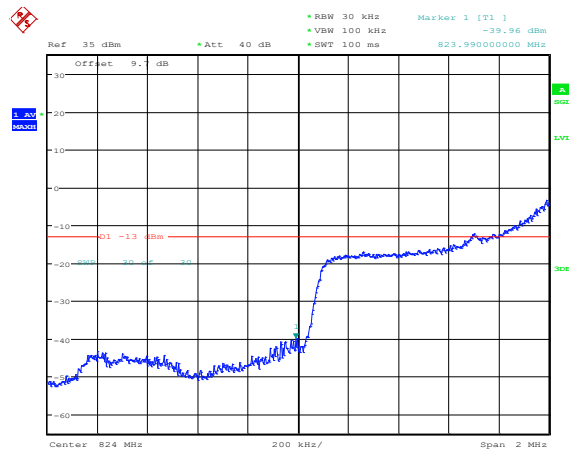

Band5-1.4MHz-QPSK-20407-1RB#5