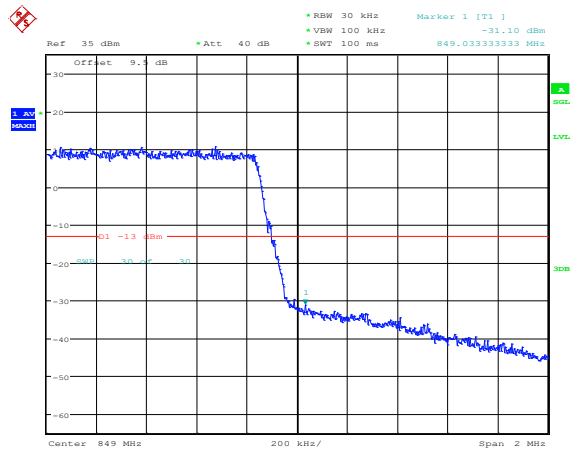

Band5-1.4MHz-16QAM-20407-1RB#5

Band5-1.4MHz-16QAM-20407-6RB#0

Band5-1.4MHz-16QAM-20643-1RB#0

Band5-1.4MHz-16QAM-20643-1RB#5

Band5-1.4MHz-16QAM-20643-6RB#0

Band5-3MHz-QPSK-20415-1RB#14

Band5-3MHz-QPSK-20415-15RB#0