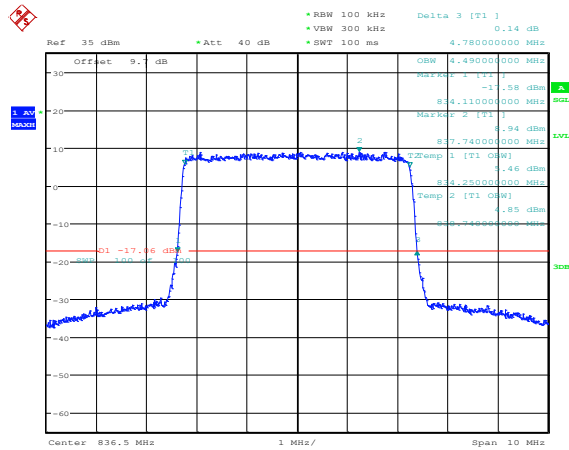

Band5-5MHz-16QAM-20525-25RB#0

Band5-5MHz-16QAM-20625-25RB#0