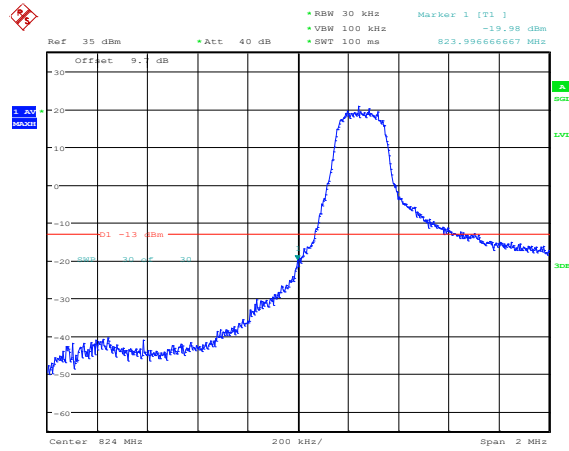

Test Graphs

Band5-1.4MHz-QPSK-20407-1RB#0