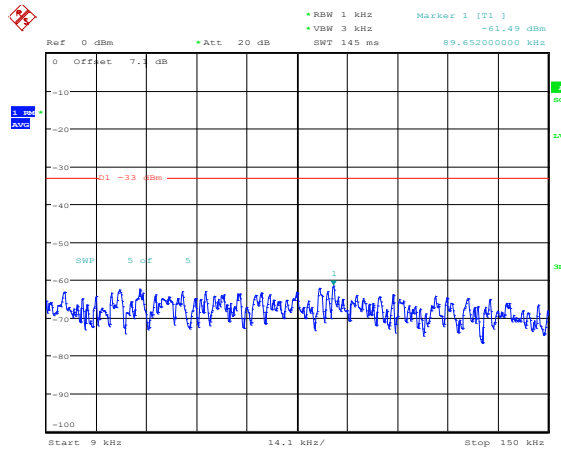

Band5-10MHz-16QAM-20450-1RB#0-Range1:0.009~0.15MHz