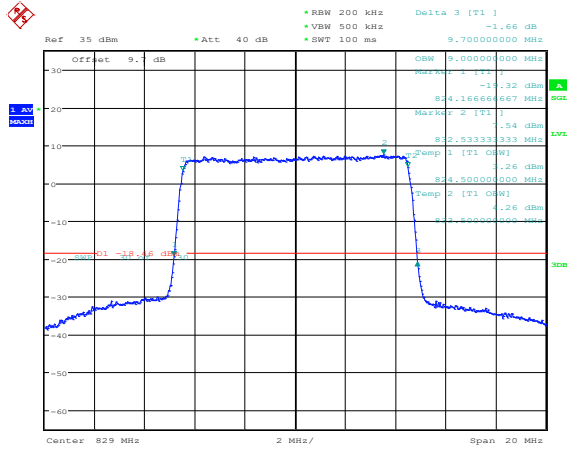

Band5-10MHz-16QAM-20525-50RB#0

Band5-10MHz-16QAM-20600-50RB#0