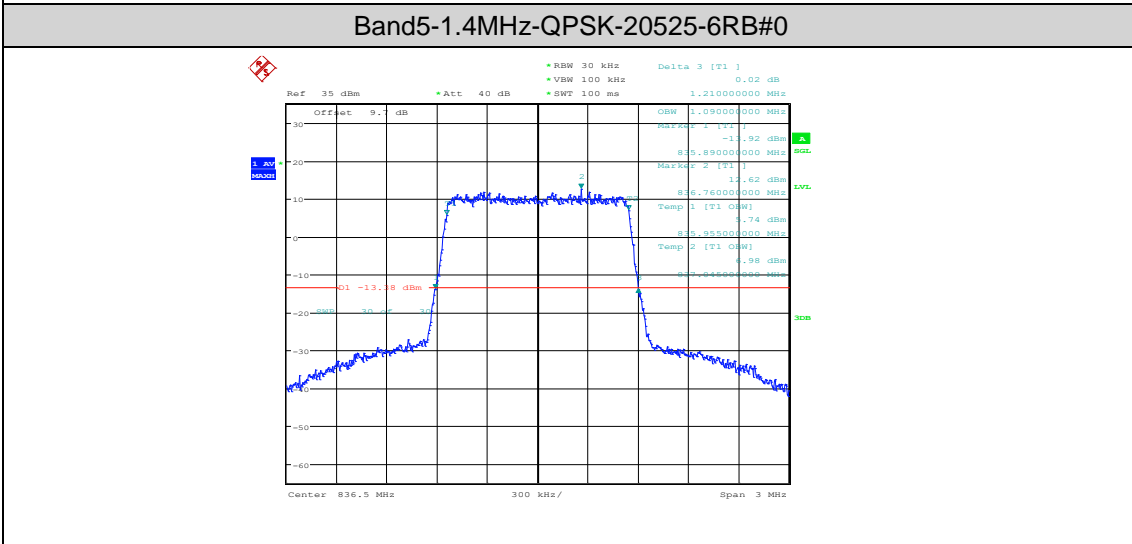

Test Graphs