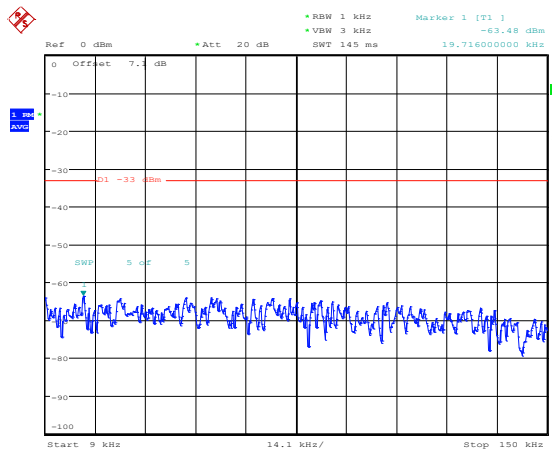

Band5-3MHz-16QAM-20635-1RB#0-Range1:0.009~0.15MHz