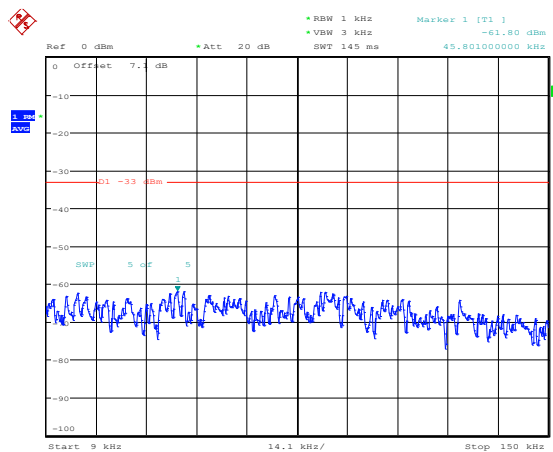

Band5-1.4MHz-16QAM-20643-1RB#0-Range1:0.009~0.15MHz

Band5-1.4MHz-16QAM-20643-1RB#0-Range2:0.15~30MHz