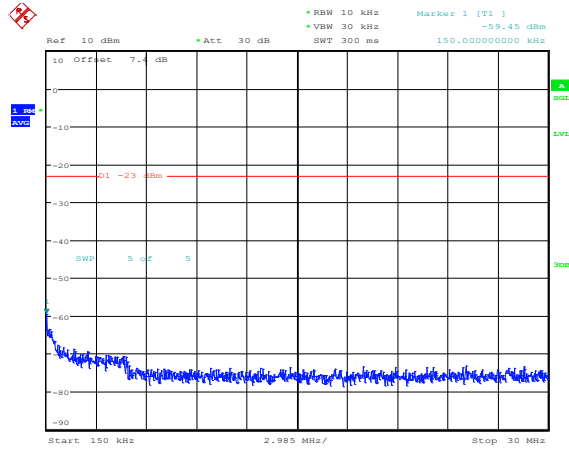

Band5-5MHz-16QAM-20625-1RB#0-Range2:0.15~30MHz