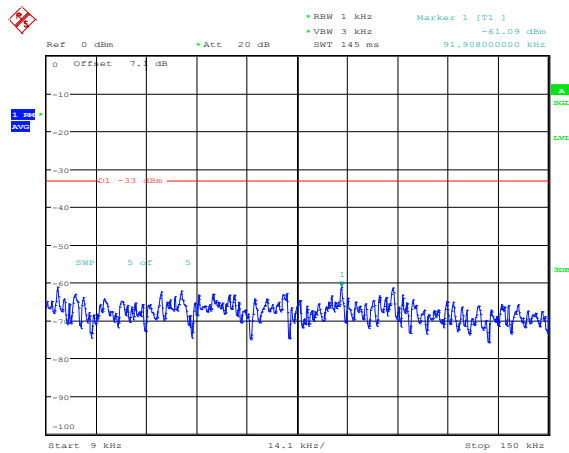

Band5-3MHz-16QAM-20525-1RB#0-Range1:0.009~0.15MHz