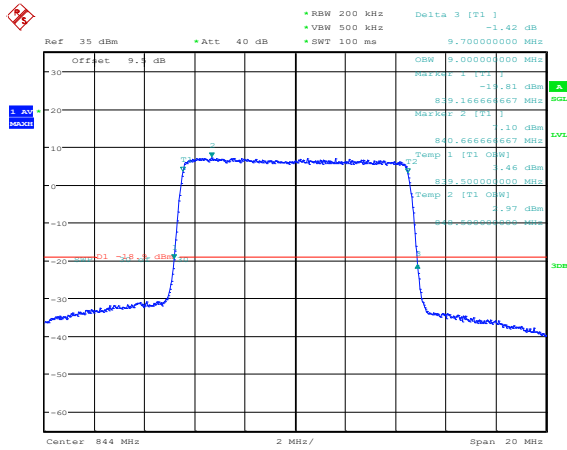

Band5-10MHz-QPSK-20600-50RB#0

Band5-10MHz-16QAM-20450-50RB#0

Band5-10MHz-16QAM-20525-50RB#0

Band5-10MHz-16QAM-20600-50RB#0

Appendix D: Band Edge

Test Result

Band	Bandwidth	Modulation	Channel	RB Configuration	Result(dBm)	Verdict
Band5	1.4MHz	QPSK	20407	1RB#0	-19.98	PASS
Band5	1.4MHz	QPSK	20407	1RB#5	-39.96	PASS
Band5	1.4MHz	QPSK	20407	6RB#0	-22.00	PASS
Band5	1.4MHz	QPSK	20643	1RB#0	-43.30	PASS
Band5	1.4MHz	QPSK	20643	1RB#5	-24.58	PASS
Band5	1.4MHz	QPSK	20643	6RB#0	-30.81	PASS
Band5	1.4MHz	16QAM	20407	1RB#0	-18.88	PASS
Band5	1.4MHz	16QAM	20407	1RB#5	-37.50	PASS
Band5	1.4MHz	16QAM	20407	6RB#0	-25.03	PASS
Band5	1.4MHz	16QAM	20643	1RB#0	-39.35	PASS
Band5	1.4MHz	16QAM	20643	1RB#5	-24.96	PASS
Band5	1.4MHz	16QAM	20643	6RB#0	-31.10	PASS
Band5	3MHz	QPSK	20415	1RB#0	-14.07	PASS
Band5	3MHz	QPSK	20415	1RB#14	-26.90	PASS
Band5	3MHz	QPSK	20415	15RB#0	-20.08	PASS
Band5	3MHz	QPSK	20635	1RB#0	-27.68	PASS
Band5	3MHz	QPSK	20635	1RB#14	-16.26	PASS
Band5	3MHz	QPSK	20635	15RB#0	-23.00	PASS
Band5	3MHz	16QAM	20415	1RB#0	-17.98	PASS
Band5	3MHz	16QAM	20415	1RB#14	-26.96	PASS
Band5	3MHz	16QAM	20415	15RB#0	-22.08	PASS
Band5	3MHz	16QAM	20635	1RB#0	-29.51	PASS
Band5	3MHz	16QAM	20635	1RB#14	-13.95	PASS
Band5	3MHz	16QAM	20635	15RB#0	-23.87	PASS
Band5	5MHz	QPSK	20425	1RB#0	-17.65	PASS
Band5	5MHz	QPSK	20425	1RB#24	-35.29	PASS
Band5	5MHz	QPSK	20425	25RB#0	-22.38	PASS
Band5	5MHz	QPSK	20625	1RB#0	-36.29	PASS
Band5	5MHz	QPSK	20625	1RB#24	-18.12	PASS
Band5	5MHz	QPSK	20625	25RB#0	-25.74	PASS
Band5	5MHz	16QAM	20425	1RB#0	-17.39	PASS
Band5	5MHz	16QAM	20425	1RB#24	-36.56	PASS
Band5	5MHz	16QAM	20425	25RB#0	-24.88	PASS
Band5	5MHz	16QAM	20625	1RB#0	-37.55	PASS
Band5	5MHz	16QAM	20625	1RB#24	-18.51	PASS
Band5	5MHz	16QAM	20625	25RB#0	-28.39	PASS
Band5	10MHz	QPSK	20450	1RB#0	-13.47	PASS