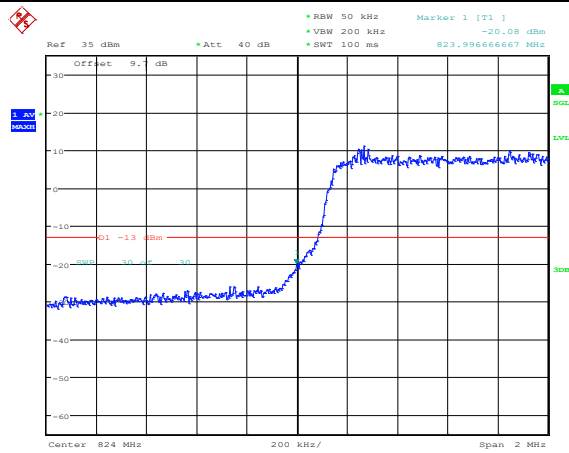

Band5-1.4MHz-16QAM-20407-1RB#5

Band5-1.4MHz-16QAM-20407-6RB#0

Band5-1.4MHz-16QAM-20643-1RB#0

Band5-1.4MHz-16QAM-20643-1RB#5

Band5-1.4MHz-16QAM-20643-6RB#0

Band5-3MHz-QPSK-20415-1RB#14

Band5-3MHz-QPSK-20415-15RB#0