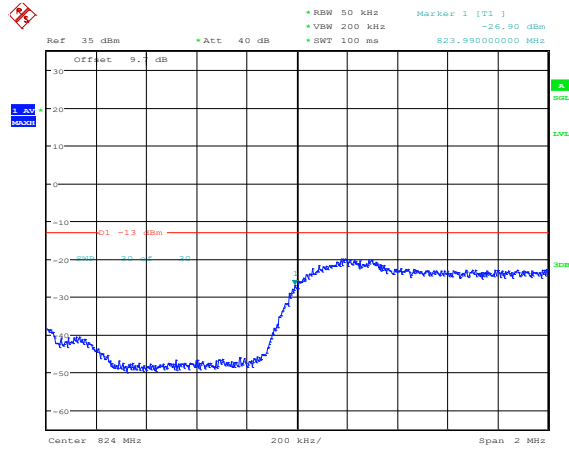

Band5-1.4MHz-16QAM-20407-1RB#5

Band5-1.4MHz-16QAM-20407-6RB#0

Band5-1.4MHz-16QAM-20643-1RB#0

Band5-1.4MHz-16QAM-20643-1RB#5

Band5-1.4MHz-16QAM-20643-6RB#0

Band5-3MHz-QPSK-20415-1RB#14

Band5-3MHz-QPSK-20415-15RB#0