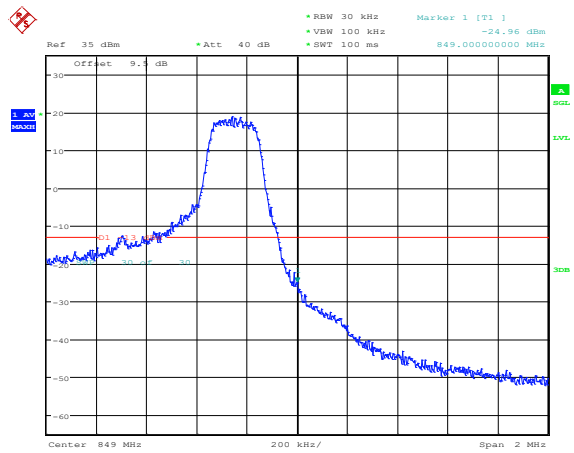

Band5-1.4MHz-16QAM-20407-1RB#5

Band5-1.4MHz-16QAM-20407-6RB#0

Band5-1.4MHz-16QAM-20643-1RB#0

Band5-1.4MHz-16QAM-20643-1RB#5

Band5-1.4MHz-16QAM-20643-6RB#0

Band5-3MHz-QPSK-20415-1RB#14

Band5-3MHz-QPSK-20415-15RB#0