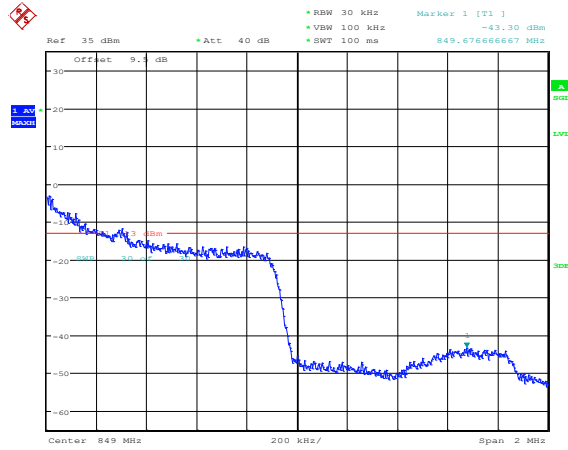

Test Graphs

Band5-1.4MHz-QPSK-20407-1RB#0

Band5-1.4MHz-QPSK-20407-1RB#5

Band5-1.4MHz-QPSK-20407-6RB#0

Band5-1.4MHz-QPSK-20643-1RB#0

Band5-1.4MHz-QPSK-20643-1RB#5

Band5-1.4MHz-QPSK-20643-6RB#0

Band5-1.4MHz-16QAM-20407-1RB#0