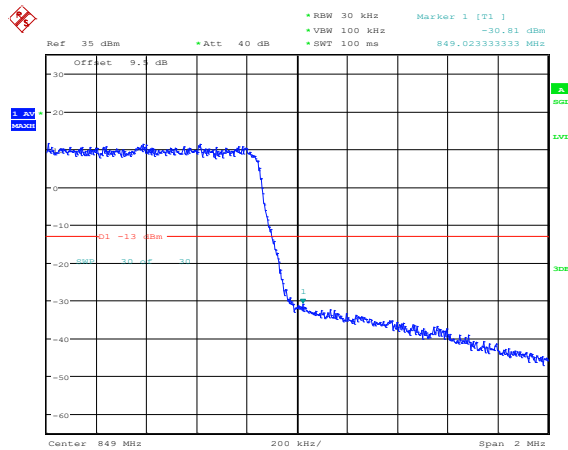

Test Graphs

Band5-1.4MHz-QPSK-20407-1RB#0

Band5-1.4MHz-QPSK-20407-1RB#5

Band5-1.4MHz-QPSK-20407-6RB#0

Band5-1.4MHz-QPSK-20643-1RB#0

Band5-1.4MHz-QPSK-20643-1RB#5

Band5-1.4MHz-QPSK-20643-6RB#0

Band5-1.4MHz-16QAM-20407-1RB#0