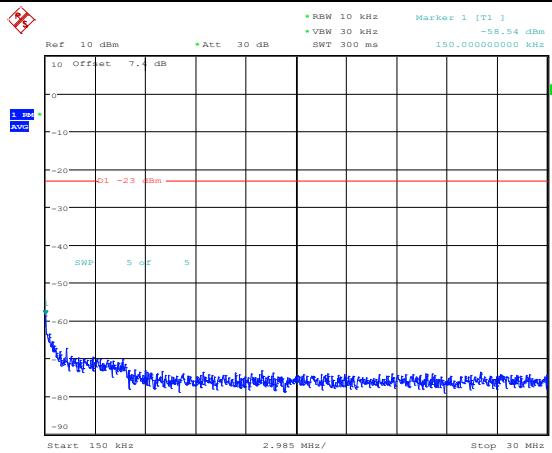

Band5-1.4MHz-QPSK-20643-1RB#0-Range2:0.15~30MHz

Band5-1.4MHz-QPSK-20643-1RB#0-Range3:30~1000MHz

Band5-1.4MHz-QPSK-20643-1RB#0-Range4:1000~10000MHz

Band5-1.4MHz-16QAM-20407-1RB#0-Range1:0.009~0.15MHz

Band5-1.4MHz-16QAM-20407-1RB#0-Range2:0.15~30MHz