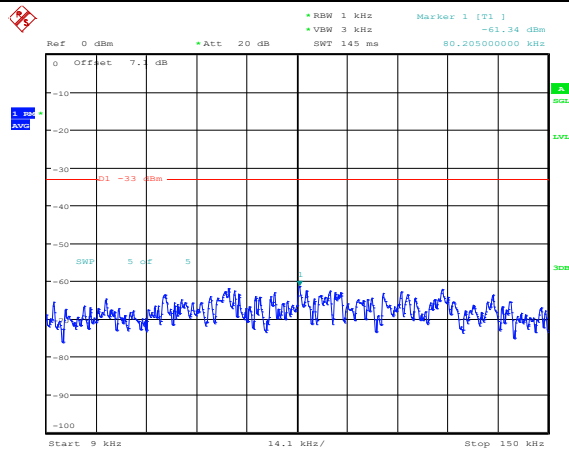

Band5-1.4MHz-QPSK-20525-1RB#0-Range1:0.009~0.15MHz