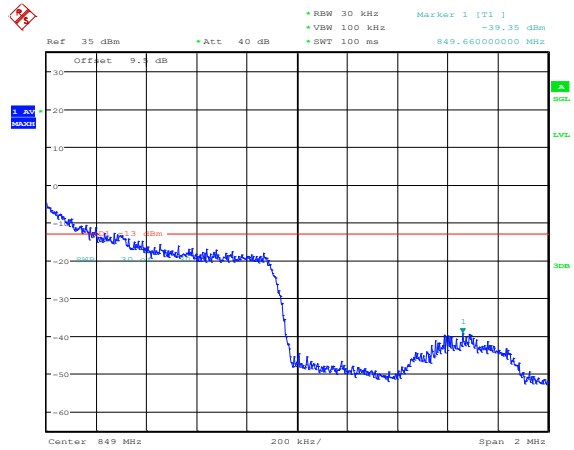

Band5-1.4MHz-16QAM-20643-1RB#0