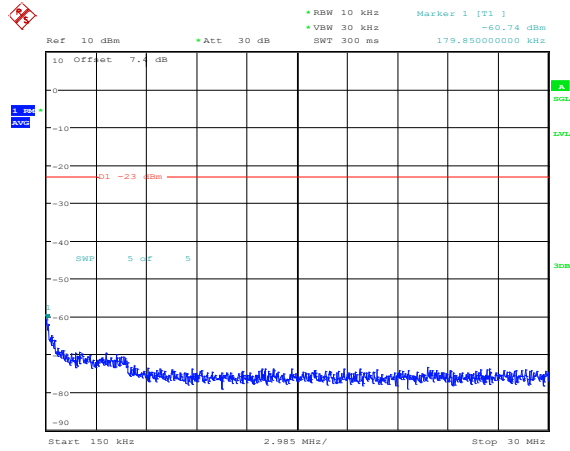

Band5-3MHz-QPSK-20415-1RB#0-Range2:0.15~30MHz