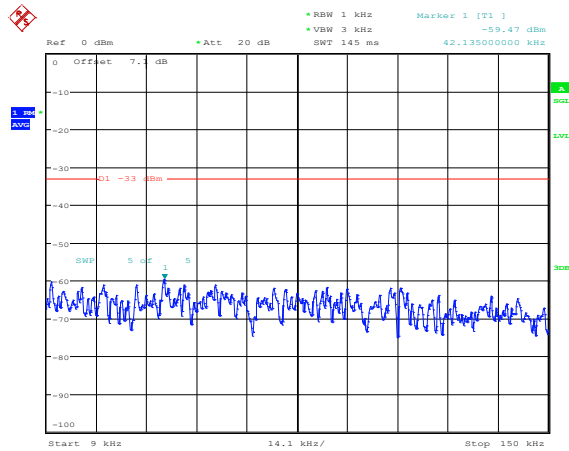

Band5-1.4MHz-16QAM-20525-1RB#0-Range1:0.009~0.15MHz