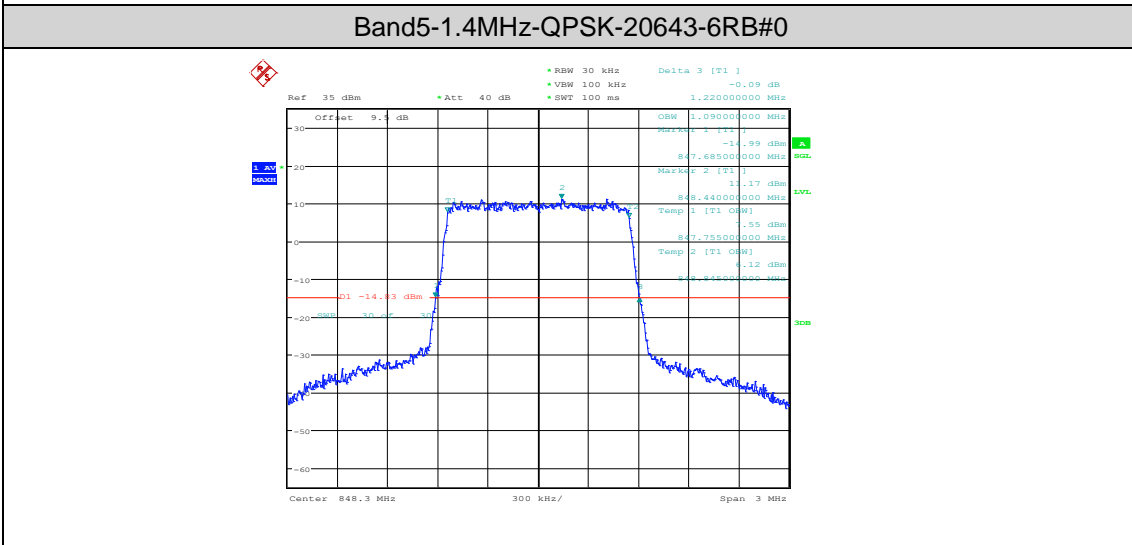

Test Graphs