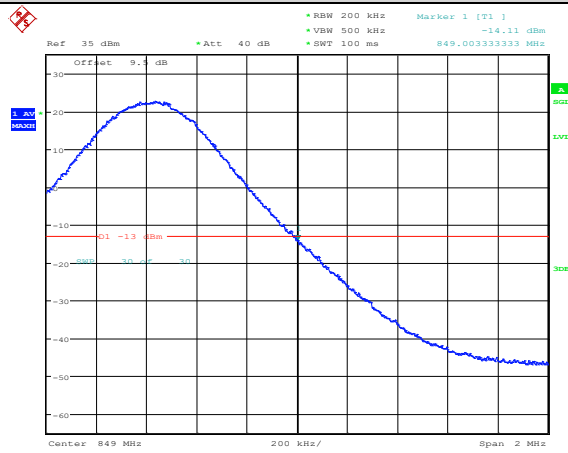

Band5-10MHz-QPSK-20600-1RB#49

Band5-10MHz-QPSK-20600-50RB#0

Band5-10MHz-16QAM-20450-1RB#0

Band5-10MHz-16QAM-20450-1RB#49

Band5-10MHz-16QAM-20450-50RB#0

Band5-10MHz-16QAM-20600-1RB#0

Band5-10MHz-16QAM-20600-1RB#49