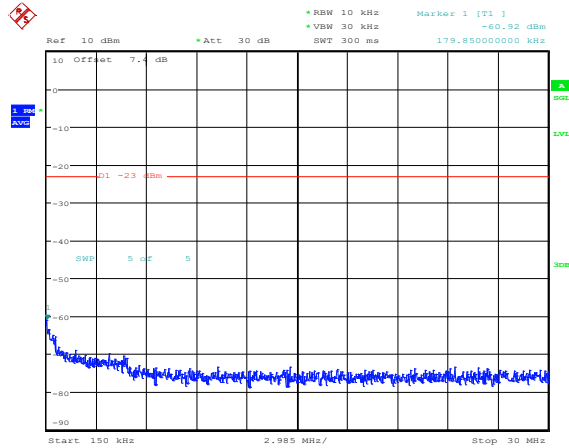

Band5-1.4MHz-16QAM-20407-1RB#0-Range3:30~1000MHz

Band5-1.4MHz-16QAM-20407-1RB#0-Range4:1000~10000MHz

Band5-1.4MHz-16QAM-20525-1RB#0-Range1:0.009~0.15MHz

Band5-1.4MHz-16QAM-20525-1RB#0-Range2:0.15~30MHz

Band5-1.4MHz-16QAM-20525-1RB#0-Range3:30~1000MHz