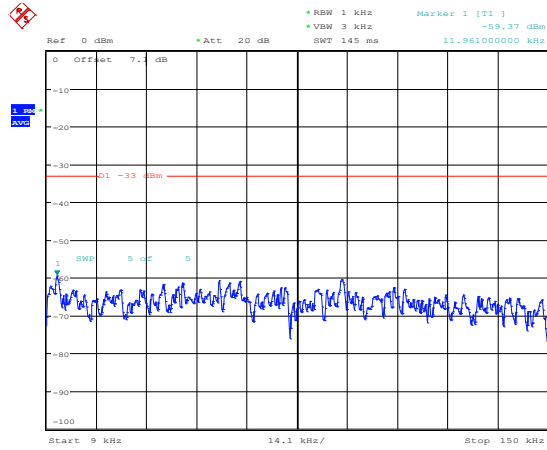

Band4-15MHz-QPSK-20325-1RB#0-Range1:0.009~0.15MHz

Band4-15MHz-QPSK-20325-1RB#0-Range2:0.15~30MHz

Band4-15MHz-QPSK-20325-1RB#0-Range3:30~1000MHz

Band4-15MHz-QPSK-20325-1RB#0-Range4:1000~20000MHz

Band4-15MHz-16QAM-20025-1RB#0-Range1:0.009~0.15MHz