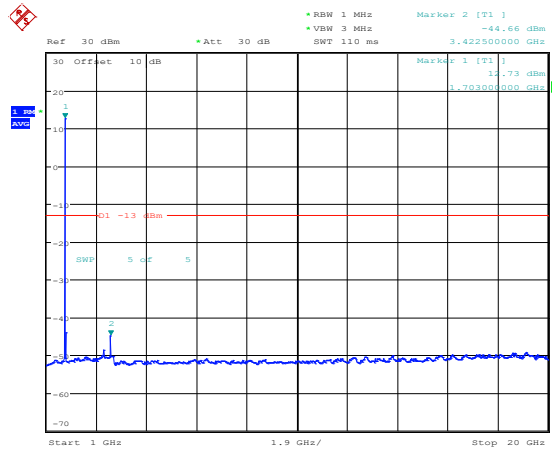

Band4-15MHz-16QAM-20025-1RB#0-Range4:1000~20000MHz