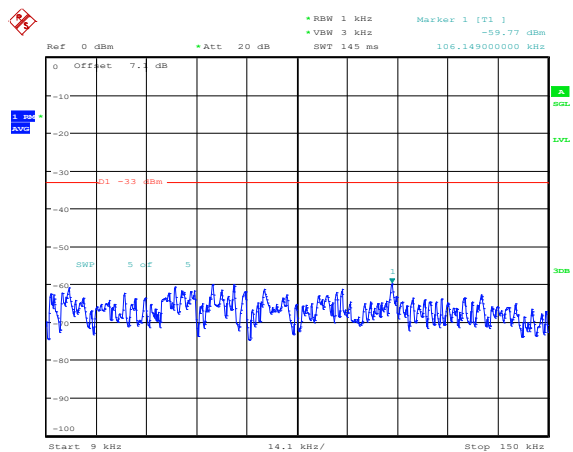

Band4-15MHz-16QAM-20325-1RB#0-Range1:0.009~0.15MHz

Band4-15MHz-16QAM-20325-1RB#0-Range2:0.15~30MHz