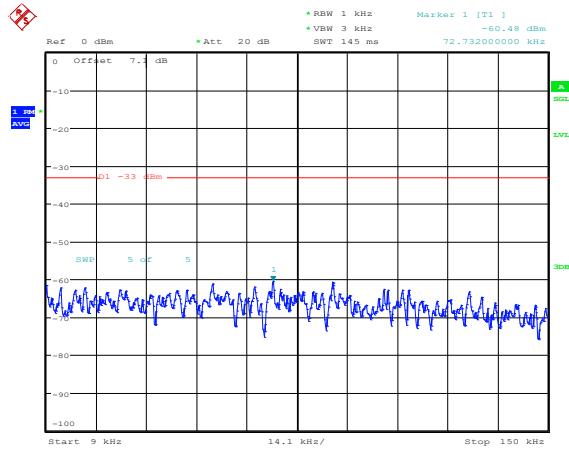

Band4-3MHz-16QAM-20175-1RB#0-Range1:0.009~0.15MHz