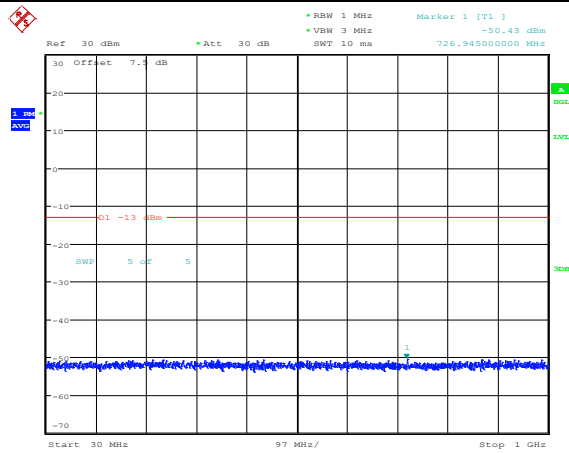

Band4-5MHz-16QAM-20375-1RB#0-Range3:30~1000MHz