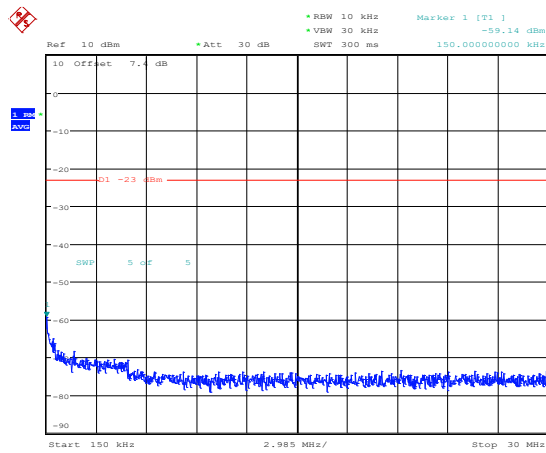

Band4-20MHz-QPSK-20050-1RB#0-Range2:0.15~30MHz