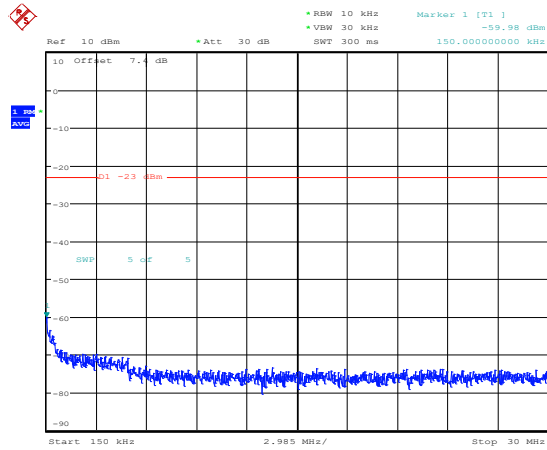

Band4-15MHz-16QAM-20175-1RB#0-Range3:30~1000MHz

Band4-15MHz-16QAM-20175-1RB#0-Range4:1000~20000MHz

Band4-15MHz-16QAM-20325-1RB#0-Range1:0.009~0.15MHz

Band4-15MHz-16QAM-20325-1RB#0-Range2:0.15~30MHz

Band4-15MHz-16QAM-20325-1RB#0-Range3:30~1000MHz