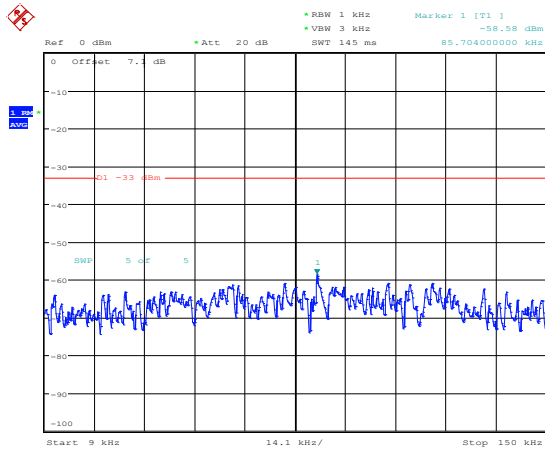

Band4-15MHz-QPSK-20025-1RB#0-Range1:0.009~0.15MHz