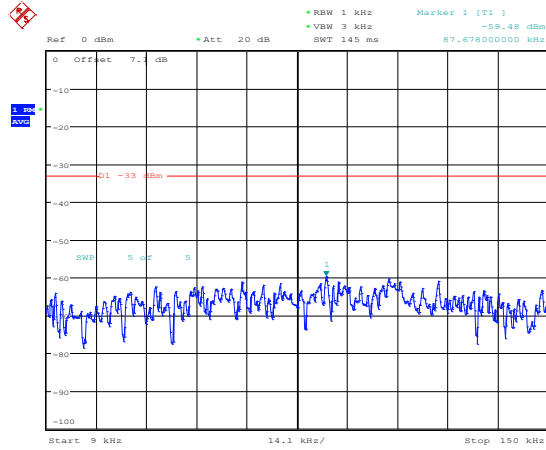

Band4-20MHz-QPSK-20050-1RB#0-Range1:0.009~0.15MHz