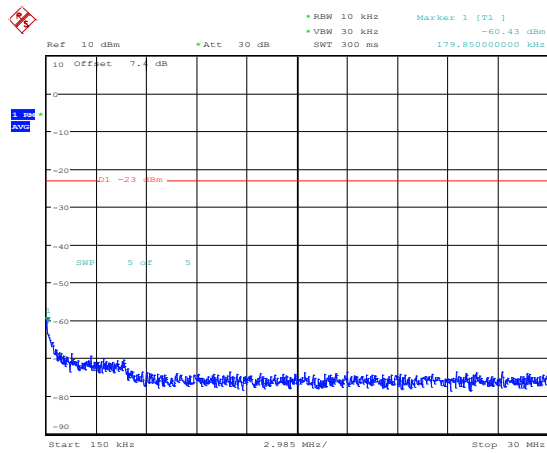

Band4-15MHz-16QAM-20025-1RB#0-Range2:0.15~30MHz