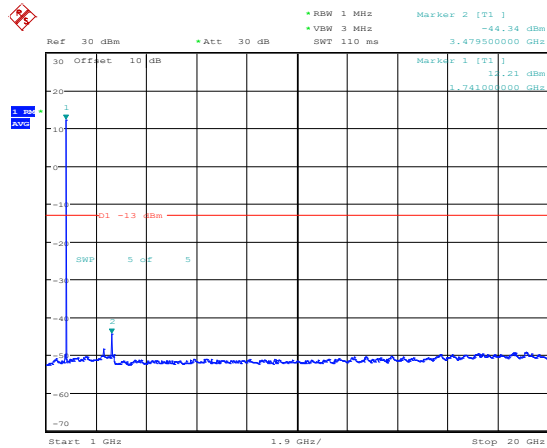

Band4-15MHz-QPSK-20325-1RB#0-Range1:0.009~0.15MHz

Band4-15MHz-QPSK-20325-1RB#0-Range2:0.15~30MHz

Band4-15MHz-QPSK-20325-1RB#0-Range3:30~1000MHz

Band4-15MHz-QPSK-20325-1RB#0-Range4:1000~20000MHz

Band4-15MHz-16QAM-20025-1RB#0-Range1:0.009~0.15MHz