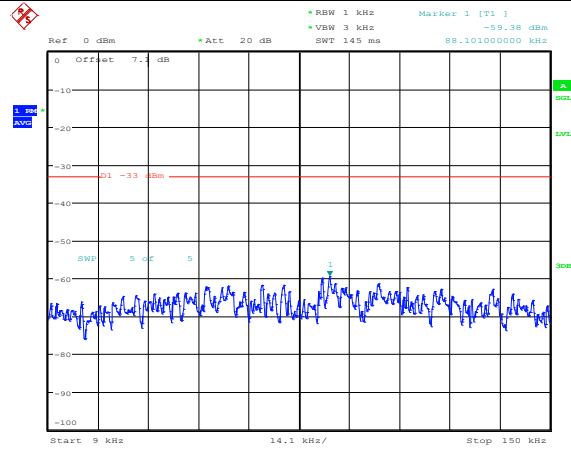

Test Graphs

Band4-1.4MHz-QPSK-19957-1RB#0-Range1:0.009~0.15MHz