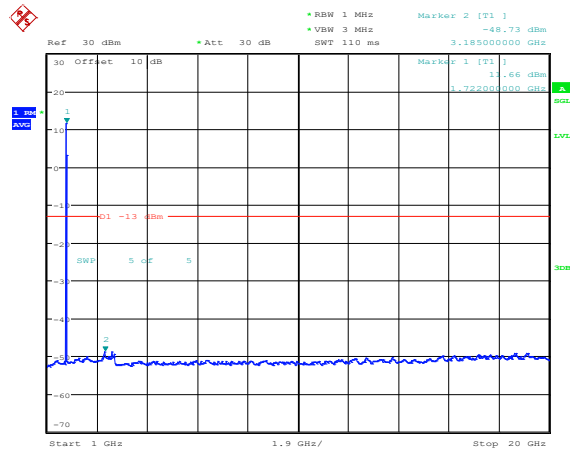

Band4-5MHz-16QAM-20175-1RB#0-Range1:0.009~0.15MHz

Band4-5MHz-16QAM-20175-1RB#0-Range2:0.15~30MHz

Band4-5MHz-16QAM-20175-1RB#0-Range3:30~1000MHz

Band4-5MHz-16QAM-20175-1RB#0-Range4:1000~20000MHz

Band4-5MHz-16QAM-20375-1RB#0-Range1:0.009~0.15MHz