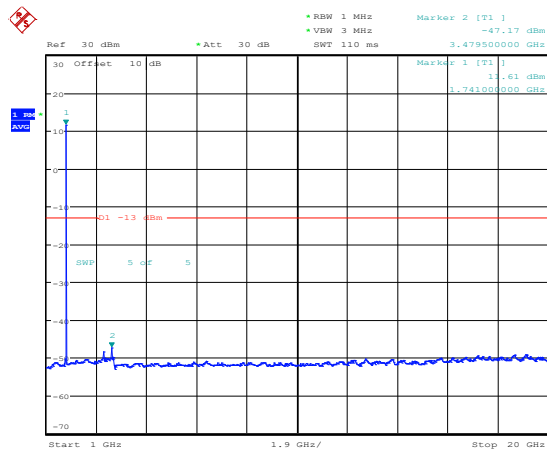

Band4-15MHz-16QAM-20325-1RB#0-Range4:1000~20000MHz