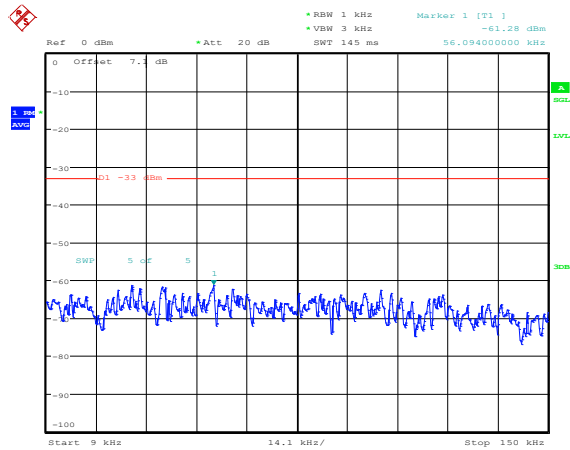

Band4-5MHz-16QAM-20175-1RB#0-Range1:0.009~0.15MHz

Band4-5MHz-16QAM-20175-1RB#0-Range2:0.15~30MHz

Band4-5MHz-16QAM-20175-1RB#0-Range3:30~1000MHz

Band4-5MHz-16QAM-20175-1RB#0-Range4:1000~20000MHz

Band4-5MHz-16QAM-20375-1RB#0-Range1:0.009~0.15MHz