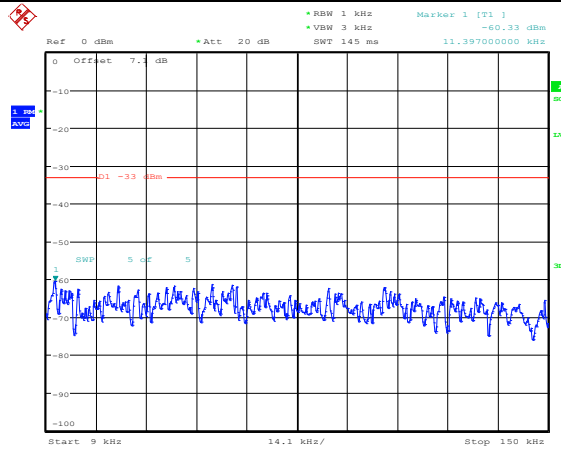

Band4-3MHz-16QAM-20385-1RB#0-Range1:0.009~0.15MHz