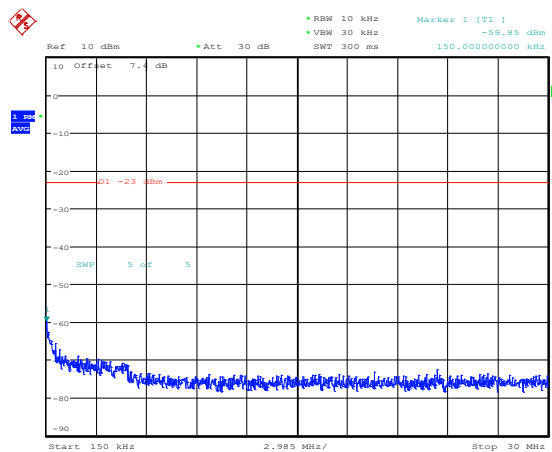

Band4-15MHz-16QAM-20025-1RB#0-Range2:0.15~30MHz

Band4-15MHz-16QAM-20025-1RB#0-Range3:30~1000MHz

Band4-15MHz-16QAM-20025-1RB#0-Range4:1000~20000MHz

Band4-15MHz-16QAM-20175-1RB#0-Range1:0.009~0.15MHz

Band4-15MHz-16QAM-20175-1RB#0-Range2:0.15~30MHz