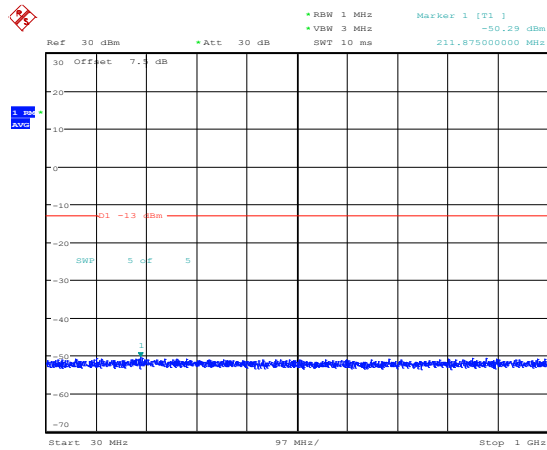

Band4-15MHz-16QAM-20025-1RB#0-Range3:30~1000MHz