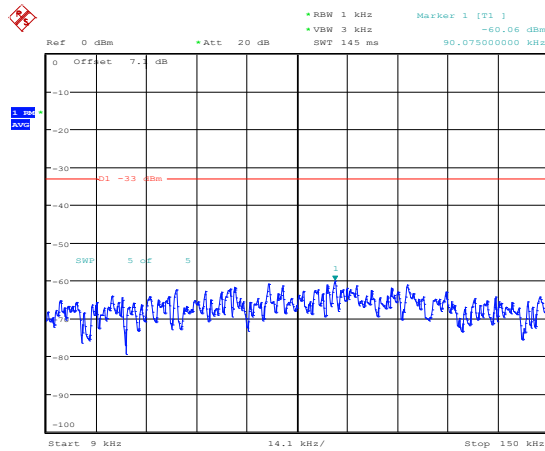

Band4-1.4MHz-QPSK-20175-1RB#0-Range1:0.009~0.15MHz