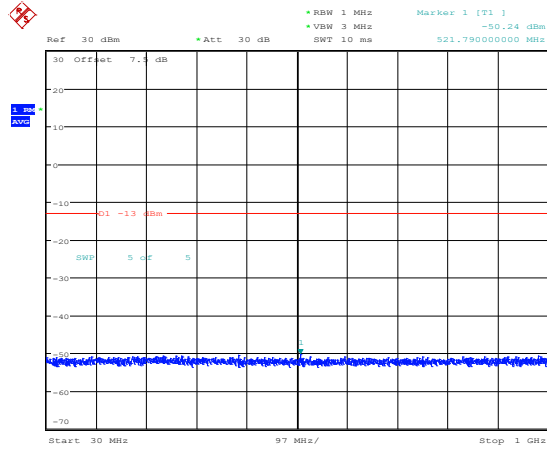

Band4-15MHz-16QAM-20175-1RB#0-Range4:1000~20000MHz

Band4-15MHz-16QAM-20325-1RB#0-Range1:0.009~0.15MHz

Band4-15MHz-16QAM-20325-1RB#0-Range2:0.15~30MHz