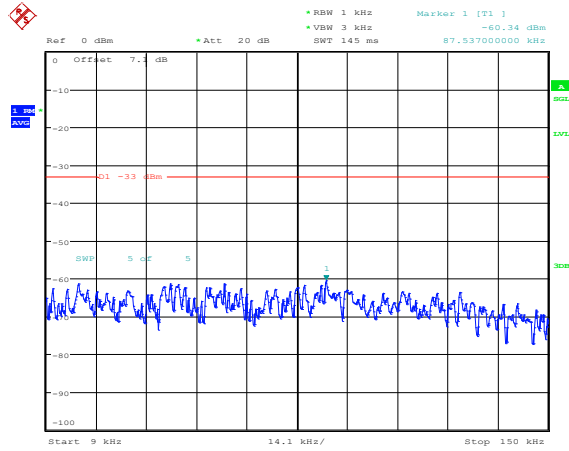

Band4-1.4MHz-16QAM-20175-1RB#0-Range1:0.009~0.15MHz