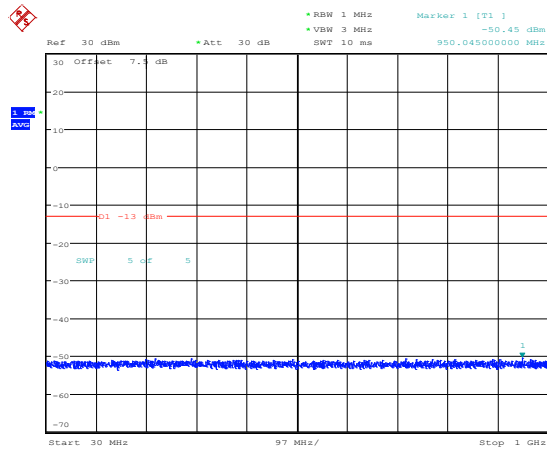

Band4-15MHz-16QAM-20175-1RB#0-Range3:30~1000MHz

Band4-15MHz-16QAM-20175-1RB#0-Range4:1000~20000MHz

Band4-15MHz-16QAM-20325-1RB#0-Range1:0.009~0.15MHz

Band4-15MHz-16QAM-20325-1RB#0-Range2:0.15~30MHz

Band4-15MHz-16QAM-20325-1RB#0-Range3:30~1000MHz