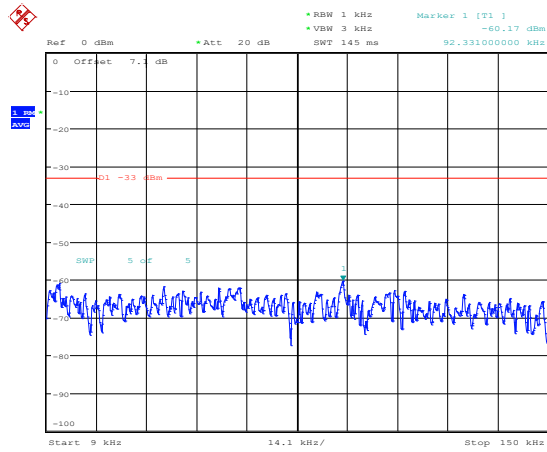

Band4-10MHz-16QAM-20000-1RB#0-Range1:0.009~0.15MHz