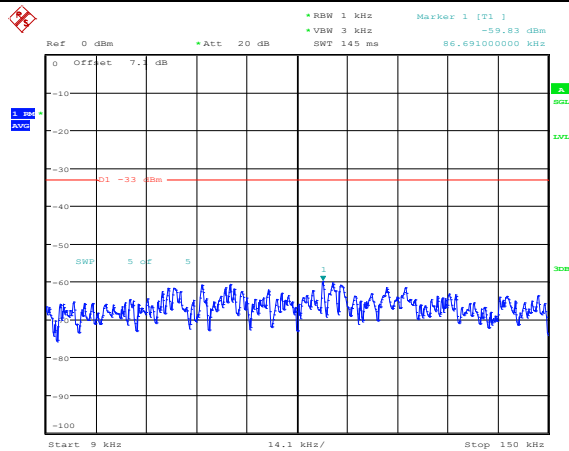

Band4-10MHz-QPSK-20175-1RB#0-Range1:0.009~0.15MHz