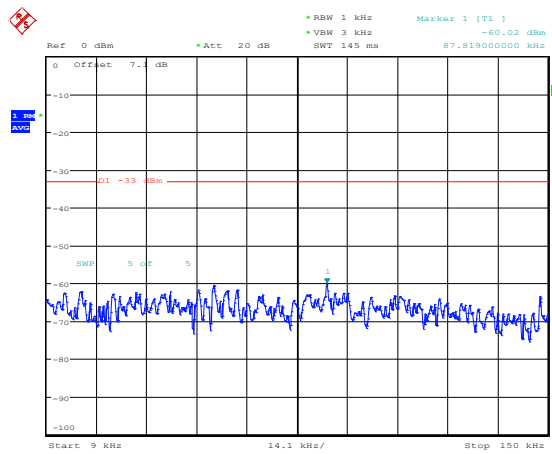

Band4-15MHz-16QAM-20025-1RB#0-Range2:0.15~30MHz

Band4-15MHz-16QAM-20025-1RB#0-Range3:30~1000MHz

Band4-15MHz-16QAM-20025-1RB#0-Range4:1000~20000MHz

Band4-15MHz-16QAM-20175-1RB#0-Range1:0.009~0.15MHz

Band4-15MHz-16QAM-20175-1RB#0-Range2:0.15~30MHz