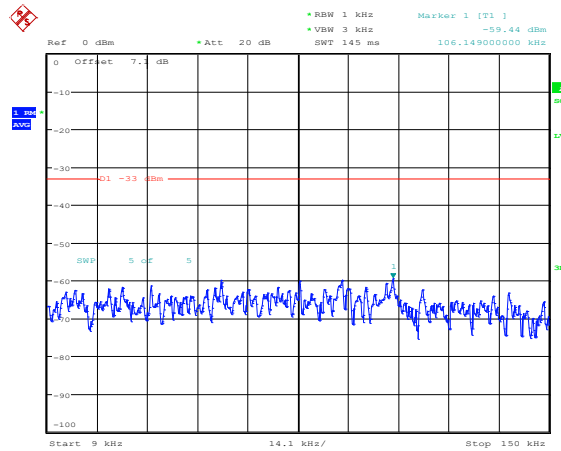

Band4-5MHz-16QAM-20175-1RB#0-Range1:0.009~0.15MHz