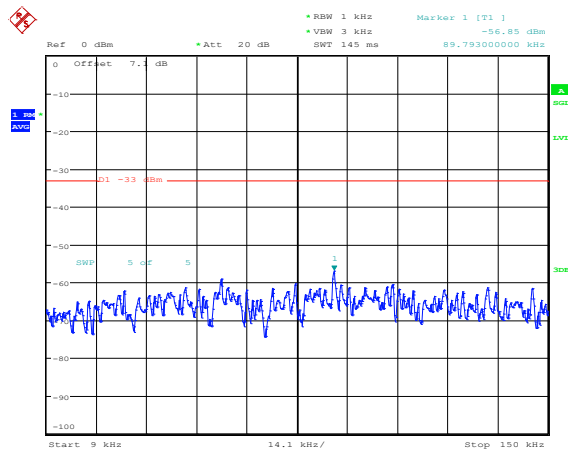

Band4-15MHz-QPSK-20175-1RB#0-Range1:0.009~0.15MHz