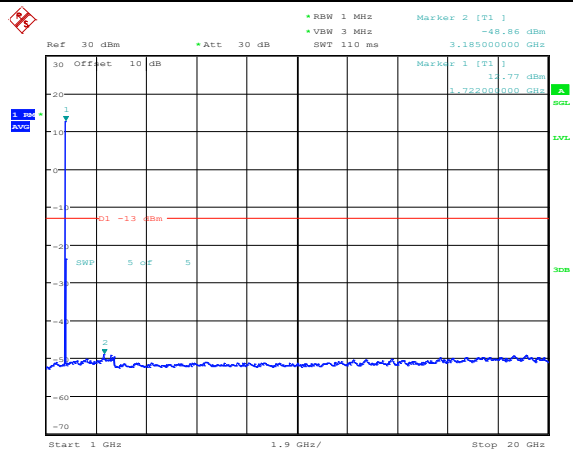

Band4-15MHz-16QAM-20175-1RB#0-Range4:1000~20000MHz