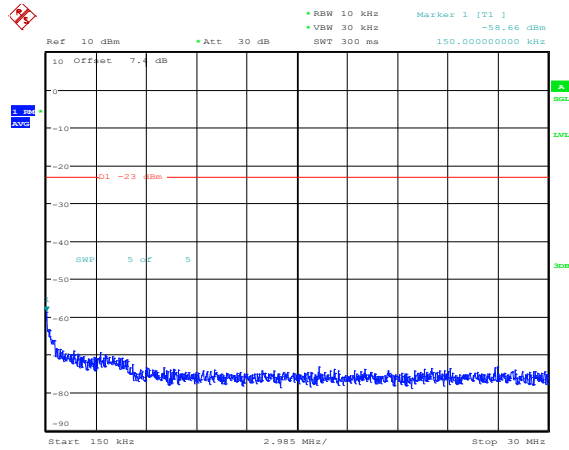

Band4-5MHz-16QAM-20375-1RB#0-Range2:0.15~30MHz