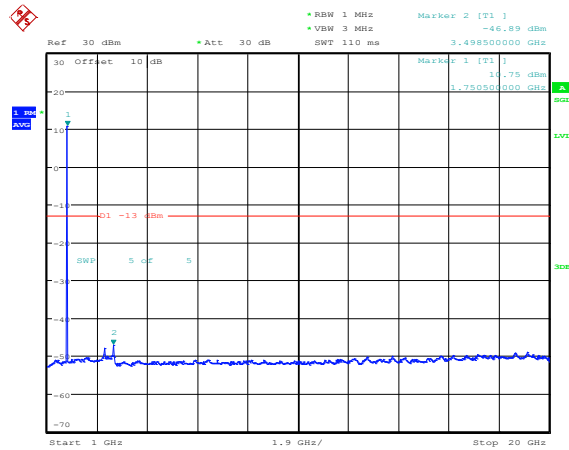

Band4-5MHz-16QAM-20375-1RB#0-Range4:1000~20000MHz

Band4-10MHz-QPSK-20000-1RB#0-Range1:0.009~0.15MHz