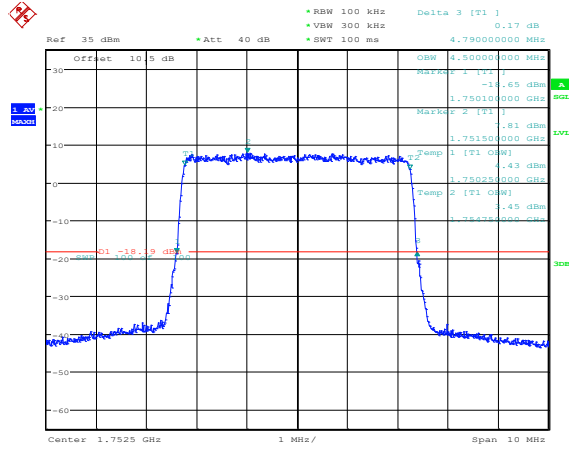

Band4-5MHz-16QAM-19975-25RB#0

Band4-5MHz-16QAM-20175-25RB#0

Band4-5MHz-16QAM-20375-25RB#0