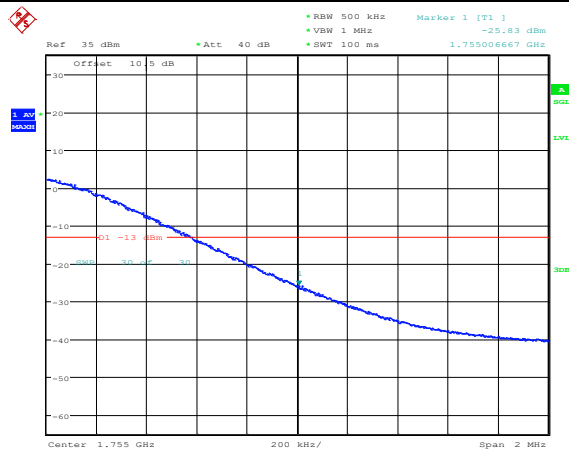

Band4-20MHz-QPSK-20300-100RB#0

Band4-20MHz-16QAM-20050-1RB#99