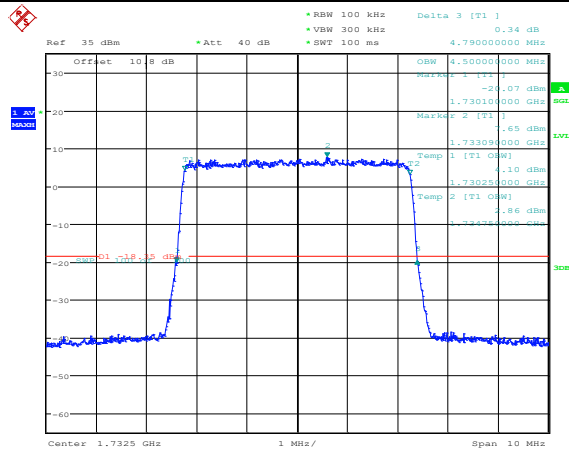

Band4-5MHz-16QAM-20175-25RB#0

Band4-5MHz-16QAM-20375-25RB#0