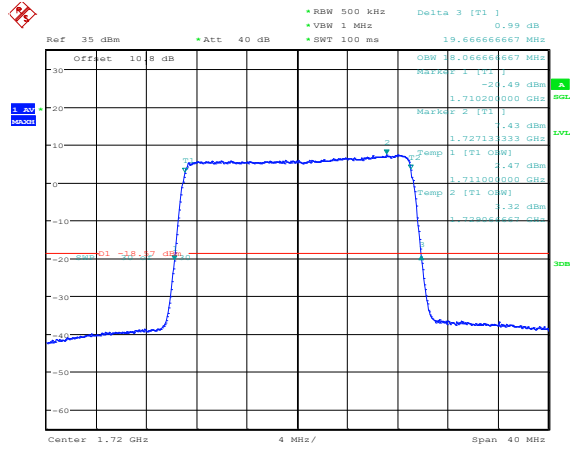

Band4-20MHz-16QAM-20175-100RB#0

Band4-20MHz-16QAM-20300-100RB#0