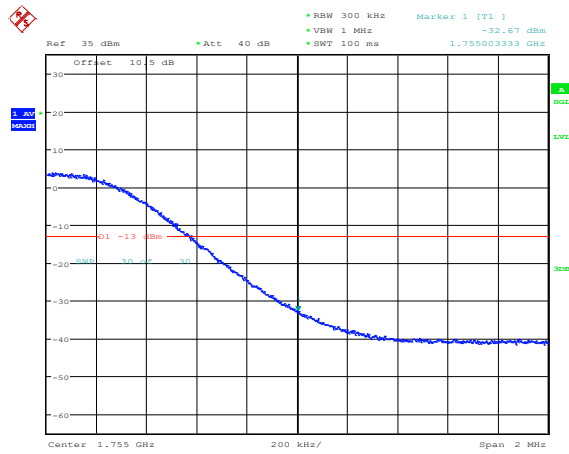

Band4-15MHz-16QAM-20325-75RB#0