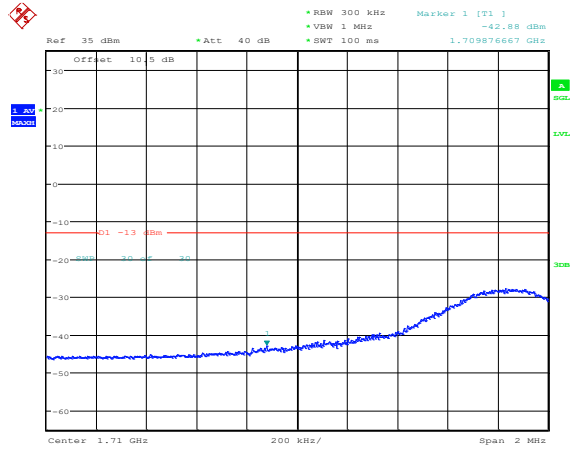

Band4-15MHz-QPSK-20325-1RB#74

Band4-15MHz-QPSK-20325-75RB#0

Band4-15MHz-16QAM-20025-1RB#0

Band4-15MHz-16QAM-20025-1RB#74

Band4-15MHz-16QAM-20025-75RB#0

Band4-15MHz-16QAM-20325-1RB#0

Band4-15MHz-16QAM-20325-1RB#74