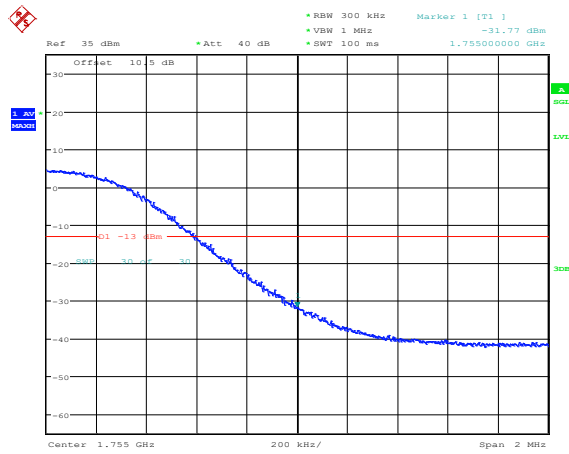

Band4-15MHz-QPSK-20325-75RB#0