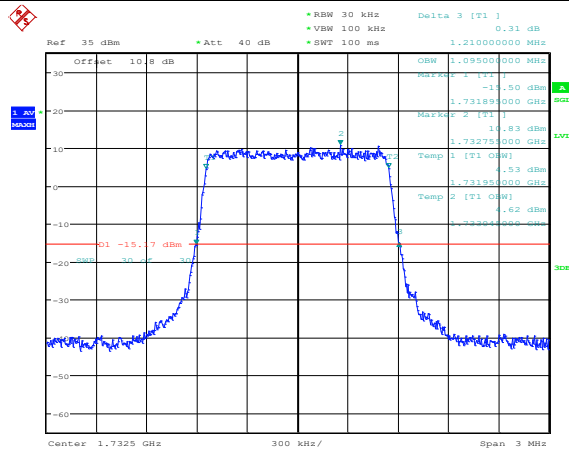

Band4-1.4MHz-QPSK-20175-6RB#0