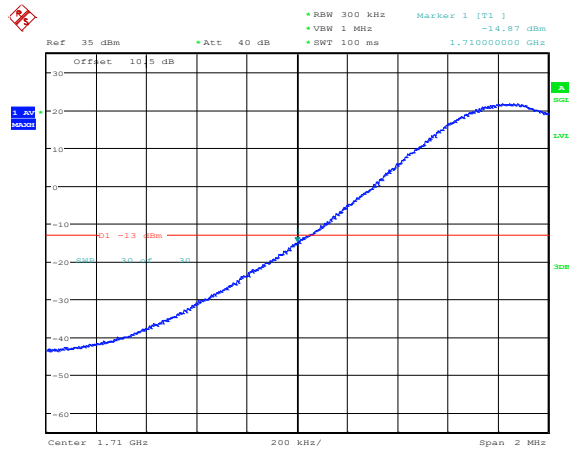

Band4-15MHz-16QAM-20025-1RB#0