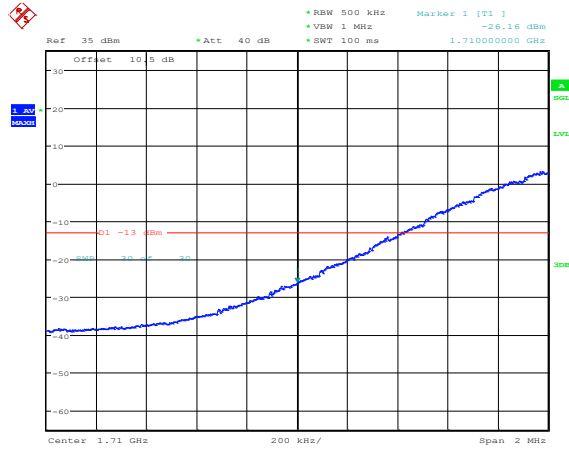

Band4-20MHz-QPSK-20050-100RB#0