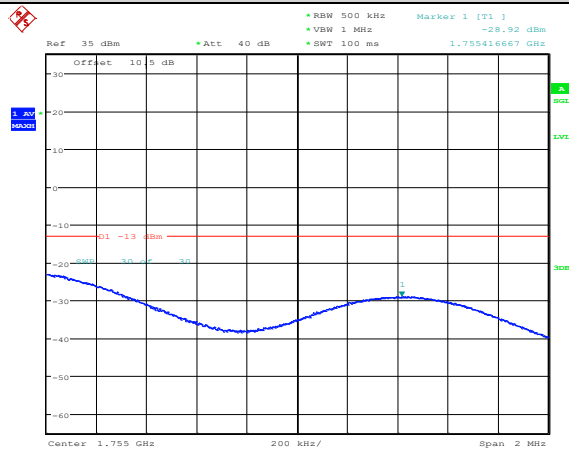

Band4-15MHz-16QAM-20325-75RB#0

Band4-20MHz-QPSK-20050-1RB#99

Band4-20MHz-QPSK-20050-100RB#0

Band4-20MHz-QPSK-20300-1RB#0

Band4-20MHz-QPSK-20300-100RB#0

Band4-20MHz-16QAM-20050-1RB#99

Band4-20MHz-16QAM-20050-100RB#0

Band4-20MHz-16QAM-20300-1RB#0

Band4-20MHz-16QAM-20300-100RB#0

• RBW 500 kHz
• VBW 1 MHz
• SWT 100 ms

Marker 1 [T1]

-26.45 dBm

Ref 35 dBm
• Att 40 dB
1.755000000 GHz

Appendix E: Conducted Spurious Emission

Test Result