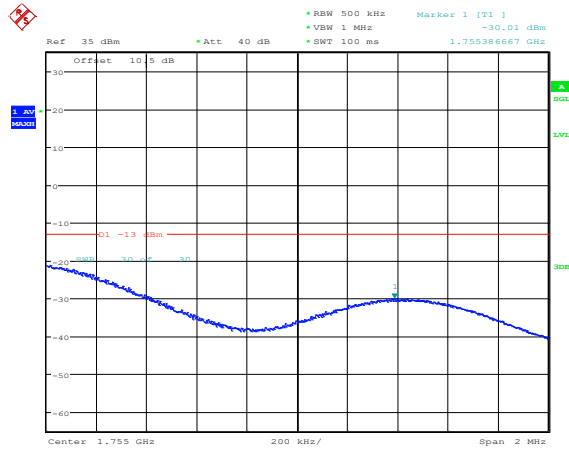

Band4-15MHz-16QAM-20325-75RB#0

Band4-20MHz-QPSK-20050-1RB#99

Band4-20MHz-QPSK-20050-100RB#0

Band4-20MHz-QPSK-20300-1RB#0

Band4-20MHz-QPSK-20300-100RB#0

Band4-20MHz-16QAM-20050-1RB#99

Band4-20MHz-16QAM-20050-100RB#0

Band4-20MHz-16QAM-20300-1RB#0

Band4-20MHz-16QAM-20300-100RB#0

• RBW 500 kHz
• VBW 1 MHz
• SWT 100 ms

Marker 1 [T1]

-26.45 dBm

Ref 35 dBm
• Att 40 dB
1.755000000 GHz

Appendix E: Conducted Spurious Emission

Test Result