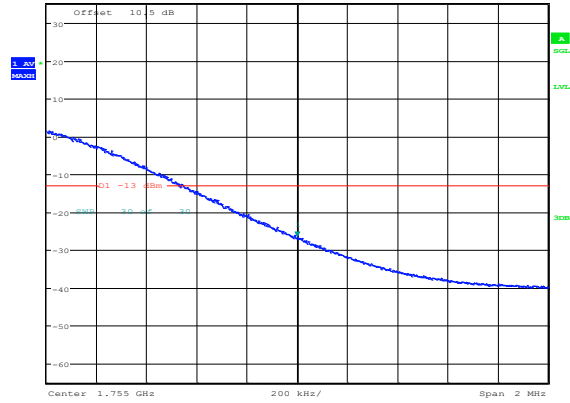

Band4-20MHz-16QAM-20300-1RB#0

Band4-20MHz-16QAM-20300-100RB#0

• RBW 500 kHz
• VBW 1 MHz
• SWT 100 ms

Marker 1 [T1]

-26.45 dBm

Ref 35 dBm
• Att 40 dB
1.755000000 GHz

Appendix E: Conducted Spurious Emission

Test Result