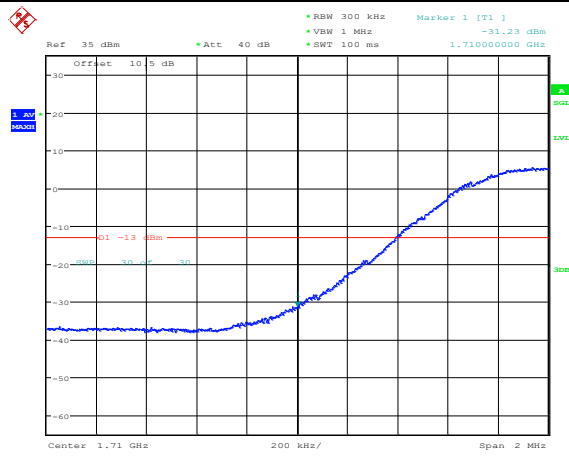

Band4-10MHz-16QAM-20350-1RB#0

Band4-10MHz-16QAM-20350-1RB#49

Band4-10MHz-16QAM-20350-50RB#0

Band4-15MHz-QPSK-20025-1RB#0

Band4-15MHz-QPSK-20025-1RB#74

Band4-15MHz-QPSK-20025-75RB#0

Band4-15MHz-QPSK-20325-1RB#0