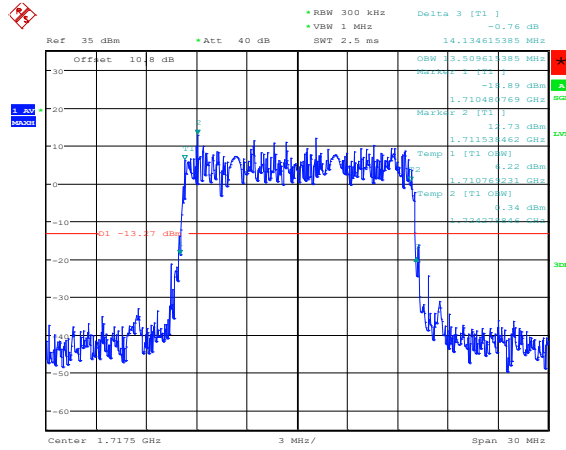

Band4-15MHz-QPSK-20175-75RB#0

Band4-15MHz-QPSK-20325-75RB#0

Band4-15MHz-16QAM-20025-75RB#0