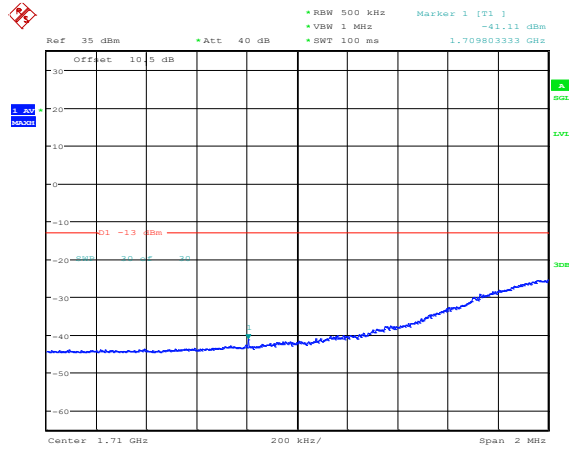

Band4-15MHz-16QAM-20325-75RB#0

Band4-20MHz-QPSK-20050-1RB#99

Band4-20MHz-QPSK-20050-100RB#0

Band4-20MHz-QPSK-20300-1RB#0

Band4-20MHz-QPSK-20300-100RB#0

Band4-20MHz-16QAM-20050-1RB#99

Band4-20MHz-16QAM-20050-100RB#0

Band4-20MHz-16QAM-20300-1RB#0

Band4-20MHz-16QAM-20300-100RB#0

• RBW 500 kHz
• VBW 1 MHz
• SWT 100 ms

Marker 1 [T1]

-26.45 dBm

Ref 35 dBm
• Att 40 dB
1.755000000 GHz

Appendix E: Conducted Spurious Emission

Test Result