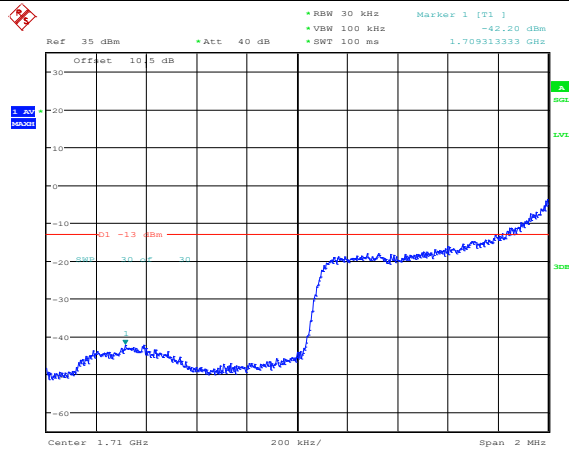

Band4-1.4MHz-QPSK-19957-1RB#5