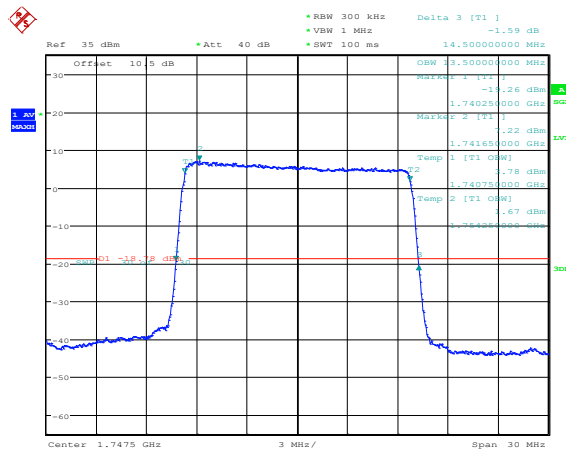

Band4-15MHz-QPSK-20325-75RB#0

Band4-15MHz-16QAM-20025-75RB#0