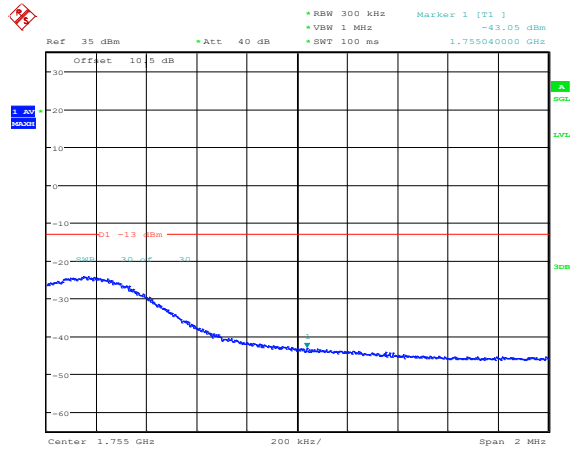

Band4-15MHz-QPSK-20325-1RB#74

Band4-15MHz-QPSK-20325-75RB#0

Band4-15MHz-16QAM-20025-1RB#0

Band4-15MHz-16QAM-20025-1RB#74

Band4-15MHz-16QAM-20025-75RB#0

Band4-15MHz-16QAM-20325-1RB#0

Band4-15MHz-16QAM-20325-1RB#74