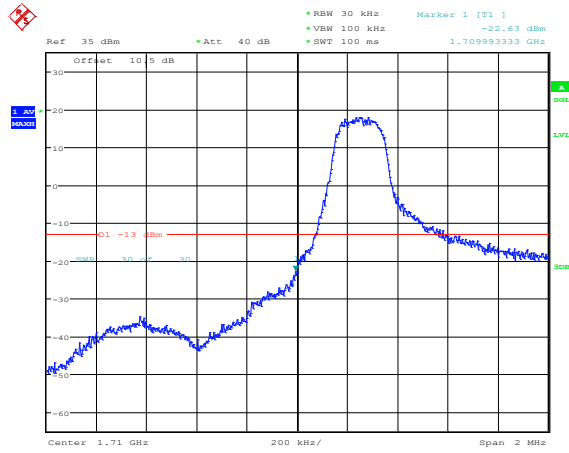

Test Graphs

Band4-1.4MHz-QPSK-19957-1RB#0