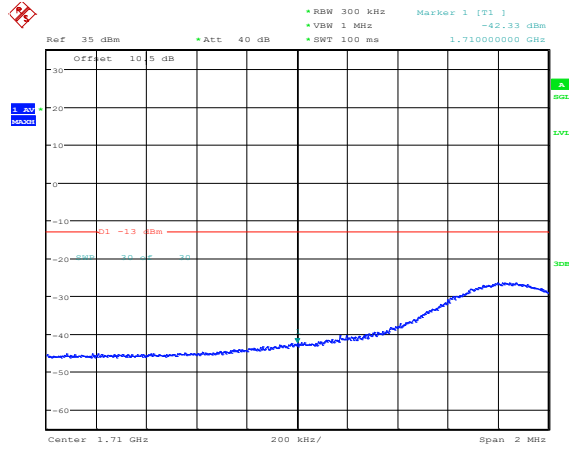

Band4-10MHz-16QAM-20350-1RB#0

Band4-10MHz-16QAM-20350-1RB#49

Band4-10MHz-16QAM-20350-50RB#0

Band4-15MHz-QPSK-20025-1RB#0

Band4-15MHz-QPSK-20025-1RB#74

Band4-15MHz-QPSK-20025-75RB#0

Band4-15MHz-QPSK-20325-1RB#0