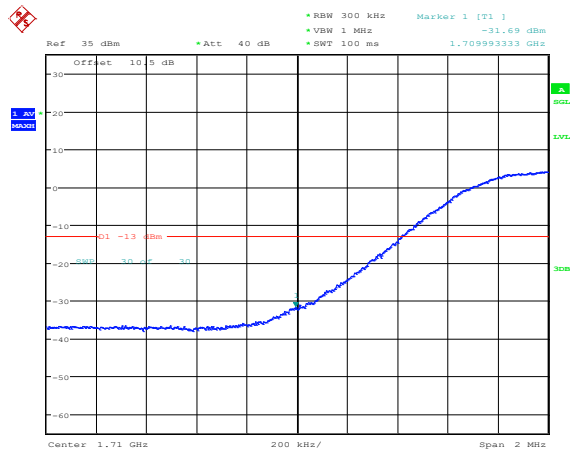

Band4-15MHz-QPSK-20325-1RB#74

Band4-15MHz-QPSK-20325-75RB#0

Band4-15MHz-16QAM-20025-1RB#0

Band4-15MHz-16QAM-20025-1RB#74

Band4-15MHz-16QAM-20025-75RB#0

Band4-15MHz-16QAM-20325-1RB#0

Band4-15MHz-16QAM-20325-1RB#74