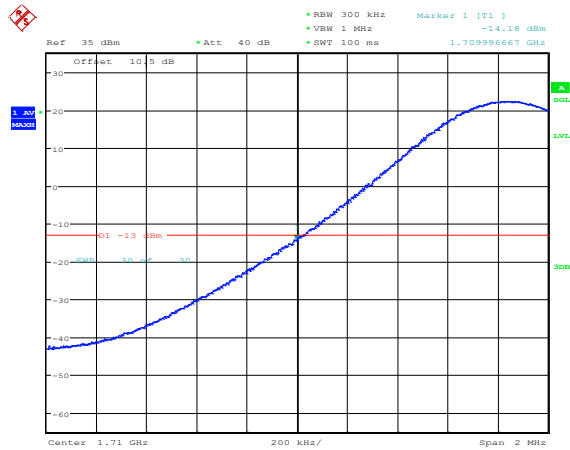

Band4-10MHz-16QAM-20350-1RB#0

Band4-10MHz-16QAM-20350-1RB#49

Band4-10MHz-16QAM-20350-50RB#0

Band4-15MHz-QPSK-20025-1RB#0

Band4-15MHz-QPSK-20025-1RB#74

Band4-15MHz-QPSK-20025-75RB#0

Band4-15MHz-QPSK-20325-1RB#0