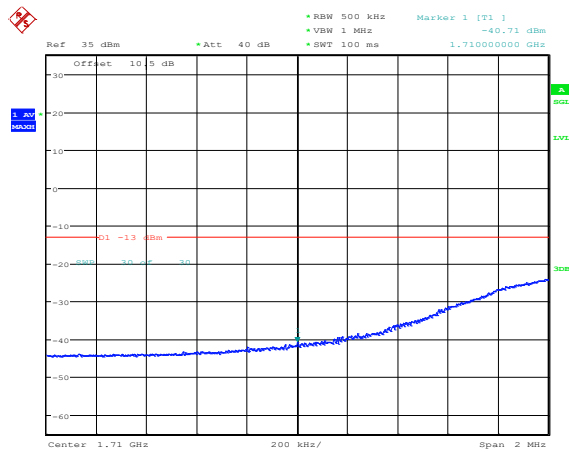

Band4-20MHz-QPSK-20050-1RB#99