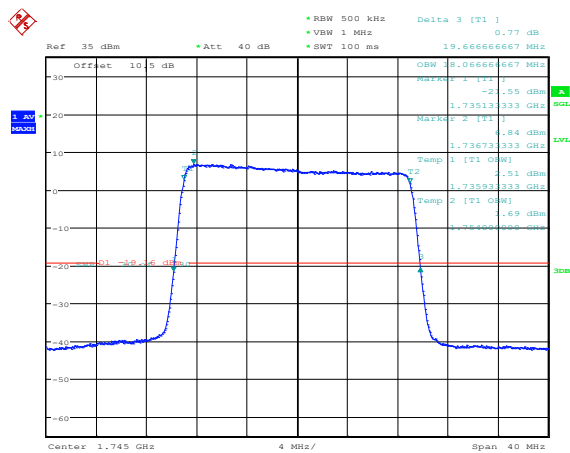

Band4-20MHz-QPSK-20175-100RB#0

Band4-20MHz-QPSK-20300-100RB#0

Band4-20MHz-16QAM-20050-100RB#0

Band4-20MHz-16QAM-20175-100RB#0

Band4-20MHz-16QAM-20300-100RB#0

Appendix D: Band Edge

Test Result

Band	Bandwidth	Modulation	Channel	RB Configuration	Result(dBm)	Verdict
Band4	1.4MHz	QPSK	19957	1RB#0	-22.63	PASS
Band4	1.4MHz	QPSK	19957	1RB#5	-42.20	PASS
Band4	1.4MHz	QPSK	19957	6RB#0	-29.20	PASS
Band4	1.4MHz	QPSK	20393	1RB#0	-41.24	PASS
Band4	1.4MHz	QPSK	20393	1RB#5	-24.58	PASS
Band4	1.4MHz	QPSK	20393	6RB#0	-30.27	PASS
Band4	1.4MHz	16QAM	19957	1RB#0	-21.59	PASS
Band4	1.4MHz	16QAM	19957	1RB#5	-40.55	PASS
Band4	1.4MHz	16QAM	19957	6RB#0	-31.00	PASS
Band4	1.4MHz	16QAM	20393	1RB#0	-39.64	PASS
Band4	1.4MHz	16QAM	20393	1RB#5	-22.52	PASS
Band4	1.4MHz	16QAM	20393	6RB#0	-30.66	PASS
Band4	3MHz	QPSK	19965	1RB#0	-16.25	PASS
Band4	3MHz	QPSK	19965	1RB#14	-28.11	PASS
Band4	3MHz	QPSK	19965	15RB#0	-22.62	PASS
Band4	3MHz	QPSK	20385	1RB#0	-28.81	PASS
Band4	3MHz	QPSK	20385	1RB#14	-14.55	PASS
Band4	3MHz	QPSK	20385	15RB#0	-23.57	PASS
Band4	3MHz	16QAM	19965	1RB#0	-13.56	PASS
Band4	3MHz	16QAM	19965	1RB#14	-28.26	PASS
Band4	3MHz	16QAM	19965	15RB#0	-24.35	PASS
Band4	3MHz	16QAM	20385	1RB#0	-29.66	PASS
Band4	3MHz	16QAM	20385	1RB#14	-13.87	PASS
Band4	3MHz	16QAM	20385	15RB#0	-25.87	PASS
Band4	5MHz	QPSK	19975	1RB#0	-17.93	PASS
Band4	5MHz	QPSK	19975	1RB#24	-36.26	PASS
Band4	5MHz	QPSK	19975	25RB#0	-27.53	PASS
Band4	5MHz	QPSK	20375	1RB#0	-37.87	PASS
Band4	5MHz	QPSK	20375	1RB#24	-17.96	PASS
Band4	5MHz	QPSK	20375	25RB#0	-30.93	PASS
Band4	5MHz	16QAM	19975	1RB#0	-19.70	PASS
Band4	5MHz	16QAM	19975	1RB#24	-37.42	PASS
Band4	5MHz	16QAM	19975	25RB#0	-29.44	PASS
Band4	5MHz	16QAM	20375	1RB#0	-37.94	PASS
Band4	5MHz	16QAM	20375	1RB#24	-19.60	PASS
Band4	5MHz	16QAM	20375	25RB#0	-30.93	PASS
Band4	10MHz	QPSK	20000	1RB#0	-15.33	PASS