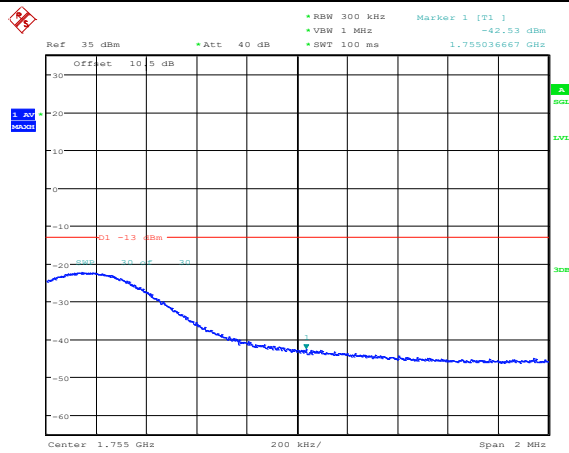

Band4-10MHz-16QAM-20350-1RB#0

Band4-10MHz-16QAM-20350-1RB#49

Band4-10MHz-16QAM-20350-50RB#0

Band4-15MHz-QPSK-20025-1RB#0

Band4-15MHz-QPSK-20025-1RB#74

Band4-15MHz-QPSK-20025-75RB#0

Band4-15MHz-QPSK-20325-1RB#0