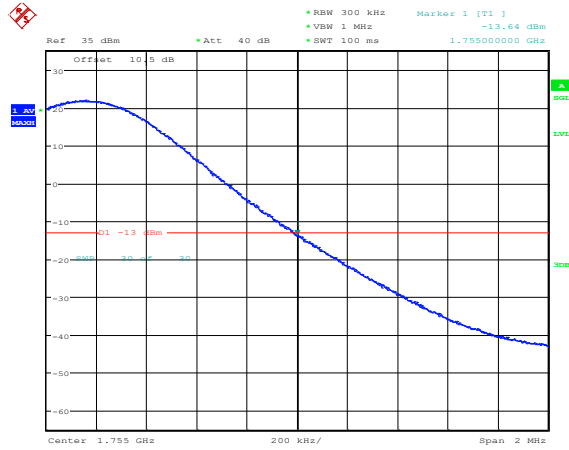

Band4-15MHz-QPSK-20325-1RB#74