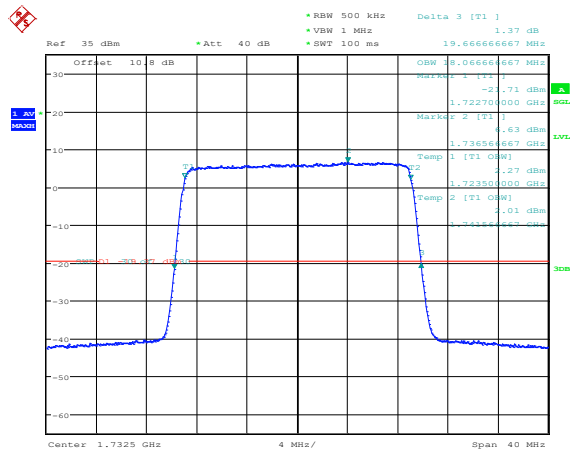

Band4-20MHz-QPSK-20175-100RB#0

Band4-20MHz-QPSK-20300-100RB#0

Band4-20MHz-16QAM-20050-100RB#0

Band4-20MHz-16QAM-20175-100RB#0

Band4-20MHz-16QAM-20300-100RB#0

Appendix D: Band Edge

Test Result

Band	Bandwidth	Modulation	Channel	RB Configuration	Result(dBm)	Verdict
Band4	1.4MHz	QPSK	19957	1RB#0	-22.63	PASS
Band4	1.4MHz	QPSK	19957	1RB#5	-42.20	PASS
Band4	1.4MHz	QPSK	19957	6RB#0	-29.20	PASS
Band4	1.4MHz	QPSK	20393	1RB#0	-41.24	PASS
Band4	1.4MHz	QPSK	20393	1RB#5	-24.58	PASS
Band4	1.4MHz	QPSK	20393	6RB#0	-30.27	PASS
Band4	1.4MHz	16QAM	19957	1RB#0	-21.59	PASS
Band4	1.4MHz	16QAM	19957	1RB#5	-40.55	PASS
Band4	1.4MHz	16QAM	19957	6RB#0	-31.00	PASS
Band4	1.4MHz	16QAM	20393	1RB#0	-39.64	PASS
Band4	1.4MHz	16QAM	20393	1RB#5	-22.52	PASS
Band4	1.4MHz	16QAM	20393	6RB#0	-30.66	PASS
Band4	3MHz	QPSK	19965	1RB#0	-16.25	PASS
Band4	3MHz	QPSK	19965	1RB#14	-28.11	PASS
Band4	3MHz	QPSK	19965	15RB#0	-22.62	PASS
Band4	3MHz	QPSK	20385	1RB#0	-28.81	PASS
Band4	3MHz	QPSK	20385	1RB#14	-14.55	PASS
Band4	3MHz	QPSK	20385	15RB#0	-23.57	PASS
Band4	3MHz	16QAM	19965	1RB#0	-13.56	PASS
Band4	3MHz	16QAM	19965	1RB#14	-28.26	PASS
Band4	3MHz	16QAM	19965	15RB#0	-24.35	PASS
Band4	3MHz	16QAM	20385	1RB#0	-29.66	PASS
Band4	3MHz	16QAM	20385	1RB#14	-13.87	PASS
Band4	3MHz	16QAM	20385	15RB#0	-25.87	PASS
Band4	5MHz	QPSK	19975	1RB#0	-17.93	PASS
Band4	5MHz	QPSK	19975	1RB#24	-36.26	PASS
Band4	5MHz	QPSK	19975	25RB#0	-27.53	PASS
Band4	5MHz	QPSK	20375	1RB#0	-37.87	PASS
Band4	5MHz	QPSK	20375	1RB#24	-17.96	PASS
Band4	5MHz	QPSK	20375	25RB#0	-30.93	PASS
Band4	5MHz	16QAM	19975	1RB#0	-19.70	PASS
Band4	5MHz	16QAM	19975	1RB#24	-37.42	PASS
Band4	5MHz	16QAM	19975	25RB#0	-29.44	PASS
Band4	5MHz	16QAM	20375	1RB#0	-37.94	PASS
Band4	5MHz	16QAM	20375	1RB#24	-19.60	PASS
Band4	5MHz	16QAM	20375	25RB#0	-30.93	PASS
Band4	10MHz	QPSK	20000	1RB#0	-15.33	PASS