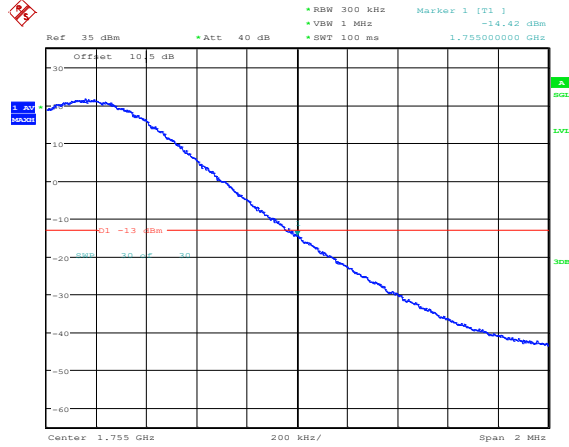

Band4-15MHz-QPSK-20325-1RB#74

Band4-15MHz-QPSK-20325-75RB#0

Band4-15MHz-16QAM-20025-1RB#0

Band4-15MHz-16QAM-20025-1RB#74

Band4-15MHz-16QAM-20025-75RB#0

Band4-15MHz-16QAM-20325-1RB#0

Band4-15MHz-16QAM-20325-1RB#74