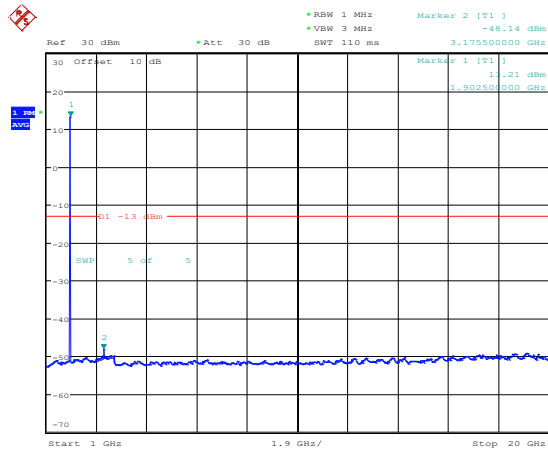

Band2-5MHz-16QAM-18625-1RB#0-Range1:0.009~0.15MHz