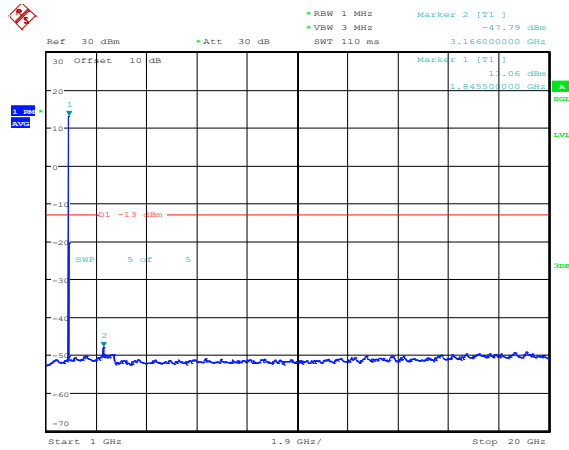

Band2-15MHz-QPSK-18900-1RB#0-Range1:0.009~0.15MHz