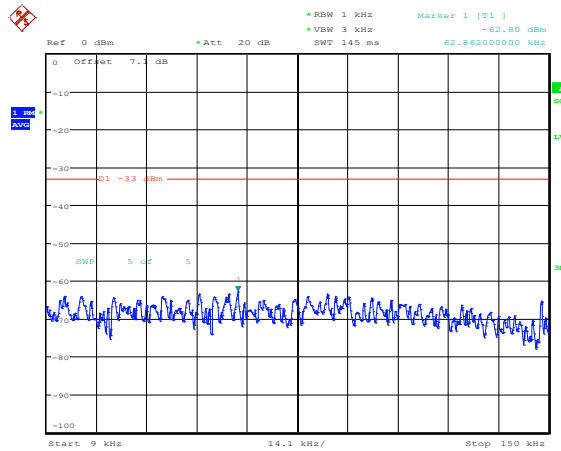

Band2-15MHz-16QAM-18900-1RB#0-Range1:0.009~0.15MHz