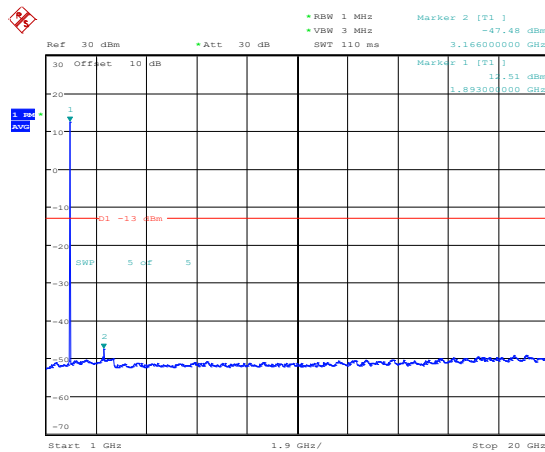

Band2-10MHz-16QAM-18650-1RB#0-Range1:0.009~0.15MHz