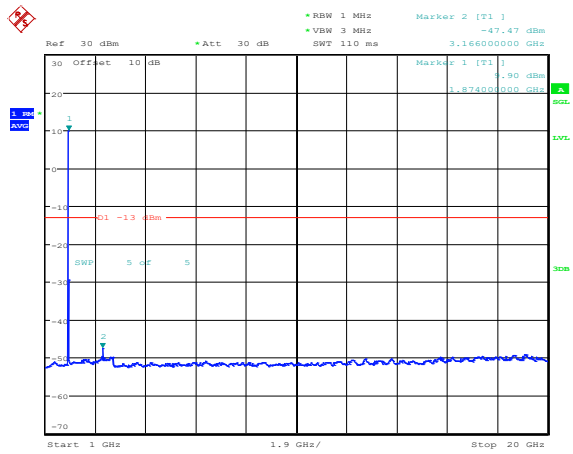

Band2-15MHz-16QAM-18900-1RB#0-Range4:1000~20000MHz