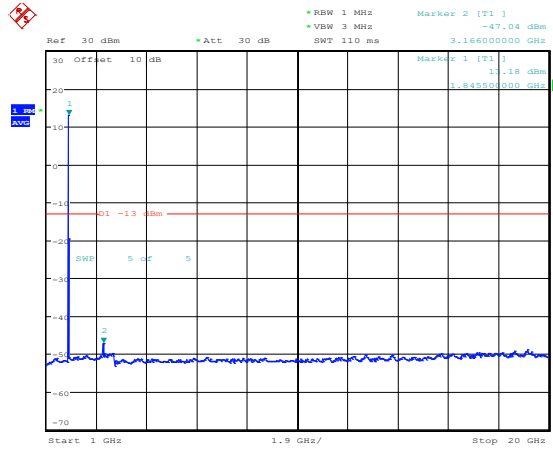

Band2-10MHz-QPSK-18900-1RB#0-Range1:0.009~0.15MHz