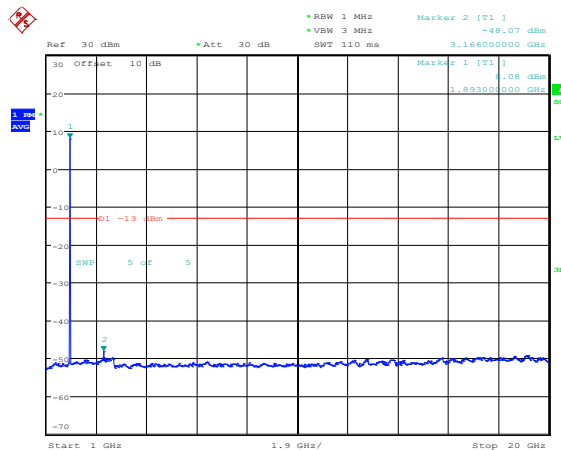

Band2-15MHz-QPSK-18675-1RB#0-Range1:0.009~0.15MHz