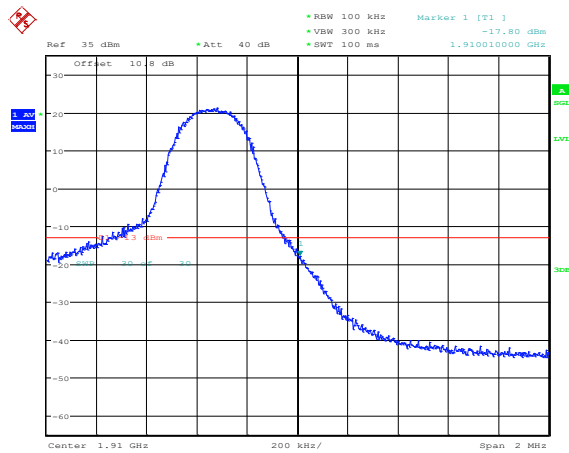

Band2-5MHz-QPSK-19175-1RB#24