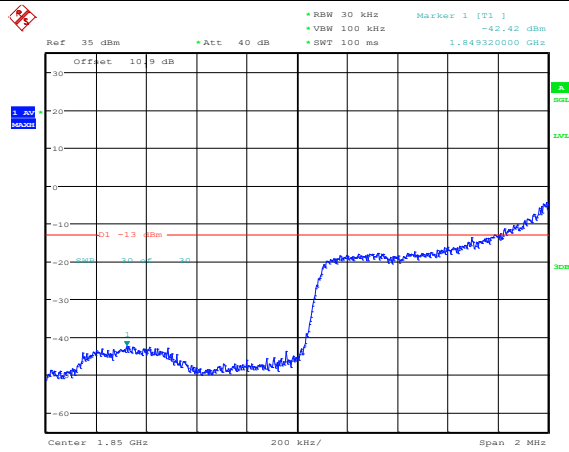

Band2-1.4MHz-QPSK-18607-1RB#5