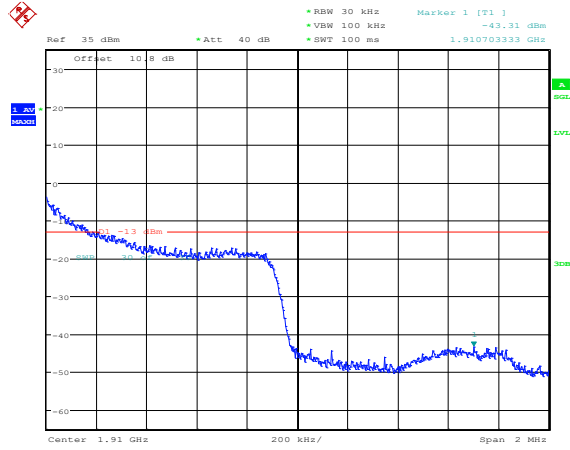

Band2-1.4MHz-QPSK-19193-1RB#0