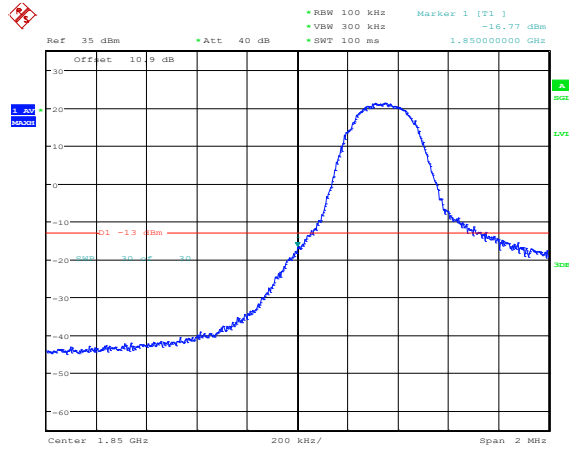

Band2-5MHz-QPSK-18625-1RB#0