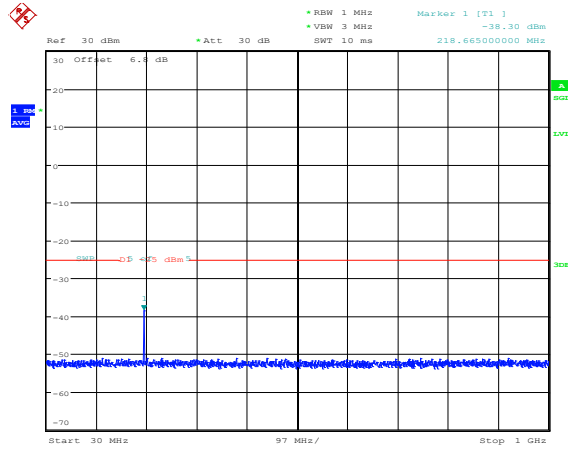

Date: 6.JUL.2023 14:11:46

**Band7-5MHz-16QAM-21100-1RB#0-Range1:0.009~0.15MHz**

Date: 6.JUL.2023 14:12:39

**Band7-5MHz-16QAM-21100-1RB#0-Range2:0.15~30MHz**

Date: 6.JUL.2023 14:12:48

**Band7-5MHz-16QAM-21100-1RB#0-Range3:30~1000MHz**