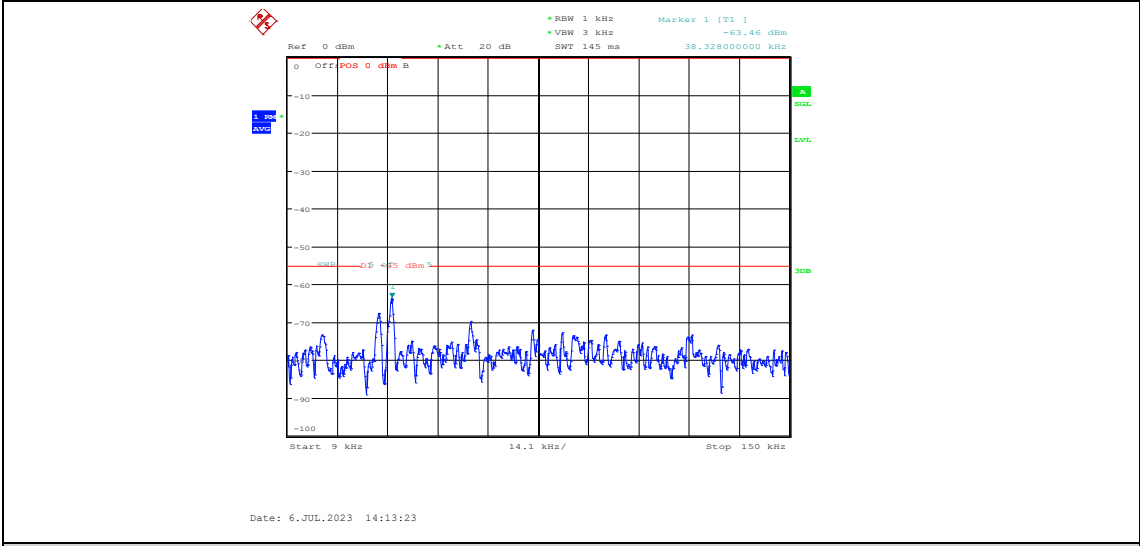

Band7-5MHz-QPSK-21425-1RB#0-Range1:0.009~0.15MHz