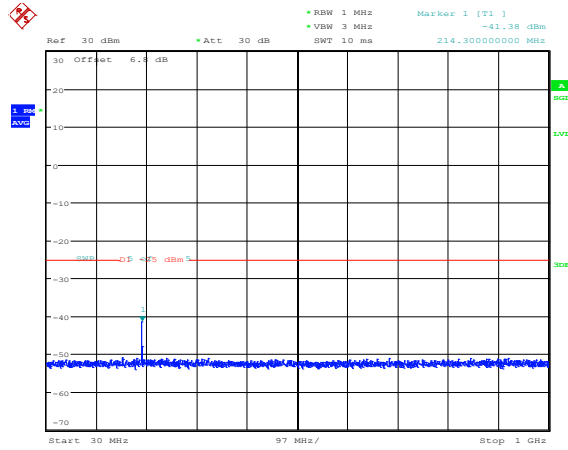

Band7-15MHz-QPSK-21100-1RB#0-Range3:30~1000MHz

Date: 6.JUL.2023 14:49:23