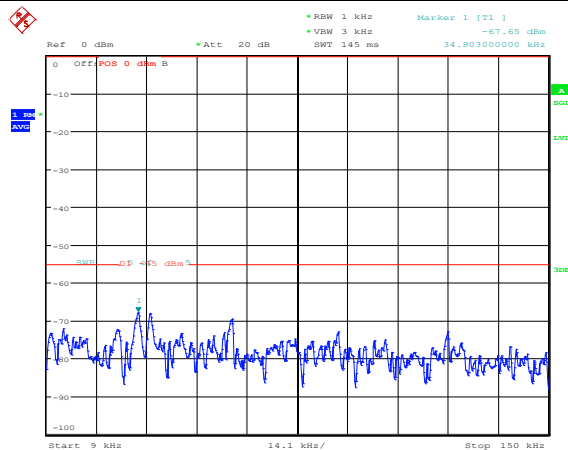

Band7-20MHz-16QAM-21100-1RB#0-Range1:0.009~0.15MHz

Date: 6.JUL.2023 15:08:58

Band7-20MHz-16QAM-21100-1RB#0-Range2:0.15~30MHz