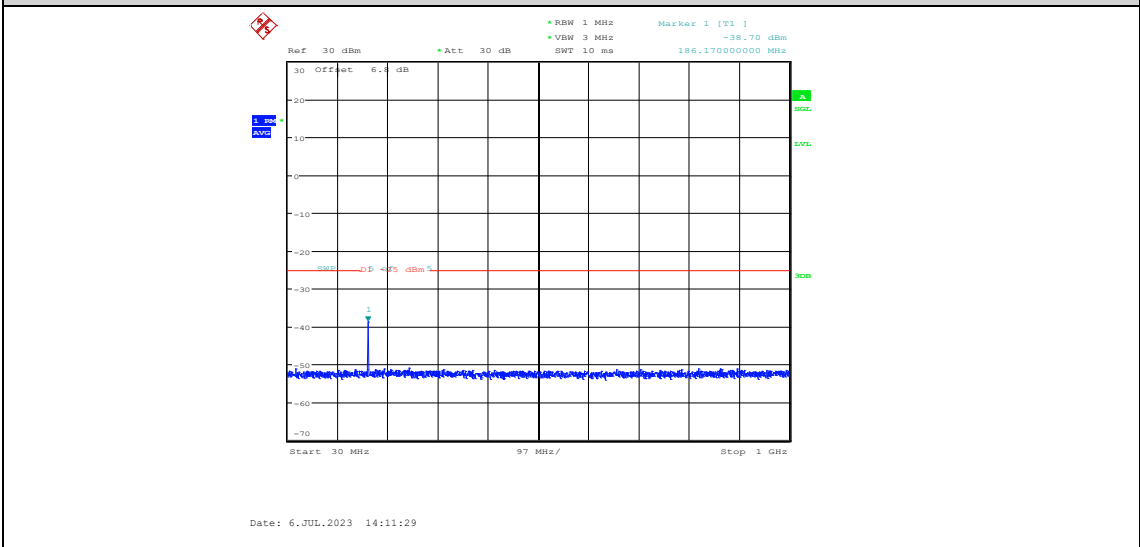

Band7-5MHz-16QAM-20775-1RB#0-Range3:30~1000MHz

Band7-5MHz-16QAM-20775-1RB#0-Range4:1000~20000MHz