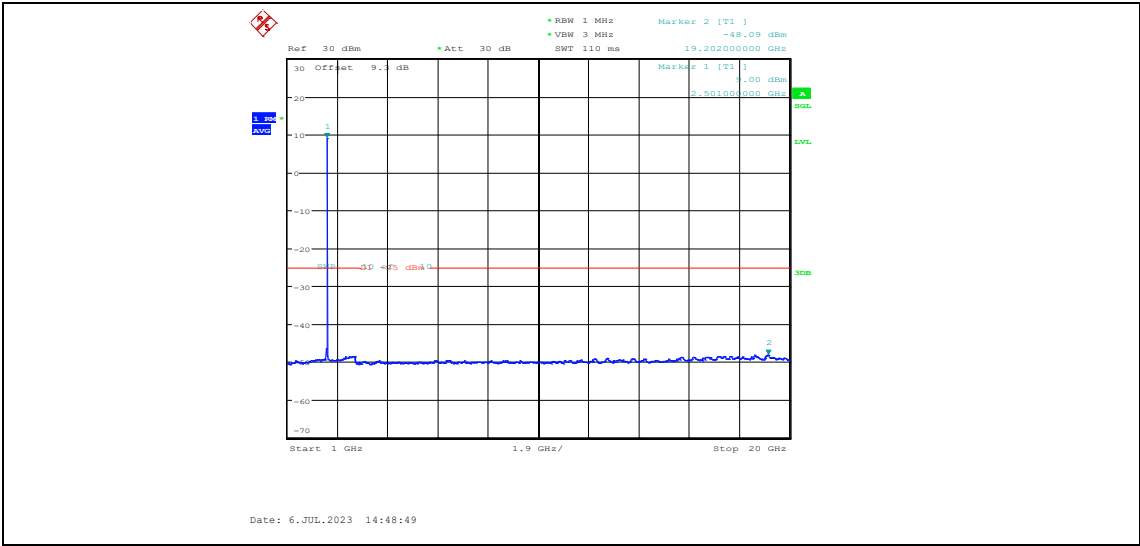

Band7-15MHz-16QAM-20825-1RB#0-Range5:20000~27000MHz

Band7-15MHz-16QAM-21100-1RB#0-Range1:0.009~0.15MHz

Band7-15MHz-16QAM-21100-1RB#0-Range2:0.15~30MHz