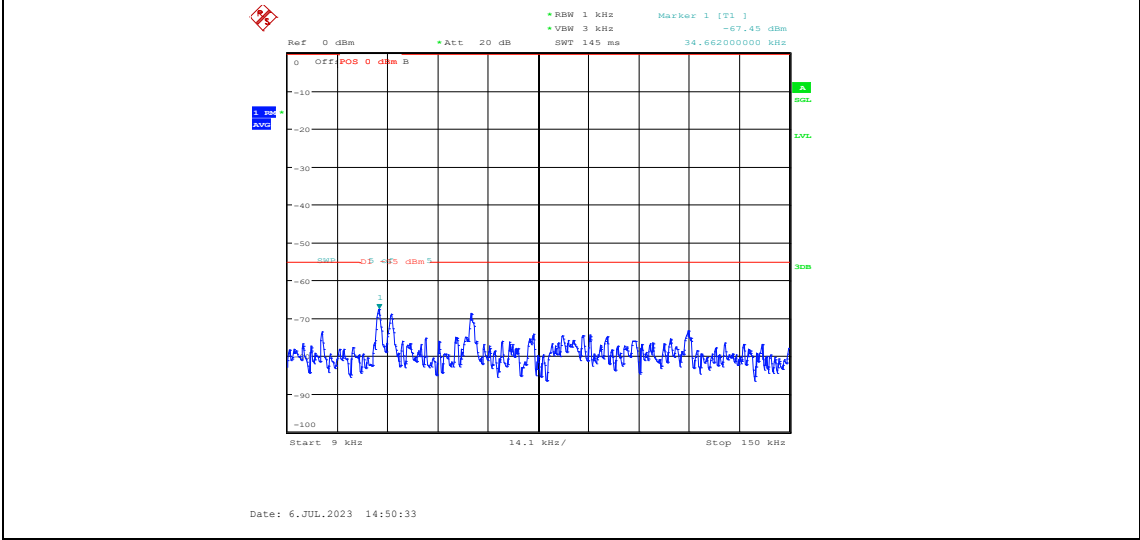

Band7-15MHz-QPSK-21375-1RB#0-Range1:0.009~0.15MHz