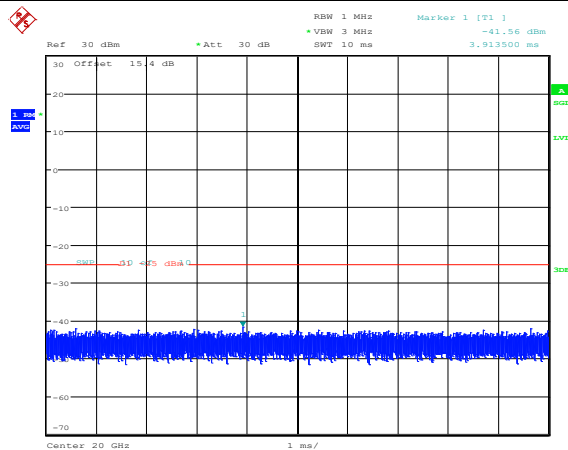

Band7-15MHz-QPSK-21375-1RB#0-Range5:20000~27000MHz

Date: 6.JUL.2023 14:51:06

Band7-15MHz-16QAM-20825-1RB#0-Range1:0.009~0.15MHz