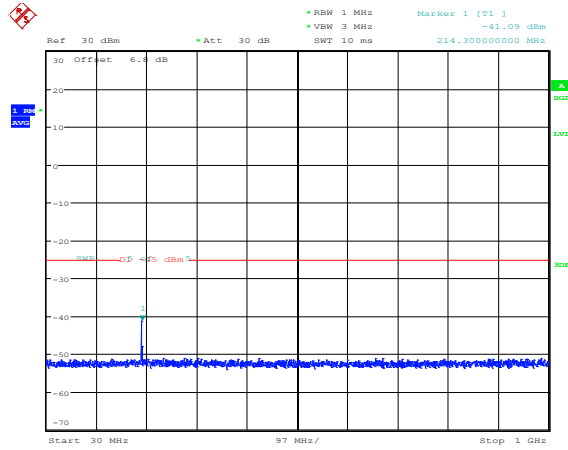

**Band7-15MHz-16QAM-21100-1RB#0-Range1:0.009~0.15MHz**

**Band7-15MHz-16QAM-21100-1RB#0-Range2:0.15~30MHz**

Date: 6.JUL.2023 14:49:58

**Band7-15MHz-16QAM-21100-1RB#0-Range3:30~1000MHz**

Date: 6.JUL.2023 14:50:05