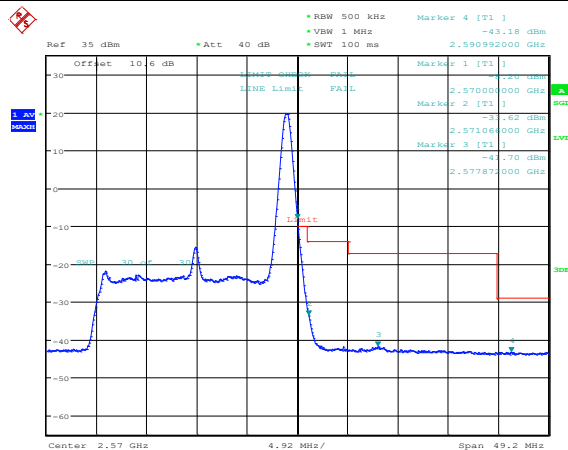

Band7-20MHz-16QAM-21350-1RB#99

Date: 6.JUL.2023 15:06:04

Band7-20MHz-16QAM-21350-100RB#0