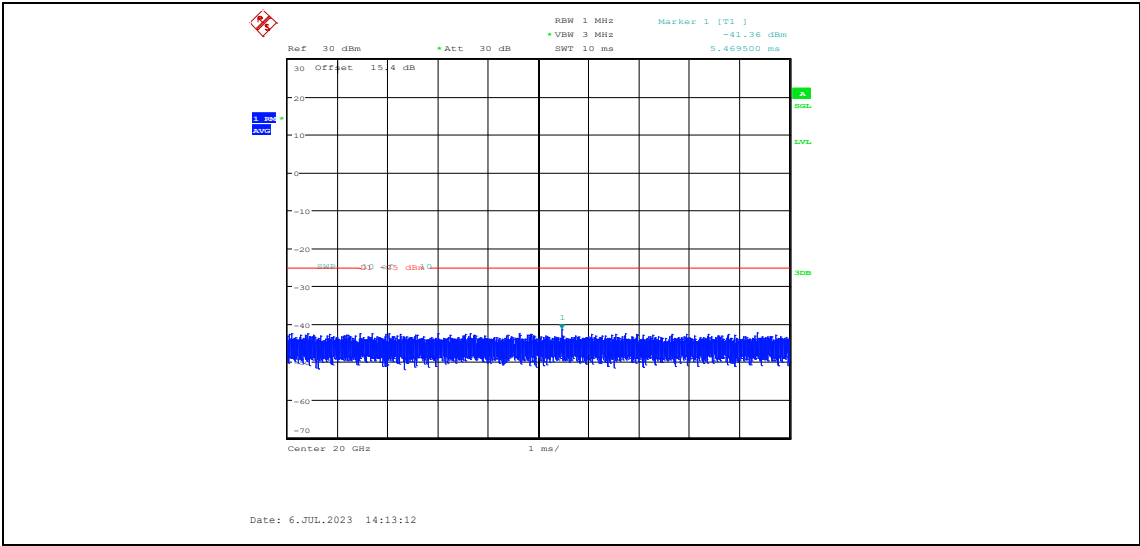

Band7-5MHz-16QAM-21425-1RB#0-Range1:0.009~0.15MHz

Band7-5MHz-16QAM-21425-1RB#0-Range2:0.15~30MHz

Band7-5MHz-16QAM-21425-1RB#0-Range3:30~1000MHz