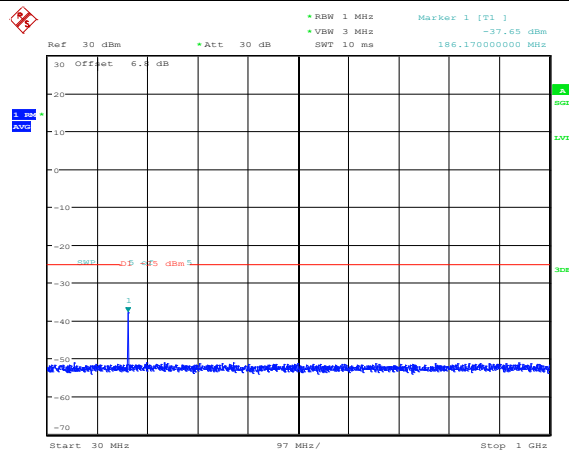

# Test Graphs

Band7-5MHz-QPSK-20775-1RB#0-Range1:0.009~0.15MHz

Date: 6.JUL.2023 14:10:30

Band7-5MHz-QPSK-20775-1RB#0-Range2:0.15~30MHz

Date: 6.JUL.2023 14:10:39

Band7-5MHz-QPSK-20775-1RB#0-Range3:30~1000MHz