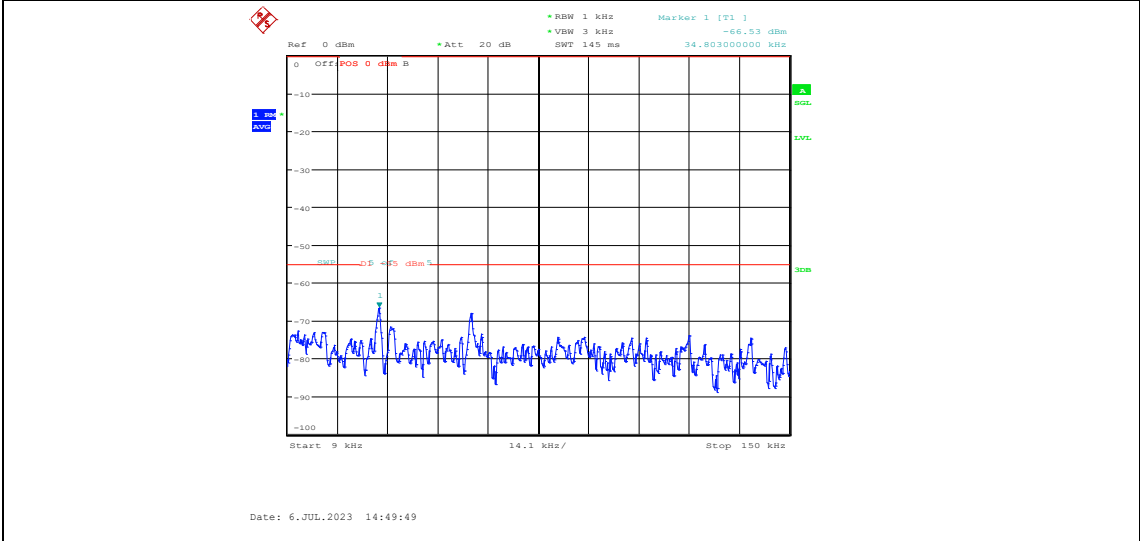

Band7-15MHz-16QAM-21100-1RB#0-Range1:0.009~0.15MHz

Band7-15MHz-16QAM-21100-1RB#0-Range2:0.15~30MHz