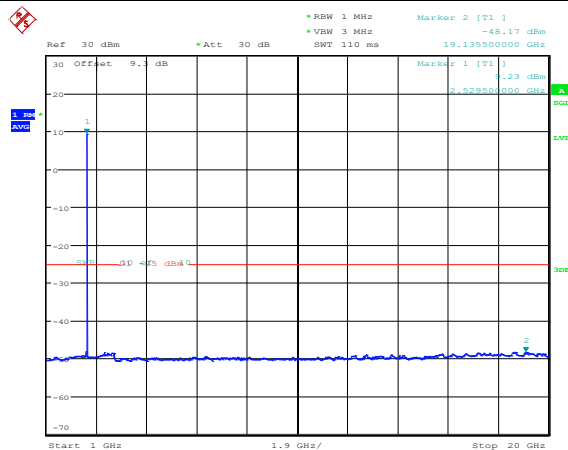

Band7-5MHz-16QAM-21100-1RB#0-Range4:1000~20000MHz

Date: 6.JUL.2023 14:13:05

Band7-5MHz-16QAM-21100-1RB#0-Range5:20000~27000MHz