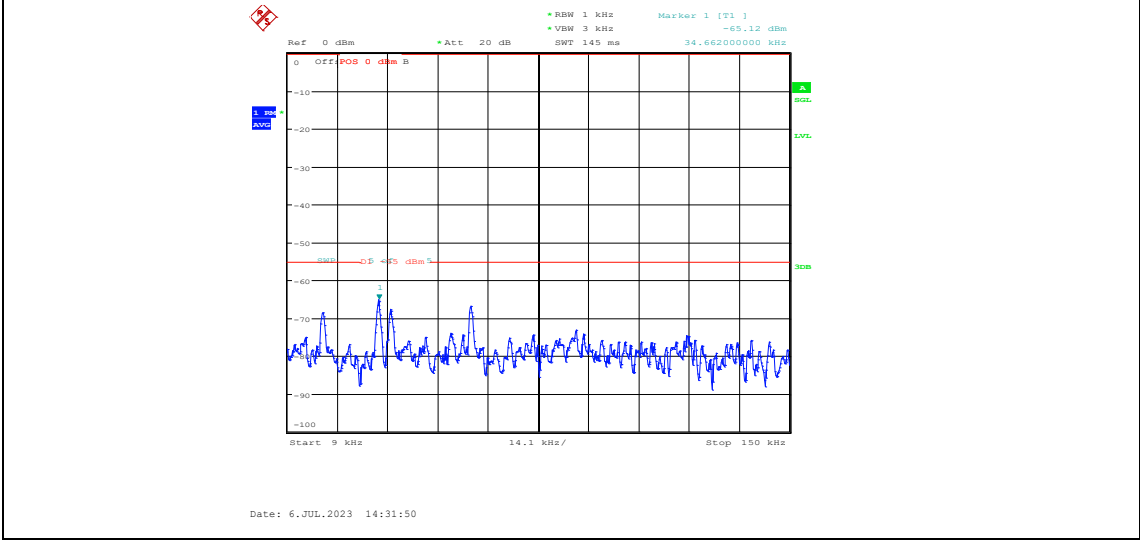

Band7-10MHz-QPSK-21400-1RB#0-Range1:0.009~0.15MHz