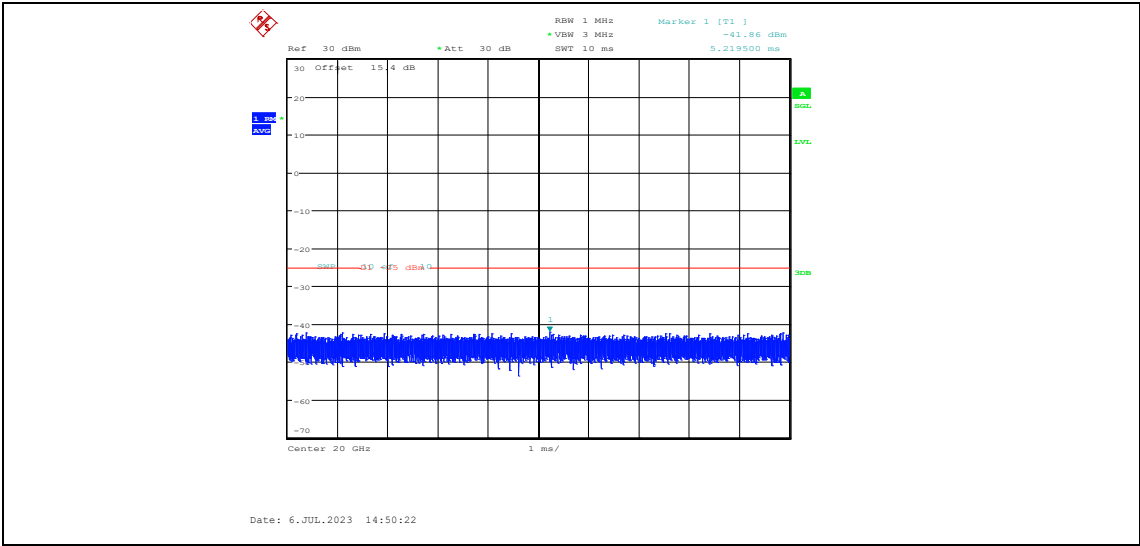

Band7-15MHz-16QAM-21375-1RB#0-Range1:0.009~0.15MHz

Band7-15MHz-16QAM-21375-1RB#0-Range2:0.15~30MHz

Band7-15MHz-16QAM-21375-1RB#0-Range3:30~1000MHz