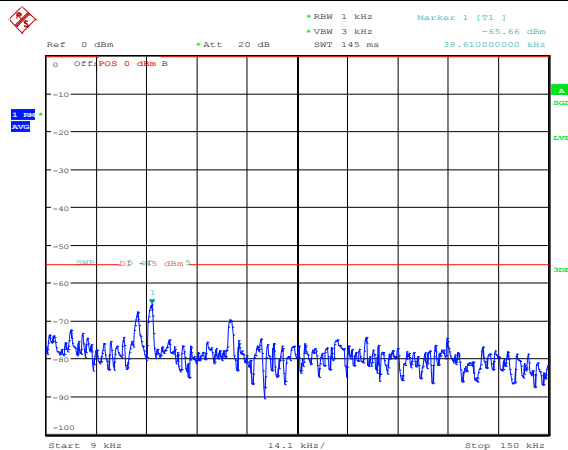

Band7-5MHz-16QAM-21100-1RB#0-Range1:0.009~0.15MHz

Date: 6.JUL.2023 14:12:39

Band7-5MHz-16QAM-21100-1RB#0-Range2:0.15~30MHz