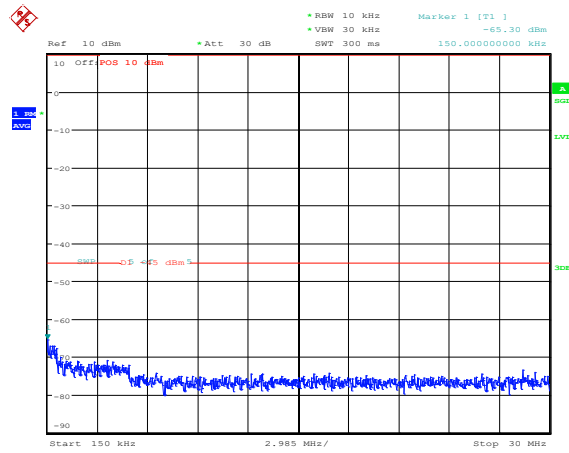

# Test Graphs

Band7-5MHz-QPSK-20775-1RB#0-Range1:0.009~0.15MHz

Date: 6.JUL.2023 14:10:30

Band7-5MHz-QPSK-20775-1RB#0-Range2:0.15~30MHz

Date: 6.JUL.2023 14:10:39

Band7-5MHz-QPSK-20775-1RB#0-Range3:30~1000MHz