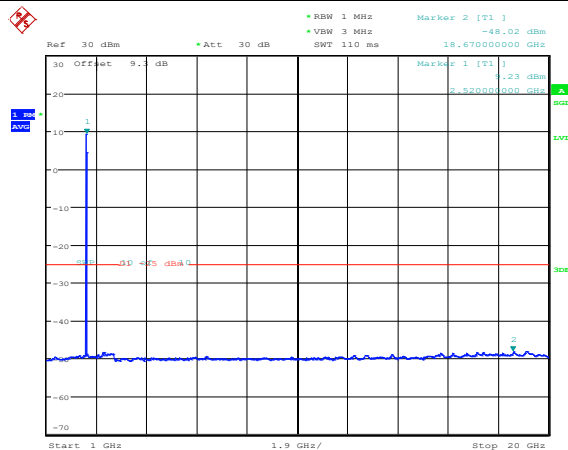

Band7-15MHz-16QAM-21100-1RB#0-Range4:1000~20000MHz

Date: 6.JUL.2023 14:50:15

Band7-15MHz-16QAM-21100-1RB#0-Range5:20000~27000MHz