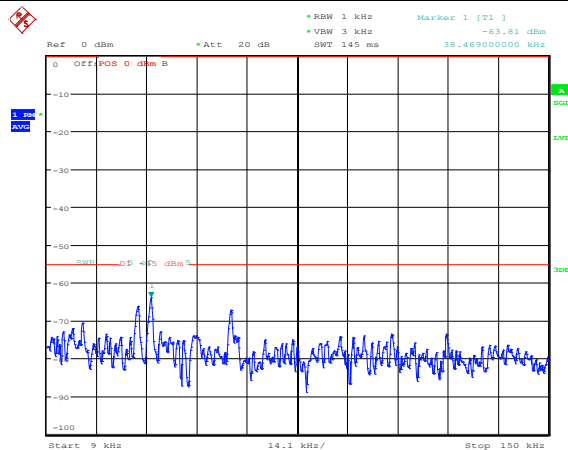

Band7-10MHz-16QAM-21100-1RB#0-Range1:0.009~0.15MHz

Date: 6.JUL.2023 14:31:06

Band7-10MHz-16QAM-21100-1RB#0-Range2:0.15~30MHz