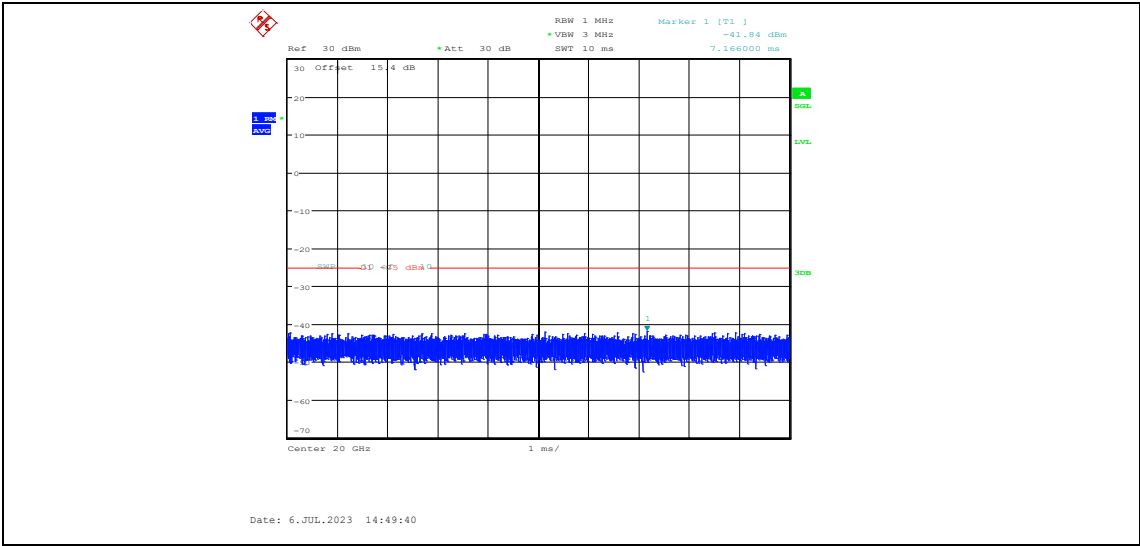

Band7-15MHz-QPSK-21375-1RB#0-Range1:0.009~0.15MHz

Band7-15MHz-QPSK-21375-1RB#0-Range2:0.15~30MHz

Band7-15MHz-QPSK-21375-1RB#0-Range3:30~1000MHz