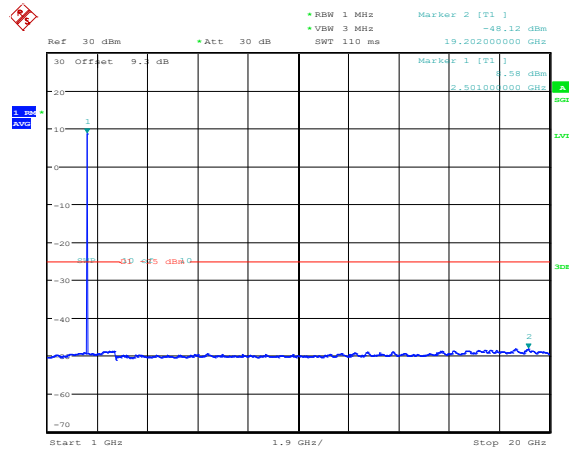

Band7-5MHz-QPSK-20775-1RB#0-Range4:1000~20000MHz

Date: 6.JUL.2023 14:10:56