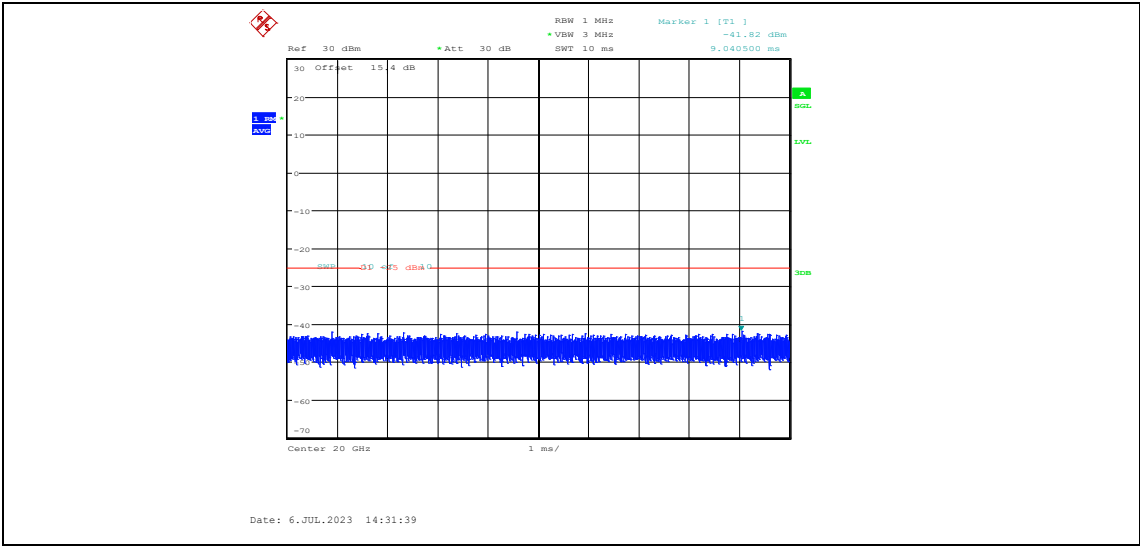

Band7-10MHz-16QAM-21400-1RB#0-Range1:0.009~0.15MHz

Band7-10MHz-16QAM-21400-1RB#0-Range2:0.15~30MHz

Band7-10MHz-16QAM-21400-1RB#0-Range3:30~1000MHz