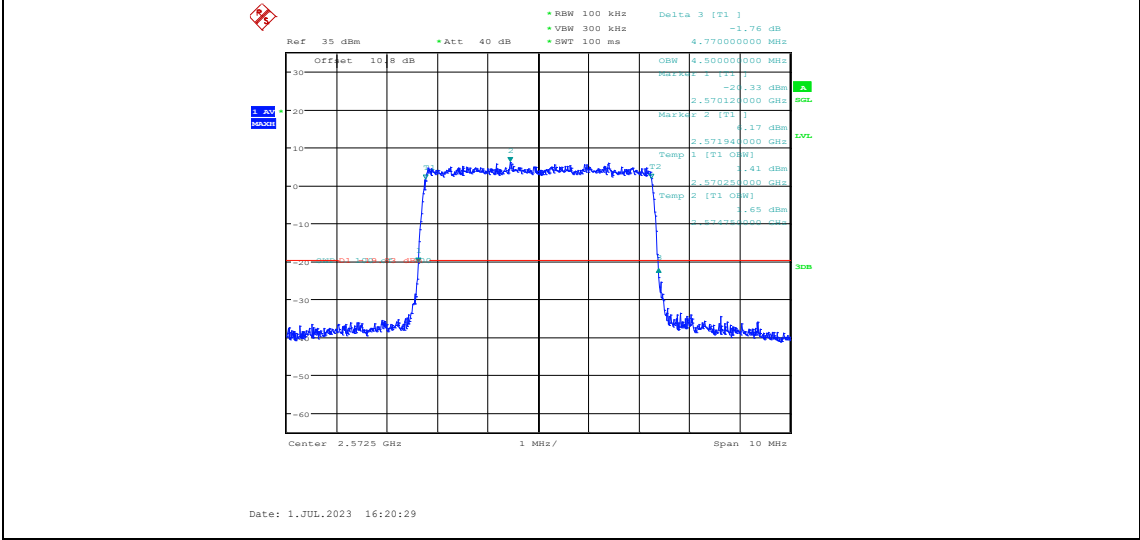

## Appendix C: 26dB Bandwidth and Occupied Bandwidth

### Test Result

Band	Bandwidth	Modulation	Channel	RB Configuration	Occupied Bandwidth (MHz)	26dB Bandwidth (MHz)	Verdict
Band38	5MHz	QPSK	37775	25RB#0	4.5	4.79	PASS
Band38	5MHz	QPSK	38000	25RB#0	4.51	4.78	PASS
Band38	5MHz	QPSK	38225	25RB#0	4.5	4.78	PASS
Band38	5MHz	16QAM	37775	25RB#0	4.5	4.77	PASS
Band38	5MHz	16QAM	38000	25RB#0	4.5	4.77	PASS
Band38	5MHz	16QAM	38225	25RB#0	4.5	4.76	PASS
Band38	10MHz	QPSK	37800	50RB#0	19.84	20.00	PASS
Band38	10MHz	QPSK	38000	50RB#0	9	9.67	PASS
Band38	10MHz	QPSK	38200	50RB#0	9	9.67	PASS
Band38	10MHz	16QAM	37800	50RB#0	8.967	9.63	PASS
Band38	10MHz	16QAM	38000	50RB#0	9	9.63	PASS
Band38	10MHz	16QAM	38200	50RB#0	9	9.67	PASS
Band38	15MHz	QPSK	37825	75RB#0	13.5	14.55	PASS
Band38	15MHz	QPSK	38000	75RB#0	13.5	14.55	PASS
Band38	15MHz	QPSK	38175	75RB#0	13.5	14.50	PASS
Band38	15MHz	16QAM	37825	75RB#0	13.5	14.50	PASS
Band38	15MHz	16QAM	38000	75RB#0	13.5	14.50	PASS
Band38	15MHz	16QAM	38175	75RB#0	13.5	14.50	PASS
Band38	20MHz	QPSK	37850	100RB#0	9.423	10.26	PASS
Band38	20MHz	QPSK	38000	100RB#0	18	19.60	PASS
Band38	20MHz	QPSK	38150	100RB#0	17.933	19.60	PASS
Band38	20MHz	16QAM	37850	100RB#0	18	19.60	PASS
Band38	20MHz	16QAM	38000	100RB#0	18	19.60	PASS
Band38	20MHz	16QAM	38150	100RB#0	18	19.60	PASS

# Test Graphs

**Band38-5MHz-16QAM-37775-25RB#0**

**Band38-5MHz-16QAM-38000-25RB#0**

**Band38-5MHz-16QAM-38225-25RB#0**

**Band38-10MHz-QPSK-37800-50RB#0**

**Band38-10MHz-QPSK-38000-50RB#0**

**Band38-10MHz-QPSK-38200-50RB#0**