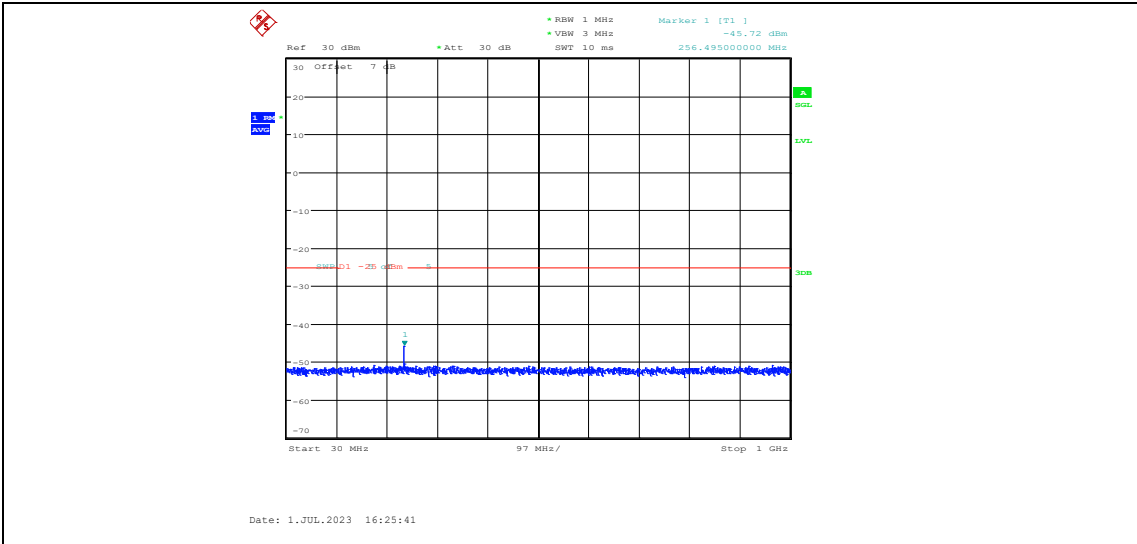

Band38-5MHz-16QAM-37775-1RB#0-Range4:1000~20000MHz

Band38-5MHz-16QAM-37775-1RB#0-Range5:20000~27000MHz

Band38-5MHz-16QAM-38000-1RB#0-Range1:0.009~0.15MHz