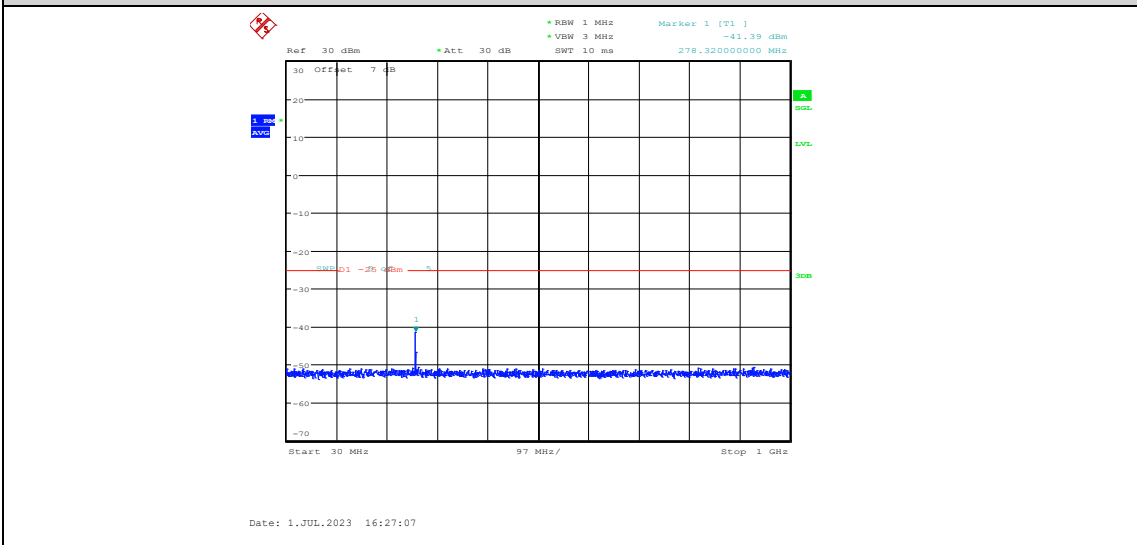

Band38-5MHz-16QAM-38000-1RB#0-Range3:30~1000MHz

Band38-5MHz-16QAM-38000-1RB#0-Range4:1000~20000MHz