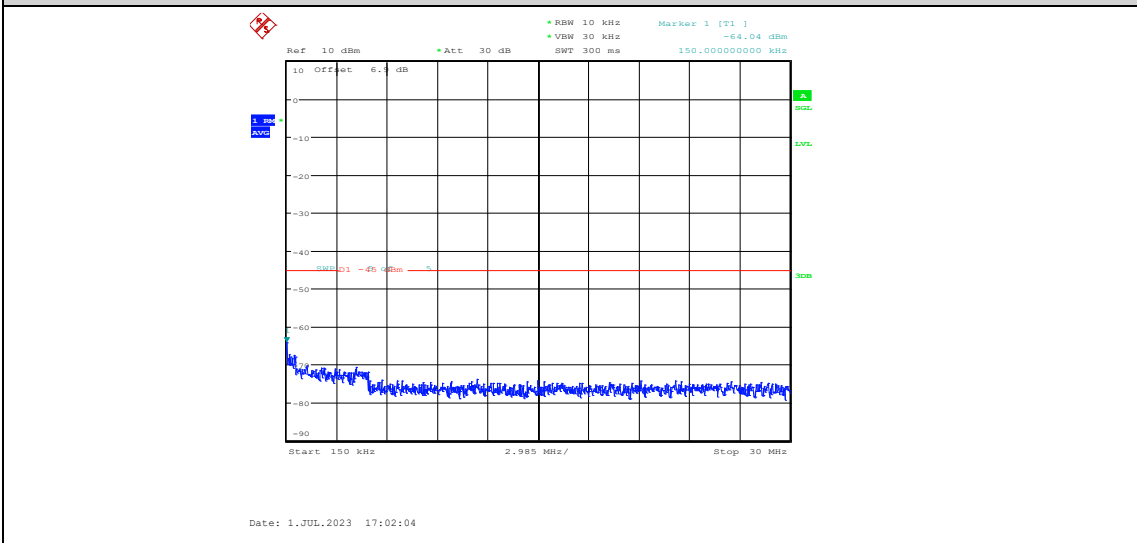

Band38-15MHz-QPSK-37825-1RB#0-Range2:0.15~30MHz

Band38-15MHz-QPSK-37825-1RB#0-Range3:30~1000MHz