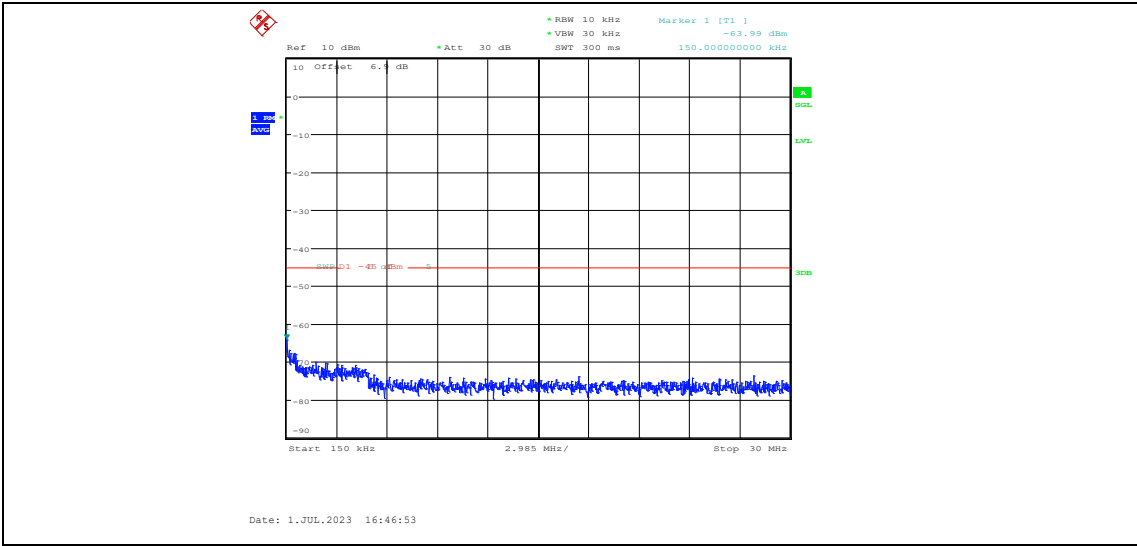

Band38-10MHz-16QAM-38200-1RB#0-Range3:30~1000MHz

Band38-10MHz-16QAM-38200-1RB#0-Range4:1000~20000MHz

Band38-10MHz-16QAM-38200-1RB#0-Range5:20000~27000MHz