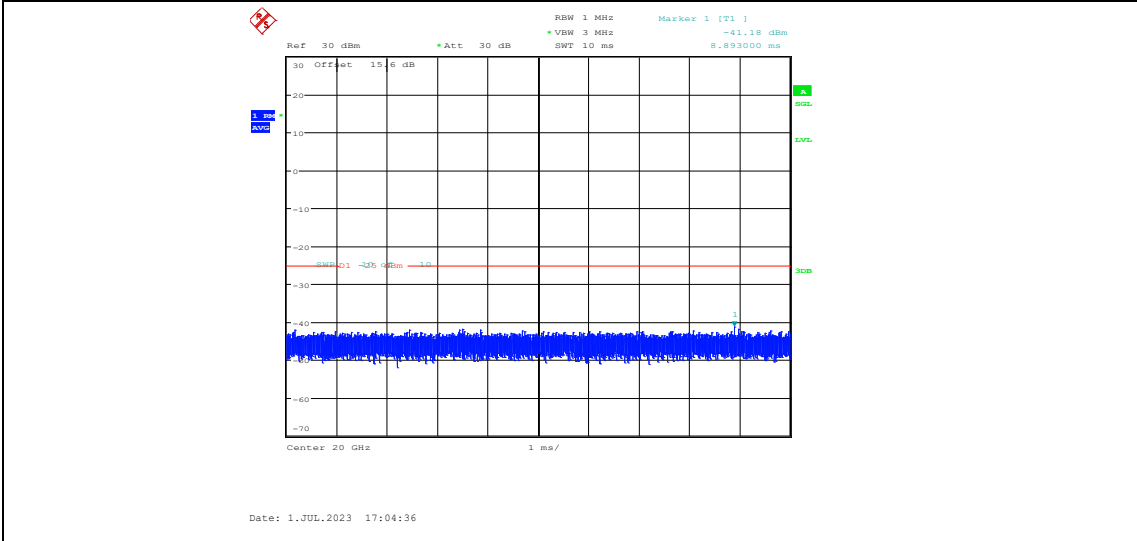

Band38-15MHz-16QAM-38000-1RB#0-Range5:20000~27000MHz