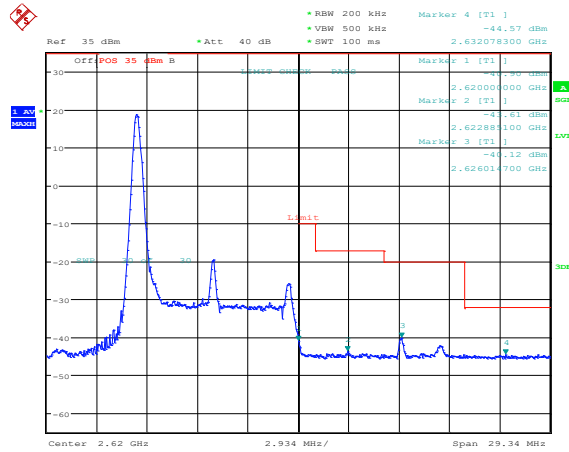

Band38-10MHz-QPSK-38200-1RB#0

Date: 1.JUL.2023 16:41:56