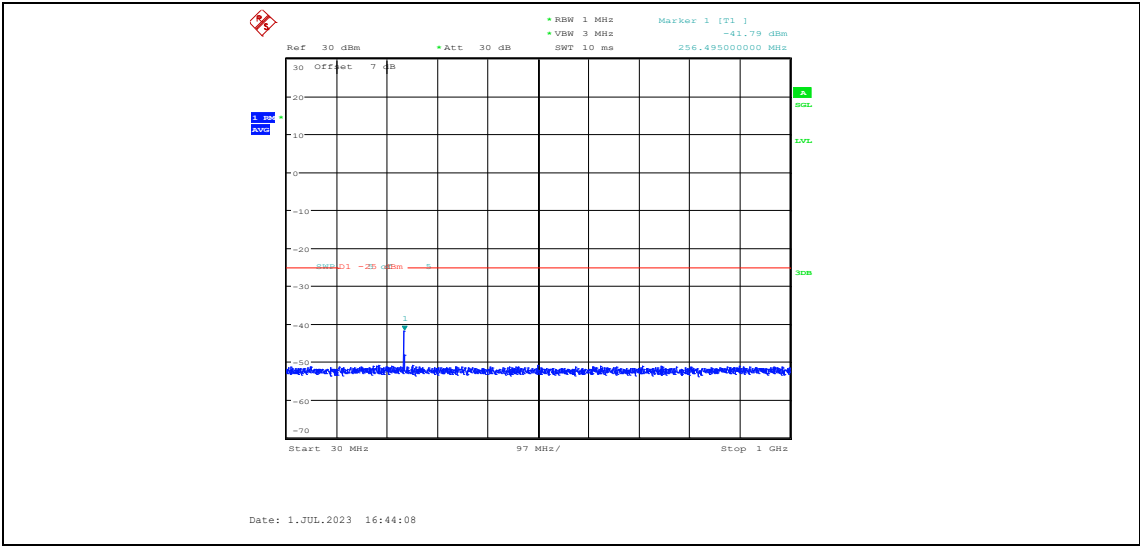

Band38-10MHz-16QAM-37800-1RB#0-Range4:1000~20000MHz

Band38-10MHz-16QAM-37800-1RB#0-Range5:20000~27000MHz

Band38-10MHz-16QAM-38000-1RB#0-Range1:0.009~0.15MHz