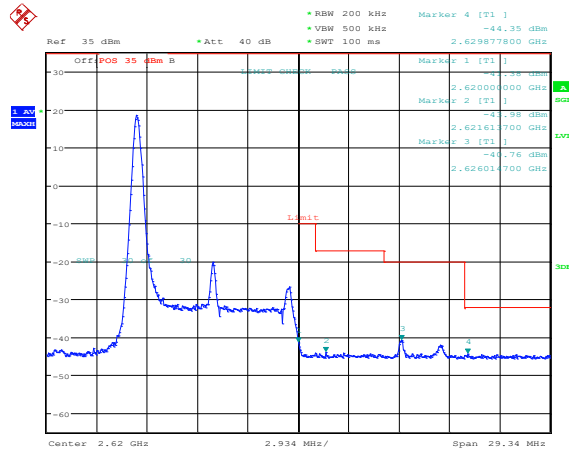

### Band38-10MHz-QPSK-38200-50RB#0

**Band38-10MHz-16QAM-37800-1RB#0**

**Band38-10MHz-16QAM-37800-1RB#49**

**Band38-10MHz-16QAM-37800-50RB#0**

Date: 1.JUL.2023 16:41:32

**Band38-10MHz-16QAM-38200-1RB#0**

Date: 1.JUL.2023 16:42:05