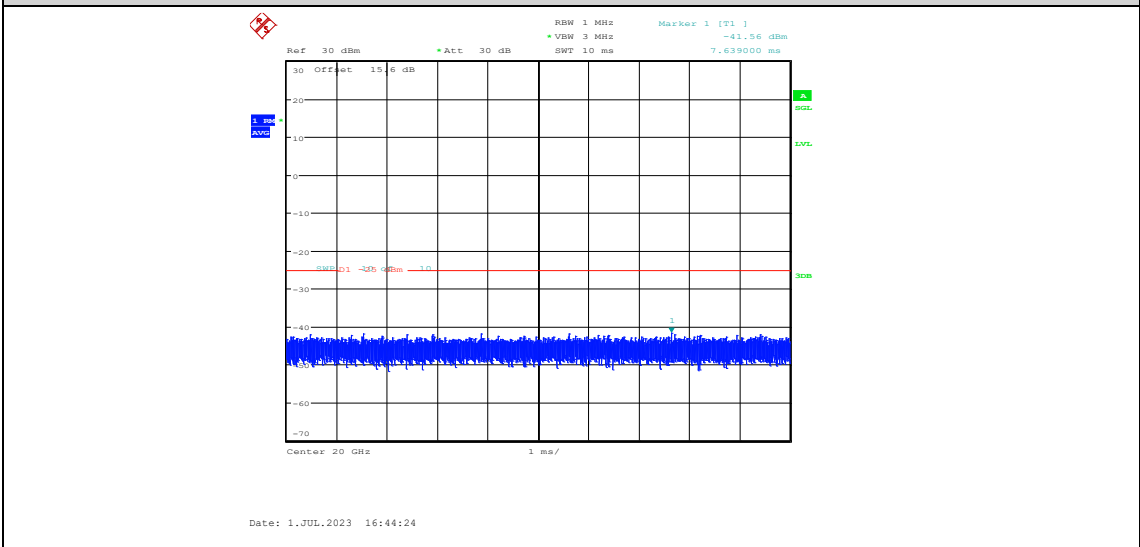

Band38-10MHz-16QAM-37800-1RB#0-Range5:20000~27000MHz

Band38-10MHz-16QAM-38000-1RB#0-Range1:0.009~0.15MHz