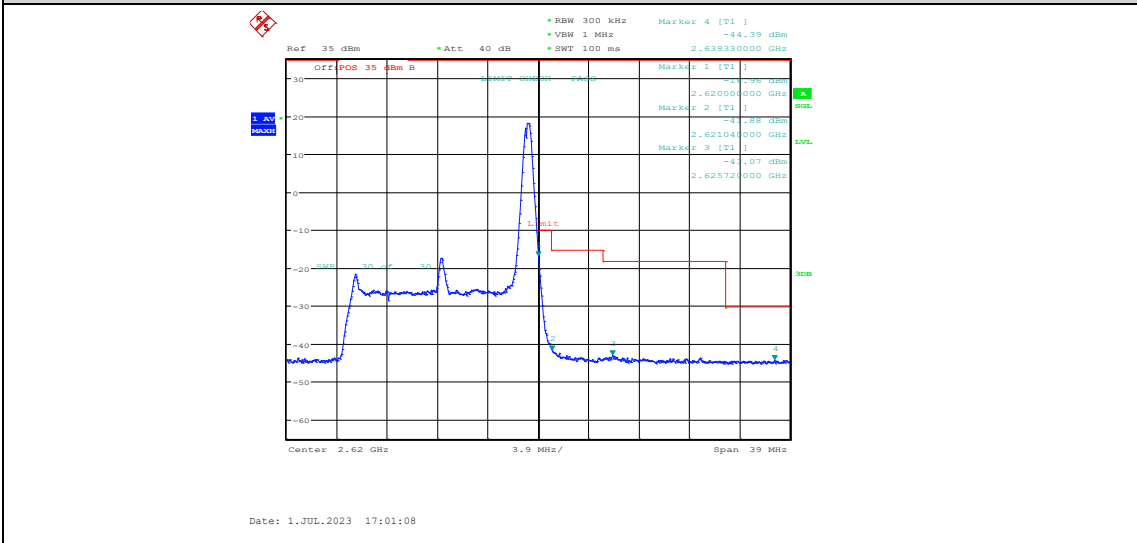

Band38-15MHz-16QAM-38175-1RB#74

Band38-15MHz-16QAM-38175-75RB#0