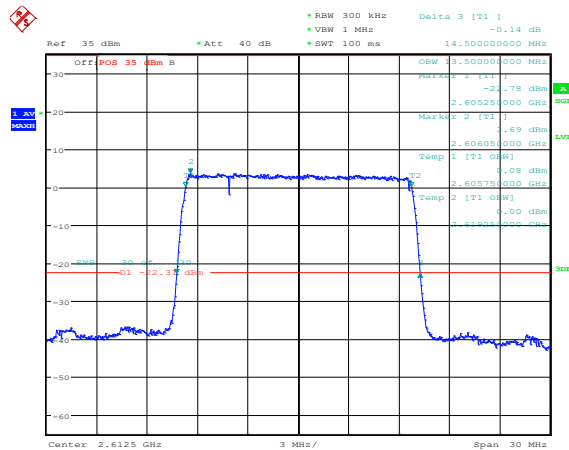

# Test Graphs

**Band38-5MHz-16QAM-37775-25RB#0**

**Band38-5MHz-16QAM-38000-25RB#0**

**Band38-5MHz-16QAM-38225-25RB#0**

**Band38-10MHz-QPSK-37800-50RB#0**

**Band38-10MHz-QPSK-38000-50RB#0**

**Band38-10MHz-QPSK-38200-50RB#0**

**Band38-10MHz-16QAM-37800-50RB#0**

**Band38-10MHz-16QAM-38000-50RB#0**

**Band38-10MHz-16QAM-38200-50RB#0**

**Band38-15MHz-QPSK-37825-75RB#0**

**Band38-15MHz-QPSK-38000-75RB#0**

**Band38-15MHz-QPSK-38175-75RB#0**