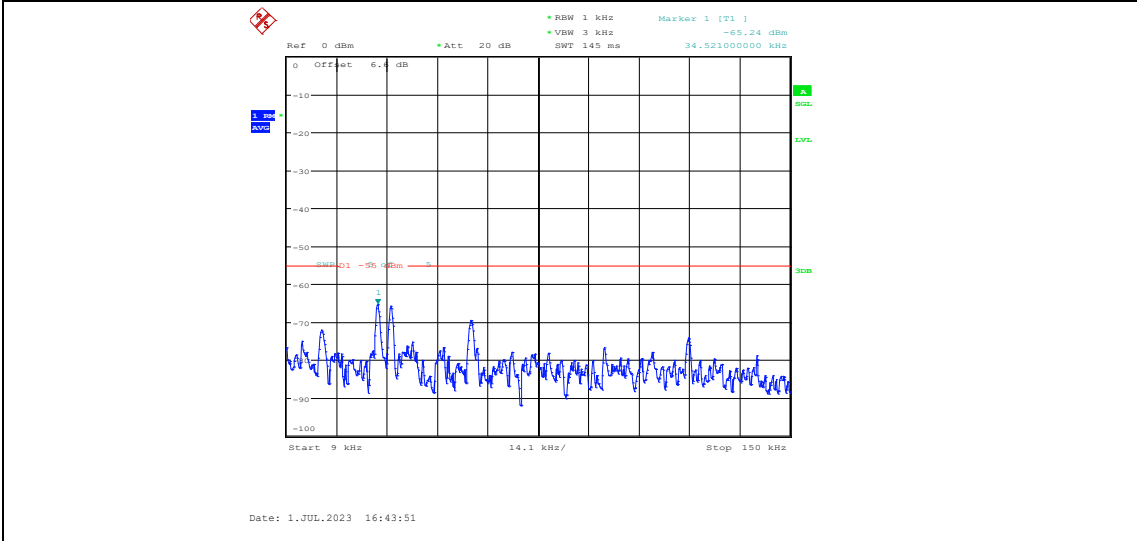

Band38-10MHz-16QAM-37800-1RB#0-Range1:0.009~0.15MHz