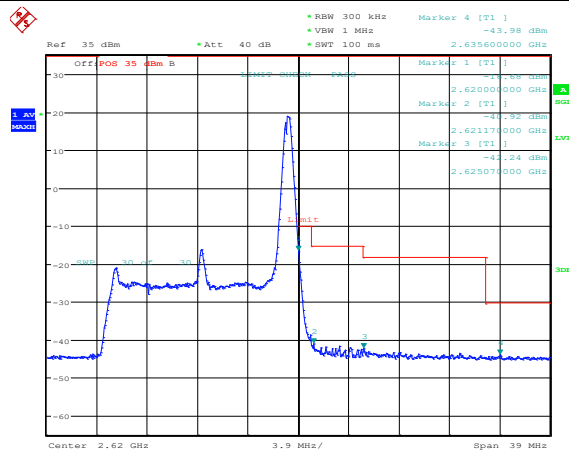

Band38-15MHz-QPSK-38175-1RB#74

Date: 1.JUL.2023 17:00:57

Band38-15MHz-QPSK-38175-75RB#0