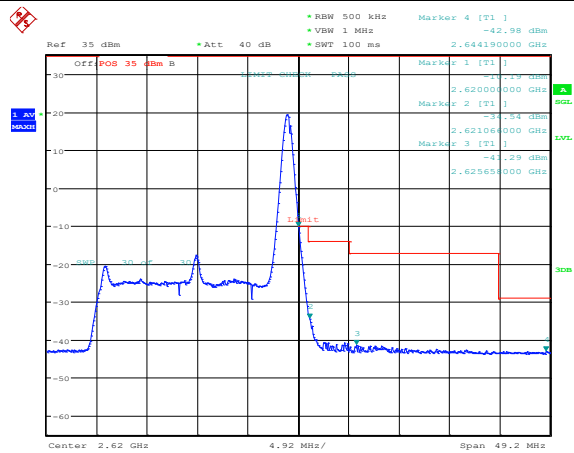

Band38-20MHz-16QAM-38150-1RB#99

Date: 1.JUL.2023 17:20:13

Band38-20MHz-16QAM-38150-100RB#0