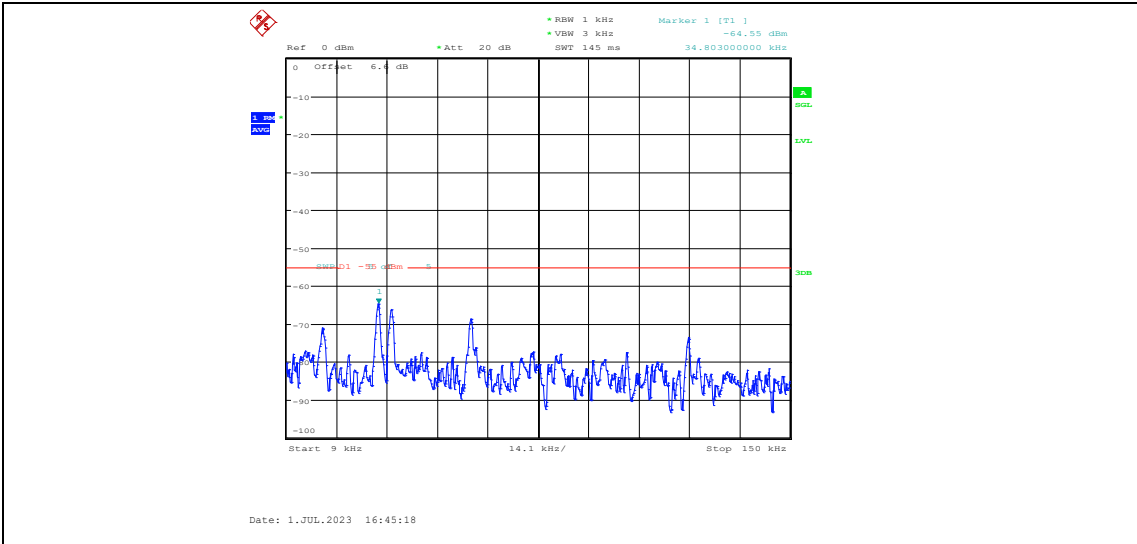

Band38-10MHz-16QAM-38000-1RB#0-Range2:0.15~30MHz

Band38-10MHz-16QAM-38000-1RB#0-Range3:30~1000MHz

Band38-10MHz-16QAM-38000-1RB#0-Range4:1000~20000MHz