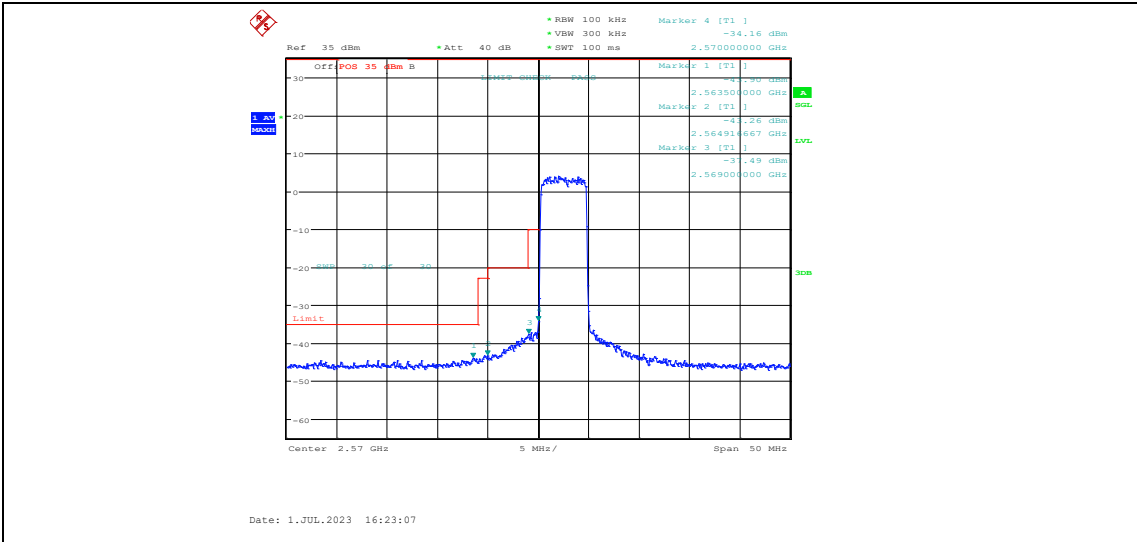

### Band38-5MHz-QPSK-38225-25RB#0

**Band38-5MHz-16QAM-37775-1RB#0**

**Band38-5MHz-16QAM-37775-1RB#24**

**Band38-5MHz-16QAM-37775-25RB#0**

**Band38-5MHz-16QAM-38225-1RB#0**

**Band38-5MHz-16QAM-38225-1RB#24**