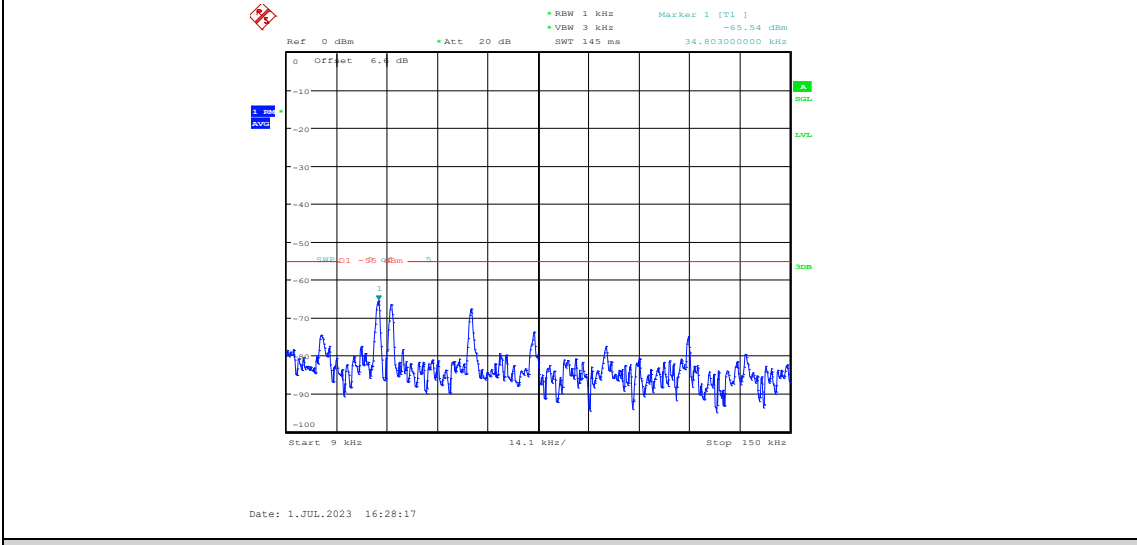

Band38-5MHz-16QAM-38225-1RB#0-Range1:0.009~0.15MHz

Band38-5MHz-16QAM-38225-1RB#0-Range2:0.15~30MHz