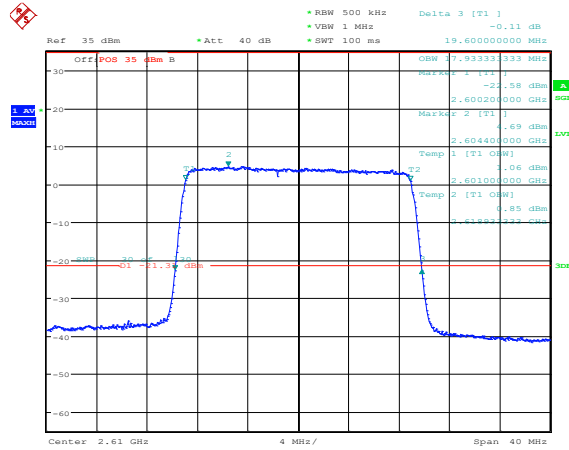

### Band38-15MHz-16QAM-38175-75RB#0

**Band38-20MHz-QPSK-37850-100RB#0**

**Band38-20MHz-QPSK-38000-100RB#0**

**Band38-20MHz-QPSK-38150-100RB#0**

Date: 1.JUL.2023 17:17:47