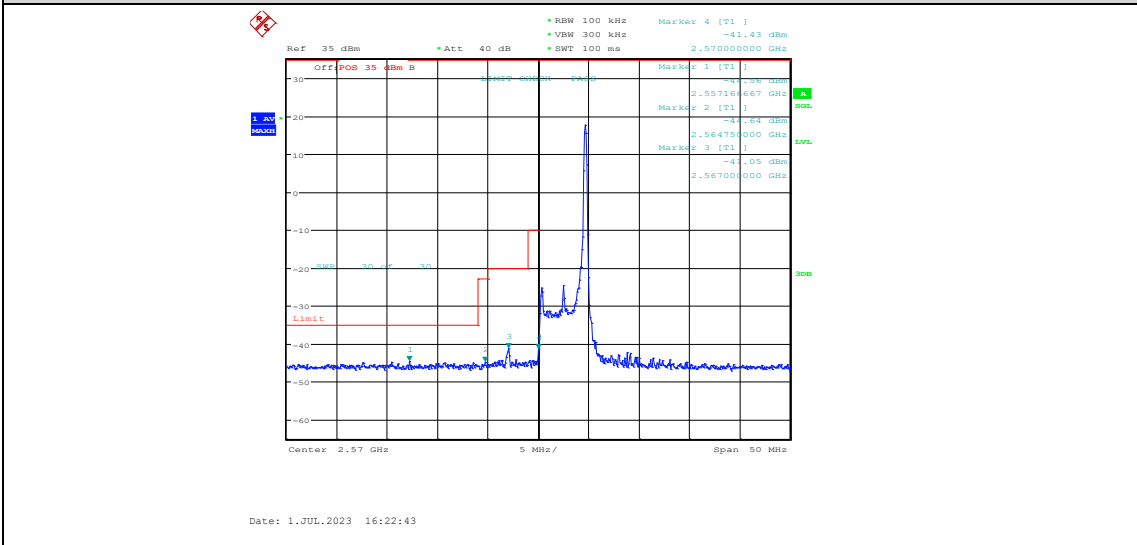

Band38-5MHz-16QAM-37775-1RB#24

Band38-5MHz-16QAM-37775-25RB#0