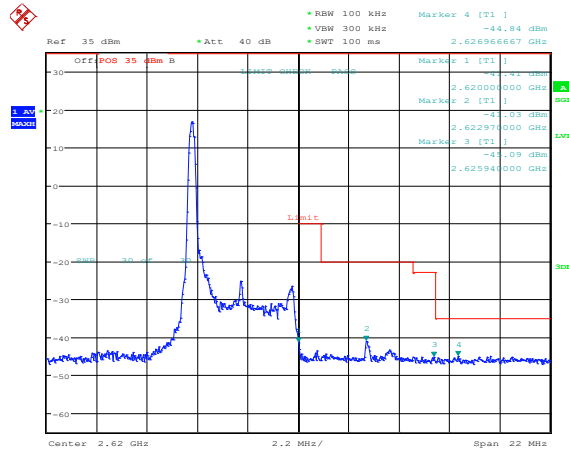

Band38-5MHz-QPSK-38225-1RB#0

Date: 1.JUL.2023 16:23:29