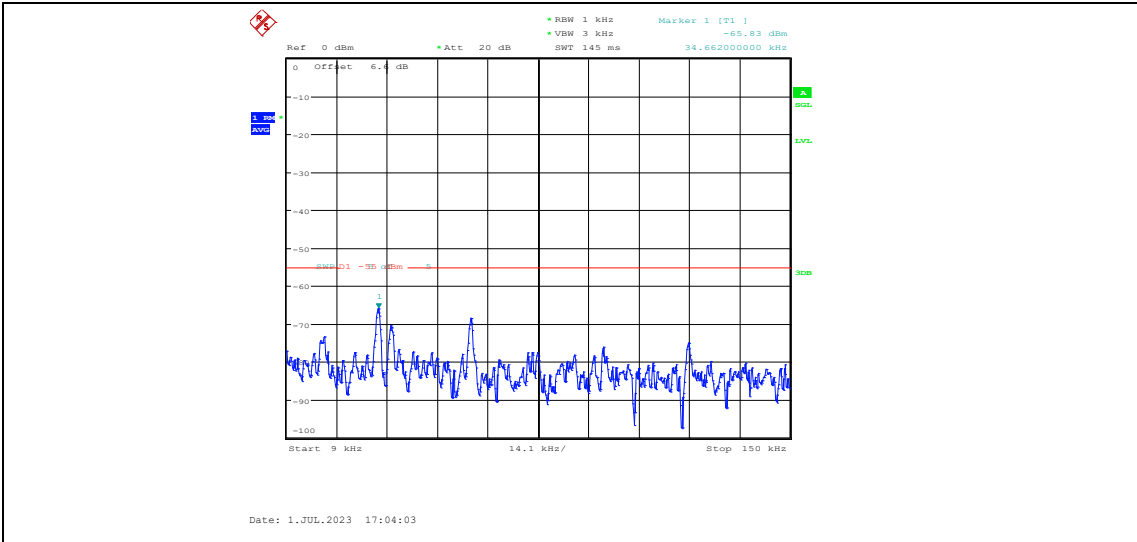

Band38-15MHz-16QAM-38000-1RB#0-Range2:0.15~30MHz

Band38-15MHz-16QAM-38000-1RB#0-Range3:30~1000MHz

Band38-15MHz-16QAM-38000-1RB#0-Range4:1000~20000MHz