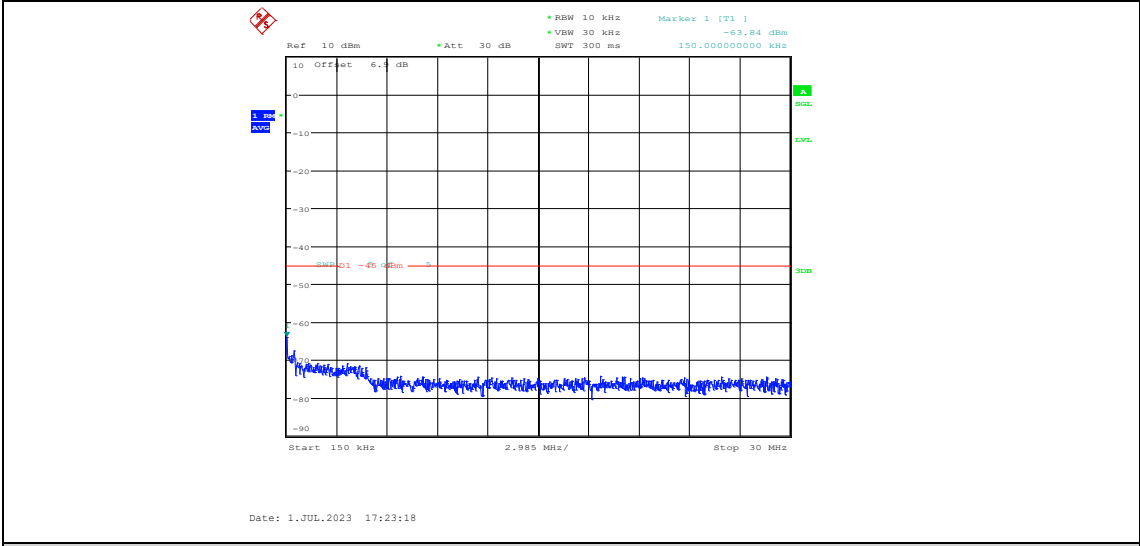

Band38-20MHz-16QAM-38000-1RB#0-Range3:30~1000MHz