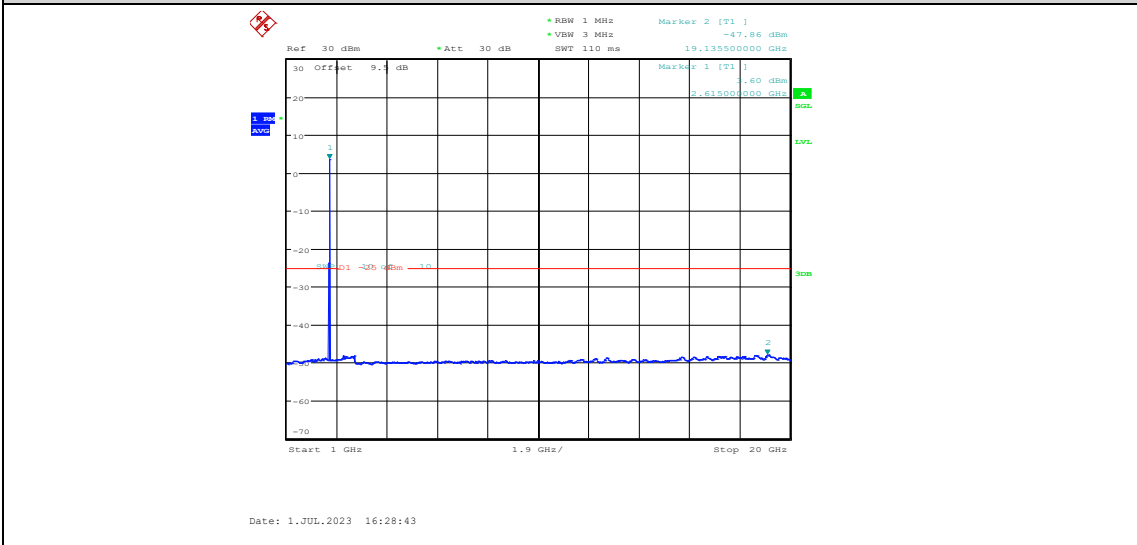

**Band38-5MHz-16QAM-38225-1RB#0-Range1:0.009~0.15MHz**

**Band38-5MHz-16QAM-38225-1RB#0-Range2:0.15~30MHz**

**Band38-5MHz-16QAM-38225-1RB#0-Range3:30~1000MHz**

**Band38-5MHz-16QAM-38225-1RB#0-Range4:1000~20000MHz**