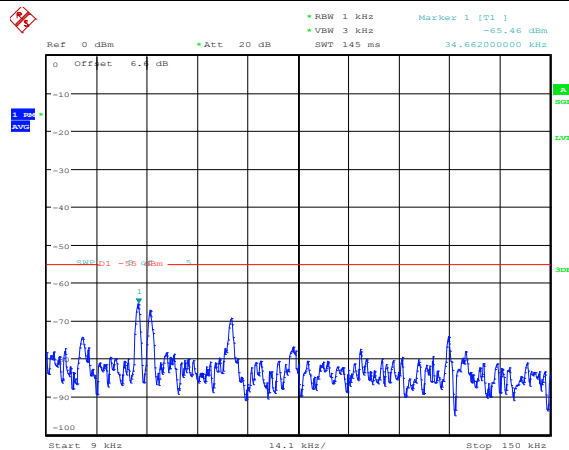

**Band38-10MHz-16QAM-38000-1RB#0-Range4:1000~20000MHz**

Date: 1.JUL.2023 16:45:44

**Band38-10MHz-16QAM-38000-1RB#0-Range5:20000~27000MHz**

Date: 1.JUL.2023 16:45:51

**Band38-10MHz-16QAM-38200-1RB#0-Range1:0.009~0.15MHz**