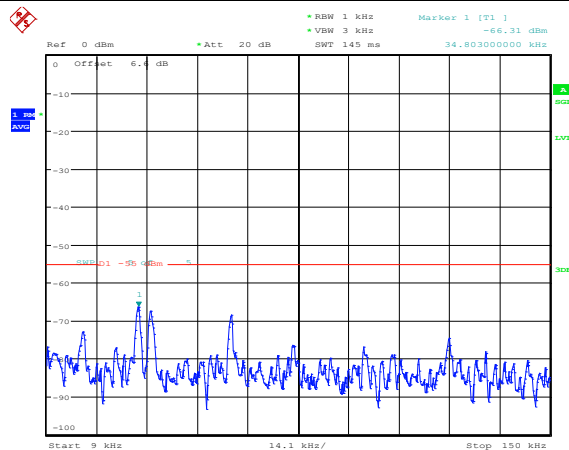

Band38-20MHz-16QAM-38150-1RB#0-Range1:0.009~0.15MHz

Date: 1.JUL.2023 17:24:34

Band38-20MHz-16QAM-38150-1RB#0-Range2:0.15~30MHz