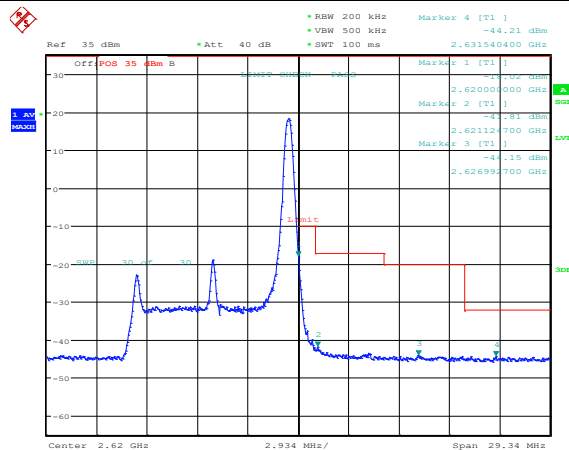

Band38-10MHz-16QAM-38200-1RB#49

Date: 1.JUL.2023 16:42:25

Band38-10MHz-16QAM-38200-50RB#0