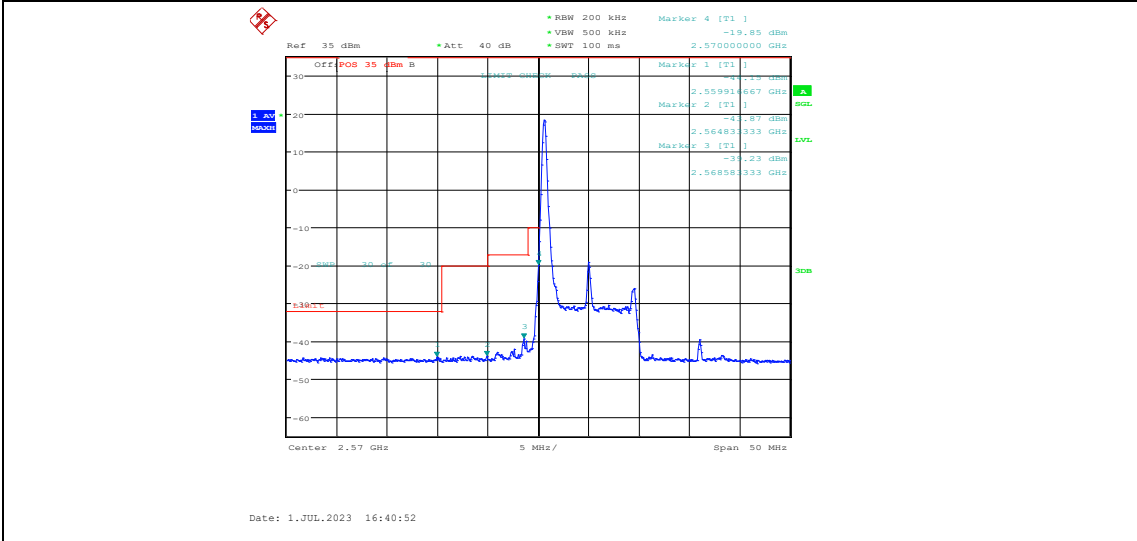

Band38-10MHz-16QAM-37800-1RB#0