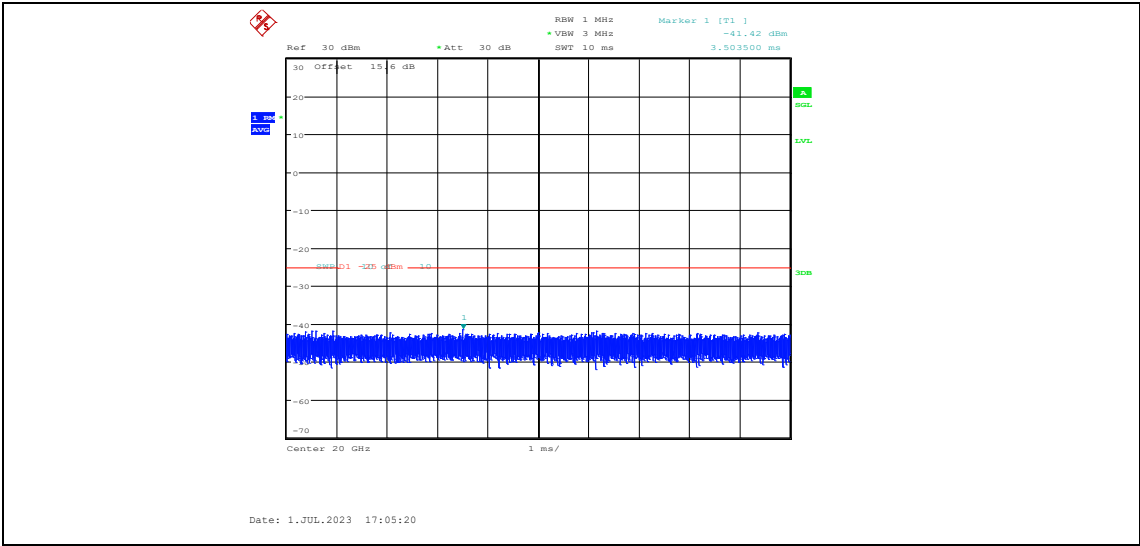

Band38-15MHz-16QAM-37825-1RB#0-Range1:0.009~0.15MHz

Band38-15MHz-16QAM-37825-1RB#0-Range2:0.15~30MHz

Band38-15MHz-16QAM-37825-1RB#0-Range3:30~1000MHz