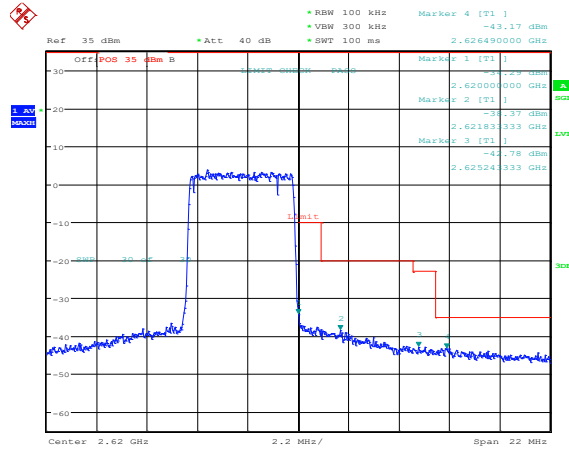

Date: 1.JUL.2023 16:24:18