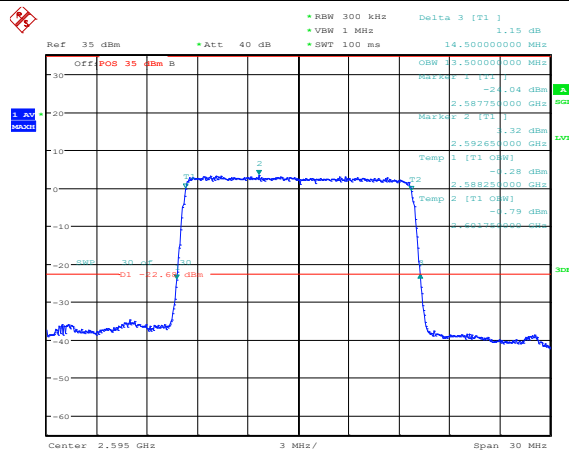

Band38-15MHz-16QAM-38000-75RB#0

Date: 1.JUL.2023 16:58:35

Band38-15MHz-16QAM-38175-75RB#0