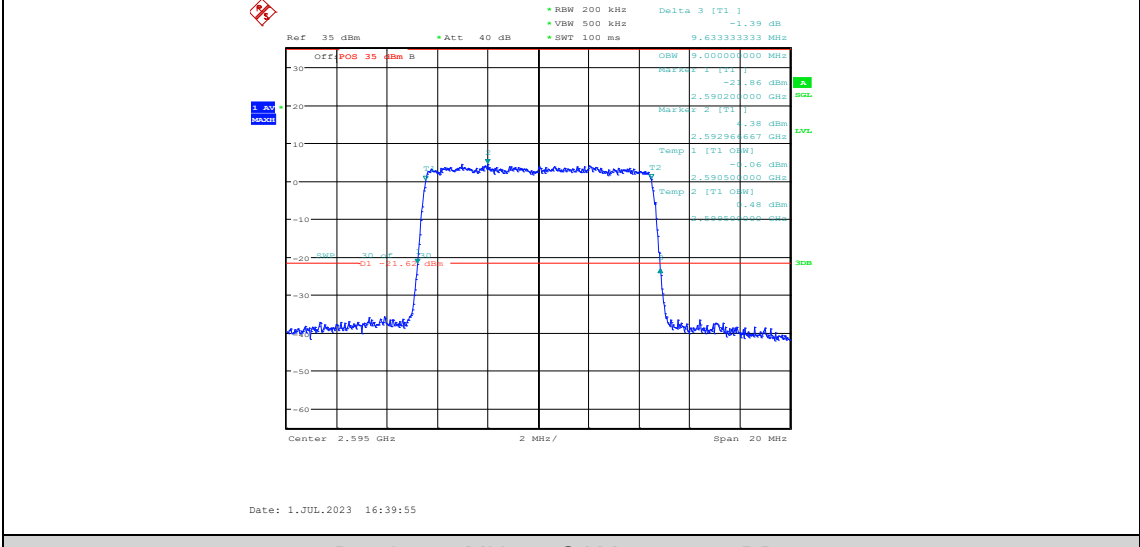

Band38-10MHz-16QAM-38000-50RB#0

Band38-10MHz-16QAM-38200-50RB#0