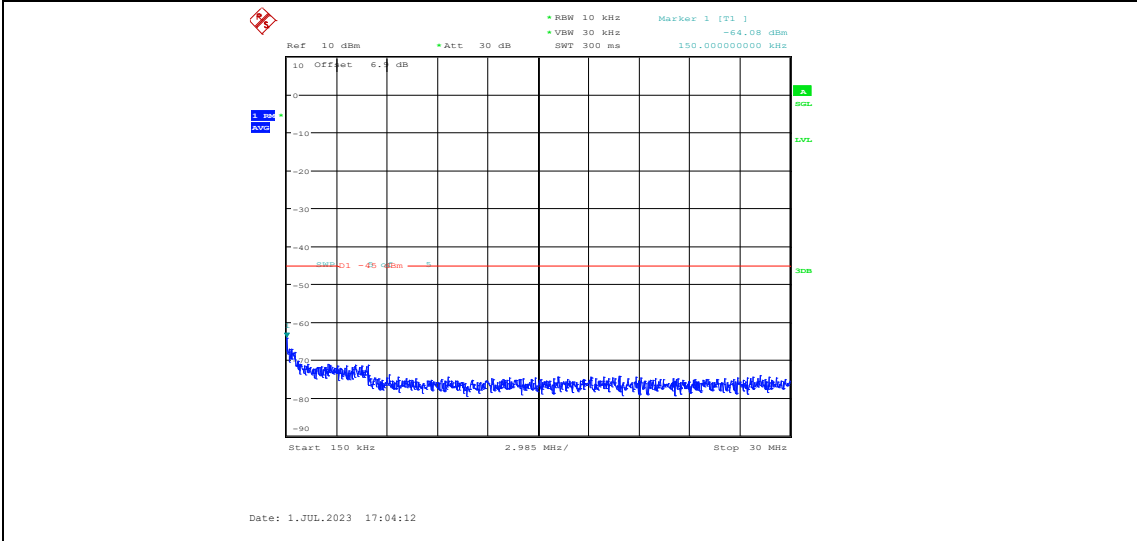

Band38-15MHz-16QAM-38000-1RB#0-Range2:0.15~30MHz