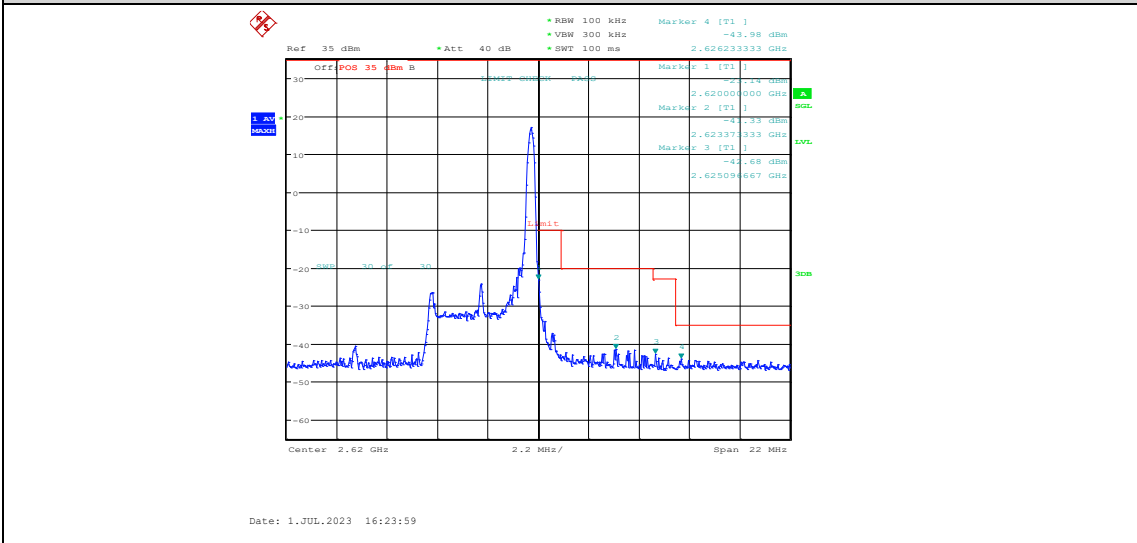

### Band38-5MHz-QPSK-38225-25RB#0

**Band38-5MHz-16QAM-37775-1RB#0**

**Band38-5MHz-16QAM-37775-1RB#24**

**Band38-5MHz-16QAM-37775-25RB#0**

**Band38-5MHz-16QAM-38225-1RB#0**

**Band38-5MHz-16QAM-38225-1RB#24**