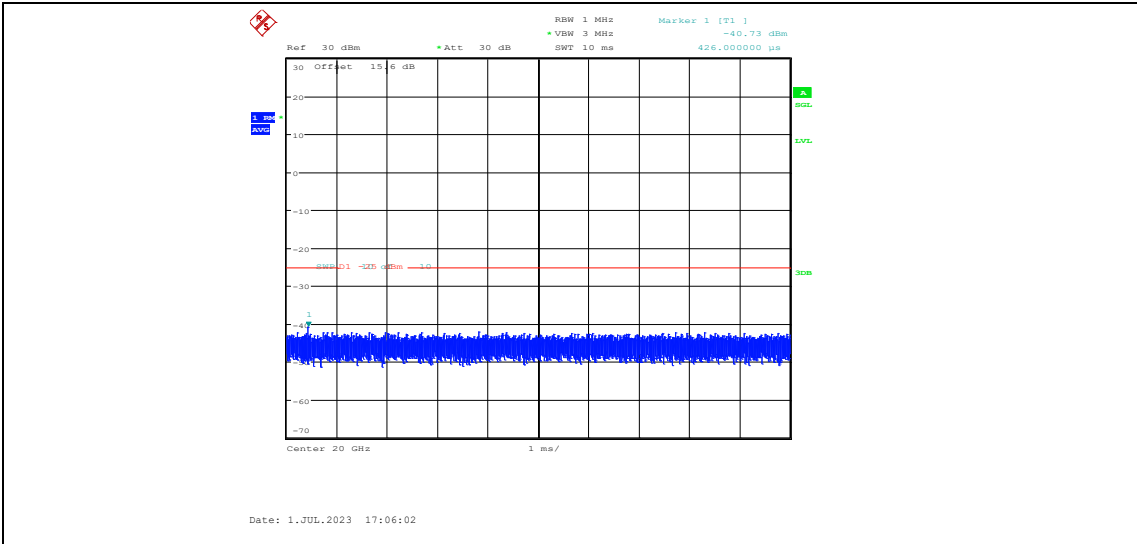

Band38-20MHz-QPSK-37850-1RB#0-Range1:0.009~0.15MHz

Band38-20MHz-QPSK-37850-1RB#0-Range2:0.15~30MHz

Band38-20MHz-QPSK-37850-1RB#0-Range3:30~1000MHz