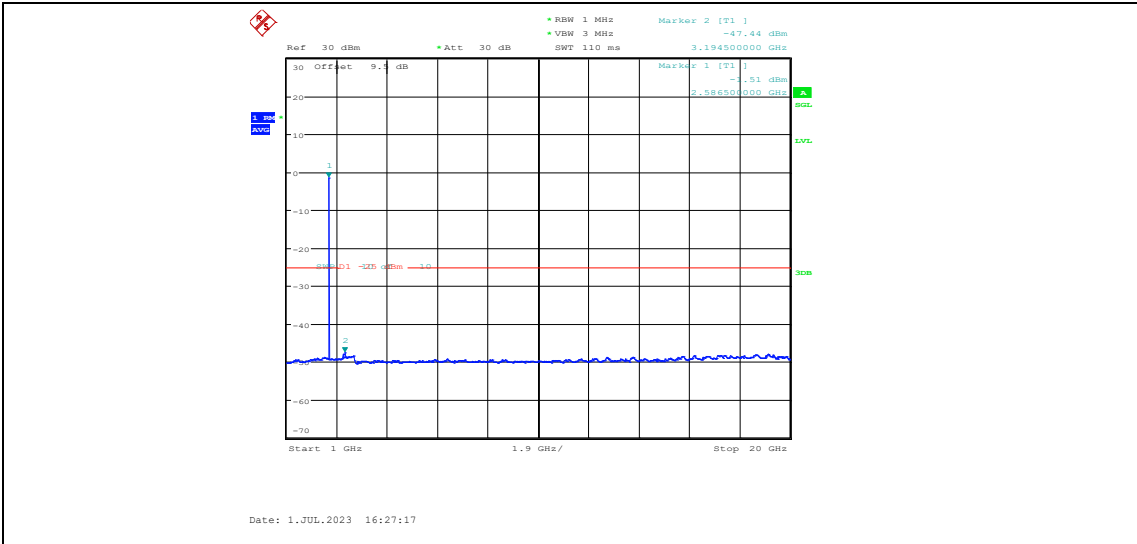

Band38-5MHz-16QAM-38000-1RB#0-Range5:20000~27000MHz

Band38-5MHz-16QAM-38225-1RB#0-Range1:0.009~0.15MHz

Band38-5MHz-16QAM-38225-1RB#0-Range2:0.15~30MHz