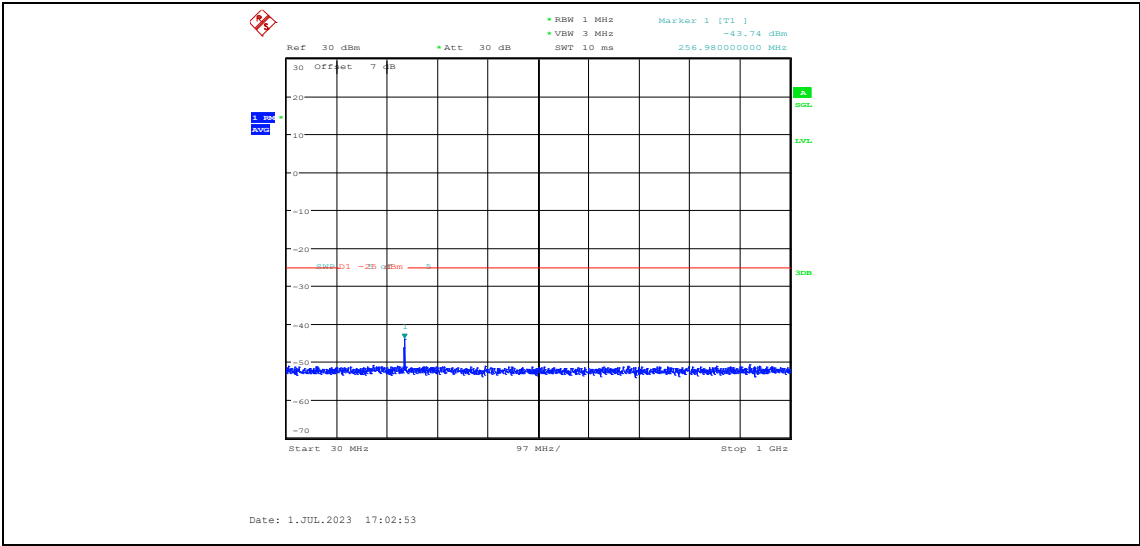

Band38-15MHz-16QAM-37825-1RB#0-Range4:1000~20000MHz

Band38-15MHz-16QAM-37825-1RB#0-Range5:20000~27000MHz

Band38-15MHz-16QAM-38000-1RB#0-Range1:0.009~0.15MHz