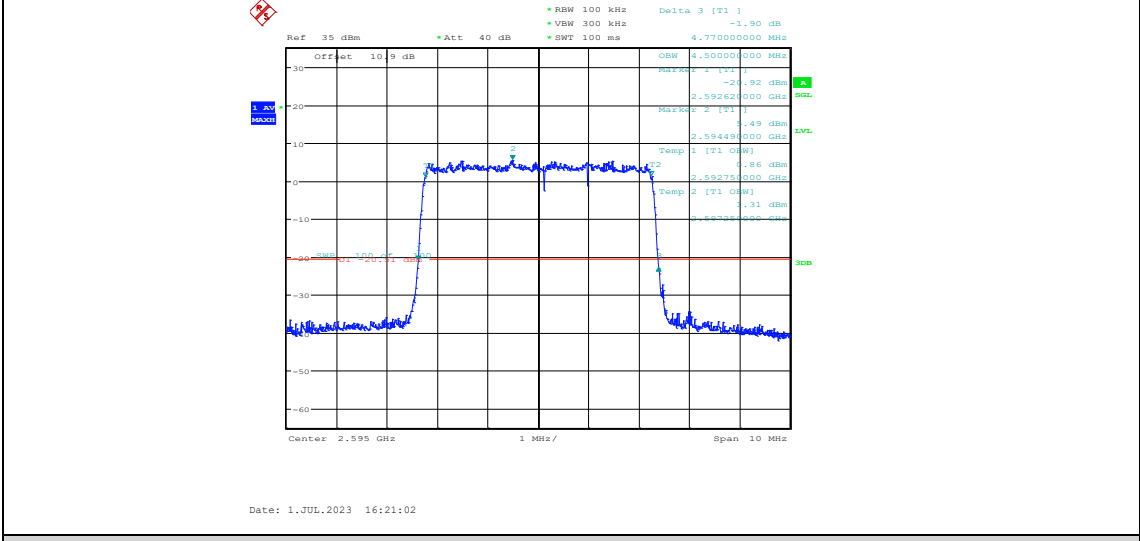

# Test Graphs

**Band38-5MHz-16QAM-37775-25RB#0**

**Band38-5MHz-16QAM-38000-25RB#0**

**Band38-5MHz-16QAM-38225-25RB#0**

**Band38-10MHz-QPSK-37800-50RB#0**

**Band38-10MHz-QPSK-38000-50RB#0**

**Band38-10MHz-QPSK-38200-50RB#0**