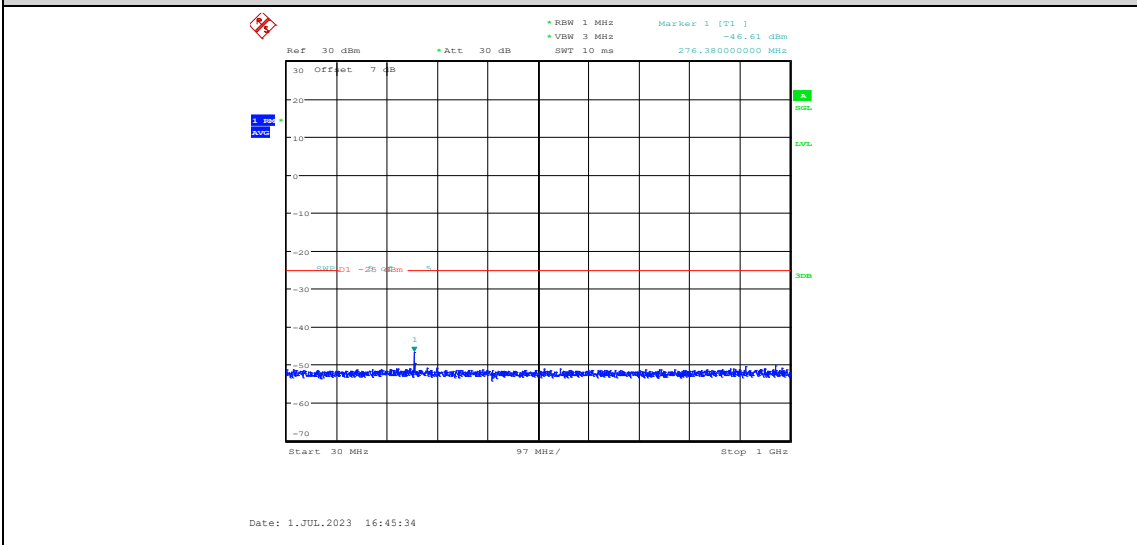

**Band38-10MHz-16QAM-37800-1RB#0-Range5:20000~27000MHz**

**Band38-10MHz-16QAM-38000-1RB#0-Range1:0.009~0.15MHz**

**Band38-10MHz-16QAM-38000-1RB#0-Range2:0.15~30MHz**

**Band38-10MHz-16QAM-38000-1RB#0-Range3:30~1000MHz**