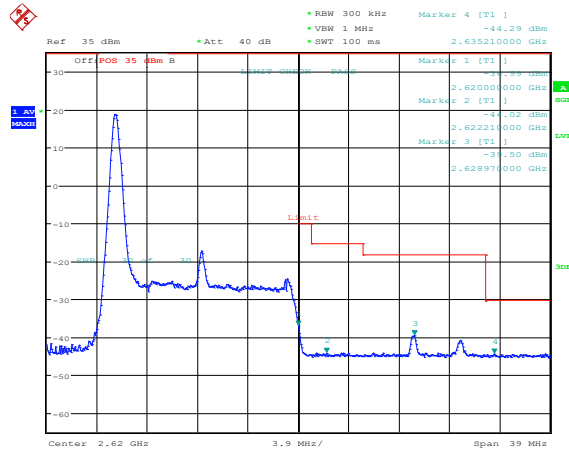

Band38-15MHz-QPSK-38175-1RB#0

Date: 1.JUL.2023 17:00:36