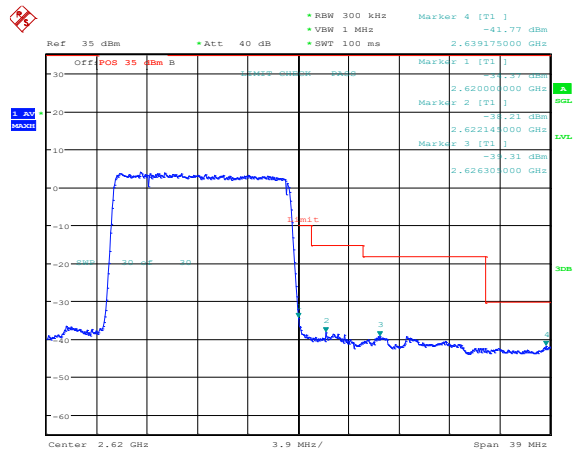

Date: 1.JUL.2023 17:01:19