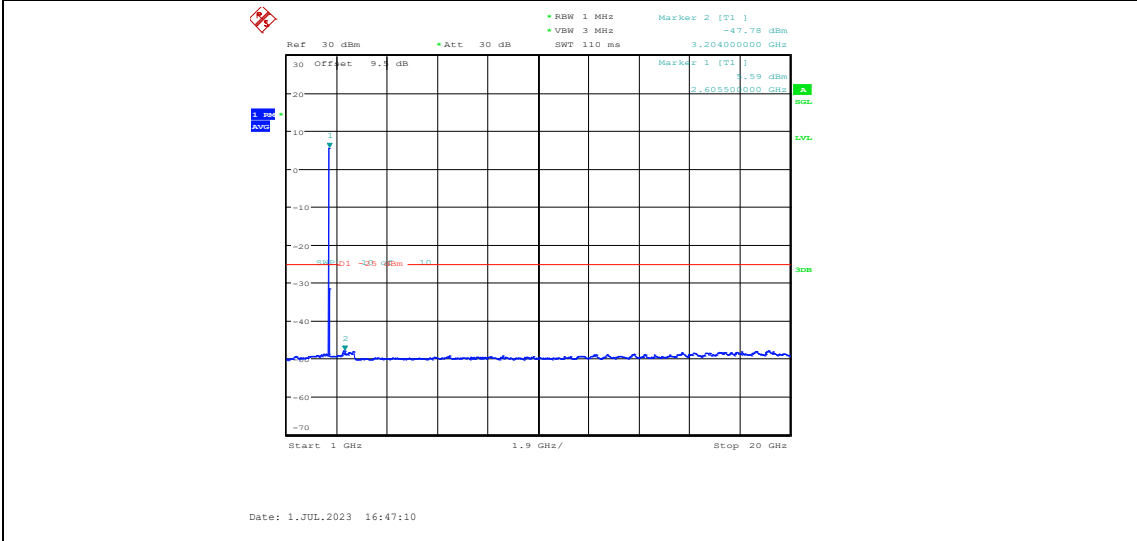

Date: 1.JUL.2023 16:46:44

**Band38-10MHz-16QAM-38200-1RB#0-Range2:0.15~30MHz**

**Band38-10MHz-16QAM-38200-1RB#0-Range3:30~1000MHz**

**Band38-10MHz-16QAM-38200-1RB#0-Range4:1000~20000MHz**

**Band38-10MHz-16QAM-38200-1RB#0-Range5:20000~27000MHz**