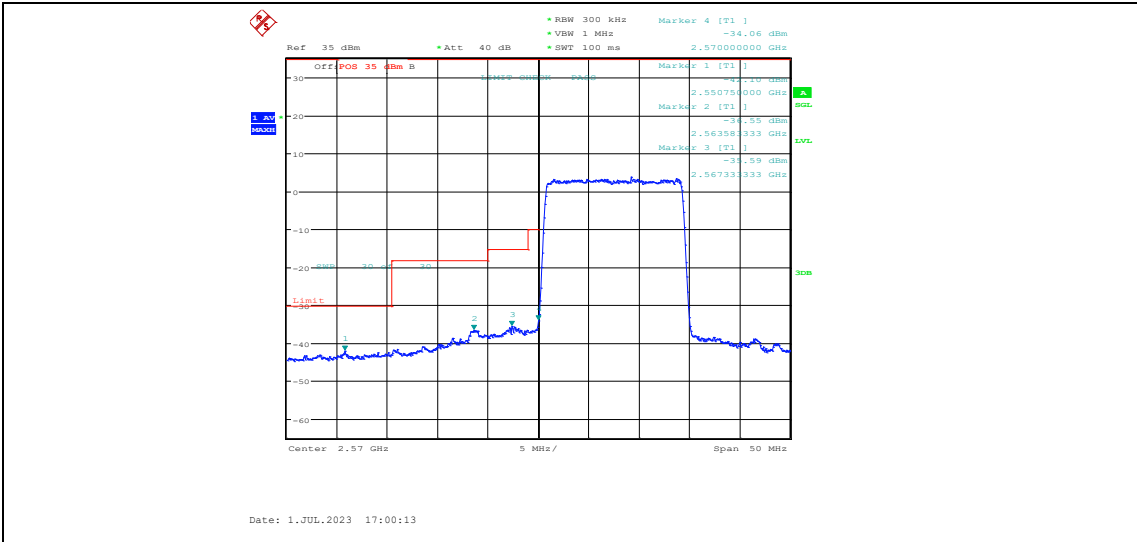

Band38-15MHz-16QAM-38175-1RB#0

Band38-15MHz-16QAM-38175-1RB#74

Band38-15MHz-16QAM-38175-75RB#0