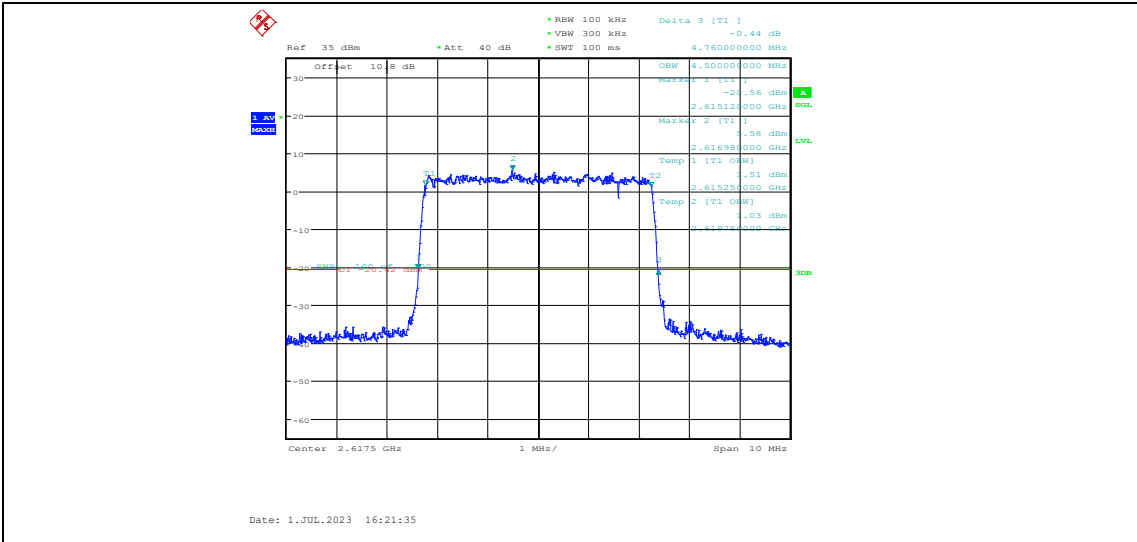

# Test Graphs

**Band38-5MHz-16QAM-37775-25RB#0**

**Band38-5MHz-16QAM-38000-25RB#0**

**Band38-5MHz-16QAM-38225-25RB#0**

**Band38-10MHz-QPSK-37800-50RB#0**

**Band38-10MHz-QPSK-38000-50RB#0**

**Band38-10MHz-QPSK-38200-50RB#0**