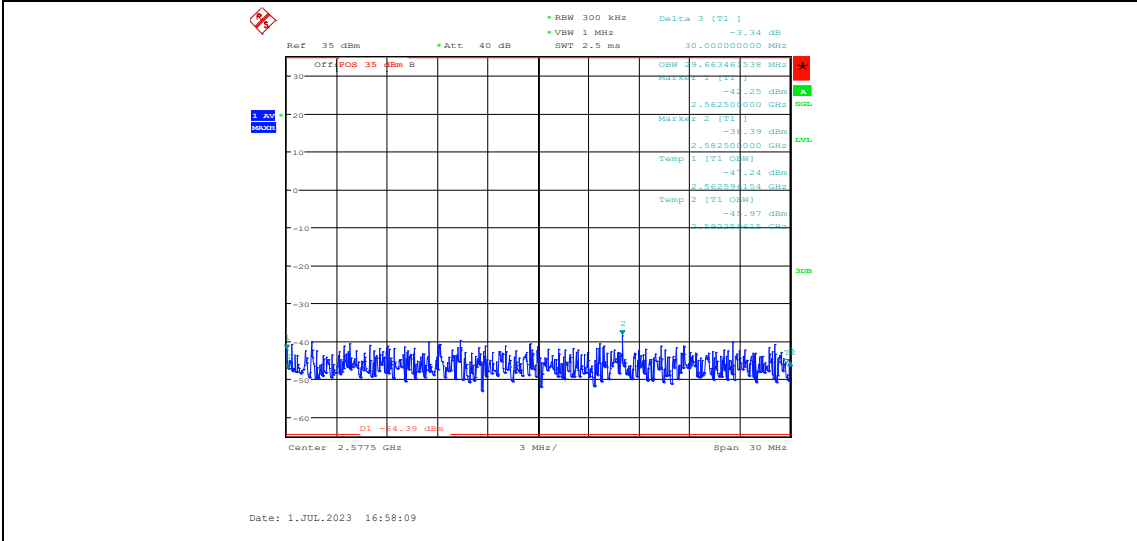

**Band38-10MHz-16QAM-37800-50RB#0**

**Band38-10MHz-16QAM-38000-50RB#0**

**Band38-10MHz-16QAM-38200-50RB#0**

**Band38-15MHz-QPSK-37825-75RB#0**

**Band38-15MHz-QPSK-38000-75RB#0**

**Band38-15MHz-QPSK-38175-75RB#0**