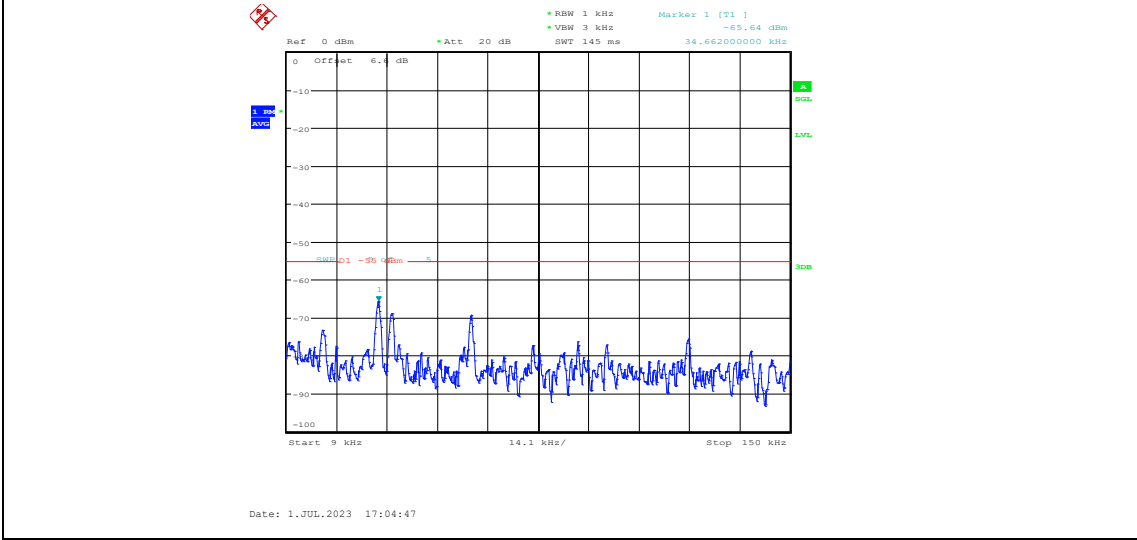

Band38-15MHz-QPSK-38175-1RB#0-Range1:0.009~0.15MHz

Band38-15MHz-QPSK-38175-1RB#0-Range2:0.15~30MHz