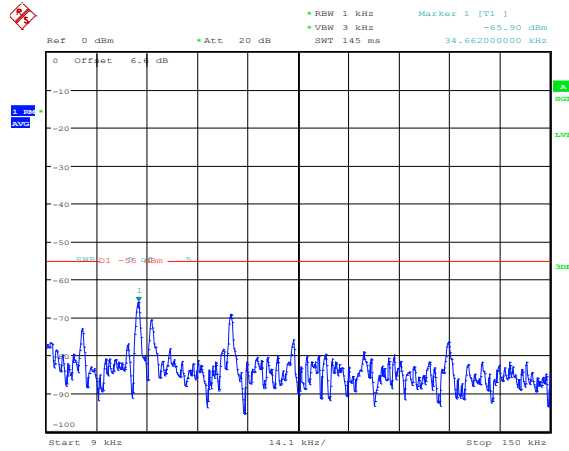

Test Graphs

Band38-5MHz-QPSK-37775-1RB#0-Range1:0.009~0.15MHz

Date: 1.JUL.2023 16:24:43