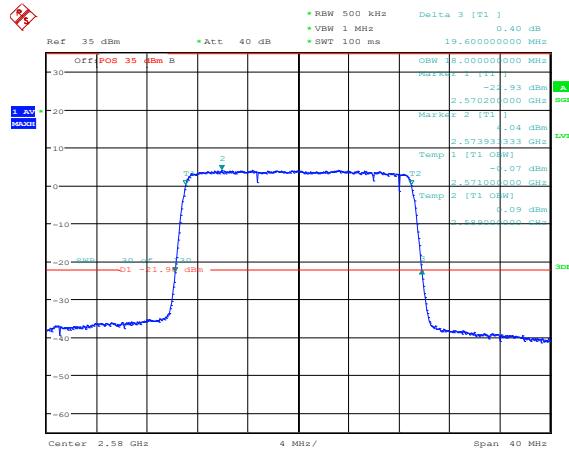

Band38-20MHz-16QAM-37850-100RB#0

Date: 1.JUL.2023 17:17:20