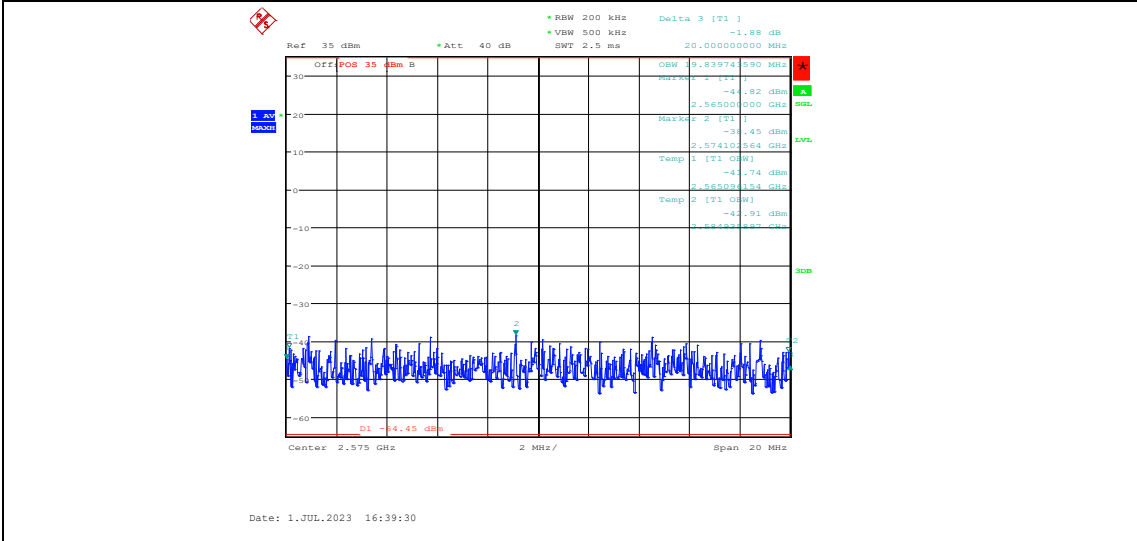

# Test Graphs

**Band38-5MHz-16QAM-37775-25RB#0**

**Band38-5MHz-16QAM-38000-25RB#0**

**Band38-5MHz-16QAM-38225-25RB#0**

**Band38-10MHz-QPSK-37800-50RB#0**

**Band38-10MHz-QPSK-38000-50RB#0**

**Band38-10MHz-QPSK-38200-50RB#0**