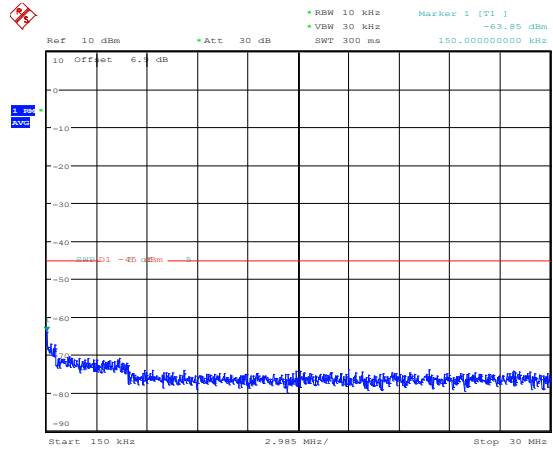

Date: 1.JUL.2023 17:05:38