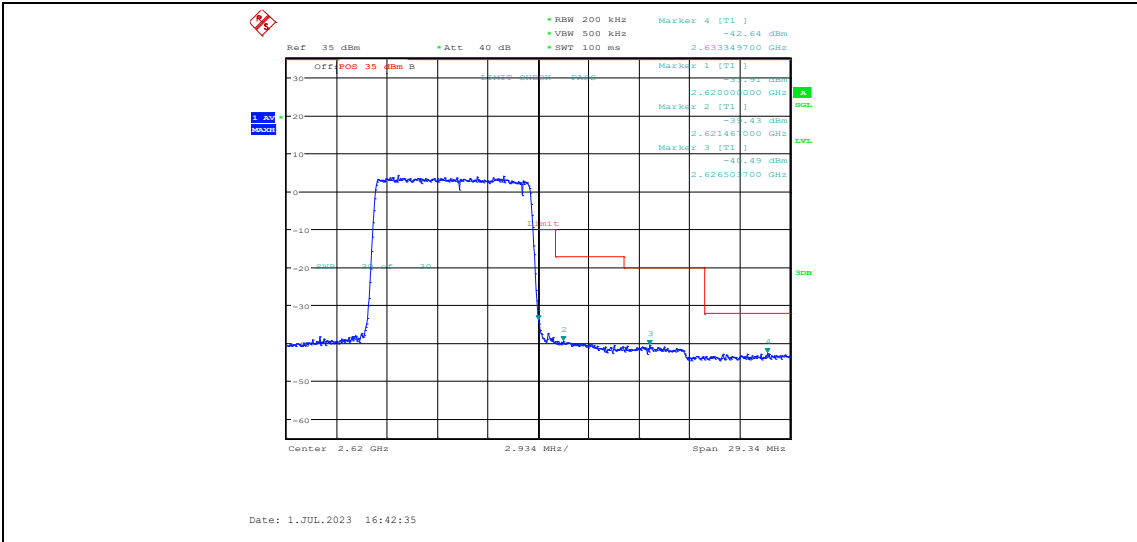

Band38-10MHz-16QAM-37800-1RB#0

Band38-10MHz-16QAM-37800-1RB#49

Band38-10MHz-16QAM-37800-50RB#0