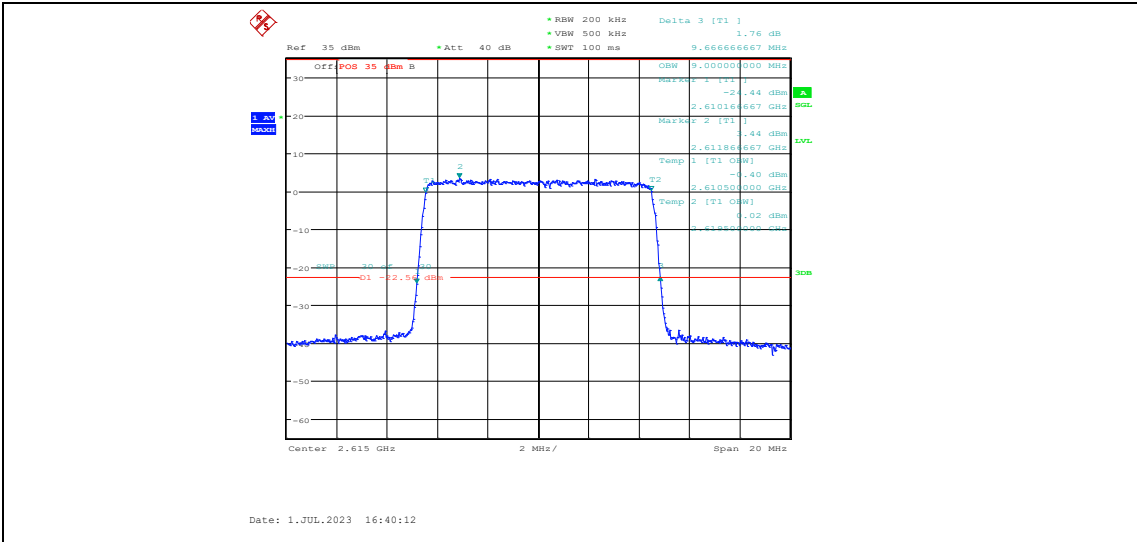

Band38-15MHz-QPSK-37825-75RB#0

Band38-15MHz-QPSK-38000-75RB#0

Band38-15MHz-QPSK-38175-75RB#0