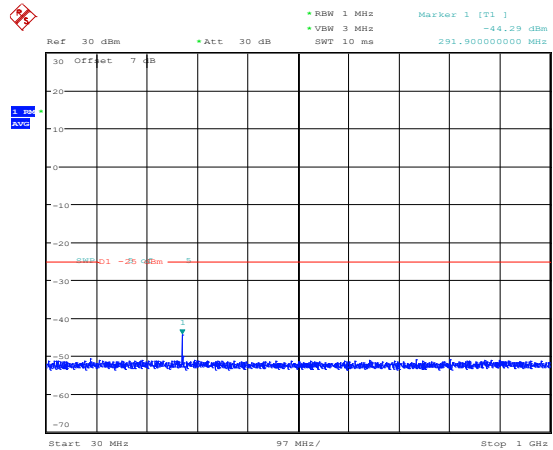

**Band38-15MHz-16QAM-38000-1RB#0-Range5:20000~27000MHz**

**Band38-15MHz-16QAM-38175-1RB#0-Range1:0.009~0.15MHz**

**Band38-15MHz-16QAM-38175-1RB#0-Range2:0.15~30MHz**

Date: 1.JUL.2023 17:05:38

**Band38-15MHz-16QAM-38175-1RB#0-Range3:30~1000MHz**