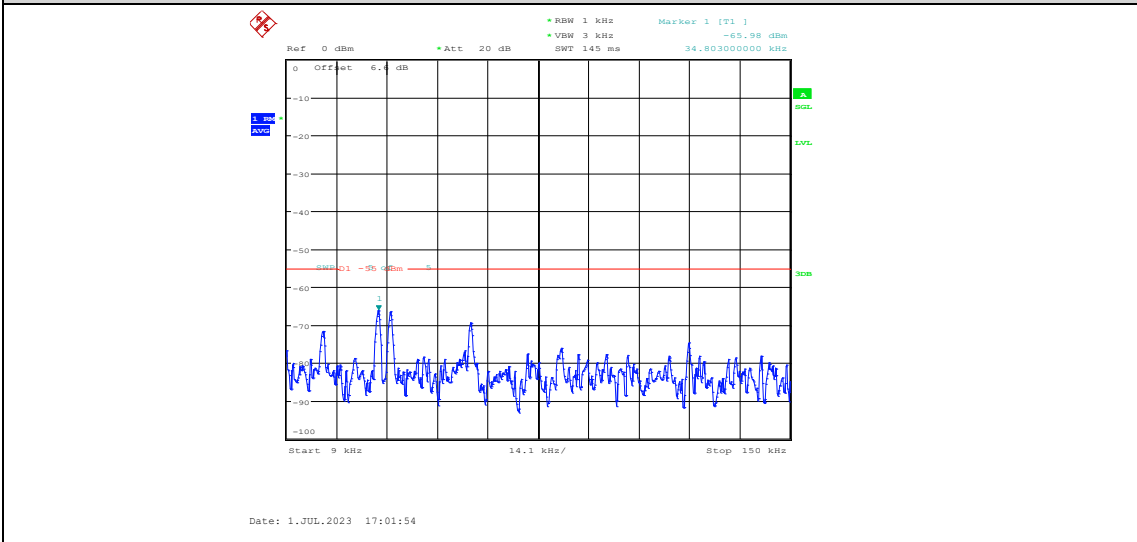

Band38-15MHz-QPSK-37825-1RB#0-Range1:0.009~0.15MHz