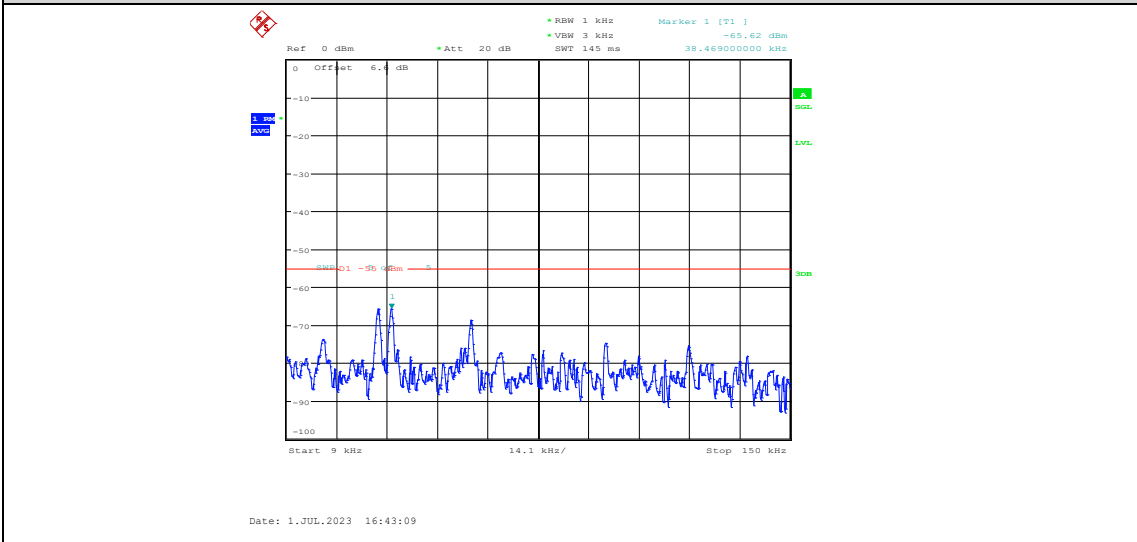

Band38-10MHz-QPSK-37800-1RB#0-Range1:0.009~0.15MHz