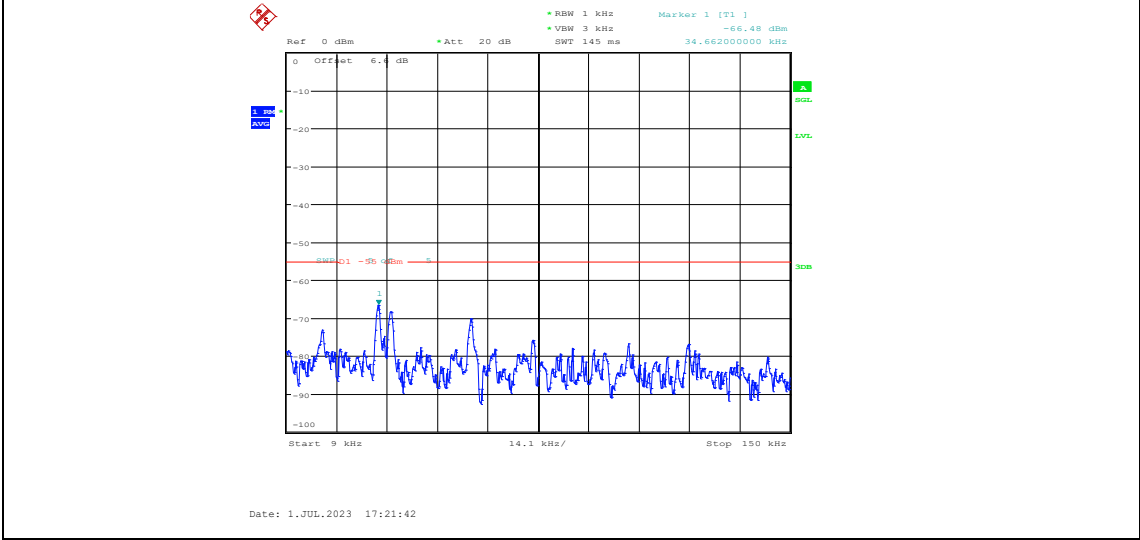

Band38-20MHz-16QAM-37850-1RB#0-Range1:0.009~0.15MHz