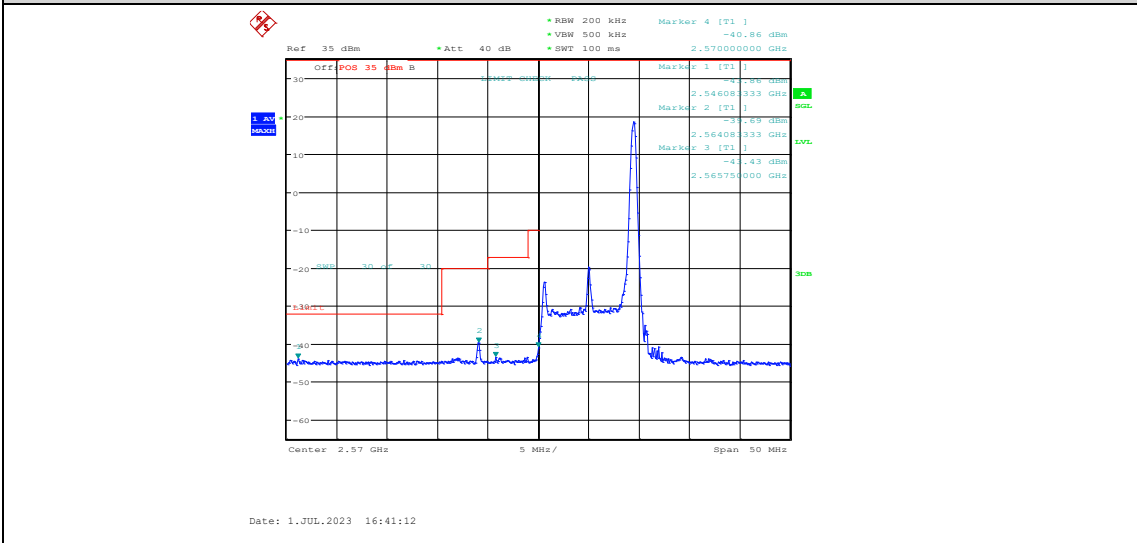

### Band38-10MHz-QPSK-38200-50RB#0

**Band38-10MHz-16QAM-37800-1RB#0**

**Band38-10MHz-16QAM-37800-1RB#49**

**Band38-10MHz-16QAM-37800-50RB#0**

Date: 1.JUL.2023 16:41:32

**Band38-10MHz-16QAM-38200-1RB#0**

Date: 1.JUL.2023 16:42:05