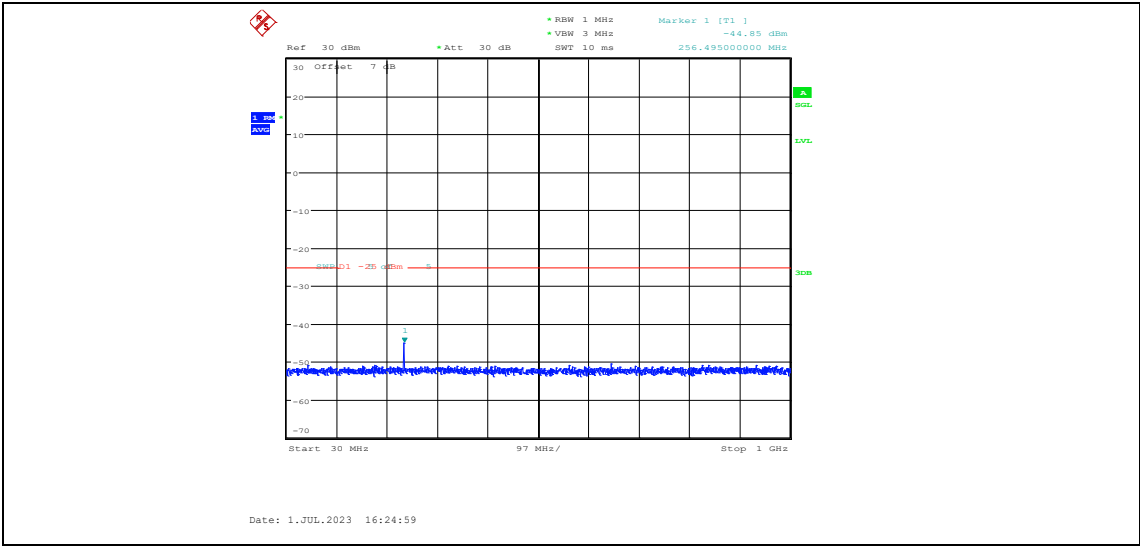

Band38-5MHz-QPSK-37775-1RB#0-Range4:1000~20000MHz

Band38-5MHz-QPSK-37775-1RB#0-Range5:20000~27000MHz

Band38-5MHz-QPSK-38000-1RB#0-Range1:0.009~0.15MHz