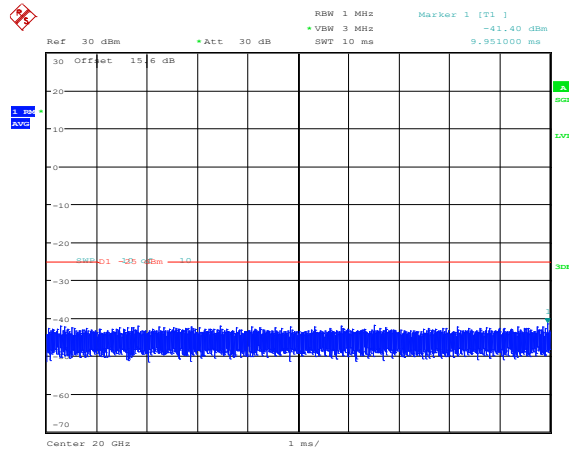

Band38-10MHz-16QAM-38000-1RB#0-Range5:20000~27000MHz

Date: 1.JUL.2023 16:45:51