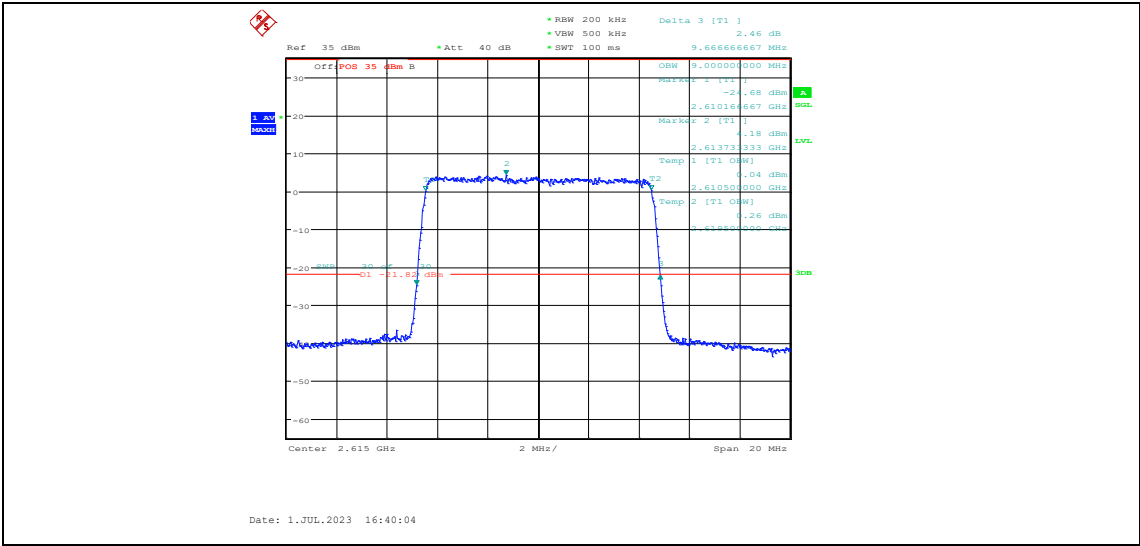

# Test Graphs

**Band38-5MHz-16QAM-37775-25RB#0**

**Band38-5MHz-16QAM-38000-25RB#0**

**Band38-5MHz-16QAM-38225-25RB#0**

**Band38-10MHz-QPSK-37800-50RB#0**

**Band38-10MHz-QPSK-38000-50RB#0**

**Band38-10MHz-QPSK-38200-50RB#0**