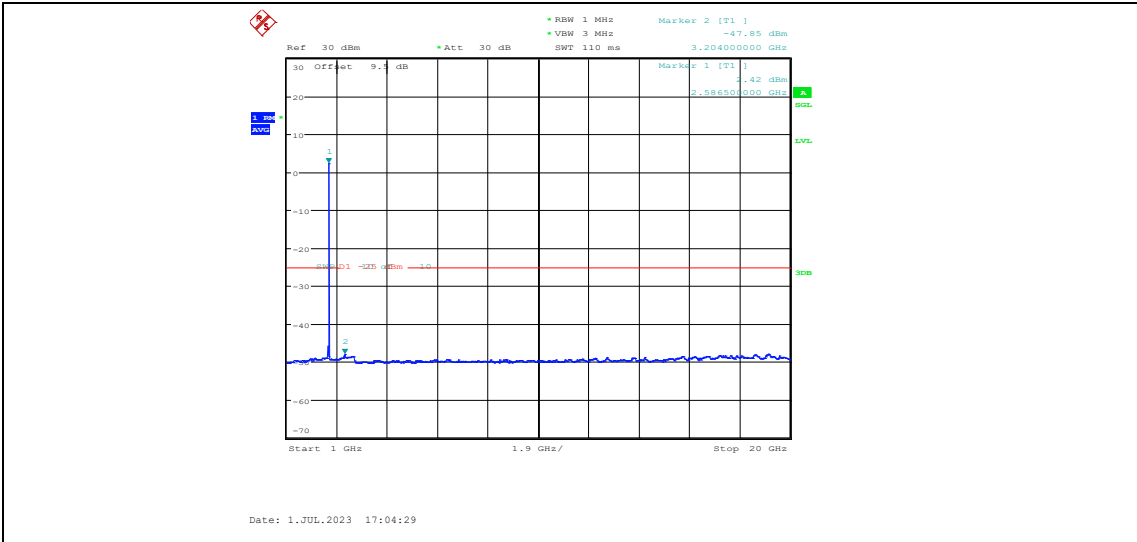

**Band38-15MHz-16QAM-38000-1RB#0-Range1:0.009~0.15MHz**

**Band38-15MHz-16QAM-38000-1RB#0-Range2:0.15~30MHz**

**Band38-15MHz-16QAM-38000-1RB#0-Range3:30~1000MHz**

**Band38-15MHz-16QAM-38000-1RB#0-Range4:1000~20000MHz**