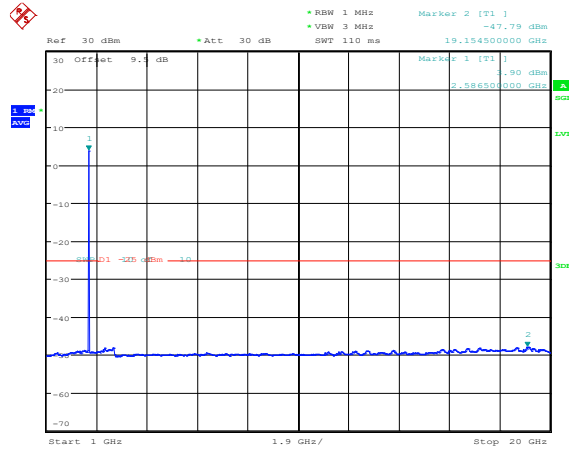

Date: 1.JUL.2023 16:45:44