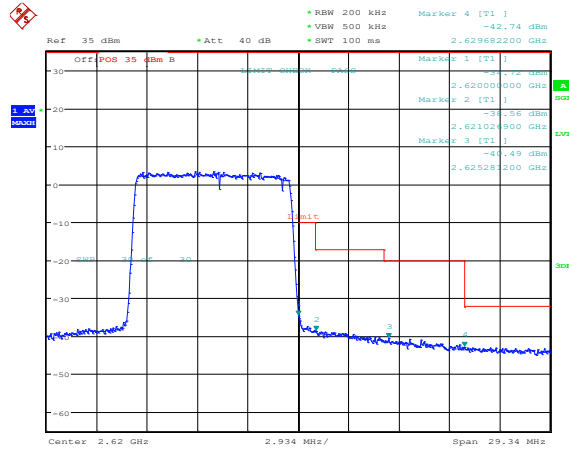

Date: 1.JUL.2023 16:42:45