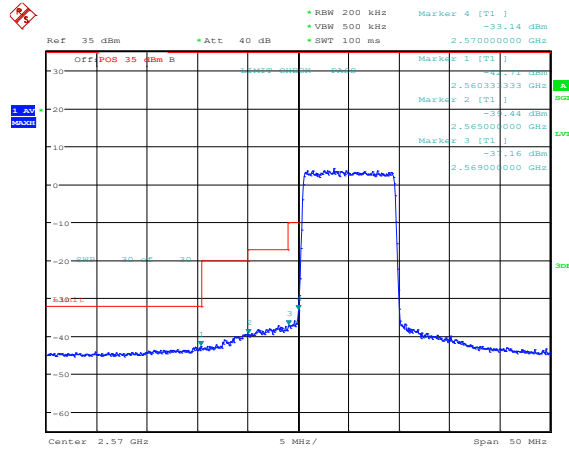

### Band38-10MHz-QPSK-38200-50RB#0

**Band38-10MHz-16QAM-37800-1RB#0**

**Band38-10MHz-16QAM-37800-1RB#49**

**Band38-10MHz-16QAM-37800-50RB#0**

Date: 1.JUL.2023 16:41:32

**Band38-10MHz-16QAM-38200-1RB#0**

Date: 1.JUL.2023 16:42:05