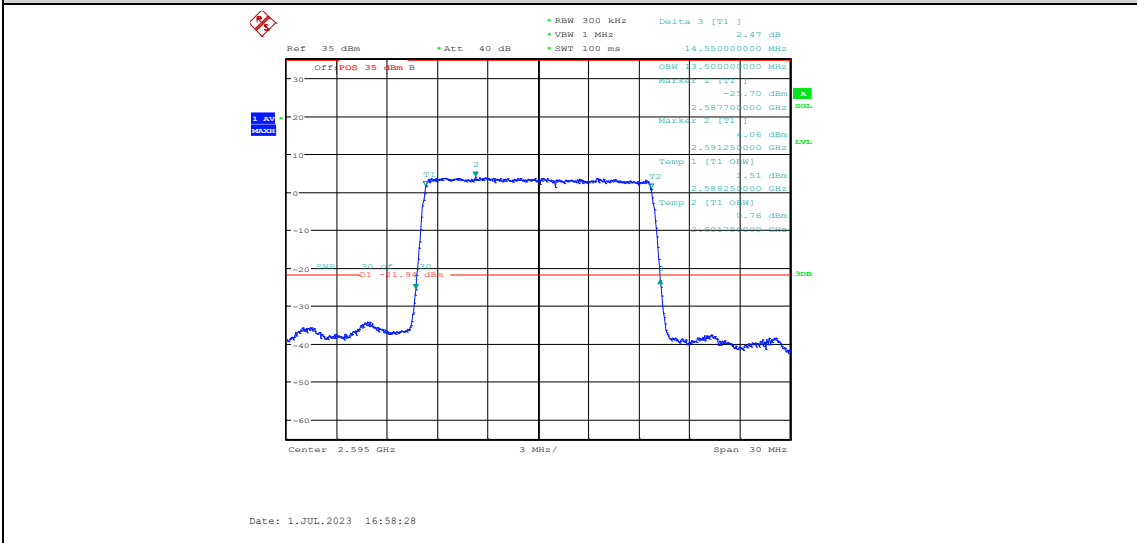

**Band38-10MHz-16QAM-37800-50RB#0**

**Band38-10MHz-16QAM-38000-50RB#0**

**Band38-10MHz-16QAM-38200-50RB#0**

**Band38-15MHz-QPSK-37825-75RB#0**

**Band38-15MHz-QPSK-38000-75RB#0**

**Band38-15MHz-QPSK-38175-75RB#0**