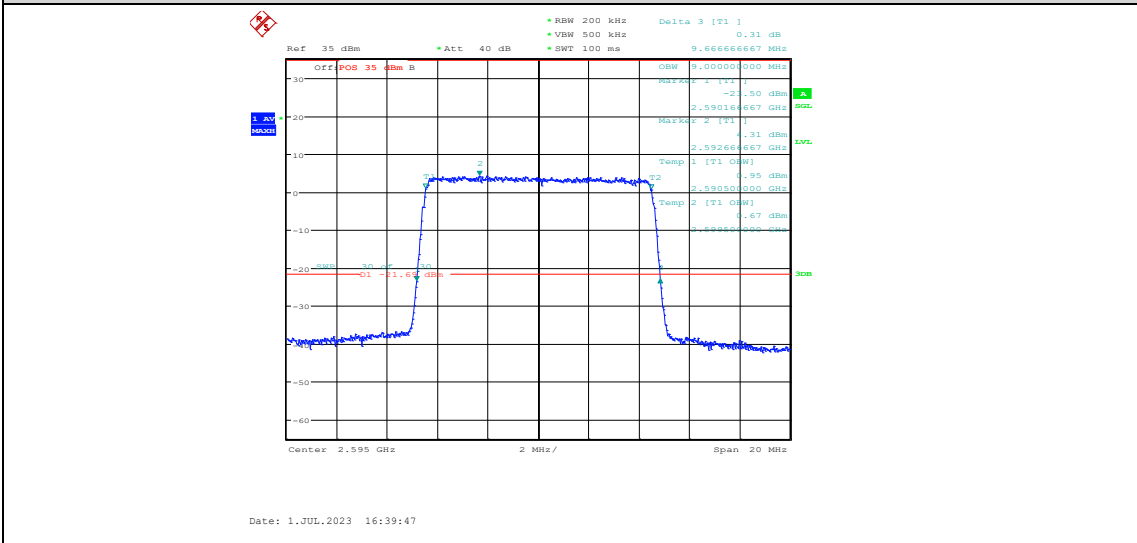

# Test Graphs

**Band38-5MHz-16QAM-37775-25RB#0**

**Band38-5MHz-16QAM-38000-25RB#0**

**Band38-5MHz-16QAM-38225-25RB#0**

**Band38-10MHz-QPSK-37800-50RB#0**

**Band38-10MHz-QPSK-38000-50RB#0**

**Band38-10MHz-QPSK-38200-50RB#0**