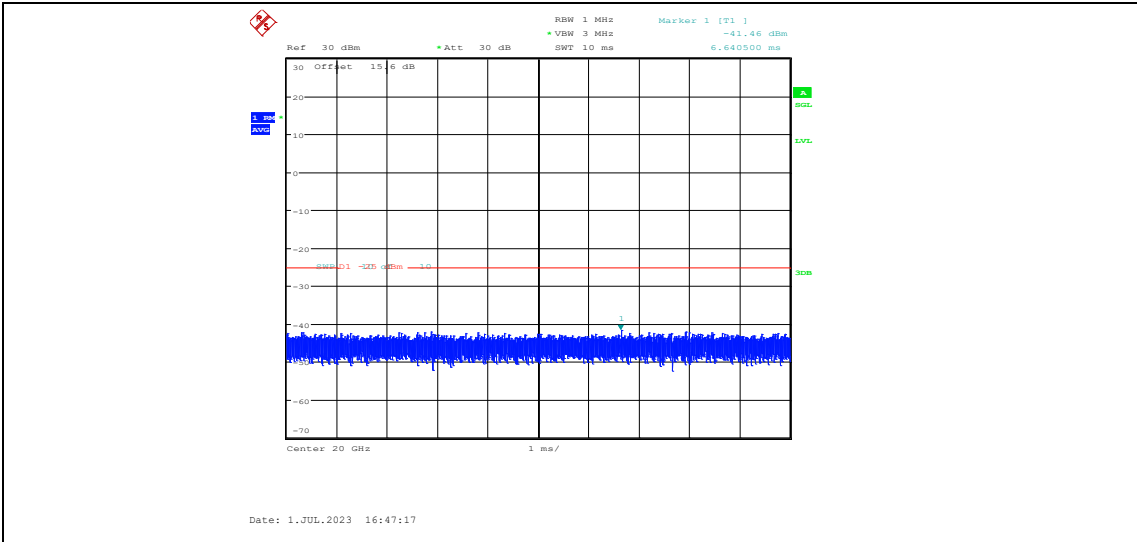

Date: 1.JUL.2023 16:46:44

**Band38-10MHz-16QAM-38200-1RB#0-Range2:0.15~30MHz**

**Band38-10MHz-16QAM-38200-1RB#0-Range3:30~1000MHz**

**Band38-10MHz-16QAM-38200-1RB#0-Range4:1000~20000MHz**

**Band38-10MHz-16QAM-38200-1RB#0-Range5:20000~27000MHz**