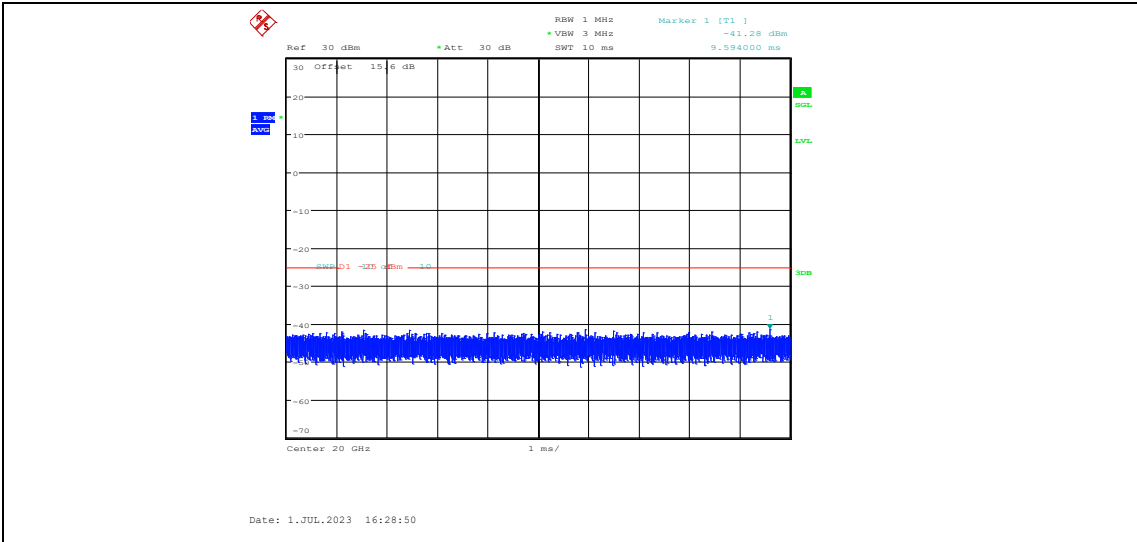

Band38-10MHz-QPSK-37800-1RB#0-Range1:0.009~0.15MHz

Band38-10MHz-QPSK-37800-1RB#0-Range2:0.15~30MHz

Band38-10MHz-QPSK-37800-1RB#0-Range3:30~1000MHz