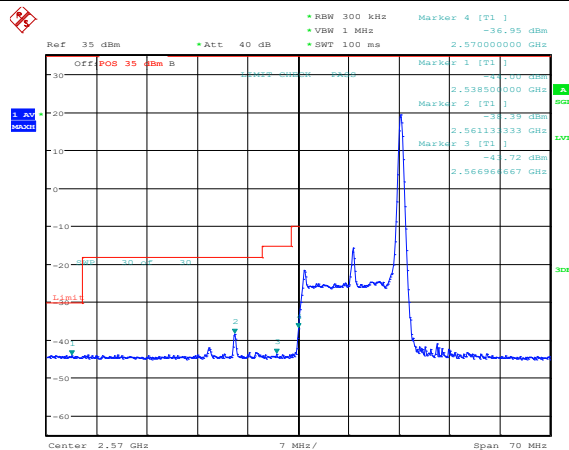

Band38-15MHz-QPSK-37825-1RB#74

Date: 1.JUL.2023 16:59:43

Band38-15MHz-QPSK-37825-75RB#0