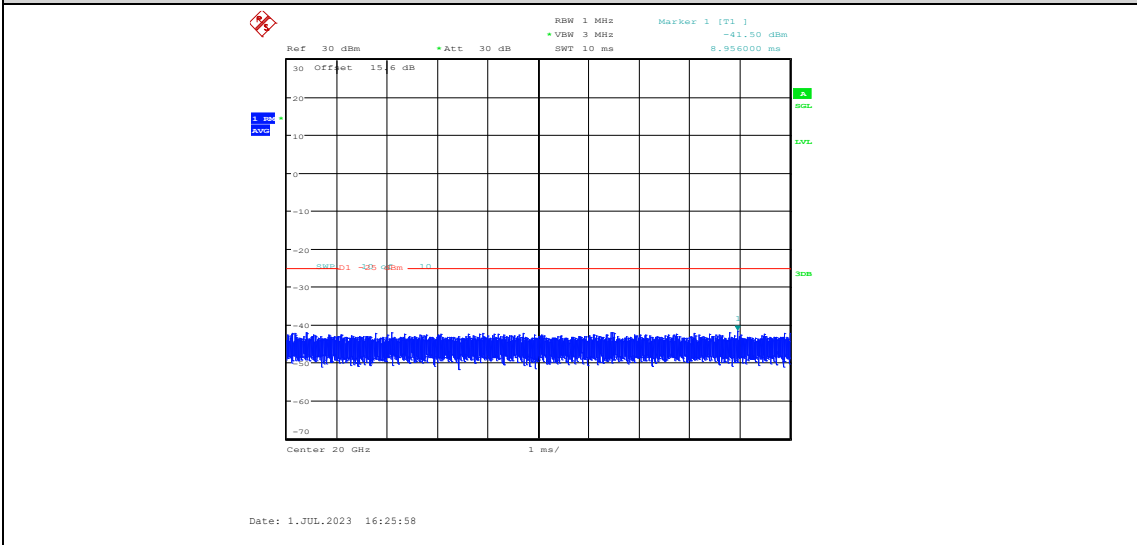

Band38-5MHz-16QAM-37775-1RB#0-Range5:20000~27000MHz

Band38-5MHz-16QAM-38000-1RB#0-Range1:0.009~0.15MHz