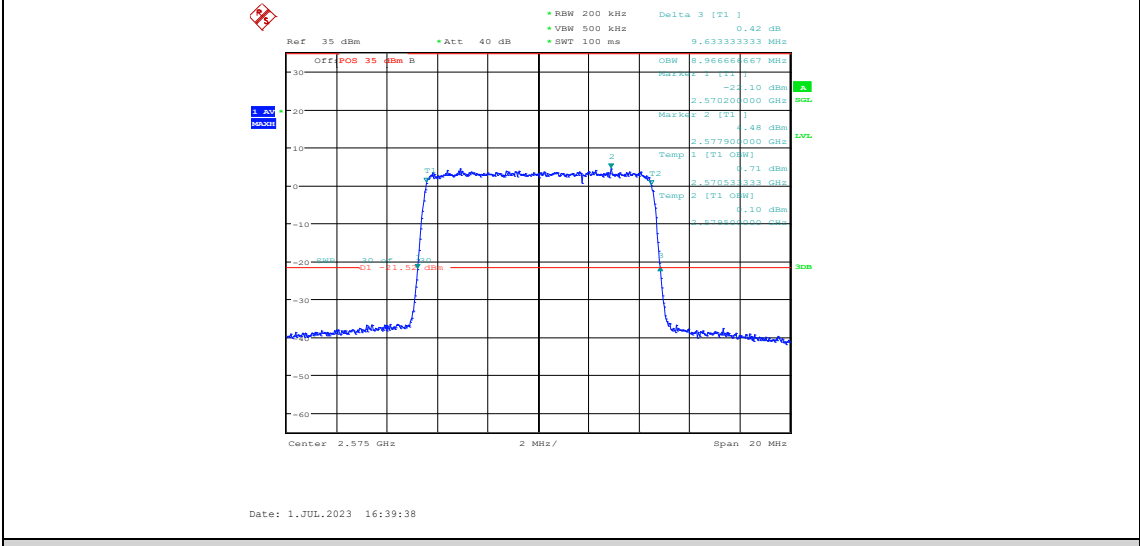

Band38-10MHz-16QAM-37800-50RB#0