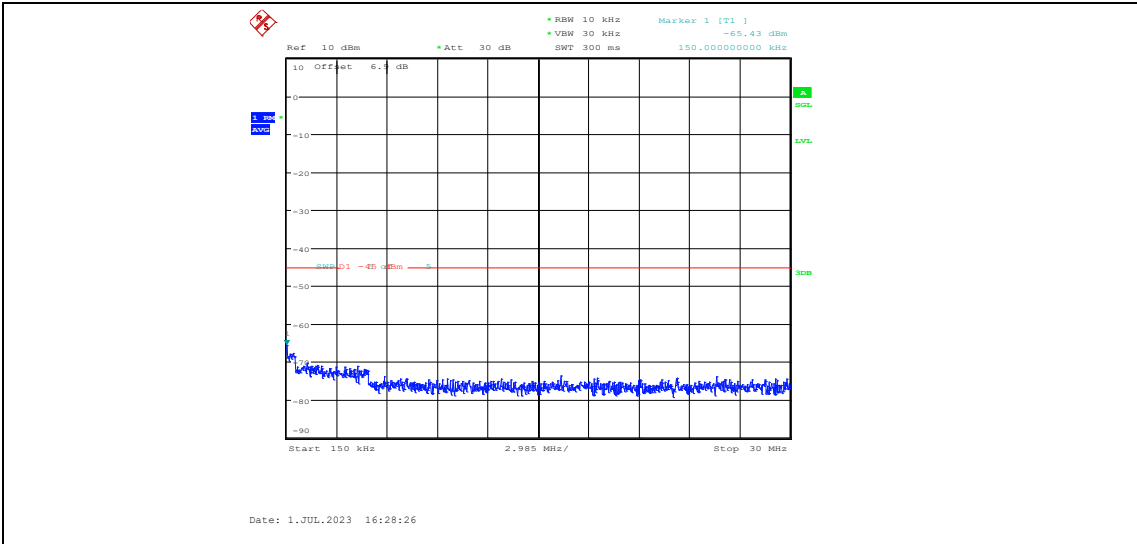

Band38-5MHz-16QAM-38225-1RB#0-Range3:30~1000MHz