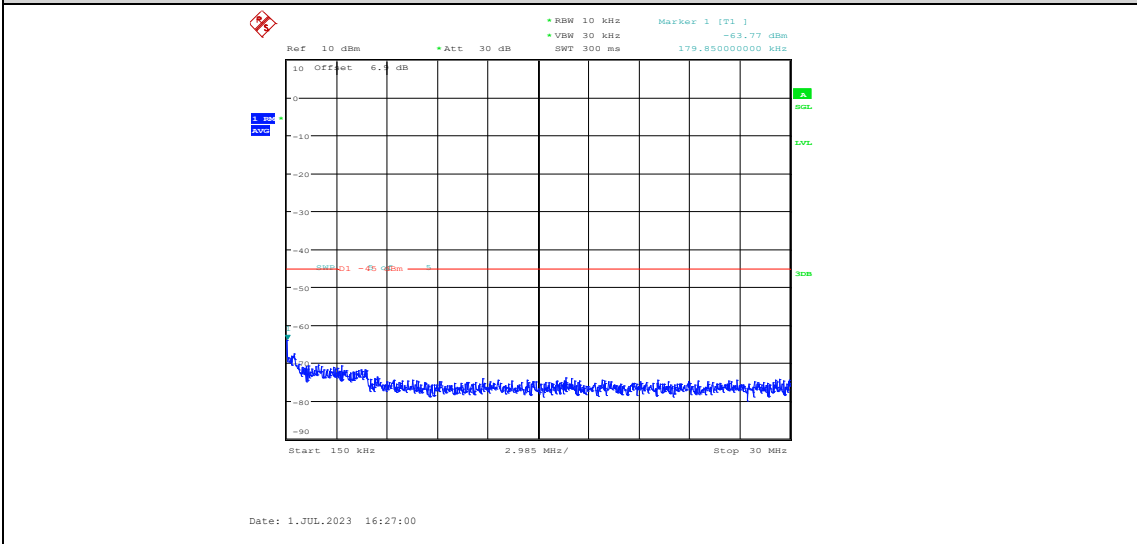

Band38-5MHz-16QAM-38000-1RB#0-Range2:0.15~30MHz