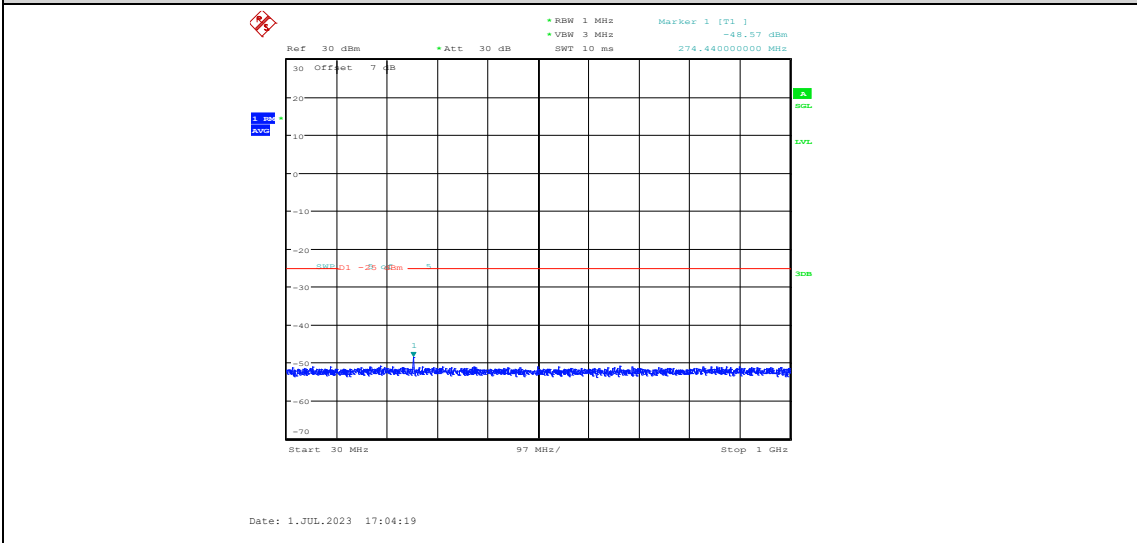

Band38-15MHz-16QAM-38000-1RB#0-Range3:30~1000MHz

Band38-15MHz-16QAM-38000-1RB#0-Range4:1000~20000MHz