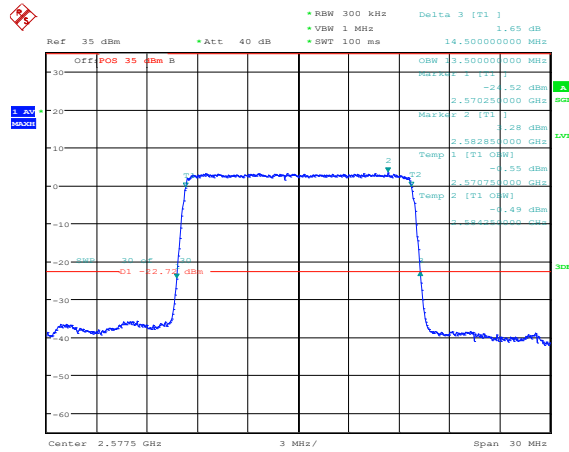

Band38-15MHz-16QAM-37825-75RB#0

Date: 1.JUL.2023 16:58:18