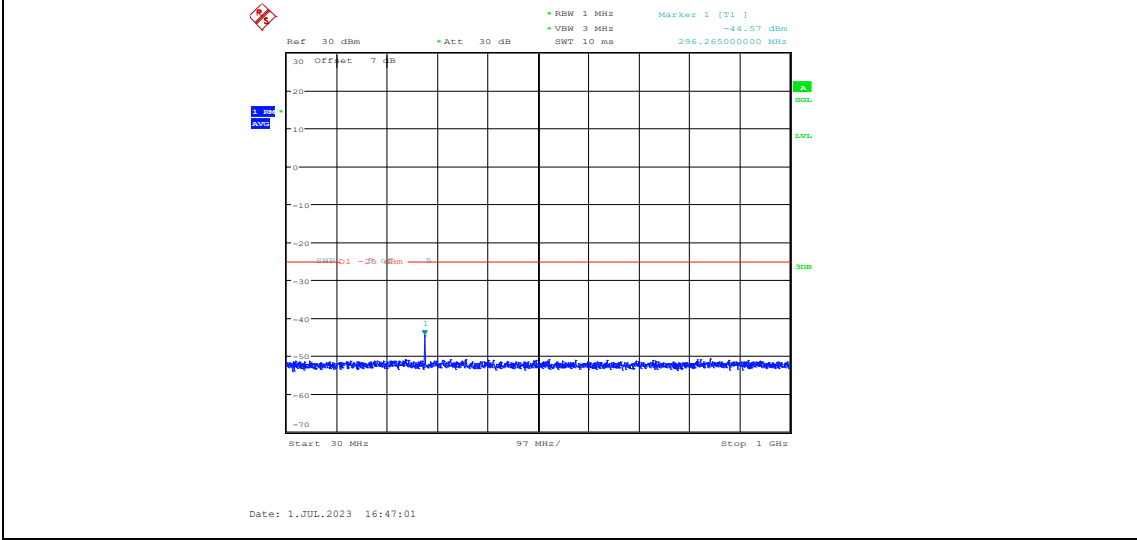

Band38-10MHz-16QAM-38200-1RB#0-Range3:30~1000MHz