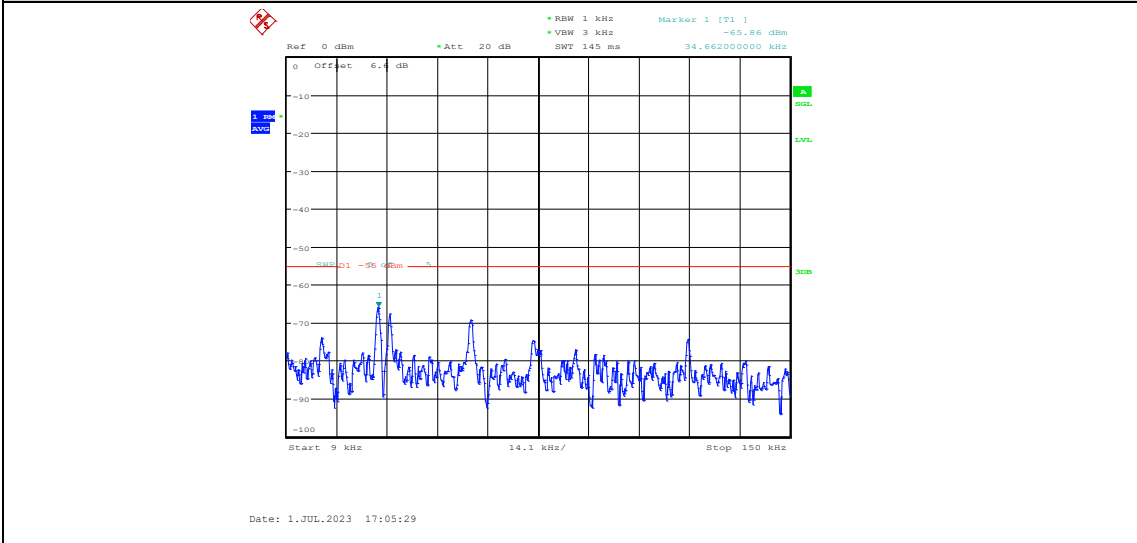

Band38-15MHz-16QAM-38175-1RB#0-Range1:0.009~0.15MHz

Band38-15MHz-16QAM-38175-1RB#0-Range2:0.15~30MHz