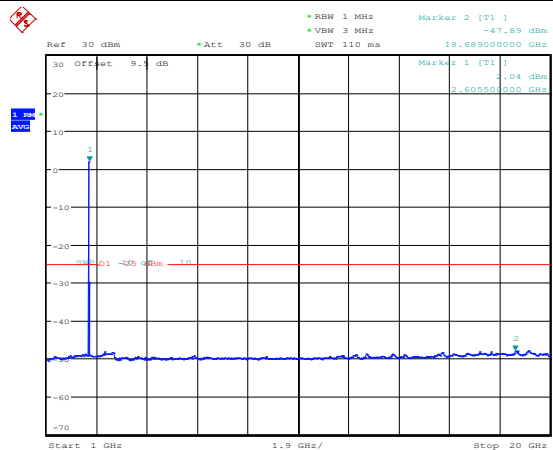

Band38-15MHz-16QAM-38175-1RB#0-Range4:1000~20000MHz

Date: 1.JUL.2023 17:05:55

Band38-15MHz-16QAM-38175-1RB#0-Range5:20000~27000MHz