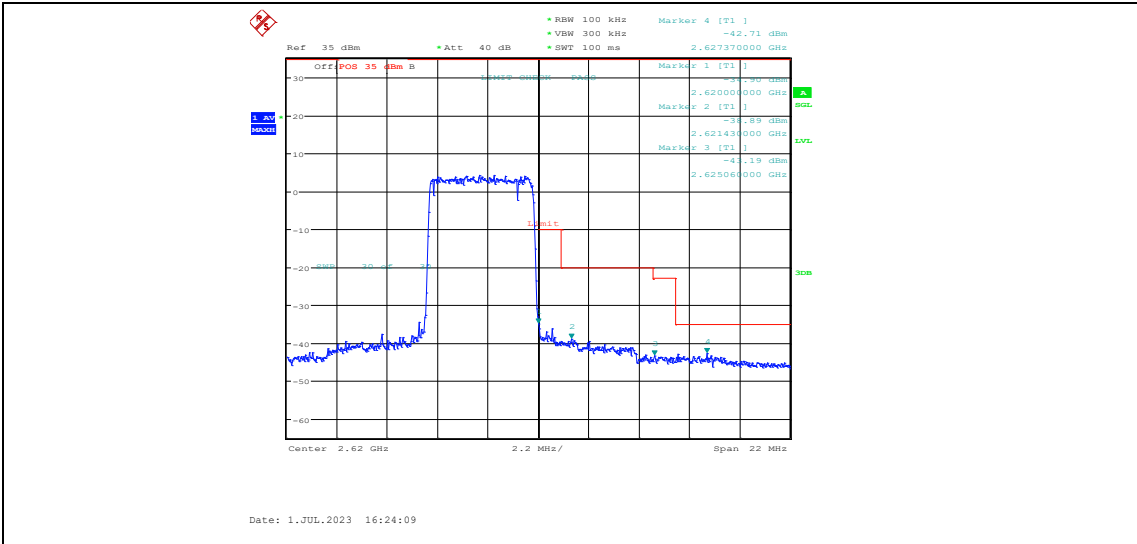

Band38-5MHz-16QAM-37775-1RB#0

Band38-5MHz-16QAM-37775-1RB#24

Band38-5MHz-16QAM-37775-25RB#0