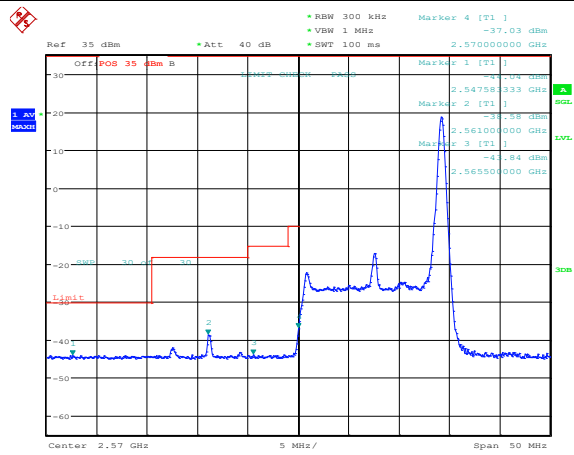

Band38-15MHz-16QAM-37825-1RB#74

Date: 1.JUL.2023 16:59:53

Band38-15MHz-16QAM-37825-75RB#0