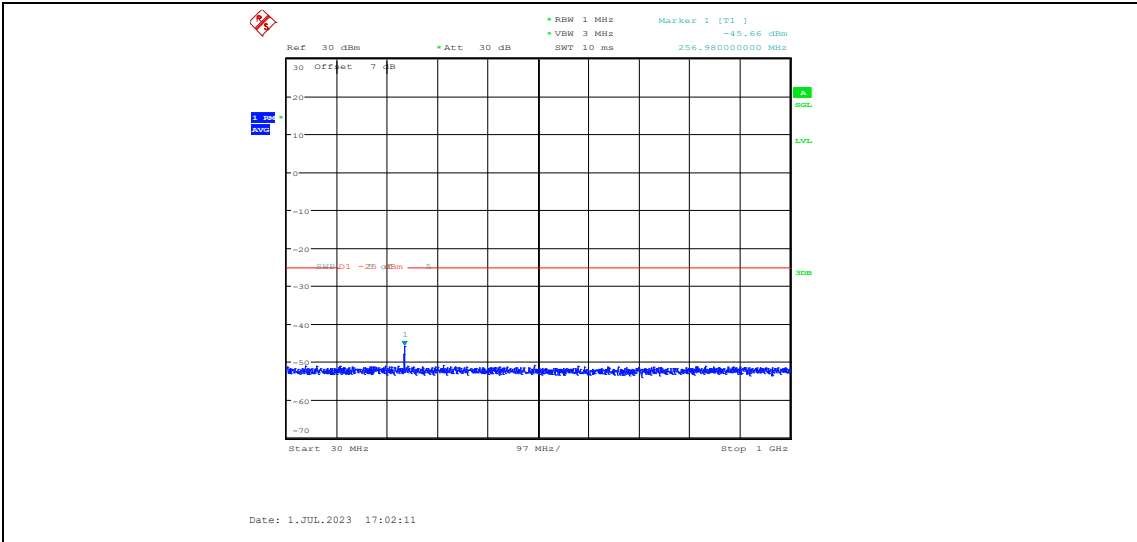

Band38-15MHz-QPSK-37825-1RB#0-Range4:1000~20000MHz

Band38-15MHz-QPSK-37825-1RB#0-Range5:20000~27000MHz

Band38-15MHz-QPSK-38000-1RB#0-Range1:0.009~0.15MHz