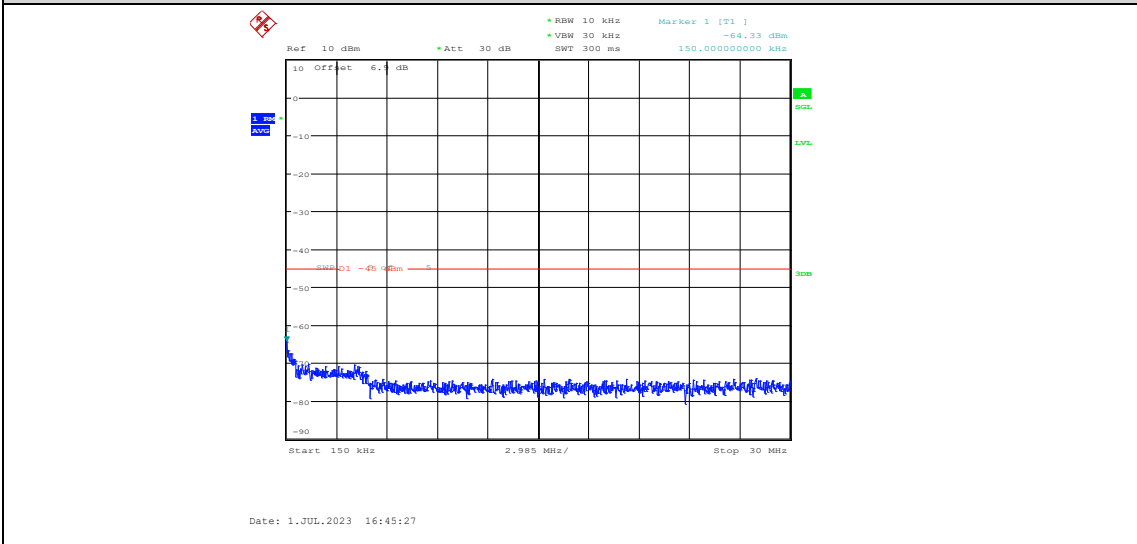

Band38-10MHz-16QAM-38000-1RB#0-Range2:0.15~30MHz