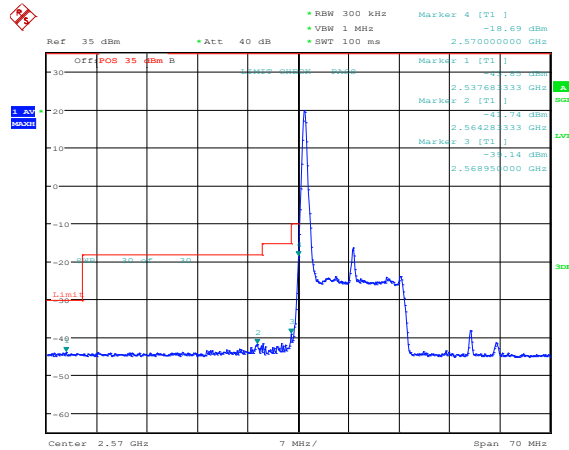

Band38-15MHz-QPSK-37825-1RB#0

Date: 1.JUL.2023 16:59:23