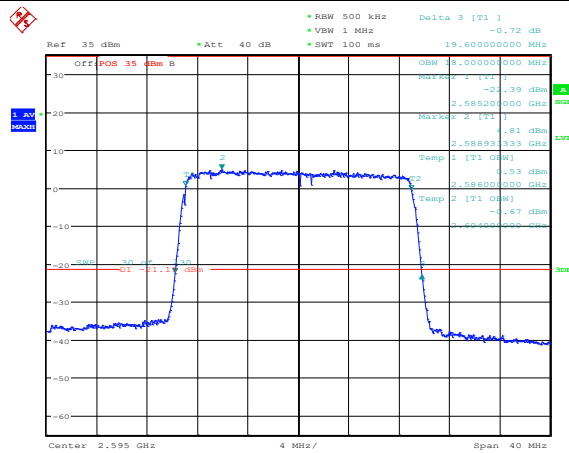

Band38-20MHz-16QAM-38000-100RB#0

Date: 1.JUL.2023 17:17:37

Band38-20MHz-16QAM-38150-100RB#0