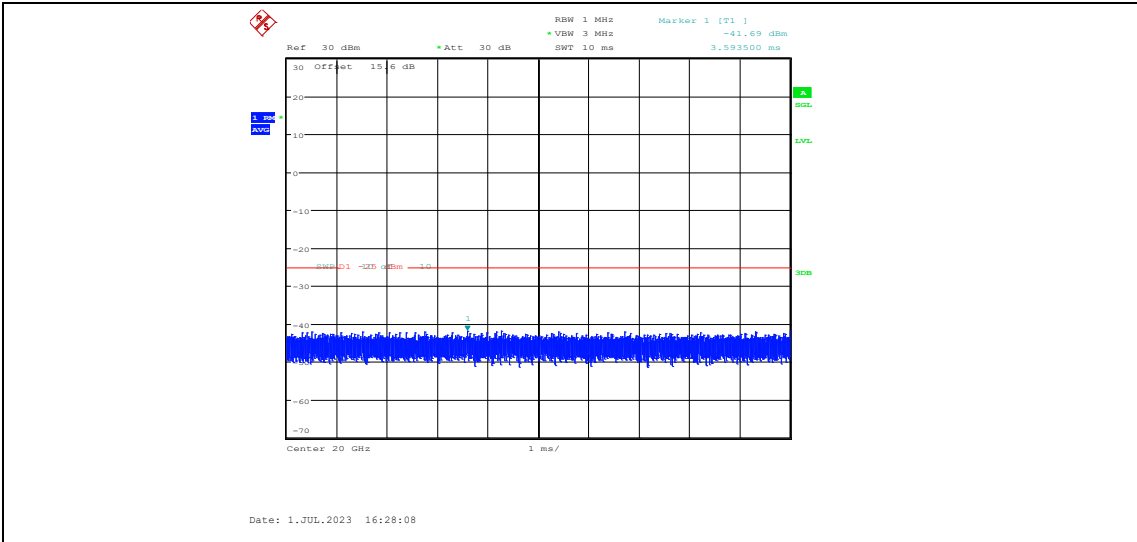

Band38-5MHz-16QAM-37775-1RB#0-Range1:0.009~0.15MHz

Band38-5MHz-16QAM-37775-1RB#0-Range2:0.15~30MHz

Band38-5MHz-16QAM-37775-1RB#0-Range3:30~1000MHz