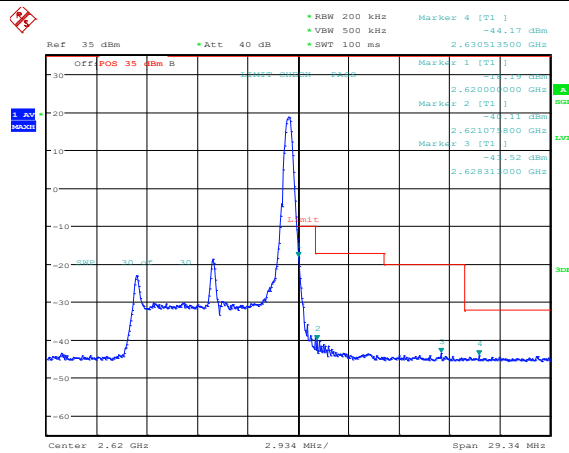

Band38-10MHz-QPSK-38200-1RB#49

Date: 1.JUL.2023 16:42:15

Band38-10MHz-QPSK-38200-50RB#0