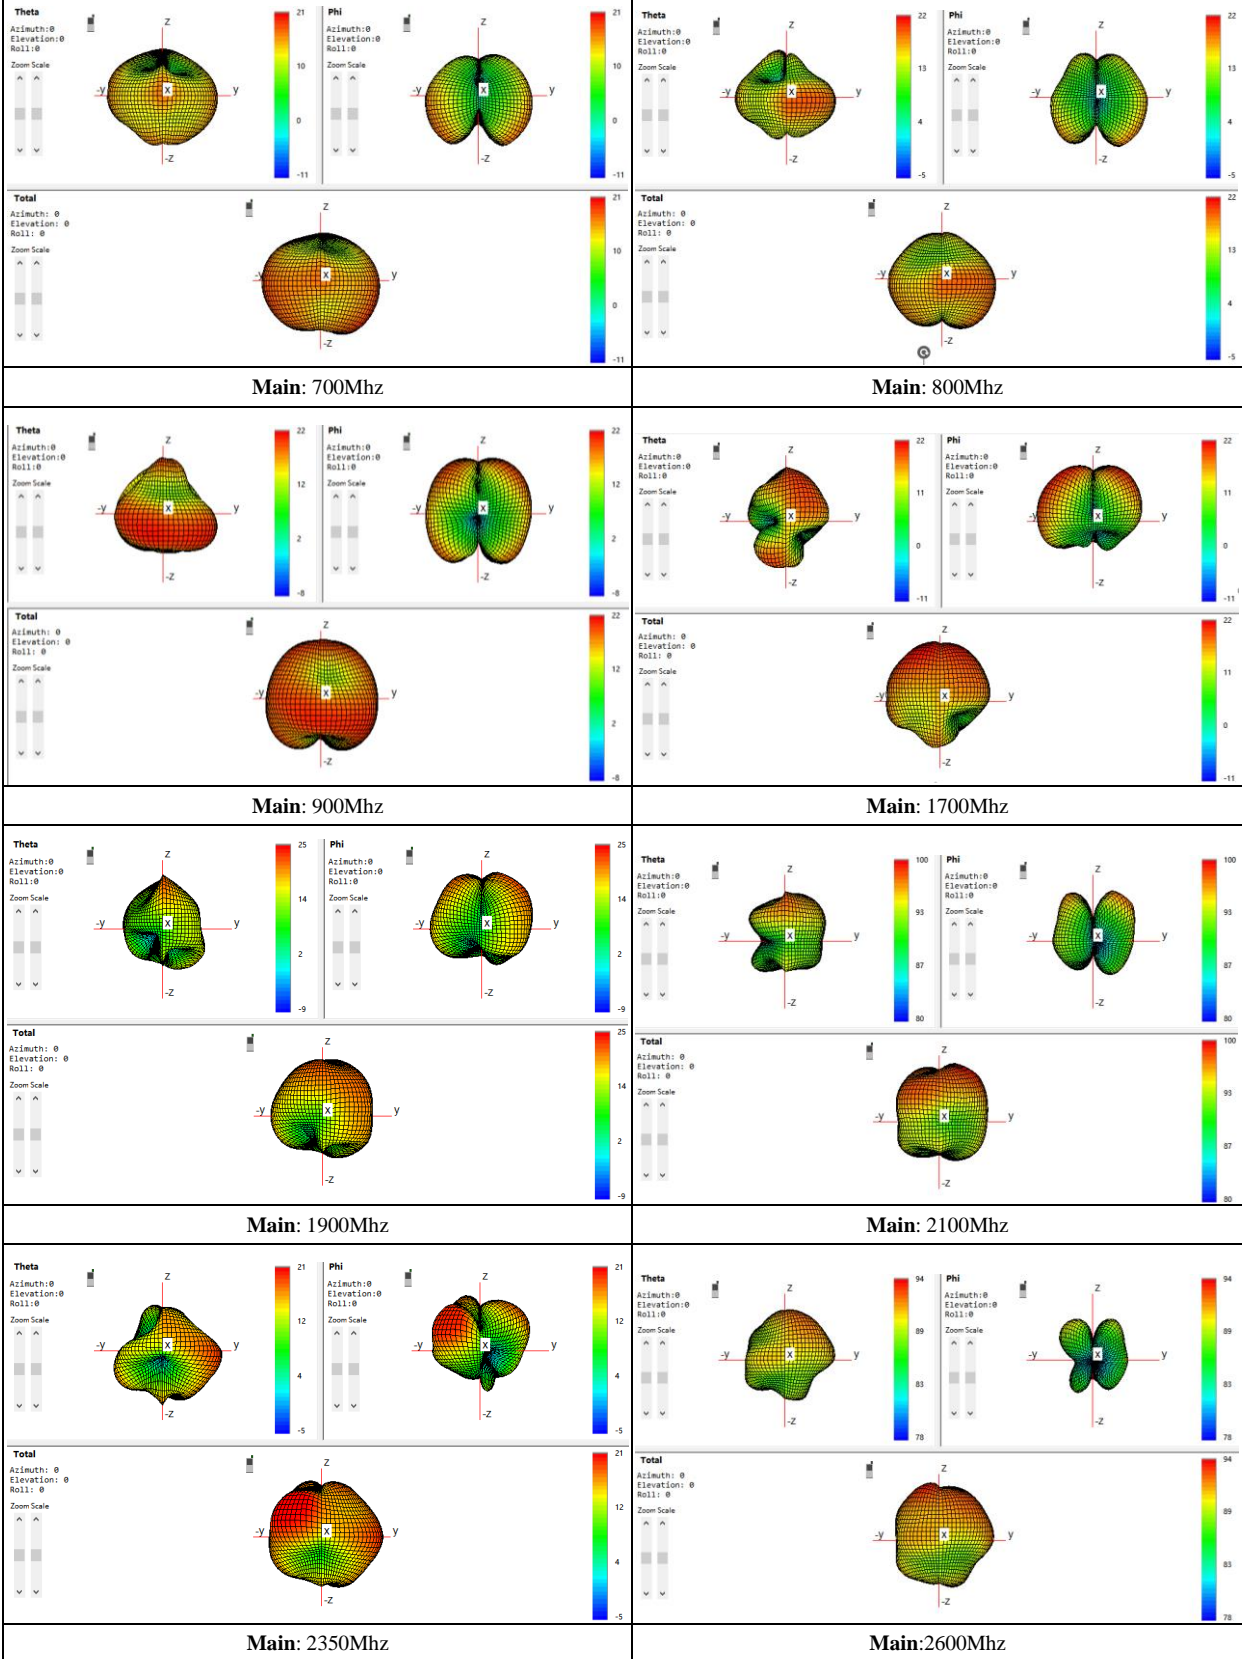

Technical Specification

Antenna Mode	P4	Manufactured	SHENZHEN HENGXIANGTONG ANTENNA TECHNOLOGY CO., LTD.
---------------------	----	---------------------	---

Address	606, Building E, Enterprise Aviation Technology Innovation Research and Development Industrial Park, No. 1008, Songbai Road, Sunshine Community, Xili Street, Nanshan District, Shenzhen
----------------	--

Size & Picture		
	GSM/WDMA/LTE Main: PIFA	GSM/WDMA/LTE Aux: Monopole
		
	G/W/B: PIFA	

Technical Specification

Main 3-D Pattern Plots

Technical Specification

Aux 3-D Patten Plots

Aux: 1820Mhz

Aux: 1920Mhz

Aux: 2020Mhz

Aux: 2160Mhz

Aux: 2380Mhz

Aux: 2600Mhz

Technical Specification

G/W/B 3-D Patten Plots

G/W/B: 1575Mhz

G/W/B: 2450Mhz

G/W/B: 5180Mhz

G/W/B: 5840Mhz