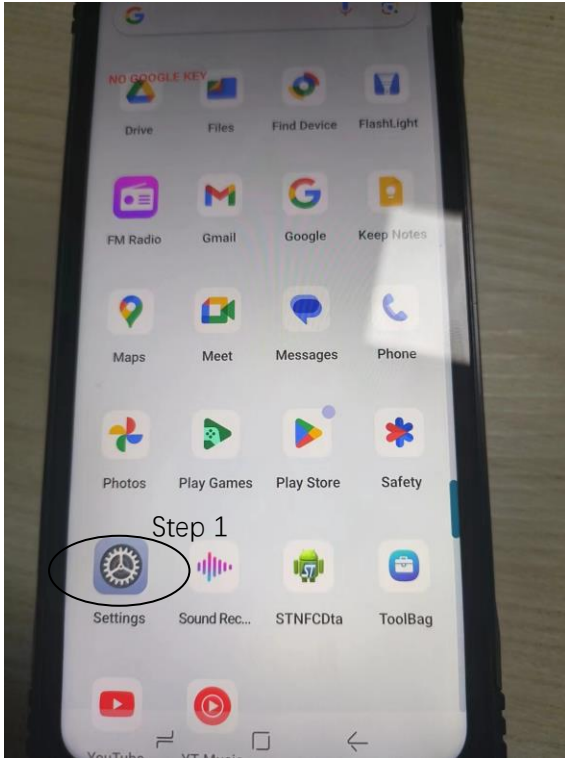

Label:

1, Open the tablet main interface and find the Setting in the figure

2, Click the About tablet

S

3,The final label is shown in the figure