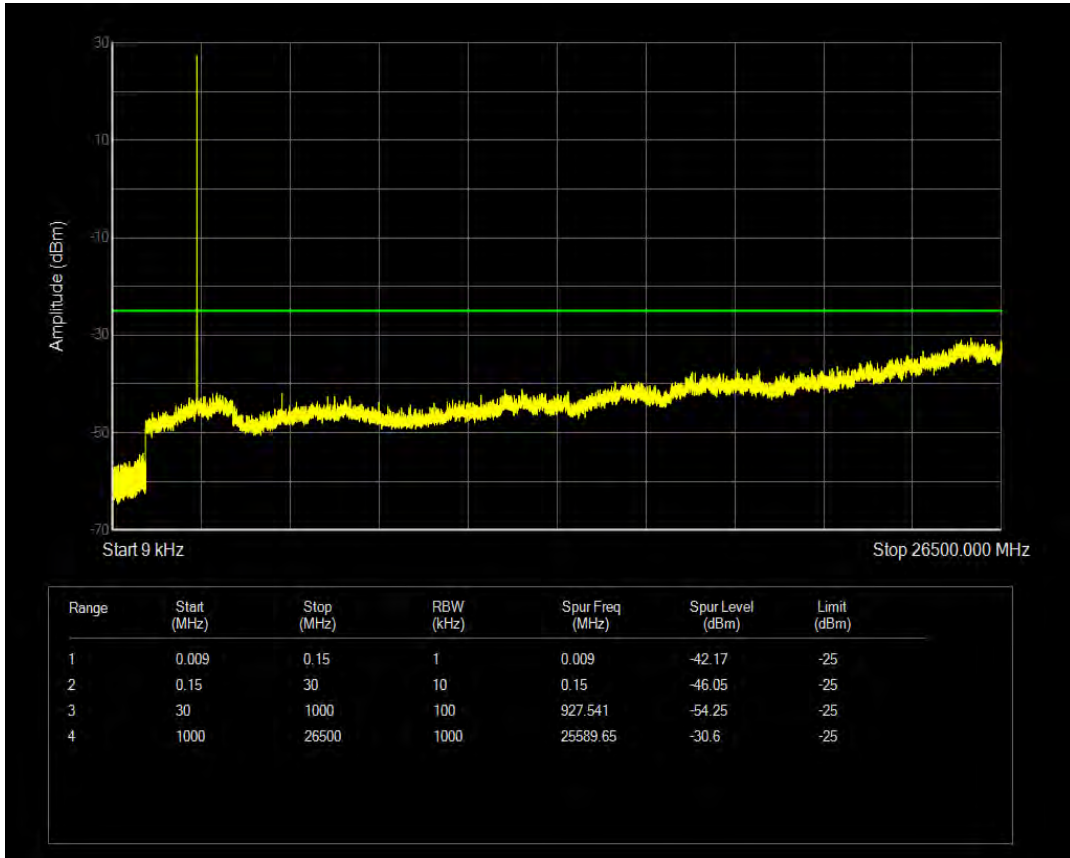

Band66 16QAM BW=20MHz Channel=132572 RB Size=100 Position=#0

Band7 QPSK BW=5MHz Channel=20775 RB Size=1 Position=#0

Band7 QPSK BW=5MHz Channel=20775 RB Size=25 Position=#0

Band7 16QAM BW=5MHz Channel=20775 RB Size=1 Position=#0

Band7 16QAM BW=5MHz Channel=20775 RB Size=25 Position=#0

Band7 QPSK BW=5MHz Channel=21100 RB Size=1 Position=#0

Band7 QPSK BW=5MHz Channel=21100 RB Size=25 Position=#0

Band7 16QAM BW=5MHz Channel=21100 RB Size=1 Position=#0