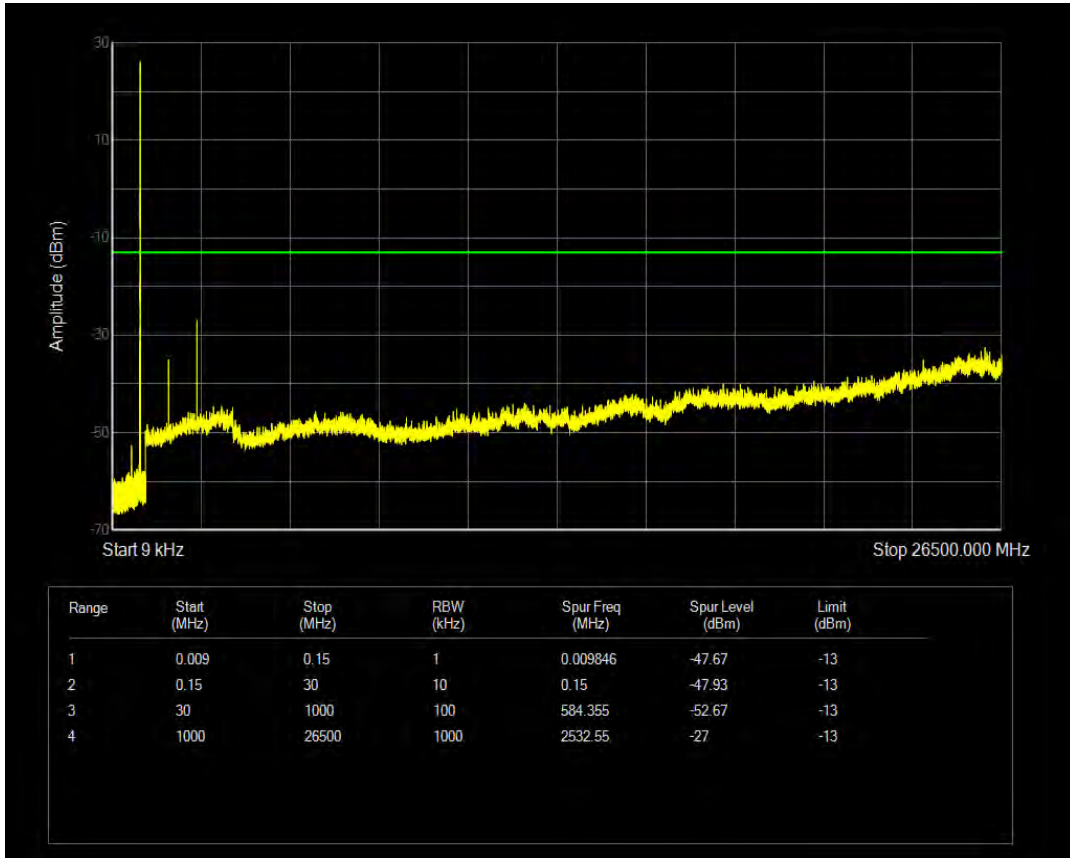

Band5 16QAM BW=5MHz Channel=20525 RB Size=25 Position=#0

Band5 QPSK BW=5MHz Channel=20625 RB Size=1 Position=#0

Band5 QPSK BW=5MHz Channel=20625 RB Size=25 Position=#0

Band5 16QAM BW=5MHz Channel=20625 RB Size=1 Position=#0

Band5 16QAM BW=5MHz Channel=20625 RB Size=25 Position=#0

Band5 QPSK BW=10MHz Channel=20450 RB Size=1 Position=#0

Band5 QPSK BW=10MHz Channel=20450 RB Size=50 Position=#0

Band5 16QAM BW=10MHz Channel=20450 RB Size=1 Position=#0