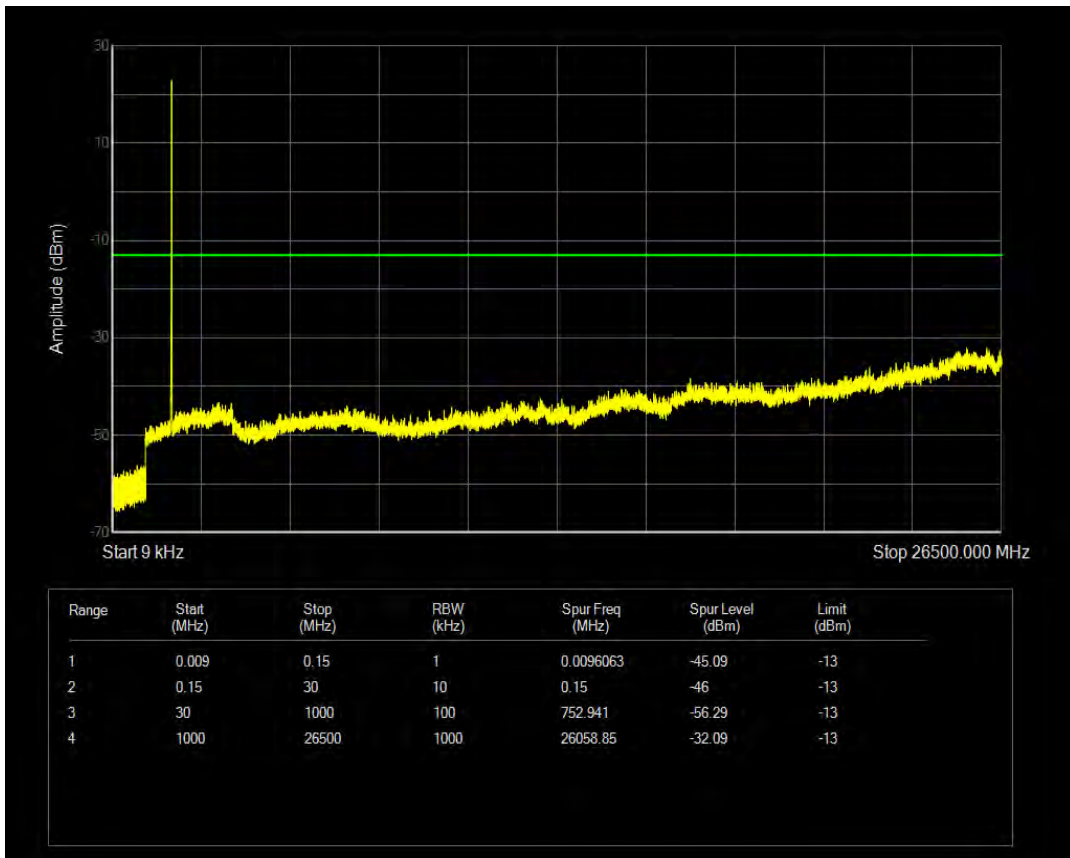

Band66 16QAM BW=5MHz Channel=132647 RB Size=25 Position=#0

Band66 QPSK BW=10MHz Channel=132022 RB Size=1 Position=#0