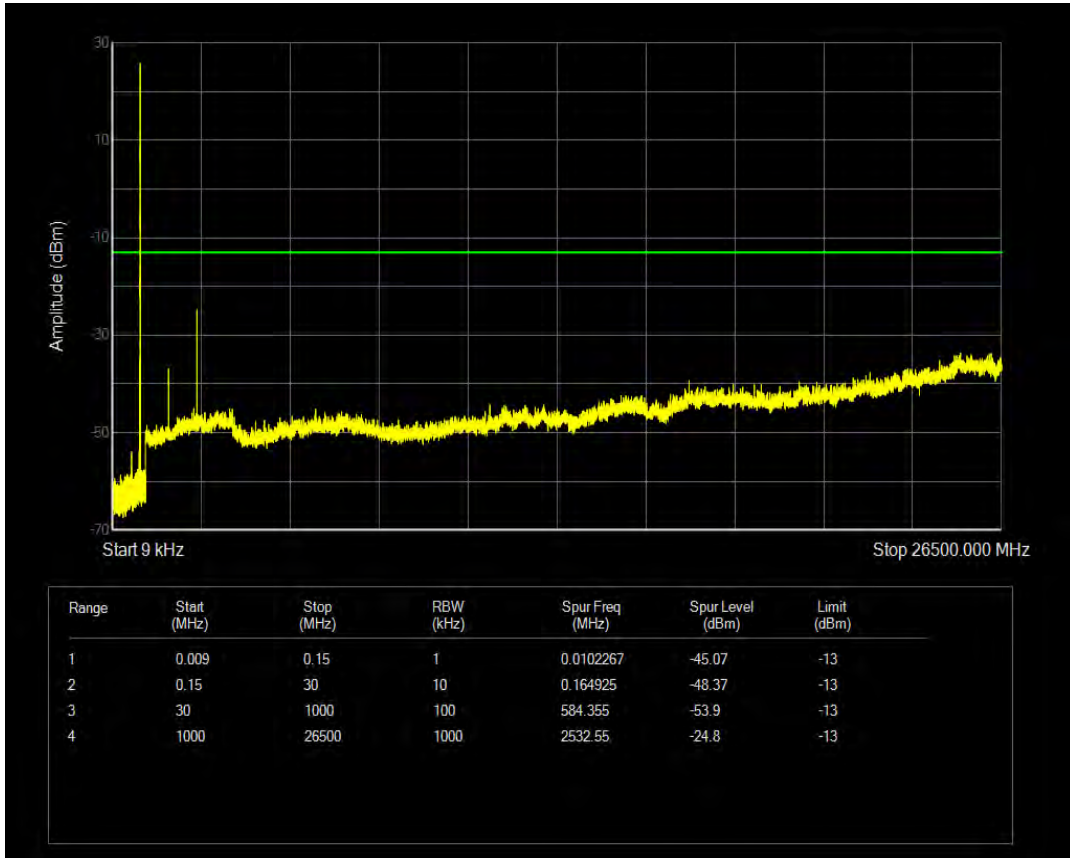

Band5 QPSK BW=5MHz Channel=20625 RB Size=1 Position=#0

Band5 QPSK BW=5MHz Channel=20625 RB Size=25 Position=#0