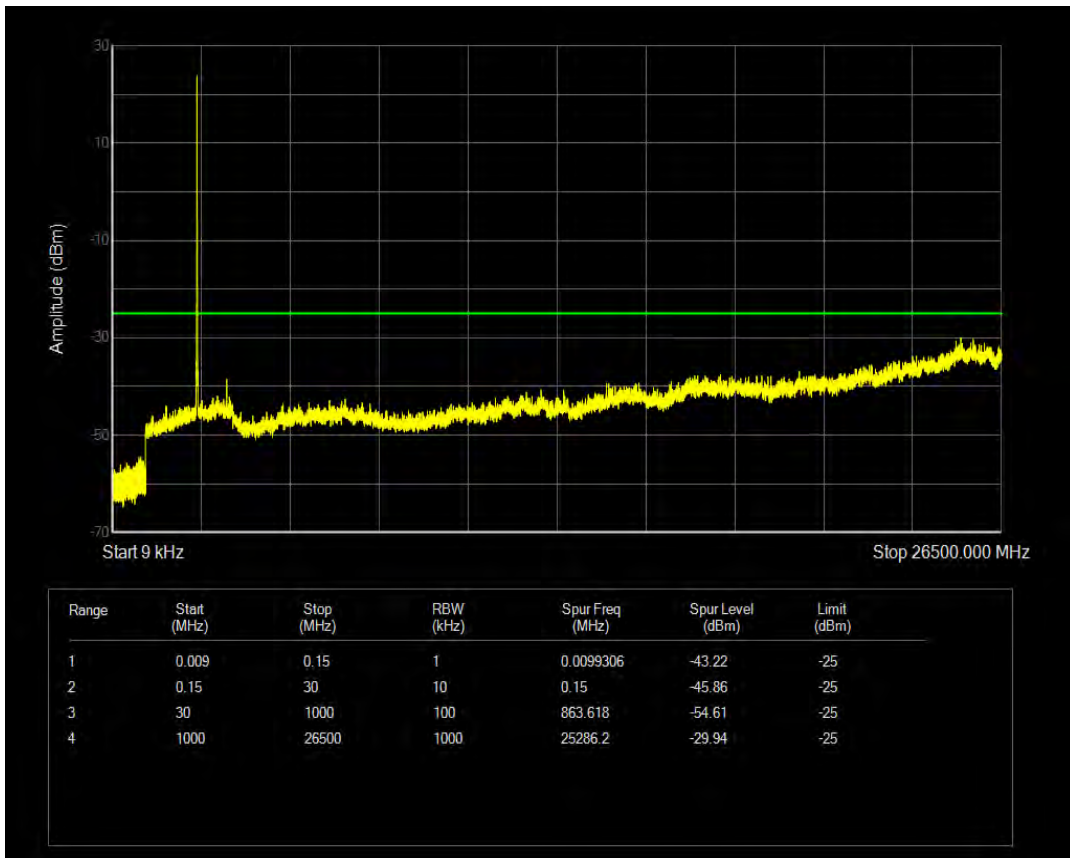

Band66 16QAM BW=20MHz Channel=132572 RB Size=100 Position=#0

Band7 QPSK BW=5MHz Channel=20775 RB Size=1 Position=#0

Band7 QPSK BW=5MHz Channel=20775 RB Size=25 Position=#0

Band7 16QAM BW=5MHz Channel=20775 RB Size=1 Position=#0

Band7 16QAM BW=5MHz Channel=20775 RB Size=25 Position=#0

Band7 QPSK BW=5MHz Channel=21100 RB Size=1 Position=#0

Band7 QPSK BW=5MHz Channel=21100 RB Size=25 Position=#0

Band7 16QAM BW=5MHz Channel=21100 RB Size=1 Position=#0