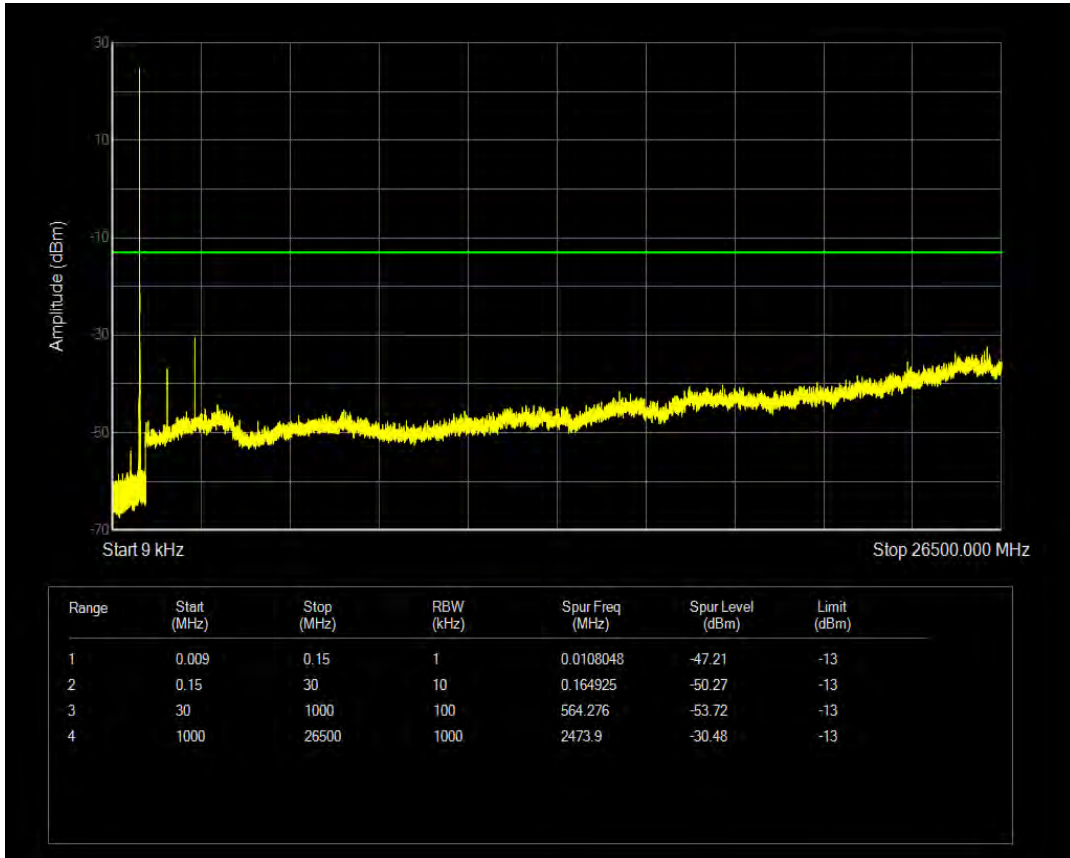

Band5 16QAM BW=1.4MHz Channel=20407 RB Size=6 Position=#0

Band5 QPSK BW=1.4MHz Channel=20525 RB Size=1 Position=#0

Band5 QPSK BW=1.4MHz Channel=20525 RB Size=6 Position=#0

Band5 16QAM BW=1.4MHz Channel=20525 RB Size=1 Position=#0

Band5 16QAM BW=1.4MHz Channel=20525 RB Size=6 Position=#0

Band5 QPSK BW=1.4MHz Channel=20643 RB Size=1 Position=#0

Band5 QPSK BW=1.4MHz Channel=20643 RB Size=6 Position=#0

Band5 16QAM BW=1.4MHz Channel=20643 RB Size=1 Position=#0

Band5 16QAM BW=1.4MHz Channel=20643 RB Size=6 Position=#0

Band5 QPSK BW=3MHz Channel=20415 RB Size=1 Position=#0

Band5 QPSK BW=3MHz Channel=20415 RB Size=15 Position=#0

Band5 16QAM BW=3MHz Channel=20415 RB Size=1 Position=#0