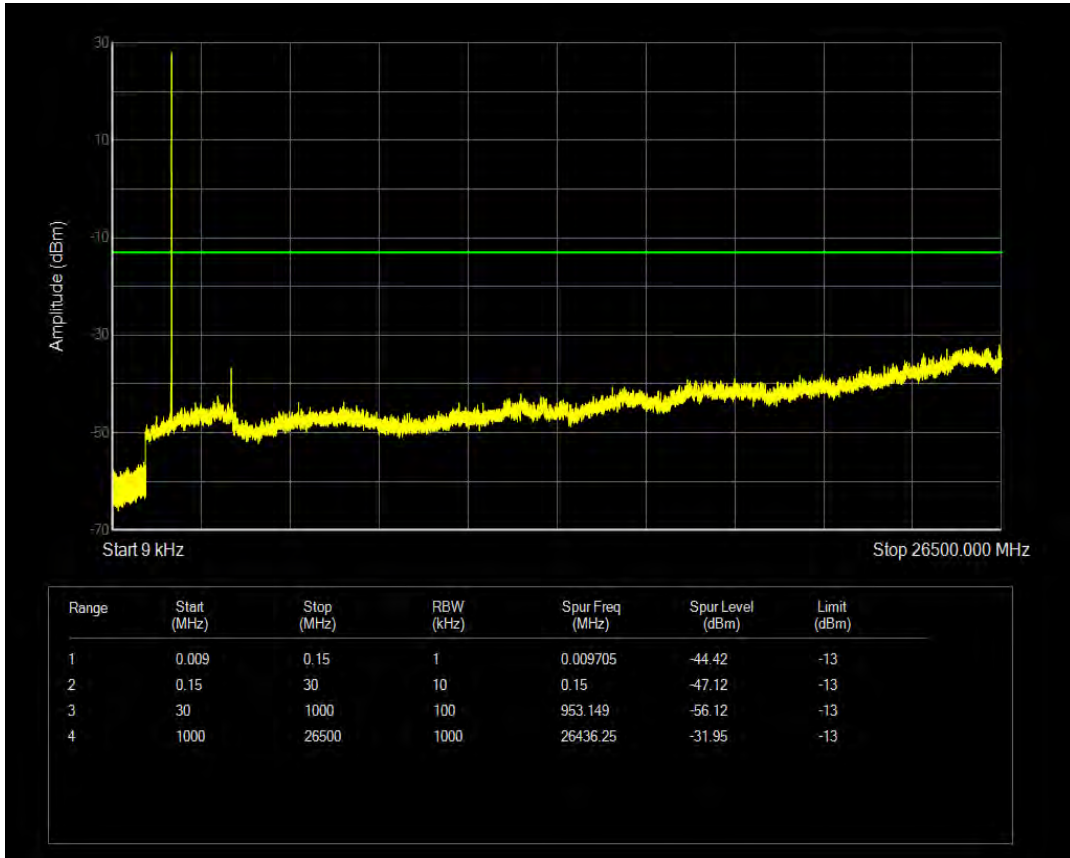

Band66 QPSK BW=3MHz Channel=132657 RB Size=1 Position=#0

Band66 QPSK BW=3MHz Channel=132657 RB Size=15 Position=#0