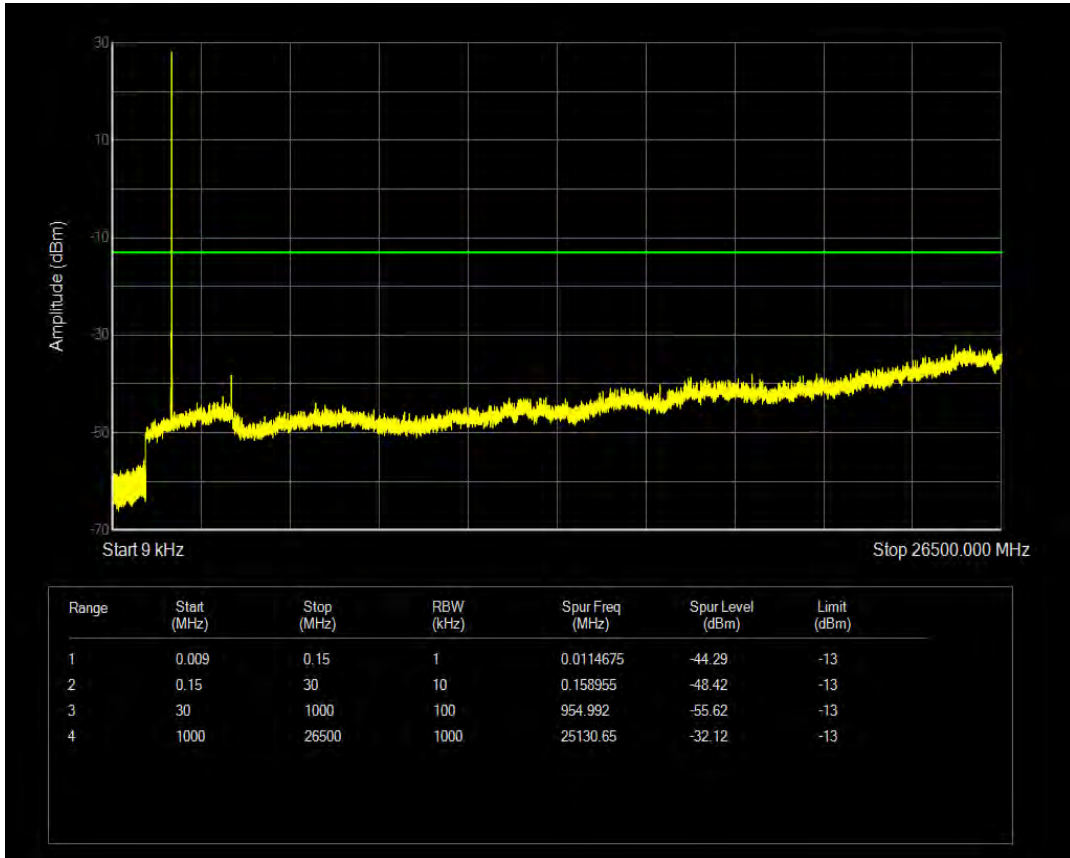

Band66 QPSK BW=1.4MHz Channel=132665 RB Size=1 Position=#0

Band66 QPSK BW=1.4MHz Channel=132665 RB Size=6 Position=#0