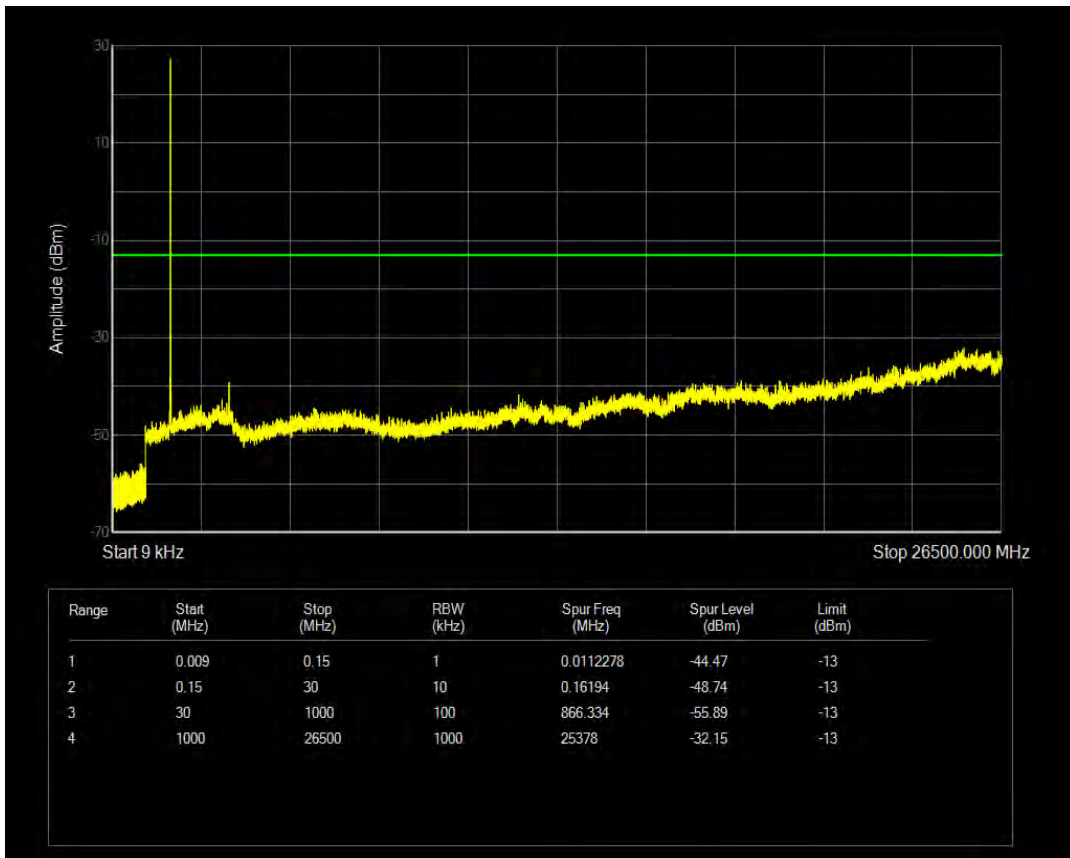

Band66 QPSK BW=3MHz Channel=132322 RB Size=1 Position=#0

Band66 16QAM BW=3MHz Channel=132322 RB Size=1 Position=#0