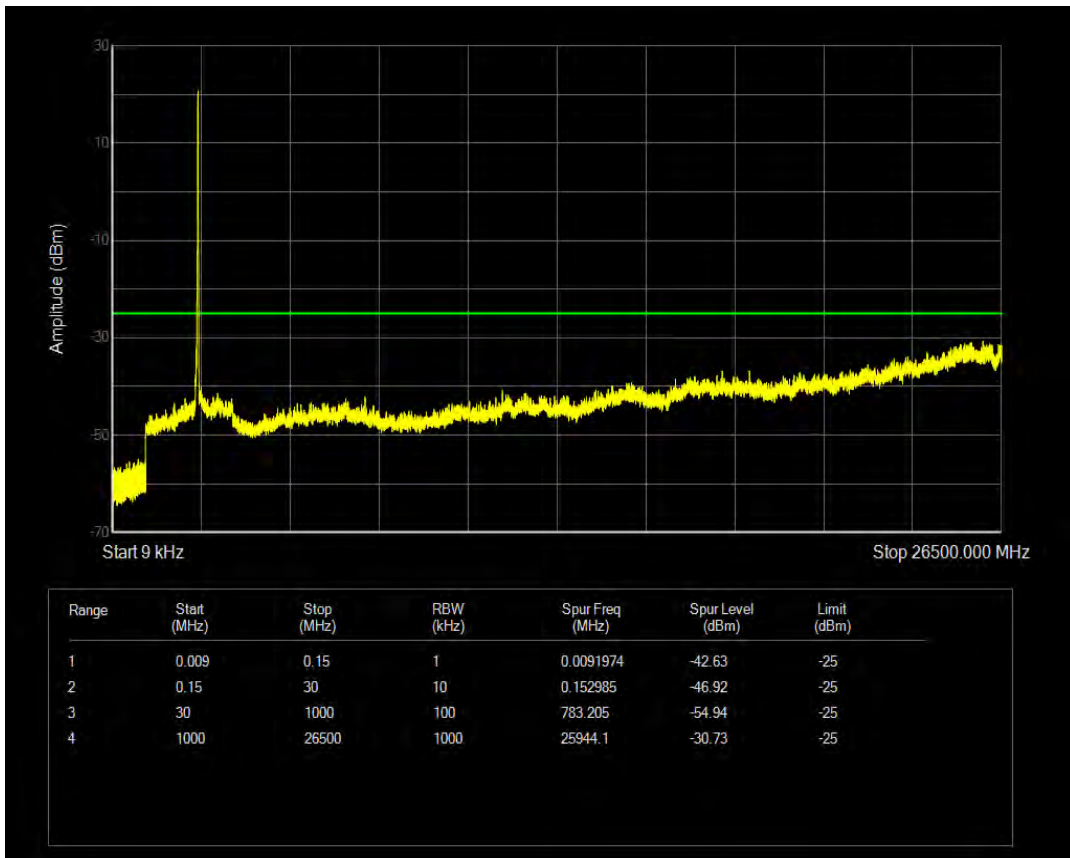

Band7 QPSK BW=15MHz Channel=21375 RB Size=75 Position=#0

Band7 16QAM BW=15MHz Channel=21375 RB Size=1 Position=#0