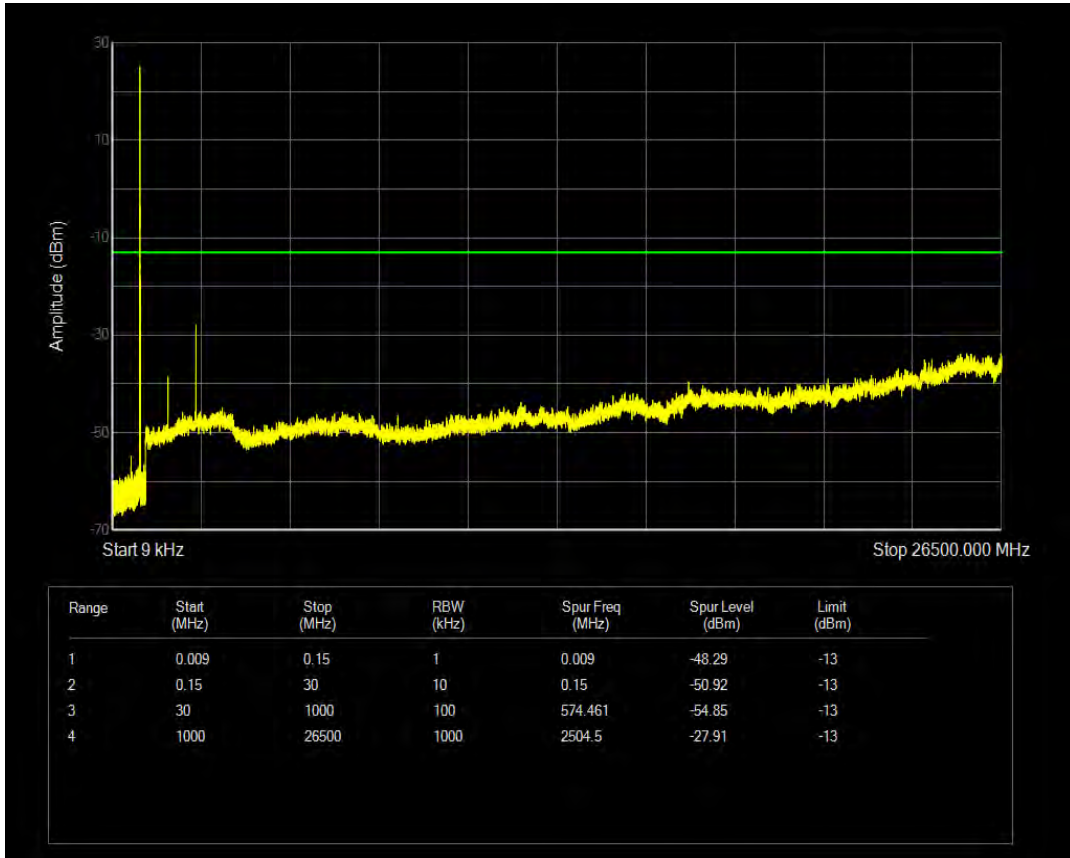

Band5 16QAM BW=5MHz Channel=20425 RB Size=25 Position=#0

Band5 QPSK BW=5MHz Channel=20525 RB Size=1 Position=#0

Band5 QPSK BW=5MHz Channel=20525 RB Size=25 Position=#0

Band5 16QAM BW=5MHz Channel=20525 RB Size=1 Position=#0

Band5 16QAM BW=5MHz Channel=20525 RB Size=25 Position=#0

Band5 QPSK BW=5MHz Channel=20625 RB Size=1 Position=#0

Band5 QPSK BW=5MHz Channel=20625 RB Size=25 Position=#0

Band5 16QAM BW=5MHz Channel=20625 RB Size=1 Position=#0