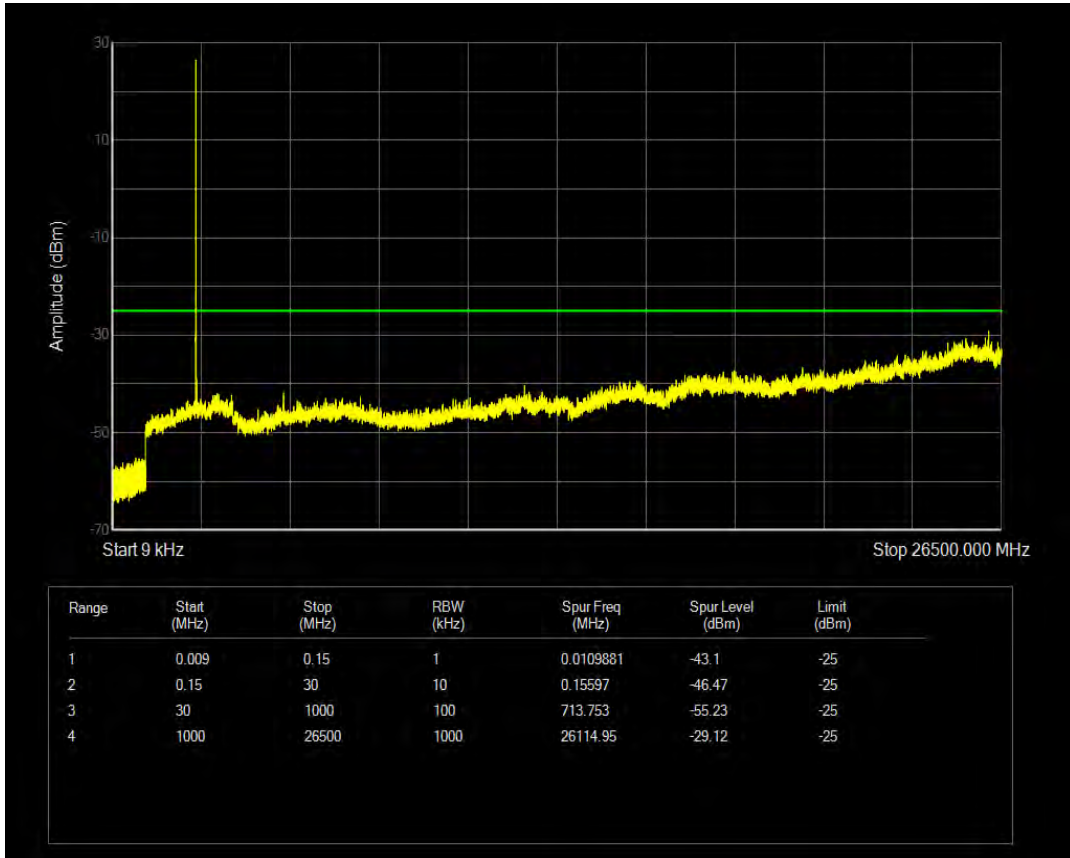

Band66 16QAM BW=20MHz Channel=132572 RB Size=100 Position=#0

Band7 QPSK BW=5MHz Channel=20775 RB Size=1 Position=#0

Band7 QPSK BW=5MHz Channel=20775 RB Size=25 Position=#0

Band7 16QAM BW=5MHz Channel=20775 RB Size=1 Position=#0

Band7 16QAM BW=5MHz Channel=20775 RB Size=25 Position=#0

Band7 QPSK BW=5MHz Channel=21100 RB Size=1 Position=#0

Band7 QPSK BW=5MHz Channel=21100 RB Size=25 Position=#0

Band7 16QAM BW=5MHz Channel=21100 RB Size=1 Position=#0