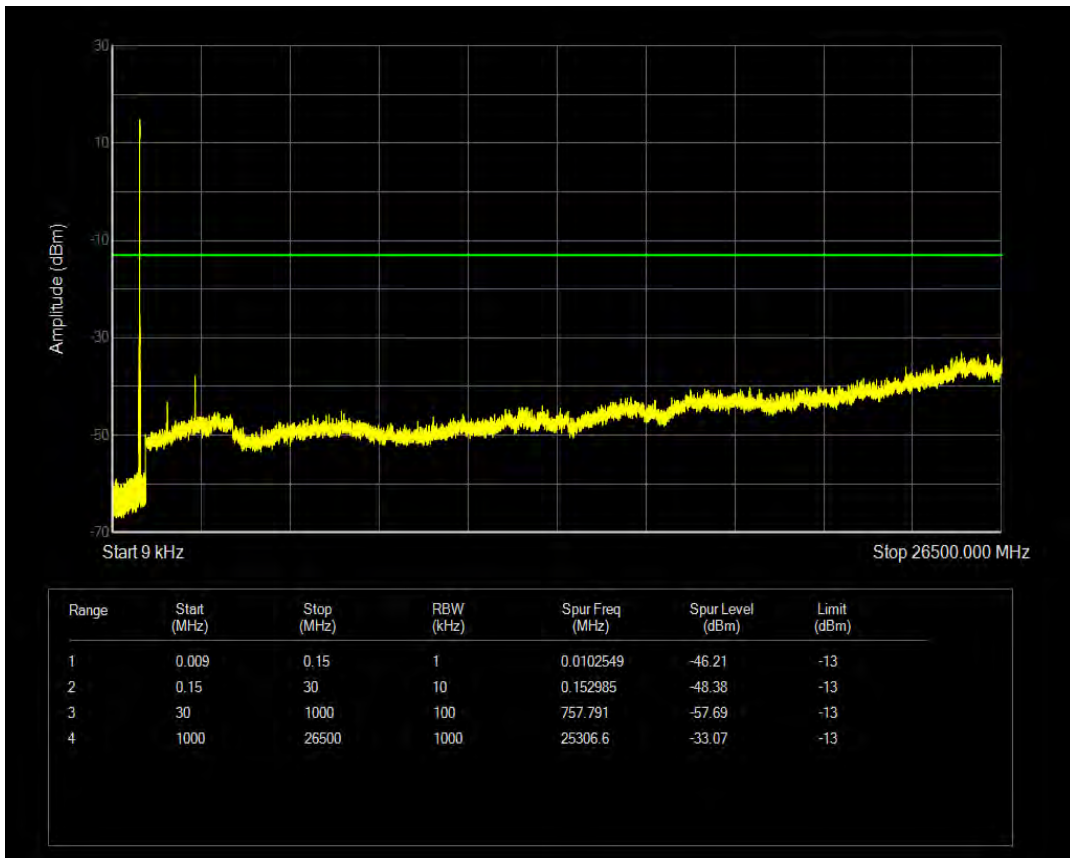

Band5 16QAM BW=3MHz Channel=20635 RB Size=15 Position=#0

Band5 QPSK BW=5MHz Channel=20425 RB Size=1 Position=#0

Band5 QPSK BW=5MHz Channel=20425 RB Size=25 Position=#0

Band5 16QAM BW=5MHz Channel=20425 RB Size=1 Position=#0

Band5 16QAM BW=5MHz Channel=20425 RB Size=25 Position=#0

Band5 QPSK BW=5MHz Channel=20525 RB Size=1 Position=#0

Band5 QPSK BW=5MHz Channel=20525 RB Size=25 Position=#0

Band5 16QAM BW=5MHz Channel=20525 RB Size=1 Position=#0