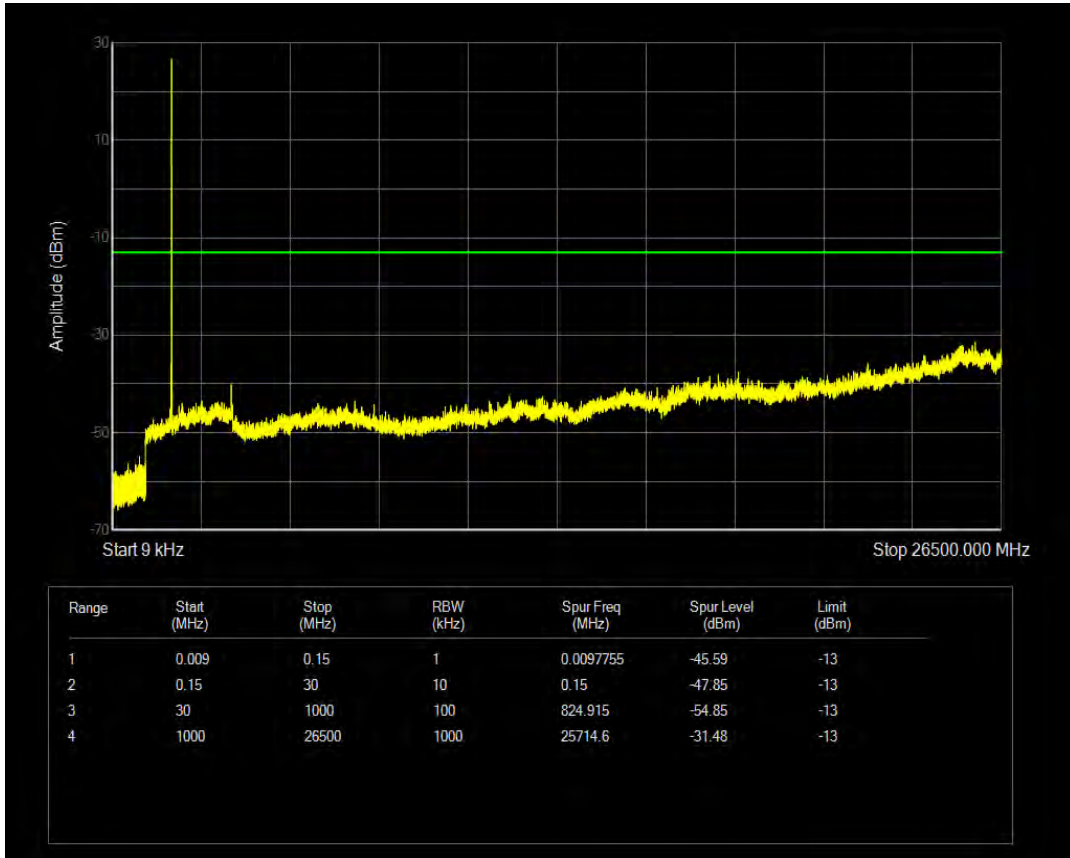

Band66 16QAM BW=3MHz Channel=132322 RB Size=15 Position=#0

Band66 QPSK BW=3MHz Channel=132657 RB Size=1 Position=#0

Band66 QPSK BW=3MHz Channel=132657 RB Size=15 Position=#0

Band66 16QAM BW=3MHz Channel=132657 RB Size=1 Position=#0