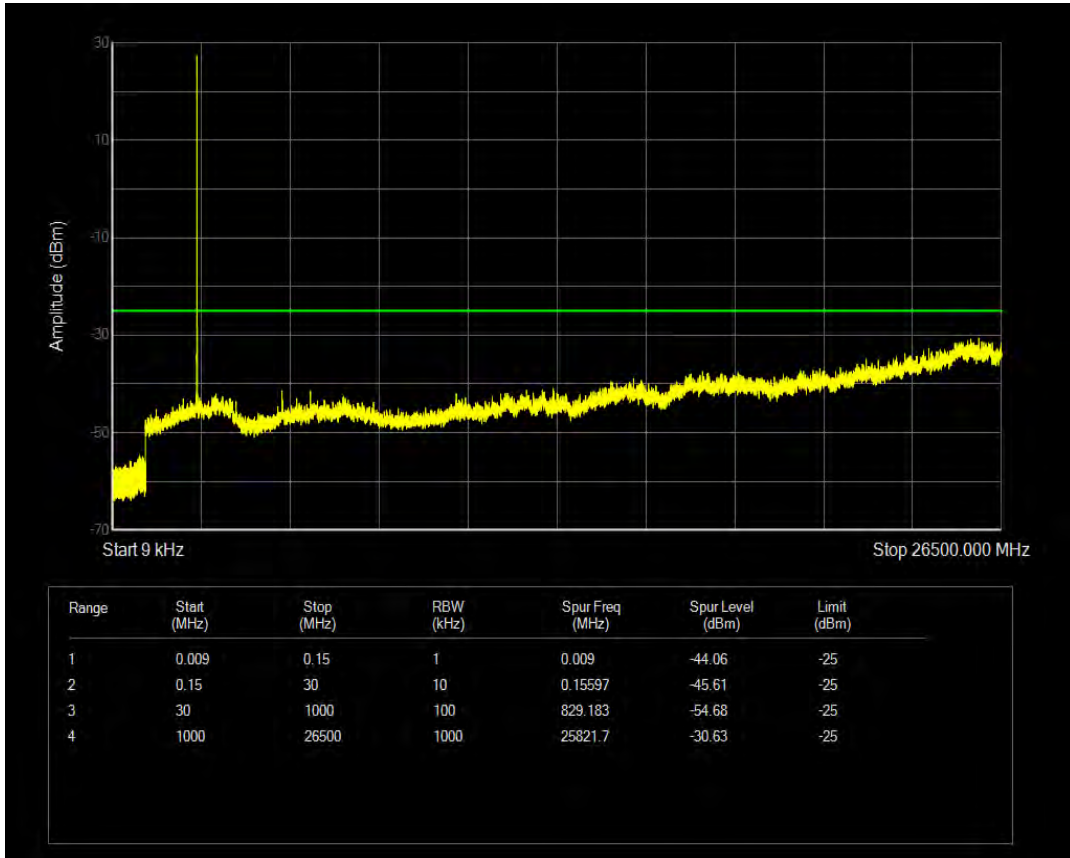

Band7 16QAM BW=5MHz Channel=20775 RB Size=25 Position=#0

Band7 QPSK BW=5MHz Channel=21100 RB Size=1 Position=#0

Band7 QPSK BW=5MHz Channel=21100 RB Size=25 Position=#0

Band7 16QAM BW=5MHz Channel=21100 RB Size=1 Position=#0