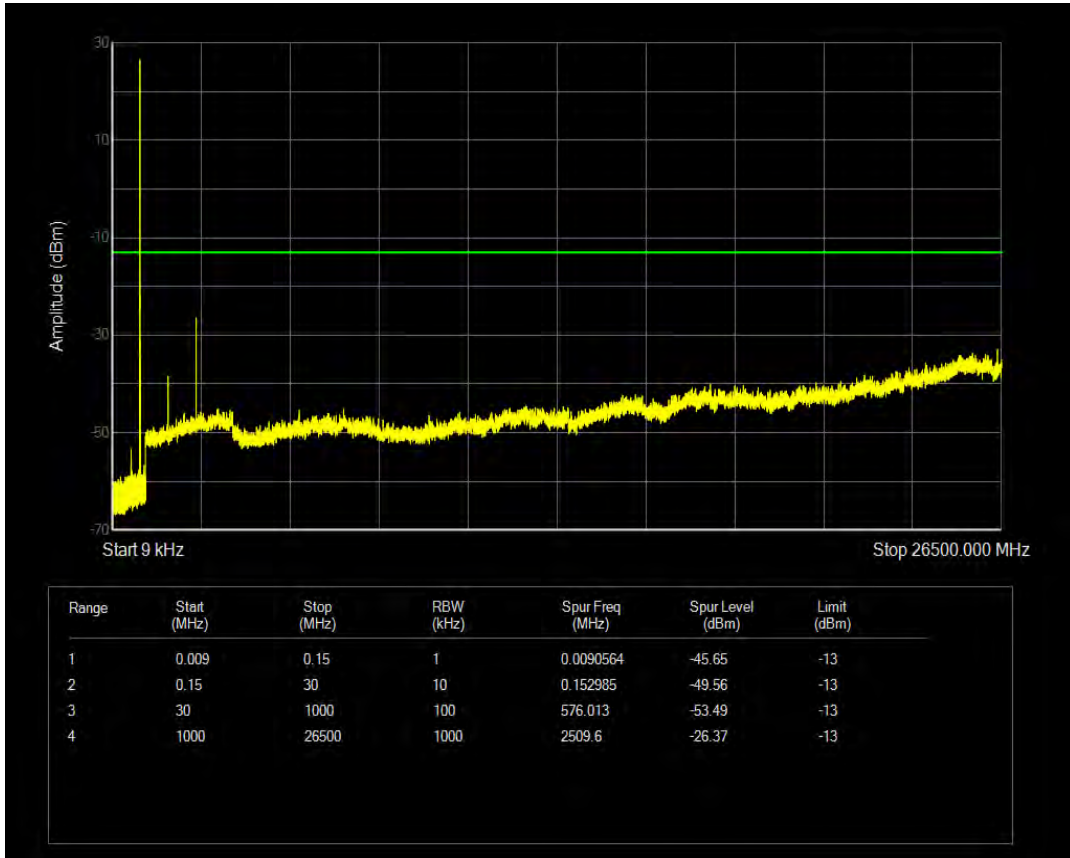

Band4 16QAM BW=20MHz Channel=20300 RB Size=100 Position=#0

Band5 QPSK BW=1.4MHz Channel=20407 RB Size=1 Position=#0

Band5 QPSK BW=1.4MHz Channel=20407 RB Size=6 Position=#0

Band5 16QAM BW=1.4MHz Channel=20407 RB Size=1 Position=#0

Band5 16QAM BW=1.4MHz Channel=20407 RB Size=6 Position=#0

Band5 QPSK BW=1.4MHz Channel=20525 RB Size=1 Position=#0

Band5 QPSK BW=1.4MHz Channel=20525 RB Size=6 Position=#0

Band5 16QAM BW=1.4MHz Channel=20525 RB Size=1 Position=#0

Band5 16QAM BW=1.4MHz Channel=20525 RB Size=6 Position=#0

Band5 QPSK BW=1.4MHz Channel=20643 RB Size=1 Position=#0

Band5 QPSK BW=1.4MHz Channel=20643 RB Size=6 Position=#0

Band5 16QAM BW=1.4MHz Channel=20643 RB Size=1 Position=#0