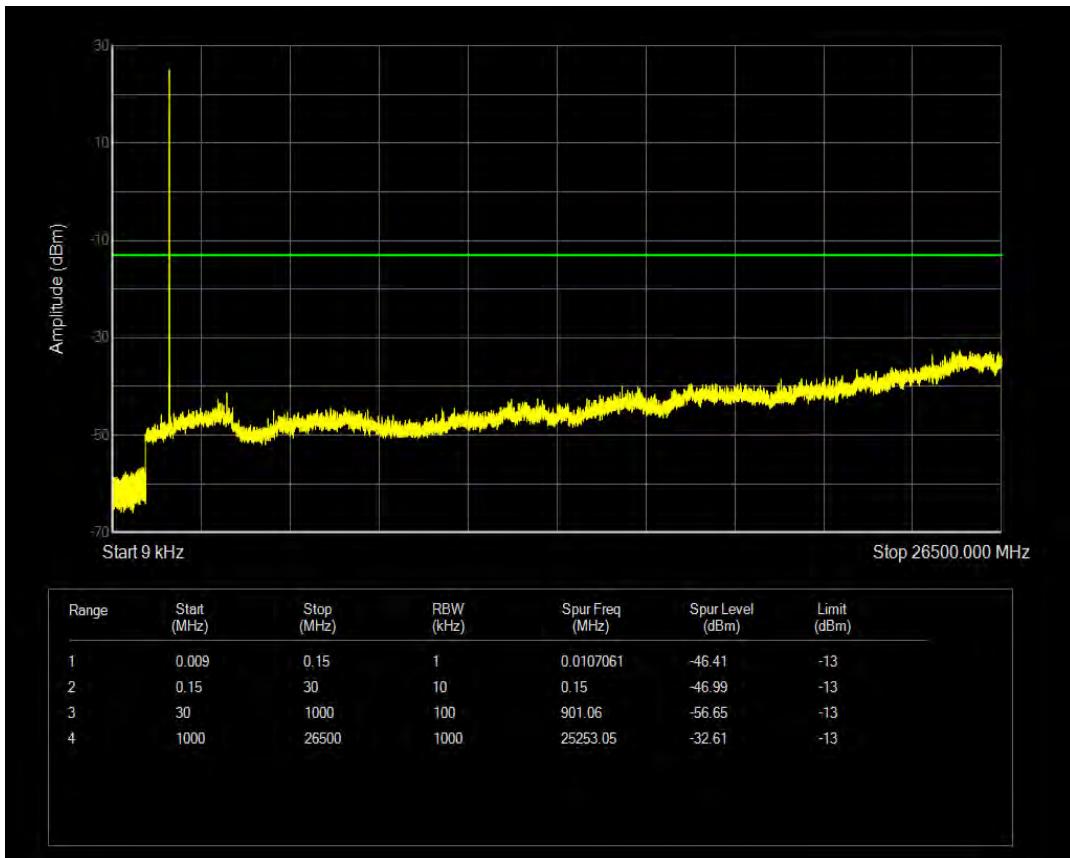

Band66 16QAM BW=3MHz Channel=131987 RB Size=15 Position=#0

Band66 QPSK BW=3MHz Channel=132322 RB Size=15 Position=#0