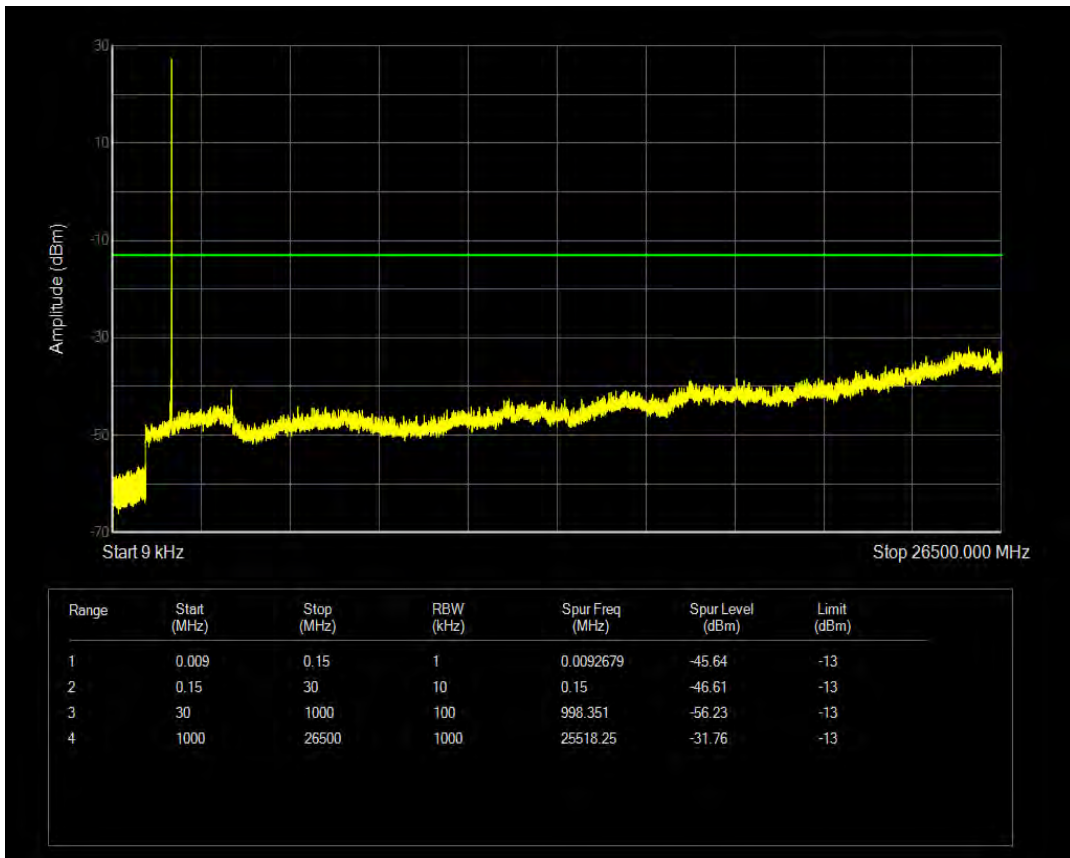

Band66 QPSK BW=1.4MHz Channel=132665 RB Size=6 Position=#0

Band66 16QAM BW=1.4MHz Channel=132665 RB Size=1 Position=#0