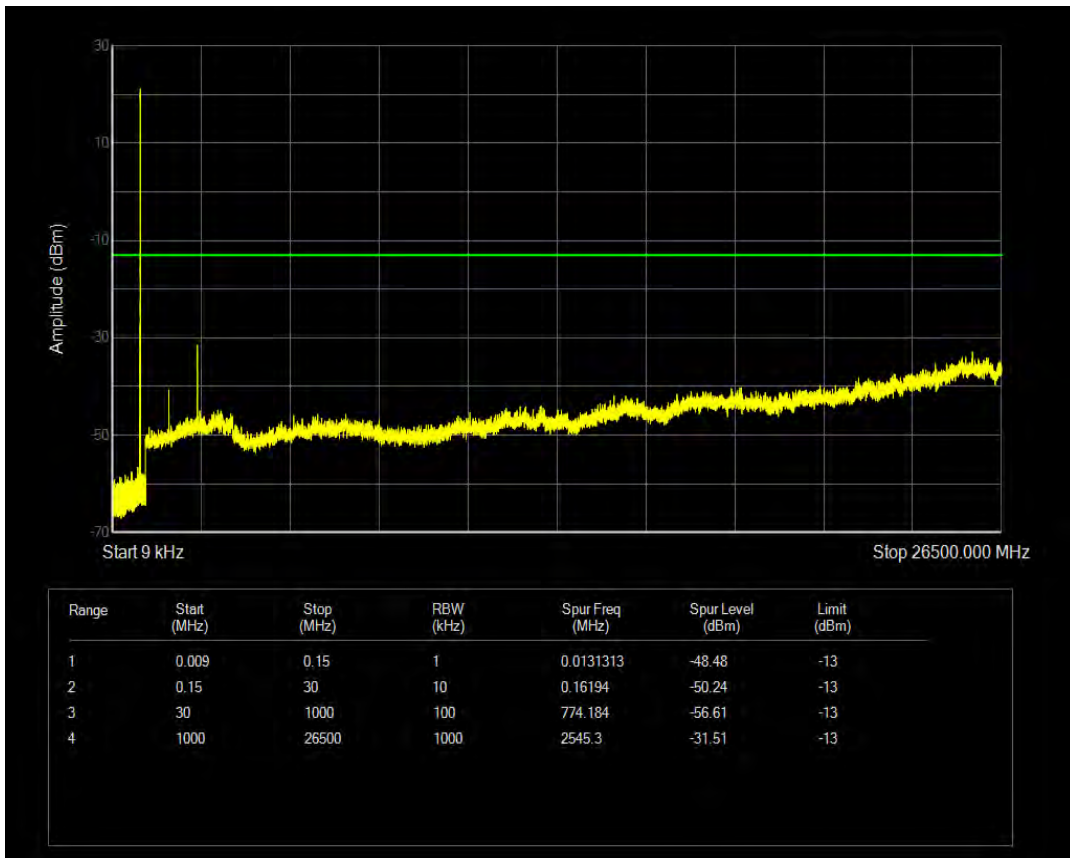

Band4 16QAM BW=20MHz Channel=20300 RB Size=100 Position=#0

Band5 QPSK BW=1.4MHz Channel=20407 RB Size=1 Position=#0

Band5 QPSK BW=1.4MHz Channel=20407 RB Size=6 Position=#0

Band5 16QAM BW=1.4MHz Channel=20407 RB Size=1 Position=#0

Band5 16QAM BW=1.4MHz Channel=20407 RB Size=6 Position=#0

Band5 QPSK BW=1.4MHz Channel=20525 RB Size=1 Position=#0

Band5 QPSK BW=1.4MHz Channel=20525 RB Size=6 Position=#0

Band5 16QAM BW=1.4MHz Channel=20525 RB Size=1 Position=#0

Band5 16QAM BW=1.4MHz Channel=20525 RB Size=6 Position=#0

Band5 QPSK BW=1.4MHz Channel=20643 RB Size=1 Position=#0

Band5 QPSK BW=1.4MHz Channel=20643 RB Size=6 Position=#0

Band5 16QAM BW=1.4MHz Channel=20643 RB Size=1 Position=#0