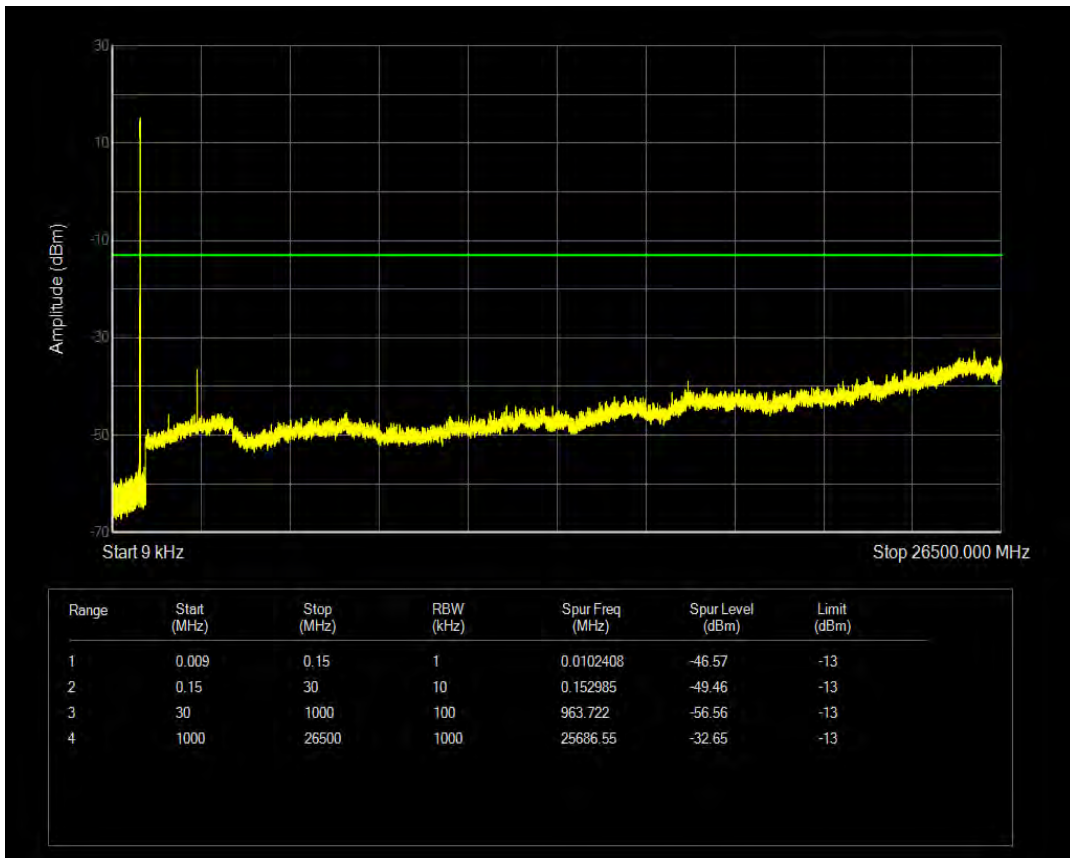

Band5 16QAM BW=5MHz Channel=20525 RB Size=25 Position=#0

Band5 QPSK BW=5MHz Channel=20625 RB Size=1 Position=#0

Band5 QPSK BW=5MHz Channel=20625 RB Size=25 Position=#0

Band5 16QAM BW=5MHz Channel=20625 RB Size=1 Position=#0

Band5 16QAM BW=5MHz Channel=20625 RB Size=25 Position=#0

Band5 QPSK BW=10MHz Channel=20450 RB Size=1 Position=#0

Band5 QPSK BW=10MHz Channel=20450 RB Size=50 Position=#0

Band5 16QAM BW=10MHz Channel=20450 RB Size=1 Position=#0