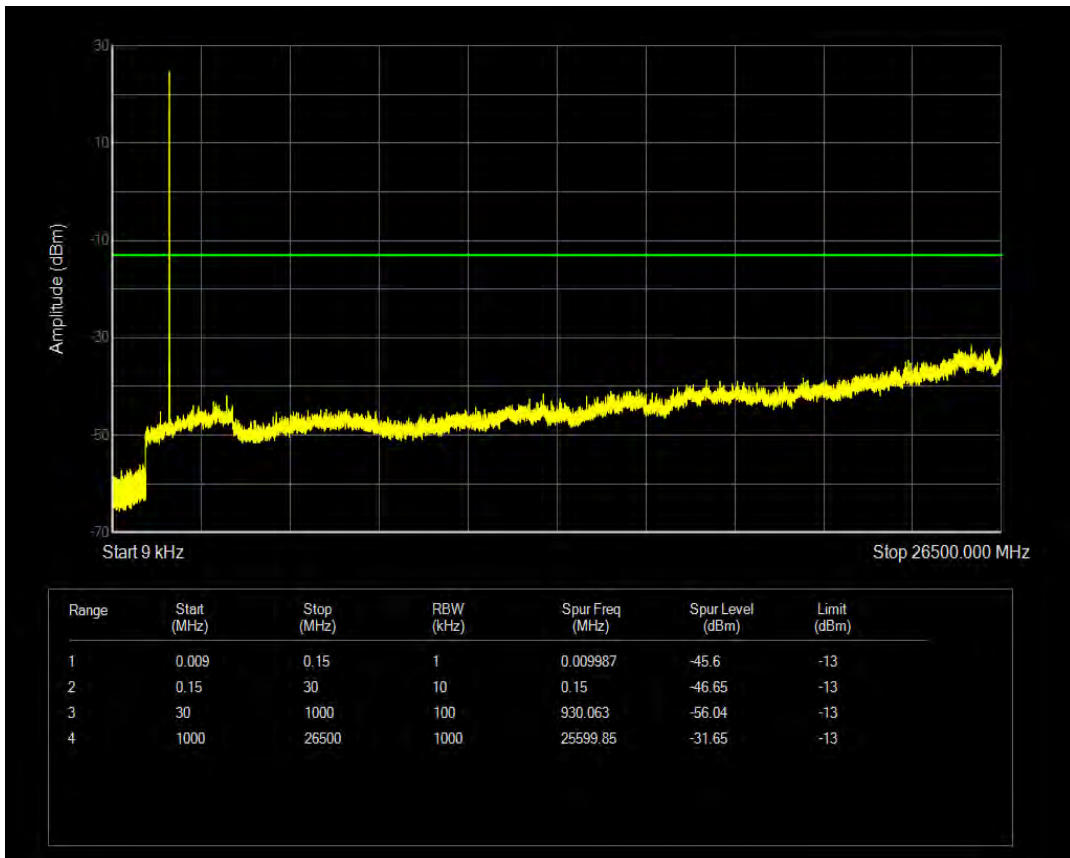

Band66 QPSK BW=3MHz Channel=131987 RB Size=15 Position=#0

Band66 16QAM BW=3MHz Channel=131987 RB Size=1 Position=#0