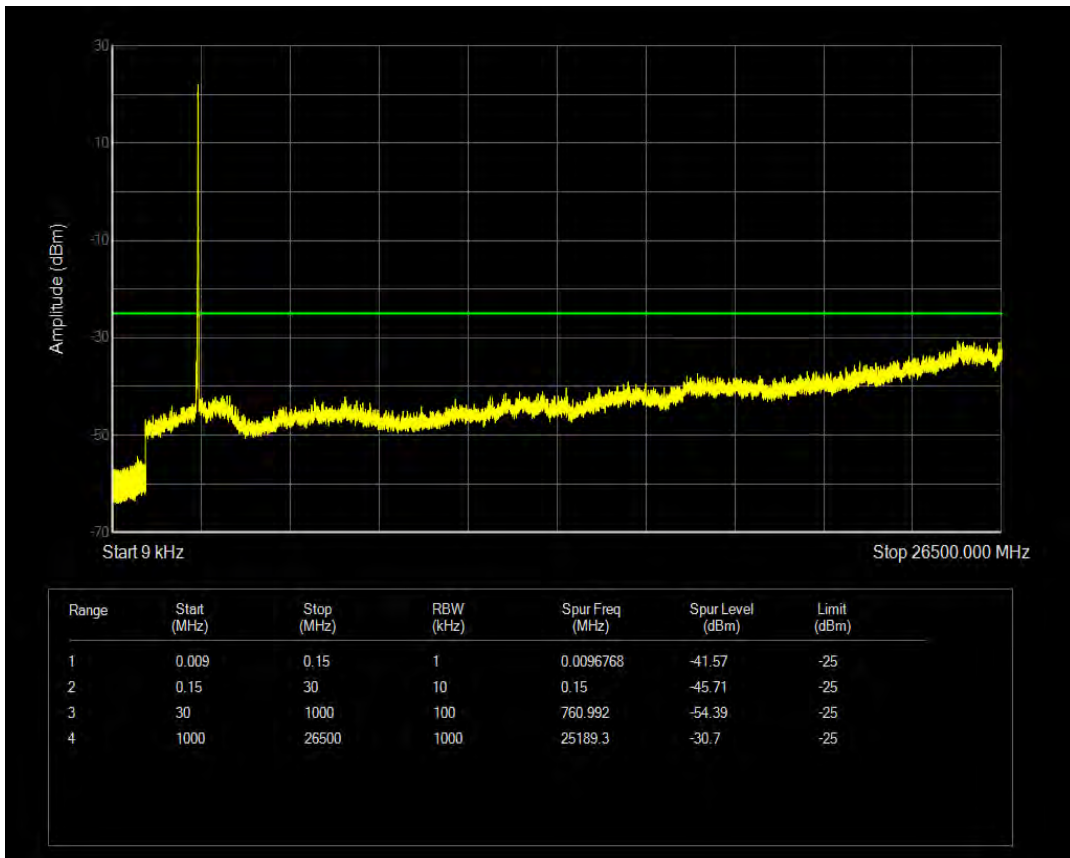

Band7 16QAM BW=10MHz Channel=21400 RB Size=50 Position=#0

Band7 QPSK BW=15MHz Channel=20825 RB Size=75 Position=#0