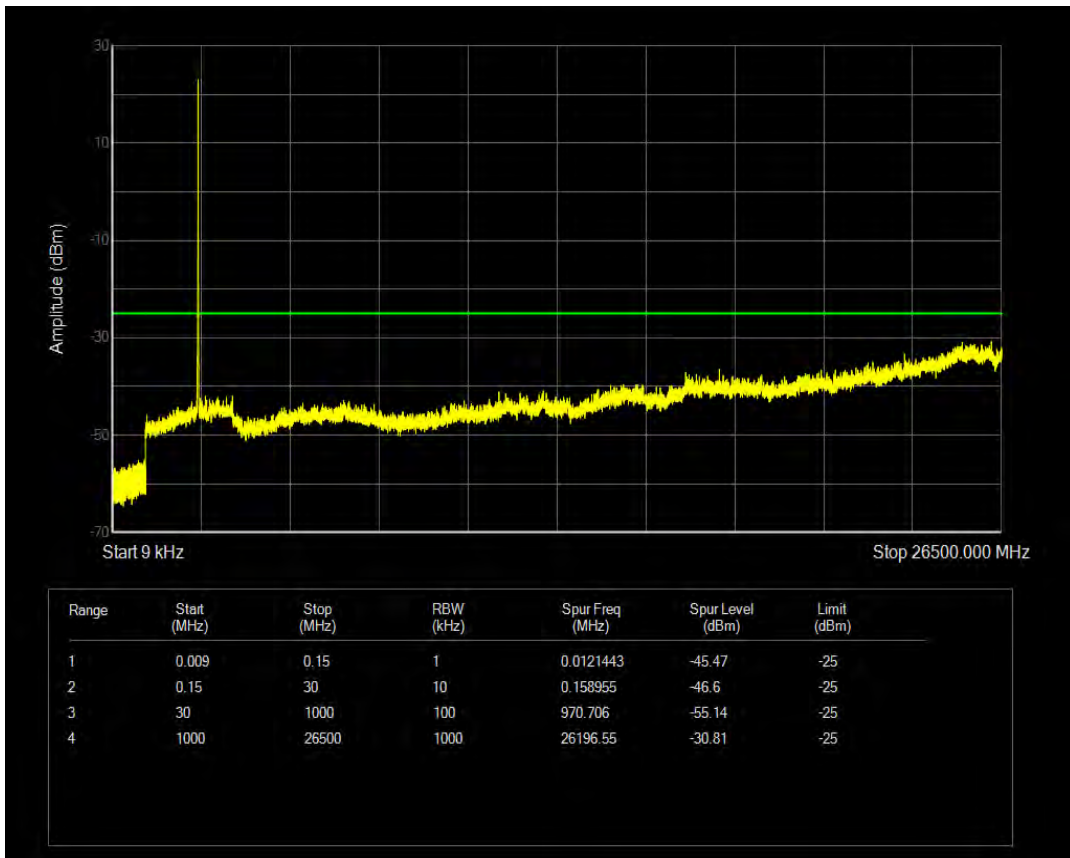

Band66 16QAM BW=20MHz Channel=132572 RB Size=100 Position=#0

Band7 QPSK BW=5MHz Channel=20775 RB Size=1 Position=#0

Band7 QPSK BW=5MHz Channel=20775 RB Size=25 Position=#0

Band7 16QAM BW=5MHz Channel=20775 RB Size=1 Position=#0

Band7 16QAM BW=5MHz Channel=20775 RB Size=25 Position=#0

Band7 QPSK BW=5MHz Channel=21100 RB Size=1 Position=#0

Band7 QPSK BW=5MHz Channel=21100 RB Size=25 Position=#0

Band7 16QAM BW=5MHz Channel=21100 RB Size=1 Position=#0

Band7 16QAM BW=5MHz Channel=21100 RB Size=25 Position=#0

Band7 QPSK BW=5MHz Channel=21425 RB Size=1 Position=#0

Band7 QPSK BW=5MHz Channel=21425 RB Size=25 Position=#0

Band7 16QAM BW=5MHz Channel=21425 RB Size=1 Position=#0