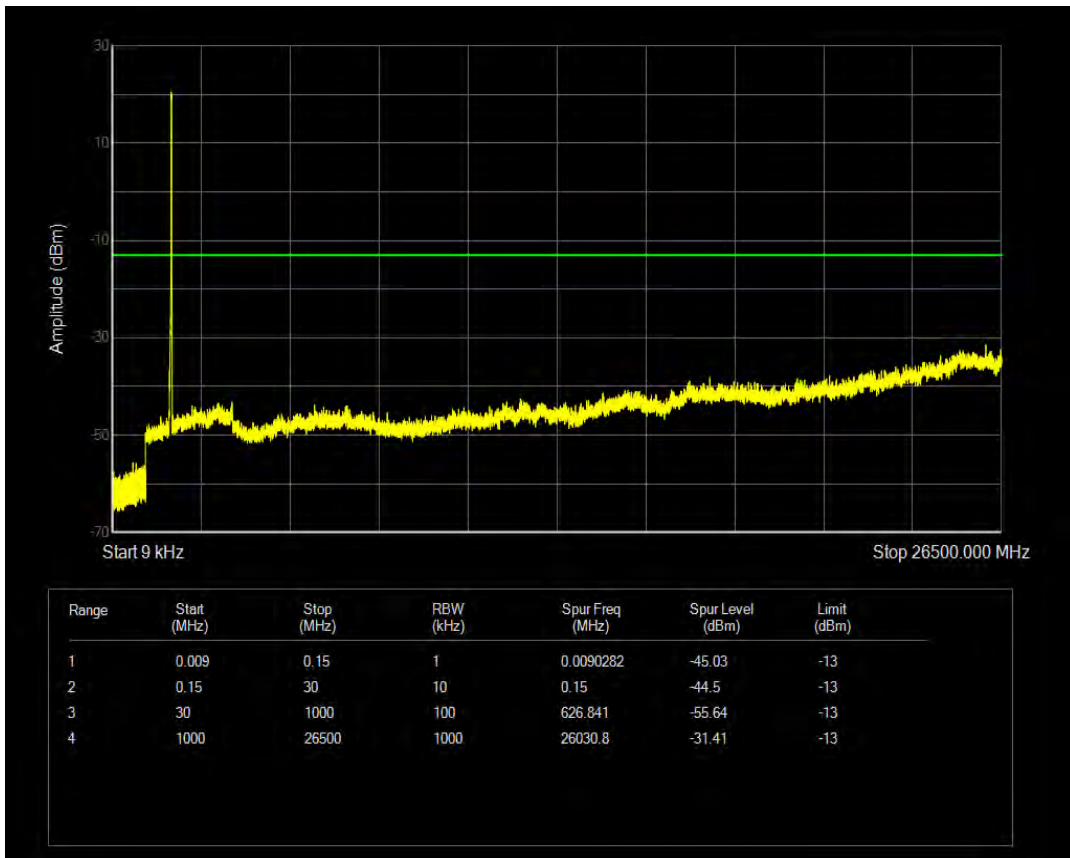

Band66 QPSK BW=15MHz Channel=132597 RB Size=75 Position=#0

Band66 16QAM BW=15MHz Channel=132597 RB Size=1 Position=#0