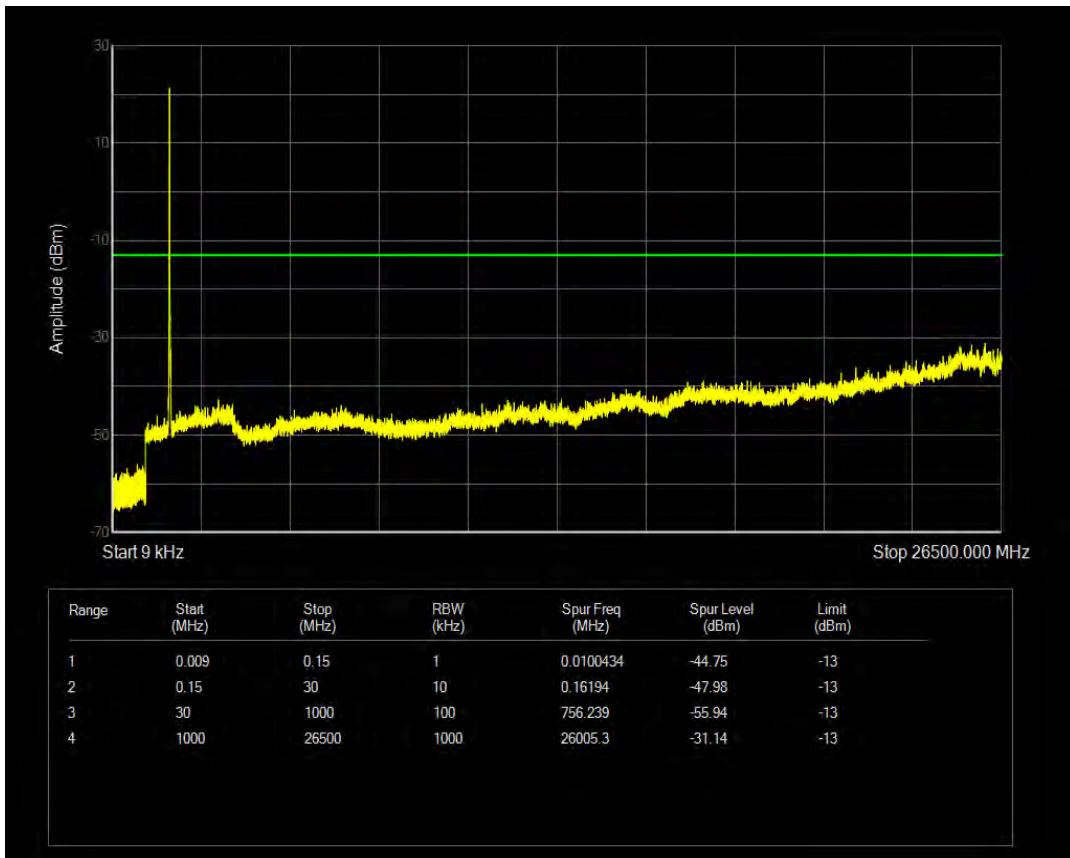

Band66 QPSK BW=10MHz Channel=132022 RB Size=50 Position=#0

Band66 16QAM BW=10MHz Channel=132022 RB Size=1 Position=#0