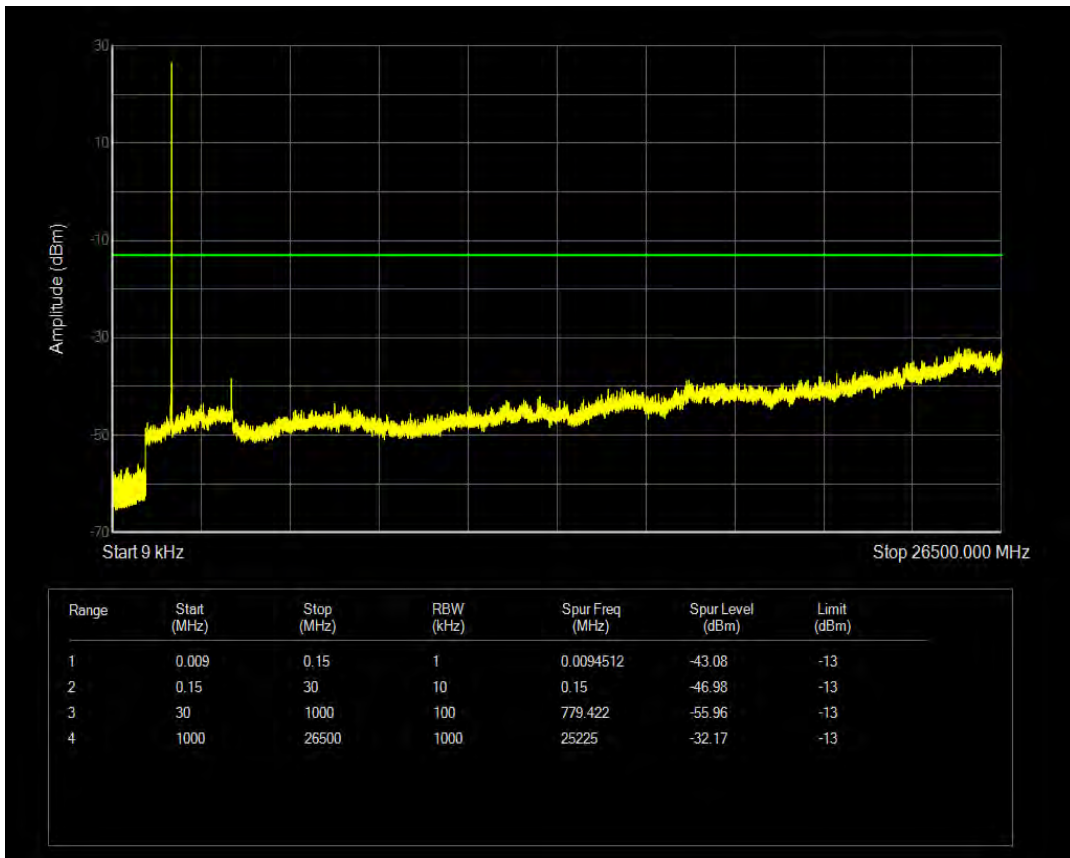

Band66 16QAM BW=1.4MHz Channel=132665 RB Size=6 Position=#0

Band66 QPSK BW=3MHz Channel=131987 RB Size=1 Position=#0