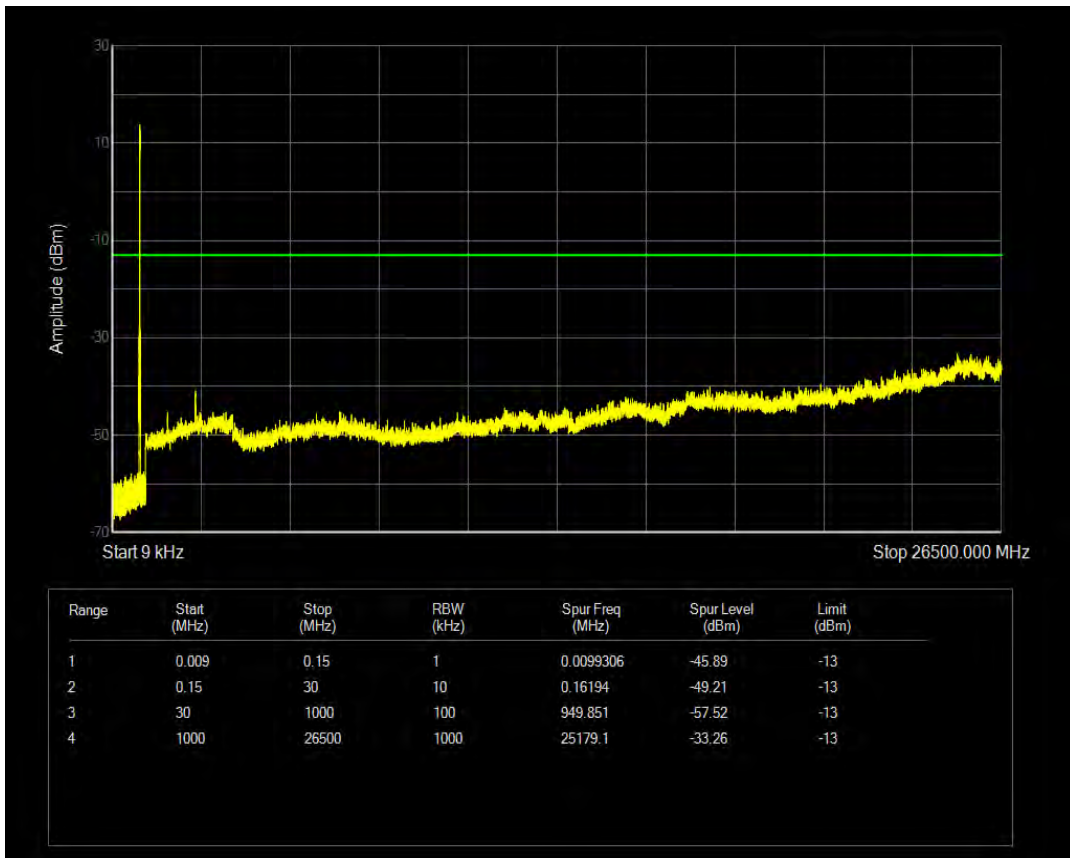

Band5 16QAM BW=5MHz Channel=20525 RB Size=25 Position=#0

Band5 QPSK BW=5MHz Channel=20625 RB Size=1 Position=#0

Band5 QPSK BW=5MHz Channel=20625 RB Size=25 Position=#0

Band5 16QAM BW=5MHz Channel=20625 RB Size=1 Position=#0

Band5 16QAM BW=5MHz Channel=20625 RB Size=25 Position=#0

Band5 QPSK BW=10MHz Channel=20450 RB Size=1 Position=#0

Band5 QPSK BW=10MHz Channel=20450 RB Size=50 Position=#0

Band5 16QAM BW=10MHz Channel=20450 RB Size=1 Position=#0