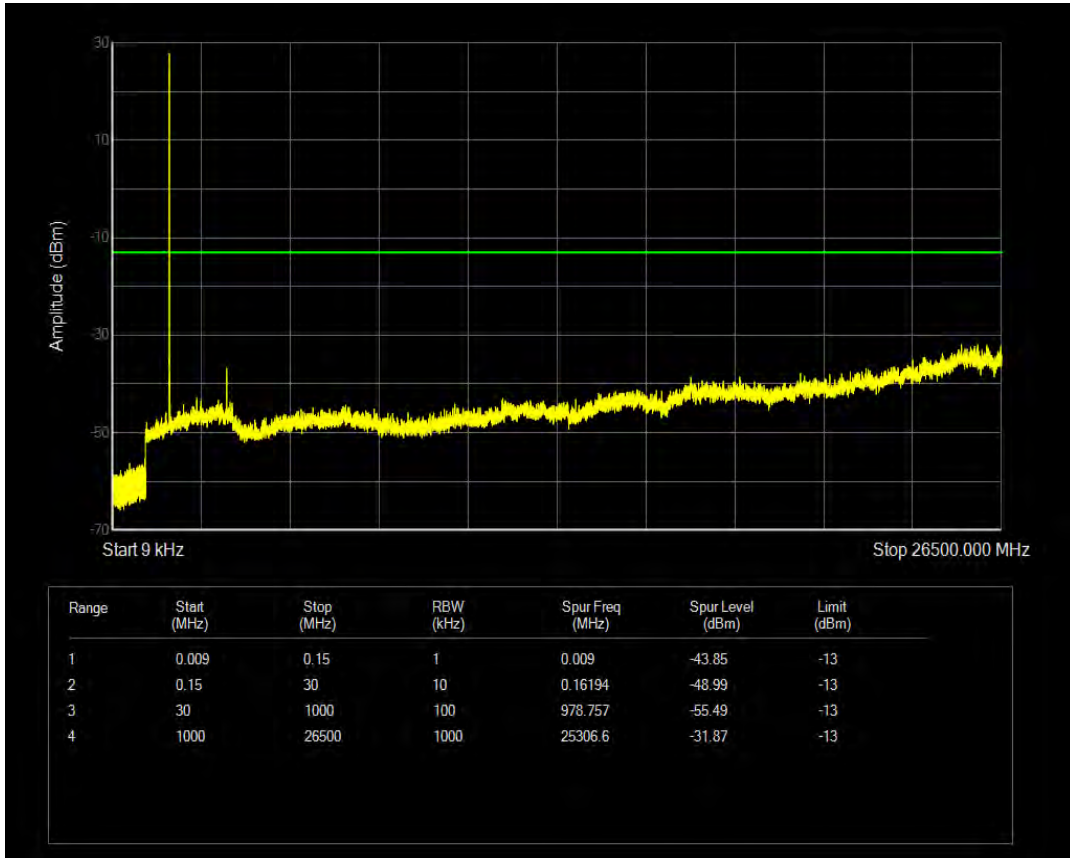

Band66 QPSK BW=3MHz Channel=131987 RB Size=1 Position=#0

Band66 QPSK BW=3MHz Channel=131987 RB Size=15 Position=#0