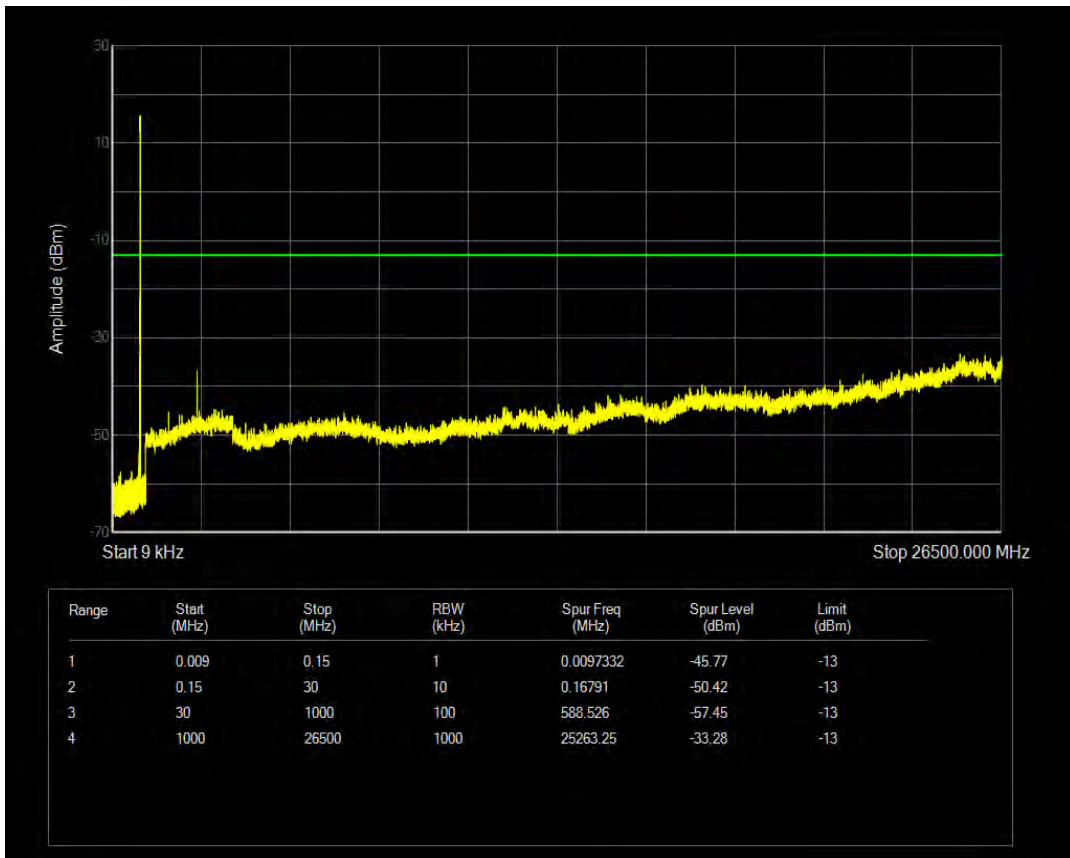

Band5 16QAM BW=5MHz Channel=20425 RB Size=25 Position=#0

Band5 QPSK BW=5MHz Channel=20525 RB Size=1 Position=#0

Band5 QPSK BW=5MHz Channel=20525 RB Size=25 Position=#0

Band5 16QAM BW=5MHz Channel=20525 RB Size=1 Position=#0

Band5 16QAM BW=5MHz Channel=20525 RB Size=25 Position=#0

Band5 QPSK BW=5MHz Channel=20625 RB Size=1 Position=#0

Band5 QPSK BW=5MHz Channel=20625 RB Size=25 Position=#0

Band5 16QAM BW=5MHz Channel=20625 RB Size=1 Position=#0