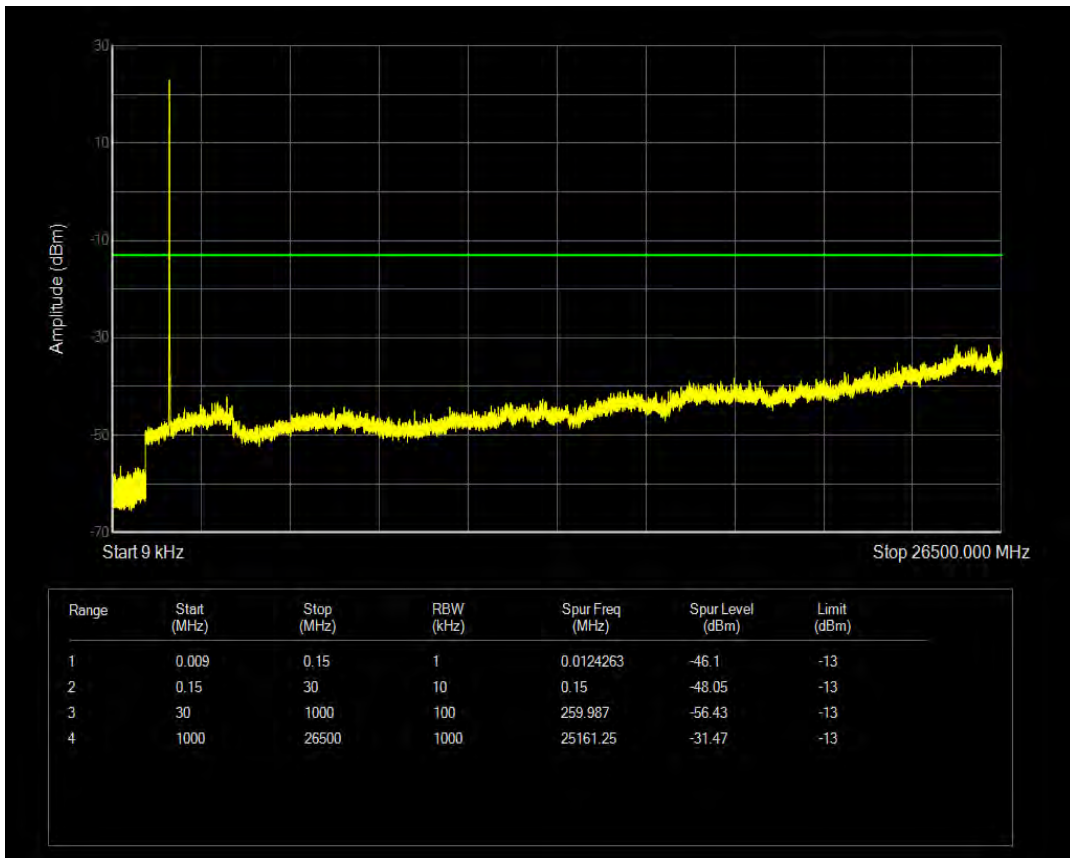

Band66 QPSK BW=5MHz Channel=131997 RB Size=25 Position=#0

Band66 16QAM BW=5MHz Channel=131997 RB Size=1 Position=#0