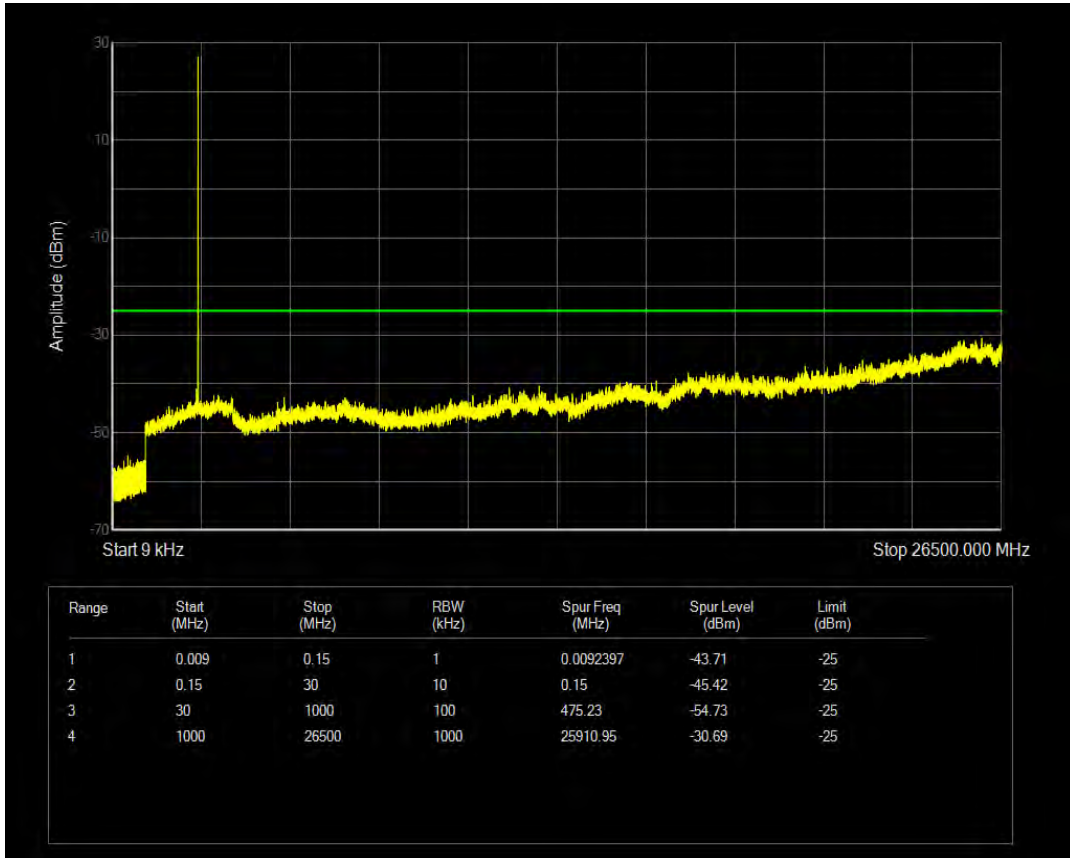

Band7 QPSK BW=5MHz Channel=21425 RB Size=1 Position=#0

Band7 QPSK BW=5MHz Channel=21425 RB Size=25 Position=#0