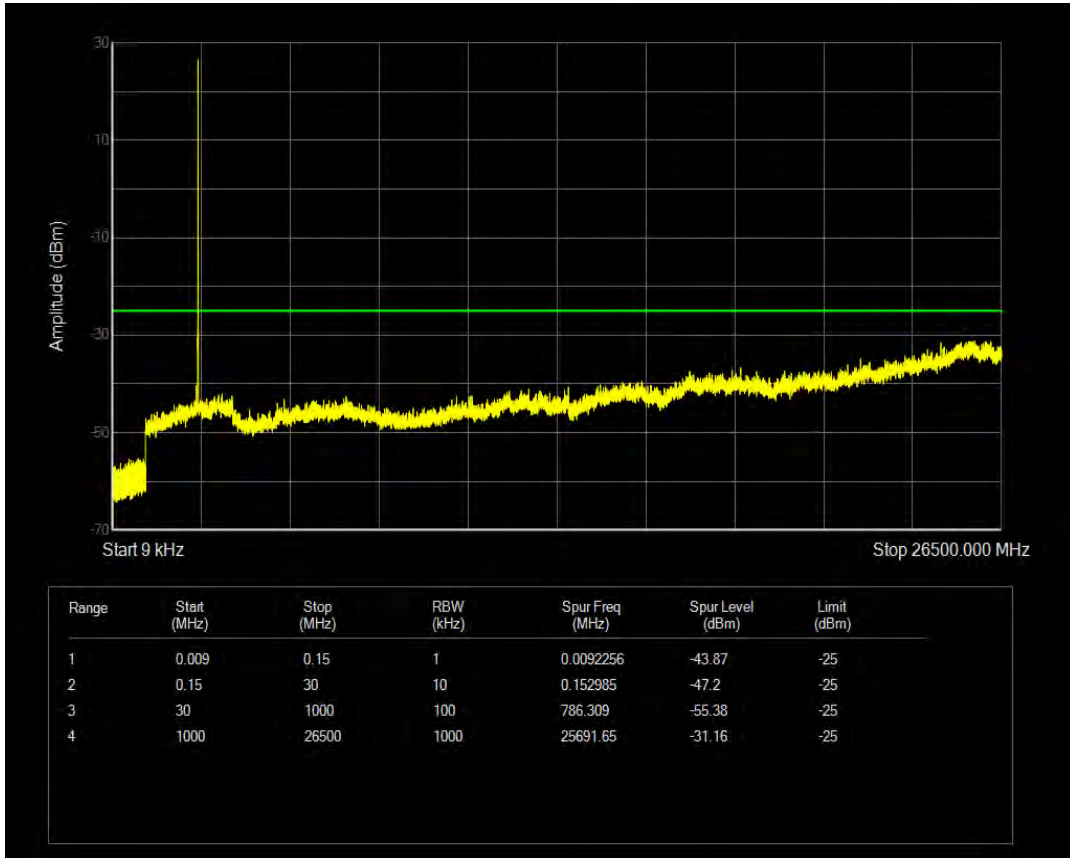

Band7 16QAM BW=5MHz Channel=21100 RB Size=25 Position=#0

Band7 QPSK BW=5MHz Channel=21425 RB Size=1 Position=#0

Band7 QPSK BW=5MHz Channel=21425 RB Size=25 Position=#0

Band7 16QAM BW=5MHz Channel=21425 RB Size=1 Position=#0

Band7 16QAM BW=5MHz Channel=21425 RB Size=25 Position=#0

Band7 QPSK BW=10MHz Channel=20800 RB Size=1 Position=#0

Band7 QPSK BW=10MHz Channel=20800 RB Size=50 Position=#0

Band7 16QAM BW=10MHz Channel=20800 RB Size=1 Position=#0