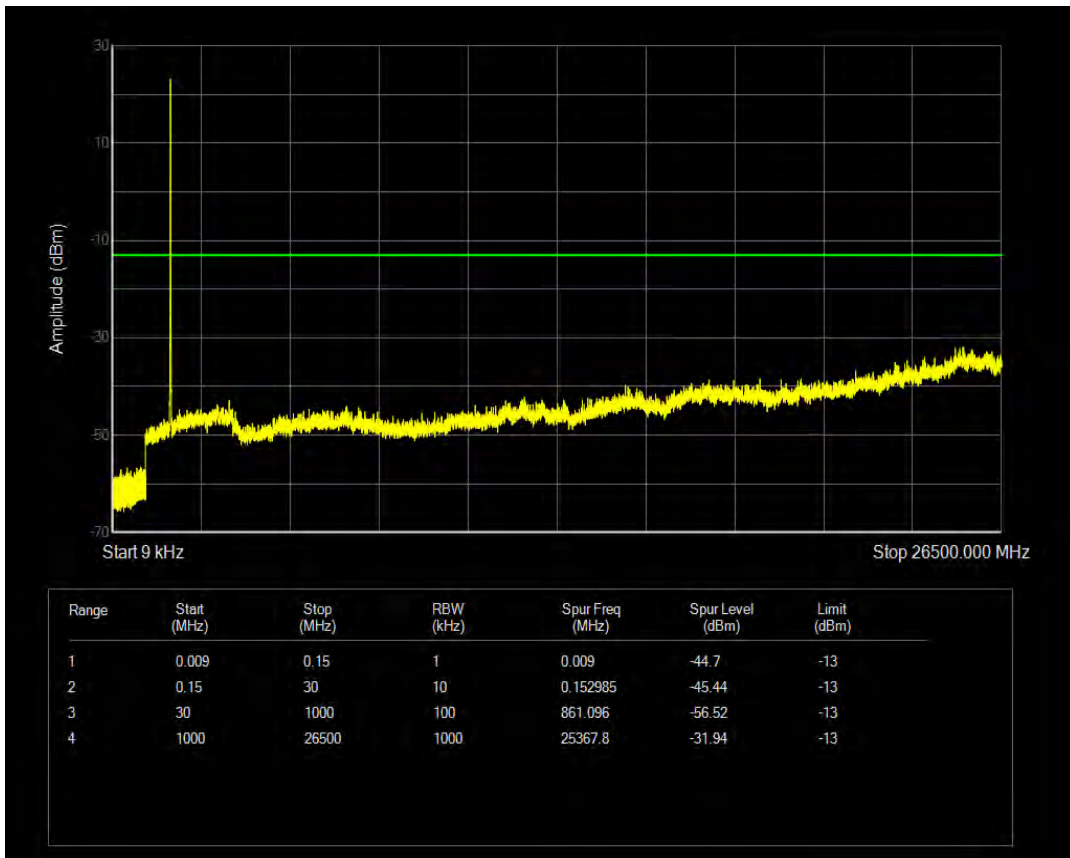

Band66 QPSK BW=5MHz Channel=132322 RB Size=25 Position=#0

Band66 16QAM BW=5MHz Channel=132322 RB Size=1 Position=#0