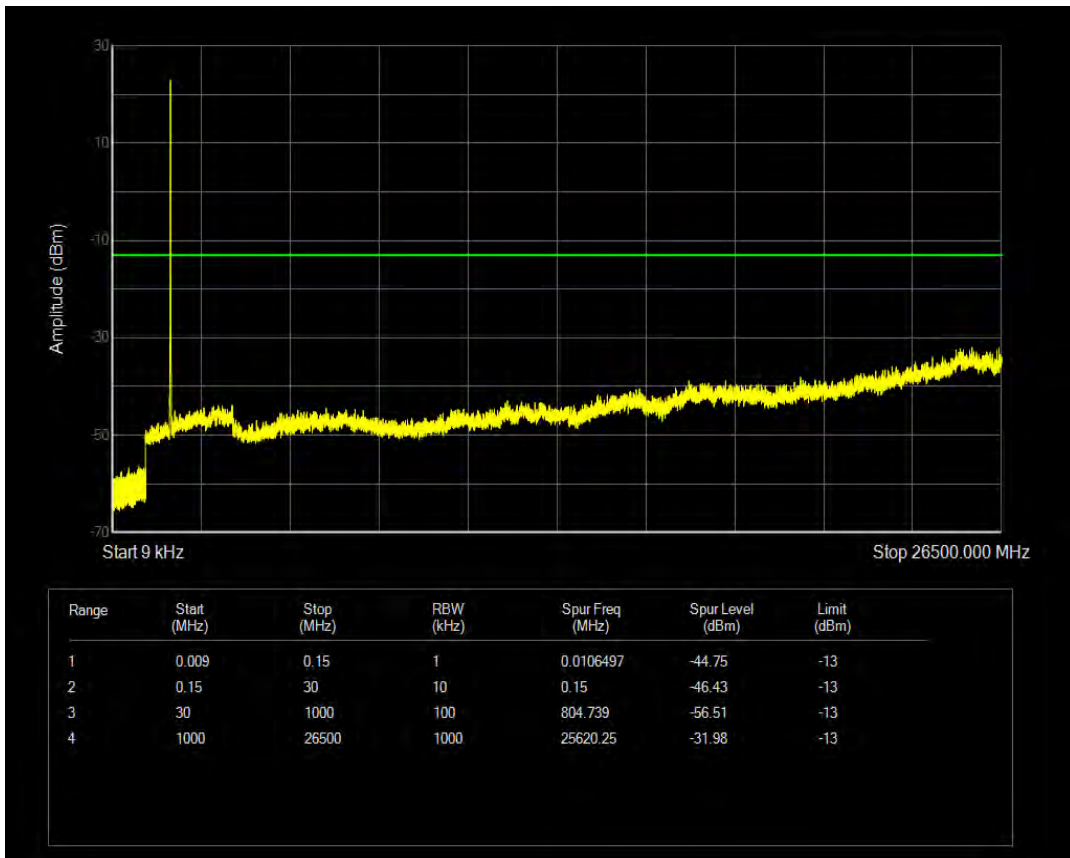

Band66 16QAM BW=5MHz Channel=132322 RB Size=25 Position=#0

Band66 QPSK BW=5MHz Channel=132647 RB Size=1 Position=#0