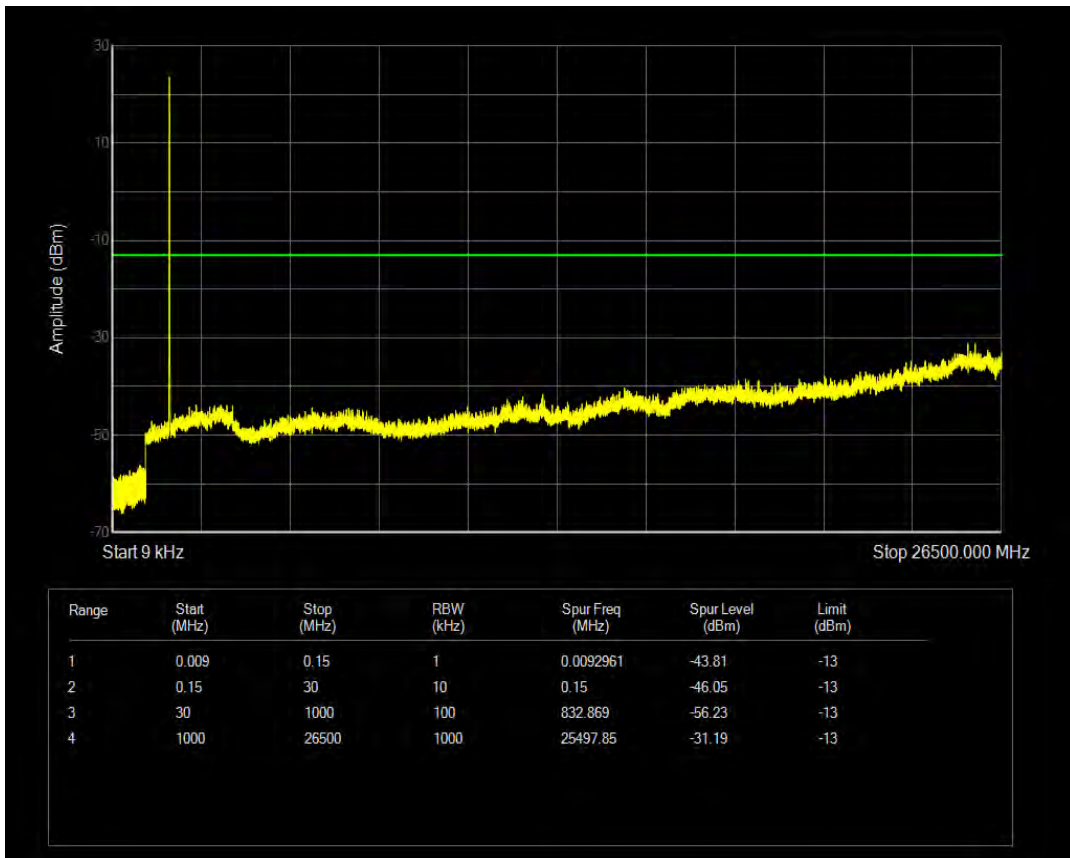

Band66 16QAM BW=5MHz Channel=131997 RB Size=25 Position=#0

Band66 QPSK BW=5MHz Channel=132322 RB Size=1 Position=#0