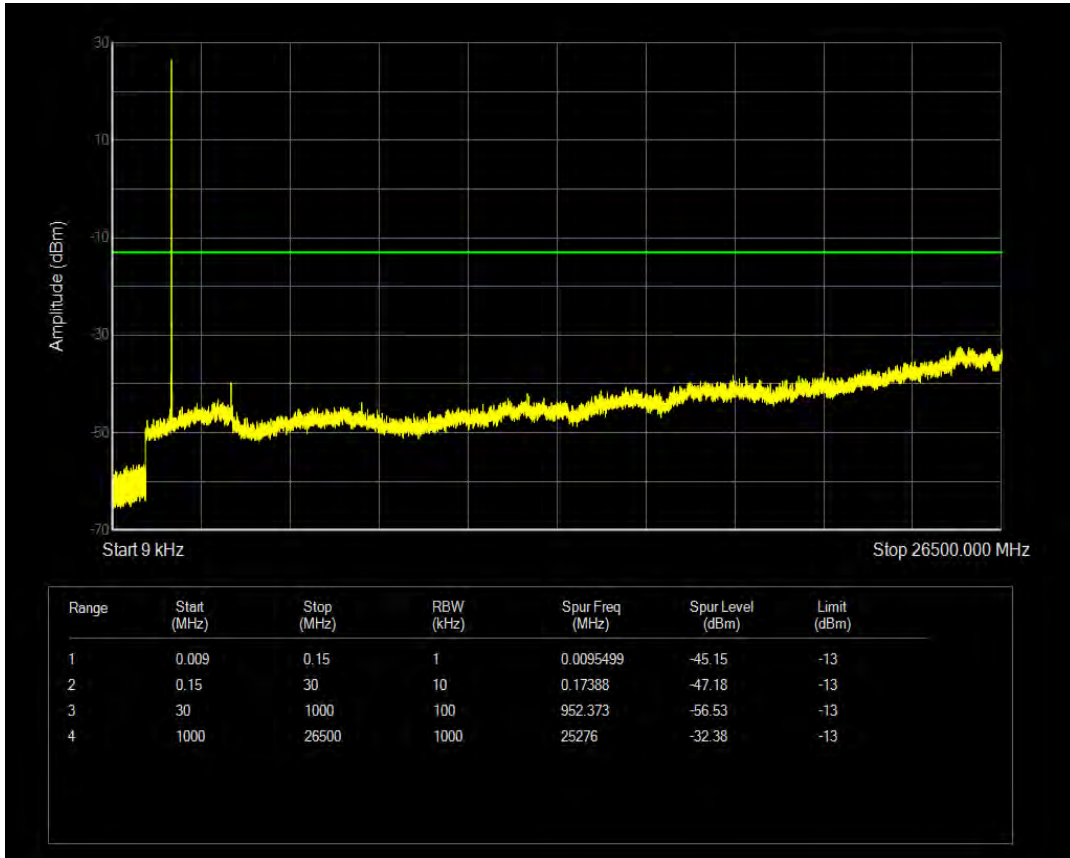

Band66 16QAM BW=5MHz Channel=132322 RB Size=25 Position=#0

Band66 QPSK BW=5MHz Channel=132647 RB Size=1 Position=#0

Band66 QPSK BW=5MHz Channel=132647 RB Size=25 Position=#0

Band66 16QAM BW=5MHz Channel=132647 RB Size=1 Position=#0