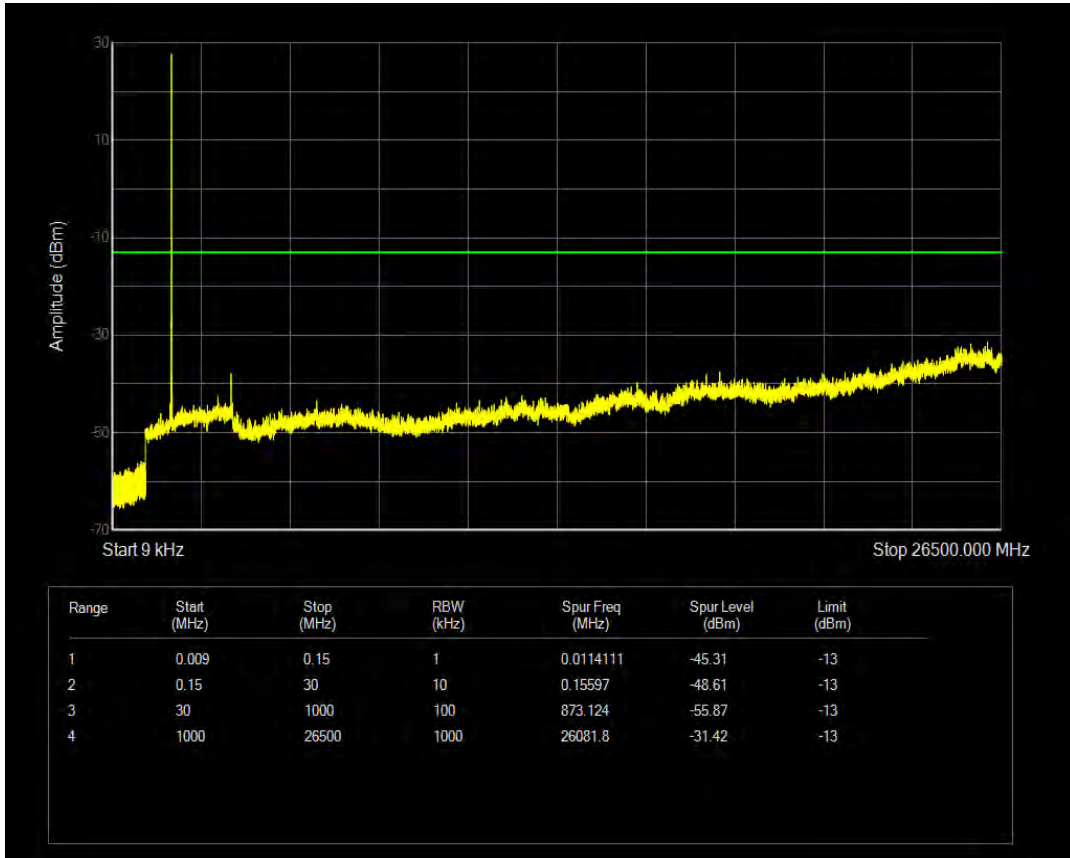

Band66 QPSK BW=5MHz Channel=132647 RB Size=1 Position=#0

Band66 QPSK BW=5MHz Channel=132647 RB Size=25 Position=#0