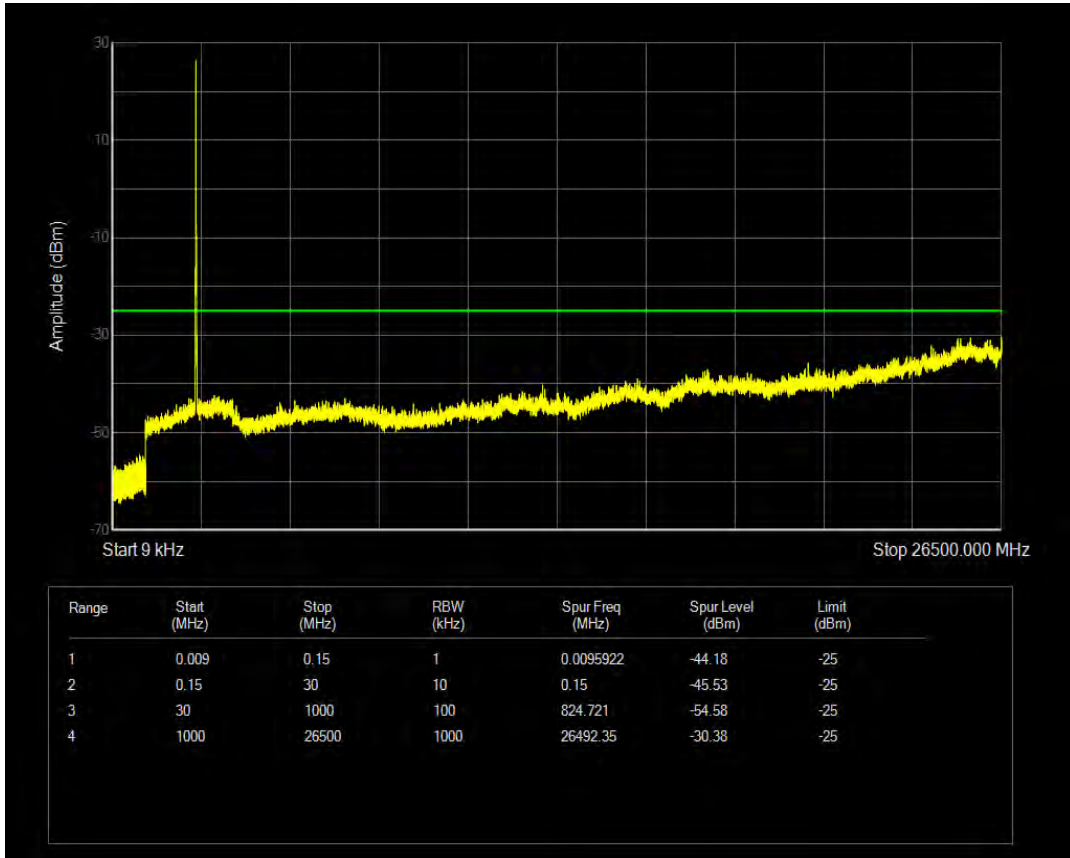

Band7 QPSK BW=20MHz Channel=20850 RB Size=1 Position=#0

Band7 QPSK BW=20MHz Channel=20850 RB Size=100 Position=#0