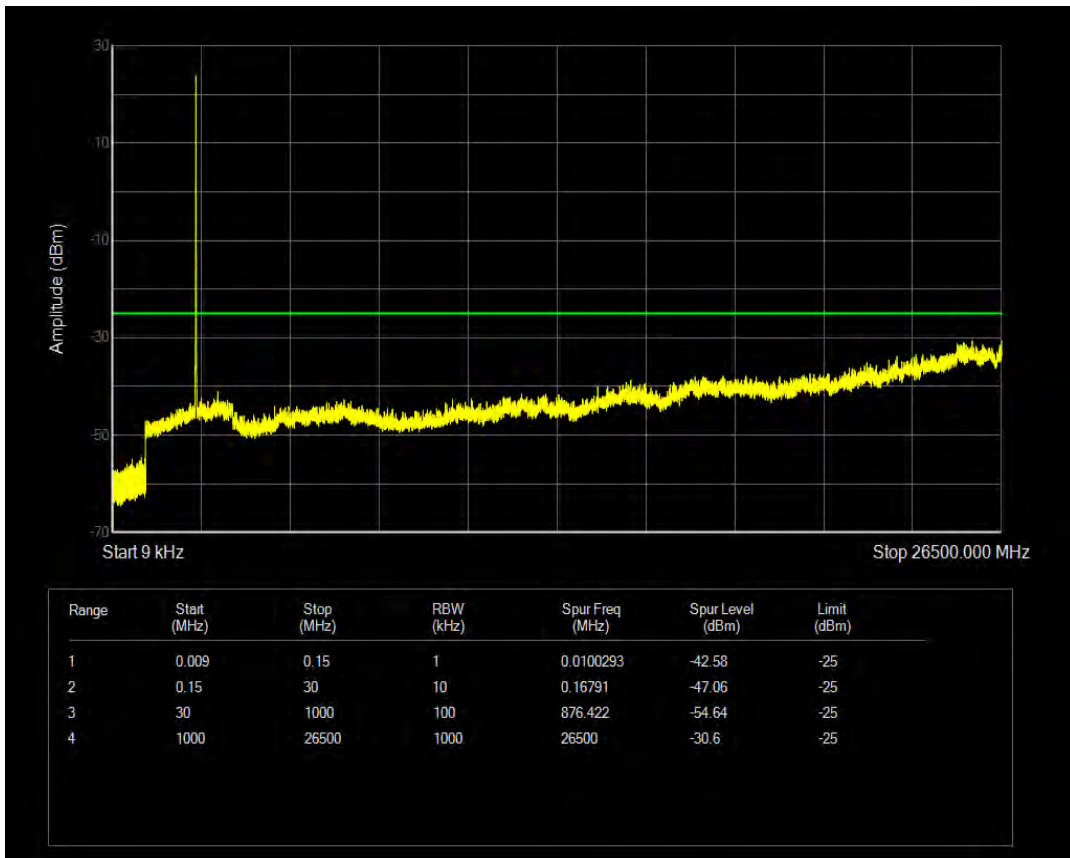

Band66 16QAM BW=20MHz Channel=132572 RB Size=100 Position=#0

Band7 QPSK BW=5MHz Channel=20775 RB Size=1 Position=#0

Band7 QPSK BW=5MHz Channel=20775 RB Size=25 Position=#0

Band7 16QAM BW=5MHz Channel=20775 RB Size=1 Position=#0

Band7 16QAM BW=5MHz Channel=20775 RB Size=25 Position=#0

Band7 QPSK BW=5MHz Channel=21100 RB Size=1 Position=#0

Band7 QPSK BW=5MHz Channel=21100 RB Size=25 Position=#0

Band7 16QAM BW=5MHz Channel=21100 RB Size=1 Position=#0