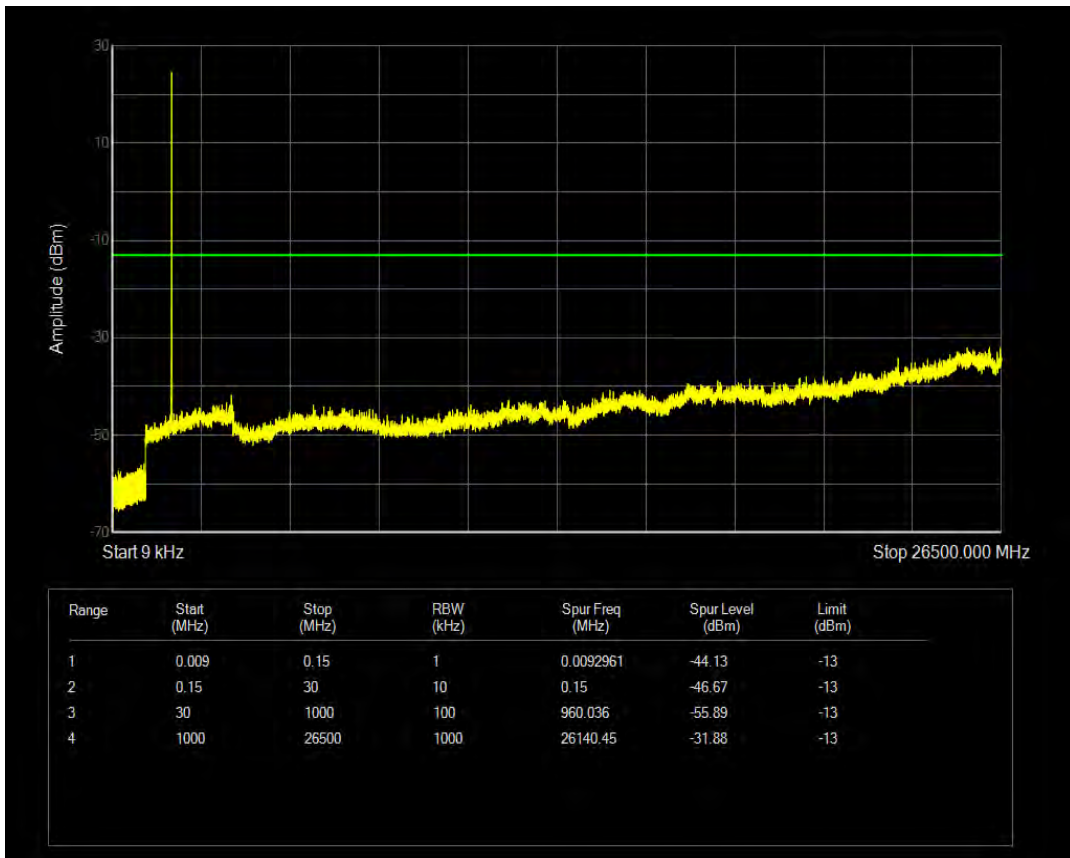

Band66 16QAM BW=3MHz Channel=132657 RB Size=15 Position=#0

Band66 QPSK BW=5MHz Channel=131997 RB Size=1 Position=#0