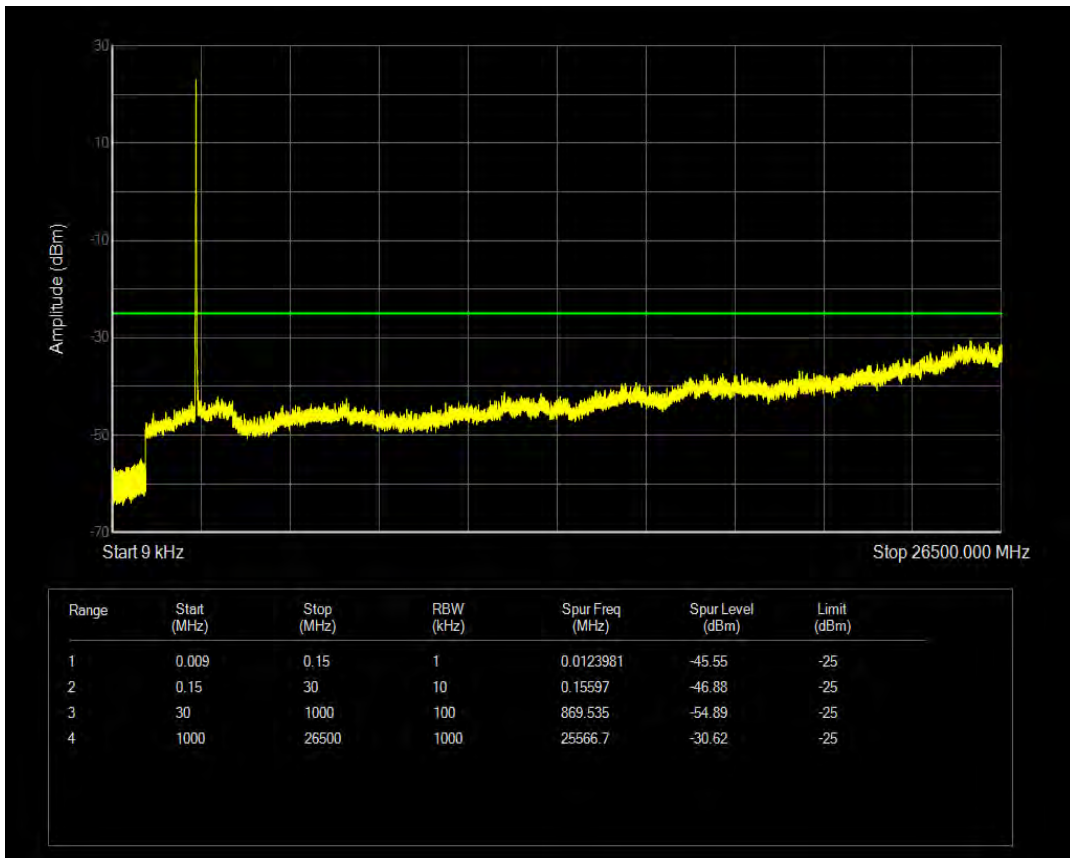

Band7 16QAM BW=5MHz Channel=21100 RB Size=25 Position=#0

Band7 QPSK BW=5MHz Channel=21425 RB Size=1 Position=#0

Band7 QPSK BW=5MHz Channel=21425 RB Size=25 Position=#0

Band7 16QAM BW=5MHz Channel=21425 RB Size=1 Position=#0

Band7 16QAM BW=5MHz Channel=21425 RB Size=25 Position=#0

Band7 QPSK BW=10MHz Channel=20800 RB Size=1 Position=#0

Band7 QPSK BW=10MHz Channel=20800 RB Size=50 Position=#0

Band7 16QAM BW=10MHz Channel=20800 RB Size=1 Position=#0