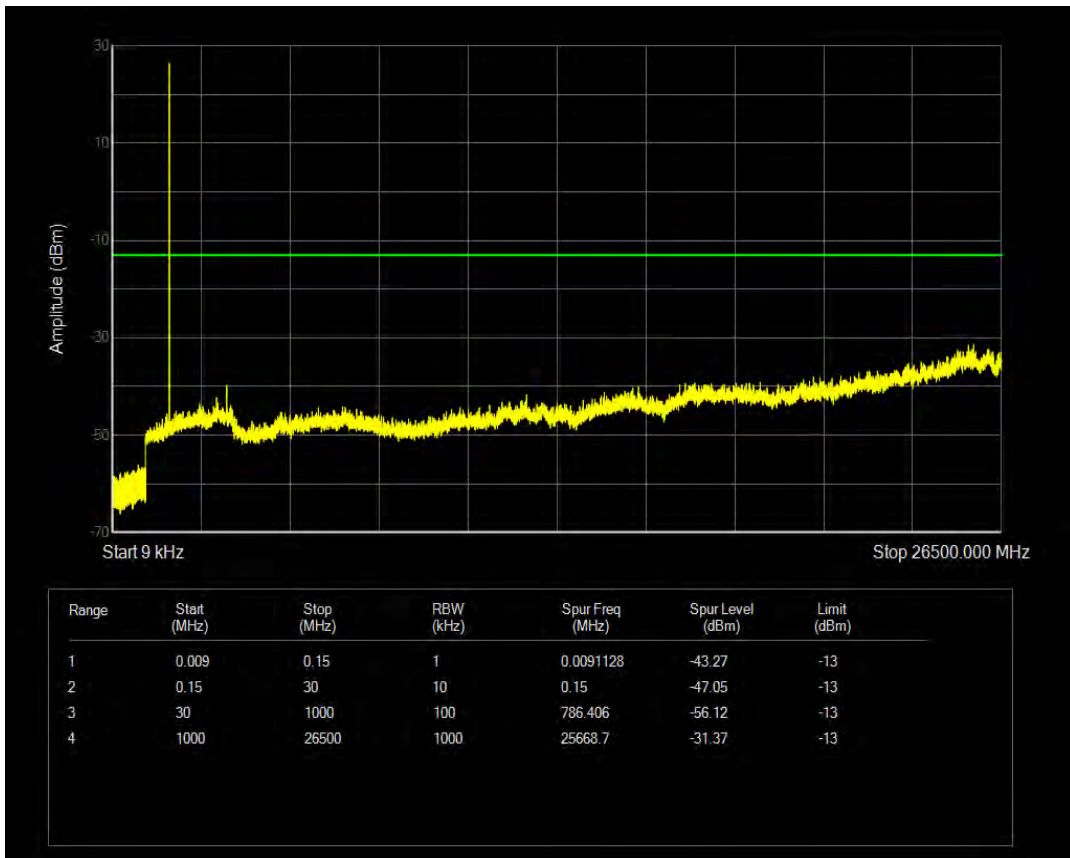

Band66 QPSK BW=1.4MHz Channel=131979 RB Size=6 Position=#0

Band66 16QAM BW=1.4MHz Channel=131979 RB Size=1 Position=#0