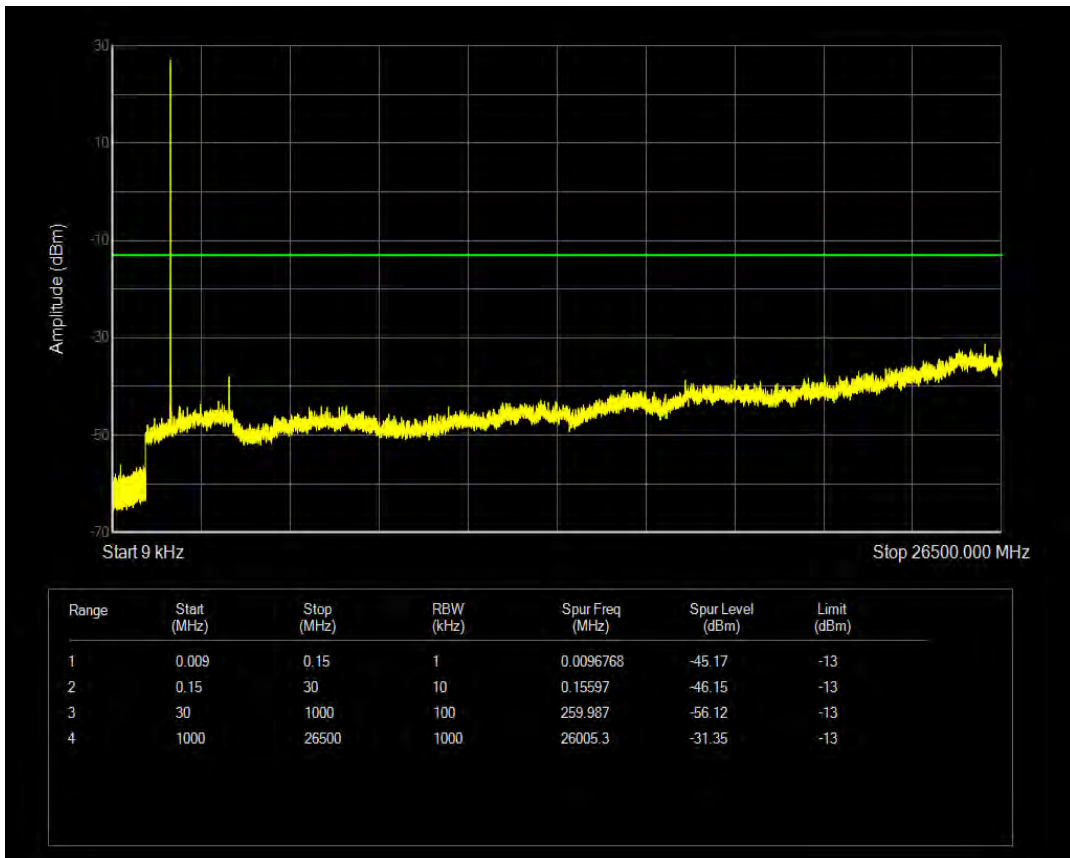

Band66 QPSK BW=1.4MHz Channel=132322 RB Size=6 Position=#0

Band66 16QAM BW=1.4MHz Channel=132322 RB Size=1 Position=#0