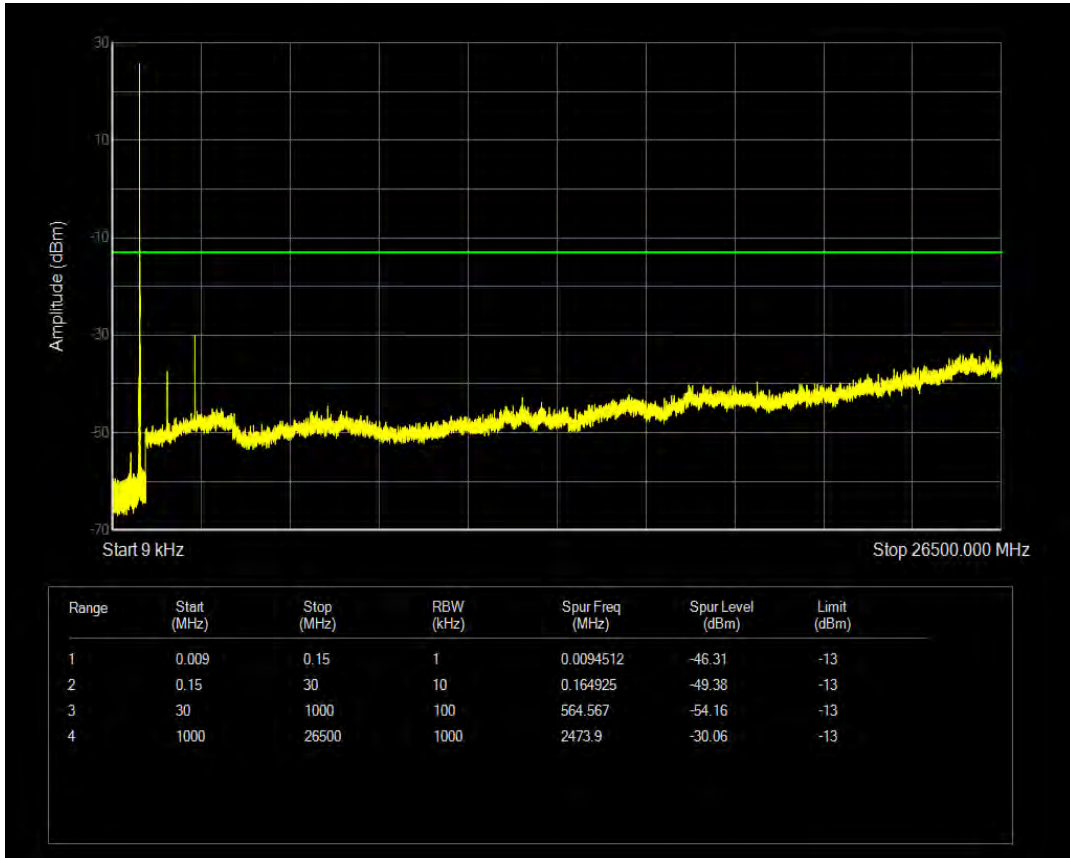

Band5 16QAM BW=5MHz Channel=20525 RB Size=25 Position=#0

Band5 QPSK BW=5MHz Channel=20625 RB Size=1 Position=#0

Band5 QPSK BW=5MHz Channel=20625 RB Size=25 Position=#0

Band5 16QAM BW=5MHz Channel=20625 RB Size=1 Position=#0

Band5 16QAM BW=5MHz Channel=20625 RB Size=25 Position=#0

Band5 QPSK BW=10MHz Channel=20450 RB Size=1 Position=#0

Band5 QPSK BW=10MHz Channel=20450 RB Size=50 Position=#0

Band5 16QAM BW=10MHz Channel=20450 RB Size=1 Position=#0