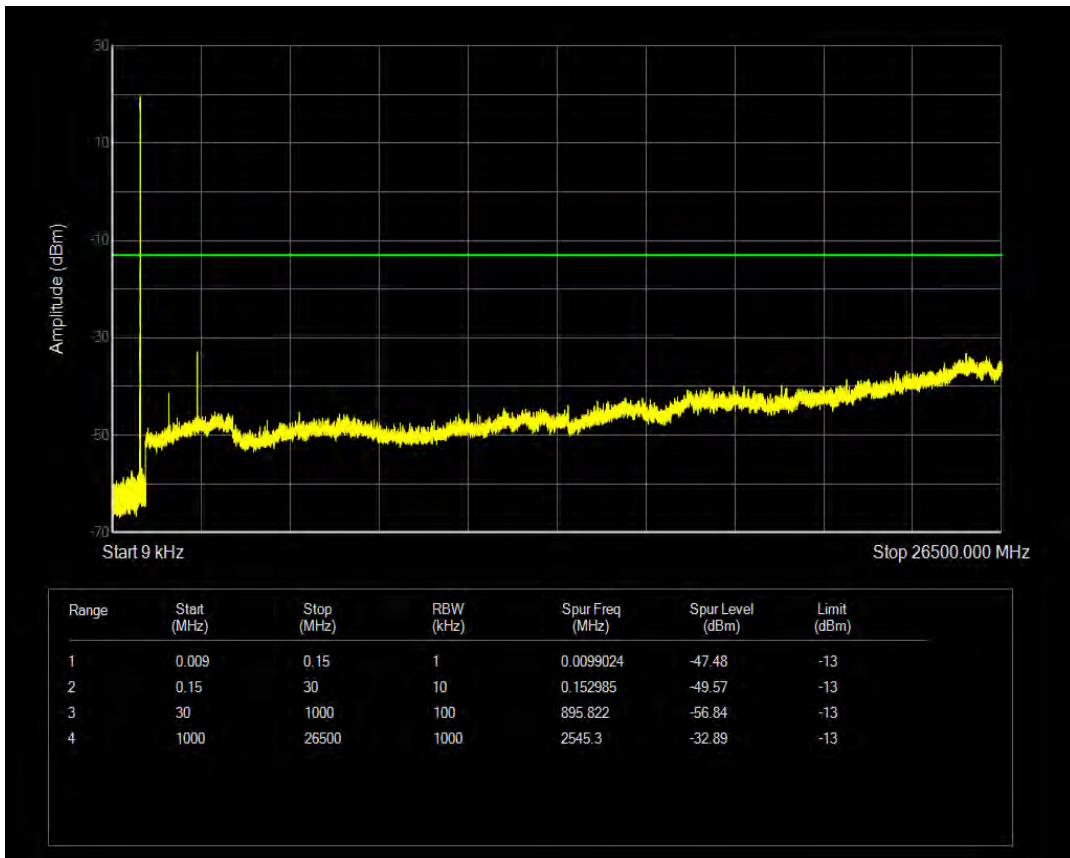

Band5 16QAM BW=1.4MHz Channel=20525 RB Size=6 Position=#0

Band5 QPSK BW=1.4MHz Channel=20643 RB Size=1 Position=#0

Band5 QPSK BW=1.4MHz Channel=20643 RB Size=6 Position=#0

Band5 16QAM BW=1.4MHz Channel=20643 RB Size=1 Position=#0

Band5 16QAM BW=1.4MHz Channel=20643 RB Size=6 Position=#0

Band5 QPSK BW=3MHz Channel=20415 RB Size=1 Position=#0

Band5 QPSK BW=3MHz Channel=20415 RB Size=15 Position=#0

Band5 16QAM BW=3MHz Channel=20415 RB Size=1 Position=#0