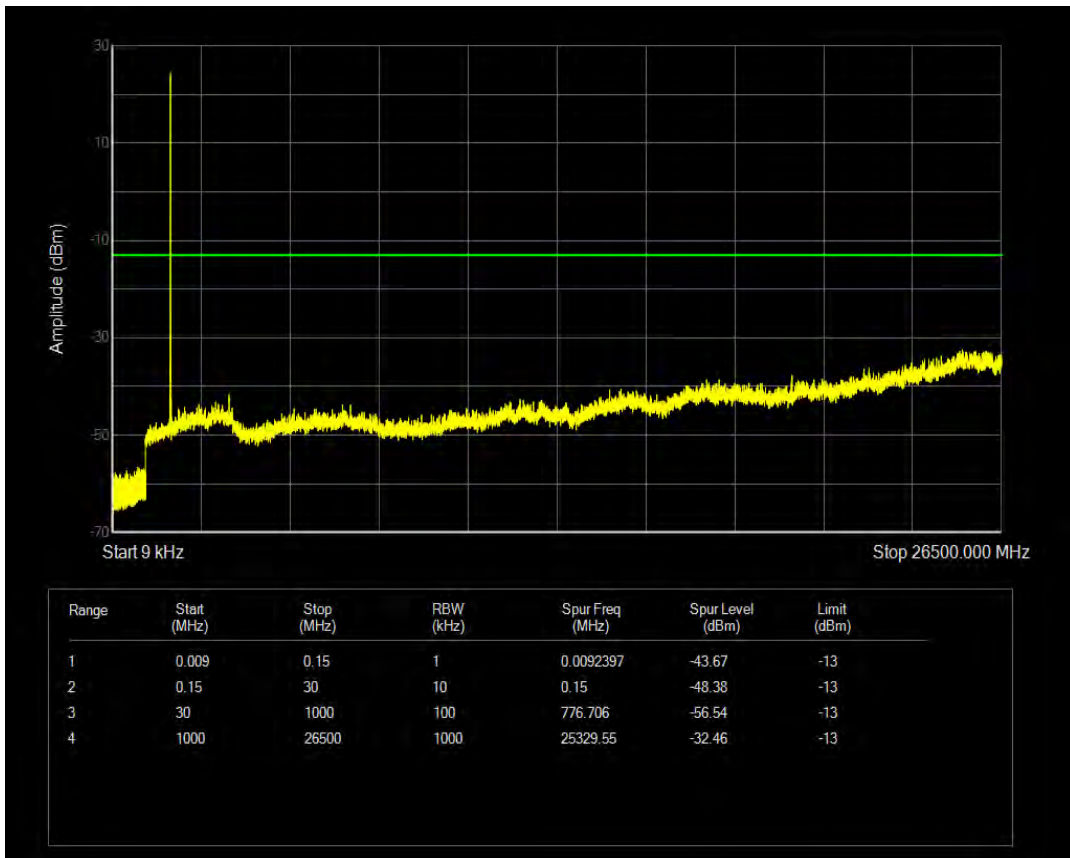

Band66 16QAM BW=3MHz Channel=132322 RB Size=15 Position=#0

Band66 QPSK BW=3MHz Channel=132657 RB Size=1 Position=#0