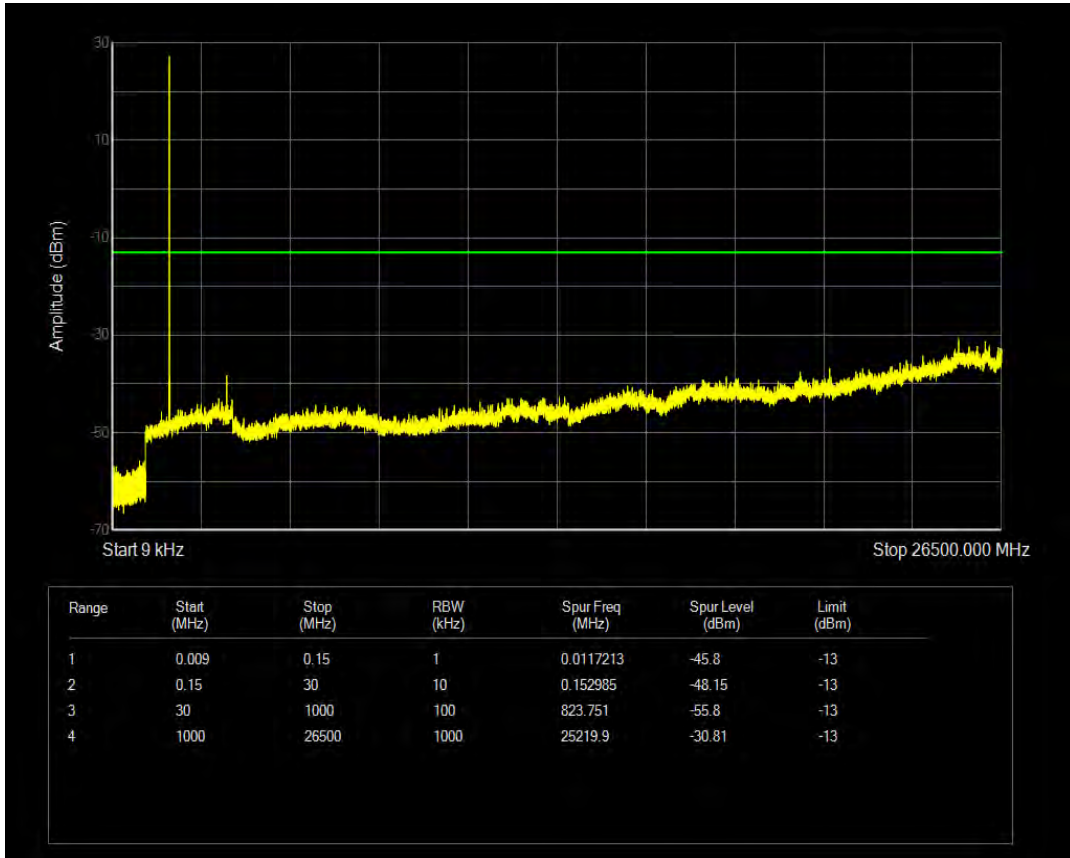

Band66 16QAM BW=1.4MHz Channel=132665 RB Size=6 Position=#0

Band66 QPSK BW=3MHz Channel=131987 RB Size=1 Position=#0

Band66 QPSK BW=3MHz Channel=131987 RB Size=15 Position=#0

Band66 16QAM BW=3MHz Channel=131987 RB Size=1 Position=#0