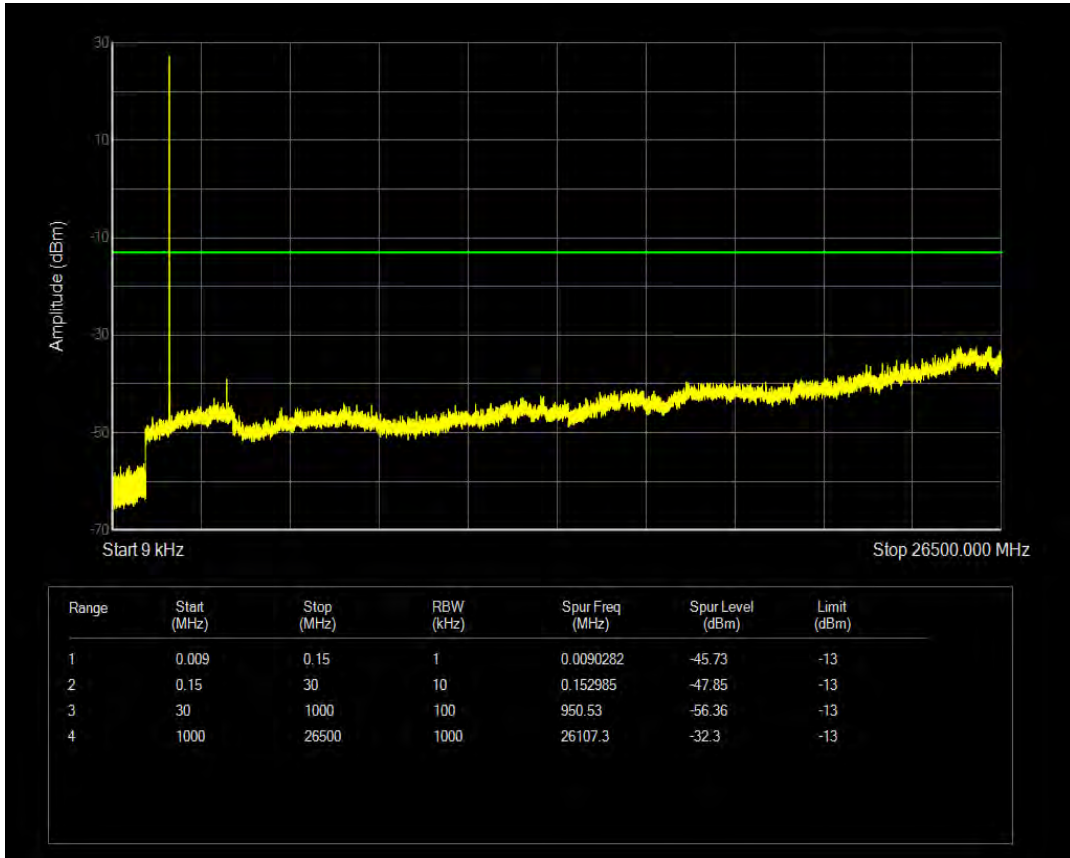

Band66 QPSK BW=5MHz Channel=131997 RB Size=1 Position=#0

Band66 QPSK BW=5MHz Channel=131997 RB Size=25 Position=#0