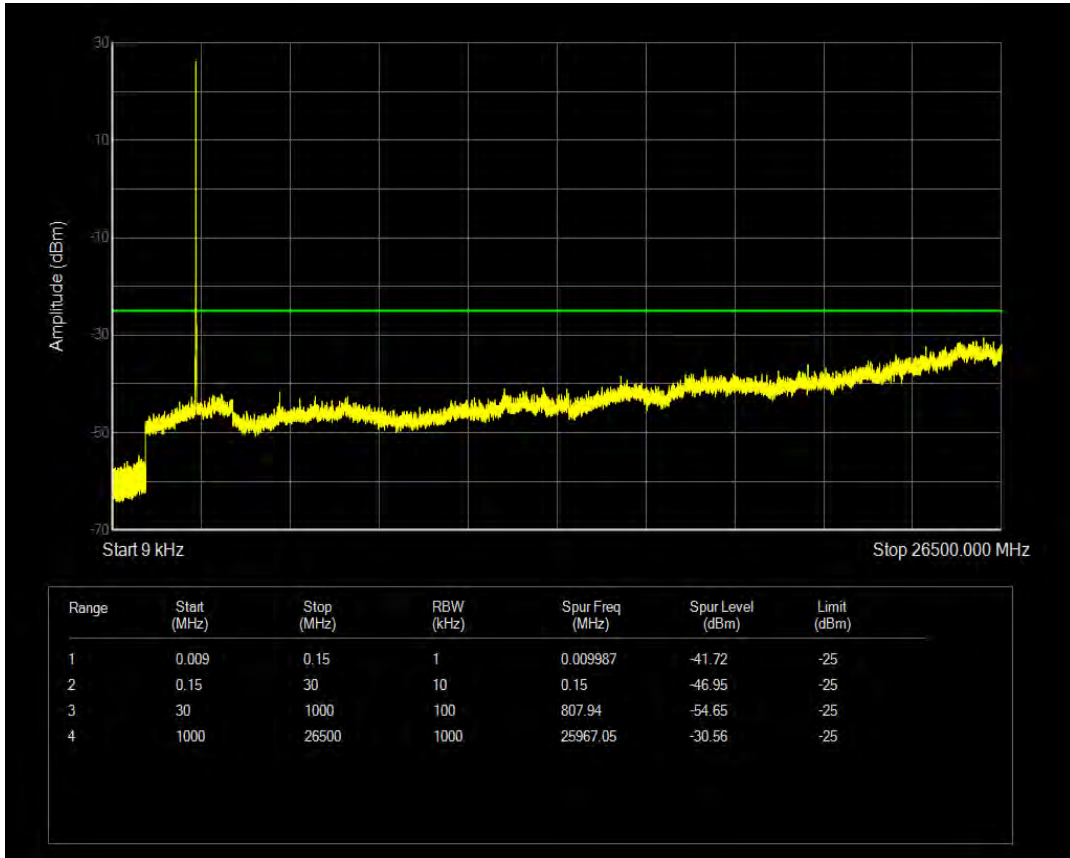

Band7 16QAM BW=5MHz Channel=21100 RB Size=25 Position=#0

Band7 QPSK BW=5MHz Channel=21425 RB Size=1 Position=#0

Band7 QPSK BW=5MHz Channel=21425 RB Size=25 Position=#0

Band7 16QAM BW=5MHz Channel=21425 RB Size=1 Position=#0

Band7 16QAM BW=5MHz Channel=21425 RB Size=25 Position=#0

Band7 QPSK BW=10MHz Channel=20800 RB Size=1 Position=#0

Band7 QPSK BW=10MHz Channel=20800 RB Size=50 Position=#0

Band7 16QAM BW=10MHz Channel=20800 RB Size=1 Position=#0