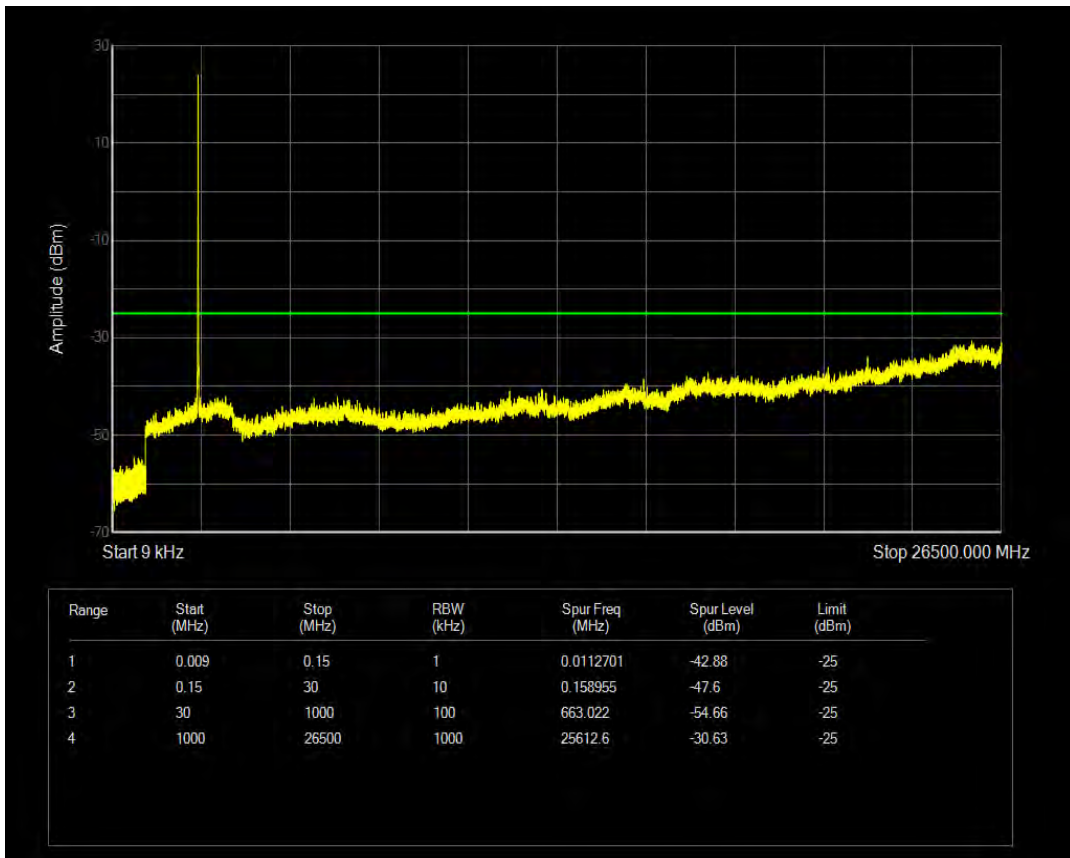

Band7 16QAM BW=5MHz Channel=21100 RB Size=25 Position=#0

Band7 QPSK BW=5MHz Channel=21425 RB Size=1 Position=#0

Band7 QPSK BW=5MHz Channel=21425 RB Size=25 Position=#0

Band7 16QAM BW=5MHz Channel=21425 RB Size=1 Position=#0

Band7 16QAM BW=5MHz Channel=21425 RB Size=25 Position=#0

Band7 QPSK BW=10MHz Channel=20800 RB Size=1 Position=#0

Band7 QPSK BW=10MHz Channel=20800 RB Size=50 Position=#0

Band7 16QAM BW=10MHz Channel=20800 RB Size=1 Position=#0