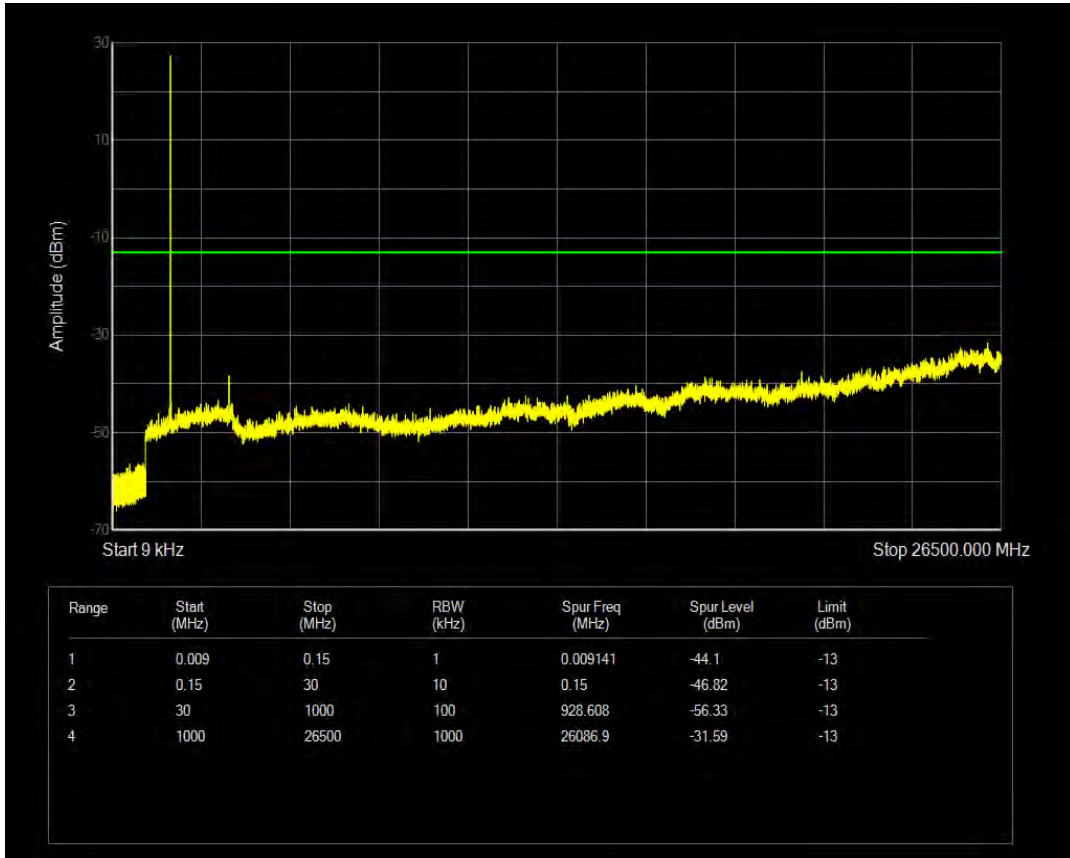

Band66 16QAM BW=1.4MHz Channel=131979 RB Size=6 Position=#0

Band66 QPSK BW=1.4MHz Channel=132322 RB Size=1 Position=#0

Band66 QPSK BW=1.4MHz Channel=132322 RB Size=6 Position=#0

Band66 16QAM BW=1.4MHz Channel=132322 RB Size=1 Position=#0