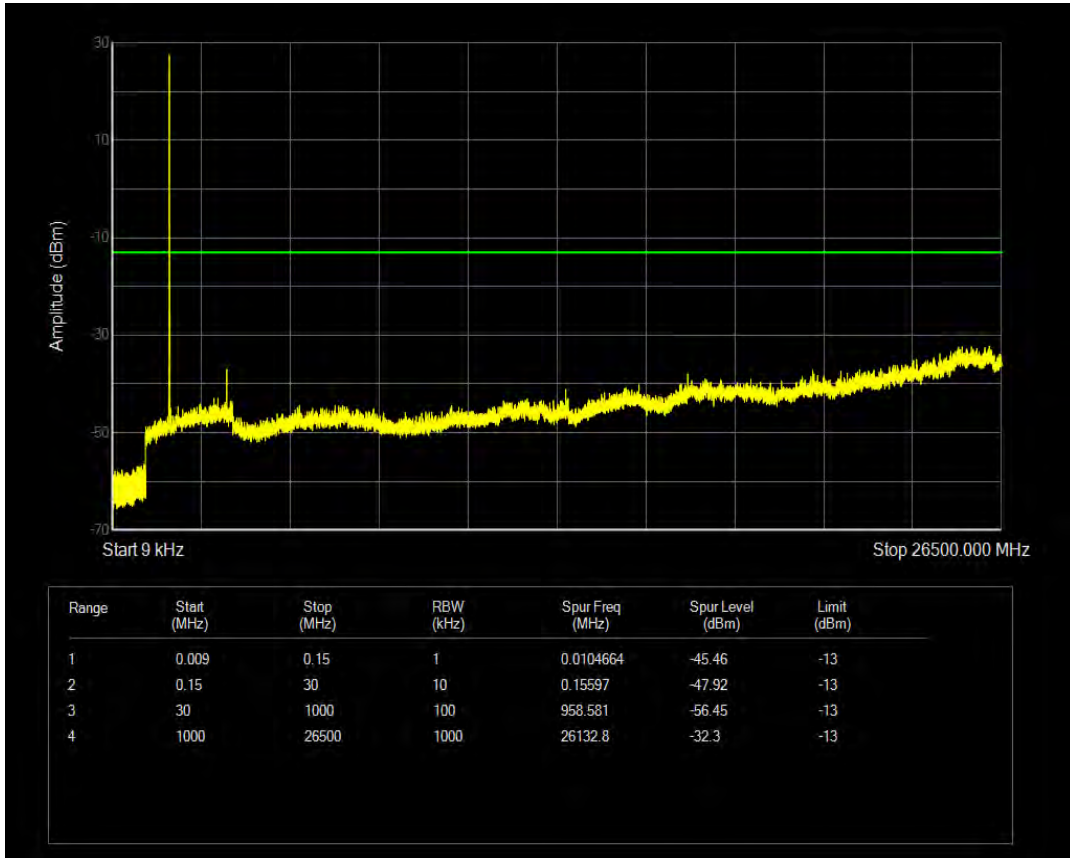

Band66 QPSK BW=10MHz Channel=132022 RB Size=1 Position=#0

Band66 QPSK BW=10MHz Channel=132022 RB Size=50 Position=#0