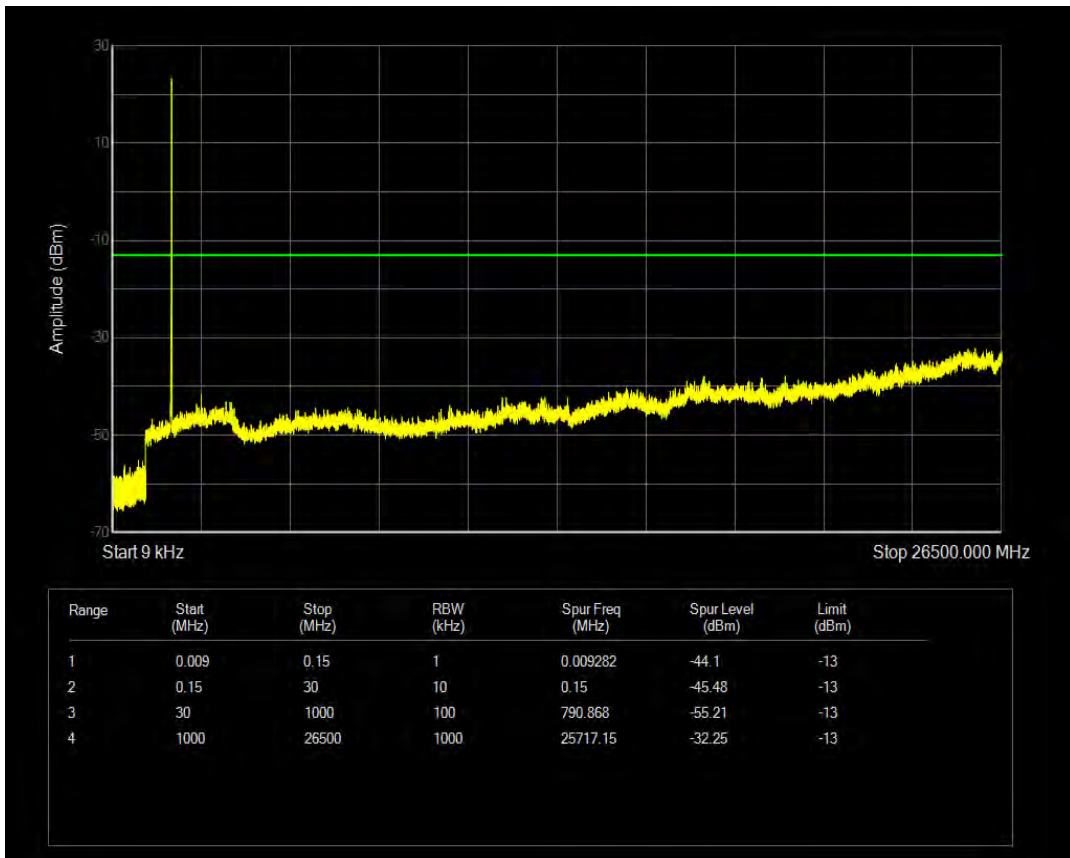

Band66 QPSK BW=5MHz Channel=132647 RB Size=25 Position=#0

Band66 16QAM BW=5MHz Channel=132647 RB Size=1 Position=#0