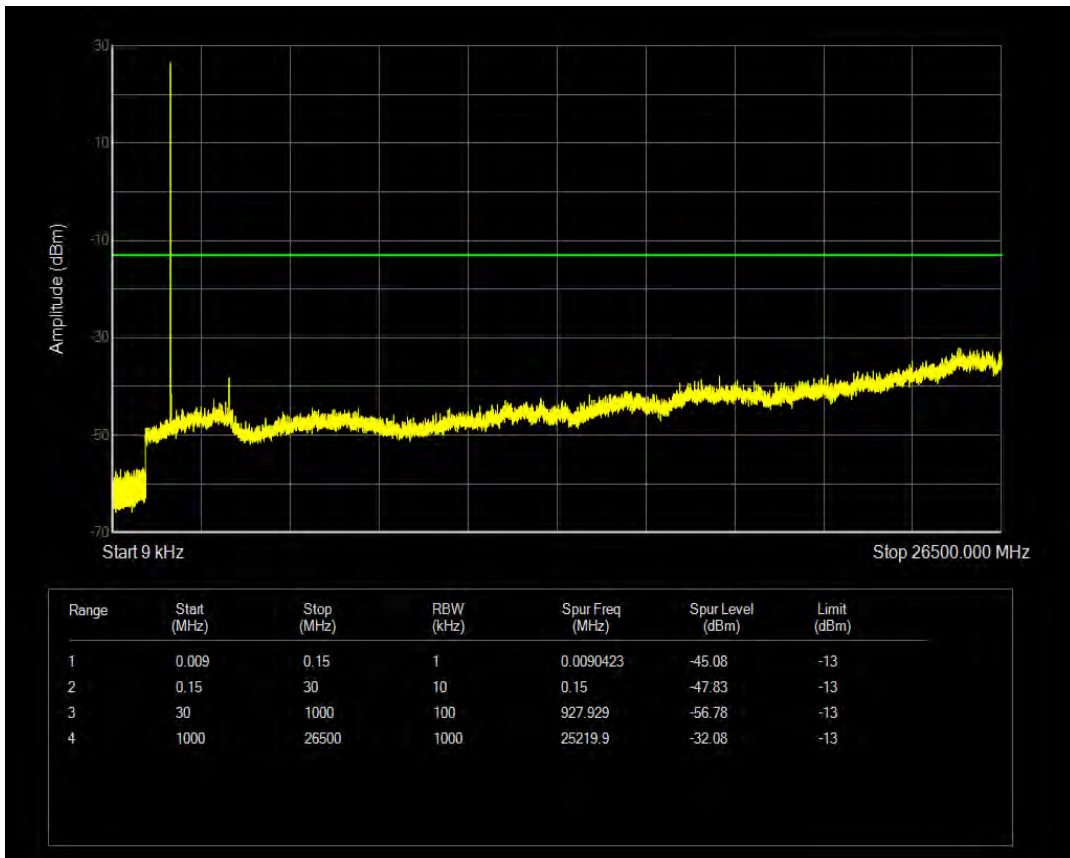

Band66 16QAM BW=1.4MHz Channel=132322 RB Size=6 Position=#0

Band66 QPSK BW=1.4MHz Channel=132665 RB Size=1 Position=#0