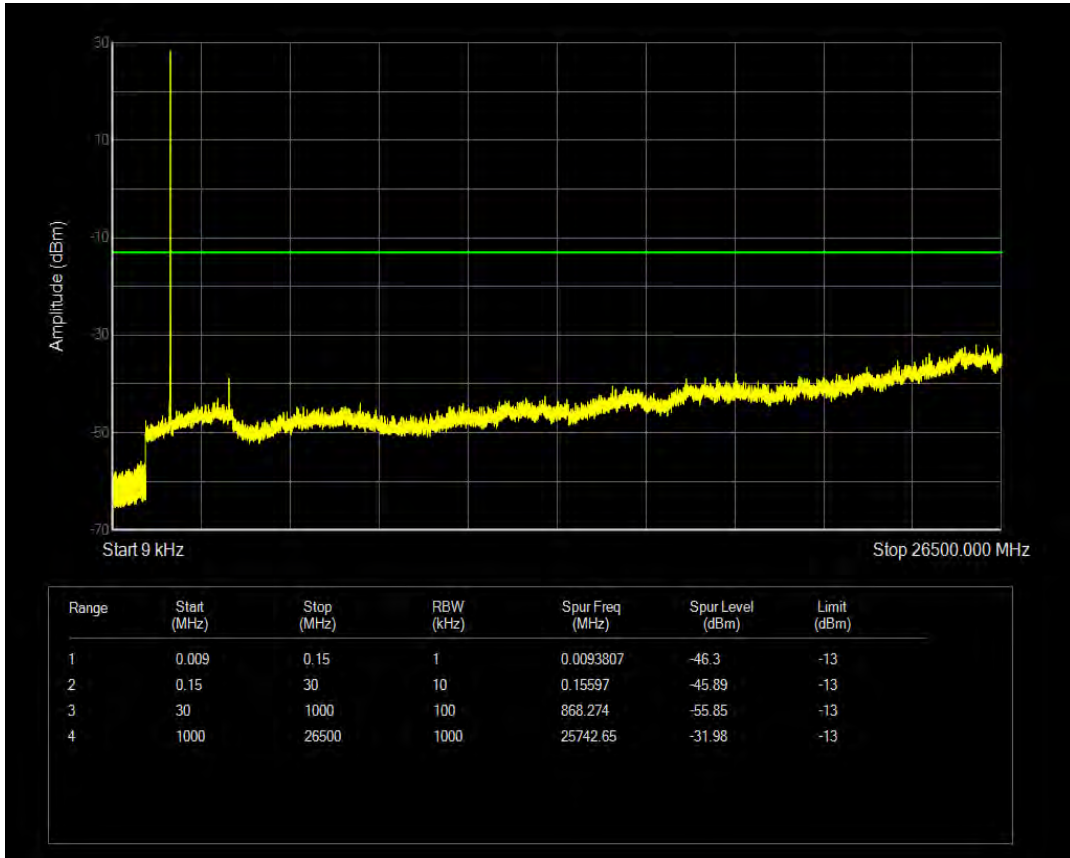

Band66 QPSK BW=5MHz Channel=132322 RB Size=1 Position=#0

Band66 QPSK BW=5MHz Channel=132322 RB Size=25 Position=#0