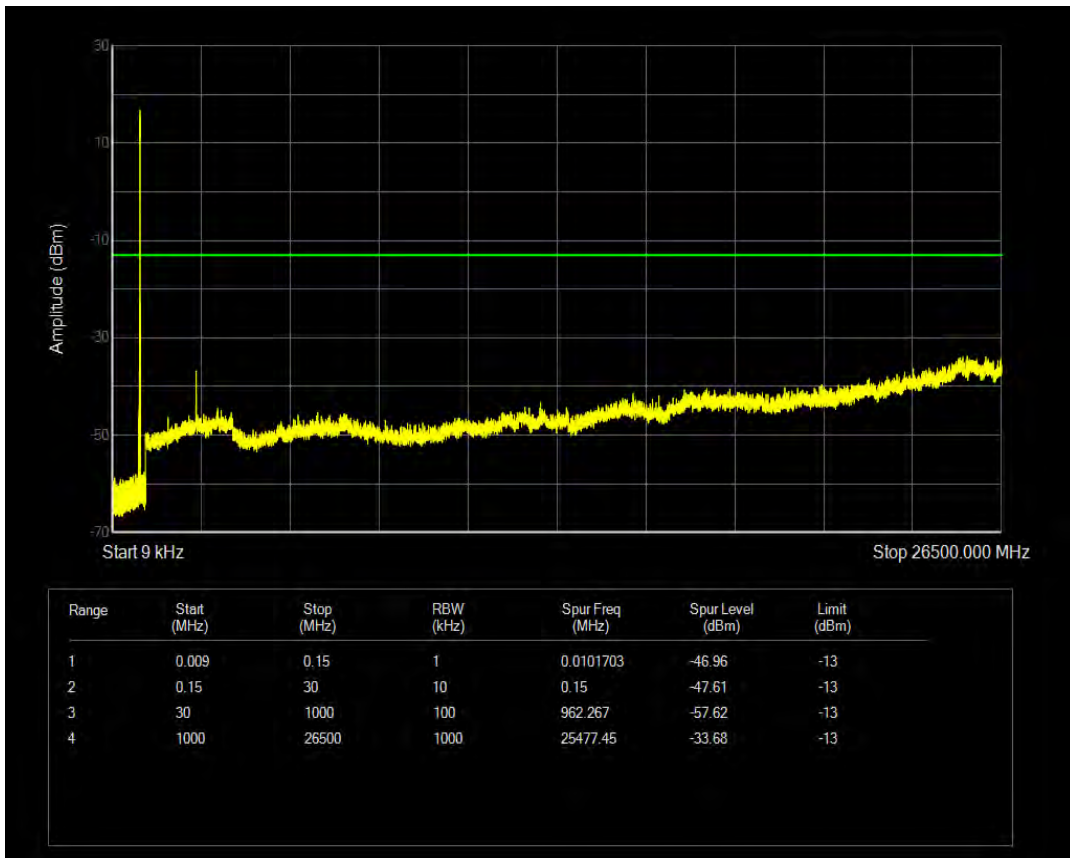

Band5 16QAM BW=3MHz Channel=20635 RB Size=15 Position=#0

Band5 QPSK BW=5MHz Channel=20425 RB Size=1 Position=#0

Band5 QPSK BW=5MHz Channel=20425 RB Size=25 Position=#0

Band5 16QAM BW=5MHz Channel=20425 RB Size=1 Position=#0

Band5 16QAM BW=5MHz Channel=20425 RB Size=25 Position=#0

Band5 QPSK BW=5MHz Channel=20525 RB Size=1 Position=#0

Band5 QPSK BW=5MHz Channel=20525 RB Size=25 Position=#0

Band5 16QAM BW=5MHz Channel=20525 RB Size=1 Position=#0