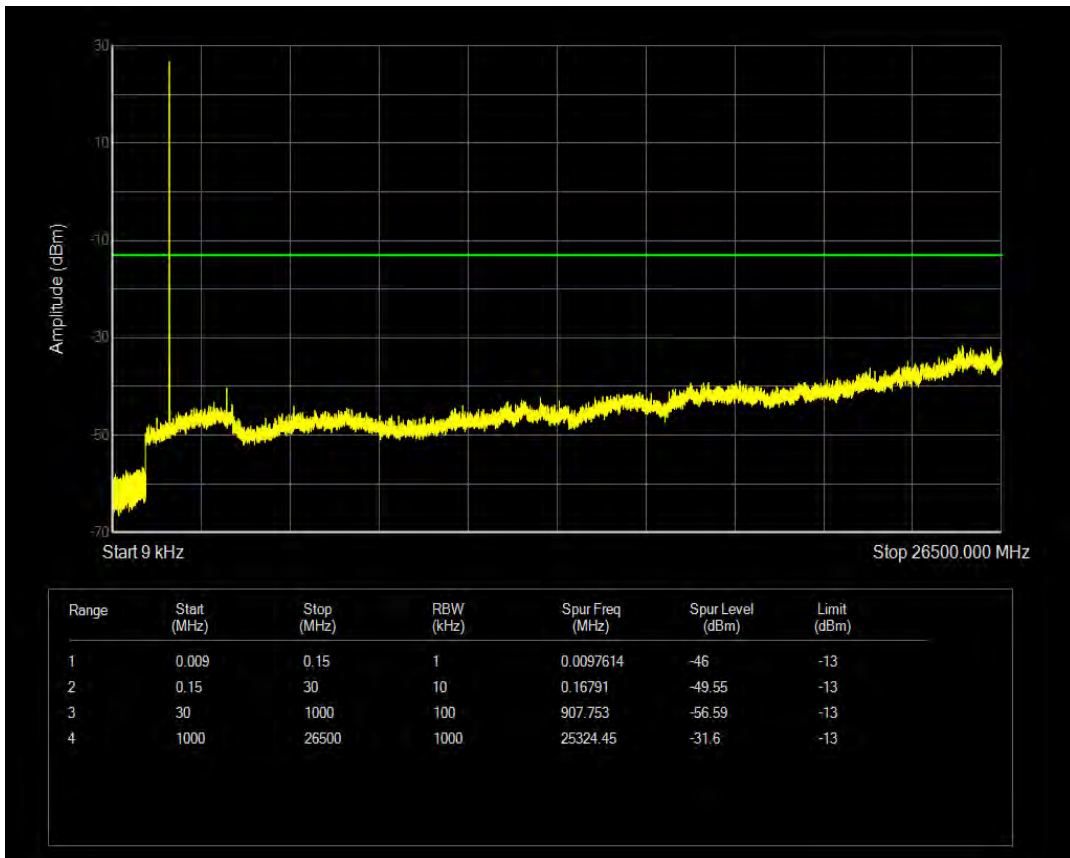

Band66 16QAM BW=1.4MHz Channel=131979 RB Size=6 Position=#0

Band66 QPSK BW=1.4MHz Channel=132322 RB Size=1 Position=#0