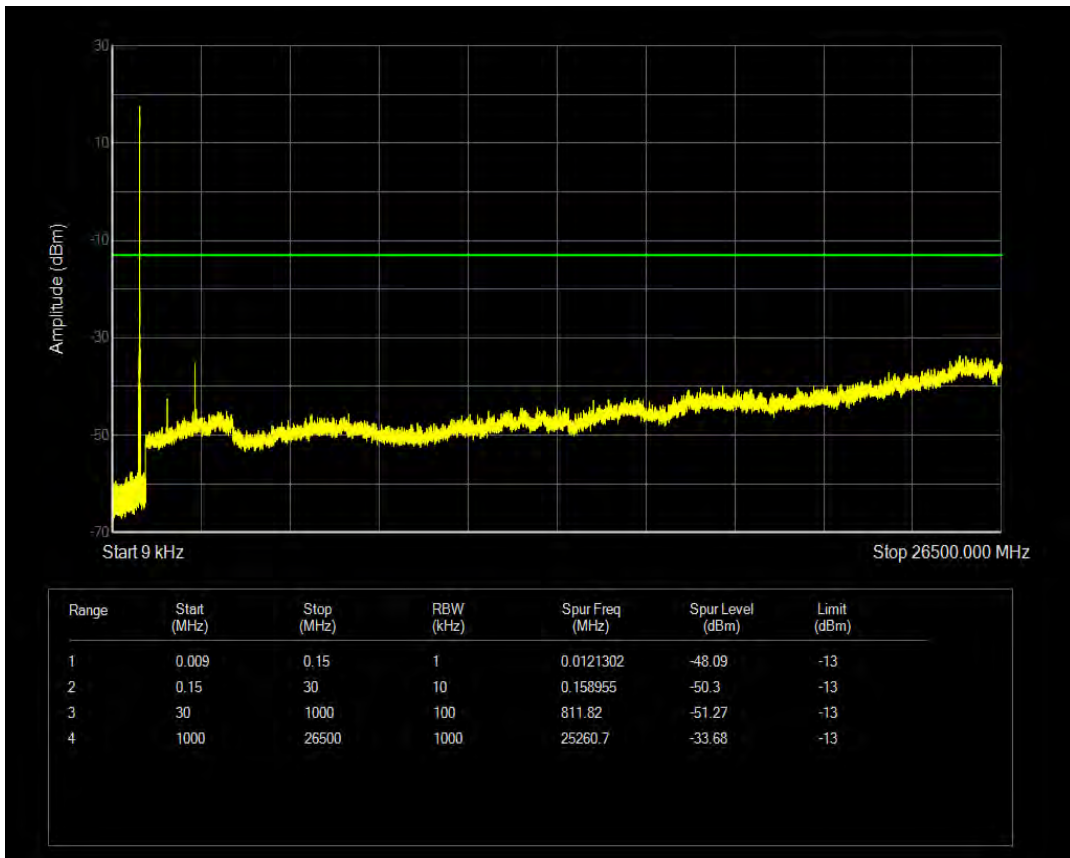

Band5 QPSK BW=3MHz Channel=20415 RB Size=15 Position=#0

Band5 16QAM BW=3MHz Channel=20415 RB Size=1 Position=#0