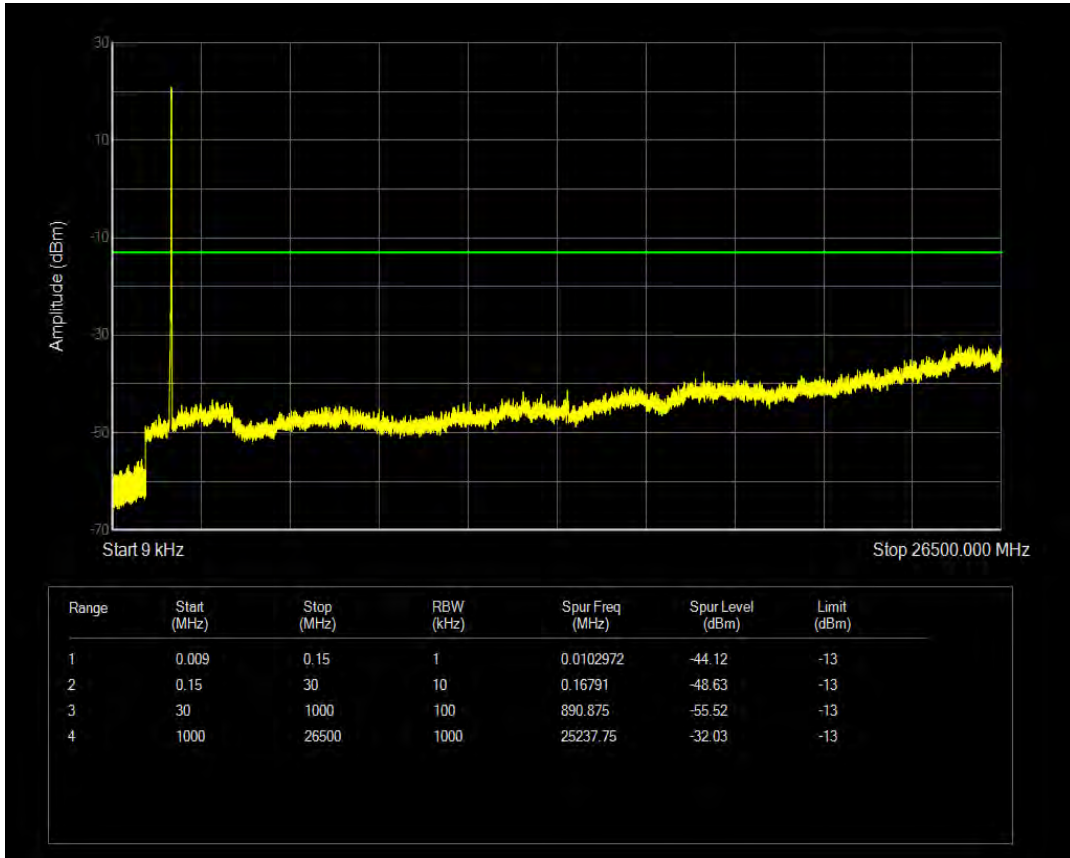

Band66 16QAM BW=15MHz Channel=132597 RB Size=75 Position=#0

Band66 QPSK BW=20MHz Channel=132072 RB Size=100 Position=#0