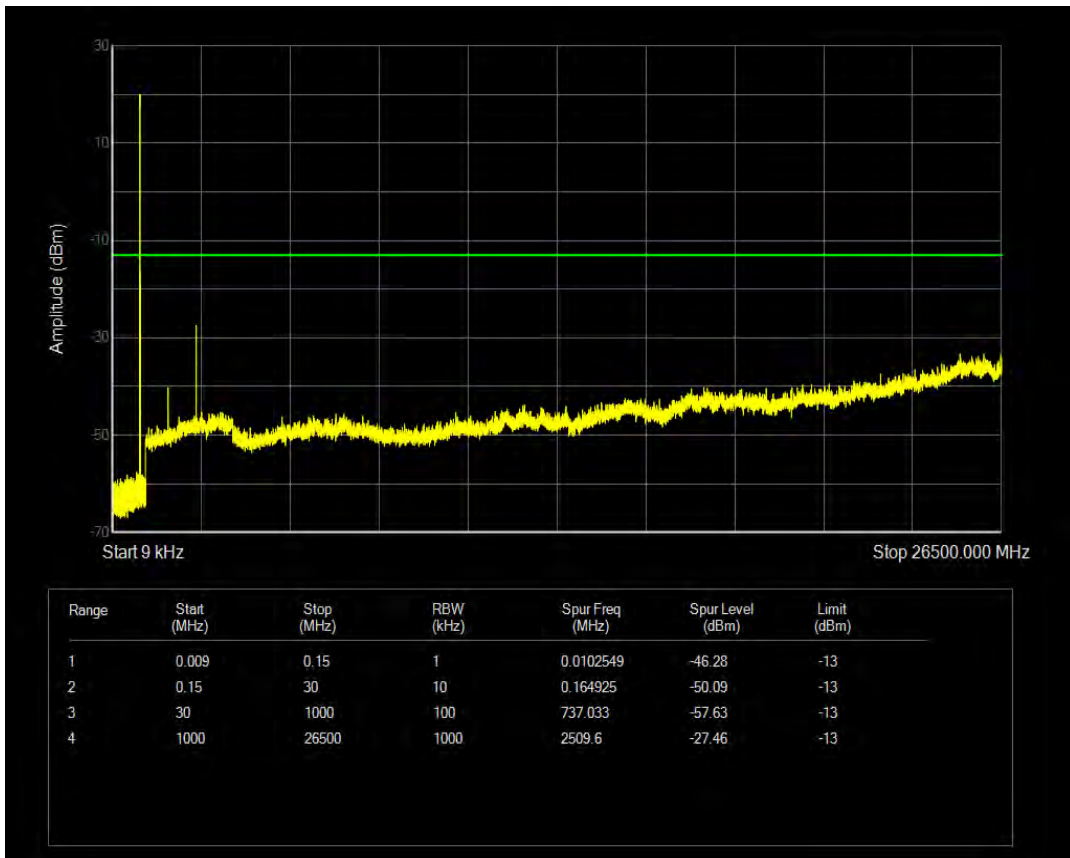

Band4 16QAM BW=20MHz Channel=20300 RB Size=100 Position=#0

Band5 QPSK BW=1.4MHz Channel=20407 RB Size=1 Position=#0

Band5 QPSK BW=1.4MHz Channel=20407 RB Size=6 Position=#0

Band5 16QAM BW=1.4MHz Channel=20407 RB Size=1 Position=#0

Band5 16QAM BW=1.4MHz Channel=20407 RB Size=6 Position=#0

Band5 QPSK BW=1.4MHz Channel=20525 RB Size=1 Position=#0

Band5 QPSK BW=1.4MHz Channel=20525 RB Size=6 Position=#0

Band5 16QAM BW=1.4MHz Channel=20525 RB Size=1 Position=#0

Band5 16QAM BW=1.4MHz Channel=20525 RB Size=6 Position=#0

Band5 QPSK BW=1.4MHz Channel=20643 RB Size=1 Position=#0

Band5 QPSK BW=1.4MHz Channel=20643 RB Size=6 Position=#0

Band5 16QAM BW=1.4MHz Channel=20643 RB Size=1 Position=#0