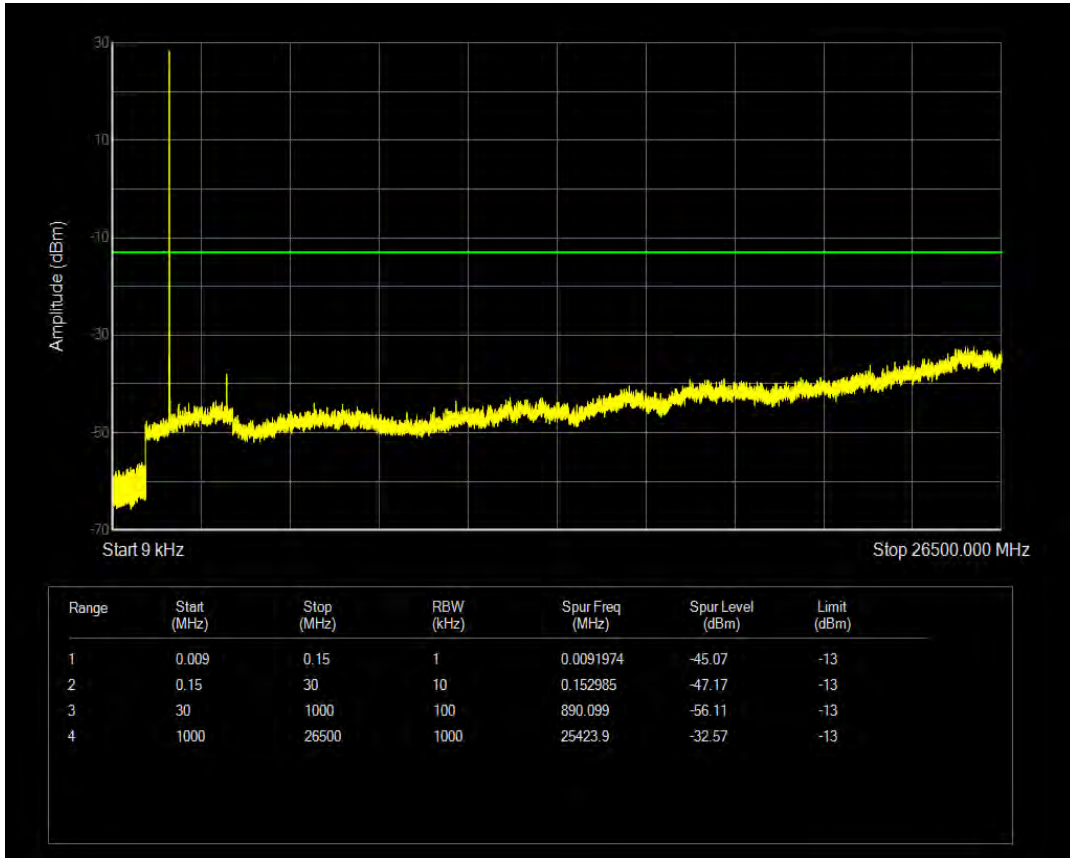

Band66 16QAM BW=3MHz Channel=132657 RB Size=15 Position=#0

Band66 QPSK BW=5MHz Channel=131997 RB Size=1 Position=#0

Band66 QPSK BW=5MHz Channel=131997 RB Size=25 Position=#0

Band66 16QAM BW=5MHz Channel=131997 RB Size=1 Position=#0