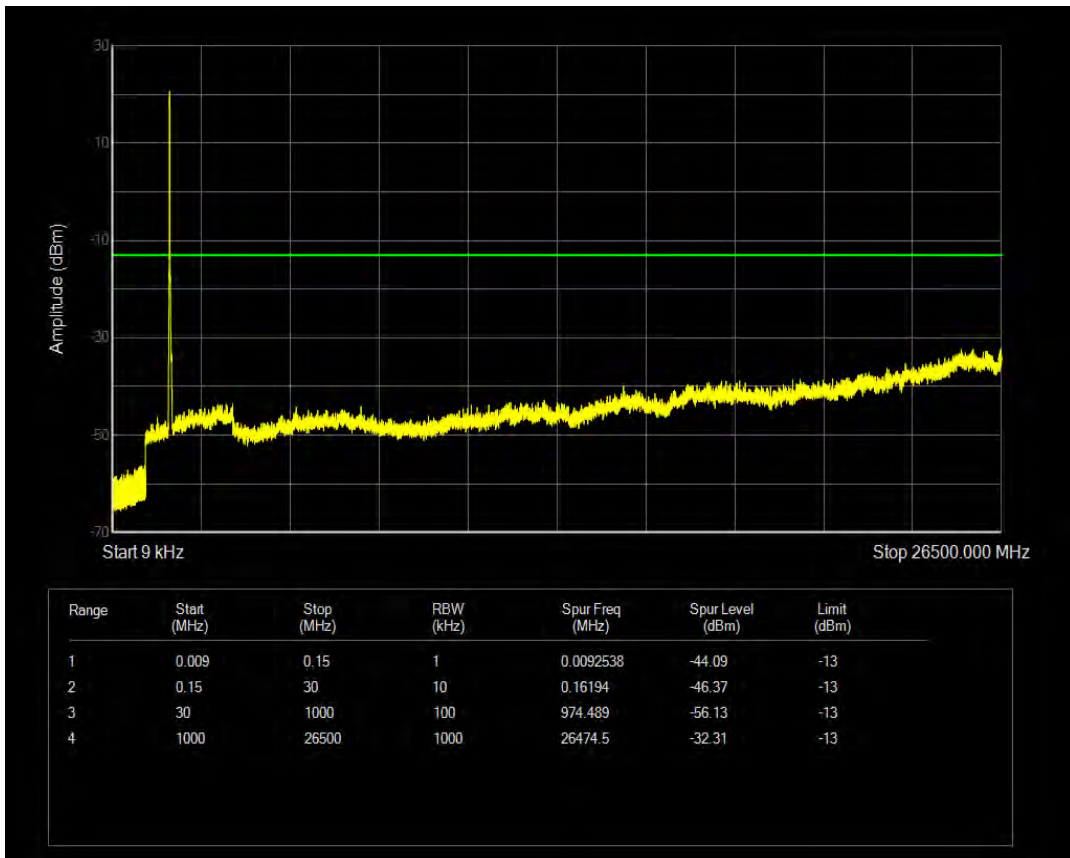

Band66 QPSK BW=20MHz Channel=132072 RB Size=100 Position=#0

Band66 16QAM BW=20MHz Channel=132072 RB Size=1 Position=#0