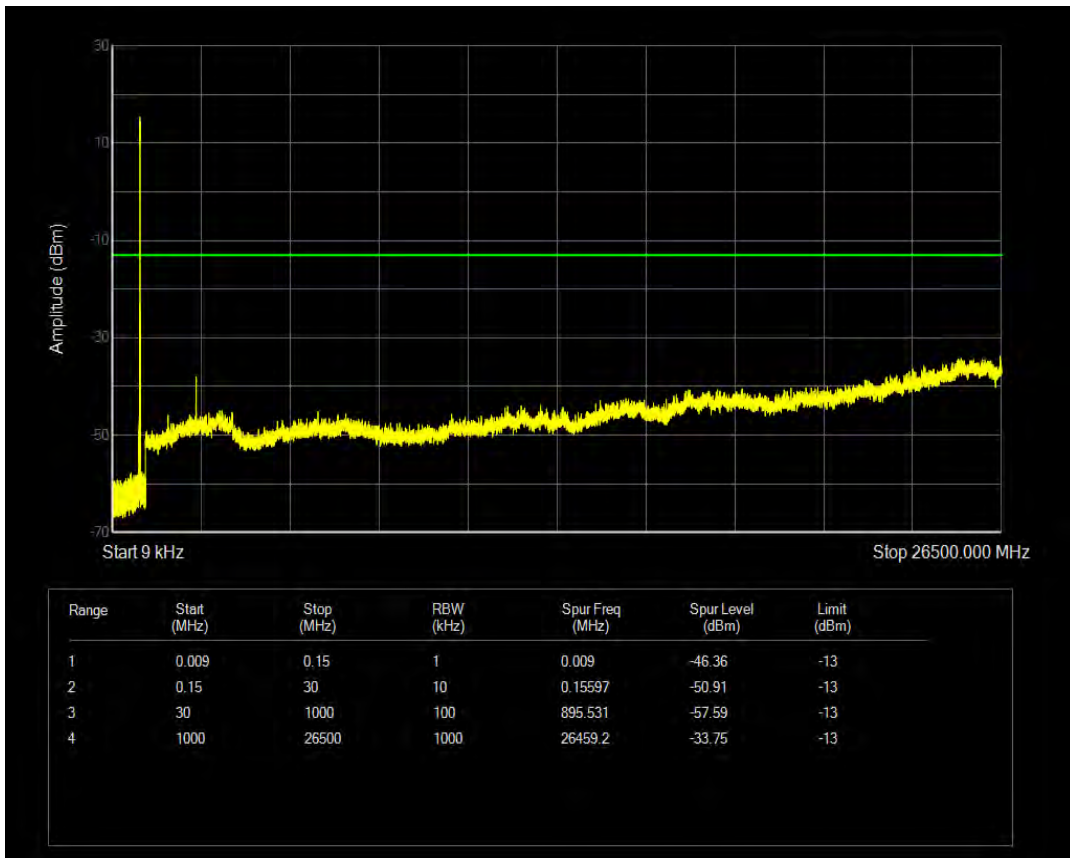

Band5 16QAM BW=5MHz Channel=20425 RB Size=25 Position=#0

Band5 QPSK BW=5MHz Channel=20525 RB Size=1 Position=#0

Band5 QPSK BW=5MHz Channel=20525 RB Size=25 Position=#0

Band5 16QAM BW=5MHz Channel=20525 RB Size=1 Position=#0

Band5 16QAM BW=5MHz Channel=20525 RB Size=25 Position=#0

Band5 QPSK BW=5MHz Channel=20625 RB Size=1 Position=#0

Band5 QPSK BW=5MHz Channel=20625 RB Size=25 Position=#0

Band5 16QAM BW=5MHz Channel=20625 RB Size=1 Position=#0