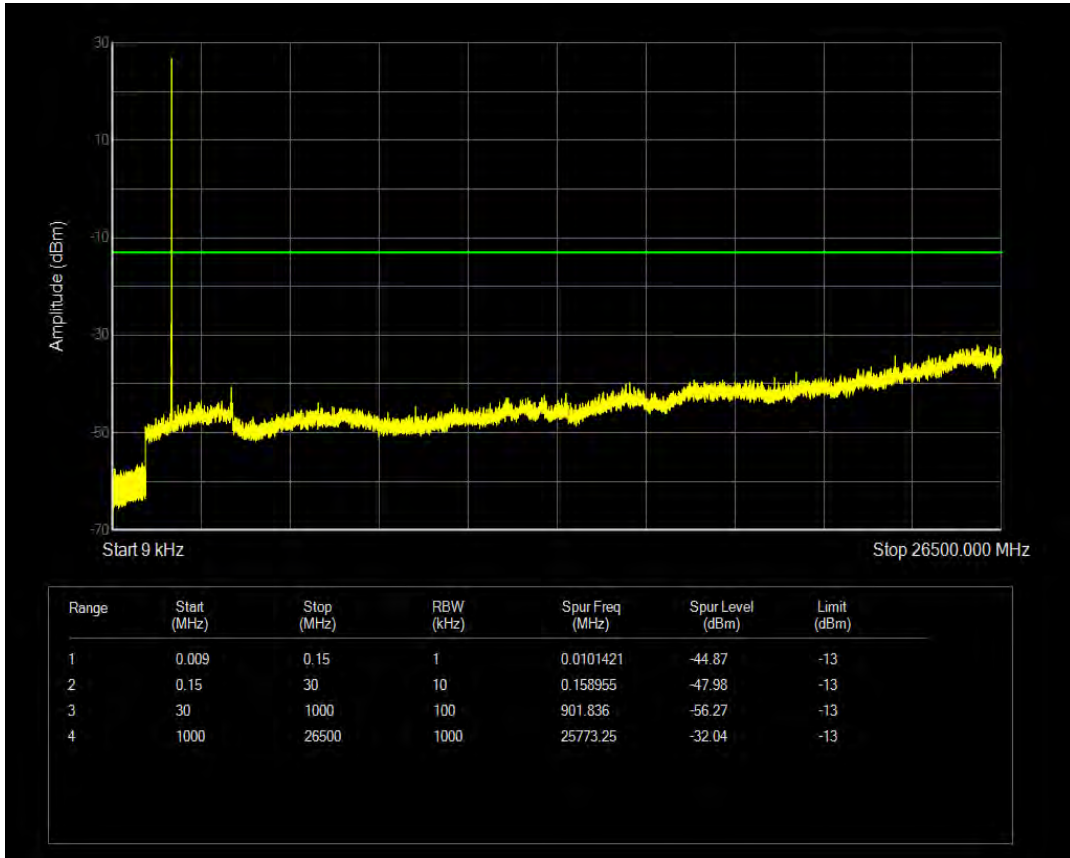

Band66 16QAM BW=1.4MHz Channel=132322 RB Size=6 Position=#0

Band66 QPSK BW=1.4MHz Channel=132665 RB Size=1 Position=#0

Band66 QPSK BW=1.4MHz Channel=132665 RB Size=6 Position=#0

Band66 16QAM BW=1.4MHz Channel=132665 RB Size=1 Position=#0