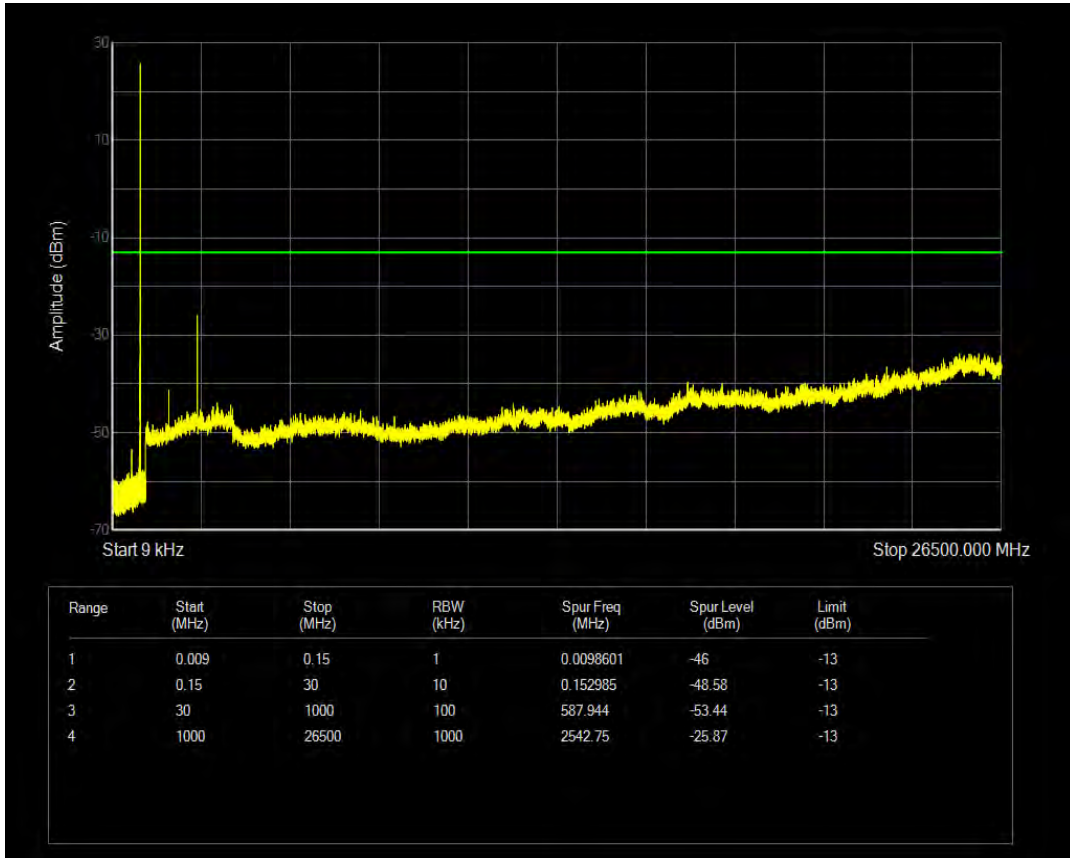

Band5 16QAM BW=1.4MHz Channel=20525 RB Size=6 Position=#0

Band5 QPSK BW=1.4MHz Channel=20643 RB Size=1 Position=#0

Band5 QPSK BW=1.4MHz Channel=20643 RB Size=6 Position=#0

Band5 16QAM BW=1.4MHz Channel=20643 RB Size=1 Position=#0

Band5 16QAM BW=1.4MHz Channel=20643 RB Size=6 Position=#0

Band5 QPSK BW=3MHz Channel=20415 RB Size=1 Position=#0

Band5 QPSK BW=3MHz Channel=20415 RB Size=15 Position=#0

Band5 16QAM BW=3MHz Channel=20415 RB Size=1 Position=#0