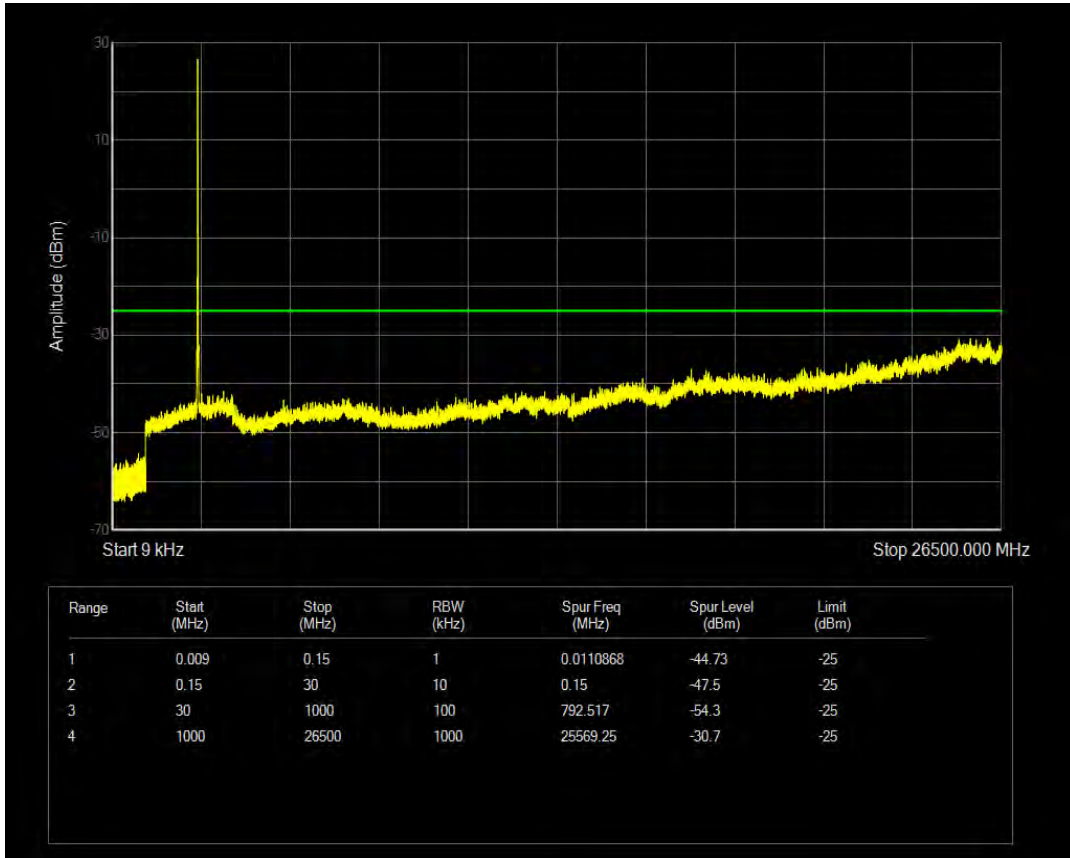

Band7 16QAM BW=15MHz Channel=21100 RB Size=75 Position=#0

Band7 QPSK BW=15MHz Channel=21375 RB Size=1 Position=#0

Band7 QPSK BW=15MHz Channel=21375 RB Size=75 Position=#0

Band7 16QAM BW=15MHz Channel=21375 RB Size=1 Position=#0