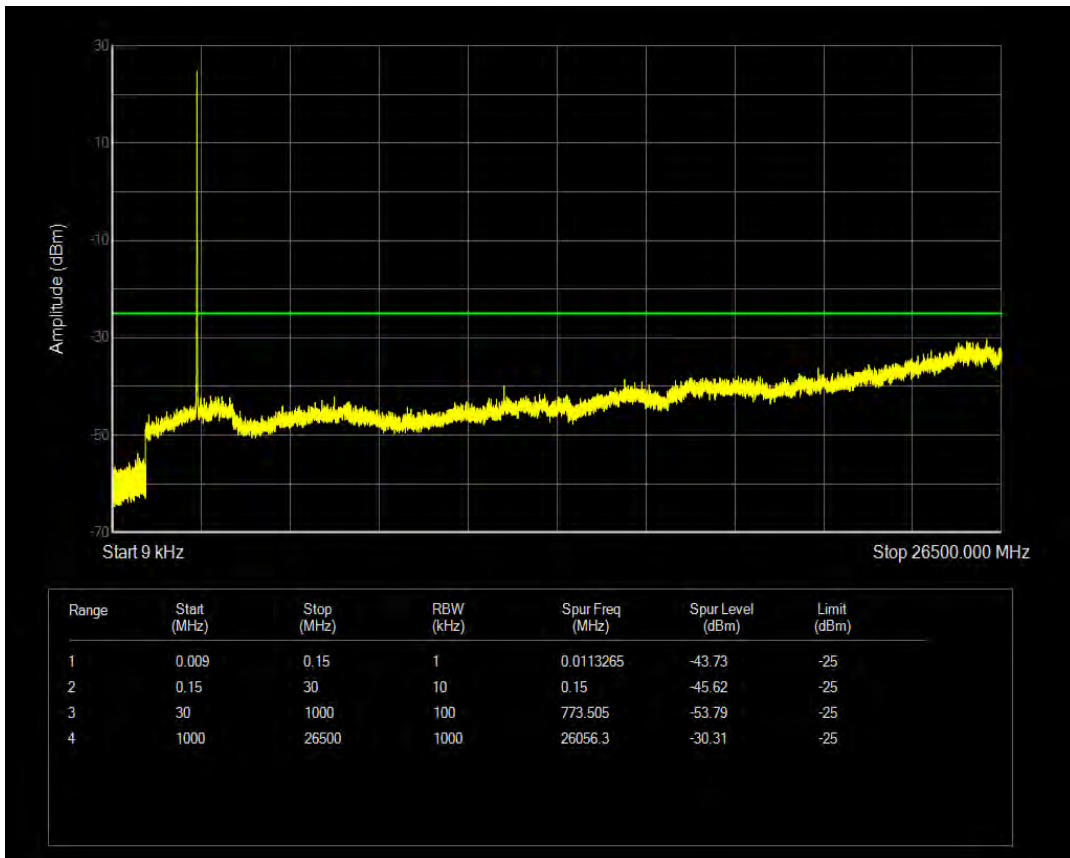

Band7 16QAM BW=5MHz Channel=21100 RB Size=25 Position=#0

Band7 QPSK BW=5MHz Channel=21425 RB Size=1 Position=#0