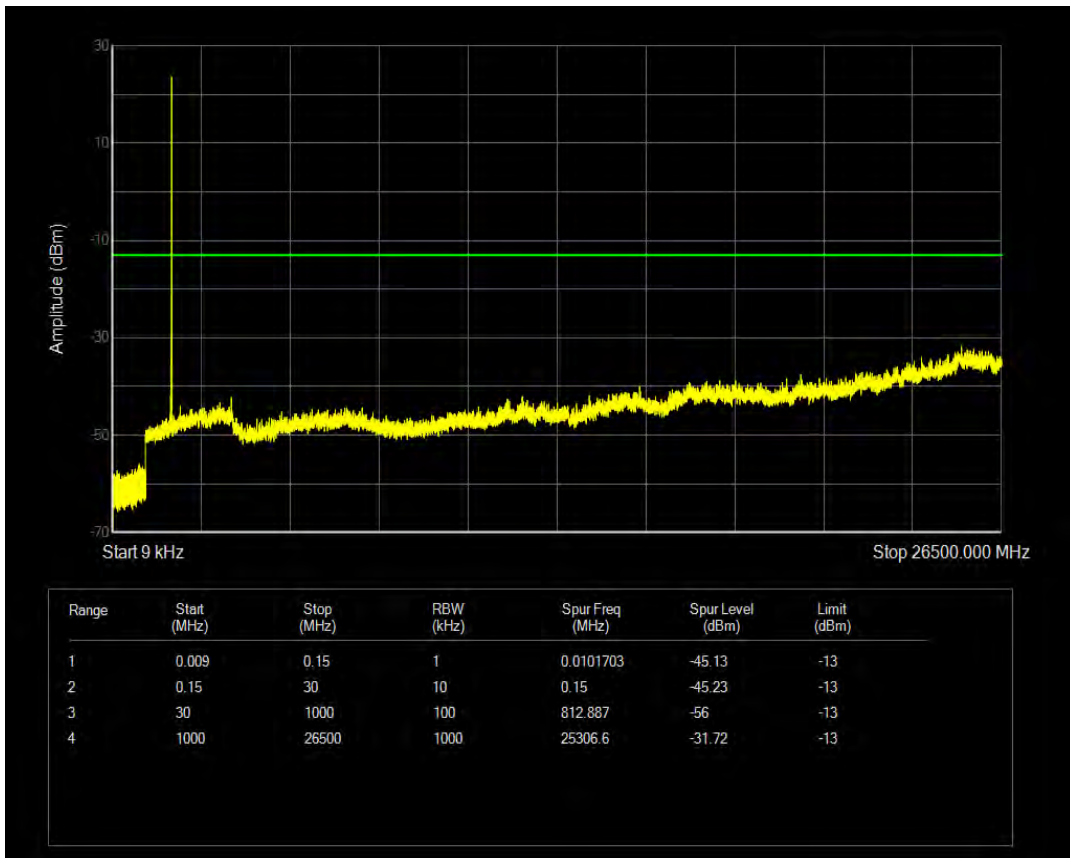

Band66 QPSK BW=3MHz Channel=132657 RB Size=15 Position=#0

Band66 16QAM BW=3MHz Channel=132657 RB Size=1 Position=#0