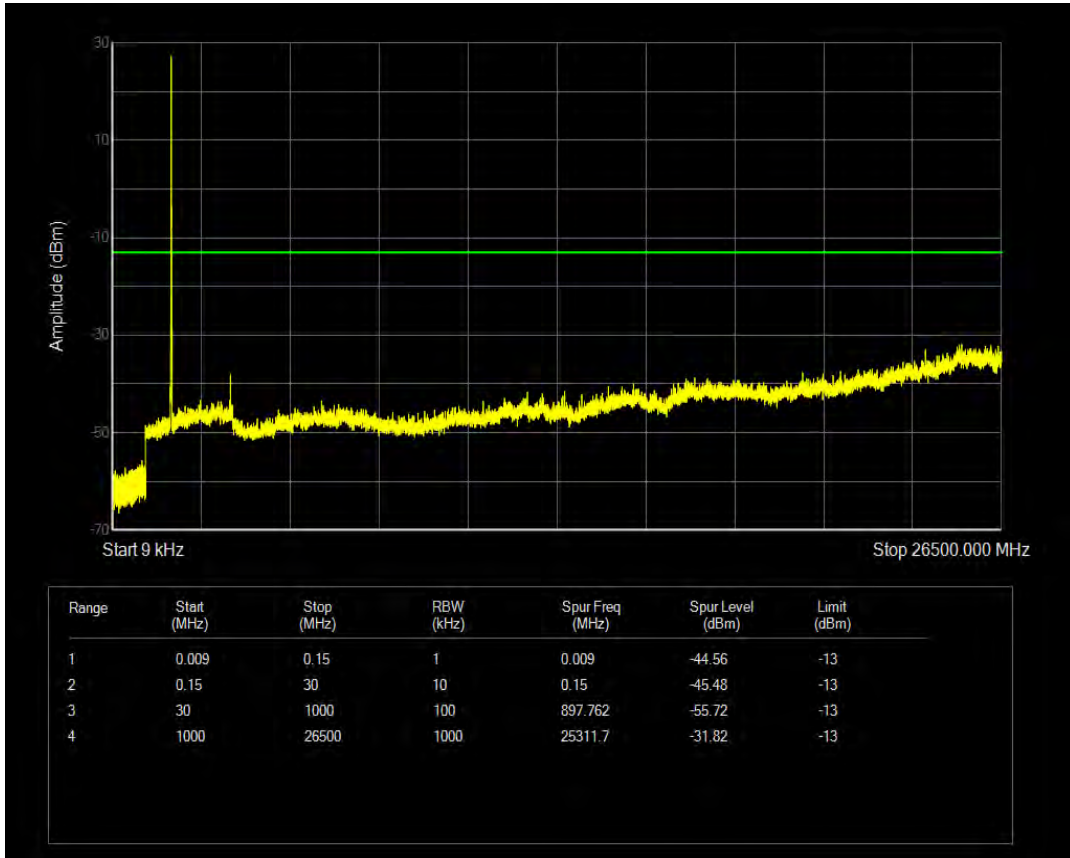

Band66 16QAM BW=15MHz Channel=132322 RB Size=75 Position=#0

Band66 QPSK BW=15MHz Channel=132597 RB Size=1 Position=#0

Band66 QPSK BW=15MHz Channel=132597 RB Size=75 Position=#0

Band66 16QAM BW=15MHz Channel=132597 RB Size=1 Position=#0