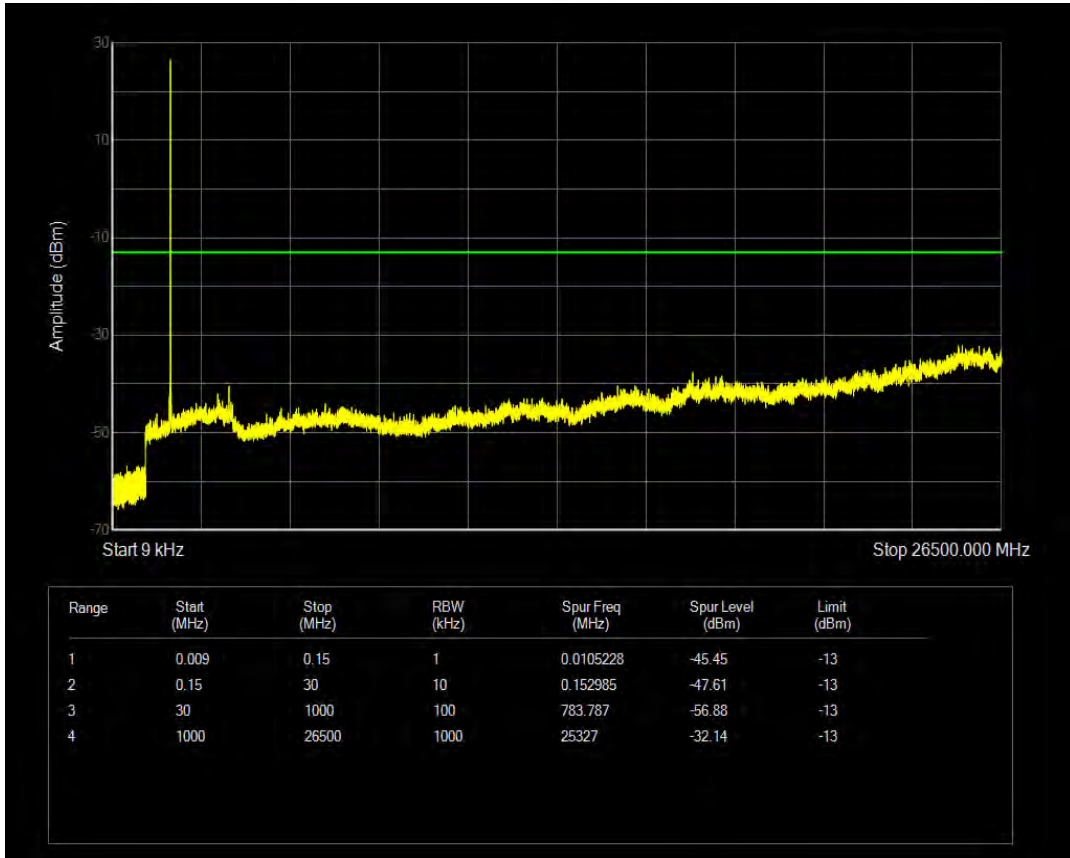

Band66 16QAM BW=3MHz Channel=131987 RB Size=15 Position=#0

Band66 QPSK BW=3MHz Channel=132322 RB Size=15 Position=#0

Band66 QPSK BW=3MHz Channel=132322 RB Size=1 Position=#0

Band66 16QAM BW=3MHz Channel=132322 RB Size=1 Position=#0