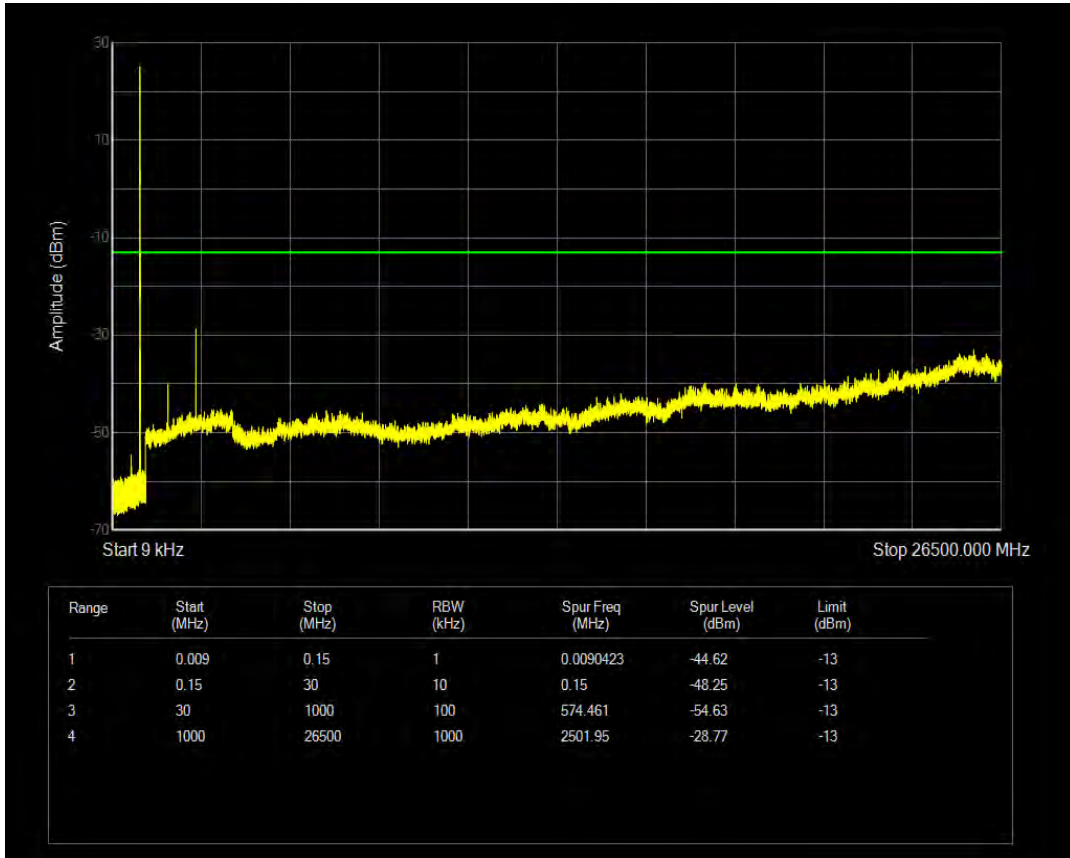

Band5 16QAM BW=3MHz Channel=20635 RB Size=15 Position=#0

Band5 QPSK BW=5MHz Channel=20425 RB Size=1 Position=#0

Band5 QPSK BW=5MHz Channel=20425 RB Size=25 Position=#0

Band5 16QAM BW=5MHz Channel=20425 RB Size=1 Position=#0

Band5 16QAM BW=5MHz Channel=20425 RB Size=25 Position=#0

Band5 QPSK BW=5MHz Channel=20525 RB Size=1 Position=#0

Band5 QPSK BW=5MHz Channel=20525 RB Size=25 Position=#0

Band5 16QAM BW=5MHz Channel=20525 RB Size=1 Position=#0