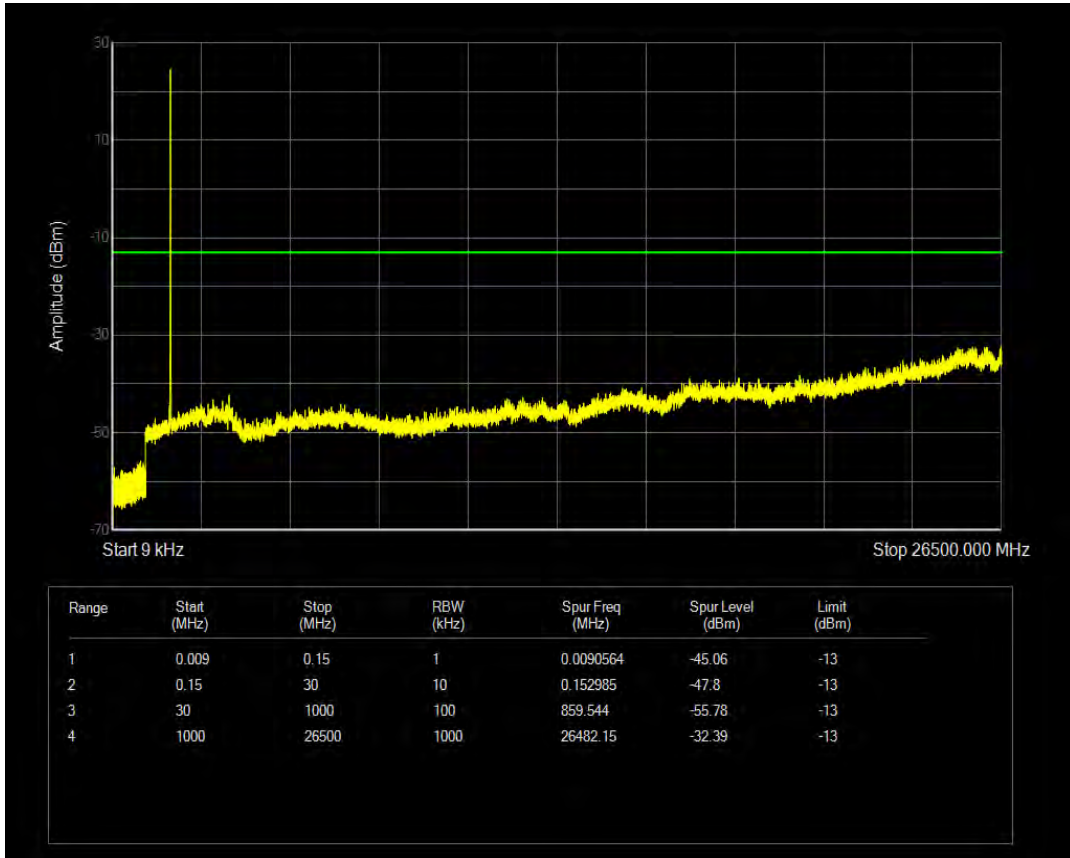

Band66 QPSK BW=3MHz Channel=132322 RB Size=15 Position=#0

Band66 QPSK BW=3MHz Channel=132322 RB Size=1 Position=#0