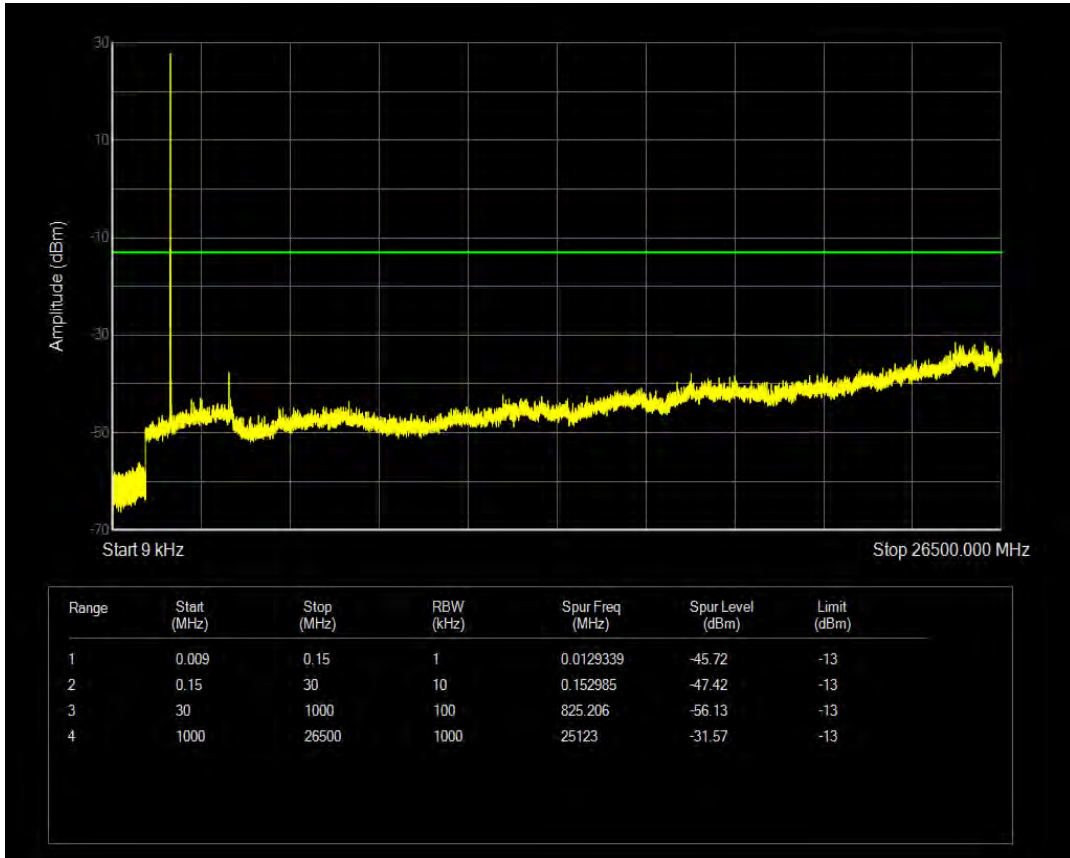

Band66 16QAM BW=5MHz Channel=131997 RB Size=25 Position=#0

Band66 QPSK BW=5MHz Channel=132322 RB Size=1 Position=#0

Band66 QPSK BW=5MHz Channel=132322 RB Size=25 Position=#0

Band66 16QAM BW=5MHz Channel=132322 RB Size=1 Position=#0