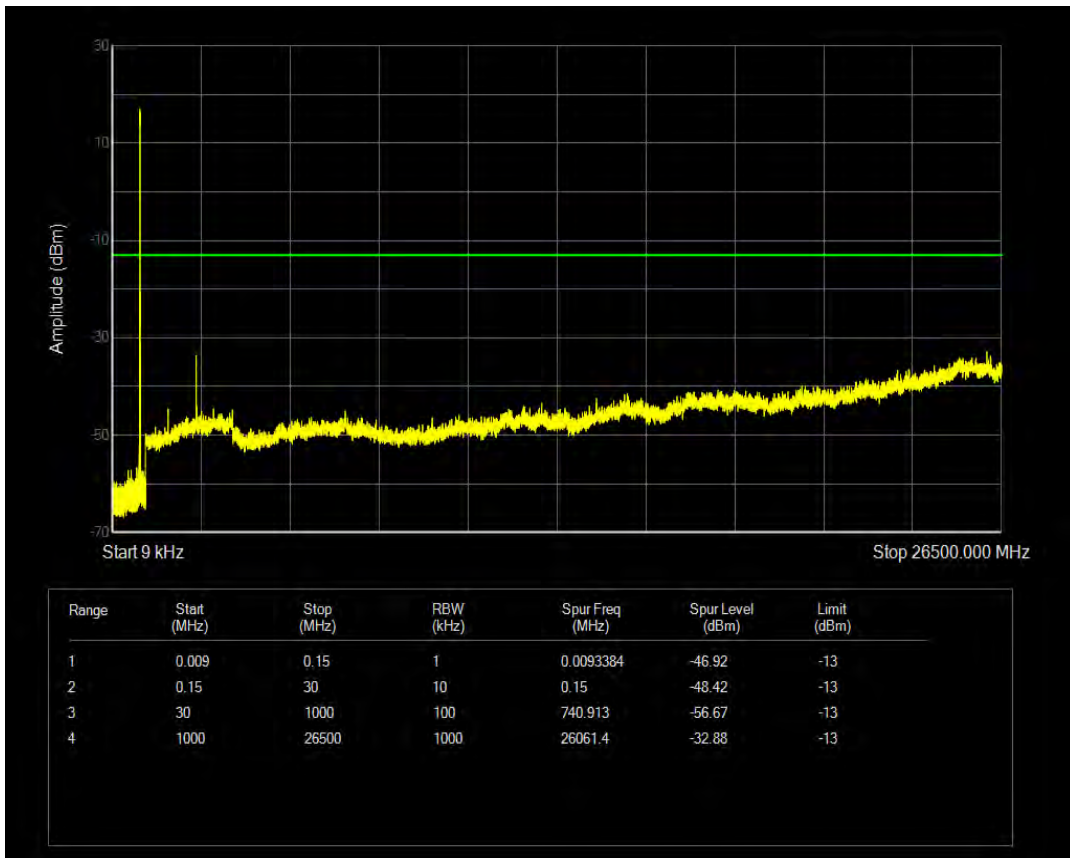

Band5 QPSK BW=3MHz Channel=20525 RB Size=15 Position=#0

Band5 16QAM BW=3MHz Channel=20525 RB Size=1 Position=#0