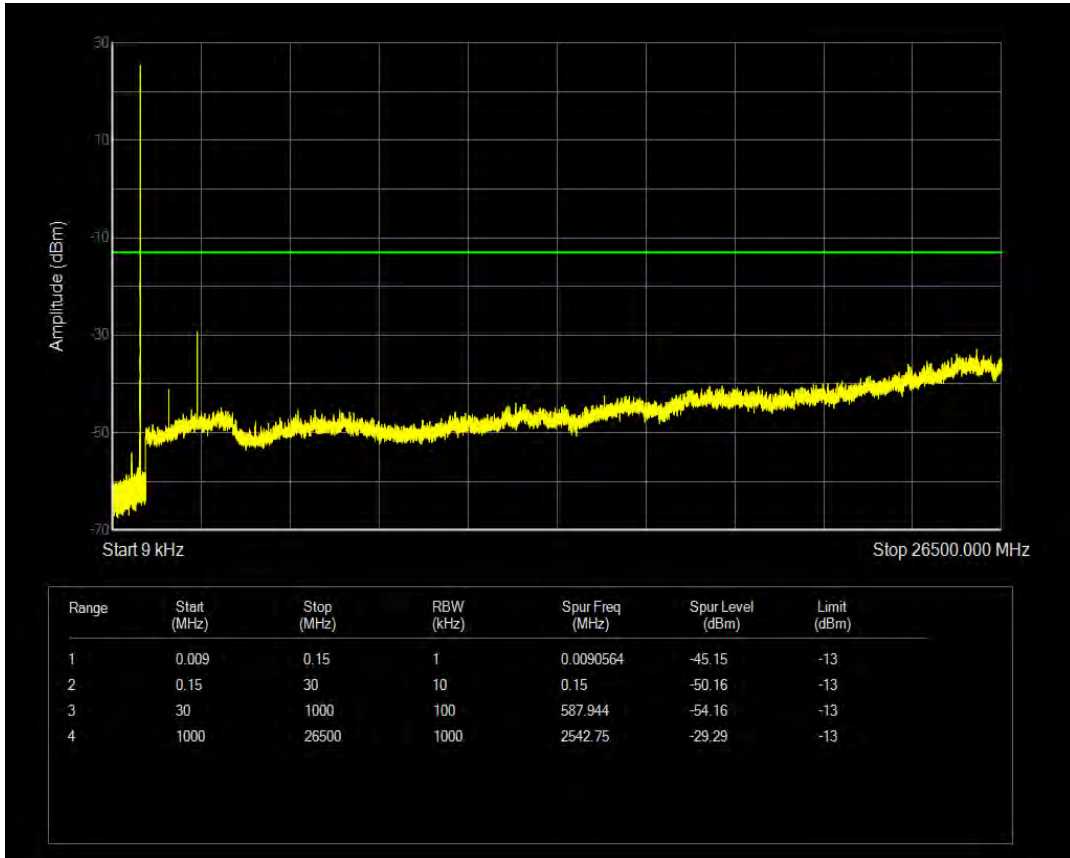

Band4 16QAM BW=20MHz Channel=20300 RB Size=100 Position=#0

Band5 QPSK BW=1.4MHz Channel=20407 RB Size=1 Position=#0

Band5 QPSK BW=1.4MHz Channel=20407 RB Size=6 Position=#0

Band5 16QAM BW=1.4MHz Channel=20407 RB Size=1 Position=#0

Band5 16QAM BW=1.4MHz Channel=20407 RB Size=6 Position=#0

Band5 QPSK BW=1.4MHz Channel=20525 RB Size=1 Position=#0

Band5 QPSK BW=1.4MHz Channel=20525 RB Size=6 Position=#0

Band5 16QAM BW=1.4MHz Channel=20525 RB Size=1 Position=#0

Band5 16QAM BW=1.4MHz Channel=20525 RB Size=6 Position=#0

Band5 QPSK BW=1.4MHz Channel=20643 RB Size=1 Position=#0

Band5 QPSK BW=1.4MHz Channel=20643 RB Size=6 Position=#0

Band5 16QAM BW=1.4MHz Channel=20643 RB Size=1 Position=#0