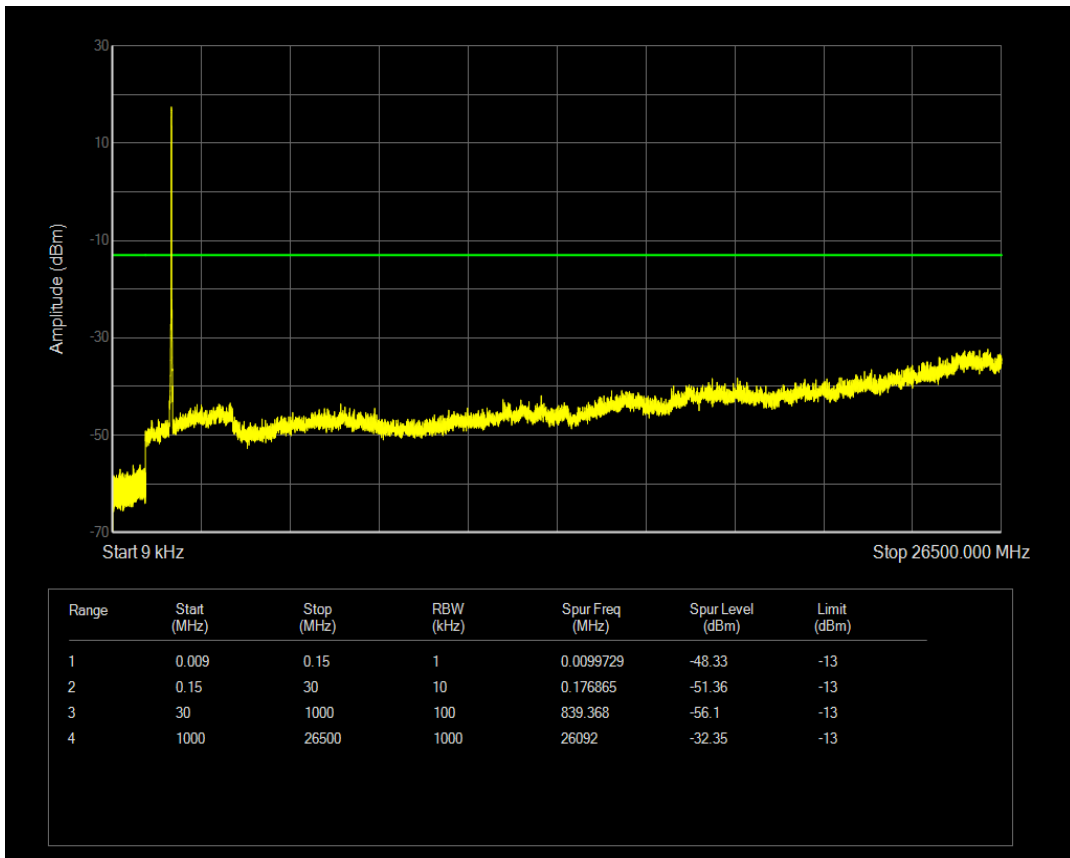

Band66 QAM16 BW=15MHz Channel=132597 RB Size=75 Position=#0

Band66 QPSK BW=20MHz Channel=132072 RB Size=1 Position=#0