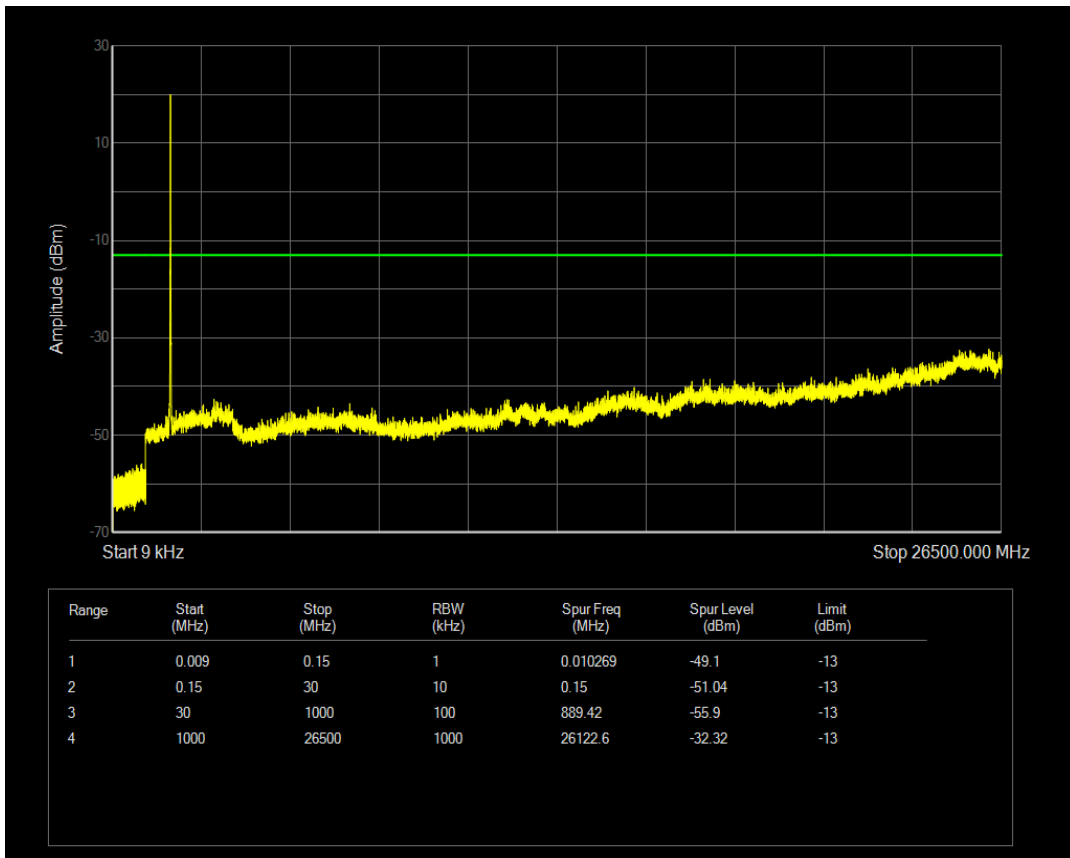

Band66 QPSK BW=10MHz Channel=132322 RB Size=50 Position=#0

Band66 QAM16 BW=10MHz Channel=132322 RB Size=1 Position=#0

Band66 QAM16 BW=10MHz Channel=132322 RB Size=50 Position=#0

Band66 QPSK BW=10MHz Channel=132622 RB Size=50 Position=#0

Band66 QPSK BW=10MHz Channel=132622 RB Size=1 Position=#0

Band66 QAM16 BW=10MHz Channel=132622 RB Size=1 Position=#0

Band66 QAM16 BW=10MHz Channel=132622 RB Size=50 Position=#0

Band66 QPSK BW=15MHz Channel=132047 RB Size=1 Position=#0