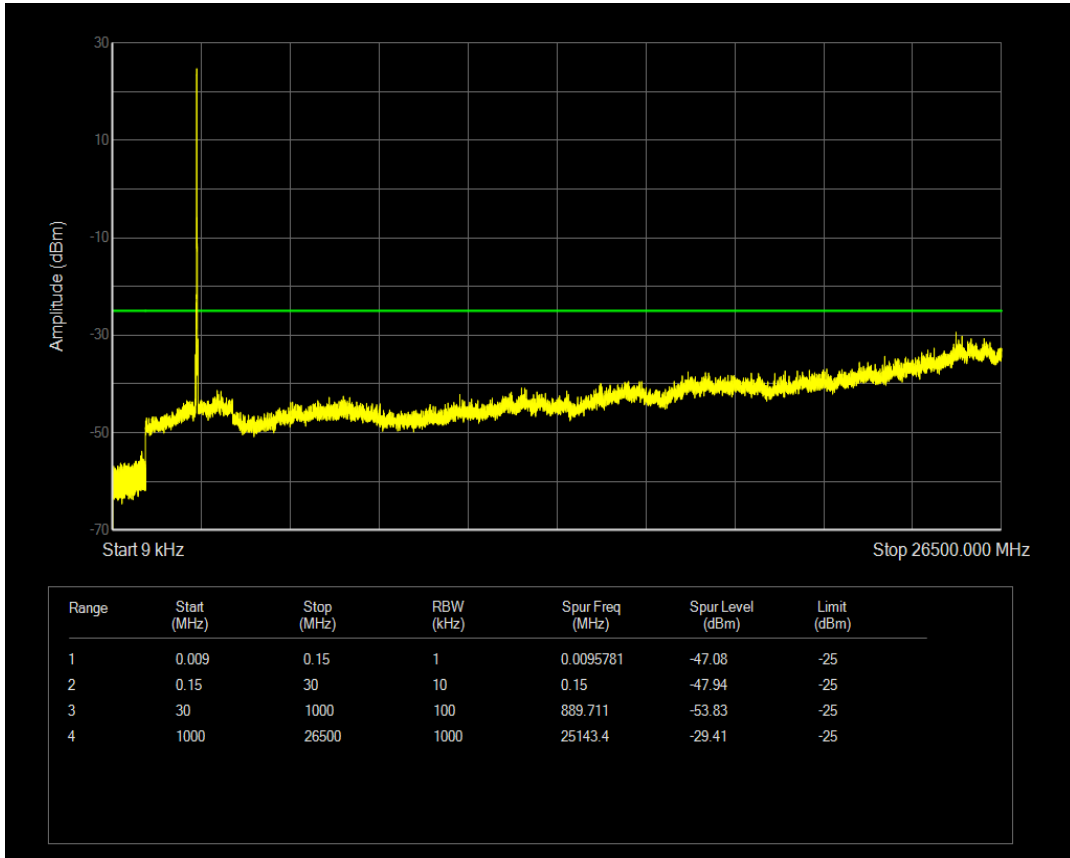

Band7 QPSK BW=15MHz Channel=21375 RB Size=75 Position=#0

Band7 QAM16 BW=15MHz Channel=21375 RB Size=1 Position=#0

Band7 QAM16 BW=15MHz Channel=21375 RB Size=75 Position=#0

Band7 QPSK BW=20MHz Channel=20850 RB Size=100 Position=#0

Band7 QPSK BW=20MHz Channel=20850 RB Size=1 Position=#0

Band7 QAM16 BW=20MHz Channel=20850 RB Size=1 Position=#0

Band7 QAM16 BW=20MHz Channel=20850 RB Size=100 Position=#0

Band7 QPSK BW=20MHz Channel=21100 RB Size=1 Position=#0

Band7 QPSK BW=20MHz Channel=21100 RB Size=100 Position=#0

Band7 QAM16 BW=20MHz Channel=21100 RB Size=1 Position=#0

Band7 QAM16 BW=20MHz Channel=21100 RB Size=100 Position=#0

Band7 QPSK BW=20MHz Channel=21350 RB Size=1 Position=#0