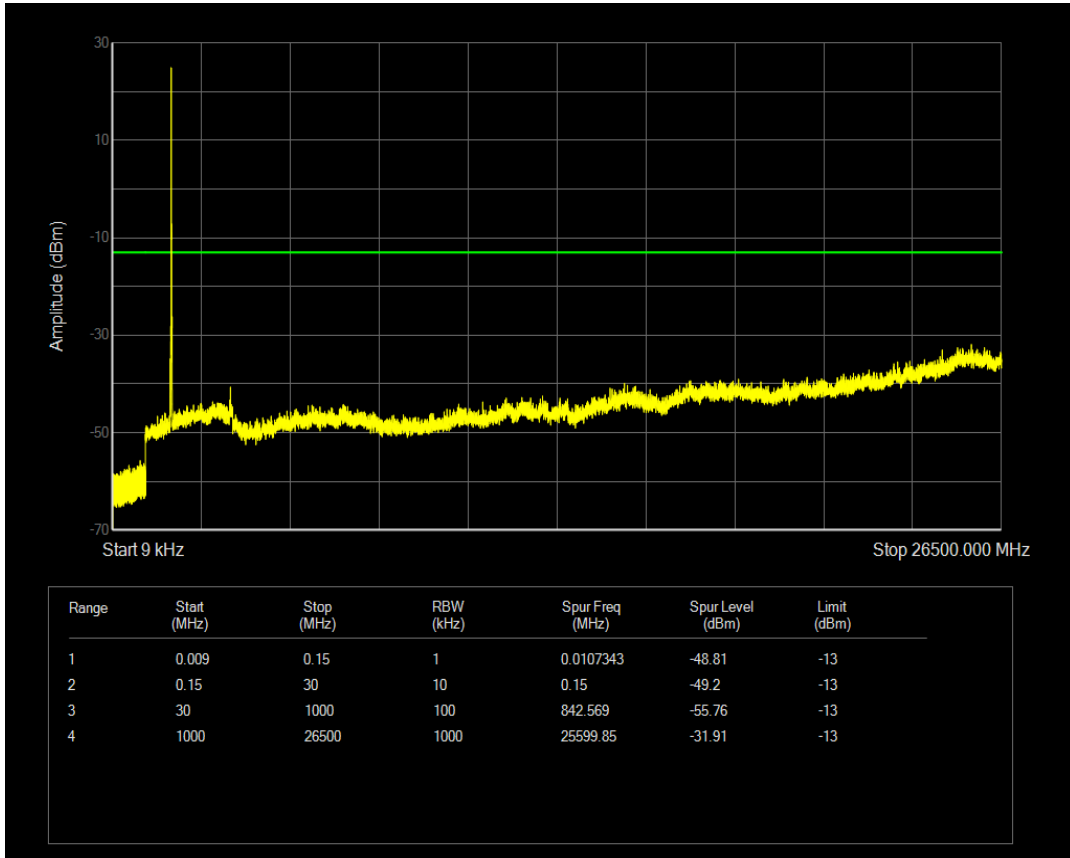

Band66 QPSK BW=15MHz Channel=132322 RB Size=75 Position=#0

Band66 QAM16 BW=15MHz Channel=132322 RB Size=1 Position=#0

Band66 QAM16 BW=15MHz Channel=132322 RB Size=75 Position=#0

Band66 QPSK BW=15MHz Channel=132597 RB Size=1 Position=#0

Band66 QAM16 BW=15MHz Channel=132597 RB Size=1 Position=#0

Band66 QPSK BW=15MHz Channel=132597 RB Size=75 Position=#0

Band66 QAM16 BW=15MHz Channel=132597 RB Size=75 Position=#0

Band66 QPSK BW=20MHz Channel=132072 RB Size=1 Position=#0