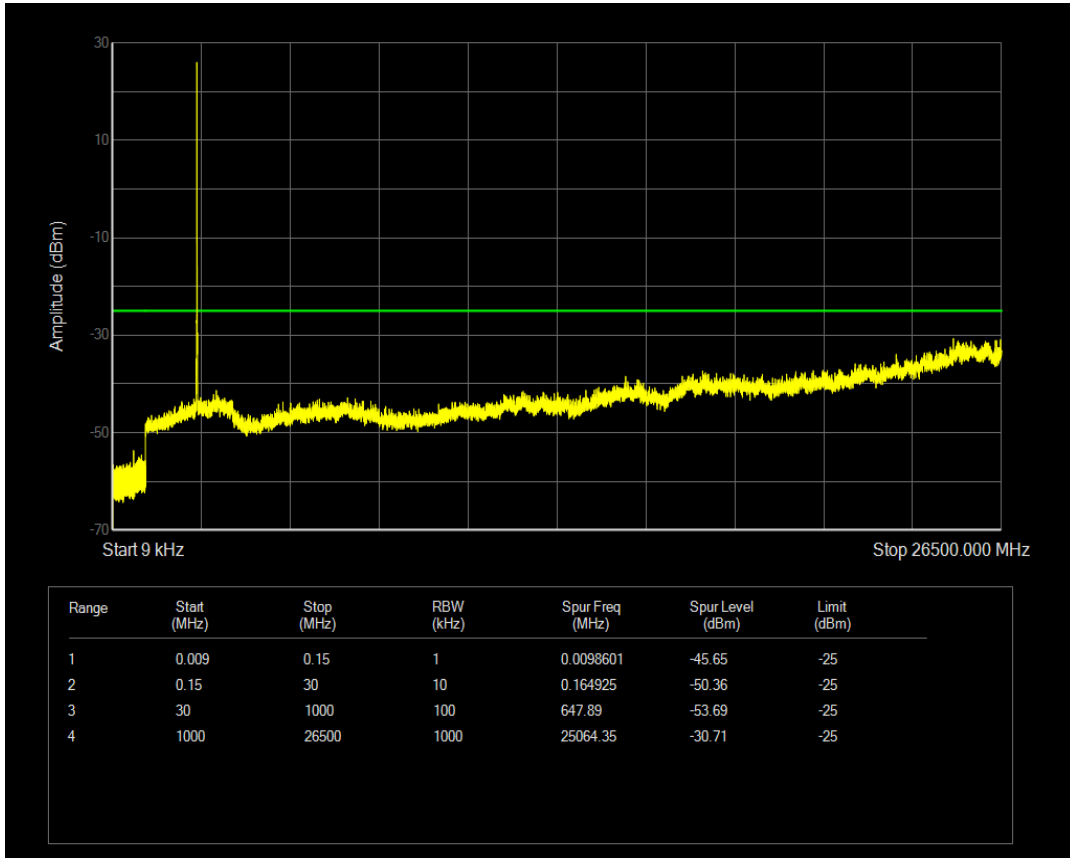

Band7 QPSK BW=10MHz Channel=20800 RB Size=50 Position=#0

Band7 QAM16 BW=10MHz Channel=20800 RB Size=1 Position=#0

Band7 QAM16 BW=10MHz Channel=20800 RB Size=50 Position=#0

Band7 QPSK BW=10MHz Channel=21100 RB Size=1 Position=#0

Band7 QPSK BW=10MHz Channel=21100 RB Size=50 Position=#0

Band7 QAM16 BW=10MHz Channel=21100 RB Size=1 Position=#0

Band7 QAM16 BW=10MHz Channel=21100 RB Size=50 Position=#0

Band7 QPSK BW=10MHz Channel=21400 RB Size=1 Position=#0