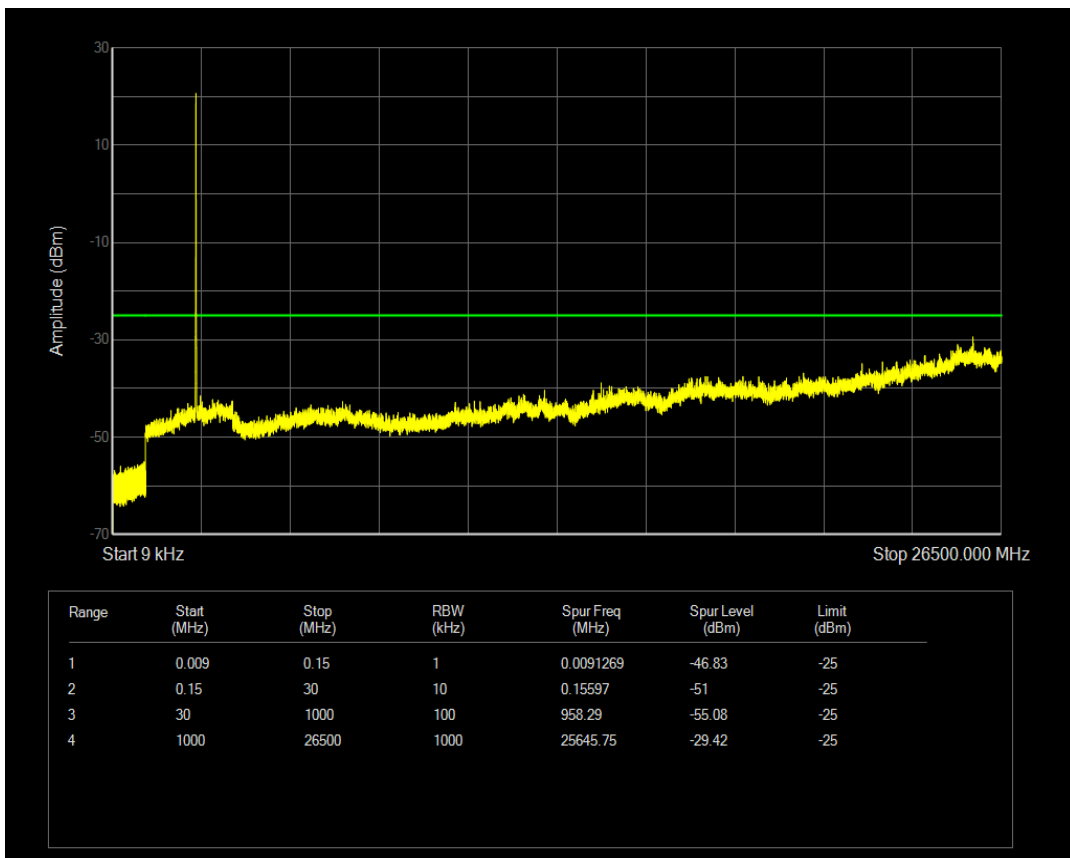

Band66 QPSK BW=20MHz Channel=132572 RB Size=100 Position=#0

Band66 QAM16 BW=20MHz Channel=132572 RB Size=1 Position=#0

Band66 QAM16 BW=20MHz Channel=132572 RB Size=100 Position=#0

Band7 QPSK BW=5MHz Channel=20775 RB Size=1 Position=#0

Band7 QPSK BW=5MHz Channel=20775 RB Size=25 Position=#0

Band7 QAM16 BW=5MHz Channel=20775 RB Size=1 Position=#0

Band7 QAM16 BW=5MHz Channel=20775 RB Size=25 Position=#0

Band7 QPSK BW=5MHz Channel=21100 RB Size=1 Position=#0