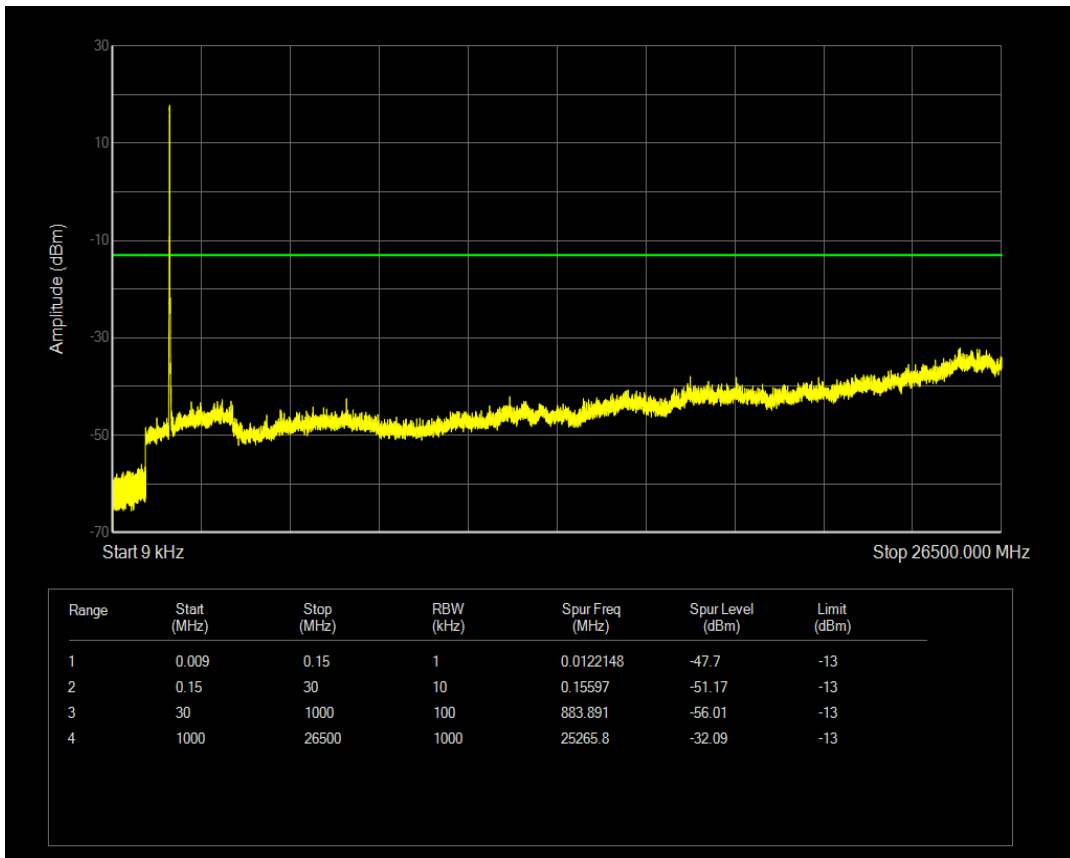

Band66 QPSK BW=10MHz Channel=132622 RB Size=1 Position=#0

Band66 QAM16 BW=10MHz Channel=132622 RB Size=1 Position=#0

Band66 QAM16 BW=10MHz Channel=132622 RB Size=50 Position=#0

Band66 QPSK BW=15MHz Channel=132047 RB Size=1 Position=#0

Band66 QPSK BW=15MHz Channel=132047 RB Size=75 Position=#0

Band66 QAM16 BW=15MHz Channel=132047 RB Size=1 Position=#0

Band66 QAM16 BW=15MHz Channel=132047 RB Size=75 Position=#0

Band66 QPSK BW=15MHz Channel=132322 RB Size=1 Position=#0