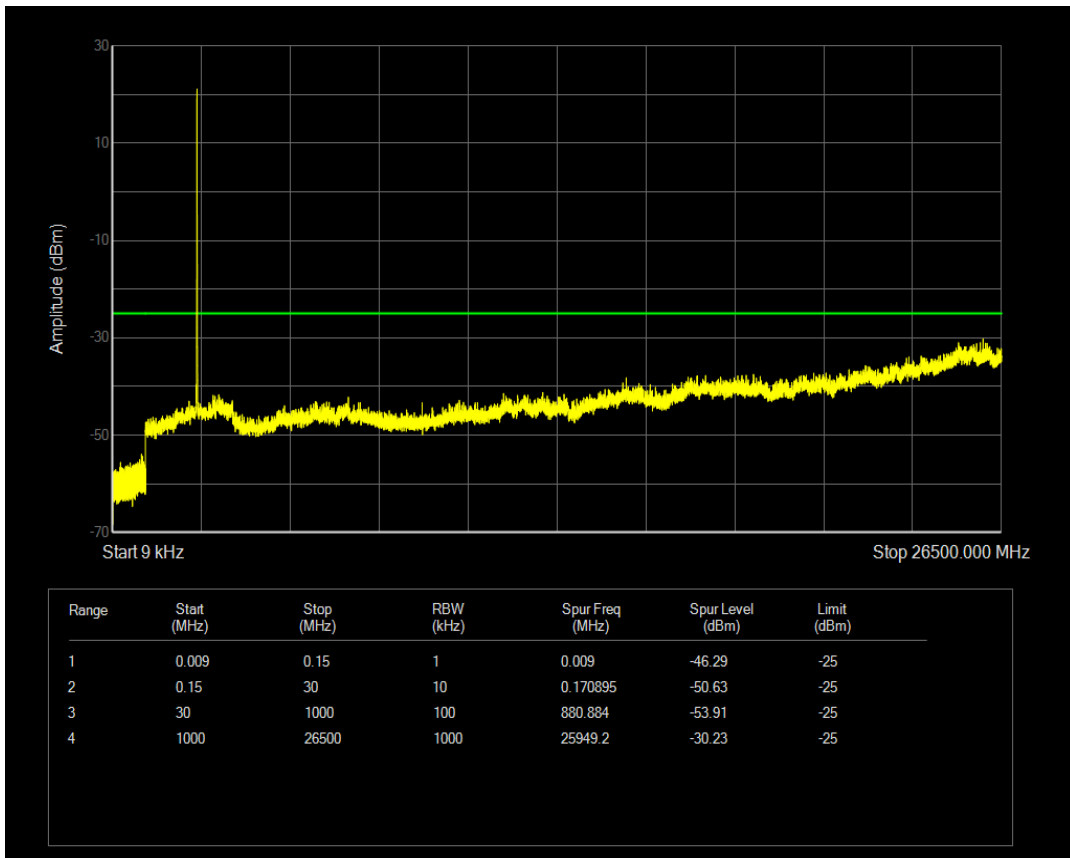

Band7 QPSK BW=5MHz Channel=20775 RB Size=25 Position=#0

Band7 QAM16 BW=5MHz Channel=20775 RB Size=1 Position=#0

Band7 QAM16 BW=5MHz Channel=20775 RB Size=25 Position=#0

Band7 QPSK BW=5MHz Channel=21100 RB Size=1 Position=#0

Band7 QPSK BW=5MHz Channel=21100 RB Size=25 Position=#0

Band7 QAM16 BW=5MHz Channel=21100 RB Size=1 Position=#0

Band7 QAM16 BW=5MHz Channel=21100 RB Size=25 Position=#0

Band7 QPSK BW=5MHz Channel=21425 RB Size=1 Position=#0