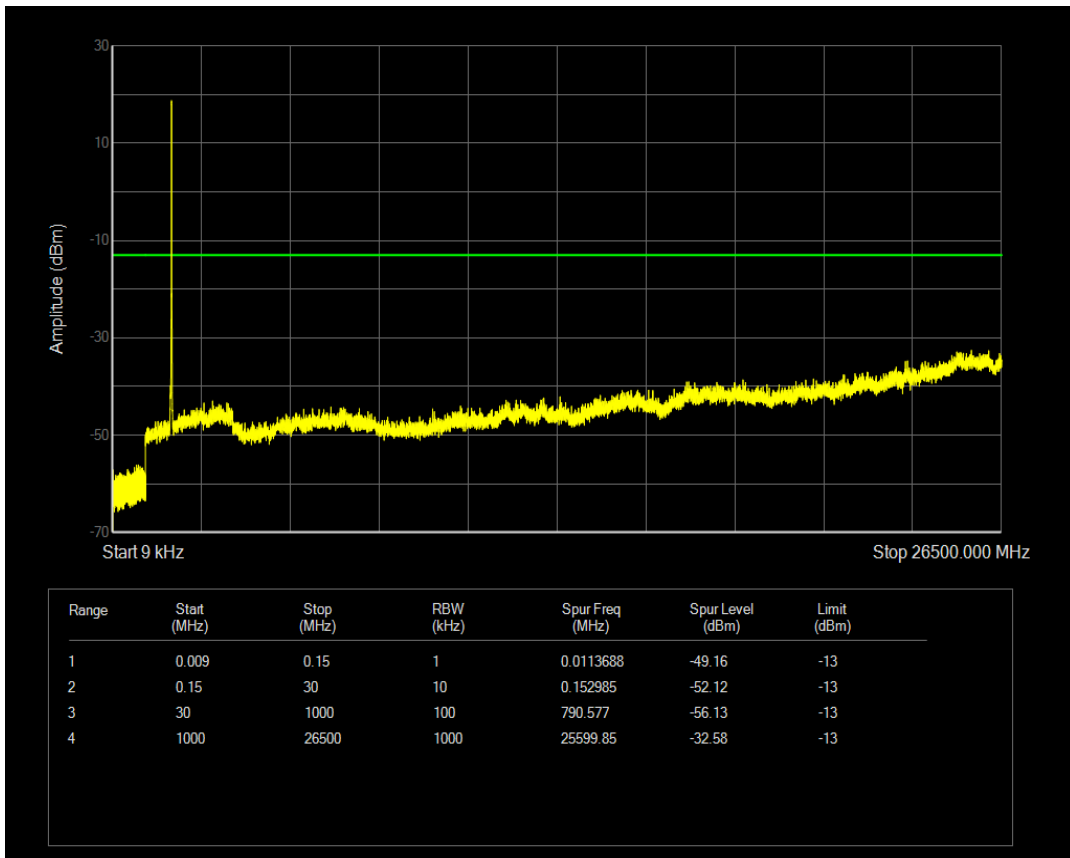

Band66 QPSK BW=10MHz Channel=132322 RB Size=50 Position=#0

Band66 QAM16 BW=10MHz Channel=132322 RB Size=1 Position=#0

Band66 QAM16 BW=10MHz Channel=132322 RB Size=50 Position=#0

Band66 QPSK BW=10MHz Channel=132622 RB Size=50 Position=#0

Band66 QPSK BW=10MHz Channel=132622 RB Size=1 Position=#0

Band66 QAM16 BW=10MHz Channel=132622 RB Size=1 Position=#0

Band66 QAM16 BW=10MHz Channel=132622 RB Size=50 Position=#0

Band66 QPSK BW=15MHz Channel=132047 RB Size=1 Position=#0