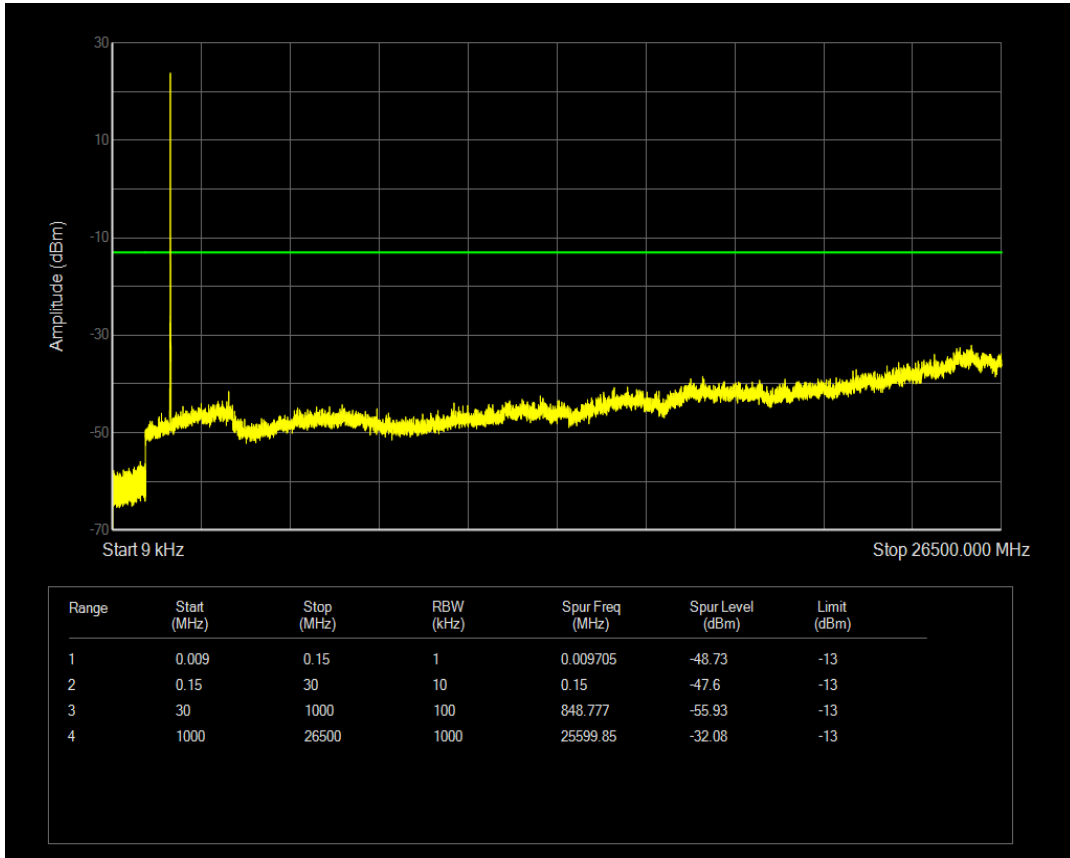

Band66 QPSK BW=10MHz Channel=132322 RB Size=50 Position=#0

Band66 QAM16 BW=10MHz Channel=132322 RB Size=1 Position=#0

Band66 QAM16 BW=10MHz Channel=132322 RB Size=50 Position=#0

Band66 QPSK BW=10MHz Channel=132622 RB Size=50 Position=#0

Band66 QPSK BW=10MHz Channel=132622 RB Size=1 Position=#0

Band66 QAM16 BW=10MHz Channel=132622 RB Size=1 Position=#0

Band66 QAM16 BW=10MHz Channel=132622 RB Size=50 Position=#0

Band66 QPSK BW=15MHz Channel=132047 RB Size=1 Position=#0