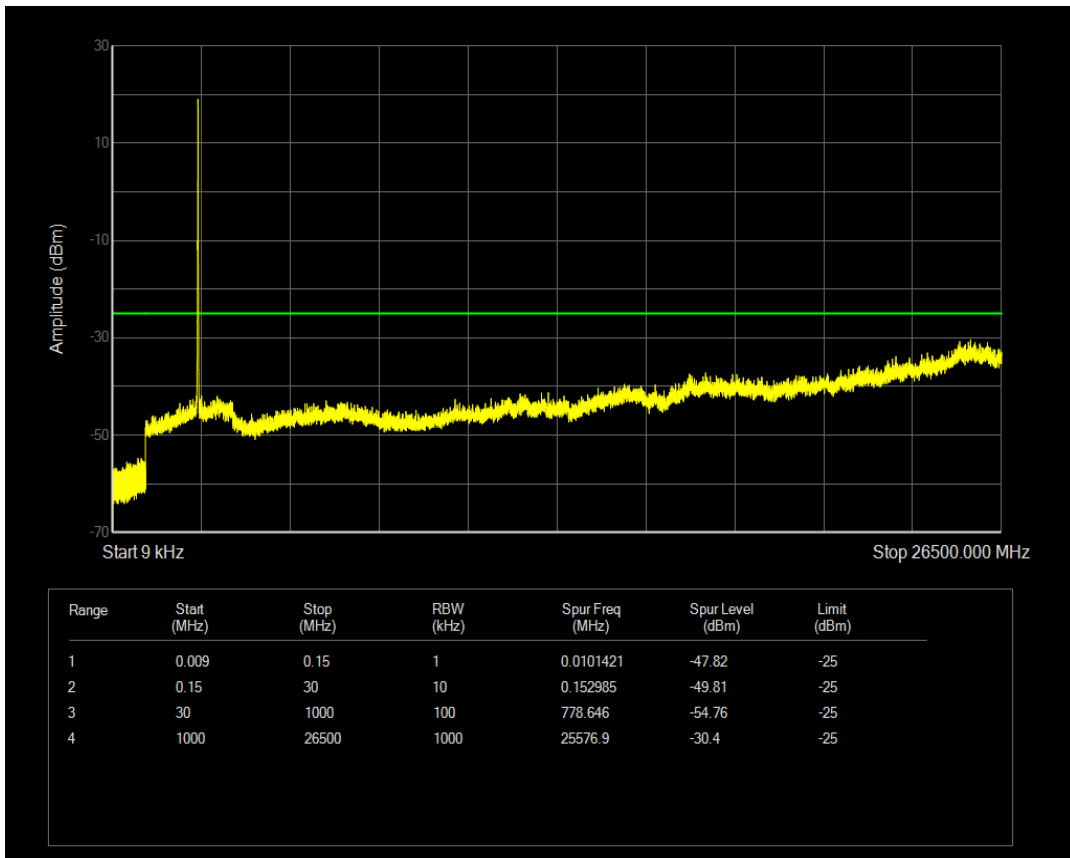

Band7 QPSK BW=10MHz Channel=20800 RB Size=50 Position=#0

Band7 QAM16 BW=10MHz Channel=20800 RB Size=1 Position=#0

Band7 QAM16 BW=10MHz Channel=20800 RB Size=50 Position=#0

Band7 QPSK BW=10MHz Channel=21100 RB Size=1 Position=#0

Band7 QPSK BW=10MHz Channel=21100 RB Size=50 Position=#0

Band7 QAM16 BW=10MHz Channel=21100 RB Size=1 Position=#0

Band7 QAM16 BW=10MHz Channel=21100 RB Size=50 Position=#0

Band7 QPSK BW=10MHz Channel=21400 RB Size=1 Position=#0

Band7 QPSK BW=10MHz Channel=21400 RB Size=50 Position=#0

Band7 QAM16 BW=10MHz Channel=21400 RB Size=1 Position=#0

Band7 QAM16 BW=10MHz Channel=21400 RB Size=50 Position=#0

Band7 QPSK BW=15MHz Channel=20825 RB Size=1 Position=#0