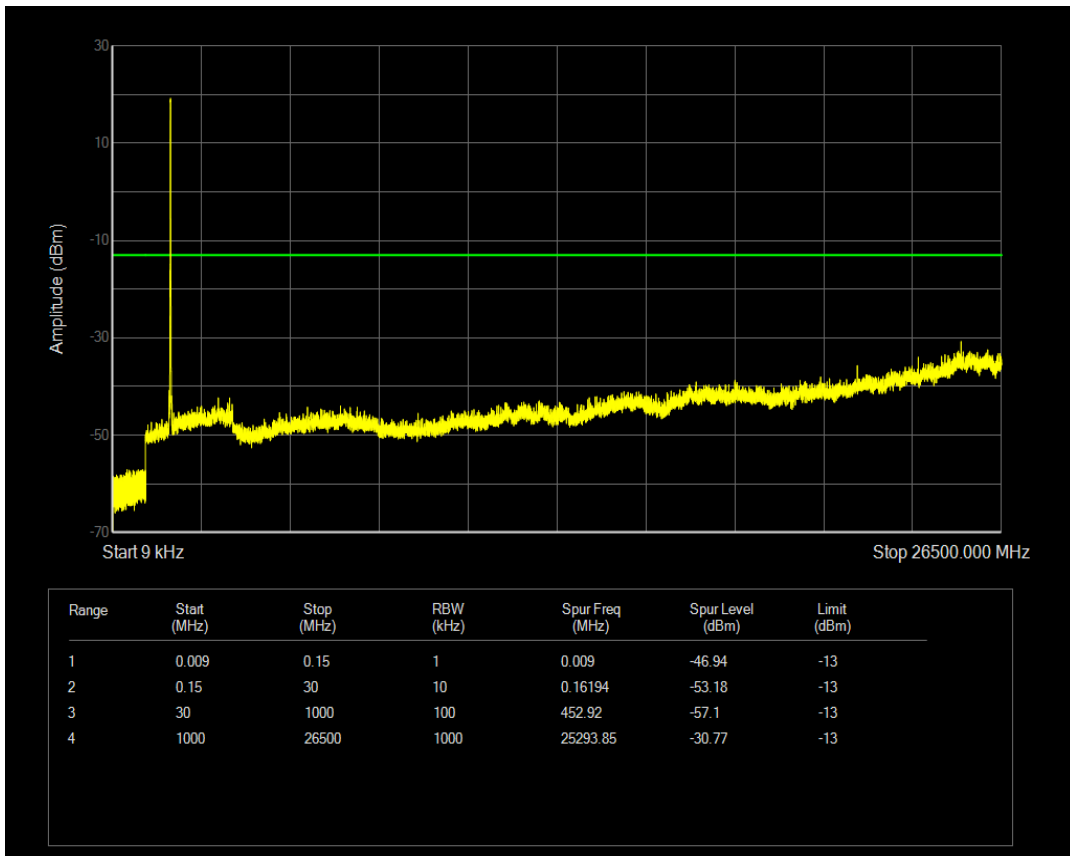

Band66 QPSK BW=10MHz Channel=132322 RB Size=50 Position=#0

Band66 QAM16 BW=10MHz Channel=132322 RB Size=1 Position=#0

Band66 QAM16 BW=10MHz Channel=132322 RB Size=50 Position=#0

Band66 QPSK BW=10MHz Channel=132622 RB Size=50 Position=#0

Band66 QPSK BW=10MHz Channel=132622 RB Size=1 Position=#0

Band66 QAM16 BW=10MHz Channel=132622 RB Size=1 Position=#0

Band66 QAM16 BW=10MHz Channel=132622 RB Size=50 Position=#0

Band66 QPSK BW=15MHz Channel=132047 RB Size=1 Position=#0