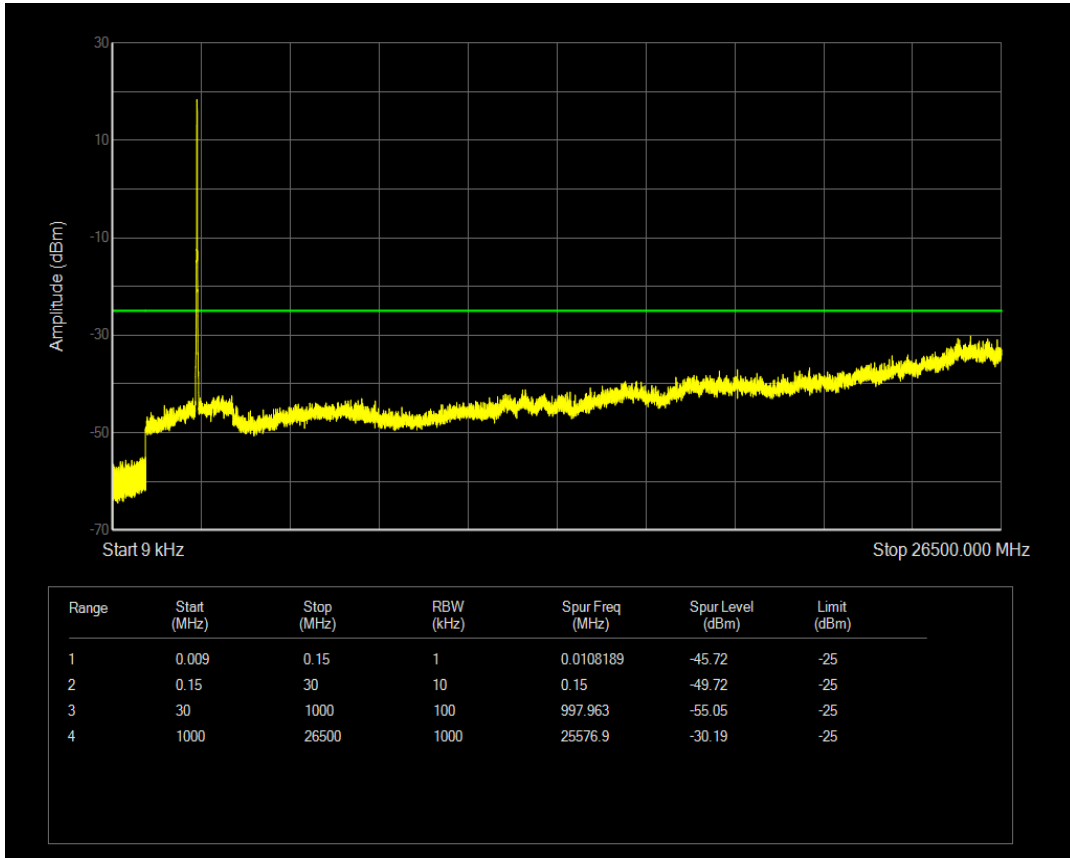

Band7 QPSK BW=10MHz Channel=21400 RB Size=50 Position=#0

Band7 QAM16 BW=10MHz Channel=21400 RB Size=1 Position=#0

Band7 QAM16 BW=10MHz Channel=21400 RB Size=50 Position=#0

Band7 QPSK BW=15MHz Channel=20825 RB Size=1 Position=#0

Band7 QPSK BW=15MHz Channel=20825 RB Size=75 Position=#0

Band7 QAM16 BW=15MHz Channel=20825 RB Size=1 Position=#0

Band7 QAM16 BW=15MHz Channel=20825 RB Size=75 Position=#0

Band7 QPSK BW=15MHz Channel=21100 RB Size=1 Position=#0

Band7 QAM16 BW=15MHz Channel=21100 RB Size=1 Position=#0

Band7 QPSK BW=15MHz Channel=21100 RB Size=75 Position=#0

Band7 QAM16 BW=15MHz Channel=21100 RB Size=75 Position=#0

Band7 QPSK BW=15MHz Channel=21375 RB Size=1 Position=#0