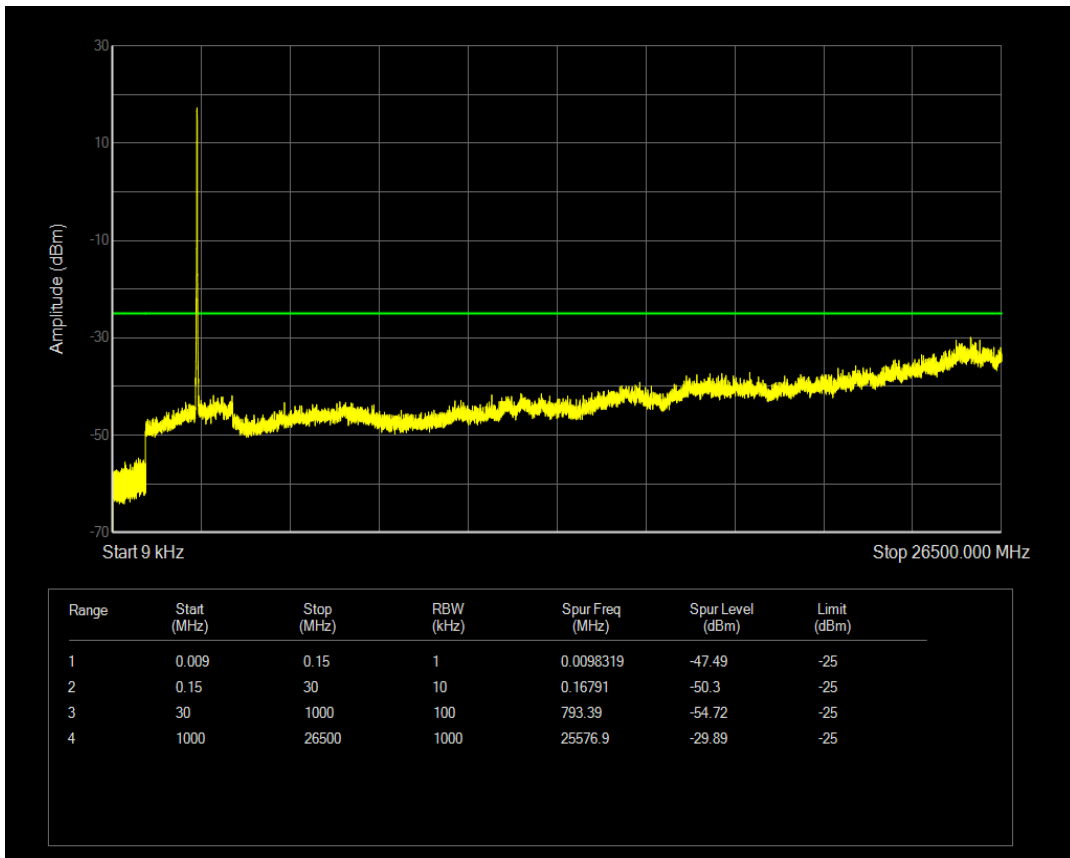

Band7 QAM16 BW=15MHz Channel=21100 RB Size=75 Position=#0

Band7 QPSK BW=15MHz Channel=21375 RB Size=1 Position=#0