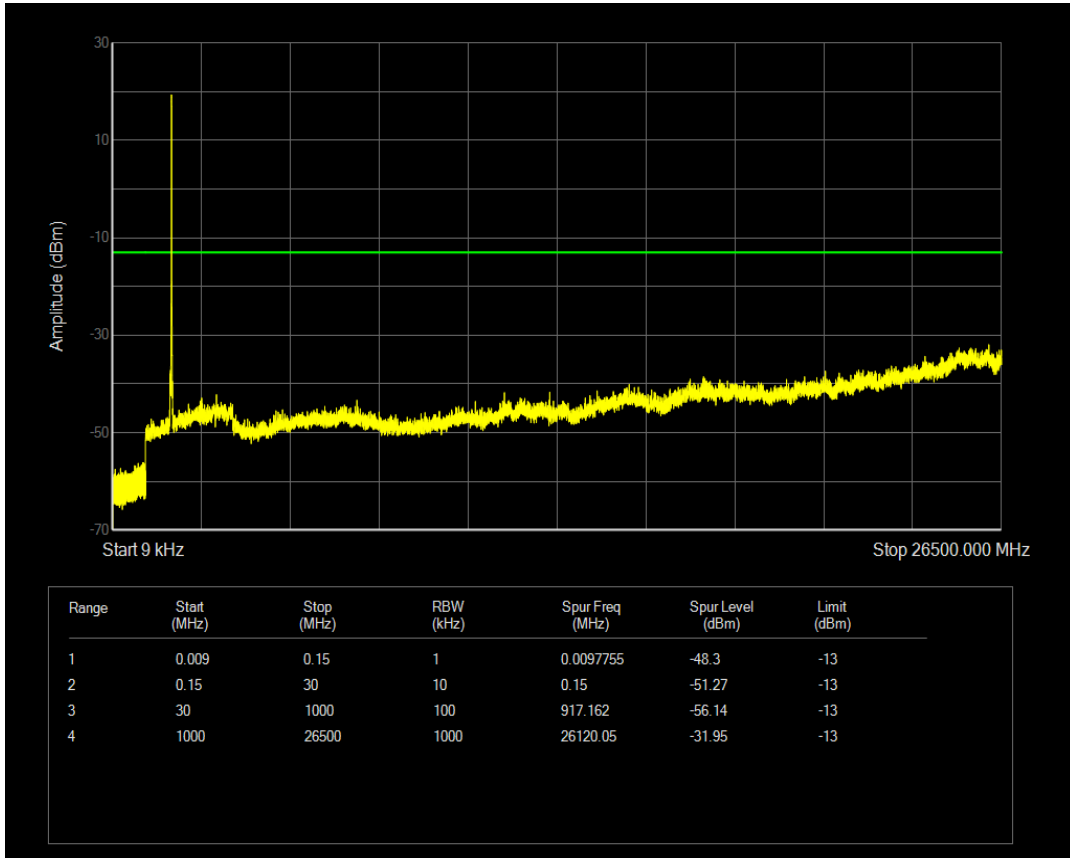

Band66 QPSK BW=10MHz Channel=132322 RB Size=50 Position=#0

Band66 QAM16 BW=10MHz Channel=132322 RB Size=1 Position=#0

Band66 QAM16 BW=10MHz Channel=132322 RB Size=50 Position=#0

Band66 QPSK BW=10MHz Channel=132622 RB Size=50 Position=#0

Band66 QPSK BW=10MHz Channel=132622 RB Size=1 Position=#0

Band66 QAM16 BW=10MHz Channel=132622 RB Size=1 Position=#0

Band66 QAM16 BW=10MHz Channel=132622 RB Size=50 Position=#0

Band66 QPSK BW=15MHz Channel=132047 RB Size=1 Position=#0