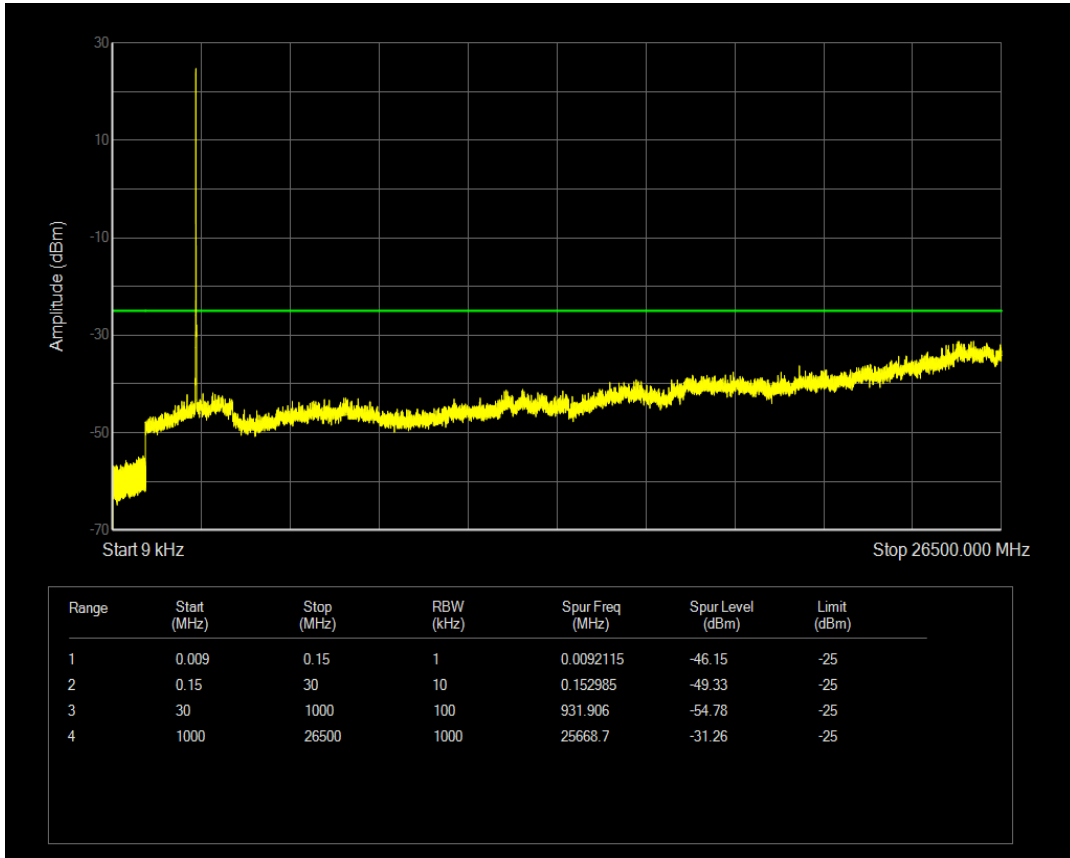

Band7 QPSK BW=5MHz Channel=21425 RB Size=25 Position=#0

Band7 QAM16 BW=5MHz Channel=21425 RB Size=1 Position=#0

Band7 QAM16 BW=5MHz Channel=21425 RB Size=25 Position=#0

Band7 QPSK BW=10MHz Channel=20800 RB Size=1 Position=#0

Band7 QPSK BW=10MHz Channel=20800 RB Size=50 Position=#0

Band7 QAM16 BW=10MHz Channel=20800 RB Size=1 Position=#0

Band7 QAM16 BW=10MHz Channel=20800 RB Size=50 Position=#0

Band7 QPSK BW=10MHz Channel=21100 RB Size=1 Position=#0