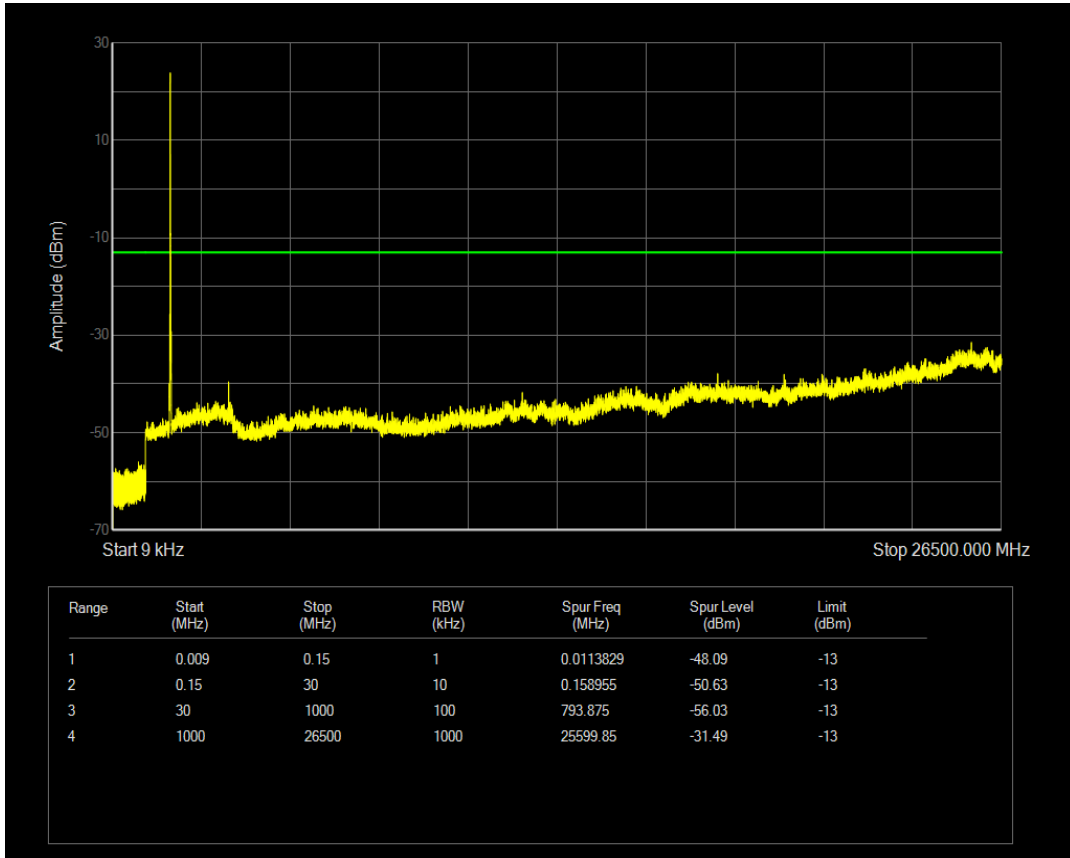

Band66 QPSK BW=15MHz Channel=132047 RB Size=75 Position=#0

Band66 QAM16 BW=15MHz Channel=132047 RB Size=1 Position=#0

Band66 QAM16 BW=15MHz Channel=132047 RB Size=75 Position=#0

Band66 QPSK BW=15MHz Channel=132322 RB Size=1 Position=#0

Band66 QPSK BW=15MHz Channel=132322 RB Size=75 Position=#0

Band66 QAM16 BW=15MHz Channel=132322 RB Size=1 Position=#0

Band66 QAM16 BW=15MHz Channel=132322 RB Size=75 Position=#0

Band66 QPSK BW=15MHz Channel=132597 RB Size=1 Position=#0