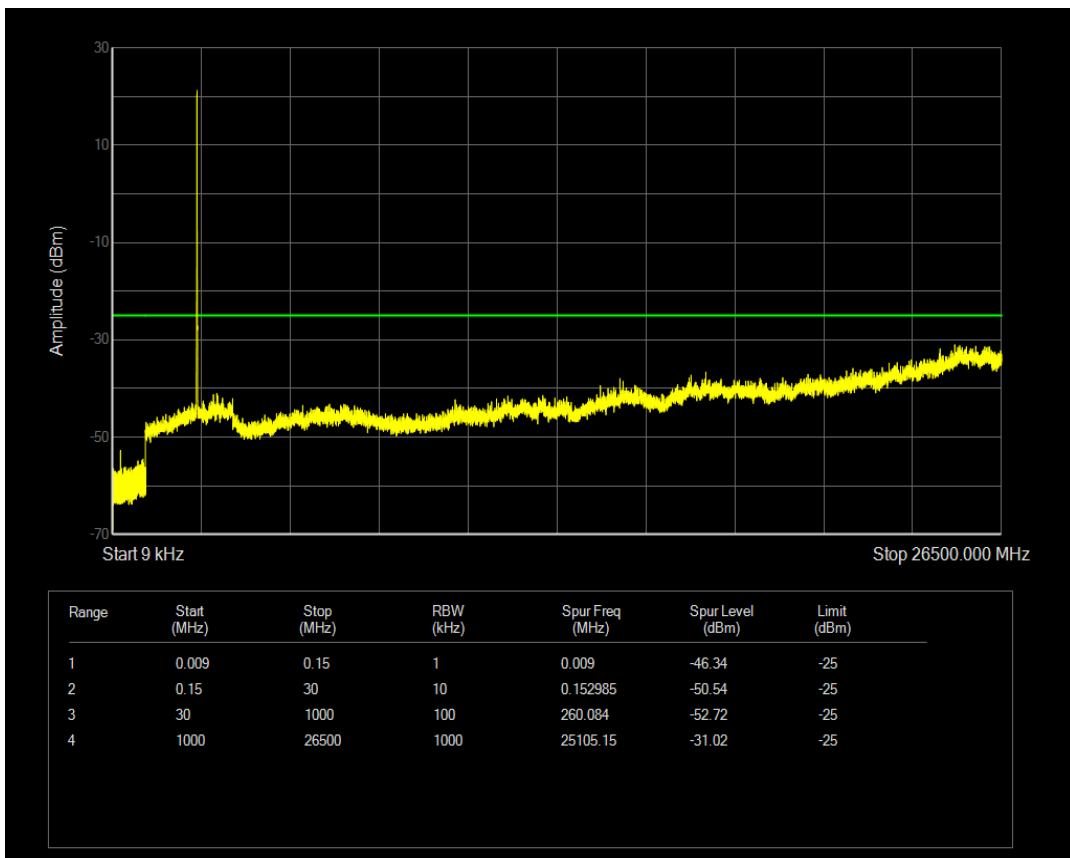

Band7 QPSK BW=5MHz Channel=20775 RB Size=25 Position=#0

Band7 QAM16 BW=5MHz Channel=20775 RB Size=1 Position=#0

Band7 QAM16 BW=5MHz Channel=20775 RB Size=25 Position=#0

Band7 QPSK BW=5MHz Channel=21100 RB Size=1 Position=#0

Band7 QPSK BW=5MHz Channel=21100 RB Size=25 Position=#0

Band7 QAM16 BW=5MHz Channel=21100 RB Size=1 Position=#0

Band7 QAM16 BW=5MHz Channel=21100 RB Size=25 Position=#0

Band7 QPSK BW=5MHz Channel=21425 RB Size=1 Position=#0