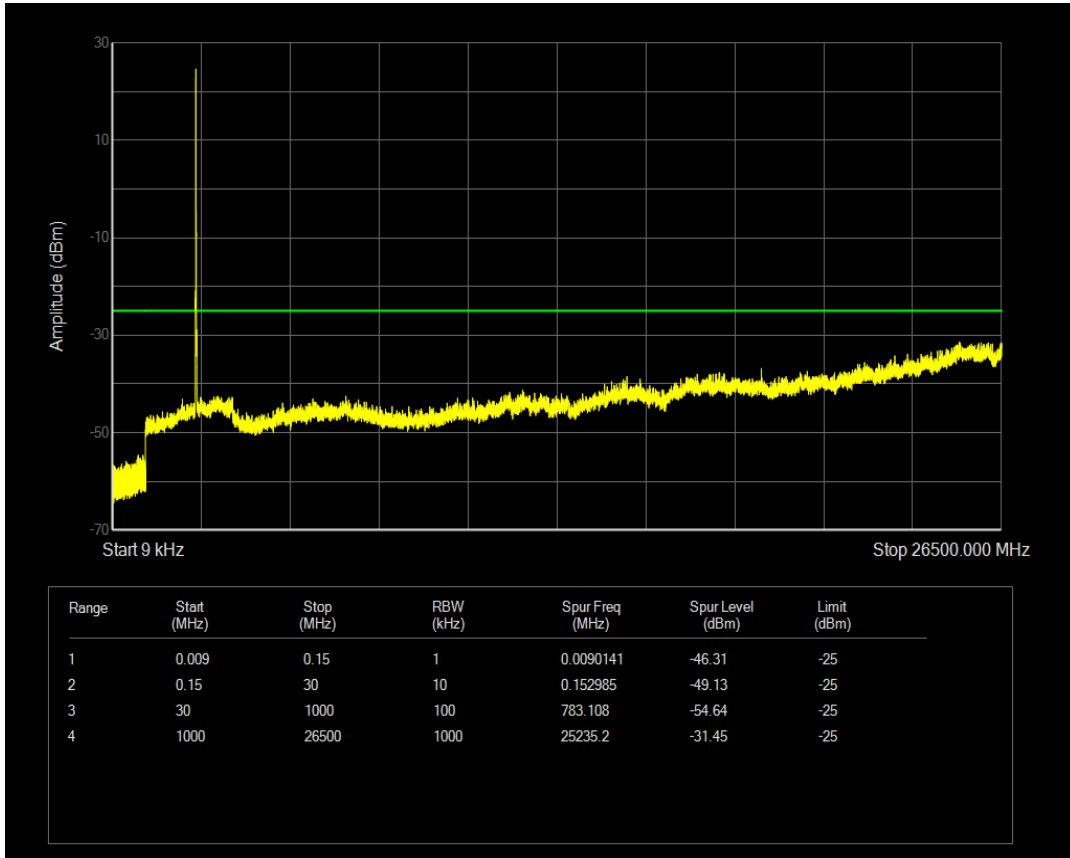

Band7 QPSK BW=10MHz Channel=21100 RB Size=50 Position=#0

Band7 QAM16 BW=10MHz Channel=21100 RB Size=1 Position=#0

Band7 QAM16 BW=10MHz Channel=21100 RB Size=50 Position=#0

Band7 QPSK BW=10MHz Channel=21400 RB Size=1 Position=#0

Band7 QPSK BW=10MHz Channel=21400 RB Size=50 Position=#0

Band7 QAM16 BW=10MHz Channel=21400 RB Size=1 Position=#0

Band7 QAM16 BW=10MHz Channel=21400 RB Size=50 Position=#0

Band7 QPSK BW=15MHz Channel=20825 RB Size=1 Position=#0

Band7 QPSK BW=15MHz Channel=20825 RB Size=75 Position=#0

Band7 QAM16 BW=15MHz Channel=20825 RB Size=1 Position=#0

Band7 QAM16 BW=15MHz Channel=20825 RB Size=75 Position=#0

Band7 QPSK BW=15MHz Channel=21100 RB Size=1 Position=#0