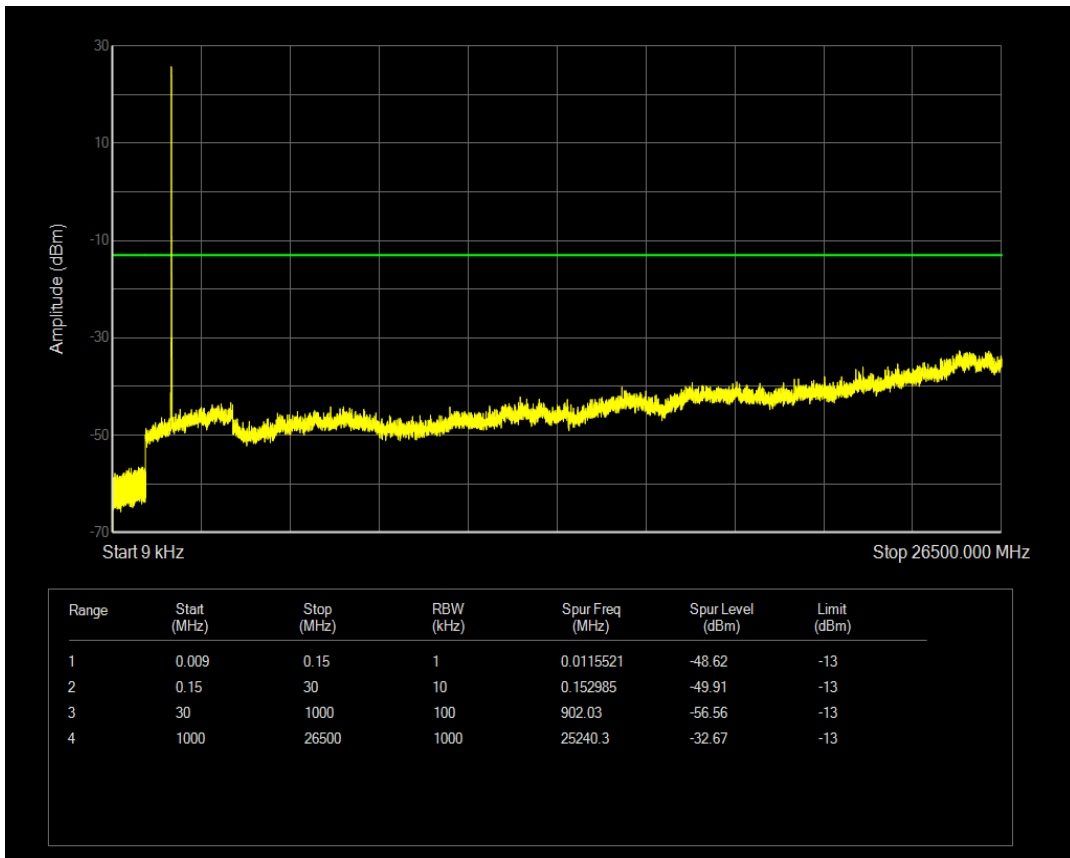

Band66 QPSK BW=10MHz Channel=132322 RB Size=50 Position=#0

Band66 QAM16 BW=10MHz Channel=132322 RB Size=1 Position=#0

Band66 QAM16 BW=10MHz Channel=132322 RB Size=50 Position=#0

Band66 QPSK BW=10MHz Channel=132622 RB Size=50 Position=#0

Band66 QPSK BW=10MHz Channel=132622 RB Size=1 Position=#0

Band66 QAM16 BW=10MHz Channel=132622 RB Size=1 Position=#0

Band66 QAM16 BW=10MHz Channel=132622 RB Size=50 Position=#0

Band66 QPSK BW=15MHz Channel=132047 RB Size=1 Position=#0