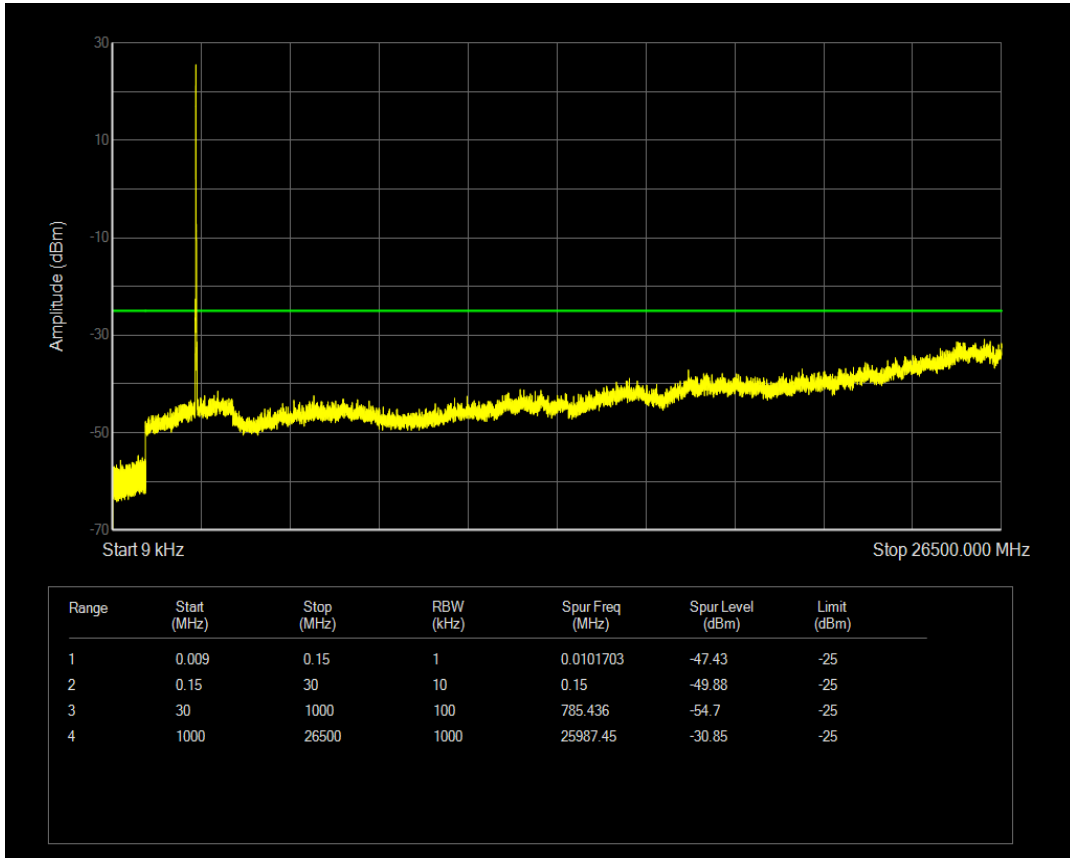

Band7 QPSK BW=15MHz Channel=21375 RB Size=75 Position=#0

Band7 QAM16 BW=15MHz Channel=21375 RB Size=1 Position=#0

Band7 QAM16 BW=15MHz Channel=21375 RB Size=75 Position=#0

Band7 QPSK BW=20MHz Channel=20850 RB Size=100 Position=#0

Band7 QPSK BW=20MHz Channel=20850 RB Size=1 Position=#0

Band7 QAM16 BW=20MHz Channel=20850 RB Size=1 Position=#0

Band7 QAM16 BW=20MHz Channel=20850 RB Size=100 Position=#0

Band7 QPSK BW=20MHz Channel=21100 RB Size=1 Position=#0