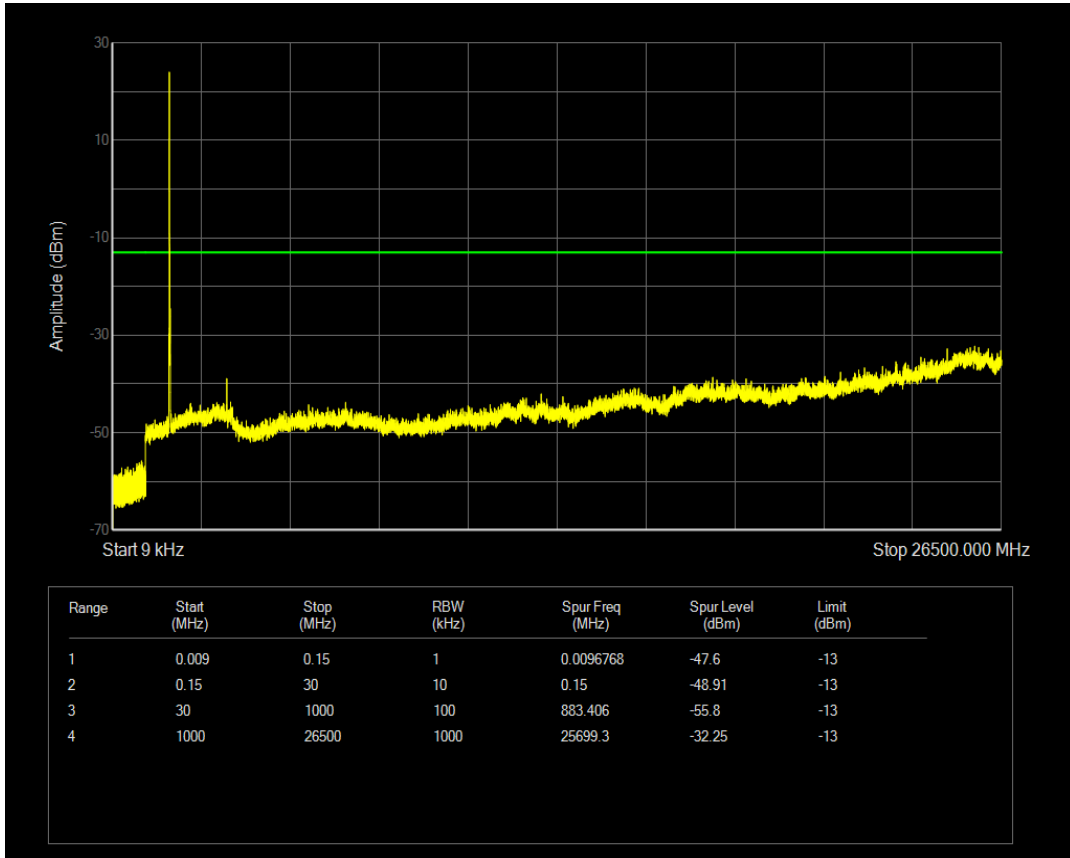

Band66 QPSK BW=10MHz Channel=132322 RB Size=50 Position=#0

Band66 QAM16 BW=10MHz Channel=132322 RB Size=1 Position=#0

Band66 QAM16 BW=10MHz Channel=132322 RB Size=50 Position=#0

Band66 QPSK BW=10MHz Channel=132622 RB Size=50 Position=#0

Band66 QPSK BW=10MHz Channel=132622 RB Size=1 Position=#0

Band66 QAM16 BW=10MHz Channel=132622 RB Size=1 Position=#0

Band66 QAM16 BW=10MHz Channel=132622 RB Size=50 Position=#0

Band66 QPSK BW=15MHz Channel=132047 RB Size=1 Position=#0

Band66 QPSK BW=15MHz Channel=132047 RB Size=75 Position=#0

Band66 QAM16 BW=15MHz Channel=132047 RB Size=1 Position=#0

Band66 QAM16 BW=15MHz Channel=132047 RB Size=75 Position=#0

Band66 QPSK BW=15MHz Channel=132322 RB Size=1 Position=#0