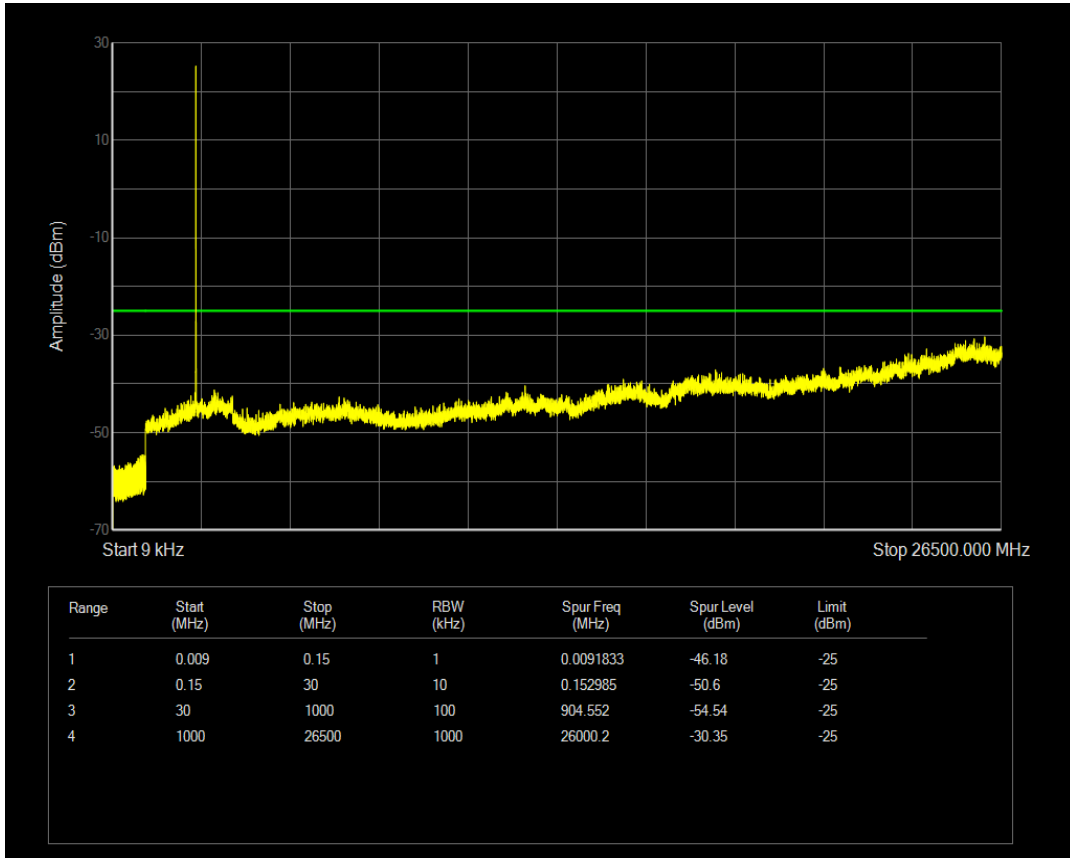

Band66 QPSK BW=20MHz Channel=132572 RB Size=100 Position=#0

Band66 QAM16 BW=20MHz Channel=132572 RB Size=1 Position=#0

Band66 QAM16 BW=20MHz Channel=132572 RB Size=100 Position=#0

Band7 QPSK BW=5MHz Channel=20775 RB Size=1 Position=#0

Band7 QPSK BW=5MHz Channel=20775 RB Size=25 Position=#0

Band7 QAM16 BW=5MHz Channel=20775 RB Size=1 Position=#0

Band7 QAM16 BW=5MHz Channel=20775 RB Size=25 Position=#0

Band7 QPSK BW=5MHz Channel=21100 RB Size=1 Position=#0