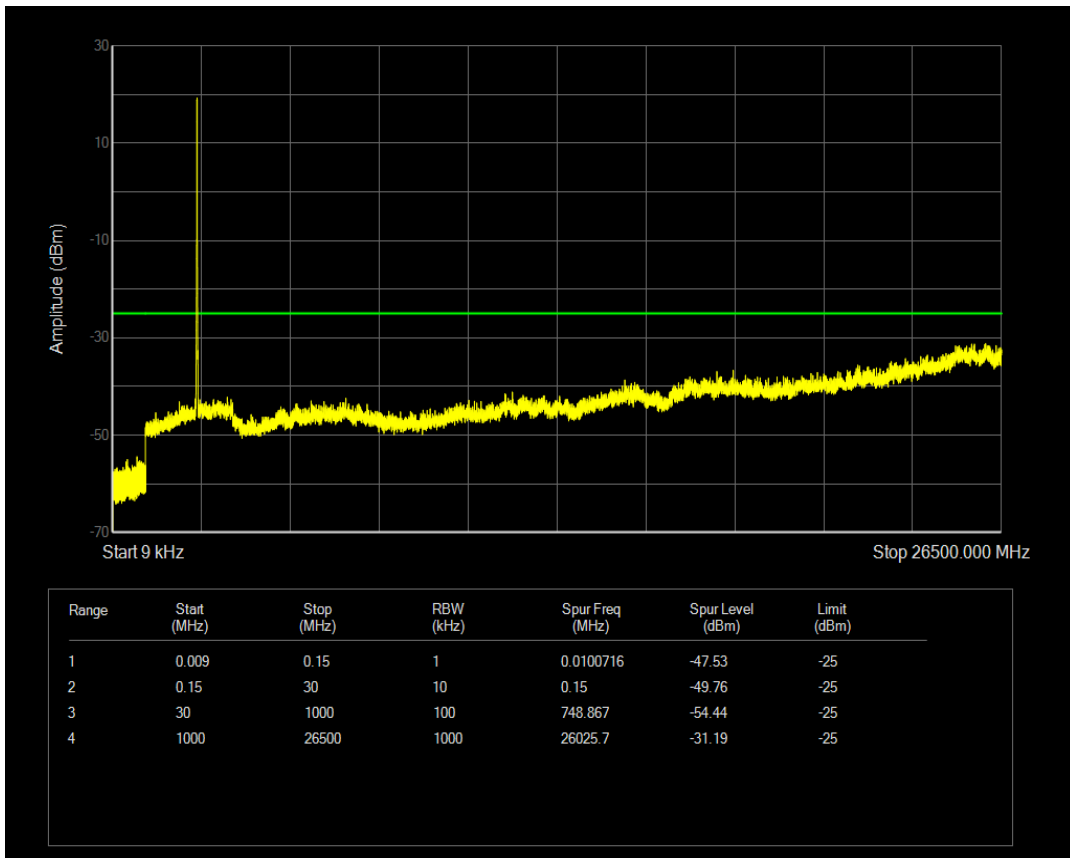

Band7 QPSK BW=10MHz Channel=20800 RB Size=50 Position=#0

Band7 QAM16 BW=10MHz Channel=20800 RB Size=1 Position=#0

Band7 QAM16 BW=10MHz Channel=20800 RB Size=50 Position=#0

Band7 QPSK BW=10MHz Channel=21100 RB Size=1 Position=#0

Band7 QPSK BW=10MHz Channel=21100 RB Size=50 Position=#0

Band7 QAM16 BW=10MHz Channel=21100 RB Size=1 Position=#0

Band7 QAM16 BW=10MHz Channel=21100 RB Size=50 Position=#0

Band7 QPSK BW=10MHz Channel=21400 RB Size=1 Position=#0