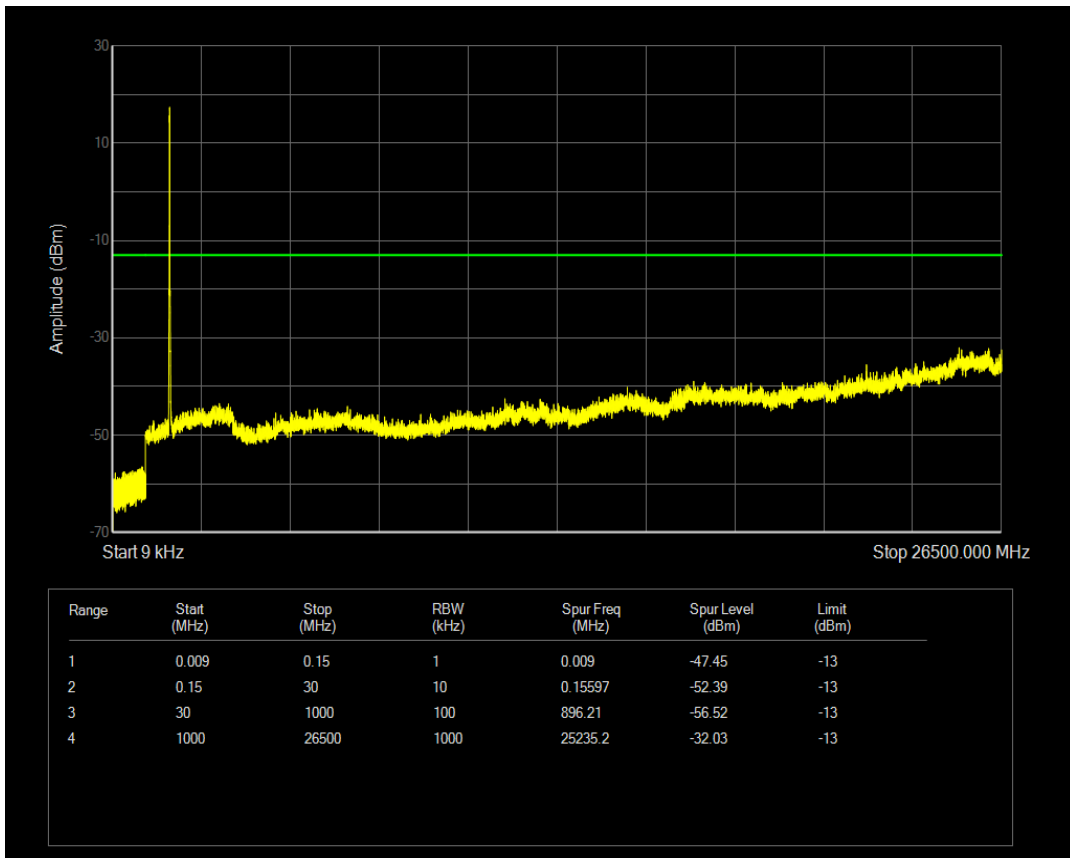

Band66 QPSK BW=10MHz Channel=132622 RB Size=1 Position=#0

Band66 QAM16 BW=10MHz Channel=132622 RB Size=1 Position=#0

Band66 QAM16 BW=10MHz Channel=132622 RB Size=50 Position=#0

Band66 QPSK BW=15MHz Channel=132047 RB Size=1 Position=#0

Band66 QPSK BW=15MHz Channel=132047 RB Size=75 Position=#0

Band66 QAM16 BW=15MHz Channel=132047 RB Size=1 Position=#0

Band66 QAM16 BW=15MHz Channel=132047 RB Size=75 Position=#0

Band66 QPSK BW=15MHz Channel=132322 RB Size=1 Position=#0