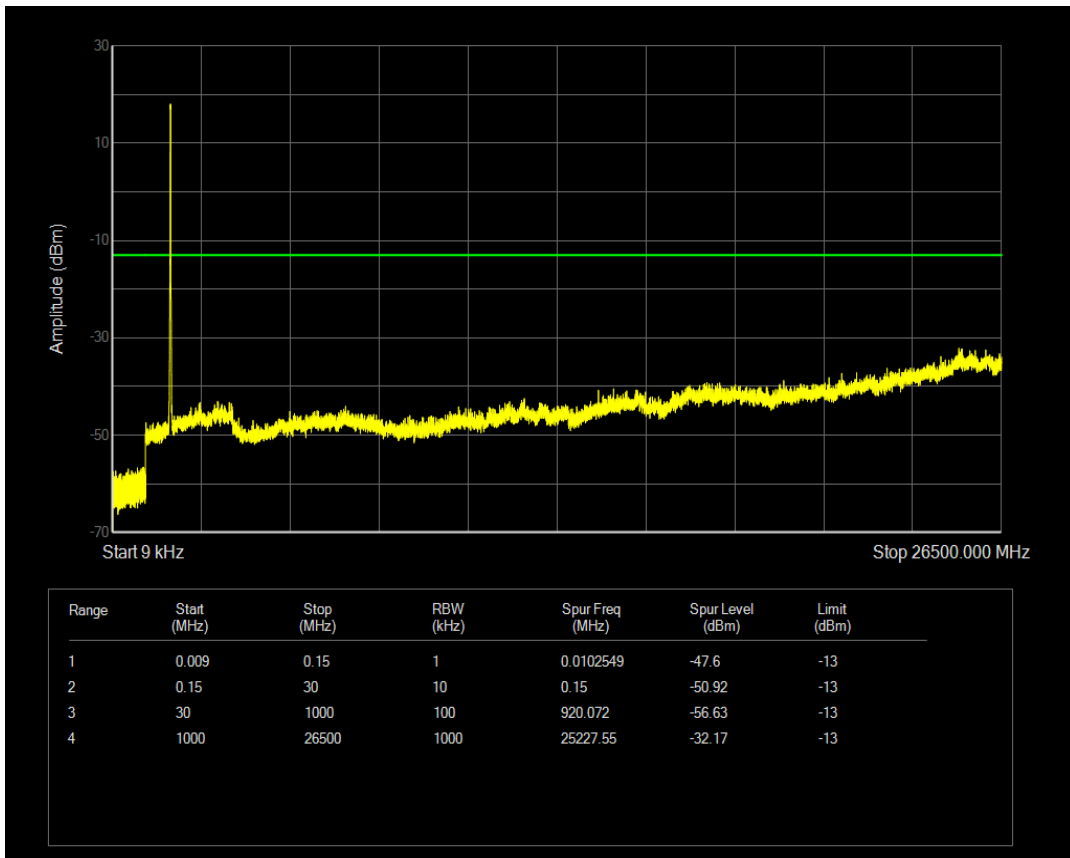

Band66 QPSK BW=15MHz Channel=132047 RB Size=75 Position=#0

Band66 QAM16 BW=15MHz Channel=132047 RB Size=1 Position=#0

Band66 QAM16 BW=15MHz Channel=132047 RB Size=75 Position=#0

Band66 QPSK BW=15MHz Channel=132322 RB Size=1 Position=#0

Band66 QPSK BW=15MHz Channel=132322 RB Size=75 Position=#0

Band66 QAM16 BW=15MHz Channel=132322 RB Size=1 Position=#0

Band66 QAM16 BW=15MHz Channel=132322 RB Size=75 Position=#0

Band66 QPSK BW=15MHz Channel=132597 RB Size=1 Position=#0