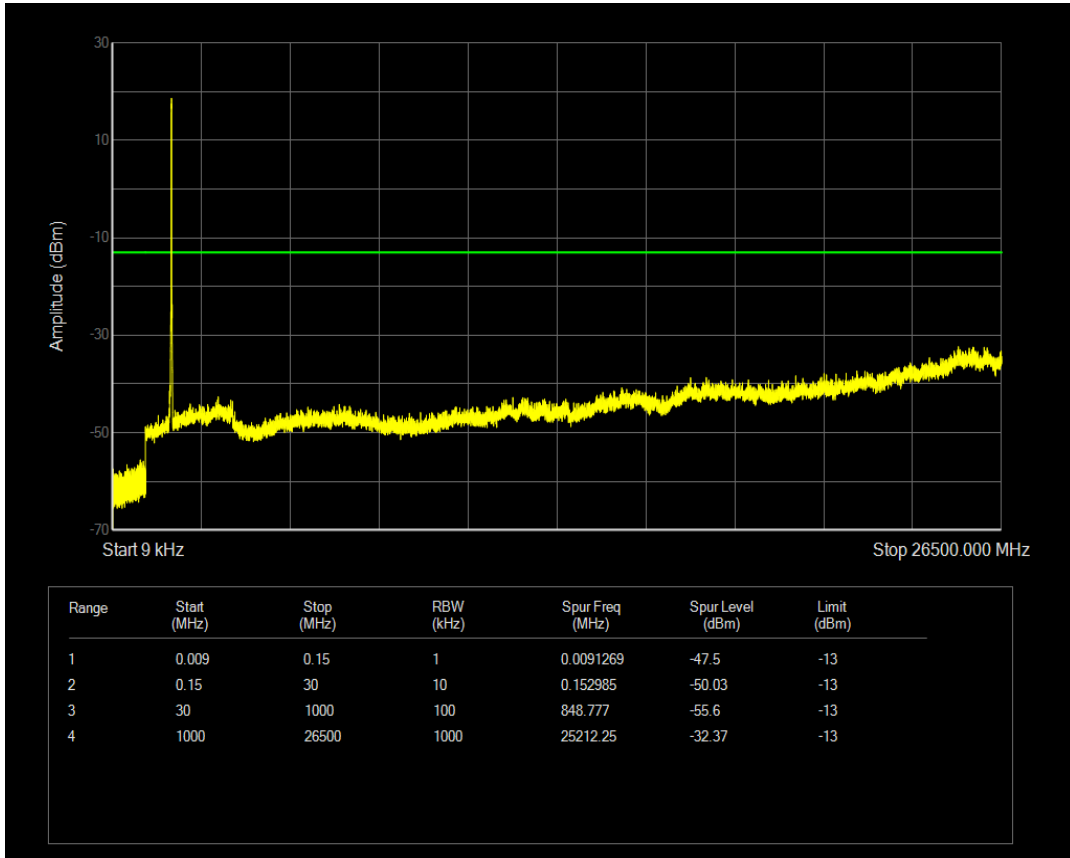

Band66 QPSK BW=15MHz Channel=132322 RB Size=75 Position=#0

Band66 QAM16 BW=15MHz Channel=132322 RB Size=1 Position=#0

Band66 QAM16 BW=15MHz Channel=132322 RB Size=75 Position=#0

Band66 QPSK BW=15MHz Channel=132597 RB Size=1 Position=#0

Band66 QAM16 BW=15MHz Channel=132597 RB Size=1 Position=#0

Band66 QPSK BW=15MHz Channel=132597 RB Size=75 Position=#0

Band66 QAM16 BW=15MHz Channel=132597 RB Size=75 Position=#0

Band66 QPSK BW=20MHz Channel=132072 RB Size=1 Position=#0