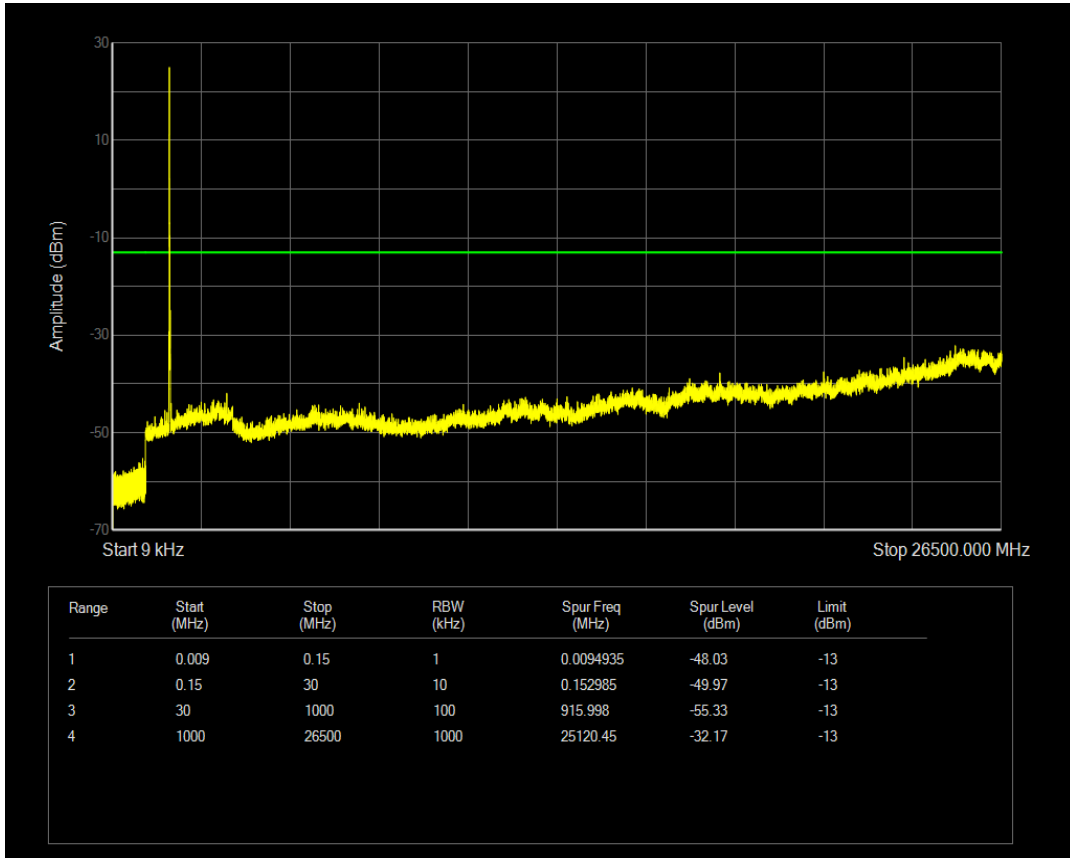

Band66 QPSK BW=10MHz Channel=132322 RB Size=50 Position=#0

Band66 QAM16 BW=10MHz Channel=132322 RB Size=1 Position=#0

Band66 QAM16 BW=10MHz Channel=132322 RB Size=50 Position=#0

Band66 QPSK BW=10MHz Channel=132622 RB Size=50 Position=#0

Band66 QPSK BW=10MHz Channel=132622 RB Size=1 Position=#0

Band66 QAM16 BW=10MHz Channel=132622 RB Size=1 Position=#0

Band66 QAM16 BW=10MHz Channel=132622 RB Size=50 Position=#0

Band66 QPSK BW=15MHz Channel=132047 RB Size=1 Position=#0

Band66 QPSK BW=15MHz Channel=132047 RB Size=75 Position=#0

Band66 QAM16 BW=15MHz Channel=132047 RB Size=1 Position=#0

Band66 QAM16 BW=15MHz Channel=132047 RB Size=75 Position=#0

Band66 QPSK BW=15MHz Channel=132322 RB Size=1 Position=#0