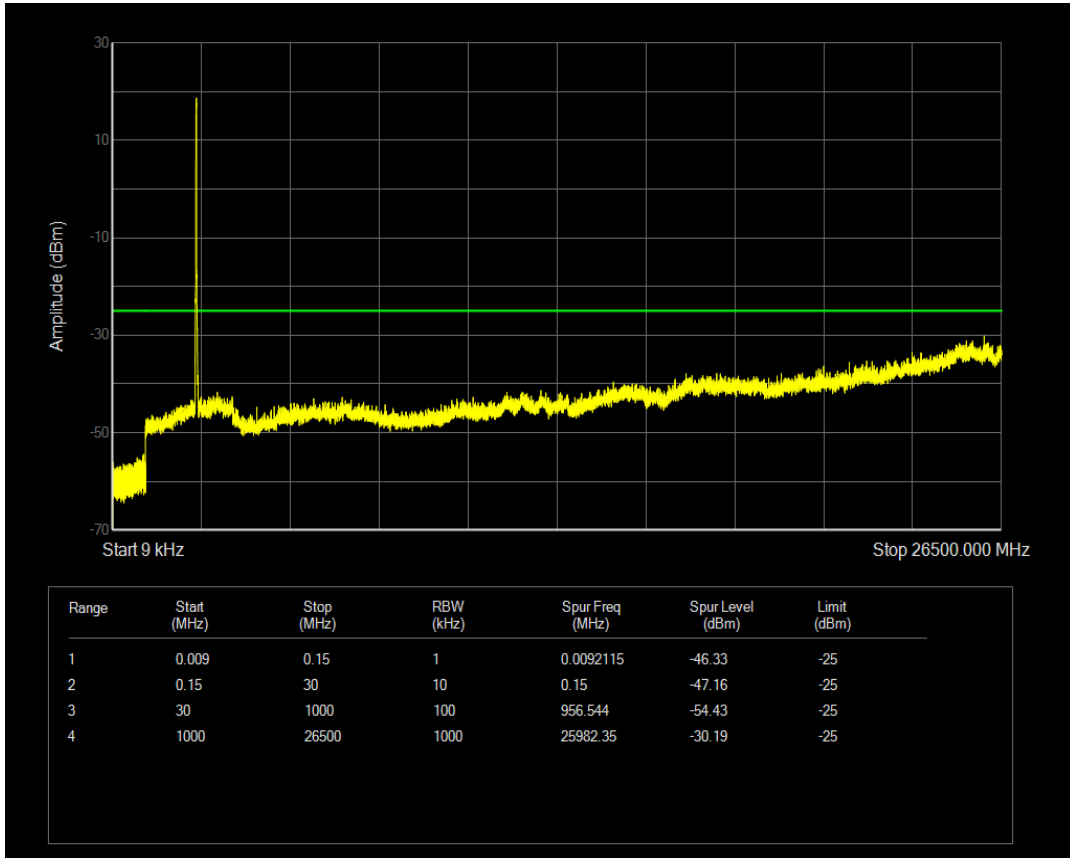

Band7 QPSK BW=15MHz Channel=21375 RB Size=75 Position=#0

Band7 QAM16 BW=15MHz Channel=21375 RB Size=1 Position=#0

Band7 QAM16 BW=15MHz Channel=21375 RB Size=75 Position=#0

Band7 QPSK BW=20MHz Channel=20850 RB Size=100 Position=#0

Band7 QPSK BW=20MHz Channel=20850 RB Size=1 Position=#0

Band7 QAM16 BW=20MHz Channel=20850 RB Size=1 Position=#0

Band7 QAM16 BW=20MHz Channel=20850 RB Size=100 Position=#0

Band7 QPSK BW=20MHz Channel=21100 RB Size=1 Position=#0