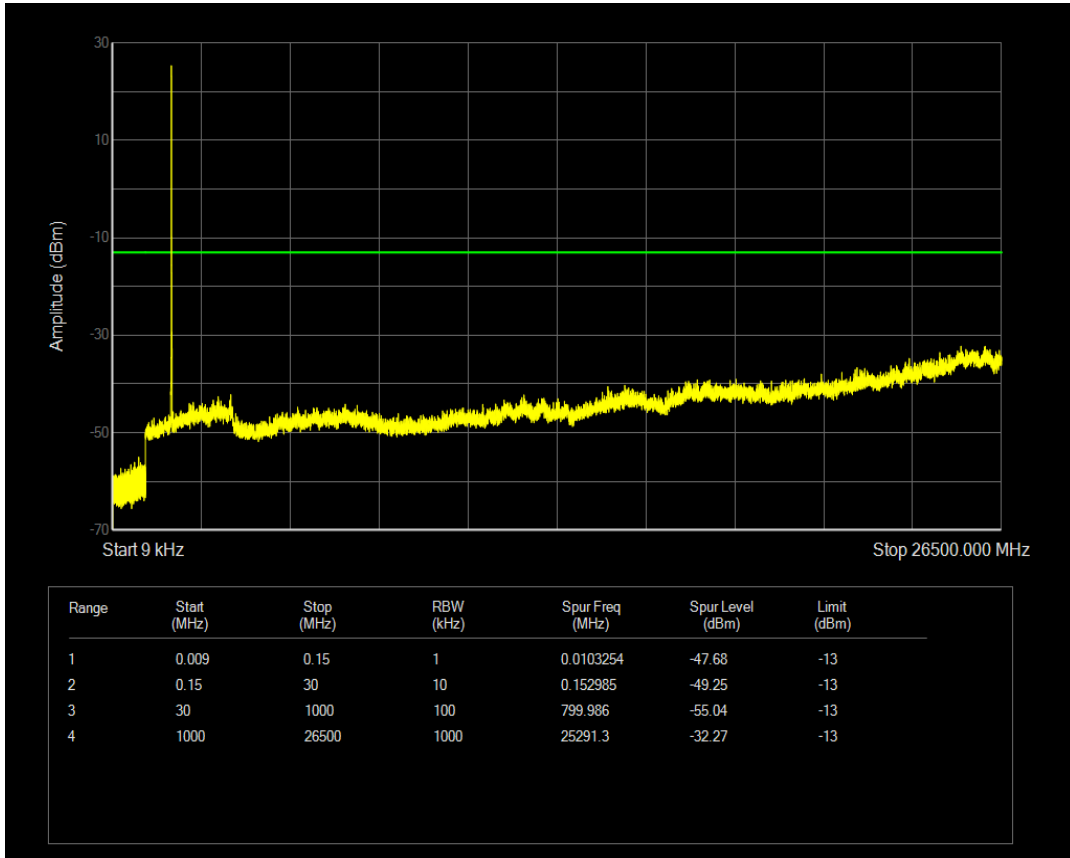

Band66 QPSK BW=10MHz Channel=132322 RB Size=50 Position=#0

Band66 QAM16 BW=10MHz Channel=132322 RB Size=1 Position=#0

Band66 QAM16 BW=10MHz Channel=132322 RB Size=50 Position=#0

Band66 QPSK BW=10MHz Channel=132622 RB Size=50 Position=#0

Band66 QPSK BW=10MHz Channel=132622 RB Size=1 Position=#0

Band66 QAM16 BW=10MHz Channel=132622 RB Size=1 Position=#0

Band66 QAM16 BW=10MHz Channel=132622 RB Size=50 Position=#0

Band66 QPSK BW=15MHz Channel=132047 RB Size=1 Position=#0