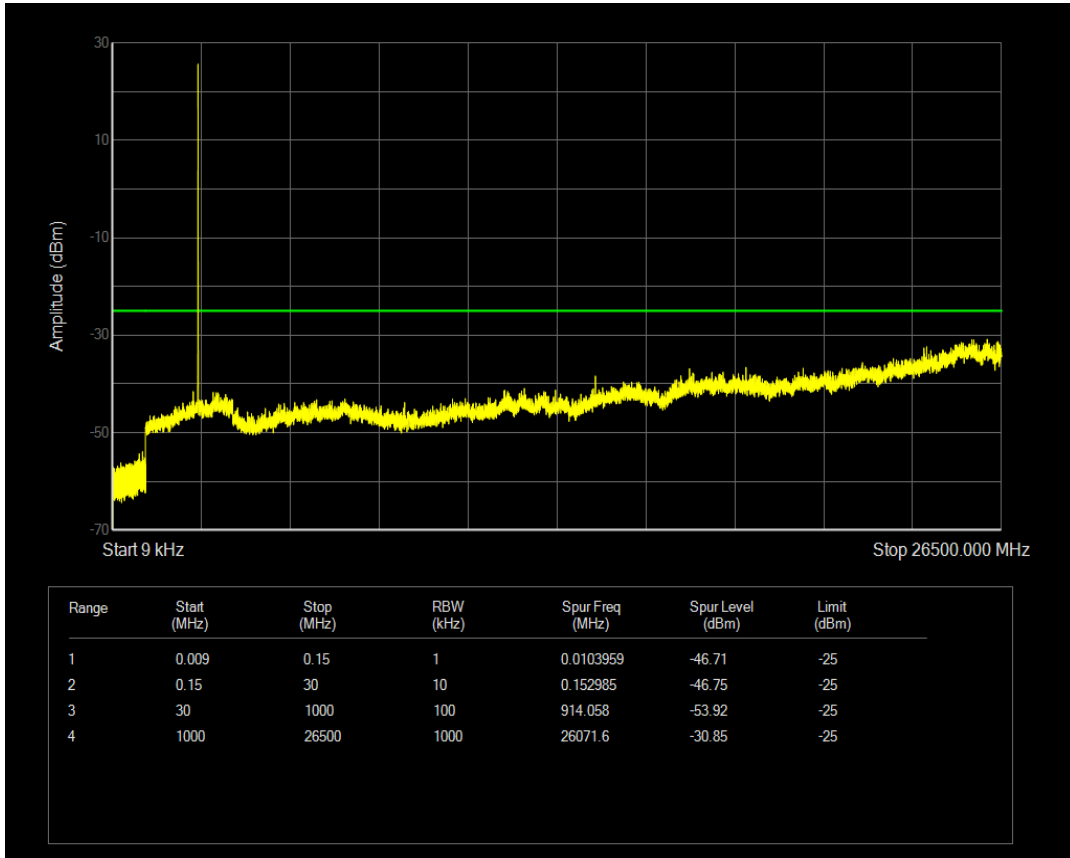

Band7 QPSK BW=5MHz Channel=21100 RB Size=25 Position=#0

Band7 QAM16 BW=5MHz Channel=21100 RB Size=1 Position=#0

Band7 QAM16 BW=5MHz Channel=21100 RB Size=25 Position=#0

Band7 QPSK BW=5MHz Channel=21425 RB Size=1 Position=#0

Band7 QPSK BW=5MHz Channel=21425 RB Size=25 Position=#0

Band7 QAM16 BW=5MHz Channel=21425 RB Size=1 Position=#0

Band7 QAM16 BW=5MHz Channel=21425 RB Size=25 Position=#0

Band7 QPSK BW=10MHz Channel=20800 RB Size=1 Position=#0