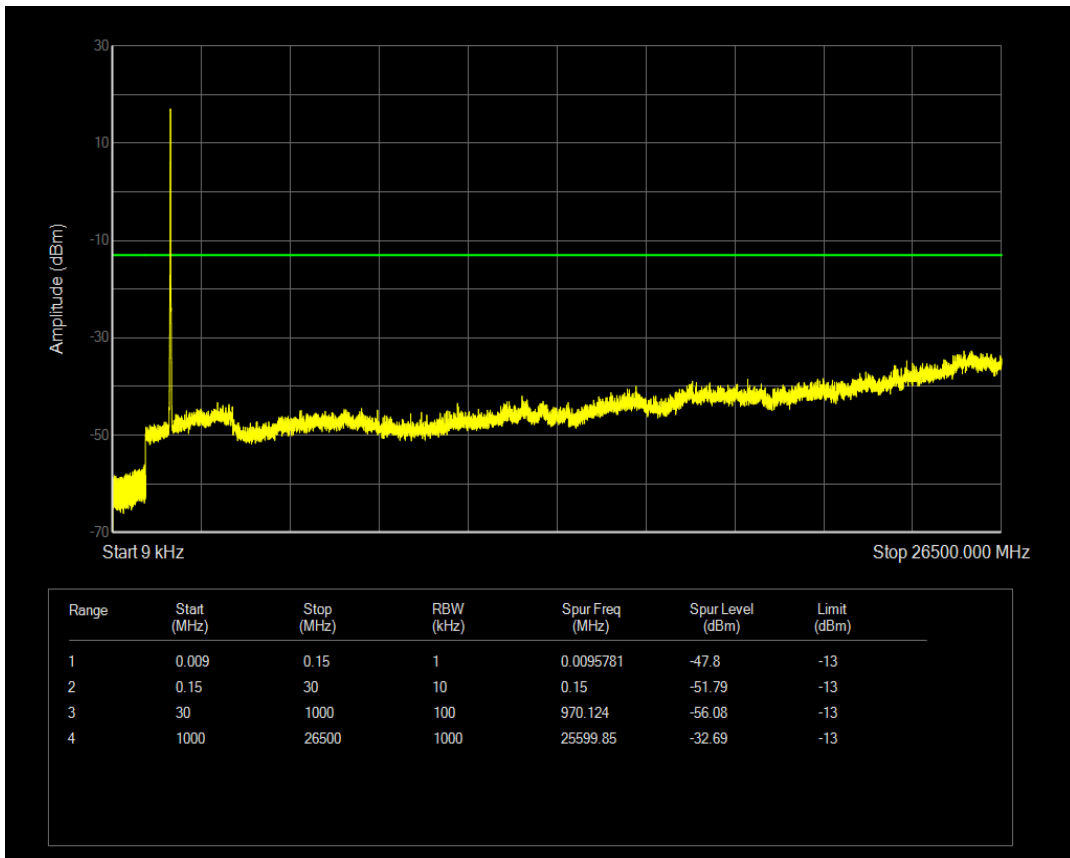

Band66 QPSK BW=15MHz Channel=132047 RB Size=75 Position=#0

Band66 QAM16 BW=15MHz Channel=132047 RB Size=1 Position=#0

Band66 QAM16 BW=15MHz Channel=132047 RB Size=75 Position=#0

Band66 QPSK BW=15MHz Channel=132322 RB Size=1 Position=#0

Band66 QPSK BW=15MHz Channel=132322 RB Size=75 Position=#0

Band66 QAM16 BW=15MHz Channel=132322 RB Size=1 Position=#0

Band66 QAM16 BW=15MHz Channel=132322 RB Size=75 Position=#0

Band66 QPSK BW=15MHz Channel=132597 RB Size=1 Position=#0