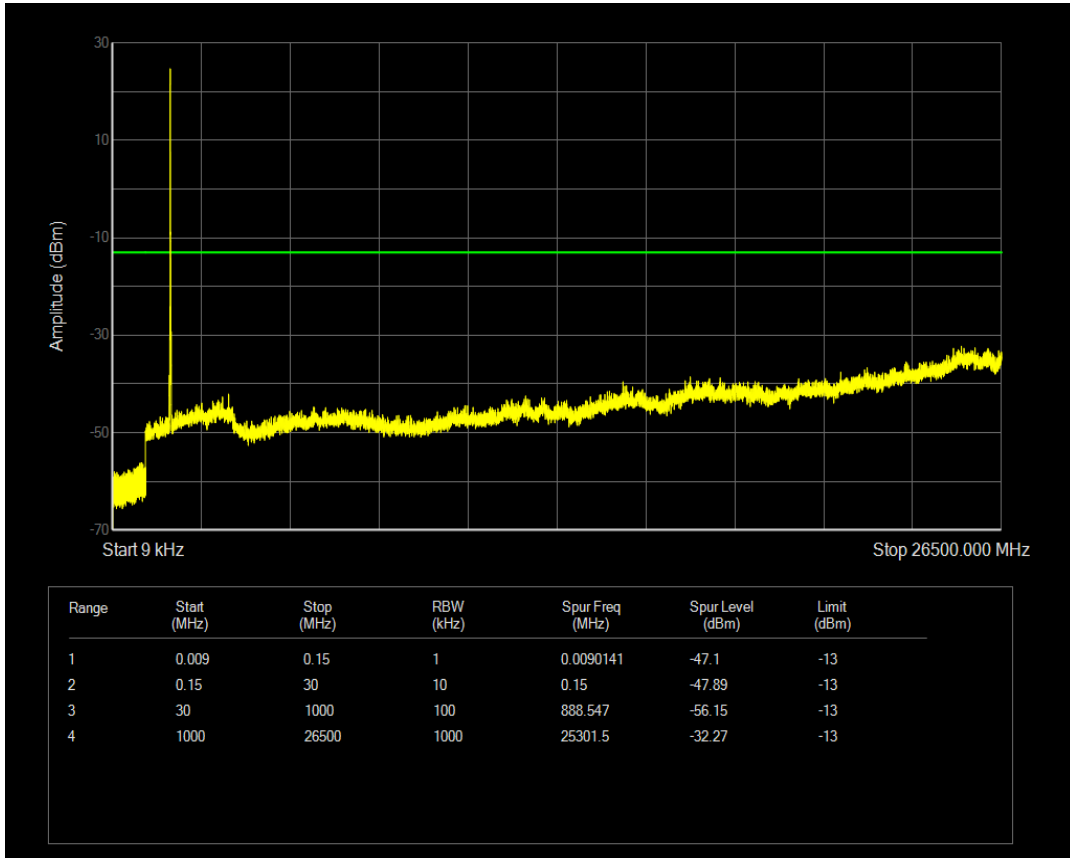

Band66 QPSK BW=15MHz Channel=132047 RB Size=75 Position=#0

Band66 QAM16 BW=15MHz Channel=132047 RB Size=1 Position=#0

Band66 QAM16 BW=15MHz Channel=132047 RB Size=75 Position=#0

Band66 QPSK BW=15MHz Channel=132322 RB Size=1 Position=#0

Band66 QPSK BW=15MHz Channel=132322 RB Size=75 Position=#0

Band66 QAM16 BW=15MHz Channel=132322 RB Size=1 Position=#0

Band66 QAM16 BW=15MHz Channel=132322 RB Size=75 Position=#0

Band66 QPSK BW=15MHz Channel=132597 RB Size=1 Position=#0