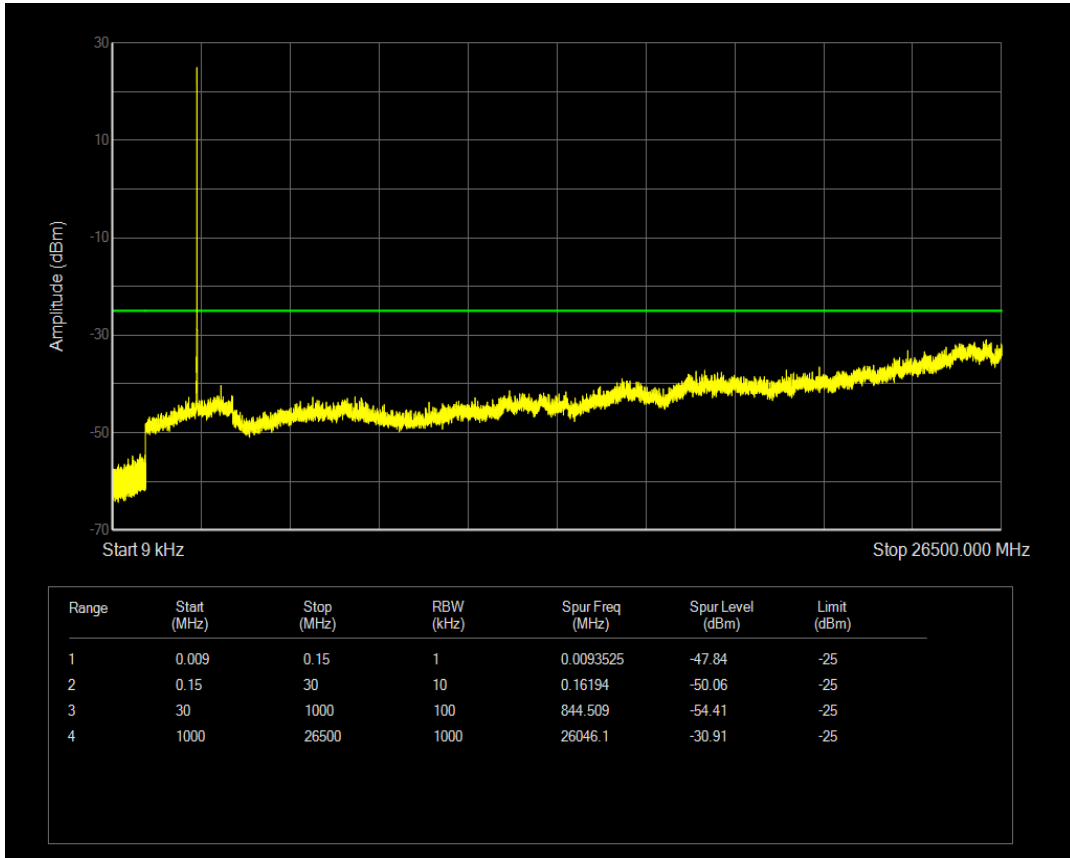

Band7 QPSK BW=5MHz Channel=20775 RB Size=25 Position=#0

Band7 QAM16 BW=5MHz Channel=20775 RB Size=1 Position=#0

Band7 QAM16 BW=5MHz Channel=20775 RB Size=25 Position=#0

Band7 QPSK BW=5MHz Channel=21100 RB Size=1 Position=#0

Band7 QPSK BW=5MHz Channel=21100 RB Size=25 Position=#0

Band7 QAM16 BW=5MHz Channel=21100 RB Size=1 Position=#0

Band7 QAM16 BW=5MHz Channel=21100 RB Size=25 Position=#0

Band7 QPSK BW=5MHz Channel=21425 RB Size=1 Position=#0