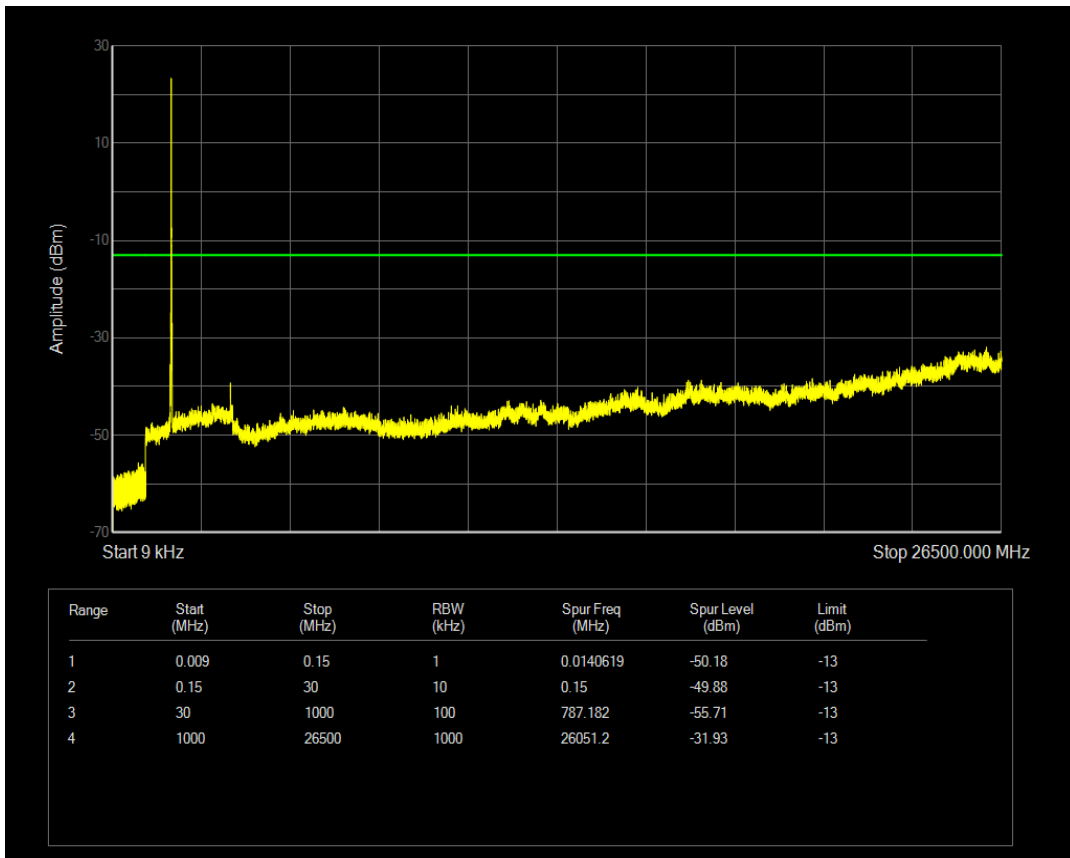

Band66 QPSK BW=15MHz Channel=132322 RB Size=75 Position=#0

Band66 QAM16 BW=15MHz Channel=132322 RB Size=1 Position=#0

Band66 QAM16 BW=15MHz Channel=132322 RB Size=75 Position=#0

Band66 QPSK BW=15MHz Channel=132597 RB Size=1 Position=#0

Band66 QAM16 BW=15MHz Channel=132597 RB Size=1 Position=#0

Band66 QPSK BW=15MHz Channel=132597 RB Size=75 Position=#0

Band66 QAM16 BW=15MHz Channel=132597 RB Size=75 Position=#0

Band66 QPSK BW=20MHz Channel=132072 RB Size=1 Position=#0