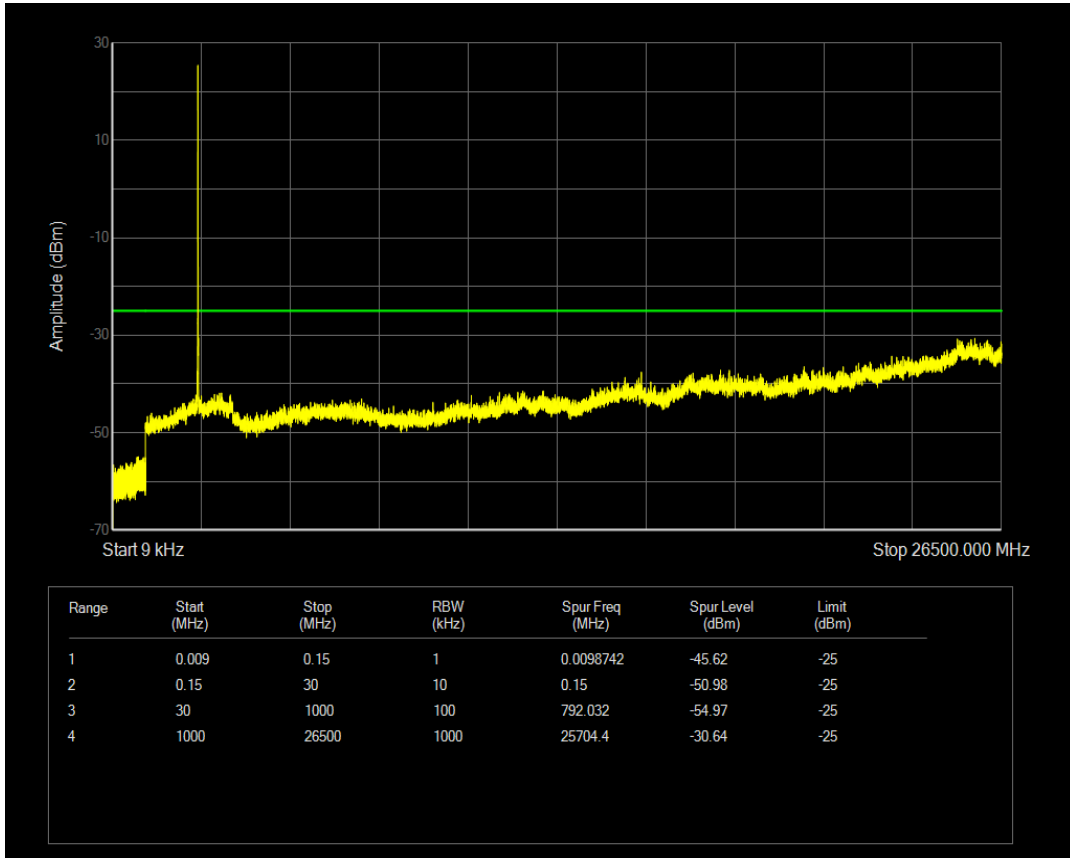

Band7 QPSK BW=10MHz Channel=20800 RB Size=50 Position=#0

Band7 QAM16 BW=10MHz Channel=20800 RB Size=1 Position=#0

Band7 QAM16 BW=10MHz Channel=20800 RB Size=50 Position=#0

Band7 QPSK BW=10MHz Channel=21100 RB Size=1 Position=#0

Band7 QPSK BW=10MHz Channel=21100 RB Size=50 Position=#0

Band7 QAM16 BW=10MHz Channel=21100 RB Size=1 Position=#0

Band7 QAM16 BW=10MHz Channel=21100 RB Size=50 Position=#0

Band7 QPSK BW=10MHz Channel=21400 RB Size=1 Position=#0

Band7 QPSK BW=10MHz Channel=21400 RB Size=50 Position=#0

Band7 QAM16 BW=10MHz Channel=21400 RB Size=1 Position=#0

Band7 QAM16 BW=10MHz Channel=21400 RB Size=50 Position=#0

Band7 QPSK BW=15MHz Channel=20825 RB Size=1 Position=#0