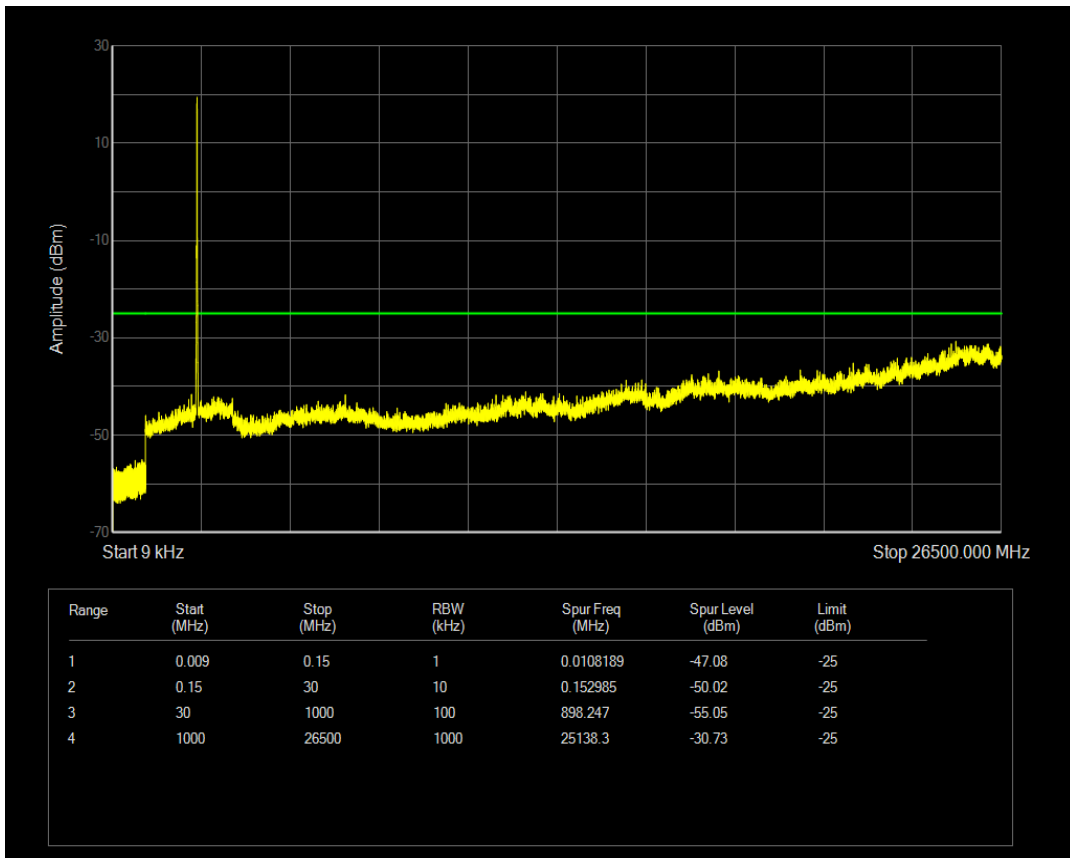

Band7 QPSK BW=10MHz Channel=20800 RB Size=50 Position=#0

Band7 QAM16 BW=10MHz Channel=20800 RB Size=1 Position=#0

Band7 QAM16 BW=10MHz Channel=20800 RB Size=50 Position=#0

Band7 QPSK BW=10MHz Channel=21100 RB Size=1 Position=#0

Band7 QPSK BW=10MHz Channel=21100 RB Size=50 Position=#0

Band7 QAM16 BW=10MHz Channel=21100 RB Size=1 Position=#0

Band7 QAM16 BW=10MHz Channel=21100 RB Size=50 Position=#0

Band7 QPSK BW=10MHz Channel=21400 RB Size=1 Position=#0