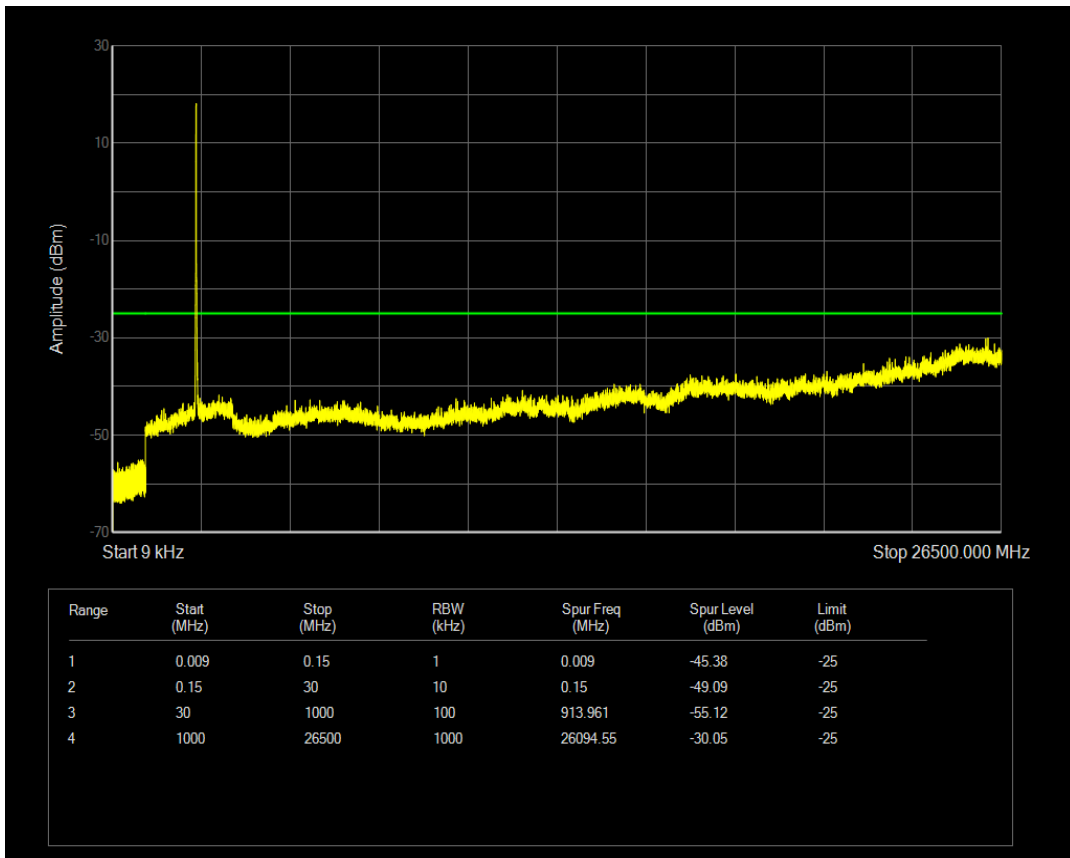

Band7 QPSK BW=10MHz Channel=21100 RB Size=50 Position=#0

Band7 QAM16 BW=10MHz Channel=21100 RB Size=1 Position=#0

Band7 QAM16 BW=10MHz Channel=21100 RB Size=50 Position=#0

Band7 QPSK BW=10MHz Channel=21400 RB Size=1 Position=#0

Band7 QPSK BW=10MHz Channel=21400 RB Size=50 Position=#0

Band7 QAM16 BW=10MHz Channel=21400 RB Size=1 Position=#0

Band7 QAM16 BW=10MHz Channel=21400 RB Size=50 Position=#0

Band7 QPSK BW=15MHz Channel=20825 RB Size=1 Position=#0

Band7 QPSK BW=15MHz Channel=20825 RB Size=75 Position=#0

Band7 QAM16 BW=15MHz Channel=20825 RB Size=1 Position=#0

Band7 QAM16 BW=15MHz Channel=20825 RB Size=75 Position=#0

Band7 QPSK BW=15MHz Channel=21100 RB Size=1 Position=#0