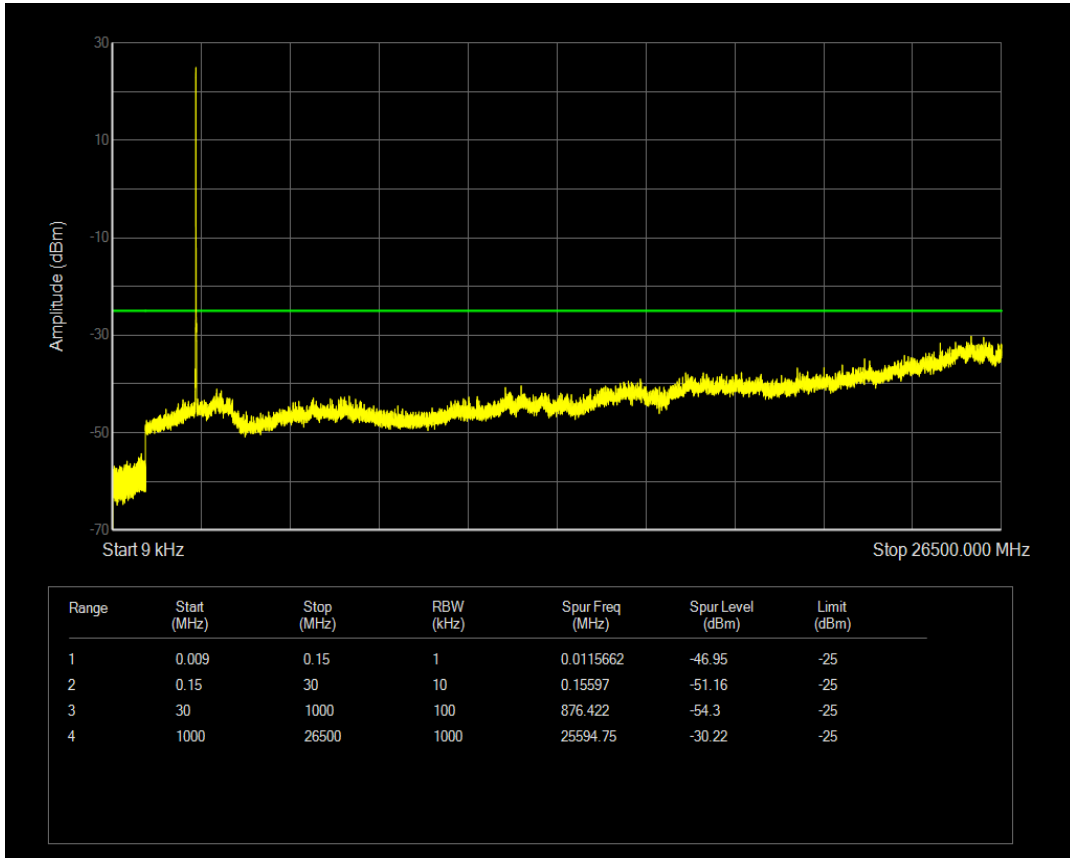

Band7 QPSK BW=5MHz Channel=21425 RB Size=25 Position=#0

Band7 QAM16 BW=5MHz Channel=21425 RB Size=1 Position=#0

Band7 QAM16 BW=5MHz Channel=21425 RB Size=25 Position=#0

Band7 QPSK BW=10MHz Channel=20800 RB Size=1 Position=#0

Band7 QPSK BW=10MHz Channel=20800 RB Size=50 Position=#0

Band7 QAM16 BW=10MHz Channel=20800 RB Size=1 Position=#0

Band7 QAM16 BW=10MHz Channel=20800 RB Size=50 Position=#0

Band7 QPSK BW=10MHz Channel=21100 RB Size=1 Position=#0