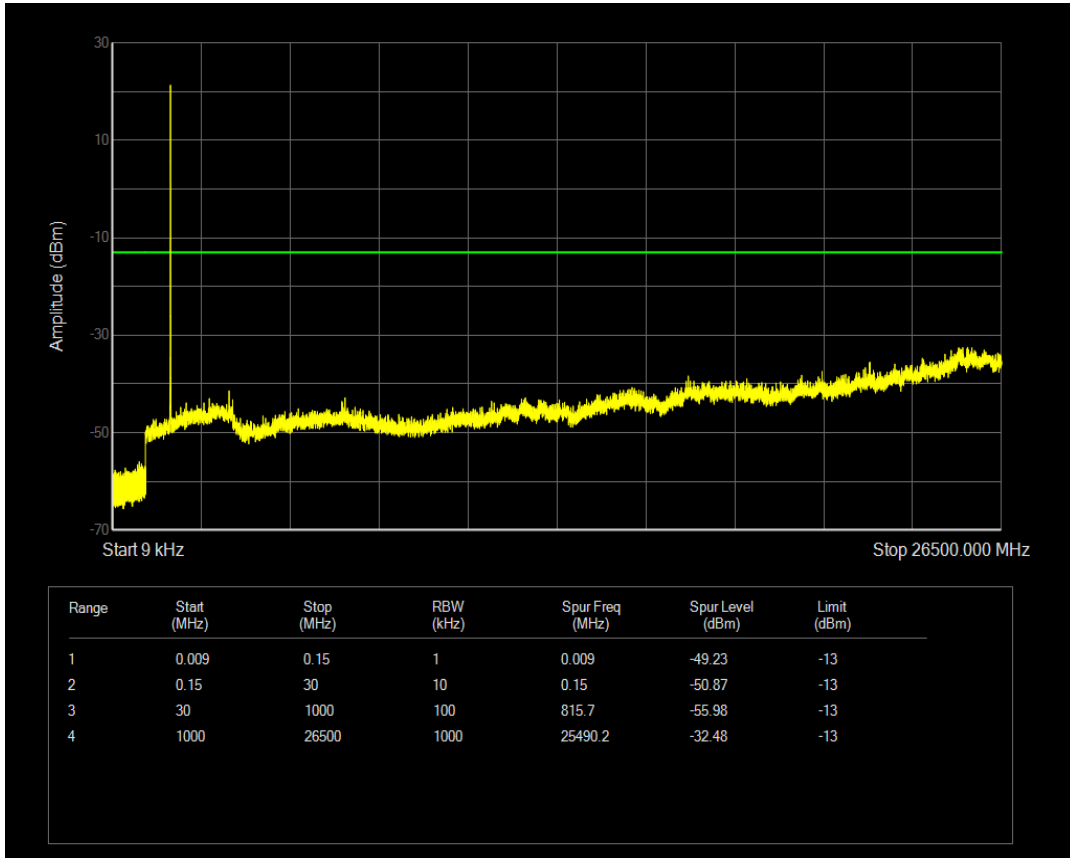

Band66 QPSK BW=3MHz Channel=132322 RB Size=15 Position=#0

Band66 QAM16 BW=3MHz Channel=132322 RB Size=15 Position=#0