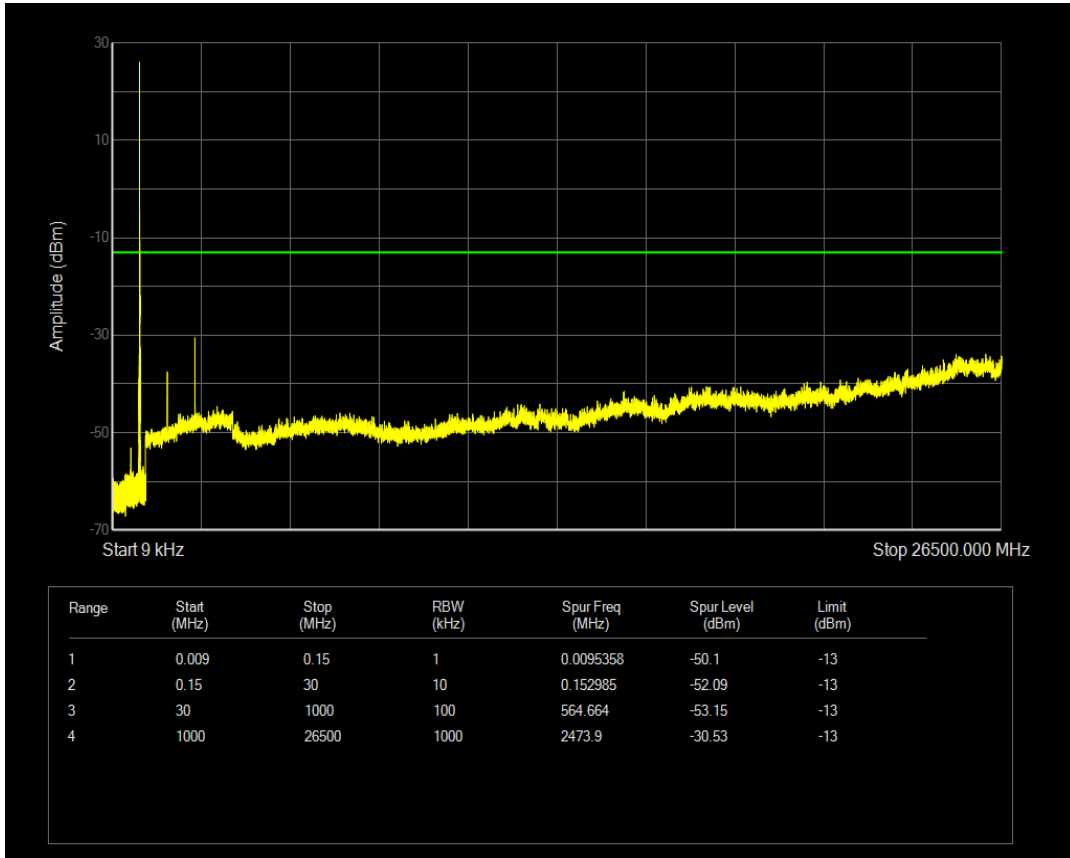

Band5 QPSK BW=5MHz Channel=20625 RB Size=25 Position=#0

Band5 QAM16 BW=5MHz Channel=20625 RB Size=25 Position=#0

Band5 QAM16 BW=5MHz Channel=20625 RB Size=1 Position=#0

Band5 QPSK BW=10MHz Channel=20450 RB Size=1 Position=#0

Band5 QPSK BW=10MHz Channel=20450 RB Size=50 Position=#0

Band5 QAM16 BW=10MHz Channel=20450 RB Size=1 Position=#0

Band5 QAM16 BW=10MHz Channel=20450 RB Size=50 Position=#0

Band5 QPSK BW=10MHz Channel=20525 RB Size=1 Position=#0