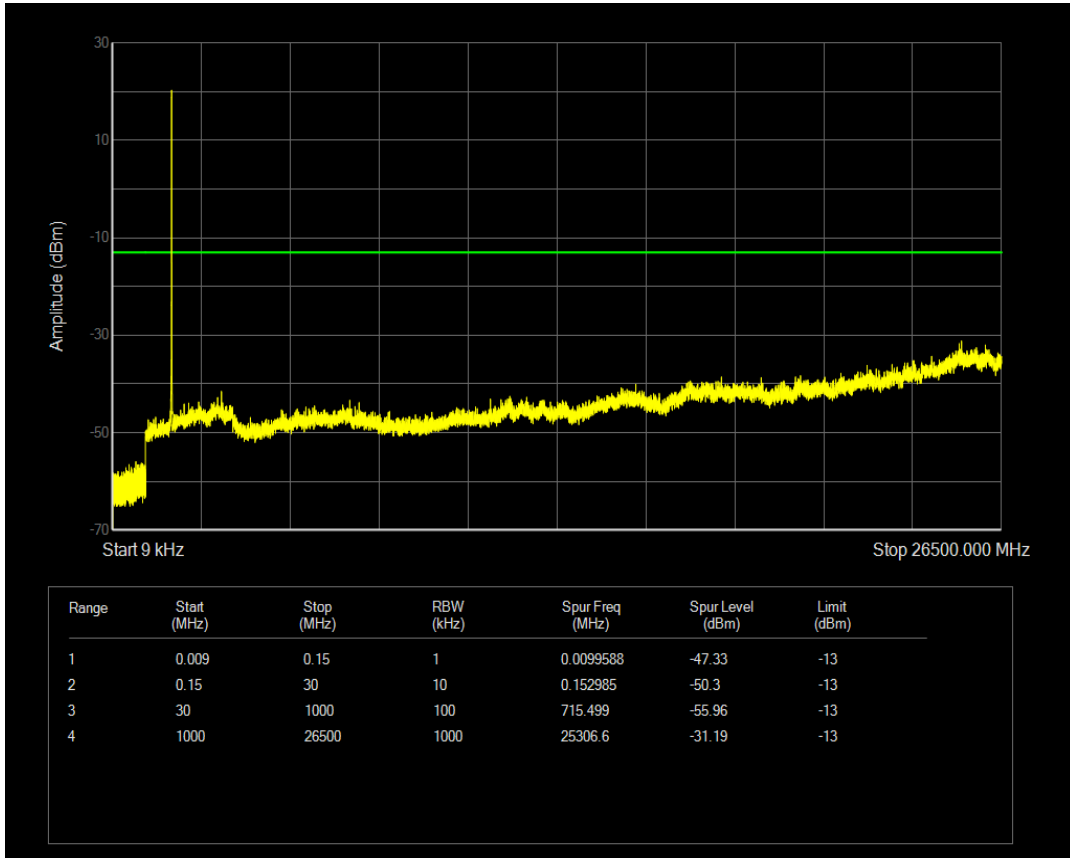

Band66 QPSK BW=5MHz Channel=132647 RB Size=25 Position=#0

Band66 QAM16 BW=5MHz Channel=132647 RB Size=1 Position=#0

Band66 QPSK BW=10MHz Channel=132022 RB Size=1 Position=#0

Band66 QAM16 BW=5MHz Channel=132647 RB Size=25 Position=#0

Band66 QPSK BW=10MHz Channel=132022 RB Size=50 Position=#0

Band66 QAM16 BW=10MHz Channel=132022 RB Size=1 Position=#0

Band66 QAM16 BW=10MHz Channel=132022 RB Size=50 Position=#0

Band66 QPSK BW=10MHz Channel=132322 RB Size=1 Position=#0