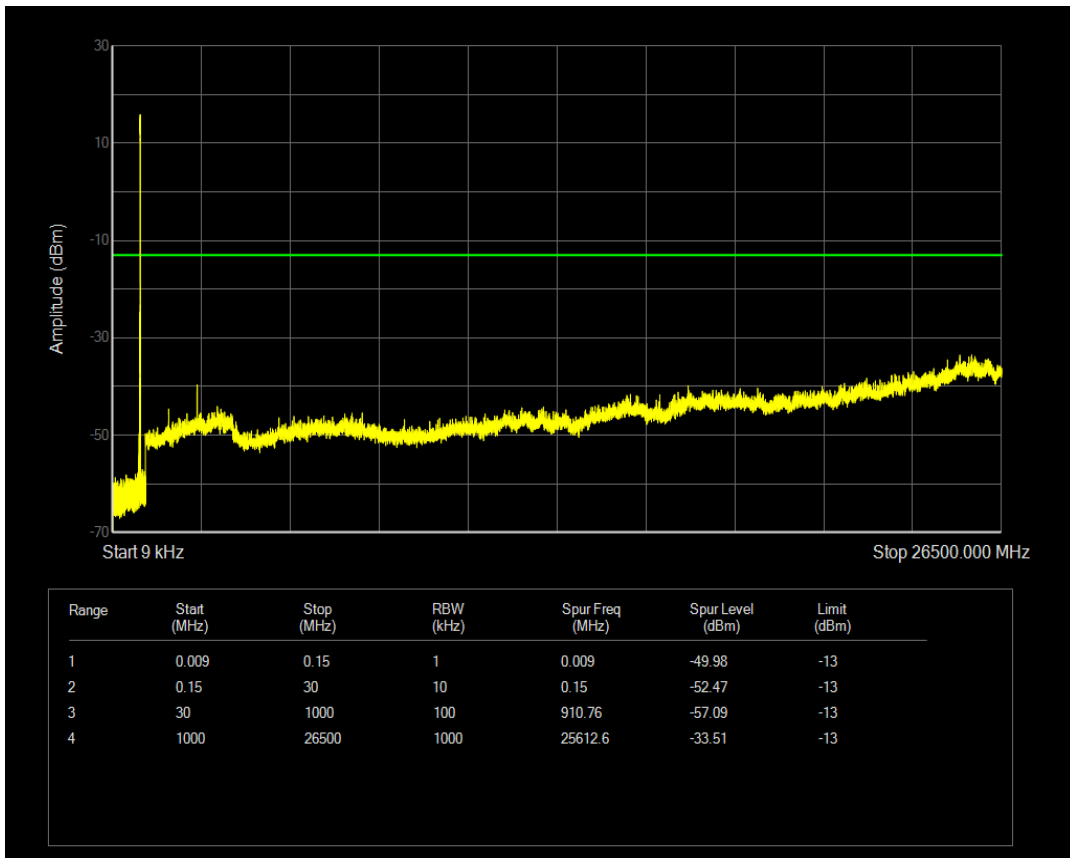

Band5 QPSK BW=5MHz Channel=20625 RB Size=25 Position=#0

Band5 QAM16 BW=5MHz Channel=20625 RB Size=25 Position=#0