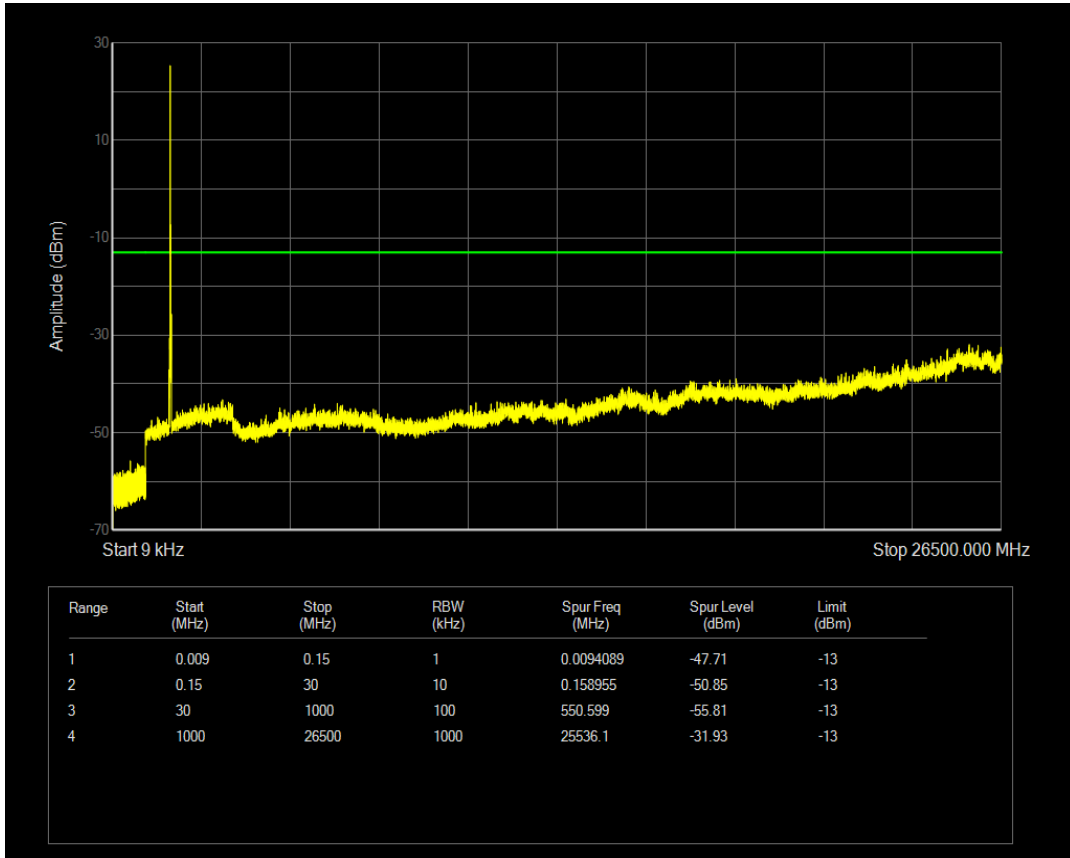

Band4 QPSK BW=20MHz Channel=20050 RB Size=100 Position=#0

Band4 QAM16 BW=20MHz Channel=20050 RB Size=1 Position=#0

Band4 QAM16 BW=20MHz Channel=20050 RB Size=100 Position=#0

Band4 QPSK BW=20MHz Channel=20175 RB Size=1 Position=#0

Band4 QPSK BW=20MHz Channel=20175 RB Size=100 Position=#0

Band4 QAM16 BW=20MHz Channel=20175 RB Size=1 Position=#0

Band4 QAM16 BW=20MHz Channel=20175 RB Size=100 Position=#0

Band4 QPSK BW=20MHz Channel=20300 RB Size=1 Position=#0

Band4 QPSK BW=20MHz Channel=20300 RB Size=100 Position=#0

Band4 QAM16 BW=20MHz Channel=20300 RB Size=1 Position=#0

Band4 QAM16 BW=20MHz Channel=20300 RB Size=100 Position=#0

Band5 QPSK BW=1.4MHz Channel=20407 RB Size=1 Position=#0

Band5 QPSK BW=1.4MHz Channel=20407 RB Size=6 Position=#0

Band5 QAM16 BW=1.4MHz Channel=20407 RB Size=1 Position=#0

Band5 QAM16 BW=1.4MHz Channel=20407 RB Size=6 Position=#0

Band5 QPSK BW=1.4MHz Channel=20525 RB Size=1 Position=#0