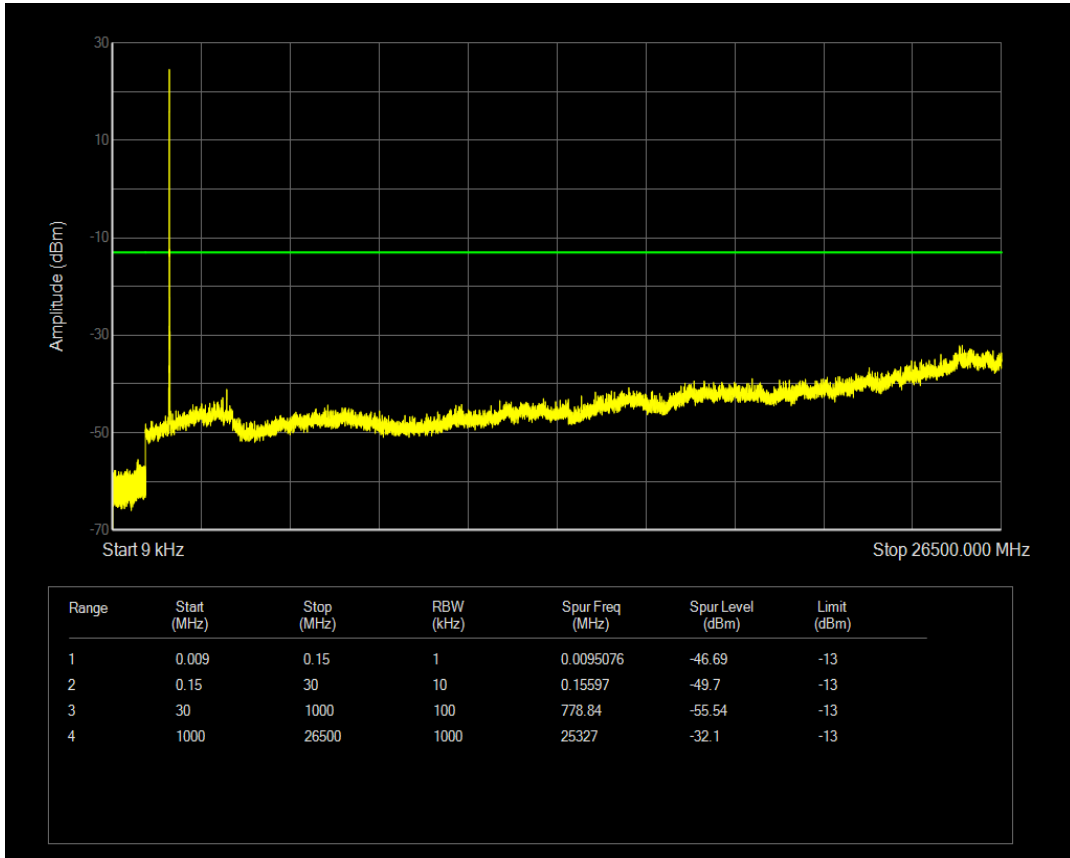

Band66 QPSK BW=5MHz Channel=132647 RB Size=25 Position=#0

Band66 QAM16 BW=5MHz Channel=132647 RB Size=1 Position=#0

Band66 QPSK BW=10MHz Channel=132022 RB Size=1 Position=#0

Band66 QAM16 BW=5MHz Channel=132647 RB Size=25 Position=#0

Band66 QPSK BW=10MHz Channel=132022 RB Size=50 Position=#0

Band66 QAM16 BW=10MHz Channel=132022 RB Size=1 Position=#0

Band66 QAM16 BW=10MHz Channel=132022 RB Size=50 Position=#0

Band66 QPSK BW=10MHz Channel=132322 RB Size=1 Position=#0