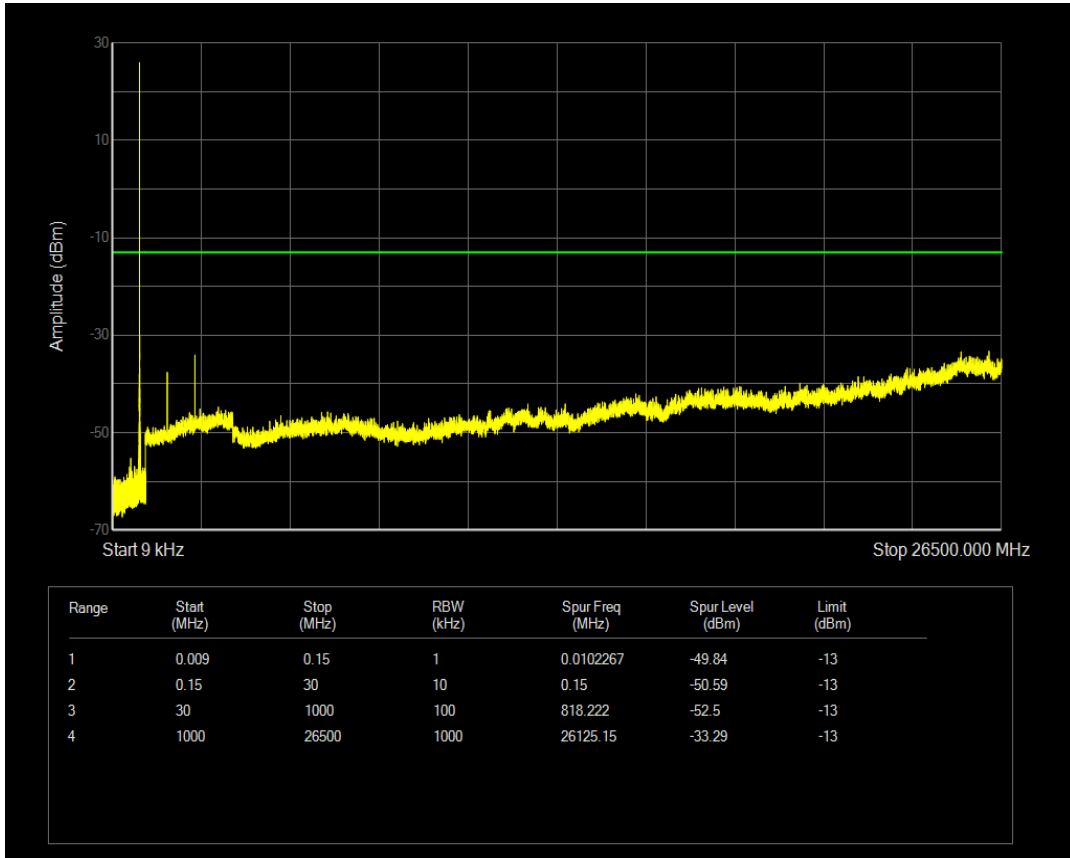

Band4 QPSK BW=20MHz Channel=20175 RB Size=100 Position=#0

Band4 QAM16 BW=20MHz Channel=20175 RB Size=1 Position=#0

Band4 QAM16 BW=20MHz Channel=20175 RB Size=100 Position=#0

Band4 QPSK BW=20MHz Channel=20300 RB Size=1 Position=#0

Band4 QPSK BW=20MHz Channel=20300 RB Size=100 Position=#0

Band4 QAM16 BW=20MHz Channel=20300 RB Size=1 Position=#0

Band4 QAM16 BW=20MHz Channel=20300 RB Size=100 Position=#0

Band5 QPSK BW=1.4MHz Channel=20407 RB Size=1 Position=#0

Band5 QPSK BW=1.4MHz Channel=20407 RB Size=6 Position=#0

Band5 QAM16 BW=1.4MHz Channel=20407 RB Size=1 Position=#0

Band5 QAM16 BW=1.4MHz Channel=20407 RB Size=6 Position=#0

Band5 QPSK BW=1.4MHz Channel=20525 RB Size=1 Position=#0