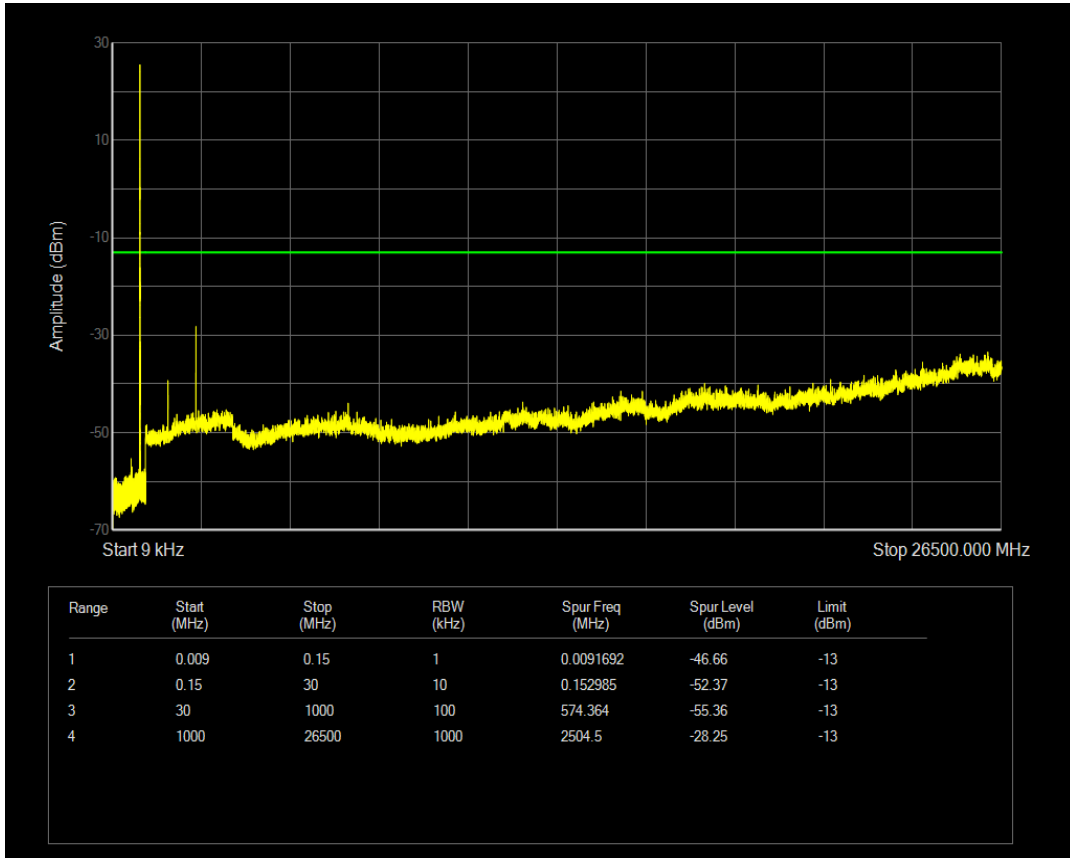

Band5 QPSK BW=5MHz Channel=20425 RB Size=25 Position=#0

Band5 QAM16 BW=5MHz Channel=20425 RB Size=1 Position=#0

Band5 QAM16 BW=5MHz Channel=20425 RB Size=25 Position=#0

Band5 QPSK BW=5MHz Channel=20525 RB Size=1 Position=#0

Band5 QPSK BW=5MHz Channel=20525 RB Size=25 Position=#0

Band5 QAM16 BW=5MHz Channel=20525 RB Size=1 Position=#0

Band5 QAM16 BW=5MHz Channel=20525 RB Size=25 Position=#0

Band5 QPSK BW=5MHz Channel=20625 RB Size=1 Position=#0