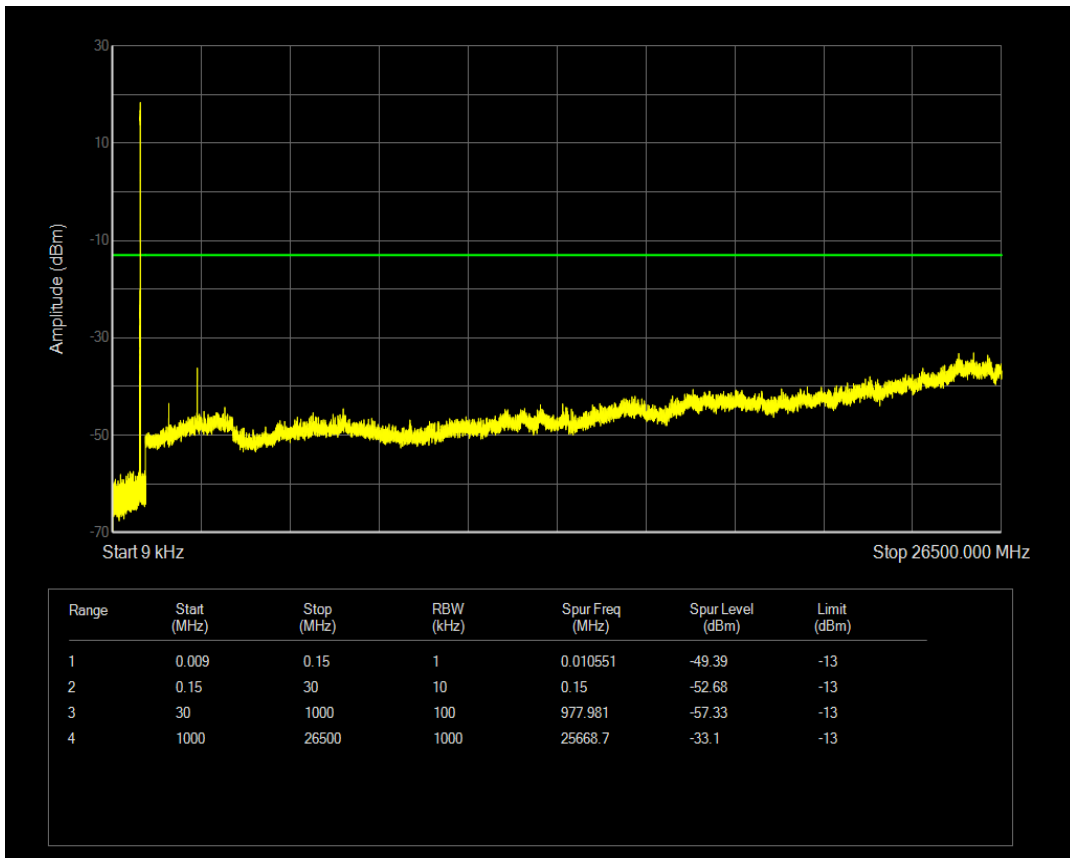

Band5 QPSK BW=3MHz Channel=20635 RB Size=15 Position=#0

Band5 QAM16 BW=3MHz Channel=20635 RB Size=1 Position=#0