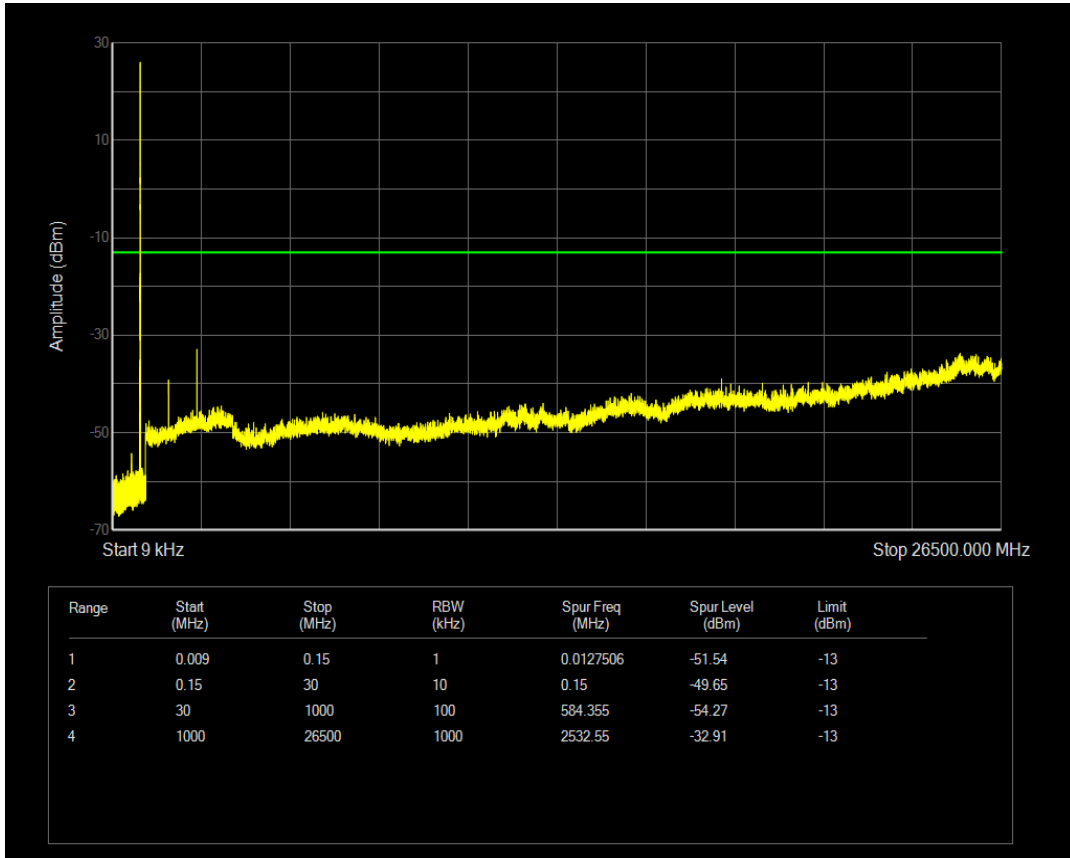

Band5 QPSK BW=5MHz Channel=20525 RB Size=25 Position=#0

Band5 QAM16 BW=5MHz Channel=20525 RB Size=1 Position=#0

Band5 QAM16 BW=5MHz Channel=20525 RB Size=25 Position=#0

Band5 QPSK BW=5MHz Channel=20625 RB Size=1 Position=#0

Band5 QPSK BW=5MHz Channel=20625 RB Size=25 Position=#0

Band5 QAM16 BW=5MHz Channel=20625 RB Size=25 Position=#0

Band5 QAM16 BW=5MHz Channel=20625 RB Size=1 Position=#0

Band5 QPSK BW=10MHz Channel=20450 RB Size=1 Position=#0