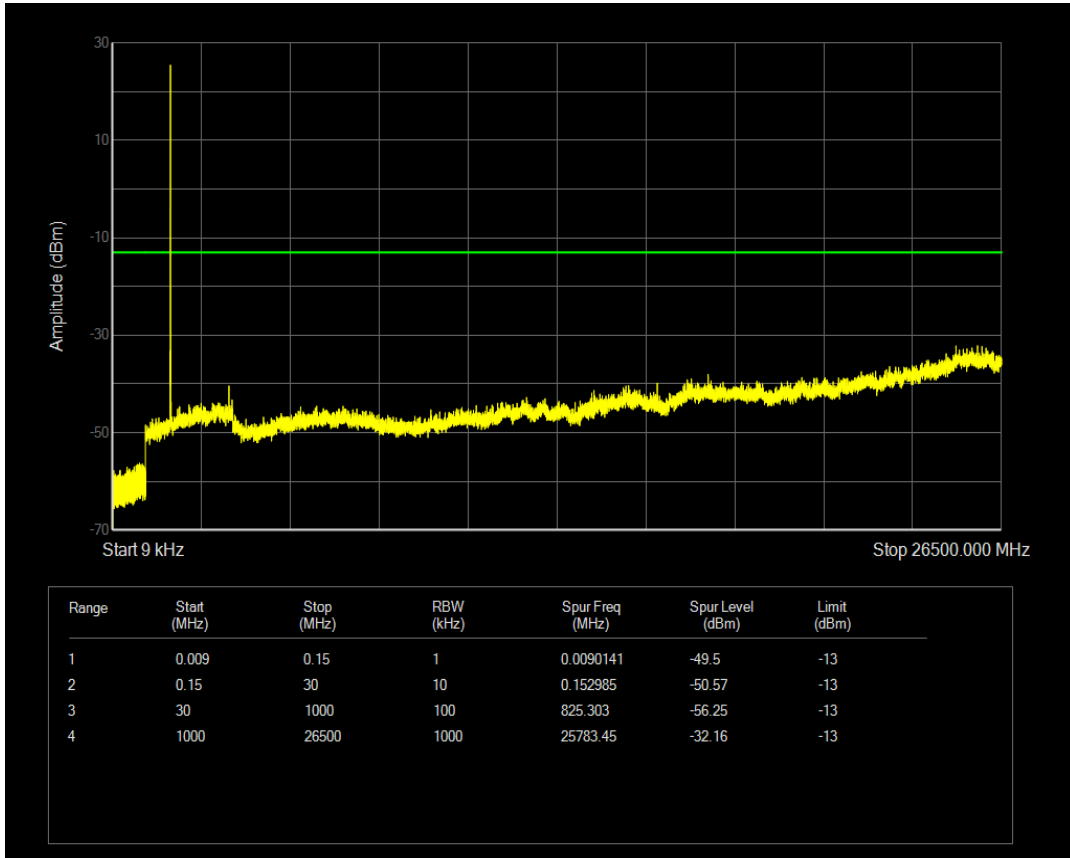

Band66 QAM16 BW=5MHz Channel=132322 RB Size=1 Position=#0

Band66 QAM16 BW=5MHz Channel=132322 RB Size=25 Position=#0