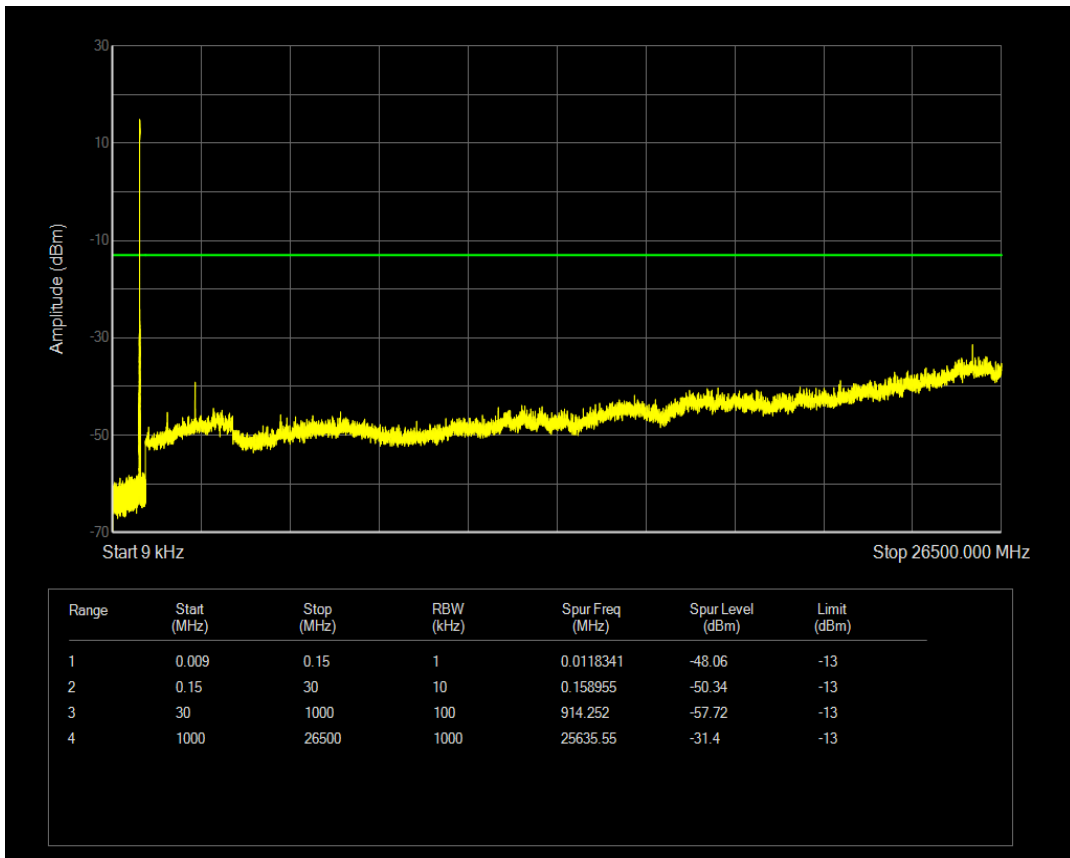

Band5 QPSK BW=3MHz Channel=20635 RB Size=15 Position=#0

Band5 QAM16 BW=3MHz Channel=20635 RB Size=1 Position=#0

Band5 QAM16 BW=3MHz Channel=20635 RB Size=15 Position=#0

Band5 QPSK BW=5MHz Channel=20425 RB Size=1 Position=#0

Band5 QPSK BW=5MHz Channel=20425 RB Size=25 Position=#0

Band5 QAM16 BW=5MHz Channel=20425 RB Size=1 Position=#0

Band5 QAM16 BW=5MHz Channel=20425 RB Size=25 Position=#0

Band5 QPSK BW=5MHz Channel=20525 RB Size=1 Position=#0