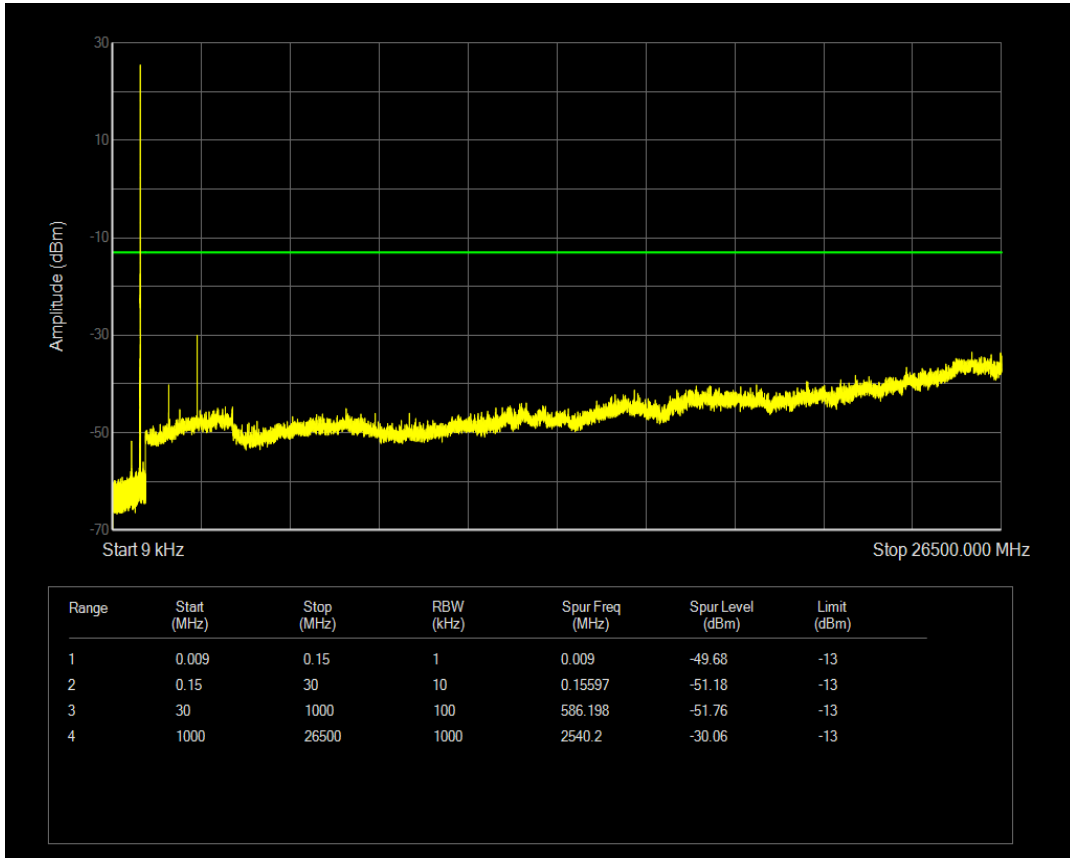

Band5 QPSK BW=3MHz Channel=20525 RB Size=15 Position=#0

Band5 QAM16 BW=3MHz Channel=20525 RB Size=1 Position=#0

Band5 QAM16 BW=3MHz Channel=20525 RB Size=15 Position=#0

Band5 QPSK BW=3MHz Channel=20635 RB Size=1 Position=#0

Band5 QPSK BW=3MHz Channel=20635 RB Size=15 Position=#0

Band5 QAM16 BW=3MHz Channel=20635 RB Size=1 Position=#0

Band5 QAM16 BW=3MHz Channel=20635 RB Size=15 Position=#0

Band5 QPSK BW=5MHz Channel=20425 RB Size=1 Position=#0