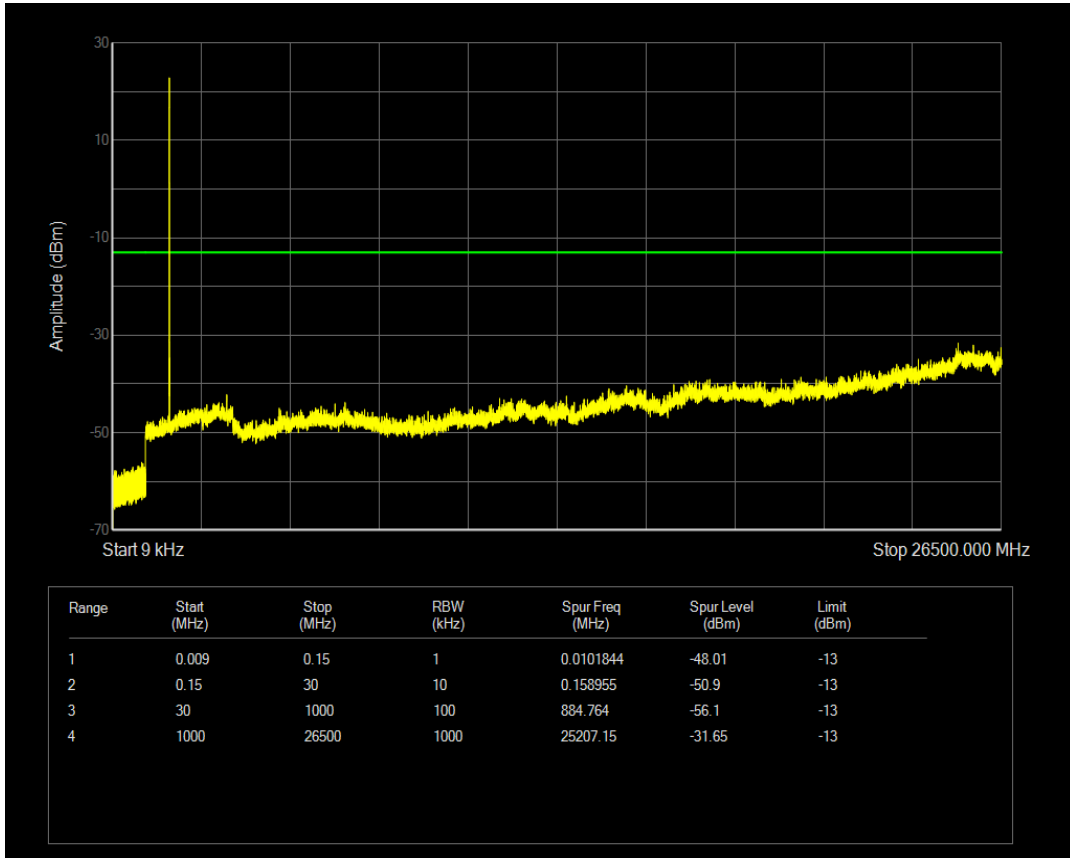

Band5 QPSK BW=10MHz Channel=20525 RB Size=50 Position=#0

Band5 QAM16 BW=10MHz Channel=20525 RB Size=1 Position=#0

Band5 QAM16 BW=10MHz Channel=20525 RB Size=50 Position=#0

Band5 QPSK BW=10MHz Channel=20600 RB Size=1 Position=#0

Band5 QPSK BW=10MHz Channel=20600 RB Size=50 Position=#0

Band5 QAM16 BW=10MHz Channel=20600 RB Size=1 Position=#0

Band5 QAM16 BW=10MHz Channel=20600 RB Size=50 Position=#0

Band66 QPSK BW=1.4MHz Channel=131979 RB Size=6 Position=#0