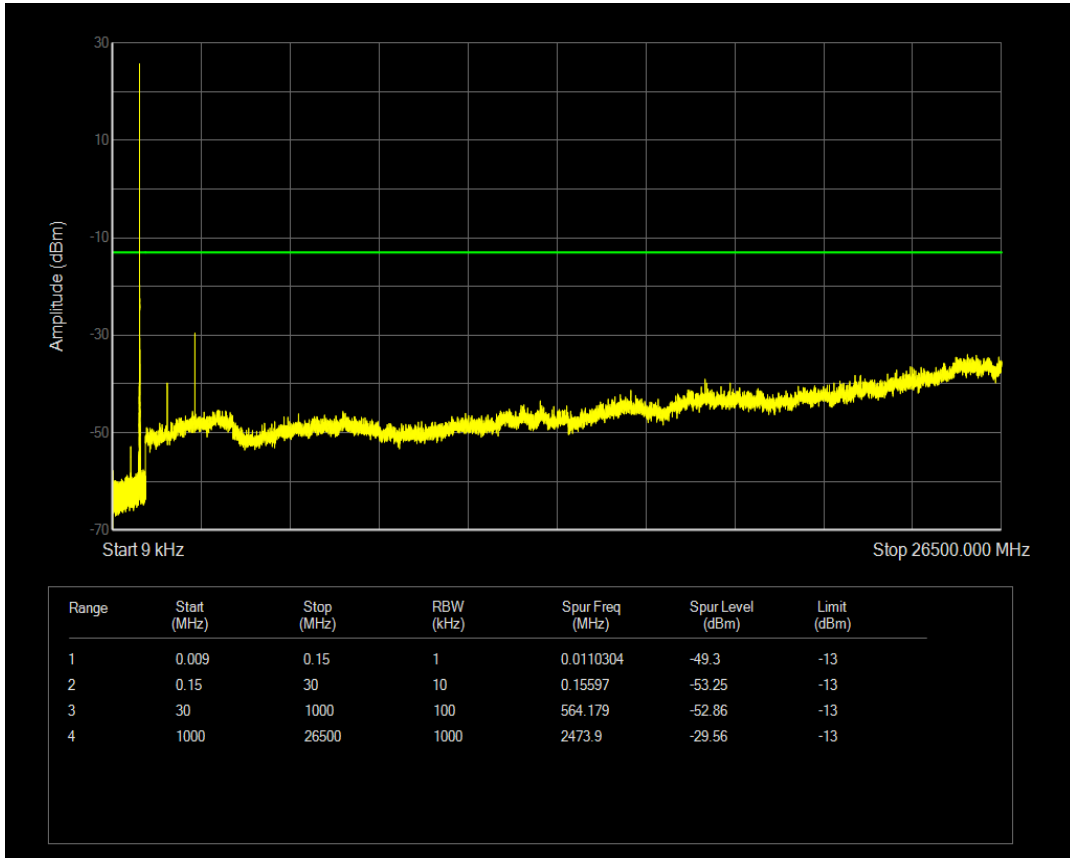

Band5 QPSK BW=1.4MHz Channel=20525 RB Size=6 Position=#0

Band5 QAM16 BW=1.4MHz Channel=20525 RB Size=1 Position=#0

Band5 QAM16 BW=1.4MHz Channel=20525 RB Size=6 Position=#0

Band5 QPSK BW=1.4MHz Channel=20643 RB Size=1 Position=#0

Band5 QPSK BW=1.4MHz Channel=20643 RB Size=6 Position=#0

Band5 QAM16 BW=1.4MHz Channel=20643 RB Size=1 Position=#0

Band5 QAM16 BW=1.4MHz Channel=20643 RB Size=6 Position=#0

Band5 QPSK BW=3MHz Channel=20415 RB Size=1 Position=#0

Band5 QPSK BW=3MHz Channel=20415 RB Size=15 Position=#0

Band5 QAM16 BW=3MHz Channel=20415 RB Size=1 Position=#0

Band5 QAM16 BW=3MHz Channel=20415 RB Size=15 Position=#0

Band5 QPSK BW=3MHz Channel=20525 RB Size=1 Position=#0