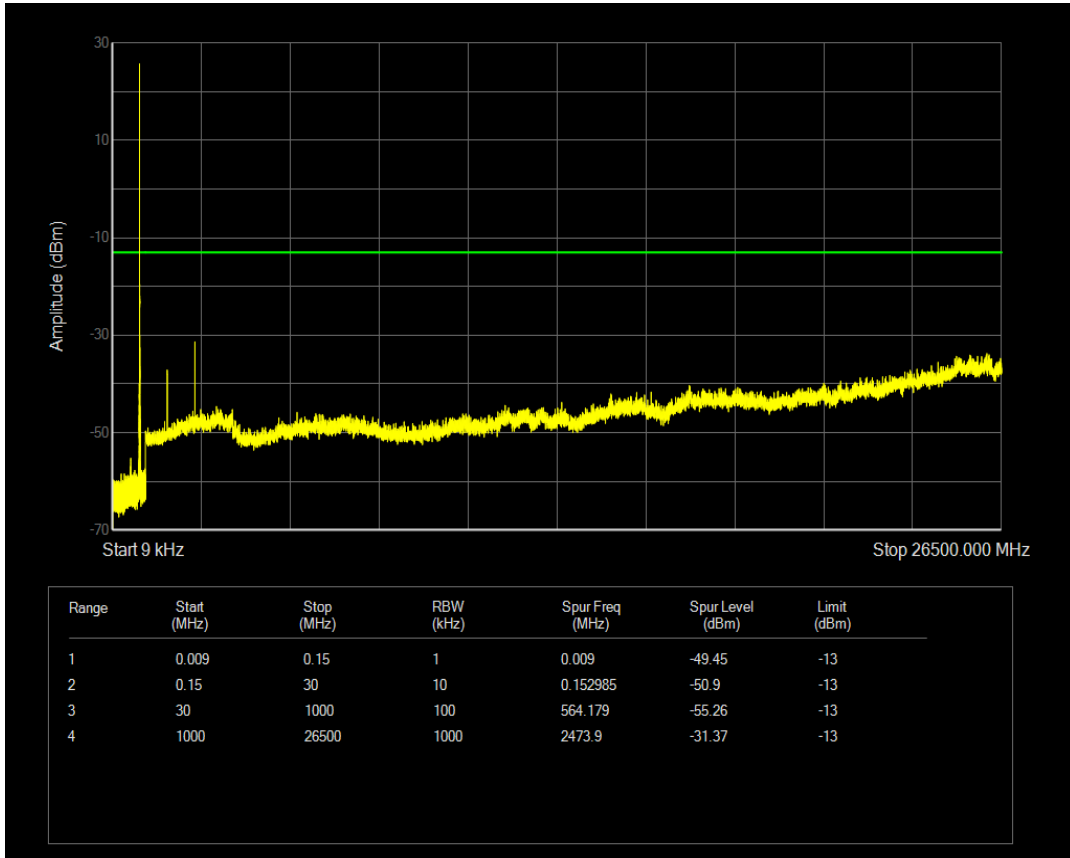

Band5 QPSK BW=1.4MHz Channel=20525 RB Size=6 Position=#0

Band5 QAM16 BW=1.4MHz Channel=20525 RB Size=1 Position=#0

Band5 QAM16 BW=1.4MHz Channel=20525 RB Size=6 Position=#0

Band5 QPSK BW=1.4MHz Channel=20643 RB Size=1 Position=#0

Band5 QPSK BW=1.4MHz Channel=20643 RB Size=6 Position=#0

Band5 QAM16 BW=1.4MHz Channel=20643 RB Size=1 Position=#0

Band5 QAM16 BW=1.4MHz Channel=20643 RB Size=6 Position=#0

Band5 QPSK BW=3MHz Channel=20415 RB Size=1 Position=#0

Band5 QPSK BW=3MHz Channel=20415 RB Size=15 Position=#0

Band5 QAM16 BW=3MHz Channel=20415 RB Size=1 Position=#0

Band5 QAM16 BW=3MHz Channel=20415 RB Size=15 Position=#0

Band5 QPSK BW=3MHz Channel=20525 RB Size=1 Position=#0