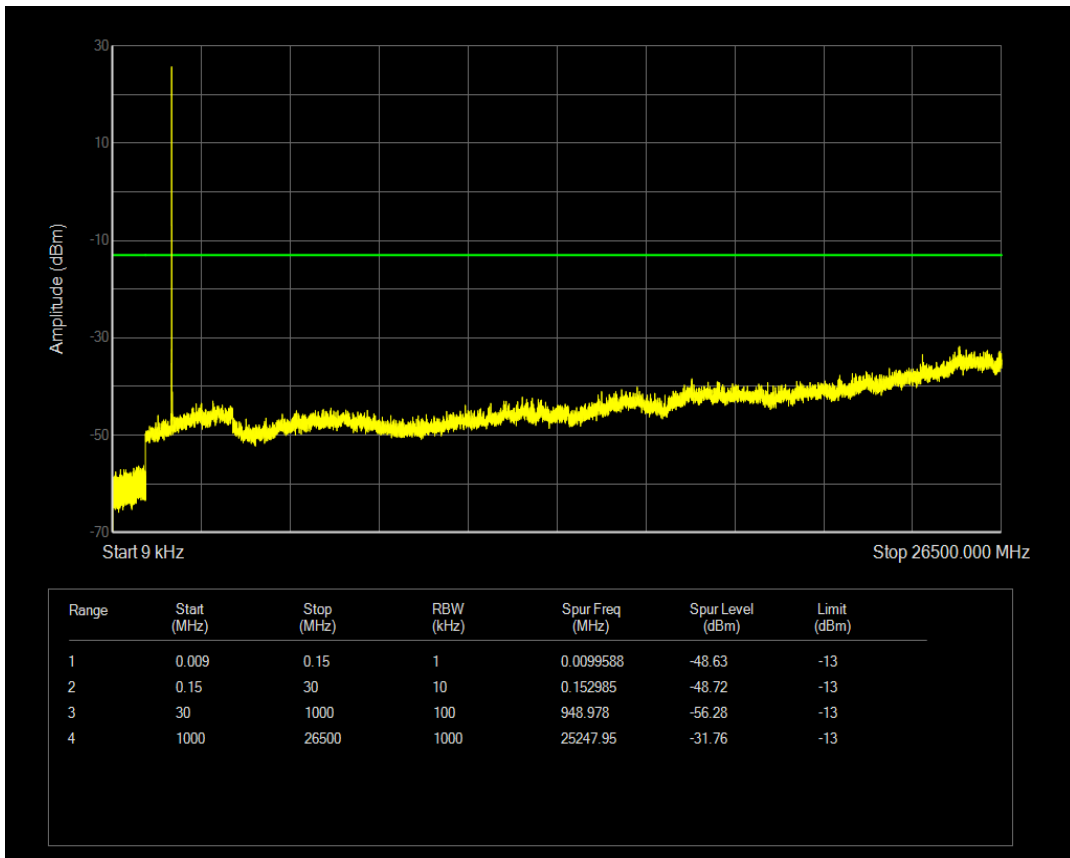

Band66 QAM16 BW=1.4MHz Channel=132665 RB Size=6 Position=#0

Band66 QPSK BW=3MHz Channel=131987 RB Size=1 Position=#0