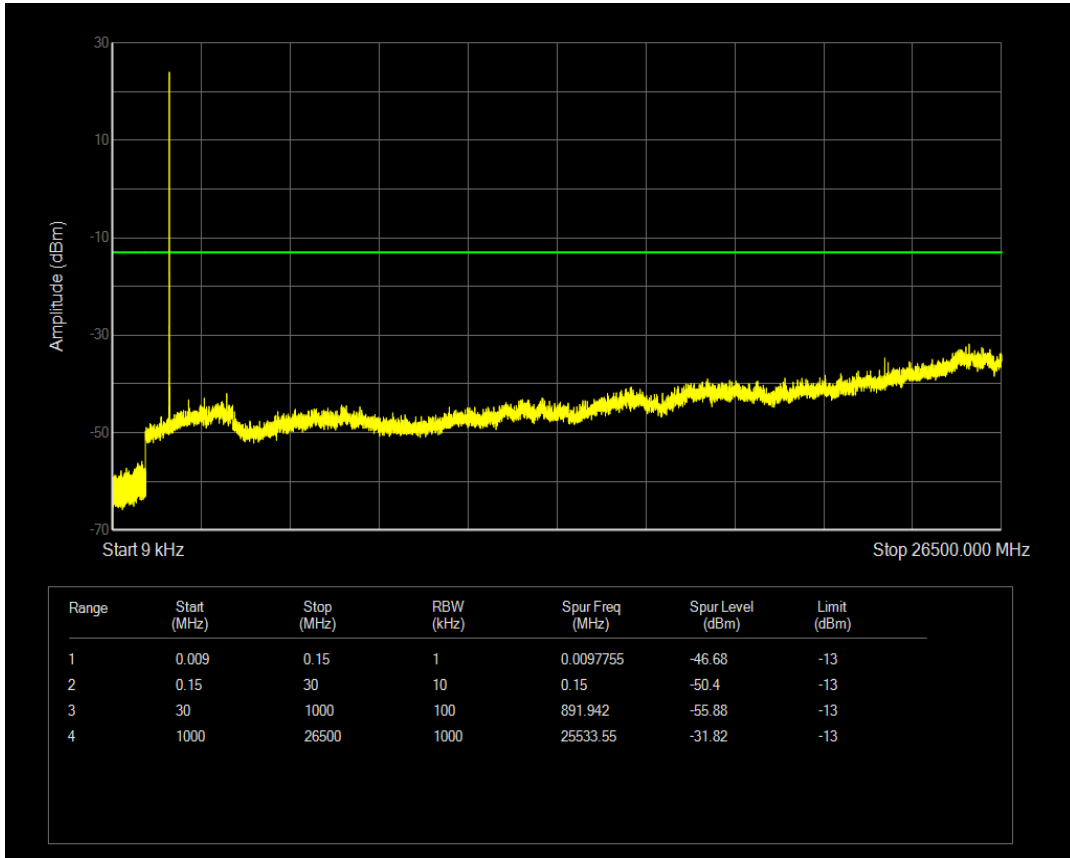

Band66 QAM16 BW=3MHz Channel=131987 RB Size=1 Position=#0

Band66 QAM16 BW=3MHz Channel=131987 RB Size=15 Position=#0