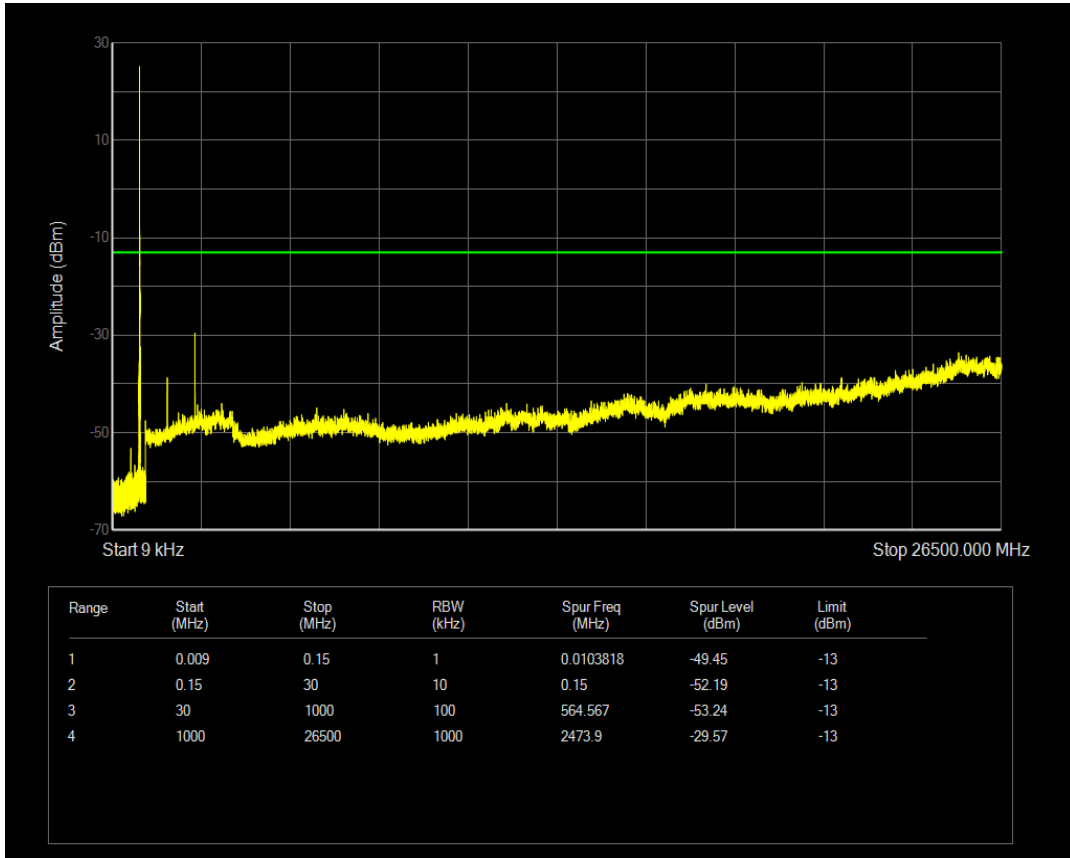

Band5 QPSK BW=5MHz Channel=20625 RB Size=25 Position=#0

Band5 QAM16 BW=5MHz Channel=20625 RB Size=25 Position=#0

Band5 QAM16 BW=5MHz Channel=20625 RB Size=1 Position=#0

Band5 QPSK BW=10MHz Channel=20450 RB Size=1 Position=#0

Band5 QPSK BW=10MHz Channel=20450 RB Size=50 Position=#0

Band5 QAM16 BW=10MHz Channel=20450 RB Size=1 Position=#0

Band5 QAM16 BW=10MHz Channel=20450 RB Size=50 Position=#0

Band5 QPSK BW=10MHz Channel=20525 RB Size=1 Position=#0