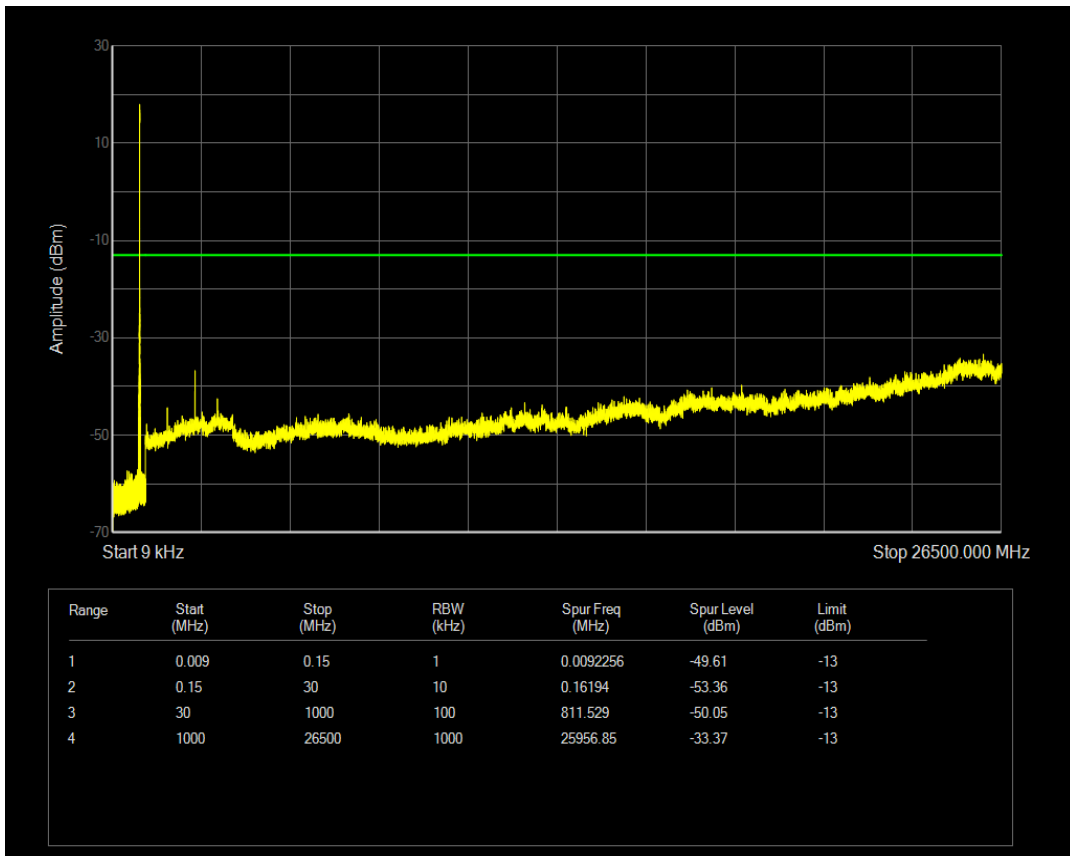

Band5 QPSK BW=1.4MHz Channel=20525 RB Size=6 Position=#0

Band5 QAM16 BW=1.4MHz Channel=20525 RB Size=1 Position=#0

Band5 QAM16 BW=1.4MHz Channel=20525 RB Size=6 Position=#0

Band5 QPSK BW=1.4MHz Channel=20643 RB Size=1 Position=#0

Band5 QPSK BW=1.4MHz Channel=20643 RB Size=6 Position=#0

Band5 QAM16 BW=1.4MHz Channel=20643 RB Size=1 Position=#0

Band5 QAM16 BW=1.4MHz Channel=20643 RB Size=6 Position=#0

Band5 QPSK BW=3MHz Channel=20415 RB Size=1 Position=#0

Band5 QPSK BW=3MHz Channel=20415 RB Size=15 Position=#0

Band5 QAM16 BW=3MHz Channel=20415 RB Size=1 Position=#0

Band5 QAM16 BW=3MHz Channel=20415 RB Size=15 Position=#0

Band5 QPSK BW=3MHz Channel=20525 RB Size=1 Position=#0