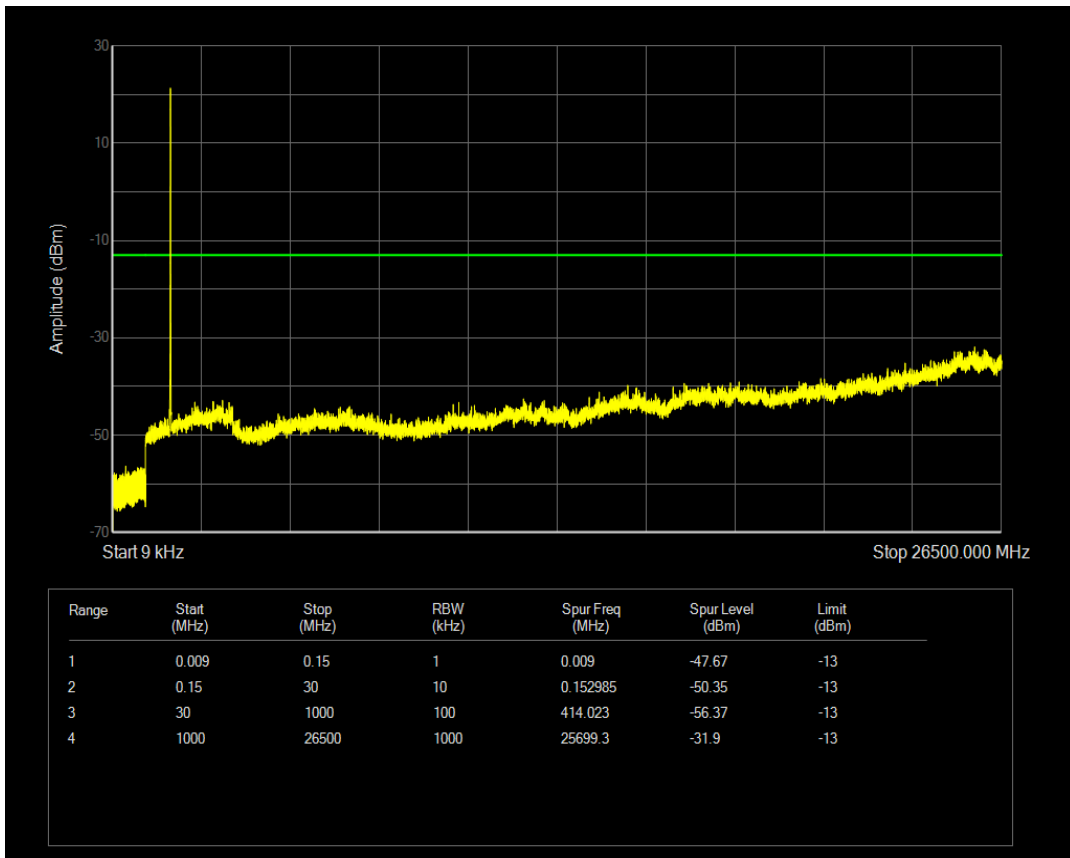

Band66 QPSK BW=5MHz Channel=132322 RB Size=25 Position=#0

Band66 QAM16 BW=5MHz Channel=132322 RB Size=1 Position=#0