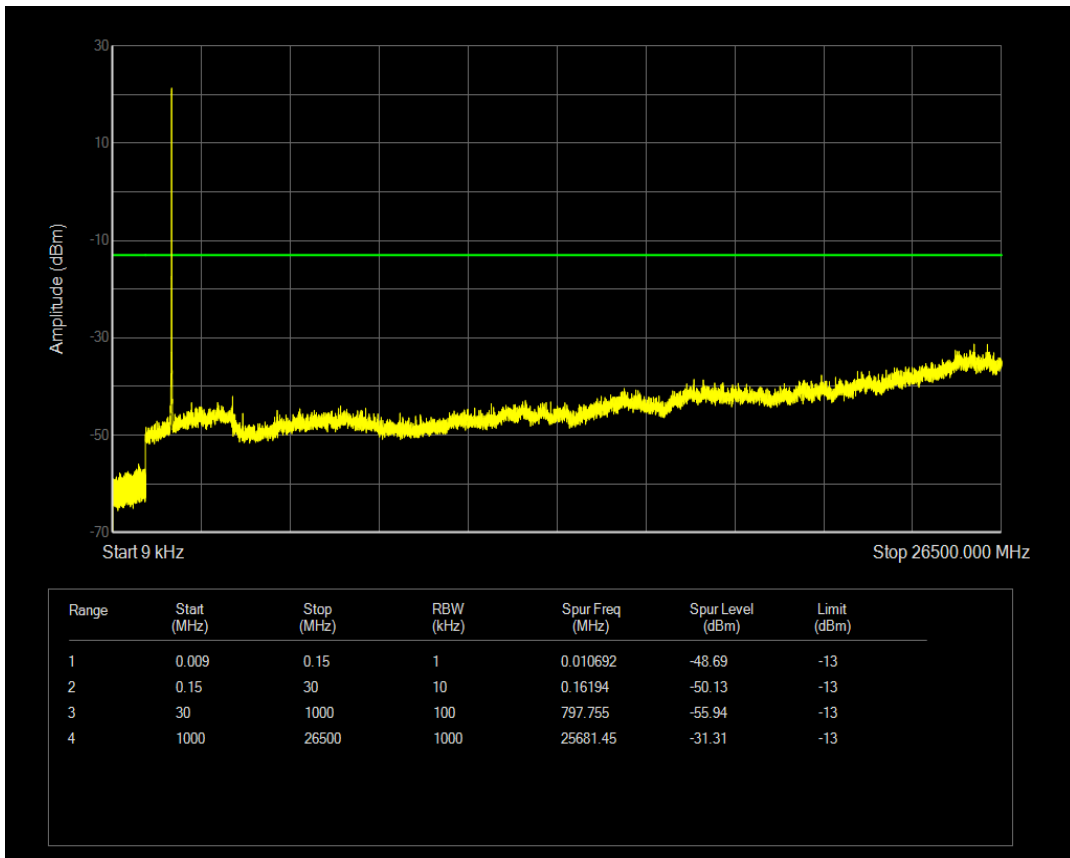

Band66 QPSK BW=5MHz Channel=132322 RB Size=25 Position=#0

Band66 QAM16 BW=5MHz Channel=132322 RB Size=1 Position=#0

Band66 QAM16 BW=5MHz Channel=132322 RB Size=25 Position=#0

Band66 QPSK BW=5MHz Channel=132647 RB Size=1 Position=#0

Band66 QPSK BW=5MHz Channel=132647 RB Size=25 Position=#0

Band66 QAM16 BW=5MHz Channel=132647 RB Size=1 Position=#0

Band66 QPSK BW=10MHz Channel=132022 RB Size=1 Position=#0

Band66 QAM16 BW=5MHz Channel=132647 RB Size=25 Position=#0