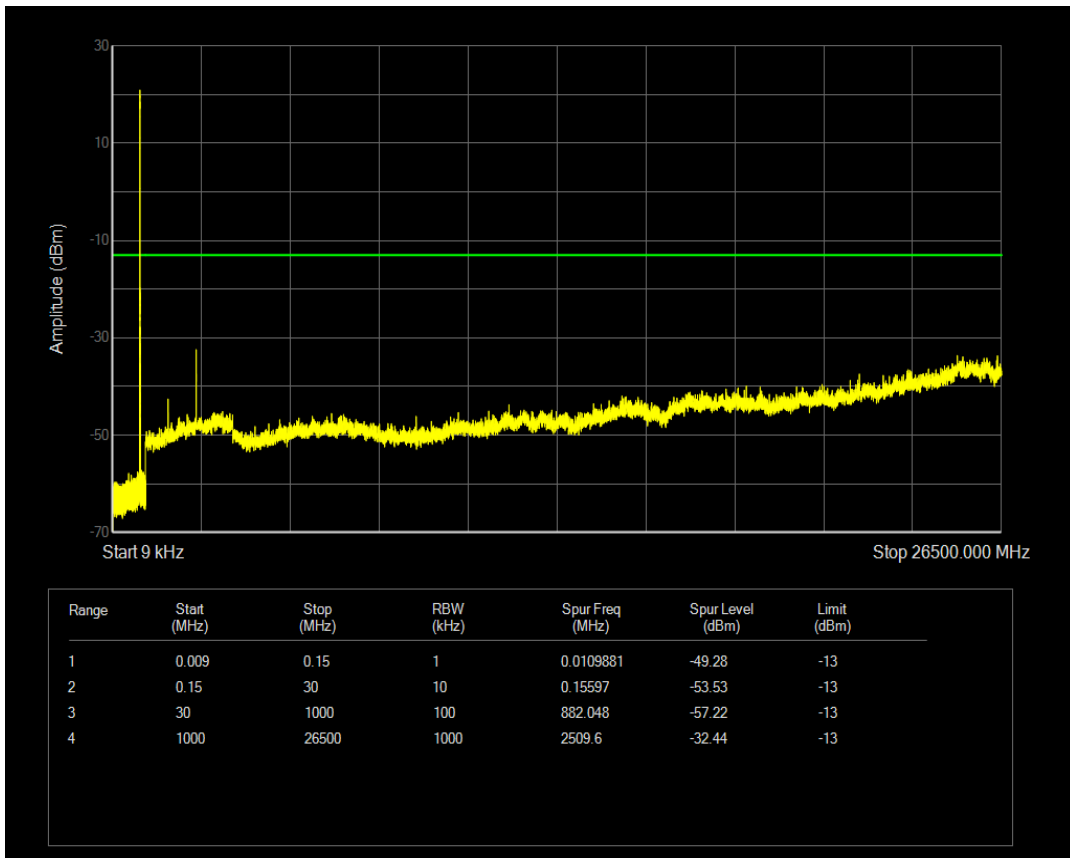

Band4 QPSK BW=20MHz Channel=20300 RB Size=100 Position=#0

Band4 QAM16 BW=20MHz Channel=20300 RB Size=1 Position=#0

Band4 QAM16 BW=20MHz Channel=20300 RB Size=100 Position=#0

Band5 QPSK BW=1.4MHz Channel=20407 RB Size=1 Position=#0

Band5 QPSK BW=1.4MHz Channel=20407 RB Size=6 Position=#0

Band5 QAM16 BW=1.4MHz Channel=20407 RB Size=1 Position=#0

Band5 QAM16 BW=1.4MHz Channel=20407 RB Size=6 Position=#0

Band5 QPSK BW=1.4MHz Channel=20525 RB Size=1 Position=#0

Band5 QPSK BW=1.4MHz Channel=20525 RB Size=6 Position=#0

Band5 QAM16 BW=1.4MHz Channel=20525 RB Size=1 Position=#0

Band5 QAM16 BW=1.4MHz Channel=20525 RB Size=6 Position=#0

Band5 QPSK BW=1.4MHz Channel=20643 RB Size=1 Position=#0