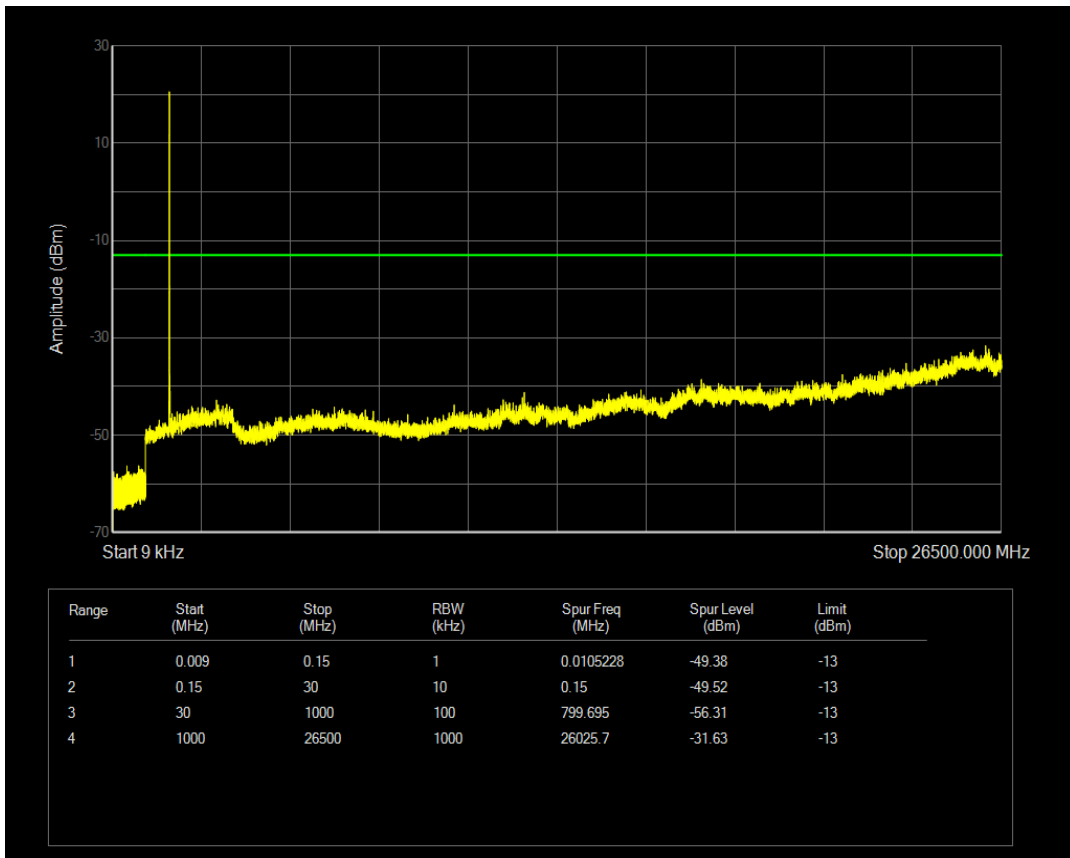

Band66 QAM16 BW=3MHz Channel=131987 RB Size=15 Position=#0

Band66 QPSK BW=3MHz Channel=132322 RB Size=1 Position=#0