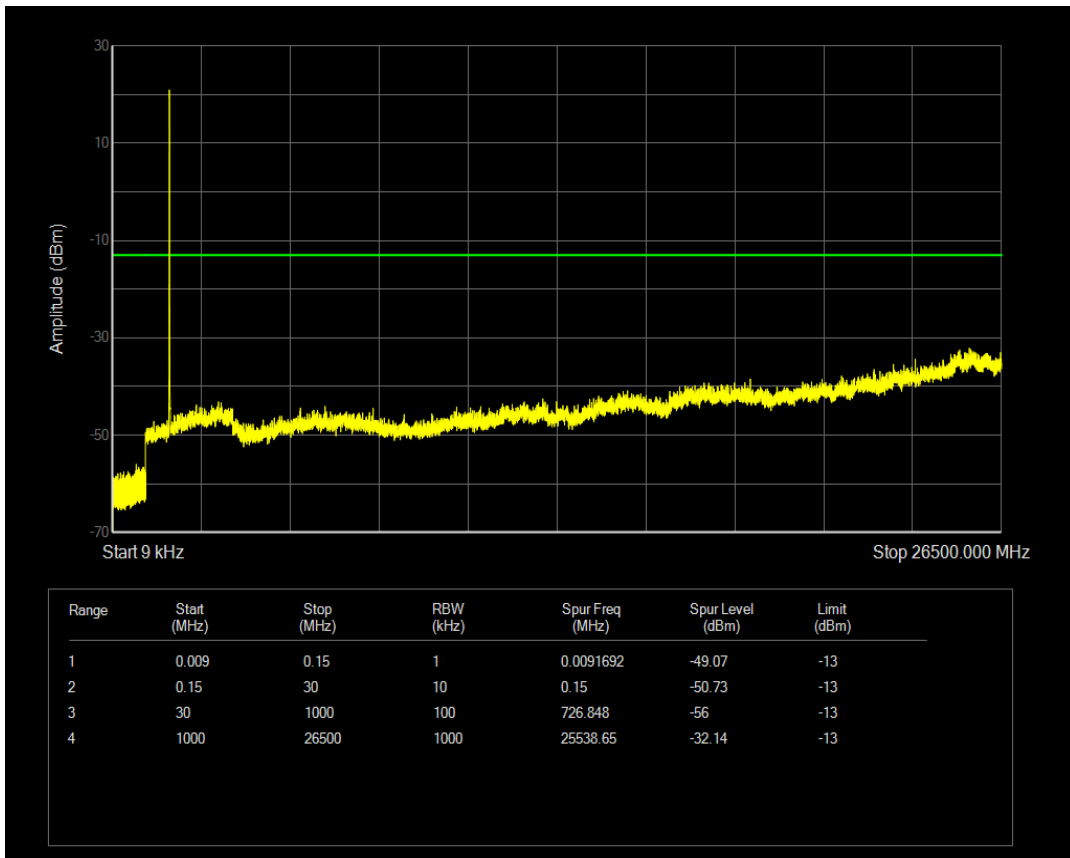

Band66 QPSK BW=3MHz Channel=132657 RB Size=15 Position=#0

Band66 QAM16 BW=3MHz Channel=132657 RB Size=1 Position=#0

Band66 QAM16 BW=3MHz Channel=132657 RB Size=15 Position=#0

Band66 QPSK BW=5MHz Channel=131997 RB Size=1 Position=#0

Band66 QPSK BW=5MHz Channel=131997 RB Size=25 Position=#0

Band66 QAM16 BW=5MHz Channel=131997 RB Size=1 Position=#0

Band66 QAM16 BW=5MHz Channel=131997 RB Size=25 Position=#0

Band66 QPSK BW=5MHz Channel=132322 RB Size=1 Position=#0