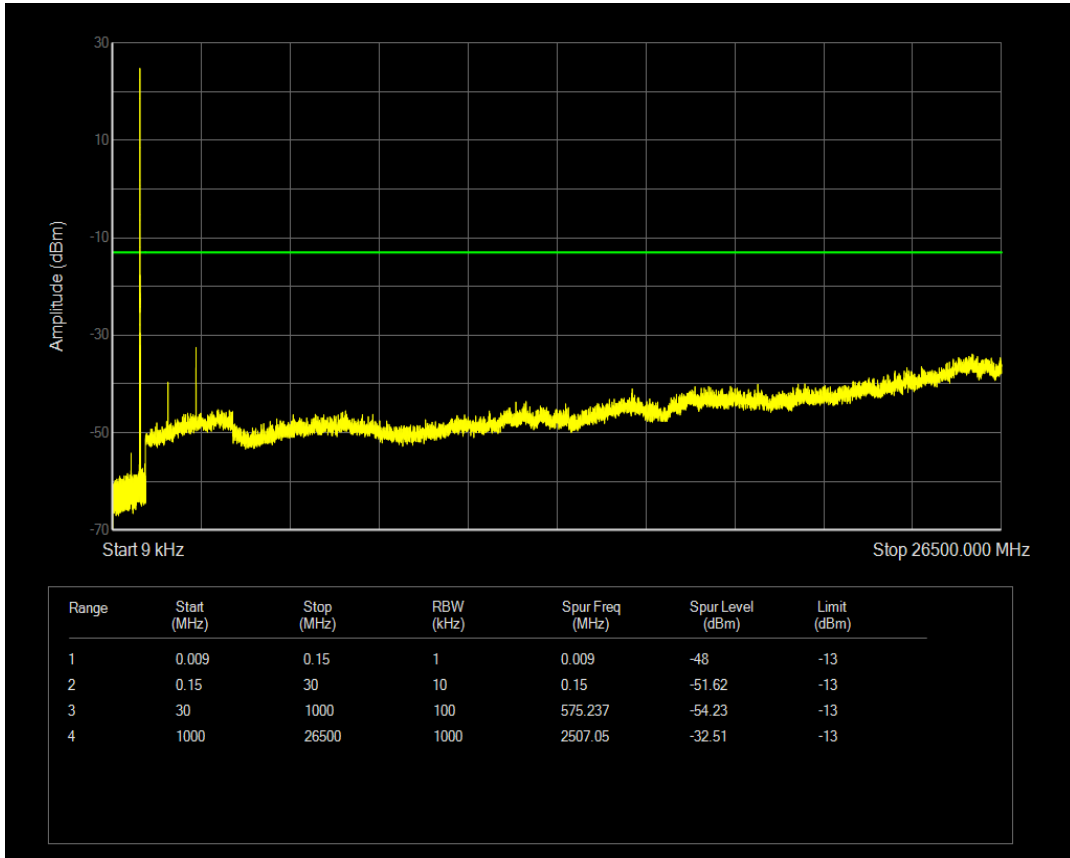

Band5 QPSK BW=1.4MHz Channel=20643 RB Size=6 Position=#0

Band5 QAM16 BW=1.4MHz Channel=20643 RB Size=1 Position=#0

Band5 QAM16 BW=1.4MHz Channel=20643 RB Size=6 Position=#0

Band5 QPSK BW=3MHz Channel=20415 RB Size=1 Position=#0

Band5 QPSK BW=3MHz Channel=20415 RB Size=15 Position=#0

Band5 QAM16 BW=3MHz Channel=20415 RB Size=1 Position=#0

Band5 QAM16 BW=3MHz Channel=20415 RB Size=15 Position=#0

Band5 QPSK BW=3MHz Channel=20525 RB Size=1 Position=#0

Band5 QPSK BW=3MHz Channel=20525 RB Size=15 Position=#0

Band5 QAM16 BW=3MHz Channel=20525 RB Size=1 Position=#0

Band5 QAM16 BW=3MHz Channel=20525 RB Size=15 Position=#0

Band5 QPSK BW=3MHz Channel=20635 RB Size=1 Position=#0