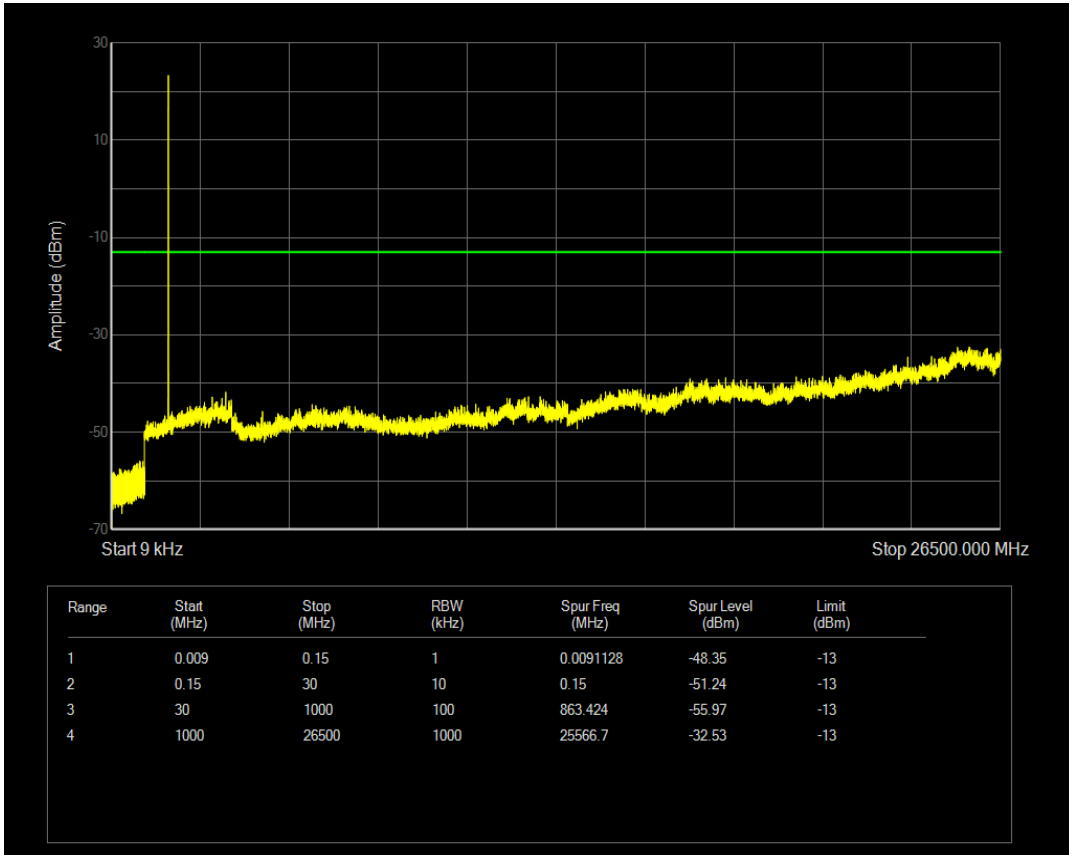

Band5 QPSK BW=10MHz Channel=20525 RB Size=50 Position=#0

Band5 QAM16 BW=10MHz Channel=20525 RB Size=1 Position=#0

Band5 QAM16 BW=10MHz Channel=20525 RB Size=50 Position=#0

Band5 QPSK BW=10MHz Channel=20600 RB Size=1 Position=#0

Band5 QPSK BW=10MHz Channel=20600 RB Size=50 Position=#0

Band5 QAM16 BW=10MHz Channel=20600 RB Size=1 Position=#0

Band5 QAM16 BW=10MHz Channel=20600 RB Size=50 Position=#0

Band66 QPSK BW=1.4MHz Channel=131979 RB Size=6 Position=#0

Band66 QPSK BW=1.4MHz Channel=131979 RB Size=1 Position=#0

Band66 QAM16 BW=1.4MHz Channel=131979 RB Size=1 Position=#0

Band66 QAM16 BW=1.4MHz Channel=131979 RB Size=6 Position=#0

Band66 QPSK BW=1.4MHz Channel=132322 RB Size=1 Position=#0