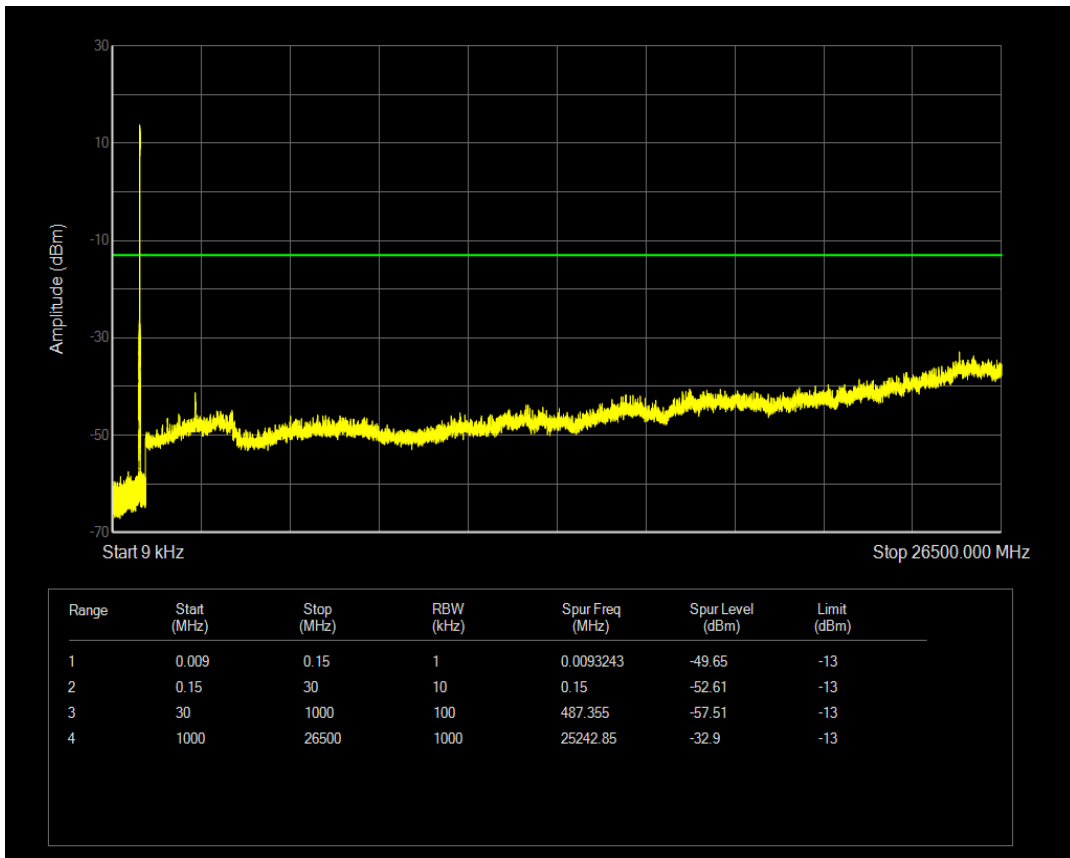

Band5 QPSK BW=5MHz Channel=20625 RB Size=25 Position=#0

Band5 QAM16 BW=5MHz Channel=20625 RB Size=25 Position=#0

Band5 QAM16 BW=5MHz Channel=20625 RB Size=1 Position=#0

Band5 QPSK BW=10MHz Channel=20450 RB Size=1 Position=#0

Band5 QPSK BW=10MHz Channel=20450 RB Size=50 Position=#0

Band5 QAM16 BW=10MHz Channel=20450 RB Size=1 Position=#0

Band5 QAM16 BW=10MHz Channel=20450 RB Size=50 Position=#0

Band5 QPSK BW=10MHz Channel=20525 RB Size=1 Position=#0