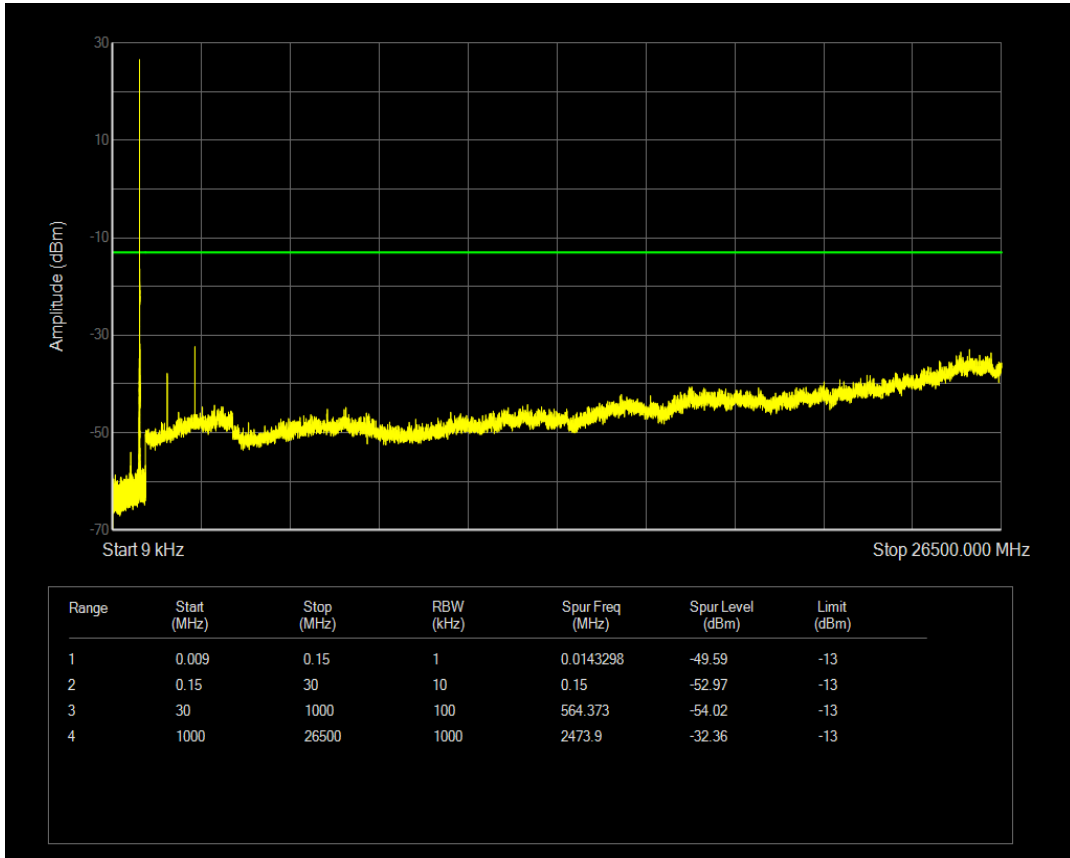

Band5 QPSK BW=3MHz Channel=20635 RB Size=15 Position=#0

Band5 QAM16 BW=3MHz Channel=20635 RB Size=1 Position=#0

Band5 QAM16 BW=3MHz Channel=20635 RB Size=15 Position=#0

Band5 QPSK BW=5MHz Channel=20425 RB Size=1 Position=#0

Band5 QPSK BW=5MHz Channel=20425 RB Size=25 Position=#0

Band5 QAM16 BW=5MHz Channel=20425 RB Size=1 Position=#0

Band5 QAM16 BW=5MHz Channel=20425 RB Size=25 Position=#0

Band5 QPSK BW=5MHz Channel=20525 RB Size=1 Position=#0