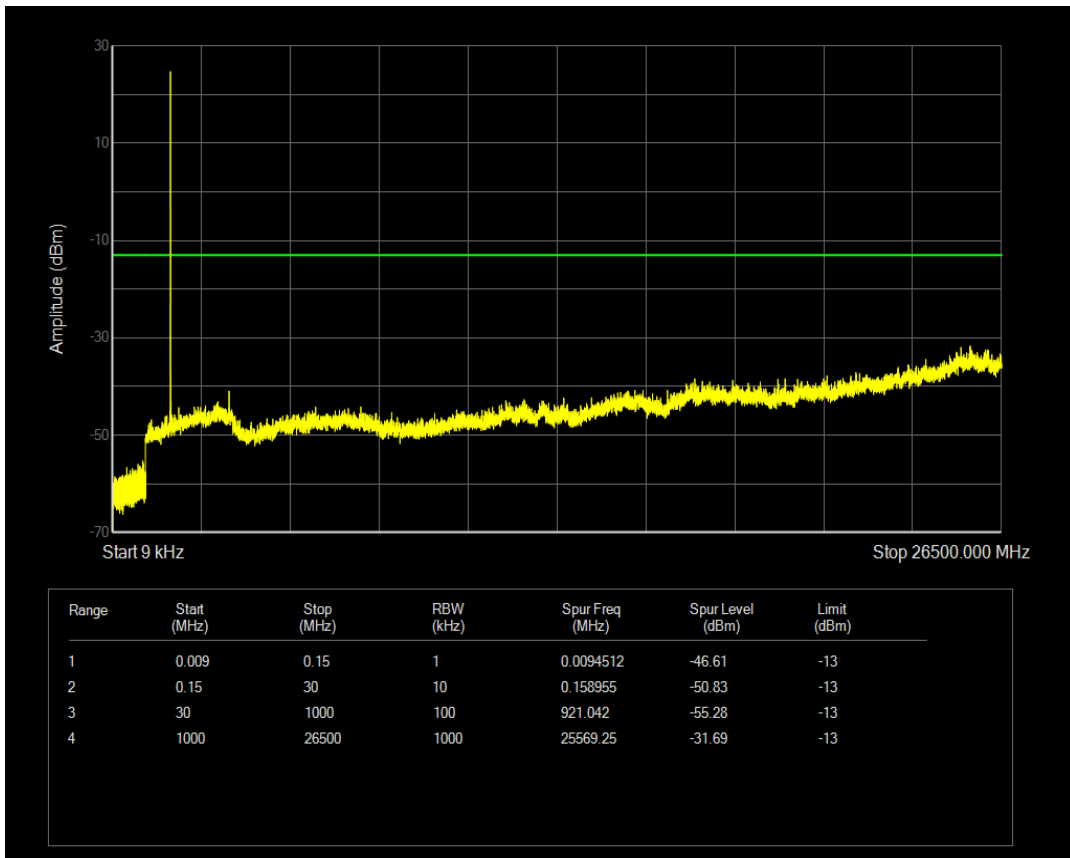

Band66 QPSK BW=1.4MHz Channel=132322 RB Size=6 Position=#0

Band66 QAM16 BW=1.4MHz Channel=132322 RB Size=1 Position=#0