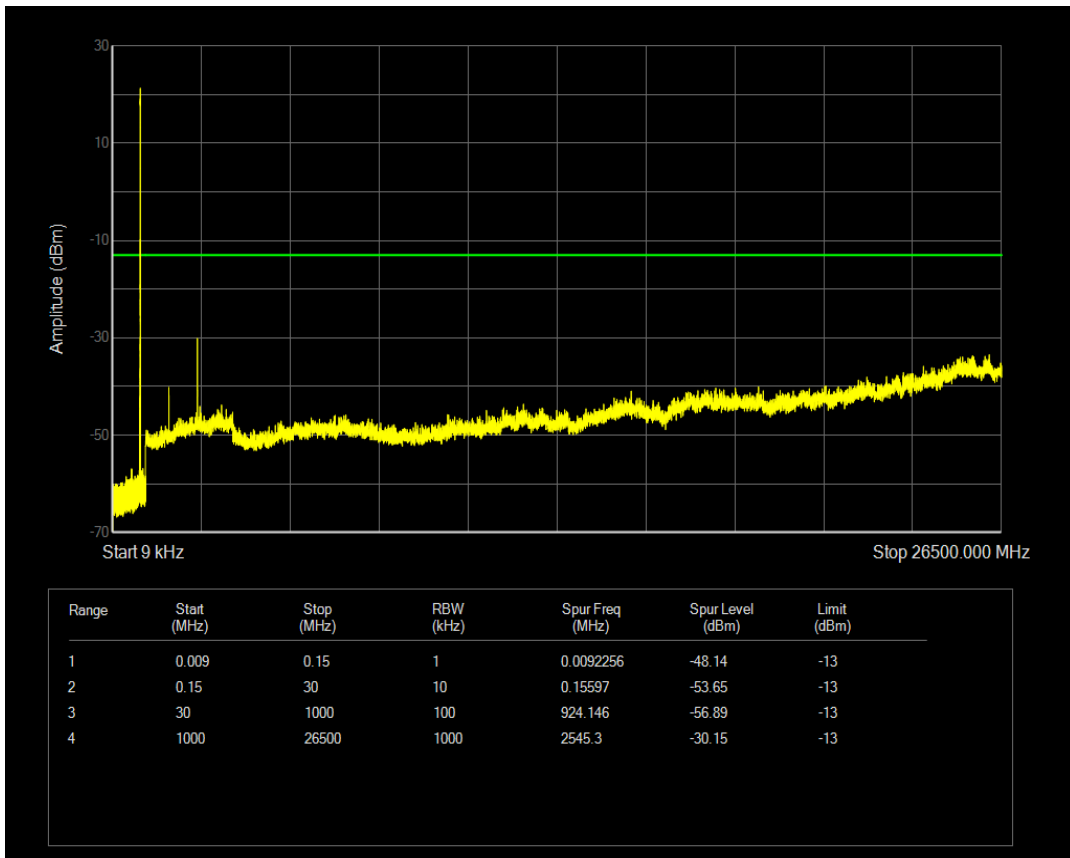

Band5 QPSK BW=1.4MHz Channel=20525 RB Size=6 Position=#0

Band5 QAM16 BW=1.4MHz Channel=20525 RB Size=1 Position=#0

Band5 QAM16 BW=1.4MHz Channel=20525 RB Size=6 Position=#0

Band5 QPSK BW=1.4MHz Channel=20643 RB Size=1 Position=#0

Band5 QPSK BW=1.4MHz Channel=20643 RB Size=6 Position=#0

Band5 QAM16 BW=1.4MHz Channel=20643 RB Size=1 Position=#0

Band5 QAM16 BW=1.4MHz Channel=20643 RB Size=6 Position=#0

Band5 QPSK BW=3MHz Channel=20415 RB Size=1 Position=#0