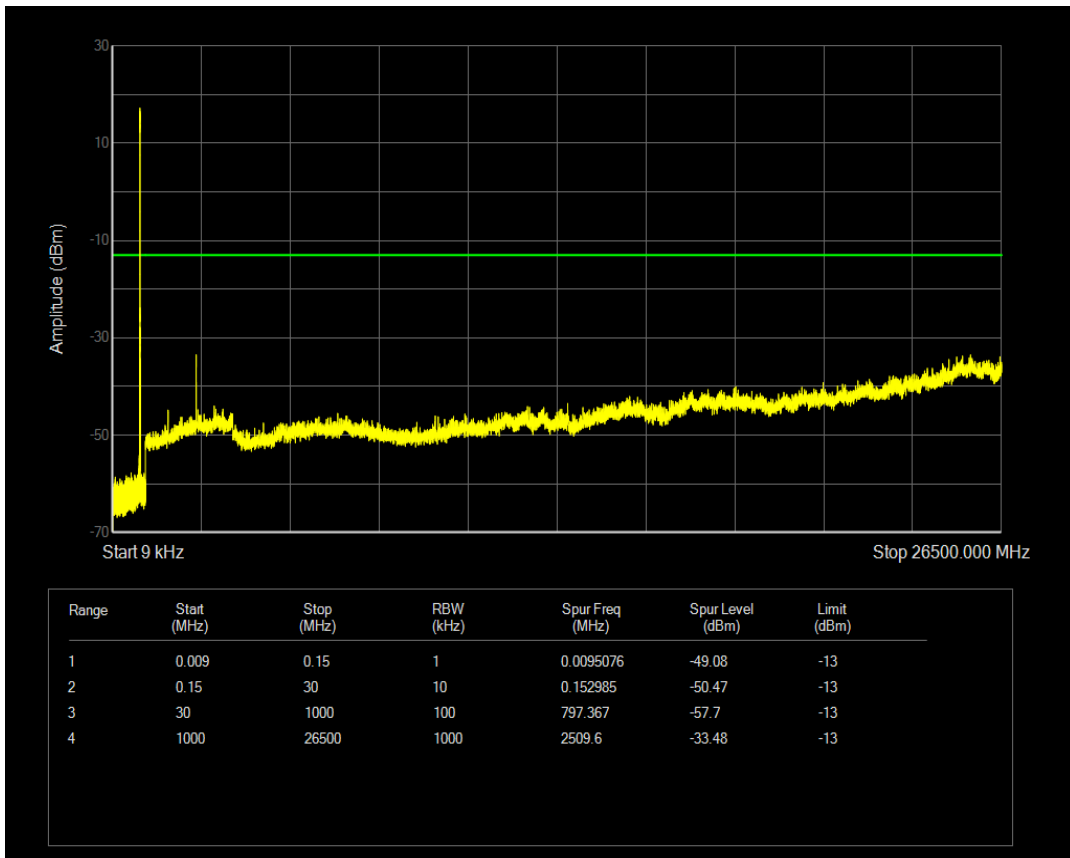

Band5 QAM16 BW=3MHz Channel=20525 RB Size=15 Position=#0

Band5 QPSK BW=3MHz Channel=20635 RB Size=1 Position=#0