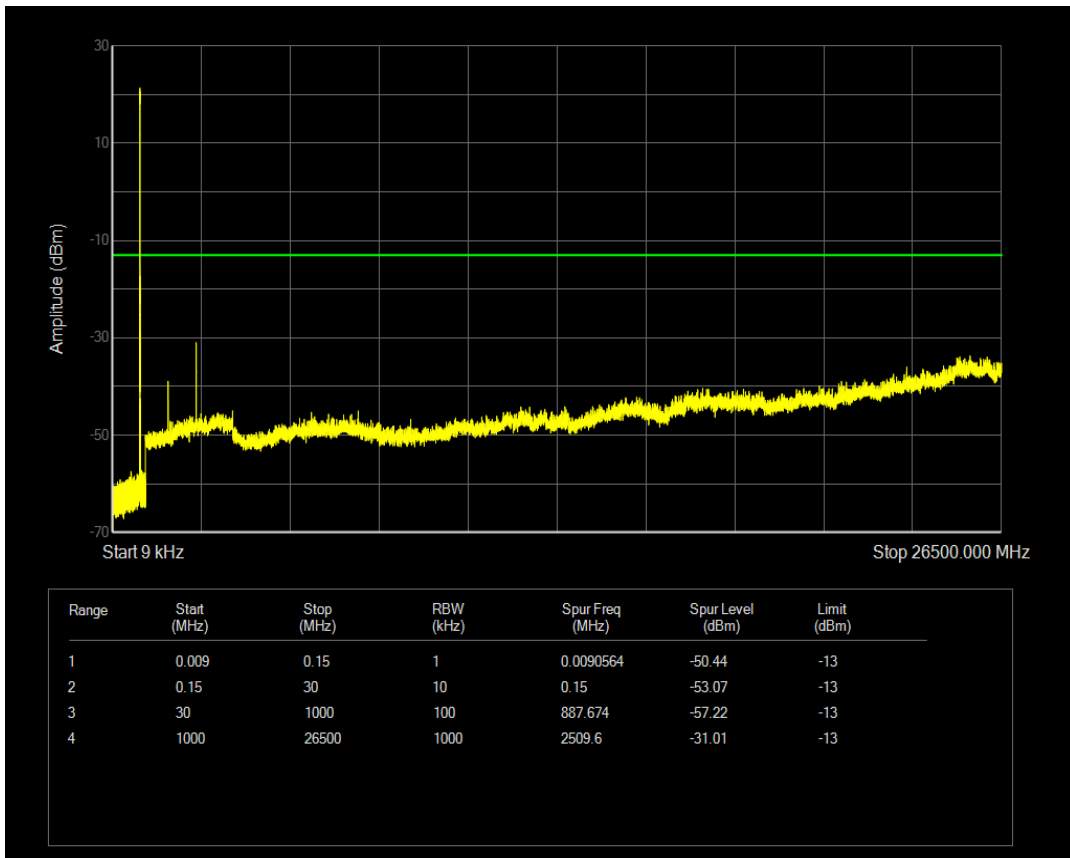

Band4 QPSK BW=20MHz Channel=20300 RB Size=100 Position=#0

Band4 QAM16 BW=20MHz Channel=20300 RB Size=1 Position=#0

Band4 QAM16 BW=20MHz Channel=20300 RB Size=100 Position=#0

Band5 QPSK BW=1.4MHz Channel=20407 RB Size=1 Position=#0

Band5 QPSK BW=1.4MHz Channel=20407 RB Size=6 Position=#0

Band5 QAM16 BW=1.4MHz Channel=20407 RB Size=1 Position=#0

Band5 QAM16 BW=1.4MHz Channel=20407 RB Size=6 Position=#0

Band5 QPSK BW=1.4MHz Channel=20525 RB Size=1 Position=#0

Band5 QPSK BW=1.4MHz Channel=20525 RB Size=6 Position=#0

Band5 QAM16 BW=1.4MHz Channel=20525 RB Size=1 Position=#0

Band5 QAM16 BW=1.4MHz Channel=20525 RB Size=6 Position=#0

Band5 QPSK BW=1.4MHz Channel=20643 RB Size=1 Position=#0