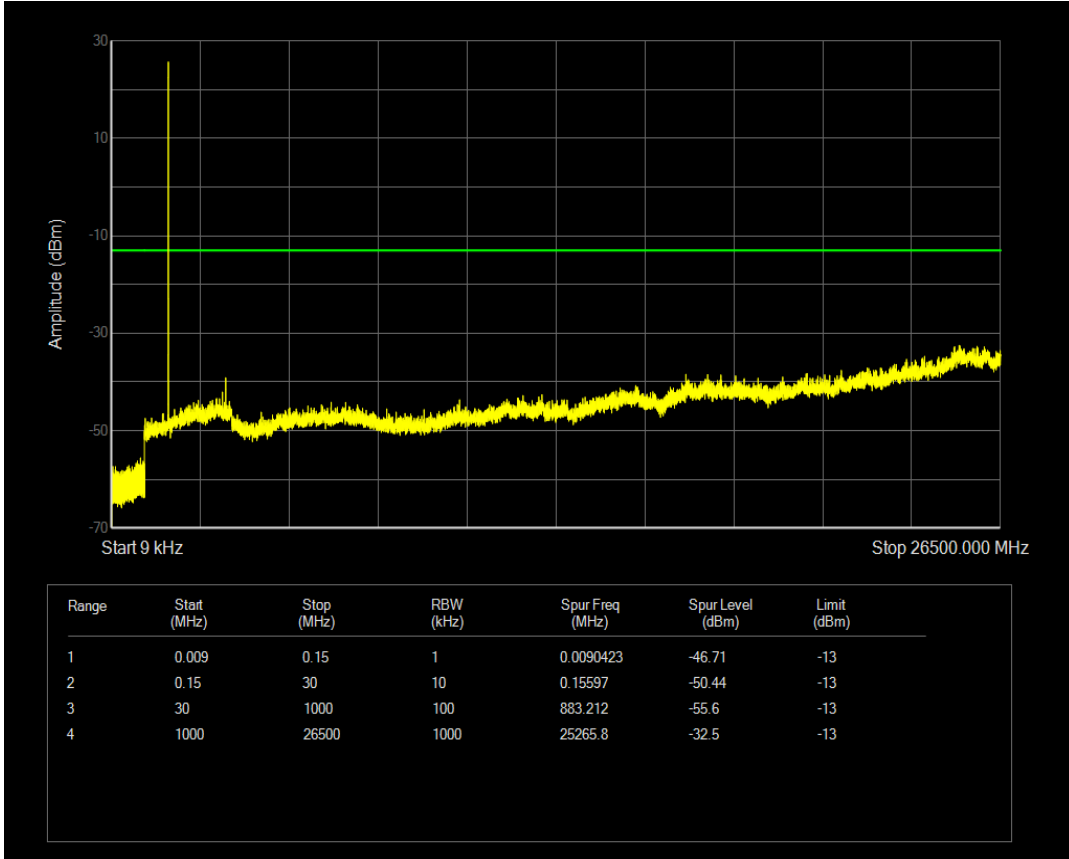

Band66 QAM16 BW=1.4MHz Channel=131979 RB Size=1 Position=#0

Band66 QAM16 BW=1.4MHz Channel=131979 RB Size=6 Position=#0