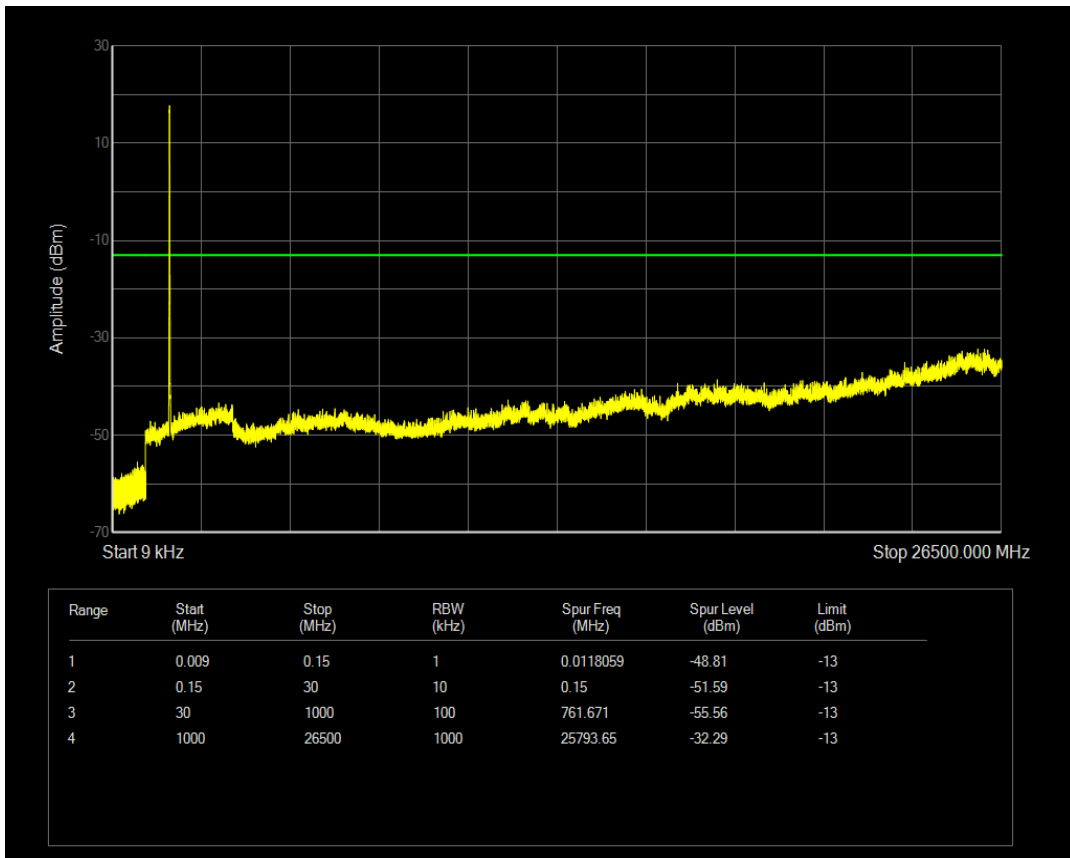

Band66 QPSK BW=5MHz Channel=132647 RB Size=25 Position=#0

Band66 QAM16 BW=5MHz Channel=132647 RB Size=1 Position=#0

Band66 QPSK BW=10MHz Channel=132022 RB Size=1 Position=#0

Band66 QAM16 BW=5MHz Channel=132647 RB Size=25 Position=#0

Band66 QPSK BW=10MHz Channel=132022 RB Size=50 Position=#0

Band66 QAM16 BW=10MHz Channel=132022 RB Size=1 Position=#0

Band66 QAM16 BW=10MHz Channel=132022 RB Size=50 Position=#0

Band66 QPSK BW=10MHz Channel=132322 RB Size=1 Position=#0