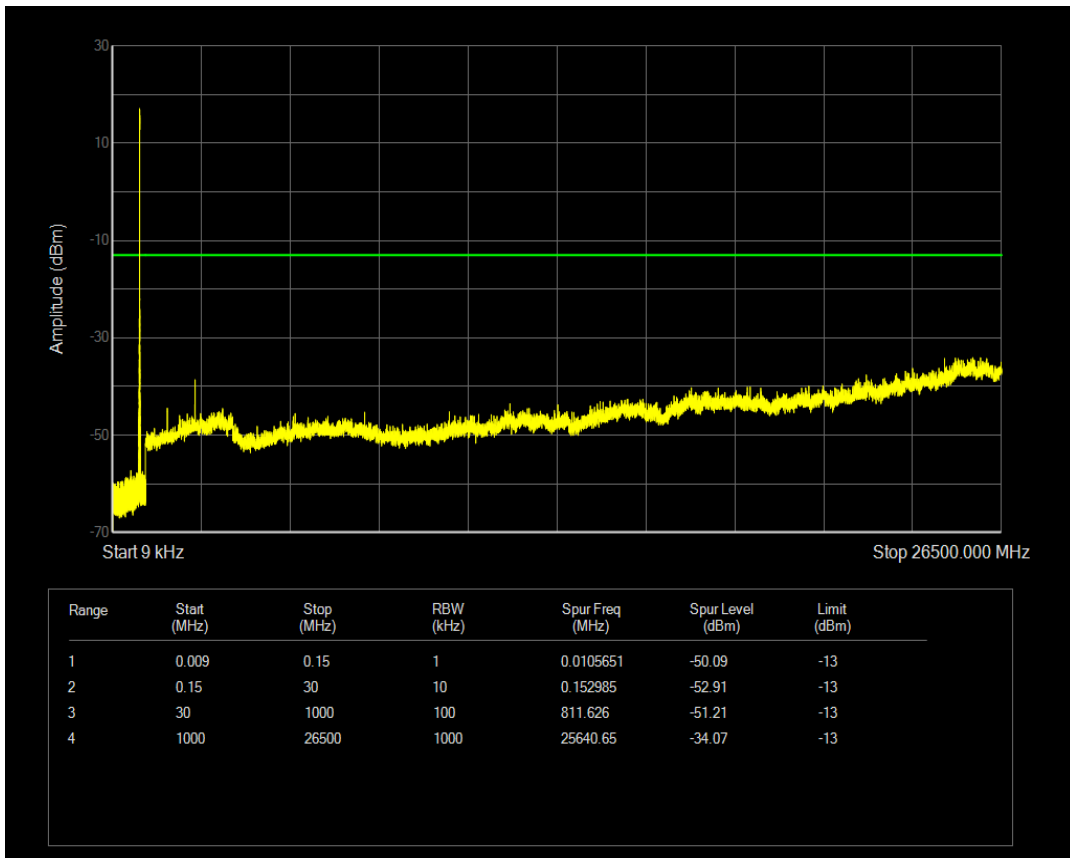

Band5 QPSK BW=1.4MHz Channel=20525 RB Size=6 Position=#0

Band5 QAM16 BW=1.4MHz Channel=20525 RB Size=1 Position=#0

Band5 QAM16 BW=1.4MHz Channel=20525 RB Size=6 Position=#0

Band5 QPSK BW=1.4MHz Channel=20643 RB Size=1 Position=#0

Band5 QPSK BW=1.4MHz Channel=20643 RB Size=6 Position=#0

Band5 QAM16 BW=1.4MHz Channel=20643 RB Size=1 Position=#0

Band5 QAM16 BW=1.4MHz Channel=20643 RB Size=6 Position=#0

Band5 QPSK BW=3MHz Channel=20415 RB Size=1 Position=#0

Band5 QPSK BW=3MHz Channel=20415 RB Size=15 Position=#0

Band5 QAM16 BW=3MHz Channel=20415 RB Size=1 Position=#0

Band5 QAM16 BW=3MHz Channel=20415 RB Size=15 Position=#0

Band5 QPSK BW=3MHz Channel=20525 RB Size=1 Position=#0