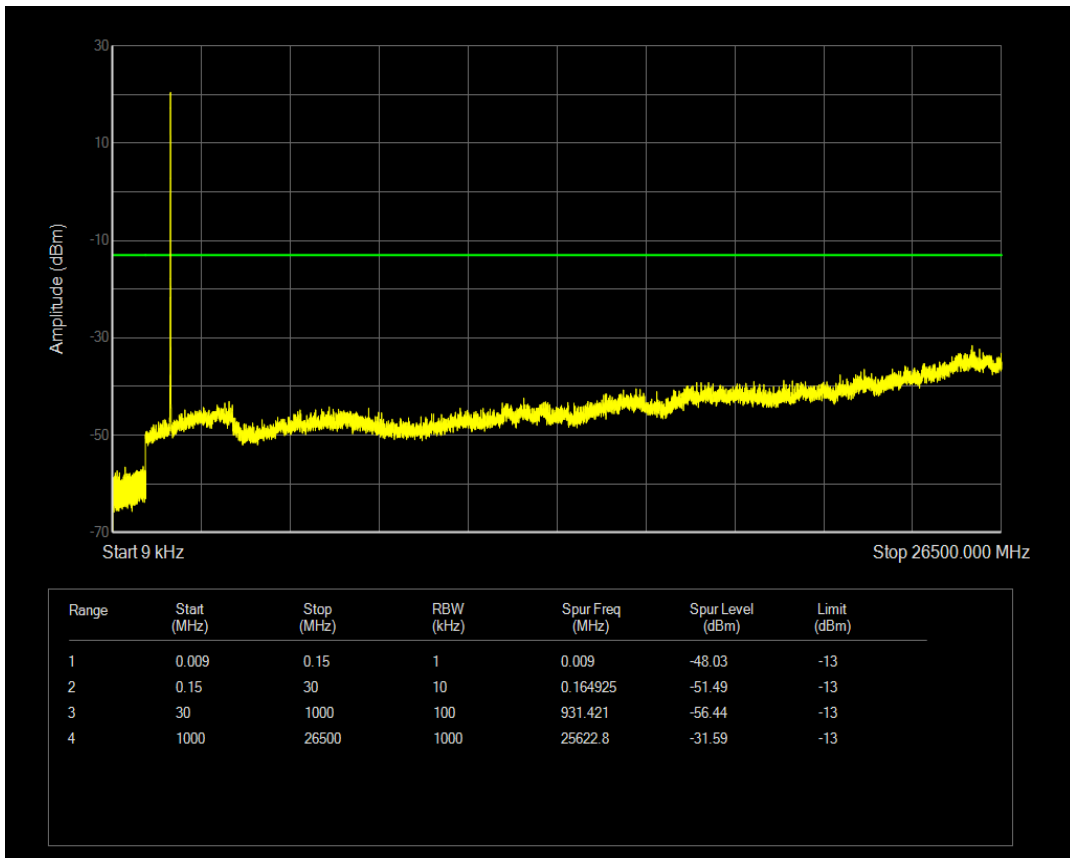

Band66 QAM16 BW=5MHz Channel=132322 RB Size=25 Position=#0

Band66 QPSK BW=5MHz Channel=132647 RB Size=1 Position=#0