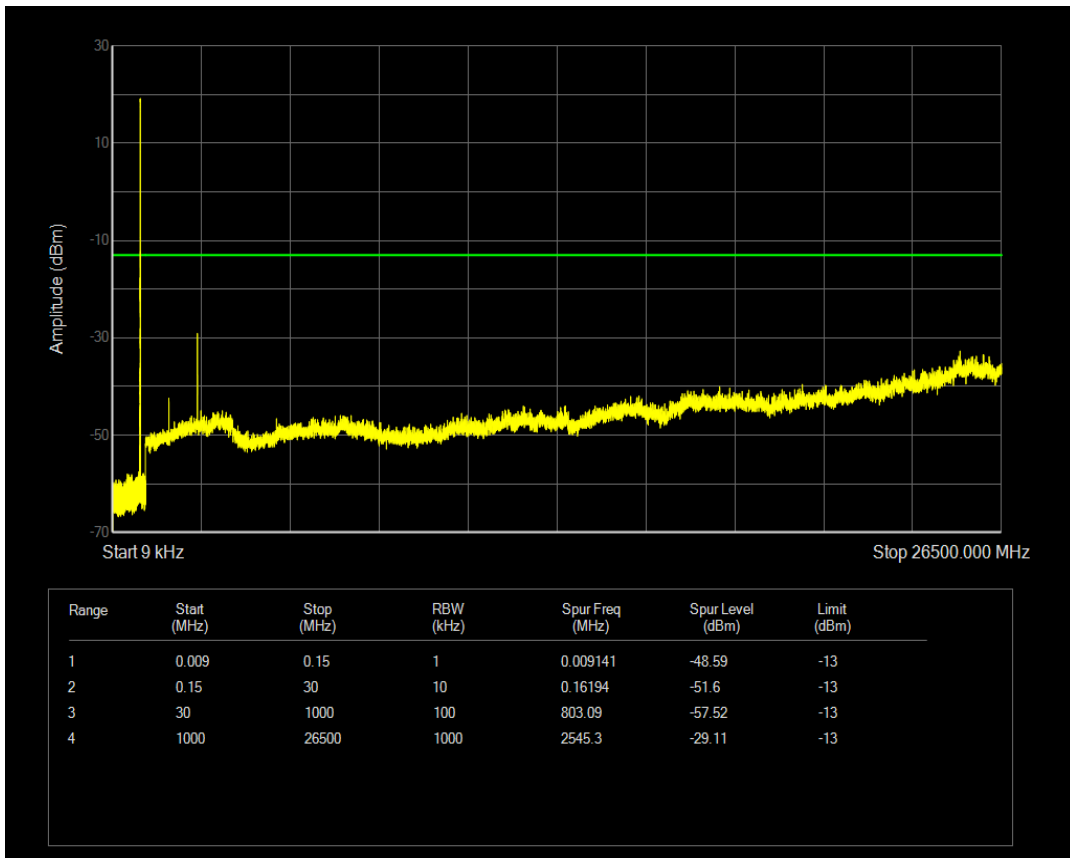

Band5 QPSK BW=1.4MHz Channel=20407 RB Size=6 Position=#0

Band5 QAM16 BW=1.4MHz Channel=20407 RB Size=1 Position=#0

Band5 QAM16 BW=1.4MHz Channel=20407 RB Size=6 Position=#0

Band5 QPSK BW=1.4MHz Channel=20525 RB Size=1 Position=#0

Band5 QPSK BW=1.4MHz Channel=20525 RB Size=6 Position=#0

Band5 QAM16 BW=1.4MHz Channel=20525 RB Size=1 Position=#0

Band5 QAM16 BW=1.4MHz Channel=20525 RB Size=6 Position=#0

Band5 QPSK BW=1.4MHz Channel=20643 RB Size=1 Position=#0

Band5 QPSK BW=1.4MHz Channel=20643 RB Size=6 Position=#0

Band5 QAM16 BW=1.4MHz Channel=20643 RB Size=1 Position=#0

Band5 QAM16 BW=1.4MHz Channel=20643 RB Size=6 Position=#0

Band5 QPSK BW=3MHz Channel=20415 RB Size=1 Position=#0