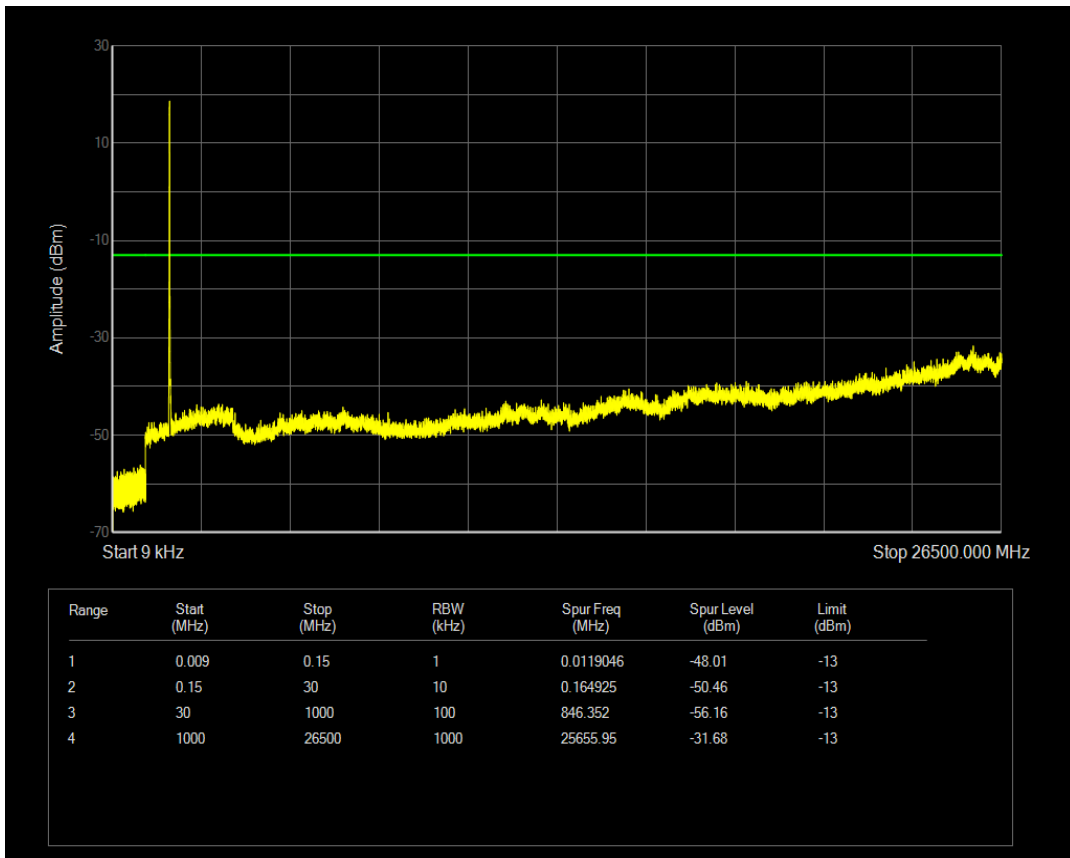

Band66 QPSK BW=5MHz Channel=132647 RB Size=25 Position=#0

Band66 QAM16 BW=5MHz Channel=132647 RB Size=1 Position=#0

Band66 QPSK BW=10MHz Channel=132022 RB Size=1 Position=#0

Band66 QAM16 BW=5MHz Channel=132647 RB Size=25 Position=#0

Band66 QPSK BW=10MHz Channel=132022 RB Size=50 Position=#0

Band66 QAM16 BW=10MHz Channel=132022 RB Size=1 Position=#0

Band66 QAM16 BW=10MHz Channel=132022 RB Size=50 Position=#0

Band66 QPSK BW=10MHz Channel=132322 RB Size=1 Position=#0