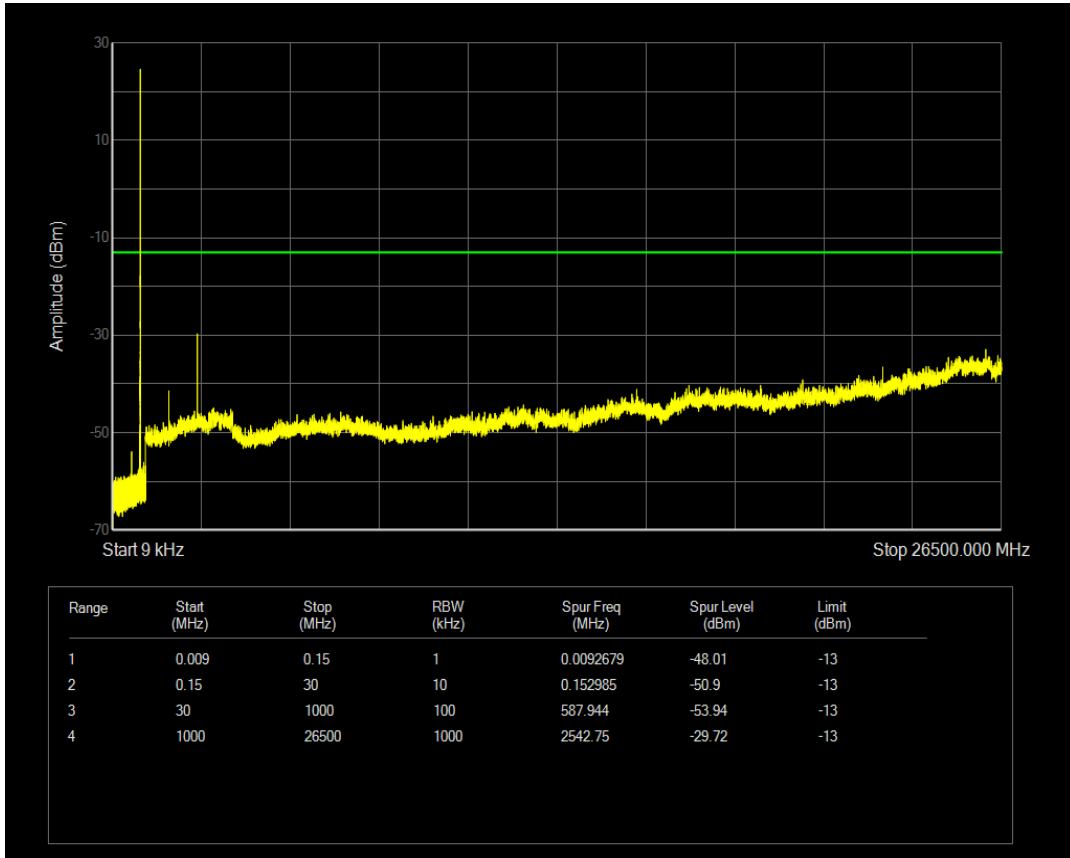

Band5 QPSK BW=1.4MHz Channel=20407 RB Size=6 Position=#0

Band5 QAM16 BW=1.4MHz Channel=20407 RB Size=1 Position=#0

Band5 QAM16 BW=1.4MHz Channel=20407 RB Size=6 Position=#0

Band5 QPSK BW=1.4MHz Channel=20525 RB Size=1 Position=#0

Band5 QPSK BW=1.4MHz Channel=20525 RB Size=6 Position=#0

Band5 QAM16 BW=1.4MHz Channel=20525 RB Size=1 Position=#0

Band5 QAM16 BW=1.4MHz Channel=20525 RB Size=6 Position=#0

Band5 QPSK BW=1.4MHz Channel=20643 RB Size=1 Position=#0

Band5 QPSK BW=1.4MHz Channel=20643 RB Size=6 Position=#0

Band5 QAM16 BW=1.4MHz Channel=20643 RB Size=1 Position=#0

Band5 QAM16 BW=1.4MHz Channel=20643 RB Size=6 Position=#0

Band5 QPSK BW=3MHz Channel=20415 RB Size=1 Position=#0