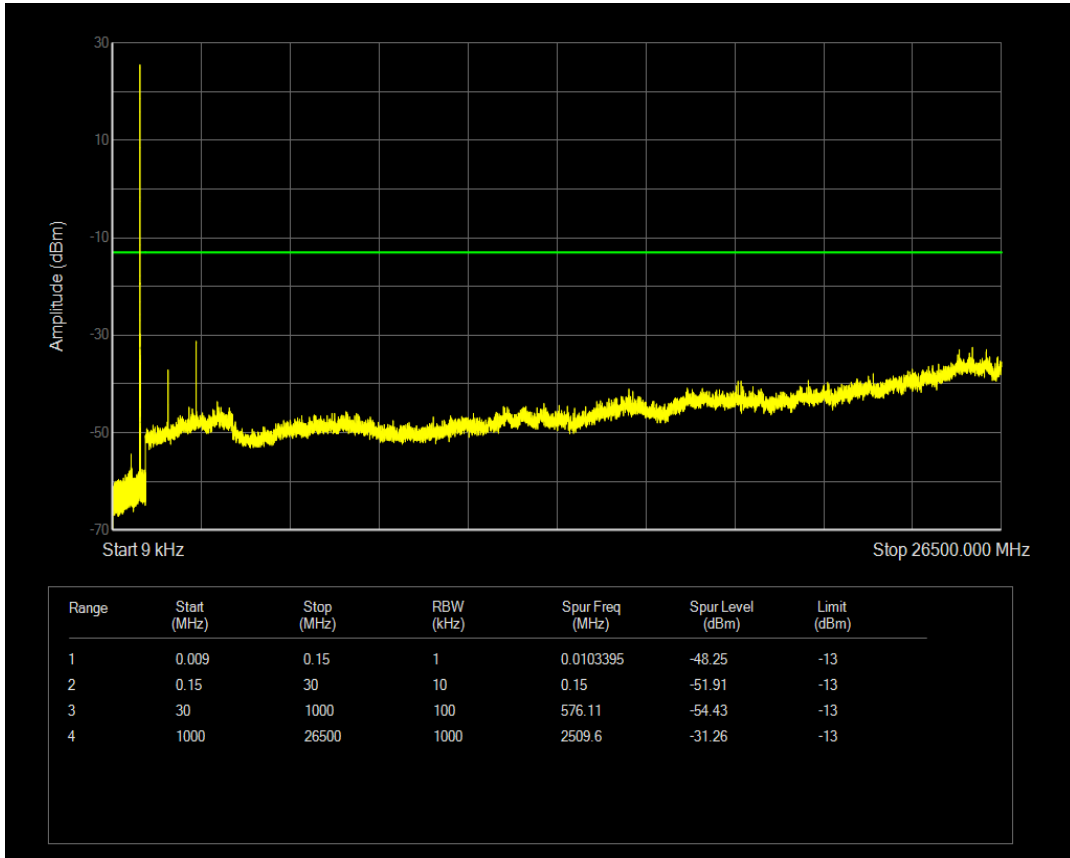

Band4 QPSK BW=20MHz Channel=20300 RB Size=100 Position=#0

Band4 QAM16 BW=20MHz Channel=20300 RB Size=1 Position=#0

Band4 QAM16 BW=20MHz Channel=20300 RB Size=100 Position=#0

Band5 QPSK BW=1.4MHz Channel=20407 RB Size=1 Position=#0

Band5 QPSK BW=1.4MHz Channel=20407 RB Size=6 Position=#0

Band5 QAM16 BW=1.4MHz Channel=20407 RB Size=1 Position=#0

Band5 QAM16 BW=1.4MHz Channel=20407 RB Size=6 Position=#0

Band5 QPSK BW=1.4MHz Channel=20525 RB Size=1 Position=#0

Band5 QPSK BW=1.4MHz Channel=20525 RB Size=6 Position=#0

Band5 QAM16 BW=1.4MHz Channel=20525 RB Size=1 Position=#0

Band5 QAM16 BW=1.4MHz Channel=20525 RB Size=6 Position=#0

Band5 QPSK BW=1.4MHz Channel=20643 RB Size=1 Position=#0