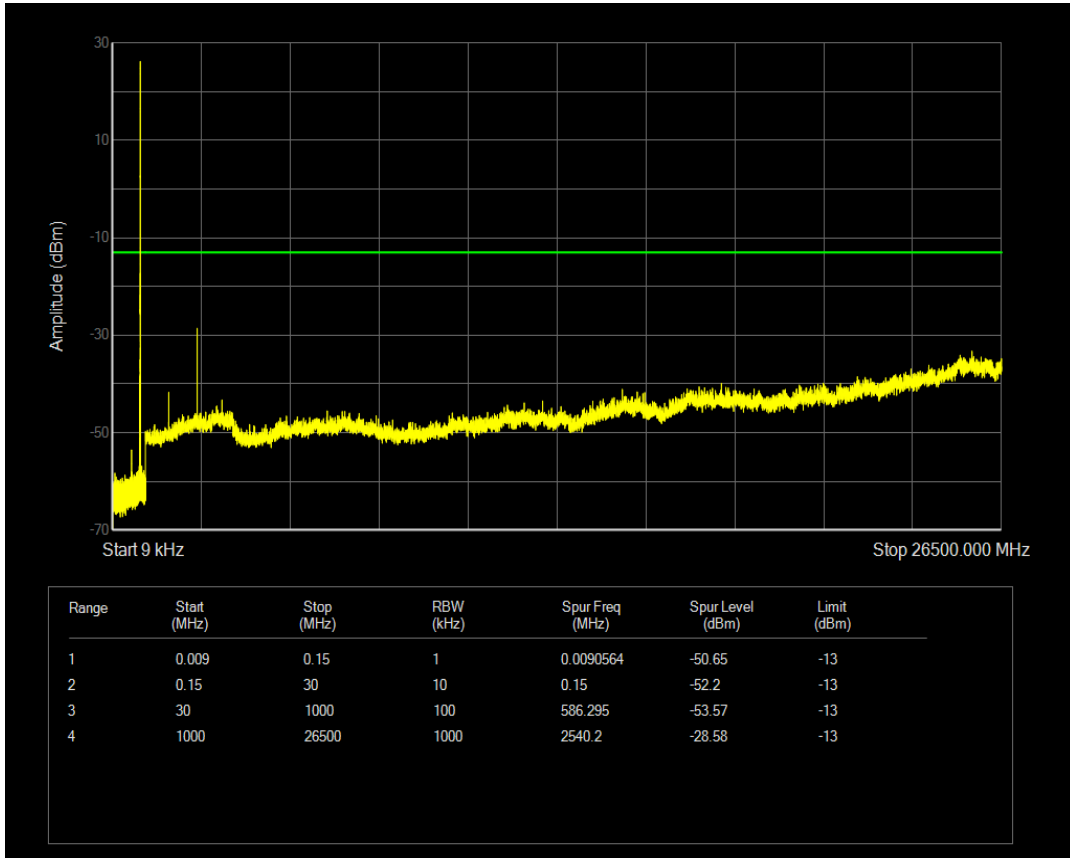

Band5 QPSK BW=3MHz Channel=20525 RB Size=15 Position=#0

Band5 QAM16 BW=3MHz Channel=20525 RB Size=1 Position=#0

Band5 QAM16 BW=3MHz Channel=20525 RB Size=15 Position=#0

Band5 QPSK BW=3MHz Channel=20635 RB Size=1 Position=#0

Band5 QPSK BW=3MHz Channel=20635 RB Size=15 Position=#0

Band5 QAM16 BW=3MHz Channel=20635 RB Size=1 Position=#0

Band5 QAM16 BW=3MHz Channel=20635 RB Size=15 Position=#0

Band5 QPSK BW=5MHz Channel=20425 RB Size=1 Position=#0