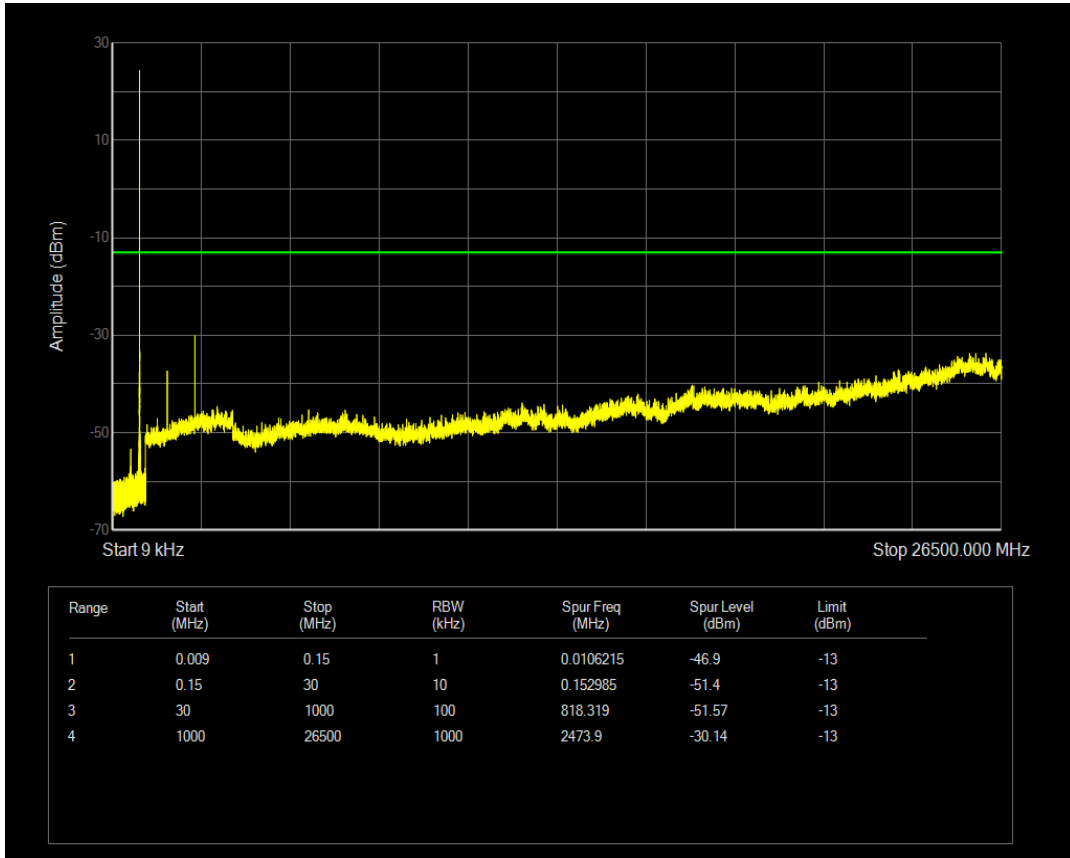

Band4 QPSK BW=20MHz Channel=20175 RB Size=100 Position=#0

Band4 QAM16 BW=20MHz Channel=20175 RB Size=1 Position=#0

Band4 QAM16 BW=20MHz Channel=20175 RB Size=100 Position=#0

Band4 QPSK BW=20MHz Channel=20300 RB Size=1 Position=#0

Band4 QPSK BW=20MHz Channel=20300 RB Size=100 Position=#0

Band4 QAM16 BW=20MHz Channel=20300 RB Size=1 Position=#0

Band4 QAM16 BW=20MHz Channel=20300 RB Size=100 Position=#0

Band5 QPSK BW=1.4MHz Channel=20407 RB Size=1 Position=#0

Band5 QPSK BW=1.4MHz Channel=20407 RB Size=6 Position=#0

Band5 QAM16 BW=1.4MHz Channel=20407 RB Size=1 Position=#0

Band5 QAM16 BW=1.4MHz Channel=20407 RB Size=6 Position=#0

Band5 QPSK BW=1.4MHz Channel=20525 RB Size=1 Position=#0