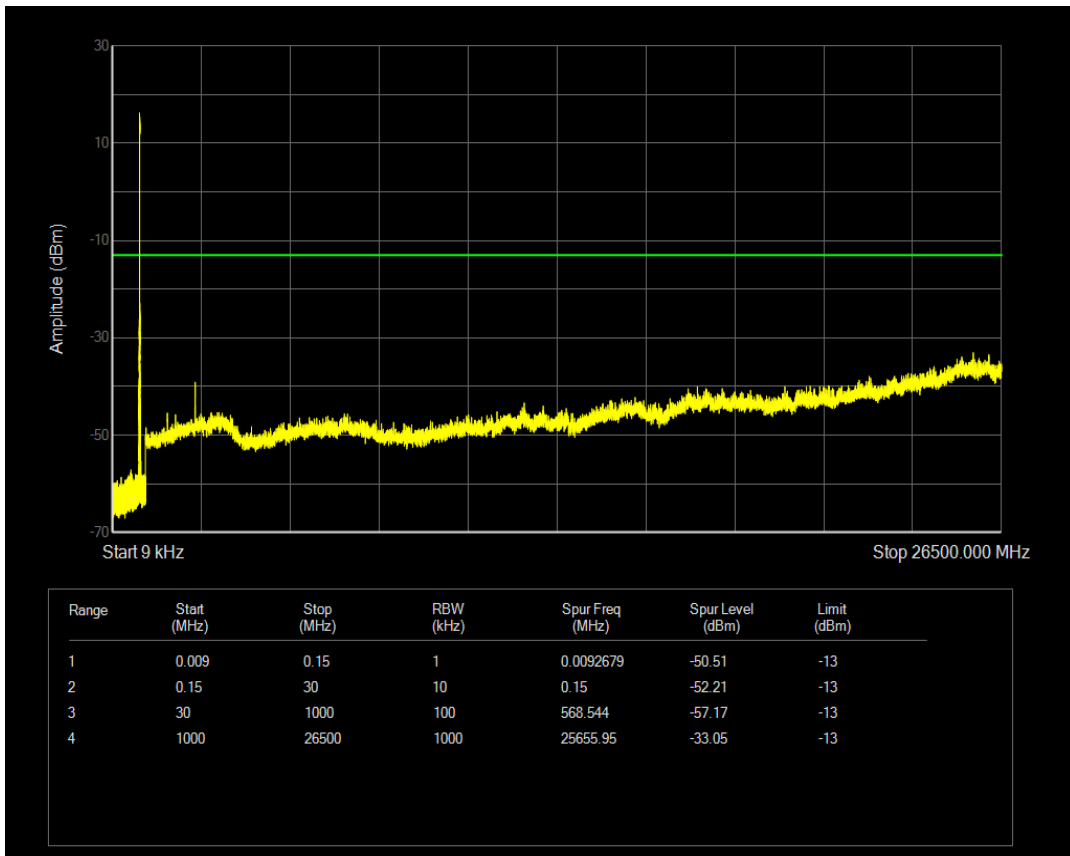

Band5 QPSK BW=3MHz Channel=20635 RB Size=15 Position=#0

Band5 QAM16 BW=3MHz Channel=20635 RB Size=1 Position=#0

Band5 QAM16 BW=3MHz Channel=20635 RB Size=15 Position=#0

Band5 QPSK BW=5MHz Channel=20425 RB Size=1 Position=#0

Band5 QPSK BW=5MHz Channel=20425 RB Size=25 Position=#0

Band5 QAM16 BW=5MHz Channel=20425 RB Size=1 Position=#0

Band5 QAM16 BW=5MHz Channel=20425 RB Size=25 Position=#0

Band5 QPSK BW=5MHz Channel=20525 RB Size=1 Position=#0