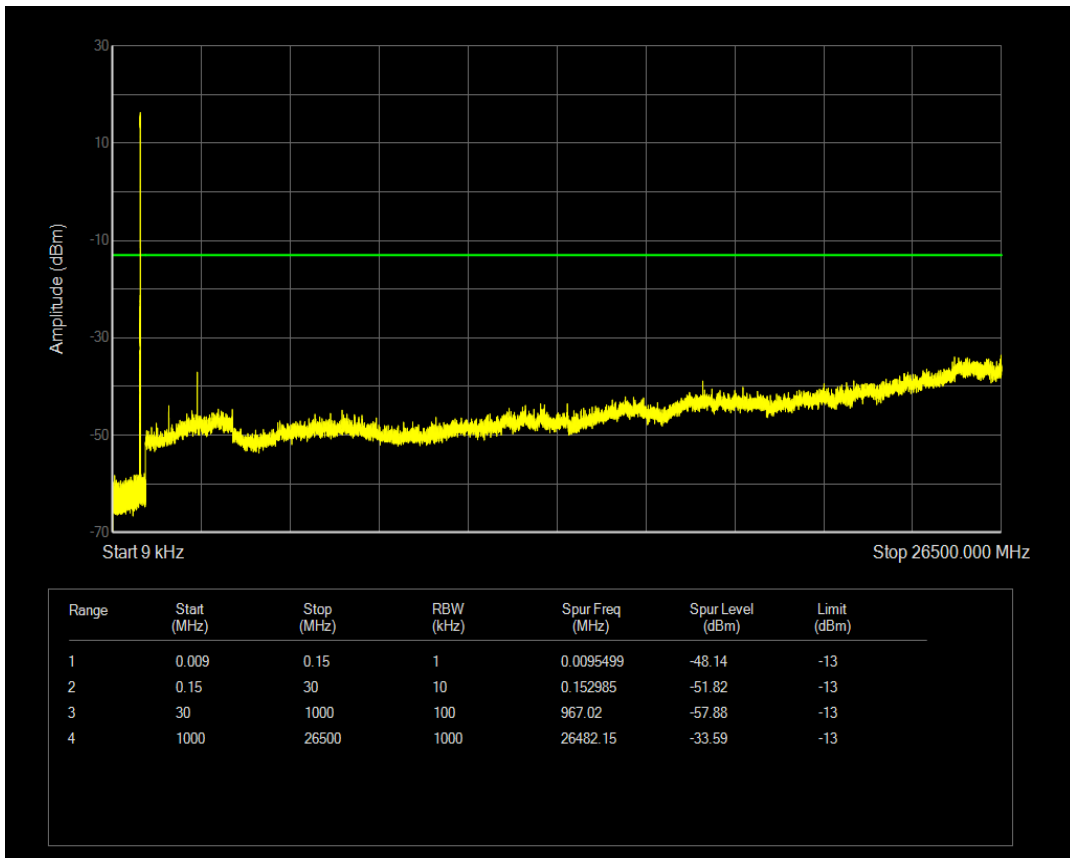

Band5 QAM16 BW=3MHz Channel=20635 RB Size=15 Position=#0

Band5 QPSK BW=5MHz Channel=20425 RB Size=1 Position=#0