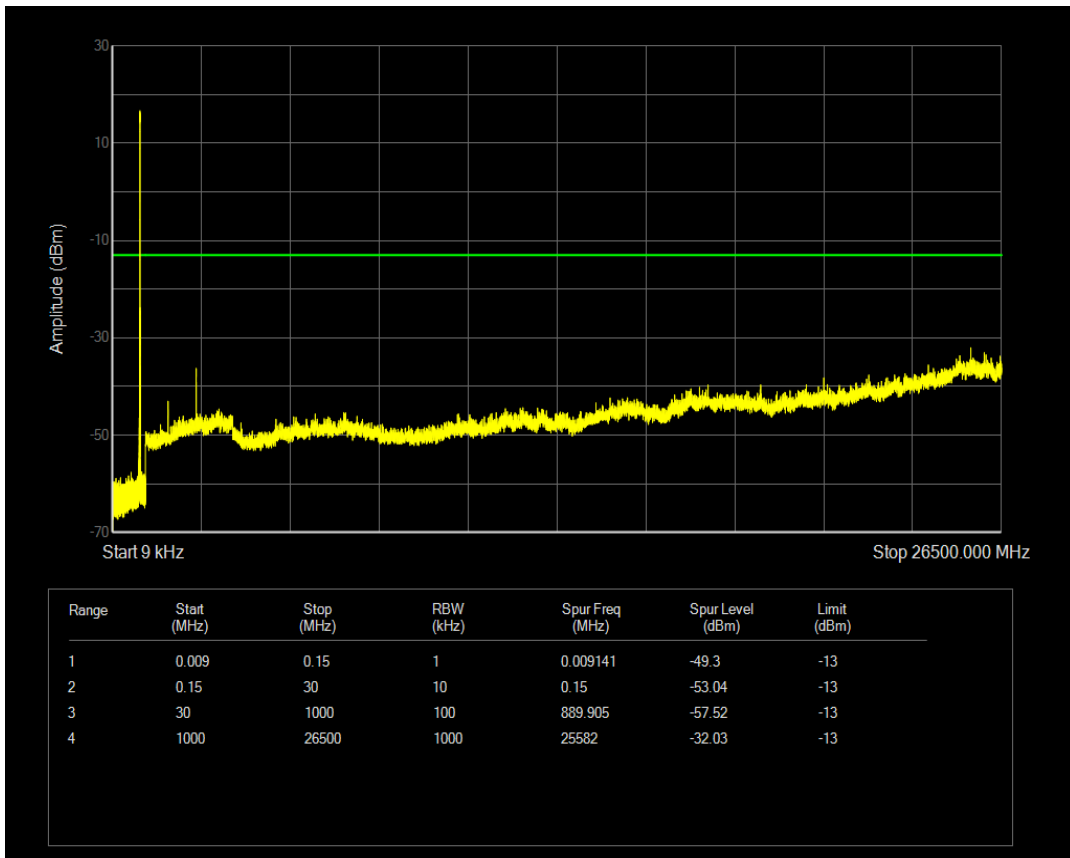

Band5 QPSK BW=3MHz Channel=20525 RB Size=15 Position=#0

Band5 QAM16 BW=3MHz Channel=20525 RB Size=1 Position=#0