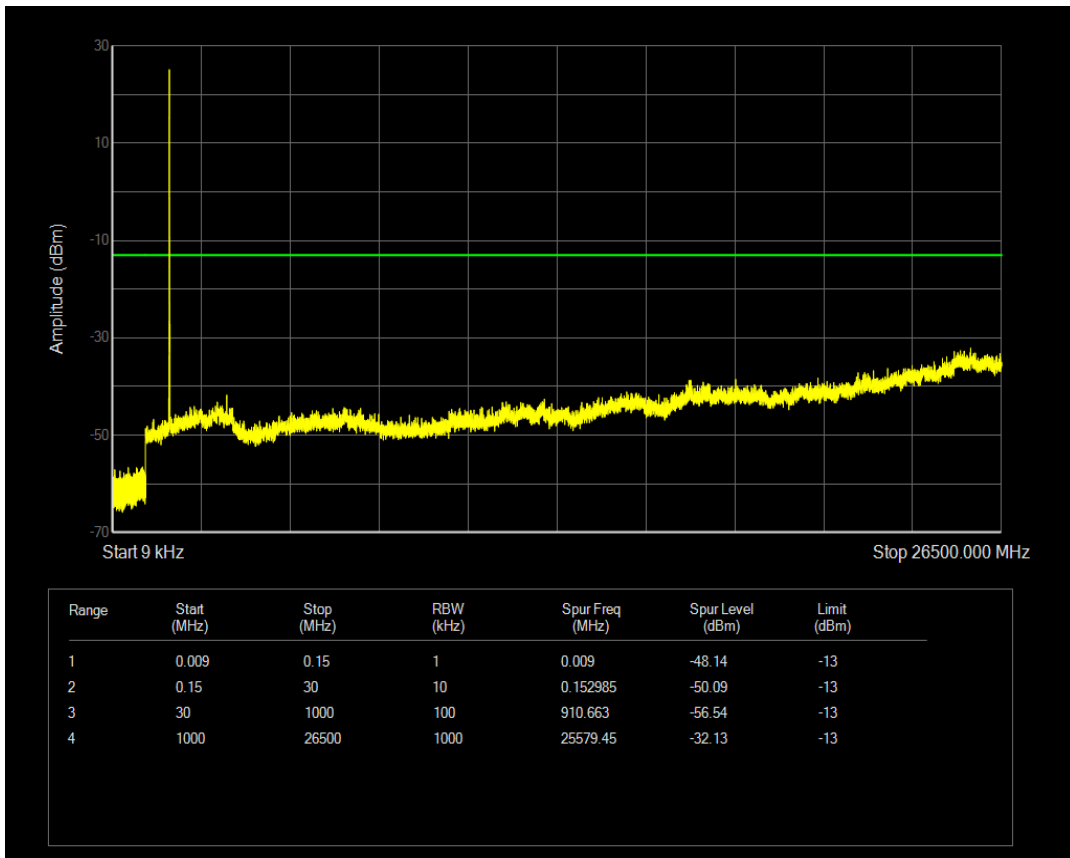

Band66 QPSK BW=5MHz Channel=132322 RB Size=25 Position=#0

Band66 QAM16 BW=5MHz Channel=132322 RB Size=1 Position=#0

Band66 QAM16 BW=5MHz Channel=132322 RB Size=25 Position=#0

Band66 QPSK BW=5MHz Channel=132647 RB Size=1 Position=#0

Band66 QPSK BW=5MHz Channel=132647 RB Size=25 Position=#0

Band66 QAM16 BW=5MHz Channel=132647 RB Size=1 Position=#0

Band66 QPSK BW=10MHz Channel=132022 RB Size=1 Position=#0

Band66 QAM16 BW=5MHz Channel=132647 RB Size=25 Position=#0