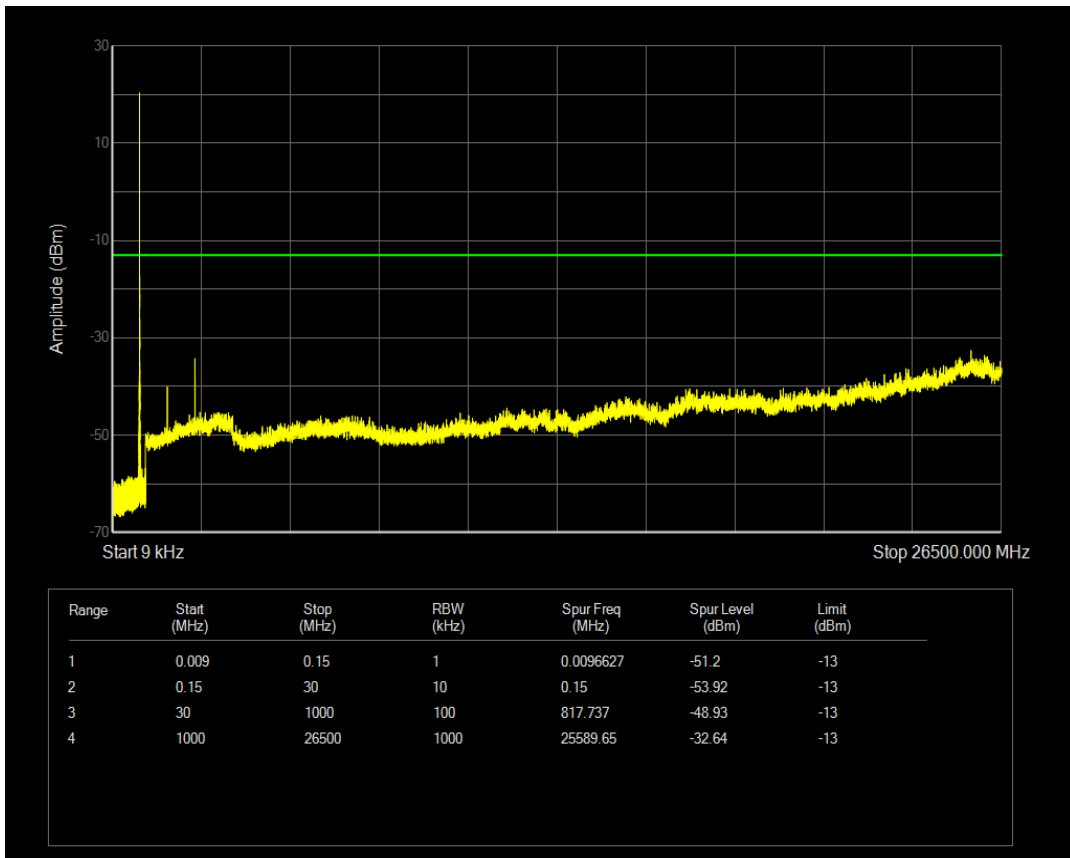

Band4 QPSK BW=20MHz Channel=20175 RB Size=100 Position=#0

Band4 QAM16 BW=20MHz Channel=20175 RB Size=1 Position=#0

Band4 QAM16 BW=20MHz Channel=20175 RB Size=100 Position=#0

Band4 QPSK BW=20MHz Channel=20300 RB Size=1 Position=#0

Band4 QPSK BW=20MHz Channel=20300 RB Size=100 Position=#0

Band4 QAM16 BW=20MHz Channel=20300 RB Size=1 Position=#0

Band4 QAM16 BW=20MHz Channel=20300 RB Size=100 Position=#0

Band5 QPSK BW=1.4MHz Channel=20407 RB Size=1 Position=#0

Band5 QPSK BW=1.4MHz Channel=20407 RB Size=6 Position=#0

Band5 QAM16 BW=1.4MHz Channel=20407 RB Size=1 Position=#0

Band5 QAM16 BW=1.4MHz Channel=20407 RB Size=6 Position=#0

Band5 QPSK BW=1.4MHz Channel=20525 RB Size=1 Position=#0