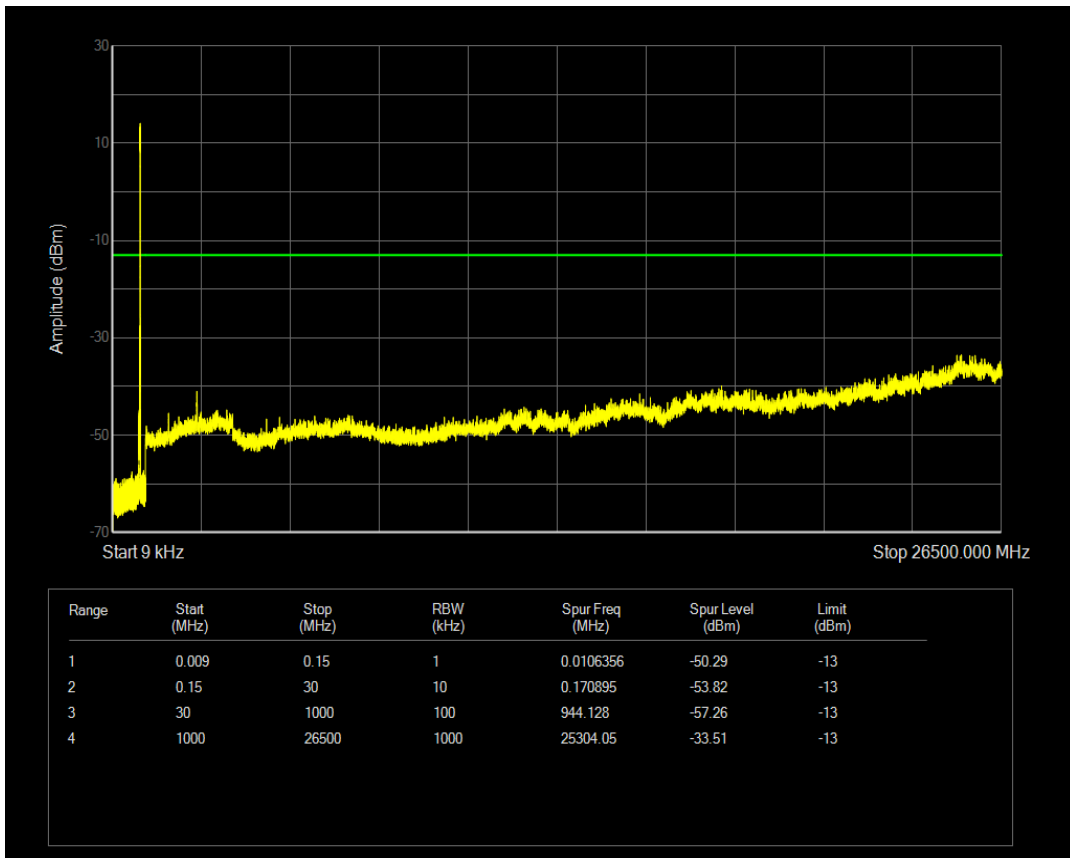

Band5 QPSK BW=10MHz Channel=20525 RB Size=50 Position=#0

Band5 QAM16 BW=10MHz Channel=20525 RB Size=1 Position=#0

Band5 QAM16 BW=10MHz Channel=20525 RB Size=50 Position=#0

Band5 QPSK BW=10MHz Channel=20600 RB Size=1 Position=#0

Band5 QPSK BW=10MHz Channel=20600 RB Size=50 Position=#0

Band5 QAM16 BW=10MHz Channel=20600 RB Size=1 Position=#0

Band5 QAM16 BW=10MHz Channel=20600 RB Size=50 Position=#0

Band66 QPSK BW=1.4MHz Channel=131979 RB Size=6 Position=#0