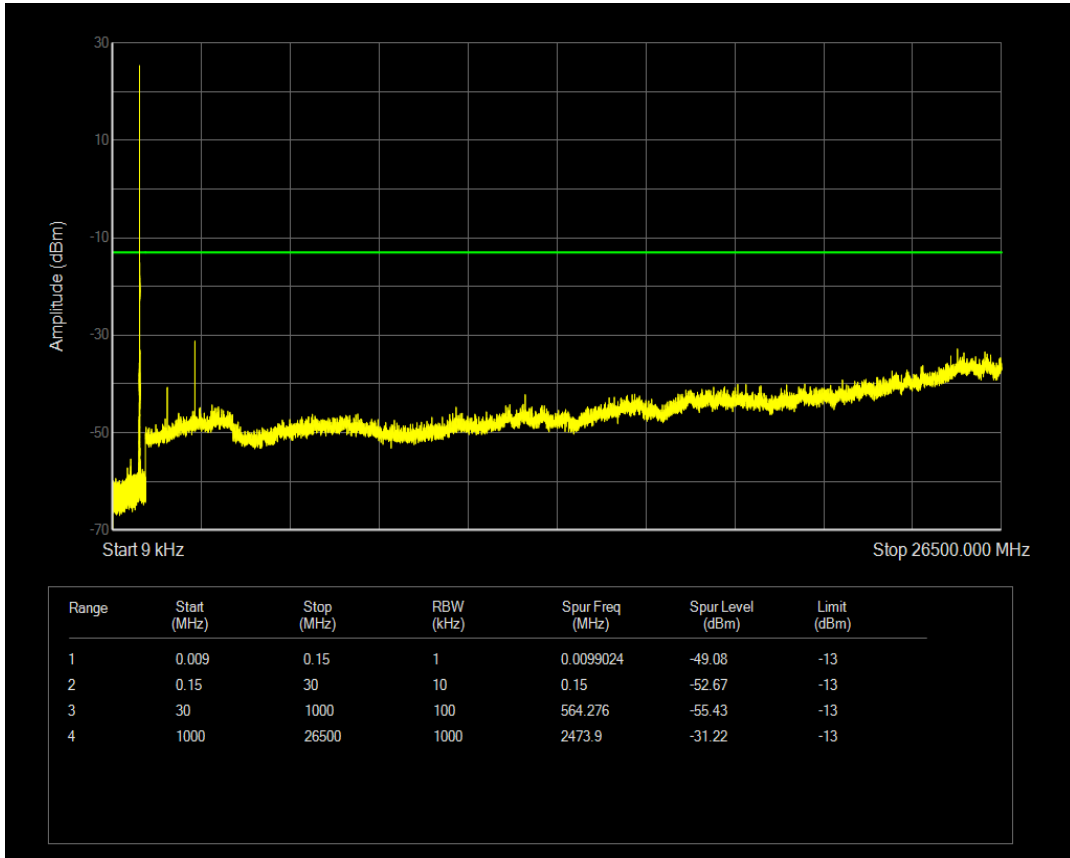

Band5 QPSK BW=3MHz Channel=20635 RB Size=15 Position=#0

Band5 QAM16 BW=3MHz Channel=20635 RB Size=1 Position=#0

Band5 QAM16 BW=3MHz Channel=20635 RB Size=15 Position=#0

Band5 QPSK BW=5MHz Channel=20425 RB Size=1 Position=#0

Band5 QPSK BW=5MHz Channel=20425 RB Size=25 Position=#0

Band5 QAM16 BW=5MHz Channel=20425 RB Size=1 Position=#0

Band5 QAM16 BW=5MHz Channel=20425 RB Size=25 Position=#0

Band5 QPSK BW=5MHz Channel=20525 RB Size=1 Position=#0