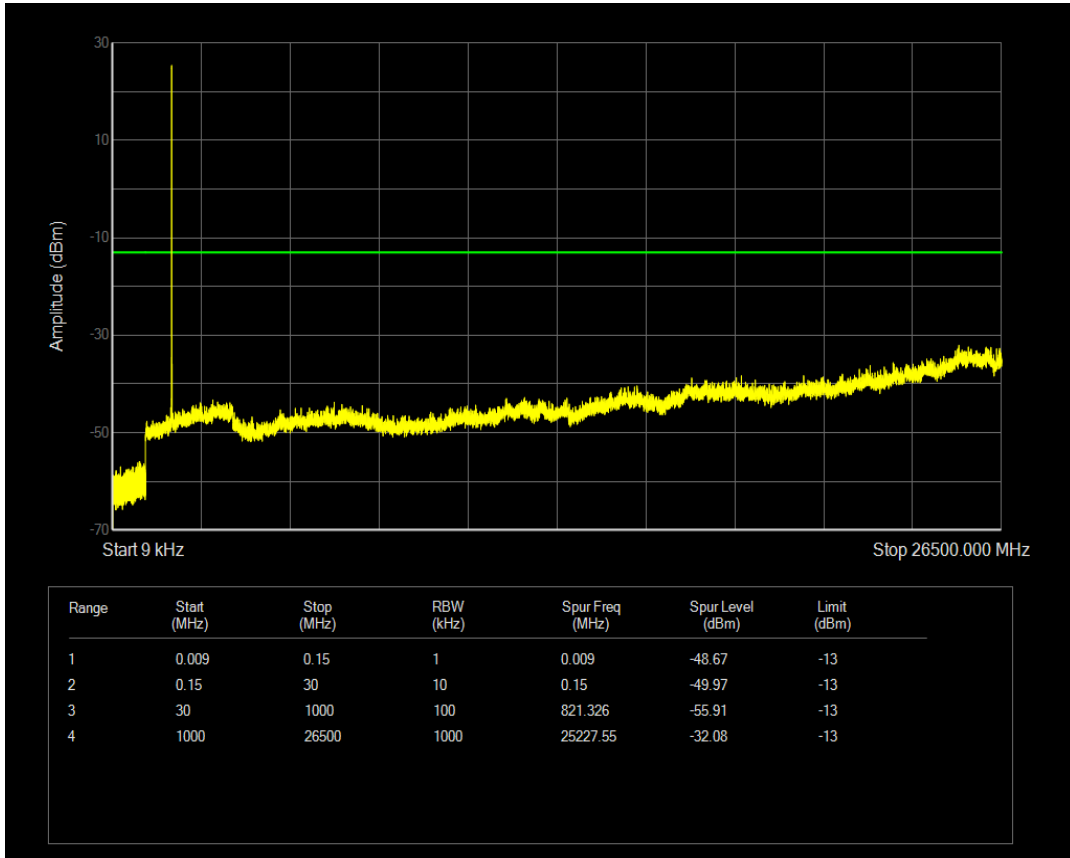

Band66 QPSK BW=1.4MHz Channel=132322 RB Size=6 Position=#0

Band66 QAM16 BW=1.4MHz Channel=132322 RB Size=1 Position=#0

Band66 QAM16 BW=1.4MHz Channel=132322 RB Size=6 Position=#0

Band66 QPSK BW=1.4MHz Channel=132665 RB Size=1 Position=#0

Band66 QPSK BW=1.4MHz Channel=132665 RB Size=6 Position=#0

Band66 QAM16 BW=1.4MHz Channel=132665 RB Size=1 Position=#0

Band66 QAM16 BW=1.4MHz Channel=132665 RB Size=6 Position=#0

Band66 QPSK BW=3MHz Channel=131987 RB Size=1 Position=#0