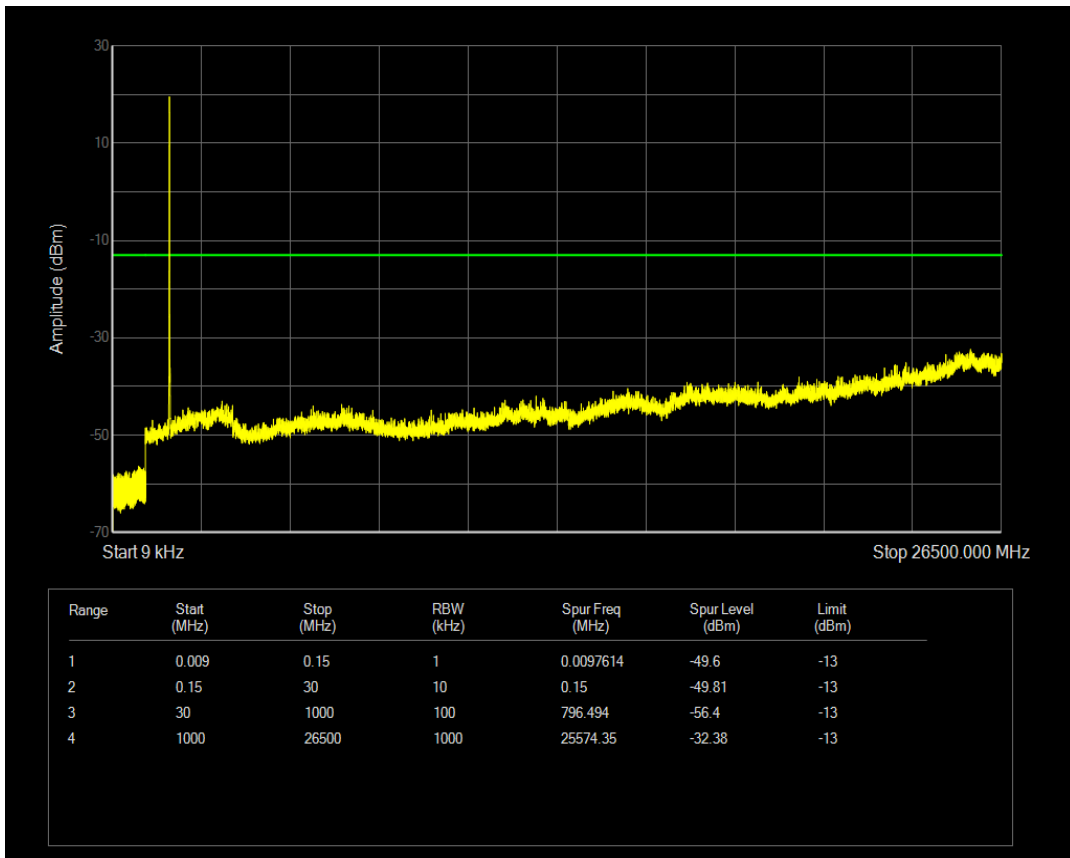

Band66 QPSK BW=3MHz Channel=132657 RB Size=15 Position=#0

Band66 QAM16 BW=3MHz Channel=132657 RB Size=1 Position=#0

Band66 QAM16 BW=3MHz Channel=132657 RB Size=15 Position=#0

Band66 QPSK BW=5MHz Channel=131997 RB Size=1 Position=#0

Band66 QPSK BW=5MHz Channel=131997 RB Size=25 Position=#0

Band66 QAM16 BW=5MHz Channel=131997 RB Size=1 Position=#0

Band66 QAM16 BW=5MHz Channel=131997 RB Size=25 Position=#0

Band66 QPSK BW=5MHz Channel=132322 RB Size=1 Position=#0