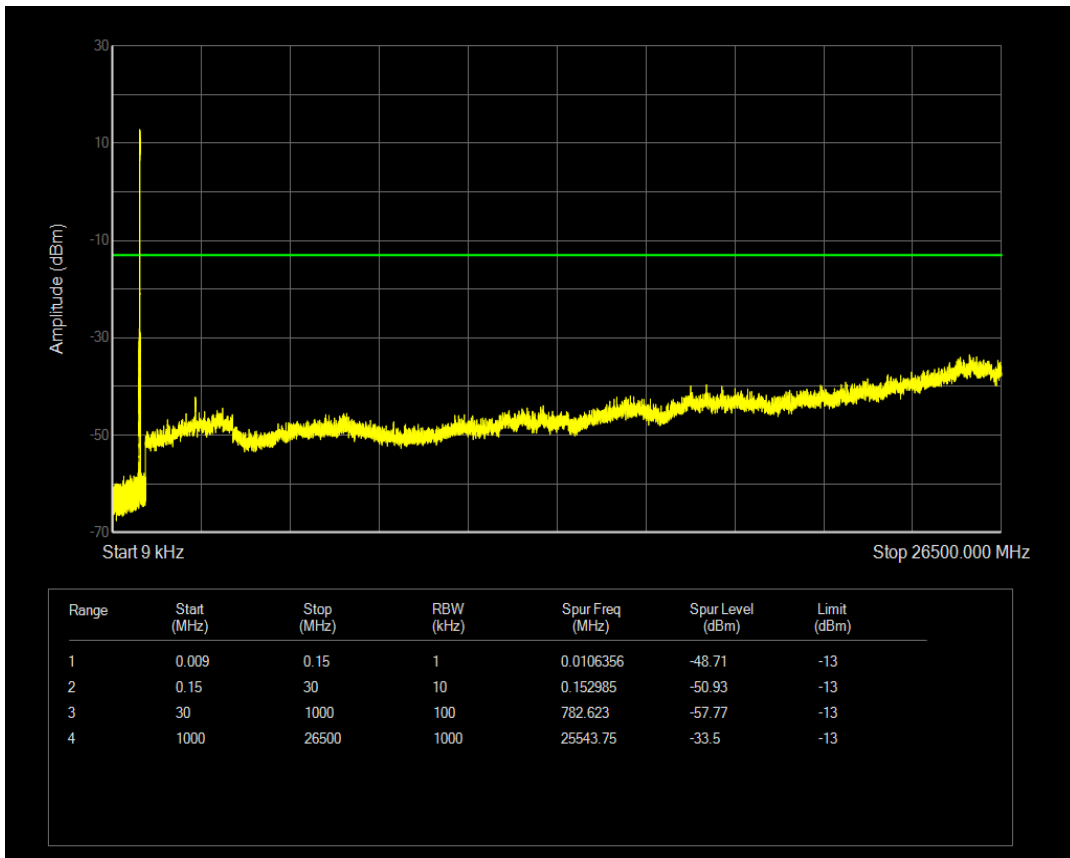

Band5 QPSK BW=5MHz Channel=20625 RB Size=25 Position=#0

Band5 QAM16 BW=5MHz Channel=20625 RB Size=25 Position=#0

Band5 QAM16 BW=5MHz Channel=20625 RB Size=1 Position=#0

Band5 QPSK BW=10MHz Channel=20450 RB Size=1 Position=#0

Band5 QPSK BW=10MHz Channel=20450 RB Size=50 Position=#0

Band5 QAM16 BW=10MHz Channel=20450 RB Size=1 Position=#0

Band5 QAM16 BW=10MHz Channel=20450 RB Size=50 Position=#0

Band5 QPSK BW=10MHz Channel=20525 RB Size=1 Position=#0