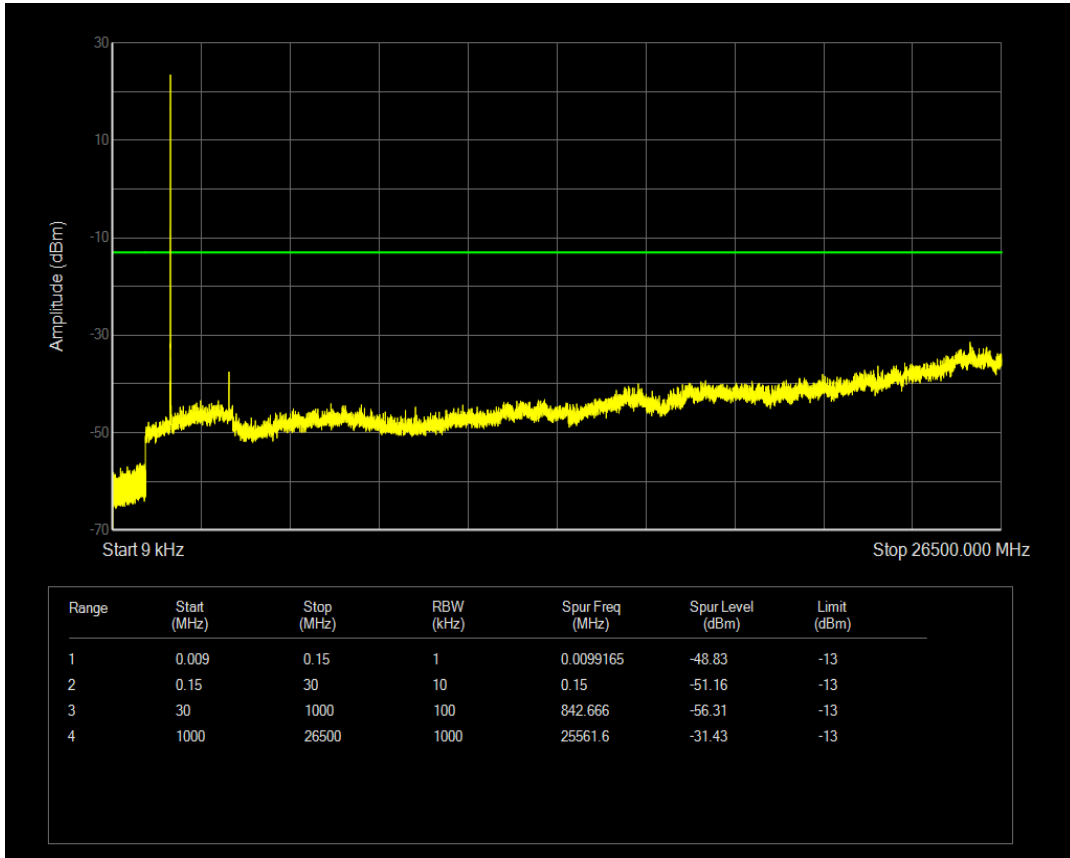

Band66 QPSK BW=3MHz Channel=131987 RB Size=15 Position=#0

Band66 QAM16 BW=3MHz Channel=131987 RB Size=1 Position=#0

Band66 QAM16 BW=3MHz Channel=131987 RB Size=15 Position=#0

Band66 QPSK BW=3MHz Channel=132322 RB Size=1 Position=#0