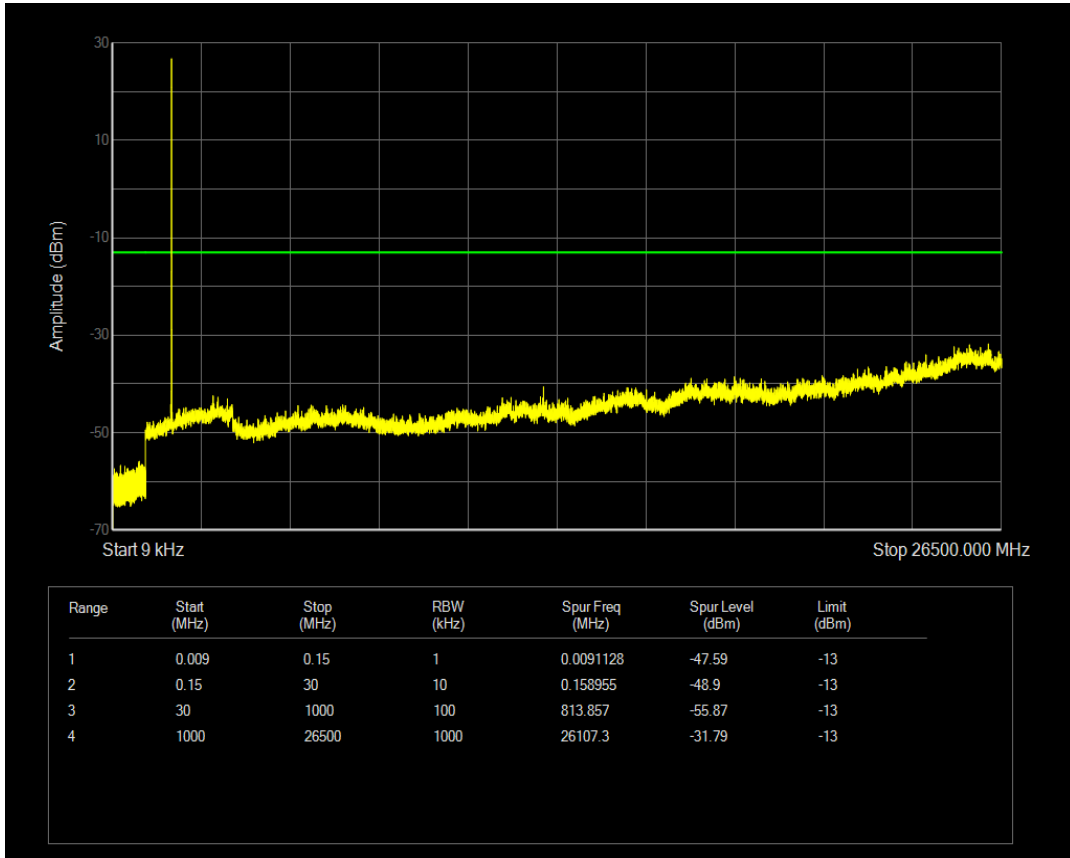

Band66 QPSK BW=5MHz Channel=132322 RB Size=25 Position=#0

Band66 QAM16 BW=5MHz Channel=132322 RB Size=1 Position=#0

Band66 QAM16 BW=5MHz Channel=132322 RB Size=25 Position=#0

Band66 QPSK BW=5MHz Channel=132647 RB Size=1 Position=#0

Band66 QPSK BW=5MHz Channel=132647 RB Size=25 Position=#0

Band66 QAM16 BW=5MHz Channel=132647 RB Size=1 Position=#0

Band66 QPSK BW=10MHz Channel=132022 RB Size=1 Position=#0

Band66 QAM16 BW=5MHz Channel=132647 RB Size=25 Position=#0