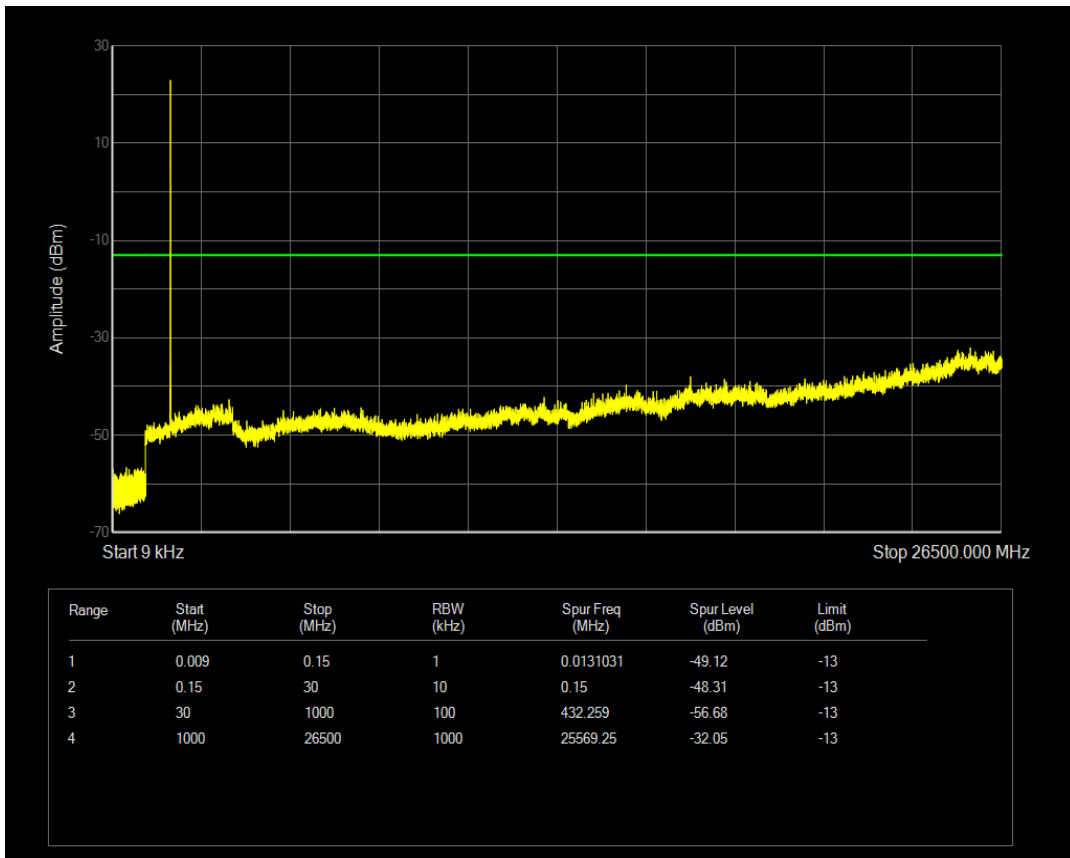

Band66 QAM16 BW=3MHz Channel=132322 RB Size=15 Position=#0

Band66 QPSK BW=3MHz Channel=132657 RB Size=1 Position=#0