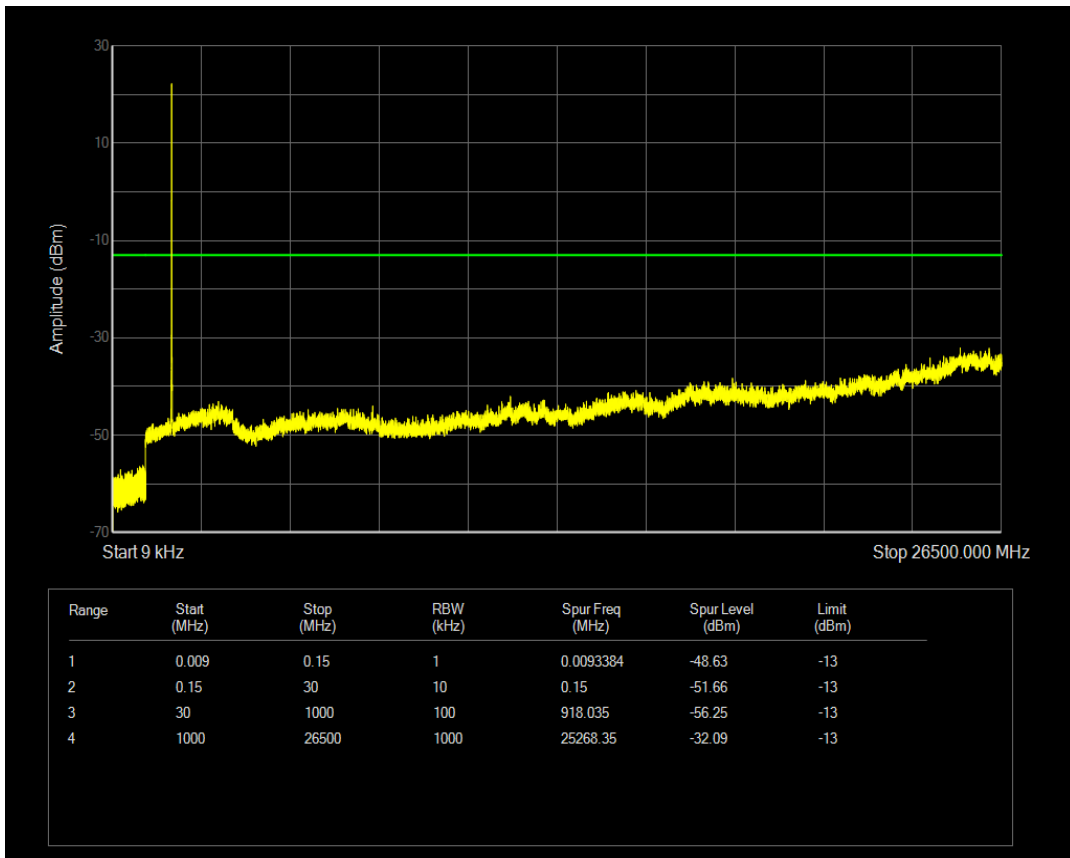

Band66 QPSK BW=3MHz Channel=132657 RB Size=15 Position=#0

Band66 QAM16 BW=3MHz Channel=132657 RB Size=1 Position=#0