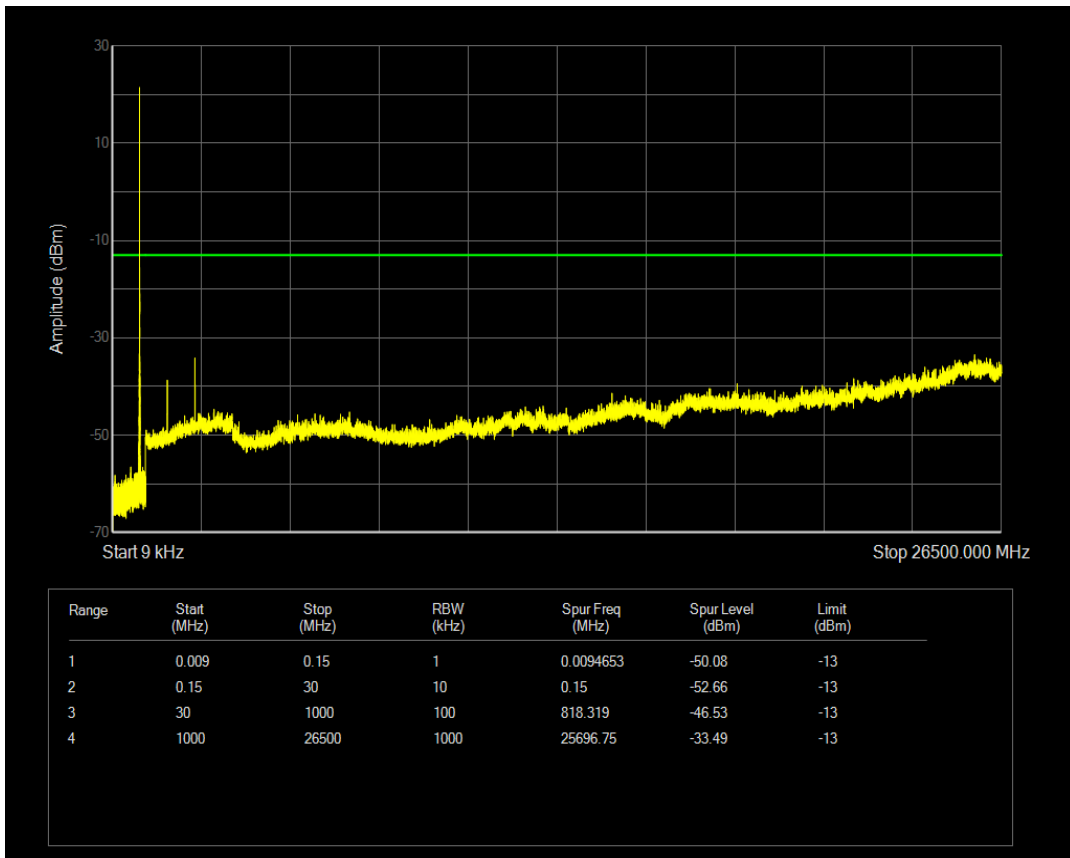

Band4 QPSK BW=20MHz Channel=20175 RB Size=100 Position=#0

Band4 QAM16 BW=20MHz Channel=20175 RB Size=1 Position=#0

Band4 QAM16 BW=20MHz Channel=20175 RB Size=100 Position=#0

Band4 QPSK BW=20MHz Channel=20300 RB Size=1 Position=#0

Band4 QPSK BW=20MHz Channel=20300 RB Size=100 Position=#0

Band4 QAM16 BW=20MHz Channel=20300 RB Size=1 Position=#0

Band4 QAM16 BW=20MHz Channel=20300 RB Size=100 Position=#0

Band5 QPSK BW=1.4MHz Channel=20407 RB Size=1 Position=#0

Band5 QPSK BW=1.4MHz Channel=20407 RB Size=6 Position=#0

Band5 QAM16 BW=1.4MHz Channel=20407 RB Size=1 Position=#0

Band5 QAM16 BW=1.4MHz Channel=20407 RB Size=6 Position=#0

Band5 QPSK BW=1.4MHz Channel=20525 RB Size=1 Position=#0