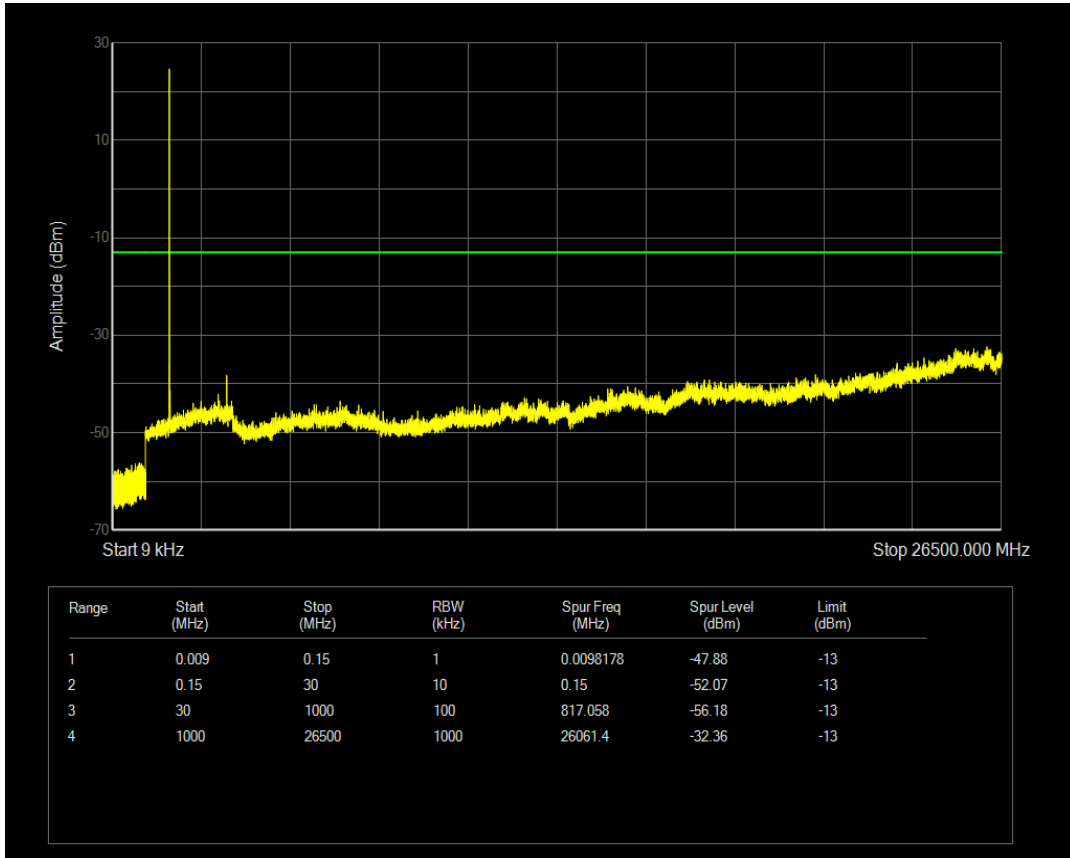

Band66 QPSK BW=1.4MHz Channel=132665 RB Size=6 Position=#0

Band66 QAM16 BW=1.4MHz Channel=132665 RB Size=1 Position=#0

Band66 QAM16 BW=1.4MHz Channel=132665 RB Size=6 Position=#0

Band66 QPSK BW=3MHz Channel=131987 RB Size=1 Position=#0