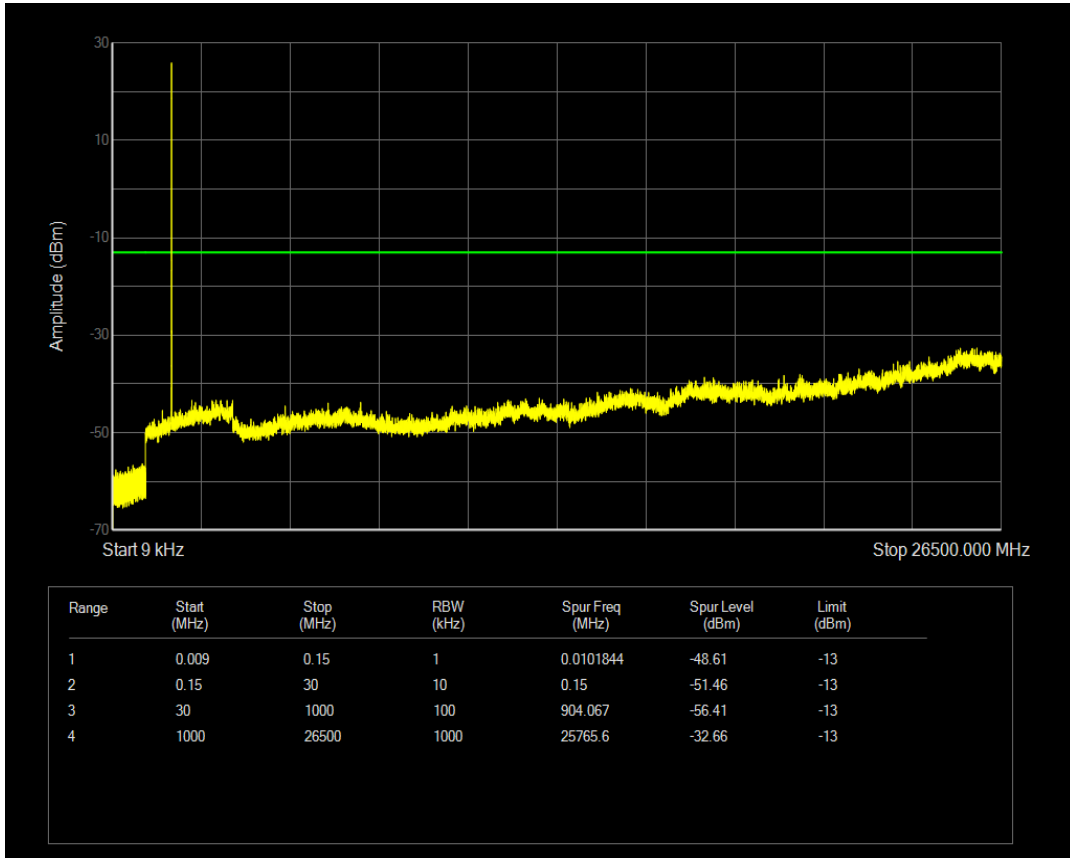

Band66 QPSK BW=5MHz Channel=132322 RB Size=25 Position=#0

Band66 QAM16 BW=5MHz Channel=132322 RB Size=1 Position=#0

Band66 QAM16 BW=5MHz Channel=132322 RB Size=25 Position=#0

Band66 QPSK BW=5MHz Channel=132647 RB Size=1 Position=#0

Band66 QPSK BW=5MHz Channel=132647 RB Size=25 Position=#0

Band66 QAM16 BW=5MHz Channel=132647 RB Size=1 Position=#0

Band66 QPSK BW=10MHz Channel=132022 RB Size=1 Position=#0

Band66 QAM16 BW=5MHz Channel=132647 RB Size=25 Position=#0