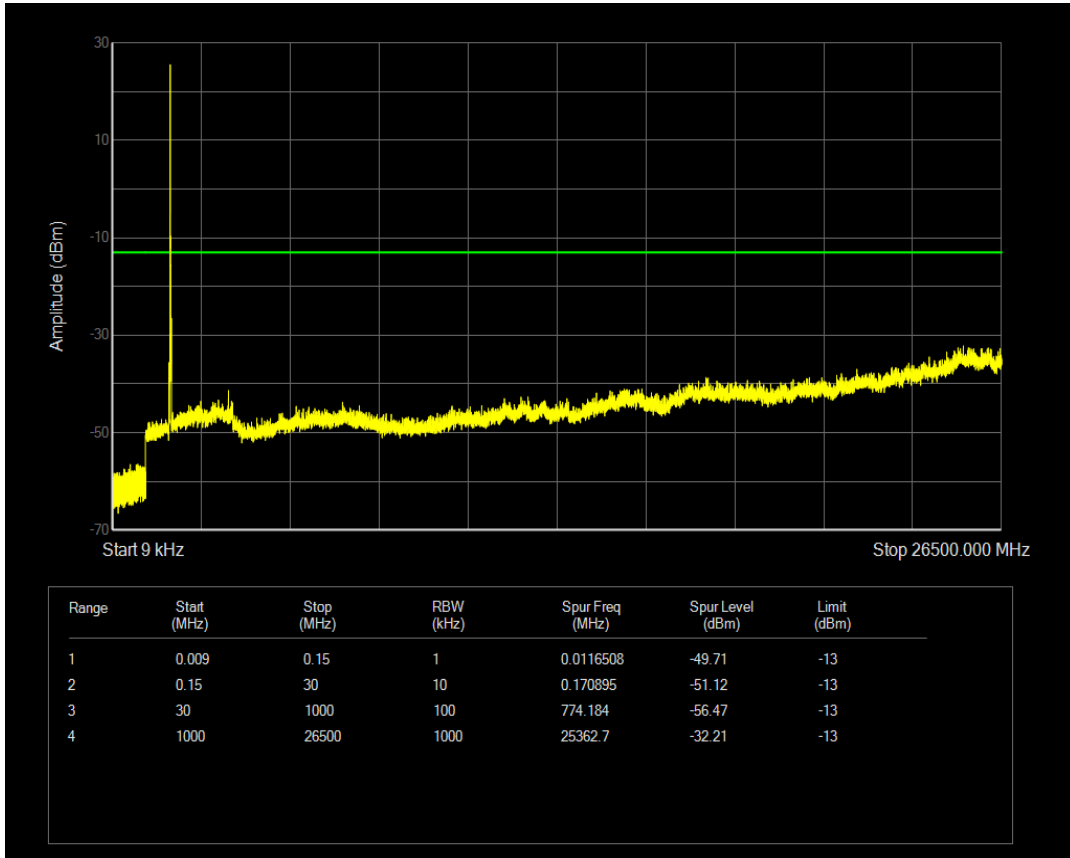

Band4 QPSK BW=20MHz Channel=20050 RB Size=100 Position=#0

Band4 QAM16 BW=20MHz Channel=20050 RB Size=1 Position=#0

Band4 QAM16 BW=20MHz Channel=20050 RB Size=100 Position=#0

Band4 QPSK BW=20MHz Channel=20175 RB Size=1 Position=#0

Band4 QPSK BW=20MHz Channel=20175 RB Size=100 Position=#0

Band4 QAM16 BW=20MHz Channel=20175 RB Size=1 Position=#0

Band4 QAM16 BW=20MHz Channel=20175 RB Size=100 Position=#0

Band4 QPSK BW=20MHz Channel=20300 RB Size=1 Position=#0

Band4 QPSK BW=20MHz Channel=20300 RB Size=100 Position=#0

Band4 QAM16 BW=20MHz Channel=20300 RB Size=1 Position=#0

Band4 QAM16 BW=20MHz Channel=20300 RB Size=100 Position=#0

Band5 QPSK BW=1.4MHz Channel=20407 RB Size=1 Position=#0

Band5 QPSK BW=1.4MHz Channel=20407 RB Size=6 Position=#0

Band5 QAM16 BW=1.4MHz Channel=20407 RB Size=1 Position=#0

Band5 QAM16 BW=1.4MHz Channel=20407 RB Size=6 Position=#0

Band5 QPSK BW=1.4MHz Channel=20525 RB Size=1 Position=#0