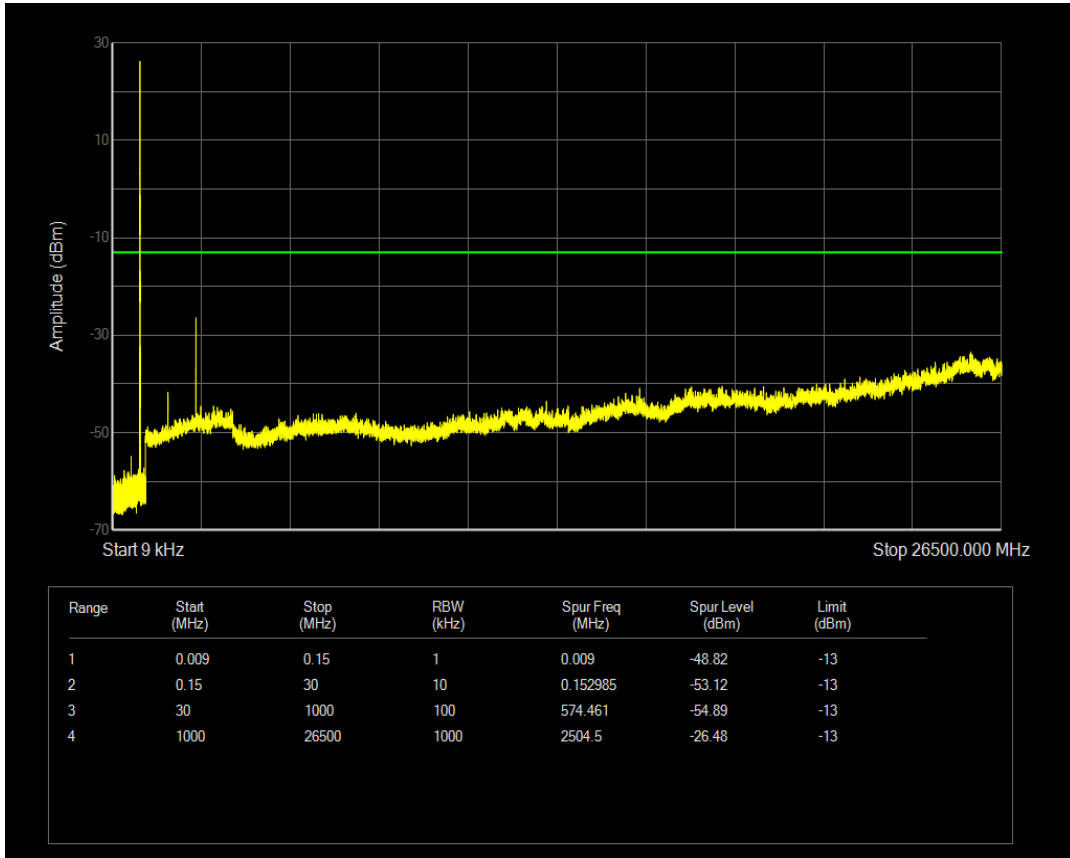

Band5 QPSK BW=5MHz Channel=20425 RB Size=25 Position=#0

Band5 QAM16 BW=5MHz Channel=20425 RB Size=1 Position=#0

Band5 QAM16 BW=5MHz Channel=20425 RB Size=25 Position=#0

Band5 QPSK BW=5MHz Channel=20525 RB Size=1 Position=#0

Band5 QPSK BW=5MHz Channel=20525 RB Size=25 Position=#0

Band5 QAM16 BW=5MHz Channel=20525 RB Size=1 Position=#0

Band5 QAM16 BW=5MHz Channel=20525 RB Size=25 Position=#0

Band5 QPSK BW=5MHz Channel=20625 RB Size=1 Position=#0