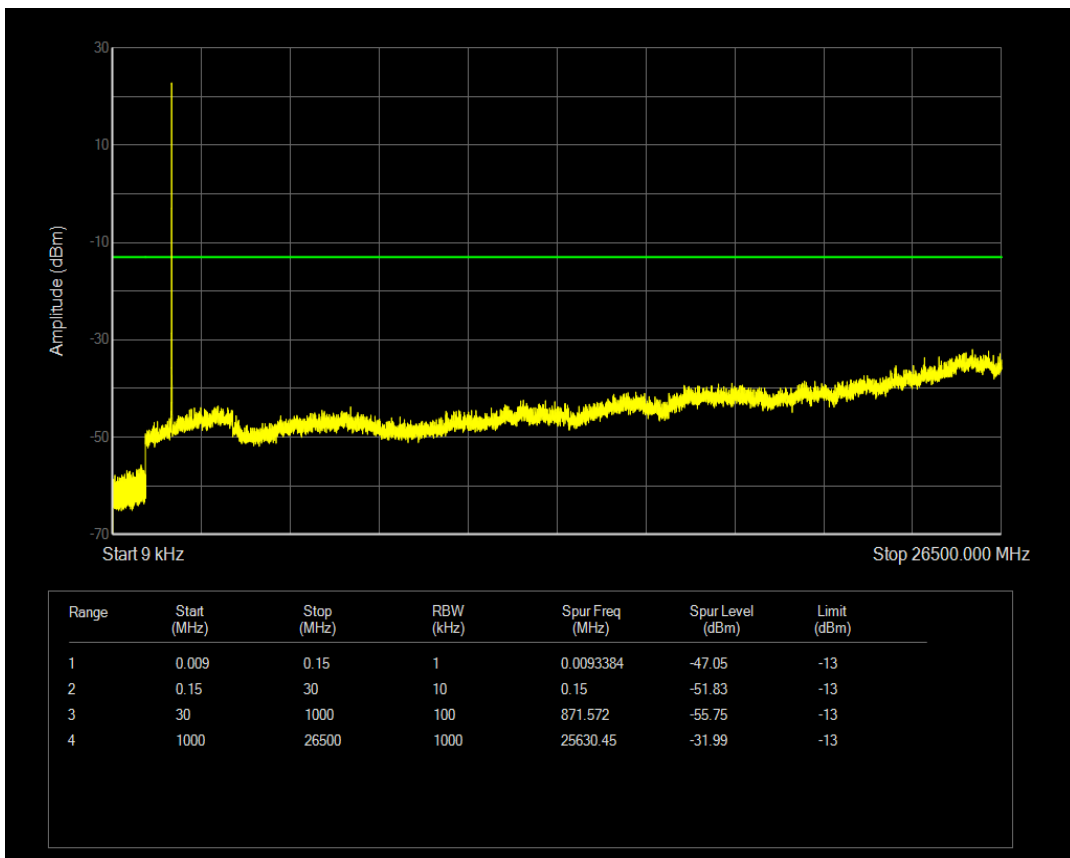

Band66 QAM16 BW=3MHz Channel=132657 RB Size=15 Position=#0

Band66 QPSK BW=5MHz Channel=131997 RB Size=1 Position=#0