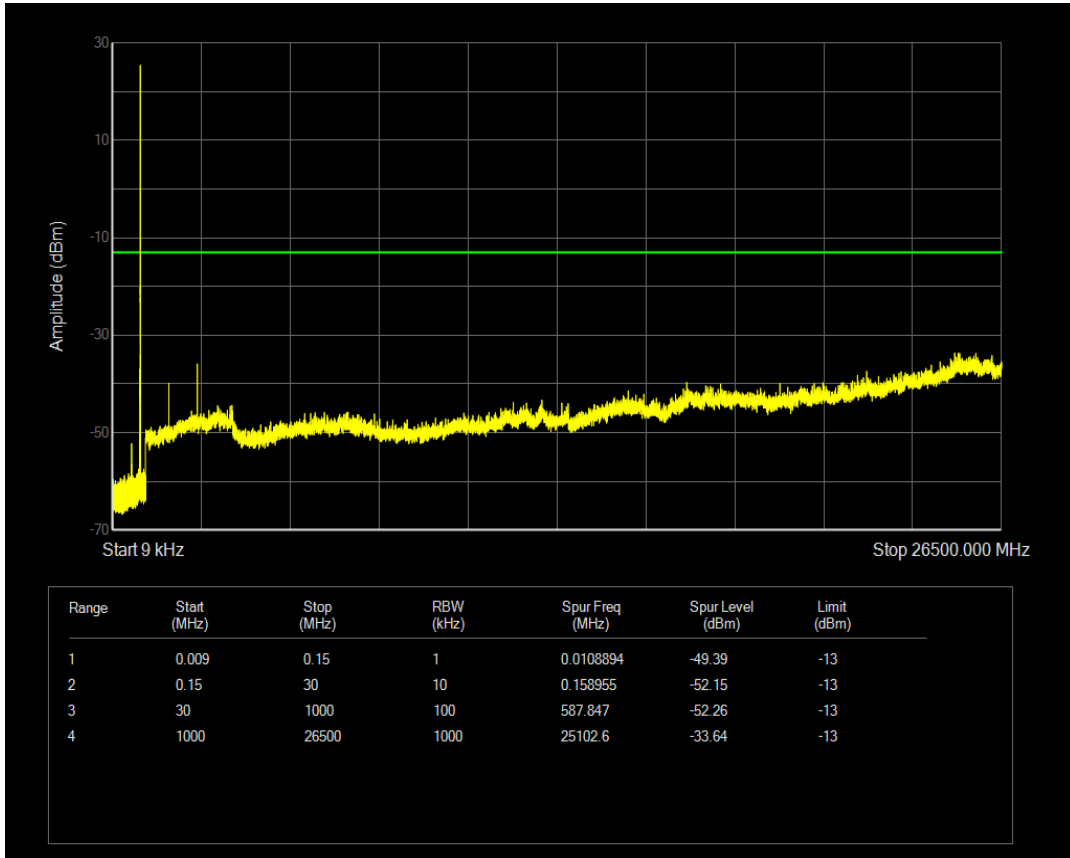

Band5 QPSK BW=1.4MHz Channel=20407 RB Size=6 Position=#0

Band5 QAM16 BW=1.4MHz Channel=20407 RB Size=1 Position=#0

Band5 QAM16 BW=1.4MHz Channel=20407 RB Size=6 Position=#0

Band5 QPSK BW=1.4MHz Channel=20525 RB Size=1 Position=#0

Band5 QPSK BW=1.4MHz Channel=20525 RB Size=6 Position=#0

Band5 QAM16 BW=1.4MHz Channel=20525 RB Size=1 Position=#0

Band5 QAM16 BW=1.4MHz Channel=20525 RB Size=6 Position=#0

Band5 QPSK BW=1.4MHz Channel=20643 RB Size=1 Position=#0

Band5 QPSK BW=1.4MHz Channel=20643 RB Size=6 Position=#0

Band5 QAM16 BW=1.4MHz Channel=20643 RB Size=1 Position=#0

Band5 QAM16 BW=1.4MHz Channel=20643 RB Size=6 Position=#0

Band5 QPSK BW=3MHz Channel=20415 RB Size=1 Position=#0