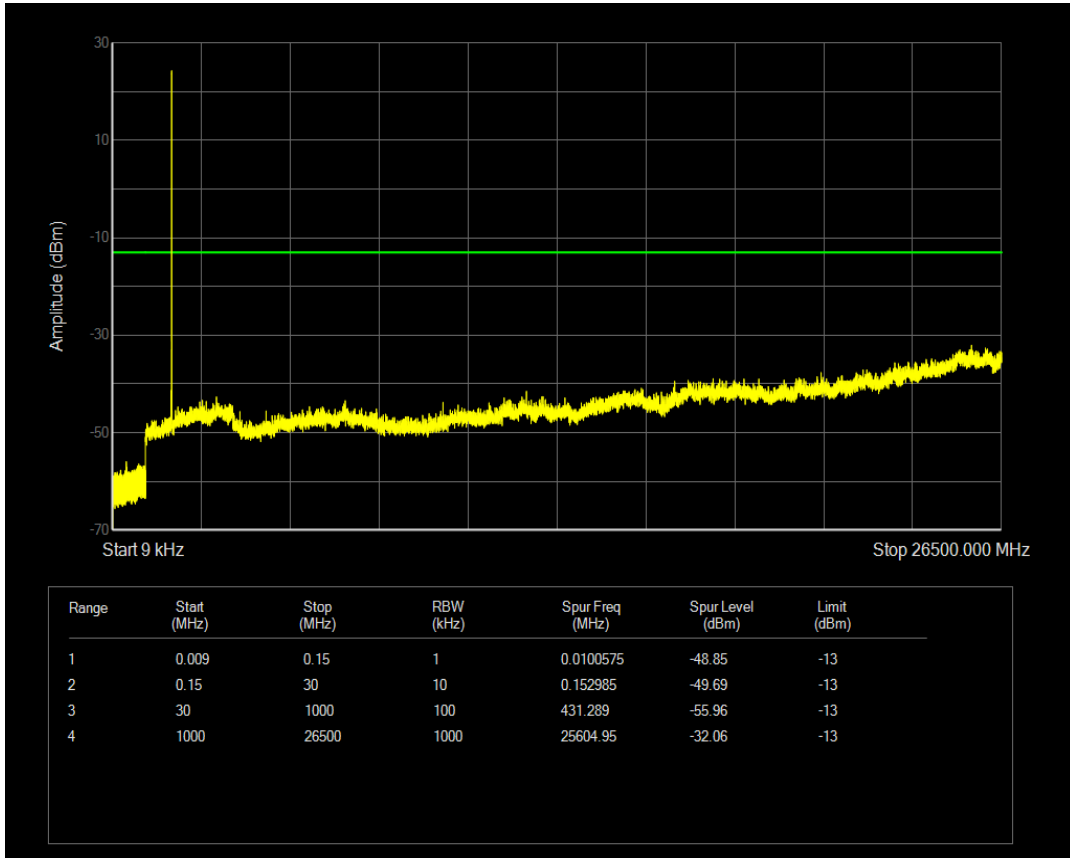

Band66 QPSK BW=1.4MHz Channel=132322 RB Size=6 Position=#0

Band66 QAM16 BW=1.4MHz Channel=132322 RB Size=1 Position=#0

Band66 QAM16 BW=1.4MHz Channel=132322 RB Size=6 Position=#0

Band66 QPSK BW=1.4MHz Channel=132665 RB Size=1 Position=#0

Band66 QPSK BW=1.4MHz Channel=132665 RB Size=6 Position=#0

Band66 QAM16 BW=1.4MHz Channel=132665 RB Size=1 Position=#0

Band66 QAM16 BW=1.4MHz Channel=132665 RB Size=6 Position=#0

Band66 QPSK BW=3MHz Channel=131987 RB Size=1 Position=#0