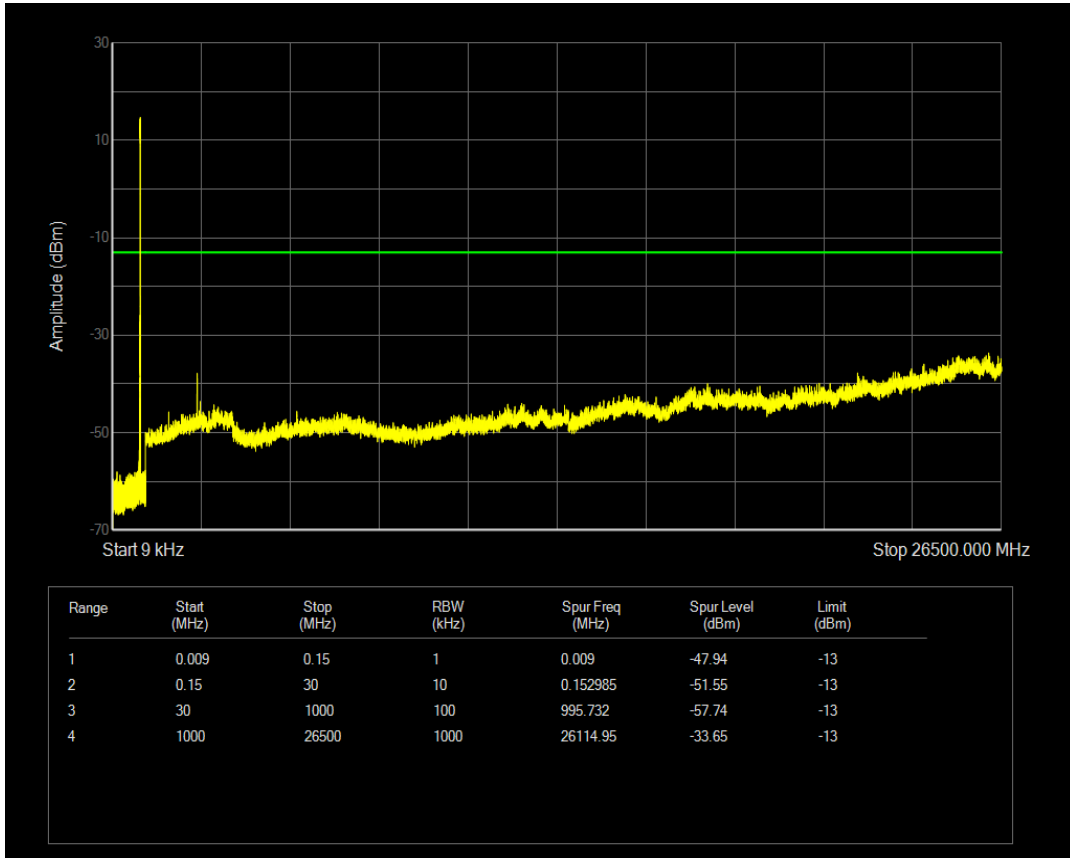

Band5 QPSK BW=5MHz Channel=20525 RB Size=25 Position=#0

Band5 QAM16 BW=5MHz Channel=20525 RB Size=1 Position=#0

Band5 QAM16 BW=5MHz Channel=20525 RB Size=25 Position=#0

Band5 QPSK BW=5MHz Channel=20625 RB Size=1 Position=#0

Band5 QPSK BW=5MHz Channel=20625 RB Size=25 Position=#0

Band5 QAM16 BW=5MHz Channel=20625 RB Size=25 Position=#0

Band5 QAM16 BW=5MHz Channel=20625 RB Size=1 Position=#0

Band5 QPSK BW=10MHz Channel=20450 RB Size=1 Position=#0