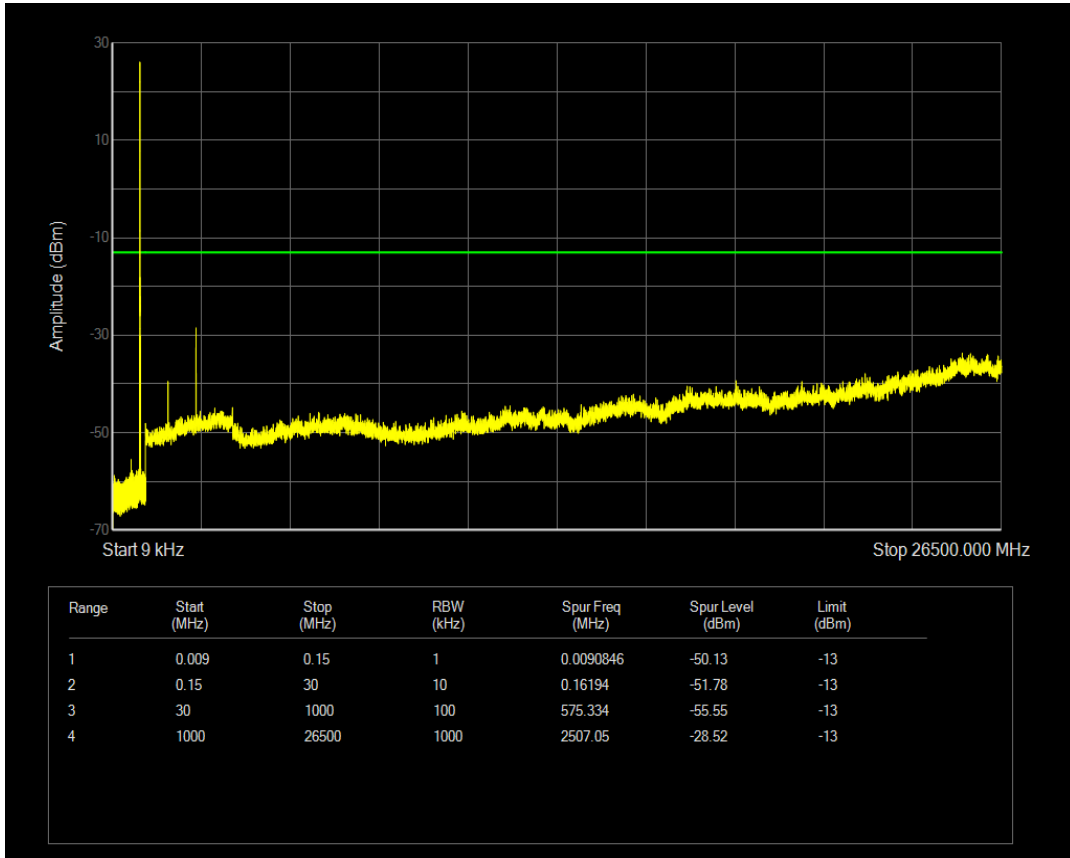

Band5 QPSK BW=3MHz Channel=20415 RB Size=15 Position=#0

Band5 QAM16 BW=3MHz Channel=20415 RB Size=1 Position=#0

Band5 QAM16 BW=3MHz Channel=20415 RB Size=15 Position=#0

Band5 QPSK BW=3MHz Channel=20525 RB Size=1 Position=#0

Band5 QPSK BW=3MHz Channel=20525 RB Size=15 Position=#0

Band5 QAM16 BW=3MHz Channel=20525 RB Size=1 Position=#0

Band5 QAM16 BW=3MHz Channel=20525 RB Size=15 Position=#0

Band5 QPSK BW=3MHz Channel=20635 RB Size=1 Position=#0