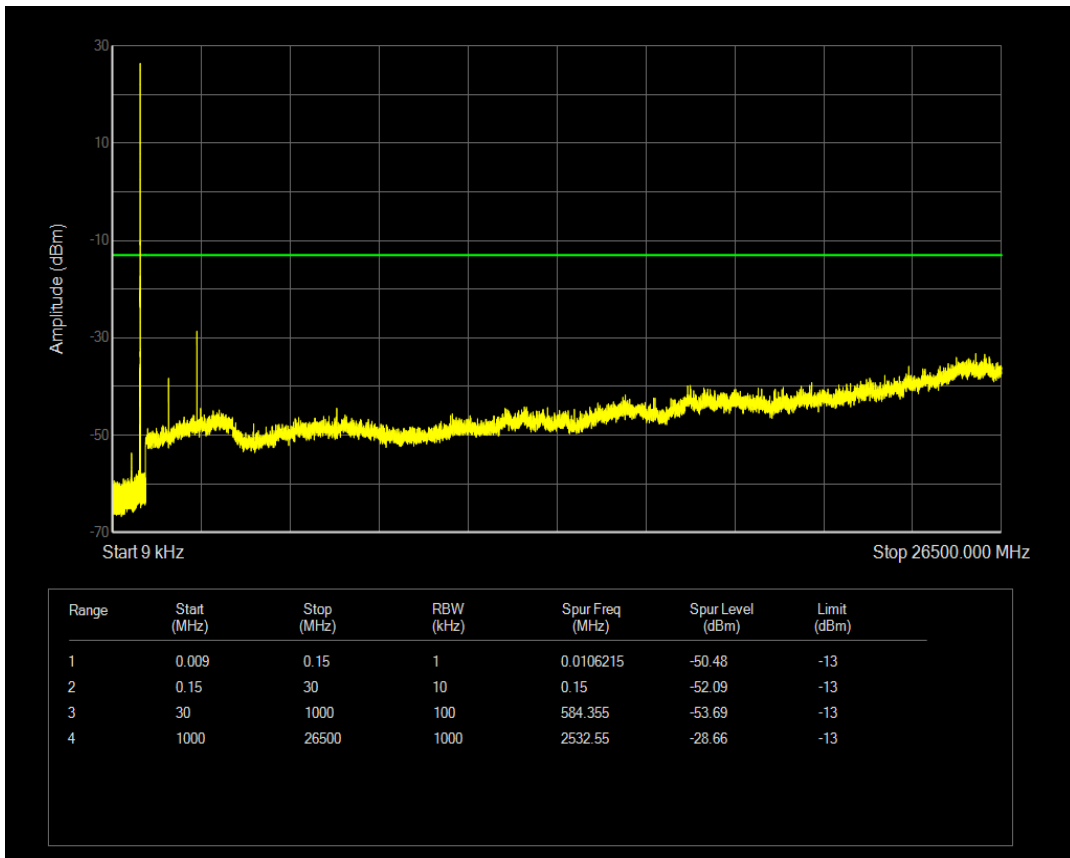

Band5 QPSK BW=5MHz Channel=20525 RB Size=25 Position=#0

Band5 QAM16 BW=5MHz Channel=20525 RB Size=1 Position=#0

Band5 QAM16 BW=5MHz Channel=20525 RB Size=25 Position=#0

Band5 QPSK BW=5MHz Channel=20625 RB Size=1 Position=#0

Band5 QPSK BW=5MHz Channel=20625 RB Size=25 Position=#0

Band5 QAM16 BW=5MHz Channel=20625 RB Size=25 Position=#0

Band5 QAM16 BW=5MHz Channel=20625 RB Size=1 Position=#0

Band5 QPSK BW=10MHz Channel=20450 RB Size=1 Position=#0