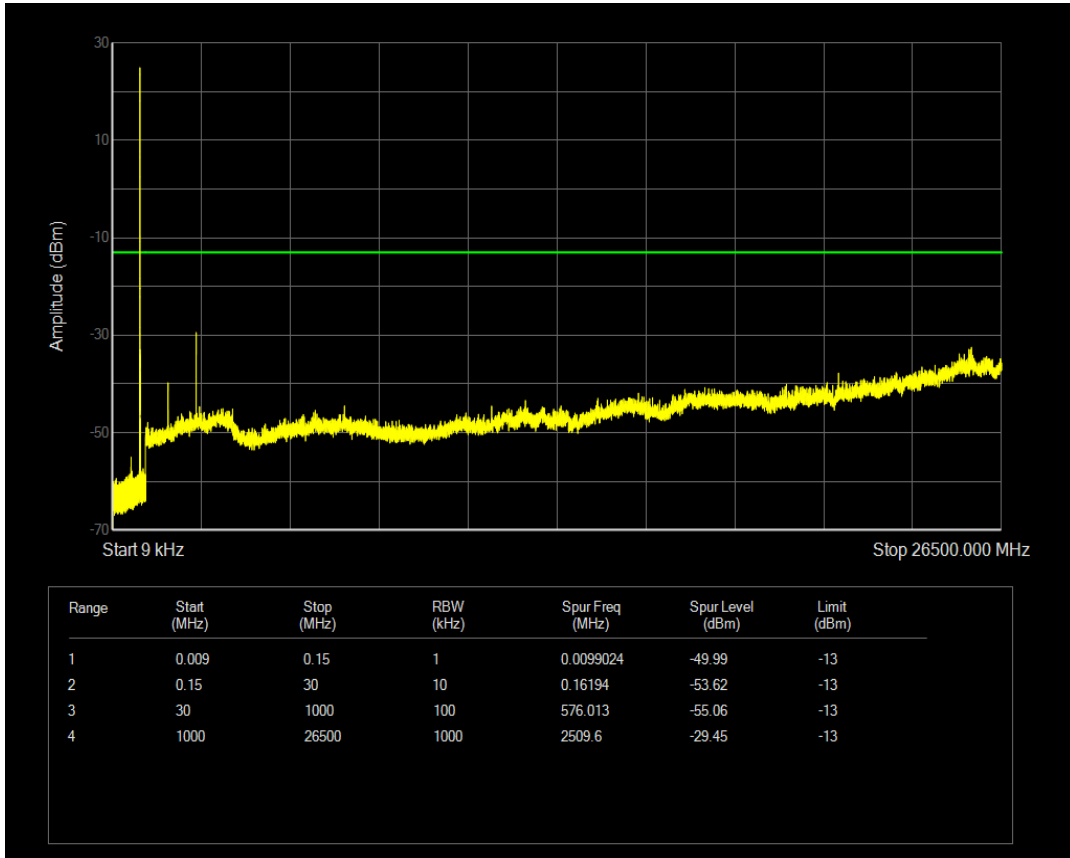

Band4 QPSK BW=20MHz Channel=20300 RB Size=100 Position=#0

Band4 QAM16 BW=20MHz Channel=20300 RB Size=1 Position=#0

Band4 QAM16 BW=20MHz Channel=20300 RB Size=100 Position=#0

Band5 QPSK BW=1.4MHz Channel=20407 RB Size=1 Position=#0

Band5 QPSK BW=1.4MHz Channel=20407 RB Size=6 Position=#0

Band5 QAM16 BW=1.4MHz Channel=20407 RB Size=1 Position=#0

Band5 QAM16 BW=1.4MHz Channel=20407 RB Size=6 Position=#0

Band5 QPSK BW=1.4MHz Channel=20525 RB Size=1 Position=#0

Band5 QPSK BW=1.4MHz Channel=20525 RB Size=6 Position=#0

Band5 QAM16 BW=1.4MHz Channel=20525 RB Size=1 Position=#0

Band5 QAM16 BW=1.4MHz Channel=20525 RB Size=6 Position=#0

Band5 QPSK BW=1.4MHz Channel=20643 RB Size=1 Position=#0