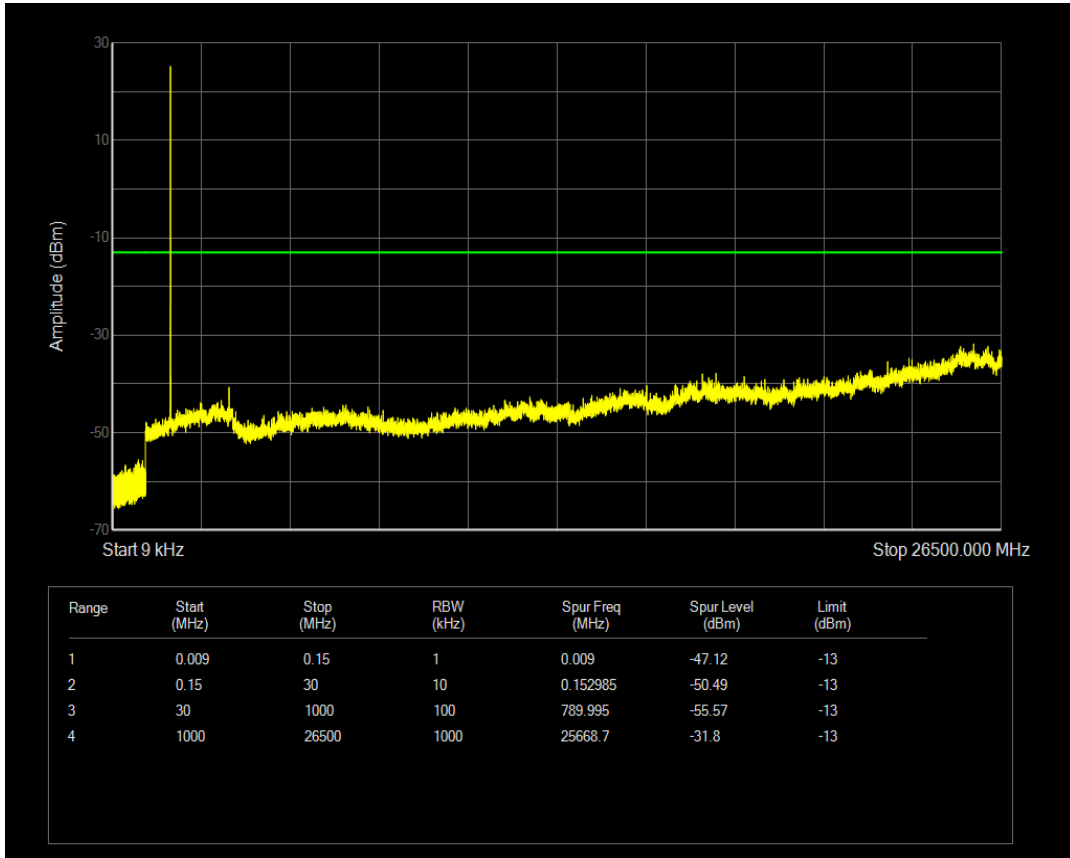

Band5 QPSK BW=10MHz Channel=20600 RB Size=50 Position=#0

Band5 QAM16 BW=10MHz Channel=20600 RB Size=1 Position=#0

Band5 QAM16 BW=10MHz Channel=20600 RB Size=50 Position=#0

Band66 QPSK BW=1.4MHz Channel=131979 RB Size=6 Position=#0

Band66 QPSK BW=1.4MHz Channel=131979 RB Size=1 Position=#0

Band66 QAM16 BW=1.4MHz Channel=131979 RB Size=1 Position=#0

Band66 QAM16 BW=1.4MHz Channel=131979 RB Size=6 Position=#0

Band66 QPSK BW=1.4MHz Channel=132322 RB Size=1 Position=#0