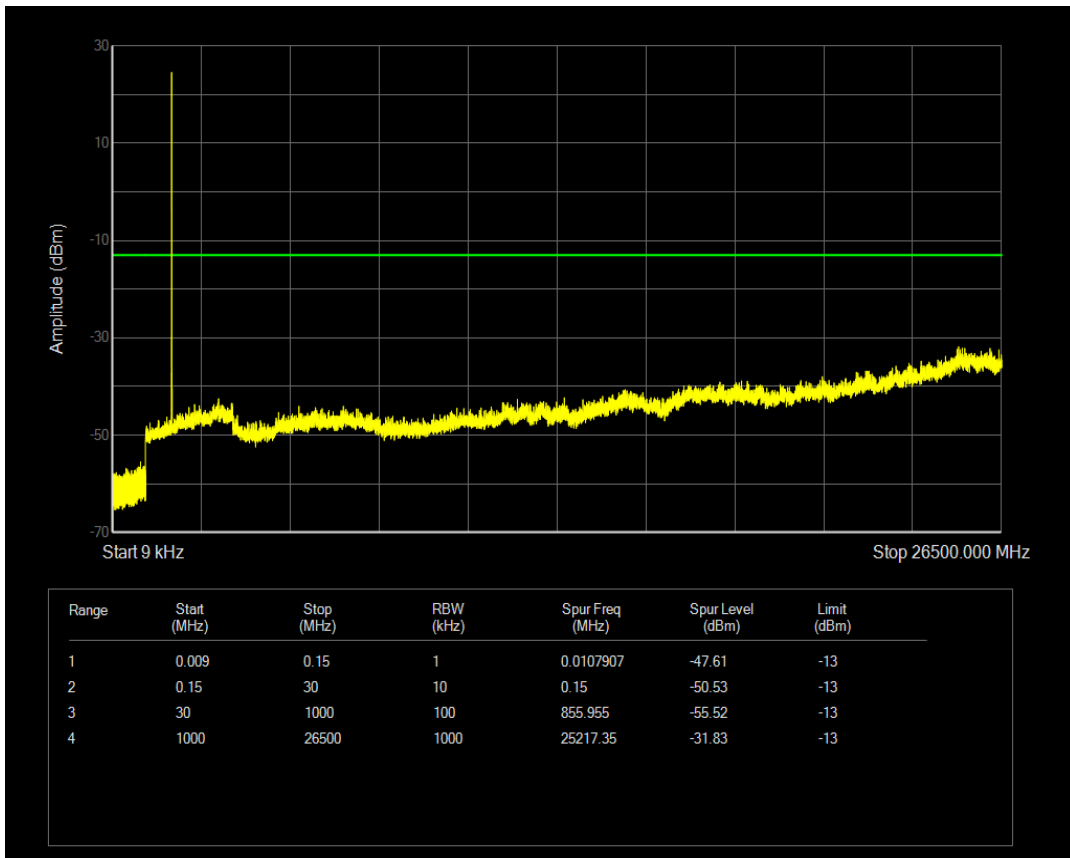

Band66 QPSK BW=1.4MHz Channel=132665 RB Size=6 Position=#0

Band66 QAM16 BW=1.4MHz Channel=132665 RB Size=1 Position=#0