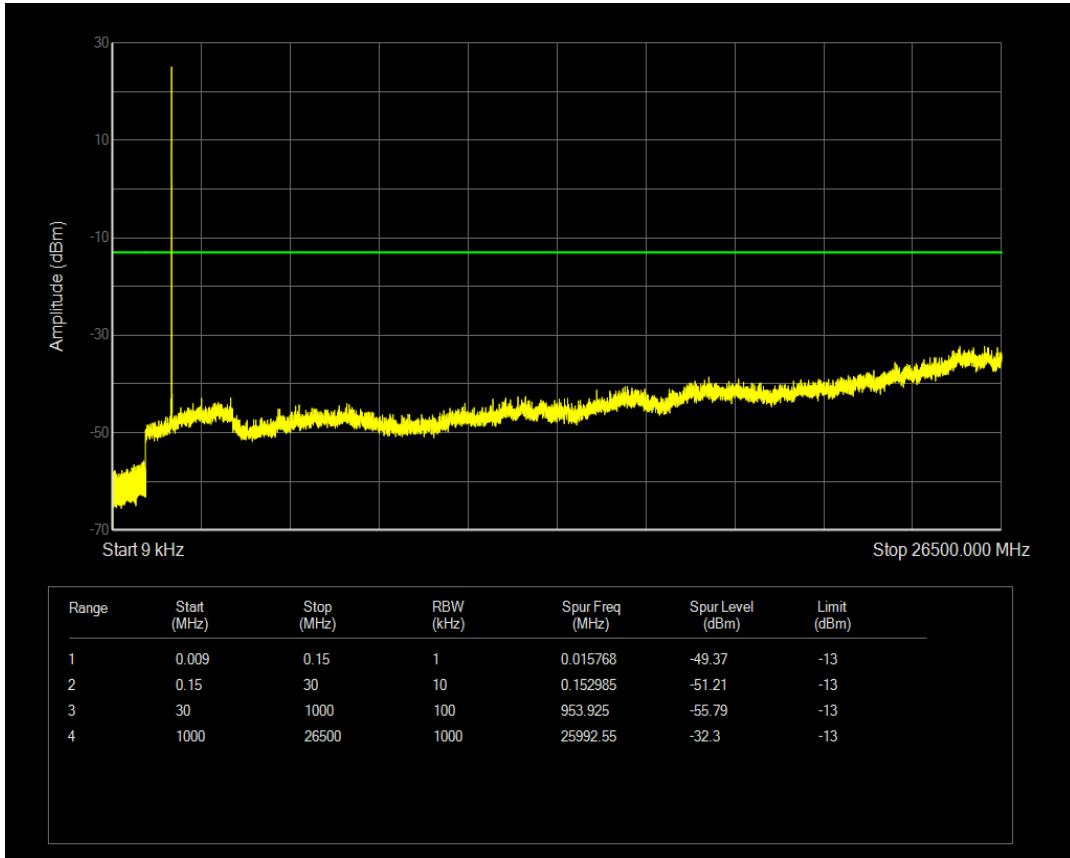

Band66 QAM16 BW=3MHz Channel=132322 RB Size=1 Position=#0

Band66 QPSK BW=3MHz Channel=132322 RB Size=15 Position=#0

Band66 QAM16 BW=3MHz Channel=132322 RB Size=15 Position=#0

Band66 QPSK BW=3MHz Channel=132657 RB Size=1 Position=#0