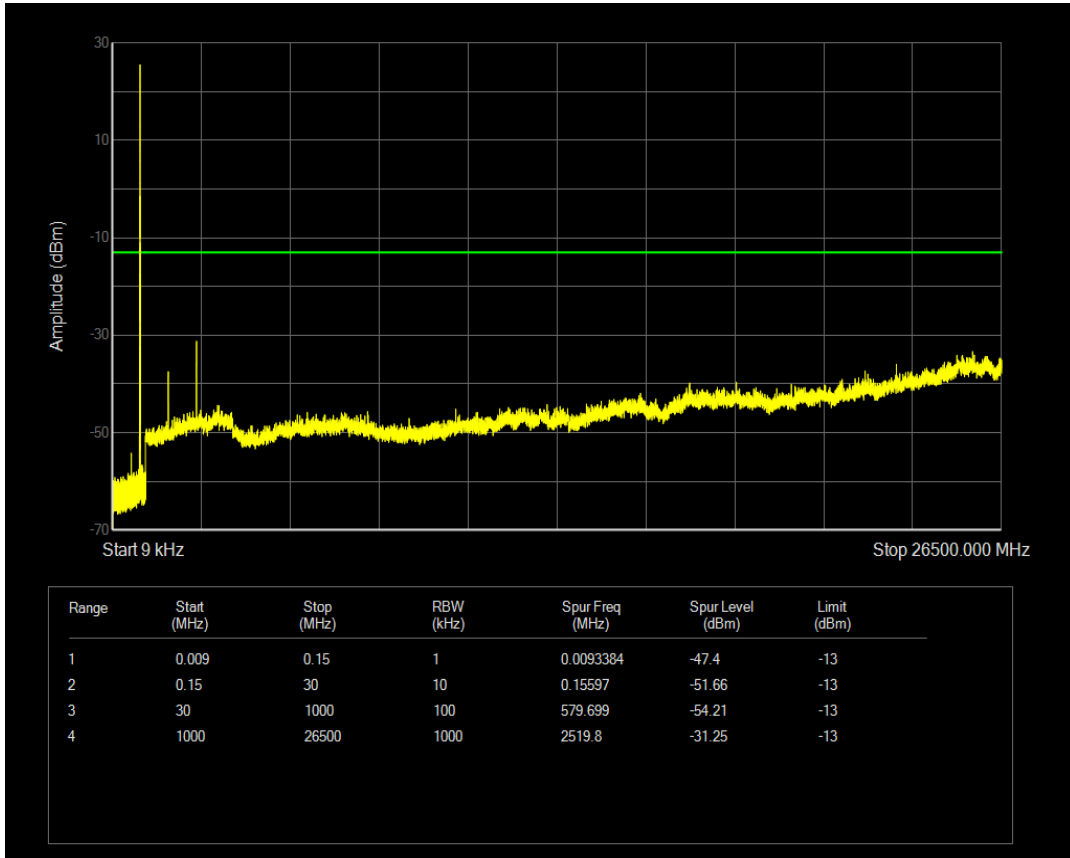

Band5 QPSK BW=10MHz Channel=20525 RB Size=50 Position=#0

Band5 QAM16 BW=10MHz Channel=20525 RB Size=1 Position=#0

Band5 QAM16 BW=10MHz Channel=20525 RB Size=50 Position=#0

Band5 QPSK BW=10MHz Channel=20600 RB Size=1 Position=#0

Band5 QPSK BW=10MHz Channel=20600 RB Size=50 Position=#0

Band5 QAM16 BW=10MHz Channel=20600 RB Size=1 Position=#0

Band5 QAM16 BW=10MHz Channel=20600 RB Size=50 Position=#0

Band66 QPSK BW=1.4MHz Channel=131979 RB Size=6 Position=#0