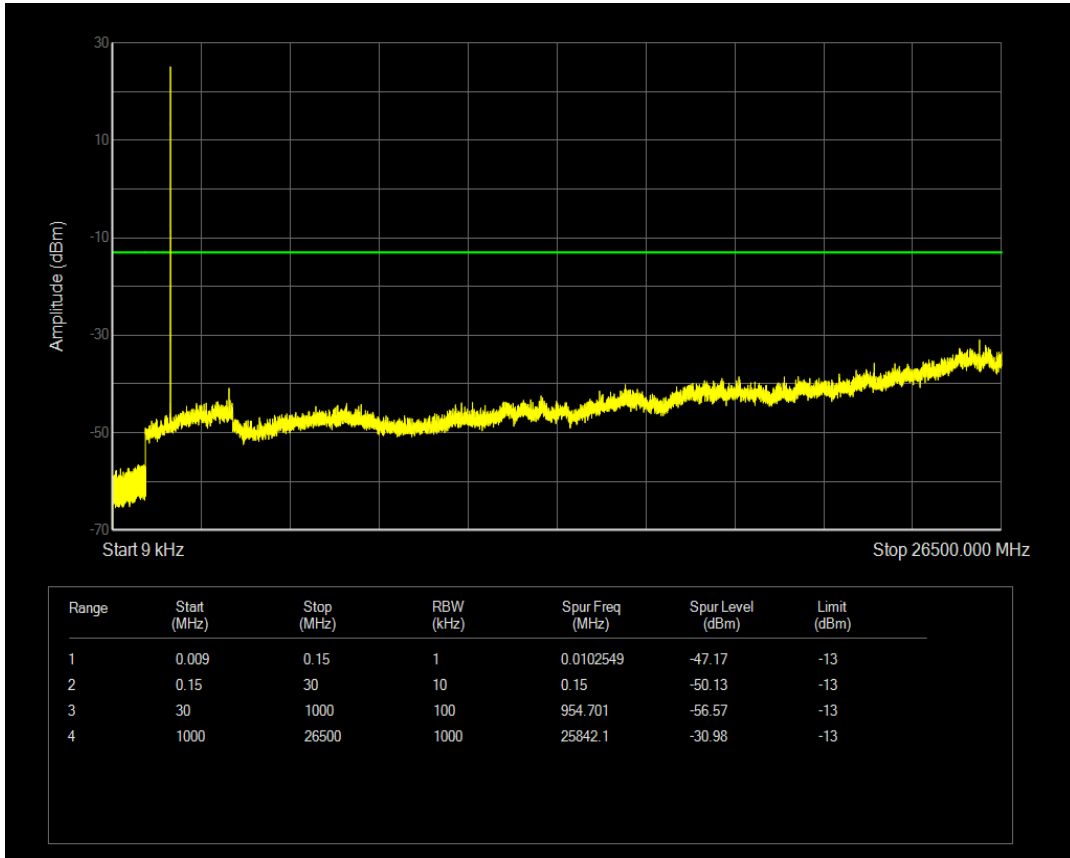

Band66 QAM16 BW=1.4MHz Channel=132322 RB Size=1 Position=#0

Band66 QAM16 BW=1.4MHz Channel=132322 RB Size=6 Position=#0