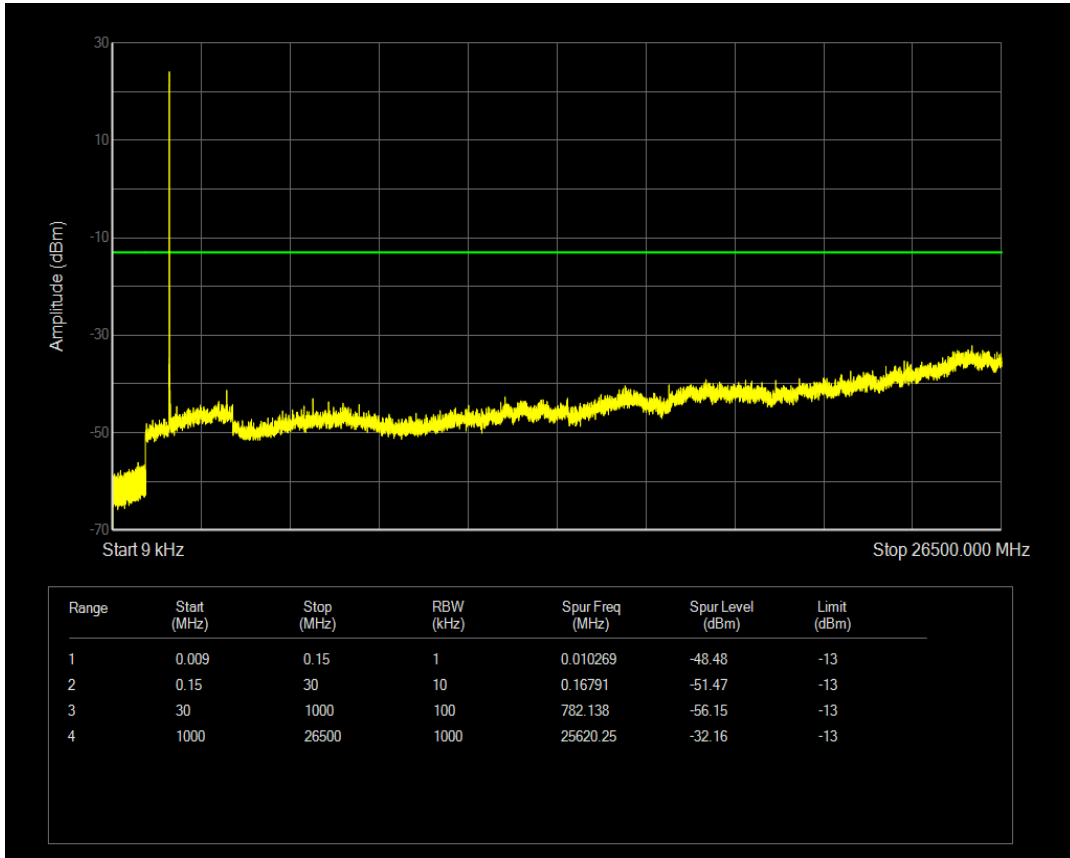

Band66 QPSK BW=3MHz Channel=132657 RB Size=15 Position=#0

Band66 QAM16 BW=3MHz Channel=132657 RB Size=1 Position=#0

Band66 QAM16 BW=3MHz Channel=132657 RB Size=15 Position=#0

Band66 QPSK BW=5MHz Channel=131997 RB Size=1 Position=#0

Band66 QPSK BW=5MHz Channel=131997 RB Size=25 Position=#0

Band66 QAM16 BW=5MHz Channel=131997 RB Size=1 Position=#0

Band66 QAM16 BW=5MHz Channel=131997 RB Size=25 Position=#0

Band66 QPSK BW=5MHz Channel=132322 RB Size=1 Position=#0