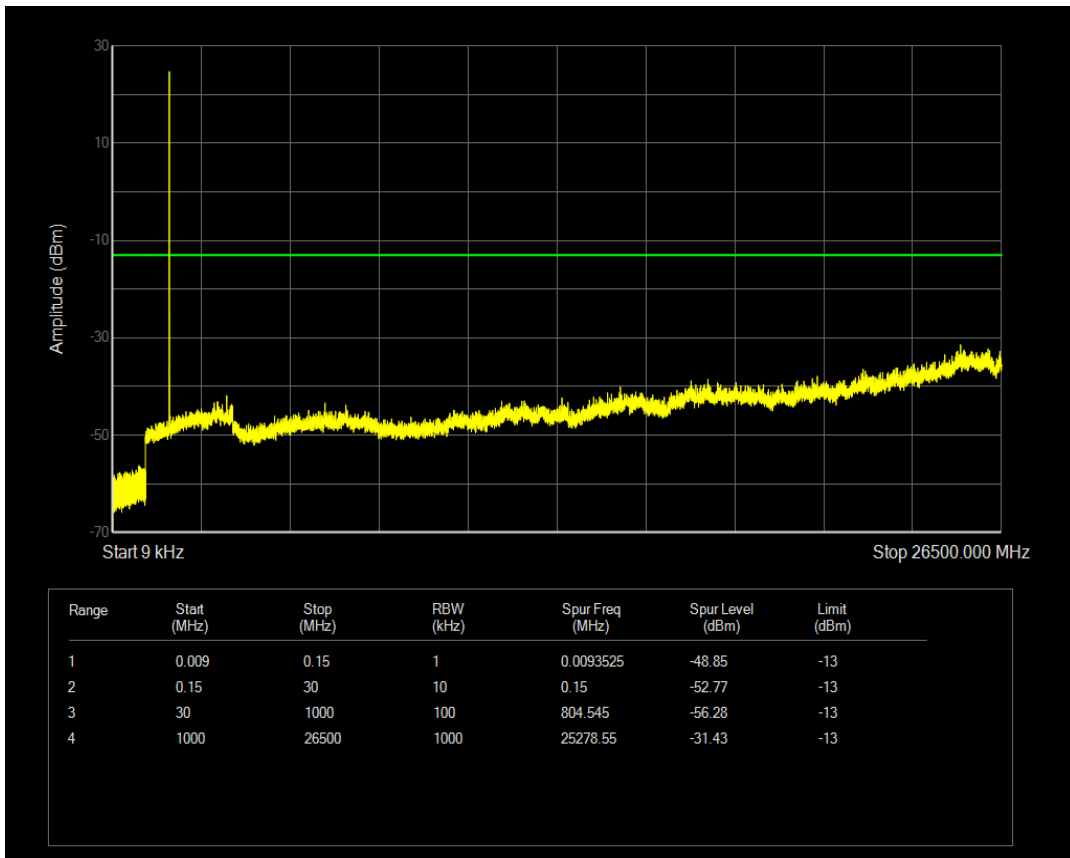

Band66 QPSK BW=1.4MHz Channel=131979 RB Size=1 Position=#0

Band66 QAM16 BW=1.4MHz Channel=131979 RB Size=1 Position=#0