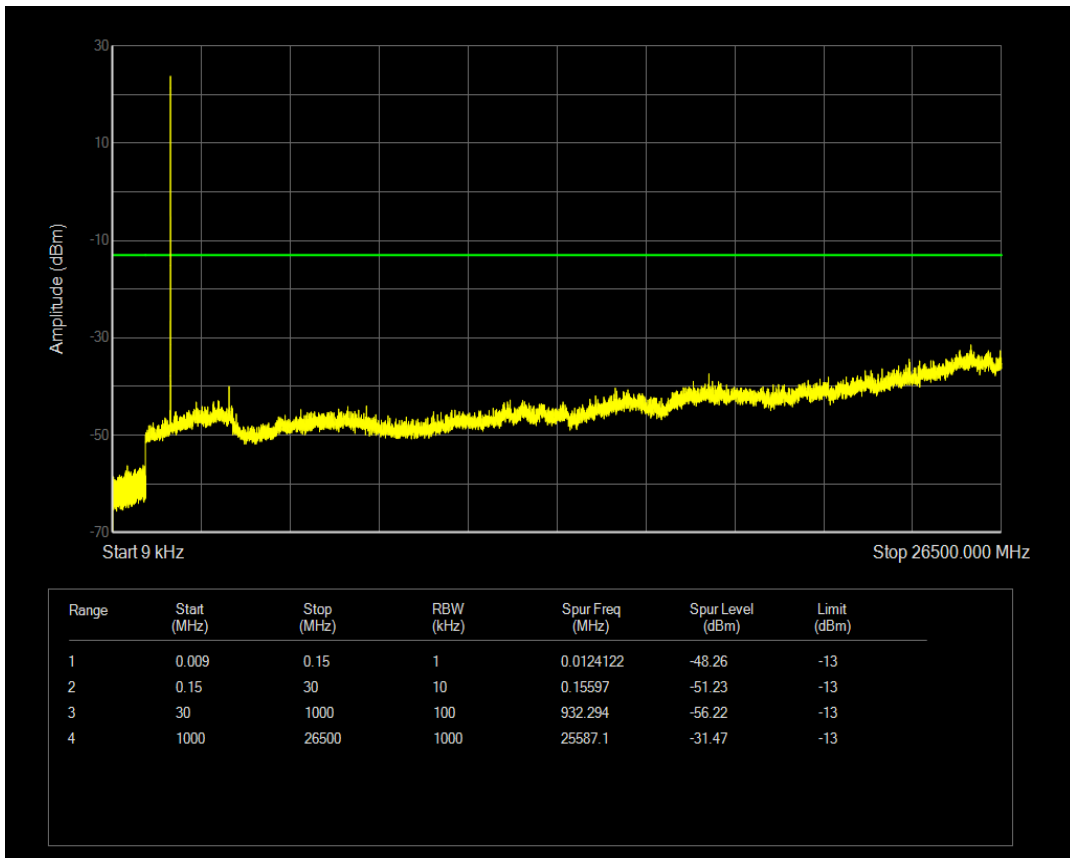

Band66 QAM16 BW=1.4MHz Channel=132322 RB Size=6 Position=#0

Band66 QPSK BW=1.4MHz Channel=132665 RB Size=1 Position=#0