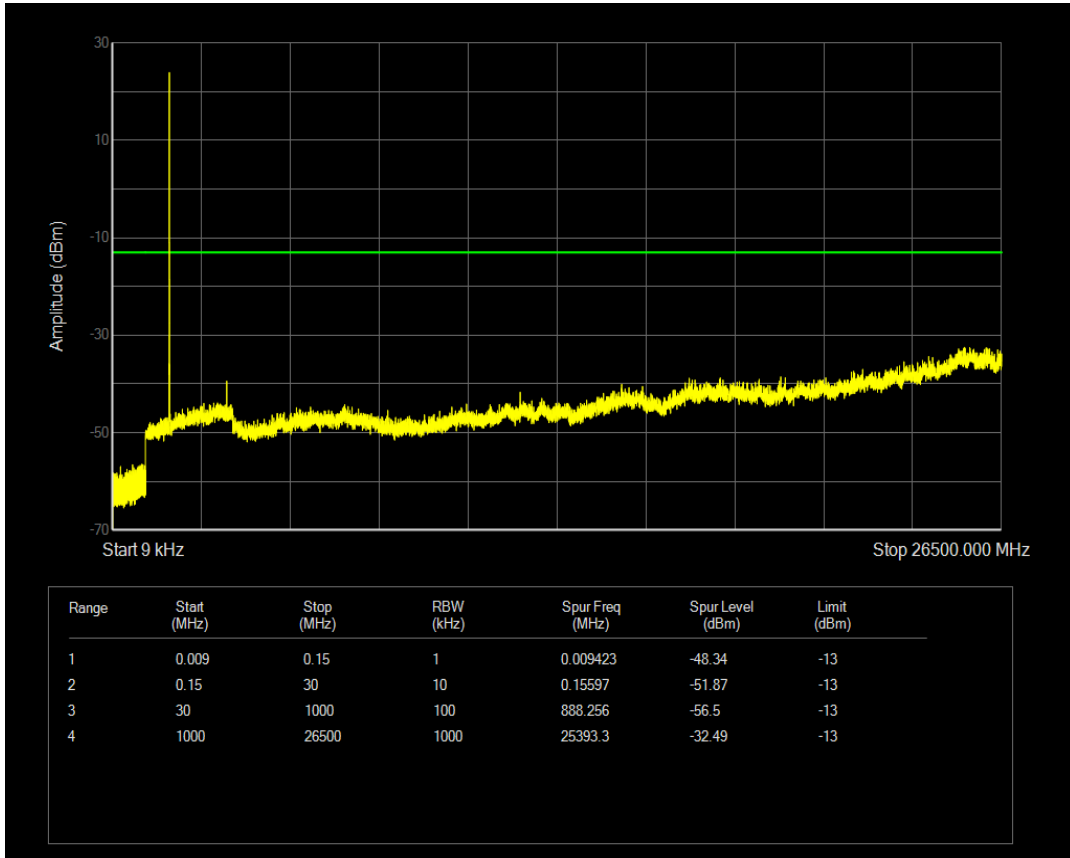

Band66 QPSK BW=3MHz Channel=132657 RB Size=15 Position=#0

Band66 QAM16 BW=3MHz Channel=132657 RB Size=1 Position=#0

Band66 QAM16 BW=3MHz Channel=132657 RB Size=15 Position=#0

Band66 QPSK BW=5MHz Channel=131997 RB Size=1 Position=#0

Band66 QPSK BW=5MHz Channel=131997 RB Size=25 Position=#0

Band66 QAM16 BW=5MHz Channel=131997 RB Size=1 Position=#0

Band66 QAM16 BW=5MHz Channel=131997 RB Size=25 Position=#0

Band66 QPSK BW=5MHz Channel=132322 RB Size=1 Position=#0