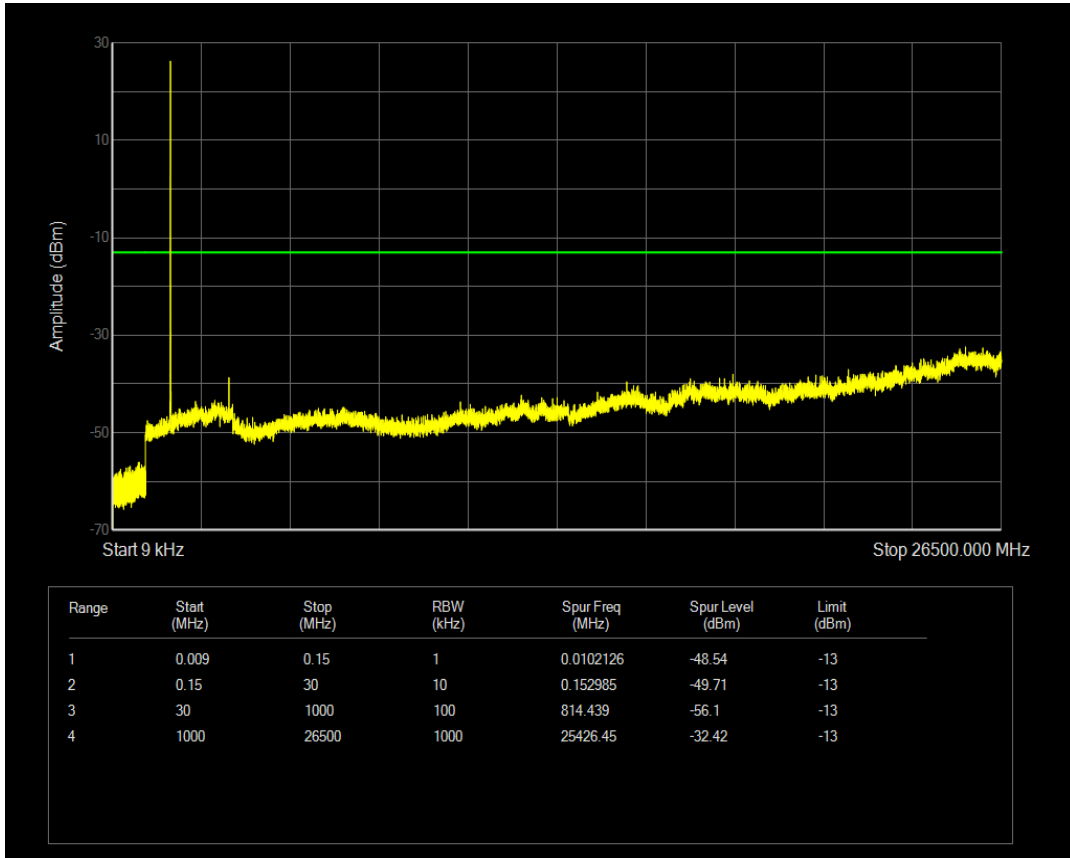

Band66 QPSK BW=5MHz Channel=131997 RB Size=25 Position=#0

Band66 QAM16 BW=5MHz Channel=131997 RB Size=1 Position=#0

Band66 QAM16 BW=5MHz Channel=131997 RB Size=25 Position=#0

Band66 QPSK BW=5MHz Channel=132322 RB Size=1 Position=#0