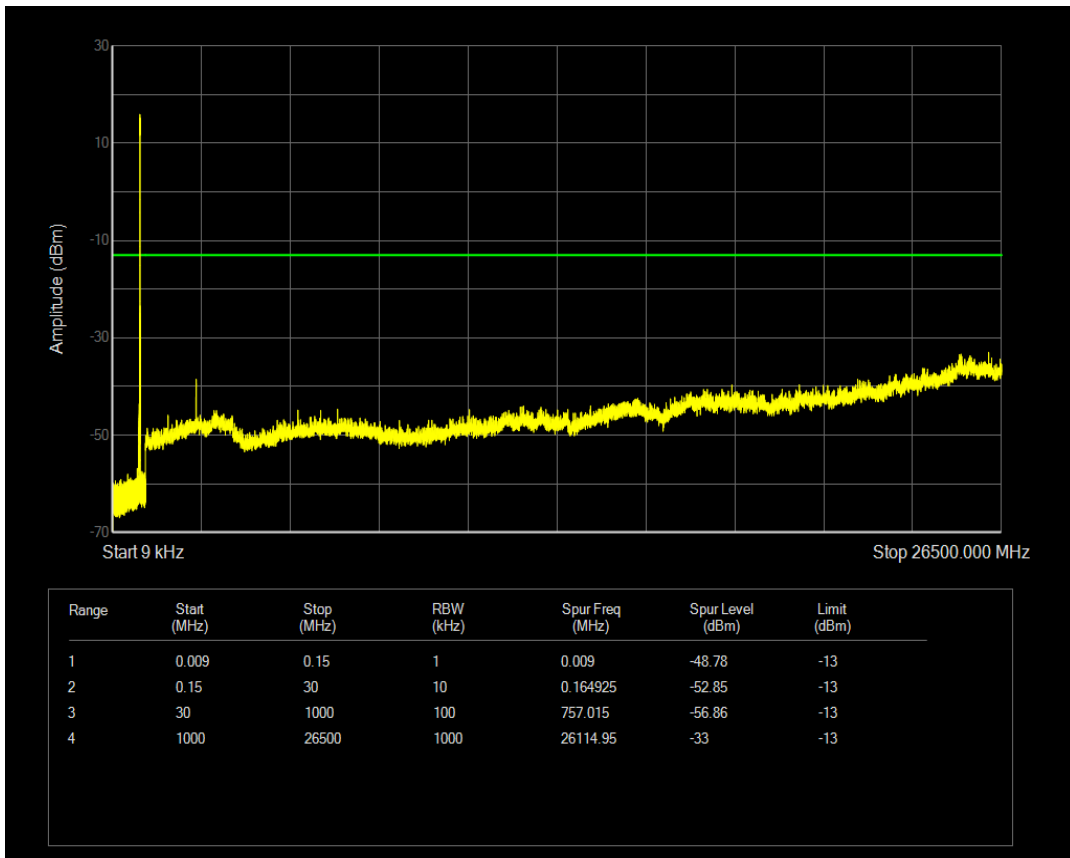

Band5 QPSK BW=5MHz Channel=20425 RB Size=25 Position=#0

Band5 QAM16 BW=5MHz Channel=20425 RB Size=1 Position=#0

Band5 QAM16 BW=5MHz Channel=20425 RB Size=25 Position=#0

Band5 QPSK BW=5MHz Channel=20525 RB Size=1 Position=#0

Band5 QPSK BW=5MHz Channel=20525 RB Size=25 Position=#0

Band5 QAM16 BW=5MHz Channel=20525 RB Size=1 Position=#0

Band5 QAM16 BW=5MHz Channel=20525 RB Size=25 Position=#0

Band5 QPSK BW=5MHz Channel=20625 RB Size=1 Position=#0