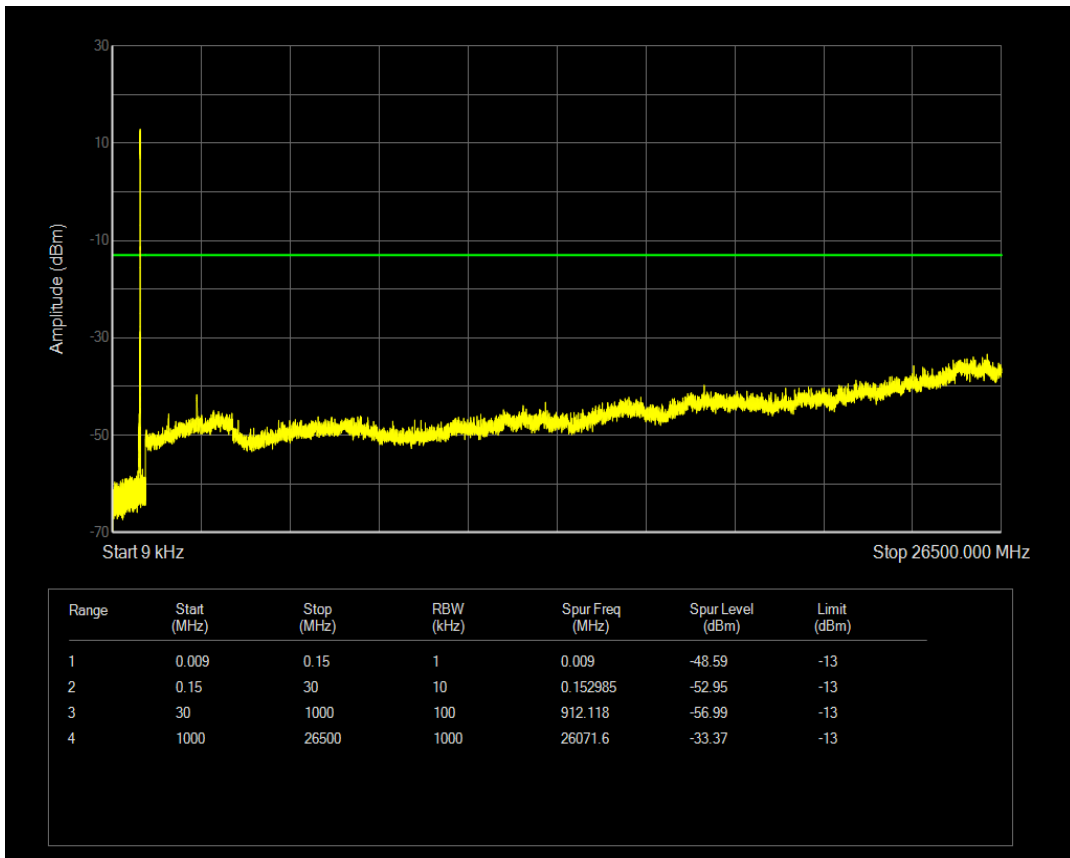

Band5 QPSK BW=10MHz Channel=20525 RB Size=50 Position=#0

Band5 QAM16 BW=10MHz Channel=20525 RB Size=1 Position=#0

Band5 QAM16 BW=10MHz Channel=20525 RB Size=50 Position=#0

Band5 QPSK BW=10MHz Channel=20600 RB Size=1 Position=#0

Band5 QPSK BW=10MHz Channel=20600 RB Size=50 Position=#0

Band5 QAM16 BW=10MHz Channel=20600 RB Size=1 Position=#0

Band5 QAM16 BW=10MHz Channel=20600 RB Size=50 Position=#0

Band66 QPSK BW=1.4MHz Channel=131979 RB Size=6 Position=#0