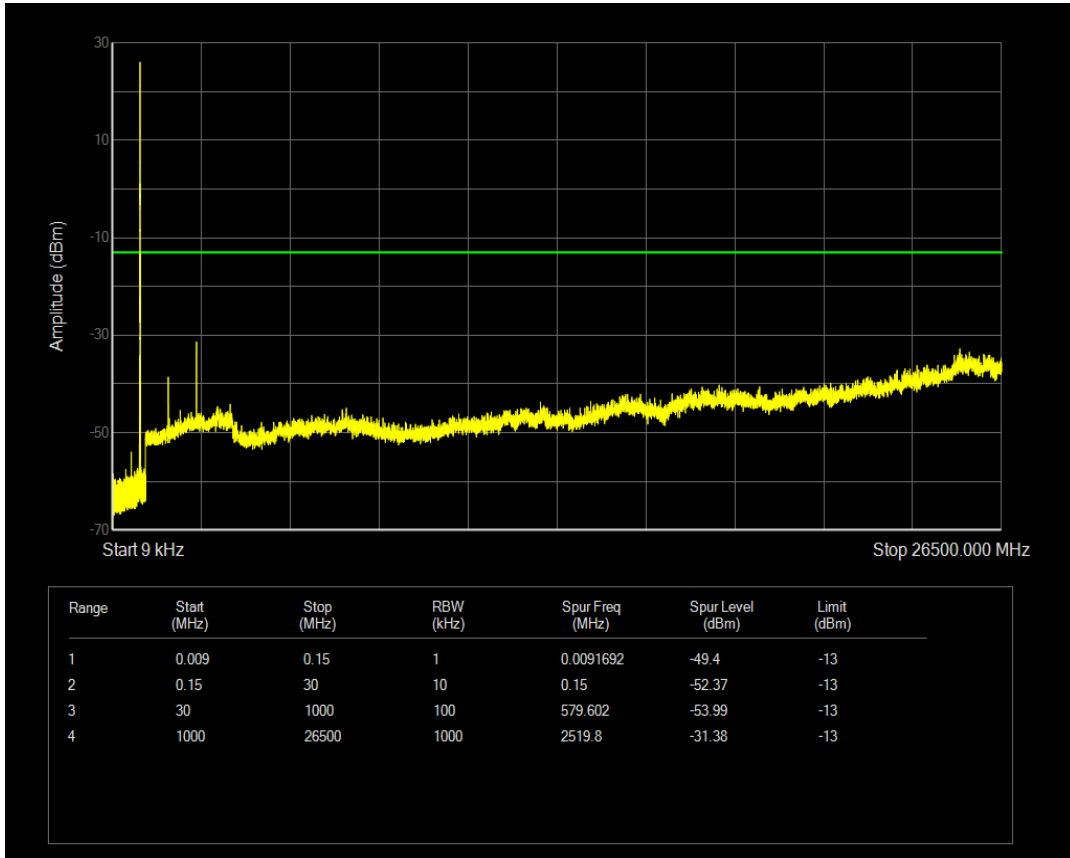

Band5 QPSK BW=10MHz Channel=20525 RB Size=50 Position=#0

Band5 QAM16 BW=10MHz Channel=20525 RB Size=1 Position=#0

Band5 QAM16 BW=10MHz Channel=20525 RB Size=50 Position=#0

Band5 QPSK BW=10MHz Channel=20600 RB Size=1 Position=#0

Band5 QPSK BW=10MHz Channel=20600 RB Size=50 Position=#0

Band5 QAM16 BW=10MHz Channel=20600 RB Size=1 Position=#0

Band5 QAM16 BW=10MHz Channel=20600 RB Size=50 Position=#0

Band66 QPSK BW=1.4MHz Channel=131979 RB Size=6 Position=#0