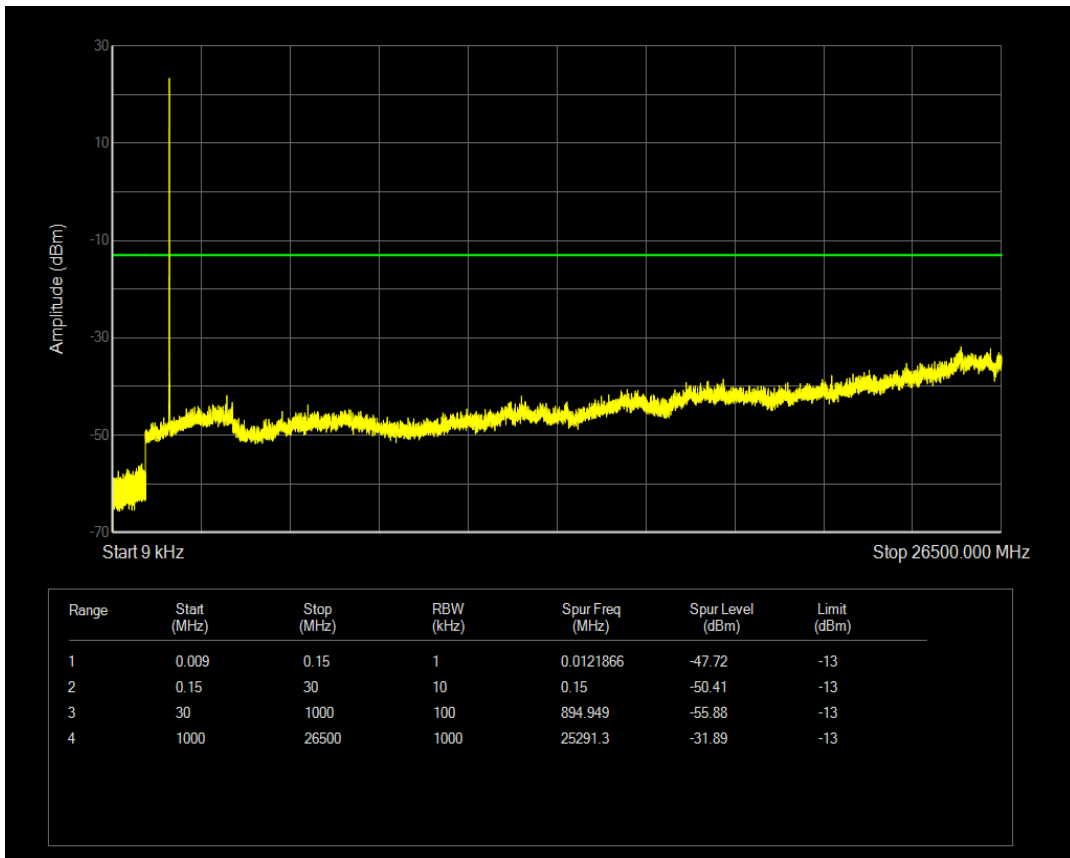

Band66 QPSK BW=3MHz Channel=131987 RB Size=15 Position=#0

Band66 QAM16 BW=3MHz Channel=131987 RB Size=1 Position=#0