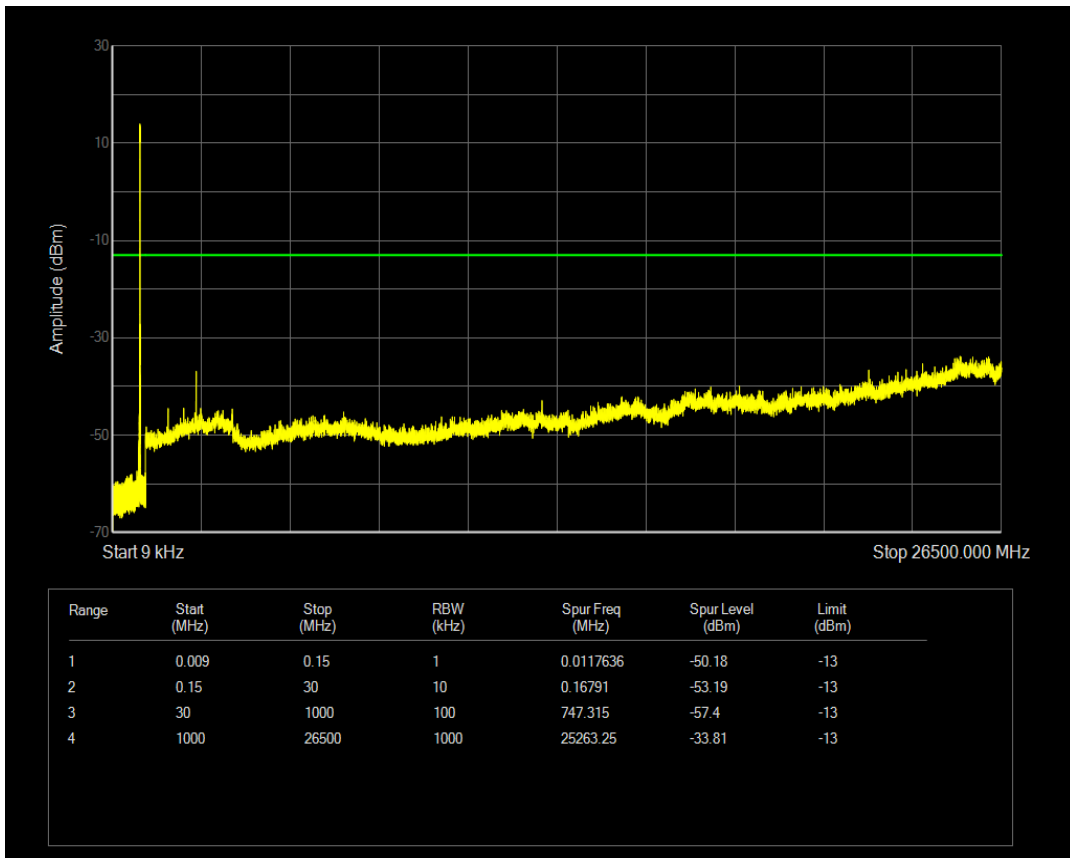

Band5 QPSK BW=5MHz Channel=20425 RB Size=25 Position=#0

Band5 QAM16 BW=5MHz Channel=20425 RB Size=1 Position=#0

Band5 QAM16 BW=5MHz Channel=20425 RB Size=25 Position=#0

Band5 QPSK BW=5MHz Channel=20525 RB Size=1 Position=#0

Band5 QPSK BW=5MHz Channel=20525 RB Size=25 Position=#0

Band5 QAM16 BW=5MHz Channel=20525 RB Size=1 Position=#0

Band5 QAM16 BW=5MHz Channel=20525 RB Size=25 Position=#0

Band5 QPSK BW=5MHz Channel=20625 RB Size=1 Position=#0