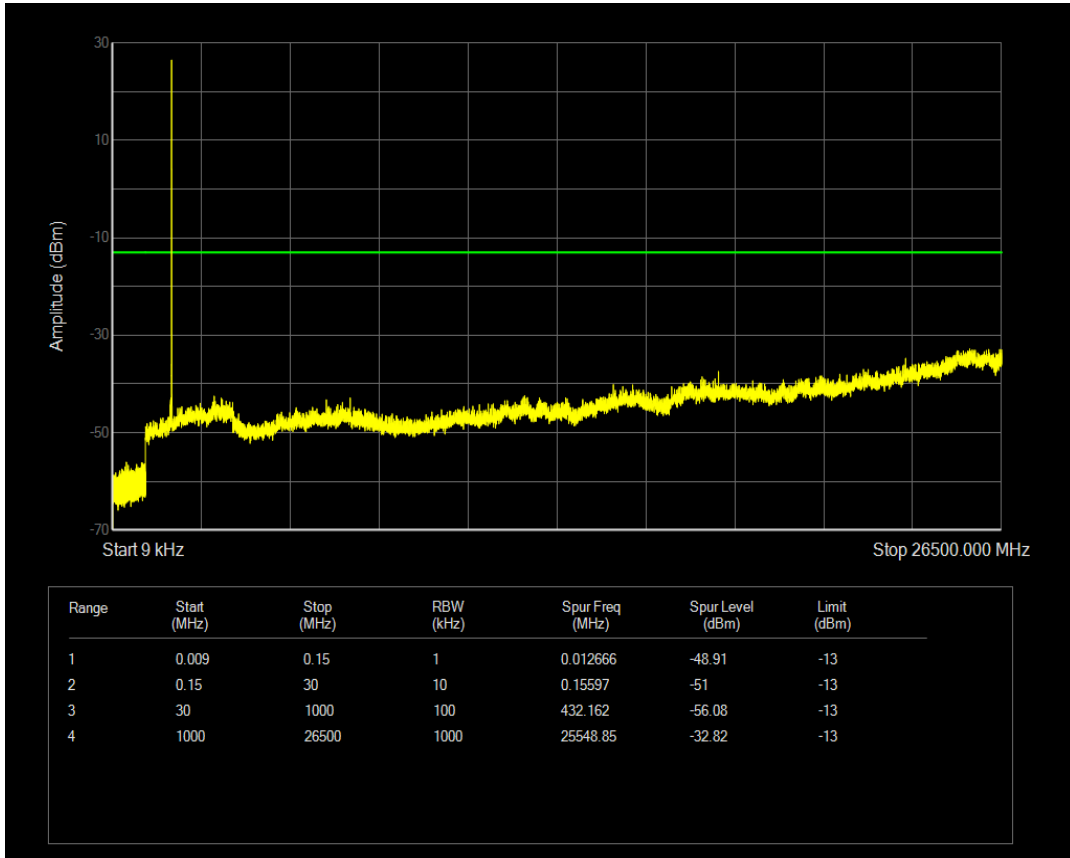

Band66 QAM16 BW=3MHz Channel=132657 RB Size=1 Position=#0

Band66 QAM16 BW=3MHz Channel=132657 RB Size=15 Position=#0