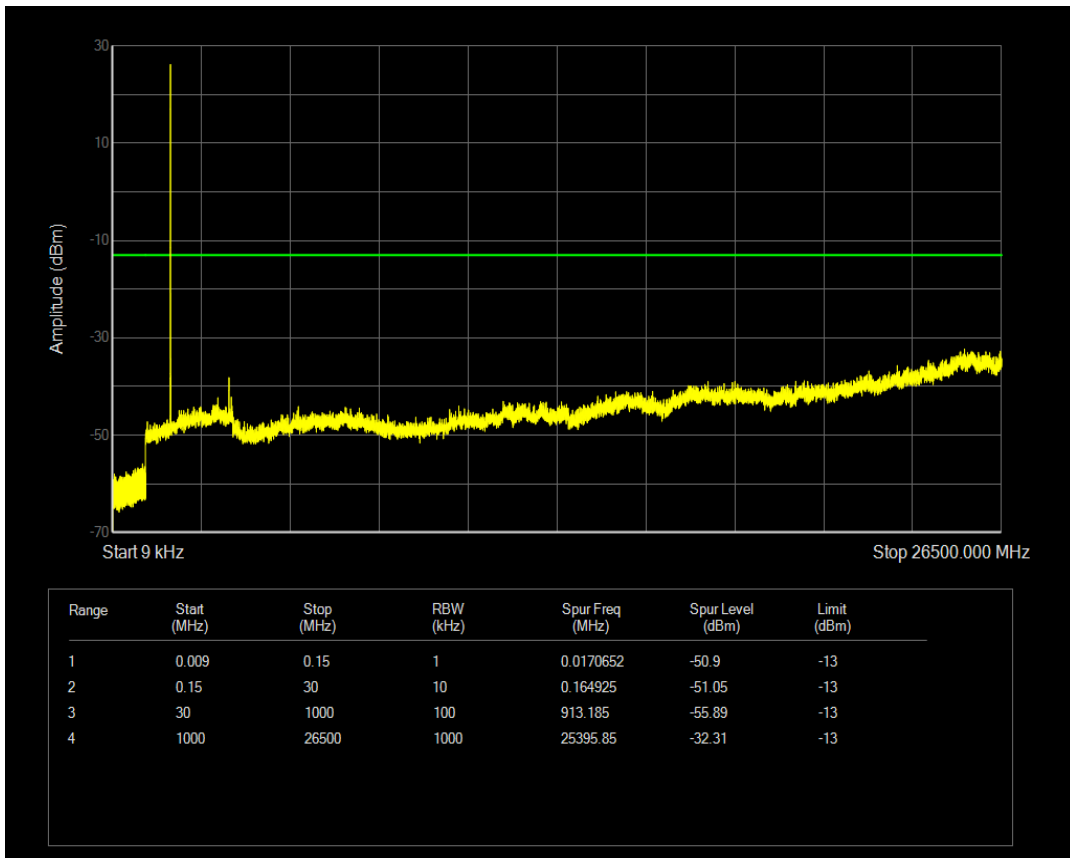

Band66 QAM16 BW=3MHz Channel=132322 RB Size=1 Position=#0

Band66 QPSK BW=3MHz Channel=132322 RB Size=15 Position=#0