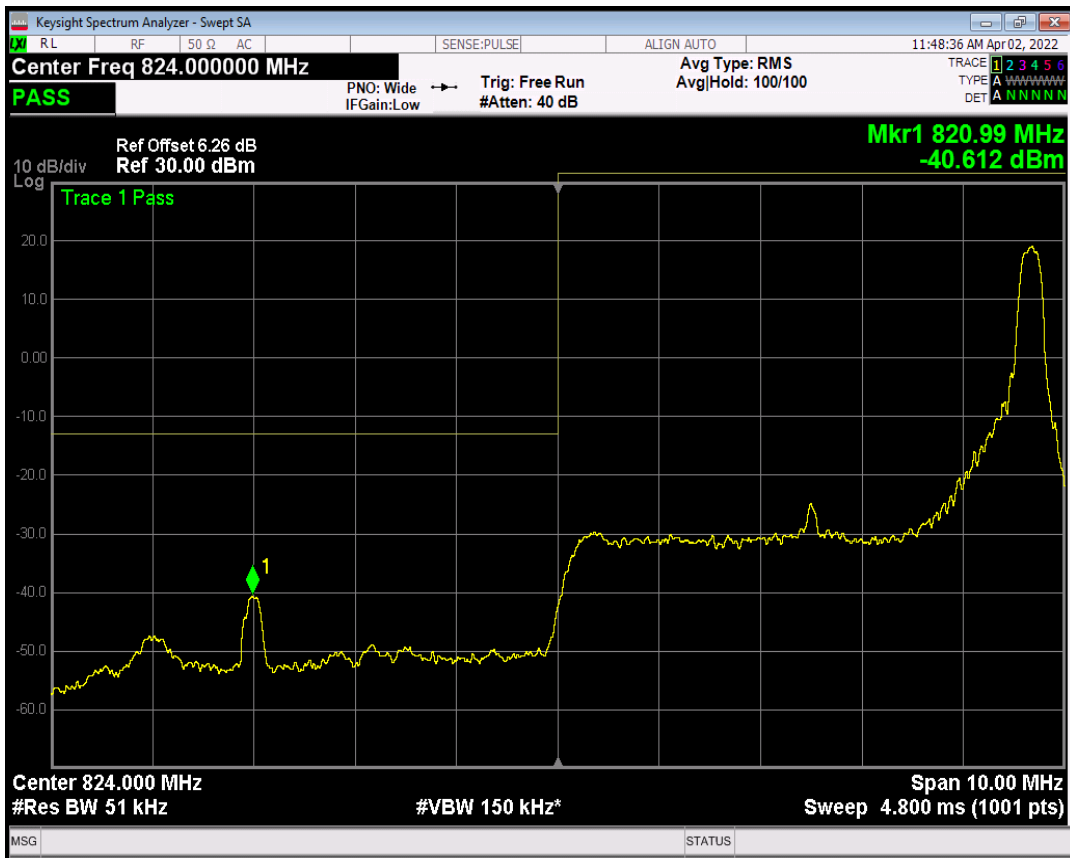

Band5 QPSK BW=5MHz Channel=20425 RB Size=1 Position=#Max

Band5 QPSK BW=5MHz Channel=20425 RB Size=25 Position=#0