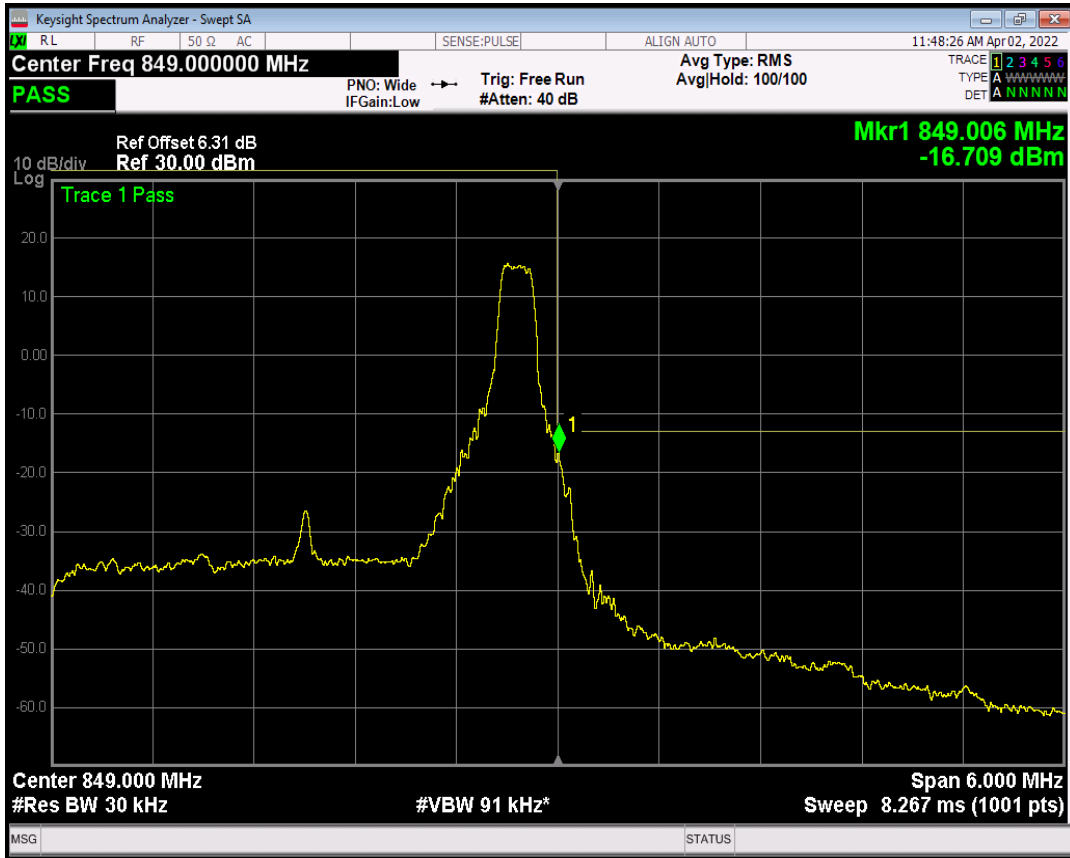

Band5 QPSK BW=3MHz Channel=20635 RB Size=1 Position=#Max

Band5 QPSK BW=3MHz Channel=20635 RB Size=15 Position=#0

Band5 QAM16 BW=3MHz Channel=20635 RB Size=1 Position=#0

Band5 QAM16 BW=3MHz Channel=20635 RB Size=1 Position=#Max