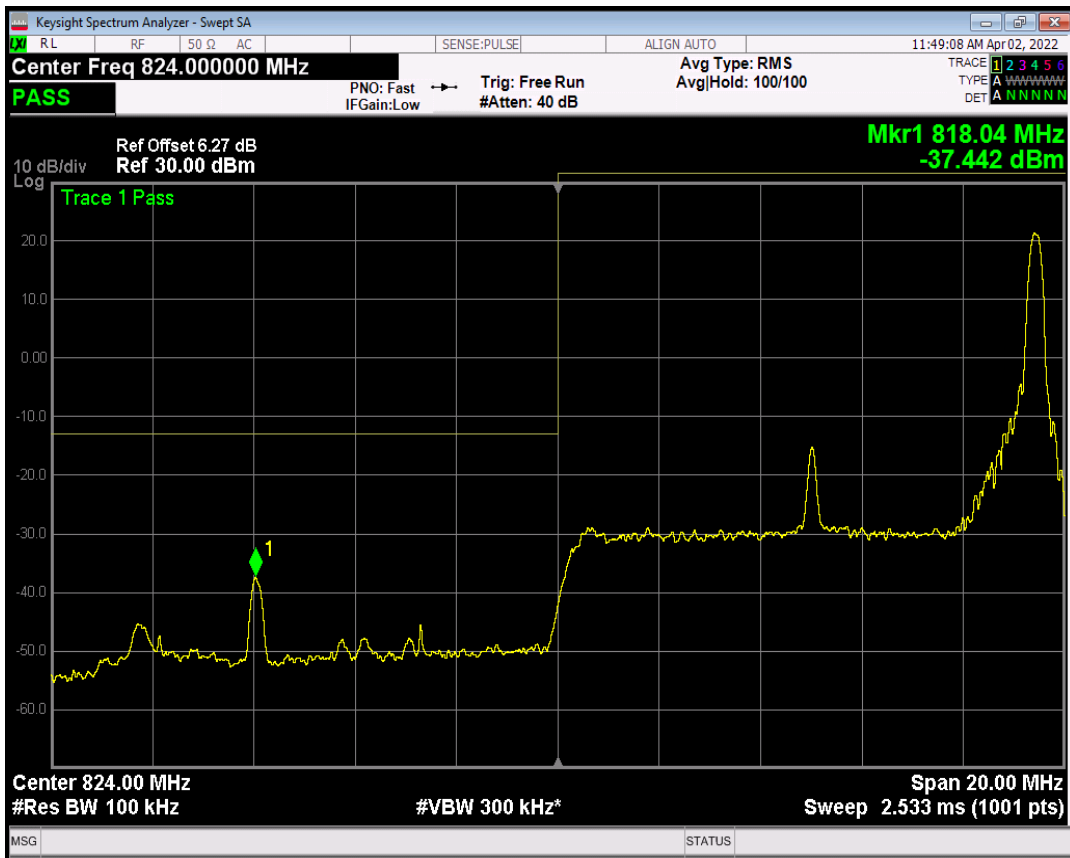

Band5 QPSK BW=10MHz Channel=20450 RB Size=1 Position=#Max

Band5 QPSK BW=10MHz Channel=20450 RB Size=50 Position=#0