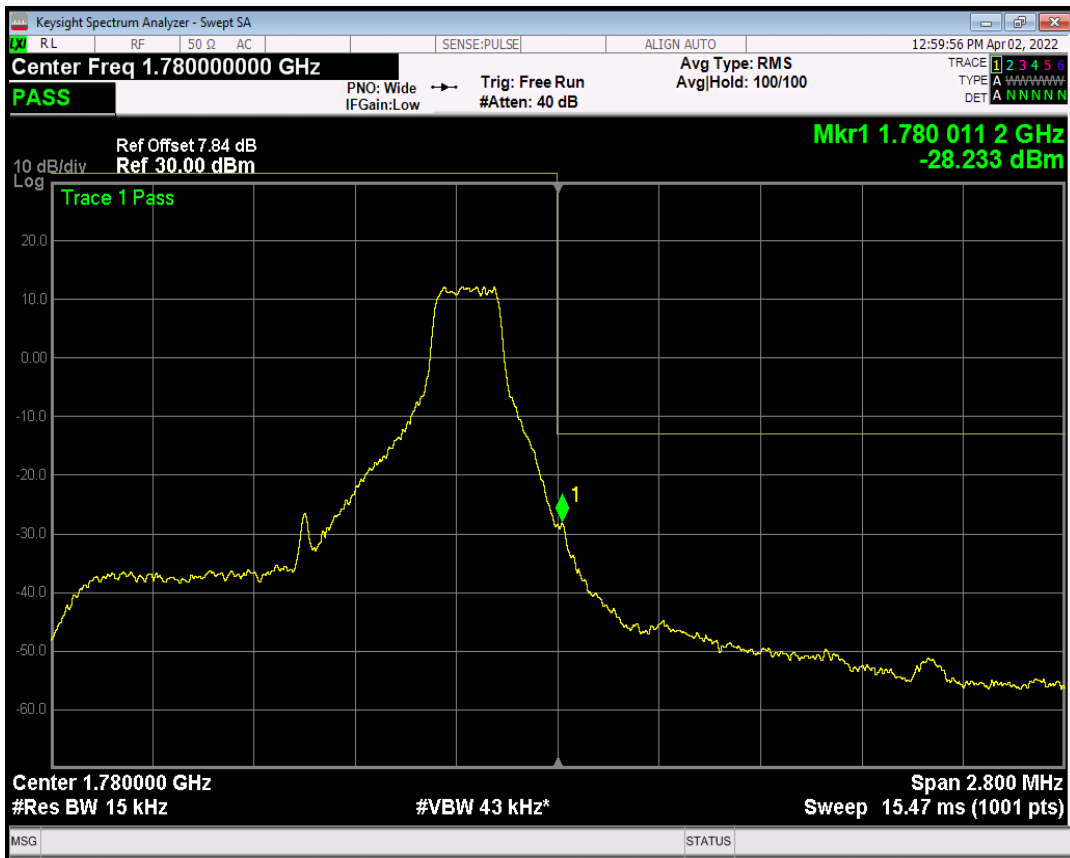

Band66 QPSK BW=1.4MHz Channel=132665 RB Size=1 Position=#Max

Band66 QPSK BW=1.4MHz Channel=132665 RB Size=6 Position=#0