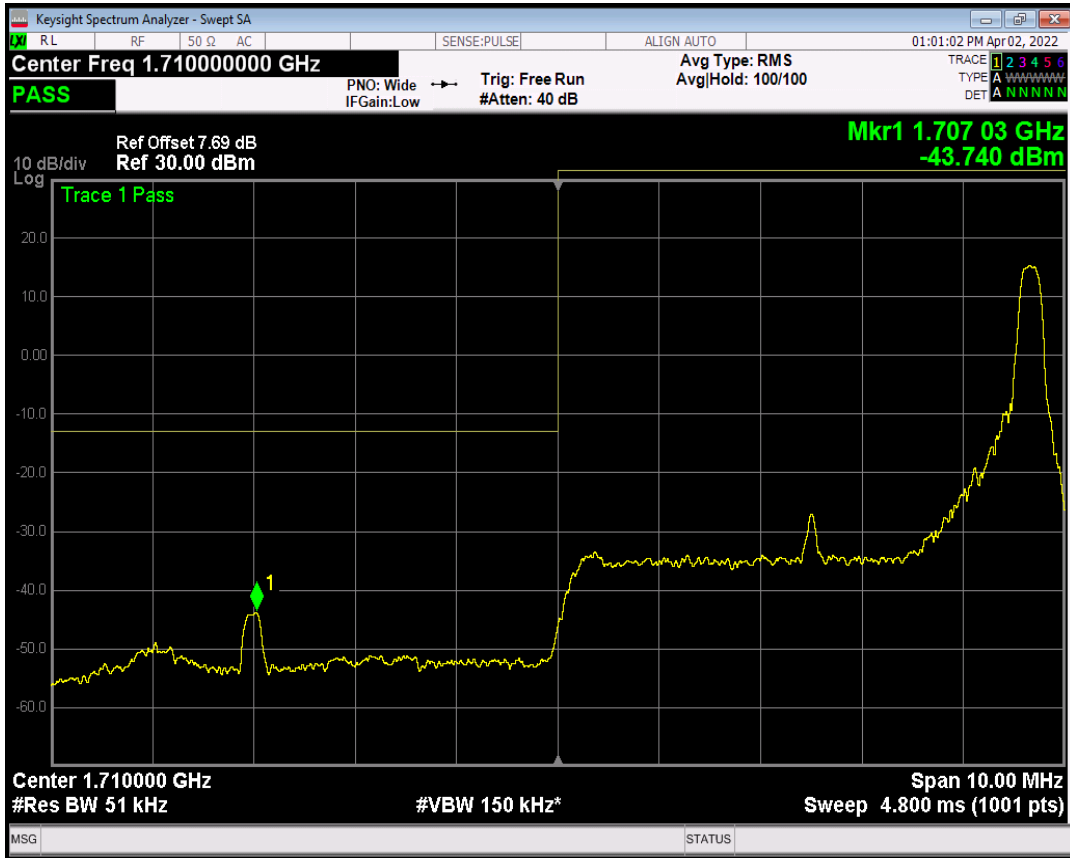

Band66 QAM16 BW=5MHz Channel=131997 RB Size=1 Position=#Max

Band66 QAM16 BW=5MHz Channel=131997 RB Size=25 Position=#0