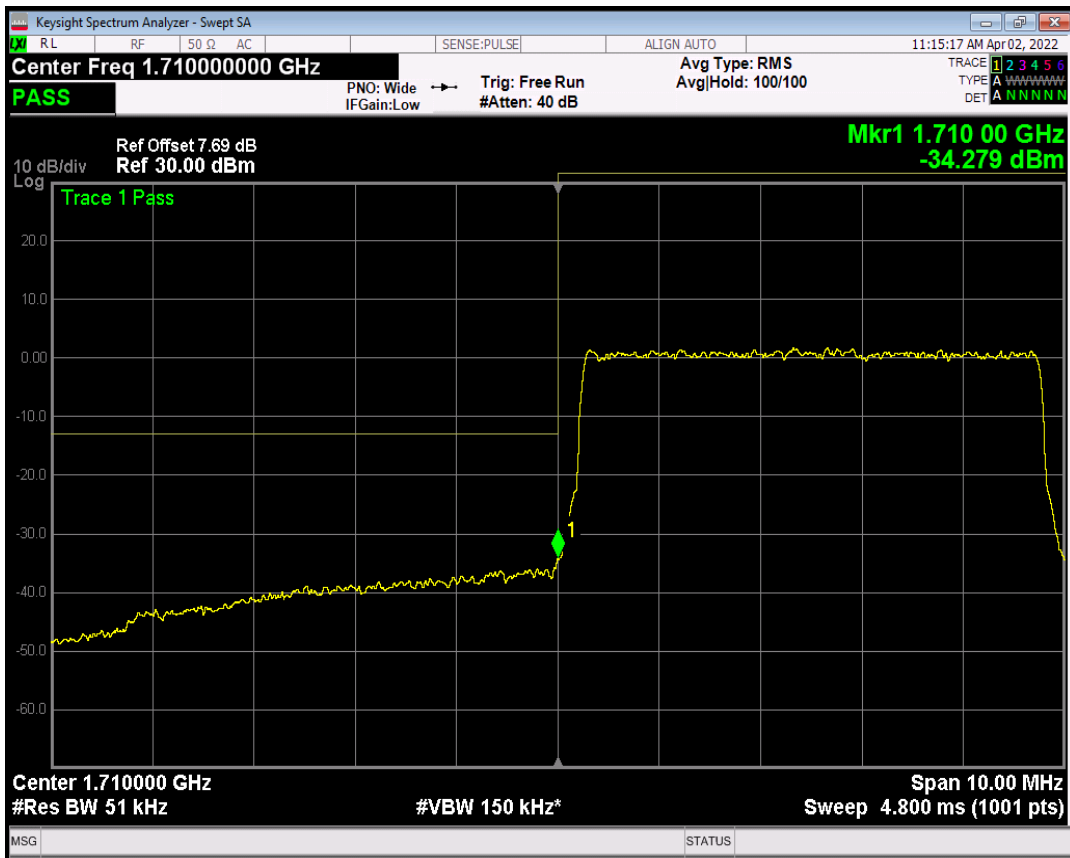

Band4 QAM16 BW=5MHz Channel=19975 RB Size=25 Position=#0

Band4 QPSK BW=5MHz Channel=20375 RB Size=1 Position=#0