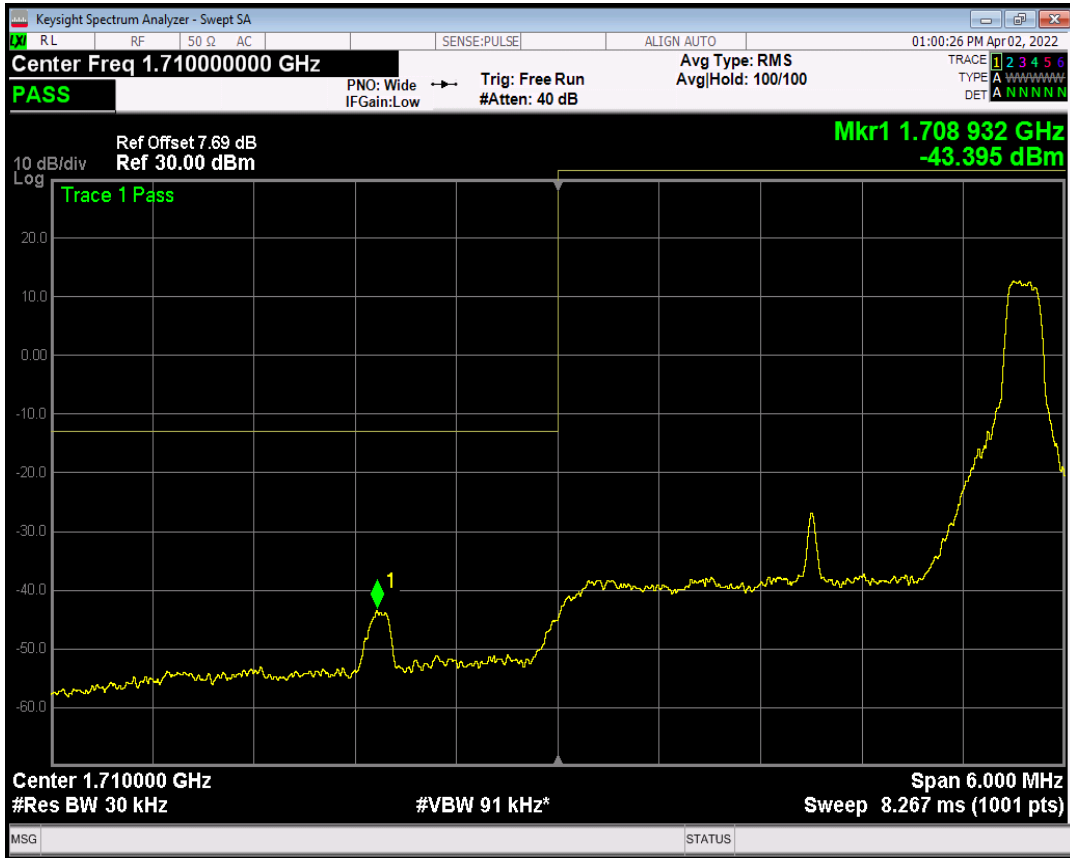

Band66 QAM16 BW=3MHz Channel=131987 RB Size=1 Position=#Max

Band66 QAM16 BW=3MHz Channel=131987 RB Size=15 Position=#0