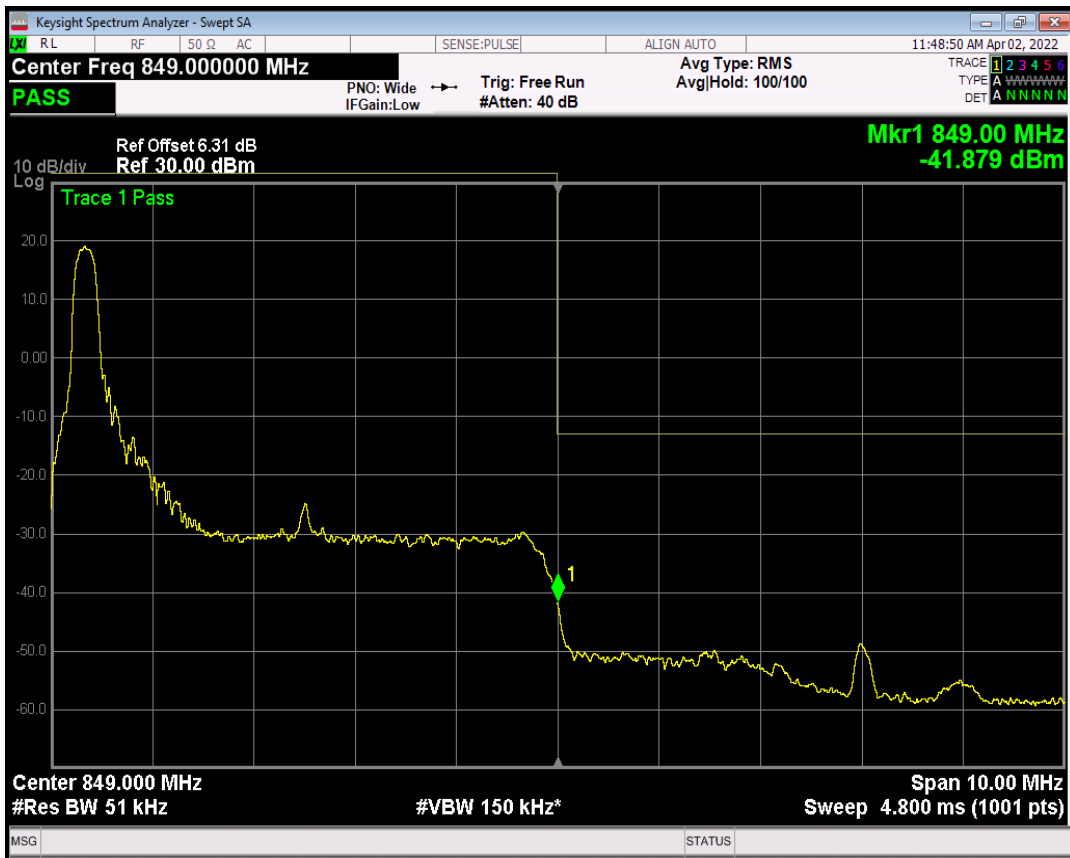

Band5 QPSK BW=5MHz Channel=20625 RB Size=1 Position=#0

Band5 QAM16 BW=5MHz Channel=20425 RB Size=25 Position=#0