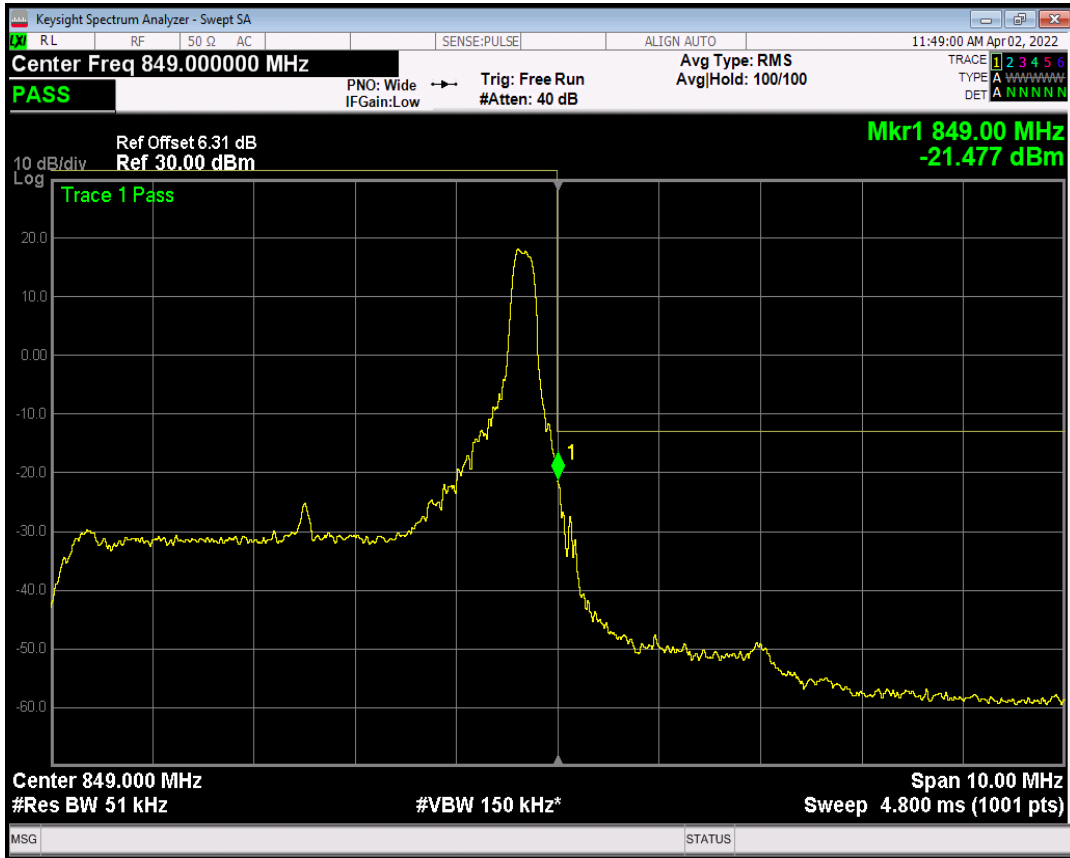

Band5 QPSK BW=5MHz Channel=20625 RB Size=1 Position=#Max

Band5 QPSK BW=5MHz Channel=20625 RB Size=25 Position=#0

Band5 QAM16 BW=5MHz Channel=20625 RB Size=1 Position=#0

Band5 QAM16 BW=5MHz Channel=20625 RB Size=1 Position=#Max