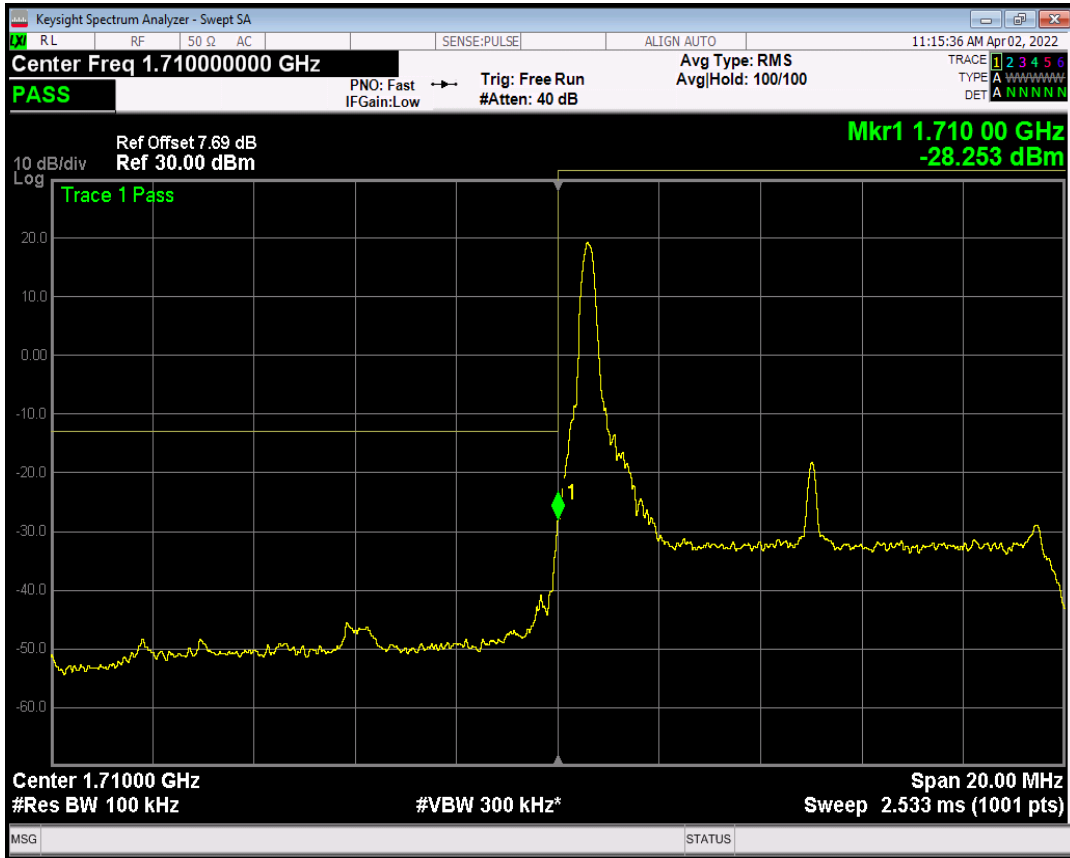

Band4 QPSK BW=10MHz Channel=20000 RB Size=1 Position=#0

Band4 QPSK BW=10MHz Channel=20000 RB Size=1 Position=#Max