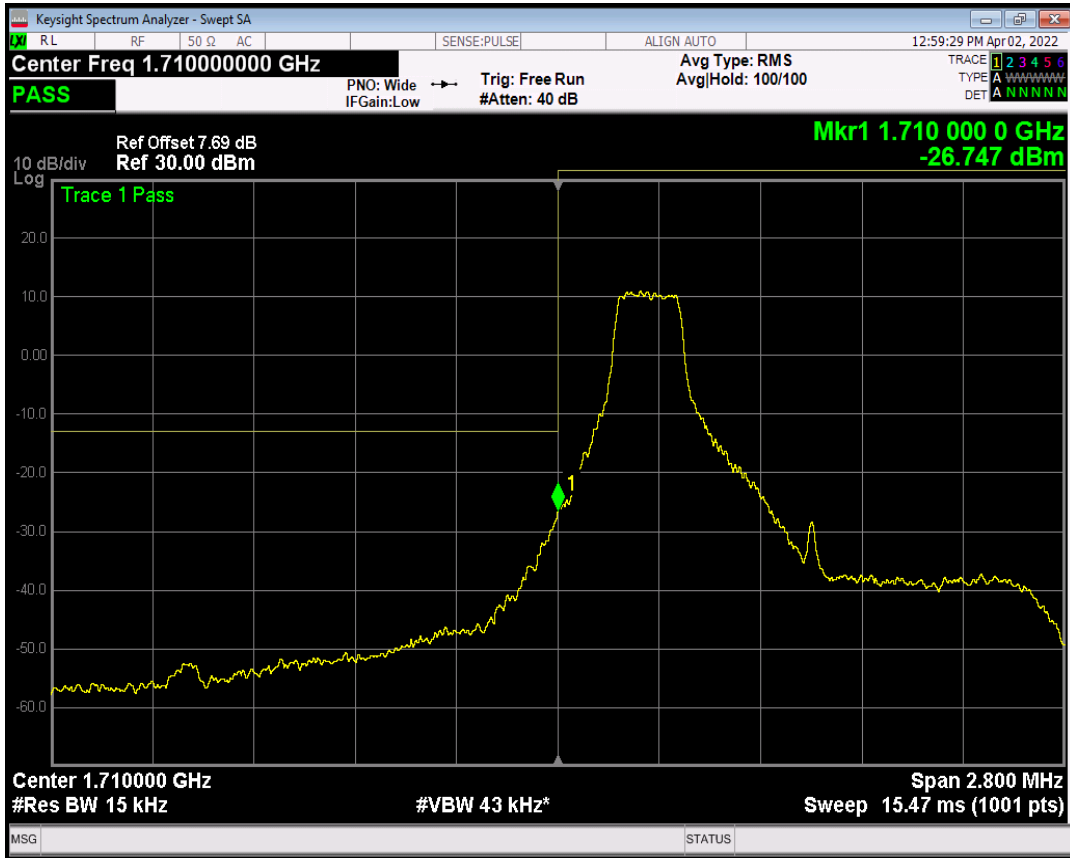

Band66 QPSK BW=1.4MHz Channel=131979 RB Size=1 Position=#0

Band66 QPSK BW=1.4MHz Channel=131979 RB Size=1 Position=#Max