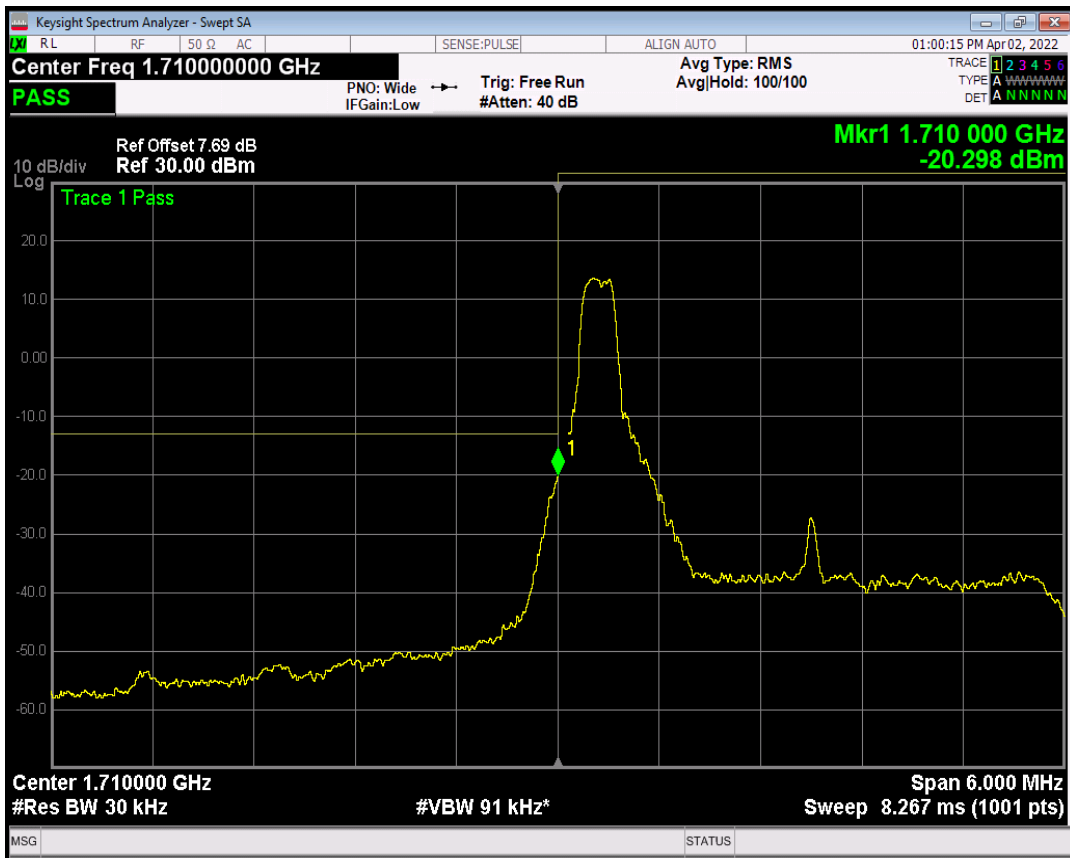

Band66 QPSK BW=3MHz Channel=131987 RB Size=1 Position=#0

Band66 QAM16 BW=1.4MHz Channel=132665 RB Size=6 Position=#0