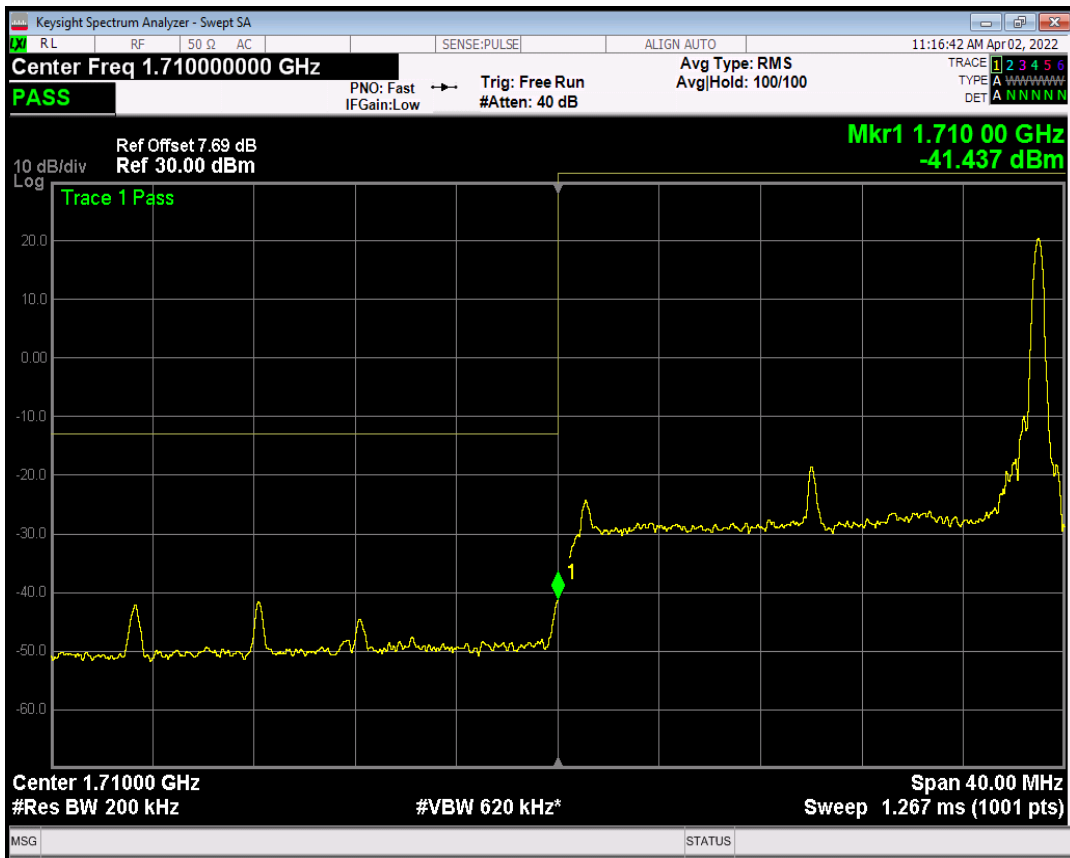

Band4 QPSK BW=20MHz Channel=20050 RB Size=1 Position=#Max

Band4 QPSK BW=20MHz Channel=20050 RB Size=100 Position=#0