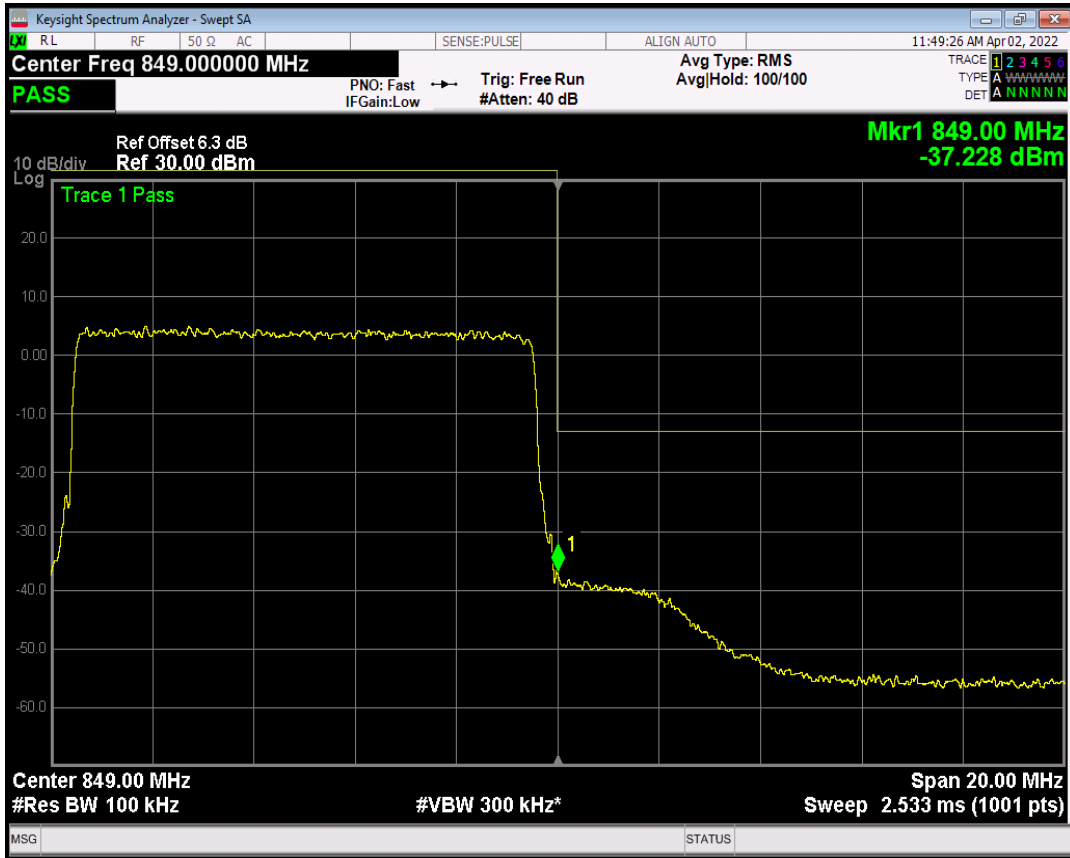

Band5 QPSK BW=10MHz Channel=20600 RB Size=50 Position=#0

Band5 QAM16 BW=10MHz Channel=20600 RB Size=1 Position=#0