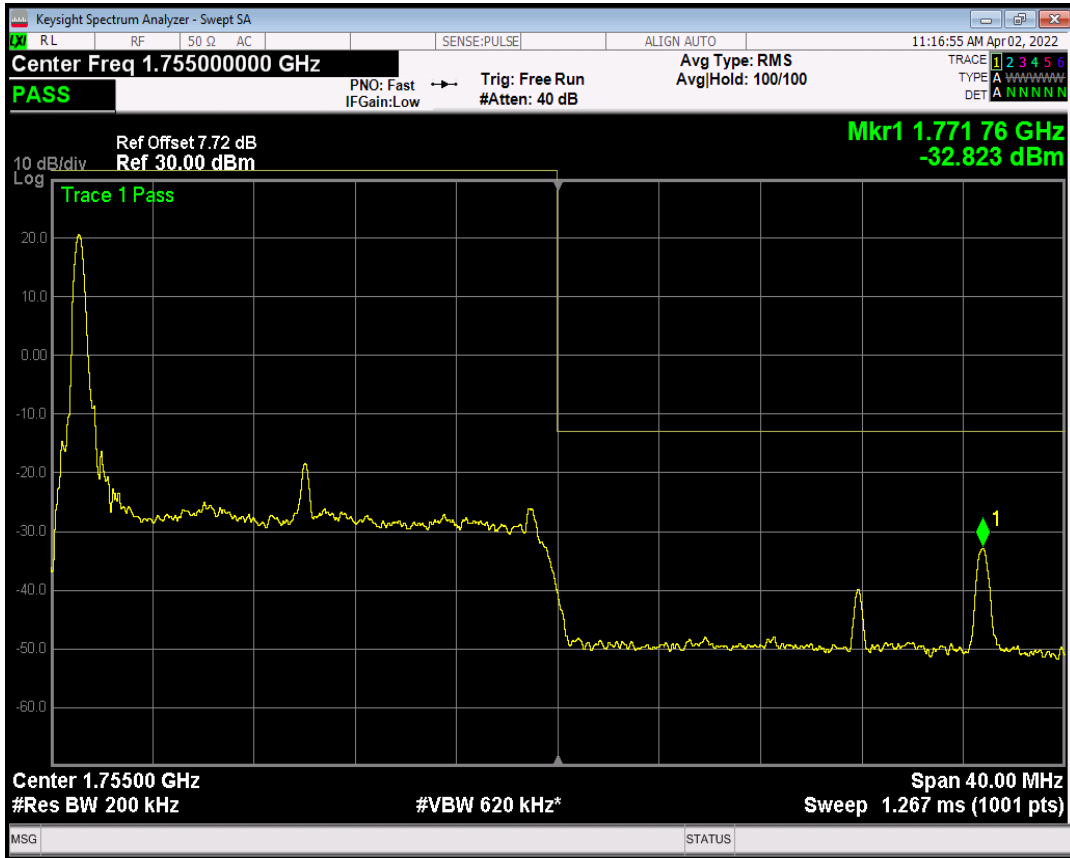

Band4 QAM16 BW=20MHz Channel=20050 RB Size=1 Position=#Max

Band4 QAM16 BW=20MHz Channel=20050 RB Size=1 Position=#0

Band4 QAM16 BW=20MHz Channel=20050 RB Size=100 Position=#0

Band4 QPSK BW=20MHz Channel=20300 RB Size=1 Position=#0