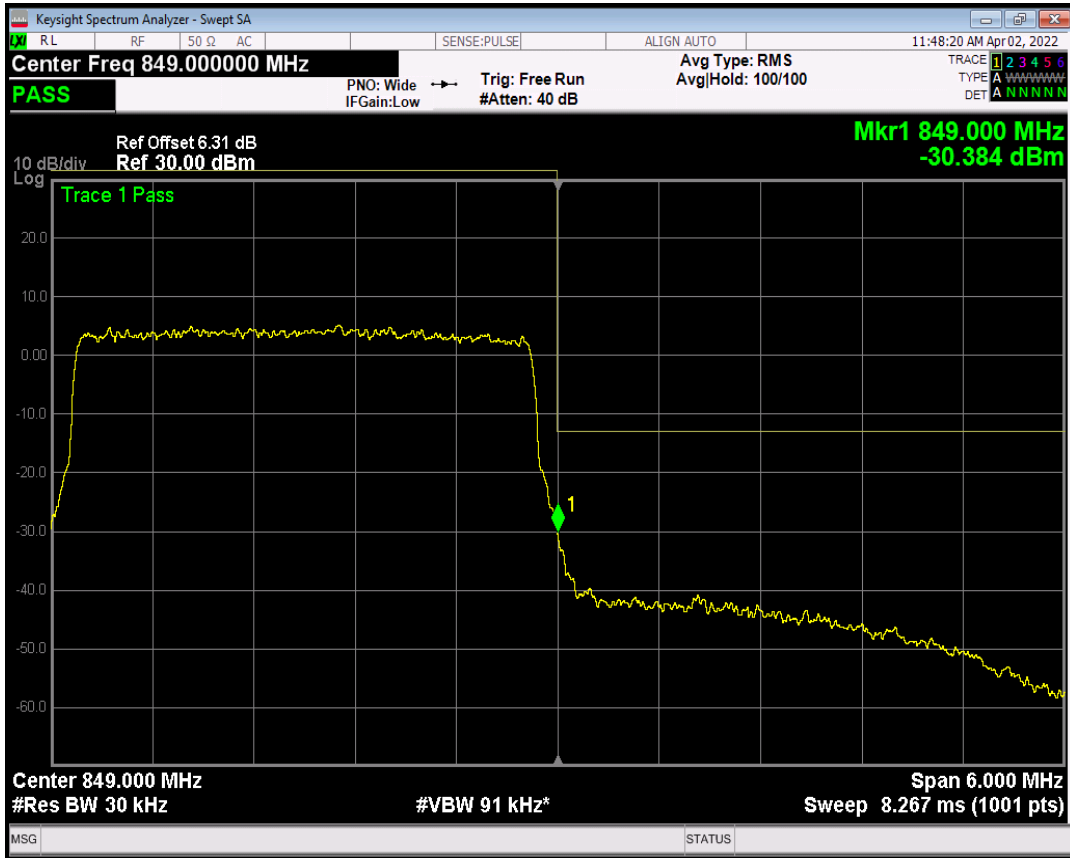

Band5 QPSK BW=3MHz Channel=20635 RB Size=15 Position=#0

Band5 QAM16 BW=3MHz Channel=20635 RB Size=1 Position=#0