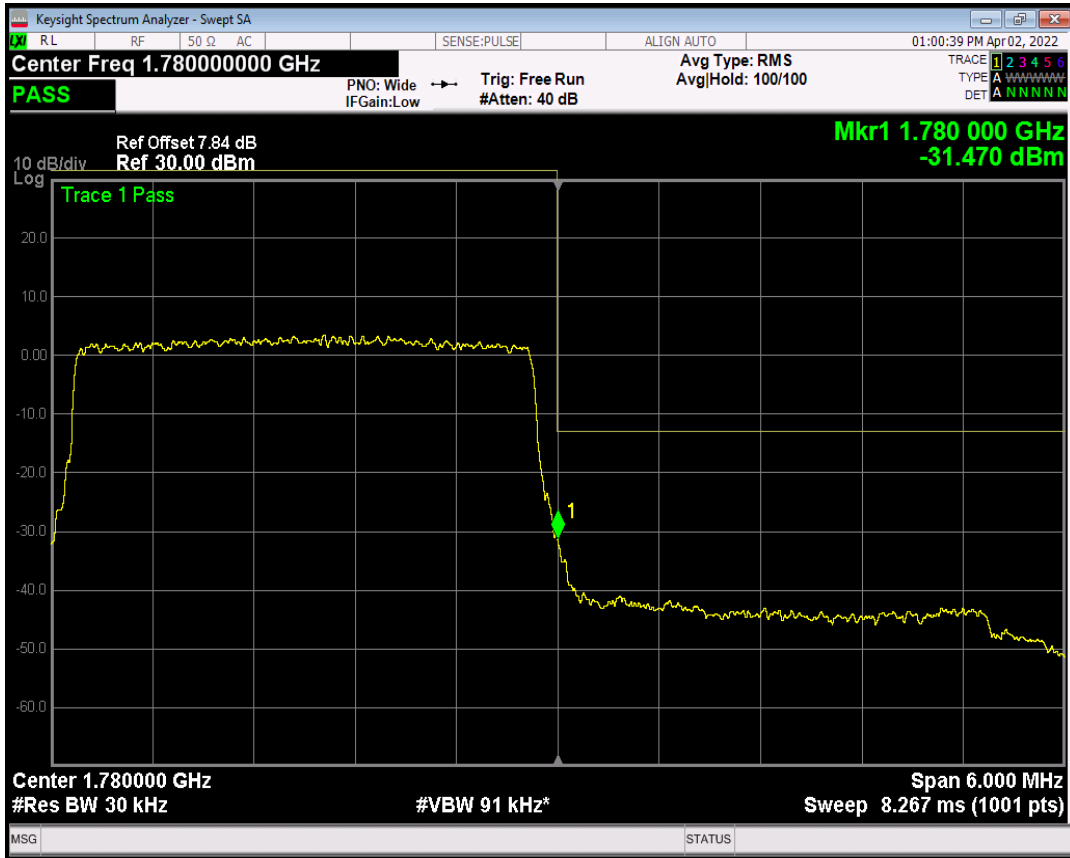

Band66 QPSK BW=3MHz Channel=132657 RB Size=15 Position=#0

Band66 QAM16 BW=3MHz Channel=132657 RB Size=1 Position=#0