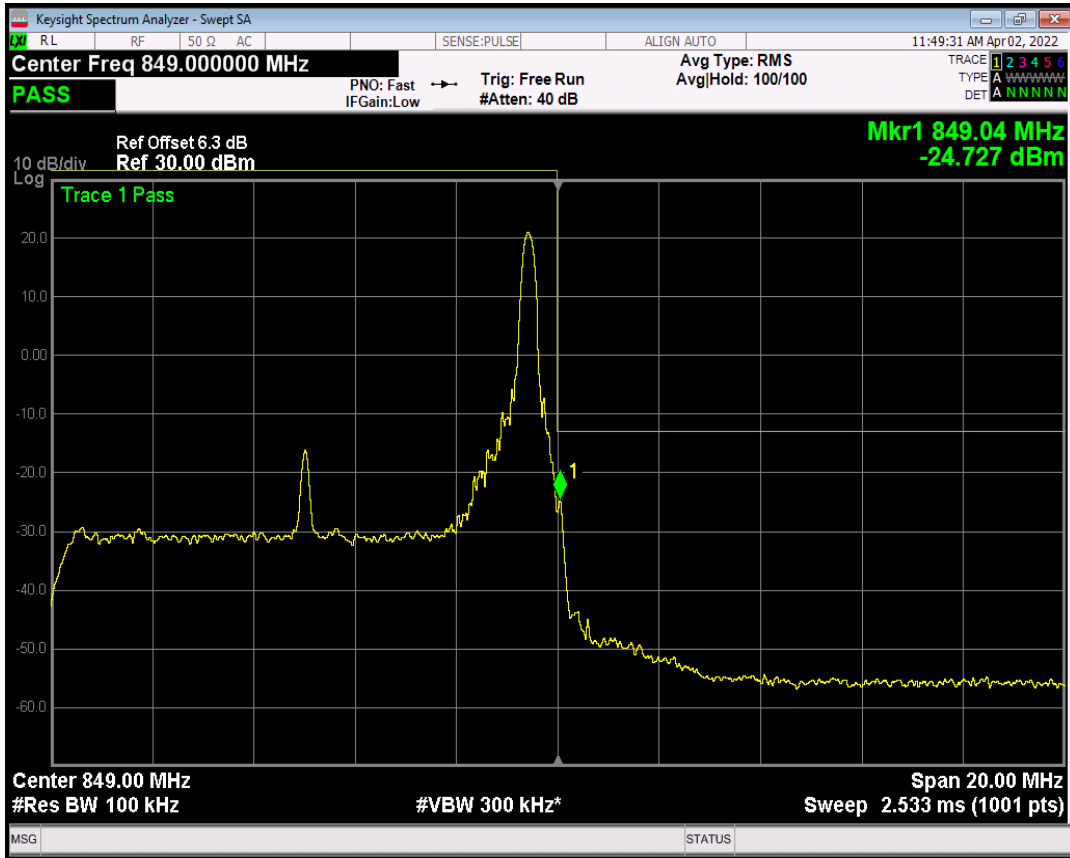

Band5 QPSK BW=10MHz Channel=20600 RB Size=1 Position=#Max

Band5 QPSK BW=10MHz Channel=20600 RB Size=50 Position=#0

Band5 QAM16 BW=10MHz Channel=20600 RB Size=1 Position=#0

Band5 QAM16 BW=10MHz Channel=20600 RB Size=1 Position=#Max