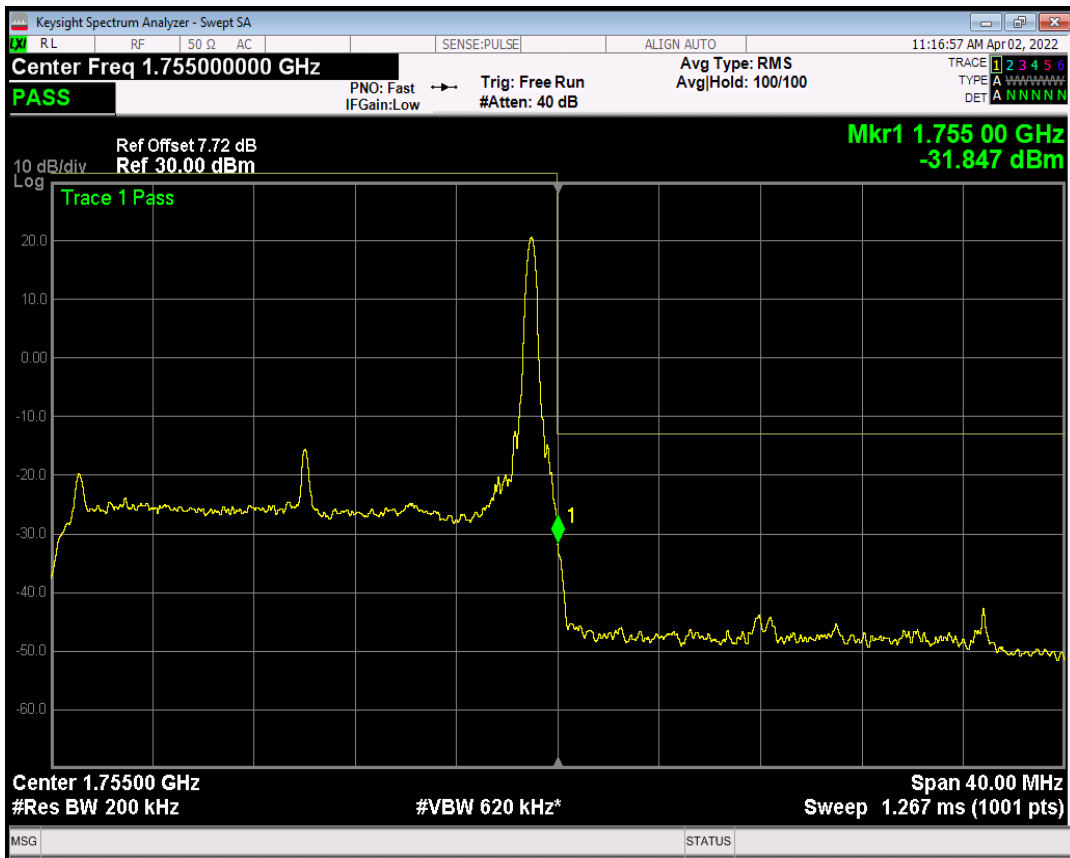

Band4 QPSK BW=20MHz Channel=20300 RB Size=1 Position=#Max

Band4 QPSK BW=20MHz Channel=20300 RB Size=100 Position=#0