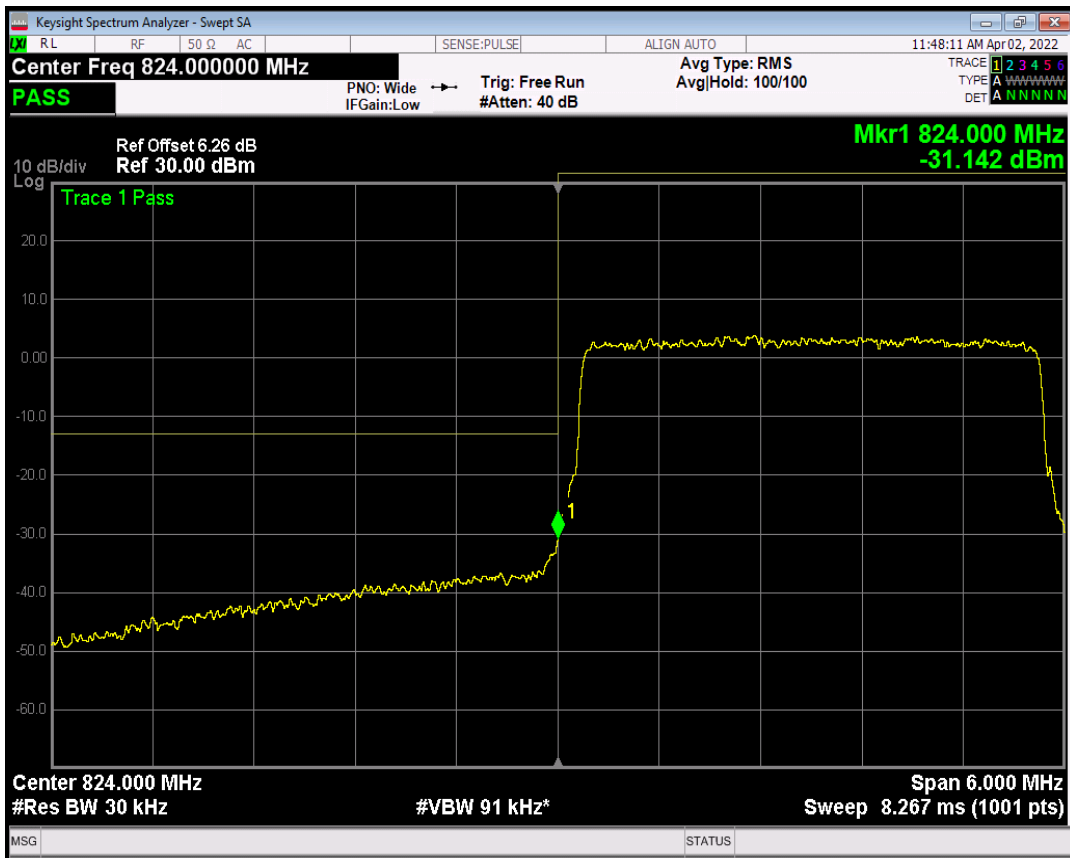

Band5 QAM16 BW=3MHz Channel=20415 RB Size=15 Position=#0

Band5 QPSK BW=3MHz Channel=20635 RB Size=1 Position=#0