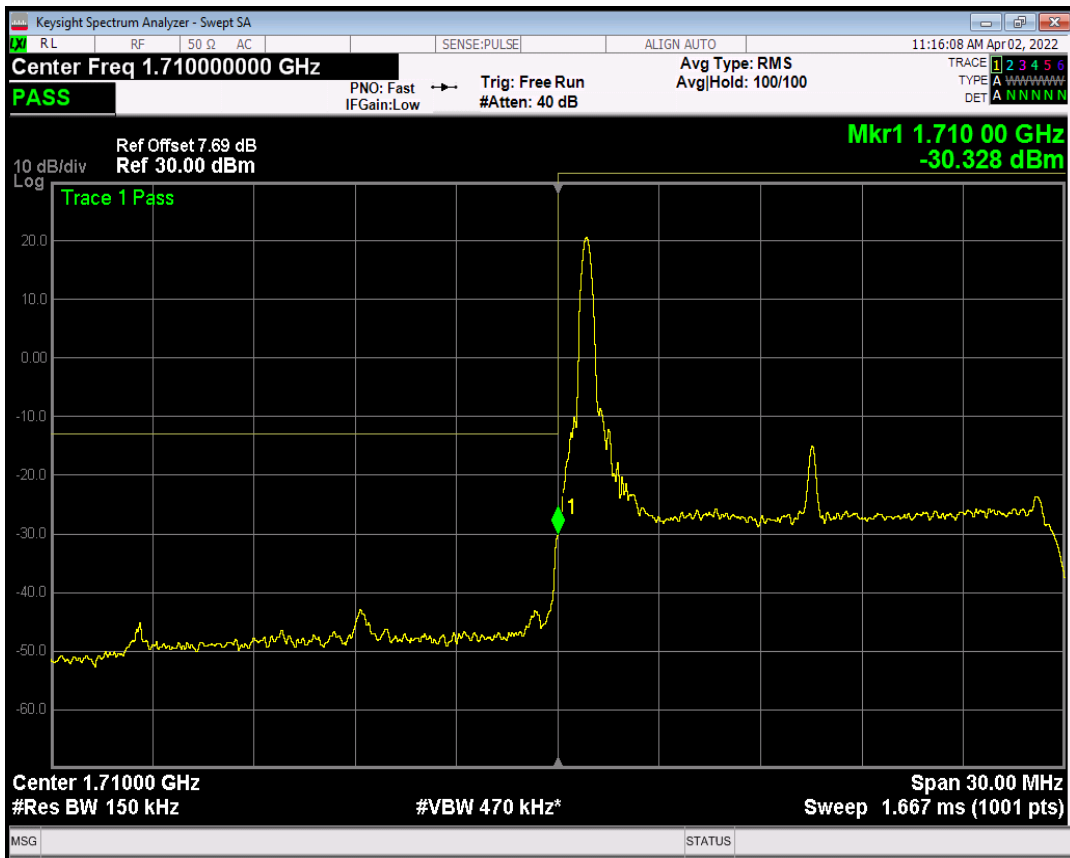

Band4 QPSK BW=15MHz Channel=20025 RB Size=1 Position=#0

Band4 QAM16 BW=10MHz Channel=20350 RB Size=50 Position=#0