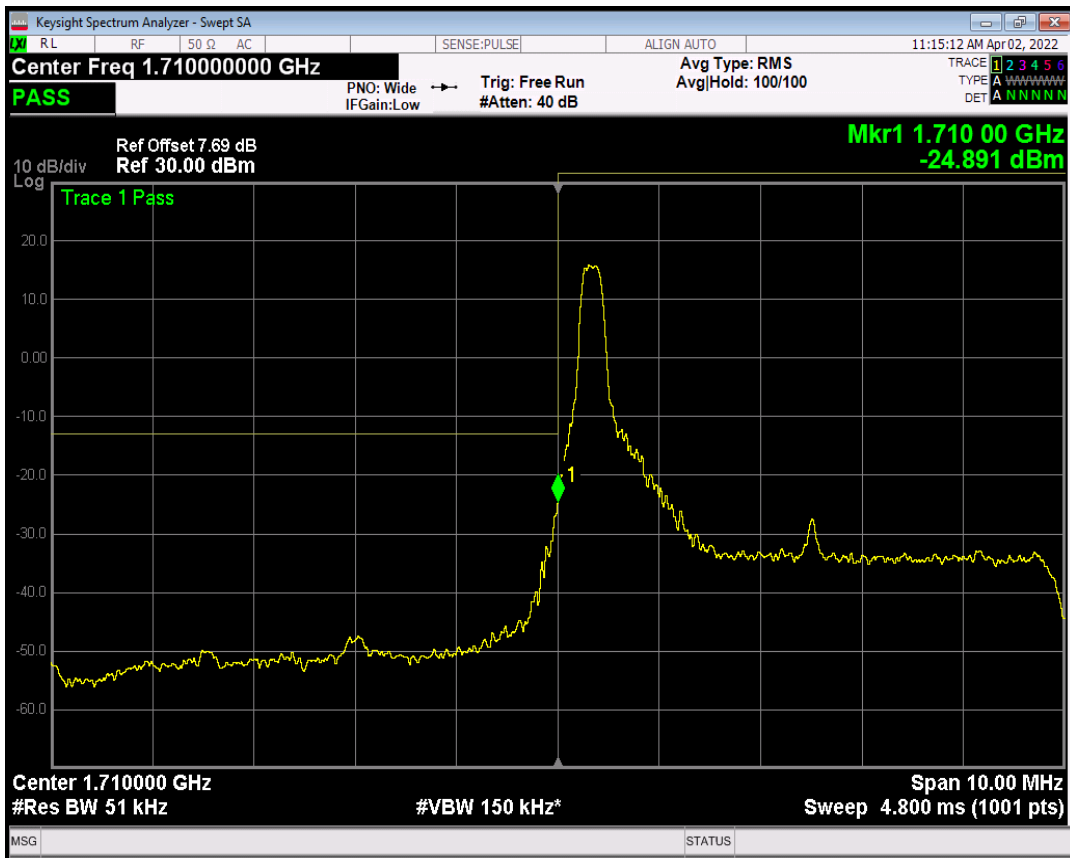

Band4 QAM16 BW=5MHz Channel=19975 RB Size=1 Position=#0

Band4 QAM16 BW=5MHz Channel=19975 RB Size=1 Position=#Max