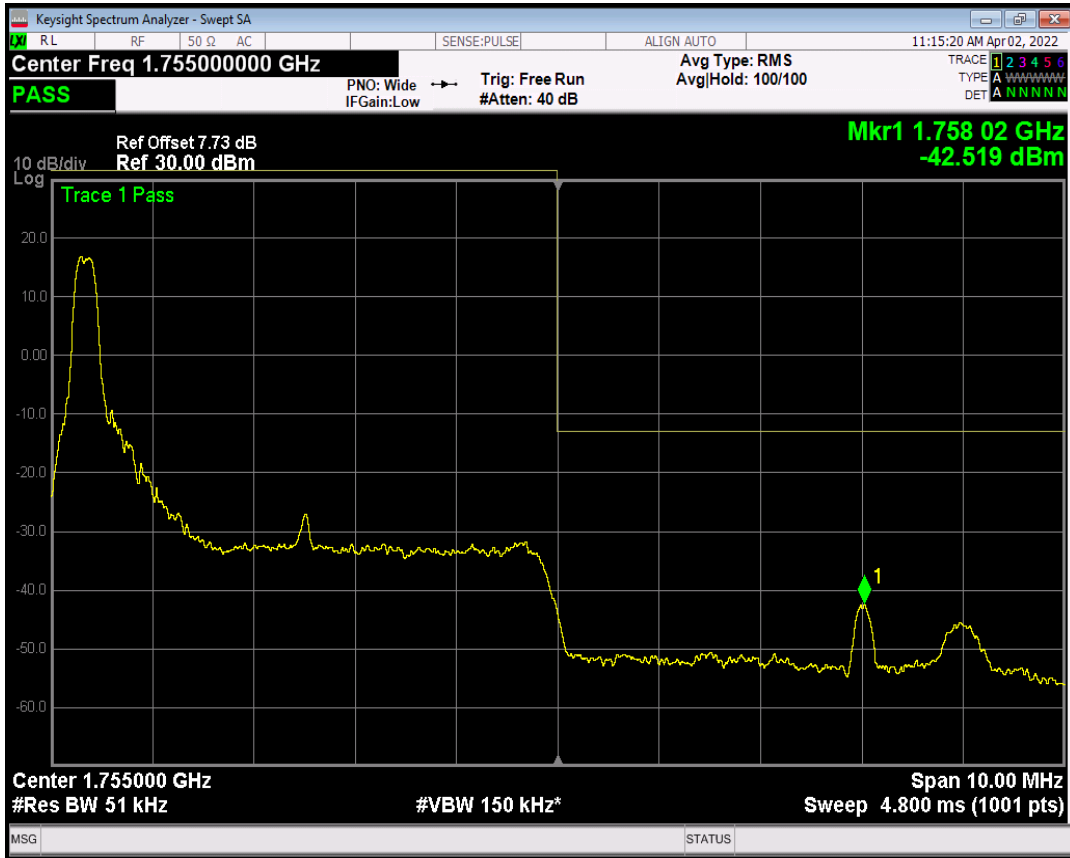

Band4 QAM16 BW=5MHz Channel=19975 RB Size=1 Position=#0

Band4 QAM16 BW=5MHz Channel=19975 RB Size=1 Position=#Max

Band4 QAM16 BW=5MHz Channel=19975 RB Size=25 Position=#0

Band4 QPSK BW=5MHz Channel=20375 RB Size=1 Position=#0