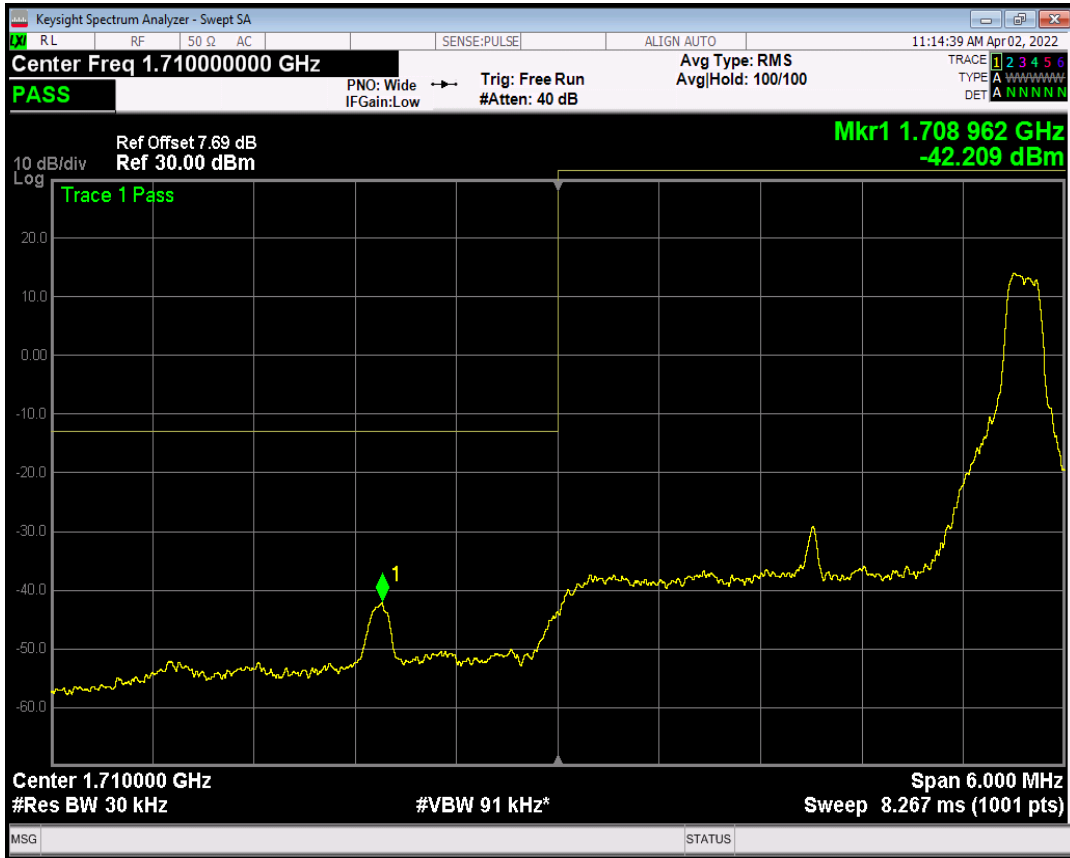

Band4 QPSK BW=3MHz Channel=19965 RB Size=1 Position=#0

Band4 QAM16 BW=1.4MHz Channel=20393 RB Size=6 Position=#0

Band4 QPSK BW=3MHz Channel=19965 RB Size=1 Position=#Max

Band4 QPSK BW=3MHz Channel=19965 RB Size=15 Position=#0

Band4 QAM16 BW=3MHz Channel=19965 RB Size=1 Position=#0

Band4 QAM16 BW=3MHz Channel=19965 RB Size=1 Position=#Max

Band4 QAM16 BW=3MHz Channel=19965 RB Size=15 Position=#0

Band4 QPSK BW=3MHz Channel=20385 RB Size=1 Position=#0