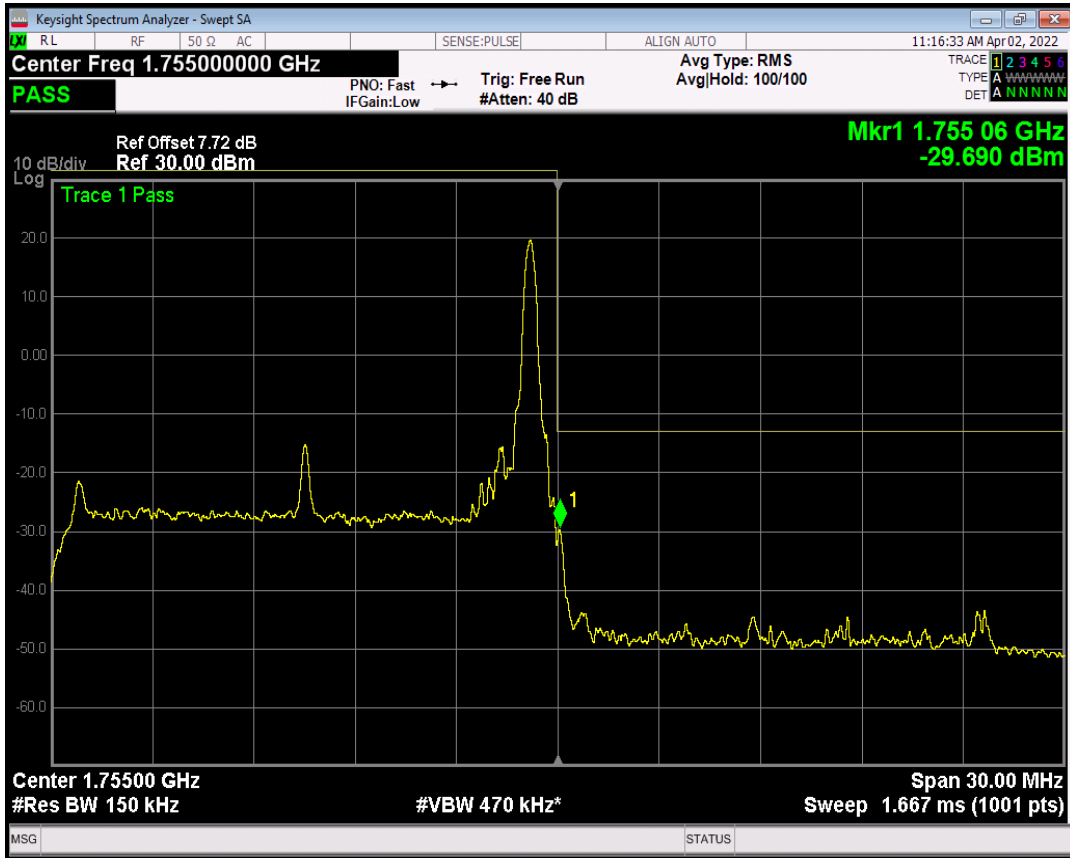

Band4 QPSK BW=15MHz Channel=20325 RB Size=75 Position=#0

Band4 QPSK BW=15MHz Channel=20325 RB Size=1 Position=#Max

Band4 QAM16 BW=15MHz Channel=20325 RB Size=1 Position=#0

Band4 QAM16 BW=15MHz Channel=20325 RB Size=1 Position=#Max