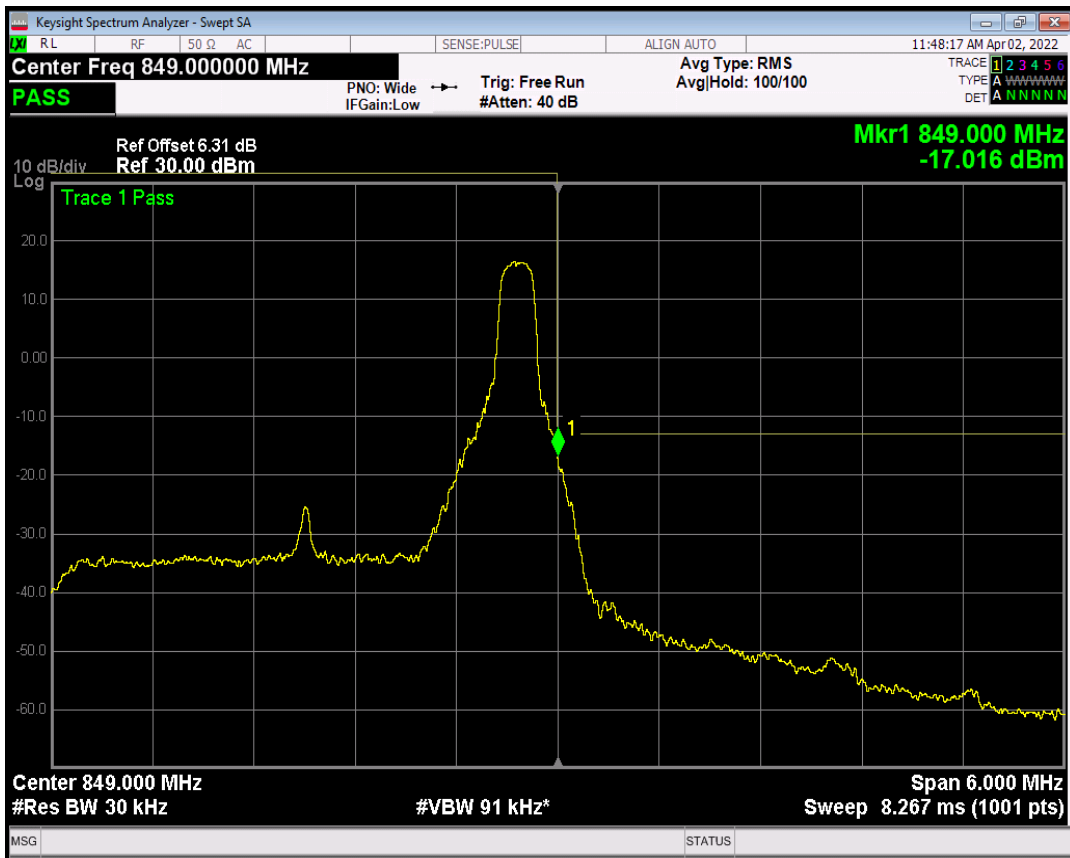

Band5 QPSK BW=3MHz Channel=20635 RB Size=1 Position=#Max

Band5 QPSK BW=3MHz Channel=20635 RB Size=15 Position=#0