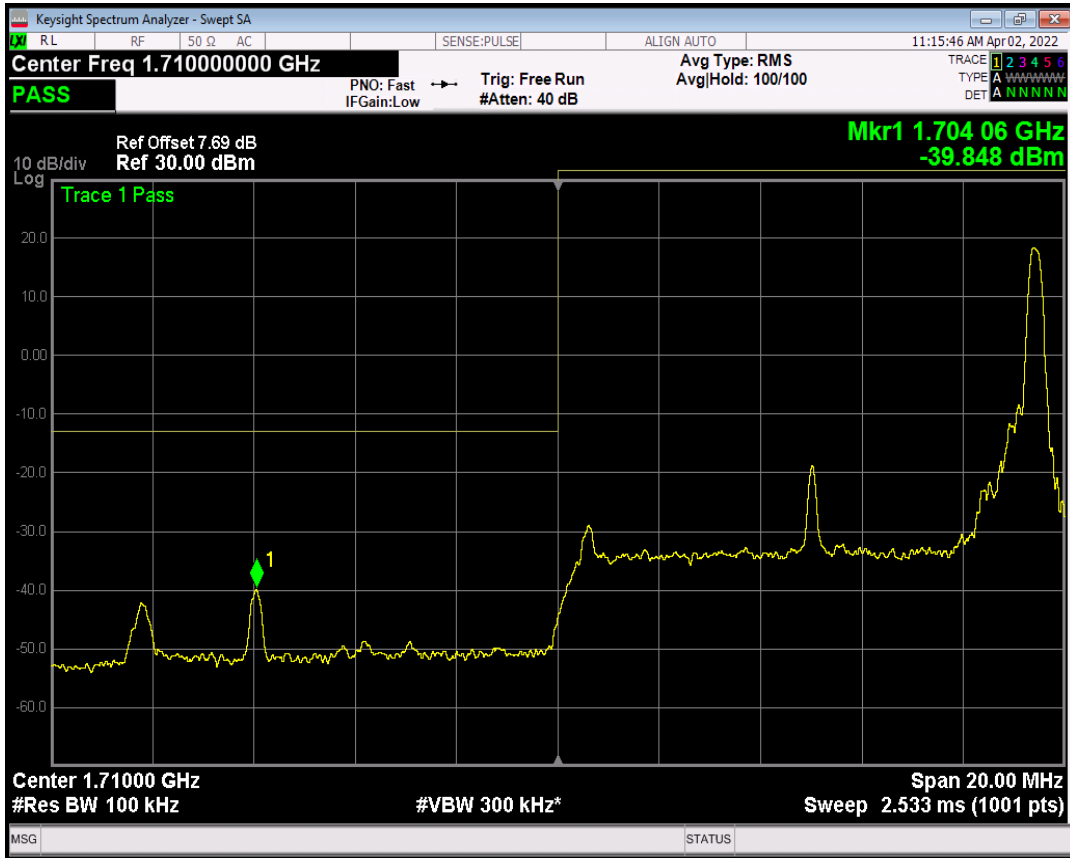

Band4 QAM16 BW=10MHz Channel=20000 RB Size=1 Position=#Max

Band4 QAM16 BW=10MHz Channel=20000 RB Size=50 Position=#0