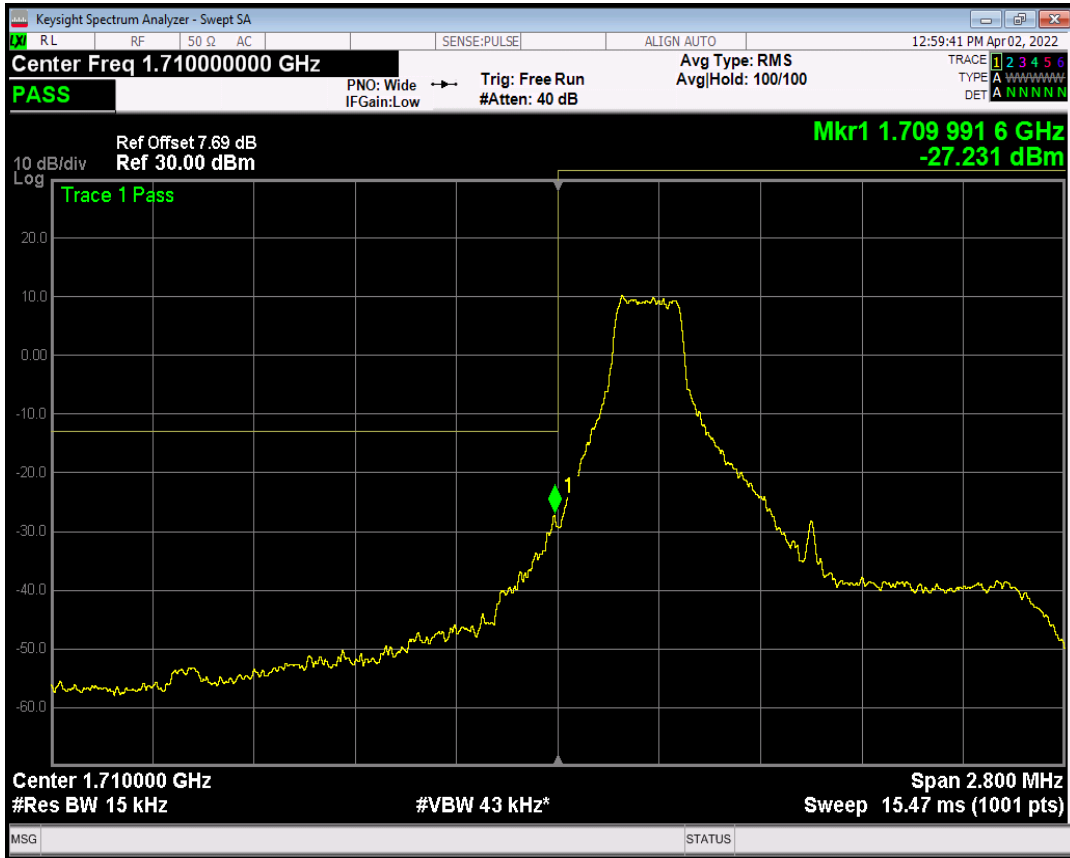

Band5 QAM16 BW=10MHz Channel=20600 RB Size=50 Position=#0

Band66 QPSK BW=1.4MHz Channel=131979 RB Size=1 Position=#0

Band66 QPSK BW=1.4MHz Channel=131979 RB Size=1 Position=#Max

Band66 QAM16 BW=1.4MHz Channel=131979 RB Size=1 Position=#0