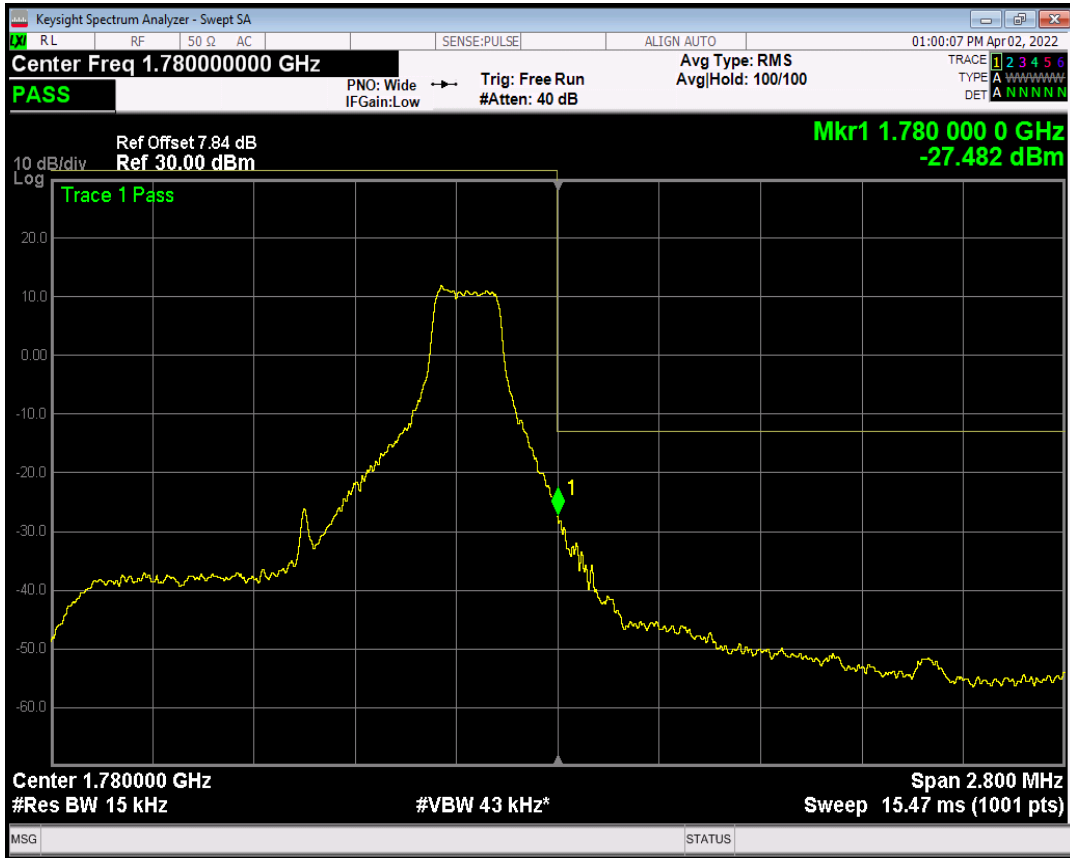

Band66 QPSK BW=1.4MHz Channel=132665 RB Size=1 Position=#Max

Band66 QPSK BW=1.4MHz Channel=132665 RB Size=6 Position=#0

Band66 QAM16 BW=1.4MHz Channel=132665 RB Size=1 Position=#0

Band66 QAM16 BW=1.4MHz Channel=132665 RB Size=1 Position=#Max