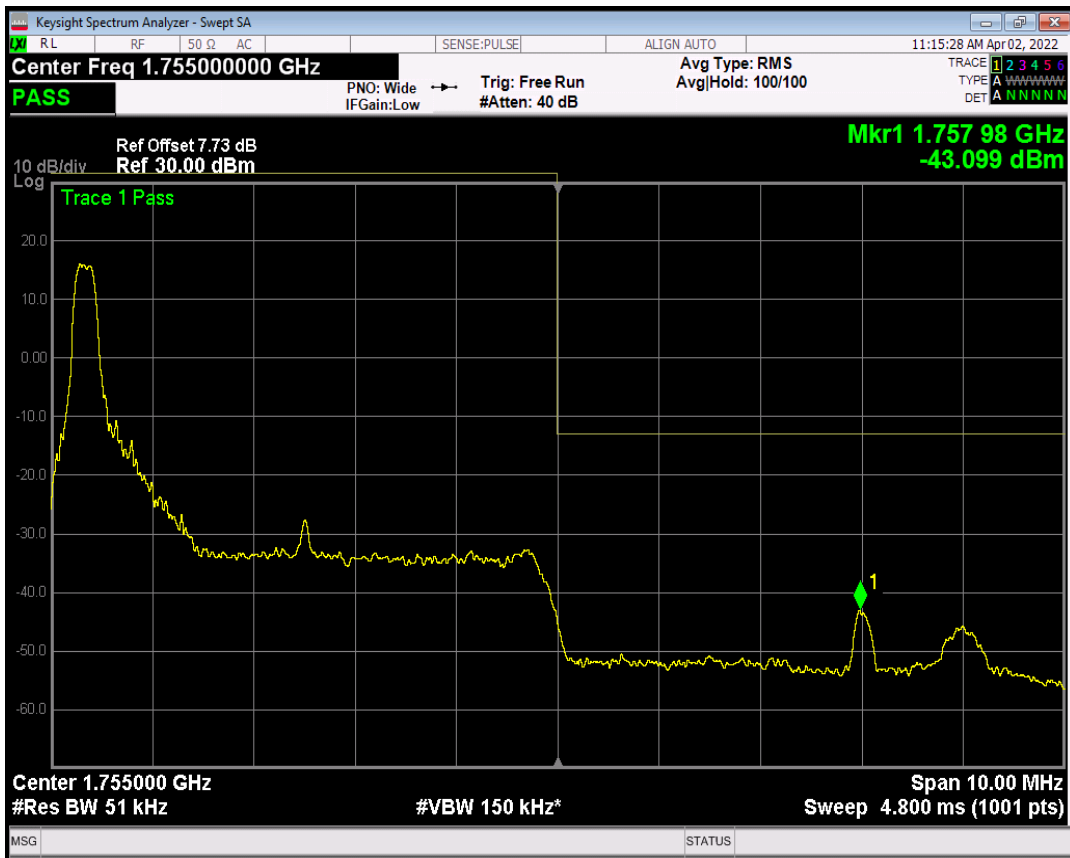

Band4 QAM16 BW=5MHz Channel=20375 RB Size=1 Position=#0

Band4 QAM16 BW=5MHz Channel=20375 RB Size=1 Position=#Max