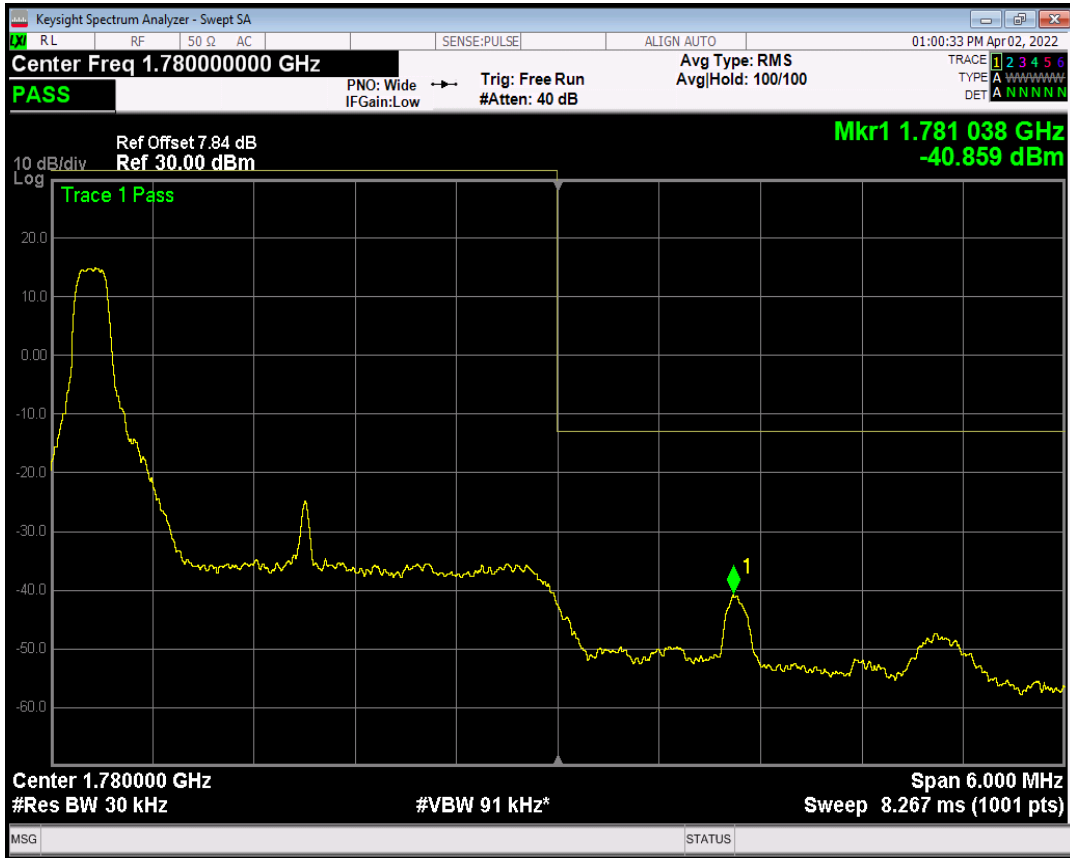

Band66 QAM16 BW=3MHz Channel=131987 RB Size=1 Position=#0

Band66 QAM16 BW=3MHz Channel=131987 RB Size=1 Position=#Max

Band66 QAM16 BW=3MHz Channel=131987 RB Size=15 Position=#0

Band66 QPSK BW=3MHz Channel=132657 RB Size=1 Position=#0