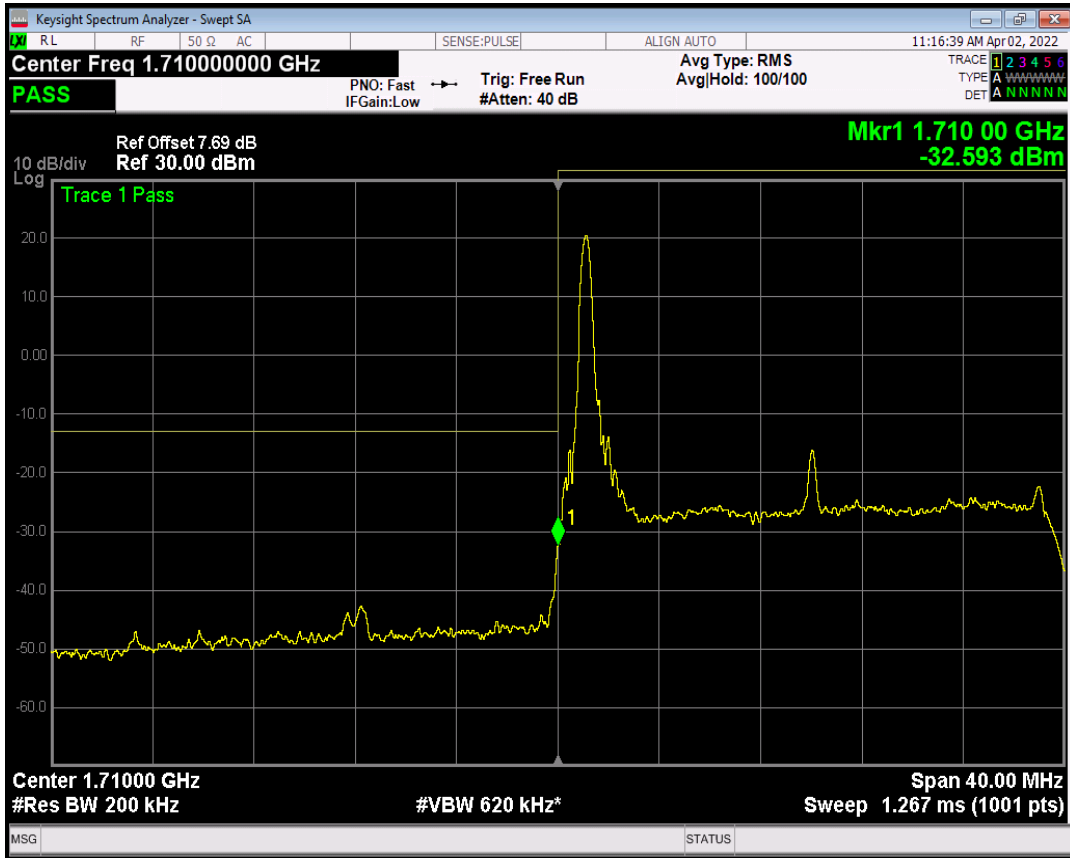

Band4 QPSK BW=20MHz Channel=20050 RB Size=1 Position=#0

Band4 QPSK BW=20MHz Channel=20050 RB Size=1 Position=#Max