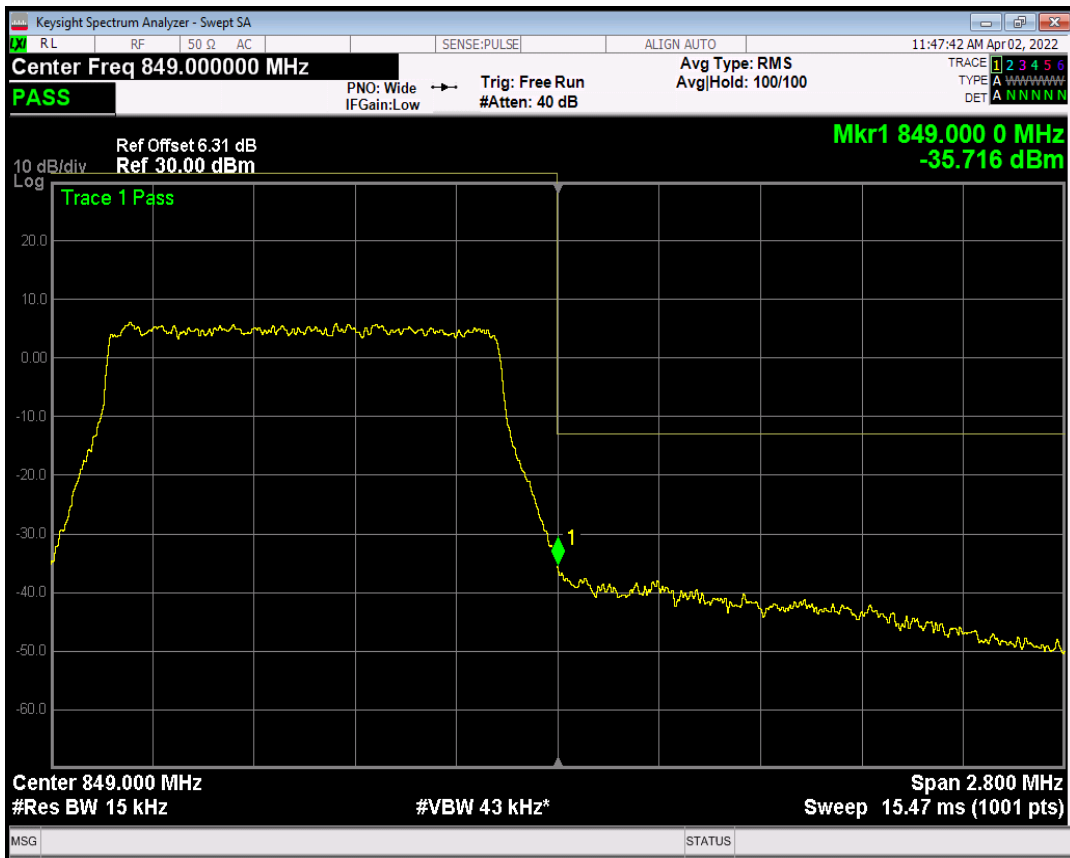

Band5 QPSK BW=1.4MHz Channel=20643 RB Size=6 Position=#0

Band5 QAM16 BW=1.4MHz Channel=20643 RB Size=1 Position=#Max