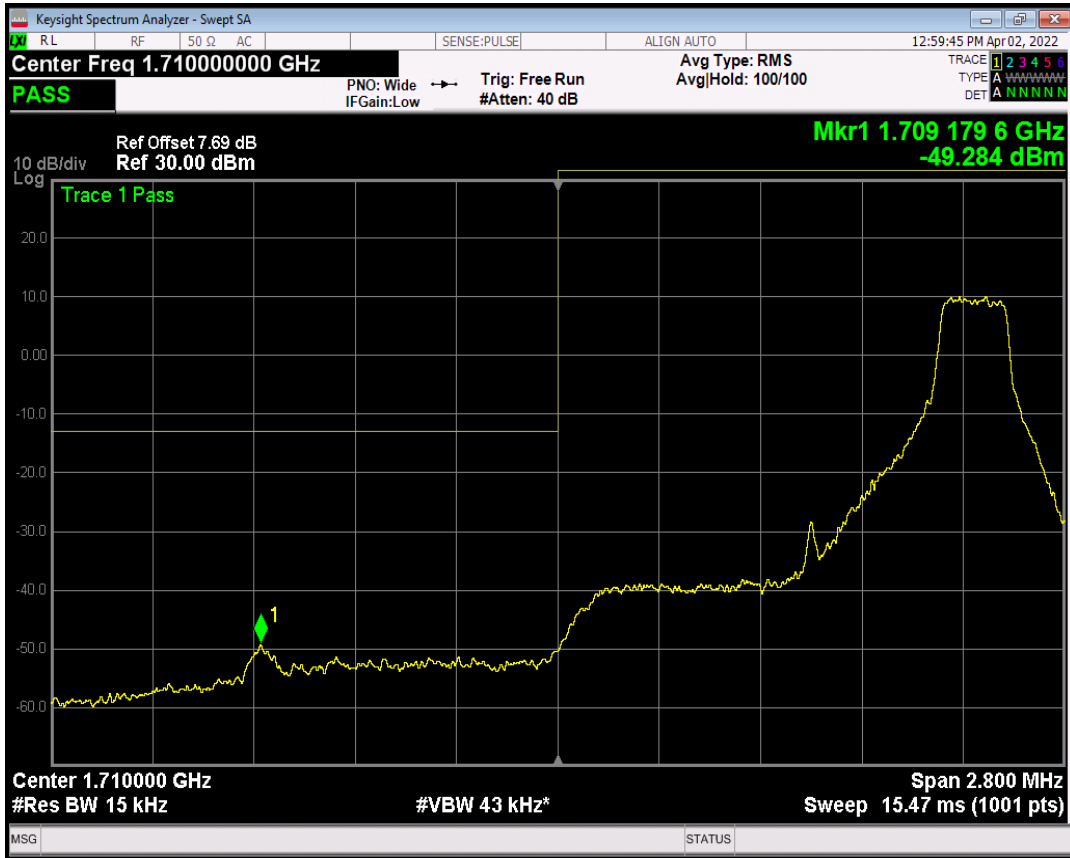

Band66 QAM16 BW=1.4MHz Channel=131979 RB Size=1 Position=#Max

Band66 QAM16 BW=1.4MHz Channel=131979 RB Size=6 Position=#0