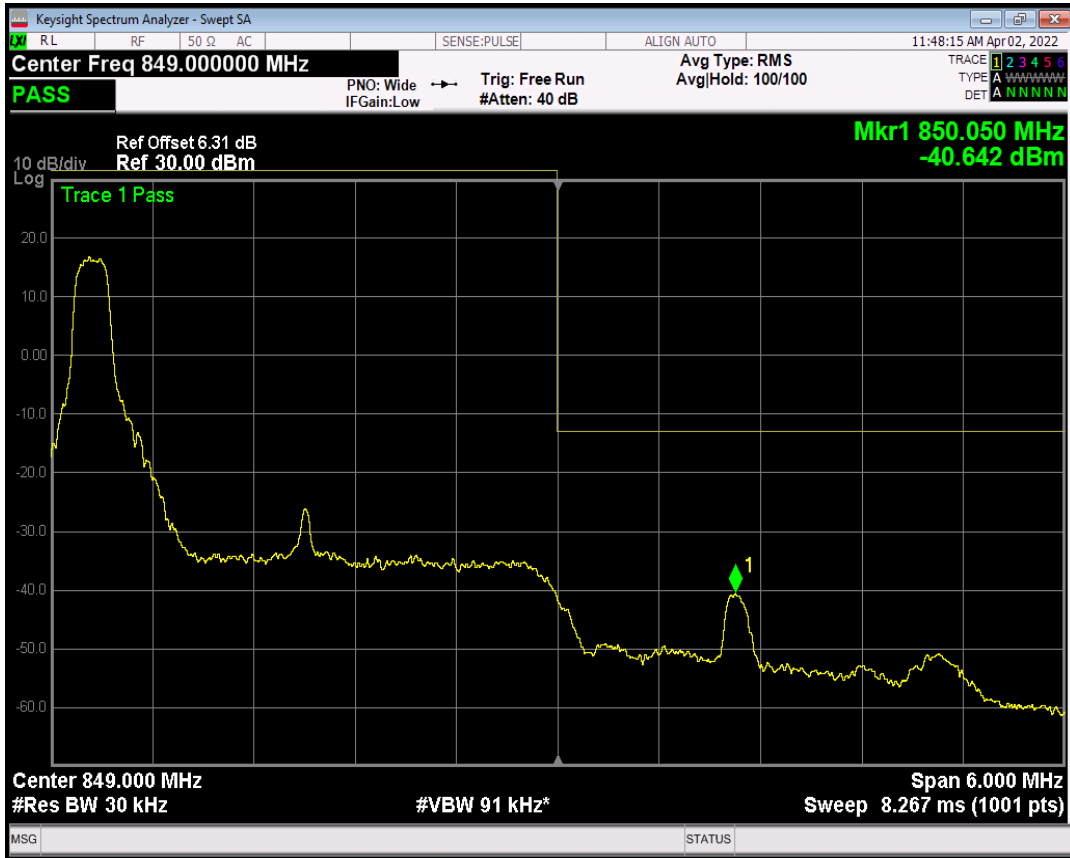

Band5 QAM16 BW=3MHz Channel=20415 RB Size=1 Position=#0

Band5 QAM16 BW=3MHz Channel=20415 RB Size=1 Position=#Max

Band5 QAM16 BW=3MHz Channel=20415 RB Size=15 Position=#0

Band5 QPSK BW=3MHz Channel=20635 RB Size=1 Position=#0