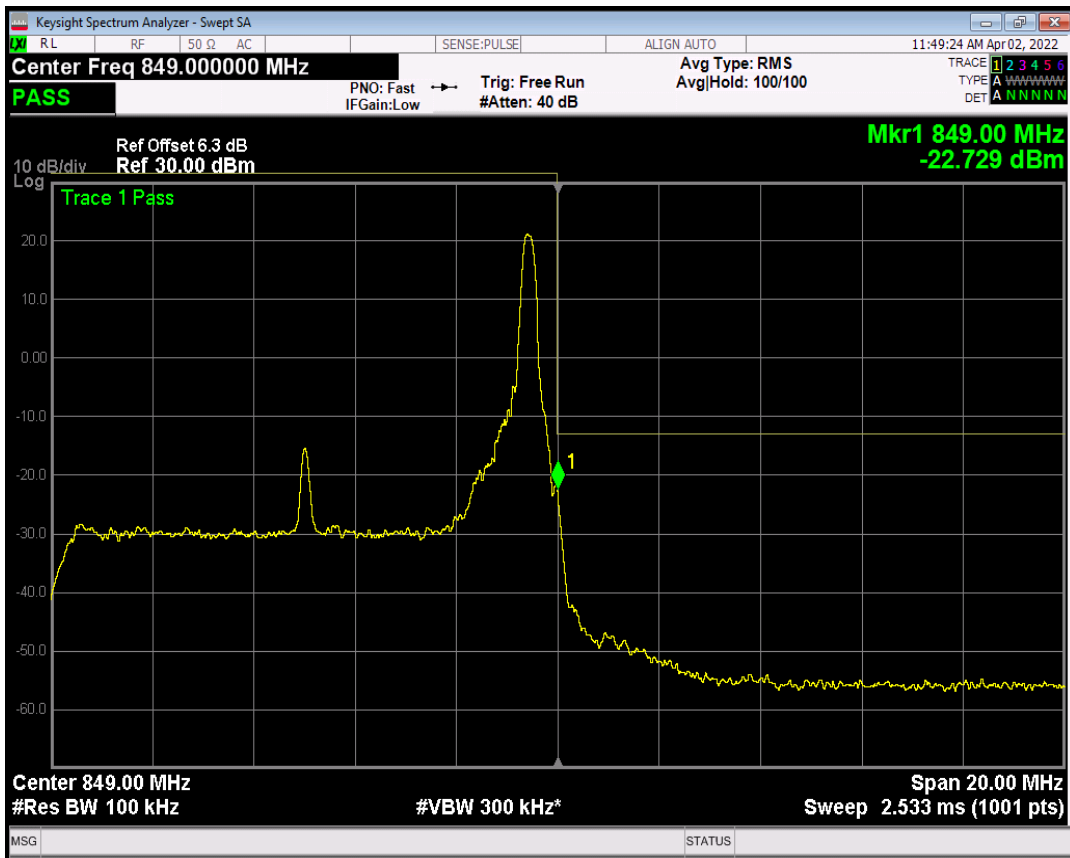

Band5 QPSK BW=10MHz Channel=20600 RB Size=1 Position=#Max

Band5 QPSK BW=10MHz Channel=20600 RB Size=50 Position=#0