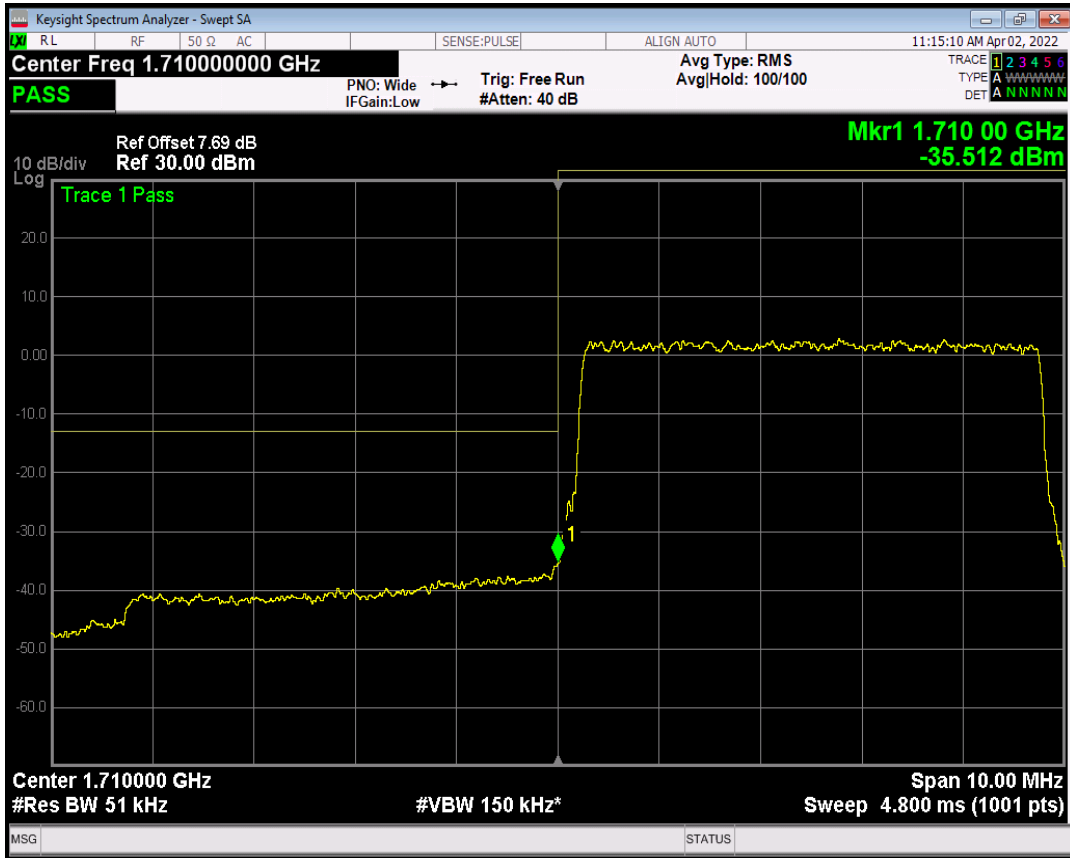

Band4 QAM16 BW=3MHz Channel=20385 RB Size=15 Position=#0

Band4 QPSK BW=5MHz Channel=19975 RB Size=1 Position=#0

Band4 QPSK BW=5MHz Channel=19975 RB Size=1 Position=#Max

Band4 QPSK BW=5MHz Channel=19975 RB Size=25 Position=#0

Band4 QAM16 BW=5MHz Channel=19975 RB Size=1 Position=#0

Band4 QAM16 BW=5MHz Channel=19975 RB Size=1 Position=#Max

Band4 QAM16 BW=5MHz Channel=19975 RB Size=25 Position=#0

Band4 QPSK BW=5MHz Channel=20375 RB Size=1 Position=#0