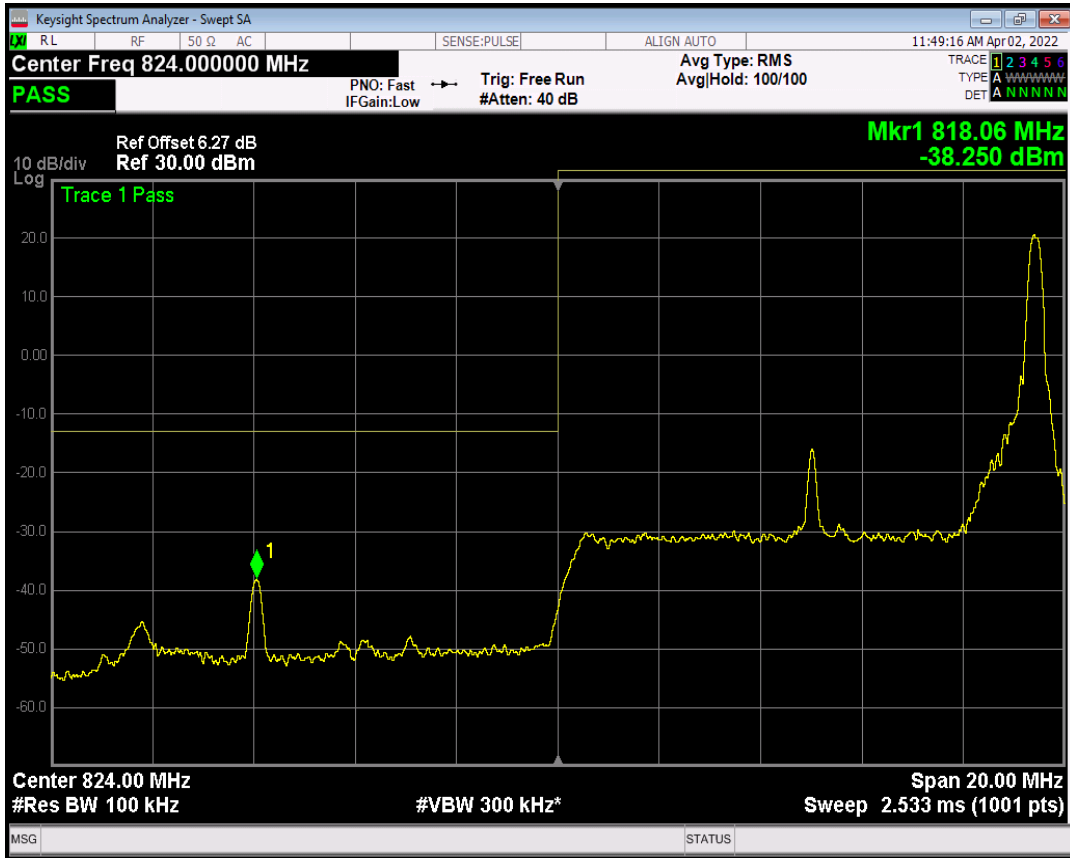

Band5 QAM16 BW=10MHz Channel=20450 RB Size=1 Position=#Max

Band5 QAM16 BW=10MHz Channel=20450 RB Size=50 Position=#0