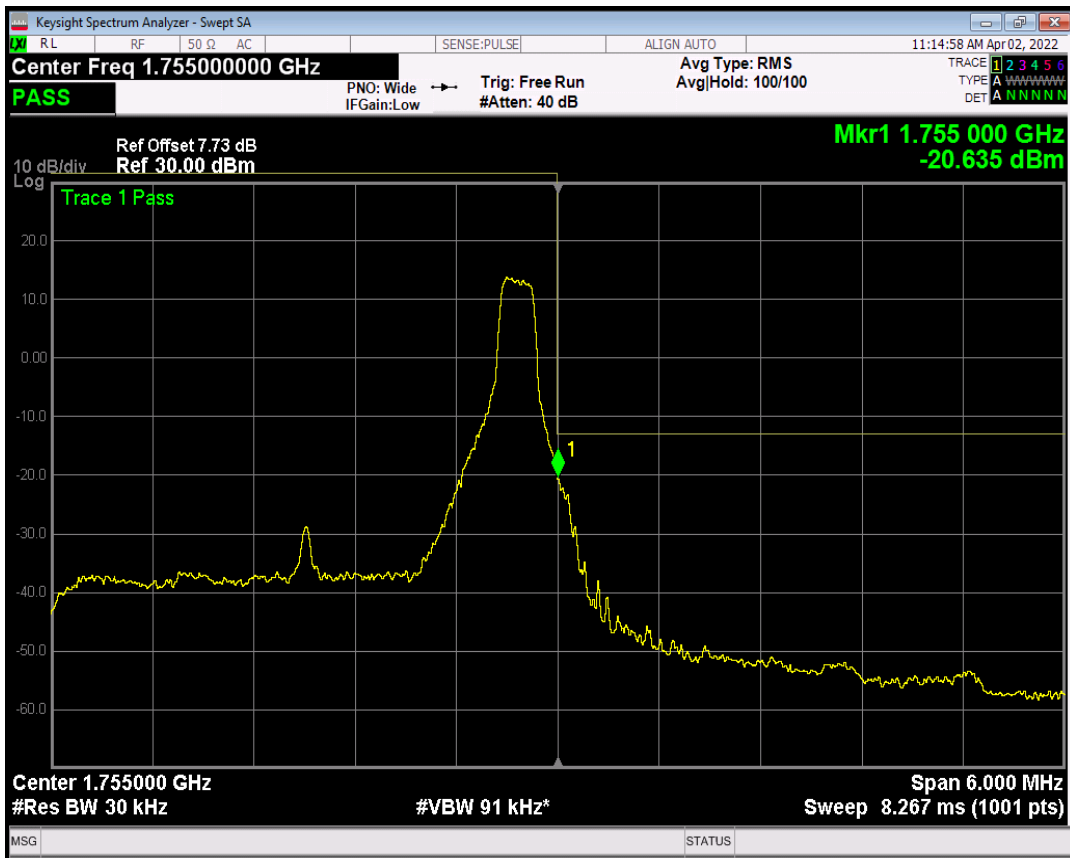

Band4 QAM16 BW=3MHz Channel=20385 RB Size=1 Position=#Max

Band4 QAM16 BW=3MHz Channel=20385 RB Size=1 Position=#0