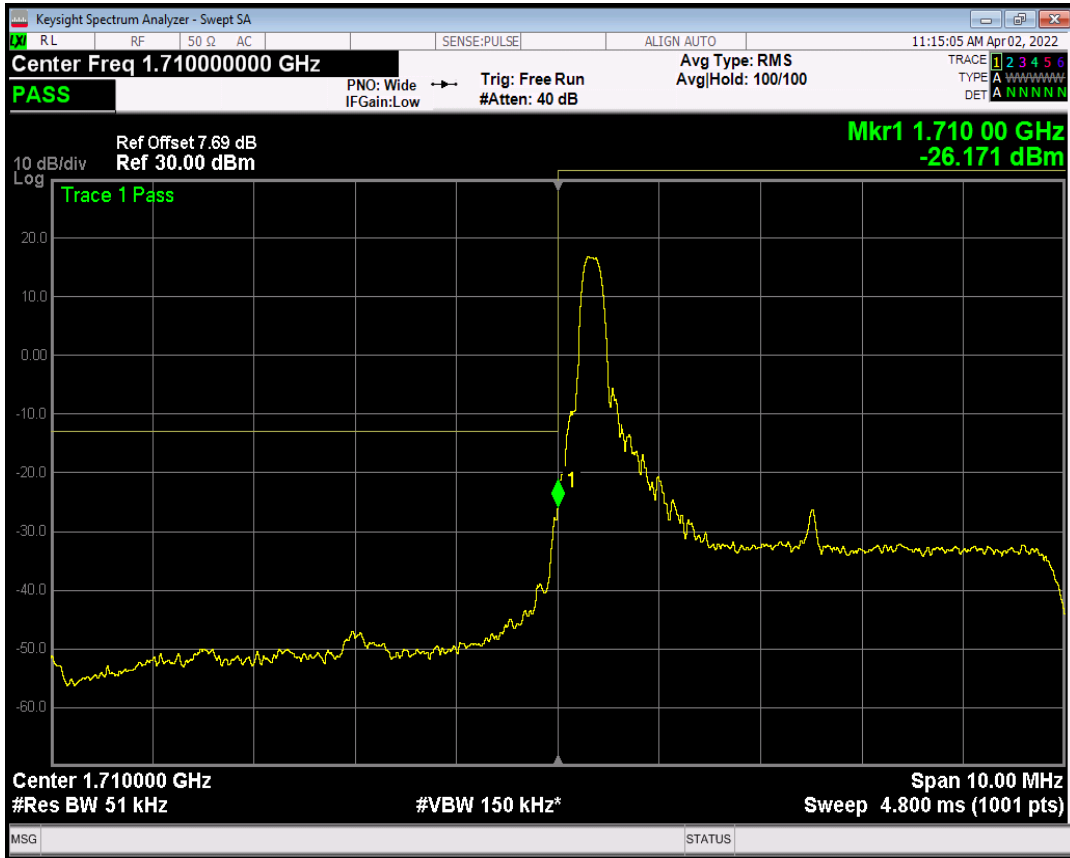

Band4 QPSK BW=5MHz Channel=19975 RB Size=1 Position=#0

Band4 QPSK BW=5MHz Channel=19975 RB Size=1 Position=#Max