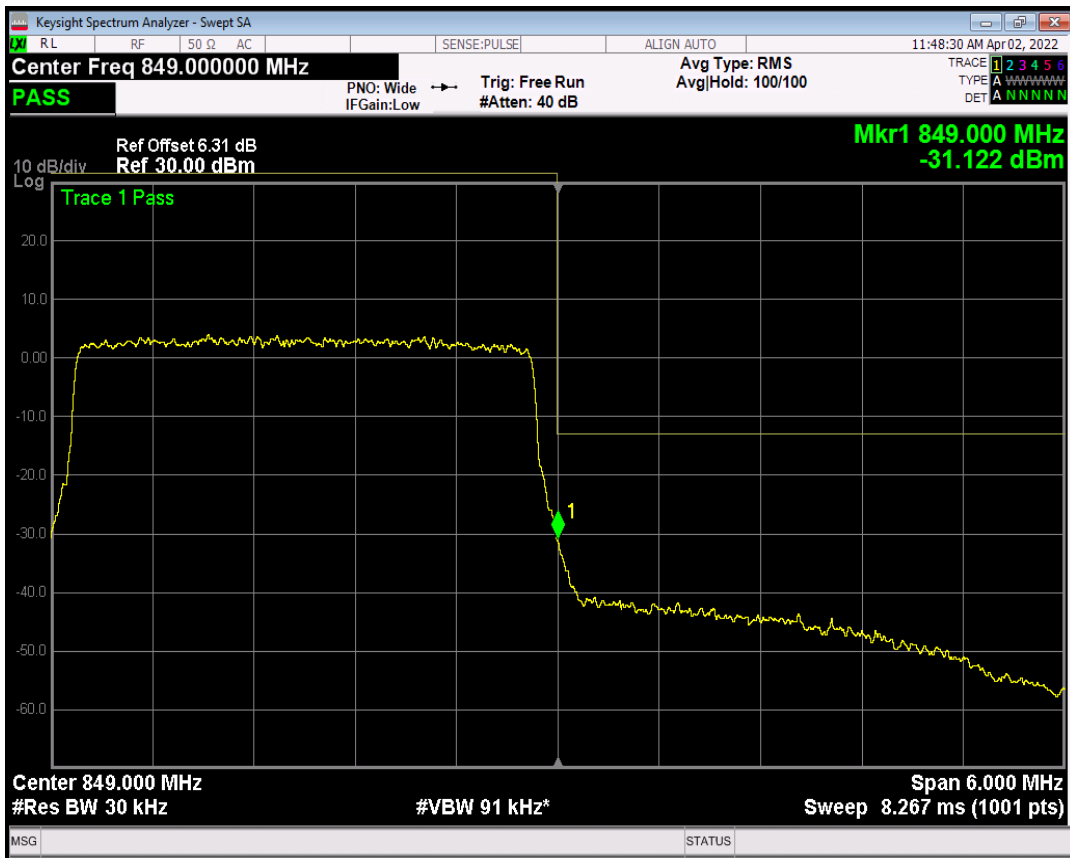

Band5 QAM16 BW=3MHz Channel=20635 RB Size=15 Position=#0

Band5 QPSK BW=5MHz Channel=20425 RB Size=1 Position=#0