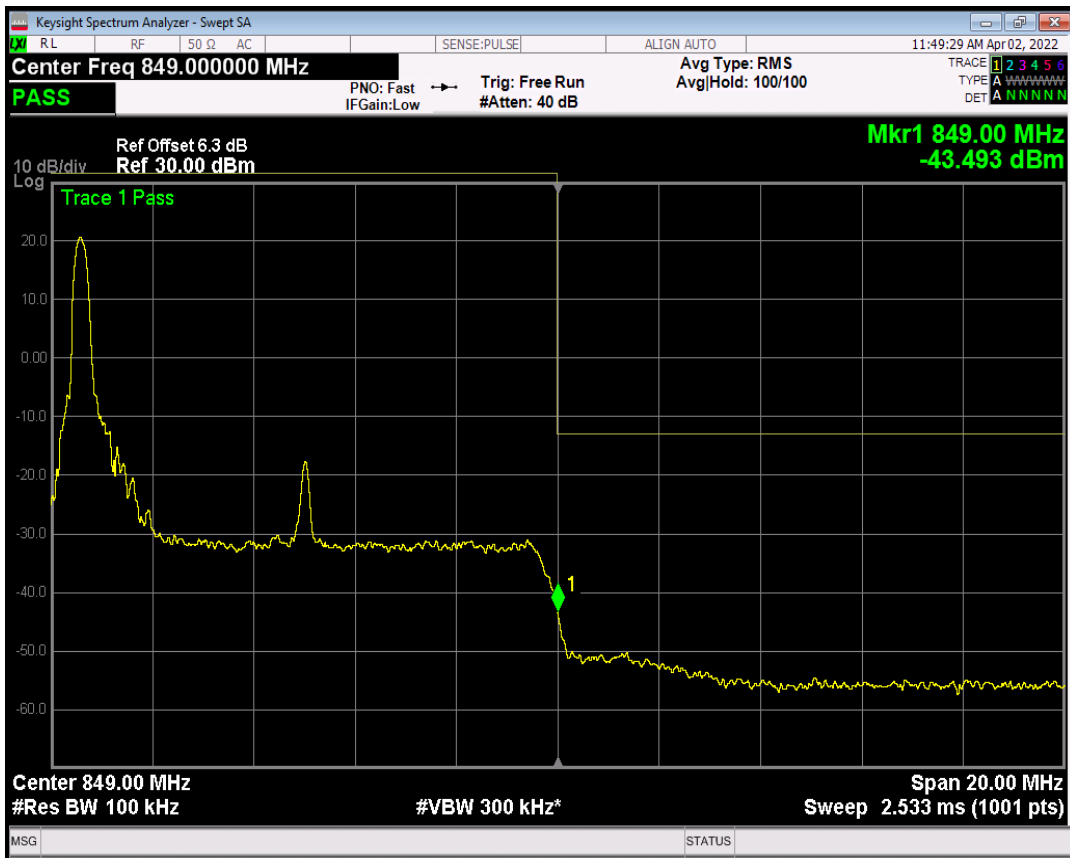

Band5 QAM16 BW=10MHz Channel=20600 RB Size=1 Position=#0

Band5 QAM16 BW=10MHz Channel=20600 RB Size=1 Position=#Max