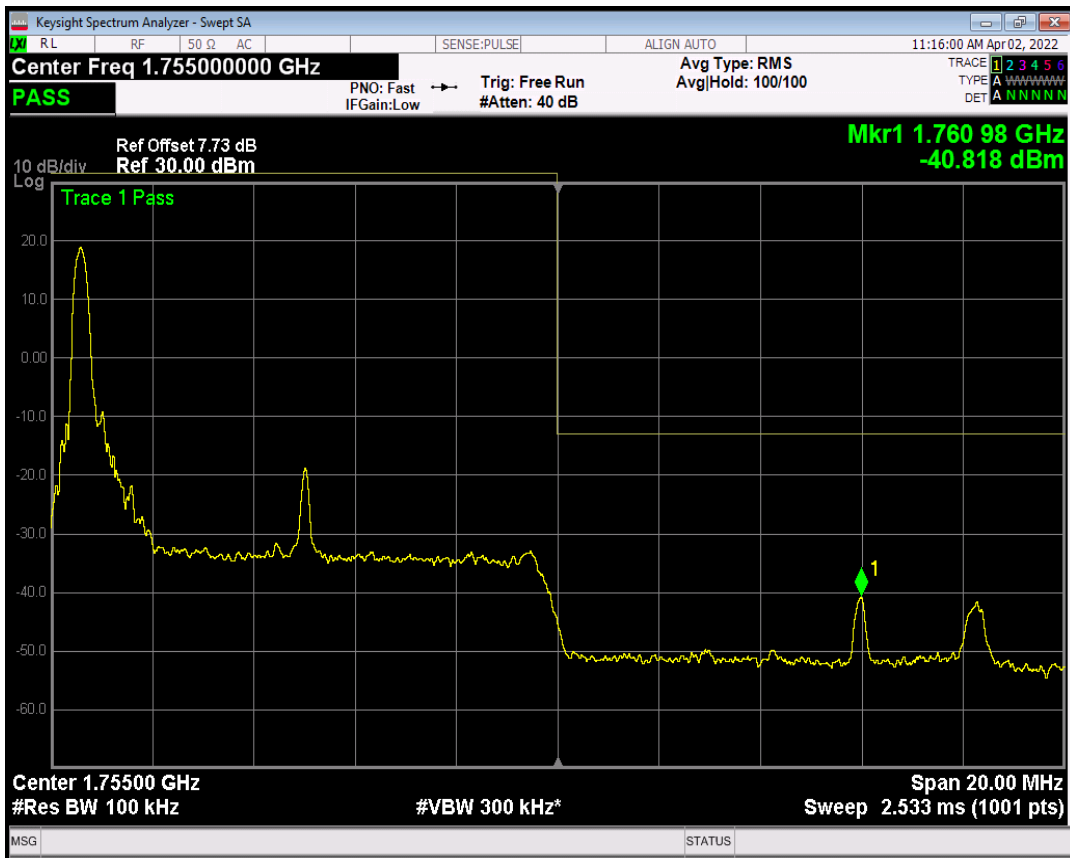

Band4 QAM16 BW=10MHz Channel=20350 RB Size=1 Position=#0

Band4 QAM16 BW=10MHz Channel=20350 RB Size=1 Position=#Max