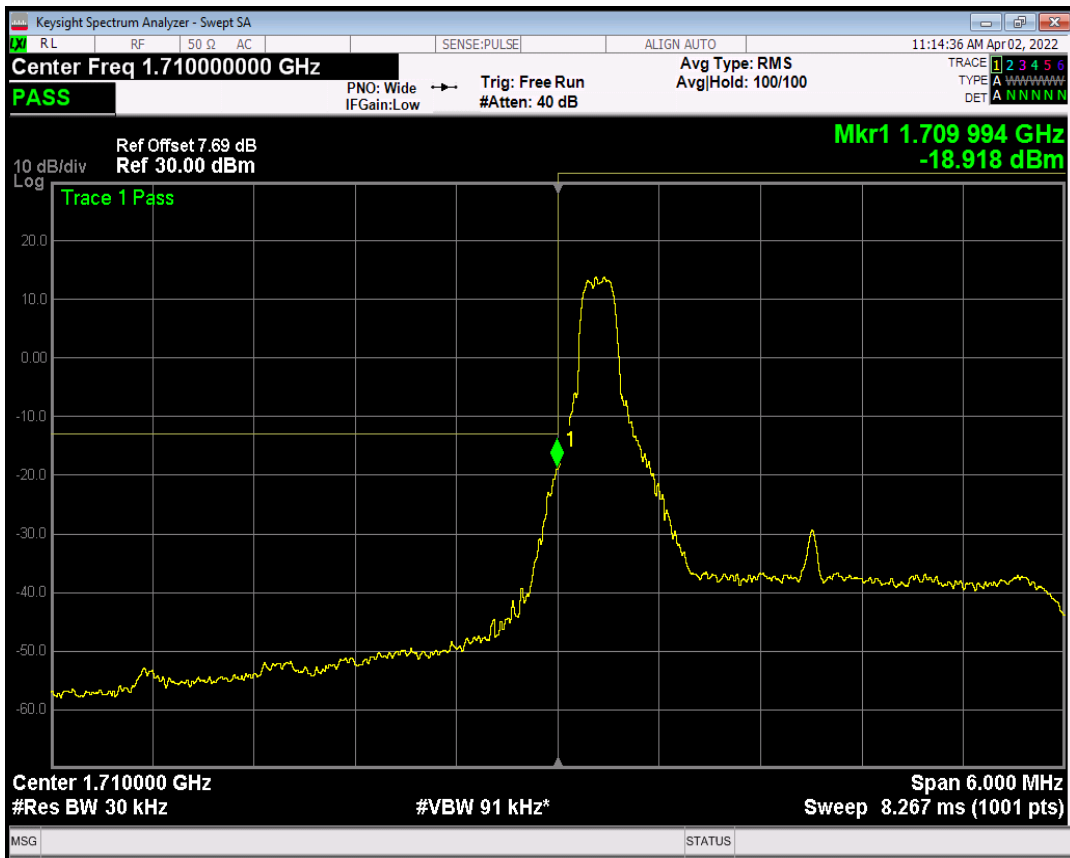

Band4 QAM16 BW=3MHz Channel=19965 RB Size=1 Position=#0

Band4 QAM16 BW=3MHz Channel=19965 RB Size=1 Position=#Max