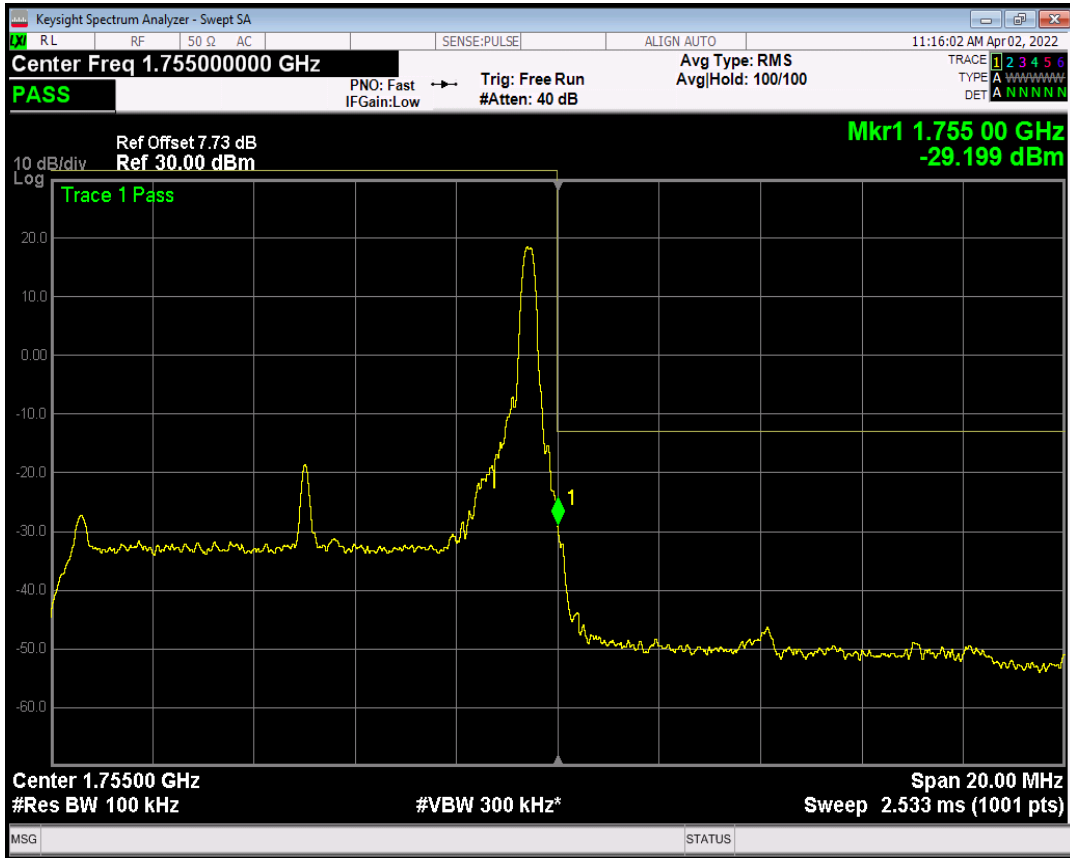

Band4 QPSK BW=10MHz Channel=20350 RB Size=1 Position=#Max

Band4 QPSK BW=10MHz Channel=20350 RB Size=50 Position=#0

Band4 QAM16 BW=10MHz Channel=20350 RB Size=1 Position=#0

Band4 QAM16 BW=10MHz Channel=20350 RB Size=1 Position=#Max