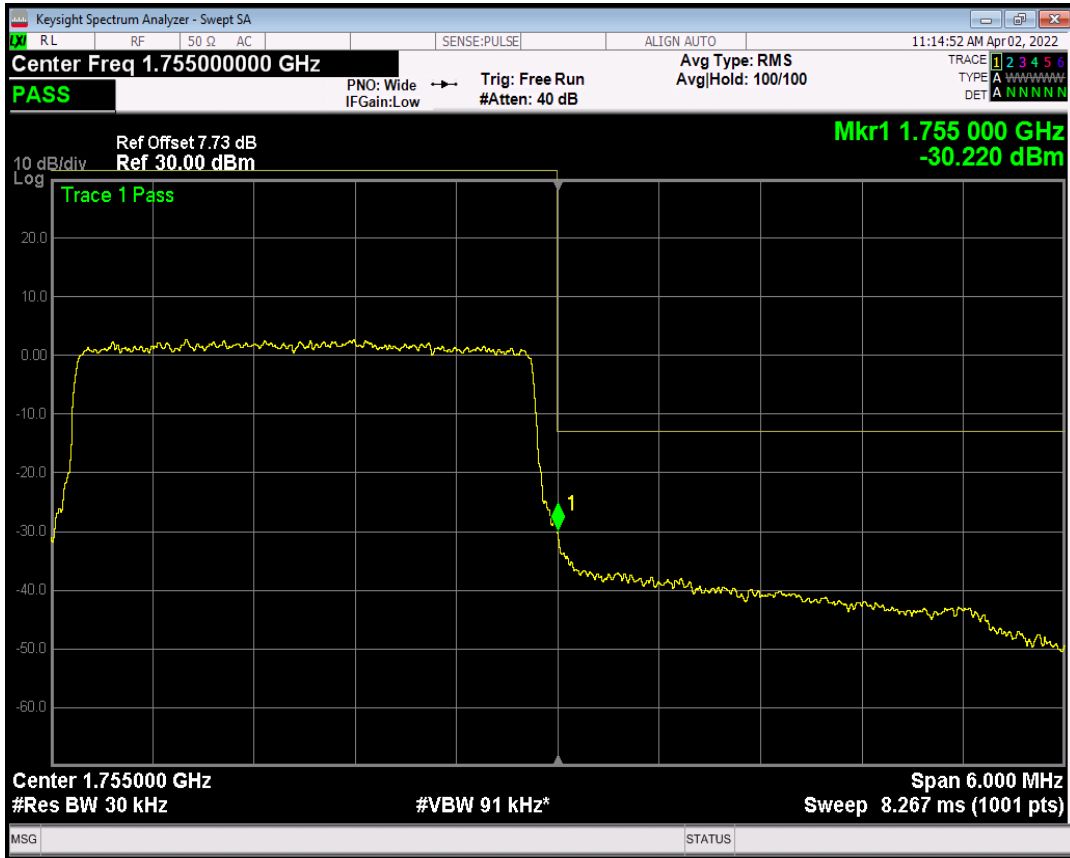

Band4 QPSK BW=3MHz Channel=20385 RB Size=15 Position=#0

Band4 QAM16 BW=3MHz Channel=20385 RB Size=1 Position=#Max