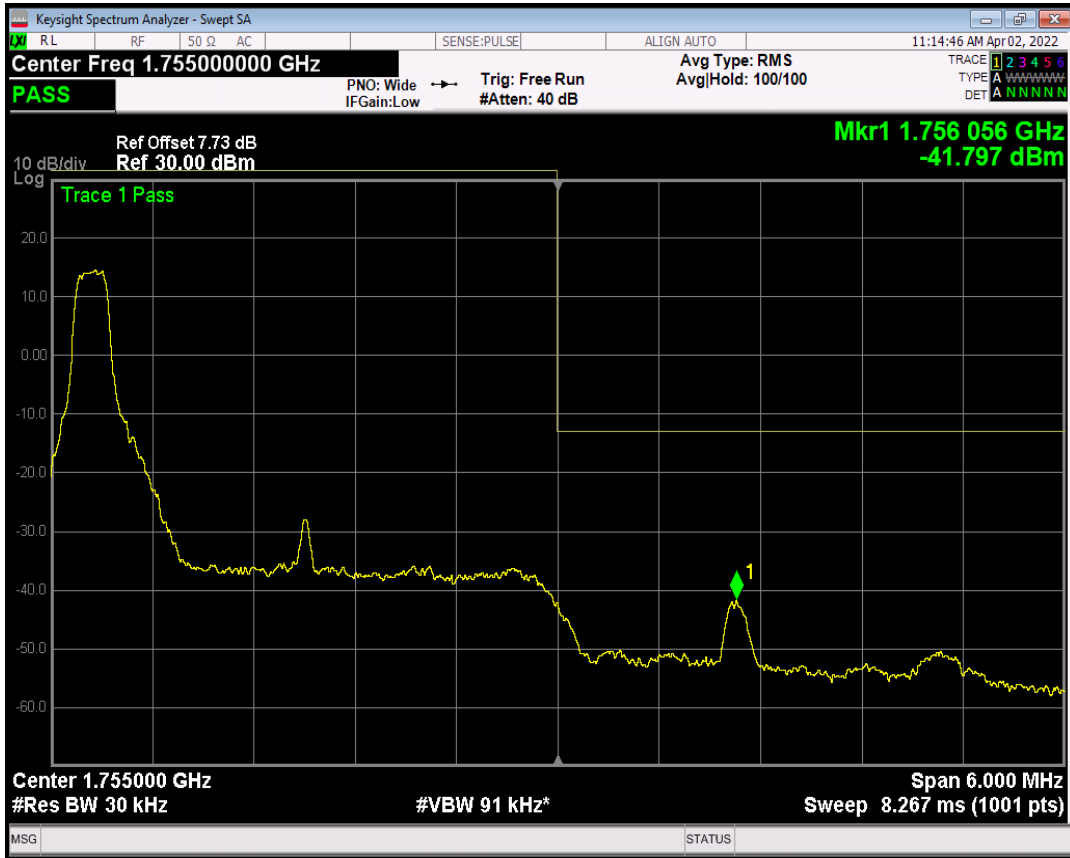

Band4 QAM16 BW=3MHz Channel=19965 RB Size=1 Position=#0

Band4 QAM16 BW=3MHz Channel=19965 RB Size=1 Position=#Max

Band4 QAM16 BW=3MHz Channel=19965 RB Size=15 Position=#0

Band4 QPSK BW=3MHz Channel=20385 RB Size=1 Position=#0