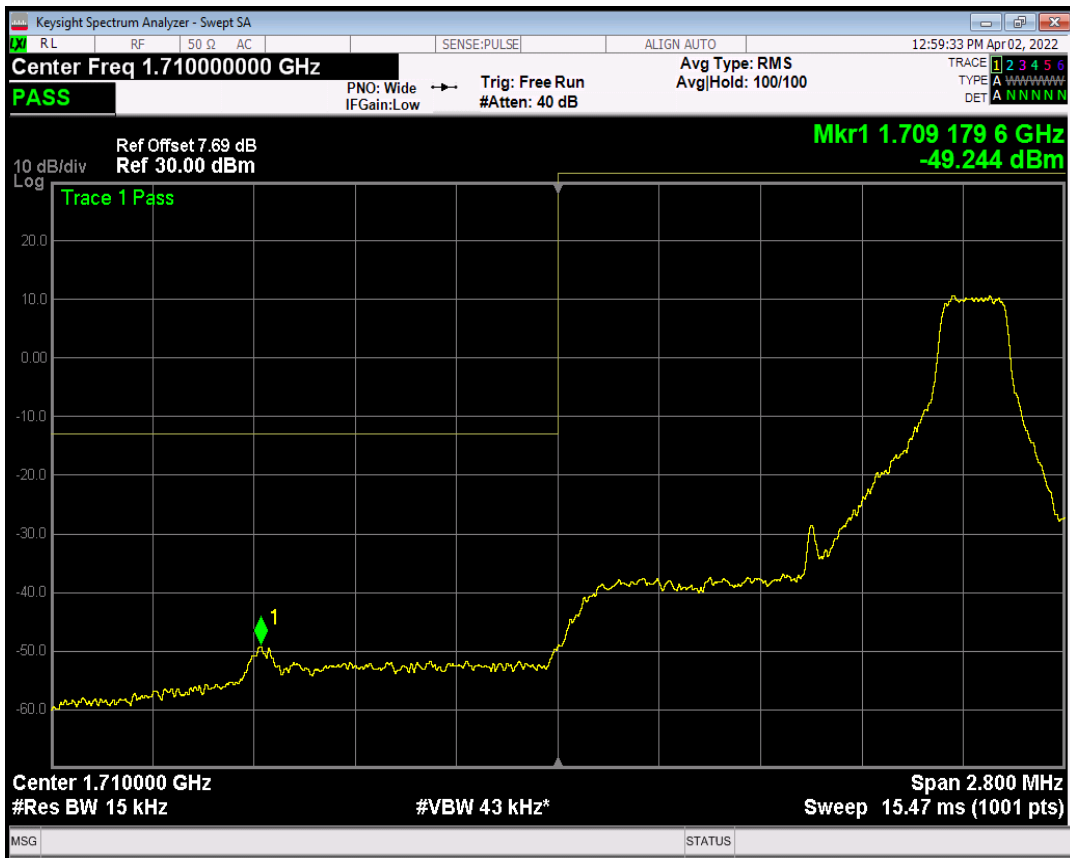

Band66 QPSK BW=1.4MHz Channel=131979 RB Size=1 Position=#Max

Band66 QAM16 BW=1.4MHz Channel=131979 RB Size=1 Position=#0