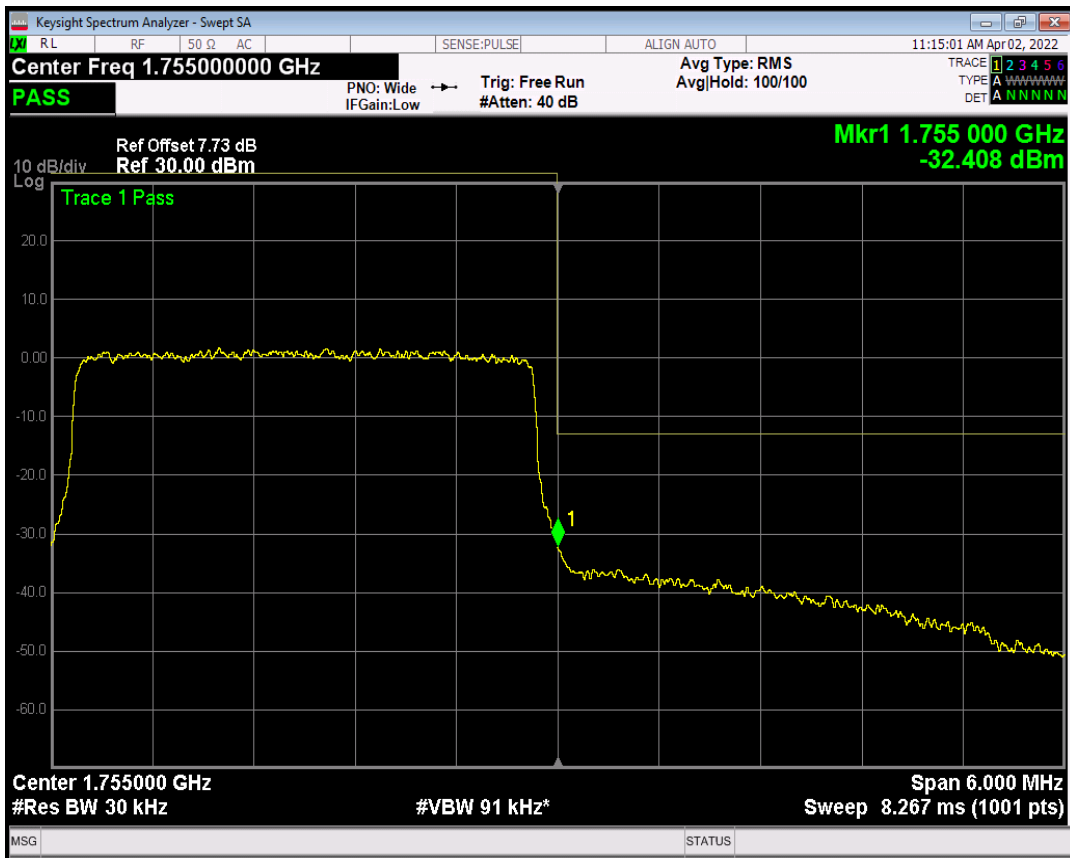

Band4 QAM16 BW=3MHz Channel=20385 RB Size=15 Position=#0

Band4 QPSK BW=5MHz Channel=19975 RB Size=1 Position=#0