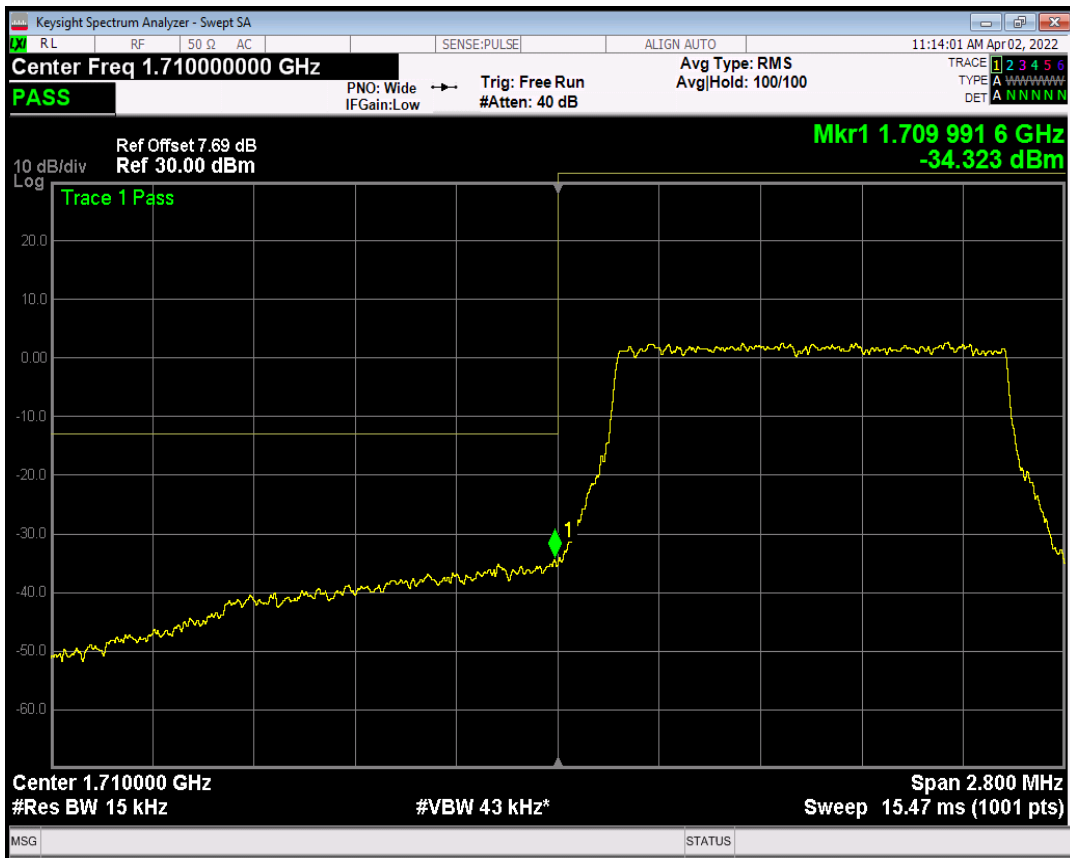

Band4 QPSK BW=1.4MHz Channel=19957 RB Size=6 Position=#0

Band4 QAM16 BW=1.4MHz Channel=19957 RB Size=1 Position=#Max

Band4 QAM16 BW=1.4MHz Channel=19957 RB Size=6 Position=#0

Band4 QPSK BW=1.4MHz Channel=20393 RB Size=1 Position=#0

Band4 QPSK BW=1.4MHz Channel=20393 RB Size=1 Position=#Max

Band4 QPSK BW=1.4MHz Channel=20393 RB Size=6 Position=#0

Band4 QAM16 BW=1.4MHz Channel=20393 RB Size=1 Position=#0

Band4 QAM16 BW=1.4MHz Channel=20393 RB Size=1 Position=#Max