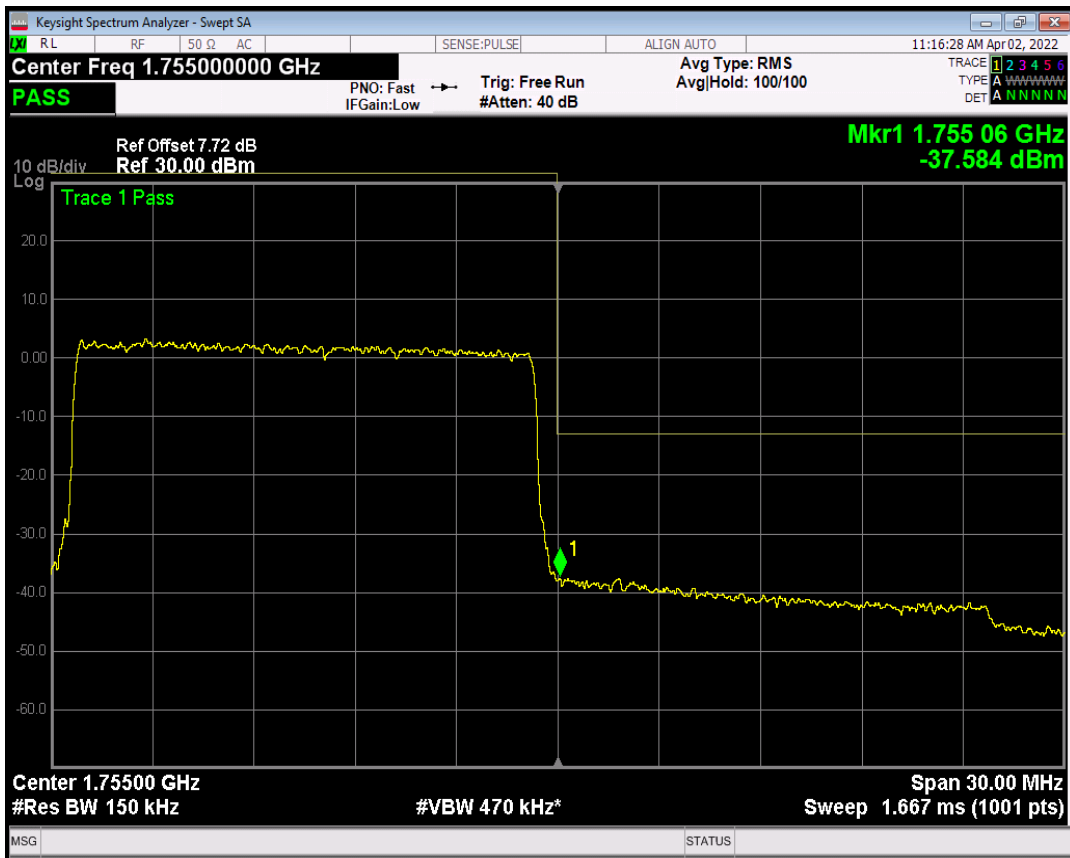

Band4 QPSK BW=15MHz Channel=20325 RB Size=75 Position=#0

Band4 QPSK BW=15MHz Channel=20325 RB Size=1 Position=#Max