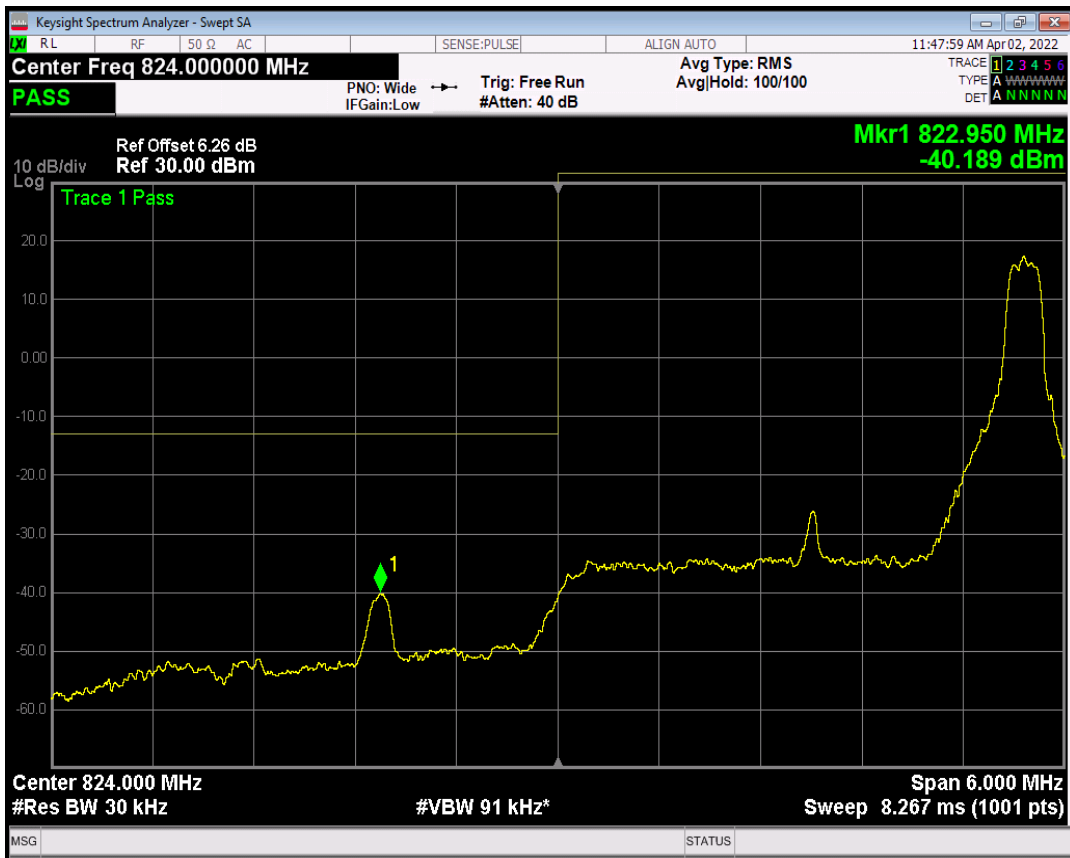

Band5 QPSK BW=3MHz Channel=20415 RB Size=1 Position=#Max

Band5 QPSK BW=3MHz Channel=20415 RB Size=15 Position=#0