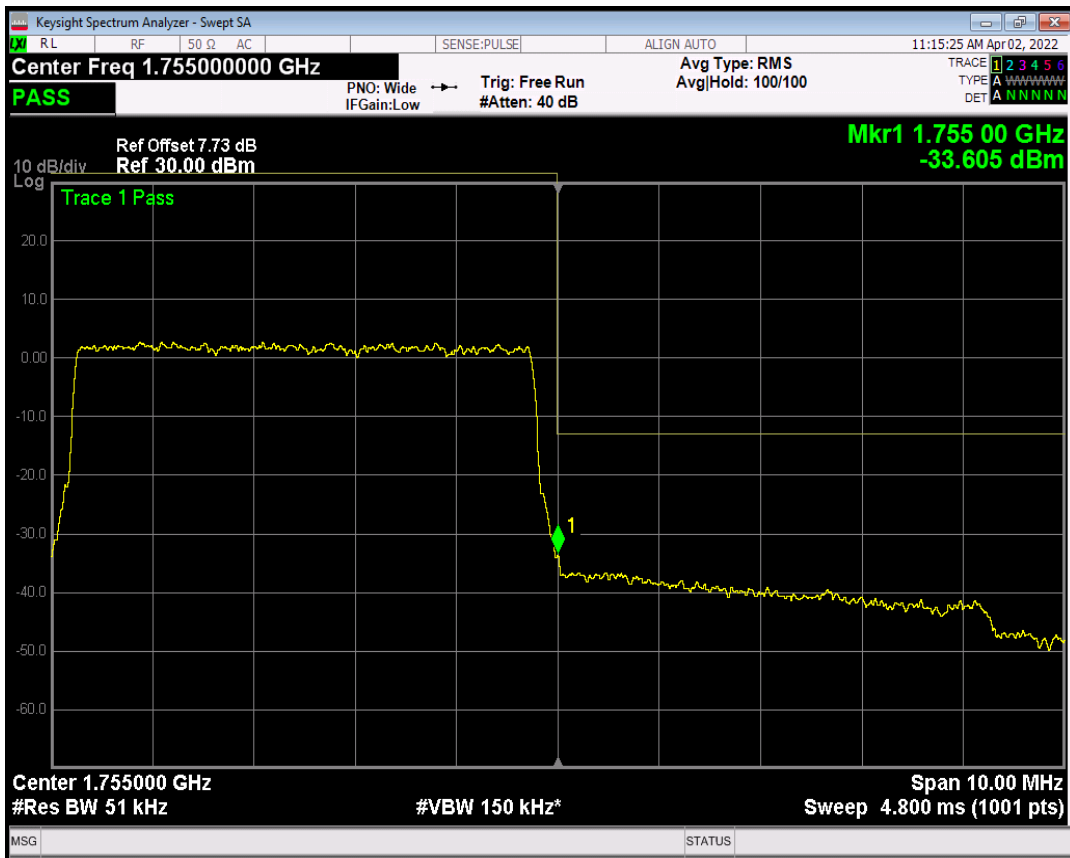

Band4 QPSK BW=5MHz Channel=20375 RB Size=25 Position=#0

Band4 QPSK BW=5MHz Channel=20375 RB Size=1 Position=#Max