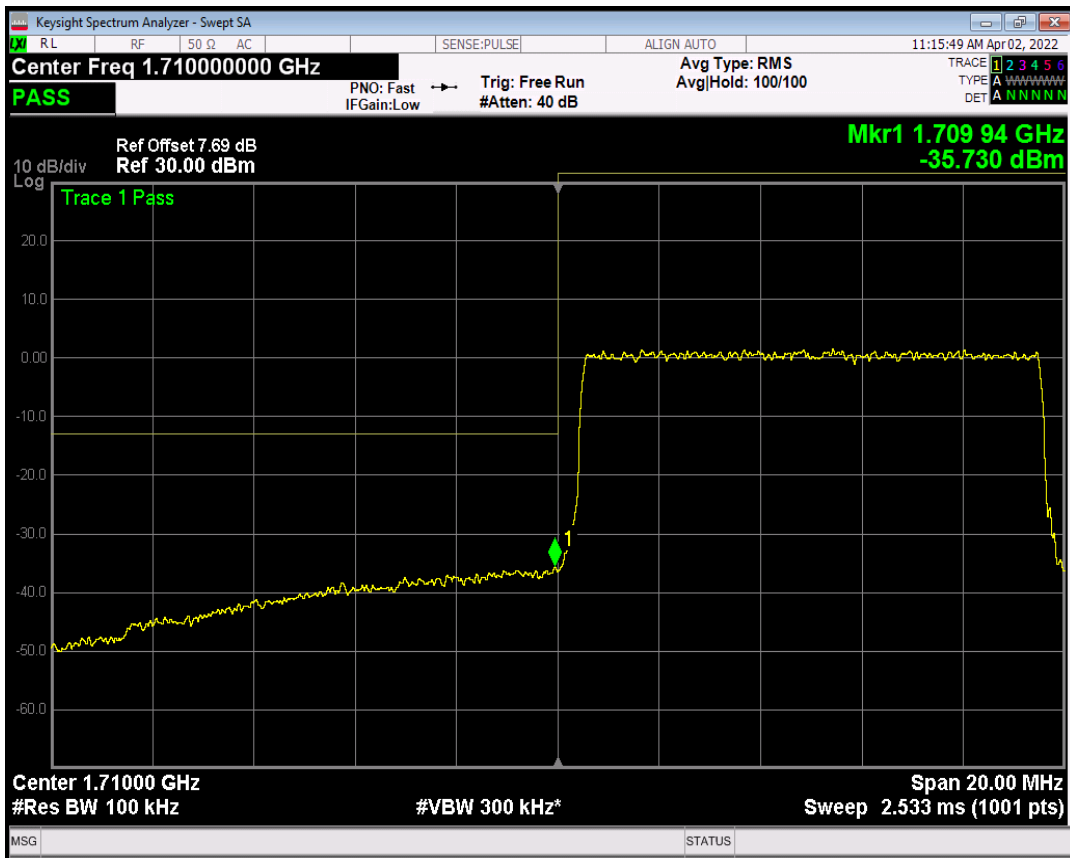

Band4 QAM16 BW=10MHz Channel=20000 RB Size=50 Position=#0

Band4 QPSK BW=10MHz Channel=20350 RB Size=1 Position=#0