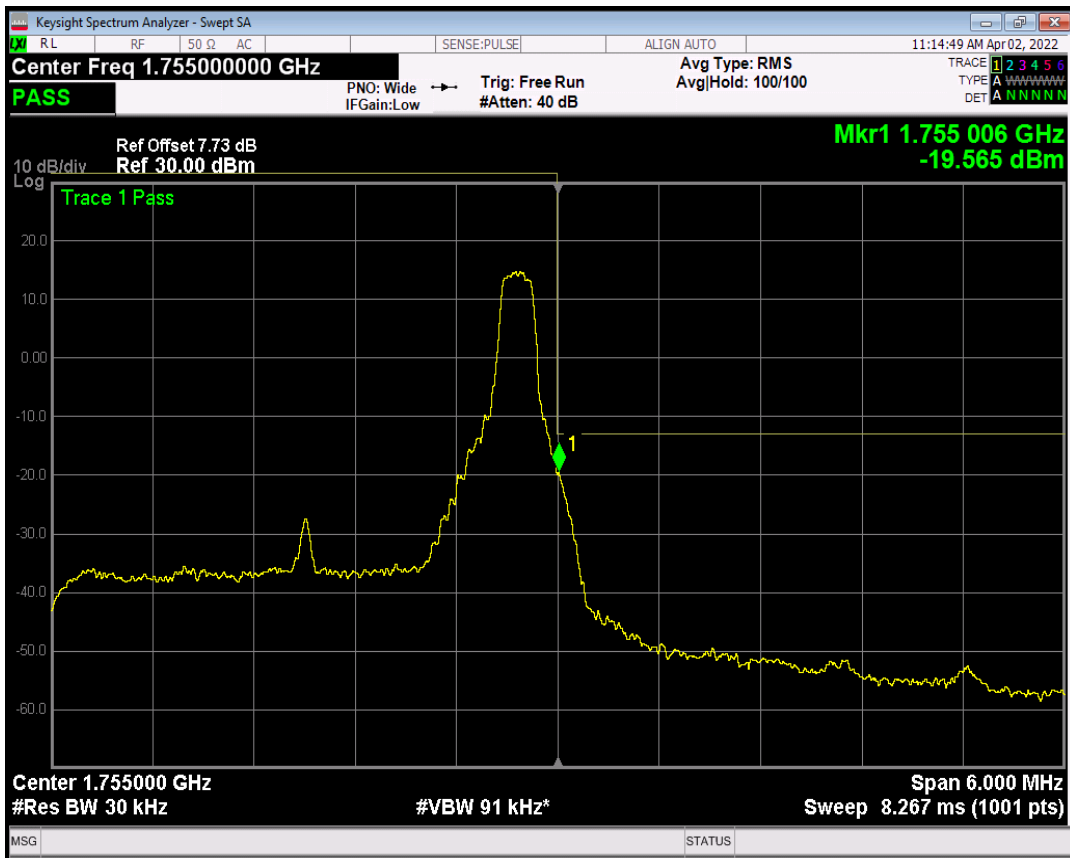

Band4 QPSK BW=3MHz Channel=20385 RB Size=1 Position=#Max

Band4 QPSK BW=3MHz Channel=20385 RB Size=15 Position=#0