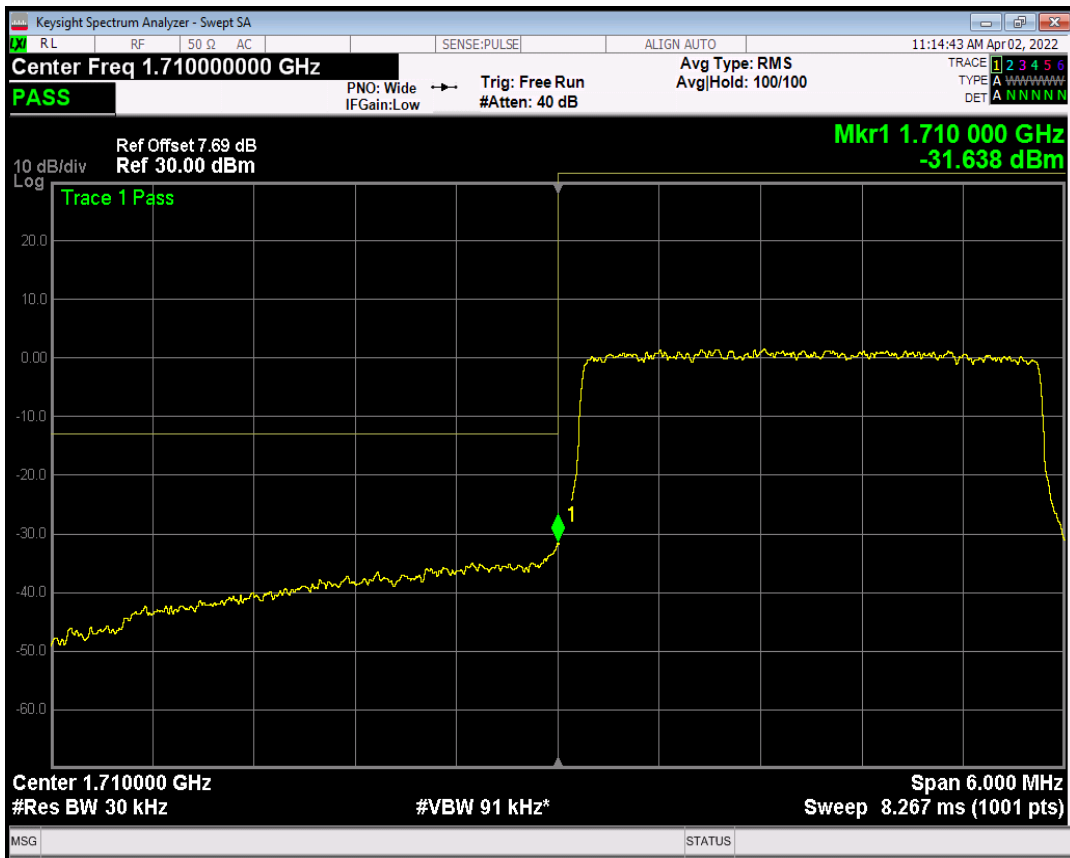

Band4 QAM16 BW=3MHz Channel=19965 RB Size=15 Position=#0

Band4 QPSK BW=3MHz Channel=20385 RB Size=1 Position=#0