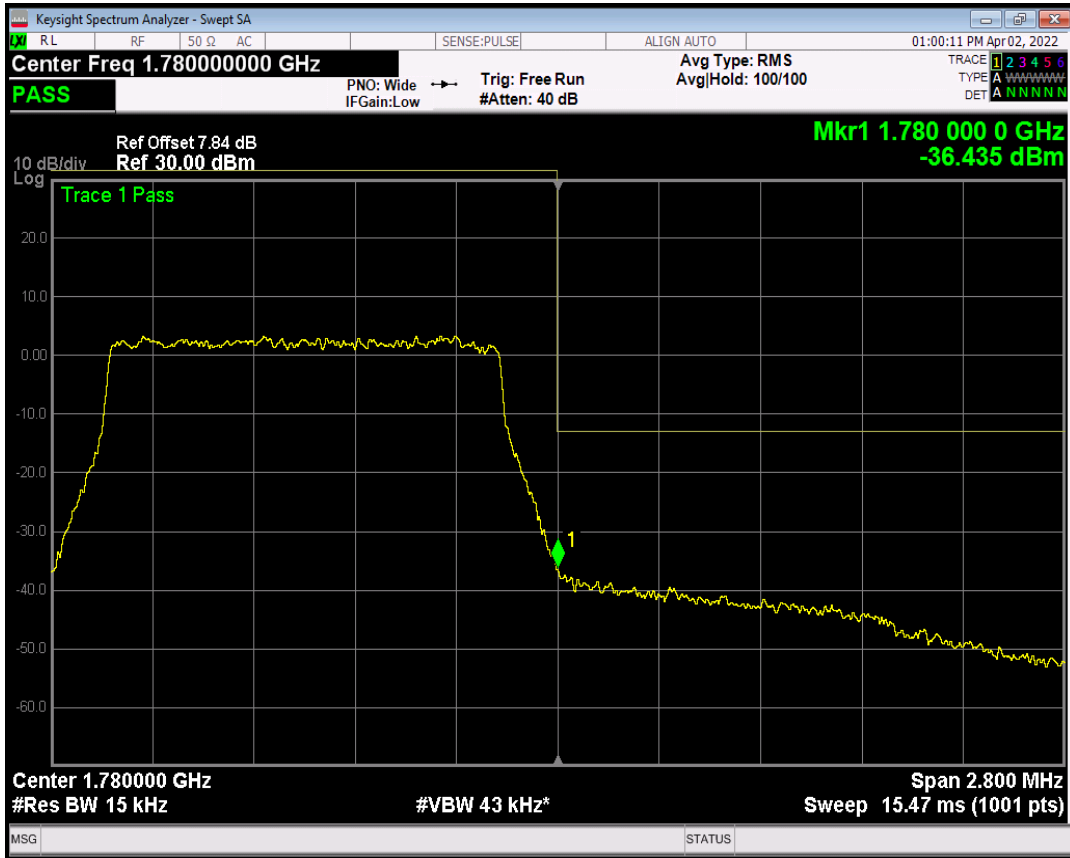

Band66 QAM16 BW=1.4MHz Channel=132665 RB Size=6 Position=#0

Band66 QPSK BW=3MHz Channel=131987 RB Size=1 Position=#Max