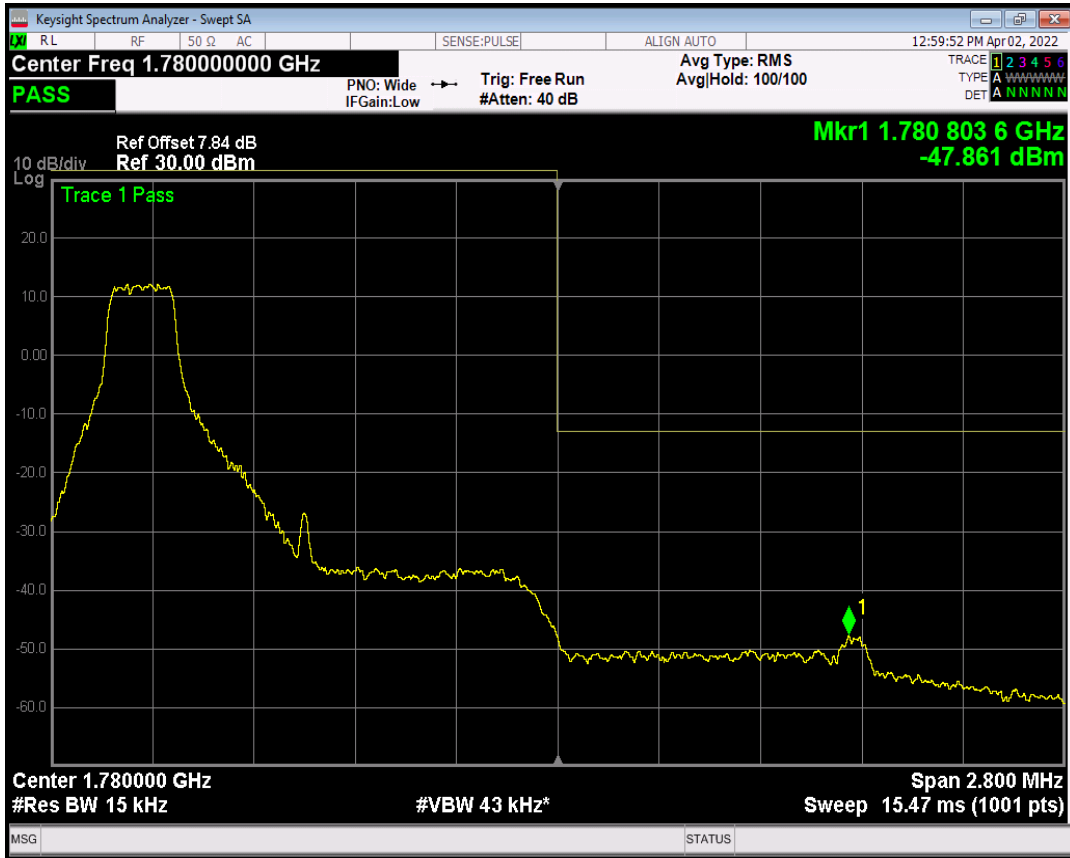

Band66 QPSK BW=1.4MHz Channel=131979 RB Size=6 Position=#0

Band66 QAM16 BW=1.4MHz Channel=131979 RB Size=1 Position=#Max

Band66 QAM16 BW=1.4MHz Channel=131979 RB Size=6 Position=#0

Band66 QPSK BW=1.4MHz Channel=132665 RB Size=1 Position=#0