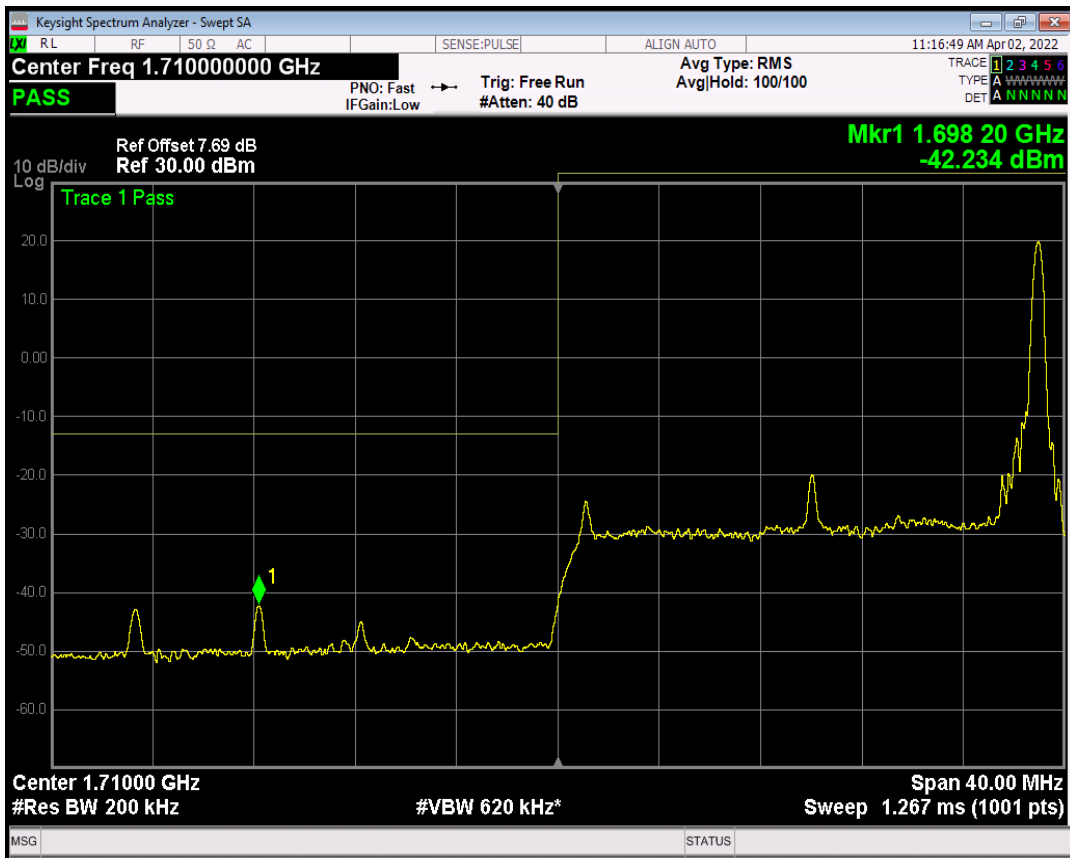

Band4 QAM16 BW=20MHz Channel=20050 RB Size=1 Position=#Max

Band4 QAM16 BW=20MHz Channel=20050 RB Size=1 Position=#0