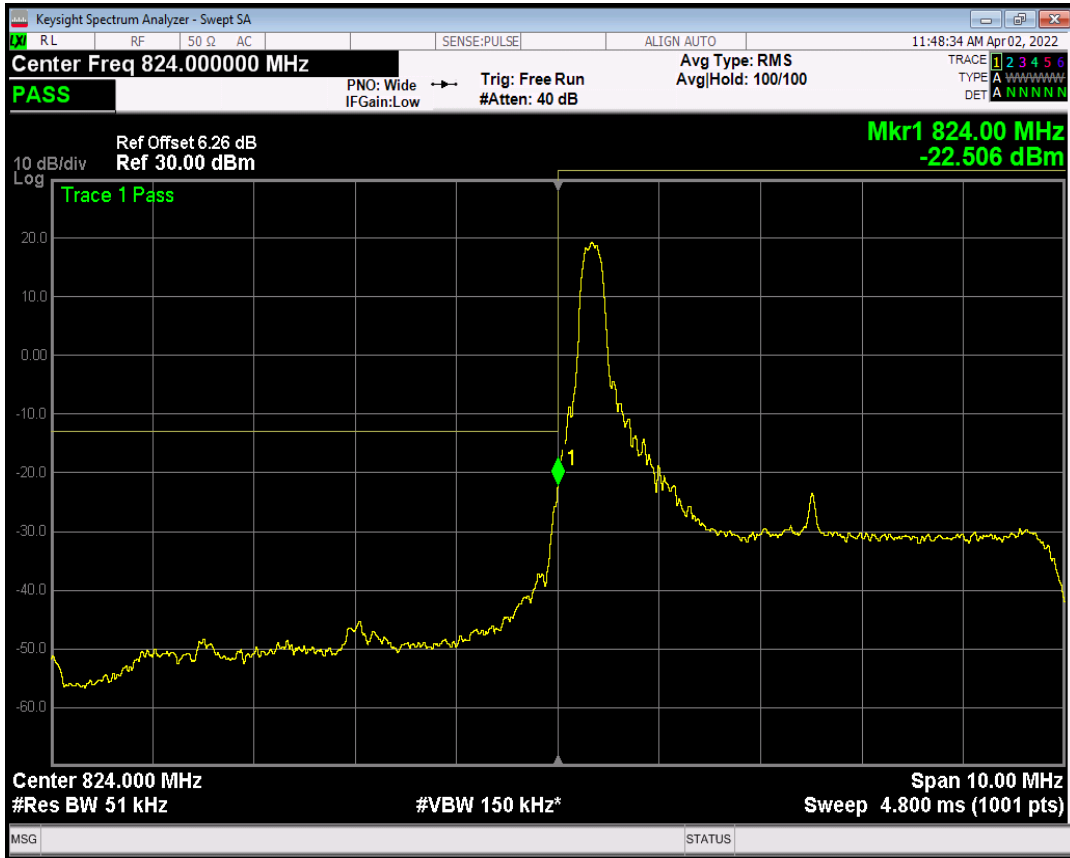

Band5 QPSK BW=5MHz Channel=20425 RB Size=1 Position=#0

Band5 QPSK BW=5MHz Channel=20425 RB Size=1 Position=#Max