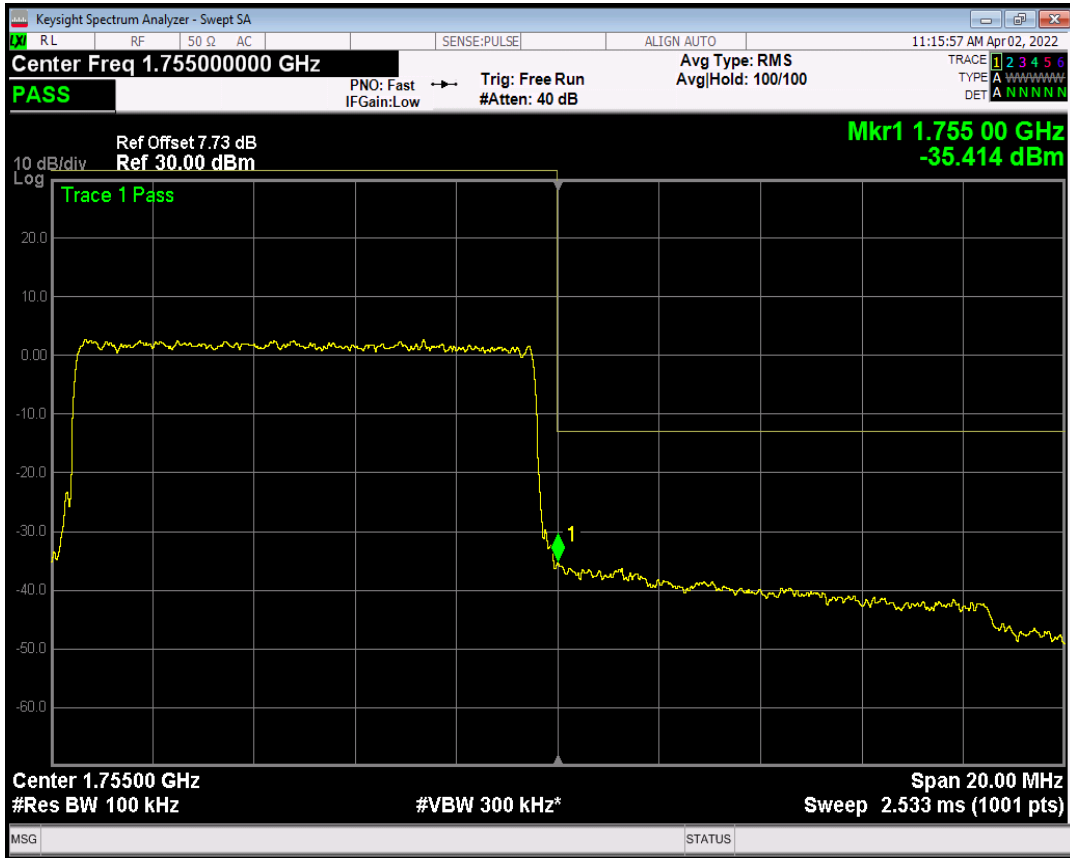

Band4 QPSK BW=10MHz Channel=20350 RB Size=50 Position=#0

Band4 QAM16 BW=10MHz Channel=20350 RB Size=1 Position=#0