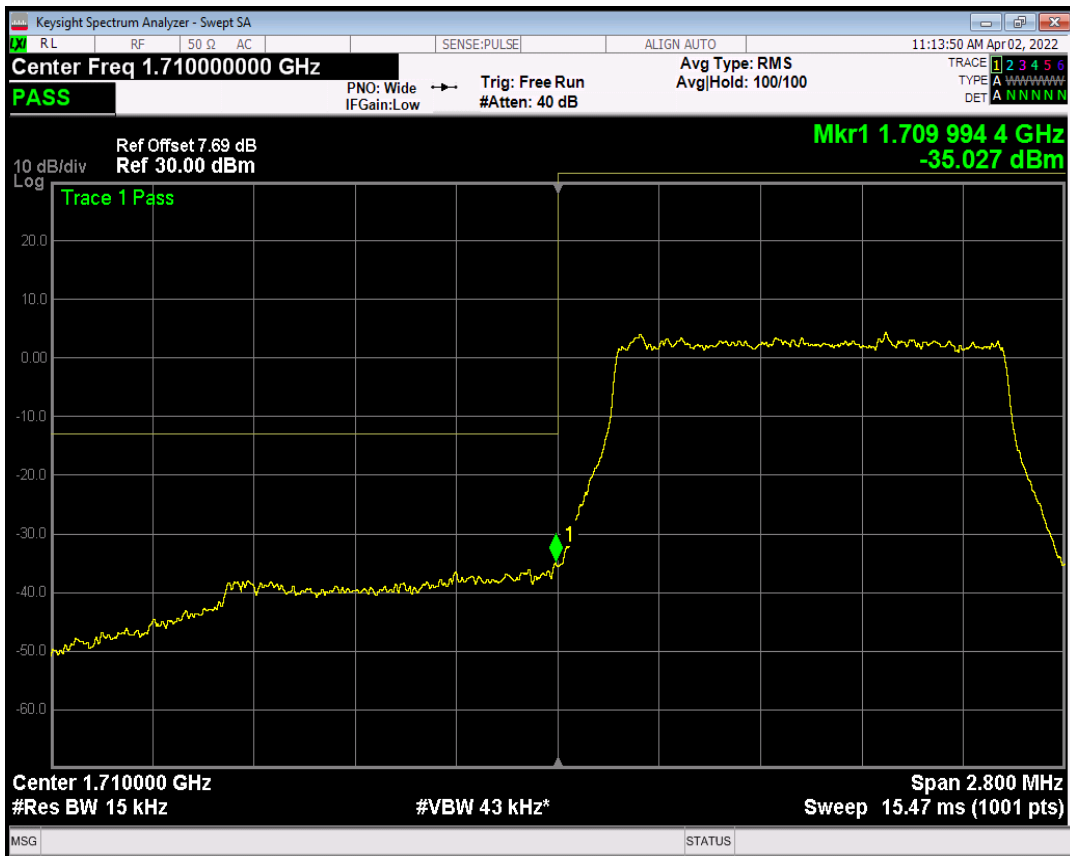

Band4 QPSK BW=1.4MHz Channel=19957 RB Size=6 Position=#0

Band4 QAM16 BW=1.4MHz Channel=19957 RB Size=1 Position=#Max

Band4 QAM16 BW=1.4MHz Channel=19957 RB Size=6 Position=#0

Band4 QPSK BW=1.4MHz Channel=20393 RB Size=1 Position=#0

Band4 QPSK BW=1.4MHz Channel=20393 RB Size=1 Position=#Max

Band4 QPSK BW=1.4MHz Channel=20393 RB Size=6 Position=#0

Band4 QAM16 BW=1.4MHz Channel=20393 RB Size=1 Position=#0

Band4 QAM16 BW=1.4MHz Channel=20393 RB Size=1 Position=#Max