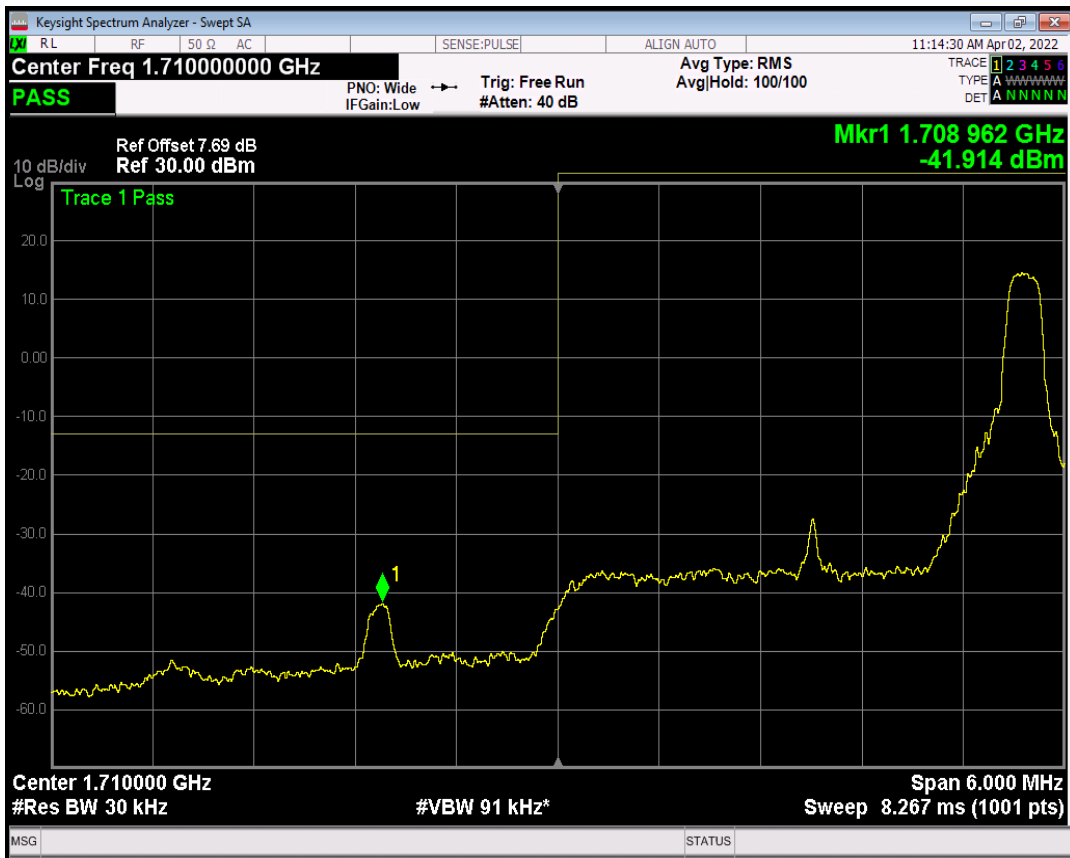

Band4 QPSK BW=1.4MHz Channel=20393 RB Size=1 Position=#Max

Band4 QPSK BW=1.4MHz Channel=20393 RB Size=6 Position=#0

Band4 QAM16 BW=1.4MHz Channel=20393 RB Size=1 Position=#0

Band4 QAM16 BW=1.4MHz Channel=20393 RB Size=1 Position=#Max

Band4 QPSK BW=3MHz Channel=19965 RB Size=1 Position=#0

Band4 QAM16 BW=1.4MHz Channel=20393 RB Size=6 Position=#0

Band4 QPSK BW=3MHz Channel=19965 RB Size=1 Position=#Max

Band4 QPSK BW=3MHz Channel=19965 RB Size=15 Position=#0