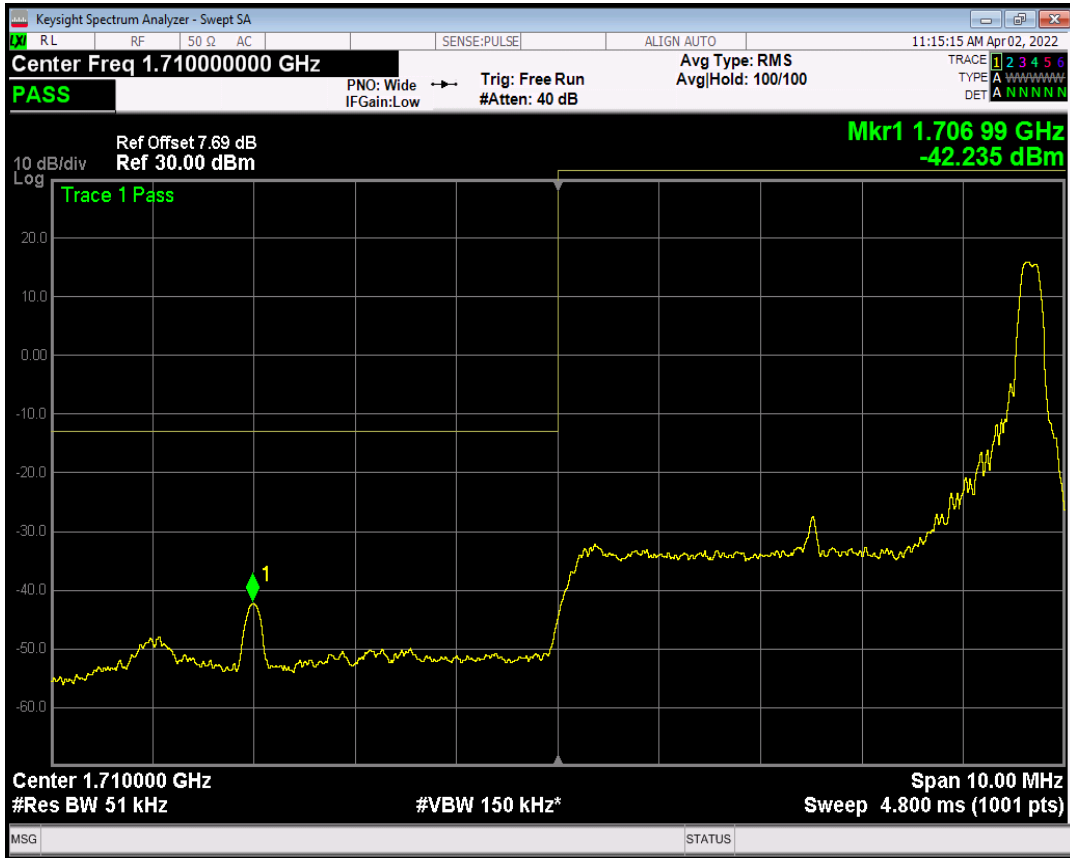

Band4 QAM16 BW=3MHz Channel=20385 RB Size=15 Position=#0

Band4 QPSK BW=5MHz Channel=19975 RB Size=1 Position=#0

Band4 QPSK BW=5MHz Channel=19975 RB Size=1 Position=#Max

Band4 QPSK BW=5MHz Channel=19975 RB Size=25 Position=#0

Band4 QAM16 BW=5MHz Channel=19975 RB Size=1 Position=#0

Band4 QAM16 BW=5MHz Channel=19975 RB Size=1 Position=#Max

Band4 QAM16 BW=5MHz Channel=19975 RB Size=25 Position=#0

Band4 QPSK BW=5MHz Channel=20375 RB Size=1 Position=#0