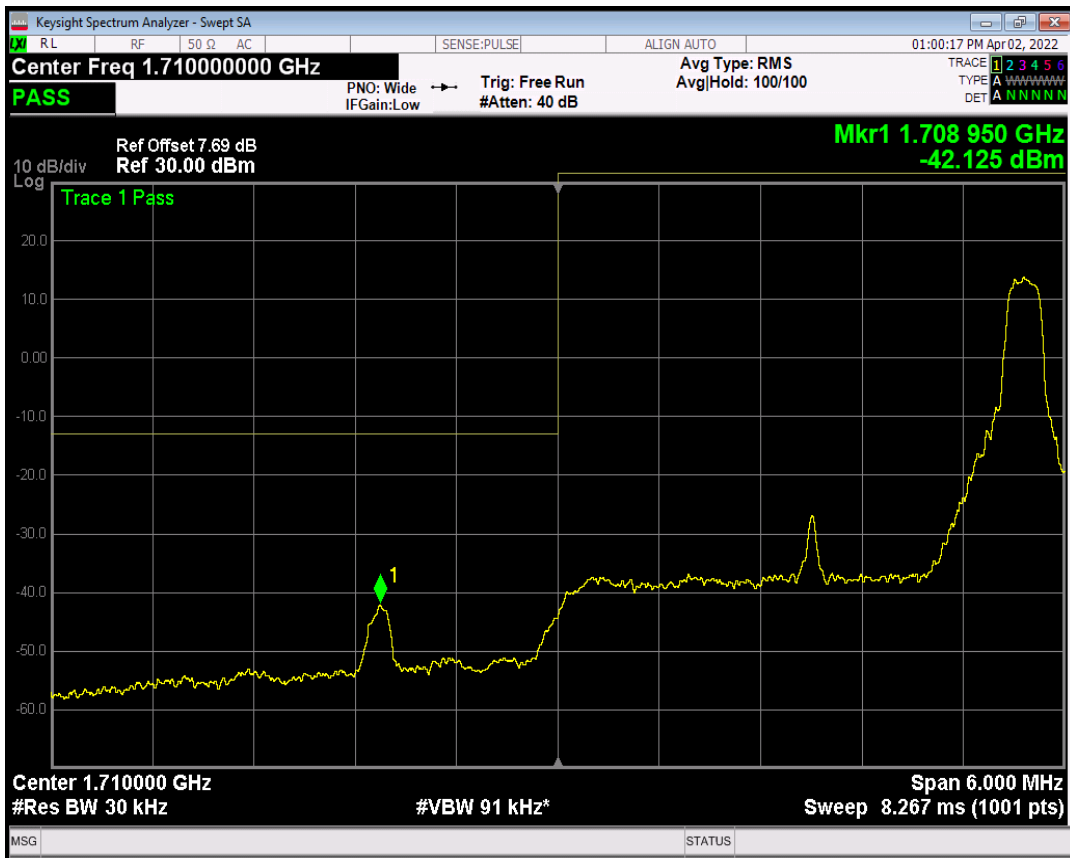

Band66 QPSK BW=3MHz Channel=131987 RB Size=1 Position=#Max

Band66 QPSK BW=3MHz Channel=131987 RB Size=15 Position=#0