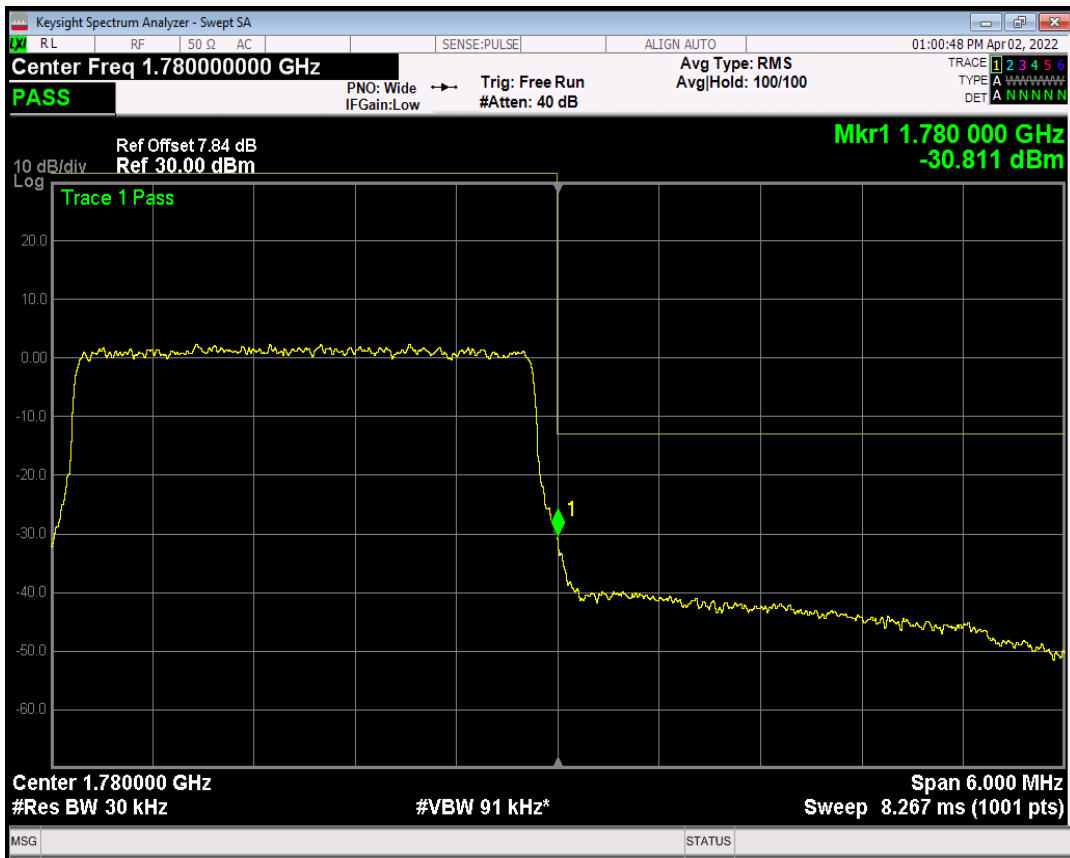

Band66 QAM16 BW=3MHz Channel=132657 RB Size=15 Position=#0

Band66 QPSK BW=5MHz Channel=131997 RB Size=1 Position=#0