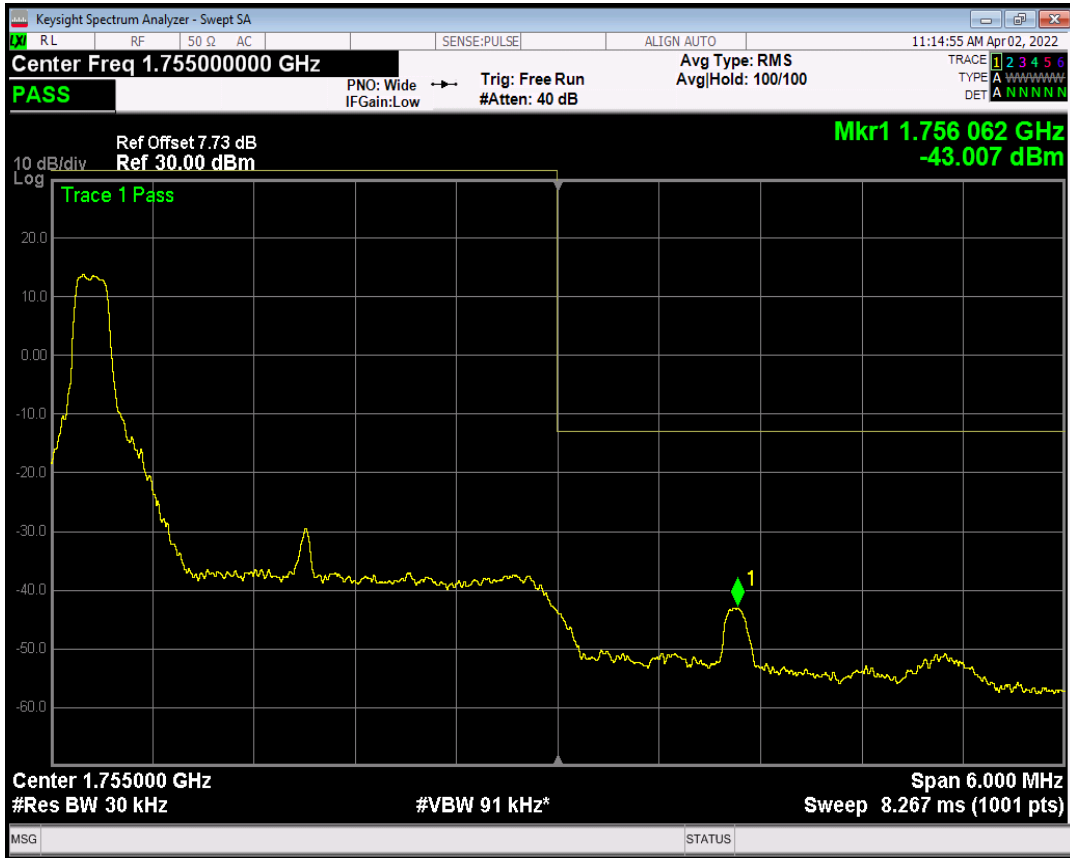

Band4 QPSK BW=3MHz Channel=20385 RB Size=1 Position=#Max

Band4 QPSK BW=3MHz Channel=20385 RB Size=15 Position=#0

Band4 QAM16 BW=3MHz Channel=20385 RB Size=1 Position=#Max

Band4 QAM16 BW=3MHz Channel=20385 RB Size=1 Position=#0