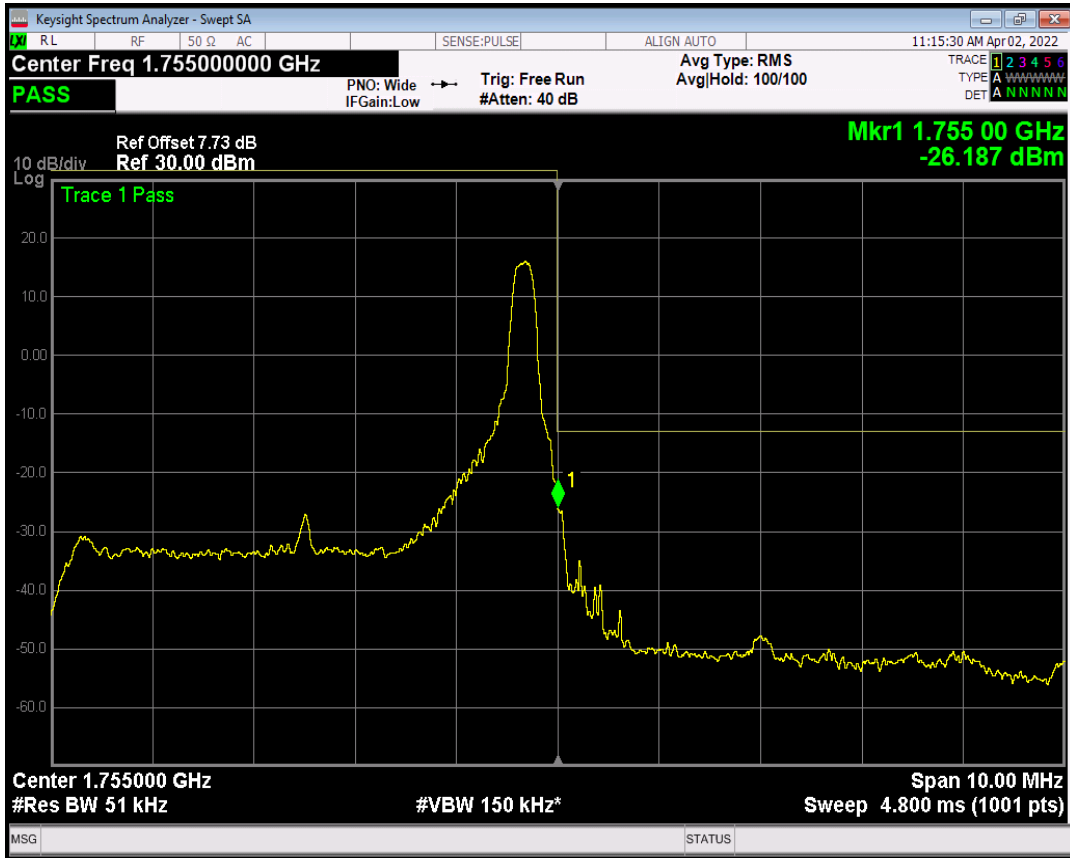

Band4 QPSK BW=5MHz Channel=20375 RB Size=25 Position=#0

Band4 QPSK BW=5MHz Channel=20375 RB Size=1 Position=#Max

Band4 QAM16 BW=5MHz Channel=20375 RB Size=1 Position=#0

Band4 QAM16 BW=5MHz Channel=20375 RB Size=1 Position=#Max