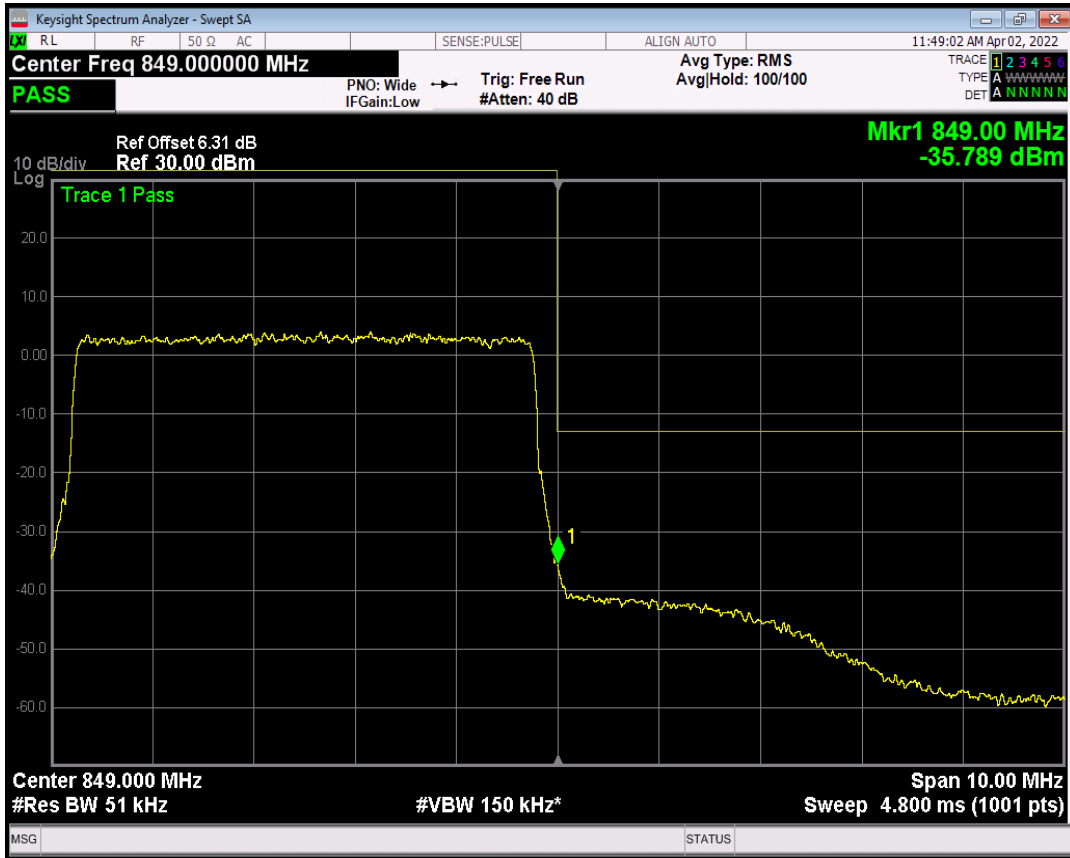

Band5 QAM16 BW=5MHz Channel=20625 RB Size=25 Position=#0

Band5 QPSK BW=10MHz Channel=20450 RB Size=1 Position=#Max