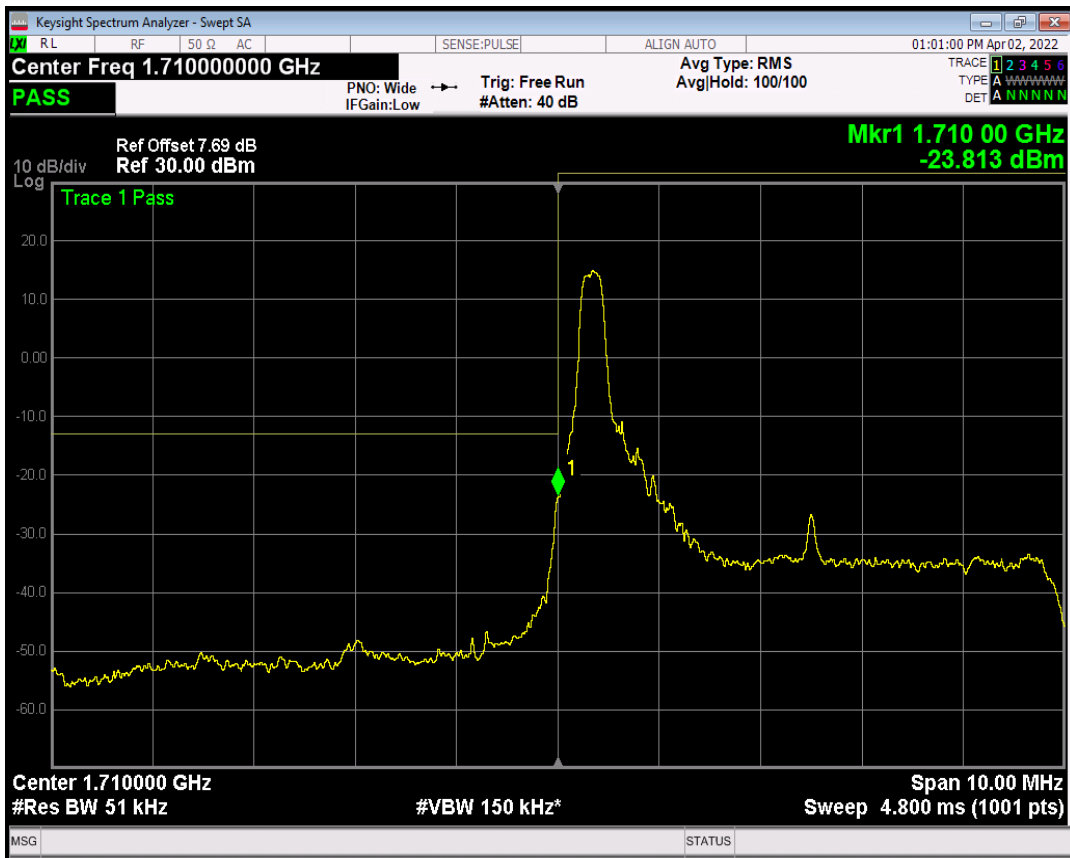

Band66 QAM16 BW=5MHz Channel=131997 RB Size=1 Position=#0

Band66 QAM16 BW=5MHz Channel=131997 RB Size=1 Position=#Max