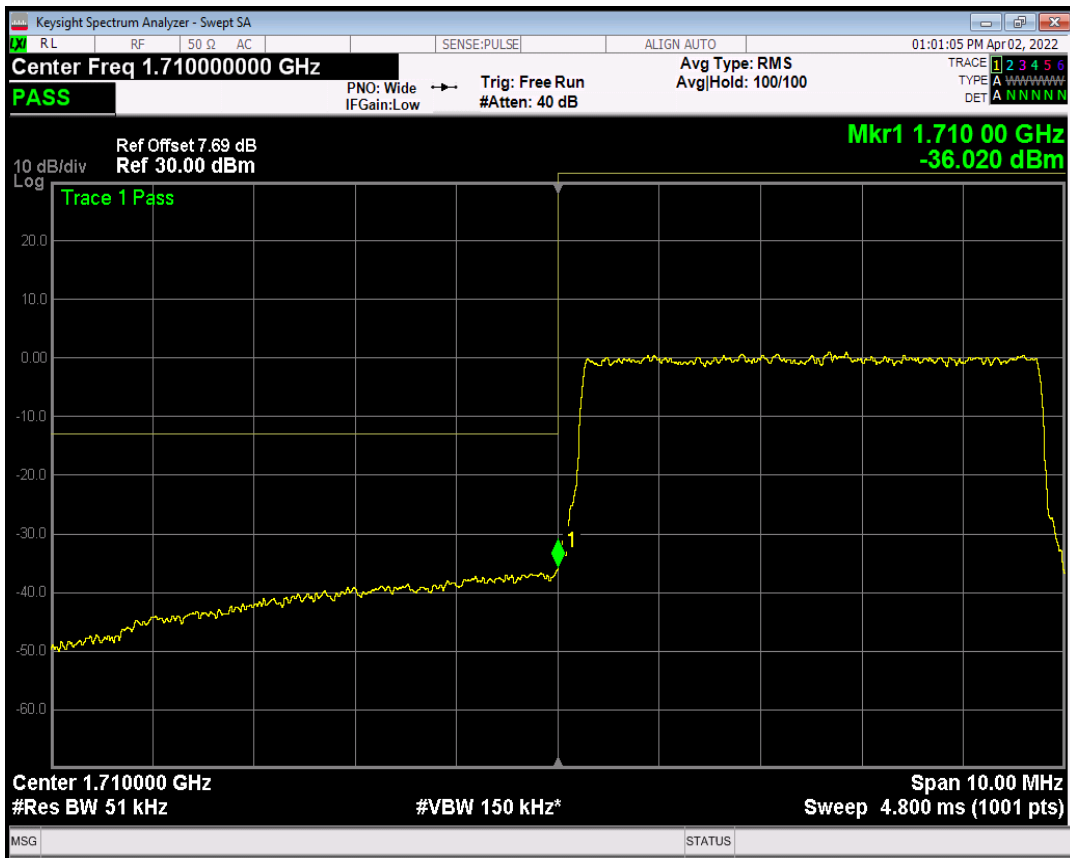

Band66 QAM16 BW=5MHz Channel=131997 RB Size=25 Position=#0

Band66 QPSK BW=5MHz Channel=132647 RB Size=1 Position=#0