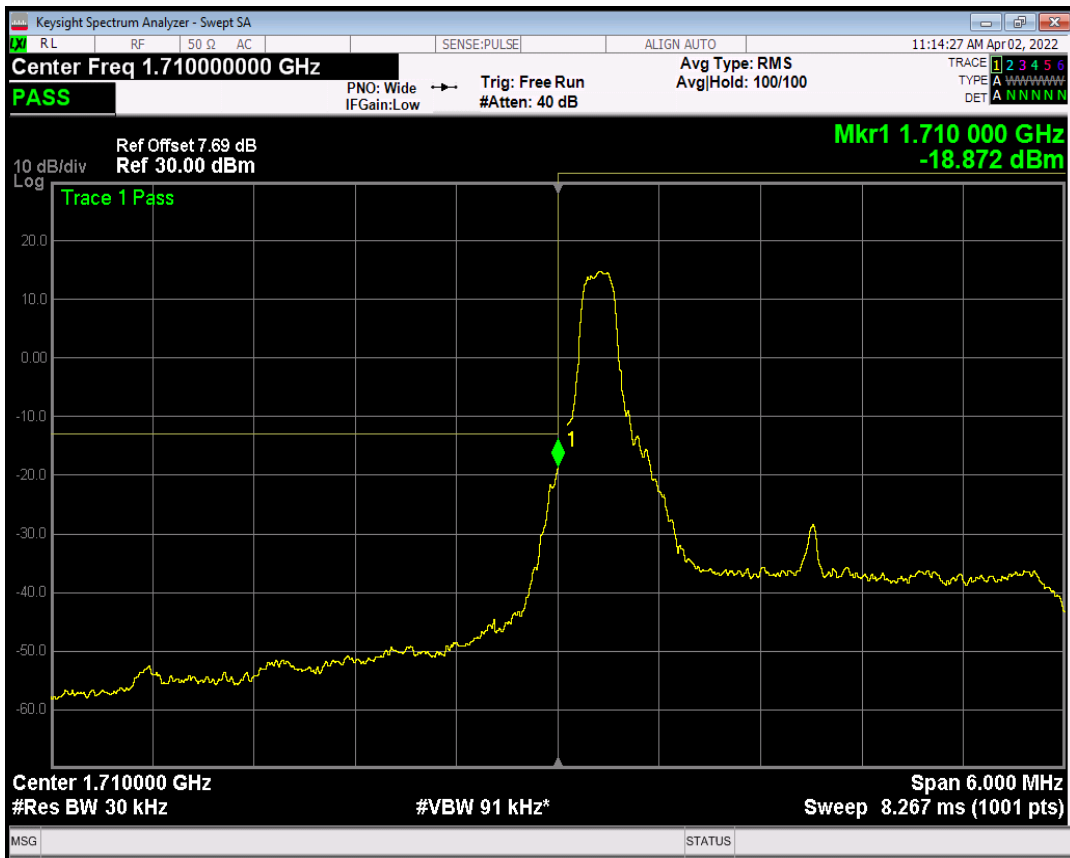

Band4 QPSK BW=3MHz Channel=19965 RB Size=1 Position=#0

Band4 QAM16 BW=1.4MHz Channel=20393 RB Size=6 Position=#0