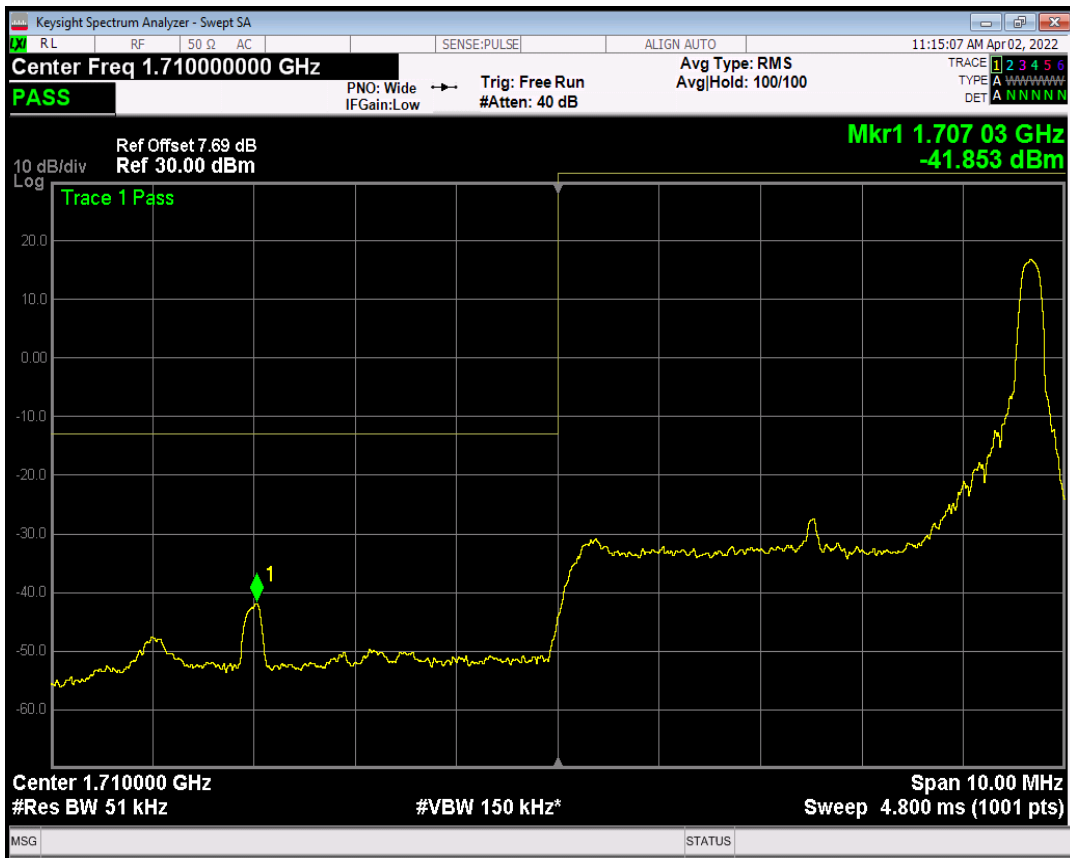

Band4 QPSK BW=5MHz Channel=19975 RB Size=1 Position=#Max

Band4 QPSK BW=5MHz Channel=19975 RB Size=25 Position=#0