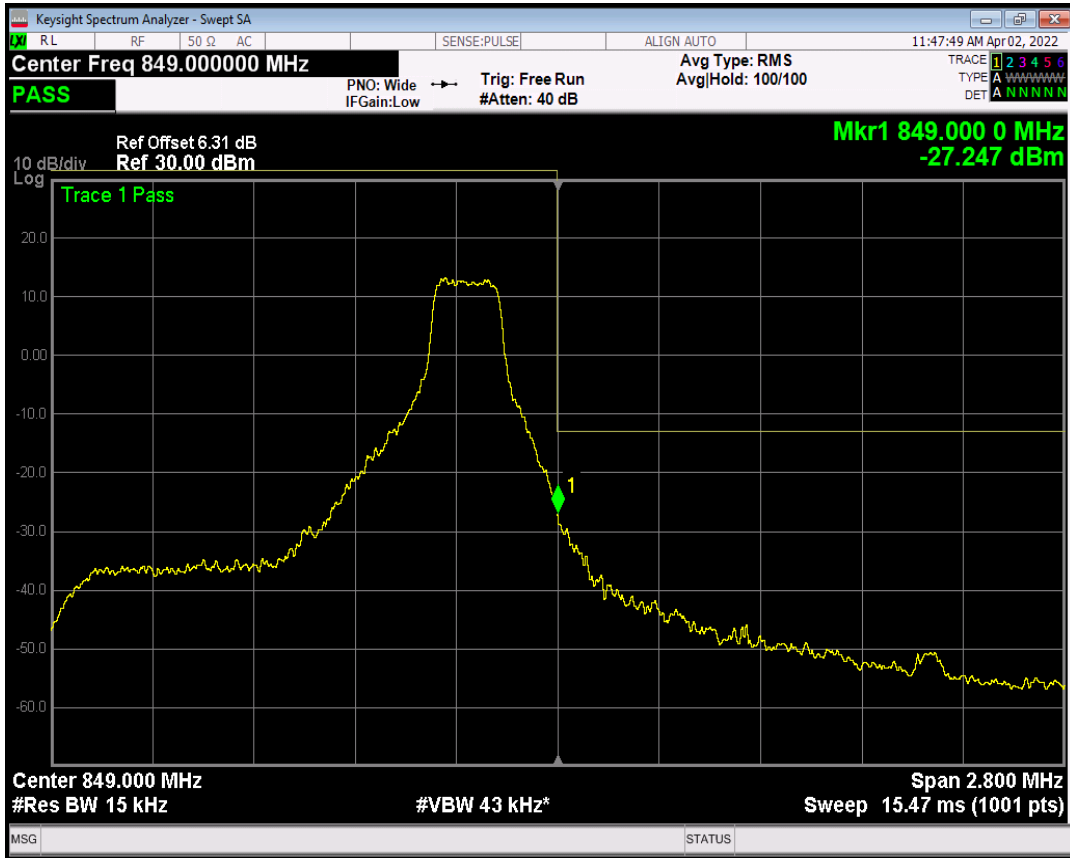

Band5 QPSK BW=1.4MHz Channel=20643 RB Size=1 Position=#Max

Band5 QAM16 BW=1.4MHz Channel=20643 RB Size=1 Position=#0

Band5 QPSK BW=1.4MHz Channel=20643 RB Size=6 Position=#0

Band5 QAM16 BW=1.4MHz Channel=20643 RB Size=1 Position=#Max