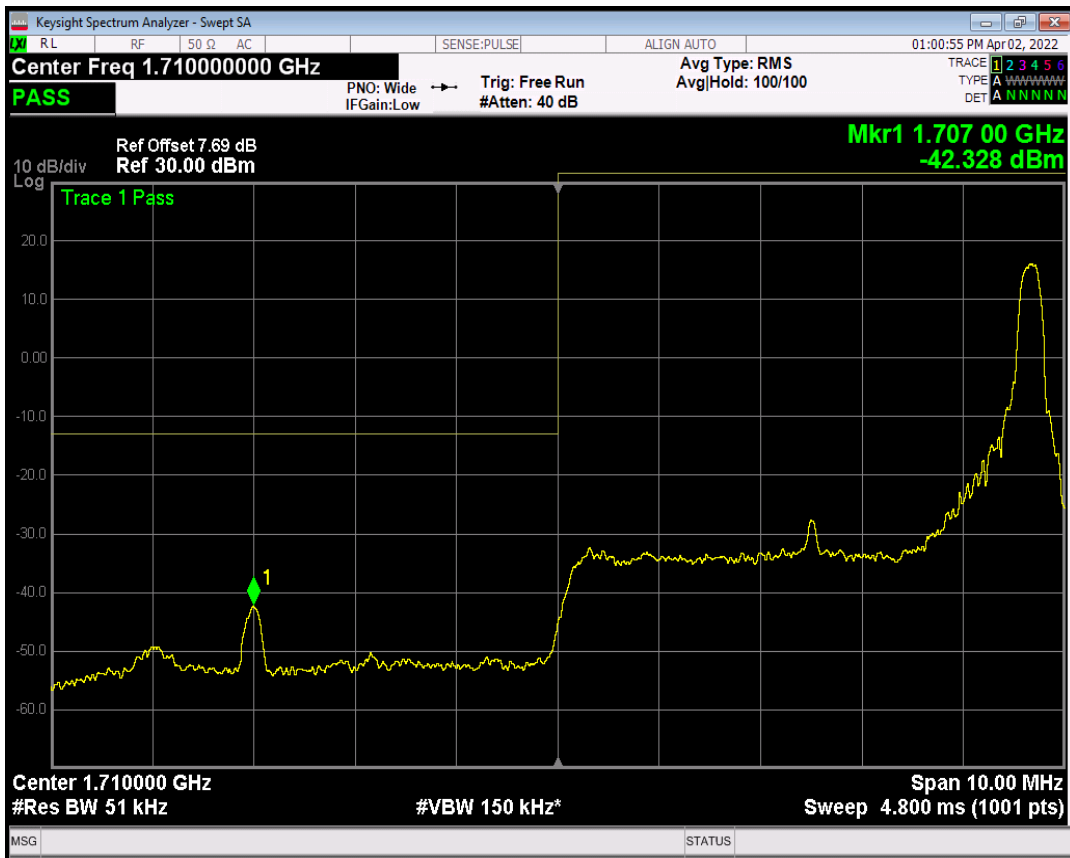

Band66 QPSK BW=5MHz Channel=131997 RB Size=1 Position=#Max

Band66 QPSK BW=5MHz Channel=131997 RB Size=25 Position=#0