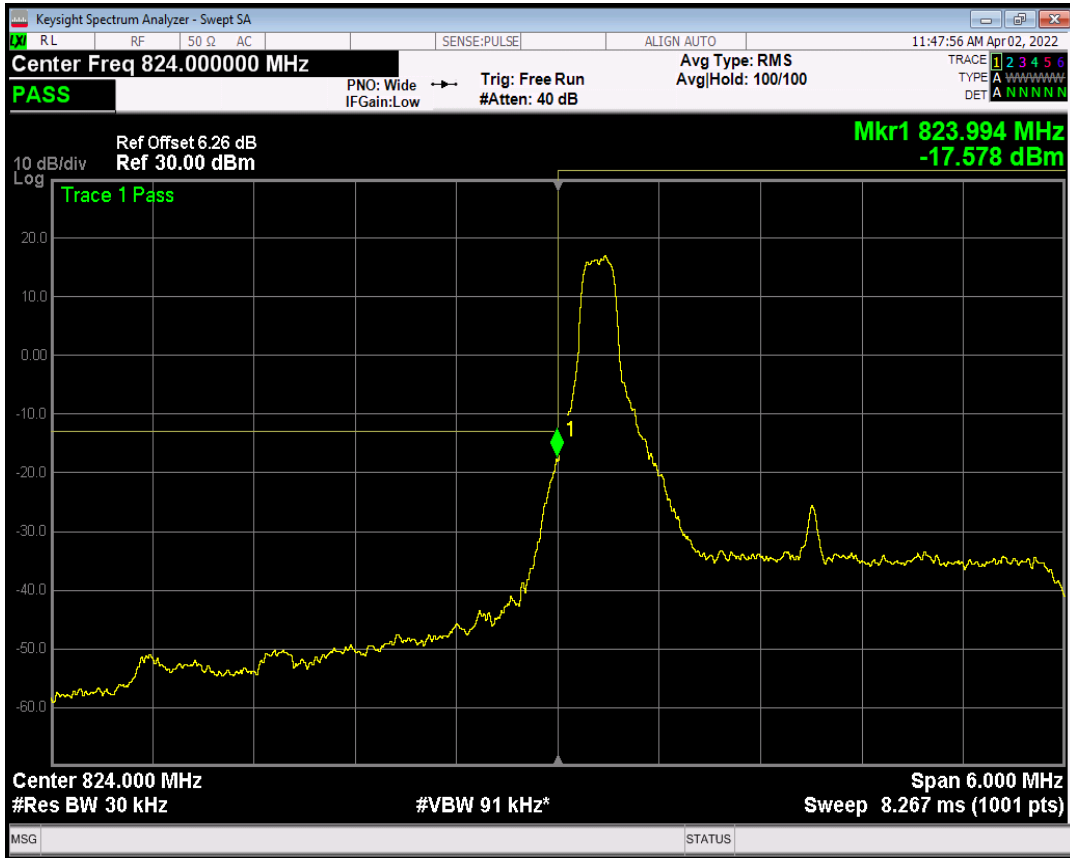

Band5 QPSK BW=3MHz Channel=20415 RB Size=1 Position=#0

Band5 QPSK BW=3MHz Channel=20415 RB Size=1 Position=#Max