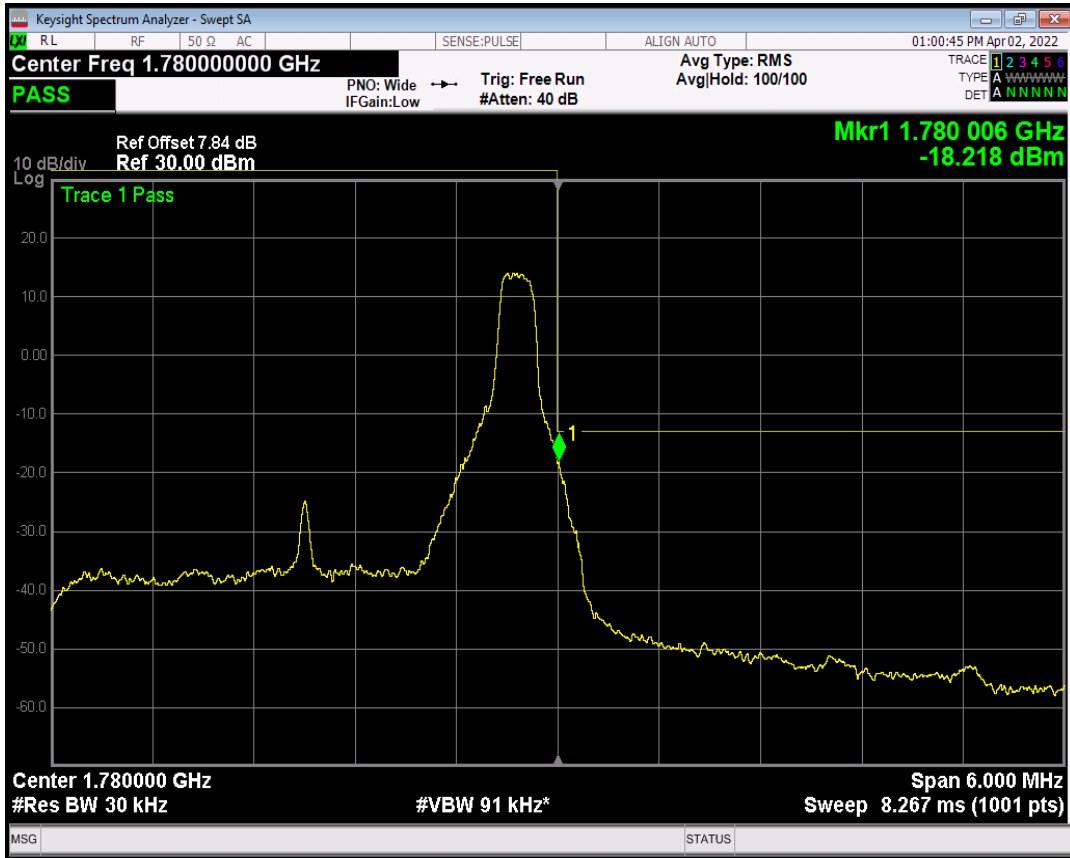

Band66 QPSK BW=3MHz Channel=132657 RB Size=1 Position=#Max

Band66 QPSK BW=3MHz Channel=132657 RB Size=15 Position=#0

Band66 QAM16 BW=3MHz Channel=132657 RB Size=1 Position=#0

Band66 QAM16 BW=3MHz Channel=132657 RB Size=1 Position=#Max