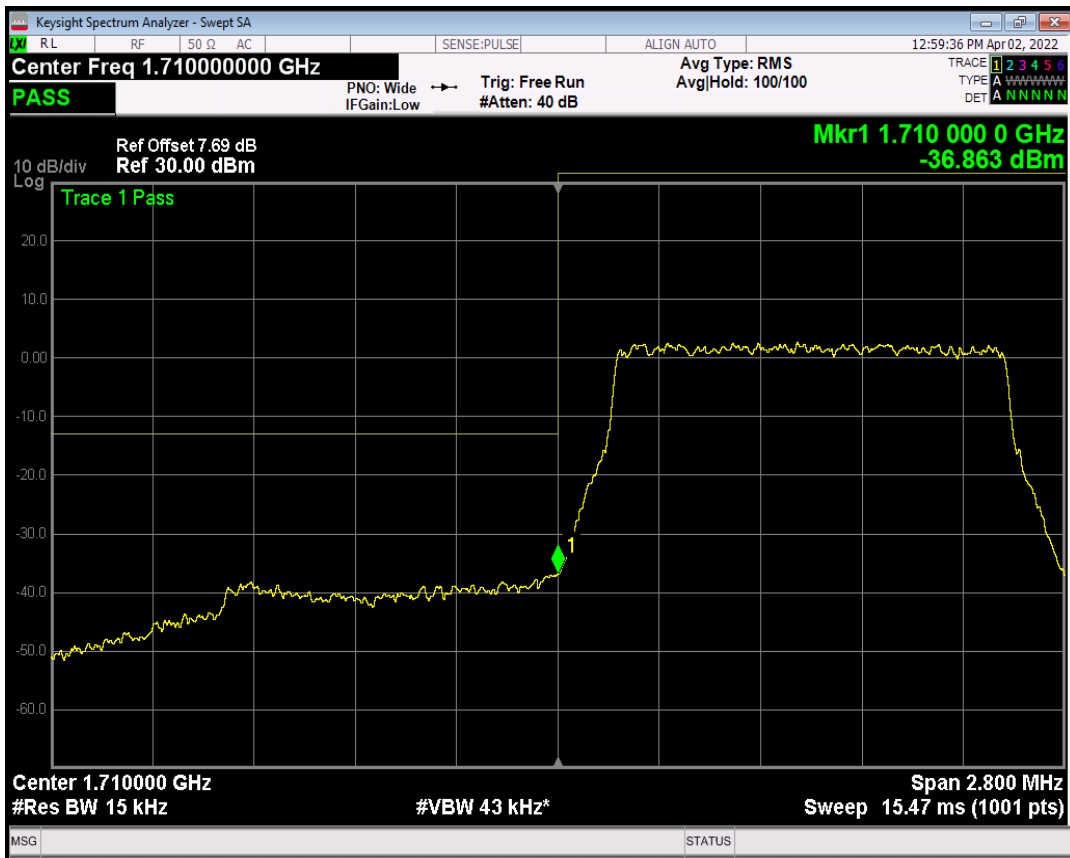

Band66 QPSK BW=1.4MHz Channel=131979 RB Size=6 Position=#0

Band66 QAM16 BW=1.4MHz Channel=131979 RB Size=1 Position=#Max