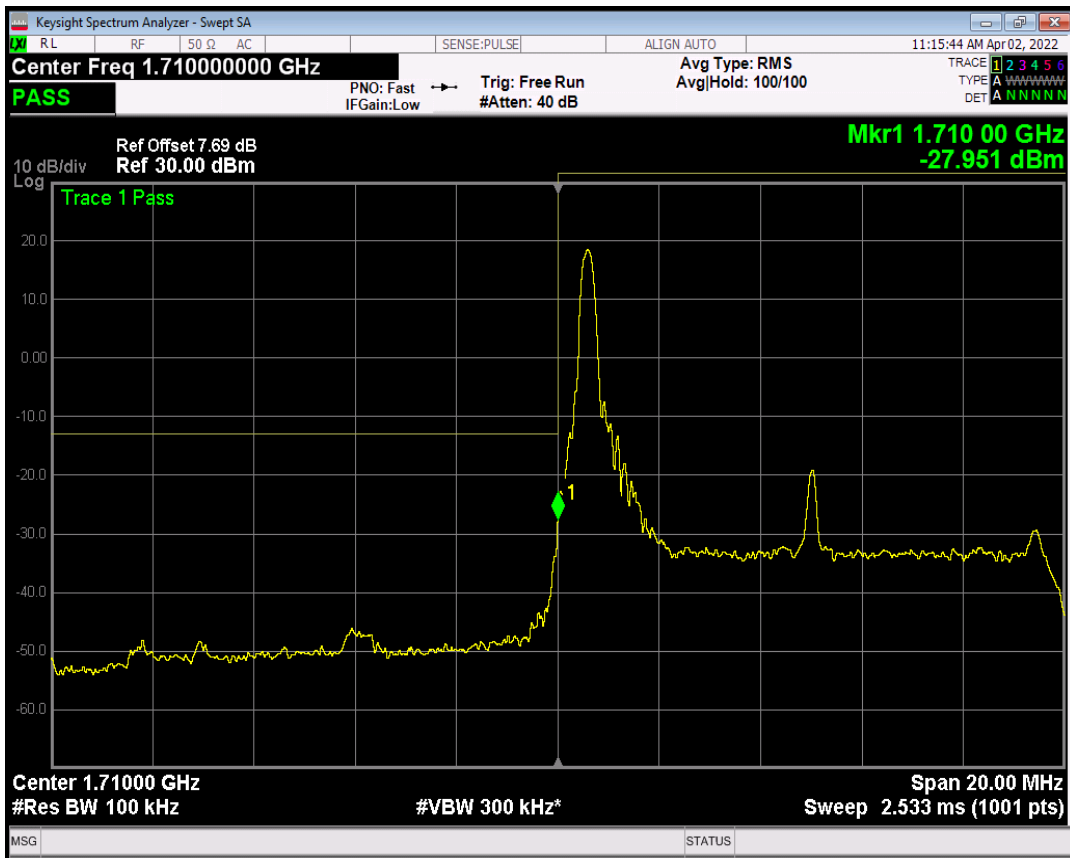

Band4 QAM16 BW=10MHz Channel=20000 RB Size=1 Position=#0

Band4 QAM16 BW=10MHz Channel=20000 RB Size=1 Position=#Max