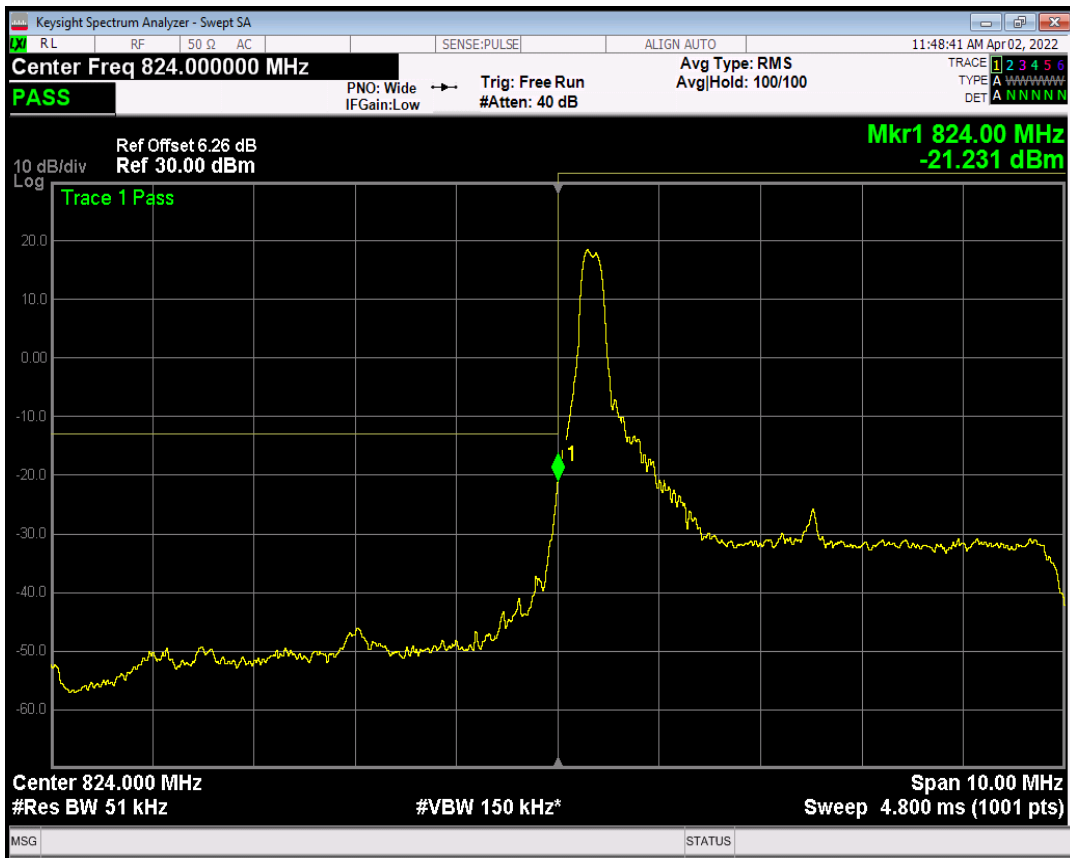

Band5 QAM16 BW=5MHz Channel=20425 RB Size=1 Position=#0

Band5 QAM16 BW=5MHz Channel=20425 RB Size=1 Position=#Max