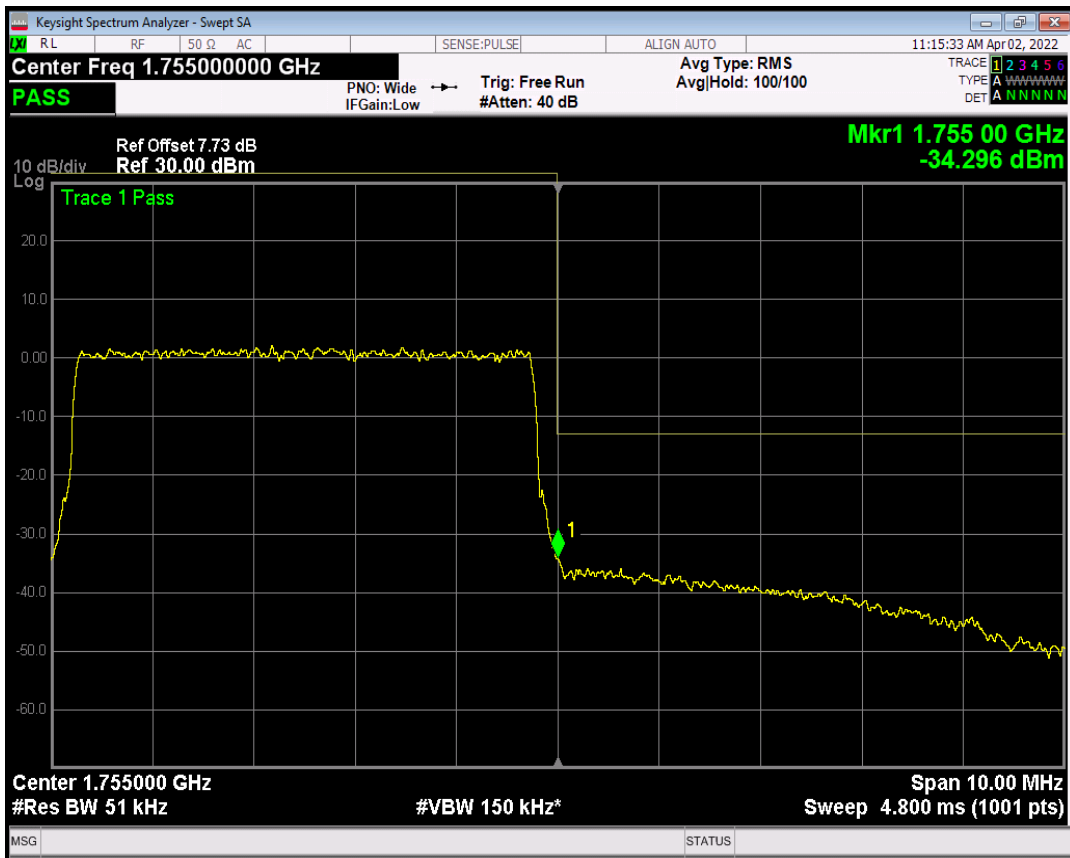

Band4 QAM16 BW=5MHz Channel=20375 RB Size=25 Position=#0

Band4 QPSK BW=10MHz Channel=20000 RB Size=1 Position=#0