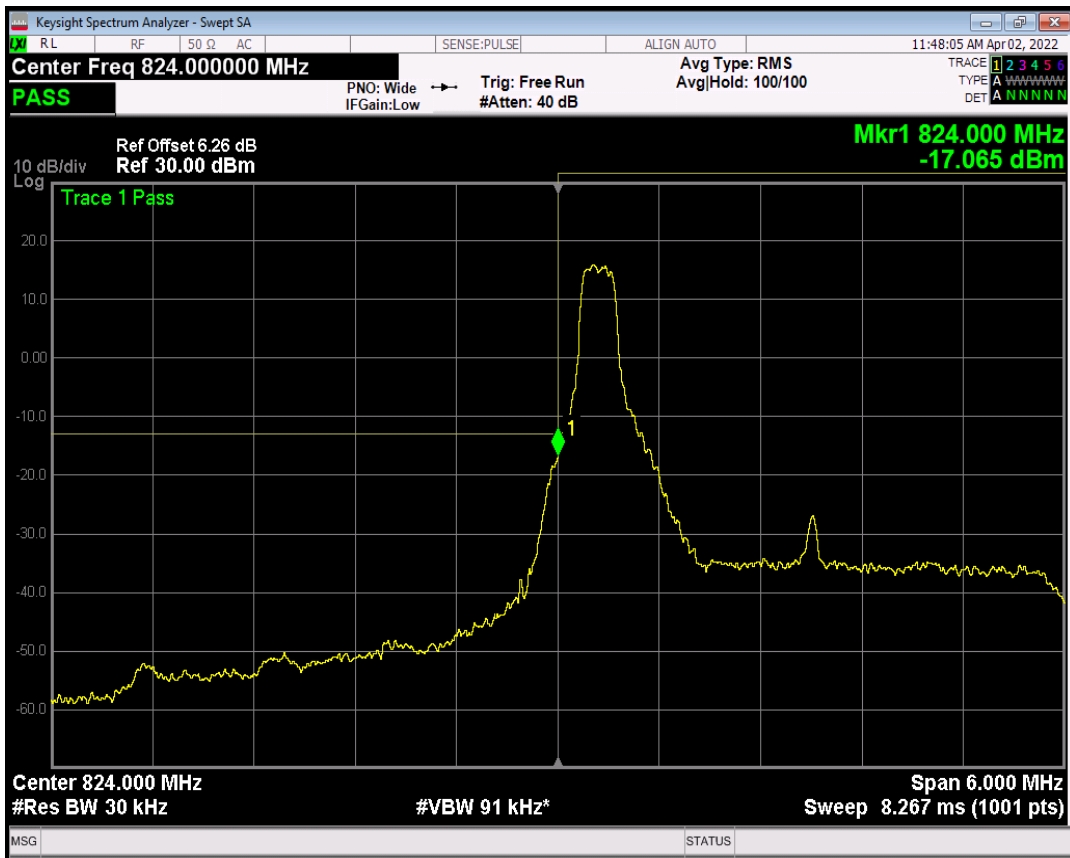

Band5 QAM16 BW=3MHz Channel=20415 RB Size=1 Position=#0

Band5 QAM16 BW=3MHz Channel=20415 RB Size=1 Position=#Max