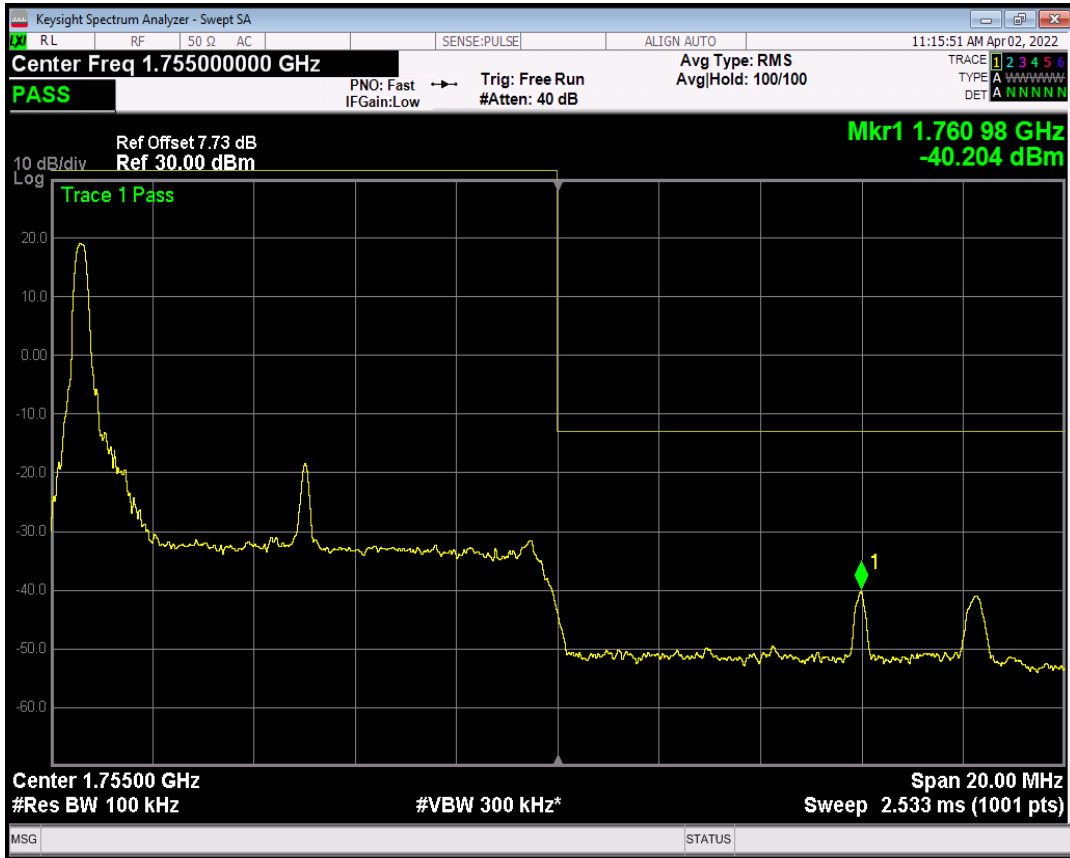

Band4 QAM16 BW=10MHz Channel=20000 RB Size=1 Position=#0

Band4 QAM16 BW=10MHz Channel=20000 RB Size=1 Position=#Max

Band4 QAM16 BW=10MHz Channel=20000 RB Size=50 Position=#0

Band4 QPSK BW=10MHz Channel=20350 RB Size=1 Position=#0