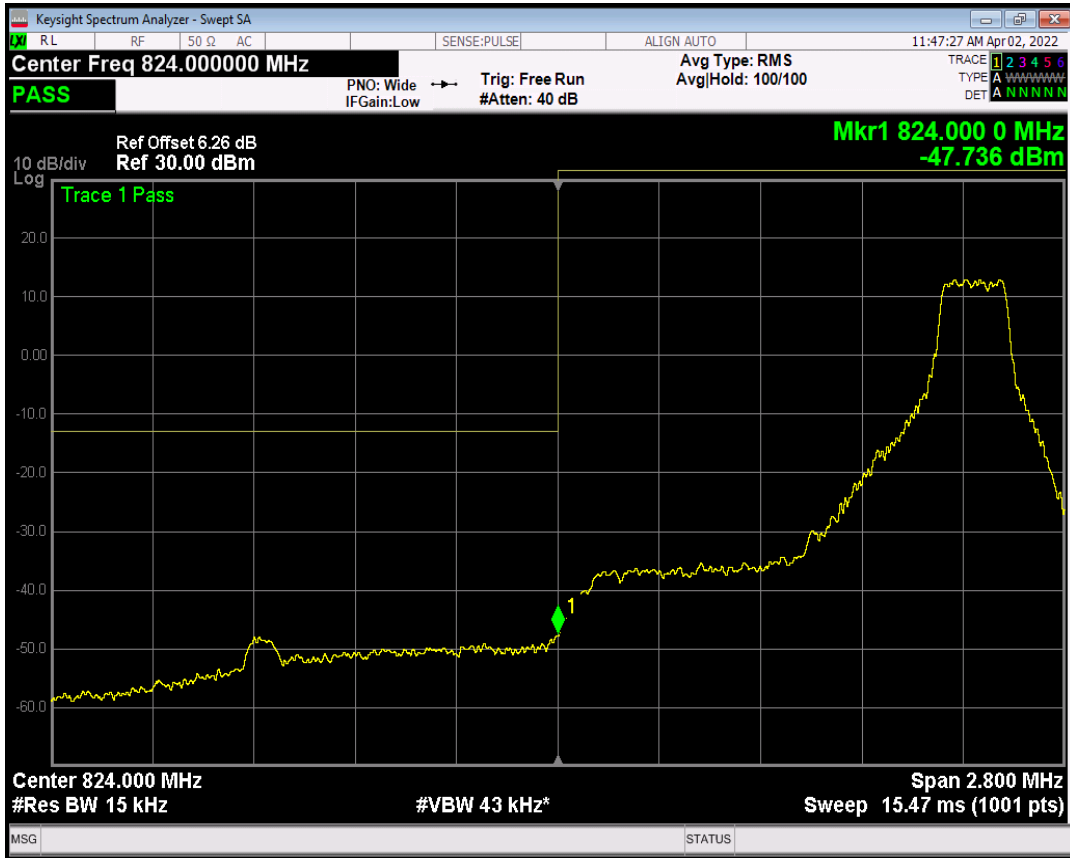

Band4 QPSK BW=20MHz Channel=20300 RB Size=1 Position=#Max

Band4 QPSK BW=20MHz Channel=20300 RB Size=100 Position=#0

Band4 QAM16 BW=20MHz Channel=20300 RB Size=1 Position=#0

Band4 QAM16 BW=20MHz Channel=20300 RB Size=1 Position=#Max

Band4 QAM16 BW=20MHz Channel=20300 RB Size=100 Position=#0

Band5 QPSK BW=1.4MHz Channel=20407 RB Size=1 Position=#0

Band5 QPSK BW=1.4MHz Channel=20407 RB Size=1 Position=#Max

Band5 QPSK BW=1.4MHz Channel=20407 RB Size=6 Position=#0

Band5 QAM16 BW=1.4MHz Channel=20407 RB Size=1 Position=#0

Band5 QAM16 BW=1.4MHz Channel=20407 RB Size=1 Position=#Max

Band5 QAM16 BW=1.4MHz Channel=20407 RB Size=6 Position=#0

Band5 QPSK BW=1.4MHz Channel=20643 RB Size=1 Position=#0