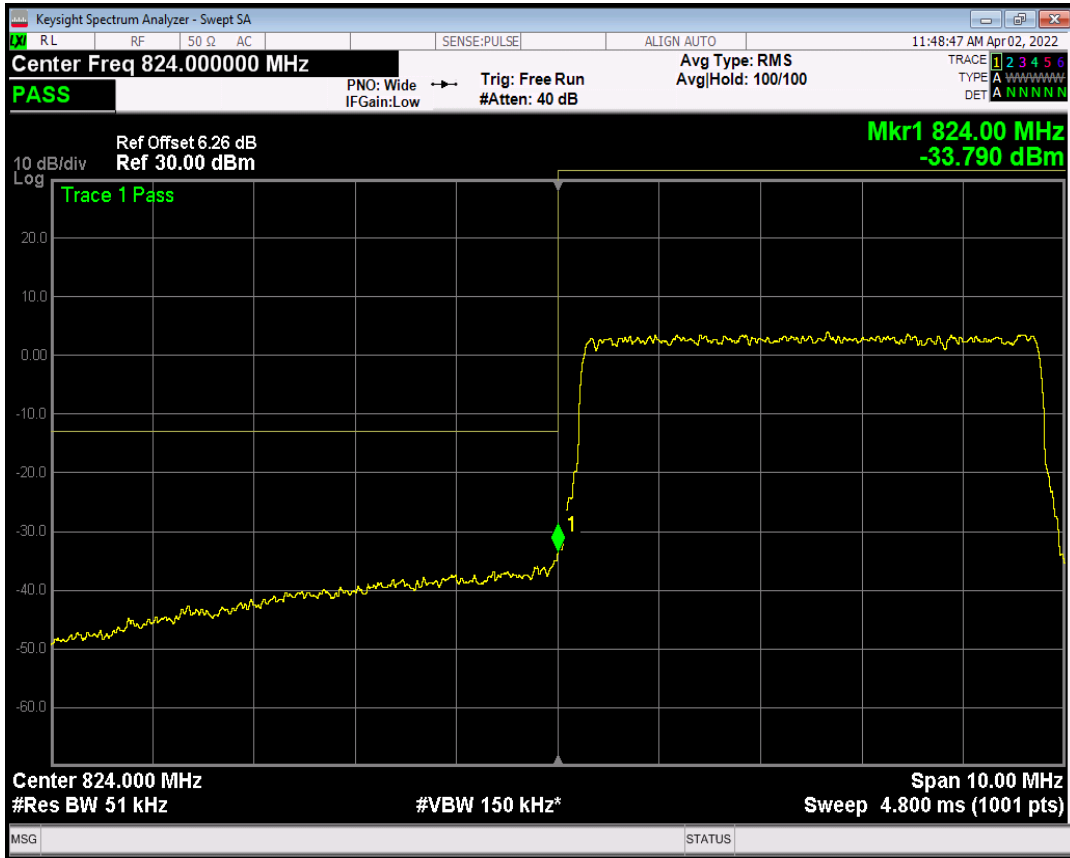

Band5 QAM16 BW=5MHz Channel=20425 RB Size=1 Position=#0

Band5 QAM16 BW=5MHz Channel=20425 RB Size=1 Position=#Max

Band5 QPSK BW=5MHz Channel=20625 RB Size=1 Position=#0

Band5 QAM16 BW=5MHz Channel=20425 RB Size=25 Position=#0