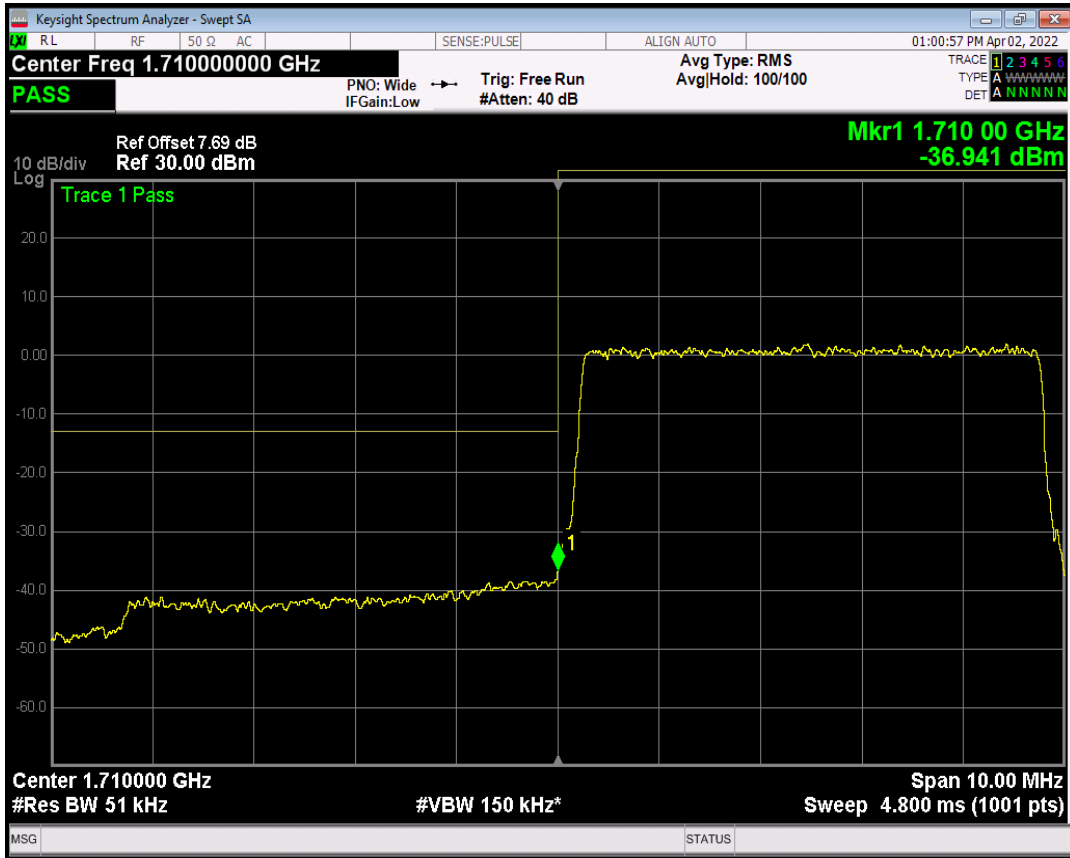

Band66 QAM16 BW=3MHz Channel=132657 RB Size=15 Position=#0

Band66 QPSK BW=5MHz Channel=131997 RB Size=1 Position=#0

Band66 QPSK BW=5MHz Channel=131997 RB Size=1 Position=#Max

Band66 QPSK BW=5MHz Channel=131997 RB Size=25 Position=#0