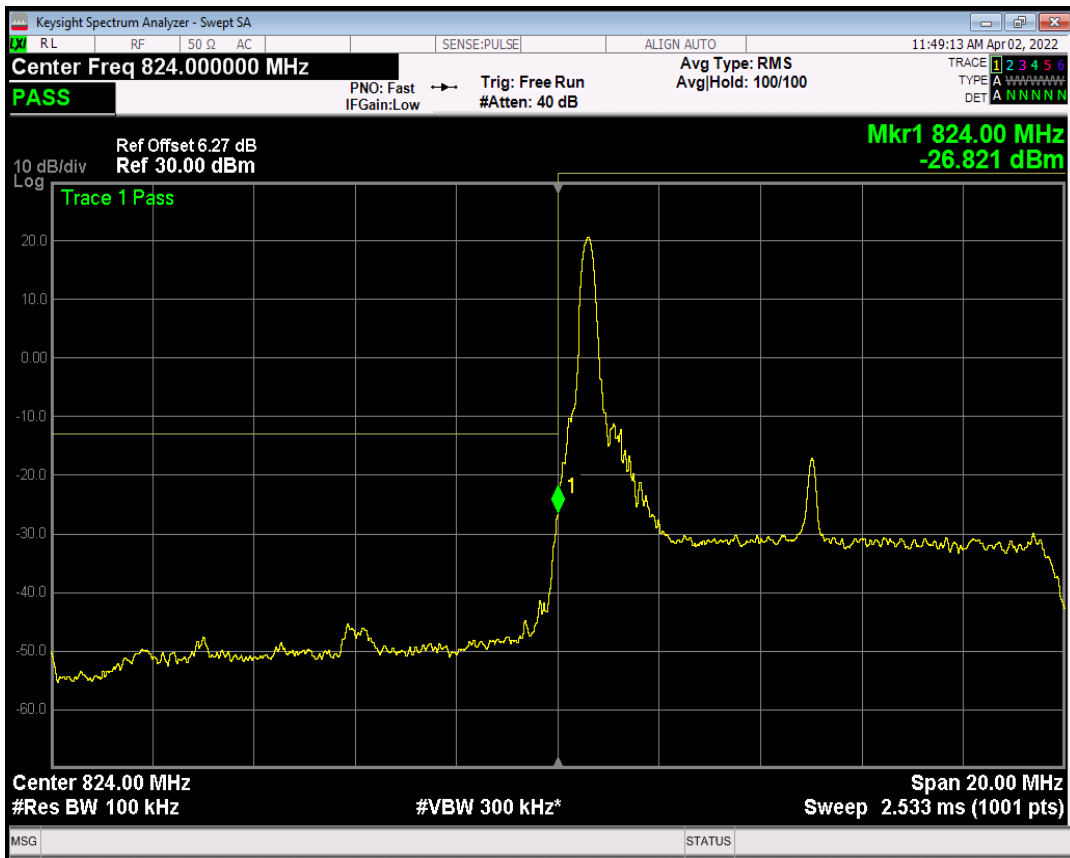

Band5 QAM16 BW=10MHz Channel=20450 RB Size=1 Position=#0

Band5 QAM16 BW=10MHz Channel=20450 RB Size=1 Position=#Max