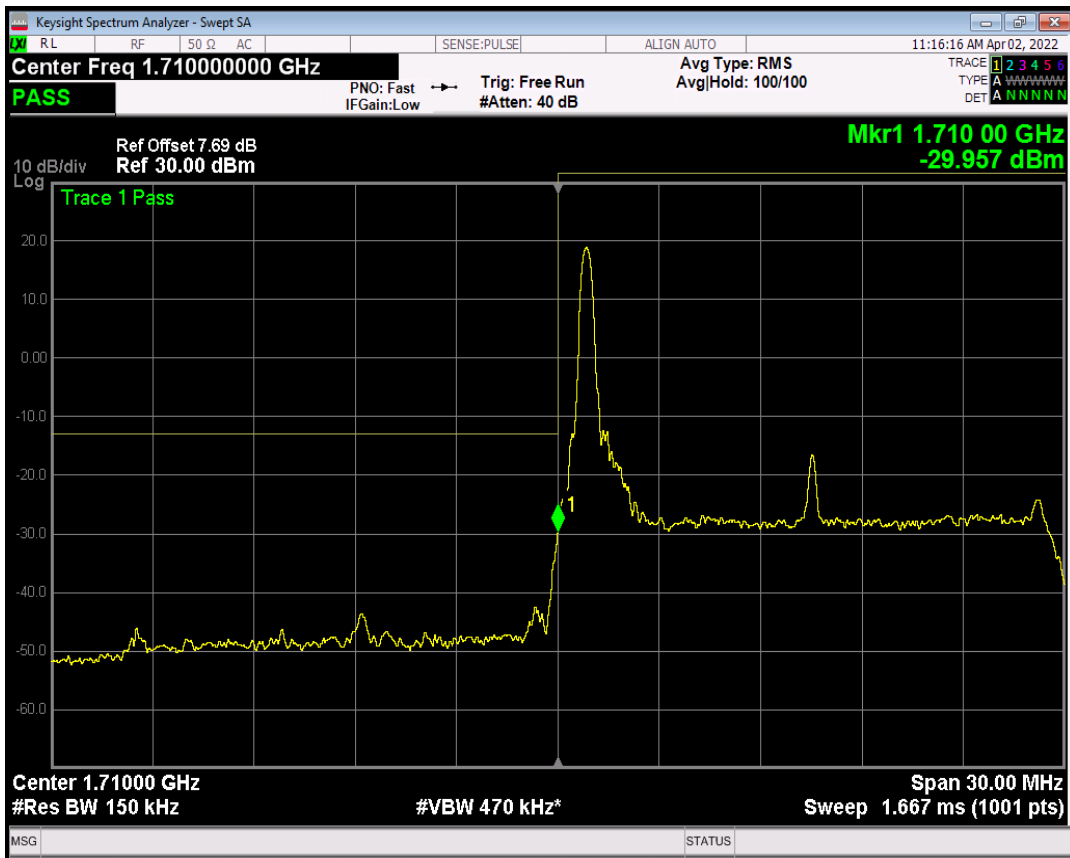

Band4 QAM16 BW=15MHz Channel=20025 RB Size=1 Position=#0

Band4 QAM16 BW=15MHz Channel=20025 RB Size=1 Position=#Max