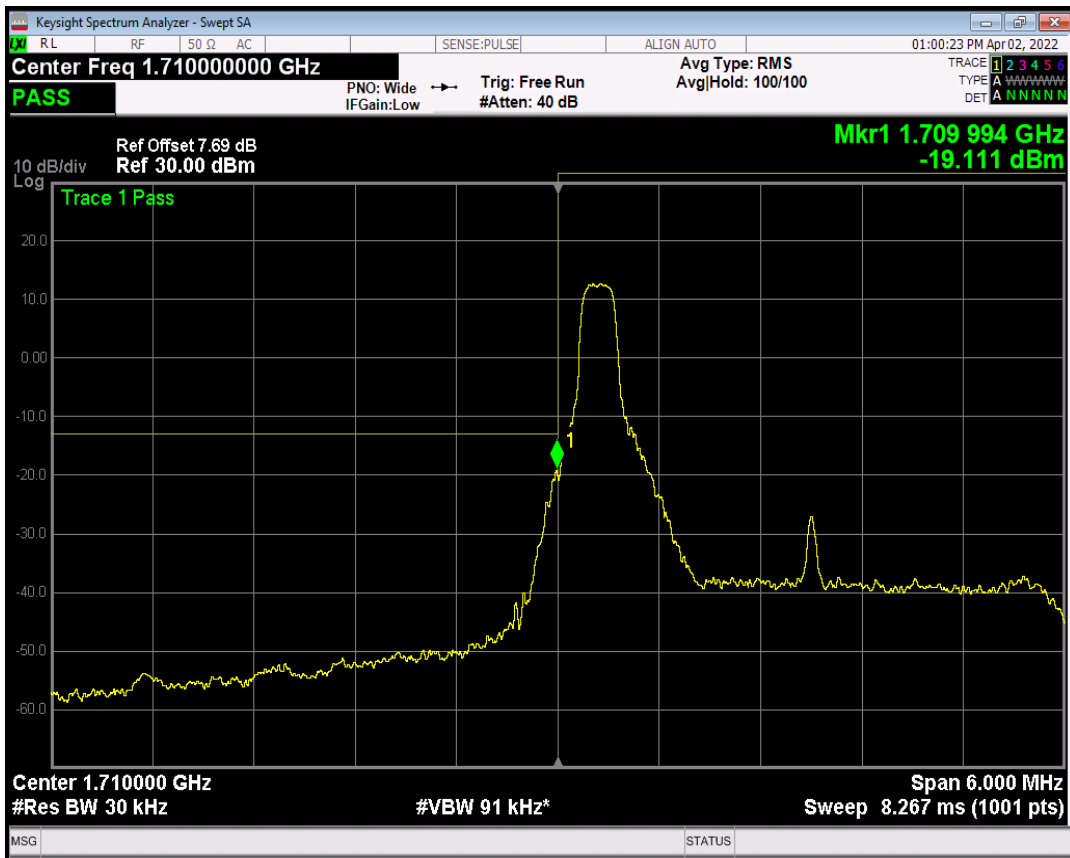

Band66 QAM16 BW=3MHz Channel=131987 RB Size=1 Position=#0

Band66 QAM16 BW=3MHz Channel=131987 RB Size=1 Position=#Max