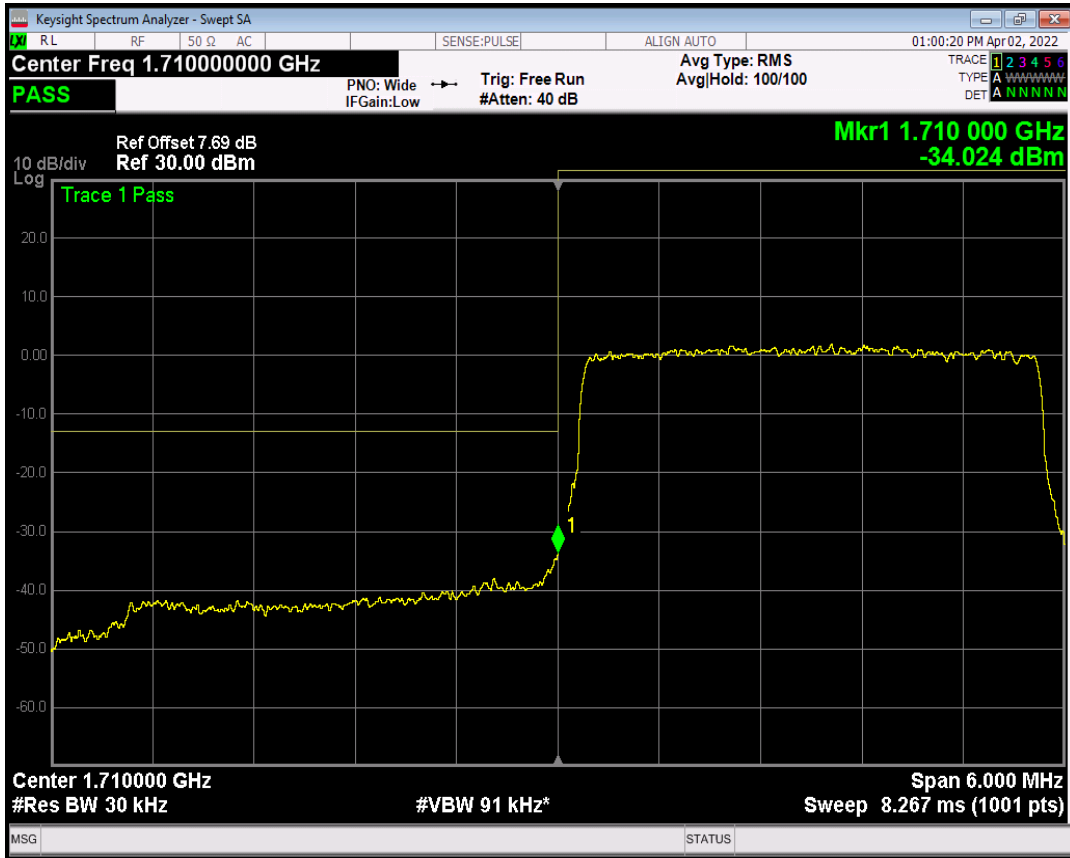

Band66 QPSK BW=3MHz Channel=131987 RB Size=1 Position=#0

Band66 QAM16 BW=1.4MHz Channel=132665 RB Size=6 Position=#0

Band66 QPSK BW=3MHz Channel=131987 RB Size=1 Position=#Max

Band66 QPSK BW=3MHz Channel=131987 RB Size=15 Position=#0