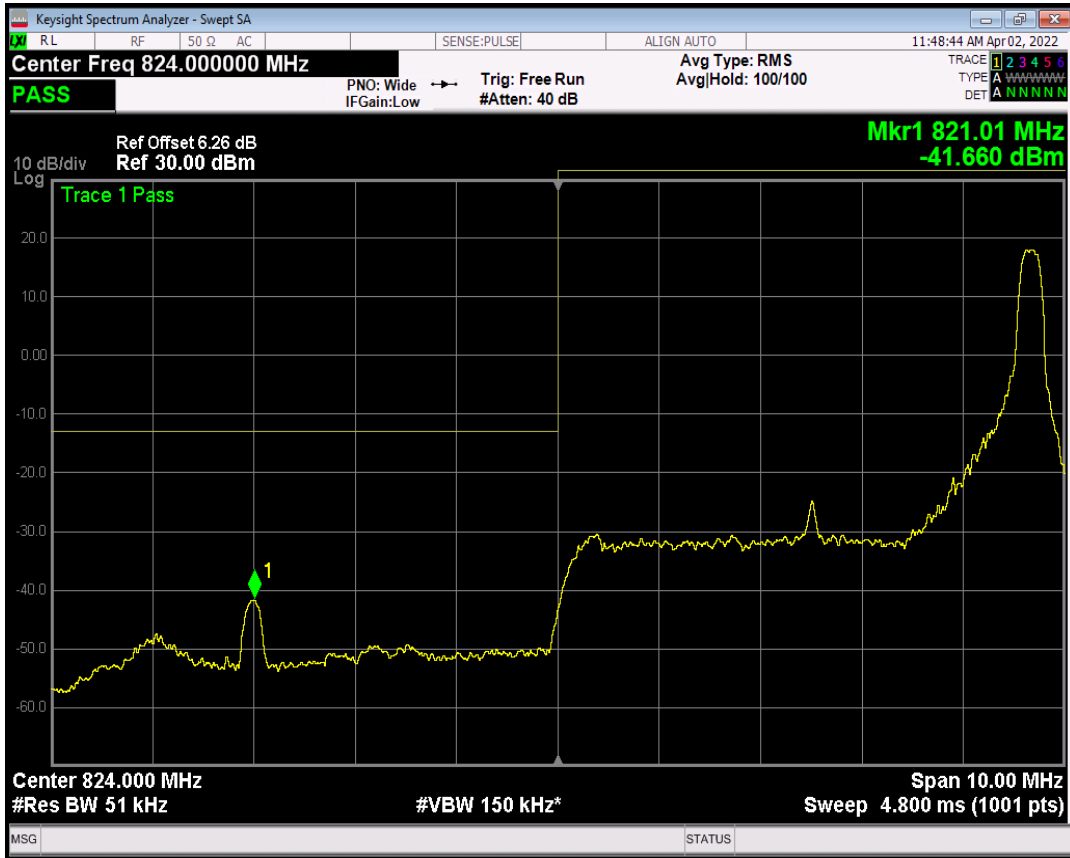

Band5 QAM16 BW=5MHz Channel=20425 RB Size=1 Position=#Max

Band5 QPSK BW=5MHz Channel=20625 RB Size=1 Position=#0