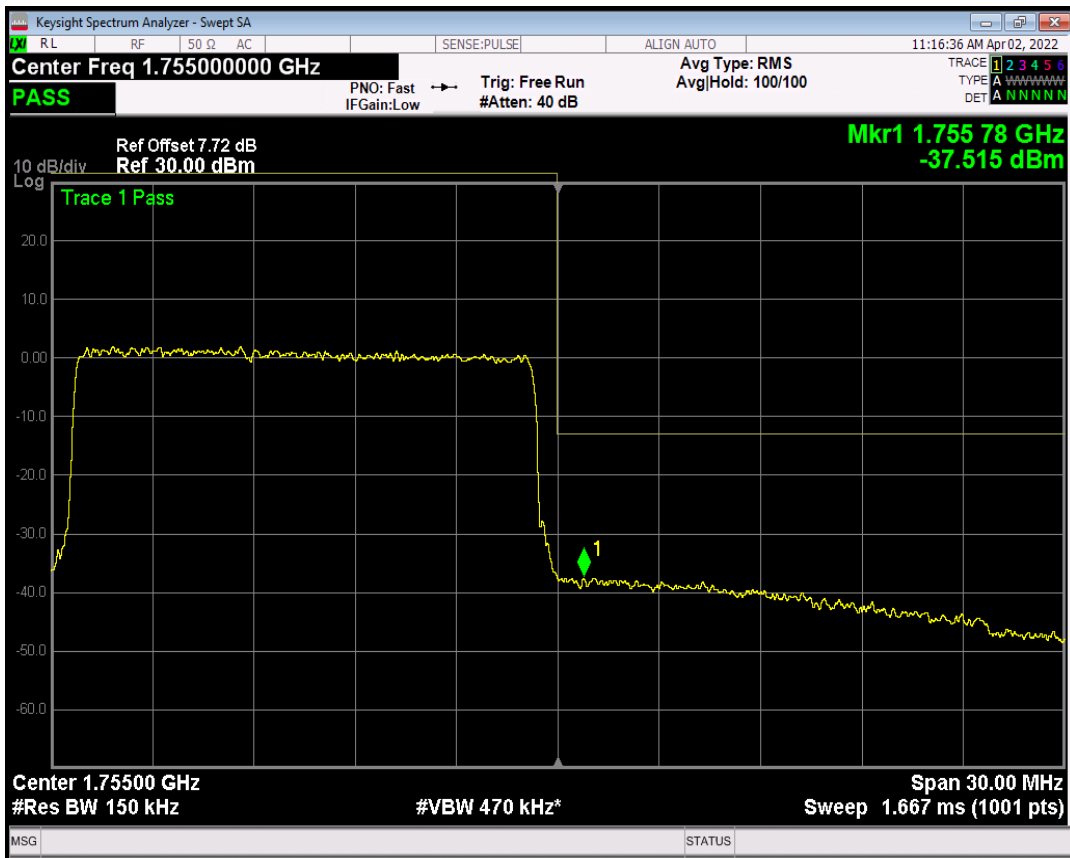

Band4 QAM16 BW=15MHz Channel=20325 RB Size=75 Position=#0

Band4 QPSK BW=20MHz Channel=20050 RB Size=1 Position=#0