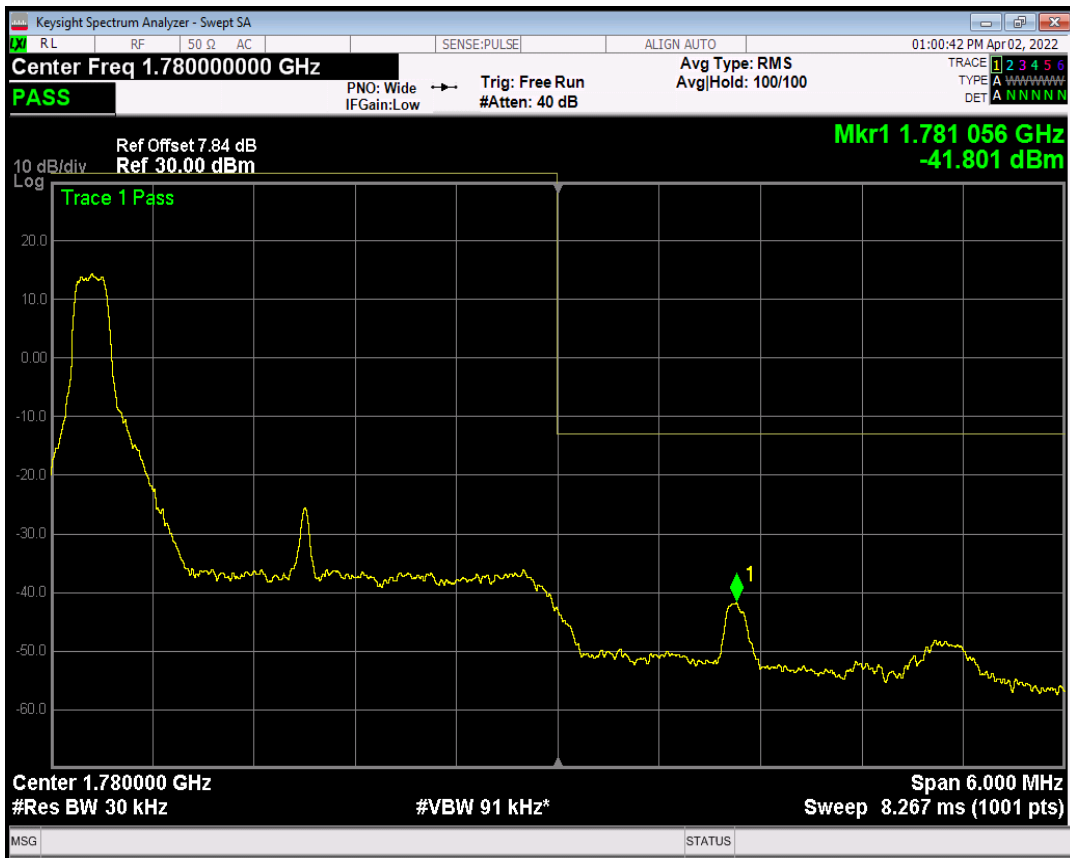

Band66 QAM16 BW=3MHz Channel=132657 RB Size=1 Position=#0

Band66 QAM16 BW=3MHz Channel=132657 RB Size=1 Position=#Max