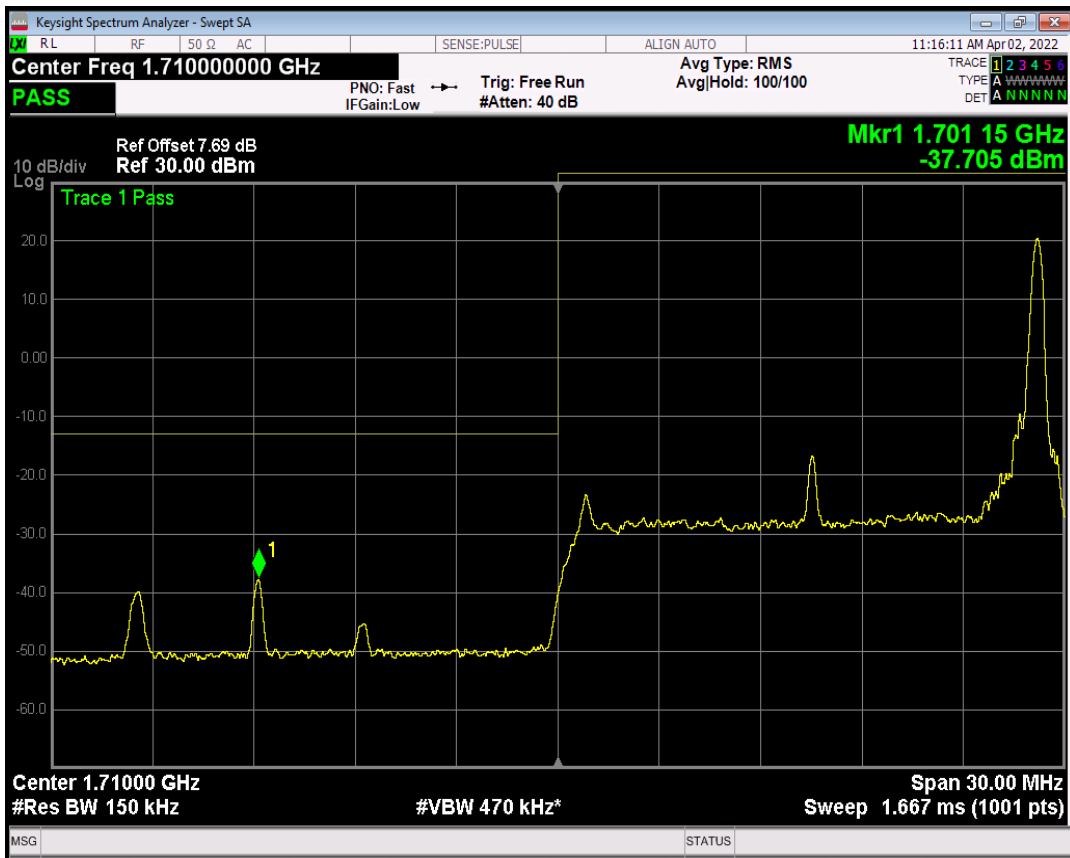

Band4 QPSK BW=15MHz Channel=20025 RB Size=1 Position=#Max

Band4 QPSK BW=15MHz Channel=20025 RB Size=75 Position=#0