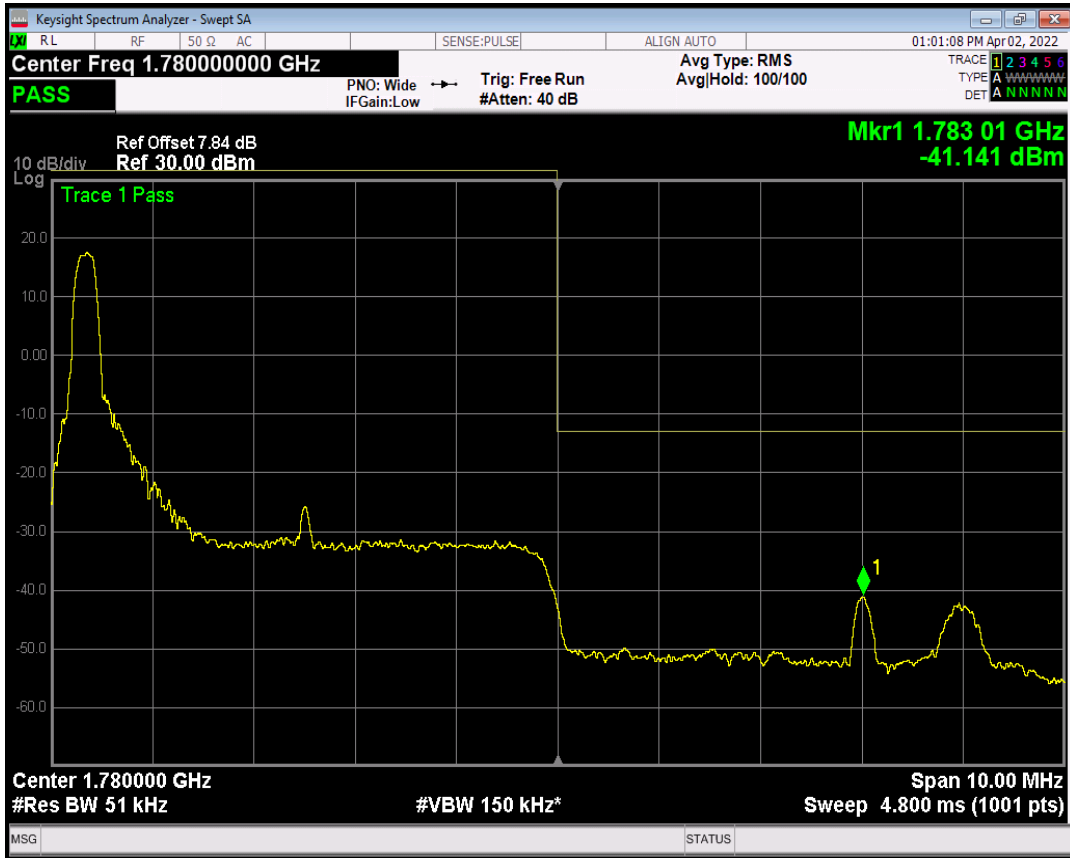

Band66 QAM16 BW=5MHz Channel=131997 RB Size=1 Position=#0

Band66 QAM16 BW=5MHz Channel=131997 RB Size=1 Position=#Max

Band66 QAM16 BW=5MHz Channel=131997 RB Size=25 Position=#0

Band66 QPSK BW=5MHz Channel=132647 RB Size=1 Position=#0