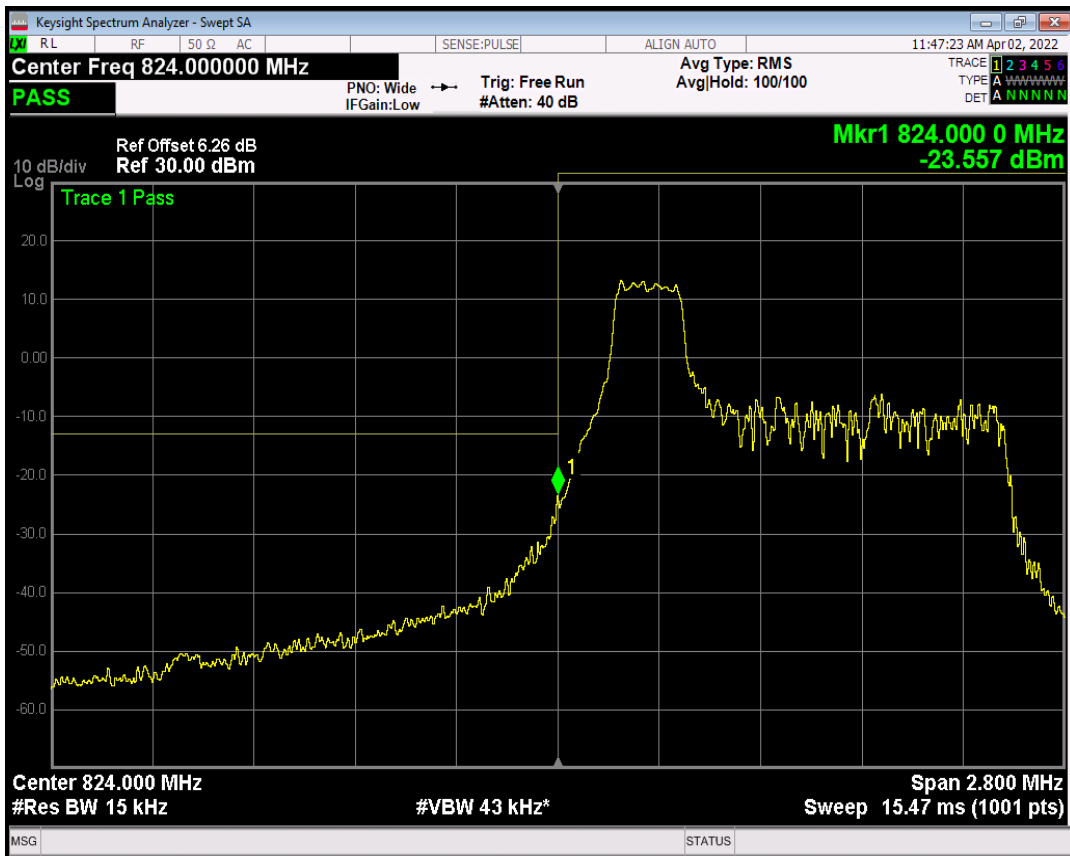

Band5 QAM16 BW=1.4MHz Channel=20407 RB Size=1 Position=#0

Band5 QAM16 BW=1.4MHz Channel=20407 RB Size=1 Position=#Max