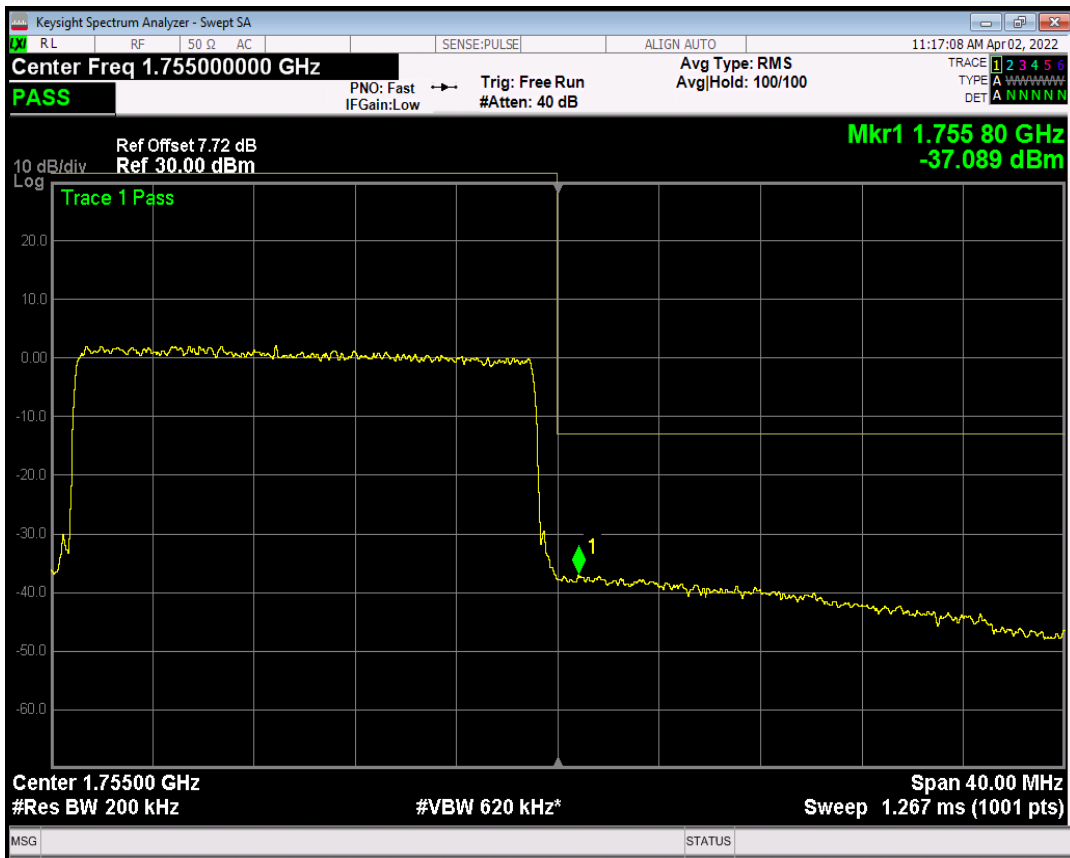

Band4 QAM16 BW=20MHz Channel=20300 RB Size=100 Position=#0

Band5 QPSK BW=1.4MHz Channel=20407 RB Size=1 Position=#0