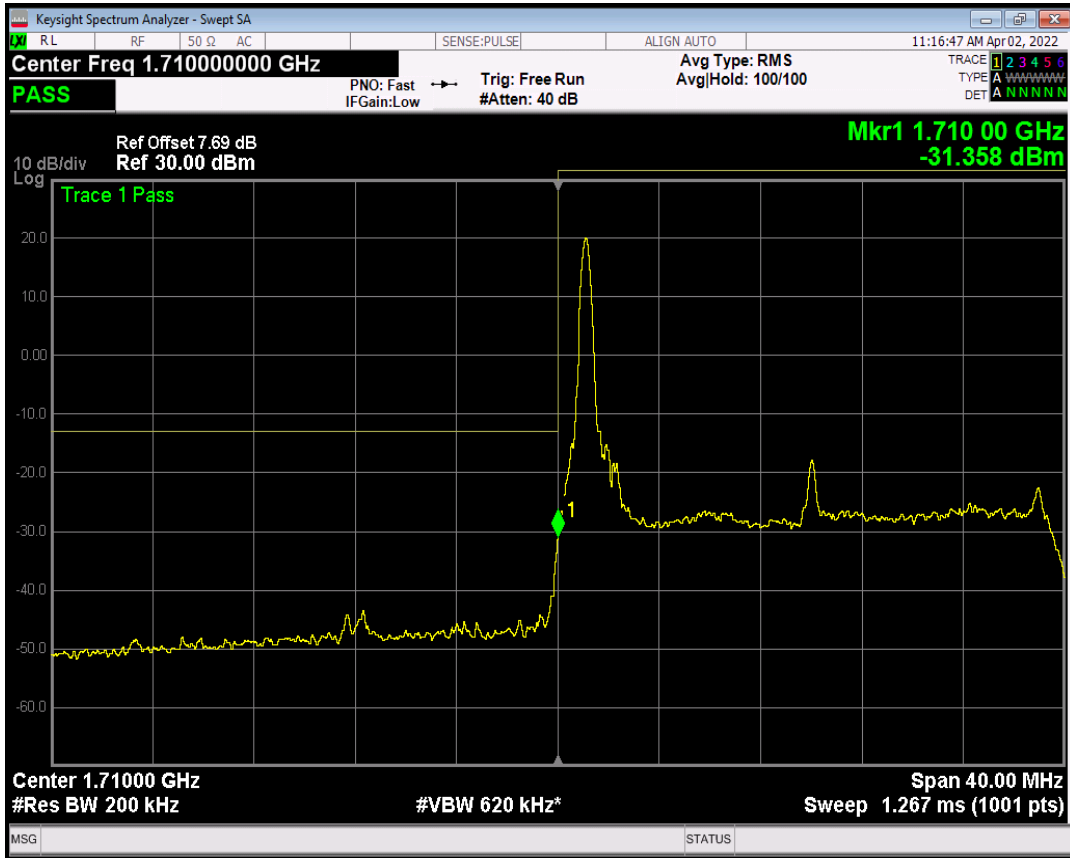

Band4 QAM16 BW=20MHz Channel=20050 RB Size=1 Position=#0

Band4 QAM16 BW=20MHz Channel=20050 RB Size=100 Position=#0