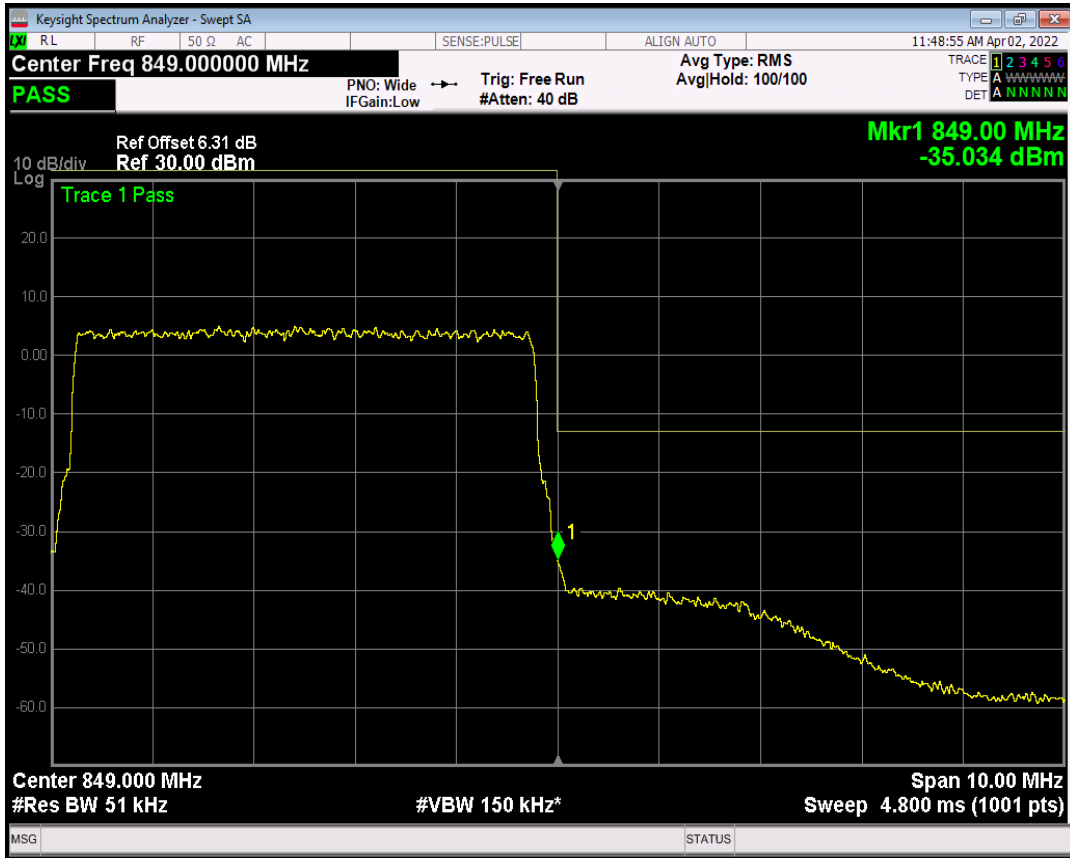

Band5 QPSK BW=5MHz Channel=20625 RB Size=25 Position=#0

Band5 QAM16 BW=5MHz Channel=20625 RB Size=1 Position=#0