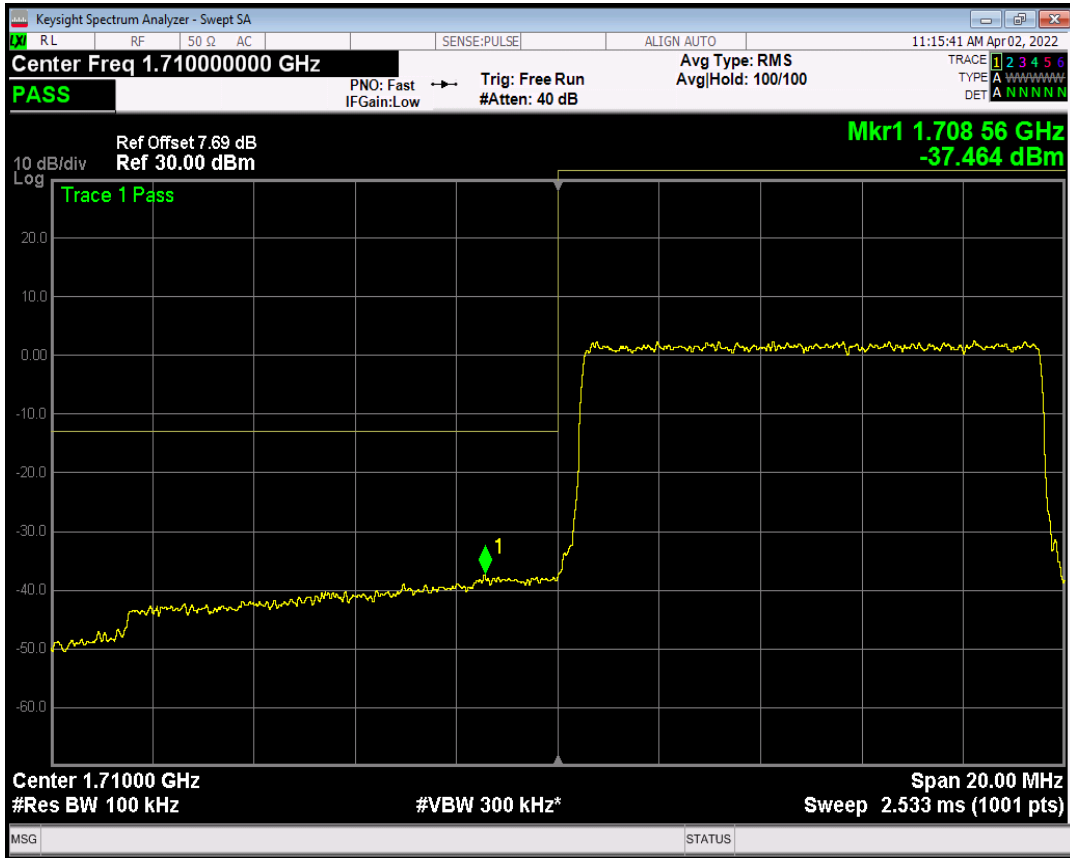

Band4 QAM16 BW=5MHz Channel=20375 RB Size=25 Position=#0

Band4 QPSK BW=10MHz Channel=20000 RB Size=1 Position=#0

Band4 QPSK BW=10MHz Channel=20000 RB Size=1 Position=#Max

Band4 QPSK BW=10MHz Channel=20000 RB Size=50 Position=#0