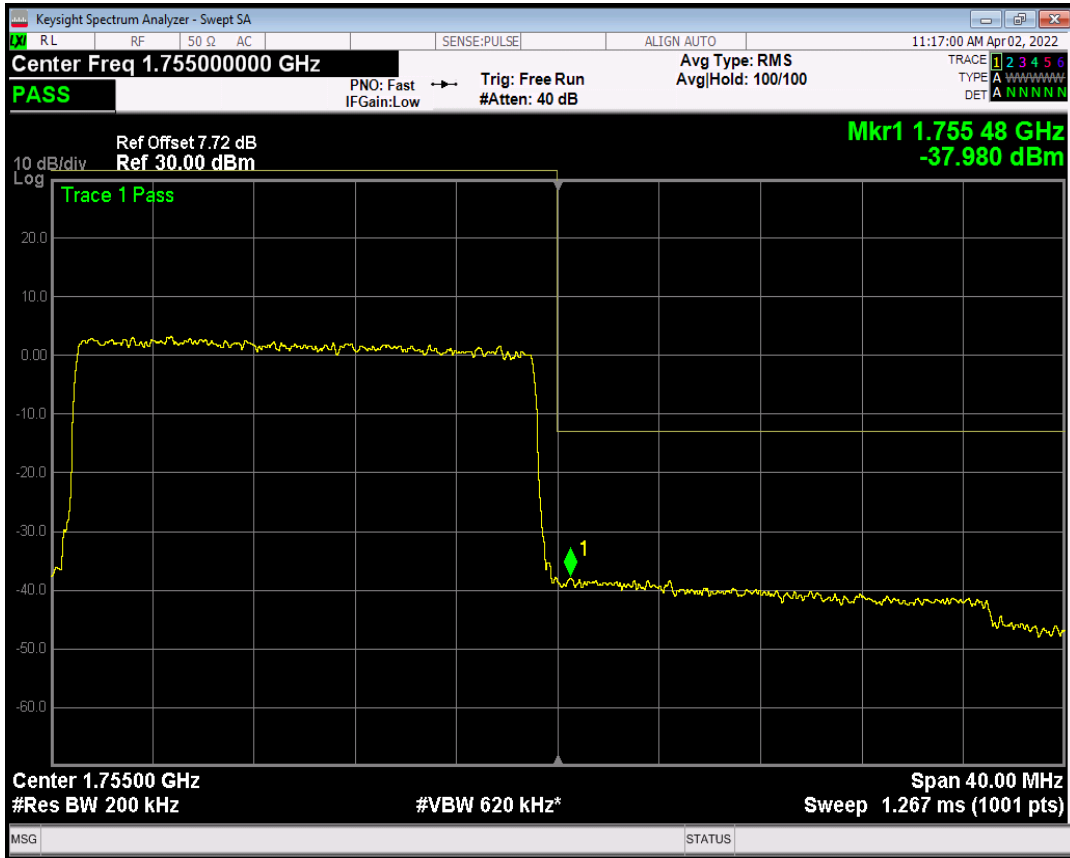

Band4 QPSK BW=20MHz Channel=20300 RB Size=100 Position=#0

Band4 QAM16 BW=20MHz Channel=20300 RB Size=1 Position=#0