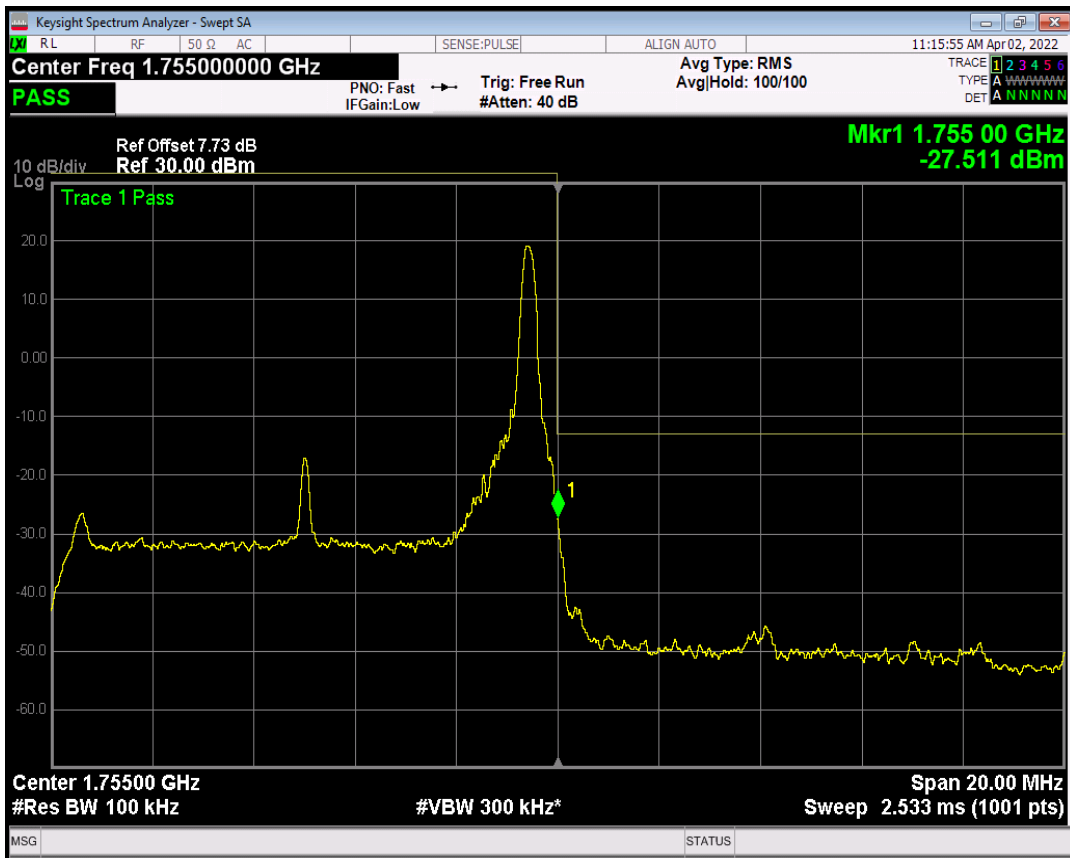

Band4 QPSK BW=10MHz Channel=20350 RB Size=1 Position=#Max

Band4 QPSK BW=10MHz Channel=20350 RB Size=50 Position=#0