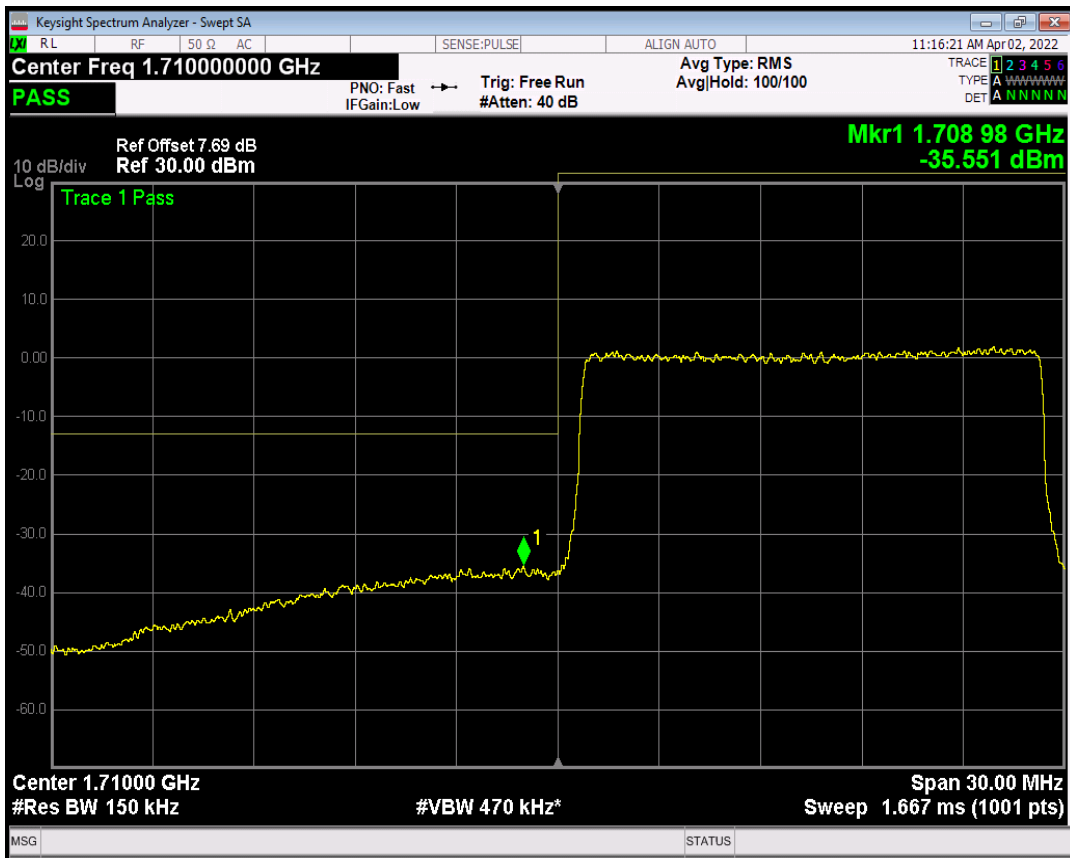

Band4 QAM16 BW=15MHz Channel=20025 RB Size=75 Position=#0

Band4 QPSK BW=15MHz Channel=20325 RB Size=1 Position=#0