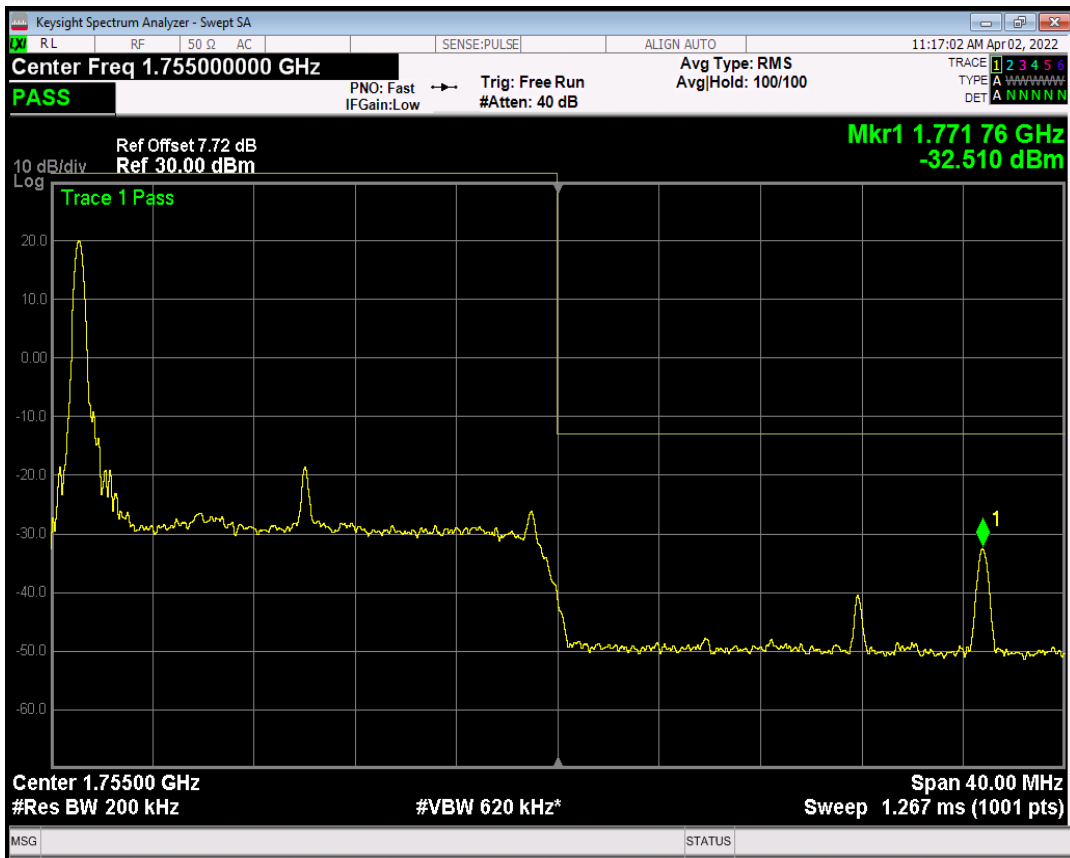

Band4 QAM16 BW=20MHz Channel=20300 RB Size=1 Position=#0

Band4 QAM16 BW=20MHz Channel=20300 RB Size=1 Position=#Max