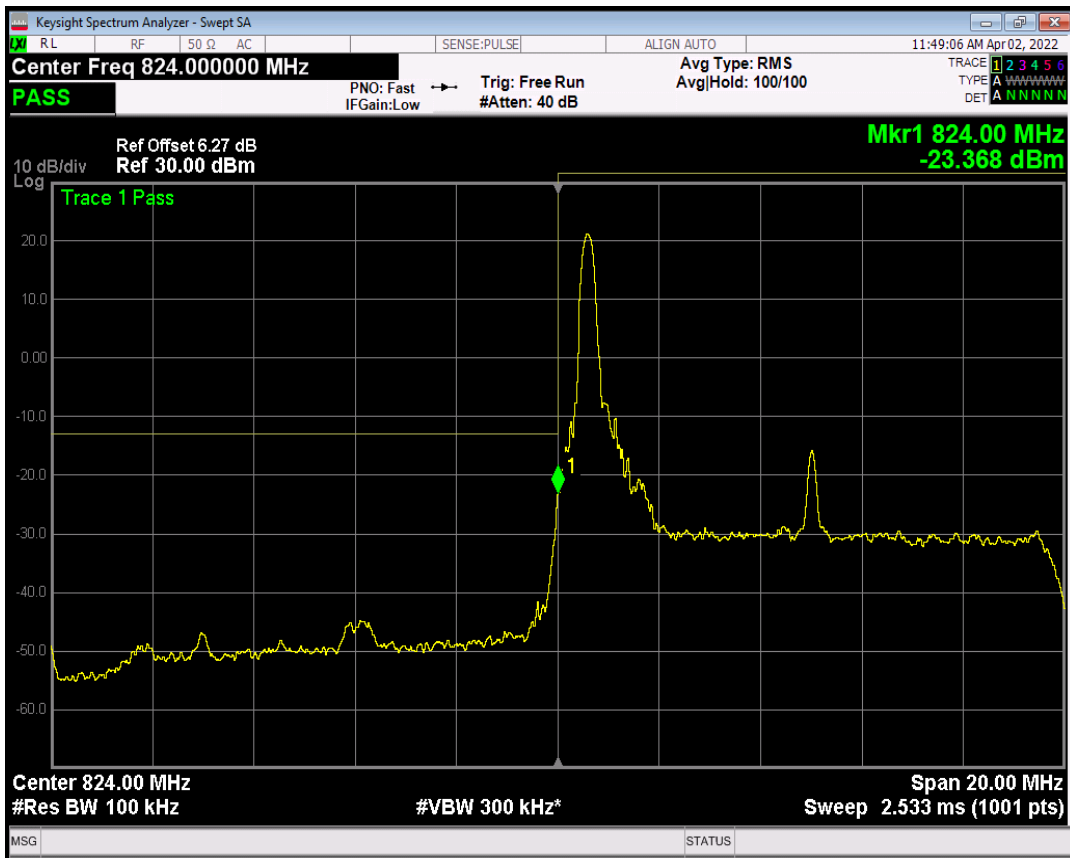

Band5 QPSK BW=10MHz Channel=20450 RB Size=1 Position=#0

Band5 QAM16 BW=5MHz Channel=20625 RB Size=25 Position=#0