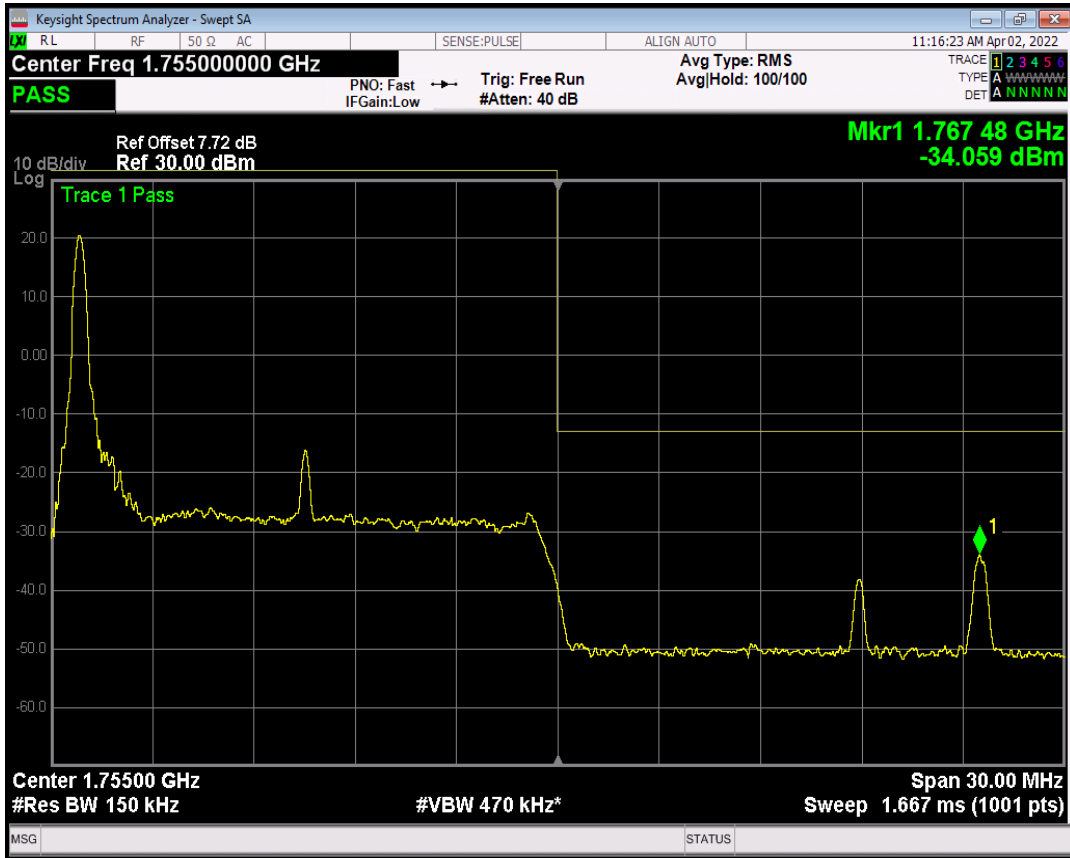

Band4 QAM16 BW=15MHz Channel=20025 RB Size=1 Position=#0

Band4 QAM16 BW=15MHz Channel=20025 RB Size=1 Position=#Max

Band4 QAM16 BW=15MHz Channel=20025 RB Size=75 Position=#0

Band4 QPSK BW=15MHz Channel=20325 RB Size=1 Position=#0