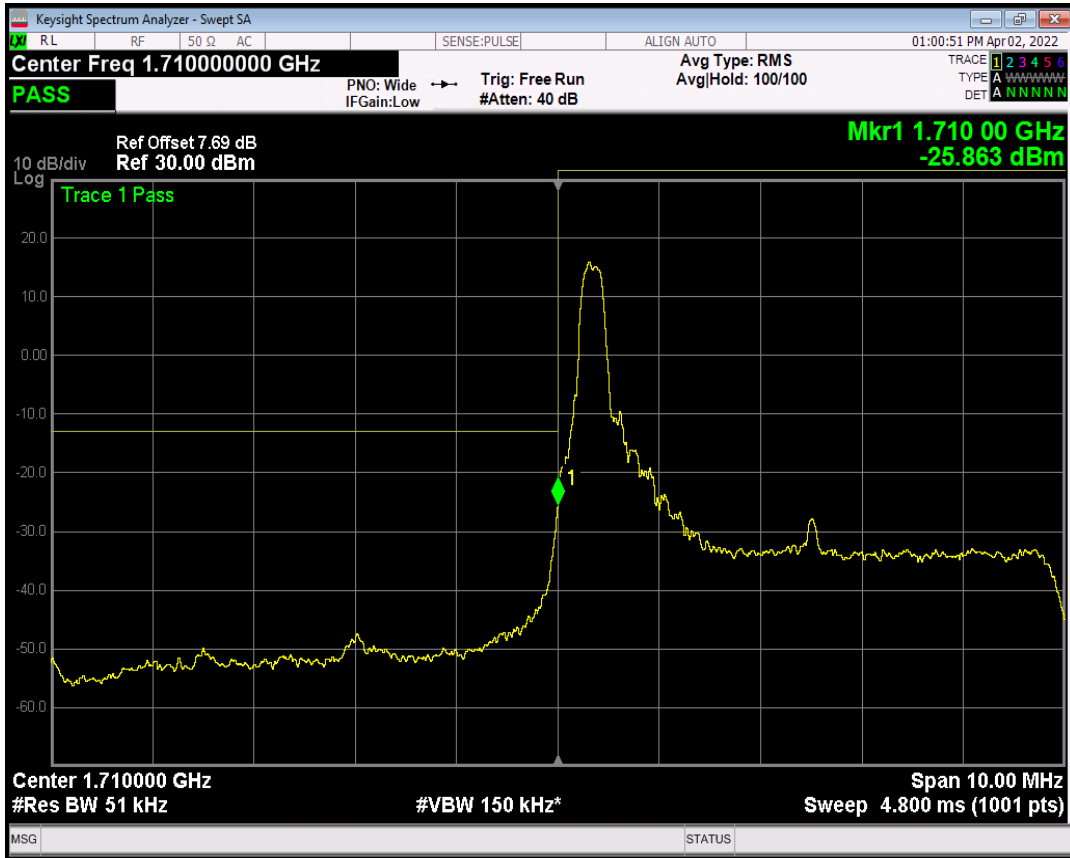

Band66 QPSK BW=5MHz Channel=131997 RB Size=1 Position=#0

Band66 QPSK BW=5MHz Channel=131997 RB Size=1 Position=#Max