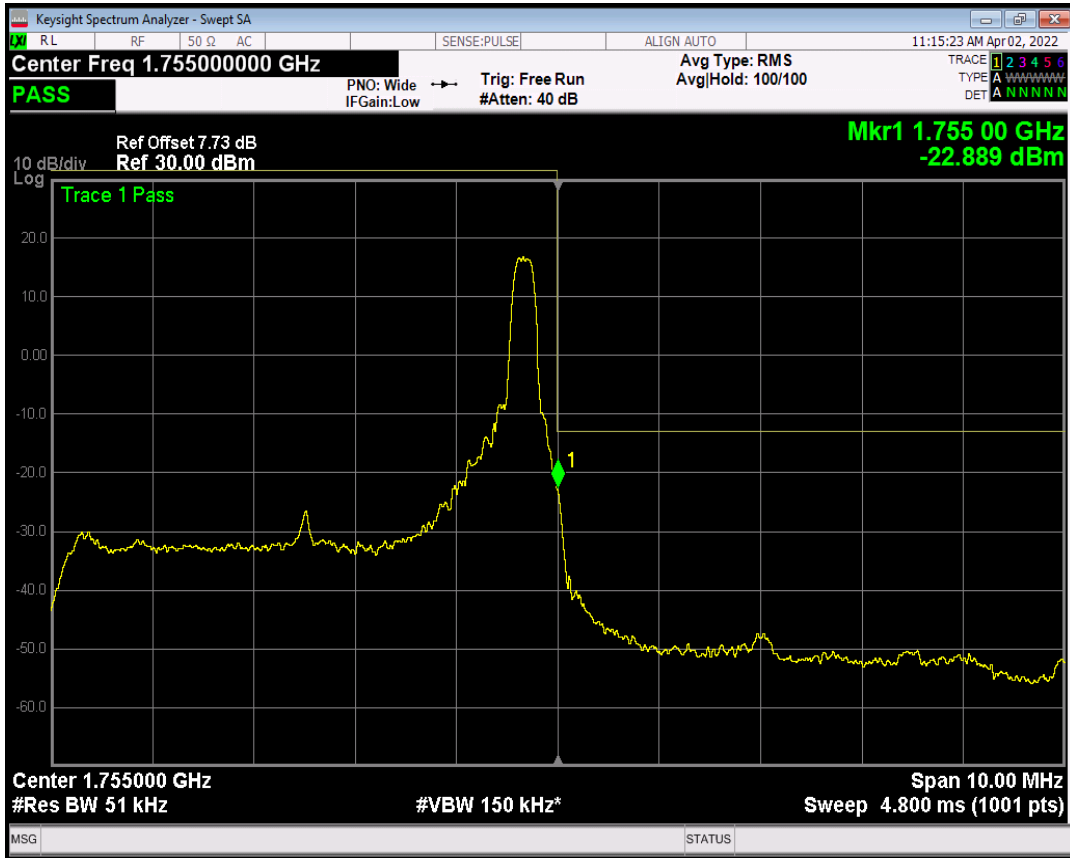

Band4 QPSK BW=5MHz Channel=20375 RB Size=1 Position=#Max

Band4 QAM16 BW=5MHz Channel=20375 RB Size=1 Position=#0