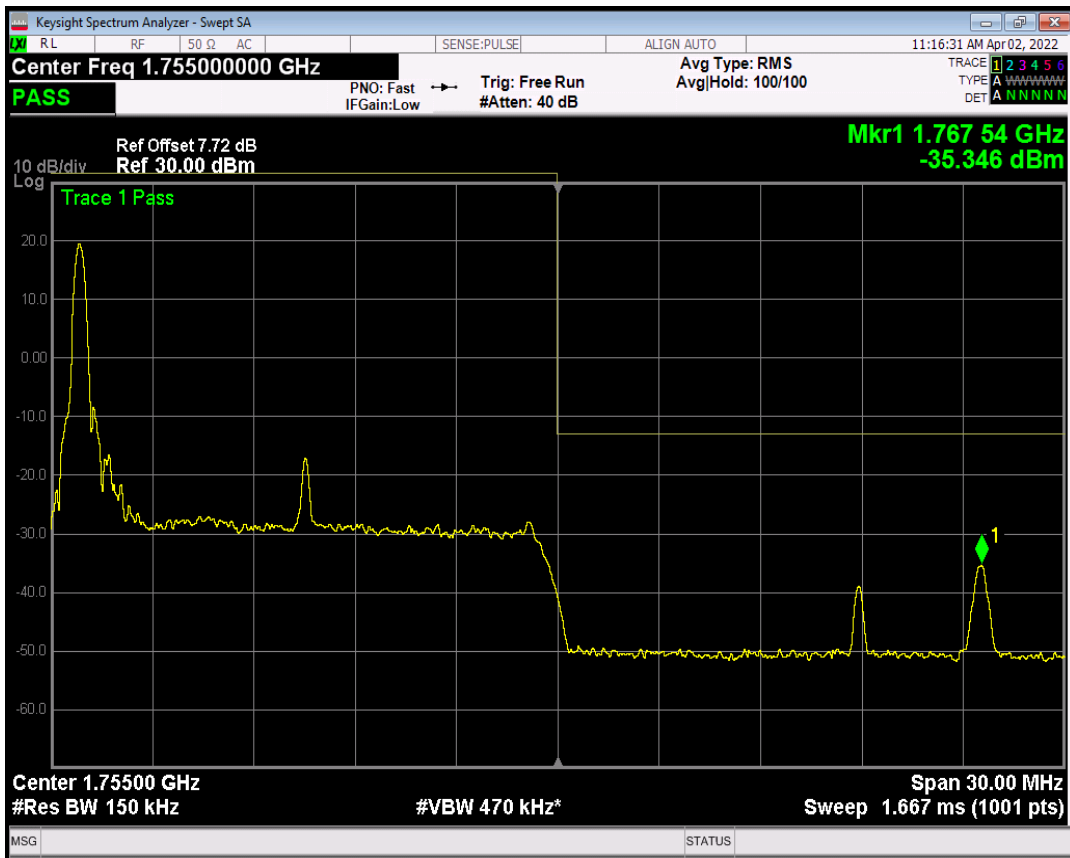

Band4 QAM16 BW=15MHz Channel=20325 RB Size=1 Position=#0

Band4 QAM16 BW=15MHz Channel=20325 RB Size=1 Position=#Max