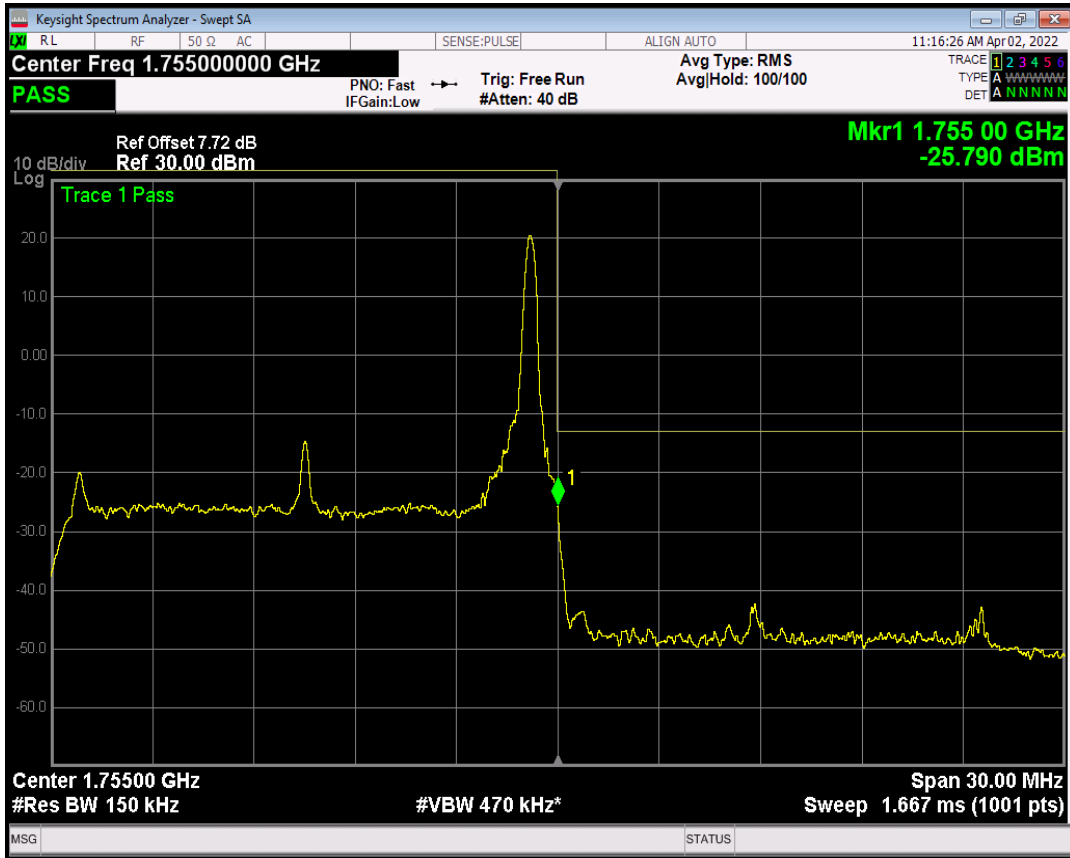

Band4 QPSK BW=15MHz Channel=20325 RB Size=1 Position=#Max

Band4 QAM16 BW=15MHz Channel=20325 RB Size=1 Position=#0