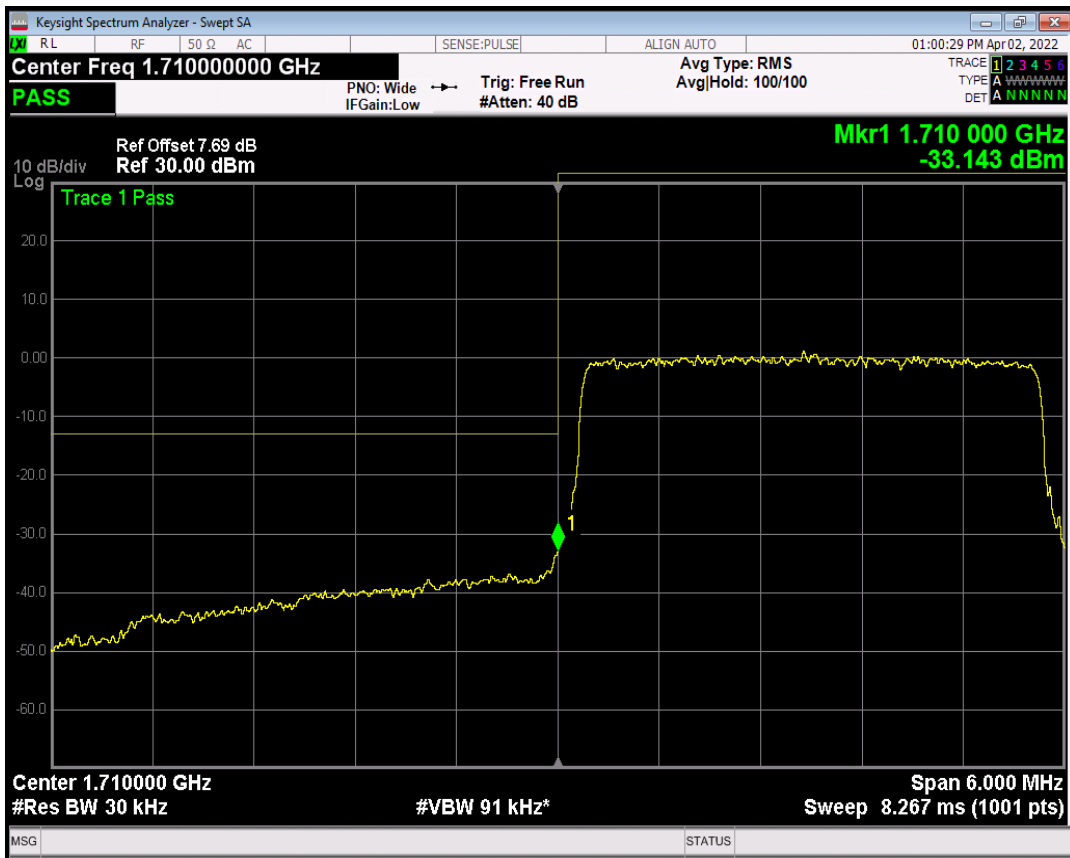

Band66 QAM16 BW=3MHz Channel=131987 RB Size=15 Position=#0

Band66 QPSK BW=3MHz Channel=132657 RB Size=1 Position=#0