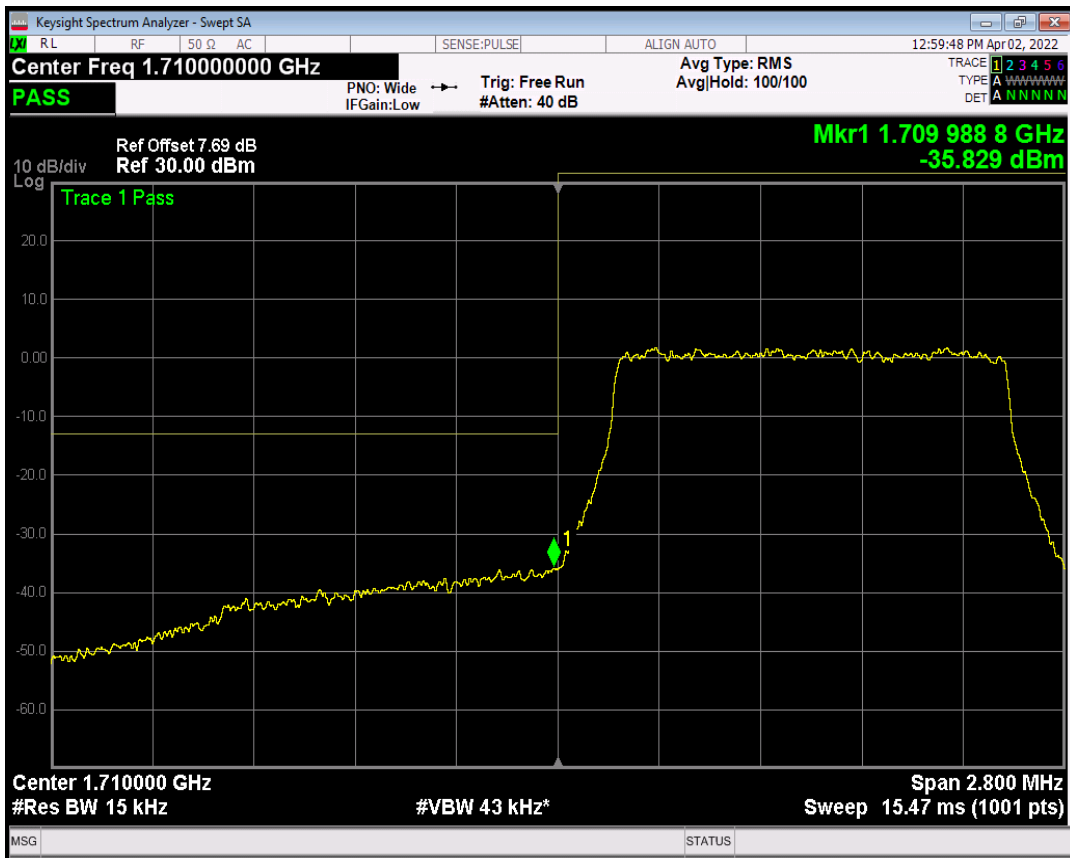

Band66 QAM16 BW=1.4MHz Channel=131979 RB Size=6 Position=#0

Band66 QPSK BW=1.4MHz Channel=132665 RB Size=1 Position=#0