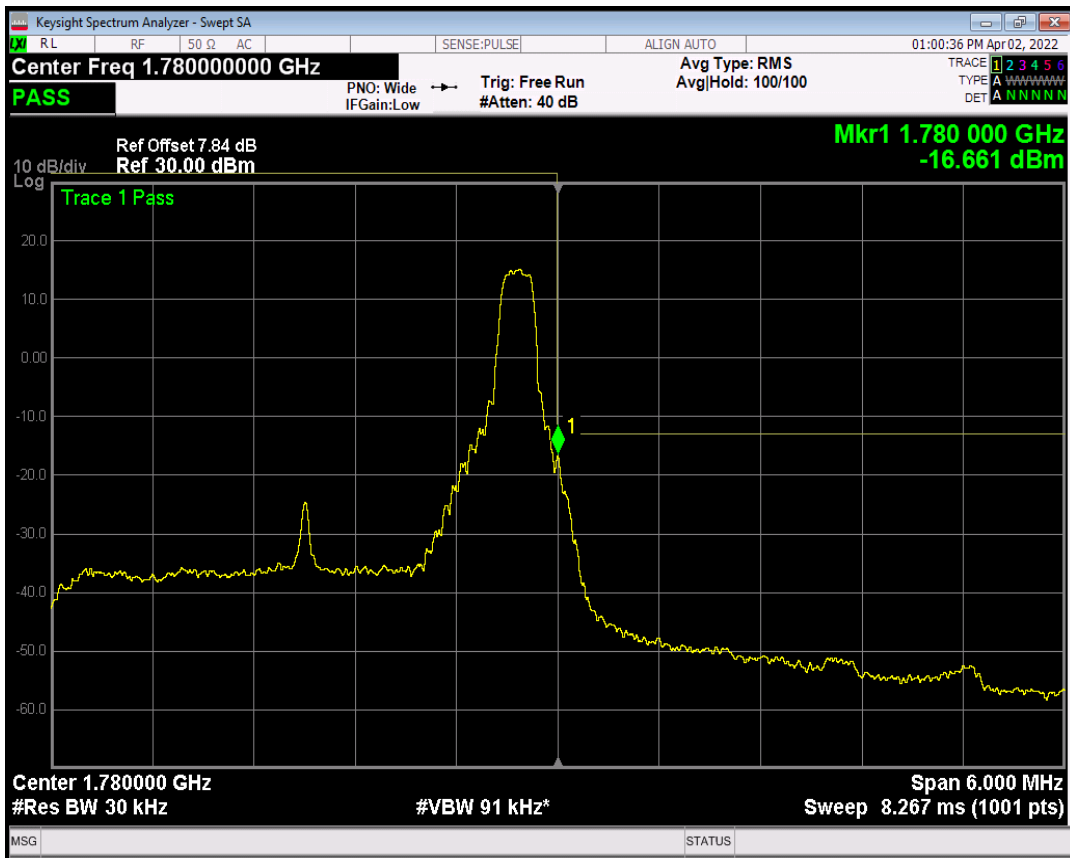

Band66 QPSK BW=3MHz Channel=132657 RB Size=1 Position=#Max

Band66 QPSK BW=3MHz Channel=132657 RB Size=15 Position=#0