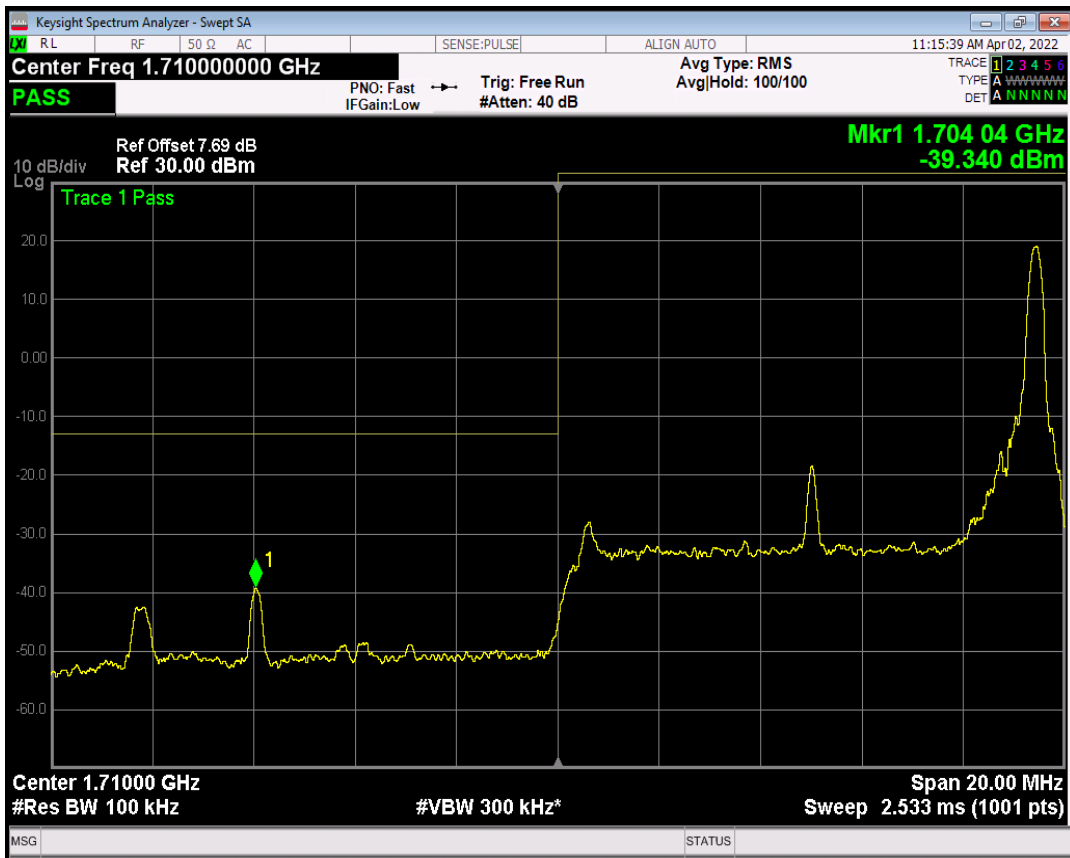

Band4 QPSK BW=10MHz Channel=20000 RB Size=1 Position=#Max

Band4 QPSK BW=10MHz Channel=20000 RB Size=50 Position=#0