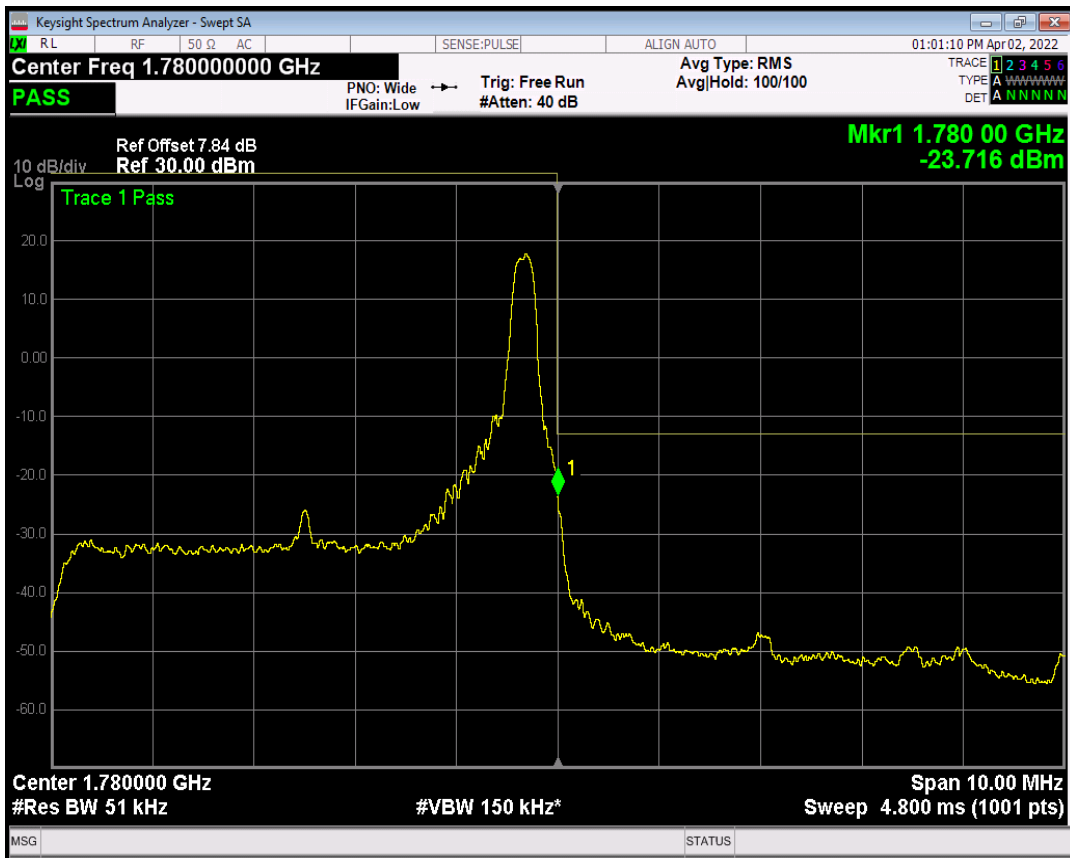

Band66 QPSK BW=5MHz Channel=132647 RB Size=1 Position=#Max

Band66 QPSK BW=5MHz Channel=132647 RB Size=25 Position=#0