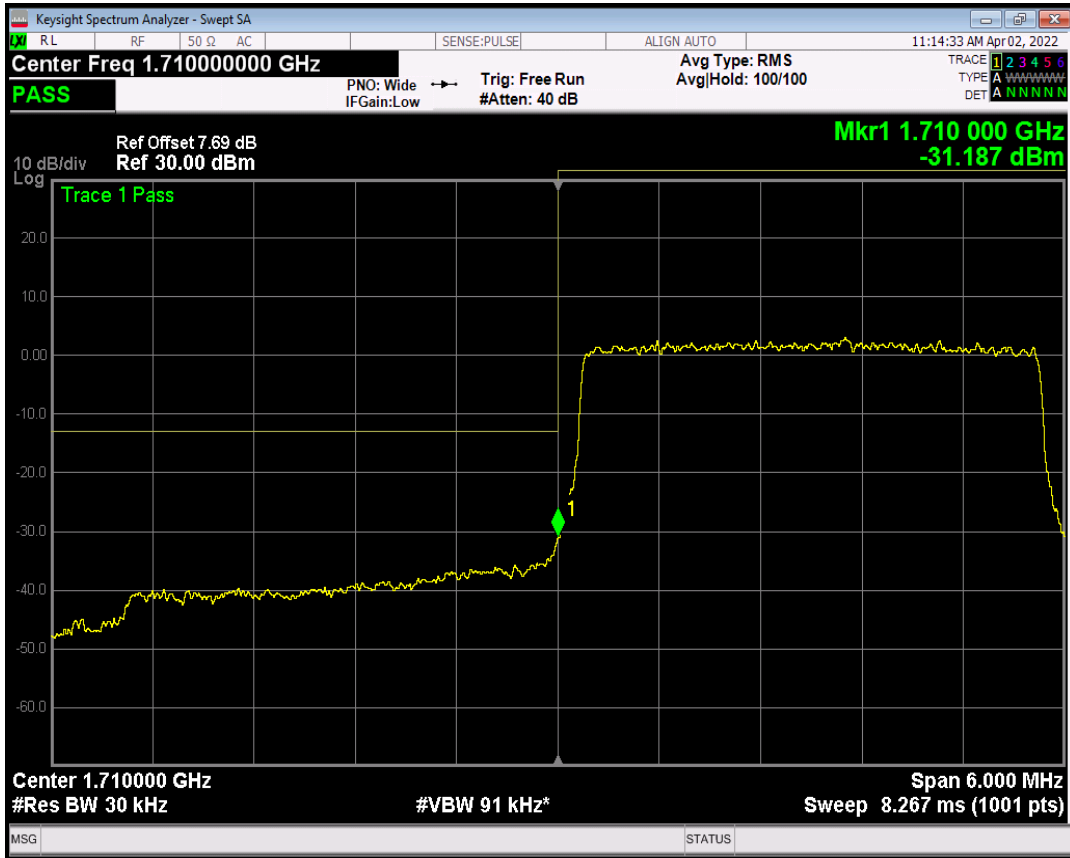

Band4 QPSK BW=3MHz Channel=19965 RB Size=1 Position=#0

Band4 QAM16 BW=1.4MHz Channel=20393 RB Size=6 Position=#0

Band4 QPSK BW=3MHz Channel=19965 RB Size=1 Position=#Max

Band4 QPSK BW=3MHz Channel=19965 RB Size=15 Position=#0

Band4 QAM16 BW=3MHz Channel=19965 RB Size=1 Position=#0

Band4 QAM16 BW=3MHz Channel=19965 RB Size=1 Position=#Max

Band4 QAM16 BW=3MHz Channel=19965 RB Size=15 Position=#0

Band4 QPSK BW=3MHz Channel=20385 RB Size=1 Position=#0