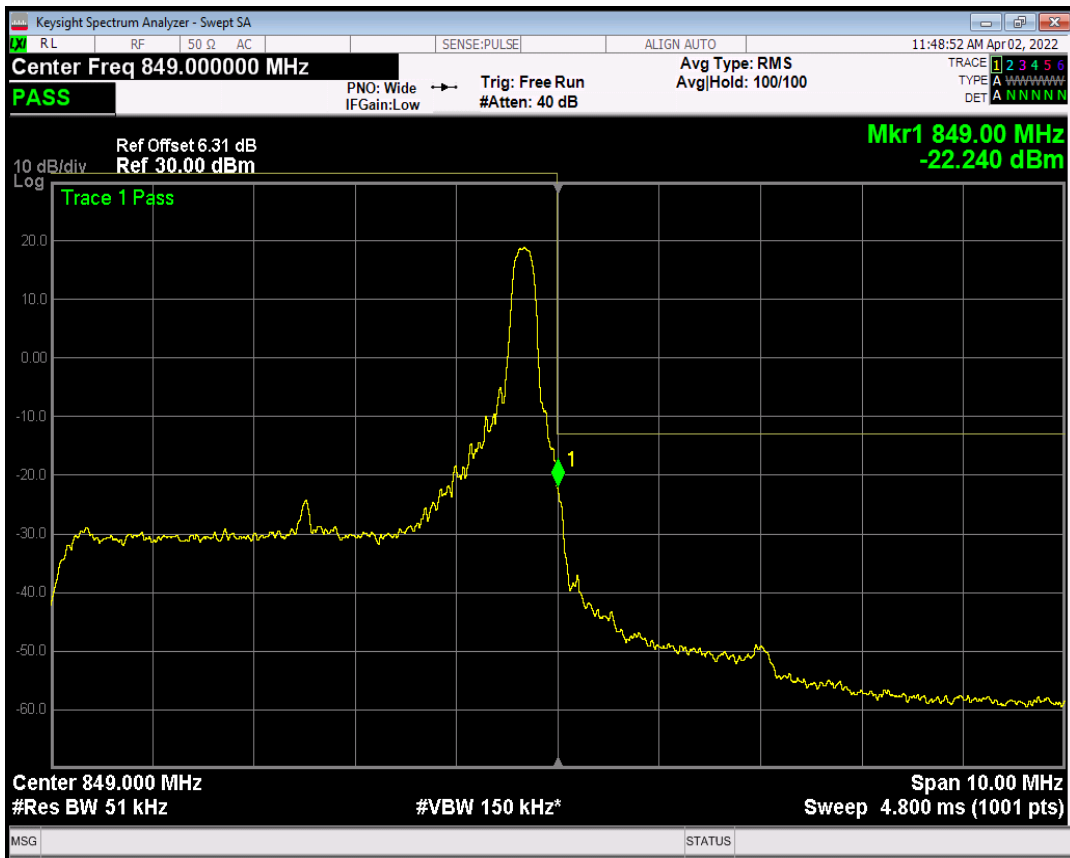

Band5 QPSK BW=5MHz Channel=20625 RB Size=1 Position=#Max

Band5 QPSK BW=5MHz Channel=20625 RB Size=25 Position=#0