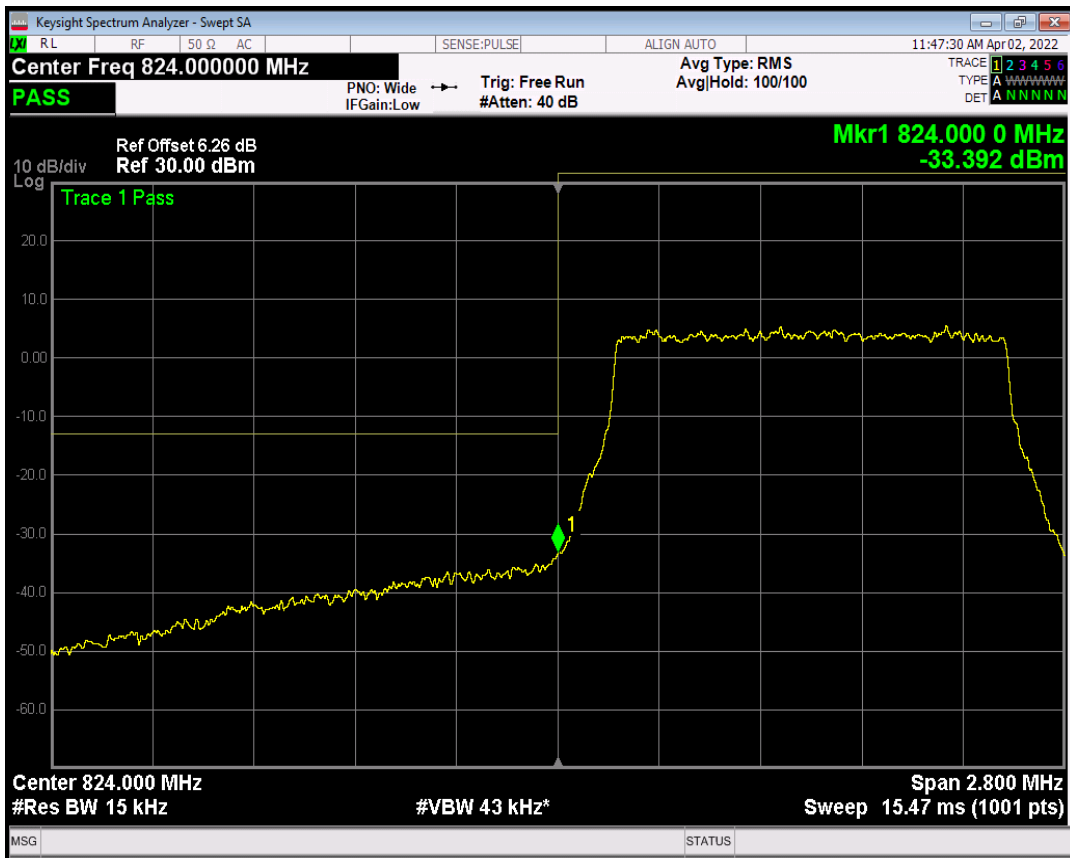

Band5 QAM16 BW=1.4MHz Channel=20407 RB Size=6 Position=#0

Band5 QPSK BW=1.4MHz Channel=20643 RB Size=1 Position=#0