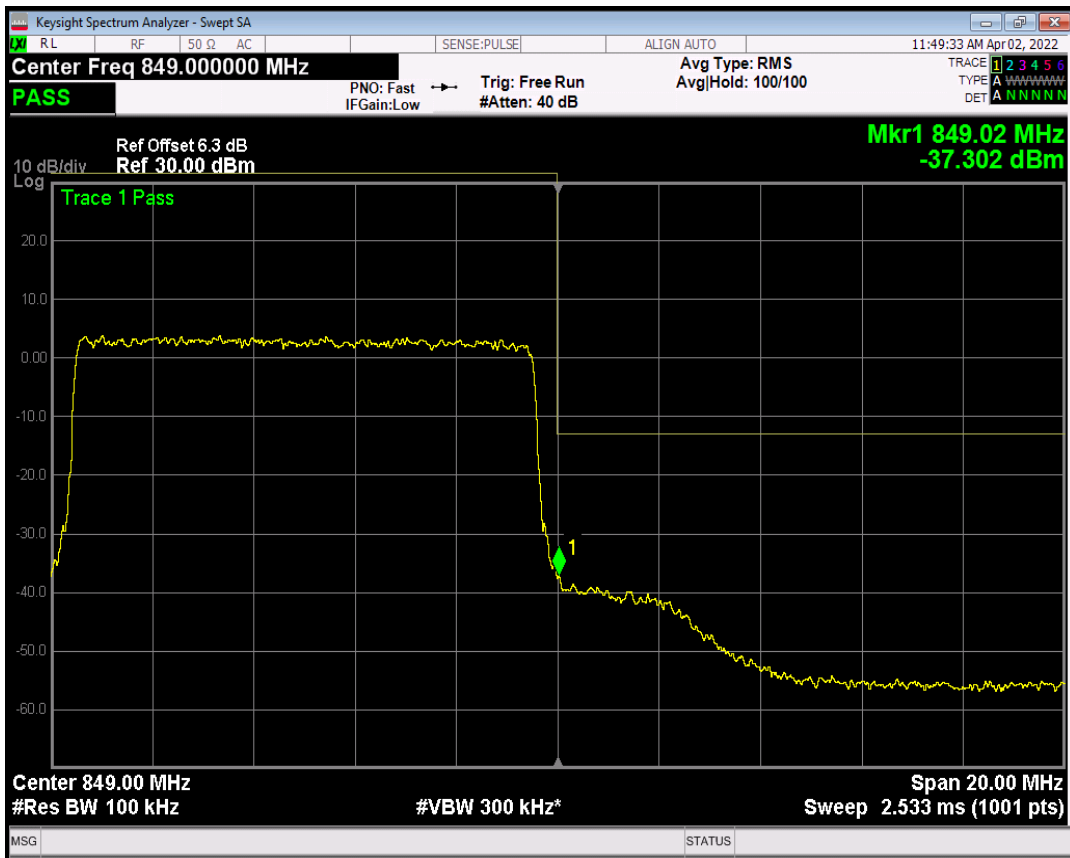

Band5 QAM16 BW=10MHz Channel=20600 RB Size=50 Position=#0

Band66 QPSK BW=1.4MHz Channel=131979 RB Size=1 Position=#0