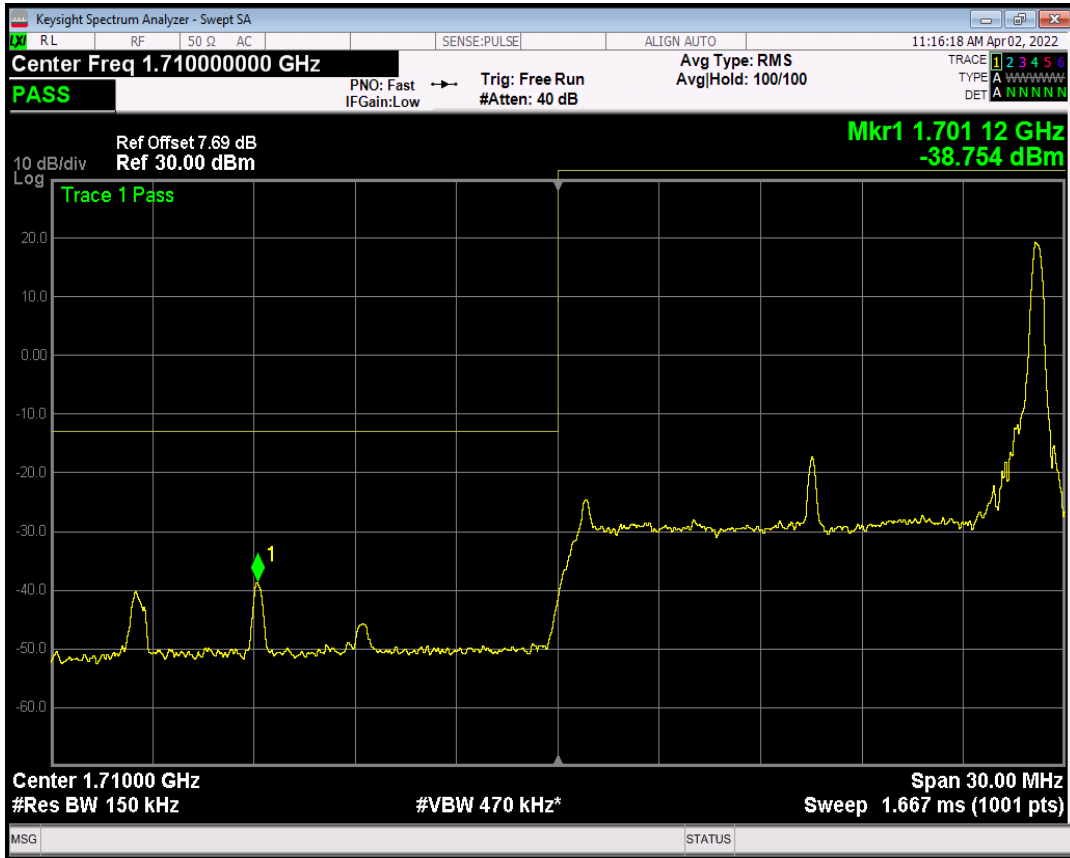

Band4 QAM16 BW=15MHz Channel=20025 RB Size=1 Position=#Max

Band4 QAM16 BW=15MHz Channel=20025 RB Size=75 Position=#0