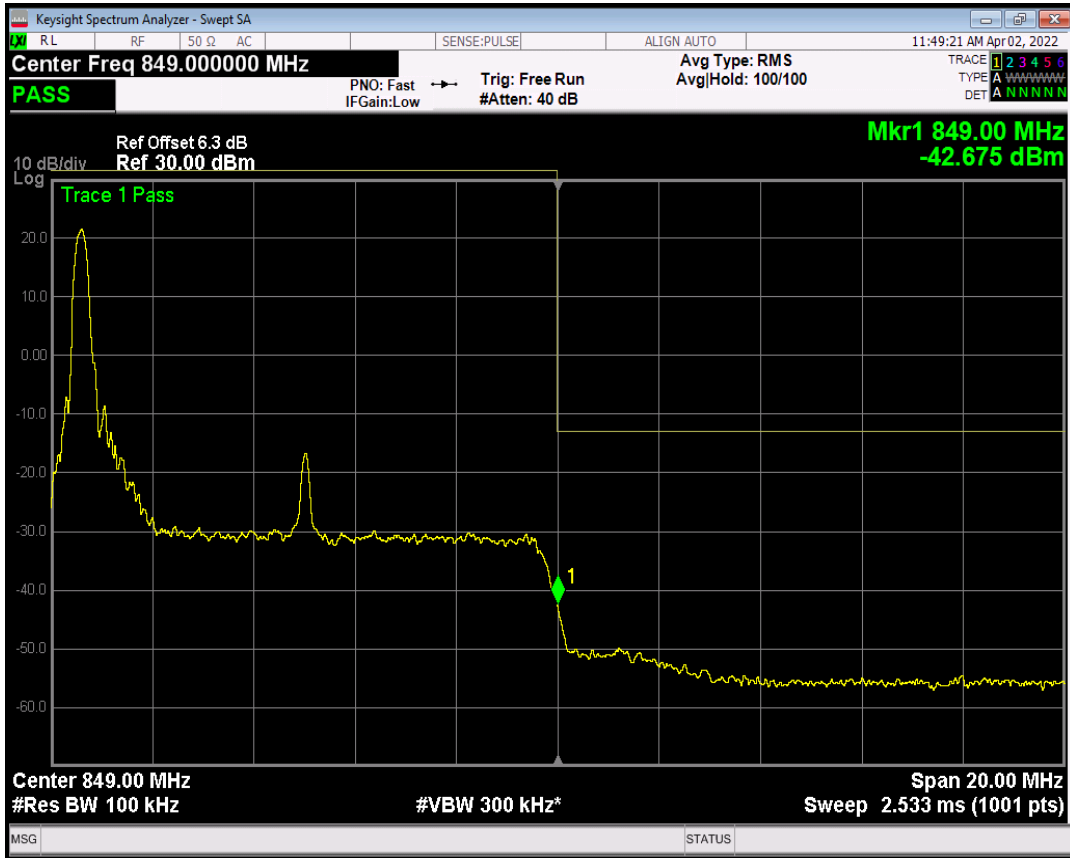

Band5 QAM16 BW=10MHz Channel=20450 RB Size=1 Position=#0

Band5 QAM16 BW=10MHz Channel=20450 RB Size=1 Position=#Max

Band5 QAM16 BW=10MHz Channel=20450 RB Size=50 Position=#0

Band5 QPSK BW=10MHz Channel=20600 RB Size=1 Position=#0