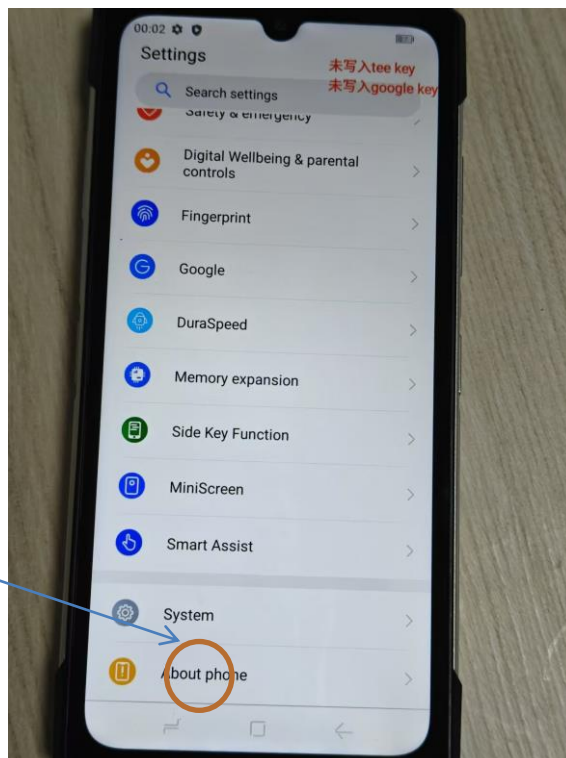

Label:

1, Open the Smart Phone main interface and find the Setting in the figure

Step 1

2, Click the About table

Step 2

3, The final label is shown in the figure