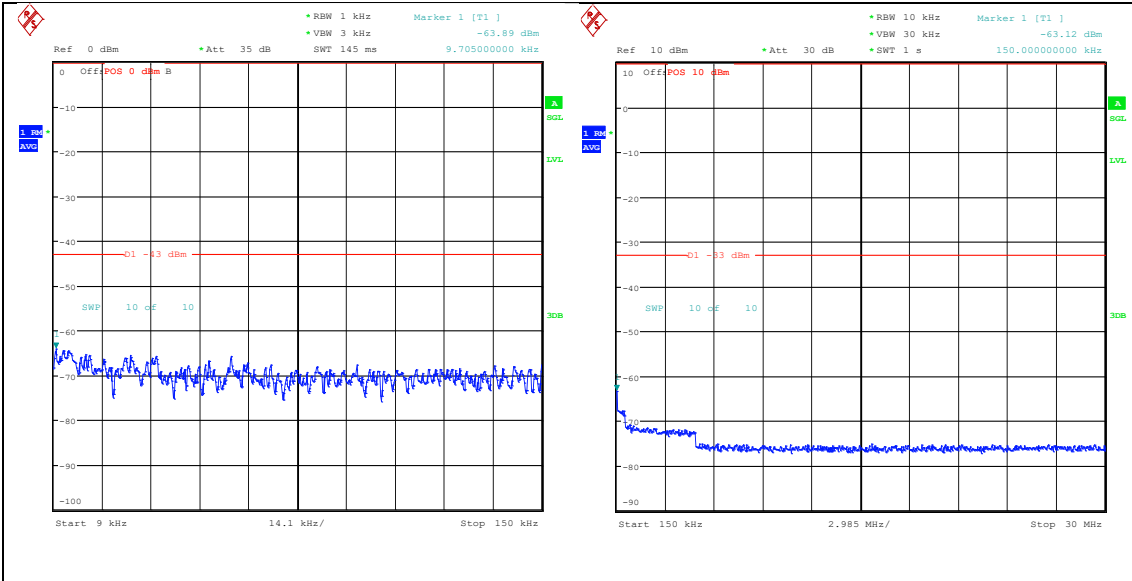

Band66_20MHz_QPSK_132322_1RB#0_0.009~0.15_0.009~0.15   Band66_20MHz_QPSK_132322_1RB#0_0.15~30_0.15~30