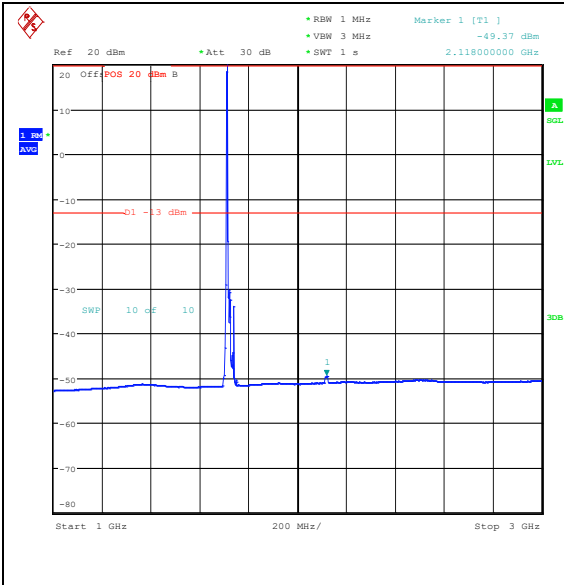

Band66_15MHz_QPSK_132047_1RB#0_3000~20000_3000~20000

Band66_15MHz_16QAM_132047_1RB#0_0.009~0.15_0.009~0.15

Band66_15MHz_16QAM_132047_1RB#0_0.15~30_0.15~30

Band66_15MHz_16QAM_132047_1RB#0_30~100_0_30~1000