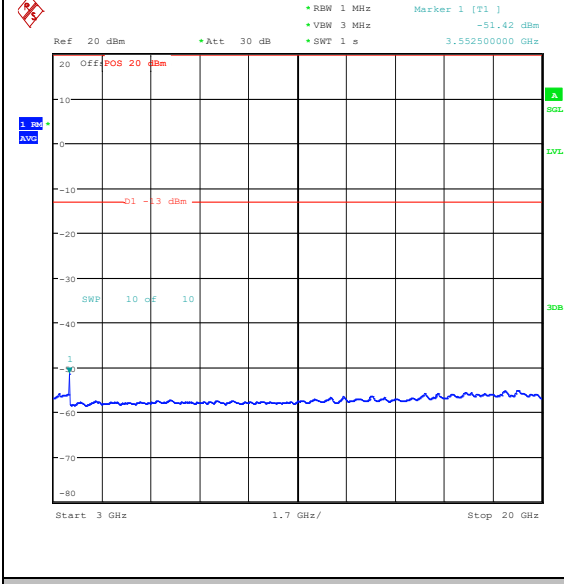

Band66_15MHz_QPSK_132597_1RB#74_0.009~0.15_0.009~0.15

Band66_15MHz_QPSK_132597_1RB#74_0.15~3_0_0.15~3

Band66_15MHz_QPSK_132597_1RB#74_30~10
00_30~1000

Band66_15MHz_QPSK_132597_1RB#74_1000~3
000_1000~3000