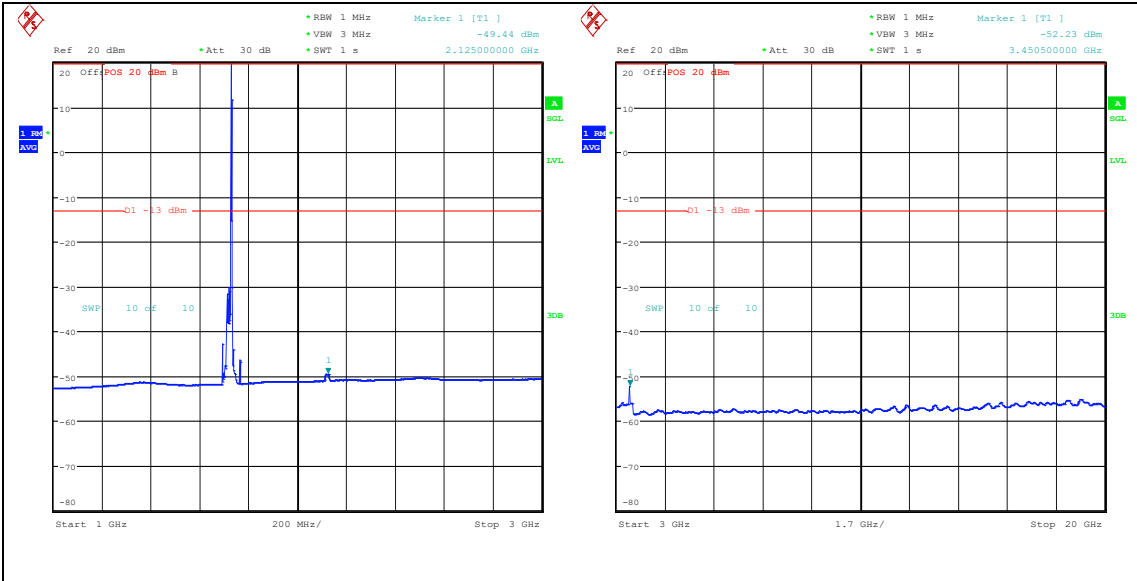

Band66_20MHz_16QAM_132072_1RB#99_1000
~3000_1000~3000

Band66_20MHz_16QAM_132072_1RB#99_3000~
20000_3000~20000