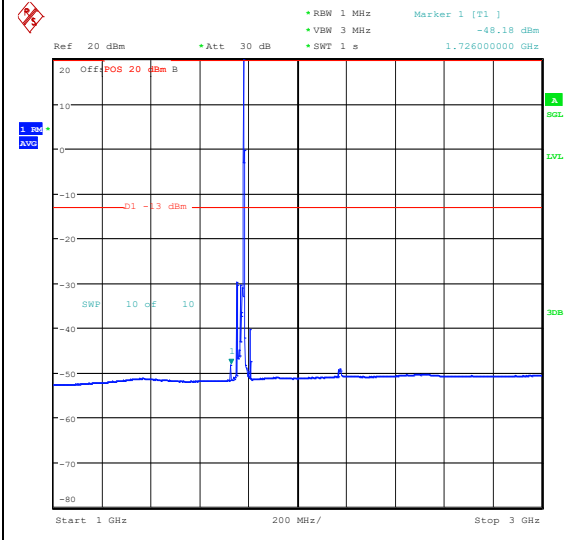

Band66_15MHz_QPSK_132597_1RB#74_3000~20000
20000_3000~20000

Band66_15MHz_16QAM_132597_1RB#74_0.009~0.15
~0.15_0.009~0.15

Band66_15MHz_16QAM_132597_1RB#74_0.15
 ~30_0.15~30

Band66_15MHz_16QAM_132597_1RB#74_30~1000_30~1000