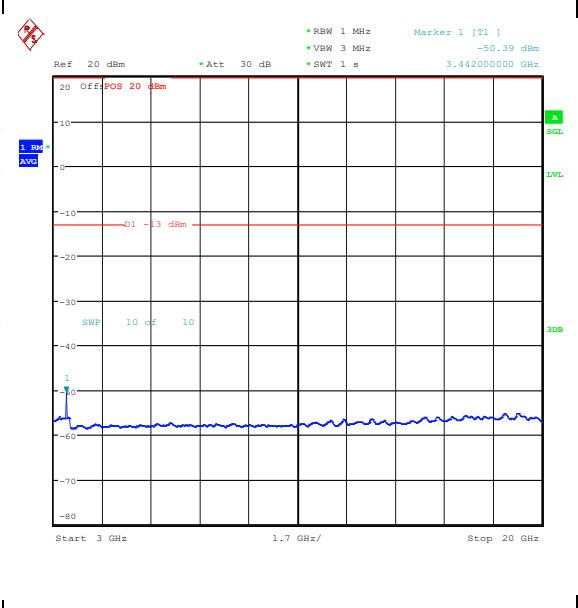

Band66_15MHz_16QAM_132047_1RB#74_3000~
20000_3000~20000