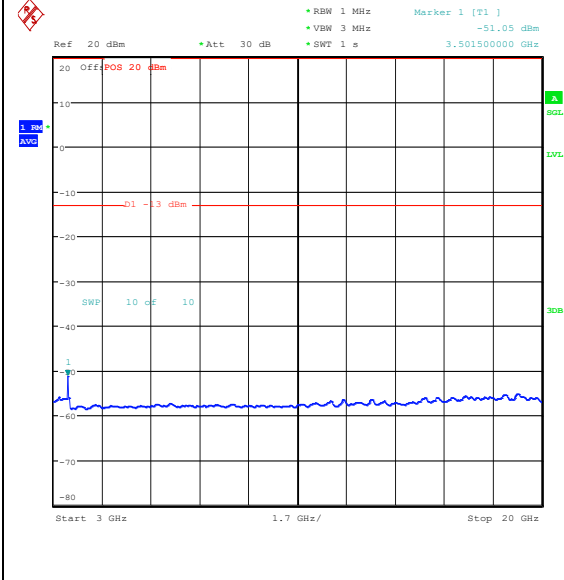

Band66_20MHz_16QAM_132322_1RB#0_3000~2000_3000~20000

Band66_20MHz_QPSK_132322_1RB#99_0.009~0.15_0.009~0.15

Band66_20MHz_QPSK_132322_1RB#99_0.15~30_0.15~30

Band66_20MHz_QPSK_132322_1RB#99_30~1000_30~1000

Band66_20MHz_QPSK_132322_1RB#99_1000~3000_000_1000~3000