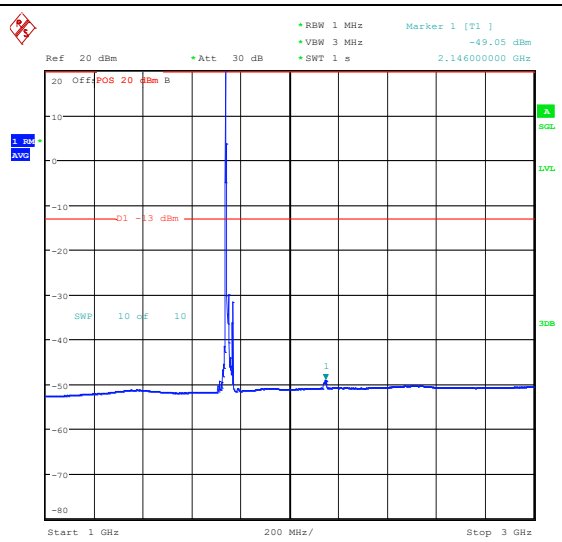

Band66_15MHz_QPSK_132322_1RB#0_1000~3000
00_1000~3000