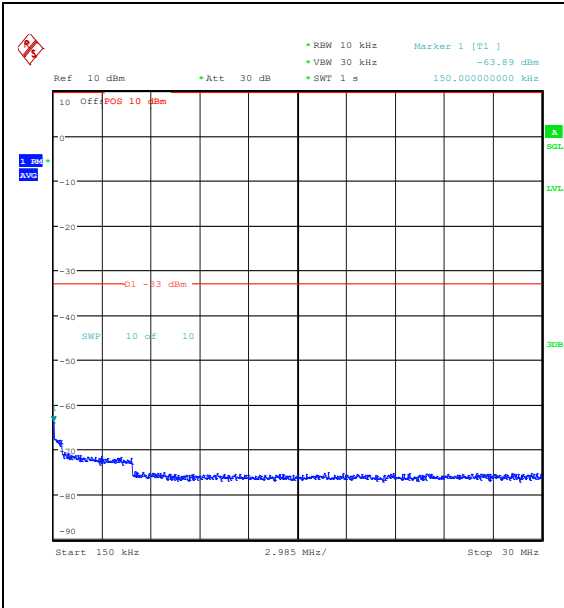

Band66_20MHz_16QAM_132322_1RB#99_0.15
~30_0.15~30