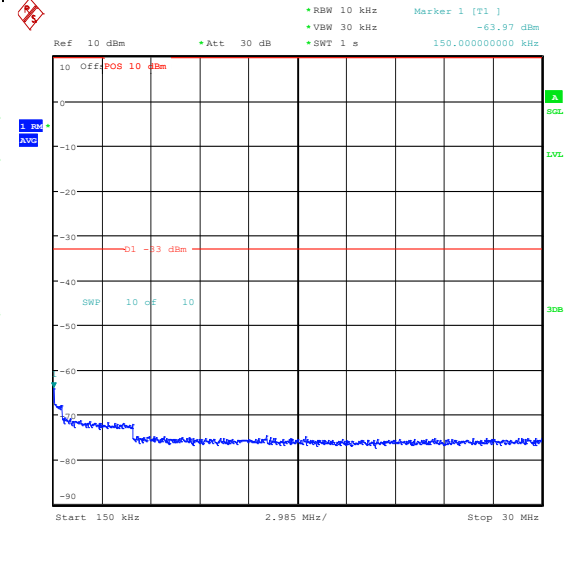

Band66_20MHz_QPSK_132072_100RB#0_0.15~
30_0.15~30