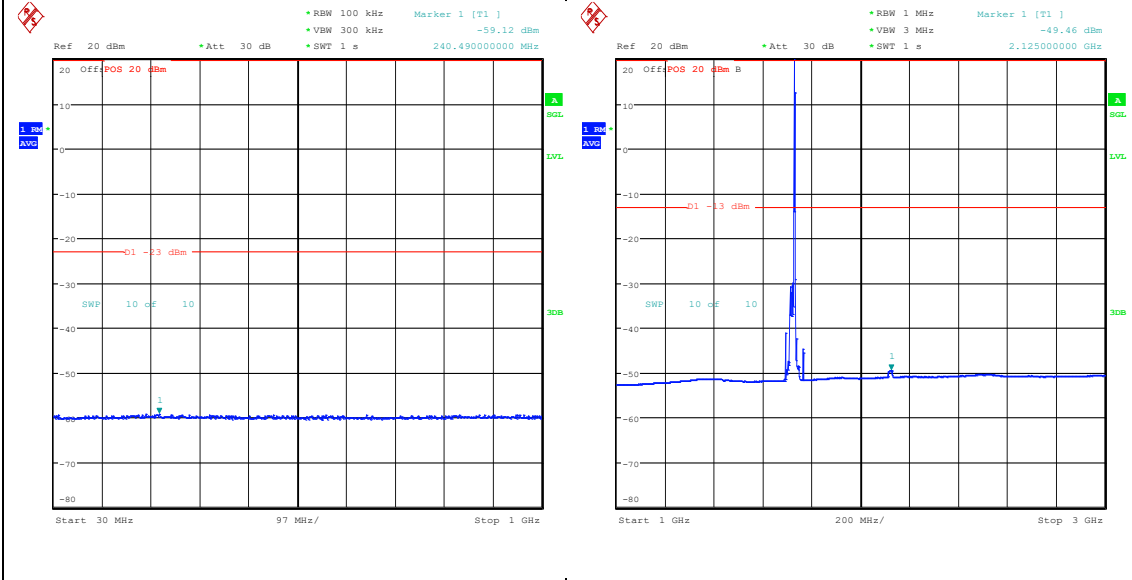

Band66_20MHz_QPSK_132072_1RB#99_30~1000_00_30~1000   Band66_20MHz_QPSK_132072_1RB#99_1000~3_000_1000~3000