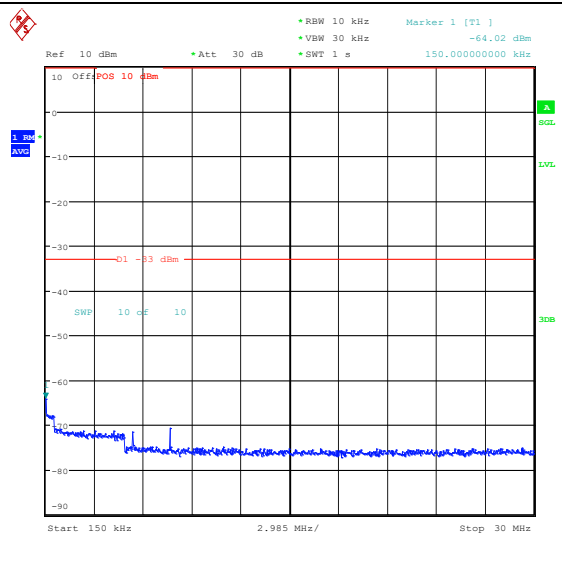

Band66_15MHz_16QAM_132047_1RB#74_0.15
~30_0.15~30

Band66_15MHz_16QAM_132047_1RB#74_30~10
00_30~1000

Band66_15MHz_16QAM_132047_1RB#74_1000
~3000_1000~3000

Band66_15MHz_16QAM_132047_1RB#74_3000~
20000_3000~20000