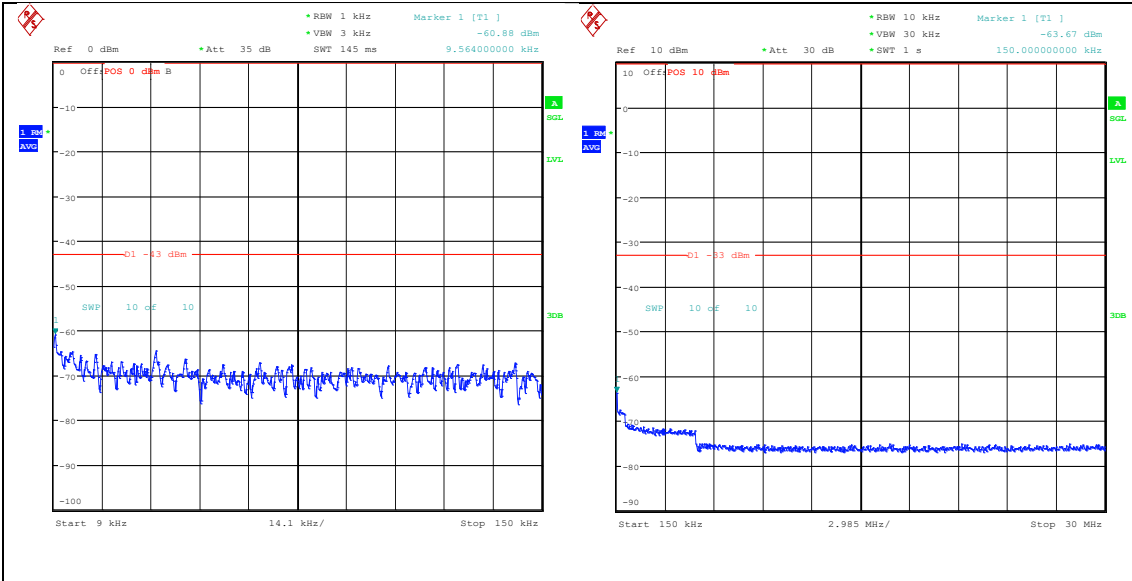

Band66_20MHz_QPSK_132072_1RB#99_0.009~0.15_0.009~0.15   Band66_20MHz_QPSK_132072_1RB#99_0.15~3_0_0.15~3