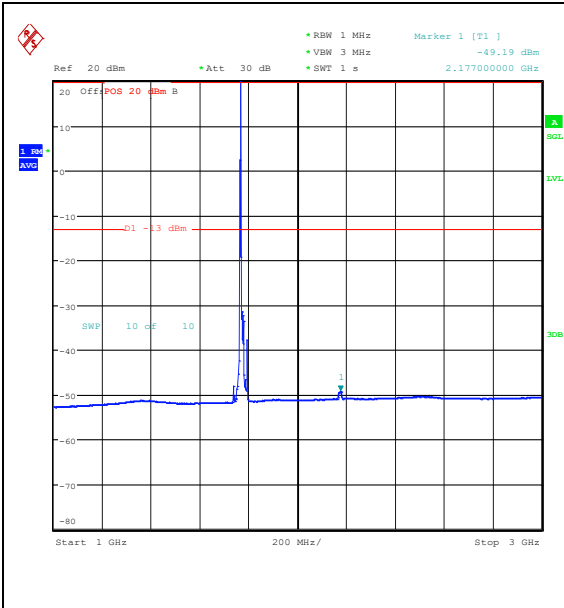

Band66_15MHz_16QAM_132597_1RB#0_1000~3000_1000~3000