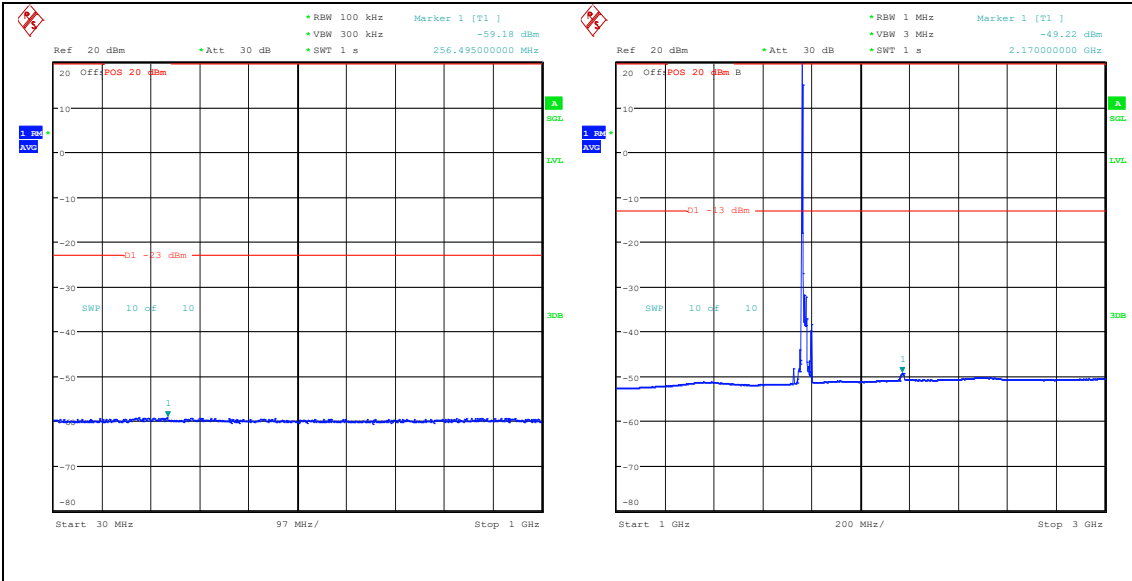

Band66_20MHz_QPSK_132572_1RB#0_30~100
0_30~1000

Band66_20MHz_QPSK_132572_1RB#0_1000~30
00_1000~3000