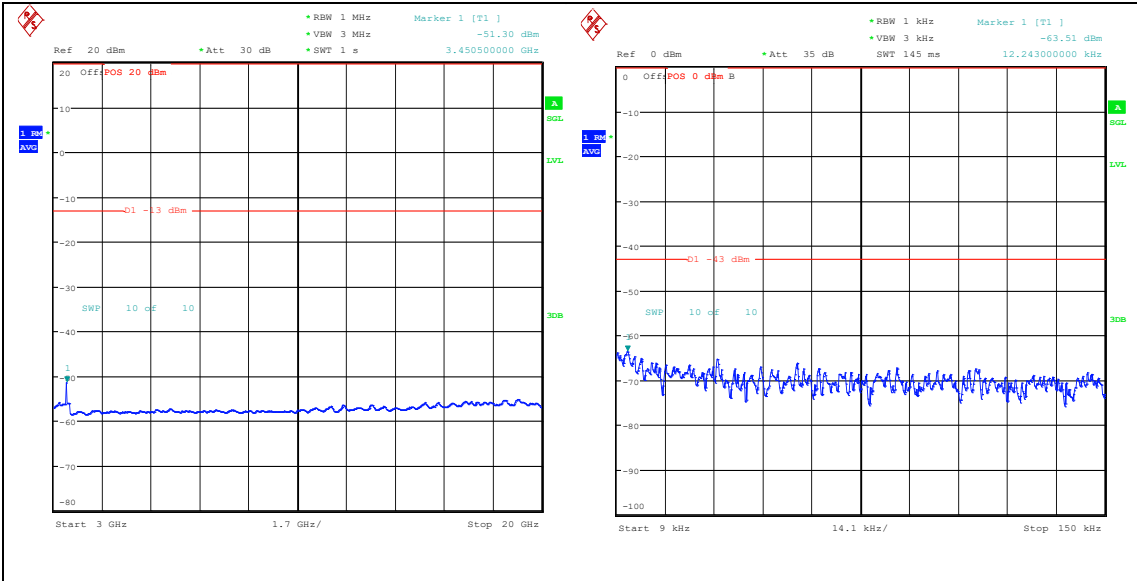

Band66_20MHz_QPSK_132072_1RB#99_3000~20000_3000~20000

Band66_20MHz_16QAM_132072_1RB#99_0.009~0.15_0.009~0.15