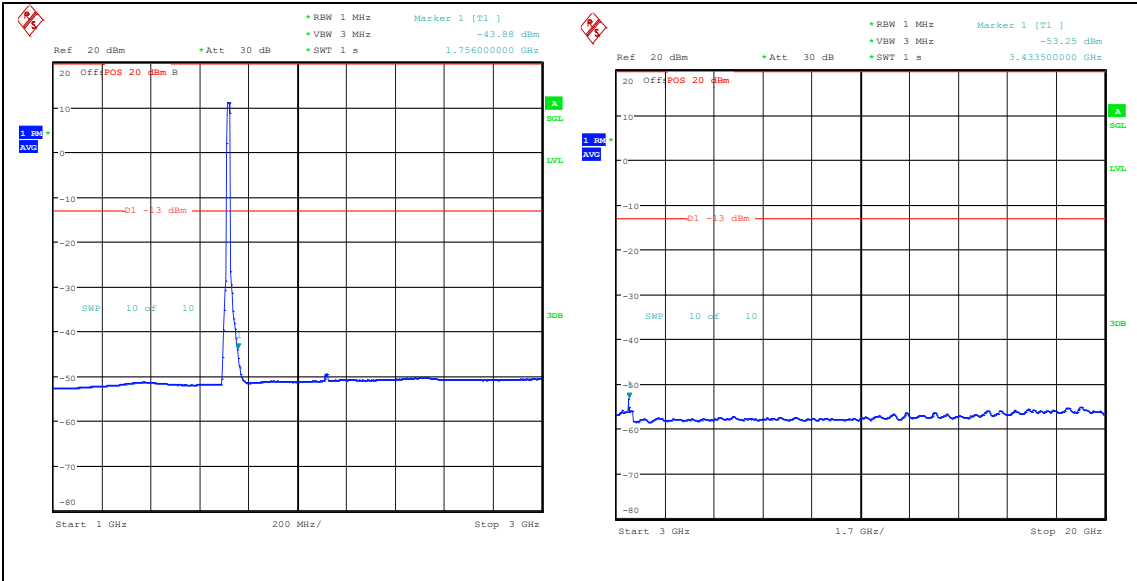

Band66_15MHz_16QAM_132047_75RB#0_1000~3000_1000~3000
Band66_15MHz_16QAM_132047_75RB#0_3000~20000_3000~20000