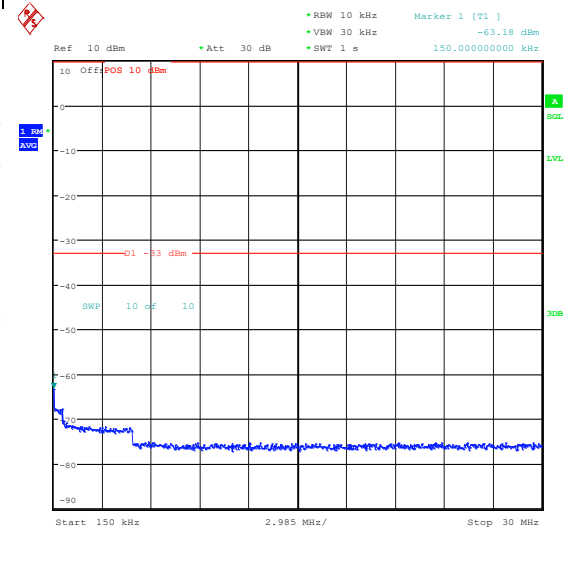

Band66_20MHz_16QAM_132322_100RB#0_0.15
 ~30_0.15~30

Band66_20MHz_16QAM_132322_100RB#0_30~1
 000_30~1000

Band66_20MHz_16QAM_132322_100RB#0_100
0~3000_1000~3000

Band66_20MHz_16QAM_132322_100RB#0_3000
~20000_3000~20000