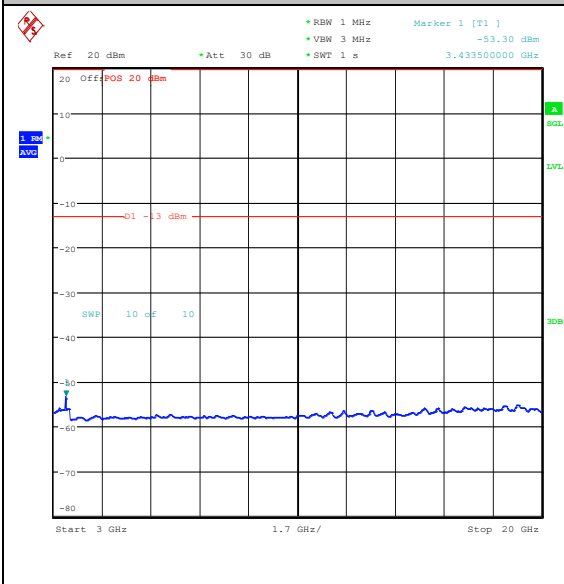

Band66_20MHz_QPSK_132072_100RB#0_3000~20000_3000~20000