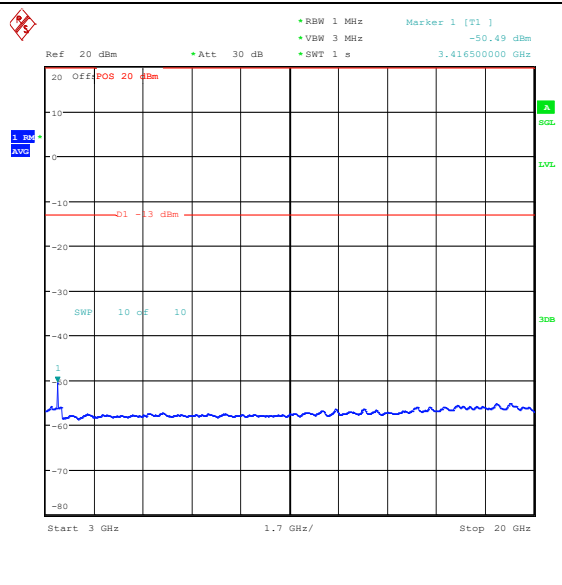

Band66_15MHz_QPSK_132047_1RB#0_3000~20000_3000~20000

Band66_15MHz_16QAM_132047_1RB#0_0.009~0.15_0.009~0.15

Band66_15MHz_16QAM_132047_1RB#0_0.15~30_0.15~30

Band66_15MHz_16QAM_132047_1RB#0_30~100_0_30~1000