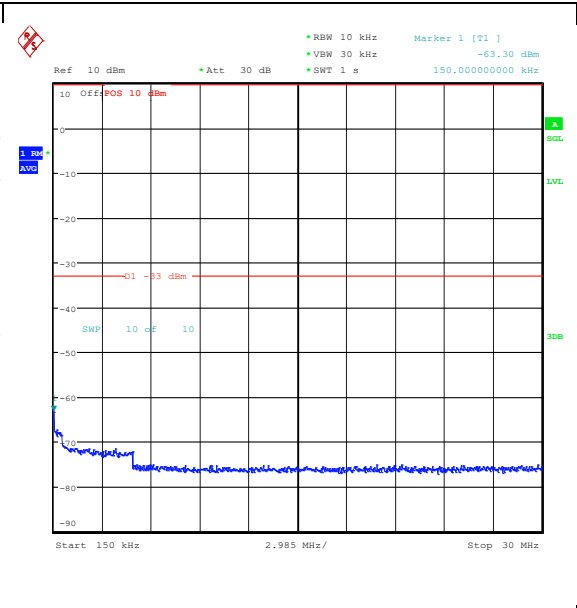

Band66_20MHz_QPSK_132572_1RB#99_0.15~3_0_0.15~30