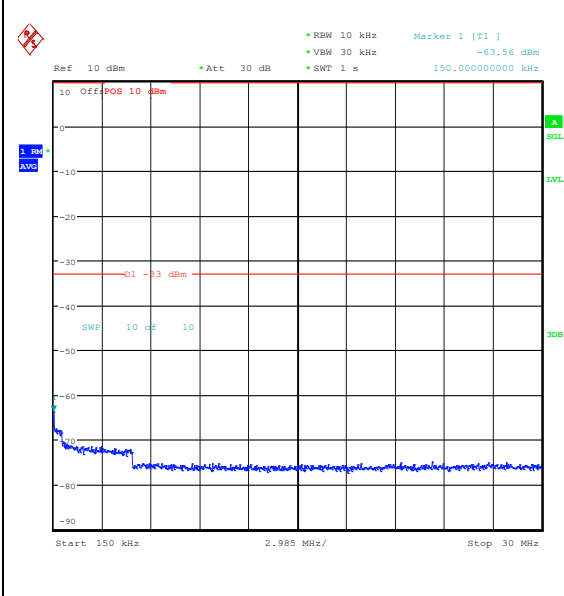

Band66_20MHz_16QAM_132072_1RB#99_0.15~30_0.15~30