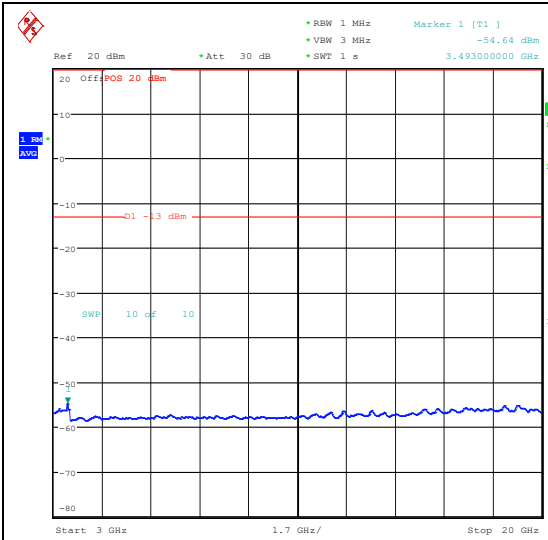

30_0.15~30

Band66_20MHz_QPSK_132322_100RB#0_30~1000

000_30~1000

Band66_20MHz_QPSK_132322_100RB#0_1000~3000

3000_1000~3000

Band66_20MHz_QPSK_132322_100RB#0_3000
 ~20000_3000~20000

Band66_20MHz_16QAM_132322_100RB#0_0.00
 9~0.15_0.009~0.15