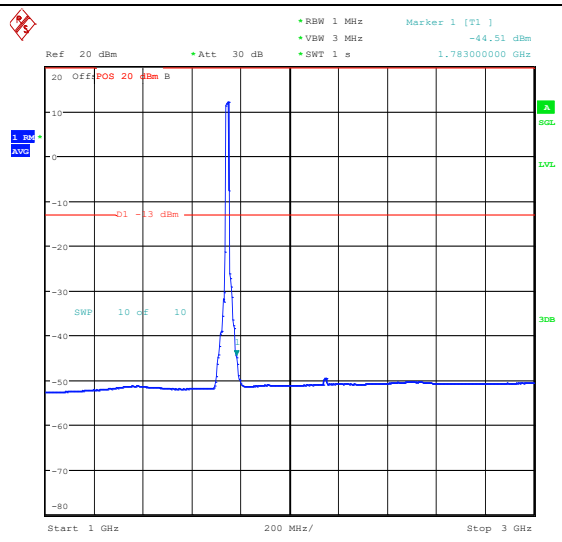

Band66_15MHz_QPSK_132322_75RB#0_1000~3000_000_1000~3000