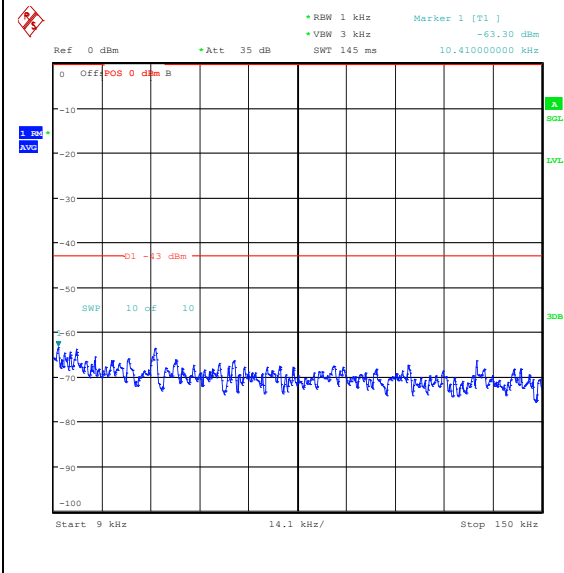

Band66_15MHz_QPSK_132047_1RB#74_0.009~0.15_0.009~0.15