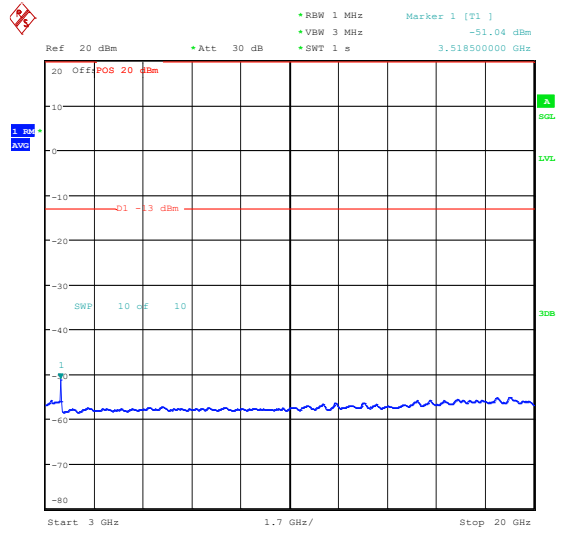

Band66_20MHz_16QAM_132572_1RB#0_3000~20000_0000_3000~20000