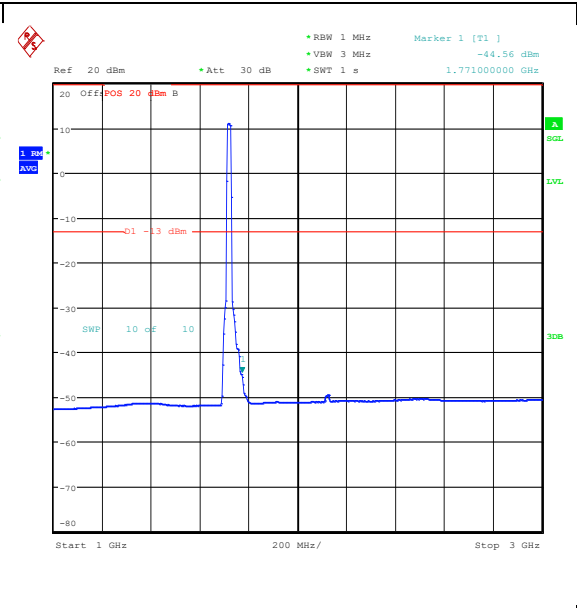

Band66_20MHz_QPSK_132072_100RB#0_1000~3000_1000~3000