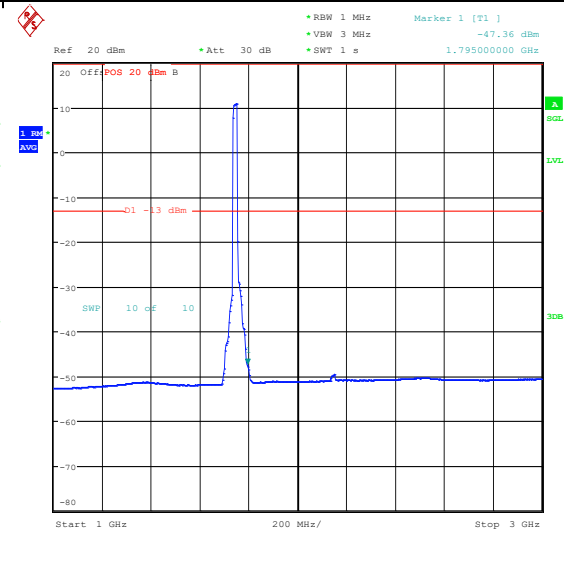

Band66_20MHz_QPSK_132322_100RB#0_1000~3000

3000_1000~3000