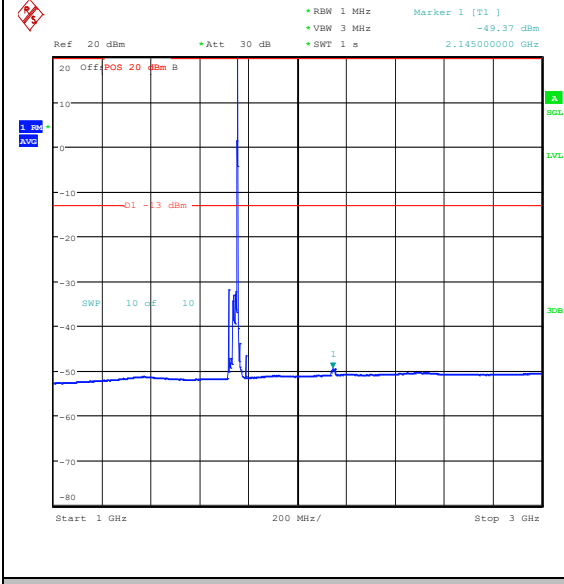

Band66_20MHz_16QAM_132322_1RB#99_1000
~3000_1000~3000