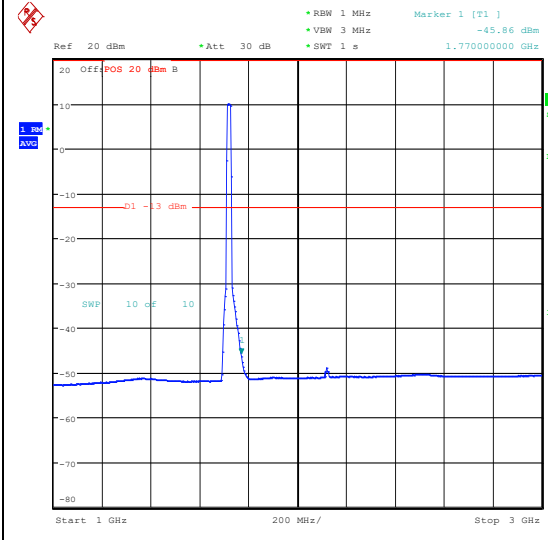

Band66_20MHz_16QAM_132072_100RB#0_100
0~3000_1000~3000