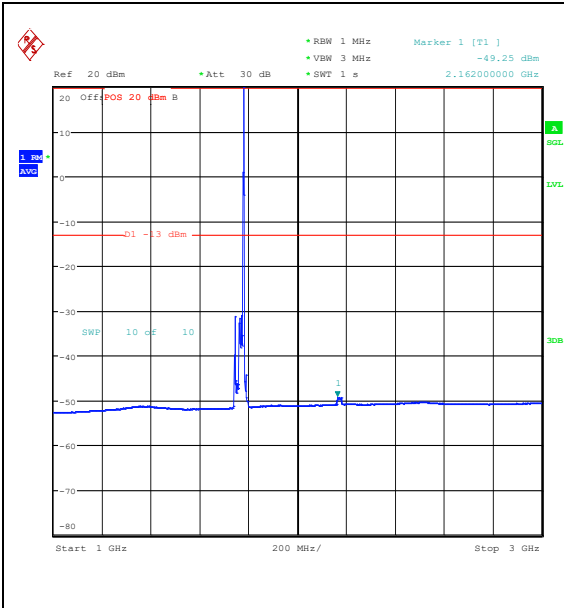

Band66_20MHz_16QAM_132572_1RB#99_1000
~3000_1000~3000