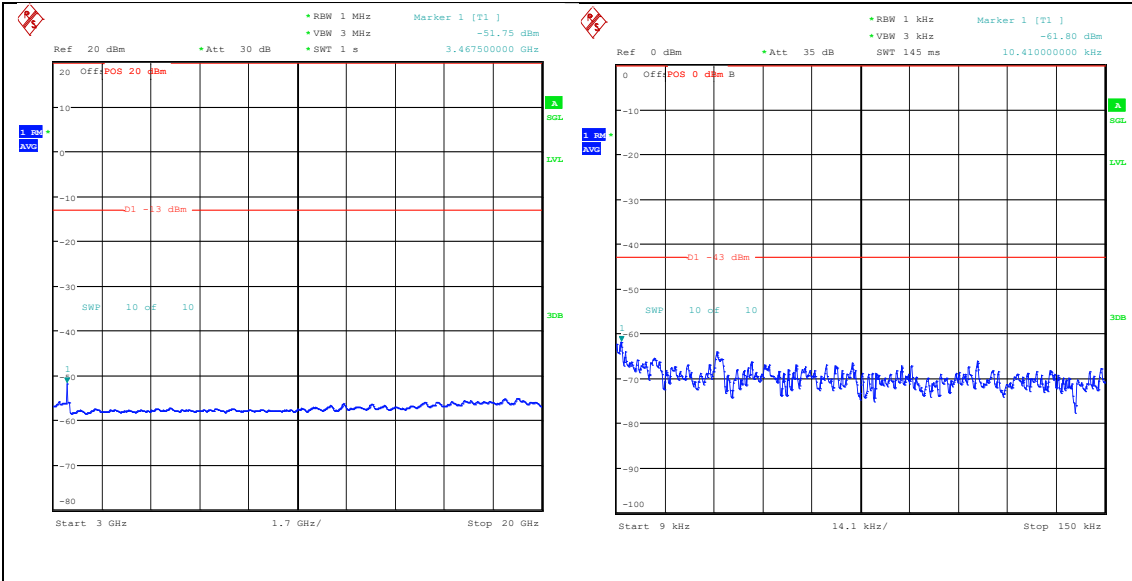

Band66_20MHz_QPSK_132322_1RB#0_3000~20000_3000~20000

Band66_20MHz_16QAM_132322_1RB#0_0.009~0.15_0.009~0.15