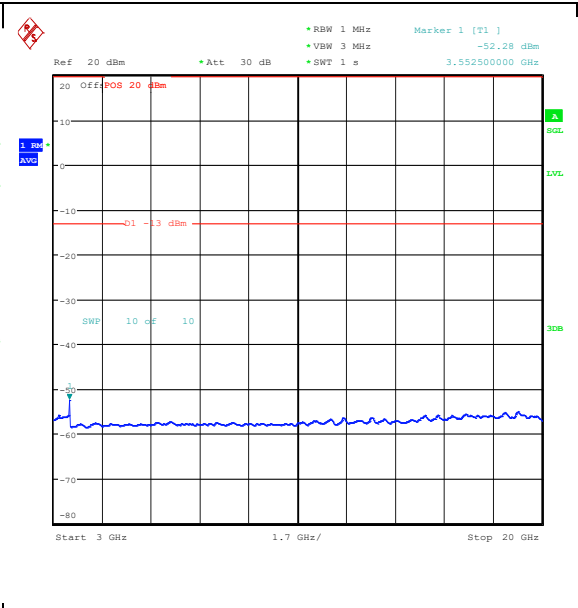

Band66_20MHz_16QAM_132572_1RB#99_3000~
20000_3000~20000