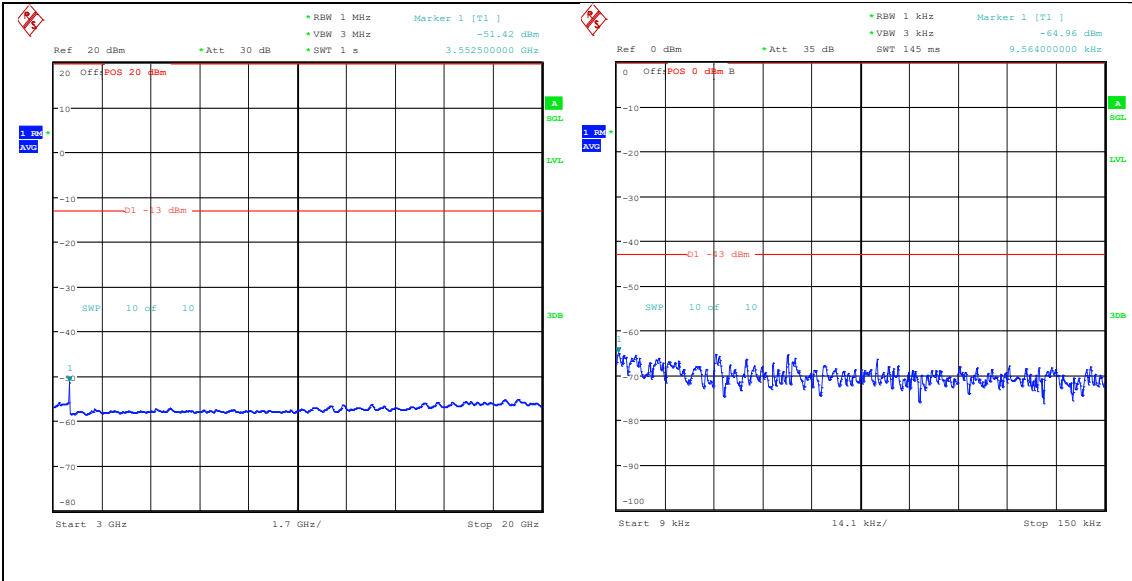

Band66_20MHz_QPSK_132572_1RB#99_3000~20000_3000~20000   Band66_20MHz_16QAM_132572_1RB#99_0.009~0.15_0.009~0.15