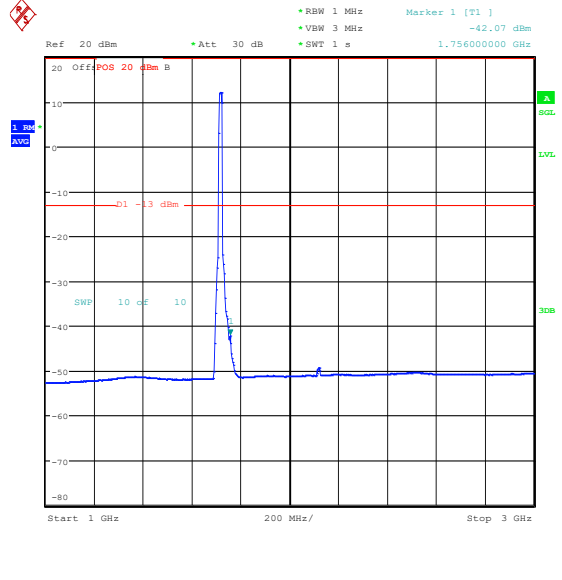

Band66_15MHz_QPSK_132047_75RB#0_1000~3000_000_1000~3000