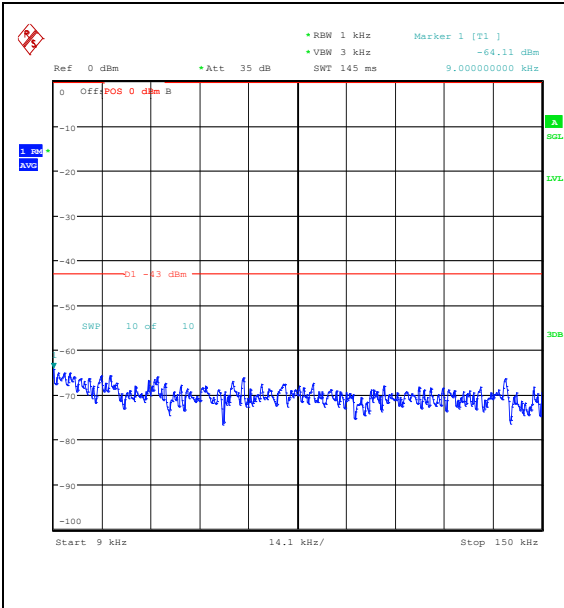

Band66_20MHz_QPSK_132572_1RB#99_0.009~0.15_0.009~0.15