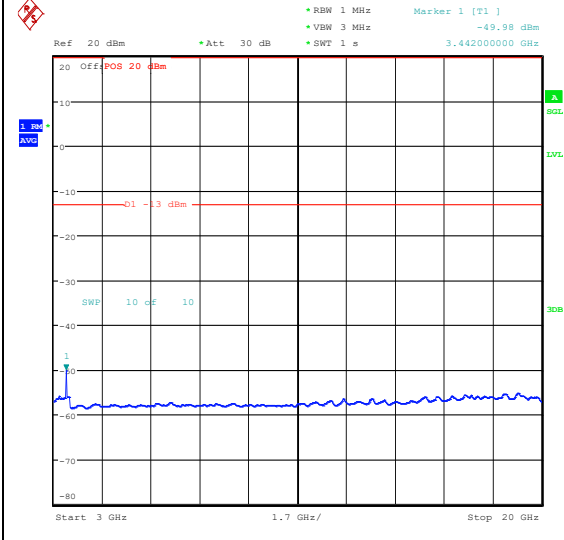

Band66_15MHz_QPSK_132047_1RB#74_3000~20000_3000~20000