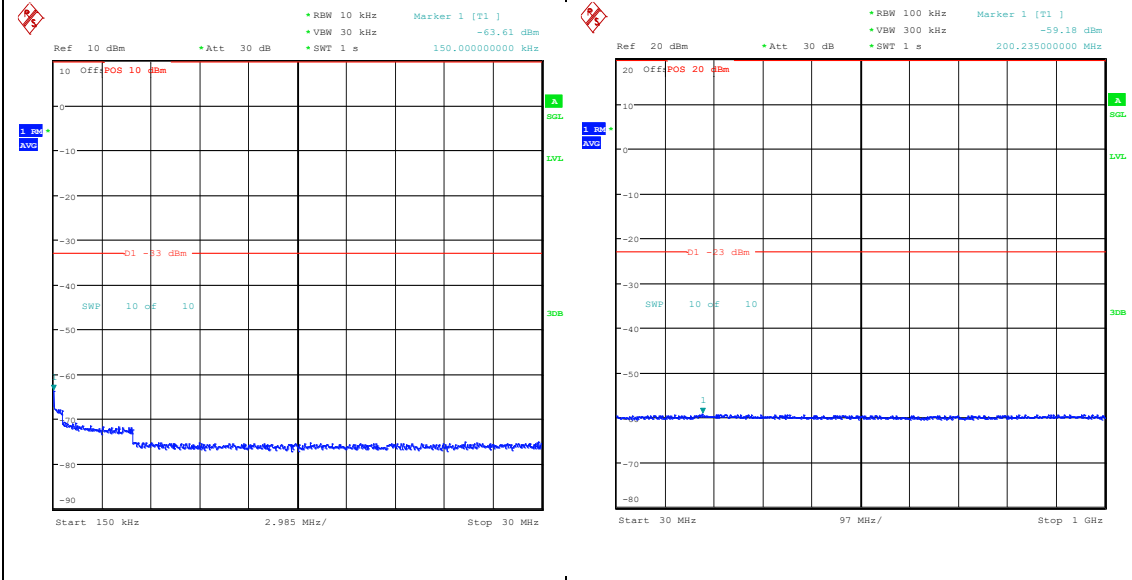

Band66_20MHz_16QAM_132572_1RB#99_0.15~30_0.15~30   Band66_20MHz_16QAM_132572_1RB#99_30~1000_30~1000