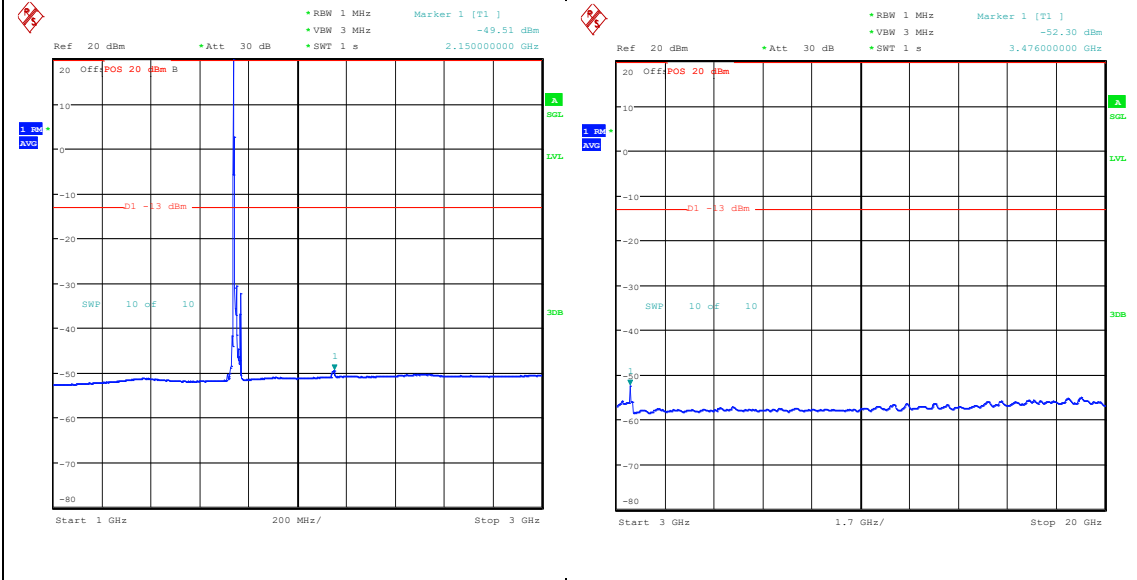

Band66_15MHz_16QAM_132322_1RB#0_1000~3000_1000~3000   Band66_15MHz_16QAM_132322_1RB#0_3000~20000_0000_3000~20000