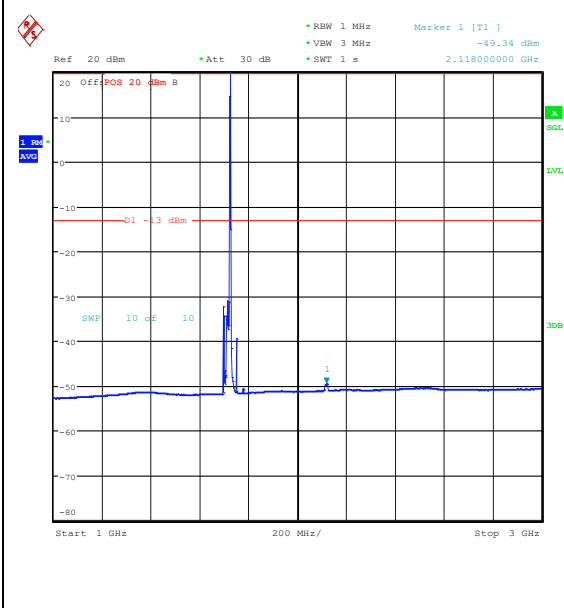

Band66_15MHz_16QAM_132047_1RB#74_1000
~3000_1000~3000