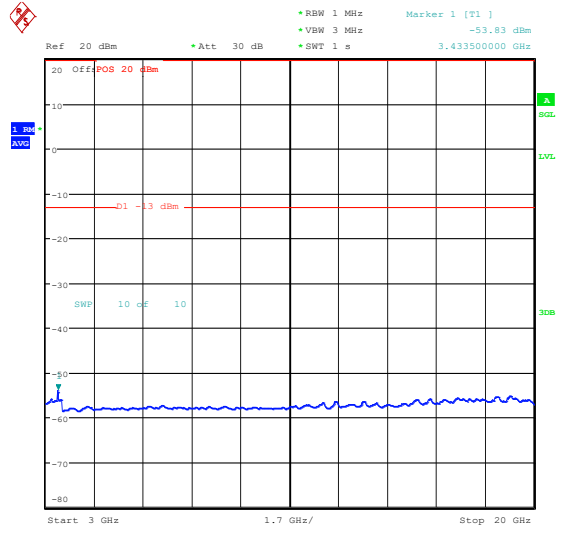

Band66_20MHz_16QAM_132072_100RB#0_3000
~20000_3000~20000