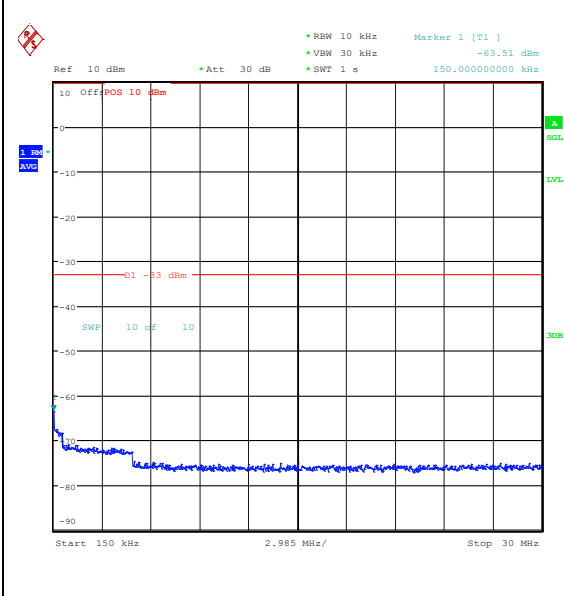

Band66_20MHz_16QAM_132322_1RB#0_0.15~30_0.15~30