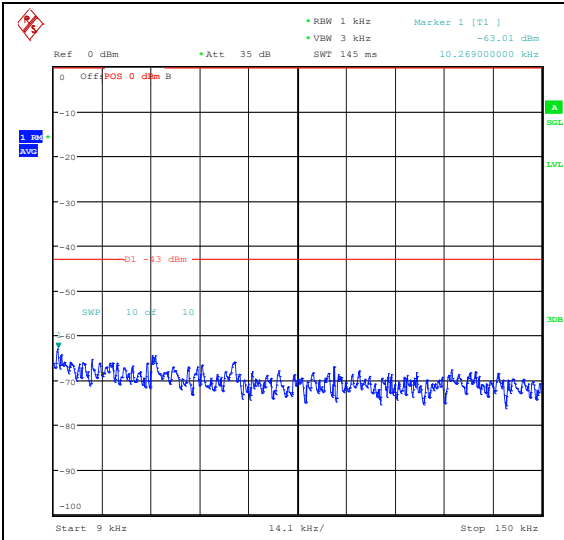

Band66_15MHz_QPSK_132597_75RB#0_0.009~0.15_0.009~0.15