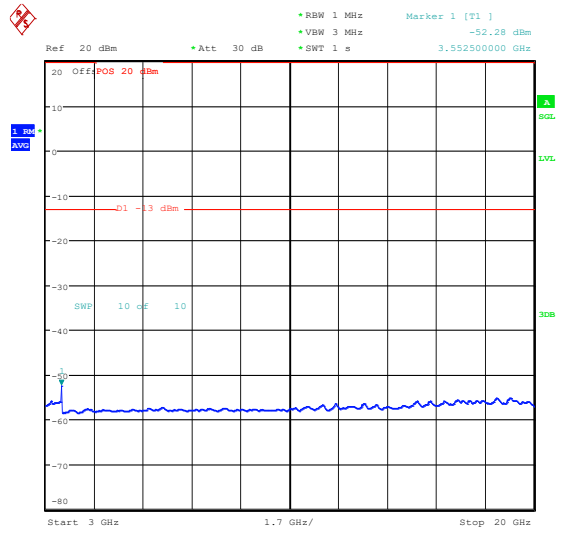

Band66_15MHz_16QAM_132597_1RB#74_3000~20000_20000_3000~20000