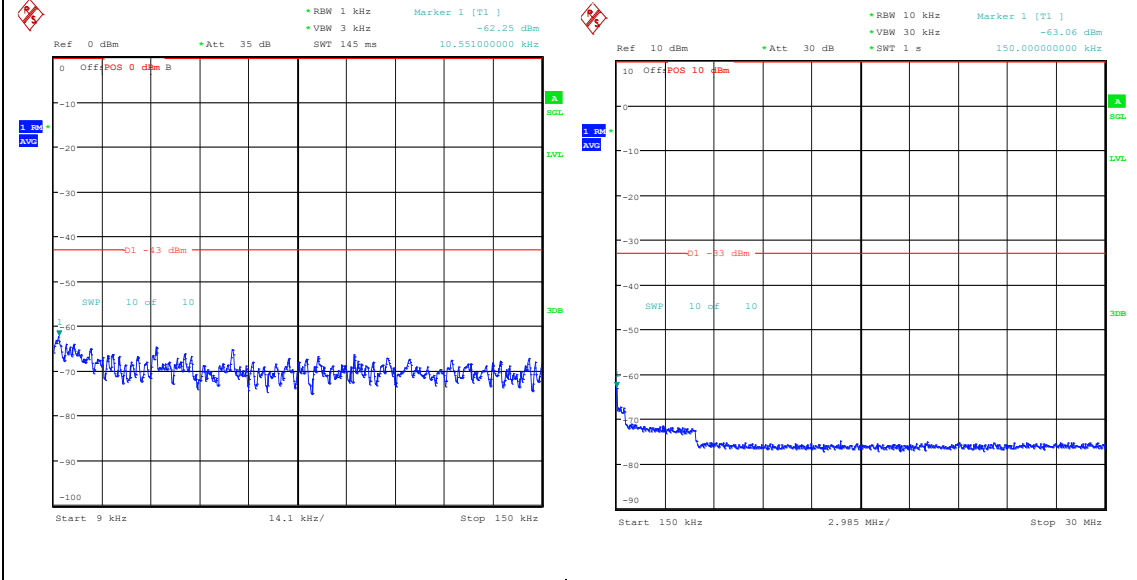

Band66_15MHz_QPSK_132322_1RB#0_0.009~0.15_0.009~0.15
Band66_15MHz_QPSK_132322_1RB#0_0.15~30_0.15~30