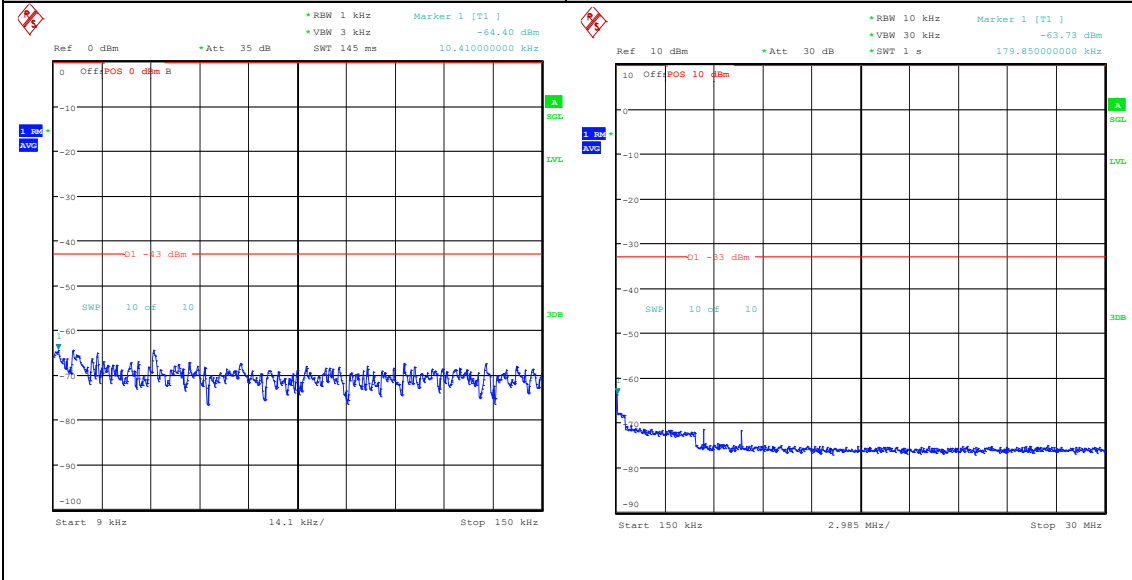

Band66_15MHz_16QAM_132322_1RB#74_0.009~0.15_0.009~0.15

Band66_15MHz_16QAM_132322_1RB#74_0.15~30_0.15~30

Band66_15MHz_16QAM_132322_1RB#74_30~1000_30~1000

Band66_15MHz_16QAM_132322_1RB#74_1000~3000_1000~3000
 Band66_15MHz_16QAM_132322_1RB#74_3000~20000_3000~20000