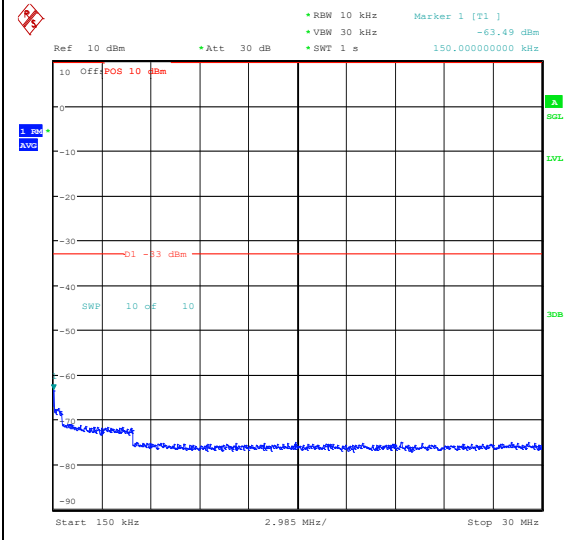

Band66_15MHz_QPSK_132597_1RB#0_30~100_0_30~1000

Band66_15MHz_QPSK_132597_1RB#0_1000~3000_00_1000~3000

Band66_15MHz_QPSK_132597_1RB#0_3000~20000_3000~20000

Band66_15MHz_16QAM_132597_1RB#0_0.009~0.15_0.009~0.15