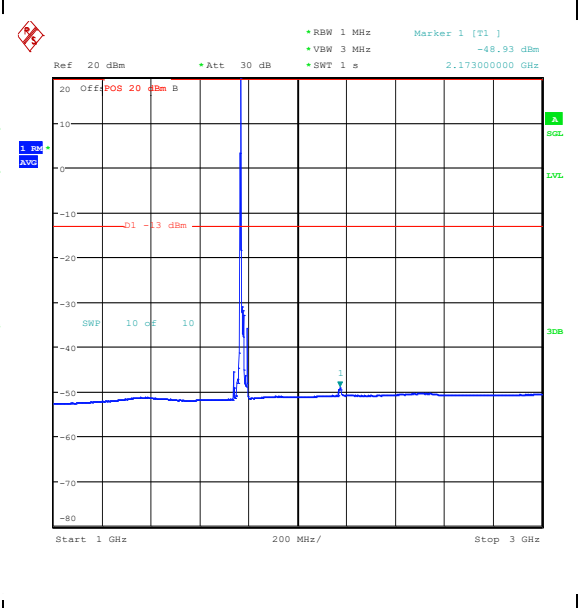

Band66_15MHz_QPSK_132597_1RB#0_1000~3000_00_1000~3000