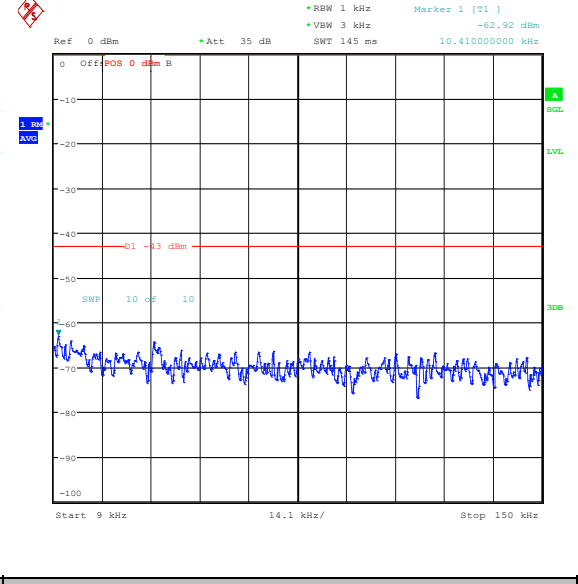

Band66_15MHz_16QAM_132597_1RB#74_0.009~0.15
~0.15_0.009~0.15