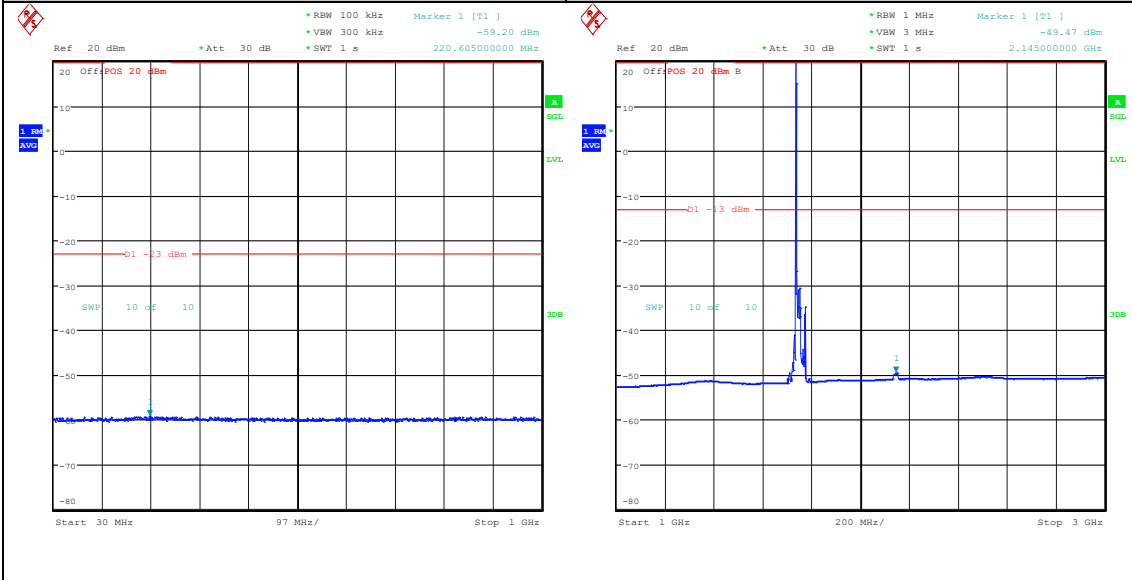

Band66_20MHz_QPSK_132322_1RB#0_30~100_0_30~1000   Band66_20MHz_QPSK_132322_1RB#0_1000~3000_00_1000~3000