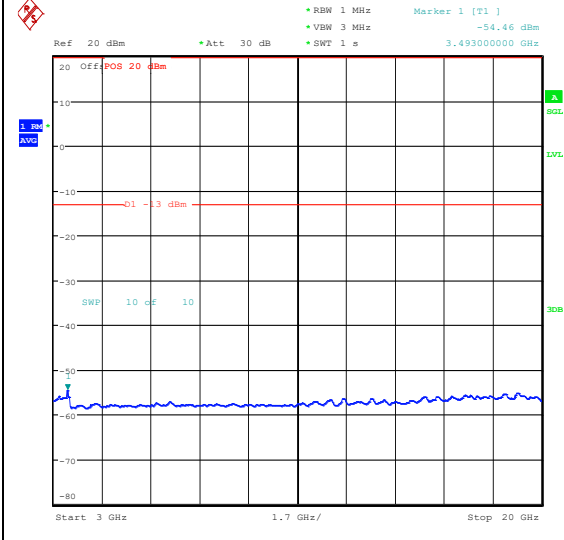

Band66_15MHz_QPSK_132322_75RB#0_3000~20000_0000_3000~20000