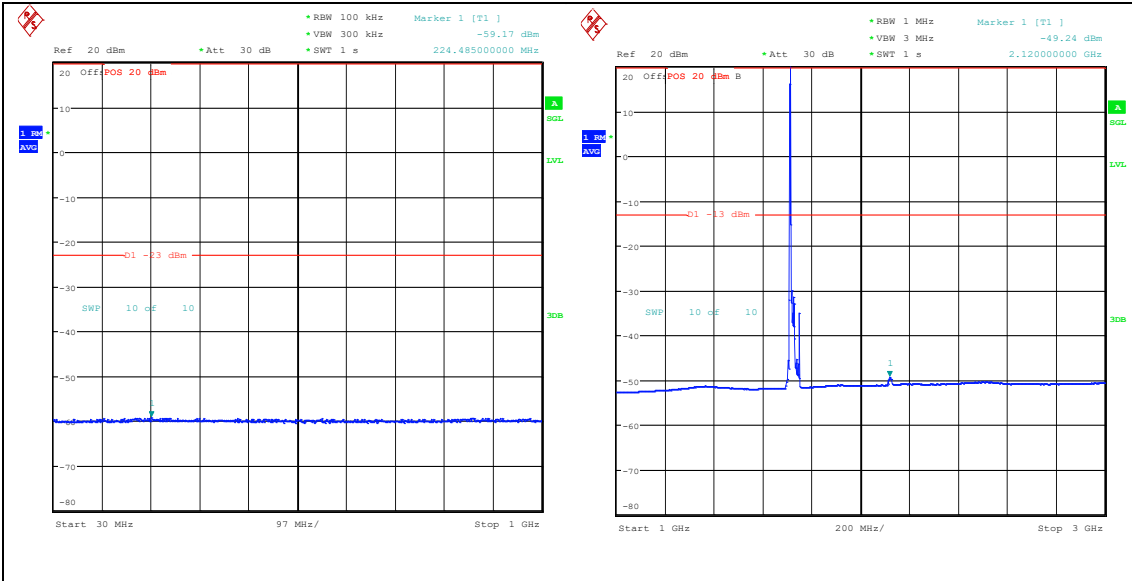

Band66_20MHz_QPSK_132072_1RB#0_30~100
0_30~1000

Band66_20MHz_QPSK_132072_1RB#0_1000~30
00_1000~3000