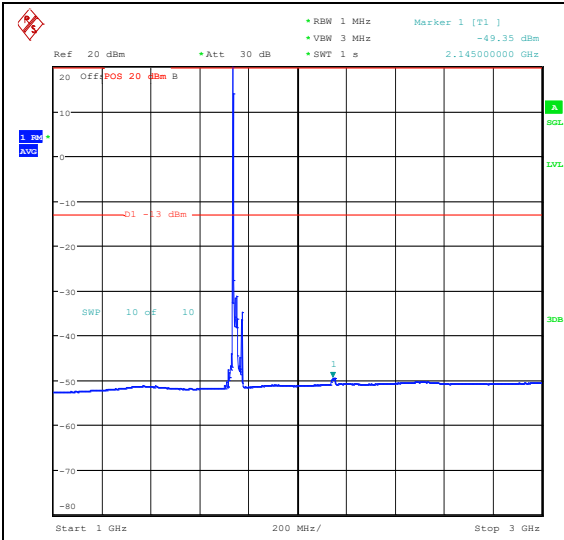

Band66_20MHz_16QAM_132322_1RB#0_1000~3000_1000~3000