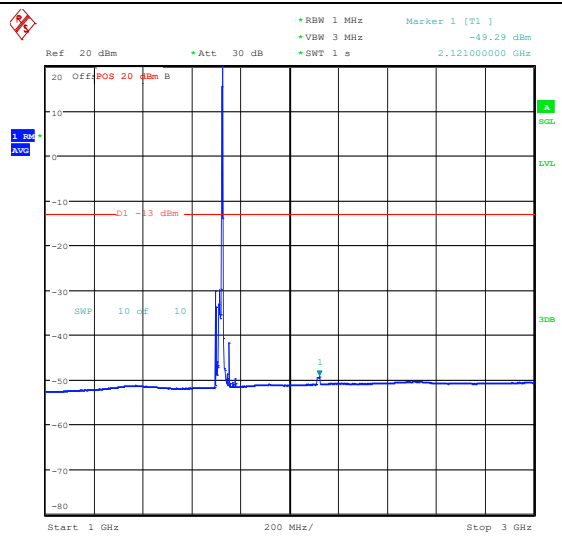

Band66_15MHz_QPSK_132047_1RB#74_1000~3000_000_1000~3000