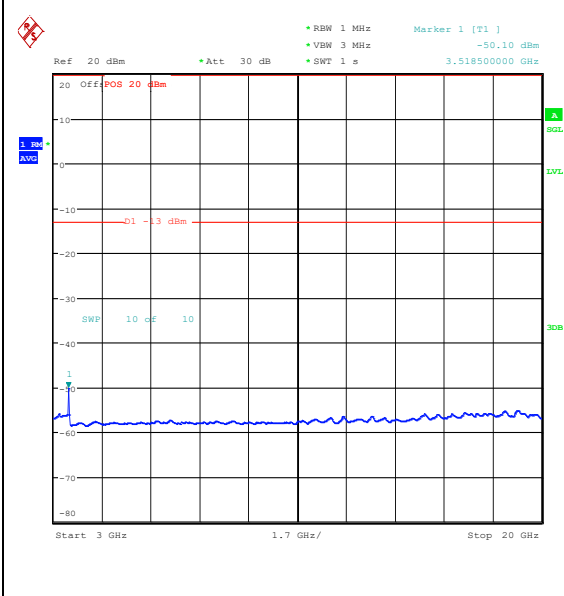

Band66_20MHz_QPSK_132572_1RB#0_3000~2
0000_3000~20000