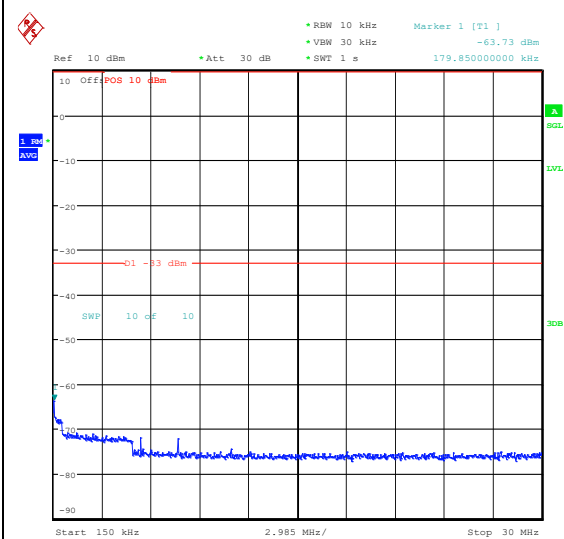

Band66_15MHz_QPSK_132597_75RB#0_30~1000_30~1000

Band66_15MHz_QPSK_132597_75RB#0_1000~3000_1000~3000

Band66_15MHz_QPSK_132597_75RB#0_3000~
20000_3000~20000

Band66_15MHz_16QAM_132597_75RB#0_0.009
~-0.15_0.009~0.15