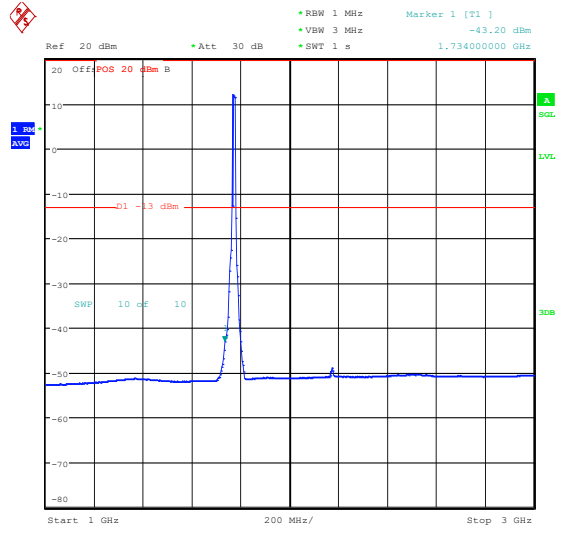

Band66_15MHz_16QAM_132597_1RB#74_1000
 ~3000_1000~3000

Band66_15MHz_16QAM_132597_1RB#74_3000~20000_20000_3000~20000

Band66_15MHz_QPSK_132597_75RB#0_0.009~0.15_0.009~0.15

Band66_15MHz_QPSK_132597_75RB#0_0.15~30_0.15~30