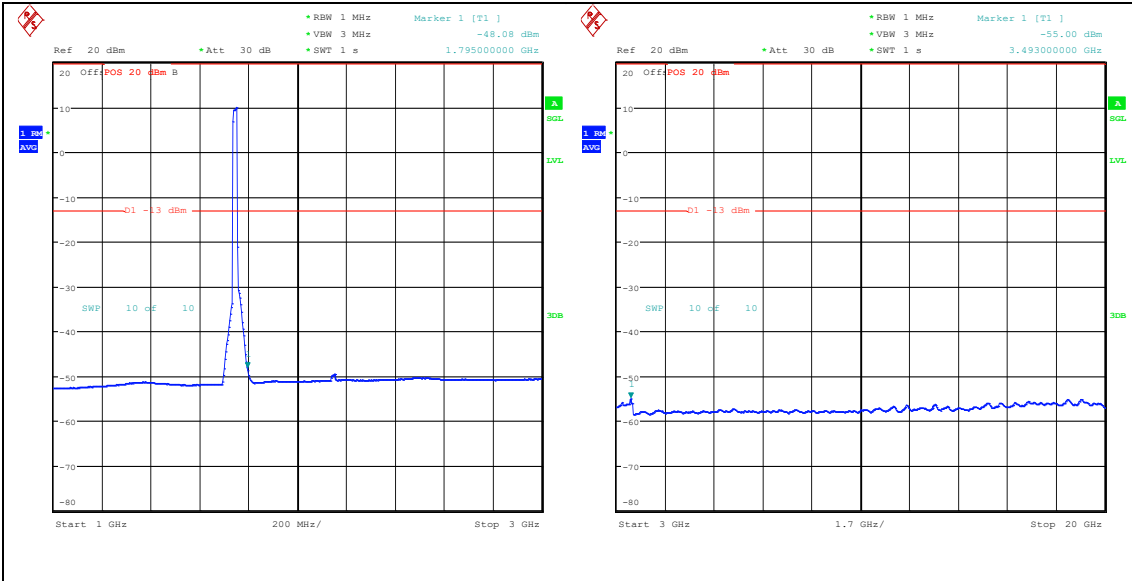

Band66_20MHz_16QAM_132322_100RB#0_100
0~3000_1000~3000

Band66_20MHz_16QAM_132322_100RB#0_3000
~20000_3000~20000