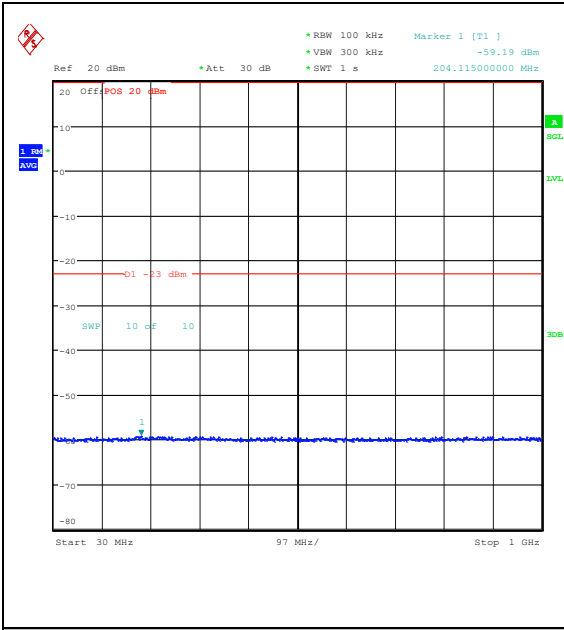

Band66_15MHz_QPSK_132597_1RB#74_30~10
00_30~1000