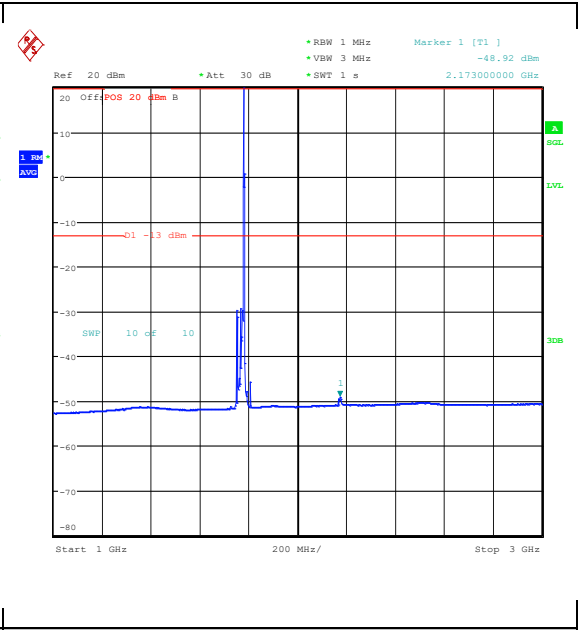

Band66_15MHz_QPSK_132597_1RB#74_1000~3
000_1000~3000