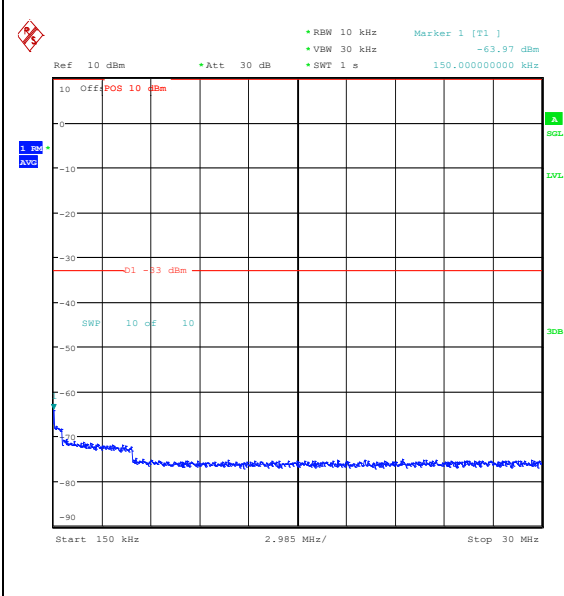

Band66_15MHz_QPSK_132047_1RB#0_3000~20000_3000~20000

Band66_15MHz_16QAM_132047_1RB#0_0.009~0.15_0.009~0.15

Band66_15MHz_16QAM_132047_1RB#0_0.15~30_0.15~30

Band66_15MHz_16QAM_132047_1RB#0_30~100_0_30~1000