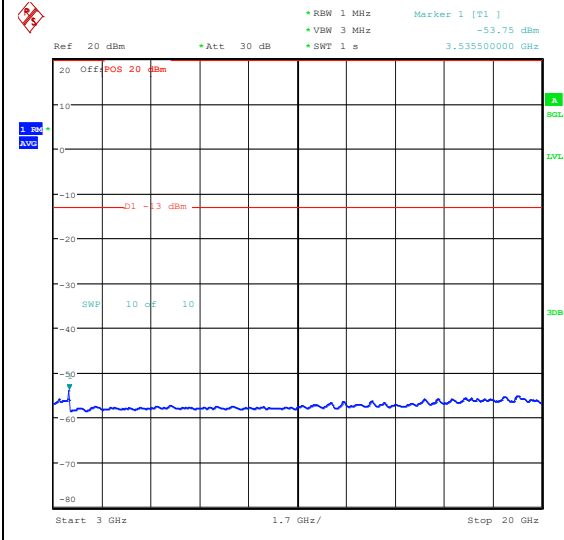

Band66_20MHz_QPSK_132572_100RB#0_3000~20000_3000~20000