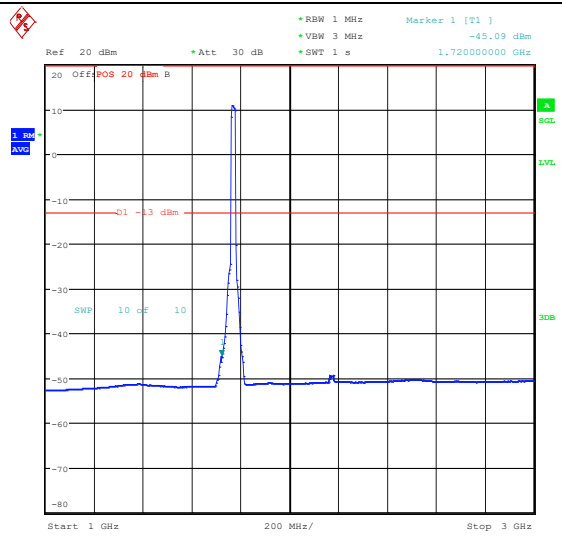

Band66_20MHz_QPSK_132572_100RB#0_1000~3000_1000~3000