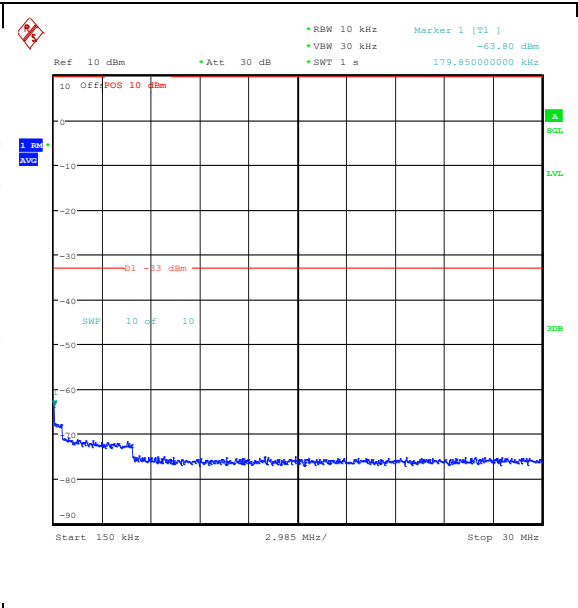

Band66_15MHz_QPSK_132597_1RB#0_0.15~30_0.15~30