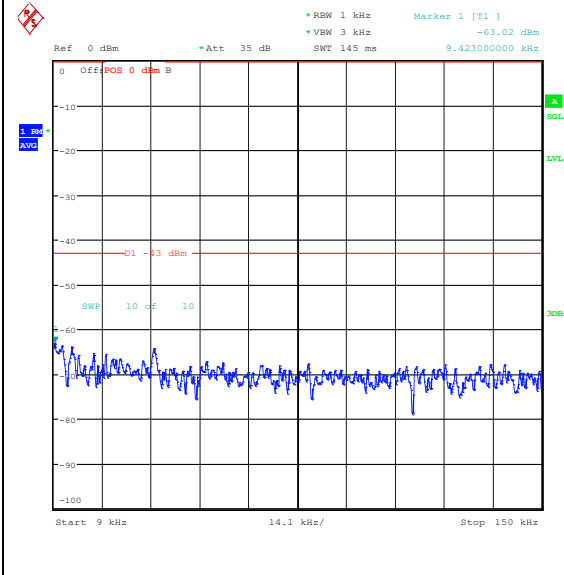

Band66_20MHz_QPSK_132072_100RB#0_0.009
~0.15_0.009~0.15