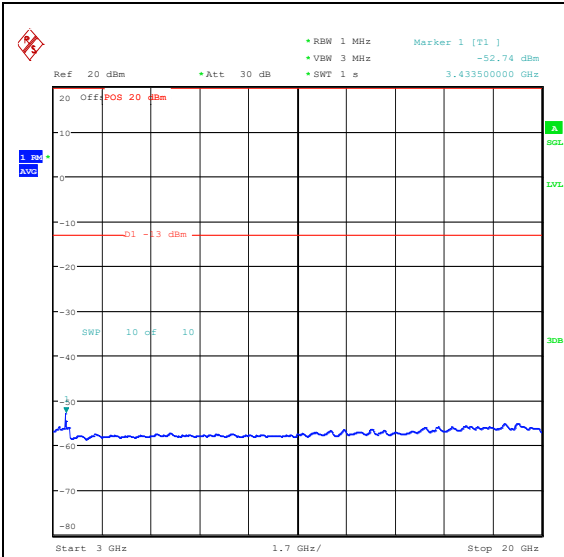

Band66_15MHz_QPSK_132047_75RB#0_3000~20000_3000~20000