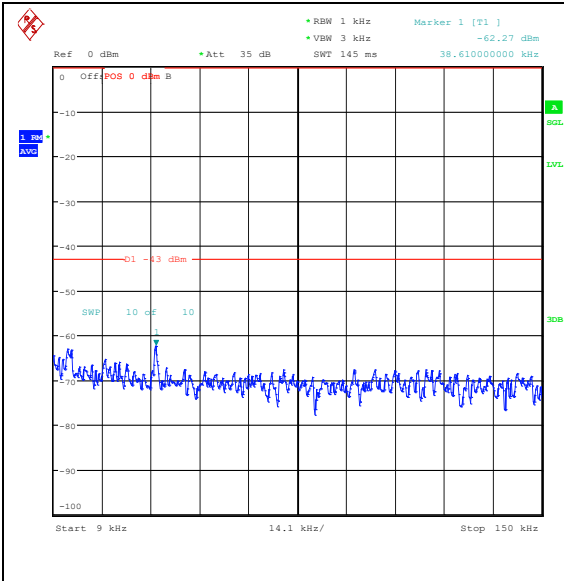

Band66_15MHz_16QAM_132047_1RB#74_0.15
~30_0.15~30

Band66_15MHz_16QAM_132047_1RB#74_30~10
00_30~1000

Band66_15MHz_16QAM_132047_1RB#74_1000
~3000_1000~3000

Band66_15MHz_16QAM_132047_1RB#74_3000~
20000_3000~20000