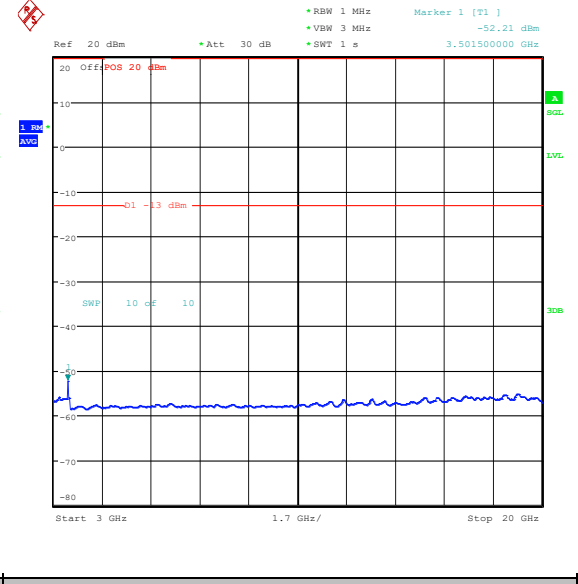

Band66_20MHz_16QAM_132322_1RB#99_3000~
20000_3000~20000