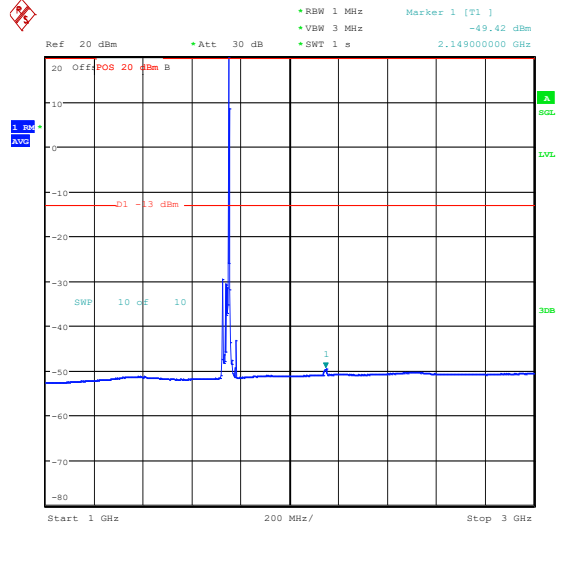

Band66_15MHz_QPSK_132322_1RB#74_1000~3_000_1000~3000