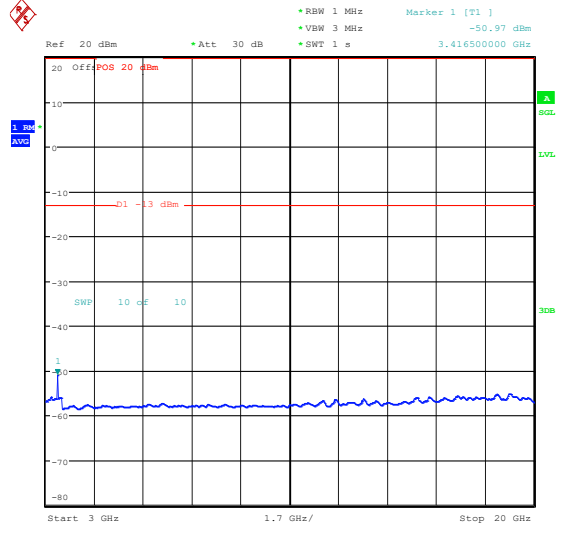

Band66_20MHz_16QAM_132072_1RB#0_0.009~
0.15_0.009~0.15

Band66_20MHz_16QAM_132072_1RB#0_0.15~30_0.15~30

Band66_20MHz_16QAM_132072_1RB#0_30~1000_0_30~1000

Band66_20MHz_16QAM_132072_1RB#0_1000~3000_1000~3000