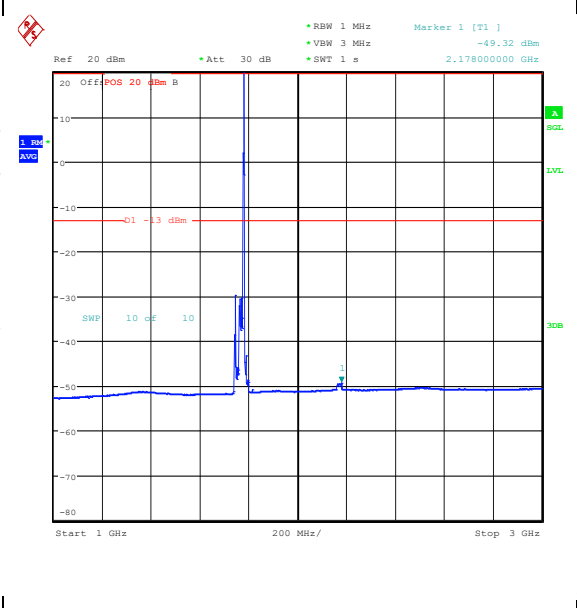

Band66_20MHz_16QAM_132572_1RB#0_3000~20000_0000_3000~20000

Band66_20MHz_QPSK_132572_1RB#99_0.009~0.15_0.009~0.15

Band66_20MHz_QPSK_132572_1RB#99_0.15~3_0_0.15~30

Band66_20MHz_QPSK_132572_1RB#99_30~10_00_30~1000