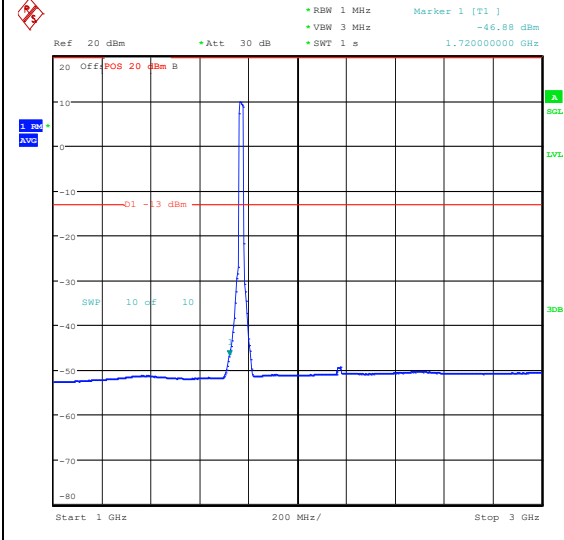

Band66_20MHz_16QAM_132572_100RB#0_100
0~3000_1000~3000