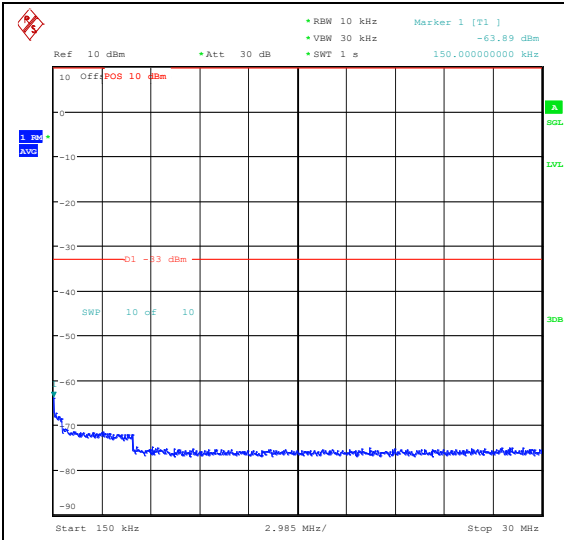

Band66_20MHz_16QAM_132572_1RB#0_0.15~30_0.15~30