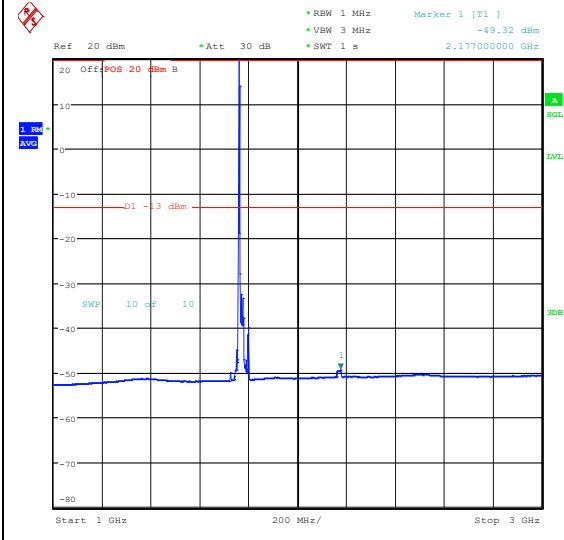

Band66_20MHz_16QAM_132572_1RB#0_1000~3000_1000~3000