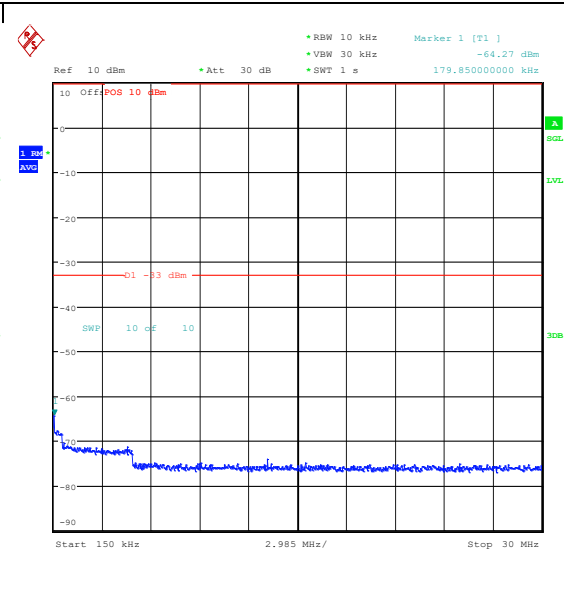

Band66_20MHz_QPSK_132322_100RB#0_0.15~30

30_0.15~30