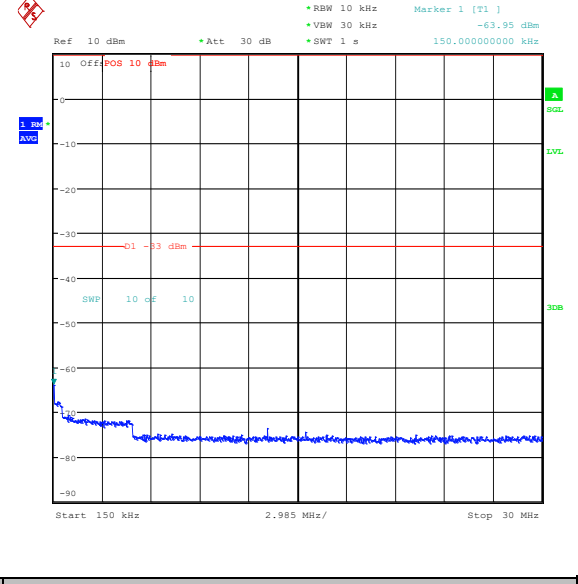

Band66_20MHz_QPSK_132572_100RB#0_0.15~
30_0.15~30