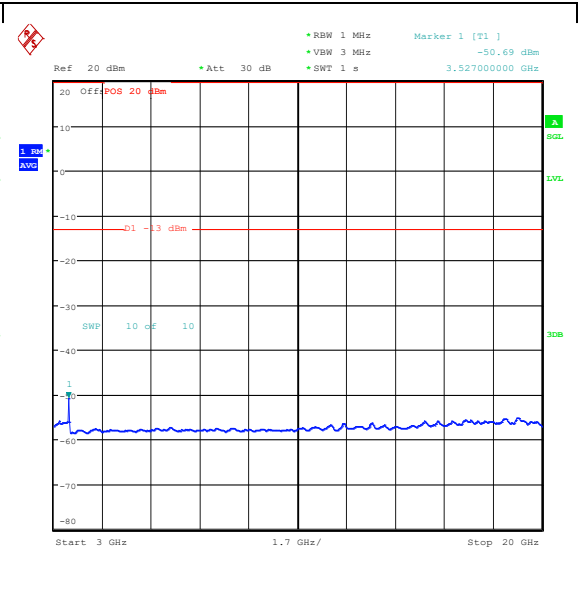

Band66_15MHz_16QAM_132597_1RB#0_3000~20000_0000~3000~20000