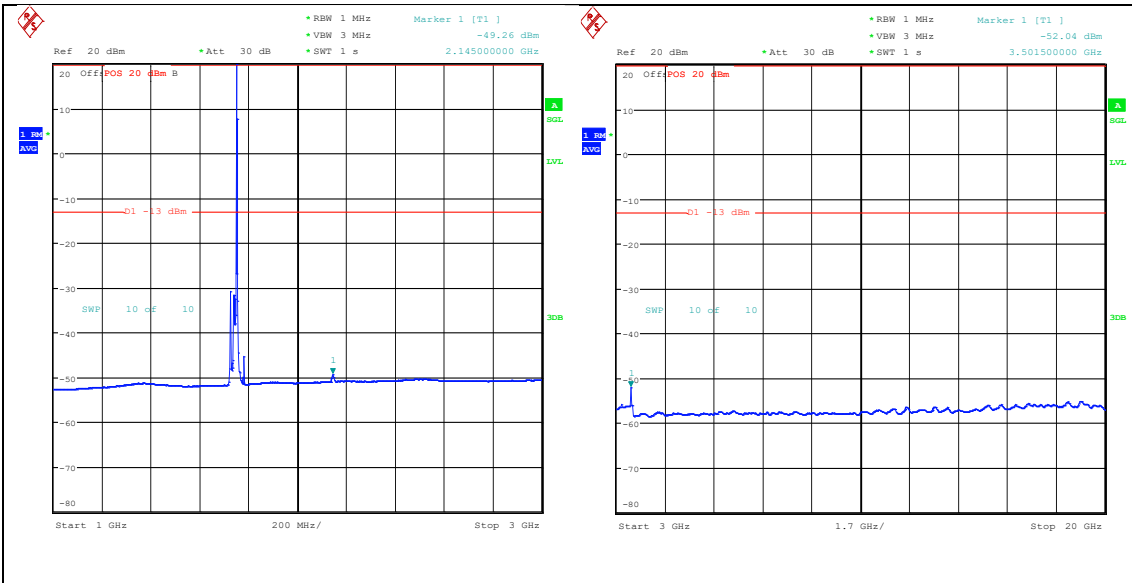

Band66_15MHz_16QAM_132322_1RB#74_1000~3000_1000~3000
Band66_15MHz_16QAM_132322_1RB#74_3000~20000_3000~20000