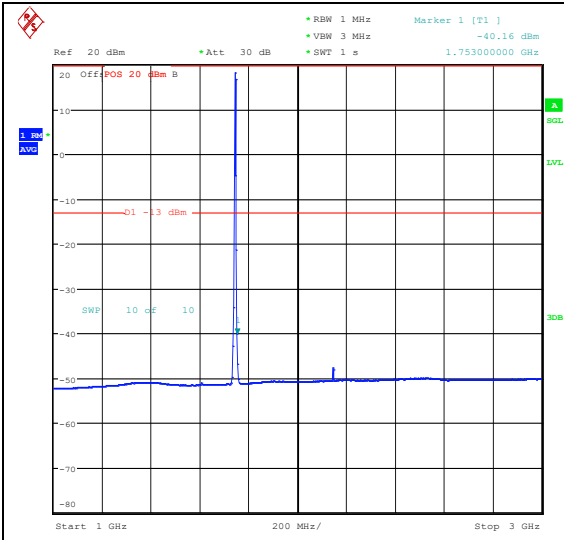

Band66_3MHz_16QAM_132322_15RB#0_1000~3000_1000~3000