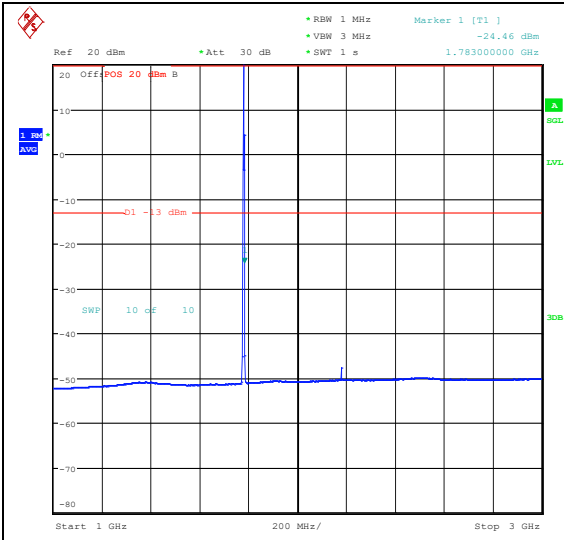

Band66_1.4MHz_QPSK_132665_6RB#0_3000~20000_3000~20000

Band66_1.4MHz_16QAM_132665_6RB#0_0.009~0.15_0.009~0.15

Band66_1.4MHz_16QAM_132665_6RB#0_0.15~30_0.15~30

Band66_1.4MHz_16QAM_132665_6RB#0_30~1000_30~1000