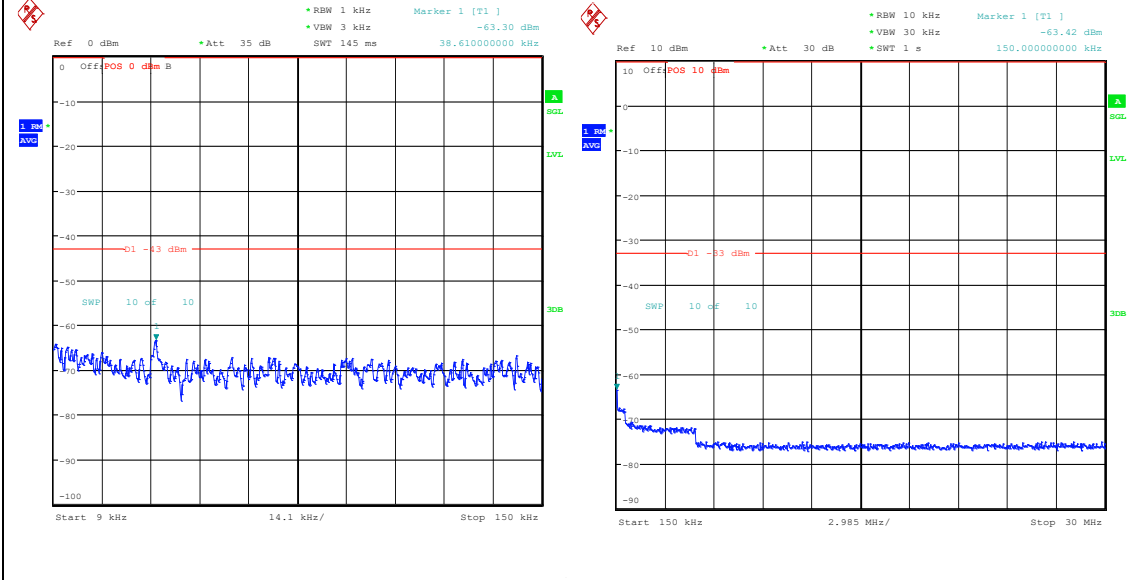

Band66_5MHz_QPSK_132322_1RB#0_0.009~0.15_0.009~0.15   Band66_5MHz_QPSK_132322_1RB#0_0.15~30_0.15~30