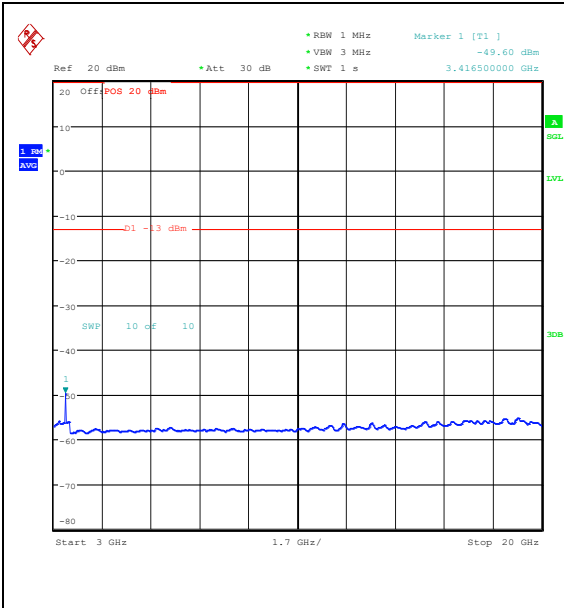

Band66_5MHz_QPSK_131997_1RB#0_3000~20000_3000~20000