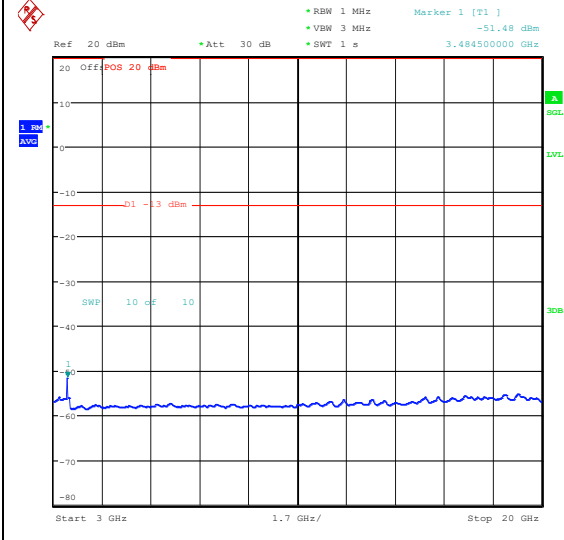

Band66_5MHz_QPSK_132322_1RB#0_3000~20000_000_3000~20000