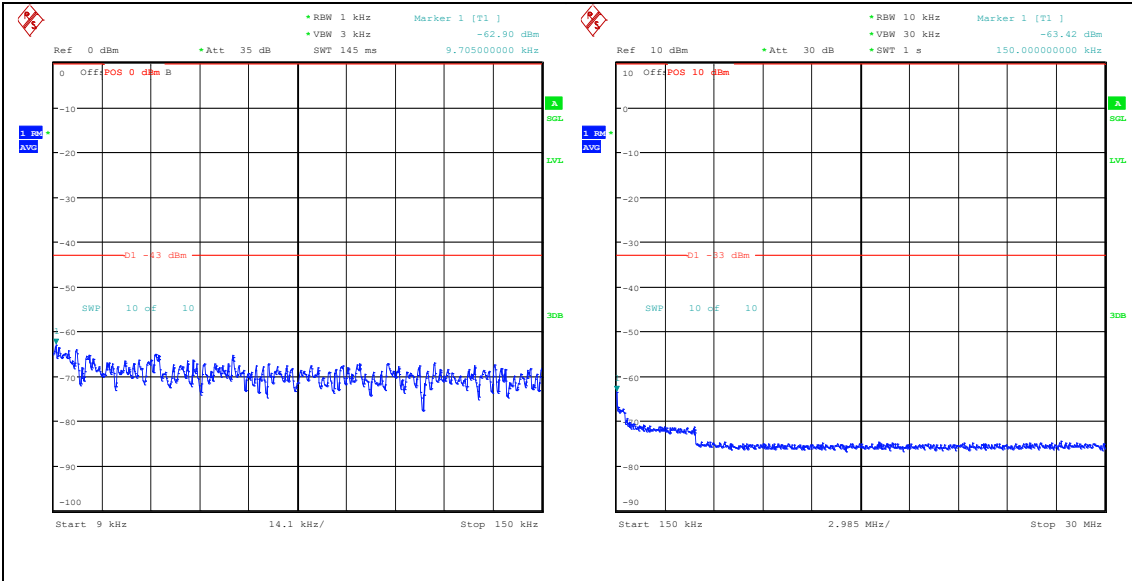

Band66_3MHz_QPSK_132657_1RB#14_0.009~0.15_0.009~0.15

Band66_3MHz_QPSK_132657_1RB#14_0.15~30_0.15~30