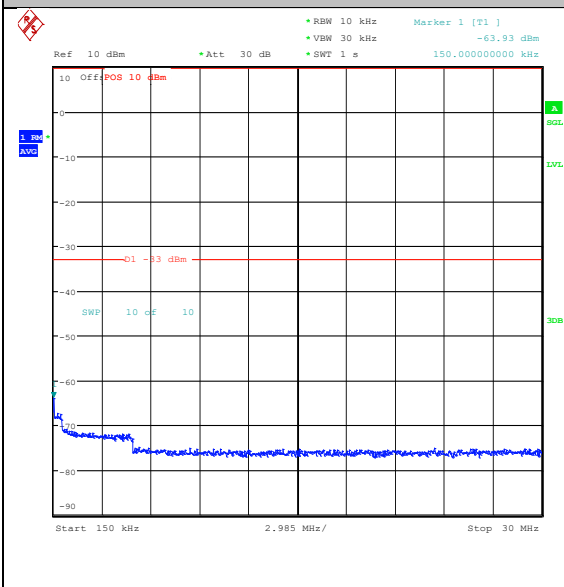

Band66_5MHz_16QAM_131997_1RB#0_0.15~3_0_0.15~3