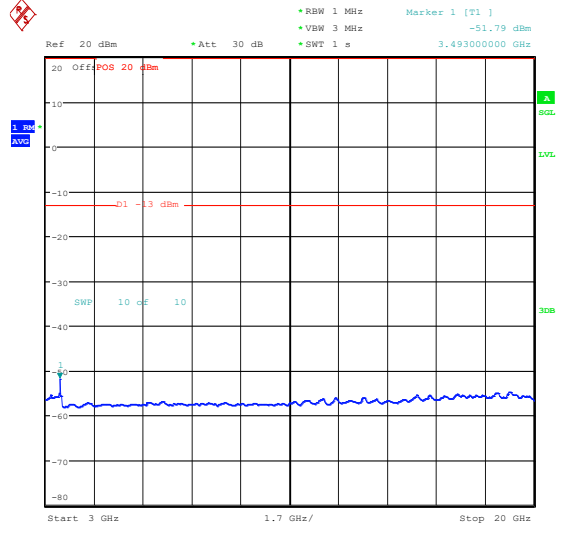

Band66_3MHz_16QAM_132322_1RB#14_3000~20000_0000_3000~20000