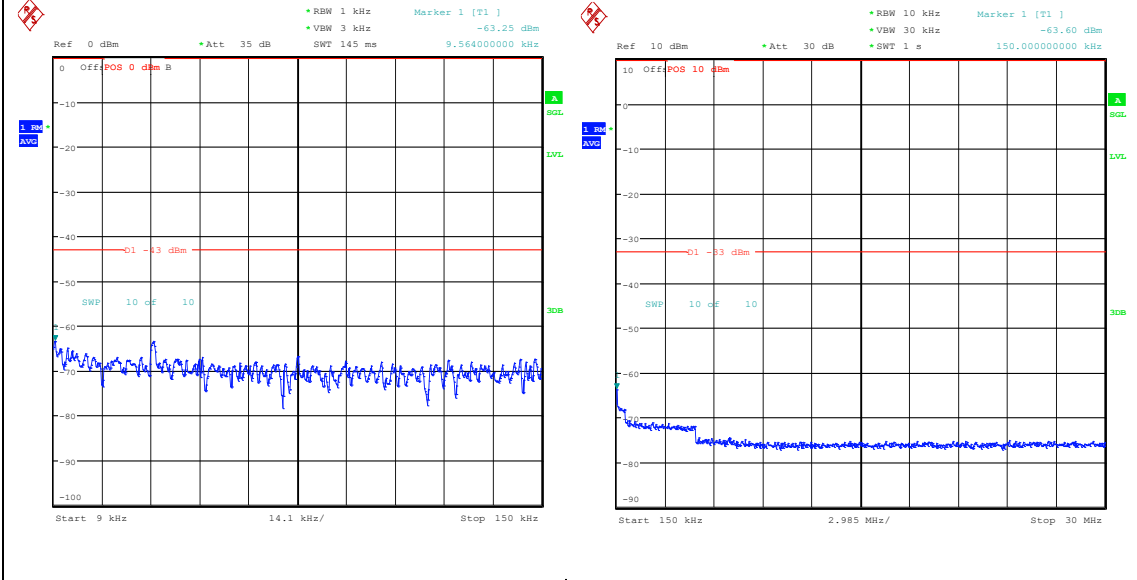

Band66_10MHz_QPSK_132622_50RB#0_0.009~0.15_0.009~0.15   Band66_10MHz_QPSK_132622_50RB#0_0.15~30_0.15~30