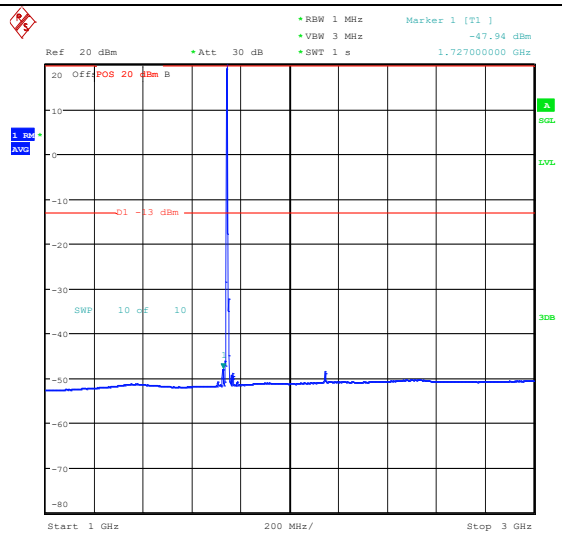

Band66_5MHz_QPSK_132322_1RB#0_1000~3000_0_1000~3000