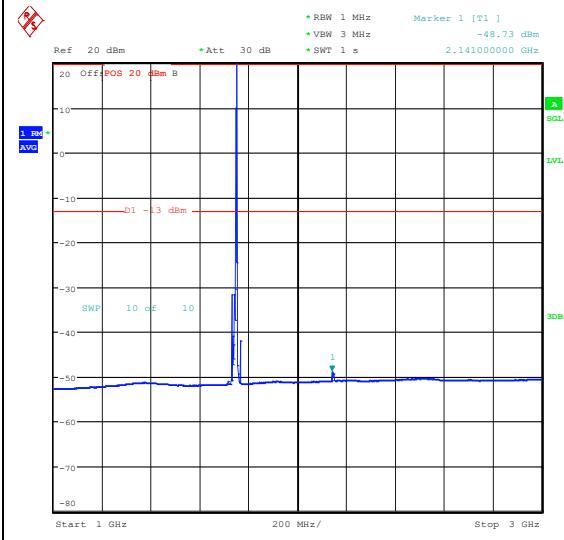

Band66_10MHz_16QAM_132322_1RB#49_1000
~3000_1000~3000