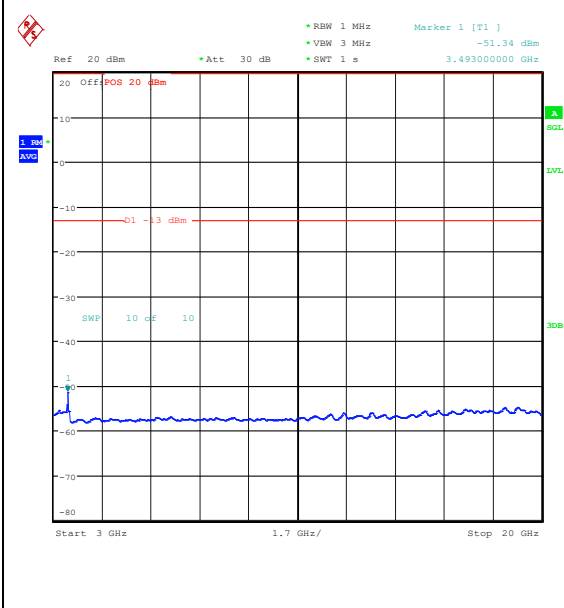

Band66_3MHz_QPSK_132322_1RB#14_3000~2
0000_3000~20000