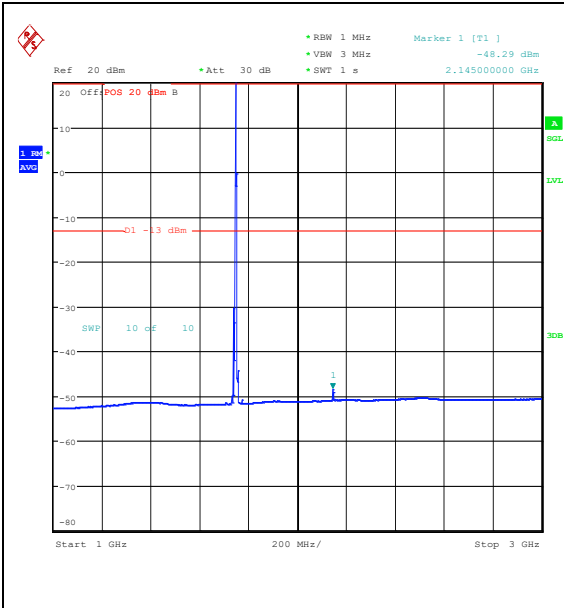

Band66_5MHz_16QAM_132322_1RB#24_1000~3000_1000~3000