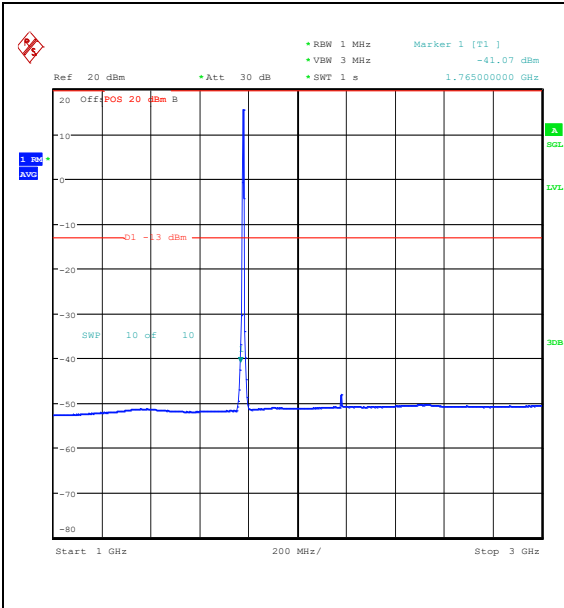

Band66_5MHz_QPSK_132647_25RB#0_1000~3000_00_1000~3000

Band66_5MHz_QPSK_132647_25RB#0_3000~20000

Band66_5MHz_16QAM_132647_25RB#0_0.009~0.15

Band66_5MHz_16QAM_132647_25RB#0_0.15~30

Band66_5MHz_16QAM_132647_25RB#0_30~100