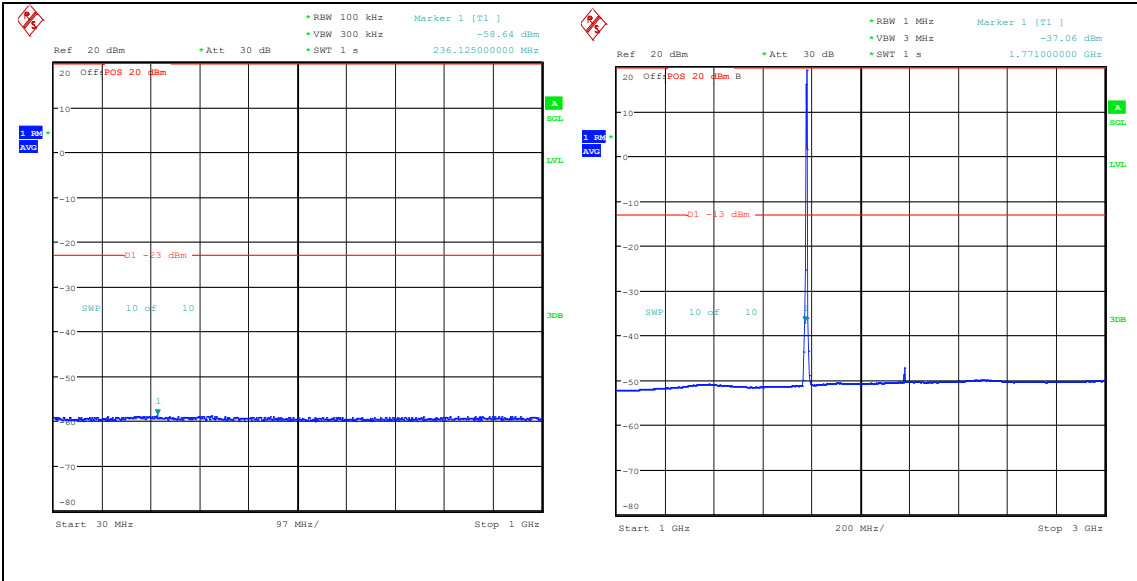

Band66_3MHz_QPSK_132657_15RB#0_30~100
0_30~1000

Band66_3MHz_QPSK_132657_15RB#0_1000~30
00_1000~3000