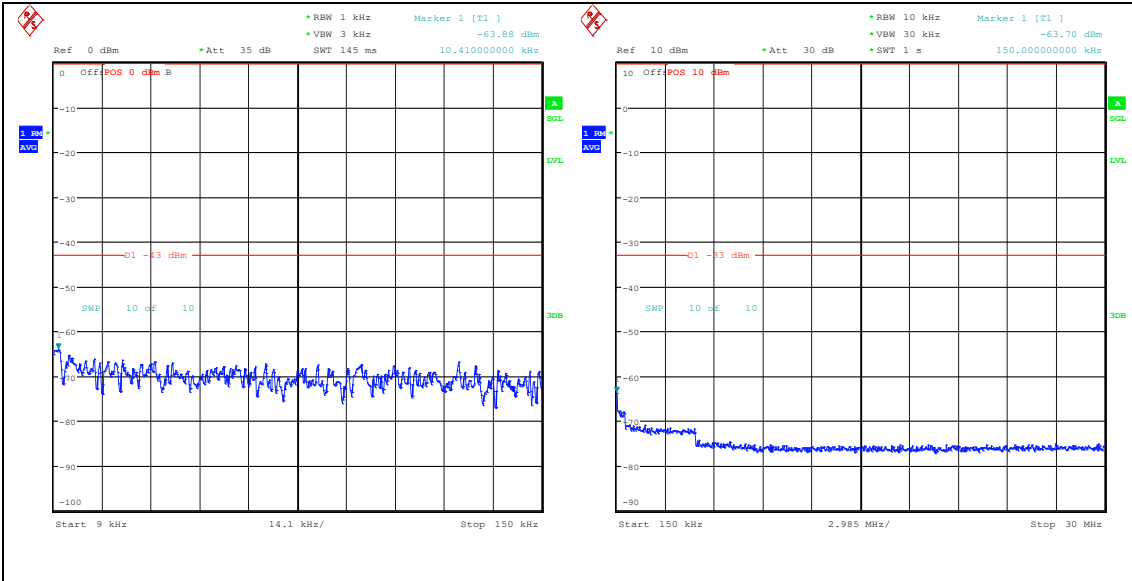

Band66_10MHz_QPSK_132322_50RB#0_0.009~0.15_0.009~0.15

Band66_10MHz_QPSK_132322_50RB#0_0.15~3_0_0.15~3