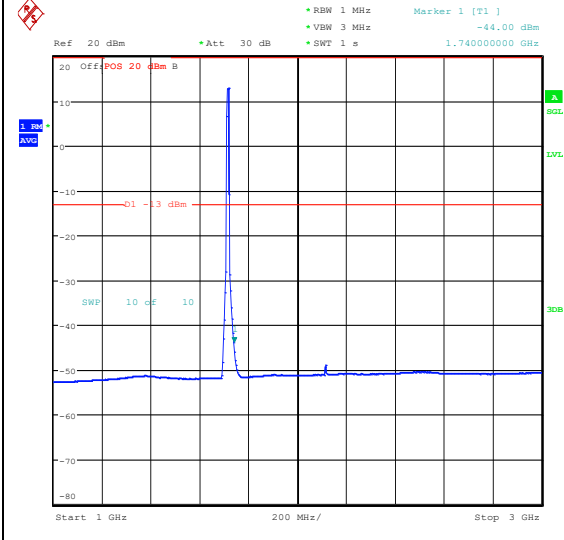

Band66_10MHz_16QAM_132022_50RB#0_1000
~3000_1000~3000