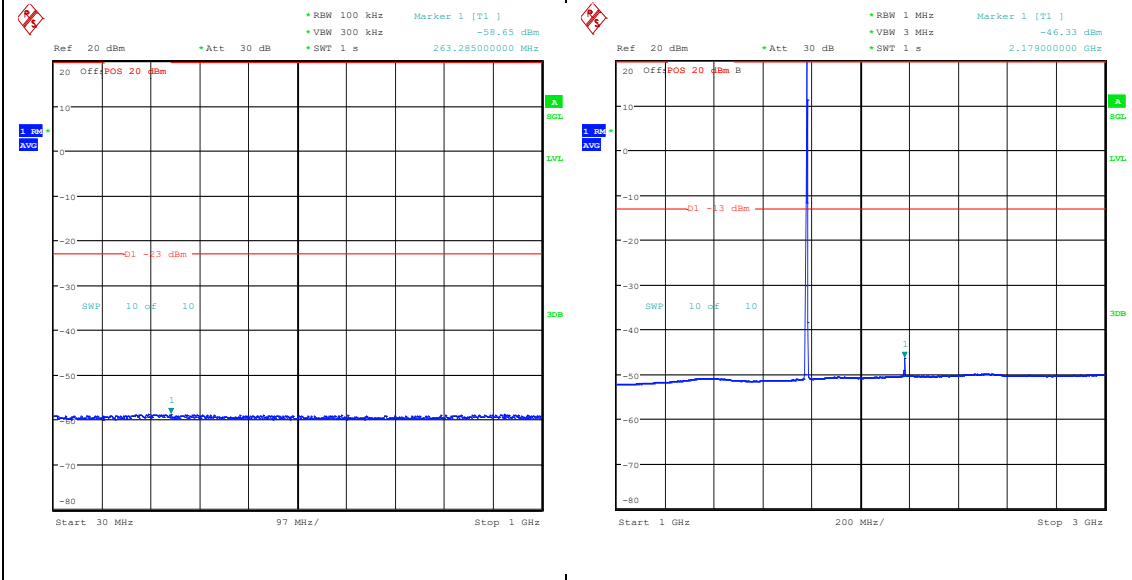

Band66_3MHz_QPSK_132657_1RB#14_30~100_0_30~1000

Band66_3MHz_QPSK_132657_1RB#14_1000~3000_00_1000~3000