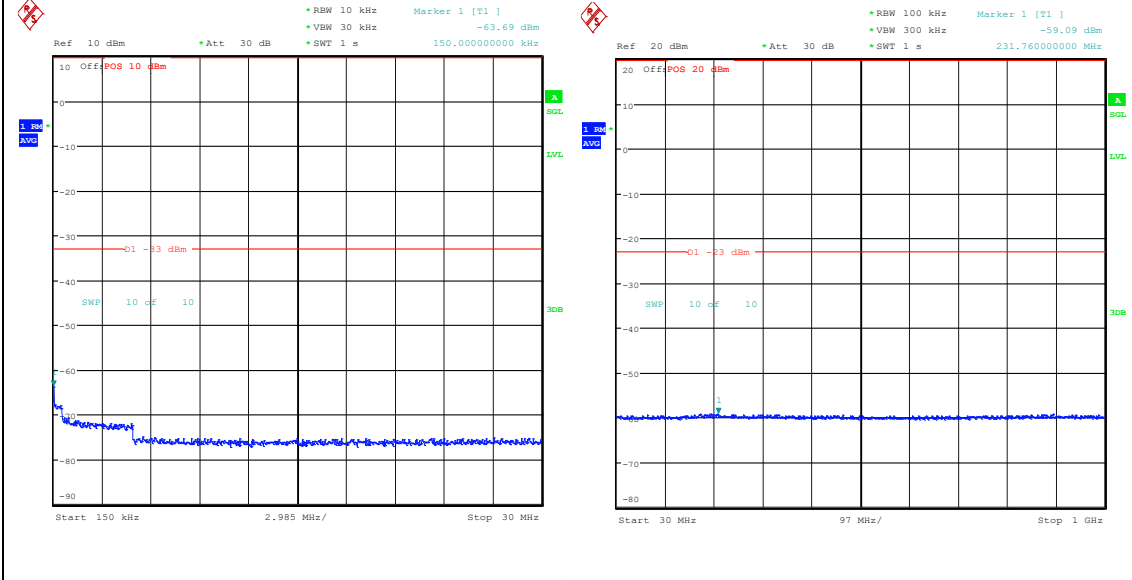

Band66_10MHz_QPSK_132622_1RB#49_0.009~0.15_0.009~0.15

Band66_10MHz_QPSK_132622_1RB#49_0.15~30_0.15~30

Band66_10MHz_QPSK_132622_1RB#49_30~1000_30~1000

Band66_10MHz_QPSK_132622_1RB#49_1000~3000_1000~3000

Band66_10MHz_QPSK_132622_1RB#49_3000~20000_3000~20000
 Band66_10MHz_16QAM_132622_1RB#49_0.009~0.15_0.009~0.15