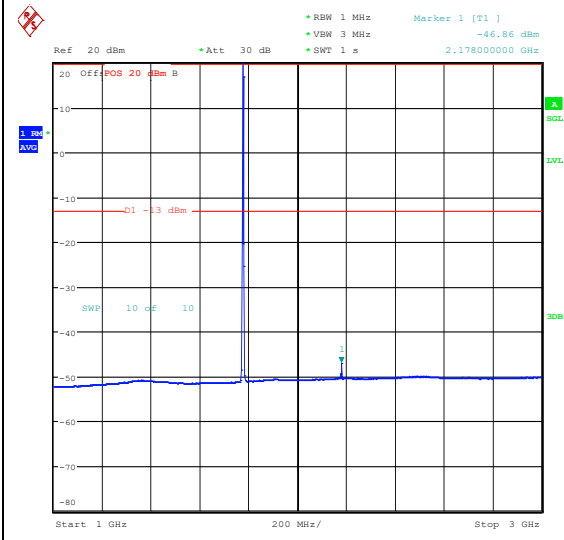

Band66_3MHz_16QAM_132657_1RB#0_1000~3
000_1000~3000