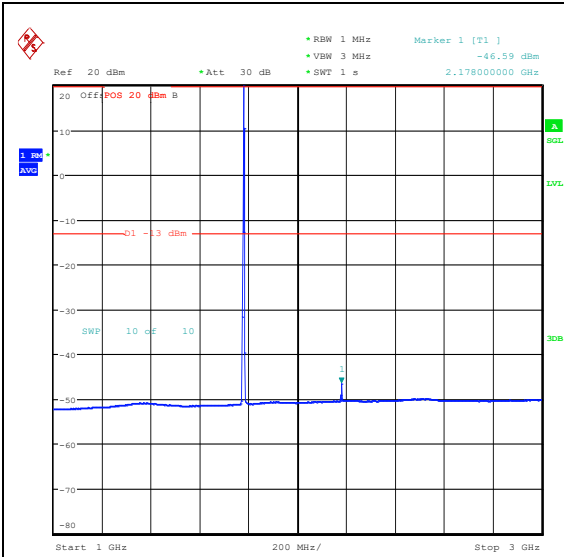

Band66_3MHz_16QAM_132657_1RB#14_1000~3000_1000~3000