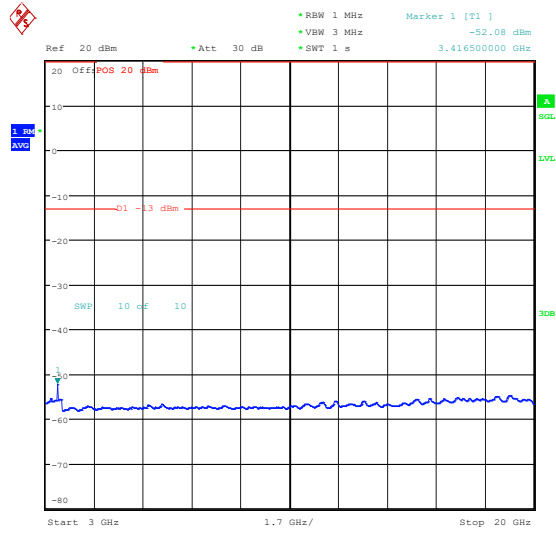

Band66_3MHz_16QAM_131987_15RB#0_3000~20000_0000_3000~20000