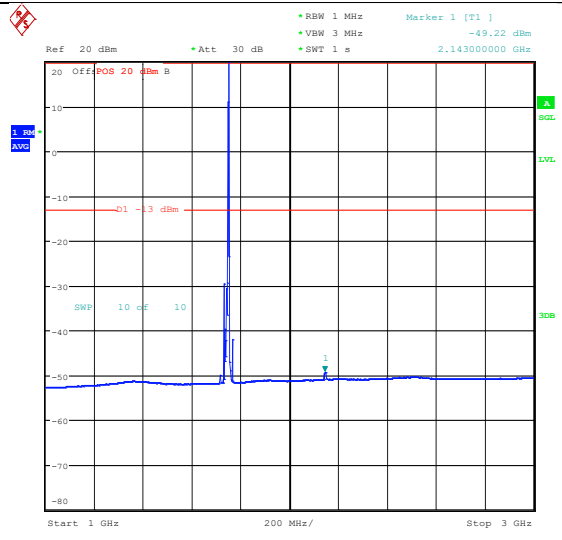

Band66_10MHz_QPSK_132322_1RB#49_1000~3000_1000~3000