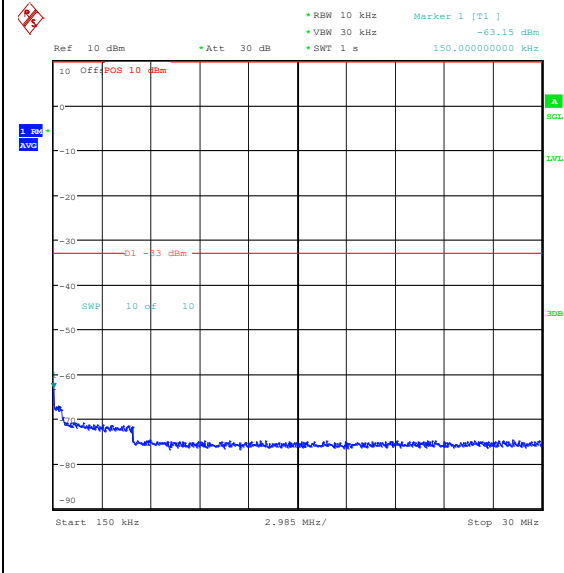

Band66_3MHz_QPSK_131987_1RB#14_0.15~30_0.15~30

Band66_3MHz_QPSK_131987_1RB#14_30~100_0_30~1000

Band66_3MHz_QPSK_131987_1RB#14_1000~3000_00_1000~3000

Band66_3MHz_QPSK_131987_1RB#14_3000~20000_3000~20000

Band66_3MHz_16QAM_131987_1RB#14_0.009~0.15_0.009~0.15