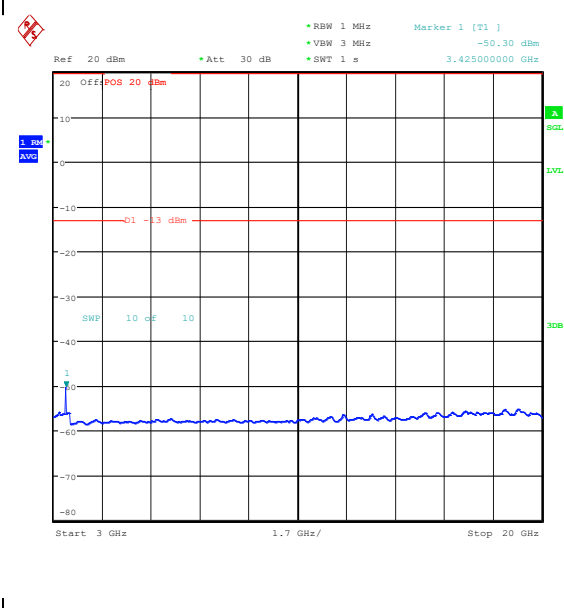

Band66_5MHz_16QAM_131997_1RB#24_0.009~0.15
0.15_0.009~0.15

Band66_5MHz_16QAM_131997_1RB#24_0.15~30_0.15~30

Band66_5MHz_16QAM_131997_1RB#24_30~100_0_30~1000

Band66_5MHz_16QAM_131997_1RB#24_1000~3000_1000~3000