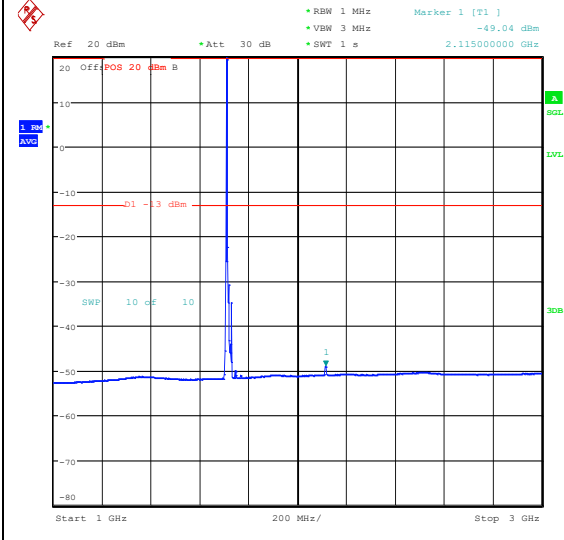

Band66_10MHz_16QAM_132022_1RB#0_1000~3000_1000~3000