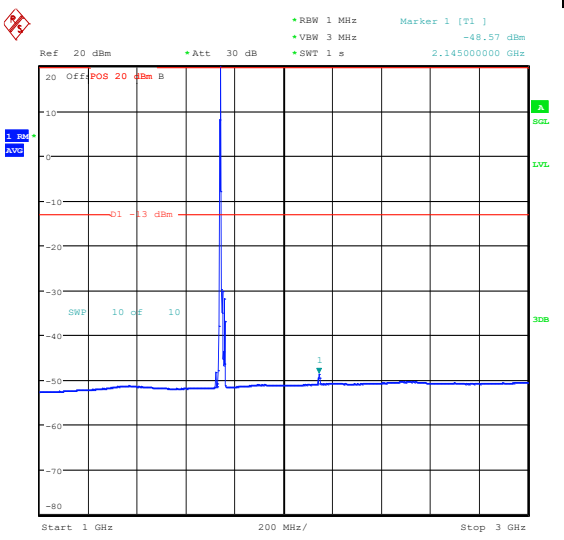

Band66_10MHz_QPSK_132322_1RB#0_1000~3000_00_1000~3000