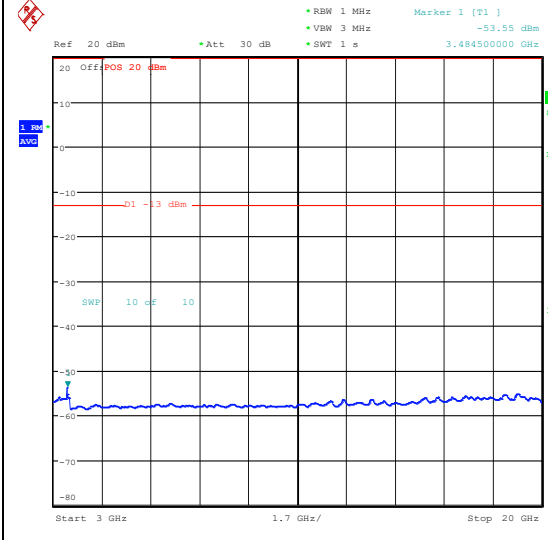

Band66_5MHz_QPSK_132322_25RB#0_3000~20000
0000_3000~20000