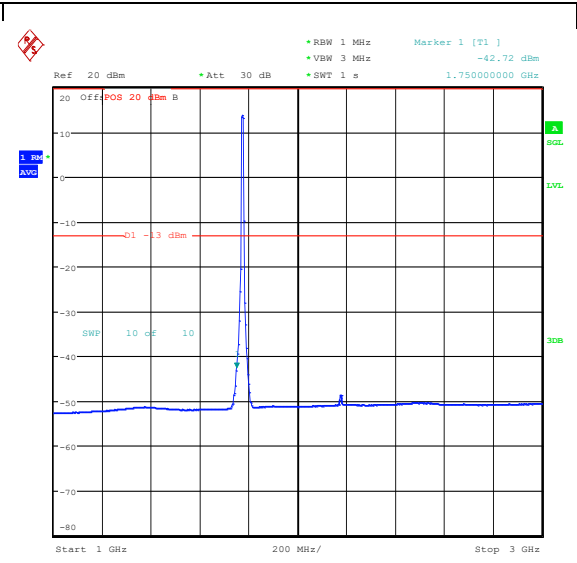

Band66_10MHz_QPSK_132622_50RB#0_1000~3000_000_1000~3000