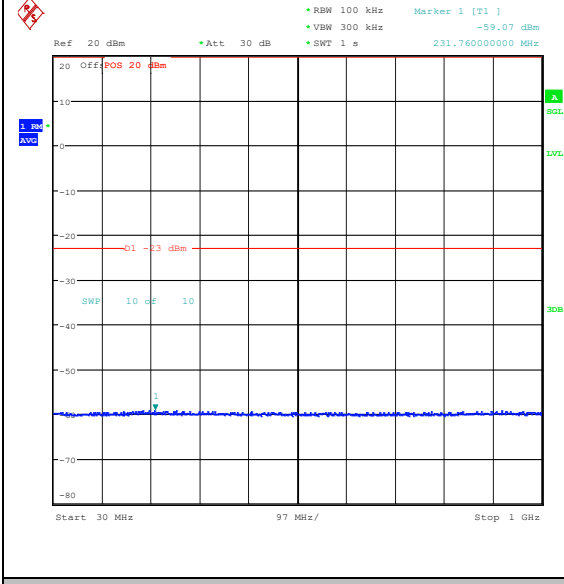

Band66_10MHz_QPSK_132622_1RB#49_30~1000_30~1000