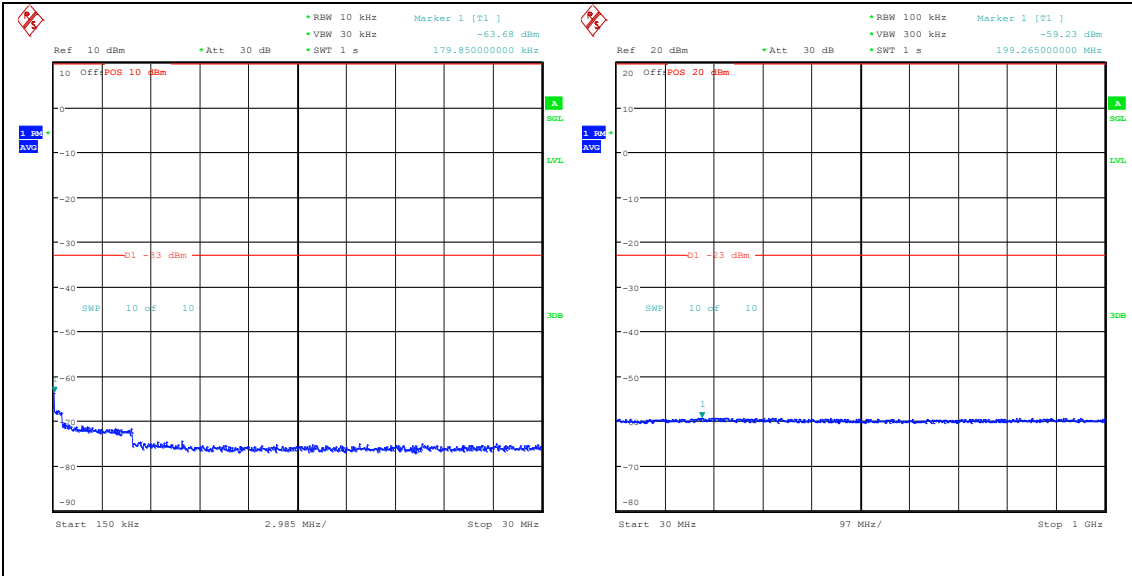

Band66_10MHz_16QAM_132622_50RB#0_0.15
~30_0.15~30

Band66_10MHz_16QAM_132622_50RB#0_30~10
00_30~1000