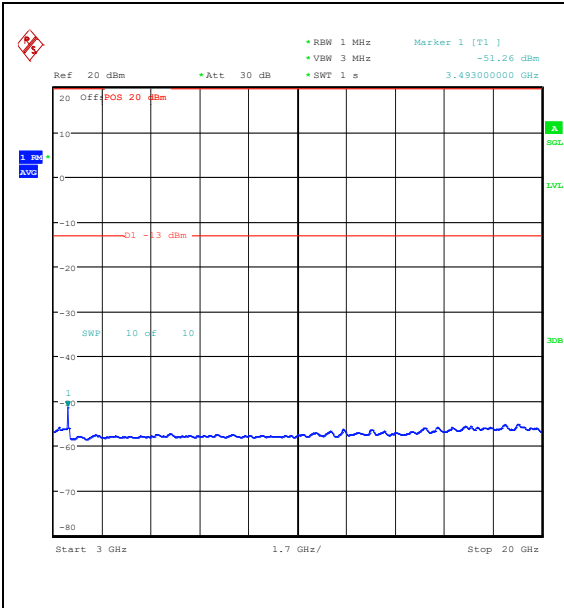

Band66_5MHz_QPSK_132322_1RB#24_3000~20000
0000_3000~20000