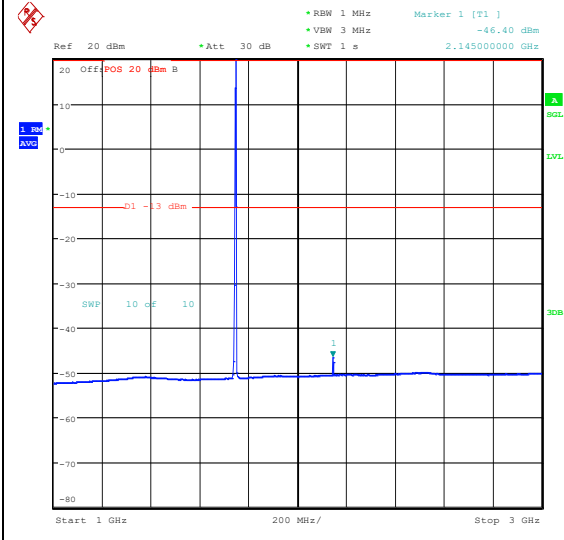

Band66_3MHz_16QAM_132322_1RB#14_1000~3000_1000~3000