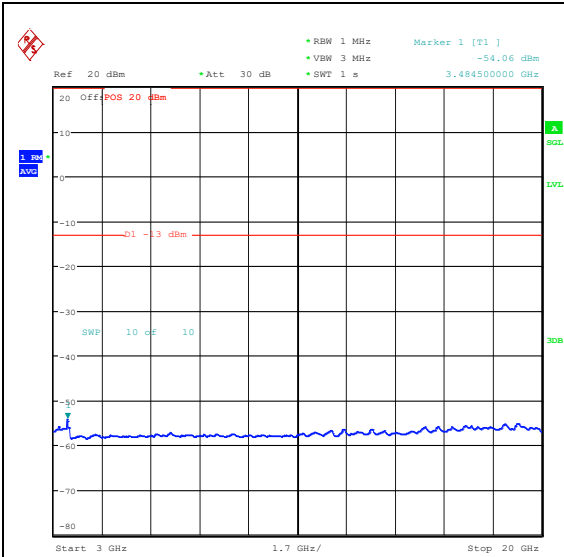

Band66_10MHz_QPSK_132322_50RB#0_3000~
20000_3000~20000