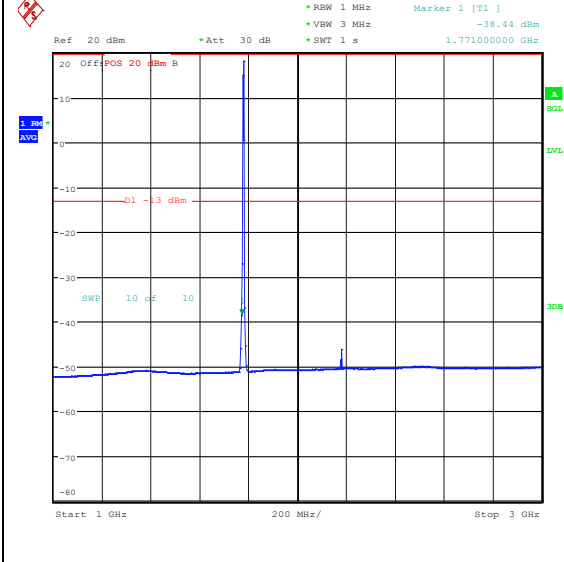

Band66_3MHz_16QAM_132657_15RB#0_1000~3000_1000~3000