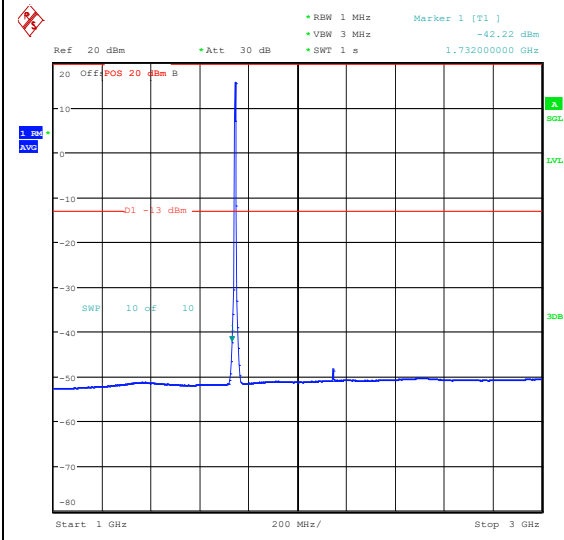

Band66_5MHz_16QAM_132322_25RB#0_1000~3000_1000~3000