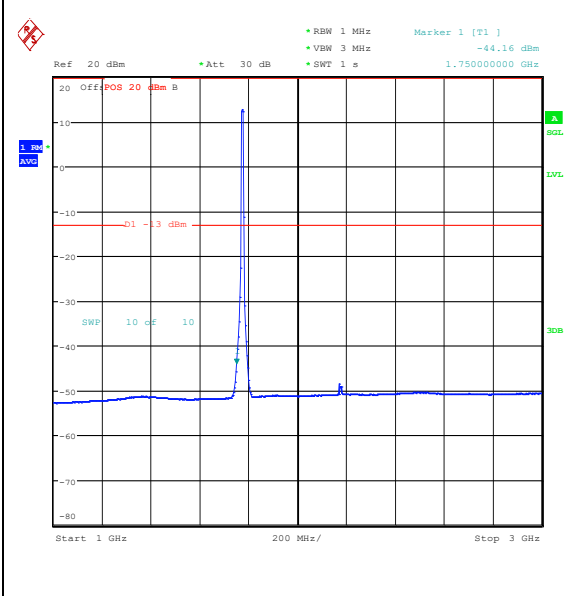

Band66_10MHz_16QAM_132622_50RB#0_1000
~3000_1000~3000