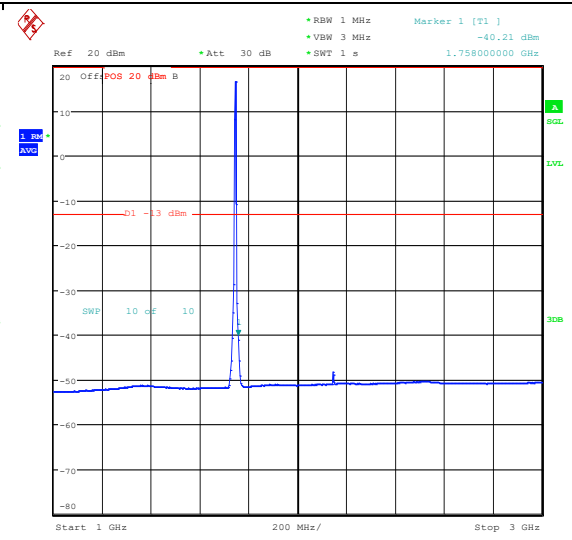

Band66_5MHz_16QAM_132322_1RB#24_3000~0000_3000~20000

Band66_5MHz_QPSK_132322_25RB#0_0.009~0.15_0.009~0.15

Band66_5MHz_QPSK_132322_25RB#0_0.15~0.30_0.15~0.30

Band66_5MHz_QPSK_132322_25RB#0_30~100
 0_30~1000