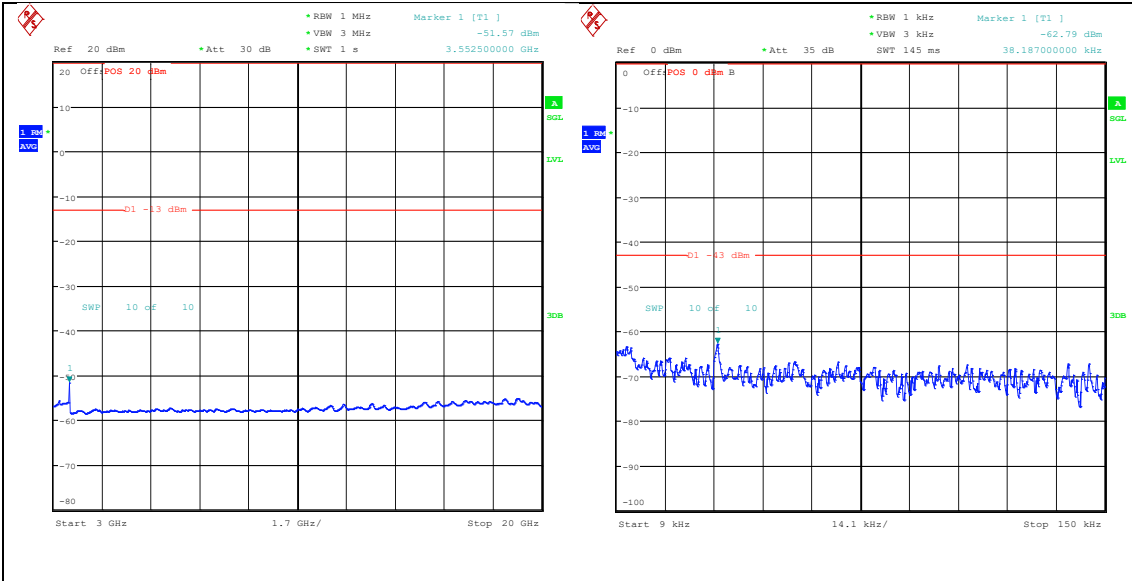

Band66_10MHz_QPSK_132622_1RB#49_0.009~0.15_0.009~0.15

Band66_10MHz_QPSK_132622_1RB#49_0.15~30_0.15~30

Band66_10MHz_QPSK_132622_1RB#49_30~1000_30~1000

Band66_10MHz_QPSK_132622_1RB#49_1000~3000_1000~3000

Band66_10MHz_QPSK_132622_1RB#49_3000~20000_3000~20000
 Band66_10MHz_16QAM_132622_1RB#49_0.009~0.15_0.009~0.15