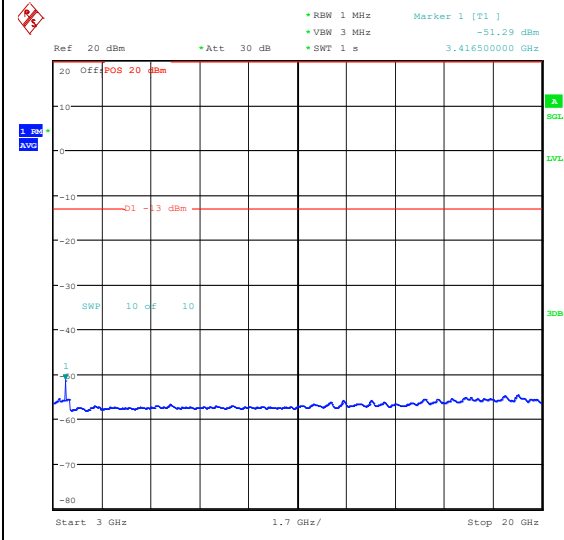

Band66_3MHz_QPSK_131987_15RB#0_3000~20000_0000_3000~20000