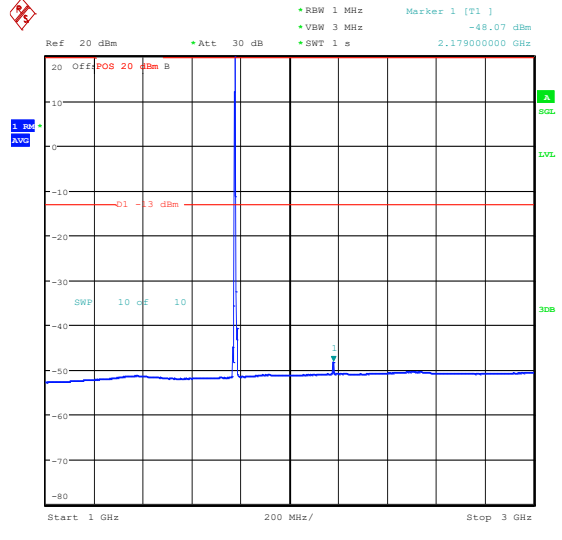

Band66_5MHz_QPSK_132647_1RB#0_1000~3000_0_1000~3000