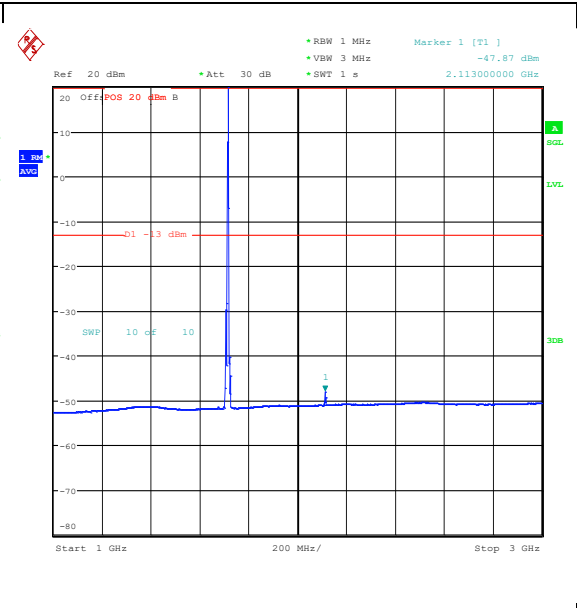

Band66_5MHz_QPSK_131997_1RB#24_1000~3000
00_1000~3000