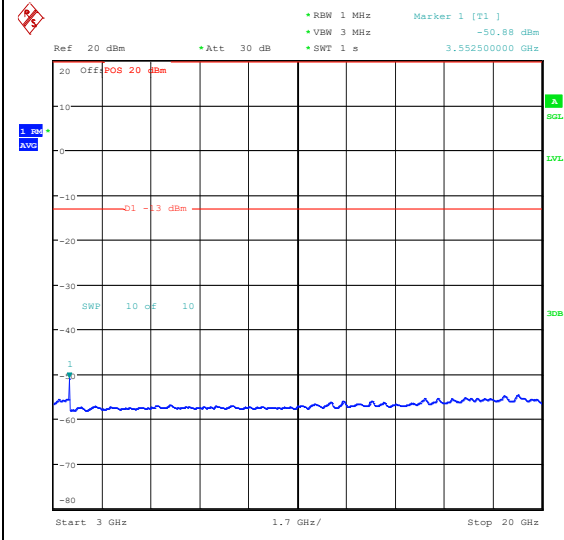

Band66_3MHz_QPSK_132657_1RB#0_3000~20000
000_3000~20000