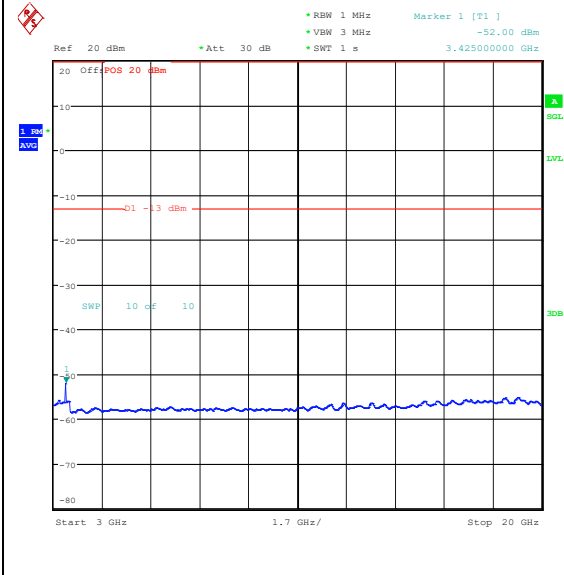

Band66_10MHz_QPSK_132022_50RB#0_3000~20000_3000~20000