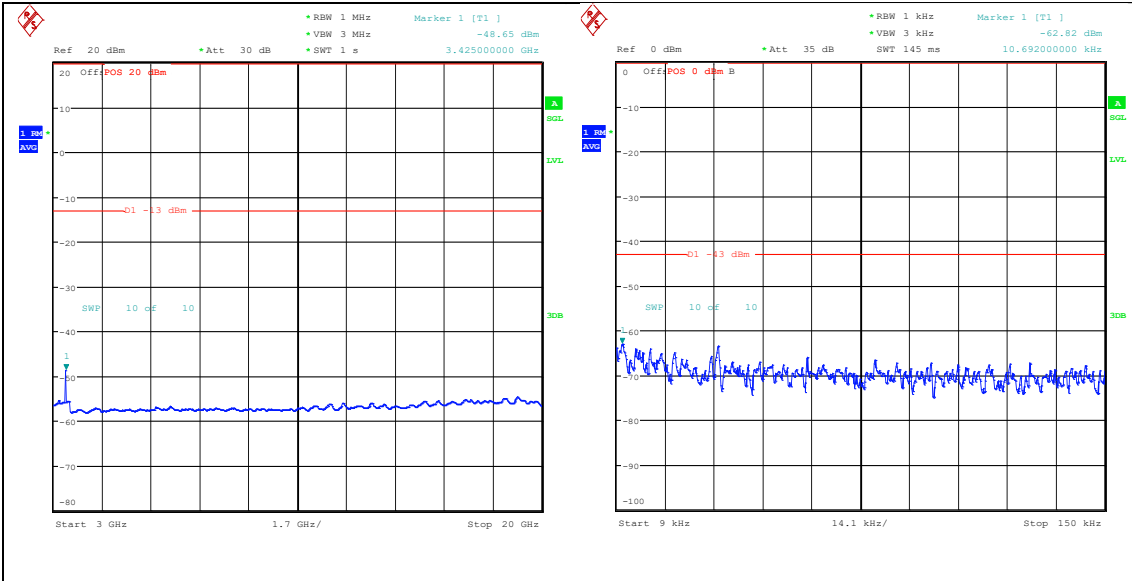

Band66_3MHz_QPSK_131987_1RB#14_3000~20000_3000~20000

Band66_3MHz_16QAM_131987_1RB#14_0.009~0.15_0.009~0.15