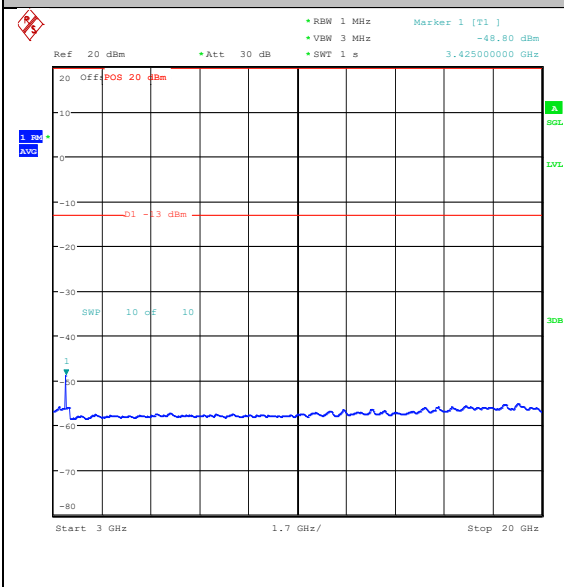

Band66_5MHz_QPSK_131997_1RB#24_0.009~0.15_0.009~0.15

Band66_5MHz_QPSK_131997_1RB#24_0.15~30_0.15~30

Band66_5MHz_QPSK_131997_1RB#24_30~100
0_30~1000

Band66_5MHz_QPSK_131997_1RB#24_1000~3000
00_1000~3000

Band66_5MHz_QPSK_131997_1RB#24_3000~20000
0000_3000~20000