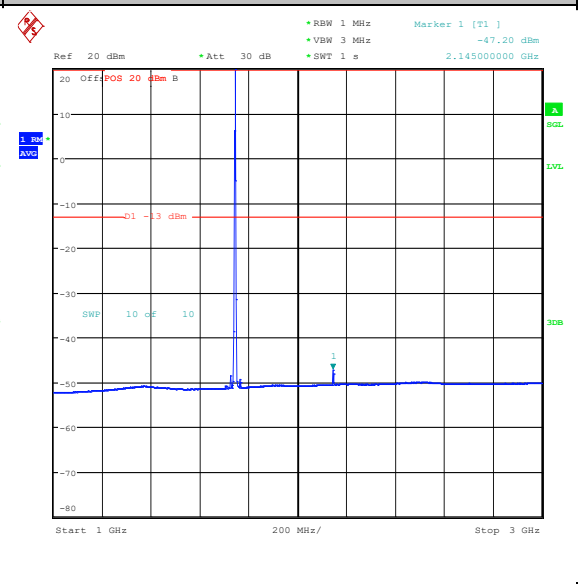

Band66_3MHz_QPSK_132322_1RB#0_0.009~0.

15_0.009~0.15

Band66_3MHz_QPSK_132322_1RB#0_0.15~30_

0.15~30

Band66_3MHz_QPSK_132322_1RB#0_30~1000

_30~1000

Band66_3MHz_QPSK_132322_1RB#0_1000~300

0_1000~3000