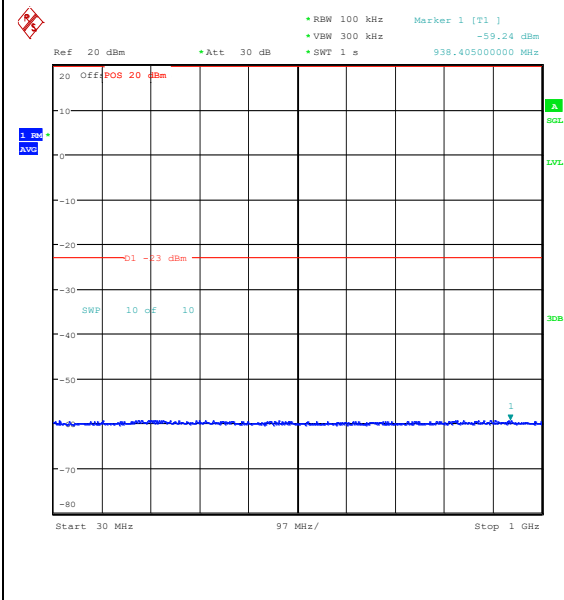

Band66_15MHz_QPSK_132047_1RB#0_30~100_0_30~1000