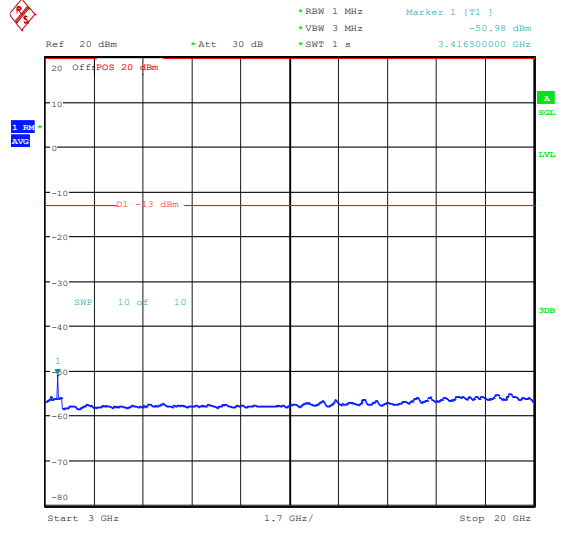

Band66_10MHz_16QAM_132022_1RB#0_3000~20000_0000_3000~20000