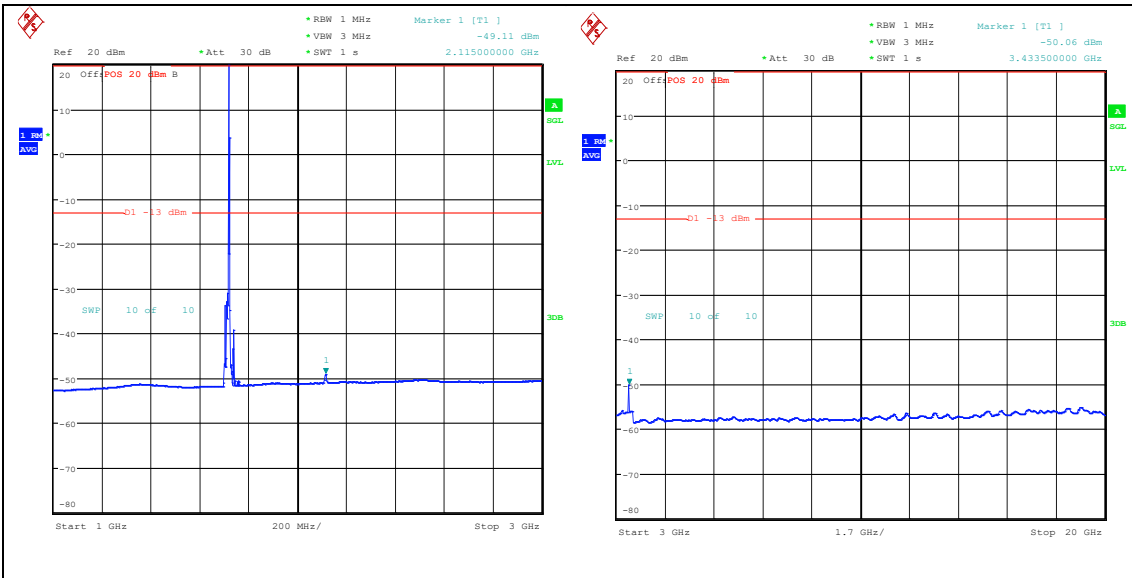

Band66_10MHz_16QAM_132022_1RB#49_1000~3000_1000~3000

Band66_10MHz_16QAM_132022_1RB#49_3000~20000_3000~20000