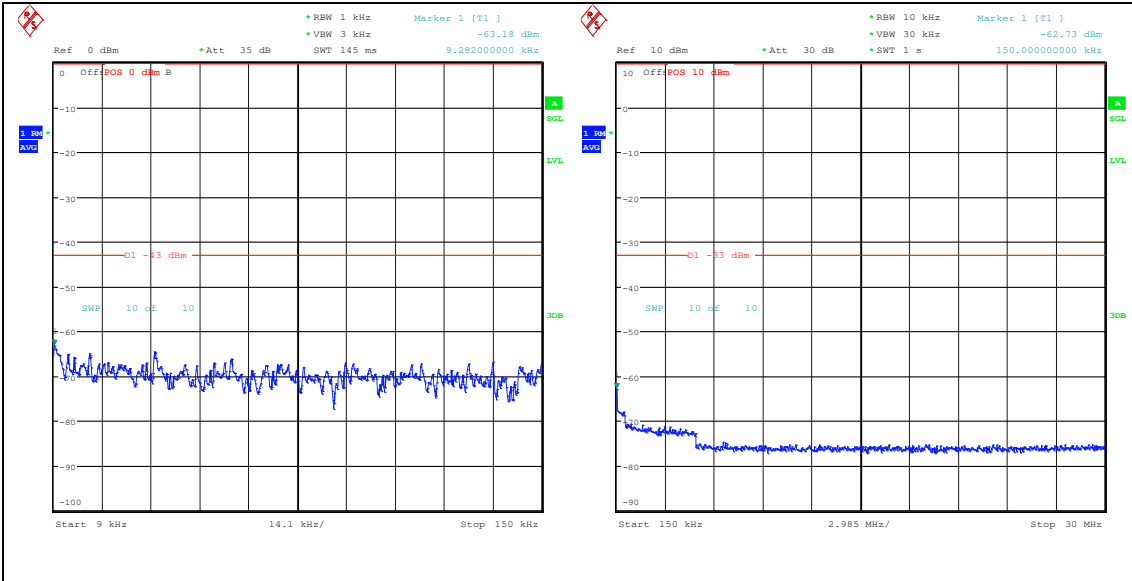

Band66_10MHz_QPSK_132022_1RB#49_0.009~0.15_0.009~0.15

Band66_10MHz_QPSK_132022_1RB#49_0.15~3_0.15~3