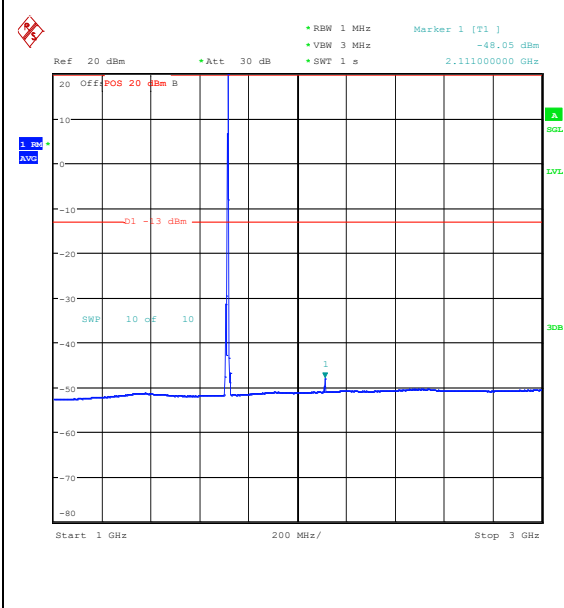

Band66_5MHz_16QAM_131997_1RB#24_1000~3000_1000~3000