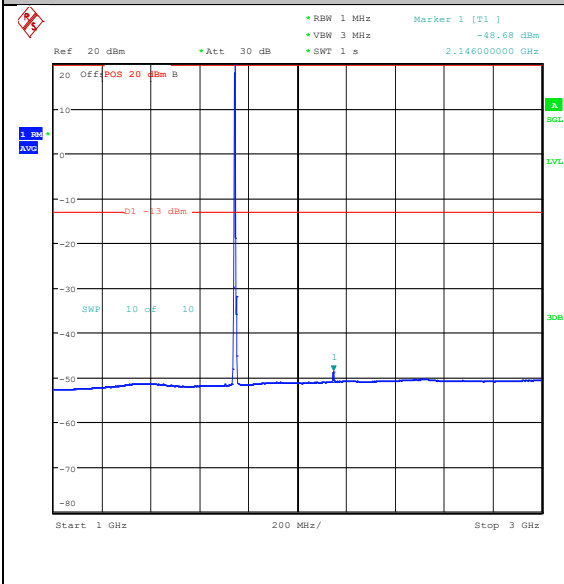

Band66_5MHz_16QAM_132322_1RB#0_1000~3
000_1000~3000