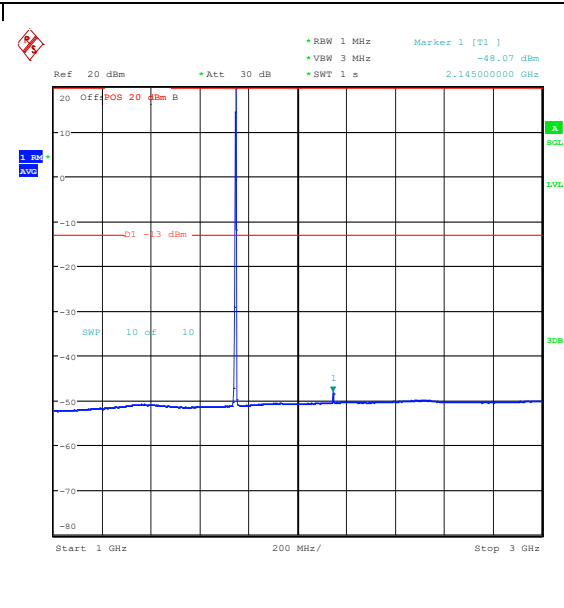

Band66_3MHz_16QAM_132322_1RB#0_3000~20000_000_3000~20000

Band66_3MHz_QPSK_132322_1RB#14_0.009~0.15_0.009~0.15

Band66_3MHz_QPSK_132322_1RB#14_0.15~0.30_0.15~0.30

Band66_3MHz_QPSK_132322_1RB#14_30~100
0_30~1000