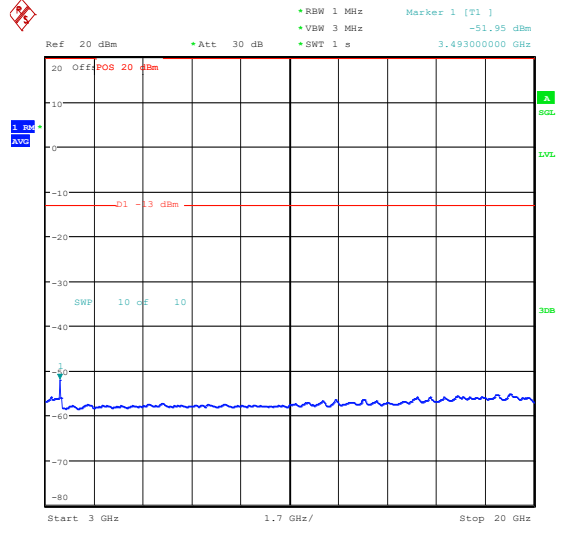

Band66_10MHz_16QAM_132322_1RB#49_3000~20000
20000_3000~20000