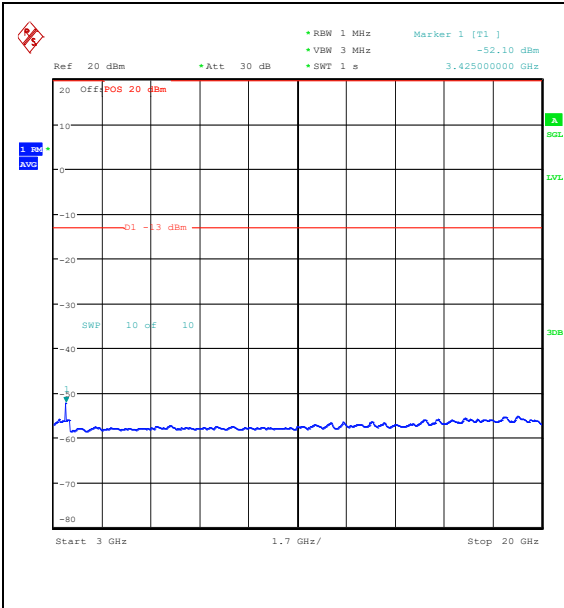

Band66_5MHz_QPSK_131997_25RB#0_30~100_0_30~1000

Band66_5MHz_QPSK_131997_25RB#0_3000~20000