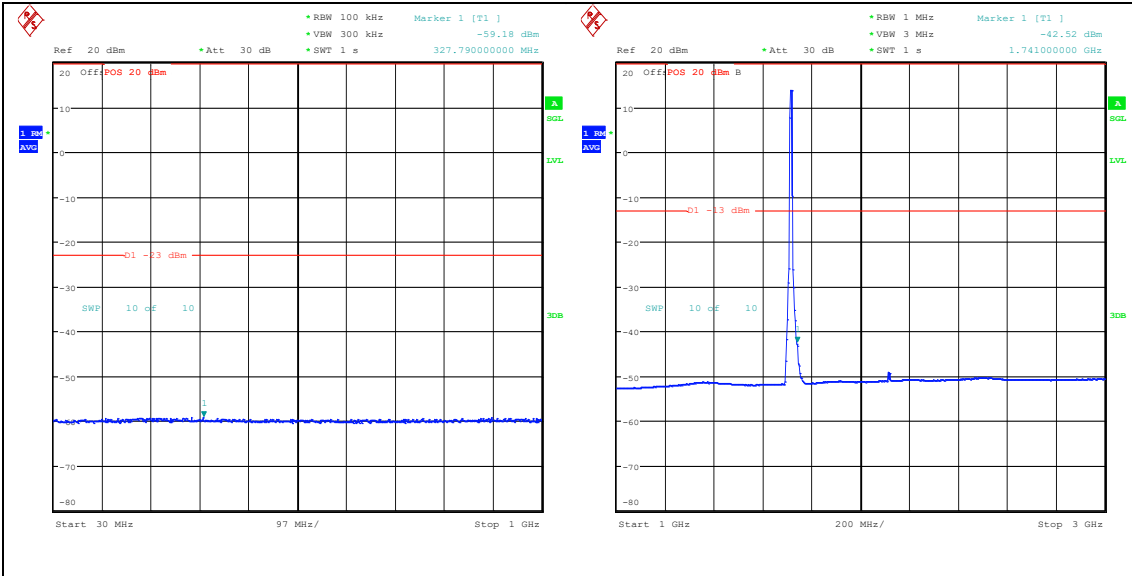

Band66_10MHz_QPSK_132022_50RB#0_30~1000_30~1000

Band66_10MHz_QPSK_132022_50RB#0_1000~3000_1000~3000