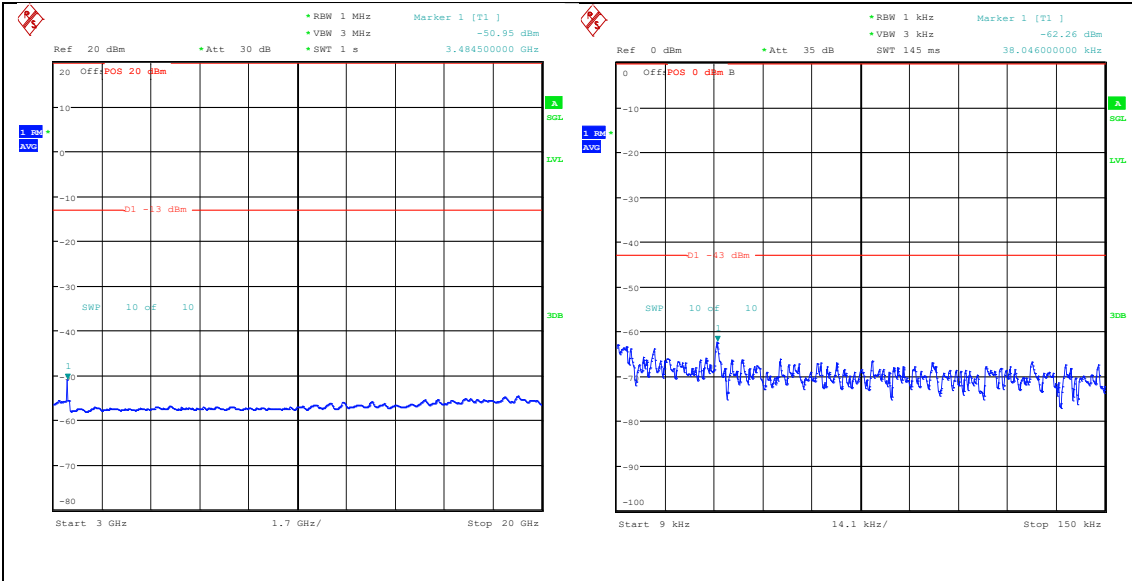

Band66_3MHz_QPSK_132322_1RB#0_0.009~0.

15_0.009~0.15

Band66_3MHz_QPSK_132322_1RB#0_0.15~30_

0.15~30

Band66_3MHz_QPSK_132322_1RB#0_30~1000

_30~1000

Band66_3MHz_QPSK_132322_1RB#0_1000~300

0_1000~3000