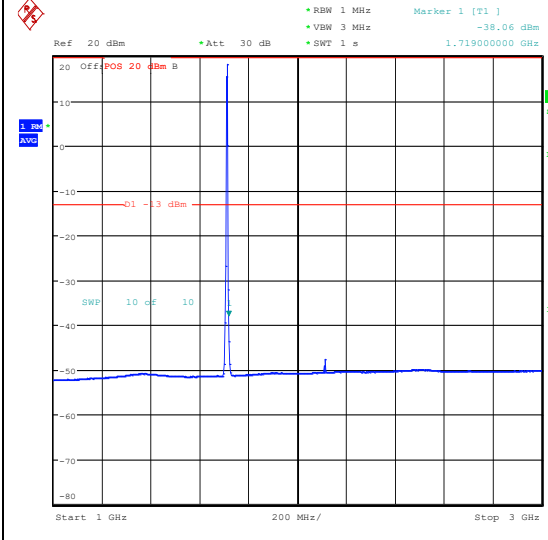

Band66_3MHz_16QAM_131987_15RB#0_1000~3000_1000~3000