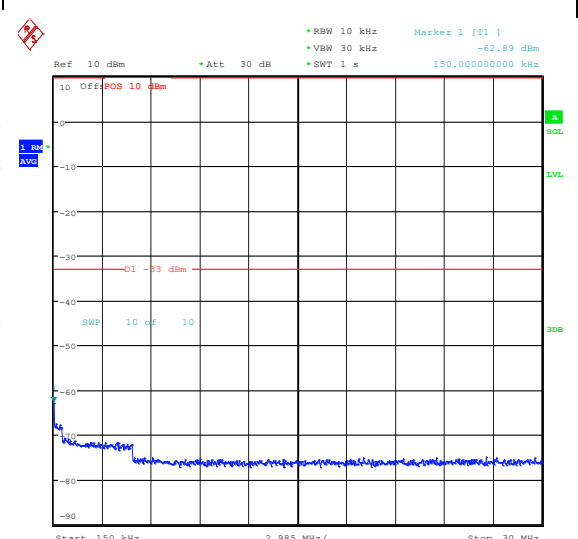

Band66_5MHz_16QAM_132647_1RB#0_0.15~30_0.15~30

Band66_5MHz_16QAM_132647_1RB#0_30~1000_30~1000

Band66_5MHz_16QAM_132647_1RB#0_1000~3000_1000~3000

Band66_5MHz_16QAM_132647_1RB#0_3000~20000_000_3000~20000

Band66_5MHz_QPSK_132647_1RB#24_0.009~0.15_0.009~0.15