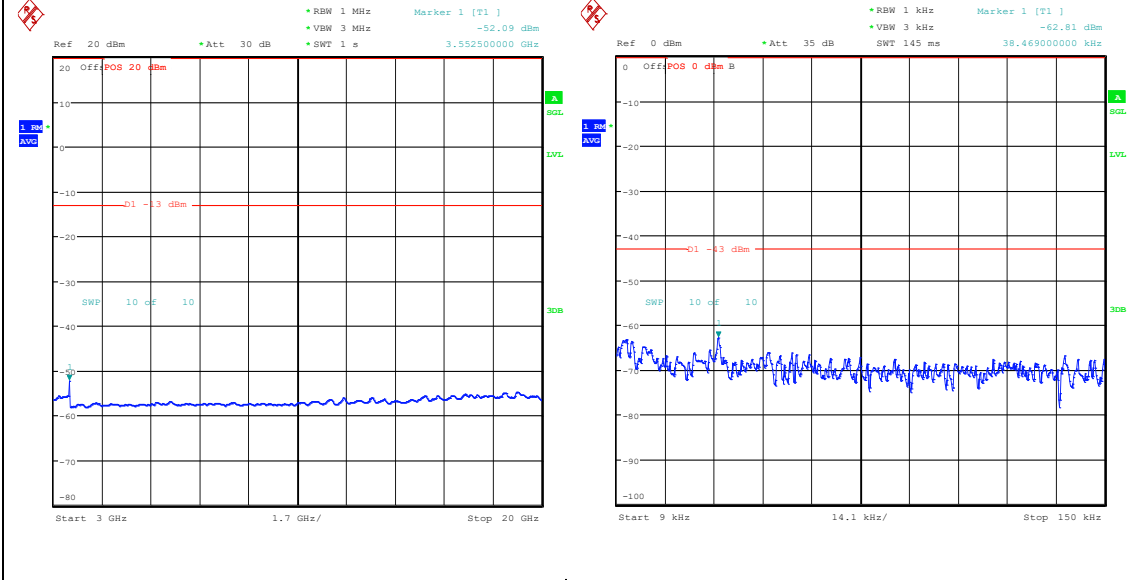

Band66_3MHz_QPSK_132657_15RB#0_3000~2
0000_3000~20000

Band66_3MHz_16QAM_132657_15RB#0_0.009~
0.15_0.009~0.15