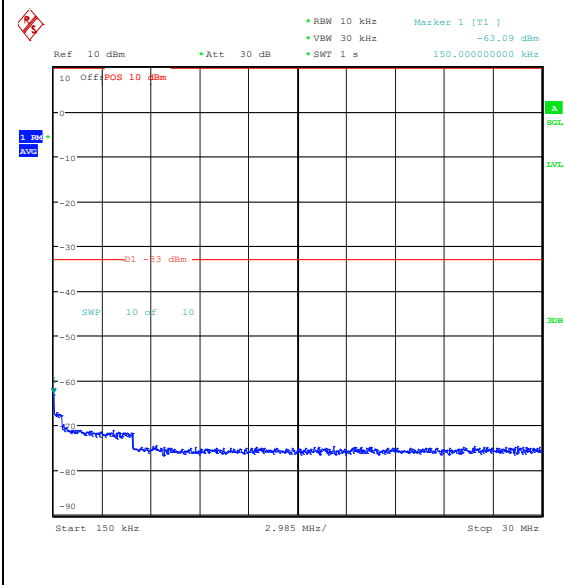

Band66_3MHz_QPSK_132657_1RB#14_0.15~30_0.15~30

Band66_3MHz_QPSK_132657_1RB#14_30~100_0_30~1000

Band66_3MHz_QPSK_132657_1RB#14_1000~3000_00_1000~3000

Band66_3MHz_QPSK_132657_1RB#14_3000~20000_3000~20000

Band66_3MHz_16QAM_132657_1RB#14_0.009~0.15_0.009~0.15