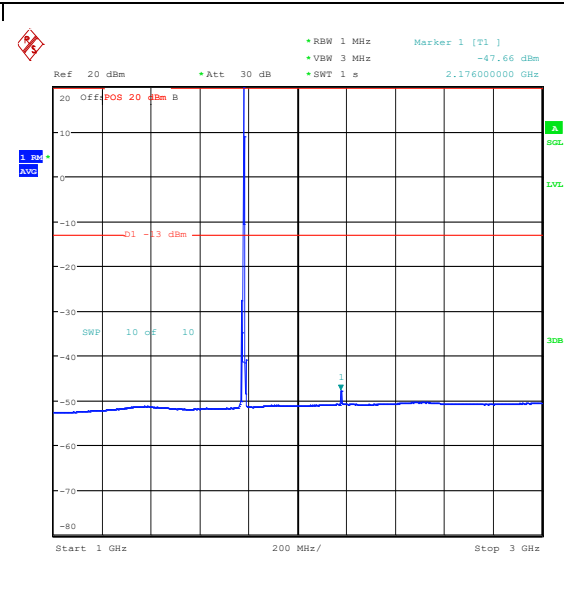

Band66_5MHz_QPSK_132647_1RB#24_0.15~30_0.15~30

Band66_5MHz_QPSK_132647_1RB#24_1000~30
00_1000~3000