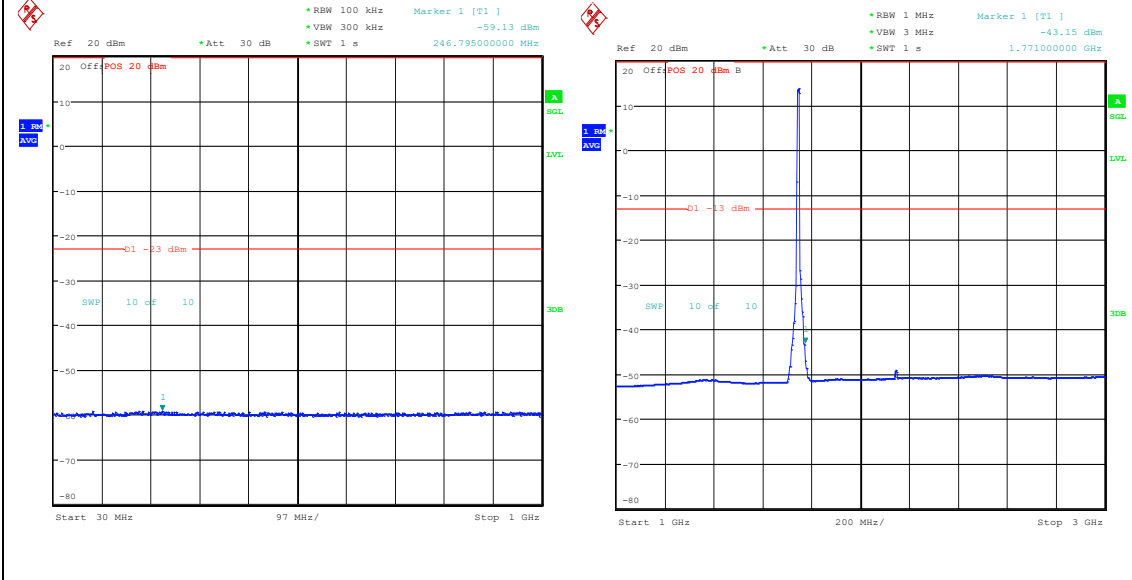

Band66_10MHz_QPSK_132322_50RB#0_30~100_00_30~1000

Band66_10MHz_QPSK_132322_50RB#0_1000~3_000_1000~3000