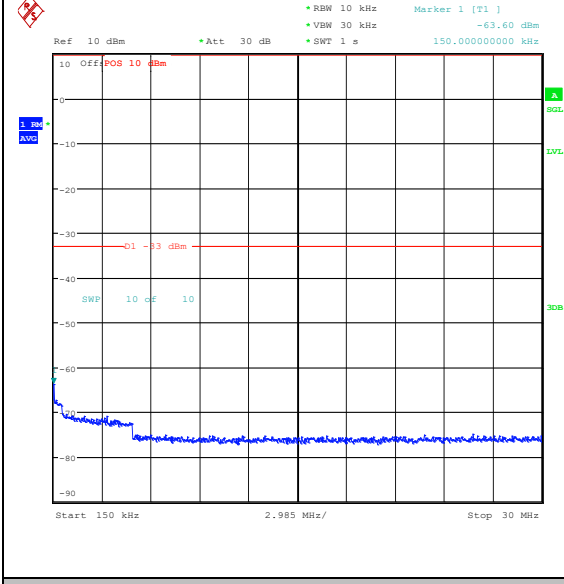

Band66_5MHz_16QAM_132647_25RB#0_0.15~30