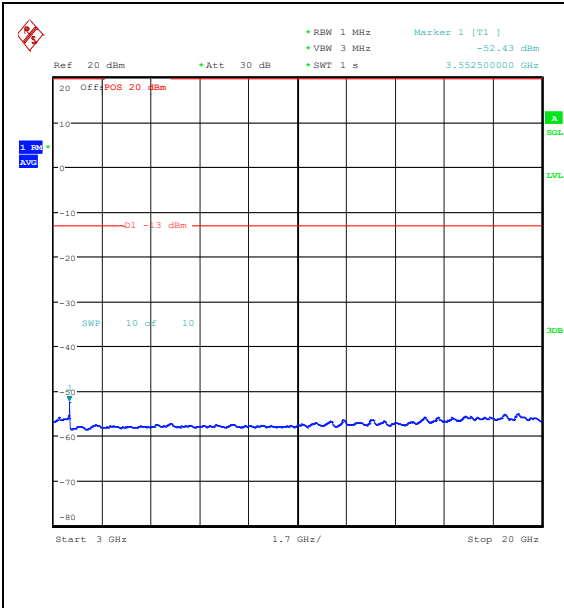

Band66_5MHz_QPSK_132647_25RB#0_3000~20000