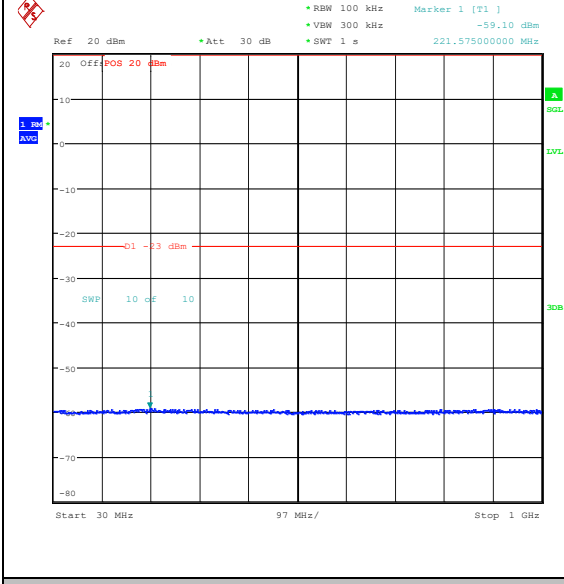

Band66_5MHz_QPSK_132647_25RB#0_30~100_0_30~1000