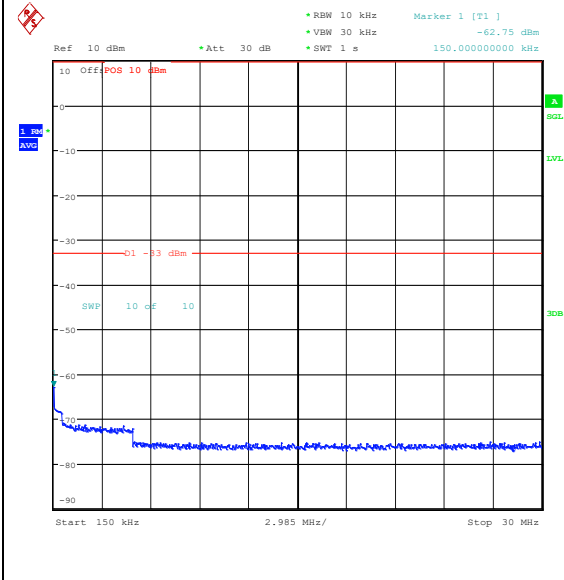

Band66_5MHz_QPSK_132647_1RB#0_0.15~30_0.15~30

Band66_5MHz_QPSK_132647_1RB#0_30~1000_30~1000

Band66_5MHz_QPSK_132647_1RB#0_1000~3000_0_1000~3000

Band66_5MHz_QPSK_132647_1RB#0_3000~20000_3000~20000

Band66_5MHz_16QAM_132647_1RB#0_0.009~0.15_0.009~0.15