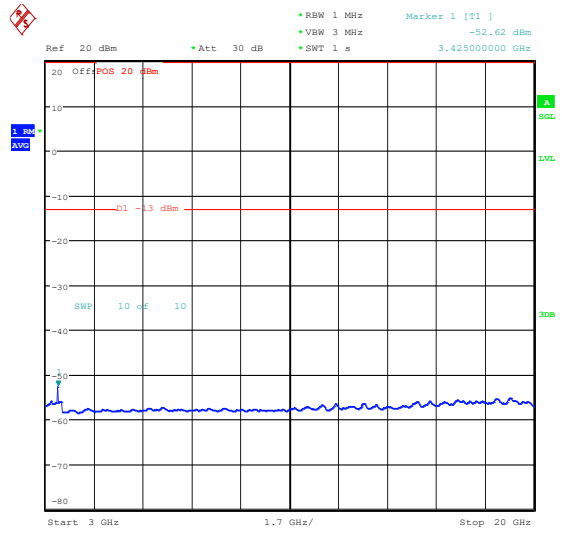

Band66_10MHz_16QAM_132022_50RB#0_3000~20000
20000_3000~20000