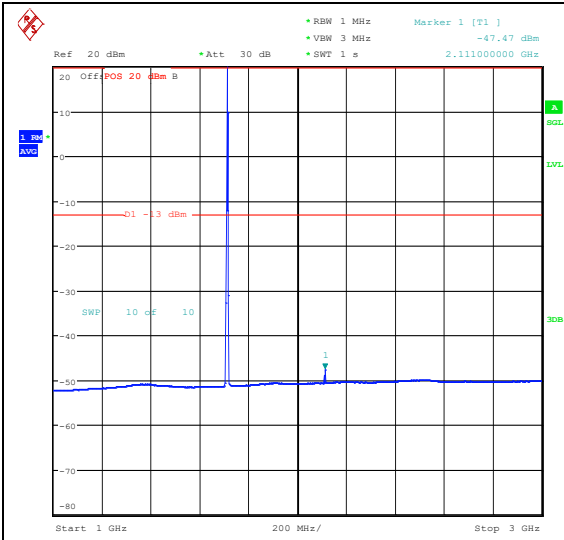

Band66_3MHz_16QAM_131987_1RB#14_1000~3000_1000~3000