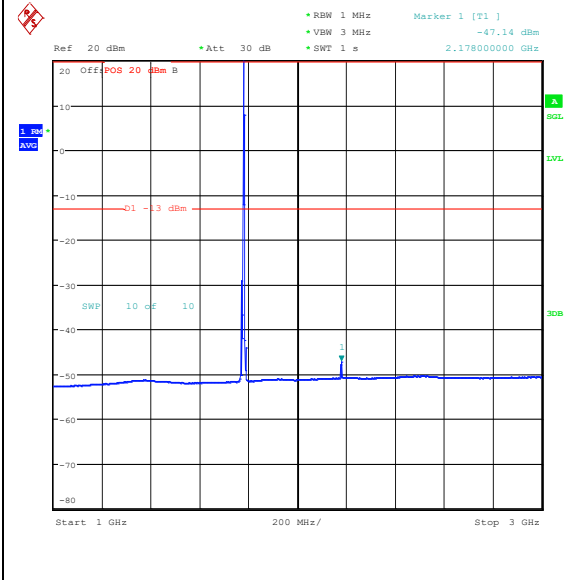

Band66_5MHz_16QAM_132647_1RB#24_1000~3000_1000~3000