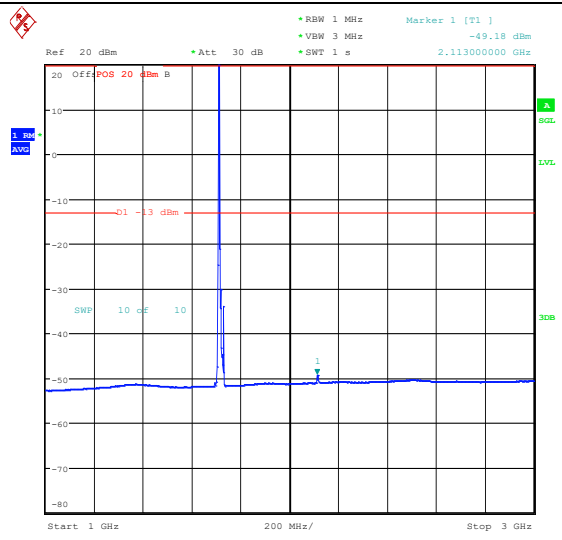

Band66_5MHz_16QAM_132647_25RB#0_1000~3000_1000~3000

Band66_5MHz_16QAM_132647_25RB#0_3000~20000_3000~20000

Band66_10MHz_QPSK_132022_1RB#0_0.009~0.15_0.009~0.15

Band66_10MHz_QPSK_132022_1RB#0_0.15~30_0.15~30