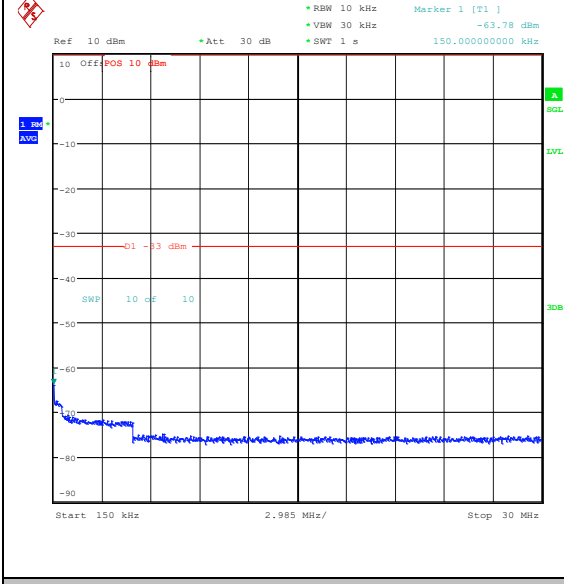

Band66_5MHz_16QAM_132322_1RB#24_0.15~30
30_0.15~30