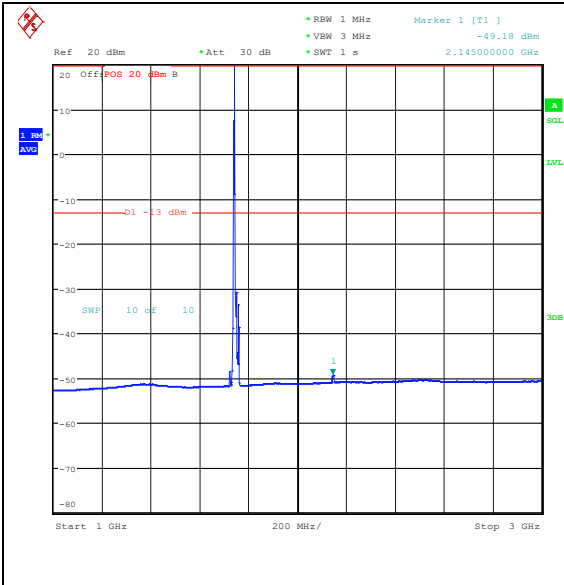

Band66_10MHz_16QAM_132322_1RB#0_1000~3000_1000~3000