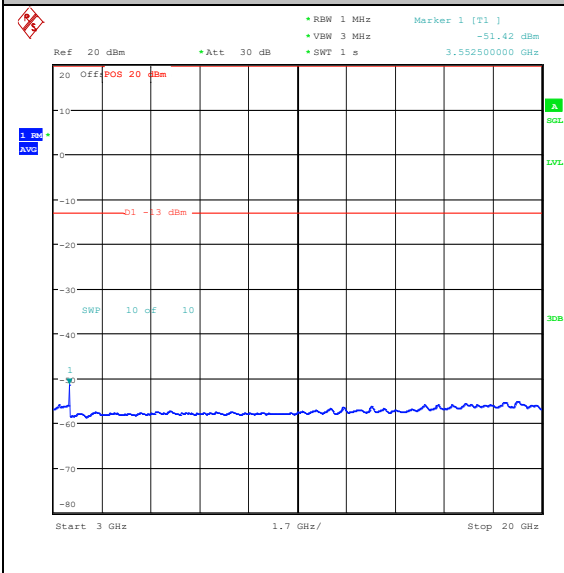

Band66_5MHz_QPSK_132647_1RB#24_3000~2
0000_3000~20000