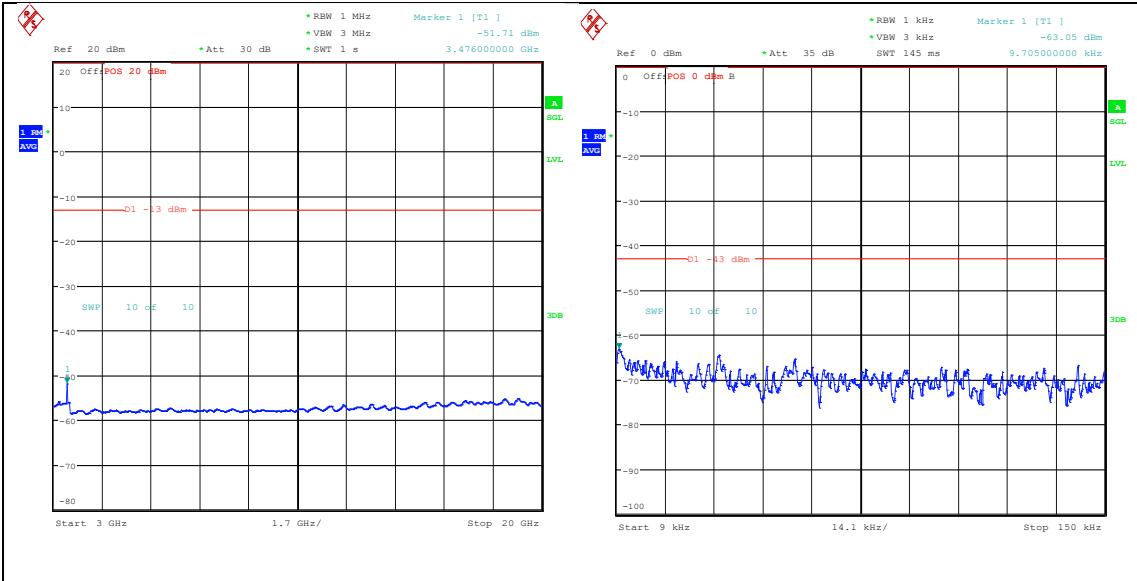

Band66_10MHz_QPSK_132322_1RB#0_3000~20000_3000~20000

Band66_10MHz_16QAM_132322_1RB#0_0.009~0.15_0.009~0.15