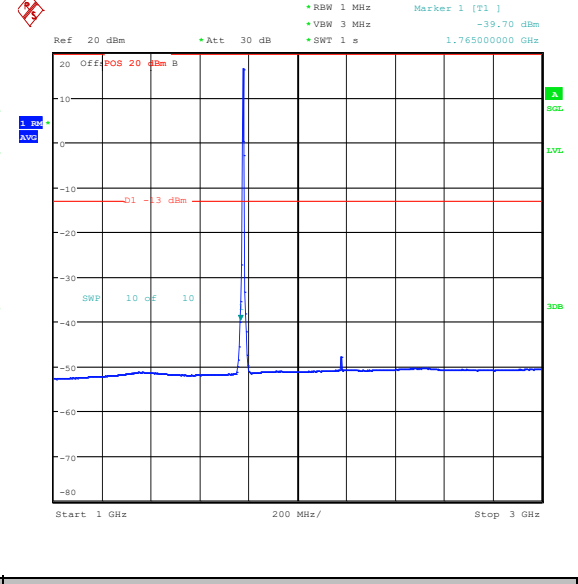

Band66_5MHz_16QAM_132647_1RB#24_3000~20000_0000_3000~20000

Band66_5MHz_QPSK_132647_25RB#0_0.009~0.15_0.009~0.15

Band66_5MHz_QPSK_132647_25RB#0_0.15~30_0.15~30

Band66_5MHz_QPSK_132647_25RB#0_30~100_0_30~1000