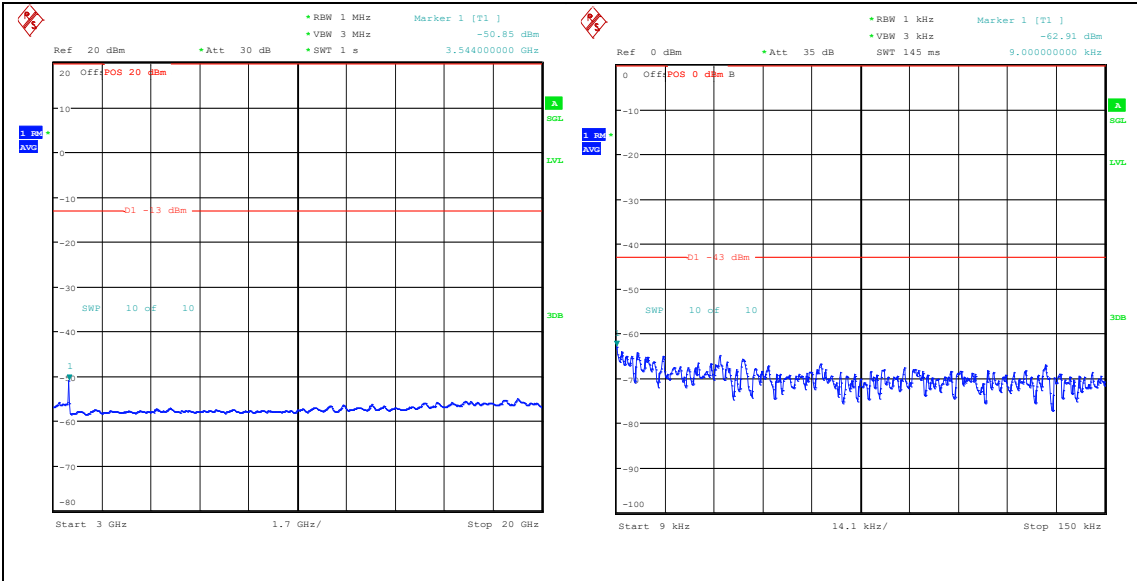

Band66_5MHz_QPSK_132647_1RB#0_3000~20000_3000~20000

Band66_5MHz_16QAM_132647_1RB#0_0.009~0.15_0.009~0.15