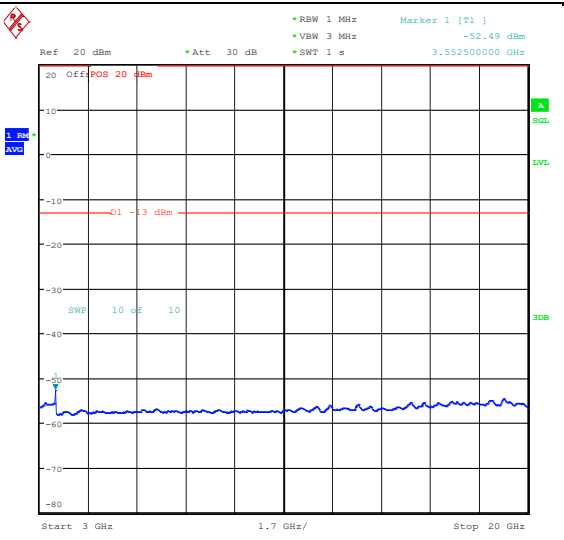

Band66_1.4MHz_QPSK_132665_6RB#0_3000~20000_3000~20000

Band66_1.4MHz_16QAM_132665_6RB#0_0.009~0.15_0.009~0.15

Band66_1.4MHz_16QAM_132665_6RB#0_0.15~30_0.15~30

Band66_1.4MHz_16QAM_132665_6RB#0_30~1000_30~1000