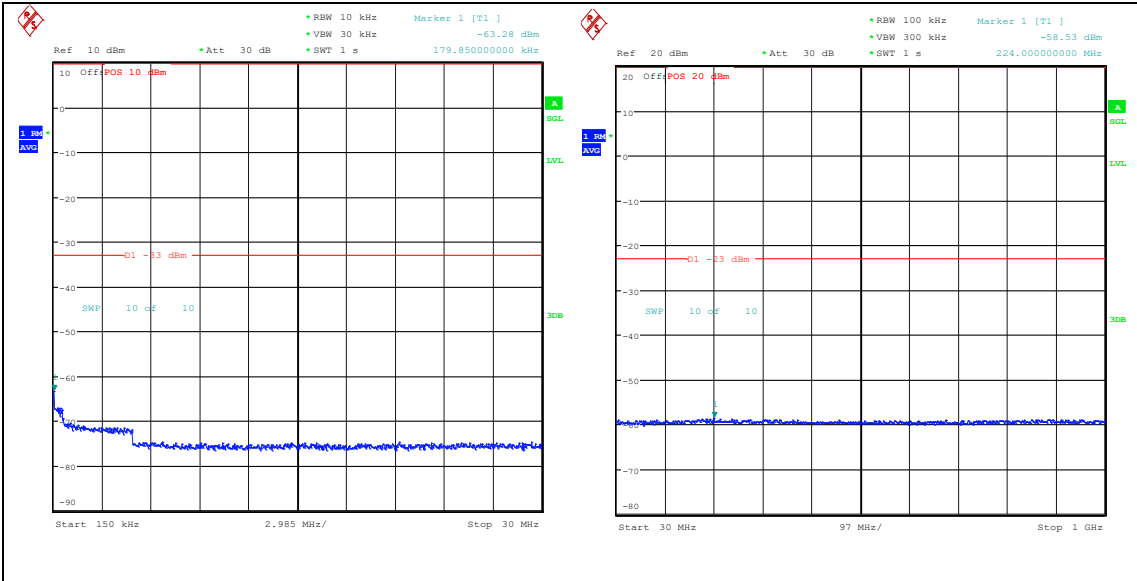

Band66_3MHz_QPSK_131987_1RB#0_30~1000_30~1000

Band66_3MHz_QPSK_131987_1RB#0_1000~300_0_1000~3000

Band66_3MHz_QPSK_131987_1RB#0_3000~20000_000_3000~20000

Band66_3MHz_16QAM_131987_1RB#0_0.009~0.15_0.009~0.15