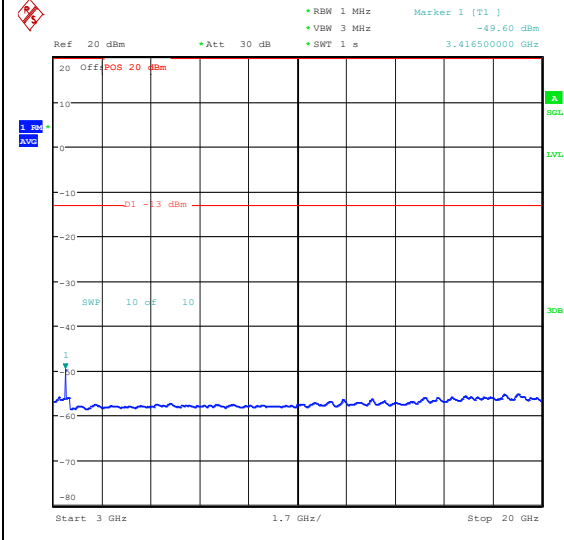

Band66_10MHz_QPSK_132022_1RB#0_3000~20000
0000_3000~20000