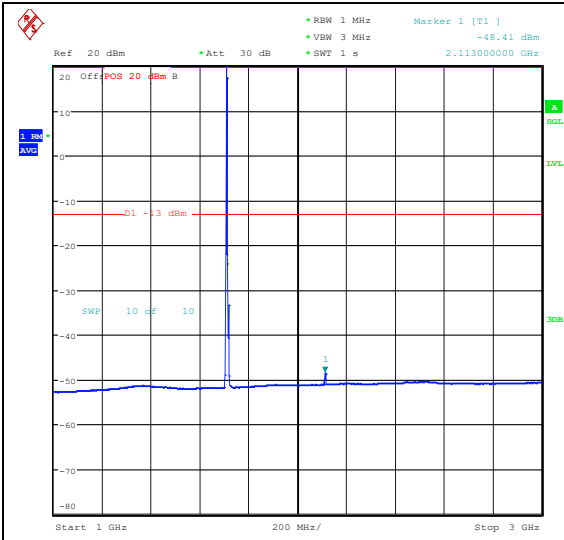

Band66_5MHz_16QAM_131997_1RB#0_1000~3000_1000~3000