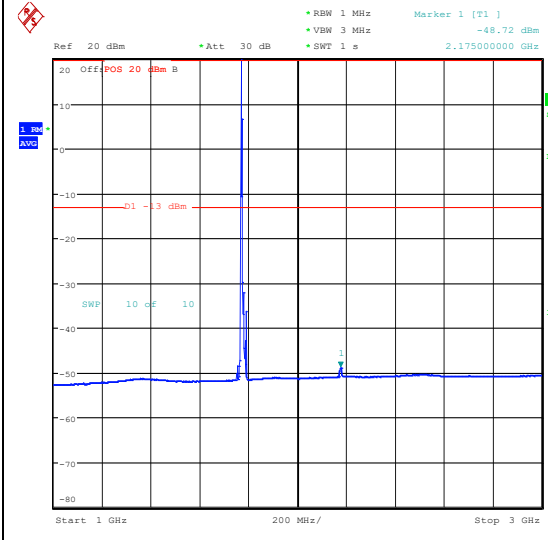

Band66_10MHz_16QAM_132622_1RB#0_1000~3000_1000~3000