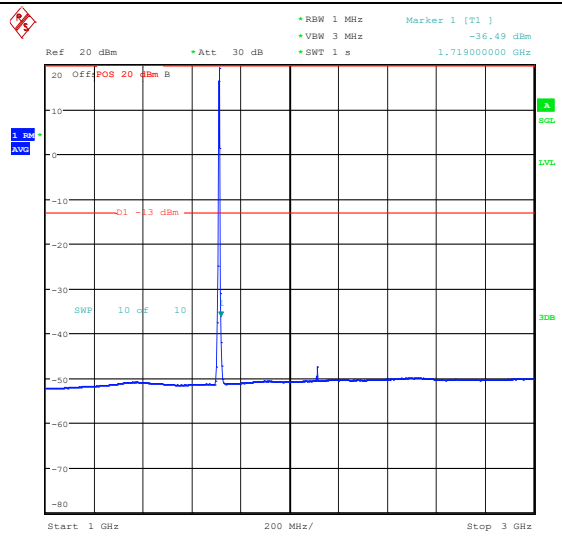

Band66_3MHz_QPSK_131987_15RB#0_1000~3000_00_1000~3000