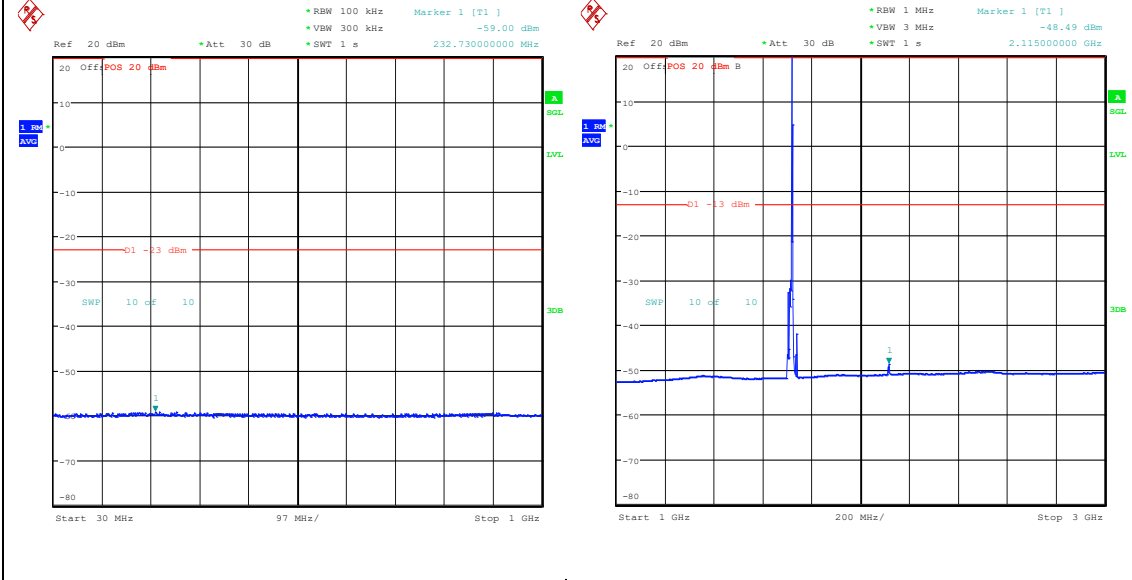

Band66_10MHz_QPSK_132022_1RB#49_30~100_30~100

Band66_10MHz_QPSK_132022_1RB#49_1000~3000_1000~3000