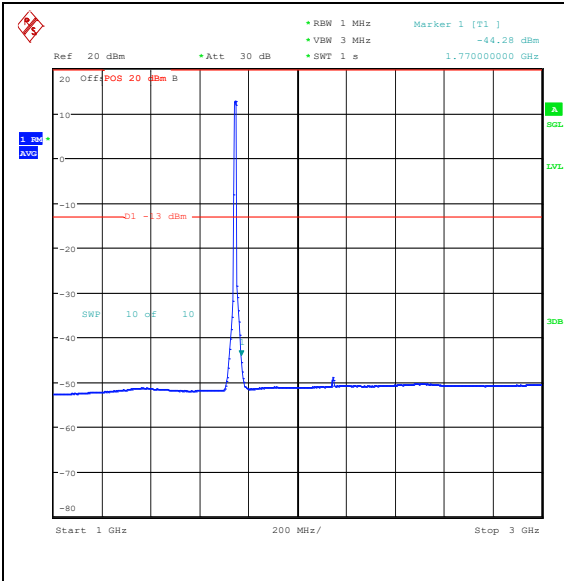

Band66_10MHz_16QAM_132322_50RB#0_1000
~3000_1000~3000