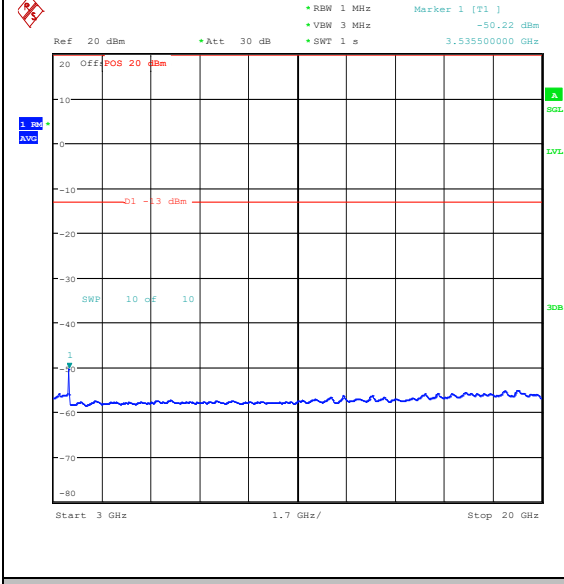

Band66_10MHz_QPSK_132622_1RB#0_3000~20000
0000_3000~20000