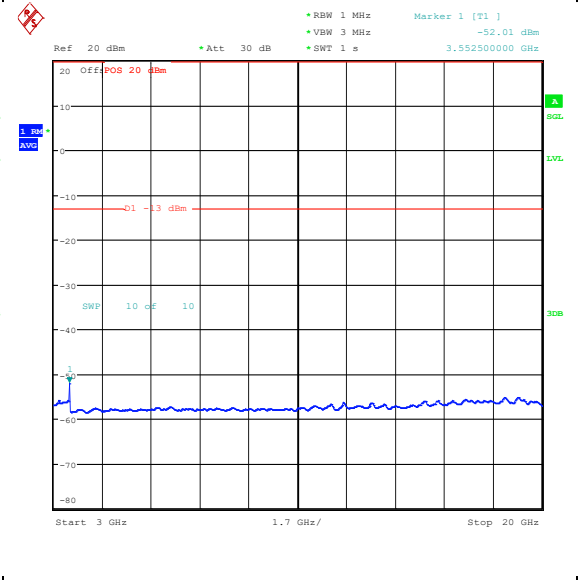

Band66_5MHz_16QAM_132647_1RB#24_0.009~
 0.15_0.009~0.15

Band66_5MHz_16QAM_132647_1RB#24_0.15~30_0.15~30

Band66_5MHz_16QAM_132647_1RB#24_30~100_0_30~1000

Band66_5MHz_16QAM_132647_1RB#24_1000~3000_1000~3000