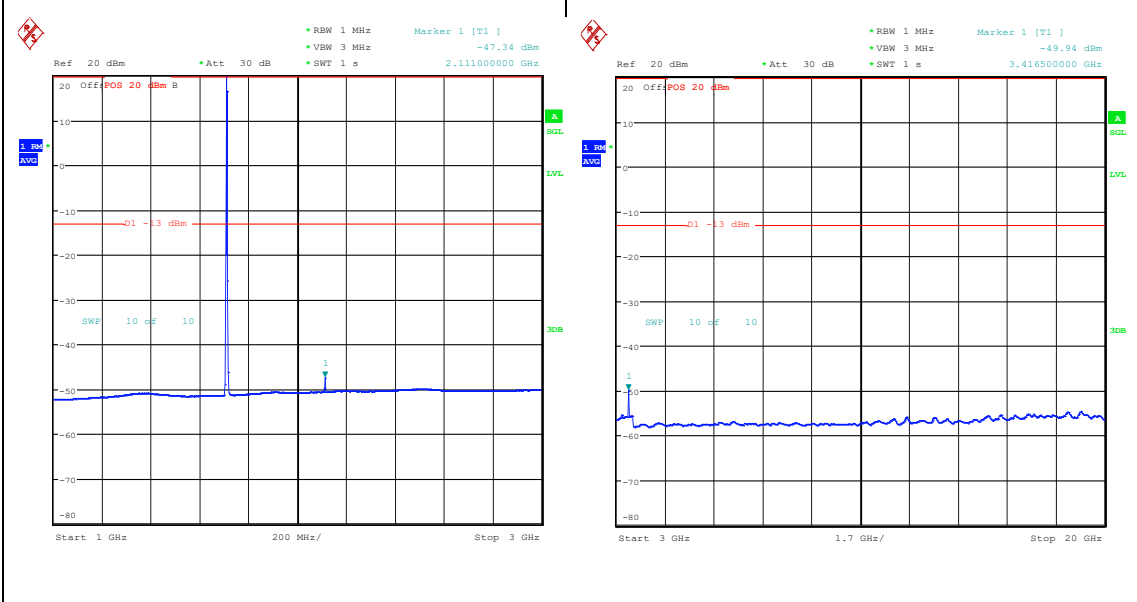

Band66_3MHz_16QAM_131987_1RB#0_1000~3000_1000~3000

Band66_3MHz_16QAM_131987_1RB#0_3000~20000_3000~20000