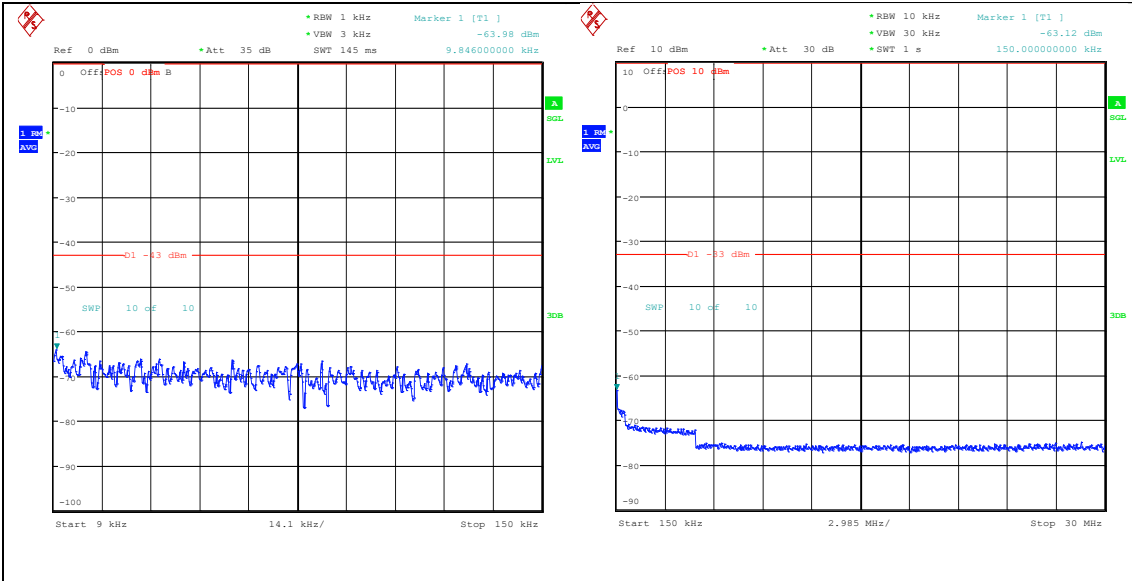

Band66_3MHz_16QAM_132657_15RB#0_0.15~30_0.15~30

Band66_3MHz_16QAM_132657_15RB#0_30~100_0_30~1000

Band66_3MHz_16QAM_132657_15RB#0_1000~3000_1000~3000

Band66_3MHz_16QAM_132657_15RB#0_3000~20000_0000_3000~20000