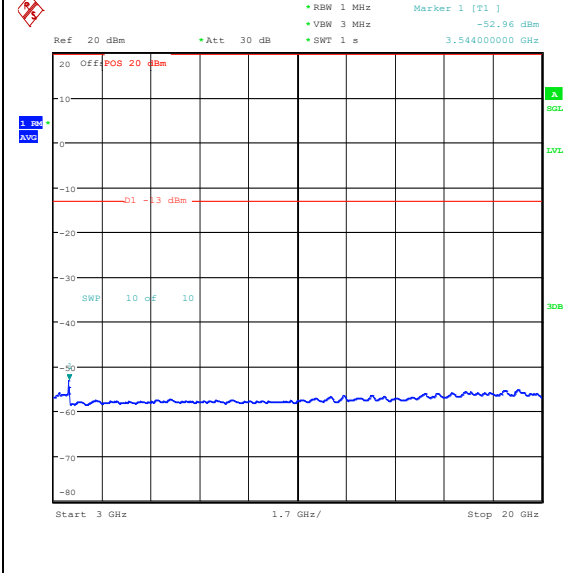

Band66_10MHz_QPSK_132622_50RB#0_3000~20000_20000_3000~20000