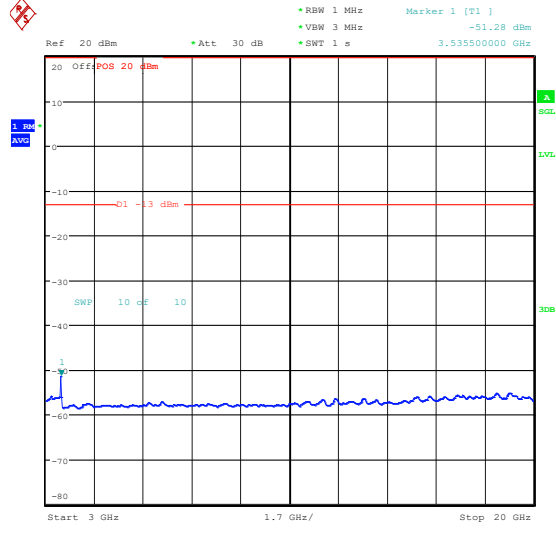

Band66_10MHz_16QAM_132622_1RB#0_3000~20000_0000_3000~20000