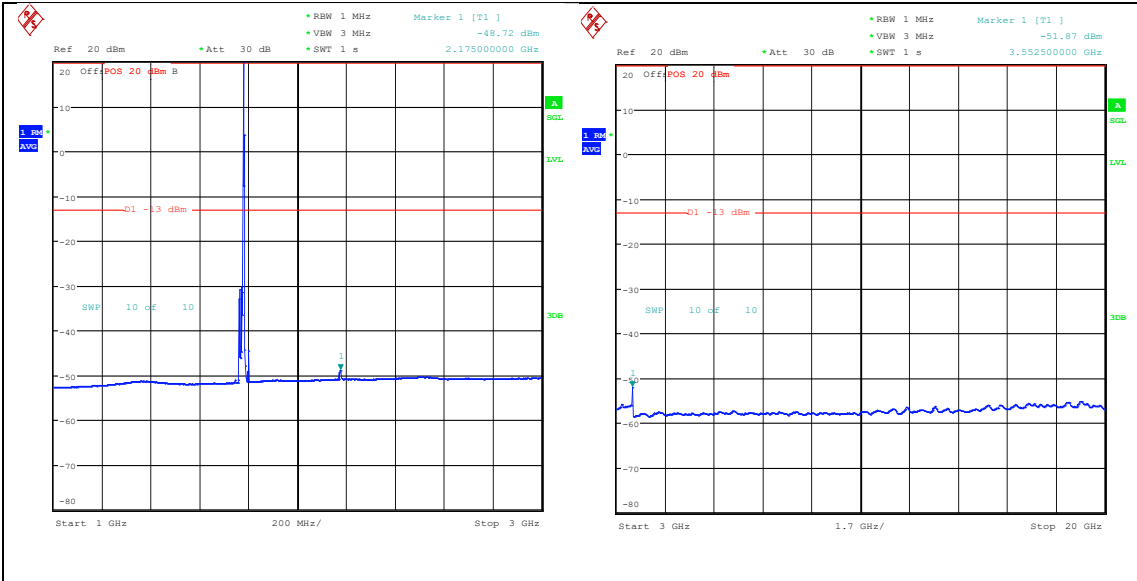

Band66_10MHz_16QAM_132622_1RB#49_1000~3000_1000~3000   Band66_10MHz_16QAM_132622_1RB#49_3000~20000_3000~20000