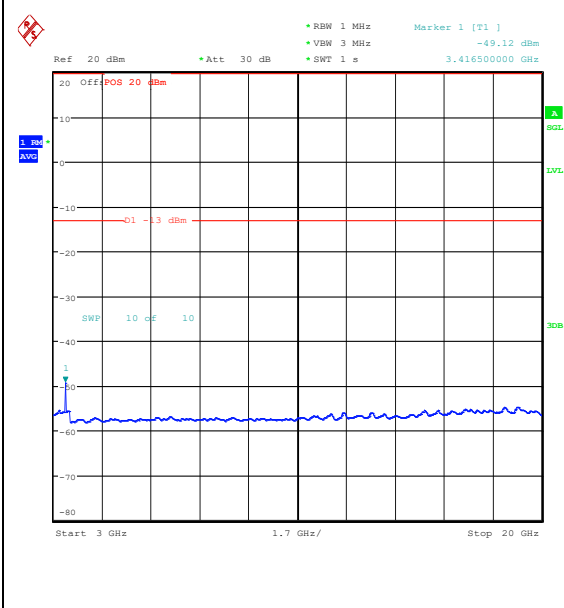

Band66_3MHz_QPSK_131987_1RB#0_30~1000_30~1000

Band66_3MHz_QPSK_131987_1RB#0_3000~20000_000_3000~20000