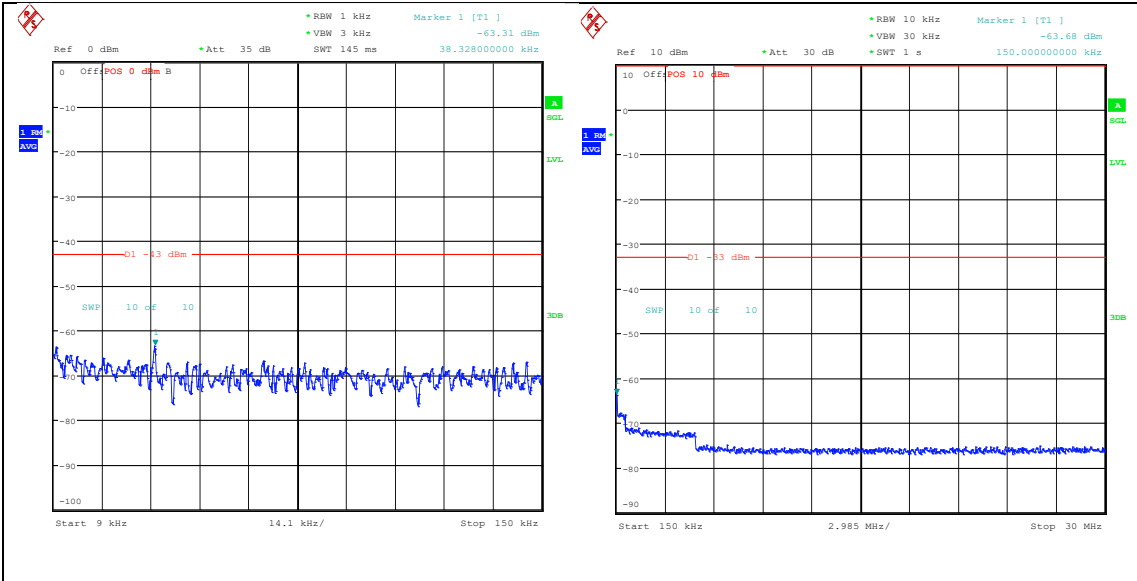

Band66_15MHz_QPSK_132047_1RB#0_0.009~0.15_0.009~0.15

Band66_15MHz_QPSK_132047_1RB#0_0.15~30_0.15~30