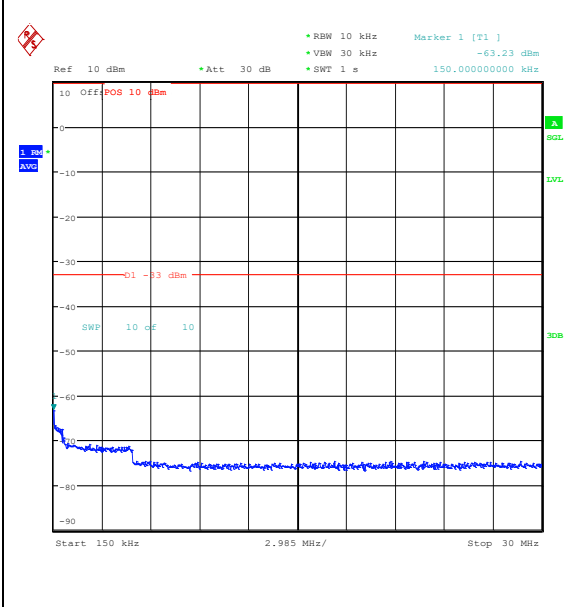

Band66_3MHz_16QAM_132322_1RB#0_0.15~30_0.15~30