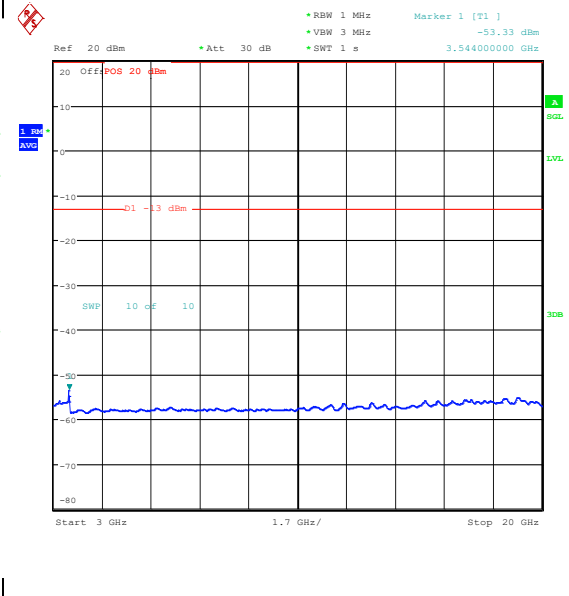

Band66_10MHz_16QAM_132622_50RB#0_3000~
20000_3000~20000