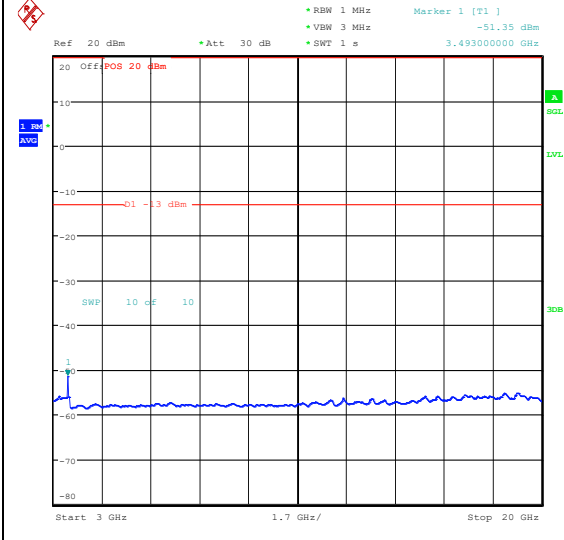

Band66_10MHz_QPSK_132322_1RB#49_3000~20000_3000~20000