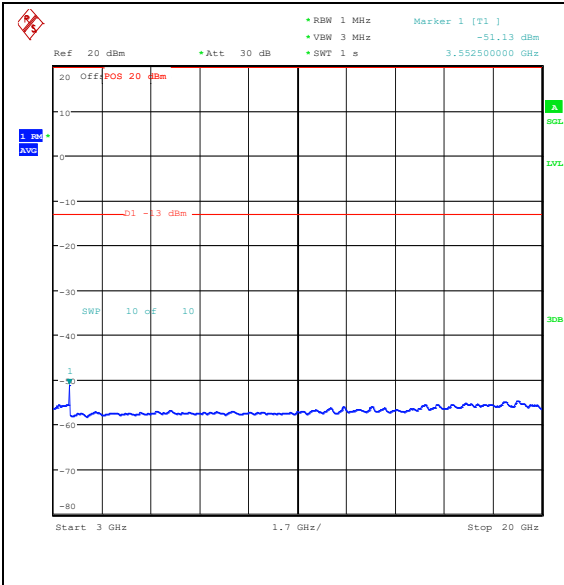

Band66_3MHz_QPSK_132657_1RB#14_3000~20000_3000~20000