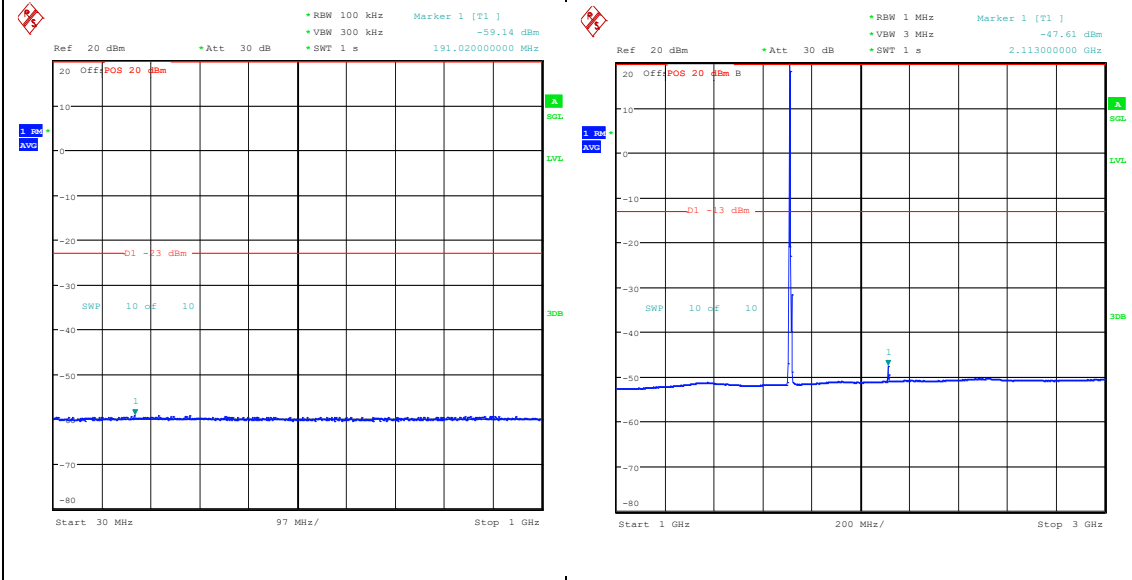

Band66_5MHz_QPSK_131997_1RB#0_0.009~0.15_0.009~0.15

Band66_5MHz_QPSK_131997_1RB#0_0.15~30_0.15~30

Band66_5MHz_QPSK_131997_1RB#0_30~1000_30~1000

Band66_5MHz_QPSK_131997_1RB#0_1000~3000_0_1000~3000

Band66_5MHz_QPSK_131997_1RB#0_3000~20000_3000~20000