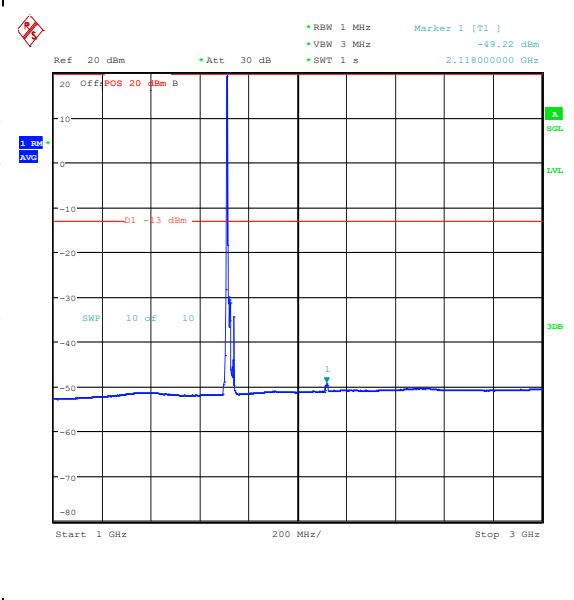

Band66_15MHz_QPSK_132047_1RB#0_1000~3000_00_1000~3000