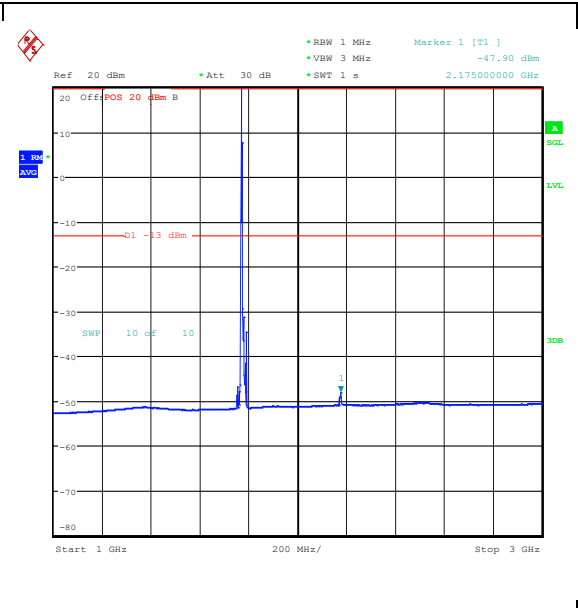

Band66_10MHz_QPSK_132622_1RB#0_1000~3000
00_1000~3000