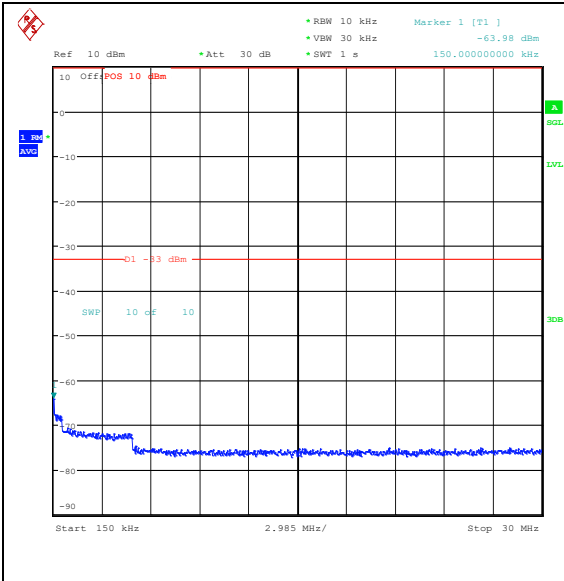

Band66_5MHz_16QAM_132647_1RB#24_0.15~30_0.15~30