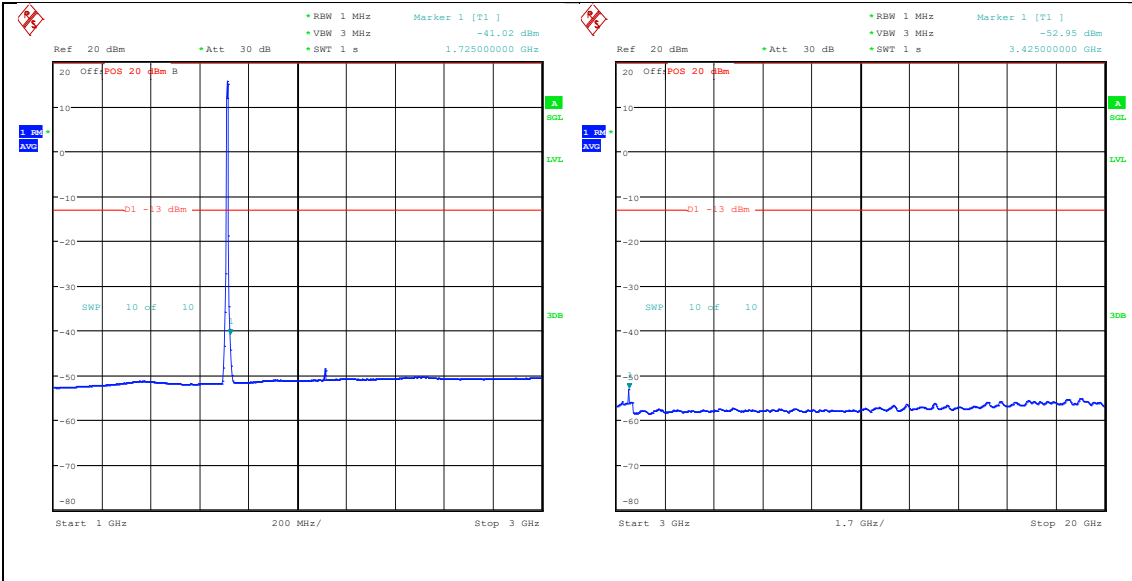

Band66_5MHz_QPSK_131997_25RB#0_1000~3000_00_1000~3000

Band66_5MHz_QPSK_131997_25RB#0_3000~20000

Band66_5MHz_16QAM_131997_25RB#0_0.009~0.15_0.009~0.15

Band66_5MHz_16QAM_131997_25RB#0_0.15~30_0.15~30

Band66_5MHz_16QAM_131997_25RB#0_30~100_0_30~1000