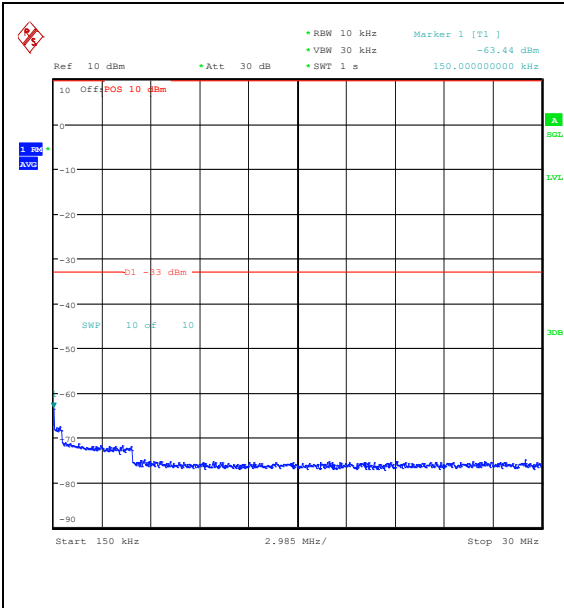

Band66_5MHz_16QAM_131997_1RB#24_0.15~30_0.15~30