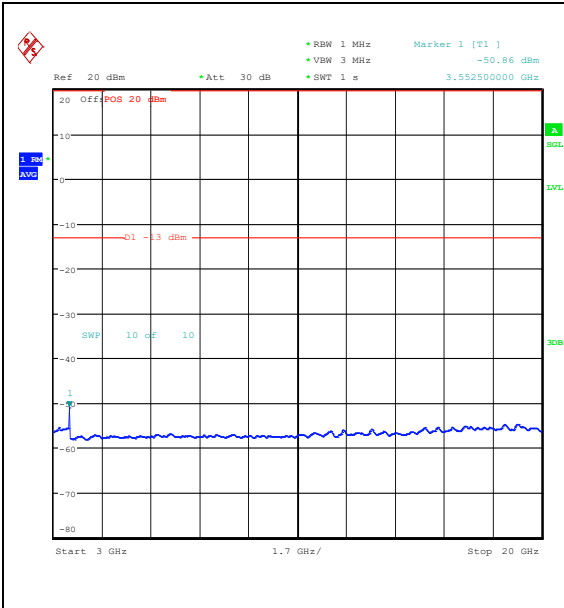

Band66_1.4MHz_QPSK_132665_1RB#0_30~100_0.30~1000

Band66_1.4MHz_QPSK_132665_1RB#0_3000~2000_3000~20000