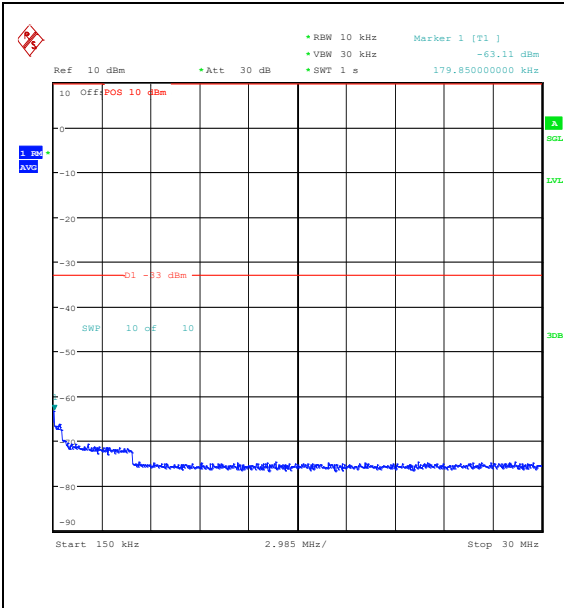

Band66_1.4MHz_16QAM_132322_6RB#0_0.15~30_0.15~30