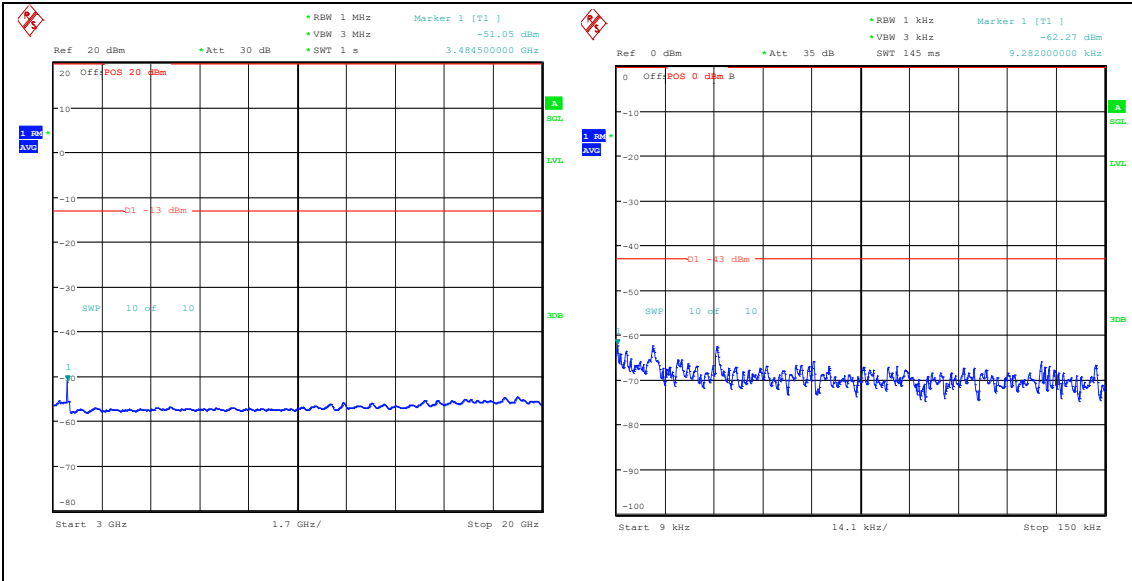

Band66_1.4MHz_QPSK_132322_1RB#5_3000~20000_3000~20000

Band66_1.4MHz_16QAM_132322_1RB#5_0.009~0.15_0.009~0.15