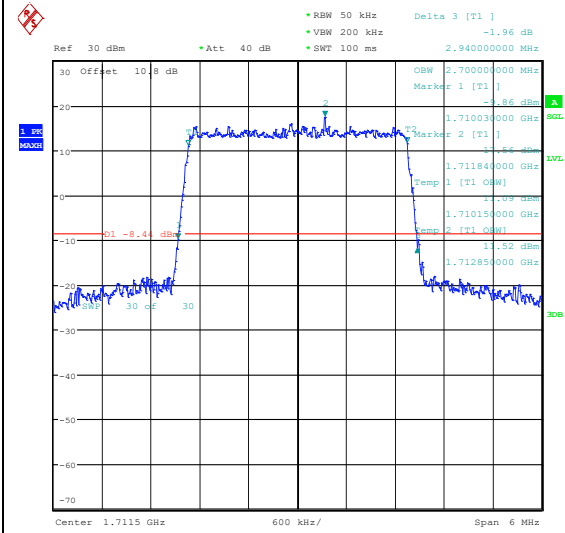

Test Graphs

Band66-1.4MHz-QPSK-131979-6RB#0-PASS

Band66-1.4MHz-16QAM-131979-6RB#0-PASS

Band66-1.4MHz-QPSK-132322-6RB#0-PASS

Band66-1.4MHz-16QAM-132322-6RB#0-PASS

Band66-1.4MHz-QPSK-132665-6RB#0-PASS

Band66-1.4MHz-16QAM-132665-6RB#0-PASS