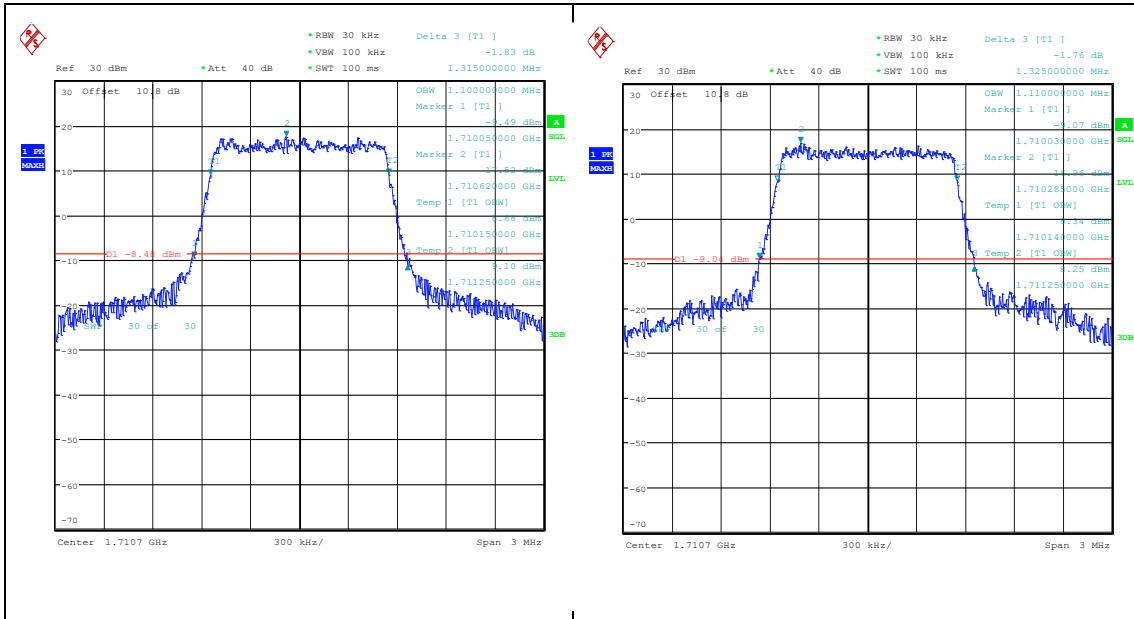

Test Graphs

Band66-1.4MHz-QPSK-131979-6RB#0-PASS

Band66-1.4MHz-16QAM-131979-6RB#0-PASS