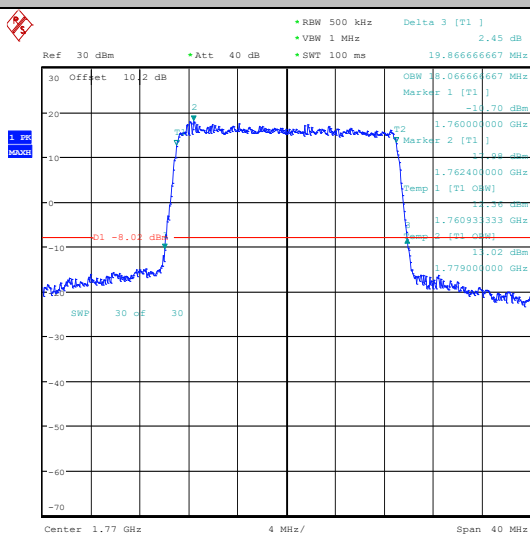

Band66-20MHz-QPSK-132322-100RB#0-PASS