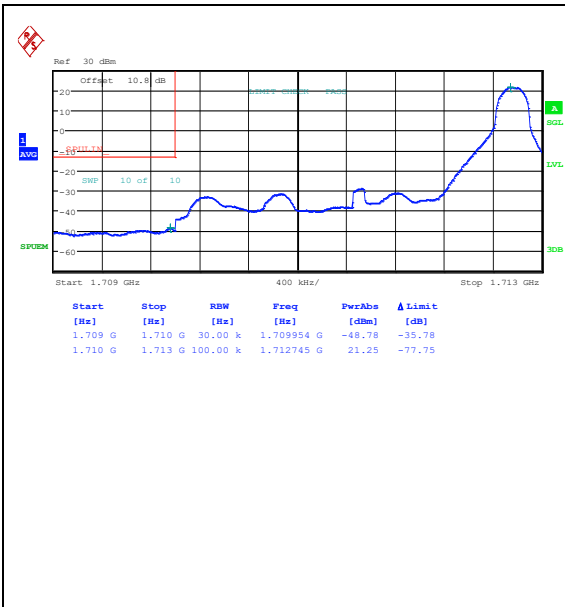

Band66_3MHz_QPSK_131987_1RB#0

Band66_3MHz_QPSK_131987_1RB#14