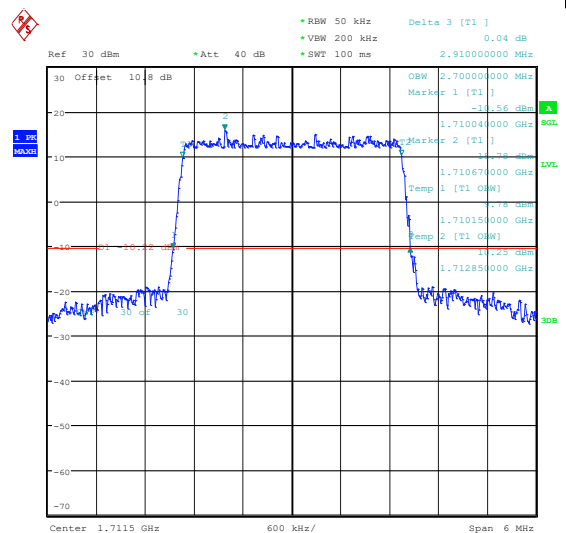

Test Graphs

Band66-1.4MHz-QPSK-131979-6RB#0-PASS

Band66-1.4MHz-16QAM-131979-6RB#0-PASS

Band66-1.4MHz-QPSK-132322-6RB#0-PASS

Band66-1.4MHz-16QAM-132322-6RB#0-PASS

Band66-1.4MHz-QPSK-132665-6RB#0-PASS

Band66-1.4MHz-16QAM-132665-6RB#0-PASS