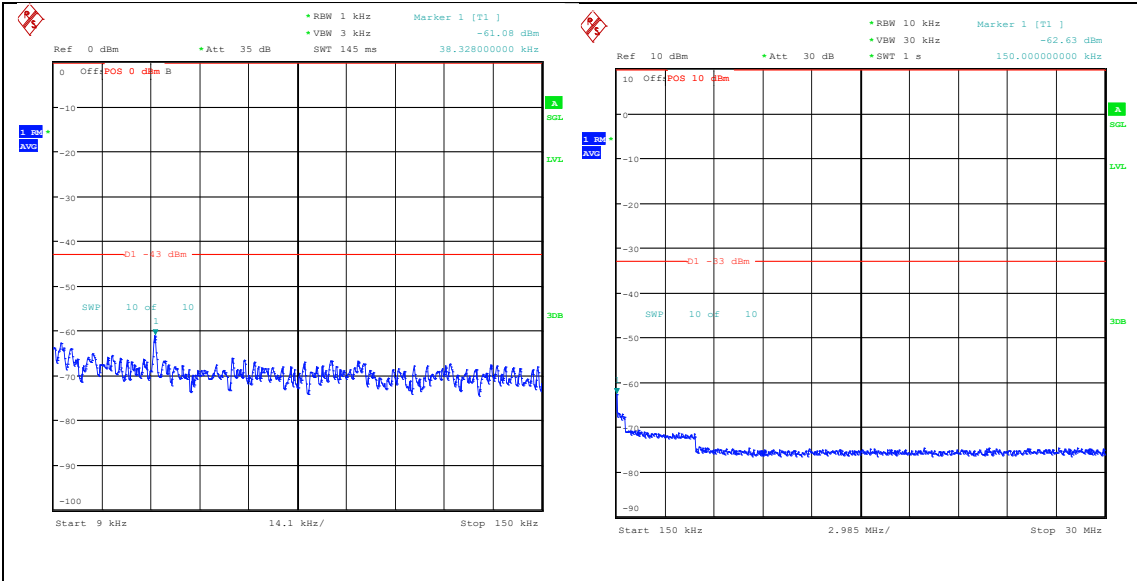

Band66_1.4MHz_QPSK_132322_1RB#5_0.009~0.15_0.009~0.15   Band66_1.4MHz_QPSK_132322_1RB#5_0.15~30_0.15~30