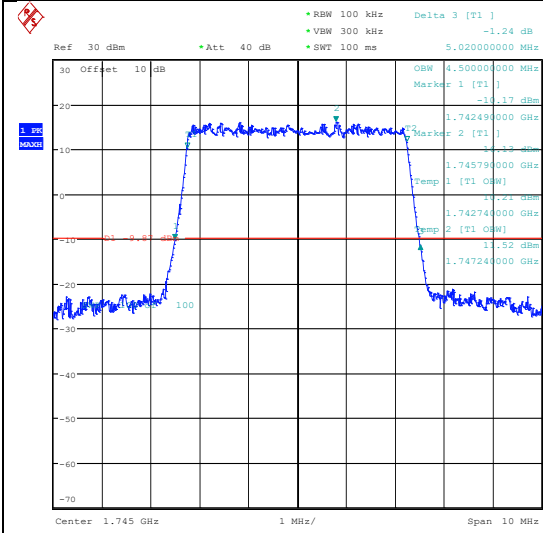

Band66-5MHz-QPSK-131997-25RB#0-PASS

Band66-5MHz-16QAM-131997-25RB#0-PASS