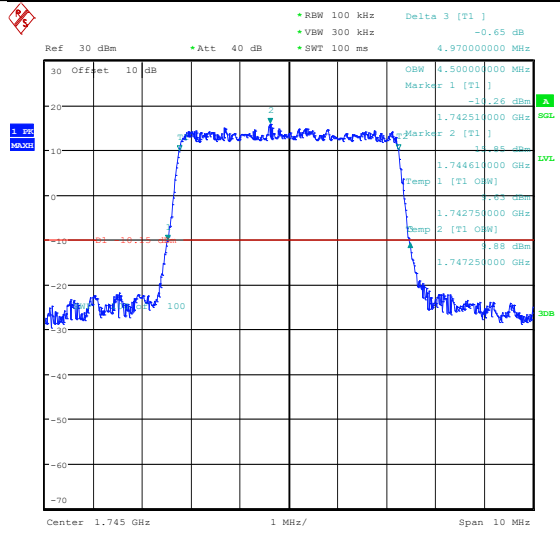

Band66-5MHz-QPSK-131997-25RB#0-PASS

Band66-5MHz-16QAM-131997-25RB#0-PASS