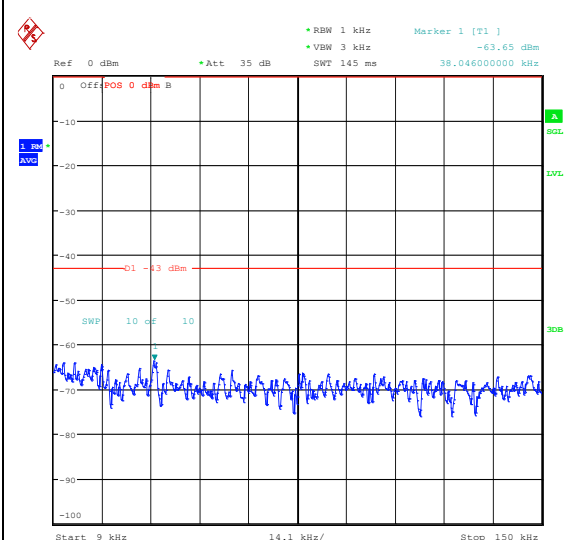

Band66_1.4MHz_16QAM_132665_1RB#0_0.15~30_0.15~30

Band66_1.4MHz_16QAM_132665_1RB#0_30~1000_30~1000

Band66_1.4MHz_16QAM_132665_1RB#0_1000~3000_1000~3000

Band66_1.4MHz_16QAM_132665_1RB#0_3000~20000_3000~20000