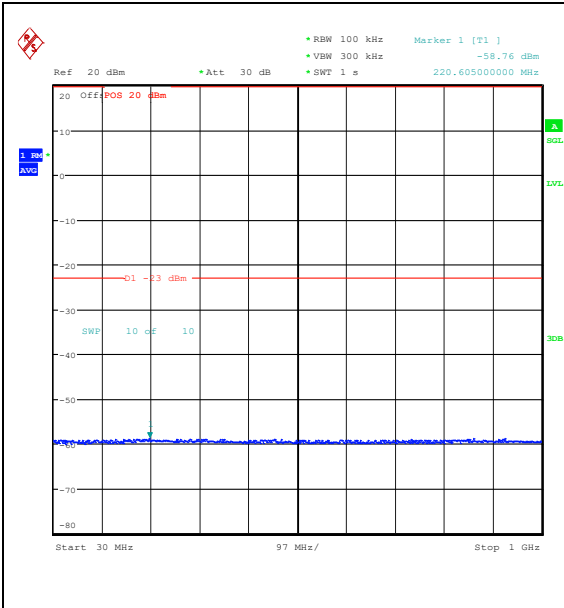

Band66_1.4MHz_QPSK_132665_1RB#5_30~100
0_30~1000