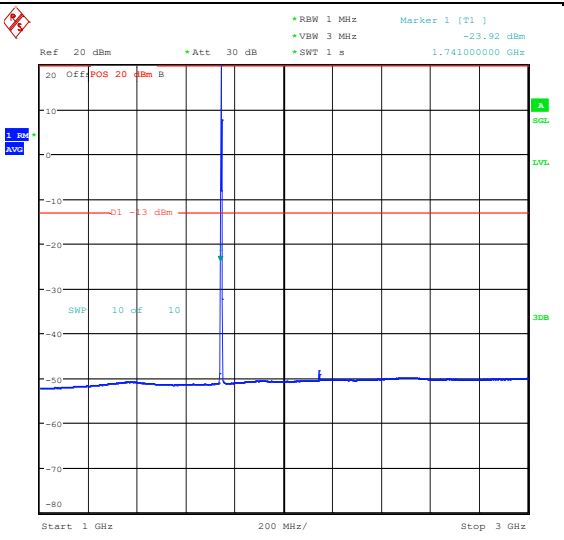

Band66_1.4MHz_QPSK_132322_1RB#0_1000~3
000_1000~3000