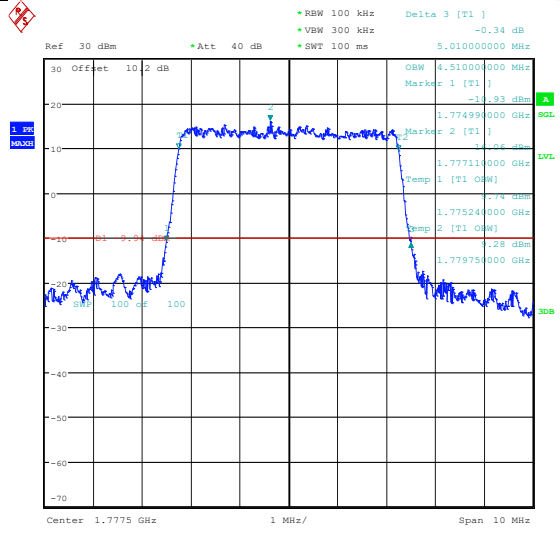

Band66-5MHz-QPSK-132322-25RB#0-PASS

Band66-5MHz-16QAM-132322-25RB#0-PASS