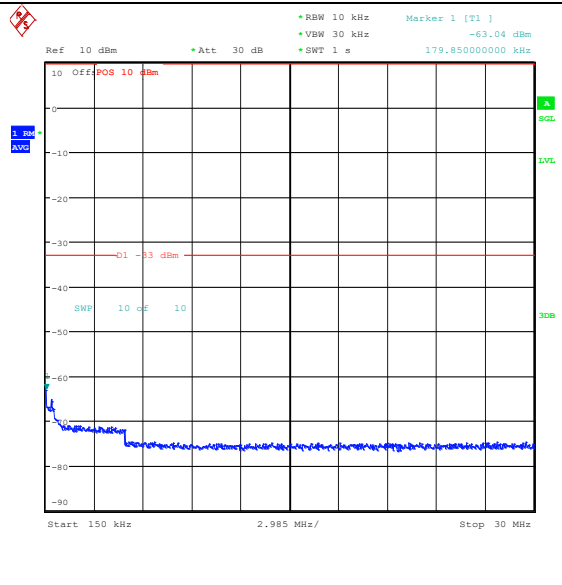

Band66_1.4MHz_QPSK_132665_6RB#0_0.15~30_0.15~30