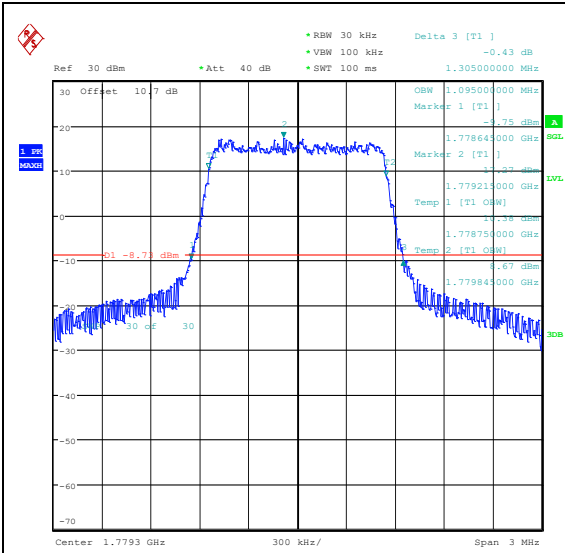

Test Graphs

Band66-1.4MHz-QPSK-131979-6RB#0-PASS

Band66-1.4MHz-16QAM-131979-6RB#0-PASS

Band66-1.4MHz-QPSK-132322-6RB#0-PASS

Band66-1.4MHz-16QAM-132322-6RB#0-PASS

Band66-1.4MHz-QPSK-132665-6RB#0-PASS

Band66-1.4MHz-16QAM-132665-6RB#0-PASS