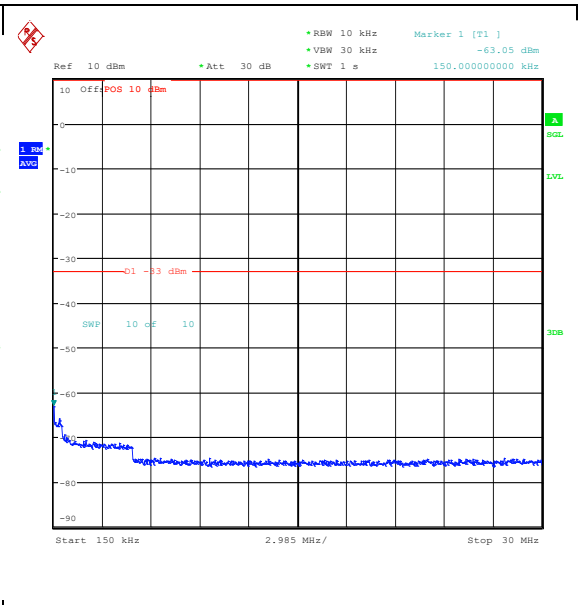

Band66_1.4MHz_16QAM_131979_1RB#5_3000~20000_3000~20000

Band66_1.4MHz_QPSK_131979_6RB#0_0.15~30_0.15~30