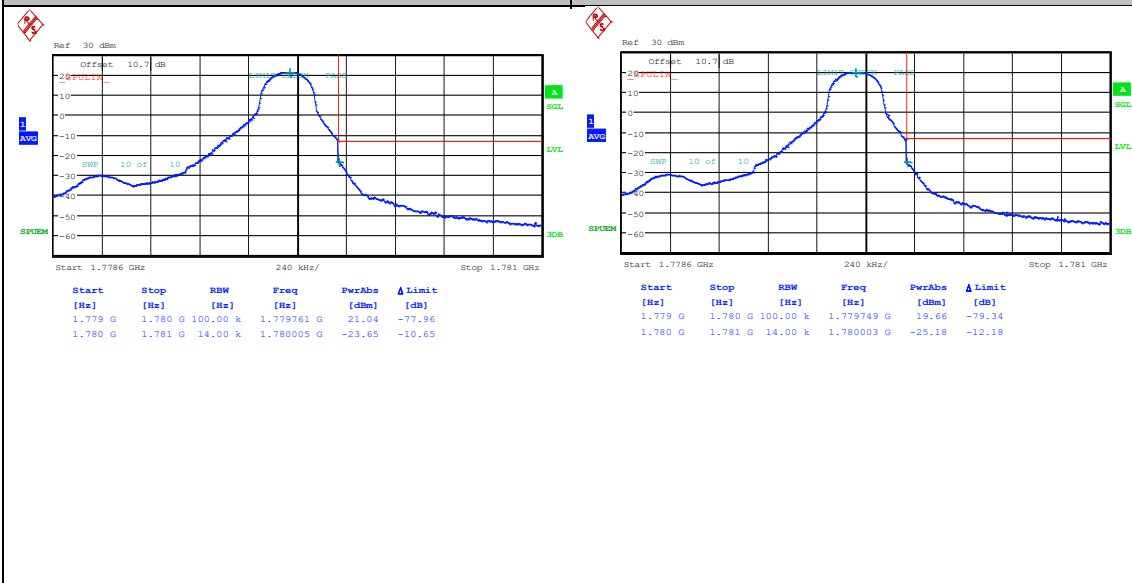

Band66_1.4MHz_QPSK_132665_1RB#5

Band66_1.4MHz_16QAM_132665_1RB#5