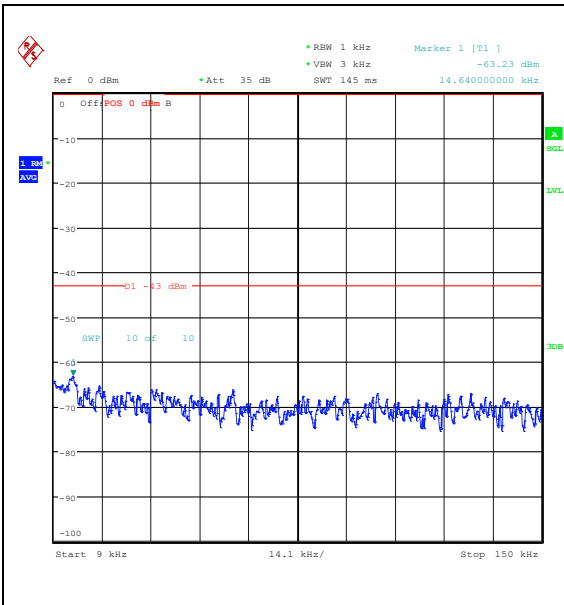

Band66_1.4MHz_16QAM_131979_1RB#5_1000~3000_1000~3000

Band66_1.4MHz_QPSK_131979_6RB#0_0.009~0.15_0.009~0.15