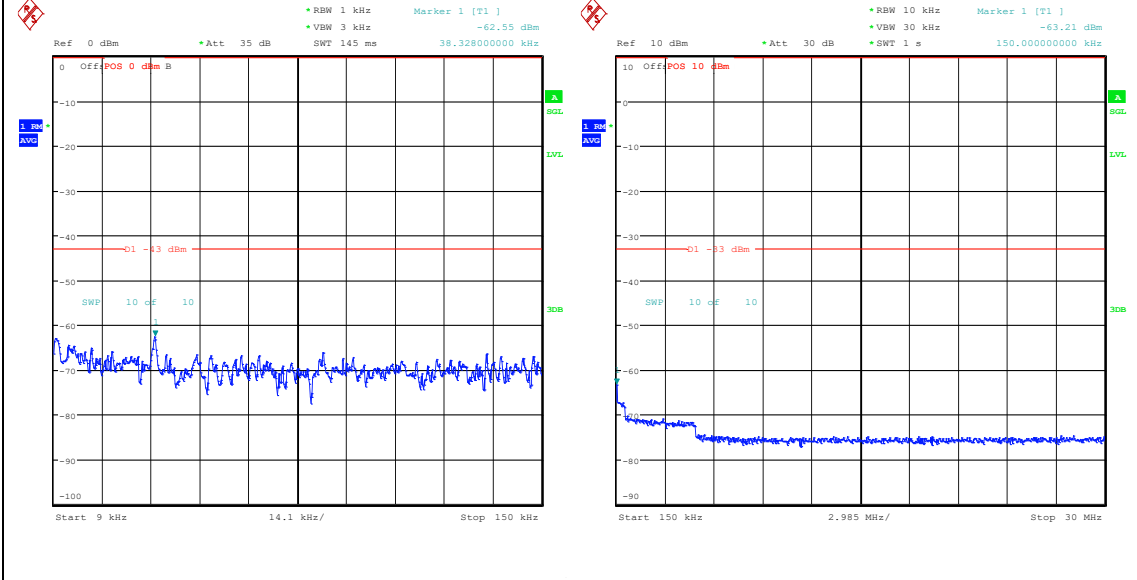

Band66_1.4MHz_16QAM_131979_6RB#0_0.009~0.15_0.009~0.15

Band66_1.4MHz_16QAM_131979_6RB#0_0.15~30_0.15~30

Band66_1.4MHz_16QAM_131979_6RB#0_30~100_30~100

Band66_1.4MHz_16QAM_131979_6RB#0_1000~3000_1000~3000 Band66_1.4MHz_16QAM_131979_6RB#0_3000~20000_3000~20000