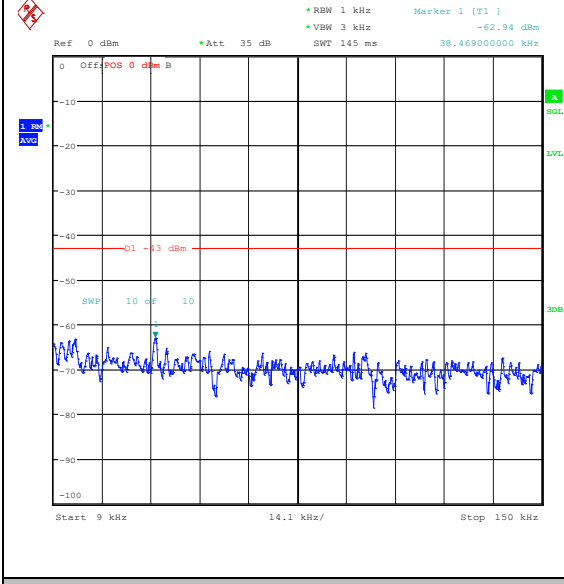

Band66_1.4MHz_16QAM_132322_1RB#5_0.15~30_0.15~30

Band66_1.4MHz_16QAM_132322_1RB#5_30~1000_30~1000

Band66_1.4MHz_16QAM_132322_1RB#5_1000
~3000_1000~3000

Band66_1.4MHz_16QAM_132322_1RB#5_3000~
20000_3000~20000