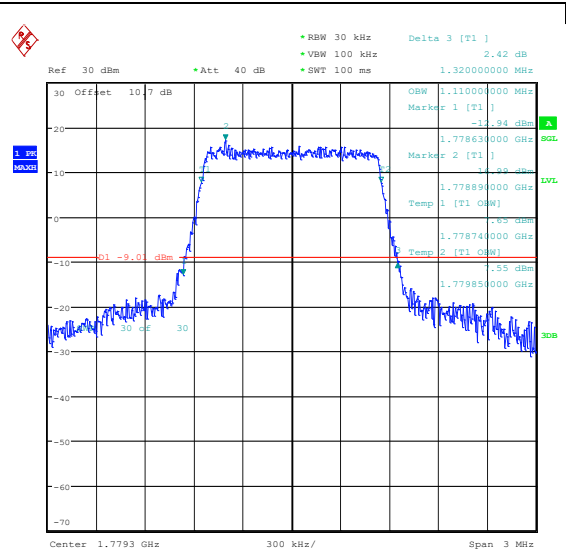

Test Graphs

Band66-1.4MHz-QPSK-131979-6RB#0-PASS

Band66-1.4MHz-16QAM-131979-6RB#0-PASS

Band66-1.4MHz-QPSK-132322-6RB#0-PASS

Band66-1.4MHz-16QAM-132322-6RB#0-PASS

Band66-1.4MHz-QPSK-132665-6RB#0-PASS

Band66-1.4MHz-16QAM-132665-6RB#0-PASS