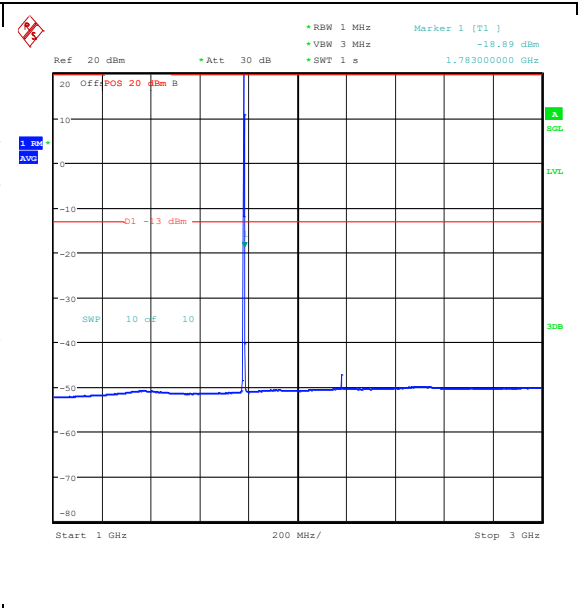

Band66_1.4MHz_QPSK_132665_1RB#5_1000~3
000_1000~3000