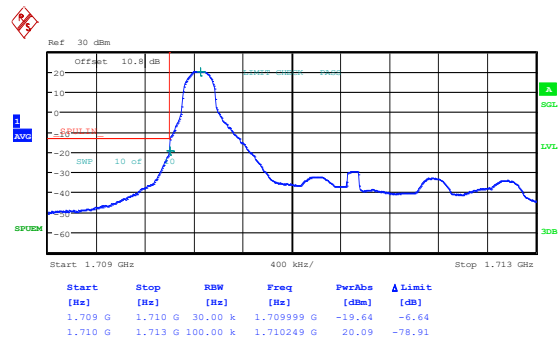

Band66_1.4MHz_16QAM_132665_6RB#0