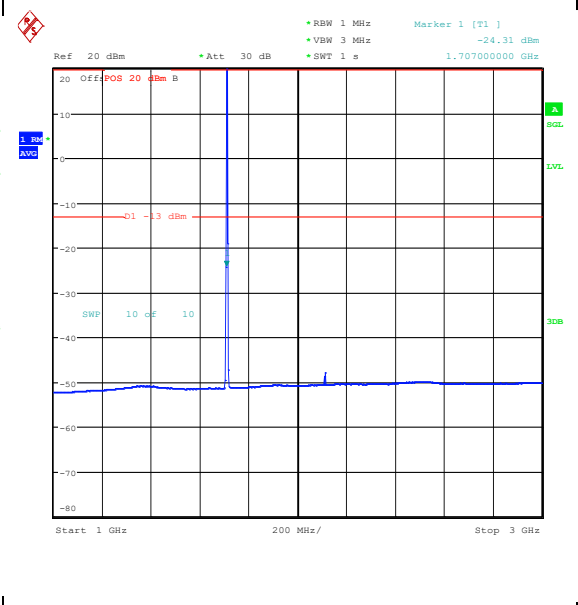

Band66_1.4MHz_QPSK_131979_6RB#0_1000~3000_1000~3000