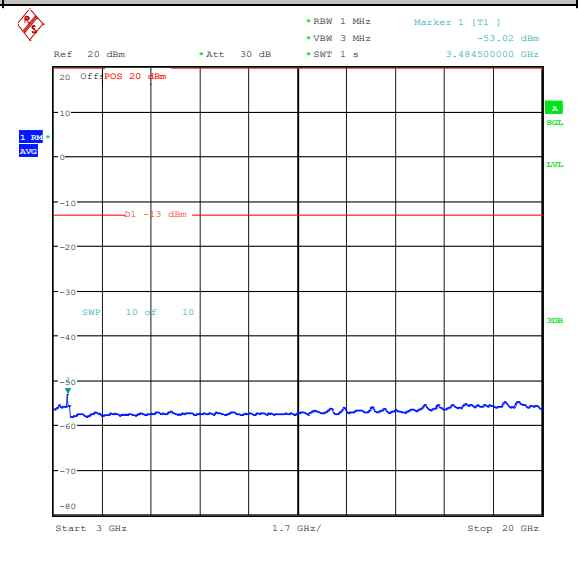

Band66_1.4MHz_16QAM_132322_6RB#0_3000~20000_3000~20000