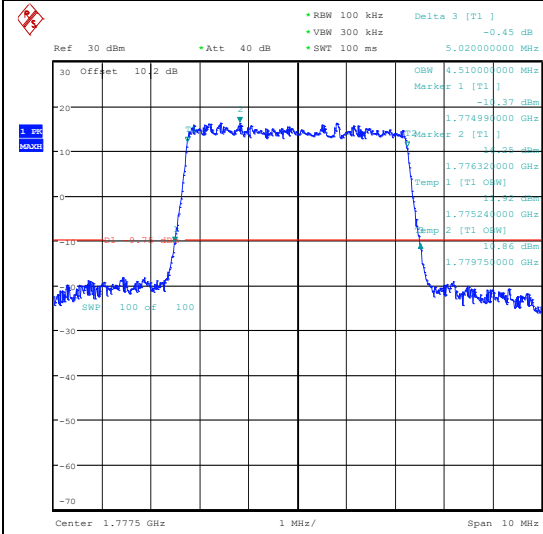

Band66-5MHz-QPSK-132322-25RB#0-PASS

Band66-5MHz-16QAM-132322-25RB#0-PASS