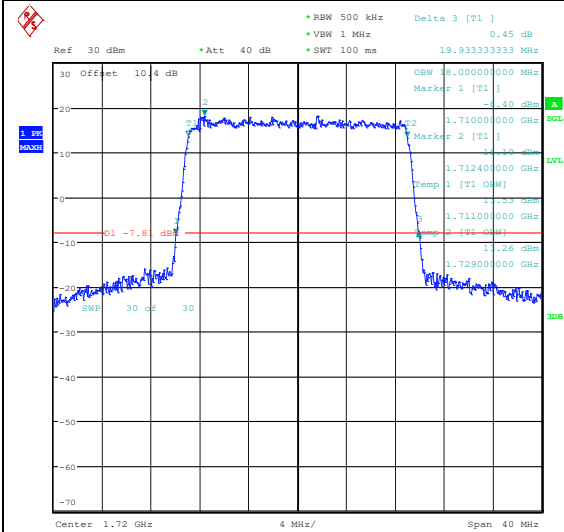

Band66-15MHz-QPSK-132047-75RB#0-PASS

Band66-15MHz-16QAM-132047-75RB#0-PASS

Band66-15MHz-QPSK-132322-75RB#0-PASS

Band66-15MHz-16QAM-132322-75RB#0-PASS

Band66-15MHz-QPSK-132597-75RB#0-PASS

Band66-15MHz-16QAM-132597-75RB#0-PASS