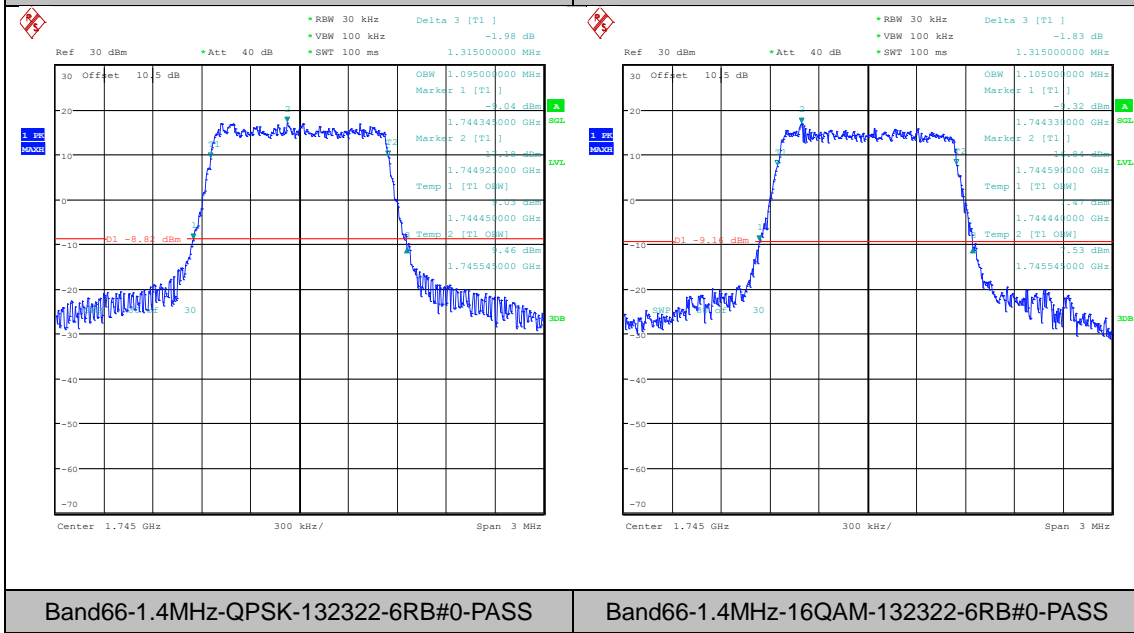

Band66-1.4MHz-QPSK-132322-6RB#0-PASS

Band66-1.4MHz-16QAM-132322-6RB#0-PASS