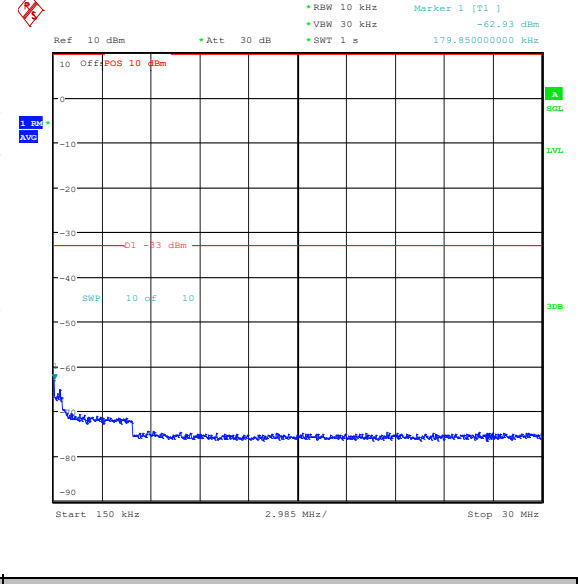

Band66_1.4MHz_QPSK_132322_6RB#0_0.15~30
_0.15~30