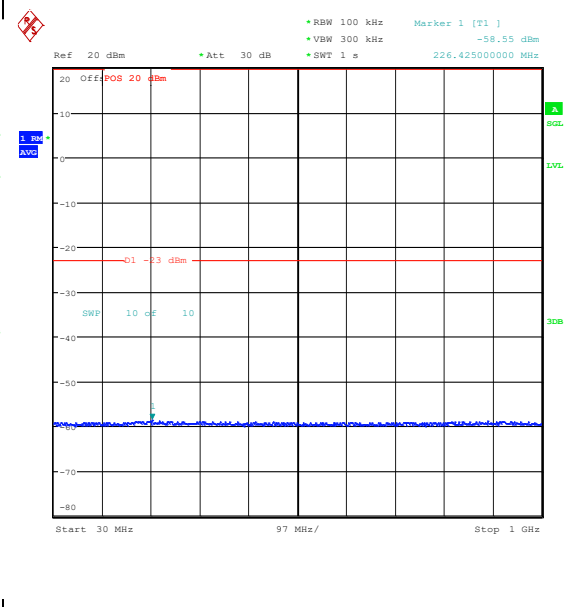

Band66_1.4MHz_16QAM_131979_1RB#0_30~1000_30~1000