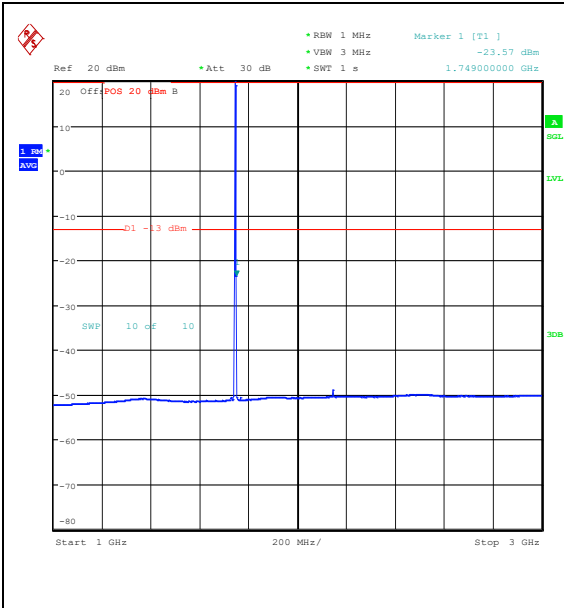

Band66_1.4MHz_16QAM_132322_1RB#5_1000
~3000_1000~3000