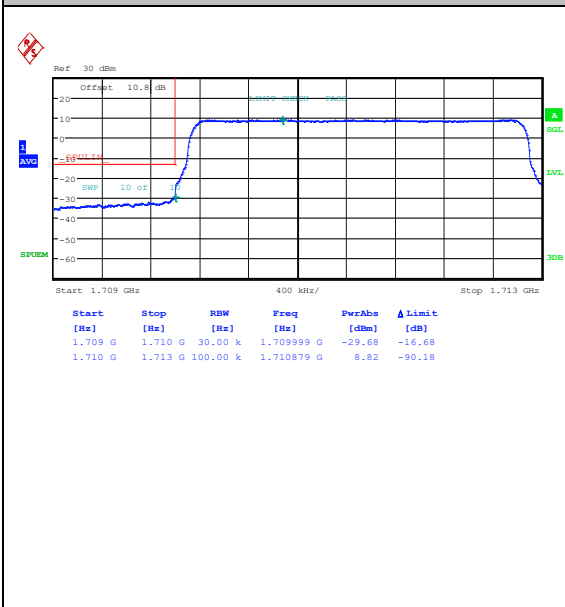

Band66_3MHz_QPSK_131987_15RB#0