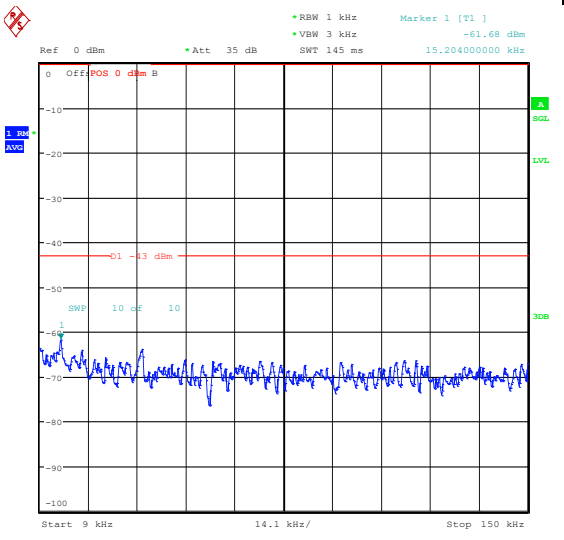

Band66_1.4MHz_16QAM_132322_1RB#0_0.009~
0.15_0.009~0.15