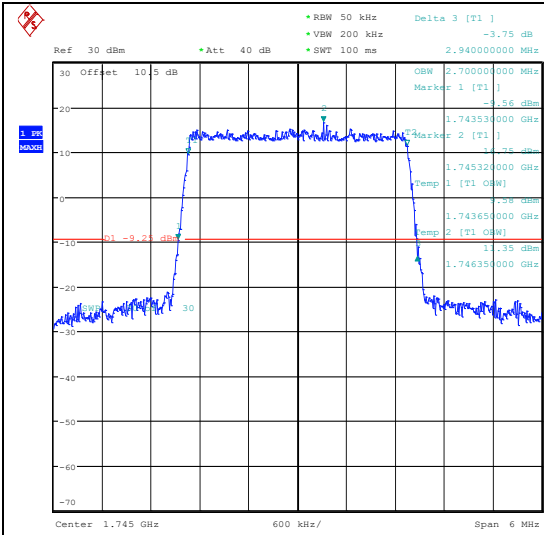

Band66-3MHz-QPSK-131987-15RB#0-PASS

Band66-3MHz-QPSK-132322-15RB#0-PASS