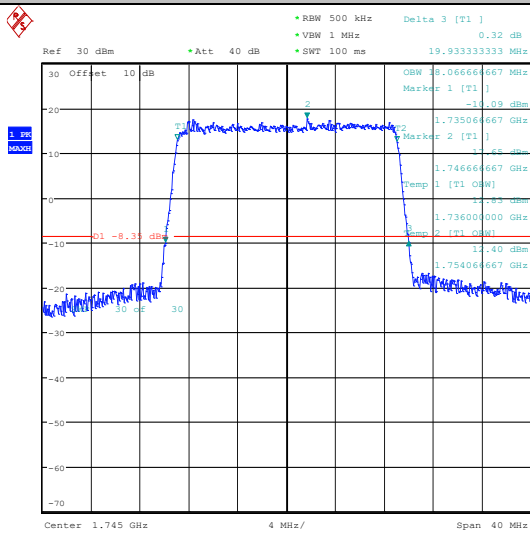

Band66-20MHz-QPSK-132072-100RB#0-PASS