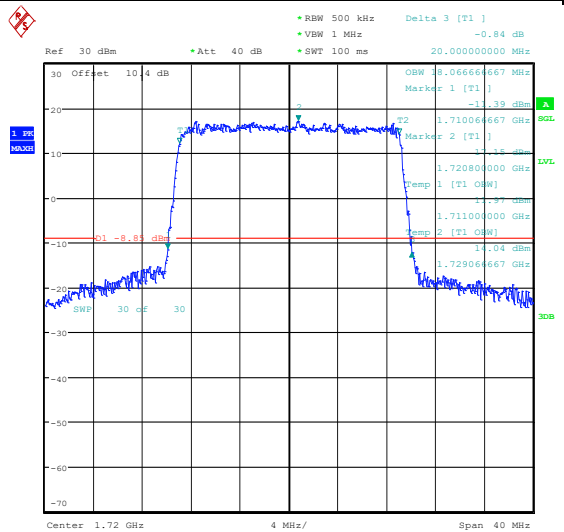

Band66-15MHz-QPSK-132047-75RB#0-PASS

Band66-15MHz-16QAM-132047-75RB#0-PASS

Band66-15MHz-QPSK-132322-75RB#0-PASS

Band66-15MHz-16QAM-132322-75RB#0-PASS

Band66-15MHz-QPSK-132597-75RB#0-PASS

Band66-15MHz-16QAM-132597-75RB#0-PASS