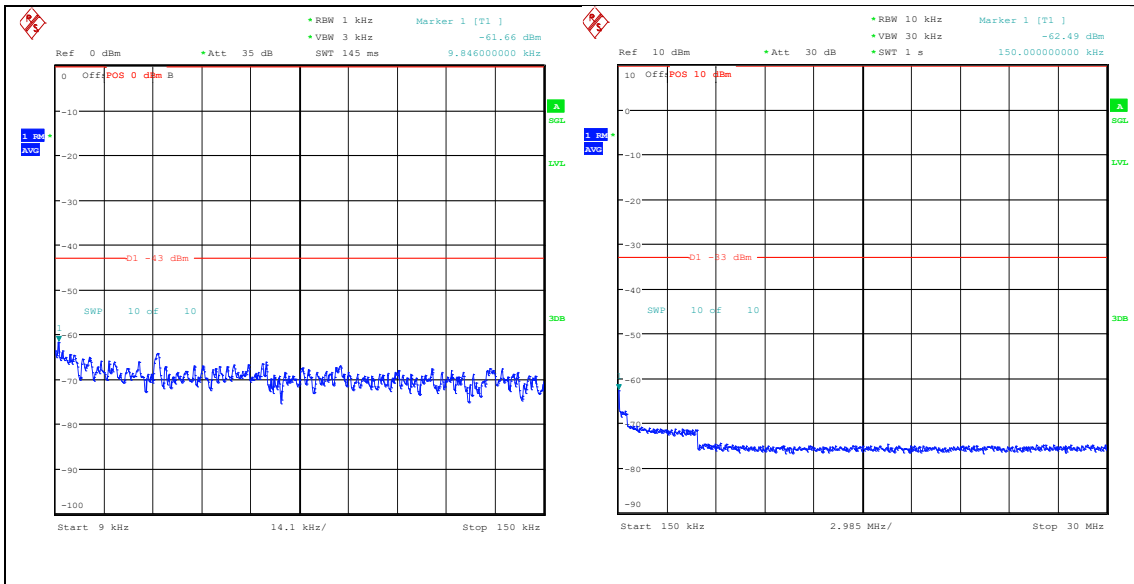

Test Graphs

Band66_1.4MHz_QPSK_131979_1RB#0_0.009~0.15_0.009~0.15   Band66_1.4MHz_QPSK_131979_1RB#0_0.15~30_0.15~30