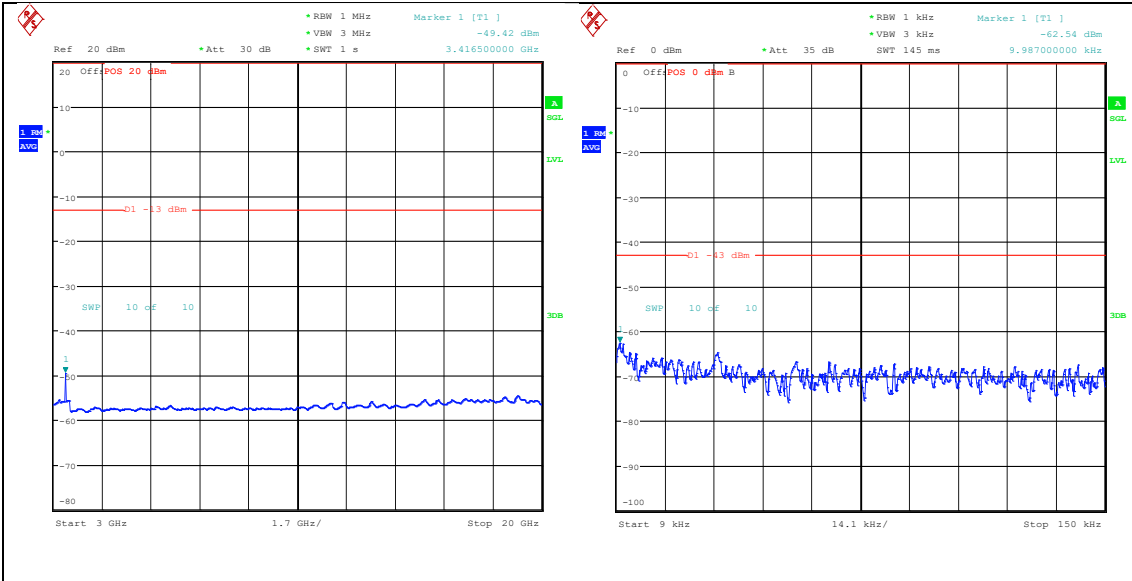

Band66_1.4MHz_QPSK_131979_1RB#0_3000~20000_3000~20000

Band66_1.4MHz_16QAM_131979_1RB#0_0.009~0.15_0.009~0.15