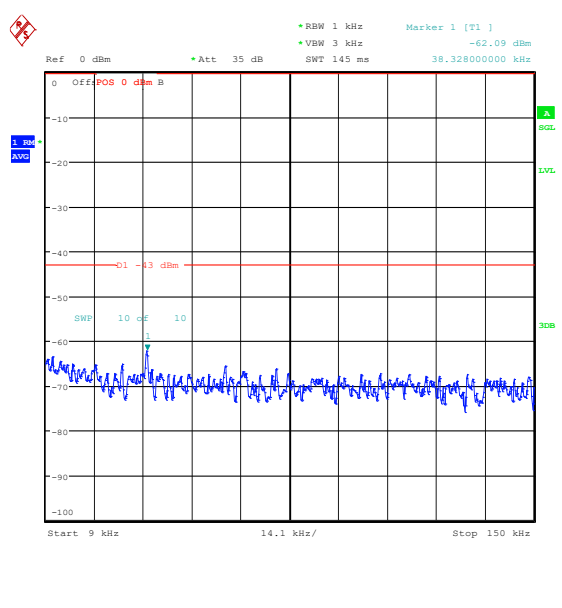

Band66_1.4MHz_16QAM_131979_1RB#5_0.009~
0.15_0.009~0.15