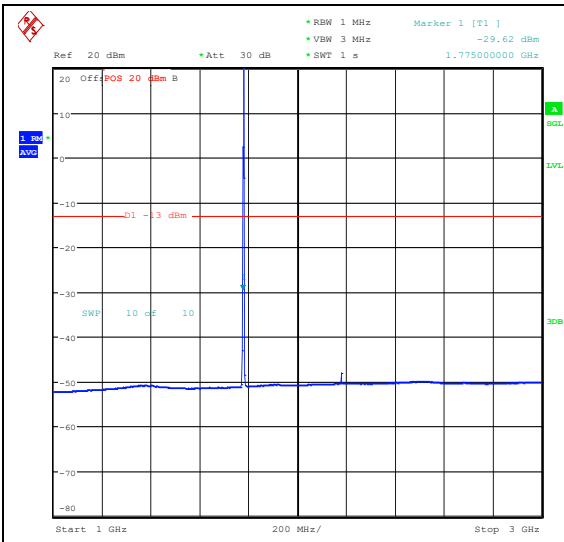

Band66_1.4MHz_16QAM_132665_1RB#0_1000~3000_1000~3000