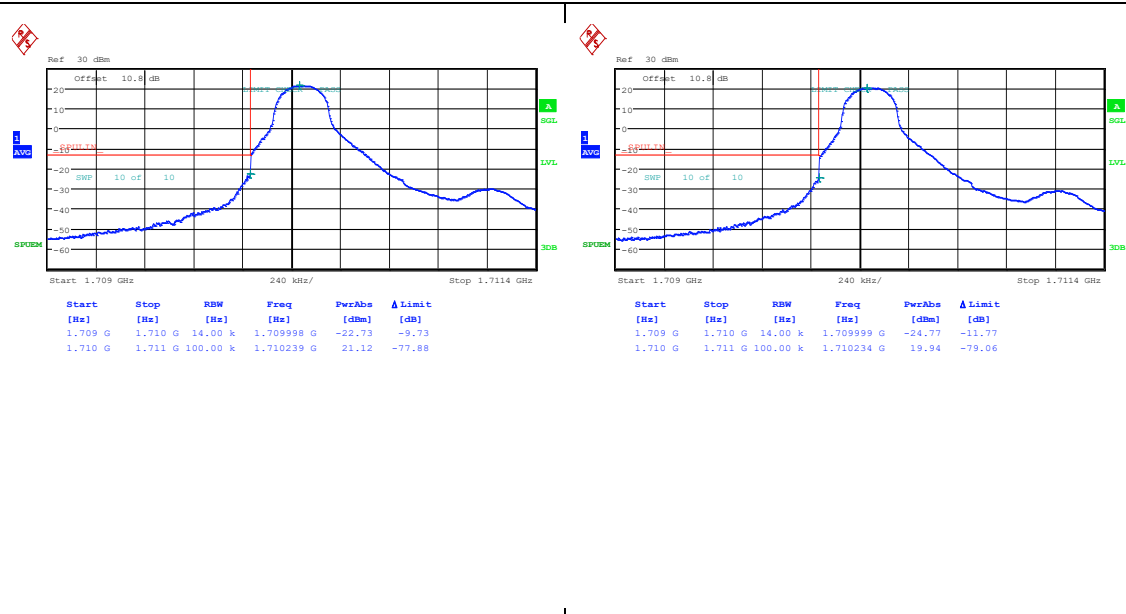

Test Graphs

Band66_1.4MHz_QPSK_131979_1RB#0

Band66_1.4MHz_16QAM_131979_1RB#0