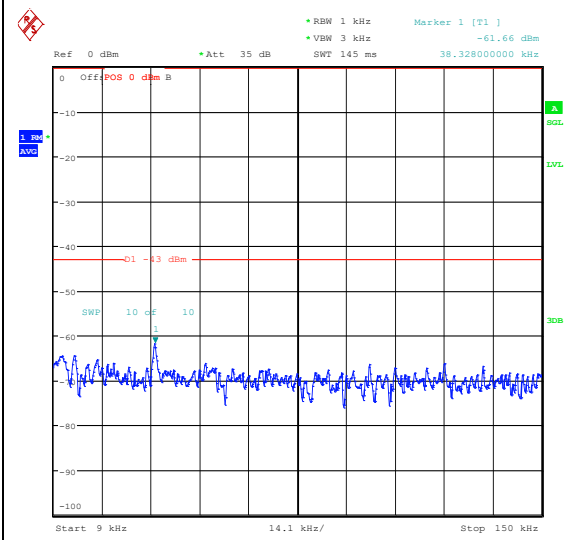

Band66_1.4MHz_QPSK_131979_1RB#5_0.009~0.15_0.009~0.15