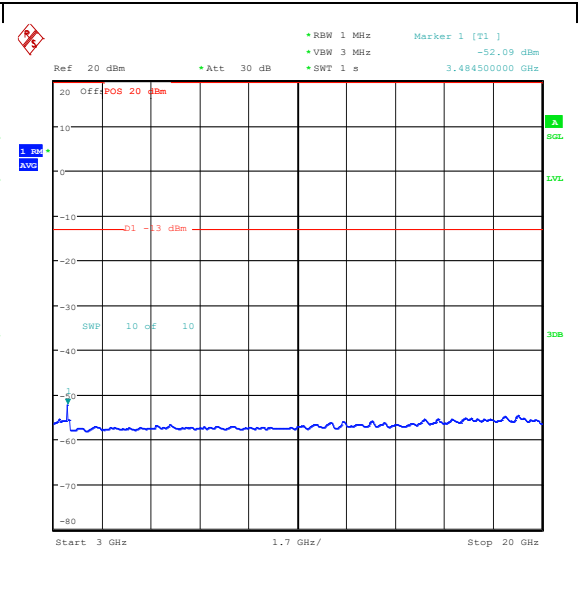

Band66_1.4MHz_16QAM_132322_1RB#5_3000~
20000_3000~20000