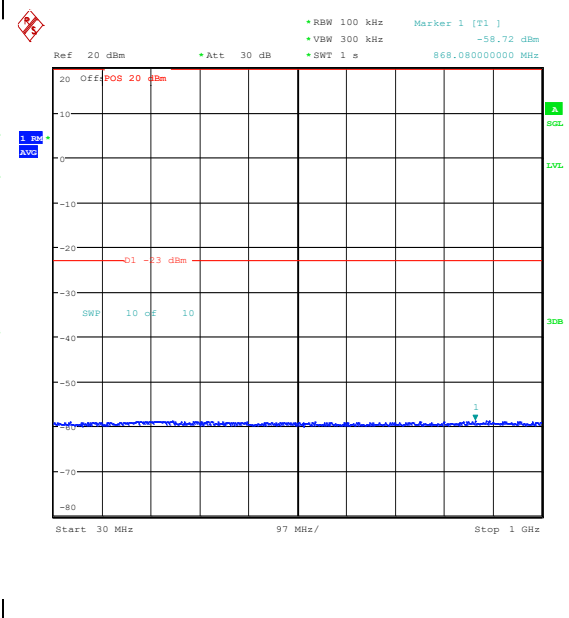

Band66_1.4MHz_16QAM_132322_1RB#5_30~1000_30~1000