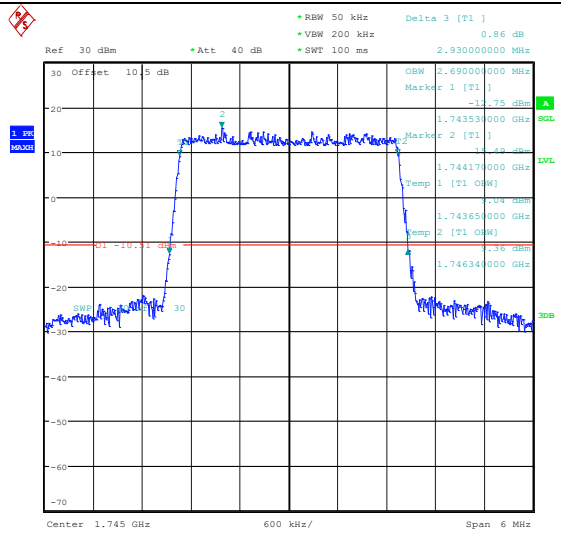

Band66-3MHz-16QAM-131987-15RB#0-PASS

Band66-3MHz-16QAM-132322-15RB#0-PASS