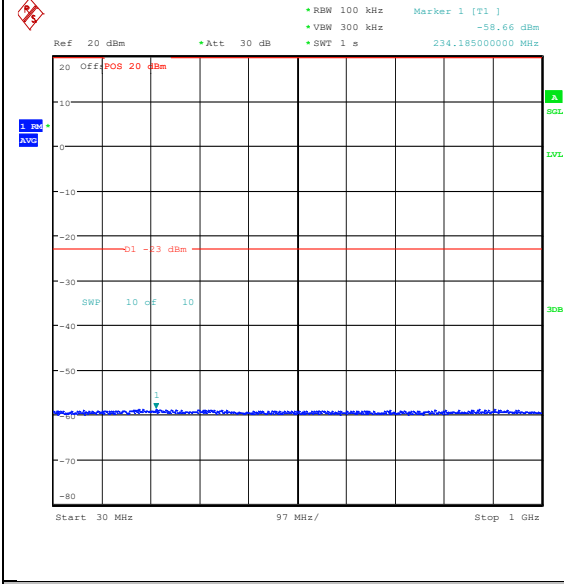

Band66_1.4MHz_QPSK_132665_6RB#0_30~100_0_30~1000