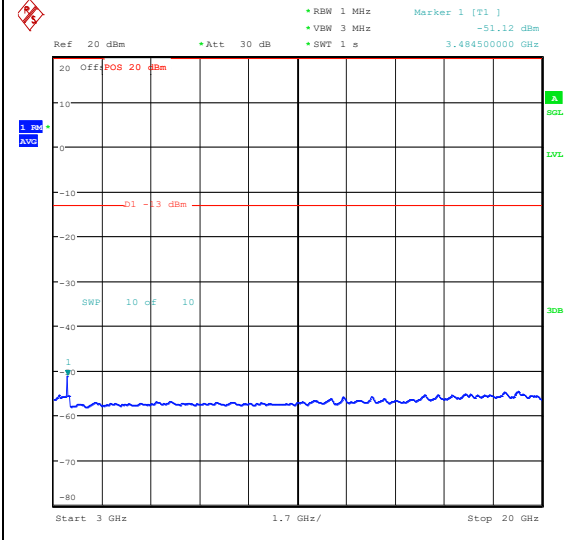

Band66_1.4MHz_QPSK_132322_1RB#0_3000~2
0000_3000~20000