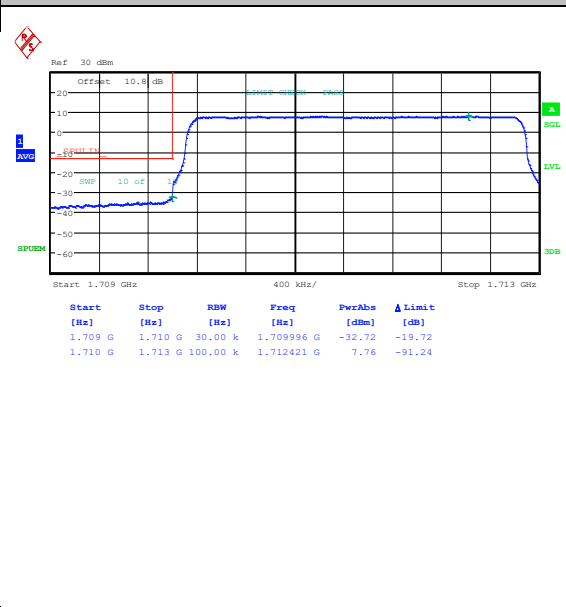

Band66_3MHz_16QAM_131987_15RB#0