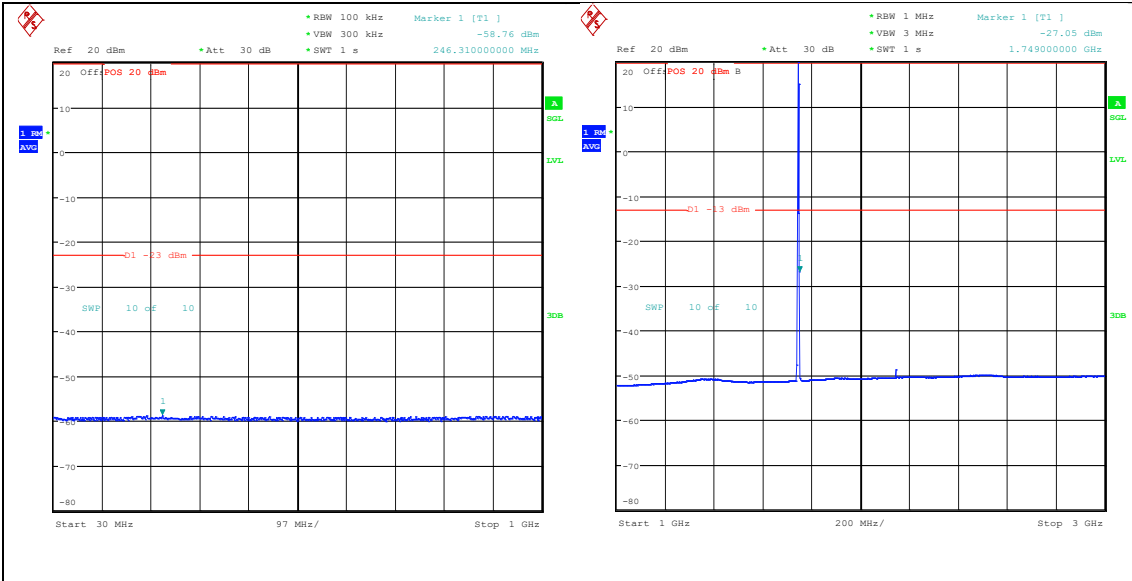

Band66_1.4MHz_QPSK_132322_6RB#0_30~100
0_30~1000

Band66_1.4MHz_QPSK_132322_6RB#0_1000~3
000_1000~3000