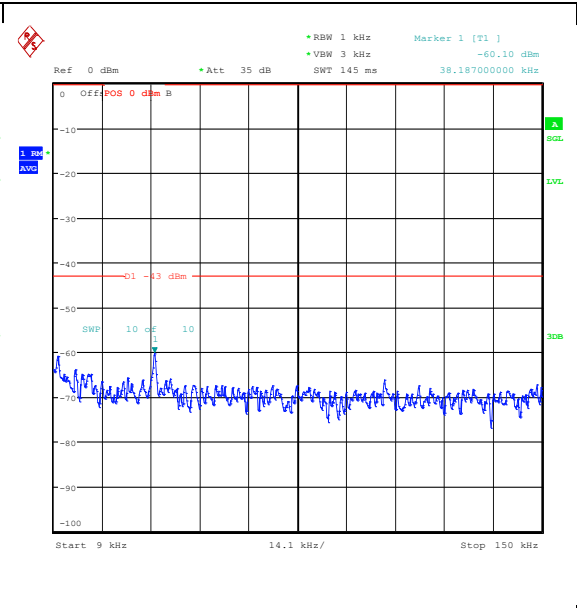

Band66_1.4MHz_16QAM_131979_6RB#0_0.009~0.15_0.009~0.15