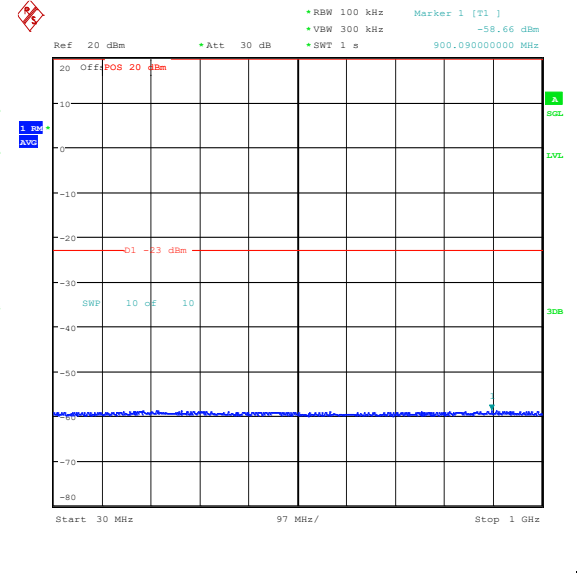

Band66_1.4MHz_16QAM_131979_6RB#0_30~100_30~100