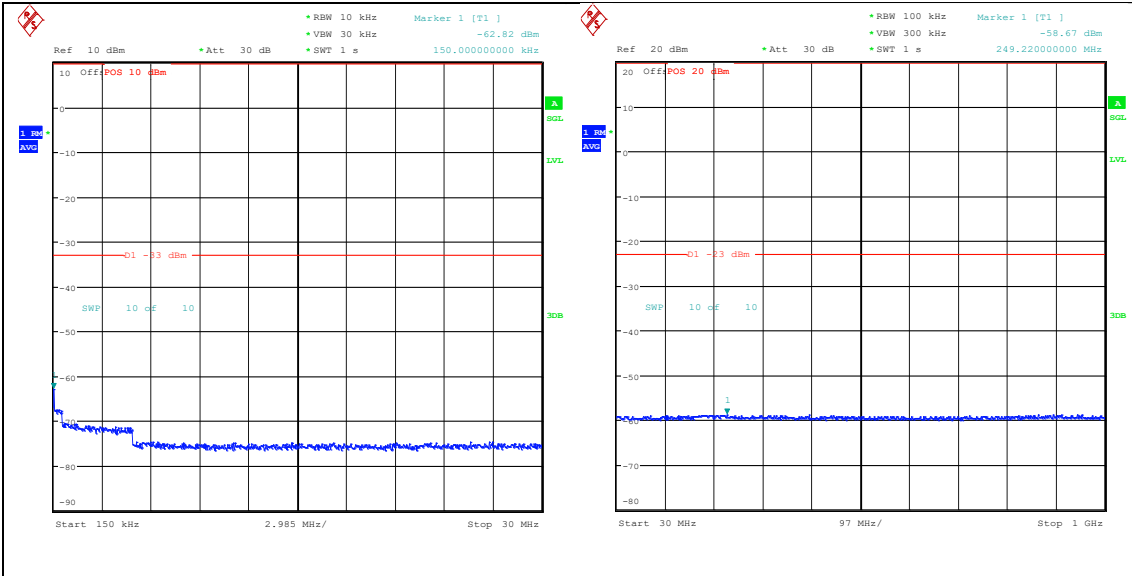

Band66_1.4MHz_16QAM_132665_1RB#5_0.15~30_0.15~30   Band66_1.4MHz_16QAM_132665_1RB#5_30~1000_30~1000