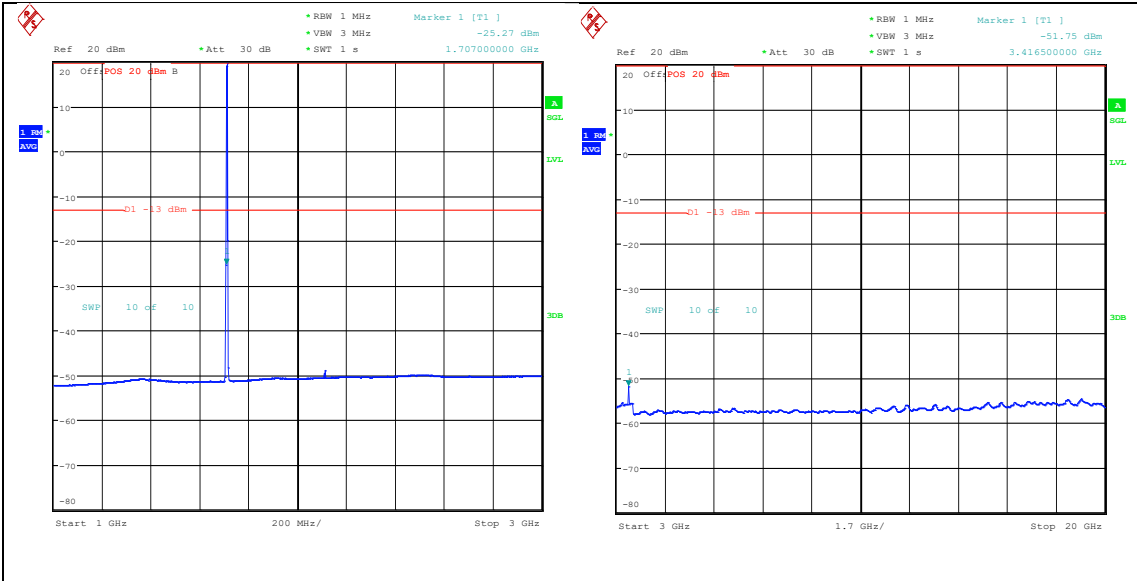

Band66_1.4MHz_16QAM_131979_6RB#0_1000~3000_1000~3000   Band66_1.4MHz_16QAM_131979_6RB#0_3000~20000_3000~20000