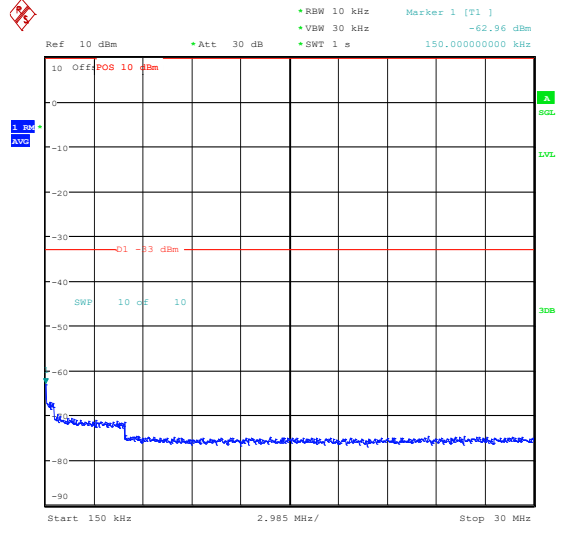

Band66_1.4MHz_QPSK_131979_1RB#5_0.15~30_0.15~30