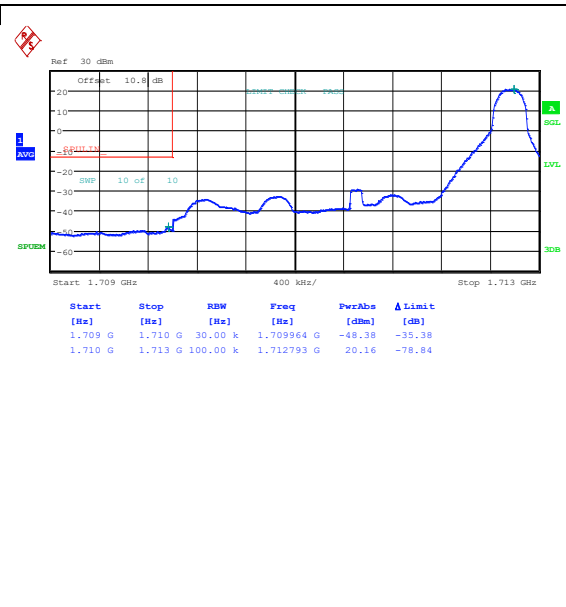

Band66_3MHz_16QAM_131987_1RB#0

Band66_3MHz_16QAM_131987_1RB#14