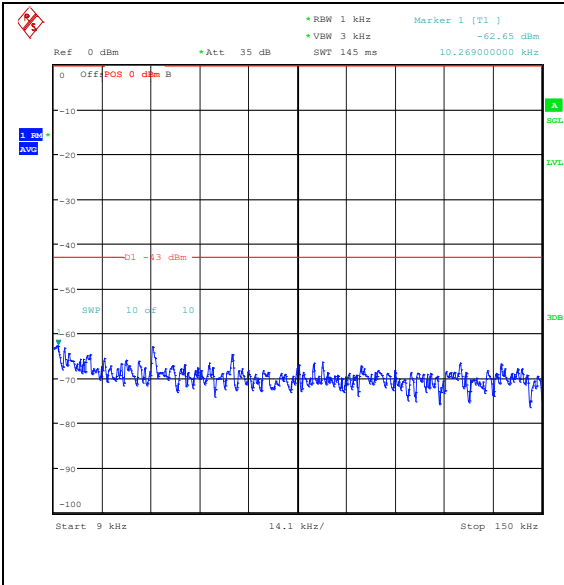

Band66_1.4MHz_QPSK_132665_6RB#0_0.009~0.15_0.009~0.15