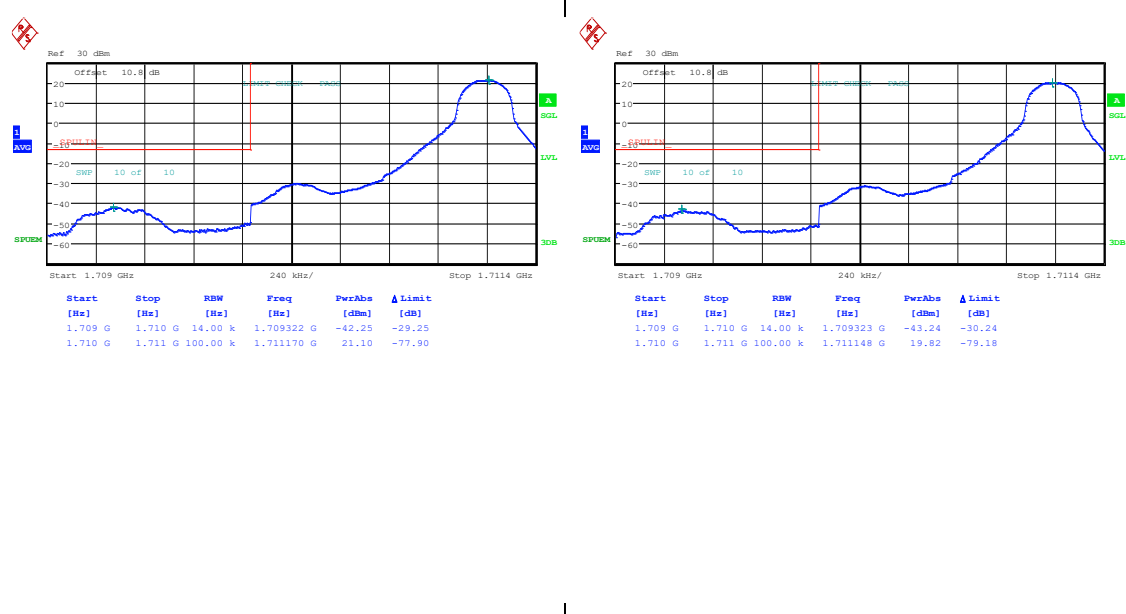

Band66_1.4MHz_QPSK_131979_1RB#5

Band66_1.4MHz_16QAM_131979_1RB#5