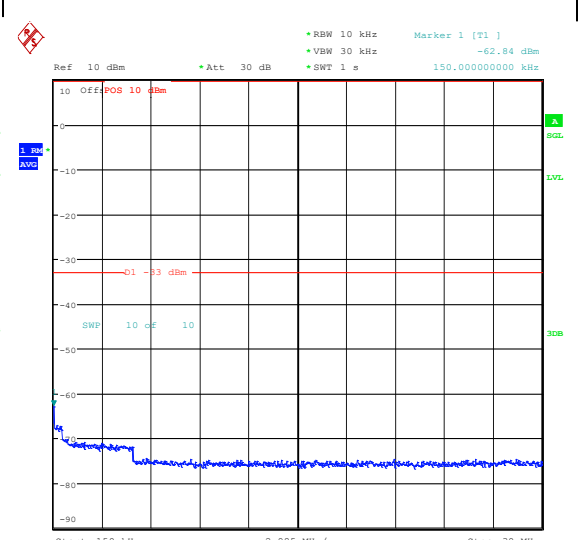

Band66_1.4MHz_QPSK_132665_1RB#5_0.15~30_0.15~30