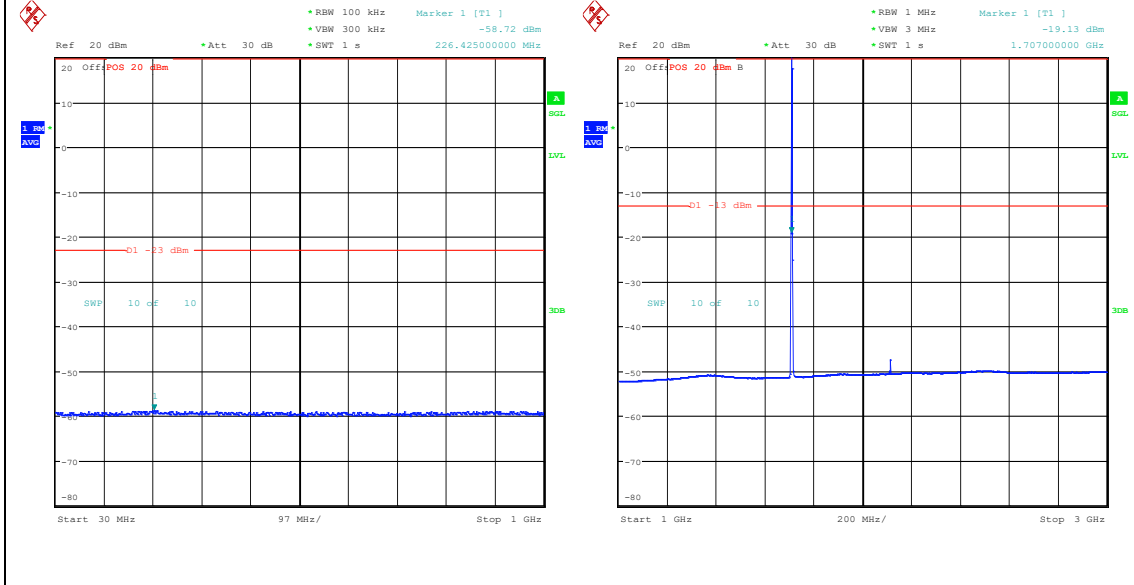

Band66_1.4MHz_QPSK_131979_1RB#0_30~100_0_30~1000   Band66_1.4MHz_QPSK_131979_1RB#0_1000~3000_000_1000~3000