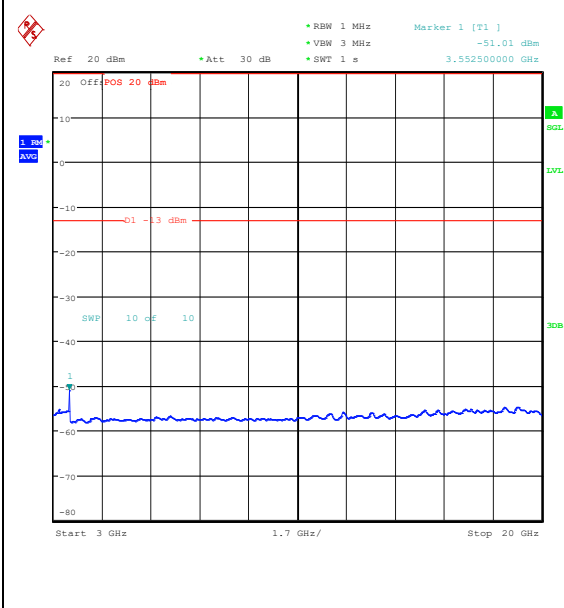

Band66_1.4MHz_QPSK_132665_1RB#5_0.009~0.15_0.009~0.15

Band66_1.4MHz_QPSK_132665_1RB#5_0.15~30_0.15~30

Band66_1.4MHz_QPSK_132665_1RB#5_30~100
 0_30~1000

Band66_1.4MHz_QPSK_132665_1RB#5_1000~3
 000_1000~3000