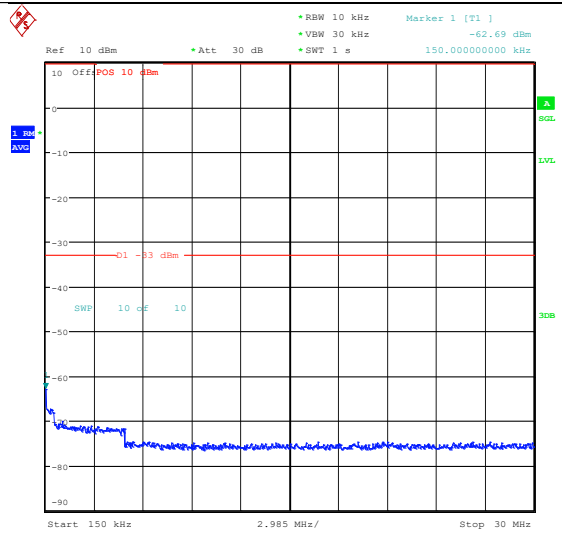

Band66_1.4MHz_QPSK_132665_1RB#0_0.15~30_0.15~30