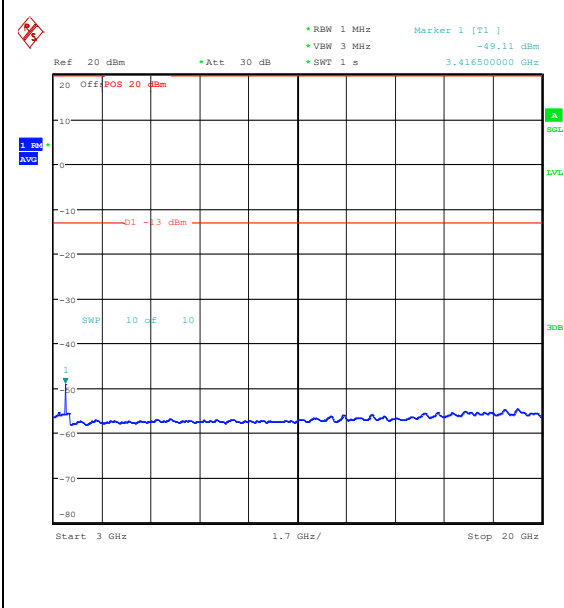

Band66_1.4MHz_QPSK_131979_1RB#5_3000~2
0000_3000~20000