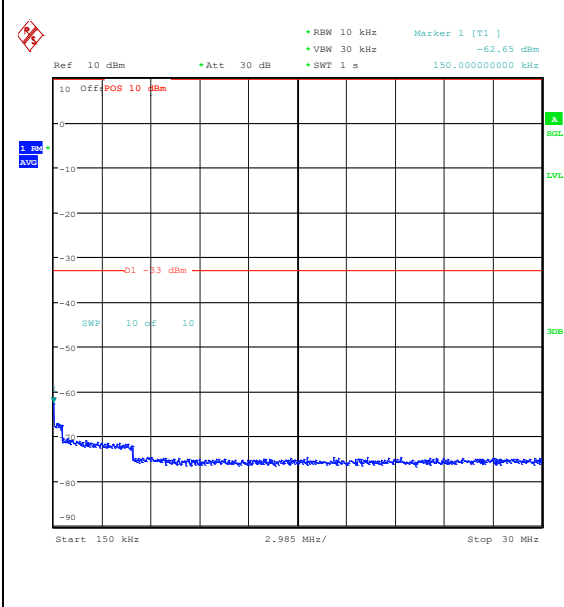

Band66_1.4MHz_16QAM_131979_1RB#0_0.15~30_0.15~30