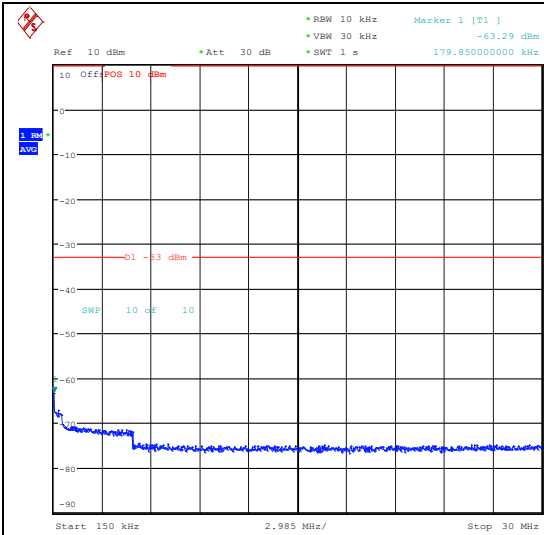

Band66_1.4MHz_16QAM_131979_1RB#5_0.15~30_0.15~30