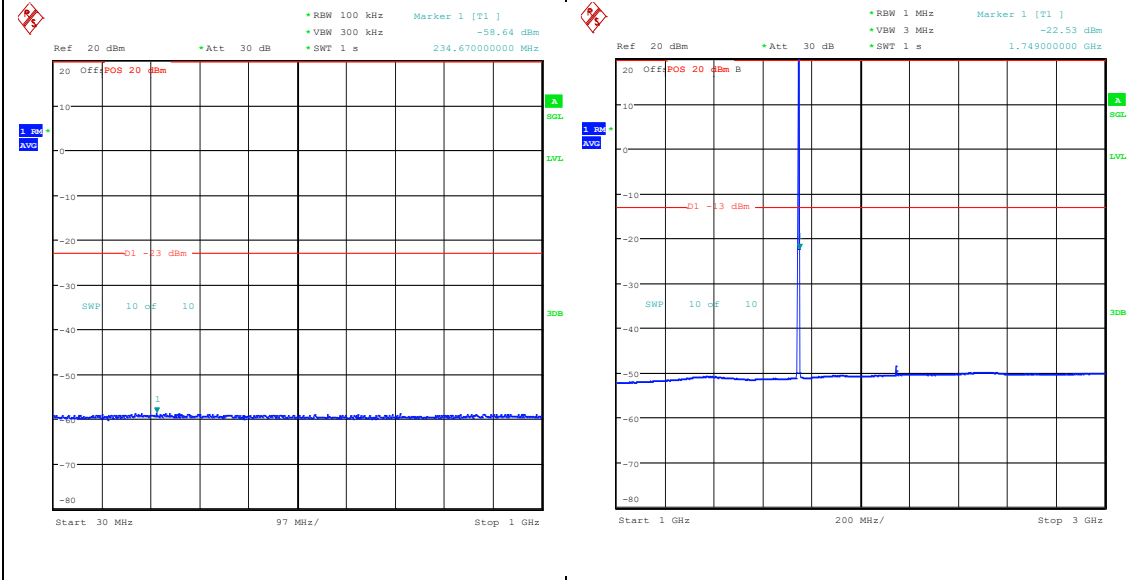

Band66_1.4MHz_QPSK_132322_1RB#5_30~100_0_30~1000   Band66_1.4MHz_QPSK_132322_1RB#5_1000~3_000_1000~3000