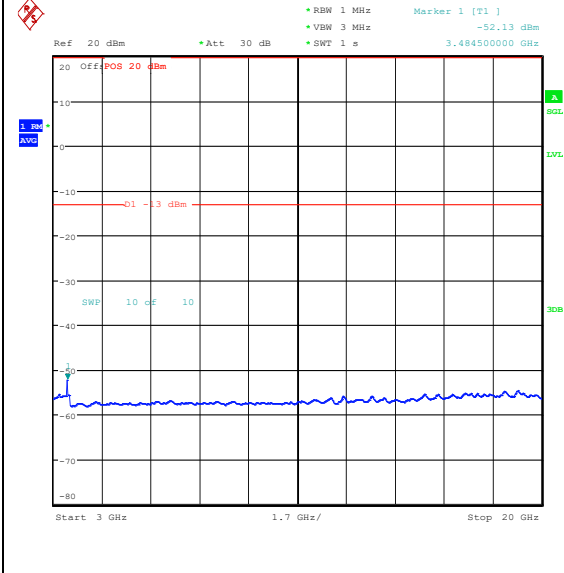

Band66_1.4MHz_QPSK_132322_6RB#0_0.009~
0.15_0.009~0.15

Band66_1.4MHz_QPSK_132322_6RB#0_0.15~30
_0.15~30

Band66_1.4MHz_QPSK_132322_6RB#0_30~100
0_30~1000

Band66_1.4MHz_QPSK_132322_6RB#0_1000~3
000_1000~3000