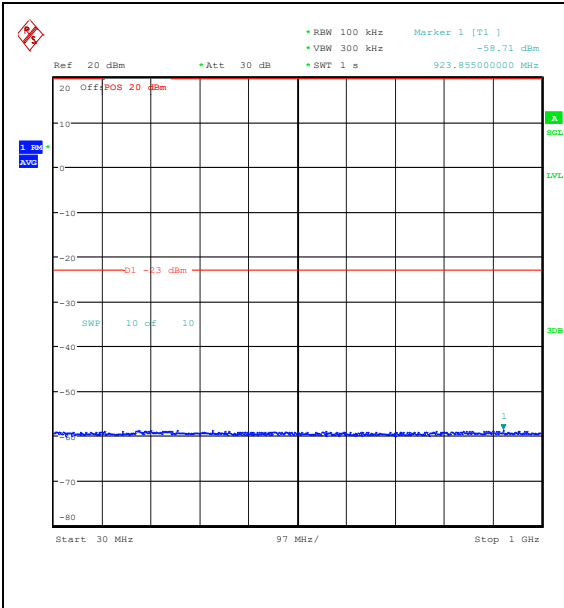

Band66_1.4MHz_16QAM_131979_1RB#0_1000~3000_1000~3000

Band66_1.4MHz_16QAM_131979_1RB#0_3000~20000_3000~20000

Band66_1.4MHz_QPSK_131979_1RB#5_0.009~0.15_0.009~0.15

Band66_1.4MHz_QPSK_131979_1RB#5_0.15~30_0.15~30