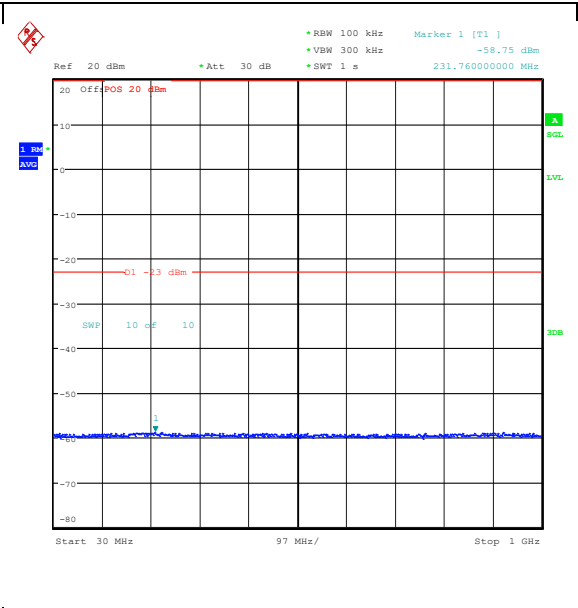

Band66_1.4MHz_16QAM_132322_6RB#0_30~1000_30~1000