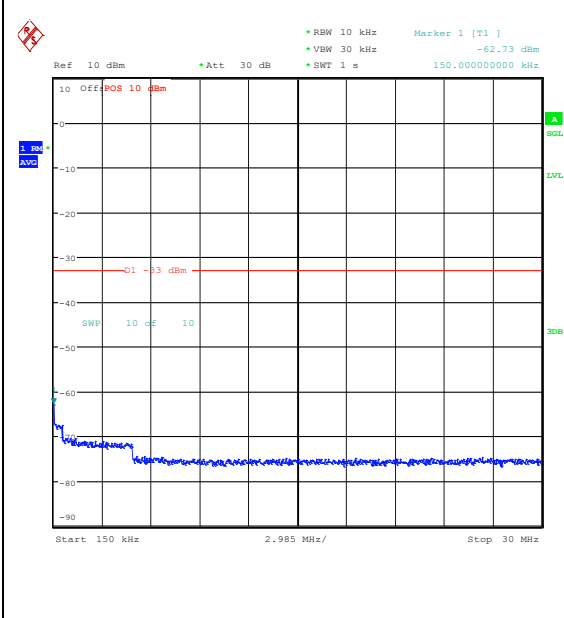

Band66_1.4MHz_16QAM_132322_1RB#5_0.15~30_0.15~30