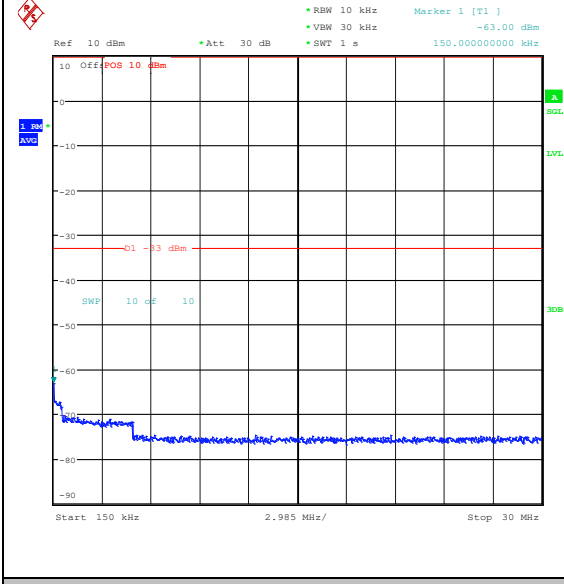

Band66_1.4MHz_QPSK_132665_1RB#0_30~100_0.30~1000

Band66_1.4MHz_QPSK_132665_1RB#0_1000~3000_000_1000~3000

Band66_1.4MHz_QPSK_132665_1RB#0_3000~2000_3000~20000

Band66_1.4MHz_16QAM_132665_1RB#0_0.009~0.15_0.009~0.15