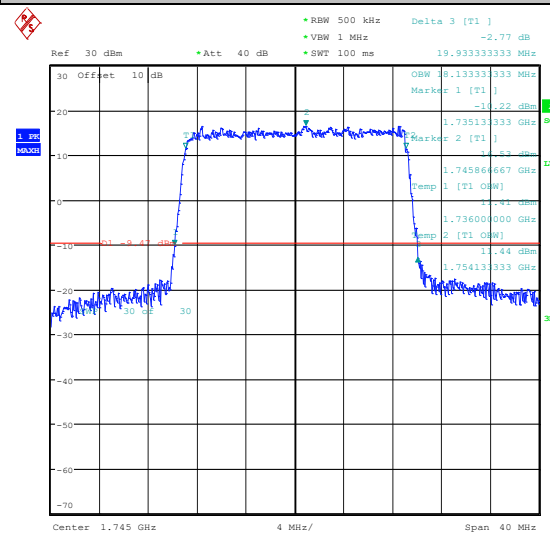

Band66-20MHz-16QAM-132072-100RB#0-PASS