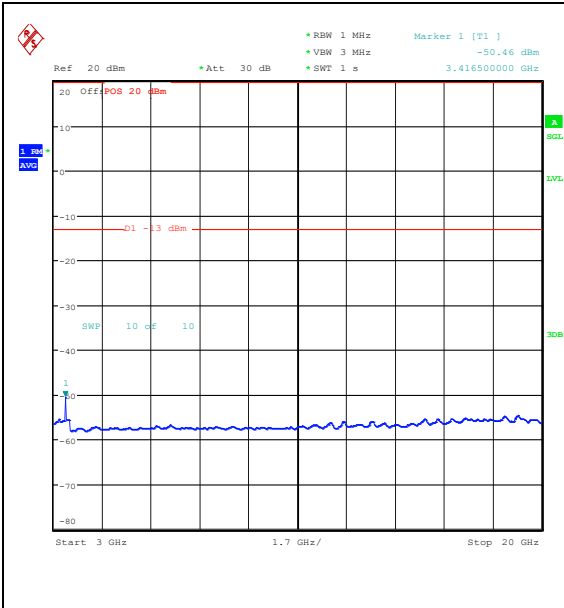

Band66_1.4MHz_QPSK_131979_6RB#0_3000~20000_3000~20000