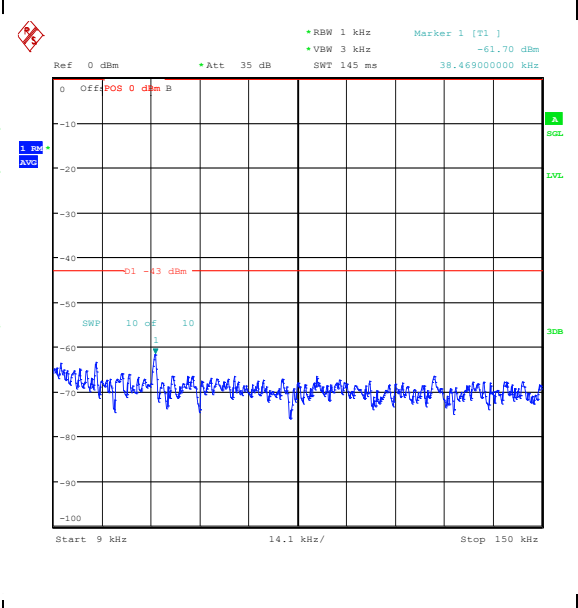

Band66_1.4MHz_16QAM_132665_1RB#5_0.009~
0.15_0.009~0.15