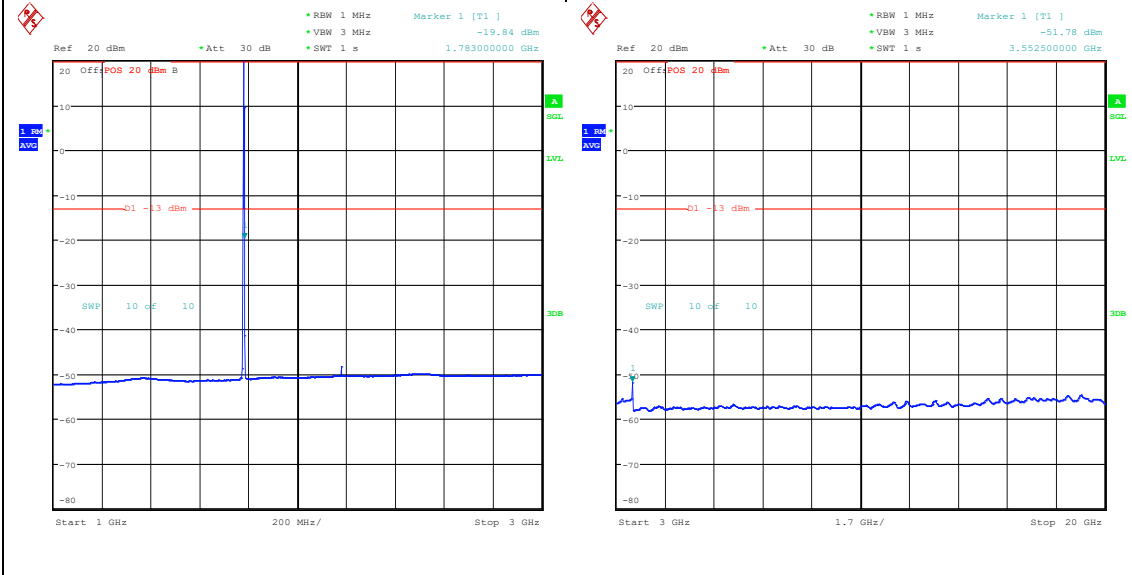

Band66_1.4MHz_16QAM_132665_1RB#5_1000~3000_1000~3000   Band66_1.4MHz_16QAM_132665_1RB#5_3000~20000_3000~20000