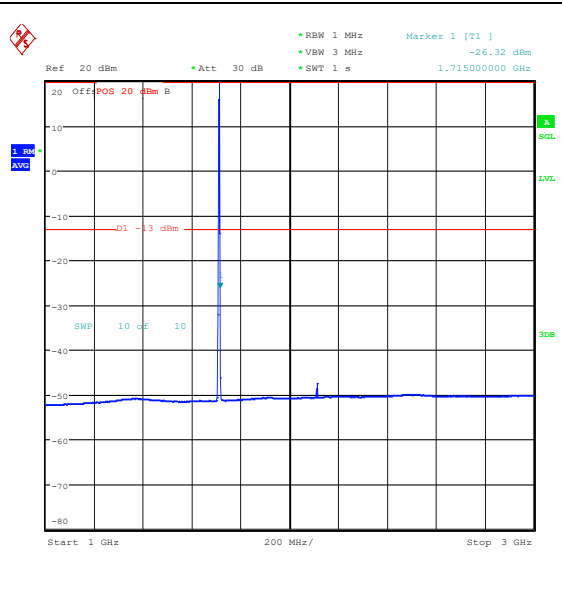

Band66_1.4MHz_16QAM_131979_1RB#0_1000~3000_1000~3000

Band66_1.4MHz_16QAM_131979_1RB#0_3000~20000_3000~20000

Band66_1.4MHz_QPSK_131979_1RB#5_0.009~0.15_0.009~0.15

Band66_1.4MHz_QPSK_131979_1RB#5_0.15~30_0.15~30