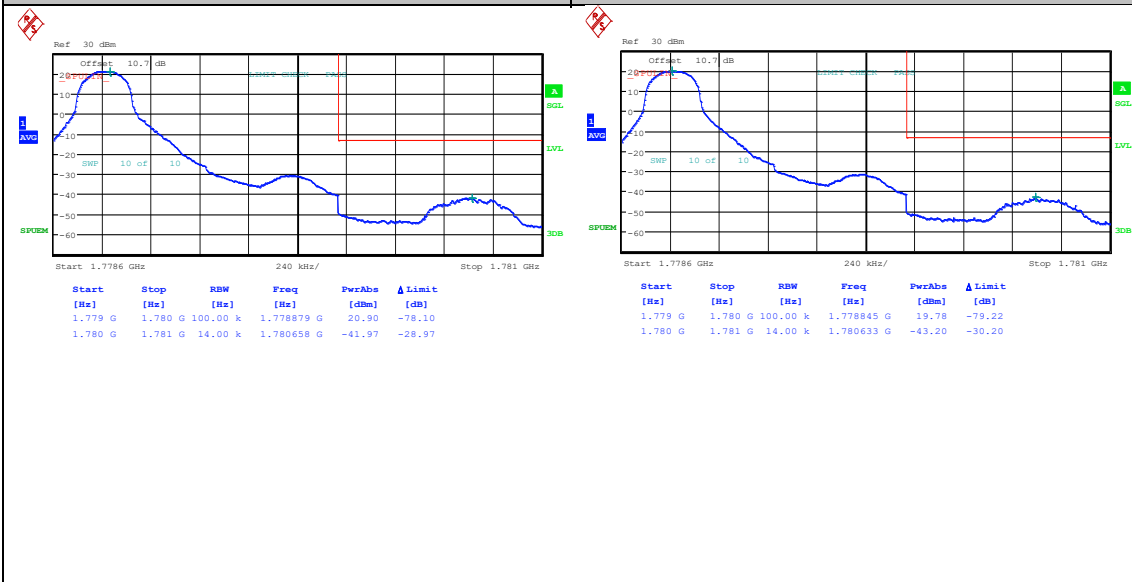

Test Graphs

Band66_1.4MHz_QPSK_131979_1RB#0

Band66_1.4MHz_16QAM_131979_1RB#0

Band66_1.4MHz_QPSK_131979_1RB#5

Band66_1.4MHz_16QAM_131979_1RB#5

Band66_1.4MHz_QPSK_131979_6RB#0 Band66_1.4MHz_16QAM_131979_6RB#0