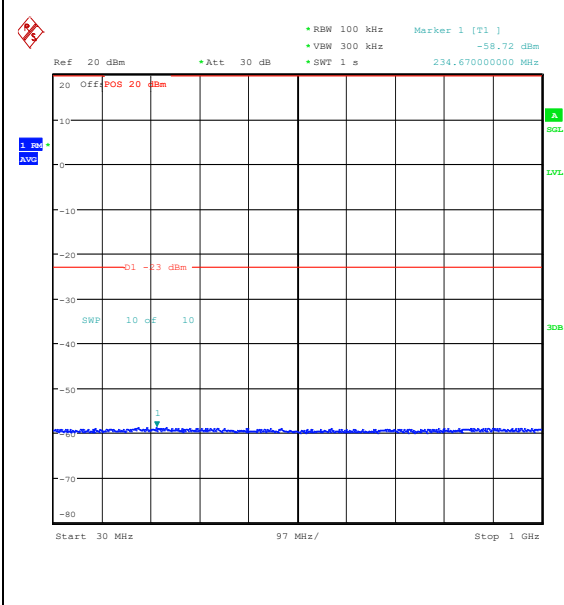

Band66_1.4MHz_QPSK_131979_6RB#0_30~1000_30~1000