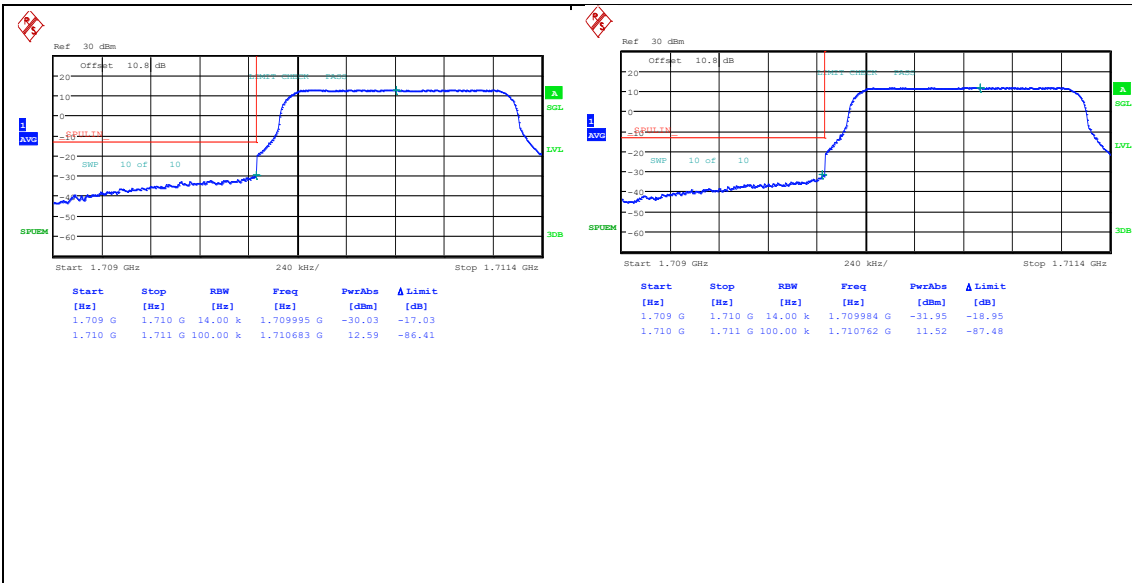

Test Graphs

Band66_1.4MHz_QPSK_131979_1RB#0

Band66_1.4MHz_16QAM_131979_1RB#0

Band66_1.4MHz_QPSK_131979_1RB#5

Band66_1.4MHz_16QAM_131979_1RB#5

Band66_1.4MHz_QPSK_131979_6RB#0 Band66_1.4MHz_16QAM_131979_6RB#0