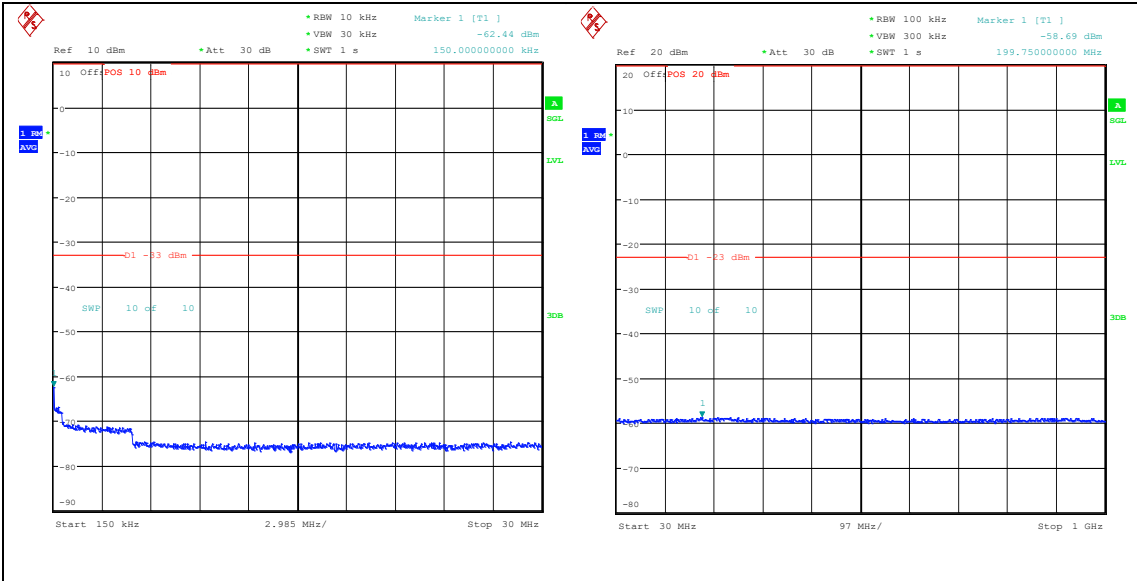

Band66_1.4MHz_16QAM_132322_1RB#0_0.15~30_0.15~30

Band66_1.4MHz_16QAM_132322_1RB#0_30~1000_00_30~1000