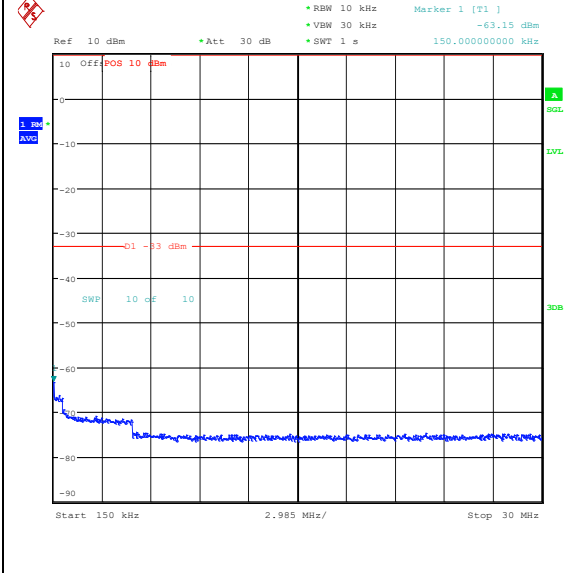

Band66_1.4MHz_16QAM_131979_6RB#0_0.15~30_0.15~30