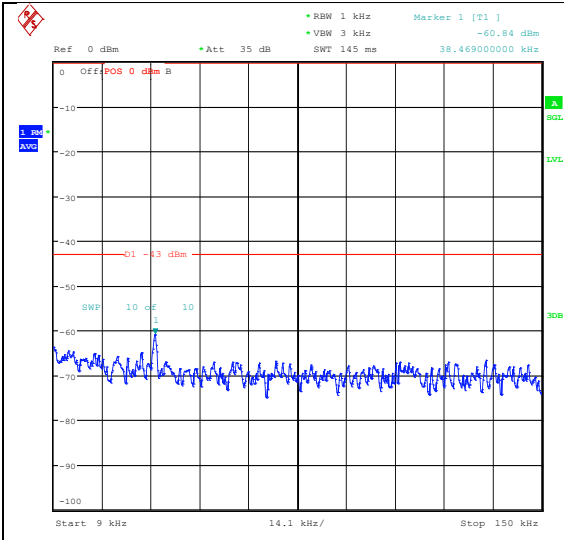

Band66_1.4MHz_QPSK_132665_1RB#0_0.009~0.15_0.009~0.15