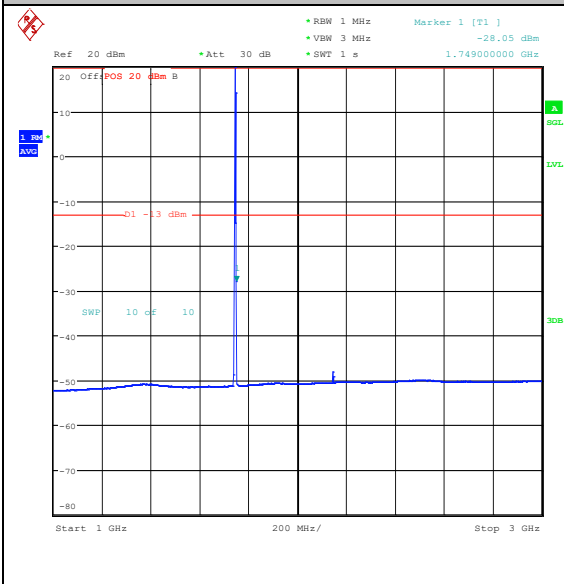

Band66_1.4MHz_QPSK_132322_6RB#0_3000~2
0000_3000~20000

Band66_1.4MHz_16QAM_132322_6RB#0_0.009~
0.15_0.009~0.15

Band66_1.4MHz_16QAM_132322_6RB#0_0.15~30_0.15~30

Band66_1.4MHz_16QAM_132322_6RB#0_30~1000_30~1000