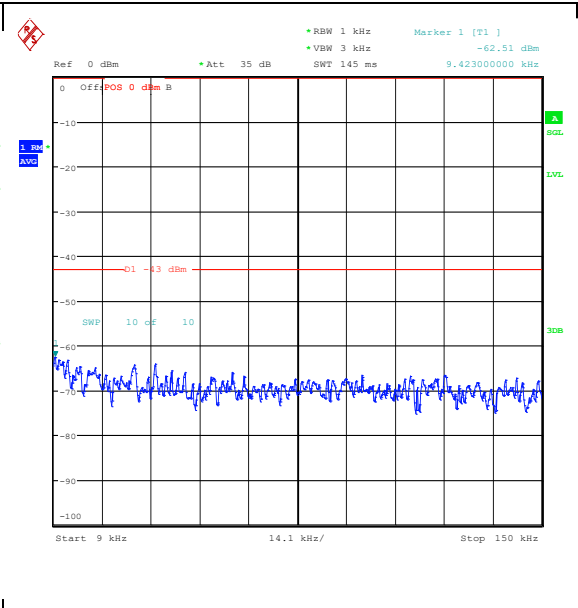

Band66_1.4MHz_QPSK_132665_1RB#0_1000~3000_000_1000~3000

Band66_1.4MHz_16QAM_132665_1RB#0_0.009~0.15_0.009~0.15