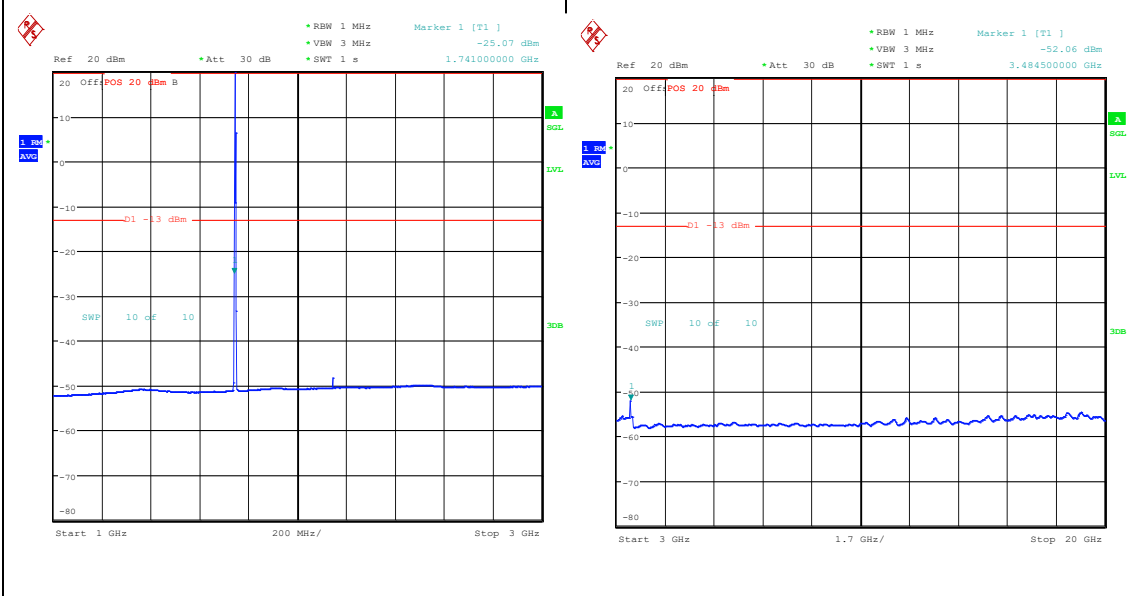

Band66_1.4MHz_16QAM_132322_1RB#0_1000~3000_1000~3000

Band66_1.4MHz_16QAM_132322_1RB#0_3000~20000_3000~20000