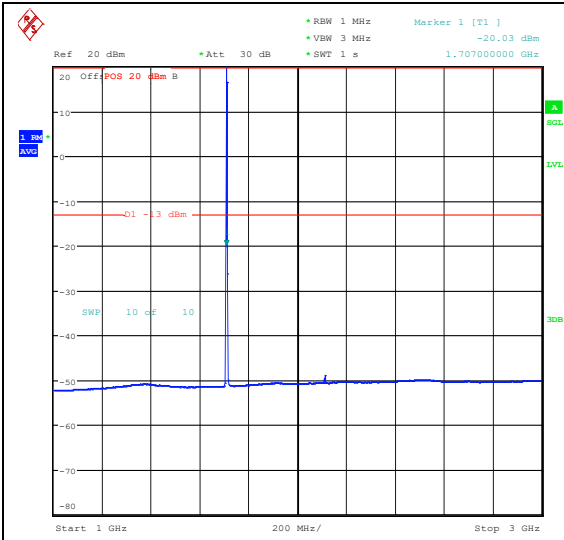

Band66_1.4MHz_16QAM_131979_1RB#0_1000~3000_1000~3000