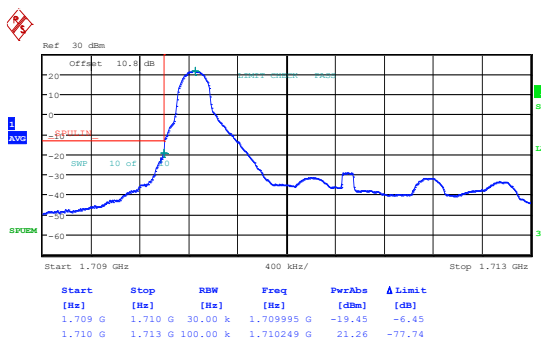

Band66_1.4MHz_QPSK_132665_6RB#0