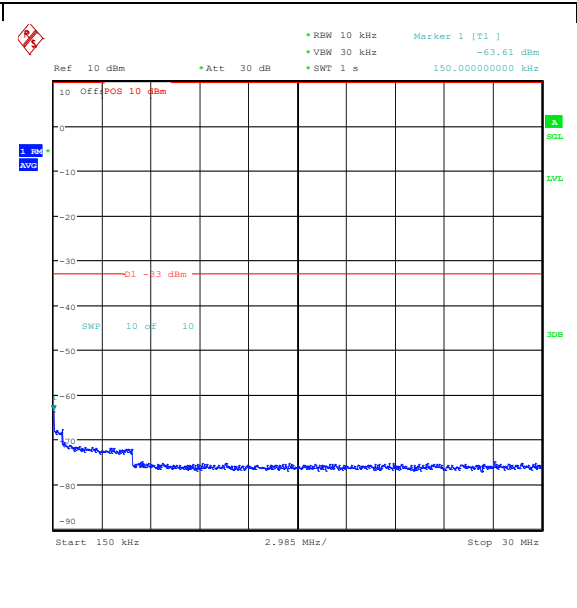

Band25_15MHz_QPSK_26615_1RB#0_0.15~30_0.15~30