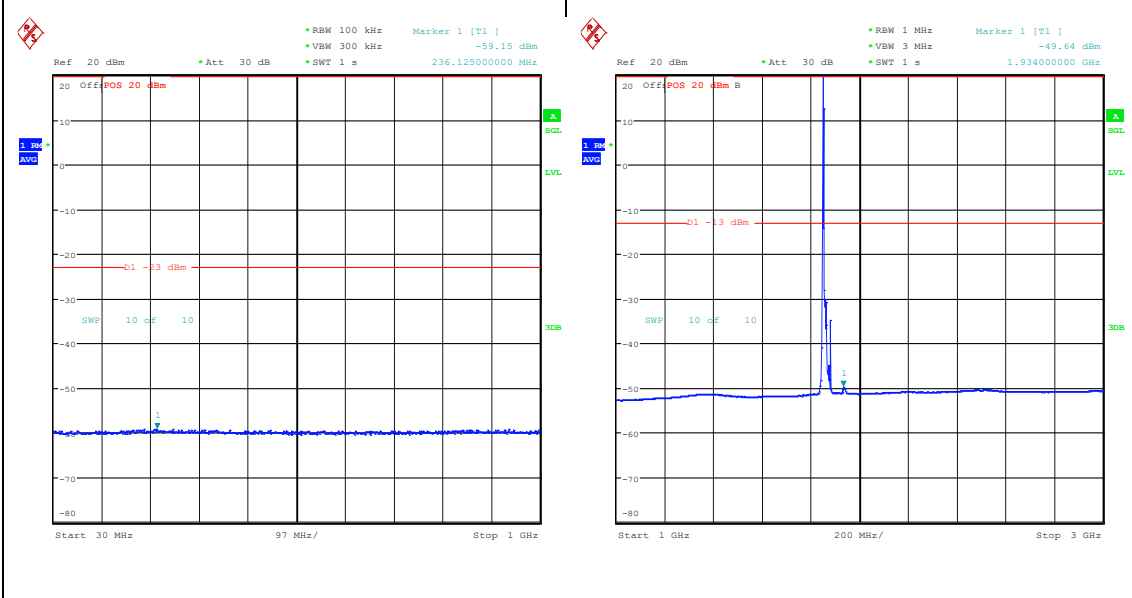

Band25_15MHz_QPSK_26115_1RB#0_30~1000_30~1000
Band25_15MHz_QPSK_26115_1RB#0_1000~3000_0_1000~3000