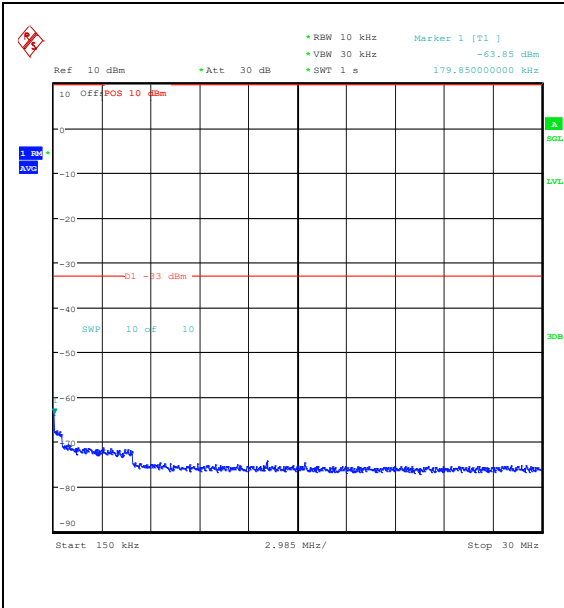

Band25_20MHz_16QAM_26590_100RB#0_0.15
~30_0.15~30