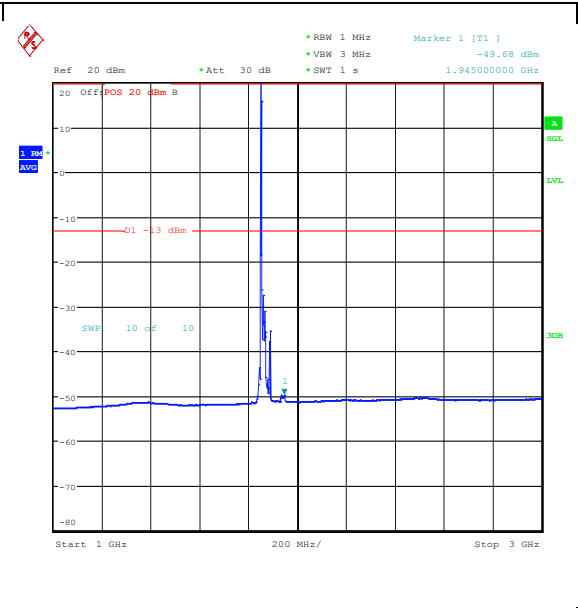

Band25_20MHz_QPSK_26140_1RB#0_1000~300
0_1000~3000