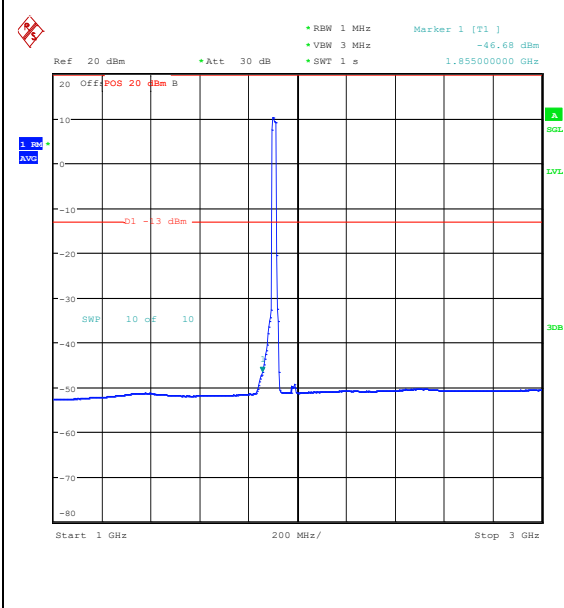

Band25\_20MHz\_QPSK\_26590\_100RB#0\_3000~20000\_20000\_3000~20000

Band25\_20MHz\_16QAM\_26590\_100RB#0\_0.009~0.15\_0.009~0.15

Band25\_20MHz\_16QAM\_26590\_100RB#0\_0.15  
~30\_0.15~30

Band25\_20MHz\_16QAM\_26590\_100RB#0\_30~10  
00\_30~1000