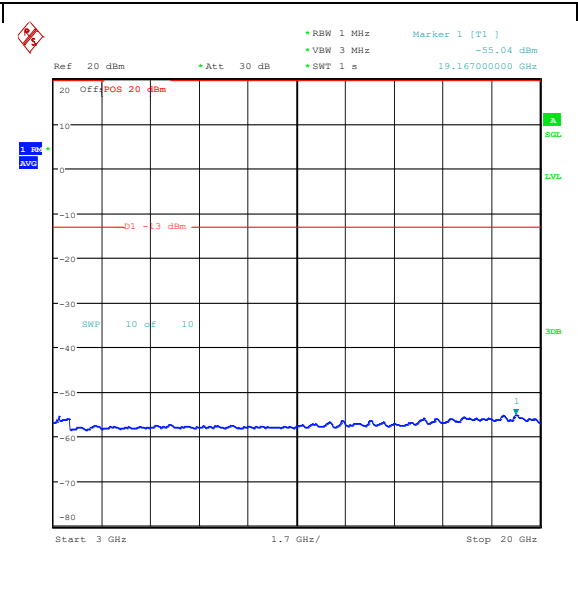

Band25\_10MHz\_16QAM\_26640\_1RB#49\_1000~3000\_1000~3000

Band25\_10MHz\_16QAM\_26640\_1RB#49\_3000~20000\_0000\_3000~20000

Band25\_10MHz\_QPSK\_26640\_50RB#0\_0.009~0.15\_0.009~0.15

Band25\_10MHz\_QPSK\_26640\_50RB#0\_0.15~30\_0.15~30