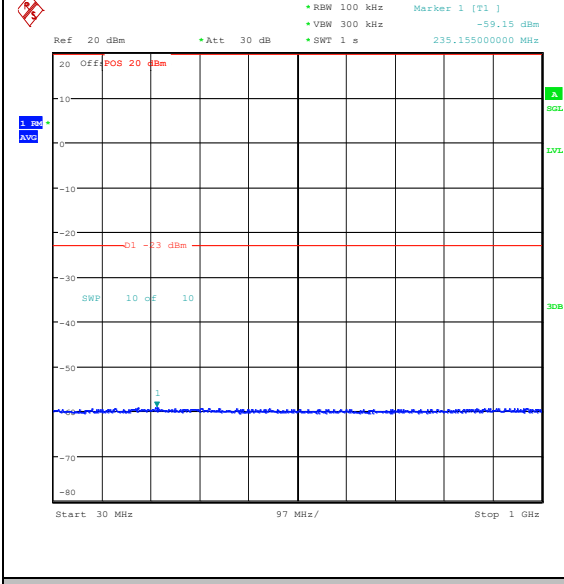

Band25\_20MHz\_16QAM\_26140\_1RB#0\_1000~3  
000\_1000~3000

Band25\_20MHz\_16QAM\_26140\_1RB#0\_3000~20  
000\_3000~20000

Band25\_20MHz\_QPSK\_26140\_1RB#99\_0.009~0.15\_0.009~0.15

Band25\_20MHz\_QPSK\_26140\_1RB#99\_0.15~30\_0.15~30