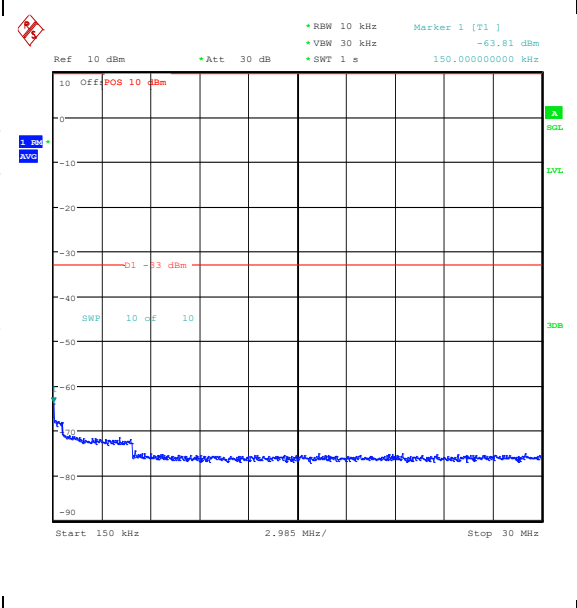

Band25_20MHz_QPSK_26590_1RB#0_0.15~30_0.15~30