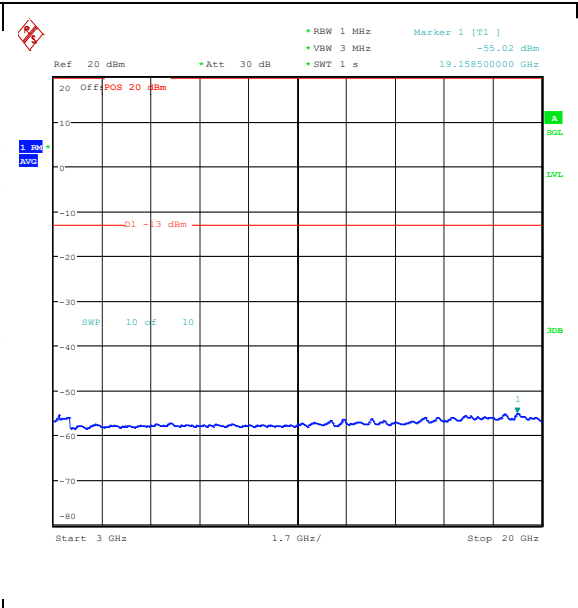

Band25_20MHz_16QAM_26590_1RB#99_3000~20000_3000~20000