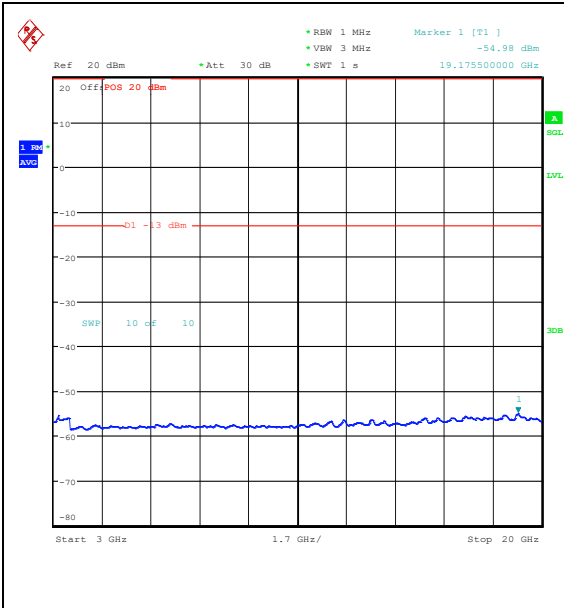

Band25_20MHz_QPSK_26140_1RB#99_3000~20000