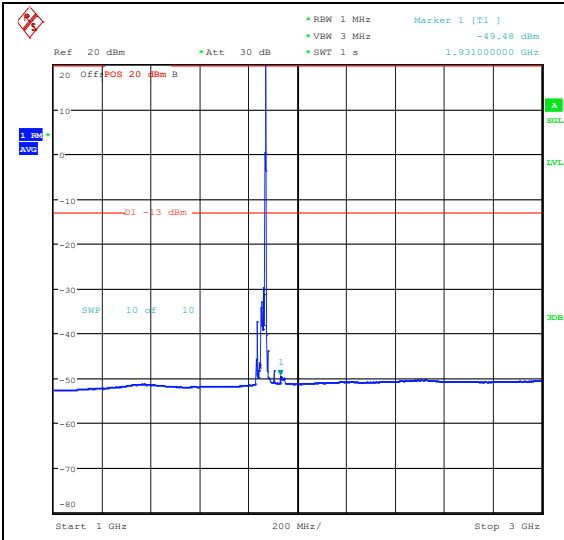

Band25_20MHz_16QAM_26140_1RB#99_1000~3000_1000~3000