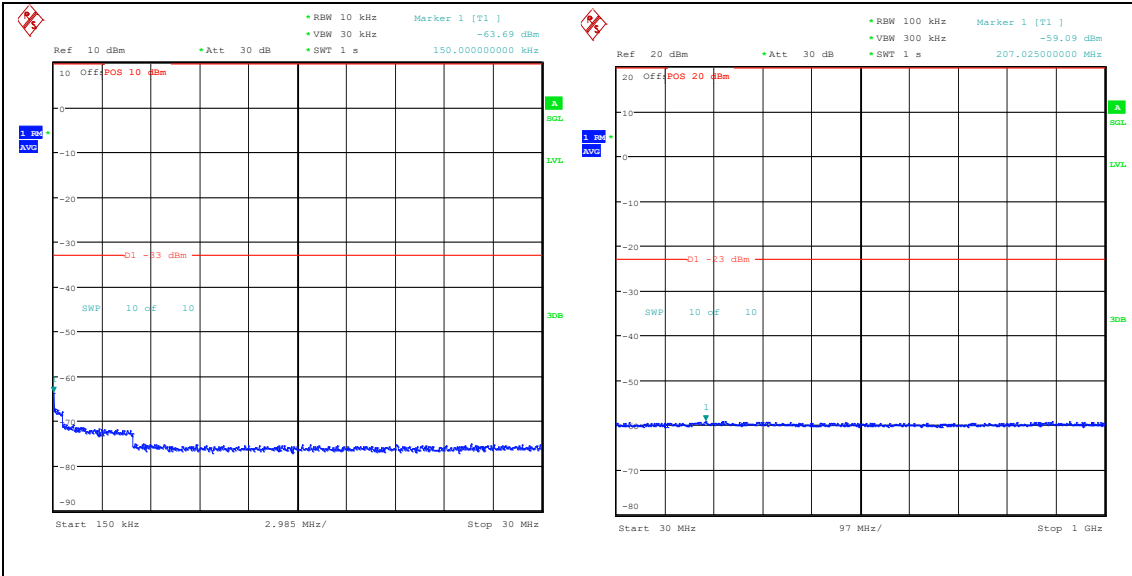

Band25_15MHz_16QAM_26615_1RB#74_0.15~30_0.15~30

Band25_15MHz_16QAM_26615_1RB#74_30~1000_0.30~1000