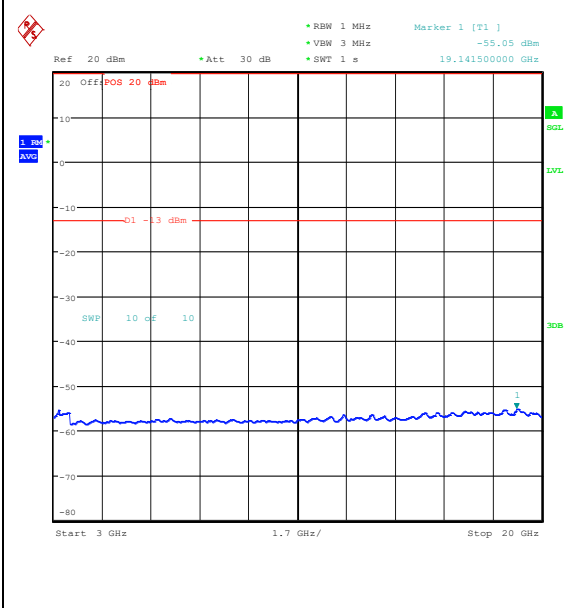

Band25\_20MHz\_QPSK\_26140\_100RB#0\_0.009~0.15\_0.009~0.15

Band25\_20MHz\_QPSK\_26140\_100RB#0\_0.15~30\_0.15~30

Band25\_20MHz\_QPSK\_26140\_100RB#0\_30~1000\_00\_30~1000

Band25\_20MHz\_QPSK\_26140\_100RB#0\_1000~3000\_000\_1000~3000