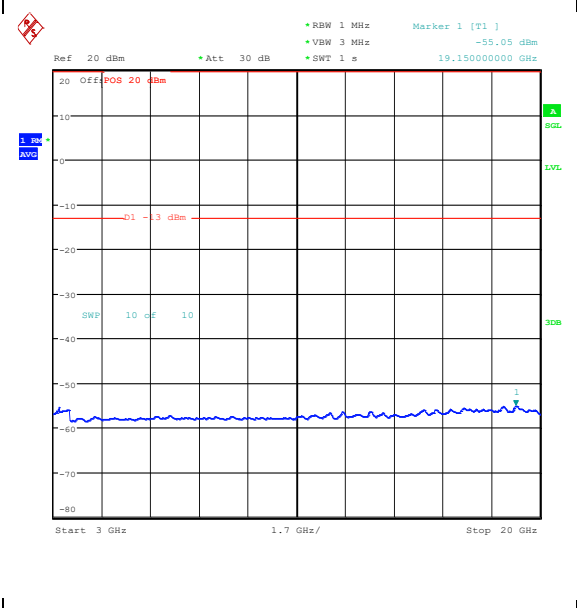

Band25_10MHz_16QAM_26640_50RB#0_3000~20000_0000_3000~20000