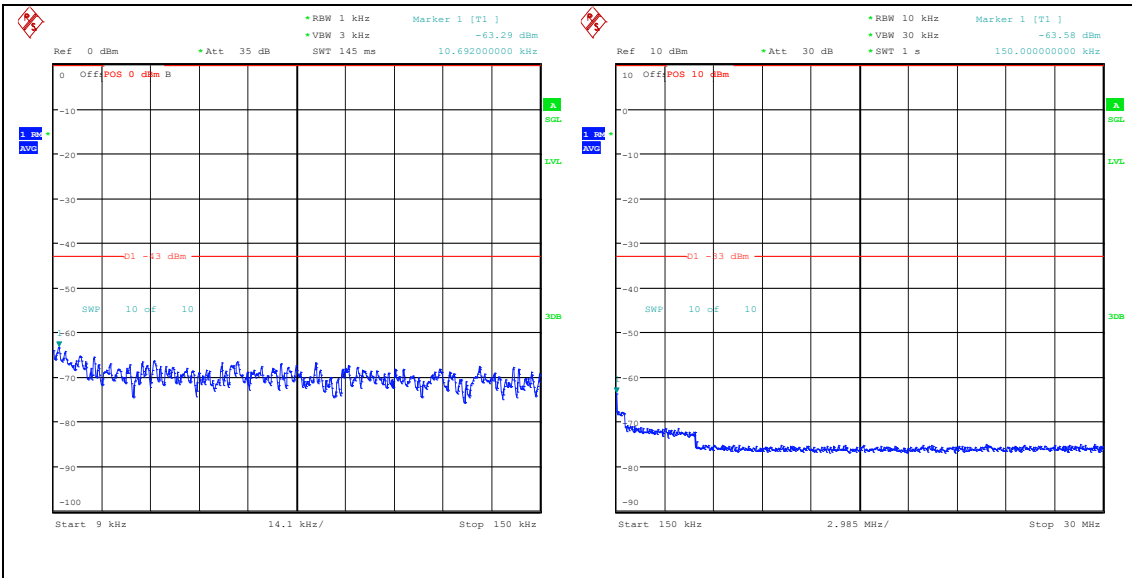

Band25\_10MHz\_16QAM\_26640\_50RB#0\_0.15~30\_0.15~30

Band25\_10MHz\_16QAM\_26640\_50RB#0\_30~100\_0\_30~1000

Band25\_10MHz\_16QAM\_26640\_50RB#0\_1000~3000\_1000~3000

Band25\_10MHz\_16QAM\_26640\_50RB#0\_3000~20000\_0000\_3000~20000