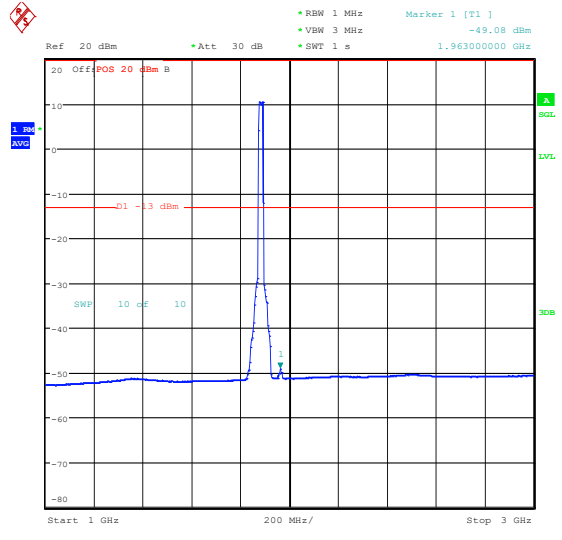

Band25_20MHz_QPSK_26365_100RB#0_1000~3000_000_1000~3000