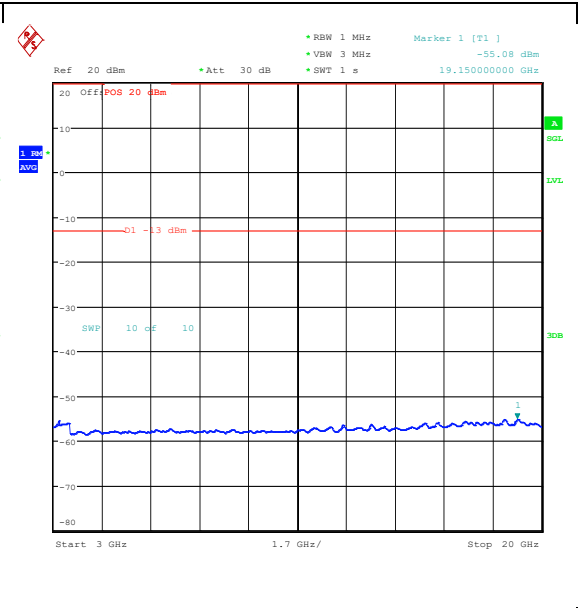

Band25_20MHz_16QAM_26365_1RB#0_3000~20000_000_3000~20000