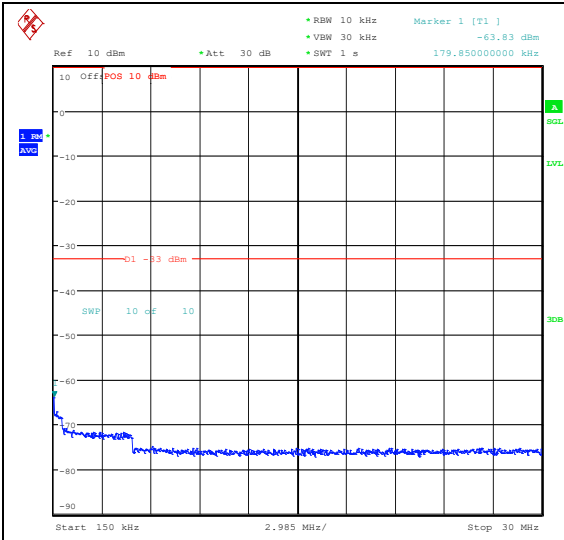

Band25_20MHz_16QAM_26590_1RB#0_0.15~3
0_0.15~30