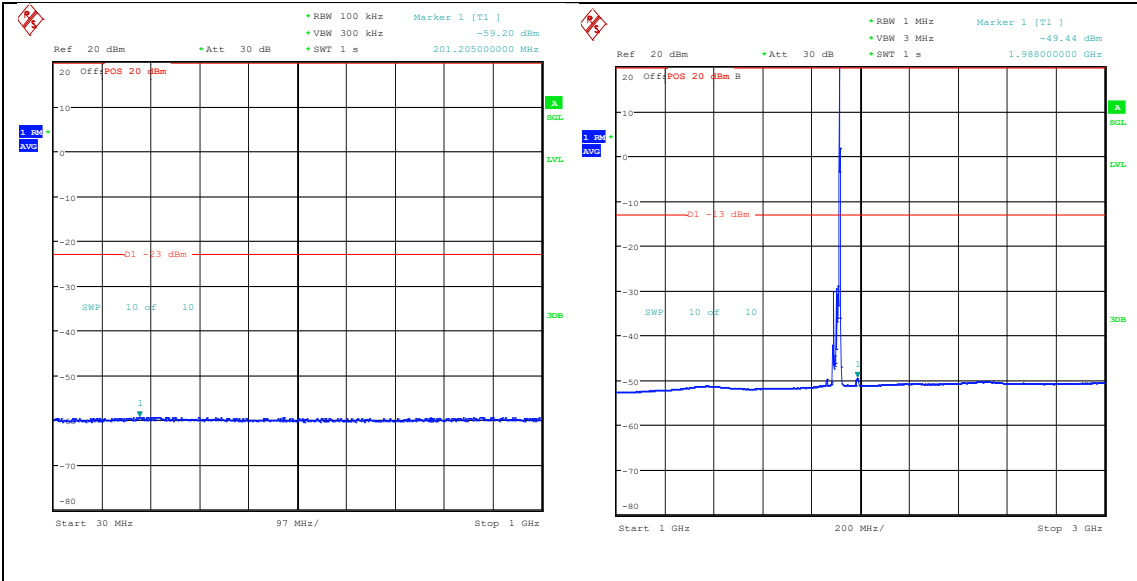

Band25_15MHz_QPSK_26615_1RB#74_30~100
0_30~1000

Band25_15MHz_QPSK_26615_1RB#74_1000~30
00_1000~3000