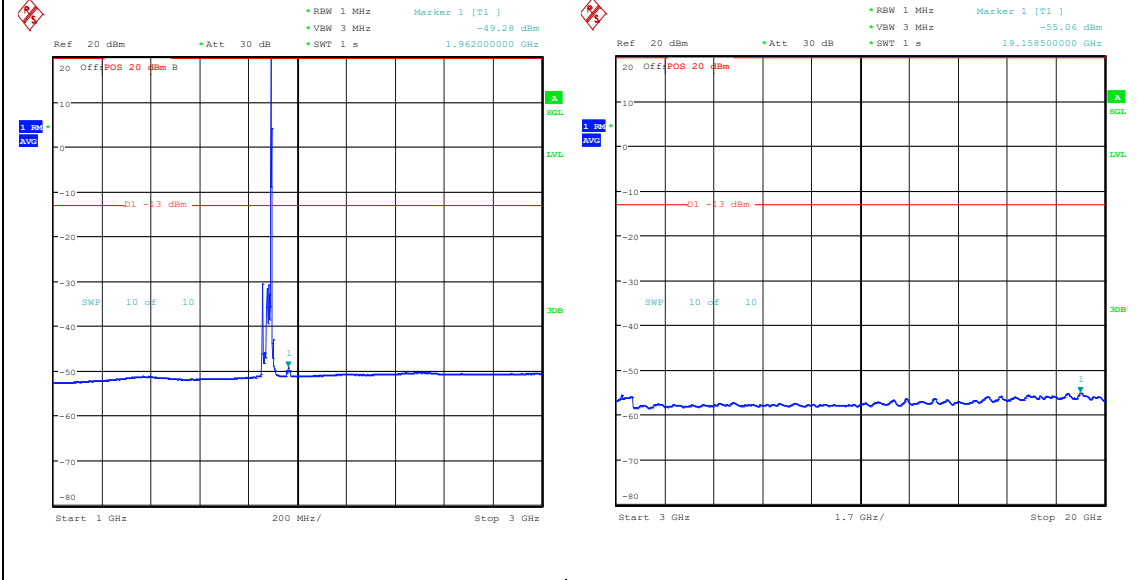

Band25_20MHz_16QAM_26365_1RB#99_1000~3000_1000~3000   Band25_20MHz_16QAM_26365_1RB#99_3000~20000_0000_3000~20000