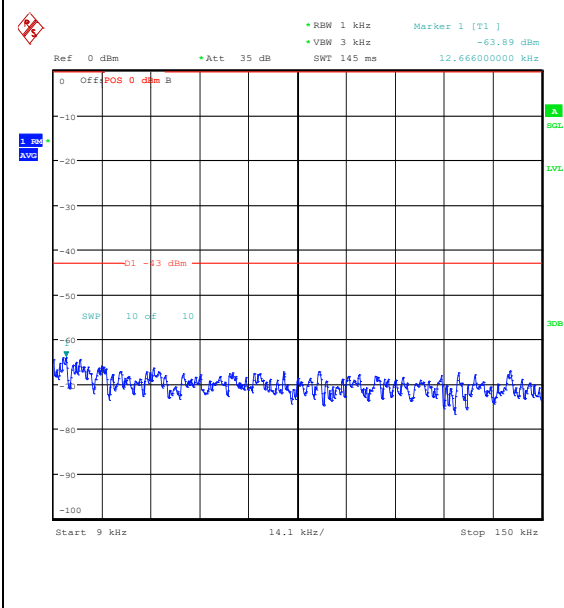

Band25_15MHz_QPSK_26615_1RB#74_0.009~0.15_0.009~0.15