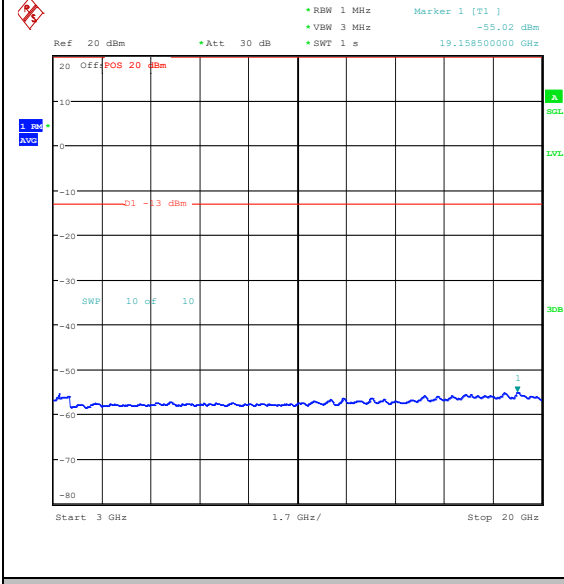

Band25\_20MHz\_QPSK\_26590\_1RB#0\_0.009~0.15\_0.009~0.15

Band25\_20MHz\_QPSK\_26590\_1RB#0\_0.15~30\_0.15~30

Band25\_20MHz\_QPSK\_26590\_1RB#0\_30~1000  
\_30~1000

Band25\_20MHz\_QPSK\_26590\_1RB#0\_1000~300  
0\_1000~3000