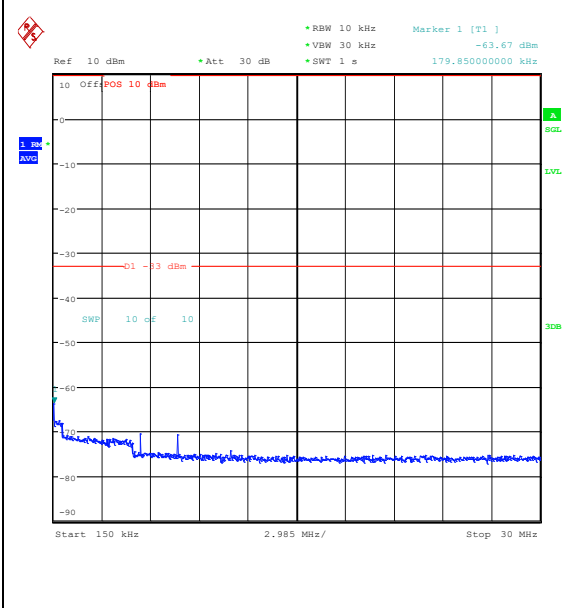

Band25_15MHz_16QAM_26115_75RB#0_0.15~30