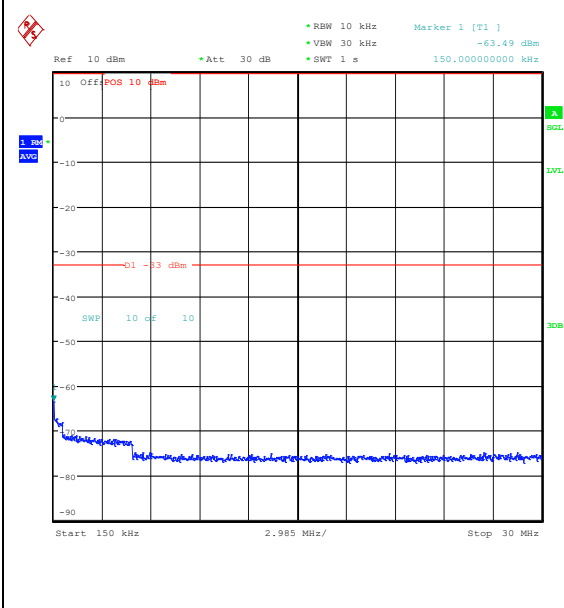

Band25_15MHz_16QAM_26365_1RB#74_0.15~30_0.15~30