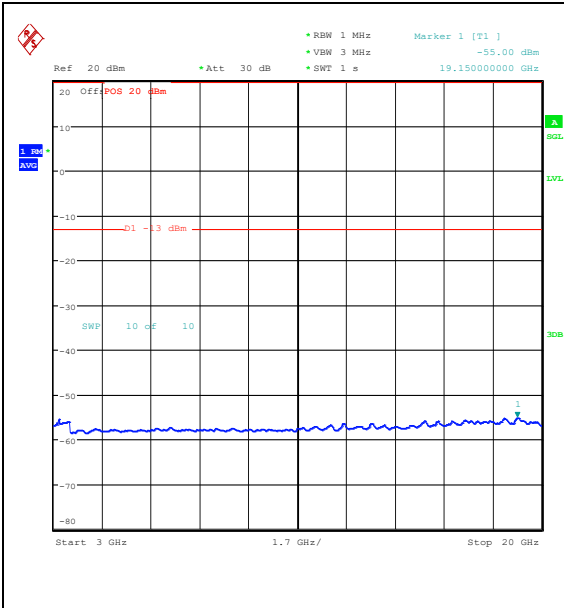

Band25_20MHz_QPSK_26590_1RB#99_3000~20000