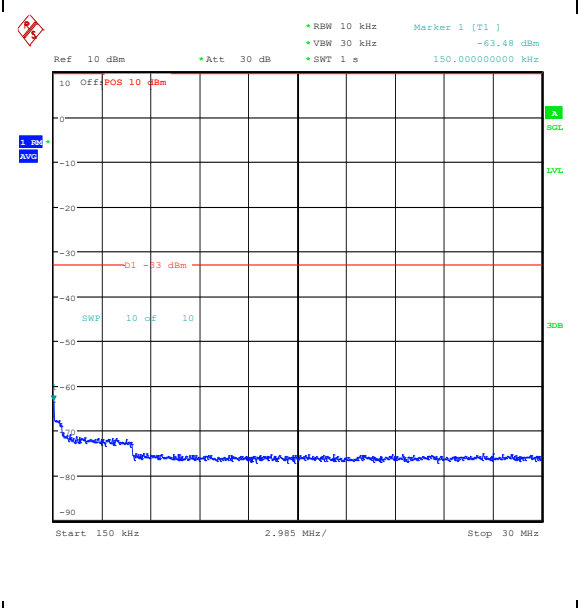

Band25_15MHz_QPSK_26615_1RB#74_0.15~30_0.15~30