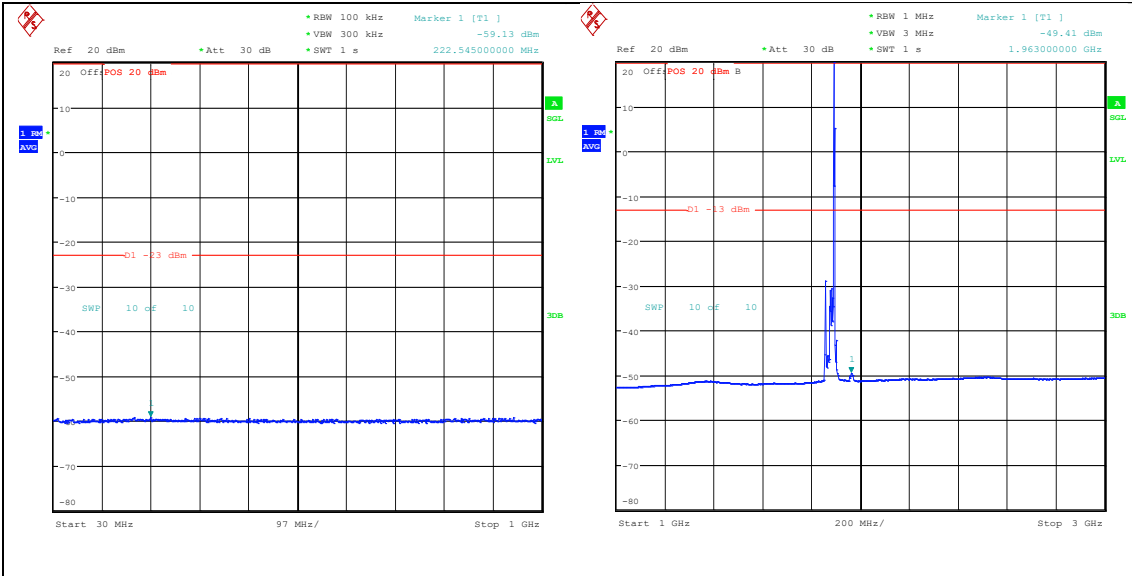

Band25_20MHz_QPSK_26365_1RB#99_30~100
0_30~1000

Band25_20MHz_QPSK_26365_1RB#99_1000~30
00_1000~3000