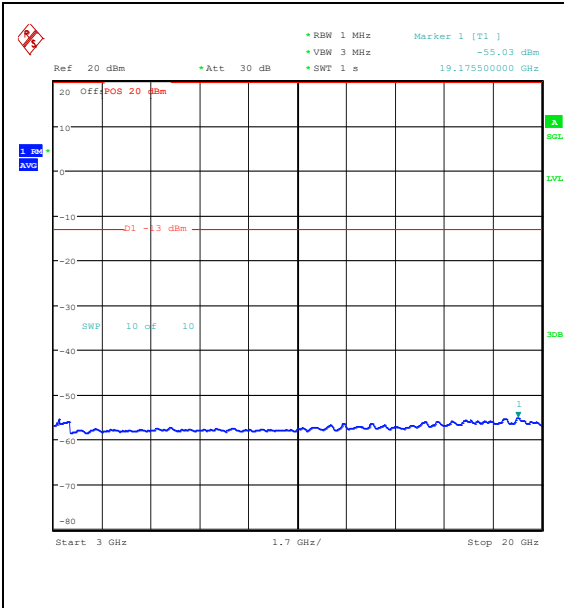

Band25_20MHz_QPSK_26365_1RB#0_3000~2000_3000~20000