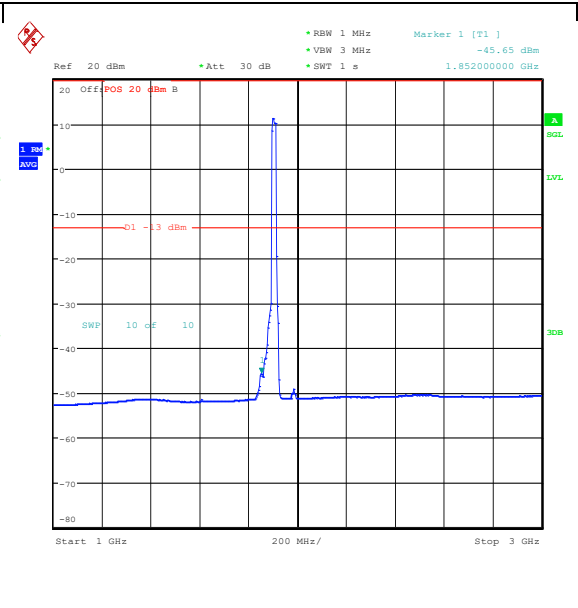

Band25_20MHz_QPSK_26590_100RB#0_1000~3000_000_1000~3000