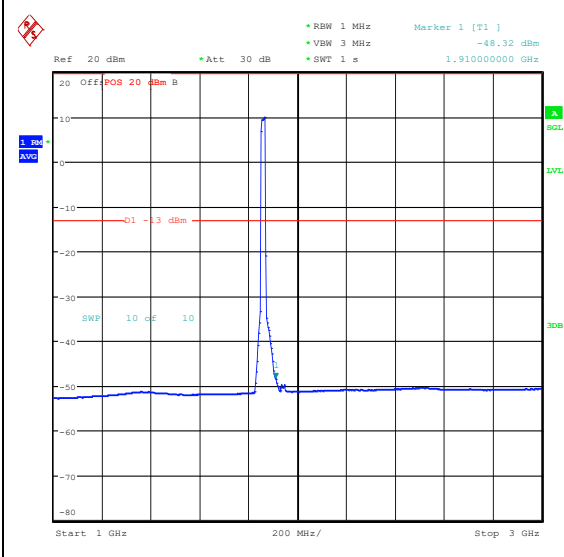

Band25\_20MHz\_QPSK\_26140\_100RB#0\_3000~20000\_3000~20000

Band25\_20MHz\_16QAM\_26140\_100RB#0\_0.009~0.15\_0.009~0.15

Band25\_20MHz\_16QAM\_26140\_100RB#0\_0.15  
 ~30\_0.15~30

Band25\_20MHz\_16QAM\_26140\_100RB#0\_30~10  
 00\_30~1000