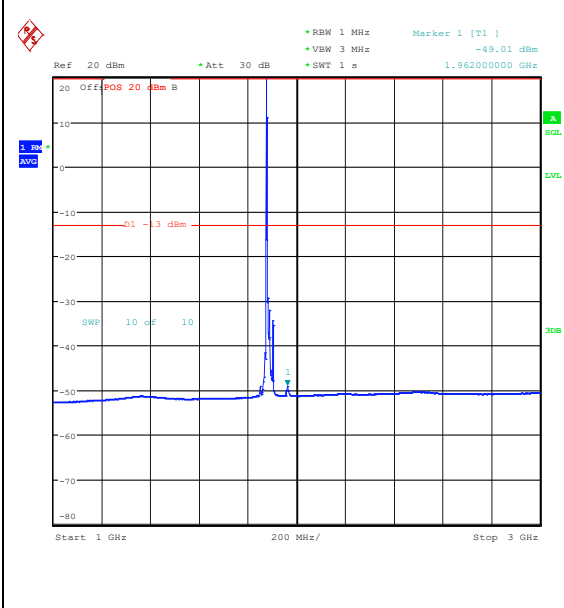

Band25_15MHz_16QAM_26365_1RB#0_1000~3
000_1000~3000