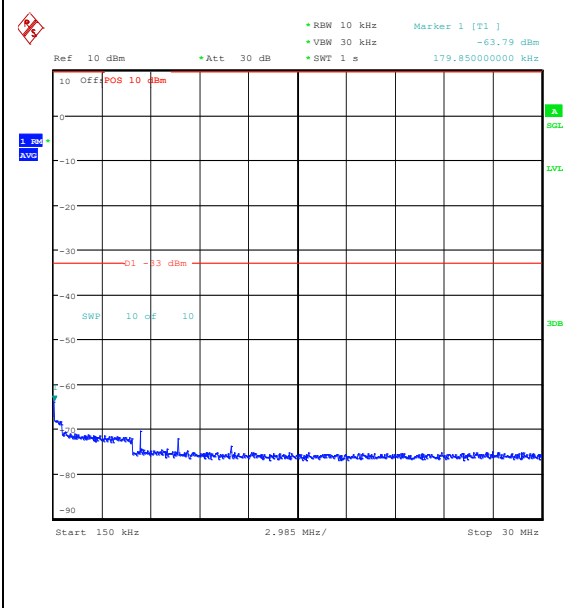

Band25\_15MHz\_QPSK\_26615\_75RB#0\_30~1000\_0\_30~1000

Band25\_15MHz\_QPSK\_26615\_75RB#0\_1000~3000\_00\_1000~3000

Band25\_15MHz\_QPSK\_26615\_75RB#0\_3000~20000\_0000\_3000~20000

Band25\_15MHz\_16QAM\_26615\_75RB#0\_0.009~0.15\_0.15\_0.009~0.15