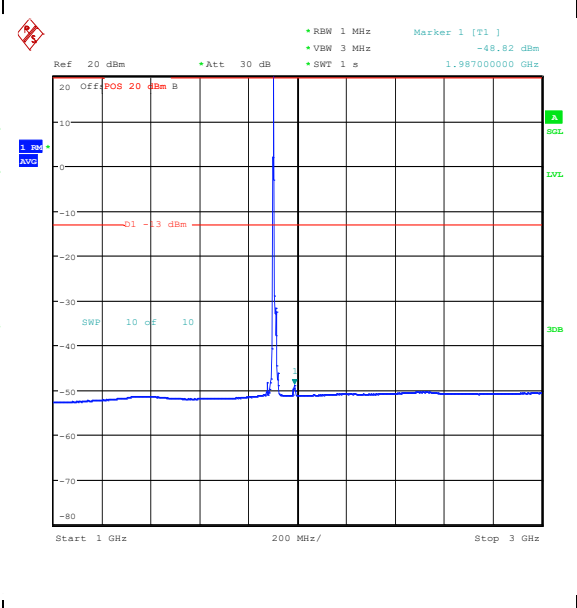

Band25_15MHz_QPSK_26615_1RB#0_1000~3000_0_1000~3000