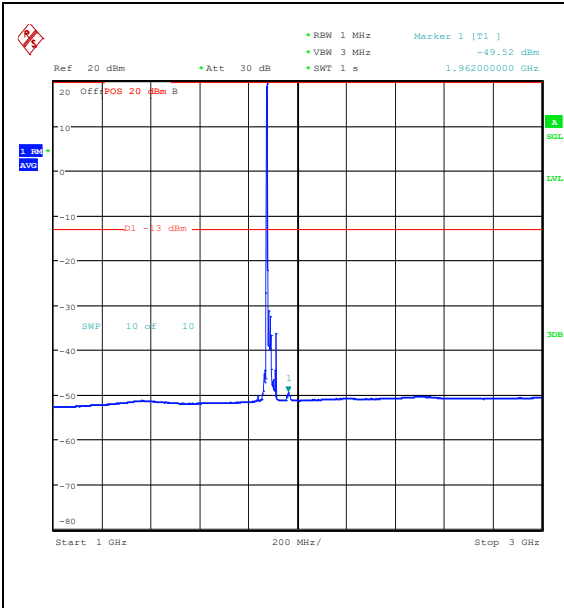

Band25_20MHz_16QAM_26365_1RB#0_1000~3000_1000~3000