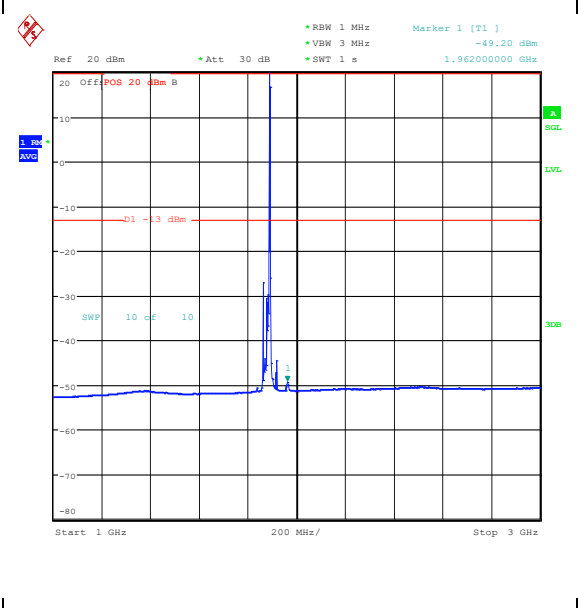

Band25_15MHz_QPSK_26365_1RB#74_1000~3000_00_1000~3000