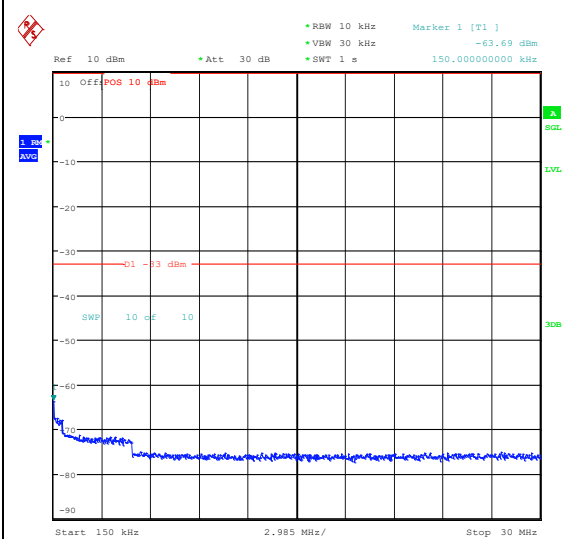

Band25_15MHz_QPSK_26115_1RB#0_3000~20000_3000~20000