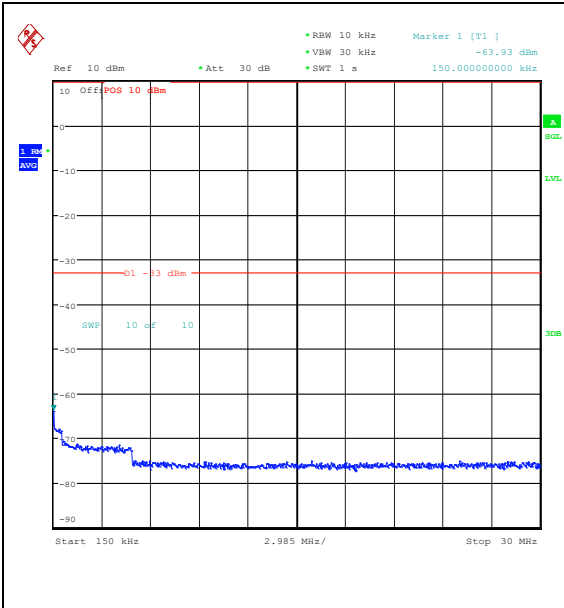

Band25_15MHz_16QAM_26365_1RB#0_0.15~3
0_0.15~30