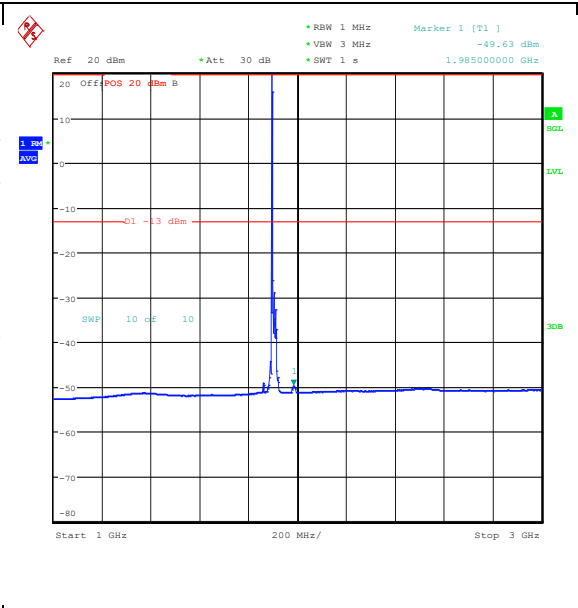

Band25_20MHz_QPSK_26590_1RB#0_1000~300
0_1000~3000