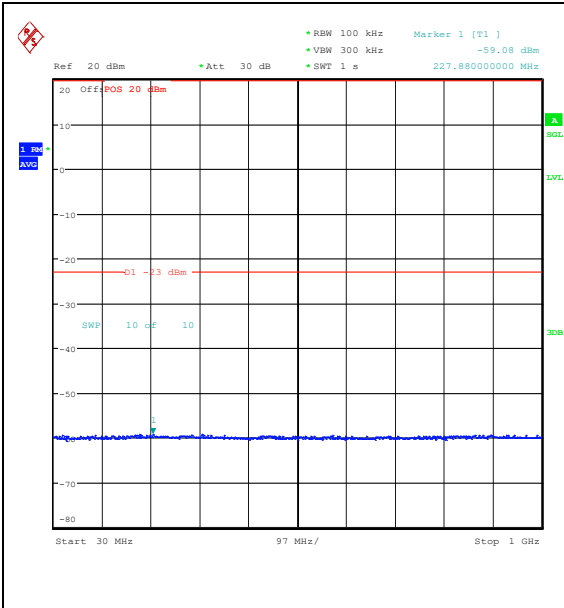

Band25\_15MHz\_16QAM\_26365\_1RB#74\_3000~20000\_3000~20000

Band25\_15MHz\_QPSK\_26365\_75RB#0\_0.009~0.15\_0.009~0.15

Band25\_15MHz\_QPSK\_26365\_75RB#0\_0.15~30\_0.15~30

Band25\_15MHz\_QPSK\_26365\_75RB#0\_30~100  
 0\_30~1000