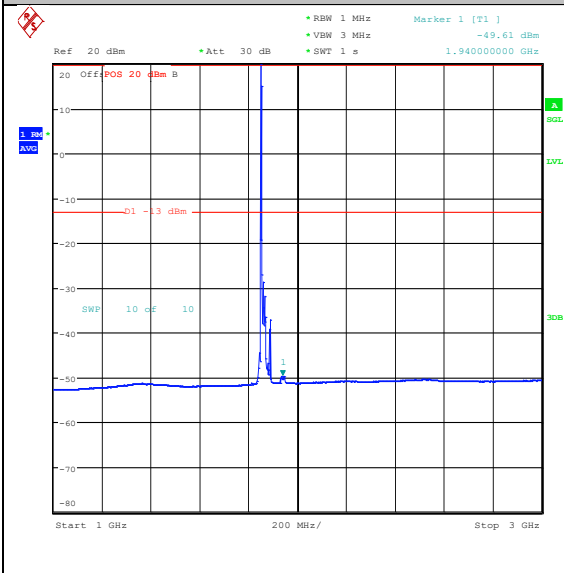

Band25\_20MHz\_QPSK\_26140\_1RB#0\_3000~20000  
 000\_3000~20000

Band25\_20MHz\_16QAM\_26140\_1RB#0\_0.009~0.15  
 15\_0.009~0.15

Band25\_20MHz\_16QAM\_26140\_1RB#0\_0.15~3  
0\_0.15~30

Band25\_20MHz\_16QAM\_26140\_1RB#0\_30~1000  
\_30~1000