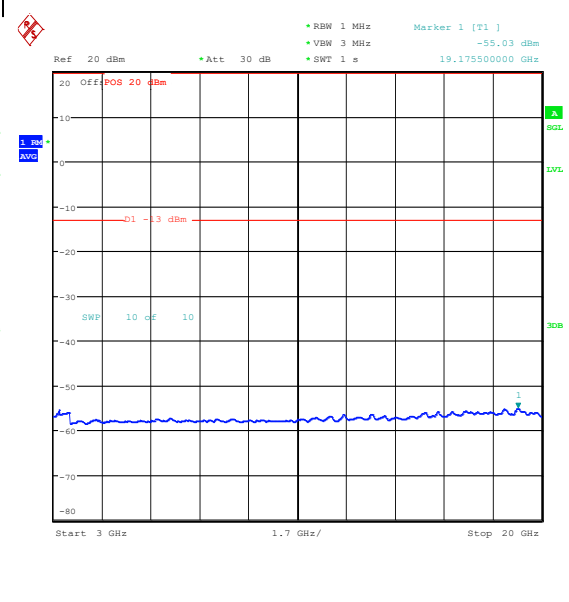

Band25_15MHz_16QAM_26615_1RB#74_3000~20000_3000~20000