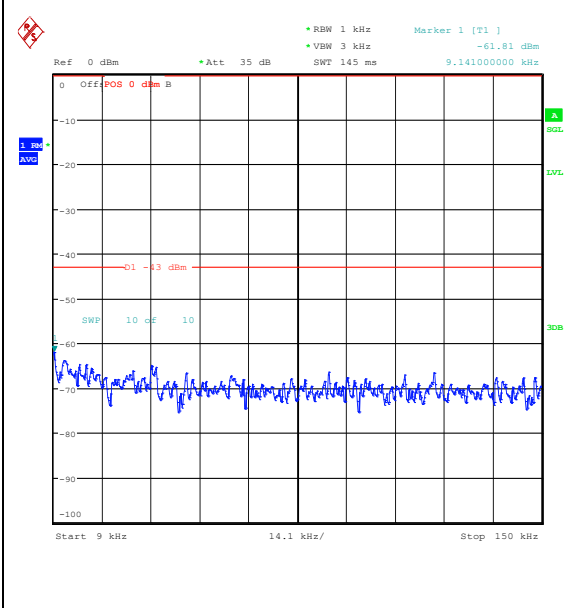

Band25_20MHz_QPSK_26590_1RB#0_0.009~0.15_0.009~0.15