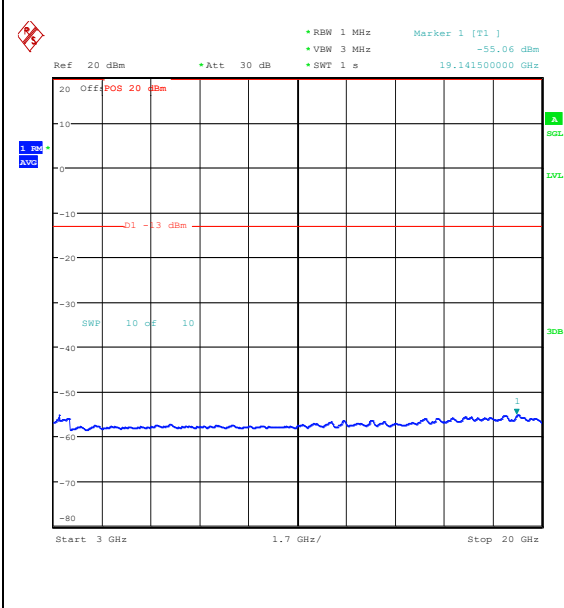

Band25\_20MHz\_QPSK\_26590\_100RB#0\_0.009~0.15\_0.009~0.15

Band25\_20MHz\_QPSK\_26590\_100RB#0\_0.15~30\_0.15~30

Band25\_20MHz\_QPSK\_26590\_100RB#0\_30~1000\_00\_30~1000

Band25\_20MHz\_QPSK\_26590\_100RB#0\_1000~3000\_000\_1000~3000