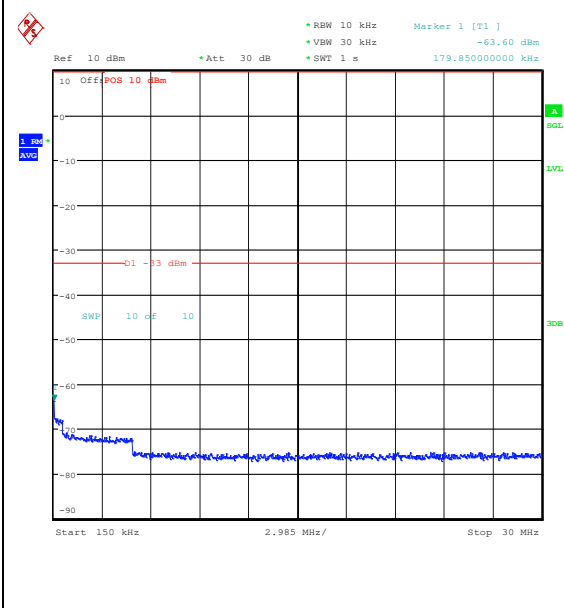

Band25_20MHz_16QAM_26365_1RB#0_0.15~30_0.15~30