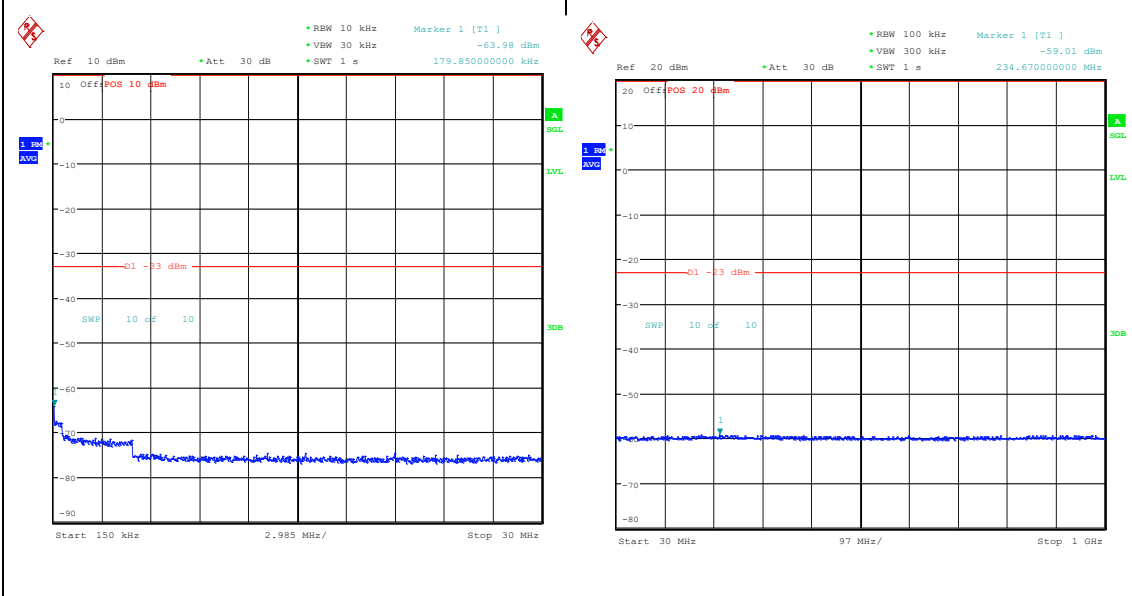

Band25_20MHz_16QAM_26365_100RB#0_0.15~30_0.15~30   Band25_20MHz_16QAM_26365_100RB#0_30~1000_30~1000