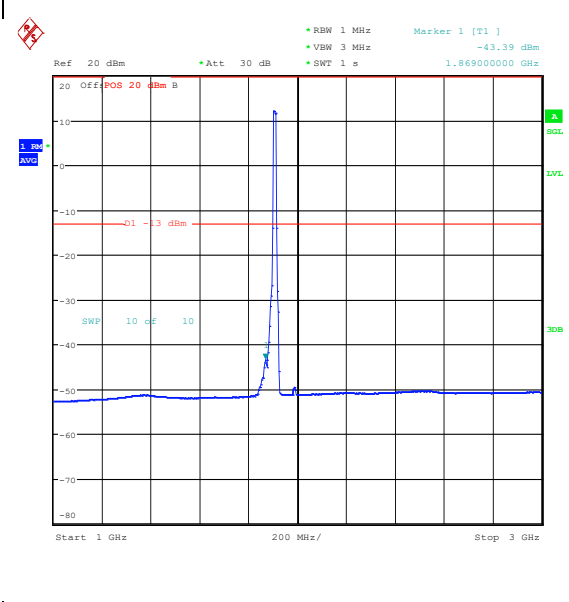

Band25_15MHz_QPSK_26615_75RB#0_1000~3000_00_1000~3000