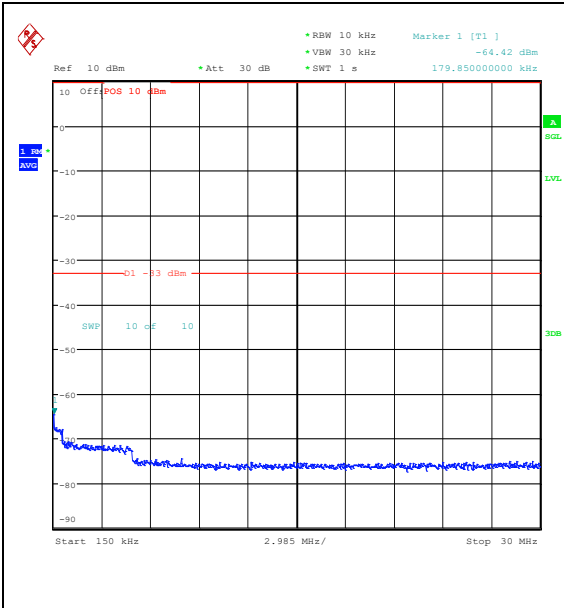

Band25\_10MHz\_QPSK\_26640\_50RB#0\_30~100  
 0\_30~1000

Band25\_10MHz\_QPSK\_26640\_50RB#0\_1000~3000  
 00\_1000~3000

Band25\_10MHz\_QPSK\_26640\_50RB#0\_3000~20000  
 0000\_3000~20000

Band25\_10MHz\_16QAM\_26640\_50RB#0\_0.009~0.15  
 0.15\_0.009~0.15