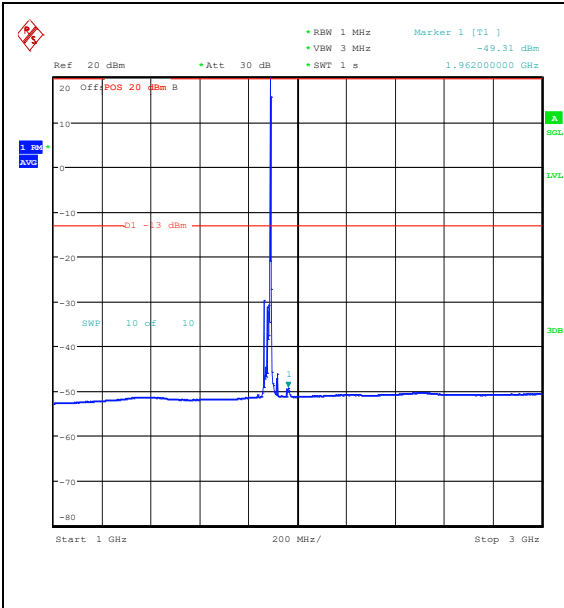

Band25_15MHz_16QAM_26365_1RB#74_1000~3000_1000~3000