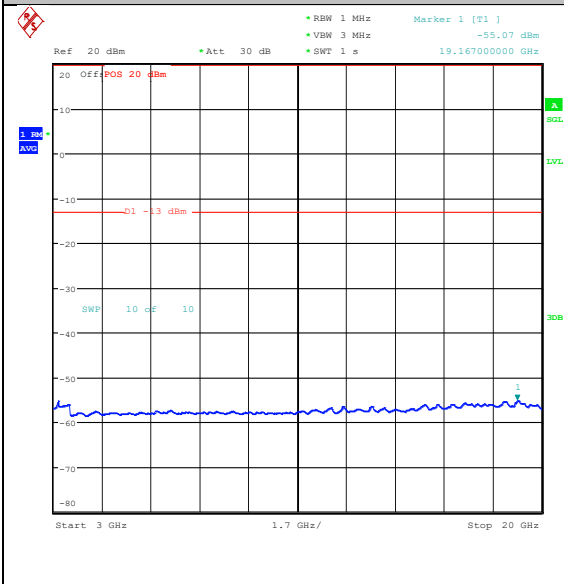

Band25\_20MHz\_QPSK\_26140\_1RB#0\_0.009~0.15\_0.009~0.15

Band25\_20MHz\_QPSK\_26140\_1RB#0\_0.15~30\_0.15~30

Band25\_20MHz\_QPSK\_26140\_1RB#0\_30~1000  
 \_30~1000

Band25\_20MHz\_QPSK\_26140\_1RB#0\_1000~300  
 0\_1000~3000