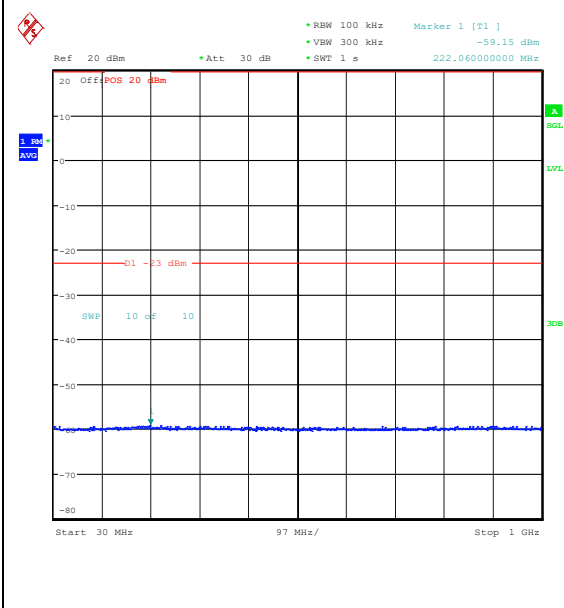

Band25\_20MHz\_16QAM\_26590\_1RB#0\_1000~3  
000\_1000~3000

Band25\_20MHz\_16QAM\_26590\_1RB#0\_3000~20  
000\_3000~20000

Band25\_20MHz\_QPSK\_26590\_1RB#99\_0.009~0.15\_0.009~0.15

Band25\_20MHz\_QPSK\_26590\_1RB#99\_0.15~30\_0.15~30