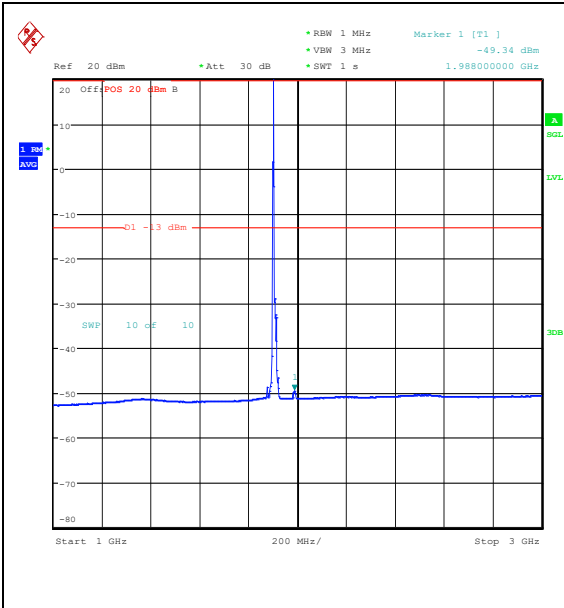

Band25_15MHz_16QAM_26615_1RB#0_0.15~30_0.15~30

Band25_15MHz_16QAM_26615_1RB#0_1000~3000_1000~3000