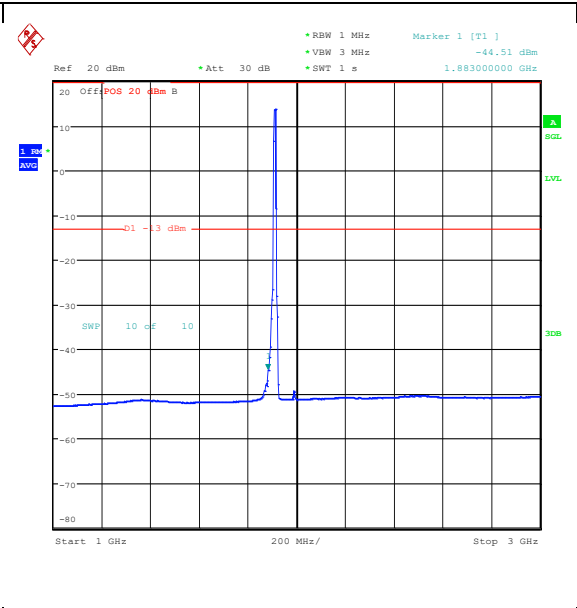

Band25_10MHz_QPSK_26640_50RB#0_1000~3000
00_1000~3000