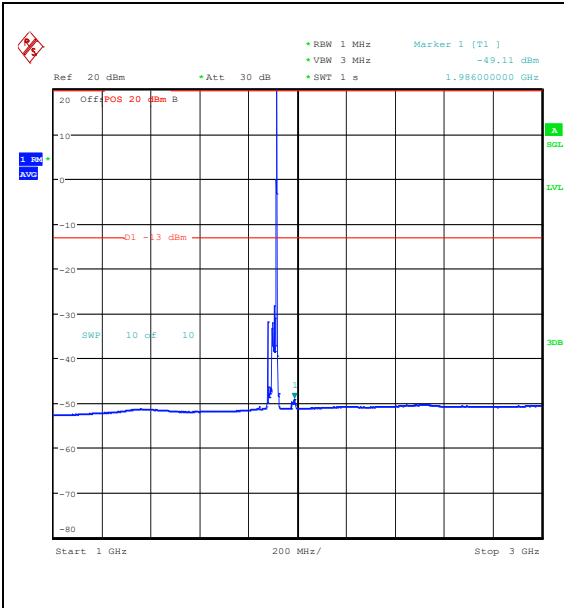

Band25_20MHz_16QAM_26590_1RB#99_1000~3000_1000~3000