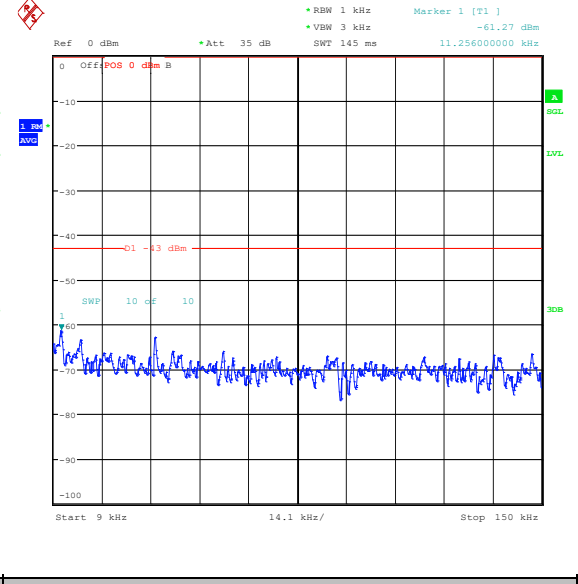

Band25_20MHz_16QAM_26590_1RB#0_0.009~0.
15_0.009~0.15