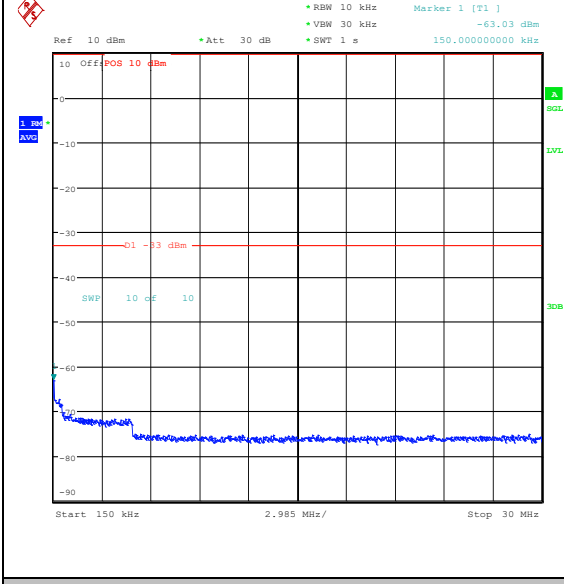

Band25\_20MHz\_QPSK\_26140\_1RB#99\_30~100\_0\_30~1000

Band25\_20MHz\_QPSK\_26140\_1RB#99\_1000~3000\_00\_1000~3000

Band25\_20MHz\_QPSK\_26140\_1RB#99\_3000~20000

Band25\_20MHz\_16QAM\_26140\_1RB#99\_0.009~0.15