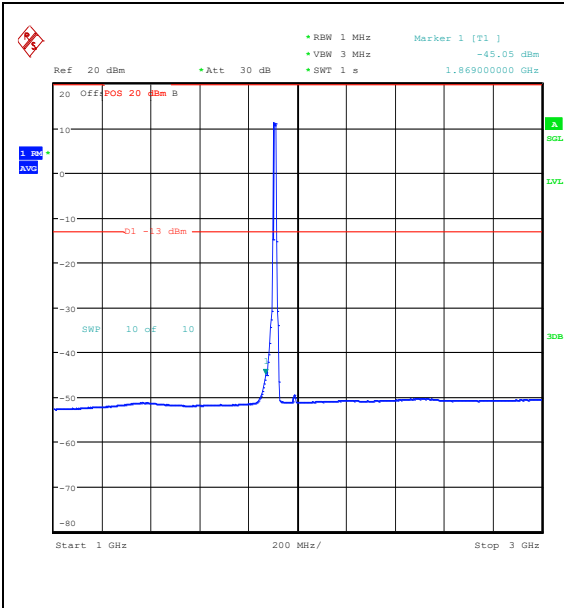

Band25_15MHz_16QAM_26615_75RB#0_1000~3000_1000~3000