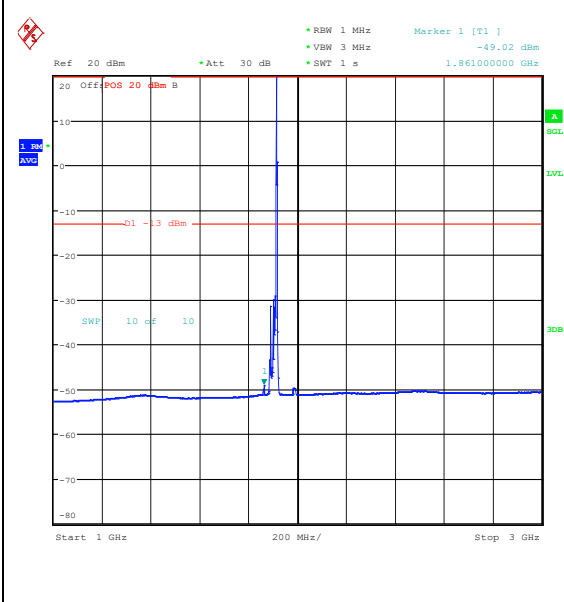

Band25_15MHz_16QAM_26615_1RB#74_1000~3000_1000~3000