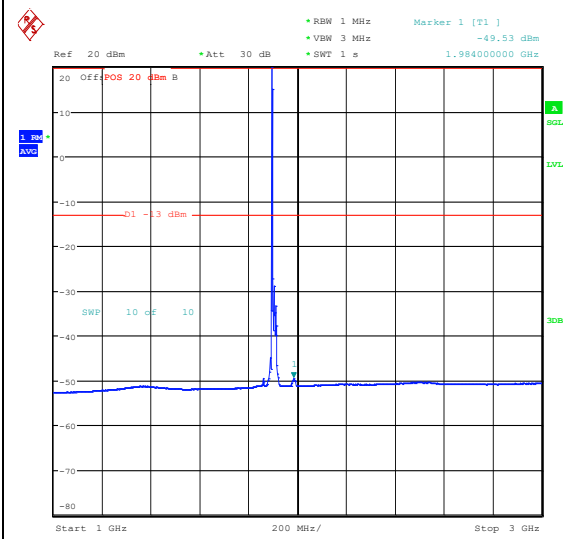

Band25\_20MHz\_QPSK\_26590\_1RB#0\_3000~20  
000\_3000~20000

Band25\_20MHz\_16QAM\_26590\_1RB#0\_0.009~0.  
15\_0.009~0.15

Band25\_20MHz\_16QAM\_26590\_1RB#0\_0.15~3  
0\_0.15~30

Band25\_20MHz\_16QAM\_26590\_1RB#0\_30~1000  
\_30~1000