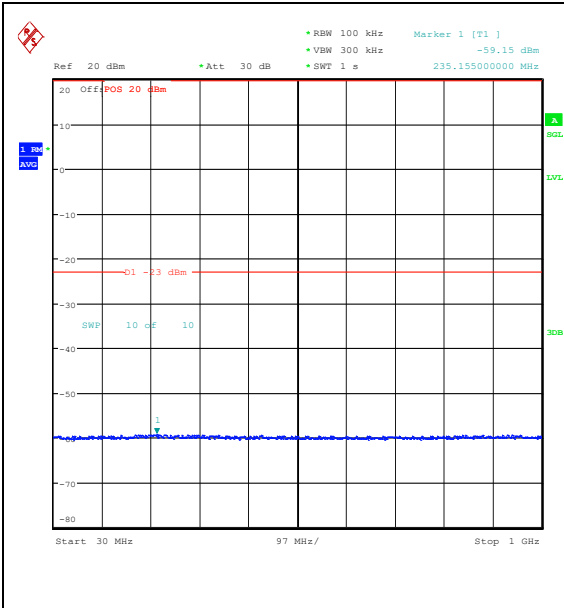

Band25_20MHz_QPSK_26140_1RB#0_30~1000
_30~1000