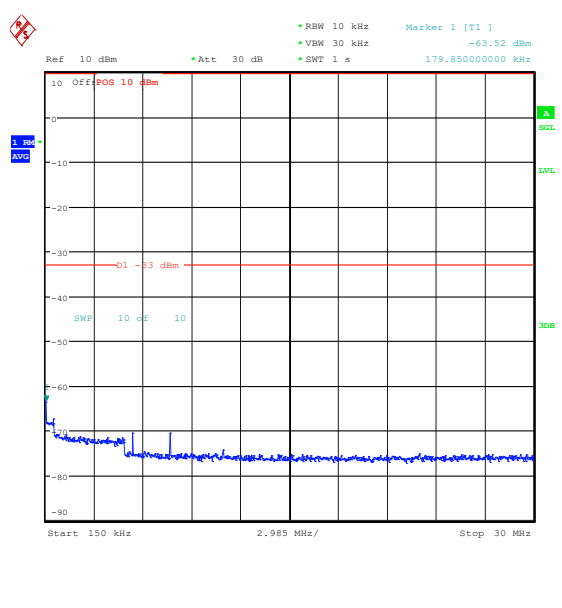

Band25_15MHz_QPSK_26365_75RB#0_0.15~30_0.15~30