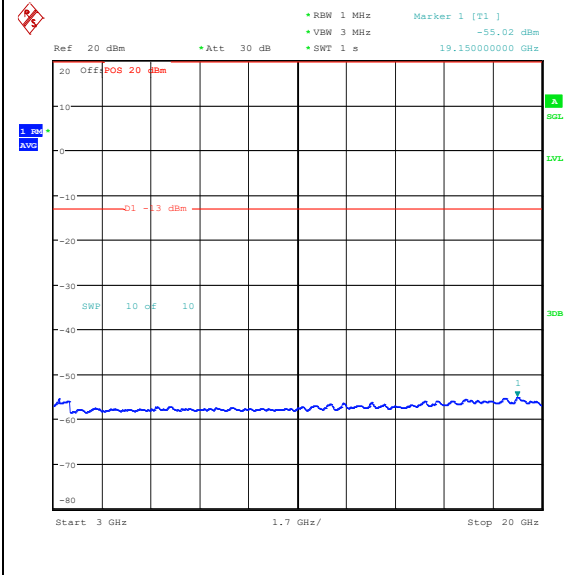

Band25\_20MHz\_QPSK\_26365\_1RB#99\_0.009~0.15\_0.009~0.15

Band25\_20MHz\_QPSK\_26365\_1RB#99\_0.15~30\_0.15~30

Band25\_20MHz\_QPSK\_26365\_1RB#99\_30~100  
0\_30~1000

Band25\_20MHz\_QPSK\_26365\_1RB#99\_1000~30  
00\_1000~3000