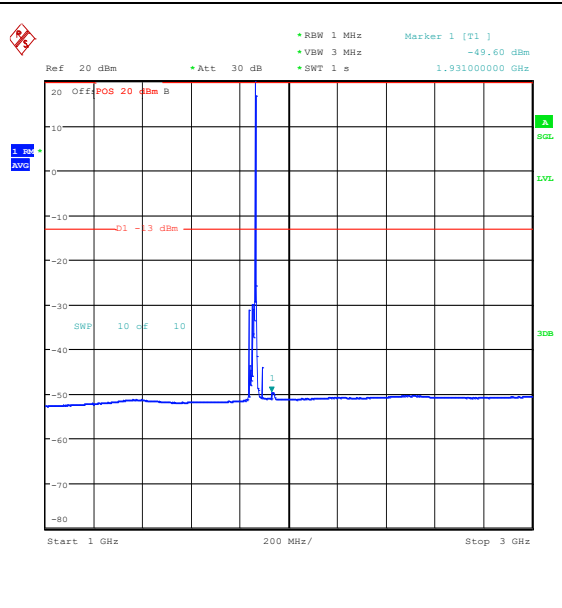

Band25_15MHz_QPSK_26115_1RB#74_1000~3000
00_1000~3000