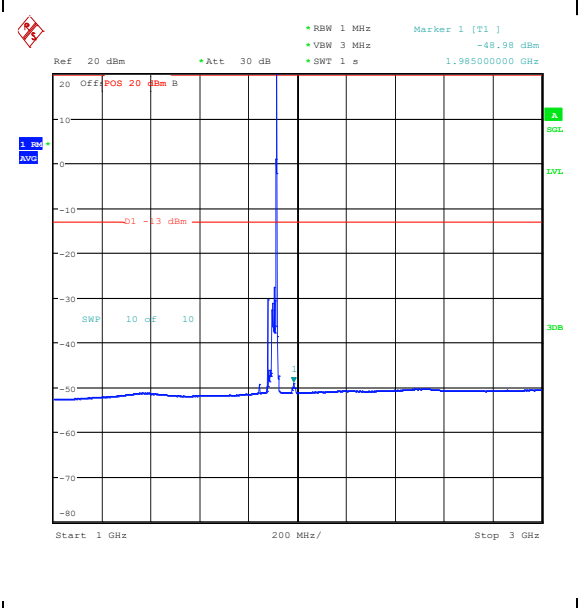

Band25_20MHz_QPSK_26590_1RB#99_1000~3000_00_1000~3000