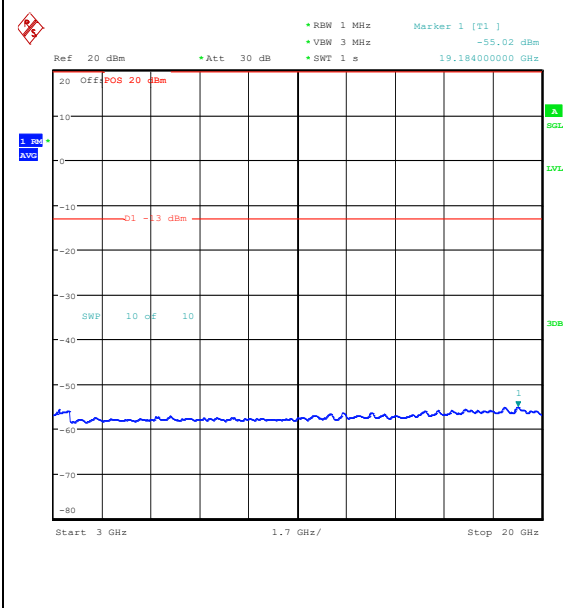

Band25_15MHz_QPSK_26365_75RB#0_3000~2
0000_3000~20000