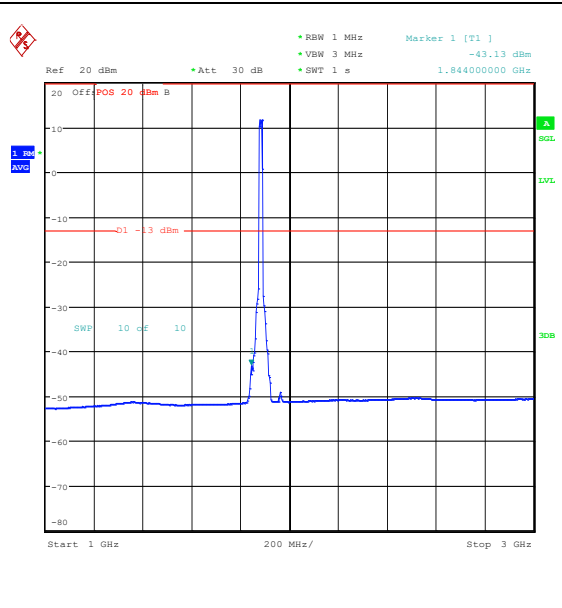

Band25\_15MHz\_16QAM\_26365\_1RB#74\_3000~20000\_3000~20000

Band25\_15MHz\_QPSK\_26365\_75RB#0\_0.009~0.15\_0.009~0.15

Band25\_15MHz\_QPSK\_26365\_75RB#0\_0.15~30\_0.15~30

Band25\_15MHz\_QPSK\_26365\_75RB#0\_30~100  
 0\_30~1000