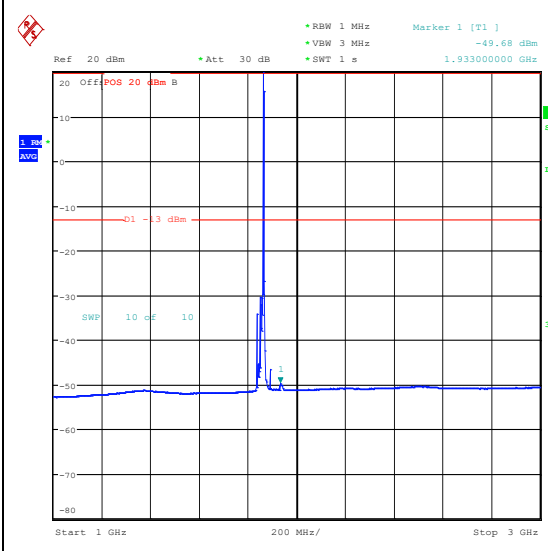

Band25_15MHz_16QAM_26115_1RB#74_0.15~3
0_0.15~30

Band25_15MHz_16QAM_26115_1RB#74_1000~
3000_1000~3000