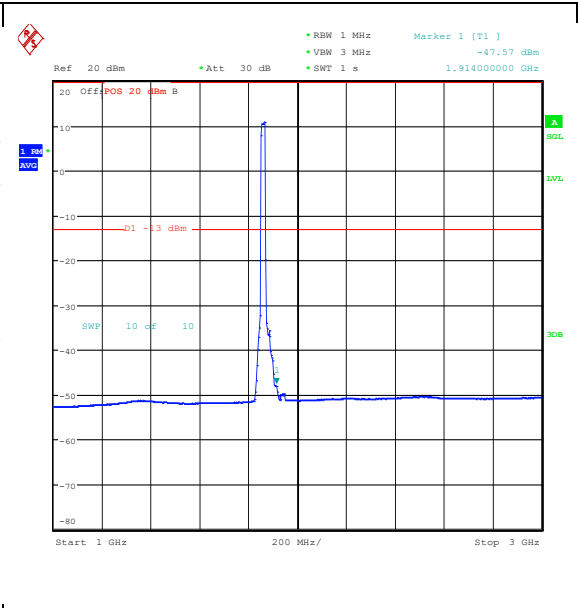

Band25_20MHz_QPSK_26140_100RB#0_0.15~30_0.15~30

Band25_20MHz_QPSK_26140_100RB#0_1000~3000_000_1000~3000