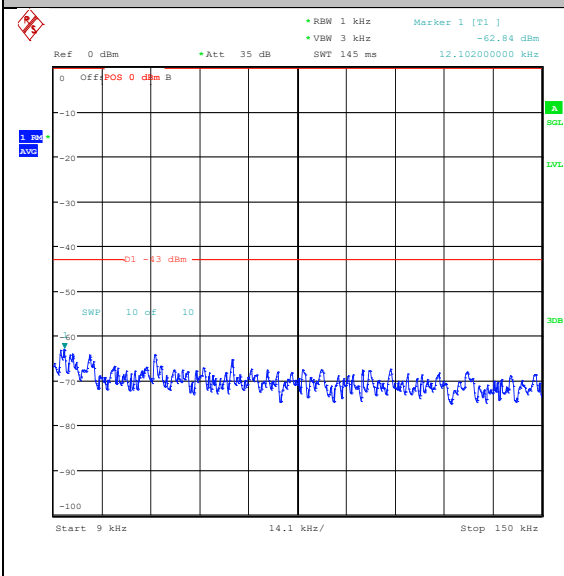

Band25\_20MHz\_16QAM\_26365\_1RB#0\_0.15~30\_0.15~30

Band25\_20MHz\_16QAM\_26365\_1RB#0\_30~1000\_30~1000

Band25\_20MHz\_16QAM\_26365\_1RB#0\_1000~3000\_1000~3000

Band25\_20MHz\_16QAM\_26365\_1RB#0\_3000~20000\_000\_3000~20000