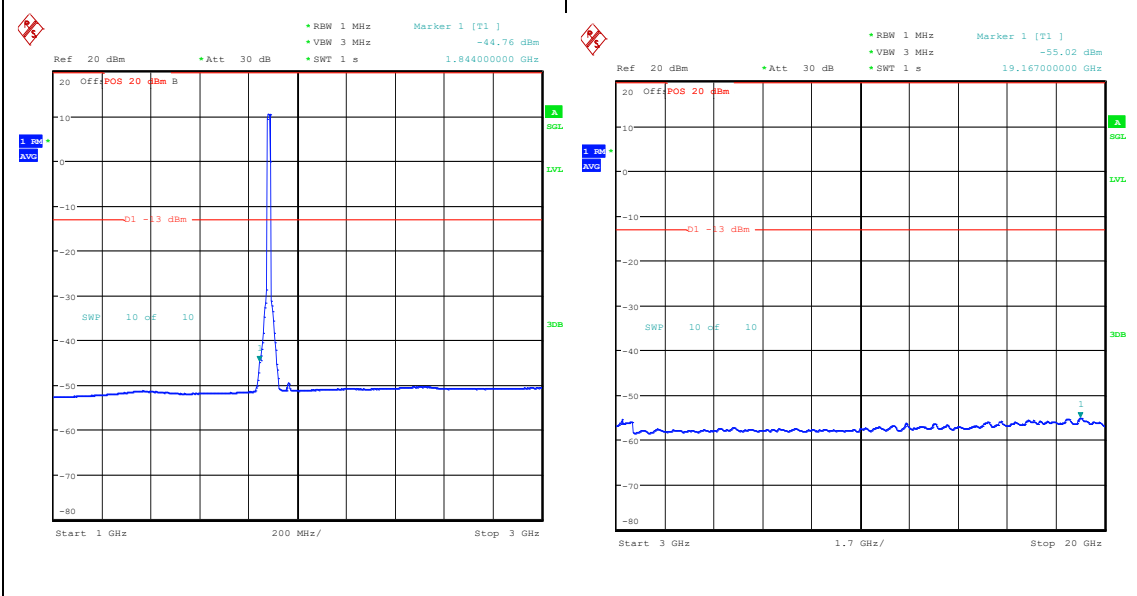

Band25\_15MHz\_QPSK\_26365\_75RB#0\_1000~30  
 00\_1000~3000

Band25\_15MHz\_QPSK\_26365\_75RB#0\_3000~2  
 0000\_3000~20000

Band25\_15MHz\_16QAM\_26365\_75RB#0\_0.009~  
 0.15\_0.009~0.15

Band25\_15MHz\_16QAM\_26365\_75RB#0\_0.15~30\_0.15~30      Band25\_15MHz\_16QAM\_26365\_75RB#0\_30~100\_0\_30~1000