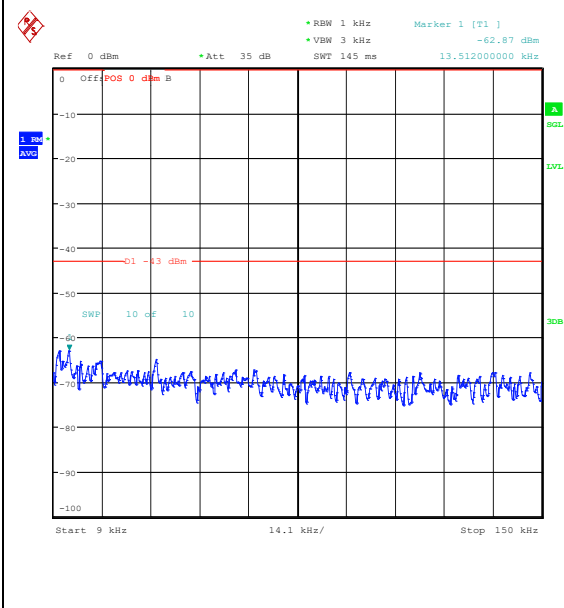

Band25_20MHz_QPSK_26590_100RB#0_0.009~0.15_0.009~0.15