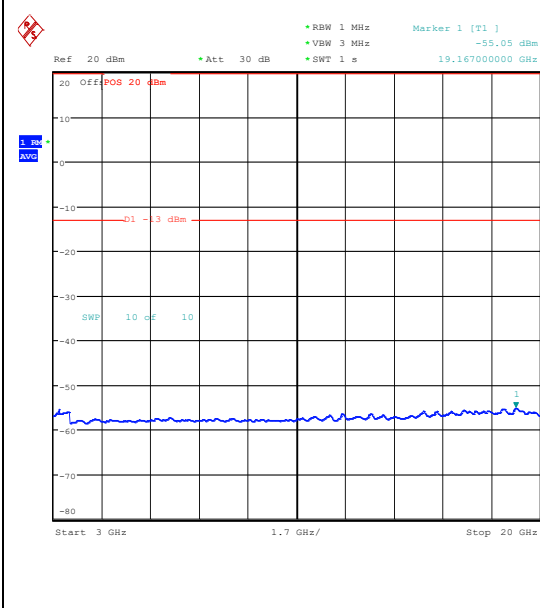

Band25_15MHz_QPSK_26365_1RB#0_30~1000_30~1000

Band25_15MHz_QPSK_26365_1RB#0_3000~20000_000_3000~20000