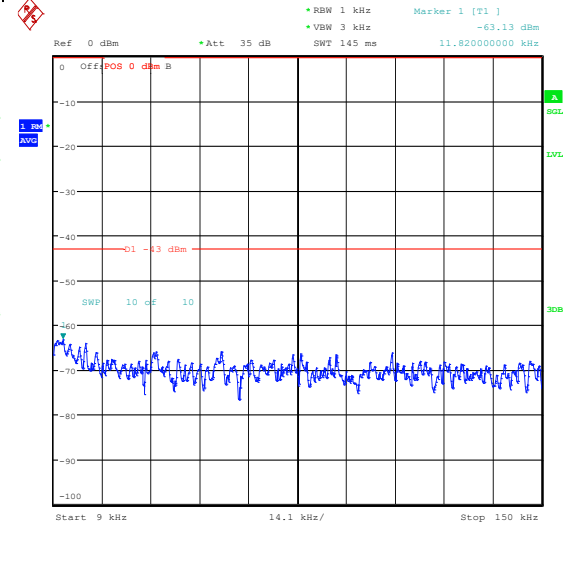

Band25\_20MHz\_QPSK\_26365\_1RB#99\_0.009~0.15\_0.009~0.15

Band25\_20MHz\_QPSK\_26365\_1RB#99\_0.15~30\_0.15~30

Band25\_20MHz\_QPSK\_26365\_1RB#99\_30~100  
0\_30~1000

Band25\_20MHz\_QPSK\_26365\_1RB#99\_1000~30  
00\_1000~3000