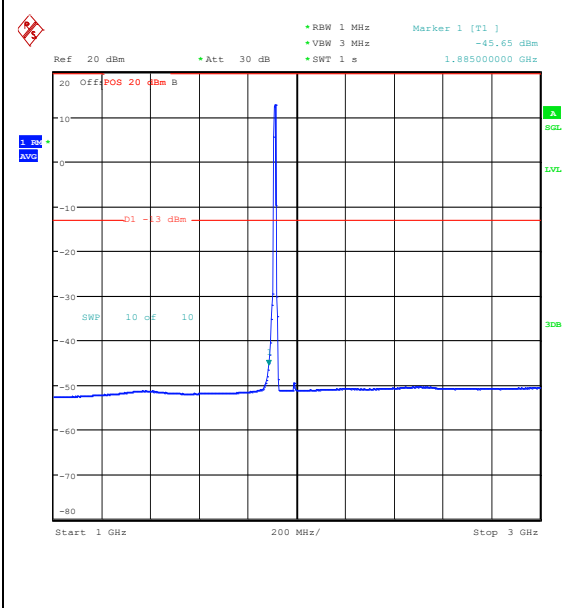

Band25_10MHz_16QAM_26640_50RB#0_1000~3000_1000~3000