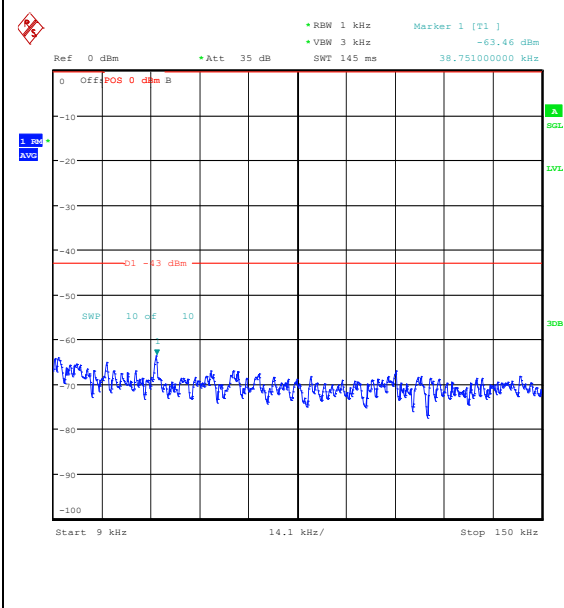

Band25_15MHz_QPSK_26365_75RB#0_0.009~0.15_0.009~0.15