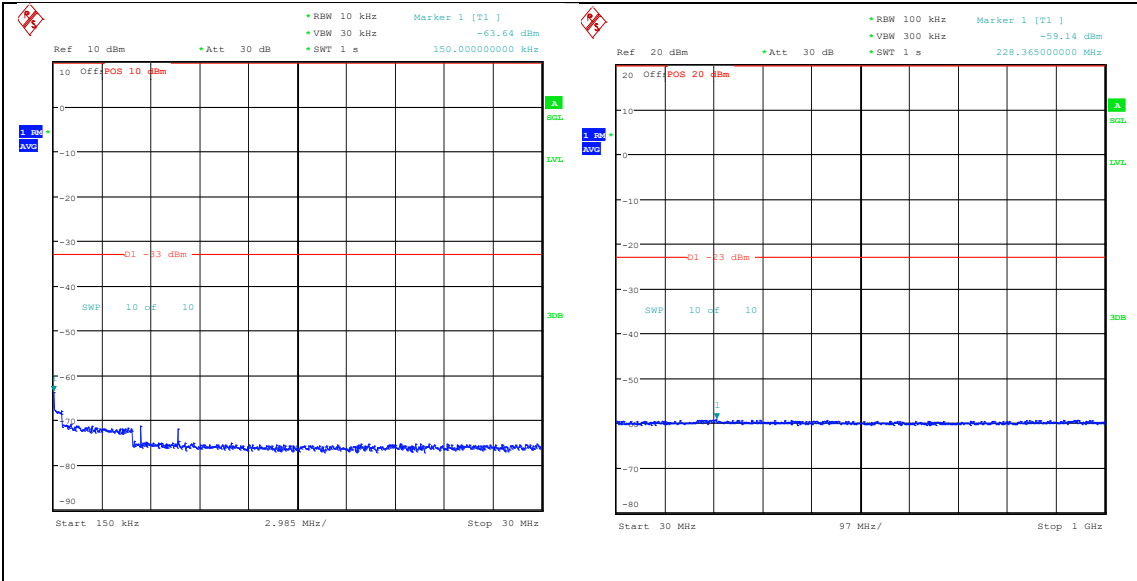

Band25_15MHz_16QAM_26365_75RB#0_0.15~30_0.15~30   Band25_15MHz_16QAM_26365_75RB#0_30~100_0_30~1000