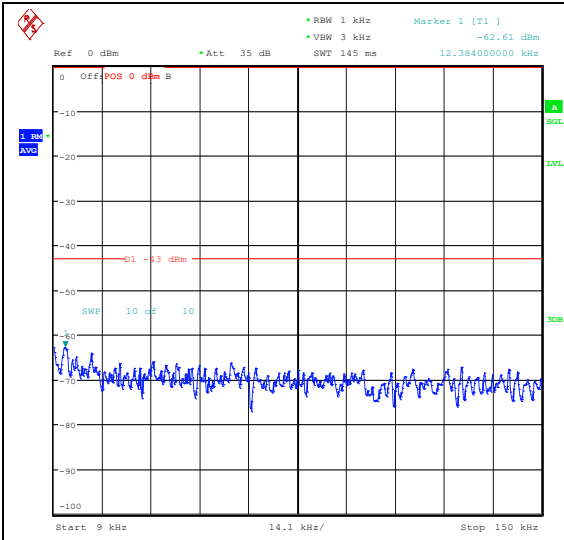

Band25_20MHz_QPSK_26365_100RB#0_0.009~0.15_0.009~0.15