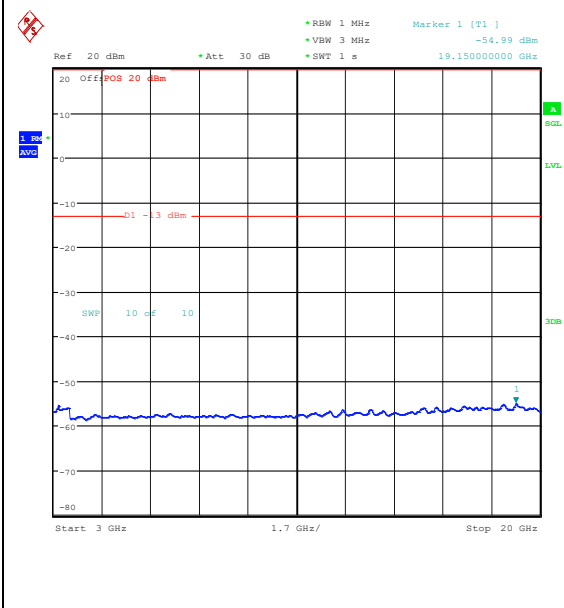

Band25_15MHz_QPSK_26115_1RB#74_3000~20000
0000_3000~20000