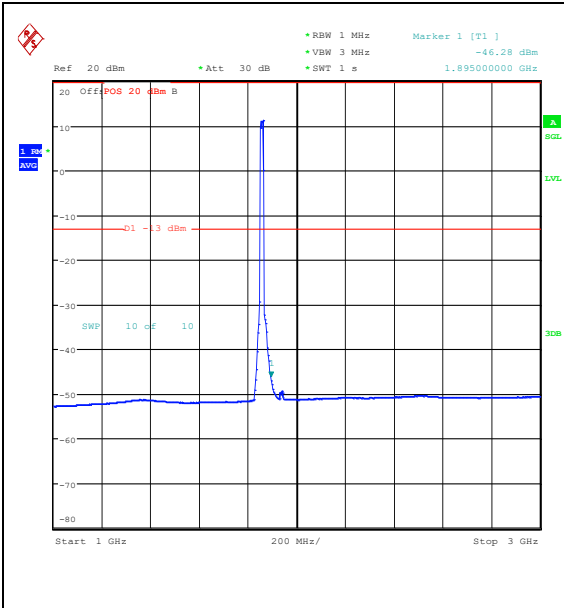

Band25\_15MHz\_QPSK\_26115\_75RB#0\_3000~20000

Band25\_15MHz\_16QAM\_26115\_75RB#0\_0.009~0.15

Band25\_15MHz\_16QAM\_26115\_75RB#0\_0.15~30

Band25\_15MHz\_16QAM\_26115\_75RB#0\_30~100

Band25\_15MHz\_16QAM\_26115\_75RB#0\_1000~3000\_1000~3000