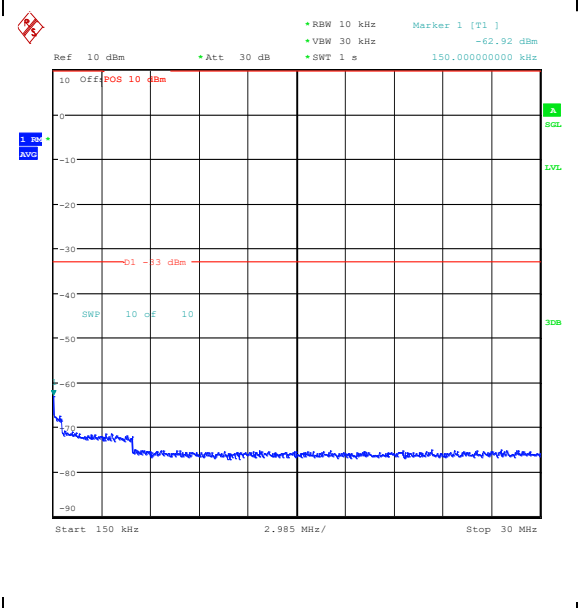

Band25_15MHz_QPSK_26115_1RB#74_0.15~30_0.15~30