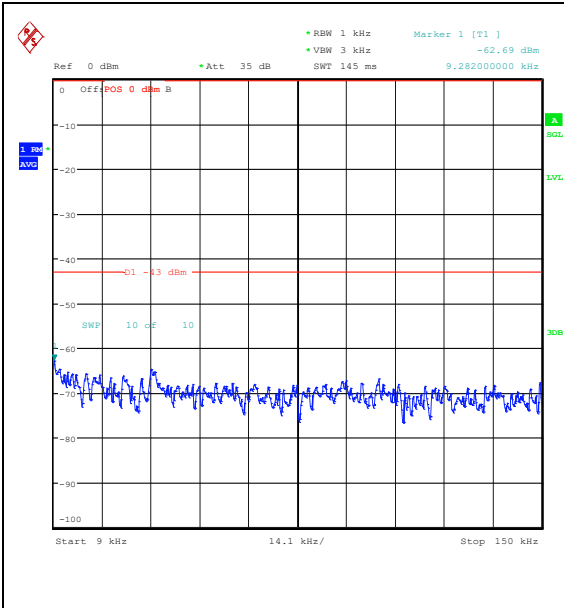

Band25_20MHz_QPSK_26140_1RB#99_0.009~0.15_0.009~0.15