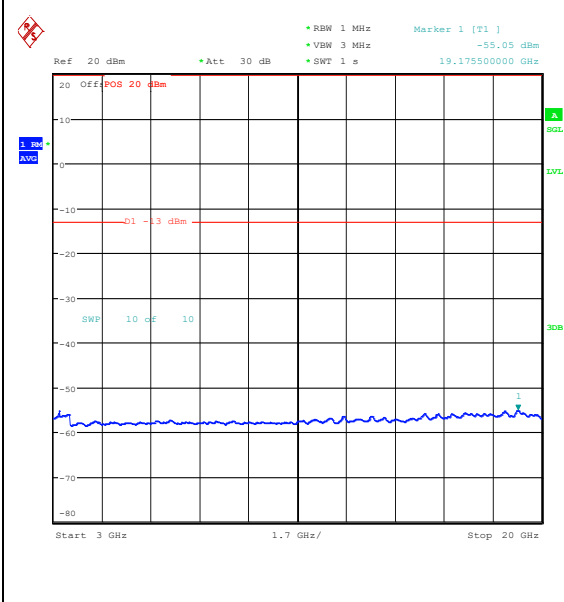

Band25_15MHz_QPSK_26615_1RB#74_3000~2
0000_3000~20000