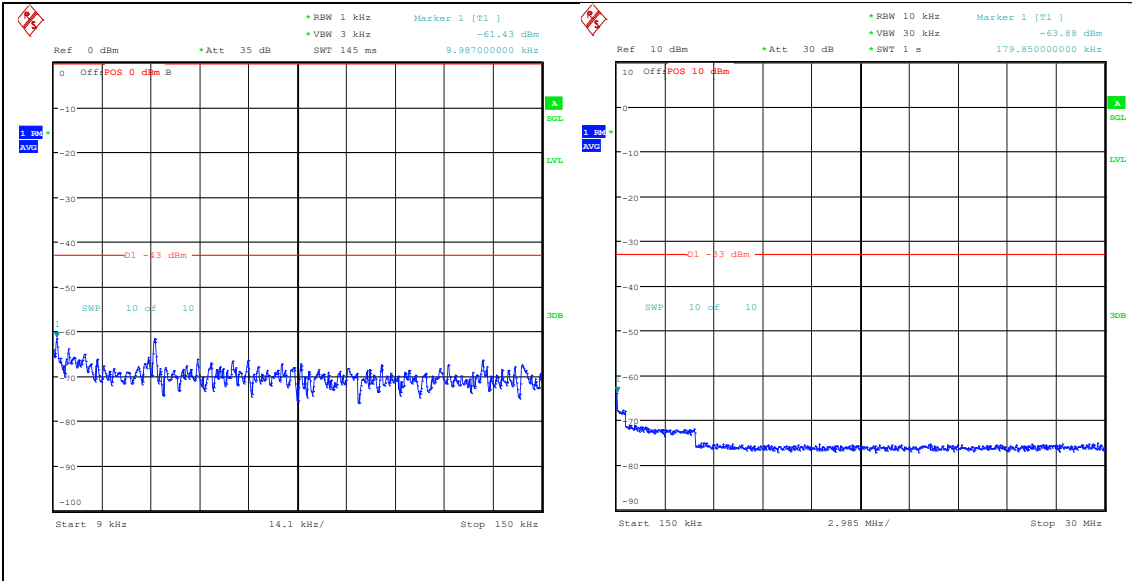

Band25_20MHz_16QAM_26140_100RB#0_1000
~3000_1000~3000

Band25_20MHz_16QAM_26140_100RB#0_3000~
20000_3000~20000

Band25_20MHz_QPSK_26365_1RB#0_0.009~0.15_0.009~0.15

Band25_20MHz_QPSK_26365_1RB#0_0.15~30_0.15~30