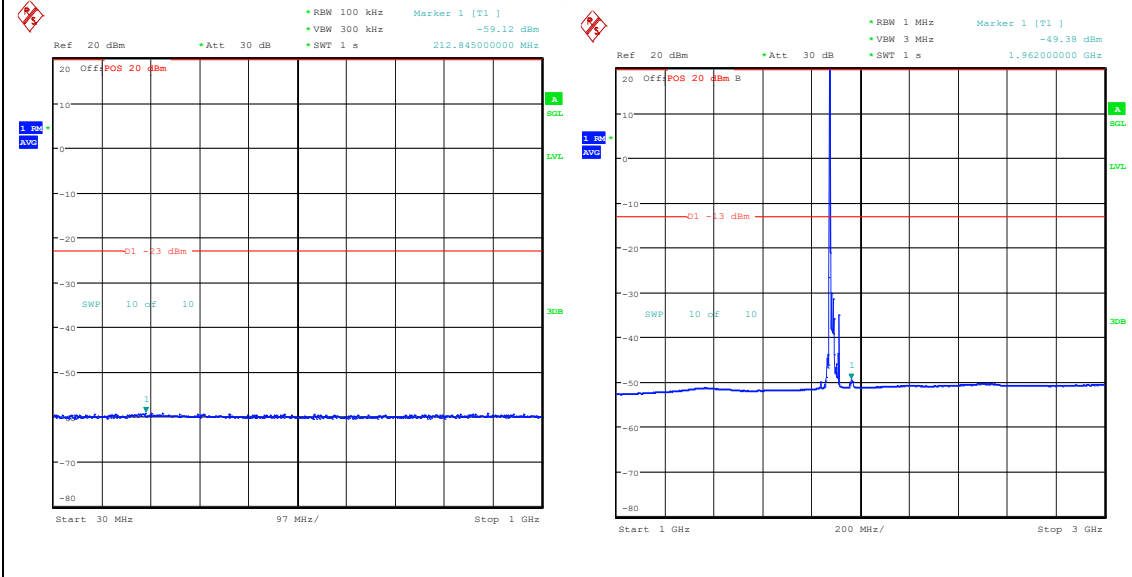

Band25\_20MHz\_16QAM\_26140\_100RB#0\_1000  
 ~3000\_1000~3000

Band25\_20MHz\_16QAM\_26140\_100RB#0\_3000~  
 20000\_3000~20000

Band25\_20MHz\_QPSK\_26365\_1RB#0\_0.009~0.15\_0.009~0.15

Band25\_20MHz\_QPSK\_26365\_1RB#0\_0.15~30\_0.15~30