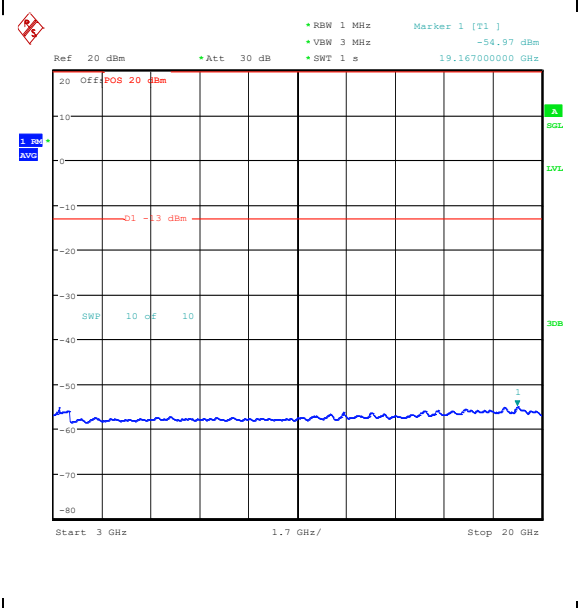

Band25_20MHz_16QAM_26590_100RB#0_3000~
20000_3000~20000