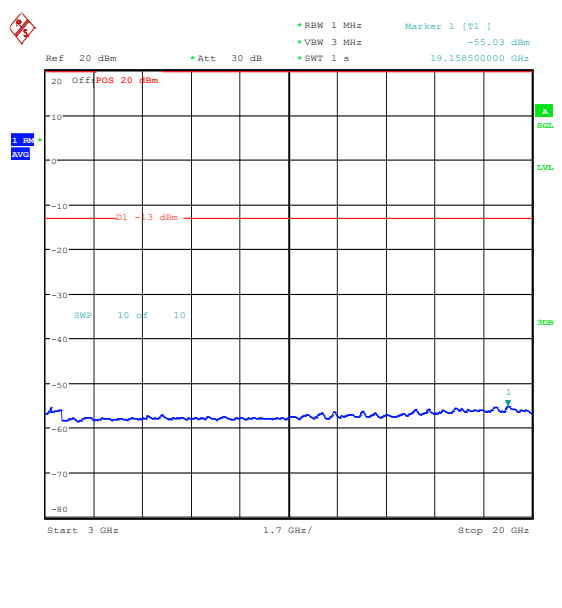

Band25_15MHz_16QAM_26365_1RB#0_3000~20
000_3000~20000