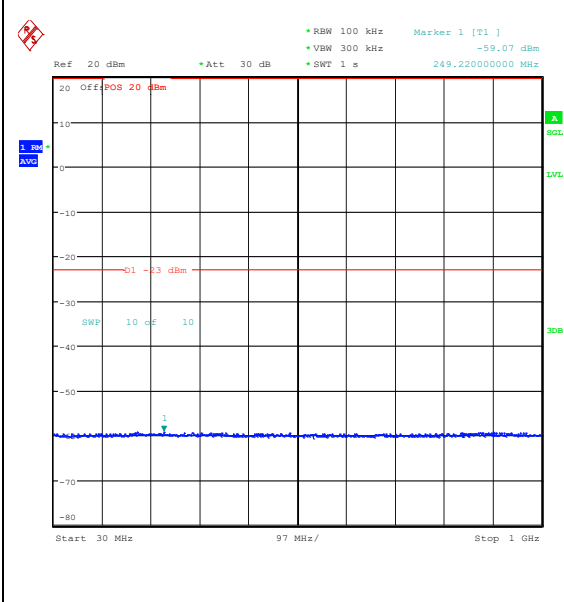

Band25_15MHz_QPSK_26615_75RB#0_30~1000_0_30~1000