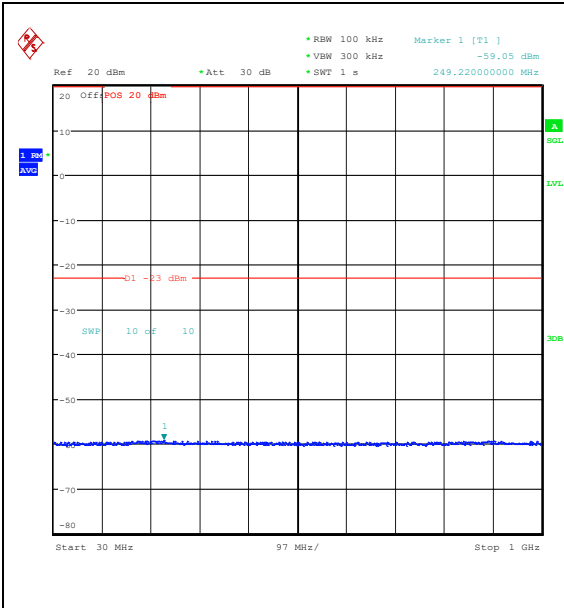

Band25_20MHz_QPSK_26140_100RB#0_0.009~0.15_0.009~0.15

Band25_20MHz_QPSK_26140_100RB#0_30~1000_00_30~1000