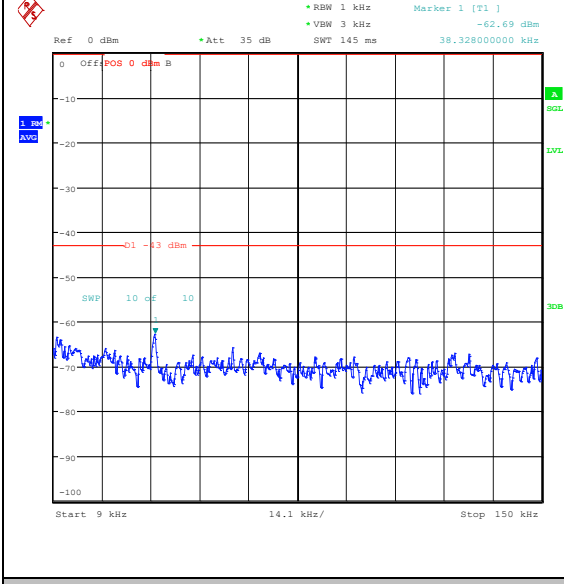

Band25\_15MHz\_16QAM\_26615\_75RB#0\_0.15~30\_0.15~30

Band25\_15MHz\_16QAM\_26615\_75RB#0\_30~100\_0\_30~1000

Band25\_15MHz\_16QAM\_26615\_75RB#0\_1000~3000\_1000~3000

Band25\_15MHz\_16QAM\_26615\_75RB#0\_3000~20000\_0000\_3000~20000