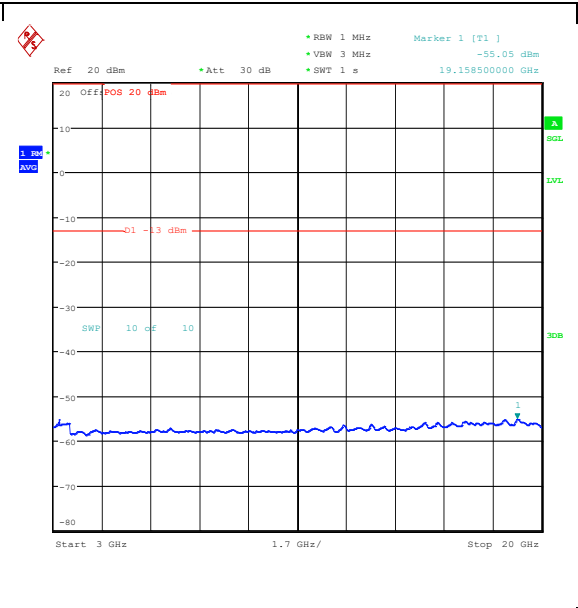

Band25_15MHz_16QAM_26615_1RB#0_30~1000_30~1000

Band25_15MHz_16QAM_26615_1RB#0_3000~20000_3000~20000