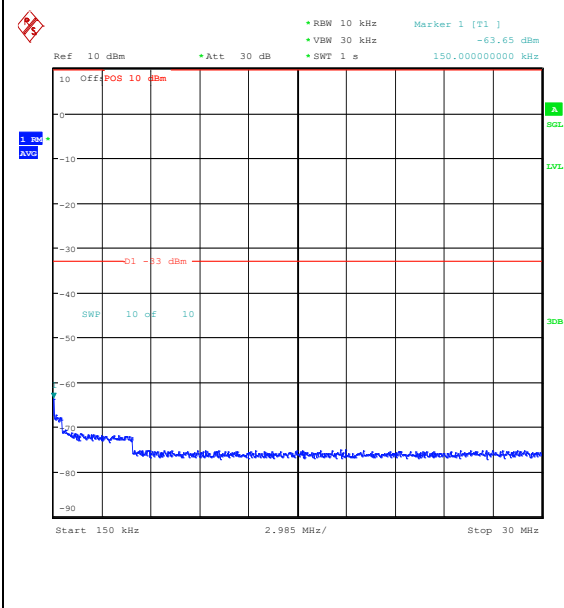

Band25\_20MHz\_QPSK\_26590\_1RB#99\_30~100\_0\_30~1000

Band25\_20MHz\_QPSK\_26590\_1RB#99\_1000~3000\_00\_1000~3000

Band25\_20MHz\_QPSK\_26590\_1RB#99\_3000~20000

Band25\_20MHz\_16QAM\_26590\_1RB#99\_0.009~0.15