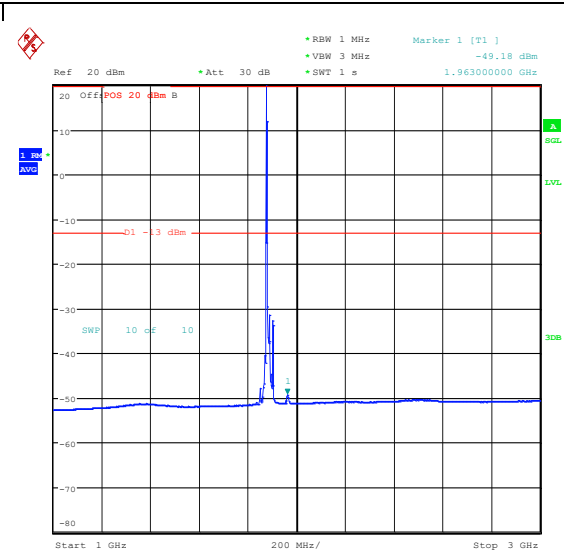

Band25\_15MHz\_16QAM\_26115\_75RB#0\_3000~20000\_3000~20000

Band25\_15MHz\_QPSK\_26365\_1RB#0\_0.009~0.15\_0.009~0.15

Band25\_15MHz\_QPSK\_26365\_1RB#0\_0.15~30\_0.15~30

Band25\_15MHz\_QPSK\_26365\_1RB#0\_30~1000\_30~1000