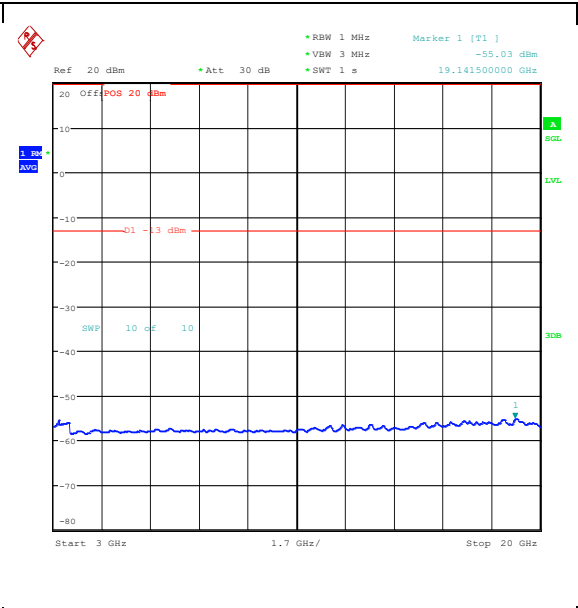

Band25\_15MHz\_QPSK\_26115\_75RB#0\_3000~20000

Band25\_15MHz\_16QAM\_26115\_75RB#0\_0.009~0.15

Band25\_15MHz\_16QAM\_26115\_75RB#0\_0.15~30

Band25\_15MHz\_16QAM\_26115\_75RB#0\_30~100

Band25\_15MHz\_16QAM\_26115\_75RB#0\_1000~3000\_1000~3000