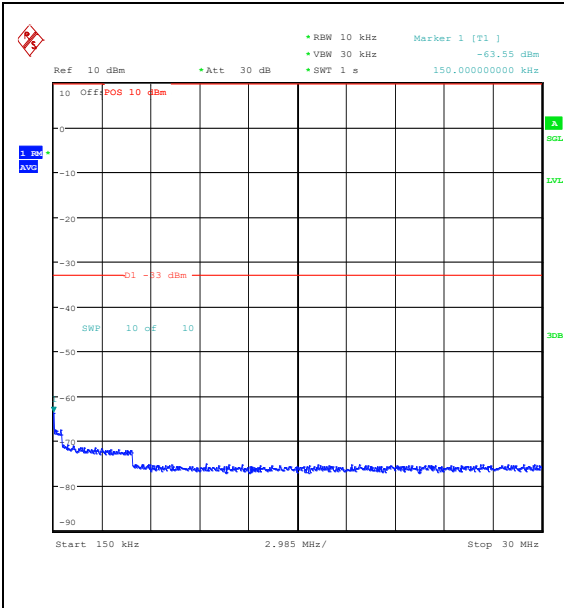

Band25_20MHz_16QAM_26140_1RB#0_0.15~3
0_0.15~30