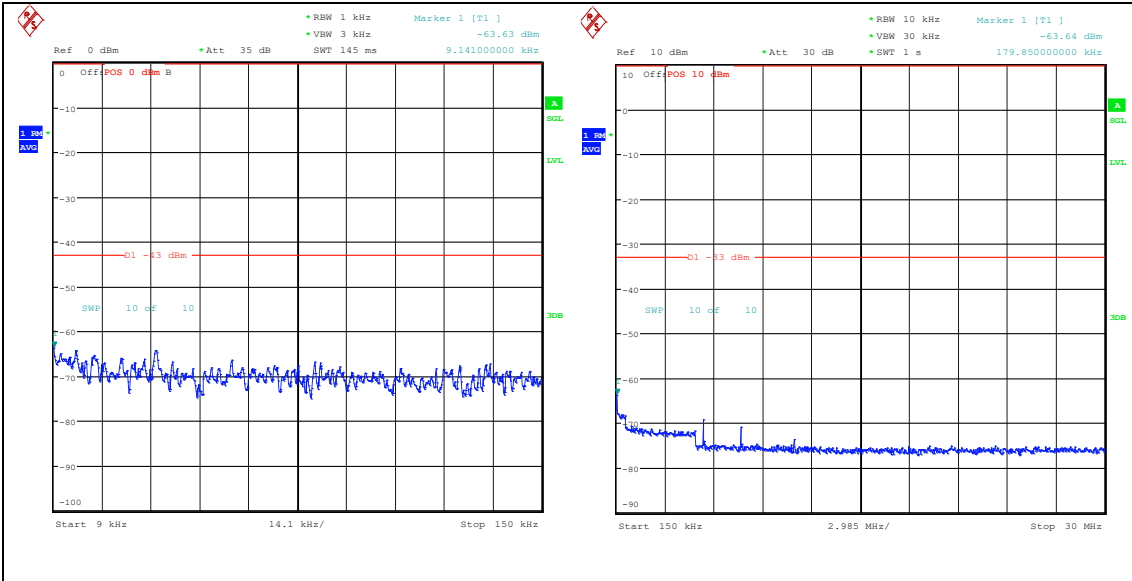

Band25_15MHz_QPSK_26615_75RB#0_0.009~0.15_0.009~0.15

Band25_15MHz_QPSK_26615_75RB#0_0.15~30_0.15~30