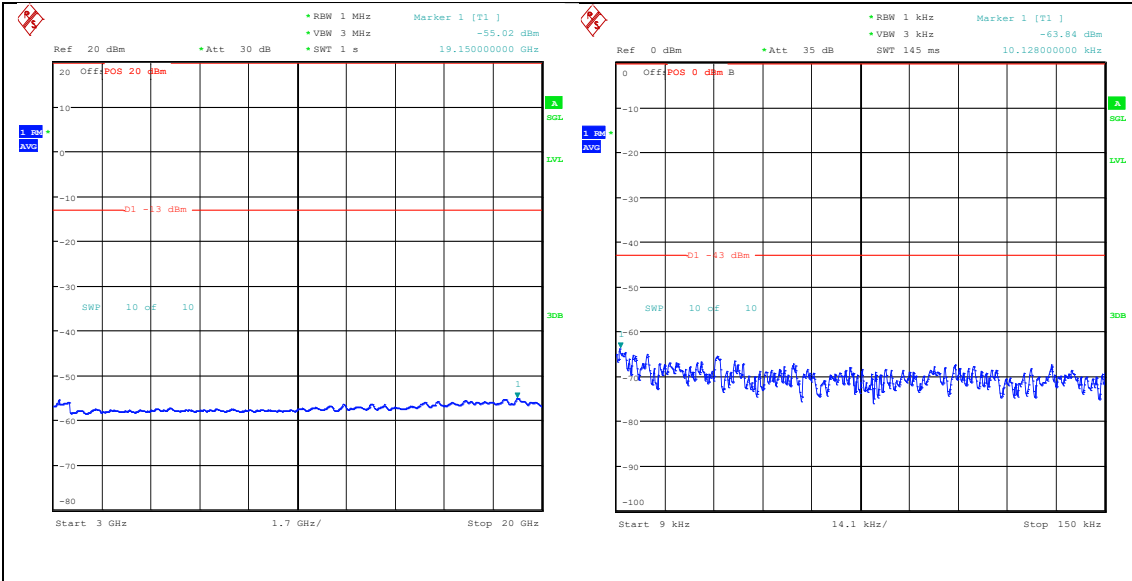

Band25_20MHz_QPSK_26365_100RB#0_3000~20000_3000~20000   Band25_20MHz_16QAM_26365_100RB#0_0.009~0.15_0.009~0.15