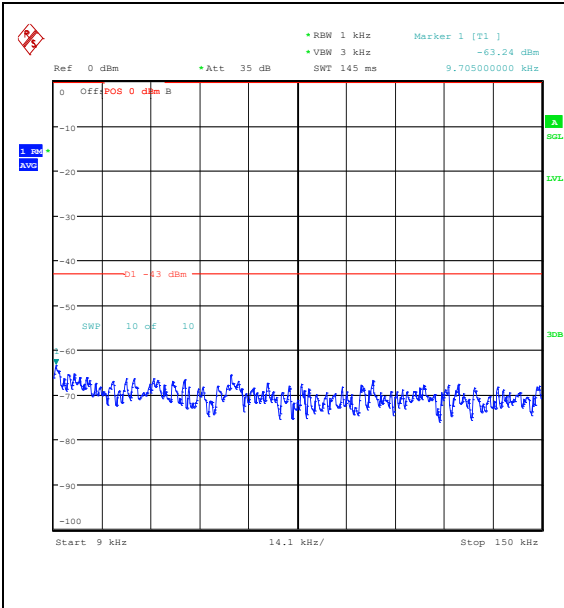

Band25_20MHz_16QAM_26590_1RB#0_1000~3
000_1000~3000

Band25_20MHz_QPSK_26590_1RB#99_0.009~0.15_0.009~0.15