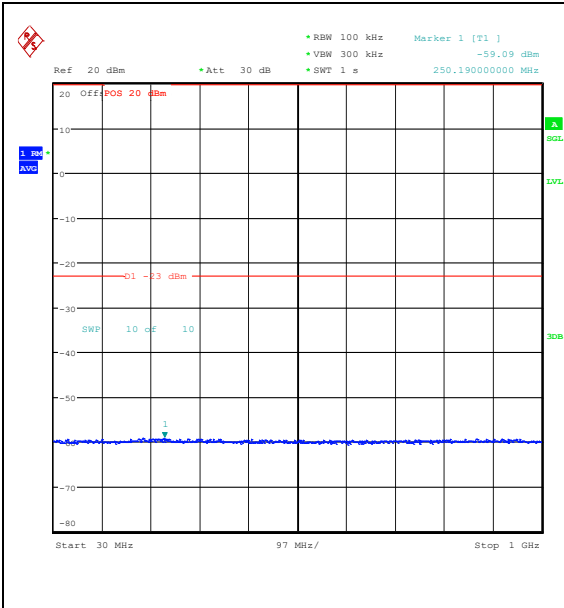

Band25_20MHz_QPSK_26590_1RB#0_30~1000
_30~1000