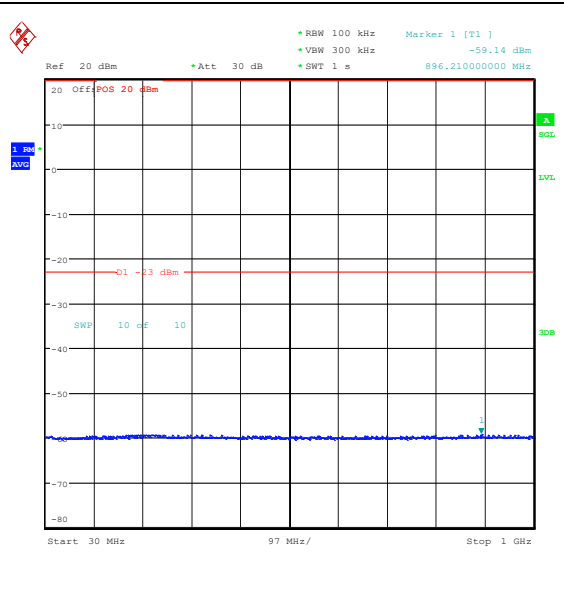

Band25_20MHz_16QAM_26140_1RB#0_30~1000
_30~1000