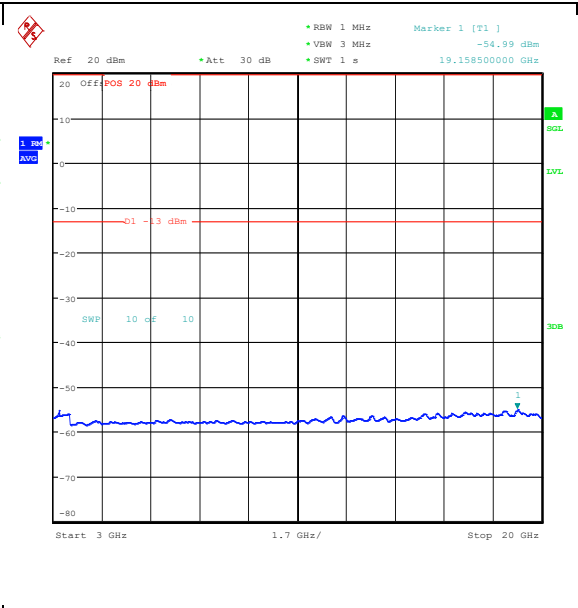

Band25_15MHz_16QAM_26615_75RB#0_3000~20000_0000_3000~20000