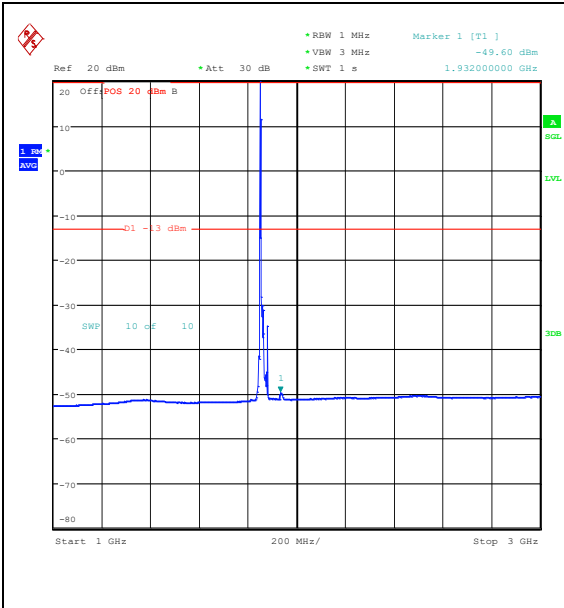

Band25_15MHz_16QAM_26115_1RB#0_0.15~30_0.15~30

Band25_15MHz_16QAM_26115_1RB#0_1000~3000_1000~3000