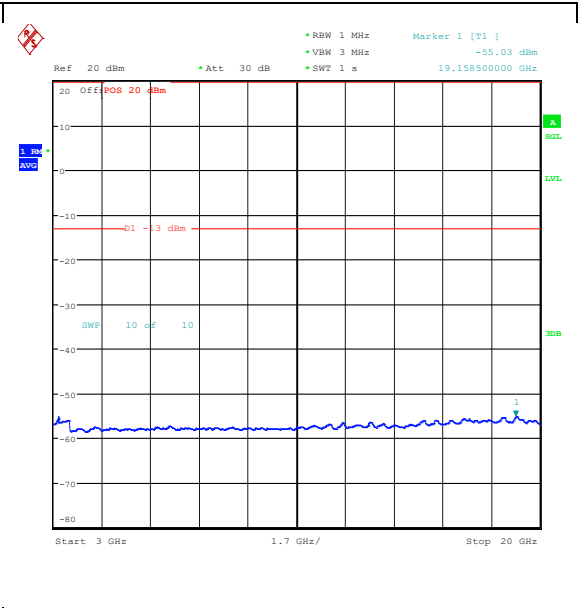

Band25_15MHz_16QAM_26115_1RB#0_30~1000_30~1000

Band25_15MHz_16QAM_26115_1RB#0_3000~20000_000_3000~20000