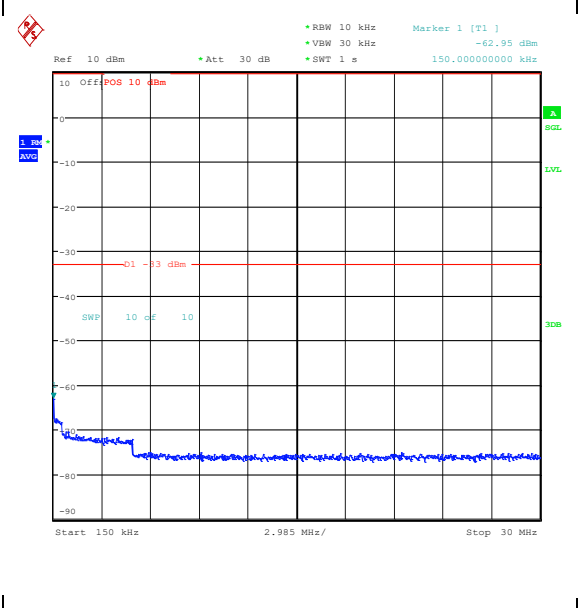

Band25_15MHz_QPSK_26365_1RB#0_0.15~30_0.15~30