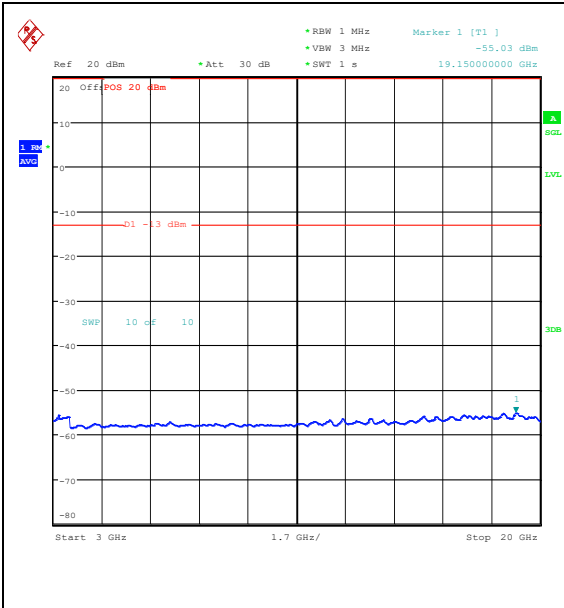

Band25\_15MHz\_QPSK\_26115\_75RB#0\_0.009~0.15\_0.009~0.15

Band25\_15MHz\_QPSK\_26115\_75RB#0\_0.15~30\_0.15~30

Band25\_15MHz\_QPSK\_26115\_75RB#0\_30~100\_0\_30~1000

Band25\_15MHz\_QPSK\_26115\_75RB#0\_1000~3000\_00\_1000~3000