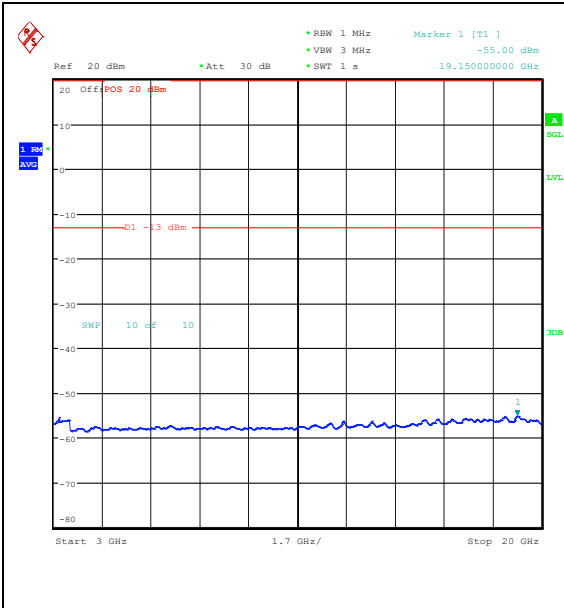

Band25_15MHz_QPSK_26615_75RB#0_3000~20000_0000_3000~20000