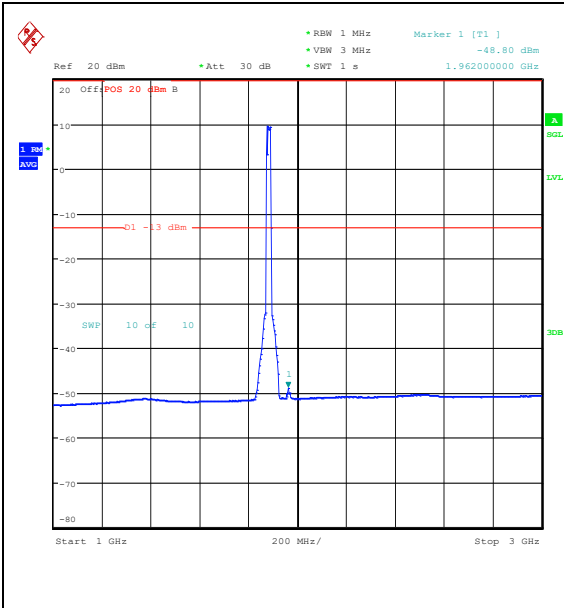

Band25_20MHz_16QAM_26365_100RB#0_1000~3000_1000~3000