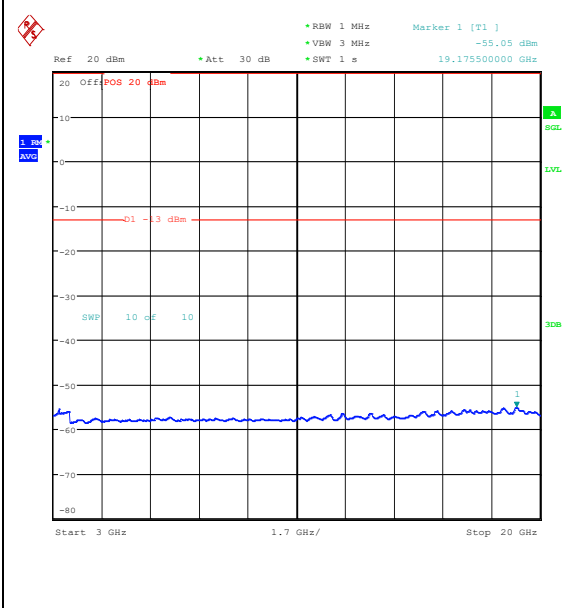

Band25_10MHz_QPSK_26640_50RB#0_3000~20000
0000_3000~20000