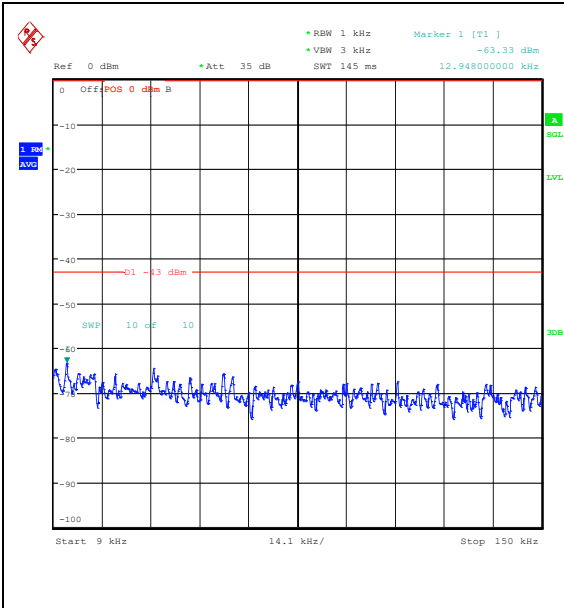

Band25_15MHz_QPSK_26615_1RB#0_0.009~0.15_0.009~0.15