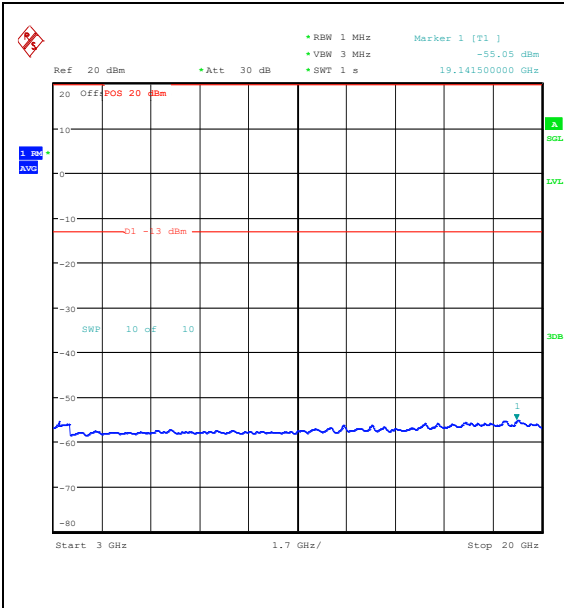

Band25_15MHz_QPSK_26365_1RB#74_3000~20000_3000~20000