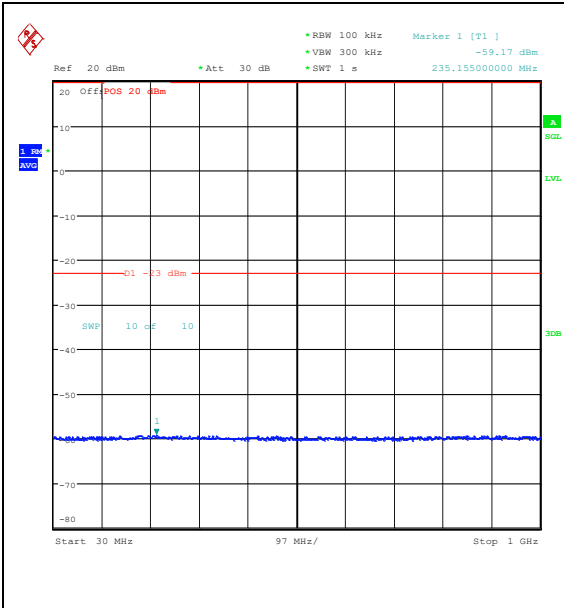

Band25\_10MHz\_16QAM\_26640\_1RB#49\_1000~3000\_1000~3000

Band25\_10MHz\_16QAM\_26640\_1RB#49\_3000~20000\_0000\_3000~20000

Band25\_10MHz\_QPSK\_26640\_50RB#0\_0.009~0.15\_0.009~0.15

Band25\_10MHz\_QPSK\_26640\_50RB#0\_0.15~30\_0.15~30