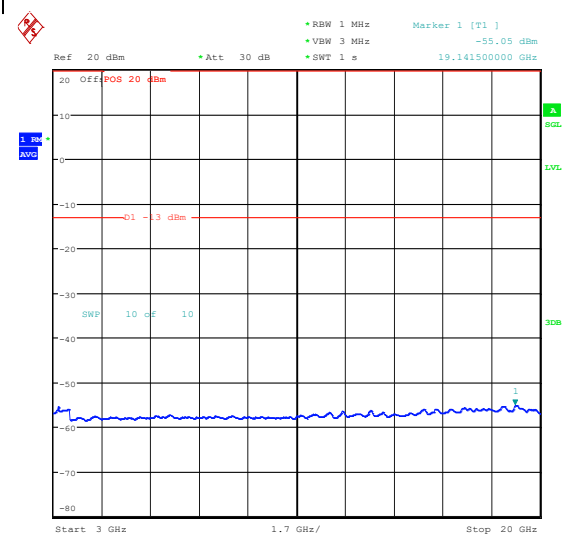

Band25_15MHz_16QAM_26115_1RB#74_3000~2
0000_3000~20000

Band25_15MHz_16QAM_26115_1RB#74_30~100
0_30~1000