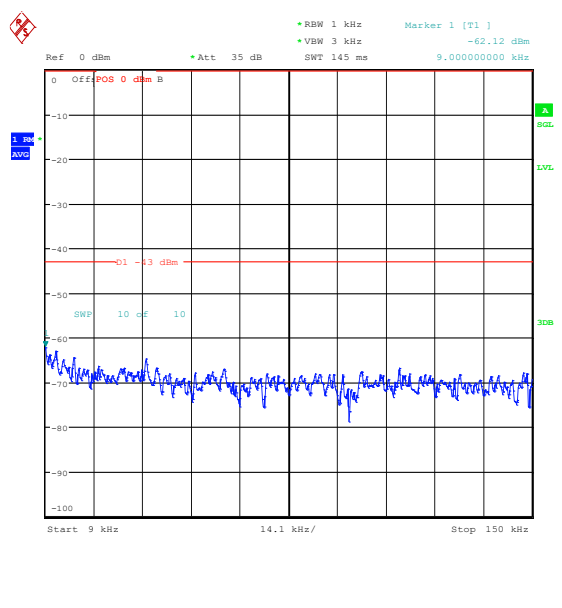

Band25_15MHz_16QAM_26115_1RB#74_0.009~0.15
0.15_0.009~0.15