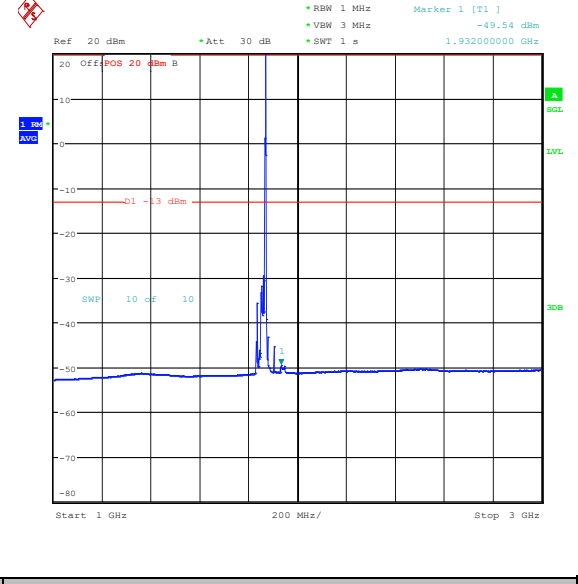

Band25_20MHz_QPSK_26140_1RB#99_1000~3000_00_1000~3000