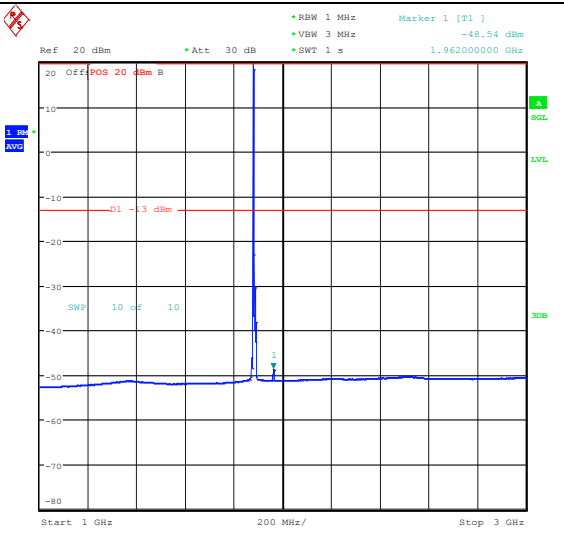

Band25_5MHz_QPSK_26365_1RB#0_1000~3000_1000~3000