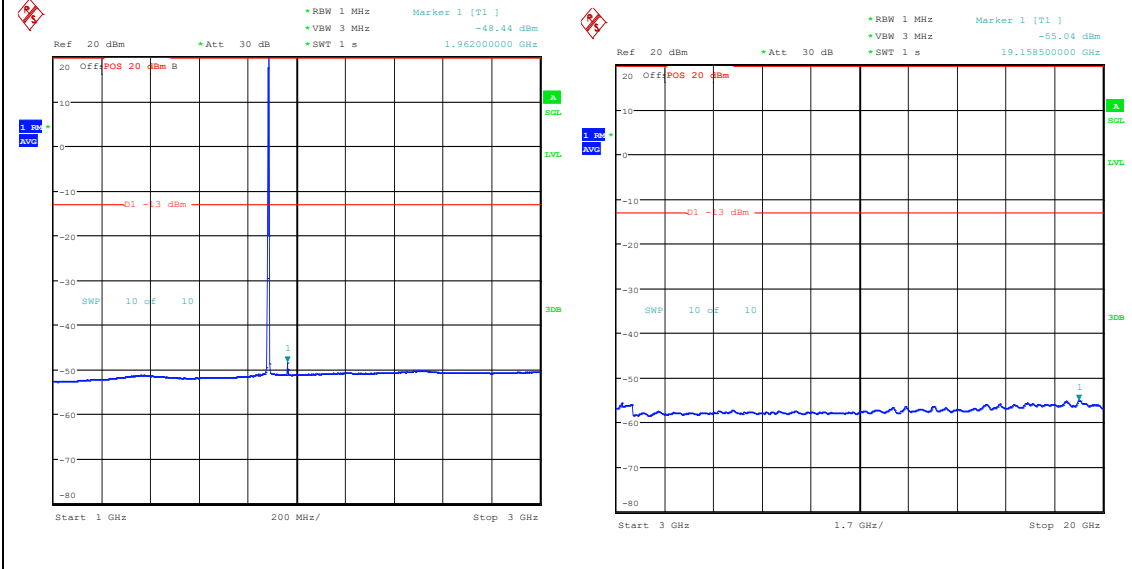

Band25_3MHz_16QAM_26365_1RB#14_1000~3000_1000~3000   Band25_3MHz_16QAM_26365_1RB#14_3000~20000_3000~20000