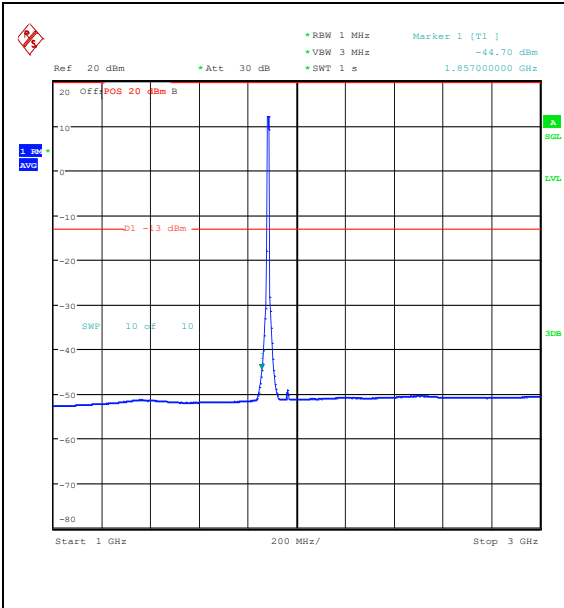

Band25_10MHz_16QAM_26365_50RB#0_1000~3000_1000~3000