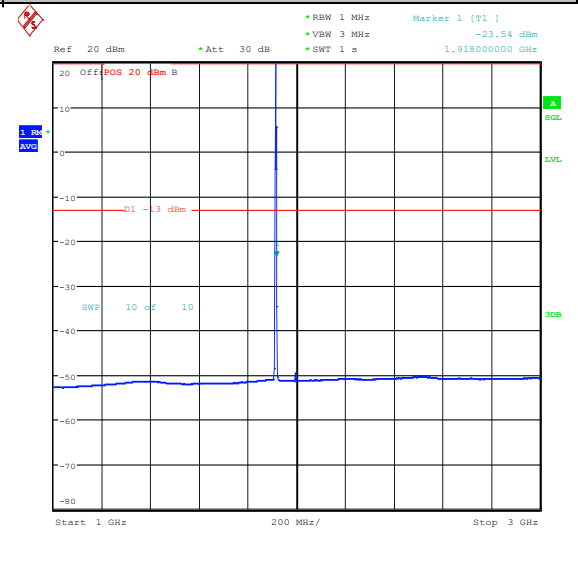

Band25_1.4MHz_QPSK_26683_6RB#0_0.009-0.15

15_0.009-0.15

Band25_1.4MHz_QPSK_26683_6RB#0_0.15-30_0.15-30

0.15-30

Band25_1.4MHz_QPSK_26683_6RB#0_30-1000_30-1000

_30-1000

Band25_1.4MHz_QPSK_26683_6RB#0_1000-3000_00_1000-3000