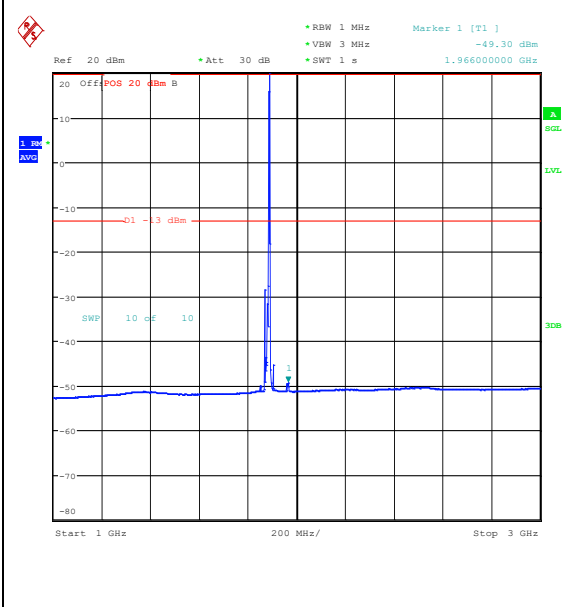

Band25_10MHz_QPSK_26365_1RB#49_3000~2
0000_3000~20000

Band25_10MHz_16QAM_26365_1RB#49_0.009~
0.15_0.009~0.15

Band25_10MHz_16QAM_26365_1RB#49_0.15~30_0.15~30

Band25_10MHz_16QAM_26365_1RB#49_30~1000_0.30~1000