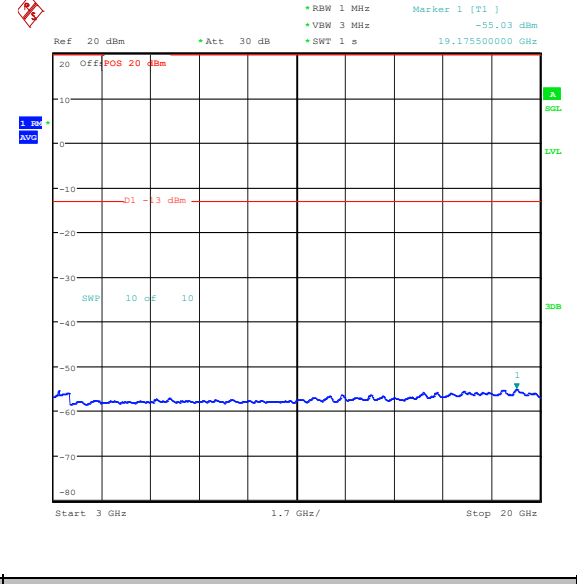

Band25_3MHz_16QAM_26055_1RB#0_3000~200_00_3000~20000