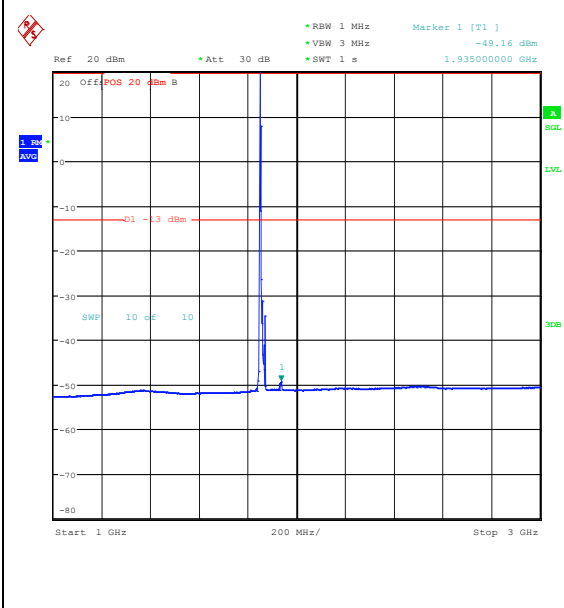

Band25_10MHz_QPSK_26090_1RB#0_3000~20000_000_3000~20000

Band25_10MHz_16QAM_26090_1RB#0_0.009~0.15_0.009~0.15

Band25_10MHz_16QAM_26090_1RB#0_0.15~3
0_0.15~30

Band25_10MHz_16QAM_26090_1RB#0_30~1000
_30~1000