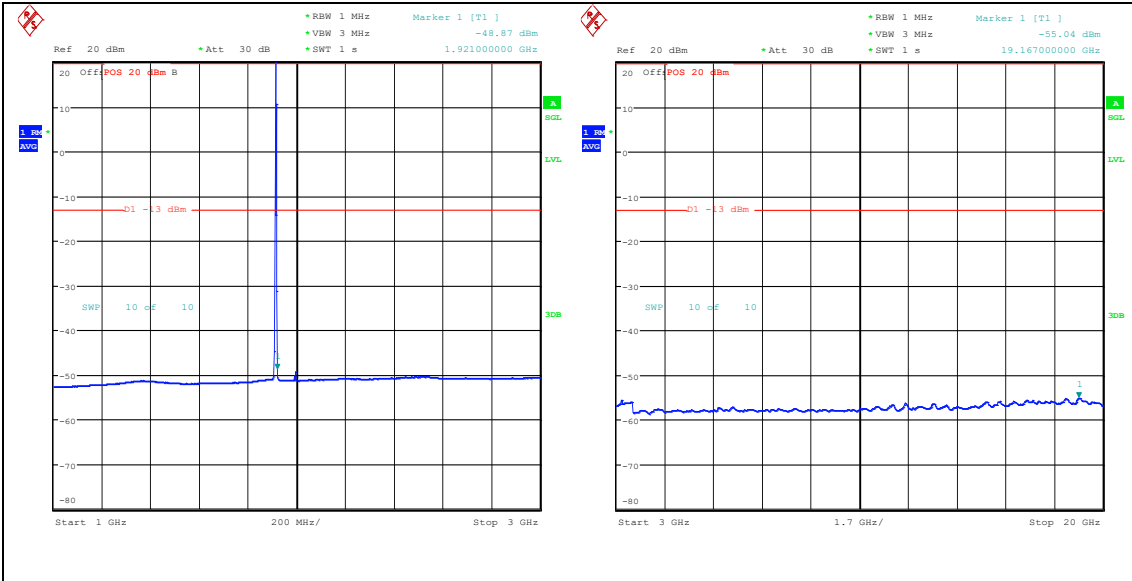

Band25_3MHz_QPSK_26675_1RB#14_3000~2000_3000~20000

Band25_3MHz_16QAM_26675_1RB#14_0.009~0.15_0.009~0.15

Band25_3MHz_16QAM_26675_1RB#14_0.15~3_0_0.15~3

Band25_3MHz_16QAM_26675_1RB#14_30~1000_30~1000

Band25_3MHz_16QAM_26675_1RB#14_1000~3000_1000~3000
 Band25_3MHz_16QAM_26675_1RB#14_3000~20000_3000~20000