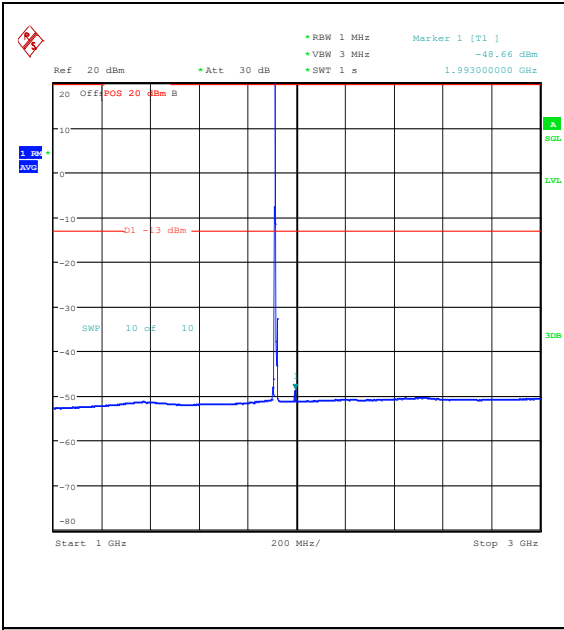

Band25_5MHz_QPSK_26665_1RB#0_3000~20000_00_3000~20000

Band25_5MHz_16QAM_26665_1RB#0_0.009~0.15_5_0.009~0.15

Band25_5MHz_16QAM_26665_1RB#0_0.15~30_0.15~30

Band25_5MHz_16QAM_26665_1RB#0_30~1000_30~1000

Band25_5MHz_16QAM_26665_1RB#0_1000~3000_00_1000~3000