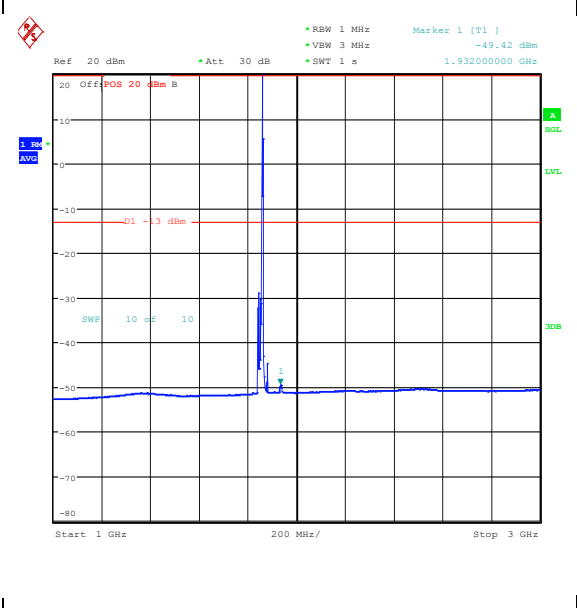

Band25_10MHz_QPSK_26090_1RB#49_1000~3000_00_1000~3000