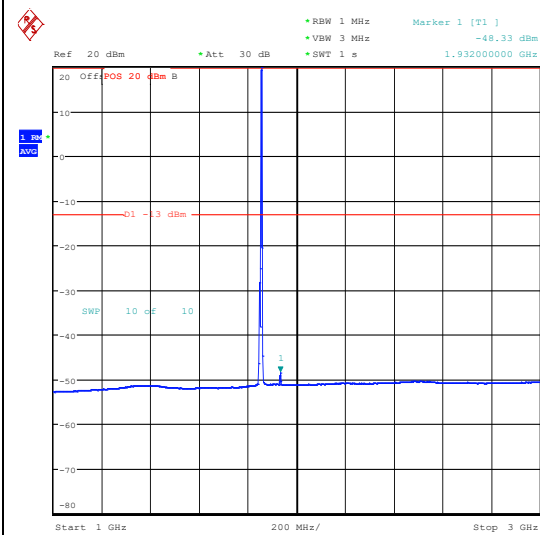

Band25_5MHz_16QAM_26065_1RB#24_1000~3
000_1000~3000