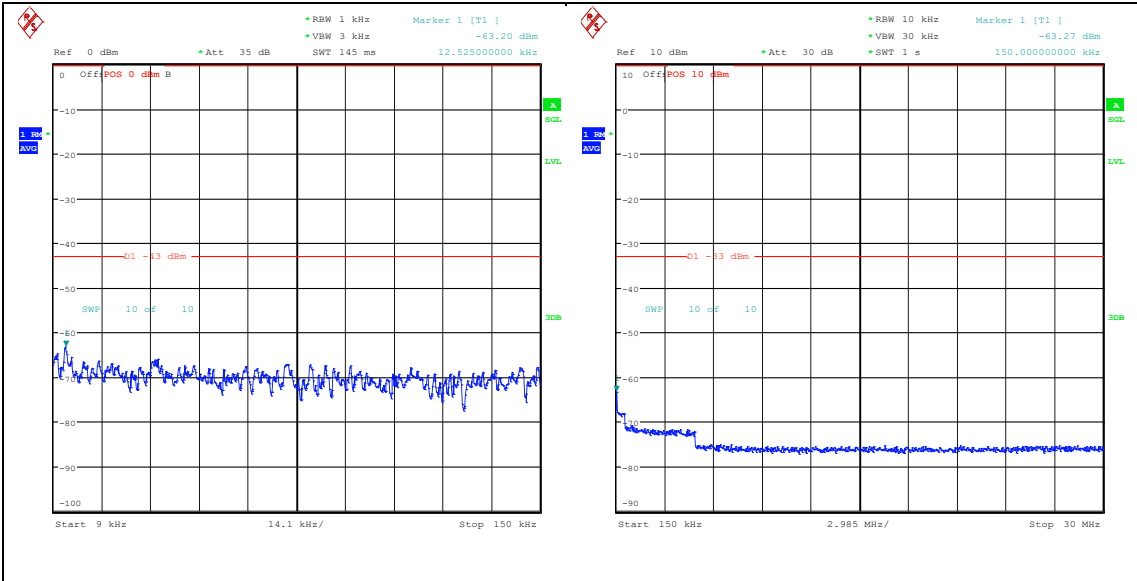

Band25_5MHz_QPSK_26665_1RB#0_0.009~0.15_0.009~0.15   Band25_5MHz_QPSK_26665_1RB#0_0.15~30_0.15~30