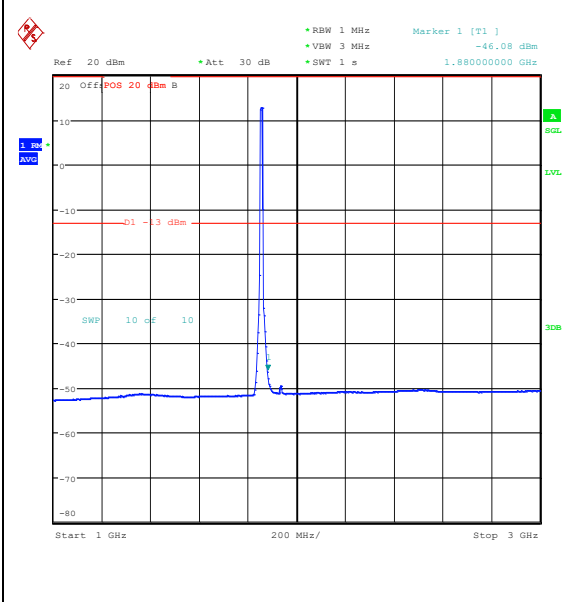

Band25_10MHz_16QAM_26090_50RB#0_1000~3000_1000~3000