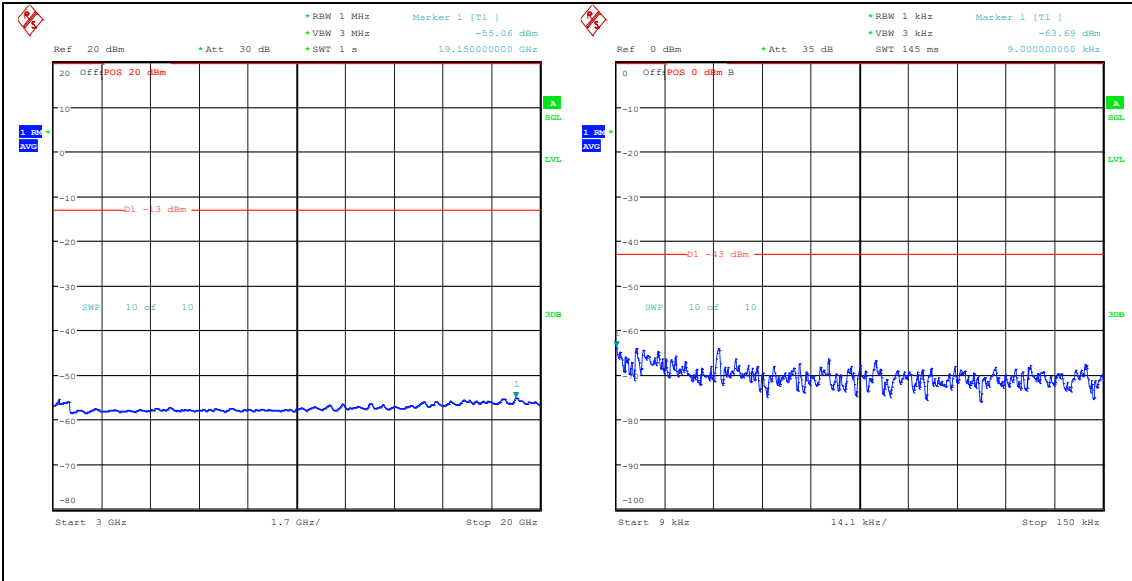

Band25_10MHz_16QAM_26090_50RB#0_3000~20000_3000~20000

Band25_10MHz_QPSK_26365_1RB#0_0.009~0.15_0.009~0.15

Band25_10MHz_QPSK_26365_1RB#0_0.15~30_0.15~30

Band25_10MHz_QPSK_26365_1RB#0_30~1000_30~1000

Band25_10MHz_QPSK_26365_1RB#0_1000~3000_0_1000~3000