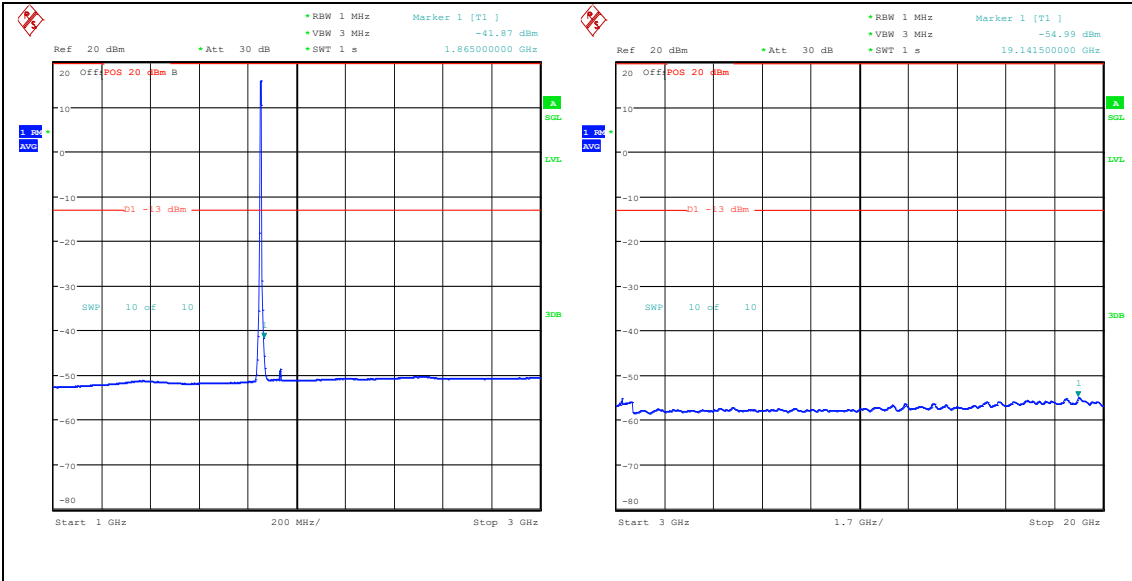

Band25_5MHz_16QAM_26065_25RB#0_1000~3000_1000~3000
Band25_5MHz_16QAM_26065_25RB#0_3000~20000_3000~20000