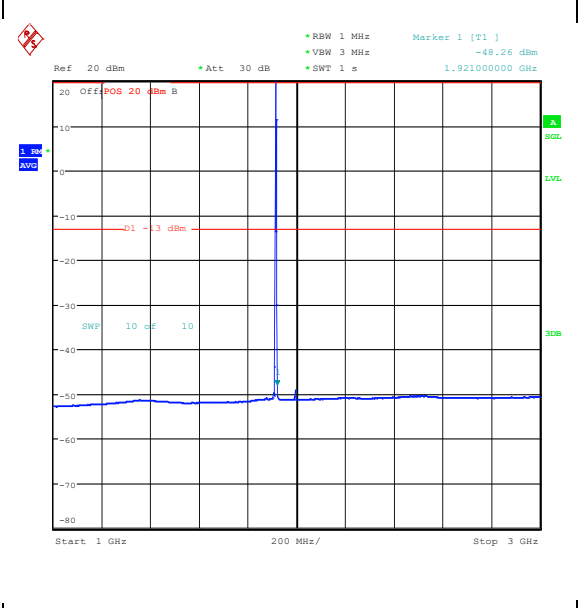

Band25_3MHz_QPSK_26675_1RB#14_0.009~0.

15_0.009~0.15

Band25_3MHz_QPSK_26675_1RB#14_0.15~30_

0.15~30

Band25_3MHz_QPSK_26675_1RB#14_30~1000

_30~1000

Band25_3MHz_QPSK_26675_1RB#14_1000~3000

0_1000~3000