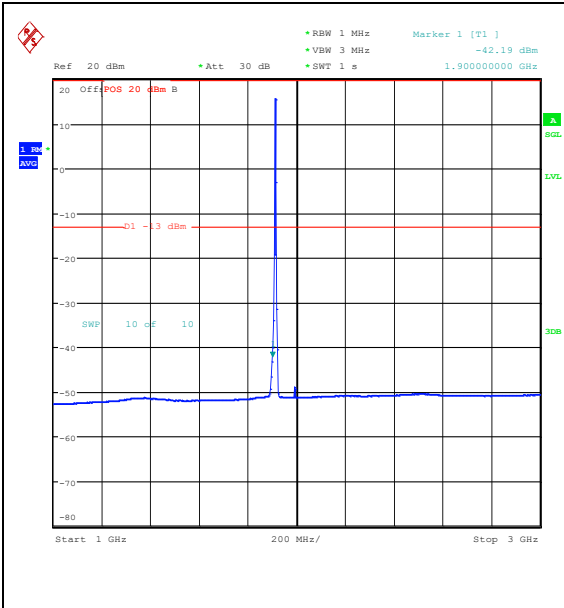

Band25_5MHz_QPSK_26665_25RB#0_3000~2000_3000~20000

Band25_5MHz_16QAM_26665_25RB#0_0.009~0.15_0.009~0.15

Band25_5MHz_16QAM_26665_25RB#0_0.15~30_0.15~30

Band25_5MHz_16QAM_26665_25RB#0_30~1000_30~1000

Band25_5MHz_16QAM_26665_25RB#0_1000~3000_1000~3000