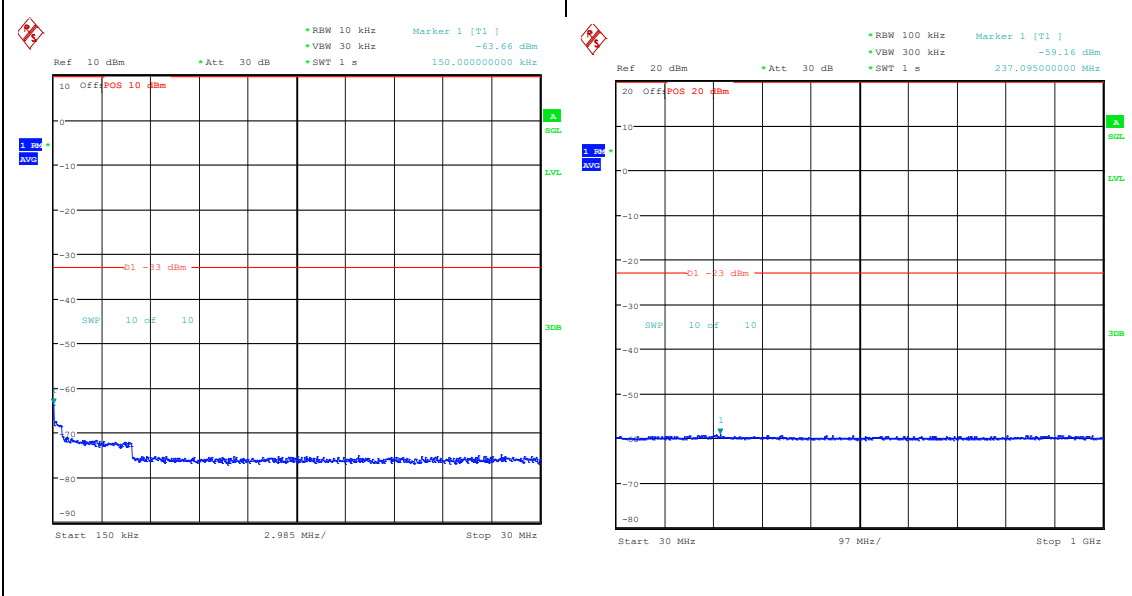

Band25_10MHz_16QAM_26365_1RB#0_0.15~30_0.15~30   Band25_10MHz_16QAM_26365_1RB#0_30~1000_30~1000