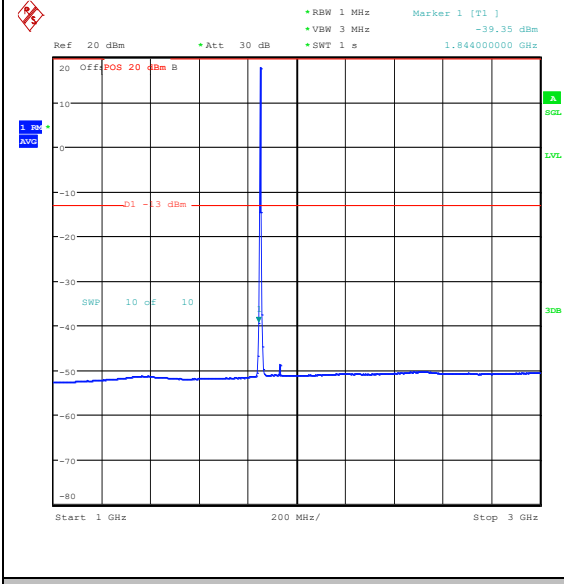

Band25_3MHz_16QAM_26055_15RB#0_1000~3
000_1000~3000