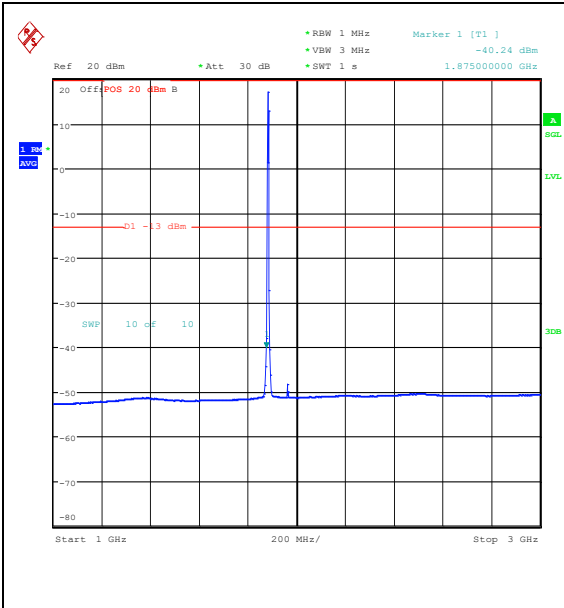

Band25_3MHz_16QAM_26365_15RB#0_1000~3000_1000~3000