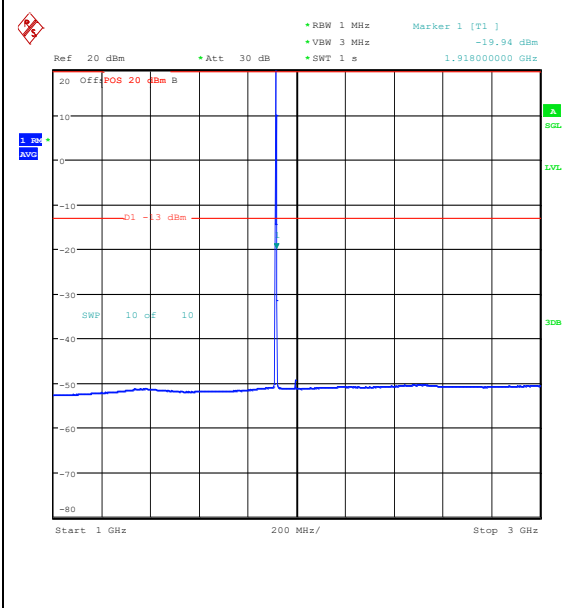

Band25_1.4MHz_16QAM_26683_1RB#5_1000~3000_1000~3000