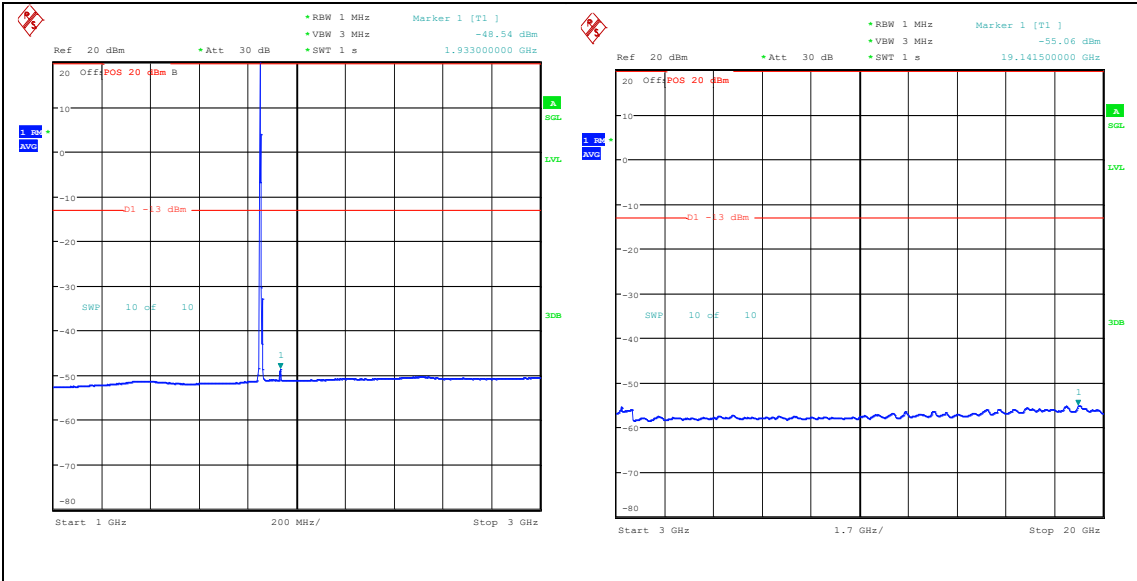

Band25_5MHz_16QAM_26065_1RB#0_1000~3000_00_1000~3000

Band25_5MHz_16QAM_26065_1RB#0_3000~2000_00_3000~20000