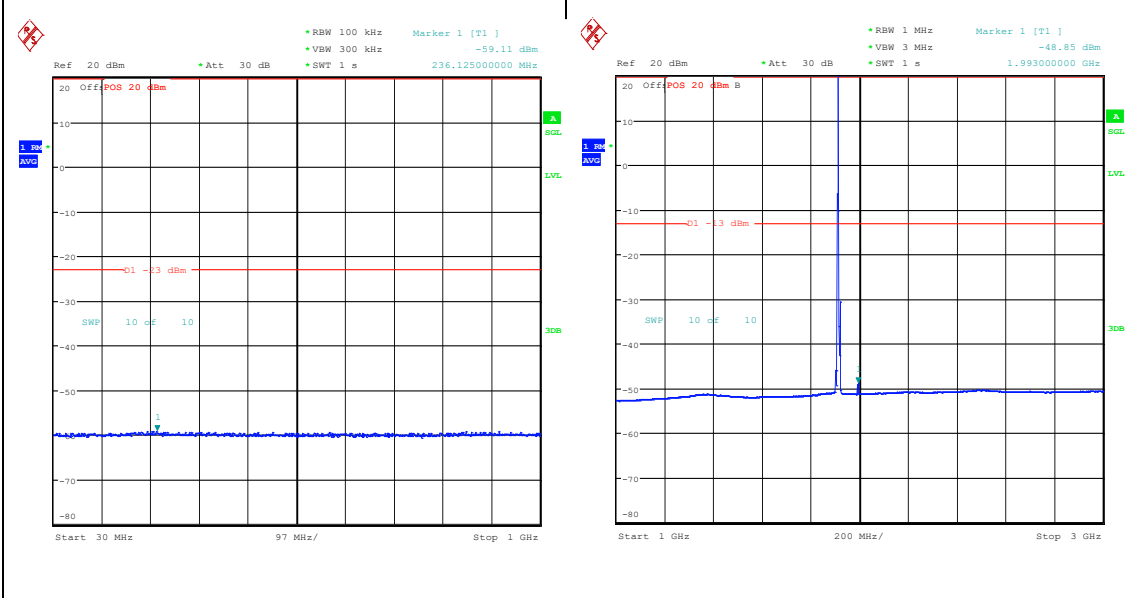

Band25_5MHz_QPSK_26665_1RB#0_30~1000_30~1000   Band25_5MHz_QPSK_26665_1RB#0_1000~3000_1000~3000