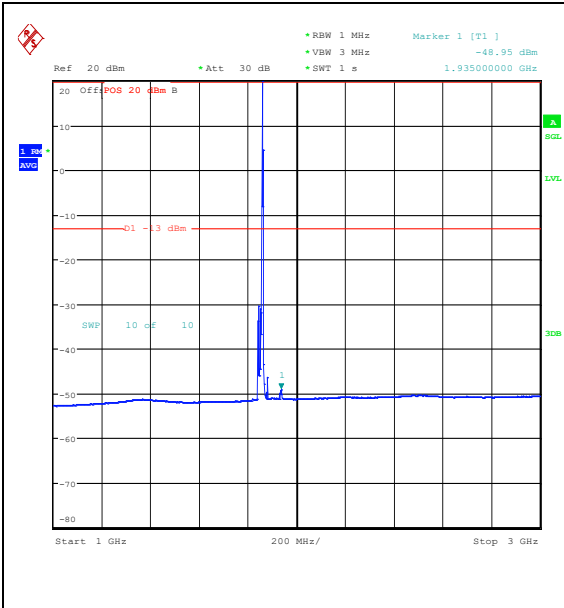

Band25_10MHz_16QAM_26090_1RB#49_1000~3000_1000~3000