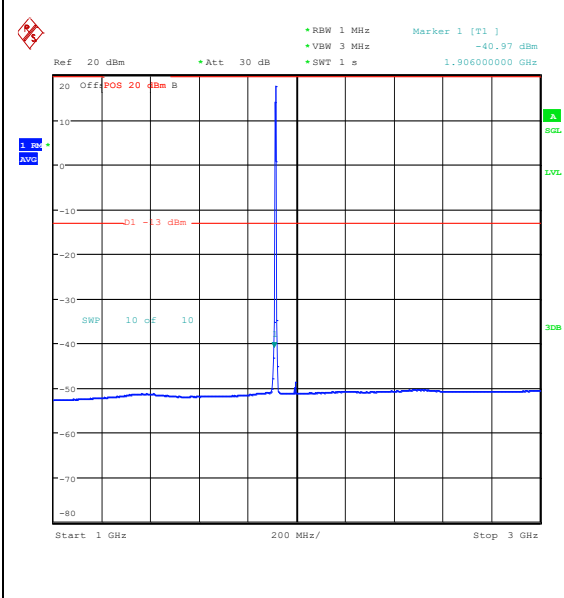

Band25_3MHz_16QAM_26675_15RB#0_1000~3000_1000~3000