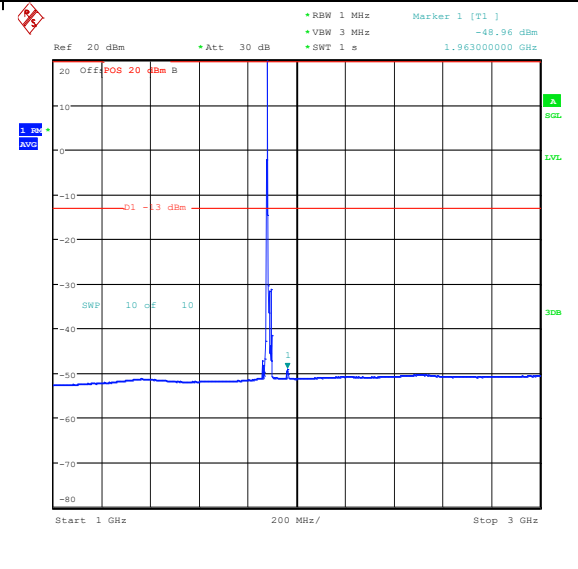

Band25_10MHz_16QAM_26090_50RB#0_3000~20000_3000~20000

Band25_10MHz_QPSK_26365_1RB#0_0.009~0.15_0.009~0.15

Band25_10MHz_QPSK_26365_1RB#0_0.15~30_0.15~30

Band25_10MHz_QPSK_26365_1RB#0_30~1000_30~1000

Band25_10MHz_QPSK_26365_1RB#0_1000~3000_0_1000~3000