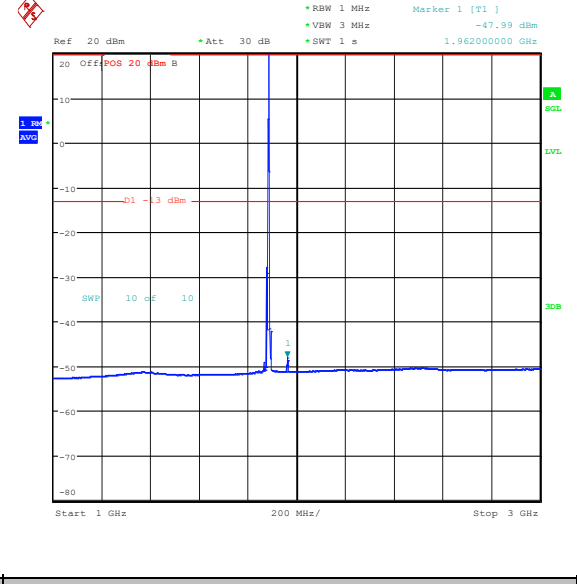

Band25_5MHz_QPSK_26365_1RB#24_1000~3000_0_1000~3000