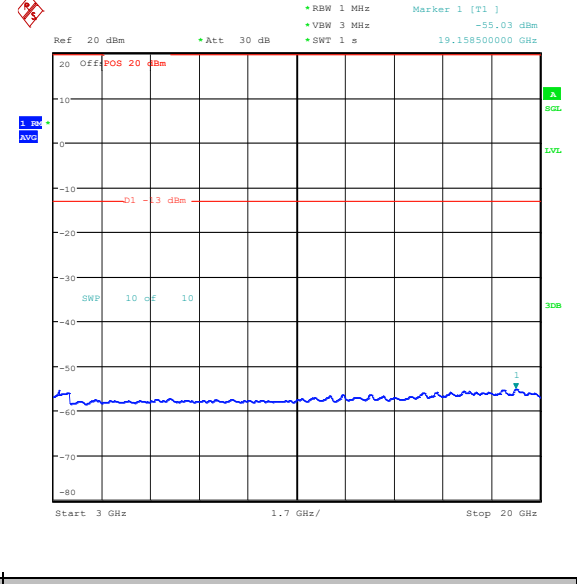

Band25_3MHz_16QAM_26055_15RB#0_3000~20
000_3000~20000