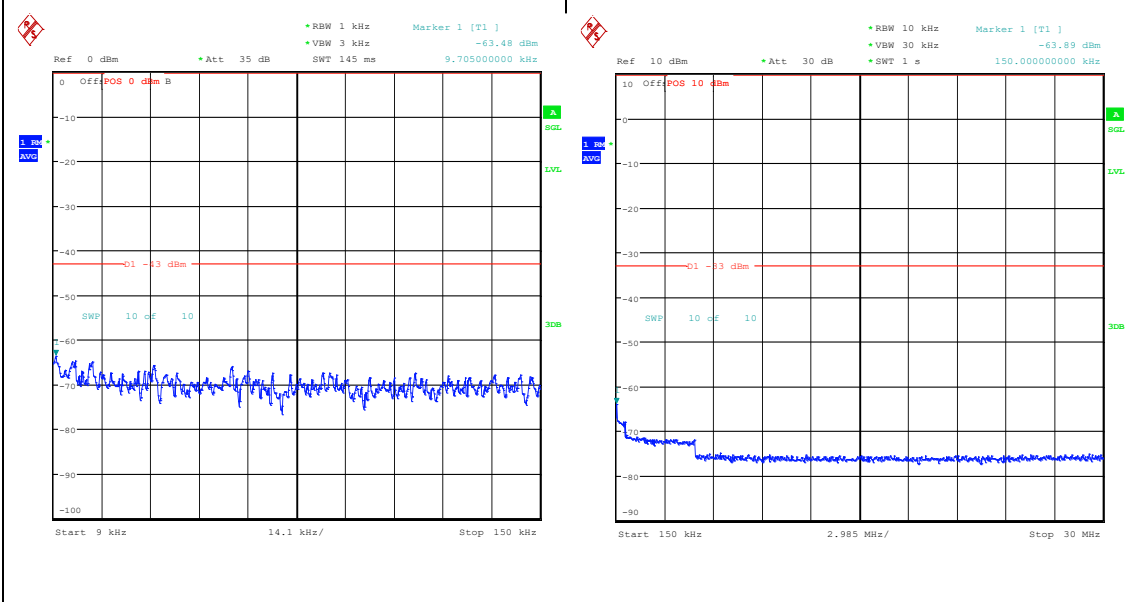

Band25_5MHz_QPSK_26065_25RB#0_3000~2000_3000~20000

Band25_5MHz_16QAM_26065_25RB#0_0.009~0.15_0.009~0.15

Band25_5MHz_16QAM_26065_25RB#0_0.15~3_0.15~3

Band25_5MHz_16QAM_26065_25RB#0_30~1000_30~1000

Band25_5MHz_16QAM_26065_25RB#0_1000~3000_1000~3000
 Band25_5MHz_16QAM_26065_25RB#0_3000~20000_3000~20000