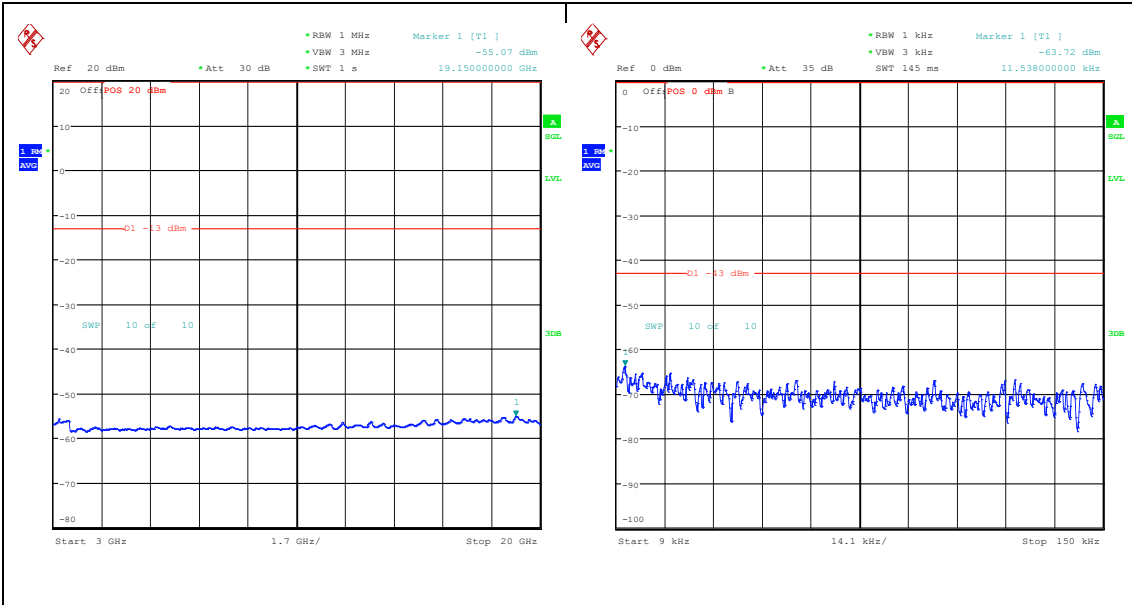

Band25_1.4MHz_QPSK_26683_6RB#0_3000~20000_3000~20000
Band25_1.4MHz_16QAM_26683_6RB#0_0.009~0.15_0.009~0.15