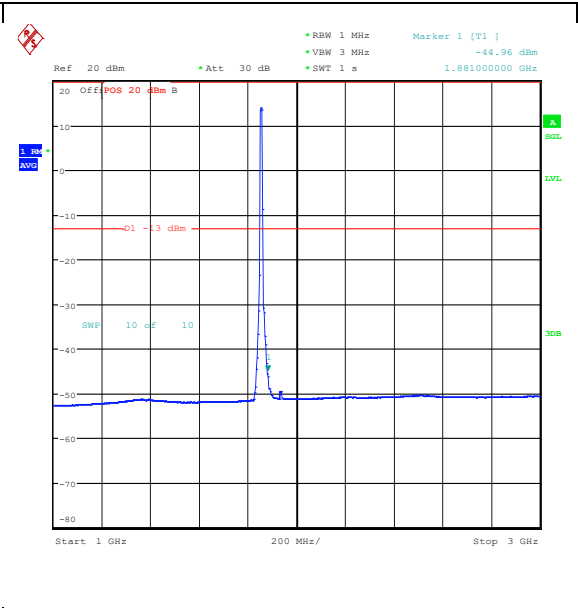

Band25_10MHz_QPSK_26090_50RB#0_1000~3000
00_1000~3000