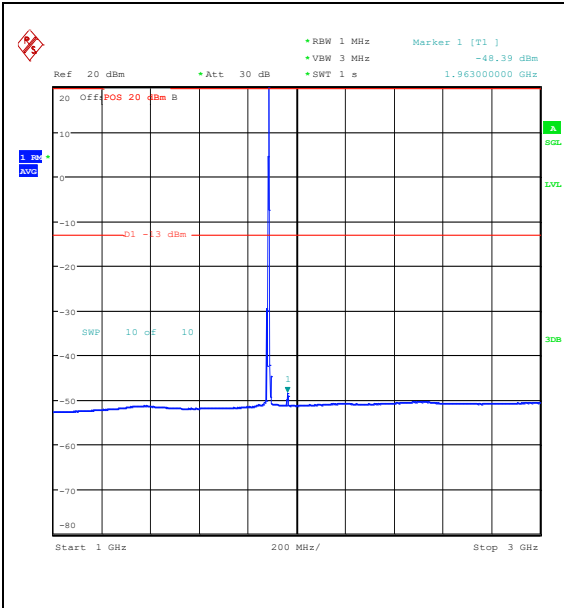

Band25_5MHz_16QAM_26365_1RB#24_1000~3000_1000~3000