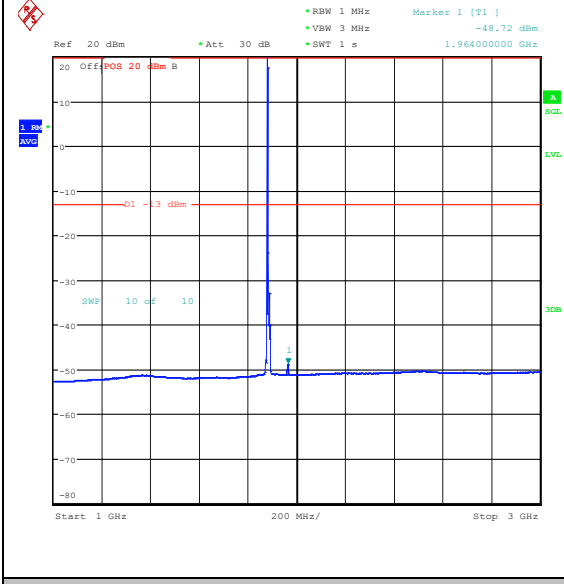

Band25_5MHz_16QAM_26365_1RB#0_1000~30_00_1000~3000