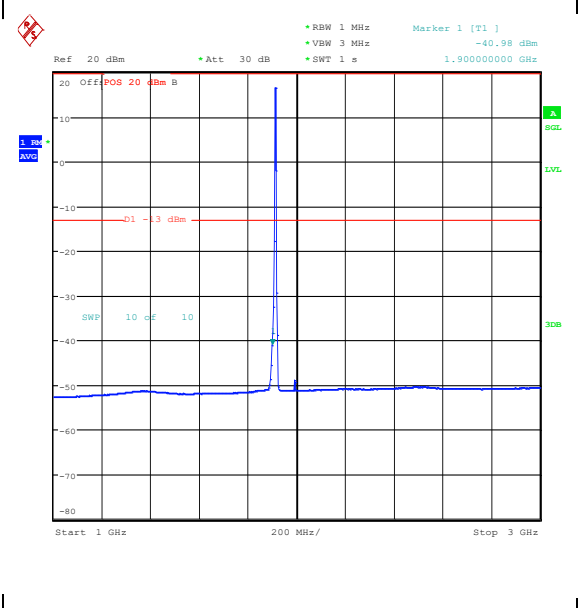

Band25_5MHz_16QAM_26665_1RB#24_3000~20
000_3000~20000

Band25_5MHz_QPSK_26665_25RB#0_0.009~0.15_0.009~0.15

Band25_5MHz_QPSK_26665_25RB#0_0.15~30_0.15~30

Band25_5MHz_QPSK_26665_25RB#0_30~1000_30~1000

Band25_5MHz_QPSK_26665_25RB#0_1000~3000_0_1000~3000