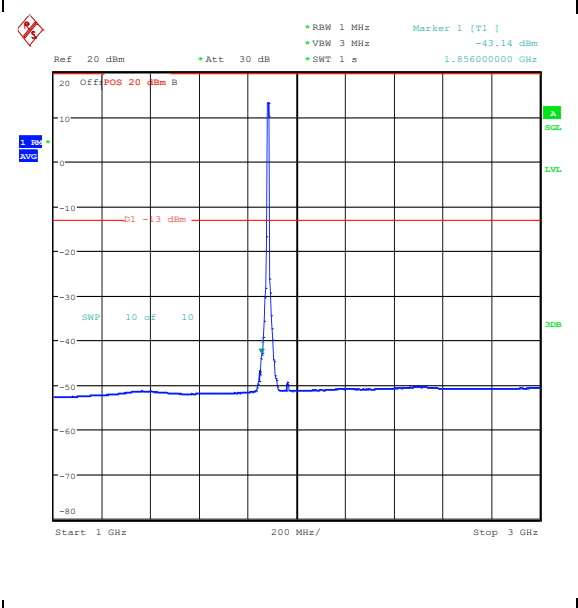

Band25_10MHz_QPSK_26365_50RB#0_1000~3000_00_1000~3000