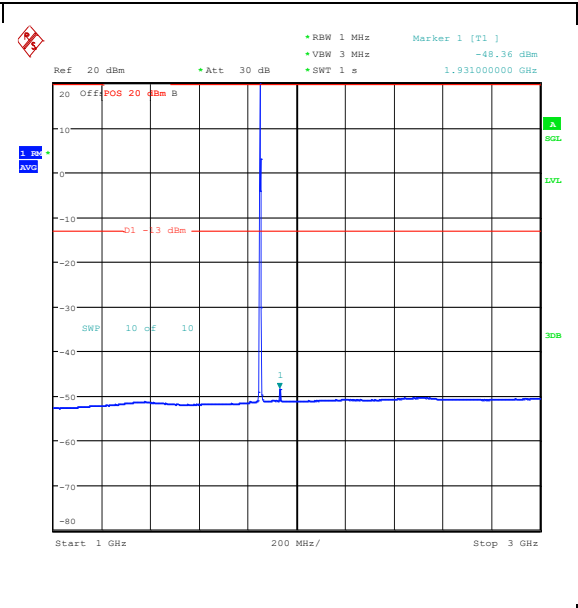

Band25_1.4MHz_16QAM_26683_6RB#0_1000~3000_1000~3000

Band25_1.4MHz_16QAM_26683_6RB#0_3000~20000_3000~20000

Band25_3MHz_QPSK_26055_1RB#0_0.009~0.15_0.009~0.15

Band25_3MHz_QPSK_26055_1RB#0_0.15~30_0.15~30

Band25_3MHz_QPSK_26055_1RB#0_30~1000_30~1000