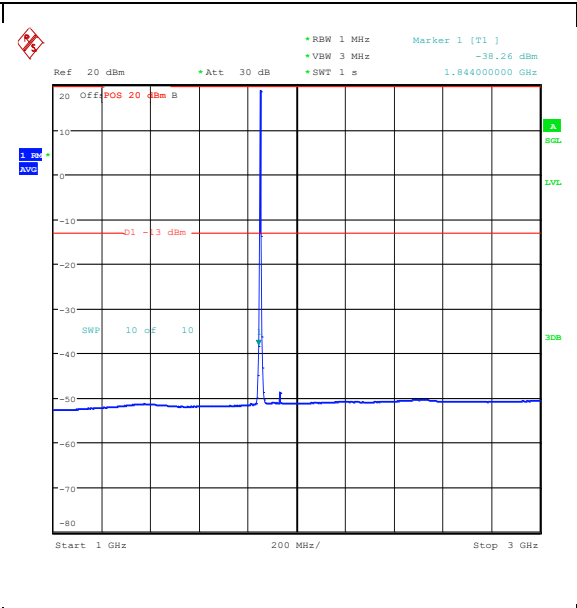

Band25_3MHz_QPSK_26055_15RB#0_1000~300
0_1000~3000