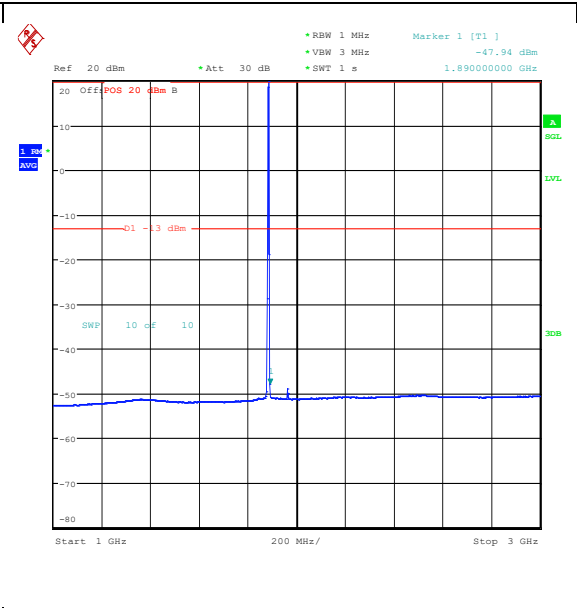

Band25_3MHz_QPSK_26365_1RB#14_1000~300
0_1000~3000