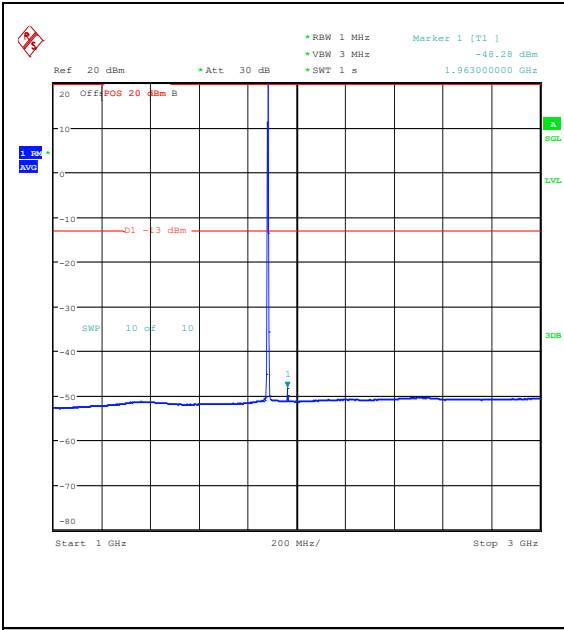

Band25_3MHz_16QAM_26365_1RB#0_1000~3000_00_1000~3000