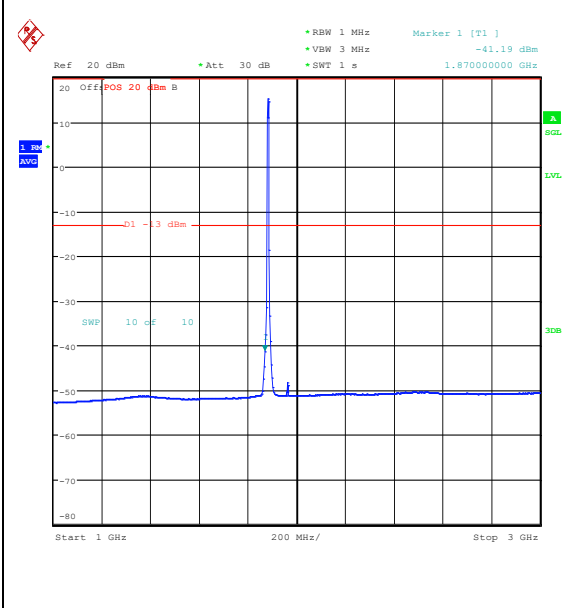

Band25_5MHz_16QAM_26365_25RB#0_1000~3
000_1000~3000