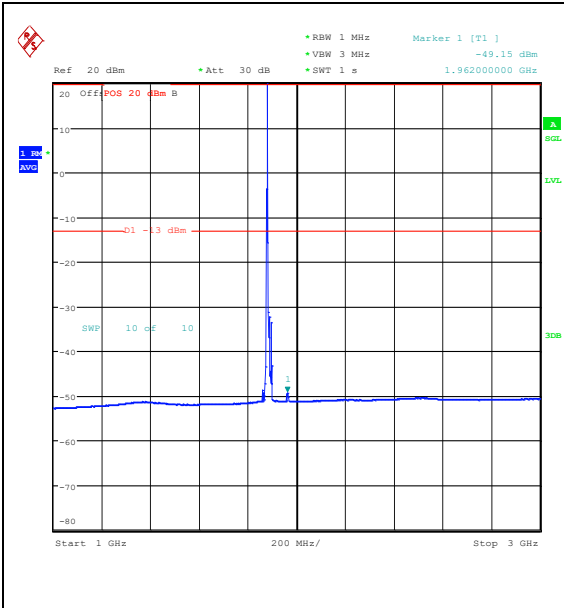

Band25_10MHz_16QAM_26365_1RB#0_1000~3000_1000~3000