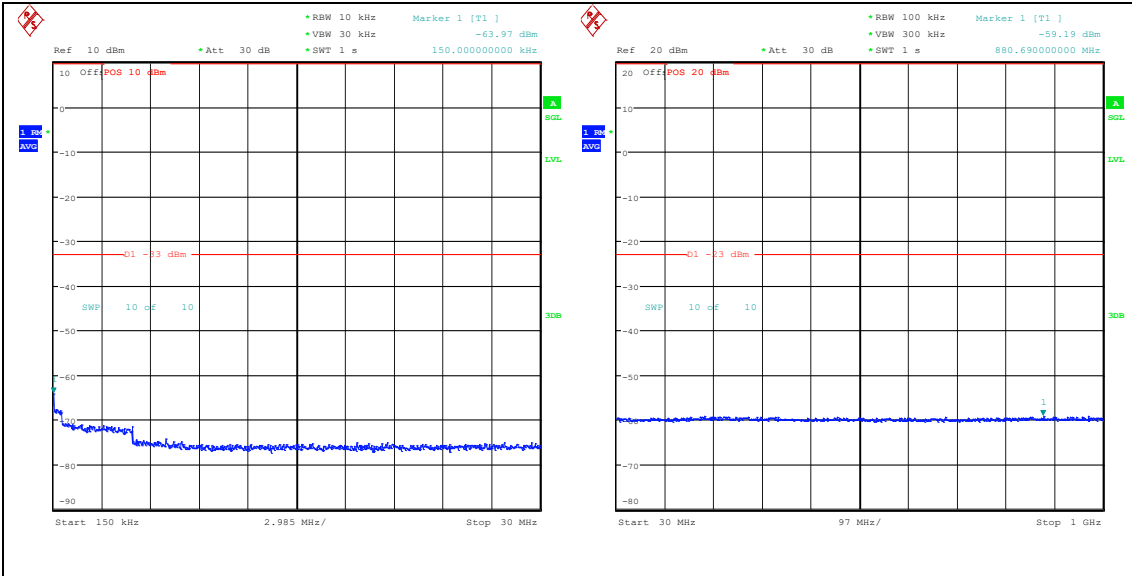

Band25_10MHz_16QAM_26090_50RB#0_0.15~30_0.15~30

Band25_10MHz_16QAM_26090_50RB#0_30~1000_0.30~1000