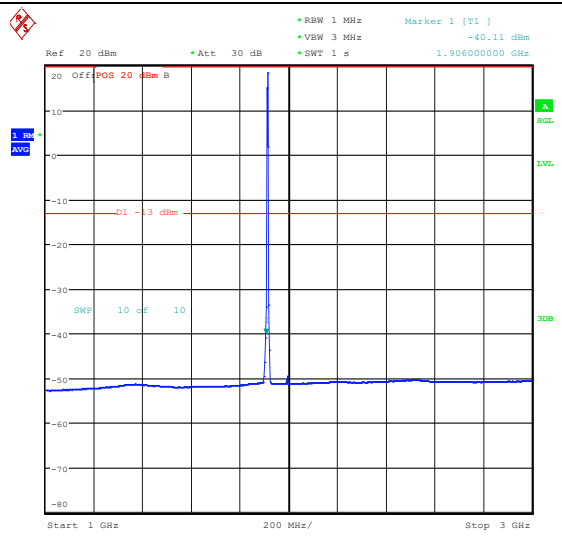

Band25_3MHz_QPSK_26675_15RB#0_1000~3000
0_1000~3000