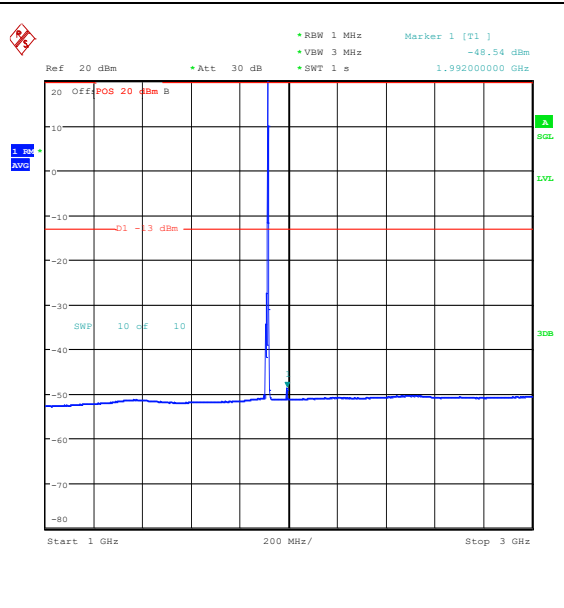

Band25_5MHz_16QAM_26665_1RB#0_3000~20000_00_3000~20000

Band25_5MHz_QPSK_26665_1RB#24_0.009~0.15_0.009~0.15

Band25_5MHz_QPSK_26665_1RB#24_0.15~30_0.15~30

Band25_5MHz_QPSK_26665_1RB#24_30~1000_30~1000

Band25_5MHz_QPSK_26665_1RB#24_1000~300_0_1000~3000