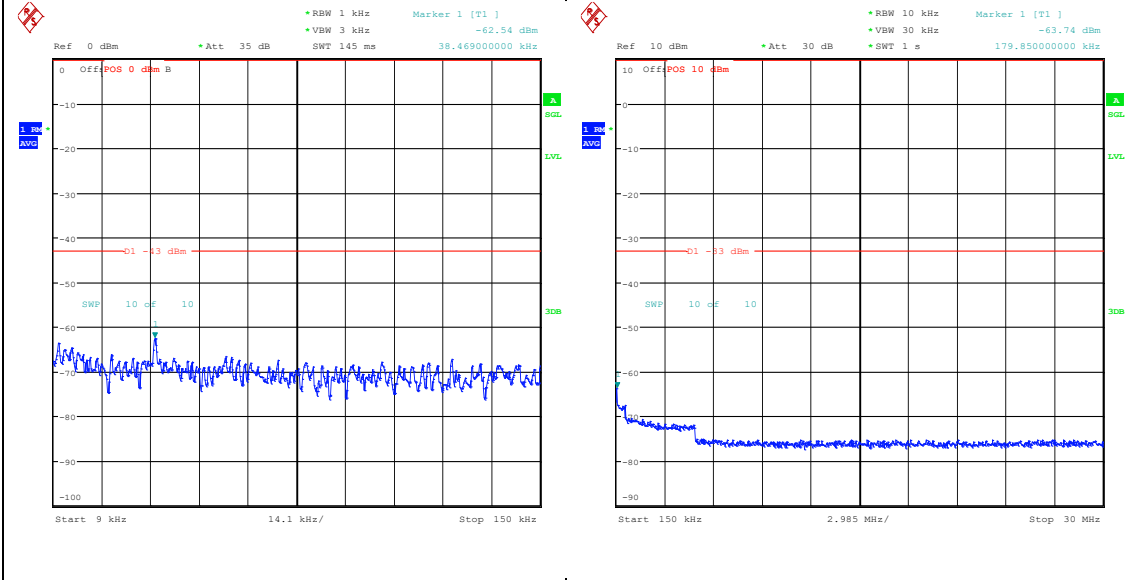

Band25_3MHz_QPSK_26675_1RB#14_3000~2000_3000~20000

Band25_3MHz_16QAM_26675_1RB#14_0.009~0.15_0.009~0.15

Band25_3MHz_16QAM_26675_1RB#14_0.15~3_0_0.15~3

Band25_3MHz_16QAM_26675_1RB#14_30~1000_30~1000

Band25_3MHz_16QAM_26675_1RB#14_1000~3000_1000~3000
 Band25_3MHz_16QAM_26675_1RB#14_3000~20000_3000~20000