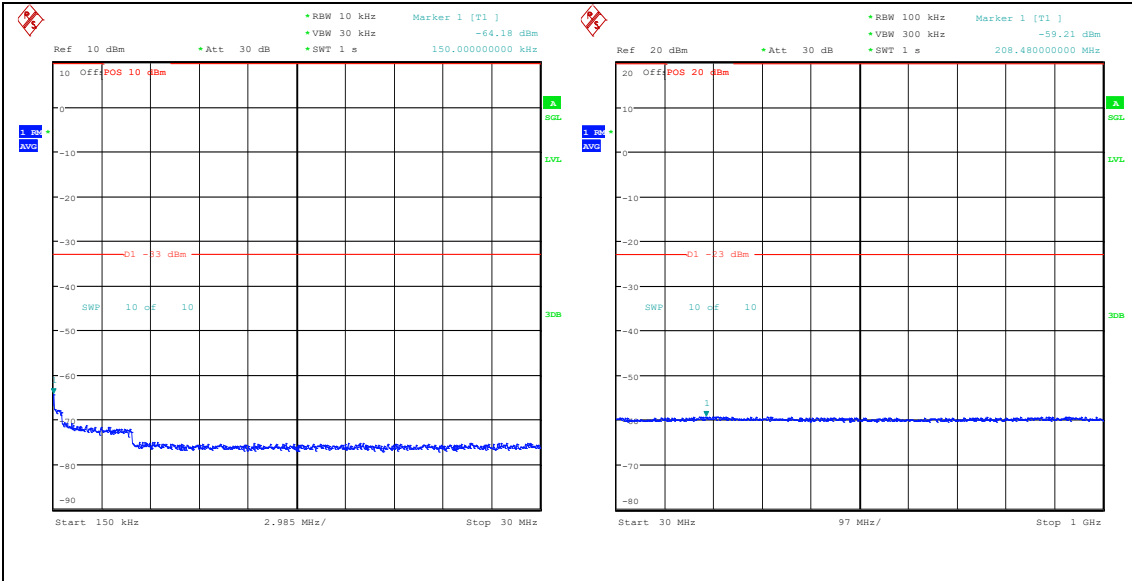

Band25_3MHz_16QAM_26365_1RB#14_0.15~30_0.15~30   Band25_3MHz_16QAM_26365_1RB#14_30~1000_30~1000