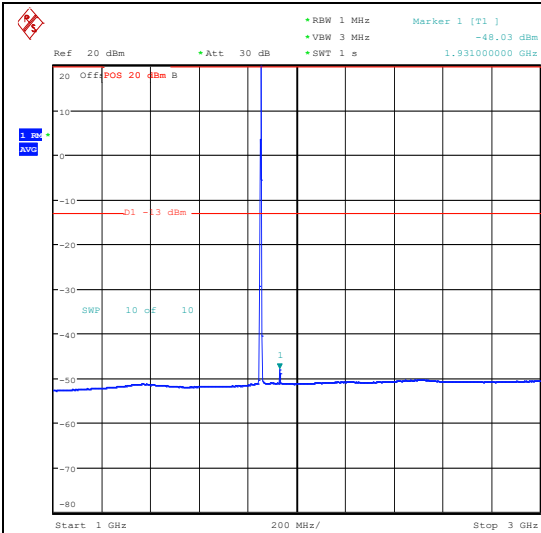

Band25_3MHz_16QAM_26055_1RB#14_1000~3000_1000~3000