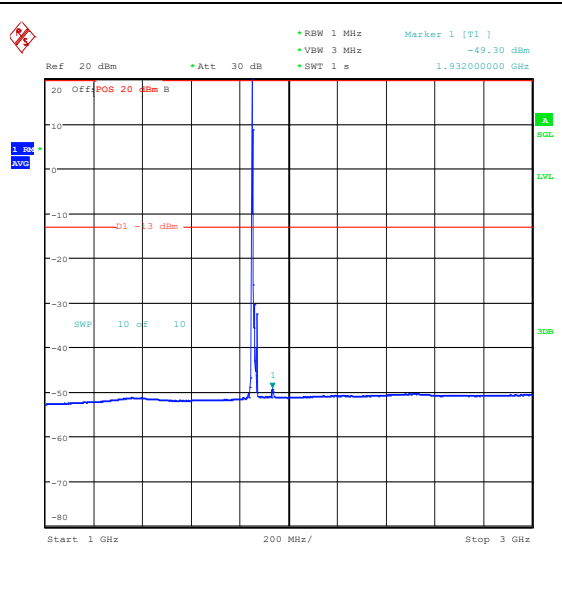

Band25_5MHz_16QAM_26665_25RB#0_3000~20000_3000~20000

Band25_10MHz_QPSK_26090_1RB#0_0.009~0.15_0.009~0.15

Band25_10MHz_QPSK_26090_1RB#0_0.15~30_0.15~30

Band25_10MHz_QPSK_26090_1RB#0_30~1000_30~1000

Band25_10MHz_QPSK_26090_1RB#0_1000~3000_0_1000~3000