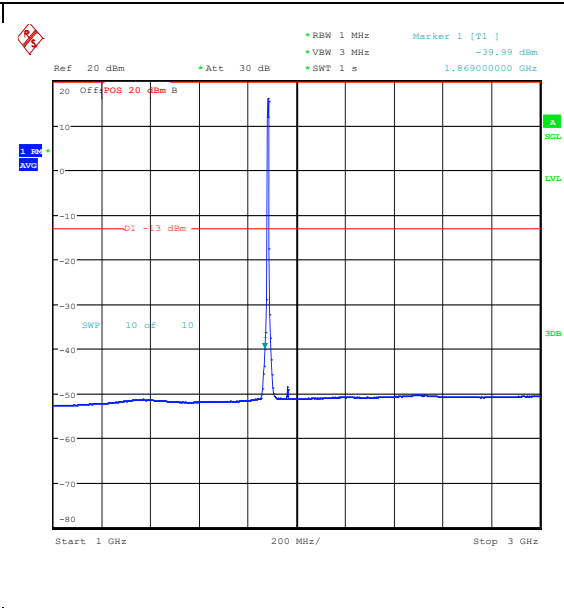

Band25_5MHz_QPSK_26365_25RB#0_1000~300
0_1000~3000