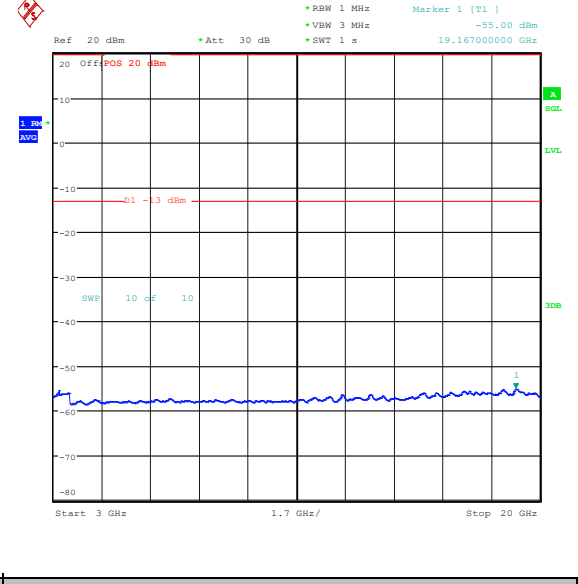

Band25_5MHz_16QAM_26365_1RB#0_0.009~0.15_0.009~0.15

Band25_5MHz_16QAM_26365_1RB#0_0.15~30_0.15~30

Band25_5MHz_16QAM_26365_1RB#0_30~1000_30~1000

Band25_5MHz_16QAM_26365_1RB#0_1000~30_00_1000~3000

Band25_5MHz_16QAM_26365_1RB#0_3000~200_00_3000~20000