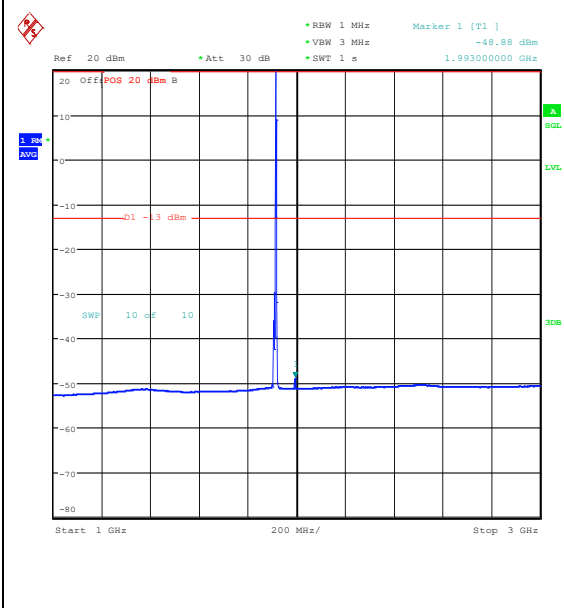

Band25_5MHz_QPSK_26665_1RB#24_3000~20000_3000~20000

Band25_5MHz_16QAM_26665_1RB#24_0.009~0.15_0.009~0.15

Band25_5MHz_16QAM_26665_1RB#24_0.15~3
0_0.15~30

Band25_5MHz_16QAM_26665_1RB#24_30~1000
_30~1000

Band25_5MHz_16QAM_26665_1RB#24_1000~3
000_1000~3000