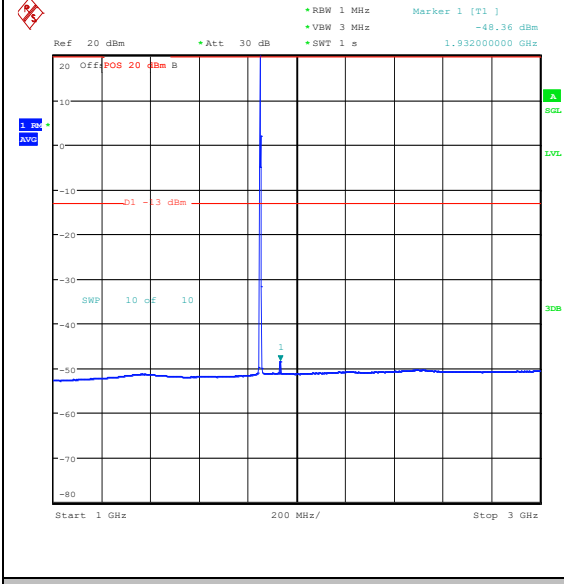

Band25_3MHz_QPSK_26055_1RB#0_1000~3000_1000~3000

Band25_3MHz_QPSK_26055_1RB#0_3000~20000_00_3000~20000

Band25_3MHz_16QAM_26055_1RB#0_0.009~0.15_5_0.009~0.15

Band25_3MHz_16QAM_26055_1RB#0_0.15~30_0.15~30

Band25_3MHz_16QAM_26055_1RB#0_30~1000_30~1000