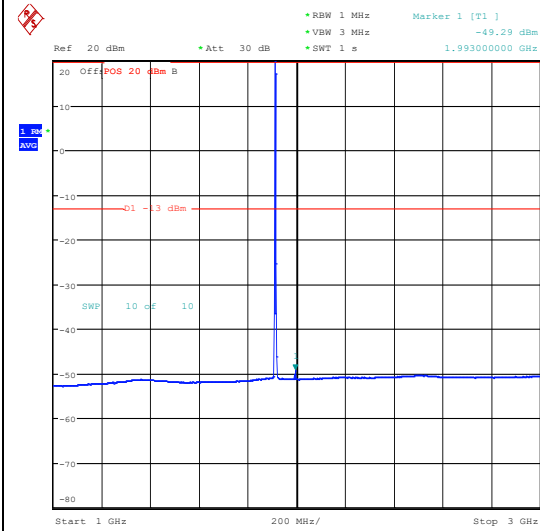

Band25_3MHz_16QAM_26675_1RB#0_1000~3000_1000~3000