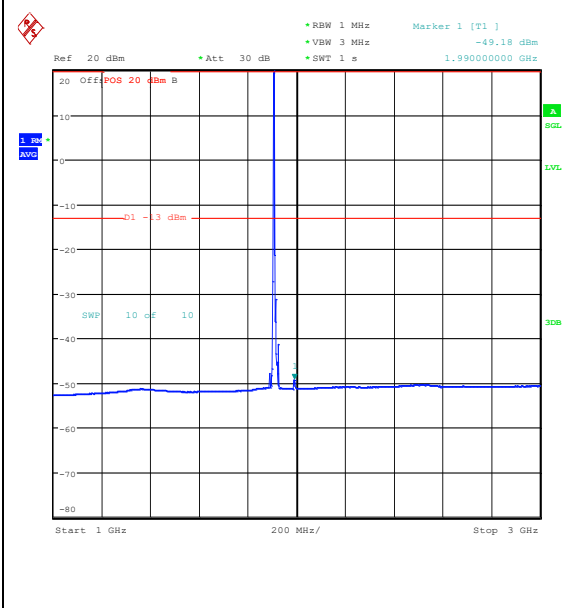

Band25_10MHz_16QAM_26640_1RB#0_1000~3
000_1000~3000