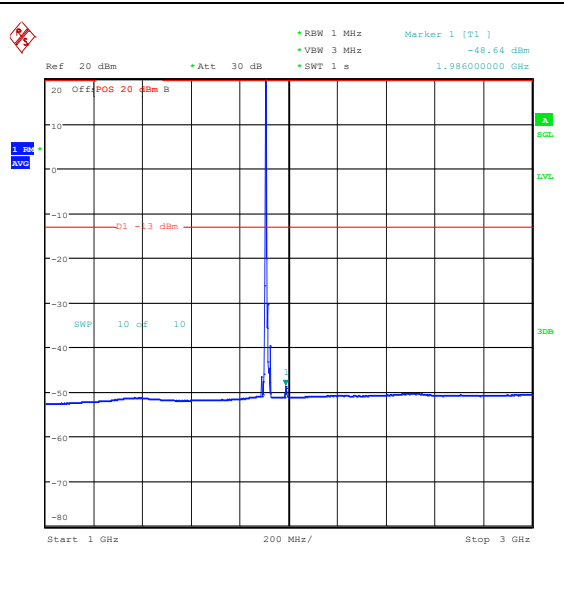

Band25_10MHz_QPSK_26640_1RB#0_1000~3000_0_1000~3000