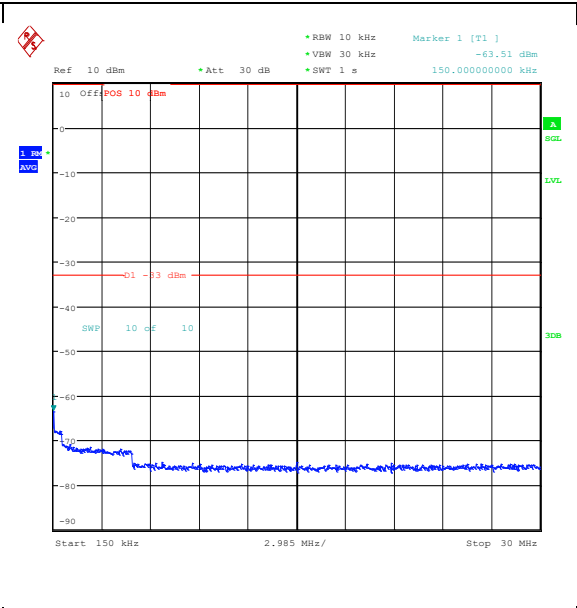

Band25_1.4MHz_16QAM_26365_6RB#0_3000~2
0000_3000~20000

Band25_1.4MHz_QPSK_26683_1RB#0_0.15~30_0.15~30