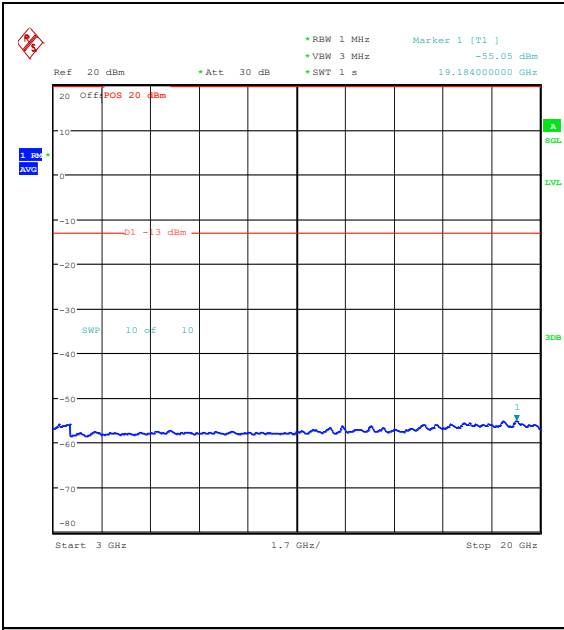

Band25_1.4MHz_QPSK_26683_1RB#0_0.009~0.15_0.009~0.15

Band25_1.4MHz_QPSK_26683_1RB#0_0.15~30_0.15~30

Band25_1.4MHz_QPSK_26683_1RB#0_30~1000_30~1000

Band25_1.4MHz_QPSK_26683_1RB#0_1000~3000_00_1000~3000

Band25_1.4MHz_QPSK_26683_1RB#0_3000~20000_3000~20000