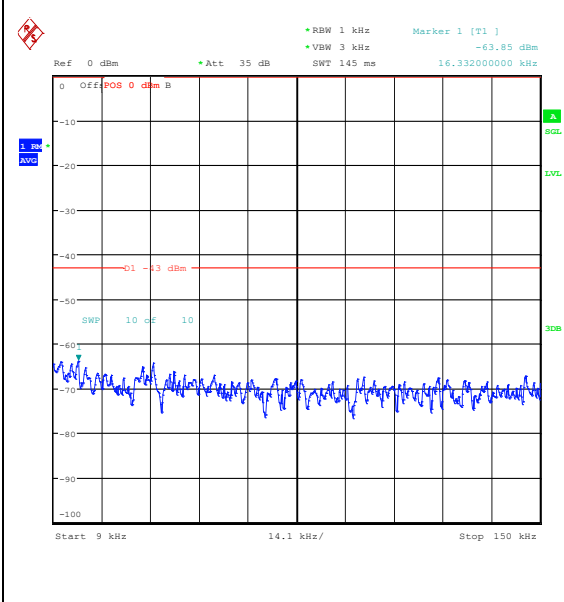

Band25_1.4MHz_QPSK_26365_6RB#0_0.009~0.15_0.009~0.15