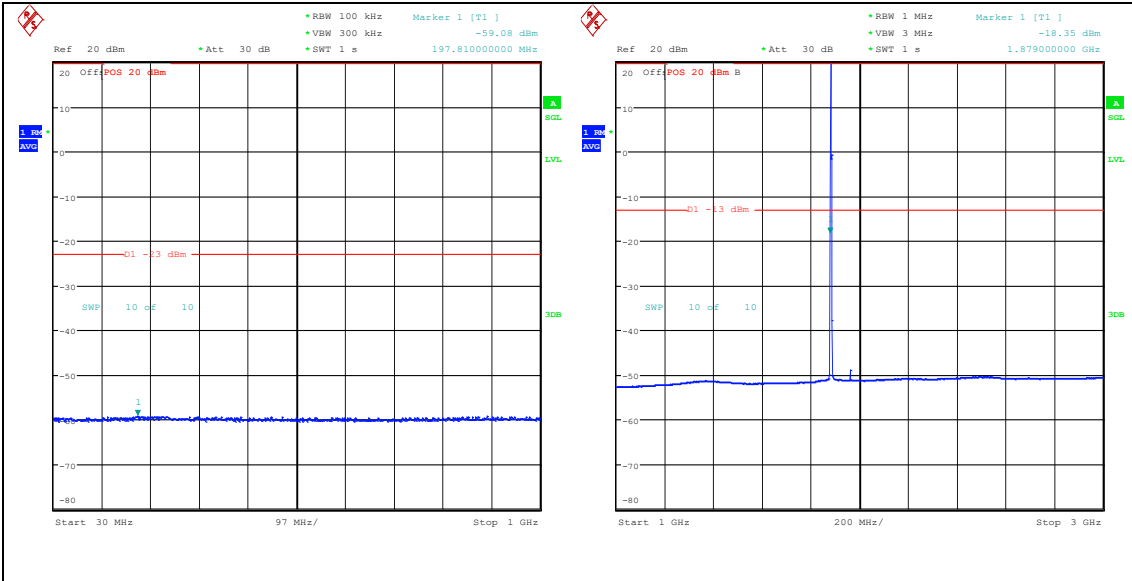

Band25_1.4MHz_QPSK_26365_1RB#0_30~1000_30~1000

Band25_1.4MHz_QPSK_26365_1RB#0_1000~3000_00_1000~3000