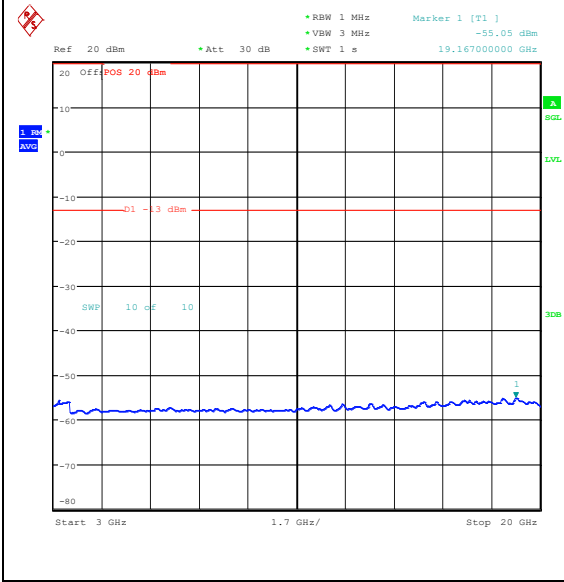

Band25_1.4MHz_QPSK_26047_1RB#5_3000~20000_000_3000~20000