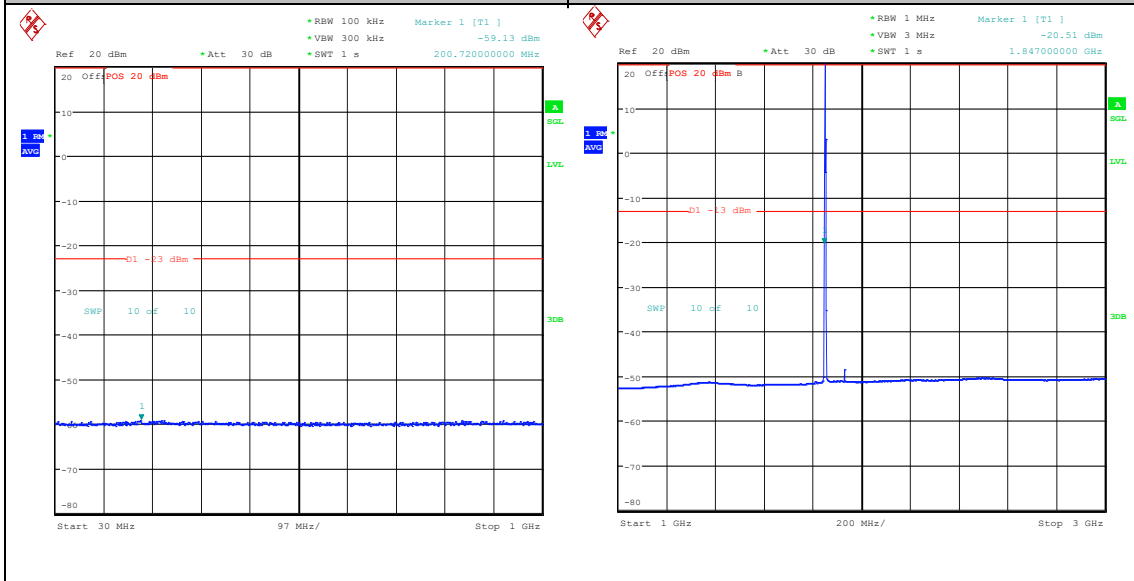

Band25_1.4MHz_QPSK_26047_1RB#0_30~1000_30~1000   Band25_1.4MHz_QPSK_26047_1RB#0_1000~3000_00_1000~3000