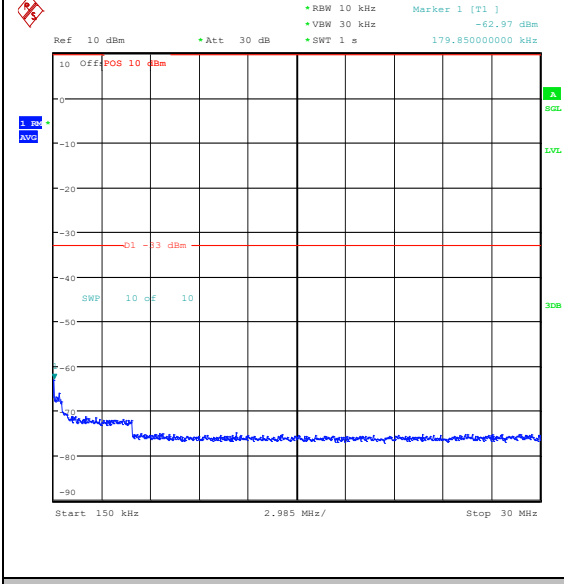

Band25_1.4MHz_QPSK_26047_6RB#0_0.15~30_0.15~30

Band25_1.4MHz_QPSK_26047_6RB#0_30~1000_30~1000

Band25_1.4MHz_QPSK_26047_6RB#0_1000~3000_00_1000~3000

Band25_1.4MHz_QPSK_26047_6RB#0_3000~20000_3000~20000

Band25_1.4MHz_16QAM_26047_6RB#0_0.009~0.15_0.009~0.15