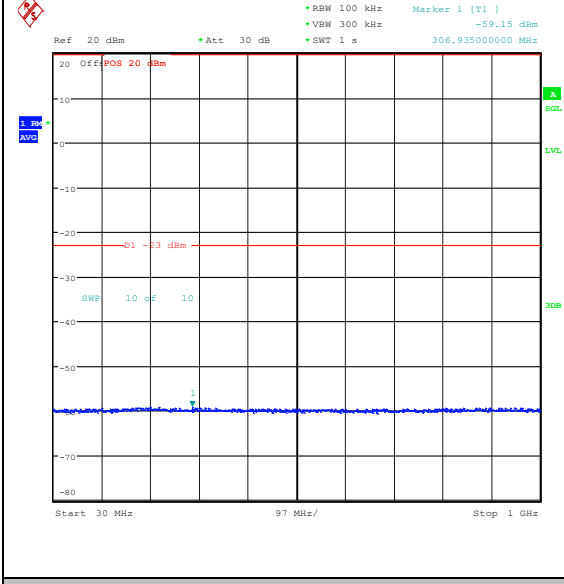

Band25_1.4MHz_QPSK_26047_6RB#0_30~1000_30~1000