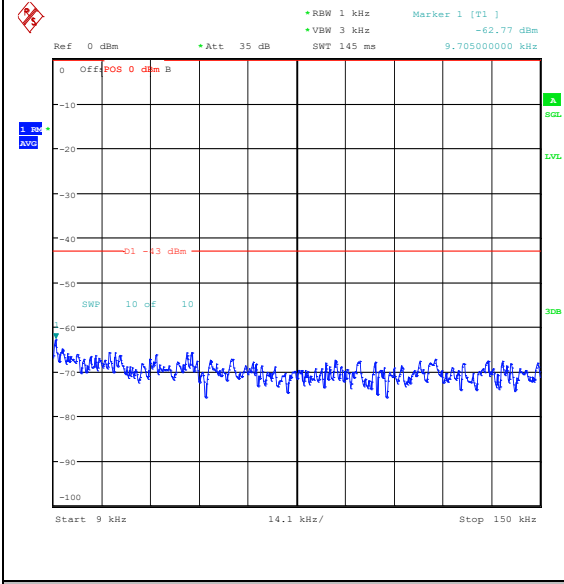

Band25_1.4MHz_QPSK_26047_1RB#5_0.009~0.15_0.009~0.15