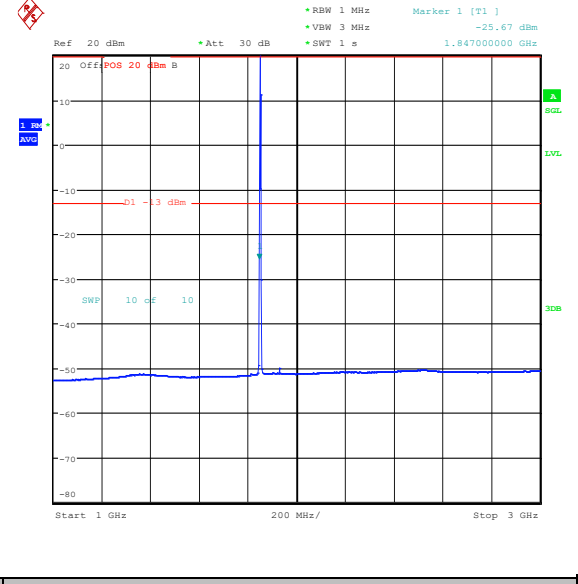

Band25_1.4MHz_QPSK_26047_6RB#0_1000~3000_00_1000~3000