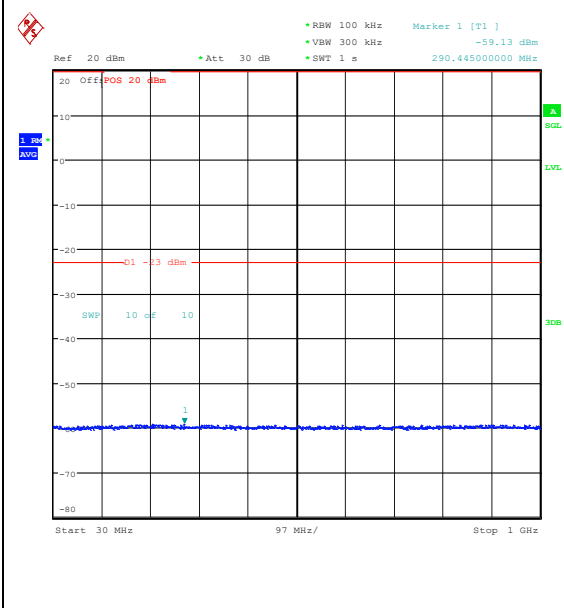

Band25_1.4MHz_QPSK_26365_1RB#5_30~1000_30~1000