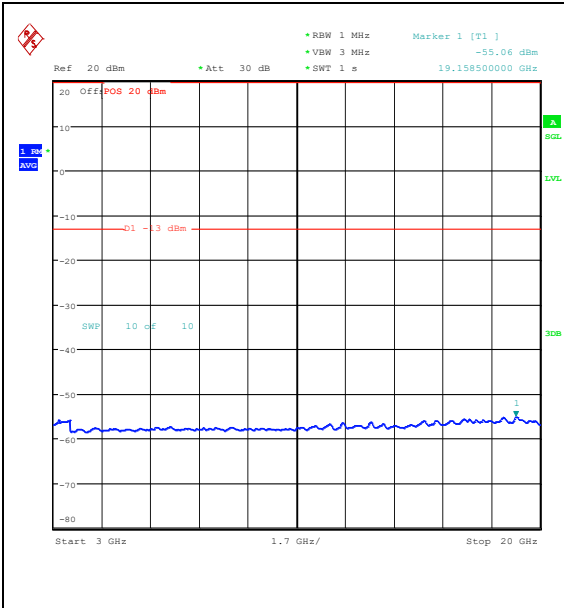

Band25_1.4MHz_QPSK_26047_6RB#0_3000~20000_3000~20000