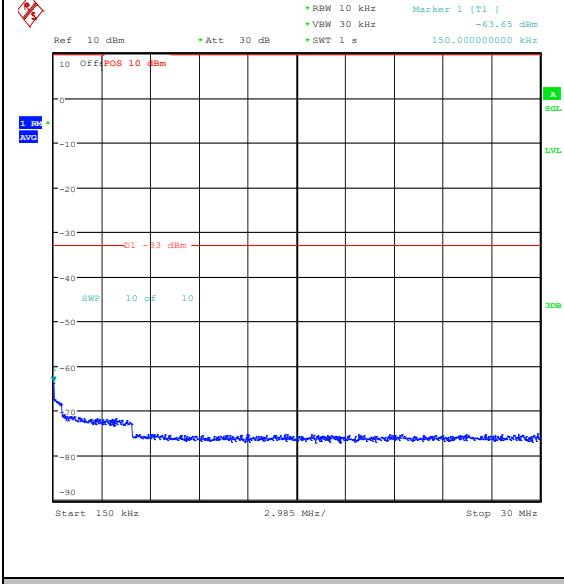

Band25_1.4MHz_16QAM_26683_1RB#0_0.15~30_0.15~30