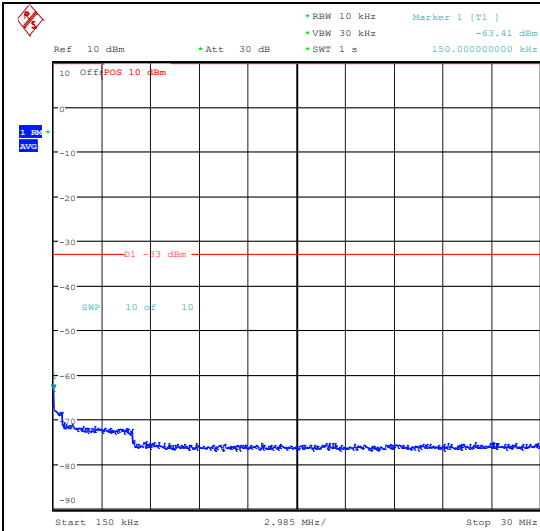

Band25_1.4MHz_16QAM_26047_1RB#5_0.15~3
0_0.15~30