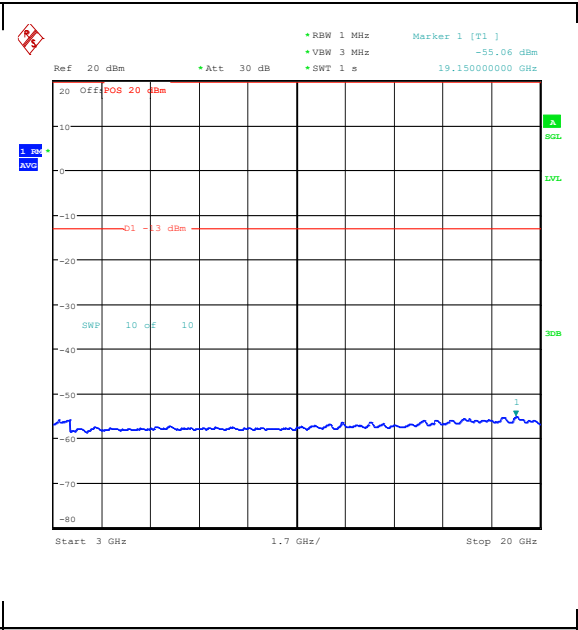

Band25_1.4MHz_16QAM_26047_6RB#0_3000~20000_3000~20000