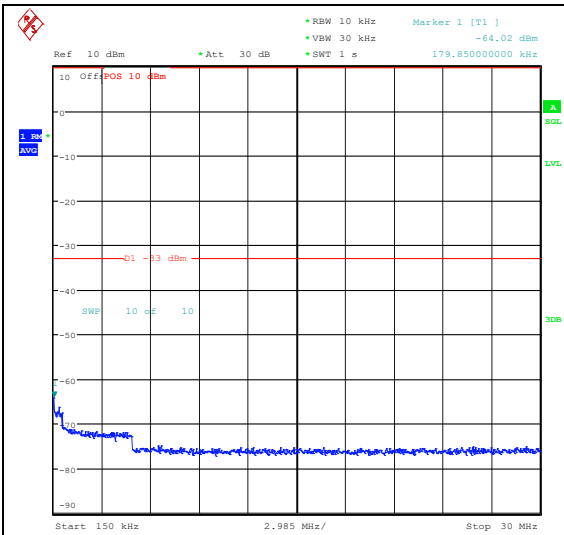

Band25_1.4MHz_16QAM_26365_6RB#0_0.15~3
0_0.15~30