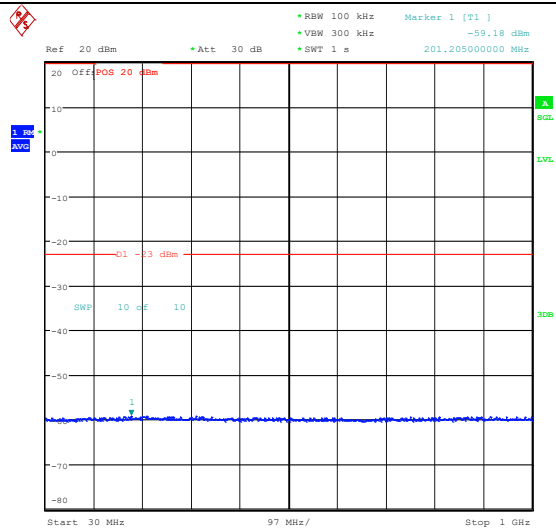

Band25_1.4MHz_16QAM_26047_1RB#5_30~100
0_30~1000