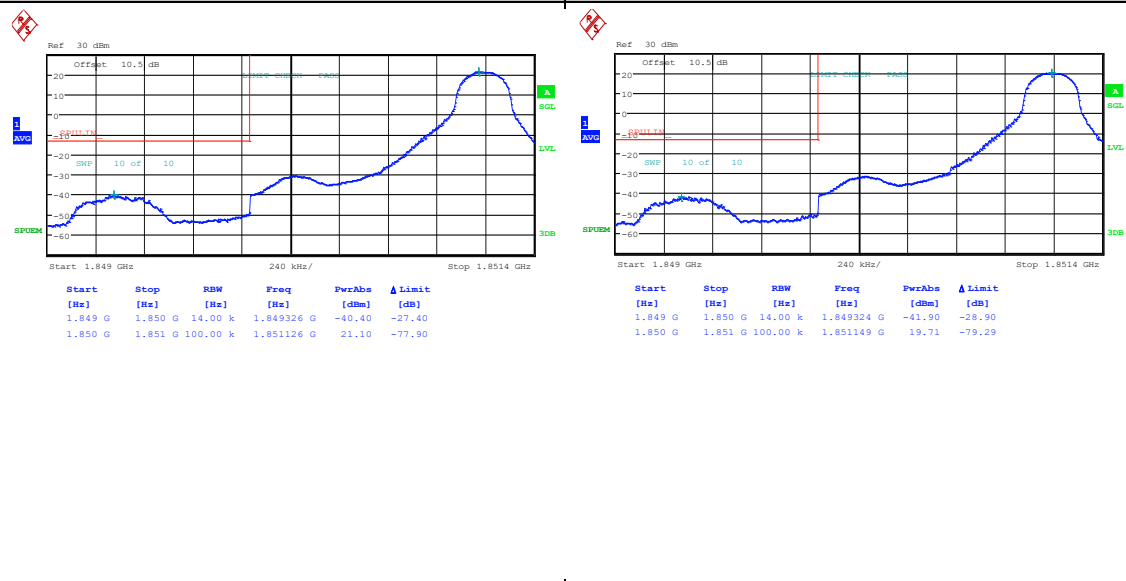

Band25_1.4MHz_QPSK_26047_1RB#5

Band25_1.4MHz_16QAM_26047_1RB#5