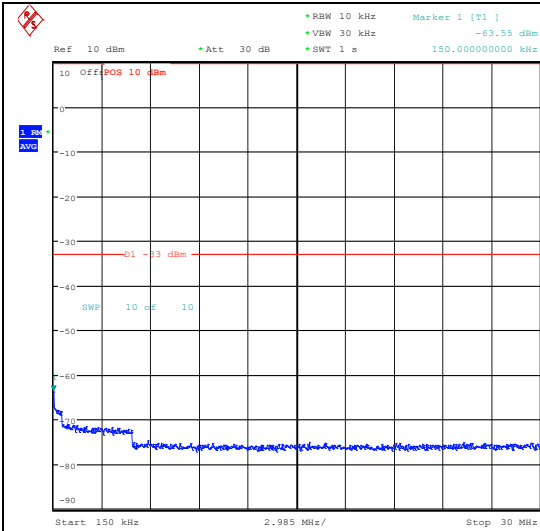

Band25_1.4MHz_16QAM_26365_1RB#0_0.15~3
0_0.15~30