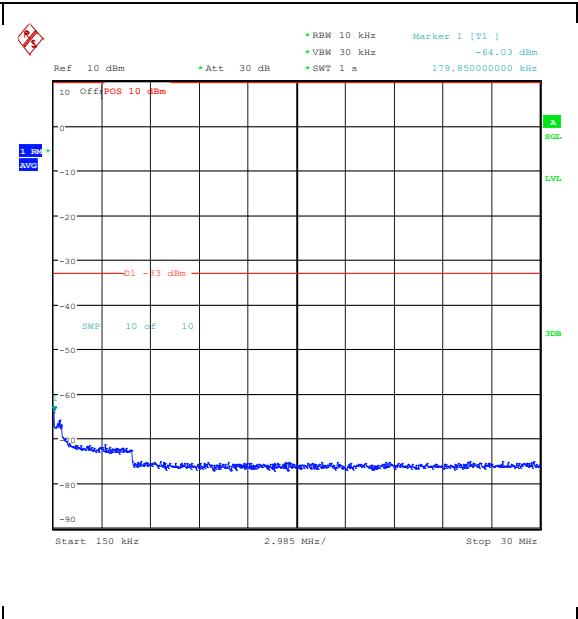

Band25_1.4MHz_16QAM_26047_1RB#5_30~100
 0_30~1000

Band25_1.4MHz_16QAM_26047_1RB#5_1000~
 3000_1000~3000

Band25_1.4MHz_16QAM_26047_1RB#5_3000~2
 0000_3000~20000

Band25_1.4MHz_QPSK_26047_6RB#0_0.009~0.15_0.009~0.15