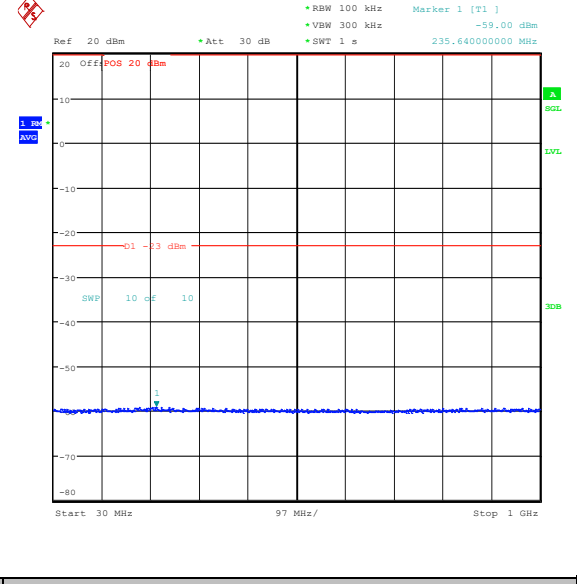

Band25_1.4MHz_QPSK_26047_6RB#0_0.15~30_0.15~30

Band25_1.4MHz_QPSK_26047_6RB#0_30~1000_30~1000

Band25_1.4MHz_QPSK_26047_6RB#0_1000~3000_00_1000~3000

Band25_1.4MHz_QPSK_26047_6RB#0_3000~20000_3000~20000

Band25_1.4MHz_16QAM_26047_6RB#0_0.009~0.15_0.009~0.15