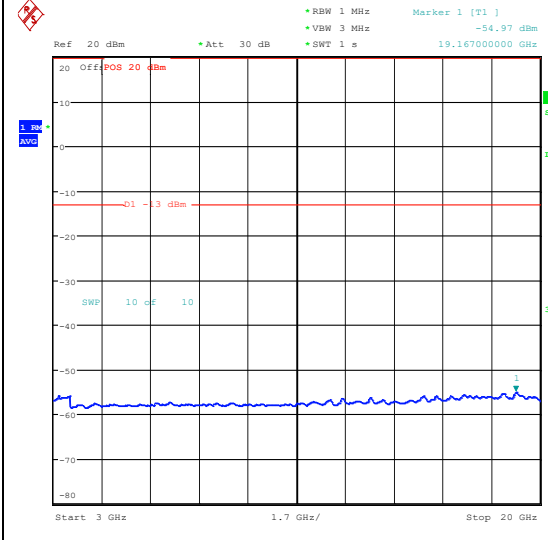

Band25_1.4MHz_QPSK_26365_6RB#0_3000~20000_00_3000~20000