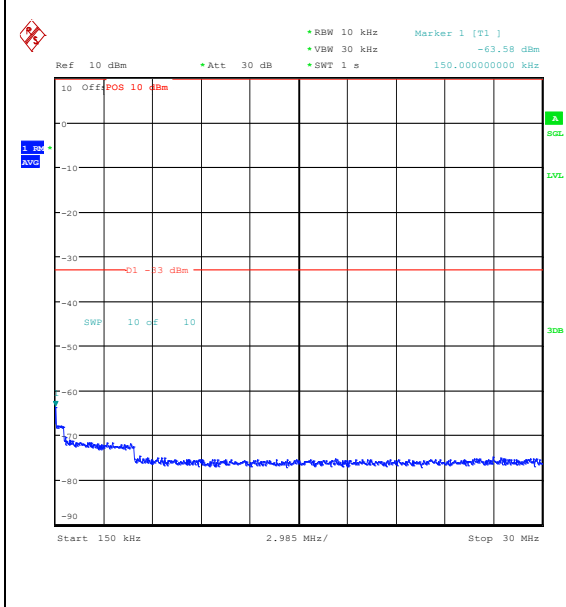

Band25_1.4MHz_16QAM_26047_1RB#0_0.15~30_0.15~30