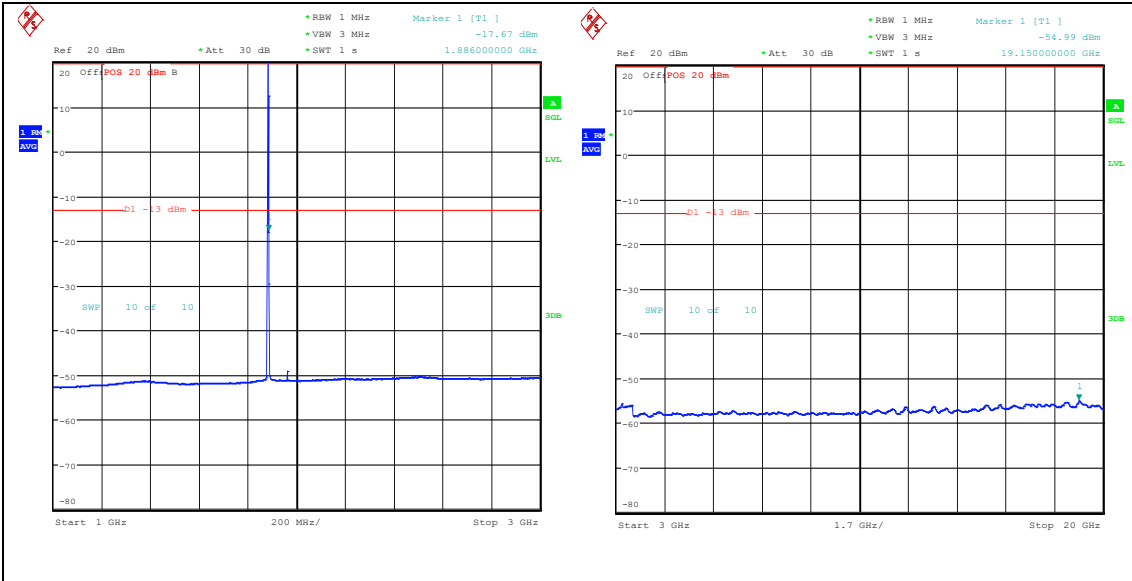

Band25_1.4MHz_16QAM_26365_1RB#5_1000~3000_1000~3000

Band25_1.4MHz_16QAM_26365_1RB#5_3000~20000_3000~20000