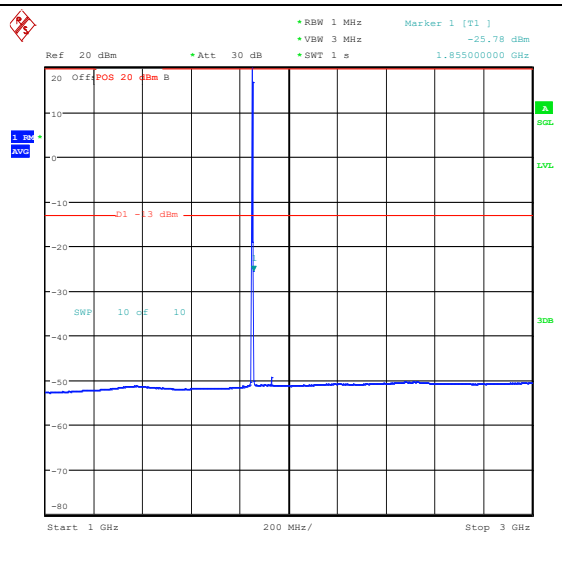

Band25_1.4MHz_QPSK_26047_1RB#5_1000~3000_00_1000~3000