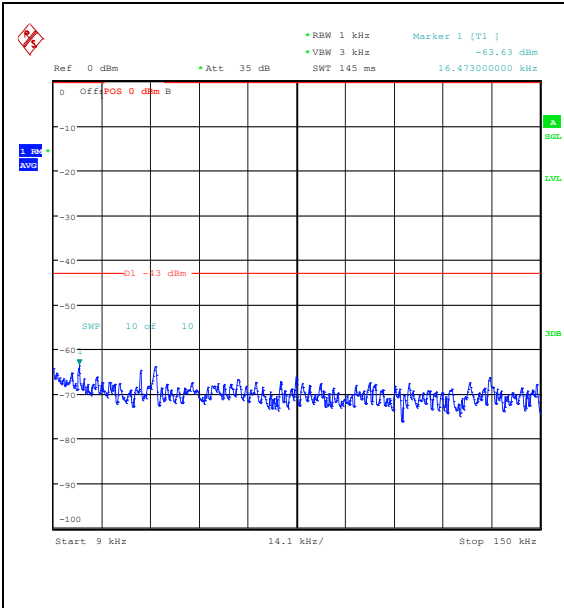

Band25_1.4MHz_16QAM_26365_6RB#0_0.15~3
0_0.15~30

Band25_1.4MHz_16QAM_26365_6RB#0_30~100
0_30~1000

Band25_1.4MHz_16QAM_26365_6RB#0_1000~
3000_1000~3000

Band25_1.4MHz_16QAM_26365_6RB#0_3000~2
0000_3000~20000