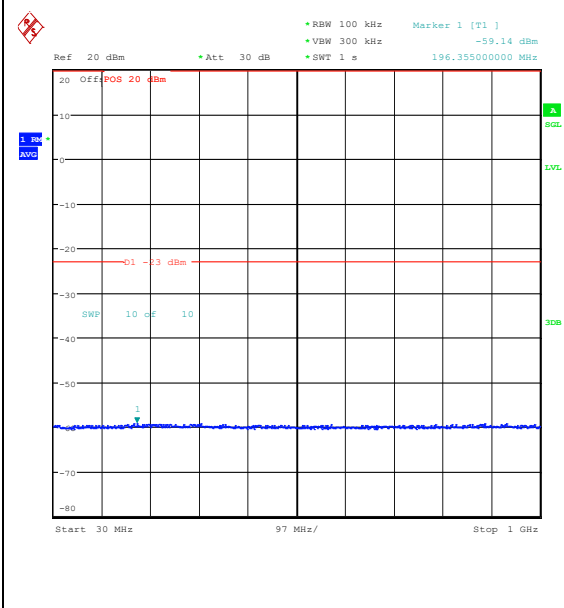

Band25_1.4MHz_QPSK_26683_1RB#0_30~1000_30~1000