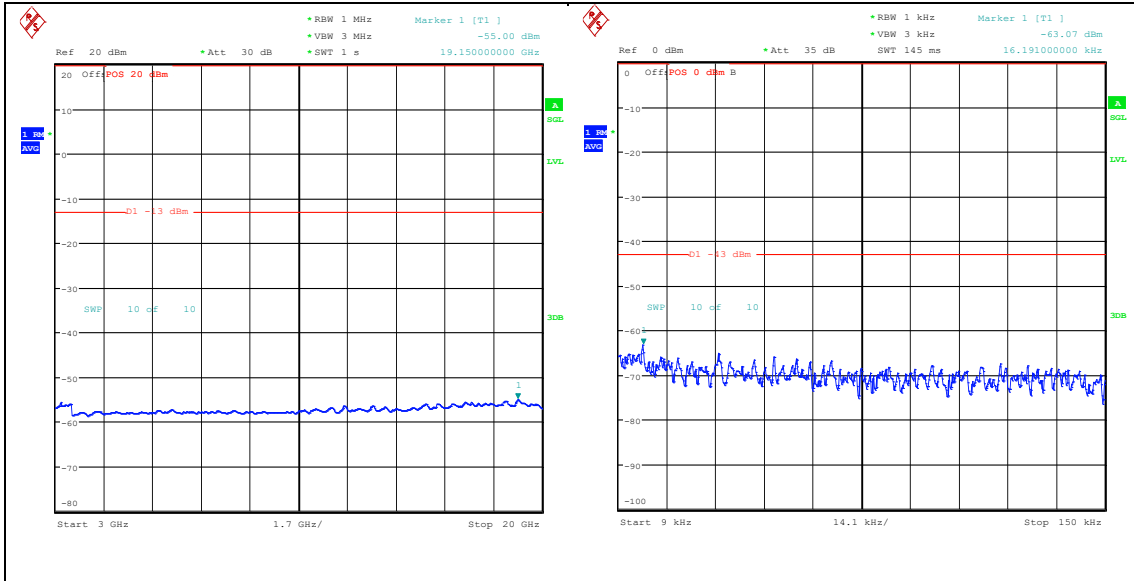

Band25_1.4MHz_QPSK_26047_1RB#0_3000~20000_3000~20000

Band25_1.4MHz_16QAM_26047_1RB#0_0.009~0.15_0.009~0.15