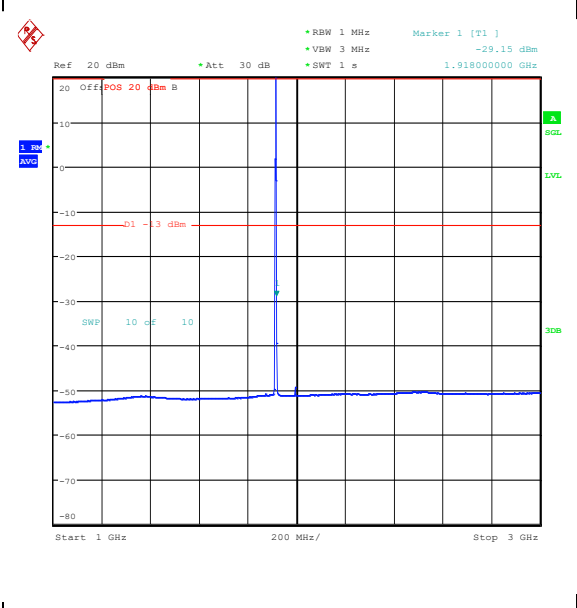

Band25_1.4MHz_QPSK_26683_1RB#0_1000~3000_00_1000~3000