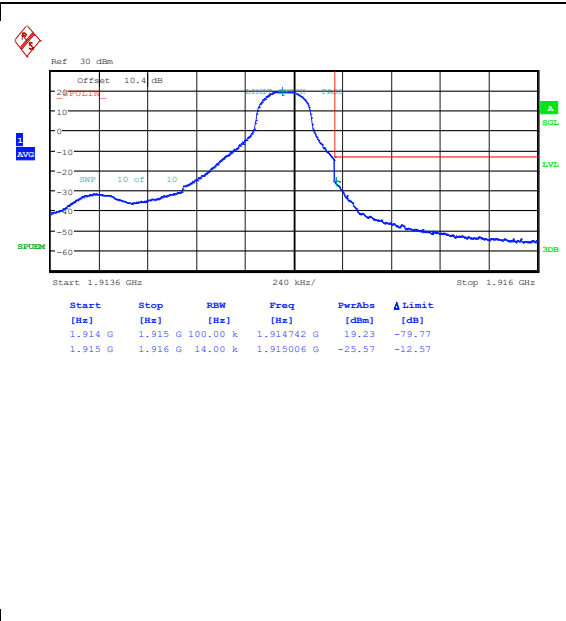

Band25_1.4MHz_16QAM_26683_1RB#5