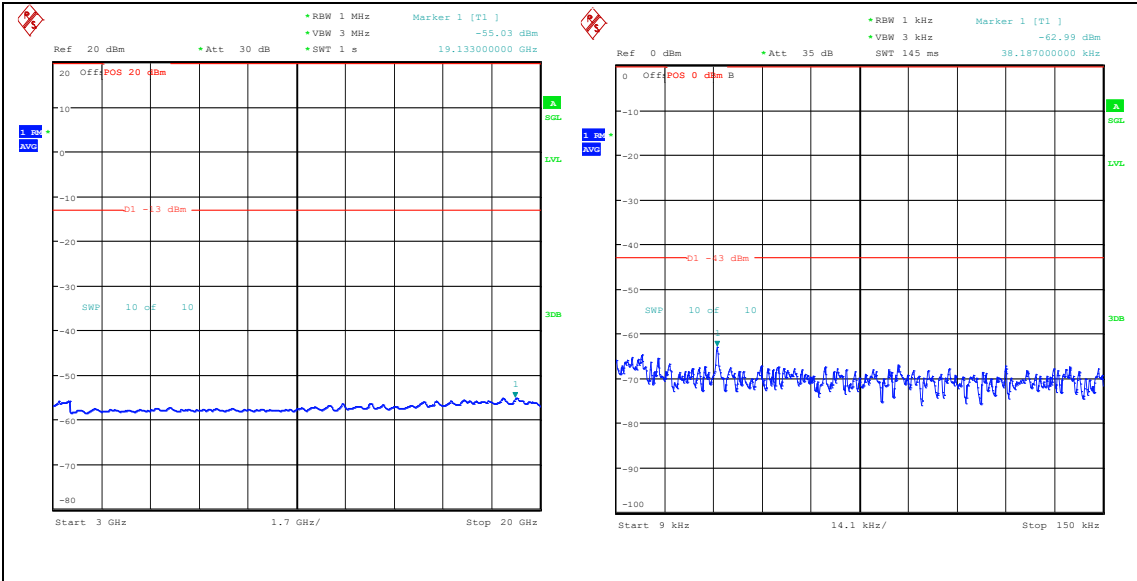

Band25_1.4MHz_16QAM_26365_1RB#0_3000~2
 0000_3000~20000

Band25_1.4MHz_QPSK_26365_1RB#5_0.009~0.15_0.009~0.15

Band25_1.4MHz_QPSK_26365_1RB#5_0.15~30_0.15~30

Band25_1.4MHz_QPSK_26365_1RB#5_30~1000_30~1000

Band25_1.4MHz_QPSK_26365_1RB#5_1000~3000_00_1000~3000