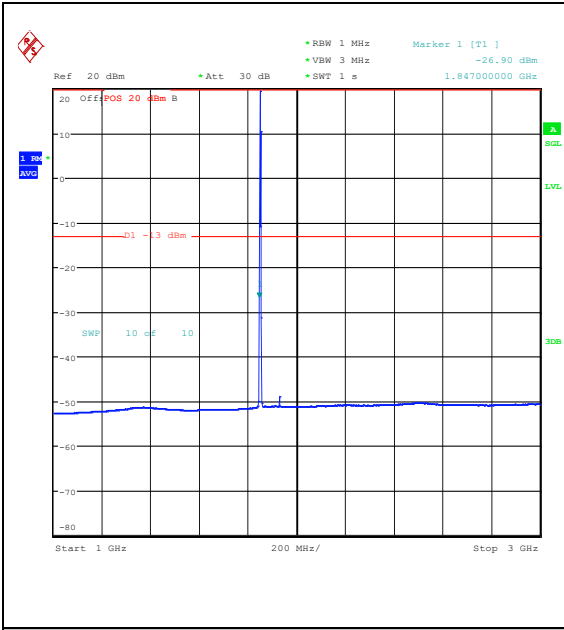

Band25_1.4MHz_16QAM_26047_6RB#0_1000~3000_1000~3000