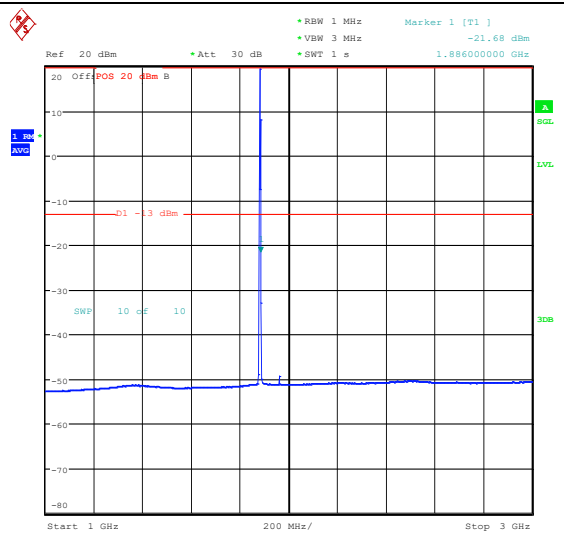

Band25_1.4MHz_QPSK_26365_6RB#0_1000~3000_00_1000~3000