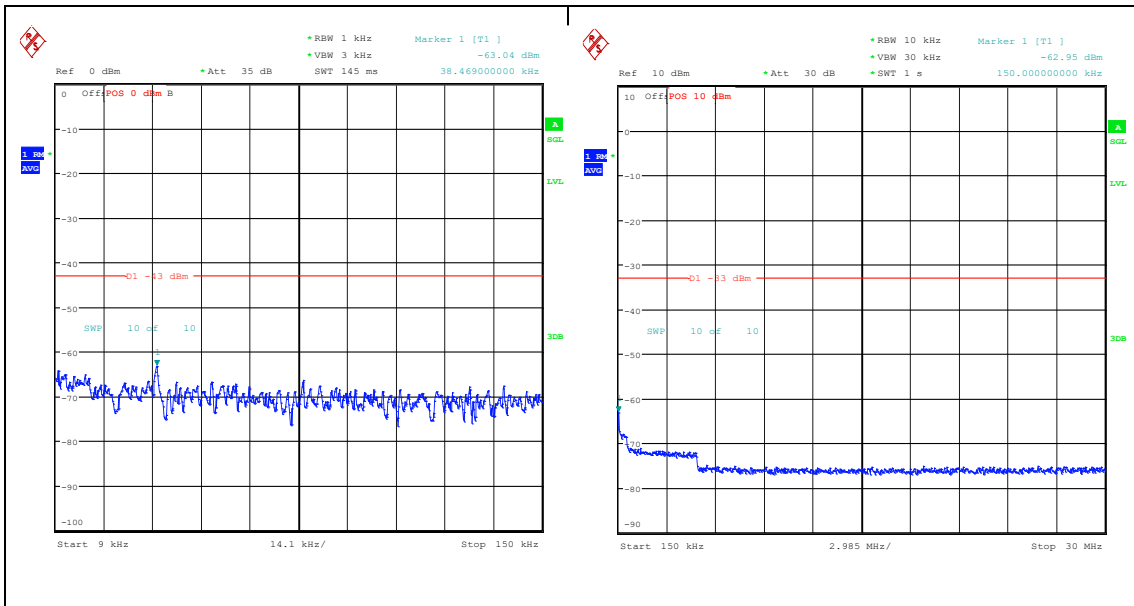

Test Graphs

Band25_1.4MHz_QPSK_26047_1RB#0_0.009~0.15_0.009~0.15   Band25_1.4MHz_QPSK_26047_1RB#0_0.15~30_0.15~30