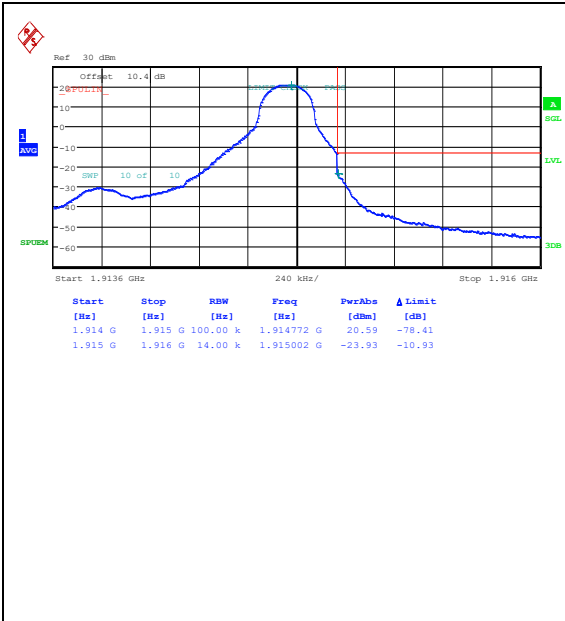

Band25_1.4MHz_QPSK_26683_1RB#5