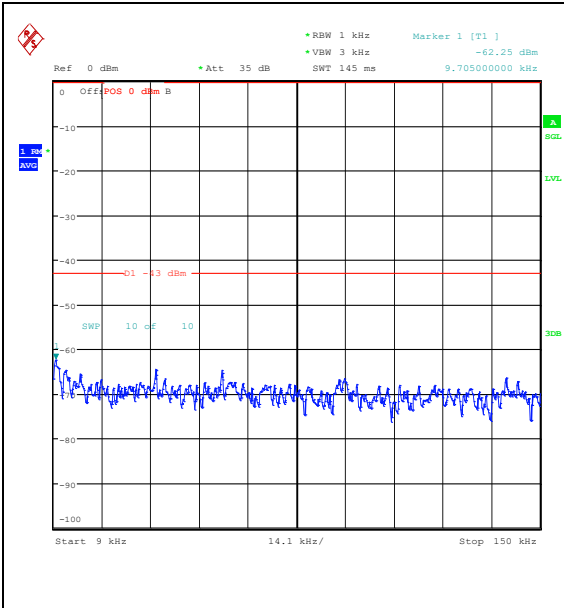

Band25_1.4MHz_QPSK_26365_1RB#5_0.009~0.15_0.009~0.15