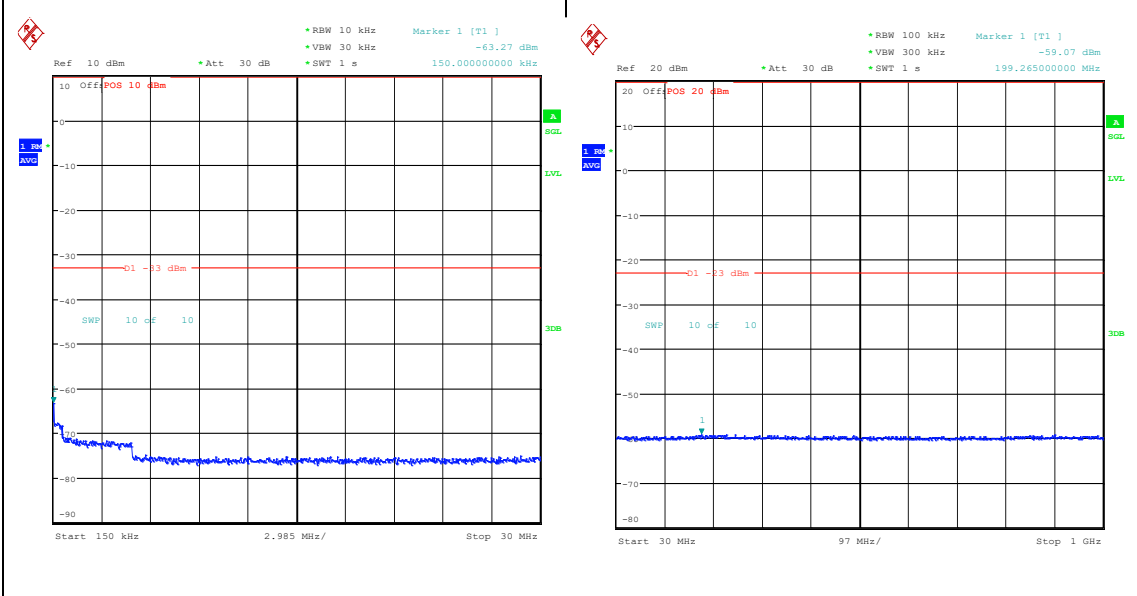

Band25_1.4MHz_16QAM_26365_1RB#5_0.15~30_0.15~30   Band25_1.4MHz_16QAM_26365_1RB#5_30~100_0_30~1000