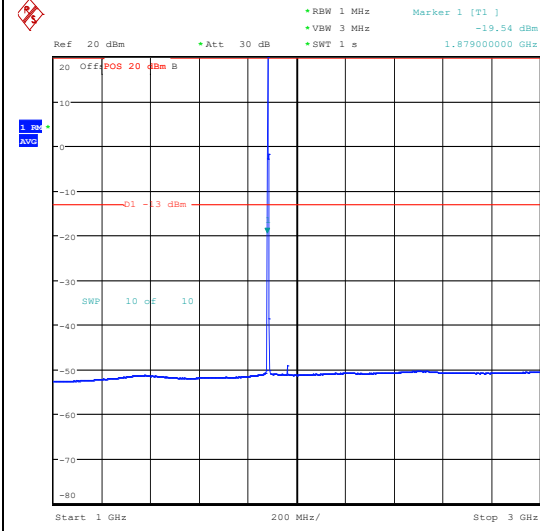

Band25_1.4MHz_16QAM_26365_1RB#0_1000~
3000_1000~3000