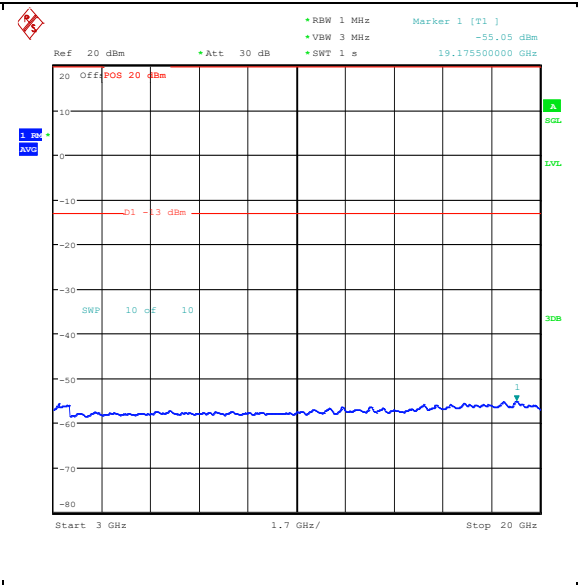

Band25_1.4MHz_QPSK_26047_1RB#0_3000~20000_3000~20000

Band25_1.4MHz_16QAM_26047_1RB#0_0.009~0.15_0.009~0.15

Band25_1.4MHz_16QAM_26047_1RB#0_0.15~30_0.15~30

Band25_1.4MHz_16QAM_26047_1RB#0_30~1000_30~1000

Band25_1.4MHz_16QAM_26047_1RB#0_1000~3000_1000~3000