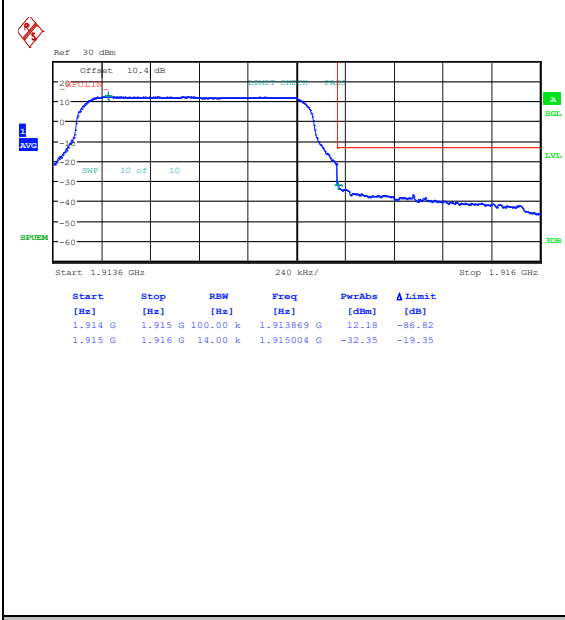

Band25_1.4MHz_QPSK_26683_6RB#0