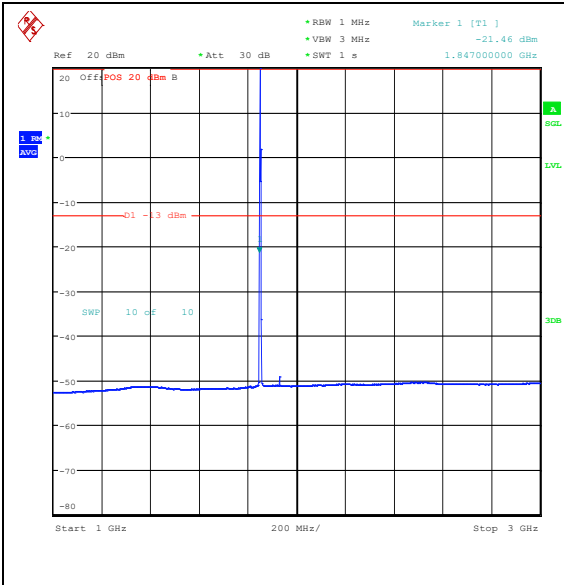

Band25_1.4MHz_16QAM_26047_1RB#0_1000~3000_1000~3000