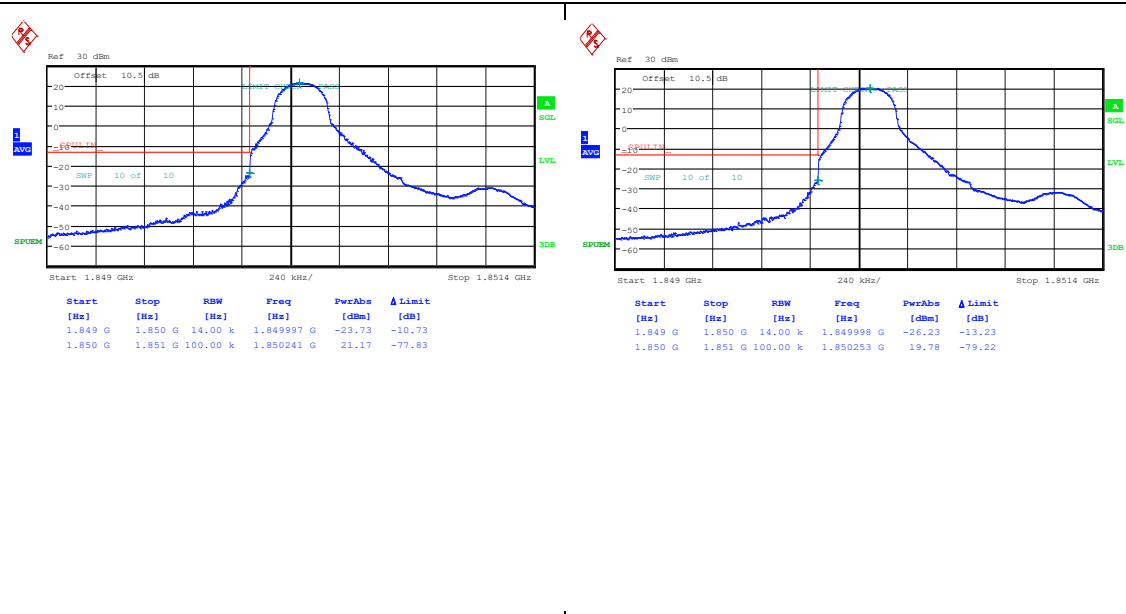

Test Graphs

Band25_1.4MHz_QPSK_26047_1RB#0

Band25_1.4MHz_16QAM_26047_1RB#0