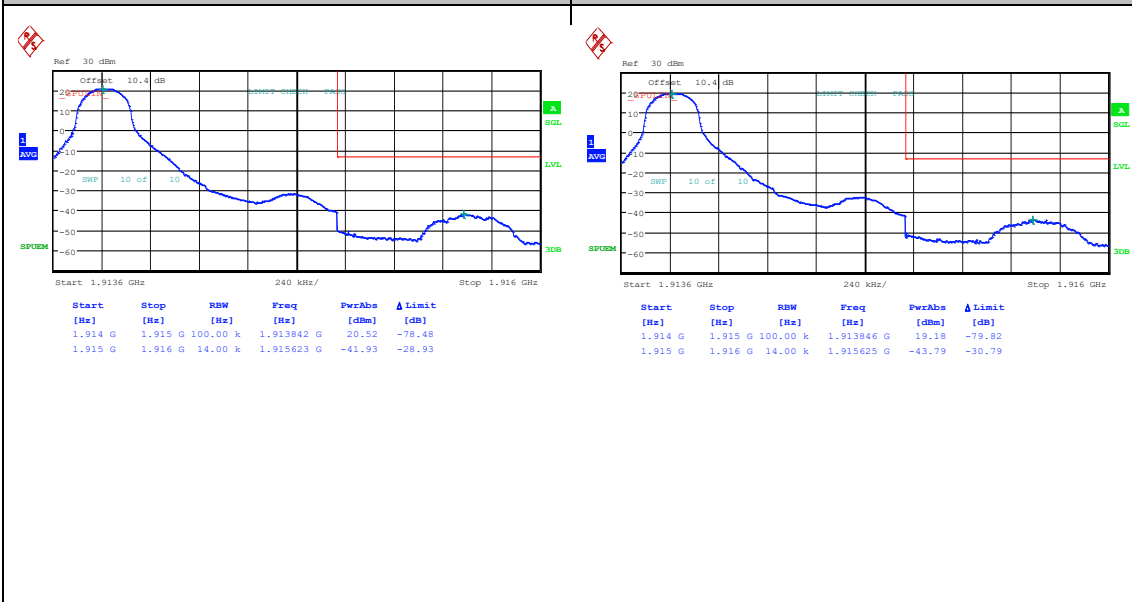

Test Graphs

Band25_1.4MHz_QPSK_26047_1RB#0

Band25_1.4MHz_16QAM_26047_1RB#0

Band25_1.4MHz_QPSK_26047_1RB#5

Band25_1.4MHz_16QAM_26047_1RB#5

Band25_1.4MHz_QPSK_26047_6RB#0

Band25_1.4MHz_16QAM_26047_6RB#0

Band25_1.4MHz_QPSK_26683_1RB#0