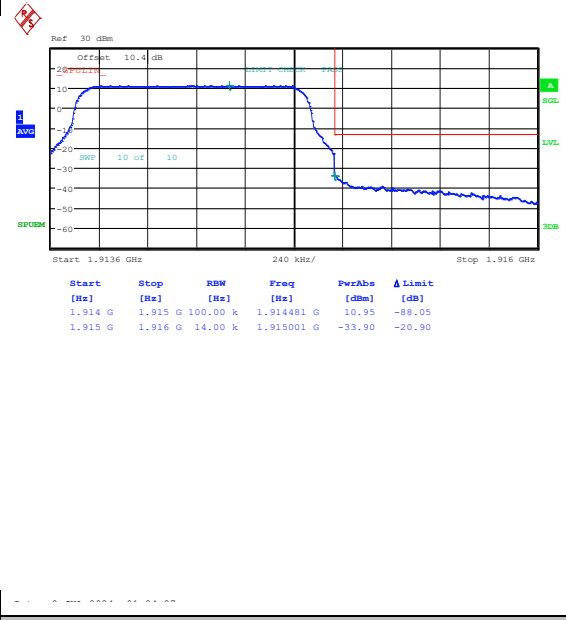

Band25_1.4MHz_16QAM_26683_6RB#0