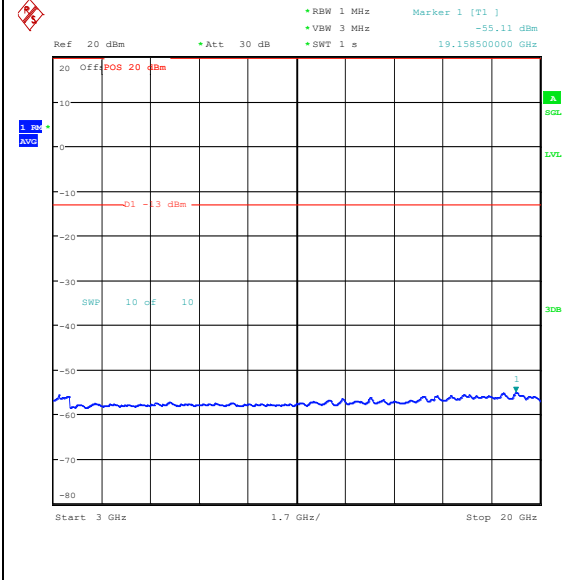

Band25_1.4MHz_QPSK_26365_1RB#0_3000~20000_000_3000~20000