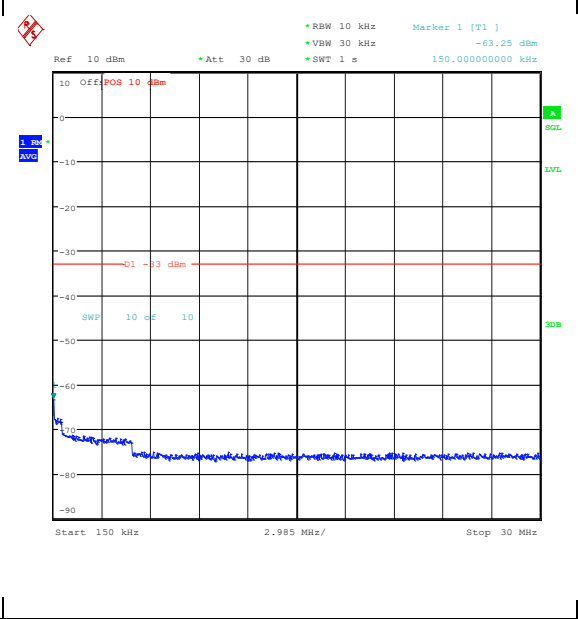

Band25_1.4MHz_16QAM_26047_6RB#0_0.15~30_0.15~30

Band25_1.4MHz_16QAM_26047_6RB#0_30~100_30~100

Band25_1.4MHz_16QAM_26047_6RB#0_1000~3000_1000~3000

Band25_1.4MHz_16QAM_26047_6RB#0_3000~20000_3000~20000

Band25_1.4MHz_QPSK_26365_1RB#0_0.009~0.15_0.009~0.15