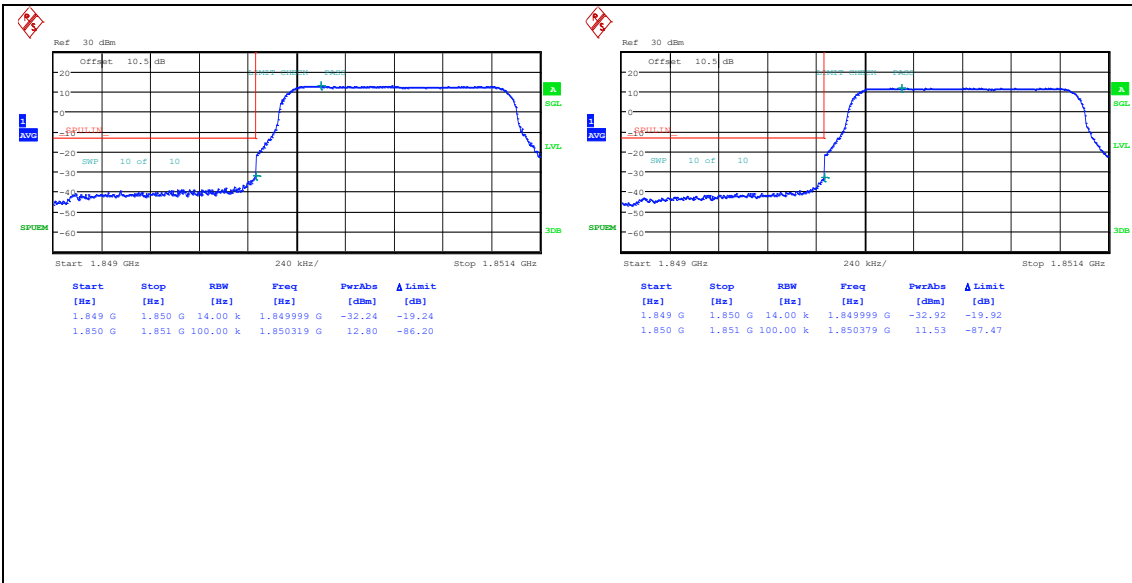

Test Graphs

Band25_1.4MHz_QPSK_26047_1RB#0

Band25_1.4MHz_16QAM_26047_1RB#0

Band25_1.4MHz_QPSK_26047_1RB#5

Band25_1.4MHz_16QAM_26047_1RB#5

Band25_1.4MHz_QPSK_26047_6RB#0

Band25_1.4MHz_16QAM_26047_6RB#0

Band25_1.4MHz_QPSK_26683_1RB#0