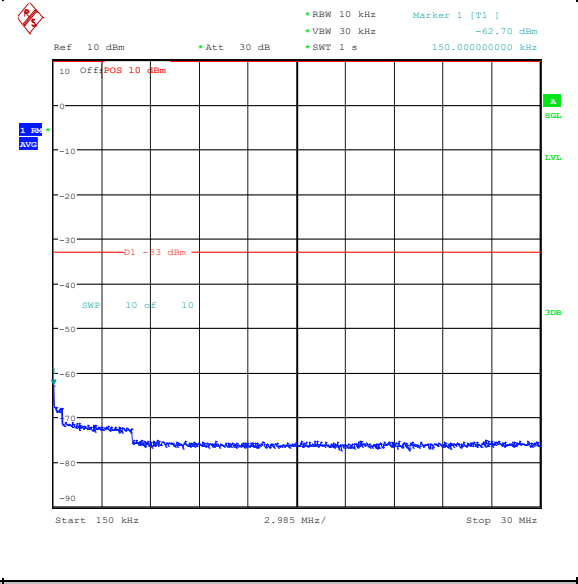

Band25_1.4MHz_QPSK_26047_1RB#5_0.15~30_0.15~30