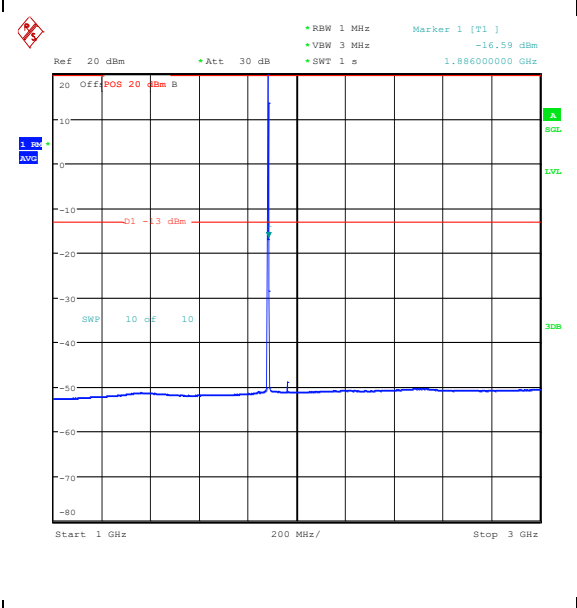

Band25_1.4MHz_16QAM_26365_1RB#0_3000~2
 0000_3000~20000

Band25_1.4MHz_QPSK_26365_1RB#5_0.009~0.15_0.009~0.15

Band25_1.4MHz_QPSK_26365_1RB#5_0.15~30_0.15~30

Band25_1.4MHz_QPSK_26365_1RB#5_30~1000_30~1000

Band25_1.4MHz_QPSK_26365_1RB#5_1000~3000_00_1000~3000