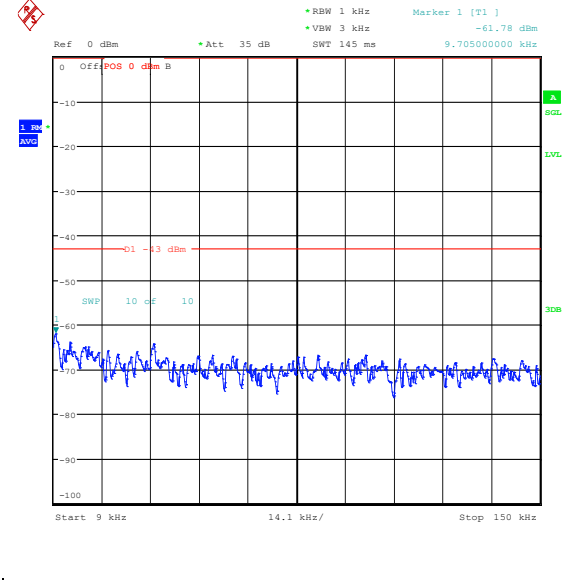

Band25_1.4MHz_16QAM_26365_1RB#0_0.009~0.15_0.15_0.009~0.15