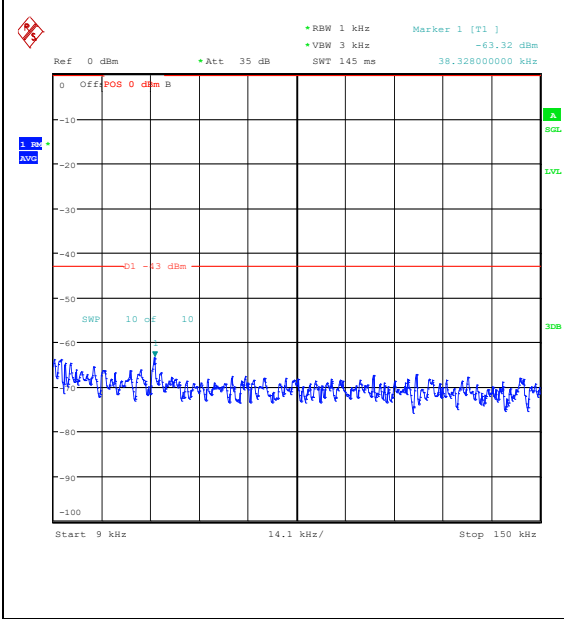

Band25_1.4MHz_16QAM_26047_6RB#0_0.15~30_0.15~30

Band25_1.4MHz_16QAM_26047_6RB#0_30~100_30~100

Band25_1.4MHz_16QAM_26047_6RB#0_1000~3000_1000~3000

Band25_1.4MHz_16QAM_26047_6RB#0_3000~20000_3000~20000

Band25_1.4MHz_QPSK_26365_1RB#0_0.009~0.15_0.009~0.15