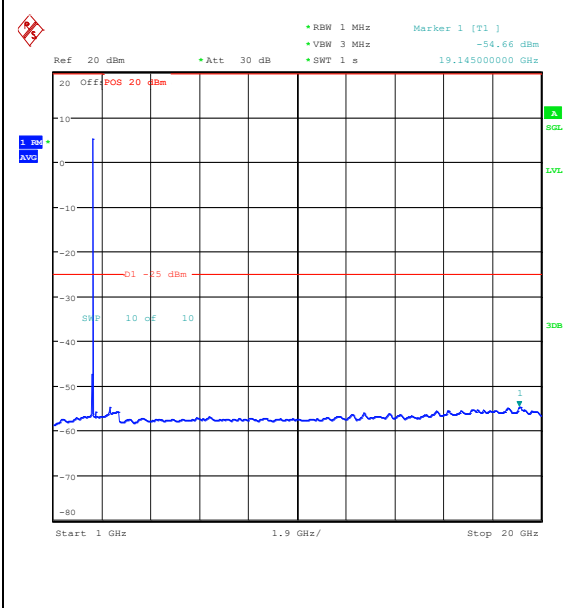

Band7_15MHz_16QAM_21100_1RB#74_0.15~30_0.15~30

Band7_15MHz_16QAM_21100_1RB#74_1000~20000_1000~20000