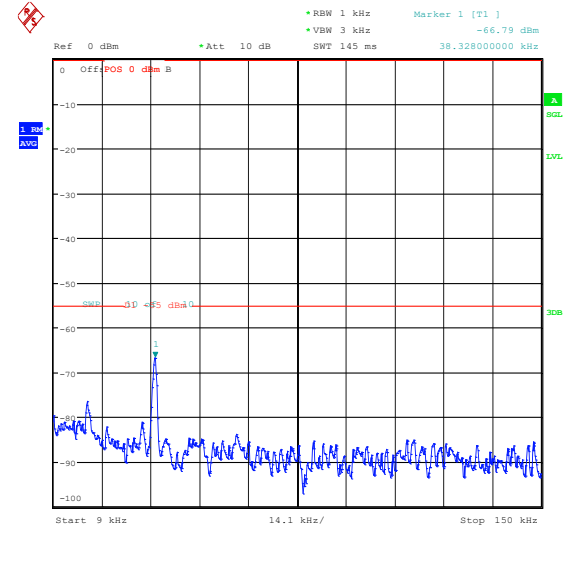

Band7_20MHz_QPSK_21100_100RB#0_1000~20
000_1000~20000

Band7_20MHz_16QAM_21100_100RB#0_0.009~
0.15_0.009~0.15