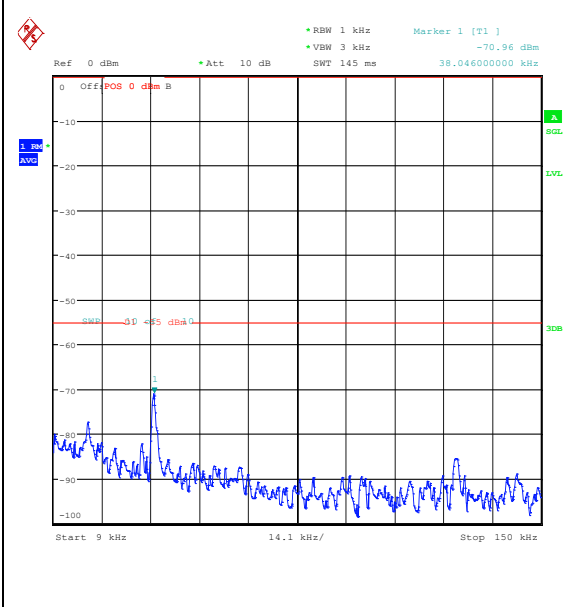

Band7_15MHz_16QAM_21375_1RB#74_0.009~0.15

Band7_15MHz_16QAM_21375_1RB#74_0.15~3

Band7_15MHz_16QAM_21375_1RB#74_30~1000

Band7_15MHz_16QAM_21375_1RB#74_1000~2000_1000~20000

Band7_15MHz_16QAM_21375_1RB#74_20000~27000_7000_20000~27000