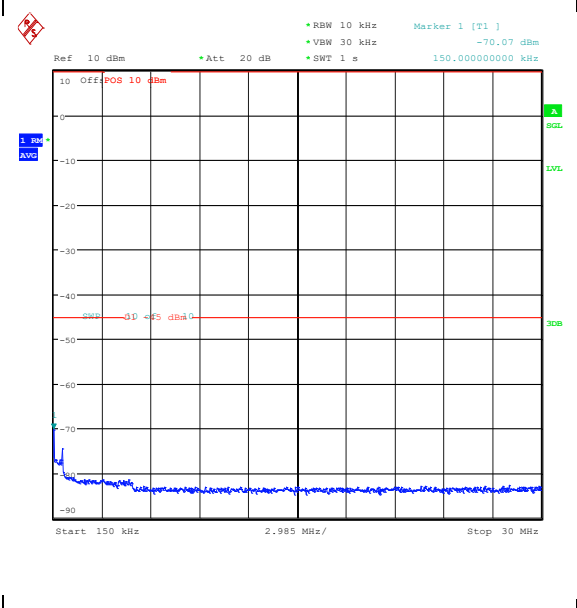

Band7_10MHz_16QAM_21400_50RB#0_20000~7000_7000_20000~27000

Band7_15MHz_QPSK_20825_1RB#0_0.15~30_0.15~30