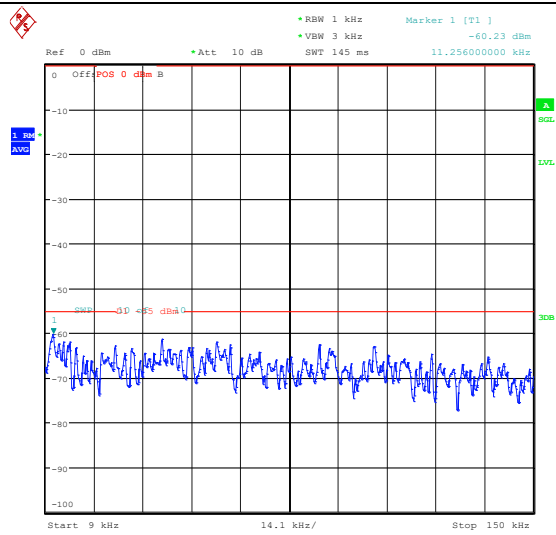

Band7_15MHz_QPSK_21100_1RB#0_0.009~0.15_5_0.009~0.15

Band7_15MHz_QPSK_21100_1RB#0_0.15~30_0_15~30

Band7_15MHz_QPSK_21100_1RB#0_30~1000_30~1000

Band7_15MHz_QPSK_21100_1RB#0_1000~2000_0_1000~20000

Band7_15MHz_QPSK_21100_1RB#0_20000~27000_000_20000~27000