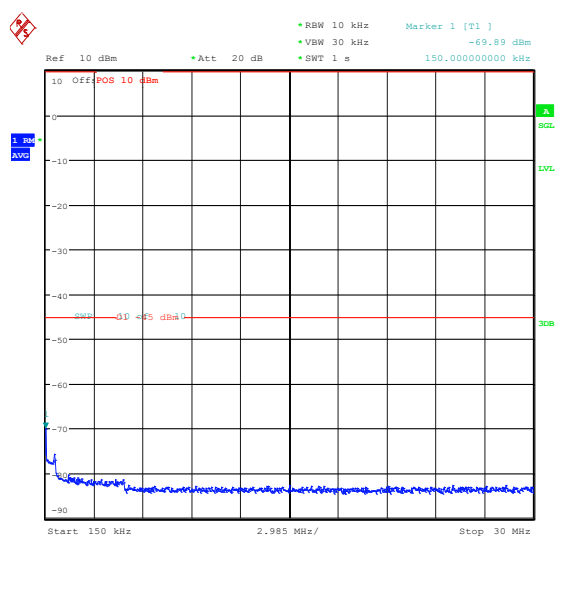

Band7_10MHz_16QAM_21400_1RB#0_20000~27000_20000~27000

Band7_10MHz_QPSK_21400_1RB#49_0.15~30_0.15~30