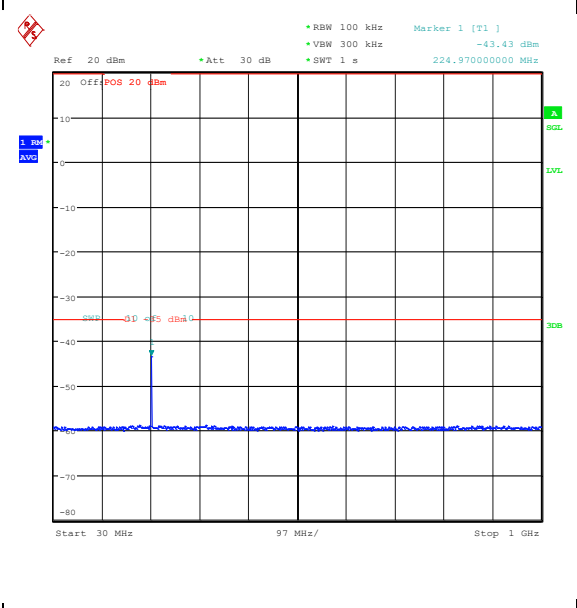

Band7_10MHz_16QAM_21100_1RB#49_0.009~0.15_0.009~0.15

Band7_10MHz_16QAM_21100_1RB#49_30~1000_30~1000