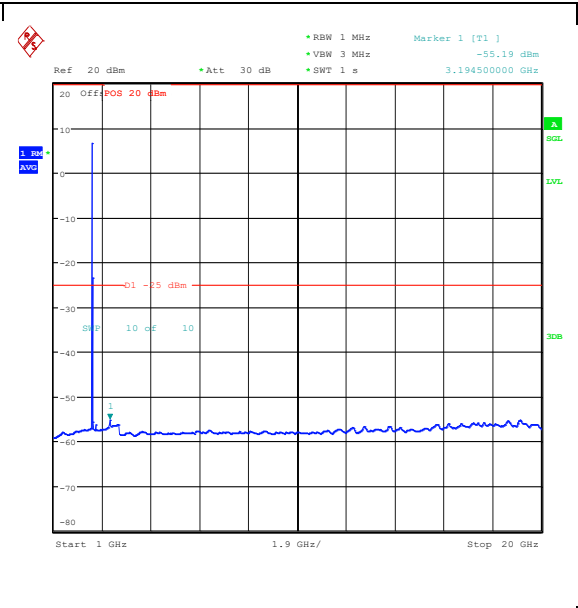

Band7_20MHz_QPSK_21100_1RB#0_0.15~30_0.15~30

Band7_20MHz_QPSK_21100_1RB#0_1000~2000_0_1000~20000