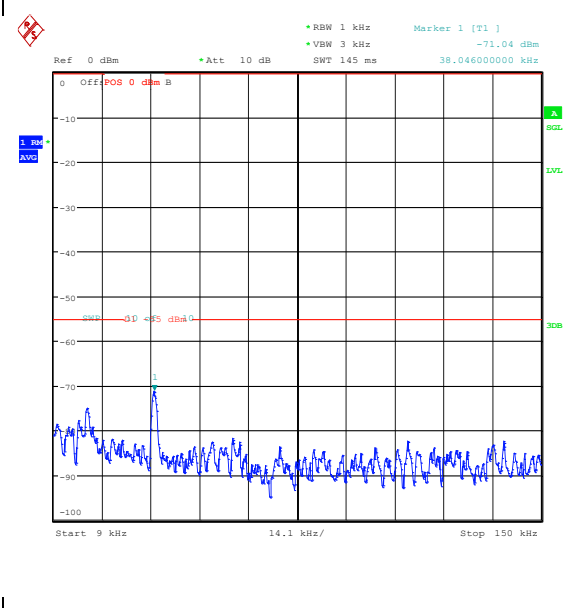

Band7_15MHz_QPSK_20825_75RB#0_0.15~30_0.15~30

Band7_15MHz_QPSK_20825_75RB#0_30~1000_30~1000

Band7_15MHz_QPSK_20825_75RB#0_1000~200_00_1000~20000

Band7_15MHz_QPSK_20825_75RB#0_20000~2_7000_20000~27000

Band7_15MHz_16QAM_20825_75RB#0_0.009~0.15_15_0.009~0.15