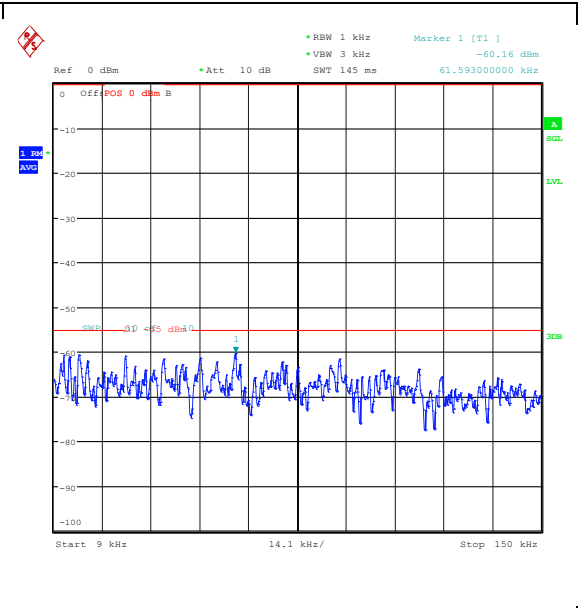

Band7_15MHz_QPSK_20825_1RB#74_0.15~30_0.15~30

Band7_15MHz_QPSK_20825_1RB#74_30~1000_30~1000

Band7_15MHz_QPSK_20825_1RB#74_1000~2000_00_1000~20000

Band7_15MHz_QPSK_20825_1RB#74_20000~27000

Band7_15MHz_16QAM_20825_1RB#74_0.009~0.15