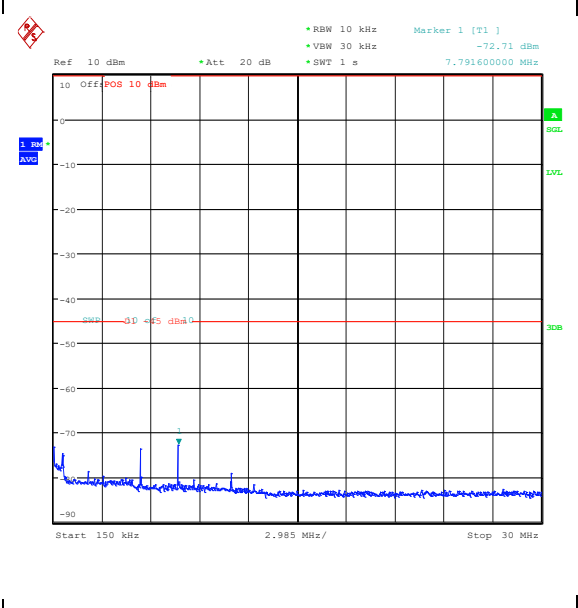

Band7_15MHz_16QAM_20825_1RB#74_0.15~3

Band7_15MHz_16QAM_20825_1RB#74_30~1000

Band7_15MHz_16QAM_20825_1RB#74_1000~2000_1000~20000

Band7_15MHz_16QAM_20825_1RB#74_20000~7000_20000~27000

Band7_15MHz_QPSK_20825_75RB#0_0.009~0.15_0.009~0.15