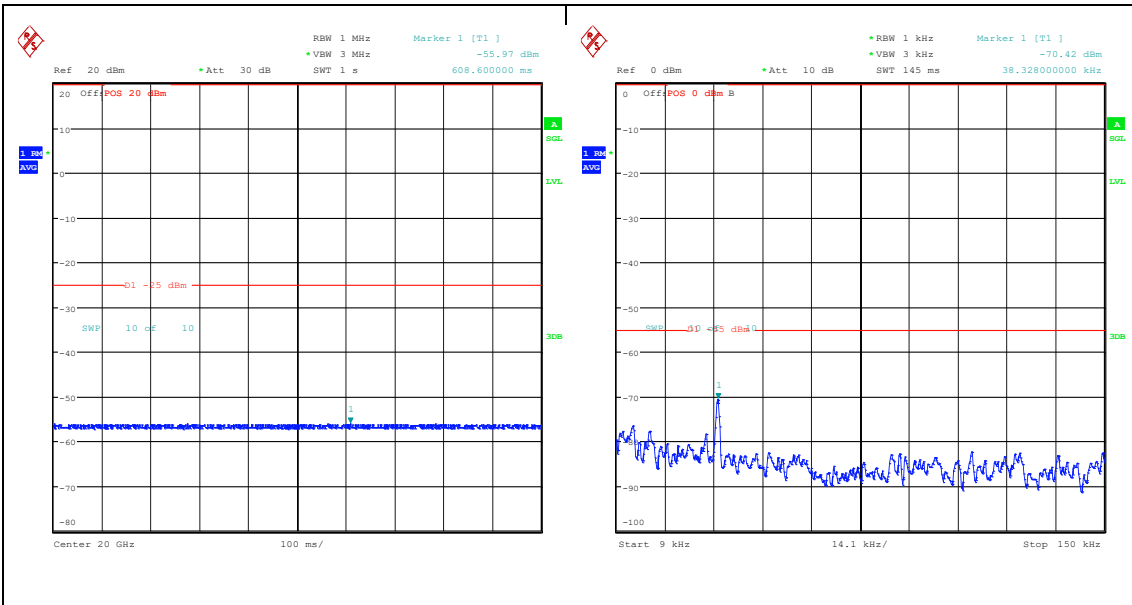

Band7_10MHz_QPSK_21400_50RB#0_30~1000_30~1000

Band7_10MHz_QPSK_21400_50RB#0_1000~2000_1000~2000

Band7_10MHz_16QAM_21400_50RB#0_0.009~0.15_0.009~0.15

Band7_10MHz_QPSK_21400_50RB#0_20000~27000_20000~27000