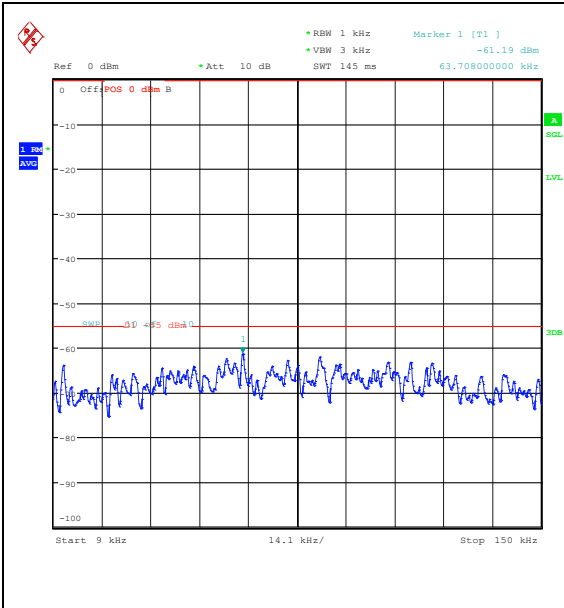

Band7_10MHz_16QAM_21100_1RB#0_0.15~30_0.15~30

Band7_10MHz_16QAM_21100_1RB#0_30~1000_30~1000

Band7_10MHz_16QAM_21100_1RB#0_1000~20000_000_1000~20000

Band7_10MHz_16QAM_21100_1RB#0_20000~27000_000_20000~27000