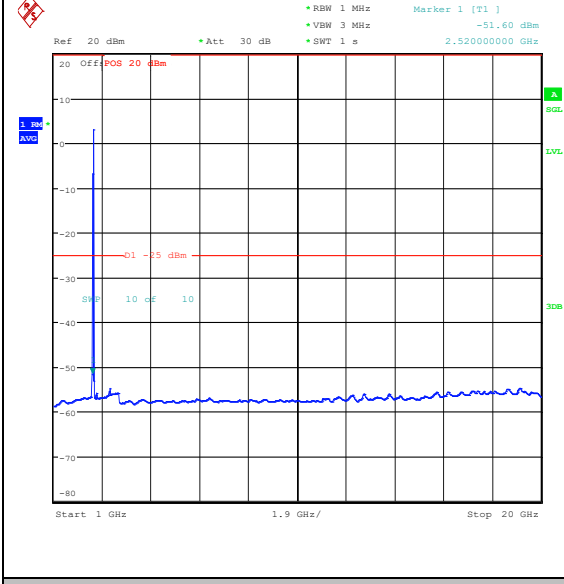

Band7_15MHz_16QAM_21375_75RB#0_0.15~3
0_0.15~30

Band7_15MHz_16QAM_21375_75RB#0_1000~2
0000_1000~20000