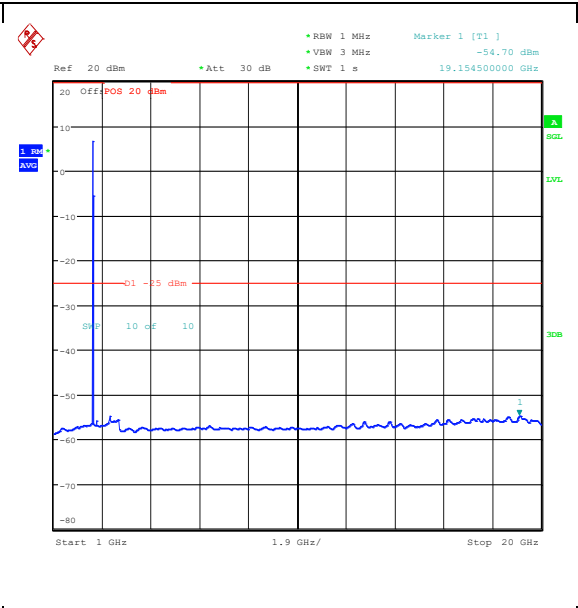

Band7_15MHz_QPSK_21375_1RB#0_0.15~30_0.15~30

Band7_15MHz_QPSK_21375_1RB#0_1000~2000_0_1000~20000