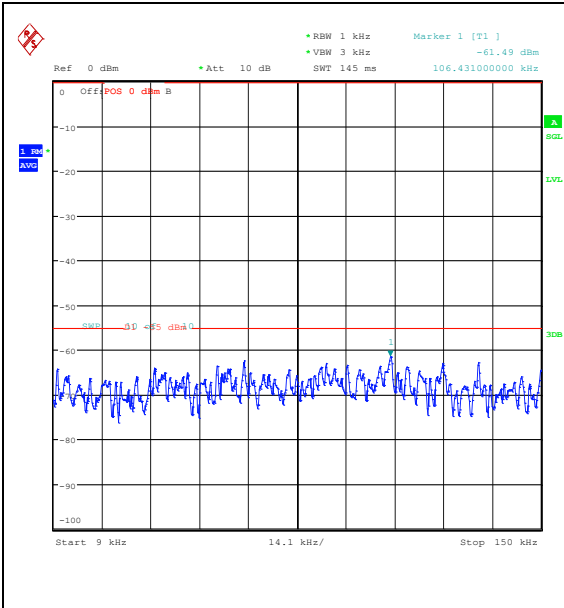

Band7_15MHz_16QAM_20825_75RB#0_0.15~3
0_0.15~30

Band7_15MHz_16QAM_20825_75RB#0_30~1000
_30~1000

Band7_15MHz_16QAM_20825_75RB#0_1000~2
0000_1000~20000

Band7_15MHz_16QAM_20825_75RB#0_20000~2
7000_20000~27000