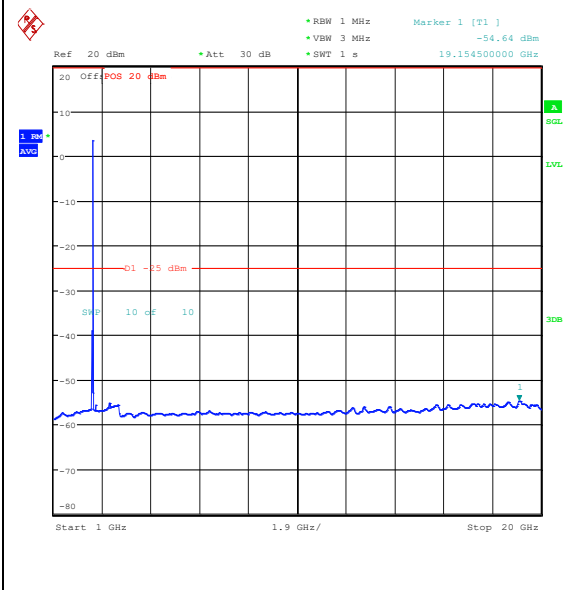

Band7_10MHz_16QAM_21100_50RB#0_0.15~30
_0.15~30

Band7_10MHz_16QAM_21100_50RB#0_1000~2
0000_1000~20000