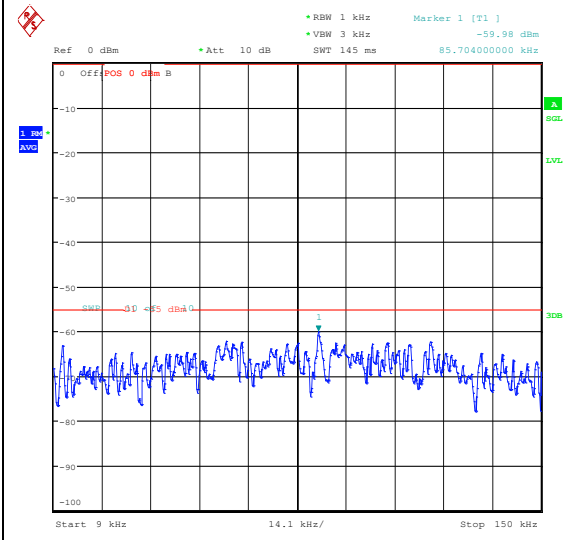

Band7_15MHz_16QAM_21100_1RB#0_0.009~0.15_5_0.009~0.15

Band7_15MHz_16QAM_21100_1RB#0_0.15~30_0.15~30

Band7_15MHz_16QAM_21100_1RB#0_30~1000_30~1000

Band7_15MHz_16QAM_21100_1RB#0_1000~20000_1000~20000

Band7_15MHz_16QAM_21100_1RB#0_20000~27000_20000~27000