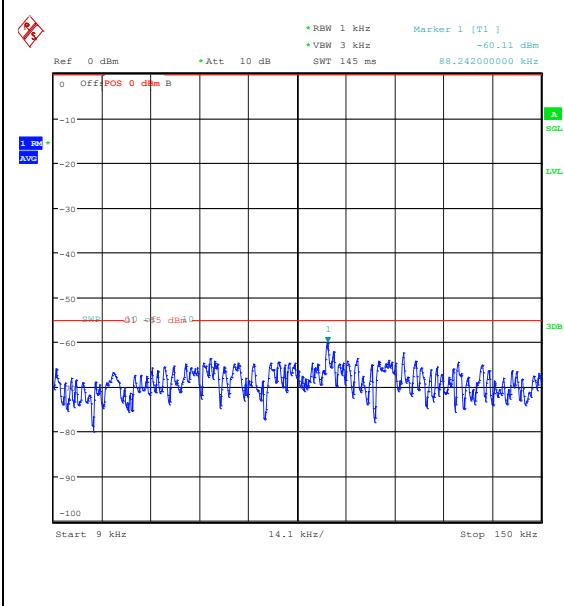

Band7_20MHz_16QAM_21350_1RB#0_1000~20000_000_1000~20000

Band7_20MHz_QPSK_21350_1RB#99_0.009~0.15_0.009~0.15