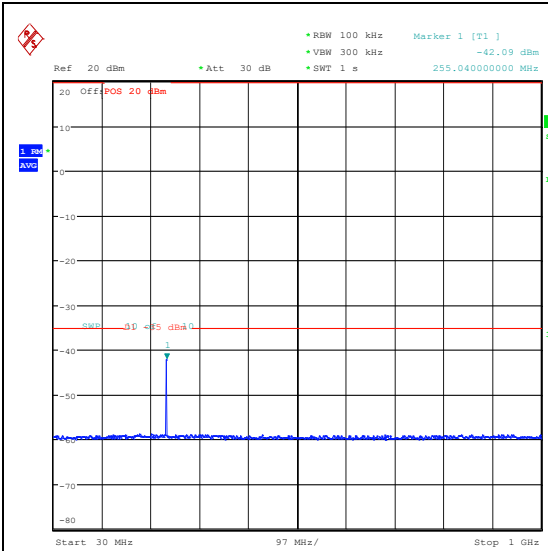

Band7_10MHz_QPSK_21400_1RB#49_0.009~0.15_0.009~0.15