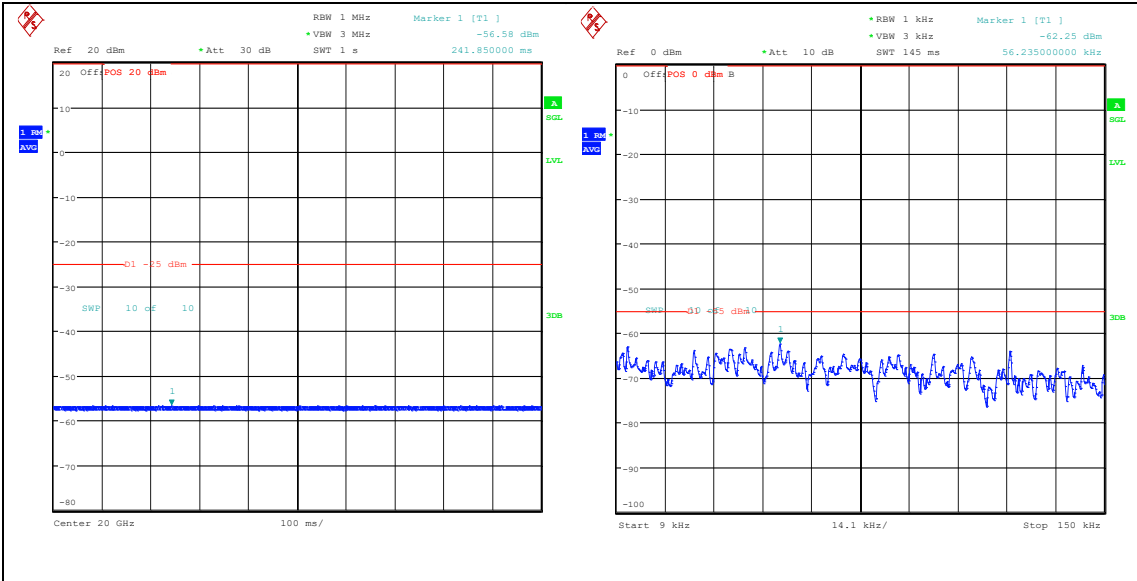

Band7_20MHz_QPSK_21100_1RB#99_0.009~0.15_0.009~0.15

Band7_20MHz_QPSK_21100_1RB#99_0.15~30_0.15~30

Band7_20MHz_QPSK_21100_1RB#99_30~1000_30~1000

Band7_20MHz_QPSK_21100_1RB#99_1000~2000_00_1000~20000

Band7_20MHz_QPSK_21100_1RB#99_20000~27000_20000~27000
 Band7_20MHz_16QAM_21100_1RB#99_0.009~0.15_0.009~0.15