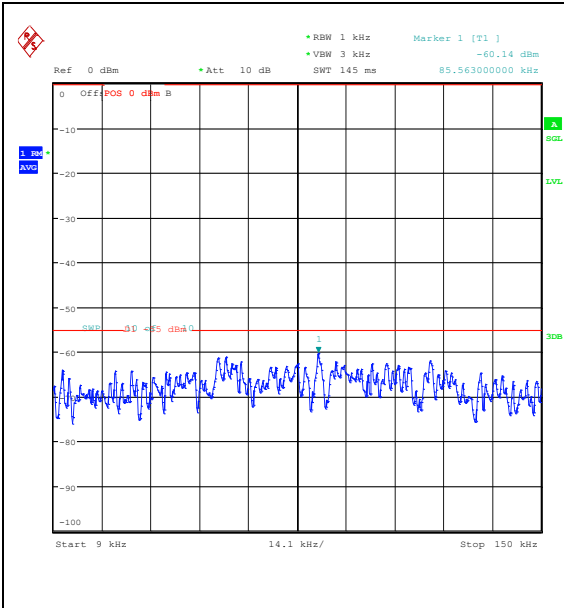

Band7_15MHz_16QAM_20825_1RB#0_0.15~30_0.15~30

Band7_15MHz_16QAM_20825_1RB#0_30~1000_30~1000

Band7_15MHz_16QAM_20825_1RB#0_1000~20000_1000~20000

Band7_15MHz_16QAM_20825_1RB#0_20000~27000_20000~27000

Band7_15MHz_QPSK_20825_1RB#74_0.009~0.15_0.009~0.15