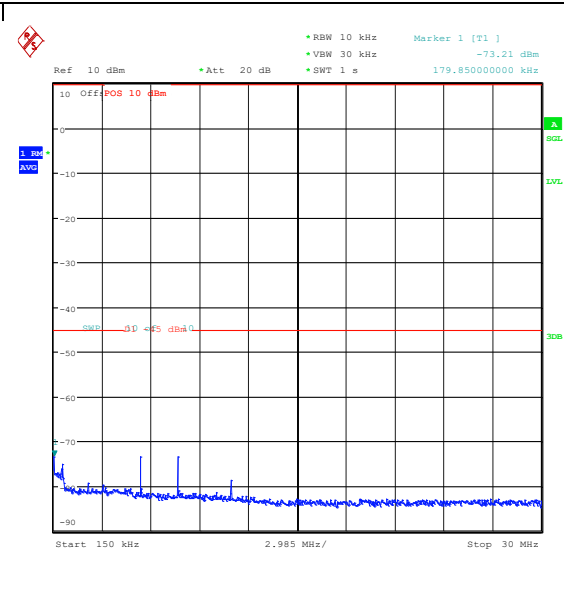

Band7_15MHz_16QAM_21100_1RB#74_20000~27000_7000_20000~27000

Band7_15MHz_QPSK_21100_75RB#0_0.15~30_0.15~30