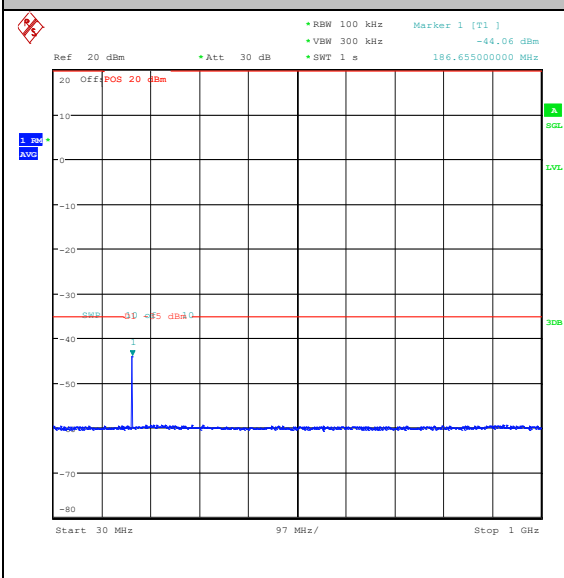

Band7_20MHz_QPSK_20850_1RB#0_0.009~0.15
5_0.009~0.15

Band7_20MHz_QPSK_20850_1RB#0_30~1000_30~1000