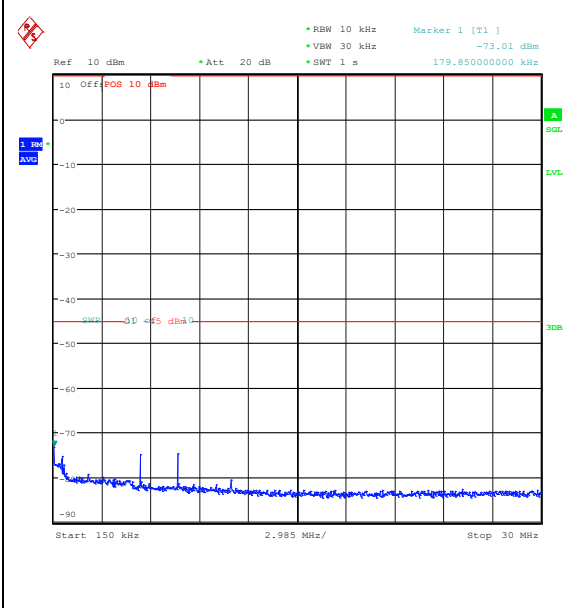

Band7_15MHz_QPSK_21100_75RB#0_20000~27000

Band7_15MHz_16QAM_21100_75RB#0_0.15~30