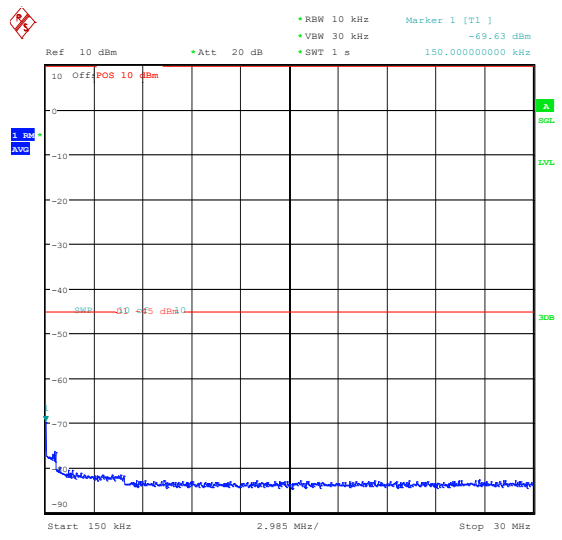

Band7_15MHz_16QAM_21100_1RB#0_0.009~0.15_5_0.009~0.15

Band7_15MHz_16QAM_21100_1RB#0_0.15~30_0.15~30

Band7_15MHz_16QAM_21100_1RB#0_30~1000_30~1000

Band7_15MHz_16QAM_21100_1RB#0_1000~20000_1000~20000

Band7_15MHz_16QAM_21100_1RB#0_20000~27000_20000~27000