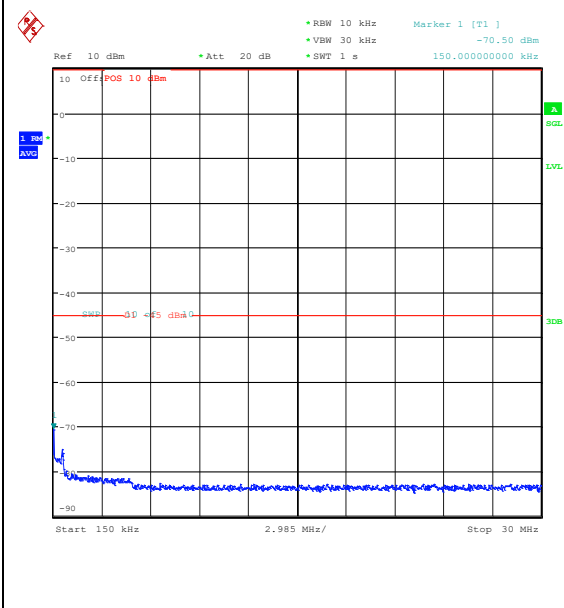

Band7_10MHz_QPSK_21100_1RB#49_20000~27000_20000~27000

Band7_10MHz_16QAM_21100_1RB#49_0.15~30_0.15~30