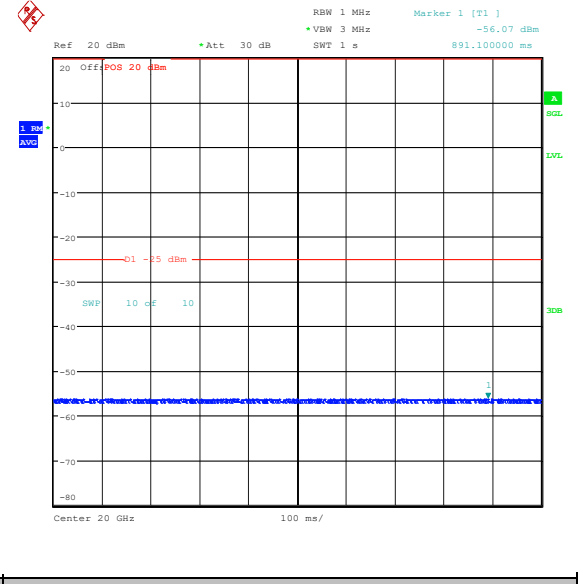

Band7_15MHz_16QAM_21375_75RB#0_0.009~0.15_15_0.009~0.15

Band7_15MHz_16QAM_21375_75RB#0_0.15~3
 0_0.15~30

Band7_15MHz_16QAM_21375_75RB#0_30~1000
 _30~1000

Band7_15MHz_16QAM_21375_75RB#0_1000~2
 0000_1000~20000