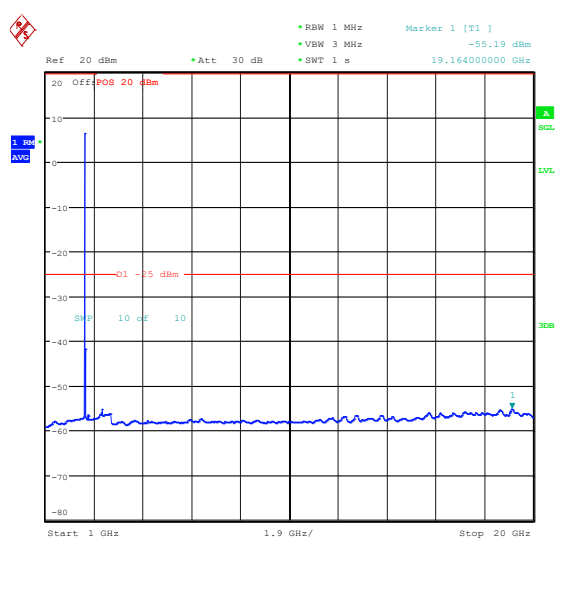

Band7_20MHz_QPSK_21350_1RB#0_0.15~30_0.
15~30

Band7_20MHz_QPSK_21350_1RB#0_1000~2000_0_1000~20000