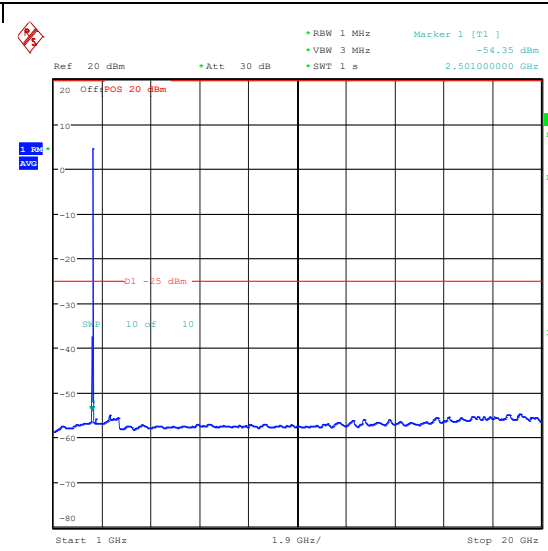

Band7_10MHz_QPSK_21100_50RB#0_0.15~30_0.15~30