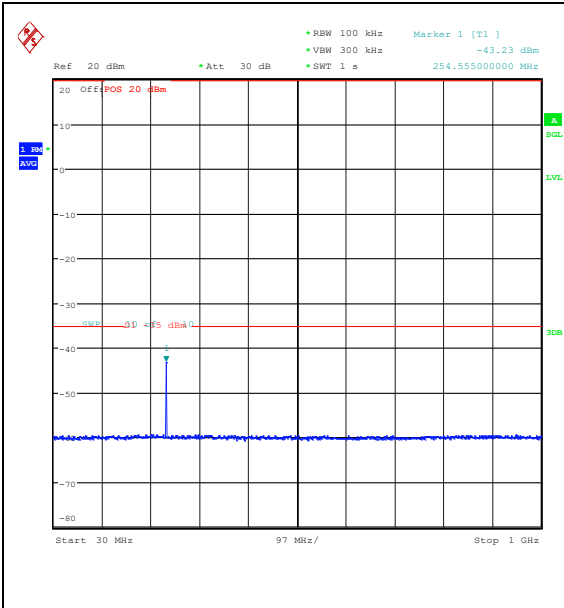

Band7_20MHz_QPSK_21350_1RB#99_0.009~0.15_0.009~0.15

Band7_20MHz_QPSK_21350_1RB#99_30~1000_30~1000