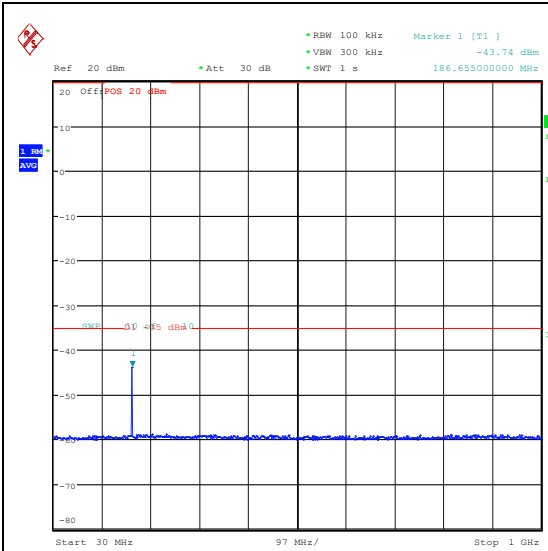

Band7_15MHz_QPSK_20825_1RB#0_0.009~0.15_5_0.009~0.15