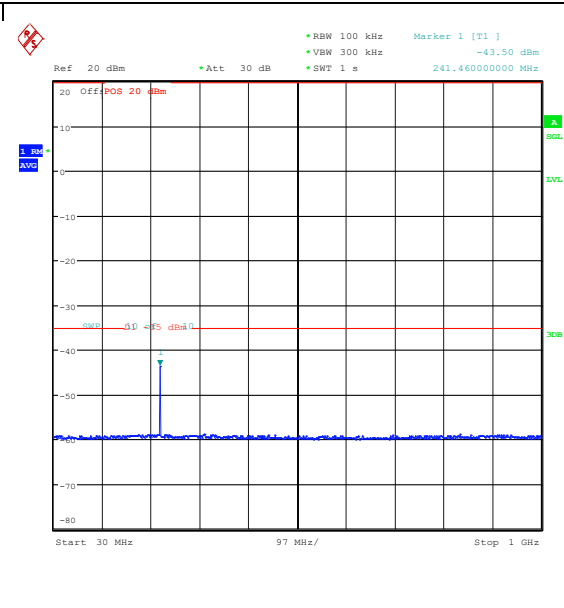

Band7_15MHz_16QAM_21375_1RB#0_0.009~0.15_5_0.009~0.15

Band7_15MHz_16QAM_21375_1RB#0_30~1000_30~1000