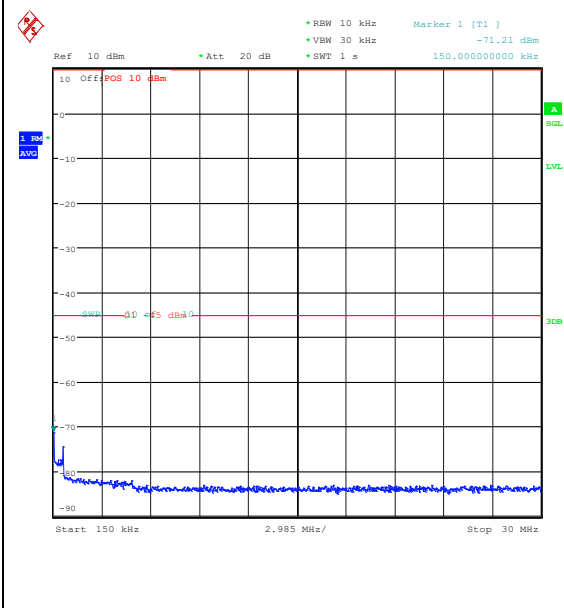

Band7_20MHz_QPSK_21350_1RB#0_20000~27000_000_20000~27000

Band7_20MHz_16QAM_21350_1RB#0_0.15~30_0.15~30