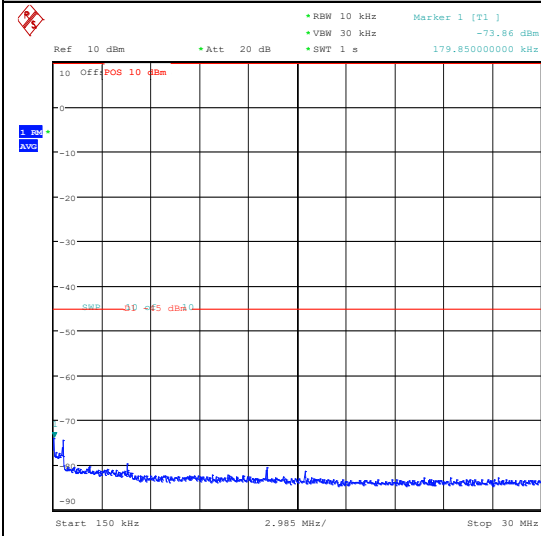

Band7_20MHz_QPSK_21350_100RB#0_20000~27000_20000~27000

Band7_20MHz_16QAM_21350_100RB#0_0.15~30_0.15~30