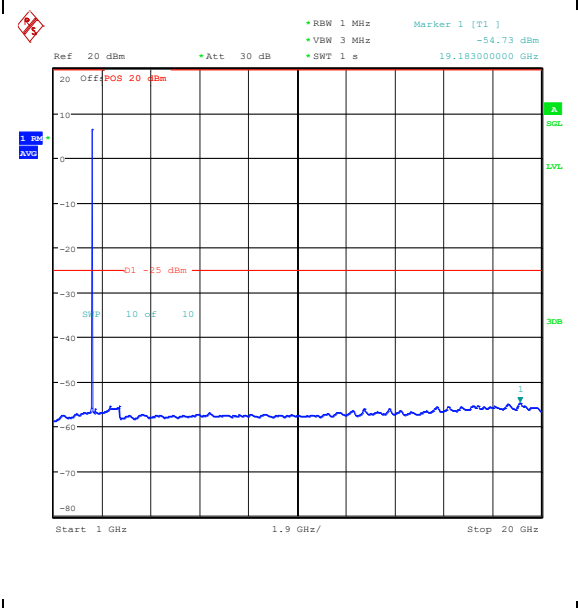

Band7_15MHz_QPSK_20825_1RB#74_0.15~30_0.15~30

Band7_15MHz_QPSK_20825_1RB#74_1000~2000_00_1000~20000