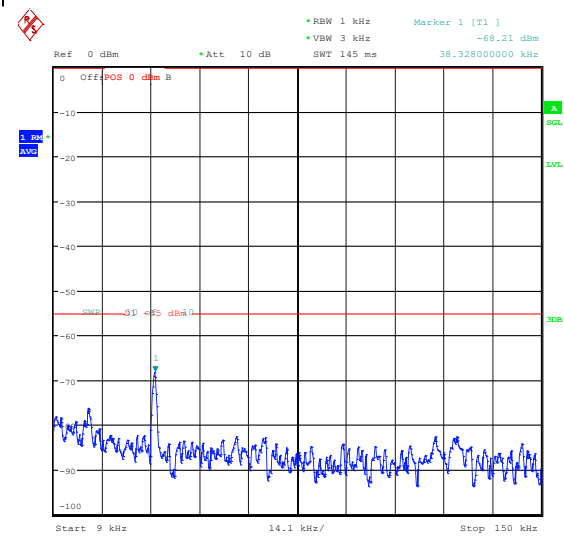

Band7_15MHz_QPSK_21375_75RB#0_0.009~0.15_0.009~0.15

Band7_15MHz_QPSK_21375_75RB#0_0.15~30_0.15~30

Band7_15MHz_QPSK_21375_75RB#0_30~1000_30~1000

Band7_15MHz_QPSK_21375_75RB#0_1000~2000_00_1000~20000

Band7_15MHz_QPSK_21375_75RB#0_20000~27000_7000_20000~27000