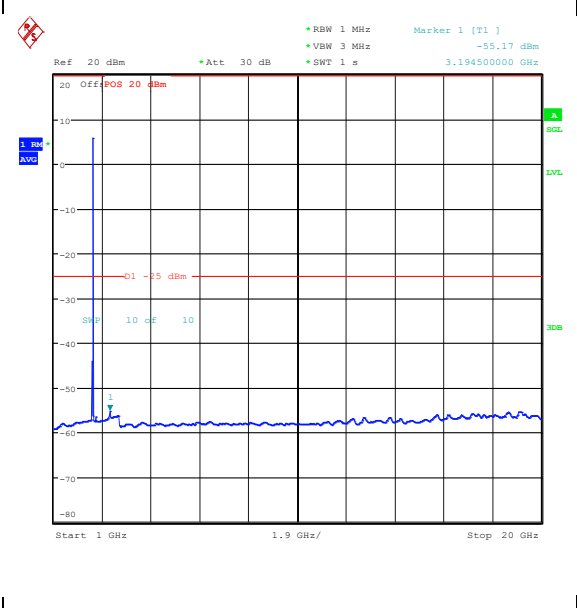

Band7_20MHz_QPSK_21100_1RB#99_0.15~30_0.15~30

Band7_20MHz_QPSK_21100_1RB#99_1000~2000_00_1000~20000