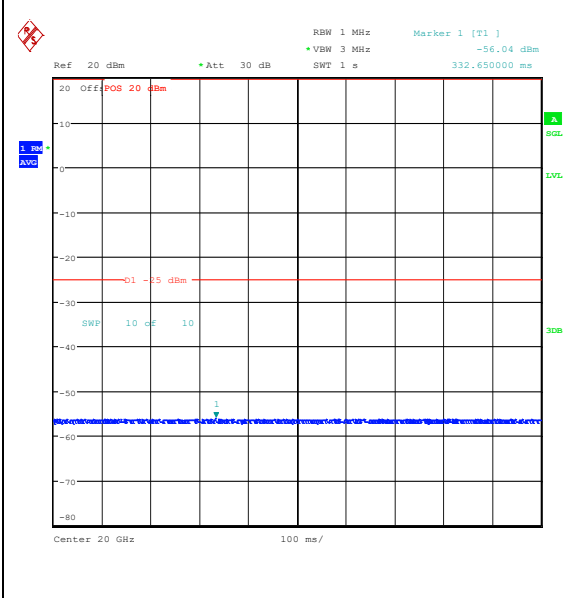

Band7_15MHz_QPSK_21100_1RB#74_30~1000_30~1000

Band7_15MHz_QPSK_21100_1RB#74_20000~27000_20000~27000