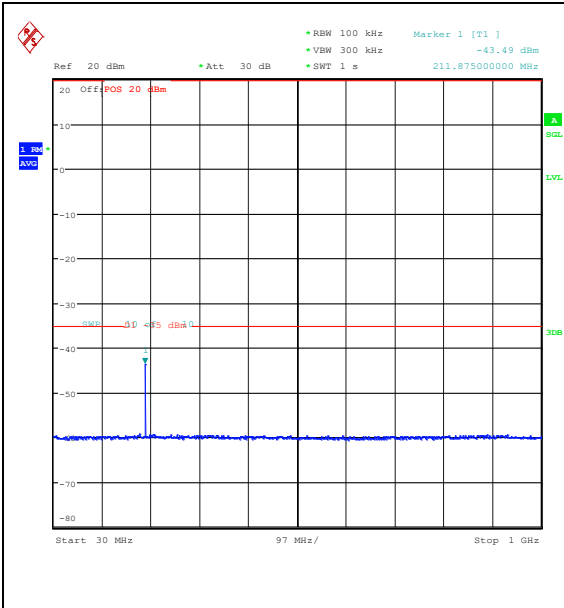

Band7_20MHz_QPSK_21100_1RB#0_0.009~0.15_0.009~0.15

Band7_20MHz_QPSK_21100_1RB#0_30~1000_30~1000