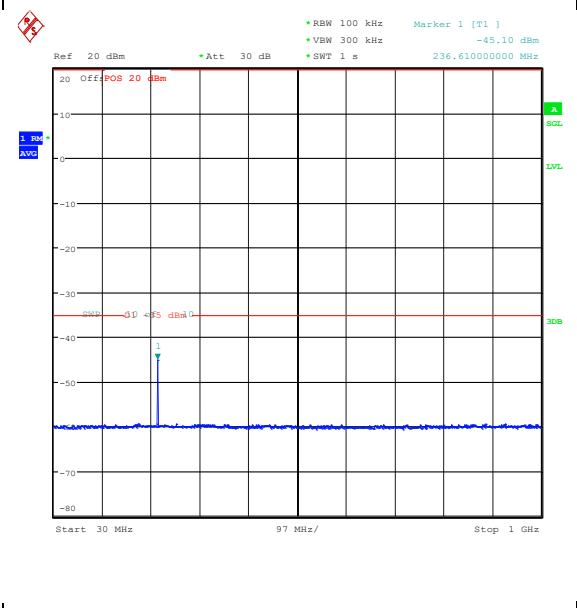

Band7_20MHz_16QAM_21350_1RB#0_30~1000_30~1000

Band7_20MHz_16QAM_21350_1RB#0_0.009~0.15_5_0.009~0.15