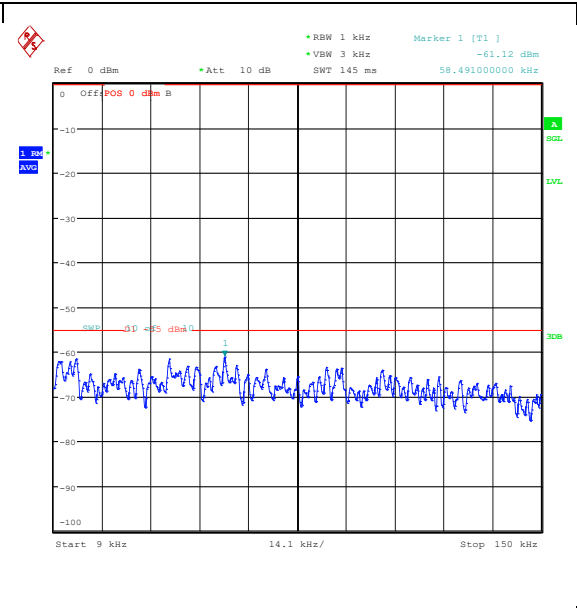

Band7_10MHz_QPSK_21400_1RB#0_1000~2000_0_1000~20000

Band7_10MHz_16QAM_21400_1RB#0_0.009~0.15_5_0.009~0.15