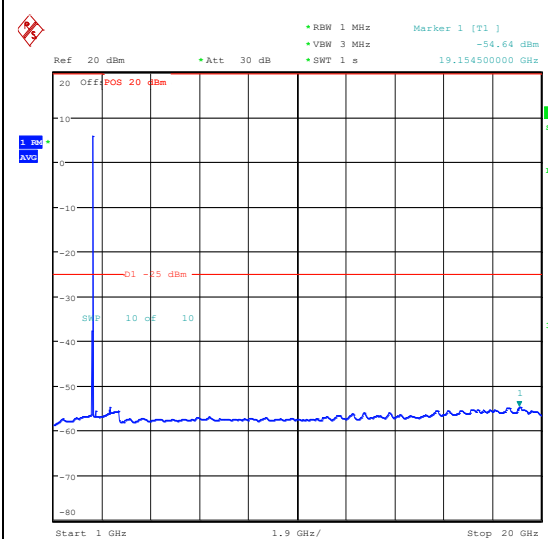

Band7_10MHz_16QAM_21100_1RB#0_0.15~30_0.15~30

Band7_10MHz_16QAM_21100_1RB#0_30~1000_30~1000

Band7_10MHz_16QAM_21100_1RB#0_1000~20000_000_1000~20000

Band7_10MHz_16QAM_21100_1RB#0_20000~27000_000_20000~27000