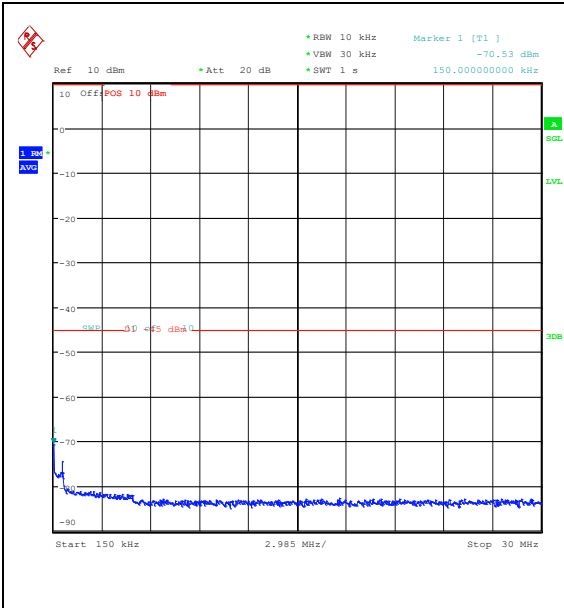

Band7_15MHz_QPSK_21100_1RB#74_20000~27000_20000~27000

Band7_15MHz_16QAM_21100_1RB#74_0.15~30_0.15~30