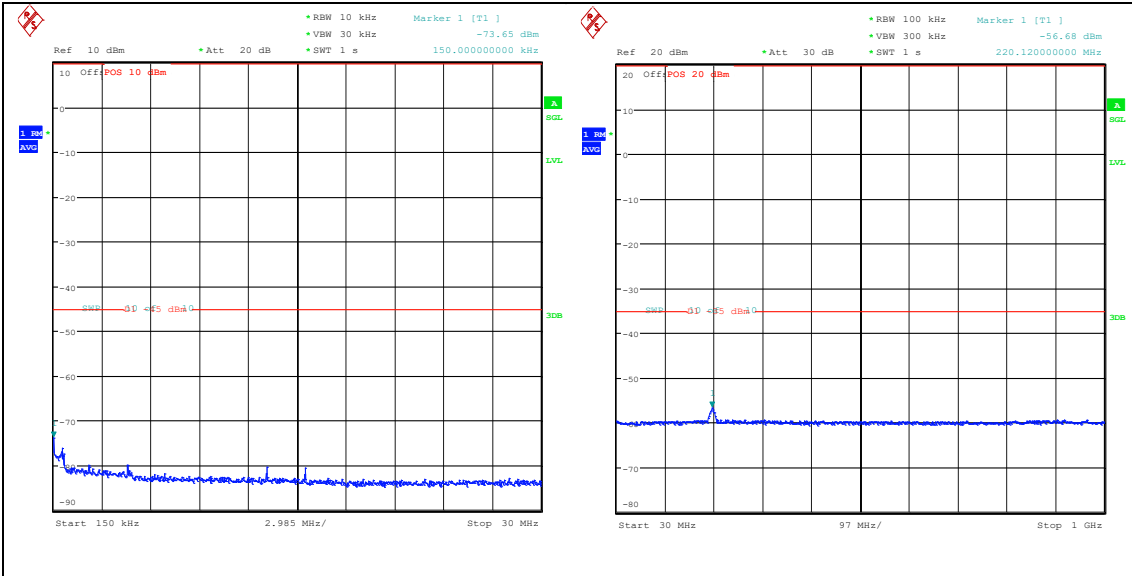

Band7_20MHz_QPSK_21100_100RB#0_20000~
27000_20000~27000

Band7_20MHz_16QAM_21100_100RB#0_0.009~
0.15_0.009~0.15

Band7_20MHz_16QAM_21100_100RB#0_0.15~30_0.15~30
Band7_20MHz_16QAM_21100_100RB#0_30~100_0_30~1000