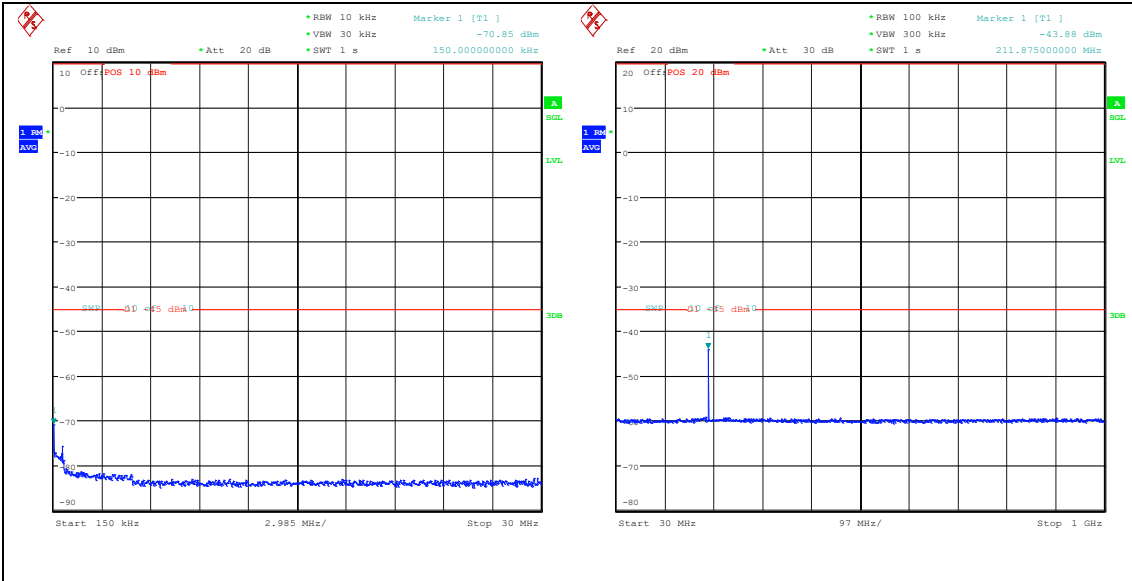

Band7_20MHz_QPSK_21100_1RB#0_20000~27000_000_20000~27000

Band7_20MHz_16QAM_21100_1RB#0_0.009~0.15_5_0.009~0.15

Band7_20MHz_16QAM_21100_1RB#0_0.15~30_0.15~30

Band7_20MHz_16QAM_21100_1RB#0_30~1000_30~1000