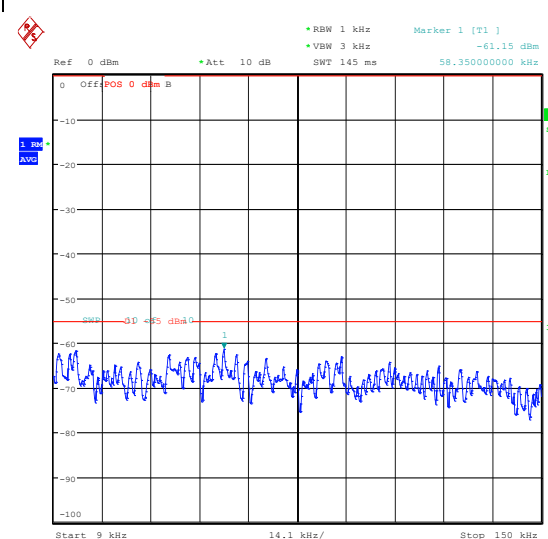

Band7_15MHz_QPSK_20825_1RB#0_0.15~30_0.15~30

Band7_15MHz_QPSK_20825_1RB#0_30~1000_30~1000

Band7_15MHz_QPSK_20825_1RB#0_1000~2000_0_1000~20000

Band7_15MHz_QPSK_20825_1RB#0_20000~27000_000_20000~27000

Band7_15MHz_16QAM_20825_1RB#0_0.009~0.15_5_0.009~0.15