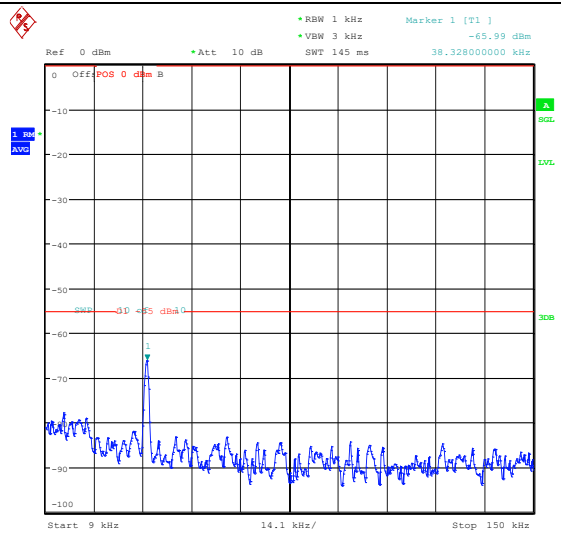

Band7_20MHz_QPSK_21350_100RB#0_1000~20000_000_1000~20000

Band7_20MHz_16QAM_21350_100RB#0_0.009~0.15_0.009~0.15