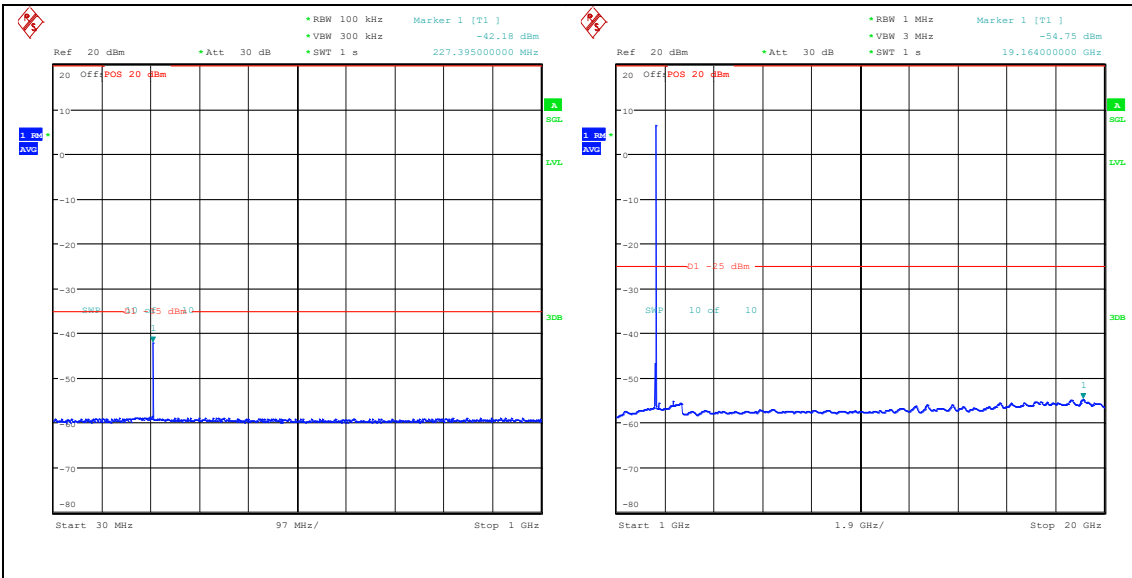

Band7_15MHz_QPSK_21100_1RB#74_0.009~0.15_0.009~0.15

Band7_15MHz_QPSK_21100_1RB#74_0.15~30_0.15~30

Band7_15MHz_QPSK_21100_1RB#74_30~1000_30~1000

Band7_15MHz_QPSK_21100_1RB#74_1000~2000_1000~20000