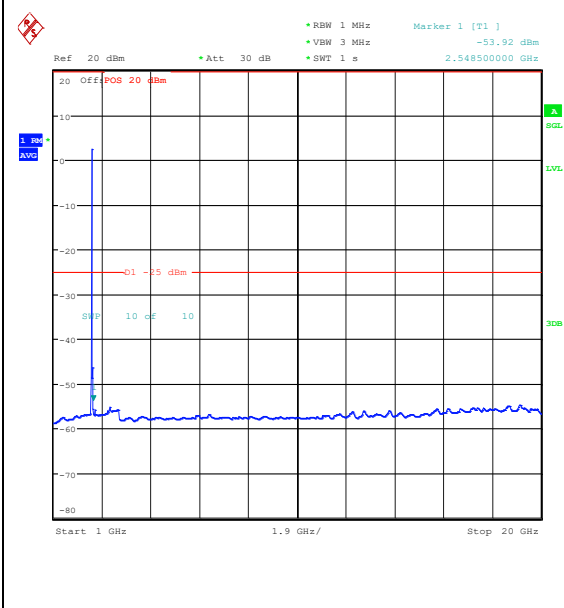

Band7_15MHz_16QAM_20825_75RB#0_0.15~3
0_0.15~30

Band7_15MHz_16QAM_20825_75RB#0_1000~2
0000_1000~20000