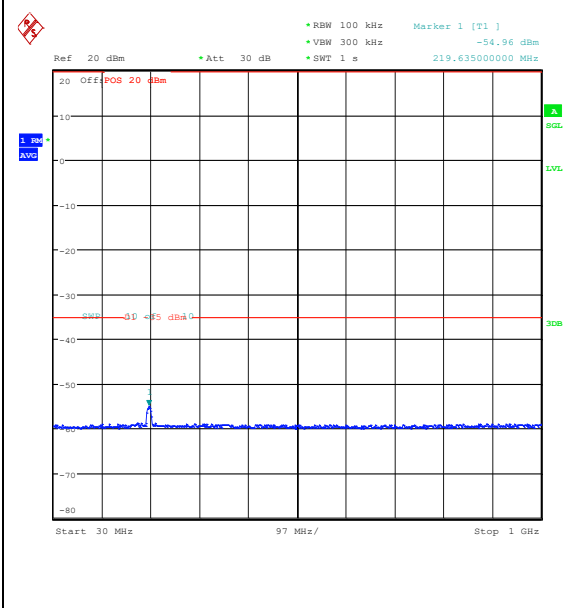

Band7_15MHz_QPSK_21100_75RB#0_0.009~0.15_0.009~0.15

Band7_15MHz_QPSK_21100_75RB#0_30~1000_30~1000