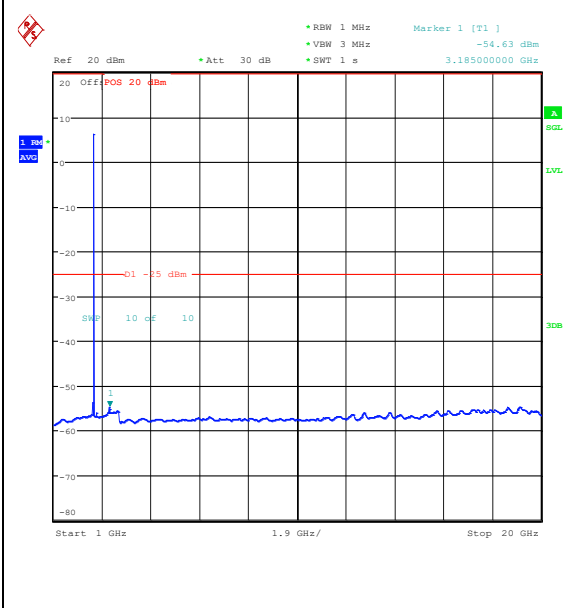

Band7_10MHz_QPSK_21400_1RB#49_20000~27000_7000_20000~27000

Band7_10MHz_16QAM_21400_1RB#49_0.009~0.15_15_0.009~0.15

Band7_10MHz_16QAM_21400_1RB#49_0.15~3
0_0.15~30

Band7_10MHz_16QAM_21400_1RB#49_30~1000
_30~1000