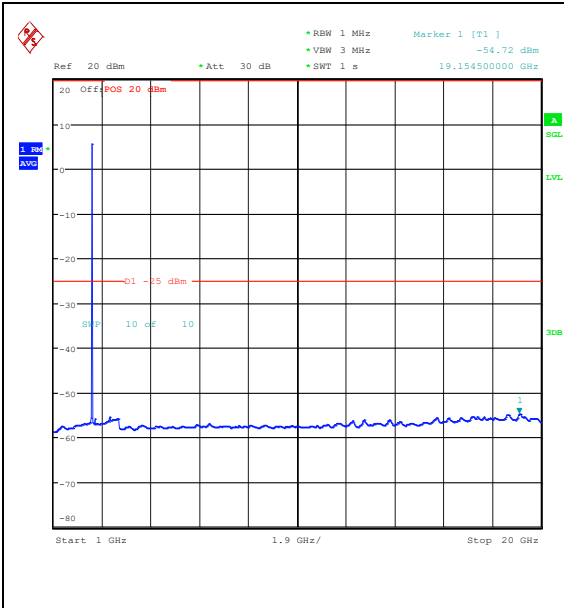

Band7_15MHz_16QAM_20825_1RB#74_0.15~3

Band7_15MHz_16QAM_20825_1RB#74_1000~2000_1000~20000