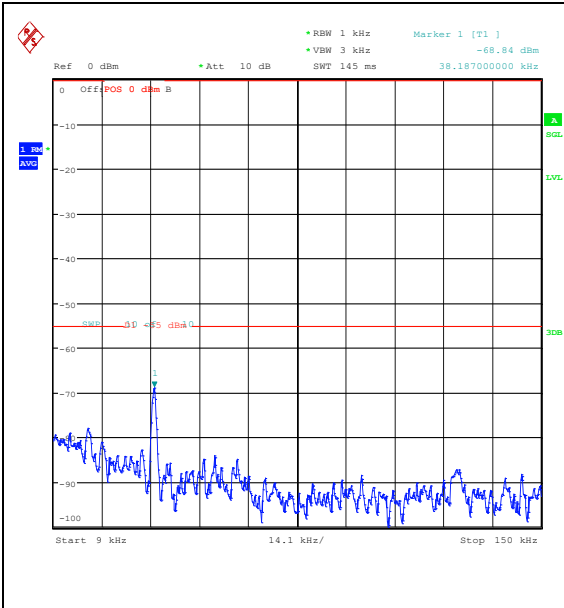

Band7_15MHz_16QAM_21100_1RB#74_0.009~0.15_0.009~0.15

Band7_15MHz_16QAM_21100_1RB#74_0.15~30_0.15~30

Band7_15MHz_16QAM_21100_1RB#74_30~1000_30~1000

Band7_15MHz_16QAM_21100_1RB#74_1000~20000_1000~20000

Band7_15MHz_16QAM_21100_1RB#74_20000~27000_7000_20000~27000