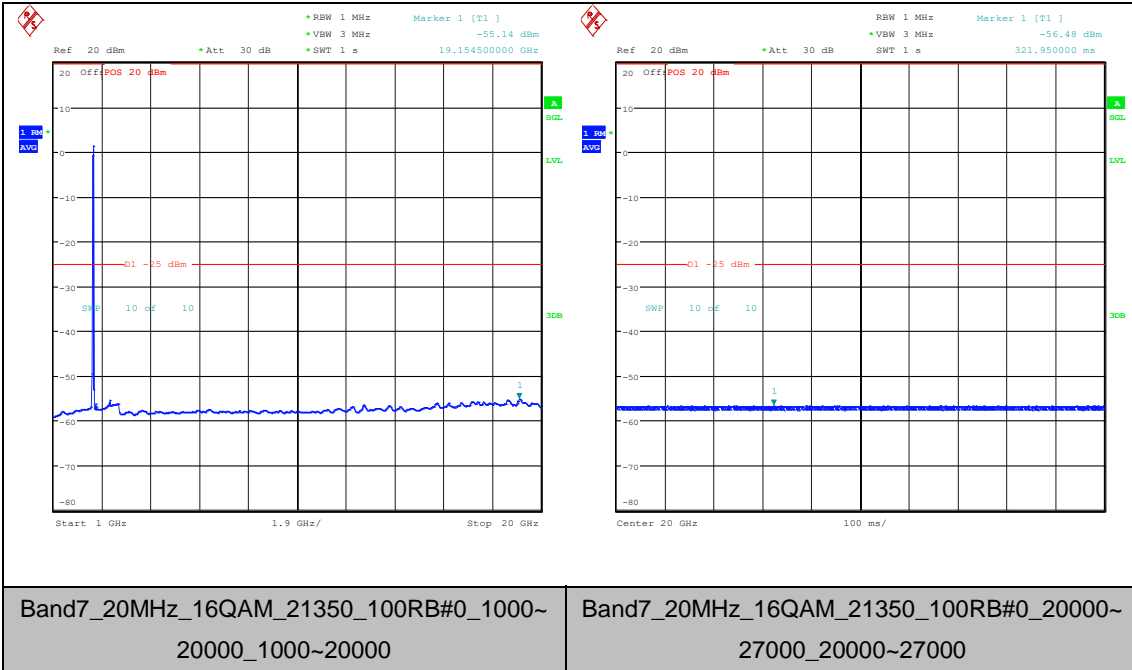

Band7_20MHz_QPSK_21350_100RB#0_20000~27000_20000~27000

Band7_20MHz_16QAM_21350_100RB#0_0.009~0.15_0.009~0.15

Band7_20MHz_16QAM_21350_100RB#0_0.15~30_0.15~30

Band7_20MHz_16QAM_21350_100RB#0_30~1000_0_30~1000