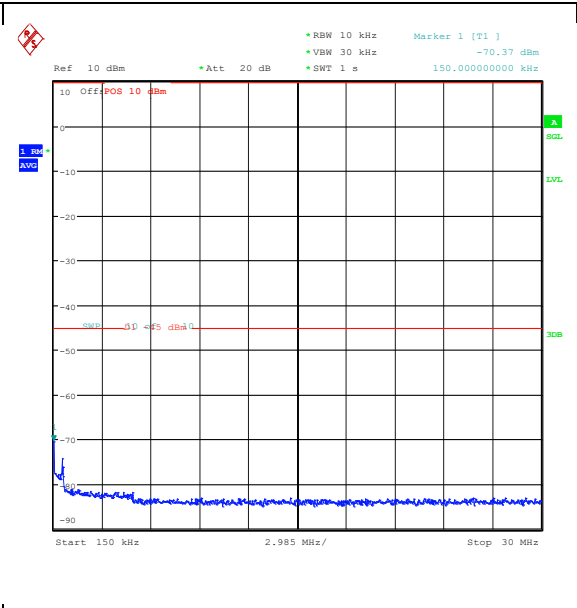

Band7_15MHz_16QAM_21375_75RB#0_20000~2
7000_20000~27000

Band7_20MHz_QPSK_20850_1RB#0_0.15~30_0_15~30