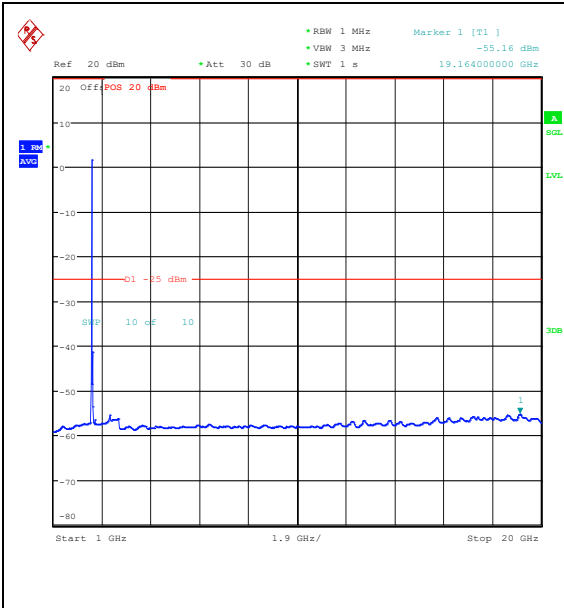

Band7_20MHz_16QAM_20850_100RB#0_0.15~30_0.15~30

Band7_20MHz_16QAM_20850_100RB#0_1000~20000_1000~20000