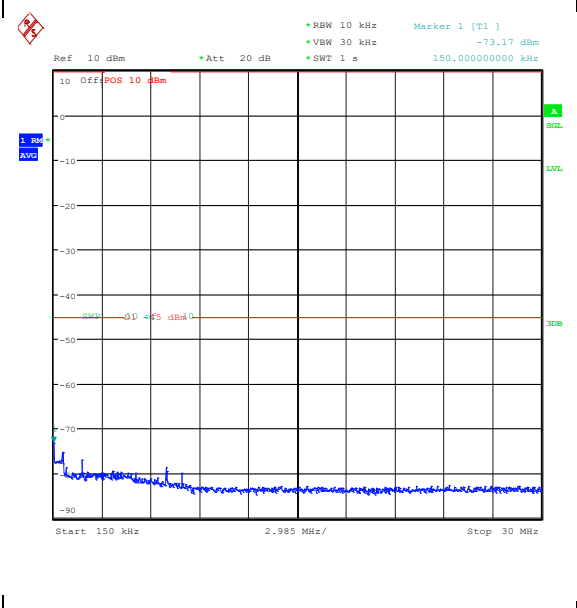

Band7_10MHz_16QAM_21100_1RB#49_0.009~0.15_0.009~0.15

Band7_10MHz_16QAM_21100_1RB#49_0.15~30_0.15~30

Band7_10MHz_16QAM_21100_1RB#49_30~1000_30~1000

Band7_10MHz_16QAM_21100_1RB#49_1000~20000_1000~20000

Band7_10MHz_16QAM_21100_1RB#49_20000~7000_20000~27000