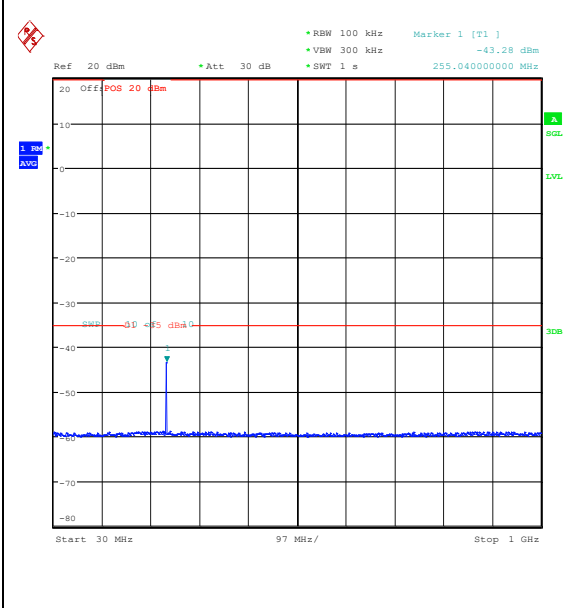

Band7_15MHz_QPSK_21375_1RB#74_0.009~0.15_0.009~0.15

Band7_15MHz_QPSK_21375_1RB#74_30~1000_30~1000