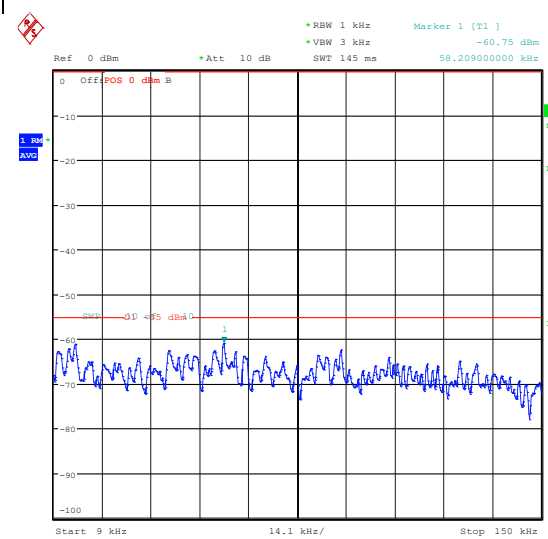

Band7_10MHz_QPSK_21400_1RB#49_1000~200_00_1000~20000