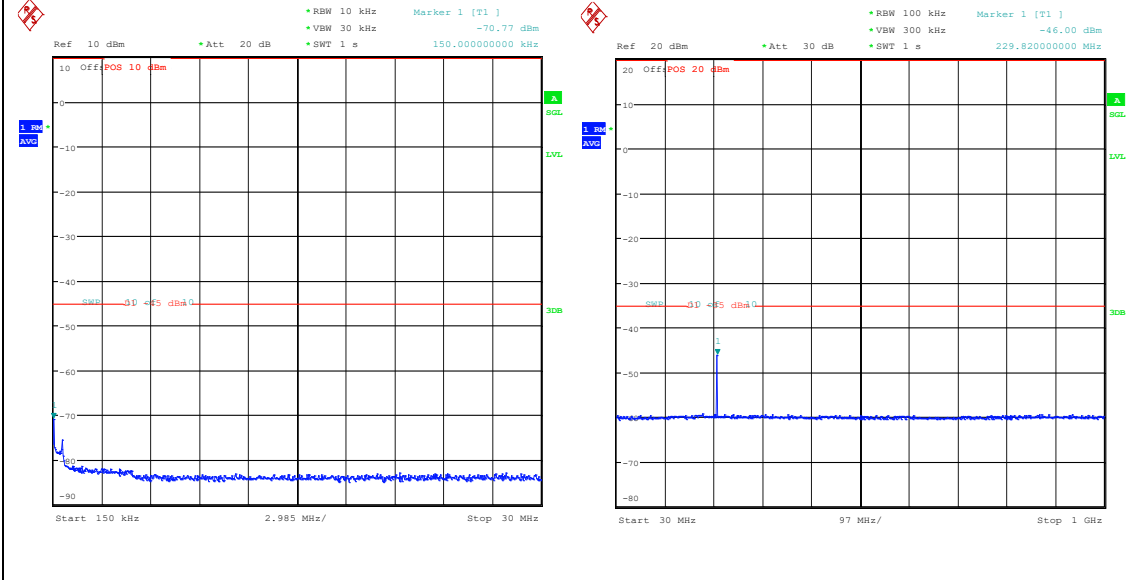

Band7_20MHz_QPSK_21100_1RB#99_0.009~0.15_0.009~0.15

Band7_20MHz_QPSK_21100_1RB#99_0.15~30_0.15~30

Band7_20MHz_QPSK_21100_1RB#99_30~1000_30~1000

Band7_20MHz_QPSK_21100_1RB#99_1000~2000_00_1000~20000

Band7_20MHz_QPSK_21100_1RB#99_20000~27000_20000~27000
 Band7_20MHz_16QAM_21100_1RB#99_0.009~0.15_0.009~0.15