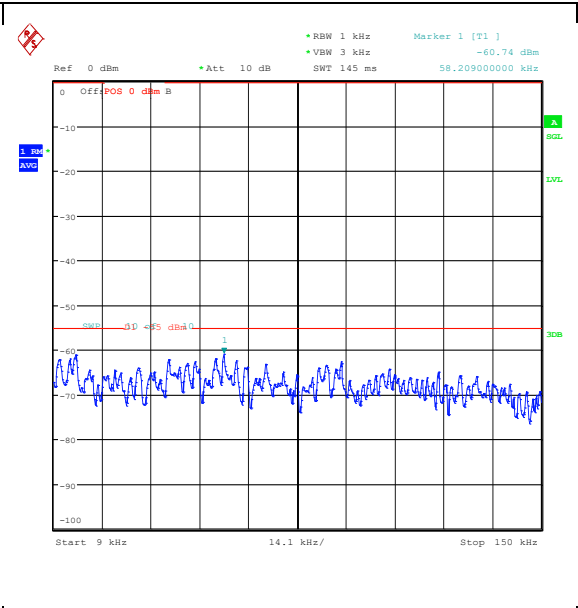

Band7_15MHz_QPSK_21375_1RB#74_0.009~0.15_0.009~0.15

Band7_15MHz_QPSK_21375_1RB#74_0.15~30_0.15~30

Band7_15MHz_QPSK_21375_1RB#74_30~1000_30~1000

Band7_15MHz_QPSK_21375_1RB#74_1000~2000_00_1000~20000

Band7_15MHz_QPSK_21375_1RB#74_20000~27000