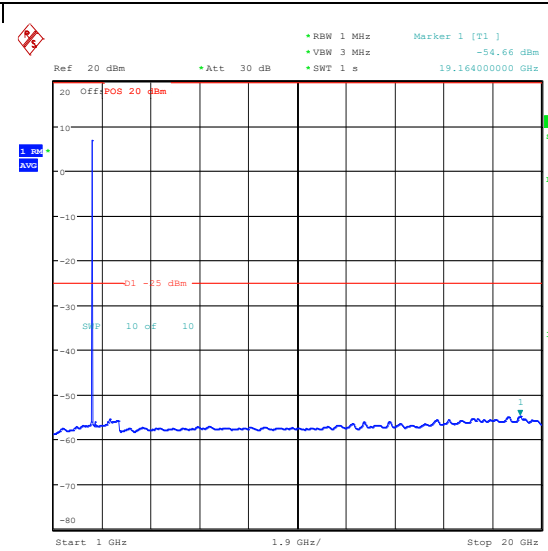

Band7_15MHz_QPSK_20825_1RB#0_0.15~30_0.15~30