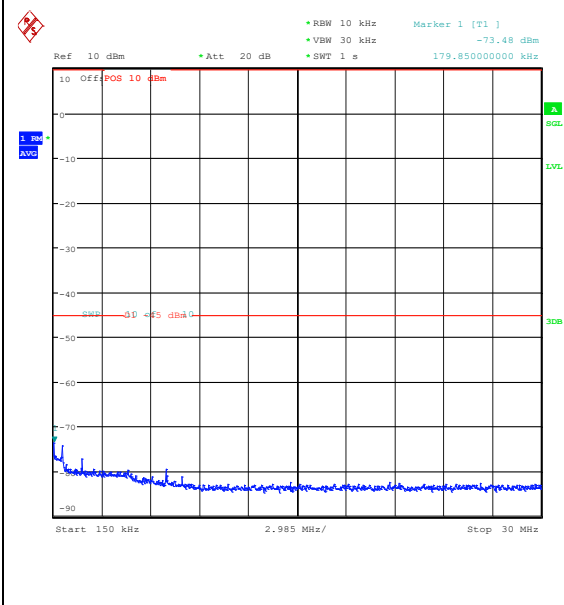

Band7_10MHz_QPSK_21400_50RB#0_30~1000_30~1000

Band7_10MHz_QPSK_21400_50RB#0_1000~2000_1000~2000

Band7_10MHz_QPSK_21400_50RB#0_20000~27000_20000~27000

Band7_10MHz_16QAM_21400_50RB#0_0.009~0.15_0.009~0.15

Band7_10MHz_16QAM_21400_50RB#0_0.15~30_0.15~30