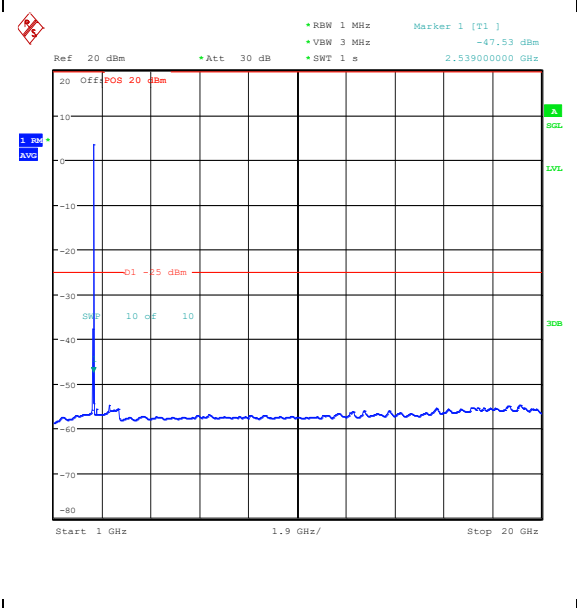

Band7_10MHz_QPSK_21400_50RB#0_0.15~30_0.15~30

Band7_10MHz_QPSK_21400_50RB#0_1000~2000_1000~2000