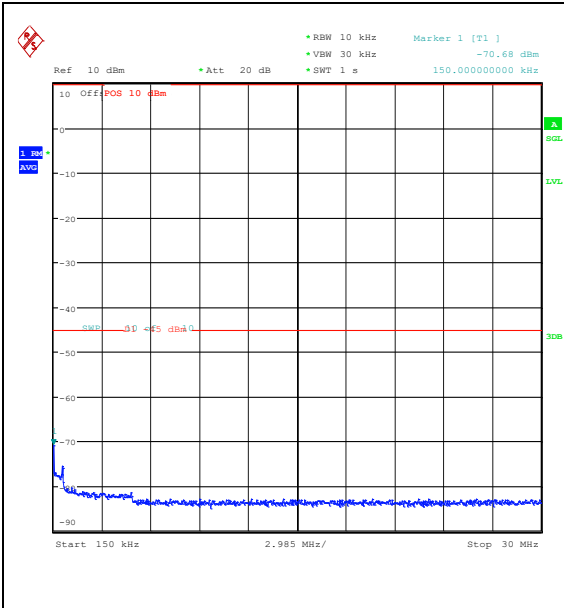

Band7_15MHz_QPSK_20825_1RB#0_0.15~30_0.15~30

Band7_15MHz_QPSK_20825_1RB#0_30~1000_30~1000

Band7_15MHz_QPSK_20825_1RB#0_1000~2000_0_1000~20000

Band7_15MHz_QPSK_20825_1RB#0_20000~27000_000_20000~27000

Band7_15MHz_16QAM_20825_1RB#0_0.009~0.15_5_0.009~0.15