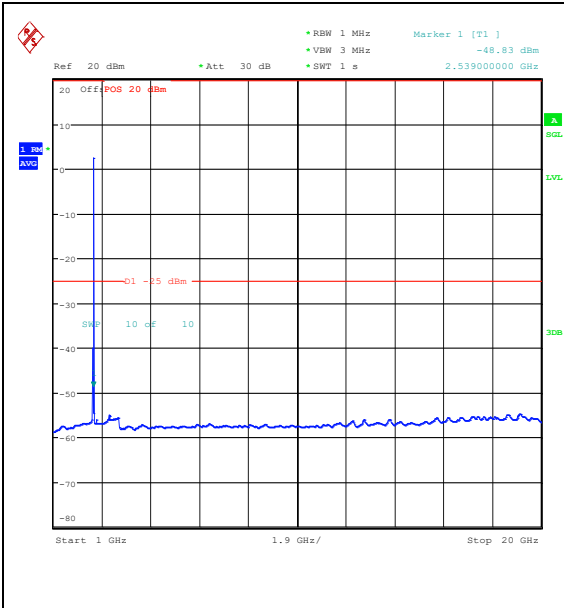

Band7_10MHz_16QAM_21400_50RB#0_0.15~30_0.15~30

Band7_10MHz_16QAM_21400_50RB#0_1000~20000_1000~20000