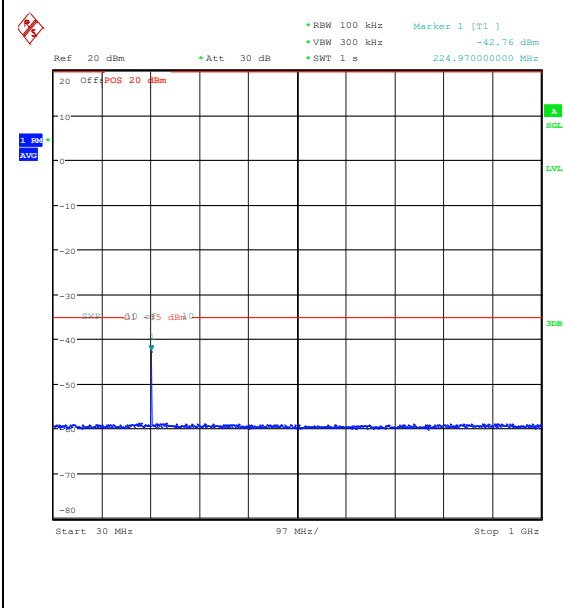

Band7_10MHz_QPSK_21100_1RB#49_0.009~0.15_0.009~0.15

Band7_10MHz_QPSK_21100_1RB#49_30~1000_30~1000