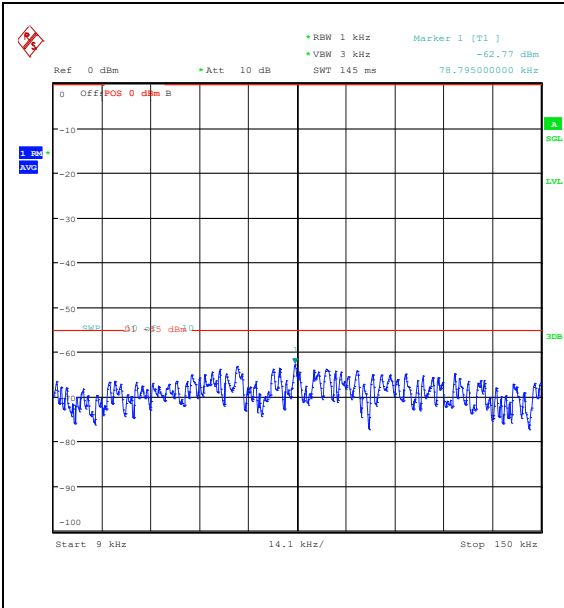

Band7_15MHz_16QAM_21375_75RB#0_1000~2
0000_1000~20000

Band7_20MHz_QPSK_20850_1RB#0_0.009~0.15
5_0.009~0.15