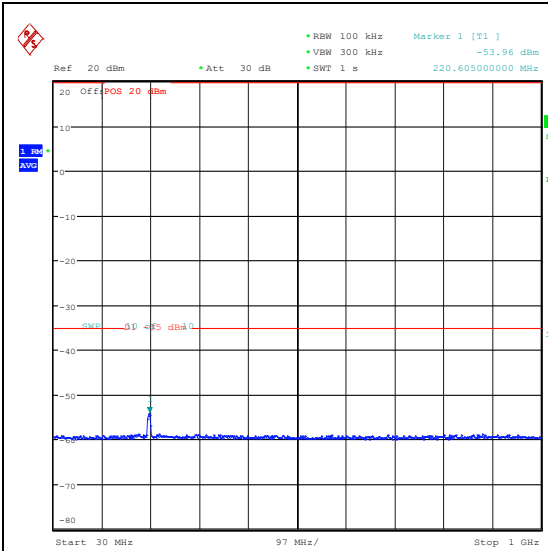

Band7_10MHz_QPSK_21100_50RB#0_0.009~0.15_0.009~0.15