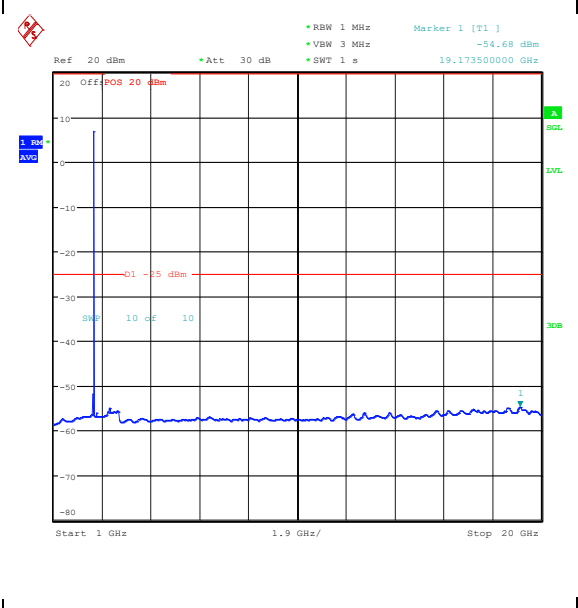

Band7_10MHz_16QAM_21100_50RB#0_20000~2
7000_20000~27000

Band7_10MHz_QPSK_21400_1RB#0_0.009~0.15_5_0.009~0.15

Band7_10MHz_QPSK_21400_1RB#0_0.15~30_0_15~30

Band7_10MHz_QPSK_21400_1RB#0_30~1000_30~1000

Band7_10MHz_QPSK_21400_1RB#0_1000~2000_0_1000~20000