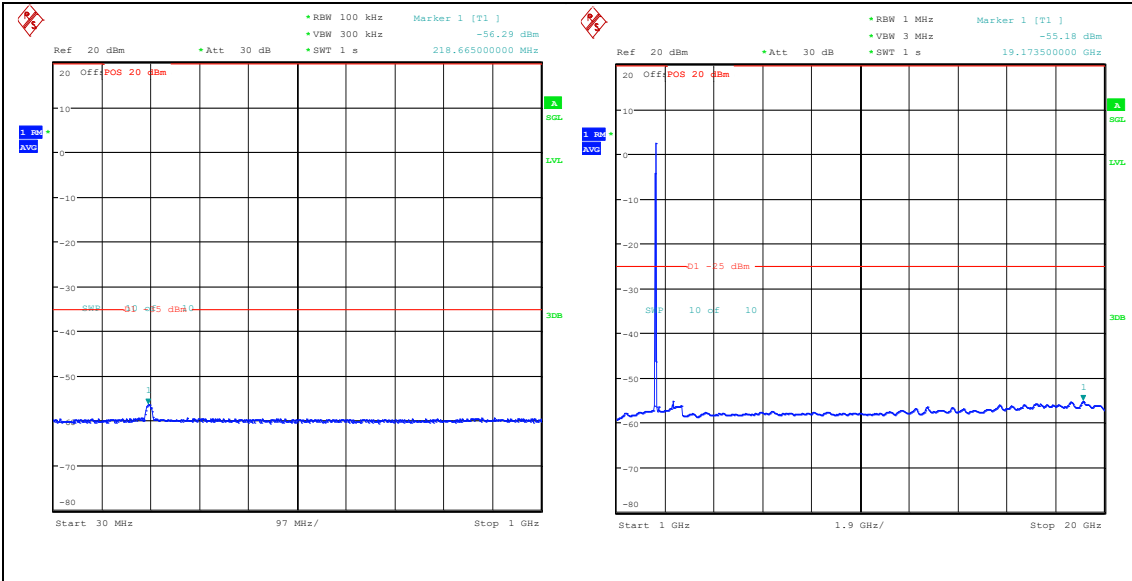

Band7_20MHz_QPSK_21100_100RB#0_0.009~0.15_0.15_0.009~0.15

Band7_20MHz_QPSK_21100_100RB#0_0.15~30_0.15~30

Band7_20MHz_QPSK_21100_100RB#0_30~100
0_30~1000

Band7_20MHz_QPSK_21100_100RB#0_1000~20
000_1000~20000