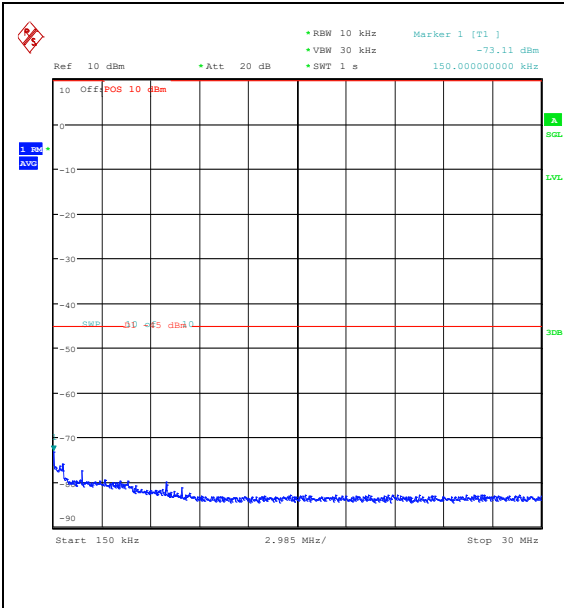

Band7_10MHz_QPSK_21100_50RB#0_20000~2
7000_20000~27000

Band7_10MHz_16QAM_21100_50RB#0_0.15~30
_0.15~30