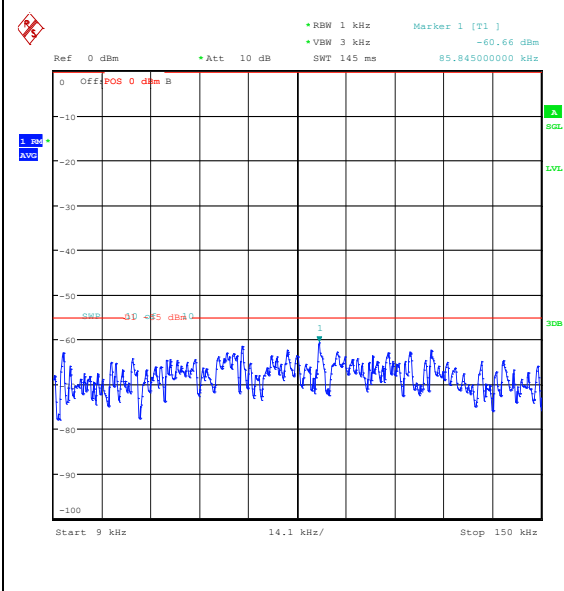

Band7_15MHz_16QAM_21100_75RB#0_0.009~0.15

Band7_15MHz_16QAM_21100_75RB#0_0.15~30

Band7_15MHz_16QAM_21100_75RB#0_30~1000

Band7_15MHz_16QAM_21100_75RB#0_1000~20000_1000~20000

Band7_15MHz_16QAM_21100_75RB#0_20000~27000_7000_20000~27000