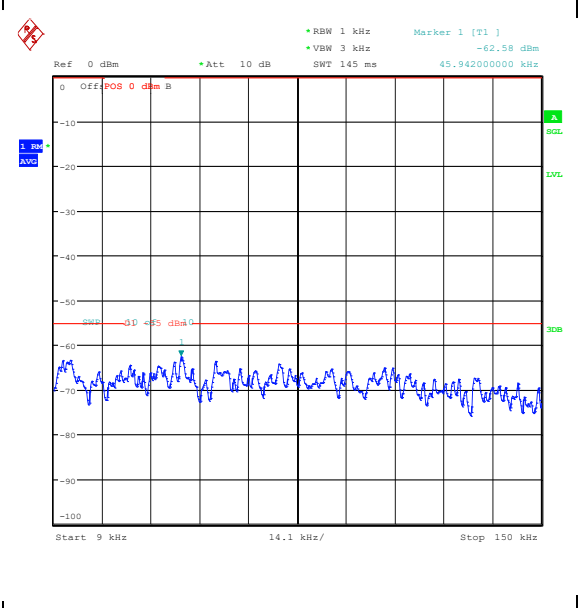

Band7_20MHz_QPSK_21100_1RB#0_0.009~0.15_0.009~0.15

Band7_20MHz_QPSK_21100_1RB#0_0.15~30_0.15~30

Band7_20MHz_QPSK_21100_1RB#0_30~1000_30~1000

Band7_20MHz_QPSK_21100_1RB#0_1000~2000_0_1000~20000

Band7_20MHz_QPSK_21100_1RB#0_20000~27000_000_20000~27000