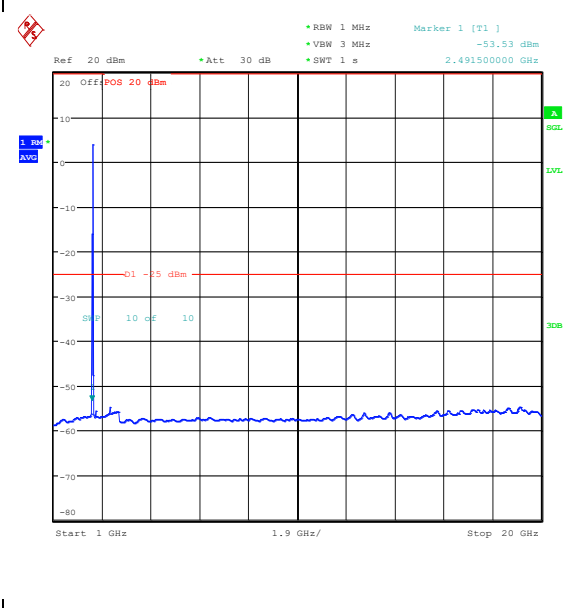

Band7_15MHz_QPSK_21100_75RB#0_0.15~30_0.15~30

Band7_15MHz_QPSK_21100_75RB#0_1000~2000_00_1000~20000