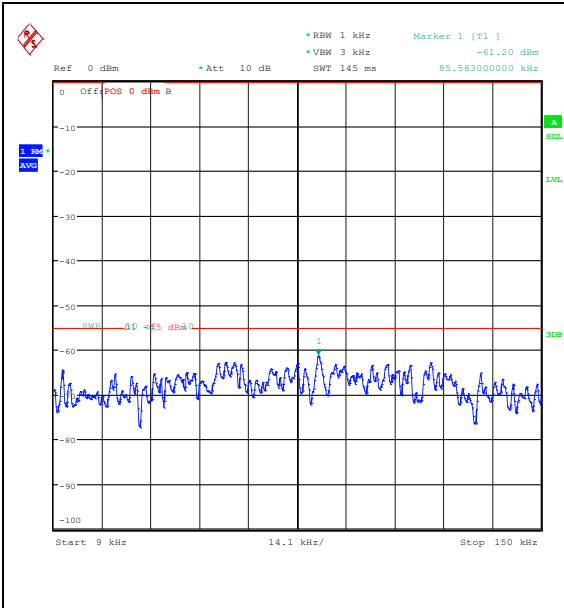

Band7_10MHz_16QAM_21100_50RB#0_1000~2
0000_1000~20000

Band7_10MHz_QPSK_21400_1RB#0_0.009~0.15_5_0.009~0.15