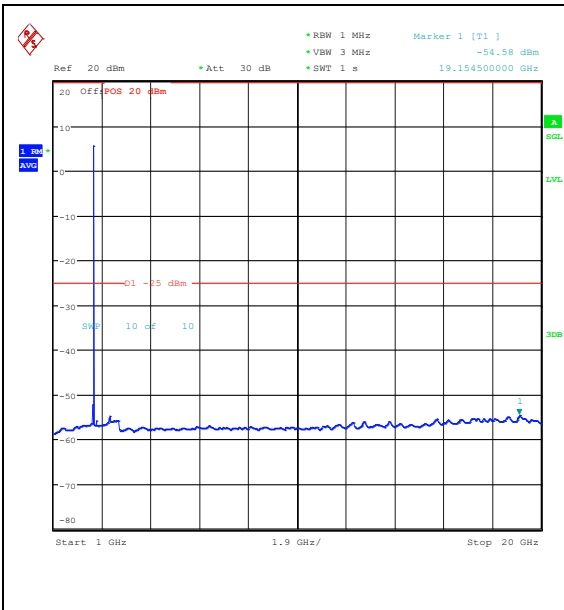

Band7_10MHz_QPSK_21400_1RB#0_20000~27000_000_20000~27000

Band7_10MHz_16QAM_21400_1RB#0_0.009~0.15_5_0.009~0.15

Band7_10MHz_16QAM_21400_1RB#0_0.15~30_0.15~30

Band7_10MHz_16QAM_21400_1RB#0_30~1000_30~1000

Band7_10MHz_16QAM_21400_1RB#0_1000~20000_1000~20000