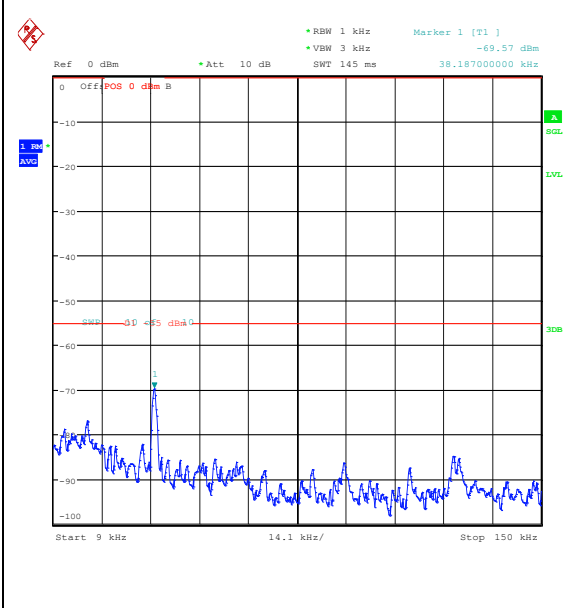

Band7_10MHz_16QAM_21100_1RB#49_0.009~0.15_0.009~0.15

Band7_10MHz_16QAM_21100_1RB#49_0.15~30_0.15~30

Band7_10MHz_16QAM_21100_1RB#49_30~1000_30~1000

Band7_10MHz_16QAM_21100_1RB#49_1000~20000_1000~20000

Band7_10MHz_16QAM_21100_1RB#49_20000~7000_20000~27000