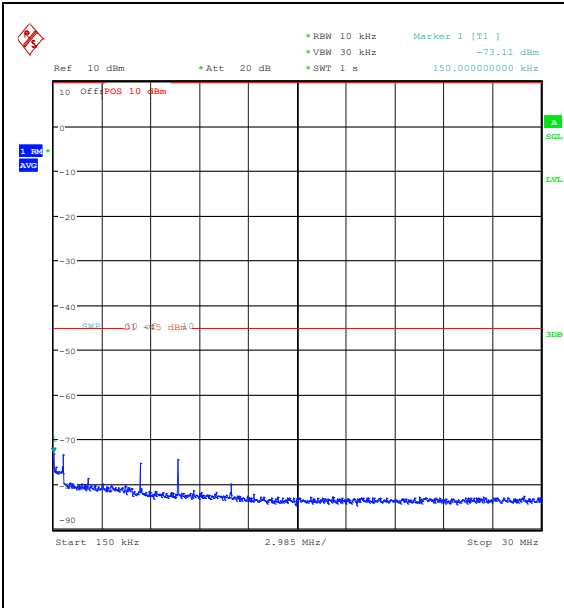

Band7_15MHz_QPSK_20825_75RB#0_0.15~30_0.15~30

Band7_15MHz_QPSK_20825_75RB#0_30~1000_30~1000

Band7_15MHz_QPSK_20825_75RB#0_1000~200_00_1000~20000

Band7_15MHz_QPSK_20825_75RB#0_20000~2_7000_20000~27000

Band7_15MHz_16QAM_20825_75RB#0_0.009~0.15_15_0.009~0.15