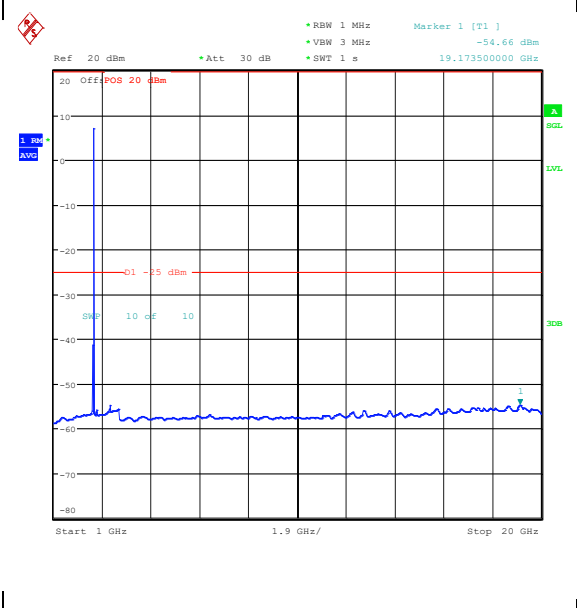

Band7_15MHz_QPSK_21375_1RB#74_0.15~30_0.15~30

Band7_15MHz_QPSK_21375_1RB#74_1000~2000_00_1000~20000