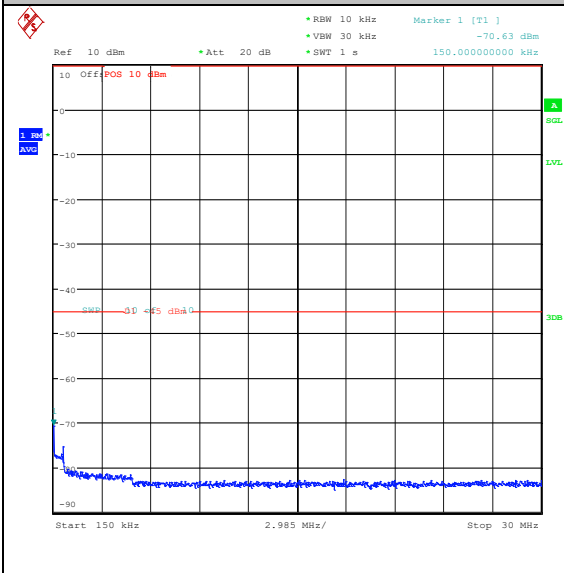

Band7_15MHz_QPSK_21375_1RB#74_20000~27000

Band7_15MHz_16QAM_21375_1RB#74_0.15~3