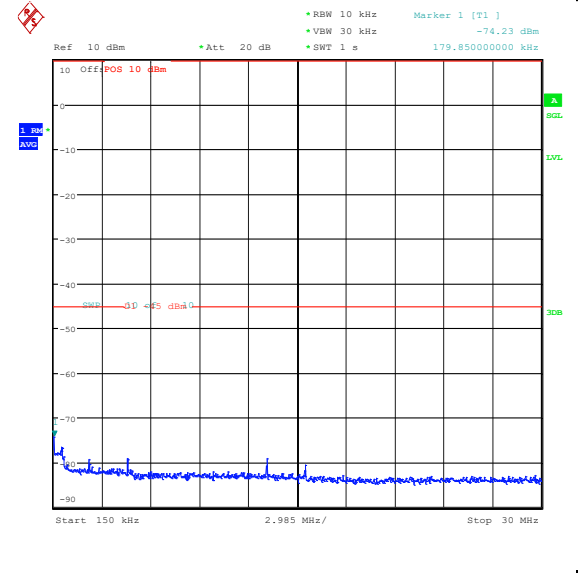

Band7_20MHz_16QAM_21100_1RB#99_20000~27000_7000_20000~27000

Band7_20MHz_QPSK_21100_100RB#0_0.15~30_0.15~30