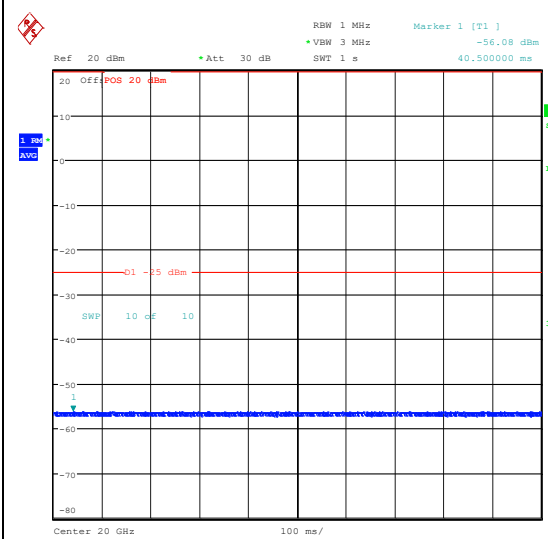

Band7_15MHz_QPSK_20825_1RB#0_30~1000_30~1000