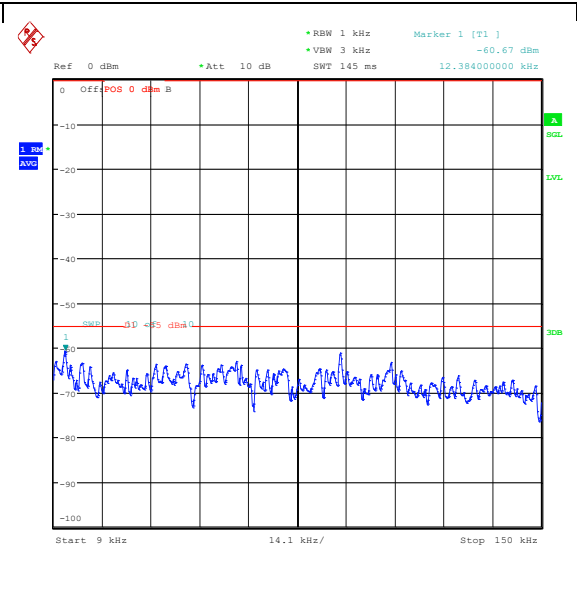

Band7_10MHz_QPSK_21100_1RB#49_0.009~0.15_0.009~0.15

Band7_10MHz_QPSK_21100_1RB#49_0.15~30_0.15~30

Band7_10MHz_QPSK_21100_1RB#49_30~1000_30~1000

Band7_10MHz_QPSK_21100_1RB#49_1000~20000_00_1000~20000

Band7_10MHz_QPSK_21100_1RB#49_20000~27000_20000~27000