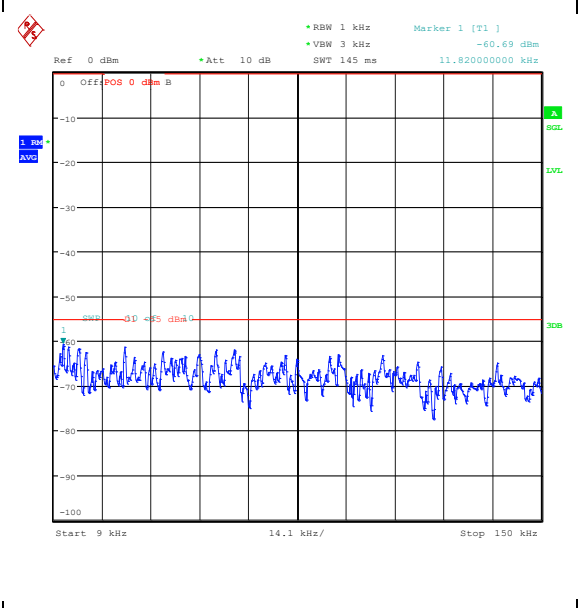

Band7_15MHz_QPSK_21375_1RB#0_0.009~0.15_0.009~0.15

Band7_15MHz_QPSK_21375_1RB#0_0.15~30_0.15~30

Band7_15MHz_QPSK_21375_1RB#0_30~1000_30~1000

Band7_15MHz_QPSK_21375_1RB#0_1000~2000_0_1000~20000

Band7_15MHz_QPSK_21375_1RB#0_20000~27000_000_20000~27000