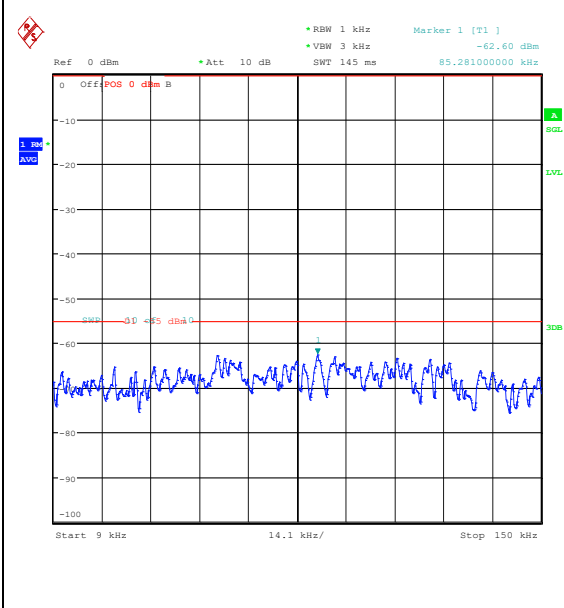

Band7_10MHz_16QAM_21400_50RB#0_1000~20000_1000~20000

Band7_15MHz_QPSK_20825_1RB#0_0.009~0.15_5_0.009~0.15