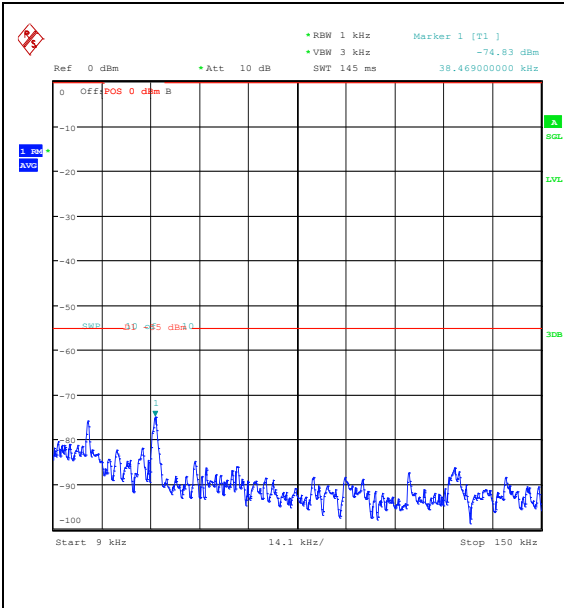

Band7_10MHz_16QAM_21400_1RB#49_1000~2
0000_1000~20000

Band7_10MHz_QPSK_21400_50RB#0_0.009~0.15_0.009~0.15