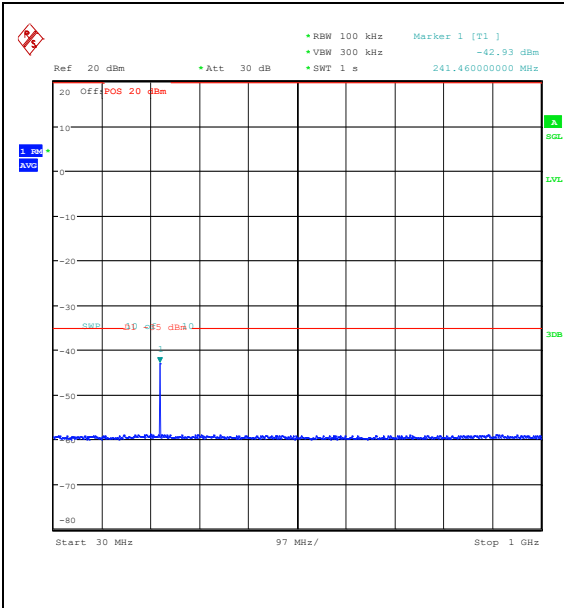

Band7_15MHz_QPSK_21375_1RB#0_0.009~0.15_0.009~0.15

Band7_15MHz_QPSK_21375_1RB#0_30~1000_30~1000