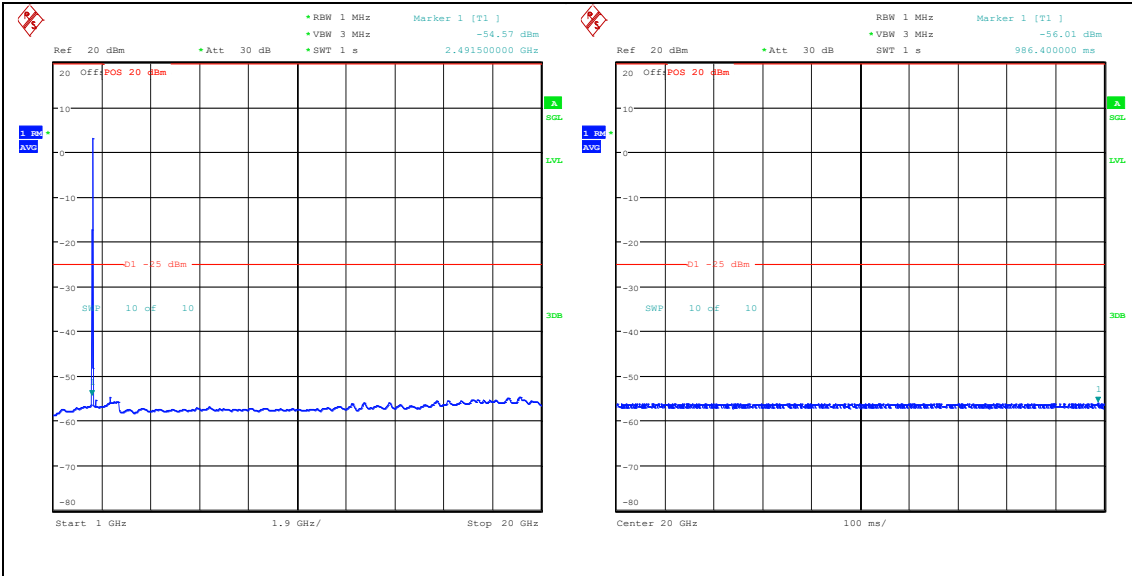

Band7_15MHz_16QAM_21100_75RB#0_0.15~30

Band7_15MHz_16QAM_21100_75RB#0_30~1000

Band7_15MHz_16QAM_21100_75RB#0_1000~20000_1000~20000

Band7_15MHz_16QAM_21100_75RB#0_20000~27000_7000_20000~27000