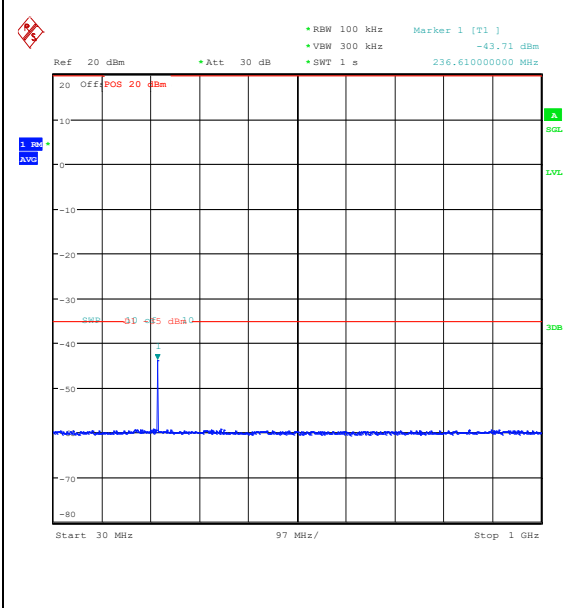

Band7_20MHz_QPSK_21350_1RB#0_0.009~0.15
5_0.009~0.15

Band7_20MHz_QPSK_21350_1RB#0_30~1000_30~1000