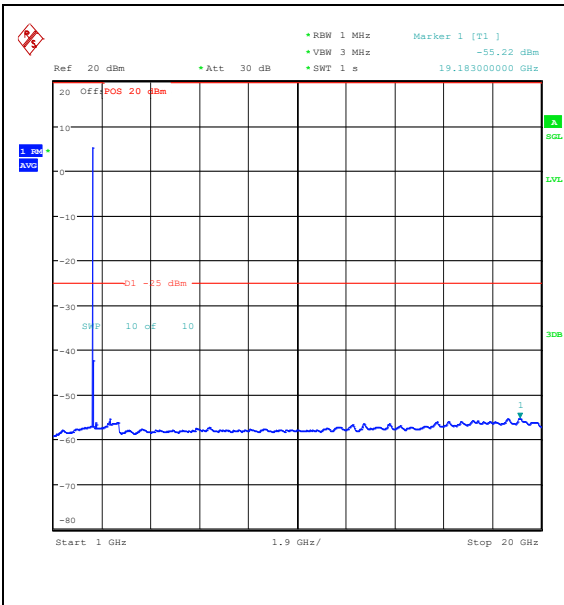

Band7_20MHz_16QAM_21350_1RB#0_0.15~30_0.15~30

Band7_20MHz_16QAM_21350_1RB#0_1000~20000_000_1000~20000