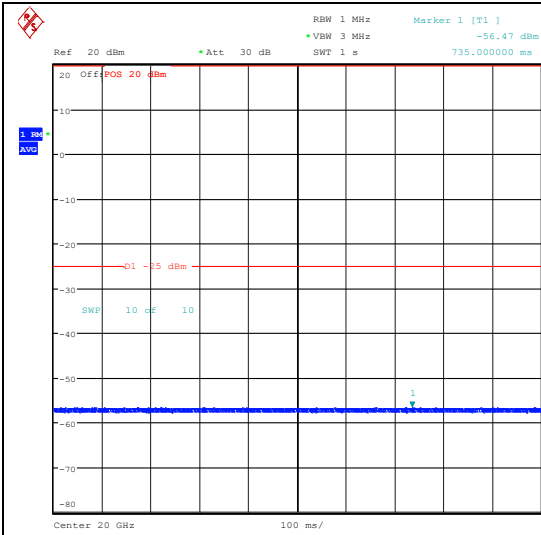

Band7_20MHz_QPSK_21350_100RB#0_0.009~0.15_0.009~0.15

Band7_20MHz_QPSK_21350_100RB#0_0.15~30_0.15~30

Band7_20MHz_QPSK_21350_100RB#0_30~100_0_30~1000

Band7_20MHz_QPSK_21350_100RB#0_1000~20000_000_1000~20000