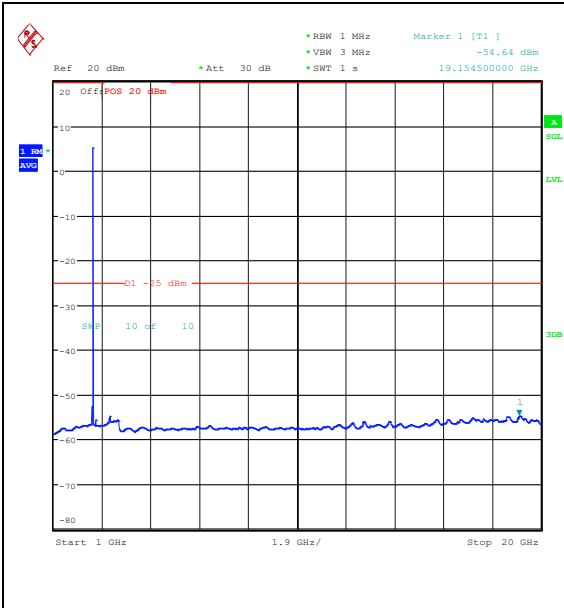

Band7_10MHz_16QAM_21100_1RB#49_0.15~30_0.15~30

Band7_10MHz_16QAM_21100_1RB#49_1000~20000_1000~20000