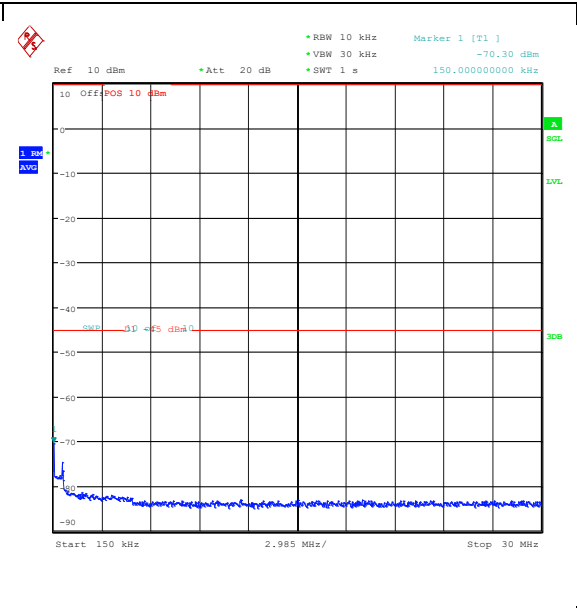

Band7_20MHz_16QAM_21100_1RB#0_20000~27000_20000~27000

Band7_20MHz_QPSK_21100_1RB#99_0.15~30_0.15~30