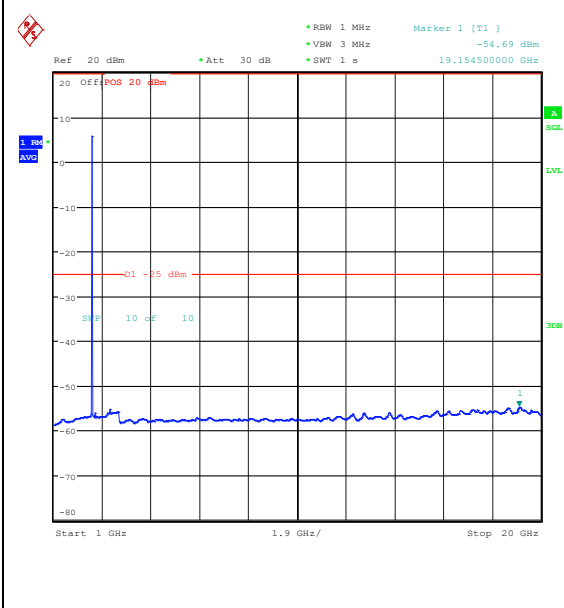

Band7_15MHz_16QAM_20825_1RB#0_0.15~30_0.15~30

Band7_15MHz_16QAM_20825_1RB#0_1000~20000_1000~20000