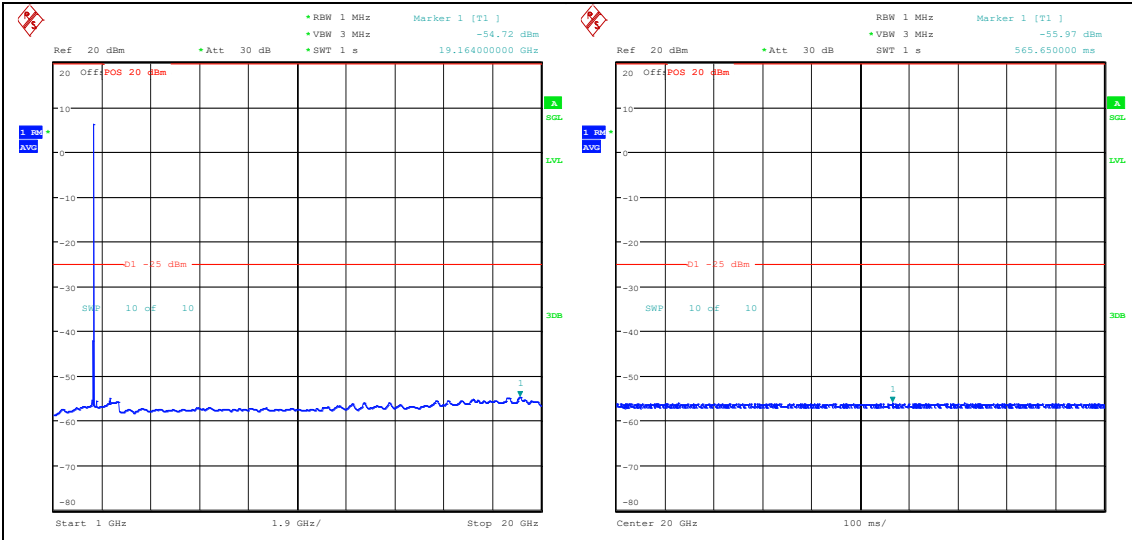

Band7_15MHz_16QAM_21375_1RB#74_0.15~3

Band7_15MHz_16QAM_21375_1RB#74_30~1000

Band7_15MHz_16QAM_21375_1RB#74_20000~27000_7000_20000~27000

Band7_15MHz_16QAM_21375_1RB#74_1000~2000_1000~20000