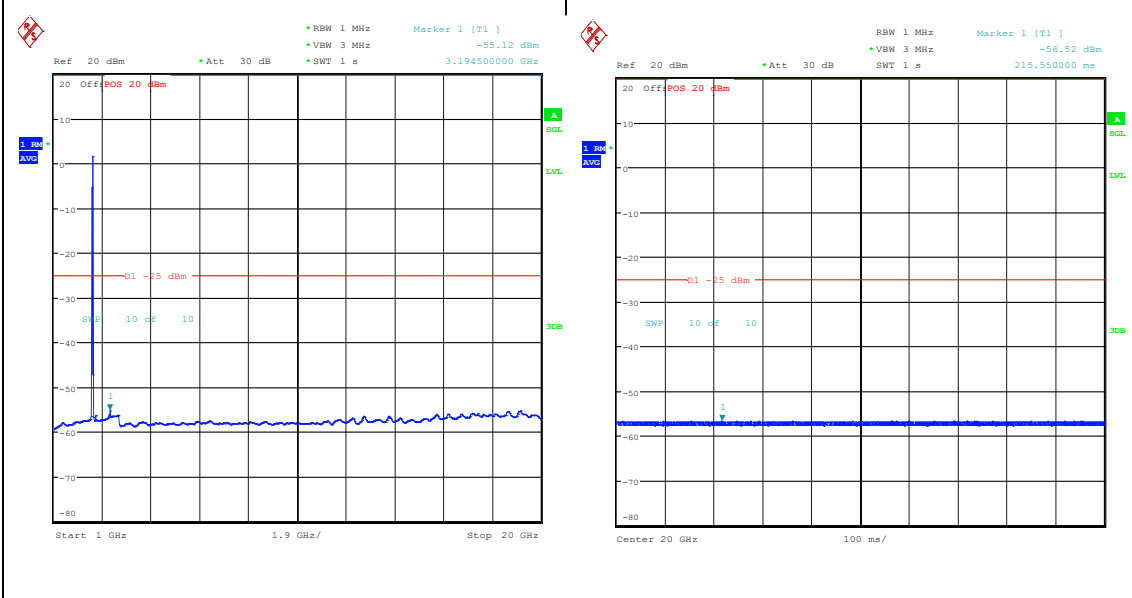

Band7_20MHz_16QAM_21100_100RB#0_0.15~30_0.15~30
Band7_20MHz_16QAM_21100_100RB#0_30~100_0_30~1000

Band7_20MHz_16QAM_21100_100RB#0_1000~20000_1000~20000
Band7_20MHz_16QAM_21100_100RB#0_20000~27000_20000~27000