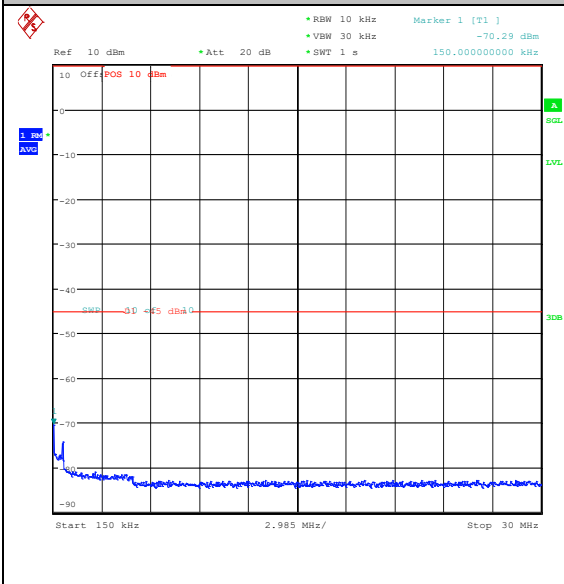

Band7_15MHz_QPSK_20825_1RB#74_0.15~30_0.15~30

Band7_15MHz_QPSK_20825_1RB#74_30~1000_30~1000

Band7_15MHz_QPSK_20825_1RB#74_1000~2000_00_1000~20000

Band7_15MHz_QPSK_20825_1RB#74_20000~27000

Band7_15MHz_16QAM_20825_1RB#74_0.009~0.15