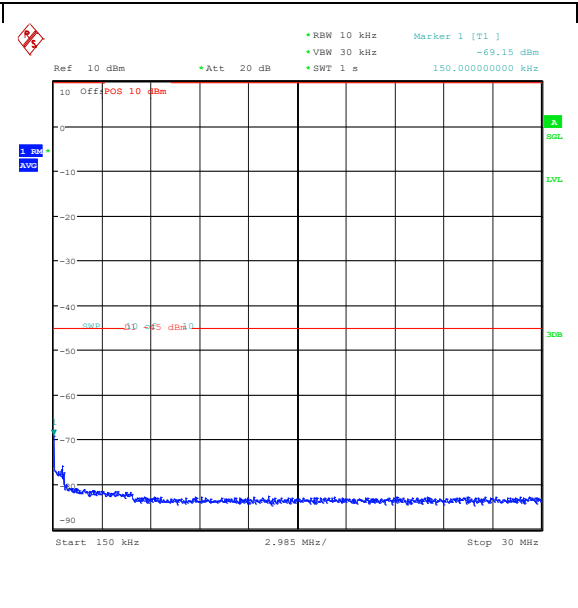

Band7_10MHz_16QAM_21100_50RB#0_20000~2
7000_20000~27000

Band7_10MHz_QPSK_21400_1RB#0_0.15~30_0_15~30