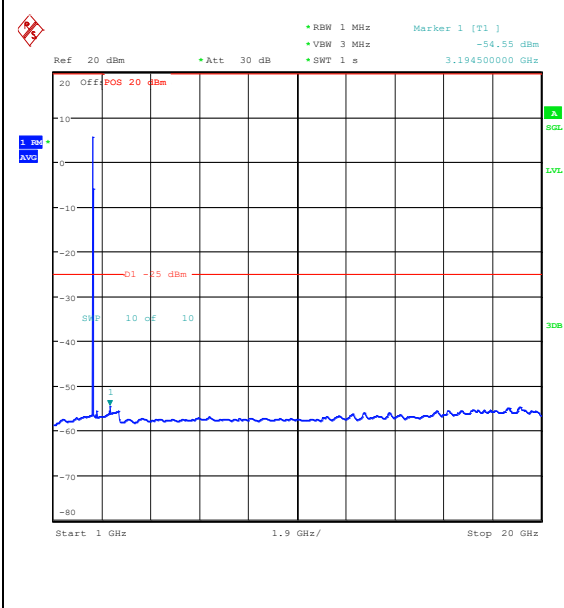

Band7_15MHz_16QAM_21375_1RB#0_0.15~30_0.15~30

Band7_15MHz_16QAM_21375_1RB#0_1000~20000_1000~20000