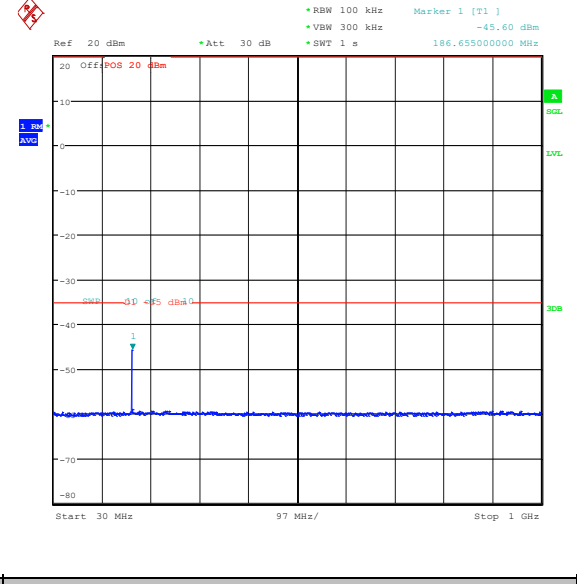

Band7_20MHz_16QAM_20850_1RB#0_0.009~0.15_5_0.009~0.15

Band7_20MHz_16QAM_20850_1RB#0_30~1000_30~1000