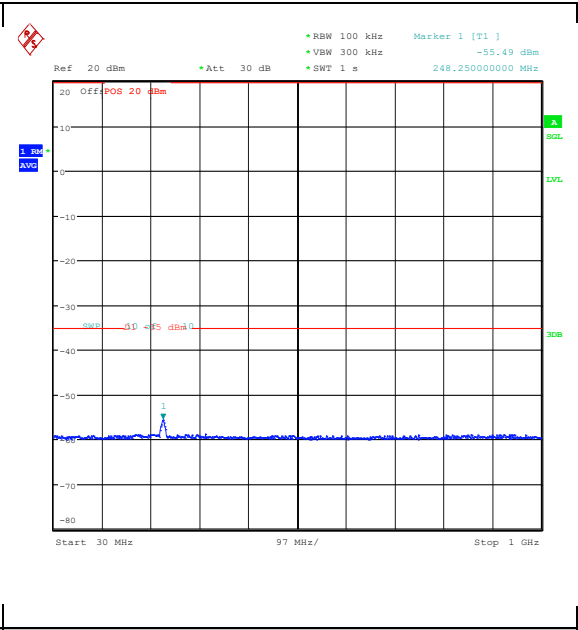

Band7_15MHz_16QAM_21375_75RB#0_0.009~0.15_15_0.009~0.15

Band7_15MHz_16QAM_21375_75RB#0_30~1000
_30~1000