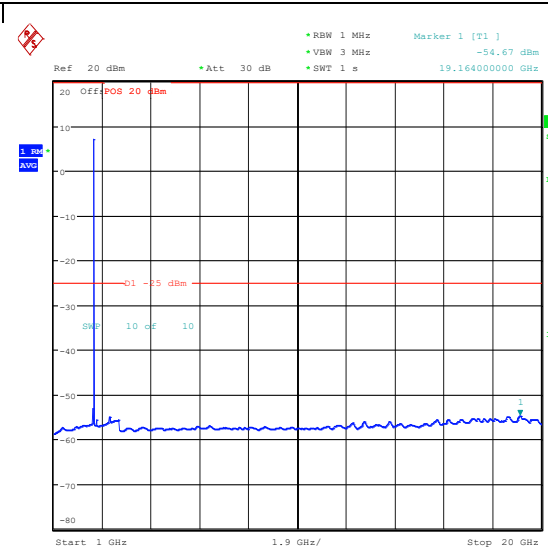

Band7_10MHz_16QAM_21400_1RB#0_20000~27000_20000~27000

Band7_10MHz_QPSK_21400_1RB#49_0.009~0.15_0.009~0.15

Band7_10MHz_QPSK_21400_1RB#49_0.15~30_0.15~30

Band7_10MHz_QPSK_21400_1RB#49_30~1000_30~1000

Band7_10MHz_QPSK_21400_1RB#49_1000~200_00_1000~20000