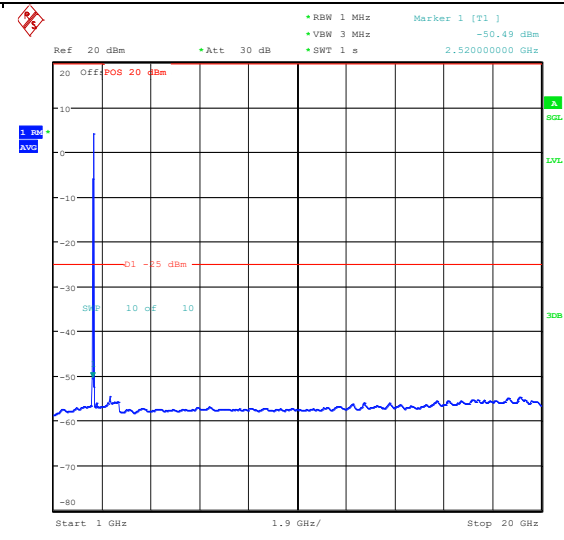

Band7_15MHz_QPSK_21375_75RB#0_0.15~30_0.15~30

Band7_15MHz_QPSK_21375_75RB#0_1000~2000_00_1000~20000