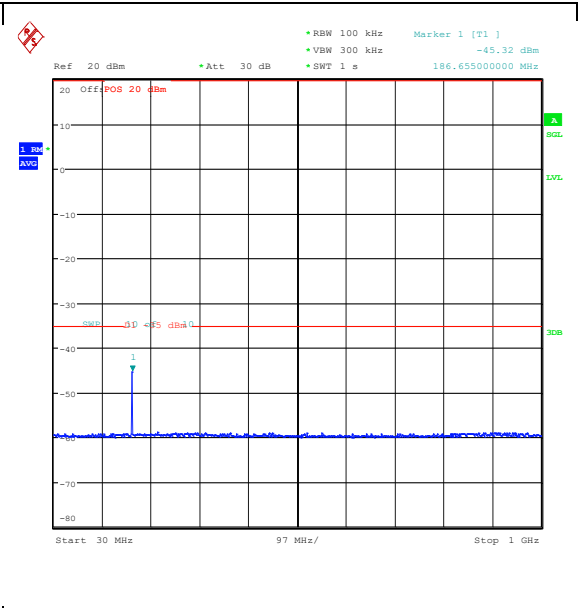

Band7_15MHz_16QAM_20825_1RB#0_0.009~0.15_5_0.009~0.15

Band7_15MHz_16QAM_20825_1RB#0_30~1000_30~1000