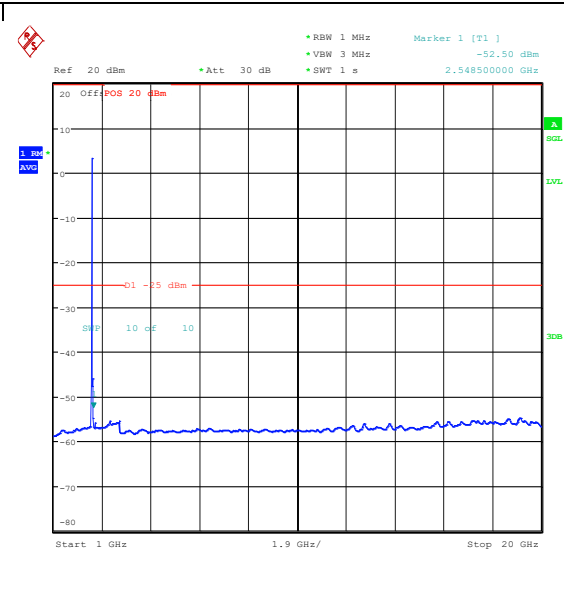

Band7_15MHz_QPSK_20825_75RB#0_0.15~30_0.15~30

Band7_15MHz_QPSK_20825_75RB#0_1000~200_00_1000~20000