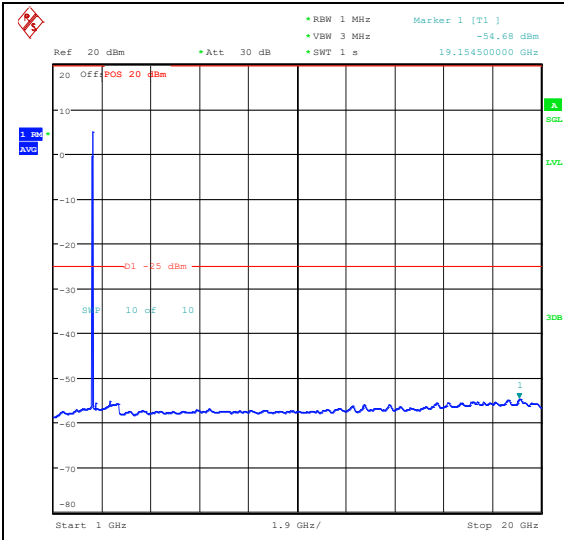

Band7_15MHz_16QAM_21100_1RB#0_0.15~30_0.15~30

Band7_15MHz_16QAM_21100_1RB#0_1000~20000_1000~20000