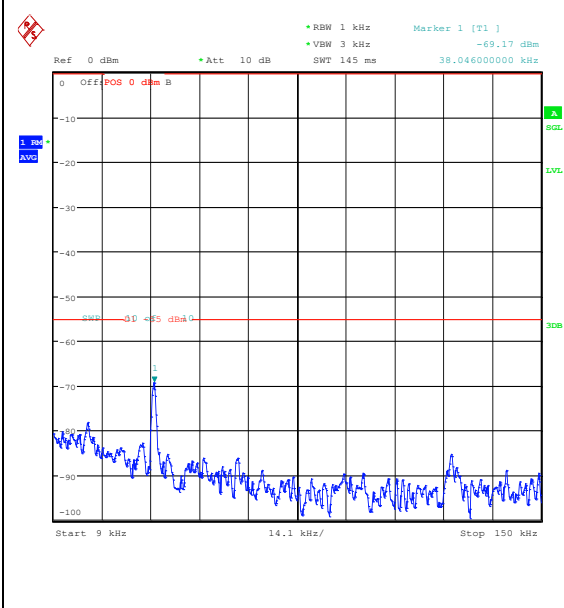

Band7_15MHz_16QAM_20825_1RB#74_0.15~3

Band7_15MHz_16QAM_20825_1RB#74_30~1000

Band7_15MHz_16QAM_20825_1RB#74_1000~2000_1000~20000

Band7_15MHz_16QAM_20825_1RB#74_20000~7000_20000~27000

Band7_15MHz_QPSK_20825_75RB#0_0.009~0.15_0.009~0.15