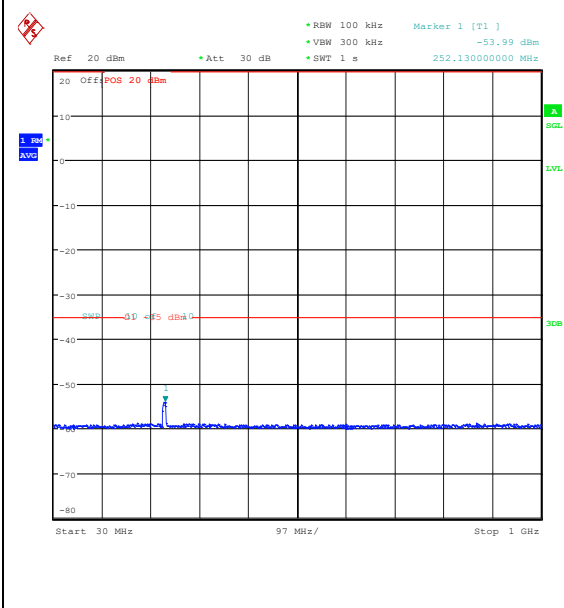

Band7_10MHz_16QAM_21400_1RB#49_1000~2
0000_1000~20000

Band7_10MHz_16QAM_21400_1RB#49_20000~2
7000_20000~27000

Band7_10MHz_QPSK_21400_50RB#0_0.009~0.15_0.009~0.15

Band7_10MHz_QPSK_21400_50RB#0_0.15~30_0.15~30