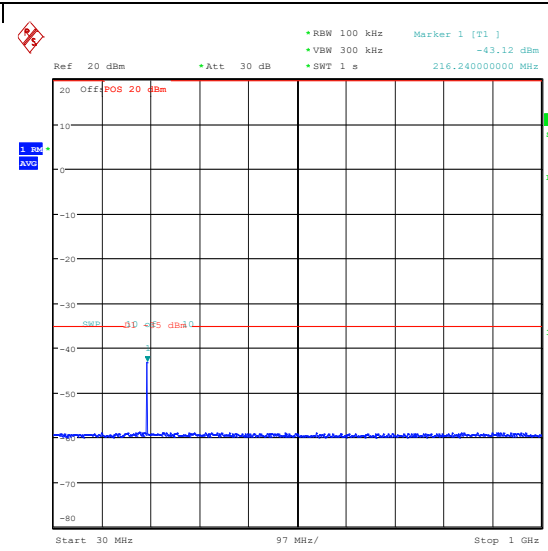

Band7_10MHz_16QAM_21100_1RB#0_0.15~30_0.15~30

Band7_10MHz_16QAM_21100_1RB#0_30~1000_30~1000

Band7_10MHz_16QAM_21100_1RB#0_1000~20000_000_1000~20000

Band7_10MHz_16QAM_21100_1RB#0_20000~27000_000_20000~27000