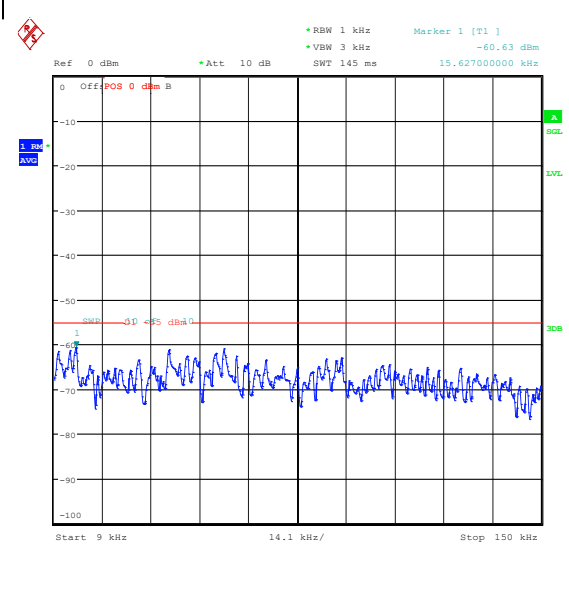

Band7_15MHz_QPSK_21100_1RB#74_1000~2000_1000~20000

Band7_15MHz_16QAM_21100_1RB#74_0.009~0.15_0.009~0.15