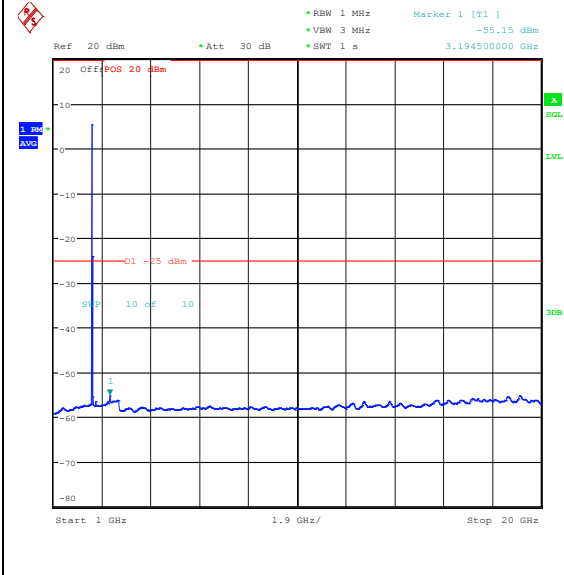

Band7_20MHz_16QAM_21100_1RB#0_0.15~30_0.15~30

Band7_20MHz_16QAM_21100_1RB#0_1000~2000_1000~20000