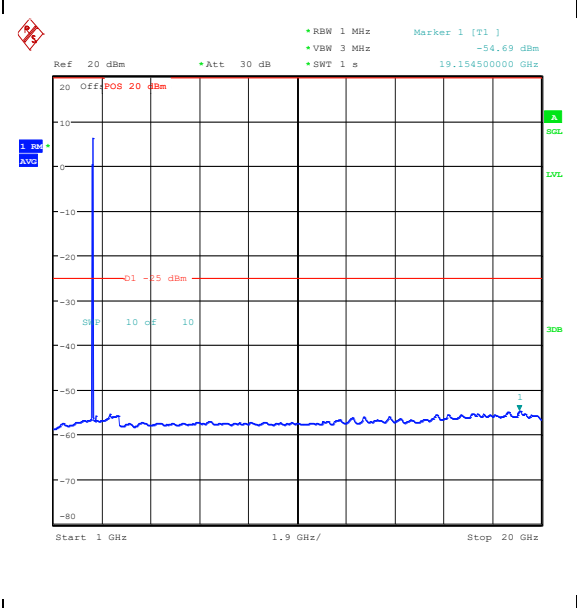

Band7_15MHz_QPSK_21100_1RB#0_0.15~30_0_15~30

Band7_15MHz_QPSK_21100_1RB#0_1000~2000_0_1000~20000