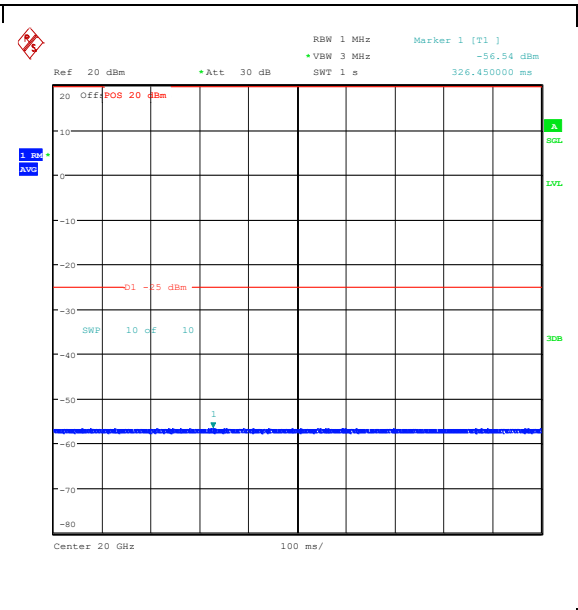

Band7_20MHz_16QAM_21100_1RB#99_20000~27000_7000_20000~27000