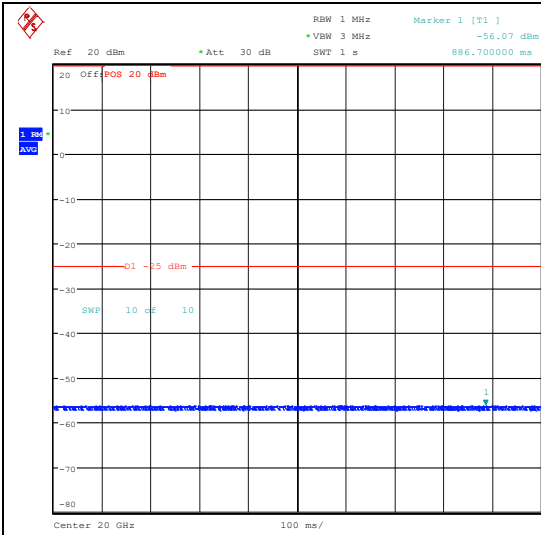

Band7_15MHz_QPSK_21100_1RB#0_0.009~0.15_5_0.009~0.15

Band7_15MHz_QPSK_21100_1RB#0_0.15~30_0_15~30

Band7_15MHz_QPSK_21100_1RB#0_30~1000_30~1000

Band7_15MHz_QPSK_21100_1RB#0_1000~2000_0_1000~20000

Band7_15MHz_QPSK_21100_1RB#0_20000~27000_000_20000~27000