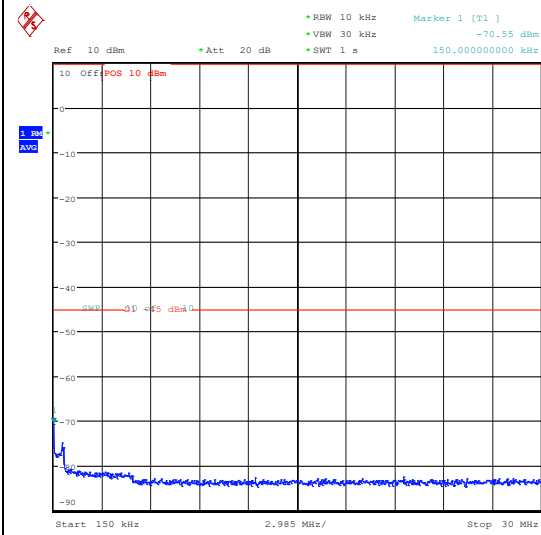

Band7_15MHz_QPSK_21100_1RB#0_20000~27000_000_20000~27000