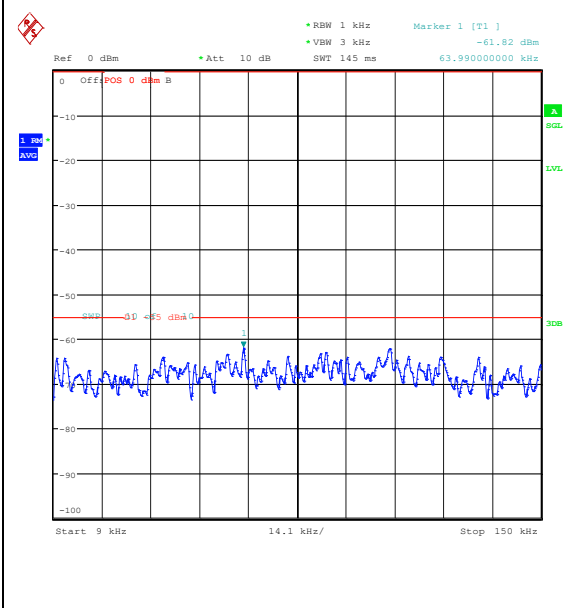

Band7_10MHz_16QAM_21400_1RB#0_1000~20000_1000~20000

Band7_10MHz_QPSK_21400_1RB#49_0.009~0.15_0.009~0.15