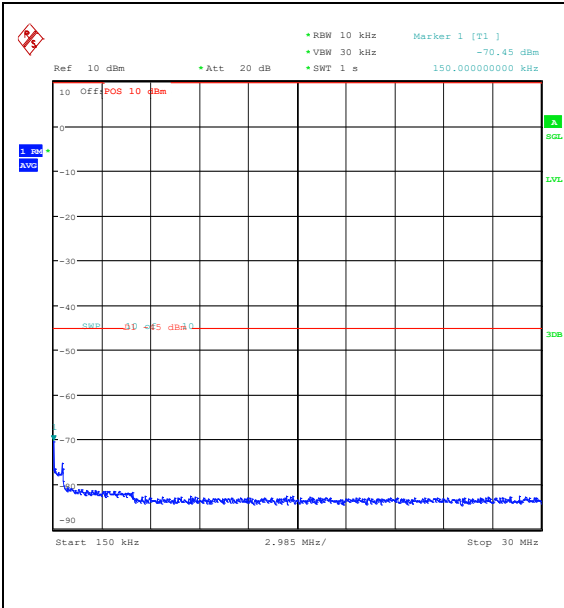

Band7_10MHz_QPSK_21400_1RB#49_20000~27000_7000_20000~27000

Band7_10MHz_16QAM_21400_1RB#49_0.15~3
0_0.15~30