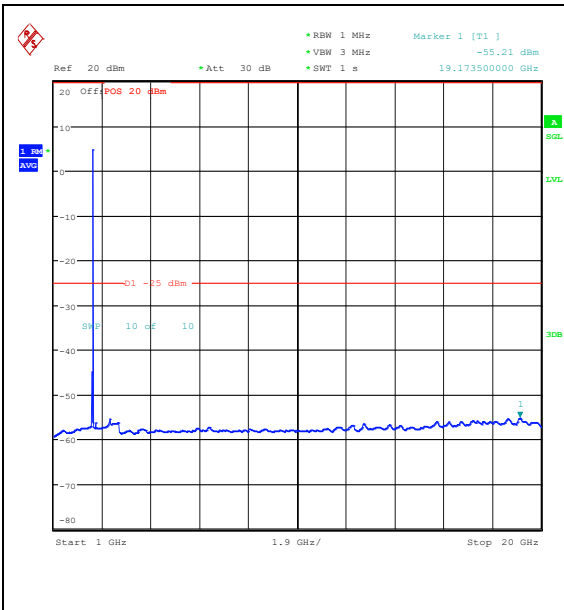

Band7_20MHz_16QAM_21100_1RB#99_0.15~30_0.15~30
Band7_20MHz_16QAM_21100_1RB#99_30~1000_30~1000

Band7_20MHz_16QAM_21100_1RB#99_1000~20000_1000~20000