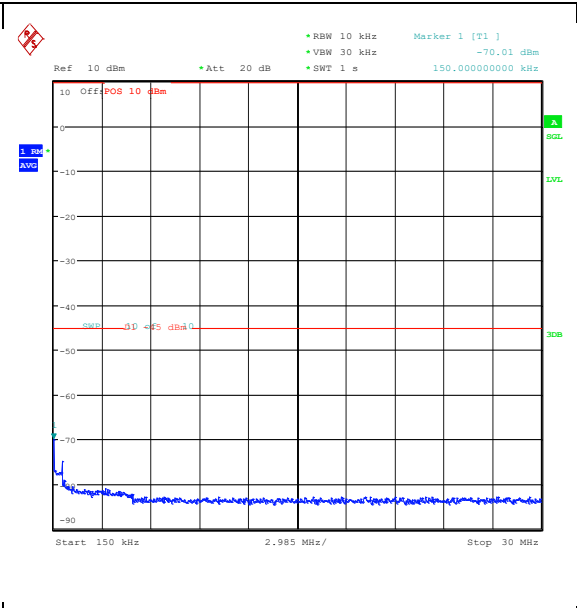

Band7_15MHz_16QAM_21375_1RB#0_20000~27000_20000~27000

Band7_15MHz_QPSK_21375_1RB#74_0.15~30_0.15~30