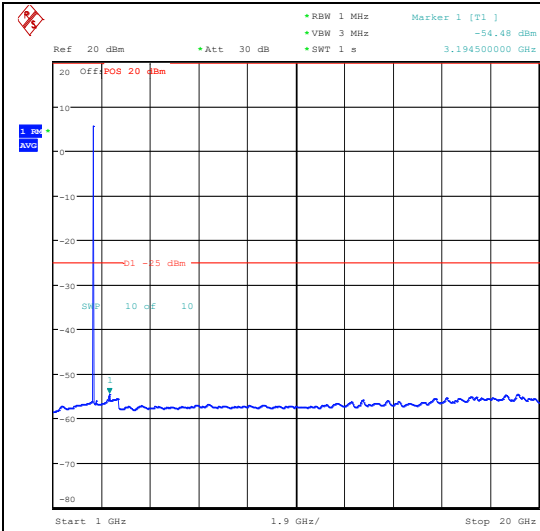

Band7\_5MHz\_QPSK\_21425\_1RB#24\_20000~27000\_20000~27000

Band7\_5MHz\_16QAM\_21425\_1RB#24\_0.009~0.15\_0.009~0.15

Band7\_5MHz\_16QAM\_21425\_1RB#24\_0.15~30\_0.15~30

Band7\_5MHz\_16QAM\_21425\_1RB#24\_30~1000\_30~1000