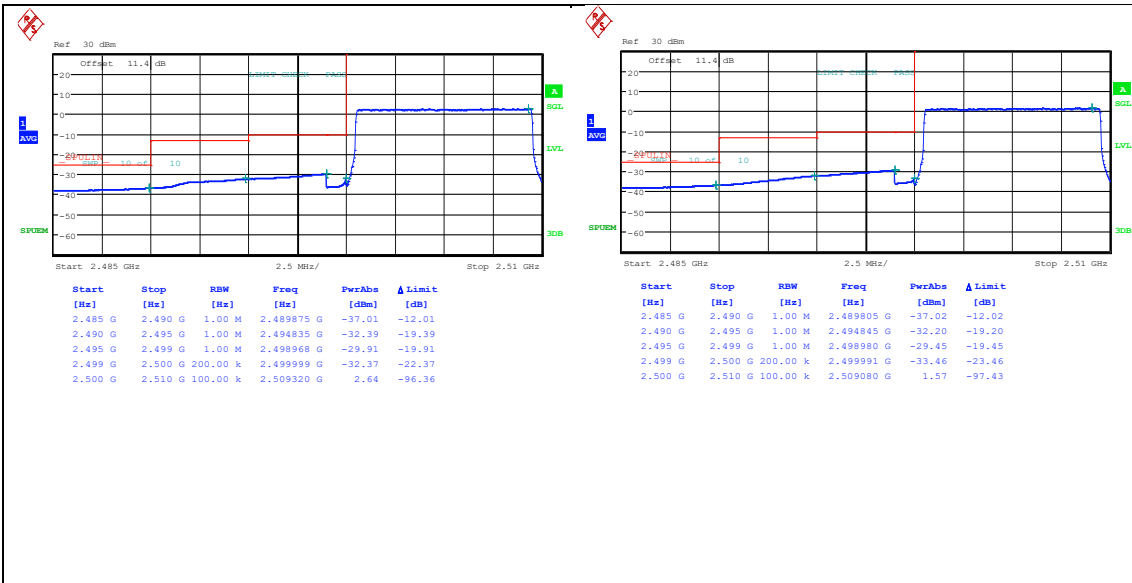

Band7_10MHz_QPSK_20800_50RB#0

Band7_10MHz_16QAM_20800_50RB#0