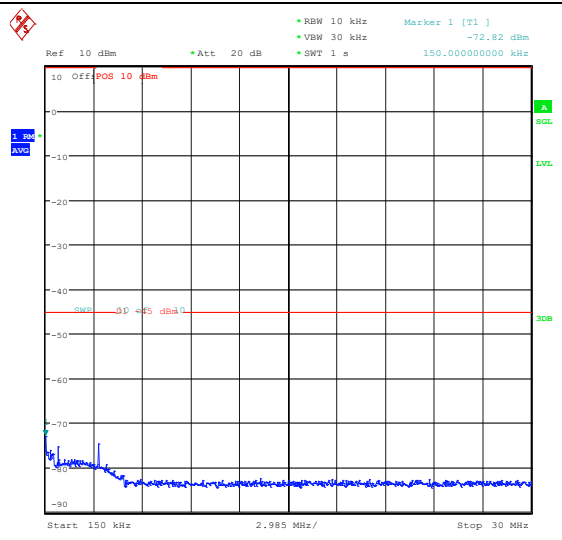

Band7_5MHz_QPSK_21100_25RB#0_0.15~30_0_15~30