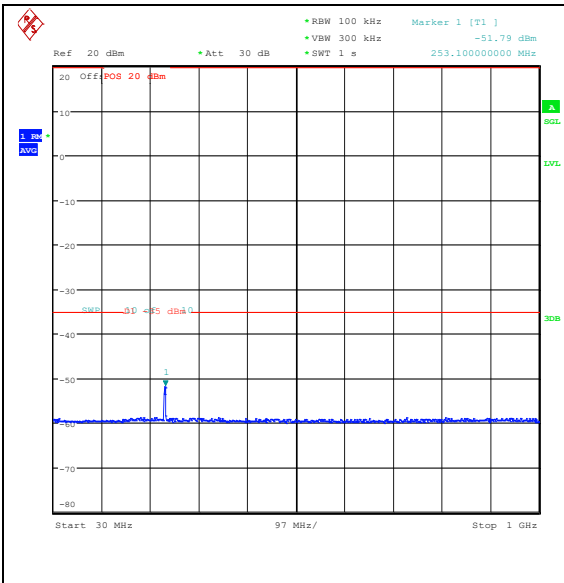

Band7\_5MHz\_16QAM\_21425\_1RB#24\_1000~20000\_1000~20000

Band7\_5MHz\_16QAM\_21425\_1RB#24\_20000~27000\_20000~27000

Band7\_5MHz\_QPSK\_21425\_25RB#0\_0.009~0.15\_0.009~0.15

Band7\_5MHz\_QPSK\_21425\_25RB#0\_0.15~30\_0.15~30