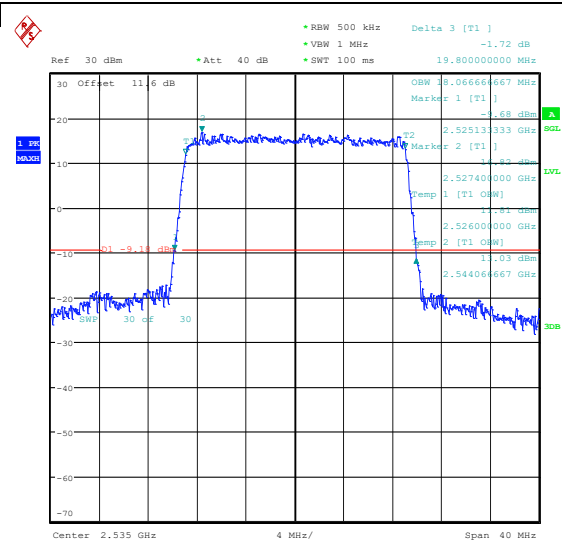

Band7-20MHz-16QAM-21100-100RB#0-PASS