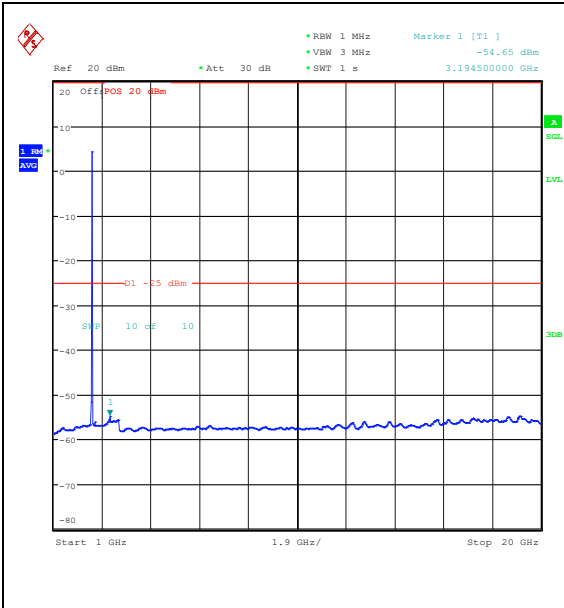

Band7_10MHz_16QAM_20800_50RB#0_1000~20000_1000~20000