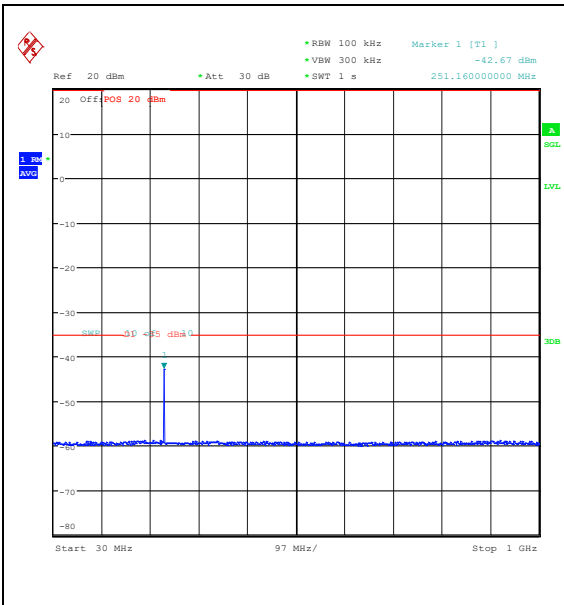

Band7_5MHz_QPSK_21425_1RB#0_30~1000_3
0~1000