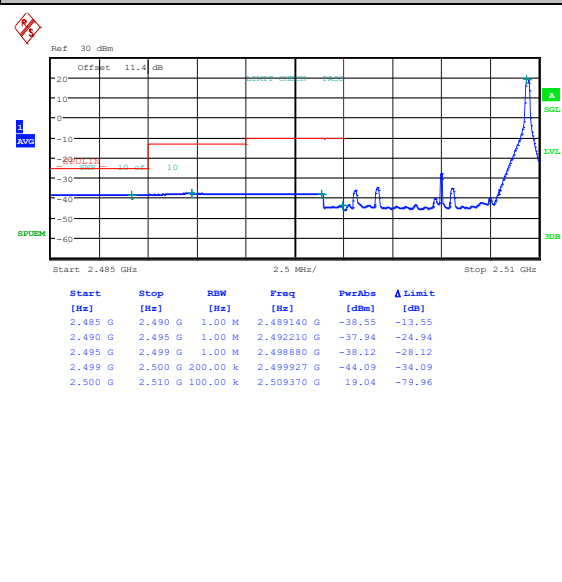

Band7\_5MHz\_16QAM\_21425\_1RB#0

Band7\_5MHz\_QPSK\_21425\_1RB#24

Band7\_5MHz\_16QAM\_21425\_1RB#24

Band7\_5MHz\_QPSK\_21425\_25RB#0

Band7\_5MHz\_16QAM\_21425\_25RB#0

Band7\_10MHz\_QPSK\_20800\_1RB#0

Band7\_10MHz\_16QAM\_20800\_1RB#0