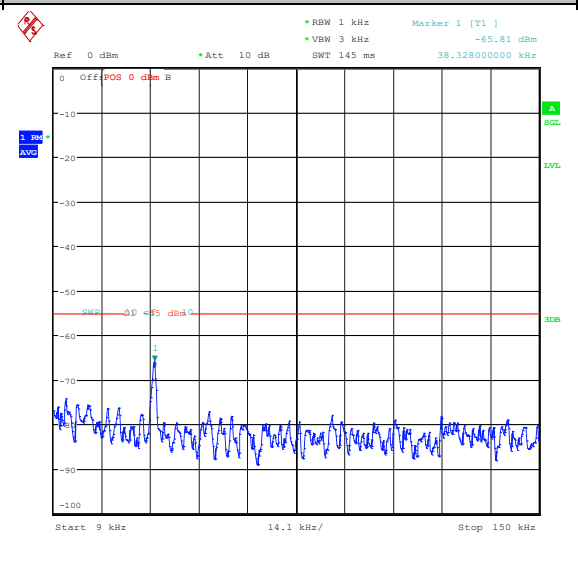

Band7_5MHz_16QAM_21425_25RB#0_0.009~0.15_5_0.009~0.15