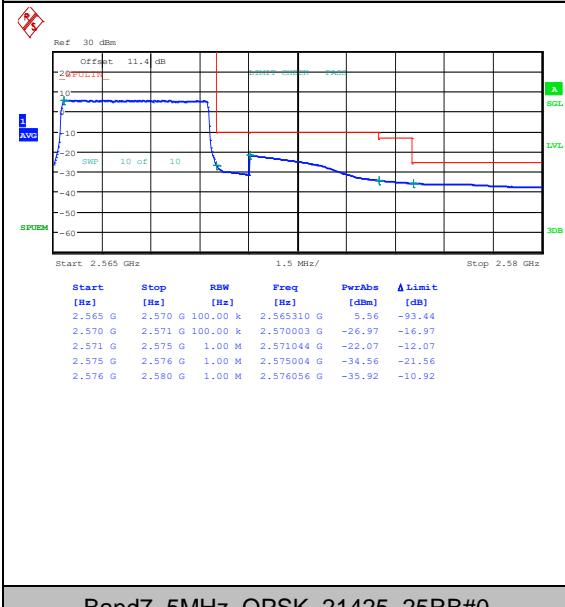

Band7_5MHz_QPSK_21425_25RB#0