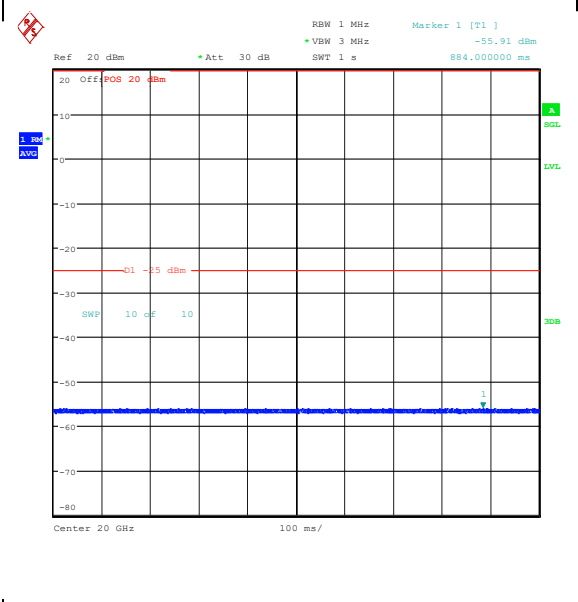

Band7_5MHz_16QAM_21425_1RB#0_20000~270_00_20000~27000