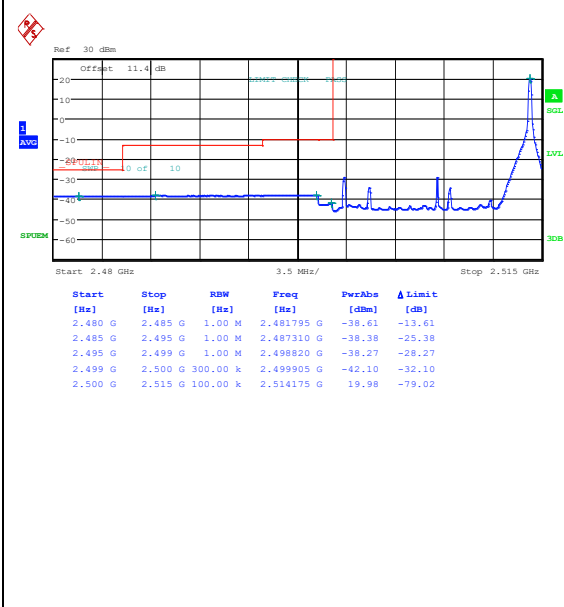

Band7\_10MHz\_16QAM\_21400\_1RB#49

Band7\_10MHz\_QPSK\_21400\_50RB#0

Band7\_10MHz\_16QAM\_21400\_50RB#0

Band7\_15MHz\_QPSK\_20825\_1RB#0

Band7\_15MHz\_16QAM\_20825\_1RB#0

Band7\_15MHz\_QPSK\_20825\_1RB#74

Band7\_15MHz\_16QAM\_20825\_1RB#74