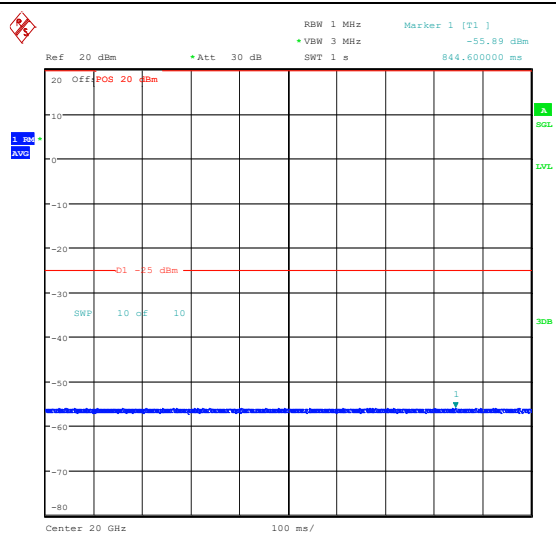

Band7\_5MHz\_QPSK\_21100\_25RB#0\_20000~27000\_20000~27000

Band7\_5MHz\_16QAM\_21100\_25RB#0\_0.009~0.15\_0.009~0.15

Band7\_5MHz\_16QAM\_21100\_25RB#0\_0.15~30\_0.15~30

Band7\_5MHz\_16QAM\_21100\_25RB#0\_30~1000\_30~1000