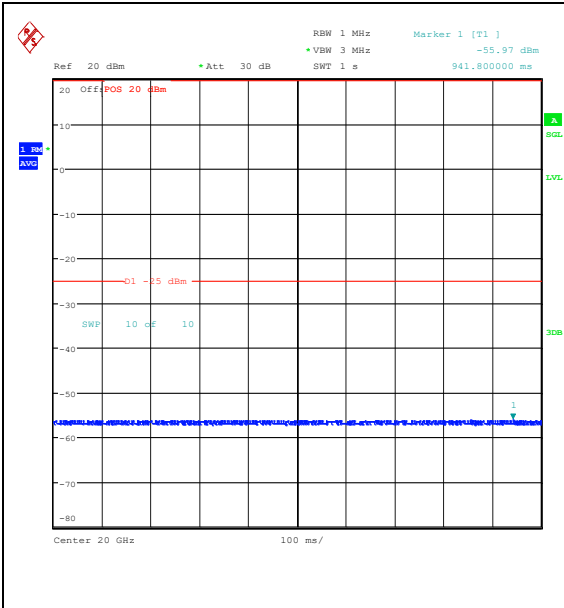

Band7_10MHz_QPSK_20800_50RB#0_20000~7000_20000~27000