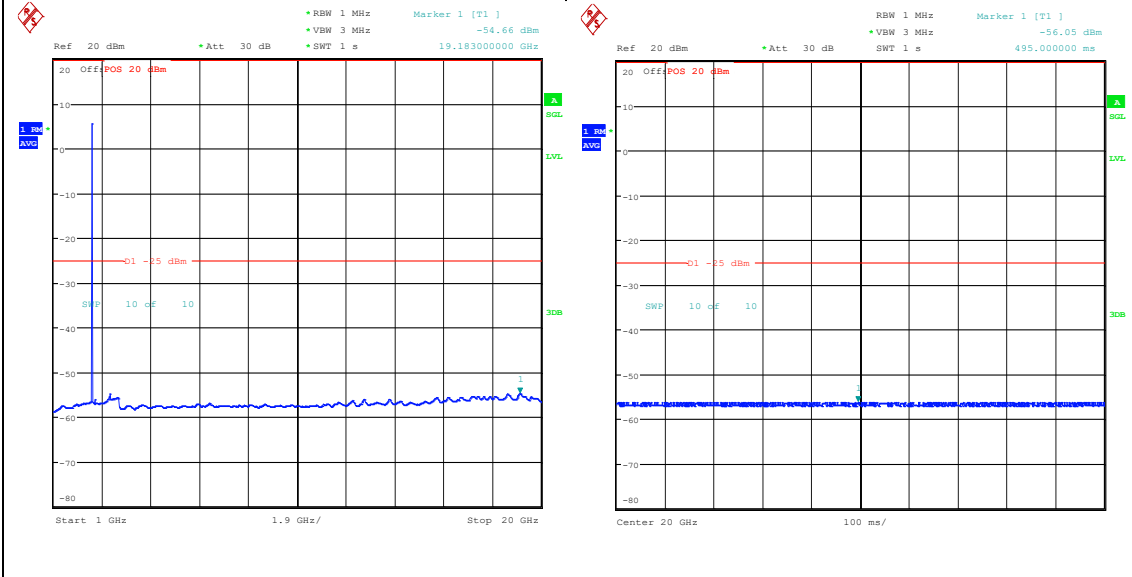

Band7\_10MHz\_QPSK\_20800\_1RB#49\_1000~200\_00\_1000~20000

Band7\_10MHz\_QPSK\_20800\_1RB#49\_20000~2\_7000\_20000~27000

Band7\_10MHz\_16QAM\_20800\_1RB#49\_0.009~0.15\_0.009~0.15

Band7\_10MHz\_16QAM\_20800\_1RB#49\_0.15~30\_0.15~30      Band7\_10MHz\_16QAM\_20800\_1RB#49\_30~1000\_30~1000