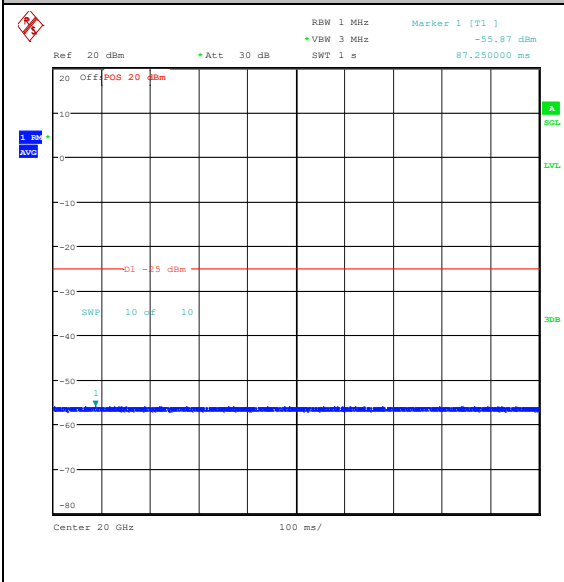

Band7_5MHz_QPSK_21425_25RB#0_20000~27000_000_20000~27000