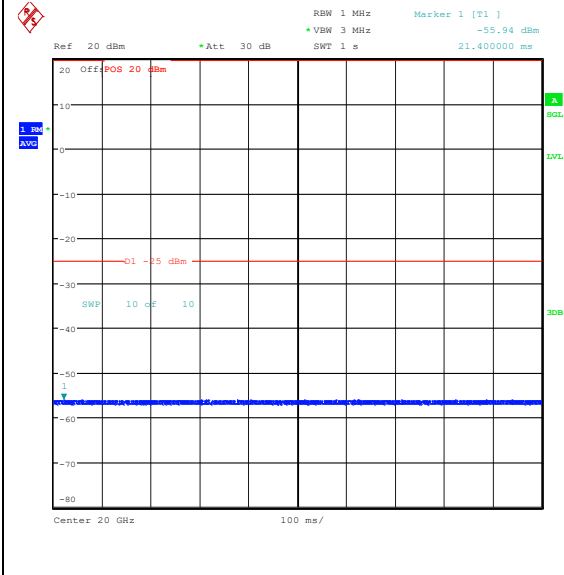

Band7_5MHz_QPSK_20775_25RB#0_20000~27000_000_20000~27000