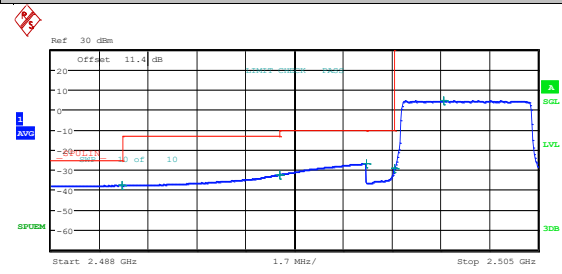

Band7_5MHz_16QAM_20775_1RB#24

Start [Hz]	Stop [Hz]	RBW [Hz]	Freq [Hz]	PwrAbs [dBm]	Δ Limit [dB]
2.488 G	2.490 G	1.00 M	2.490485 G	+37.91	-12.91
2.490 G	2.496 G	1.00 M	2.495983 G	-32.69	-19.69
2.496 G	2.499 G	1.00 M	2.499000 G	-27.01	-17.01
2.499 G	2.500 G	100.00 k	2.499999 G	-29.51	-19.51
2.500 G	2.505 G	100.00 k	2.501710 G	4.35	-94.65

Date: 5.JUL.2024 00:15:39