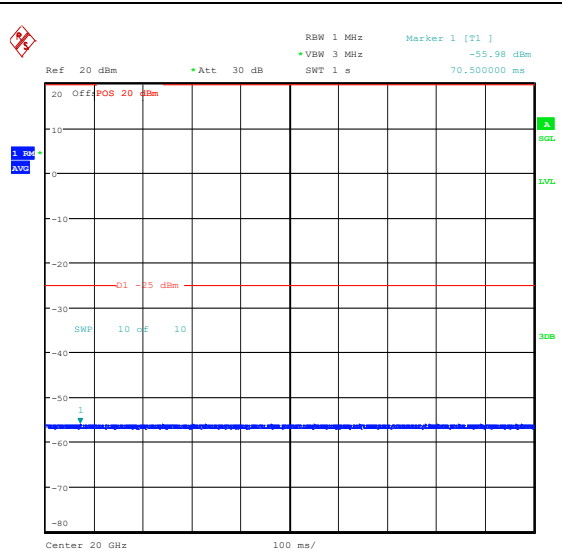

Band7\_5MHz\_QPSK\_20775\_1RB#24\_20000~27000\_000\_20000~27000

Band7\_5MHz\_16QAM\_20775\_1RB#24\_0.009~0.15\_5\_0.009~0.15

Band7\_5MHz\_16QAM\_20775\_1RB#24\_0.15~30\_0.15~30

Band7\_5MHz\_16QAM\_20775\_1RB#24\_30~1000\_30~1000