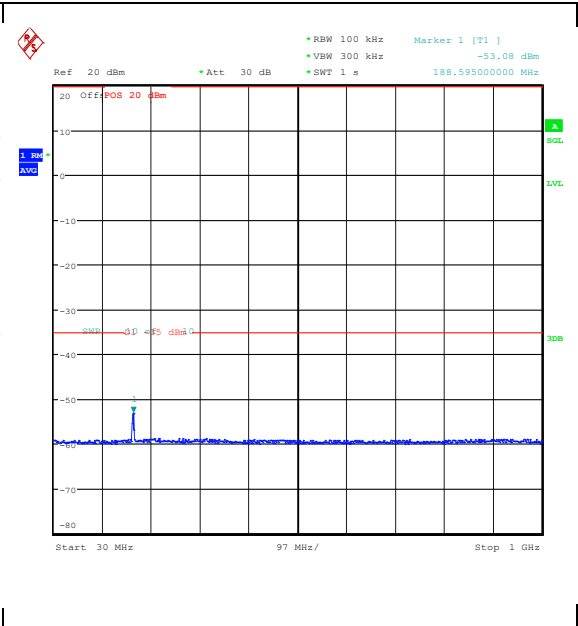

Band7_5MHz_16QAM_20775_25RB#0_30~1000_30~1000