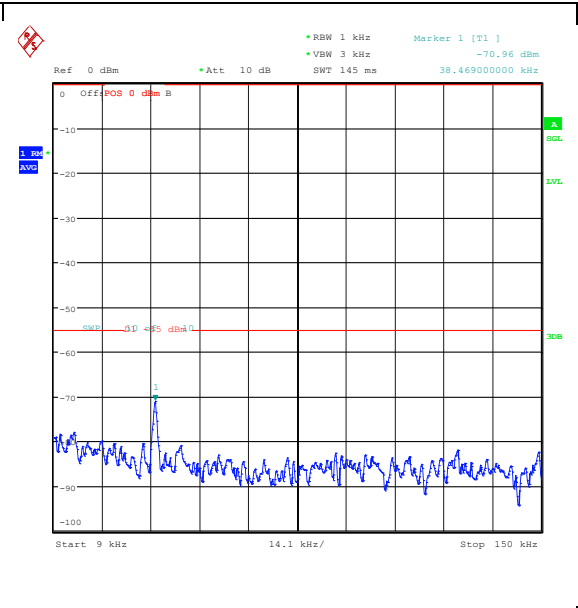

Band7\_10MHz\_QPSK\_20800\_50RB#0\_30~1000\_30~1000

Band7\_10MHz\_QPSK\_20800\_50RB#0\_1000~2000\_1000~2000

Band7\_10MHz\_QPSK\_20800\_50RB#0\_20000~7000\_20000~27000

Band7\_10MHz\_16QAM\_20800\_50RB#0\_0.009~0.15\_0.009~0.15