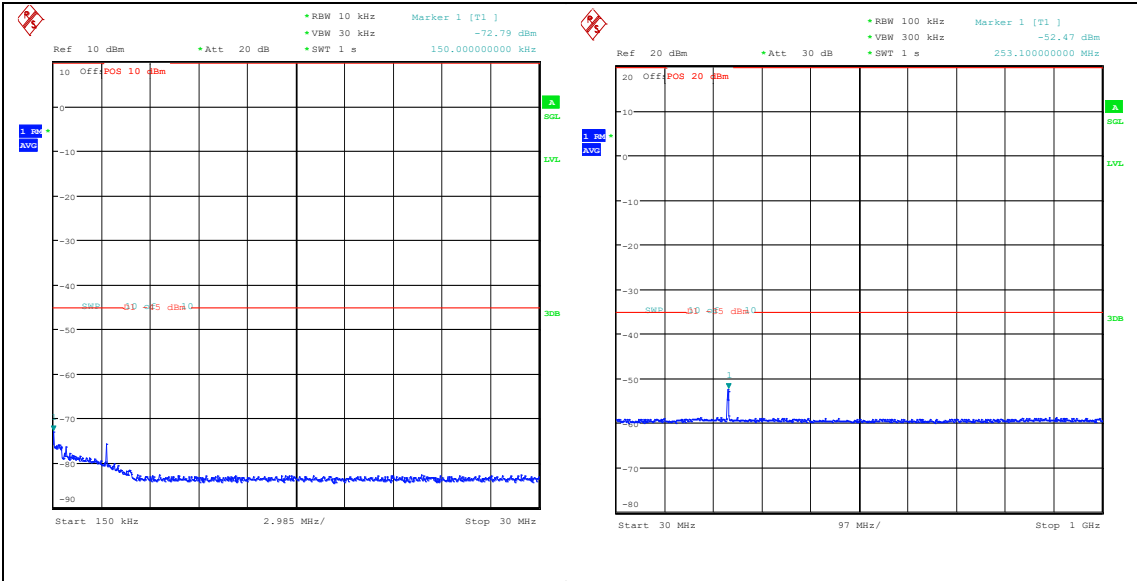

Band7\_5MHz\_QPSK\_21425\_25RB#0\_30~1000\_30~1000

Band7\_5MHz\_QPSK\_21425\_25RB#0\_1000~2000\_0\_1000~20000

Band7\_5MHz\_QPSK\_21425\_25RB#0\_20000~27000\_000\_20000~27000

Band7\_5MHz\_16QAM\_21425\_25RB#0\_0.009~0.15\_5\_0.009~0.15