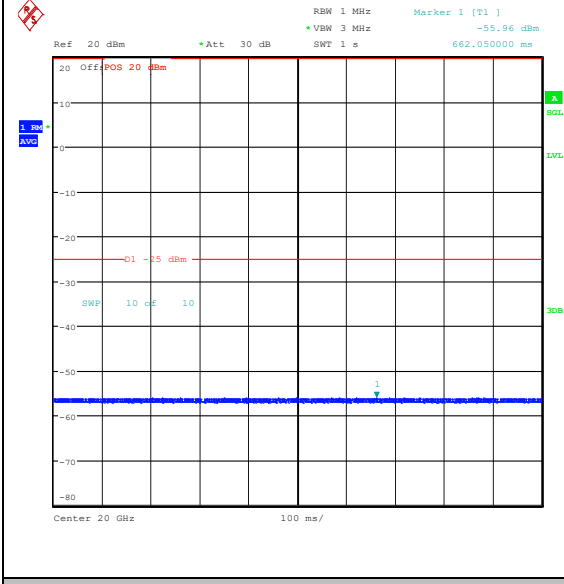

## Test Graphs

Band7\_5MHz\_QPSK\_20775\_1RB#0\_30~1000\_3  
0~1000

Band7\_5MHz\_QPSK\_20775\_1RB#0\_1000~20000  
\_1000~20000

Band7\_5MHz\_QPSK\_20775\_1RB#0\_20000~270  
00\_20000~27000

Band7\_5MHz\_16QAM\_20775\_1RB#0\_0.009~0.15  
\_0.009~0.15