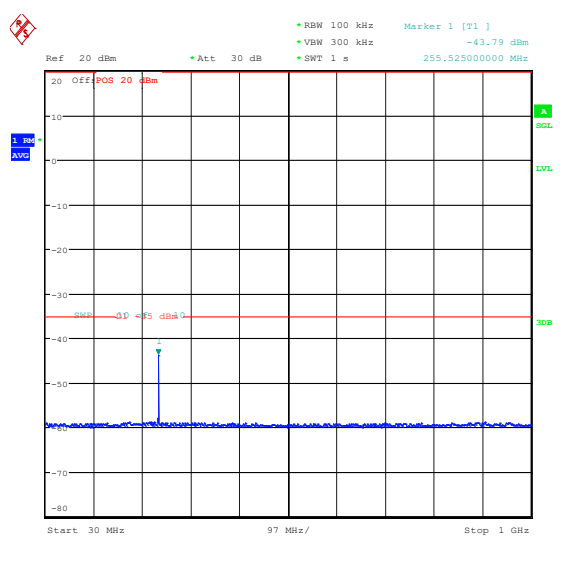

Band7_5MHz_16QAM_21425_1RB#24_30~1000_30~1000