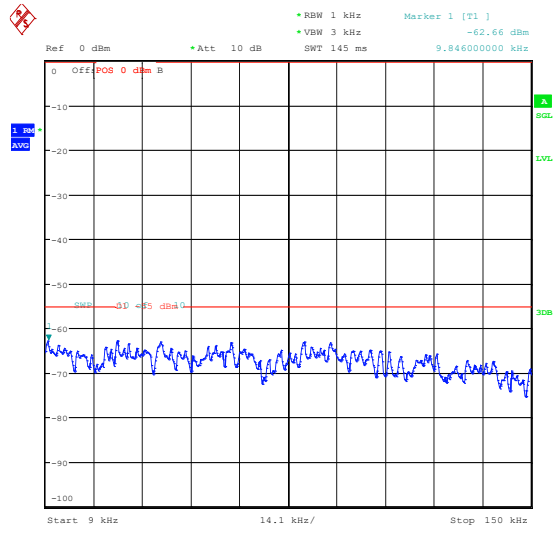

Band7_5MHz_16QAM_21100_1RB#24_0.009-0.15_5_0.009-0.15