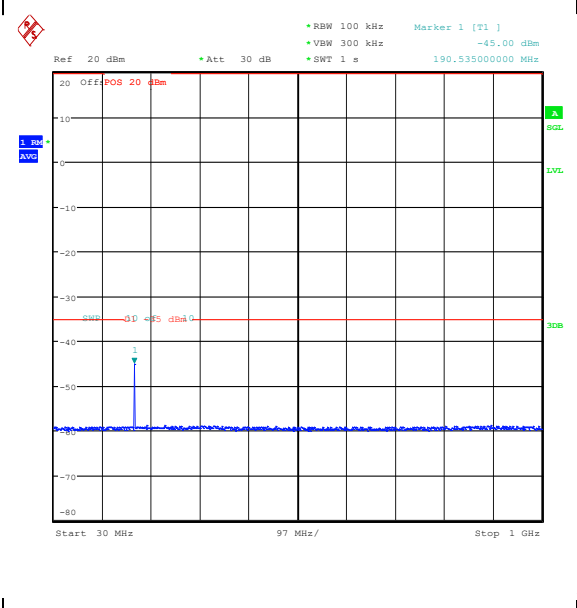

Band7_5MHz_16QAM_20775_1RB#24_30~1000_30~1000

Band7_5MHz_16QAM_20775_1RB#24_0.009~0.15_5_0.009~0.15