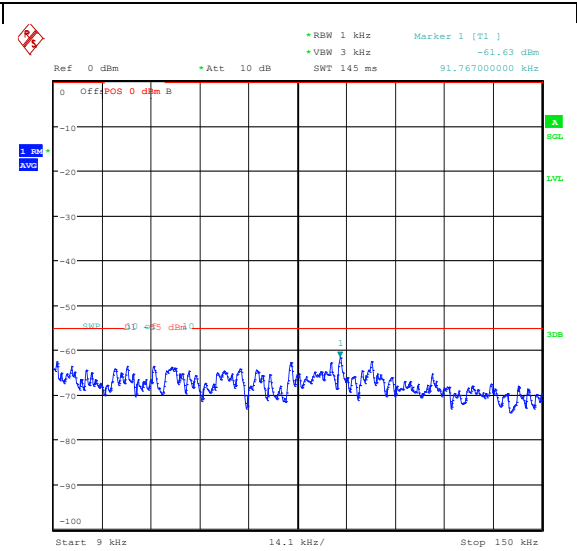

Band7\_5MHz\_QPSK\_20775\_1RB#24\_0.009~0.15  
5\_0.009~0.15

Band7\_5MHz\_QPSK\_20775\_1RB#24\_0.15~30\_0\_15~30

Band7\_5MHz\_QPSK\_20775\_1RB#24\_30~1000\_30~1000

Band7\_5MHz\_QPSK\_20775\_1RB#24\_1000~2000\_0\_1000~20000