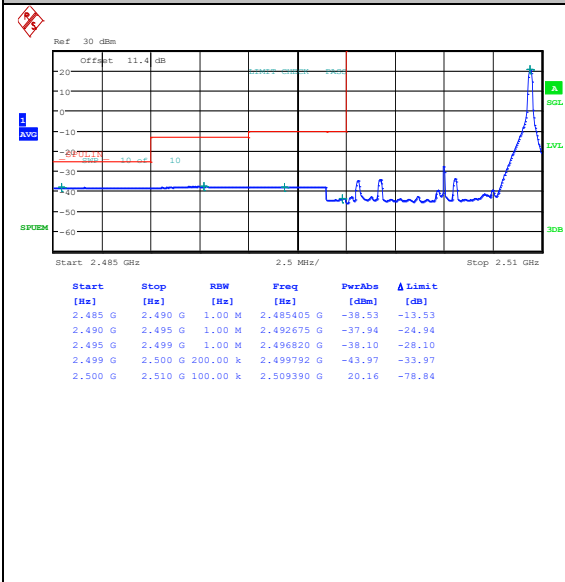

Band7\_5MHz\_16QAM\_21425\_1RB#0

Band7\_5MHz\_QPSK\_21425\_1RB#24

Band7\_5MHz\_16QAM\_21425\_1RB#24

Band7\_5MHz\_QPSK\_21425\_25RB#0

Band7\_5MHz\_16QAM\_21425\_25RB#0

Band7\_10MHz\_QPSK\_20800\_1RB#0

Band7\_10MHz\_16QAM\_20800\_1RB#0