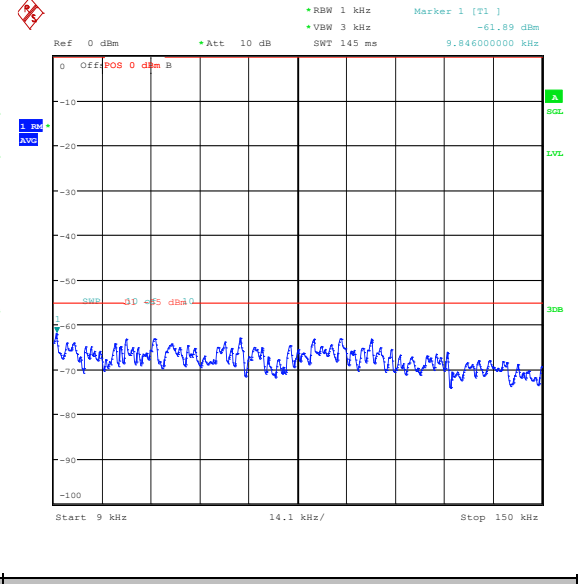

## Test Graphs

Band7\_5MHz\_QPSK\_20775\_1RB#0\_30~1000\_3  
0~1000

Band7\_5MHz\_QPSK\_20775\_1RB#0\_1000~20000  
\_1000~20000

Band7\_5MHz\_QPSK\_20775\_1RB#0\_20000~270  
00\_20000~27000

Band7\_5MHz\_16QAM\_20775\_1RB#0\_0.009~0.15  
\_0.009~0.15