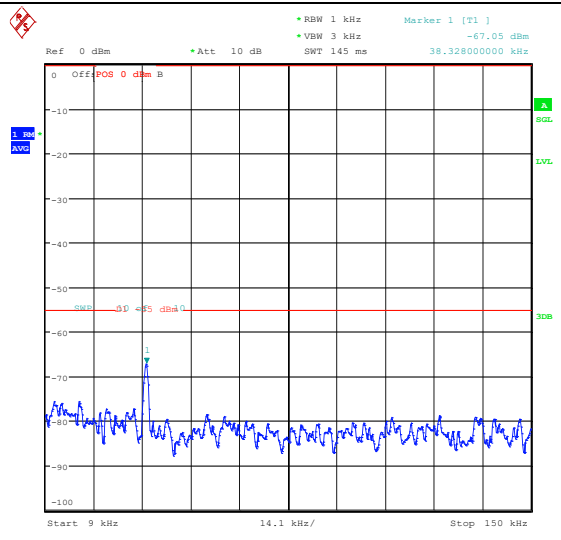

Band7_5MHz_16QAM_21100_25RB#0_0.009~0.15_0.009~0.15