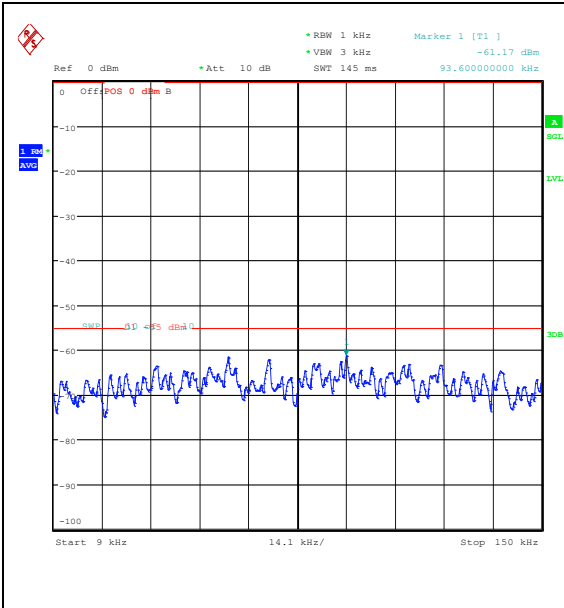

Band7_5MHz_QPSK_20775_1RB#24_0.009~0.15
5_0.009~0.15