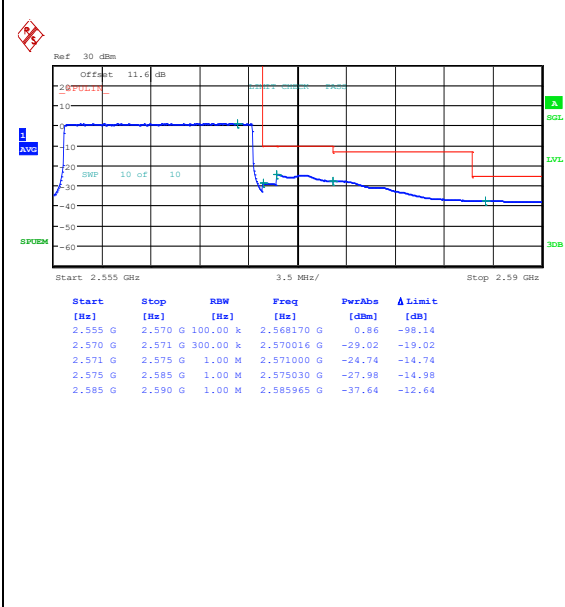

Band7\_15MHz\_QPSK\_20825\_75RB#0

Band7\_15MHz\_16QAM\_20825\_75RB#0

Band7\_15MHz\_QPSK\_21375\_1RB#0

Band7\_15MHz\_16QAM\_21375\_1RB#0

Band7\_15MHz\_QPSK\_21375\_1RB#74

Band7\_15MHz\_16QAM\_21375\_1RB#74

Band7\_15MHz\_QPSK\_21375\_75RB#0