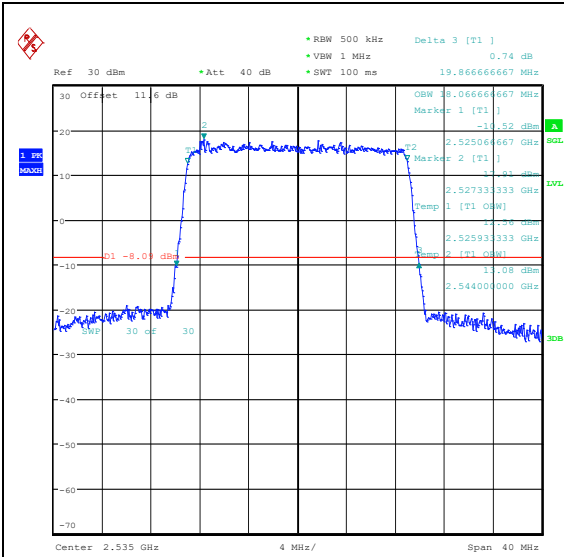

Band7-20MHz-QPSK-21100-100RB#0-PASS