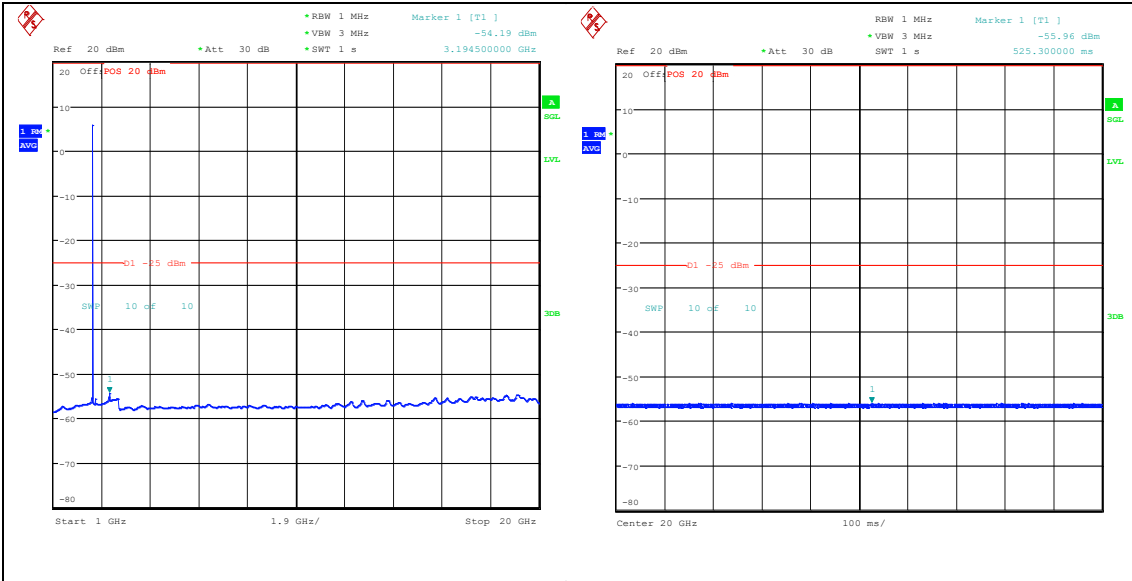

Band7_5MHz_16QAM_21100_1RB#0_1000~20000_1000~20000
Band7_5MHz_16QAM_21100_1RB#0_20000~27000_20000~27000