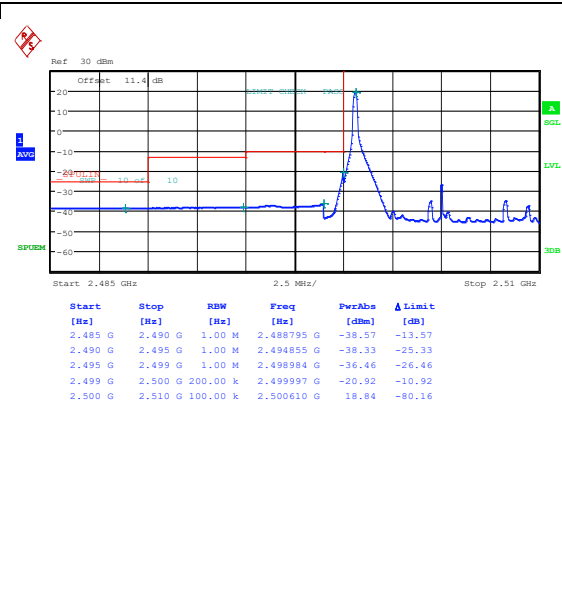

Band7\_5MHz\_16QAM\_21425\_1RB#0

Band7\_5MHz\_QPSK\_21425\_1RB#24

Band7\_5MHz\_16QAM\_21425\_1RB#24

Band7\_5MHz\_QPSK\_21425\_25RB#0

Band7\_5MHz\_16QAM\_21425\_25RB#0

Band7\_10MHz\_QPSK\_20800\_1RB#0

Band7\_10MHz\_16QAM\_20800\_1RB#0