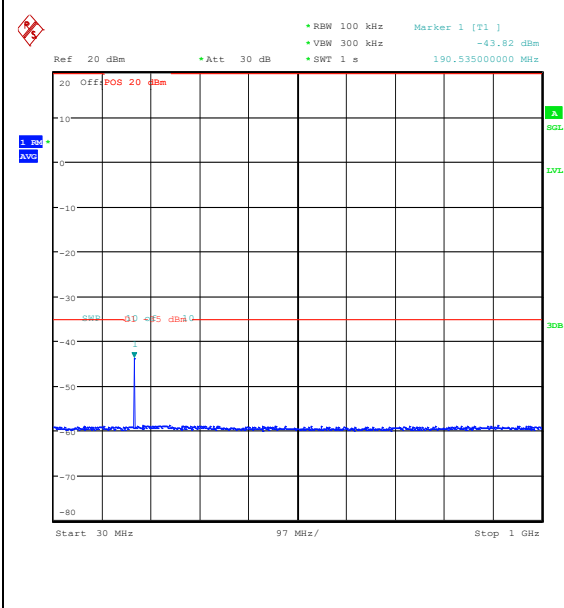

Band7_5MHz_QPSK_20775_1RB#24_30~1000_30~1000