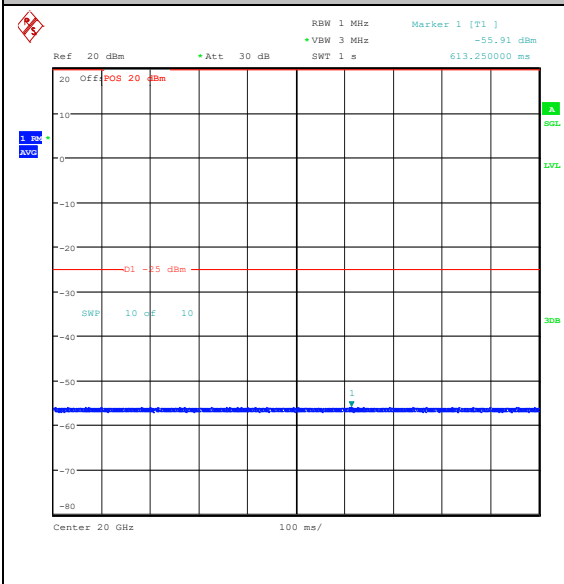

Band7_5MHz_QPSK_21425_1RB#0_20000~270
00_20000~27000