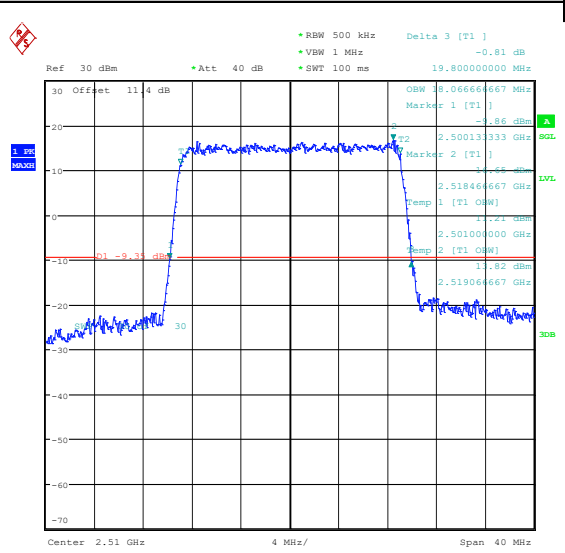

Band7-20MHz-16QAM-20850-100RB#0-PASS