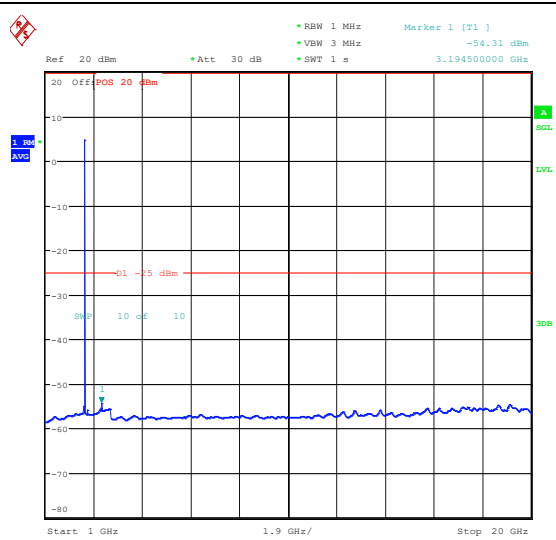

Band7_5MHz_QPSK_21100_1RB#24_1000-2000_0_1000-20000