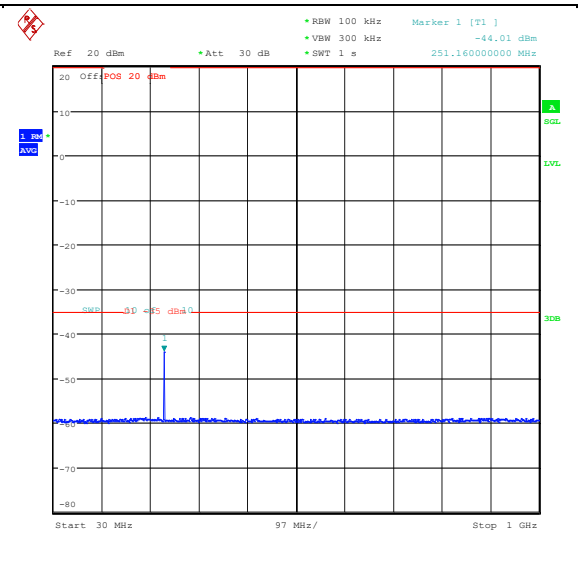

Band7_5MHz_16QAM_21425_1RB#0_30~1000_3_0~1000