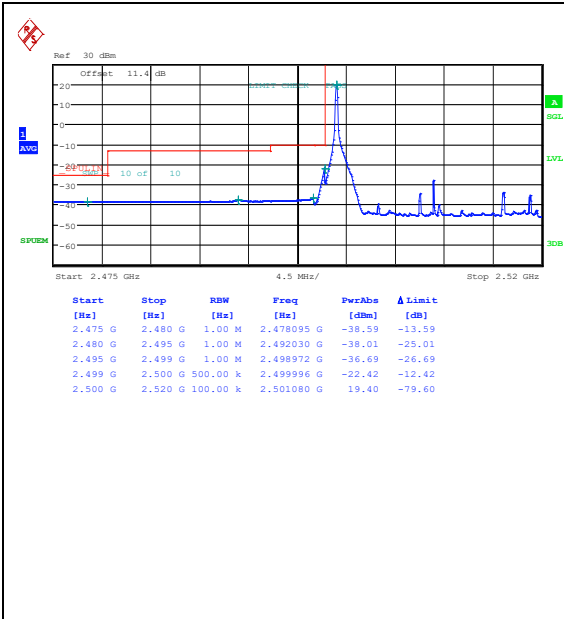

Band7_20MHz_QPSK_20850_1RB#0