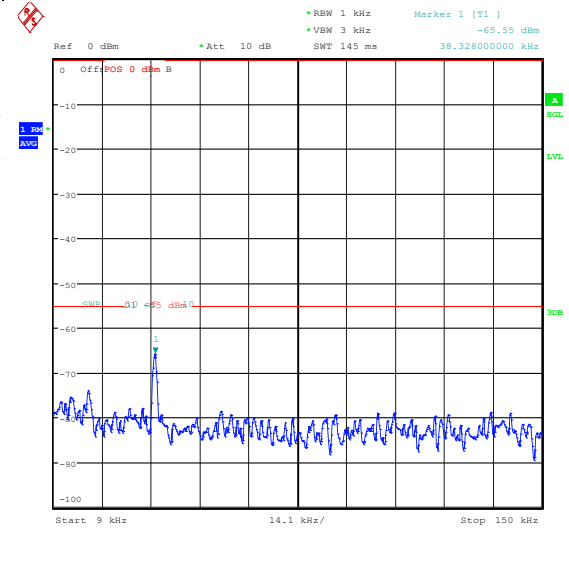

Band7_5MHz_16QAM_20775_25RB#0_0.009~0.15_5_0.009~0.15