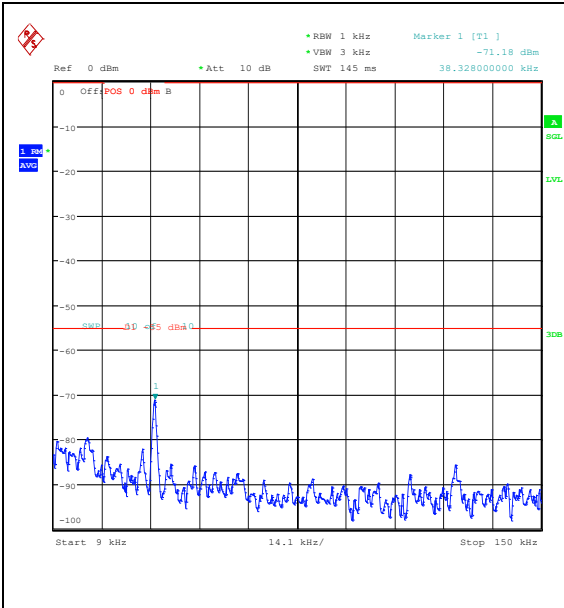

Band7_10MHz_QPSK_20800_50RB#0_0.009~0.15_0.009~0.15