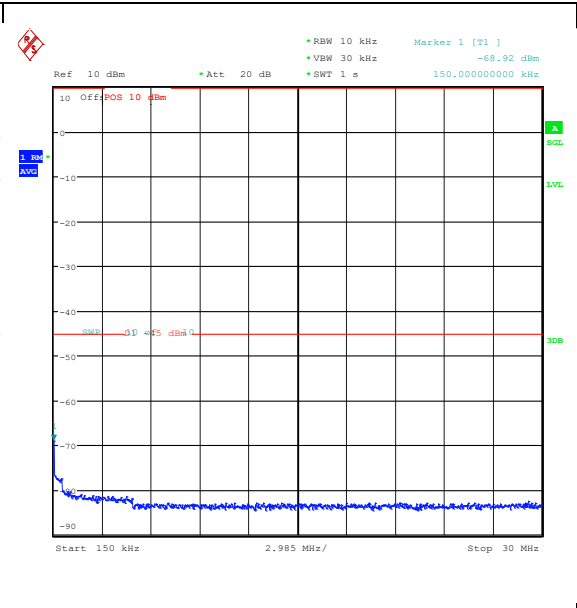

Band7_5MHz_QPSK_20775_1RB#24_0.15~30_0_15~30