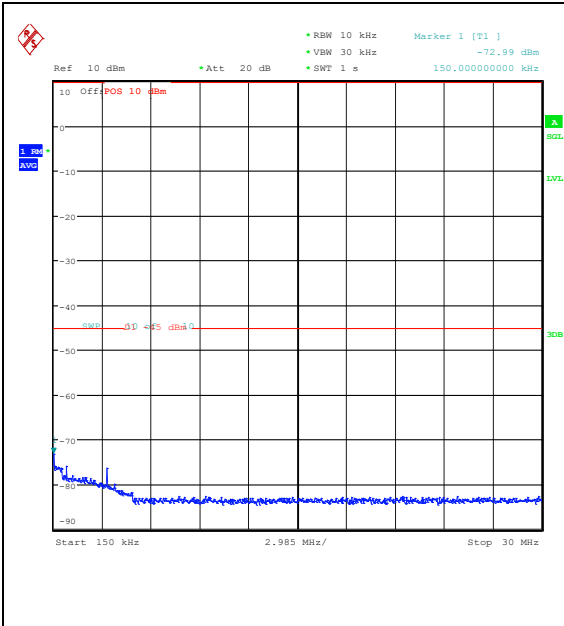

Band7_5MHz_16QAM_20775_25RB#0_0.15~30_0.15~30