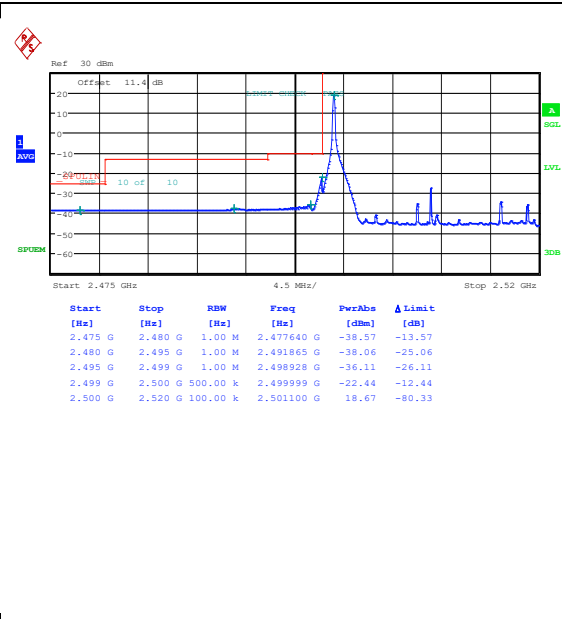

Band7_20MHz_16QAM_20850_1RB#0