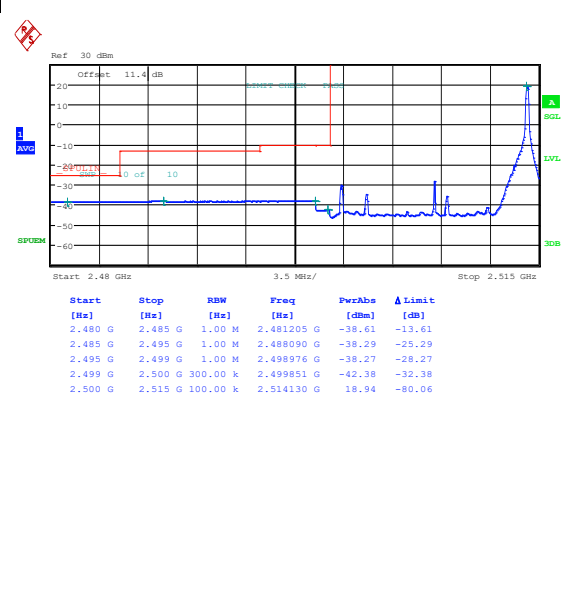

Band7\_10MHz\_16QAM\_21400\_1RB#49

Band7\_10MHz\_QPSK\_21400\_50RB#0

Band7\_10MHz\_16QAM\_21400\_50RB#0

Band7\_15MHz\_QPSK\_20825\_1RB#0

Band7\_15MHz\_16QAM\_20825\_1RB#0

Band7\_15MHz\_QPSK\_20825\_1RB#74

Band7\_15MHz\_16QAM\_20825\_1RB#74