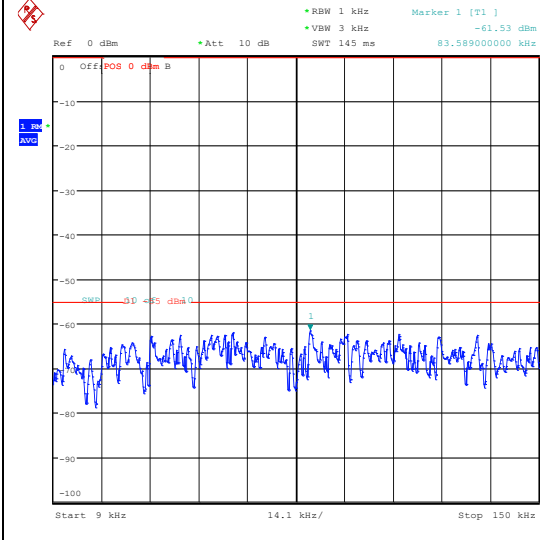

Band7_5MHz_QPSK_21425_1RB#0_0.009~0.15_0.009~0.15