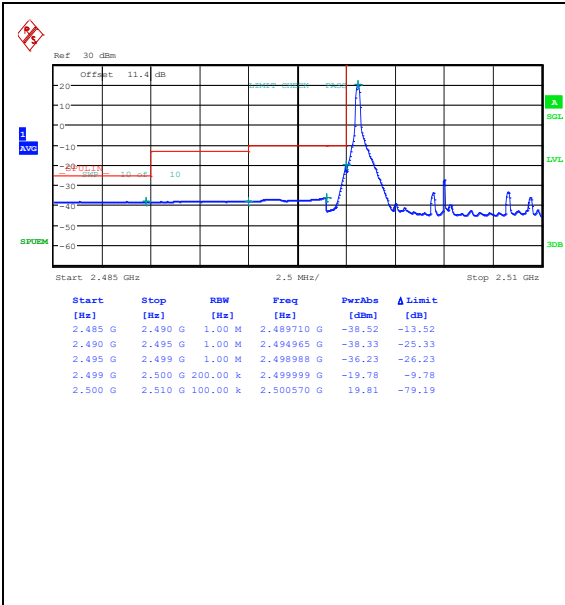

Band7\_5MHz\_16QAM\_21425\_1RB#0

Band7\_5MHz\_QPSK\_21425\_1RB#24

Band7\_5MHz\_16QAM\_21425\_1RB#24

Band7\_5MHz\_QPSK\_21425\_25RB#0

Band7\_5MHz\_16QAM\_21425\_25RB#0

Band7\_10MHz\_QPSK\_20800\_1RB#0

Band7\_10MHz\_16QAM\_20800\_1RB#0