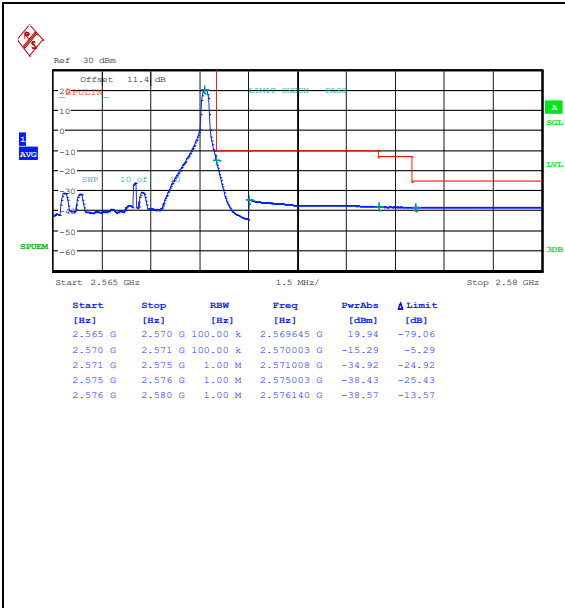

Band7_5MHz_QPSK_21425_1RB#24