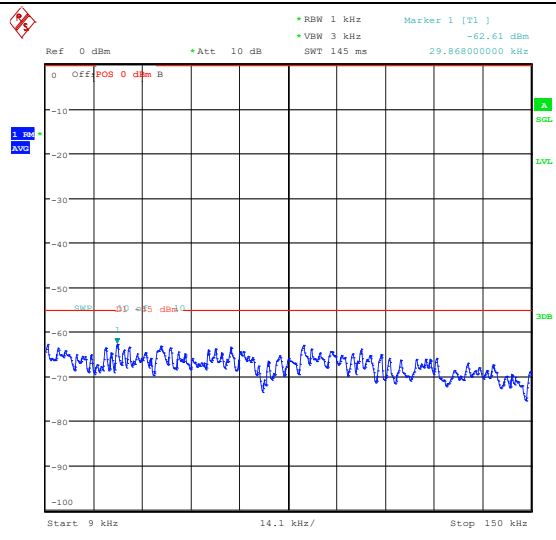

Band7_5MHz_16QAM_21100_1RB#0_0.009~0.15_0.009~0.15