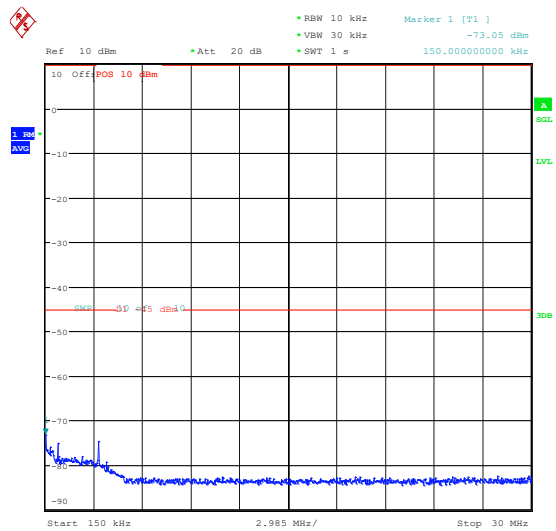

Band7_5MHz_QPSK_21425_25RB#0_0.15~30_0.15~30