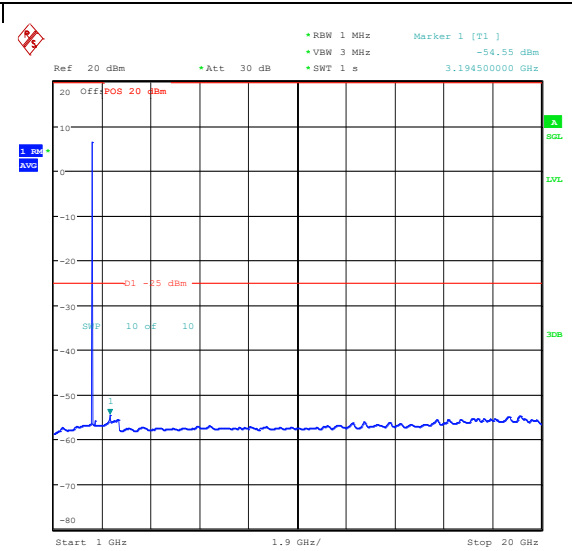

Band7\_10MHz\_16QAM\_20800\_1RB#0\_20000~27000\_000\_20000~27000

Band7\_10MHz\_QPSK\_20800\_1RB#49\_0.009~0.15\_0.009~0.15

Band7\_10MHz\_QPSK\_20800\_1RB#49\_0.15~30\_0.15~30

Band7\_10MHz\_QPSK\_20800\_1RB#49\_30~1000\_30~1000