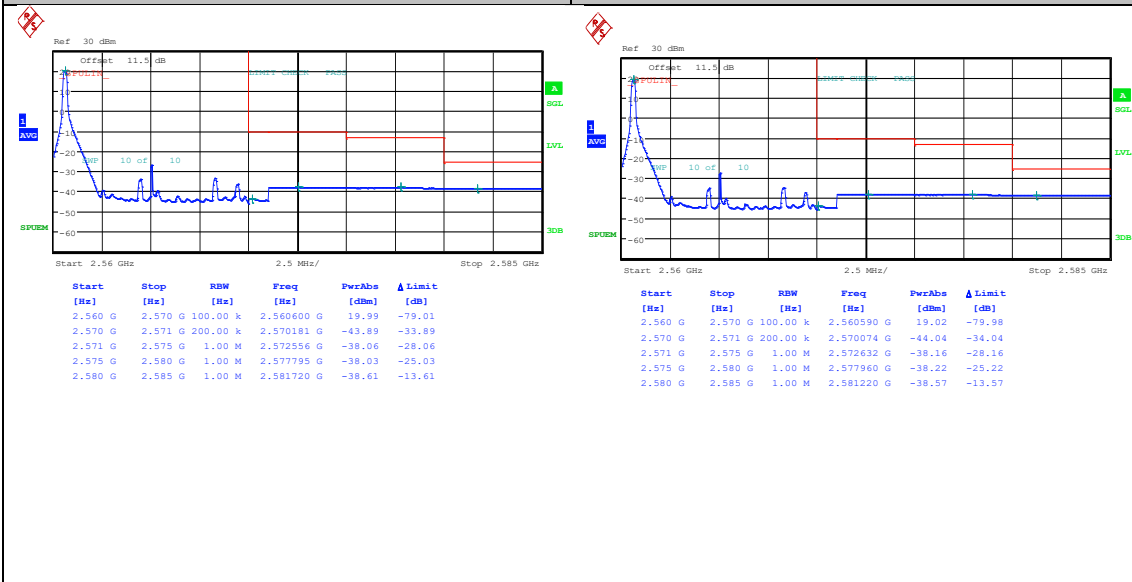

Band7_10MHz_QPSK_21400_1RB#0

Band7_10MHz_16QAM_21400_1RB#0