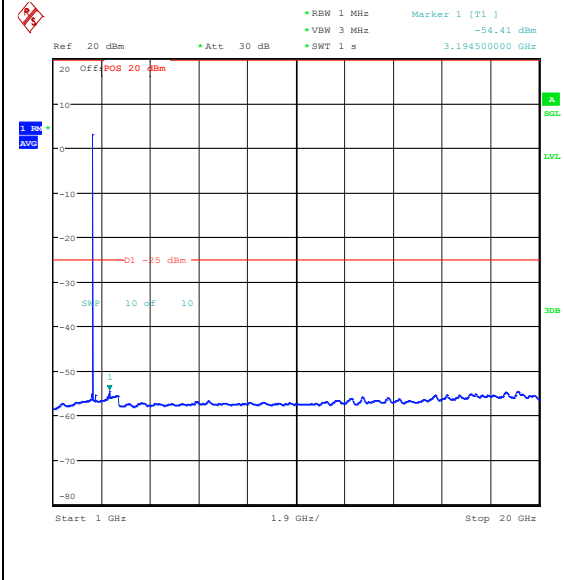

Band7_5MHz_16QAM_21100_1RB#24_1000~20000_000_1000~20000