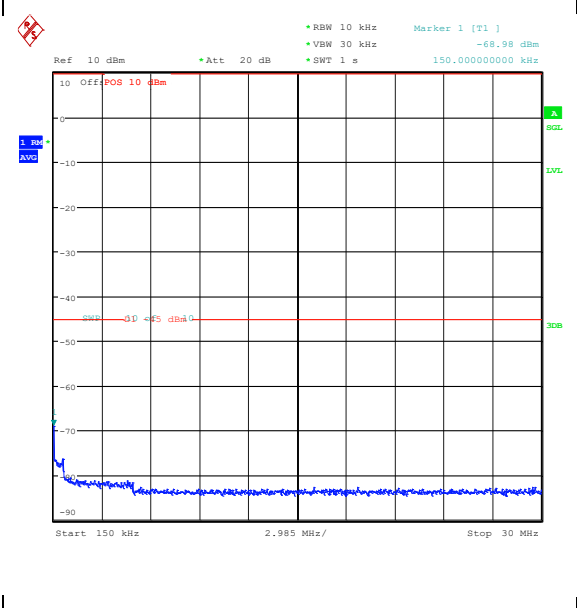

Band7_10MHz_QPSK_20800_1RB#49_0.15~30_0.15~30