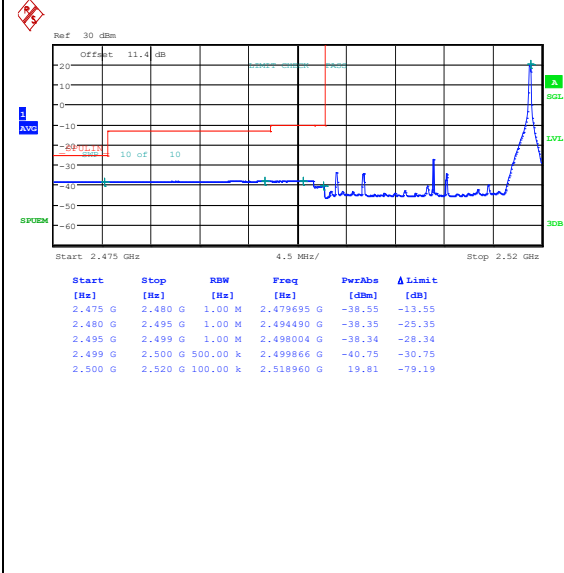

Band7_20MHz_QPSK_20850_1RB#99