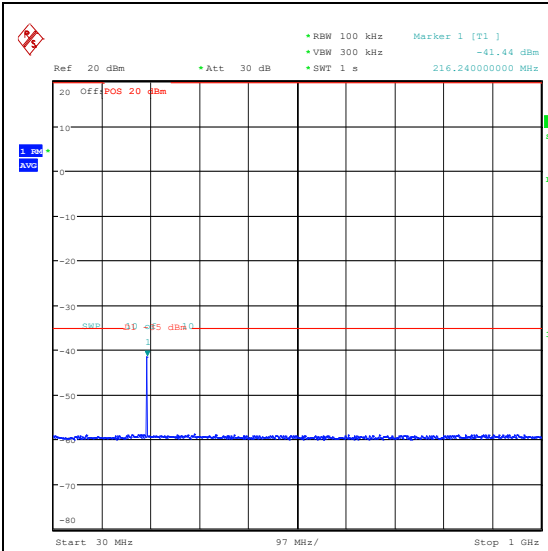

Band7_10MHz_QPSK_21100_1RB#0_20000~27000_000_20000~27000

Band7_10MHz_16QAM_21100_1RB#0_0.009~0.15_5_0.009~0.15