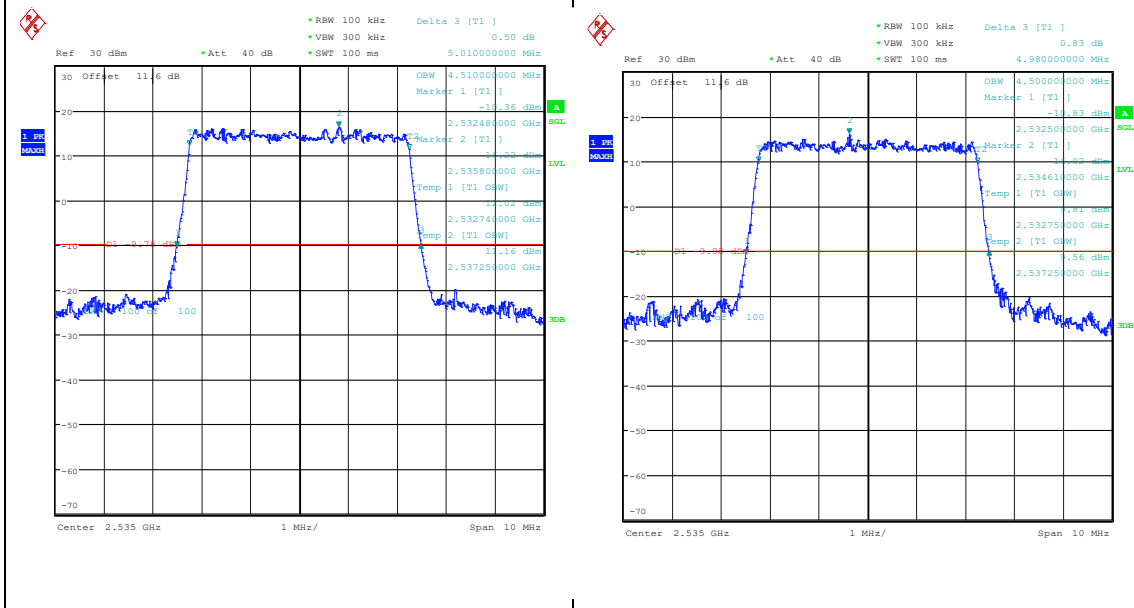

Band7-5MHz-QPSK-21100-25RB#0-PASS   **Band7-5MHz-16QAM-21100-25RB#0-PASS**