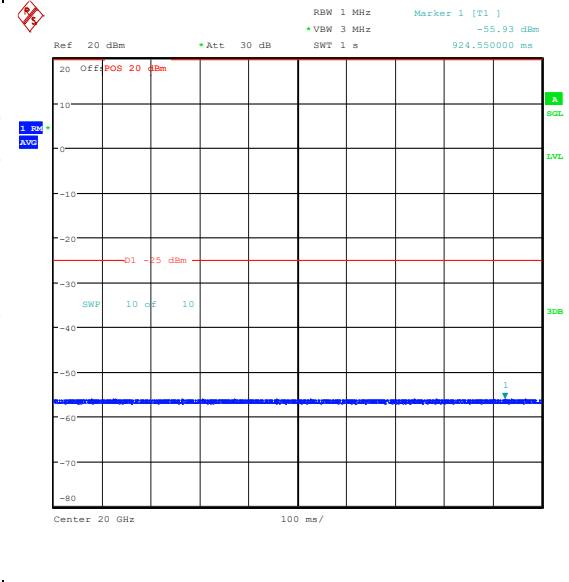

Band7_5MHz_16QAM_20775_1RB#0_20000~27000_20000~27000