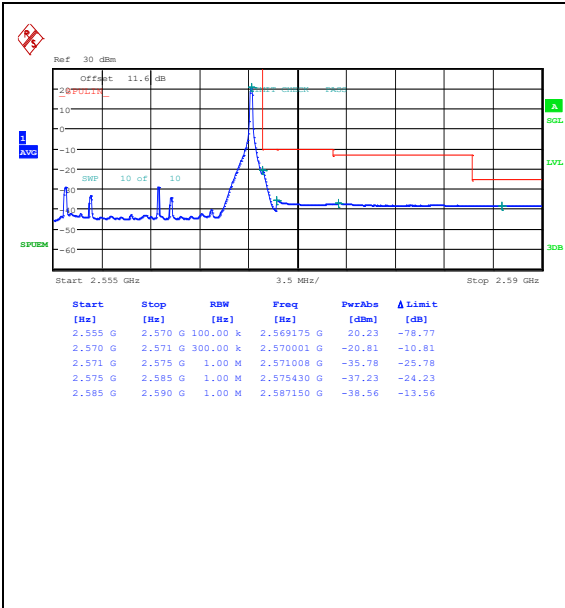

Band7_15MHz_QPSK_21375_1RB#74