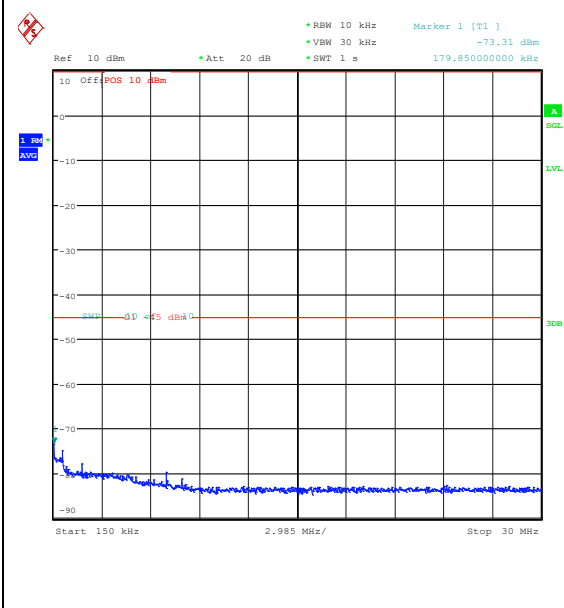

Band7\_10MHz\_QPSK\_20800\_50RB#0\_30~1000\_30~1000

Band7\_10MHz\_QPSK\_20800\_50RB#0\_1000~2000\_1000~2000

Band7\_10MHz\_QPSK\_20800\_50RB#0\_20000~7000\_20000~27000

Band7\_10MHz\_16QAM\_20800\_50RB#0\_0.009~0.15\_0.009~0.15