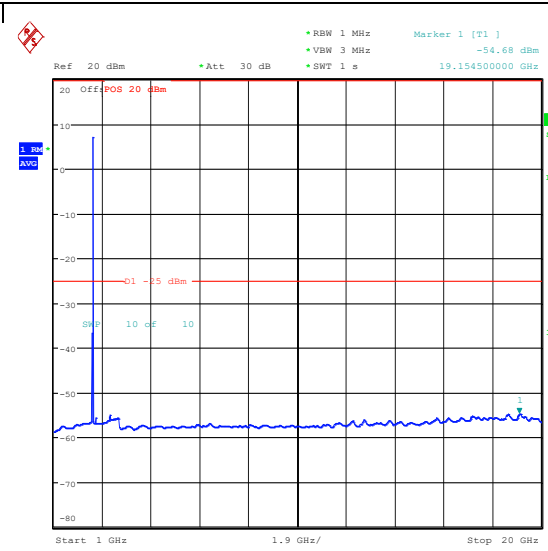

Band7_10MHz_QPSK_21100_1RB#0_20000~27000_000_20000~27000

Band7_10MHz_16QAM_21100_1RB#0_0.009~0.15_5_0.009~0.15