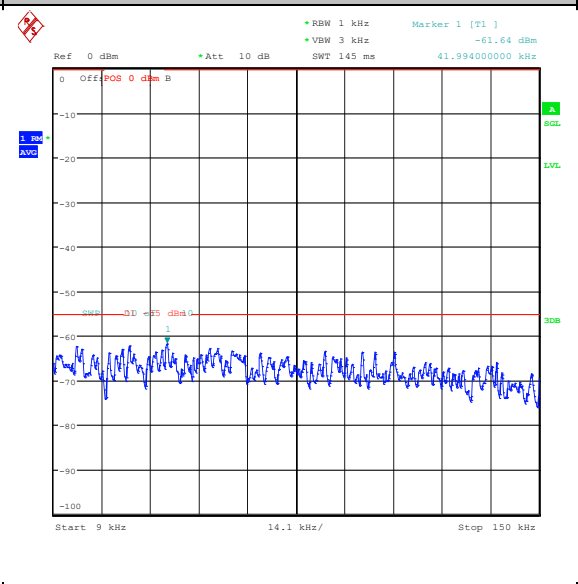

Band7_5MHz_16QAM_21425_1RB#0_0.009~0.15
_0.009~0.15