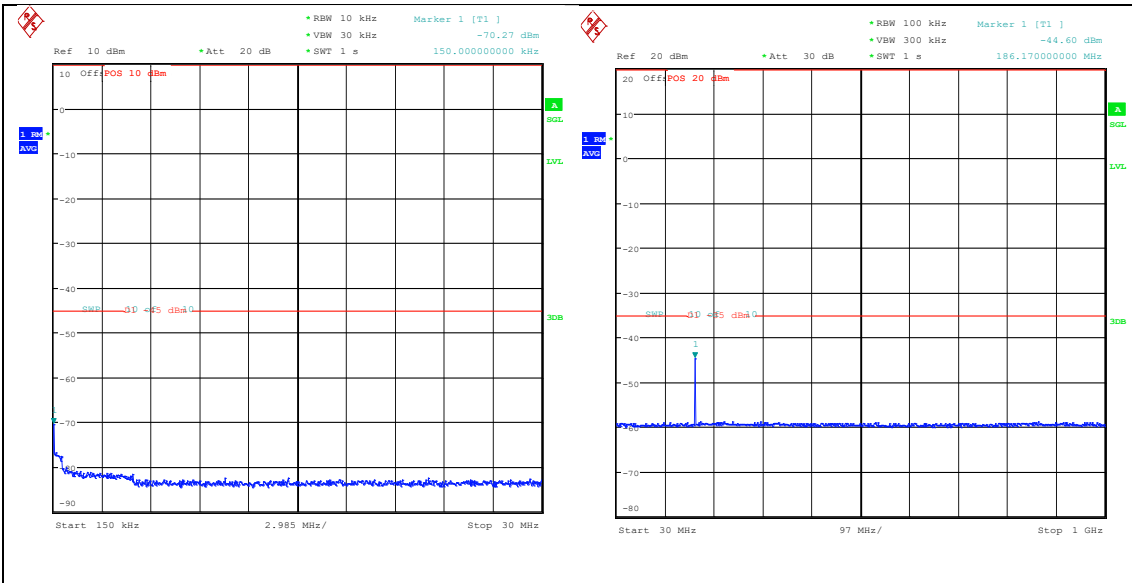

## Test Graphs

Band7\_5MHz\_QPSK\_20775\_1RB#0\_30~1000\_3  
0~1000

Band7\_5MHz\_QPSK\_20775\_1RB#0\_1000~20000  
\_1000~20000

Band7\_5MHz\_QPSK\_20775\_1RB#0\_20000~270  
00\_20000~27000

Band7\_5MHz\_16QAM\_20775\_1RB#0\_0.009~0.15  
\_0.009~0.15