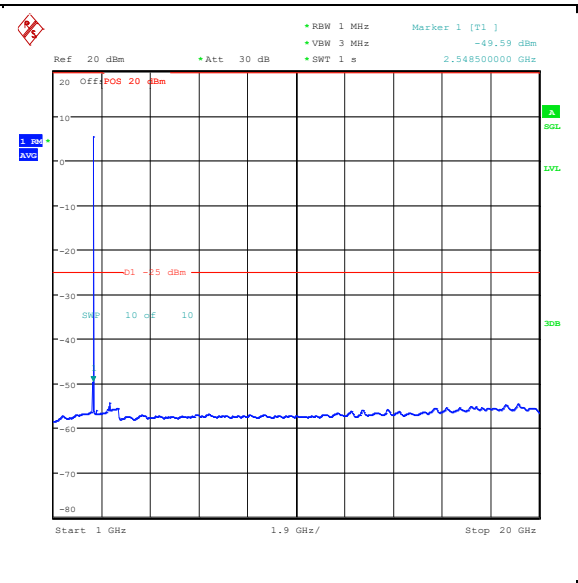

Band7_5MHz_QPSK_21425_25RB#0_1000~2000_0_1000~20000