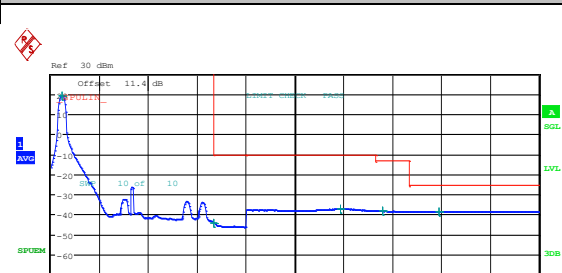

Start [Hz]	Stop [Hz]	RBW [Hz]	Freq [Hz]	PwrAbs [dBm]	Δ Limit [dB]
2.565 G	2.570 G	100.00 k	2.565345 G	19.06	-79.94
2.570 G	2.571 G	100.00 k	2.570001 G	-44.24	-34.24
2.571 G	2.575 G	1.00 M	2.573900 G	-37.30	-27.30
2.575 G	2.576 G	1.00 M	2.575384 G	-38.41	-25.41
2.576 G	2.580 G	1.00 M	2.576924 G	-38.62	-13.62

Band7_5MHz_16QAM_21425_1RB#0