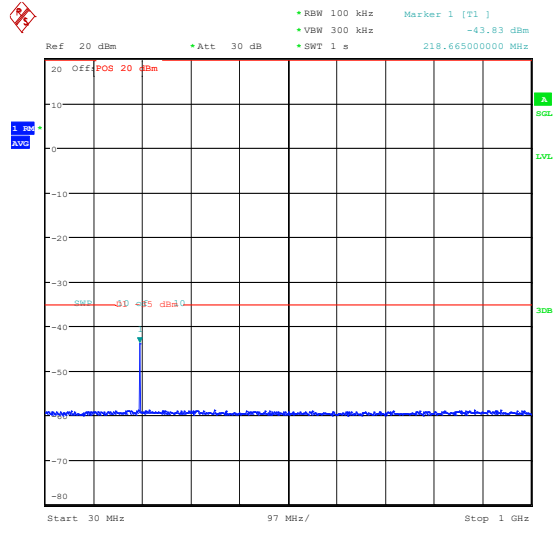

Band7_5MHz_16QAM_21100_1RB#0_30~1000_30~1000