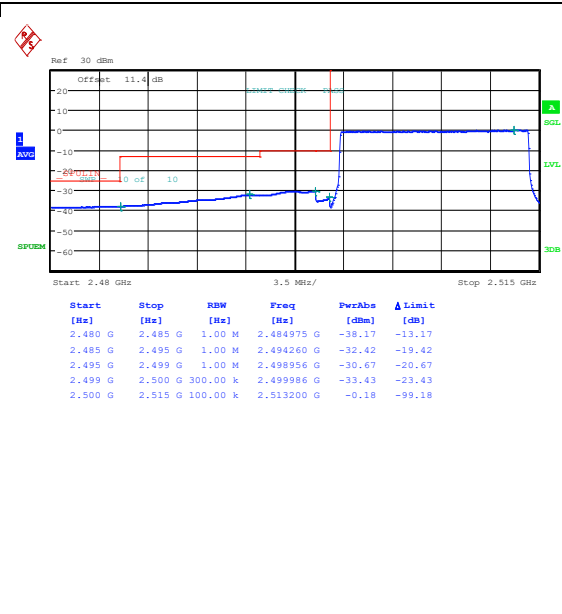

Band7\_10MHz\_16QAM\_21400\_1RB#49

Band7\_10MHz\_QPSK\_21400\_50RB#0

Band7\_10MHz\_16QAM\_21400\_50RB#0

Band7\_15MHz\_QPSK\_20825\_1RB#0

Band7\_15MHz\_16QAM\_20825\_1RB#0

Band7\_15MHz\_QPSK\_20825\_1RB#74

Band7\_15MHz\_16QAM\_20825\_1RB#74