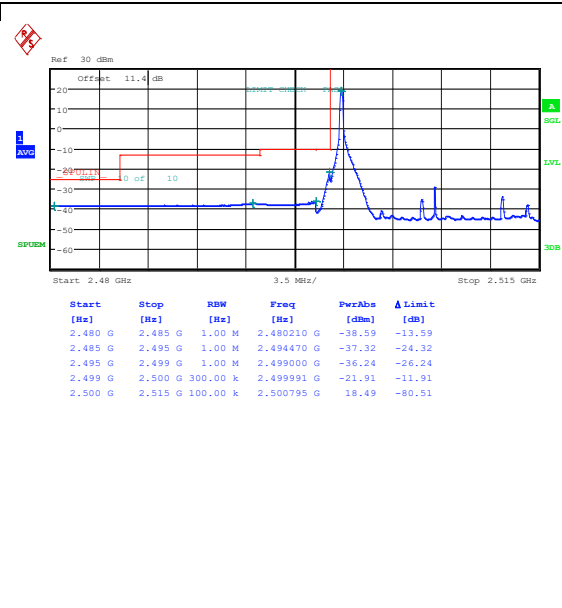

Band7\_10MHz\_16QAM\_21400\_1RB#49

Band7\_10MHz\_QPSK\_21400\_50RB#0

Band7\_10MHz\_16QAM\_21400\_50RB#0

Band7\_15MHz\_QPSK\_20825\_1RB#0

Band7\_15MHz\_16QAM\_20825\_1RB#0

Band7\_15MHz\_QPSK\_20825\_1RB#74

Band7\_15MHz\_16QAM\_20825\_1RB#74