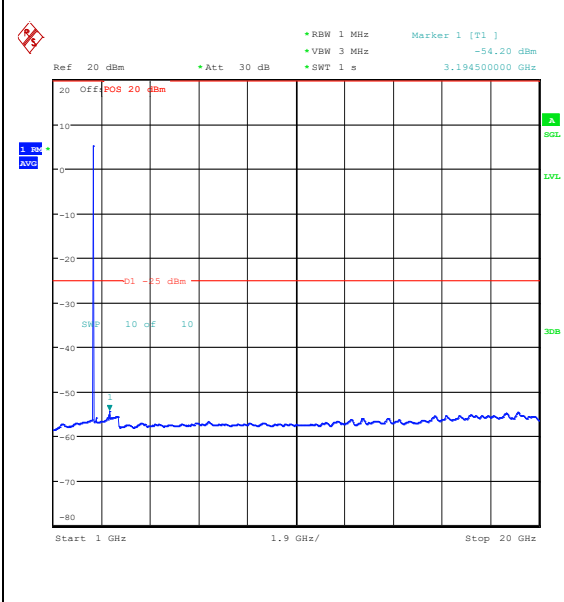

Band7_5MHz_16QAM_21425_1RB#0_1000~200_00_1000~20000