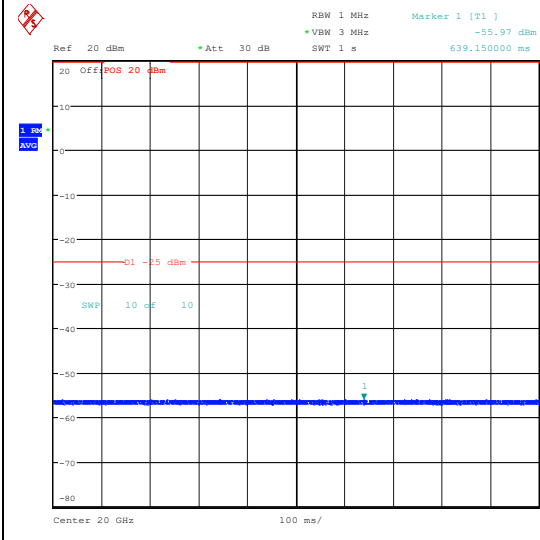

Band7_5MHz_QPSK_21100_1RB#24_20000-27000_000_20000-27000