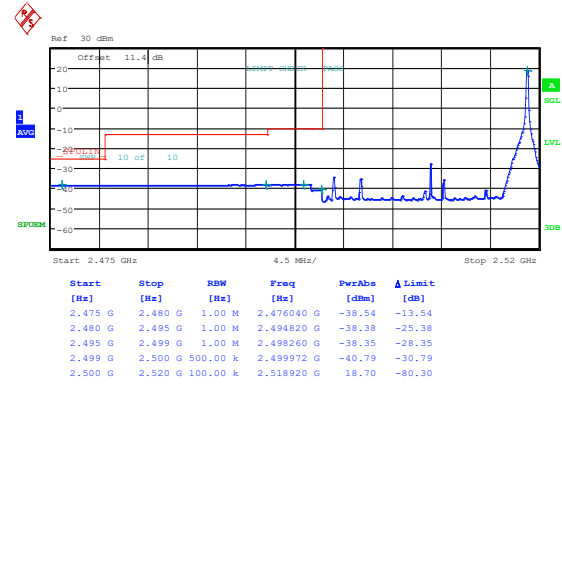

Band7_20MHz_16QAM_20850_1RB#99