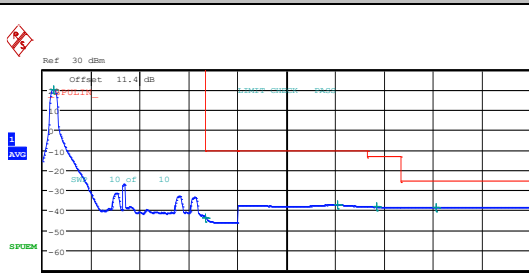

Band7_5MHz_QPSK_20775_25RB#0

Start [Hz]	Stop [Hz]	RBW [Hz]	Freq [Hz]	PwrAbs [dBm]	Δ Limit [dB]
2.565 G	2.570 G	100.00 k	2.565325 G	19.94	-79.06
2.570 G	2.571 G	100.00 k	2.570001 G	-43.91	-33.91
2.571 G	2.575 G	1.00 M	2.574068 G	-37.42	-27.42
2.575 G	2.576 G	1.00 M	2.575265 G	-38.41	-25.41
2.576 G	2.580 G	1.00 M	2.577092 G	-38.64	-13.64

Band7_5MHz_QPSK_21425_1RB#0

Band7_5MHz_16QAM_20775_25RB#0