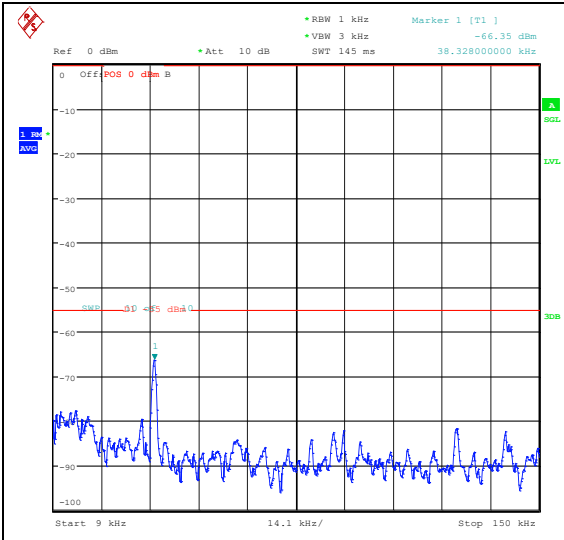

Band7\_5MHz\_16QAM\_21100\_1RB#24\_0.15~30\_0.15~30

Band7\_5MHz\_16QAM\_21100\_1RB#24\_30~1000\_30~1000

Band7\_5MHz\_16QAM\_21100\_1RB#24\_1000~20000\_000\_1000~20000

Band7\_5MHz\_16QAM\_21100\_1RB#24\_20000~27000\_000\_20000~27000