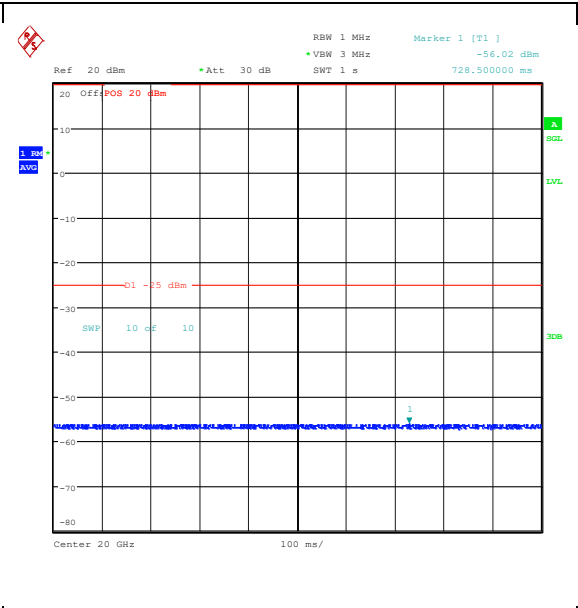

Band7_10MHz_16QAM_20800_50RB#0_20000~27000_7000_20000~27000