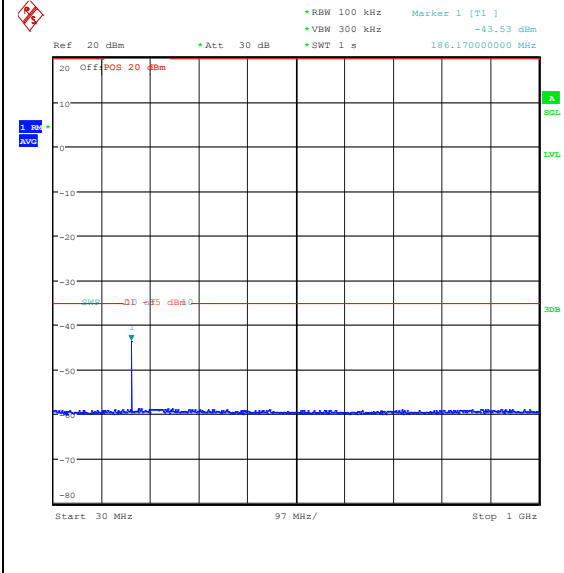

Band7_10MHz_QPSK_20800_1RB#0_30~1000_30~1000