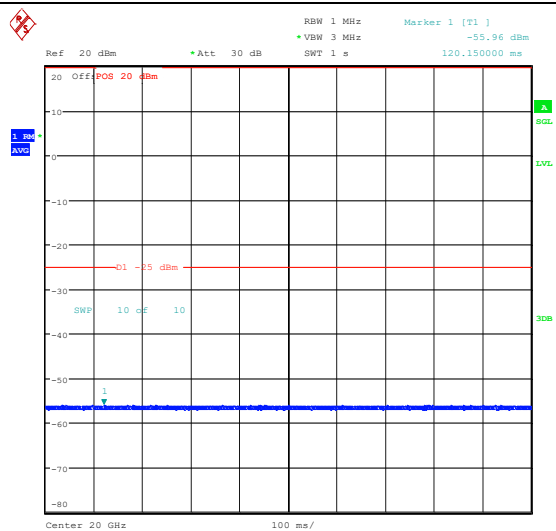

Band7\_5MHz\_QPSK\_21425\_1RB#24\_20000~27000\_20000~27000

Band7\_5MHz\_16QAM\_21425\_1RB#24\_0.009~0.15\_0.009~0.15

Band7\_5MHz\_16QAM\_21425\_1RB#24\_0.15~30\_0.15~30

Band7\_5MHz\_16QAM\_21425\_1RB#24\_30~1000\_30~1000