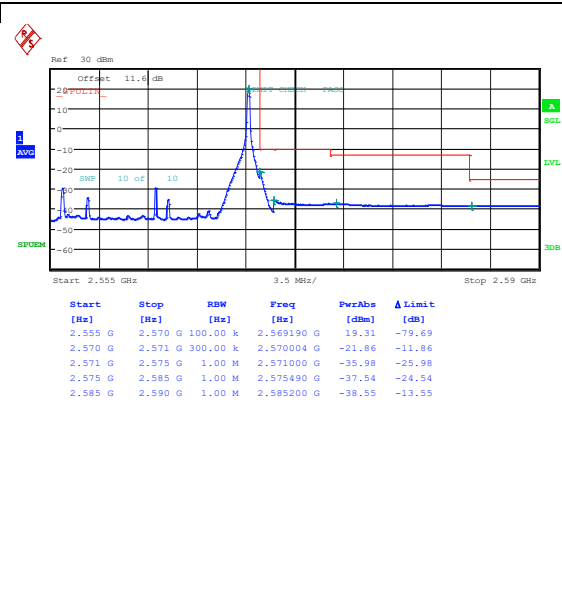

Band7\_15MHz\_QPSK\_20825\_75RB#0

Band7\_15MHz\_16QAM\_20825\_75RB#0

Band7\_15MHz\_QPSK\_21375\_1RB#0

Band7\_15MHz\_16QAM\_21375\_1RB#0

Band7\_15MHz\_QPSK\_21375\_1RB#74

Band7\_15MHz\_16QAM\_21375\_1RB#74

Band7\_15MHz\_QPSK\_21375\_75RB#0