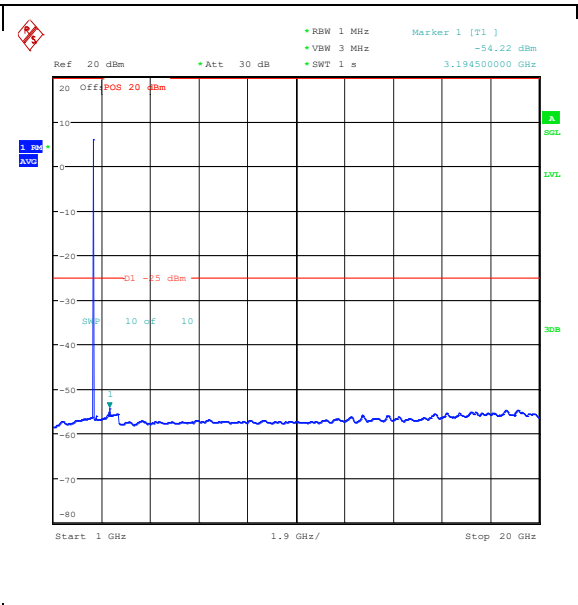

Band7_5MHz_QPSK_21425_1RB#0_1000~20000
_1000~20000