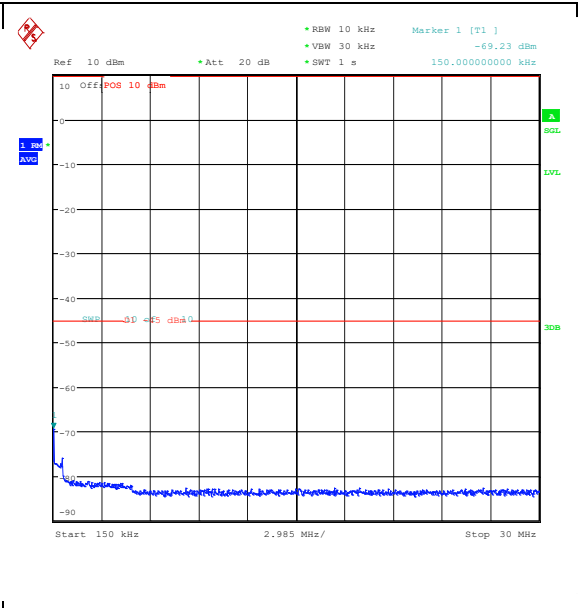

Band7_10MHz_QPSK_20800_1RB#0_0.15~30_0_15~30