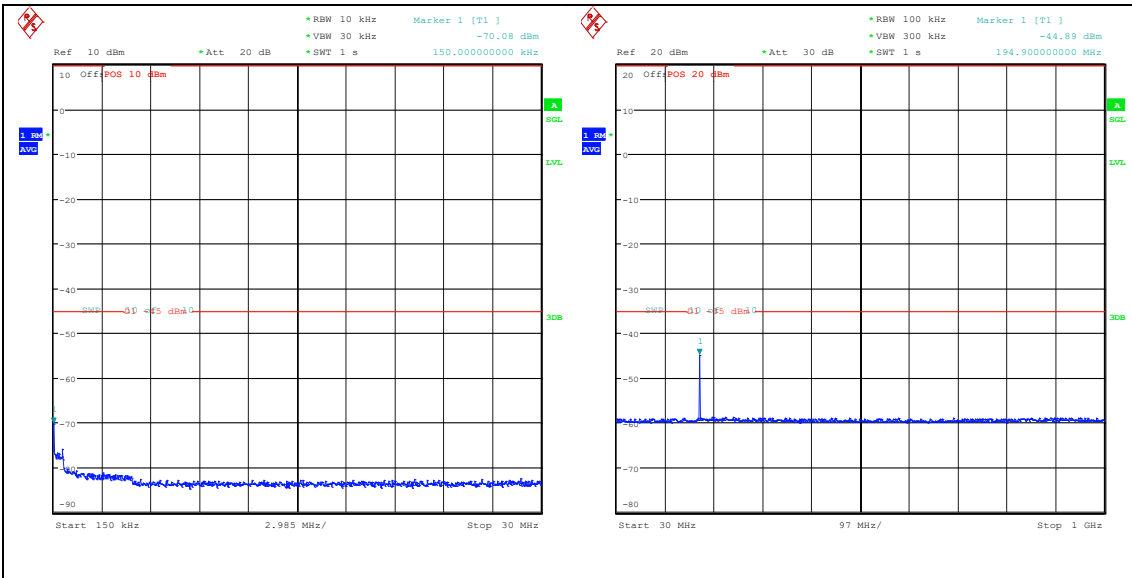

Band7_10MHz_QPSK_20800_1RB#49_20000~2_7000_20000~27000

Band7_10MHz_16QAM_20800_1RB#49_0.009~0.15_0.009~0.15

Band7_10MHz_16QAM_20800_1RB#49_0.15~30_0.15~30   Band7_10MHz_16QAM_20800_1RB#49_30~1000_30~1000