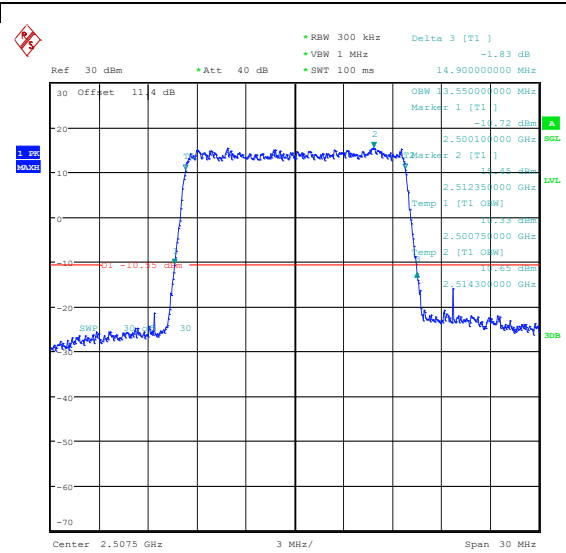

Band7-10MHz-16QAM-21400-50RB#0-PASS

Band7-15MHz-16QAM-20825-75RB#0-PASS