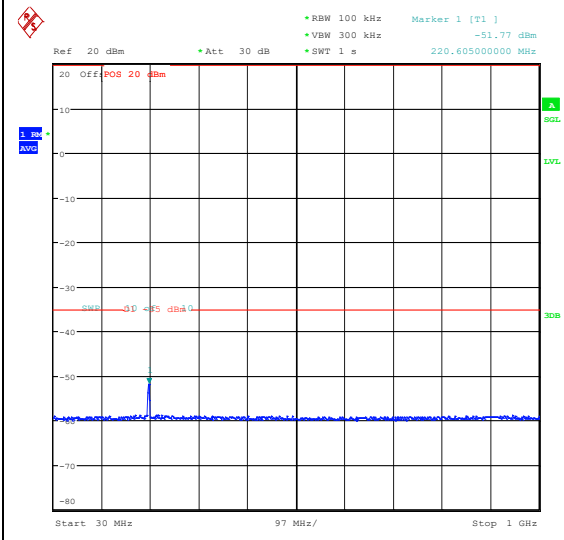

Band7_5MHz_QPSK_21100_25RB#0_30~1000_30~1000