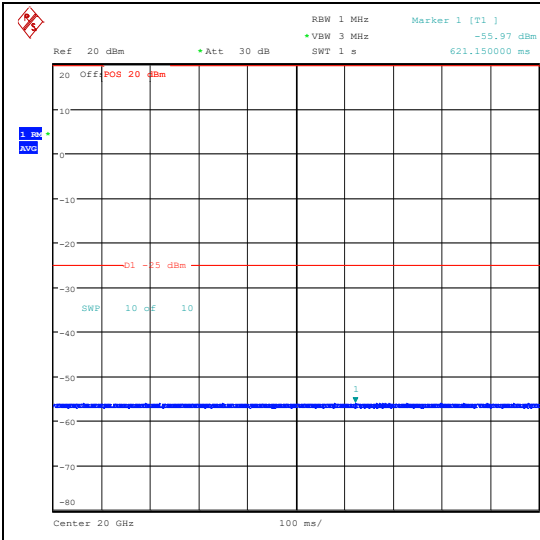

Band7_5MHz_QPSK_21100_1RB#0_20000~27000_00_20000~27000