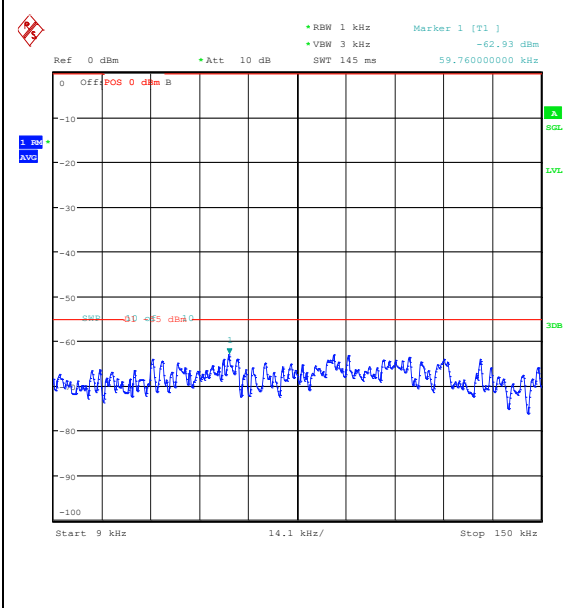

Band7\_10MHz\_16QAM\_20800\_50RB#0\_0.15~30\_0.15~30

Band7\_10MHz\_16QAM\_20800\_50RB#0\_30~1000\_30~1000

Band7\_10MHz\_16QAM\_20800\_50RB#0\_1000~20000\_1000~20000

Band7\_10MHz\_16QAM\_20800\_50RB#0\_20000~27000\_7000\_20000~27000