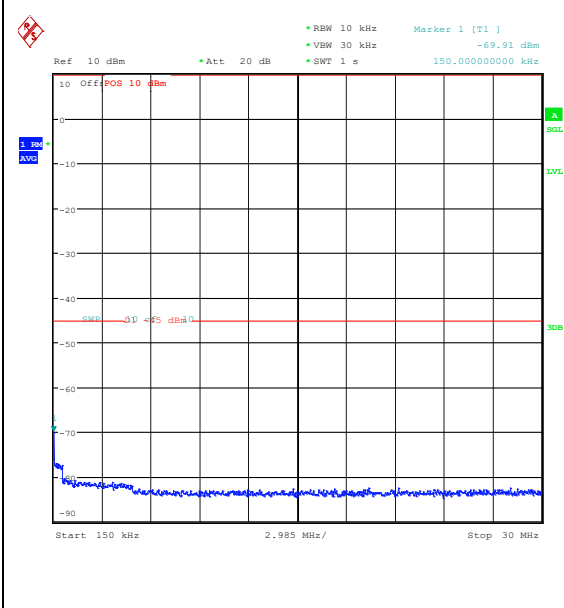

Band7_5MHz_QPSK_20775_1RB#24_20000~27000_000_20000~27000

Band7_5MHz_16QAM_20775_1RB#24_0.15~30_0.15~30