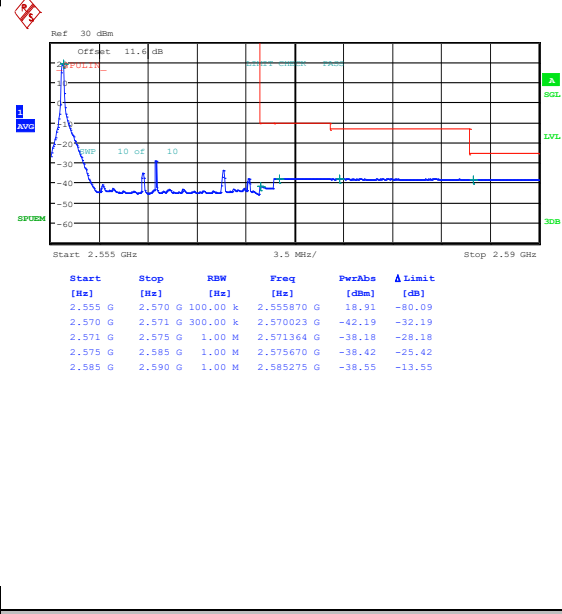

Band7_15MHz_16QAM_21375_1RB#0