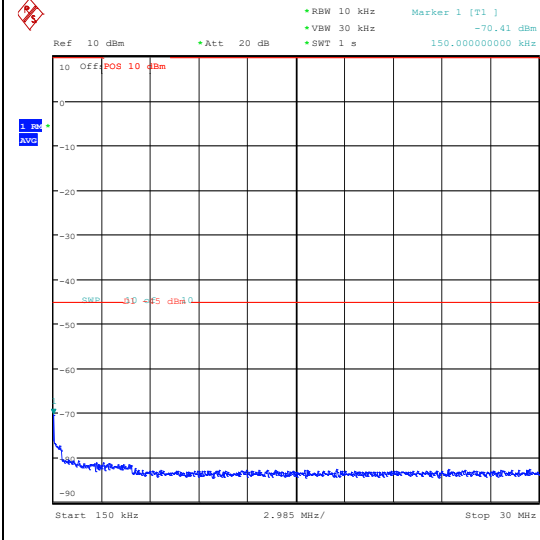

Band7_5MHz_16QAM_21100_1RB#0_0.15~30_0.15~30