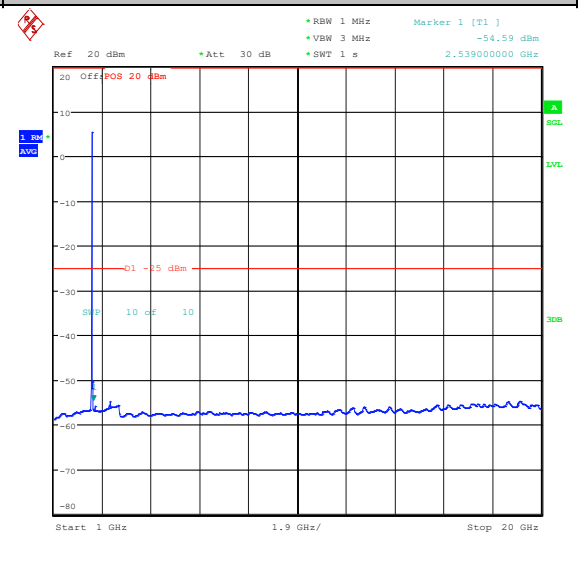

Band7_10MHz_QPSK_20800_50RB#0_1000~2000_1000~2000