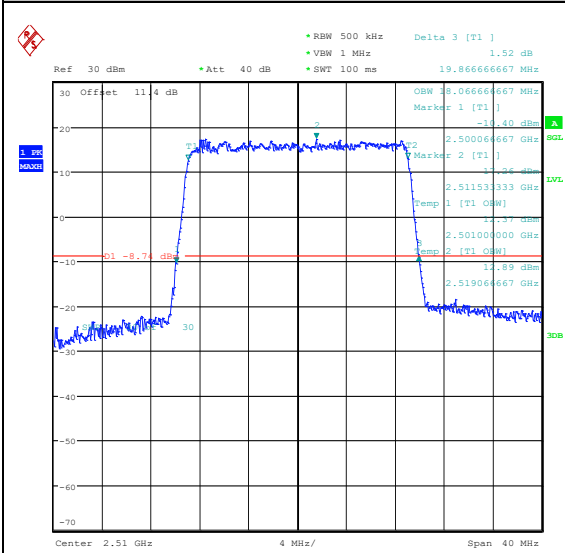

Band7-20MHz-QPSK-20850-100RB#0-PASS