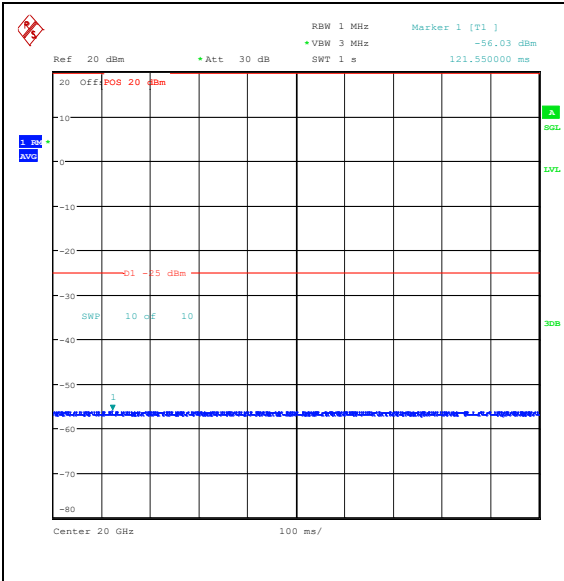

Band7_10MHz_QPSK_20800_1RB#0_20000~27000_20000~27000