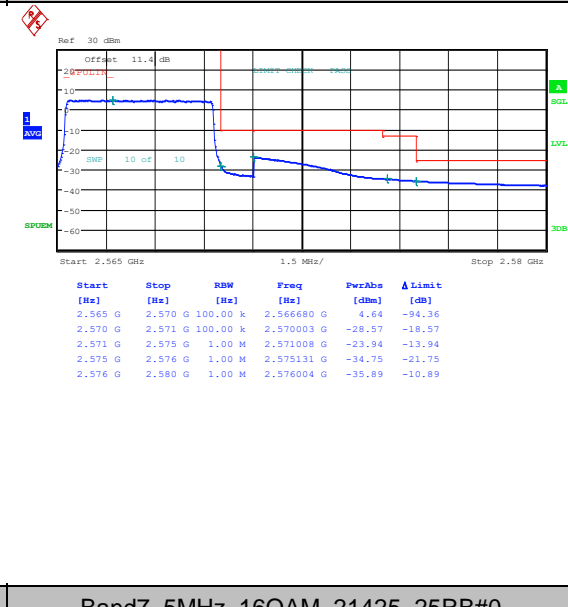

Band7\_5MHz\_16QAM\_21425\_1RB#0

Band7\_5MHz\_QPSK\_21425\_1RB#24

Band7\_5MHz\_16QAM\_21425\_1RB#24

Band7\_5MHz\_QPSK\_21425\_25RB#0

Band7\_5MHz\_16QAM\_21425\_25RB#0

Band7\_10MHz\_QPSK\_20800\_1RB#0

Band7\_10MHz\_16QAM\_20800\_1RB#0