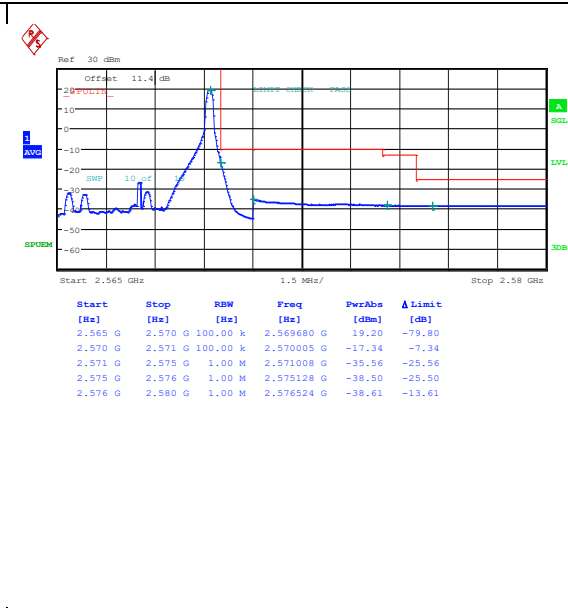

Band7_5MHz_16QAM_21425_1RB#24