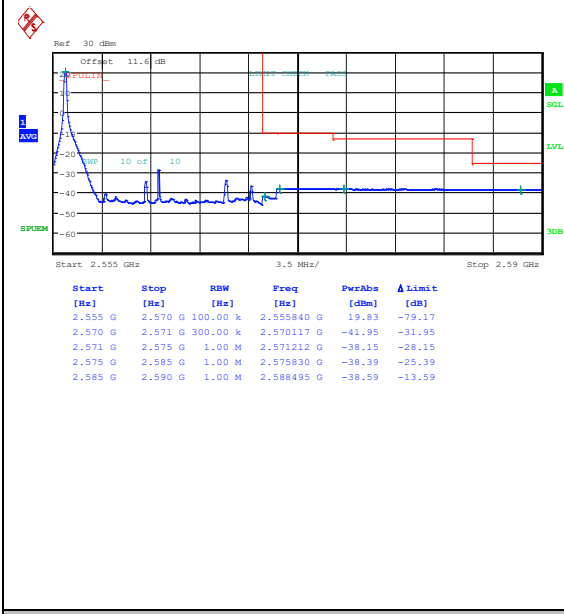

Band7_15MHz_QPSK_21375_1RB#0