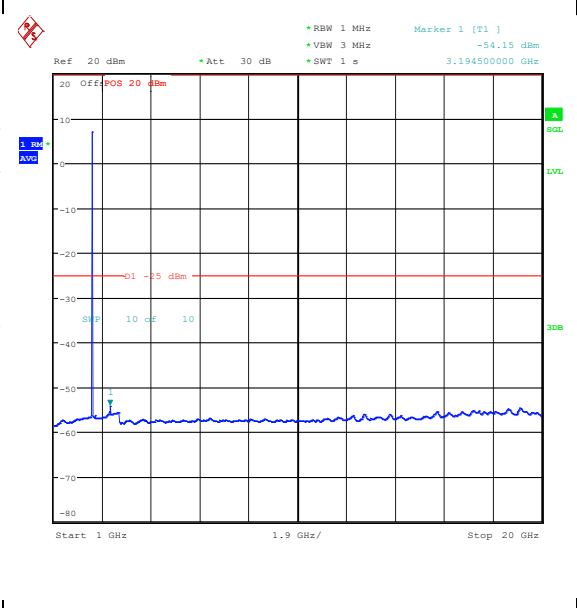

Band7_5MHz_QPSK_20775_1RB#24_1000~2000_0_1000~20000