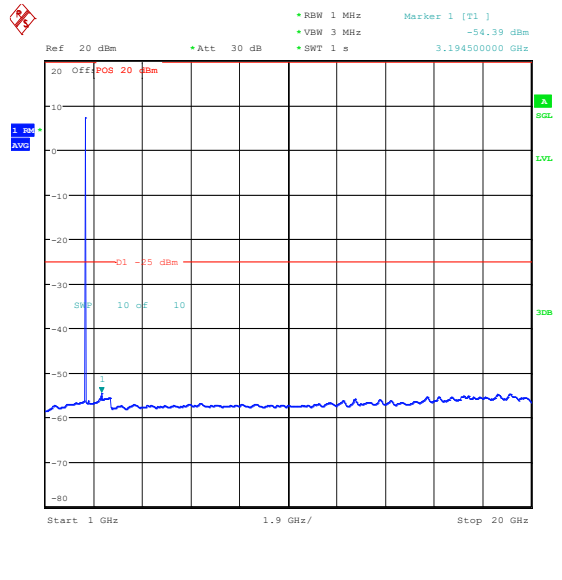

Band7_5MHz_QPSK_21425_1RB#24_1000~2000_0_1000~20000