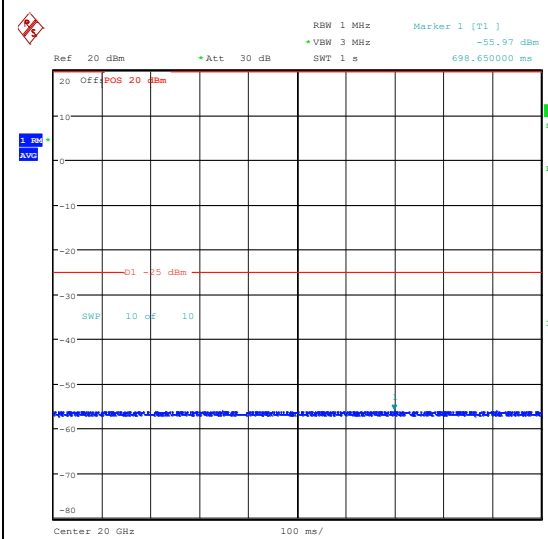

Band7_10MHz_QPSK_20800_1RB#49_30~1000_30~1000