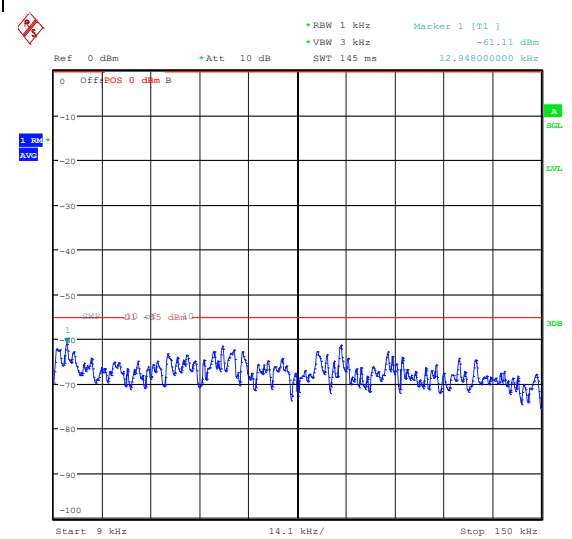

Band7_10MHz_QPSK_20800_1RB#49_1000~200_00_1000~20000