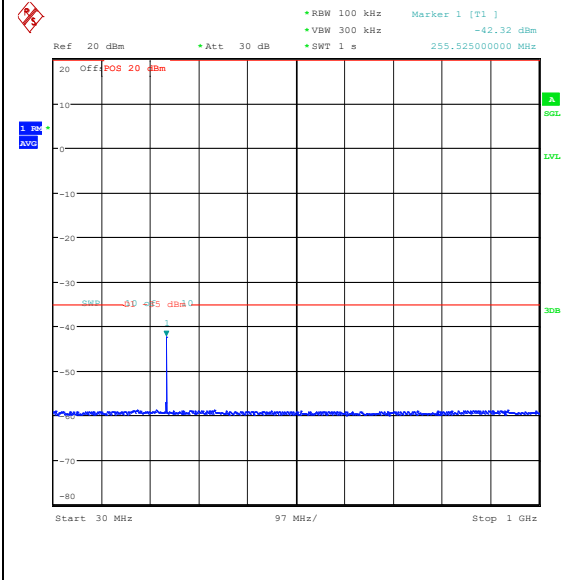

Band7_5MHz_QPSK_21425_1RB#24_30~1000_30~1000