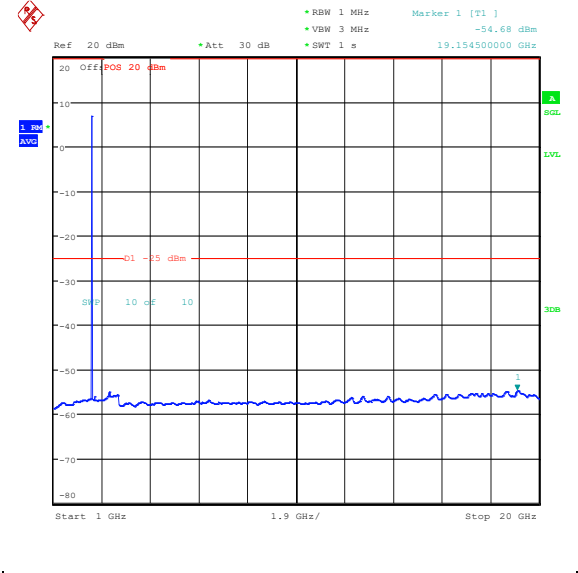

Band7_10MHz_QPSK_20800_1RB#0_1000~2000_0_1000~20000