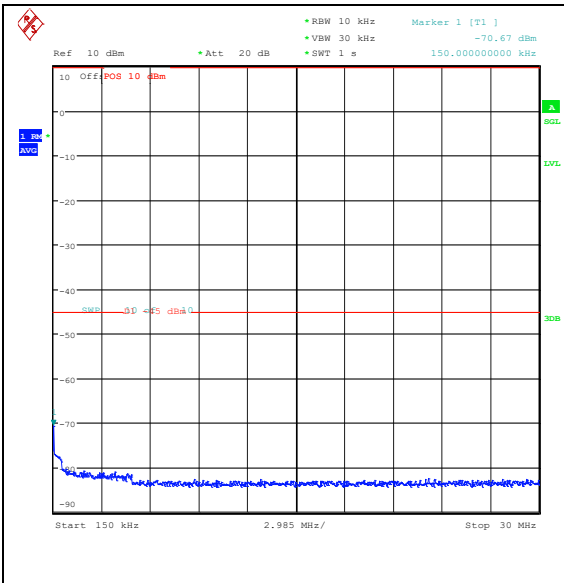

Band7\_5MHz\_QPSK\_21425\_1RB#0\_30~1000\_3  
0~1000

Band7\_5MHz\_QPSK\_21425\_1RB#0\_1000~20000  
\_1000~20000

Band7\_5MHz\_QPSK\_21425\_1RB#0\_20000~270  
00\_20000~27000

Band7\_5MHz\_16QAM\_21425\_1RB#0\_0.009~0.15  
\_0.009~0.15