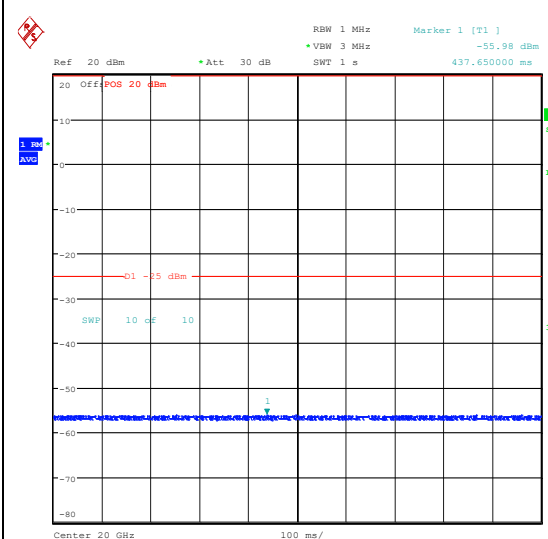

Band7\_10MHz\_QPSK\_21100\_1RB#0\_0.009~0.15\_5\_0.009~0.15

Band7\_10MHz\_QPSK\_21100\_1RB#0\_0.15~30\_0.15~30\_15~30

Band7\_10MHz\_QPSK\_21100\_1RB#0\_30~1000\_30~1000

Band7\_10MHz\_QPSK\_21100\_1RB#0\_1000~2000\_0\_1000~20000