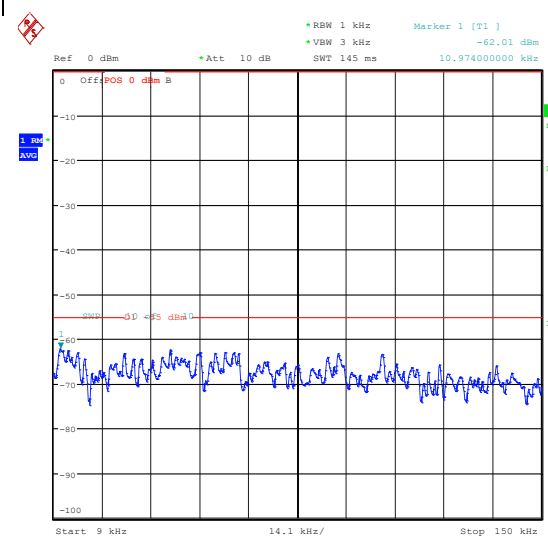

Band7_10MHz_QPSK_21100_1RB#0_1000~2000_0_1000~20000

Band7_10MHz_16QAM_21100_1RB#0_0.009~0.15_5_0.009~0.15