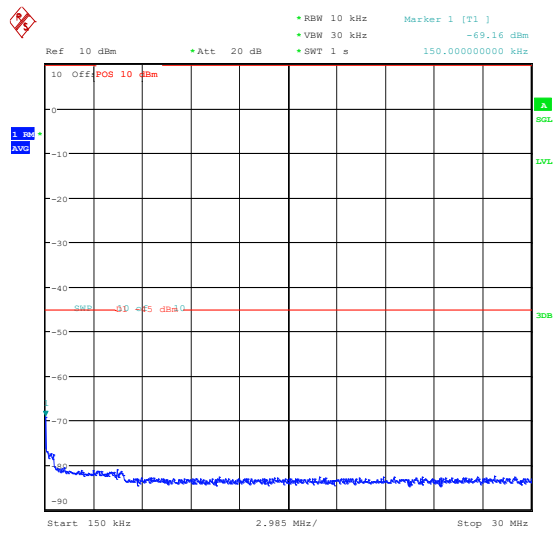

Band7_5MHz_QPSK_21425_1RB#0_0.15~30_0.15~30