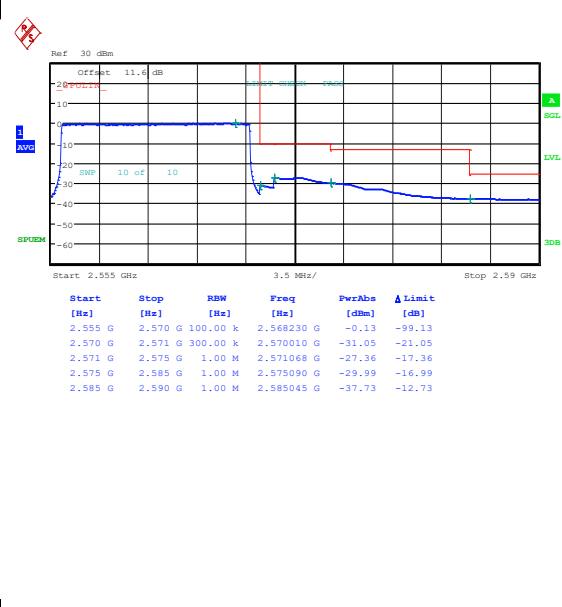

Band7\_15MHz\_QPSK\_20825\_75RB#0

Band7\_15MHz\_16QAM\_20825\_75RB#0

Band7\_15MHz\_QPSK\_21375\_1RB#0

Band7\_15MHz\_16QAM\_21375\_1RB#0

Band7\_15MHz\_QPSK\_21375\_1RB#74

Band7\_15MHz\_16QAM\_21375\_1RB#74

Band7\_15MHz\_QPSK\_21375\_75RB#0