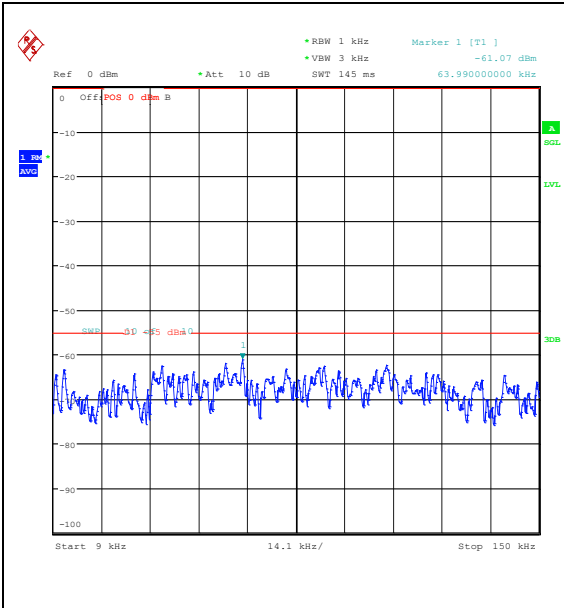

Band7_10MHz_QPSK_20800_1RB#0_0.009~0.15_5_0.009~0.15