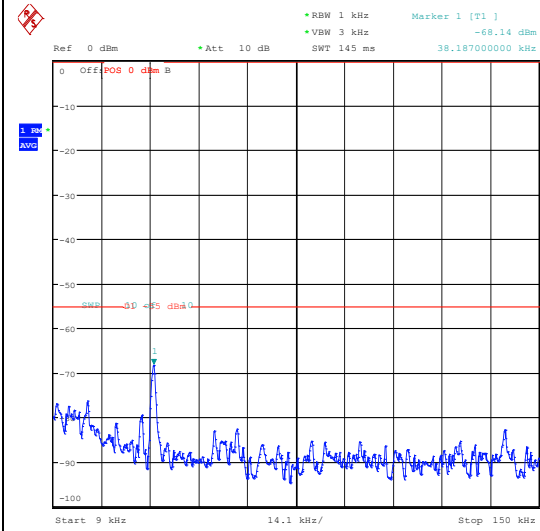

Band7_5MHz_QPSK_21425_25RB#0_0.009~0.15_0.009~0.15