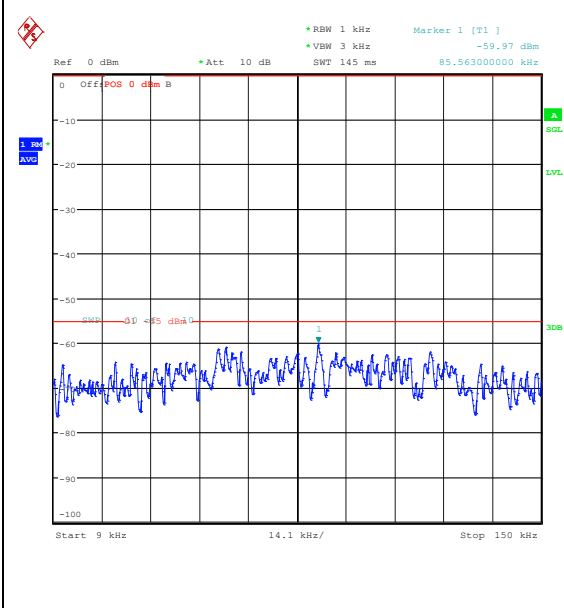

Band7_10MHz_QPSK_20800_1RB#49_0.009~0.15_0.009~0.15