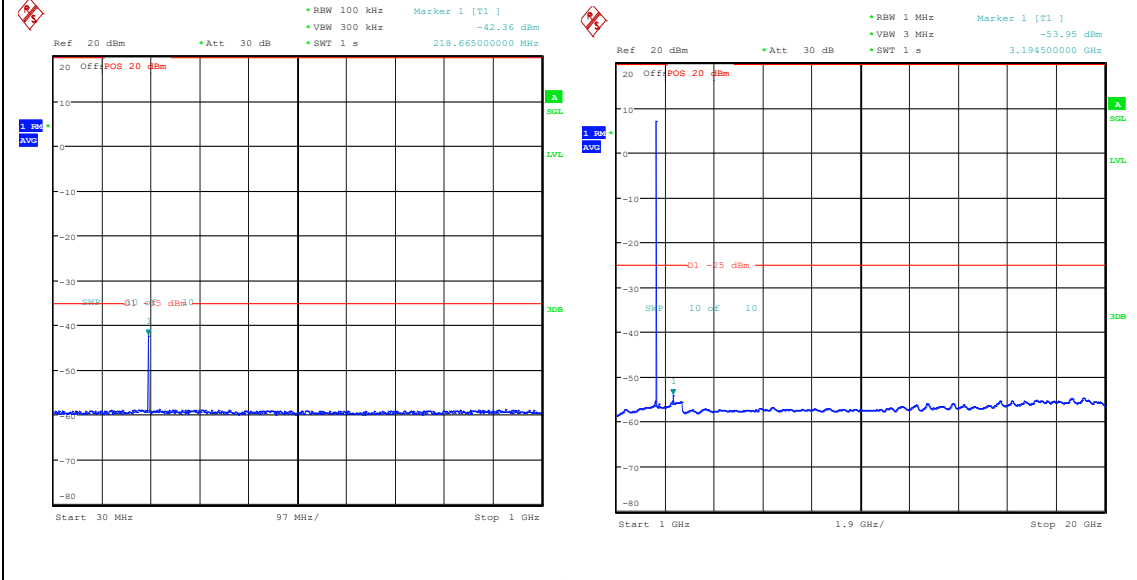

Band7_5MHz_QPSK_21100_1RB#0_30~1000_30~1000

Band7_5MHz_QPSK_21100_1RB#0_1000~20000_1000~20000