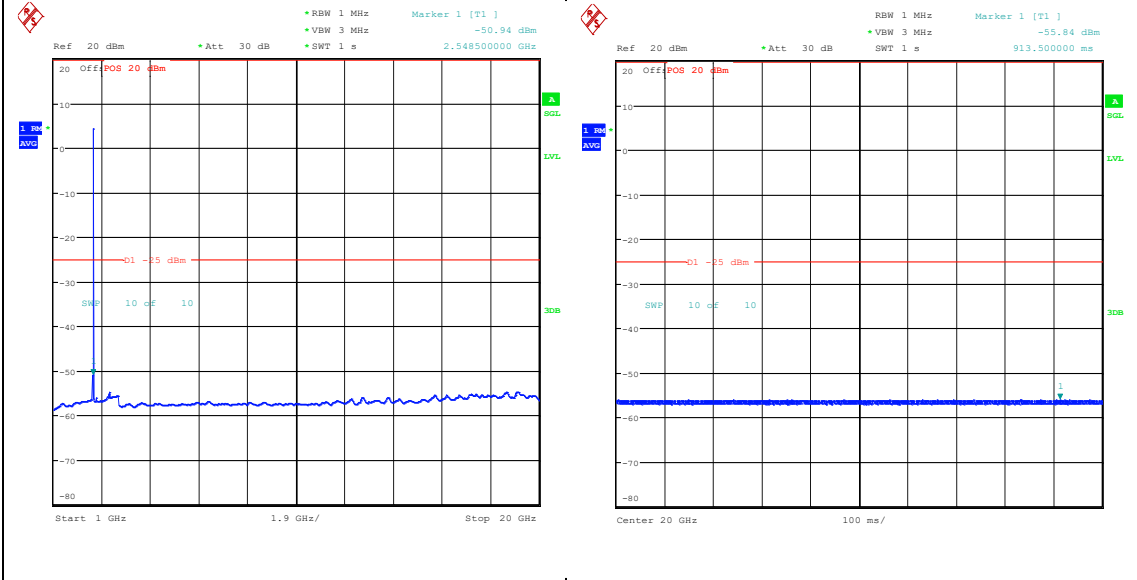

Band7_5MHz_16QAM_21425_25RB#0_1000~20000   Band7_5MHz_16QAM_21425_25RB#0_20000~27000