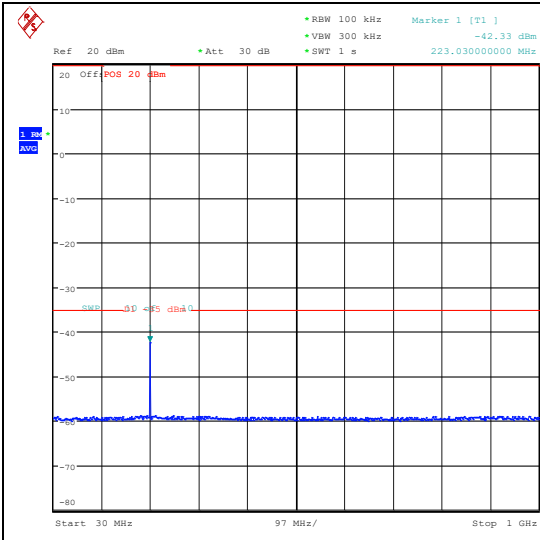

Band7_5MHz_QPSK_21100_1RB#24_30-1000_30-1000