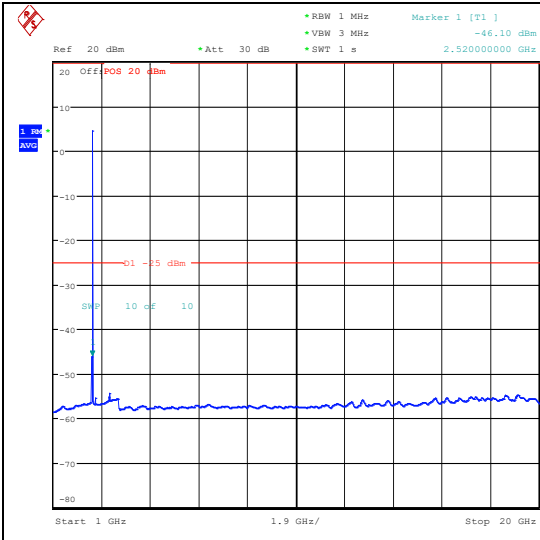

Band7\_5MHz\_QPSK\_21100\_25RB#0\_20000~27000\_20000~27000

Band7\_5MHz\_16QAM\_21100\_25RB#0\_0.009~0.15\_0.009~0.15

Band7\_5MHz\_16QAM\_21100\_25RB#0\_0.15~30\_0.15~30

Band7\_5MHz\_16QAM\_21100\_25RB#0\_30~1000\_30~1000