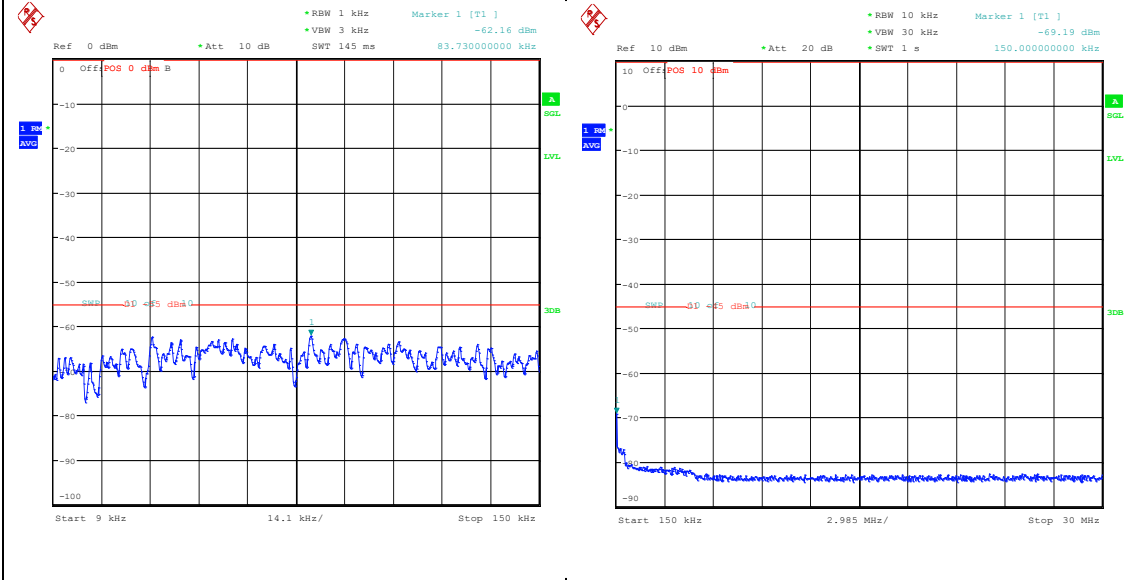

Band7_5MHz_QPSK_21100_1RB#24_0.009~0.15_0.009~0.15
Band7_5MHz_QPSK_21100_1RB#24_0.15~30_0.15~30