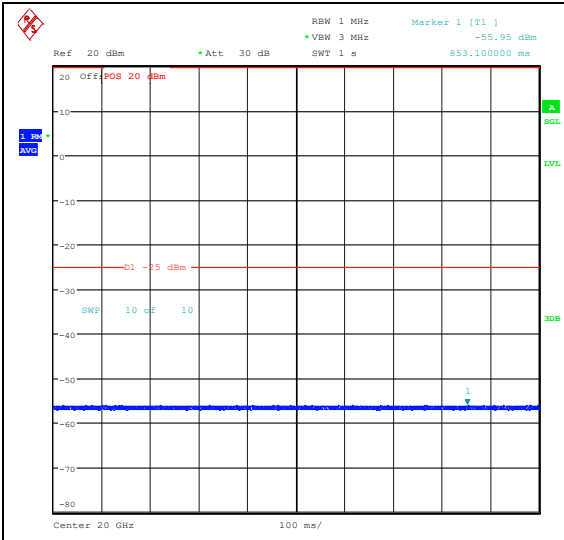

Band7\_5MHz\_QPSK\_21425\_1RB#24\_0.009~0.15\_0.009~0.15

Band7\_5MHz\_QPSK\_21425\_1RB#24\_0.15~30\_0.15~30

Band7\_5MHz\_QPSK\_21425\_1RB#24\_30~1000\_30~1000

Band7\_5MHz\_QPSK\_21425\_1RB#24\_1000~2000\_0\_1000~20000