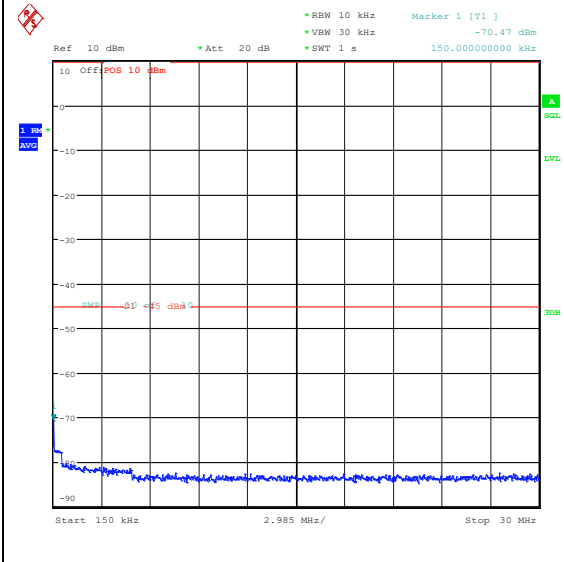

Band7_5MHz_16QAM_21425_1RB#24_0.15~30_0.15~30