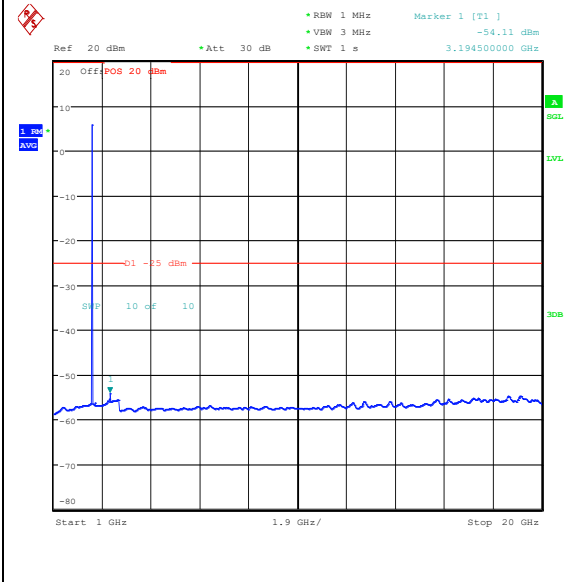

Band7_5MHz_16QAM_20775_1RB#0_1000~2000_1000~20000