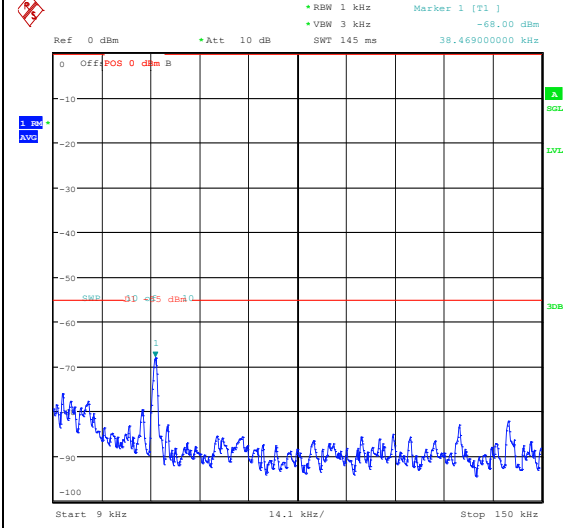

Band7_5MHz_QPSK_20775_25RB#0_0.009~0.15_5_0.009~0.15