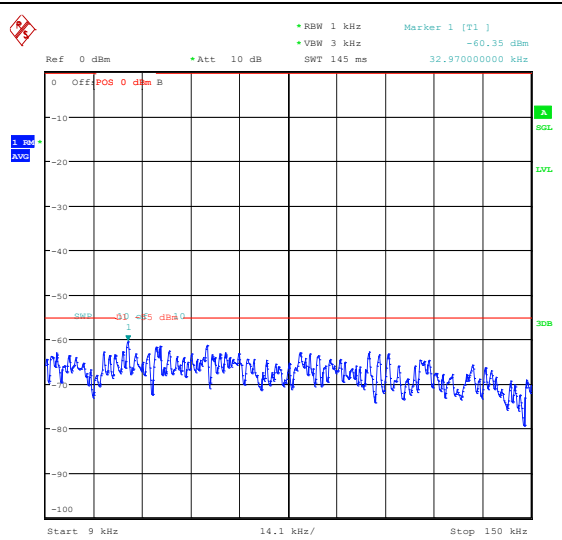

Band7_5MHz_16QAM_21425_1RB#24_0.009~0.15_0.009~0.15