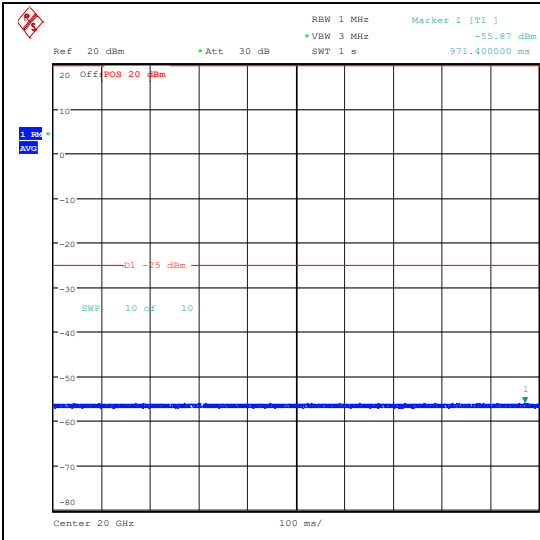

Band7\_5MHz\_QPSK\_21100\_25RB#0\_0.009~0.15\_5\_0.009~0.15

Band7\_5MHz\_QPSK\_21100\_25RB#0\_0.15~30\_0\_15~30

Band7\_5MHz\_QPSK\_21100\_25RB#0\_30~1000\_30~1000

Band7\_5MHz\_QPSK\_21100\_25RB#0\_1000~2000\_0\_1000~20000