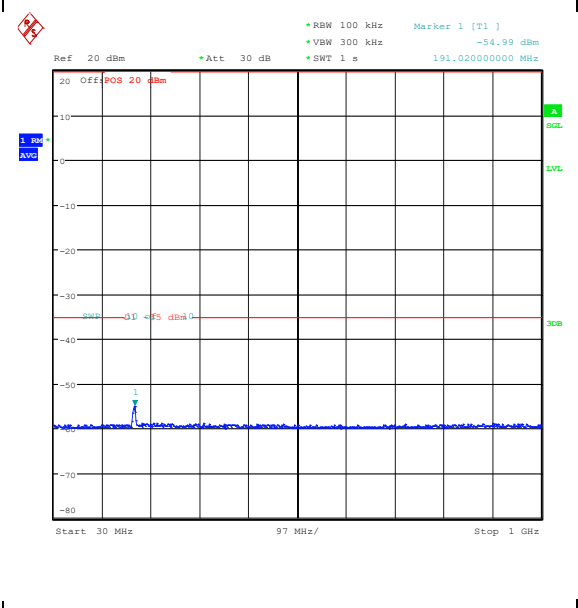

Band7_10MHz_16QAM_20800_50RB#0_30~1000_30~1000