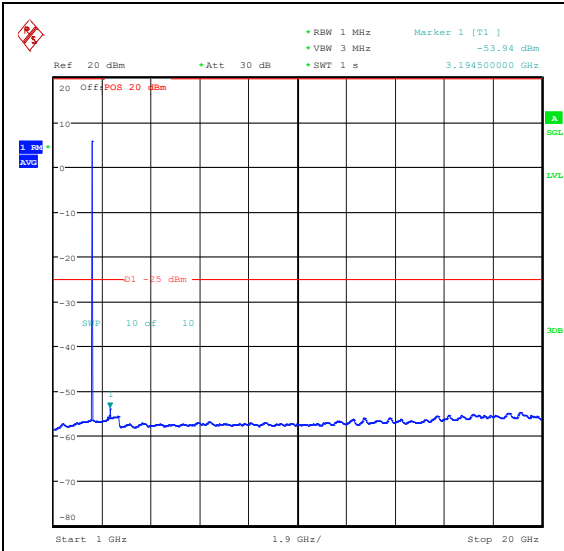

Band7\_5MHz\_QPSK\_20775\_1RB#24\_20000~27000\_000\_20000~27000

Band7\_5MHz\_16QAM\_20775\_1RB#24\_0.009~0.15\_5\_0.009~0.15

Band7\_5MHz\_16QAM\_20775\_1RB#24\_0.15~30\_0.15~30

Band7\_5MHz\_16QAM\_20775\_1RB#24\_30~1000\_30~1000