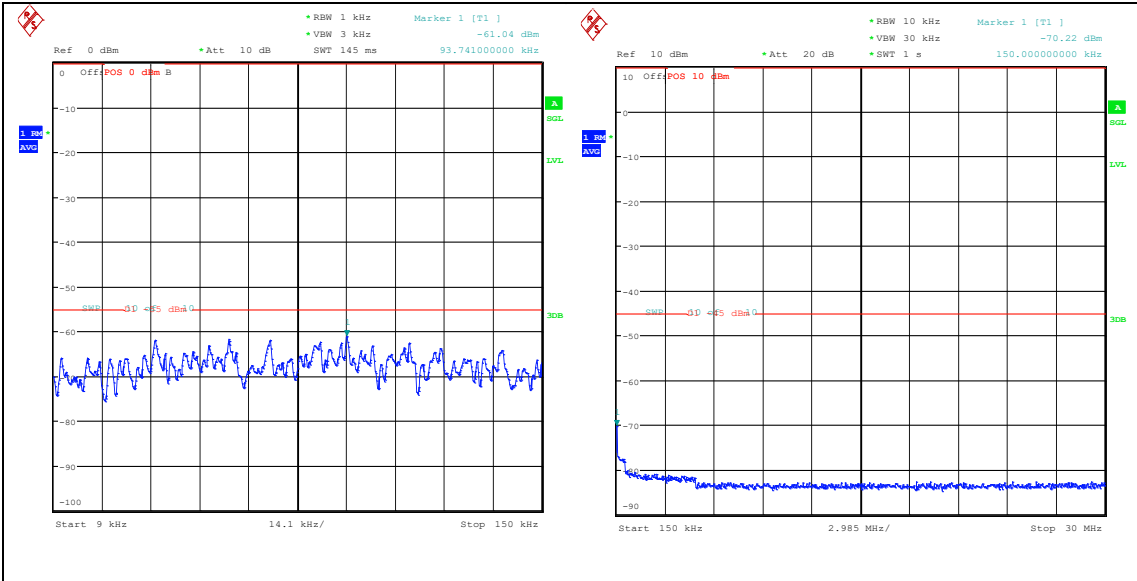

Band7\_5MHz\_16QAM\_20775\_25RB#0\_0.15~30\_0.15~30

Band7\_5MHz\_16QAM\_20775\_25RB#0\_30~1000\_30~1000

Band7\_5MHz\_16QAM\_20775\_25RB#0\_1000~20000\_1000~20000

Band7\_5MHz\_16QAM\_20775\_25RB#0\_20000~27000\_20000~27000