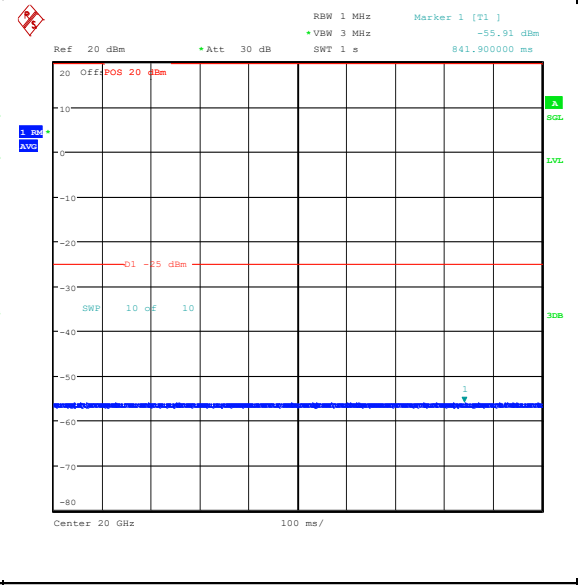

Band7_5MHz_16QAM_20775_25RB#0_20000~27000_20000~27000