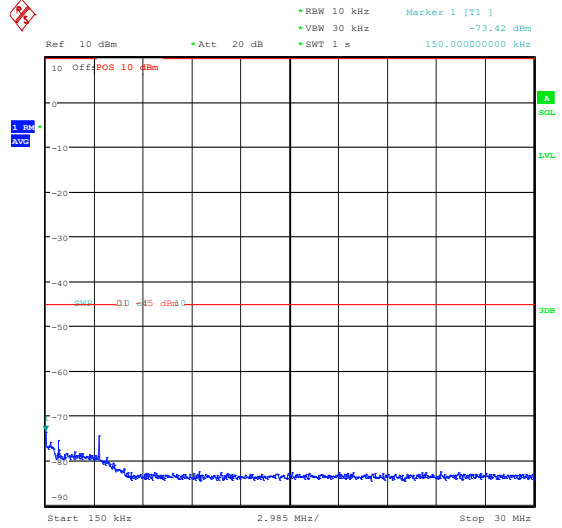

Band7_5MHz_QPSK_20775_25RB#0_0.15~30_0_15~30