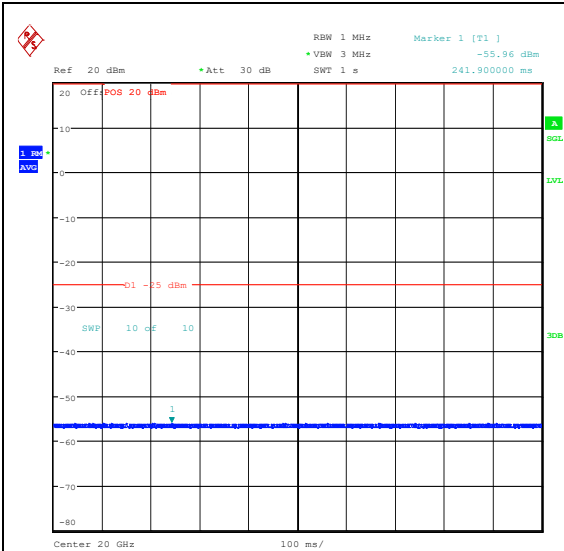

Band7\_5MHz\_QPSK\_20775\_1RB#24\_0.009~0.15  
5\_0.009~0.15

Band7\_5MHz\_QPSK\_20775\_1RB#24\_0.15~30\_0\_15~30

Band7\_5MHz\_QPSK\_20775\_1RB#24\_30~1000\_30~1000

Band7\_5MHz\_QPSK\_20775\_1RB#24\_1000~2000\_0\_1000~20000