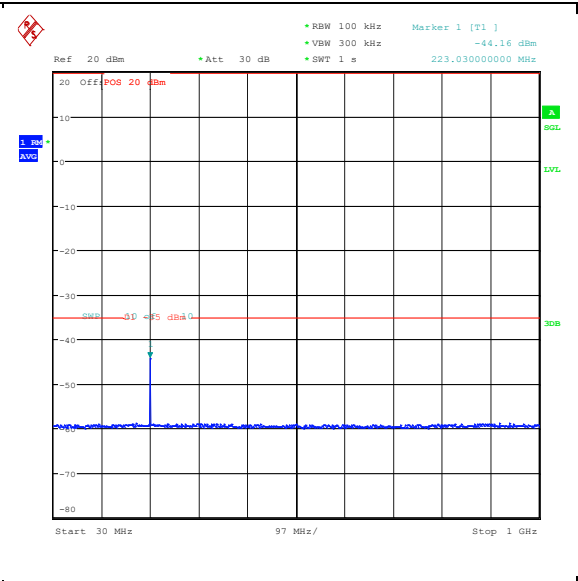

Band7_5MHz_16QAM_21100_1RB#24_30~1000_30~1000