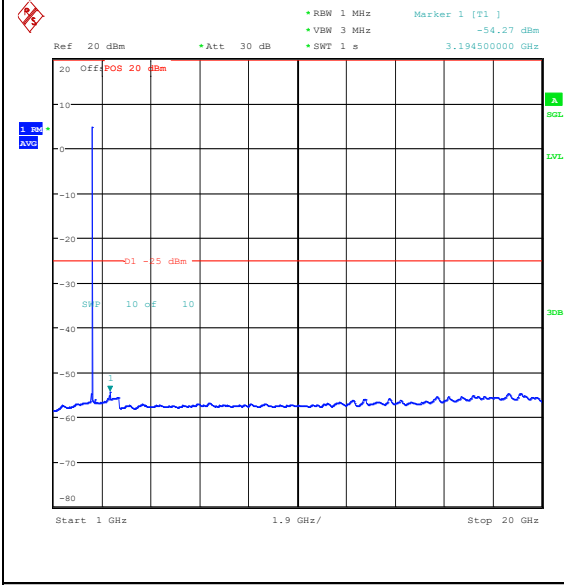

Band7_5MHz_16QAM_20775_25RB#0_1000~20000_1000~20000