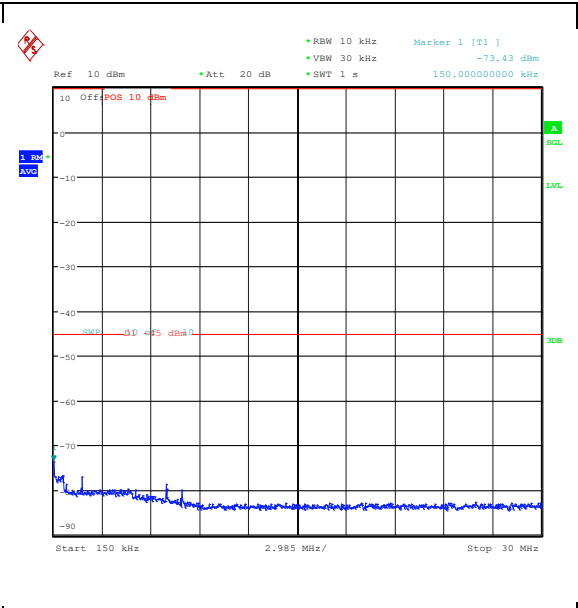

Band7_10MHz_QPSK_20800_50RB#0_0.15~30_0.15~30