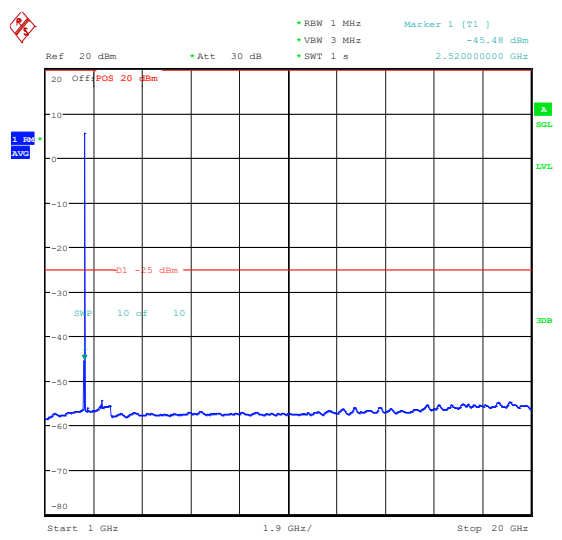

Band7_5MHz_QPSK_21100_25RB#0_1000~2000_0_1000~20000