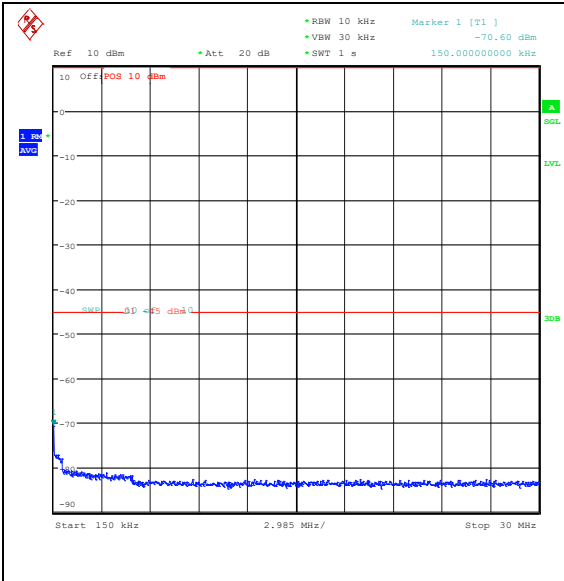

Band7\_5MHz\_QPSK\_21100\_1RB#24\_30-1000\_30-1000

Band7\_5MHz\_QPSK\_21100\_1RB#24\_1000-2000\_0\_1000-20000

Band7\_5MHz\_QPSK\_21100\_1RB#24\_20000-27000\_000\_20000-27000

Band7\_5MHz\_16QAM\_21100\_1RB#24\_0.009-0.15\_5\_0.009-0.15