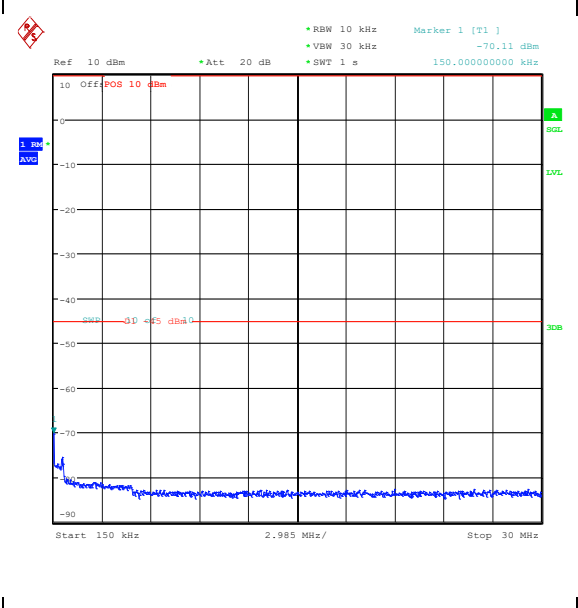

Band7_10MHz_QPSK_21100_1RB#0_0.15~30_0.15~30_15~30