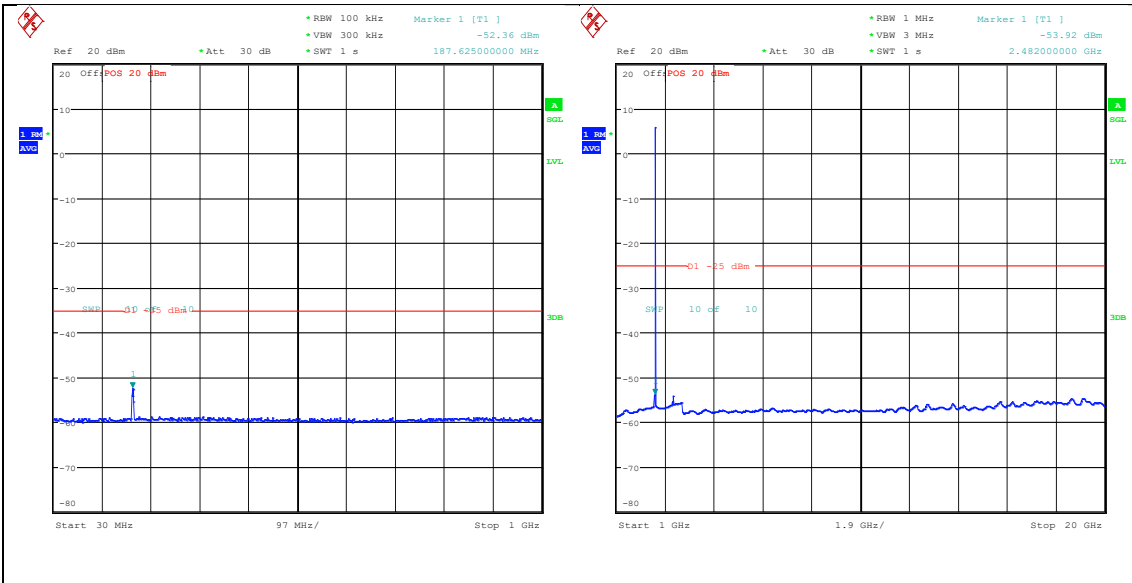

Band7_5MHz_QPSK_20775_25RB#0_30~1000_30~1000

Band7_5MHz_QPSK_20775_25RB#0_1000~20000_0_1000~20000