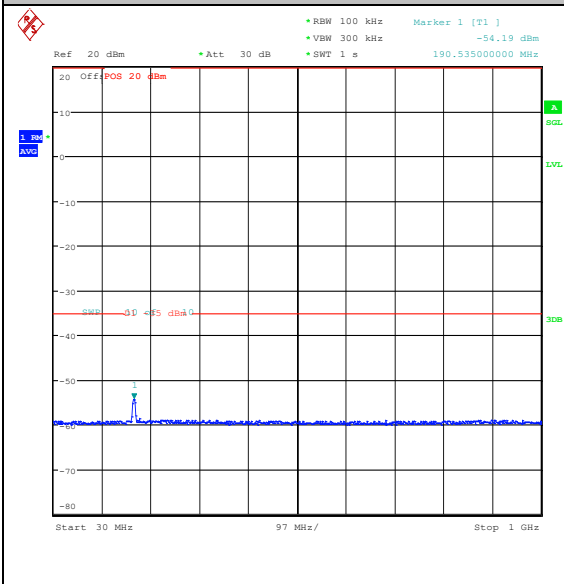

Band7_10MHz_QPSK_20800_50RB#0_30~1000_30~1000