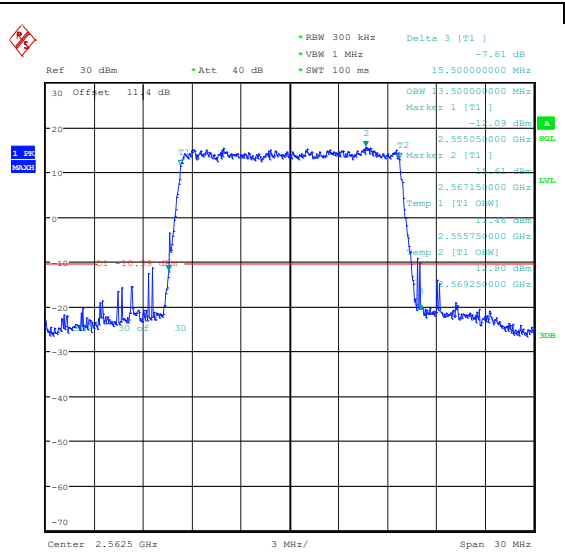

Band7-10MHz-16QAM-21400-50RB#0-PASS

Band7-15MHz-QPSK-20825-75RB#0-PASS

Band7-15MHz-16QAM-20825-75RB#0-PASS

Band7-15MHz-QPSK-21100-75RB#0-PASS

Band7-15MHz-16QAM-21100-75RB#0-PASS

Band7-15MHz-QPSK-21375-75RB#0-PASS