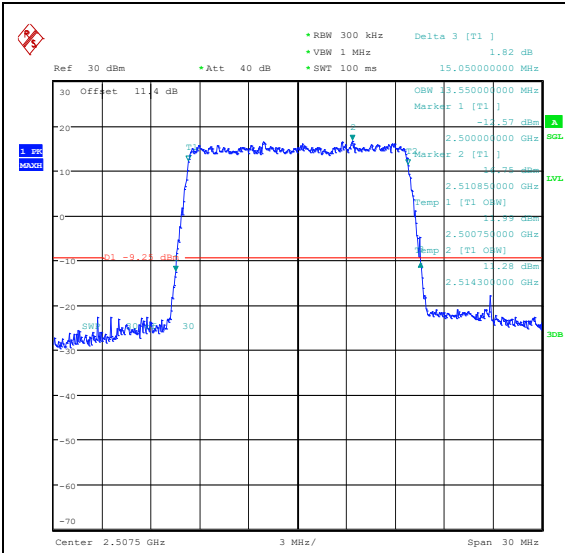

Band7-10MHz-QPSK-21400-50RB#0-PASS

Band7-15MHz-QPSK-20825-75RB#0-PASS