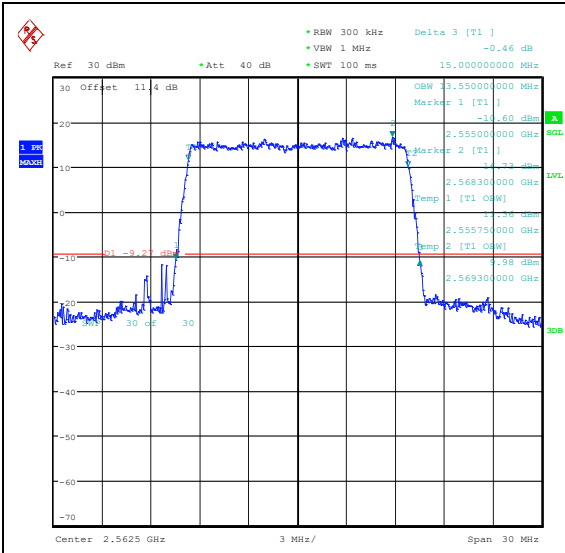

Band7-10MHz-16QAM-21400-50RB#0-PASS

Band7-15MHz-QPSK-20825-75RB#0-PASS

Band7-15MHz-16QAM-20825-75RB#0-PASS

Band7-15MHz-QPSK-21100-75RB#0-PASS

Band7-15MHz-16QAM-21100-75RB#0-PASS

Band7-15MHz-QPSK-21375-75RB#0-PASS