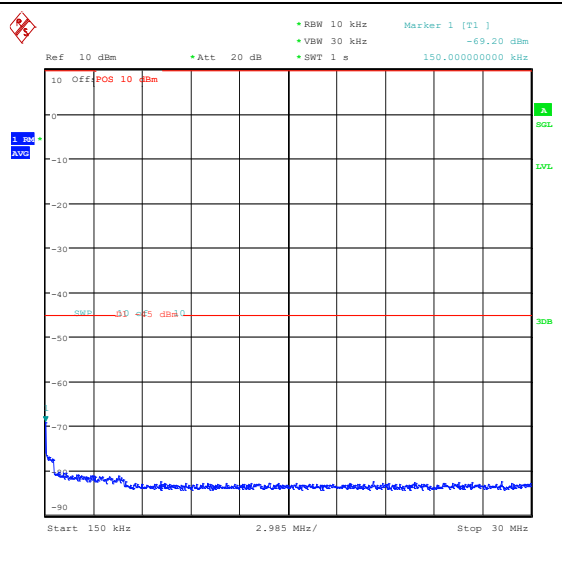

Band7_5MHz_QPSK_21425_1RB#24_0.15~30_0.15~30