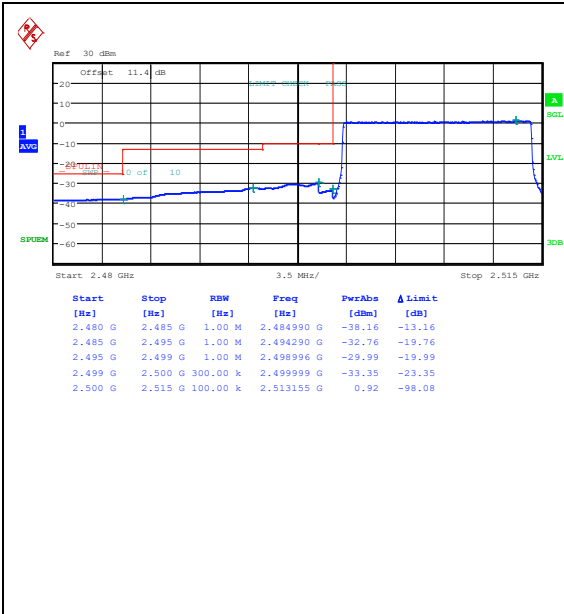

Band7\_10MHz\_16QAM\_21400\_1RB#49

Band7\_10MHz\_QPSK\_21400\_50RB#0

Band7\_10MHz\_16QAM\_21400\_50RB#0

Band7\_15MHz\_QPSK\_20825\_1RB#0

Band7\_15MHz\_16QAM\_20825\_1RB#0

Band7\_15MHz\_QPSK\_20825\_1RB#74

Band7\_15MHz\_16QAM\_20825\_1RB#74