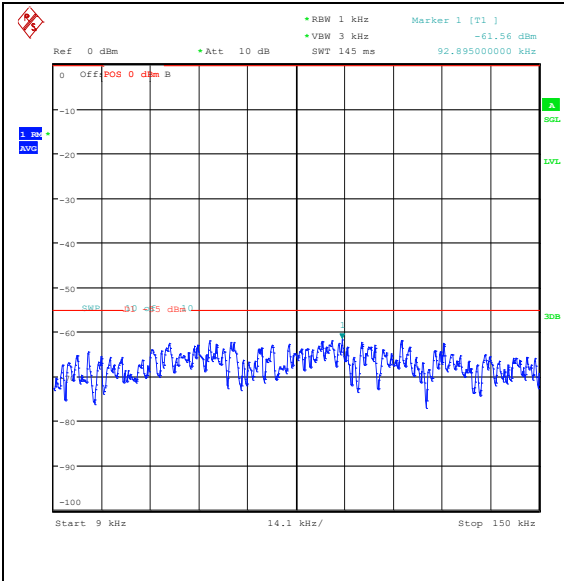

Band7\_5MHz\_16QAM\_21425\_1RB#0\_0.15~30\_0.15~30

Band7\_5MHz\_16QAM\_21425\_1RB#0\_30~1000\_3\_0~1000

Band7\_5MHz\_16QAM\_21425\_1RB#0\_1000~200\_00\_1000~20000

Band7\_5MHz\_16QAM\_21425\_1RB#0\_20000~270\_00\_20000~27000