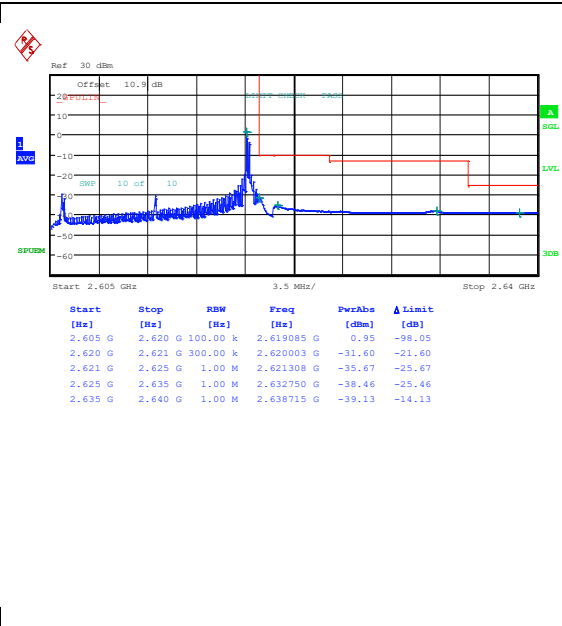

Band38_15MHz_16QAM_38175_1RB#74