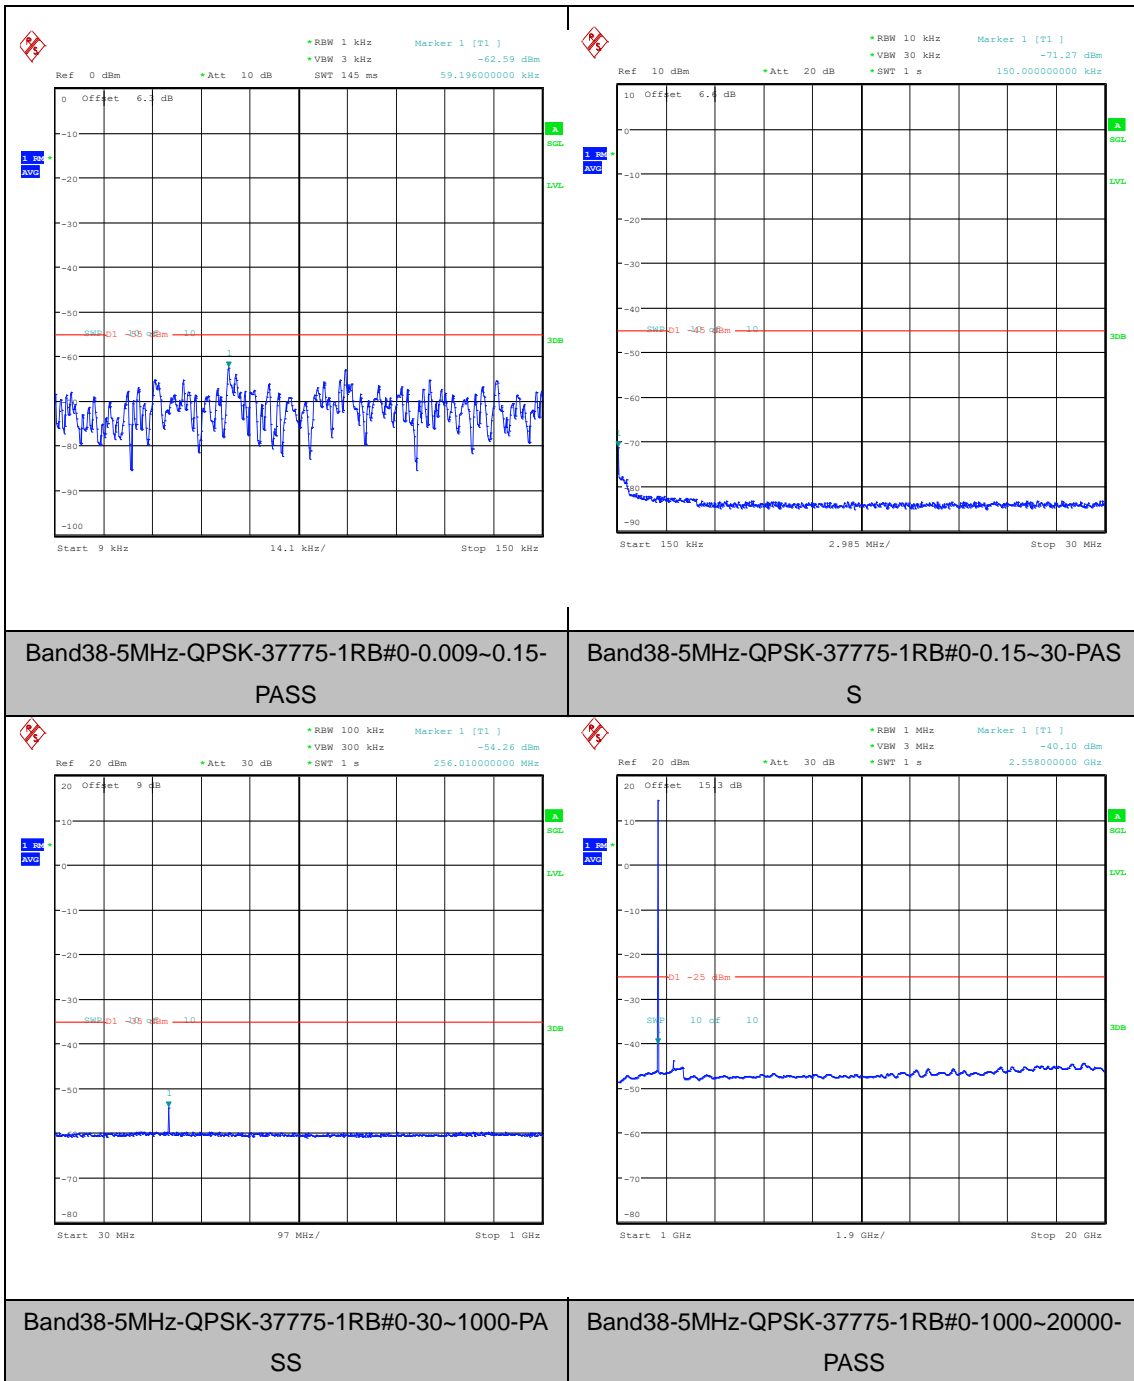

Test Graphs