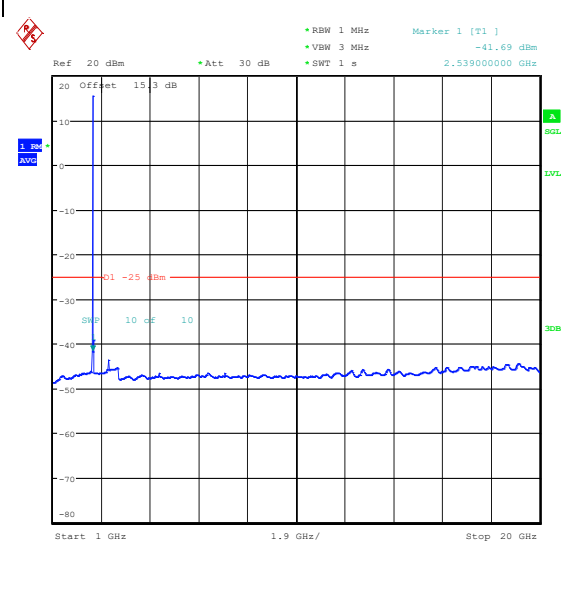

Band38-15MHz-QPSK-37825-1RB#0-1000~20000
-PASS