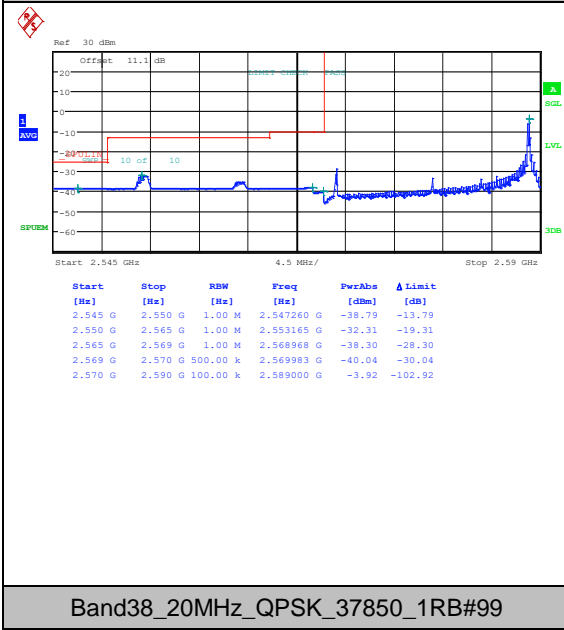

Band38_15MHz_16QAM_38175_1RB#0

Band38_15MHz_QPSK_38175_1RB#74

Band38_15MHz_16QAM_38175_1RB#74

Band38_15MHz_QPSK_38175_75RB#0

Band38_15MHz_16QAM_38175_75RB#0

Band38_20MHz_QPSK_37850_1RB#0

Band38_20MHz_16QAM_37850_1RB#0