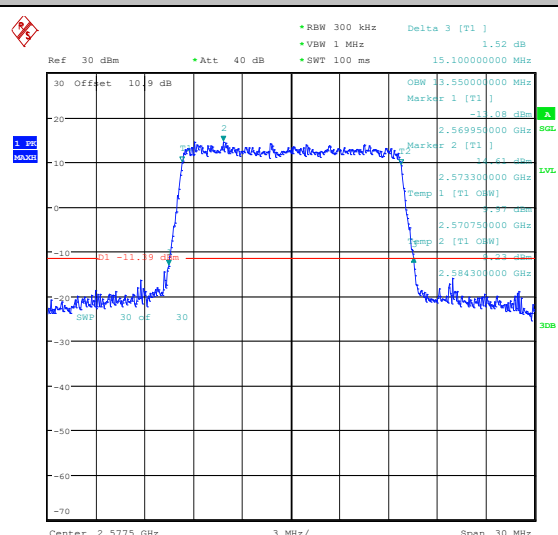

Band38-10MHz-16QAM-38200-50RB#0-PASS

Band38-15MHz-QPSK-37825-75RB#0-PASS

Band38-15MHz-16QAM-37825-75RB#0-PASS