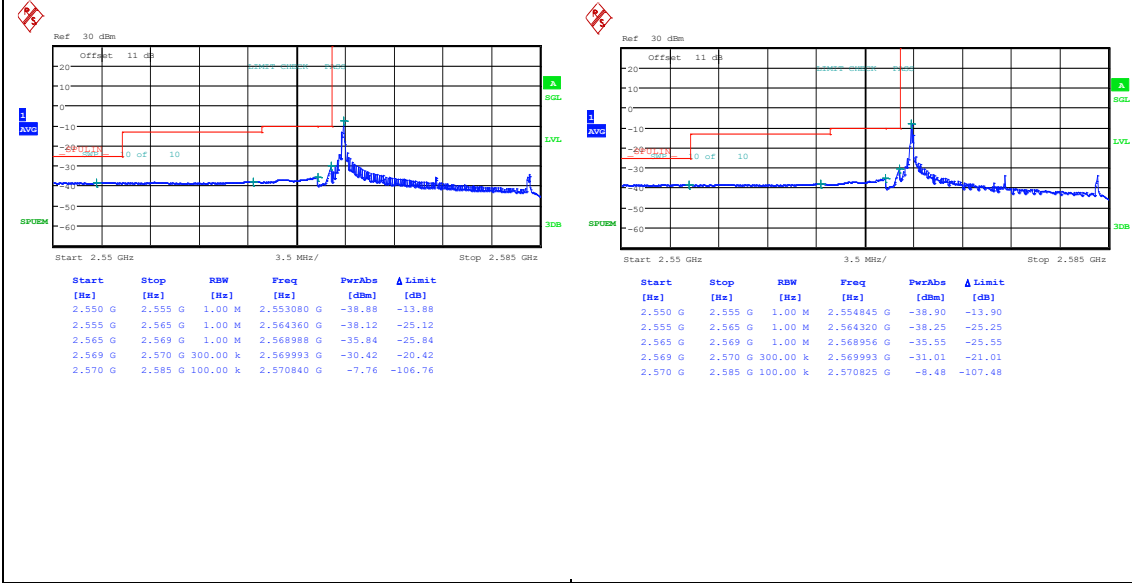

Band38_10MHz_16QAM_37800_50RB#0

Band38_10MHz_QPSK_38200_1RB#0

Band38_10MHz_16QAM_38200_1RB#0

Band38_10MHz_QPSK_38200_1RB#49

Band38_10MHz_16QAM_38200_1RB#49

Band38_10MHz_QPSK_38200_50RB#0 Band38_10MHz_16QAM_38200_50RB#0