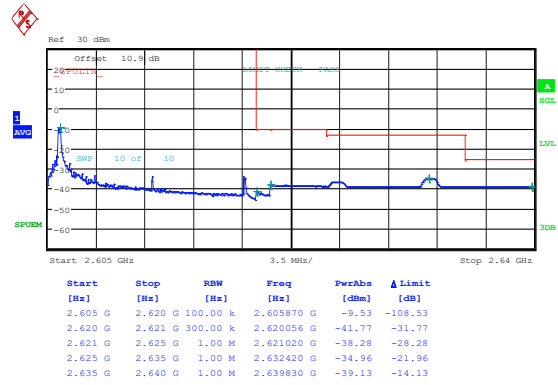

Band38_15MHz_QPSK_37825_1RB#0 Band38_15MHz_16QAM_37825_1RB#0

Band38_15MHz_QPSK_37825_1RB#74

Band38_15MHz_16QAM_37825_1RB#74

Band38_15MHz_QPSK_37825_75RB#0

Band38_15MHz_16QAM_37825_75RB#0

Band38_15MHz_QPSK_38175_1RB#0