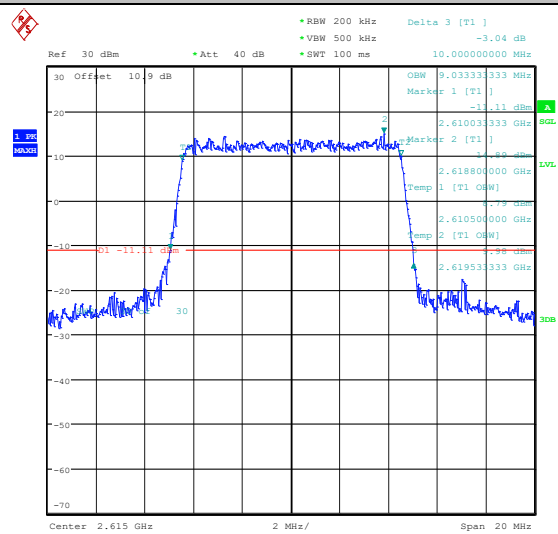

Test Graphs

Band38-5MHz-QPSK-38225-25RB#0-PASS

Band38-5MHz-16QAM-38225-25RB#0-PASS

Band38-10MHz-QPSK-37800-50RB#0-PASS

Band38-10MHz-16QAM-37800-50RB#0-PASS

Band38-10MHz-QPSK-38000-50RB#0-PASS

Band38-10MHz-16QAM-38000-50RB#0-PASS