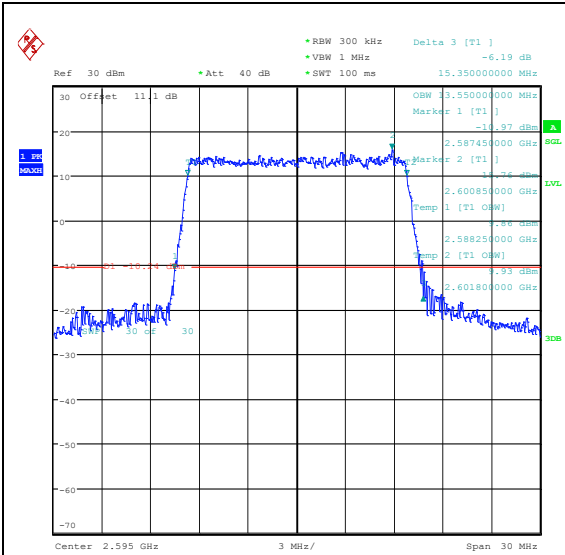

Band38-10MHz-QPSK-38200-50RB#0-PASS

Band38-10MHz-16QAM-38200-50RB#0-PASS

Band38-15MHz-QPSK-37825-75RB#0-PASS

Band38-15MHz-16QAM-37825-75RB#0-PASS

Band38-15MHz-QPSK-38000-75RB#0-PASS

Band38-15MHz-16QAM-38000-75RB#0-PASS