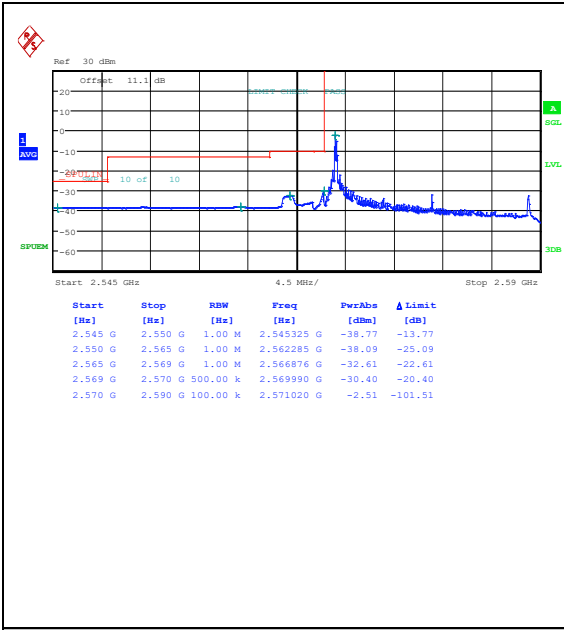

Band38_15MHz_16QAM_38175_1RB#0

Band38_15MHz_QPSK_38175_1RB#74

Band38_15MHz_16QAM_38175_1RB#74

Band38_15MHz_QPSK_38175_75RB#0

Band38_15MHz_16QAM_38175_75RB#0

Band38_20MHz_QPSK_37850_1RB#0

Band38_20MHz_16QAM_37850_1RB#0