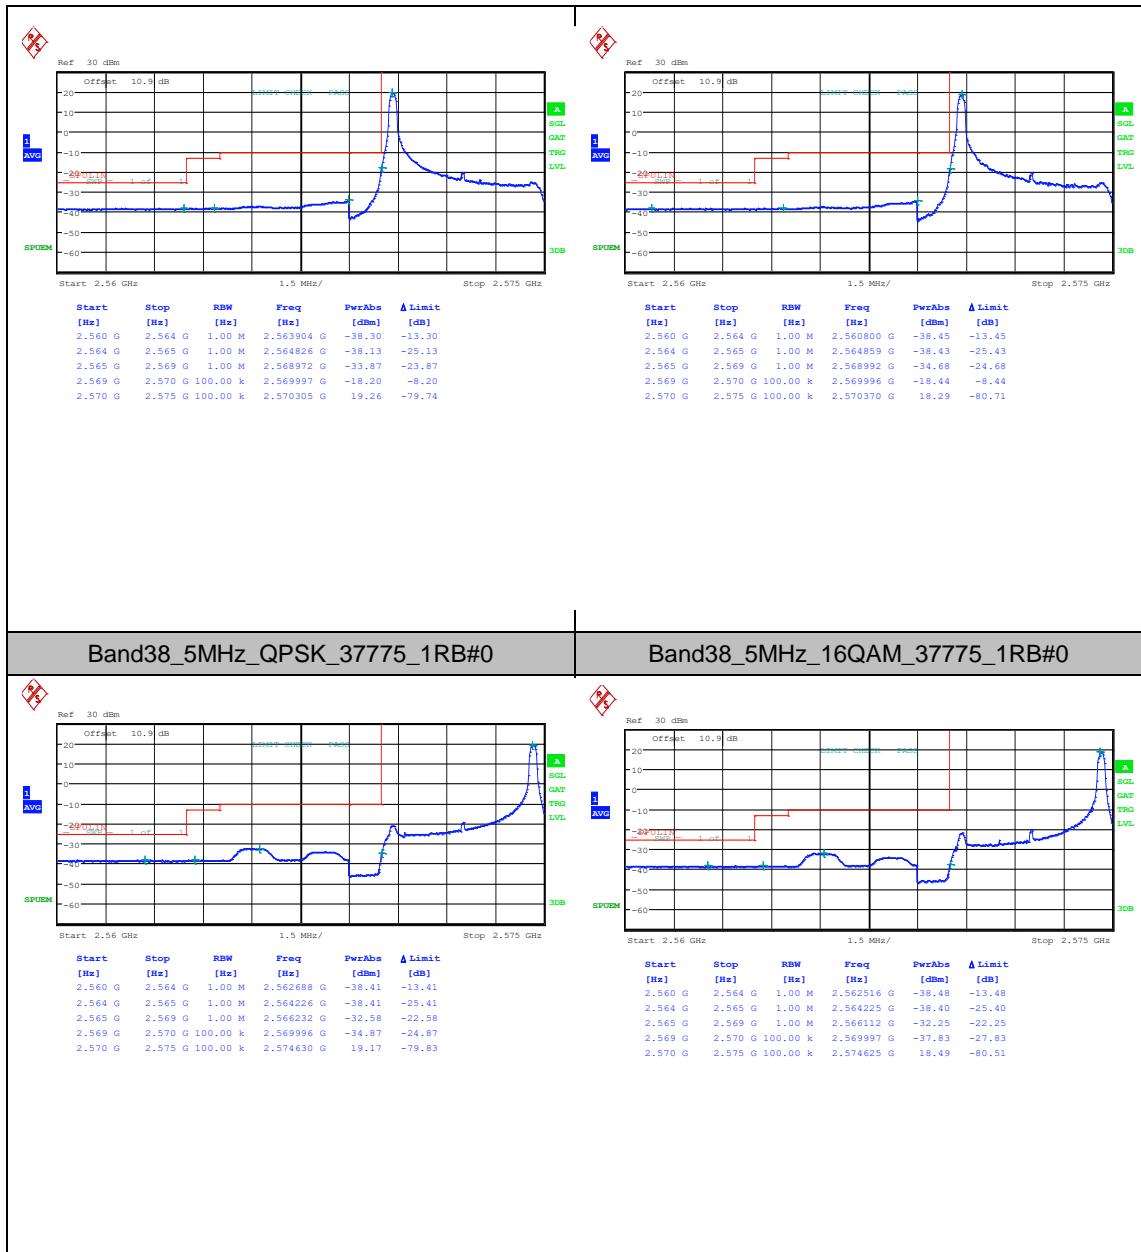

Band38_5MHz_QPSK_37775_1RB#24

Band38_5MHz_16QAM_37775_1RB#24

Band38	20MHz	16QAM	37850	1RB#0	-38.82	PASS
Band38	20MHz	QPSK	37850	1RB#99	-38.79	PASS
Band38	20MHz	16QAM	37850	1RB#99	-38.82	PASS
Band38	20MHz	QPSK	37850	100RB#0	-37.39	PASS
Band38	20MHz	16QAM	37850	100RB#0	-37.49	PASS
Band38	20MHz	QPSK	38150	1RB#0	-39.04	PASS
Band38	20MHz	16QAM	38150	1RB#0	-39.04	PASS
Band38	20MHz	QPSK	38150	1RB#99	-39.07	PASS
Band38	20MHz	16QAM	38150	1RB#99	-39.07	PASS
Band38	20MHz	QPSK	38150	100RB#0	-37.09	PASS
Band38	20MHz	16QAM	38150	100RB#0	-36.72	PASS

Test Graphs