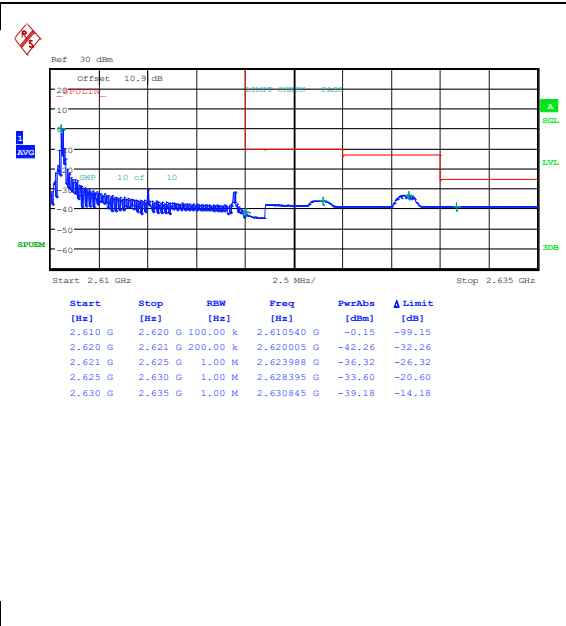

Band38_10MHz_16QAM_37800_50RB#0

Band38_10MHz_16QAM_38200_1RB#0