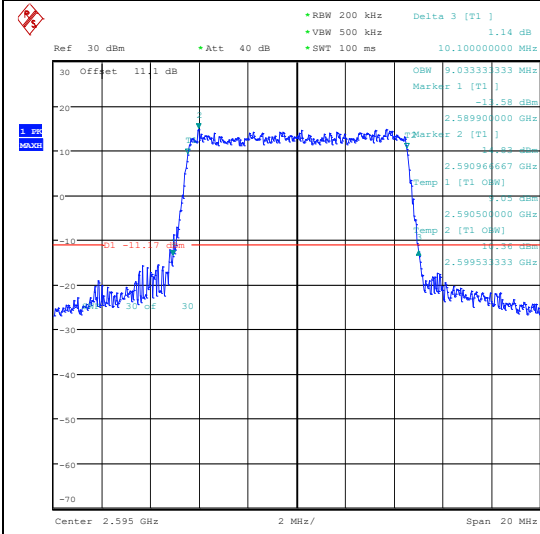

Test Graphs

Band38-5MHz-QPSK-38225-25RB#0-PASS

Band38-5MHz-16QAM-38225-25RB#0-PASS

Band38-10MHz-QPSK-37800-50RB#0-PASS

Band38-10MHz-16QAM-37800-50RB#0-PASS

Band38-10MHz-QPSK-38000-50RB#0-PASS

Band38-10MHz-16QAM-38000-50RB#0-PASS