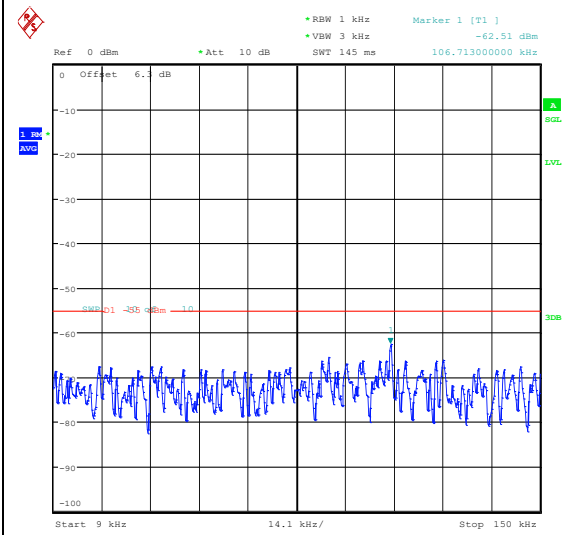

Band38-5MHz-16QAM-38225-1RB#0-0.009~0.15-
PASS

Band38-5MHz-16QAM-38225-1RB#0-0.15~30-PA
SS

Band38-5MHz-16QAM-38225-1RB#0-30~1000-PA
SS

Band38-5MHz-16QAM-38225-1RB#0-1000~2000
0-PASS

Band38-5MHz-16QAM-38225-1RB#0-20000~2700
0-PASS