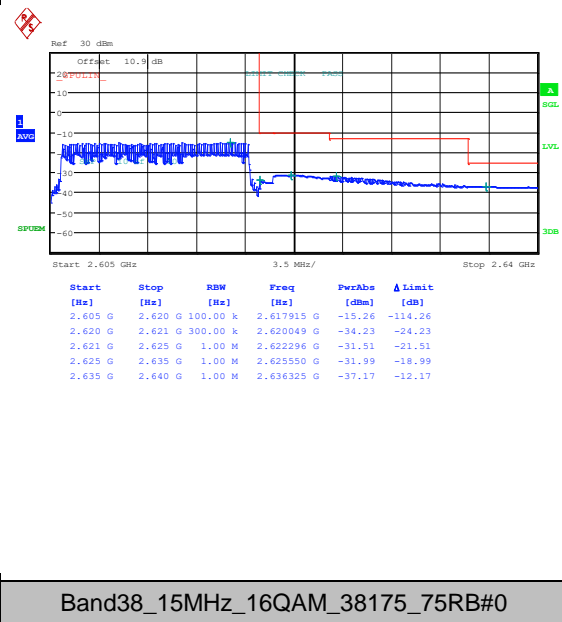

Band38_15MHz_16QAM_38175_1RB#0

Band38_15MHz_QPSK_38175_1RB#74

Band38_15MHz_16QAM_38175_1RB#74

Band38_15MHz_QPSK_38175_75RB#0

Band38_15MHz_16QAM_38175_75RB#0

Band38_20MHz_QPSK_37850_1RB#0

Band38_20MHz_16QAM_37850_1RB#0