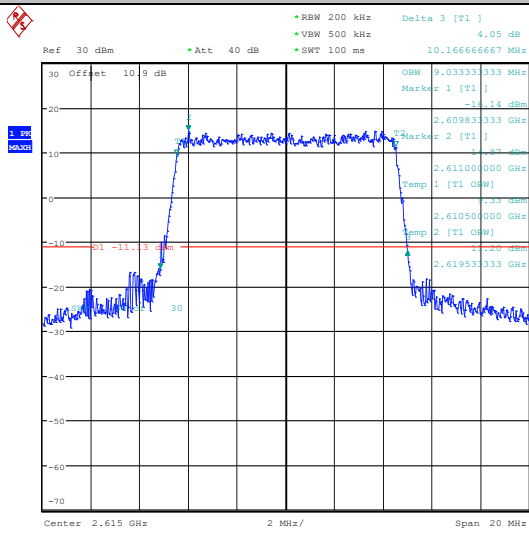

Test Graphs

Band38-5MHz-QPSK-38225-25RB#0-PASS

Band38-5MHz-16QAM-38225-25RB#0-PASS

Band38-10MHz-QPSK-37800-50RB#0-PASS

Band38-10MHz-16QAM-37800-50RB#0-PASS

Band38-10MHz-QPSK-38000-50RB#0-PASS

Band38-10MHz-16QAM-38000-50RB#0-PASS