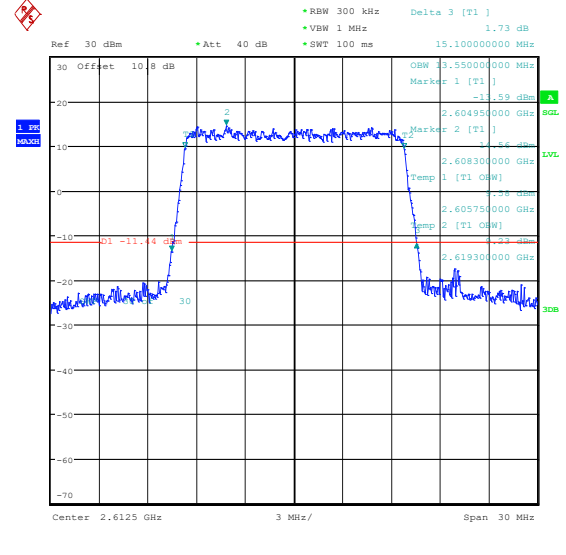

Band38-10MHz-QPSK-38200-50RB#0-PASS

Band38-10MHz-16QAM-38200-50RB#0-PASS

Band38-15MHz-QPSK-37825-75RB#0-PASS

Band38-15MHz-16QAM-37825-75RB#0-PASS

Band38-15MHz-QPSK-38000-75RB#0-PASS

Band38-15MHz-16QAM-38000-75RB#0-PASS