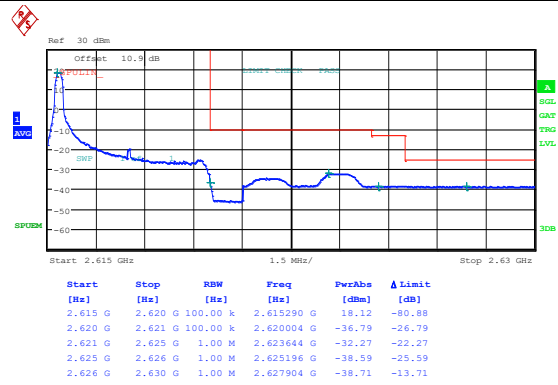

Test Graphs

Band38_5MHz_QPSK_37775_1RB#24

Band38_5MHz_16QAM_37775_1RB#24

Band38_5MHz_QPSK_37775_25RB#0

Band38_5MHz_16QAM_37775_25RB#0

Band38_5MHz_QPSK_38225_1RB#0

Band38_5MHz_16QAM_38225_1RB#0

Band38_5MHz_QPSK_38225_1RB#24 Band38_5MHz_16QAM_38225_1RB#24