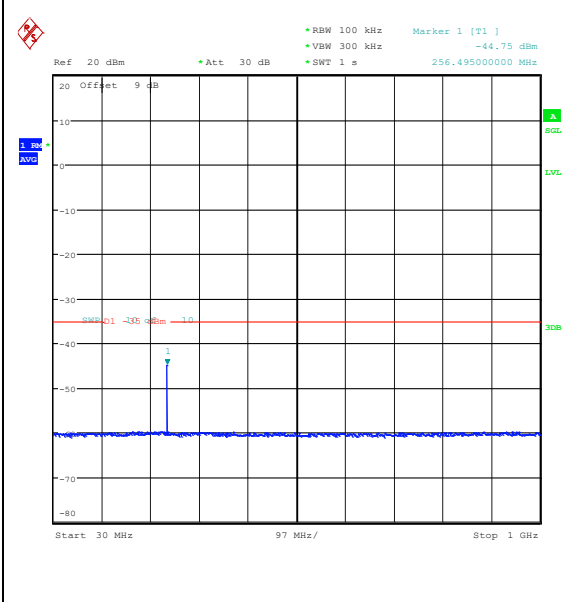

Band38-15MHz-QPSK-37825-1RB#0-30~1000-P
ASS