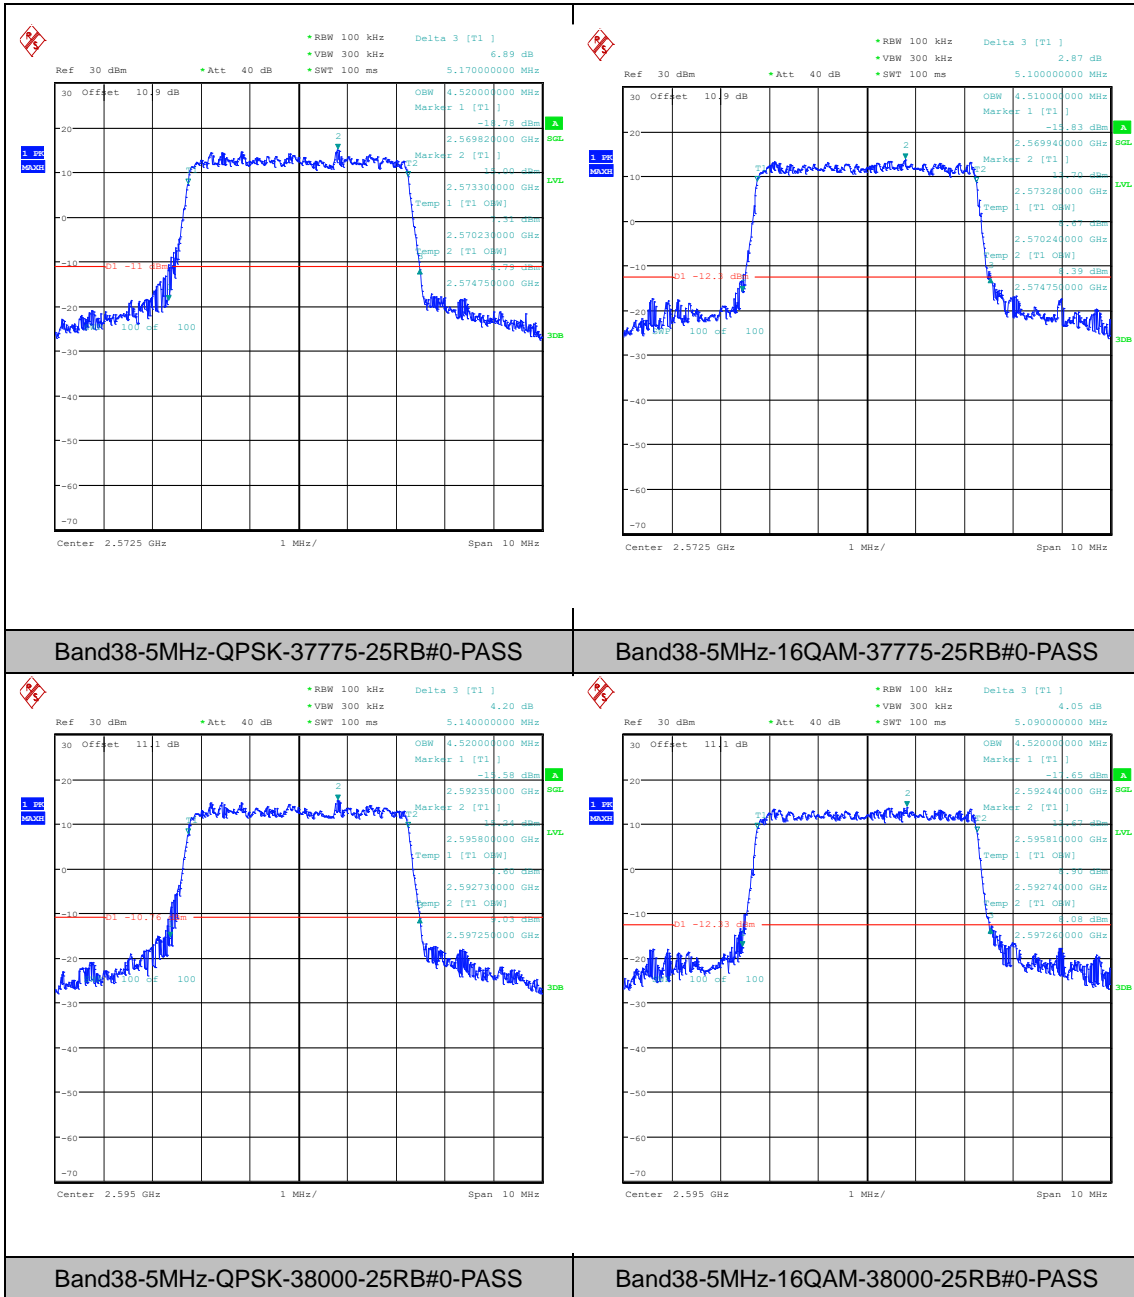

Test Graphs