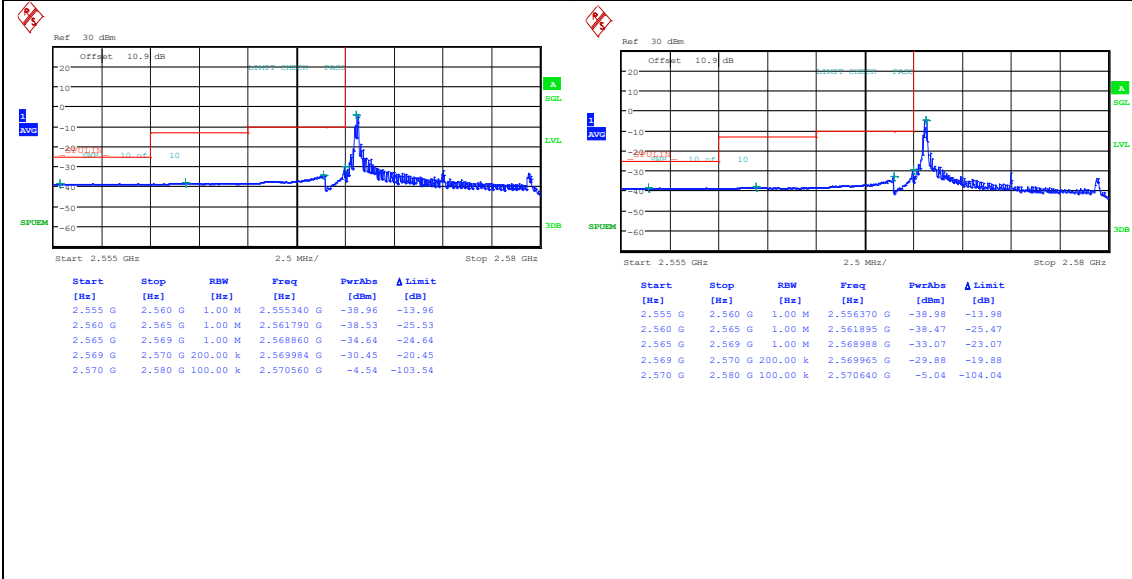

Band38_10MHz_QPSK_37800_1RB#0

Band38_10MHz_16QAM_37800_1RB#0