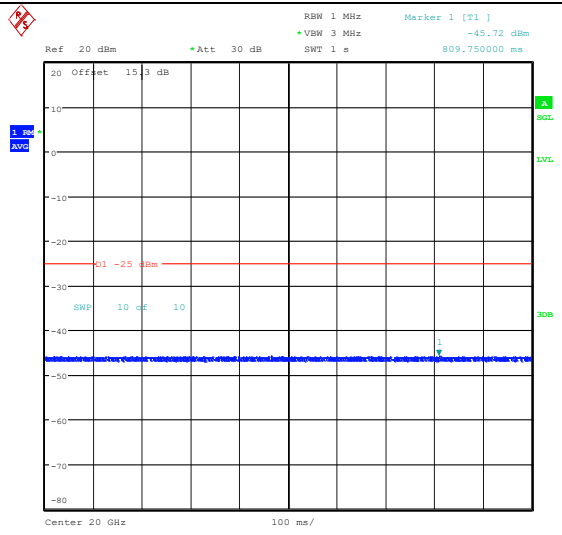

Band38-5MHz-16QAM-38225-1RB#0-0.009~0.15-
PASS

Band38-5MHz-16QAM-38225-1RB#0-0.15~30-PA
SS

Band38-5MHz-16QAM-38225-1RB#0-30~1000-PA
SS

Band38-5MHz-16QAM-38225-1RB#0-1000~2000
0-PASS

Band38-5MHz-16QAM-38225-1RB#0-20000~2700
0-PASS