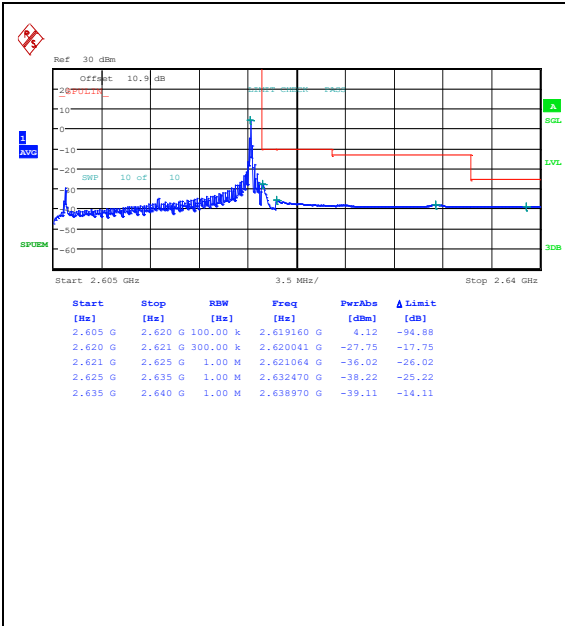

Band38_15MHz_QPSK_38175_1RB#74