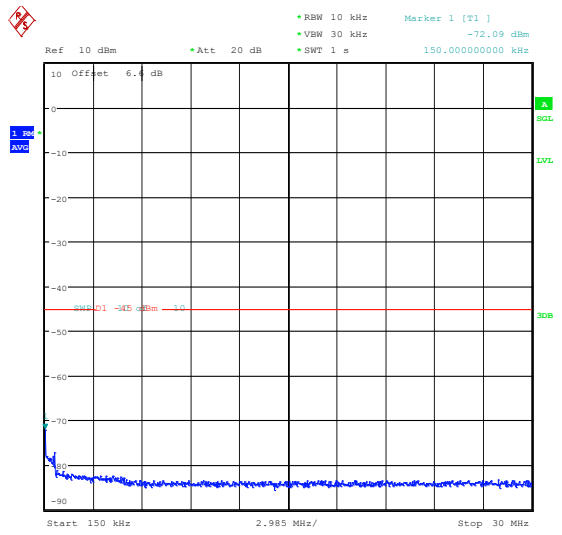

Band38-10MHz-QPSK-37800-1RB#0-0.15~30-PA
SS