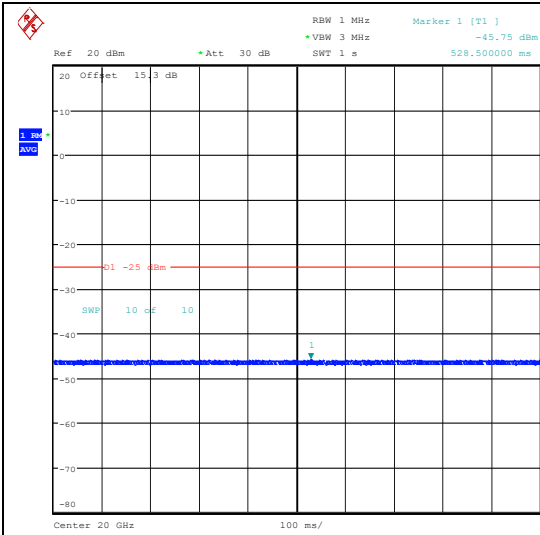

Band38-5MHz-QPSK-37775-1RB#0-20000~2700
0-PASS