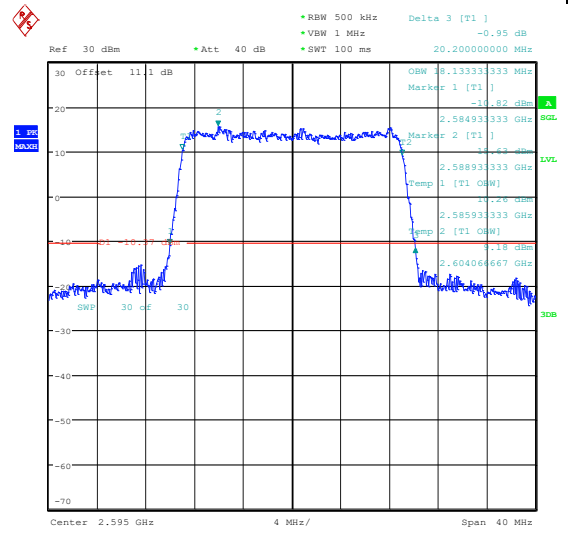

Band38-20MHz-16QAM-38000-100RB#0-PASS