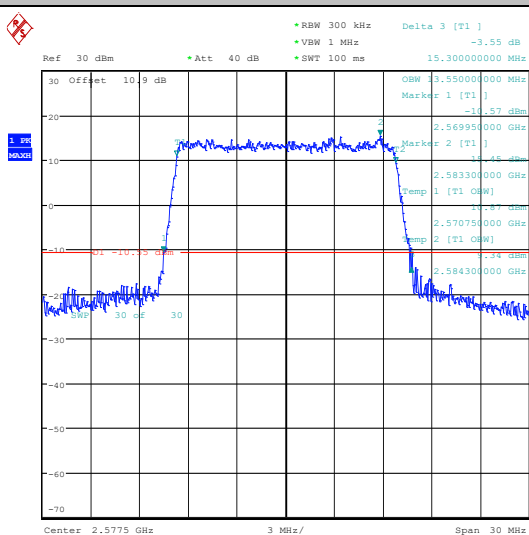

Band38-10MHz-QPSK-38200-50RB#0-PASS