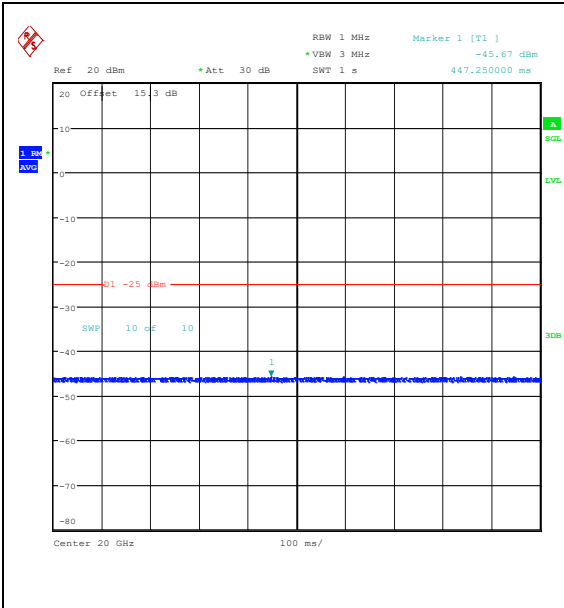

Band38-15MHz-QPSK-37825-1RB#0-20000~270
00-PASS