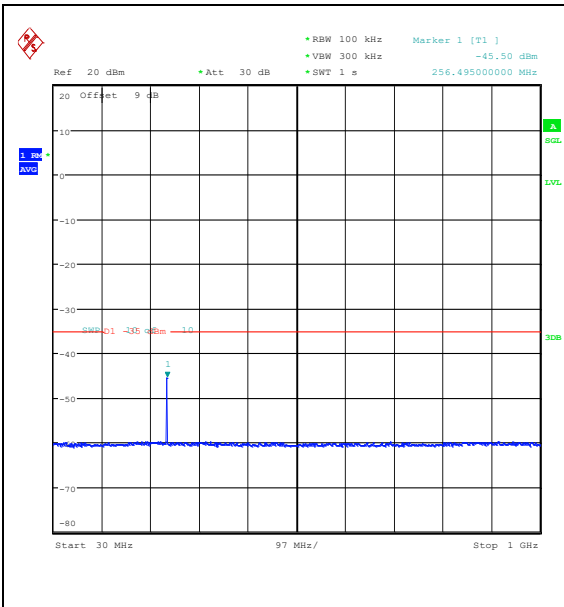

Band38-10MHz-QPSK-37800-1RB#0-30~1000-P
ASS