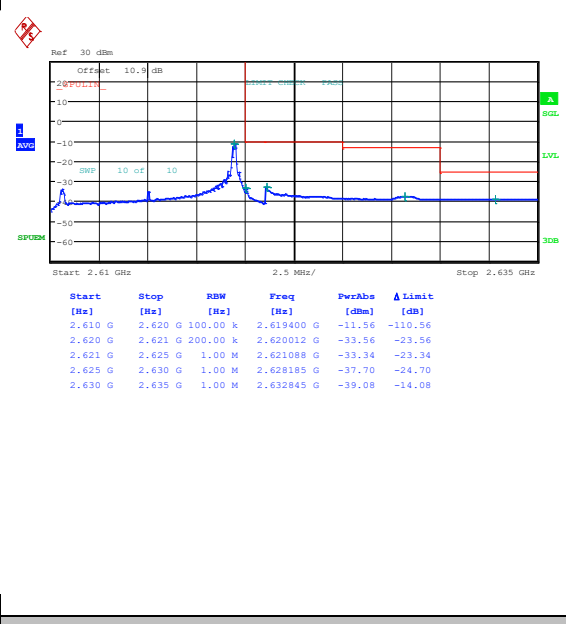

Band38_10MHz_16QAM_37800_50RB#0

Band38_10MHz_QPSK_38200_1RB#0

Band38_10MHz_16QAM_38200_1RB#0

Band38_10MHz_QPSK_38200_1RB#49

Band38_10MHz_16QAM_38200_1RB#49

Band38_10MHz_QPSK_38200_50RB#0 Band38_10MHz_16QAM_38200_50RB#0