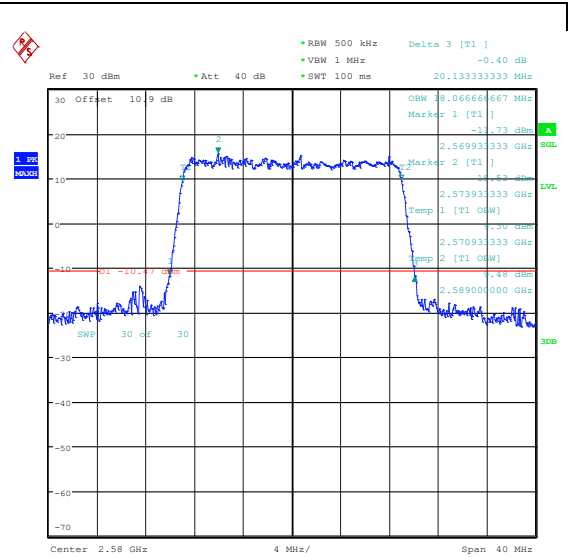

Band38-20MHz-16QAM-37850-100RB#0-PASS