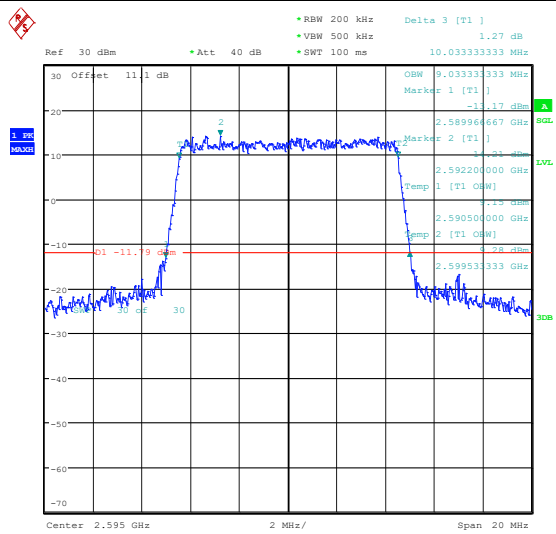

Test Graphs

Band38-5MHz-QPSK-38225-25RB#0-PASS

Band38-5MHz-16QAM-38225-25RB#0-PASS

Band38-10MHz-QPSK-37800-50RB#0-PASS

Band38-10MHz-16QAM-37800-50RB#0-PASS

Band38-10MHz-QPSK-38000-50RB#0-PASS

Band38-10MHz-16QAM-38000-50RB#0-PASS