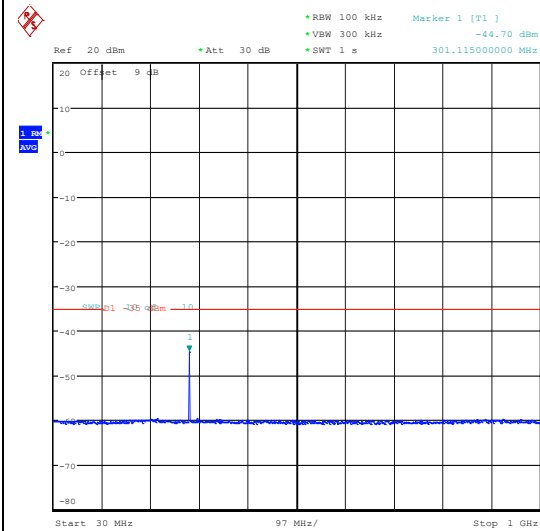

Band38-5MHz-QPSK-38225-1RB#0-0.009~0.15-PASS