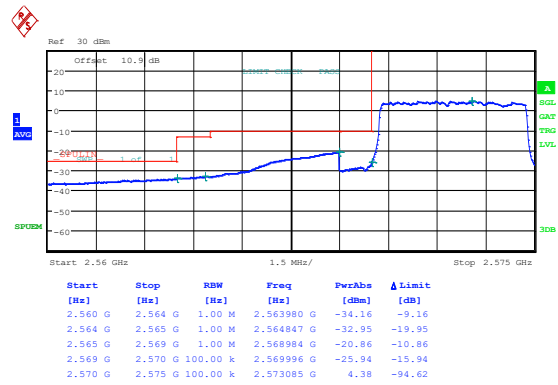

Band38	20MHz	16QAM	37850	1RB#0	-38.82	PASS
Band38	20MHz	QPSK	37850	1RB#99	-38.79	PASS
Band38	20MHz	16QAM	37850	1RB#99	-38.82	PASS
Band38	20MHz	QPSK	37850	100RB#0	-37.39	PASS
Band38	20MHz	16QAM	37850	100RB#0	-37.49	PASS
Band38	20MHz	QPSK	38150	1RB#0	-39.04	PASS
Band38	20MHz	16QAM	38150	1RB#0	-39.04	PASS
Band38	20MHz	QPSK	38150	1RB#99	-39.07	PASS
Band38	20MHz	16QAM	38150	1RB#99	-39.07	PASS
Band38	20MHz	QPSK	38150	100RB#0	-37.09	PASS
Band38	20MHz	16QAM	38150	100RB#0	-36.72	PASS

Test Graphs

Band38_5MHz_QPSK_37775_1RB#24

Band38_5MHz_16QAM_37775_1RB#24

Band38_5MHz_QPSK_37775_25RB#0

Band38_5MHz_16QAM_37775_25RB#0

Band38_5MHz_QPSK_38225_1RB#0

Band38_5MHz_16QAM_38225_1RB#0

Band38_5MHz_QPSK_38225_1RB#24 Band38_5MHz_16QAM_38225_1RB#24