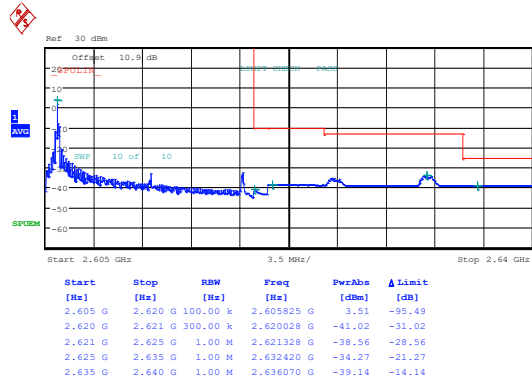

Band38_15MHz_QPSK_37825_1RB#0 Band38_15MHz_16QAM_37825_1RB#0

Band38_15MHz_QPSK_37825_1RB#74

Band38_15MHz_16QAM_37825_1RB#74

Band38_15MHz_QPSK_37825_75RB#0

Band38_15MHz_16QAM_37825_75RB#0

Band38_15MHz_QPSK_38175_1RB#0