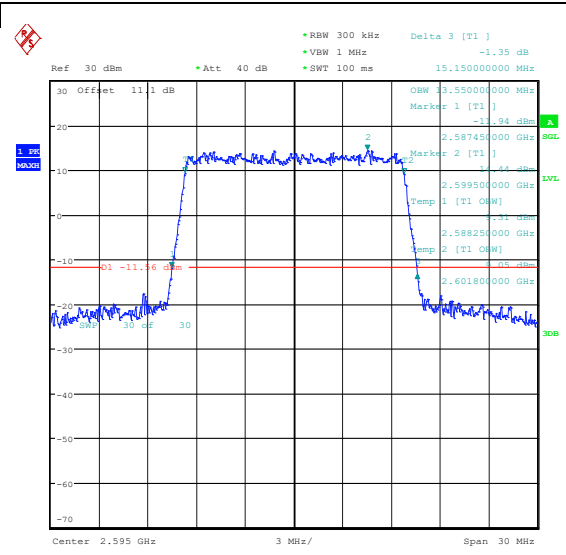

Band38-10MHz-QPSK-38200-50RB#0-PASS

Band38-10MHz-16QAM-38200-50RB#0-PASS

Band38-15MHz-QPSK-37825-75RB#0-PASS

Band38-15MHz-16QAM-37825-75RB#0-PASS

Band38-15MHz-QPSK-38000-75RB#0-PASS

Band38-15MHz-16QAM-38000-75RB#0-PASS