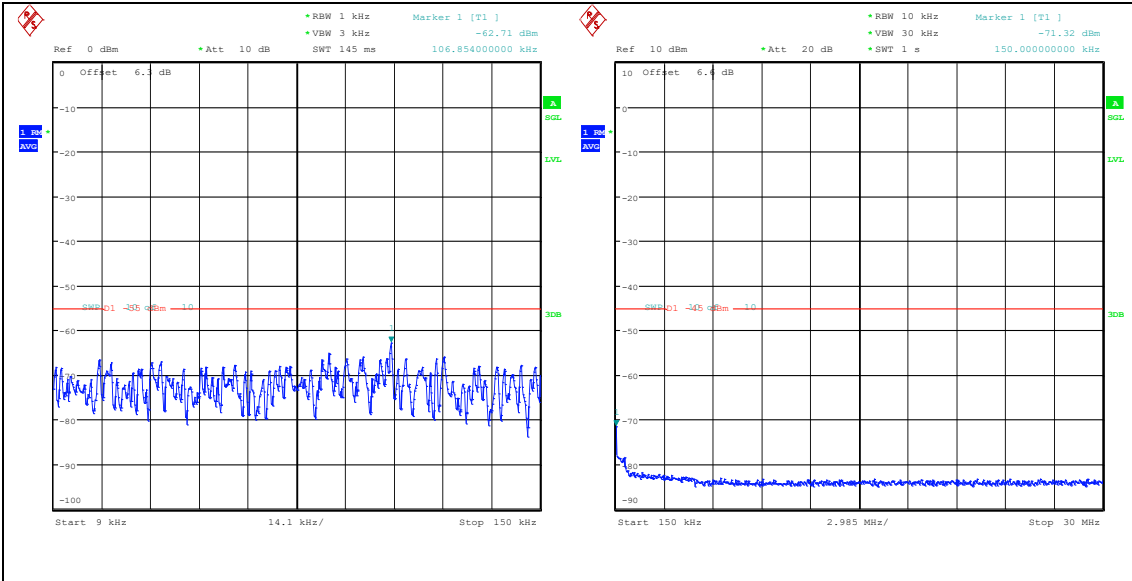

Band38-10MHz-16QAM-38200-1RB#0-0.009~0.15
-PASS

Band38-10MHz-16QAM-38200-1RB#0-0.15~30-P
ASS

Band38-10MHz-16QAM-38200-1RB#0-30~1000-P
ASS

Band38-10MHz-16QAM-38200-1RB#0-1000~200
00-PASS

Band38-10MHz-16QAM-38200-1RB#0-20000~270
00-PASS