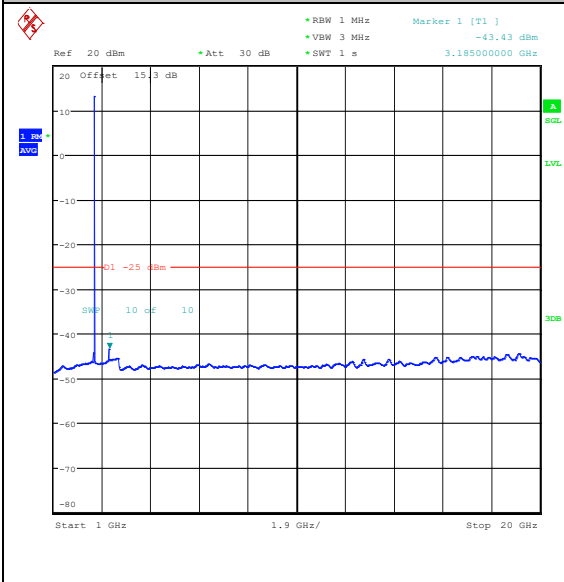

Band38-5MHz-16QAM-38000-1RB#0-0.009~0.15-
PASS

Band38-5MHz-16QAM-38000-1RB#0-0.15~30-PA

SS

Band38-5MHz-16QAM-38000-1RB#0-30~1000-PA

SS

Band38-5MHz-16QAM-38000-1RB#0-1000~2000

0-PASS

Band38-5MHz-16QAM-38000-1RB#0-20000~2700