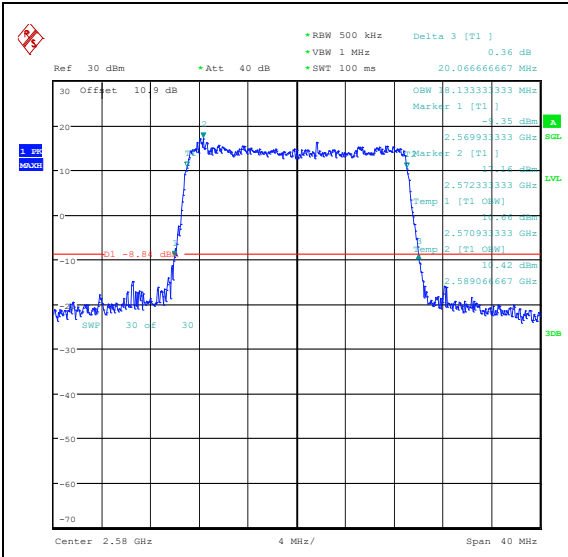

Band38-20MHz-QPSK-37850-100RB#0-PASS