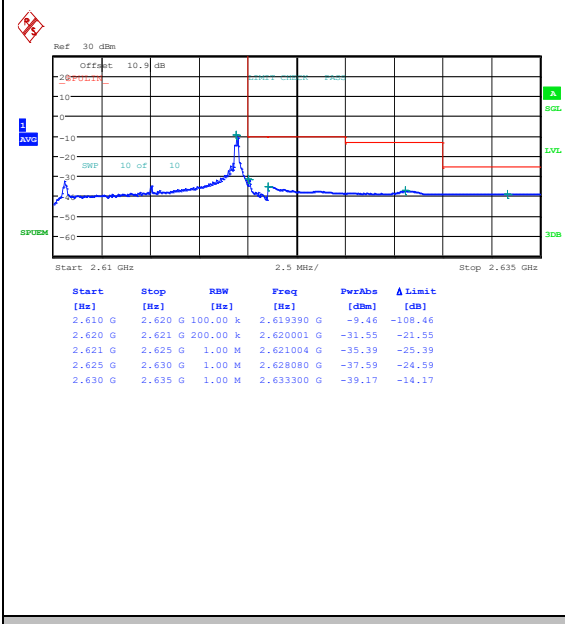

Band38_10MHz_QPSK_38200_1RB#49