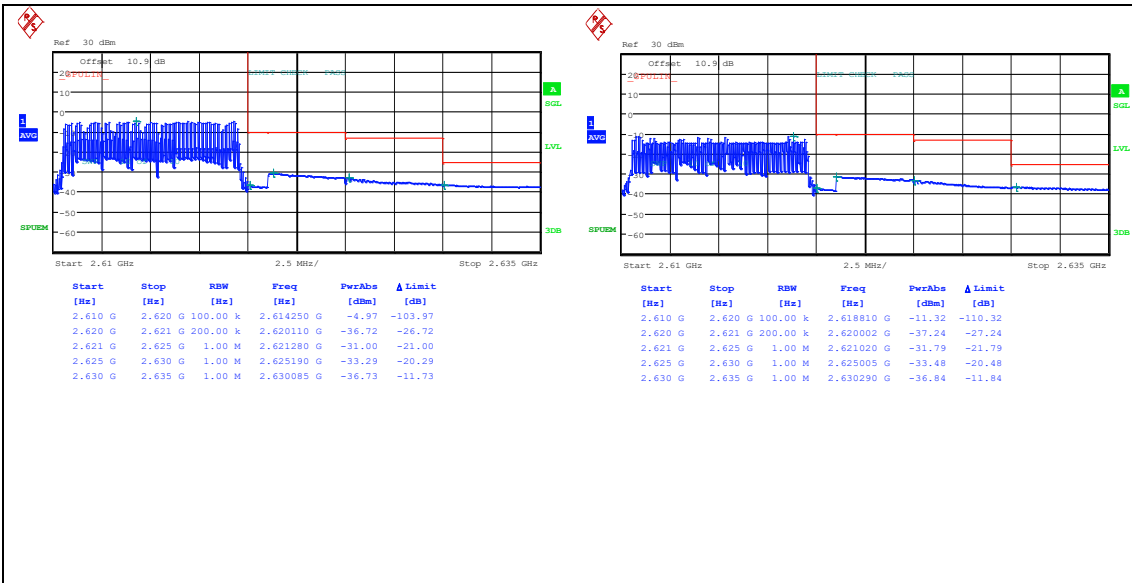

Band38_10MHz_16QAM_37800_50RB#0

Band38_10MHz_QPSK_38200_1RB#0

Band38_10MHz_16QAM_38200_1RB#0

Band38_10MHz_QPSK_38200_1RB#49

Band38_10MHz_16QAM_38200_1RB#49

Band38_10MHz_QPSK_38200_50RB#0 Band38_10MHz_16QAM_38200_50RB#0