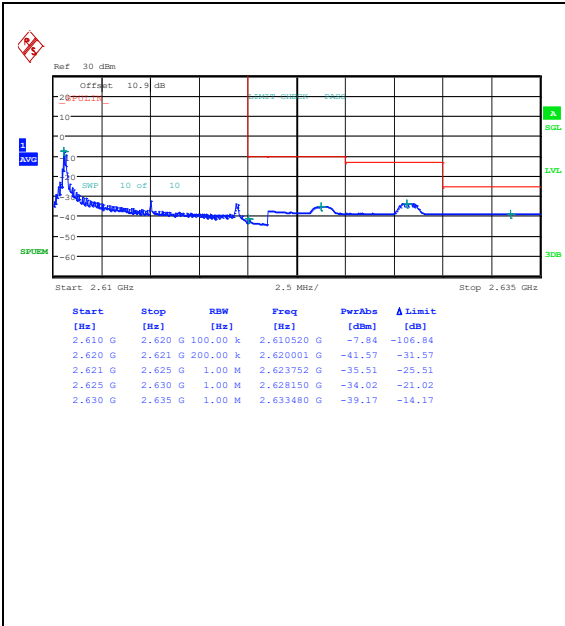

Band38_10MHz_QPSK_37800_50RB#0

Band38_10MHz_QPSK_38200_1RB#0