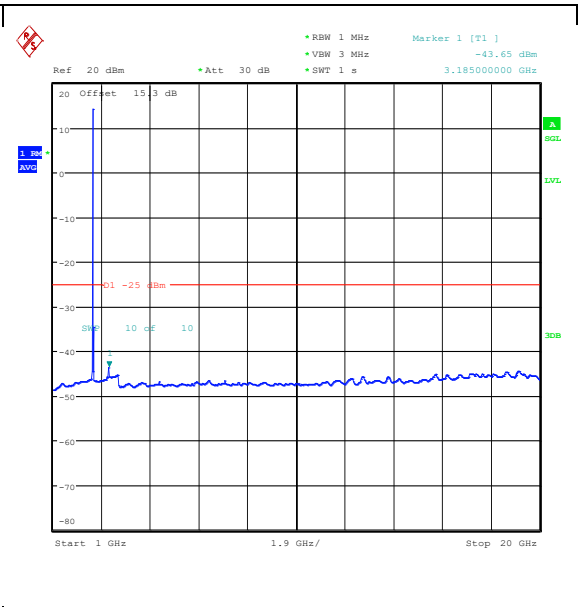

Band38-10MHz-QPSK-37800-1RB#0-1000~20000
-PASS