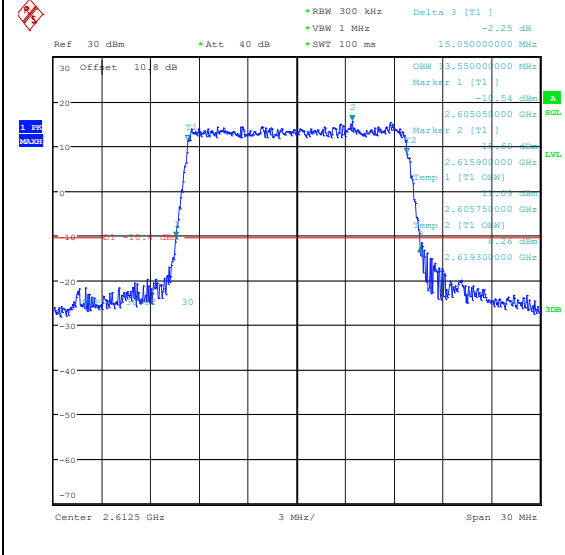

Band38-10MHz-QPSK-38200-50RB#0-PASS

Band38-10MHz-16QAM-38200-50RB#0-PASS

Band38-15MHz-QPSK-37825-75RB#0-PASS

Band38-15MHz-16QAM-37825-75RB#0-PASS

Band38-15MHz-QPSK-38000-75RB#0-PASS

Band38-15MHz-16QAM-38000-75RB#0-PASS