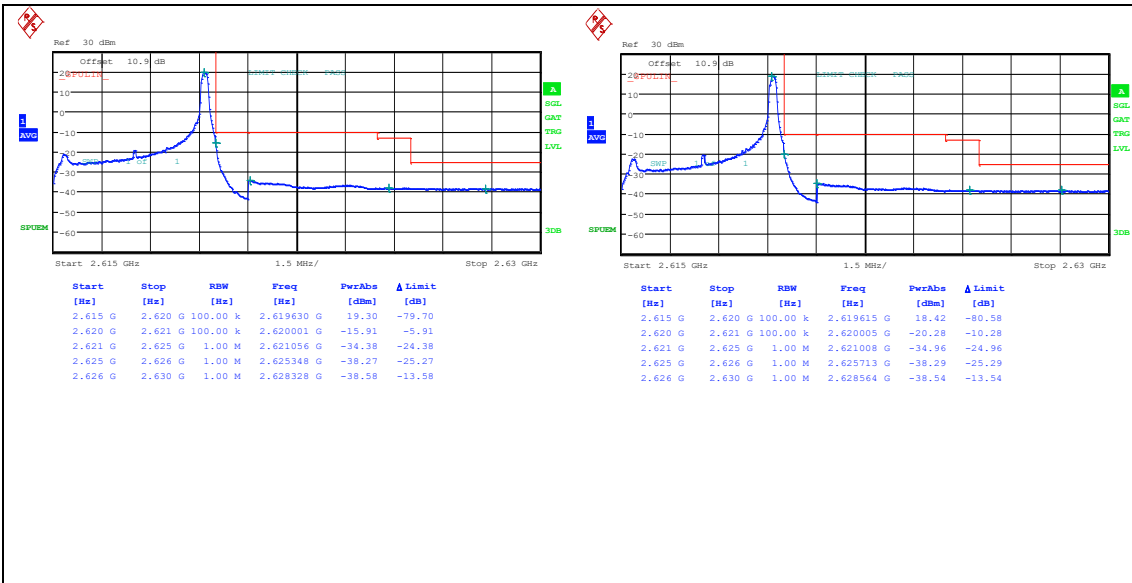

Test Graphs

Band38_5MHz_QPSK_37775_1RB#24

Band38_5MHz_16QAM_37775_1RB#24

Band38_5MHz_QPSK_37775_25RB#0

Band38_5MHz_16QAM_37775_25RB#0

Band38_5MHz_QPSK_38225_1RB#0

Band38_5MHz_16QAM_38225_1RB#0

Band38_5MHz_QPSK_38225_1RB#24 Band38_5MHz_16QAM_38225_1RB#24