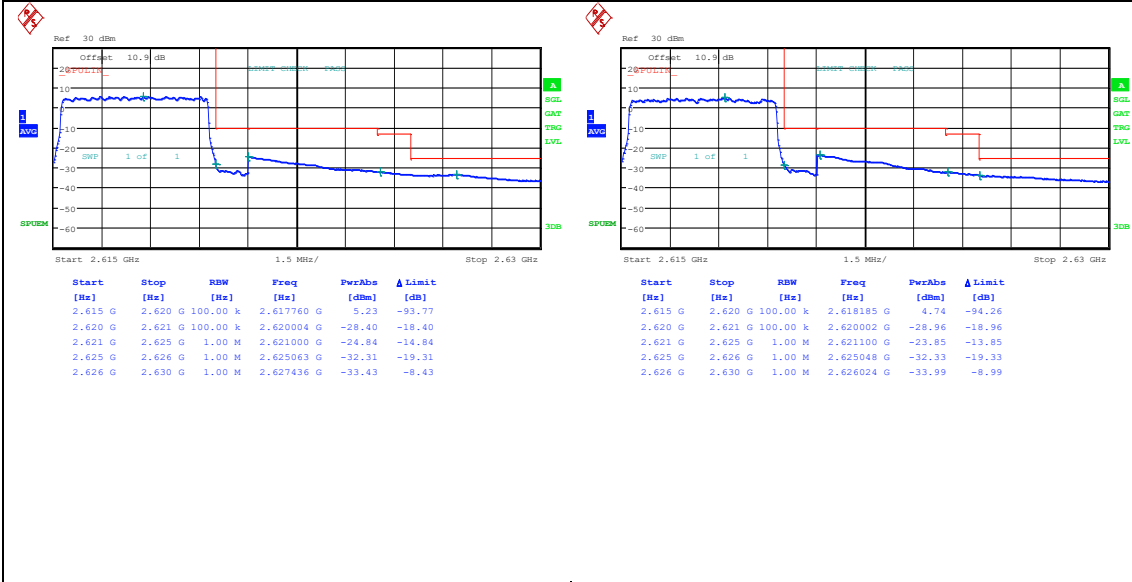

Test Graphs

Band38_5MHz_QPSK_37775_1RB#24

Band38_5MHz_16QAM_37775_1RB#24

Band38_5MHz_QPSK_37775_25RB#0

Band38_5MHz_16QAM_37775_25RB#0

Band38_5MHz_QPSK_38225_1RB#0

Band38_5MHz_16QAM_38225_1RB#0

Band38_5MHz_QPSK_38225_1RB#24 Band38_5MHz_16QAM_38225_1RB#24