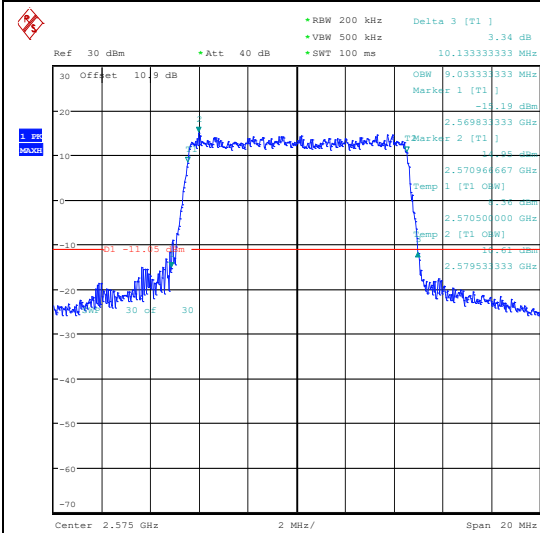

Band38-10MHz-QPSK-37800-50RB#0-PASS