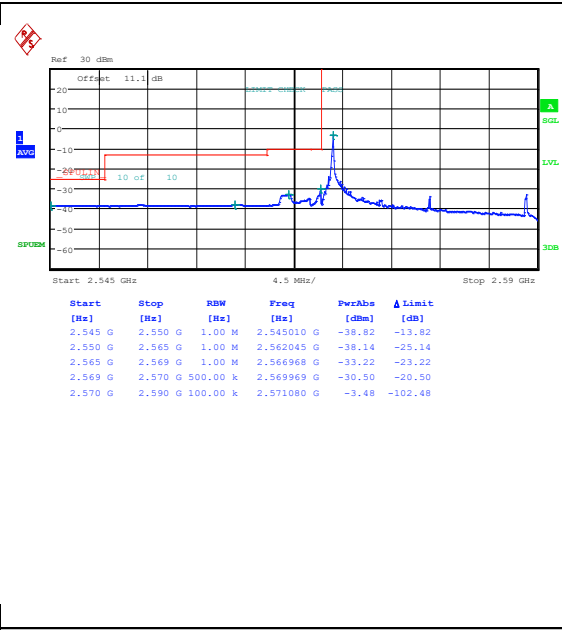

Band38_15MHz_16QAM_38175_1RB#0

Band38_15MHz_QPSK_38175_1RB#74

Band38_15MHz_16QAM_38175_1RB#74

Band38_15MHz_QPSK_38175_75RB#0

Band38_15MHz_16QAM_38175_75RB#0

Band38_20MHz_QPSK_37850_1RB#0

Band38_20MHz_16QAM_37850_1RB#0