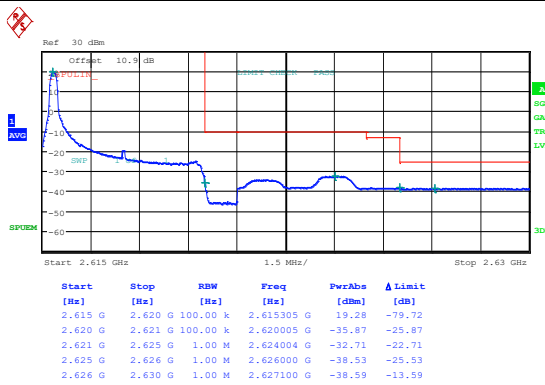

Test Graphs

Band38_5MHz_QPSK_37775_1RB#24

Band38_5MHz_16QAM_37775_1RB#24

Band38_5MHz_QPSK_37775_25RB#0

Band38_5MHz_16QAM_37775_25RB#0

Band38_5MHz_QPSK_38225_1RB#0

Band38_5MHz_16QAM_38225_1RB#0

Band38_5MHz_QPSK_38225_1RB#24 Band38_5MHz_16QAM_38225_1RB#24