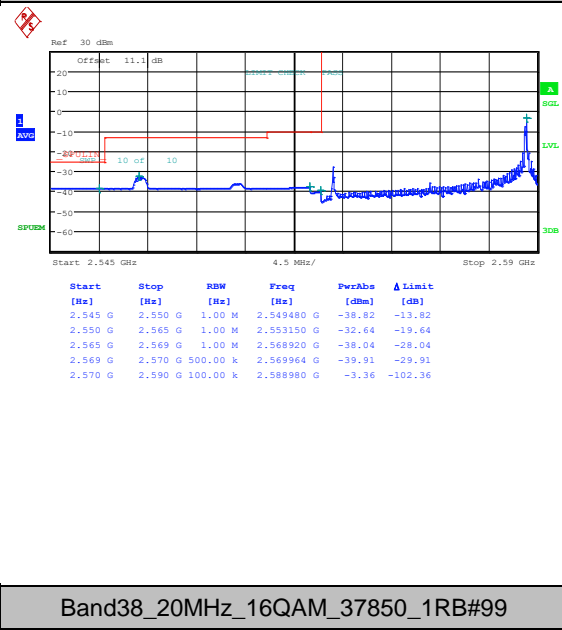

Band38_20MHz_16QAM_37850_1RB#99