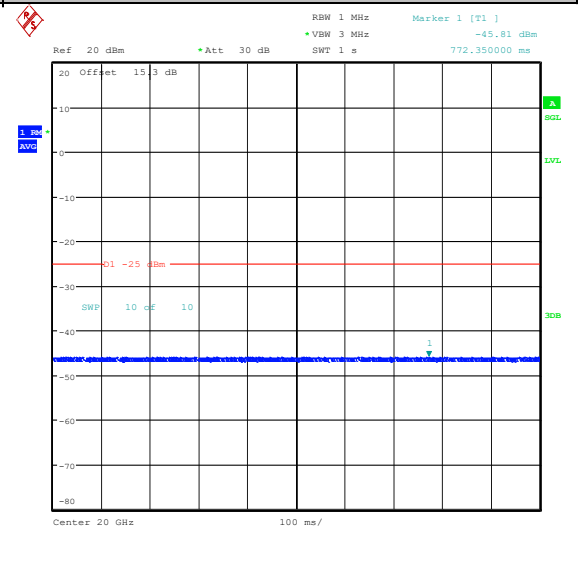

Band38-5MHz-16QAM-38000-1RB#0-0.009~0.15-
PASS

Band38-5MHz-16QAM-38000-1RB#0-0.15~30-PA

SS

Band38-5MHz-16QAM-38000-1RB#0-30~1000-PA

SS

Band38-5MHz-16QAM-38000-1RB#0-1000~2000

0-PASS

Band38-5MHz-16QAM-38000-1RB#0-20000~2700