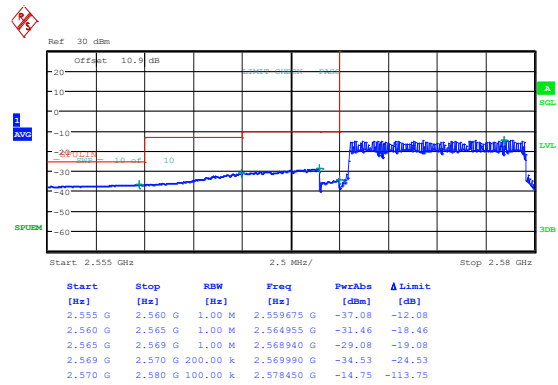

Test Graphs

Band38_5MHz_QPSK_37775_1RB#24

Band38_5MHz_16QAM_37775_1RB#24

Band38_5MHz_QPSK_37775_25RB#0

Band38_5MHz_16QAM_37775_25RB#0

Band38_5MHz_QPSK_38225_1RB#0

Band38_5MHz_16QAM_38225_1RB#0

Band38_5MHz_QPSK_38225_1RB#24 Band38_5MHz_16QAM_38225_1RB#24

Band38_5MHz_QPSK_38225_25RB#0 Band38_5MHz_16QAM_38225_25RB#0

Band38_10MHz_QPSK_37800_1RB#0

Band38_10MHz_16QAM_37800_1RB#0

Band38_10MHz_QPSK_37800_1RB#49

Band38_10MHz_16QAM_37800_1RB#49

Band38_10MHz_QPSK_37800_50RB#0