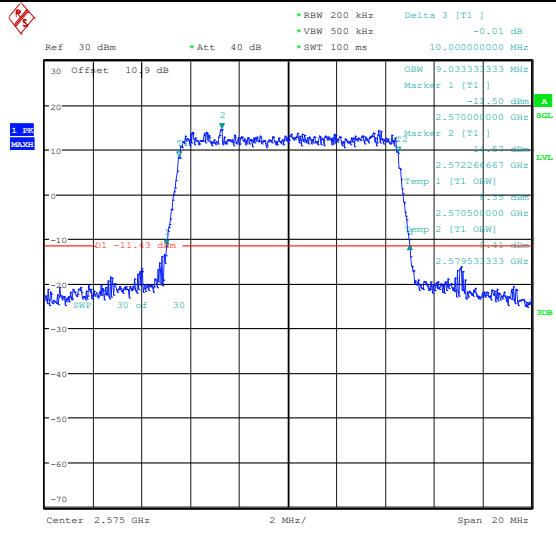

Appendix C: 26dB Bandwidth and Occupied Bandwidth

Test Result

Band	Bandwidth	Modulation	Channel	RB Configuration	Occupied Bandwidth (MHz)	26dB Bandwidth (MHz)	Verdict
Band38	5MHz	QPSK	37775	25RB#0	4.52	5.17	PASS
Band38	5MHz	16QAM	37775	25RB#0	4.51	5.10	PASS
Band38	5MHz	QPSK	38000	25RB#0	4.52	5.14	PASS
Band38	5MHz	16QAM	38000	25RB#0	4.52	5.09	PASS
Band38	5MHz	QPSK	38225	25RB#0	4.51	5.10	PASS
Band38	5MHz	16QAM	38225	25RB#0	4.51	5.11	PASS
Band38	10MHz	QPSK	37800	50RB#0	9.033	10.13	PASS
Band38	10MHz	16QAM	37800	50RB#0	9.033	10.00	PASS
Band38	10MHz	QPSK	38000	50RB#0	9.033	10.10	PASS
Band38	10MHz	16QAM	38000	50RB#0	9.033	10.03	PASS
Band38	10MHz	QPSK	38200	50RB#0	9.033	10.17	PASS
Band38	10MHz	16QAM	38200	50RB#0	9.033	10.00	PASS
Band38	15MHz	QPSK	37825	75RB#0	13.55	15.30	PASS
Band38	15MHz	16QAM	37825	75RB#0	13.55	15.10	PASS
Band38	15MHz	QPSK	38000	75RB#0	13.55	15.35	PASS
Band38	15MHz	16QAM	38000	75RB#0	13.55	15.15	PASS
Band38	15MHz	QPSK	38175	75RB#0	13.55	15.05	PASS
Band38	15MHz	16QAM	38175	75RB#0	13.55	15.10	PASS
Band38	20MHz	QPSK	37850	100RB#0	18.133	20.07	PASS
Band38	20MHz	16QAM	37850	100RB#0	18.067	20.13	PASS
Band38	20MHz	QPSK	38000	100RB#0	18.133	20.13	PASS
Band38	20MHz	16QAM	38000	100RB#0	18.133	20.20	PASS
Band38	20MHz	QPSK	38150	100RB#0	18.133	19.73	PASS
Band38	20MHz	16QAM	38150	100RB#0	18	20.13	PASS

Test Graphs

Band38-5MHz-QPSK-38225-25RB#0-PASS

Band38-5MHz-16QAM-38225-25RB#0-PASS

Band38-10MHz-QPSK-37800-50RB#0-PASS

Band38-10MHz-16QAM-37800-50RB#0-PASS

Band38-10MHz-QPSK-38000-50RB#0-PASS

Band38-10MHz-16QAM-38000-50RB#0-PASS