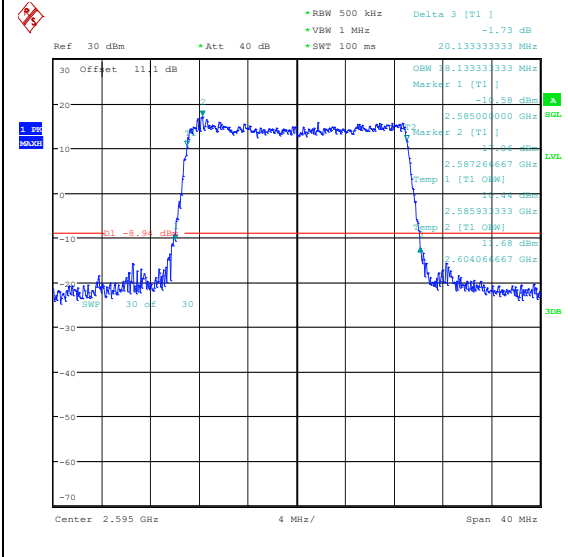

Band38-20MHz-QPSK-38000-100RB#0-PASS