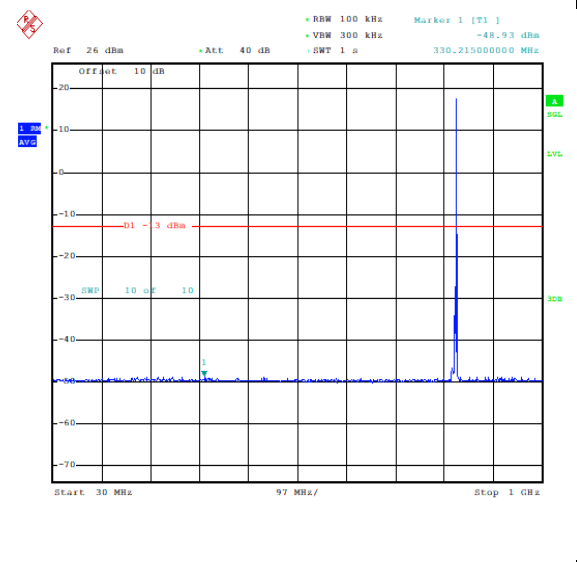

Band5_5MHz_QPSK_20425_1RB#24_0.15~30_0.
 15~30

Band5_5MHz_QPSK_20425_1RB#24_30~1000_
 30~1000

Band5_5MHz_QPSK_20425_1RB#24_1000~3000
 _1000~3000

Band5_5MHz_QPSK_20425_1RB#24_3000~10000_3000~10000

Band5_5MHz_16QAM_20425_1RB#24_0.009~0.15_5_0.009~0.15