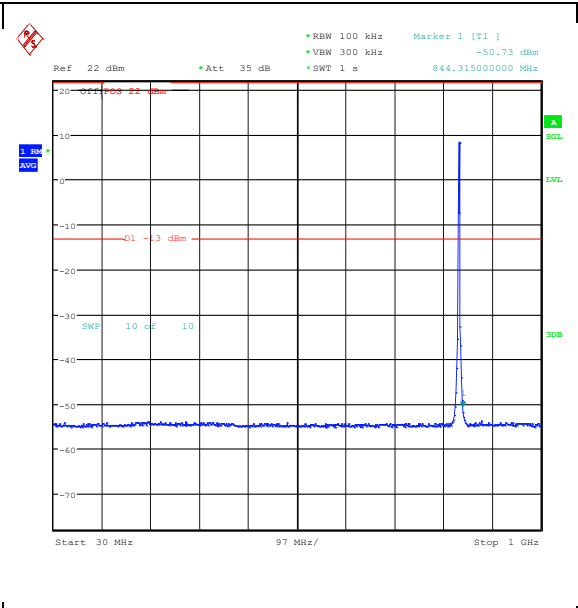

Band5_3MHz_16QAM_20525_15RB#0_0.009~0.15_0.009~0.15

Band5_3MHz_16QAM_20525_15RB#0_30~1000_30~1000