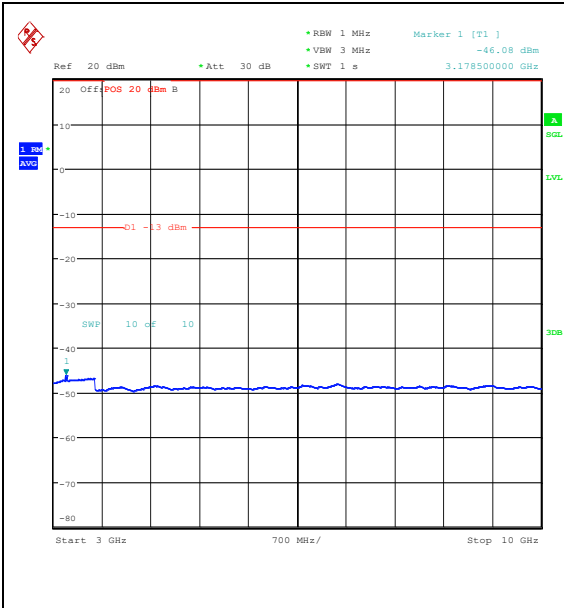

Band5_10MHz_16QAM_20600_1RB#49_3000~10000_3000~10000

Band5_10MHz_QPSK_20600_50RB#0_0.009~0.15_0.009~0.15

Band5_10MHz_QPSK_20600_50RB#0_0.15~30_0.15~30

Band5_10MHz_QPSK_20600_50RB#0_30~1000_30~1000

Band5_10MHz_QPSK_20600_50RB#0_1000~3000_0_1000~3000