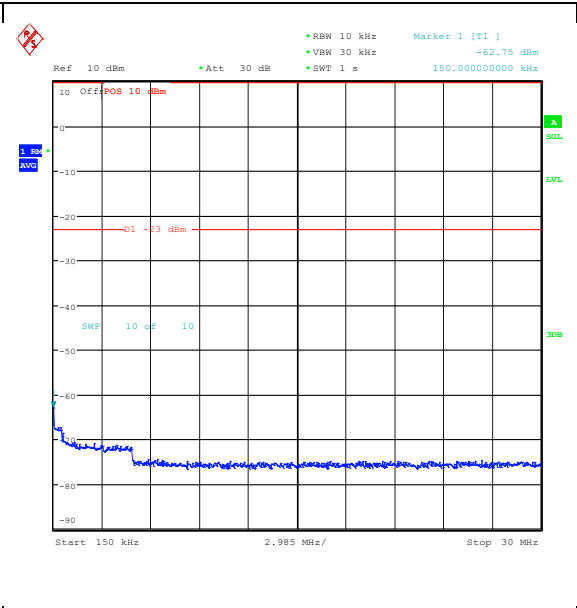

Band5_5MHz_16QAM_20425_1RB#0_30~1000_3_0~1000

Band5_5MHz_16QAM_20425_1RB#0_1000~3000_0_1000~3000

Band5_5MHz_16QAM_20425_1RB#0_3000~10000_0_3000~10000

Band5_5MHz_QPSK_20425_1RB#24_0.009~0.15
 5_0.009~0.15