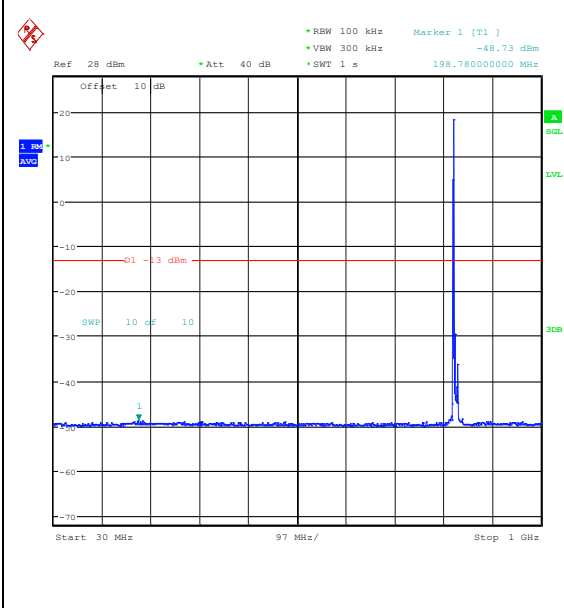

Band5_5MHz_16QAM_20625_25RB#0_1000~3000_1000~3000

Band5_5MHz_16QAM_20625_25RB#0_3000~10000_3000~10000

Band5_10MHz_QPSK_20450_1RB#0_0.009~0.15
5_0.009~0.15

Band5_10MHz_QPSK_20450_1RB#0_0.15~30_0.
15~30

Band5_10MHz_QPSK_20450_1RB#0_30~1000_
30~1000