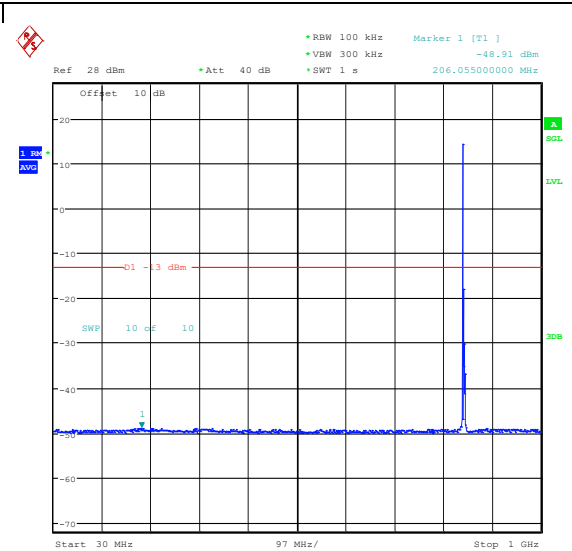

Band5_5MHz_QPSK_20625_1RB#0_30~1000_3
 0~1000

Band5_5MHz_QPSK_20625_1RB#0_1000~3000_
 1000~3000

Band5_5MHz_QPSK_20625_1RB#0_3000~1000
 0_3000~10000

Band5_5MHz_16QAM_20625_1RB#0_0.009~0.15
 _0.009~0.15

Band5_5MHz_16QAM_20625_1RB#0_0.15~30_0.15~30