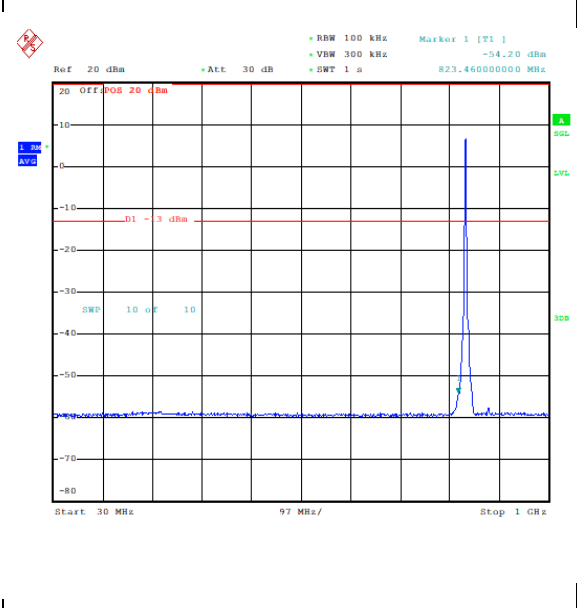

Band5_5MHz_QPSK_20525_25RB#0_30~1000_30~1000 Band5_5MHz_QPSK_20525_25RB#0_1000~3000_1000~3000

Band5_5MHz_QPSK_20525_25RB#0_3000~10000_3000~10000

Band5_5MHz_16QAM_20525_25RB#0_0.009~0.15_5_0.009~0.15

Band5_5MHz_16QAM_20525_25RB#0_0.15~30_0.15~30