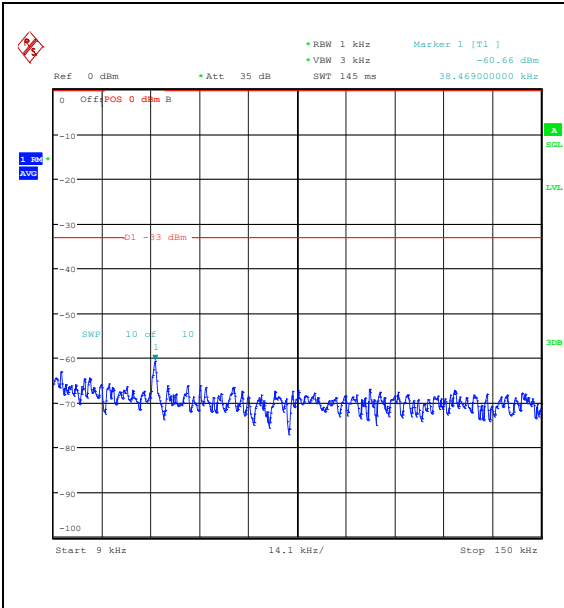

Band5_3MHz_16QAM_20525_15RB#0_0.15~30_0.15~30

Band5_3MHz_16QAM_20525_15RB#0_30~1000_30~1000

Band5_3MHz_16QAM_20525_15RB#0_1000~3000_1000~3000

Band5_3MHz_16QAM_20525_15RB#0_3000~10000_3000~10000

Band5_3MHz_QPSK_20635_1RB#0_0.009~0.15
 _0.009~0.15