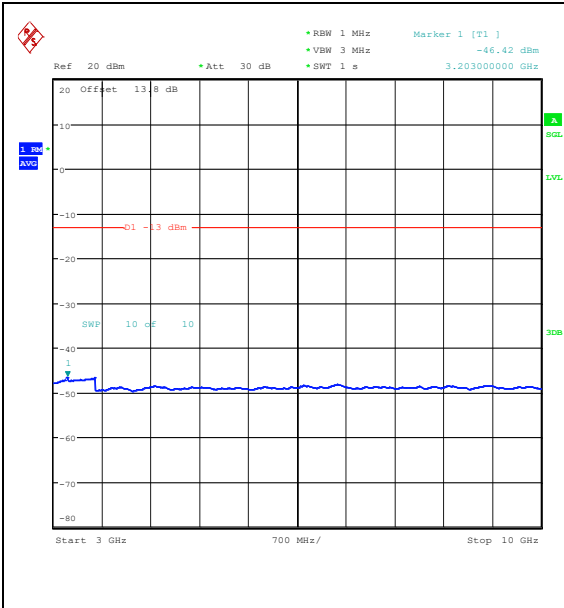

Band5_10MHz_QPSK_20450_1RB#0_30~1000_
30~1000

Band5_10MHz_QPSK_20450_1RB#0_3000~10000_00_3000~10000