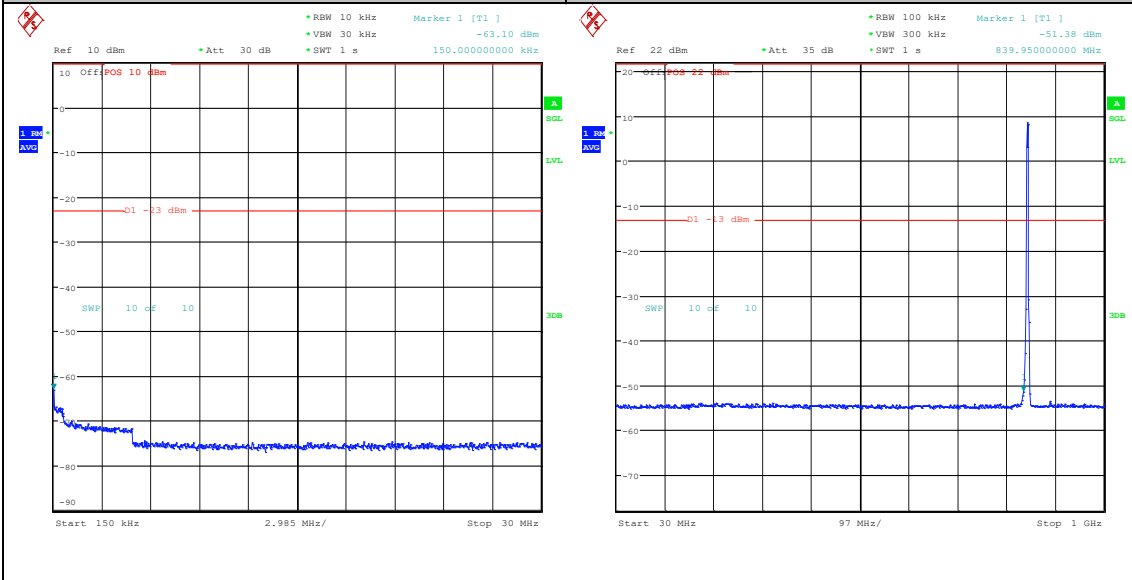

Band5_3MHz_QPSK_20635_15RB#0_0.15~30_0.
15~30

Band5_3MHz_QPSK_20635_15RB#0_30~1000_
30~1000

Band5_3MHz_QPSK_20635_15RB#0_1000~3000_
_1000~3000

Band5_3MHz_QPSK_20635_15RB#0_3000~10000_3000~10000
 Band5_3MHz_16QAM_20635_15RB#0_0.009~0.15_5_0.009~0.15