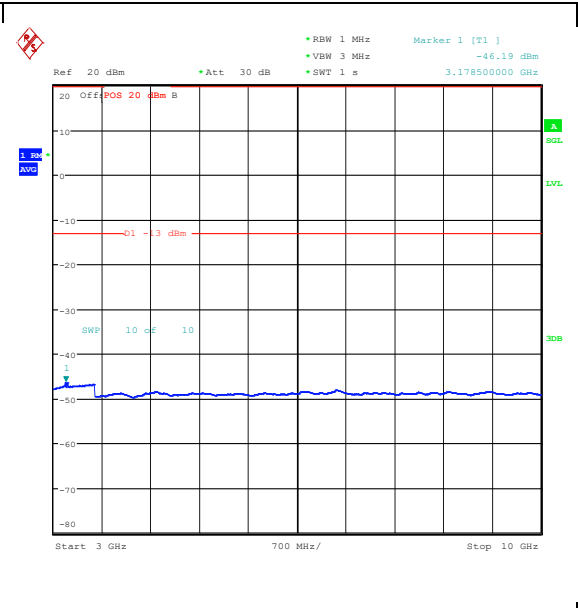

Band5_5MHz_16QAM_20525_25RB#0_30~1000_30~1000

Band5_5MHz_16QAM_20525_25RB#0_3000~100
00_3000~10000