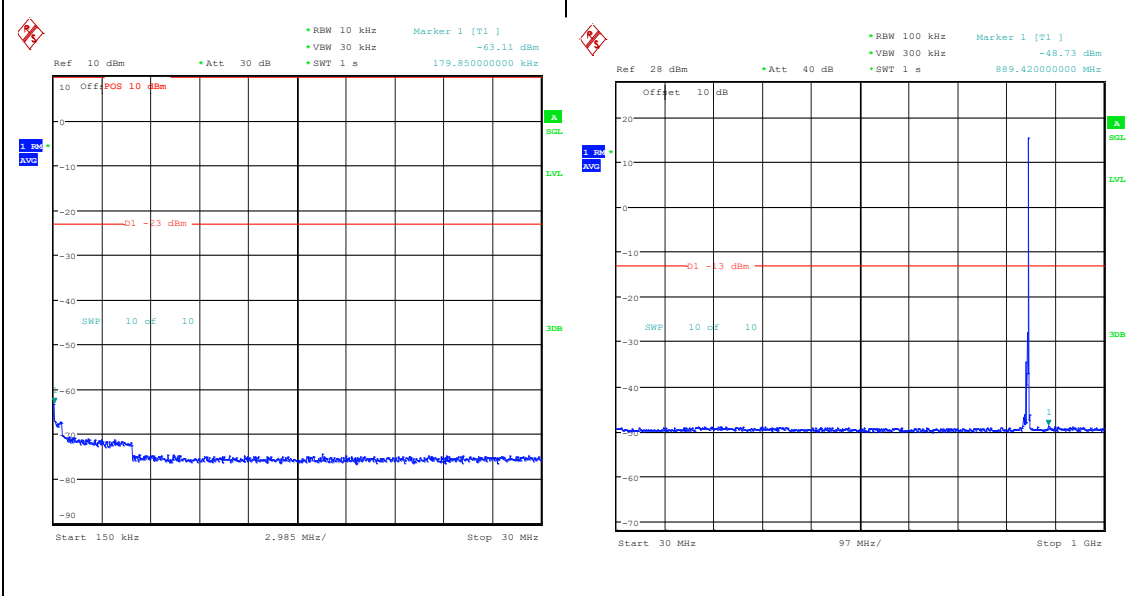

Band5_5MHz_QPSK_20625_1RB#24_3000~10000_00_3000~10000
Band5_5MHz_16QAM_20625_1RB#24_0.009~0.15_0.009~0.15

Band5_5MHz_16QAM_20625_1RB#24_0.15~30_0.15~30
Band5_5MHz_16QAM_20625_1RB#24_30~1000_30~1000