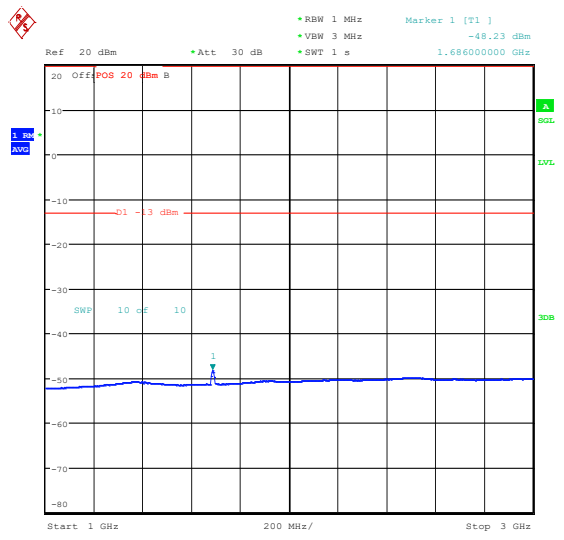

Band5_10MHz_16QAM_20600_1RB#49_3000~10000_3000~10000

Band5_10MHz_QPSK_20600_50RB#0_0.009~0.15_0.009~0.15

Band5_10MHz_QPSK_20600_50RB#0_0.15~30_0.15~30

Band5_10MHz_QPSK_20600_50RB#0_30~1000_30~1000

Band5_10MHz_QPSK_20600_50RB#0_1000~3000_0_1000~3000