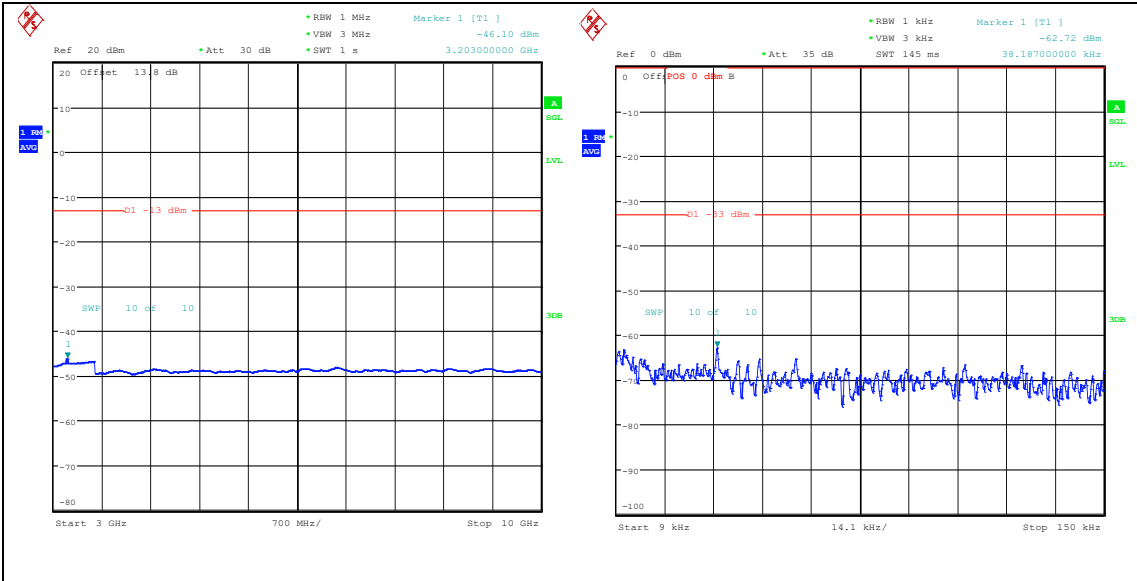

Band5_3MHz_QPSK_20525_1RB#14_30~1000_30~1000
Band5_3MHz_QPSK_20525_1RB#14_1000~3000_1000~3000

Band5_3MHz_QPSK_20525_1RB#14_3000~10000_00_3000~10000

Band5_3MHz_16QAM_20525_1RB#14_0.009~0.15_0.009~0.15