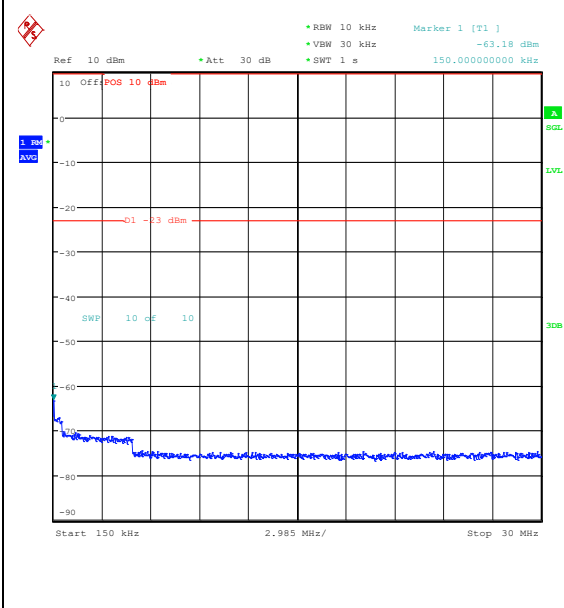

Band5_10MHz_QPSK_20525_1RB#49_3000~10000_3000~10000

Band5_10MHz_16QAM_20525_1RB#49_0.15~30_0.15~30