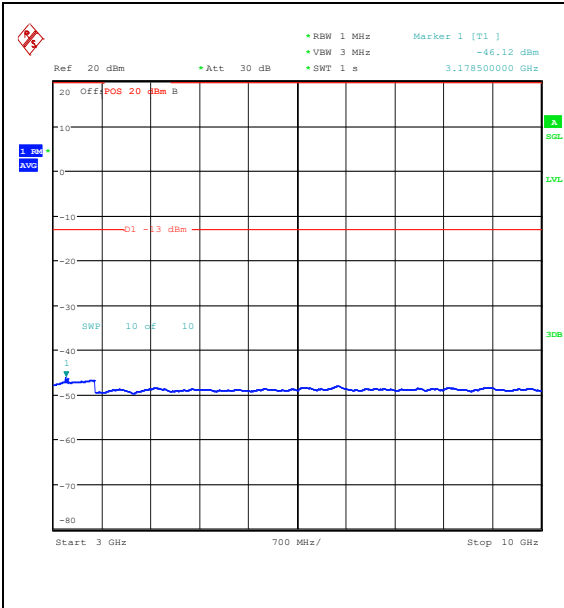

Band5_5MHz_QPSK_20525_25RB#0_30~1000_30~1000   Band5_5MHz_QPSK_20525_25RB#0_1000~3000_1000~3000

Band5_5MHz_QPSK_20525_25RB#0_3000~10000_3000~10000