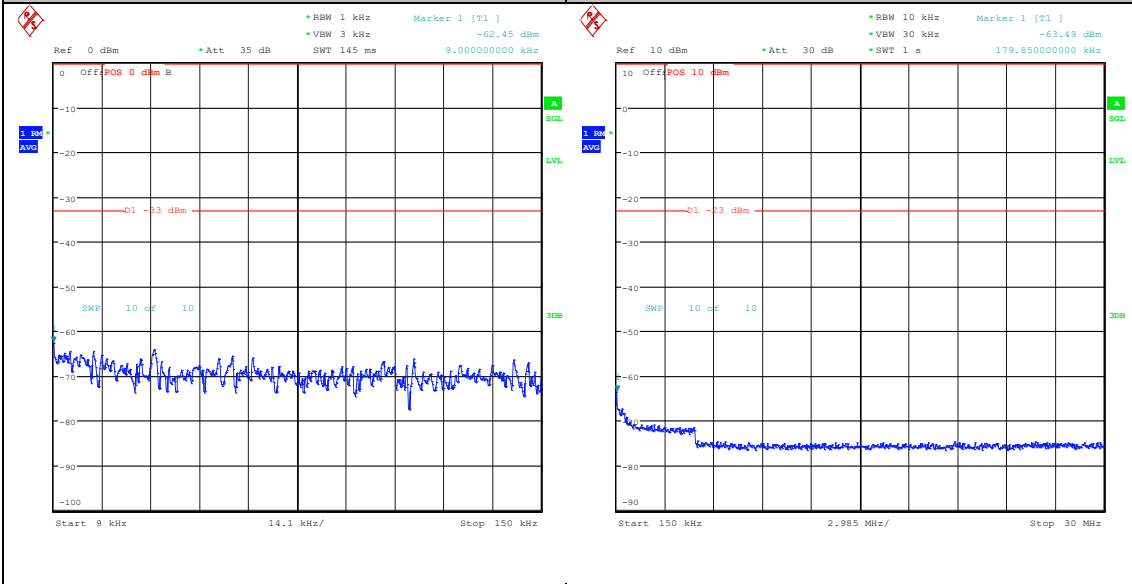

Band5_5MHz_16QAM_20525_1RB#0_1000~3000_1000~3000   Band5_5MHz_16QAM_20525_1RB#0_3000~10000_3000~10000

Band5_5MHz_QPSK_20525_1RB#24_0.009~0.15_0.009~0.15   Band5_5MHz_QPSK_20525_1RB#24_0.15~30_0.15~30