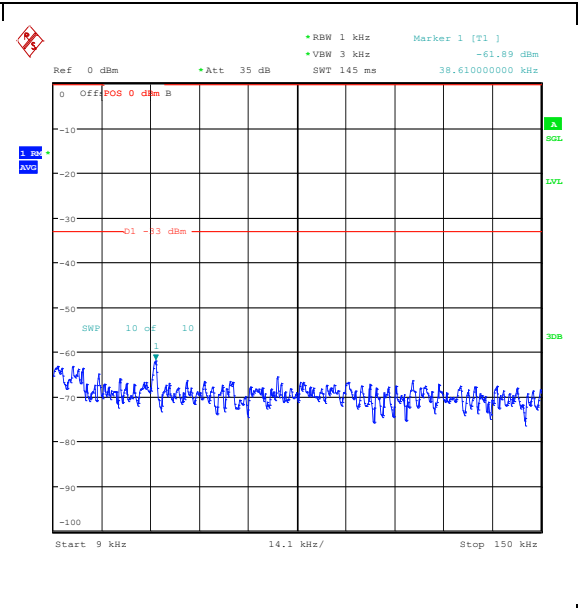

Band5_10MHz_QPSK_20450_1RB#0_1000~3000_
_1000~3000

Band5_10MHz_16QAM_20450_1RB#0_0.009~0.15_5_0.009~0.15