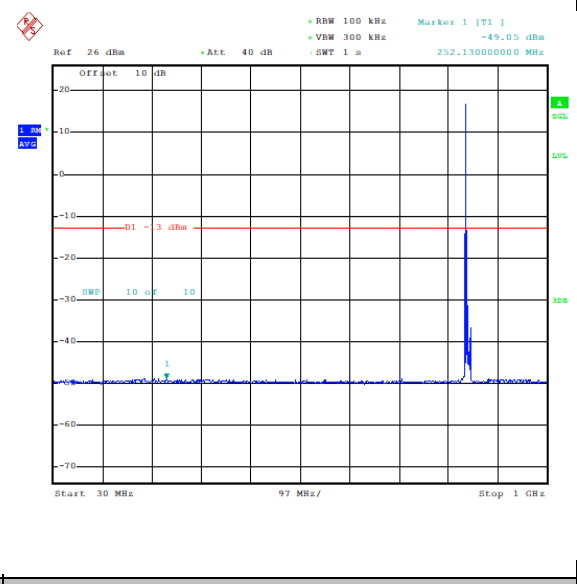

Band5_10MHz_16QAM_20600_1RB#0_0.009~0.15_5_0.009~0.15

Band5_10MHz_16QAM_20600_1RB#0_30~1000_30~1000