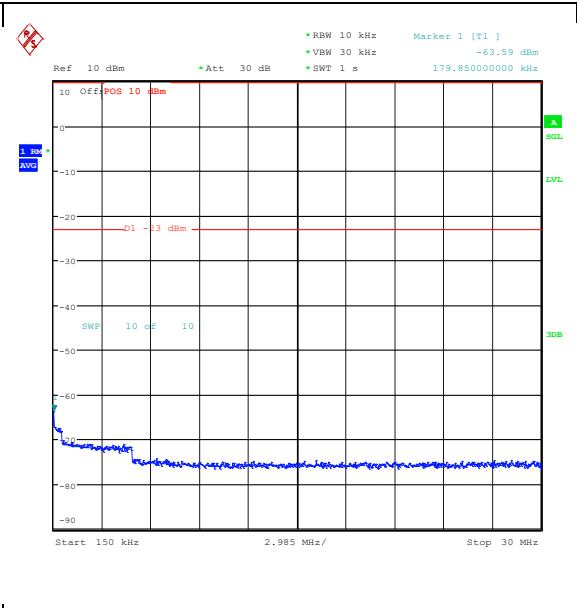

Band5_10MHz_16QAM_20450_1RB#49_3000~10
000_3000~10000

Band5_10MHz_QPSK_20450_50RB#0_0.15~30_0.15~30