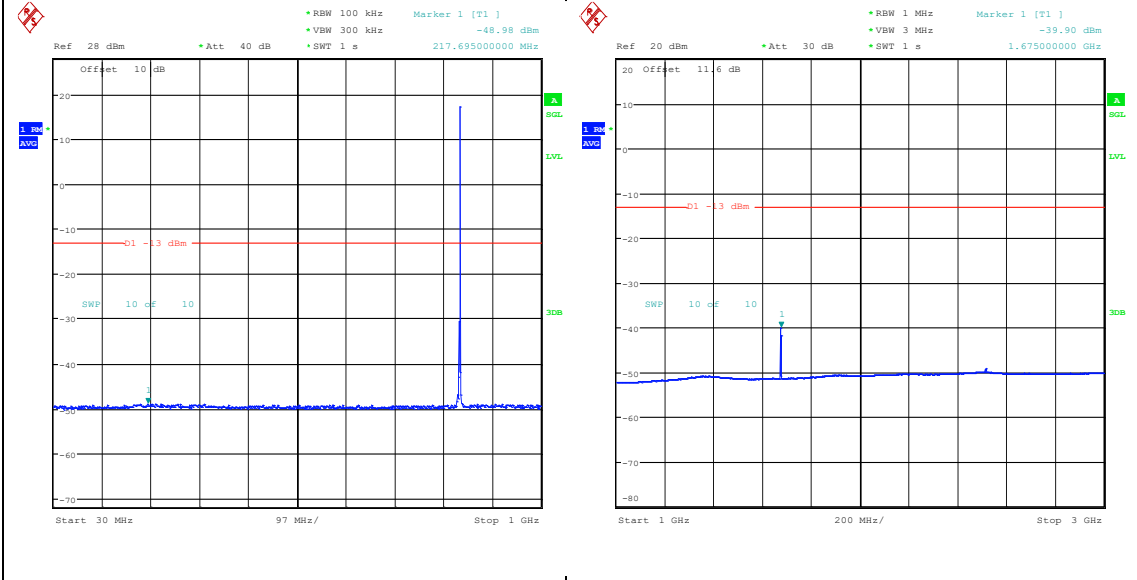

Band5_3MHz_QPSK_20525_1RB#14_0.009~0.15_0.009~0.15
Band5_3MHz_QPSK_20525_1RB#14_0.15~30_0.15~30

Band5_3MHz_QPSK_20525_1RB#14_30~1000_30~1000
Band5_3MHz_QPSK_20525_1RB#14_1000~3000_1000~3000