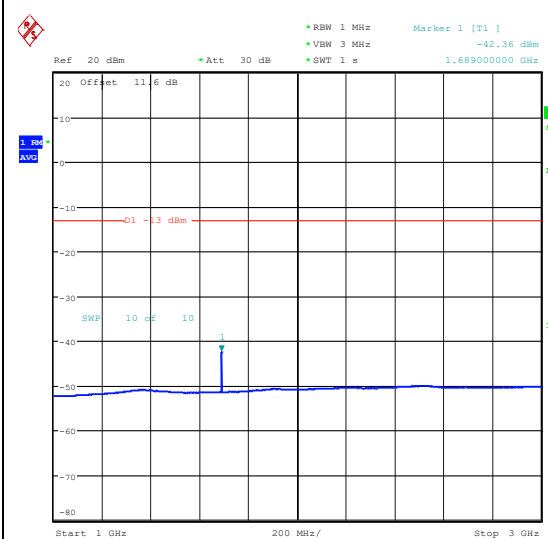

Band5_5MHz_16QAM_20625_1RB#0_0.15~30_0.15~30