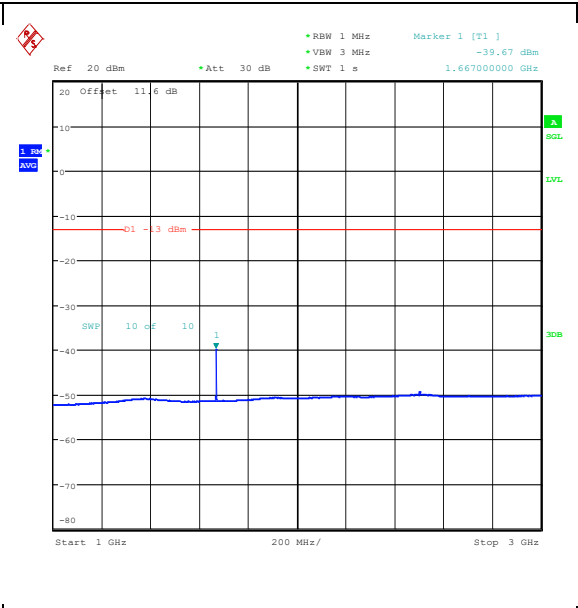

Band5_10MHz_QPSK_20450_1RB#49_0.15~30_0.15~30

Band5_10MHz_QPSK_20450_1RB#49_1000~300_0_1000~3000