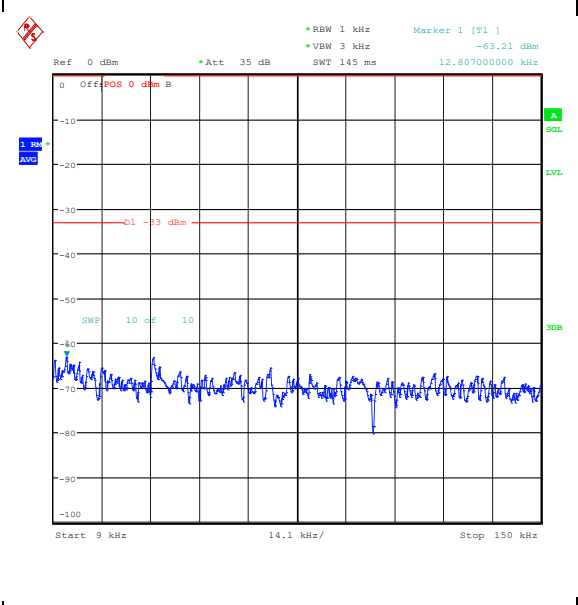

Band5_3MHz_QPSK_20635_1RB#14_0.15~30_0.15~30

Band5_3MHz_QPSK_20635_1RB#14_30~1000_30~1000

Band5_3MHz_QPSK_20635_1RB#14_1000~3000_1000~3000

Band5_3MHz_QPSK_20635_1RB#14_3000~10000_00_3000~10000

Band5_3MHz_16QAM_20635_1RB#14_0.009~0.15_5_0.009~0.15