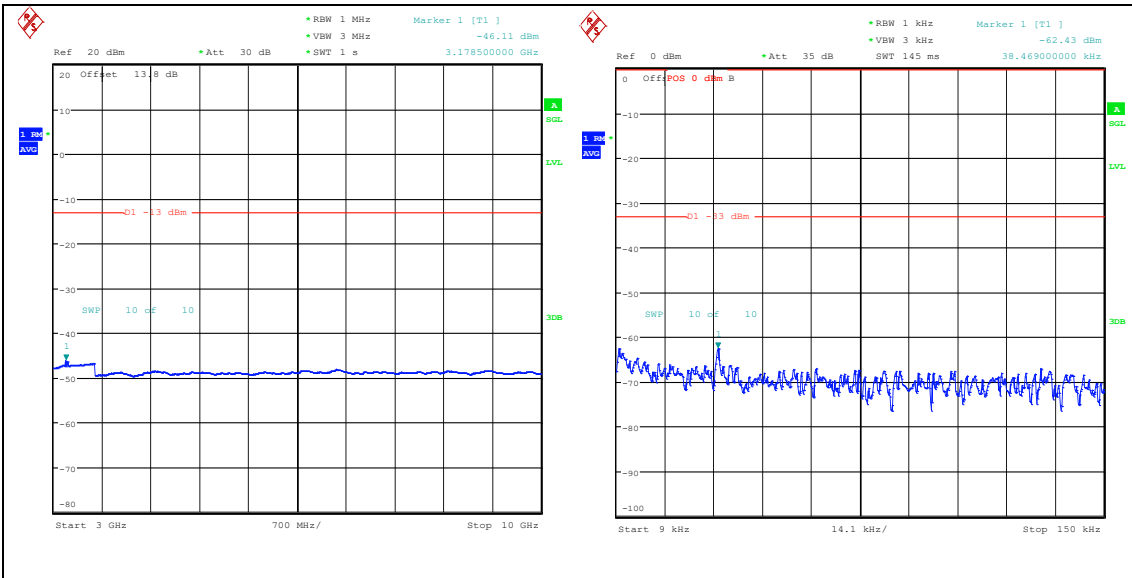

Band5_5MHz_QPSK_20625_1RB#24_30~1000_30~1000

Band5_5MHz_QPSK_20625_1RB#24_1000~3000_1000~3000

Band5_5MHz_QPSK_20625_1RB#24_3000~10000_00_3000~10000
Band5_5MHz_16QAM_20625_1RB#24_0.009~0.15_0.009~0.15