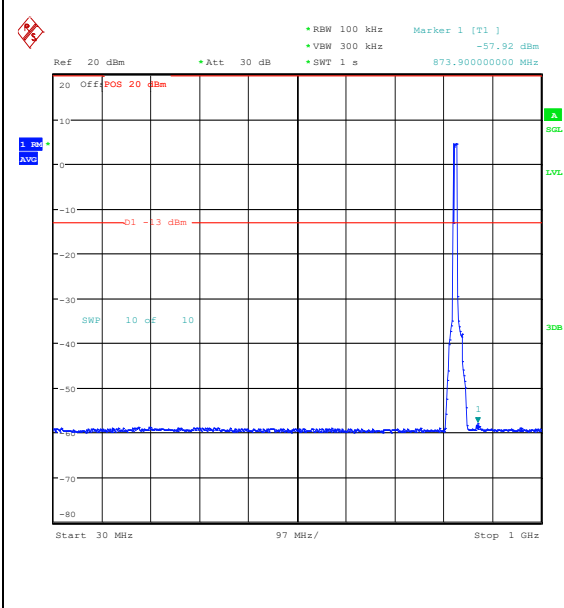

Band5_10MHz_QPSK_20450_50RB#0_0.009~0.15_0.009~0.15

Band5_10MHz_QPSK_20450_50RB#0_30~1000_30~1000