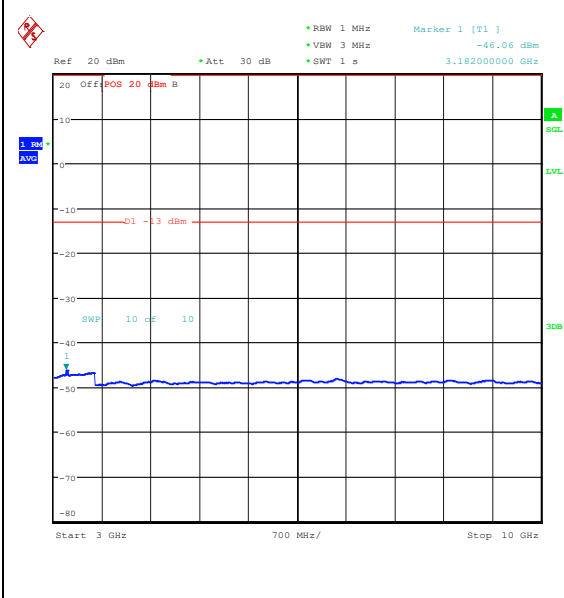

Band5_3MHz_QPSK_20525_15RB#0_30~1000_30~1000

Band5_3MHz_QPSK_20525_15RB#0_3000~1000_3000~10000