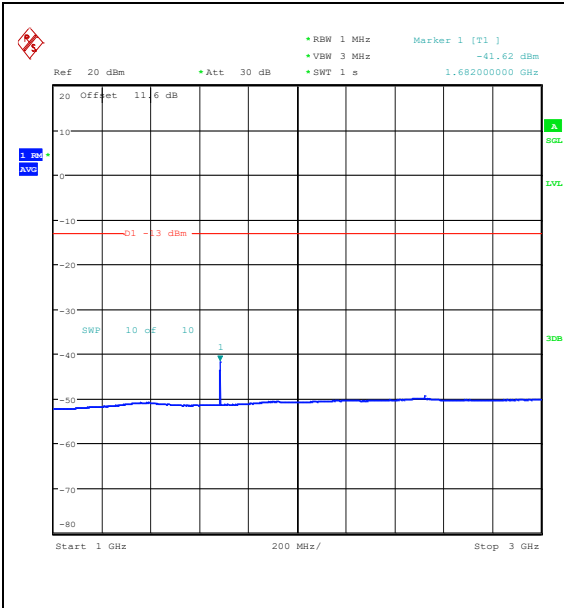

Band5_10MHz_16QAM_20525_1RB#49_0.15~30_0.15~30

Band5_10MHz_16QAM_20525_1RB#49_1000~3000_1000~3000