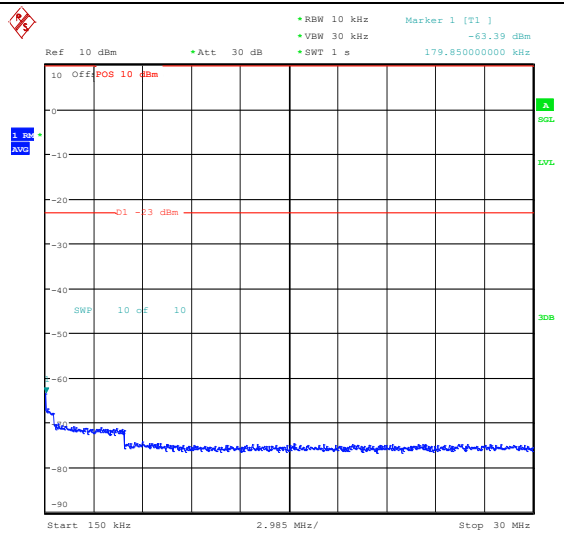

Band5_10MHz_16QAM_20600_1RB#49_3000~10000_3000~10000

Band5_10MHz_QPSK_20600_50RB#0_0.15~30_0.15~30