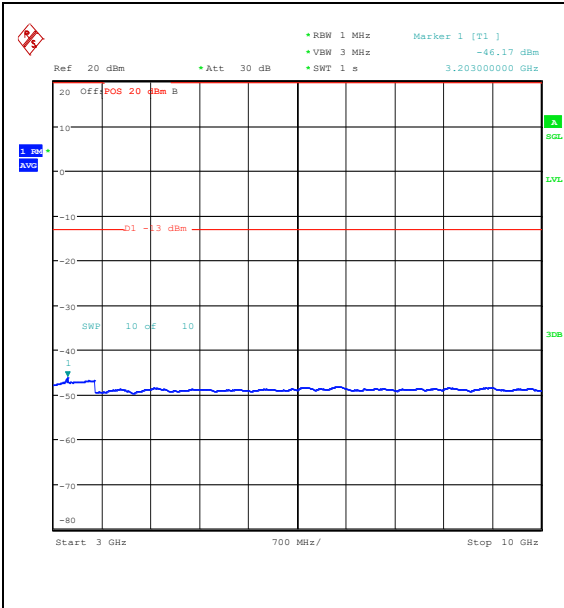

Band5_10MHz_QPSK_20450_50RB#0_0.009~0.15_0.009~0.15

Band5_10MHz_QPSK_20450_50RB#0_0.15~30_0.15~30

Band5_10MHz_QPSK_20450_50RB#0_30~1000_30~1000

Band5_10MHz_QPSK_20450_50RB#0_1000~3000_0_1000~3000

Band5_10MHz_QPSK_20450_50RB#0_3000~10000_3000~10000