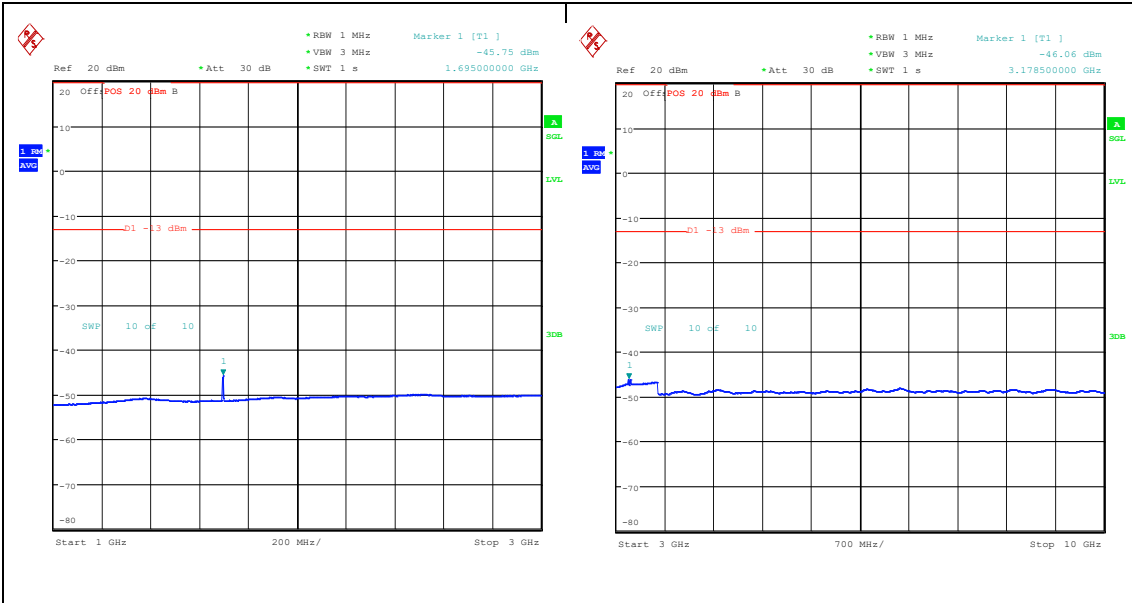

Band5_3MHz_16QAM_20635_15RB#0_0.15~30_0.15~30
Band5_3MHz_16QAM_20635_15RB#0_30~1000_30~1000

Band5_3MHz_16QAM_20635_15RB#0_1000~3000_00_1000~3000   Band5_3MHz_16QAM_20635_15RB#0_3000~10000_00_3000~10000