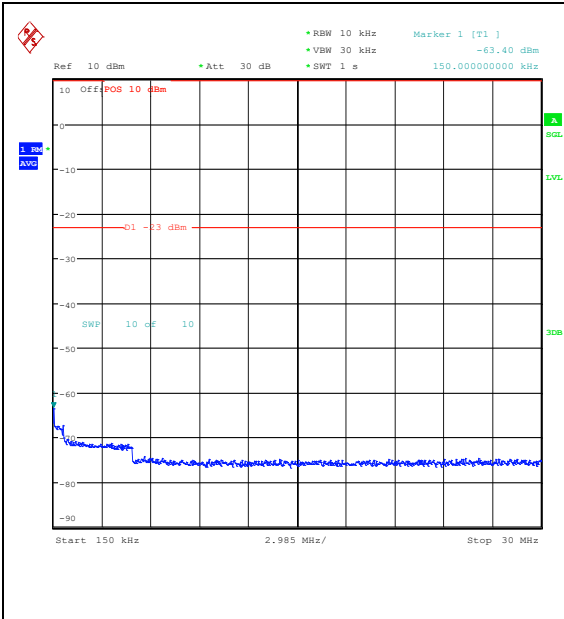

Band5_5MHz_QPSK_20425_1RB#0_30~1000_3
0~1000

Band5_5MHz_QPSK_20425_1RB#0_1000~3000_1000~3000

Band5_5MHz_QPSK_20425_1RB#0_3000~1000_0_3000~10000

Band5_5MHz_16QAM_20425_1RB#0_0.009~0.15_0.009~0.15

Band5_5MHz_16QAM_20425_1RB#0_0.15~30_0.15~30