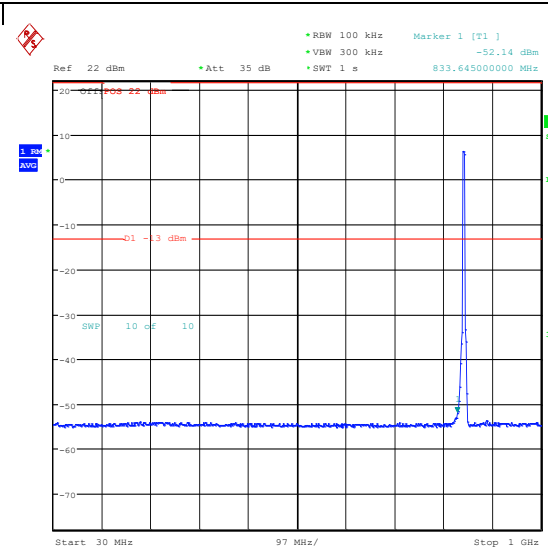

Band5_5MHz_QPSK_20625_25RB#0_1000~3000_1000~3000

Band5_5MHz_QPSK_20625_25RB#0_3000~10000_3000~10000

Band5_5MHz_16QAM_20625_25RB#0_0.009~0.15_5_0.009~0.15

Band5_5MHz_16QAM_20625_25RB#0_0.15~30_0.15~30

Band5_5MHz_16QAM_20625_25RB#0_30~1000_30~1000