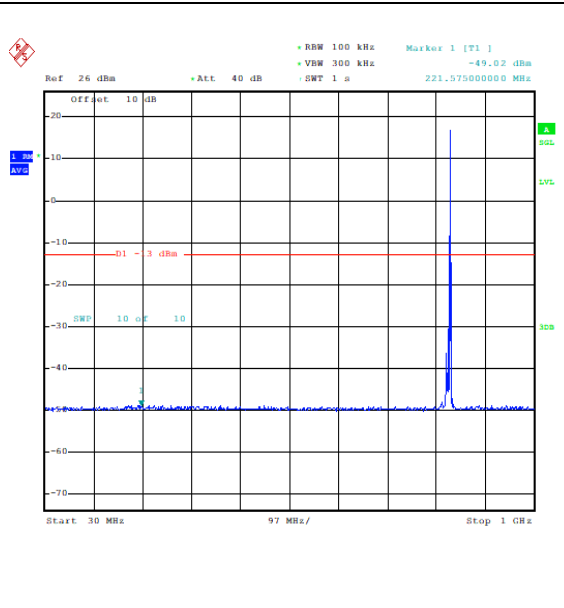

Band5_10MHz_16QAM_20450_1RB#49_0.009~0.15_0.009~0.15

Band5_10MHz_16QAM_20450_1RB#49_30~1000
_30~1000