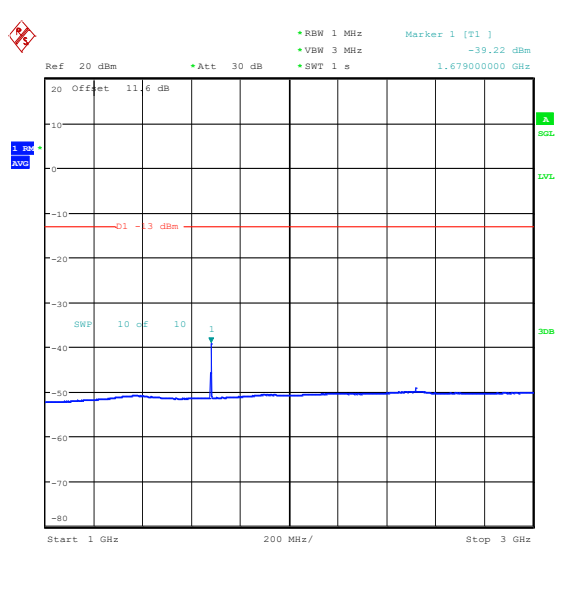

Band5_10MHz_16QAM_20525_50RB#0_3000~10
 000_3000~10000

Band5_10MHz_QPSK_20600_1RB#0_0.009~0.15
5_0.009~0.15

Band5_10MHz_QPSK_20600_1RB#0_0.15~30_0.
15~30

Band5_10MHz_QPSK_20600_1RB#0_30~1000_
30~1000

Band5_10MHz_QPSK_20600_1RB#0_1000~3000_
_1000~3000