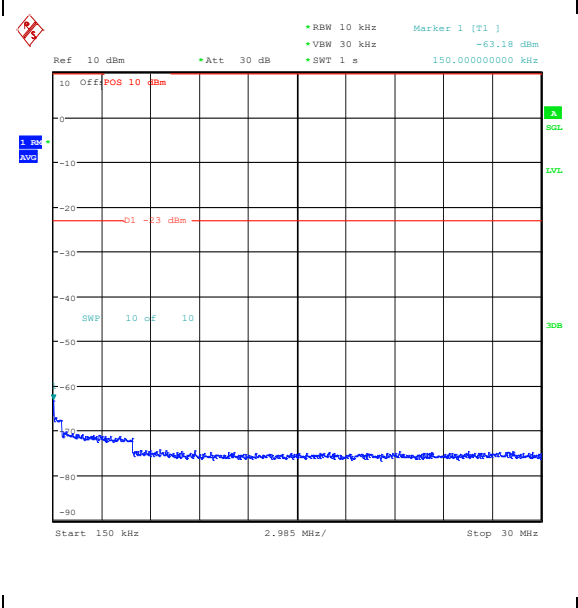

Band5_10MHz_16QAM_20525_1RB#49_3000~10000_000_3000~10000

Band5_10MHz_QPSK_20525_50RB#0_0.15~30_0.15~30