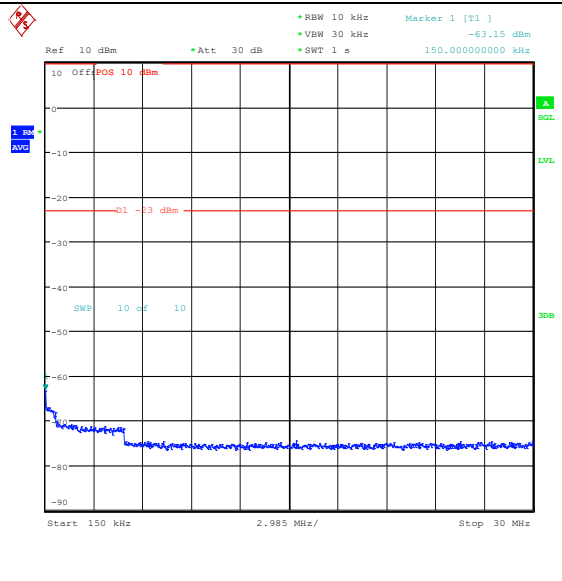

Band5_5MHz_QPSK_20525_1RB#0_0.15~30_0.15~30