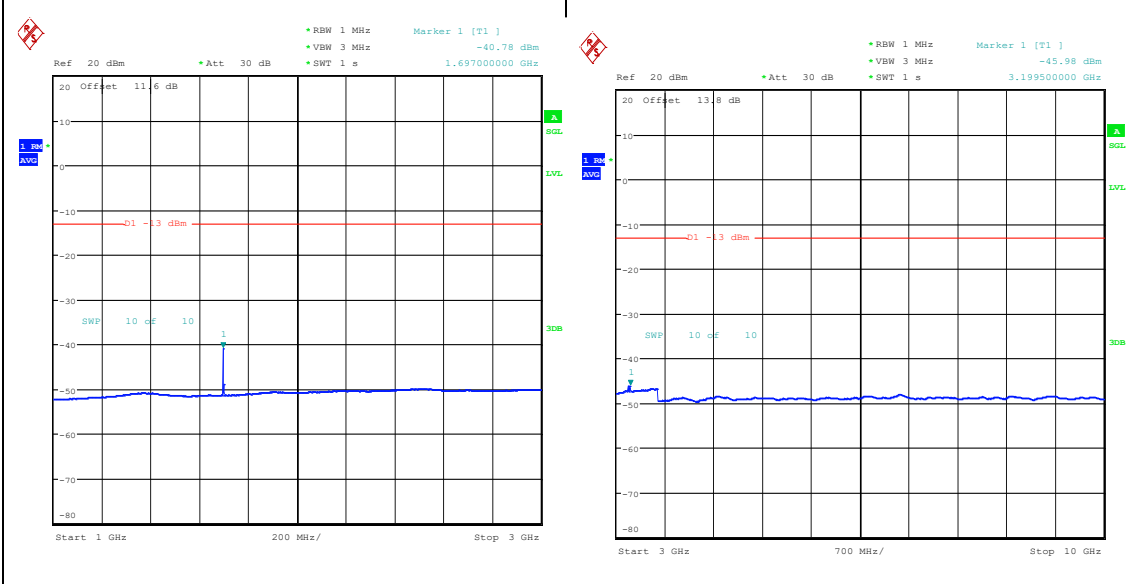

Band5_10MHz_QPSK_20600_1RB#49_3000~10_000_3000~10000

Band5_10MHz_16QAM_20600_1RB#49_0.009~0.15_0.009~0.15

Band5_10MHz_16QAM_20600_1RB#49_0.15~30_0.15~30

Band5_10MHz_16QAM_20600_1RB#49_30~1000_30~1000

Band5_10MHz_16QAM_20600_1RB#49_1000~3000_1000~3000