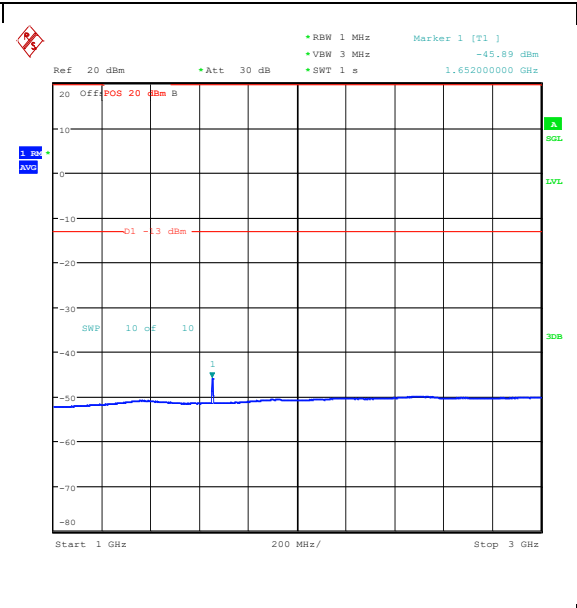

Band5_5MHz_QPSK_20425_25RB#0_0.15~30_0.15~30_15~30

Band5_5MHz_QPSK_20425_25RB#0_1000~3000_1000~3000