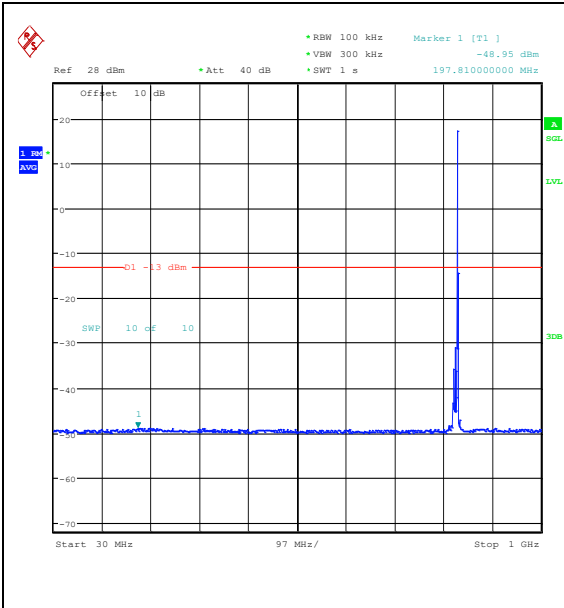

Band5_10MHz_QPSK_20450_1RB#49_0.009~0.15_0.009~0.15

Band5_10MHz_QPSK_20450_1RB#49_30~1000_30~1000