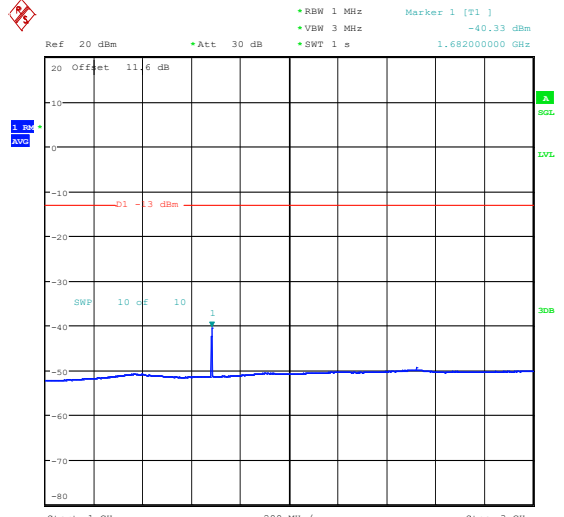

Band5_10MHz_QPSK_20525_1RB#49_0.15~30_0.15~30

Band5_10MHz_QPSK_20525_1RB#49_1000~3000_0_1000~3000