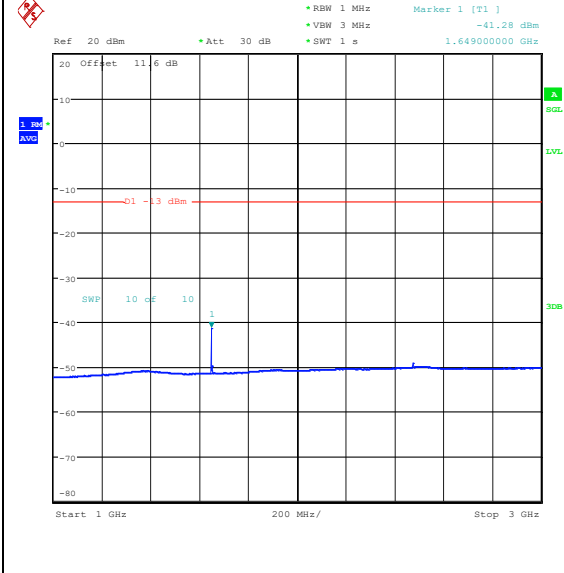

Band5_5MHz_16QAM_20425_1RB#0_0.15~30_0.15~30

Band5_5MHz_16QAM_20425_1RB#0_1000~3000_0_1000~3000