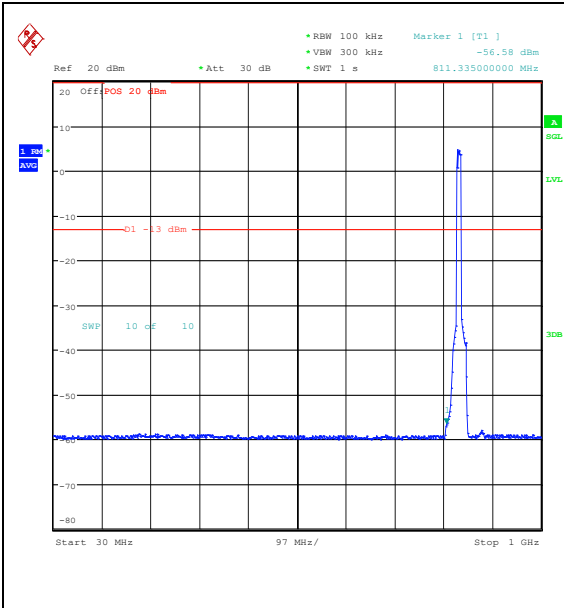

Band5_10MHz_QPSK_20525_50RB#0_0.009~0.15_0.009~0.15

Band5_10MHz_QPSK_20525_50RB#0_30~1000
_30~1000