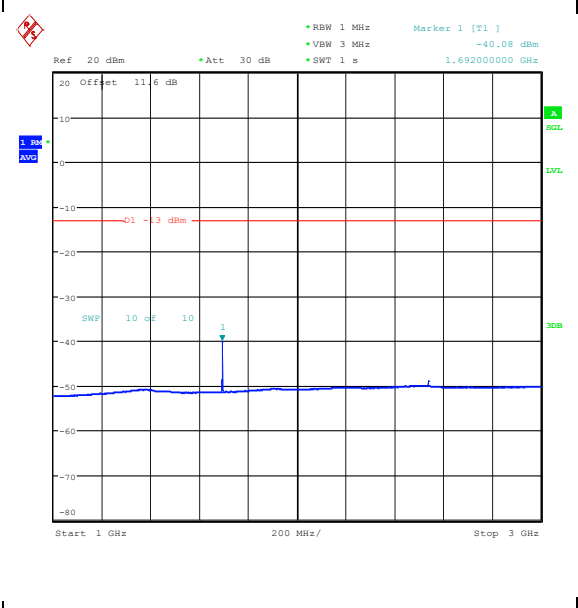

Band5_3MHz_QPSK_20635_1RB#0_0.15~30_0.15
5~30

Band5_3MHz_QPSK_20635_1RB#0_1000~3000
1000~3000