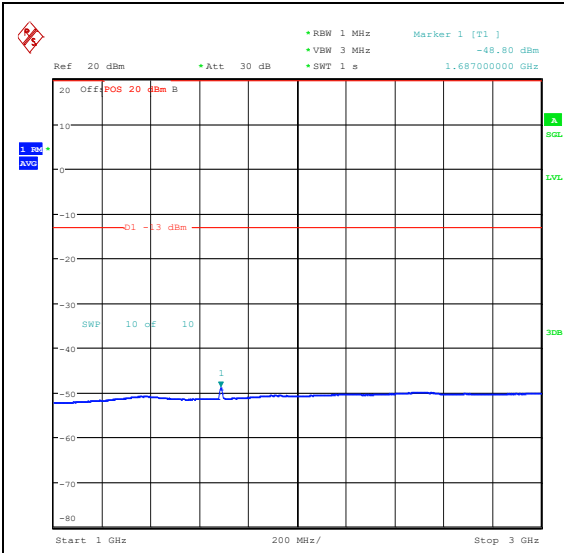

Band5_10MHz_QPSK_20600_50RB#0_3000~10000_3000~10000

Band5_10MHz_16QAM_20600_50RB#0_0.009~0.15_0.009~0.15

Band5_10MHz_16QAM_20600_50RB#0_0.15~30_0.15~30

Band5_10MHz_16QAM_20600_50RB#0_30~1000_30~1000

Band5_10MHz_16QAM_20600_50RB#0_1000~3000_1000~3000