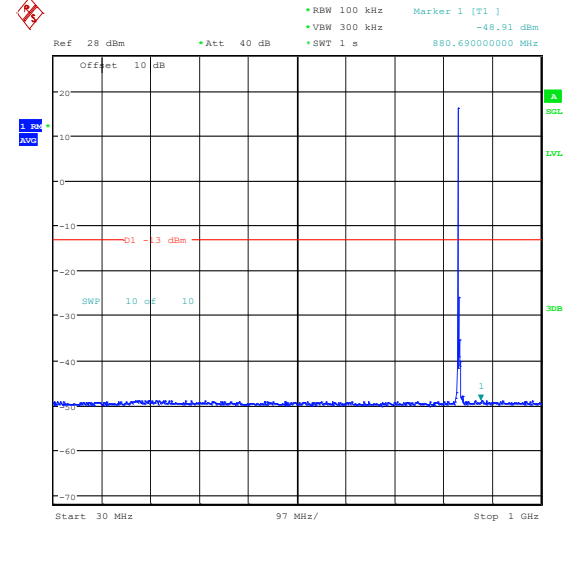

Band5_5MHz_QPSK_20525_1RB#0_0.15~30_0.15~30

Band5_5MHz_QPSK_20525_1RB#0_30~1000_30~1000

Band5_5MHz_QPSK_20525_1RB#0_1000~3000_1000~3000

Band5_5MHz_QPSK_20525_1RB#0_3000~1000
 0_3000~10000

Band5_5MHz_16QAM_20525_1RB#0_0.009~0.15
 _0.009~0.15