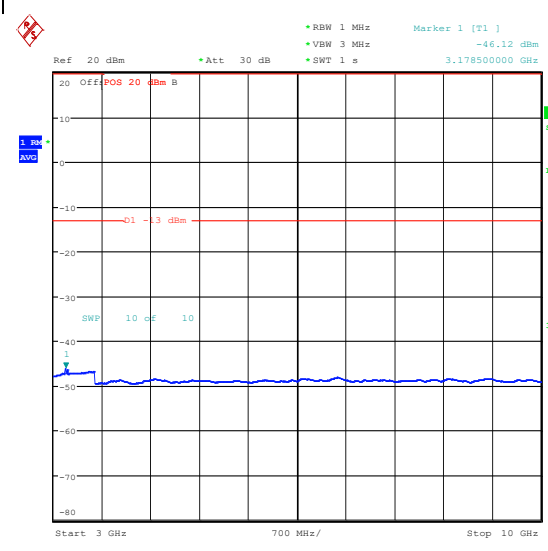

Band5_5MHz_16QAM_20625_25RB#0_30~1000_30~1000