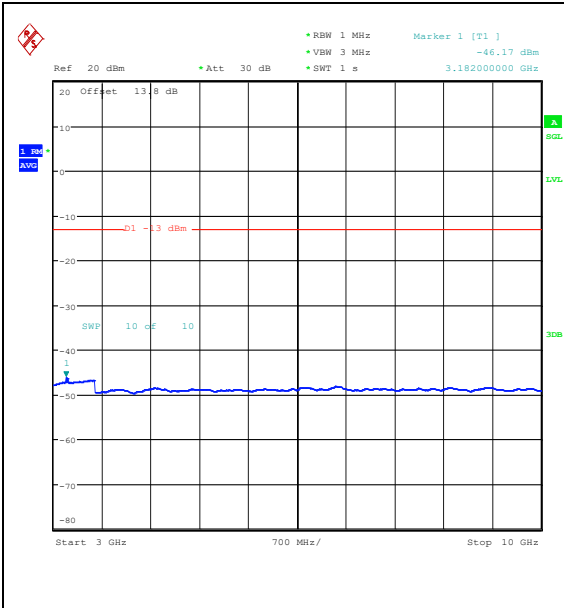

Band5_5MHz_QPSK_20425_1RB#24_30~1000_
30~1000

Band5_5MHz_QPSK_20425_1RB#24_3000~10000_3000~10000