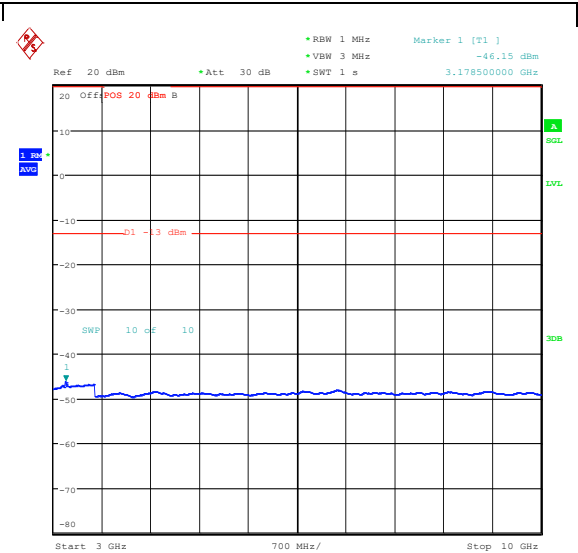

Band5_10MHz_QPSK_20600_50RB#0_3000~10000_3000~10000

Band5_10MHz_16QAM_20600_50RB#0_0.009~0.15_0.009~0.15

Band5_10MHz_16QAM_20600_50RB#0_0.15~30_0.15~30

Band5_10MHz_16QAM_20600_50RB#0_30~1000_30~1000

Band5_10MHz_16QAM_20600_50RB#0_1000~3000_1000~3000