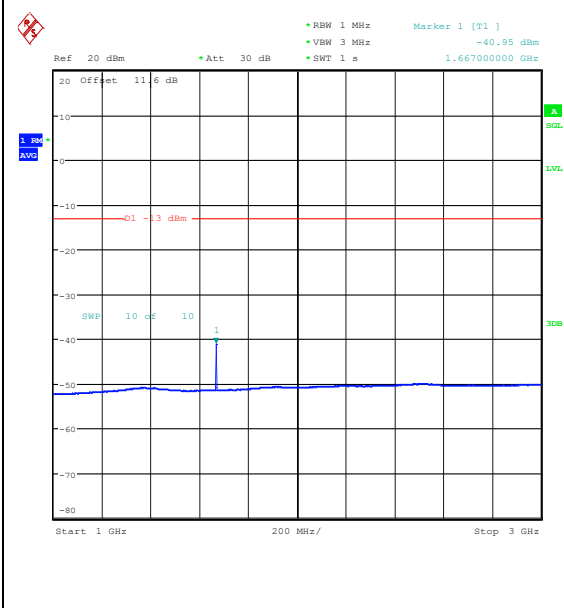

Band5_10MHz_16QAM_20450_1RB#49_0.15~3
0_0.15~30

Band5_10MHz_16QAM_20450_1RB#49_1000~3
000_1000~3000