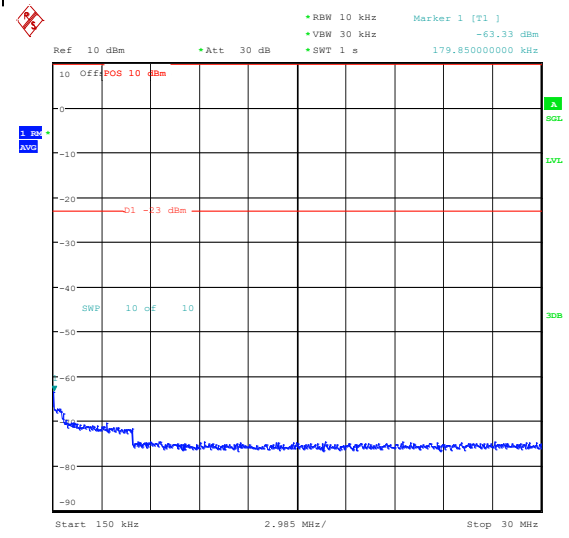

Band5_5MHz_16QAM_20425_1RB#24_0.15~30_0.15~30

Band5_5MHz_16QAM_20425_1RB#24_30~1000_30~1000

Band5_5MHz_16QAM_20425_1RB#24_1000~3000_1000~3000

Band5_5MHz_16QAM_20425_1RB#24_3000~10000_3000~10000

Band5_5MHz_QPSK_20425_25RB#0_0.009~0.15_5_0.009~0.15