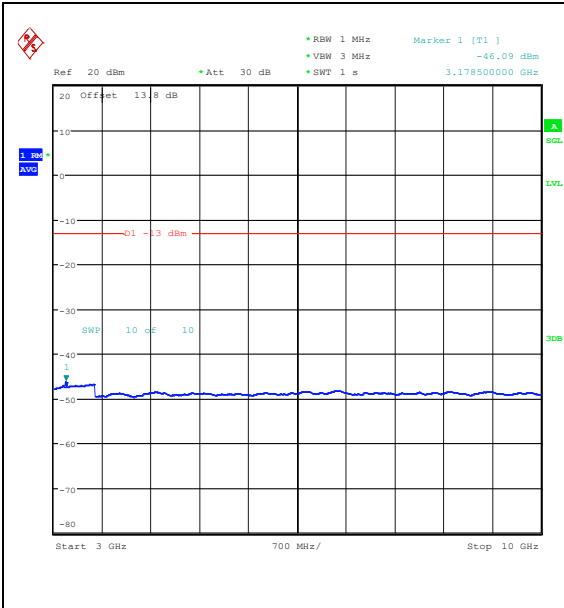

Band5_10MHz_16QAM_20525_50RB#0_3000~10
 000_3000~10000

Band5_10MHz_QPSK_20600_1RB#0_0.009~0.15
5_0.009~0.15

Band5_10MHz_QPSK_20600_1RB#0_0.15~30_0.
15~30

Band5_10MHz_QPSK_20600_1RB#0_30~1000_
30~1000

Band5_10MHz_QPSK_20600_1RB#0_1000~3000_
_1000~3000