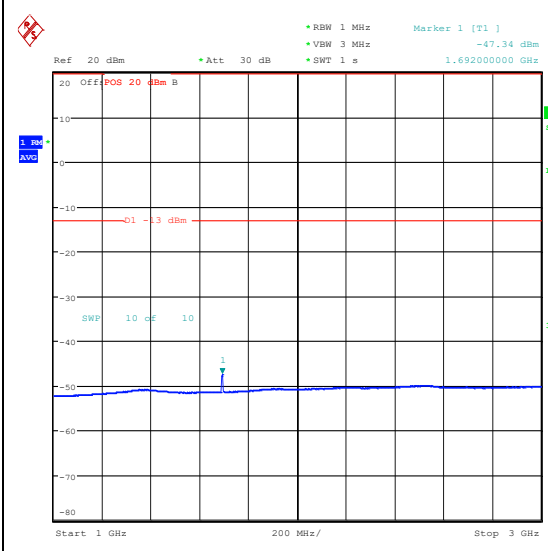

Band5_5MHz_QPSK_20625_25RB#0_1000~3000_1000~3000

Band5_5MHz_QPSK_20625_25RB#0_3000~10000_3000~10000

Band5_5MHz_16QAM_20625_25RB#0_0.009~0.15_5_0.009~0.15

Band5_5MHz_16QAM_20625_25RB#0_0.15~30_0.15~30

Band5_5MHz_16QAM_20625_25RB#0_30~1000_30~1000