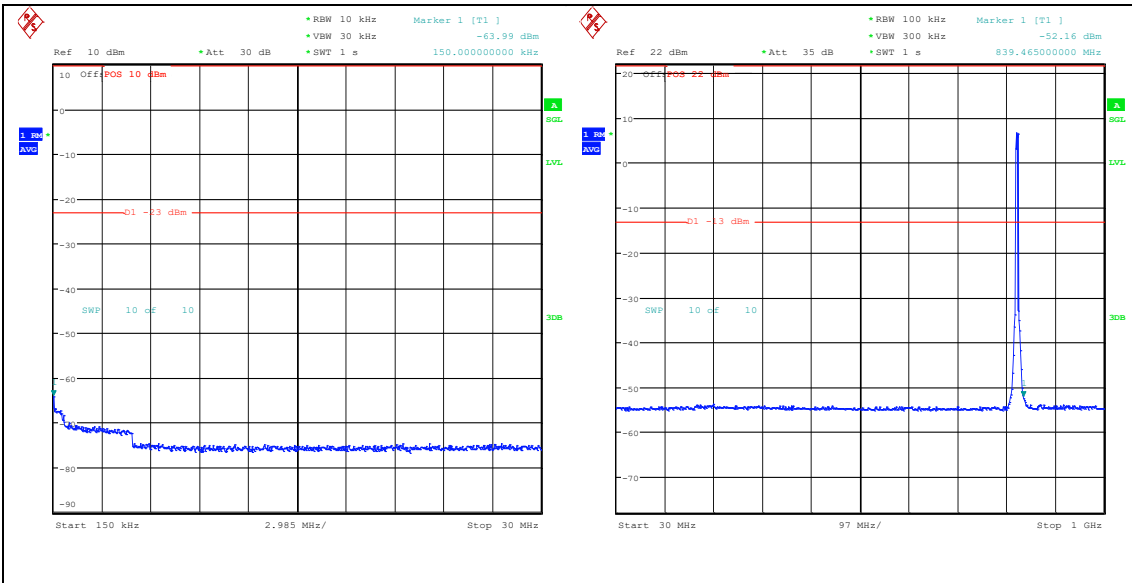

Band5_5MHz_QPSK_20425_25RB#0_0.15~30_0.15~30_15~30

Band5_5MHz_QPSK_20425_25RB#0_30~1000_30~1000

Band5_5MHz_QPSK_20425_25RB#0_1000~3000_1000~3000

Band5_5MHz_QPSK_20425_25RB#0_3000~10000_3000~10000

Band5_5MHz_16QAM_20425_25RB#0_0.009~0.15_0.009~0.15