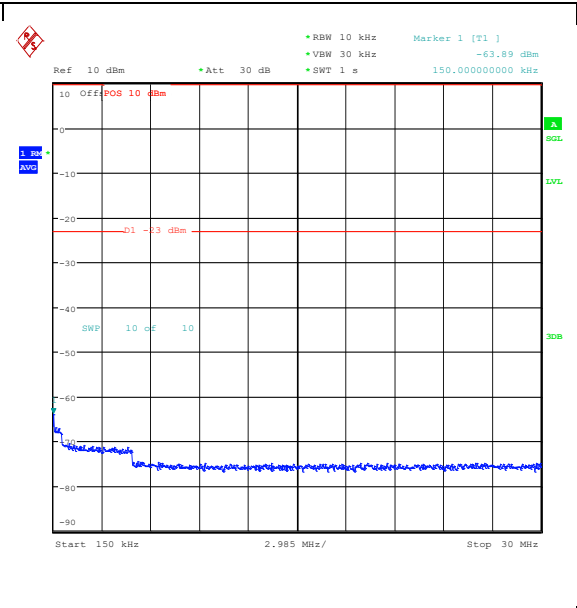

Band5_5MHz_16QAM_20625_25RB#0_3000~10000_3000~10000

Band5_10MHz_QPSK_20450_1RB#0_0.15~30_0.
15~30