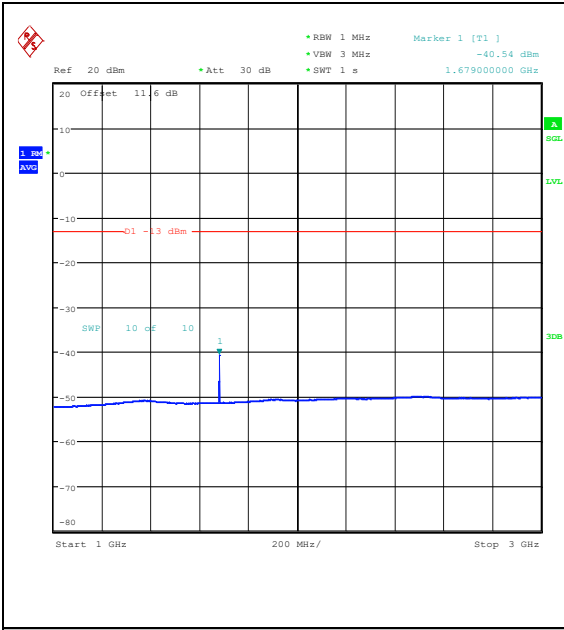

Band5_10MHz_16QAM_20600_1RB#0_0.15~30_0.15~30

Band5_10MHz_16QAM_20600_1RB#0_1000~3000_00_1000~3000