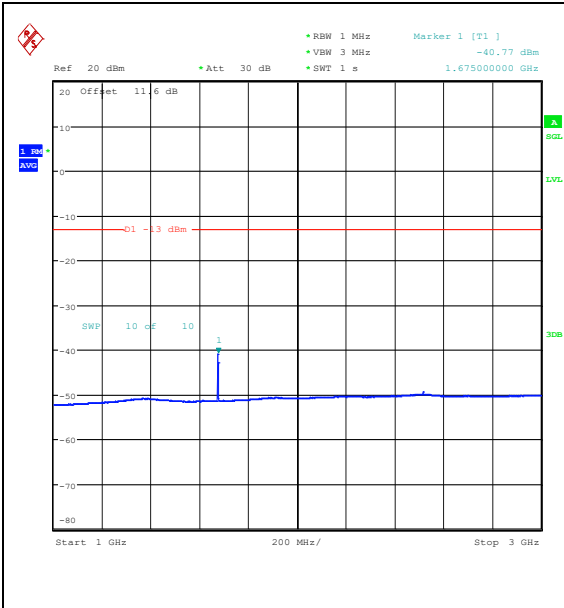

Band5_3MHz_16QAM_20525_1RB#14_0.15~30_0.15~30

Band5_3MHz_16QAM_20525_1RB#14_1000~3000_00_1000~3000