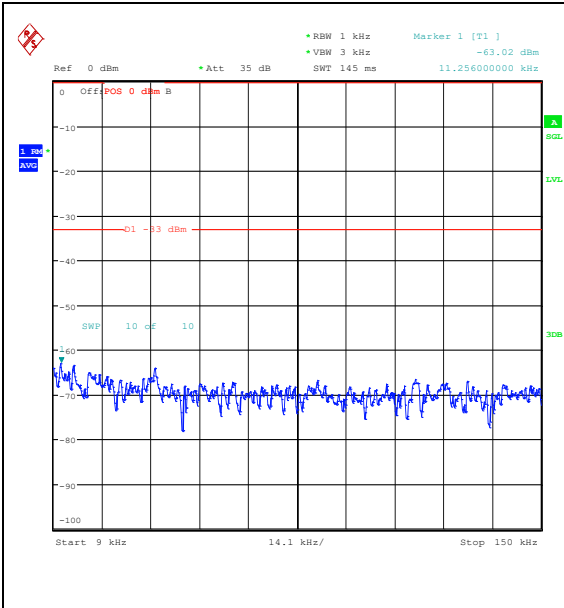

Band5_5MHz_16QAM_20425_1RB#0_1000~3000_0_1000~3000

Band5_5MHz_QPSK_20425_1RB#24_0.009~0.15
5_0.009~0.15