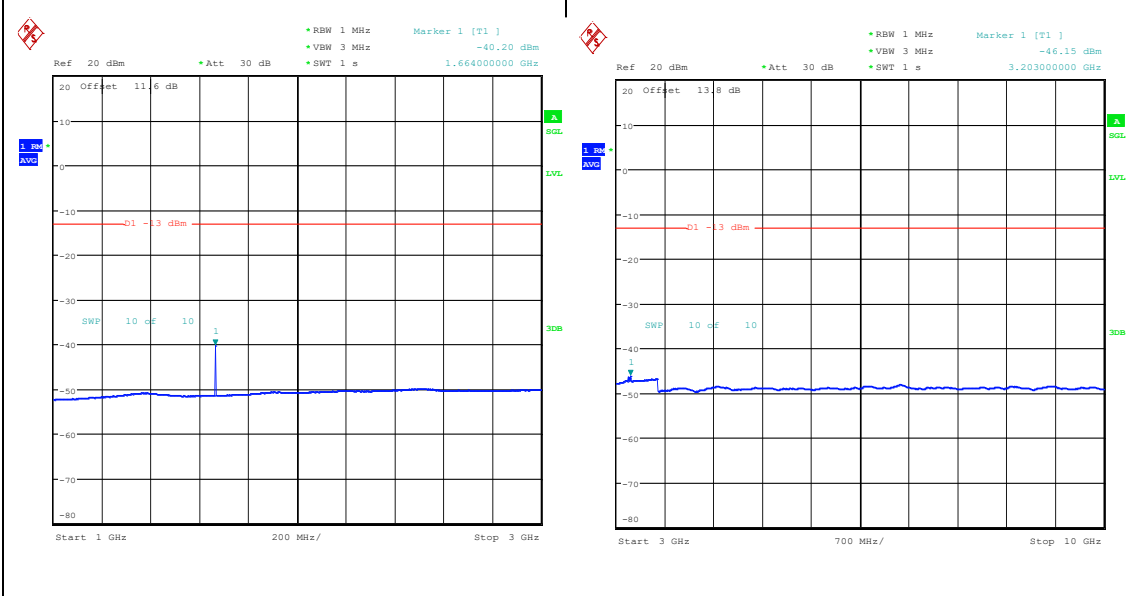

Band5_10MHz_16QAM_20525_1RB#0_0.15~30_0.15~30

Band5_10MHz_16QAM_20525_1RB#0_30~1000_30~1000

Band5_10MHz_16QAM_20525_1RB#0_1000~3000_1000~3000

Band5_10MHz_16QAM_20525_1RB#0_3000~10000_3000~10000