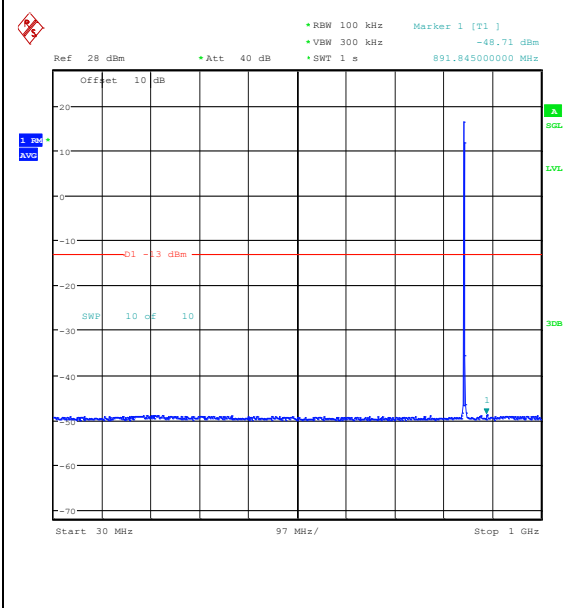

Band5_3MHz_QPSK_20635_1RB#0_0.009~0.15
_0.009~0.15

Band5_3MHz_QPSK_20635_1RB#0_30~1000_30
0~1000