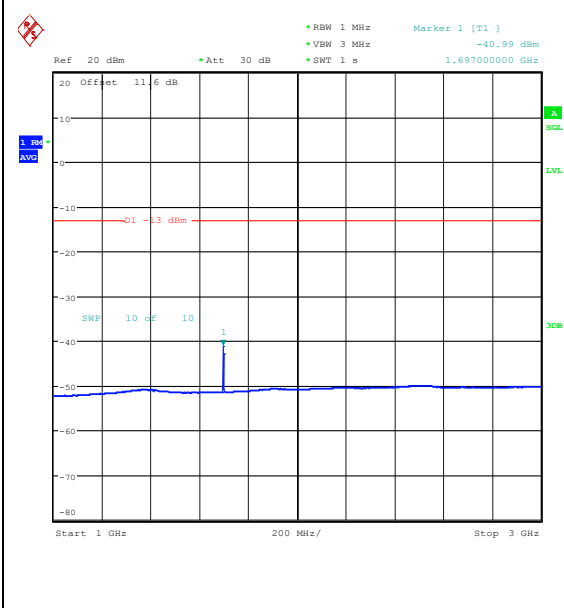

Band5_3MHz_16QAM_20635_1RB#14_0.15~30_0.15~30

Band5_3MHz_16QAM_20635_1RB#14_1000~3000_1000~3000