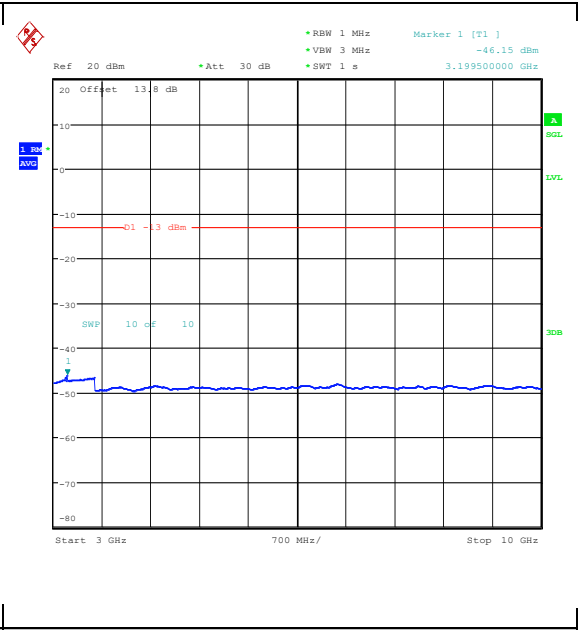

Band5_10MHz_QPSK_20600_1RB#0_3000~10000_00_3000~10000

Band5_10MHz_16QAM_20600_1RB#0_0.009~0.15_5_0.009~0.15

Band5_10MHz_16QAM_20600_1RB#0_0.15~30_0.15~30

Band5_10MHz_16QAM_20600_1RB#0_30~1000_30~1000

Band5_10MHz_16QAM_20600_1RB#0_1000~3000_00_1000~3000