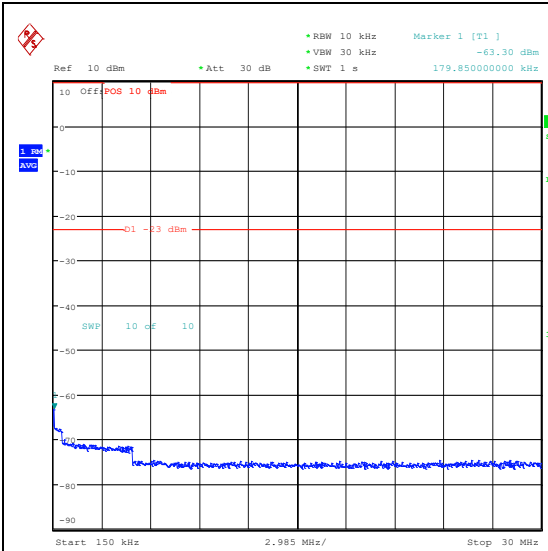

Band5_5MHz_QPSK_20625_1RB#0_30~1000_3
 0~1000

Band5_5MHz_QPSK_20625_1RB#0_1000~3000_
 1000~3000

Band5_5MHz_QPSK_20625_1RB#0_3000~1000
 0_3000~10000

Band5_5MHz_16QAM_20625_1RB#0_0.009~0.15
 _0.009~0.15

Band5_5MHz_16QAM_20625_1RB#0_0.15~30_0.15~30