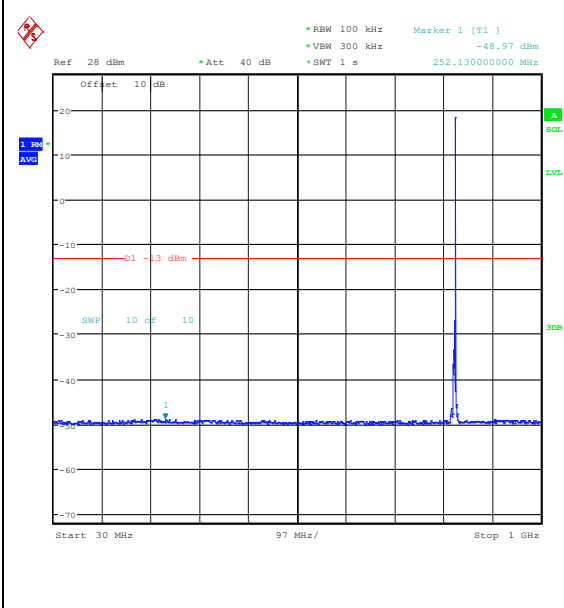

Band5_5MHz_QPSK_20425_1RB#24_0.009~0.15
5_0.009~0.15

Band5_5MHz_QPSK_20425_1RB#24_30~1000_
30~1000