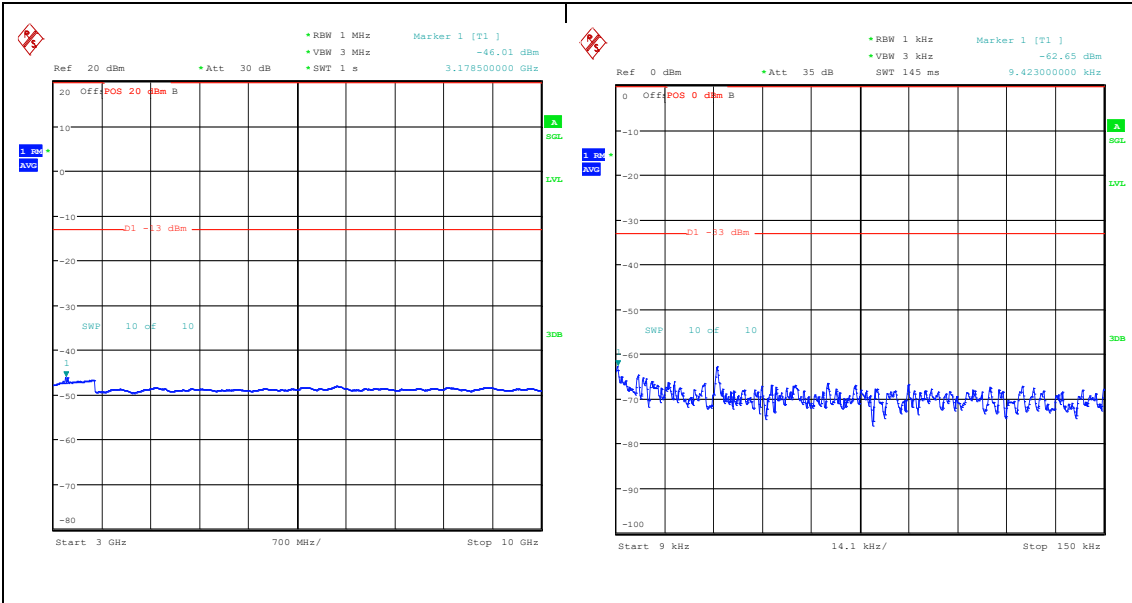

Band5_3MHz_QPSK_20635_15RB#0_30~1000_
30~1000

Band5_3MHz_QPSK_20635_15RB#0_1000~3000_
_1000~3000

Band5_3MHz_QPSK_20635_15RB#0_3000~10000_3000~10000
Band5_3MHz_16QAM_20635_15RB#0_0.009~0.15_5_0.009~0.15