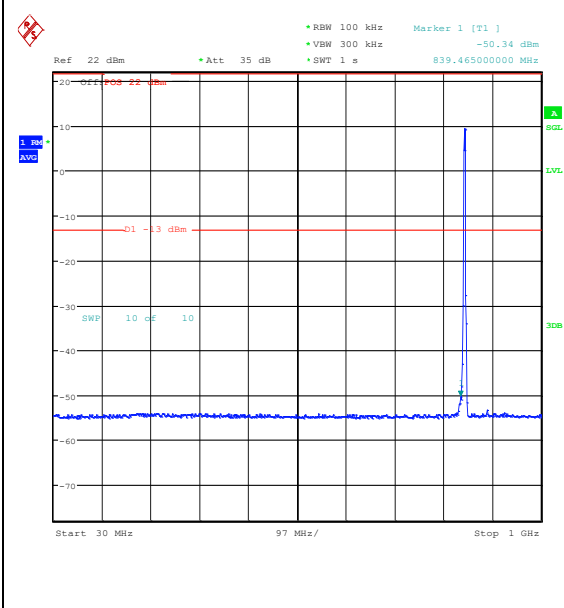

Band5_3MHz_QPSK_20635_15RB#0_0.009~0.15
5_0.009~0.15

Band5_3MHz_QPSK_20635_15RB#0_30~1000_
30~1000