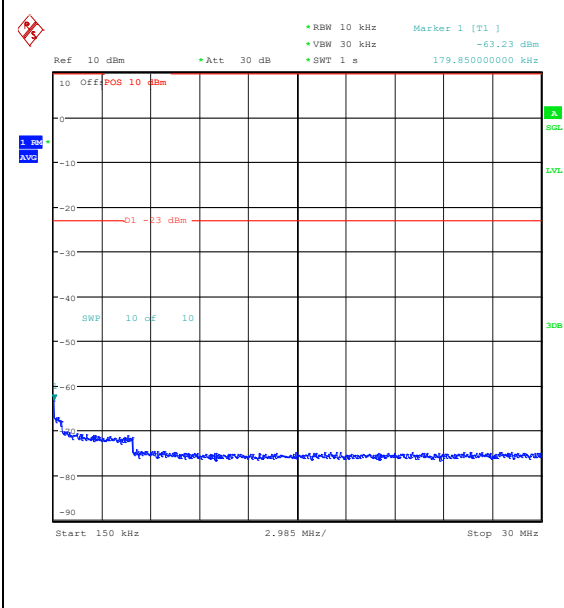

Band5_10MHz_QPSK_20600_50RB#0_3000~10000_3000~10000

Band5_10MHz_16QAM_20600_50RB#0_0.15~30_0.15~30