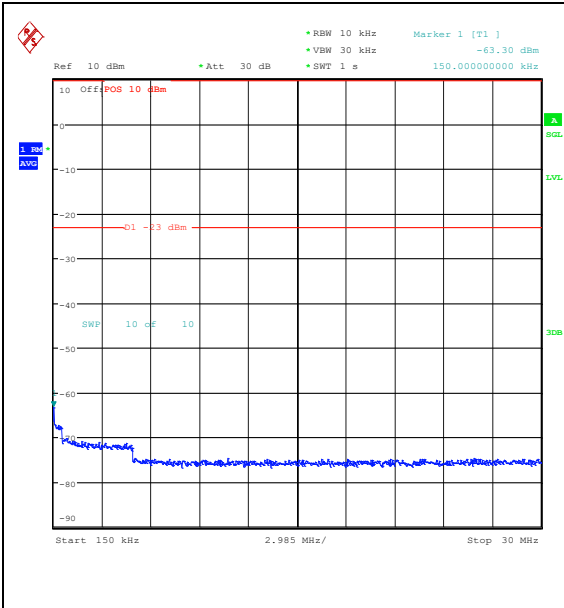

Band5_10MHz_QPSK_20450_1RB#49_0.15~30_0.15~30

Band5_10MHz_QPSK_20450_1RB#49_30~1000_30~1000

Band5_10MHz_QPSK_20450_1RB#49_1000~300_0_1000~3000

Band5_10MHz_QPSK_20450_1RB#49_3000~10000_000_3000~10000

Band5_10MHz_16QAM_20450_1RB#49_0.009~0.15_0.009~0.15