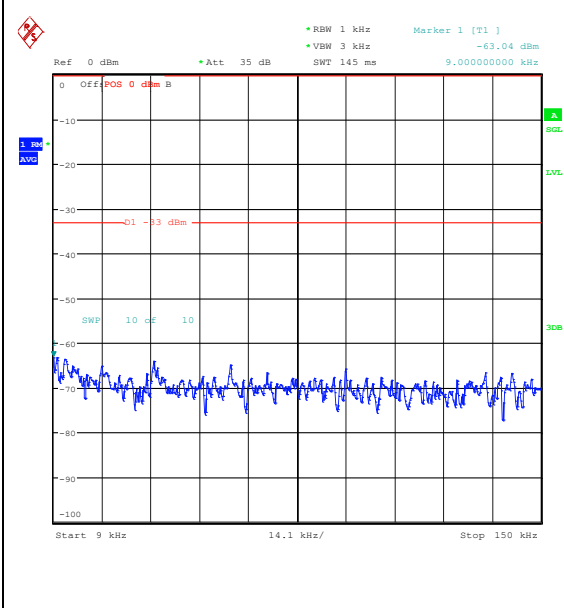

Band5_3MHz_16QAM_20525_1RB#14_0.15~30_0.15~30

Band5_3MHz_16QAM_20525_1RB#14_30~1000_30~1000

Band5_3MHz_16QAM_20525_1RB#14_1000~3000_00_1000~3000

Band5_3MHz_16QAM_20525_1RB#14_3000~10000_00_3000~10000

Band5_3MHz_QPSK_20525_15RB#0_0.009~0.15_5_0.009~0.15