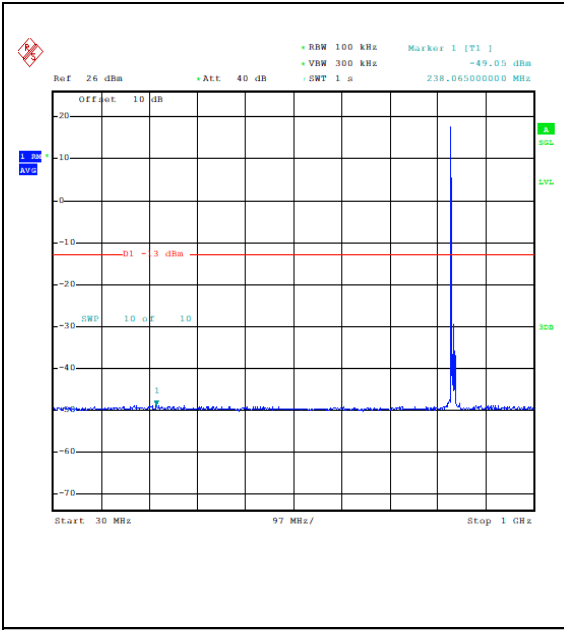

Band5_10MHz_QPSK_20525_1RB#0_0.009~0.15_5_0.009~0.15

Band5_10MHz_QPSK_20525_1RB#0_30~1000_30~1000