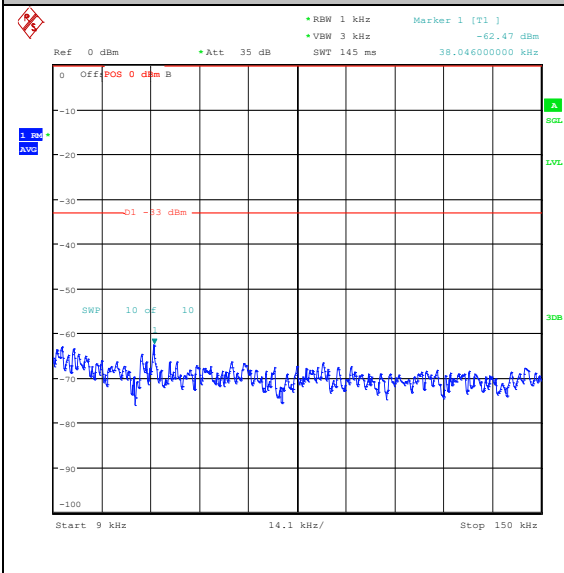

Band5_3MHz_16QAM_20635_1RB#0_0.15~30_0.15~30

Band5_3MHz_16QAM_20635_1RB#0_30~1000_30~1000

Band5_3MHz_16QAM_20635_1RB#0_1000~3000_0_1000~3000

Band5_3MHz_16QAM_20635_1RB#0_3000~10000_0_3000~10000

Band5_3MHz_QPSK_20635_1RB#14_0.009~0.15_5_0.009~0.15