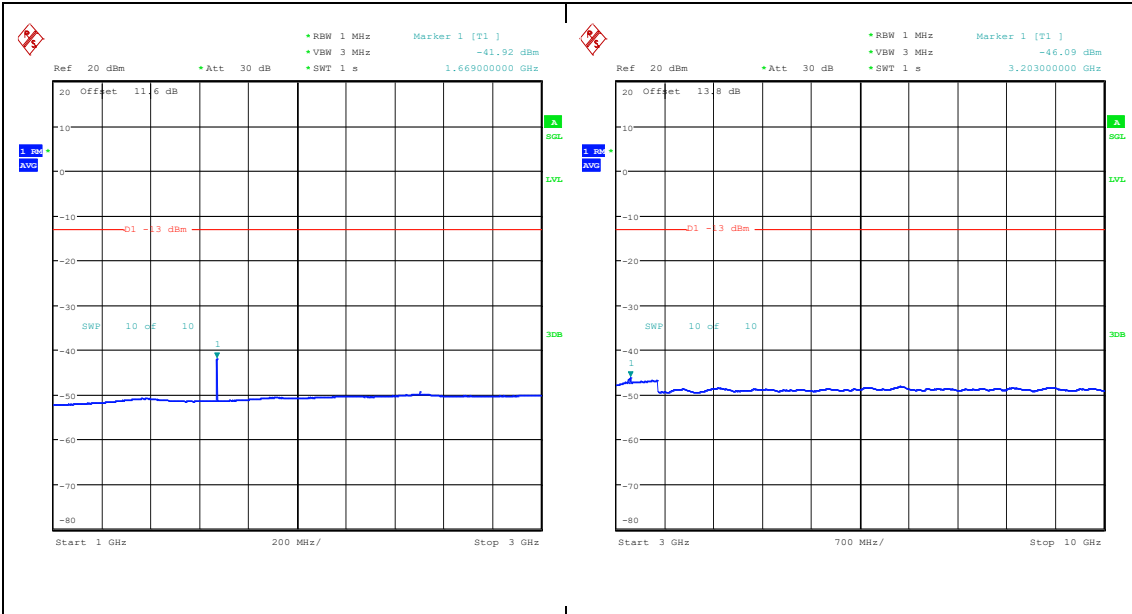

Band5_5MHz_16QAM_20525_1RB#0_0.15~30
0.15~30

Band5_5MHz_16QAM_20525_1RB#0_30~1000_3
0~1000

Band5_5MHz_16QAM_20525_1RB#0_1000~3000_1000~3000   Band5_5MHz_16QAM_20525_1RB#0_3000~10000_3000~10000