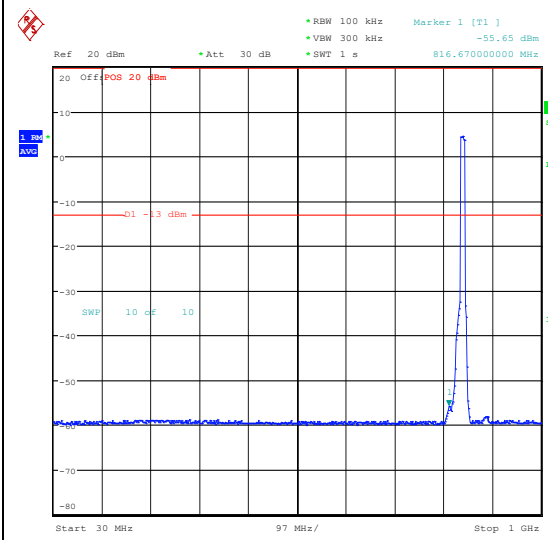

Band5_10MHz_QPSK_20600_50RB#0_0.009~0.15_0.009~0.15

Band5_10MHz_QPSK_20600_50RB#0_30~1000_30~1000