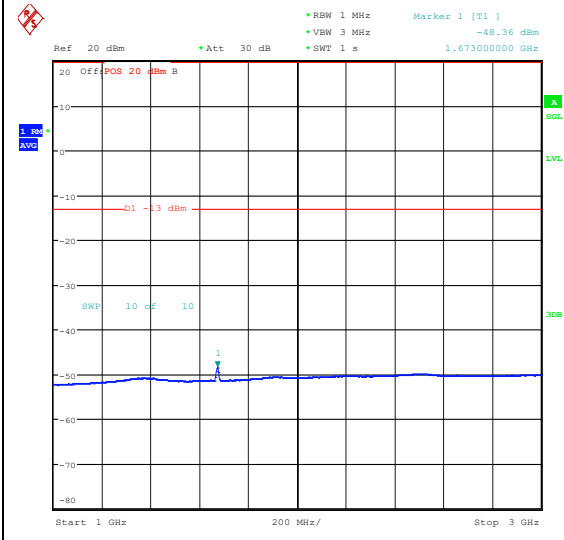

Band5_10MHz_16QAM_20525_50RB#0_0.15~3
0_0.15~30

Band5_10MHz_16QAM_20525_50RB#0_1000~3
000_1000~3000