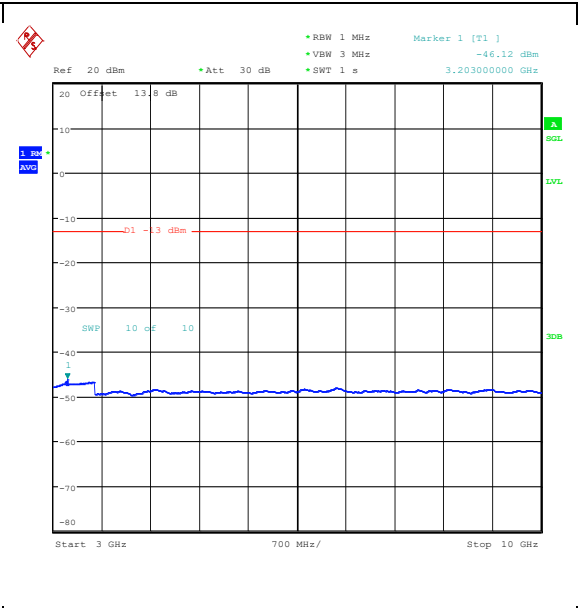

Band5_3MHz_16QAM_20635_1RB#0_30~1000_30~1000

Band5_3MHz_16QAM_20635_1RB#0_3000~10000_0_3000~10000