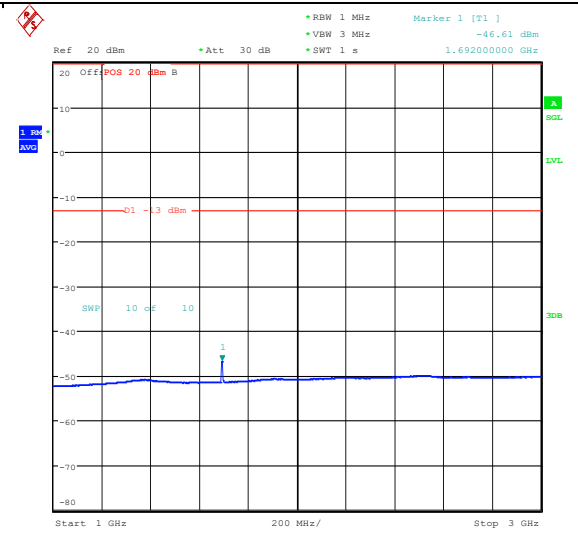

Band5_5MHz_16QAM_20625_1RB#24_1000~3000_1000~3000

Band5_5MHz_16QAM_20625_1RB#24_3000~10000_3000~10000

Band5_5MHz_QPSK_20625_25RB#0_0.009~0.15_0.009~0.15

Band5_5MHz_QPSK_20625_25RB#0_0.15~30_0.15~30

Band5_5MHz_QPSK_20625_25RB#0_30~1000_30~1000