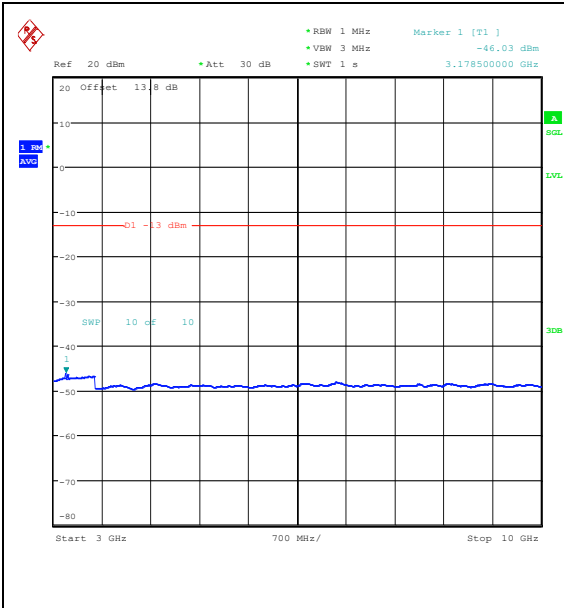

Band5_10MHz_QPSK_20525_1RB#49_0.009~0.15_0.009~0.15

Band5_10MHz_QPSK_20525_1RB#49_0.15~30_0.15~30

Band5_10MHz_QPSK_20525_1RB#49_30~1000_30~1000

Band5_10MHz_QPSK_20525_1RB#49_1000~3000_0_1000~3000

Band5_10MHz_QPSK_20525_1RB#49_3000~10000_3000~10000