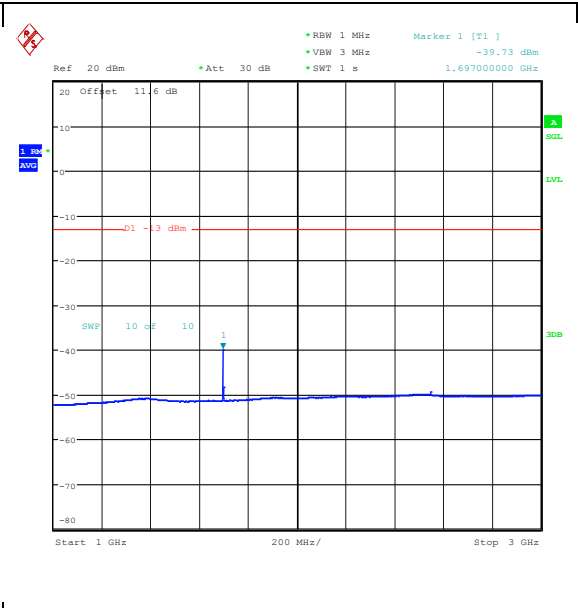

Band5_10MHz_16QAM_20600_1RB#0_3000~10000_00_3000~10000

Band5_10MHz_QPSK_20600_1RB#49_0.009~0.15_0.009~0.15

Band5_10MHz_QPSK_20600_1RB#49_0.15~30_0.15~30

Band5_10MHz_QPSK_20600_1RB#49_30~1000_30~1000

Band5_10MHz_QPSK_20600_1RB#49_1000~300_0_1000~3000