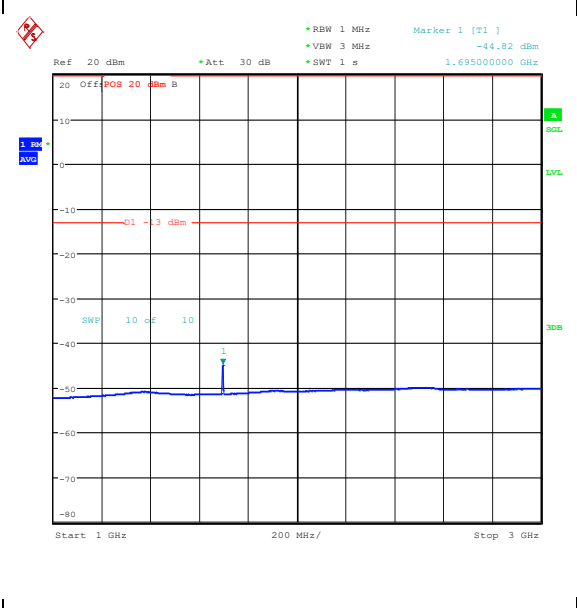

Band5_3MHz_QPSK_20635_15RB#0_0.15~30_0.
15~30

Band5_3MHz_QPSK_20635_15RB#0_1000~3000_
_1000~3000