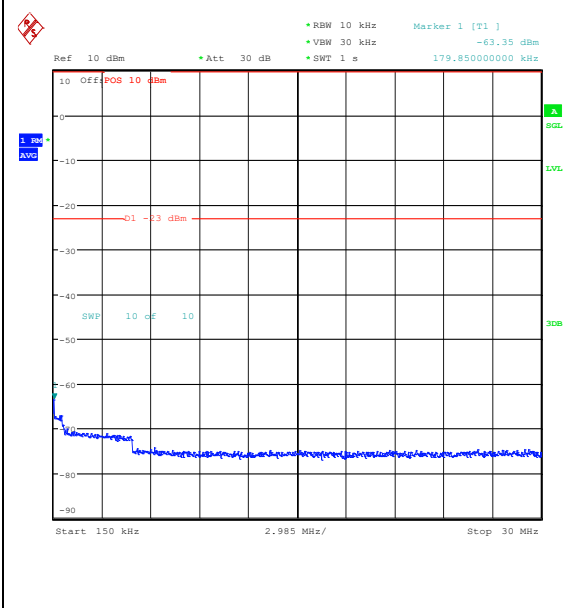

Band5_5MHz_QPSK_20525_25RB#0_3000~10000_3000~10000

Band5_5MHz_16QAM_20525_25RB#0_0.15~30_0.15~30