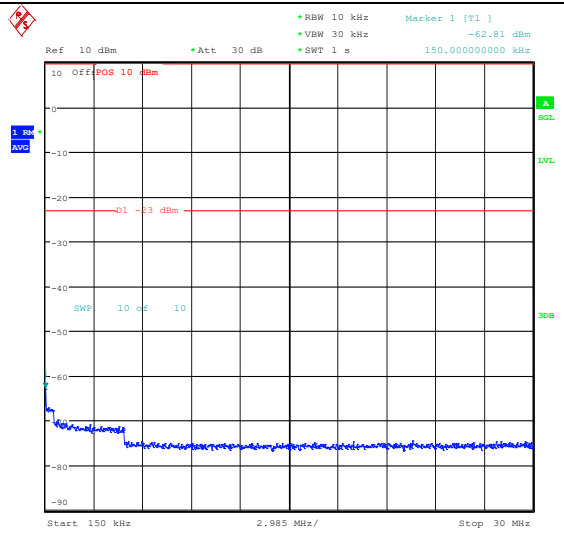

Band5_10MHz_QPSK_20525_1RB#49_0.15~30_0.15~30