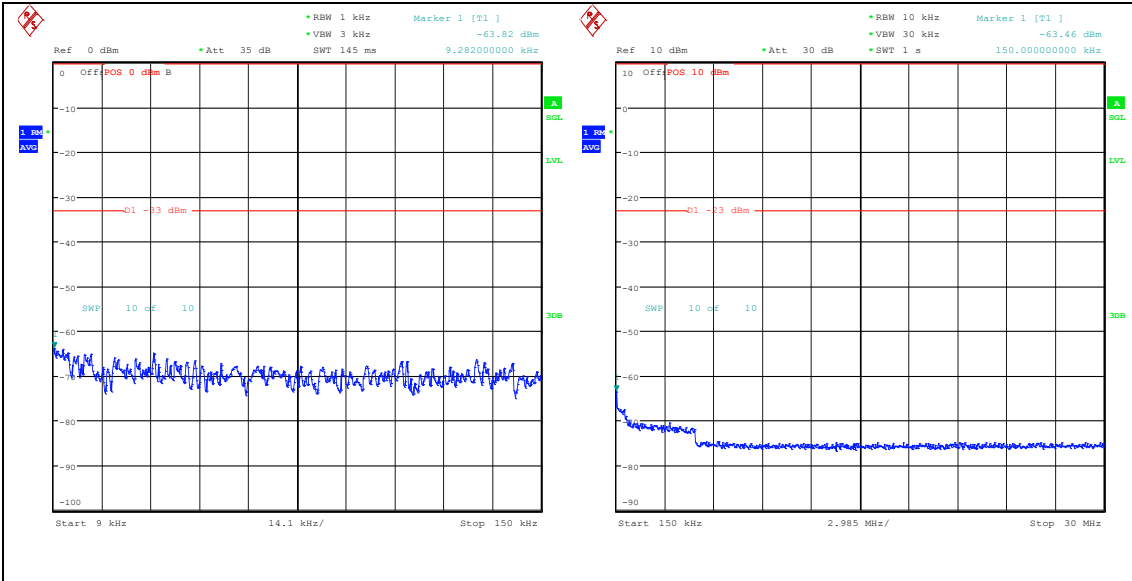

Band5_5MHz_16QAM_20525_1RB#24_1000~30_00_1000~3000

Band5_5MHz_16QAM_20525_1RB#24_3000~1000_00_3000~10000

Band5_5MHz_QPSK_20525_25RB#0_0.009~0.15_0.009~0.15   Band5_5MHz_QPSK_20525_25RB#0_0.15~30_0.15~30