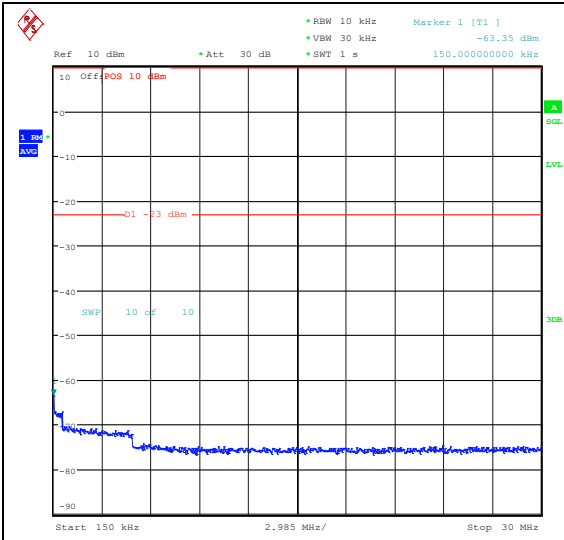

Band5_10MHz_QPSK_20525_50RB#0_3000~10
000_3000~10000

Band5_10MHz_16QAM_20525_50RB#0_0.15~3
0_0.15~30