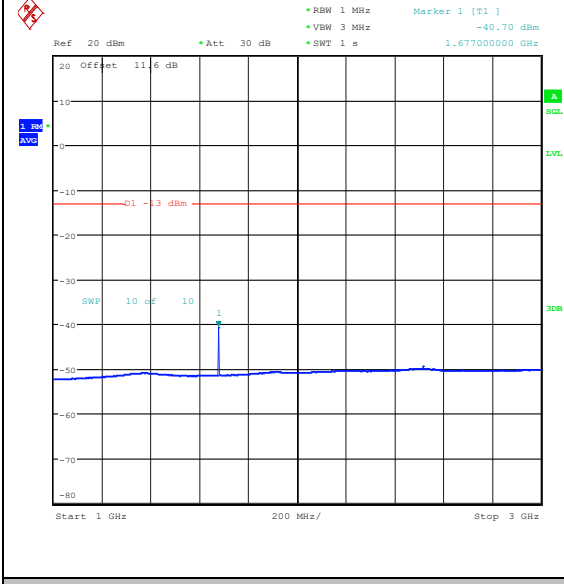

Band5_5MHz_16QAM_20525_1RB#24_0.15~30_0.15~30

Band5_5MHz_16QAM_20525_1RB#24_1000~30_00_1000~3000