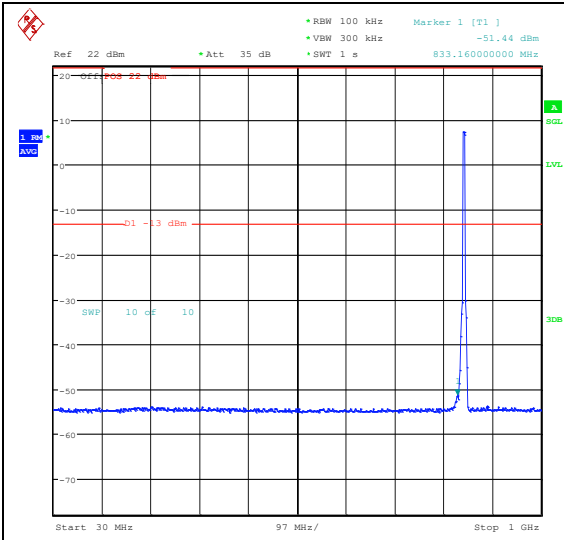

Band5_5MHz_QPSK_20625_25RB#0_0.009~0.15_0.009~0.15

Band5_5MHz_QPSK_20625_25RB#0_30~1000_30~1000