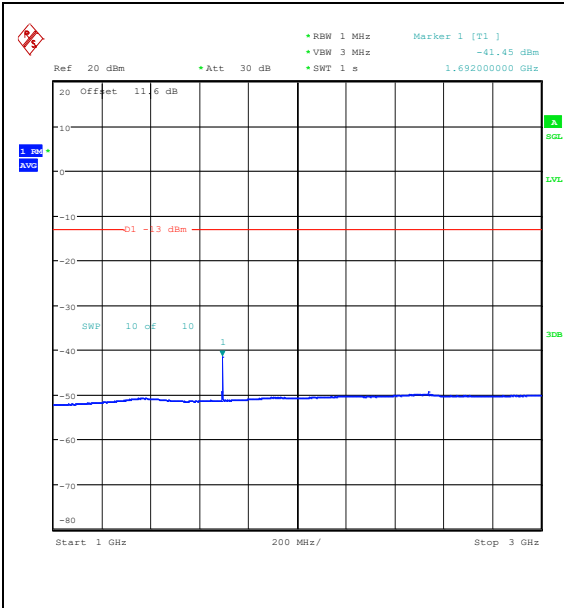

Band5_3MHz_16QAM_20635_1RB#0_0.15~30_0.15~30

Band5_3MHz_16QAM_20635_1RB#0_1000~3000_0_1000~3000