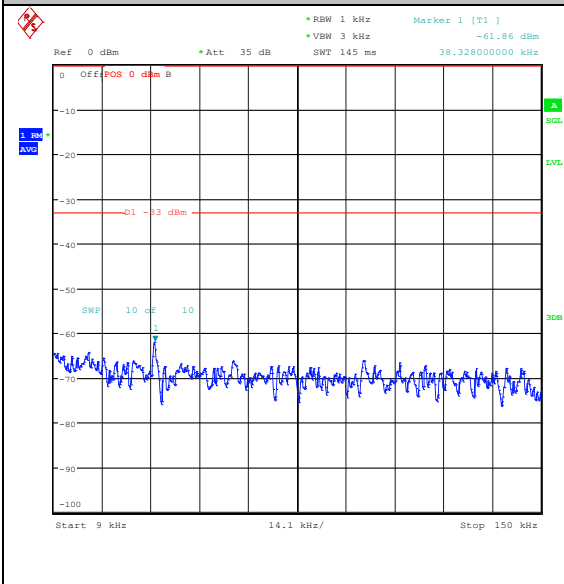

Band5_10MHz_16QAM_20450_1RB#0_1000~3000_00_1000~3000

Band5_10MHz_QPSK_20450_1RB#49_0.009~0.15_0.009~0.15