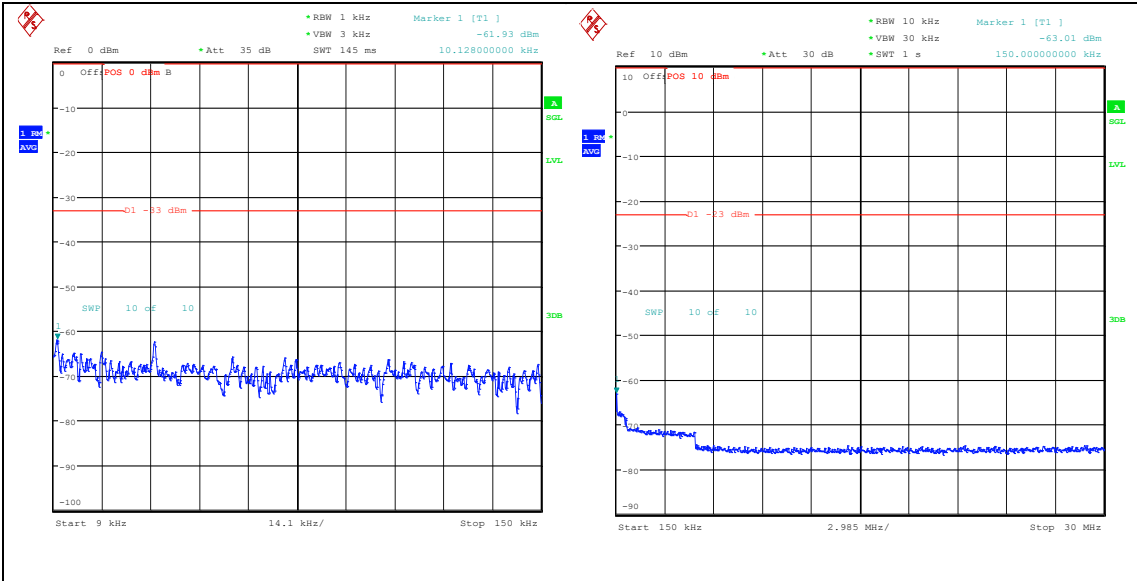

Band5_3MHz_16QAM_20525_1RB#0_0.15~30_0.15~30

Band5_3MHz_16QAM_20525_1RB#0_30~1000_30~1000

Band5_3MHz_16QAM_20525_1RB#0_1000~3000_1000~3000

Band5_3MHz_16QAM_20525_1RB#0_3000~10000_3000~10000

Band5_3MHz_QPSK_20525_1RB#14_0.009~0.15_0.009~0.15