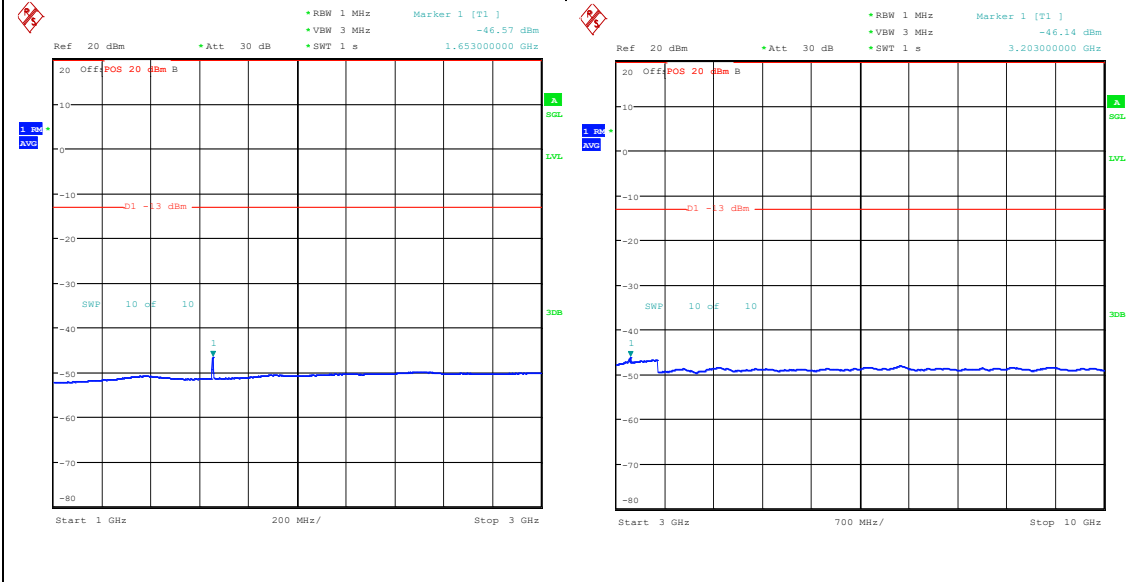

Band5_5MHz_16QAM_20425_25RB#0_0.15~30_0.15~30   Band5_5MHz_16QAM_20425_25RB#0_30~1000_30~1000

Band5_5MHz_16QAM_20425_25RB#0_1000~3000_00_1000~3000   Band5_5MHz_16QAM_20425_25RB#0_3000~10000_00_3000~10000