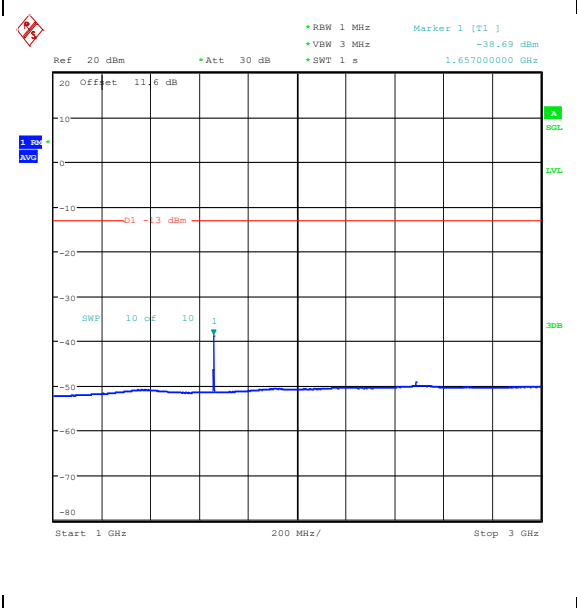

Band5_5MHz_QPSK_20425_1RB#24_0.15~30_0.
15~30

Band5_5MHz_QPSK_20425_1RB#24_1000~3000
_1000~3000