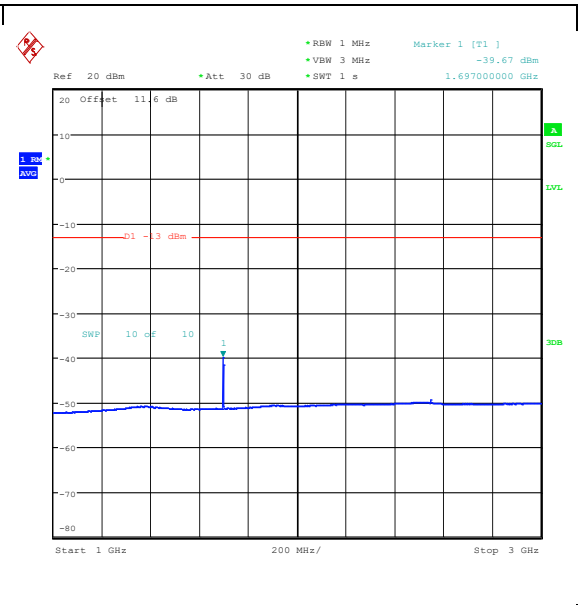

Band5_3MHz_QPSK_20635_1RB#14_0.15~30_0.15~30

Band5_3MHz_QPSK_20635_1RB#14_1000~3000_1000~3000