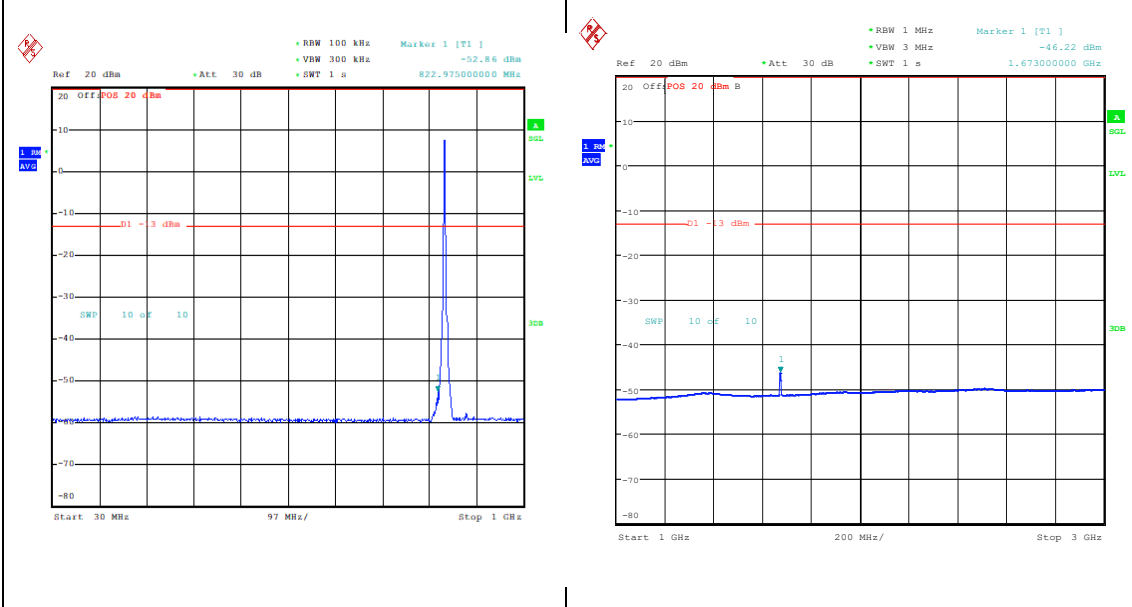

Band5_5MHz_16QAM_20525_1RB#24_30~1000_30~1000

Band5_5MHz_16QAM_20525_1RB#24_1000~30_00_1000~3000

Band5_5MHz_16QAM_20525_1RB#24_3000~1000_00_3000~10000

Band5_5MHz_QPSK_20525_25RB#0_0.009~0.15_0.009~0.15 Band5_5MHz_QPSK_20525_25RB#0_0.15~30_0.15~30