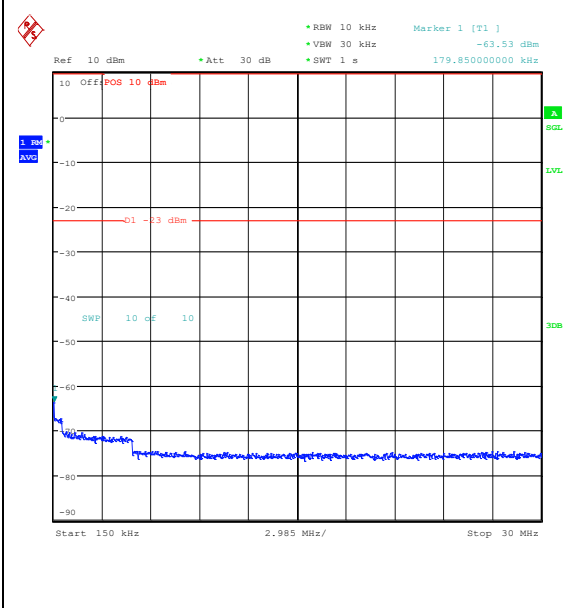

Band5_10MHz_QPSK_20450_50RB#0_3000~10000_3000~10000

Band5_10MHz_16QAM_20450_50RB#0_0.15~3_0_0.15~3