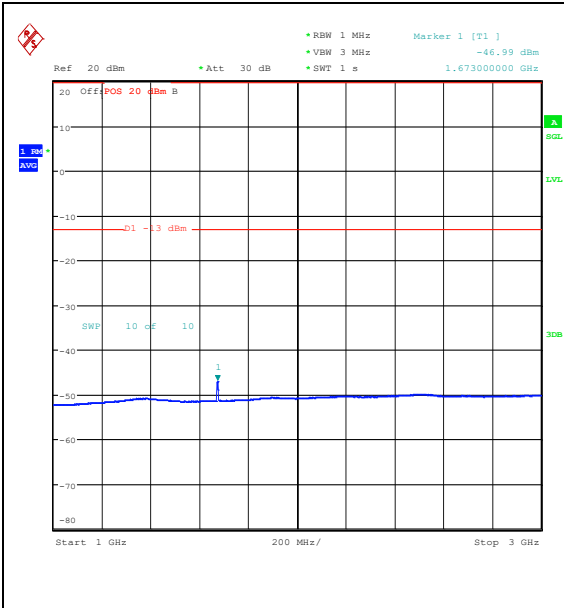

Band5_5MHz_16QAM_20525_25RB#0_0.15~30_0.15~30

Band5_5MHz_16QAM_20525_25RB#0_1000~30
00_1000~3000