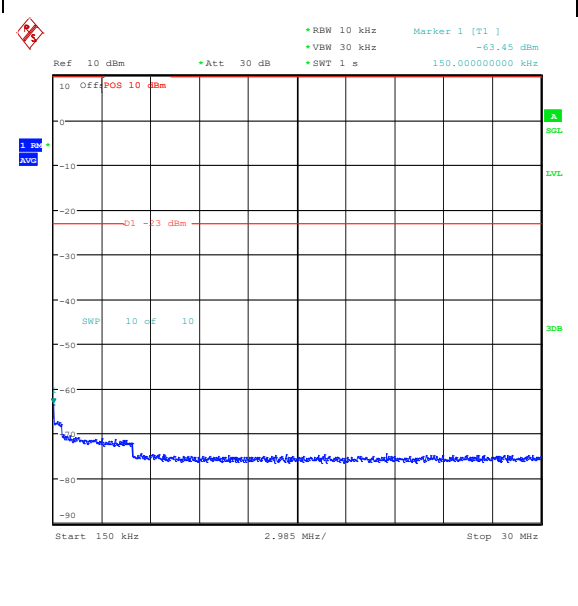

Band5_10MHz_16QAM_20450_50RB#0_3000~10000_3000~10000

Band5_10MHz_QPSK_20525_1RB#0_0.15~30_0.15~30