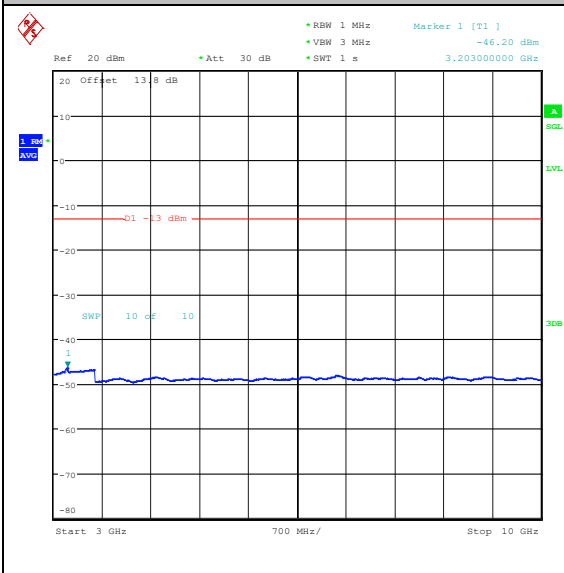

Band5_5MHz_QPSK_20525_1RB#24_30~1000_30~1000

Band5_5MHz_QPSK_20525_1RB#24_3000~10000_3000~10000