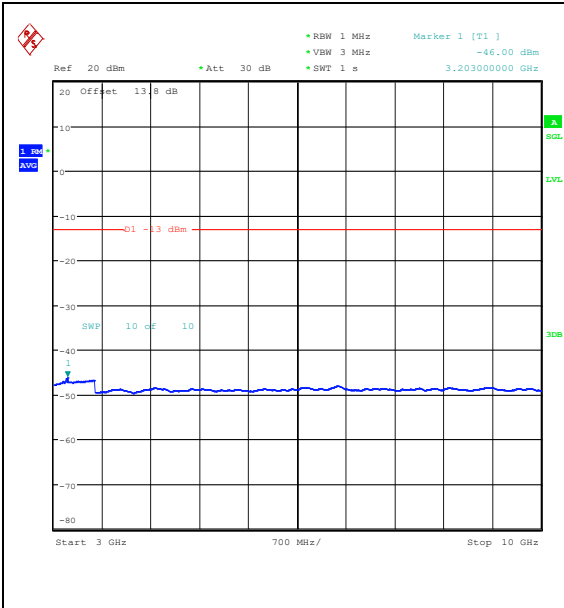

Band5_5MHz_QPSK_20525_1RB#0_30~1000_30~1000

Band5_5MHz_QPSK_20525_1RB#0_3000~1000
0_3000~10000