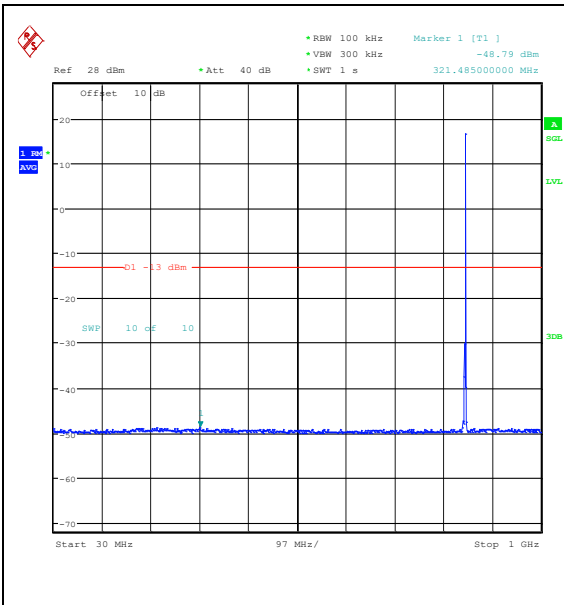

Band5_3MHz_QPSK_20635_1RB#14_0.009~0.15_5_0.009~0.15

Band5_3MHz_QPSK_20635_1RB#14_30~1000_30~1000