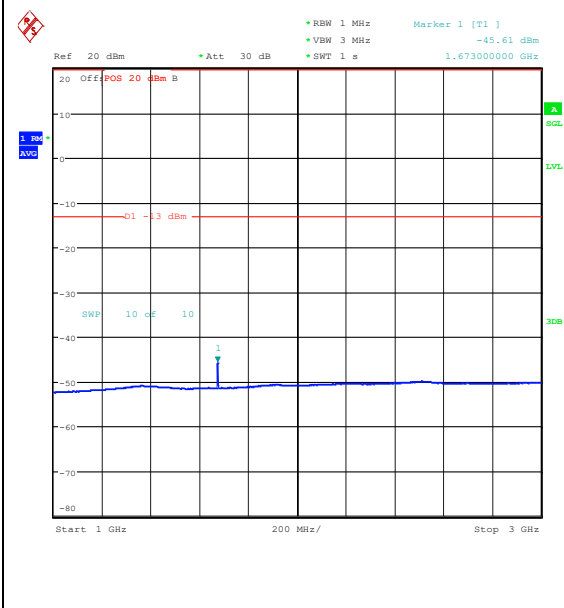

Band5_3MHz_16QAM_20525_15RB#0_0.15~30_0.15~30

Band5_3MHz_16QAM_20525_15RB#0_1000~3000_1000~3000