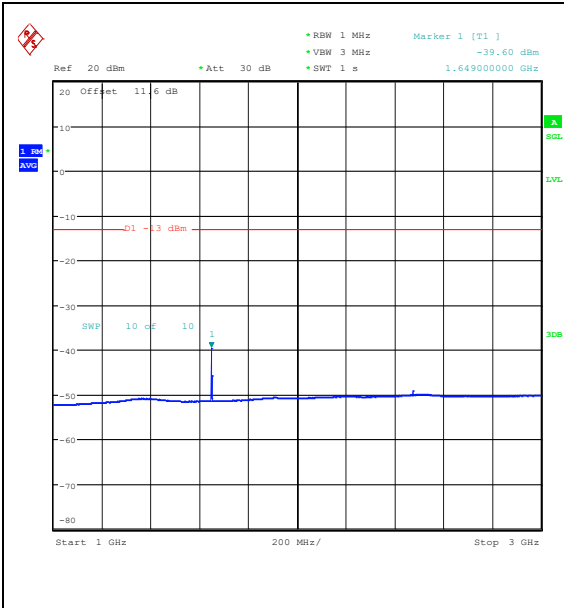

Band5_10MHz_16QAM_20450_1RB#0_0.15~30_0.15~30

Band5_10MHz_16QAM_20450_1RB#0_1000~3000_00_1000~3000