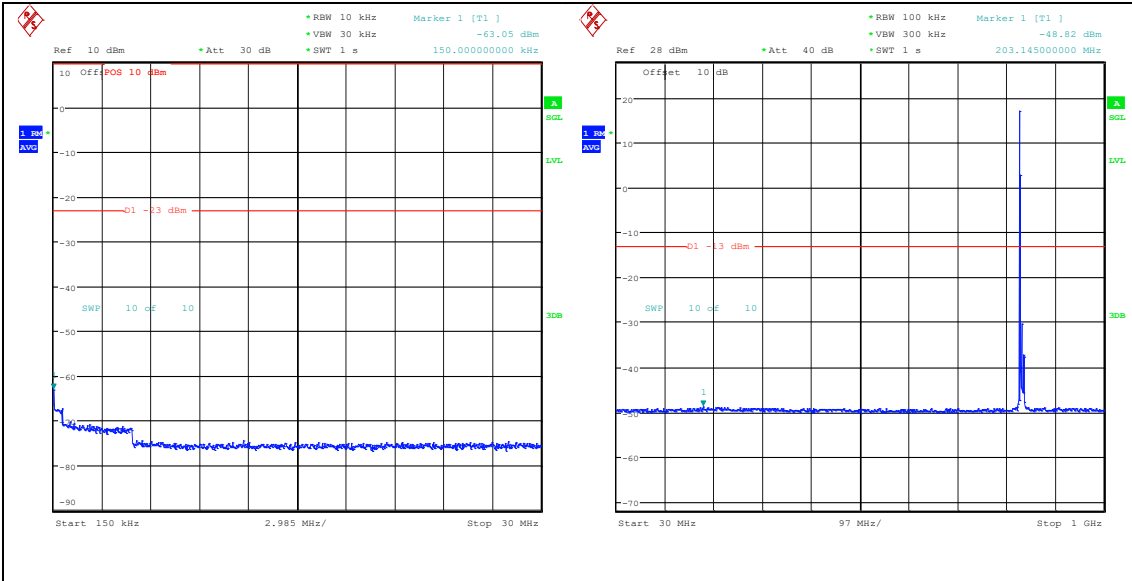

Band5_10MHz_QPSK_20525_1RB#0_3000~10000_3000~10000

Band5_10MHz_16QAM_20525_1RB#0_0.009~0.15_5_0.009~0.15

Band5_10MHz_16QAM_20525_1RB#0_0.15~30_0.15~30

Band5_10MHz_16QAM_20525_1RB#0_30~1000_30~1000