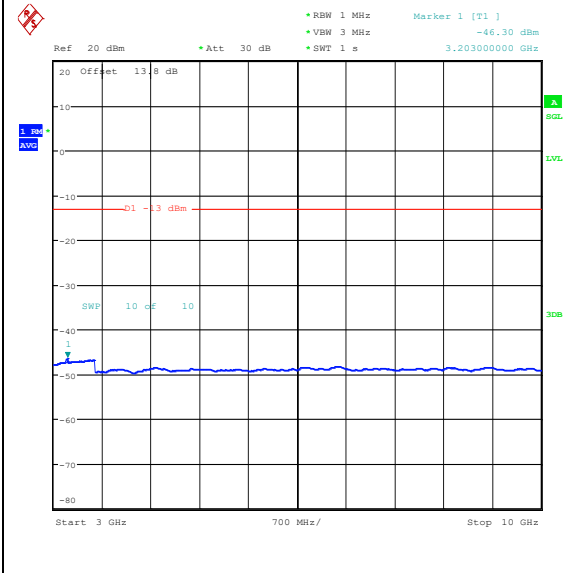

Band5_5MHz_QPSK_20425_1RB#0_30~1000_3
0~1000

Band5_5MHz_QPSK_20425_1RB#0_3000~1000_0_3000~10000