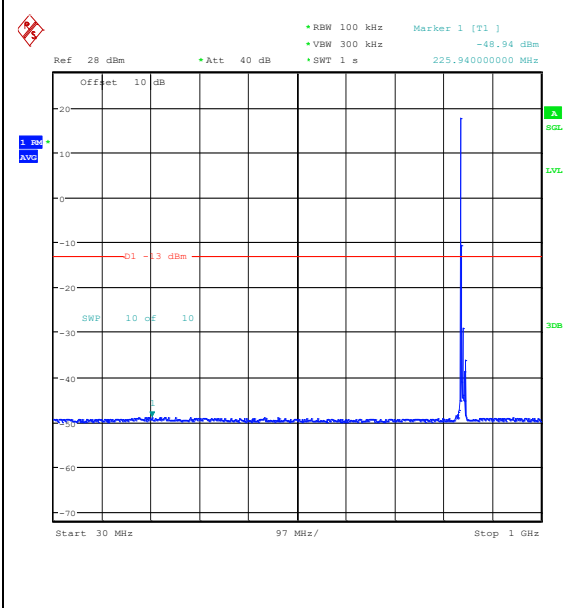

Band5_10MHz_QPSK_20600_1RB#0_0.009~0.15
5_0.009~0.15

Band5_10MHz_QPSK_20600_1RB#0_30~1000_
30~1000