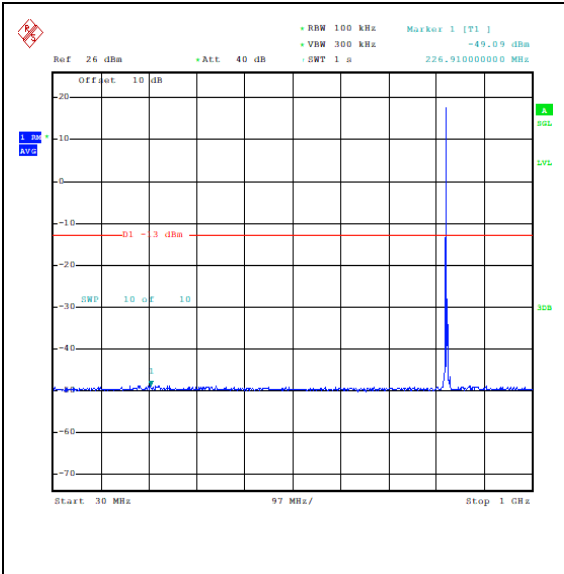

Band5_5MHz_QPSK_20425_1RB#0_0.009~0.15_0.009~0.15   Band5_5MHz_QPSK_20425_1RB#0_0.15~30_0.15~30

Band5_5MHz_QPSK_20425_1RB#0_30~1000_3
0~1000