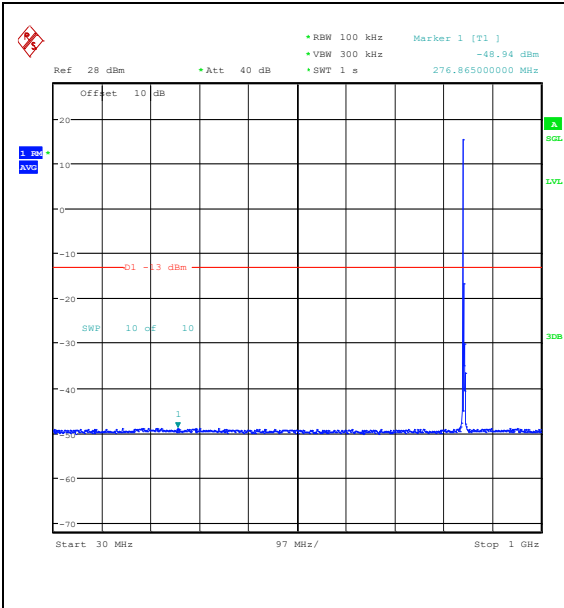

Band5_5MHz_16QAM_20525_25RB#0_30~1000_30~1000

Band5_5MHz_16QAM_20525_25RB#0_1000~30
00_1000~3000

Band5_5MHz_16QAM_20525_25RB#0_3000~100
00_3000~10000

Band5_5MHz_QPSK_20625_1RB#0_0.009~0.15
_0.009~0.15

Band5_5MHz_QPSK_20625_1RB#0_0.15~30_0.1
5~30