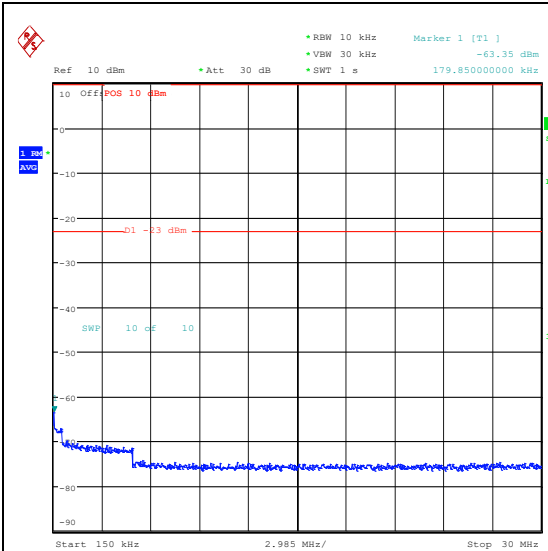

Band5_5MHz_QPSK_20625_25RB#0_3000~10000_3000~10000