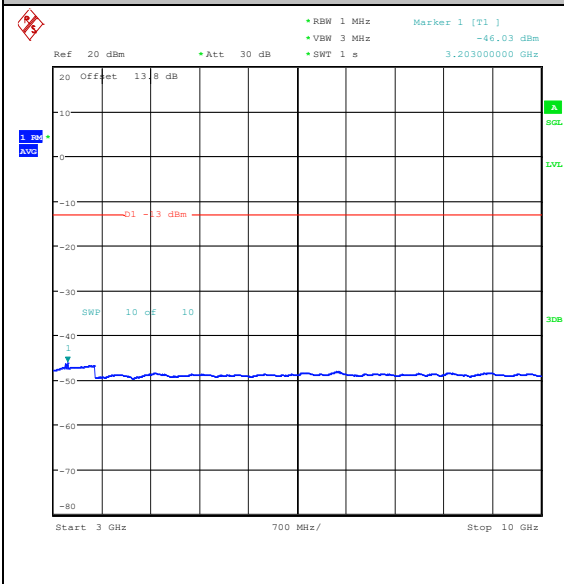

Band5_5MHz_QPSK_20625_1RB#0_30~1000_3
0~1000

Band5_5MHz_QPSK_20625_1RB#0_3000~1000
0_3000~10000