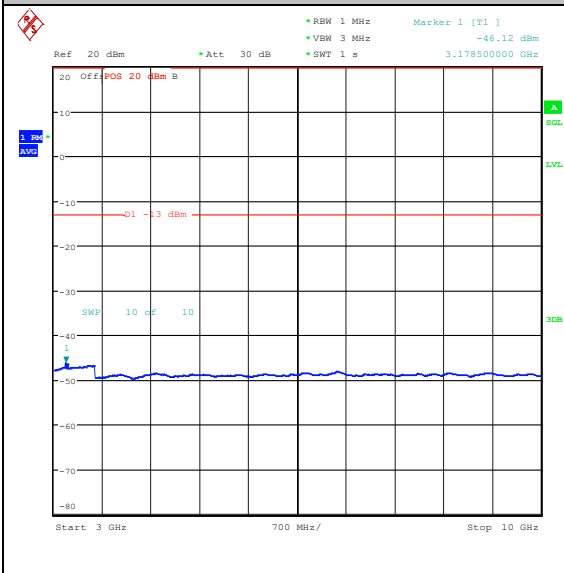

Band5_10MHz_QPSK_20525_50RB#0_0.009~0.15_0.009~0.15

Band5_10MHz_QPSK_20525_50RB#0_0.15~30_0.15~30

Band5_10MHz_QPSK_20525_50RB#0_30~1000
_30~1000

Band5_10MHz_QPSK_20525_50RB#0_1000~300
0_1000~3000

Band5_10MHz_QPSK_20525_50RB#0_3000~10
000_3000~10000