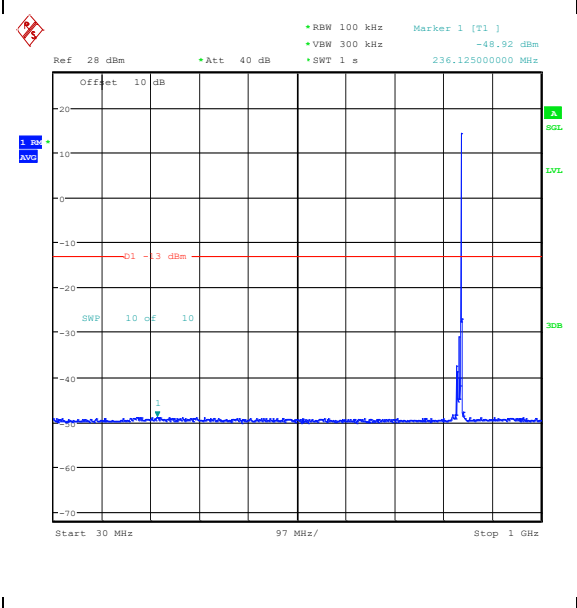

Band5_10MHz_16QAM_20525_1RB#49_30~1000_30~1000

Band5_10MHz_16QAM_20525_1RB#49_0.009~0.15_0.009~0.15