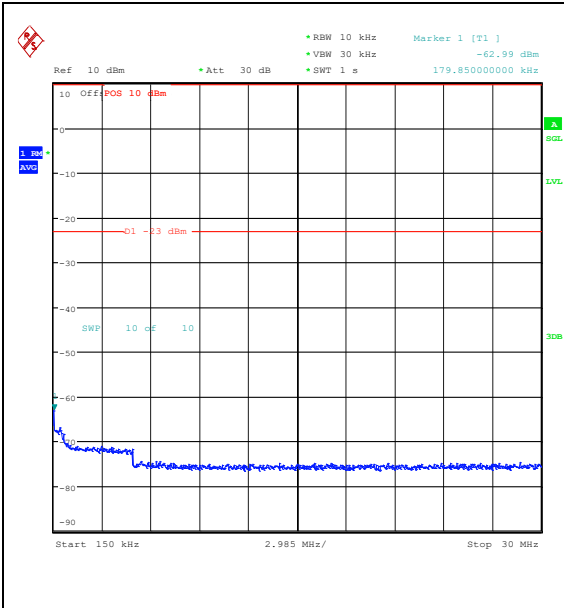

Band5_3MHz_QPSK_20635_1RB#14_0.15~30_0.15~30

Band5_3MHz_QPSK_20635_1RB#14_30~1000_30~1000

Band5_3MHz_QPSK_20635_1RB#14_1000~3000_1000~3000

Band5_3MHz_QPSK_20635_1RB#14_3000~10000_00_3000~10000

Band5_3MHz_16QAM_20635_1RB#14_0.009~0.15_5_0.009~0.15