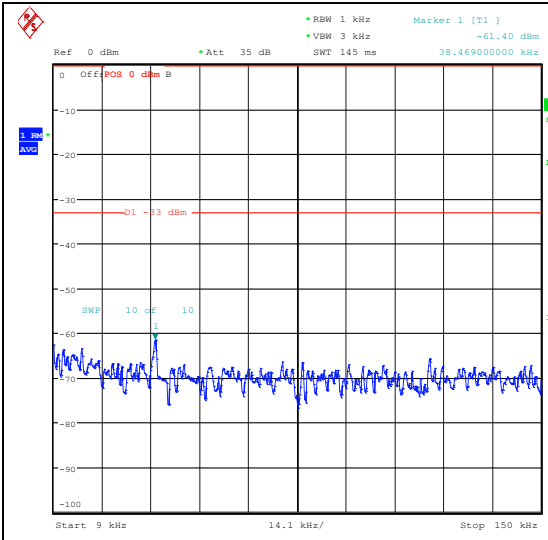

Band5_10MHz_16QAM_20525_1RB#0_0.009~0.15_5_0.009~0.15

Band5_10MHz_16QAM_20525_1RB#0_0.15~30_0.15~30

Band5_10MHz_16QAM_20525_1RB#0_30~1000_30~1000

Band5_10MHz_16QAM_20525_1RB#0_1000~3000_1000~3000

Band5_10MHz_16QAM_20525_1RB#0_3000~10000_3000~10000