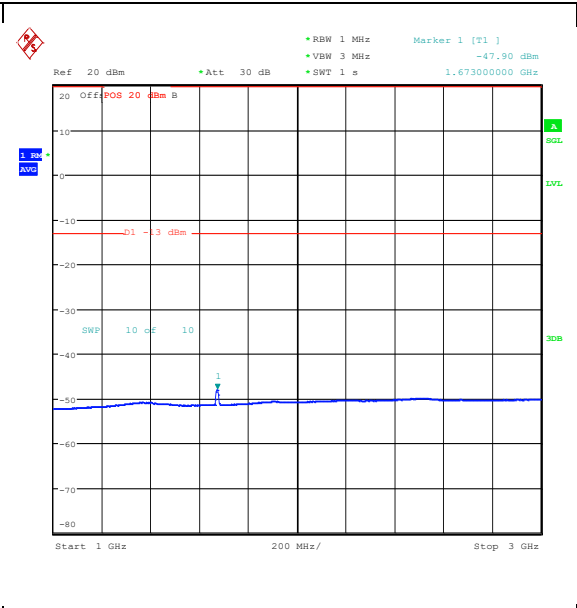

Band5_10MHz_QPSK_20525_50RB#0_0.15~30_0.15~30

Band5_10MHz_QPSK_20525_50RB#0_1000~300
0_1000~3000