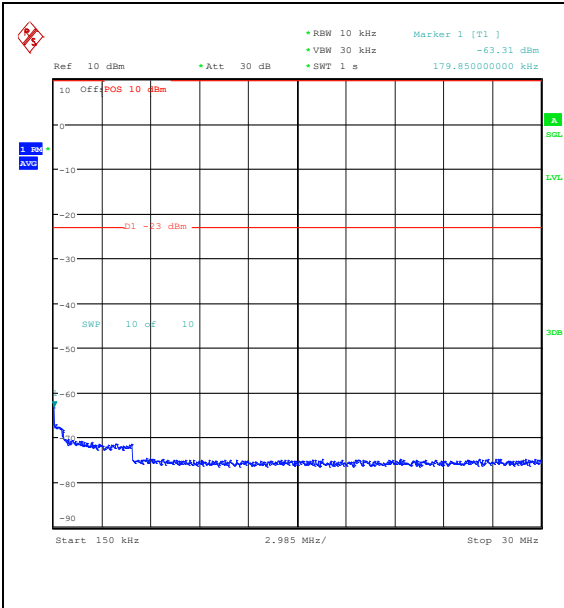

Band5_5MHz_QPSK_20525_1RB#24_30~1000_30~1000

Band5_5MHz_QPSK_20525_1RB#24_1000~3000_1000~3000

Band5_5MHz_QPSK_20525_1RB#24_3000~10000_3000~10000

Band5_5MHz_16QAM_20525_1RB#24_0.009~0.15_5_0.009~0.15

Band5_5MHz_16QAM_20525_1RB#24_0.15~30_0.15~30