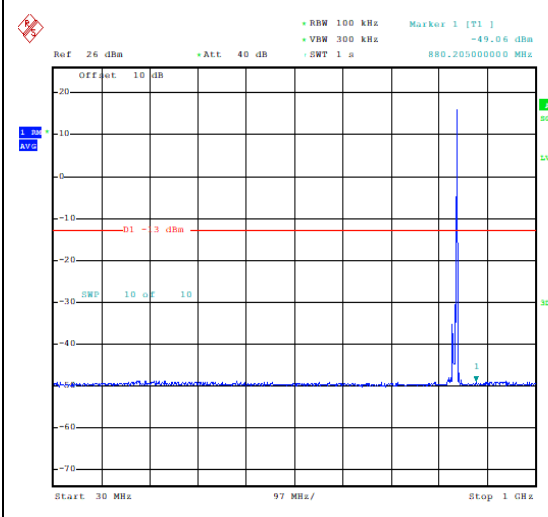

Band5_10MHz_QPSK_20525_1RB#49_0.009~0.15_0.009~0.15

Band5_10MHz_QPSK_20525_1RB#49_30~1000_30~1000