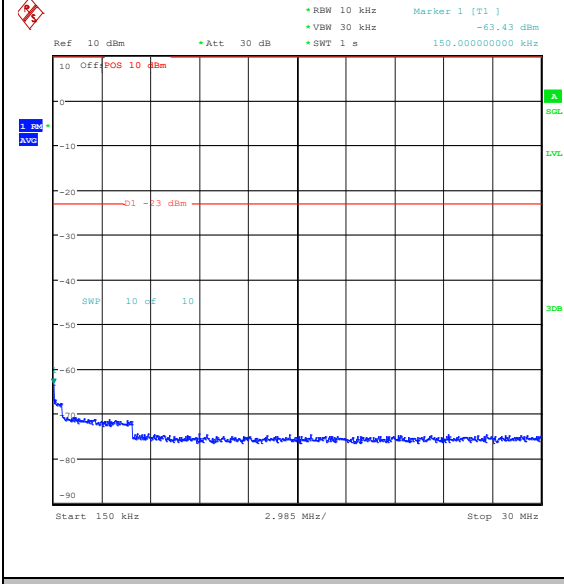

Band5_10MHz_QPSK_20600_1RB#0_3000~10000_00_3000~10000

Band5_10MHz_16QAM_20600_1RB#0_0.15~30_0.15~30