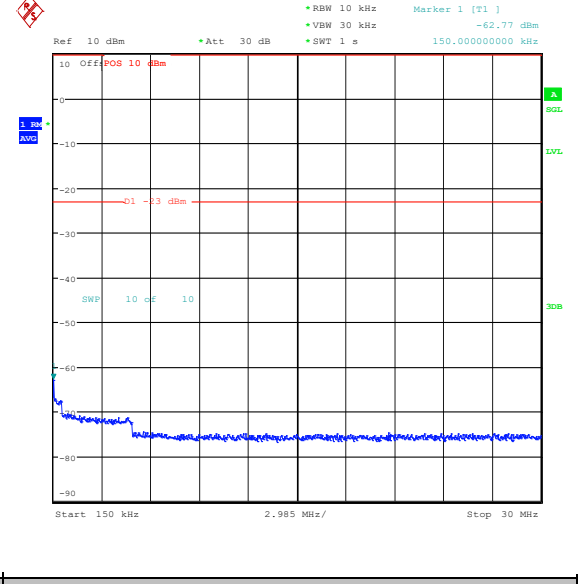

Band5_10MHz_16QAM_20600_1RB#0_3000~10000_00_3000~10000

Band5_10MHz_QPSK_20600_1RB#49_0.15~30_0.15~30