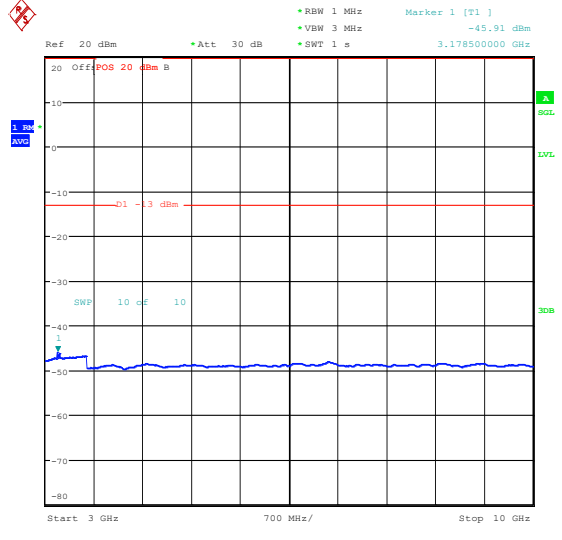

Band5_10MHz_16QAM_20525_50RB#0_0.009~0.
15_0.009~0.15

Band5_10MHz_16QAM_20525_50RB#0_0.15~3
 0_0.15~30

Band5_10MHz_16QAM_20525_50RB#0_30~1000
 _30~1000

Band5_10MHz_16QAM_20525_50RB#0_1000~3
 000_1000~3000