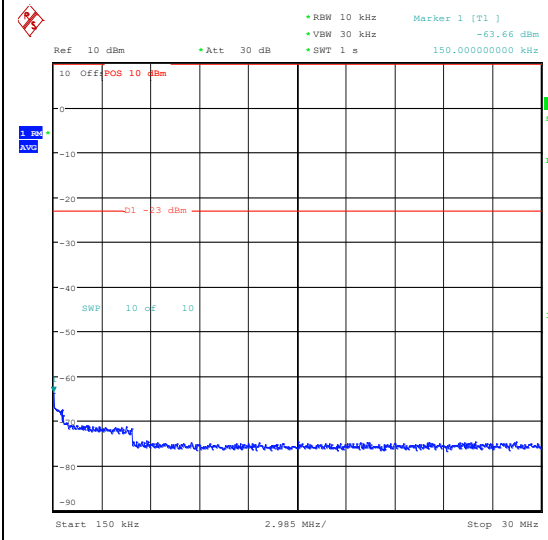

Band5_3MHz_QPSK_20635_1RB#0_0.15~30_0.15
 5~30

Band5_3MHz_QPSK_20635_1RB#0_30~1000_30
 0~1000

Band5_3MHz_QPSK_20635_1RB#0_1000~3000
 1000~3000

Band5_3MHz_QPSK_20635_1RB#0_3000~1000_0_3000~10000

Band5_3MHz_16QAM_20635_1RB#0_0.009~0.15_0.009~0.15