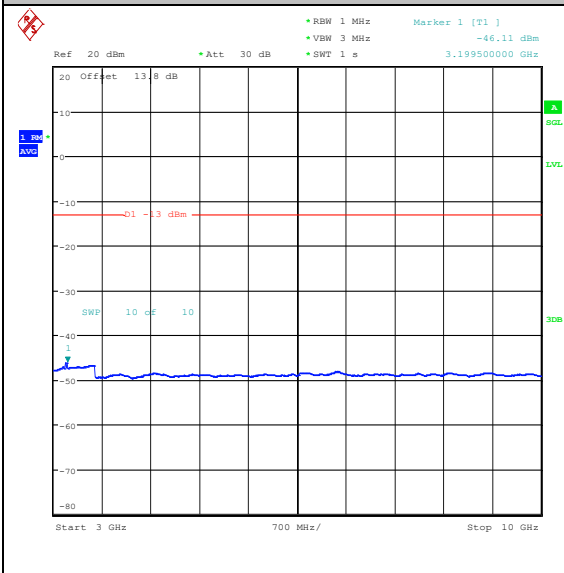

Band5_10MHz_16QAM_20600_1RB#0_3000~10000_00_3000~10000

Band5_10MHz_QPSK_20600_1RB#49_0.009~0.15_0.009~0.15

Band5_10MHz_QPSK_20600_1RB#49_0.15~30_0.15~30

Band5_10MHz_QPSK_20600_1RB#49_30~1000_30~1000

Band5_10MHz_QPSK_20600_1RB#49_1000~300_0_1000~3000