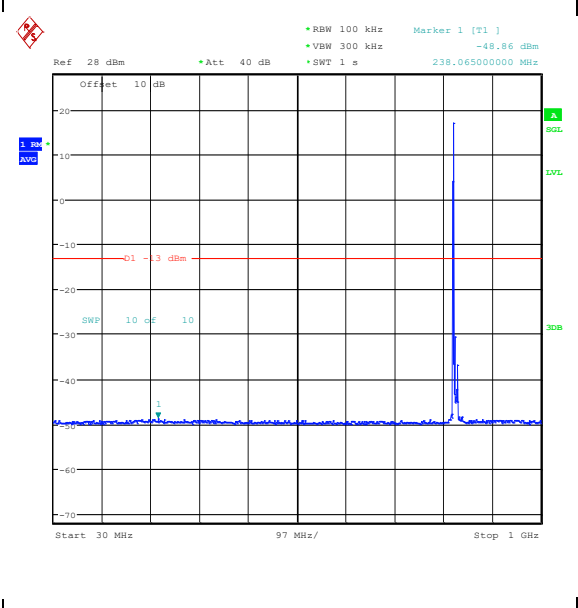

Band5_10MHz_QPSK_20450_1RB#0_1000~3000_
_1000~3000

Band5_10MHz_QPSK_20450_1RB#0_3000~10000_00_3000~10000

Band5_10MHz_16QAM_20450_1RB#0_0.009~0.15_5_0.009~0.15

Band5_10MHz_16QAM_20450_1RB#0_0.15~30_0.15~30