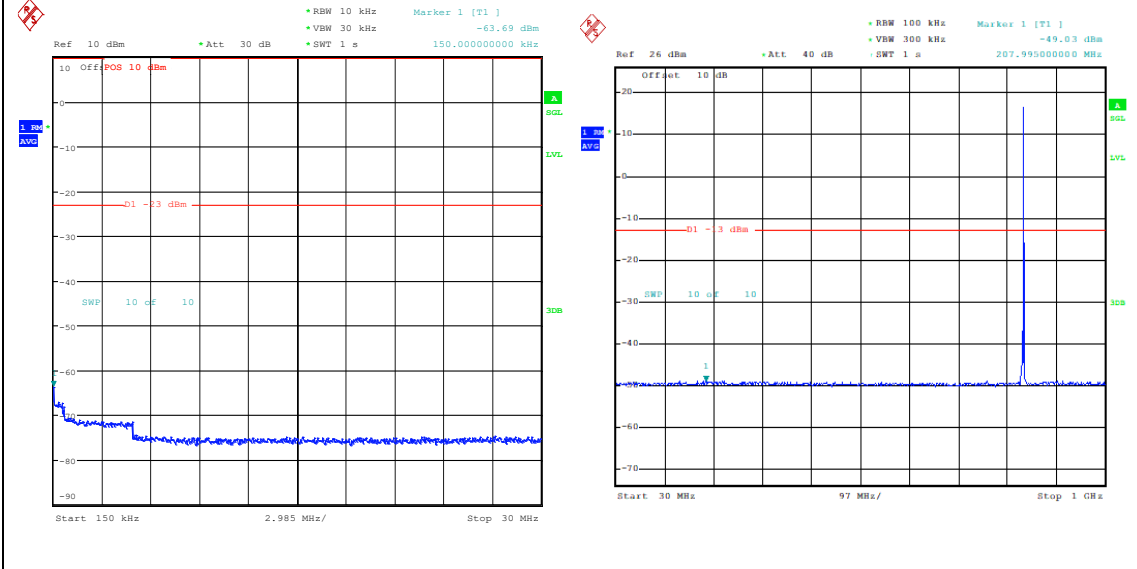

 Band5_3MHz_QPSK_20525_1RB#14_0.15~30_0.15~30

Band5_3MHz_QPSK_20525_1RB#14_30~1000_30~1000

 Band5_3MHz_QPSK_20525_1RB#14_1000~3000_1000~3000

Band5_3MHz_QPSK_20525_1RB#14_3000~10000_00_3000~10000

Band5_3MHz_16QAM_20525_1RB#14_0.009~0.15_0.009~0.15