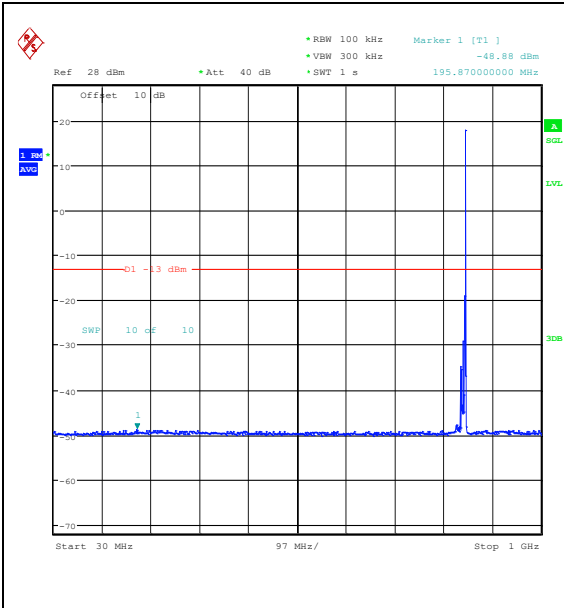

Band5_10MHz_QPSK_20600_1RB#49_0.009~0.15_0.009~0.15

Band5_10MHz_QPSK_20600_1RB#49_30~1000_30~1000