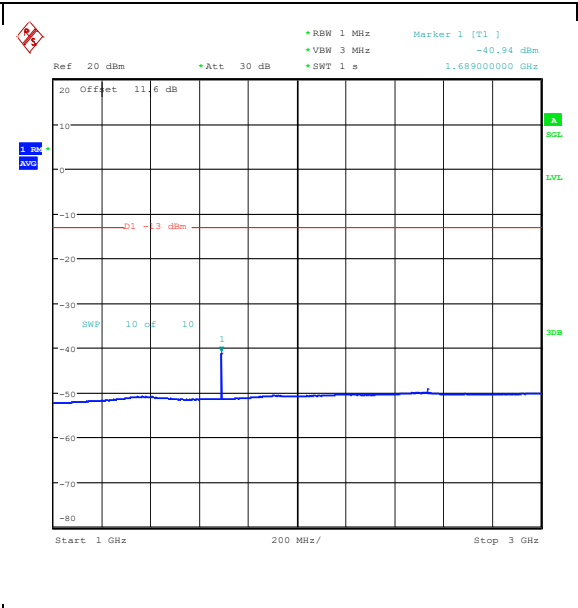

Band5_5MHz_QPSK_20625_1RB#0_0.15~30_0.1
5~30

Band5_5MHz_QPSK_20625_1RB#0_1000~3000_
1000~3000