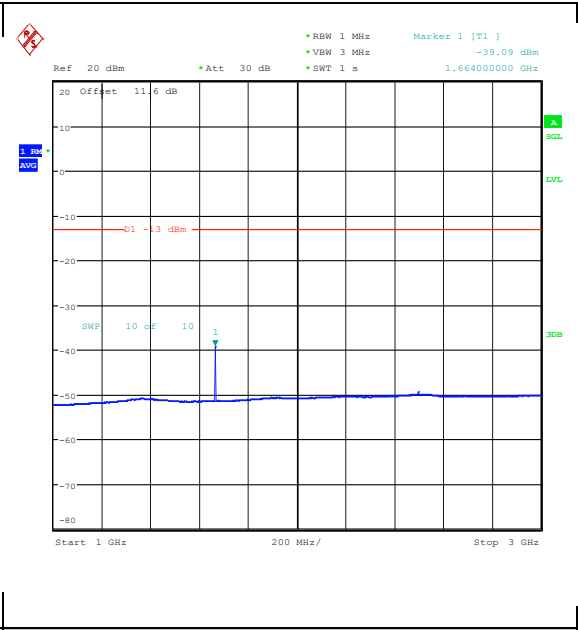

Band5_10MHz_QPSK_20525_1RB#0_0.15~30_0.15~30

Band5_10MHz_QPSK_20525_1RB#0_1000~3000_1000~3000