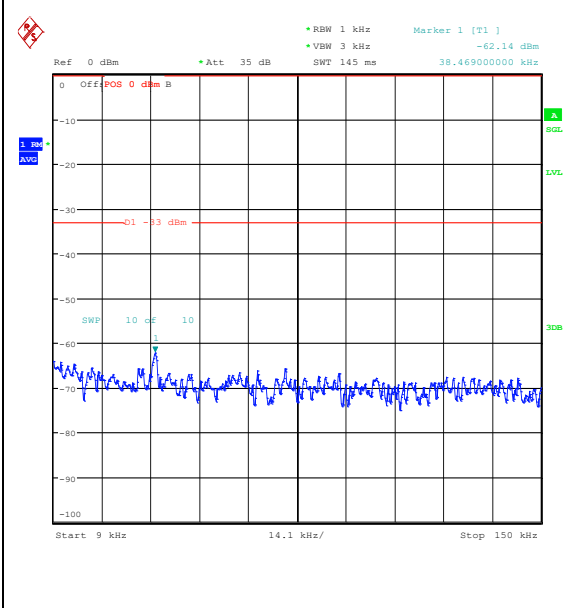

Band5_10MHz_16QAM_20525_1RB#49_0.009~0.15_0.009~0.15

Band5_10MHz_16QAM_20525_1RB#49_0.15~30_0.15~30

Band5_10MHz_16QAM_20525_1RB#49_30~1000_30~1000

Band5_10MHz_16QAM_20525_1RB#49_1000~3000_1000~3000

Band5_10MHz_16QAM_20525_1RB#49_3000~10000_000_3000~10000