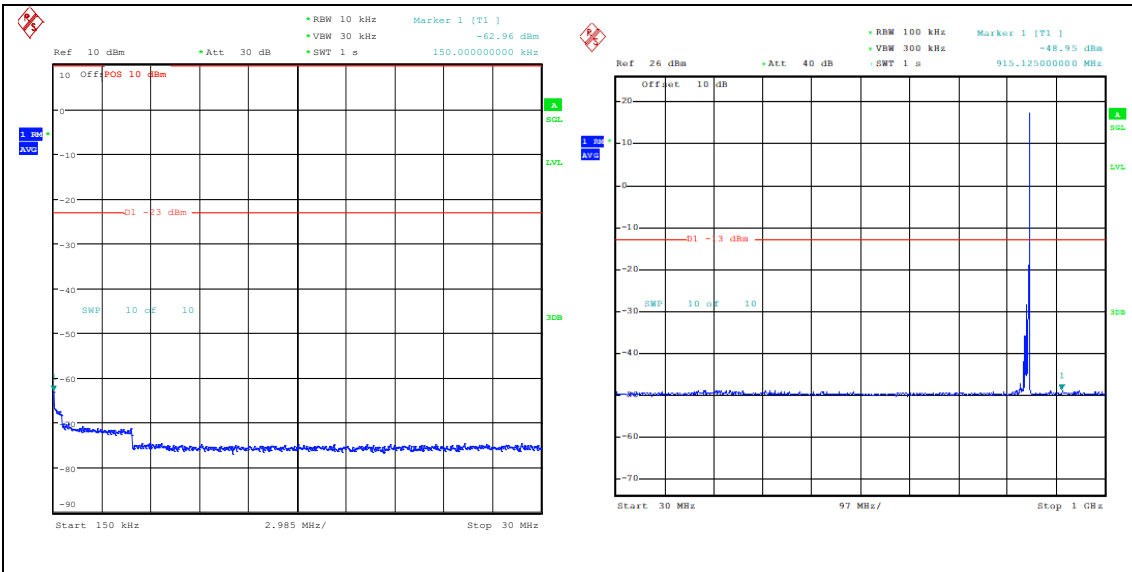

Band5_10MHz_QPSK_20600_1RB#49_3000~10_000_3000~10000

Band5_10MHz_16QAM_20600_1RB#49_0.009~0.15_0.009~0.15

Band5_10MHz_16QAM_20600_1RB#49_0.15~30_0.15~30

Band5_10MHz_16QAM_20600_1RB#49_30~1000_30~1000