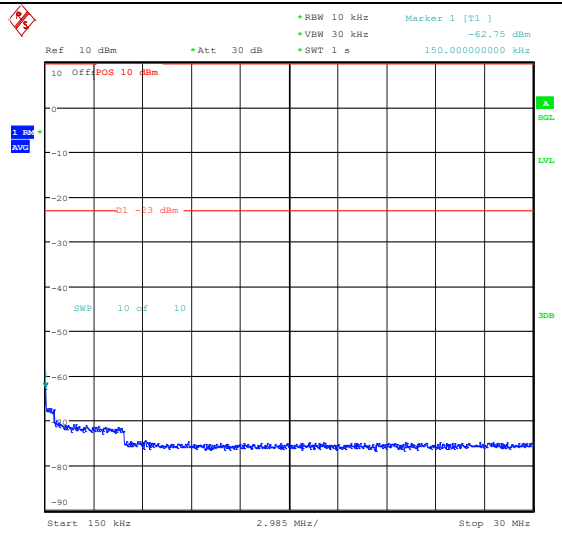

Band5_5MHz_16QAM_20625_1RB#0_3000~10000_0_3000~10000

Band5_5MHz_QPSK_20625_1RB#24_0.15~30_0.15~30