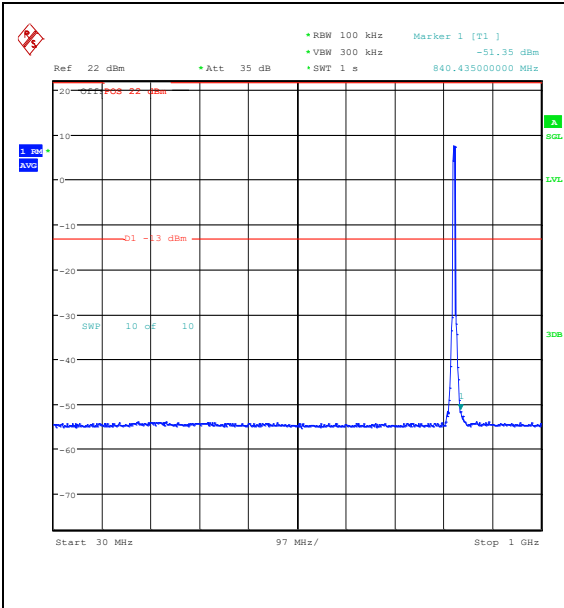

Band5_5MHz_QPSK_20425_25RB#0_0.009~0.15_5_0.009~0.15

Band5_5MHz_QPSK_20425_25RB#0_30~1000_30~1000