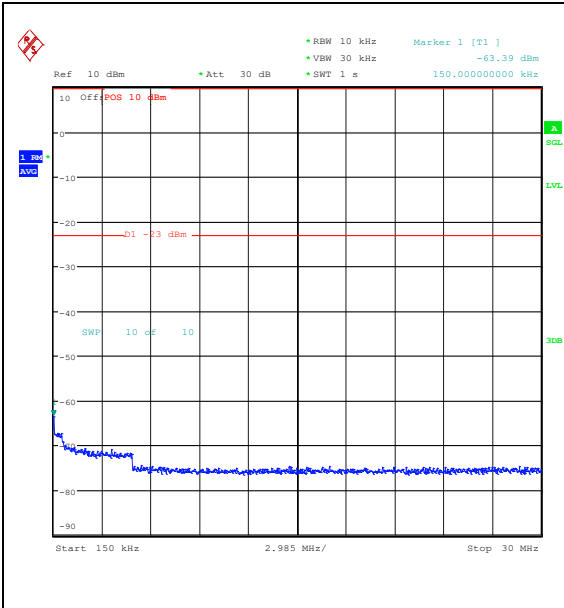

Band5_3MHz_QPSK_20525_15RB#0_0.15~30_0.15~30

Band5_3MHz_QPSK_20525_15RB#0_30~1000_30~1000

Band5_3MHz_QPSK_20525_15RB#0_1000~3000_1000~3000

Band5_3MHz_QPSK_20525_15RB#0_3000~1000_3000~10000

Band5_3MHz_16QAM_20525_15RB#0_0.009~0.15_0.009~0.15