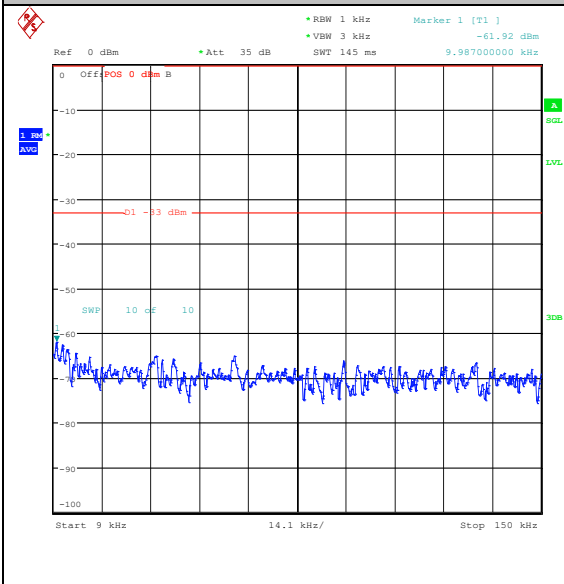

Band5_5MHz_16QAM_20525_25RB#0_1000~30
00_1000~3000

Band5_5MHz_QPSK_20625_1RB#0_0.009~0.15
_0.009~0.15