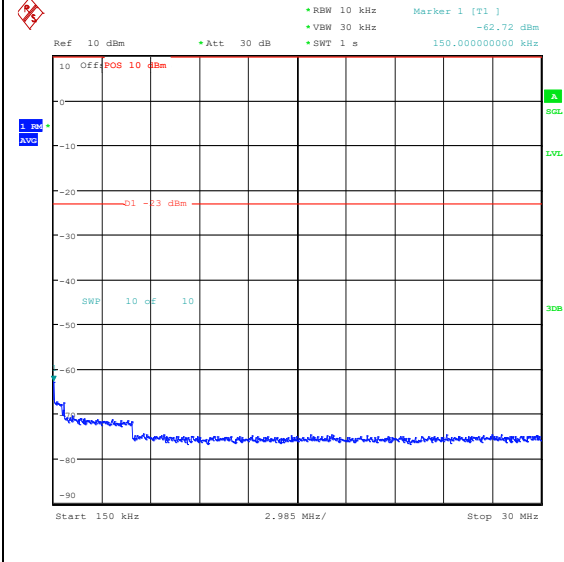

Band5_5MHz_QPSK_20425_1RB#24_0.15~30_0.
 15~30

Band5_5MHz_QPSK_20425_1RB#24_30~1000_
 30~1000

Band5_5MHz_QPSK_20425_1RB#24_1000~3000
 _1000~3000

Band5_5MHz_QPSK_20425_1RB#24_3000~10000_3000~10000

Band5_5MHz_16QAM_20425_1RB#24_0.009~0.15_5_0.009~0.15