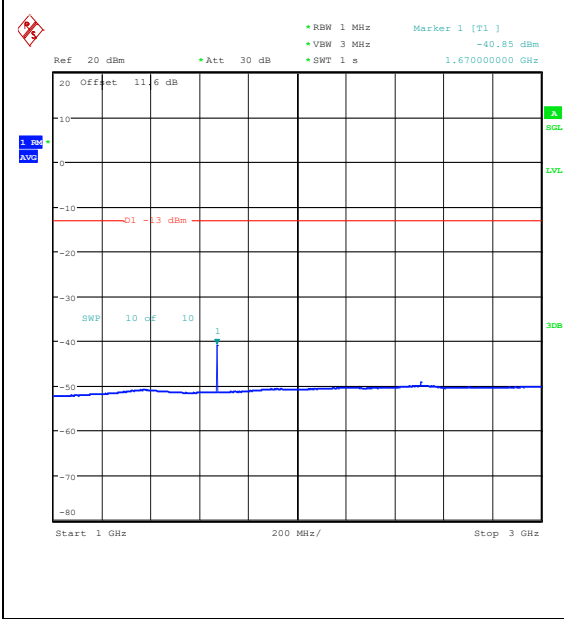

Band5_3MHz_16QAM_20525_1RB#0_0.15~30_0.15~30

Band5_3MHz_16QAM_20525_1RB#0_30~1000_30~1000

Band5_3MHz_16QAM_20525_1RB#0_1000~3000_1000~3000

Band5_3MHz_16QAM_20525_1RB#0_3000~10000_3000~10000

Band5_3MHz_QPSK_20525_1RB#14_0.009~0.15_0.009~0.15