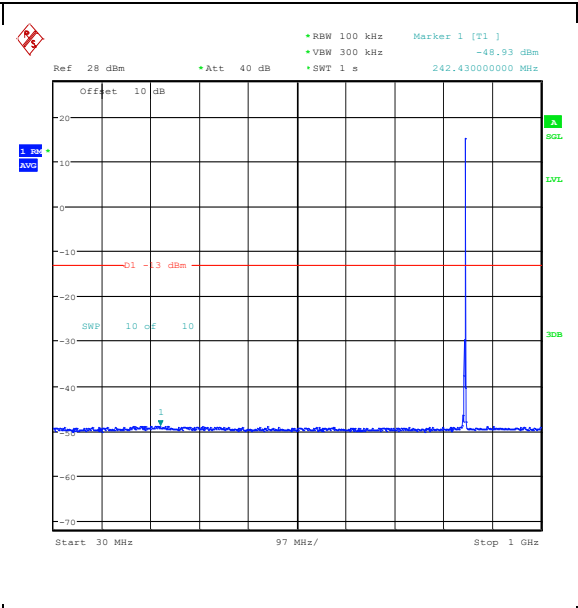

Band5_3MHz_16QAM_20635_1RB#14_0.009~0.15_5_0.009~0.15

Band5_3MHz_16QAM_20635_1RB#14_30~1000_30~1000