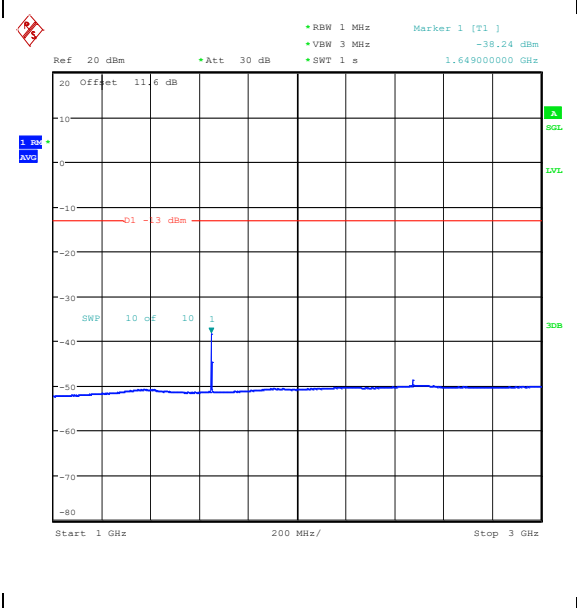

Band5_5MHz_16QAM_20625_25RB#0_1000~3000_1000~3000

Band5_5MHz_16QAM_20625_25RB#0_3000~10000_3000~10000

Band5_10MHz_QPSK_20450_1RB#0_0.009~0.15
5_0.009~0.15

Band5_10MHz_QPSK_20450_1RB#0_0.15~30_0.
15~30

Band5_10MHz_QPSK_20450_1RB#0_30~1000_
30~1000