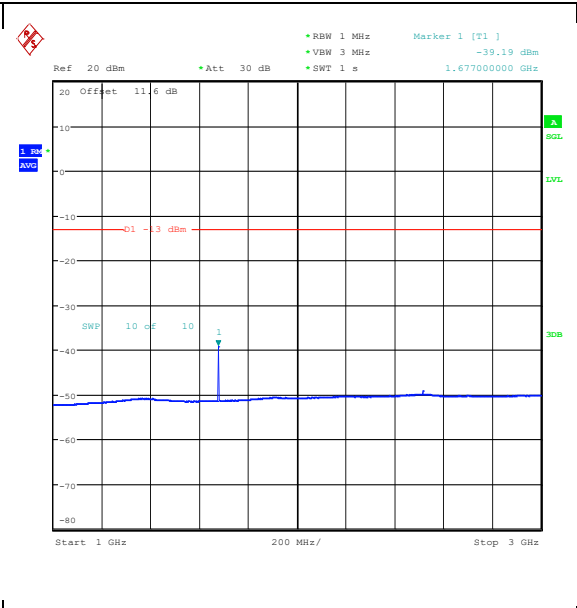

Band5_5MHz_QPSK_20525_1RB#24_1000~3000_1000~3000