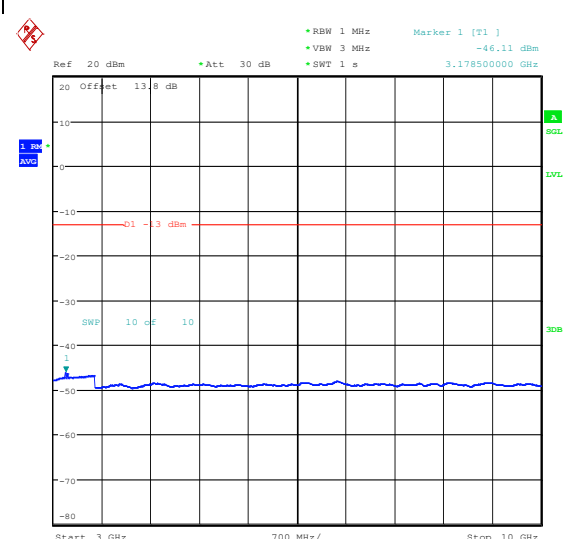

Band5_5MHz_16QAM_20625_1RB#0_30~1000_3_0~1000