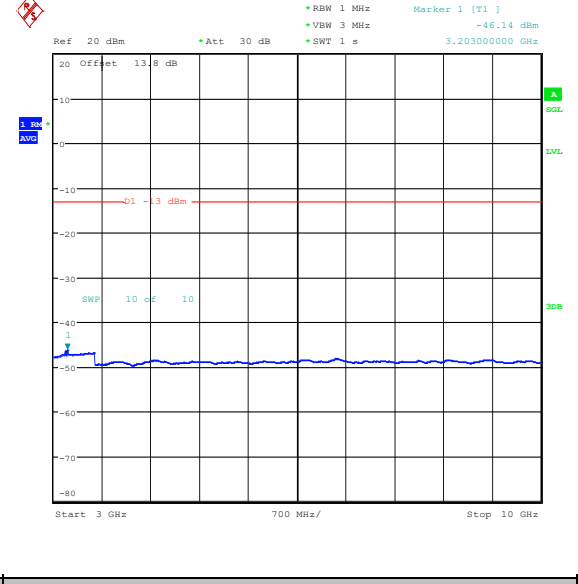

Band5_5MHz_16QAM_20525_1RB#24_30~1000_30~1000

Band5_5MHz_16QAM_20525_1RB#24_3000~1000_00_3000~10000