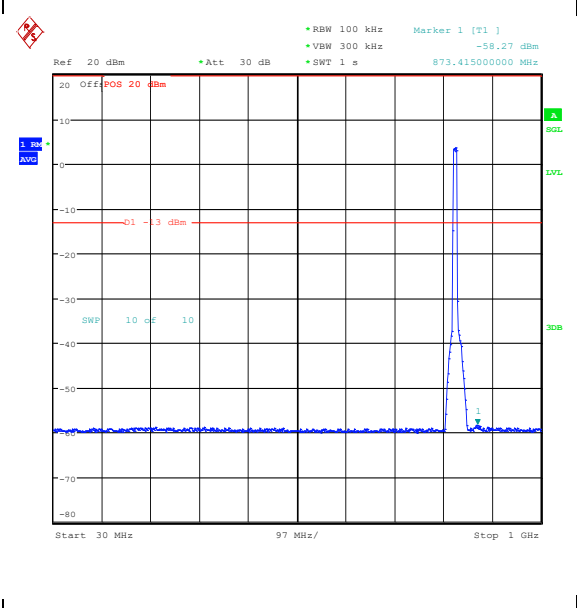

Band5_10MHz_16QAM_20450_50RB#0_0.009~0.15_0.009~0.15

Band5_10MHz_16QAM_20450_50RB#0_30~1000_30~1000