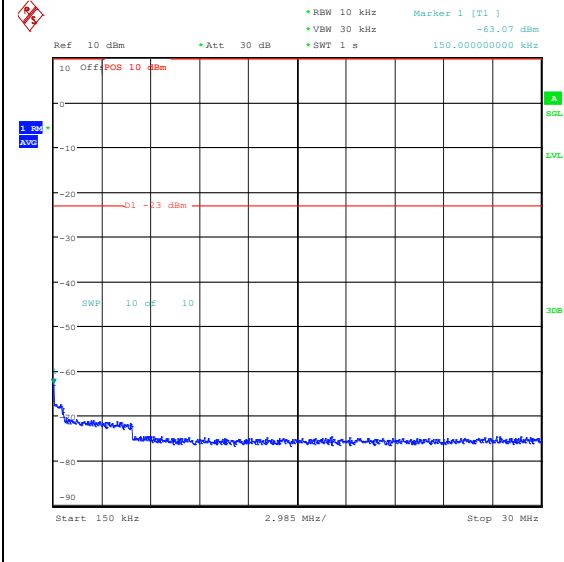

Band5_5MHz_QPSK_20525_1RB#0_0.15~30_0.15~30

Band5_5MHz_QPSK_20525_1RB#0_30~1000_30~1000

Band5_5MHz_QPSK_20525_1RB#0_1000~3000_1000~3000

Band5_5MHz_QPSK_20525_1RB#0_3000~1000
 0_3000~10000

Band5_5MHz_16QAM_20525_1RB#0_0.009~0.15
 _0.009~0.15