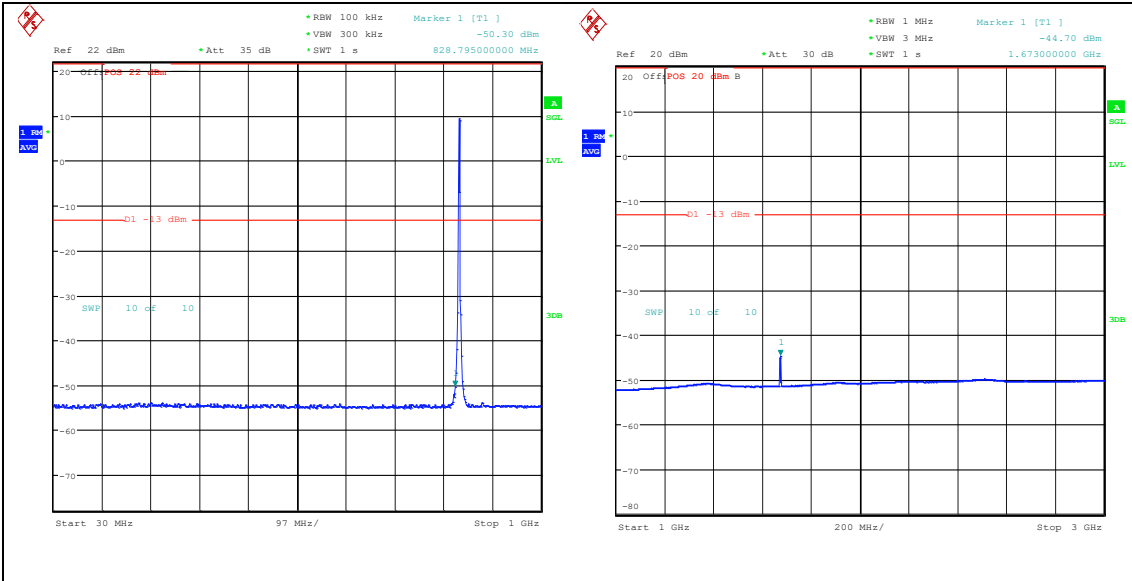

Band5_3MHz_QPSK_20525_15RB#0_0.009~0.15_5_0.009~0.15

Band5_3MHz_QPSK_20525_15RB#0_0.15~30_0.15~30

Band5_3MHz_QPSK_20525_15RB#0_30~1000_30~1000

Band5_3MHz_QPSK_20525_15RB#0_1000~3000_1000~3000