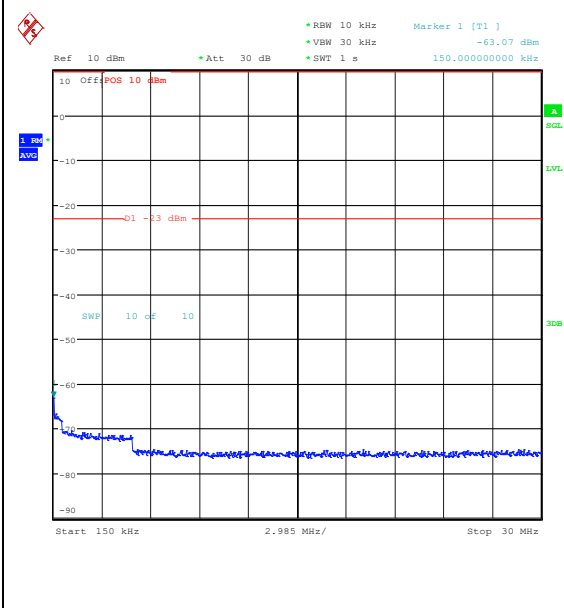

Band5_10MHz_QPSK_20450_1RB#0_3000~10000_00_3000~10000

Band5_10MHz_16QAM_20450_1RB#0_0.15~30_0.15~30