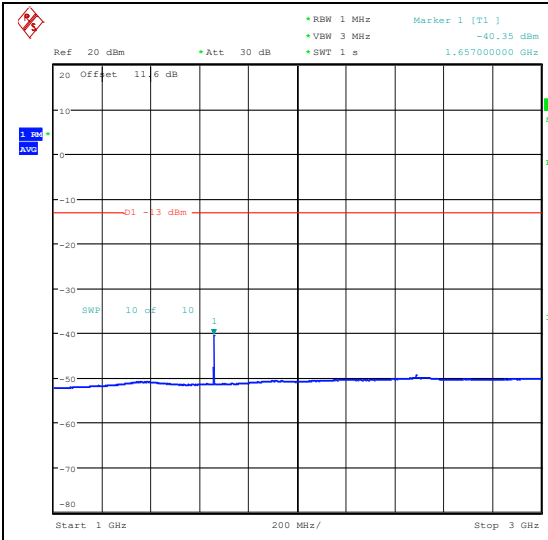

Band5_5MHz_16QAM_20425_1RB#24_0.15~30_0.15~30

Band5_5MHz_16QAM_20425_1RB#24_1000~3000_1000~3000