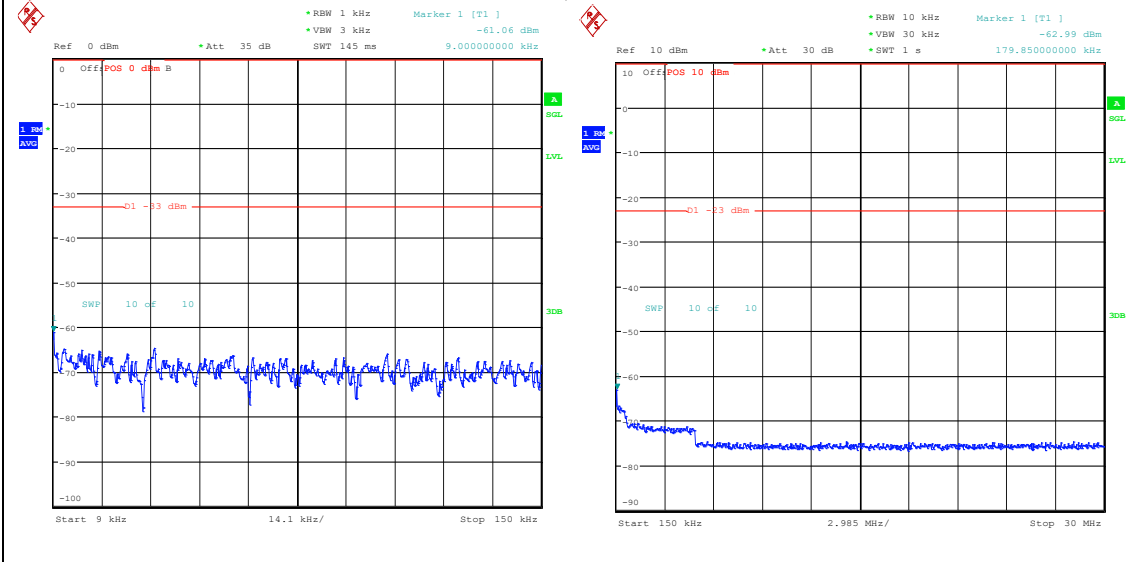

Band5_3MHz_16QAM_20635_15RB#0_1000~3000_00_1000~3000   Band5_3MHz_16QAM_20635_15RB#0_3000~10000_00_3000~10000

Band5_5MHz_QPSK_20425_1RB#0_0.009~0.15_0.009~0.15   Band5_5MHz_QPSK_20425_1RB#0_0.15~30_0.15~30