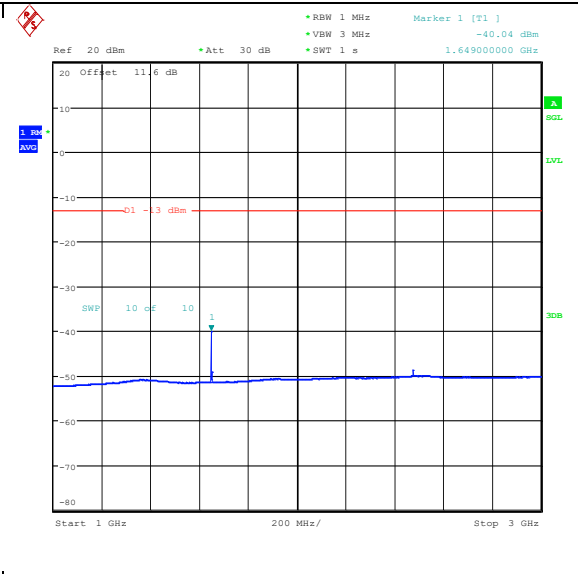

Band5_5MHz_QPSK_20425_1RB#0_1000~3000_1000~3000