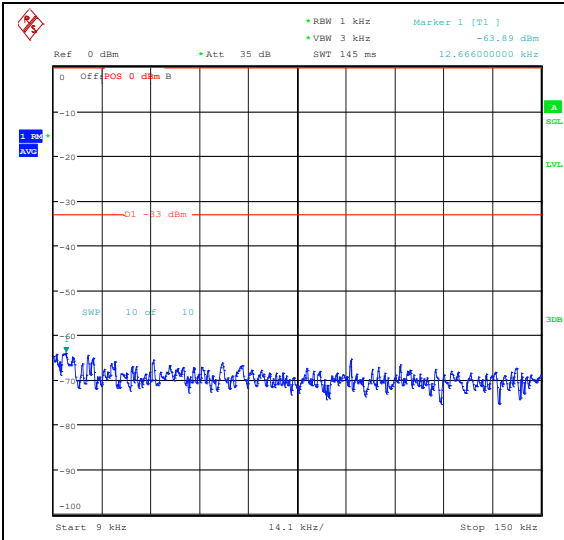

Band5_5MHz_16QAM_20625_1RB#0_1000~3000_0_1000~3000

Band5_5MHz_QPSK_20625_1RB#24_0.009~0.15_0.009~0.15