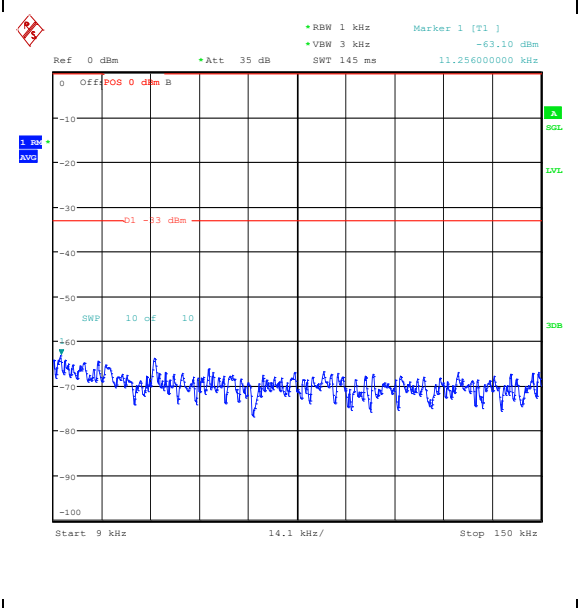

Band5_10MHz_QPSK_20450_1RB#49_0.15~30_0.15~30

Band5_10MHz_QPSK_20450_1RB#49_30~1000_30~1000

Band5_10MHz_QPSK_20450_1RB#49_1000~300_0_1000~3000

Band5_10MHz_QPSK_20450_1RB#49_3000~10000_000_3000~10000

Band5_10MHz_16QAM_20450_1RB#49_0.009~0.15_0.009~0.15