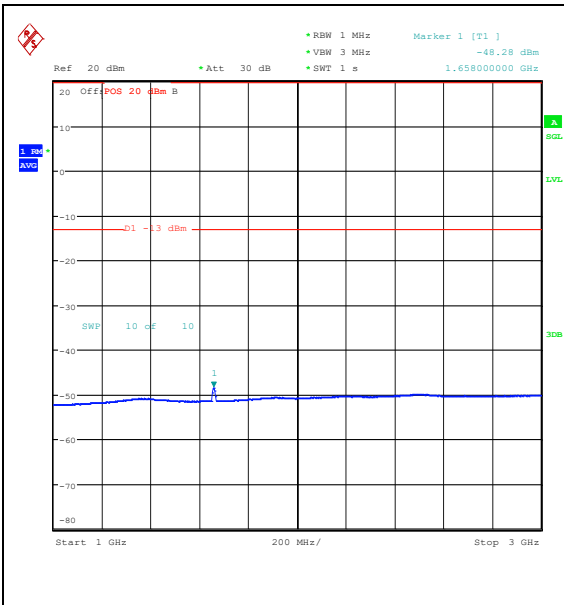

Band5_10MHz_16QAM_20450_50RB#0_0.15~3_0_0.15~3

Band5_10MHz_16QAM_20450_50RB#0_1000~3000_1000~3000