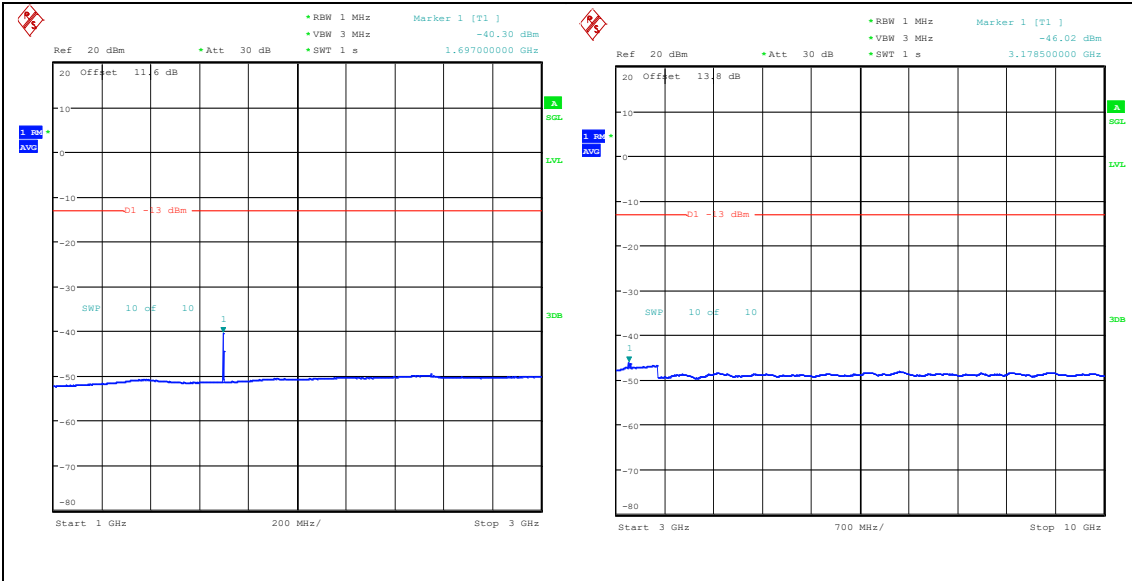

Band5_5MHz_QPSK_20625_1RB#24_30~1000_30~1000

Band5_5MHz_QPSK_20625_1RB#24_1000~3000_1000~3000

Band5_5MHz_QPSK_20625_1RB#24_3000~10000_00_3000~10000
 Band5_5MHz_16QAM_20625_1RB#24_0.009~0.15_0.009~0.15

Band5_5MHz_16QAM_20625_1RB#24_0.15~30_0.15~30
 Band5_5MHz_16QAM_20625_1RB#24_30~1000_30~1000