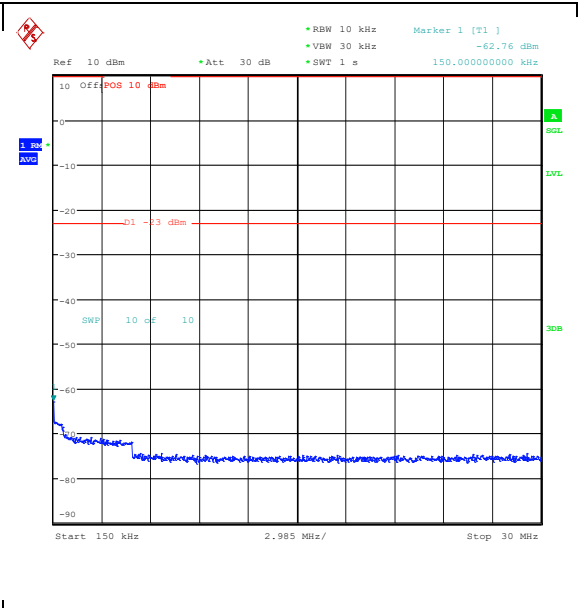

Band5_3MHz_16QAM_20525_15RB#0_0.15~30_0.15~30

Band5_3MHz_16QAM_20525_15RB#0_30~1000_30~1000

Band5_3MHz_16QAM_20525_15RB#0_1000~3000_1000~3000

Band5_3MHz_16QAM_20525_15RB#0_3000~10000_3000~10000

Band5_3MHz_QPSK_20635_1RB#0_0.009~0.15
 _0.009~0.15