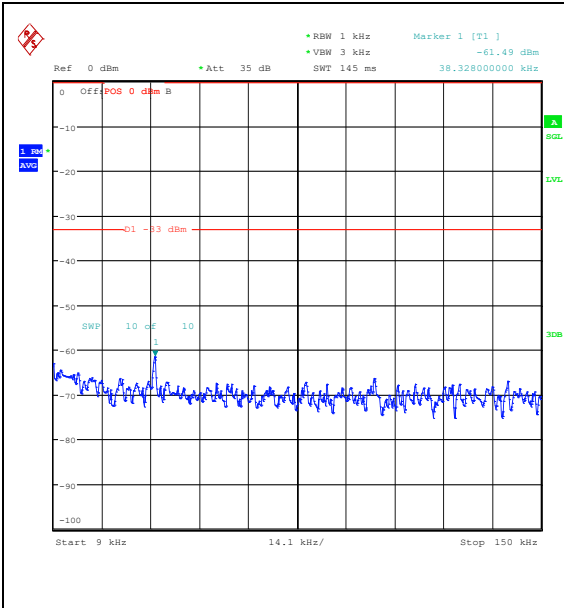

Band5_3MHz_16QAM_20635_1RB#14_0.15~30_0.15~30

Band5_3MHz_16QAM_20635_1RB#14_30~1000_30~1000

Band5_3MHz_16QAM_20635_1RB#14_1000~3000_1000~3000

Band5_3MHz_16QAM_20635_1RB#14_3000~10000_3000~10000

Band5_3MHz_QPSK_20635_15RB#0_0.009~0.15
5_0.009~0.15