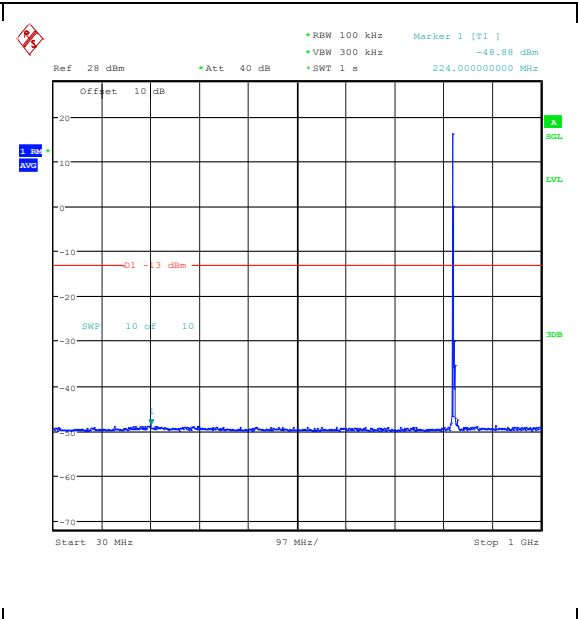

Band5_5MHz_QPSK_20425_1RB#0_30~1000_3
0~1000

Band5_5MHz_QPSK_20425_1RB#0_1000~3000_1000~3000

Band5_5MHz_QPSK_20425_1RB#0_3000~1000_0_3000~10000

Band5_5MHz_16QAM_20425_1RB#0_0.009~0.15_0.009~0.15

Band5_5MHz_16QAM_20425_1RB#0_0.15~30_0.15~30