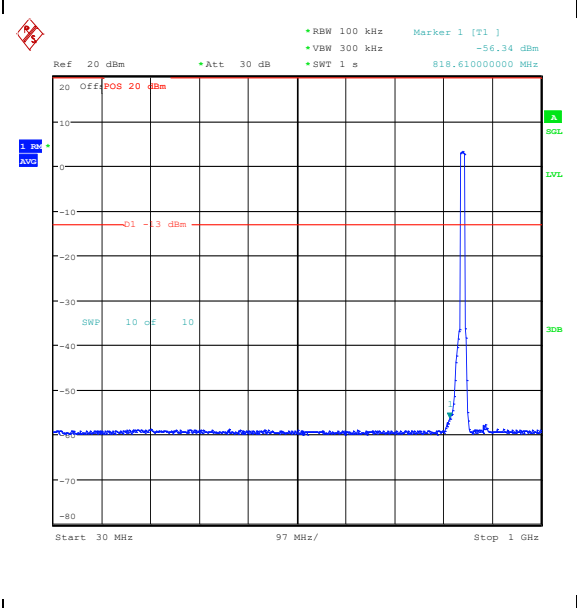

Band5_10MHz_16QAM_20600_50RB#0_0.009~0.15_0.009~0.15

Band5_10MHz_16QAM_20600_50RB#0_30~1000_30~1000