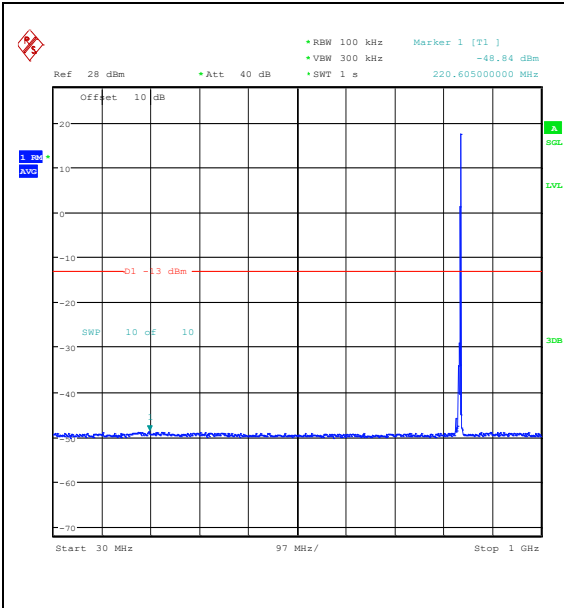

Band5_5MHz_16QAM_20525_1RB#0_0.15~30
 0.15~30

Band5_5MHz_16QAM_20525_1RB#0_30~1000_3
 0~1000

Band5_5MHz_16QAM_20525_1RB#0_1000~3000_1000~3000 Band5_5MHz_16QAM_20525_1RB#0_3000~10000_3000~10000

Band5_5MHz_QPSK_20525_1RB#24_0.009~0.15_0.009~0.15 Band5_5MHz_QPSK_20525_1RB#24_0.15~30_0.15~30