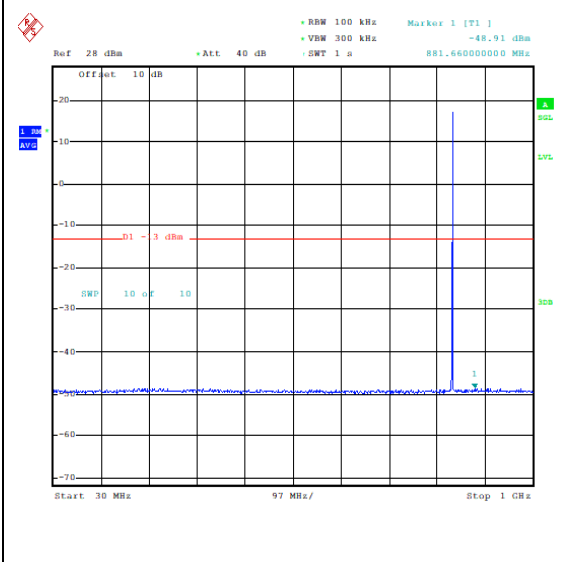

Band5_1.4MHz_QPSK_20525_1RB#0_30~1000_30~1000