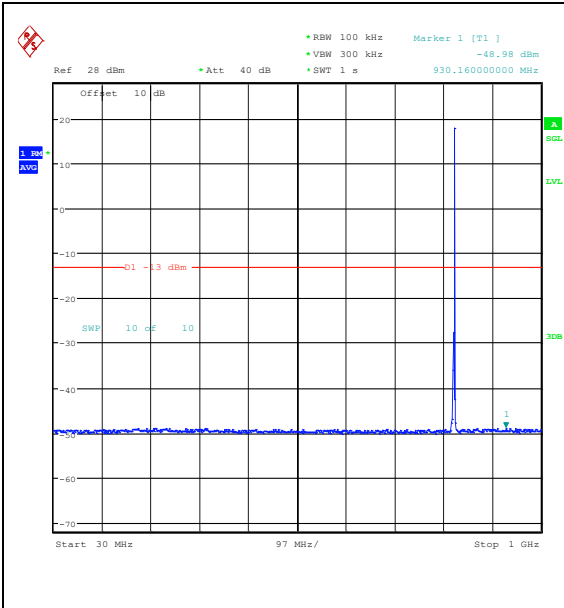

Band5_3MHz_QPSK_20415_1RB#14_30~1000_30~1000