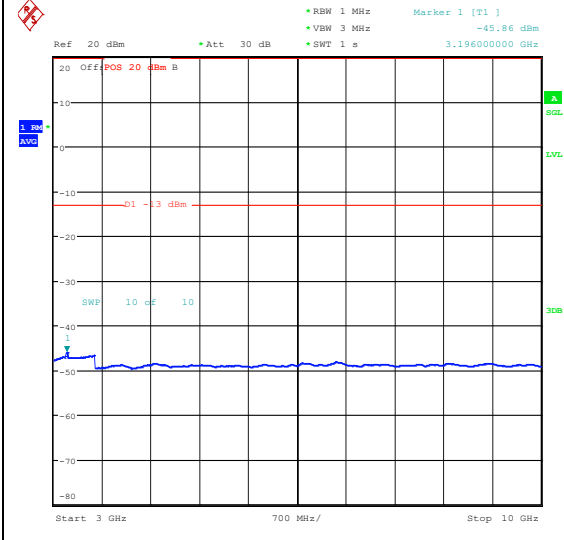

Band5_1.4MHz_QPSK_20407_6RB#0_3000~10000_00_3000~10000