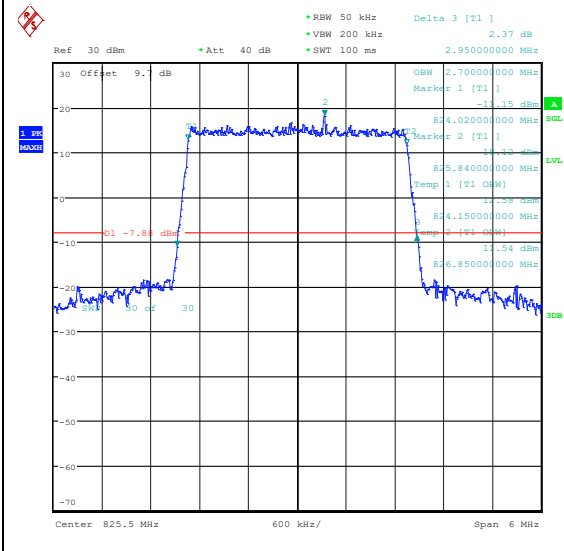

Test Graphs

Band5-1.4MHz-QPSK-20407-6RB#0-PASS

Band5-1.4MHz-16QAM-20407-6RB#0-PASS

Band5-1.4MHz-QPSK-20525-6RB#0-PASS

Band5-1.4MHz-16QAM-20525-6RB#0-PASS

Band5-1.4MHz-QPSK-20643-6RB#0-PASS

Band5-1.4MHz-16QAM-20643-6RB#0-PASS