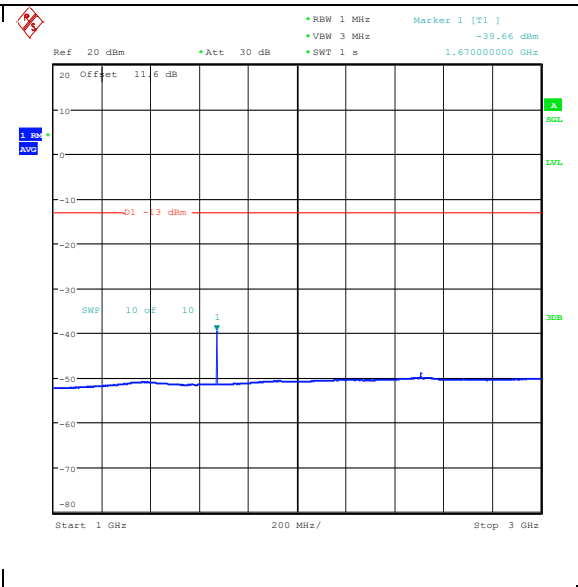

Band5_3MHz_QPSK_20525_1RB#0_1000~3000_1000~3000