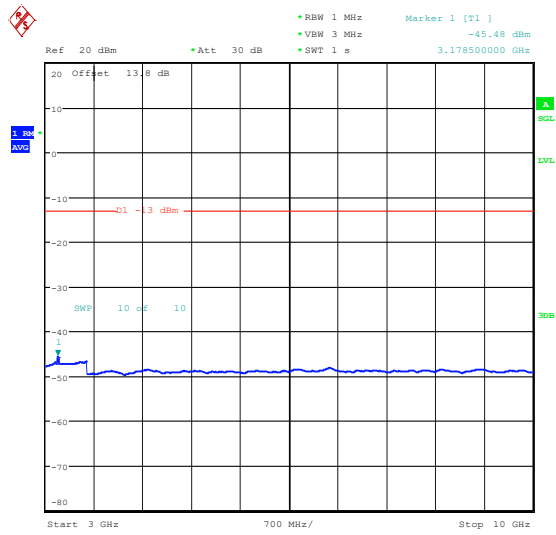

Band5_1.4MHz_16QAM_20643_1RB#0_30~1000_30~1000

Band5_1.4MHz_16QAM_20643_1RB#0_3000~10000_3000~10000