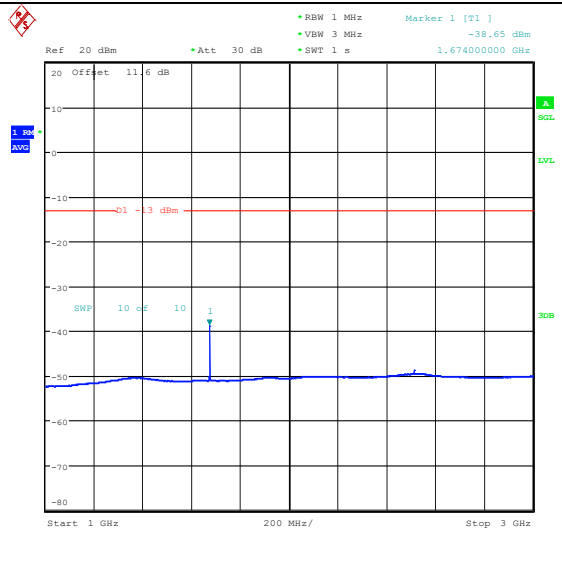

Band5_1.4MHz_QPSK_20525_1RB#5_1000~3000_0_1000~3000