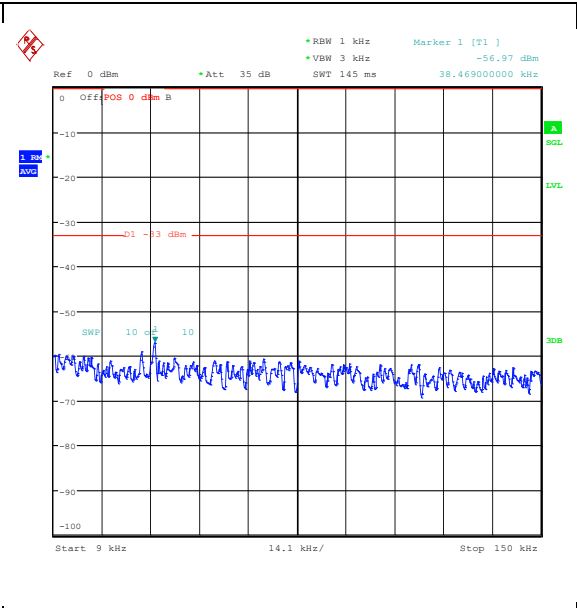

Band5_1.4MHz_16QAM_20643_1RB#5_0.009~0.15_0.009~0.15