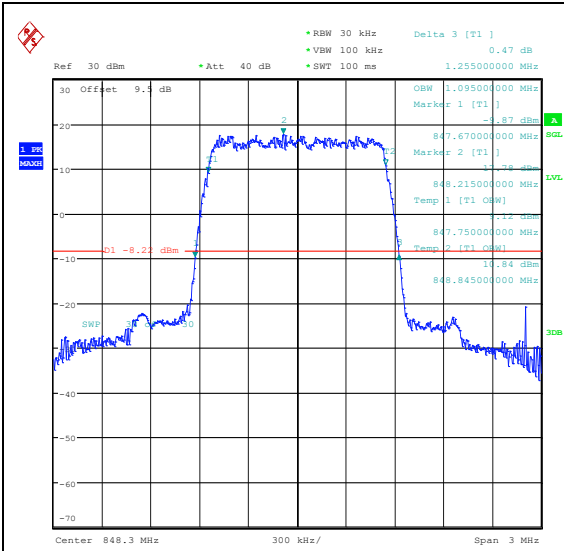

Test Graphs

Band5-1.4MHz-QPSK-20407-6RB#0-PASS

Band5-1.4MHz-16QAM-20407-6RB#0-PASS

Band5-1.4MHz-QPSK-20525-6RB#0-PASS

Band5-1.4MHz-16QAM-20525-6RB#0-PASS

Band5-1.4MHz-QPSK-20643-6RB#0-PASS

Band5-1.4MHz-16QAM-20643-6RB#0-PASS