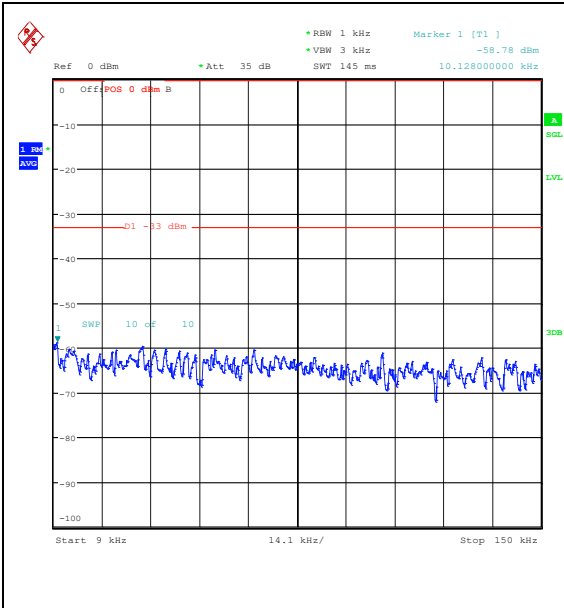

Band5_1.4MHz_16QAM_20407_1RB#0_0.15~30_0.15~30

Band5_1.4MHz_16QAM_20407_1RB#0_30~1000_30~1000

Band5_1.4MHz_16QAM_20407_1RB#0_1000~3000_1000~3000

Band5_1.4MHz_16QAM_20407_1RB#0_3000~10000_3000~10000

Band5_1.4MHz_QPSK_20407_1RB#5_0.009~0.15
5_0.009~0.15