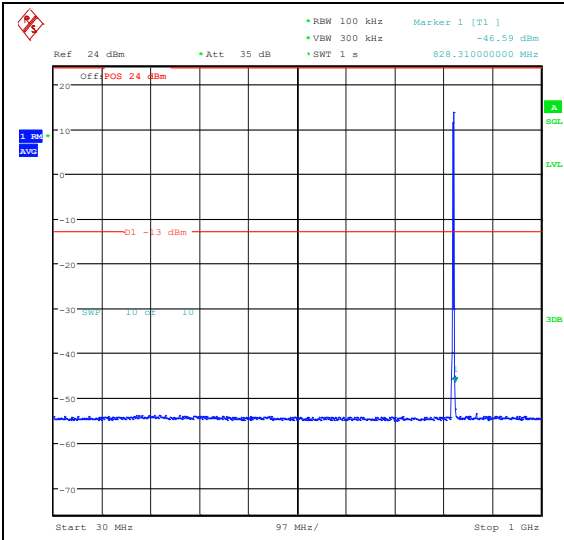

Band5_1.4MHz_QPSK_20407_6RB#0_0.009~0.15_5_0.009~0.15

Band5_1.4MHz_QPSK_20407_6RB#0_30~1000_30~1000