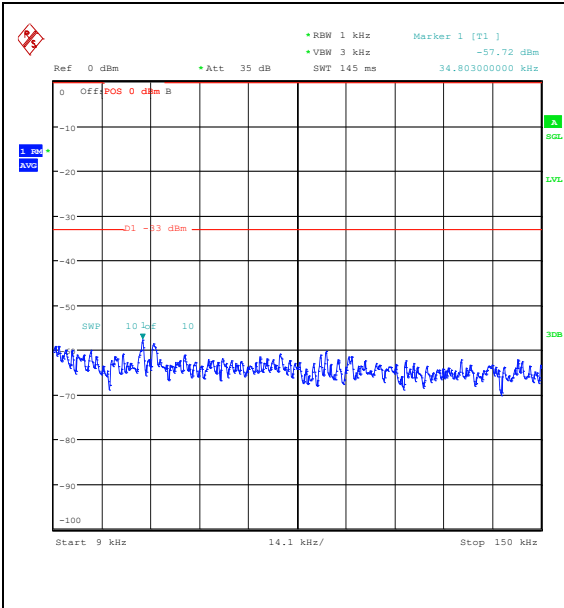

Band5_1.4MHz_16QAM_20525_1RB#5_0.009~0.15_0.009~0.15

Band5_1.4MHz_16QAM_20525_1RB#5_0.15~30_0.15~30

Band5_1.4MHz_16QAM_20525_1RB#5_30~1000_30~1000

Band5_1.4MHz_16QAM_20525_1RB#5_1000~3000_1000~3000

Band5_1.4MHz_16QAM_20525_1RB#5_3000~10000_3000~10000