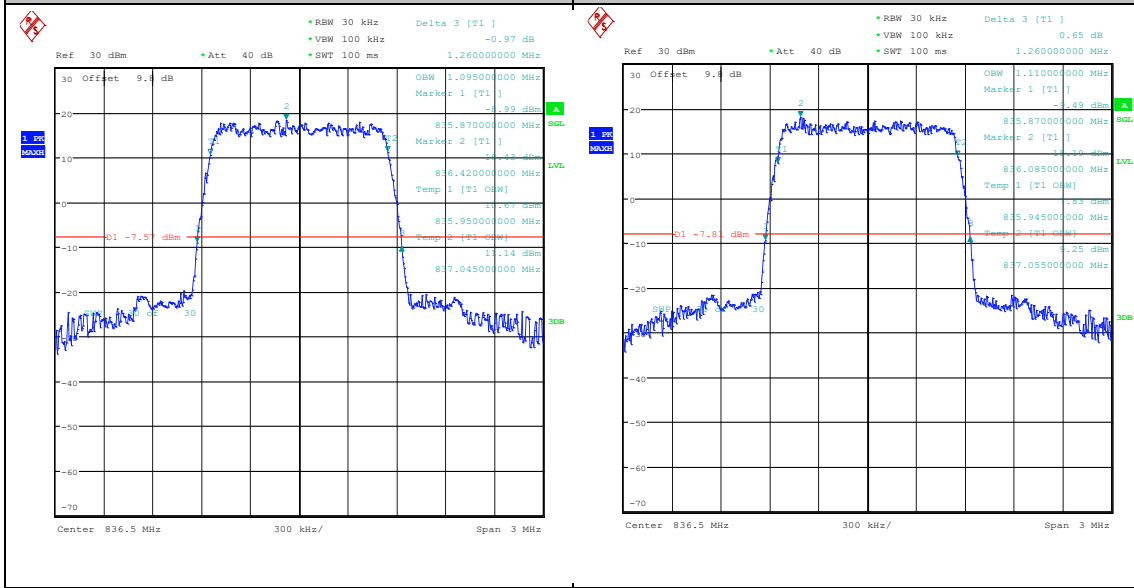

Band5-1.4MHz-QPSK-20525-6RB#0-PASS

Band5-1.4MHz-16QAM-20525-6RB#0-PASS