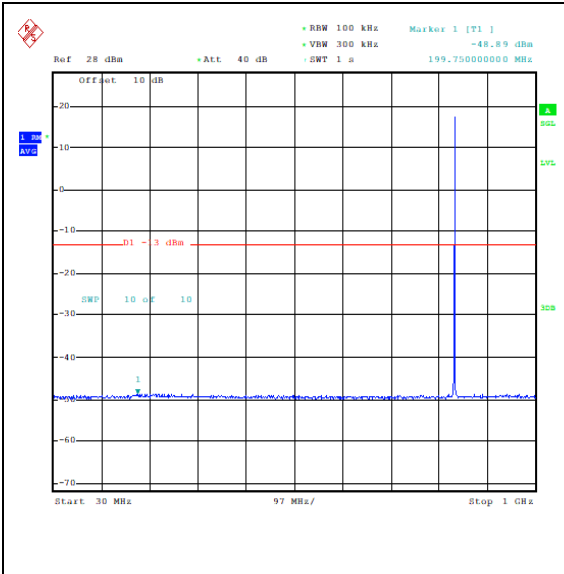

Band5_1.4MHz_QPSK_20525_1RB#5_30~1000_30~1000