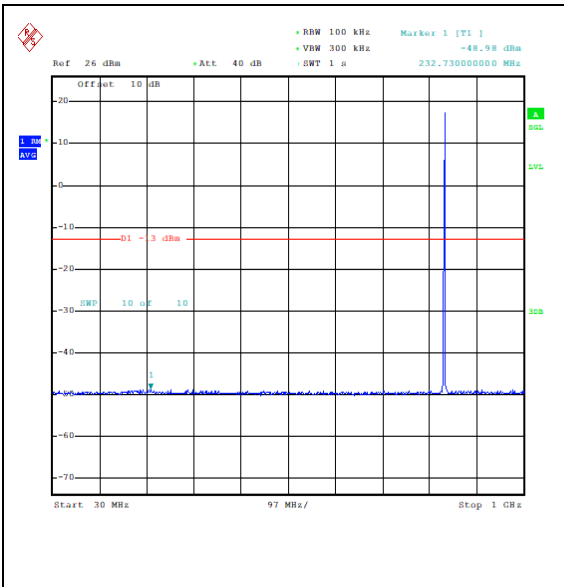

Band5_3MHz_QPSK_20525_1RB#0_30~1000_3
0~1000