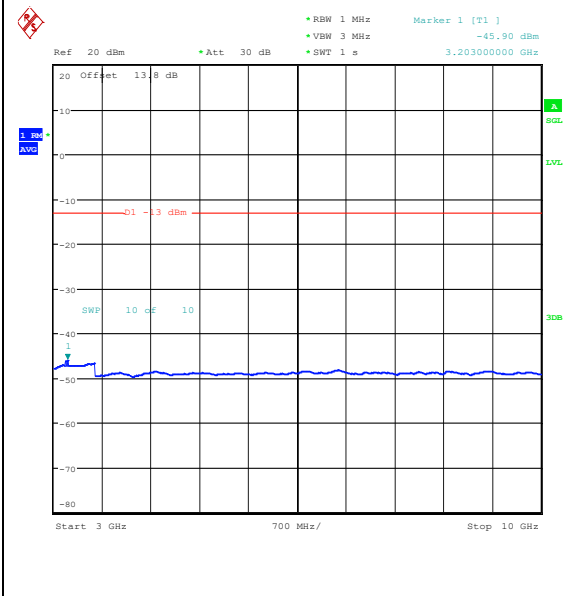

Band5_1.4MHz_QPSK_20525_1RB#5_0.009~0.15_5_0.009~0.15

Band5_1.4MHz_QPSK_20525_1RB#5_0.15~30_0.15~30

Band5_1.4MHz_QPSK_20525_1RB#5_30~1000_30~1000

Band5_1.4MHz_QPSK_20525_1RB#5_1000~3000_0_1000~3000

Band5_1.4MHz_QPSK_20525_1RB#5_3000~10000_00_3000~10000