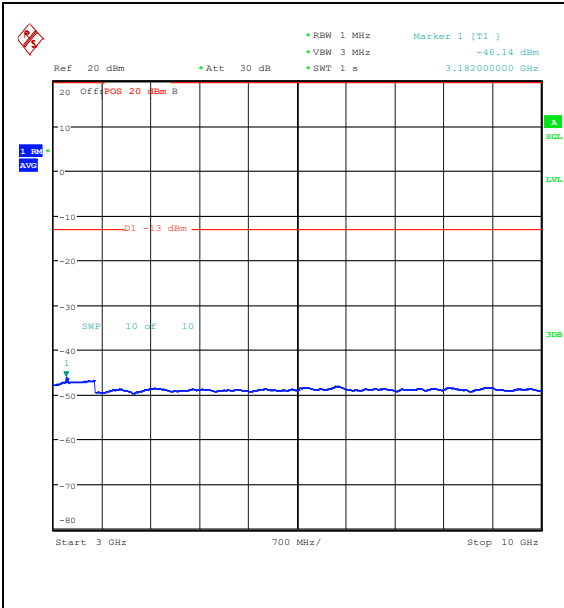

Band5_3MHz_QPSK_20415_15RB#0_3000~10000_3000~10000