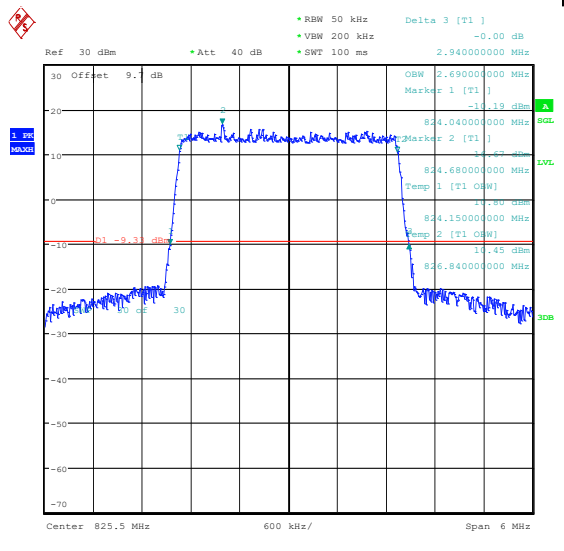

Test Graphs

Band5-1.4MHz-QPSK-20407-6RB#0-PASS

Band5-1.4MHz-16QAM-20407-6RB#0-PASS

Band5-1.4MHz-QPSK-20525-6RB#0-PASS

Band5-1.4MHz-16QAM-20525-6RB#0-PASS

Band5-1.4MHz-QPSK-20643-6RB#0-PASS

Band5-1.4MHz-16QAM-20643-6RB#0-PASS