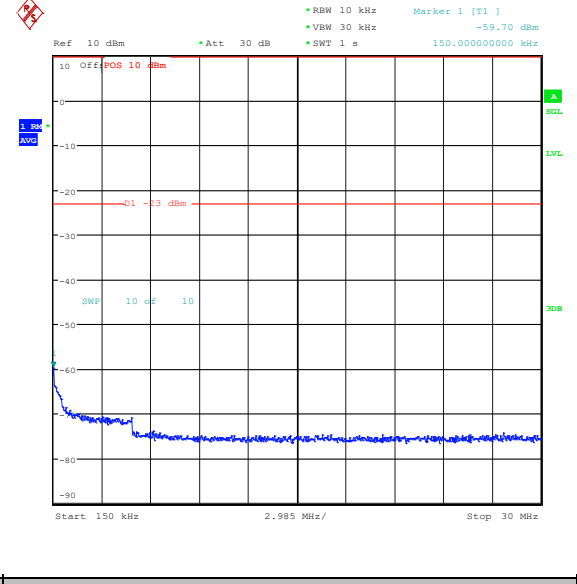

Band5_1.4MHz_QPSK_20643_1RB#0_0.15~30_0.15~30