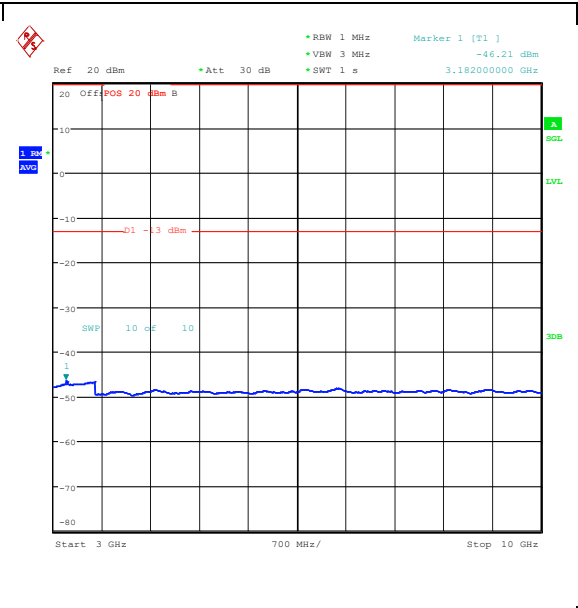

Band5_3MHz_16QAM_20415_15RB#0_3000~10000_00_3000~10000