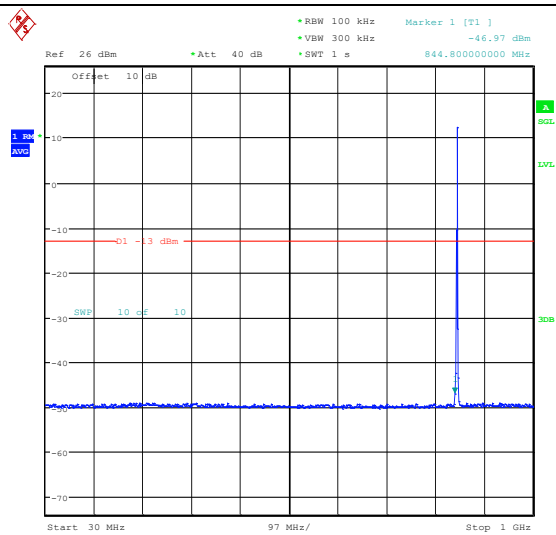

Band5_1.4MHz_16QAM_20643_6RB#0_30~1000
_30~1000