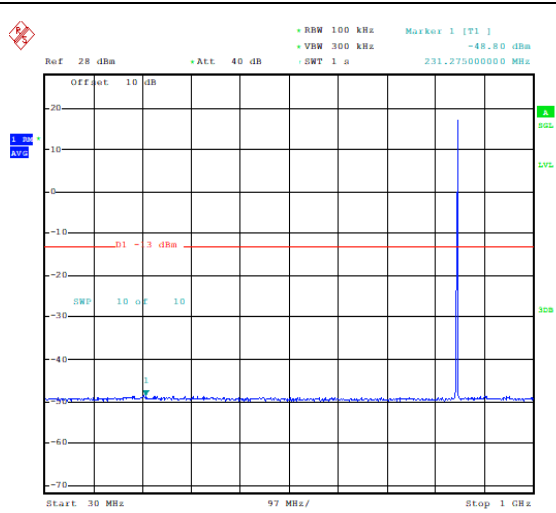

Band5_1.4MHz_16QAM_20643_1RB#0_0.15~30_0.15~30