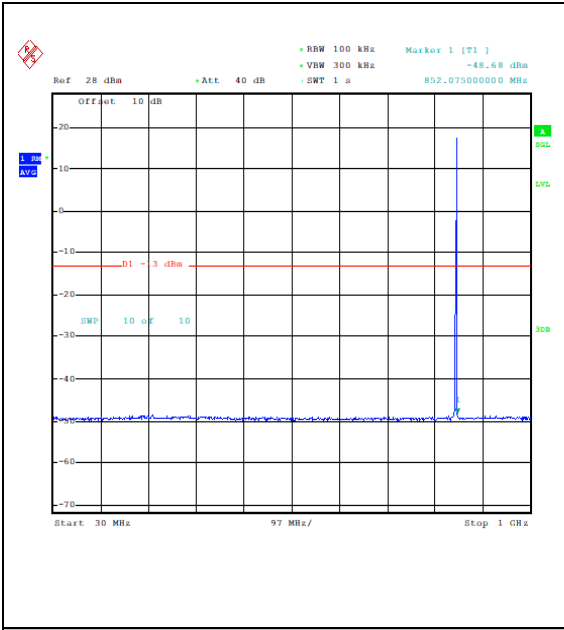

Band5_1.4MHz_QPSK_20643_1RB#0_30~1000_30~1000