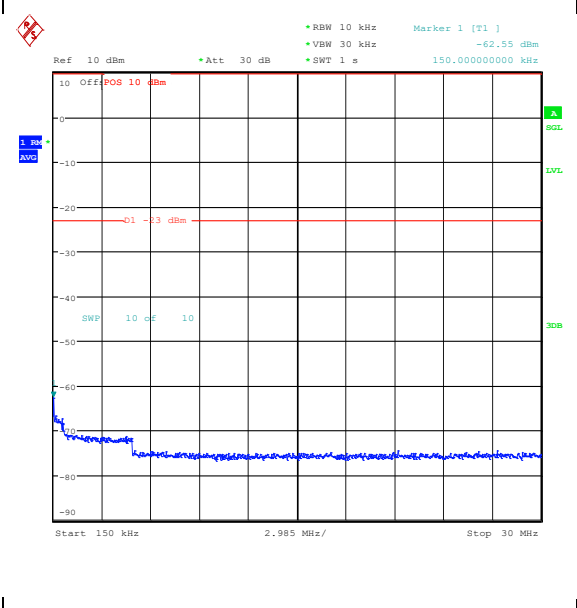

Band5_3MHz_QPSK_20415_1RB#14_0.15~30_0.
15~30