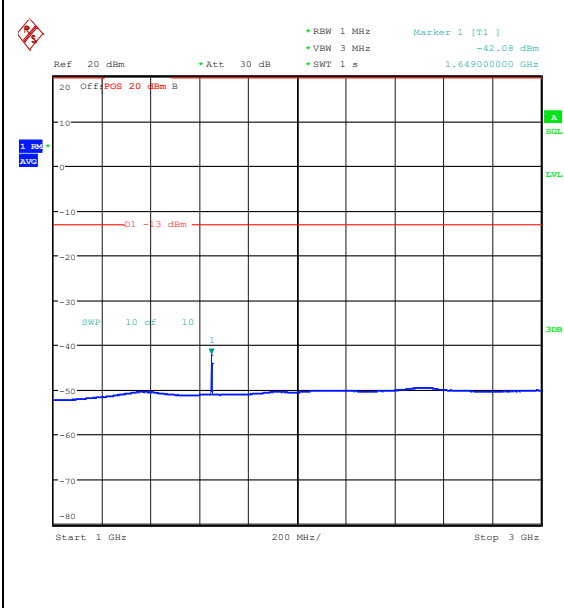

Band5_1.4MHz_16QAM_20407_6RB#0_1000~3000
000_1000~3000