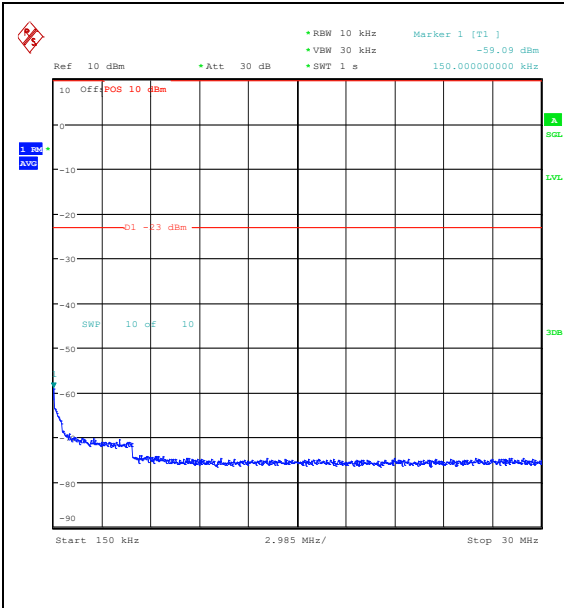

Test Graphs

Band5_1.4MHz_QPSK_20407_1RB#0_30~1000_30~1000

Band5_1.4MHz_QPSK_20407_1RB#0_1000~300_0_1000~3000

Band5_1.4MHz_QPSK_20407_1RB#0_3000~100_00_3000~10000

Band5_1.4MHz_16QAM_20407_1RB#0_0.009~0.15_15_0.009~0.15