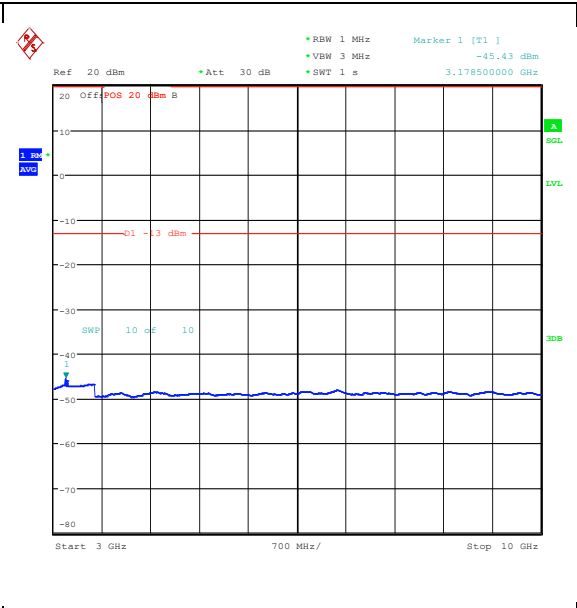

Band5_1.4MHz_16QAM_20525_6RB#0_0.009~0.15_0.009~0.15

Band5_1.4MHz_16QAM_20525_6RB#0_0.15~30_0.15~30

Band5_1.4MHz_16QAM_20525_6RB#0_30~1000_30~1000

Band5_1.4MHz_16QAM_20525_6RB#0_1000~3000_1000~3000

Band5_1.4MHz_16QAM_20525_6RB#0_3000~10000_3000~10000