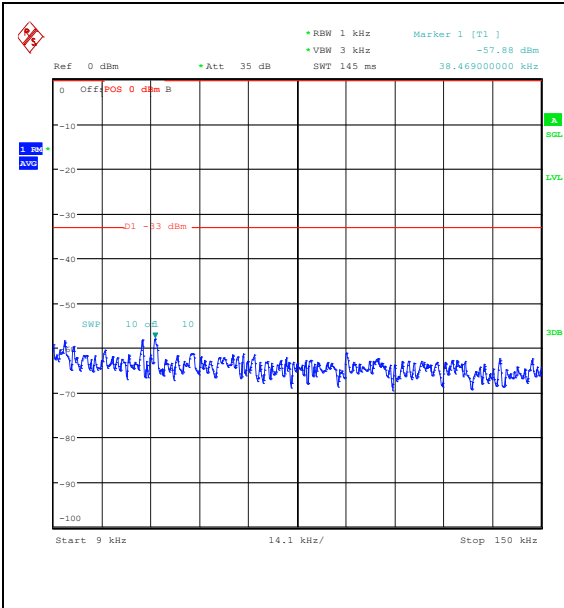

Band5_1.4MHz_QPSK_20525_1RB#0_0.009~0.15_5_0.009~0.15