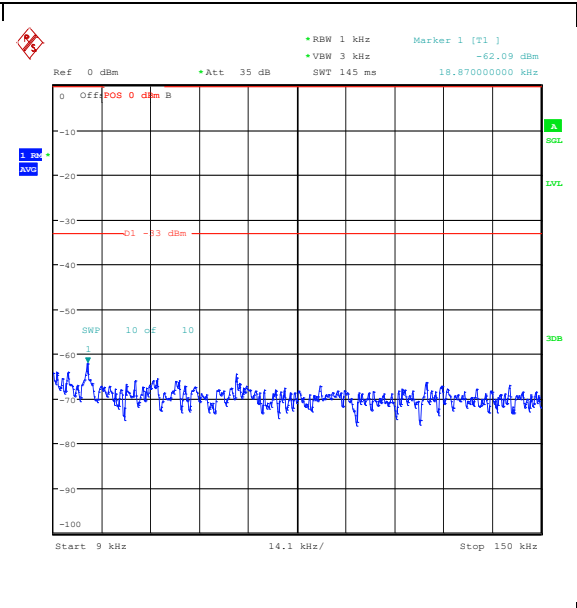

Band5_1.4MHz_16QAM_20643_6RB#0_3000~10
 000_3000~10000

Band5_3MHz_QPSK_20415_1RB#0_0.009~0.15_0.009~0.15

Band5_3MHz_QPSK_20415_1RB#0_0.15~30_0.15~30

Band5_3MHz_QPSK_20415_1RB#0_30~1000_30~1000

Band5_3MHz_QPSK_20415_1RB#0_1000~3000_1000~3000