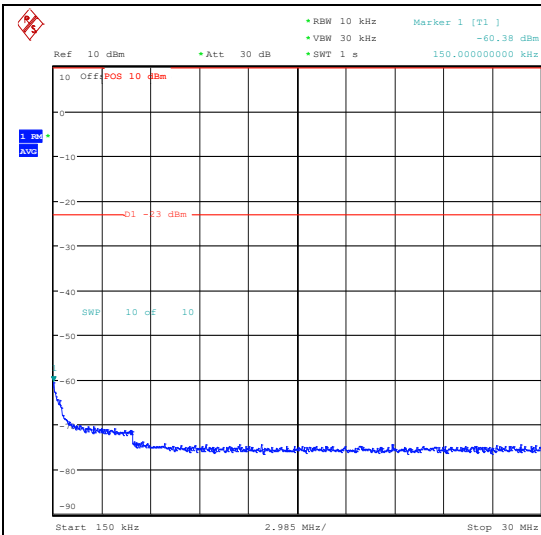

Band5_1.4MHz_16QAM_20643_6RB#0_0.15~30
_0.15~30