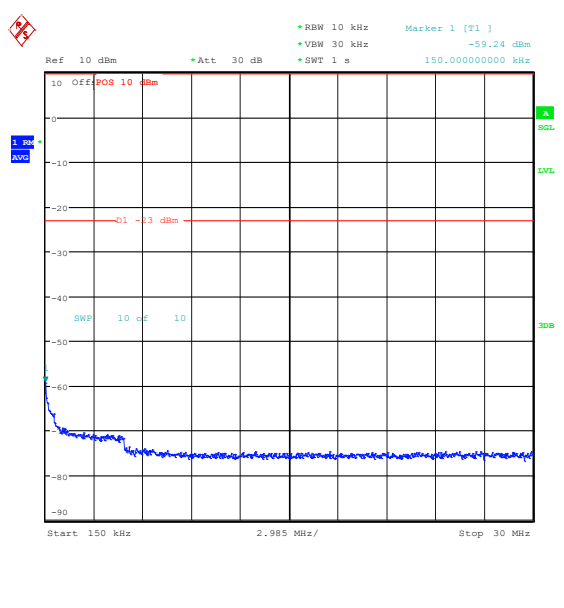

Band5_1.4MHz_QPSK_20525_1RB#5_0.15~30_0.15~30