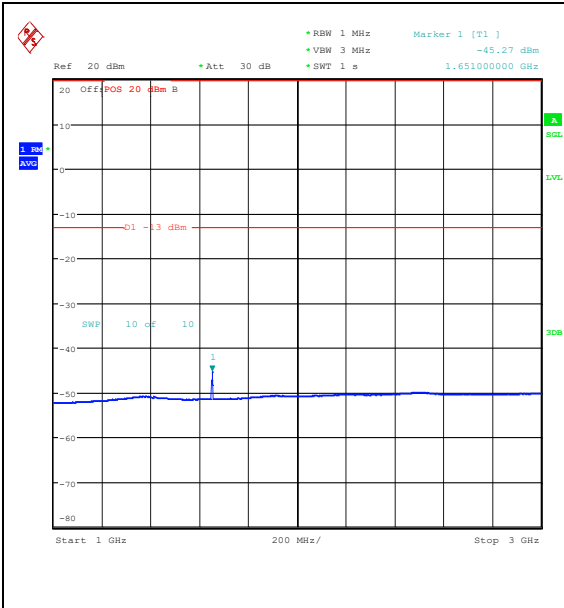

Band5_3MHz_16QAM_20415_15RB#0_1000~3000_00_1000~3000