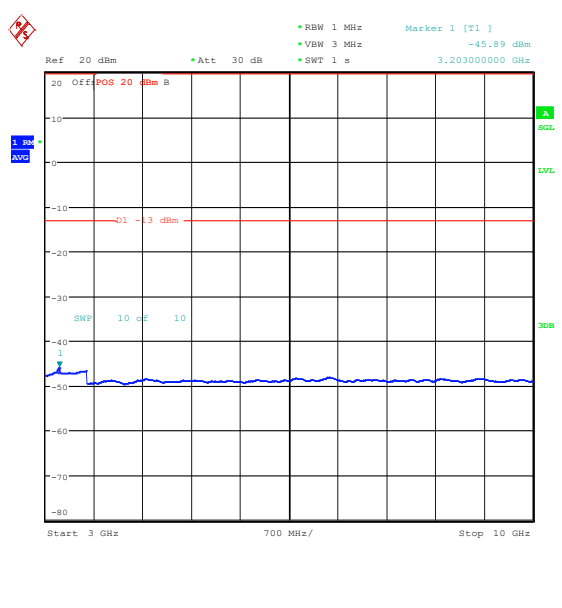

Band5_1.4MHz_16QAM_20407_6RB#0_3000~10000
000_3000~10000