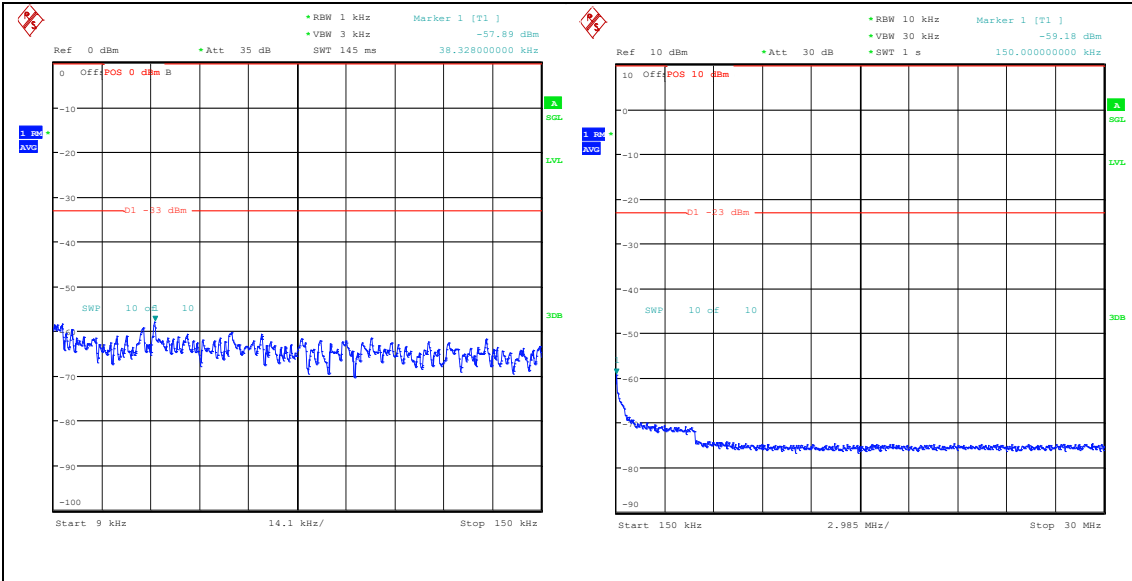

Band5_1.4MHz_16QAM_20643_1RB#0_0.009~0.15_15_0.009~0.15

Band5_1.4MHz_16QAM_20643_1RB#0_0.15~30_0.15~30

Band5_1.4MHz_16QAM_20643_1RB#0_30~1000_30~1000

Band5_1.4MHz_16QAM_20643_1RB#0_1000~3000_1000~3000

Band5_1.4MHz_16QAM_20643_1RB#0_3000~10000_3000~10000