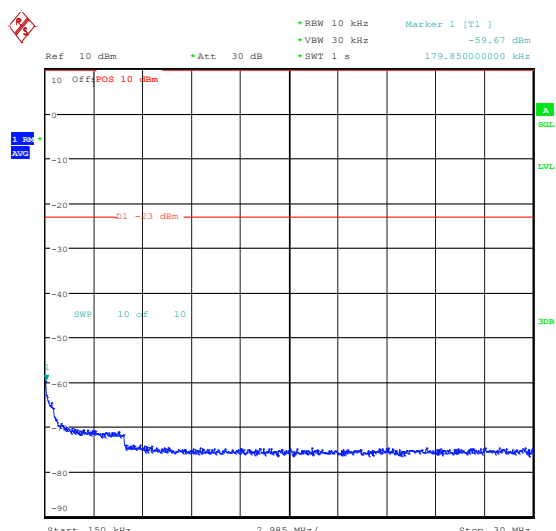

Band5_1.4MHz_16QAM_20643_1RB#5_0.009~0.15_0.009~0.15

Band5_1.4MHz_16QAM_20643_1RB#5_0.15~30_0.15~30

Band5_1.4MHz_16QAM_20643_1RB#5_30~1000_30~1000

Band5_1.4MHz_16QAM_20643_1RB#5_1000~3000_1000~3000

Band5_1.4MHz_16QAM_20643_1RB#5_3000~10000_3000~10000