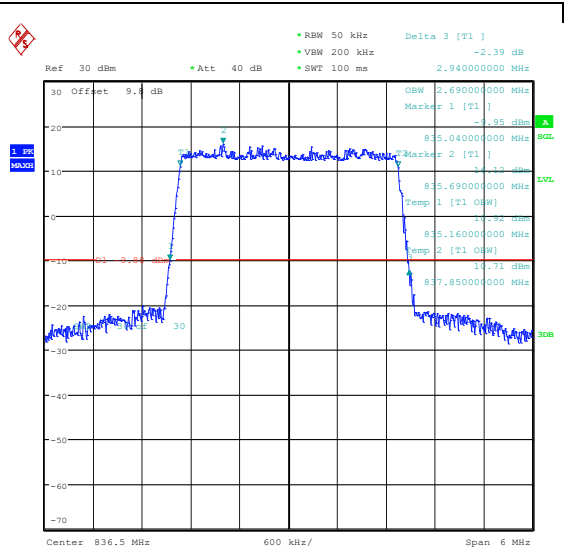

Band5-3MHz-16QAM-20415-15RB#0-PASS