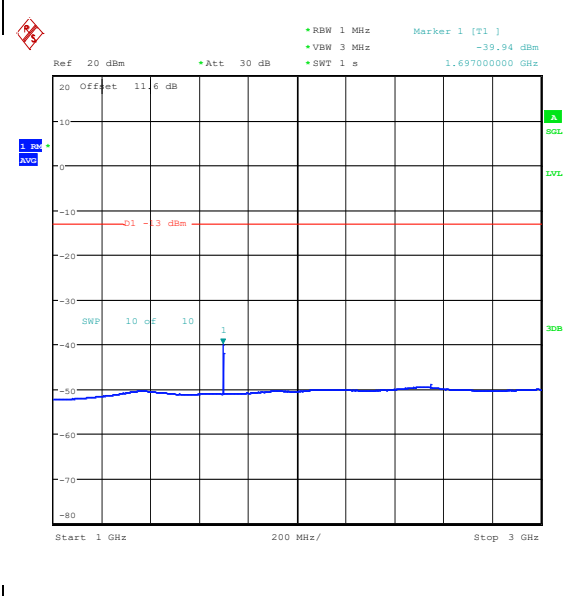

Band5_1.4MHz_QPSK_20643_1RB#5_1000~3000_0_1000~3000