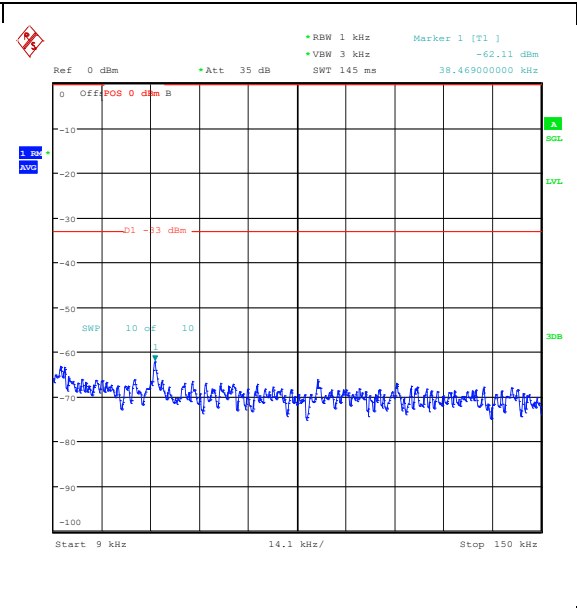

Band5_3MHz_16QAM_20415_15RB#0_0.009~0.15_5_0.009~0.15