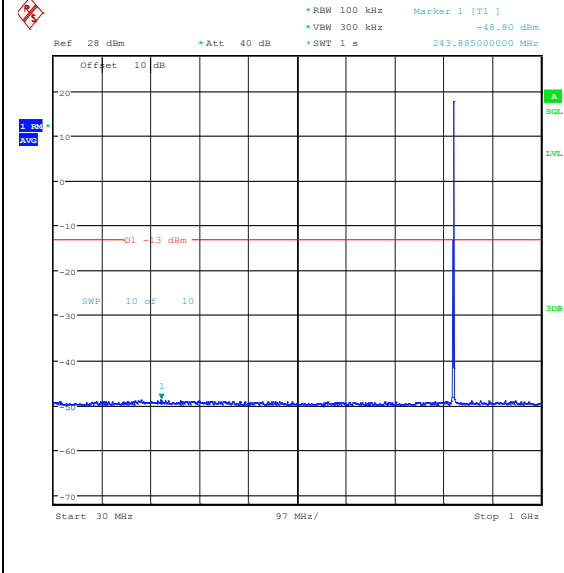

Band5_1.4MHz_QPSK_20407_1RB#5_30~1000_30~1000