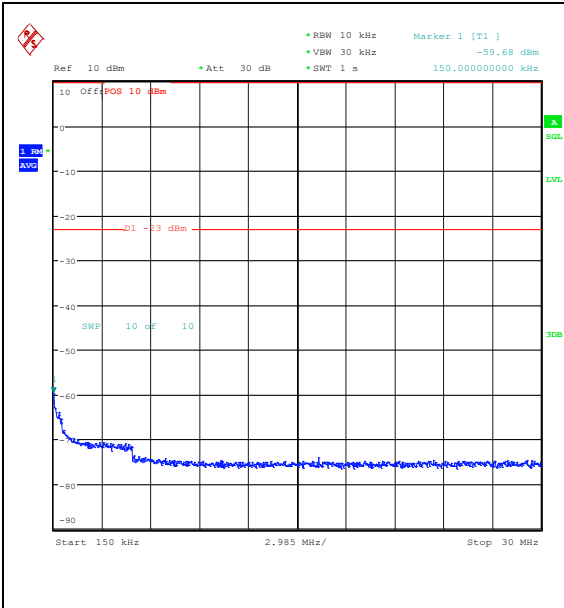

Band5_1.4MHz_QPSK_20407_6RB#0_0.15~30.15~30

Band5_1.4MHz_QPSK_20407_6RB#0_30~1000_30~1000

Band5_1.4MHz_QPSK_20407_6RB#0_1000~3000_0_1000~3000

Band5_1.4MHz_QPSK_20407_6RB#0_3000~10000_00_3000~10000

Band5_1.4MHz_16QAM_20407_6RB#0_0.009~0.15_15_0.009~0.15