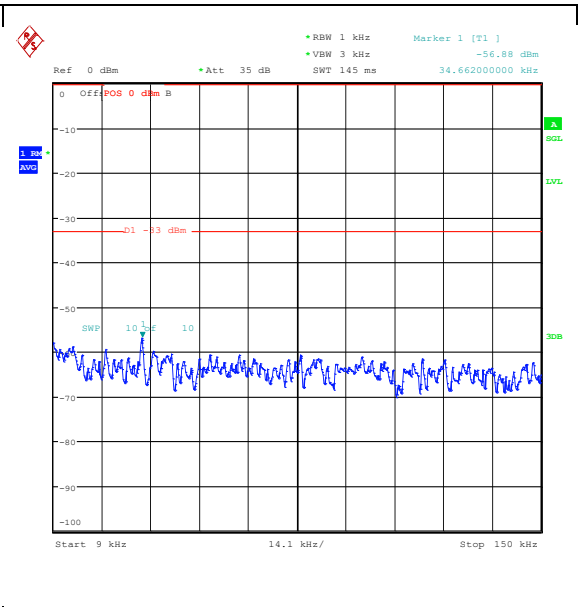

Band5_1.4MHz_QPSK_20525_1RB#0_0.009~0.15_5_0.009~0.15

Band5_1.4MHz_QPSK_20525_1RB#0_0.15~30_0.15~30

Band5_1.4MHz_QPSK_20525_1RB#0_30~1000_30~1000

Band5_1.4MHz_QPSK_20525_1RB#0_1000~3000_0_1000~3000

Band5_1.4MHz_QPSK_20525_1RB#0_3000~10000_3000~10000