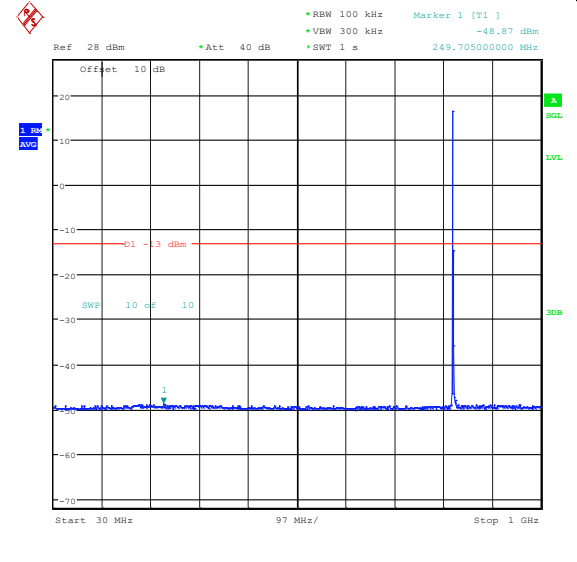

Band5_3MHz_16QAM_20415_1RB#0_30~1000_3
0~1000