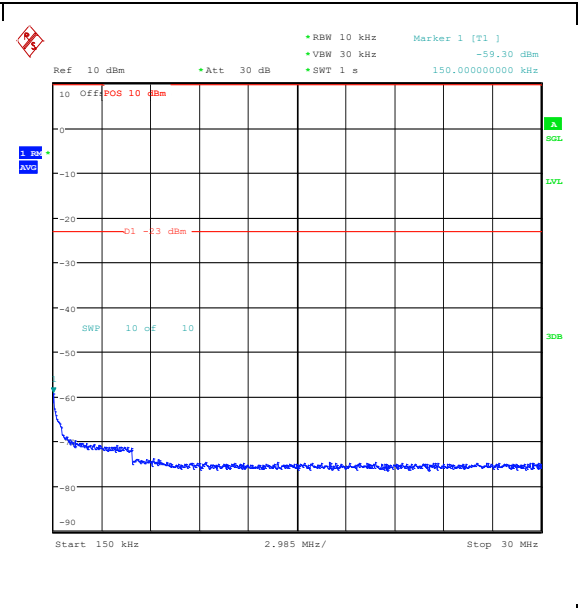

Band5_1.4MHz_16QAM_20407_1RB#0_0.15~30_0.15~30

Band5_1.4MHz_16QAM_20407_1RB#0_30~1000_30~1000

Band5_1.4MHz_16QAM_20407_1RB#0_1000~3000_1000~3000

Band5_1.4MHz_16QAM_20407_1RB#0_3000~10000_3000~10000

Band5_1.4MHz_QPSK_20407_1RB#5_0.009~0.15
5_0.009~0.15