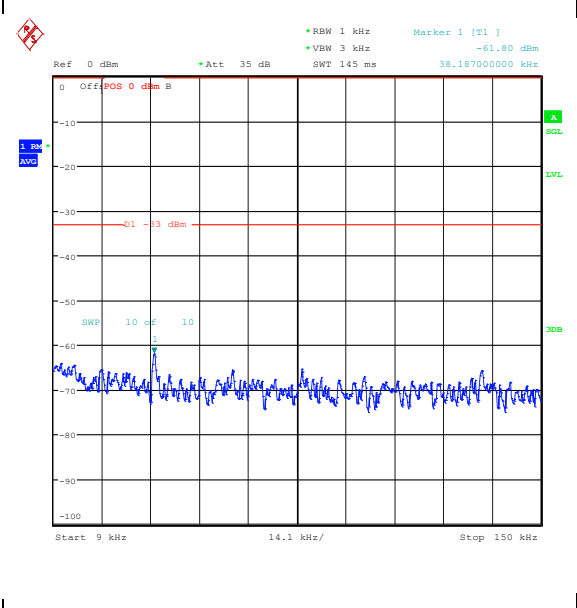

Band5_3MHz_16QAM_20415_1RB#14_0.009~0.15_5_0.009~0.15