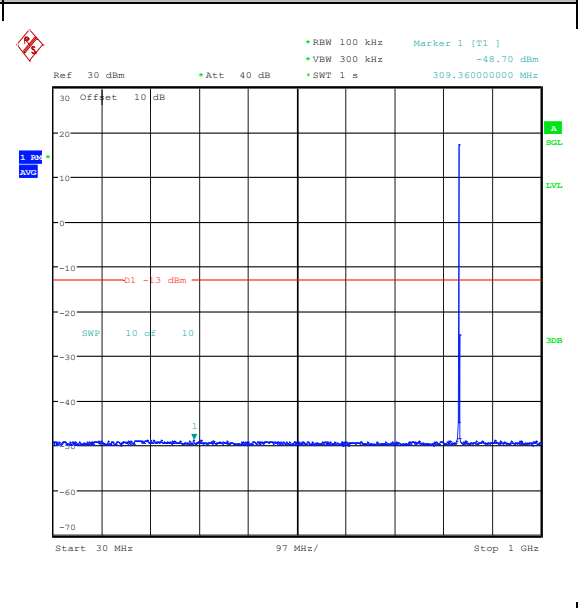

Band5_1.4MHz_16QAM_20525_1RB#0_30~1000_30~1000