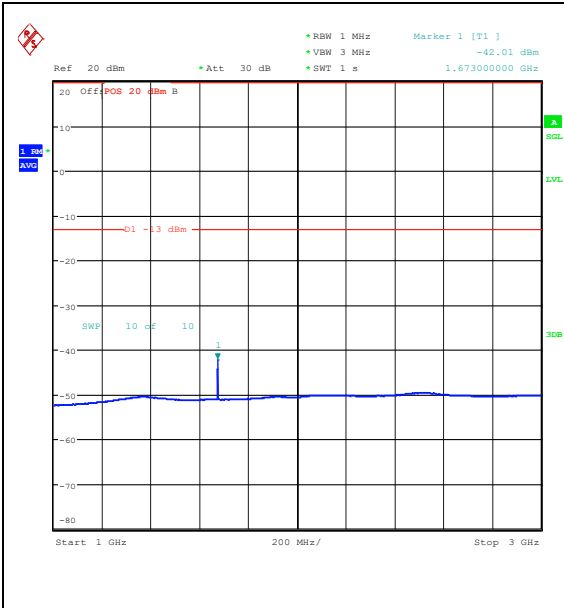

Band5_1.4MHz_16QAM_20525_6RB#0_1000~3000_1000~3000