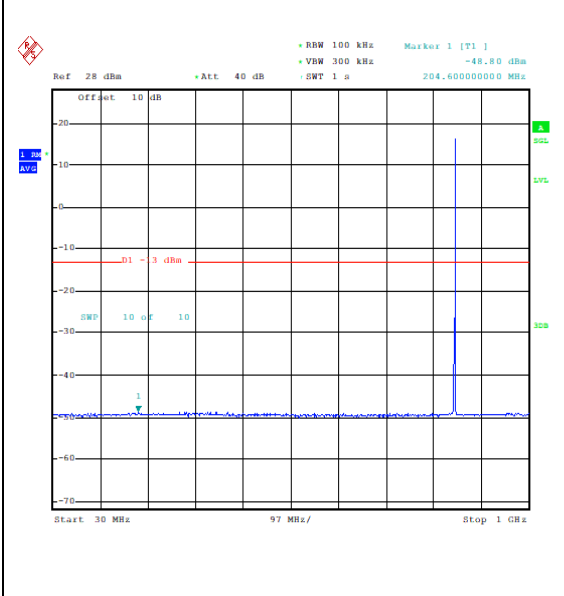

Band5_1.4MHz_QPSK_20643_1RB#5_30~1000_30~1000