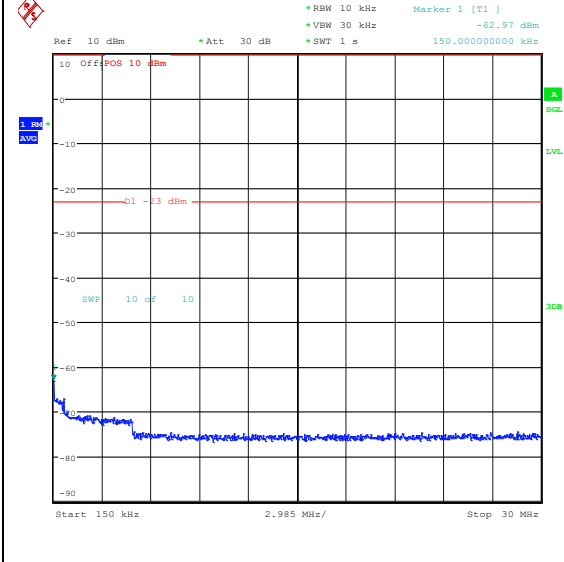

Band5_3MHz_16QAM_20415_1RB#0_0.15~30
0.15~30