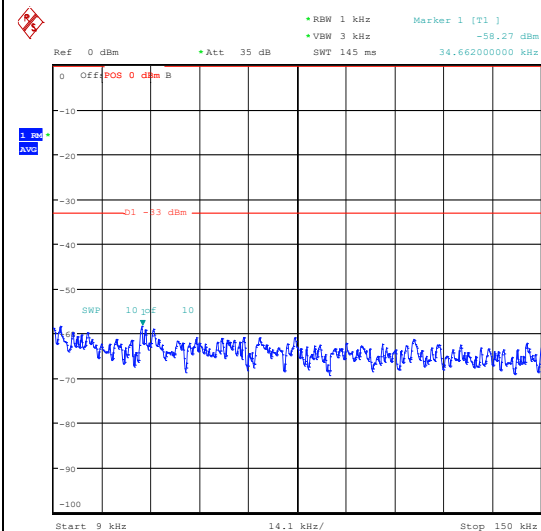

Band5_1.4MHz_16QAM_20643_1RB#5_0.009~0.15_0.009~0.15

Band5_1.4MHz_16QAM_20643_1RB#5_0.15~30_0.15~30

Band5_1.4MHz_16QAM_20643_1RB#5_30~1000_30~1000

Band5_1.4MHz_16QAM_20643_1RB#5_1000~3000_1000~3000

Band5_1.4MHz_16QAM_20643_1RB#5_3000~10000_3000~10000