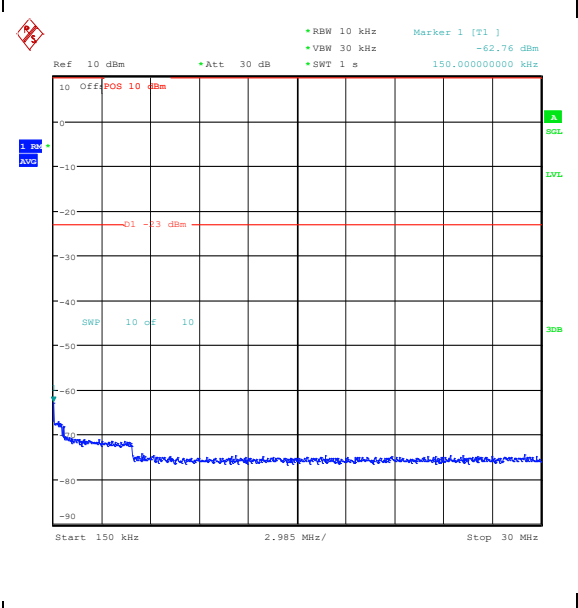

Band5_3MHz_16QAM_20415_15RB#0_0.009~0.15_5_0.009~0.15

Band5_3MHz_16QAM_20415_15RB#0_0.15~30_0.15~30

Band5_3MHz_16QAM_20415_15RB#0_30~1000_30~1000

Band5_3MHz_16QAM_20415_15RB#0_1000~3000_00_1000~3000

Band5_3MHz_16QAM_20415_15RB#0_3000~10000_00_3000~10000