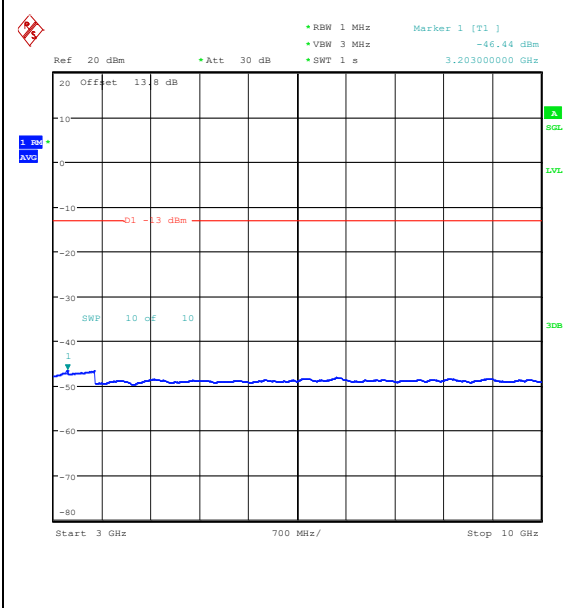

Band5_3MHz_16QAM_20415_1RB#0_3000~1000
0_3000~10000

Band5_3MHz_QPSK_20415_1RB#14_0.009~0.1
5_0.009~0.15

Band5_3MHz_QPSK_20415_1RB#14_0.15~30_0.
15~30

Band5_3MHz_QPSK_20415_1RB#14_30~1000_30~1000

Band5_3MHz_QPSK_20415_1RB#14_1000~3000_1000~3000