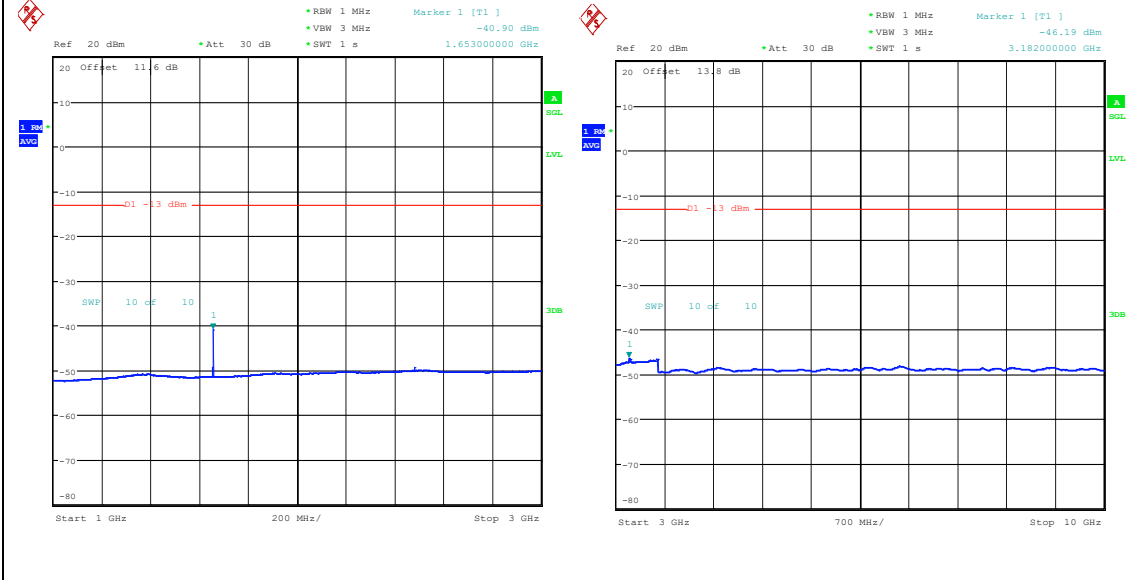

Band5_3MHz_16QAM_20415_1RB#14_1000~3000_00_1000~3000   Band5_3MHz_16QAM_20415_1RB#14_3000~10000_00_3000~10000