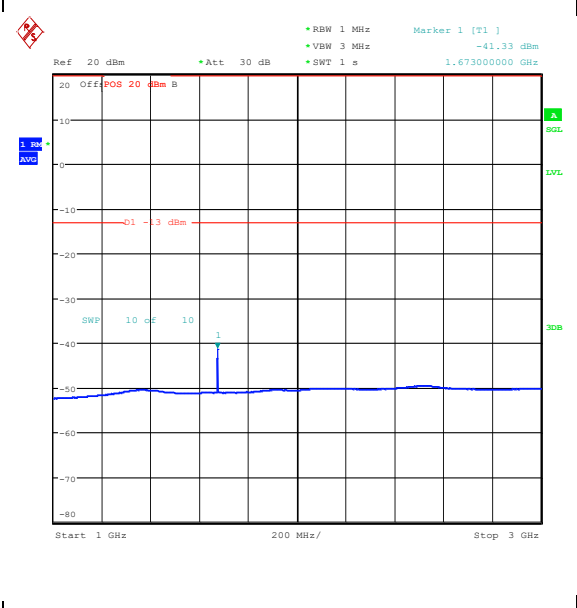

Band5_1.4MHz_QPSK_20525_6RB#0_1000~3000_0_1000~3000