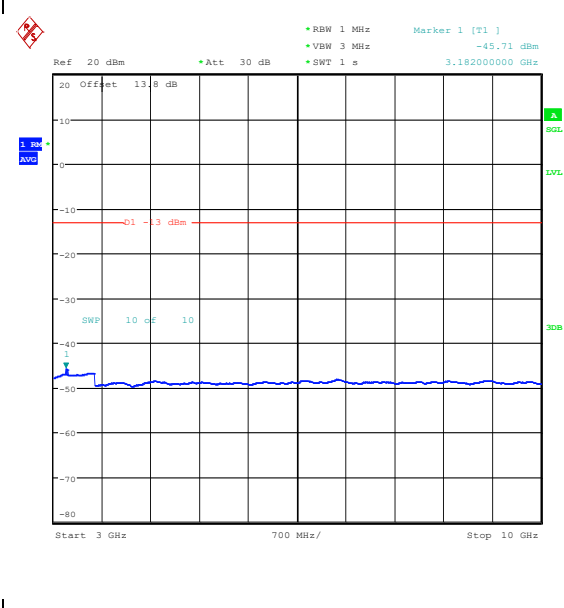

Band5_1.4MHz_16QAM_20407_1RB#0_3000~10000_3000~10000