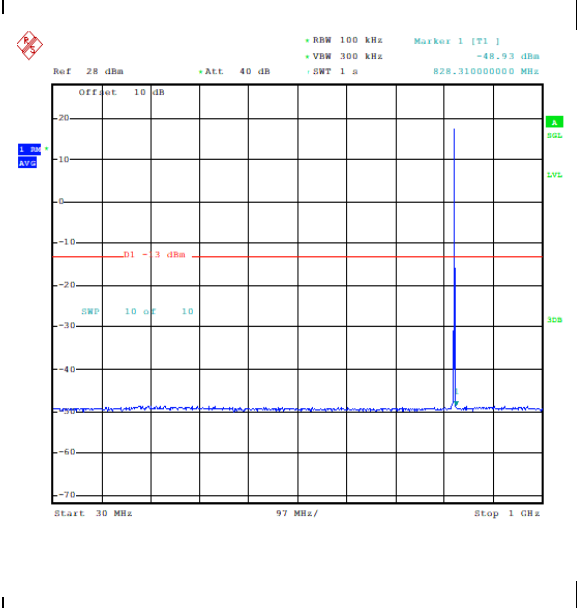

Band5_1.4MHz_16QAM_20407_1RB#5_30~1000_30~1000