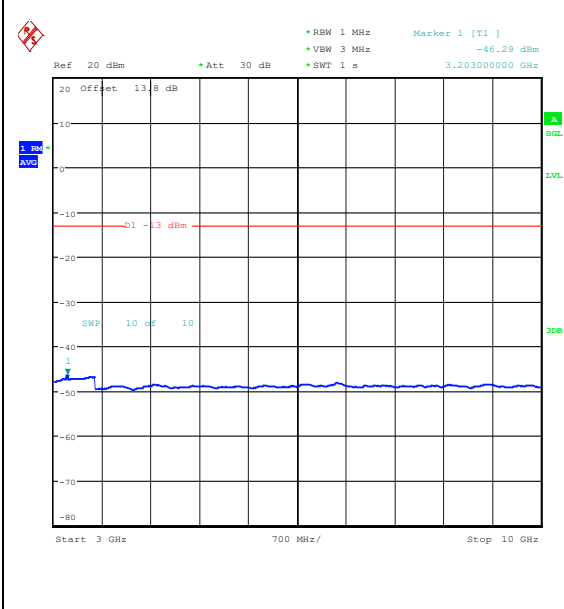

Band5_3MHz_QPSK_20525_1RB#0_0.009~0.15_0.009~0.15

Band5_3MHz_QPSK_20525_1RB#0_0.15~30_0.15~30_0.15~30

Band5_3MHz_QPSK_20525_1RB#0_30~1000_3
0~1000

Band5_3MHz_QPSK_20525_1RB#0_1000~3000_1000~3000

Band5_3MHz_QPSK_20525_1RB#0_3000~1000 0_3000~10000