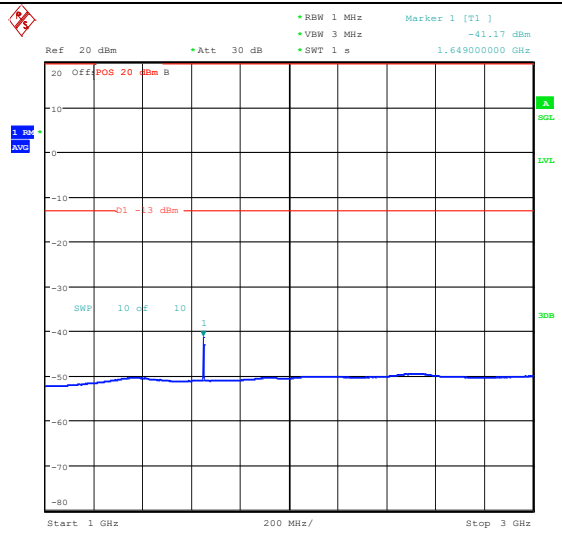

Band5_1.4MHz_QPSK_20407_6RB#0_0.15~30.15~30

Band5_1.4MHz_QPSK_20407_6RB#0_1000~3000_0_1000~3000