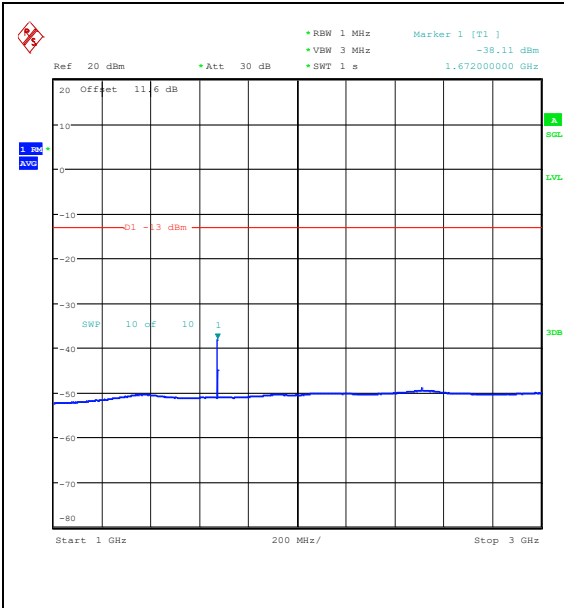

Band5_1.4MHz_16QAM_20525_1RB#0_1000~3000_1000~3000