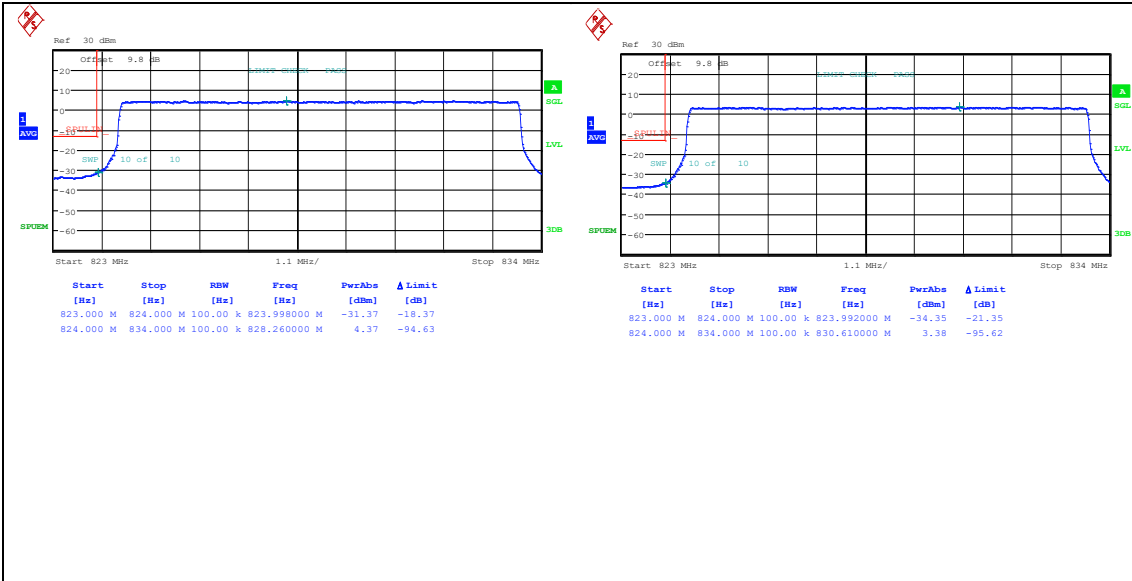

Band5_10MHz_QPSK_20450_1RB#49

Band5_10MHz_16QAM_20450_1RB#49

Band5_10MHz_QPSK_20450_50RB#0   Band5_10MHz_16QAM_20450_50RB#0