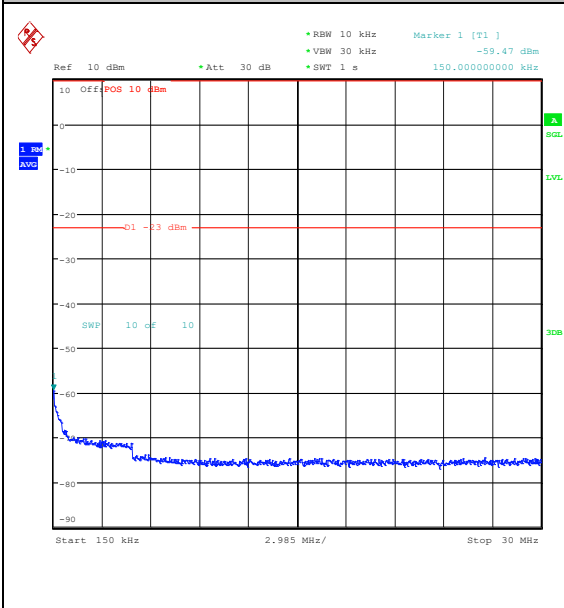

Band5_1.4MHz_16QAM_20525_1RB#0_0.15~30_0.15~30