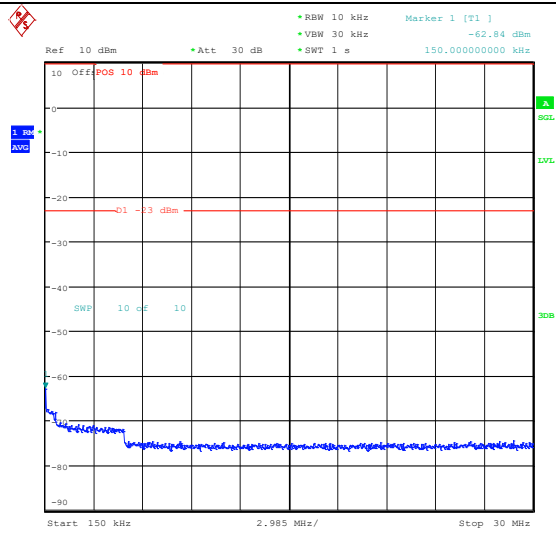

Band5_3MHz_QPSK_20415_1RB#0_0.15~30_0.15~30