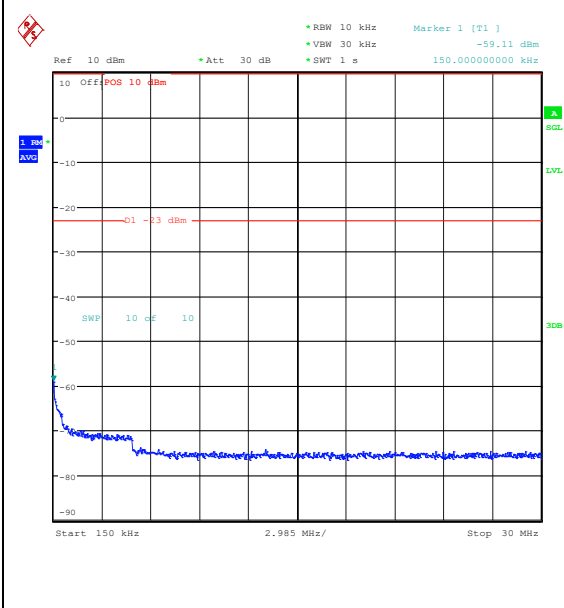

Band5_1.4MHz_QPSK_20407_1RB#5_0.15~30_0.15~30

Band5_1.4MHz_QPSK_20407_1RB#5_30~1000_30~1000

Band5_1.4MHz_QPSK_20407_1RB#5_1000~300_0_1000~3000

Band5_1.4MHz_QPSK_20407_1RB#5_3000~10000_00_3000~10000

Band5_1.4MHz_16QAM_20407_1RB#5_0.009~0.15_0.009~0.15