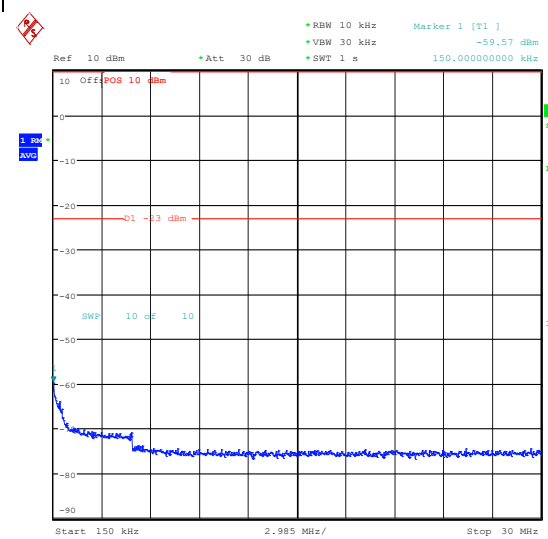

Band5_1.4MHz_16QAM_20407_1RB#5_0.15~30_0.15~30

Band5_1.4MHz_16QAM_20407_1RB#5_30~1000_30~1000

Band5_1.4MHz_16QAM_20407_1RB#5_1000~3000_1000~3000

Band5_1.4MHz_16QAM_20407_1RB#5_3000~10000_000_3000~10000

Band5_1.4MHz_QPSK_20407_6RB#0_0.009~0.15_5_0.009~0.15