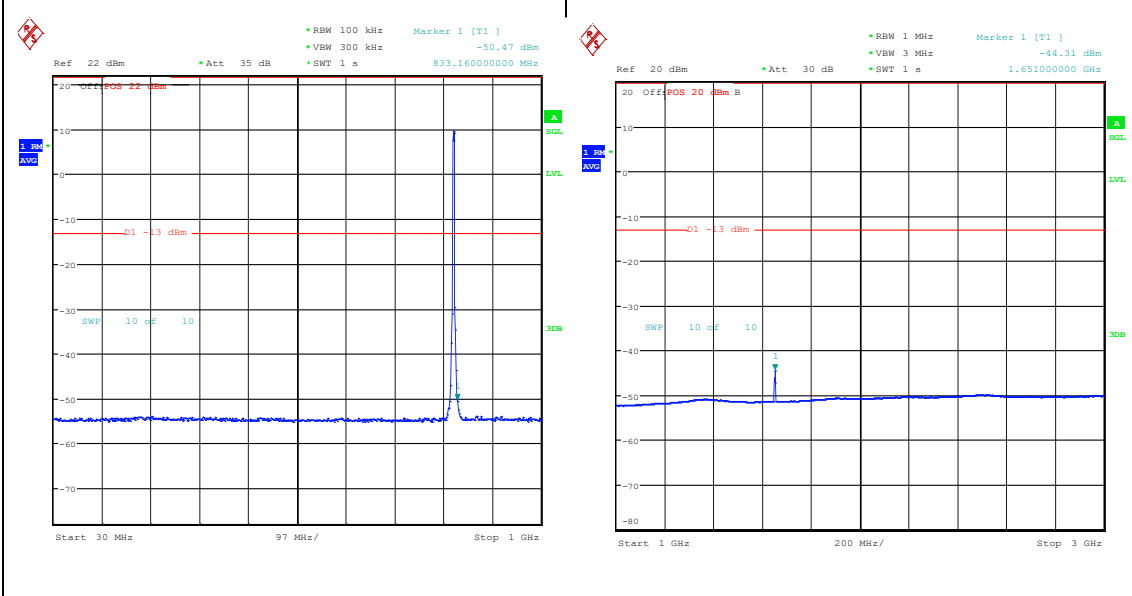

Band5_3MHz_QPSK_20415_15RB#0_30~1000_30~1000   Band5_3MHz_QPSK_20415_15RB#0_1000~3000_1000~3000