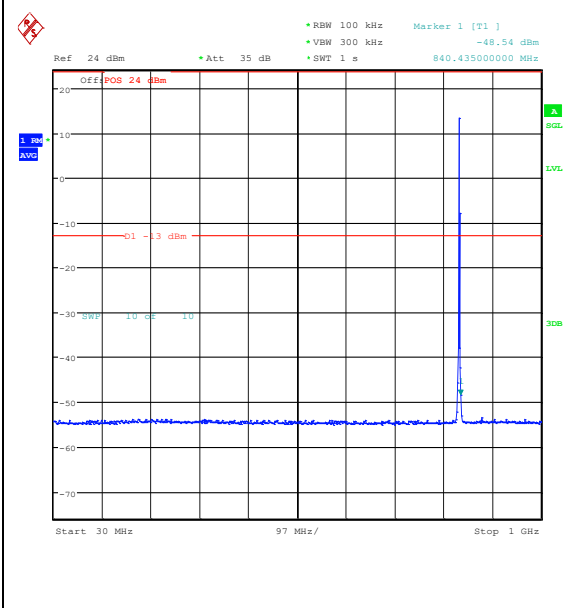

Band5_1.4MHz_QPSK_20525_6RB#0_30~1000_30~1000