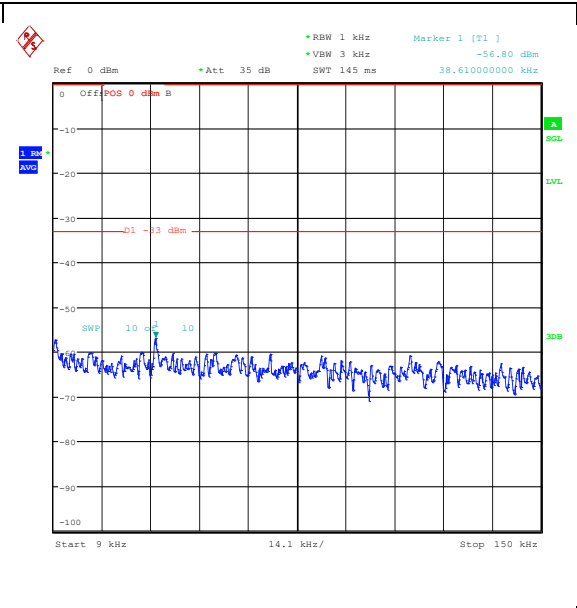

Band5_1.4MHz_QPSK_20407_1RB#5_0.15~30_0.15~30

Band5_1.4MHz_QPSK_20407_1RB#5_30~1000_30~1000

Band5_1.4MHz_QPSK_20407_1RB#5_1000~300_0_1000~3000

Band5_1.4MHz_QPSK_20407_1RB#5_3000~10000_00_3000~10000

Band5_1.4MHz_16QAM_20407_1RB#5_0.009~0.15_0.009~0.15