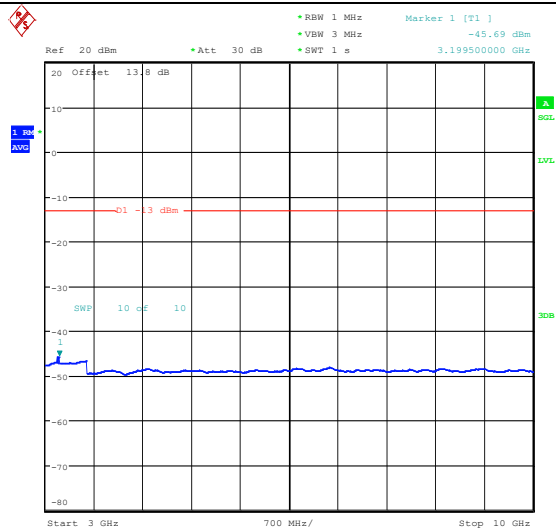

Band5_1.4MHz_16QAM_20643_1RB#5_3000~10000_3000~10000