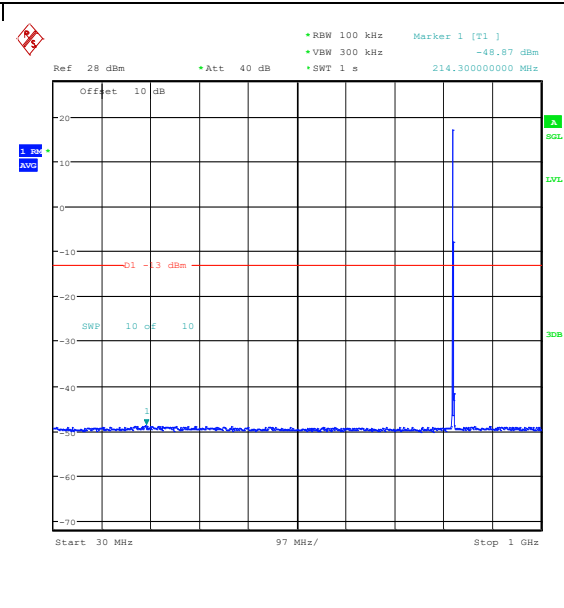

Band5_1.4MHz_16QAM_20407_1RB#0_30~1000_30~1000