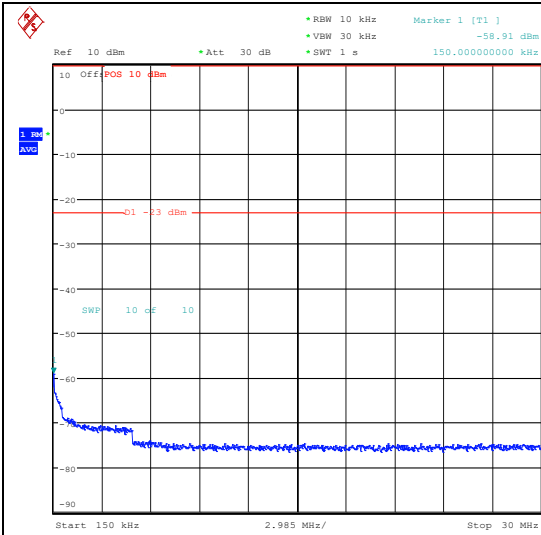

Band5_1.4MHz_16QAM_20643_1RB#0_0.15~30_0.15~30