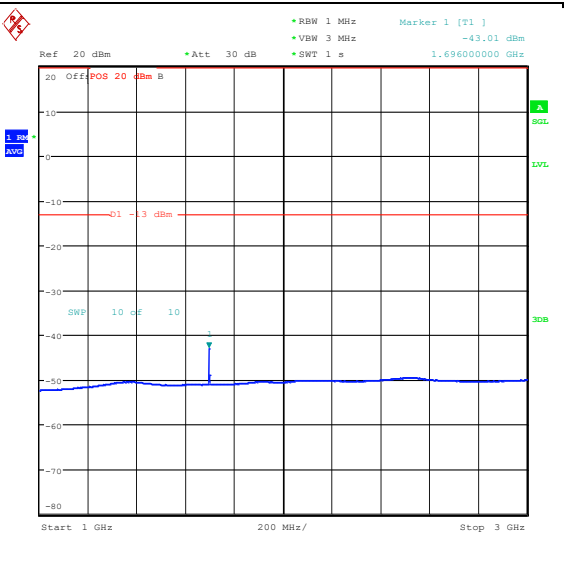

Band5_1.4MHz_QPSK_20643_6RB#0_1000~3000_0_1000~3000