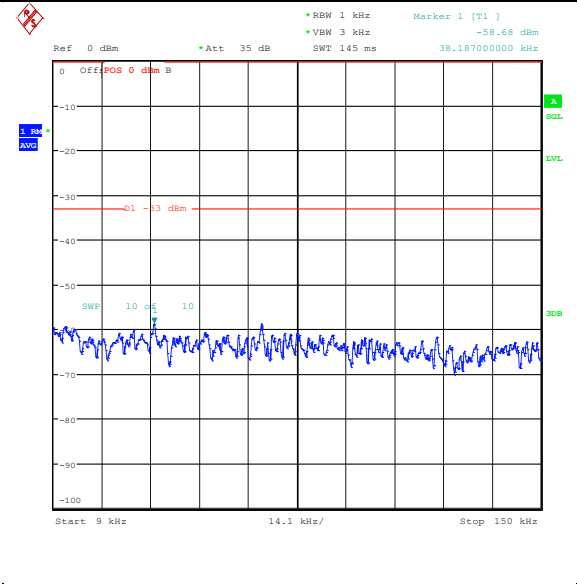

Test Graphs

Band5_1.4MHz_QPSK_20407_1RB#0_30~1000_30~1000

Band5_1.4MHz_QPSK_20407_1RB#0_1000~300_0_1000~3000

Band5_1.4MHz_QPSK_20407_1RB#0_3000~100_00_3000~10000

Band5_1.4MHz_16QAM_20407_1RB#0_0.009~0.15_15_0.009~0.15