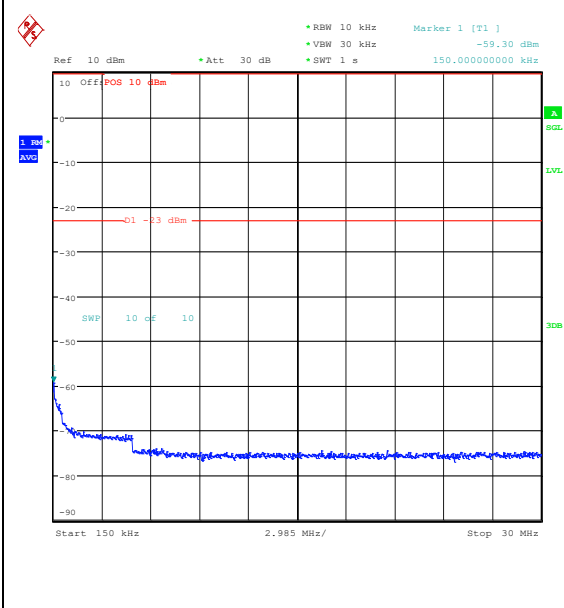

Band5_1.4MHz_16QAM_20525_6RB#0_0.15~30_0.15~30