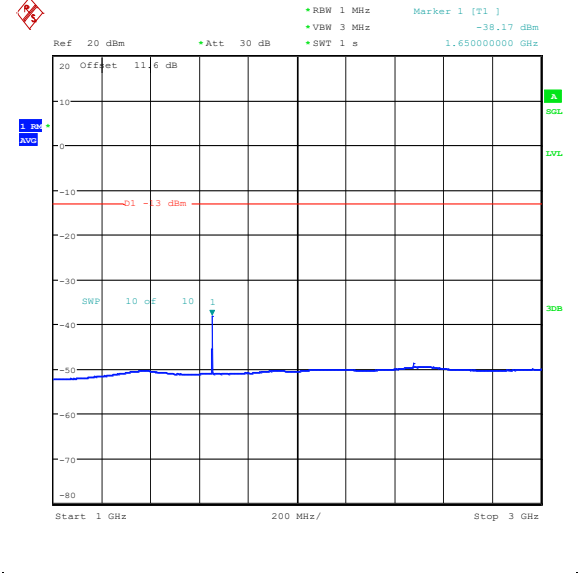

Band5_1.4MHz_QPSK_20407_1RB#5_1000~300_0_1000~3000