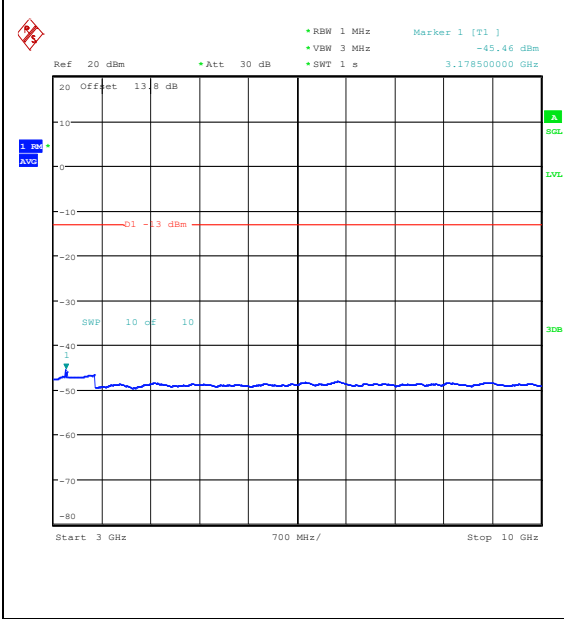

Band5_1.4MHz_QPSK_20643_1RB#0_0.009~0.15_5_0.009~0.15

Band5_1.4MHz_QPSK_20643_1RB#0_0.15~30_0.15~30

Band5_1.4MHz_QPSK_20643_1RB#0_30~1000_30~1000

Band5_1.4MHz_QPSK_20643_1RB#0_1000~3000_0_1000~3000

Band5_1.4MHz_QPSK_20643_1RB#0_3000~10000_00_3000~10000