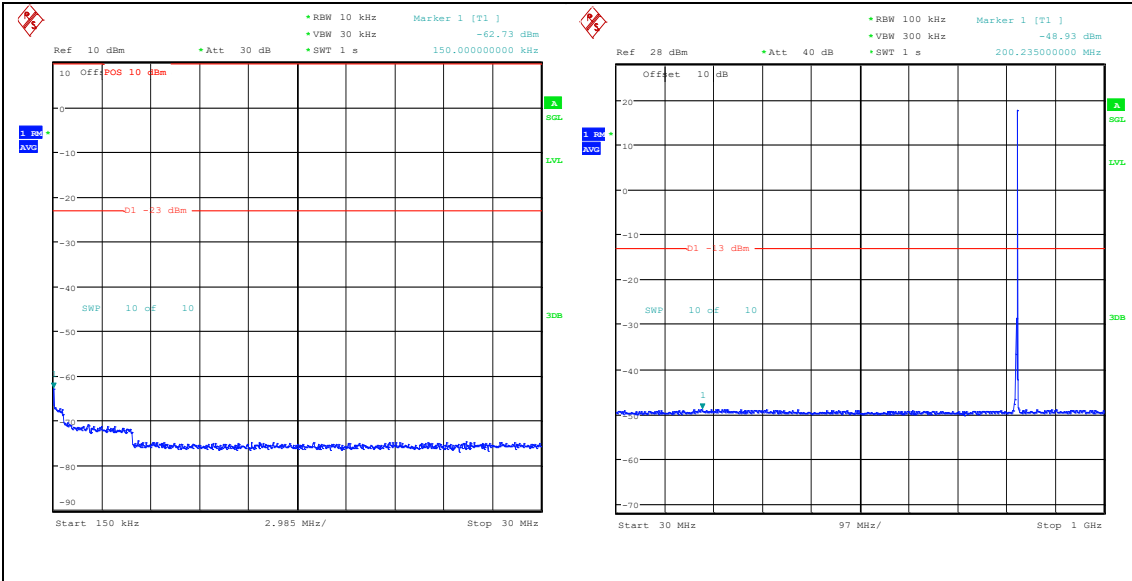

Band5_3MHz_16QAM_20415_1RB#14_0.15~30_0.15~30   Band5_3MHz_16QAM_20415_1RB#14_30~1000_30~1000