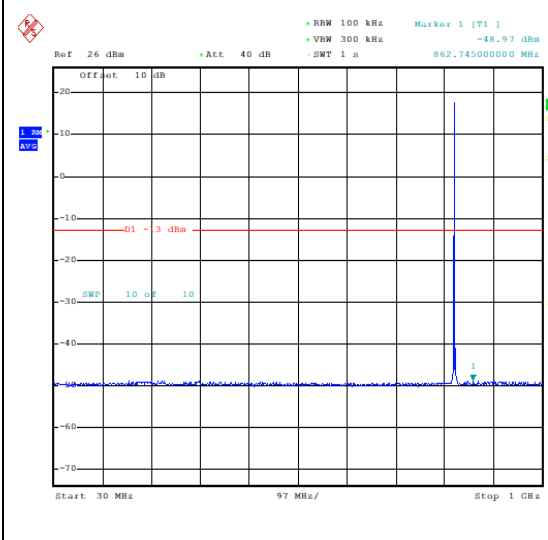

Band5_3MHz_QPSK_20415_1RB#0_30~1000_30~1000