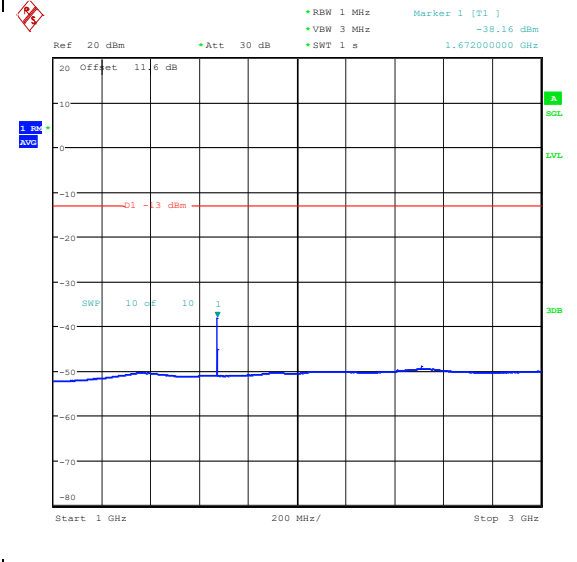

Band5_1.4MHz_QPSK_20525_1RB#0_1000~3000_0_1000~3000