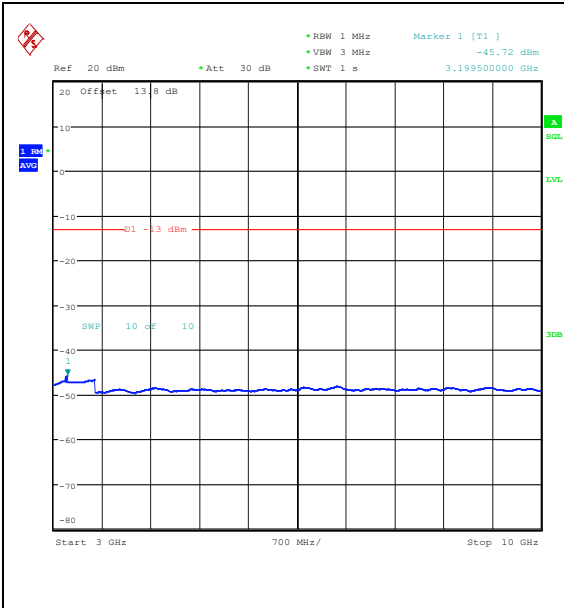

Band5_1.4MHz_QPSK_20643_1RB#5_3000~10000_00_3000~10000