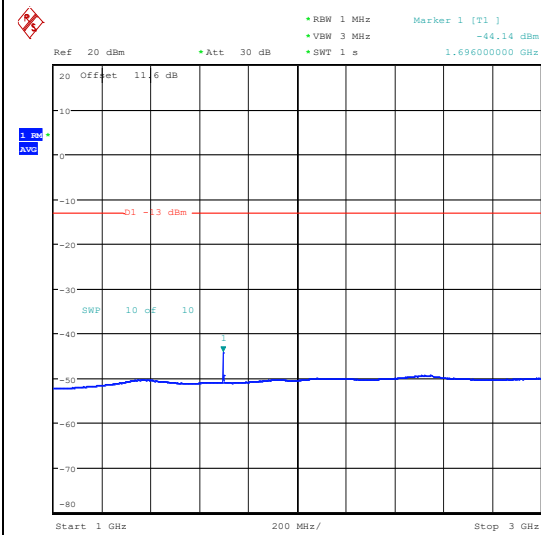

Band5_1.4MHz_16QAM_20643_6RB#0_1000~3
000_1000~3000