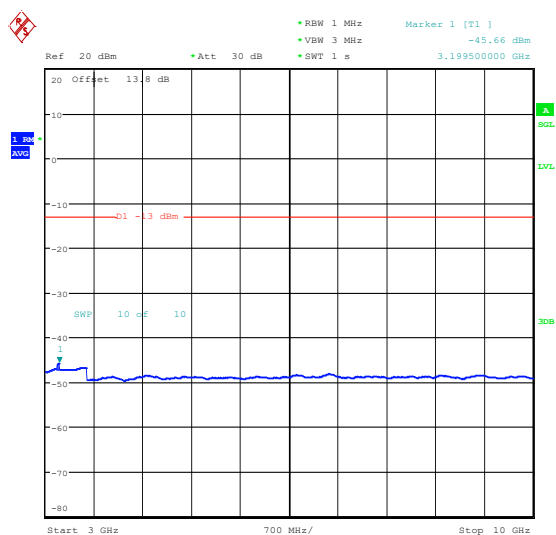

Band5_1.4MHz_16QAM_20643_6RB#0_3000~10
000_3000~10000