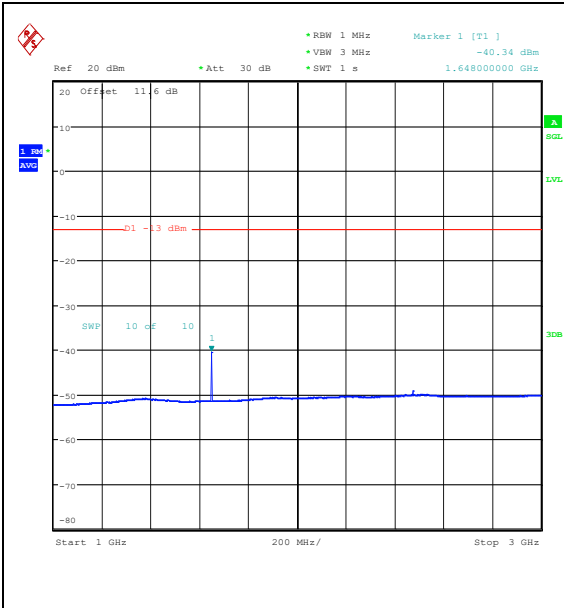

Band5_3MHz_16QAM_20415_1RB#0_1000~300
0_1000~3000