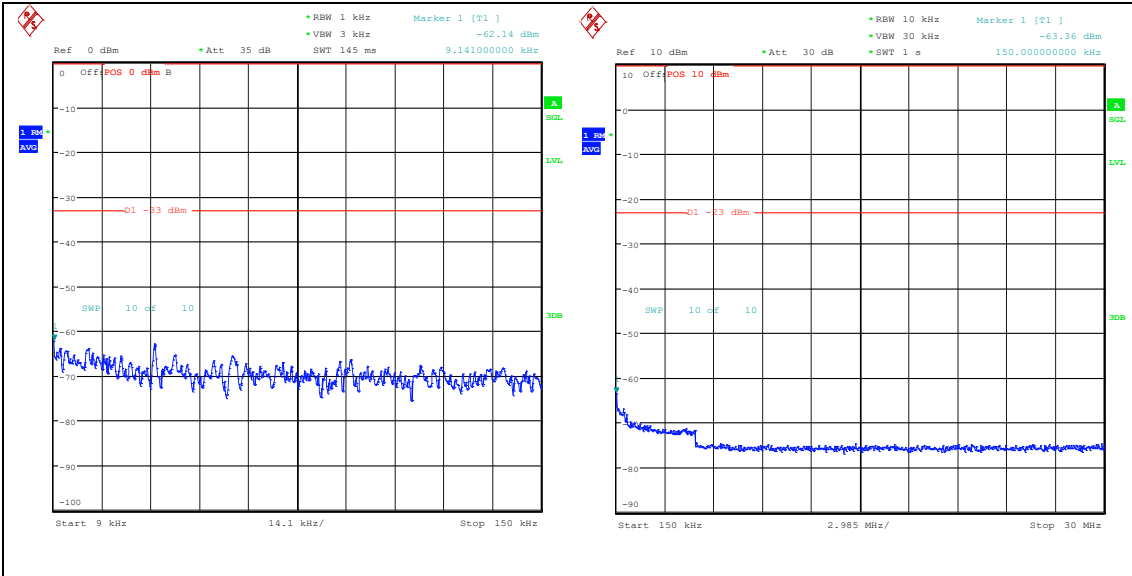

Band5_3MHz_QPSK_20415_1RB#14_3000~10000_00_3000~10000

Band5_3MHz_16QAM_20415_1RB#14_0.009~0.15_5_0.009~0.15

Band5_3MHz_16QAM_20415_1RB#14_0.15~30_0.15~30 Band5_3MHz_16QAM_20415_1RB#14_30~1000_30~1000

Band5_3MHz_16QAM_20415_1RB#14_1000~3000_00_1000~3000 Band5_3MHz_16QAM_20415_1RB#14_3000~10000_00_3000~10000