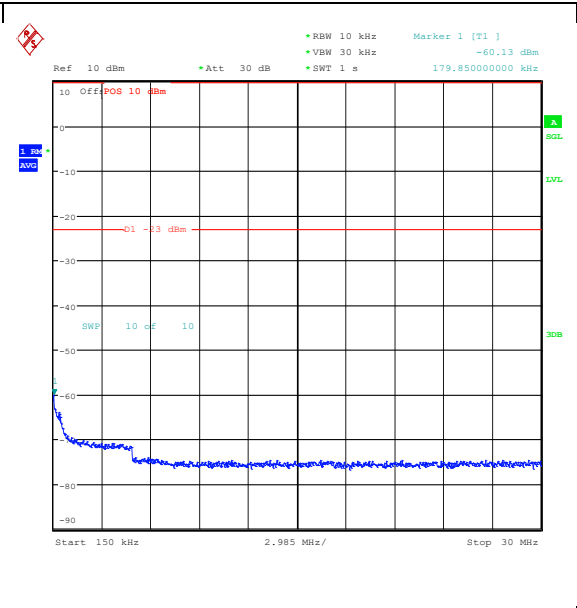

Band5_1.4MHz_16QAM_20525_1RB#5_3000~10000_3000~10000

Band5_1.4MHz_QPSK_20525_6RB#0_0.15~30_0.15~30