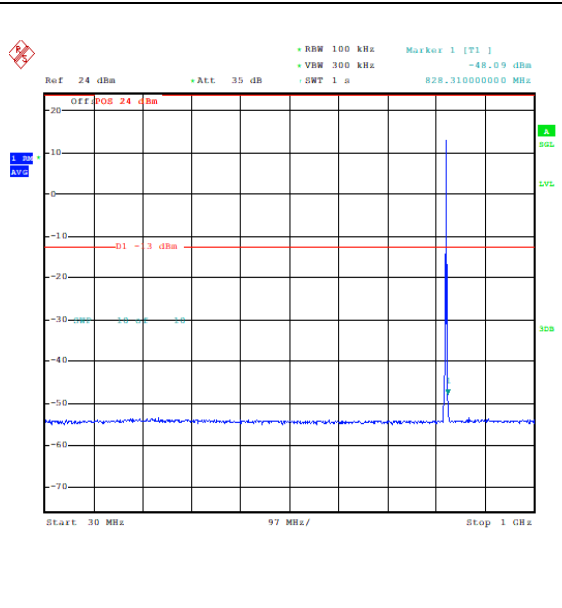

Band5_1.4MHz_QPSK_20407_6RB#0_0.15~30.15~30

Band5_1.4MHz_QPSK_20407_6RB#0_30~1000_30~1000

Band5_1.4MHz_QPSK_20407_6RB#0_1000~3000_0_1000~3000

Band5_1.4MHz_QPSK_20407_6RB#0_3000~10000_00_3000~10000

Band5_1.4MHz_16QAM_20407_6RB#0_0.009~0.15_15_0.009~0.15