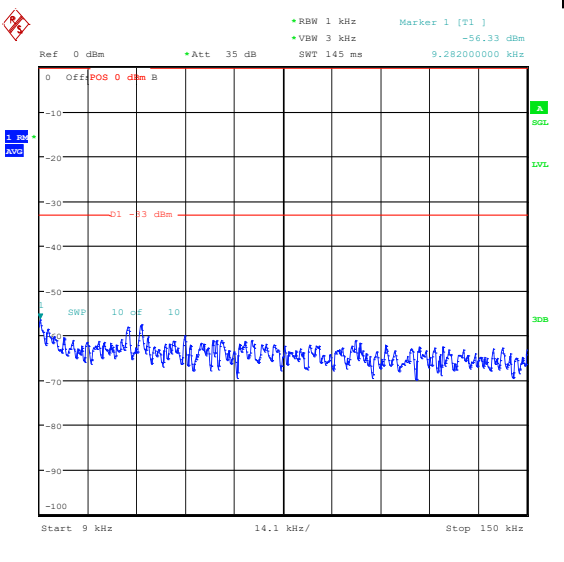

Band5_1.4MHz_16QAM_20643_6RB#0_0.009~0.15_0.009~0.15