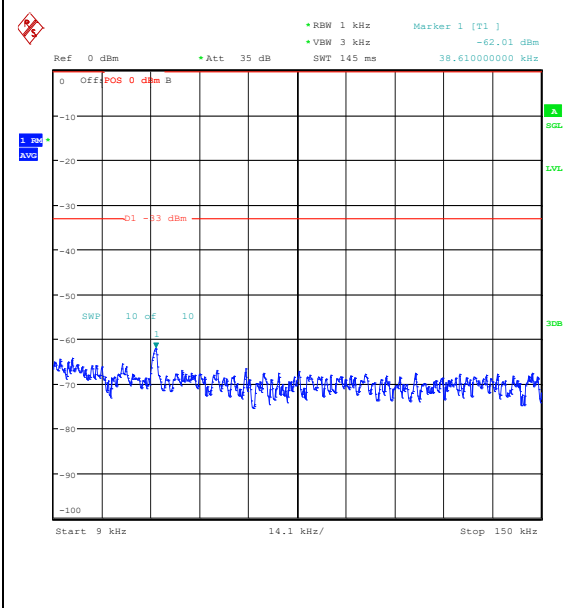

Band5_3MHz_16QAM_20415_15RB#0_0.009~0.15_5_0.009~0.15

Band5_3MHz_16QAM_20415_15RB#0_0.15~30_0.15~30

Band5_3MHz_16QAM_20415_15RB#0_30~1000_30~1000

Band5_3MHz_16QAM_20415_15RB#0_1000~3000_00_1000~3000

Band5_3MHz_16QAM_20415_15RB#0_3000~10000_00_3000~10000