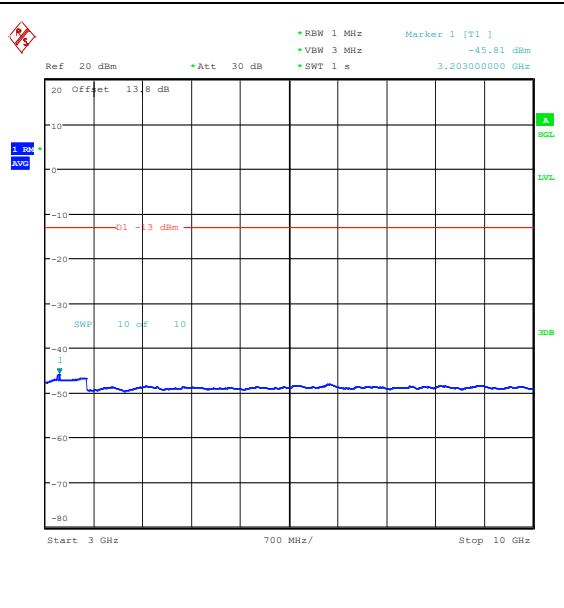

Band5_1.4MHz_16QAM_20525_1RB#0_0.009~0.15_0.009~0.15

Band5_1.4MHz_16QAM_20525_1RB#0_0.15~30_0.15~30

Band5_1.4MHz_16QAM_20525_1RB#0_30~1000_30~1000

Band5_1.4MHz_16QAM_20525_1RB#0_1000~3000_1000~3000

Band5_1.4MHz_16QAM_20525_1RB#0_3000~10000_000_3000~10000