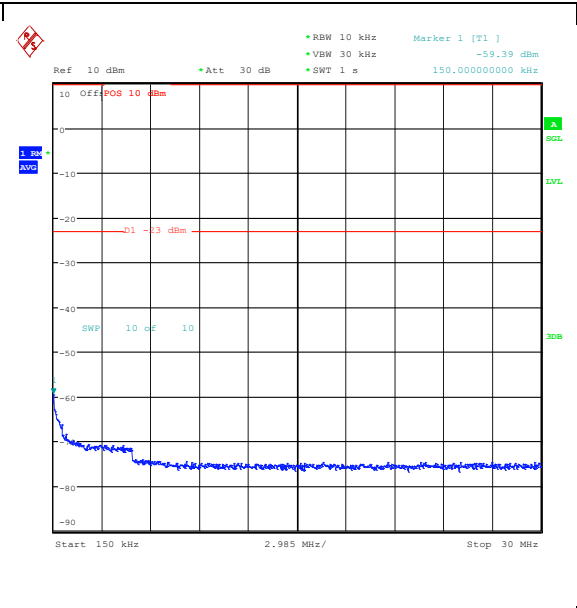

Band5_1.4MHz_QPSK_20525_1RB#0_0.15~30_0.15~30