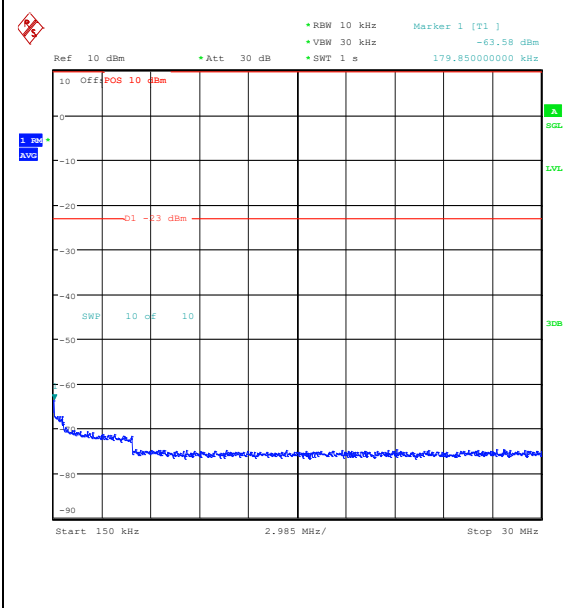

Band5_3MHz_16QAM_20415_15RB#0_0.15~30_0.15~30