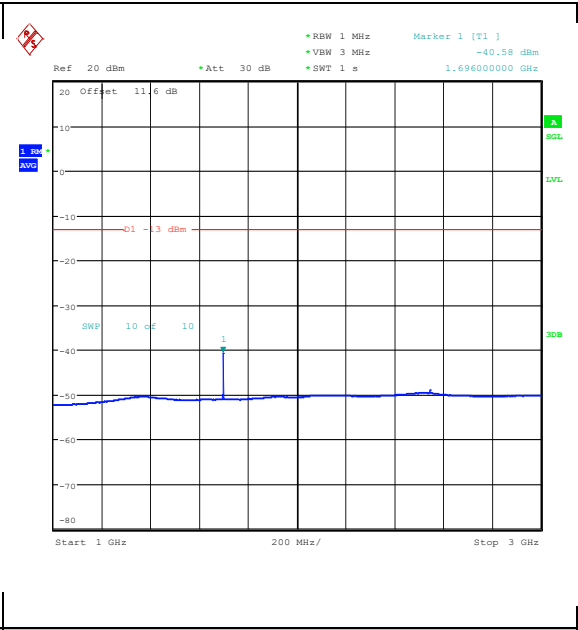

Band5_1.4MHz_QPSK_20643_1RB#0_1000~3000_0_1000~3000