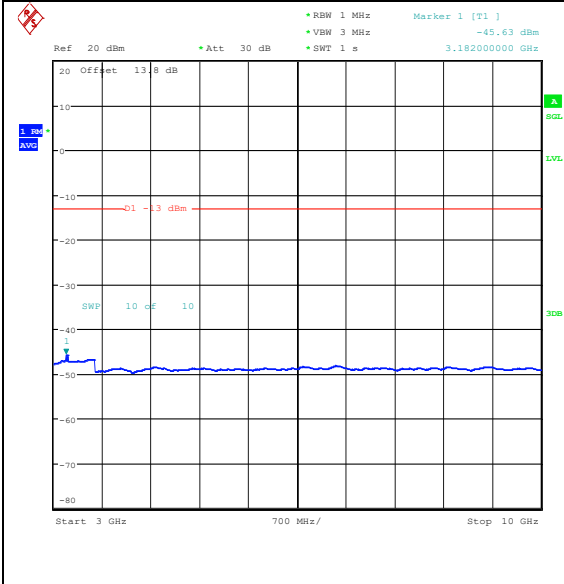

Test Graphs

Band5_1.4MHz_QPSK_20407_1RB#0_30~1000_30~1000

Band5_1.4MHz_QPSK_20407_1RB#0_1000~300_0_1000~3000

Band5_1.4MHz_QPSK_20407_1RB#0_3000~100_00_3000~10000

Band5_1.4MHz_16QAM_20407_1RB#0_0.009~0.15_15_0.009~0.15