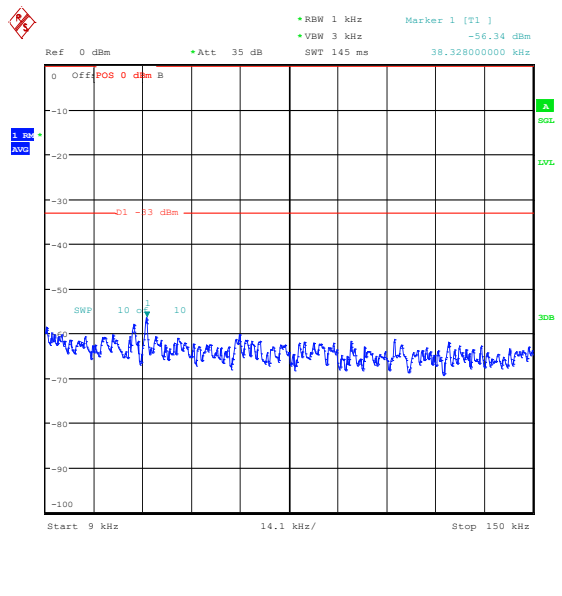

Band5_1.4MHz_QPSK_20525_1RB#5_0.009~0.15_5_0.009~0.15

Band5_1.4MHz_QPSK_20525_1RB#5_0.15~30_0.15~30

Band5_1.4MHz_QPSK_20525_1RB#5_30~1000_30~1000

Band5_1.4MHz_QPSK_20525_1RB#5_1000~3000_0_1000~3000

Band5_1.4MHz_QPSK_20525_1RB#5_3000~10000_00_3000~10000