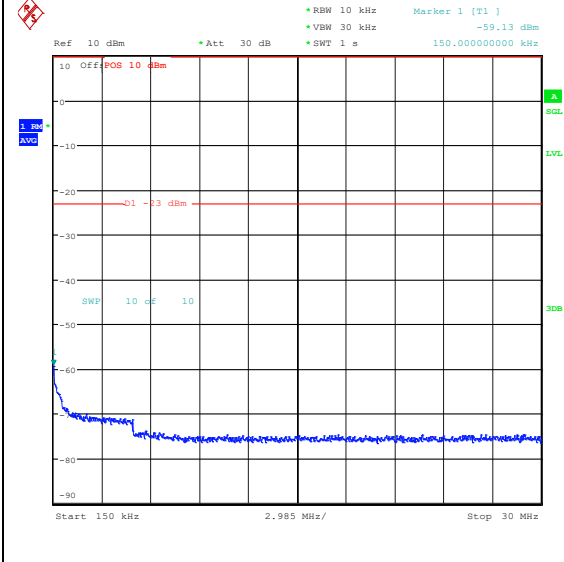

Band5_1.4MHz_16QAM_20643_1RB#5_0.15~30_0.15~30