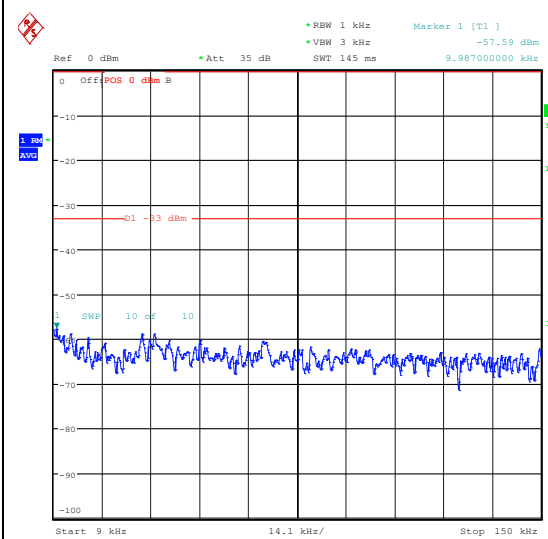

Band5_1.4MHz_16QAM_20407_1RB#5_0.15~30_0.15~30

Band5_1.4MHz_16QAM_20407_1RB#5_30~1000_30~1000

Band5_1.4MHz_16QAM_20407_1RB#5_1000~3000_1000~3000

Band5_1.4MHz_16QAM_20407_1RB#5_3000~10000_000_3000~10000

Band5_1.4MHz_QPSK_20407_6RB#0_0.009~0.15_5_0.009~0.15