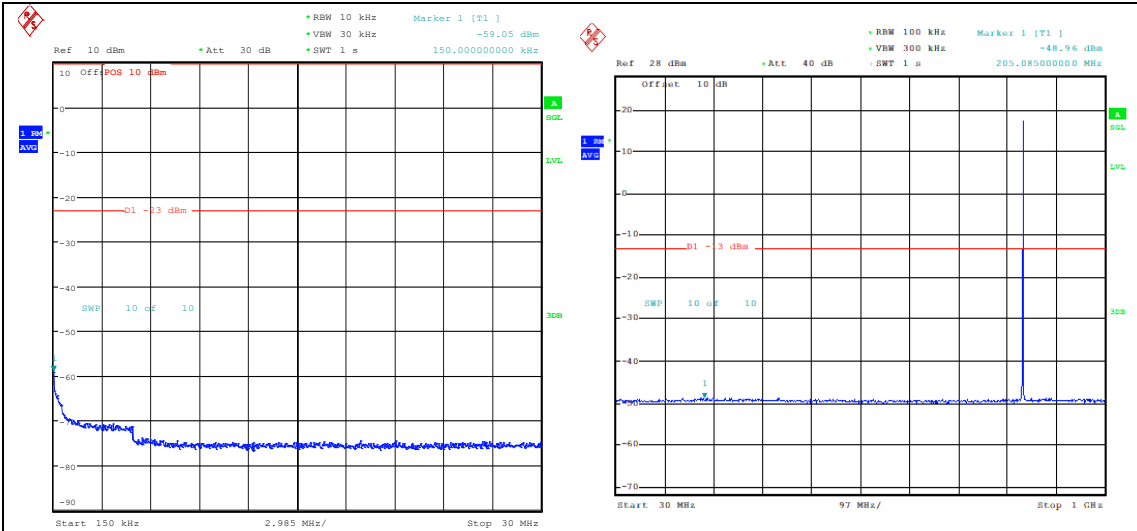

Band5_1.4MHz_16QAM_20525_1RB#5_30~1000_30~1000

Band5_1.4MHz_16QAM_20525_1RB#5_0.15~30_0.15~30