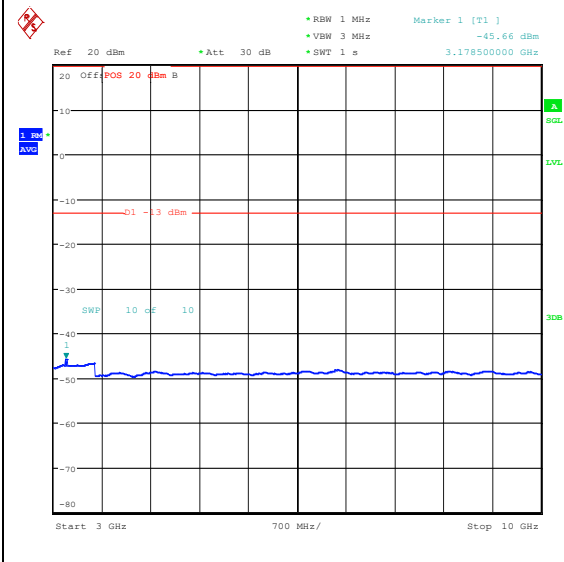

Band5_1.4MHz_QPSK_20643_6RB#0_3000~10000_00_3000~10000