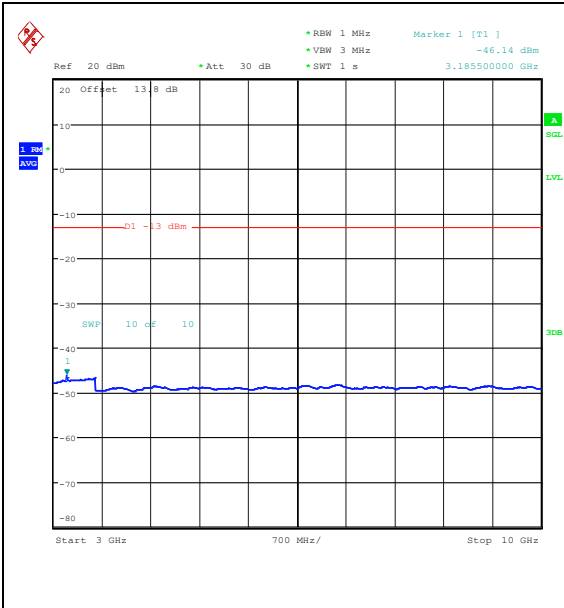

Band5_1.4MHz_16QAM_20643_6RB#0_3000~10
 000_3000~10000

Band5_3MHz_QPSK_20415_1RB#0_0.009~0.15_0.009~0.15

Band5_3MHz_QPSK_20415_1RB#0_0.15~30_0.15~30

Band5_3MHz_QPSK_20415_1RB#0_30~1000_30~1000

Band5_3MHz_QPSK_20415_1RB#0_1000~3000_1000~3000