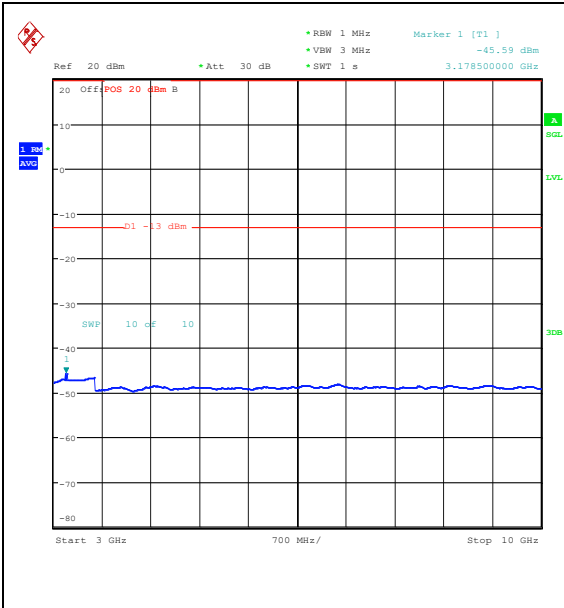

Band5_1.4MHz_QPSK_20525_6RB#0_0.009~0.15_5_0.009~0.15

Band5_1.4MHz_QPSK_20525_6RB#0_0.15~30_0.15~30

Band5_1.4MHz_QPSK_20525_6RB#0_30~1000_30~1000

Band5_1.4MHz_QPSK_20525_6RB#0_1000~3000_0_1000~3000

Band5_1.4MHz_QPSK_20525_6RB#0_3000~10000_3000~10000