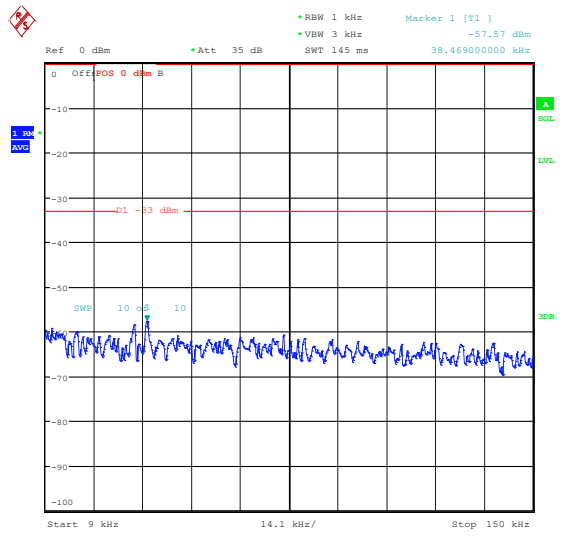

Band5_1.4MHz_QPSK_20407_6RB#0_0.15~30.15~30

Band5_1.4MHz_QPSK_20407_6RB#0_30~1000_30~1000

Band5_1.4MHz_QPSK_20407_6RB#0_1000~3000_0_1000~3000

Band5_1.4MHz_QPSK_20407_6RB#0_3000~10000_00_3000~10000

Band5_1.4MHz_16QAM_20407_6RB#0_0.009~0.15_15_0.009~0.15