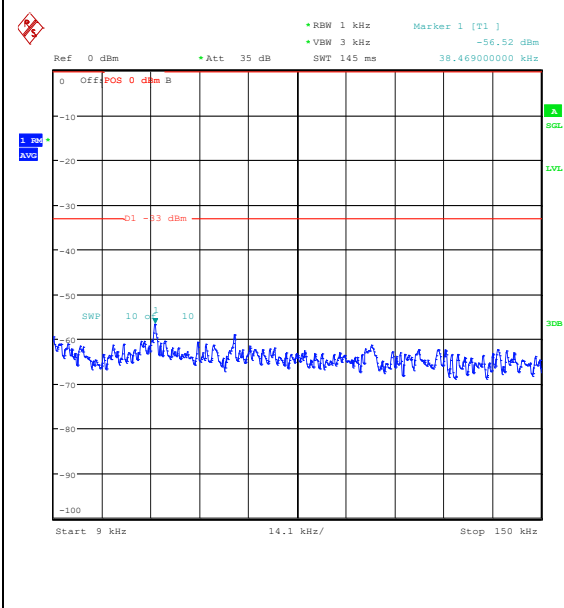

Band5_1.4MHz_16QAM_20525_1RB#0_0.009~0.15_0.009~0.15

Band5_1.4MHz_16QAM_20525_1RB#0_0.15~30_0.15~30

Band5_1.4MHz_16QAM_20525_1RB#0_30~1000_30~1000

Band5_1.4MHz_16QAM_20525_1RB#0_1000~3000_1000~3000

Band5_1.4MHz_16QAM_20525_1RB#0_3000~10000_000_3000~10000