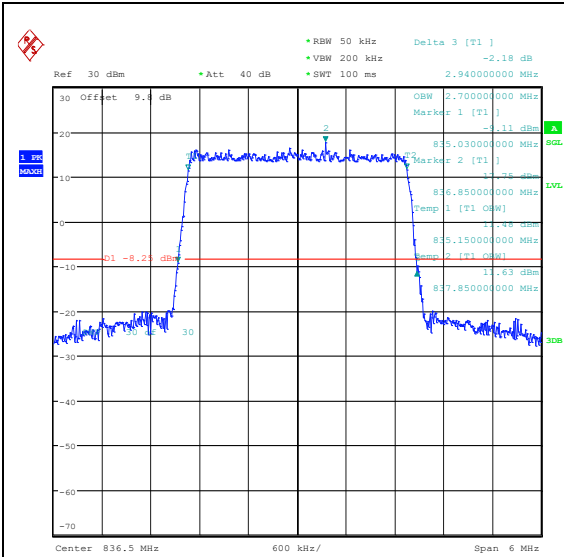

Band5-3MHz-QPSK-20415-15RB#0-PASS