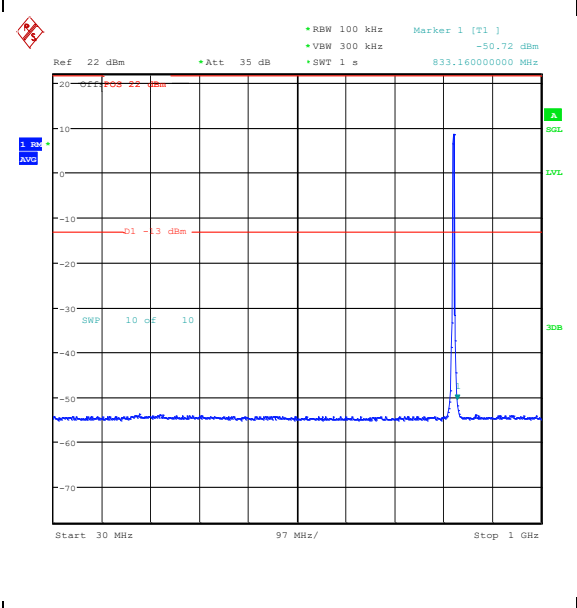

Band5_3MHz_16QAM_20415_15RB#0_30~1000_30~1000