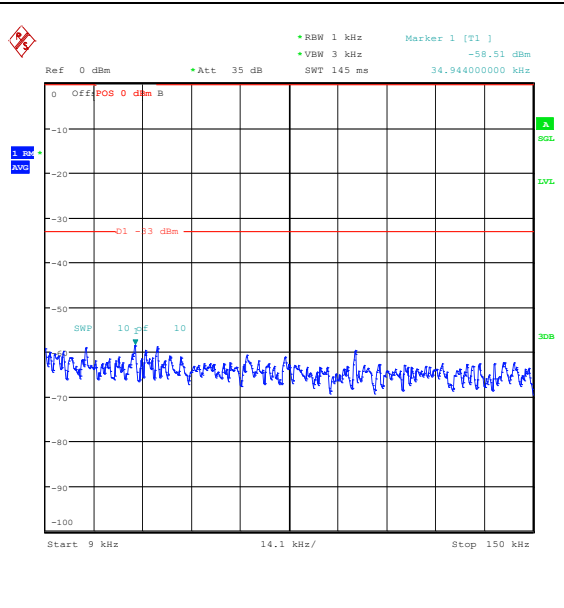

Band5_1.4MHz_QPSK_20525_6RB#0_0.009~0.15_5_0.009~0.15

Band5_1.4MHz_QPSK_20525_6RB#0_0.15~30_0.15~30

Band5_1.4MHz_QPSK_20525_6RB#0_30~1000_30~1000

Band5_1.4MHz_QPSK_20525_6RB#0_1000~3000_0_1000~3000

Band5_1.4MHz_QPSK_20525_6RB#0_3000~10000_3000~10000