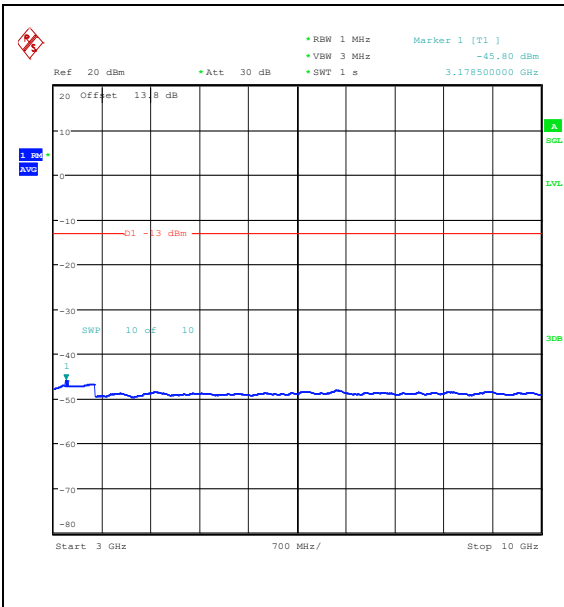

Band5_1.4MHz_QPSK_20525_1RB#0_3000~10000_3000~10000