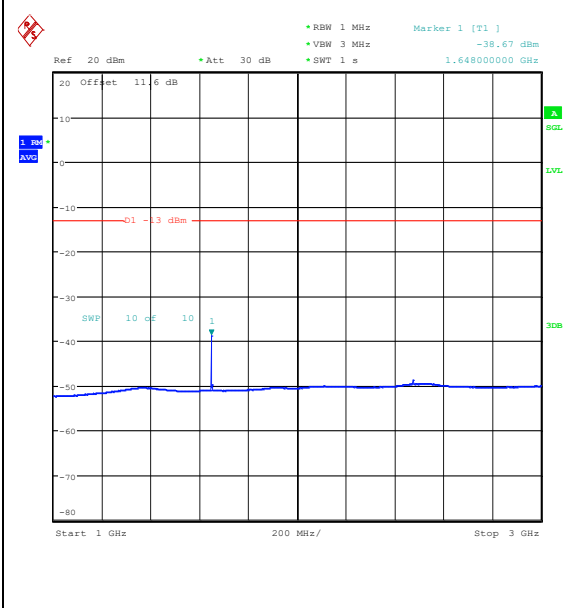

Band5_1.4MHz_16QAM_20407_1RB#0_1000~3000_1000~3000