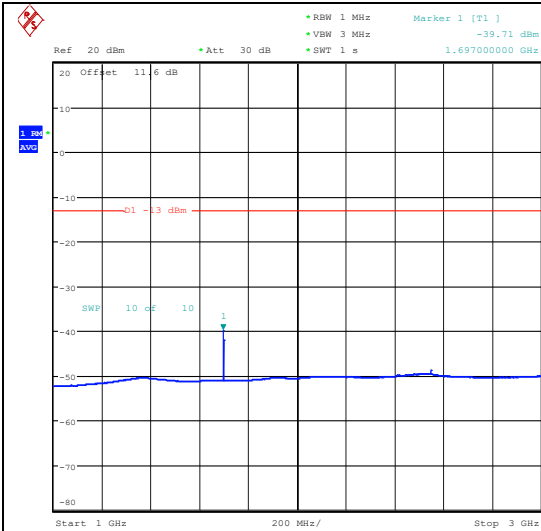

Band5_1.4MHz_16QAM_20643_1RB#5_1000~3000_1000~3000