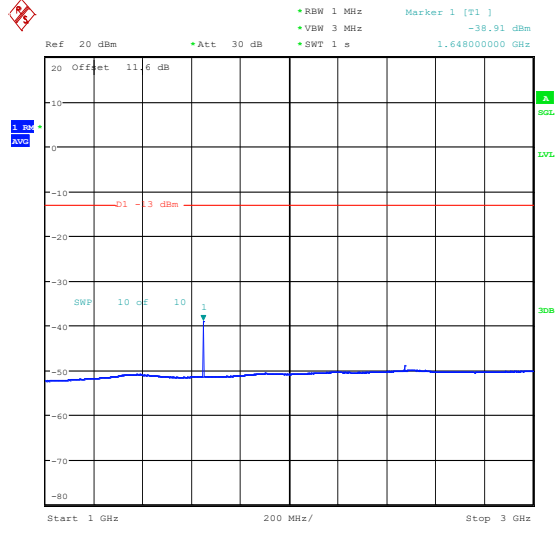

Band5_3MHz_QPSK_20415_1RB#0_1000~3000_1000~3000