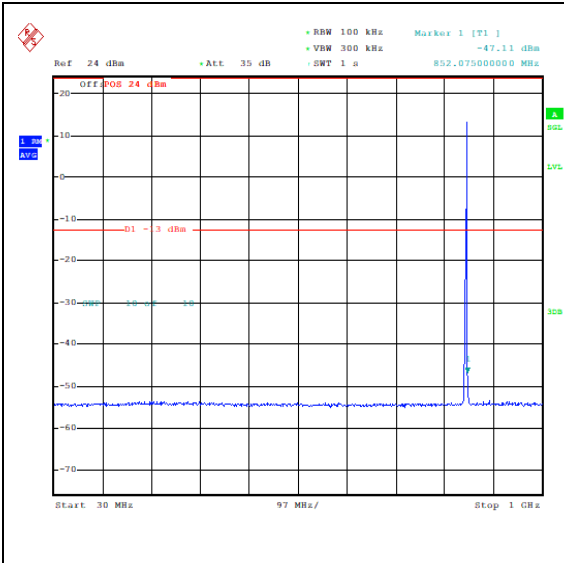

Band5_1.4MHz_QPSK_20643_6RB#0_30~1000_30~1000