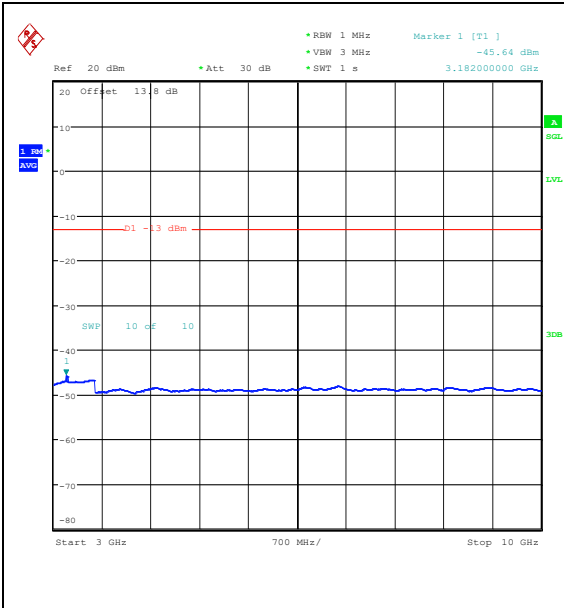

Band5_1.4MHz_QPSK_20407_1RB#5_3000~10000_00_3000~10000