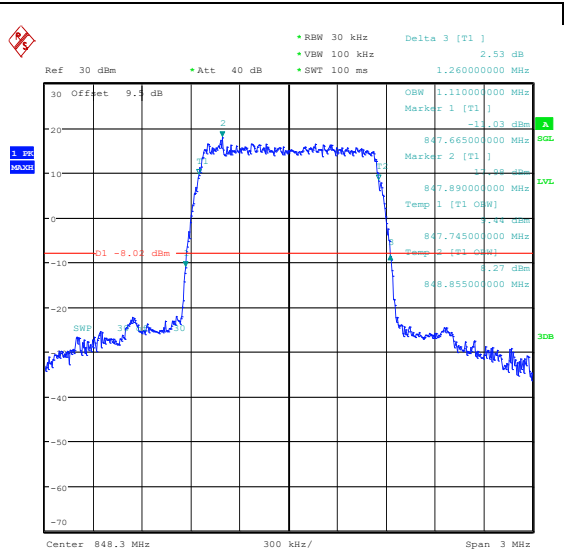

Test Graphs

Band5-1.4MHz-QPSK-20407-6RB#0-PASS

Band5-1.4MHz-16QAM-20407-6RB#0-PASS

Band5-1.4MHz-QPSK-20525-6RB#0-PASS

Band5-1.4MHz-16QAM-20525-6RB#0-PASS

Band5-1.4MHz-QPSK-20643-6RB#0-PASS

Band5-1.4MHz-16QAM-20643-6RB#0-PASS