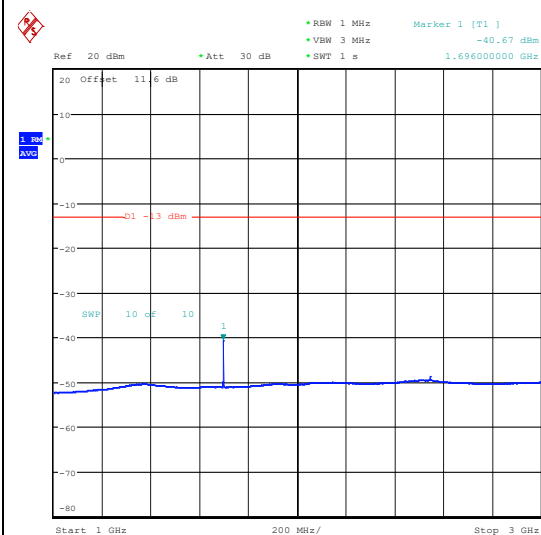

Band5_1.4MHz_16QAM_20643_1RB#0_1000~3000_1000~3000