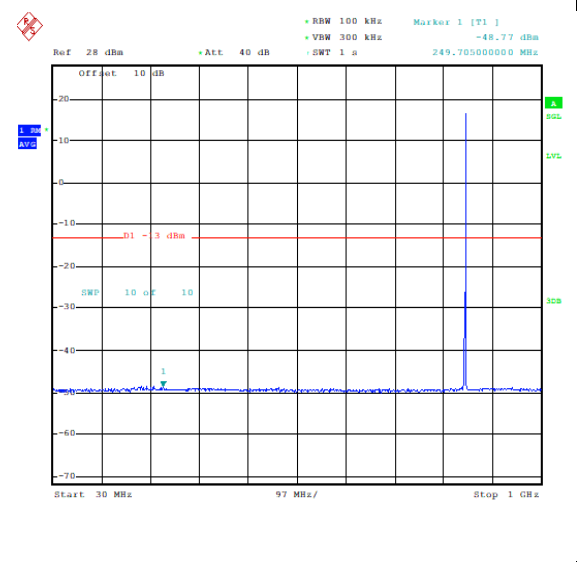

Band5_1.4MHz_16QAM_20643_1RB#5_30~1000_30~1000