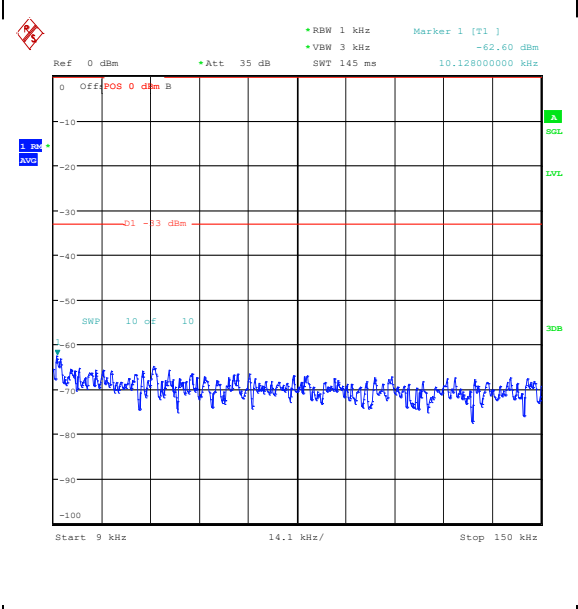

Band5_3MHz_QPSK_20525_1RB#0_0.009~0.15_0.009~0.15

Band5_3MHz_QPSK_20525_1RB#0_0.15~30_0.15~30_0.15~30

Band5_3MHz_QPSK_20525_1RB#0_30~1000_3
0~1000

Band5_3MHz_QPSK_20525_1RB#0_1000~3000_1000~3000

Band5_3MHz_QPSK_20525_1RB#0_3000~1000 0_3000~10000