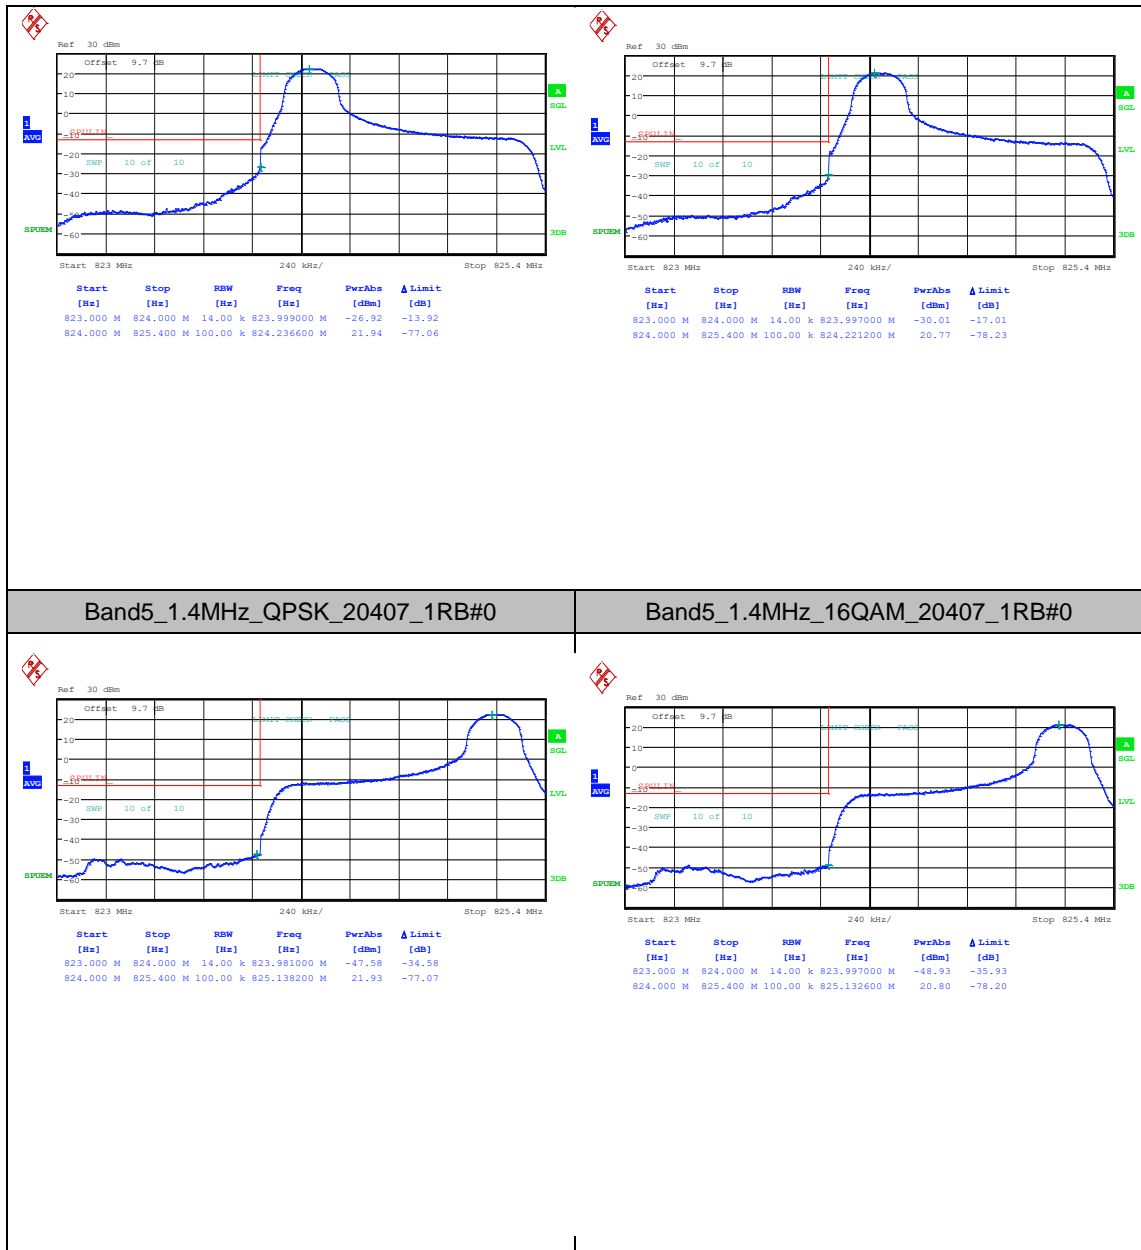

Band5_1.4MHz_QPSK_20407_1RB#5

Band5_1.4MHz_16QAM_20407_1RB#5

Band5	10MHz	16QAM	20450	1RB#0	-22.53	PASS
Band5	10MHz	QPSK	20450	1RB#49	-47.08	PASS
Band5	10MHz	16QAM	20450	1RB#49	-47.58	PASS
Band5	10MHz	QPSK	20450	50RB#0	-31.37	PASS
Band5	10MHz	16QAM	20450	50RB#0	-34.35	PASS
Band5	10MHz	QPSK	20600	1RB#0	-47.88	PASS
Band5	10MHz	16QAM	20600	1RB#0	-48.12	PASS
Band5	10MHz	QPSK	20600	1RB#49	-20.91	PASS
Band5	10MHz	16QAM	20600	1RB#49	-21.60	PASS
Band5	10MHz	QPSK	20600	50RB#0	-31.89	PASS
Band5	10MHz	16QAM	20600	50RB#0	-34.56	PASS

Test Graphs