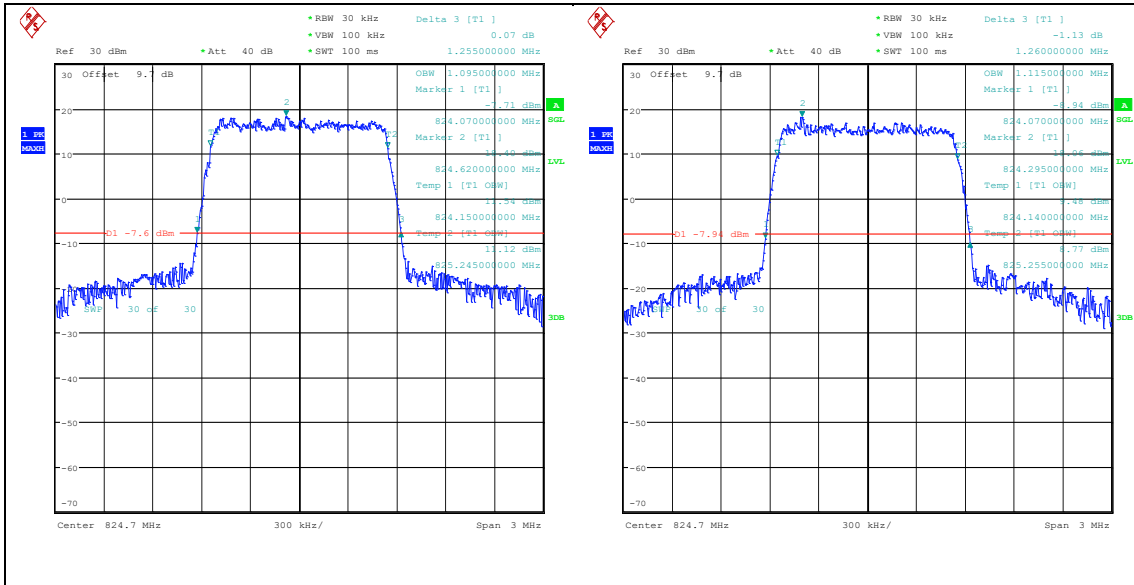

Test Graphs

Band5-1.4MHz-QPSK-20407-6RB#0-PASS

Band5-1.4MHz-16QAM-20407-6RB#0-PASS