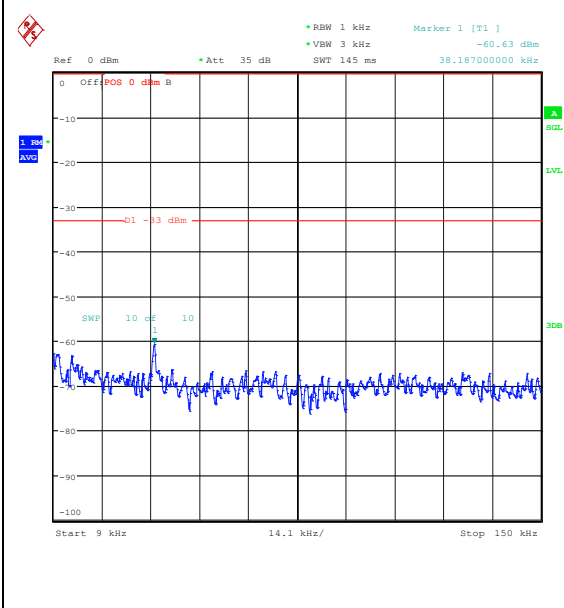

Band5_3MHz_QPSK_20415_1RB#14_0.009~0.1
5_0.009~0.15