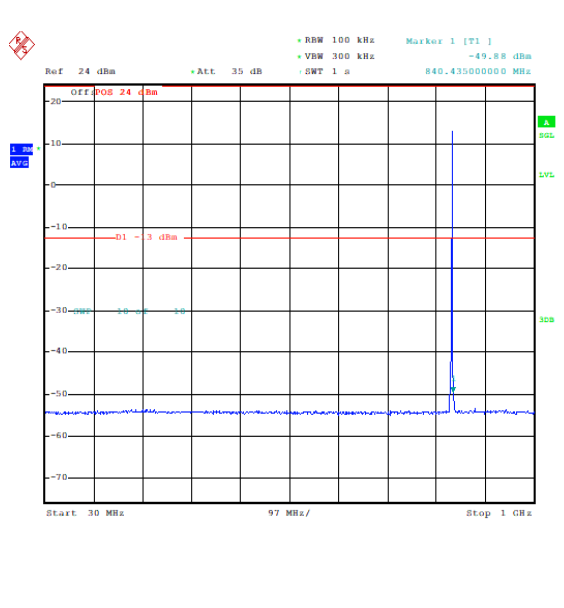

Band5_1.4MHz_16QAM_20525_6RB#0_30~1000_30~1000