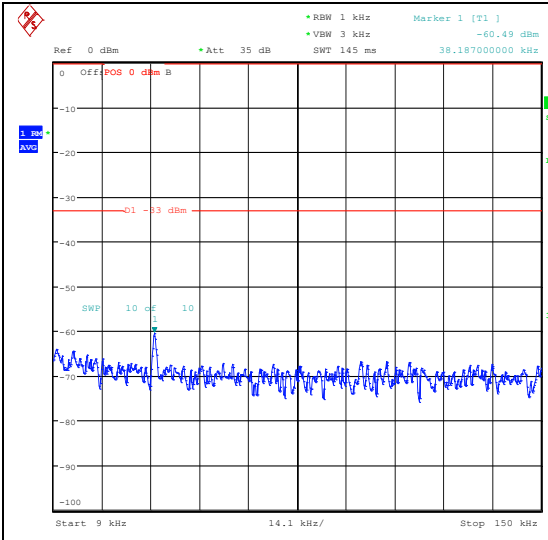

Band5_3MHz_QPSK_20415_1RB#0_0.009~0.15_0.009~0.15