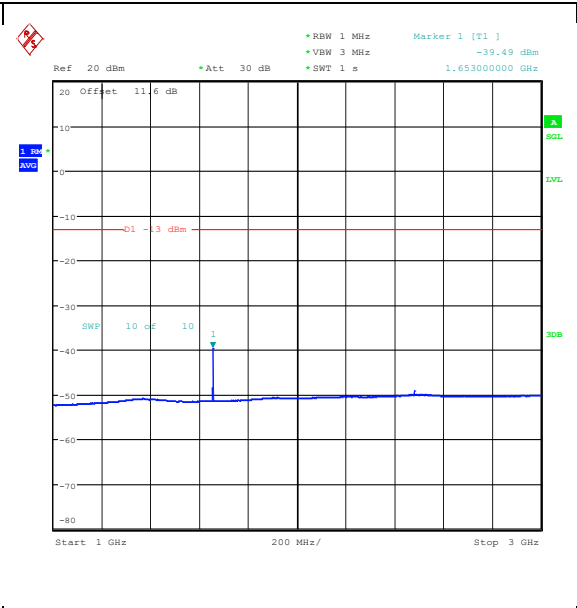

Band5_3MHz_16QAM_20415_1RB#0_3000~1000
0_3000~10000

Band5_3MHz_QPSK_20415_1RB#14_0.009~0.1
5_0.009~0.15

Band5_3MHz_QPSK_20415_1RB#14_0.15~30_0.
15~30

Band5_3MHz_QPSK_20415_1RB#14_30~1000_30~1000

Band5_3MHz_QPSK_20415_1RB#14_1000~3000_1000~3000