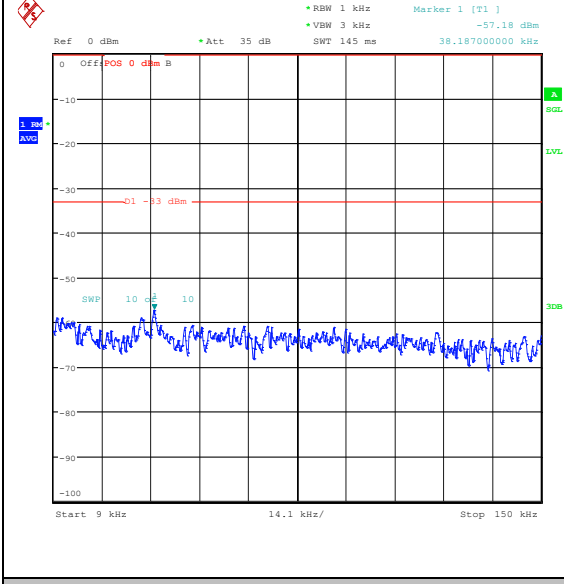

Band5_1.4MHz_16QAM_20525_6RB#0_0.009~0.15_0.009~0.15

Band5_1.4MHz_16QAM_20525_6RB#0_0.15~30_0.15~30

Band5_1.4MHz_16QAM_20525_6RB#0_30~1000_30~1000

Band5_1.4MHz_16QAM_20525_6RB#0_1000~3000_1000~3000

Band5_1.4MHz_16QAM_20525_6RB#0_3000~10000_3000~10000