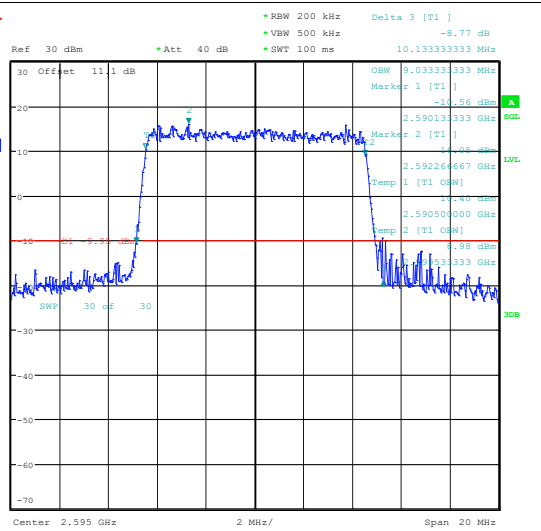

Band38-5MHz-QPSK-38225-25RB#0-PASS

Band38-5MHz-16QAM-38225-25RB#0-PASS

Date: 19 JUN 2024 22:51:11

Date: 19 JUN 2024 22:51:19

Band38-10MHz-QPSK-37800-50RB#0-PASS

Band38-10MHz-16QAM-37800-50RB#0-PASS

Date: 19 JUN 2024 22:51:31