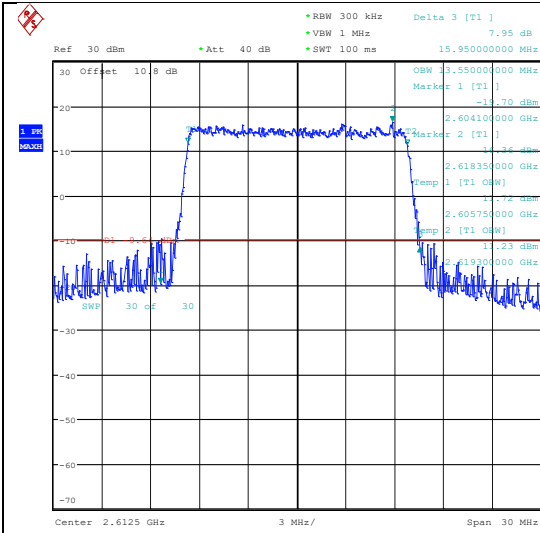

Date: 19.JUN.2024 23:32:56