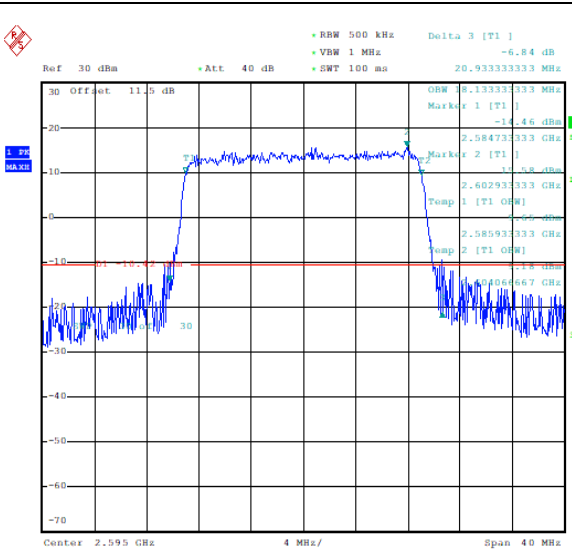

Date: 20.JUN.2024 00:25:28