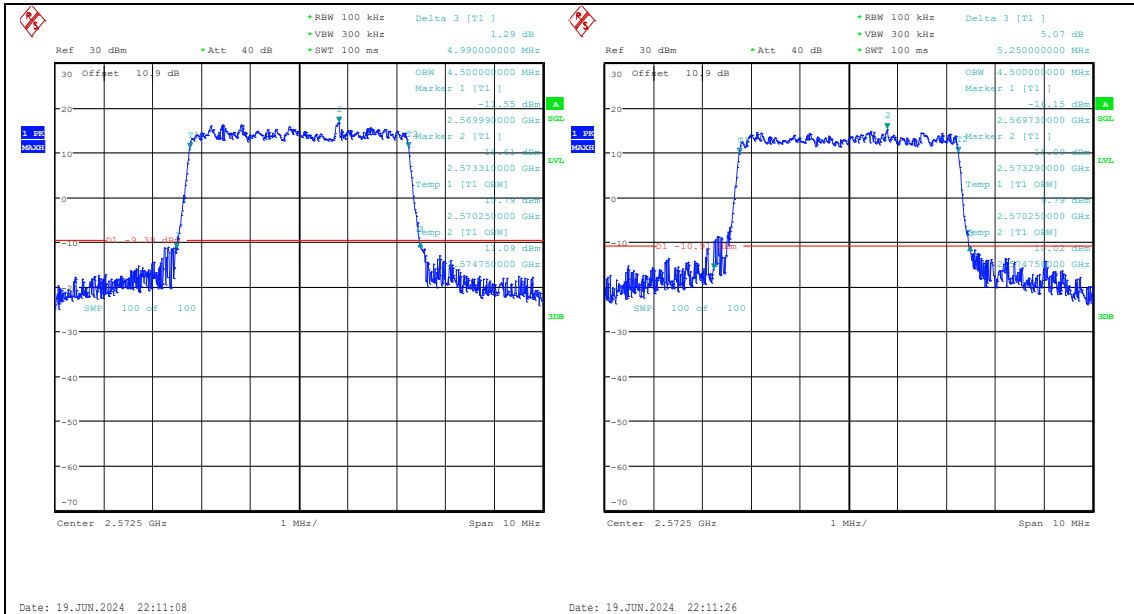

Test Graphs