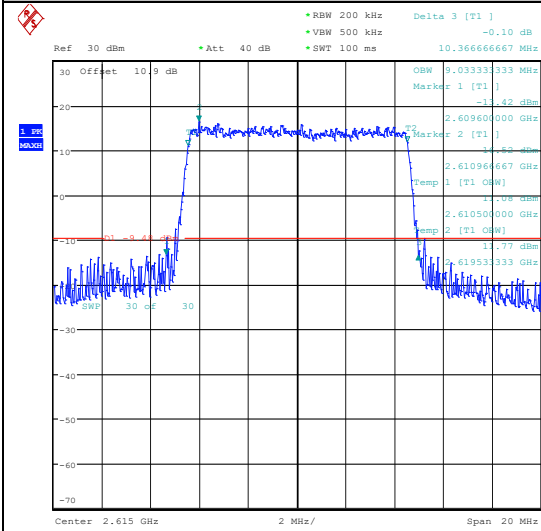

Band38-10MHz-QPSK-38000-50RB#0-PASS

Band38-10MHz-16QAM-38000-50RB#0-PASS

Date: 19 JUN 2024 22:51:52