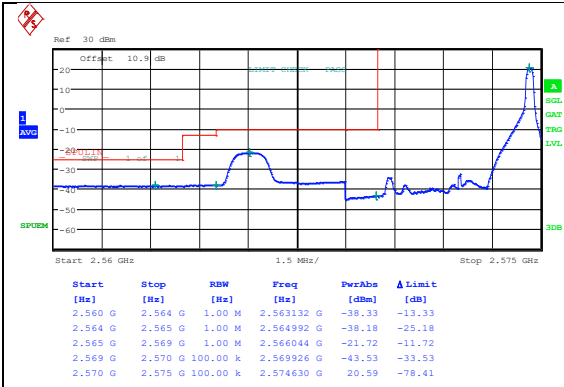

Date: 19 JUN 2024 22:14:37