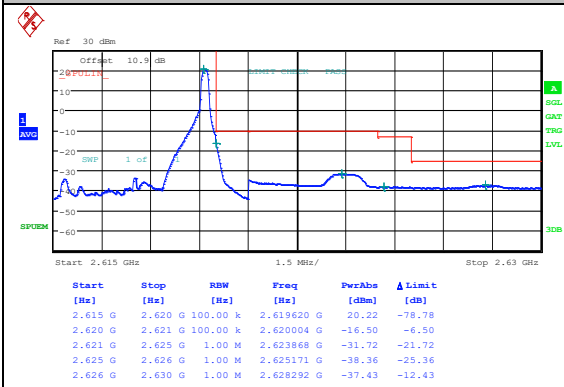

Band38_5MHz_16QAM_37775_25RB#0

Date: 19 JUN 2024 22:17:09

Date: 19 JUN 2024 22:17:47

Band38_5MHz_QPSK_38225_1RB#0

Band38_5MHz_16QAM_38225_1RB#0

Date: 19 JUN 2024 22:18:25

Date: 19 JUN 2024 22:19:02

Band38_5MHz_QPSK_38225_1RB#24