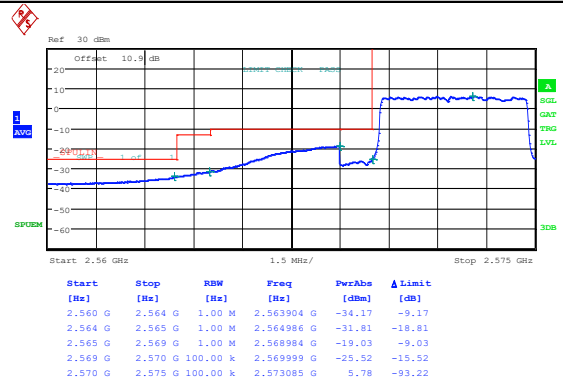

Test Graphs

Date: 19 JUN 2024 22:14:37

Band38_5MHz_QPSK_37775_1RB#24

Date: 19 JUN 2024 22:15:14

Band38_5MHz_16QAM_37775_1RB#24

Date: 19 JUN 2024 22:15:52

Band38_5MHz_QPSK_37775_25RB#0

Date: 19 JUN 2024 22:16:29