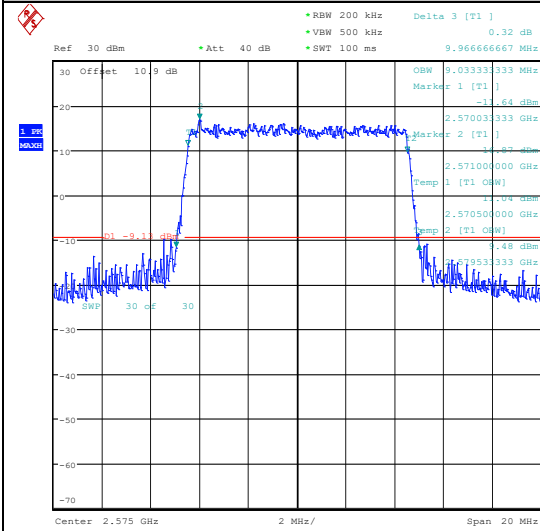

Band38-5MHz-QPSK-38225-25RB#0-PASS

Band38-5MHz-16QAM-38225-25RB#0-PASS

Date: 19 JUN 2024 22:51:11