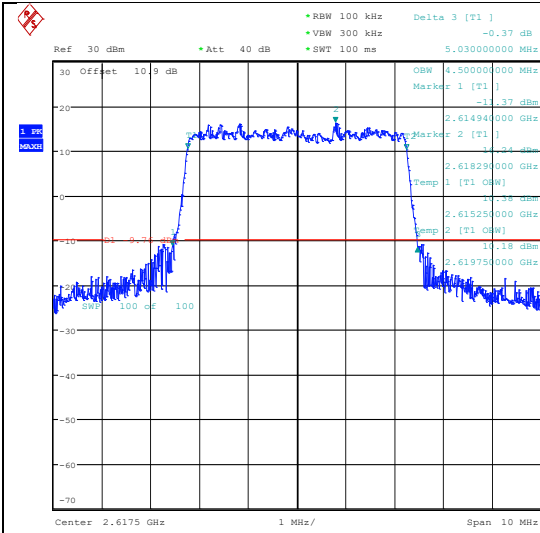

Band38-5MHz-QPSK-38000-25RB#0-PASS
Band38-5MHz-16QAM-38000-25RB#0-PASS

Date: 19 JUN 2024 22:12:22