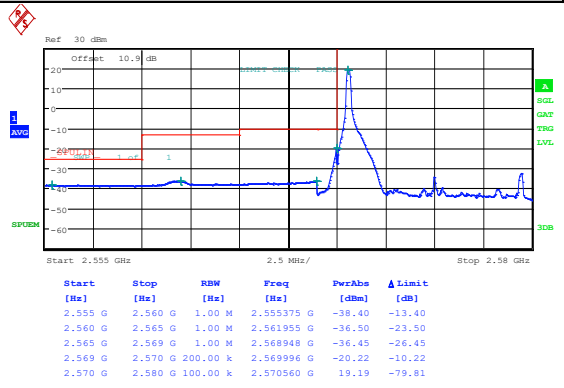

Band38_5MHz_16QAM_38225_1RB#24

Date: 19 JUN 2024 22:19:40

Date: 19 JUN 2024 22:20:17

Band38_5MHz_QPSK_38225_25RB#0

Band38_5MHz_16QAM_38225_25RB#0

Date: 19 JUN 2024 22:52:44

Date: 19 JUN 2024 22:53:22

Band38_10MHz_QPSK_37800_1RB#0