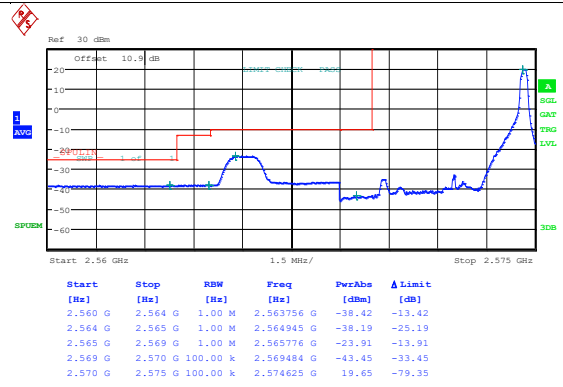

Date: 19 JUN 2024 22:14:37

Date: 19 JUN 2024 22:15:14

Date: 19 JUN 2024 22:15:52

Band38_5MHz_QPSK_37775_25RB#0

Date: 19 JUN 2024 22:16:29