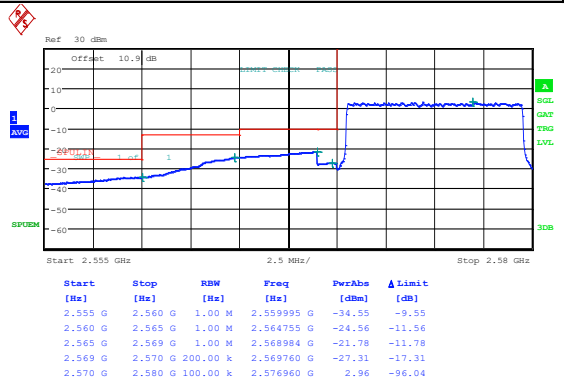

Band38_10MHz_16QAM_37800_1RB#0

Date: 19 JUN 2024 22:54:00

Band38_10MHz_QPSK_37800_1RB#49

Date: 19 JUN 2024 22:54:37

Band38_10MHz_16QAM_37800_1RB#49

Date: 19 JUN 2024 22:55:15

Band38_10MHz_QPSK_37800_50RB#0

Date: 19 JUN 2024 22:55:52