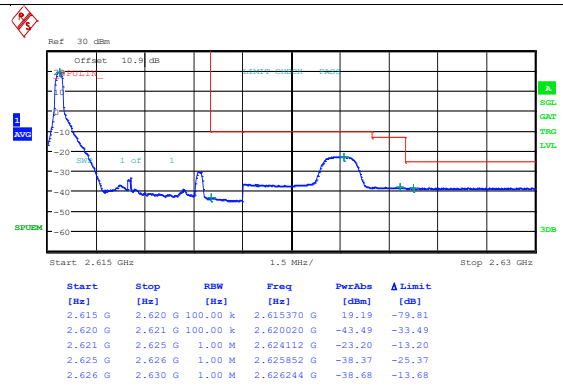

Band38_5MHz_16QAM_37775_25RB#0

Date: 19 JUN 2024 22:17:47