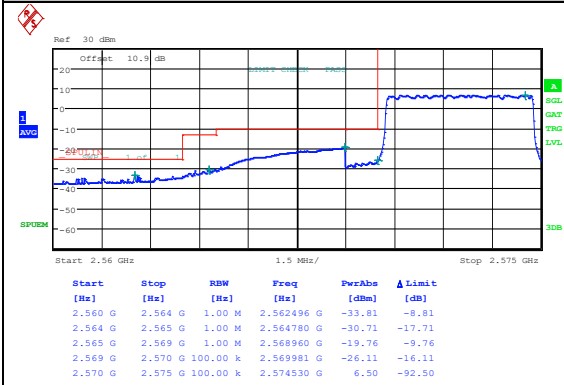

Test Graphs

Date: 19 JUN 2024 22:14:37

Band38_5MHz_QPSK_37775_1RB#24

Date: 19 JUN 2024 22:15:14

Band38_5MHz_16QAM_37775_1RB#24

Date: 19 JUN 2024 22:15:52

Band38_5MHz_QPSK_37775_25RB#0

Date: 19 JUN 2024 22:16:29