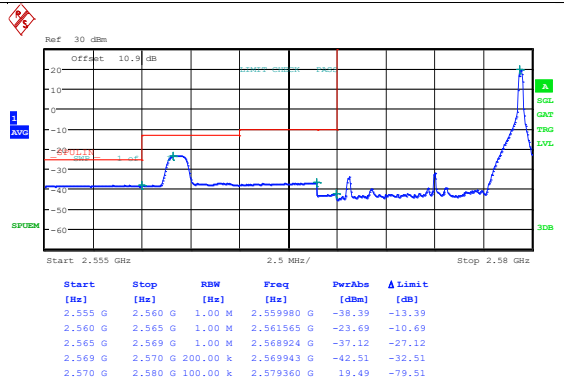

Date: 19 JUN 2024 22:54:00

Date: 19 JUN 2024 22:54:37

Date: 19 JUN 2024 22:55:15

Band38_10MHz_QPSK_37800_50RB#0

Date: 19 JUN 2024 22:55:52