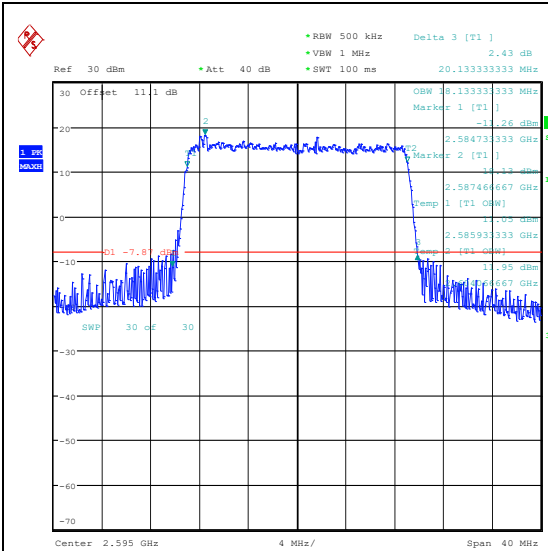

Date: 20.JUN.2024 00:25:17