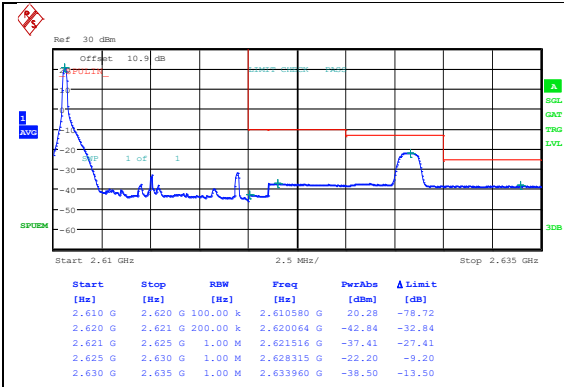

Date: 19 JUN 2024 22:56:32