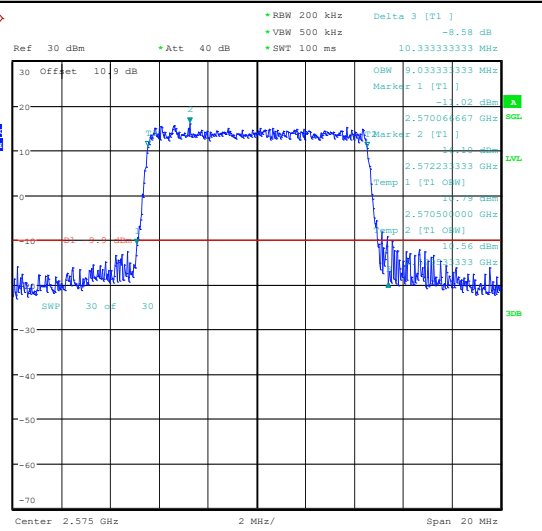

Date: 19 JUN 2024 22:51:19

Band38-10MHz-QPSK-37800-50RB#0-PASS

Band38-10MHz-16QAM-37800-50RB#0-PASS