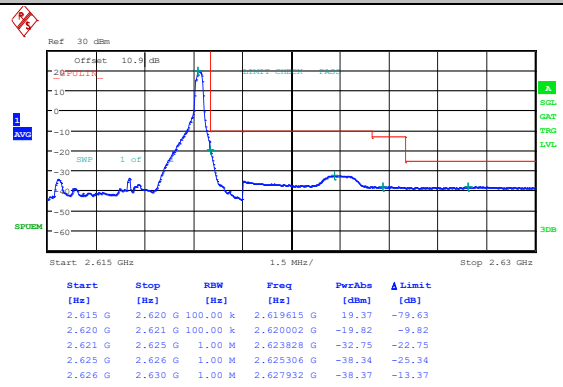

Band38_5MHz_16QAM_37775_25RB#0

Date: 19 JUN 2024 22:17:09

Date: 19 JUN 2024 22:17:47

Band38_5MHz_QPSK_38225_1RB#0

Band38_5MHz_16QAM_38225_1RB#0

Date: 19 JUN 2024 22:18:25

Date: 19 JUN 2024 22:19:02

Band38_5MHz_QPSK_38225_1RB#24