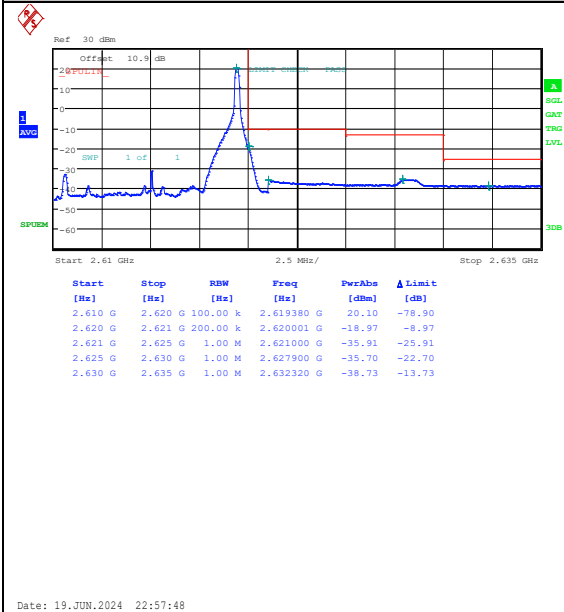

Band38_10MHz_16QAM_37800_50RB#0

Date: 19 JUN 2024 22:56:32

Date: 19 JUN 2024 22:57:10

Band38_10MHz_QPSK_38200_1RB#0

Band38_10MHz_16QAM_38200_1RB#0

Date: 19 JUN 2024 22:57:48

Band38_10MHz_QPSK_38200_1RB#49

Band38_10MHz_16QAM_38200_1RB#49