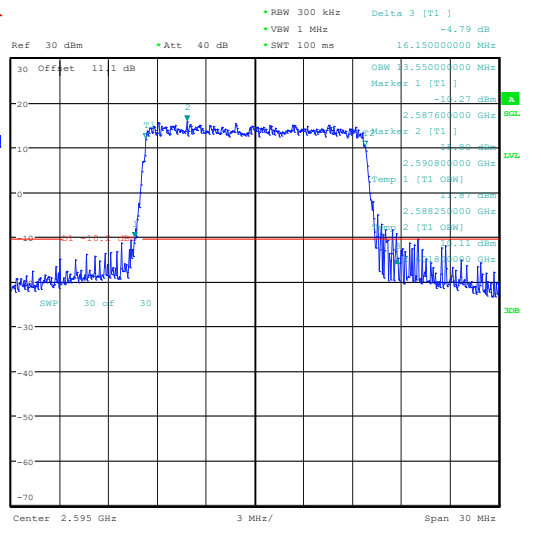

Date: 19 JUN 2024 23:32:12

Date: 19 JUN 2024 23:32:23

Band38-15MHz-QPSK-37825-75RB#0-PASS

Band38-15MHz-16QAM-37825-75RB#0-PASS

Date: 19 JUN 2024 23:32:35

Date: 19 JUN 2024 23:32:45

Band38-15MHz-QPSK-38000-75RB#0-PASS