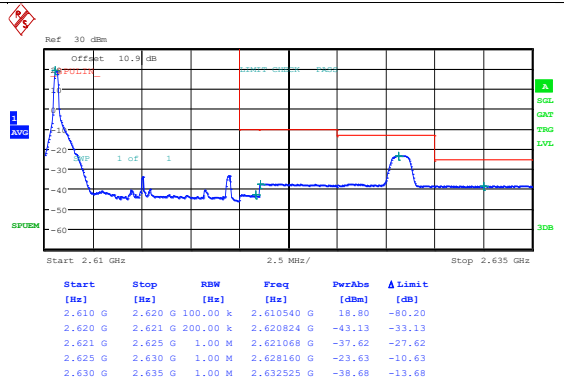

Band38_10MHz_16QAM_37800_50RB#0

Date: 19 JUN 2024 22:57:10