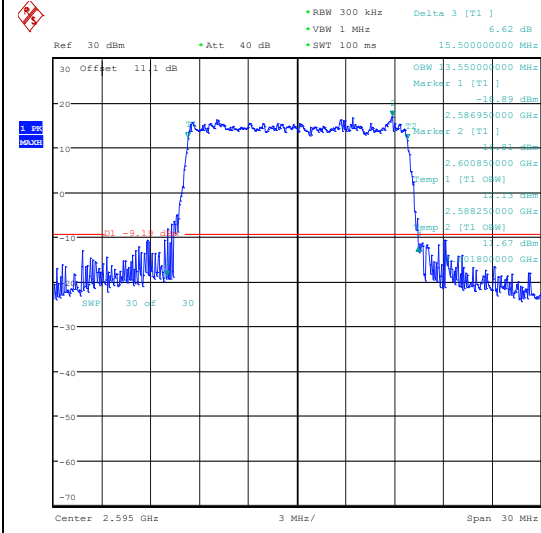

Band38-15MHz-QPSK-37825-75RB#0-PASS

Band38-15MHz-16QAM-37825-75RB#0-PASS

Date: 19 JUN 2024 23:32:35