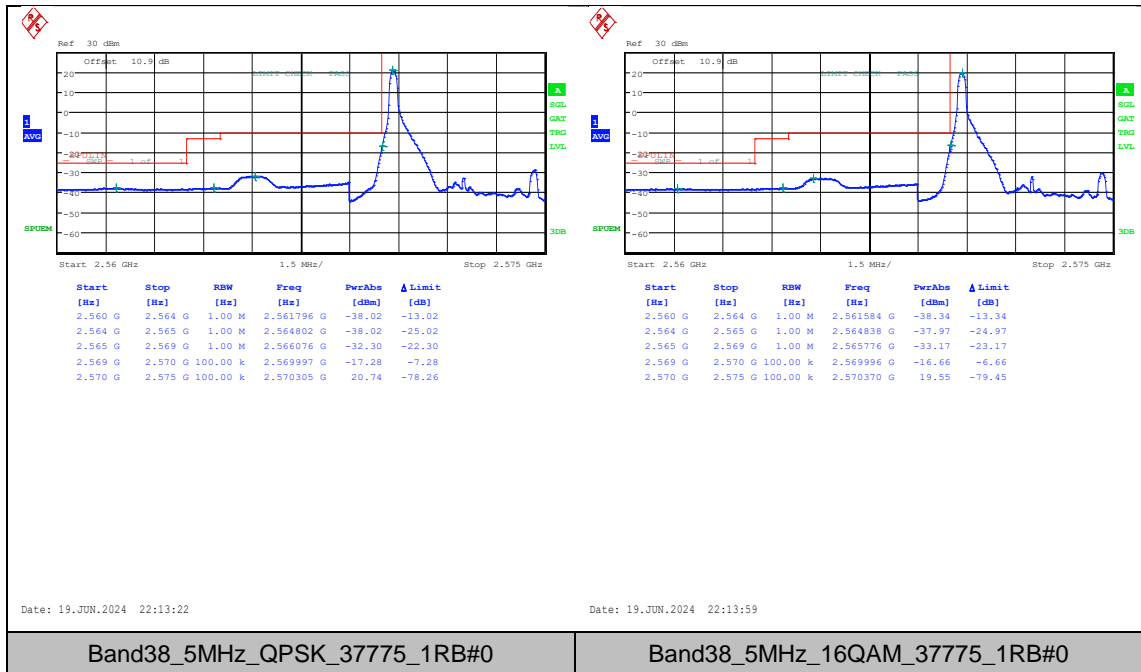

Band38	20MHz	16QAM	37850	1RB#0	-22.25	PASS
Band38	20MHz	QPSK	37850	1RB#99	-38.28	PASS
Band38	20MHz	16QAM	37850	1RB#99	-38.34	PASS
Band38	20MHz	QPSK	37850	100RB#0	-35.64	PASS
Band38	20MHz	16QAM	37850	100RB#0	-35.60	PASS
Band38	20MHz	QPSK	38150	1RB#0	-24.13	PASS
Band38	20MHz	16QAM	38150	1RB#0	-25.05	PASS
Band38	20MHz	QPSK	38150	1RB#99	-38.46	PASS
Band38	20MHz	16QAM	38150	1RB#99	-22.19	PASS
Band38	20MHz	QPSK	38150	100RB#0	-36.87	PASS
Band38	20MHz	16QAM	38150	100RB#0	-36.64	PASS

Test Graphs