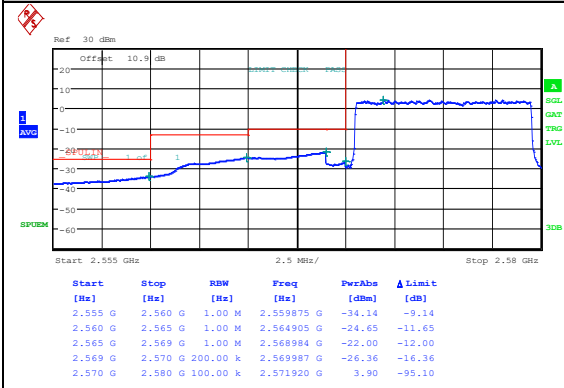

Band38_10MHz_16QAM_37800_1RB#0

Date: 19 JUN 2024 22:54:00

Band38_10MHz_QPSK_37800_1RB#49

Date: 19 JUN 2024 22:54:37

Band38_10MHz_16QAM_37800_1RB#49

Date: 19 JUN 2024 22:55:15

Band38_10MHz_QPSK_37800_50RB#0

Date: 19 JUN 2024 22:55:52