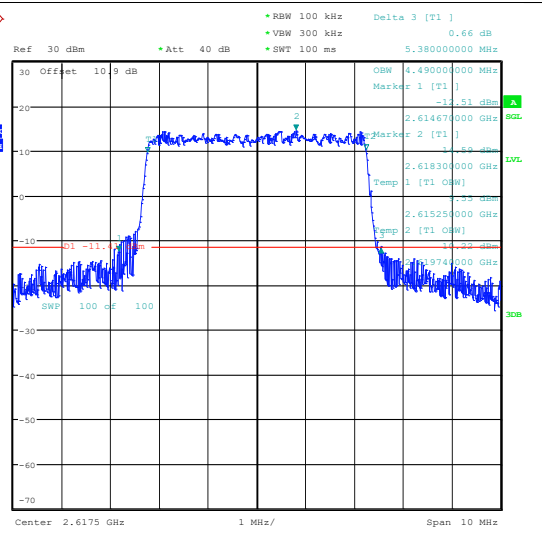

Test Graphs

Band38-5MHz-QPSK-37775-25RB#0-PASS
Band38-5MHz-16QAM-37775-25RB#0-PASS

Band38-5MHz-QPSK-38000-25RB#0-PASS
Band38-5MHz-16QAM-38000-25RB#0-PASS

Date: 19 JUN 2024 22:12:22

Date: 19 JUN 2024 22:12:38