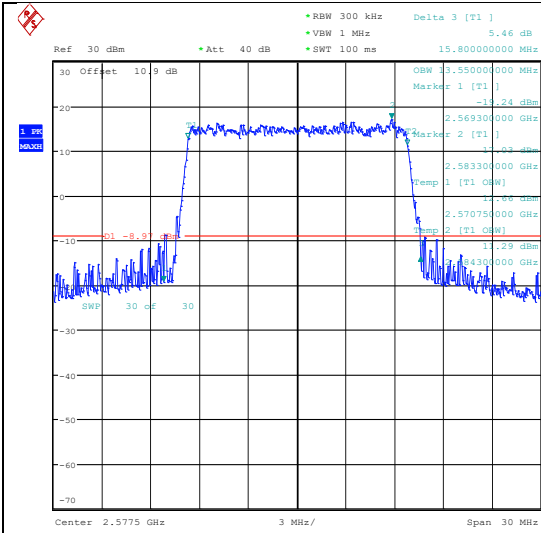

Date: 19 JUN 2024 22:51:40

Band38-10MHz-QPSK-38000-50RB#0-PASS

Band38-10MHz-16QAM-38000-50RB#0-PASS

Date: 19 JUN 2024 22:51:52

Date: 19 JUN 2024 22:52:01

Band38-10MHz-QPSK-38200-50RB#0-PASS

Band38-10MHz-16QAM-38200-50RB#0-PASS