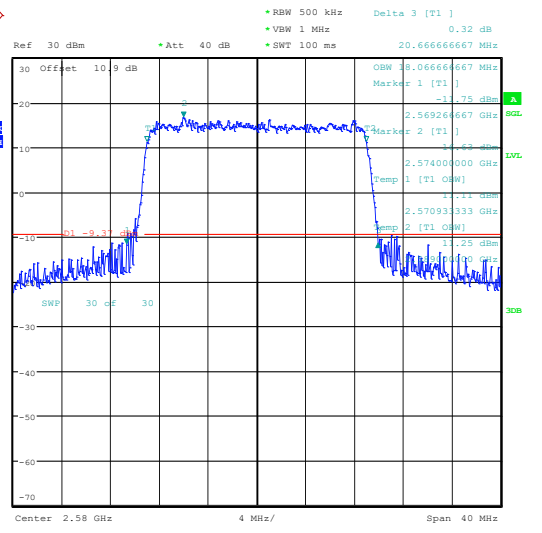

Band38-15MHz-16QAM-38000-75RB#0-PASS

Date: 19.JUN.2024 23:32:56

Date: 19.JUN.2024 23:33:07

Band38-15MHz-QPSK-38175-75RB#0-PASS

Band38-15MHz-16QAM-38175-75RB#0-PASS

Date: 20.JUN.2024 00:24:54

Date: 20.JUN.2024 00:25:05