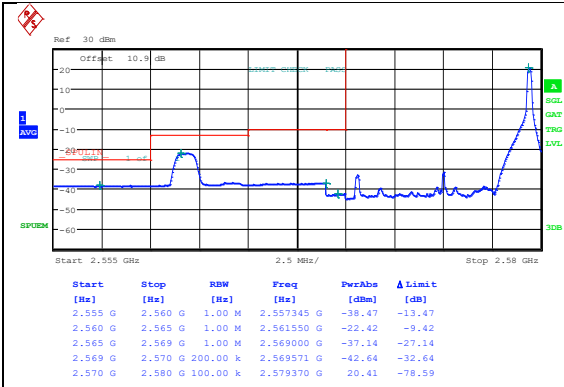

Date: 19 JUN 2024 22:54:00