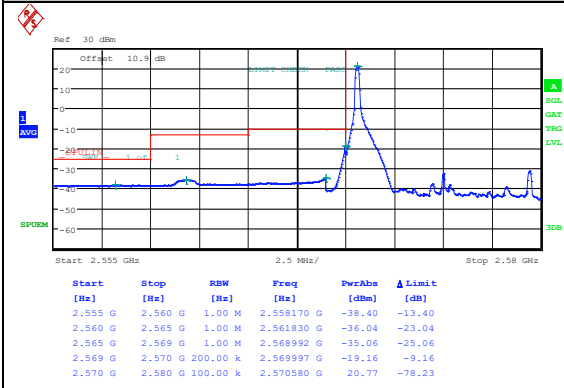

Band38_5MHz_16QAM_38225_1RB#24

Date: 19 JUN 2024 22:19:40

Date: 19 JUN 2024 22:20:17

Band38_5MHz_QPSK_38225_25RB#0

Band38_5MHz_16QAM_38225_25RB#0

Date: 19 JUN 2024 22:52:44

Date: 19 JUN 2024 22:53:22

Band38_10MHz_QPSK_37800_1RB#0