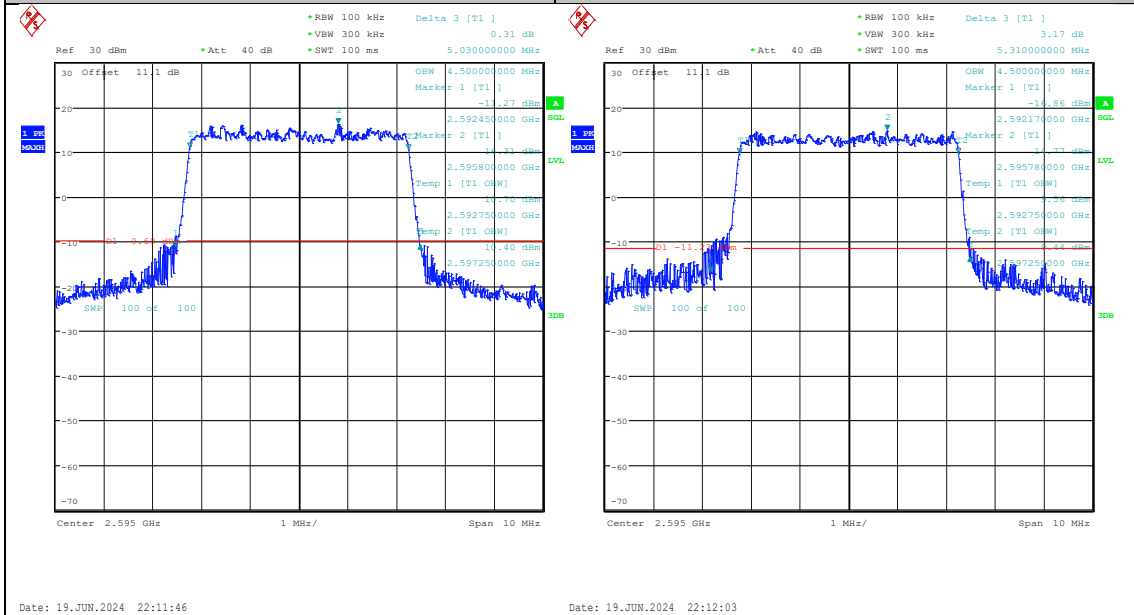

Band38-5MHz-QPSK-37775-25RB#0-PASS
Band38-5MHz-16QAM-37775-25RB#0-PASS