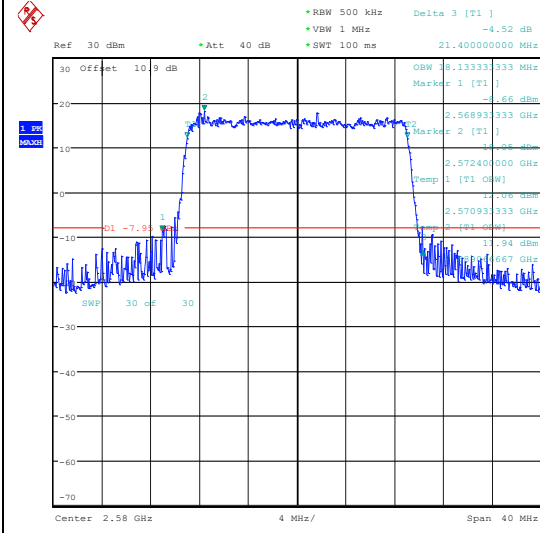

Band38-15MHz-16QAM-38000-75RB#0-PASS

Date: 19.JUN.2024 23:32:56

Date: 19.JUN.2024 23:33:07

Band38-15MHz-QPSK-38175-75RB#0-PASS

Band38-15MHz-16QAM-38175-75RB#0-PASS

Date: 20.JUN.2024 00:24:54

Date: 20.JUN.2024 00:25:05