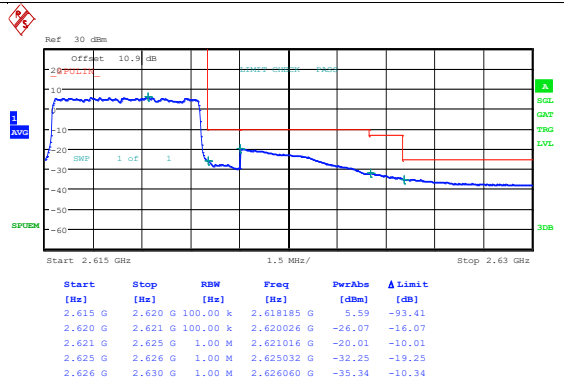

Date: 19 JUN 2024 22:20:17