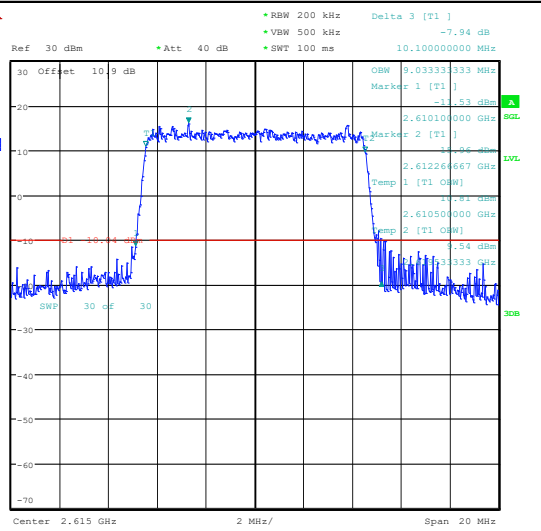

Date: 19 JUN 2024 22:52:01

Band38-10MHz-QPSK-38200-50RB#0-PASS

Band38-10MHz-16QAM-38200-50RB#0-PASS