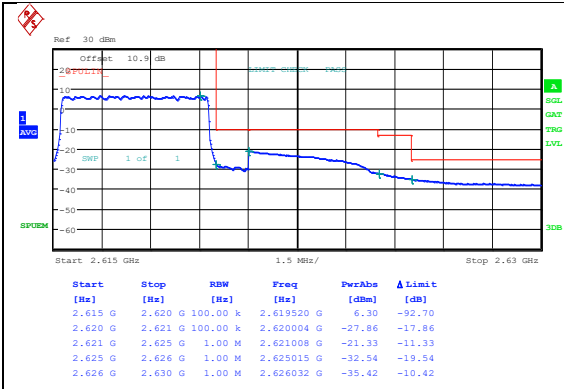

Date: 19 JUN 2024 22:19:40