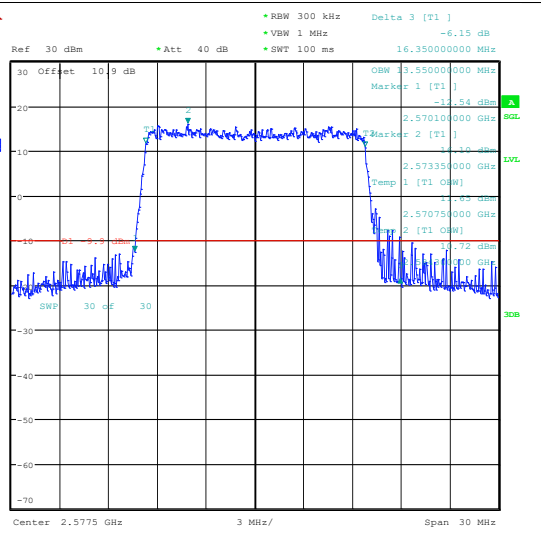

Date: 19 JUN 2024 23:32:23