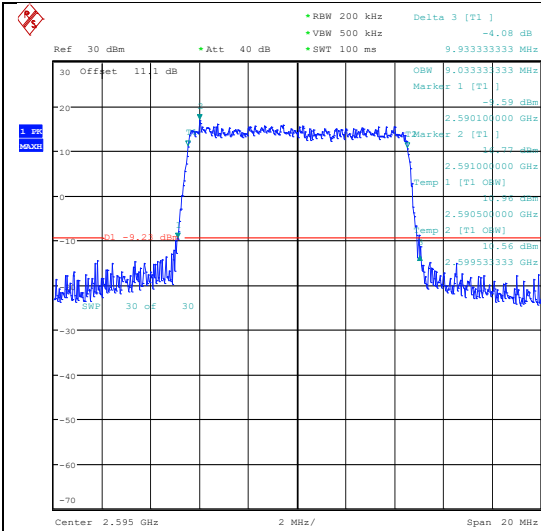

Band38-5MHz-QPSK-38225-25RB#0-PASS

Band38-5MHz-16QAM-38225-25RB#0-PASS

Date: 19 JUN 2024 22:51:11

Date: 19 JUN 2024 22:51:19

Band38-10MHz-QPSK-37800-50RB#0-PASS

Band38-10MHz-16QAM-37800-50RB#0-PASS

Date: 19 JUN 2024 22:51:31