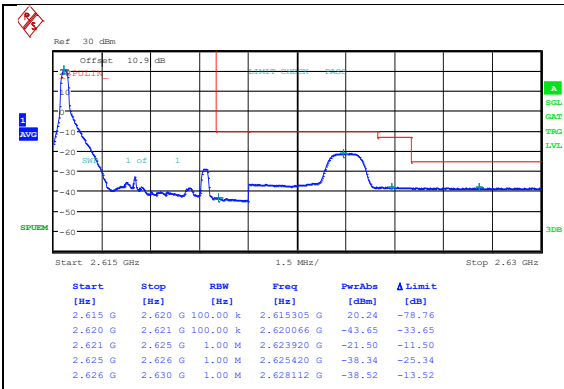

Date: 19 JUN 2024 22:17:09