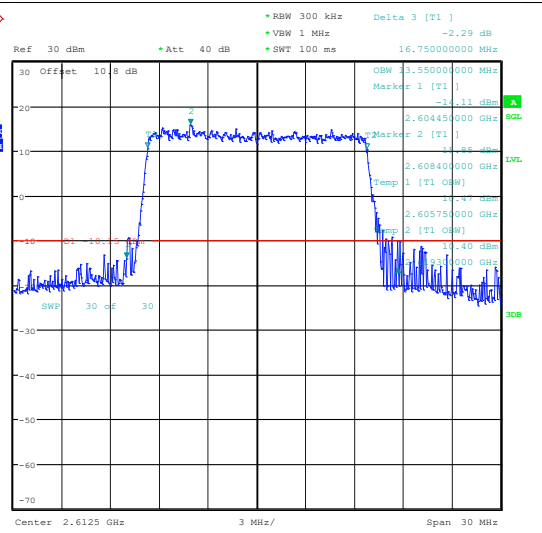

Date: 19.JUN.2024 23:33:07