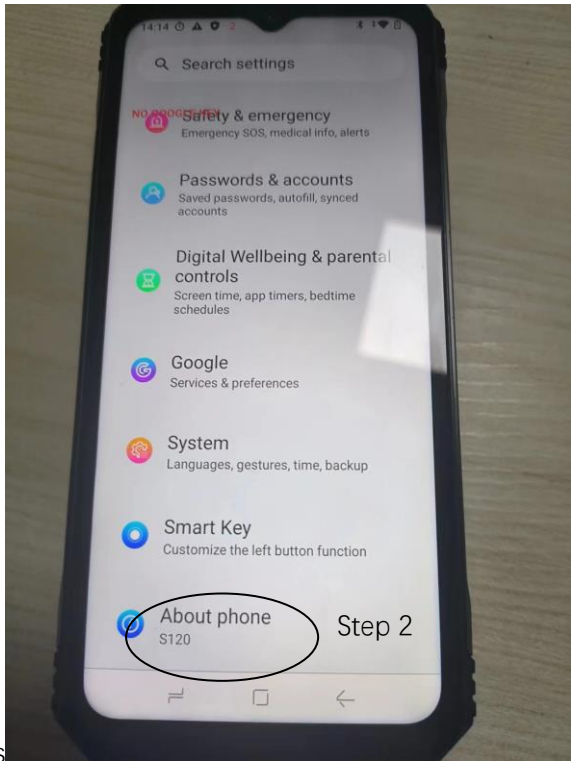

Label:

1, Open the tablet main interface and find the Setting in the figure

2, Click the About tablet

S

3,The final label is shown in the figure