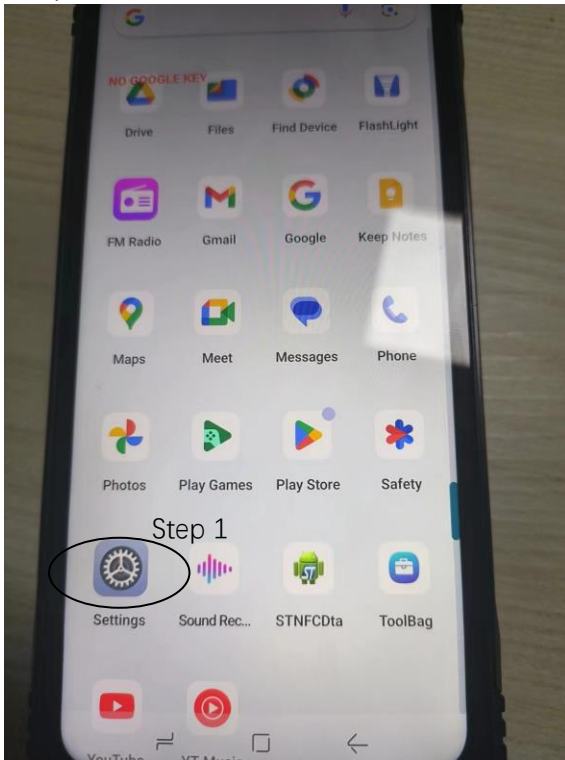

Label:

1, Open the tablet main interface and find the Setting in the figure

2, Click the About tablet

S

3,The final label is shown in the figure