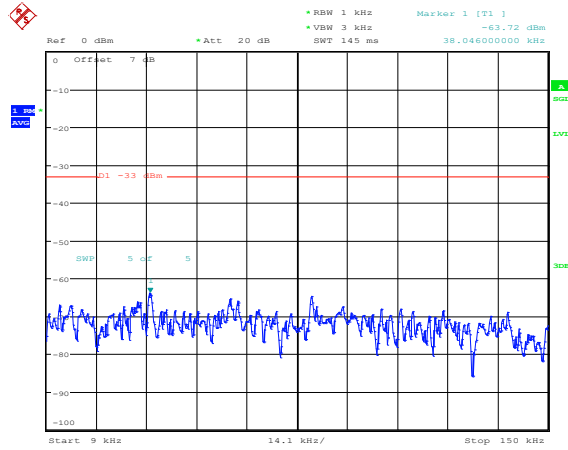

Band66-5MHz-16QAM-132322-1RB#0-Range1:0.009~0.15MHz