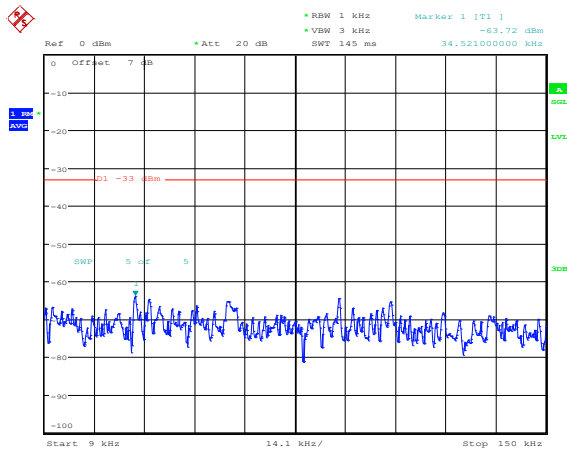

Band66-15MHz-16QAM-132322-1RB#0-Range1:0.009~0.15MHz