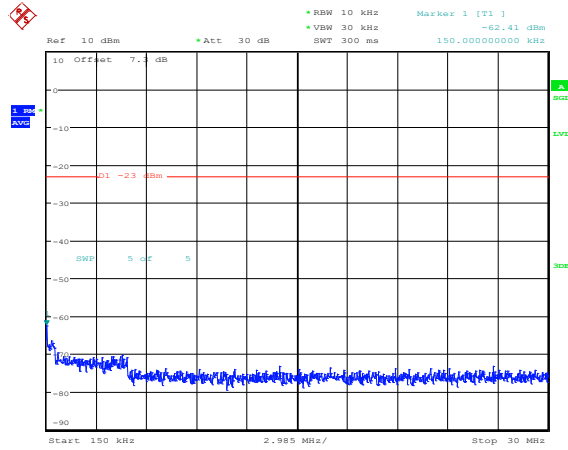

Band66-15MHz-16QAM-132597-1RB#0-Range2:0.15~30MHz