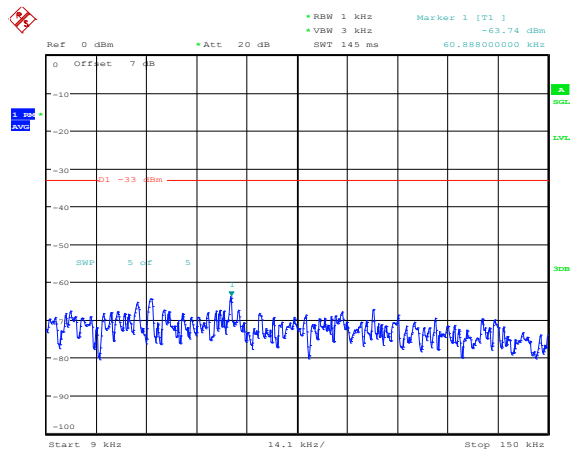

Band66-5MHz-16QAM-132322-1RB#0-Range1:0.009~0.15MHz

Band66-5MHz-16QAM-132322-1RB#0-Range2:0.15~30MHz

Band66-5MHz-16QAM-132322-1RB#0-Range3:30~1000MHz

Band66-5MHz-16QAM-132322-1RB#0-Range4:1000~20000MHz

Band66-5MHz-16QAM-132647-1RB#0-Range1:0.009~0.15MHz