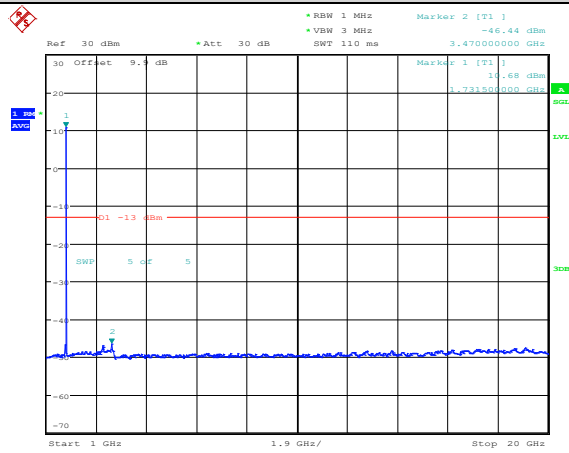

Band66-15MHz-QPSK-132322-1RB#0-Range1:0.009~0.15MHz

Band66-15MHz-QPSK-132322-1RB#0-Range2:0.15~30MHz

Band66-15MHz-QPSK-132322-1RB#0-Range3:30~1000MHz

**Band66-15MHz-QPSK-132322-1RB#0-Range4:1000~20000MHz**