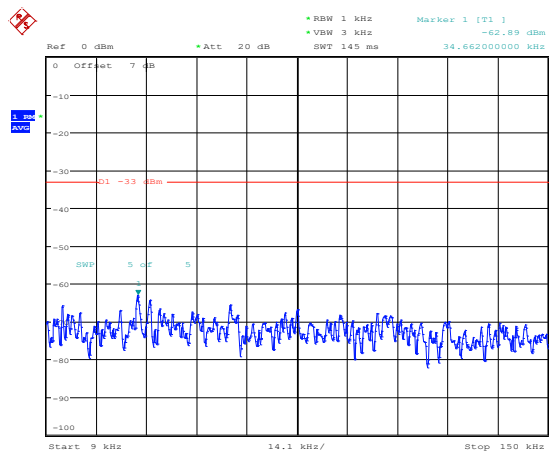

Band66-15MHz-16QAM-132597-1RB#0-Range1:0.009~0.15MHz