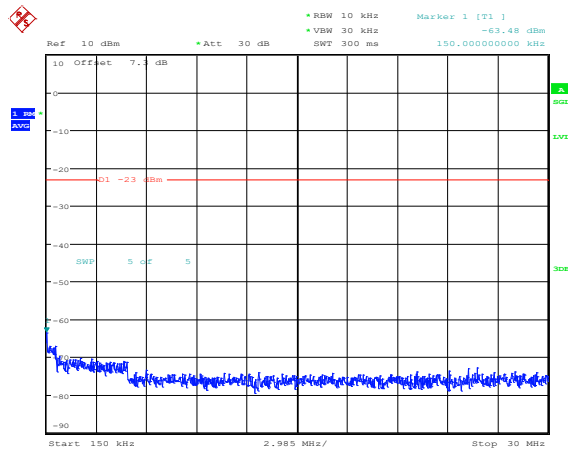

Band66-1.4MHz-16QAM-132322-1RB#0-Range1:0.009~0.15MHz

Band66-1.4MHz-16QAM-132322-1RB#0-Range2:0.15~30MHz

Band66-1.4MHz-16QAM-132322-1RB#0-Range3:30~1000MHz

Band66-1.4MHz-16QAM-132322-1RB#0-Range4:1000~2000MHz