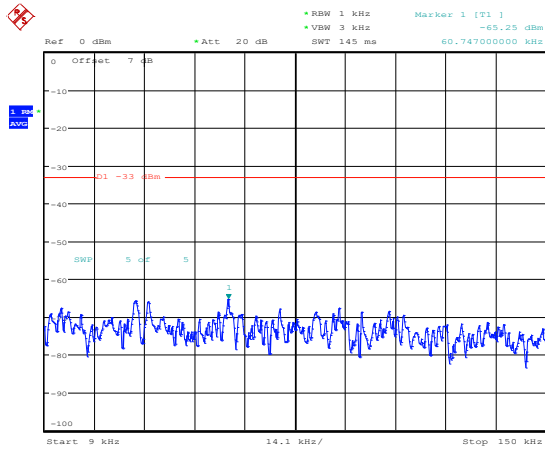

Band66-10MHz-16QAM-132022-1RB#0-Range1:0.009~0.15MHz