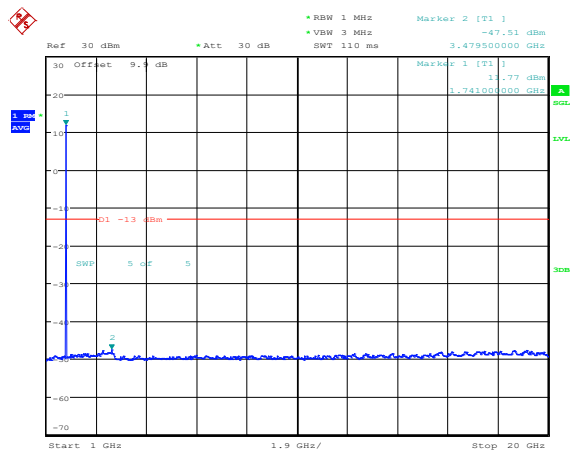

Band66-5MHz-16QAM-132322-1RB#0-Range1:0.009~0.15MHz

Band66-5MHz-16QAM-132322-1RB#0-Range2:0.15~30MHz

Band66-5MHz-16QAM-132322-1RB#0-Range3:30~1000MHz

Band66-5MHz-16QAM-132322-1RB#0-Range4:1000~20000MHz

Band66-5MHz-16QAM-132647-1RB#0-Range1:0.009~0.15MHz