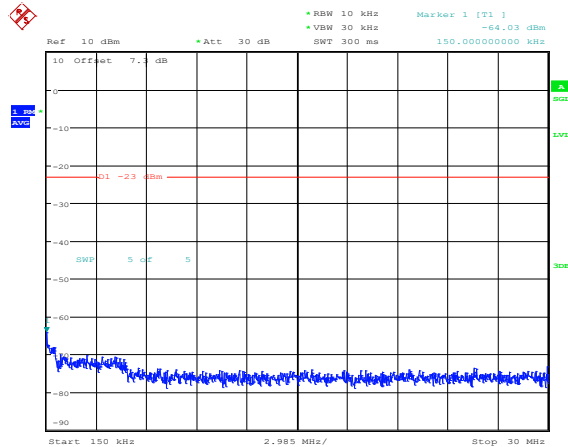

Band66-5MHz-16QAM-132322-1RB#0-Range2:0.15~30MHz

Band66-5MHz-16QAM-132322-1RB#0-Range3:30~1000MHz