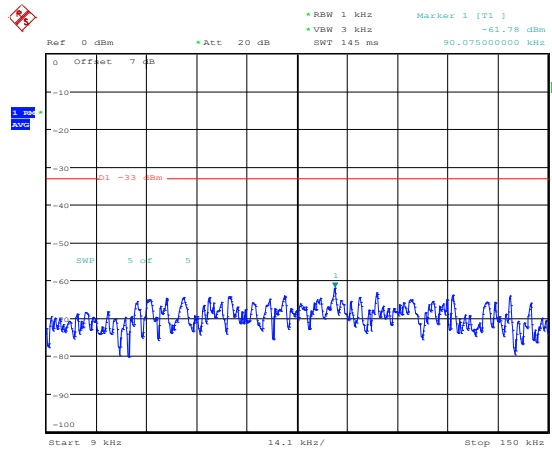

Band66-3MHz-QPSK-132322-1RB#0-Range1:0.009~0.15MHz