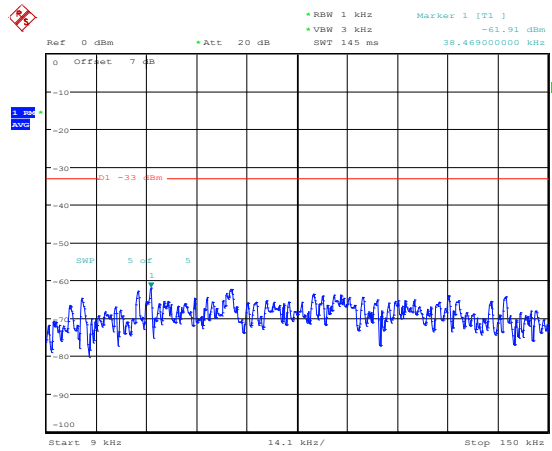

Band66-5MHz-QPSK-132322-1RB#0-Range1:0.009~0.15MHz