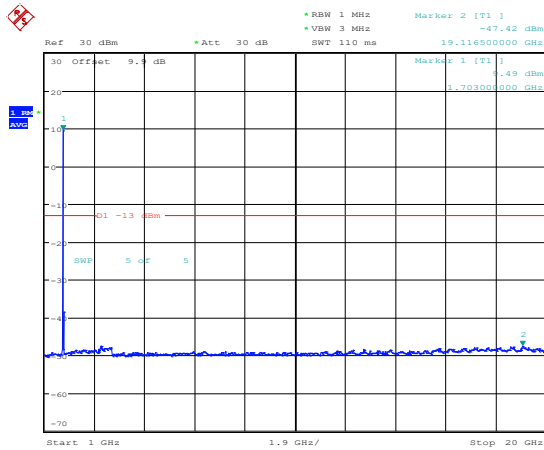

Band66-15MHz-16QAM-132047-1RB#0-Range1:0.009~0.15MHz

**Band66-15MHz-16QAM-132047-1RB#0-Range2:0.15~30MHz**

**Band66-15MHz-16QAM-132047-1RB#0-Range3:30~1000MHz**

**Band66-15MHz-16QAM-132047-1RB#0-Range4:1000~20000MHz**