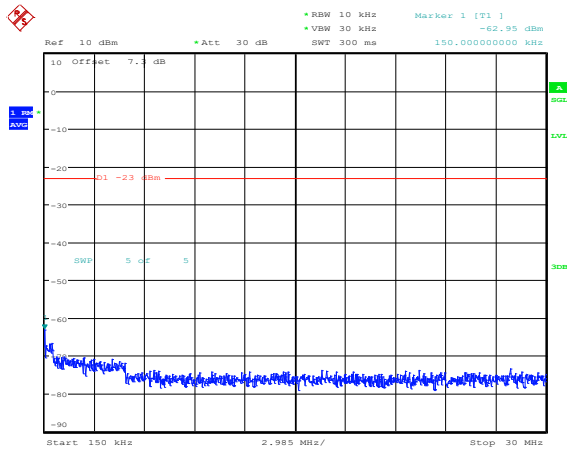

Band66-15MHz-16QAM-132322-1RB#0-Range2:0.15~30MHz