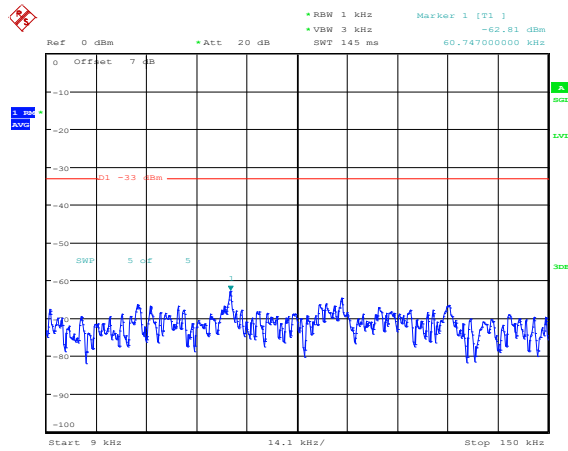

Band66-10MHz-QPSK-132322-1RB#0-Range1:0.009~0.15MHz