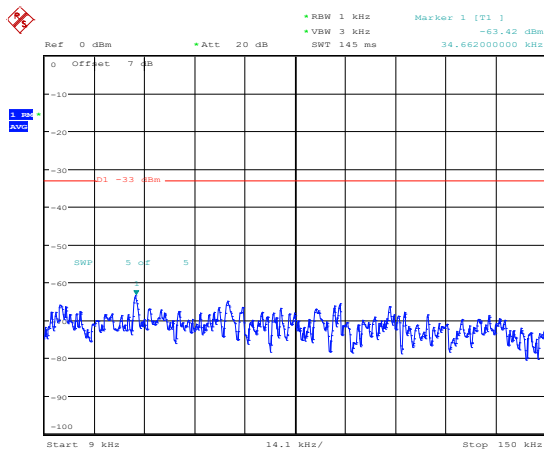

Band66-10MHz-16QAM-132322-1RB#0-Range1:0.009~0.15MHz