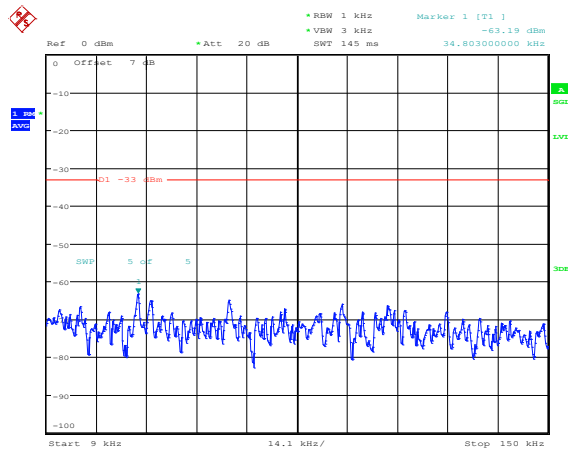

Band66-10MHz-16QAM-132622-1RB#0-Range1:0.009~0.15MHz