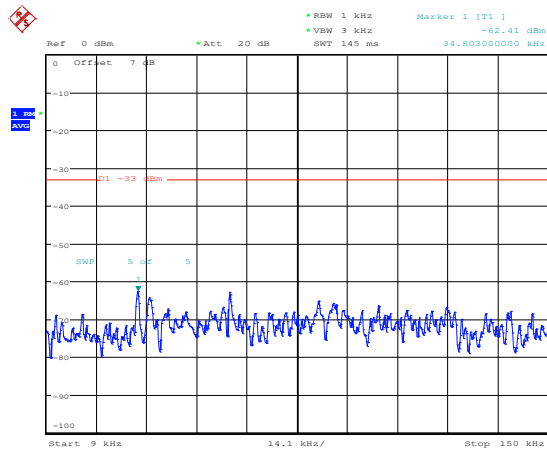

Band66-15MHz-QPSK-132322-1RB#0-Range1:0.009~0.15MHz