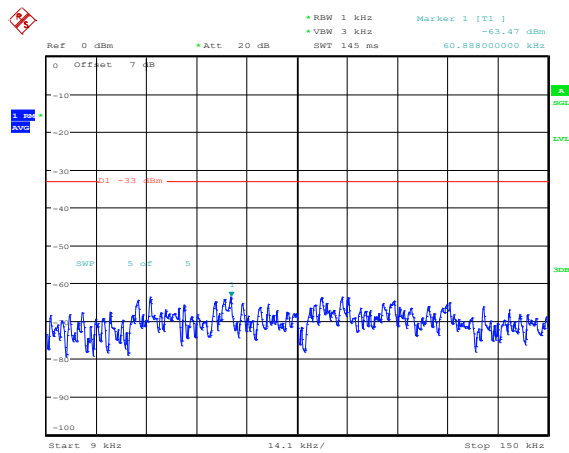

Band66-15MHz-QPSK-132597-1RB#0-Range1:0.009~0.15MHz

Band66-15MHz-QPSK-132597-1RB#0-Range2:0.15~30MHz