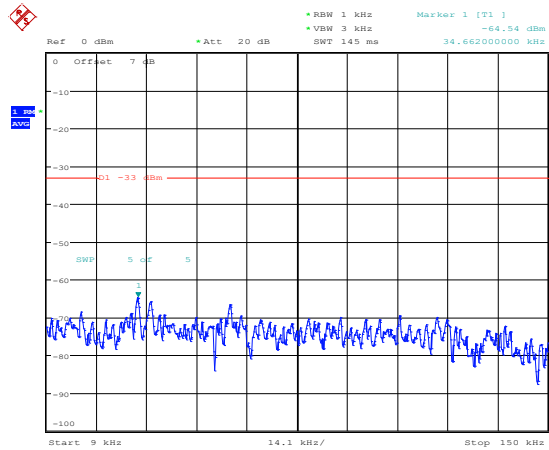

Band66-5MHz-16QAM-131997-1RB#0-Range1:0.009~0.15MHz