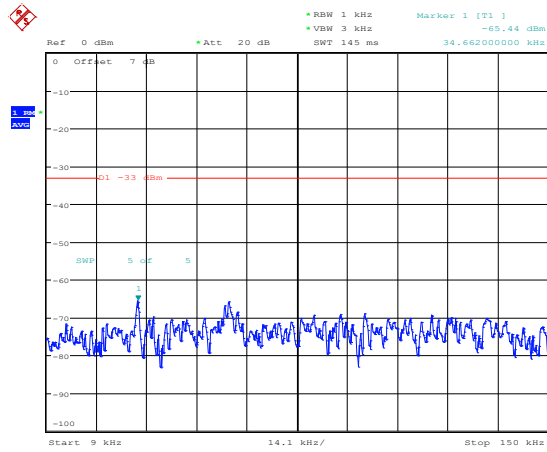

Band66-5MHz-QPSK-131997-1RB#0-Range1:0.009~0.15MHz