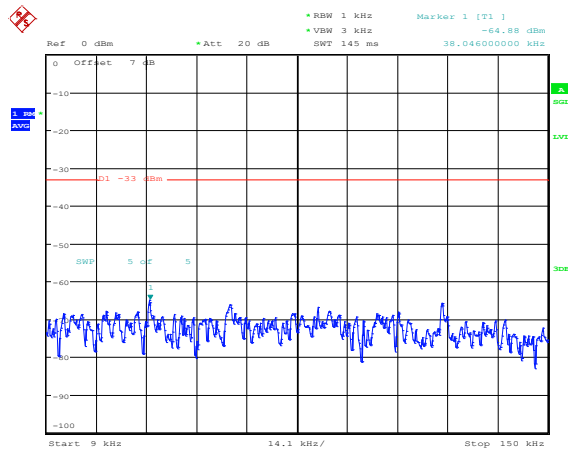

Band66-1.4MHz-16QAM-132322-1RB#0-Range1:0.009~0.15MHz

Band66-1.4MHz-16QAM-132322-1RB#0-Range2:0.15~30MHz

Band66-1.4MHz-16QAM-132322-1RB#0-Range3:30~1000MHz

Band66-1.4MHz-16QAM-132322-1RB#0-Range4:1000~2000MHz