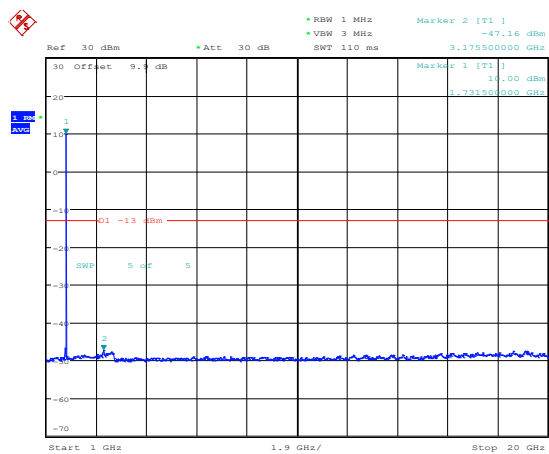

Band66-15MHz-16QAM-132322-1RB#0-Range1:0.009~0.15MHz

Band66-15MHz-16QAM-132322-1RB#0-Range2:0.15~30MHz

Band66-15MHz-16QAM-132322-1RB#0-Range3:30~1000MHz

Band66-15MHz-16QAM-132322-1RB#0-Range4:1000~20000MHz