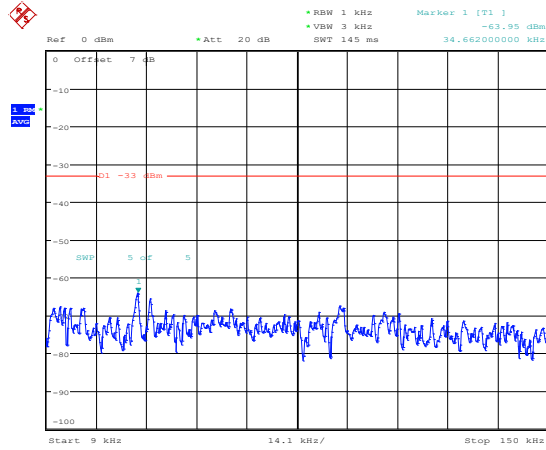

Band66-15MHz-16QAM-132047-1RB#0-Range1:0.009~0.15MHz