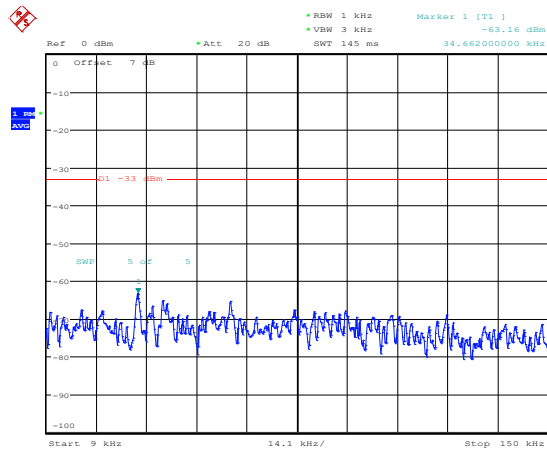

Band66-1.4MHz-16QAM-132665-1RB#0-Range1:0.009~0.15MHz