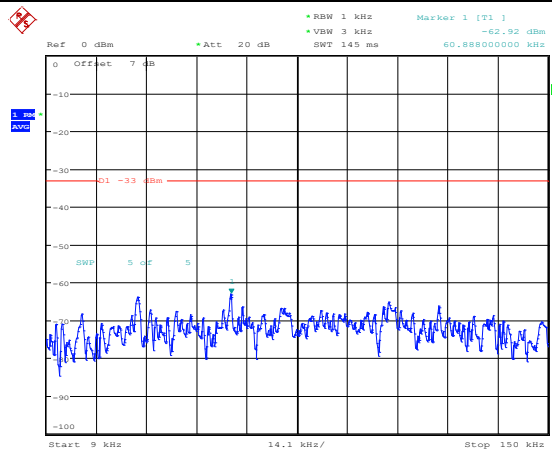

Band66-20MHz-QPSK-132322-1RB#0-Range1:0.009~0.15MHz