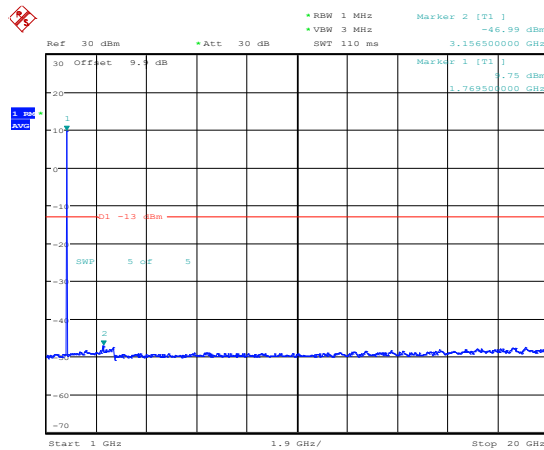

Band66-5MHz-16QAM-132647-1RB#0-Range4:1000~20000MHz