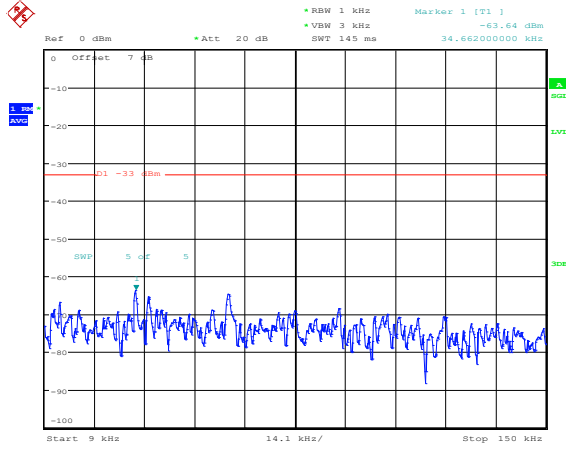

Band66-3MHz-16QAM-131987-1RB#0-Range1:0.009~0.15MHz