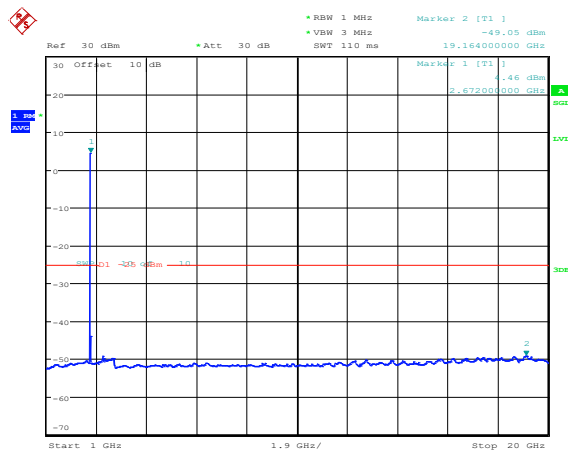

Band41-15MHz-16QAM-41515-1RB#0-Range1:0.009~0.15MHz

Band41-15MHz-16QAM-41515-1RB#0-Range2:0.15~30MHz

Band41-15MHz-16QAM-41515-1RB#0-Range3:30~1000MHz

Band41-15MHz-16QAM-41515-1RB#0-Range4:1000~20000MHz

Band41-15MHz-16QAM-41515-1RB#0-Range5:20000~27000MHz