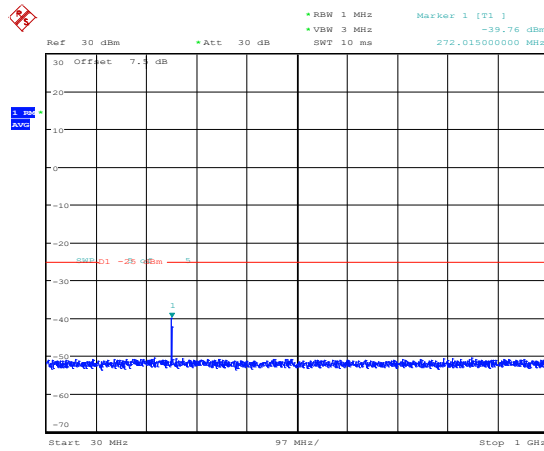

Band41-15MHz-16QAM-40620-1RB#0-Range3:30~1000MHz

Band41-15MHz-16QAM-40620-1RB#0-Range4:1000~20000MHz