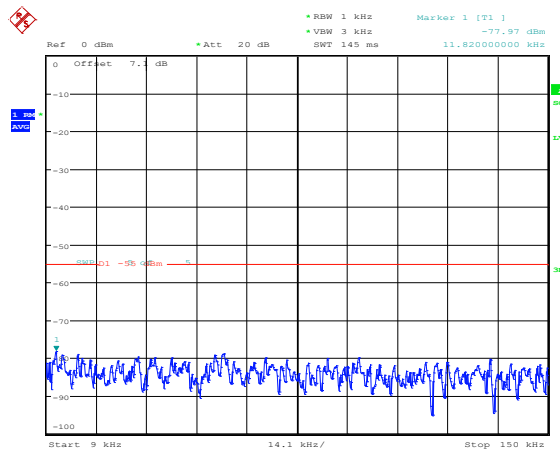

### Band41-15MHz-QPSK-40620-1RB#0-Range2:0.15~30MHz

Band41-15MHz-QPSK-40620-1RB#0-Range3:30~1000MHz

Band41-15MHz-QPSK-40620-1RB#0-Range4:1000~20000MHz

Band41-15MHz-QPSK-40620-1RB#0-Range5:20000~27000MHz

Band41-15MHz-QPSK-41515-1RB#0-Range1:0.009~0.15MHz