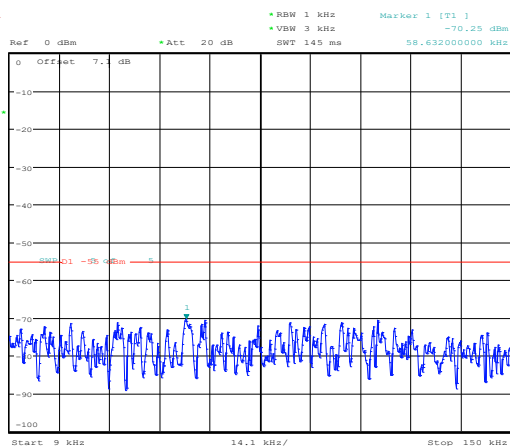

Band41-15MHz-QPSK-40620-1RB#0-Range1:0.009~0.15MHz

Band41-15MHz-QPSK-40620-1RB#0-Range2:0.15~30MHz