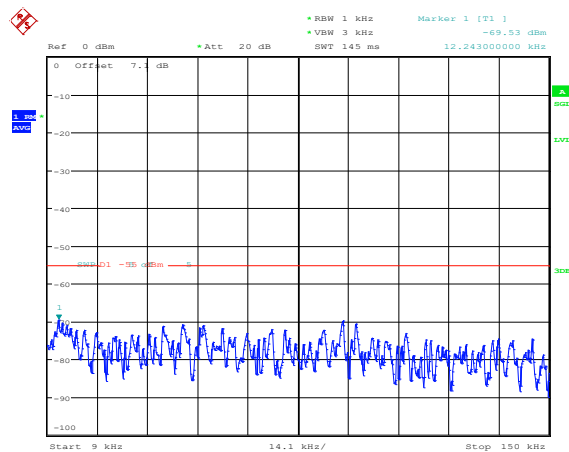

Band41-15MHz-16QAM-40620-1RB#0-Range1:0.009~0.15MHz

Band41-15MHz-16QAM-40620-1RB#0-Range2:0.15~30MHz