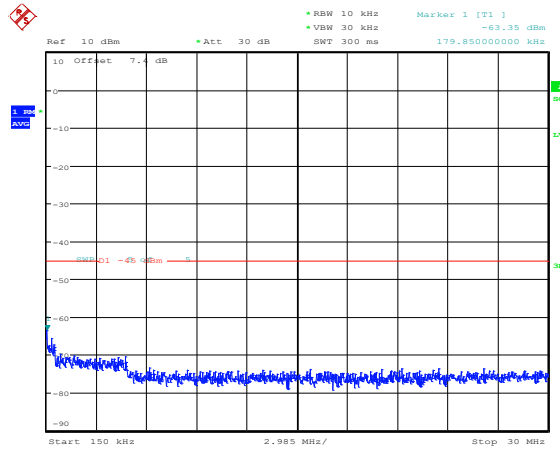

Band41-15MHz-QPSK-41515-1RB#0-Range2:0.15~30MHz

Band41-15MHz-QPSK-41515-1RB#0-Range3:30~1000MHz