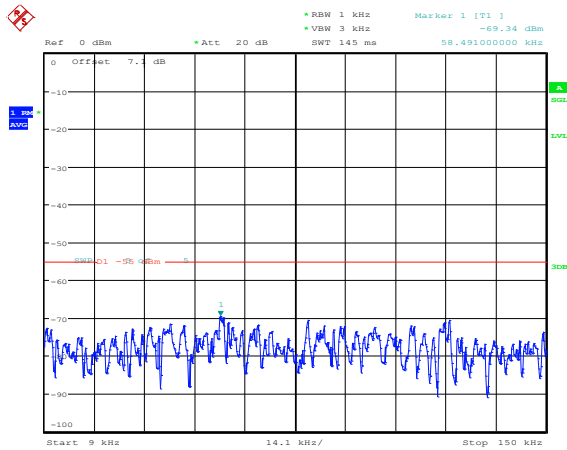

Band1-5MHz-QPSK-40620-1RB#0-Range1:0.009~0.15MHz

Band1-5MHz-QPSK-40620-1RB#0-Range2:0.15~30MHz