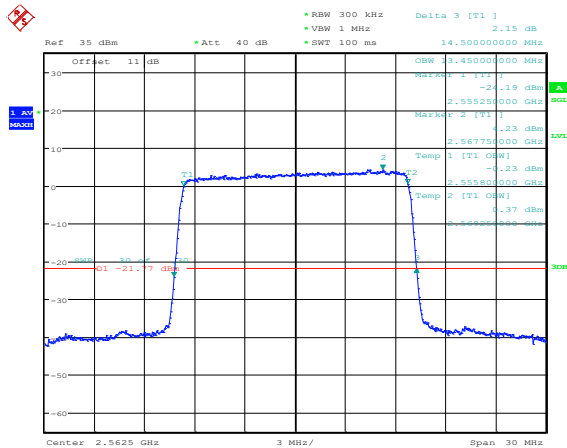

Band41-15MHz-16QAM-40315-75RB#0

Band41-15MHz-16QAM-40690-75RB#0