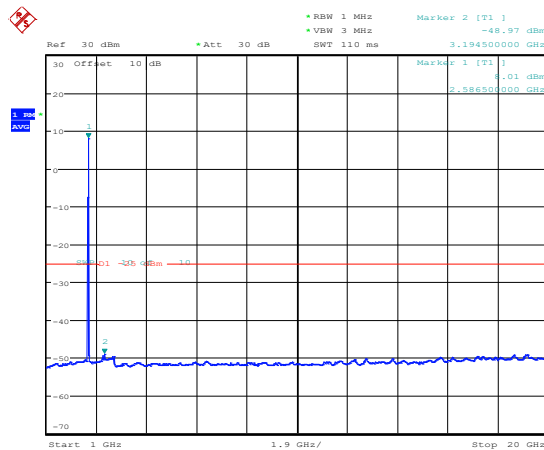

Band41-15MHz-16QAM-40620-1RB#0-Range1:0.009~0.15MHz

Band41-15MHz-16QAM-40620-1RB#0-Range2:0.15~30MHz

Band41-15MHz-16QAM-40620-1RB#0-Range3:30~1000MHz

Band41-15MHz-16QAM-40620-1RB#0-Range4:1000~20000MHz

Band41-15MHz-16QAM-40620-1RB#0-Range5:20000~27000MHz