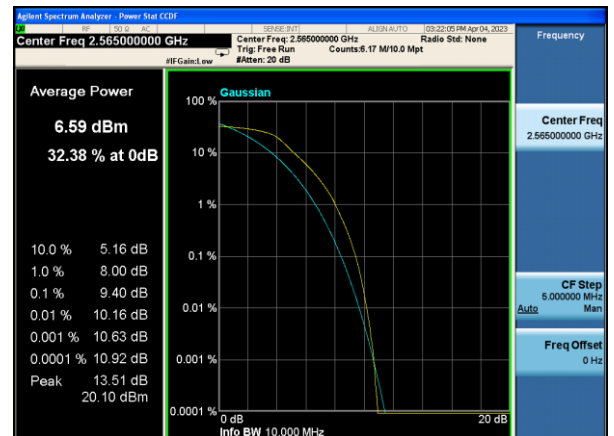

Appendix B: Peak-to-Average Ratio(CCDF)

Test Result

Test mode	Peak to Average Ratio (dB)	Limit (dB)	Result
LTE Band 41 Middle channel/20MHz/QPSK	9.66	13	Pass
LTE Band 41 Middle channel/20MHz/16-QAM	9.40	13	Pass

Test Graphs

Test Mode: LTE Band 41
Middle channel/20MHz/QPSK

Test Mode: LTE Band 41
Middle channel/20MHz/16-QAM