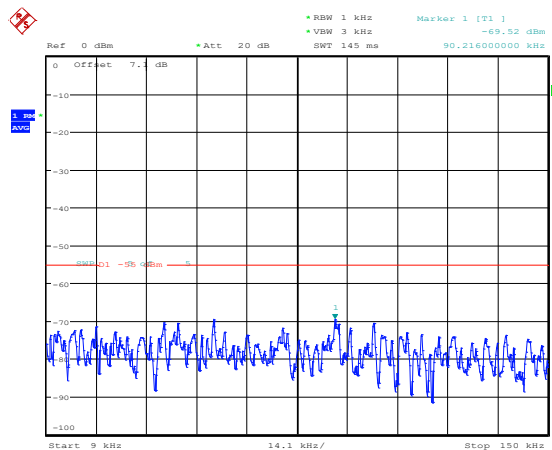

Band41-20MHz-16QAM-40620-1RB#0-Range1:0.009~0.15MHz

Band41-20MHz-16QAM-40620-1RB#0-Range2:0.15~30MHz