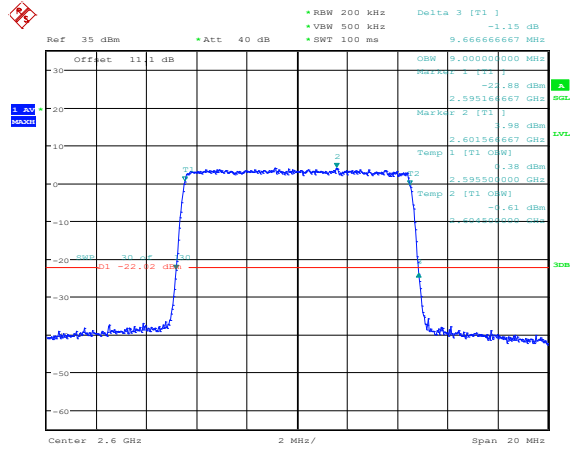

Band41-10MHz-16QAM-41190-50RB#0

Band41-15MHz-QPSK-40315-75RB#0

Band41-15MHz-QPSK-40690-75RB#0