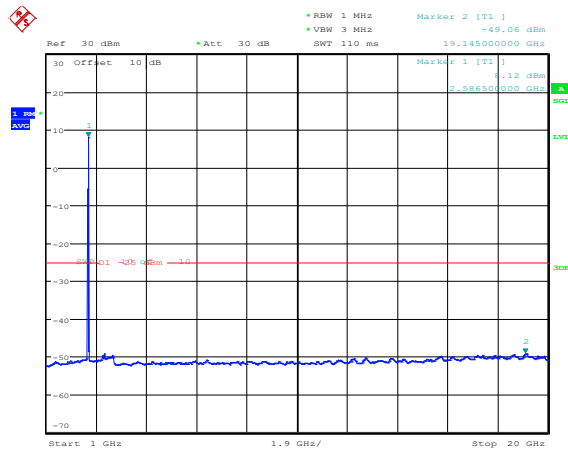

Band41-15MHz-QPSK-40620-1RB#0-Range4:1000~20000MHz

Band41-15MHz-QPSK-40620-1RB#0-Range5:20000~27000MHz