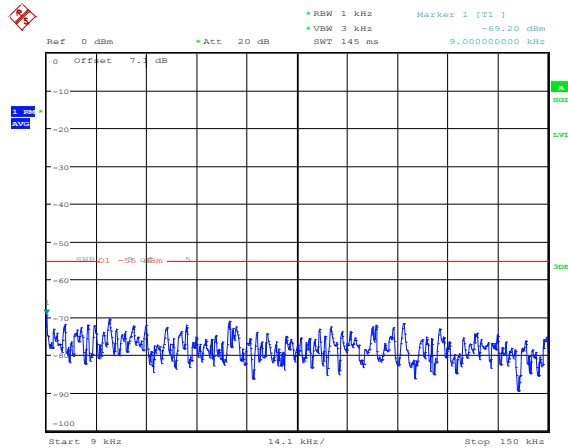

Band41-5MHz-16QAM-40620-1RB#0-Range1:0.009~0.15MHz

Band41-5MHz-16QAM-40620-1RB#0-Range2:0.15~30MHz