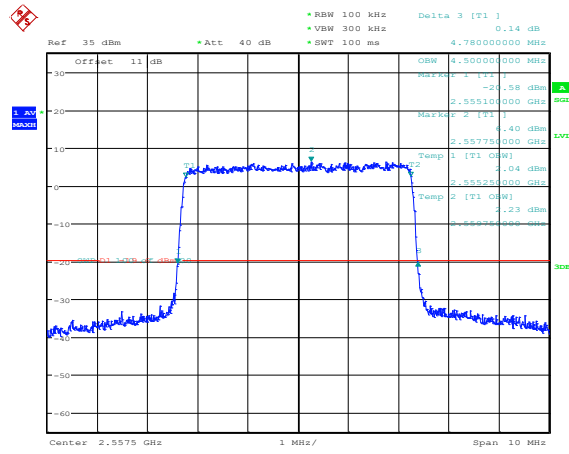

Test Graphs

Band41-5MHz-QPSK-40265-25RB#0