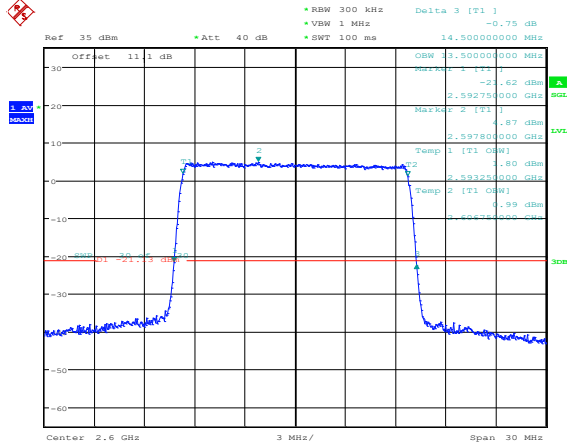

Band41-15MHz-QPSK-41165-75RB#0

Band41-15MHz-16QAM-40315-75RB#0

Band41-15MHz-16QAM-40690-75RB#0