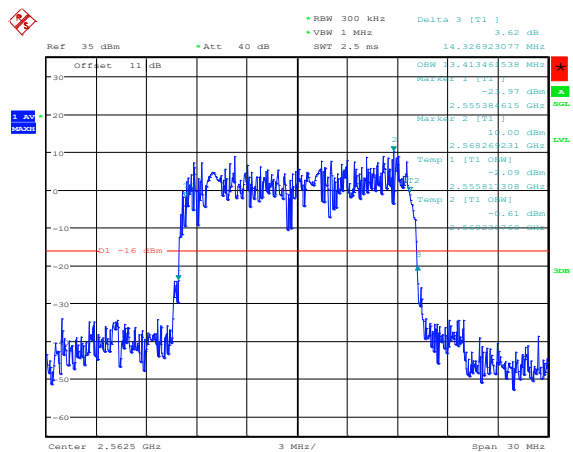

Band41-15MHz-QPSK-40315-75RB#0

Band41-15MHz-QPSK-40690-75RB#0