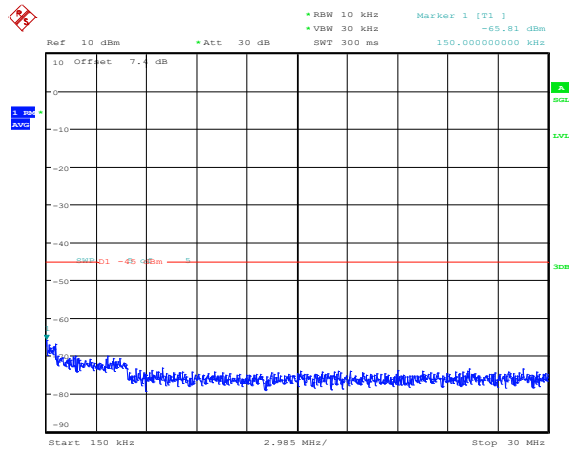

Band41-15MHz-16QAM-41515-1RB#0-Range2:0.15~30MHz

Band41-15MHz-16QAM-41515-1RB#0-Range3:30~1000MHz