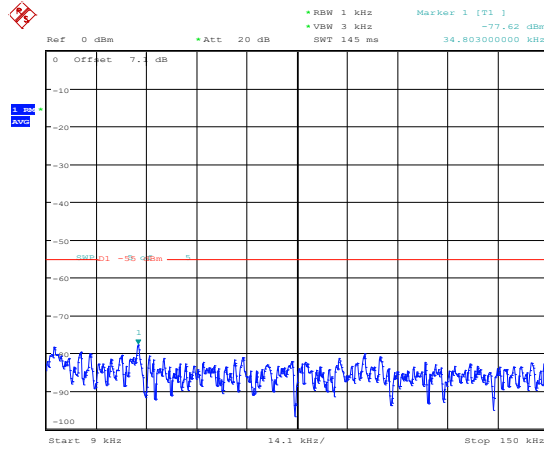

Band41-20MHz-QPSK-39750-1RB#0-Range1:0.009~0.15MHz

Band41-20MHz-QPSK-39750-1RB#0-Range2:0.15~30MHz