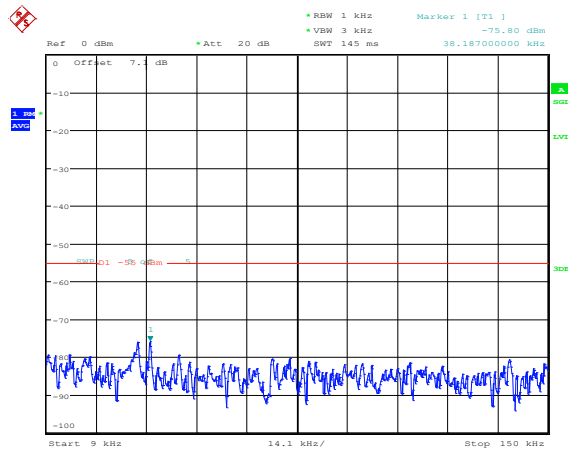

Band41-10MHz-16QAM-41540-1RB#0-Range1:0.009~0.15MHz