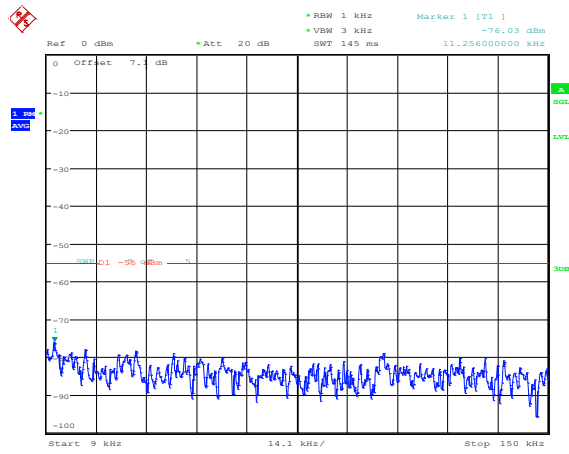

Band41-15MHz-16QAM-41515-1RB#0-Range1:0.009~0.15MHz

Band41-15MHz-16QAM-41515-1RB#0-Range2:0.15~30MHz