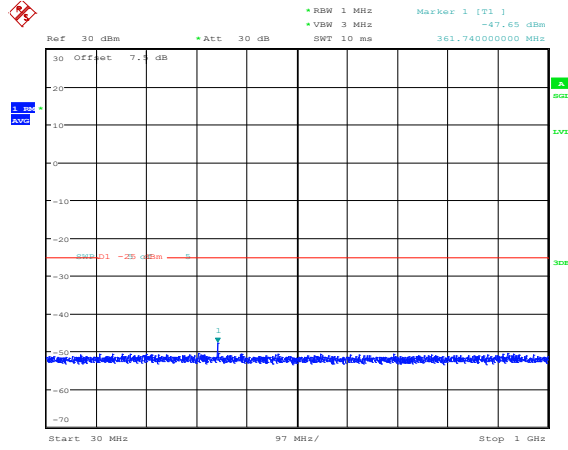

Band41-15MHz-16QAM-41515-1RB#0-Range3:30~1000MHz

Band41-15MHz-16QAM-41515-1RB#0-Range4:1000~20000MHz