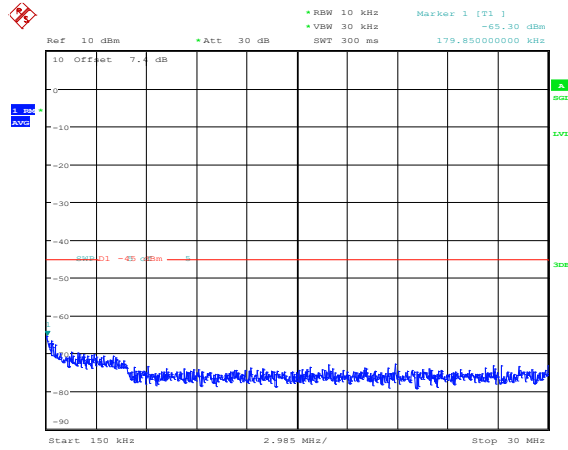

Band41-15MHz-QPSK-40620-1RB#0-Range3:30~1000MHz