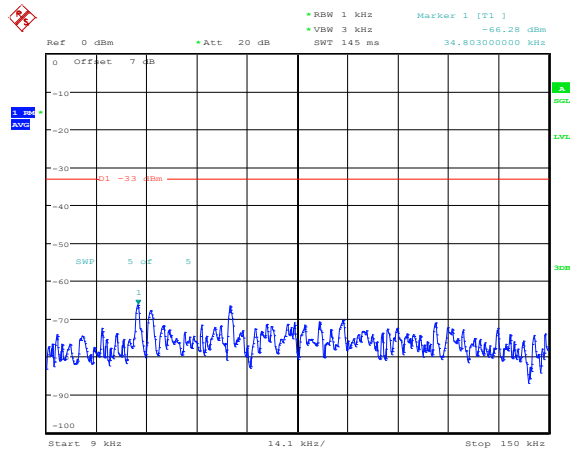

Band26-3MHz-QPSK-26805-1RB#0-Range1:0.009~0.15MHz