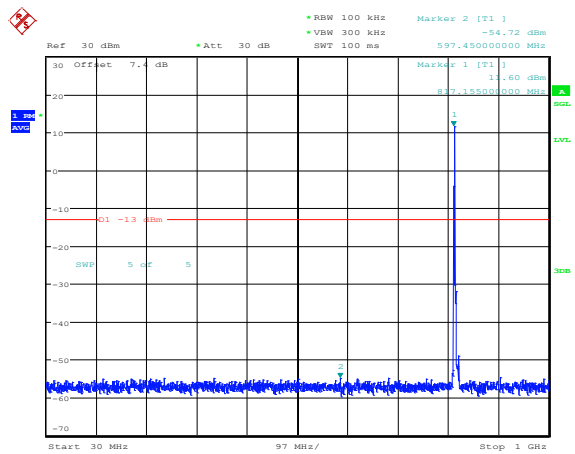

**Band26-5MHz-16QAM-26715-1RB#0-Range4:1000~10000MHz**

**Band26-5MHz-16QAM-26740-1RB#0-Range1:0.009~0.15MHz**

**Band26-5MHz-16QAM-26740-1RB#0-Range2:0.15~30MHz**

Band26-5MHz-16QAM-26740-1RB#0-Range3:30~1000MHz