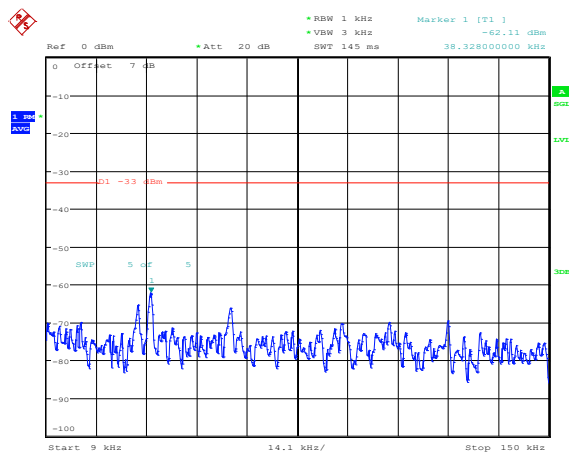

Band26-3MHz-16QAM-26915-1RB#0-Range1:0.009~0.15MHz