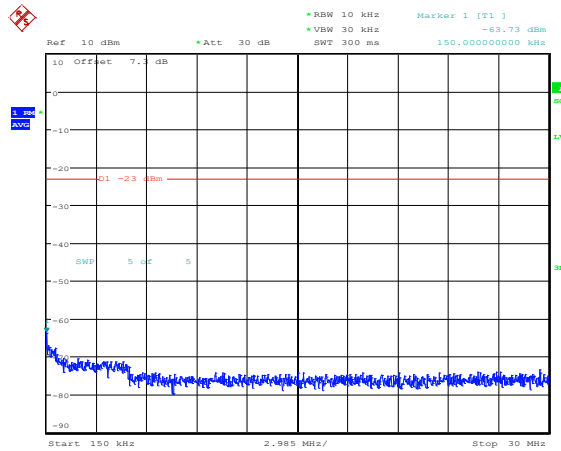

Band26-5MHz-16QAM-26765-1RB#0-Range2:0.15~30MHz