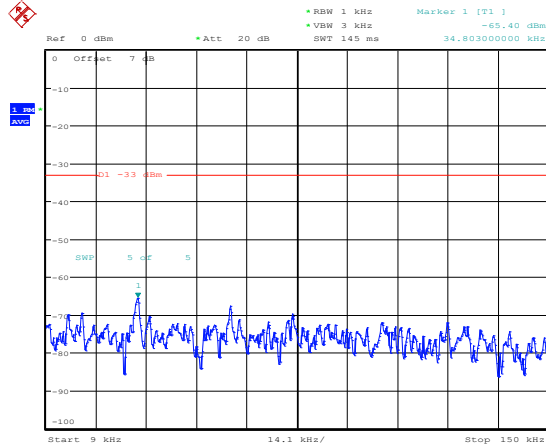

**Band26-1.4MHz-16QAM-26740-1RB#0-Range3:30~1000MHz**

**Band26-1.4MHz-16QAM-26740-1RB#0-Range4:1000~10000MHz**

**Band26-1.4MHz-16QAM-26783-1RB#0-Range1:0.009~0.15MHz**

Date: 14.JUN.2023 10:59:40

**Band26-1.4MHz-16QAM-26783-1RB#0-Range2:0.15~30MHz**