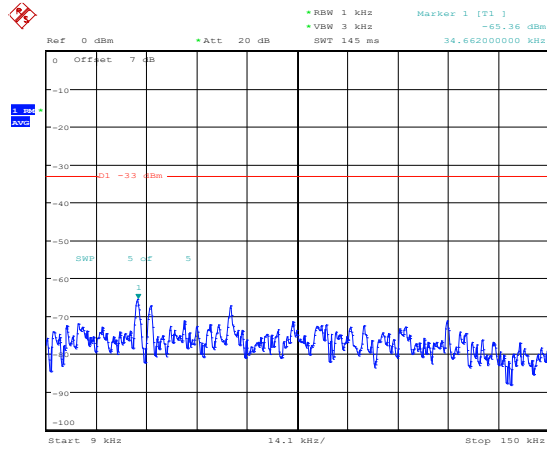

Band26-1.4MHz-16QAM-26797-1RB#0-Range3:30~1000MHz

Band26-1.4MHz-16QAM-26797-1RB#0-Range4:1000~10000MHz

Band26-1.4MHz-16QAM-26915-1RB#0-Range1:0.009~0.15MHz

Band26-1.4MHz-16QAM-26915-1RB#0-Range2:0.15~30MHz