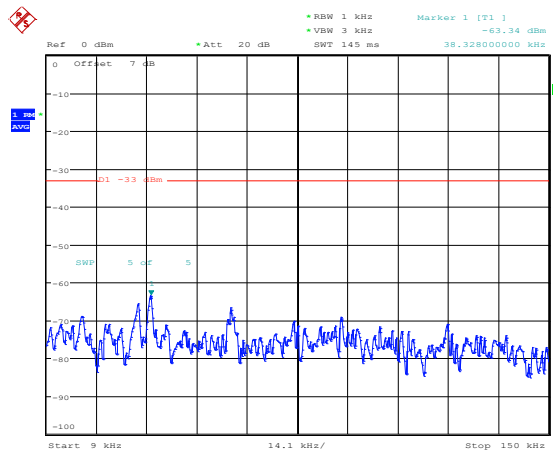

Band26-1.4MHz-16QAM-26915-1RB#0-Range1:0.009~0.15MHz

Band26-1.4MHz-16QAM-26915-1RB#0-Range2:0.15~30MHz