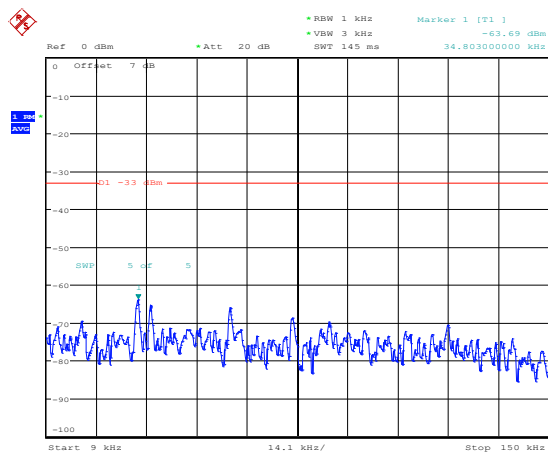

Band26-1.4MHz-16QAM-26697-1RB#0-Range1:0.009~0.15MHz