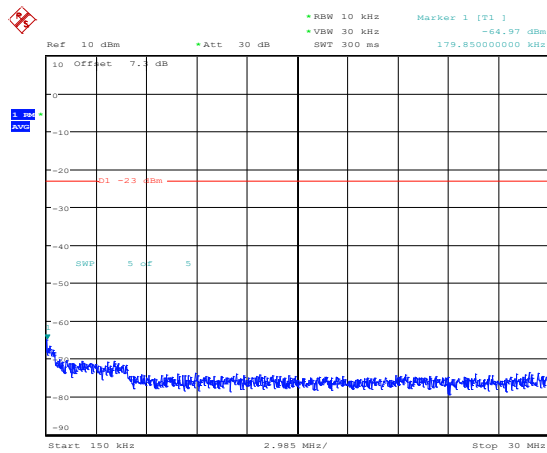

Band26-1.4MHz-16QAM-27033-1RB#0-Range2:0.15~30MHz