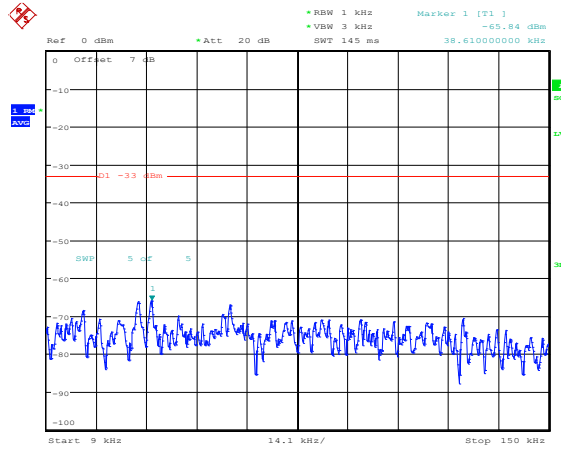

Band26-5MHz-16QAM-26765-1RB#0-Range1:0.009~0.15MHz