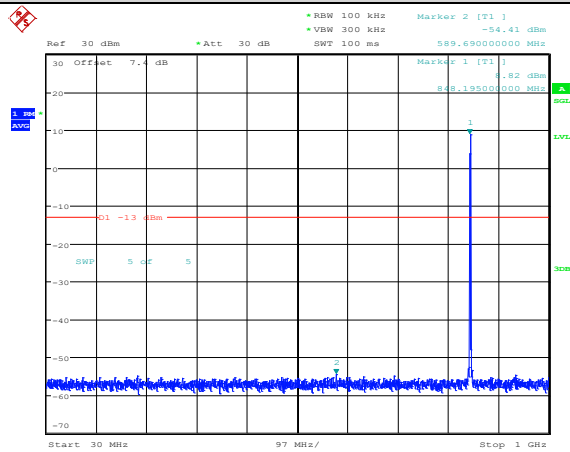

Band26-1.4MHz-16QAM-27033-1RB#0-Range3:30~1000MHz