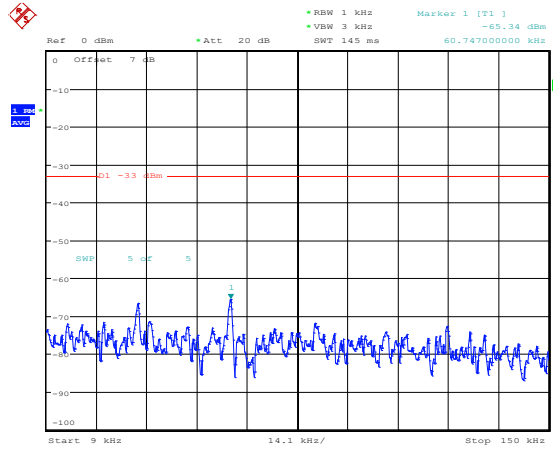

Band26-3MHz-16QAM-27025-1RB#0-Range1:0.009~0.15MHz