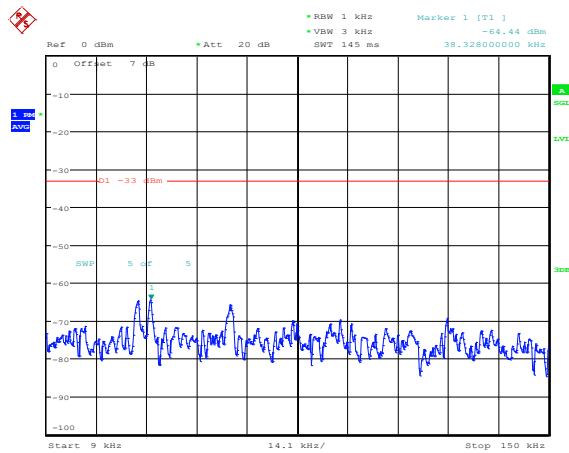

Band26-5MHz-16QAM-26715-1RB#0-Range1:0.009~0.15MHz