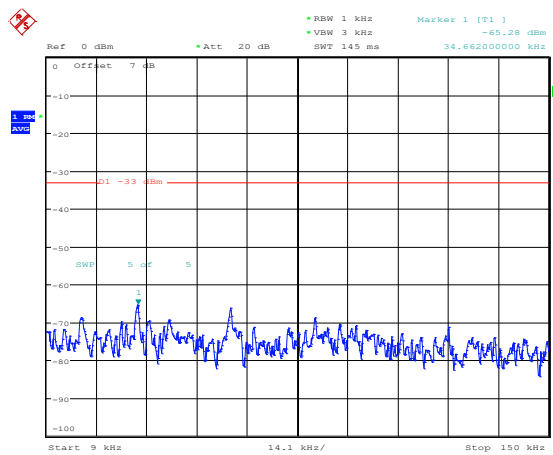

Band26-5MHz-16QAM-26740-1RB#0-Range1:0.009~0.15MHz

Band26-5MHz-16QAM-26740-1RB#0-Range2:0.15~30MHz