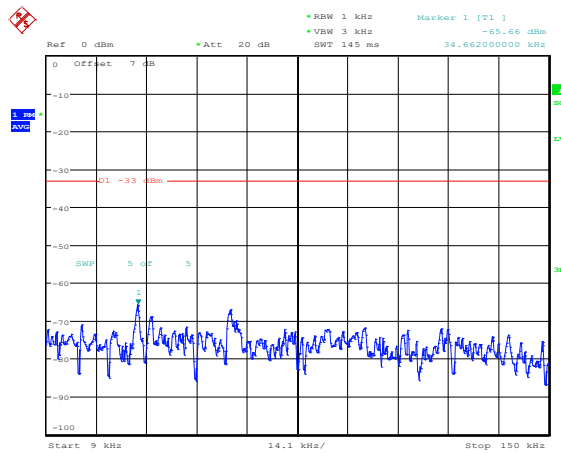

Band26-3MHz-16QAM-26805-1RB#0-Range1:0.009~0.15MHz