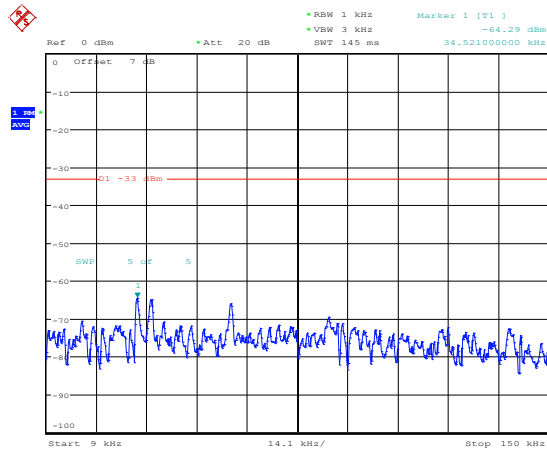

Band26-1.4MHz-16QAM-26797-1RB#0-Range1:0.009~0.15MHz