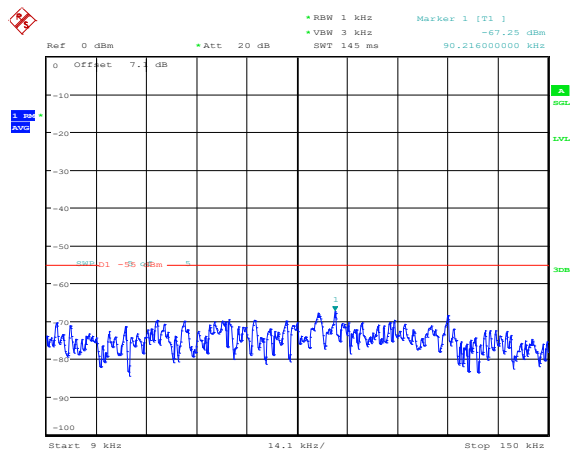

Band7-15MHz-QPSK-21375-1RB#0-Range1:0.009~0.15MHz