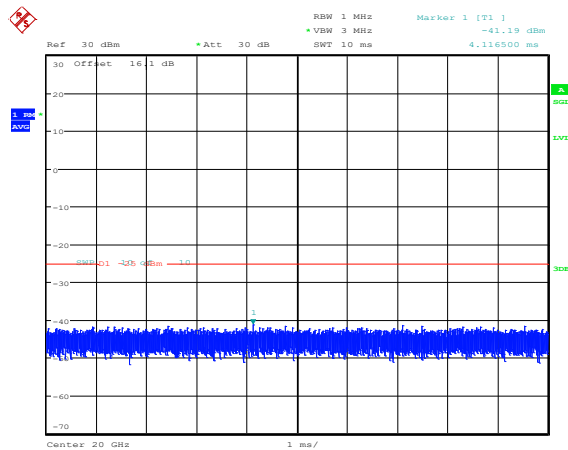

Band7-15MHz-16QAM-21375-1RB#0-Range5:20000~27000MHz

Band7-20MHz-QPSK-20850-1RB#0-Range1:0.009~0.15MHz