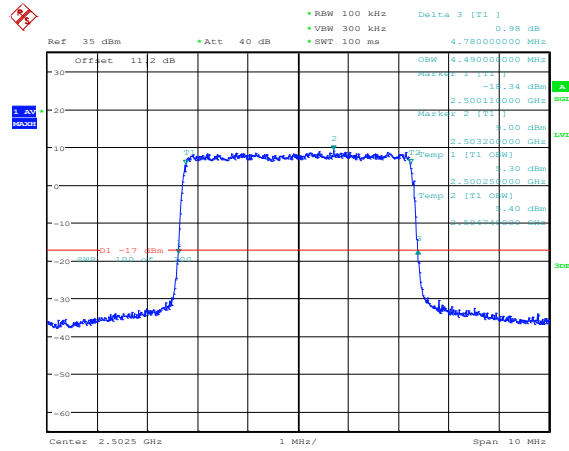

Test Graphs

Band7-5MHz-QPSK-20775-25RB#0