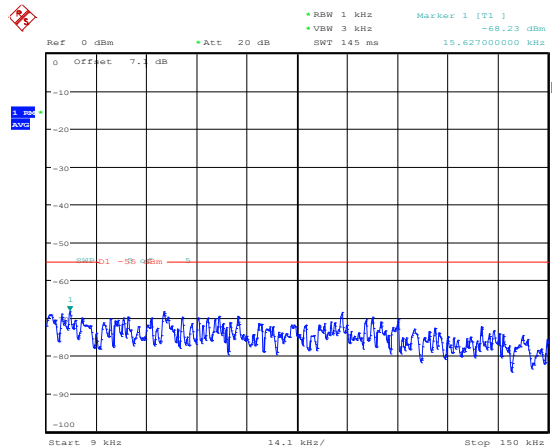

Band7-5MHz-16QAM-21100-1RB#0-Range1:0.009~0.15MHz