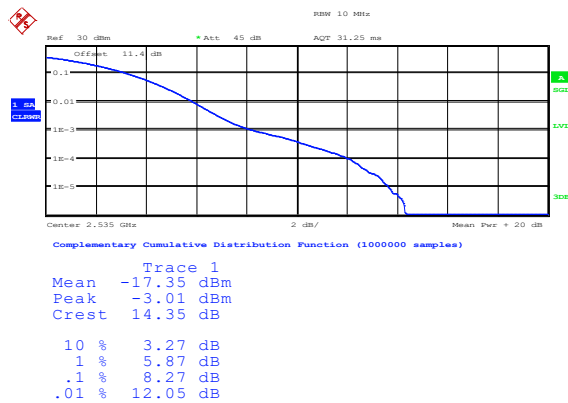

Band7-20MHz-16QAM-21100-1RB#0

Band7-20MHz-16QAM-21100-100RB#0