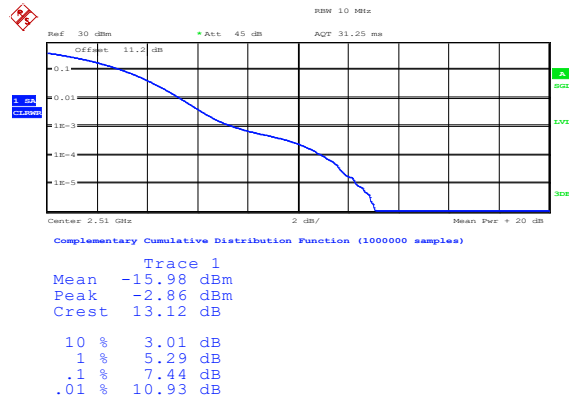

Band7-20MHz-QPSK-20850-100RB#0

Band7-20MHz-QPSK-21100-1RB#0

Band7-20MHz-QPSK-21100-100RB#0