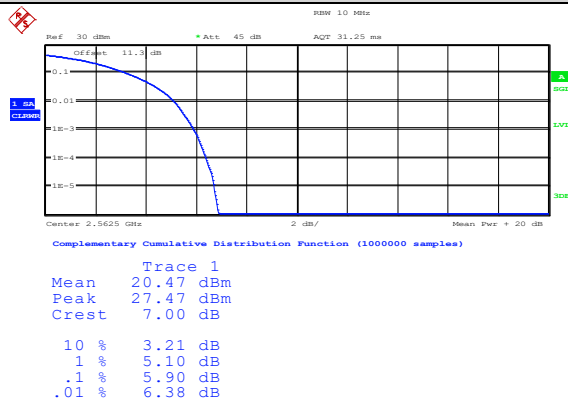

Band7-15MHz-QPSK-21375-1RB#0