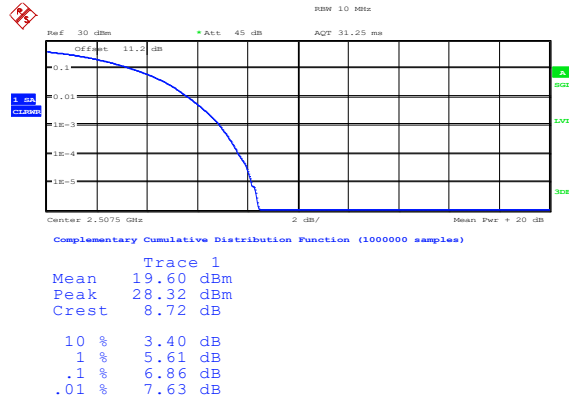

Band7-15MHz-16QAM-20825-75RB#0

Band7-15MHz-16QAM-21100-1RB#0

Band7-15MHz-16QAM-21100-75RB#0