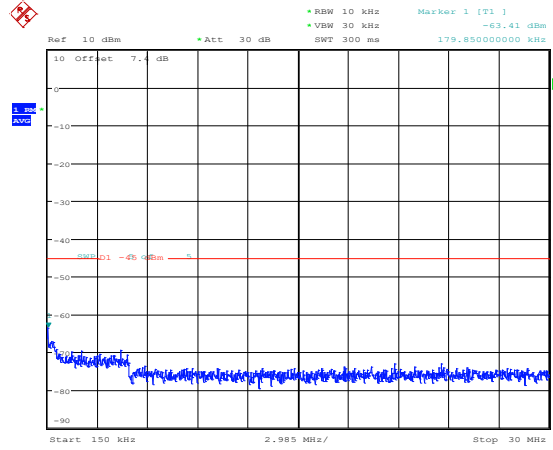

Band7-15MHz-16QAM-20825-1RB#0-Range4:1000~20000MHz

Band7-15MHz-16QAM-20825-1RB#0-Range5:20000~27000MHz

Band7-15MHz-16QAM-21100-1RB#0-Range1:0.009~0.15MHz

Band7-15MHz-16QAM-21100-1RB#0-Range2:0.15~30MHz

Band7-15MHz-16QAM-21100-1RB#0-Range3:30~1000MHz