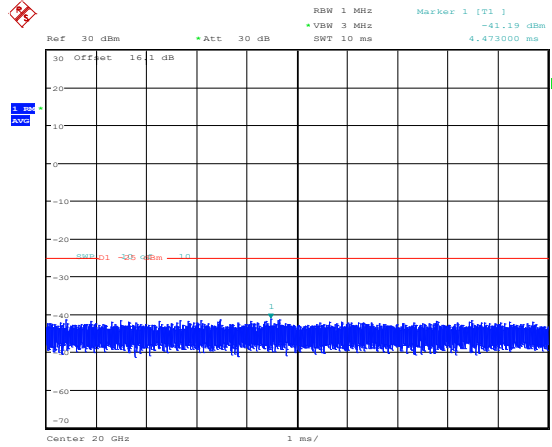

Band7-15MHz-16QAM-21100-1RB#0-Range5:20000~27000MHz