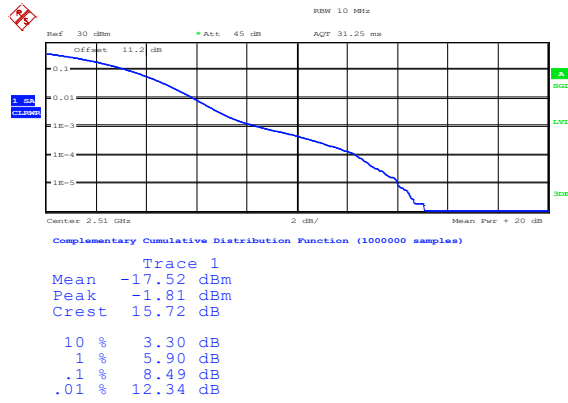

Band7-20MHz-16QAM-20850-100RB#0

Band7-20MHz-16QAM-21100-1RB#0

Band7-20MHz-16QAM-21100-100RB#0