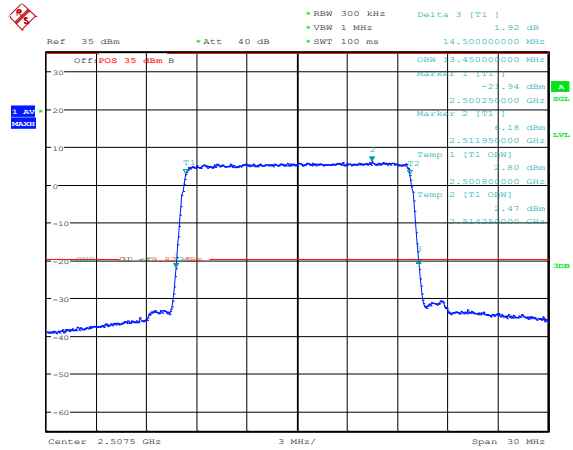

Band7-15MHz-QPSK-21100-75RB#0

Band7-15MHz-QPSK-21375-75RB#0

Band7-15MHz-16QAM-20825-75RB#0