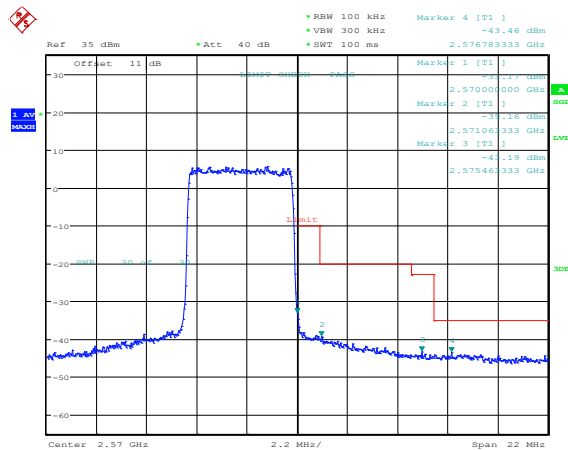

Band7-5MHz-QPSK-21425-25RB#0

Band7-5MHz-16QAM-20775-1RB#0