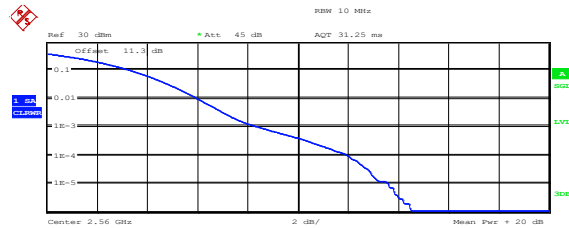

Band7-20MHz-16QAM-21350-1RB#0

Complementary Cumulative Distribution Function (1000000 samples)

Trace 1
Mean -17.77 dBm
Peak -3.01 dBm
Crest 14.76 dB

10 %	3.33 dB
1 %	5.99 dB
.1 %	8.43 dB
.01 %	11.96 dB