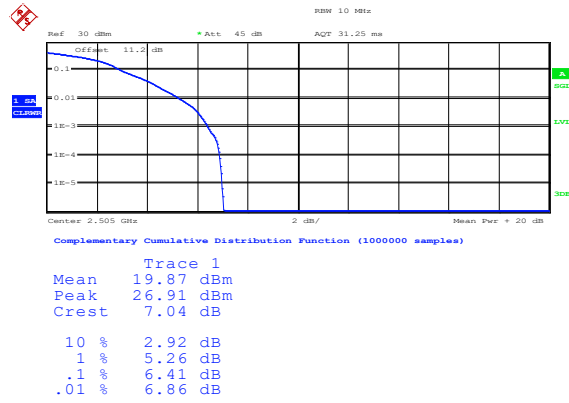

Band7-10MHz-16QAM-20800-50RB#0

Band7-10MHz-16QAM-21100-1RB#0

Band7-10MHz-16QAM-21100-50RB#0