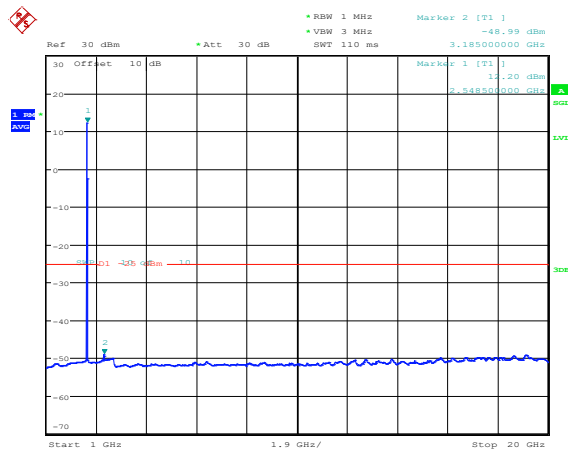

Band7-15MHz-16QAM-21375-1RB#0-Range4:1000~20000MHz