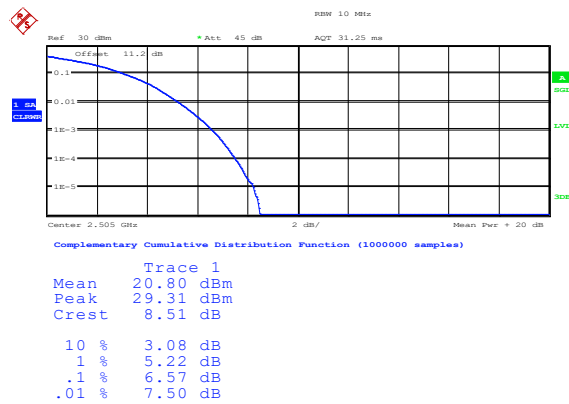

Band7-10MHz-16QAM-20800-50RB#0