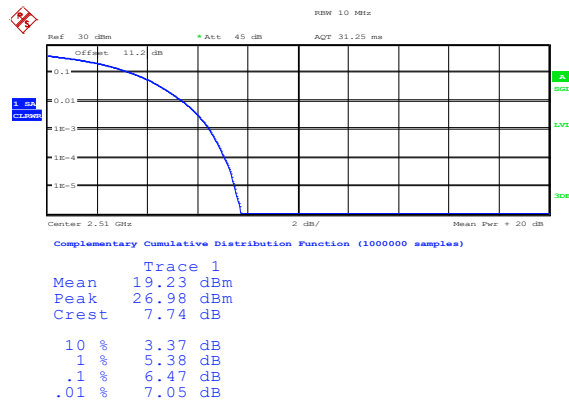

Band7-20MHz-QPSK-20850-100RB#0