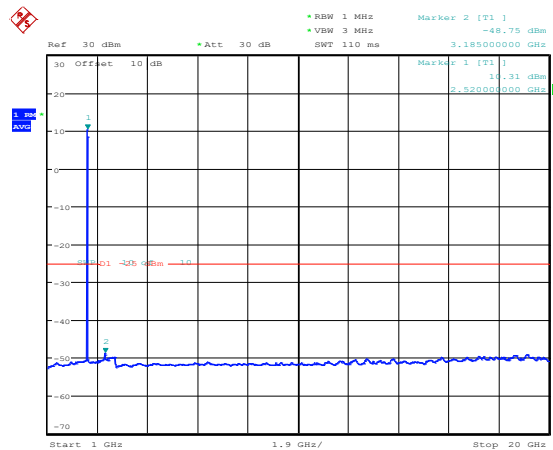

Band7-15MHz-16QAM-21100-1RB#0-Range4:1000~20000MHz