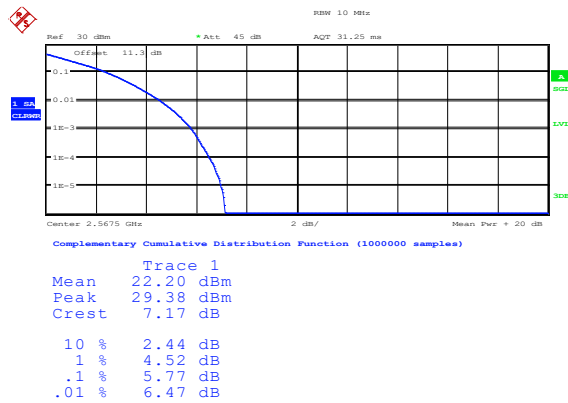

Band7-5MHz-QPSK-21425-25RB#0

Band7-5MHz-16QAM-20775-1RB#0