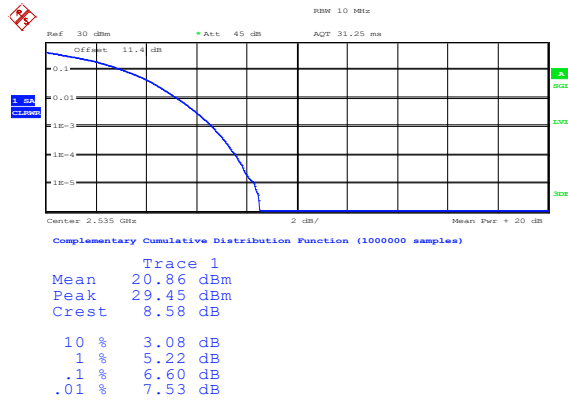

Band7-10MHz-16QAM-21400-1RB#0

Band7-10MHz-16QAM-21400-50RB#0

Band7-15MHz-QPSK-20825-1RB#0