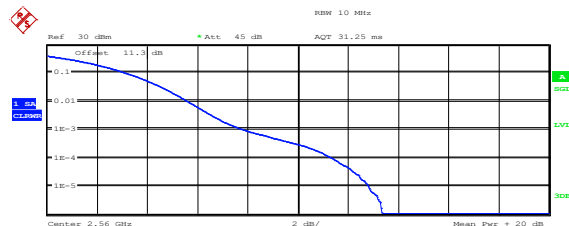

Band7-20MHz-QPSK-21350-1RB#0

Complementary Cumulative Distribution Function (1000000 samples)

Trace 1
Mean -16.76 dBm
Peak -3.29 dBm
Crest 13.47 dB

10 %	3.14 dB
1 %	5.58 dB
.1 %	7.82 dB
.01 %	11.35 dB