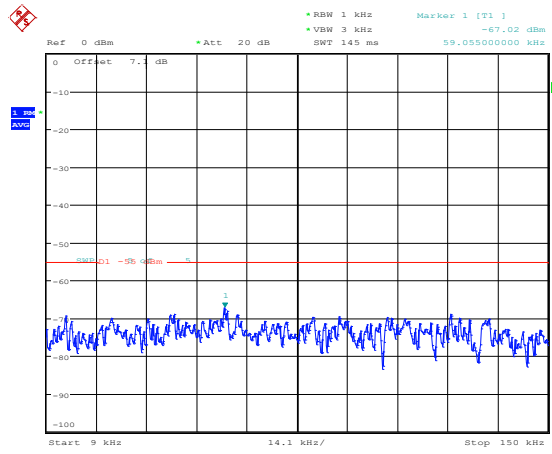

Band7-5MHz-QPSK-21425-1RB#0-Range1:0.009~0.15MHz