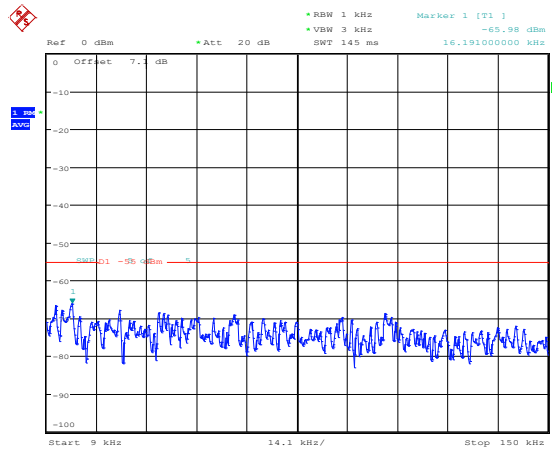

Band7-15MHz-16QAM-21375-1RB#0-Range1:0.009~0.15MHz