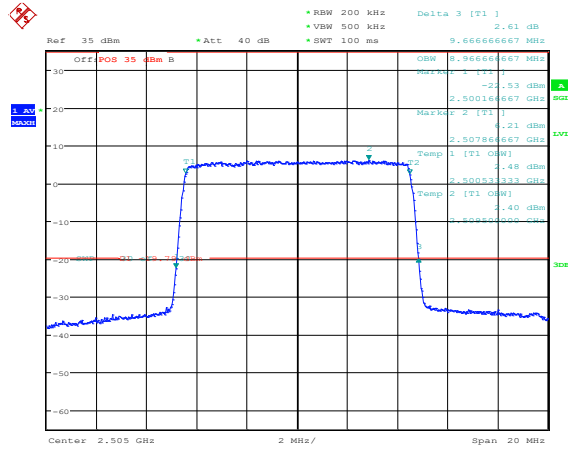

Band7-10MHz-16QAM-21100-50RB#0

Band7-10MHz-16QAM-21400-50RB#0

Band7-15MHz-QPSK-20825-75RB#0