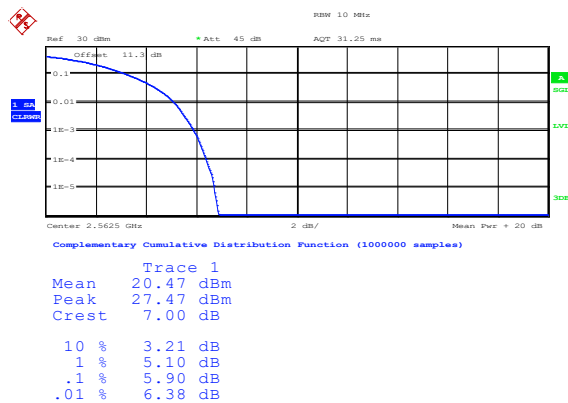

Band7-15MHz-QPSK-21375-75RB#0

Band7-15MHz-16QAM-20825-1RB#0