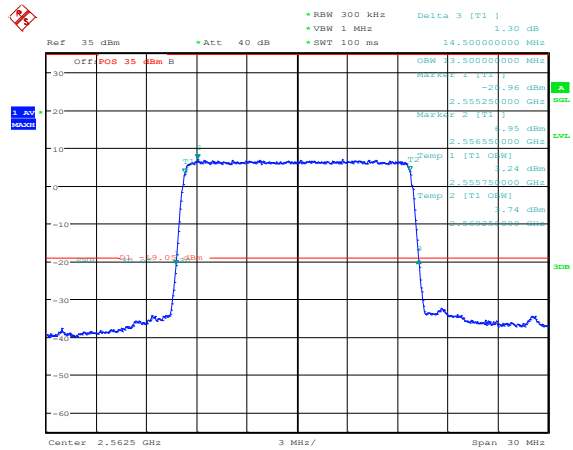

Band7-15MHz-QPSK-21375-75RB#0

Band7-15MHz-16QAM-20825-75RB#0