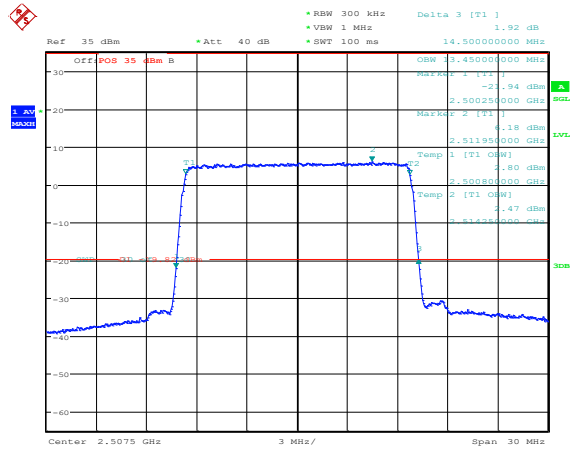

Band7-15MHz-16QAM-21100-75RB#0

Band7-15MHz-16QAM-21375-75RB#0

Band7-20MHz-QPSK-20850-100RB#0