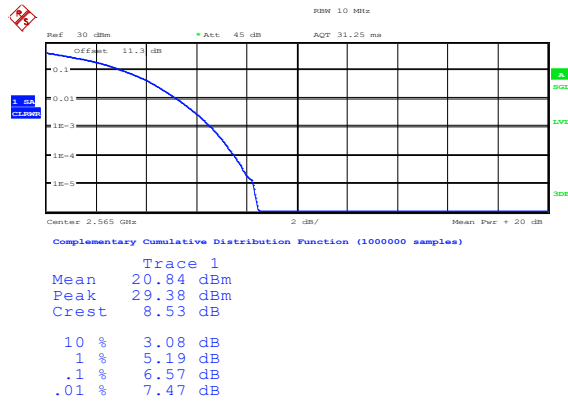

Band7-10MHz-16QAM-21400-50RB#0

Band7-15MHz-QPSK-20825-1RB#0