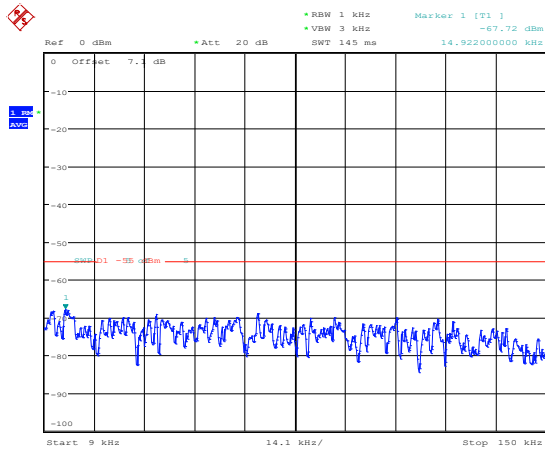

Band7-5MHz-16QAM-20775-1RB#0-Range2:0.15~30MHz

Band7-5MHz-16QAM-20775-1RB#0-Range3:30~1000MHz

Band7-5MHz-16QAM-20775-1RB#0-Range4:1000~20000MHz