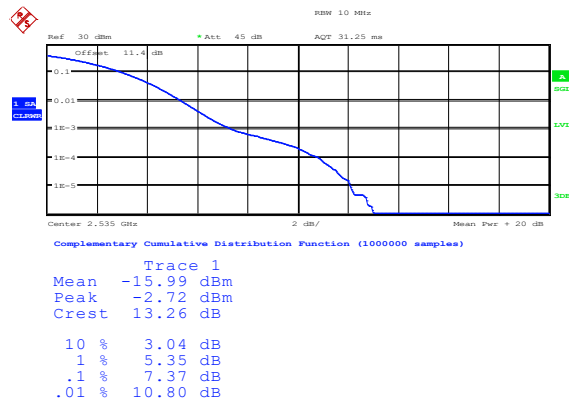

Band7-20MHz-QPSK-21100-1RB#0

Band7-20MHz-QPSK-21100-100RB#0