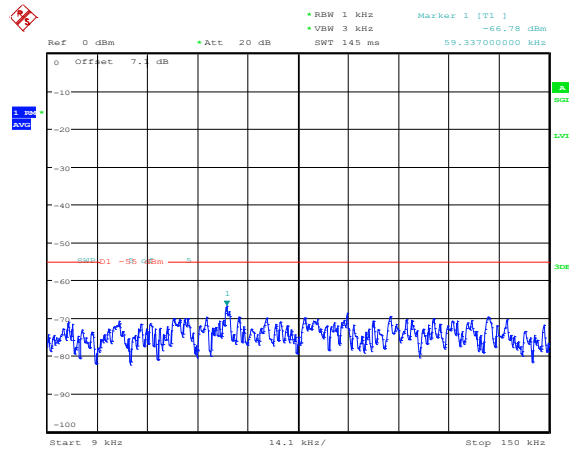

Test Graphs

Band7-5MHz-QPSK-20775-1RB#0-Range1:0.009~0.15MHz