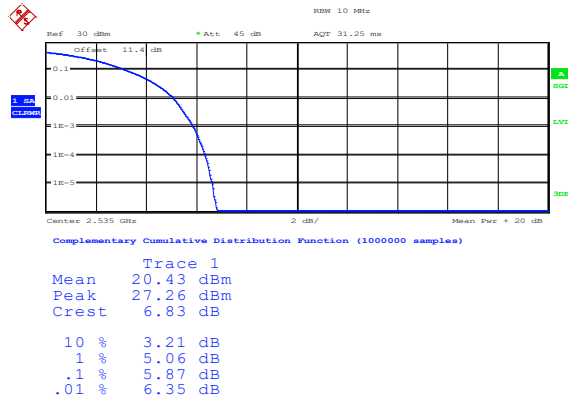

Band7-15MHz-QPSK-21375-1RB#0

Band7-15MHz-QPSK-21375-75RB#0

Band7-15MHz-16QAM-20825-1RB#0