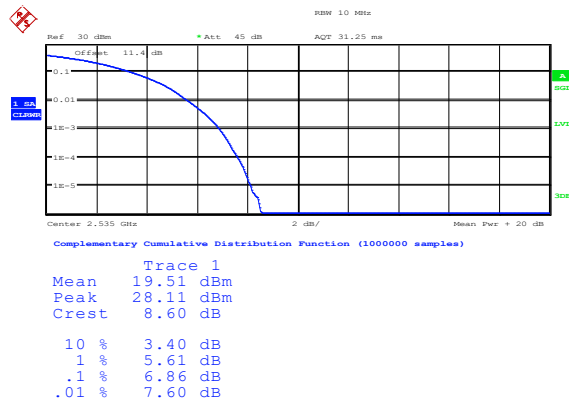

Band7-15MHz-16QAM-21100-1RB#0

Band7-15MHz-16QAM-21100-75RB#0