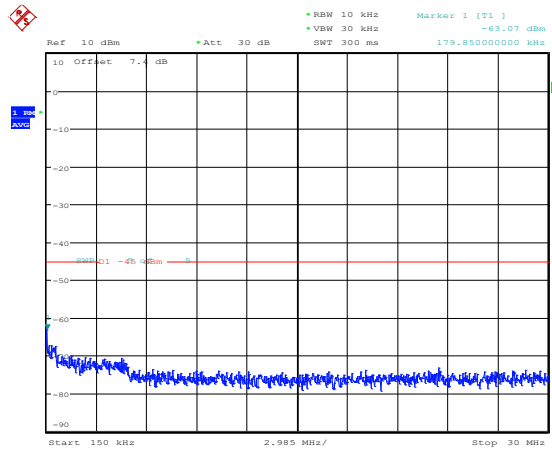

Band7-15MHz-16QAM-21100-1RB#0-Range4:1000~20000MHz

Band7-15MHz-16QAM-21100-1RB#0-Range5:20000~27000MHz

Band7-15MHz-16QAM-21375-1RB#0-Range1:0.009~0.15MHz

Band7-15MHz-16QAM-21375-1RB#0-Range2:0.15~30MHz

Band7-15MHz-16QAM-21375-1RB#0-Range3:30~1000MHz