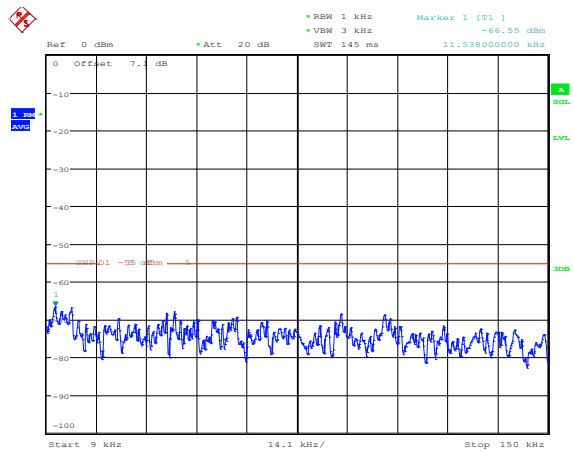

Band7-10MHz-16QAM-21400-1RB#0-Range1:0.009~0.15MHz