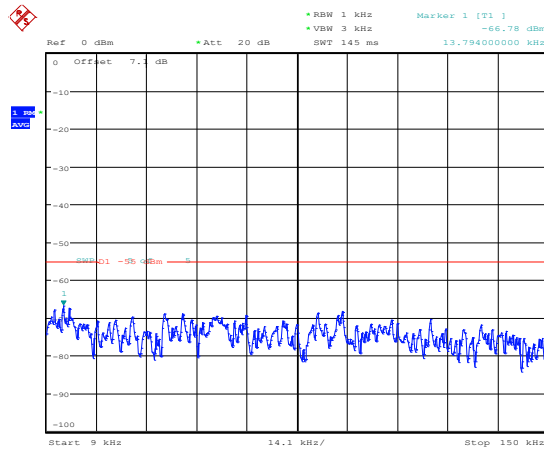

Band7-15MHz-16QAM-21100-1RB#0-Range1:0.009~0.15MHz