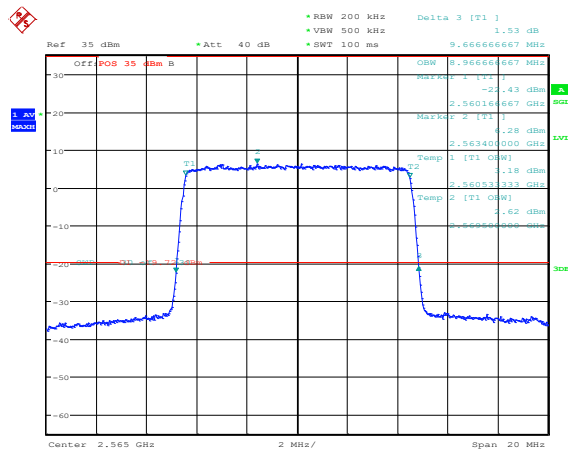

Band7-10MHz-16QAM-21400-50RB#0

Band7-15MHz-QPSK-20825-75RB#0