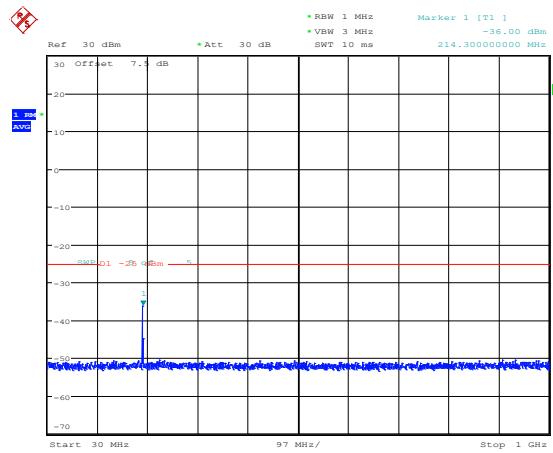

Band7-15MHz-16QAM-20825-1RB#0-Range4:1000~20000MHz

Band7-15MHz-16QAM-20825-1RB#0-Range5:20000~27000MHz

Band7-15MHz-16QAM-21100-1RB#0-Range1:0.009~0.15MHz

Band7-15MHz-16QAM-21100-1RB#0-Range2:0.15~30MHz

Band7-15MHz-16QAM-21100-1RB#0-Range3:30~1000MHz