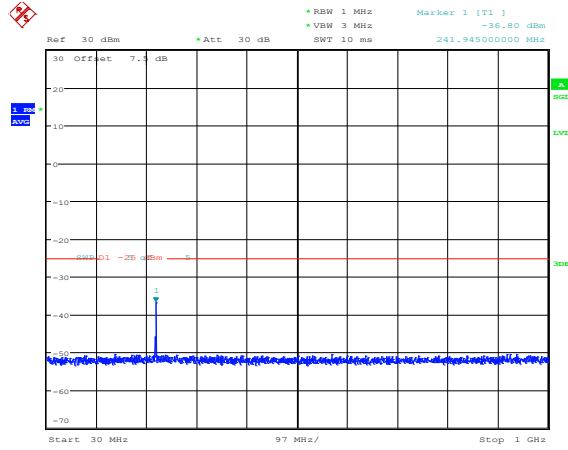

Band7-15MHz-16QAM-21100-1RB#0-Range4:1000~20000MHz

Band7-15MHz-16QAM-21100-1RB#0-Range5:20000~27000MHz

Band7-15MHz-16QAM-21375-1RB#0-Range1:0.009~0.15MHz

Band7-15MHz-16QAM-21375-1RB#0-Range2:0.15~30MHz

Band7-15MHz-16QAM-21375-1RB#0-Range3:30~1000MHz