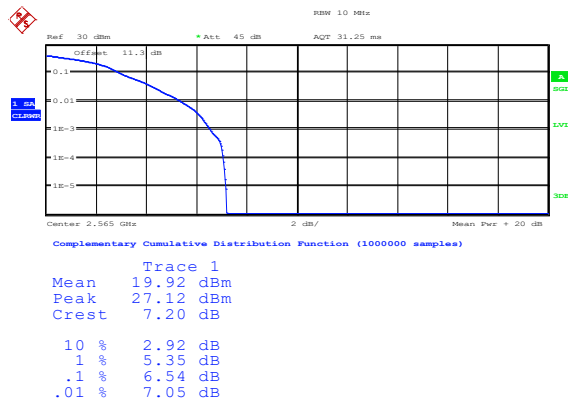

Band7-10MHz-16QAM-21400-1RB#0