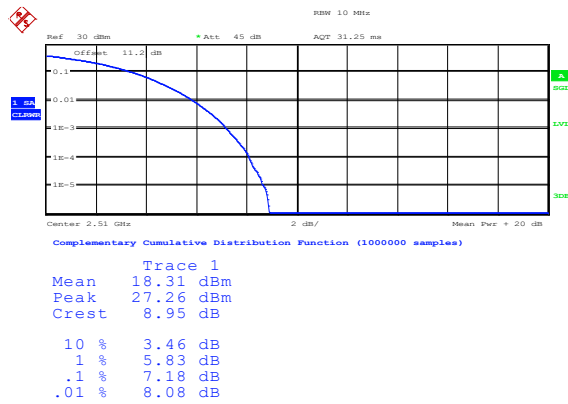

Band7-20MHz-16QAM-20850-100RB#0