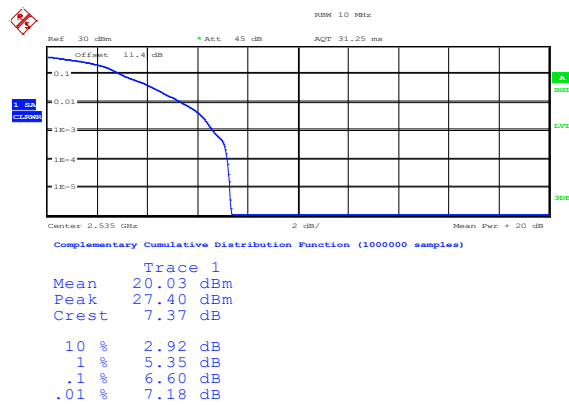

Band7-10MHz-16QAM-21100-1RB#0

Band7-10MHz-16QAM-21100-50RB#0