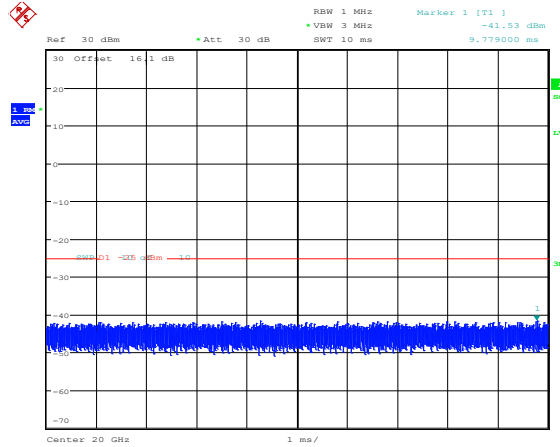

Band7-5MHz-16QAM-21425-1RB#0-Range1:0.009~0.15MHz

Band7-5MHz-16QAM-21425-1RB#0-Range2:0.15~30MHz

Band7-5MHz-16QAM-21425-1RB#0-Range3:30~1000MHz