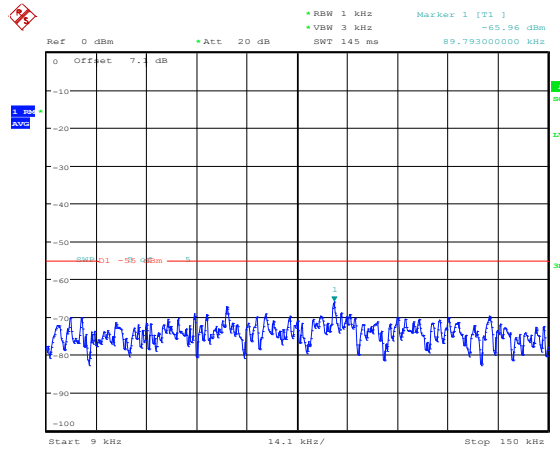

Band7-5MHz-QPSK-21100-1RB#0-Range1:0.009~0.15MHz