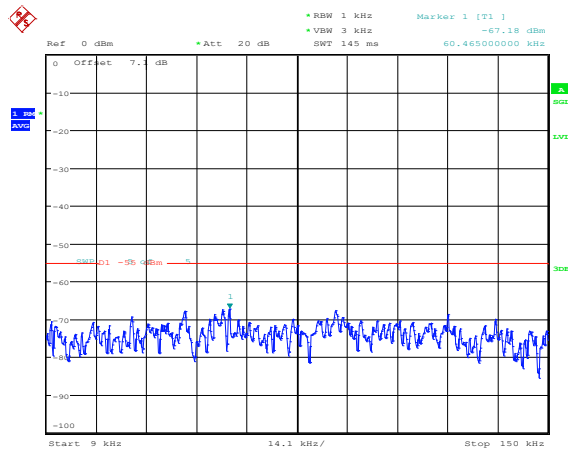

Band7-15MHz-QPSK-21100-1RB#0-Range1:0.009~0.15MHz

Band7-15MHz-QPSK-21100-1RB#0-Range2:0.15~30MHz