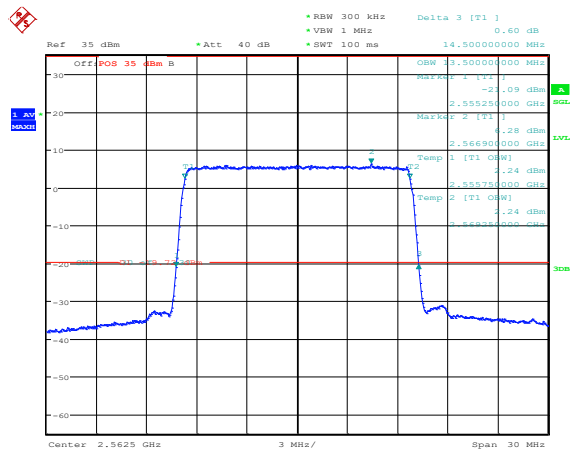

Band7-15MHz-16QAM-21375-75RB#0

Band7-20MHz-QPSK-20850-100RB#0