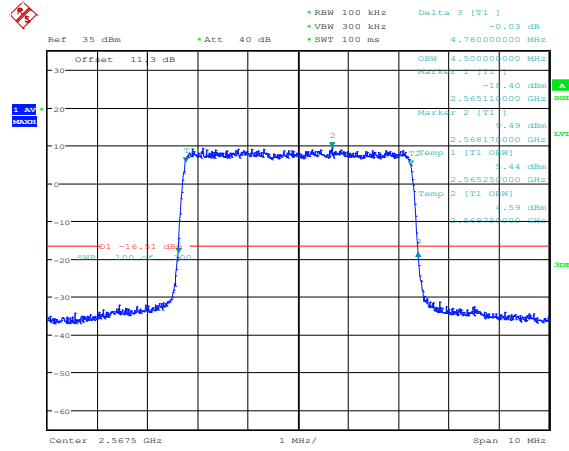

Band7-5MHz-QPSK-21425-25RB#0

Band7-5MHz-16QAM-20775-25RB#0