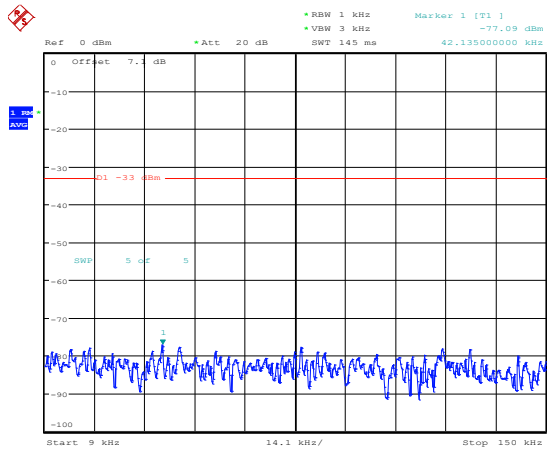

Band5-3MHz-16QAM-20415-1RB#0-Range1:0.009~0.15MHz