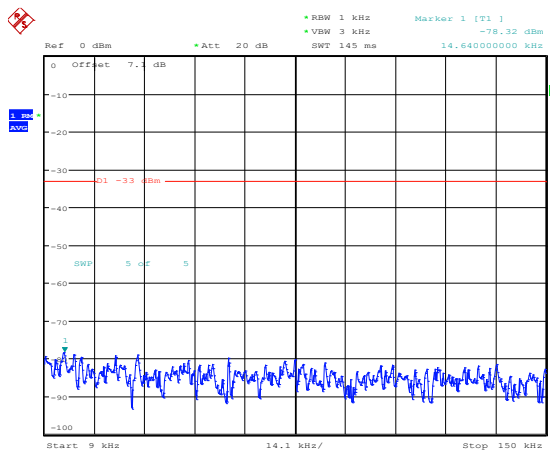

Band5-3MHz-16QAM-20635-1RB#0-Range1:0.009~0.15MHz