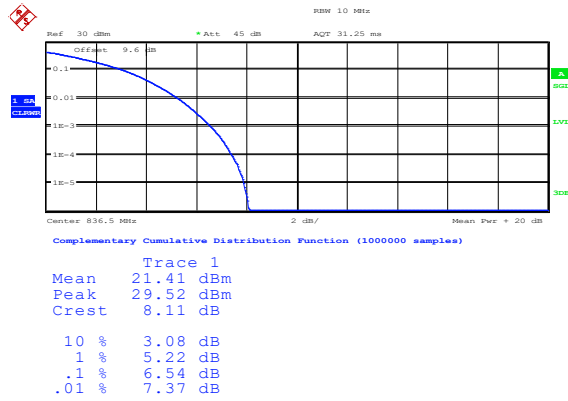

Band5-10MHz-16QAM-20600-1RB#0

Band5-10MHz-16QAM-20600-50RB#0