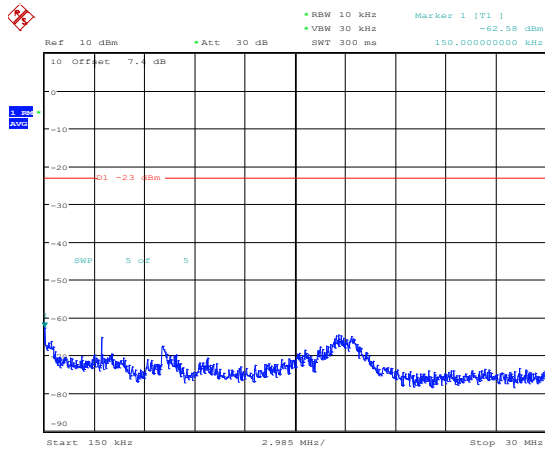

Band5-3MHz-QPSK-20415-1RB#0-Range2:0.15~30MHz