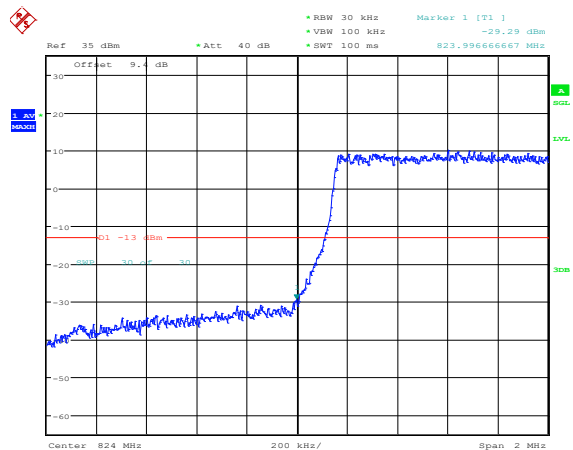

Band5-1.4MHz-16QAM-20407-6RB#0