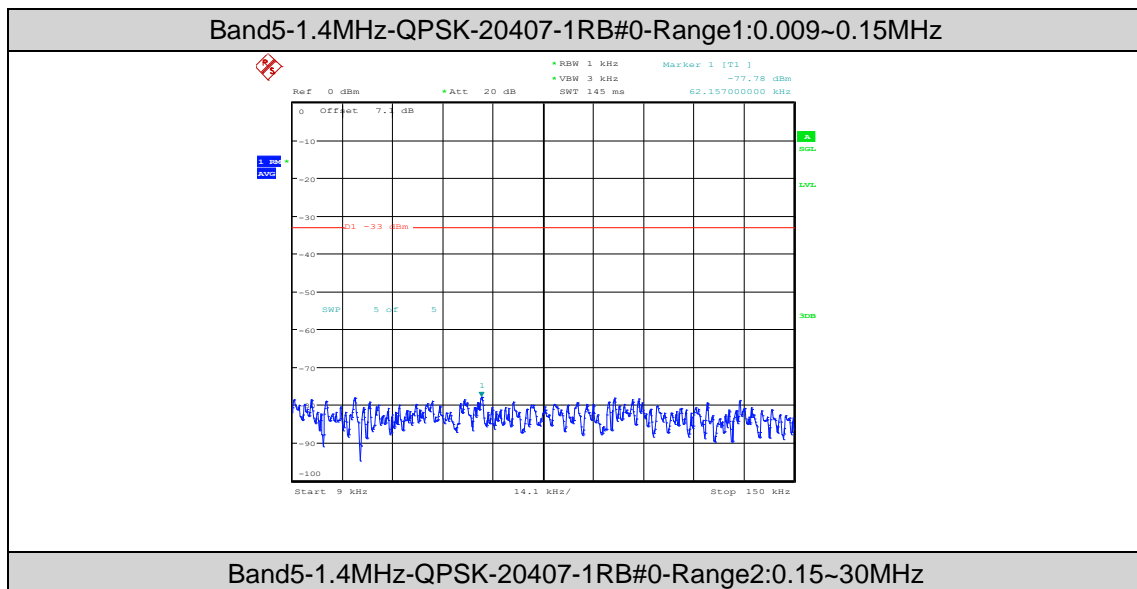

Band 5	10MHz	16QAM	20450	1RB#0	Range3:30~1000MHz	-54.7 1	PAS S
Band 5	10MHz	16QAM	20450	1RB#0	Range4:1000~10000MHz	-42.4 1	PAS S
Band 5	10MHz	16QAM	20525	1RB#0	Range1:0.009~0.15MHz	-76.7 4	PAS S
Band 5	10MHz	16QAM	20525	1RB#0	Range2:0.15~30MHz	-63.3	PAS S
Band 5	10MHz	16QAM	20525	1RB#0	Range3:30~1000MHz	-54.5	PAS S
Band 5	10MHz	16QAM	20525	1RB#0	Range4:1000~10000MHz	-41.4 2	PAS S
Band 5	10MHz	16QAM	20600	1RB#0	Range1:0.009~0.15MHz	-78.3 1	PAS S
Band 5	10MHz	16QAM	20600	1RB#0	Range2:0.15~30MHz	-63.6 9	PAS S
Band 5	10MHz	16QAM	20600	1RB#0	Range3:30~1000MHz	-54.5	PAS S
Band 5	10MHz	16QAM	20600	1RB#0	Range4:1000~10000MHz	-44.4 5	PAS S

Test Graphs