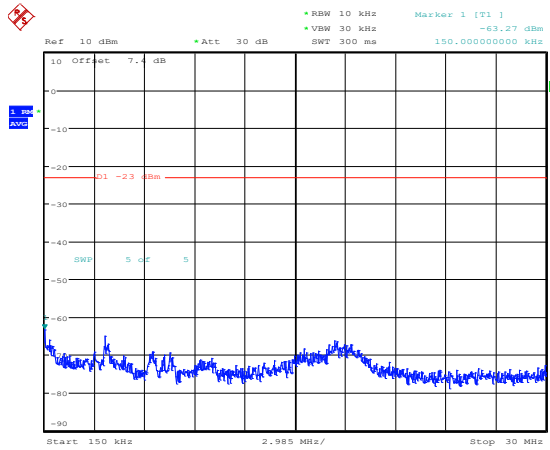

Band5-10MHz-QPSK-20450-1RB#0-Range2:0.15~30MHz