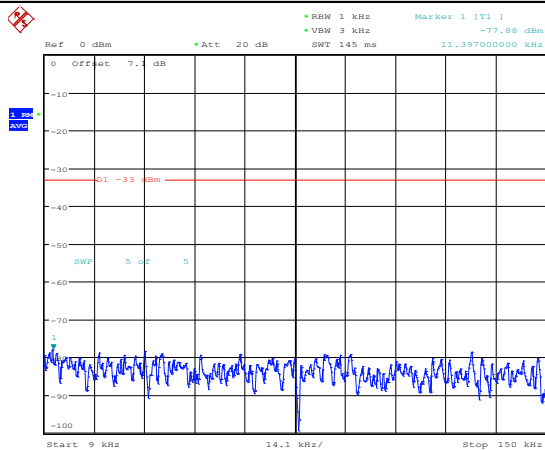

Band5-10MHz-16QAM-20450-1RB#0-Range1:0.009~0.15MHz