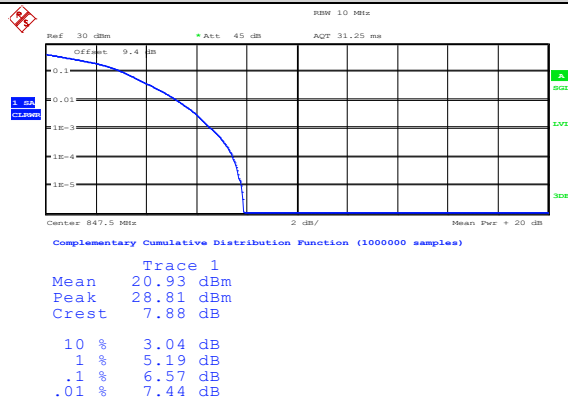

Band5-3MHz-16QAM-20635-15RB#0

Band5-5MHz-QPSK-20425-1RB#0