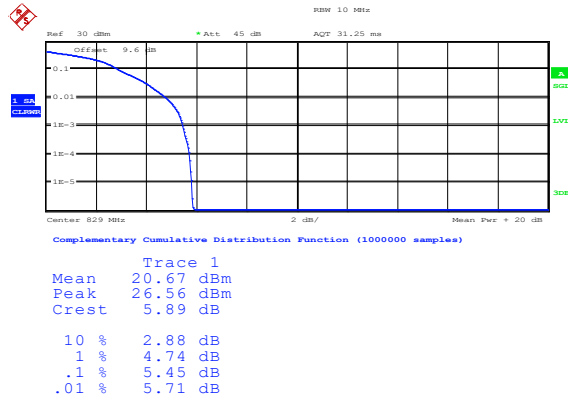

Band5-10MHz-16QAM-20450-50RB#0

Band5-10MHz-16QAM-20525-1RB#0

Band5-10MHz-16QAM-20525-50RB#0