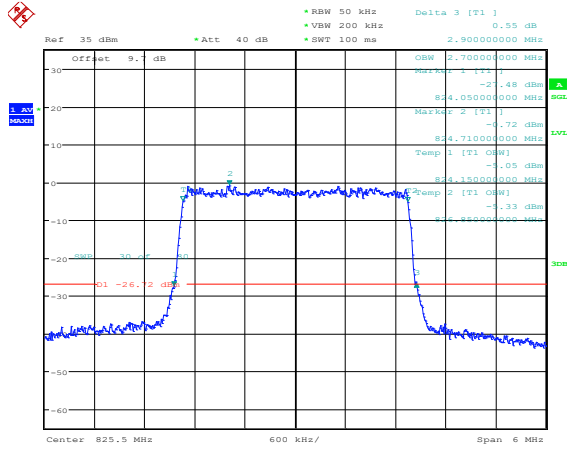

Band5-3MHz-QPSK-20525-15RB#0

Band5-3MHz-QPSK-20635-15RB#0

Band5-3MHz-16QAM-20415-15RB#0