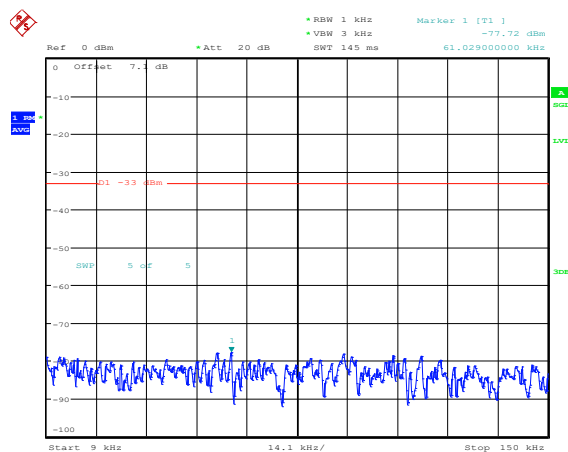

Band5-1.4MHz-16QAM-20643-1RB#0-Range1:0.009~0.15MHz

Band5-1.4MHz-16QAM-20643-1RB#0-Range2:0.15~30MHz

Band5-1.4MHz-16QAM-20643-1RB#0-Range3:30~1000MHz

Band5-1.4MHz-16QAM-20643-1RB#0-Range4:1000~10000MHz

Band5-3MHz-QPSK-20415-1RB#0-Range1:0.009~0.15MHz