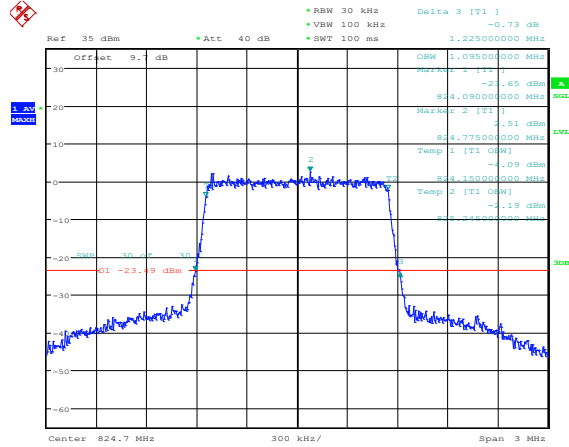

# Test Graphs

Band5-1.4MHz-QPSK-20407-6RB#0

Band5-1.4MHz-QPSK-20525-6RB#0

Band5-1.4MHz-QPSK-20643-6RB#0

Band5-1.4MHz-16QAM-20407-6RB#0