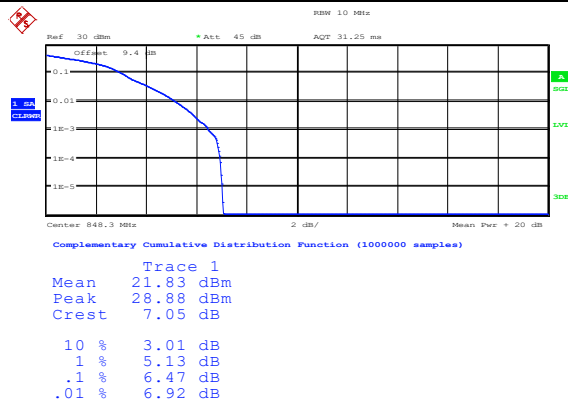

Band5-1.4MHz-16QAM-20643-1RB#0