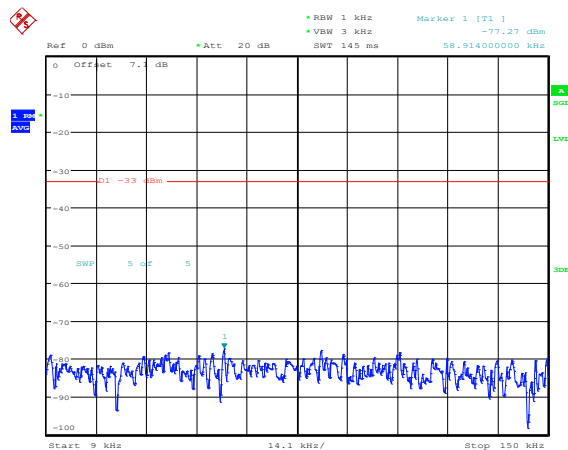

Band5-5MHz-16QAM-20625-1RB#0-Range1:0.009~0.15MHz

Band5-5MHz-16QAM-20625-1RB#0-Range2:0.15~30MHz

Band5-5MHz-16QAM-20625-1RB#0-Range3:30~1000MHz

Band5-5MHz-16QAM-20625-1RB#0-Range4:1000~10000MHz

Band5-10MHz-QPSK-20450-1RB#0-Range1:0.009~0.15MHz