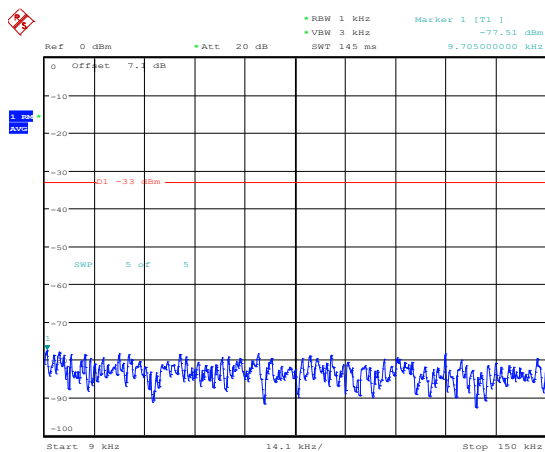

Band5-1.4MHz-16QAM-20407-1RB#0-Range1:0.009~0.15MHz