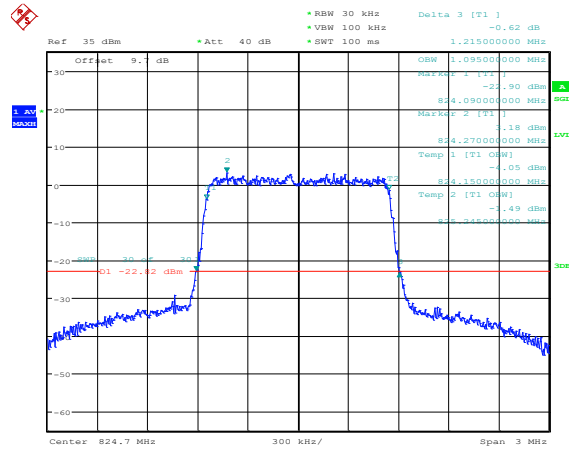

Test Graphs

Band5-1.4MHz-QPSK-20407-6RB#0