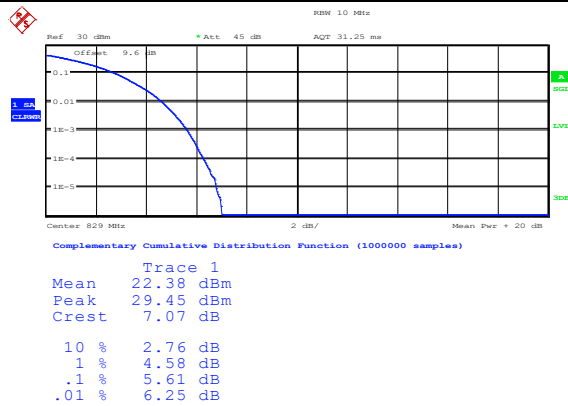

Band5-10MHz-QPSK-20450-50RB#0