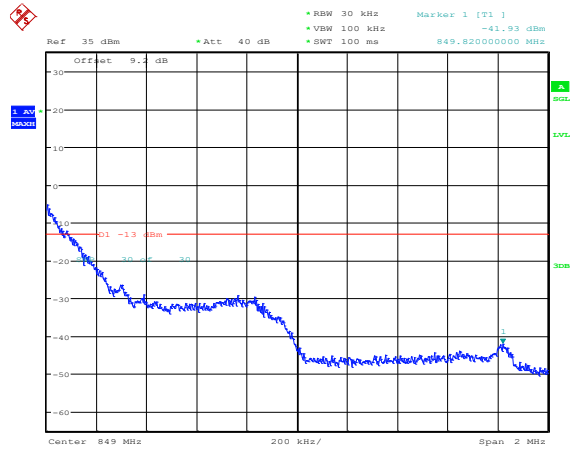

# Appendix D: Band Edge

Band5-1.4MHz-QPSK-20407-1RB#0

Band5-1.4MHz-QPSK-20407-1RB#5

Band5-1.4MHz-QPSK-20407-6RB#0

Band5-1.4MHz-QPSK-20643-1RB#0

Band5-1.4MHz-QPSK-20643-1RB#5

Band5-1.4MHz-QPSK-20643-6RB#0

Band5-1.4MHz-16QAM-20407-1RB#0