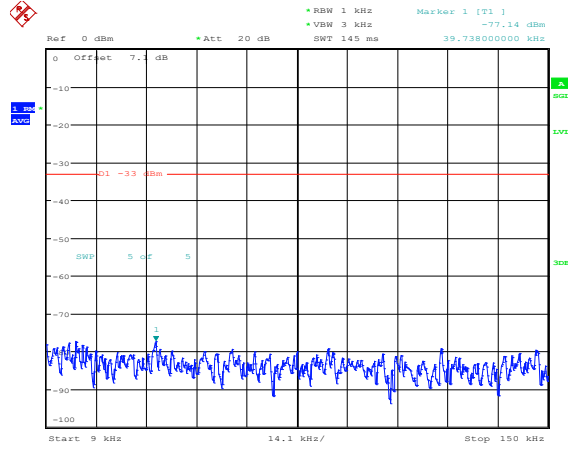

Band5-1.4MHz-16QAM-20525-1RB#0-Range1:0.009~0.15MHz