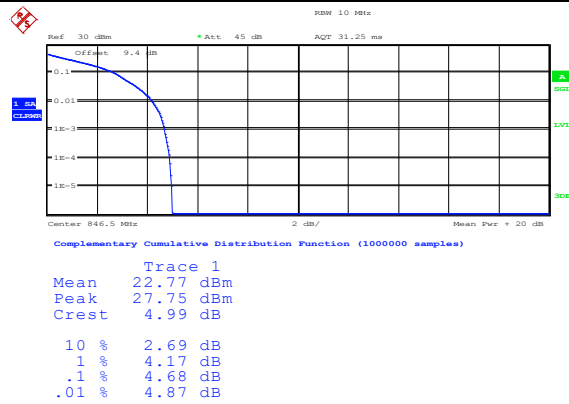

Band5-5MHz-QPSK-20625-1RB#0