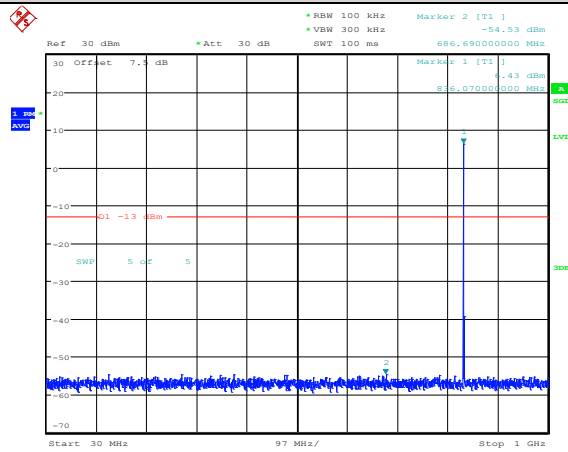

Band5-1.4MHz-16QAM-20407-1RB#0-Range4:1000~10000MHz

Band5-1.4MHz-16QAM-20525-1RB#0-Range1:0.009~0.15MHz

Band5-1.4MHz-16QAM-20525-1RB#0-Range2:0.15~30MHz

Band5-1.4MHz-16QAM-20525-1RB#0-Range3:30~1000MHz

Band5-1.4MHz-16QAM-20525-1RB#0-Range4:1000~10000MHz