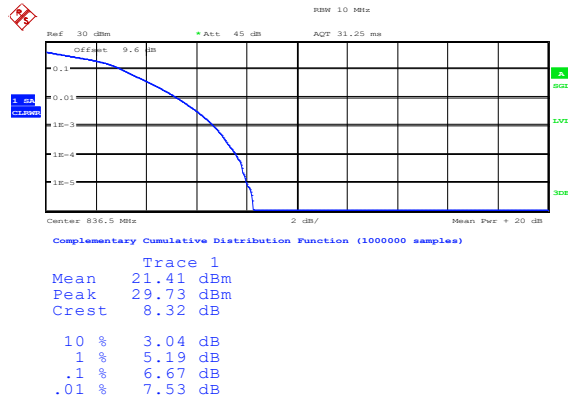

Band5-3MHz-16QAM-20635-1RB#0

Band5-3MHz-16QAM-20635-15RB#0

Band5-5MHz-QPSK-20425-1RB#0