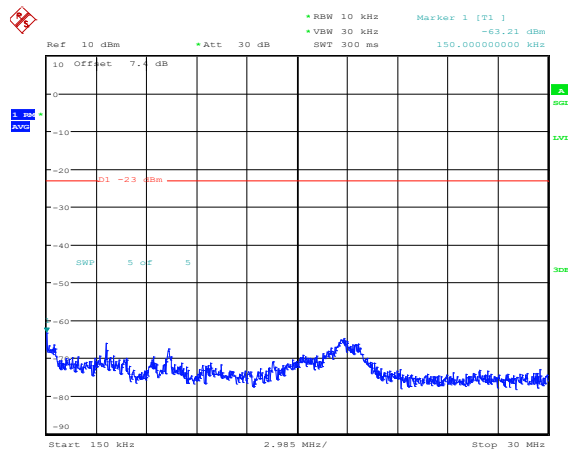

Band5-1.4MHz-16QAM-20525-1RB#0-Range2:0.15~30MHz