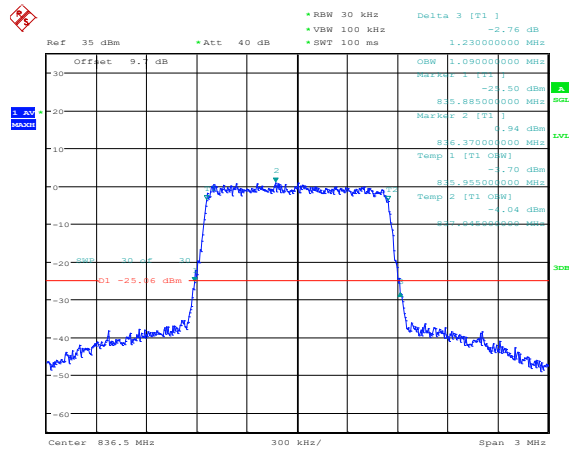

Band5-1.4MHz-16QAM-20525-6RB#0