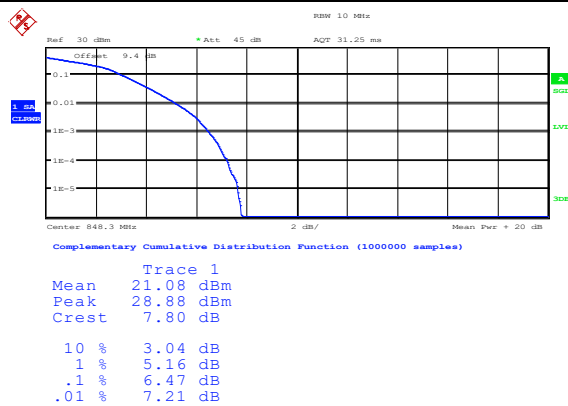

Band5-1.4MHz-16QAM-20643-6RB#0

Band5-3MHz-QPSK-20415-1RB#0