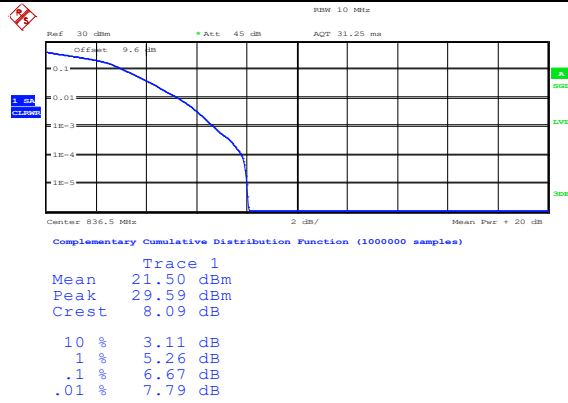

Band5-1.4MHz-16QAM-20643-1RB#0

Band5-1.4MHz-16QAM-20643-6RB#0

Band5-3MHz-QPSK-20415-1RB#0