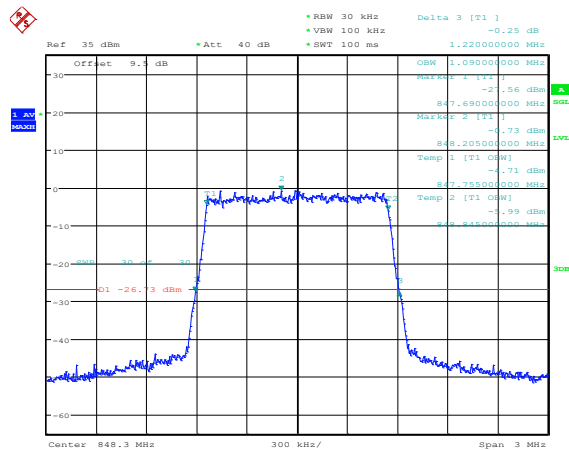

Band5-1.4MHz-16QAM-20643-6RB#0

Band5-3MHz-QPSK-20415-15RB#0