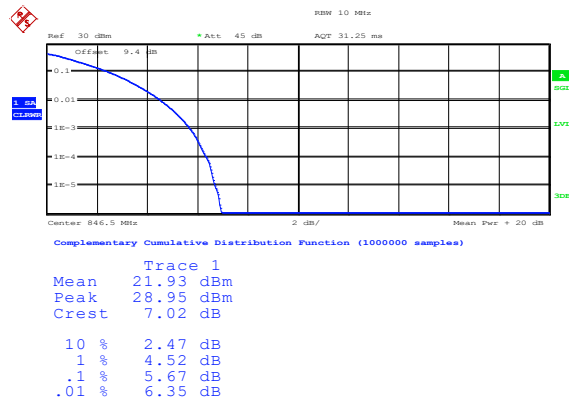

Band5-5MHz-QPSK-20625-25RB#0

Band5-5MHz-16QAM-20425-1RB#0