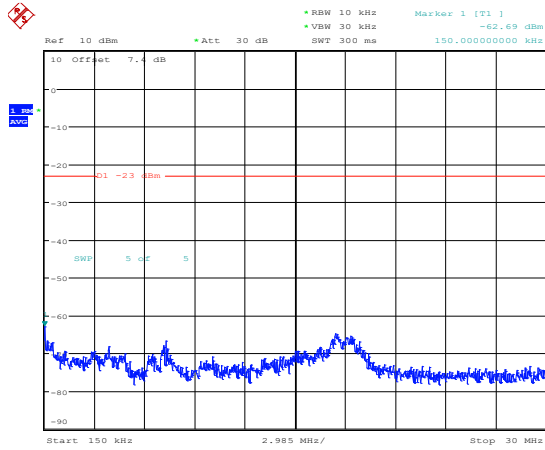

Band5-1.4MHz-QPSK-20643-1RB#0-Range3:30~1000MHz

Band5-1.4MHz-QPSK-20643-1RB#0-Range4:1000~10000MHz

Band5-1.4MHz-16QAM-20407-1RB#0-Range1:0.009~0.15MHz

Band5-1.4MHz-16QAM-20407-1RB#0-Range2:0.15~30MHz

Band5-1.4MHz-16QAM-20407-1RB#0-Range3:30~1000MHz