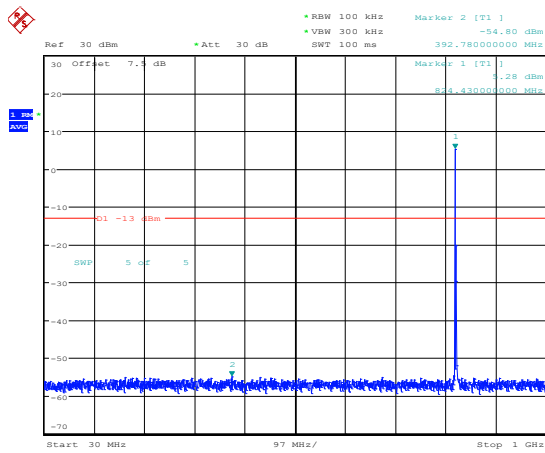

Band5-3MHz-QPSK-20415-1RB#0-Range3:30~1000MHz