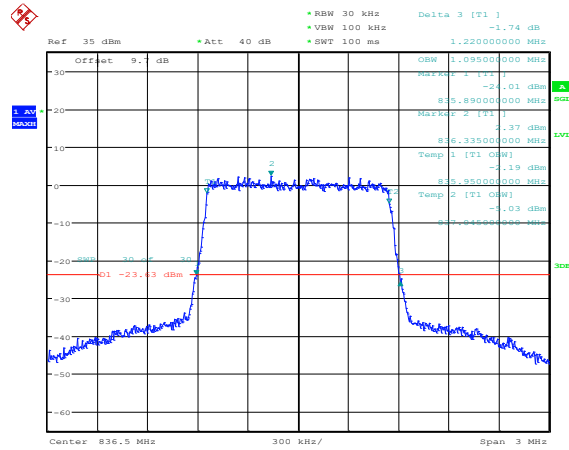

Band5-1.4MHz-QPSK-20525-6RB#0