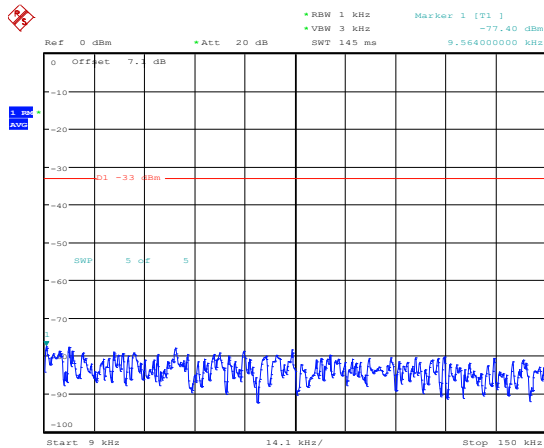

Band5-5MHz-16QAM-20425-1RB#0-Range1:0.009~0.15MHz