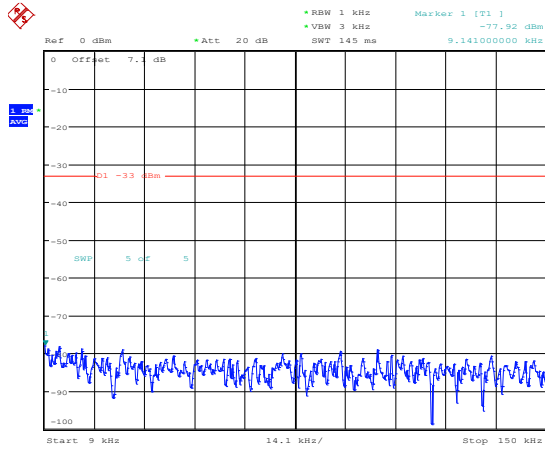

Band5-3MHz-16QAM-20525-1RB#0-Range1:0.009~0.15MHz