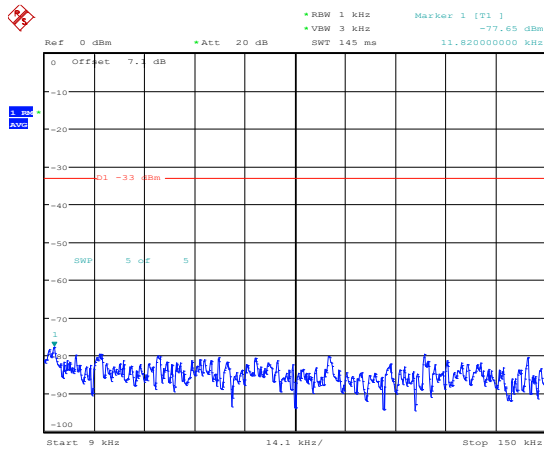

Band5-1.4MHz-16QAM-20643-1RB#0-Range1:0.009~0.15MHz