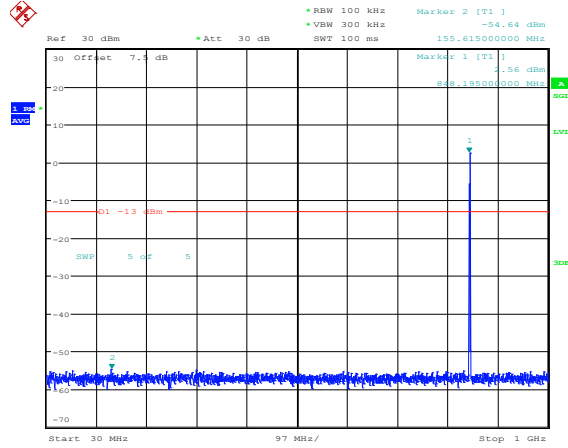

Band5-1.4MHz-16QAM-20643-1RB#0-Range3:30~1000MHz