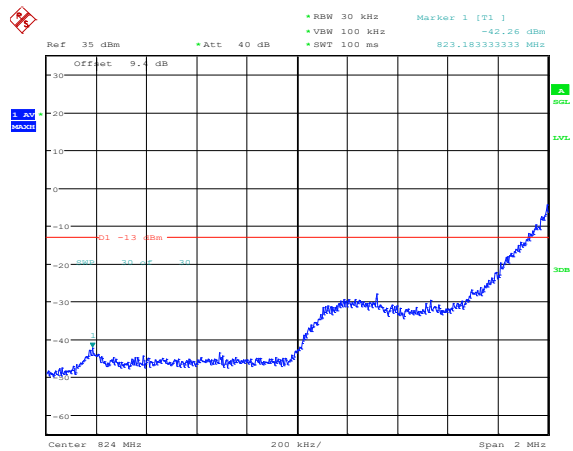

Band5-1.4MHz-16QAM-20407-1RB#5