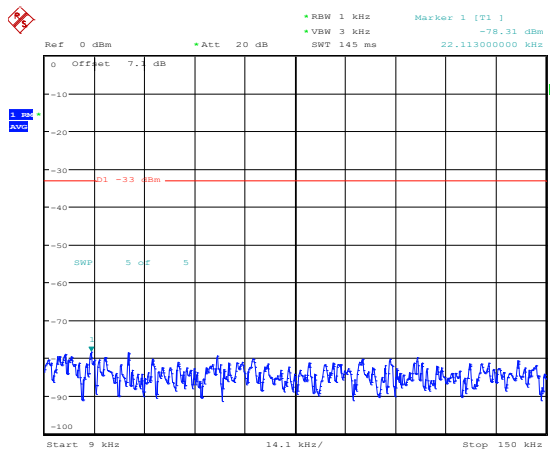

Band5-5MHz-16QAM-20625-1RB#0-Range1:0.009~0.15MHz