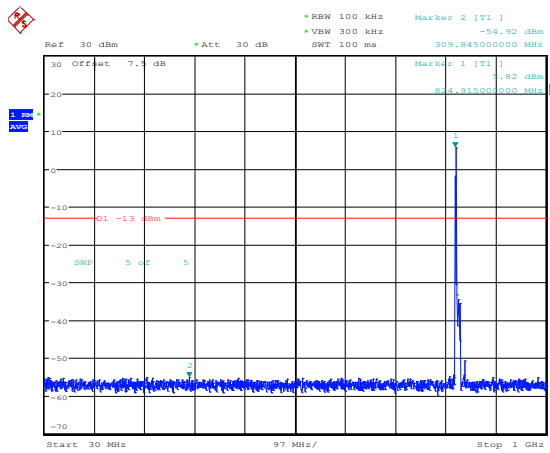

Band5-10MHz-QPSK-20450-1RB#0-Range3:30~1000MHz