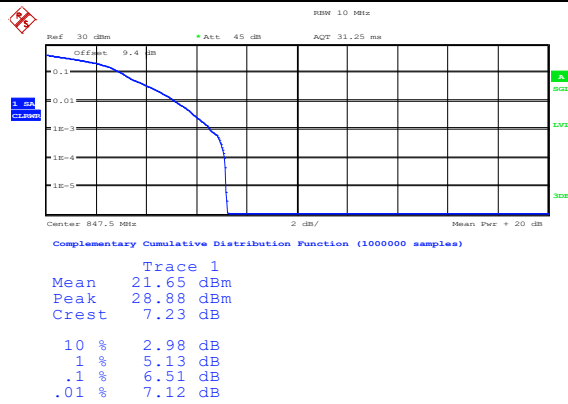

Band5-3MHz-16QAM-20635-1RB#0