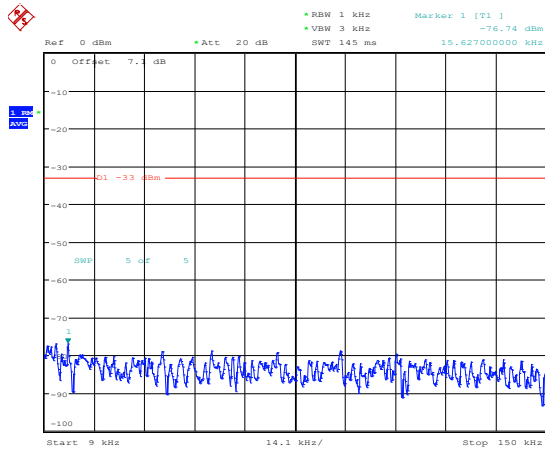

Band5-10MHz-16QAM-20525-1RB#0-Range1:0.009~0.15MHz