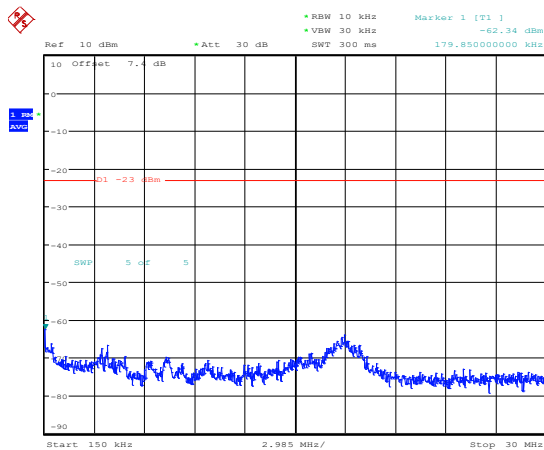

Band5-1.4MHz-16QAM-20643-1RB#0-Range2:0.15~30MHz