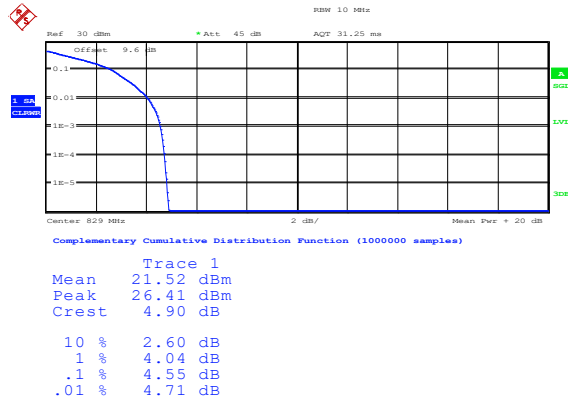

Band5-10MHz-QPSK-20450-50RB#0

Band5-10MHz-QPSK-20525-1RB#0

Band5-10MHz-QPSK-20525-50RB#0