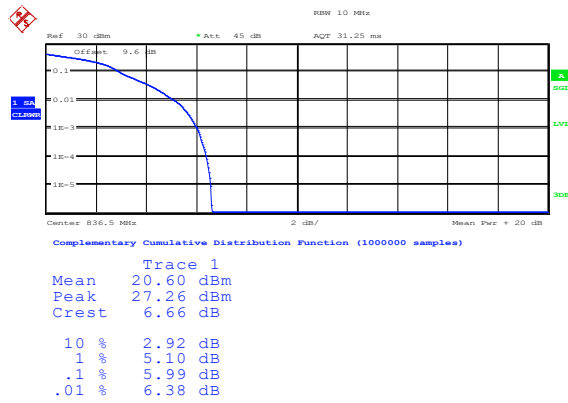

Band5-10MHz-16QAM-20525-1RB#0

Band5-10MHz-16QAM-20525-50RB#0