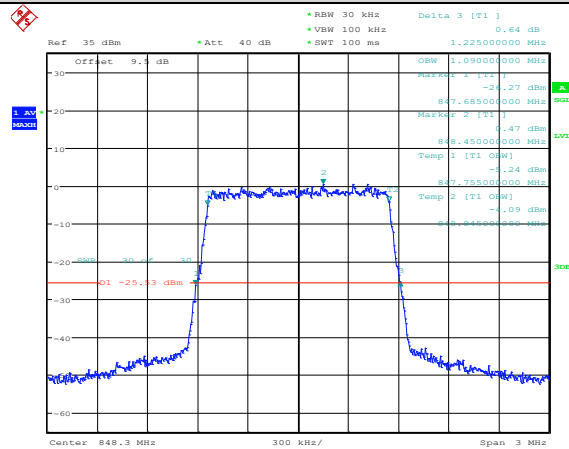

# Test Graphs

Band5-1.4MHz-QPSK-20407-6RB#0

Band5-1.4MHz-QPSK-20525-6RB#0

Band5-1.4MHz-QPSK-20643-6RB#0

Band5-1.4MHz-16QAM-20407-6RB#0