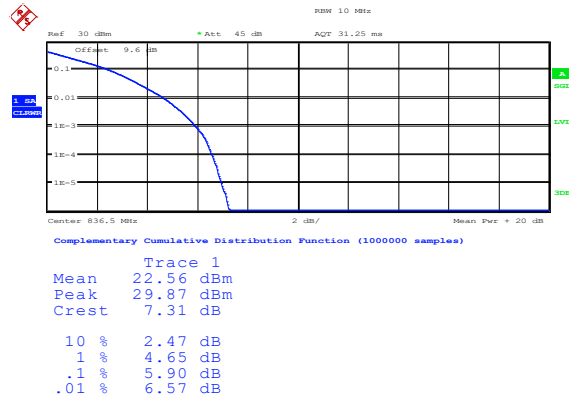

Band5-5MHz-QPSK-20625-1RB#0

Band5-5MHz-QPSK-20625-25RB#0

Band5-5MHz-16QAM-20425-1RB#0