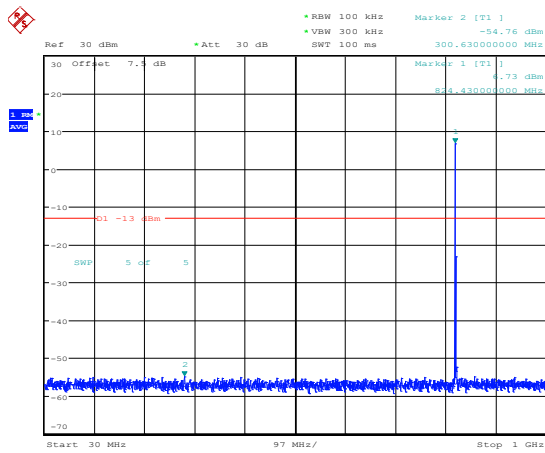

Band5-1.4MHz-QPSK-20643-1RB#0-Range3:30~1000MHz

Band5-1.4MHz-QPSK-20643-1RB#0-Range4:1000~10000MHz

Band5-1.4MHz-16QAM-20407-1RB#0-Range1:0.009~0.15MHz

Band5-1.4MHz-16QAM-20407-1RB#0-Range2:0.15~30MHz

Band5-1.4MHz-16QAM-20407-1RB#0-Range3:30~1000MHz