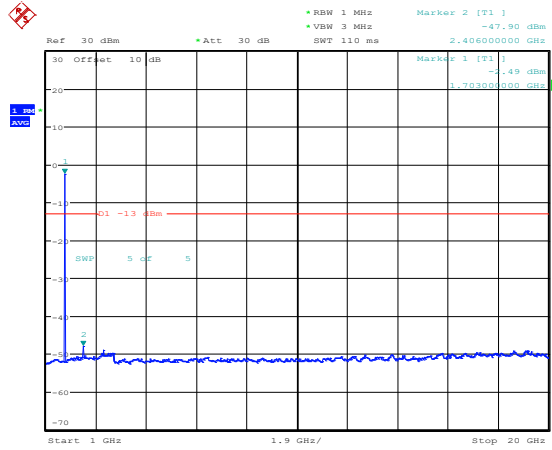

Band4-5MHz-16QAM-19975-1RB#0-Range4:1000~20000MHz

Band4-5MHz-16QAM-20175-1RB#0-Range1:0.009~0.15MHz