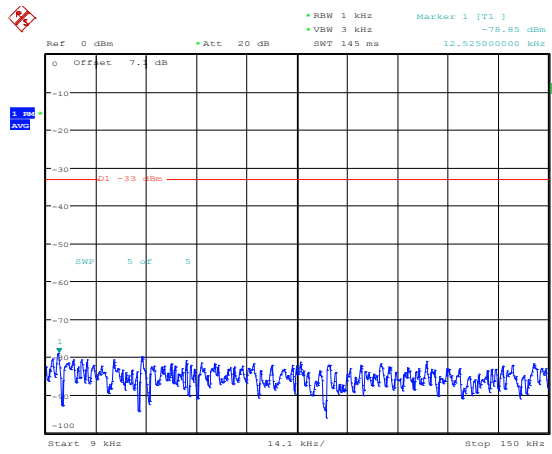

Band4-15MHz-QPSK-20175-1RB#0-Range1:0.009~0.15MHz