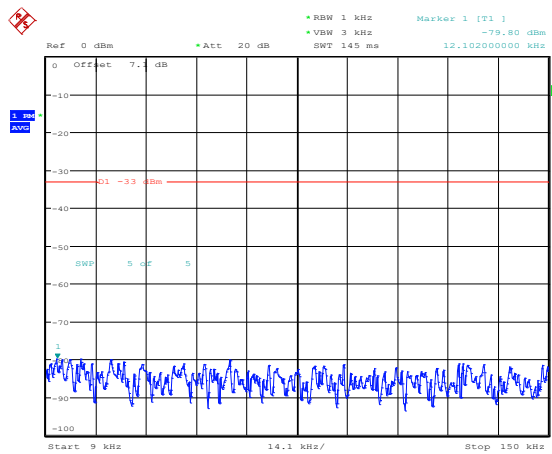

**Band4-15MHz-16QAM-20175-1RB#0-Range2:0.15~30MHz**

**Band4-15MHz-16QAM-20175-1RB#0-Range3:30~1000MHz**

**Band4-15MHz-16QAM-20175-1RB#0-Range4:1000~20000MHz**

**Band4-15MHz-16QAM-20325-1RB#0-Range1:0.009~0.15MHz**