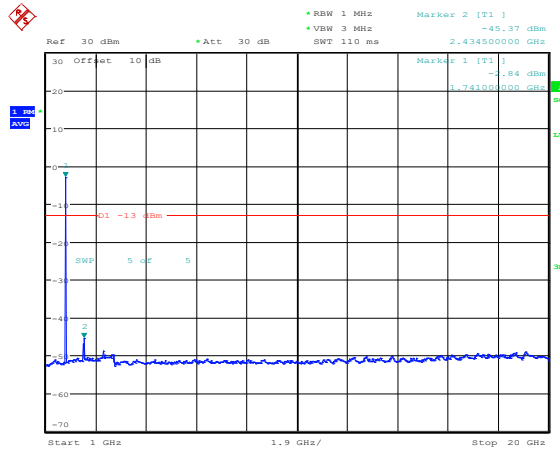

Band4-15MHz-16QAM-20325-1RB#0-Range4:1000~20000MHz

Band4-20MHz-QPSK-20050-1RB#0-Range1:0.009~0.15MHz