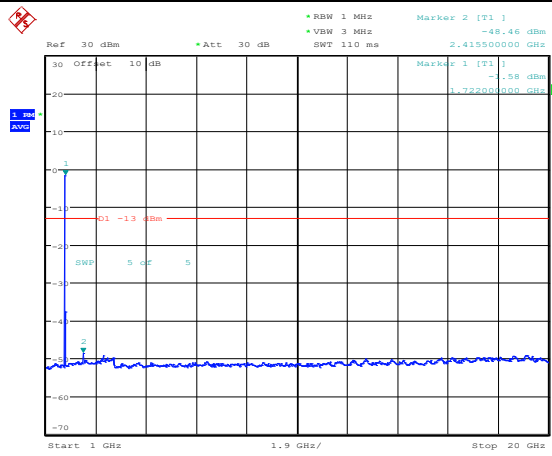

Band4-15MHz-16QAM-20175-1RB#0-Range4:1000~20000MHz