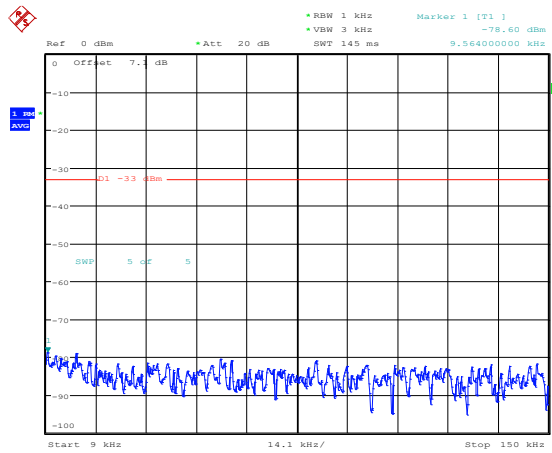

Band4-5MHz-16QAM-20175-1RB#0-Range1:0.009~0.15MHz

Band4-5MHz-16QAM-20175-1RB#0-Range2:0.15~30MHz