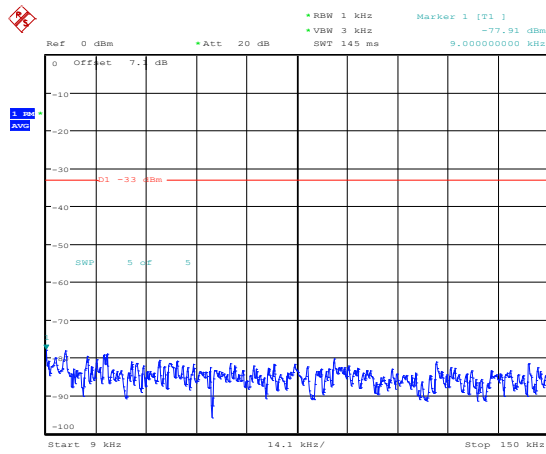

Band4-15MHz-16QAM-20025-1RB#0-Range1:0.009~0.15MHz

Band4-15MHz-16QAM-20025-1RB#0-Range2:0.15~30MHz

Band4-15MHz-16QAM-20025-1RB#0-Range3:30~1000MHz

Band4-15MHz-16QAM-20025-1RB#0-Range4:1000~20000MHz

**Band4-15MHz-16QAM-20175-1RB#0-Range1:0.009~0.15MHz**