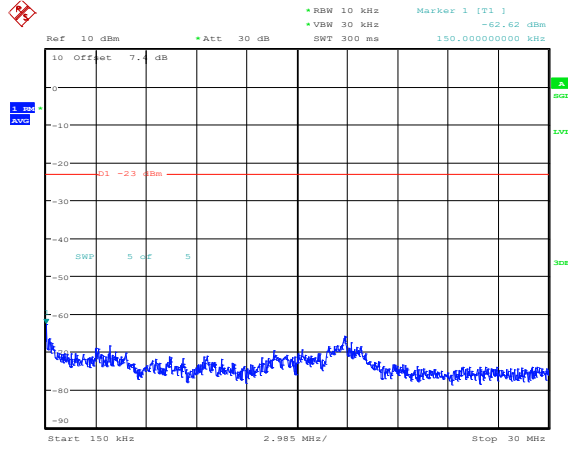

Band4-1.4MHz-16QAM-20393-1RB#0-Range3:30~1000MHz