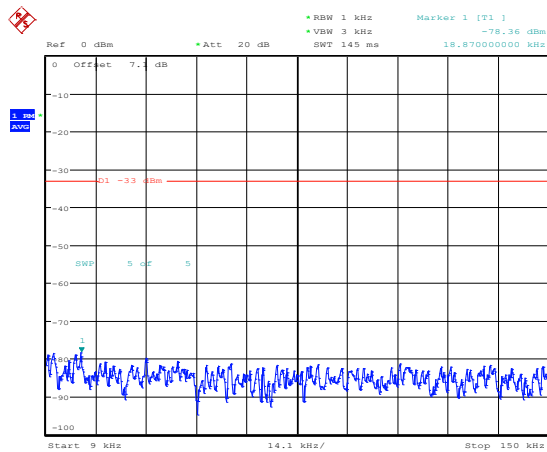

Band4-1.4MHz-16QAM-20393-1RB#0-Range1:0.009~0.15MHz

Band4-1.4MHz-16QAM-20393-1RB#0-Range2:0.15~30MHz