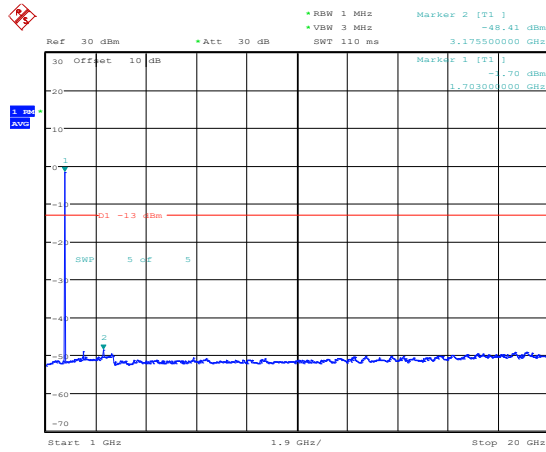

Band4-15MHz-16QAM-20025-1RB#0-Range1:0.009~0.15MHz

Band4-15MHz-16QAM-20025-1RB#0-Range2:0.15~30MHz

Band4-15MHz-16QAM-20025-1RB#0-Range3:30~1000MHz

Band4-15MHz-16QAM-20025-1RB#0-Range4:1000~20000MHz

**Band4-15MHz-16QAM-20175-1RB#0-Range1:0.009~0.15MHz**