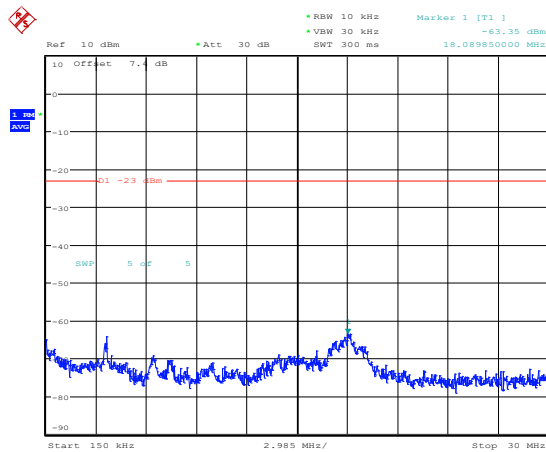

Band4-15MHz-16QAM-20175-1RB#0-Range2:0.15~30MHz

Band4-15MHz-16QAM-20175-1RB#0-Range3:30~1000MHz