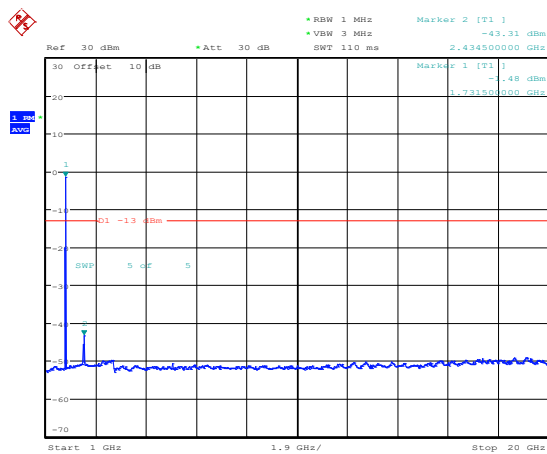

Band4-1.4MHz-16QAM-20175-1RB#0-Range1:0.009~0.15MHz

Band4-1.4MHz-16QAM-20175-1RB#0-Range2:0.15~30MHz

Band4-1.4MHz-16QAM-20175-1RB#0-Range3:30~1000MHz

**Band4-1.4MHz-16QAM-20175-1RB#0-Range4:1000~20000MHz**