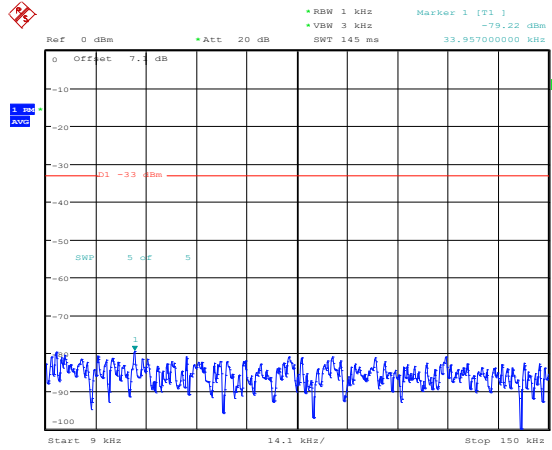

Band4-15MHz-16QAM-20025-1RB#0-Range1:0.009~0.15MHz

Band4-15MHz-16QAM-20025-1RB#0-Range2:0.15~30MHz