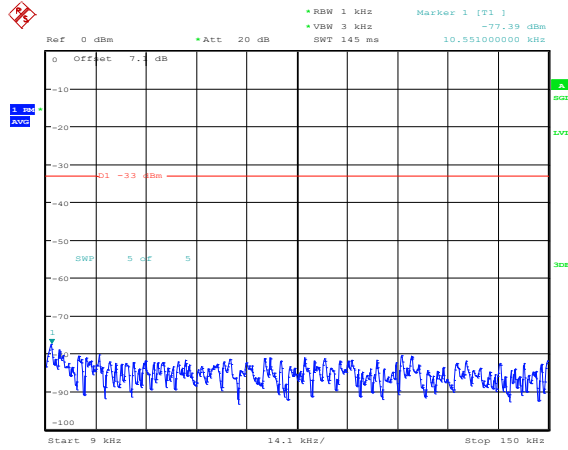

Band4-5MHz-QPSK-19975-1RB#0-Range1:0.009~0.15MHz