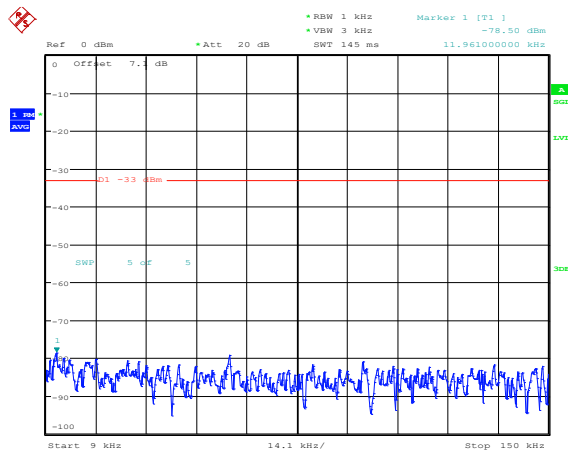

Band4-3MHz-16QAM-20175-1RB#0-Range1:0.009~0.15MHz