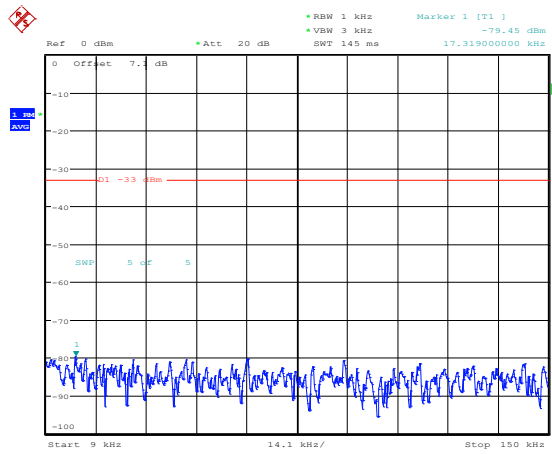

Band4-1.4MHz-16QAM-20175-1RB#0-Range1:0.009~0.15MHz

Band4-1.4MHz-16QAM-20175-1RB#0-Range2:0.15~30MHz