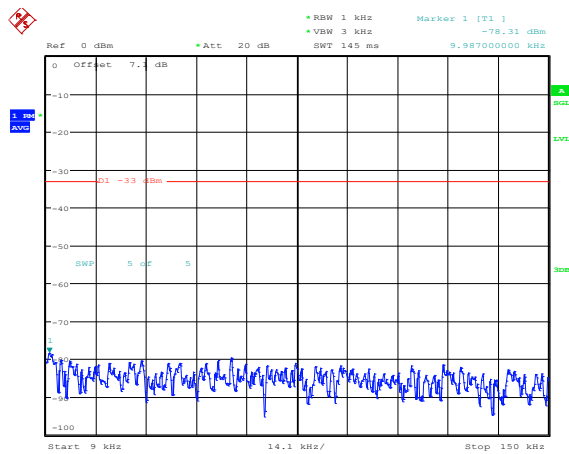

Band4-10MHz-QPSK-20175-1RB#0-Range1:0.009~0.15MHz