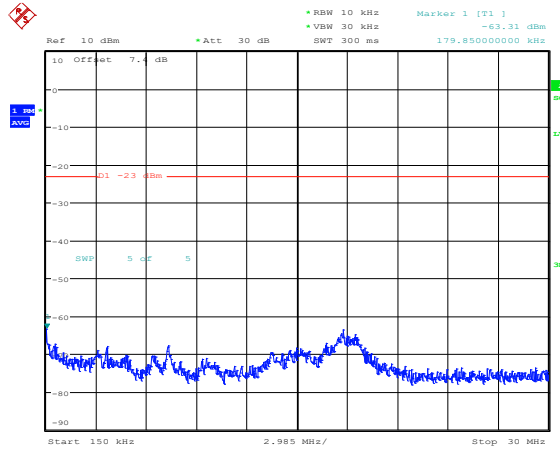

Band4-15MHz-16QAM-20325-1RB#0-Range3:30~1000MHz