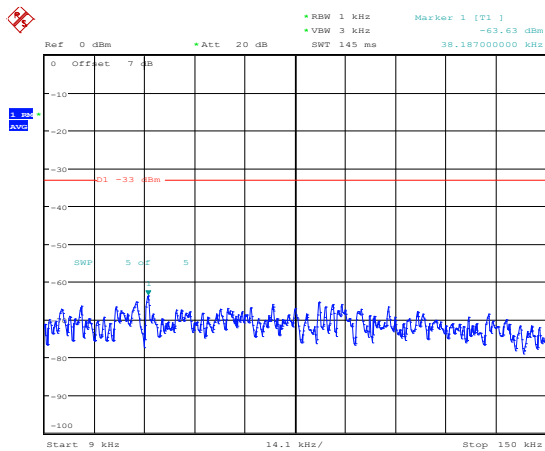

Band25-5MHz-16QAM-26365-1RB#0-Range1:0.009~0.15MHz