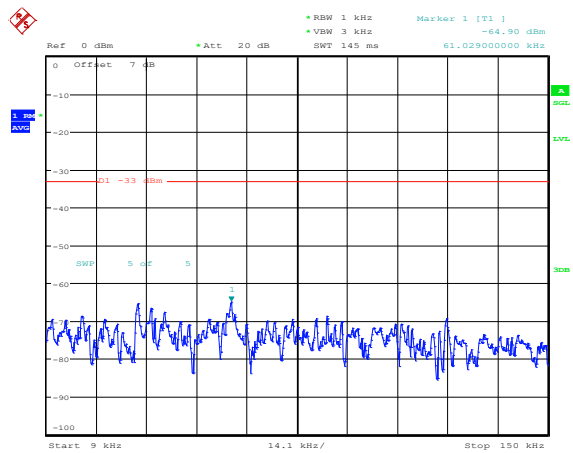

Band25-1.4MHz-16QAM-26683-1RB#0-Range1:0.009~0.15MHz

Band25-1.4MHz-16QAM-26683-1RB#0-Range2:0.15~30MHz