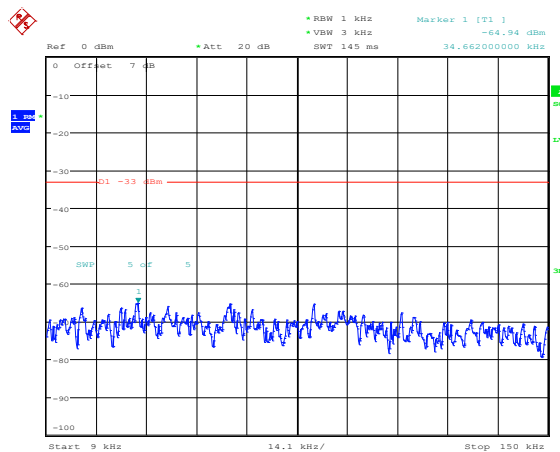

Band25-5MHz-16QAM-26665-1RB#0-Range1:0.009~0.15MHz

Band25-5MHz-16QAM-26665-1RB#0-Range2:0.15~30MHz