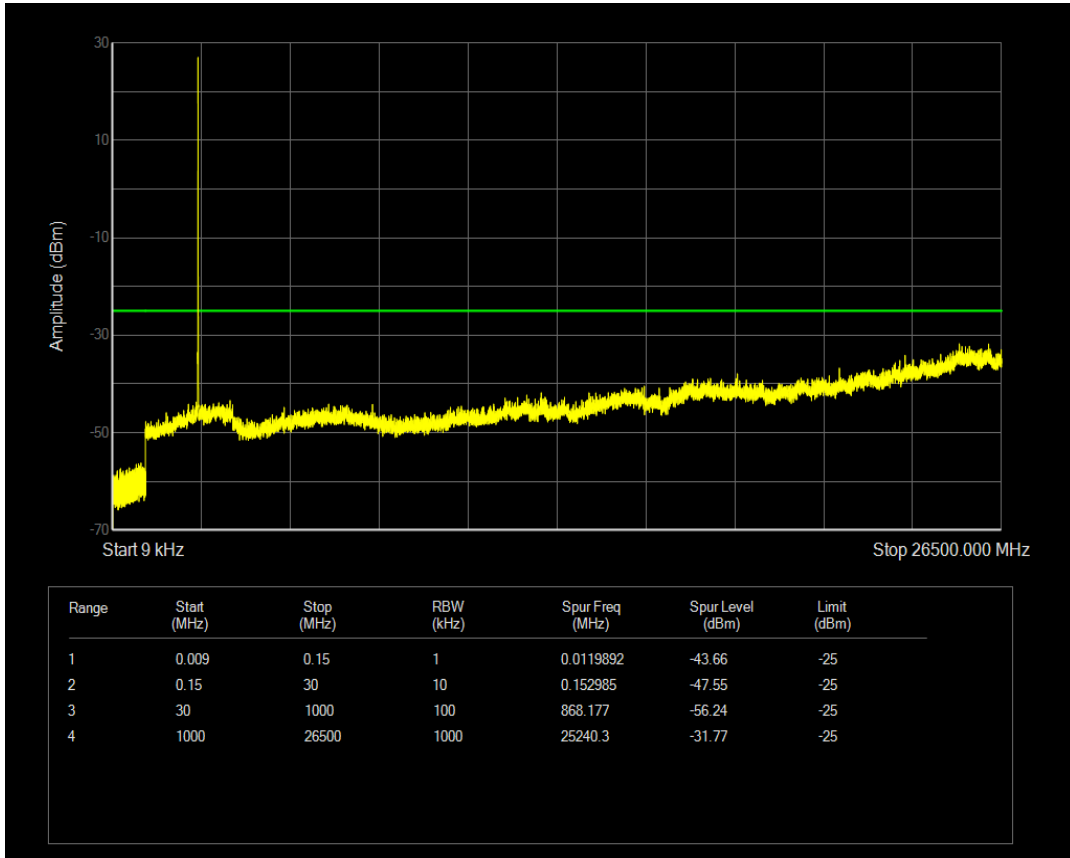

Band7 QPSK BW=5MHz Channel=20775 RB Size=1 Position=#0

Band7 16QAM BW=5MHz Channel=20775 RB Size=1 Position=#0

Band7 16QAM BW=5MHz Channel=20775 RB Size=25 Position=#0

Band7 QPSK BW=5MHz Channel=21100 RB Size=1 Position=#0

Band7 QPSK BW=5MHz Channel=21100 RB Size=25 Position=#0

Band7 16QAM BW=5MHz Channel=21100 RB Size=1 Position=#0

Band7 16QAM BW=5MHz Channel=21100 RB Size=25 Position=#0

Band7 QPSK BW=5MHz Channel=21425 RB Size=1 Position=#0

Band7 QPSK BW=5MHz Channel=21425 RB Size=25 Position=#0

Band7 16QAM BW=5MHz Channel=21425 RB Size=1 Position=#0

Band7 16QAM BW=5MHz Channel=21425 RB Size=25 Position=#0

Band7 QPSK BW=10MHz Channel=20800 RB Size=1 Position=#0