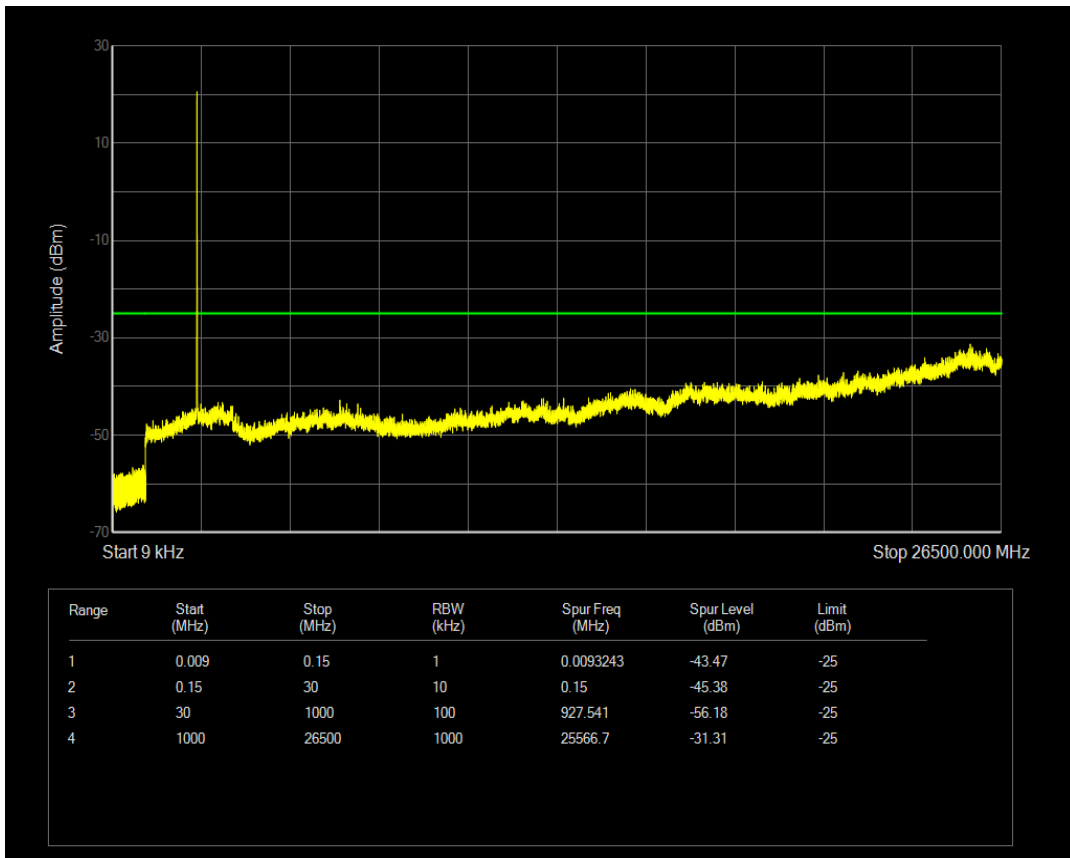

Band66 QPSK BW=20MHz Channel=132572 RB Size=100 Position=#0

Band66 16QAM BW=20MHz Channel=132572 RB Size=1 Position=#0

Band66 16QAM BW=20MHz Channel=132572 RB Size=100 Position=#0

Band7 QPSK BW=5MHz Channel=20775 RB Size=25 Position=#0

Band7 QPSK BW=5MHz Channel=20775 RB Size=1 Position=#0

Band7 16QAM BW=5MHz Channel=20775 RB Size=1 Position=#0

Band7 16QAM BW=5MHz Channel=20775 RB Size=25 Position=#0

Band7 QPSK BW=5MHz Channel=21100 RB Size=1 Position=#0

Band7 QPSK BW=5MHz Channel=21100 RB Size=25 Position=#0

Band7 16QAM BW=5MHz Channel=21100 RB Size=1 Position=#0

Band7 16QAM BW=5MHz Channel=21100 RB Size=25 Position=#0

Band7 QPSK BW=5MHz Channel=21425 RB Size=1 Position=#0