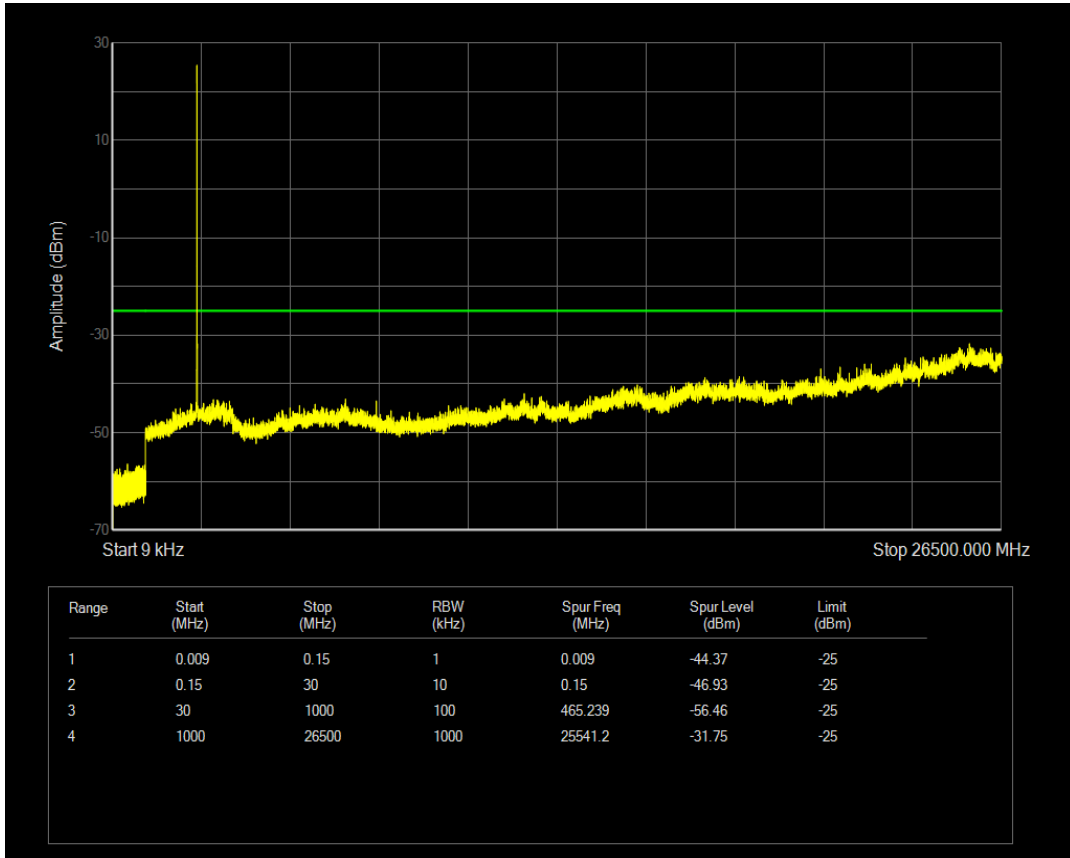

Band66 QPSK BW=20MHz Channel=132572 RB Size=100 Position=#0

Band66 16QAM BW=20MHz Channel=132572 RB Size=1 Position=#0

Band66 16QAM BW=20MHz Channel=132572 RB Size=100 Position=#0

Band7 QPSK BW=5MHz Channel=20775 RB Size=25 Position=#0

Band7 QPSK BW=5MHz Channel=20775 RB Size=1 Position=#0

Band7 16QAM BW=5MHz Channel=20775 RB Size=1 Position=#0

Band7 16QAM BW=5MHz Channel=20775 RB Size=25 Position=#0

Band7 QPSK BW=5MHz Channel=21100 RB Size=1 Position=#0

Band7 QPSK BW=5MHz Channel=21100 RB Size=25 Position=#0

Band7 16QAM BW=5MHz Channel=21100 RB Size=1 Position=#0

Band7 16QAM BW=5MHz Channel=21100 RB Size=25 Position=#0

Band7 QPSK BW=5MHz Channel=21425 RB Size=1 Position=#0