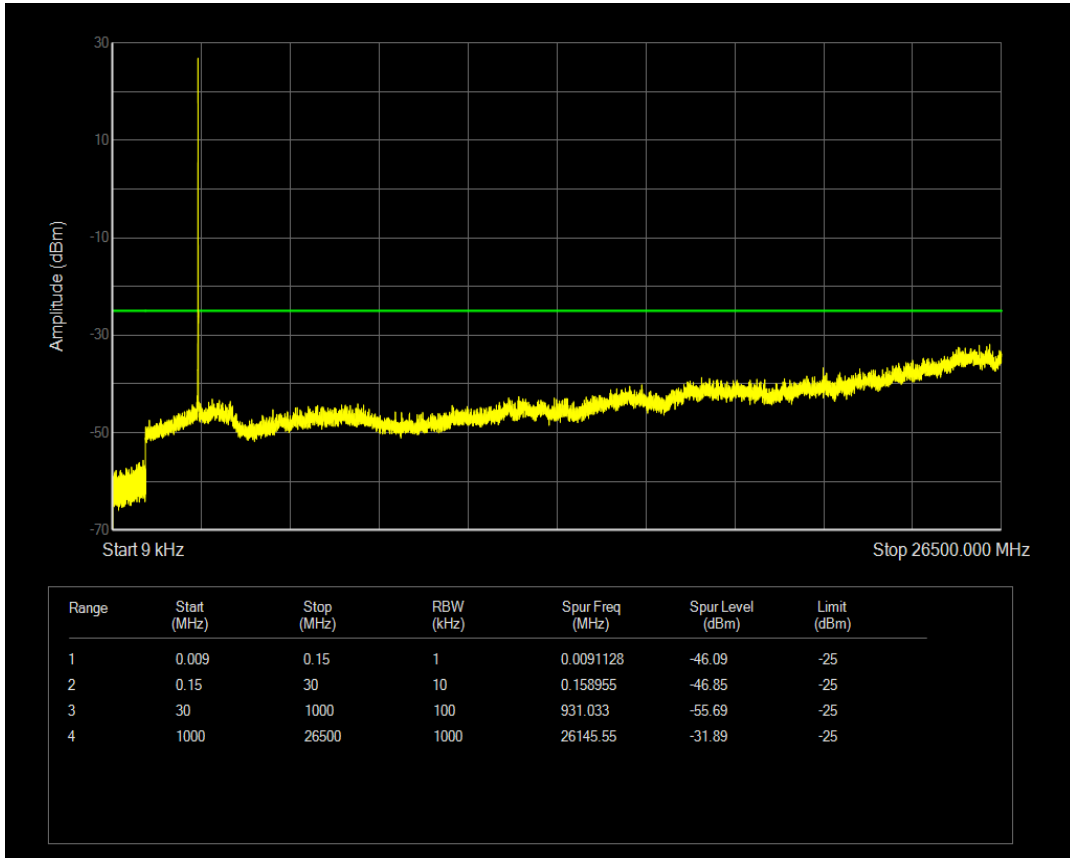

Band7 QPSK BW=5MHz Channel=20775 RB Size=1 Position=#0

Band7 16QAM BW=5MHz Channel=20775 RB Size=1 Position=#0

Band7 16QAM BW=5MHz Channel=20775 RB Size=25 Position=#0

Band7 QPSK BW=5MHz Channel=21100 RB Size=1 Position=#0

Band7 QPSK BW=5MHz Channel=21100 RB Size=25 Position=#0

Band7 16QAM BW=5MHz Channel=21100 RB Size=1 Position=#0

Band7 16QAM BW=5MHz Channel=21100 RB Size=25 Position=#0

Band7 QPSK BW=5MHz Channel=21425 RB Size=1 Position=#0

Band7 QPSK BW=5MHz Channel=21425 RB Size=25 Position=#0

Band7 16QAM BW=5MHz Channel=21425 RB Size=1 Position=#0

Band7 16QAM BW=5MHz Channel=21425 RB Size=25 Position=#0

Band7 QPSK BW=10MHz Channel=20800 RB Size=1 Position=#0