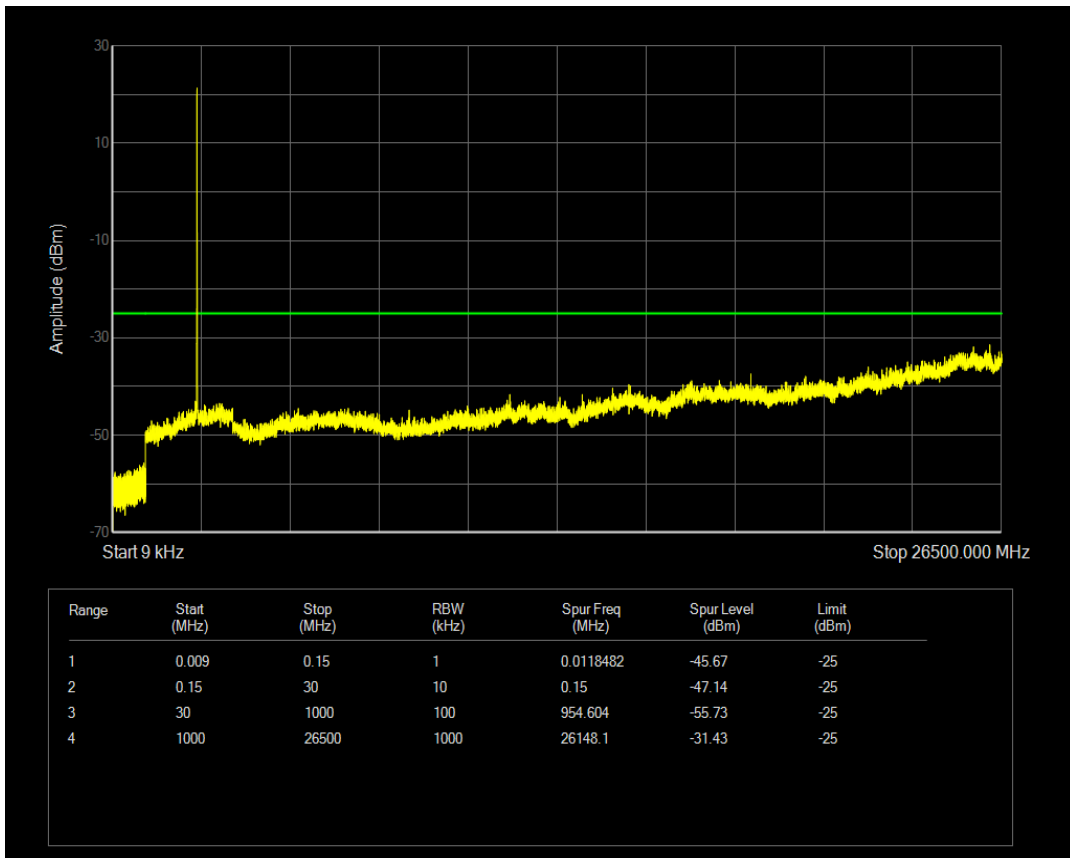

Band7 QPSK BW=5MHz Channel=20775 RB Size=1 Position=#0

Band7 16QAM BW=5MHz Channel=20775 RB Size=1 Position=#0

Band7 16QAM BW=5MHz Channel=20775 RB Size=25 Position=#0

Band7 QPSK BW=5MHz Channel=21100 RB Size=1 Position=#0

Band7 QPSK BW=5MHz Channel=21100 RB Size=25 Position=#0

Band7 16QAM BW=5MHz Channel=21100 RB Size=1 Position=#0

Band7 16QAM BW=5MHz Channel=21100 RB Size=25 Position=#0

Band7 QPSK BW=5MHz Channel=21425 RB Size=1 Position=#0