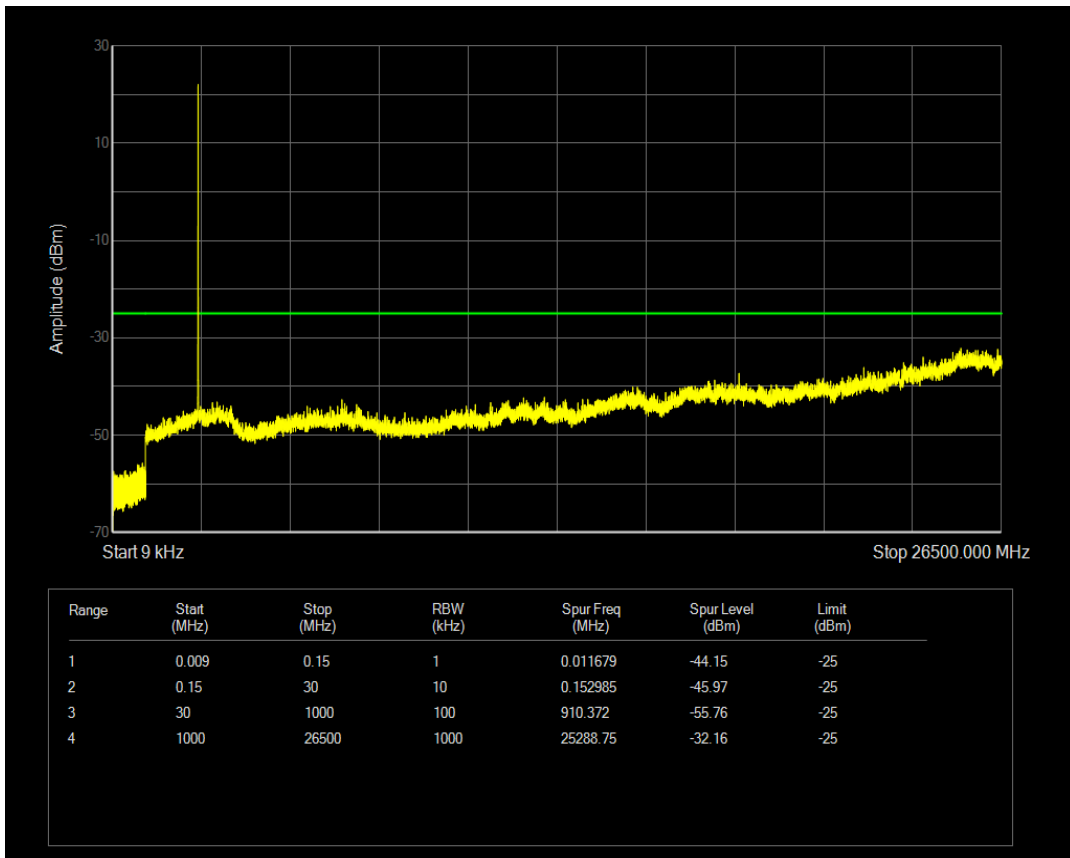

Band7 QPSK BW=5MHz Channel=21100 RB Size=25 Position=#0

Band7 16QAM BW=5MHz Channel=21100 RB Size=1 Position=#0

Band7 16QAM BW=5MHz Channel=21100 RB Size=25 Position=#0

Band7 QPSK BW=5MHz Channel=21425 RB Size=1 Position=#0

Band7 QPSK BW=5MHz Channel=21425 RB Size=25 Position=#0

Band7 16QAM BW=5MHz Channel=21425 RB Size=1 Position=#0

Band7 16QAM BW=5MHz Channel=21425 RB Size=25 Position=#0

Band7 QPSK BW=10MHz Channel=20800 RB Size=1 Position=#0