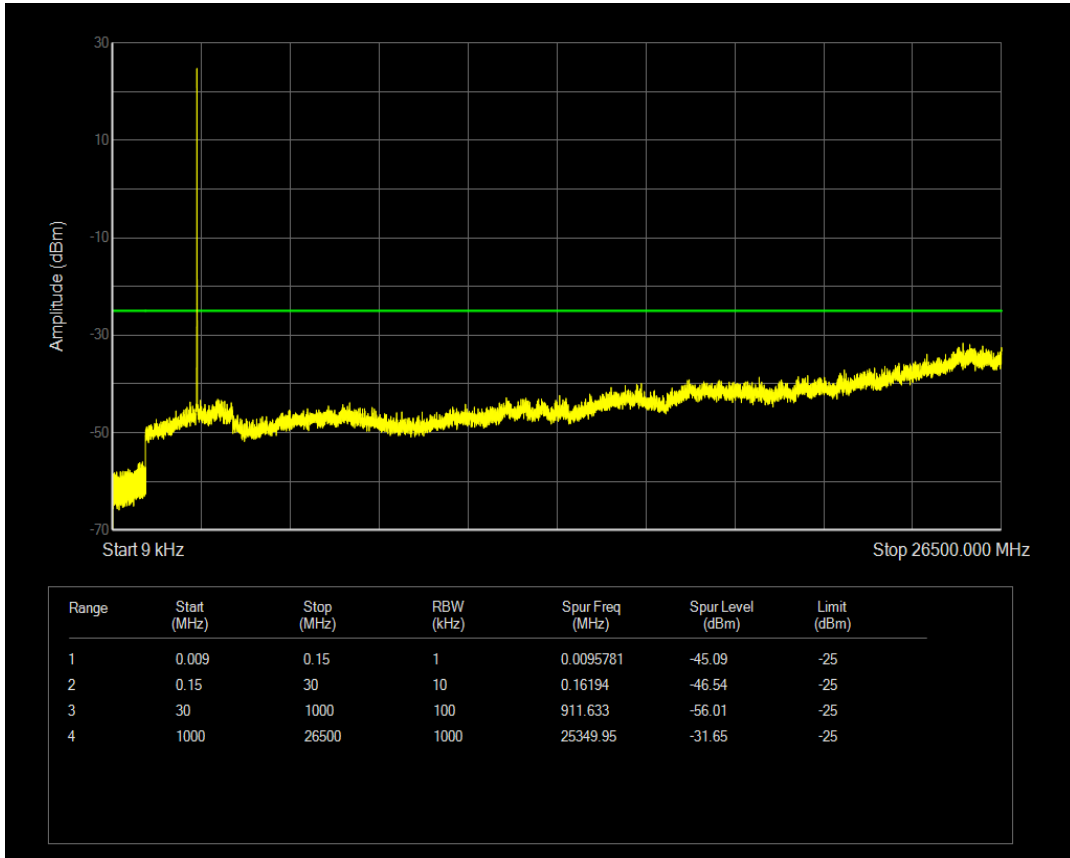

Band66 QPSK BW=20MHz Channel=132572 RB Size=100 Position=#0

Band66 16QAM BW=20MHz Channel=132572 RB Size=1 Position=#0

Band66 16QAM BW=20MHz Channel=132572 RB Size=100 Position=#0

Band7 QPSK BW=5MHz Channel=20775 RB Size=25 Position=#0

Band7 QPSK BW=5MHz Channel=20775 RB Size=1 Position=#0

Band7 16QAM BW=5MHz Channel=20775 RB Size=1 Position=#0

Band7 16QAM BW=5MHz Channel=20775 RB Size=25 Position=#0

Band7 QPSK BW=5MHz Channel=21100 RB Size=1 Position=#0

Band7 QPSK BW=5MHz Channel=21100 RB Size=25 Position=#0

Band7 16QAM BW=5MHz Channel=21100 RB Size=1 Position=#0

Band7 16QAM BW=5MHz Channel=21100 RB Size=25 Position=#0

Band7 QPSK BW=5MHz Channel=21425 RB Size=1 Position=#0