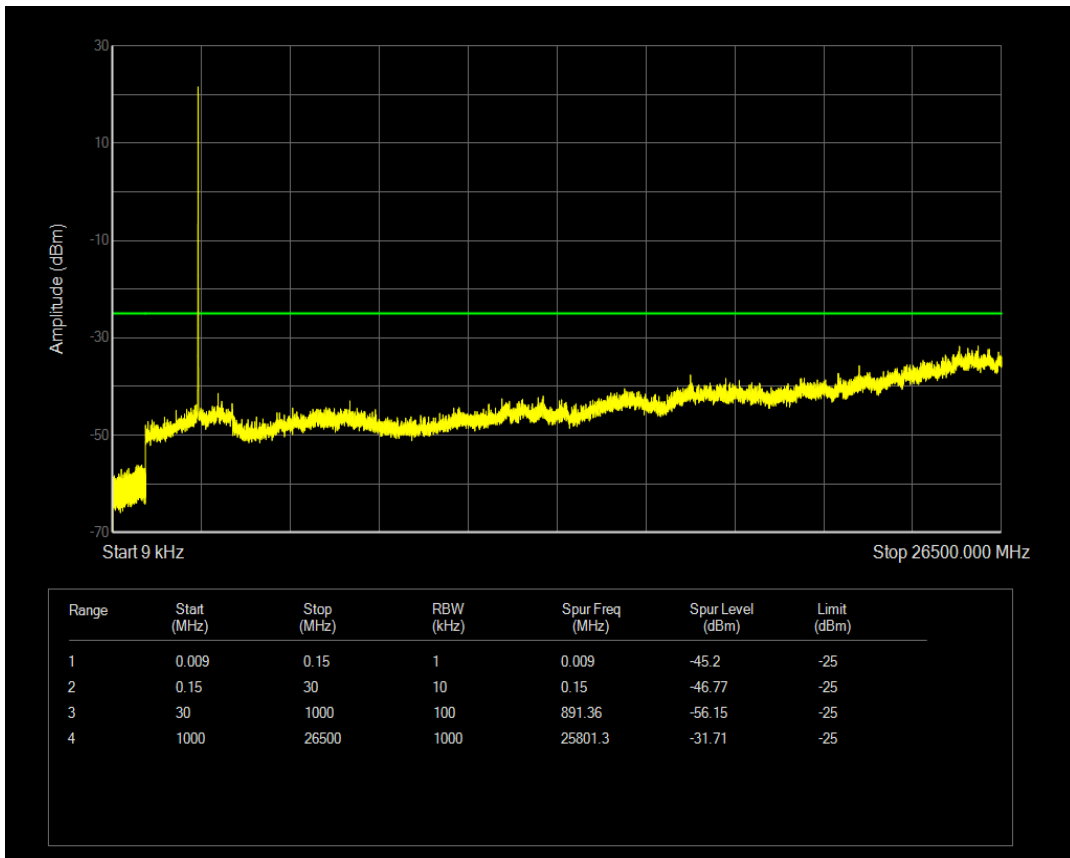

Band7 QPSK BW=5MHz Channel=21100 RB Size=25 Position=#0

Band7 16QAM BW=5MHz Channel=21100 RB Size=1 Position=#0

Band7 16QAM BW=5MHz Channel=21100 RB Size=25 Position=#0

Band7 QPSK BW=5MHz Channel=21425 RB Size=1 Position=#0

Band7 QPSK BW=5MHz Channel=21425 RB Size=25 Position=#0

Band7 16QAM BW=5MHz Channel=21425 RB Size=1 Position=#0

Band7 16QAM BW=5MHz Channel=21425 RB Size=25 Position=#0

Band7 QPSK BW=10MHz Channel=20800 RB Size=1 Position=#0