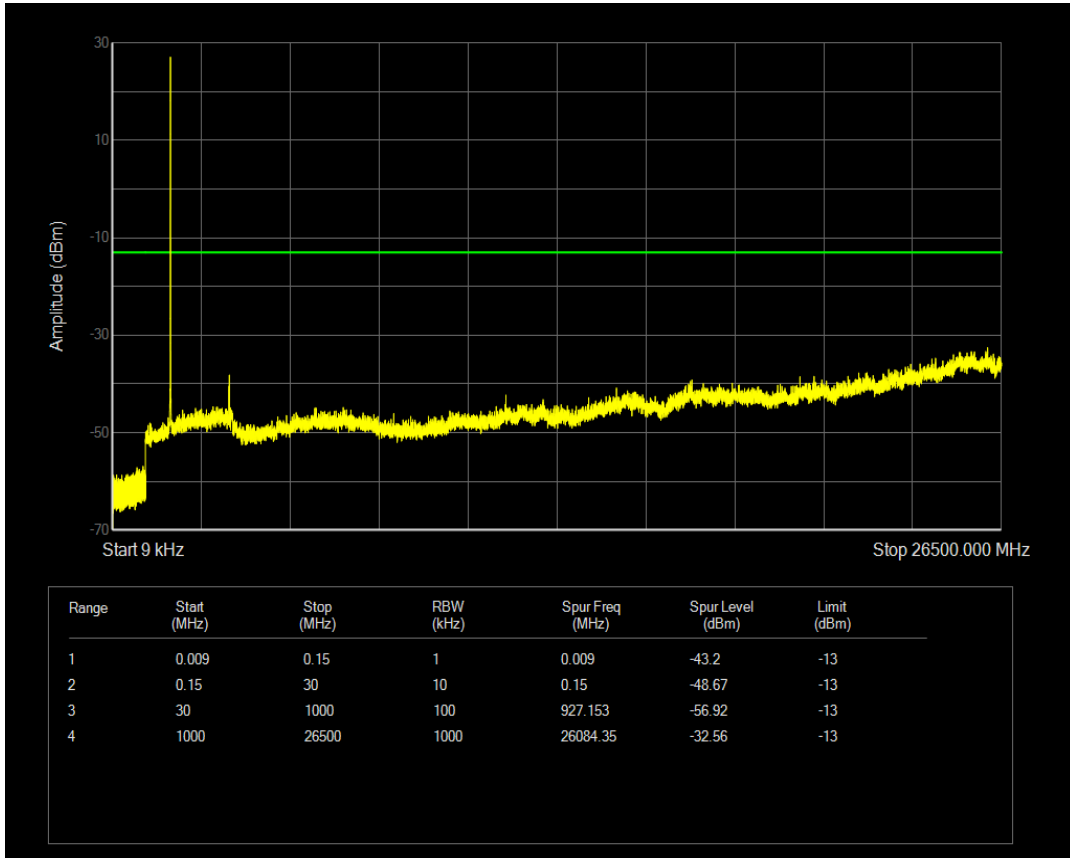

Band66 QPSK BW=3MHz Channel=132322 RB Size=1 Position=#0

Band66 QPSK BW=3MHz Channel=132322 RB Size=15 Position=#0