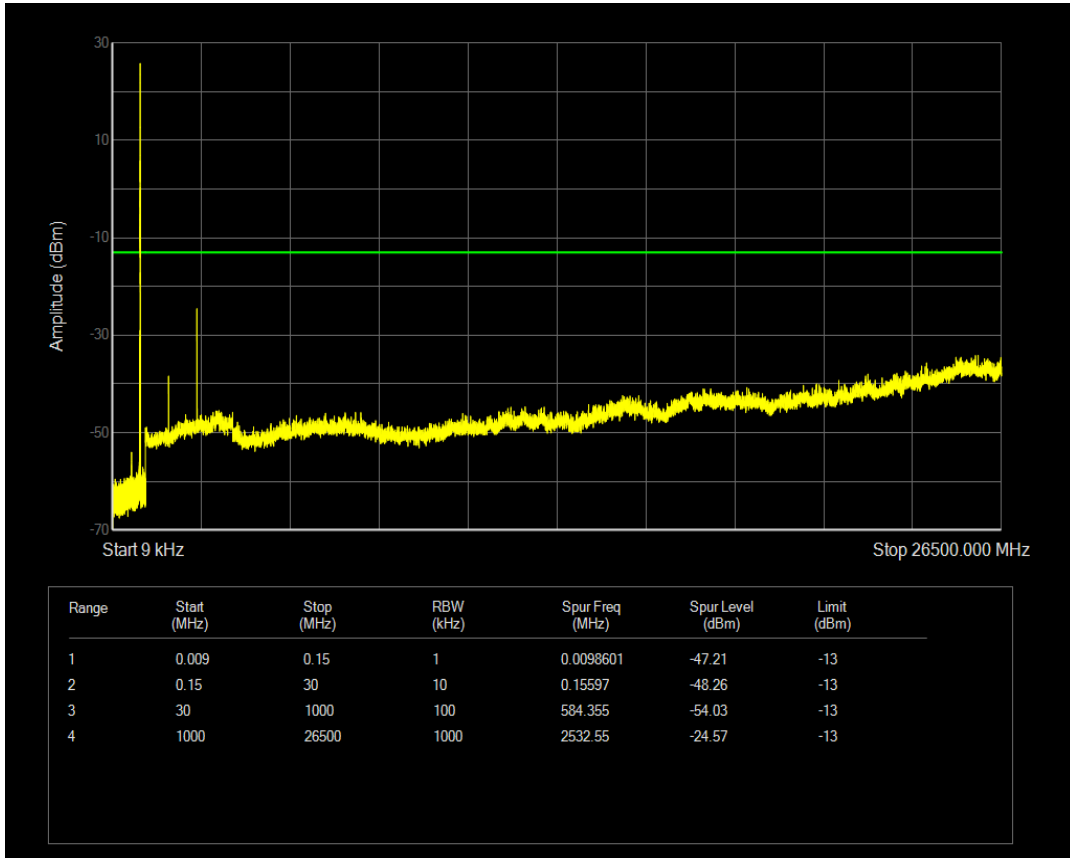

Band5 16QAM BW=5MHz Channel=20525 RB Size=25 Position=#0

Band5 QPSK BW=5MHz Channel=20625 RB Size=1 Position=#0

Band5 QPSK BW=5MHz Channel=20625 RB Size=25 Position=#0

Band5 16QAM BW=5MHz Channel=20625 RB Size=1 Position=#0

Band5 16QAM BW=5MHz Channel=20625 RB Size=25 Position=#0

Band5 QPSK BW=10MHz Channel=20450 RB Size=1 Position=#0

Band5 QPSK BW=10MHz Channel=20450 RB Size=50 Position=#0

Band5 16QAM BW=10MHz Channel=20450 RB Size=1 Position=#0