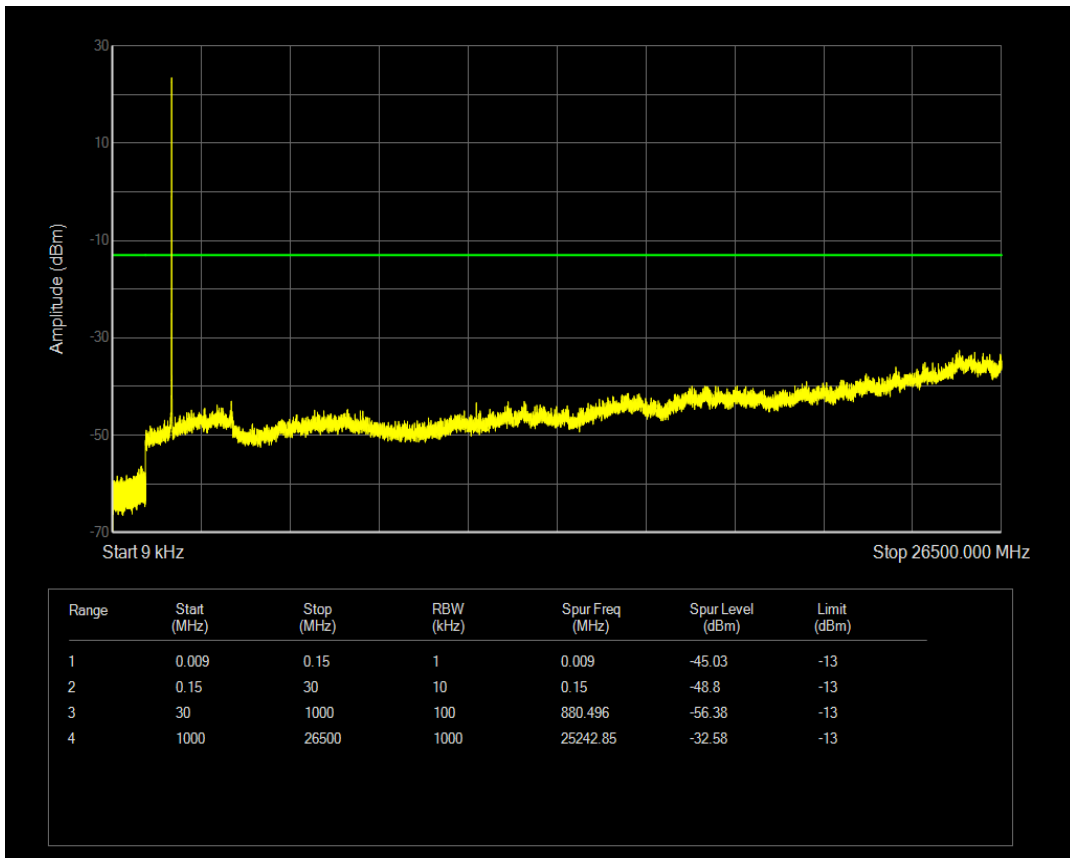

Band66 16QAM BW=3MHz Channel=132657 RB Size=15 Position=#0

Band66 QPSK BW=5MHz Channel=131997 RB Size=1 Position=#0