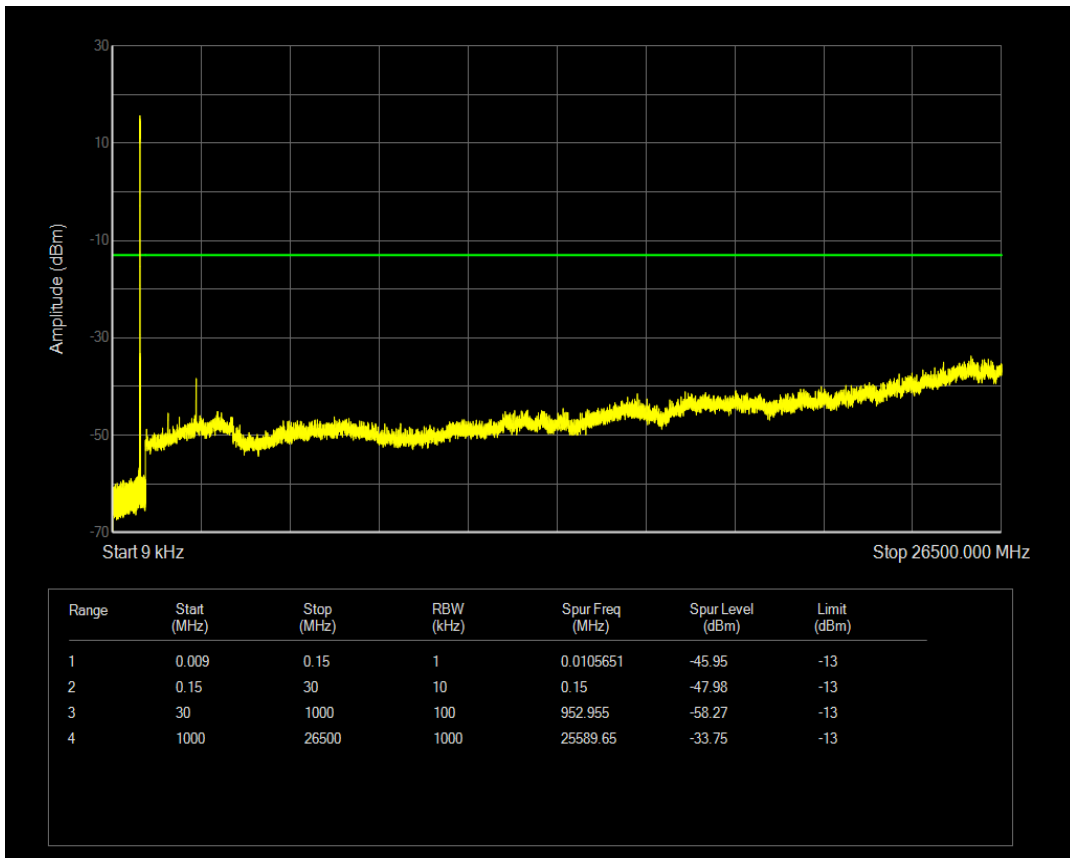

Band5 16QAM BW=3MHz Channel=20635 RB Size=15 Position=#0

Band5 QPSK BW=5MHz Channel=20425 RB Size=1 Position=#0

Band5 QPSK BW=5MHz Channel=20425 RB Size=25 Position=#0

Band5 16QAM BW=5MHz Channel=20425 RB Size=1 Position=#0

Band5 16QAM BW=5MHz Channel=20425 RB Size=25 Position=#0

Band5 QPSK BW=5MHz Channel=20525 RB Size=1 Position=#0

Band5 QPSK BW=5MHz Channel=20525 RB Size=25 Position=#0

Band5 16QAM BW=5MHz Channel=20525 RB Size=1 Position=#0