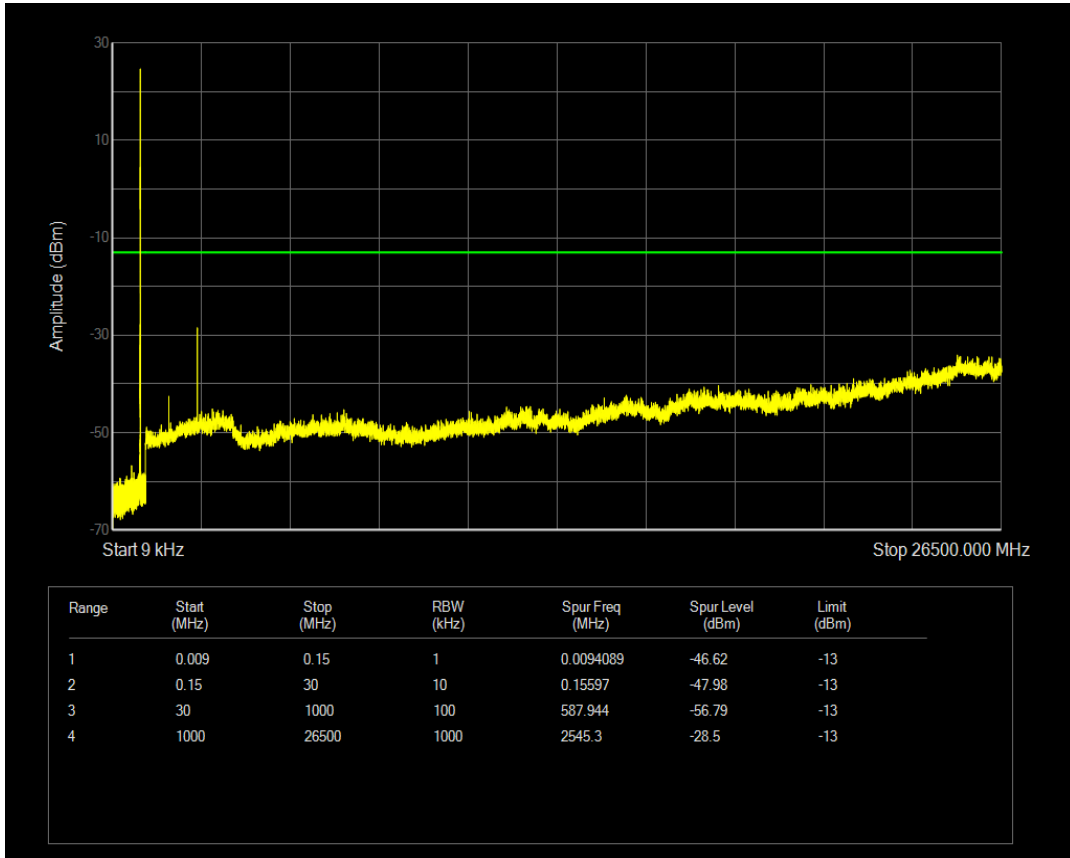

Band5 16QAM BW=1.4MHz Channel=20407 RB Size=6 Position=#0

Band5 QPSK BW=1.4MHz Channel=20525 RB Size=1 Position=#0

Band5 QPSK BW=1.4MHz Channel=20525 RB Size=6 Position=#0

Band5 16QAM BW=1.4MHz Channel=20525 RB Size=1 Position=#0

Band5 16QAM BW=1.4MHz Channel=20525 RB Size=6 Position=#0

Band5 QPSK BW=1.4MHz Channel=20643 RB Size=1 Position=#0

Band5 QPSK BW=1.4MHz Channel=20643 RB Size=6 Position=#0

Band5 16QAM BW=1.4MHz Channel=20643 RB Size=1 Position=#0