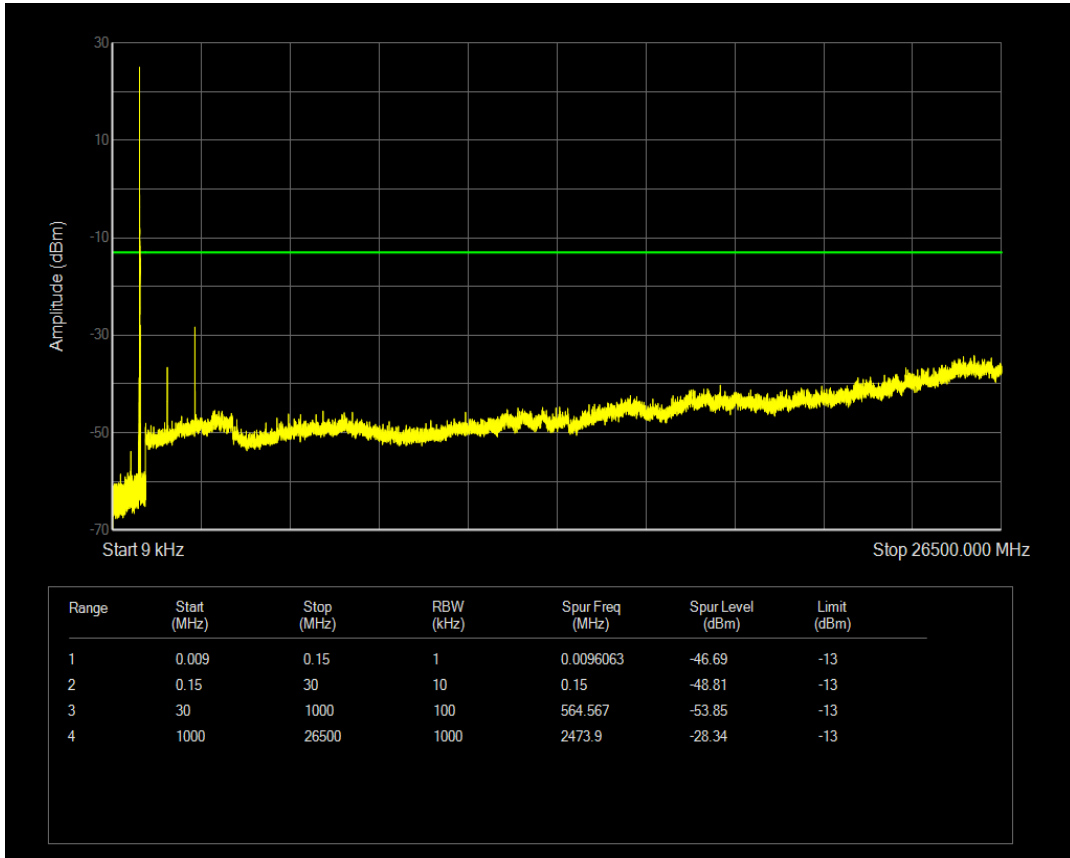

Band5 16QAM BW=5MHz Channel=20525 RB Size=25 Position=#0

Band5 QPSK BW=5MHz Channel=20625 RB Size=1 Position=#0

Band5 QPSK BW=5MHz Channel=20625 RB Size=25 Position=#0

Band5 16QAM BW=5MHz Channel=20625 RB Size=1 Position=#0

Band5 16QAM BW=5MHz Channel=20625 RB Size=25 Position=#0

Band5 QPSK BW=10MHz Channel=20450 RB Size=1 Position=#0

Band5 QPSK BW=10MHz Channel=20450 RB Size=50 Position=#0

Band5 16QAM BW=10MHz Channel=20450 RB Size=1 Position=#0