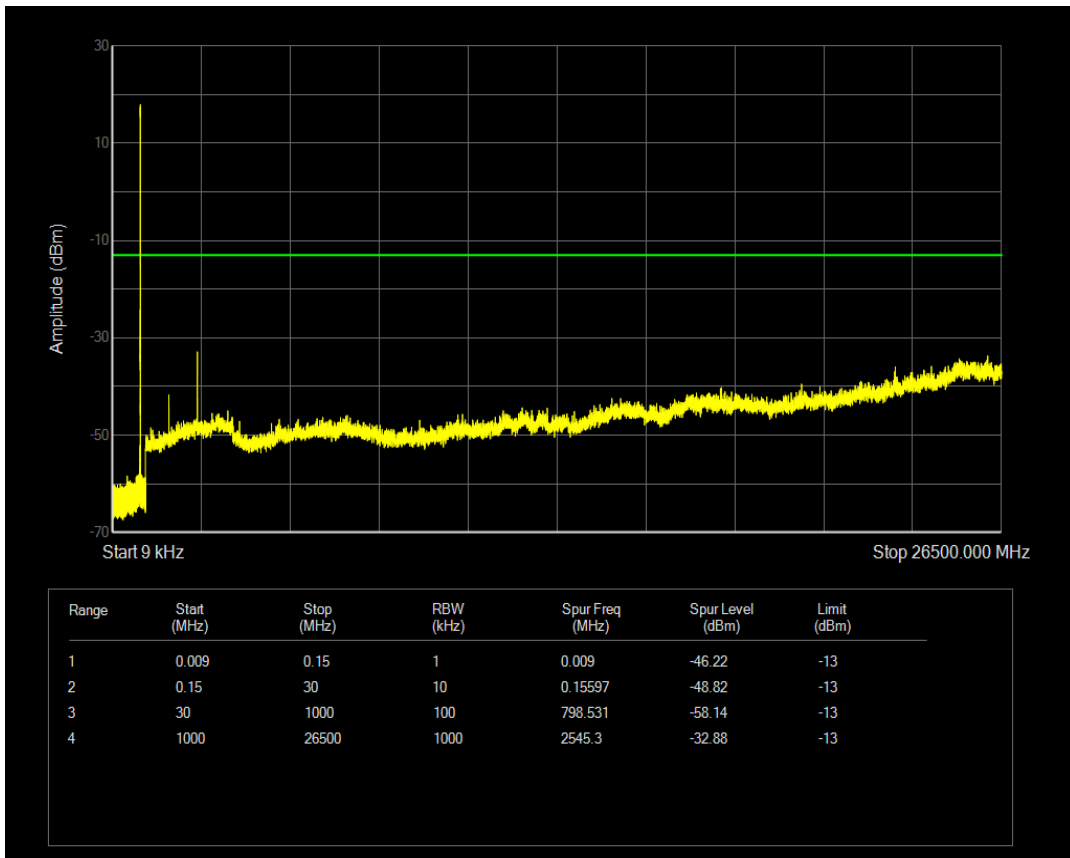

Band5 16QAM BW=1.4MHz Channel=20643 RB Size=6 Position=#0

Band5 QPSK BW=3MHz Channel=20415 RB Size=1 Position=#0