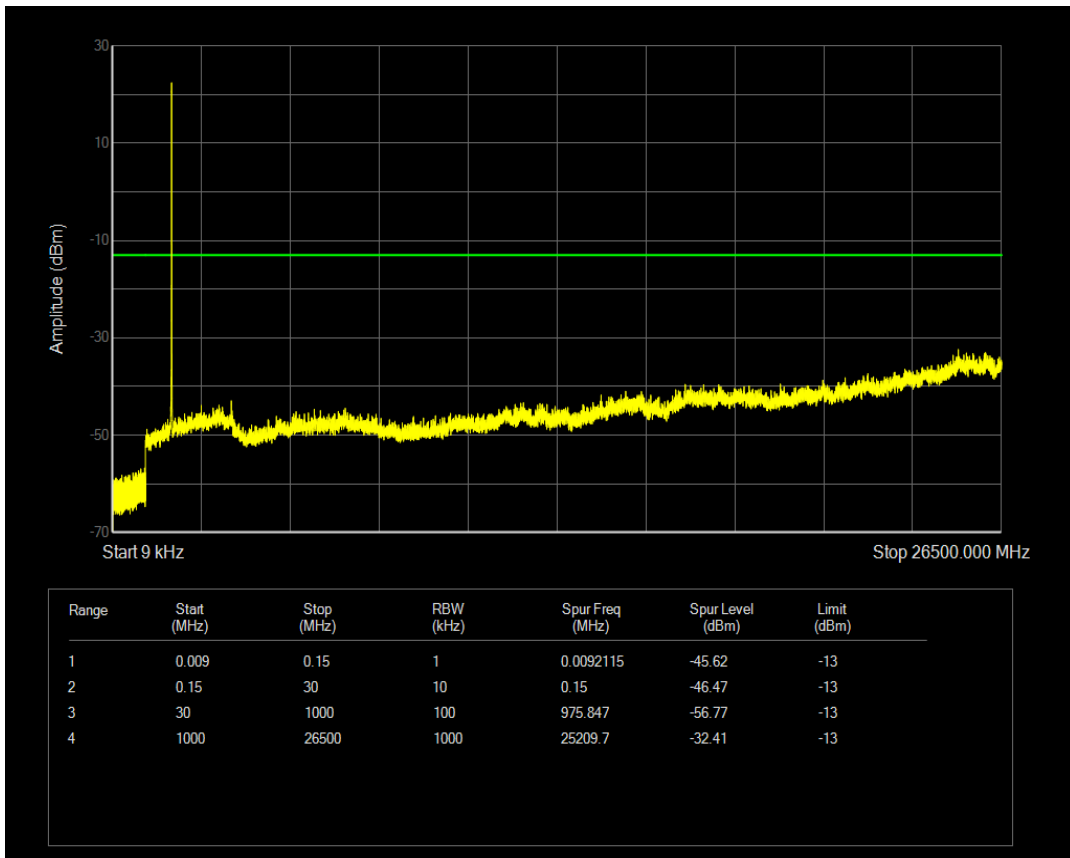

Band66 16QAM BW=5MHz Channel=132647 RB Size=25 Position=#0

Band66 QPSK BW=10MHz Channel=132022 RB Size=1 Position=#0