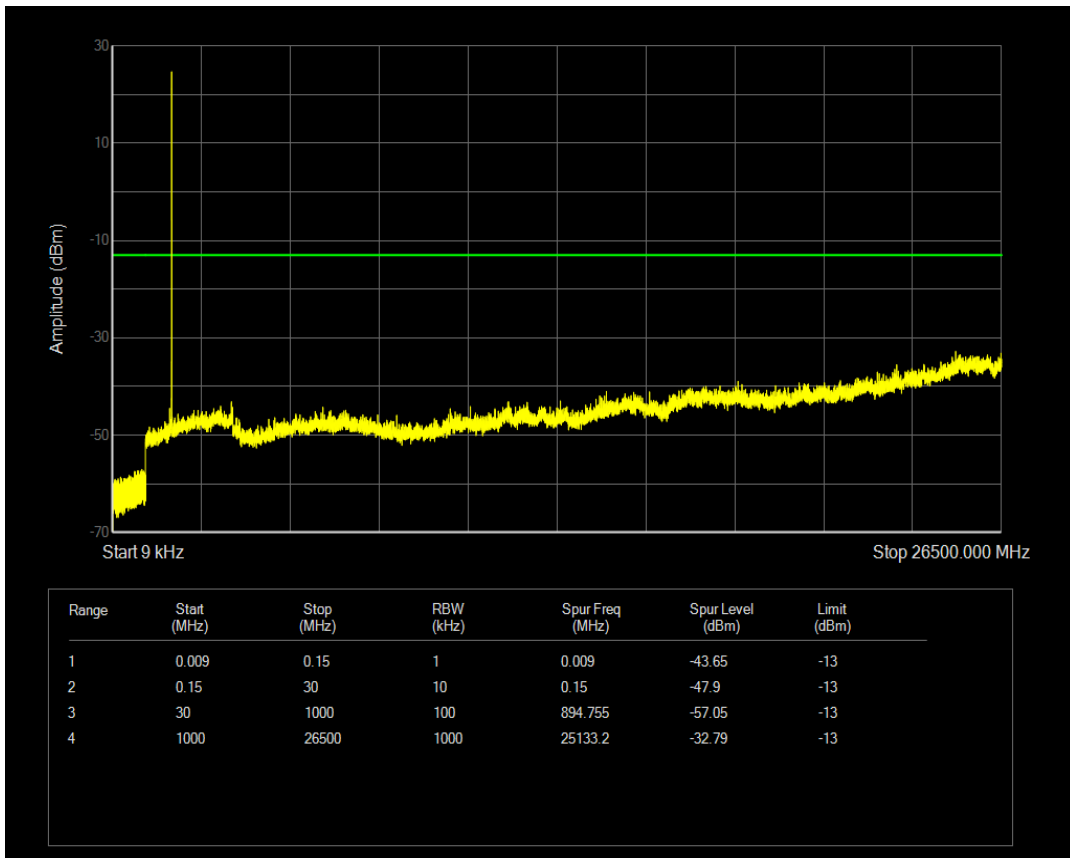

Band66 16QAM BW=1.4MHz Channel=132665 RB Size=6 Position=#0

Band66 QPSK BW=3MHz Channel=131987 RB Size=1 Position=#0