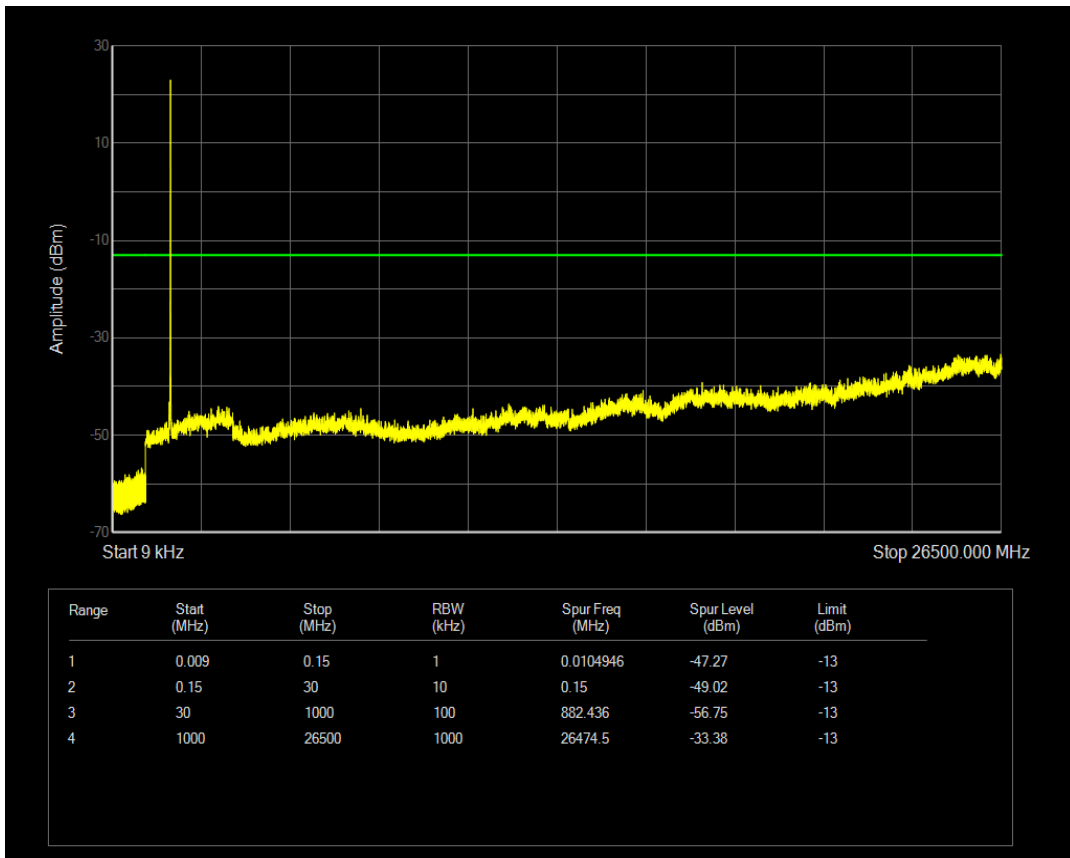

Band66 QPSK BW=3MHz Channel=132322 RB Size=15 Position=#0

Band66 16QAM BW=3MHz Channel=132322 RB Size=1 Position=#0