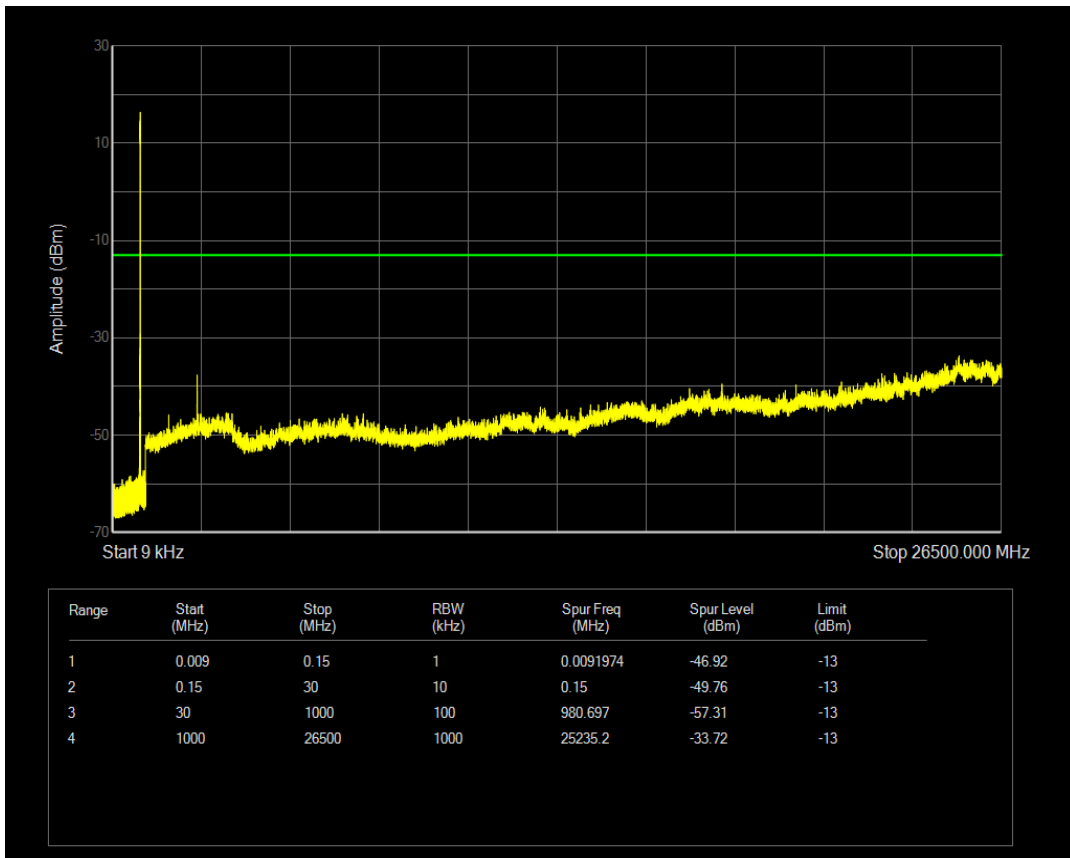

Band5 QPSK BW=5MHz Channel=20625 RB Size=25 Position=#0

Band5 16QAM BW=5MHz Channel=20625 RB Size=1 Position=#0