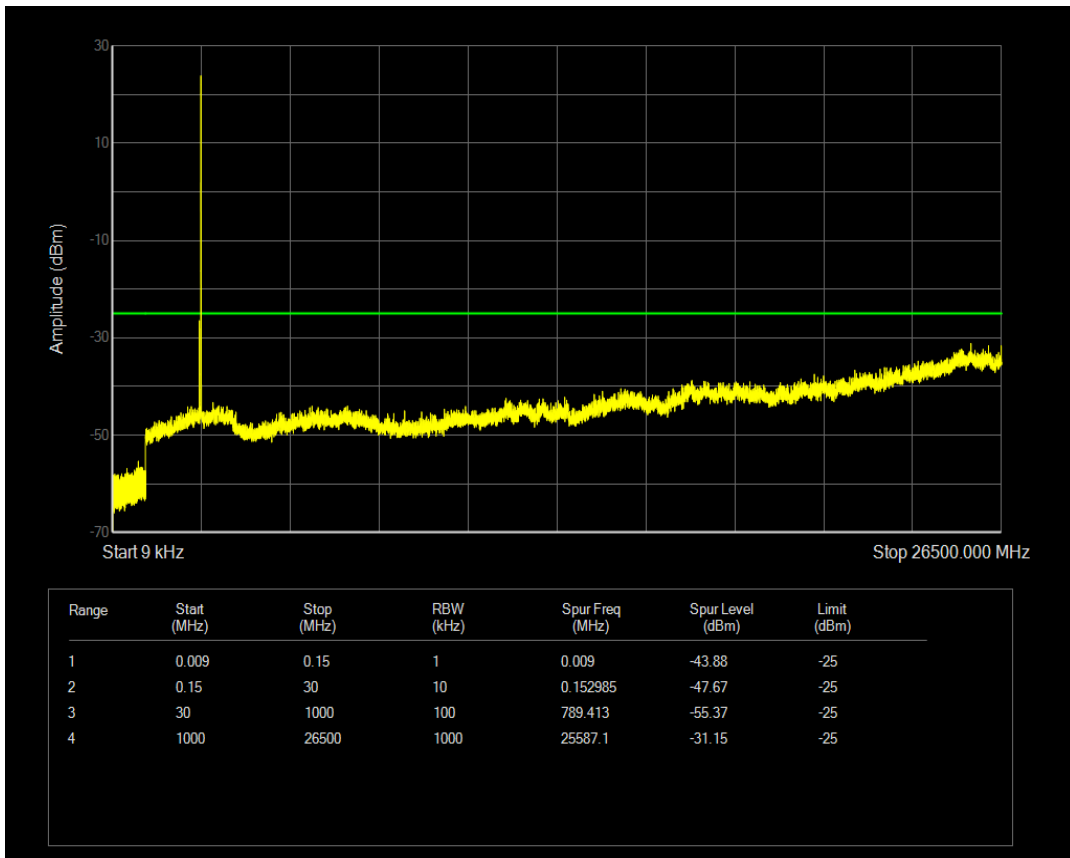

Band41(2535-2655) 16QAM BW=5MHz Channel=41215 RB Size=25 Position=#0

Band41(2535-2655) QPSK BW=10MHz Channel=40090 RB Size=1 Position=#0