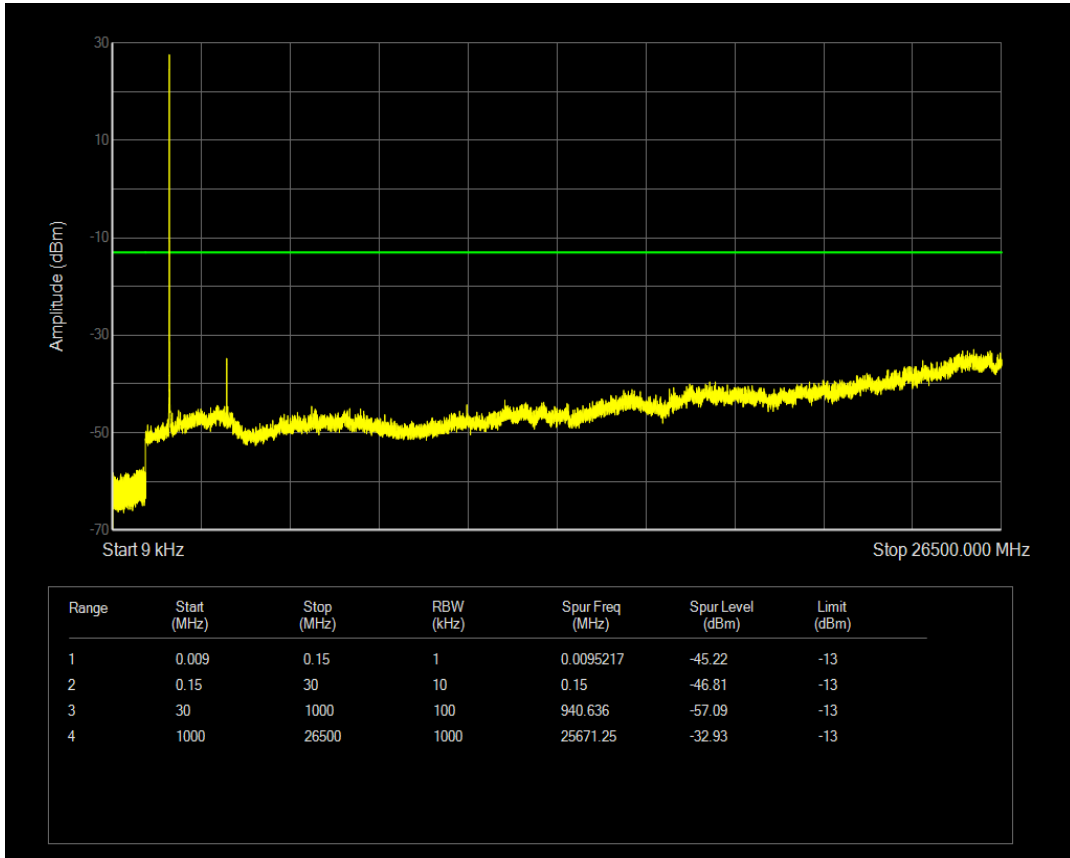

Band66 QPSK BW=3MHz Channel=131987 RB Size=1 Position=#0

Band66 QPSK BW=3MHz Channel=131987 RB Size=15 Position=#0