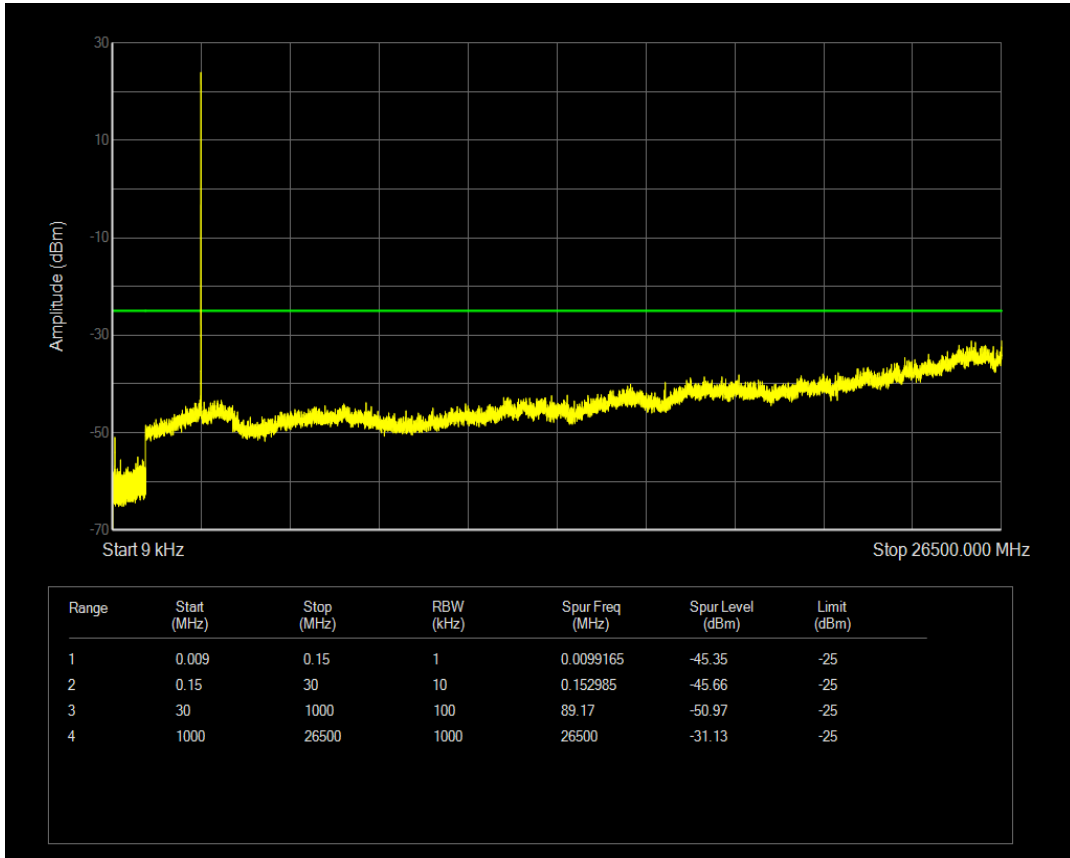

Band41(2535-2655) 16QAM BW=5MHz Channel=41215 RB Size=1 Position=#0

Band41(2535-2655) 16QAM BW=5MHz Channel=41215 RB Size=25 Position=#0