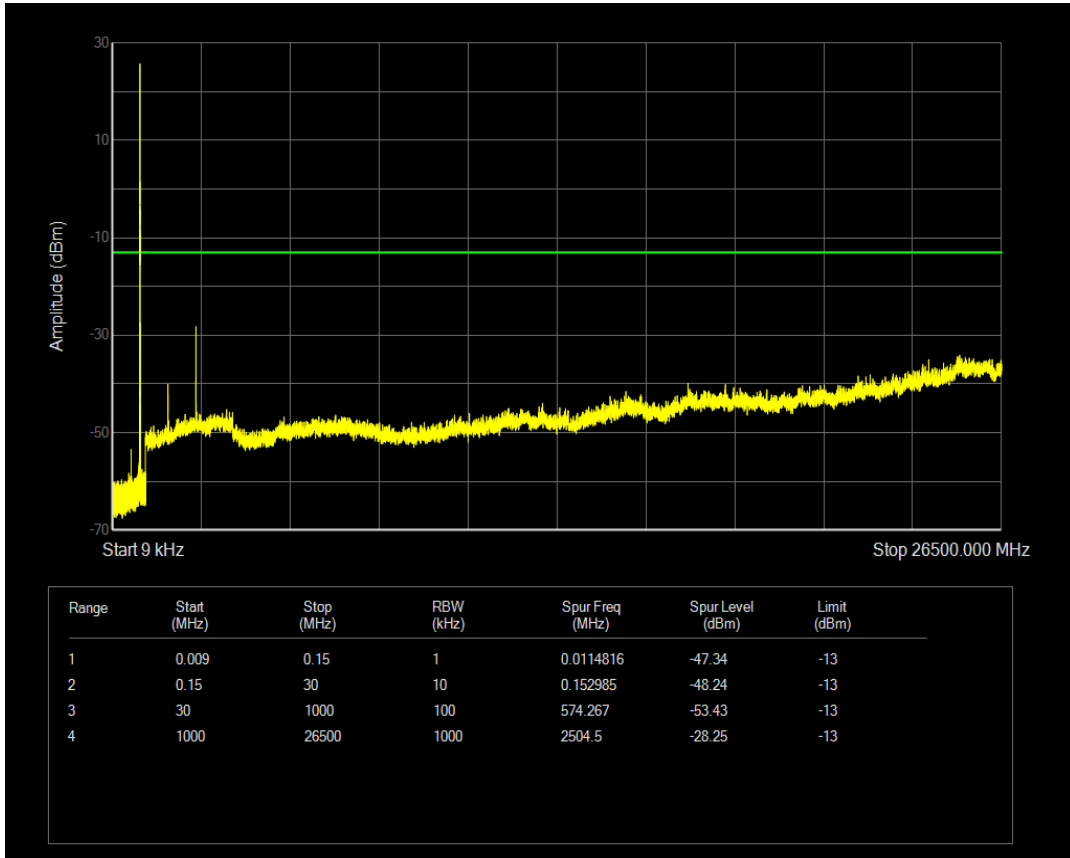

Band5 16QAM BW=5MHz Channel=20425 RB Size=25 Position=#0

Band5 QPSK BW=5MHz Channel=20525 RB Size=1 Position=#0

Band5 QPSK BW=5MHz Channel=20525 RB Size=25 Position=#0

Band5 16QAM BW=5MHz Channel=20525 RB Size=1 Position=#0

Band5 16QAM BW=5MHz Channel=20525 RB Size=25 Position=#0

Band5 QPSK BW=5MHz Channel=20625 RB Size=1 Position=#0

Band5 QPSK BW=5MHz Channel=20625 RB Size=25 Position=#0

Band5 16QAM BW=5MHz Channel=20625 RB Size=1 Position=#0