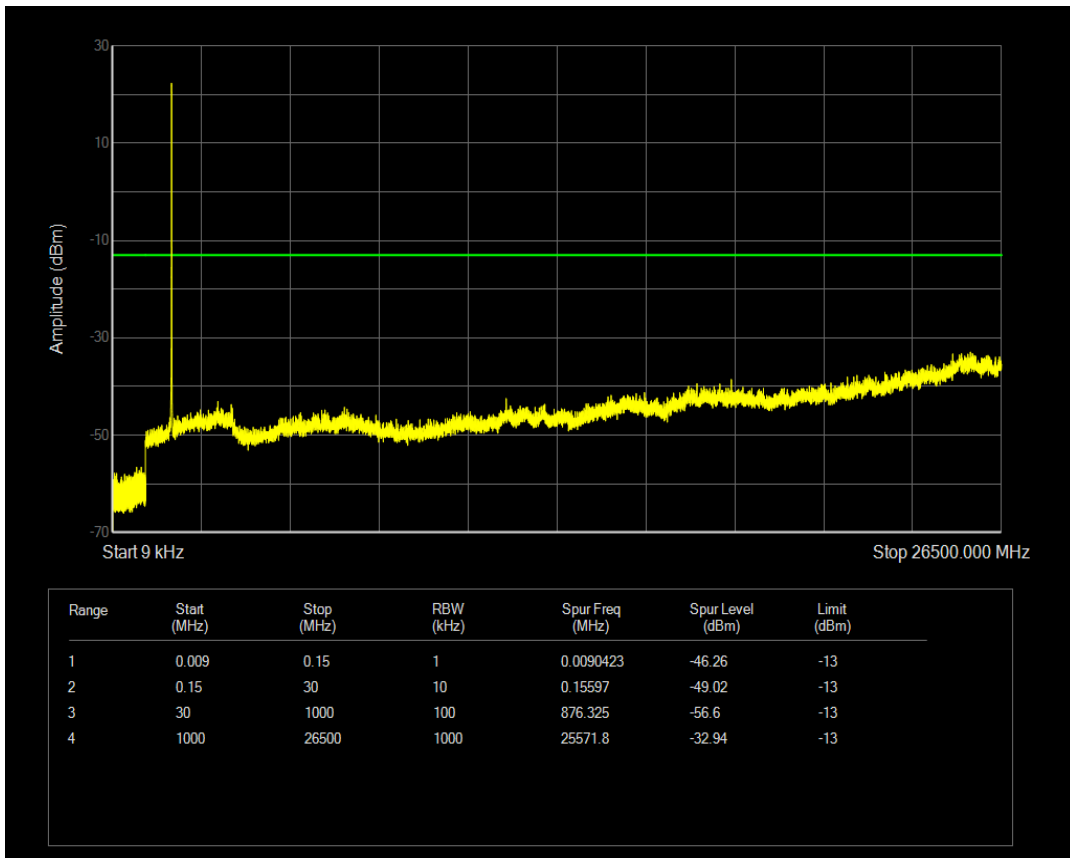

Band66 QPSK BW=5MHz Channel=132647 RB Size=25 Position=#0

Band66 16QAM BW=5MHz Channel=132647 RB Size=1 Position=#0