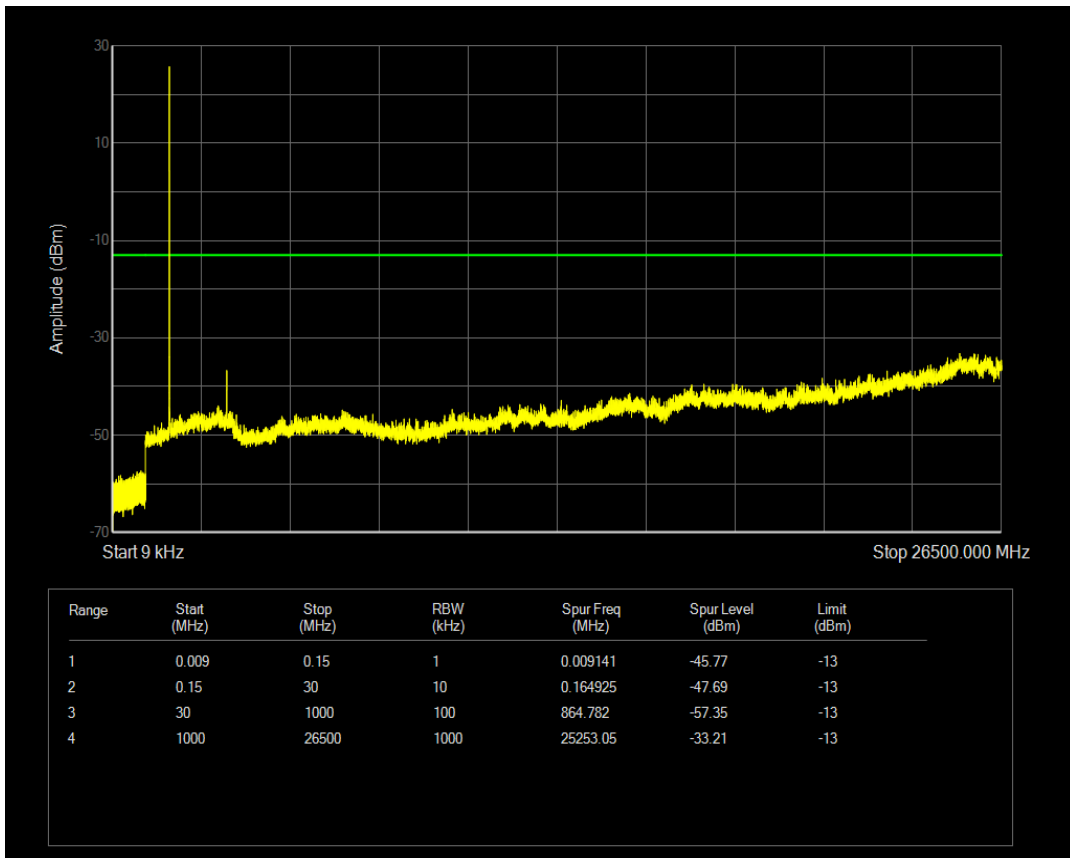

Band66 QPSK BW=1.4MHz Channel=131979 RB Size=6 Position=#0

Band66 16QAM BW=1.4MHz Channel=131979 RB Size=1 Position=#0