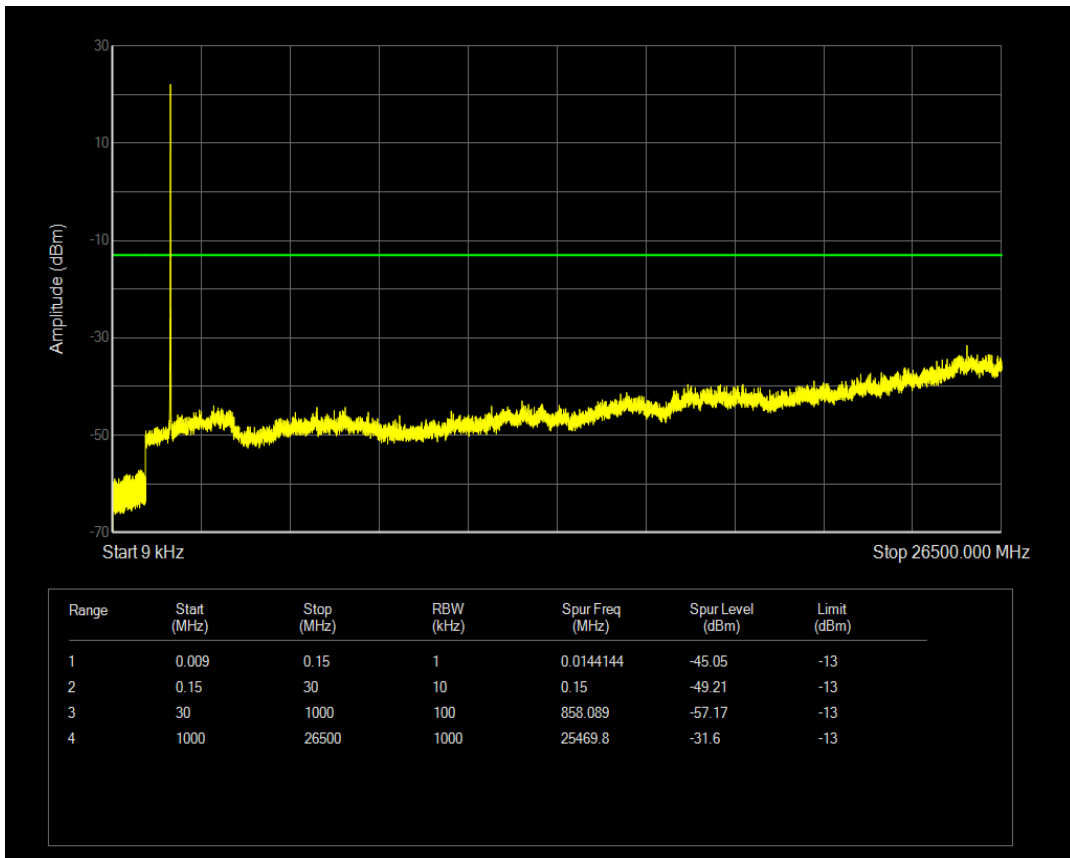

Band66 QPSK BW=5MHz Channel=132322 RB Size=25 Position=#0

Band66 16QAM BW=5MHz Channel=132322 RB Size=1 Position=#0