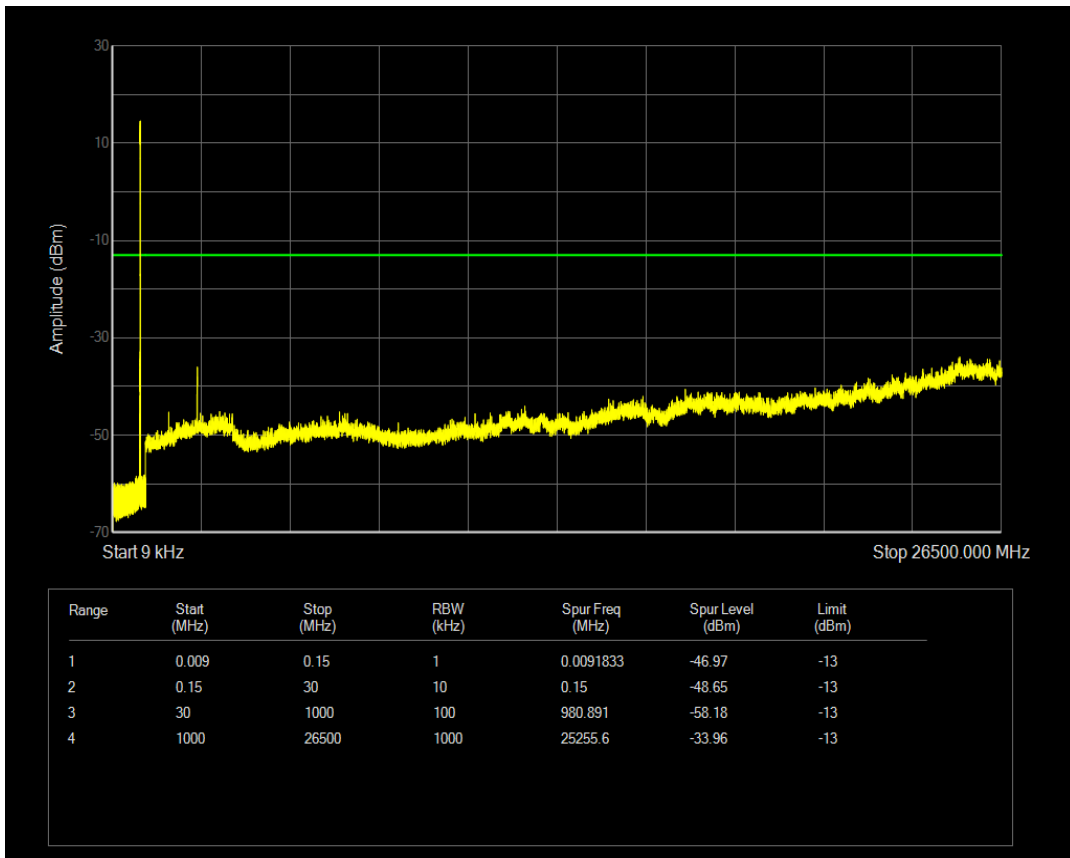

Band5 16QAM BW=5MHz Channel=20525 RB Size=25 Position=#0

Band5 QPSK BW=5MHz Channel=20625 RB Size=1 Position=#0

Band5 QPSK BW=5MHz Channel=20625 RB Size=25 Position=#0

Band5 16QAM BW=5MHz Channel=20625 RB Size=1 Position=#0

Band5 16QAM BW=5MHz Channel=20625 RB Size=25 Position=#0

Band5 QPSK BW=10MHz Channel=20450 RB Size=1 Position=#0

Band5 QPSK BW=10MHz Channel=20450 RB Size=50 Position=#0

Band5 16QAM BW=10MHz Channel=20450 RB Size=1 Position=#0