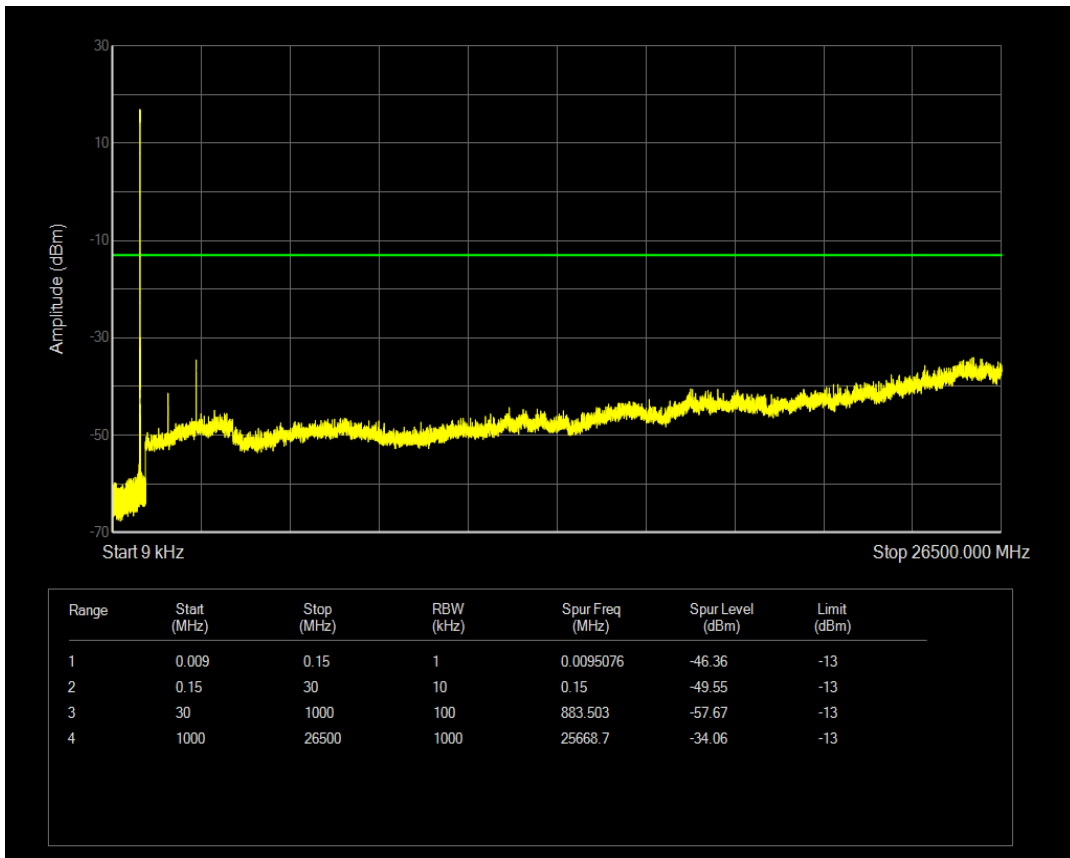

Band5 QPSK BW=3MHz Channel=20525 RB Size=15 Position=#0

Band5 16QAM BW=3MHz Channel=20525 RB Size=1 Position=#0