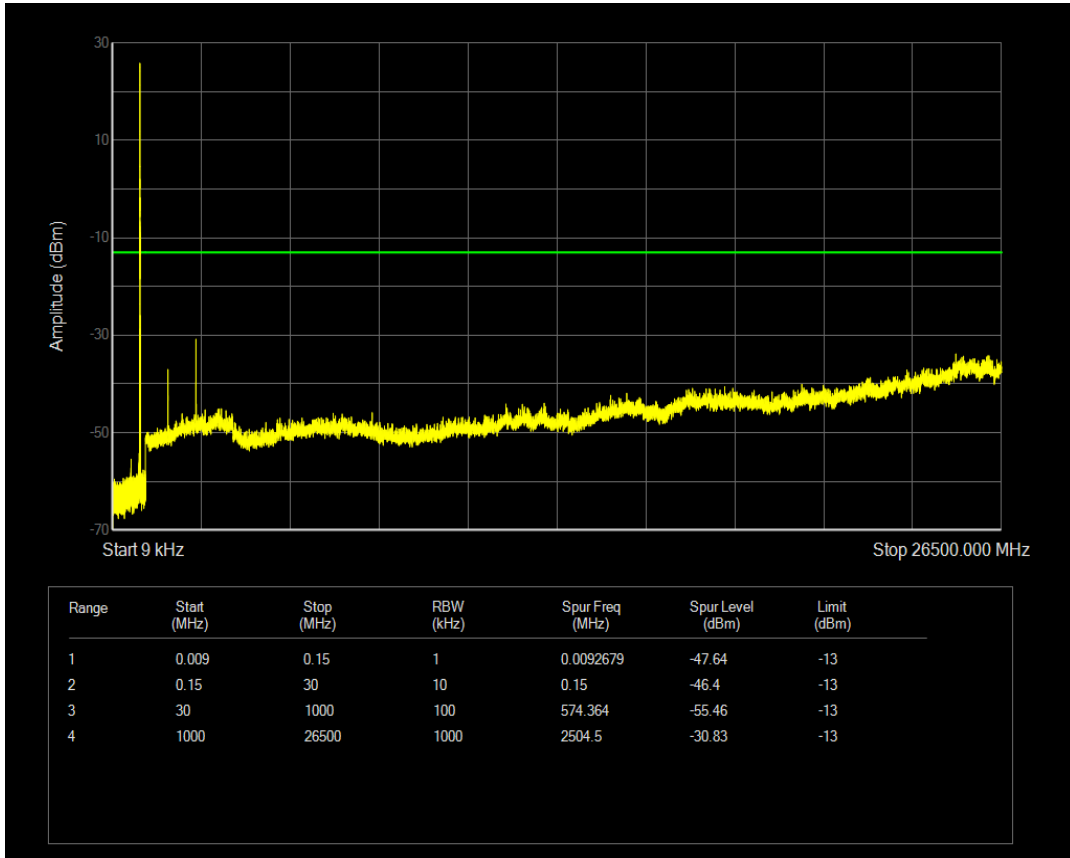

Band5 16QAM BW=3MHz Channel=20635 RB Size=15 Position=#0

Band5 QPSK BW=5MHz Channel=20425 RB Size=1 Position=#0

Band5 QPSK BW=5MHz Channel=20425 RB Size=25 Position=#0

Band5 16QAM BW=5MHz Channel=20425 RB Size=1 Position=#0

Band5 16QAM BW=5MHz Channel=20425 RB Size=25 Position=#0

Band5 QPSK BW=5MHz Channel=20525 RB Size=1 Position=#0

Band5 QPSK BW=5MHz Channel=20525 RB Size=25 Position=#0

Band5 16QAM BW=5MHz Channel=20525 RB Size=1 Position=#0