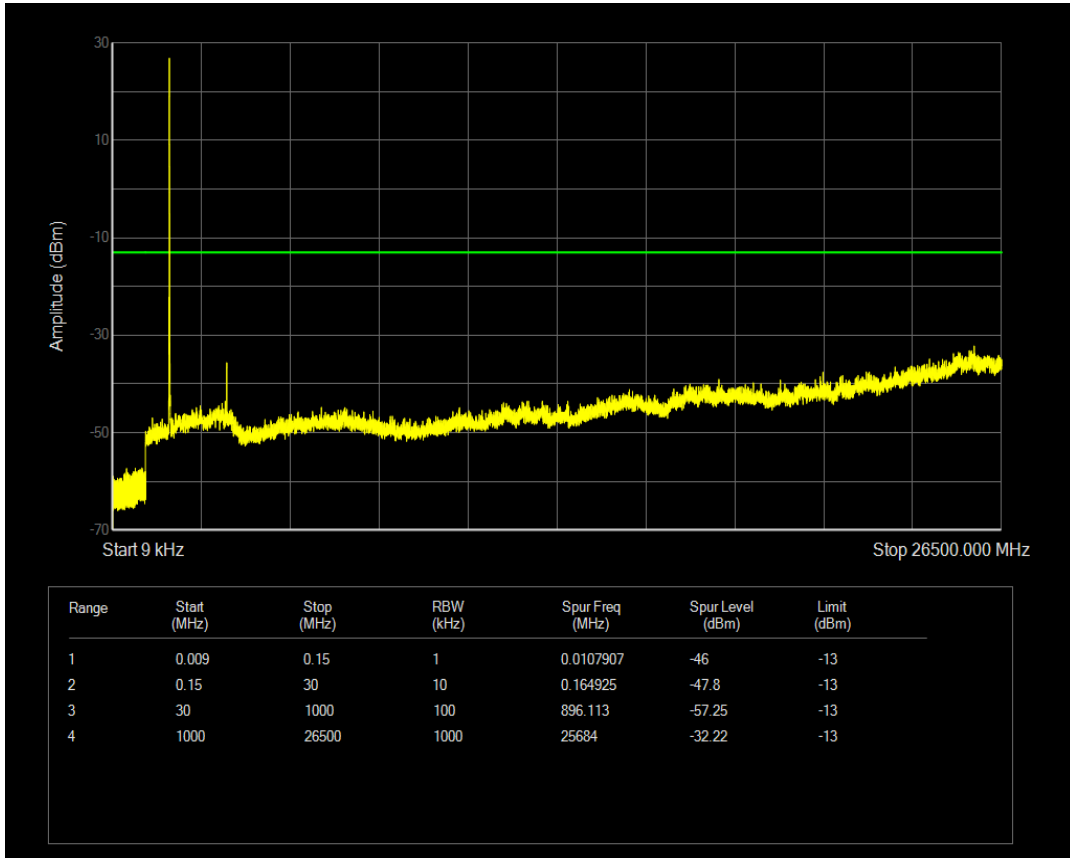

Band66 QPSK BW=10MHz Channel=132022 RB Size=1 Position=#0

Band66 QPSK BW=10MHz Channel=132022 RB Size=50 Position=#0