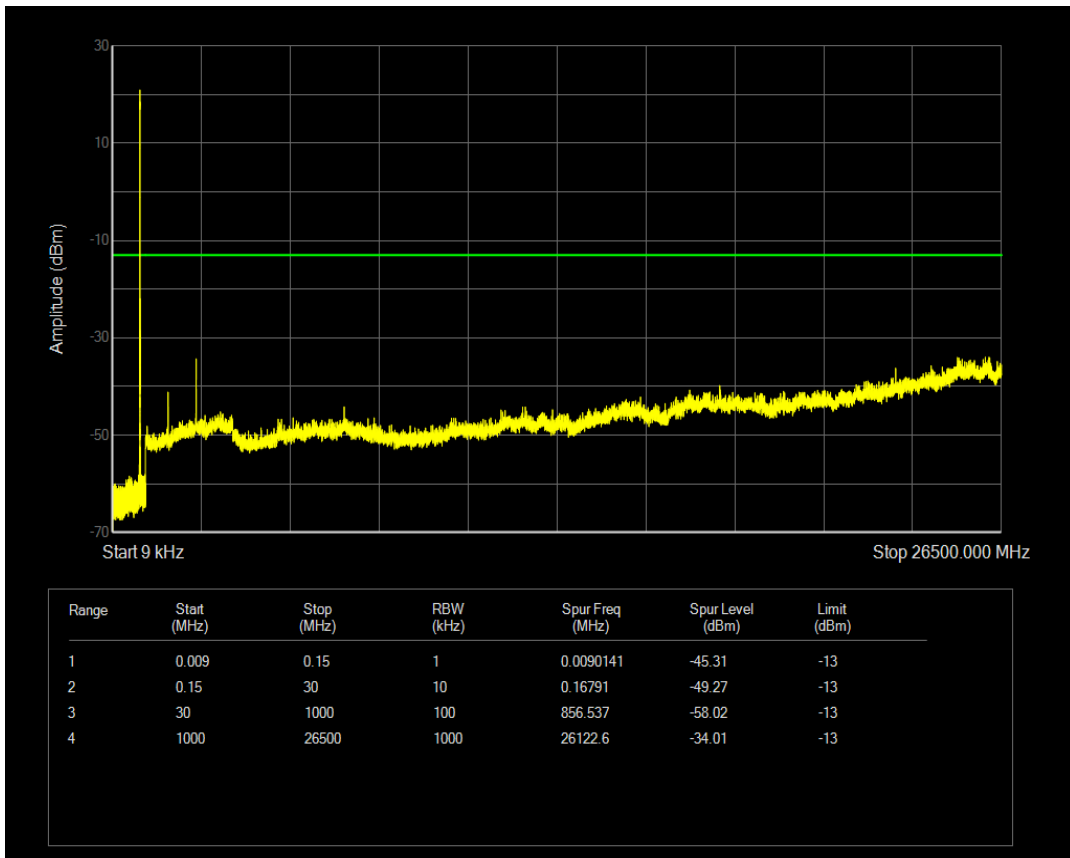

Band5 16QAM BW=1.4MHz Channel=20525 RB Size=6 Position=#0

Band5 QPSK BW=1.4MHz Channel=20643 RB Size=1 Position=#0