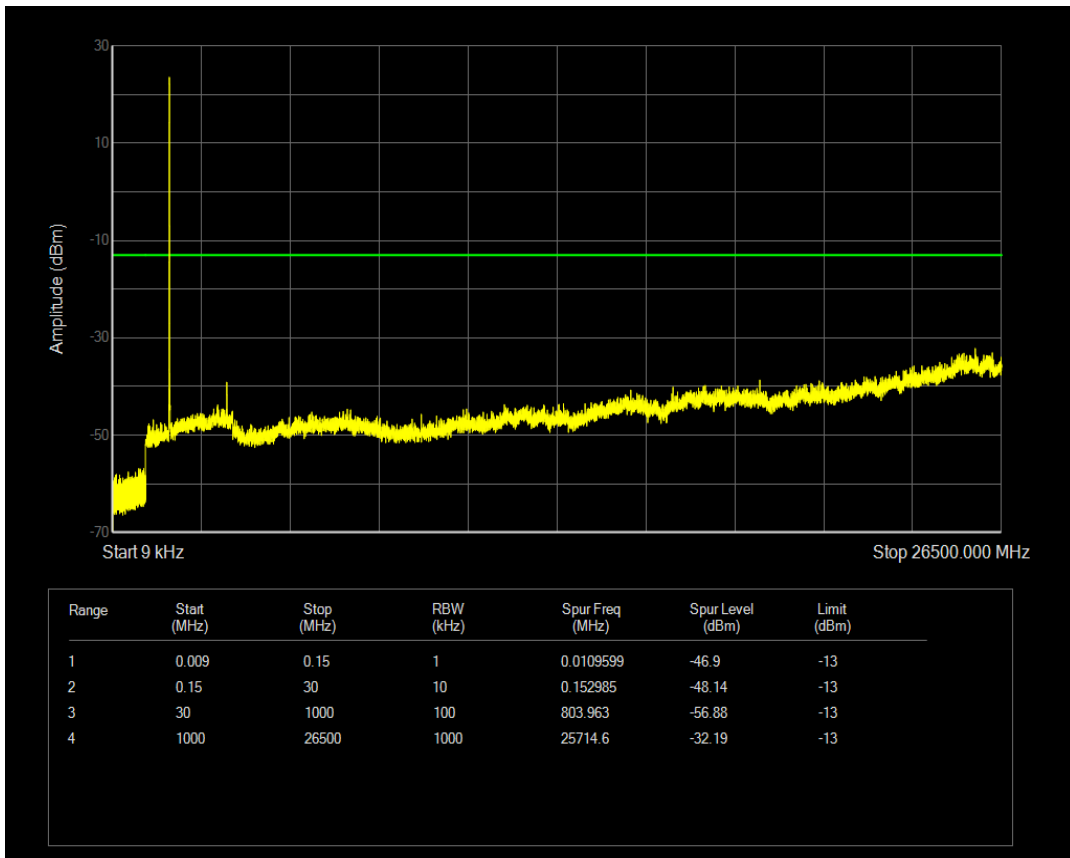

Band66 16QAM BW=3MHz Channel=131987 RB Size=15 Position=#0

Band66 QPSK BW=3MHz Channel=132322 RB Size=1 Position=#0