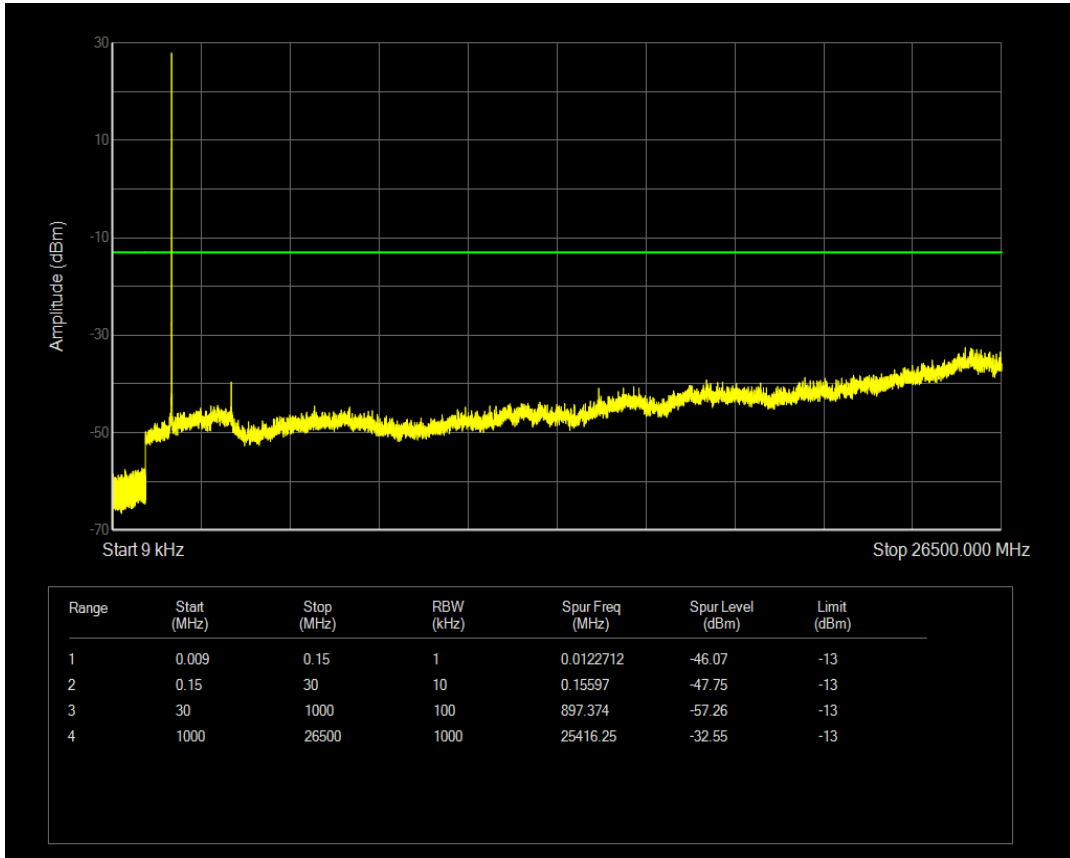

Band66 16QAM BW=3MHz Channel=132322 RB Size=15 Position=#0

Band66 QPSK BW=3MHz Channel=132657 RB Size=1 Position=#0

Band66 QPSK BW=3MHz Channel=132657 RB Size=15 Position=#0

Band66 16QAM BW=3MHz Channel=132657 RB Size=1 Position=#0