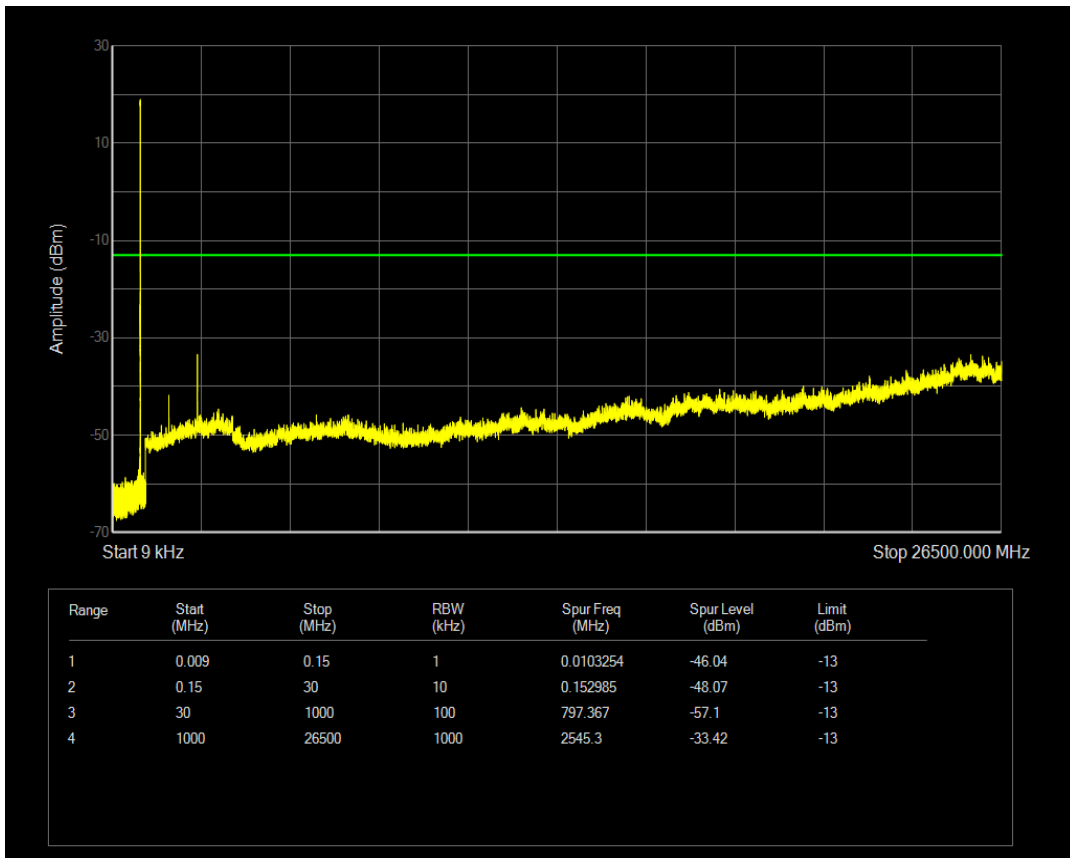

Band5 QPSK BW=1.4MHz Channel=20643 RB Size=6 Position=#0

Band5 16QAM BW=1.4MHz Channel=20643 RB Size=1 Position=#0