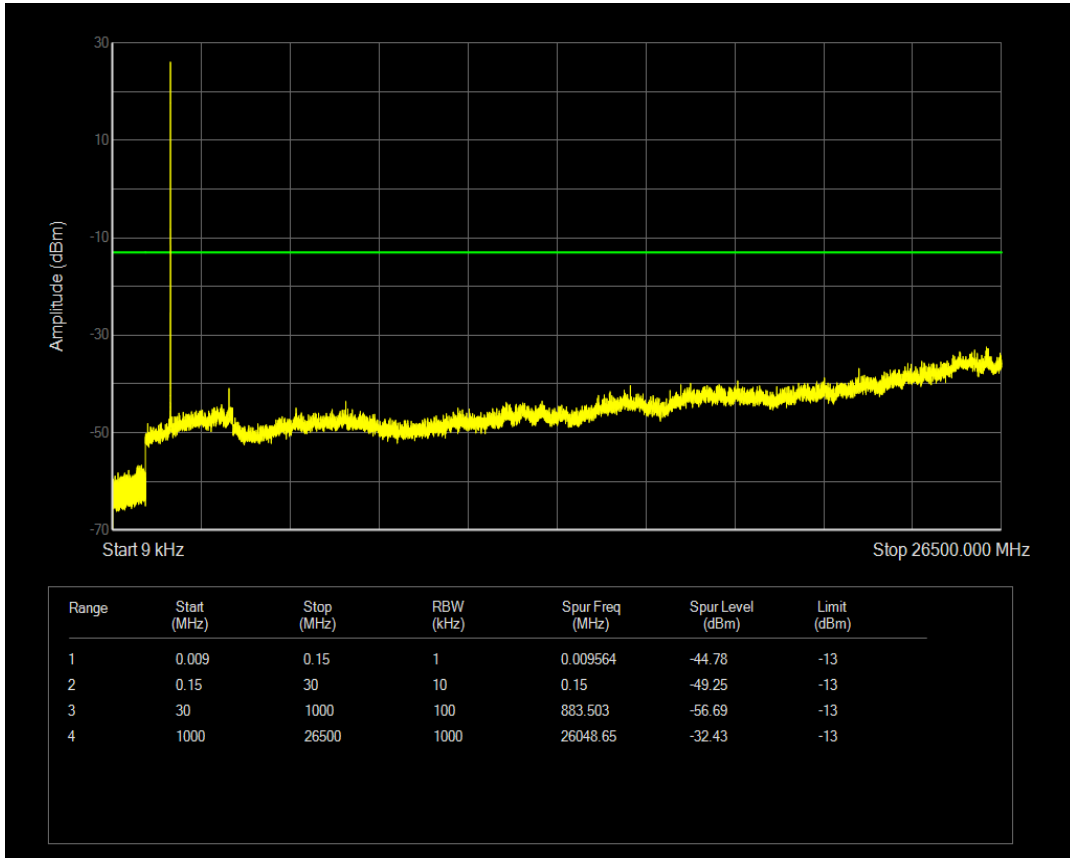

Band66 16QAM BW=1.4MHz Channel=131979 RB Size=6 Position=#0

Band66 QPSK BW=1.4MHz Channel=132322 RB Size=1 Position=#0

Band66 QPSK BW=1.4MHz Channel=132322 RB Size=6 Position=#0

Band66 16QAM BW=1.4MHz Channel=132322 RB Size=1 Position=#0