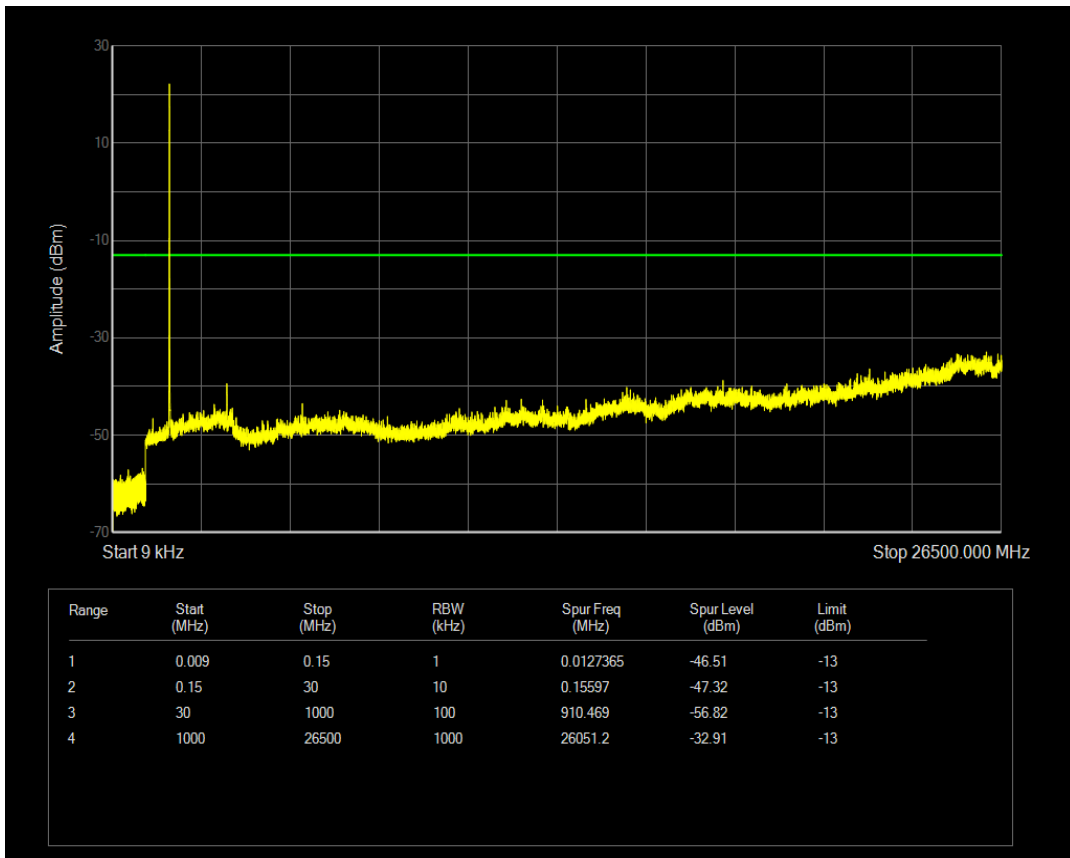

Band66 QPSK BW=5MHz Channel=131997 RB Size=25 Position=#0

Band66 16QAM BW=5MHz Channel=131997 RB Size=1 Position=#0