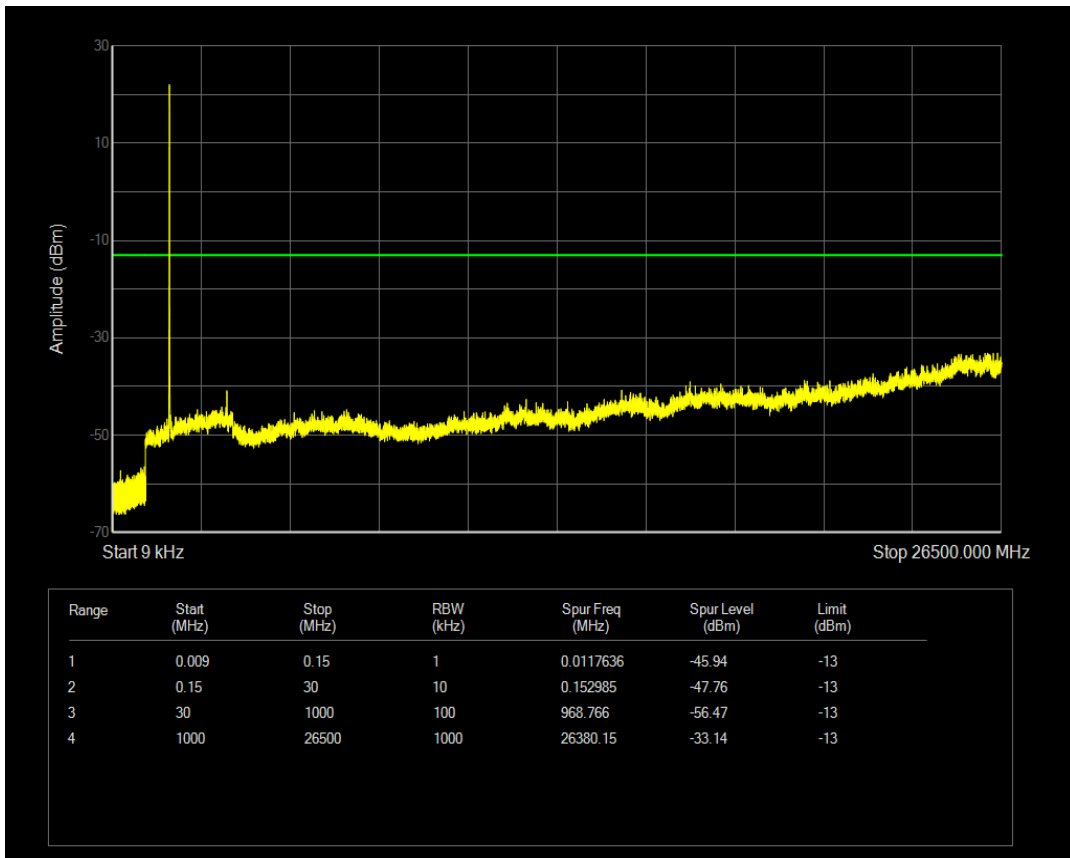

Band66 16QAM BW=5MHz Channel=131997 RB Size=25 Position=#0

Band66 QPSK BW=5MHz Channel=132322 RB Size=1 Position=#0