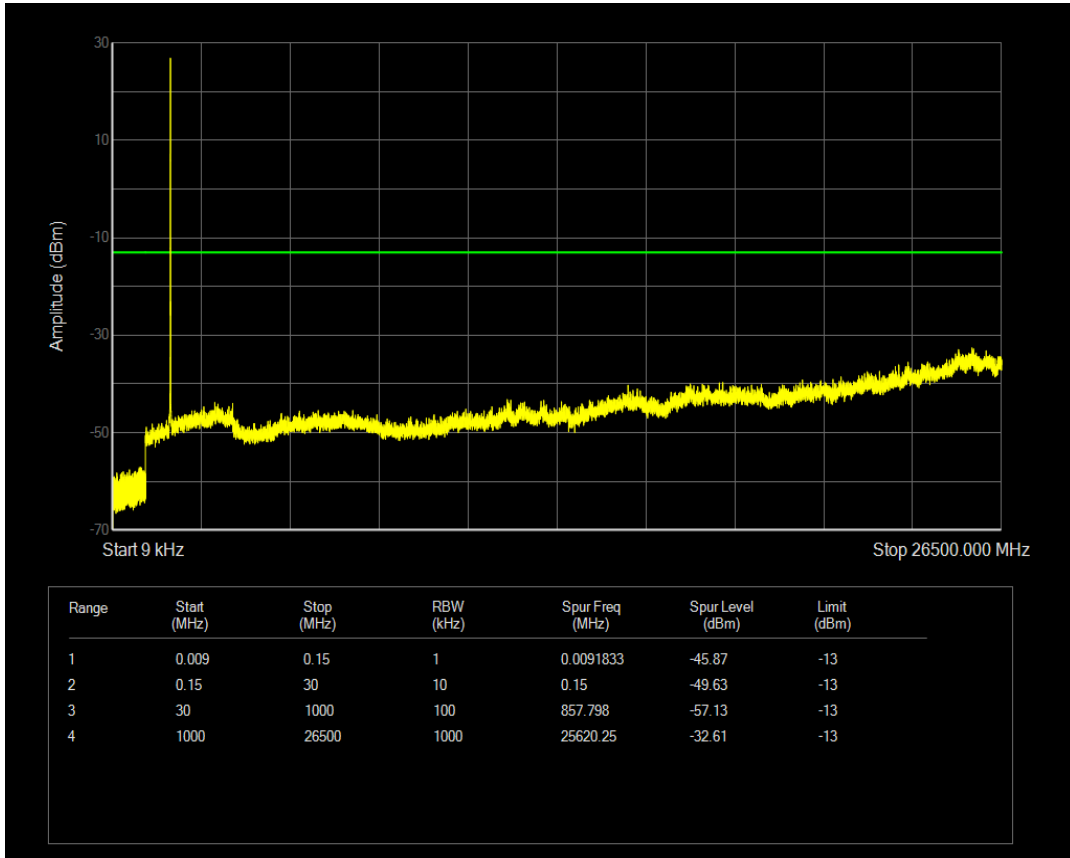

Band66 16QAM BW=5MHz Channel=131997 RB Size=25 Position=#0

Band66 QPSK BW=5MHz Channel=132322 RB Size=1 Position=#0

Band66 QPSK BW=5MHz Channel=132322 RB Size=25 Position=#0

Band66 16QAM BW=5MHz Channel=132322 RB Size=1 Position=#0