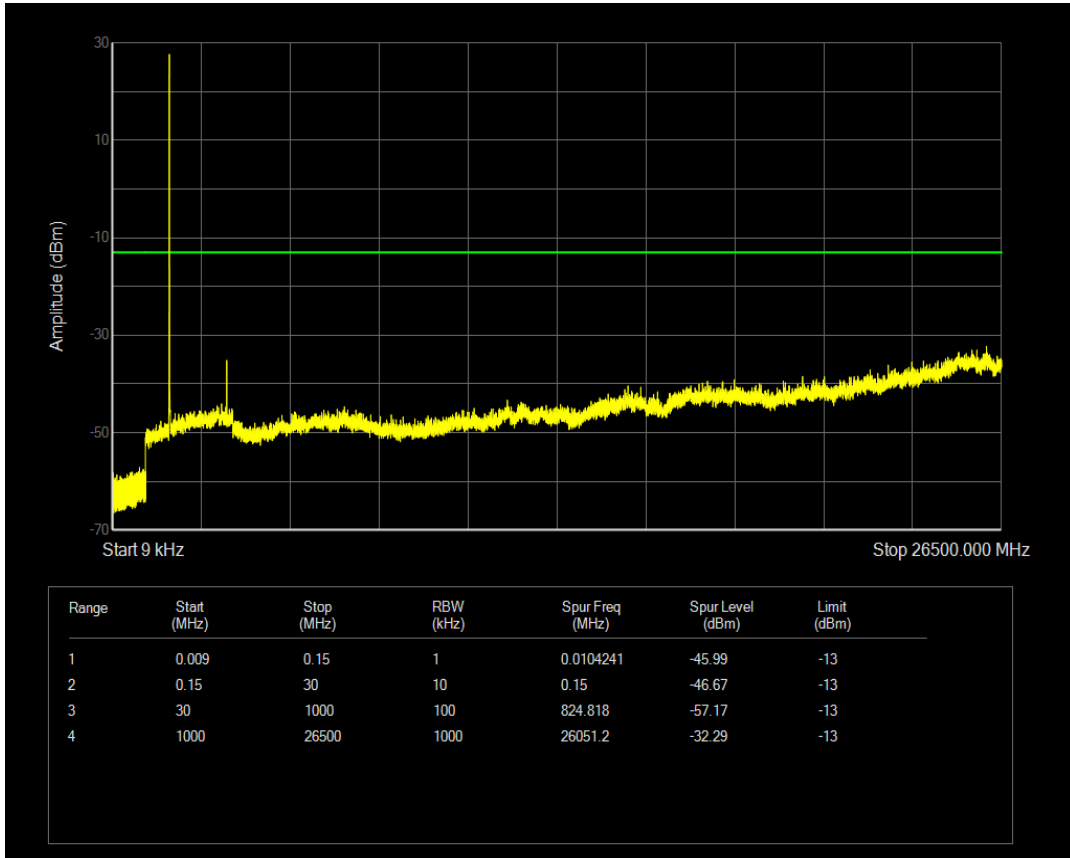

Band66 16QAM BW=3MHz Channel=132657 RB Size=15 Position=#0

Band66 QPSK BW=5MHz Channel=131997 RB Size=1 Position=#0

Band66 QPSK BW=5MHz Channel=131997 RB Size=25 Position=#0

Band66 16QAM BW=5MHz Channel=131997 RB Size=1 Position=#0