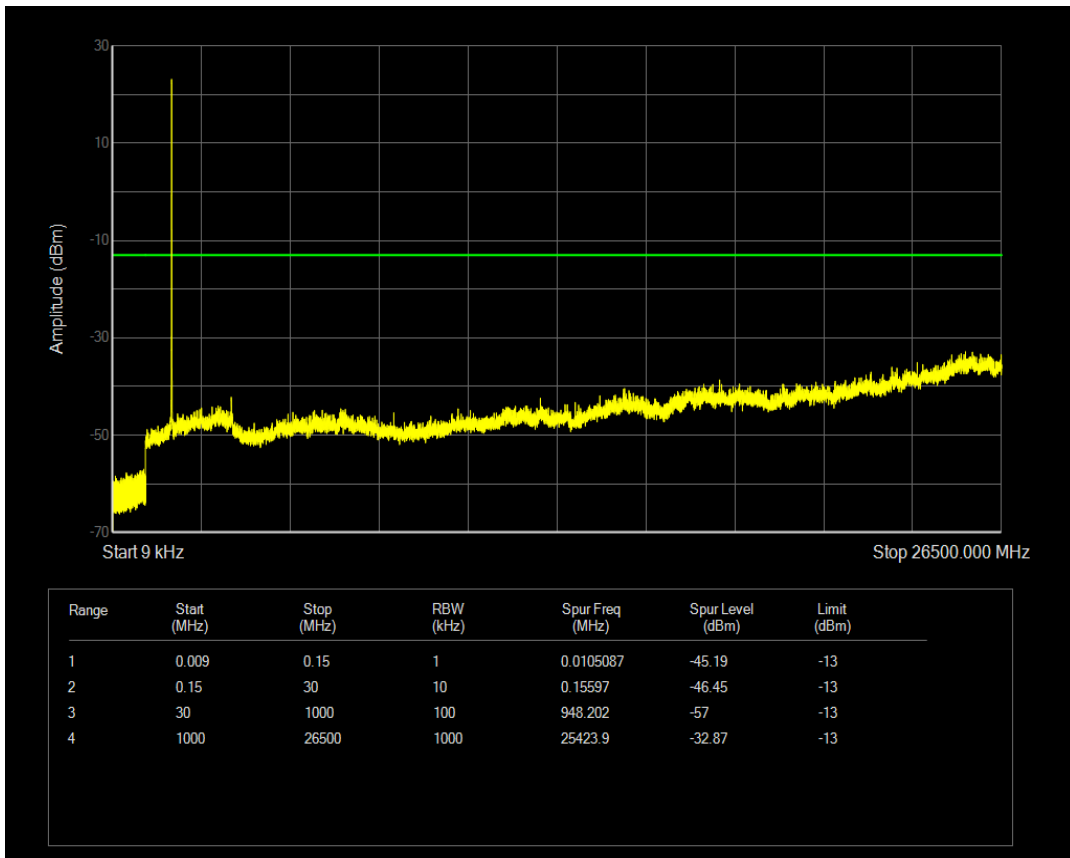

Band66 16QAM BW=3MHz Channel=132322 RB Size=15 Position=#0

Band66 QPSK BW=3MHz Channel=132657 RB Size=1 Position=#0

Band66 QPSK BW=3MHz Channel=132657 RB Size=15 Position=#0

Band66 16QAM BW=3MHz Channel=132657 RB Size=1 Position=#0