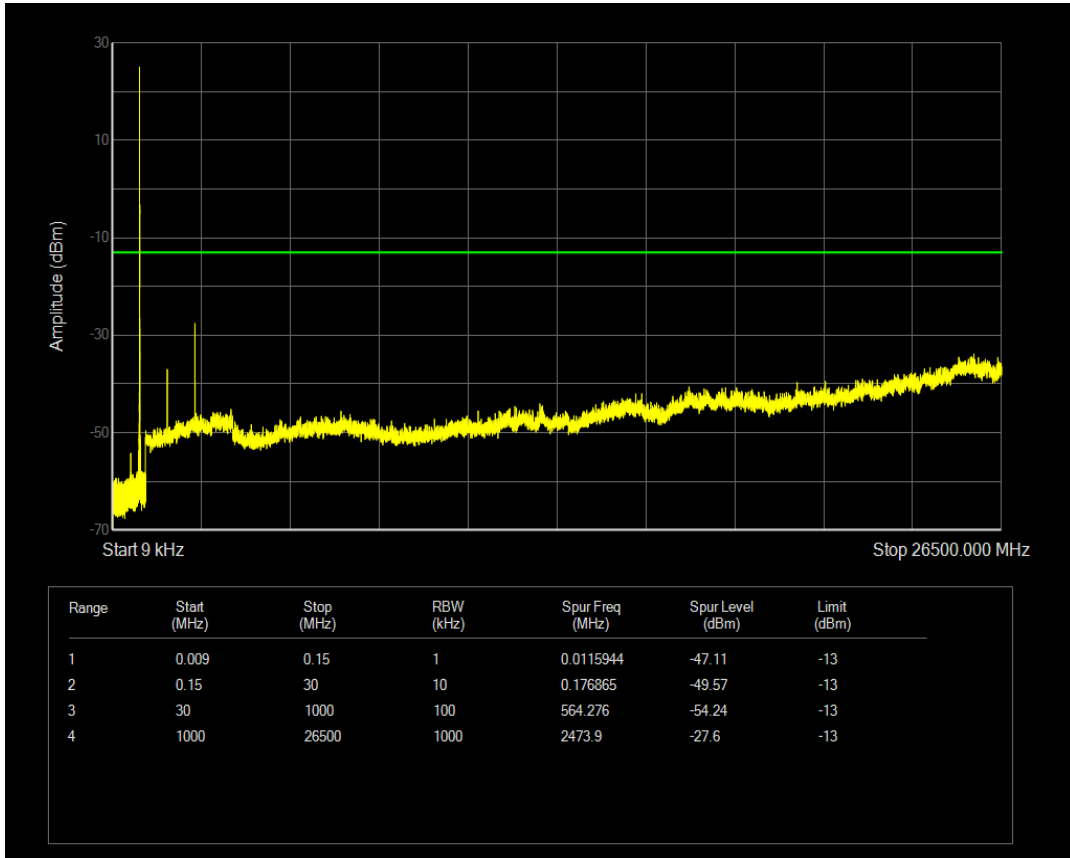

Band5 QPSK BW=3MHz Channel=20415 RB Size=1 Position=#0

Band5 QPSK BW=3MHz Channel=20415 RB Size=15 Position=#0