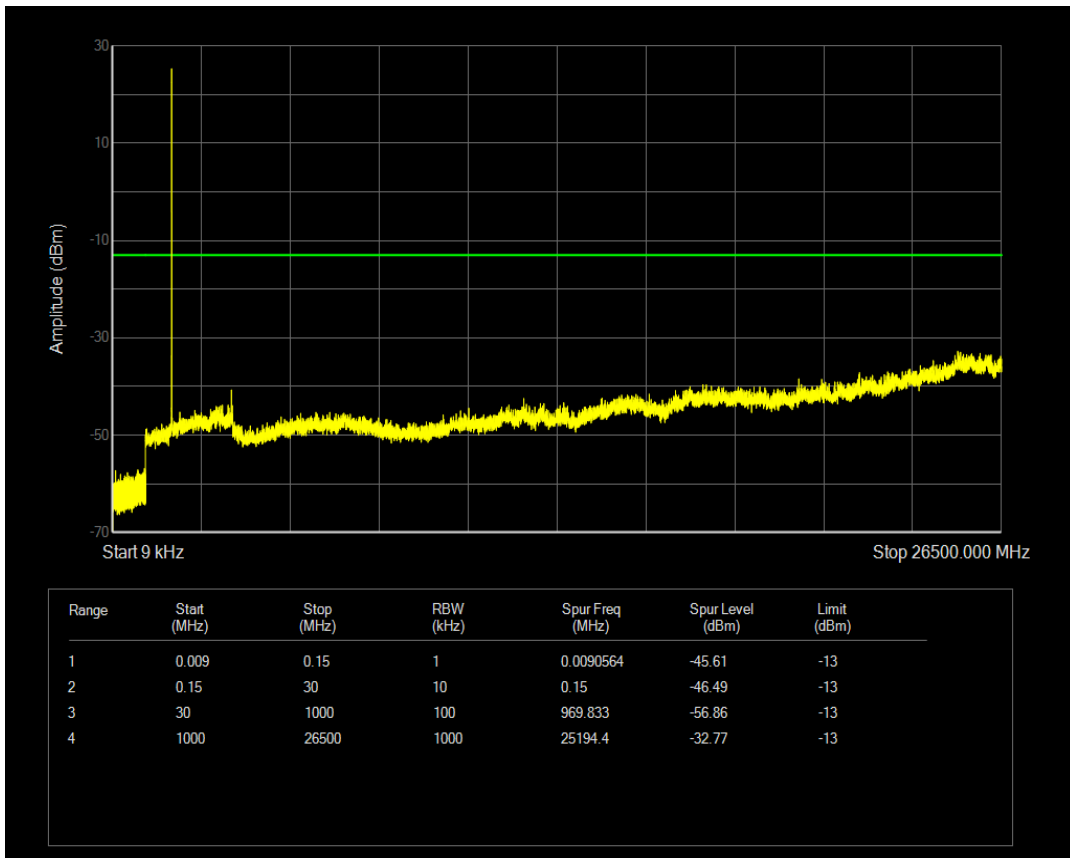

Band66 QPSK BW=1.4MHz Channel=132665 RB Size=6 Position=#0

Band66 16QAM BW=1.4MHz Channel=132665 RB Size=1 Position=#0