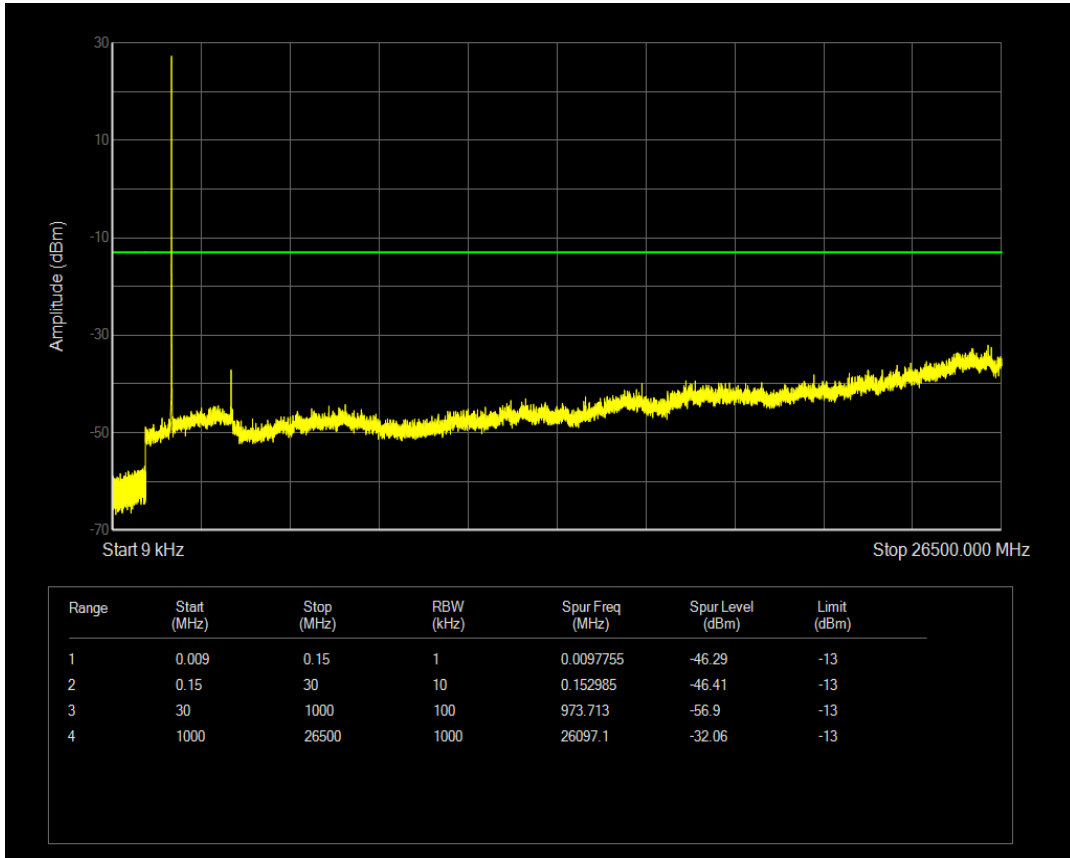

Band66 QPSK BW=5MHz Channel=132647 RB Size=1 Position=#0

Band66 QPSK BW=5MHz Channel=132647 RB Size=25 Position=#0