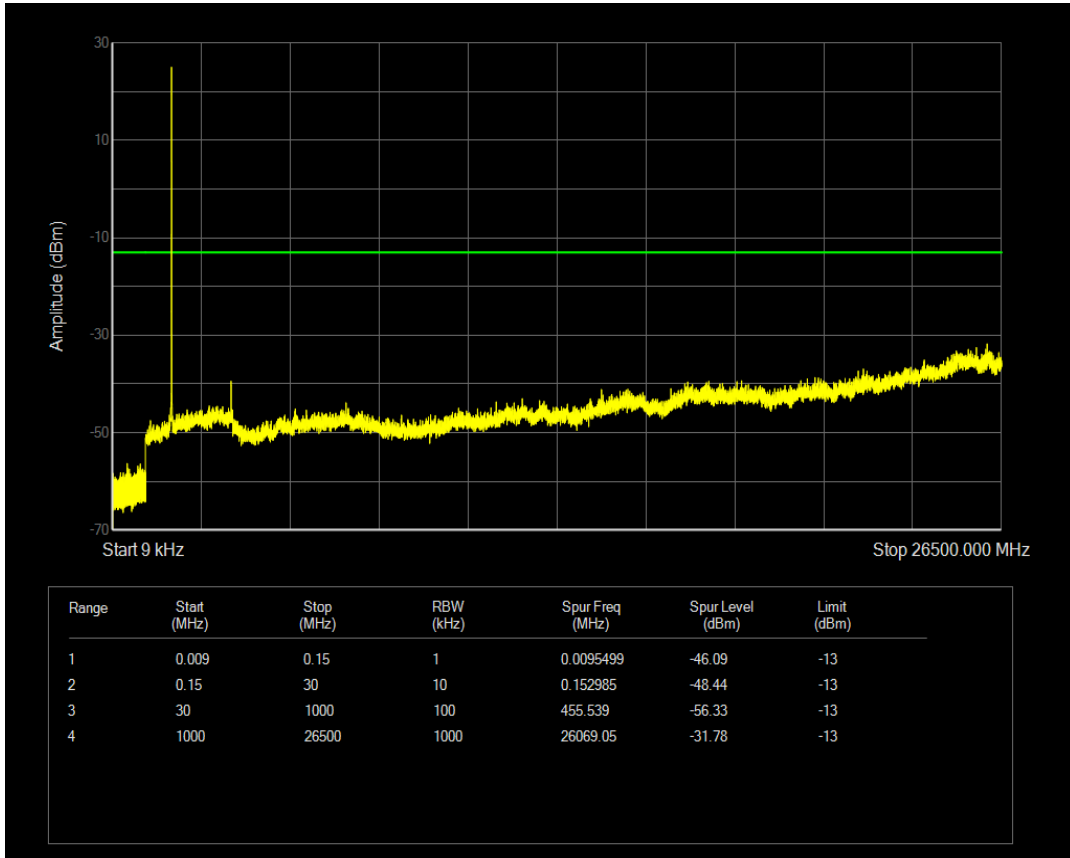

Band66 16QAM BW=5MHz Channel=132322 RB Size=25 Position=#0

Band66 QPSK BW=5MHz Channel=132647 RB Size=1 Position=#0

Band66 QPSK BW=5MHz Channel=132647 RB Size=25 Position=#0

Band66 16QAM BW=5MHz Channel=132647 RB Size=1 Position=#0