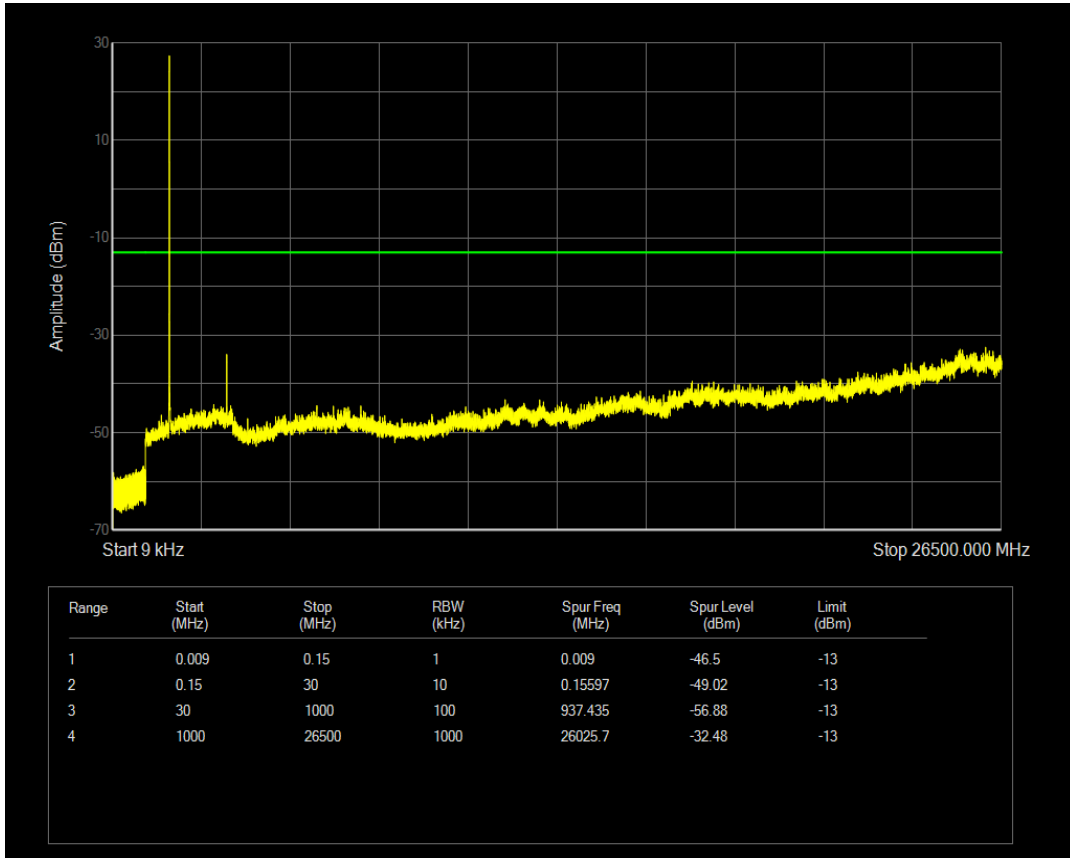

Band66 16QAM BW=1.4MHz Channel=132665 RB Size=6 Position=#0

Band66 QPSK BW=3MHz Channel=131987 RB Size=1 Position=#0

Band66 QPSK BW=3MHz Channel=131987 RB Size=15 Position=#0

Band66 16QAM BW=3MHz Channel=131987 RB Size=1 Position=#0