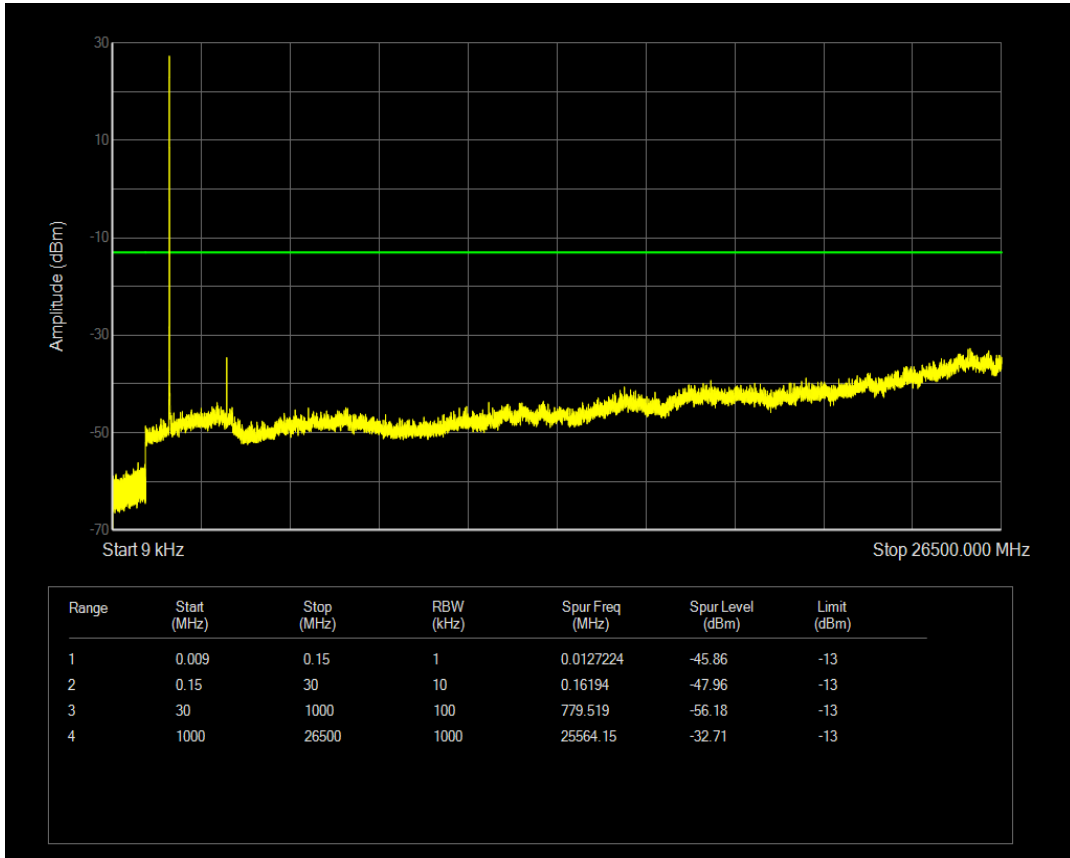

Band66 QPSK BW=5MHz Channel=131997 RB Size=1 Position=#0

Band66 QPSK BW=5MHz Channel=131997 RB Size=25 Position=#0