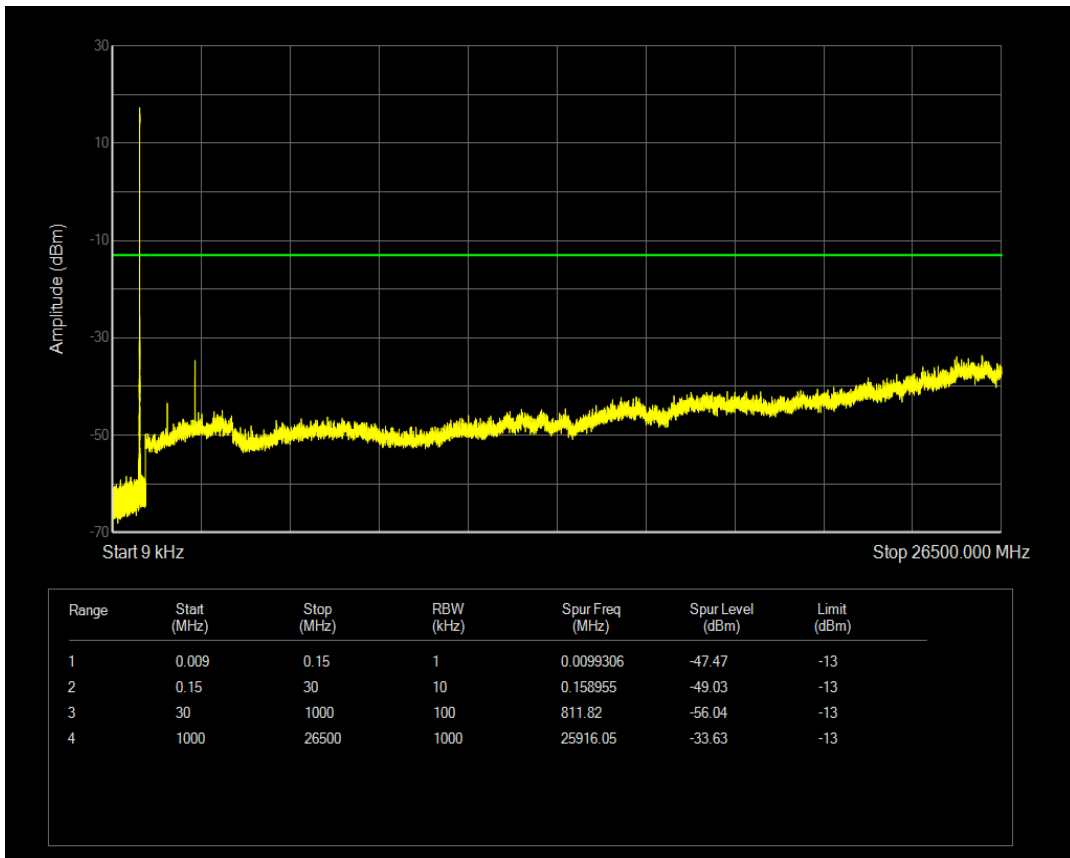

Band5 QPSK BW=3MHz Channel=20415 RB Size=15 Position=#0

Band5 16QAM BW=3MHz Channel=20415 RB Size=1 Position=#0