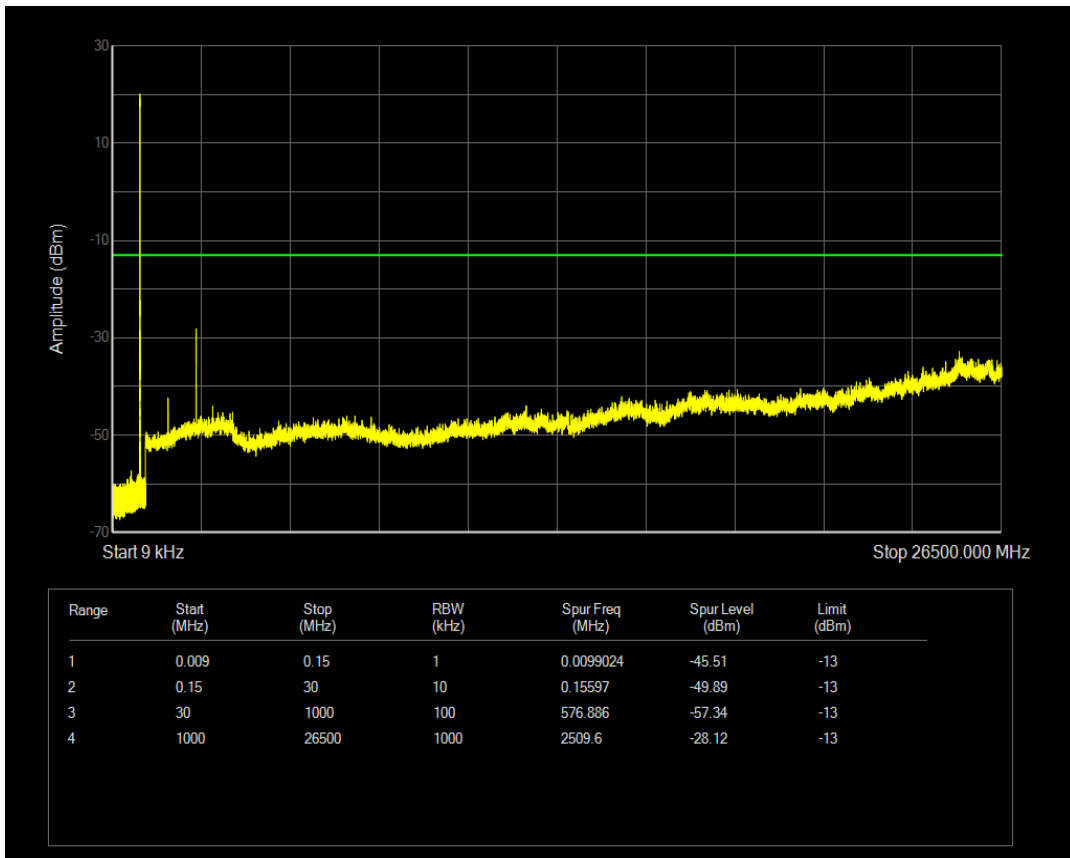

Band5 16QAM BW=1.4MHz Channel=20407 RB Size=6 Position=#0

Band5 QPSK BW=1.4MHz Channel=20525 RB Size=1 Position=#0

Band5 QPSK BW=1.4MHz Channel=20525 RB Size=6 Position=#0

Band5 16QAM BW=1.4MHz Channel=20525 RB Size=1 Position=#0

Band5 16QAM BW=1.4MHz Channel=20525 RB Size=6 Position=#0

Band5 QPSK BW=1.4MHz Channel=20643 RB Size=1 Position=#0

Band5 QPSK BW=1.4MHz Channel=20643 RB Size=6 Position=#0

Band5 16QAM BW=1.4MHz Channel=20643 RB Size=1 Position=#0