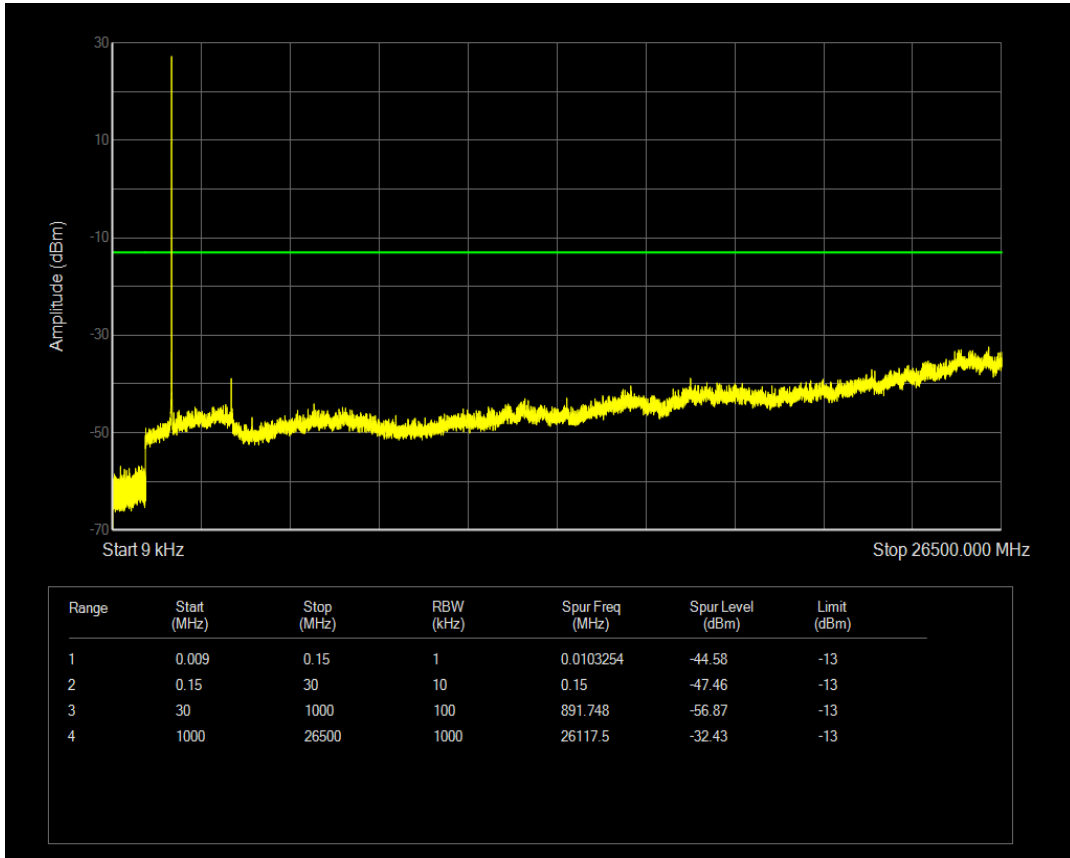

Band66 QPSK BW=3MHz Channel=132657 RB Size=1 Position=#0

Band66 QPSK BW=3MHz Channel=132657 RB Size=15 Position=#0