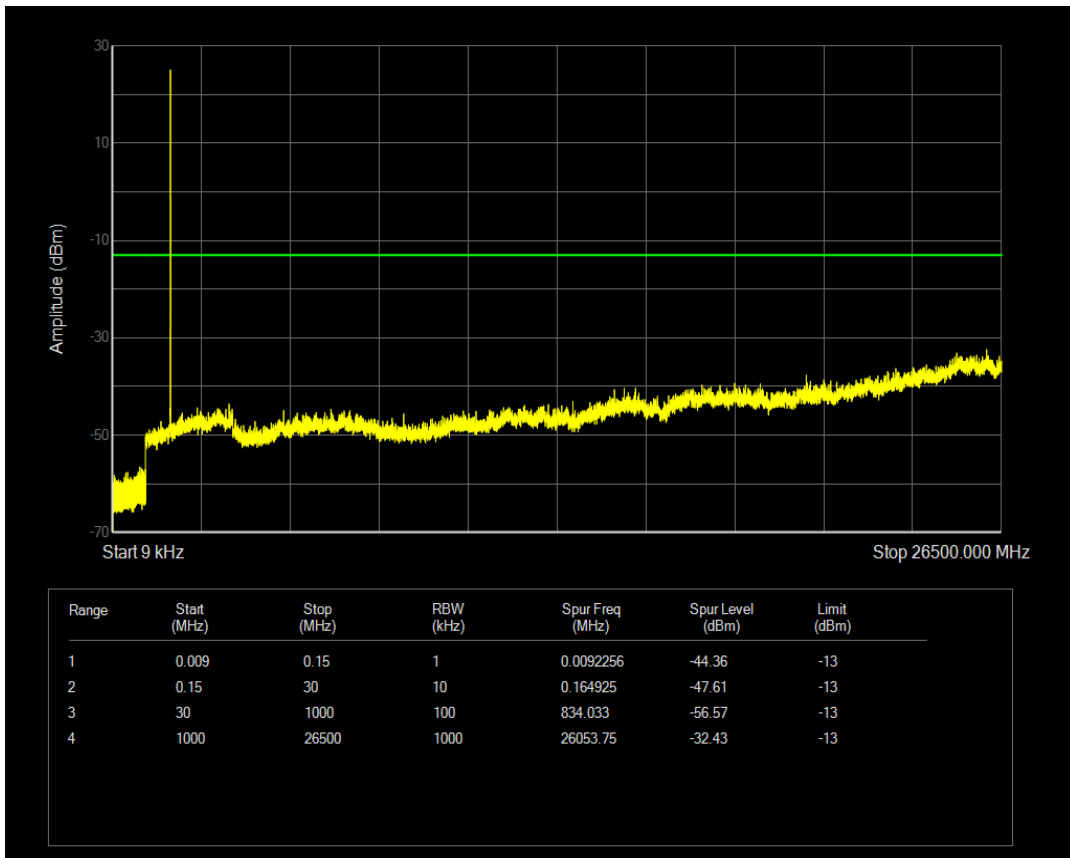

Band66 16QAM BW=1.4MHz Channel=132322 RB Size=6 Position=#0

Band66 QPSK BW=1.4MHz Channel=132665 RB Size=1 Position=#0