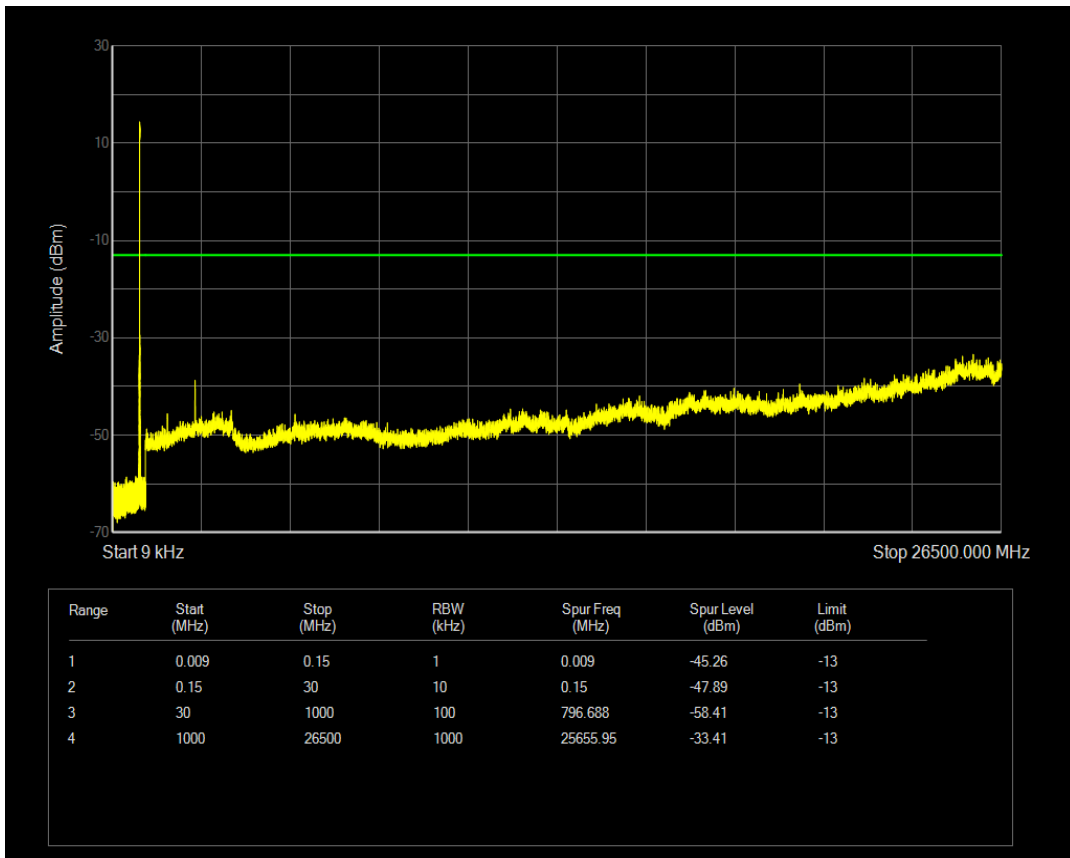

Band5 16QAM BW=3MHz Channel=20635 RB Size=15 Position=#0

Band5 QPSK BW=5MHz Channel=20425 RB Size=1 Position=#0

Band5 QPSK BW=5MHz Channel=20425 RB Size=25 Position=#0

Band5 16QAM BW=5MHz Channel=20425 RB Size=1 Position=#0

Band5 16QAM BW=5MHz Channel=20425 RB Size=25 Position=#0

Band5 QPSK BW=5MHz Channel=20525 RB Size=1 Position=#0

Band5 QPSK BW=5MHz Channel=20525 RB Size=25 Position=#0

Band5 16QAM BW=5MHz Channel=20525 RB Size=1 Position=#0