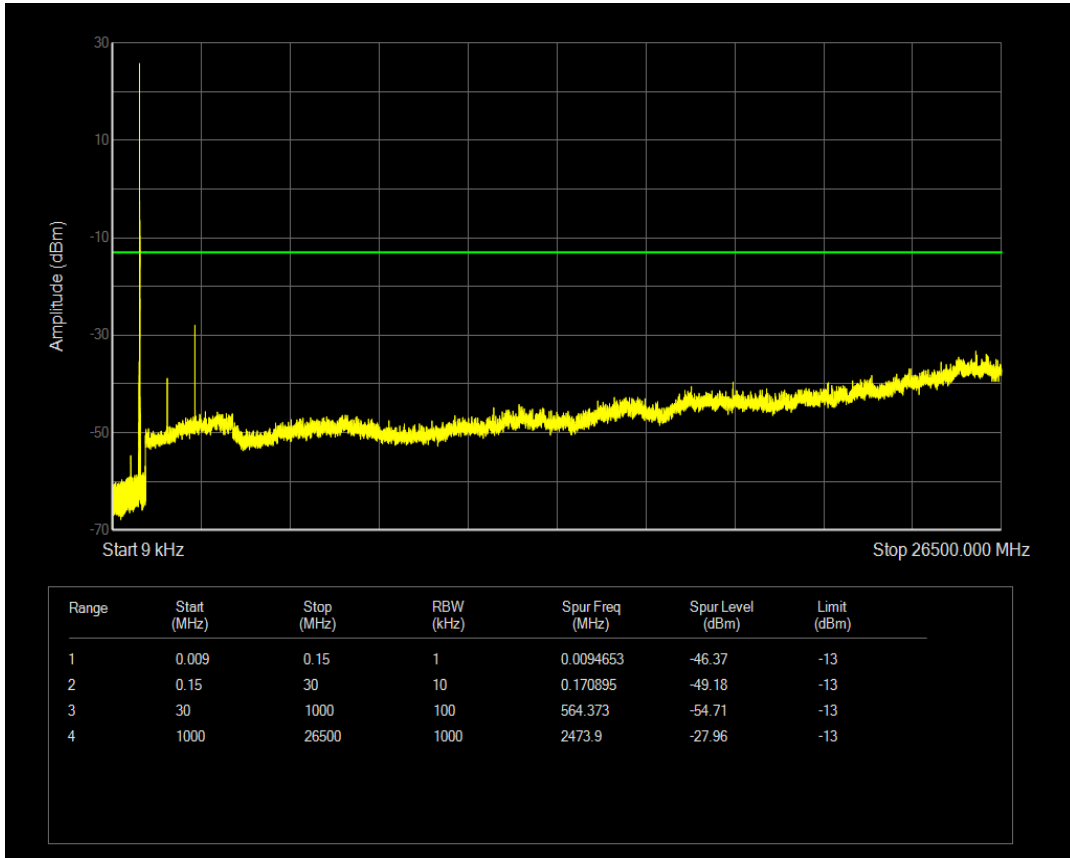

Band5 16QAM BW=3MHz Channel=20635 RB Size=15 Position=#0

Band5 QPSK BW=5MHz Channel=20425 RB Size=1 Position=#0

Band5 QPSK BW=5MHz Channel=20425 RB Size=25 Position=#0

Band5 16QAM BW=5MHz Channel=20425 RB Size=1 Position=#0

Band5 16QAM BW=5MHz Channel=20425 RB Size=25 Position=#0

Band5 QPSK BW=5MHz Channel=20525 RB Size=1 Position=#0

Band5 QPSK BW=5MHz Channel=20525 RB Size=25 Position=#0

Band5 16QAM BW=5MHz Channel=20525 RB Size=1 Position=#0