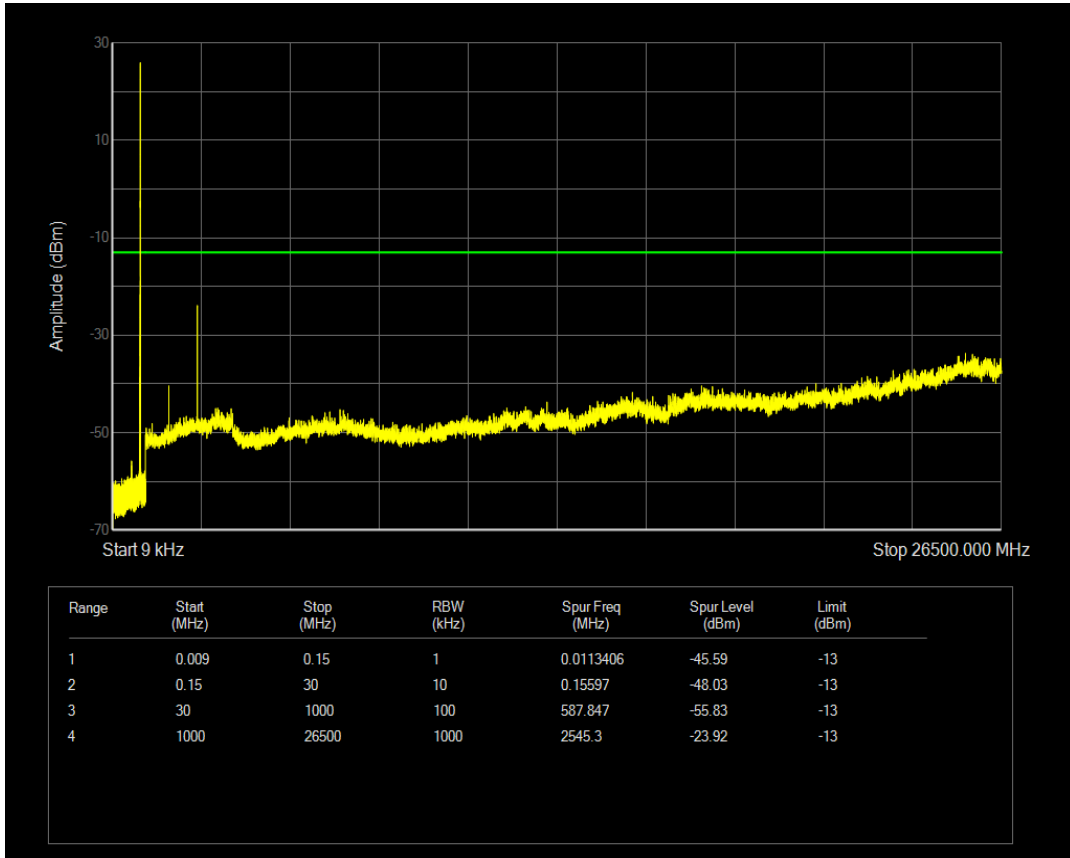

Band5 16QAM BW=1.4MHz Channel=20525 RB Size=6 Position=#0

Band5 QPSK BW=1.4MHz Channel=20643 RB Size=1 Position=#0

Band5 QPSK BW=1.4MHz Channel=20643 RB Size=6 Position=#0

Band5 16QAM BW=1.4MHz Channel=20643 RB Size=1 Position=#0