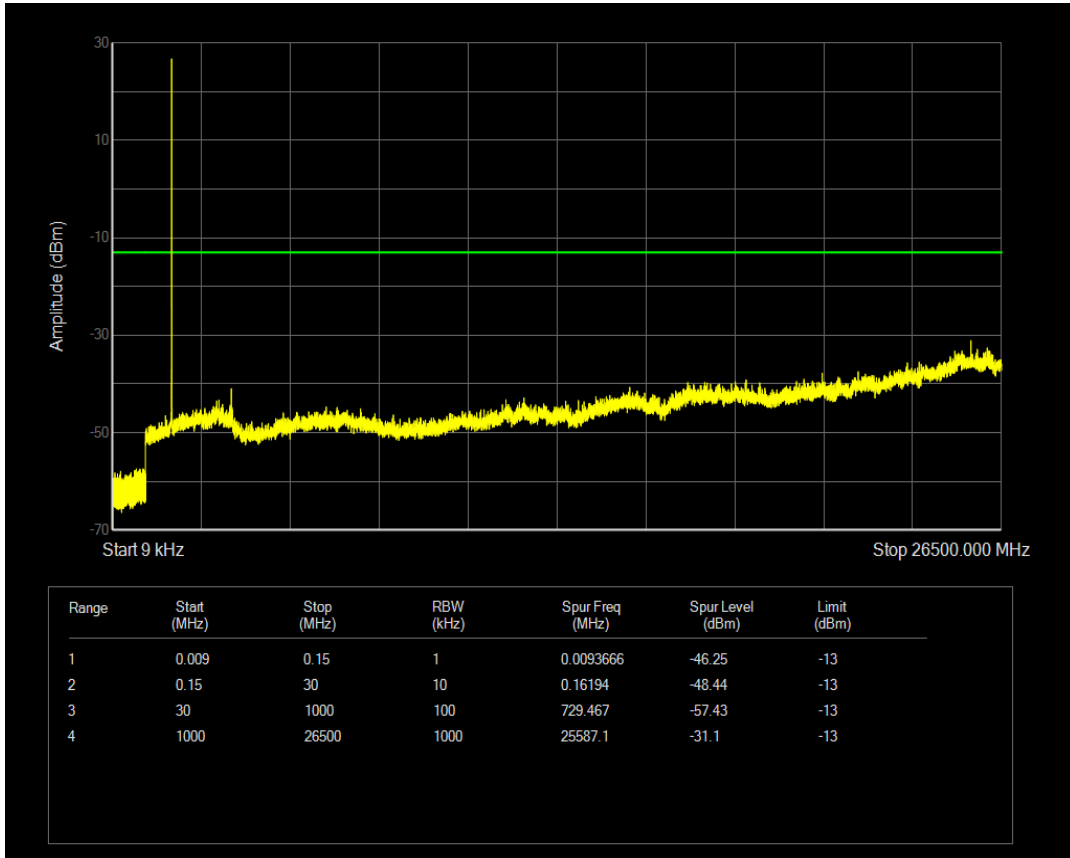

Band66 16QAM BW=1.4MHz Channel=132322 RB Size=6 Position=#0

Band66 QPSK BW=1.4MHz Channel=132665 RB Size=1 Position=#0

Band66 QPSK BW=1.4MHz Channel=132665 RB Size=6 Position=#0

Band66 16QAM BW=1.4MHz Channel=132665 RB Size=1 Position=#0