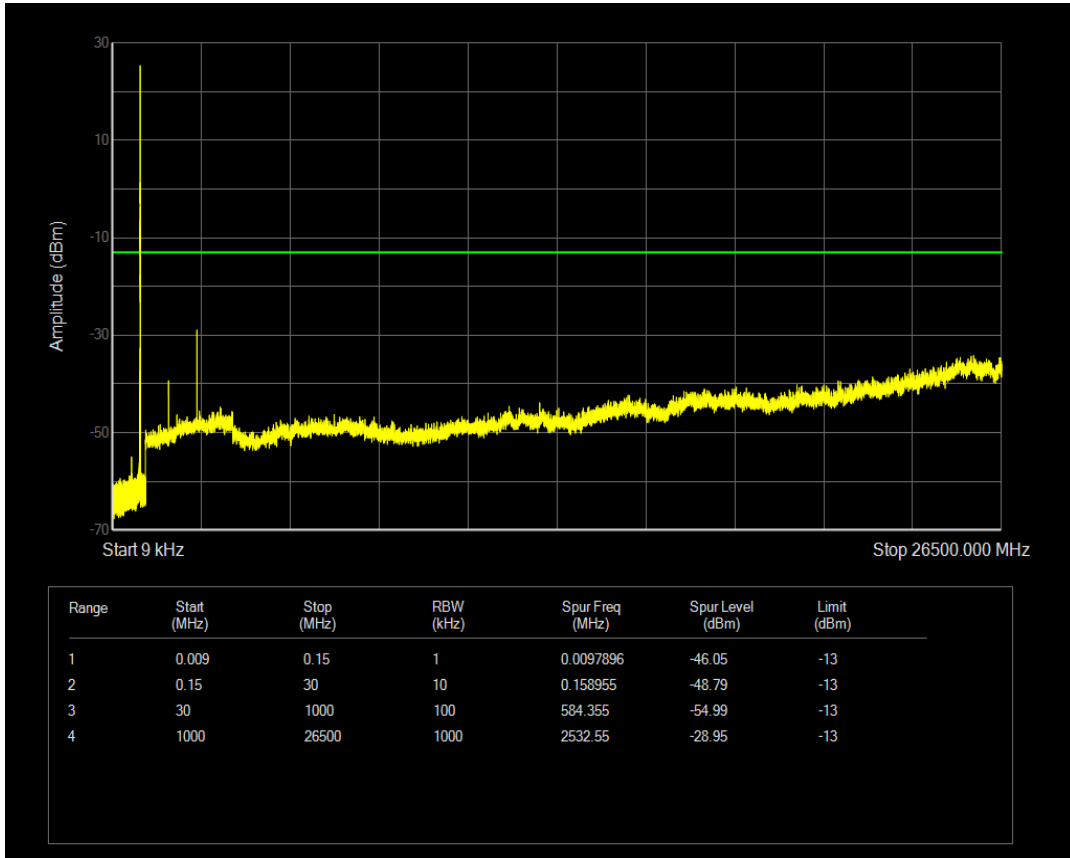

Band5 16QAM BW=5MHz Channel=20425 RB Size=25 Position=#0

Band5 QPSK BW=5MHz Channel=20525 RB Size=1 Position=#0

Band5 QPSK BW=5MHz Channel=20525 RB Size=25 Position=#0

Band5 16QAM BW=5MHz Channel=20525 RB Size=1 Position=#0

Band5 16QAM BW=5MHz Channel=20525 RB Size=25 Position=#0

Band5 QPSK BW=5MHz Channel=20625 RB Size=1 Position=#0

Band5 QPSK BW=5MHz Channel=20625 RB Size=25 Position=#0

Band5 16QAM BW=5MHz Channel=20625 RB Size=1 Position=#0