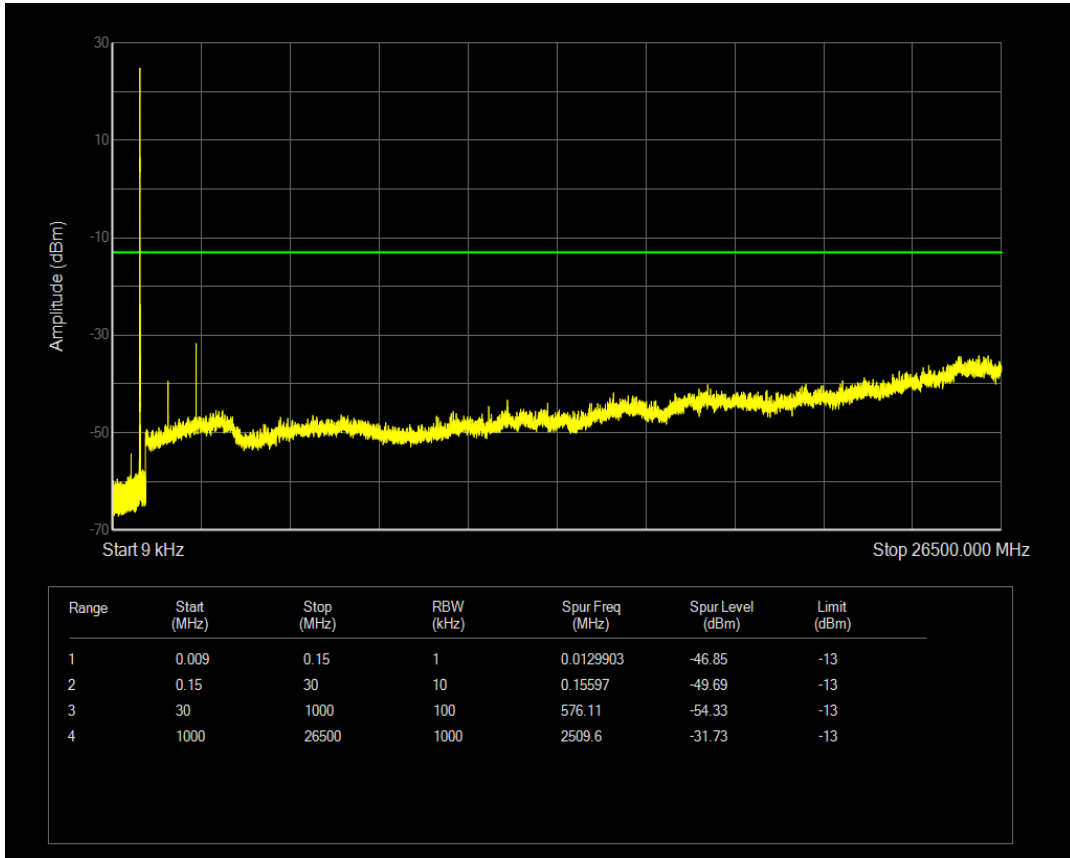

Band5 16QAM BW=1.4MHz Channel=20407 RB Size=6 Position=#0

Band5 QPSK BW=1.4MHz Channel=20525 RB Size=1 Position=#0

Band5 QPSK BW=1.4MHz Channel=20525 RB Size=6 Position=#0

Band5 16QAM BW=1.4MHz Channel=20525 RB Size=1 Position=#0

Band5 16QAM BW=1.4MHz Channel=20525 RB Size=6 Position=#0

Band5 QPSK BW=1.4MHz Channel=20643 RB Size=1 Position=#0

Band5 QPSK BW=1.4MHz Channel=20643 RB Size=6 Position=#0

Band5 16QAM BW=1.4MHz Channel=20643 RB Size=1 Position=#0