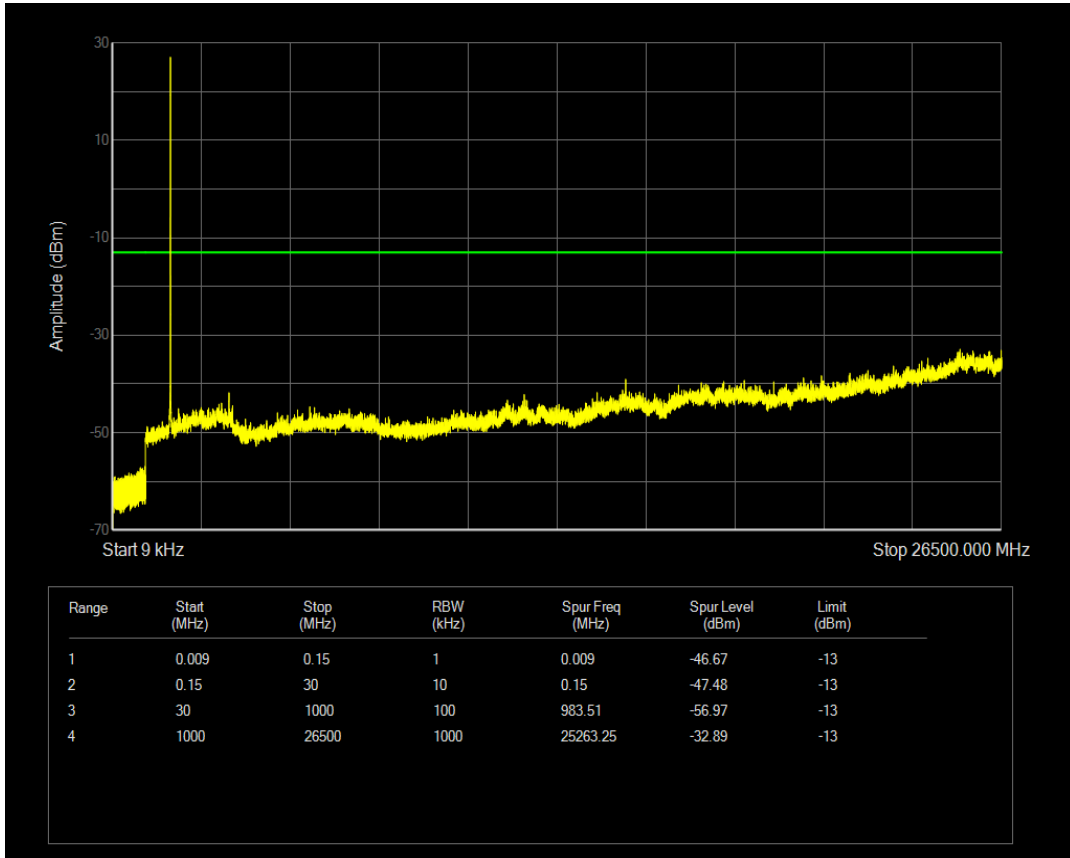

Band66 16QAM BW=3MHz Channel=131987 RB Size=15 Position=#0

Band66 QPSK BW=3MHz Channel=132322 RB Size=1 Position=#0

Band66 QPSK BW=3MHz Channel=132322 RB Size=15 Position=#0

Band66 16QAM BW=3MHz Channel=132322 RB Size=1 Position=#0