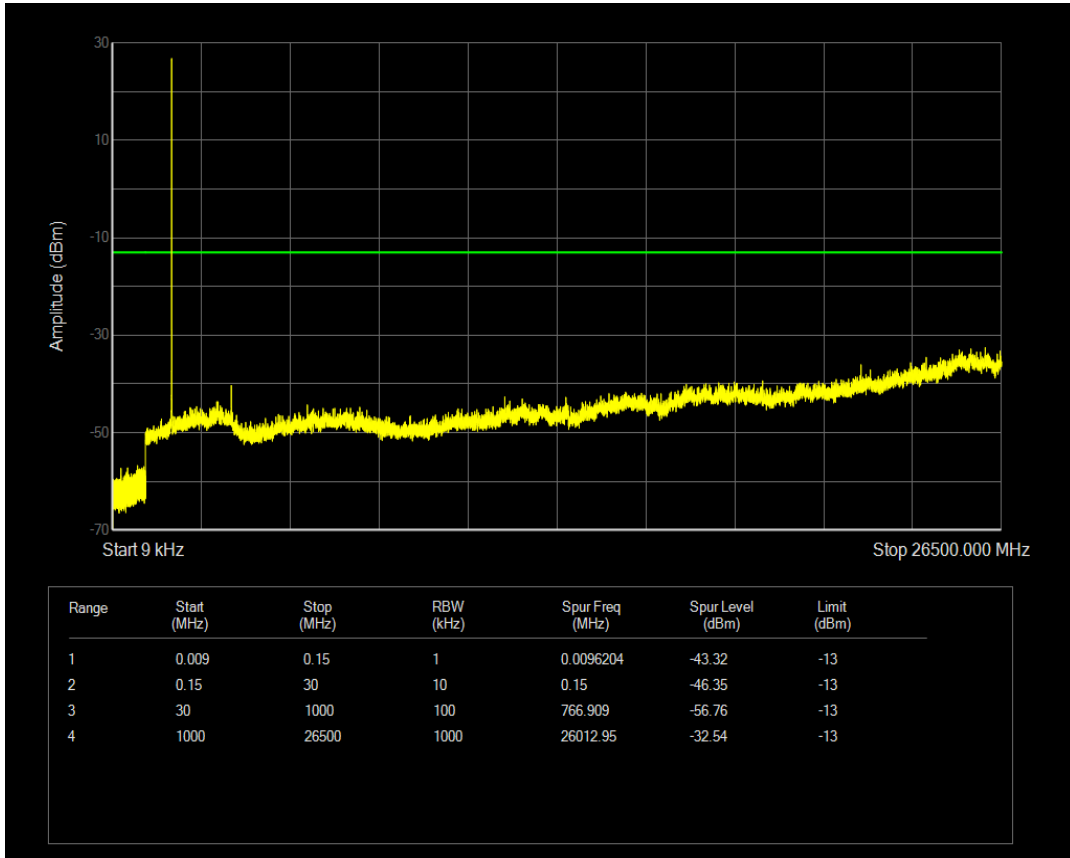

Band66 QPSK BW=1.4MHz Channel=132665 RB Size=1 Position=#0

Band66 QPSK BW=1.4MHz Channel=132665 RB Size=6 Position=#0