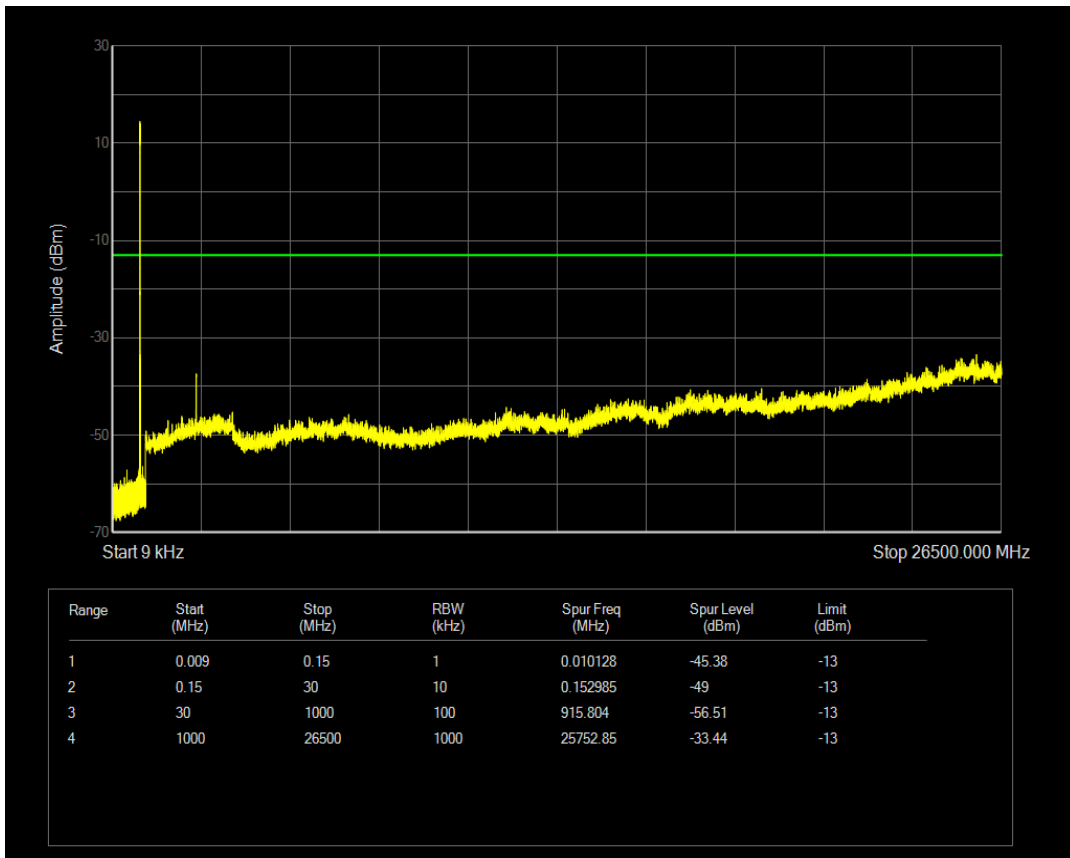

Band5 16QAM BW=5MHz Channel=20525 RB Size=25 Position=#0

Band5 QPSK BW=5MHz Channel=20625 RB Size=1 Position=#0