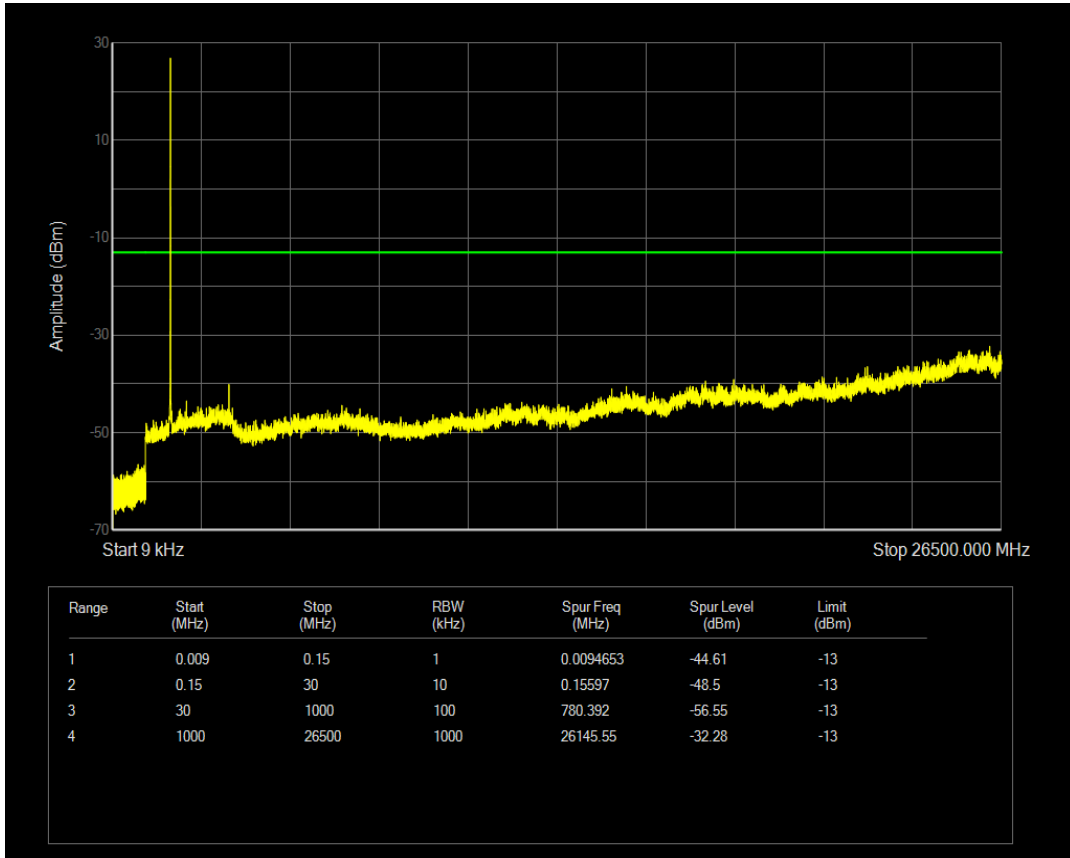

Band66 QPSK BW=5MHz Channel=132322 RB Size=1 Position=#0

Band66 QPSK BW=5MHz Channel=132322 RB Size=25 Position=#0