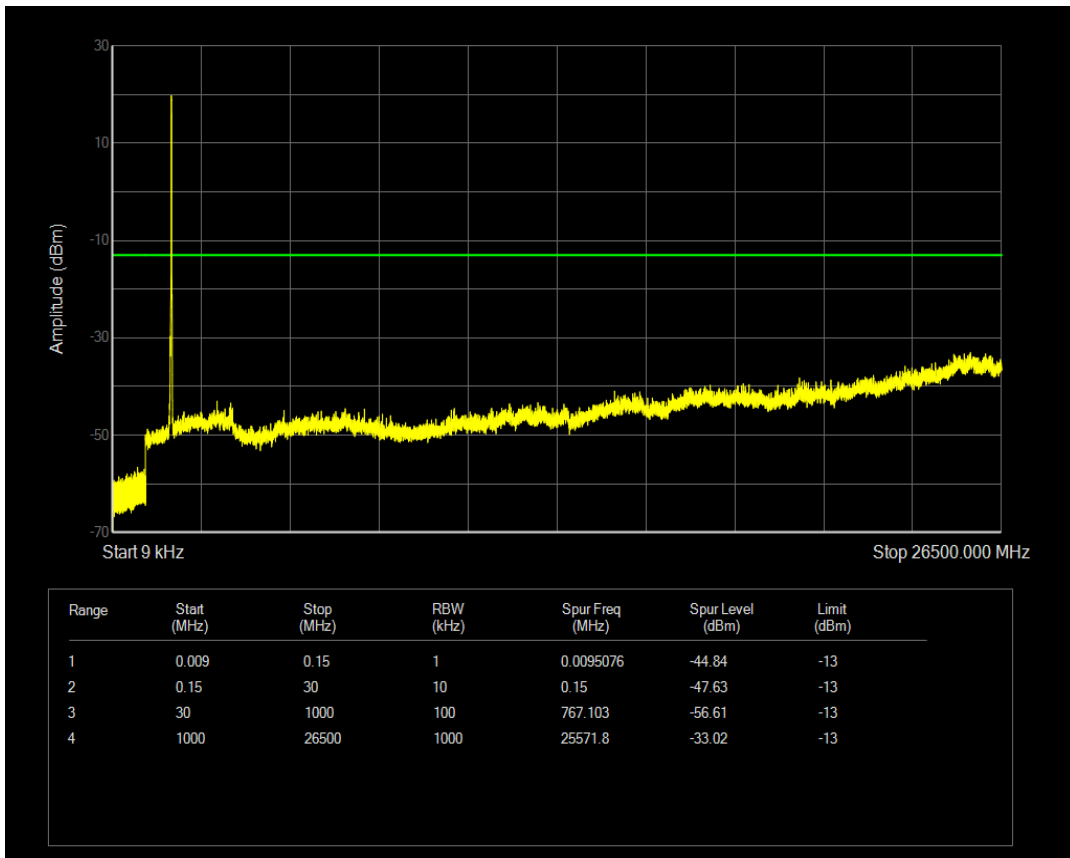

Band66 QPSK BW=15MHz Channel=132597 RB Size=75 Position=#0

Band66 16QAM BW=15MHz Channel=132597 RB Size=1 Position=#0