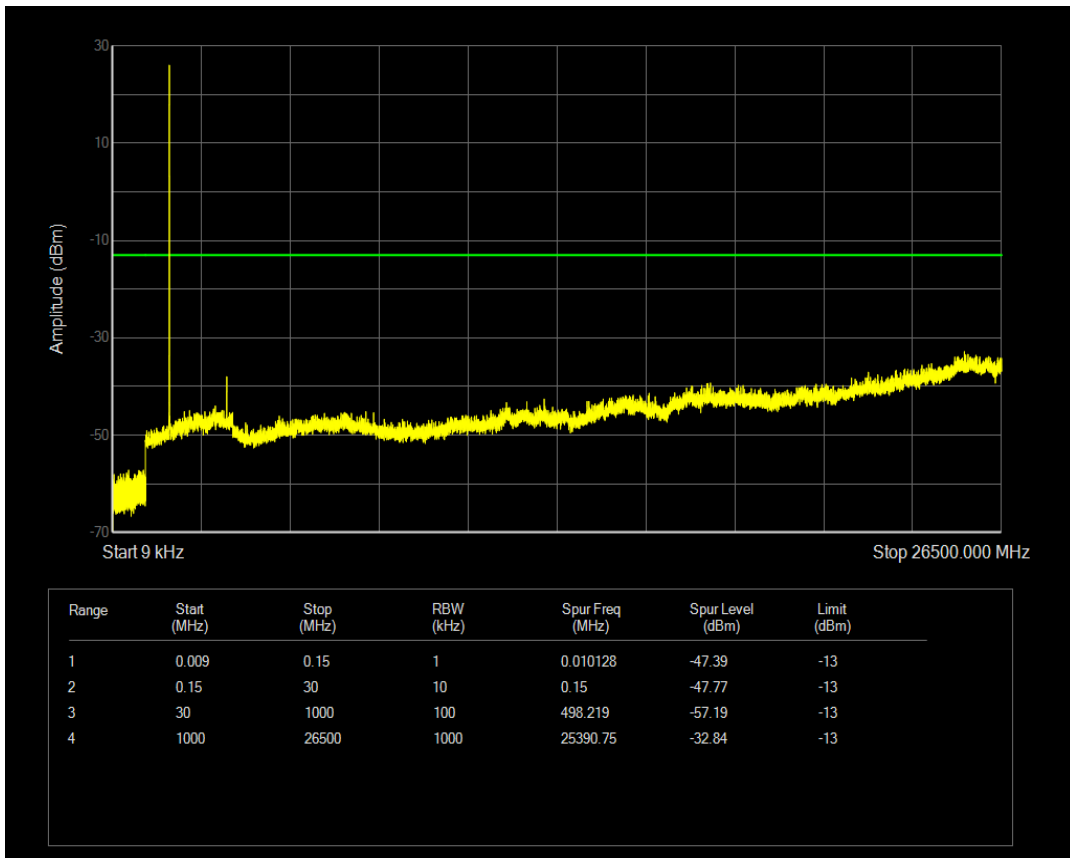

Band66 16QAM BW=1.4MHz Channel=131979 RB Size=6 Position=#0

Band66 QPSK BW=1.4MHz Channel=132322 RB Size=1 Position=#0