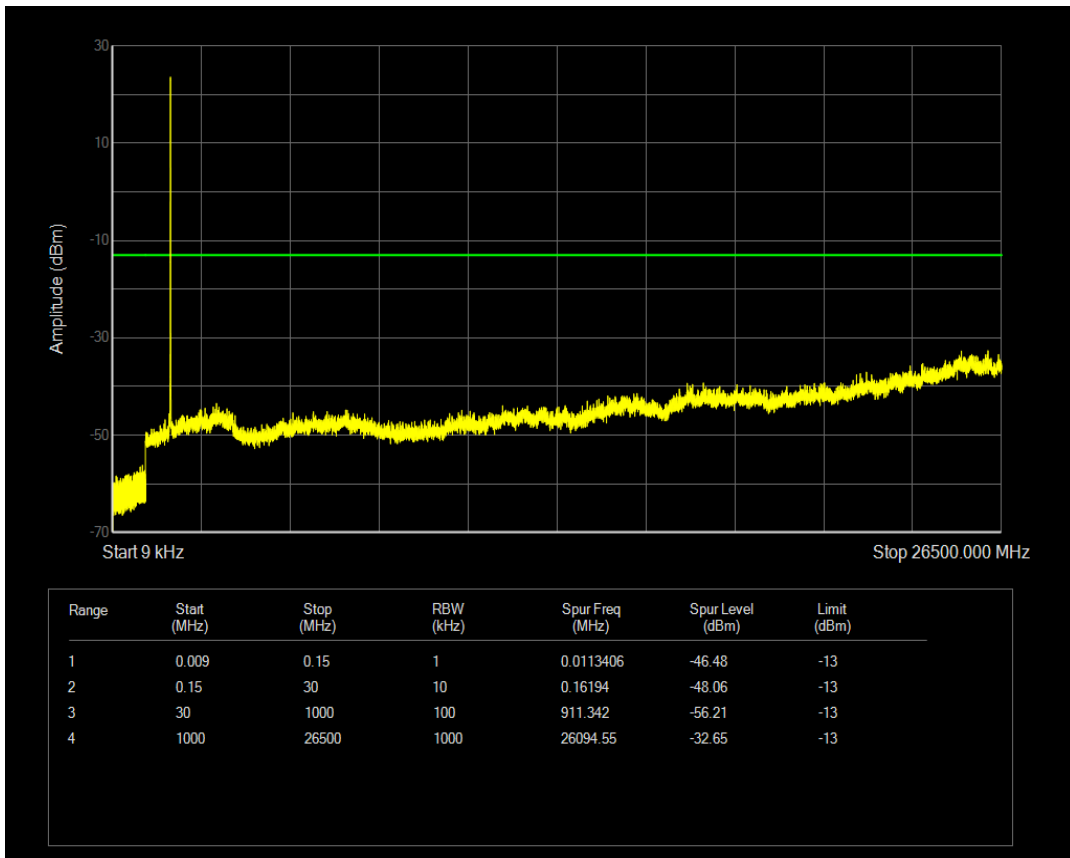

Band66 16QAM BW=3MHz Channel=132322 RB Size=15 Position=#0

Band66 QPSK BW=3MHz Channel=132657 RB Size=1 Position=#0