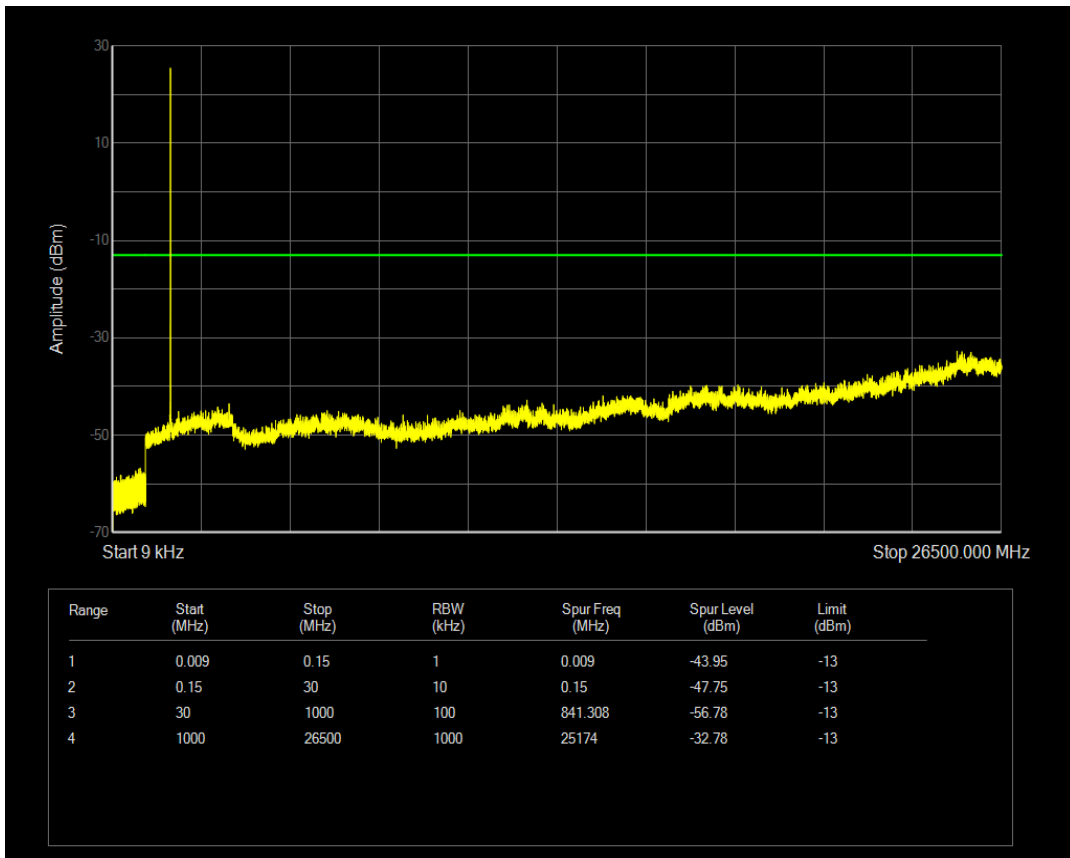

Band66 16QAM BW=1.4MHz Channel=131979 RB Size=6 Position=#0

Band66 QPSK BW=1.4MHz Channel=132322 RB Size=1 Position=#0

Band66 QPSK BW=1.4MHz Channel=132322 RB Size=6 Position=#0

Band66 16QAM BW=1.4MHz Channel=132322 RB Size=1 Position=#0