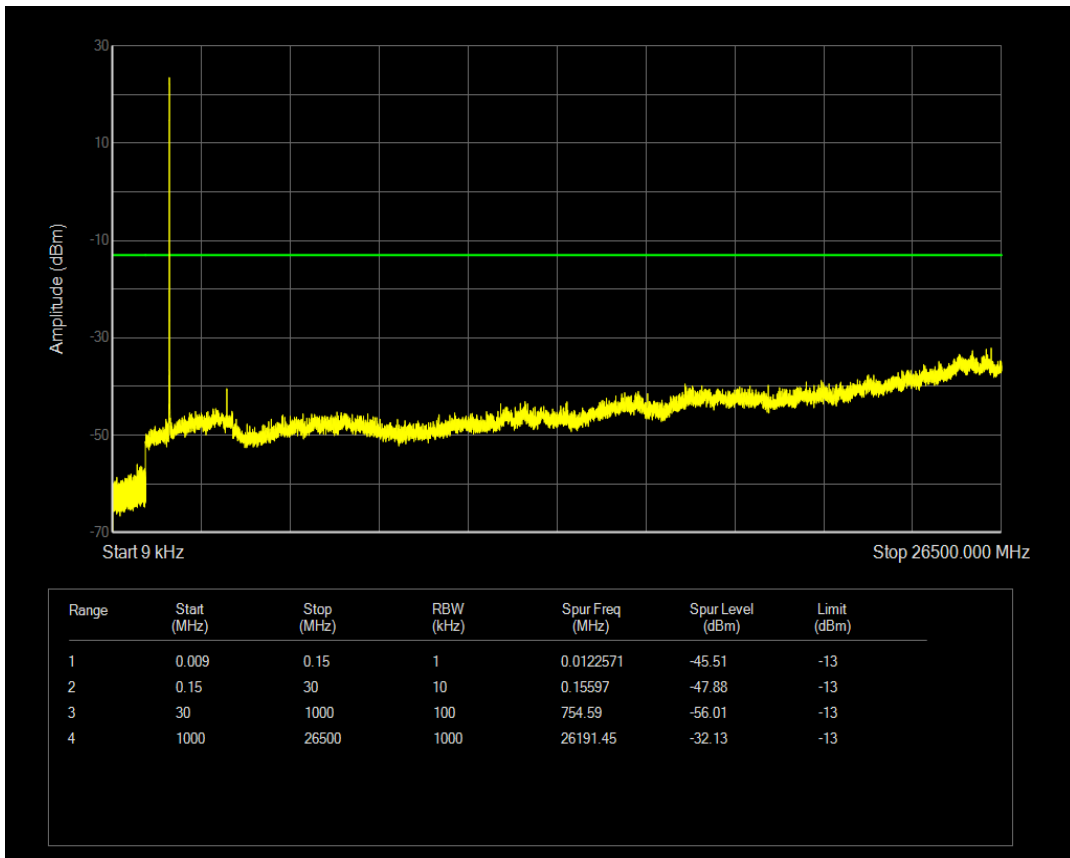

Band66 QPSK BW=3MHz Channel=131987 RB Size=15 Position=#0

Band66 16QAM BW=3MHz Channel=131987 RB Size=1 Position=#0