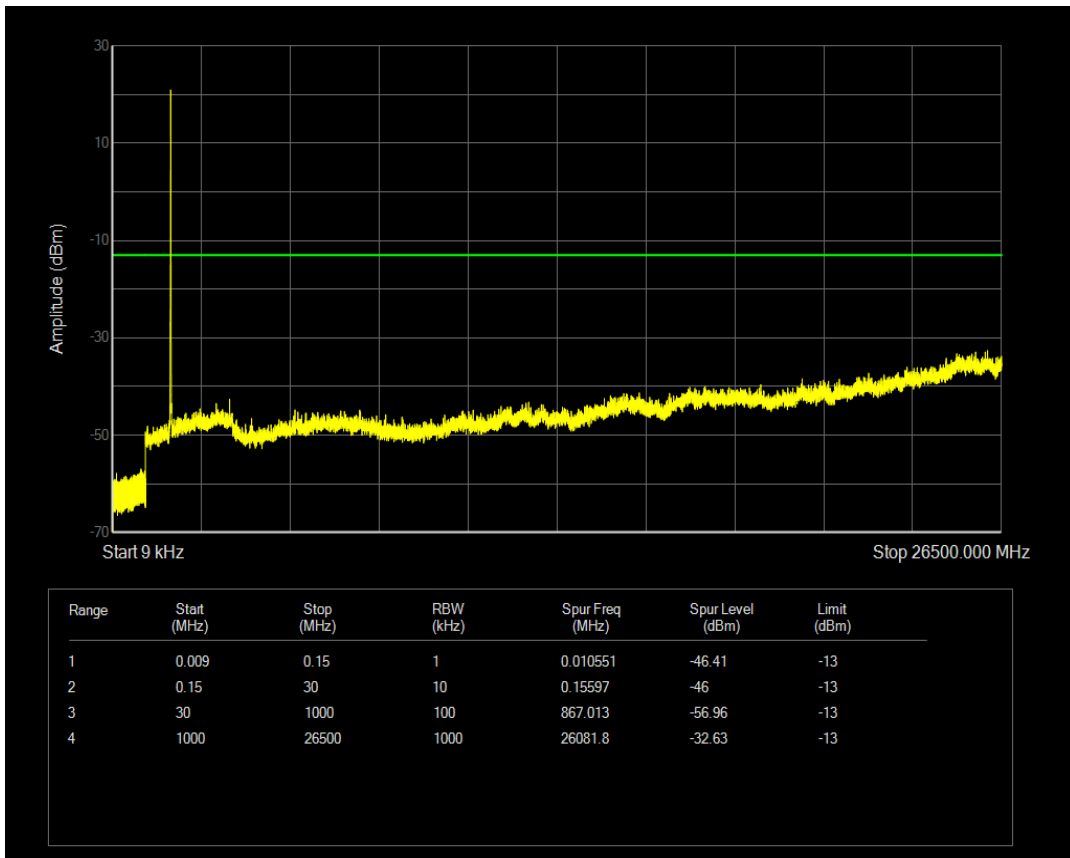

Band4 16QAM BW=5MHz Channel=19975 RB Size=25 Position=#0

Band4 QPSK BW=5MHz Channel=20175 RB Size=1 Position=#0

Band4 QPSK BW=5MHz Channel=20175 RB Size=25 Position=#0

Band4 16QAM BW=5MHz Channel=20175 RB Size=1 Position=#0

Band4 16QAM BW=5MHz Channel=20175 RB Size=25 Position=#0

Band4 QPSK BW=5MHz Channel=20375 RB Size=1 Position=#0

Band4 QPSK BW=5MHz Channel=20375 RB Size=25 Position=#0

Band4 16QAM BW=5MHz Channel=20375 RB Size=1 Position=#0