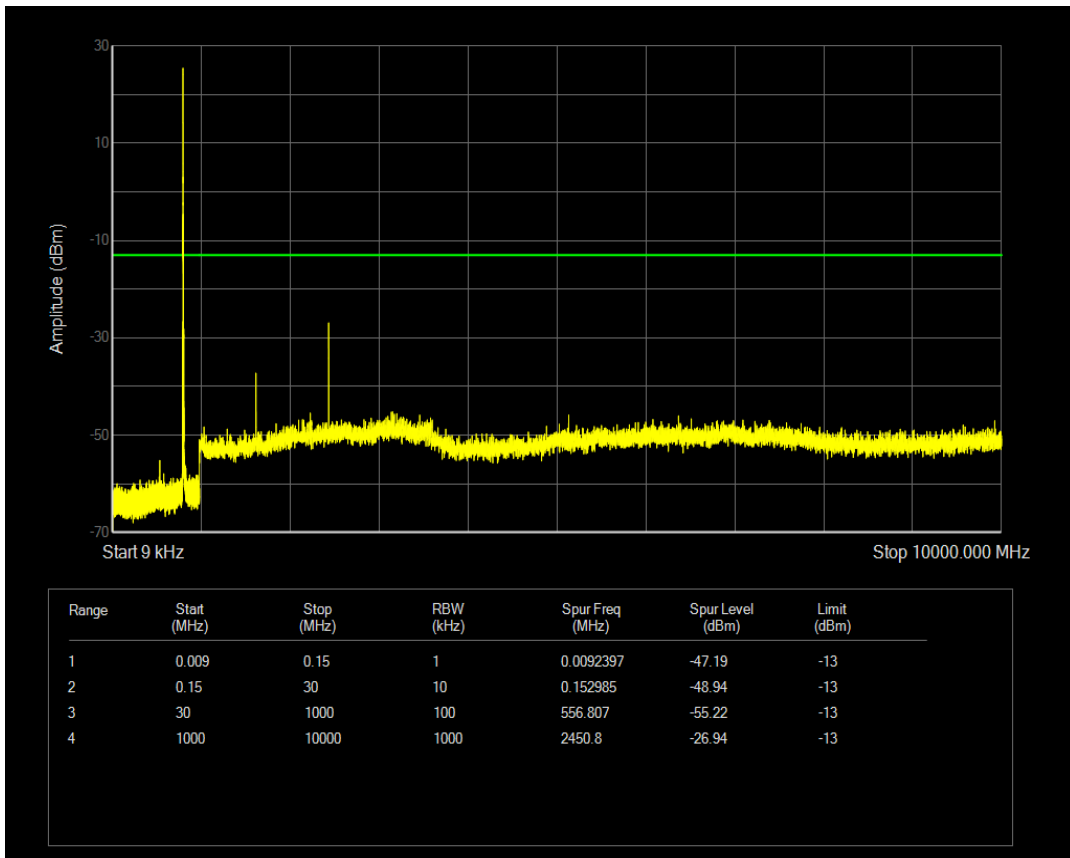

Band26(814-824) 16QAM BW=5MHz Channel=26715 RB Size=25 Position=#0

Band26(814-824) QPSK BW=5MHz Channel=26740 RB Size=25 Position=#0

Band26(814-824) 16QAM BW=5MHz Channel=26740 RB Size=1 Position=#0

Band26(814-824) 16QAM BW=5MHz Channel=26740 RB Size=25 Position=#0