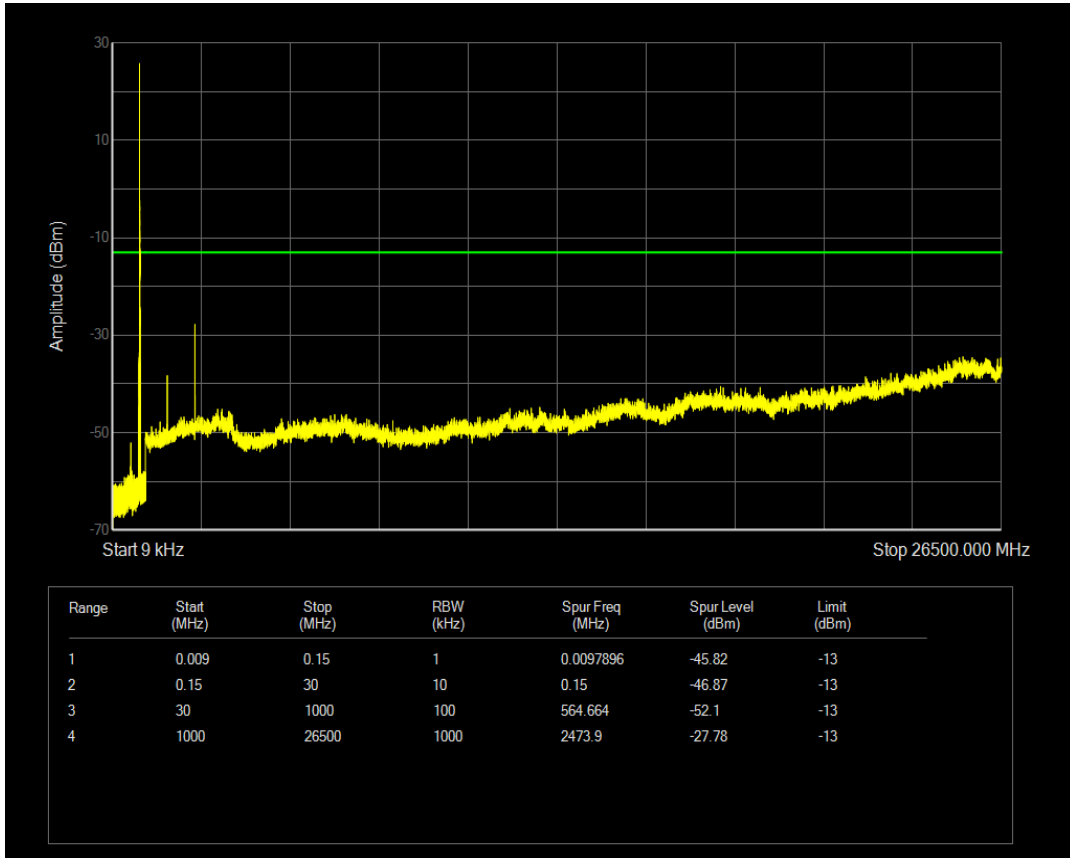

Band26(824-849) 16QAM BW=5MHz Channel=26915 RB Size=25 Position=#0

Band26(824-849) QPSK BW=5MHz Channel=27015 RB Size=1 Position=#0

Band26(824-849) QPSK BW=5MHz Channel=27015 RB Size=25 Position=#0

Band26(824-849) 16QAM BW=5MHz Channel=27015 RB Size=1 Position=#0

Band26(824-849) 16QAM BW=5MHz Channel=27015 RB Size=25 Position=#0

Band26(824-849) QPSK BW=10MHz Channel=26840 RB Size=1 Position=#0

Band26(824-849) QPSK BW=10MHz Channel=26840 RB Size=50 Position=#0

Band26(824-849) 16QAM BW=10MHz Channel=26840 RB Size=1 Position=#0