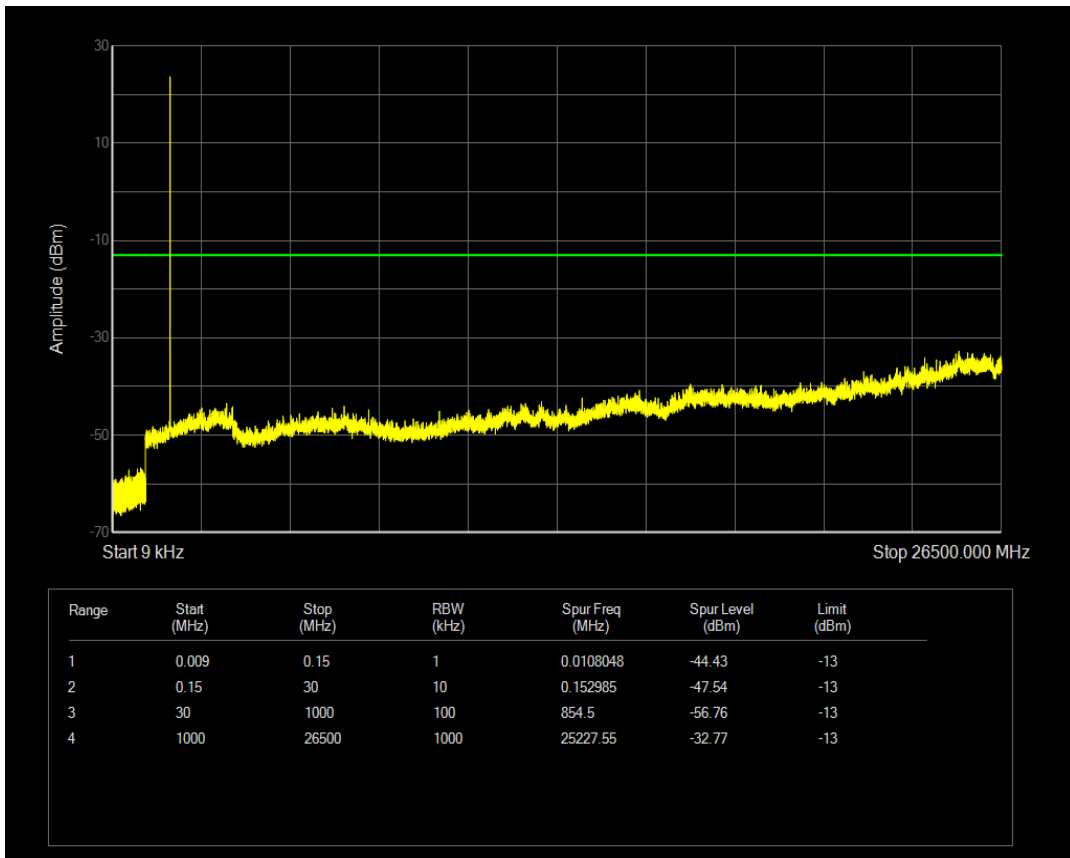

Band4 16QAM BW=1.4MHz Channel=20175 RB Size=6 Position=#0

Band4 QPSK BW=1.4MHz Channel=20393 RB Size=1 Position=#0