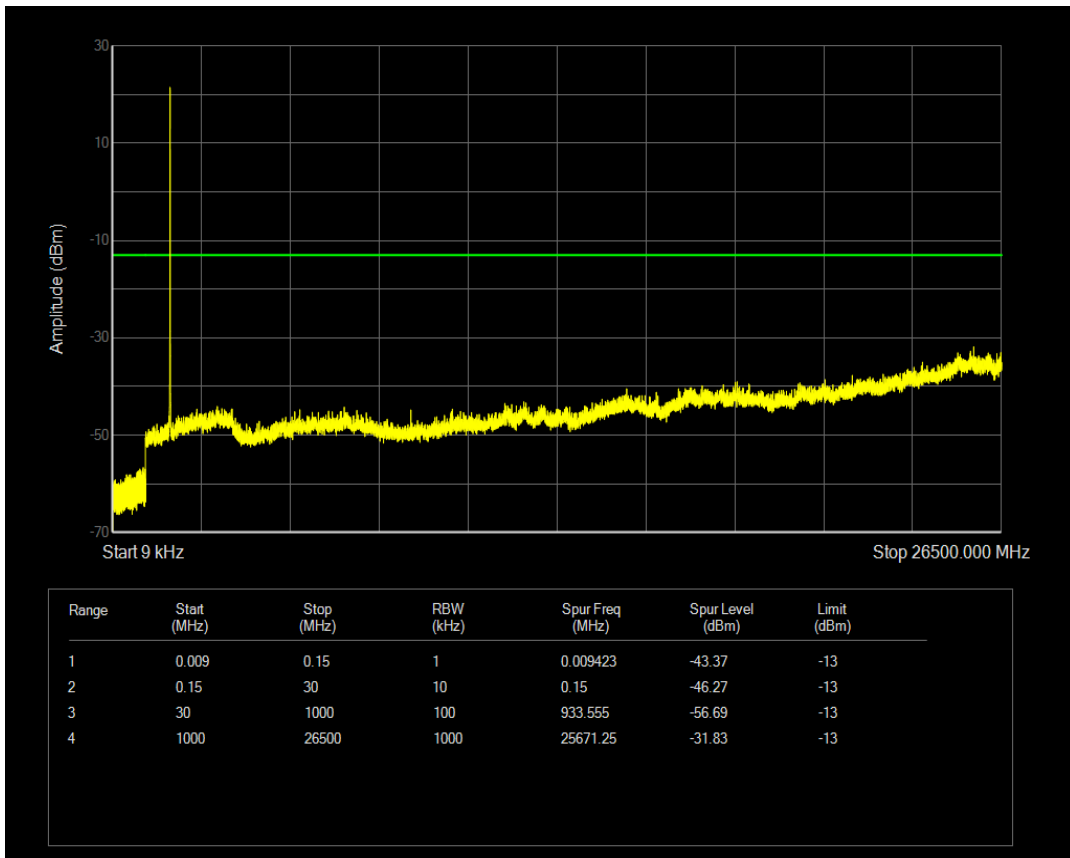

Band4 16QAM BW=5MHz Channel=19975 RB Size=25 Position=#0

Band4 QPSK BW=5MHz Channel=20175 RB Size=1 Position=#0

Band4 QPSK BW=5MHz Channel=20175 RB Size=25 Position=#0

Band4 16QAM BW=5MHz Channel=20175 RB Size=1 Position=#0

Band4 16QAM BW=5MHz Channel=20175 RB Size=25 Position=#0

Band4 QPSK BW=5MHz Channel=20375 RB Size=1 Position=#0

Band4 QPSK BW=5MHz Channel=20375 RB Size=25 Position=#0

Band4 16QAM BW=5MHz Channel=20375 RB Size=1 Position=#0