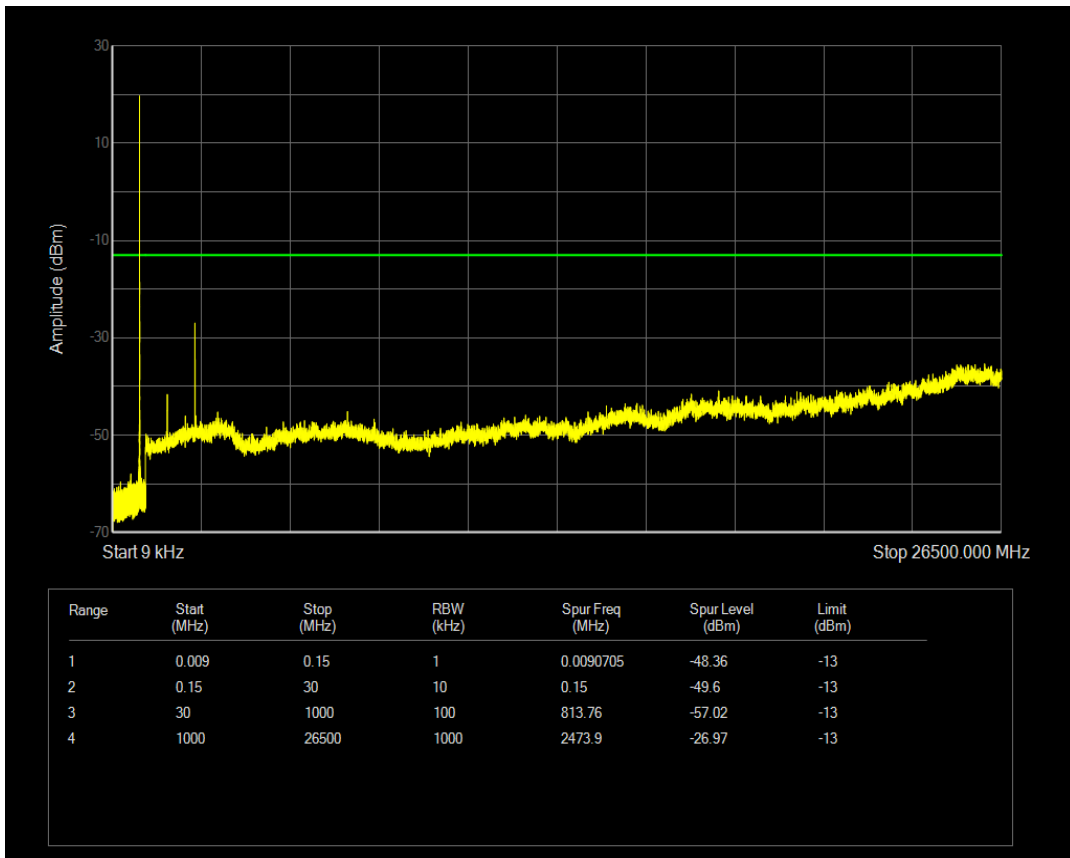

Band26(814-824) QPSK BW=1.4MHz Channel=26697 RB Size=6 Position=#0

Band26(824-849) QPSK BW=1.4MHz Channel=26797 RB Size=1 Position=#0

Band26(824-849) QPSK BW=1.4MHz Channel=26797 RB Size=6 Position=#0

Band26(824-849) 16QAM BW=1.4MHz Channel=26797 RB Size=1 Position=#0

Band26(824-849) 16QAM BW=1.4MHz Channel=26797 RB Size=6 Position=#0

Band26(824-849) QPSK BW=1.4MHz Channel=26915 RB Size=1 Position=#0

Band26(824-849) QPSK BW=1.4MHz Channel=26915 RB Size=6 Position=#0

Band26(824-849) 16QAM BW=1.4MHz Channel=26915 RB Size=1 Position=#0