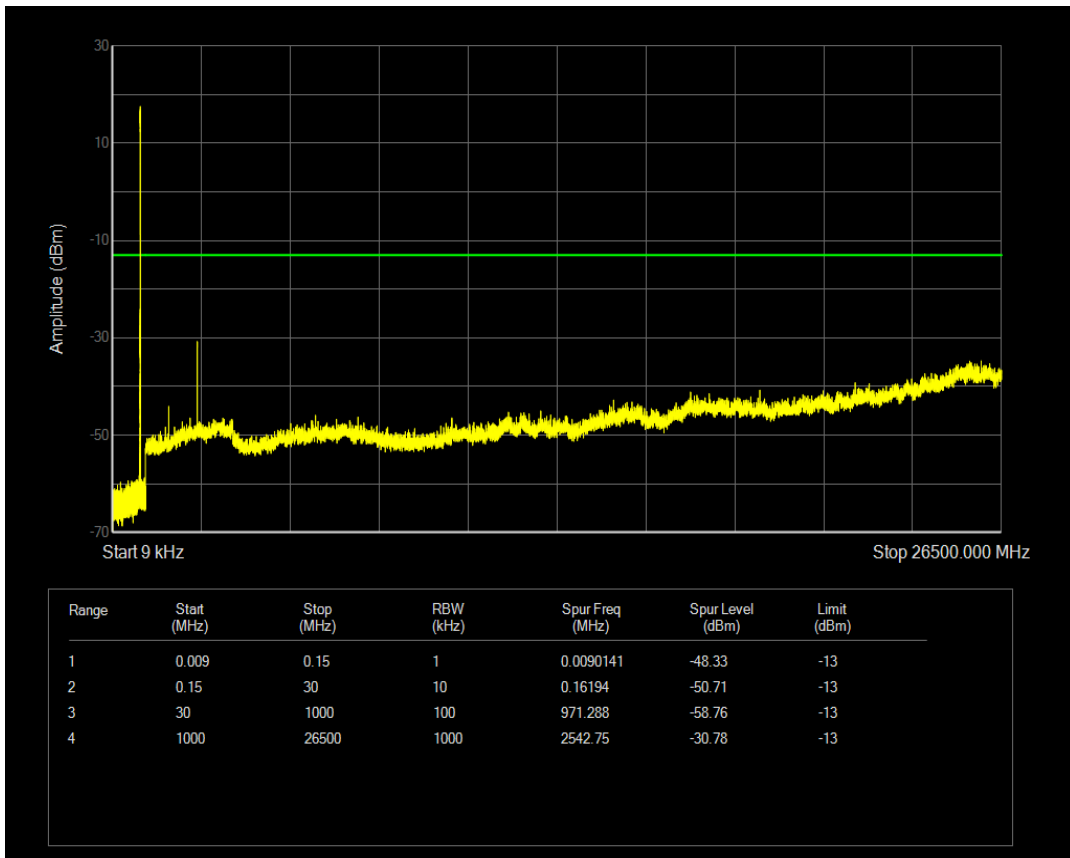

Band26(824-849) 16QAM BW=3MHz Channel=27025 RB Size=15 Position=#0

Band26(824-849) QPSK BW=5MHz Channel=26815 RB Size=1 Position=#0