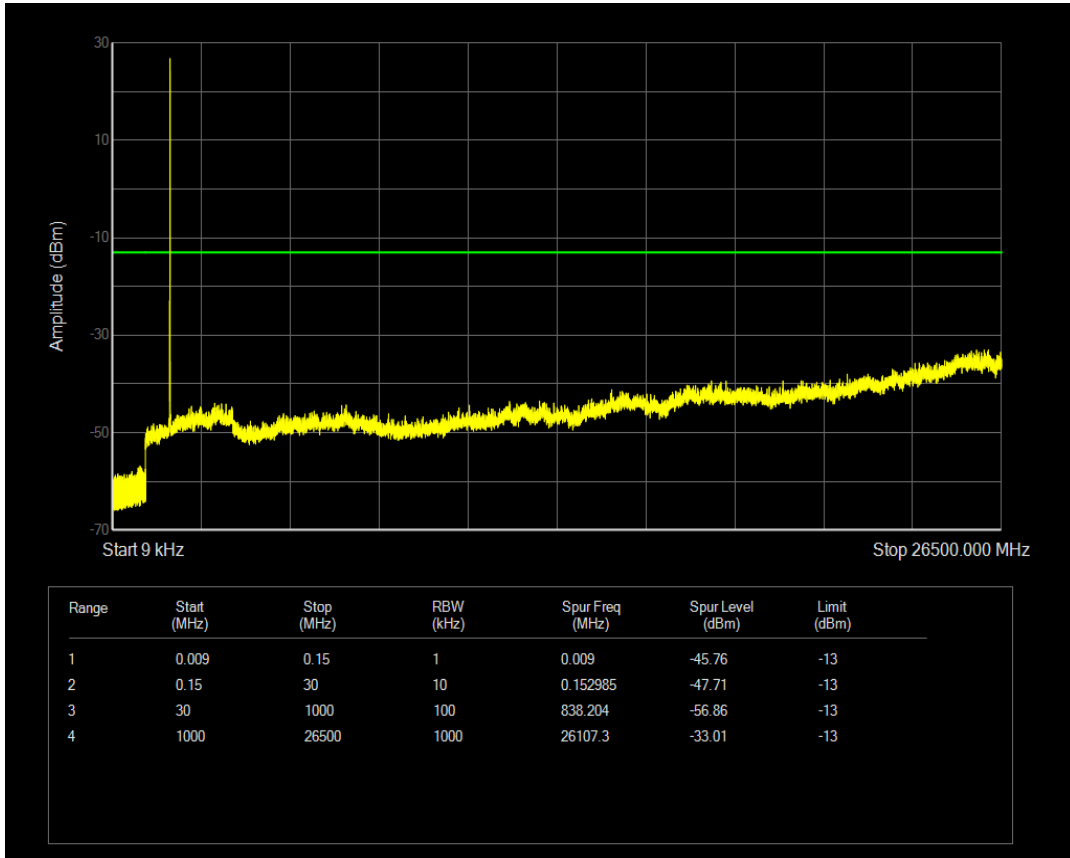

Band4 16QAM BW=1.4MHz Channel=19957 RB Size=6 Position=#0

Band4 QPSK BW=1.4MHz Channel=20175 RB Size=1 Position=#0

Band4 QPSK BW=1.4MHz Channel=20175 RB Size=6 Position=#0

Band4 16QAM BW=1.4MHz Channel=20175 RB Size=1 Position=#0

Band4 16QAM BW=1.4MHz Channel=20175 RB Size=6 Position=#0

Band4 QPSK BW=1.4MHz Channel=20393 RB Size=1 Position=#0

Band4 QPSK BW=1.4MHz Channel=20393 RB Size=6 Position=#0

Band4 16QAM BW=1.4MHz Channel=20393 RB Size=6 Position=#0