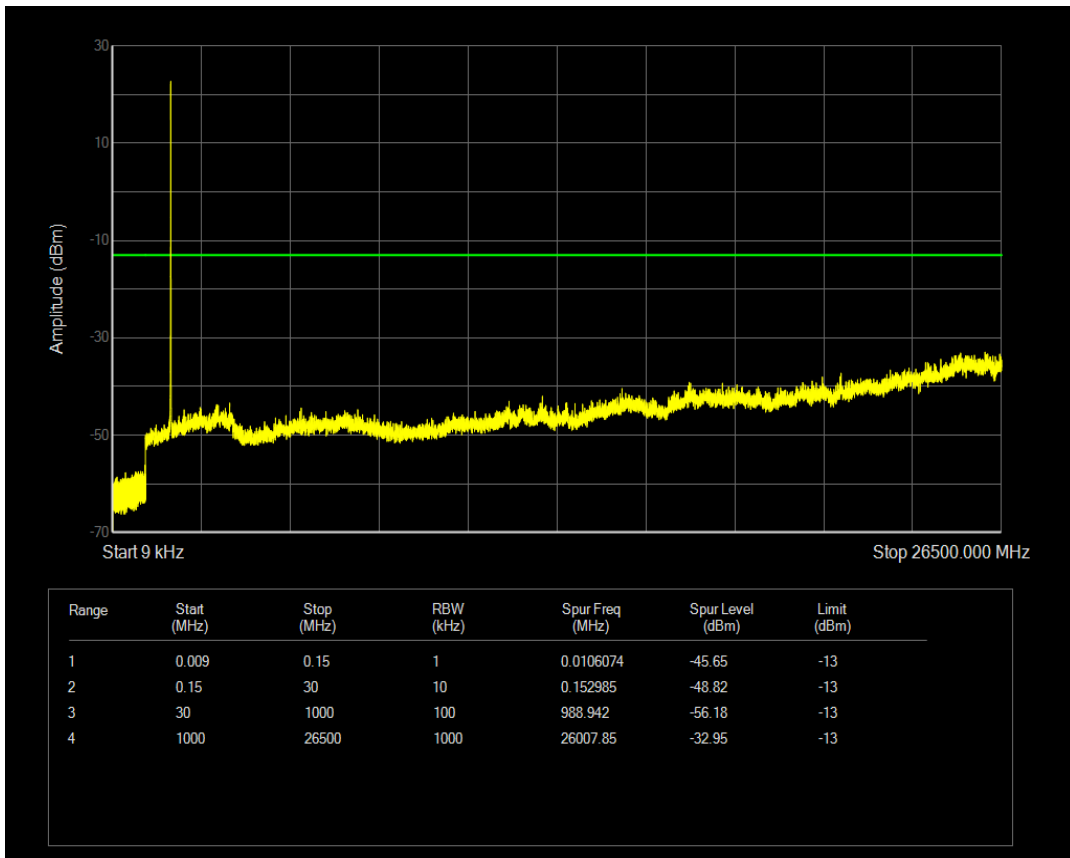

Band4 QPSK BW=3MHz Channel=20385 RB Size=15 Position=#0

Band4 16QAM BW=3MHz Channel=20385 RB Size=1 Position=#0