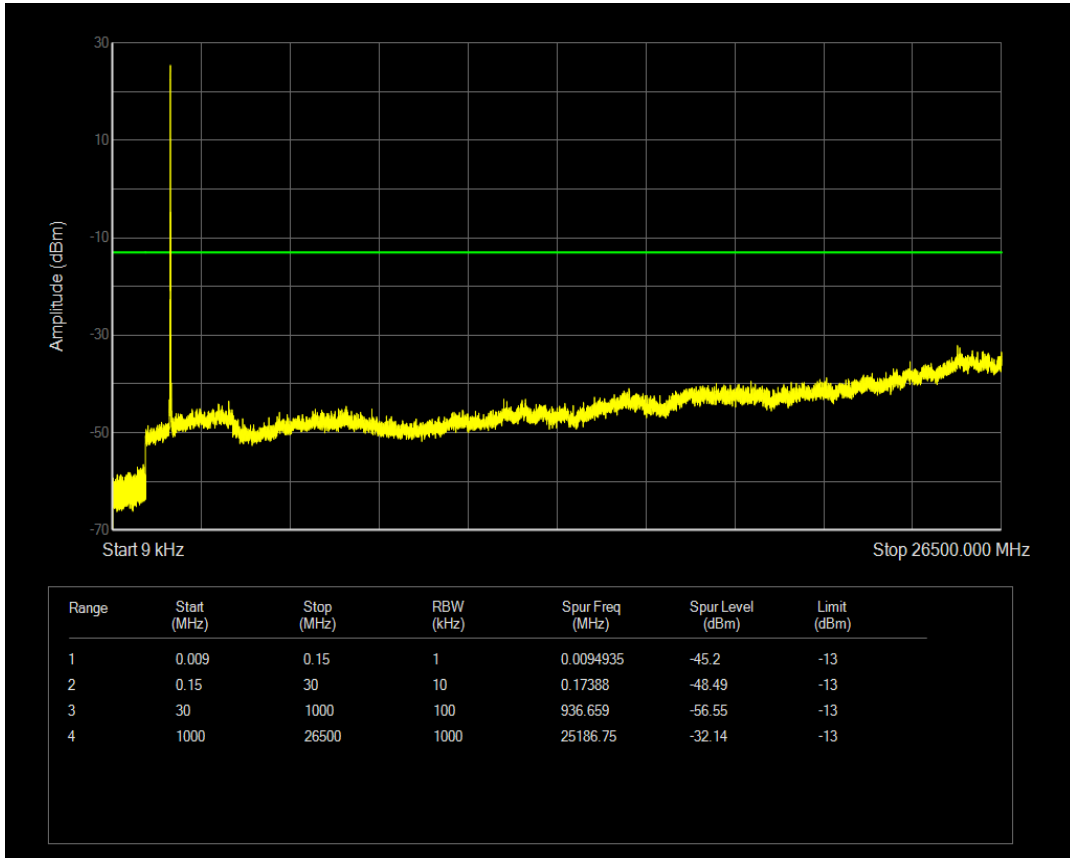

Band4 16QAM BW=15MHz Channel=20025 RB Size=75 Position=#0

Band4 QPSK BW=15MHz Channel=20175 RB Size=1 Position=#0

Band4 QPSK BW=15MHz Channel=20175 RB Size=75 Position=#0

Band4 16QAM BW=15MHz Channel=20175 RB Size=1 Position=#0

Band4 16QAM BW=15MHz Channel=20175 RB Size=75 Position=#0

Band4 QPSK BW=15MHz Channel=20325 RB Size=75 Position=#0

Band4 QPSK BW=15MHz Channel=20325 RB Size=1 Position=#0

Band4 16QAM BW=15MHz Channel=20325 RB Size=1 Position=#0

Band4 16QAM BW=15MHz Channel=20325 RB Size=75 Position=#0

Band4 QPSK BW=20MHz Channel=20050 RB Size=1 Position=#0

Band4 QPSK BW=20MHz Channel=20050 RB Size=100 Position=#0

Band4 16QAM BW=20MHz Channel=20050 RB Size=1 Position=#0