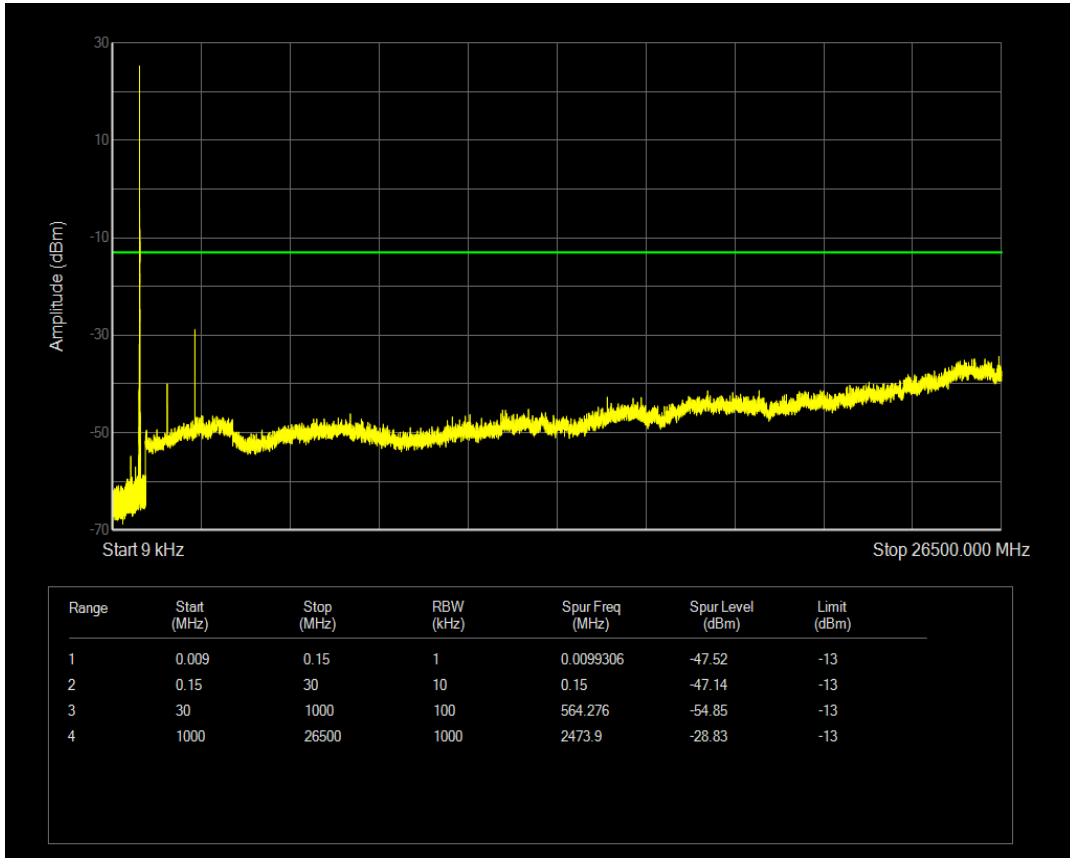

Band26(824-849) 16QAM BW=3MHz Channel=27025 RB Size=15 Position=#0

Band26(824-849) QPSK BW=5MHz Channel=26815 RB Size=1 Position=#0

Band26(824-849) QPSK BW=5MHz Channel=26815 RB Size=25 Position=#0

Band26(824-849) 16QAM BW=5MHz Channel=26815 RB Size=1 Position=#0

Band26(824-849) QPSK BW=5MHz Channel=26915 RB Size=1 Position=#0

Band26(824-849) 16QAM BW=5MHz Channel=26815 RB Size=25 Position=#0

Band26(824-849) QPSK BW=5MHz Channel=26915 RB Size=25 Position=#0

Band26(824-849) 16QAM BW=5MHz Channel=26915 RB Size=1 Position=#0