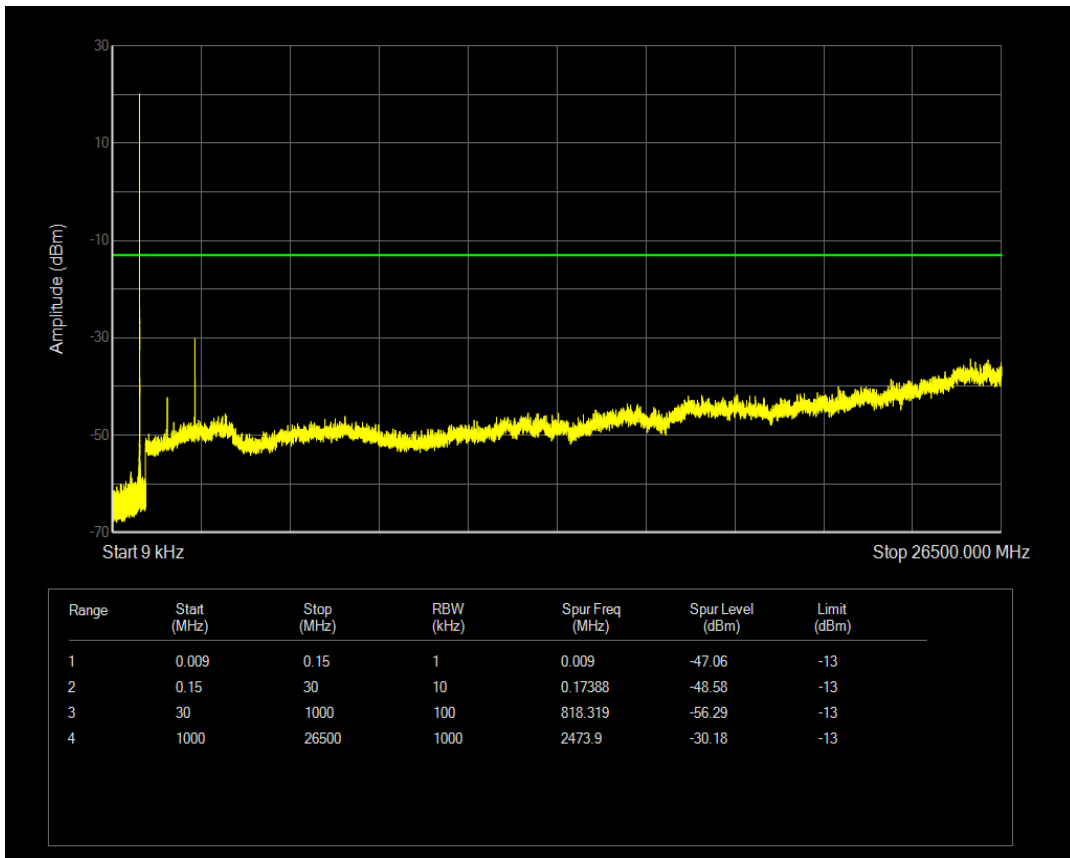

Band26(814-824) QPSK BW=10MHz Channel=26740 RB Size=1 Position=#0

Band26(814-824) QPSK BW=10MHz Channel=26740 RB Size=50 Position=#0

Band26(814-824) 16QAM BW=10MHz Channel=26740 RB Size=1 Position=#0

Band26(814-824) 16QAM BW=10MHz Channel=26740 RB Size=50 Position=#0

Band26(814-824) QPSK BW=1.4MHz Channel=26697 RB Size=6 Position=#0

Band26(824-849) QPSK BW=1.4MHz Channel=26797 RB Size=1 Position=#0

Band26(824-849) QPSK BW=1.4MHz Channel=26797 RB Size=6 Position=#0

Band26(824-849) 16QAM BW=1.4MHz Channel=26797 RB Size=1 Position=#0