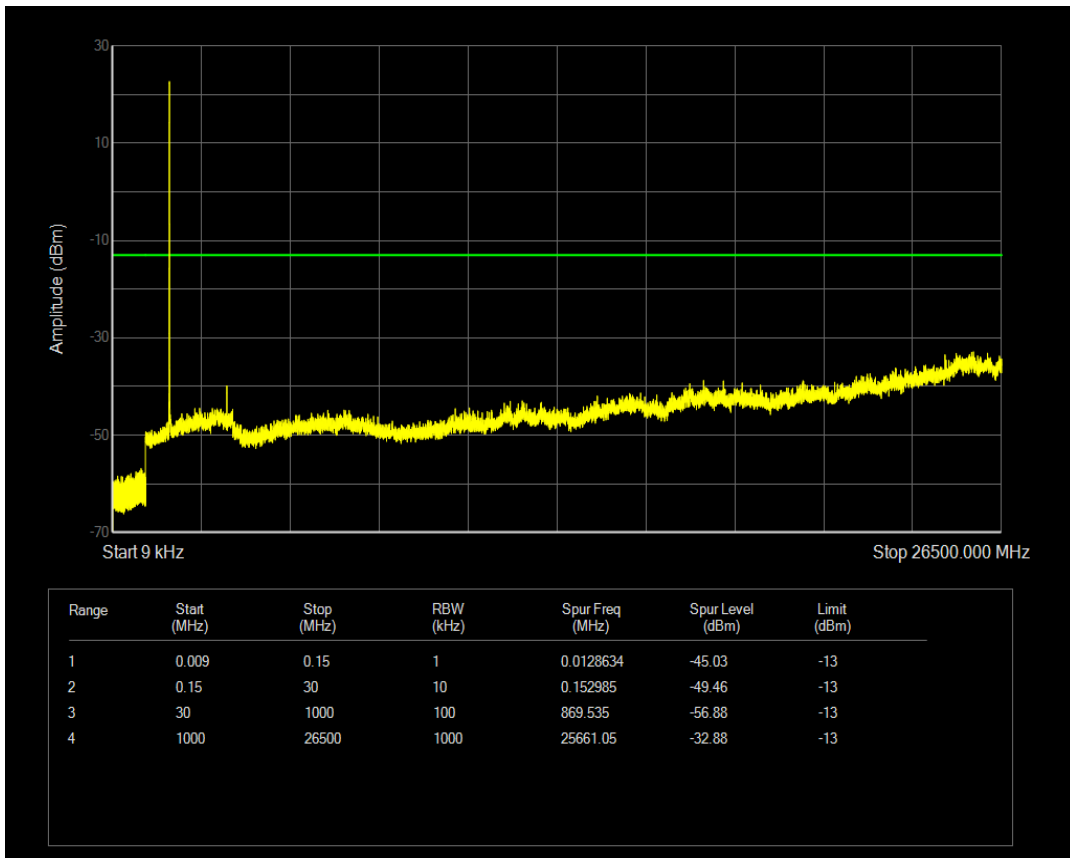

Band4 16QAM BW=3MHz Channel=19965 RB Size=15 Position=#0

Band4 QPSK BW=3MHz Channel=20175 RB Size=1 Position=#0