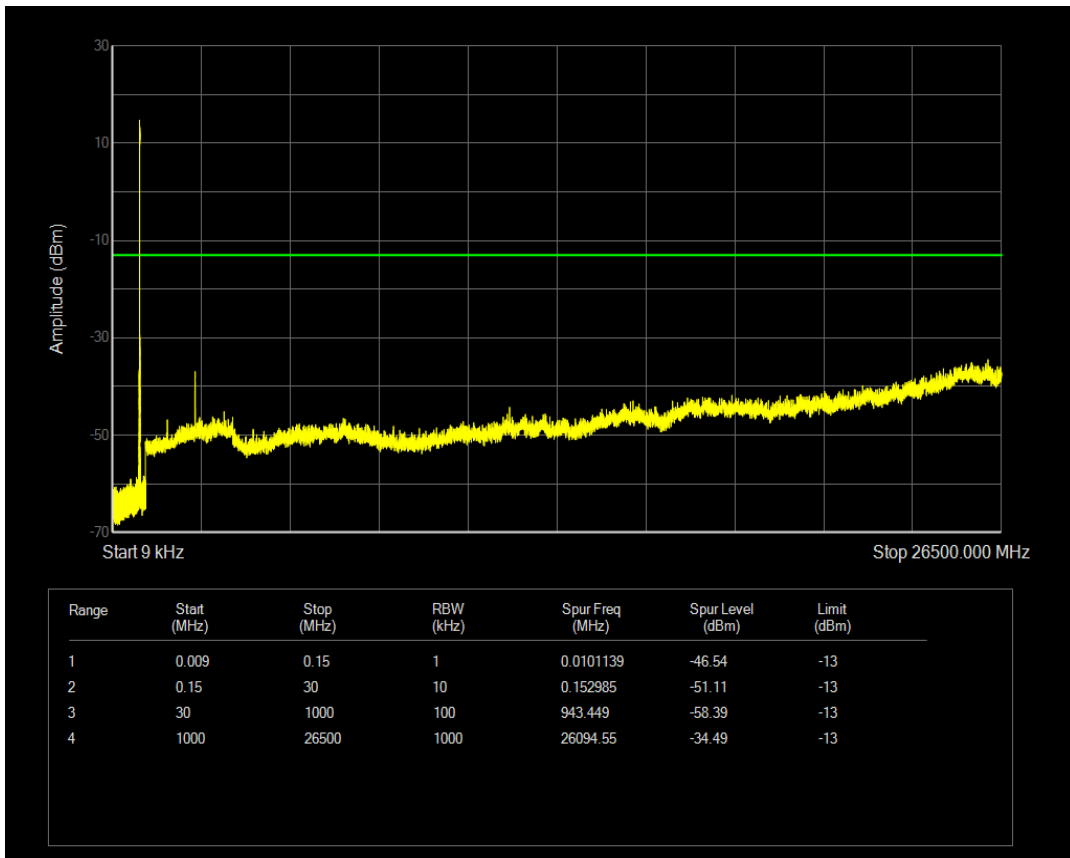

Band26(824-849) QPSK BW=5MHz Channel=26815 RB Size=25 Position=#0

Band26(824-849) 16QAM BW=5MHz Channel=26815 RB Size=1 Position=#0