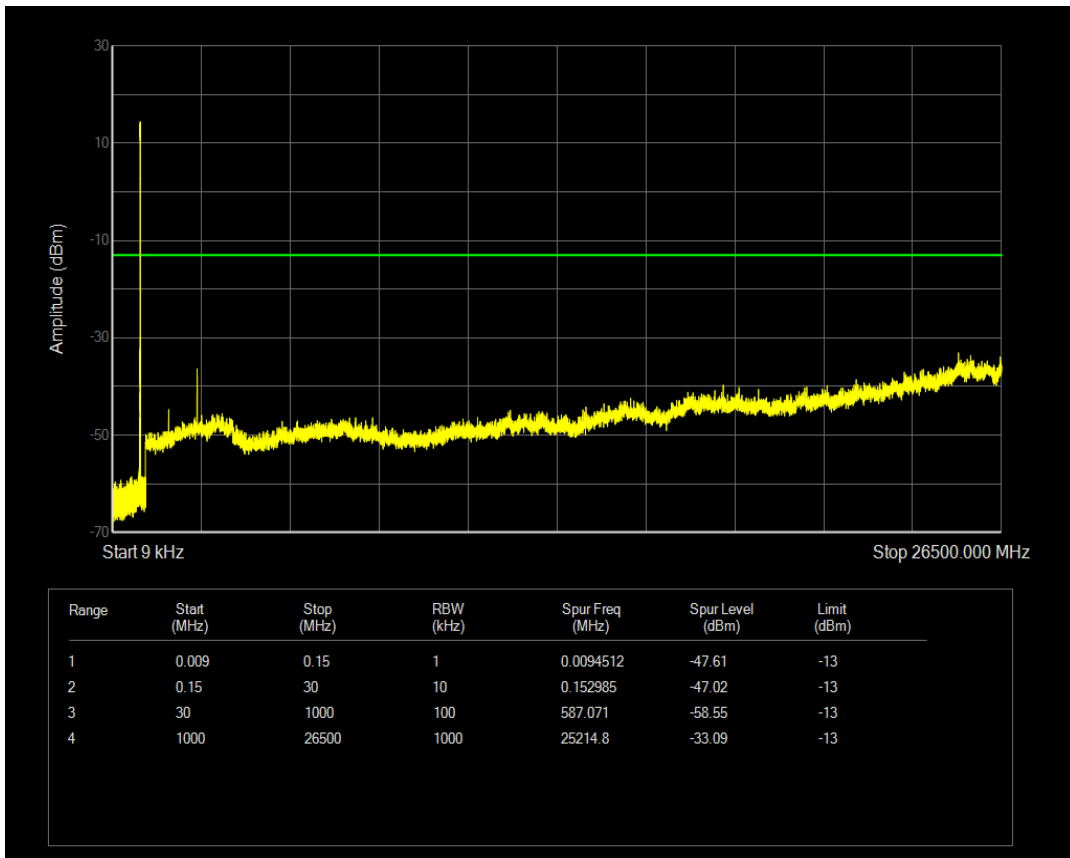

Band26(824-849) QPSK BW=5MHz Channel=27015 RB Size=25 Position=#0

Band26(824-849) 16QAM BW=5MHz Channel=27015 RB Size=1 Position=#0