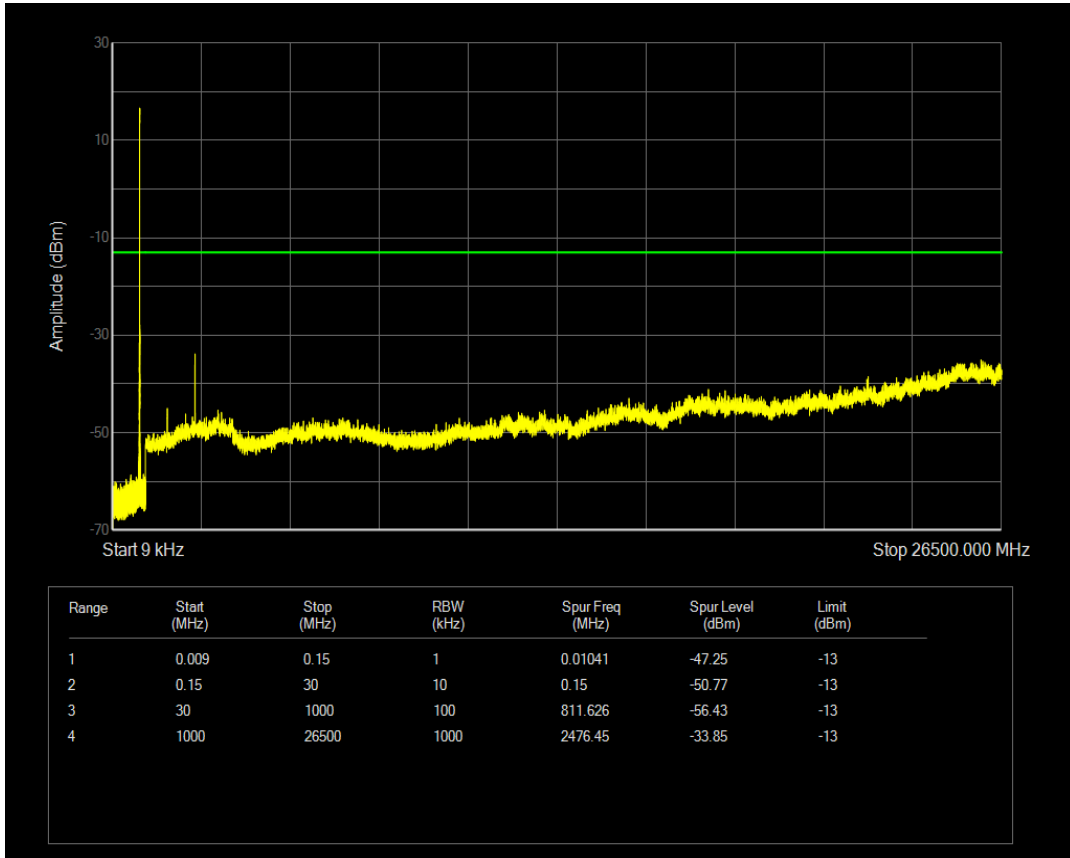

Band26(824-849) QPSK BW=3MHz Channel=26805 RB Size=15 Position=#0

Band26(824-849) QPSK BW=3MHz Channel=26805 RB Size=1 Position=#0