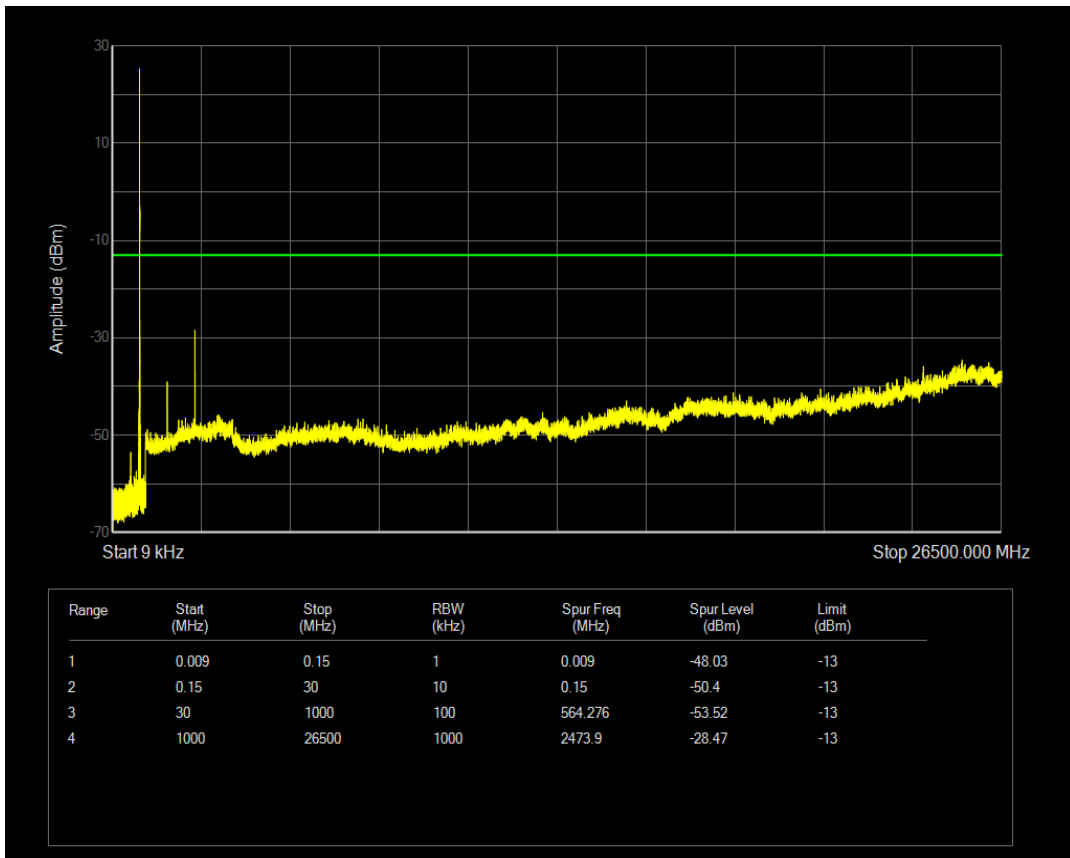

Band26(824-849) QPSK BW=3MHz Channel=26805 RB Size=1 Position=#0

Band26(824-849) 16QAM BW=3MHz Channel=26805 RB Size=1 Position=#0