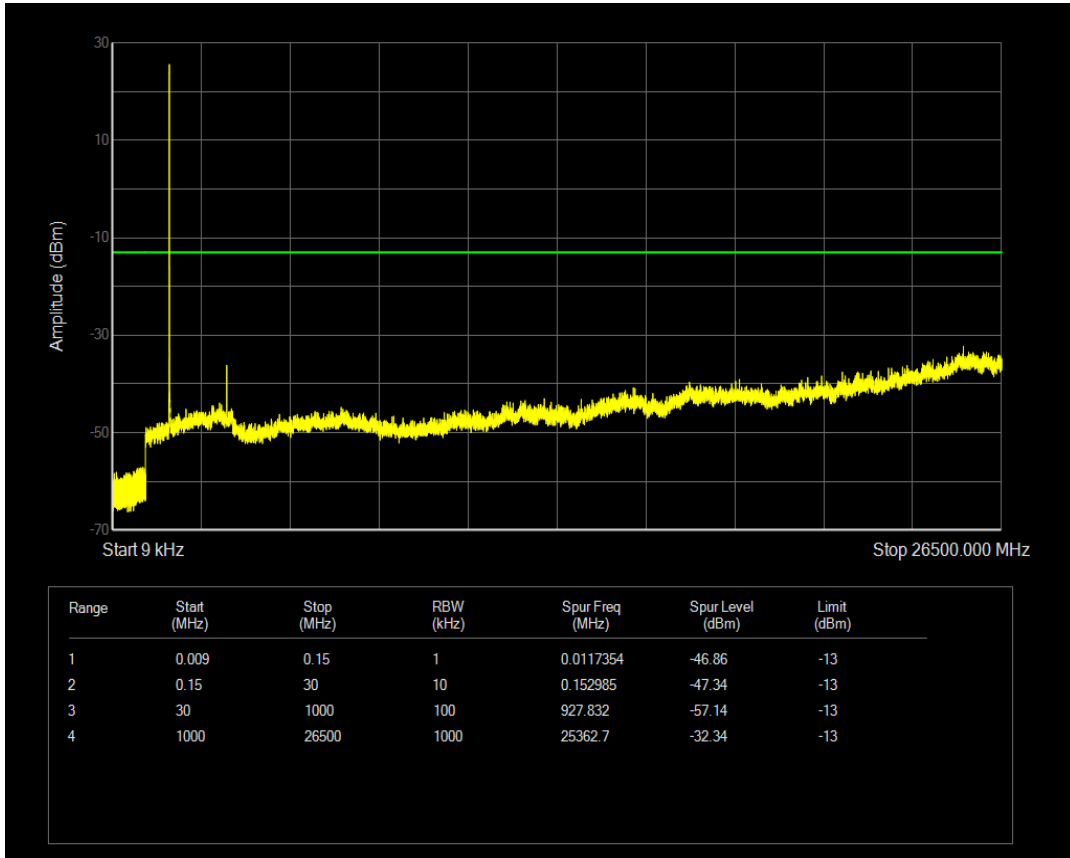

Band4 QPSK BW=3MHz Channel=19965 RB Size=1 Position=#0

Band4 QPSK BW=3MHz Channel=19965 RB Size=15 Position=#0