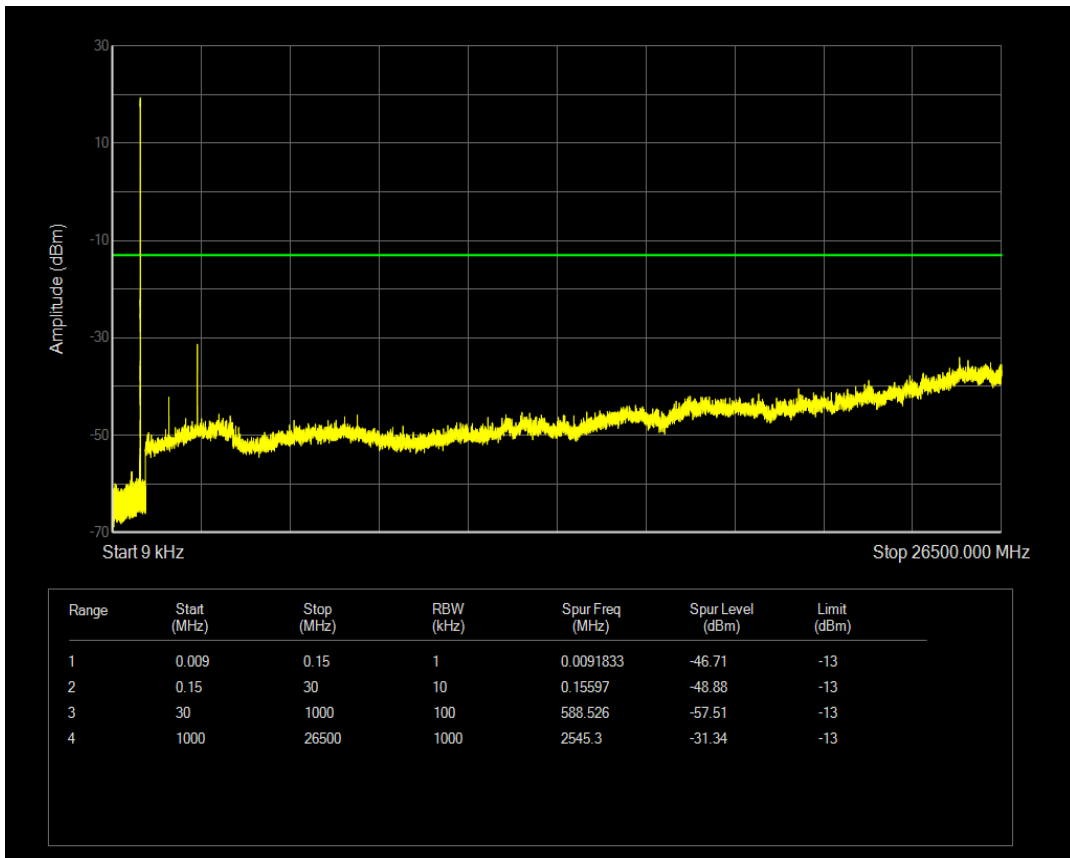

Band26(824-849) 16QAM BW=1.4MHz Channel=27033 RB Size=6 Position=#0

Band26(824-849) QPSK BW=3MHz Channel=26805 RB Size=15 Position=#0