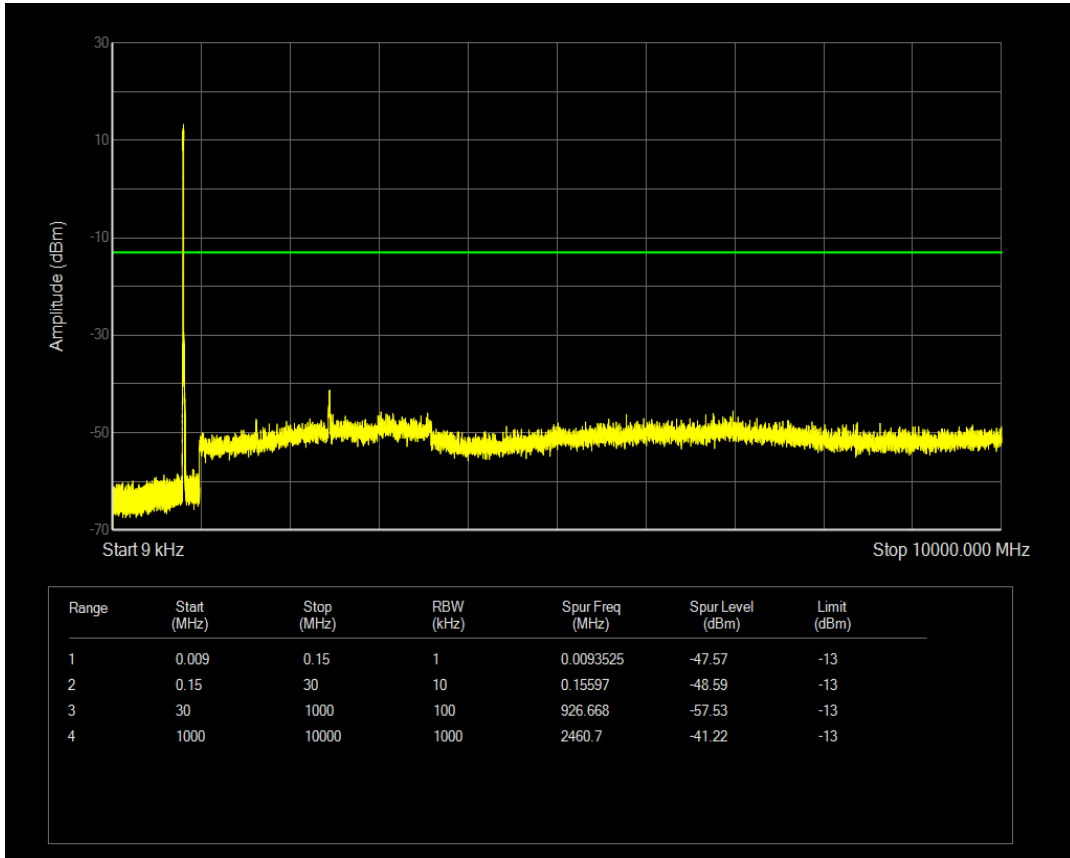

Band26(814-824) QPSK BW=5MHz Channel=26765 RB Size=1 Position=#0

Band26(814-824) QPSK BW=5MHz Channel=26765 RB Size=25 Position=#0

Band26(814-824) 16QAM BW=5MHz Channel=26765 RB Size=1 Position=#0

Band26(814-824) 16QAM BW=5MHz Channel=26765 RB Size=25 Position=#0

Band26(814-824) QPSK BW=10MHz Channel=26740 RB Size=1 Position=#0

Band26(814-824) QPSK BW=10MHz Channel=26740 RB Size=50 Position=#0

Band26(814-824) 16QAM BW=10MHz Channel=26740 RB Size=1 Position=#0

Band26(814-824) 16QAM BW=10MHz Channel=26740 RB Size=50 Position=#0