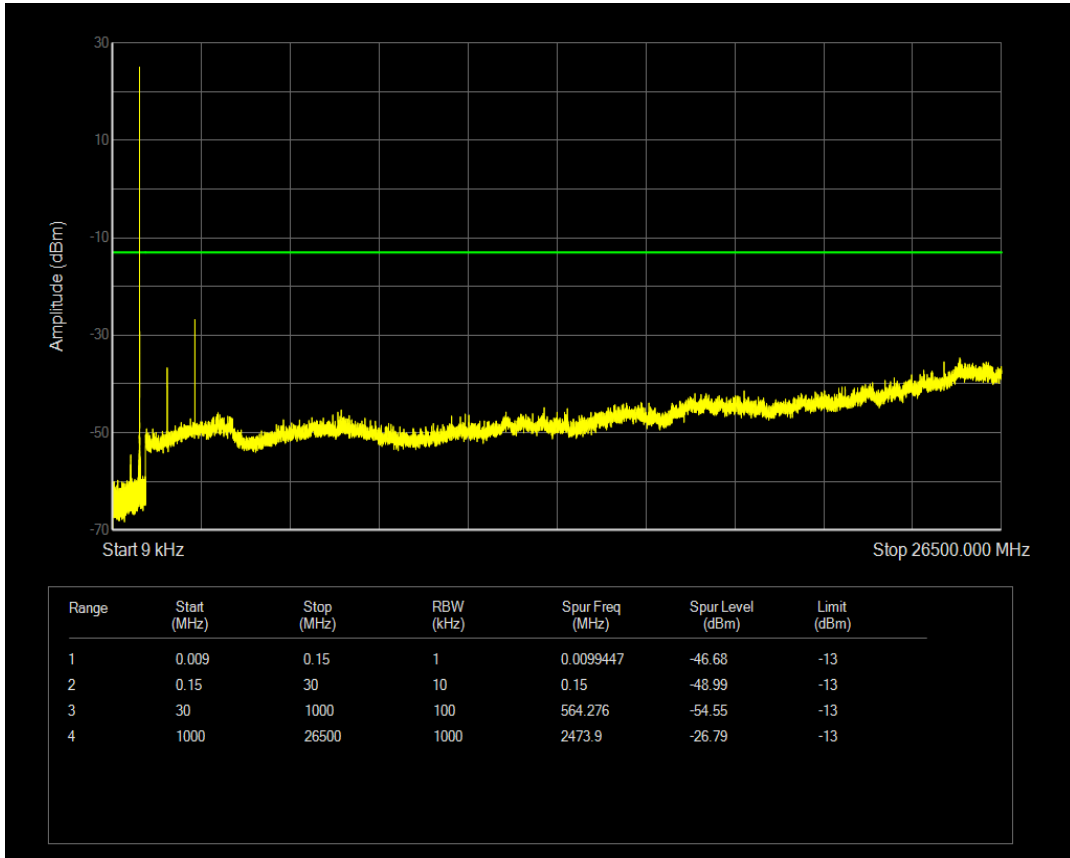

Band26(814-824) QPSK BW=10MHz Channel=26740 RB Size=1 Position=#0

Band26(814-824) QPSK BW=10MHz Channel=26740 RB Size=50 Position=#0

Band26(814-824) 16QAM BW=10MHz Channel=26740 RB Size=1 Position=#0

Band26(814-824) 16QAM BW=10MHz Channel=26740 RB Size=50 Position=#0

Band26(814-824) QPSK BW=1.4MHz Channel=26697 RB Size=6 Position=#0

Band26(824-849) QPSK BW=1.4MHz Channel=26797 RB Size=1 Position=#0

Band26(824-849) QPSK BW=1.4MHz Channel=26797 RB Size=6 Position=#0

Band26(824-849) 16QAM BW=1.4MHz Channel=26797 RB Size=1 Position=#0