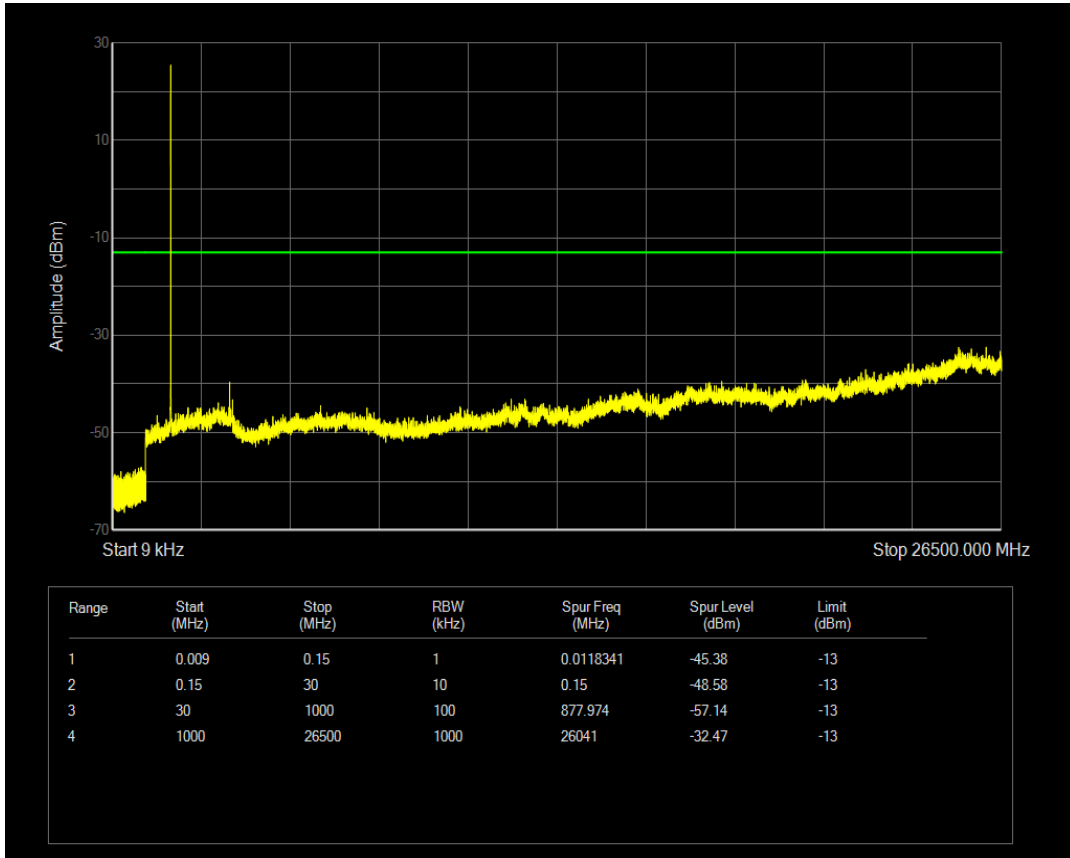

Band4 16QAM BW=1.4MHz Channel=19957 RB Size=6 Position=#0

Band4 QPSK BW=1.4MHz Channel=20175 RB Size=1 Position=#0

Band4 QPSK BW=1.4MHz Channel=20175 RB Size=6 Position=#0

Band4 16QAM BW=1.4MHz Channel=20175 RB Size=1 Position=#0

Band4 16QAM BW=1.4MHz Channel=20175 RB Size=6 Position=#0

Band4 QPSK BW=1.4MHz Channel=20393 RB Size=1 Position=#0

Band4 QPSK BW=1.4MHz Channel=20393 RB Size=6 Position=#0

Band4 16QAM BW=1.4MHz Channel=20393 RB Size=6 Position=#0