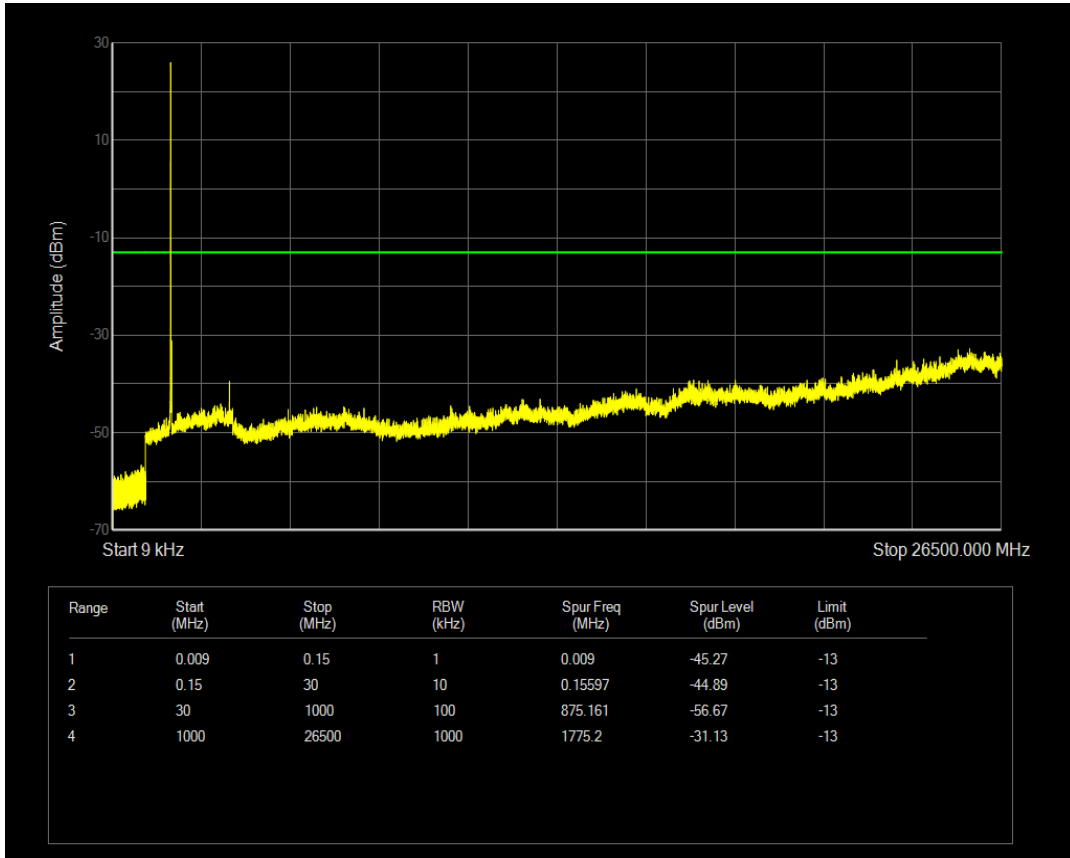

Band4 16QAM BW=5MHz Channel=20175 RB Size=25 Position=#0

Band4 QPSK BW=5MHz Channel=20375 RB Size=1 Position=#0

Band4 QPSK BW=5MHz Channel=20375 RB Size=25 Position=#0

Band4 16QAM BW=5MHz Channel=20375 RB Size=1 Position=#0

Band4 16QAM BW=5MHz Channel=20375 RB Size=25 Position=#0

Band4 QPSK BW=10MHz Channel=20000 RB Size=1 Position=#0

Band4 QPSK BW=10MHz Channel=20000 RB Size=50 Position=#0

Band4 16QAM BW=10MHz Channel=20000 RB Size=1 Position=#0