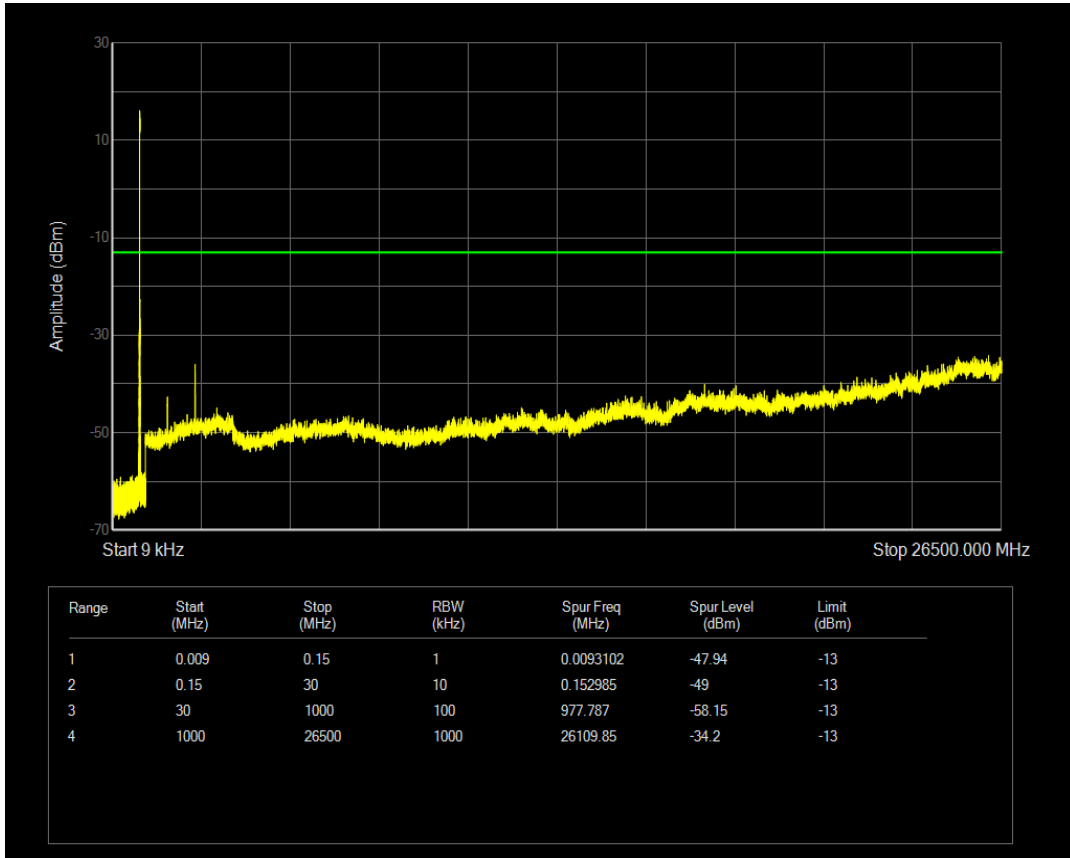

Band26(824-849) 16QAM BW=5MHz Channel=26815 RB Size=25 Position=#0

Band26(824-849) QPSK BW=5MHz Channel=26915 RB Size=25 Position=#0