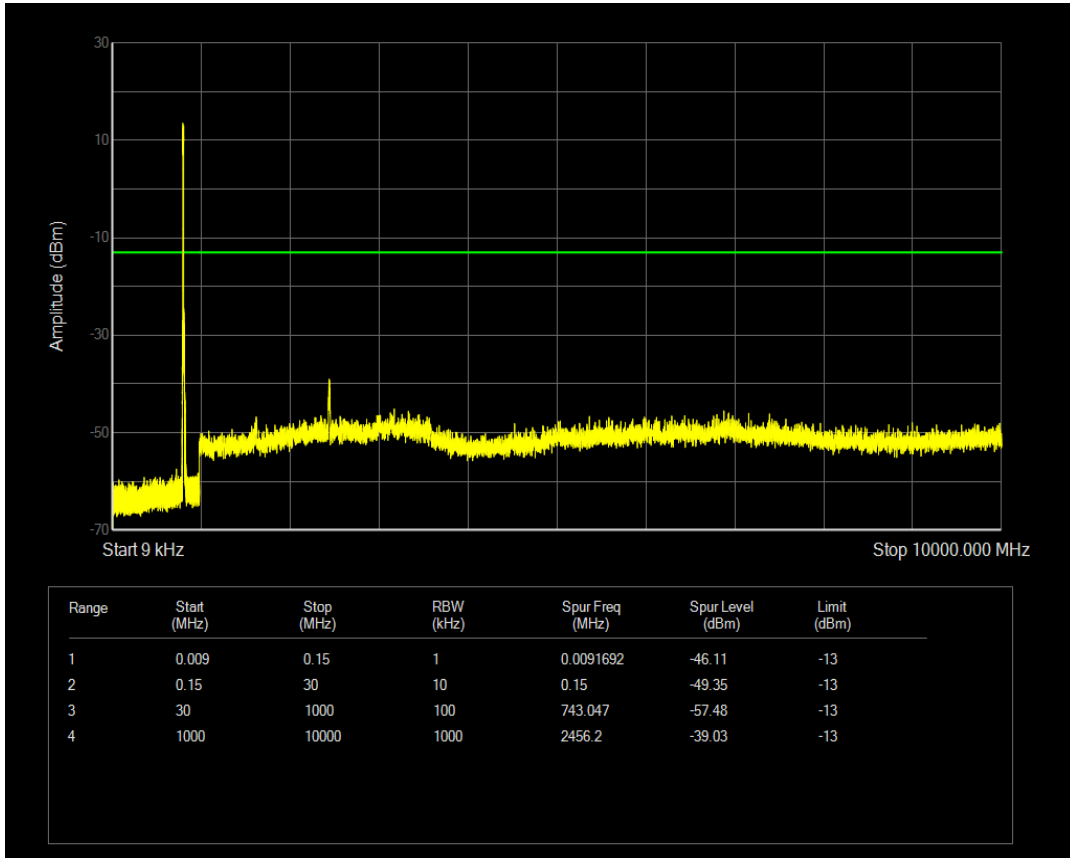

Band26(814-824) QPSK BW=10MHz Channel=26740 RB Size=1 Position=#0

Band26(814-824) QPSK BW=10MHz Channel=26740 RB Size=50 Position=#0

Band26(814-824) 16QAM BW=10MHz Channel=26740 RB Size=1 Position=#0

Band26(814-824) 16QAM BW=10MHz Channel=26740 RB Size=50 Position=#0

Band26(814-824) QPSK BW=1.4MHz Channel=26697 RB Size=6 Position=#0

Band26(824-849) QPSK BW=1.4MHz Channel=26797 RB Size=1 Position=#0

Band26(824-849) QPSK BW=1.4MHz Channel=26797 RB Size=6 Position=#0

Band26(824-849) 16QAM BW=1.4MHz Channel=26797 RB Size=1 Position=#0