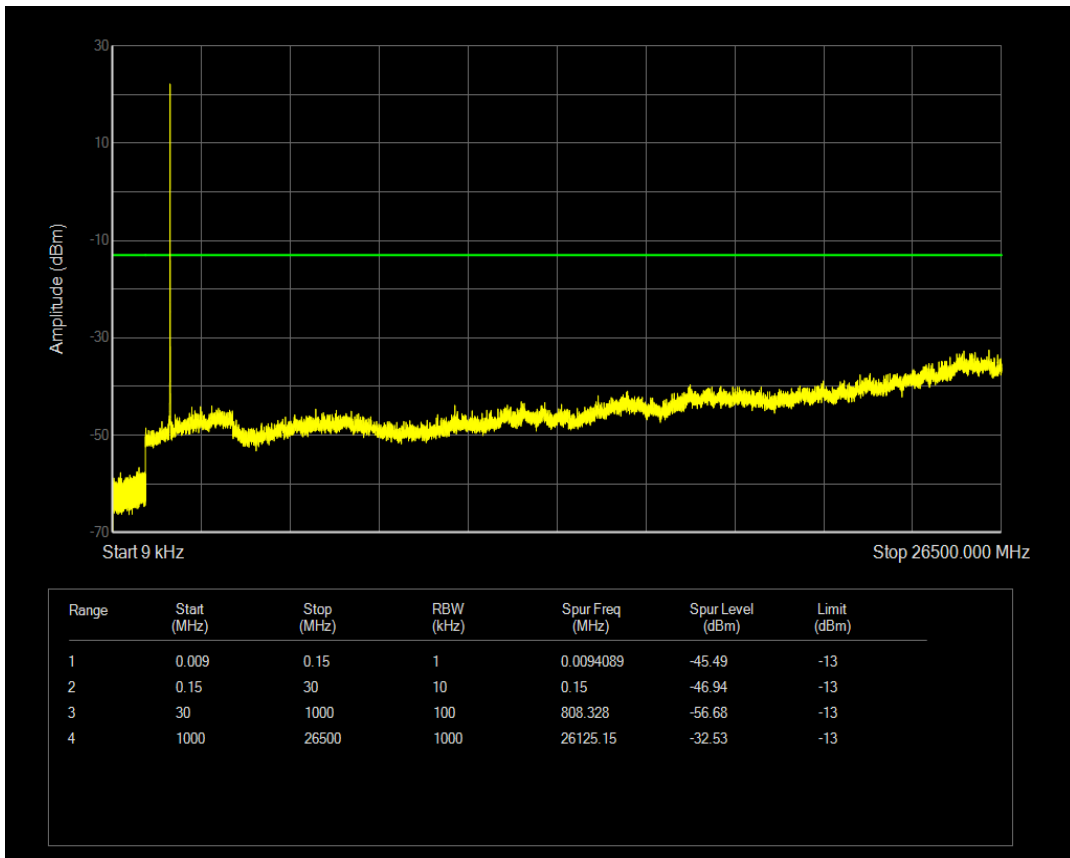

Band4 16QAM BW=3MHz Channel=20175 RB Size=15 Position=#0

Band4 QPSK BW=3MHz Channel=20385 RB Size=1 Position=#0