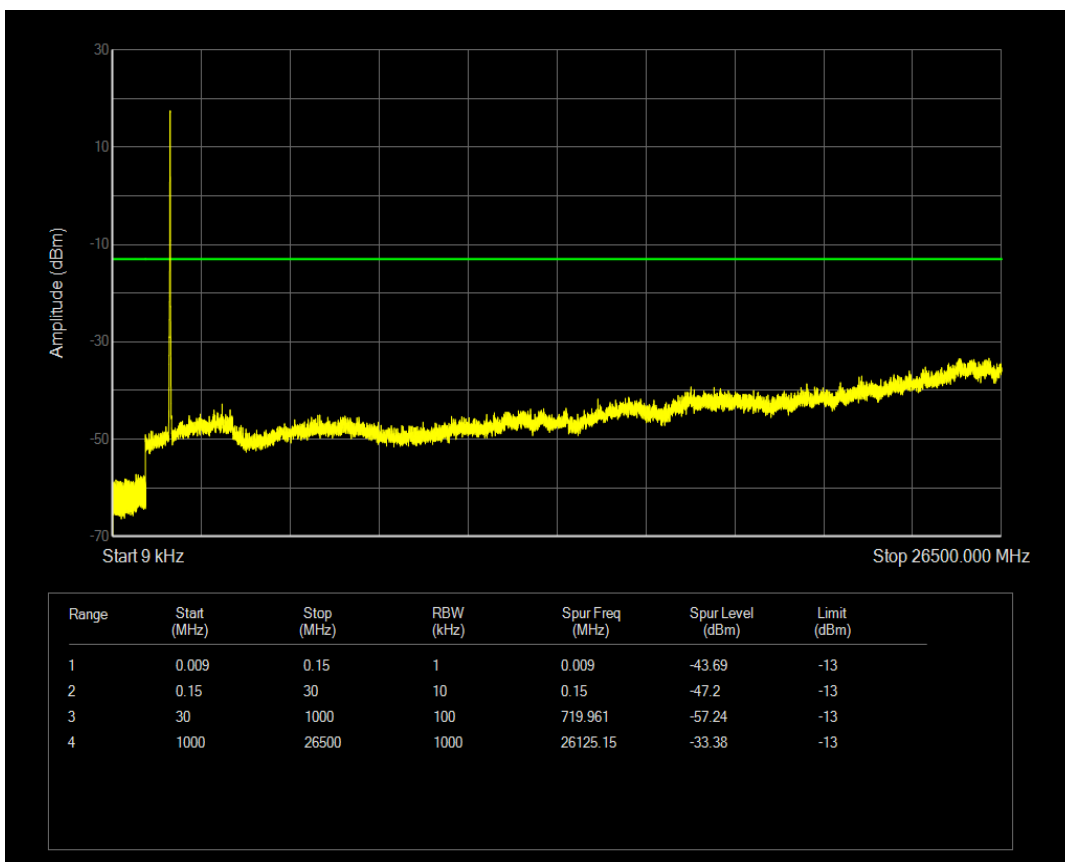

Band4 16QAM BW=10MHz Channel=20350 RB Size=50 Position=#0

Band4 QPSK BW=15MHz Channel=20025 RB Size=1 Position=#0

Band4 QPSK BW=15MHz Channel=20025 RB Size=75 Position=#0

Band4 16QAM BW=15MHz Channel=20025 RB Size=1 Position=#0

Band4 16QAM BW=15MHz Channel=20025 RB Size=75 Position=#0

Band4 QPSK BW=15MHz Channel=20175 RB Size=1 Position=#0

Band4 QPSK BW=15MHz Channel=20175 RB Size=75 Position=#0

Band4 16QAM BW=15MHz Channel=20175 RB Size=1 Position=#0

Band4 16QAM BW=15MHz Channel=20175 RB Size=75 Position=#0

Band4 QPSK BW=15MHz Channel=20325 RB Size=75 Position=#0

Band4 QPSK BW=15MHz Channel=20325 RB Size=1 Position=#0

Band4 16QAM BW=15MHz Channel=20325 RB Size=1 Position=#0