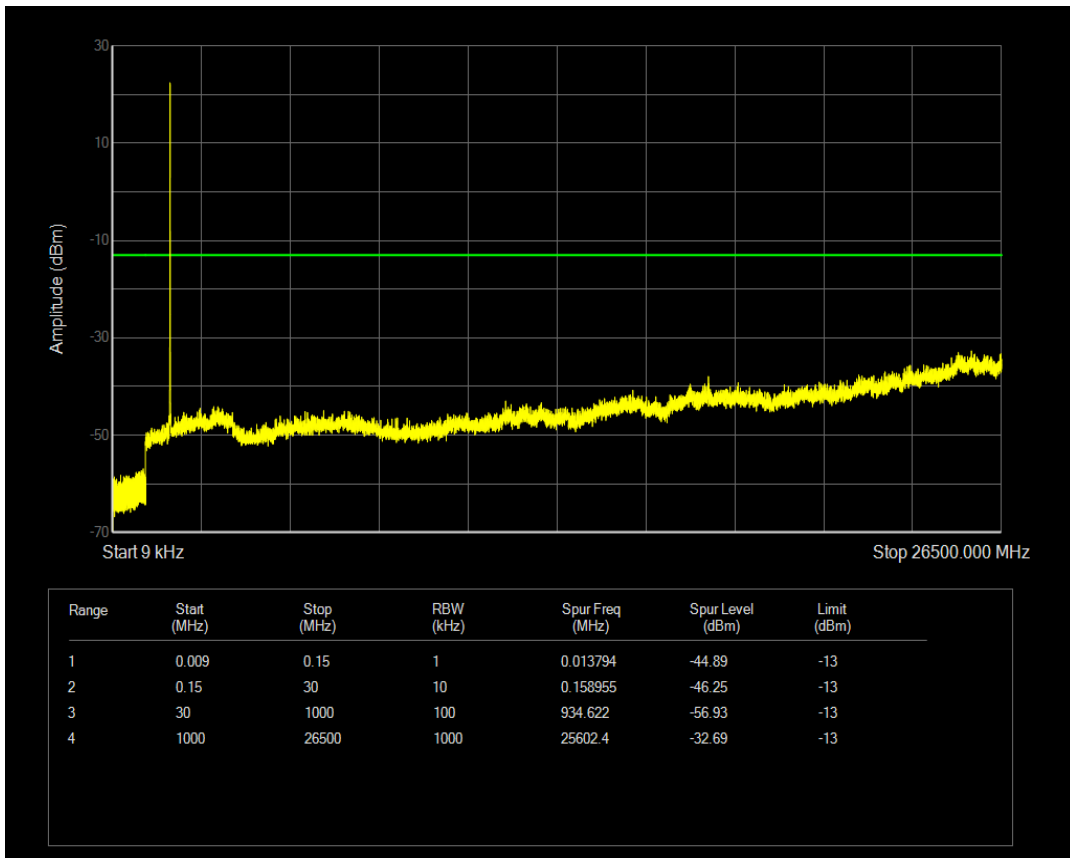

Band4 QPSK BW=3MHz Channel=20175 RB Size=15 Position=#0

Band4 16QAM BW=3MHz Channel=20175 RB Size=1 Position=#0