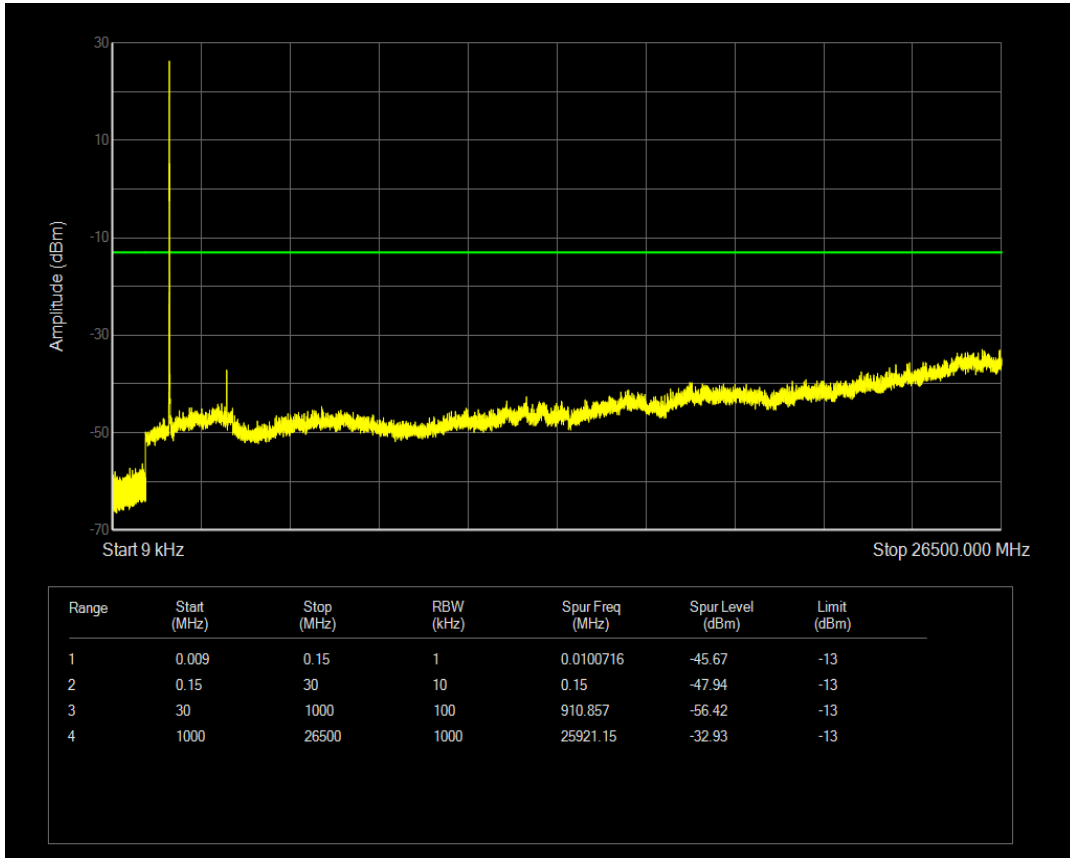

Band4 16QAM BW=5MHz Channel=20175 RB Size=25 Position=#0

Band4 QPSK BW=5MHz Channel=20375 RB Size=1 Position=#0

Band4 QPSK BW=5MHz Channel=20375 RB Size=25 Position=#0

Band4 16QAM BW=5MHz Channel=20375 RB Size=1 Position=#0

Band4 16QAM BW=5MHz Channel=20375 RB Size=25 Position=#0

Band4 QPSK BW=10MHz Channel=20000 RB Size=1 Position=#0

Band4 QPSK BW=10MHz Channel=20000 RB Size=50 Position=#0

Band4 16QAM BW=10MHz Channel=20000 RB Size=1 Position=#0