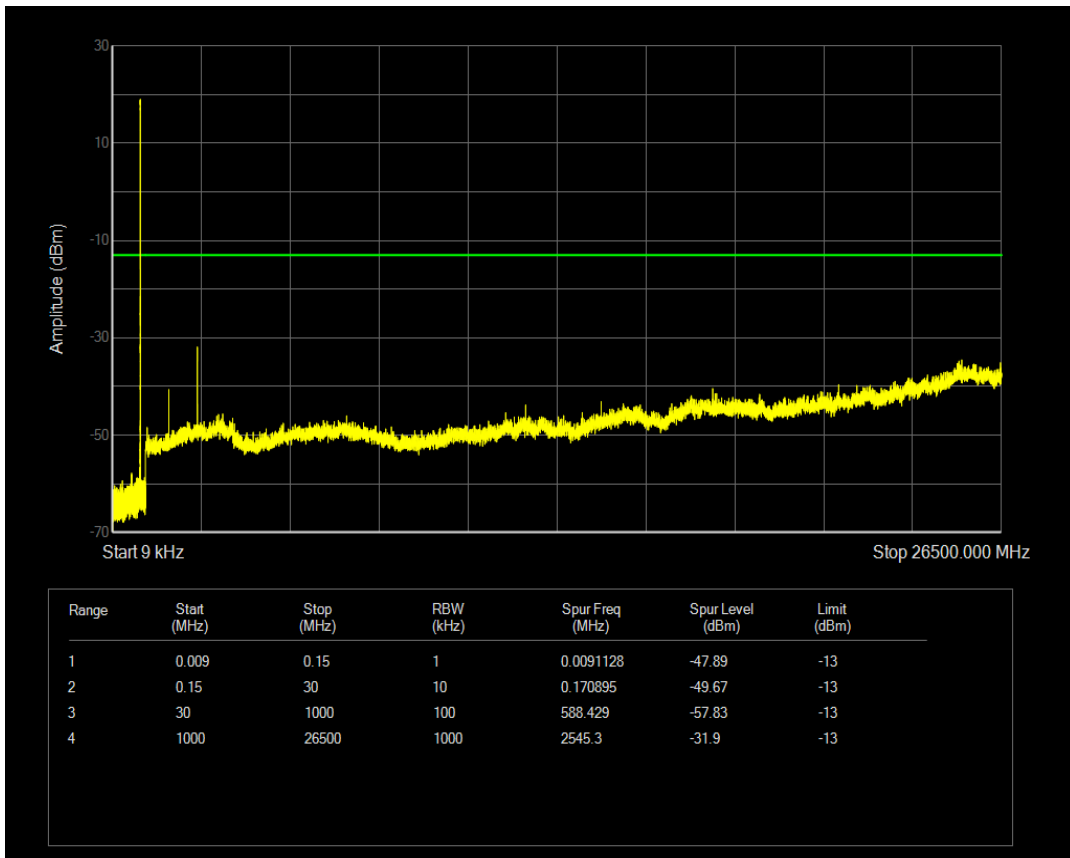

Band26(824-849) 16QAM BW=1.4MHz Channel=26797 RB Size=6 Position=#0

Band26(824-849) QPSK BW=1.4MHz Channel=26915 RB Size=1 Position=#0

Band26(824-849) QPSK BW=1.4MHz Channel=26915 RB Size=6 Position=#0

Band26(824-849) 16QAM BW=1.4MHz Channel=26915 RB Size=1 Position=#0

Band26(824-849) 16QAM BW=1.4MHz Channel=26915 RB Size=6 Position=#0

Band26(824-849) QPSK BW=1.4MHz Channel=27033 RB Size=1 Position=#0

Band26(824-849) QPSK BW=1.4MHz Channel=27033 RB Size=6 Position=#0

Band26(824-849) 16QAM BW=1.4MHz Channel=27033 RB Size=1 Position=#0