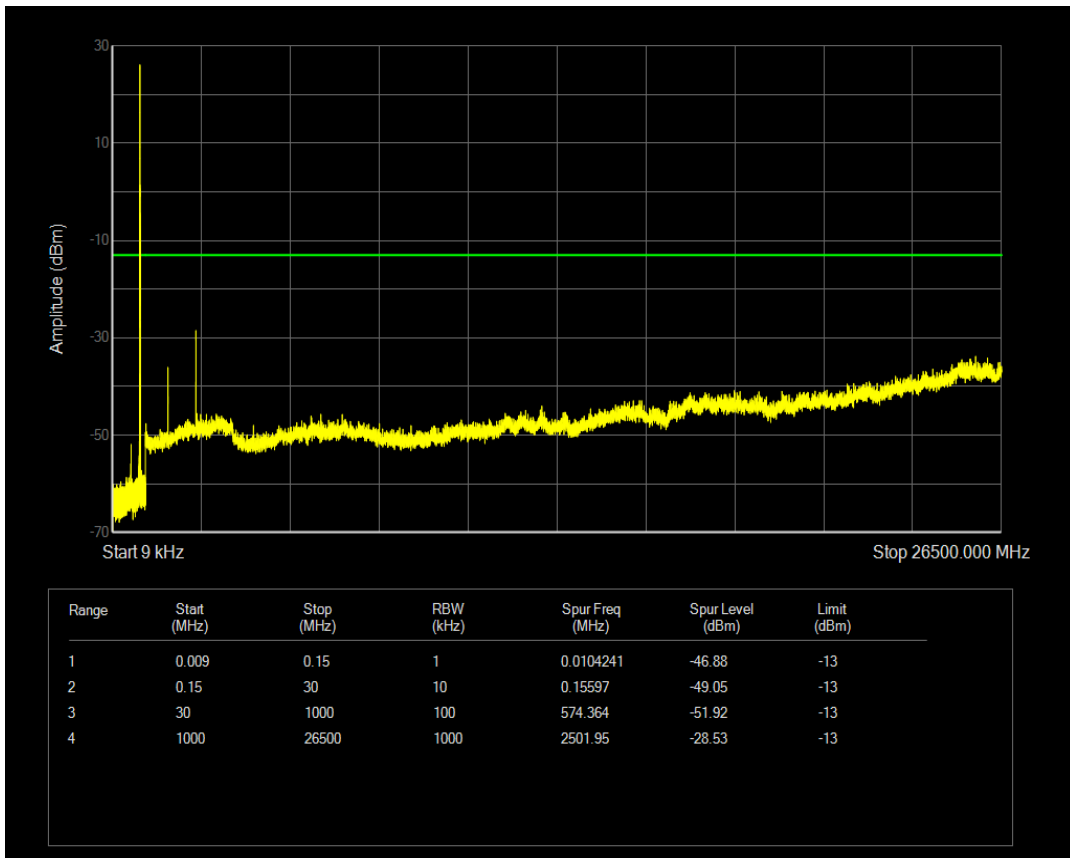

Band26(824-849) QPSK BW=5MHz Channel=26915 RB Size=1 Position=#0

Band26(824-849) 16QAM BW=5MHz Channel=26815 RB Size=25 Position=#0