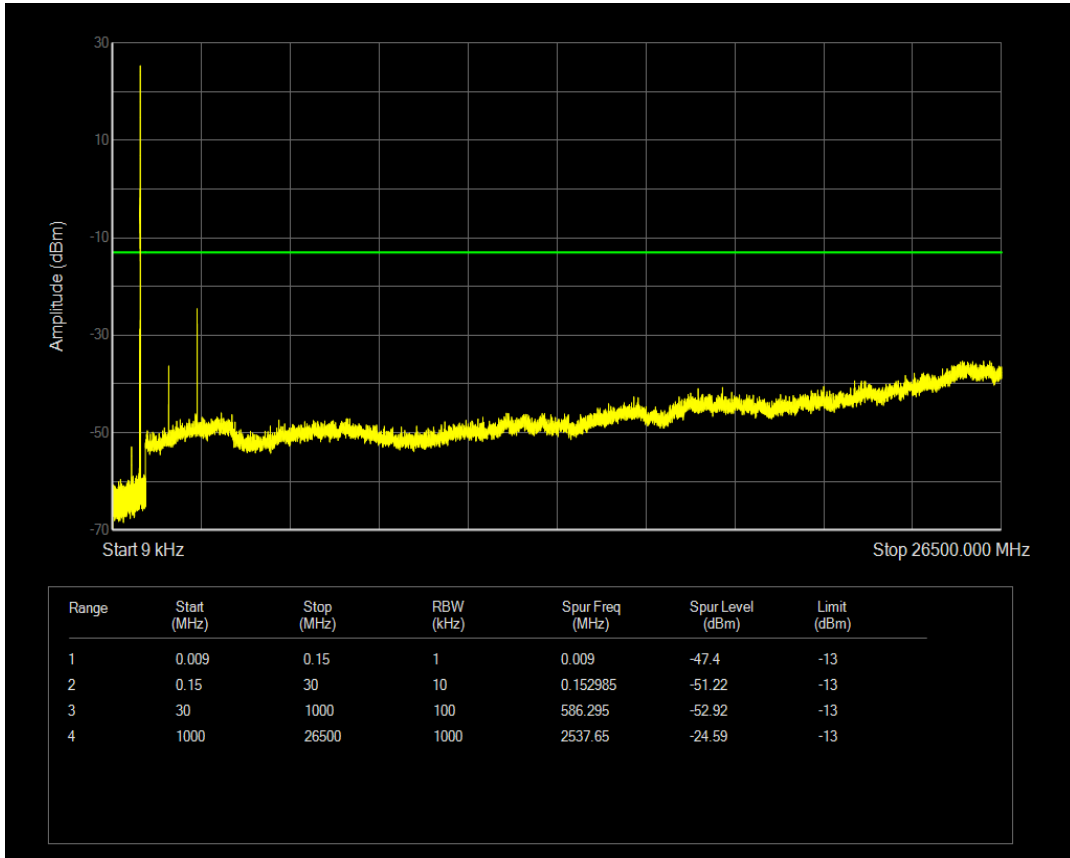

Band26(824-849) 16QAM BW=3MHz Channel=26915 RB Size=15 Position=#0

Band26(824-849) QPSK BW=3MHz Channel=27025 RB Size=1 Position=#0

Band26(824-849) QPSK BW=3MHz Channel=27025 RB Size=15 Position=#0

Band26(824-849) 16QAM BW=3MHz Channel=27025 RB Size=1 Position=#0

Band26(824-849) 16QAM BW=3MHz Channel=27025 RB Size=15 Position=#0

Band26(824-849) QPSK BW=5MHz Channel=26815 RB Size=1 Position=#0

Band26(824-849) QPSK BW=5MHz Channel=26815 RB Size=25 Position=#0

Band26(824-849) 16QAM BW=5MHz Channel=26815 RB Size=1 Position=#0