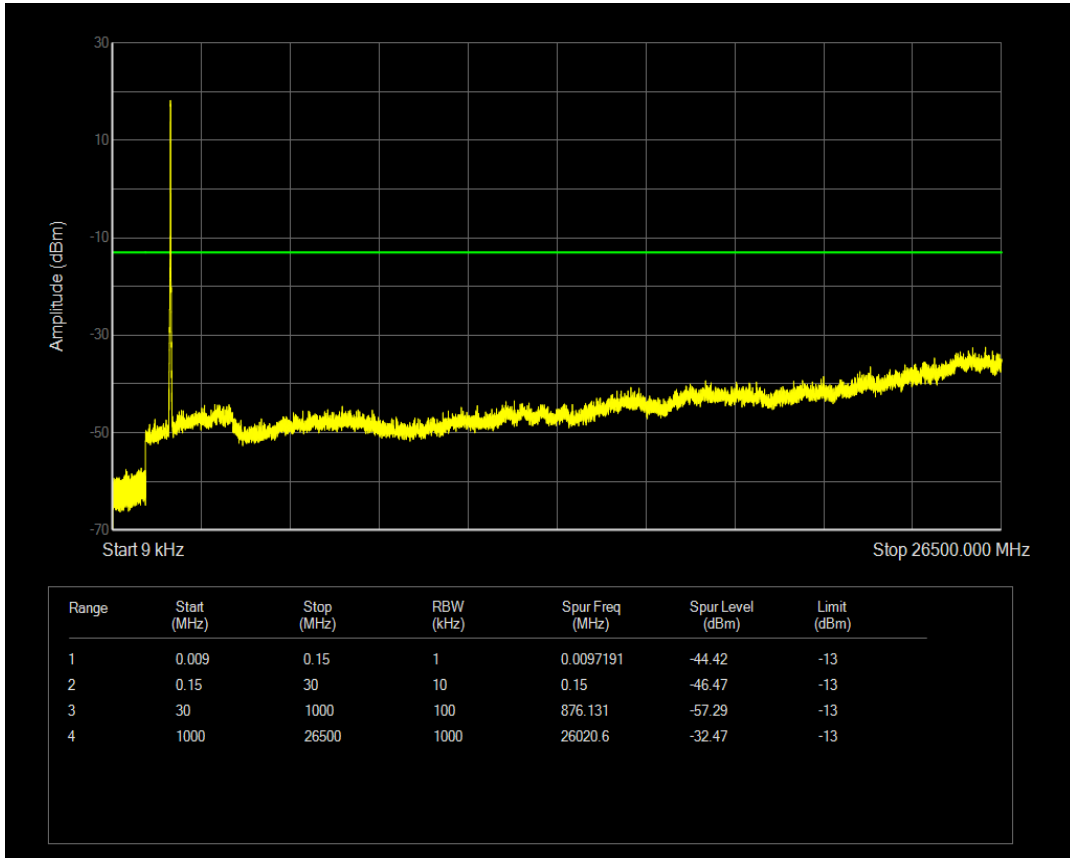

Band4 16QAM BW=10MHz Channel=20350 RB Size=50 Position=#0

Band4 QPSK BW=15MHz Channel=20025 RB Size=1 Position=#0

Band4 QPSK BW=15MHz Channel=20025 RB Size=75 Position=#0

Band4 16QAM BW=15MHz Channel=20025 RB Size=1 Position=#0

Band4 16QAM BW=15MHz Channel=20025 RB Size=75 Position=#0

Band4 QPSK BW=15MHz Channel=20175 RB Size=1 Position=#0

Band4 QPSK BW=15MHz Channel=20175 RB Size=75 Position=#0

Band4 16QAM BW=15MHz Channel=20175 RB Size=1 Position=#0

Band4 16QAM BW=15MHz Channel=20175 RB Size=75 Position=#0

Band4 QPSK BW=15MHz Channel=20325 RB Size=75 Position=#0

Band4 QPSK BW=15MHz Channel=20325 RB Size=1 Position=#0

Band4 16QAM BW=15MHz Channel=20325 RB Size=1 Position=#0