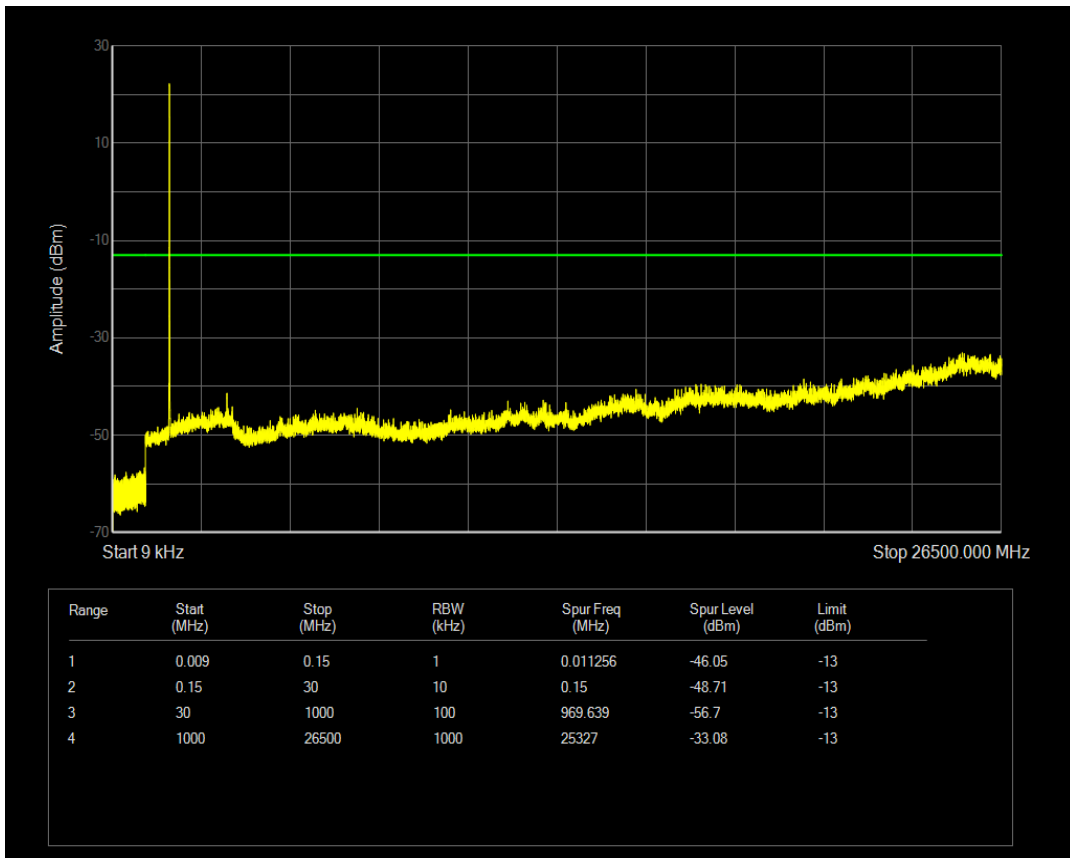

Band4 16QAM BW=3MHz Channel=20385 RB Size=15 Position=#0

Band4 QPSK BW=5MHz Channel=19975 RB Size=25 Position=#0

Band4 QPSK BW=5MHz Channel=19975 RB Size=1 Position=#0

Band4 16QAM BW=5MHz Channel=19975 RB Size=1 Position=#0

Band4 16QAM BW=5MHz Channel=19975 RB Size=25 Position=#0

Band4 QPSK BW=5MHz Channel=20175 RB Size=1 Position=#0

Band4 QPSK BW=5MHz Channel=20175 RB Size=25 Position=#0

Band4 16QAM BW=5MHz Channel=20175 RB Size=1 Position=#0