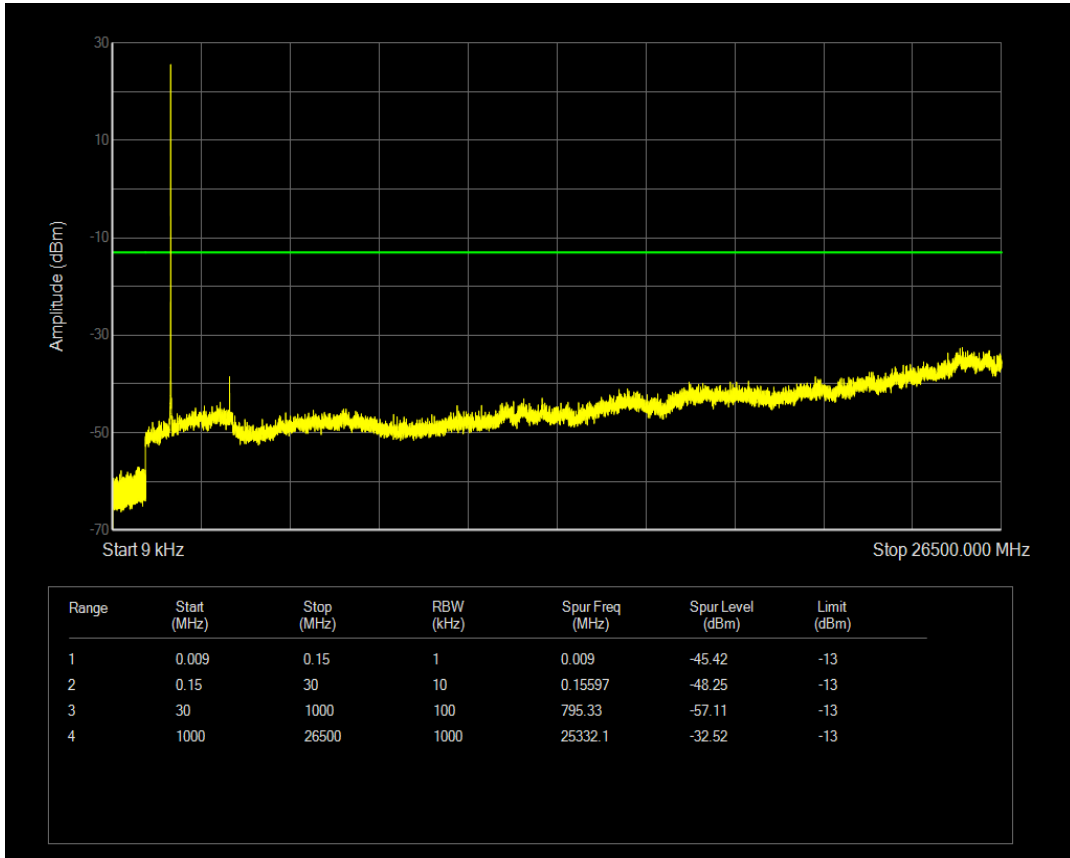

Band4 QPSK BW=3MHz Channel=20385 RB Size=1 Position=#0

Band4 QPSK BW=3MHz Channel=20385 RB Size=15 Position=#0