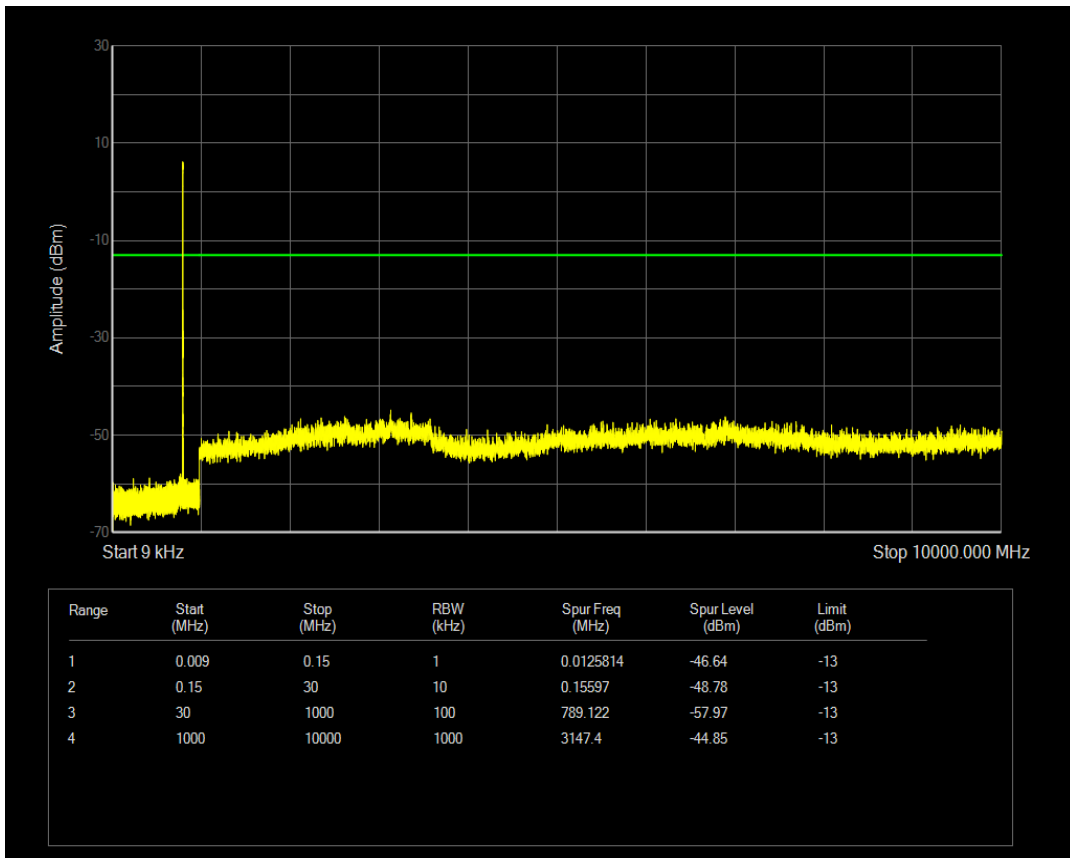

Band26(814-824) QPSK BW=10MHz Channel=26740 RB Size=1 Position=#0

Band26(814-824) QPSK BW=10MHz Channel=26740 RB Size=50 Position=#0

Band26(814-824) 16QAM BW=10MHz Channel=26740 RB Size=1 Position=#0

Band26(814-824) 16QAM BW=10MHz Channel=26740 RB Size=50 Position=#0

Band26(814-824) QPSK BW=1.4MHz Channel=26697 RB Size=6 Position=#0

Band26(824-849) QPSK BW=1.4MHz Channel=26797 RB Size=1 Position=#0

Band26(824-849) QPSK BW=1.4MHz Channel=26797 RB Size=6 Position=#0

Band26(824-849) 16QAM BW=1.4MHz Channel=26797 RB Size=1 Position=#0