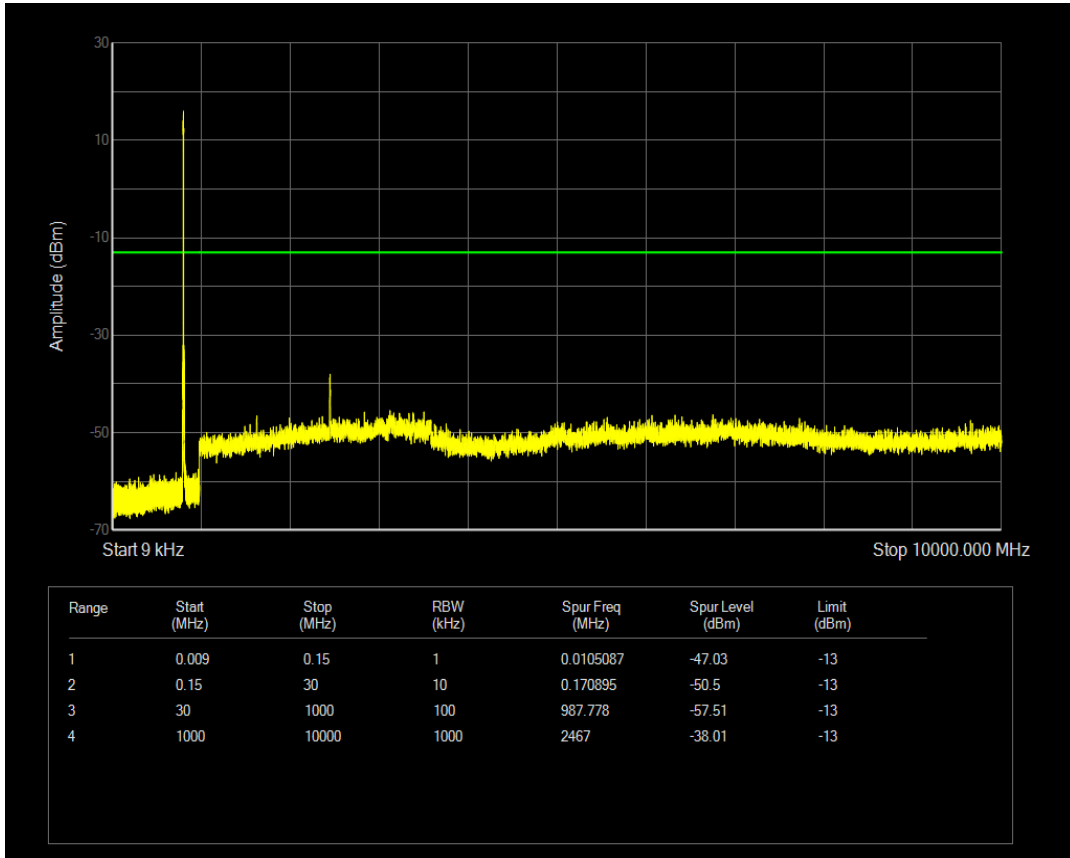

Band26(814-824) 16QAM BW=5MHz Channel=26715 RB Size=25 Position=#0

Band26(814-824) QPSK BW=5MHz Channel=26740 RB Size=25 Position=#0

Band26(814-824) 16QAM BW=5MHz Channel=26740 RB Size=1 Position=#0

Band26(814-824) 16QAM BW=5MHz Channel=26740 RB Size=25 Position=#0

Band26(814-824) QPSK BW=5MHz Channel=26765 RB Size=1 Position=#0

Band26(814-824) QPSK BW=5MHz Channel=26765 RB Size=25 Position=#0

Band26(814-824) 16QAM BW=5MHz Channel=26765 RB Size=1 Position=#0

Band26(814-824) 16QAM BW=5MHz Channel=26765 RB Size=25 Position=#0