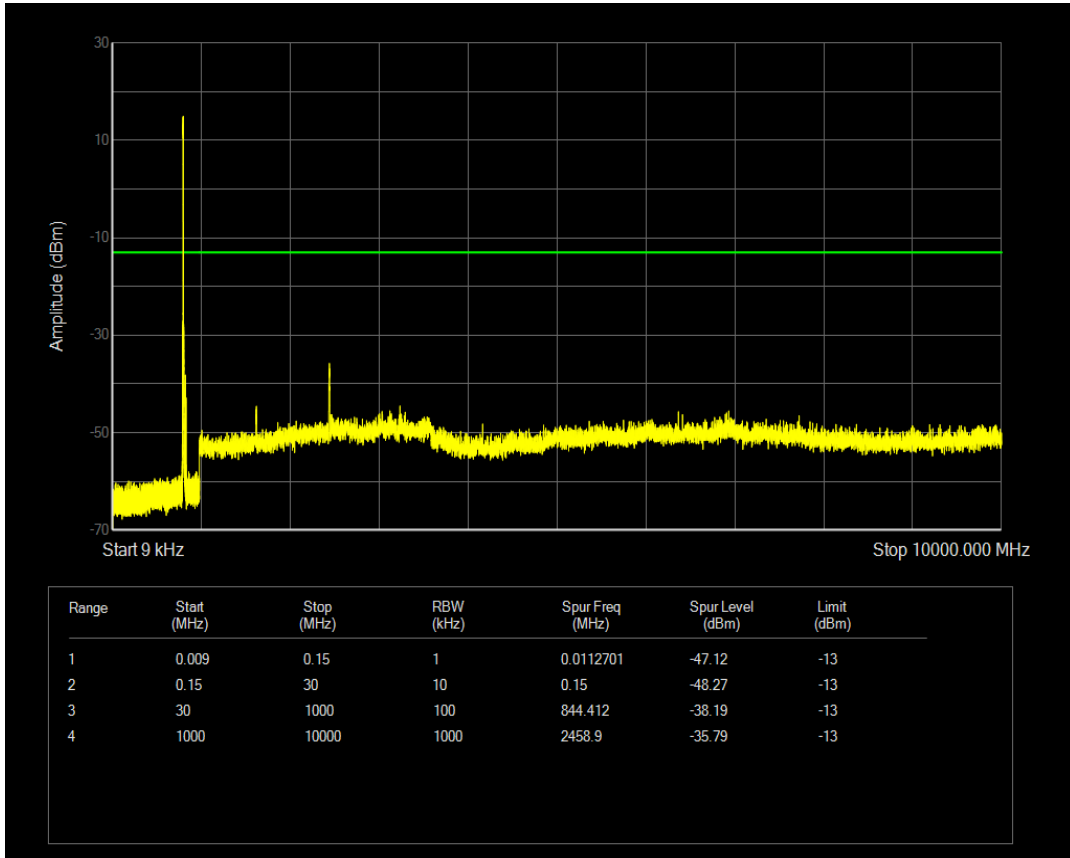

Band26(814-824) 16QAM BW=5MHz Channel=26715 RB Size=25 Position=#0

Band26(814-824) QPSK BW=5MHz Channel=26740 RB Size=25 Position=#0

Band26(814-824) 16QAM BW=5MHz Channel=26740 RB Size=1 Position=#0

Band26(814-824) 16QAM BW=5MHz Channel=26740 RB Size=25 Position=#0

Band26(814-824) QPSK BW=5MHz Channel=26765 RB Size=1 Position=#0

Band26(814-824) QPSK BW=5MHz Channel=26765 RB Size=25 Position=#0

Band26(814-824) 16QAM BW=5MHz Channel=26765 RB Size=1 Position=#0

Band26(814-824) 16QAM BW=5MHz Channel=26765 RB Size=25 Position=#0