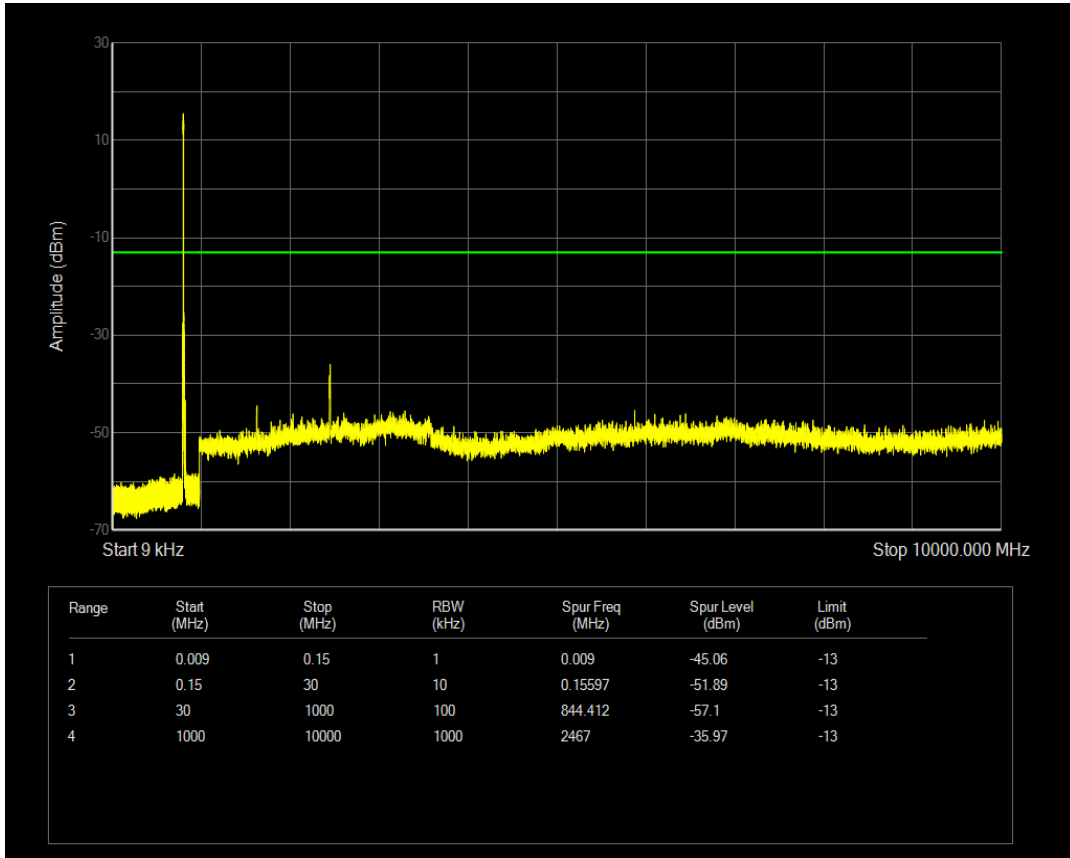

Band26(814-824) QPSK BW=5MHz Channel=26765 RB Size=1 Position=#0

Band26(814-824) QPSK BW=5MHz Channel=26765 RB Size=25 Position=#0

Band26(814-824) 16QAM BW=5MHz Channel=26765 RB Size=1 Position=#0

Band26(814-824) 16QAM BW=5MHz Channel=26765 RB Size=25 Position=#0

Band26(814-824) QPSK BW=10MHz Channel=26740 RB Size=1 Position=#0

Band26(814-824) QPSK BW=10MHz Channel=26740 RB Size=50 Position=#0

Band26(814-824) 16QAM BW=10MHz Channel=26740 RB Size=1 Position=#0

Band26(814-824) 16QAM BW=10MHz Channel=26740 RB Size=50 Position=#0