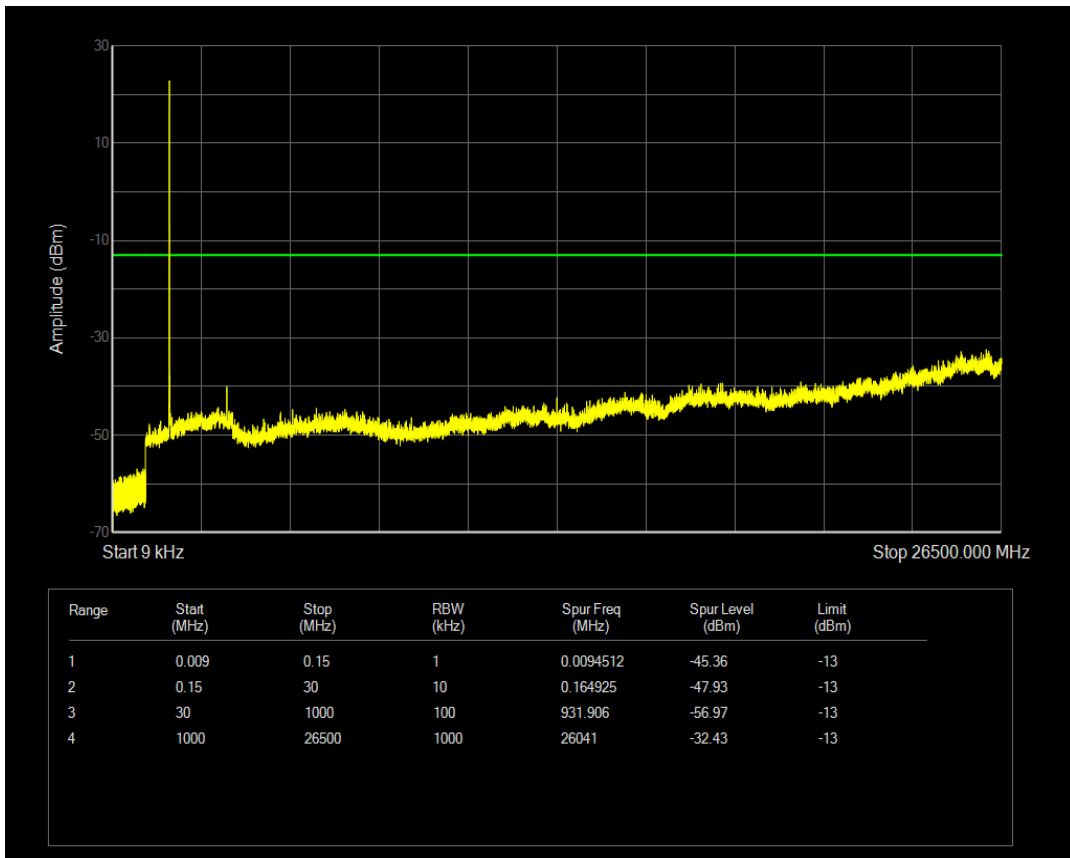

Band4 QPSK BW=3MHz Channel=19965 RB Size=15 Position=#0

Band4 16QAM BW=3MHz Channel=19965 RB Size=1 Position=#0