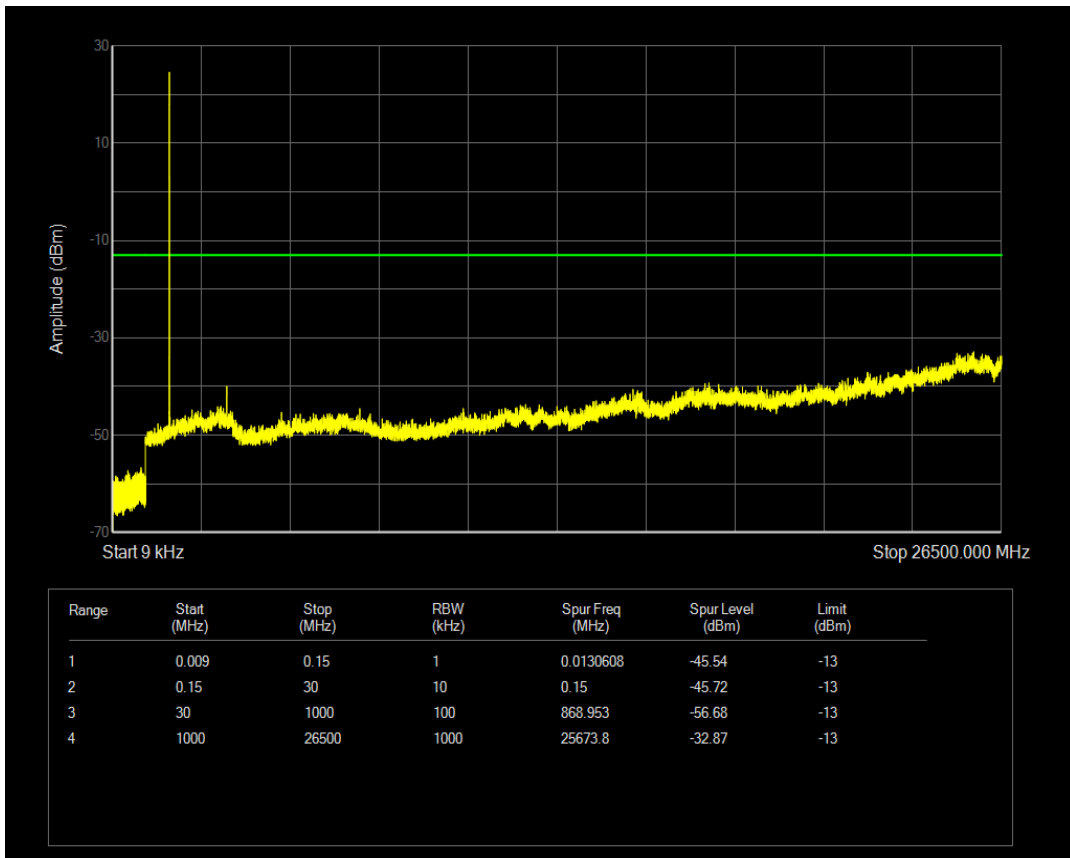

Band26(824-849) 16QAM BW=15MHz Channel=26965 RB Size=75 Position=#0

Band4 QPSK BW=1.4MHz Channel=19957 RB Size=1 Position=#0

Band4 QPSK BW=1.4MHz Channel=19957 RB Size=6 Position=#0

Band4 16QAM BW=1.4MHz Channel=19957 RB Size=1 Position=#0

Band4 16QAM BW=1.4MHz Channel=19957 RB Size=6 Position=#0

Band4 QPSK BW=1.4MHz Channel=20175 RB Size=1 Position=#0

Band4 QPSK BW=1.4MHz Channel=20175 RB Size=6 Position=#0

Band4 16QAM BW=1.4MHz Channel=20175 RB Size=1 Position=#0