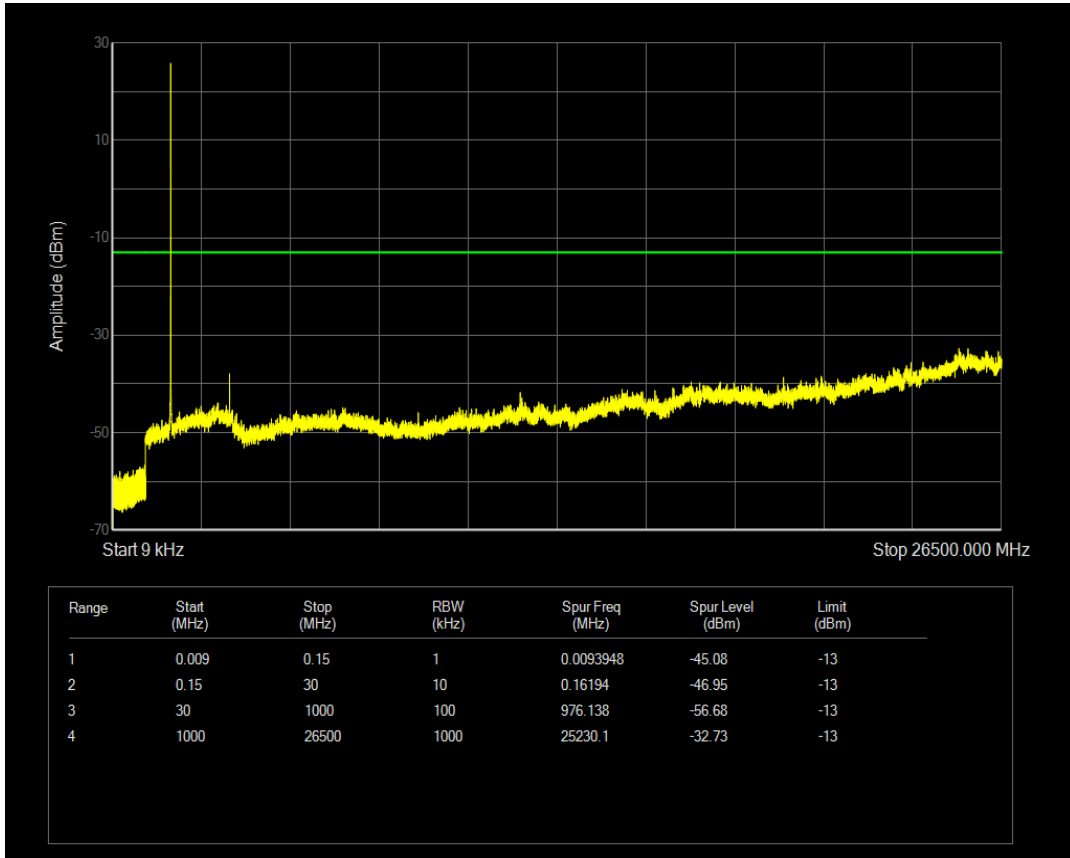

Band4 16QAM BW=3MHz Channel=20175 RB Size=15 Position=#0

Band4 QPSK BW=3MHz Channel=20385 RB Size=1 Position=#0

Band4 QPSK BW=3MHz Channel=20385 RB Size=15 Position=#0

Band4 16QAM BW=3MHz Channel=20385 RB Size=1 Position=#0

Band4 16QAM BW=3MHz Channel=20385 RB Size=15 Position=#0

Band4 QPSK BW=5MHz Channel=19975 RB Size=25 Position=#0

Band4 QPSK BW=5MHz Channel=19975 RB Size=1 Position=#0

Band4 16QAM BW=5MHz Channel=19975 RB Size=1 Position=#0