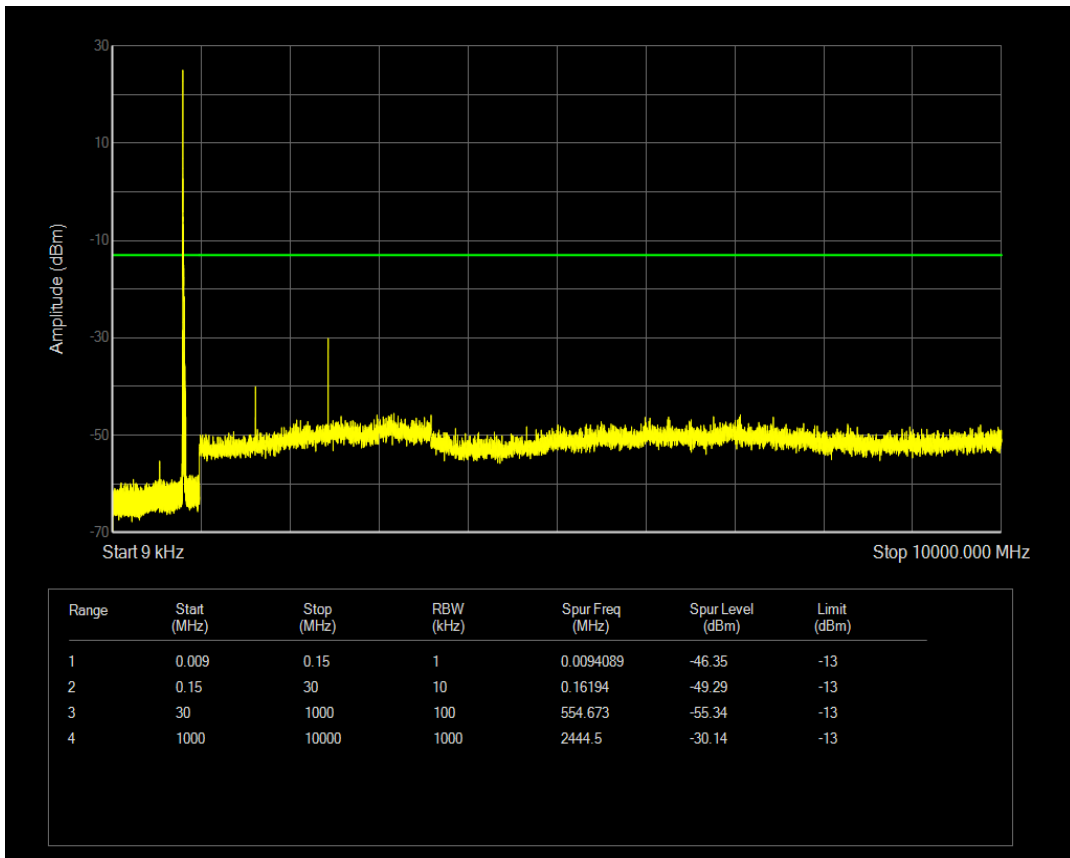

Band26(814-824) QPSK BW=5MHz Channel=26765 RB Size=1 Position=#0

Band26(814-824) QPSK BW=5MHz Channel=26765 RB Size=25 Position=#0

Band26(814-824) 16QAM BW=5MHz Channel=26765 RB Size=1 Position=#0

Band26(814-824) 16QAM BW=5MHz Channel=26765 RB Size=25 Position=#0

Band26(814-824) QPSK BW=10MHz Channel=26740 RB Size=1 Position=#0

Band26(814-824) QPSK BW=10MHz Channel=26740 RB Size=50 Position=#0

Band26(814-824) 16QAM BW=10MHz Channel=26740 RB Size=1 Position=#0

Band26(814-824) 16QAM BW=10MHz Channel=26740 RB Size=50 Position=#0