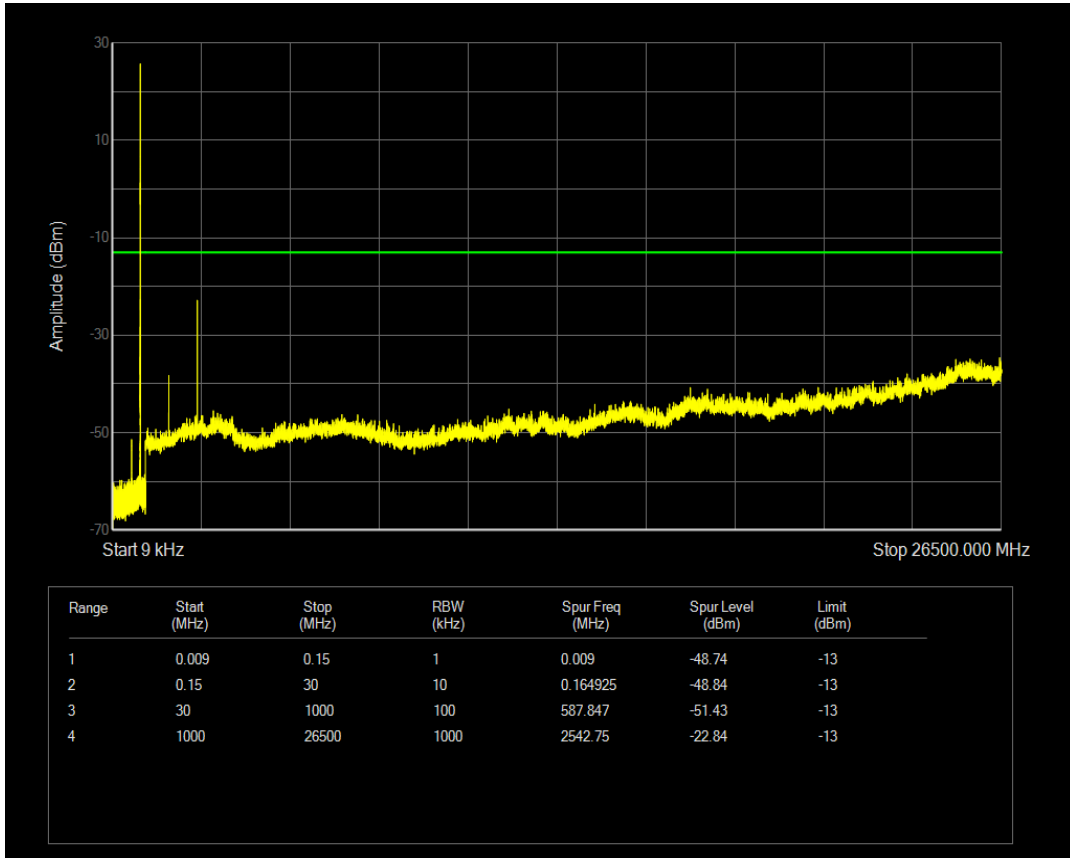

Band26(824-849) 16QAM BW=1.4MHz Channel=26915 RB Size=6 Position=#0

Band26(824-849) QPSK BW=1.4MHz Channel=27033 RB Size=1 Position=#0

Band26(824-849) QPSK BW=1.4MHz Channel=27033 RB Size=6 Position=#0

Band26(824-849) 16QAM BW=1.4MHz Channel=27033 RB Size=1 Position=#0