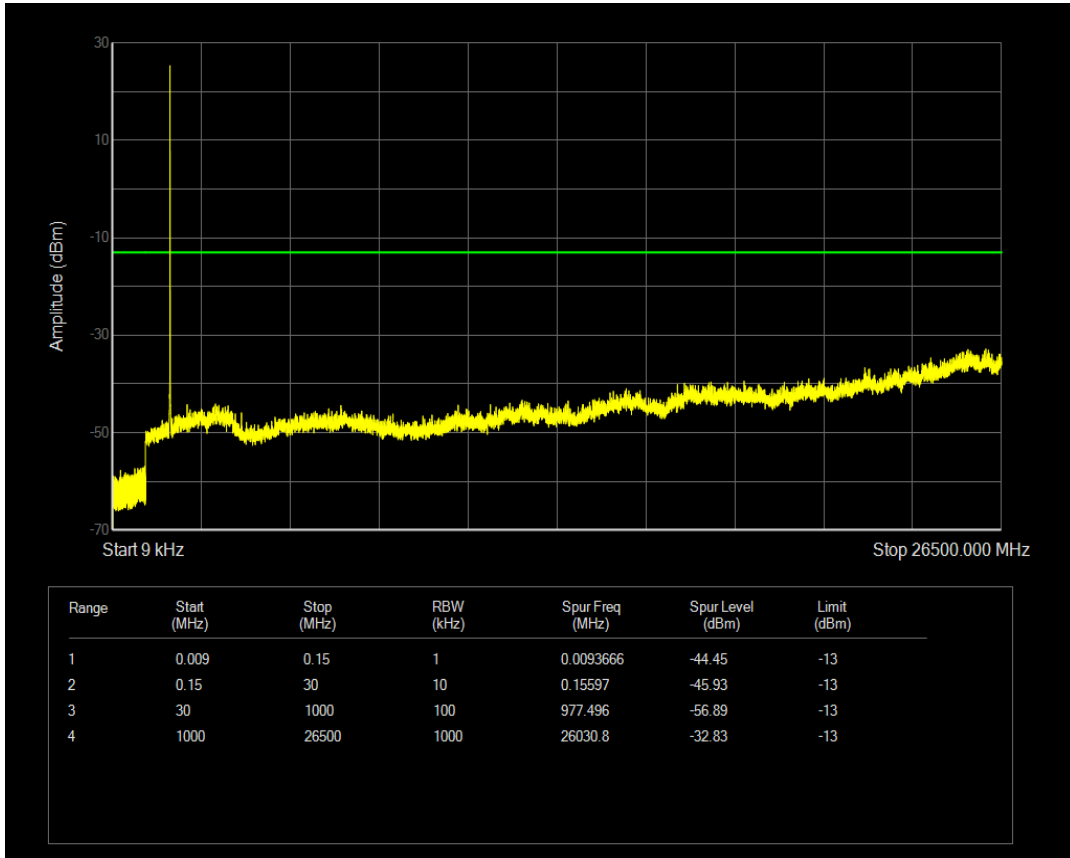

Band4 16QAM BW=3MHz Channel=20385 RB Size=15 Position=#0

Band4 QPSK BW=5MHz Channel=19975 RB Size=25 Position=#0

Band4 QPSK BW=5MHz Channel=19975 RB Size=1 Position=#0

Band4 16QAM BW=5MHz Channel=19975 RB Size=1 Position=#0

Band4 16QAM BW=5MHz Channel=19975 RB Size=25 Position=#0

Band4 QPSK BW=5MHz Channel=20175 RB Size=1 Position=#0

Band4 QPSK BW=5MHz Channel=20175 RB Size=25 Position=#0

Band4 16QAM BW=5MHz Channel=20175 RB Size=1 Position=#0