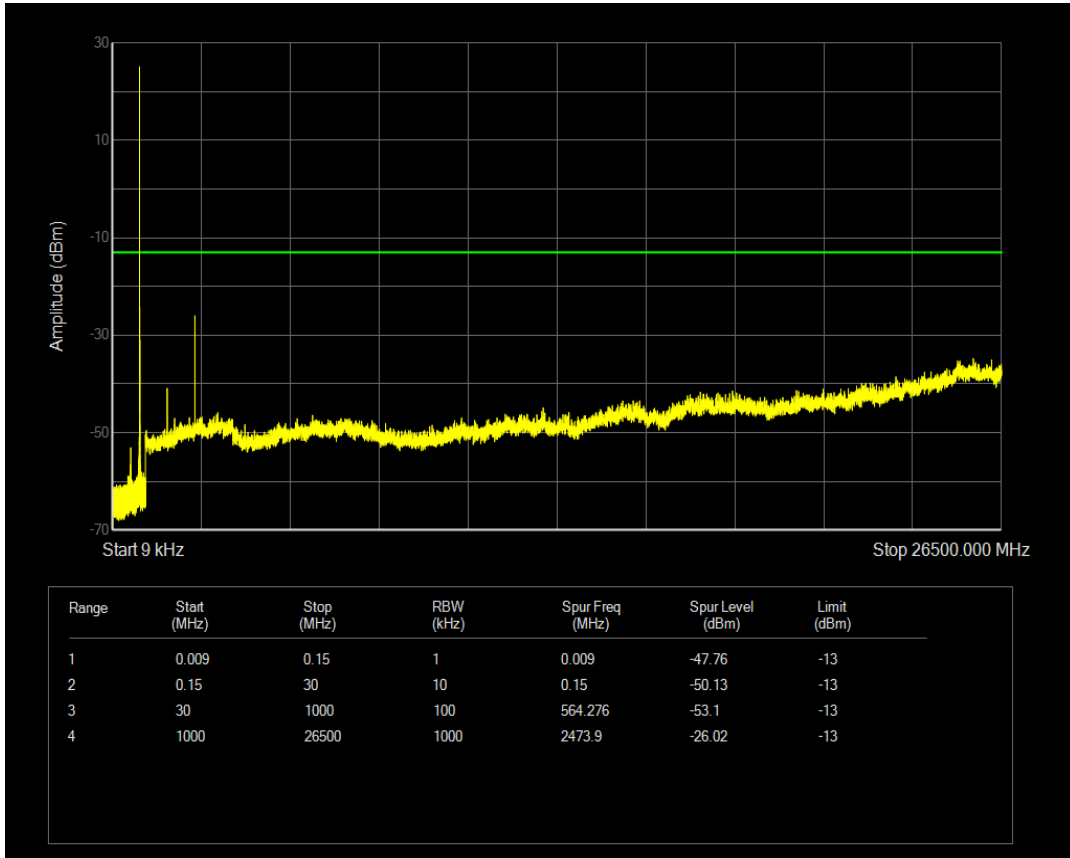

Band26(814-824) QPSK BW=1.4MHz Channel=26697 RB Size=6 Position=#0

Band26(824-849) QPSK BW=1.4MHz Channel=26797 RB Size=1 Position=#0

Band26(824-849) QPSK BW=1.4MHz Channel=26797 RB Size=6 Position=#0

Band26(824-849) 16QAM BW=1.4MHz Channel=26797 RB Size=1 Position=#0

Band26(824-849) 16QAM BW=1.4MHz Channel=26797 RB Size=6 Position=#0

Band26(824-849) QPSK BW=1.4MHz Channel=26915 RB Size=1 Position=#0

Band26(824-849) QPSK BW=1.4MHz Channel=26915 RB Size=6 Position=#0

Band26(824-849) 16QAM BW=1.4MHz Channel=26915 RB Size=1 Position=#0