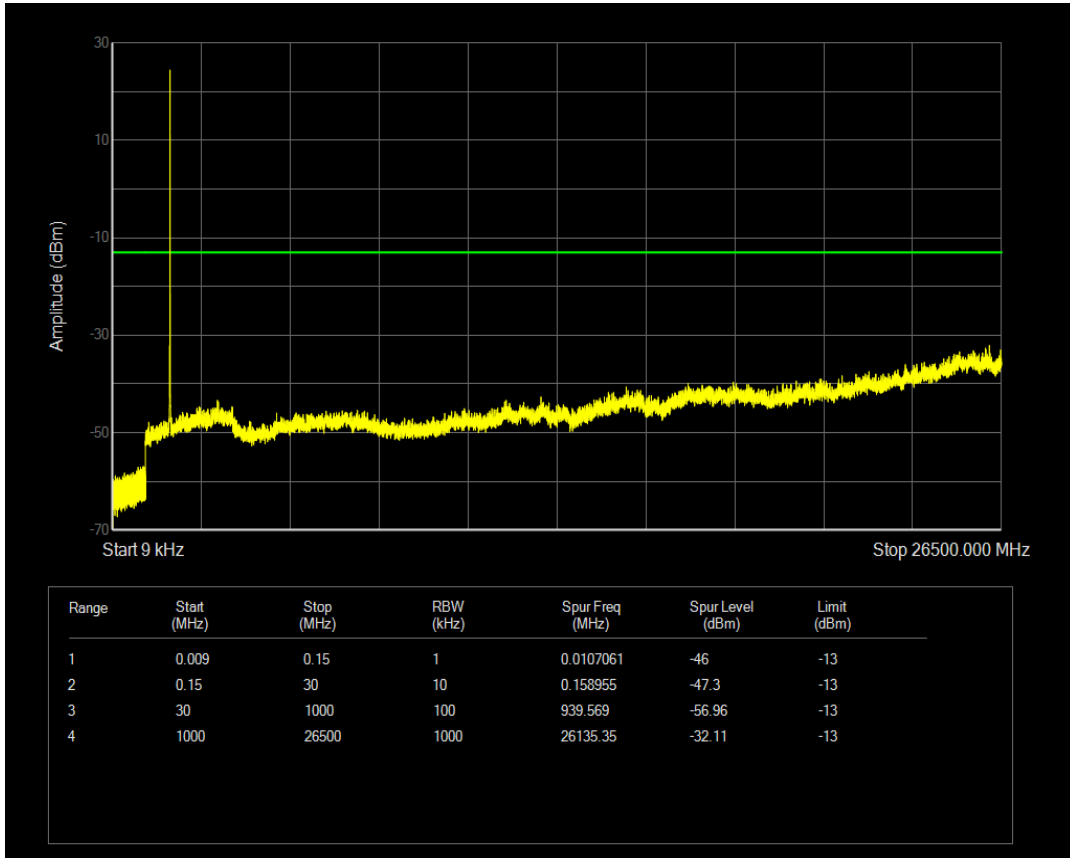

Band4 16QAM BW=3MHz Channel=19965 RB Size=15 Position=#0

Band4 QPSK BW=3MHz Channel=20175 RB Size=1 Position=#0

Band4 QPSK BW=3MHz Channel=20175 RB Size=15 Position=#0

Band4 16QAM BW=3MHz Channel=20175 RB Size=1 Position=#0