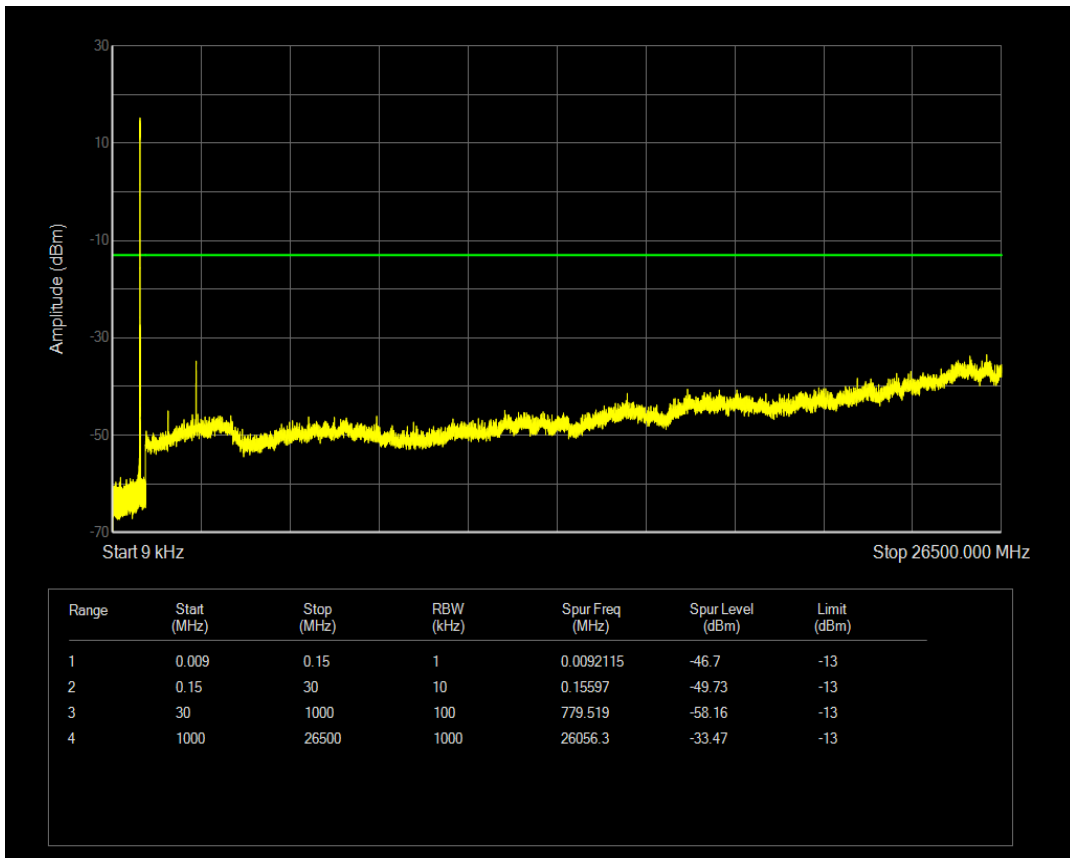

Band26(824-849) 16QAM BW=5MHz Channel=26915 RB Size=25 Position=#0

Band26(824-849) QPSK BW=5MHz Channel=27015 RB Size=1 Position=#0