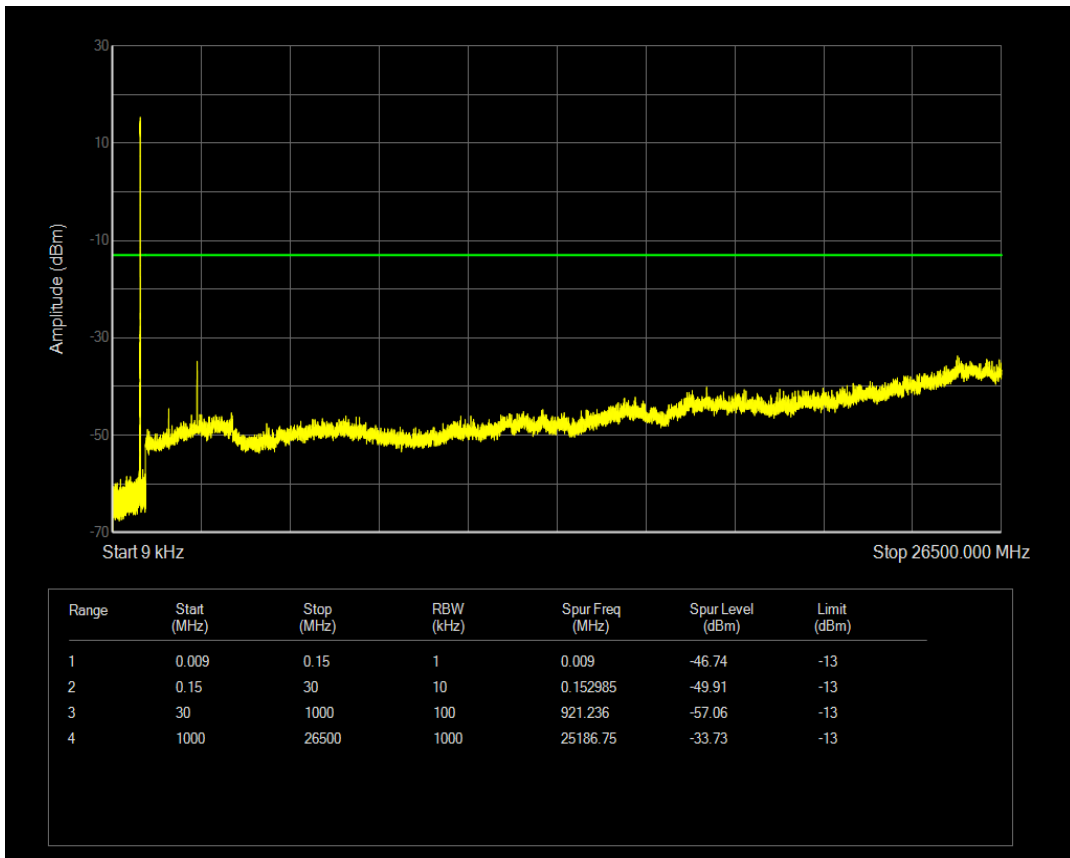

Band26(824-849) 16QAM BW=5MHz Channel=27015 RB Size=25 Position=#0

Band26(824-849) QPSK BW=10MHz Channel=26840 RB Size=1 Position=#0