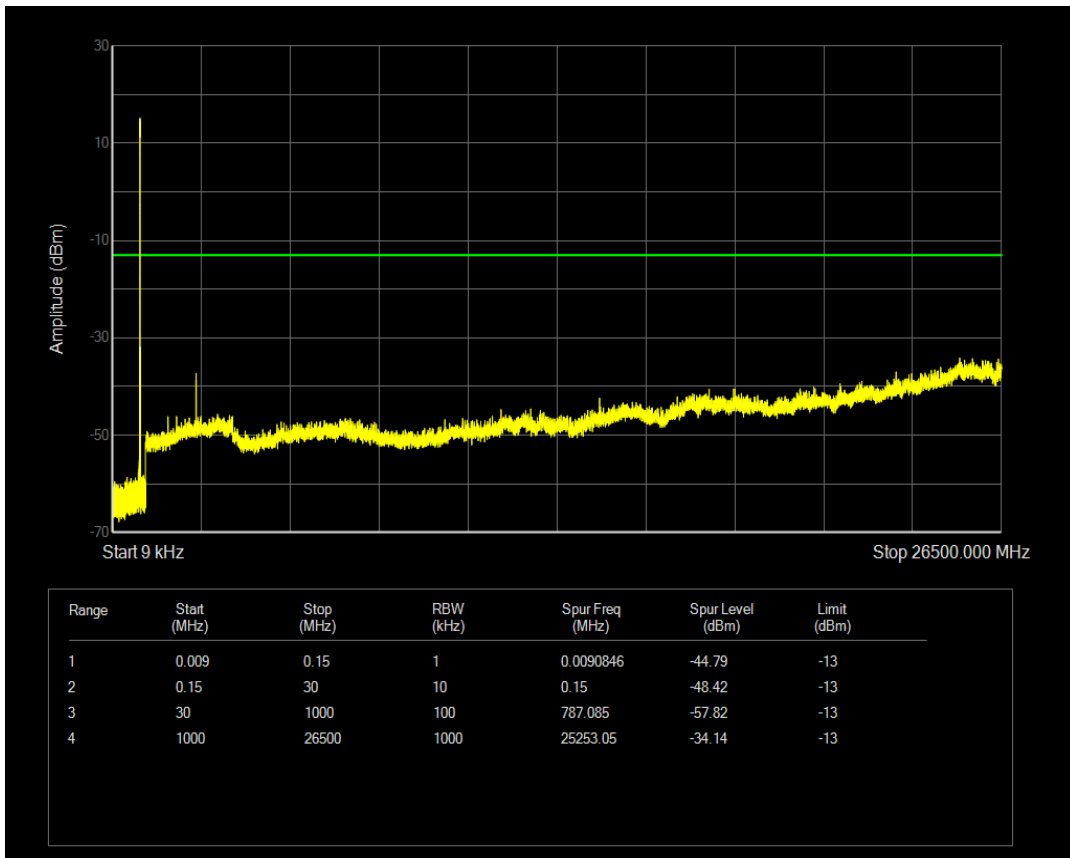

Band26(824-849) QPSK BW=5MHz Channel=26915 RB Size=25 Position=#0

Band26(824-849) 16QAM BW=5MHz Channel=26915 RB Size=1 Position=#0