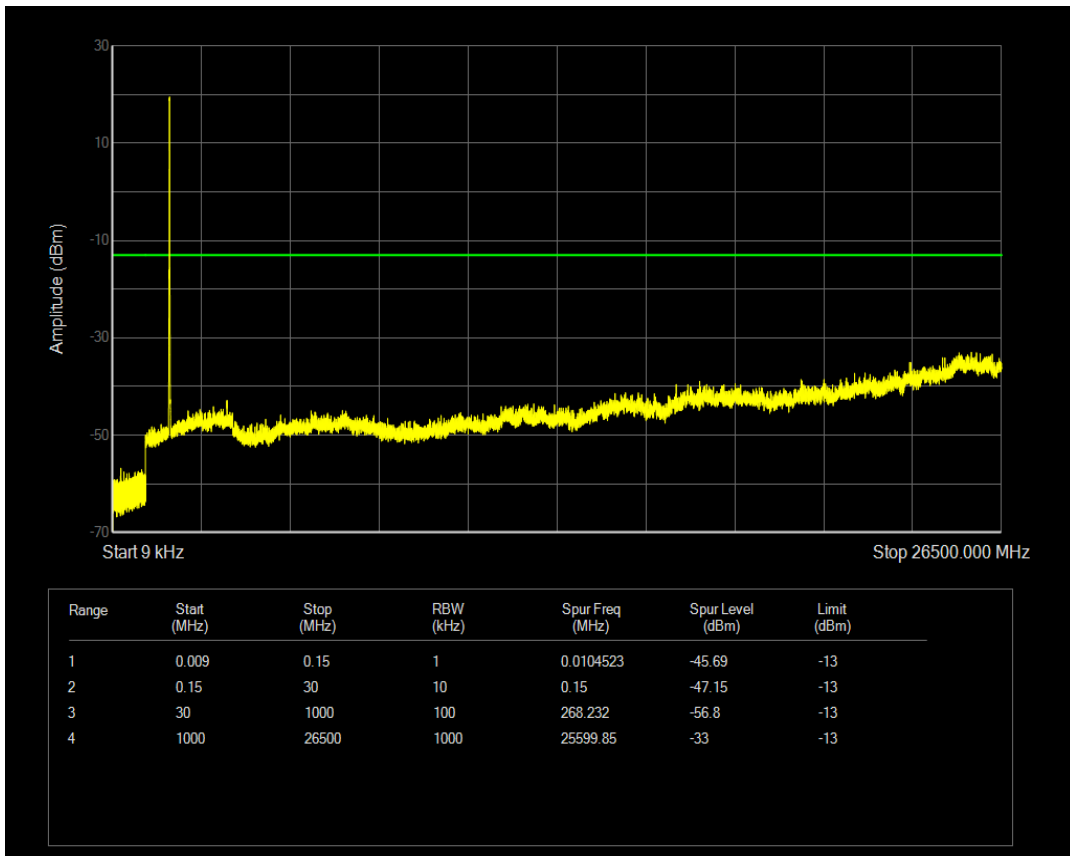

Band4 16QAM BW=5MHz Channel=20175 RB Size=25 Position=#0

Band4 QPSK BW=5MHz Channel=20375 RB Size=1 Position=#0

Band4 QPSK BW=5MHz Channel=20375 RB Size=25 Position=#0

Band4 16QAM BW=5MHz Channel=20375 RB Size=1 Position=#0

Band4 16QAM BW=5MHz Channel=20375 RB Size=25 Position=#0

Band4 QPSK BW=10MHz Channel=20000 RB Size=1 Position=#0

Band4 QPSK BW=10MHz Channel=20000 RB Size=50 Position=#0

Band4 16QAM BW=10MHz Channel=20000 RB Size=1 Position=#0