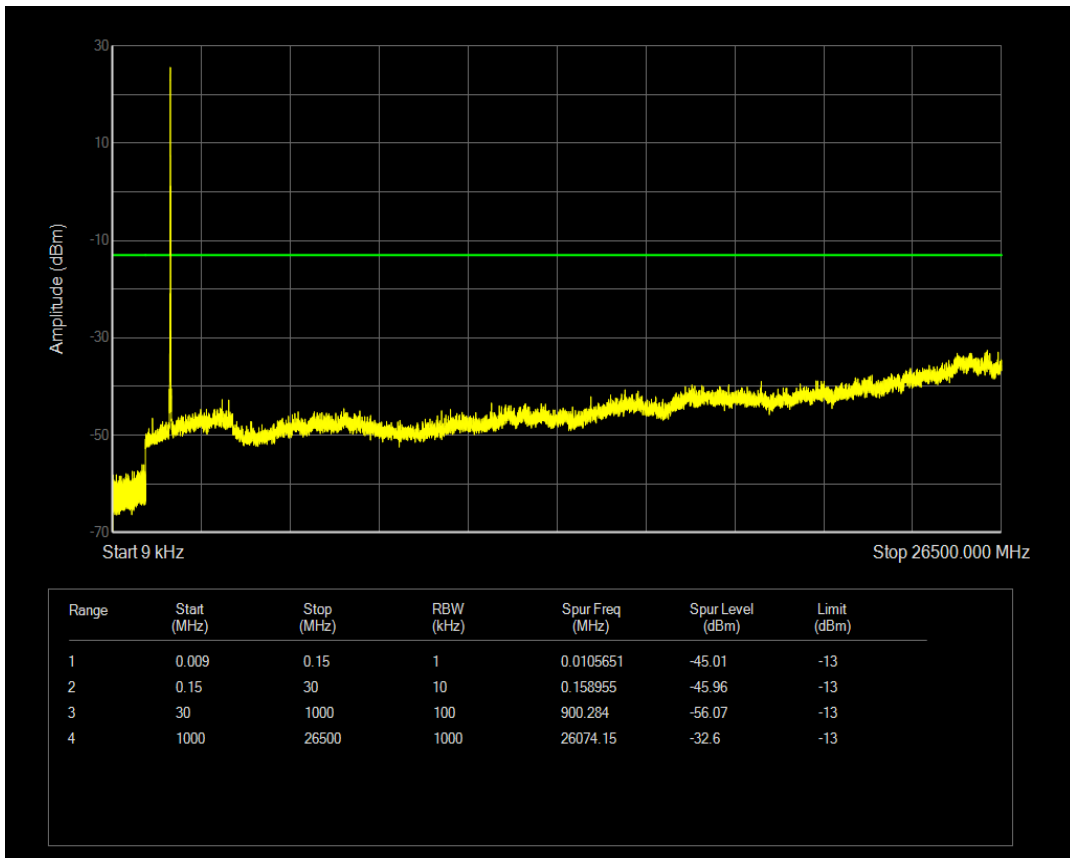

Band4 16QAM BW=10MHz Channel=20350 RB Size=50 Position=#0

Band4 QPSK BW=15MHz Channel=20025 RB Size=1 Position=#0

Band4 QPSK BW=15MHz Channel=20025 RB Size=75 Position=#0

Band4 16QAM BW=15MHz Channel=20025 RB Size=1 Position=#0

Band4 16QAM BW=15MHz Channel=20025 RB Size=75 Position=#0

Band4 QPSK BW=15MHz Channel=20175 RB Size=1 Position=#0

Band4 QPSK BW=15MHz Channel=20175 RB Size=75 Position=#0

Band4 16QAM BW=15MHz Channel=20175 RB Size=1 Position=#0

Band4 16QAM BW=15MHz Channel=20175 RB Size=75 Position=#0

Band4 QPSK BW=15MHz Channel=20325 RB Size=75 Position=#0

Band4 QPSK BW=15MHz Channel=20325 RB Size=1 Position=#0

Band4 16QAM BW=15MHz Channel=20325 RB Size=1 Position=#0