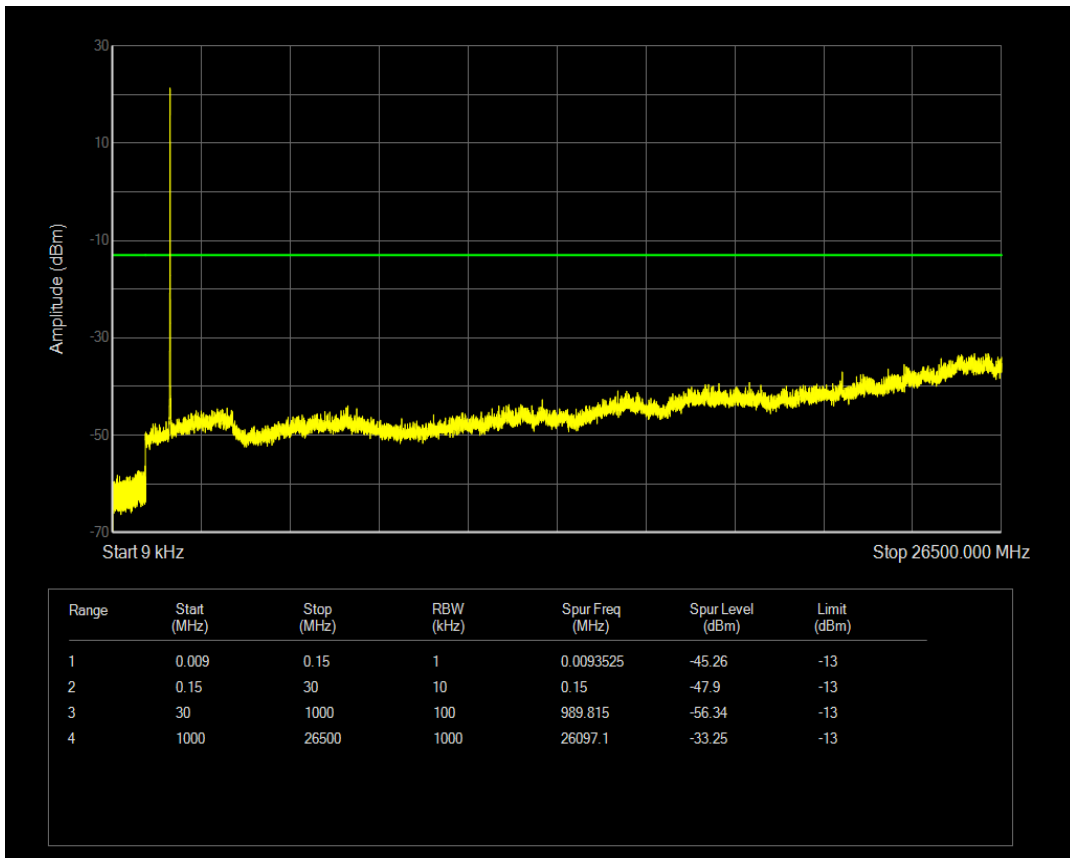

Band4 16QAM BW=3MHz Channel=20385 RB Size=15 Position=#0

Band4 QPSK BW=5MHz Channel=19975 RB Size=25 Position=#0

Band4 QPSK BW=5MHz Channel=19975 RB Size=1 Position=#0

Band4 16QAM BW=5MHz Channel=19975 RB Size=1 Position=#0

Band4 16QAM BW=5MHz Channel=19975 RB Size=25 Position=#0

Band4 QPSK BW=5MHz Channel=20175 RB Size=1 Position=#0

Band4 QPSK BW=5MHz Channel=20175 RB Size=25 Position=#0

Band4 16QAM BW=5MHz Channel=20175 RB Size=1 Position=#0