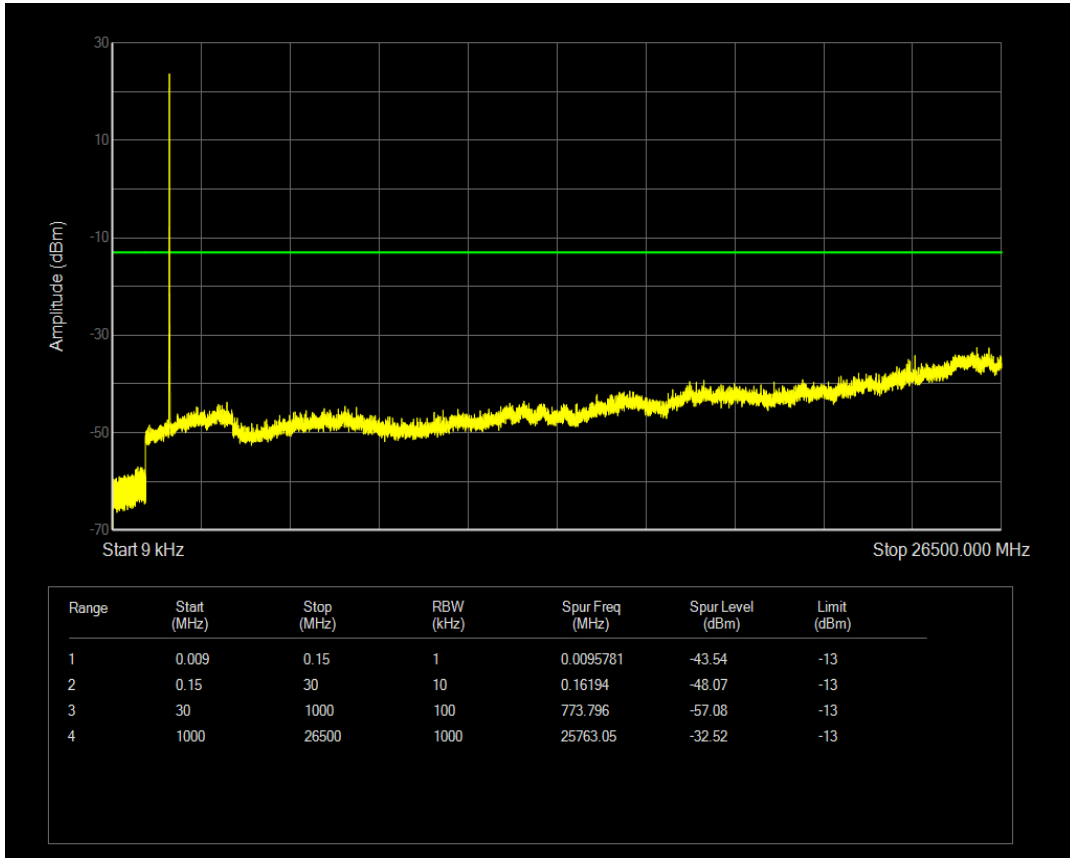

Band4 16QAM BW=3MHz Channel=20175 RB Size=15 Position=#0

Band4 QPSK BW=3MHz Channel=20385 RB Size=1 Position=#0

Band4 QPSK BW=3MHz Channel=20385 RB Size=15 Position=#0

Band4 16QAM BW=3MHz Channel=20385 RB Size=1 Position=#0

Band4 16QAM BW=3MHz Channel=20385 RB Size=15 Position=#0

Band4 QPSK BW=5MHz Channel=19975 RB Size=25 Position=#0

Band4 QPSK BW=5MHz Channel=19975 RB Size=1 Position=#0

Band4 16QAM BW=5MHz Channel=19975 RB Size=1 Position=#0