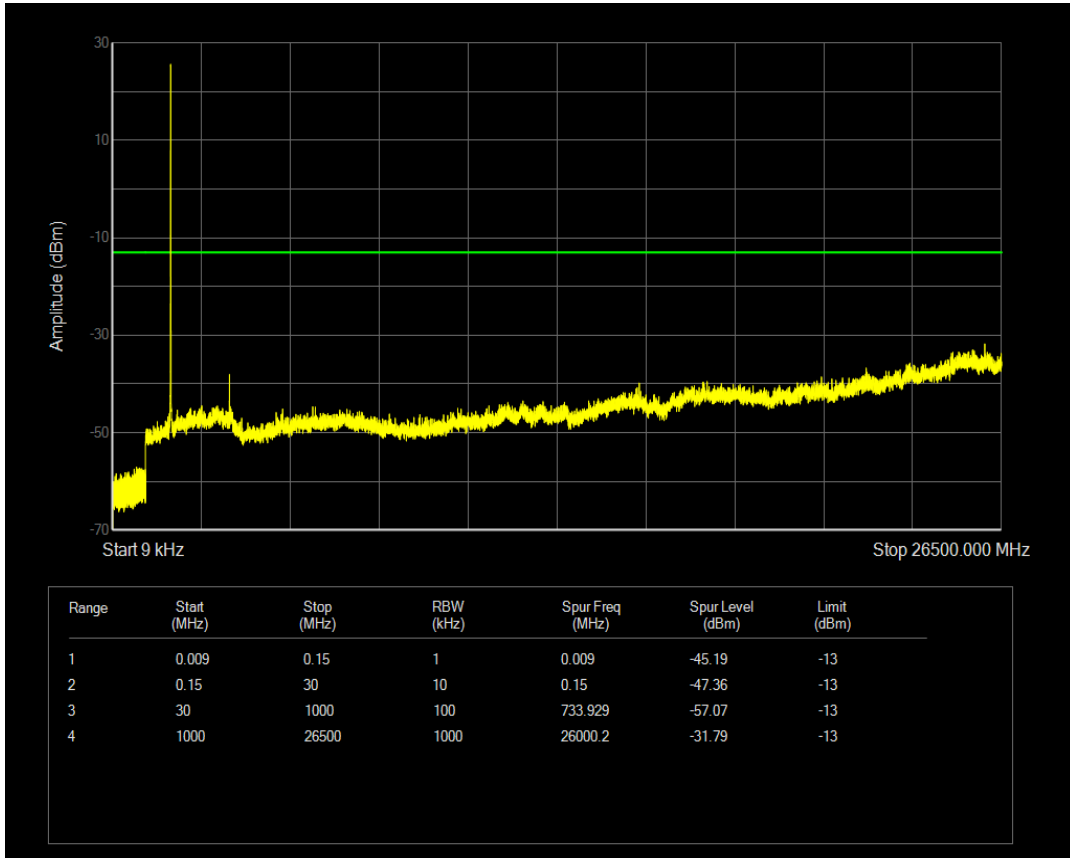

Band4 16QAM BW=5MHz Channel=19975 RB Size=25 Position=#0

Band4 QPSK BW=5MHz Channel=20175 RB Size=1 Position=#0

Band4 QPSK BW=5MHz Channel=20175 RB Size=25 Position=#0

Band4 16QAM BW=5MHz Channel=20175 RB Size=1 Position=#0

Band4 16QAM BW=5MHz Channel=20175 RB Size=25 Position=#0

Band4 QPSK BW=5MHz Channel=20375 RB Size=1 Position=#0

Band4 QPSK BW=5MHz Channel=20375 RB Size=25 Position=#0

Band4 16QAM BW=5MHz Channel=20375 RB Size=1 Position=#0