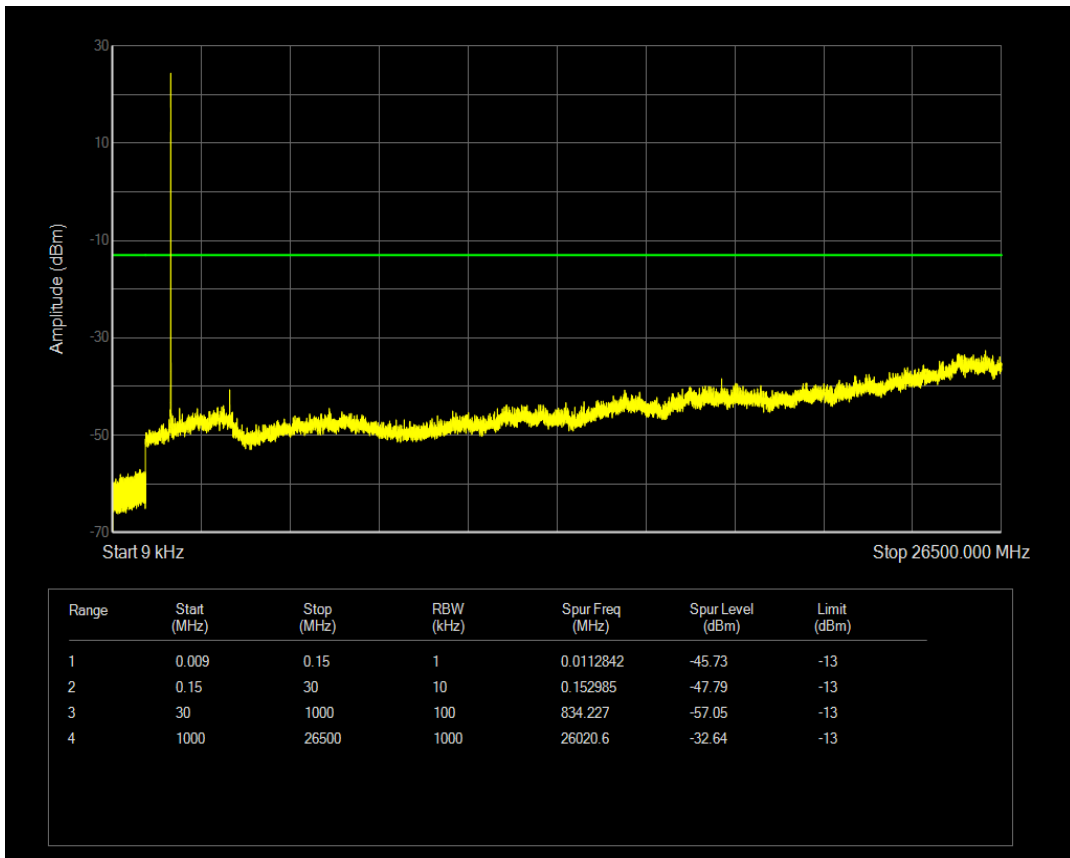

Band4 16QAM BW=1.4MHz Channel=19957 RB Size=6 Position=#0

Band4 QPSK BW=1.4MHz Channel=20175 RB Size=1 Position=#0

Band4 QPSK BW=1.4MHz Channel=20175 RB Size=6 Position=#0

Band4 16QAM BW=1.4MHz Channel=20175 RB Size=1 Position=#0

Band4 16QAM BW=1.4MHz Channel=20175 RB Size=6 Position=#0

Band4 QPSK BW=1.4MHz Channel=20393 RB Size=1 Position=#0

Band4 QPSK BW=1.4MHz Channel=20393 RB Size=6 Position=#0

Band4 16QAM BW=1.4MHz Channel=20393 RB Size=6 Position=#0