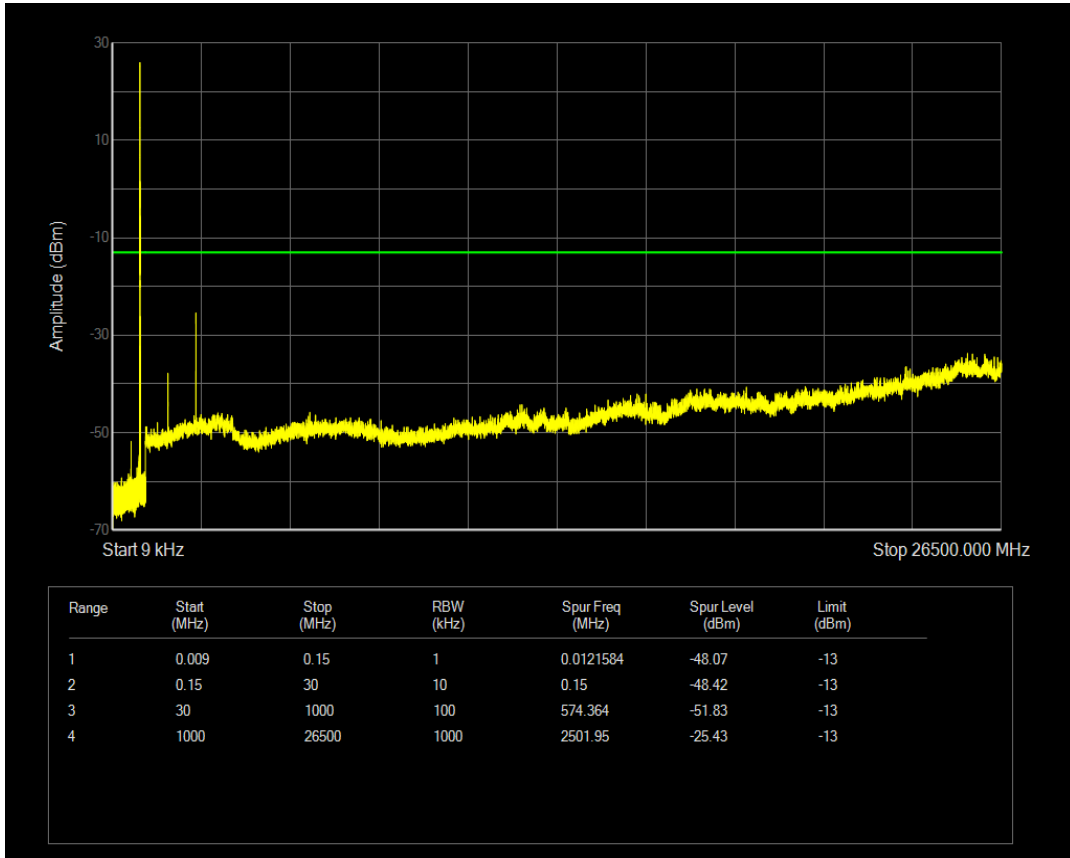

Band26(824-849) QPSK BW=5MHz Channel=26915 RB Size=1 Position=#0

Band26(824-849) 16QAM BW=5MHz Channel=26815 RB Size=25 Position=#0

Band26(824-849) QPSK BW=5MHz Channel=26915 RB Size=25 Position=#0

Band26(824-849) 16QAM BW=5MHz Channel=26915 RB Size=1 Position=#0