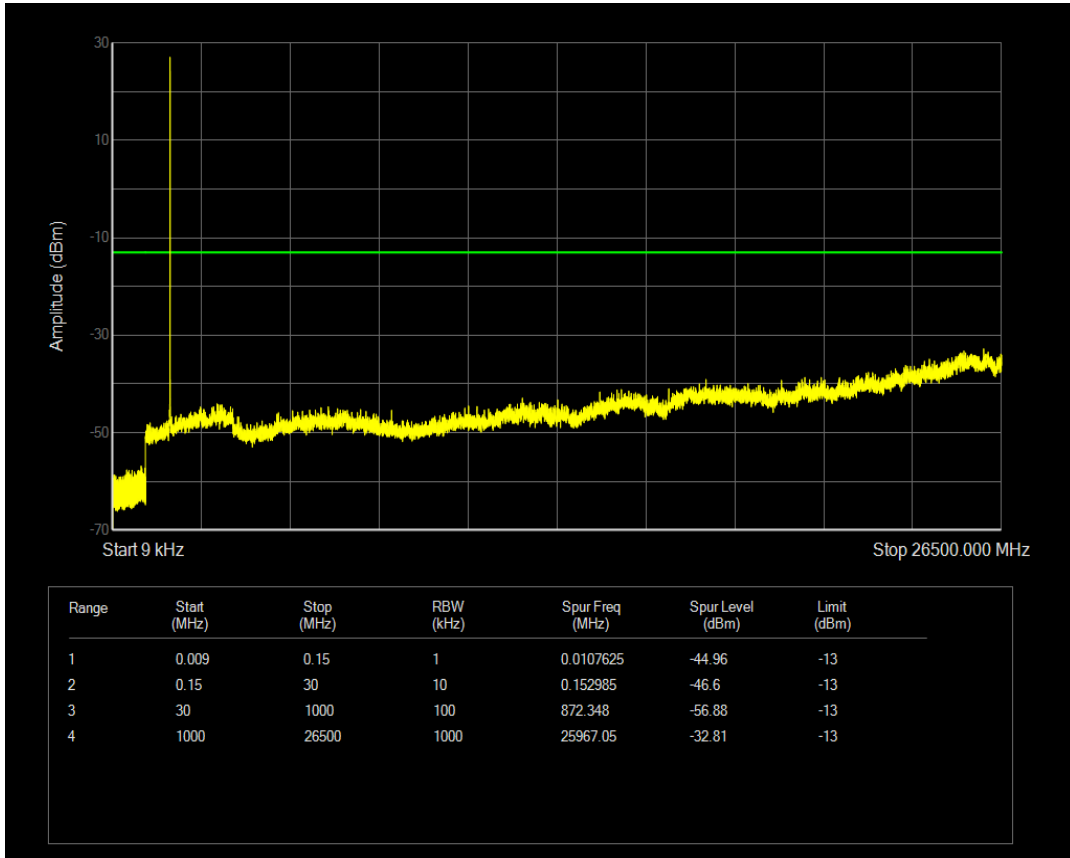

Band26(824-849) 16QAM BW=15MHz Channel=26965 RB Size=75 Position=#0

Band4 QPSK BW=1.4MHz Channel=19957 RB Size=1 Position=#0

Band4 QPSK BW=1.4MHz Channel=19957 RB Size=6 Position=#0

Band4 16QAM BW=1.4MHz Channel=19957 RB Size=1 Position=#0

Band4 16QAM BW=1.4MHz Channel=19957 RB Size=6 Position=#0

Band4 QPSK BW=1.4MHz Channel=20175 RB Size=1 Position=#0

Band4 QPSK BW=1.4MHz Channel=20175 RB Size=6 Position=#0

Band4 16QAM BW=1.4MHz Channel=20175 RB Size=1 Position=#0