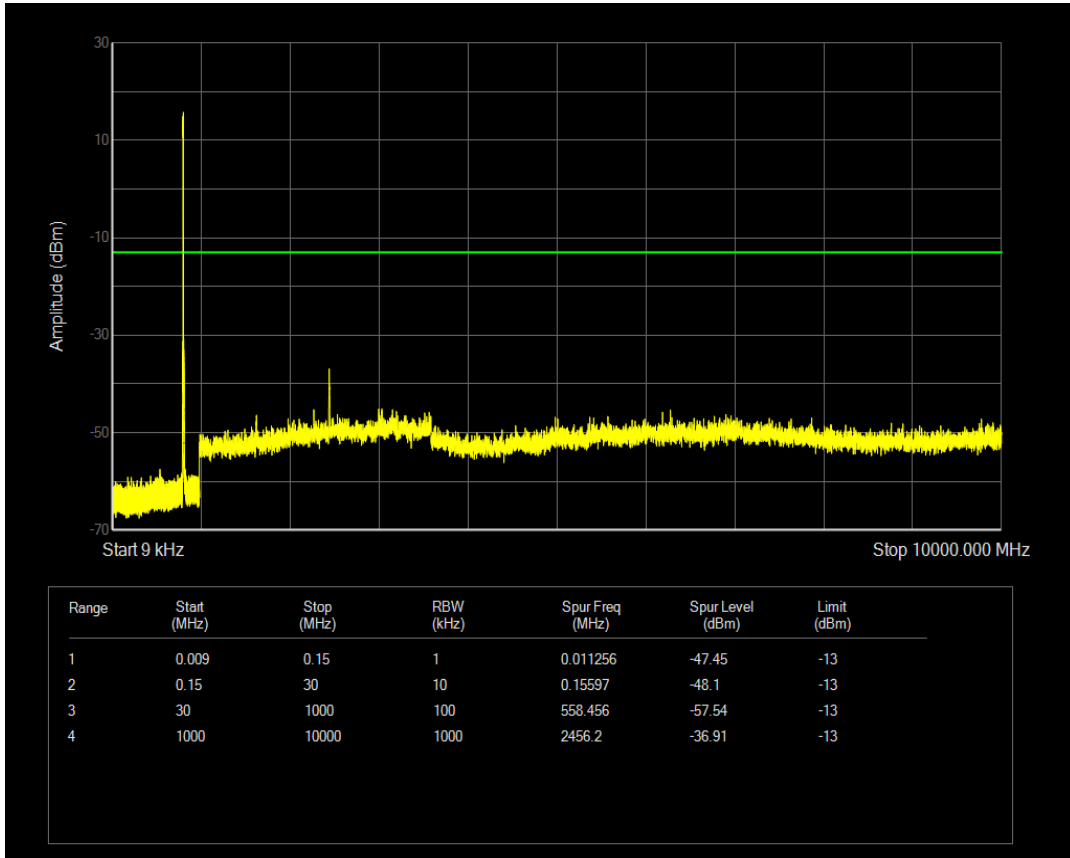

Band26(814-824) 16QAM BW=5MHz Channel=26715 RB Size=25 Position=#0

Band26(814-824) QPSK BW=5MHz Channel=26740 RB Size=25 Position=#0

Band26(814-824) 16QAM BW=5MHz Channel=26740 RB Size=1 Position=#0

Band26(814-824) 16QAM BW=5MHz Channel=26740 RB Size=25 Position=#0