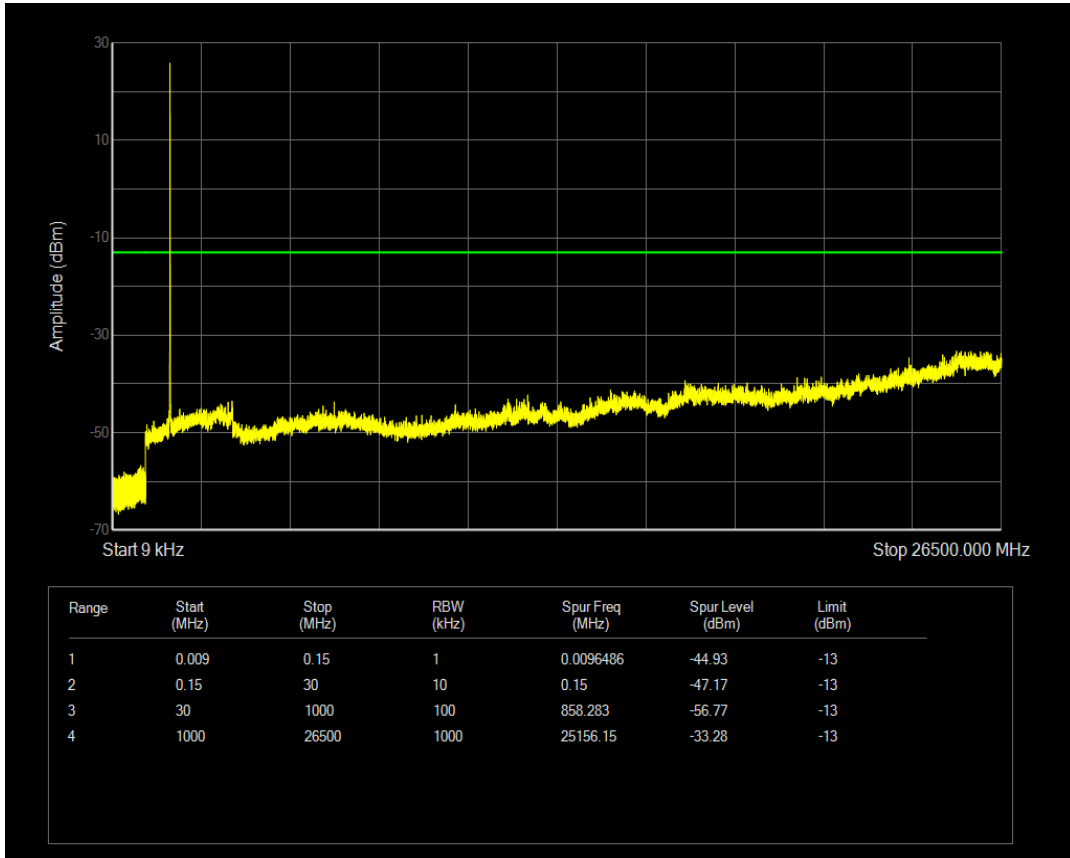

Band4 16QAM BW=5MHz Channel=19975 RB Size=25 Position=#0

Band4 QPSK BW=5MHz Channel=20175 RB Size=1 Position=#0

Band4 QPSK BW=5MHz Channel=20175 RB Size=25 Position=#0

Band4 16QAM BW=5MHz Channel=20175 RB Size=1 Position=#0

Band4 16QAM BW=5MHz Channel=20175 RB Size=25 Position=#0

Band4 QPSK BW=5MHz Channel=20375 RB Size=1 Position=#0

Band4 QPSK BW=5MHz Channel=20375 RB Size=25 Position=#0

Band4 16QAM BW=5MHz Channel=20375 RB Size=1 Position=#0