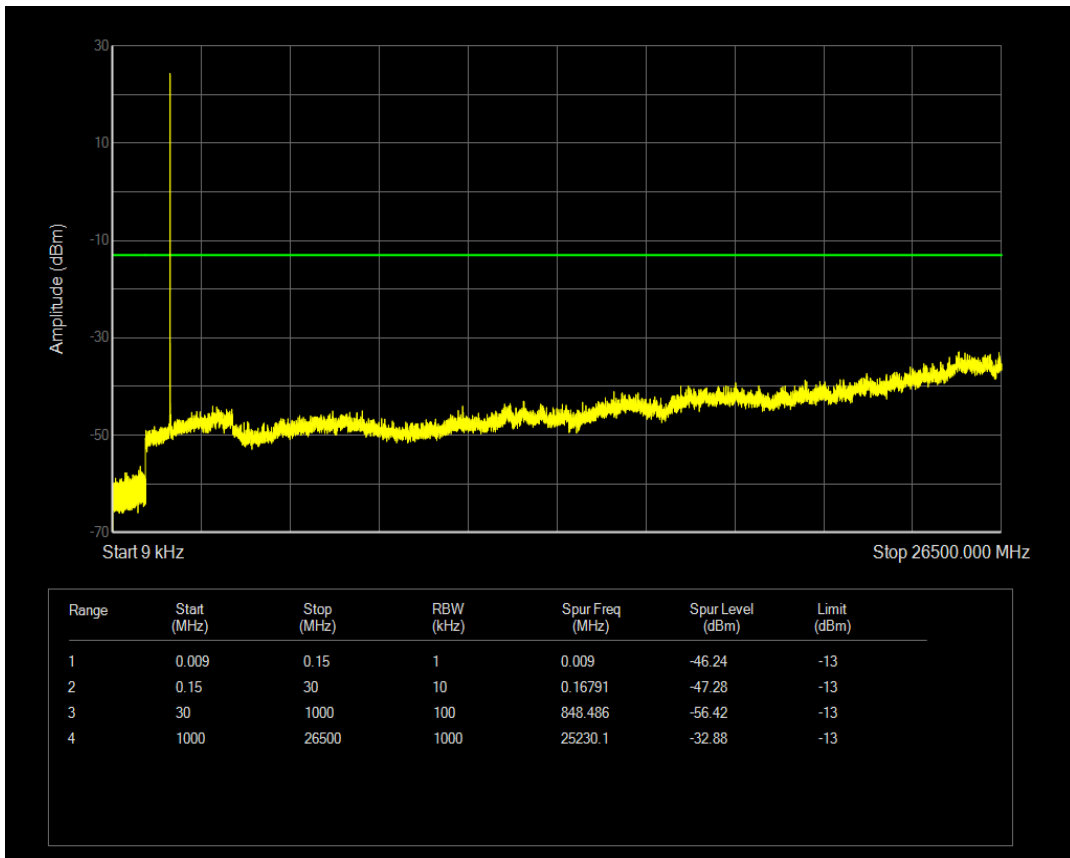

Band4 QPSK BW=1.4MHz Channel=20175 RB Size=6 Position=#0

Band4 16QAM BW=1.4MHz Channel=20175 RB Size=1 Position=#0