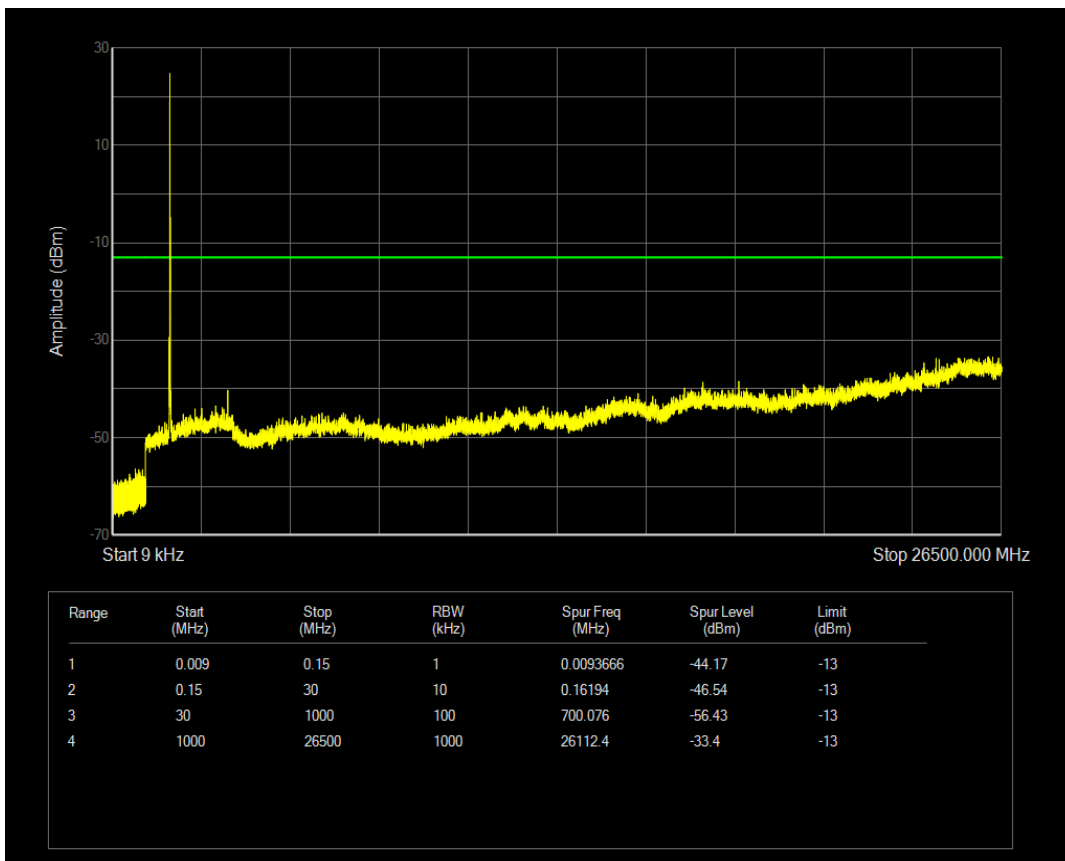

Band4 16QAM BW=10MHz Channel=20350 RB Size=50 Position=#0

Band4 QPSK BW=15MHz Channel=20025 RB Size=1 Position=#0

Band4 QPSK BW=15MHz Channel=20025 RB Size=75 Position=#0

Band4 16QAM BW=15MHz Channel=20025 RB Size=1 Position=#0

Band4 16QAM BW=15MHz Channel=20025 RB Size=75 Position=#0

Band4 QPSK BW=15MHz Channel=20175 RB Size=1 Position=#0

Band4 QPSK BW=15MHz Channel=20175 RB Size=75 Position=#0

Band4 16QAM BW=15MHz Channel=20175 RB Size=1 Position=#0

Band4 16QAM BW=15MHz Channel=20175 RB Size=75 Position=#0

Band4 QPSK BW=15MHz Channel=20325 RB Size=75 Position=#0

Band4 QPSK BW=15MHz Channel=20325 RB Size=1 Position=#0

Band4 16QAM BW=15MHz Channel=20325 RB Size=1 Position=#0