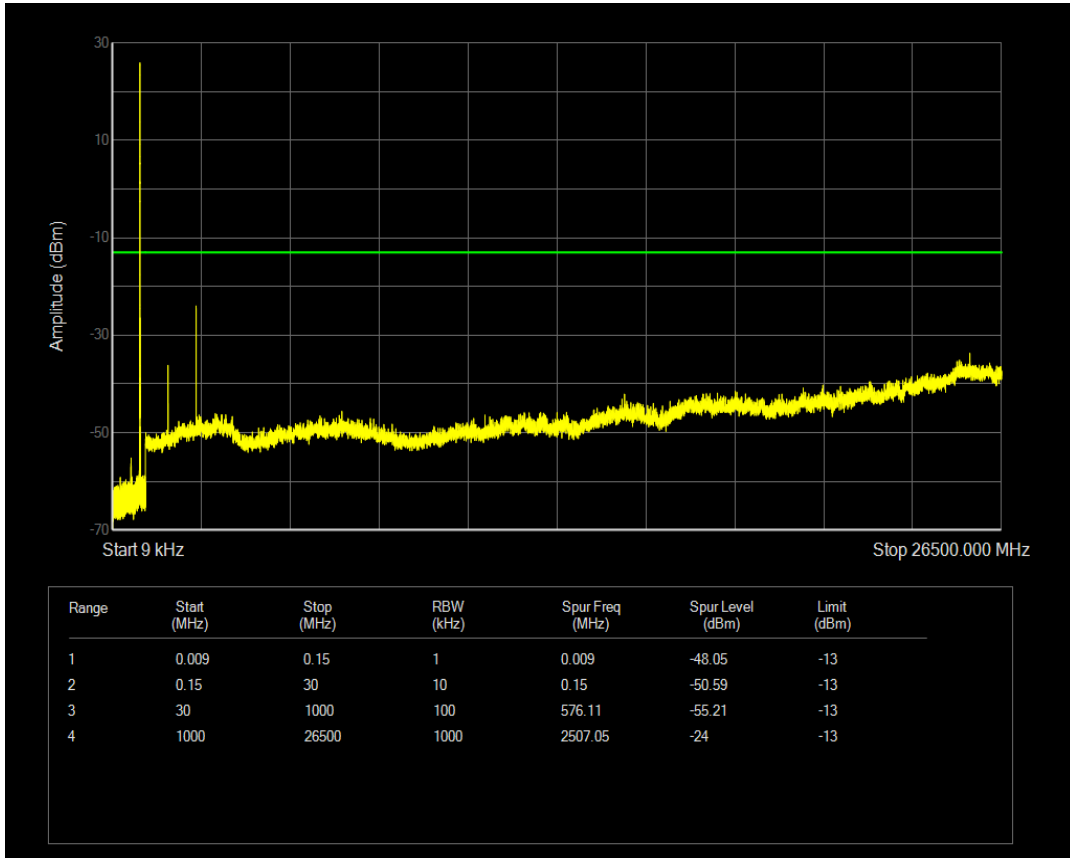

Band26(824-849) 16QAM BW=1.4MHz Channel=26797 RB Size=6 Position=#0

Band26(824-849) QPSK BW=1.4MHz Channel=26915 RB Size=1 Position=#0

Band26(824-849) QPSK BW=1.4MHz Channel=26915 RB Size=6 Position=#0

Band26(824-849) 16QAM BW=1.4MHz Channel=26915 RB Size=1 Position=#0

Band26(824-849) 16QAM BW=1.4MHz Channel=26915 RB Size=6 Position=#0

Band26(824-849) QPSK BW=1.4MHz Channel=27033 RB Size=1 Position=#0

Band26(824-849) QPSK BW=1.4MHz Channel=27033 RB Size=6 Position=#0

Band26(824-849) 16QAM BW=1.4MHz Channel=27033 RB Size=1 Position=#0