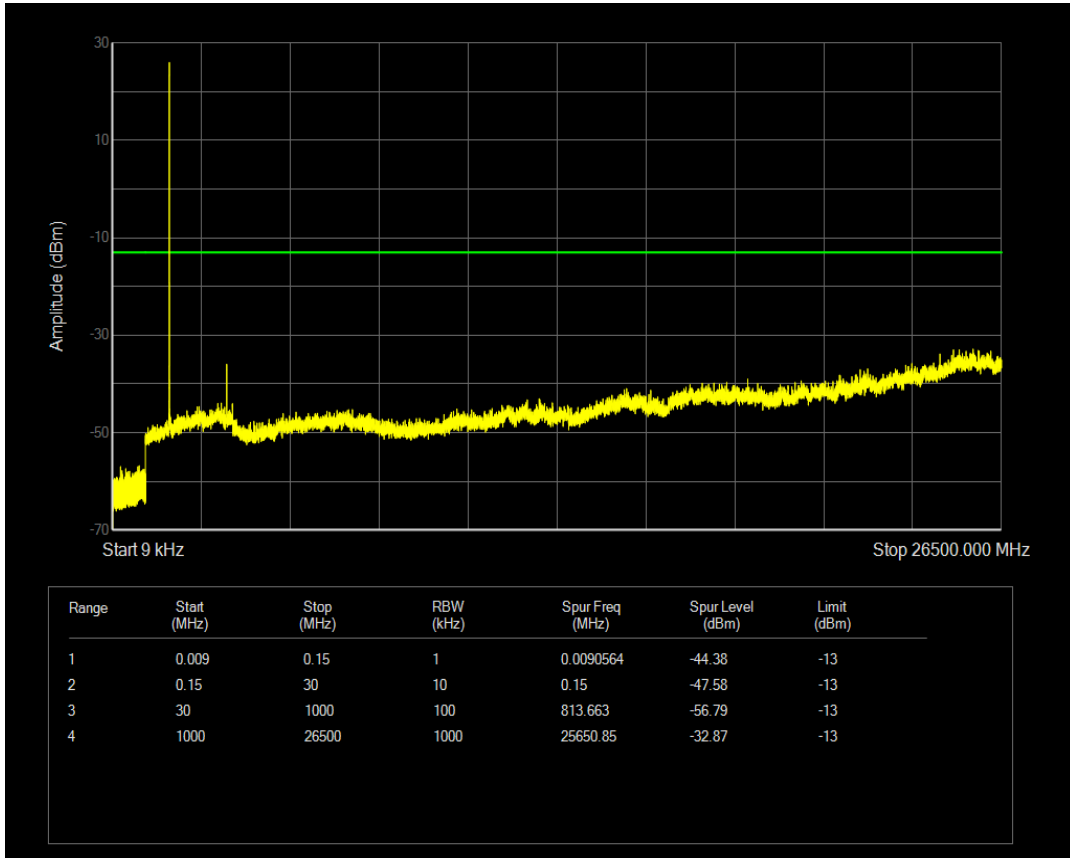

Band26(824-849) 16QAM BW=15MHz Channel=26965 RB Size=75 Position=#0

Band4 QPSK BW=1.4MHz Channel=19957 RB Size=1 Position=#0

Band4 QPSK BW=1.4MHz Channel=19957 RB Size=6 Position=#0

Band4 16QAM BW=1.4MHz Channel=19957 RB Size=1 Position=#0

Band4 16QAM BW=1.4MHz Channel=19957 RB Size=6 Position=#0

Band4 QPSK BW=1.4MHz Channel=20175 RB Size=1 Position=#0

Band4 QPSK BW=1.4MHz Channel=20175 RB Size=6 Position=#0

Band4 16QAM BW=1.4MHz Channel=20175 RB Size=1 Position=#0