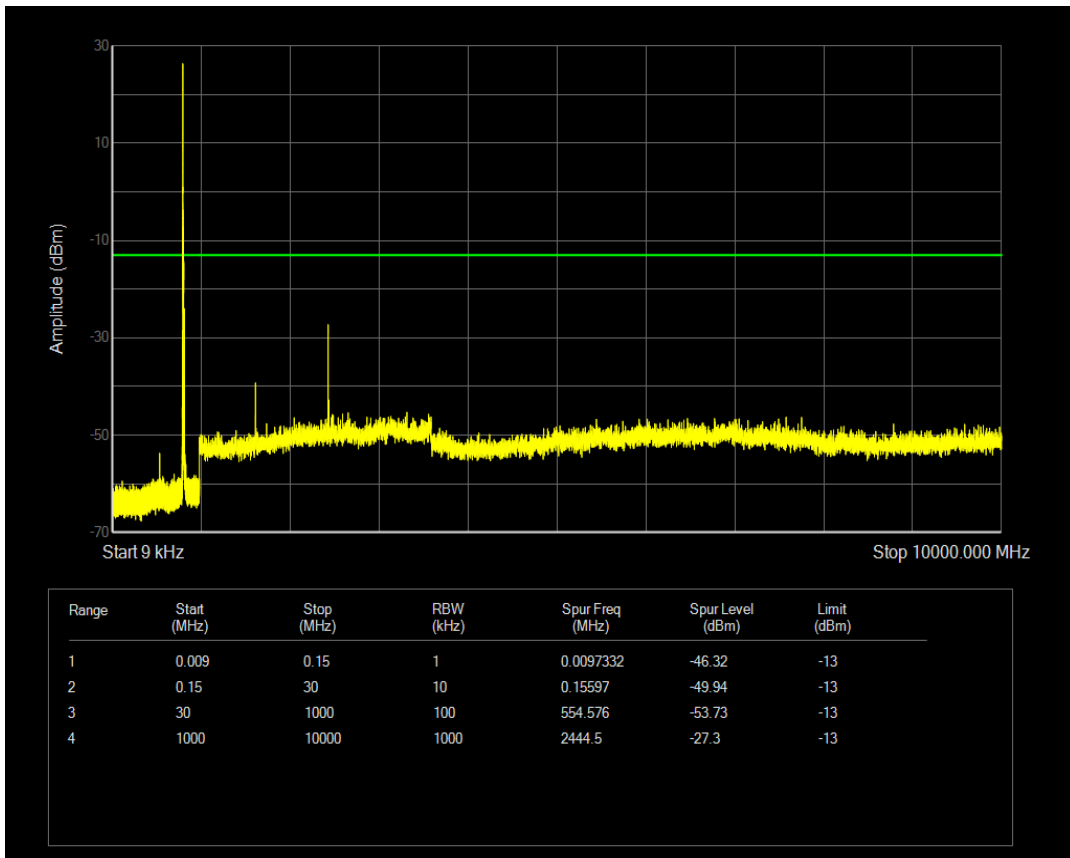

Band26(814-824) QPSK BW=5MHz Channel=26765 RB Size=1 Position=#0

Band26(814-824) QPSK BW=5MHz Channel=26765 RB Size=25 Position=#0

Band26(814-824) 16QAM BW=5MHz Channel=26765 RB Size=1 Position=#0

Band26(814-824) 16QAM BW=5MHz Channel=26765 RB Size=25 Position=#0

Band26(814-824) QPSK BW=10MHz Channel=26740 RB Size=1 Position=#0

Band26(814-824) QPSK BW=10MHz Channel=26740 RB Size=50 Position=#0

Band26(814-824) 16QAM BW=10MHz Channel=26740 RB Size=1 Position=#0

Band26(814-824) 16QAM BW=10MHz Channel=26740 RB Size=50 Position=#0