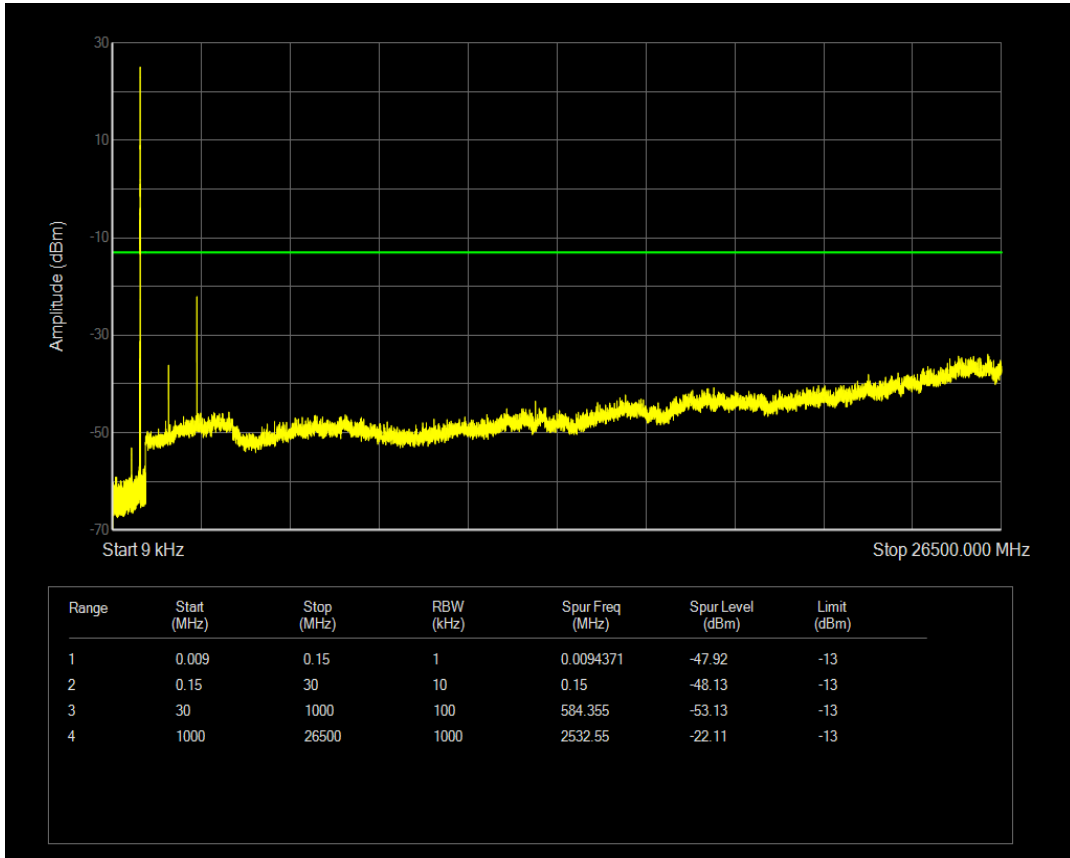

Band26(824-849) 16QAM BW=5MHz Channel=26915 RB Size=25 Position=#0

Band26(824-849) QPSK BW=5MHz Channel=27015 RB Size=1 Position=#0

Band26(824-849) QPSK BW=5MHz Channel=27015 RB Size=25 Position=#0

Band26(824-849) 16QAM BW=5MHz Channel=27015 RB Size=1 Position=#0

Band26(824-849) 16QAM BW=5MHz Channel=27015 RB Size=25 Position=#0

Band26(824-849) QPSK BW=10MHz Channel=26840 RB Size=1 Position=#0

Band26(824-849) QPSK BW=10MHz Channel=26840 RB Size=50 Position=#0

Band26(824-849) 16QAM BW=10MHz Channel=26840 RB Size=1 Position=#0