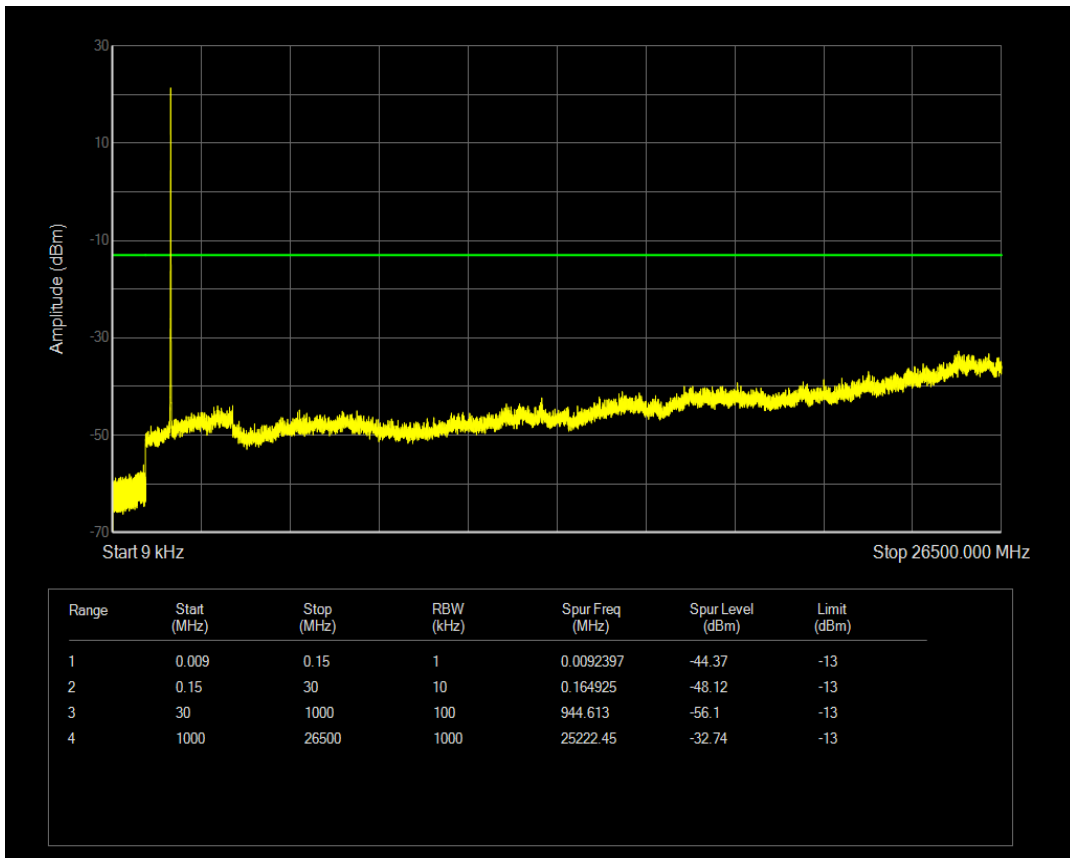

Band4 16QAM BW=5MHz Channel=20175 RB Size=25 Position=#0

Band4 QPSK BW=5MHz Channel=20375 RB Size=1 Position=#0

Band4 QPSK BW=5MHz Channel=20375 RB Size=25 Position=#0

Band4 16QAM BW=5MHz Channel=20375 RB Size=1 Position=#0

Band4 16QAM BW=5MHz Channel=20375 RB Size=25 Position=#0

Band4 QPSK BW=10MHz Channel=20000 RB Size=1 Position=#0

Band4 QPSK BW=10MHz Channel=20000 RB Size=50 Position=#0

Band4 16QAM BW=10MHz Channel=20000 RB Size=1 Position=#0