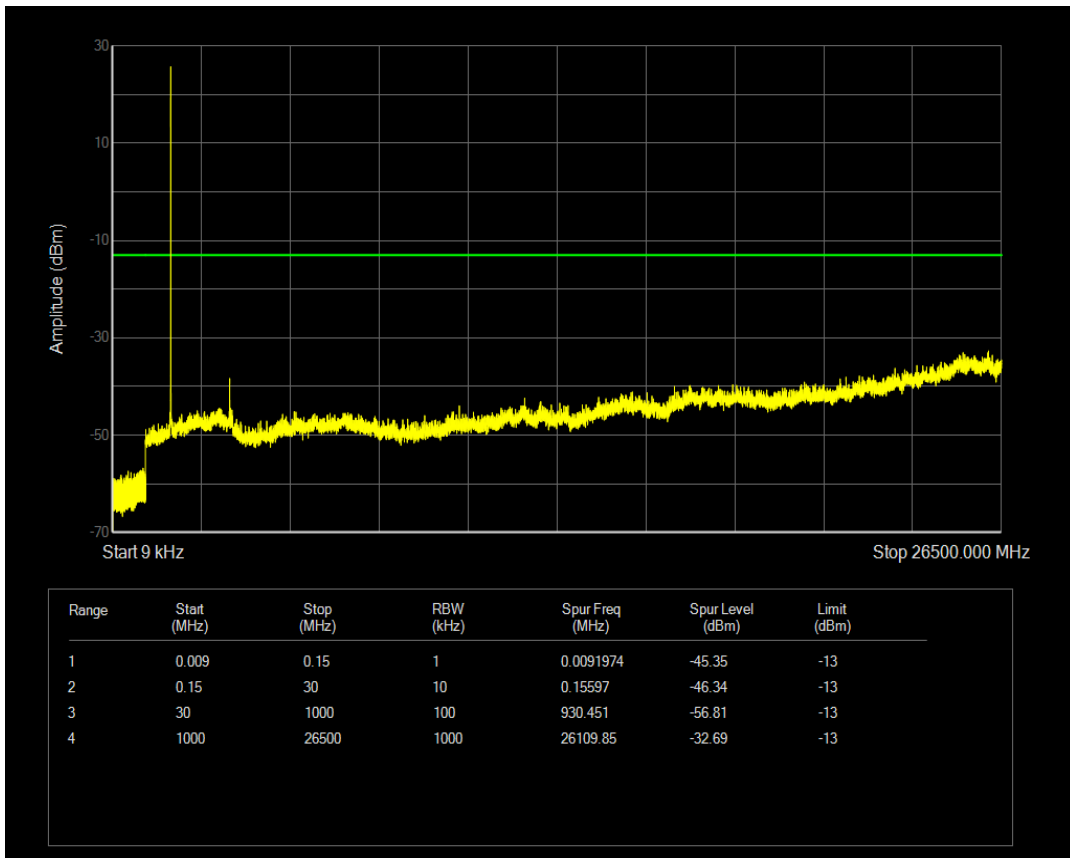

Band4 16QAM BW=1.4MHz Channel=20393 RB Size=1 Position=#0

Band4 QPSK BW=3MHz Channel=19965 RB Size=1 Position=#0