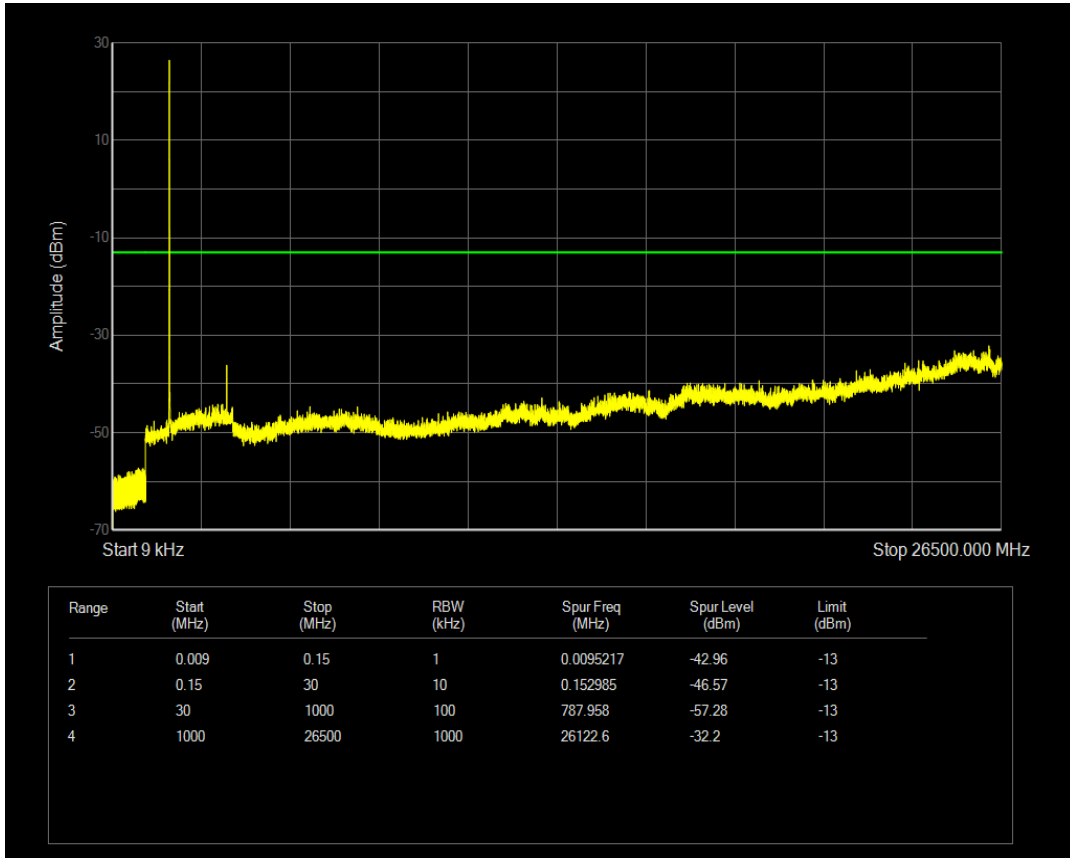

Band4 16QAM BW=3MHz Channel=20385 RB Size=15 Position=#0

Band4 QPSK BW=5MHz Channel=19975 RB Size=25 Position=#0

Band4 QPSK BW=5MHz Channel=19975 RB Size=1 Position=#0

Band4 16QAM BW=5MHz Channel=19975 RB Size=1 Position=#0

Band4 16QAM BW=5MHz Channel=19975 RB Size=25 Position=#0

Band4 QPSK BW=5MHz Channel=20175 RB Size=1 Position=#0

Band4 QPSK BW=5MHz Channel=20175 RB Size=25 Position=#0

Band4 16QAM BW=5MHz Channel=20175 RB Size=1 Position=#0