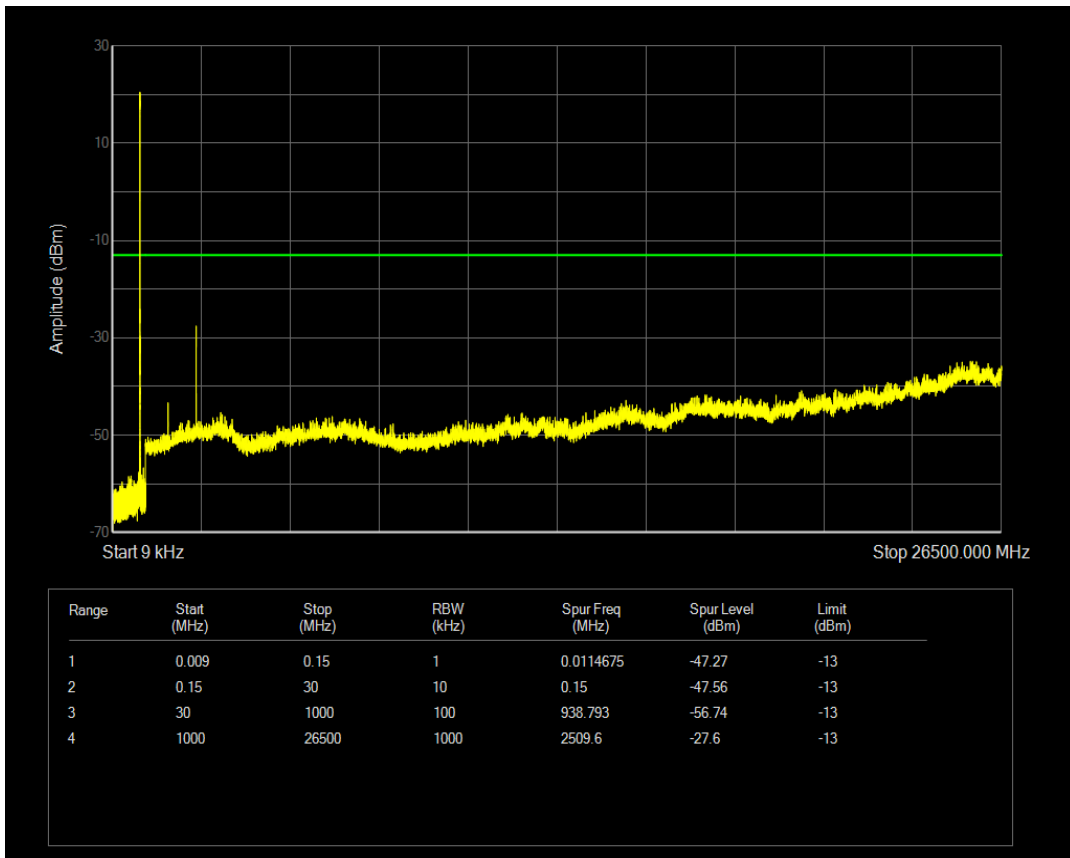

Band26(824-849) QPSK BW=1.4MHz Channel=26915 RB Size=6 Position=#0

Band26(824-849) 16QAM BW=1.4MHz Channel=26915 RB Size=1 Position=#0