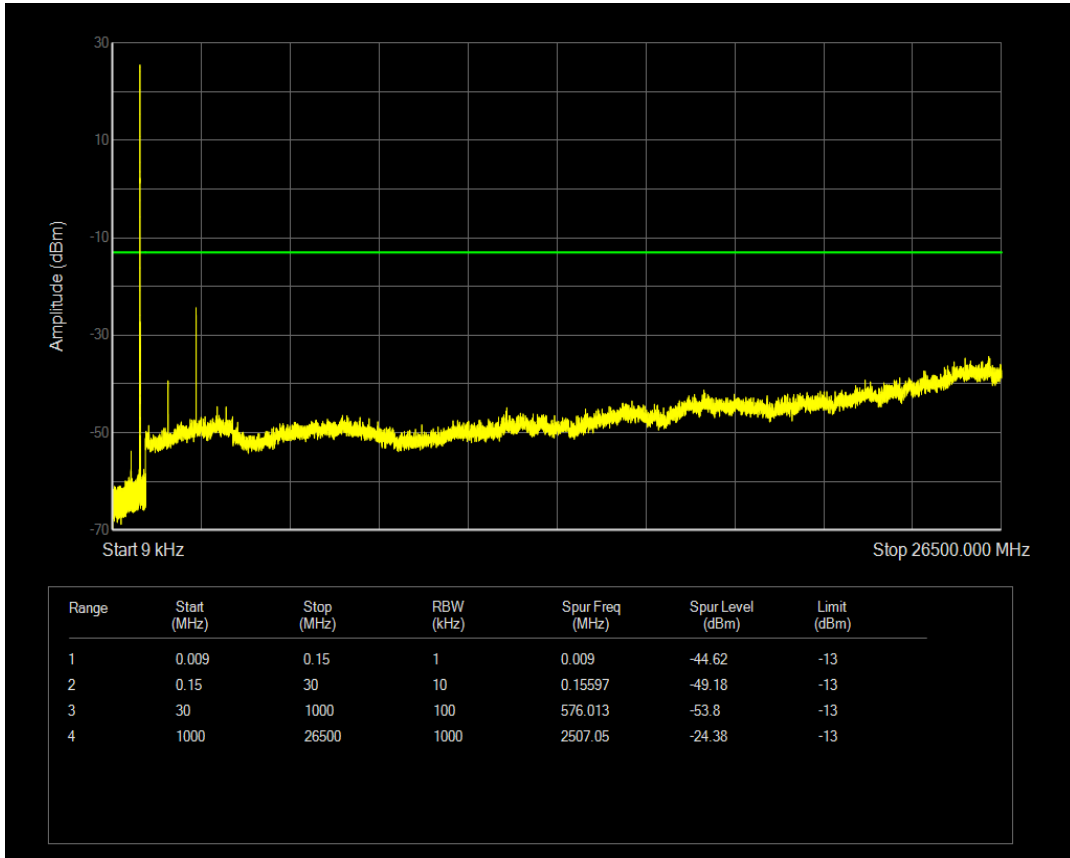

Band26(814-824) QPSK BW=1.4MHz Channel=26697 RB Size=6 Position=#0

Band26(824-849) QPSK BW=1.4MHz Channel=26797 RB Size=1 Position=#0

Band26(824-849) QPSK BW=1.4MHz Channel=26797 RB Size=6 Position=#0

Band26(824-849) 16QAM BW=1.4MHz Channel=26797 RB Size=1 Position=#0

Band26(824-849) 16QAM BW=1.4MHz Channel=26797 RB Size=6 Position=#0

Band26(824-849) QPSK BW=1.4MHz Channel=26915 RB Size=1 Position=#0

Band26(824-849) QPSK BW=1.4MHz Channel=26915 RB Size=6 Position=#0

Band26(824-849) 16QAM BW=1.4MHz Channel=26915 RB Size=1 Position=#0