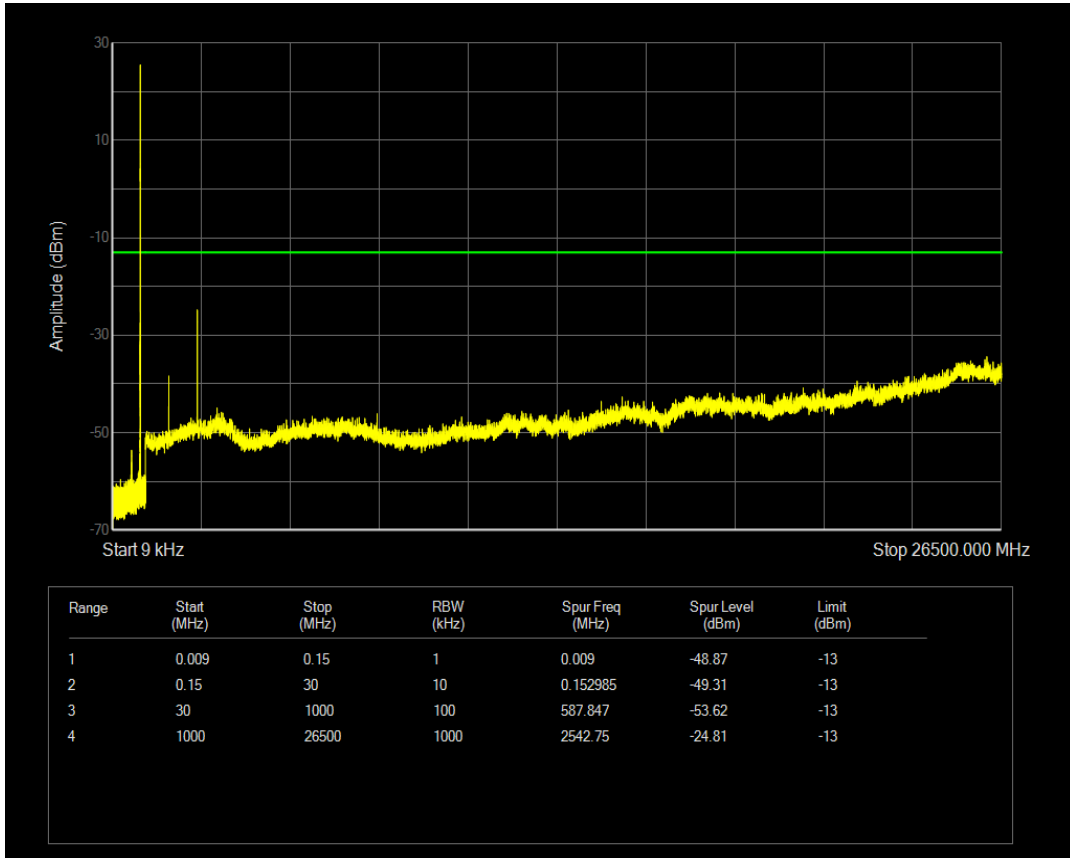

Band26(824-849) 16QAM BW=1.4MHz Channel=26797 RB Size=6 Position=#0

Band26(824-849) QPSK BW=1.4MHz Channel=26915 RB Size=1 Position=#0

Band26(824-849) QPSK BW=1.4MHz Channel=26915 RB Size=6 Position=#0

Band26(824-849) 16QAM BW=1.4MHz Channel=26915 RB Size=1 Position=#0

Band26(824-849) 16QAM BW=1.4MHz Channel=26915 RB Size=6 Position=#0

Band26(824-849) QPSK BW=1.4MHz Channel=27033 RB Size=1 Position=#0

Band26(824-849) QPSK BW=1.4MHz Channel=27033 RB Size=6 Position=#0

Band26(824-849) 16QAM BW=1.4MHz Channel=27033 RB Size=1 Position=#0