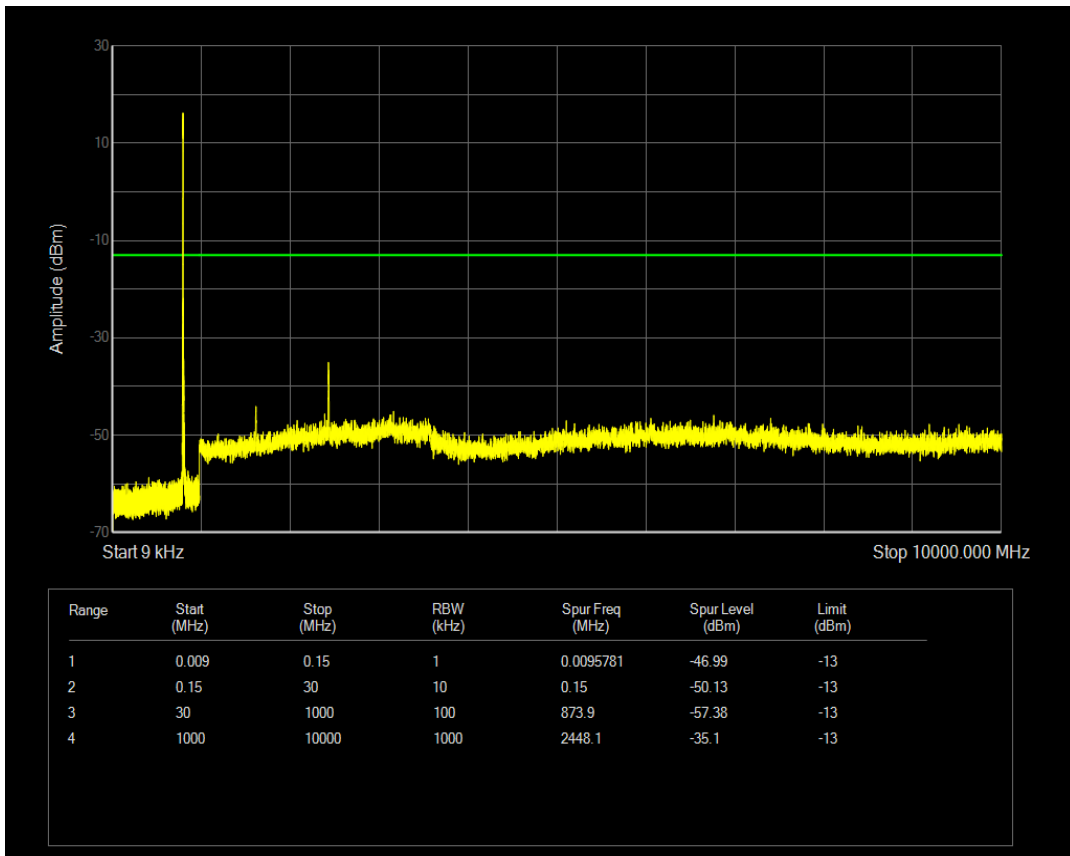

Band26(814-824) 16QAM BW=5MHz Channel=26715 RB Size=25 Position=#0

Band26(814-824) QPSK BW=5MHz Channel=26740 RB Size=25 Position=#0

Band26(814-824) 16QAM BW=5MHz Channel=26740 RB Size=1 Position=#0

Band26(814-824) 16QAM BW=5MHz Channel=26740 RB Size=25 Position=#0