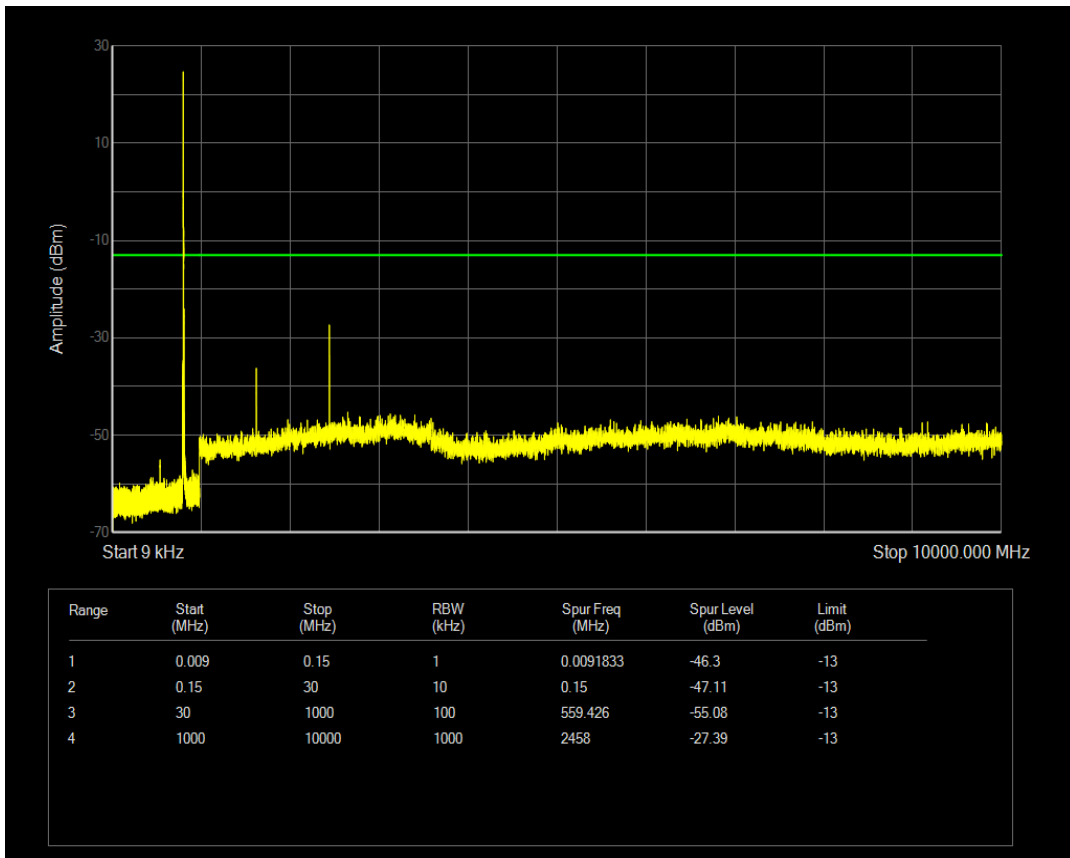

Band26(814-824) 16QAM BW=5MHz Channel=26765 RB Size=1 Position=#0

Band26(814-824) 16QAM BW=5MHz Channel=26765 RB Size=25 Position=#0