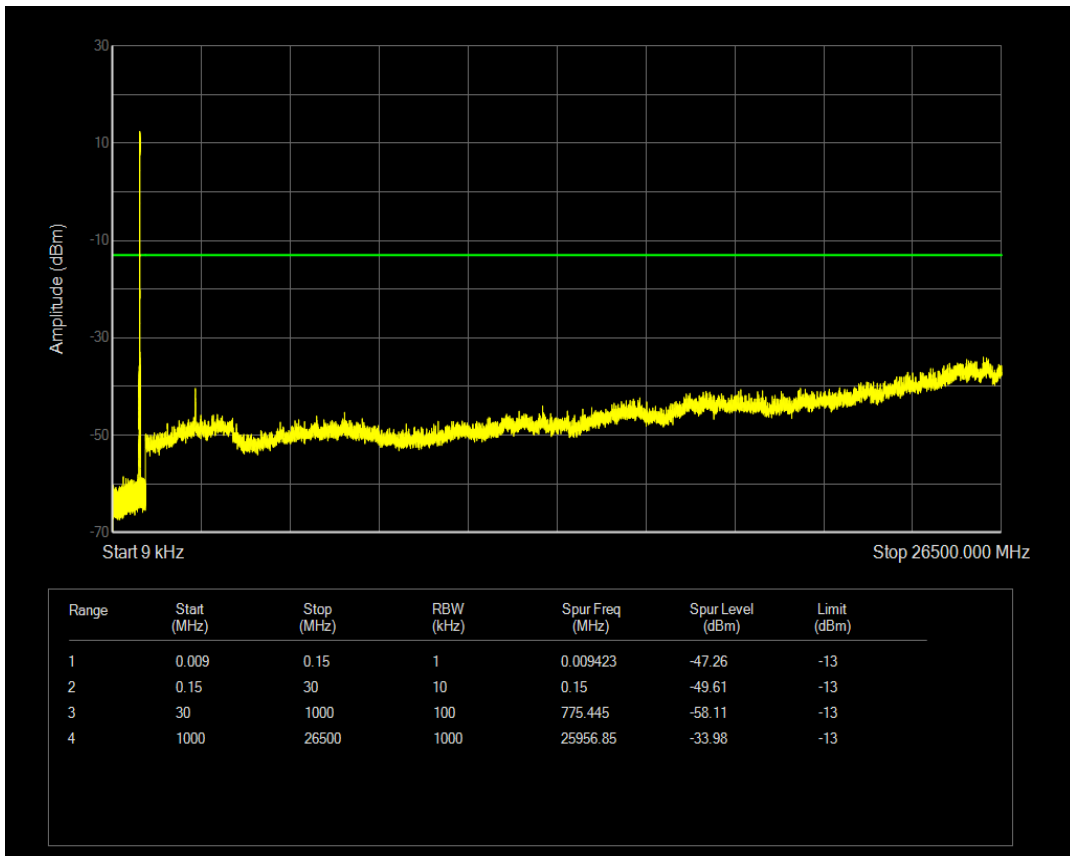

Band26(824-849) 16QAM BW=5MHz Channel=26915 RB Size=25 Position=#0

Band26(824-849) QPSK BW=5MHz Channel=27015 RB Size=1 Position=#0

Band26(824-849) QPSK BW=5MHz Channel=27015 RB Size=25 Position=#0

Band26(824-849) 16QAM BW=5MHz Channel=27015 RB Size=1 Position=#0

Band26(824-849) 16QAM BW=5MHz Channel=27015 RB Size=25 Position=#0

Band26(824-849) QPSK BW=10MHz Channel=26840 RB Size=1 Position=#0

Band26(824-849) QPSK BW=10MHz Channel=26840 RB Size=50 Position=#0

Band26(824-849) 16QAM BW=10MHz Channel=26840 RB Size=1 Position=#0