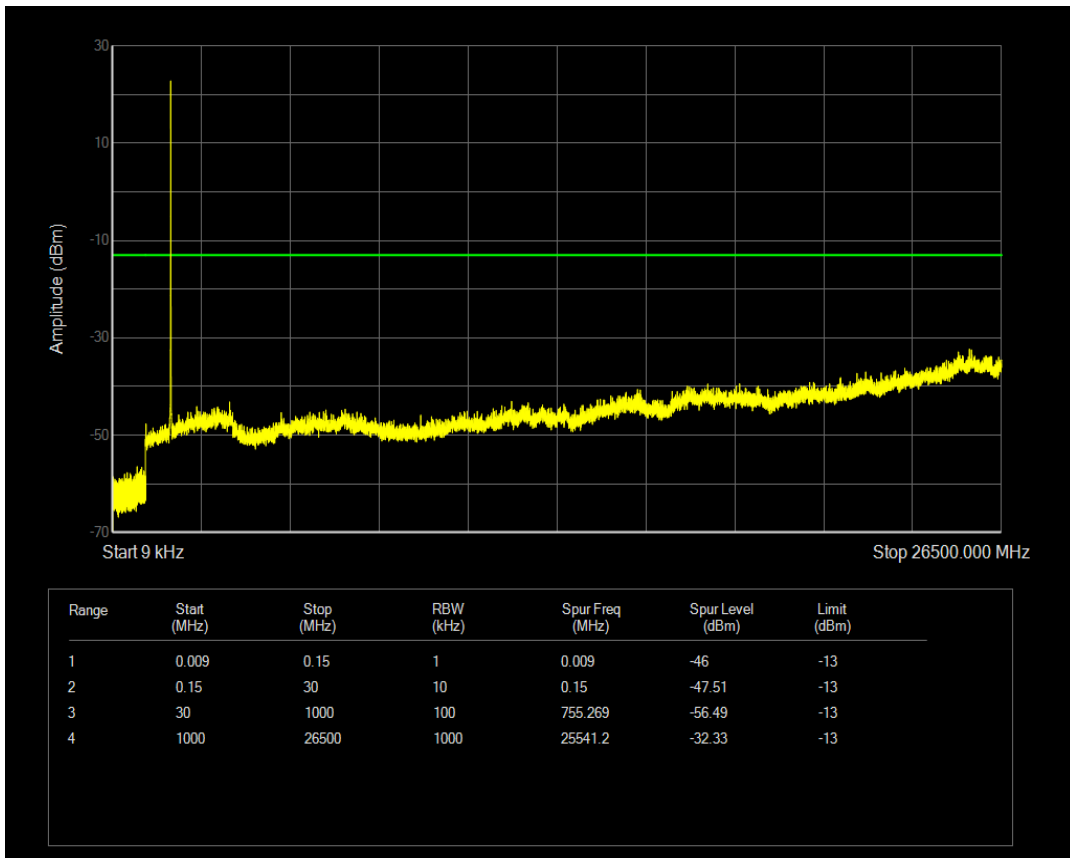

Band4 16QAM BW=3MHz Channel=20175 RB Size=15 Position=#0

Band4 QPSK BW=3MHz Channel=20385 RB Size=1 Position=#0

Band4 QPSK BW=3MHz Channel=20385 RB Size=15 Position=#0

Band4 16QAM BW=3MHz Channel=20385 RB Size=1 Position=#0

Band4 16QAM BW=3MHz Channel=20385 RB Size=15 Position=#0

Band4 QPSK BW=5MHz Channel=19975 RB Size=25 Position=#0

Band4 QPSK BW=5MHz Channel=19975 RB Size=1 Position=#0

Band4 16QAM BW=5MHz Channel=19975 RB Size=1 Position=#0