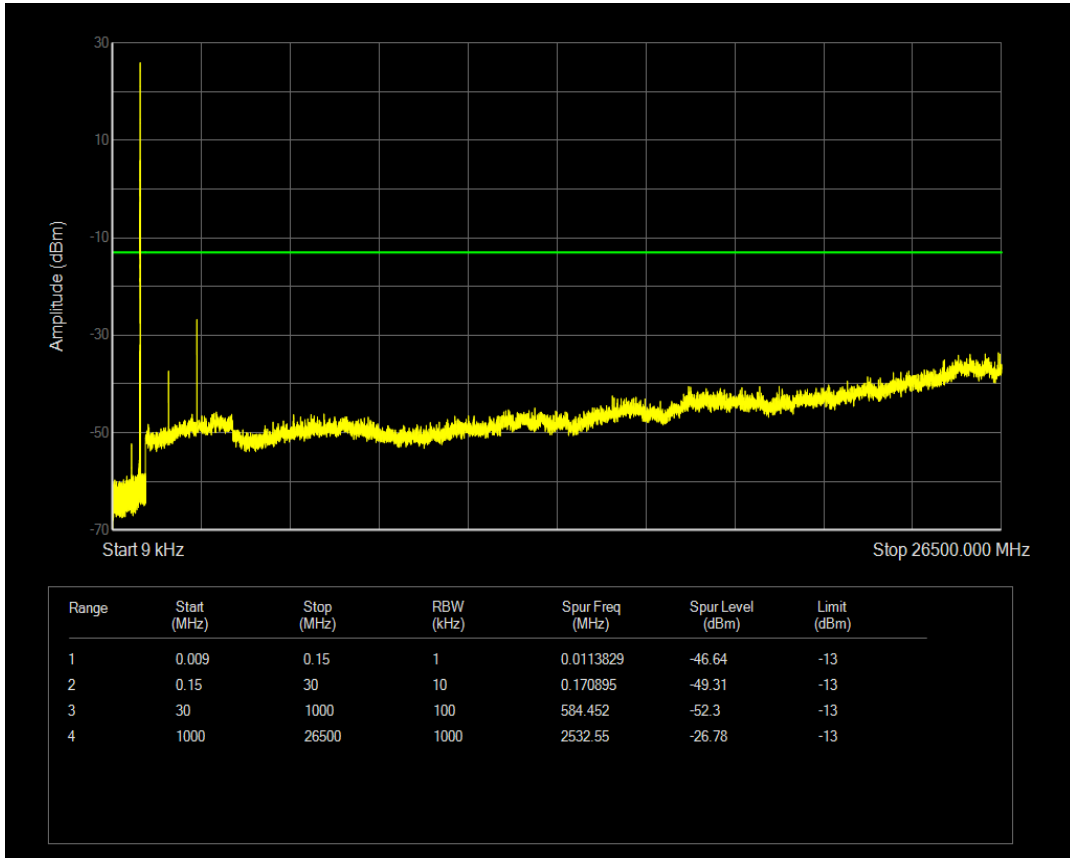

Band26(824-849) QPSK BW=5MHz Channel=27015 RB Size=1 Position=#0

Band26(824-849) QPSK BW=5MHz Channel=27015 RB Size=25 Position=#0