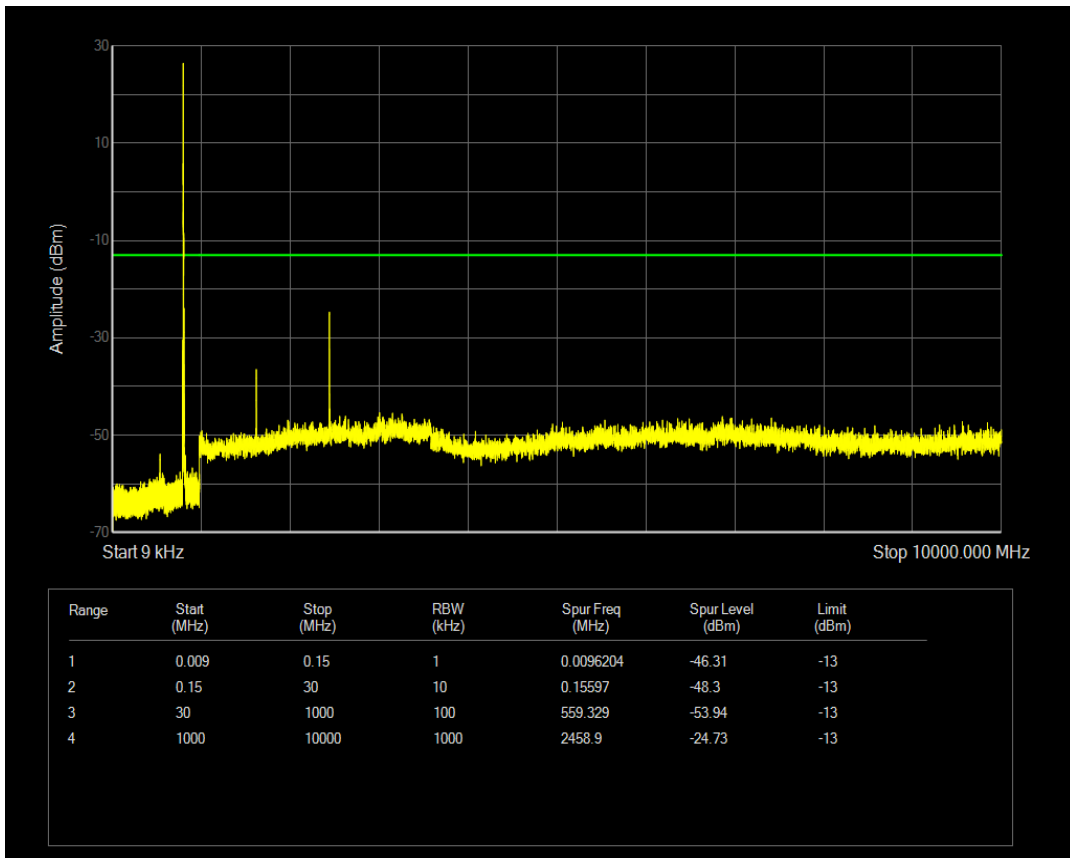

Band26(814-824) QPSK BW=5MHz Channel=26765 RB Size=1 Position=#0

Band26(814-824) QPSK BW=5MHz Channel=26765 RB Size=25 Position=#0