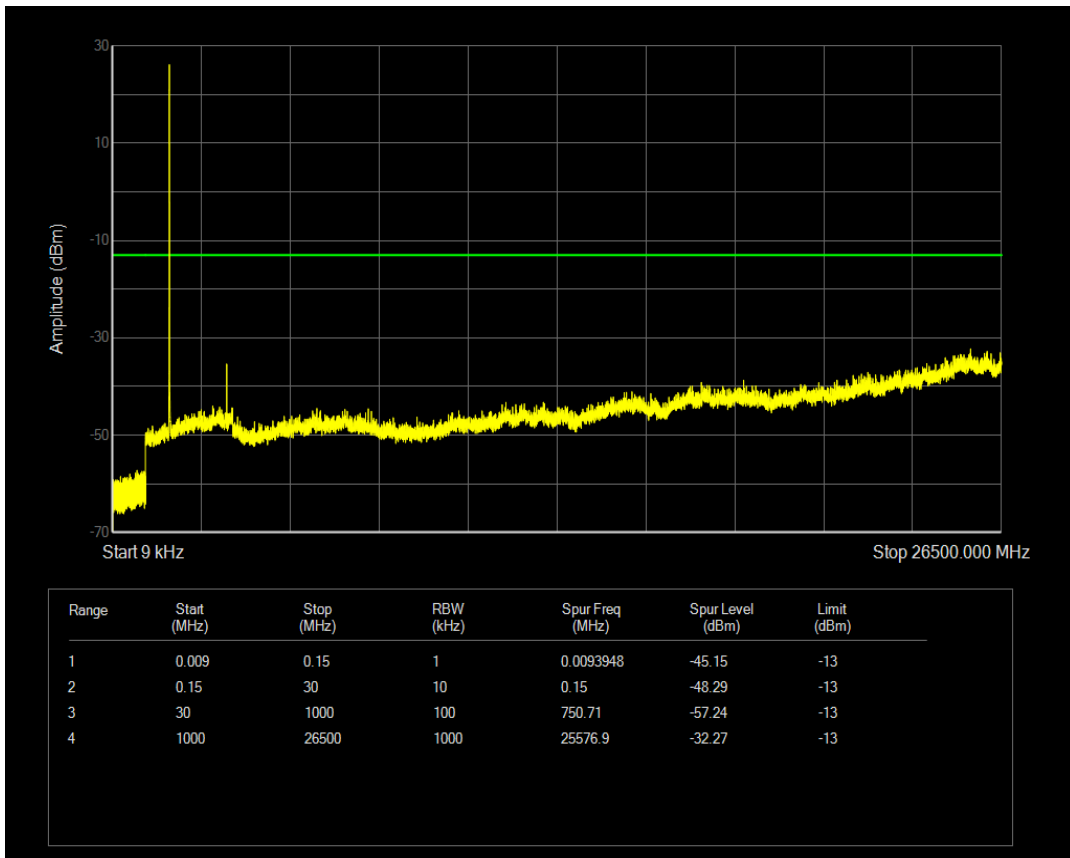

Band4 QPSK BW=5MHz Channel=19975 RB Size=1 Position=#0

Band4 16QAM BW=5MHz Channel=19975 RB Size=1 Position=#0