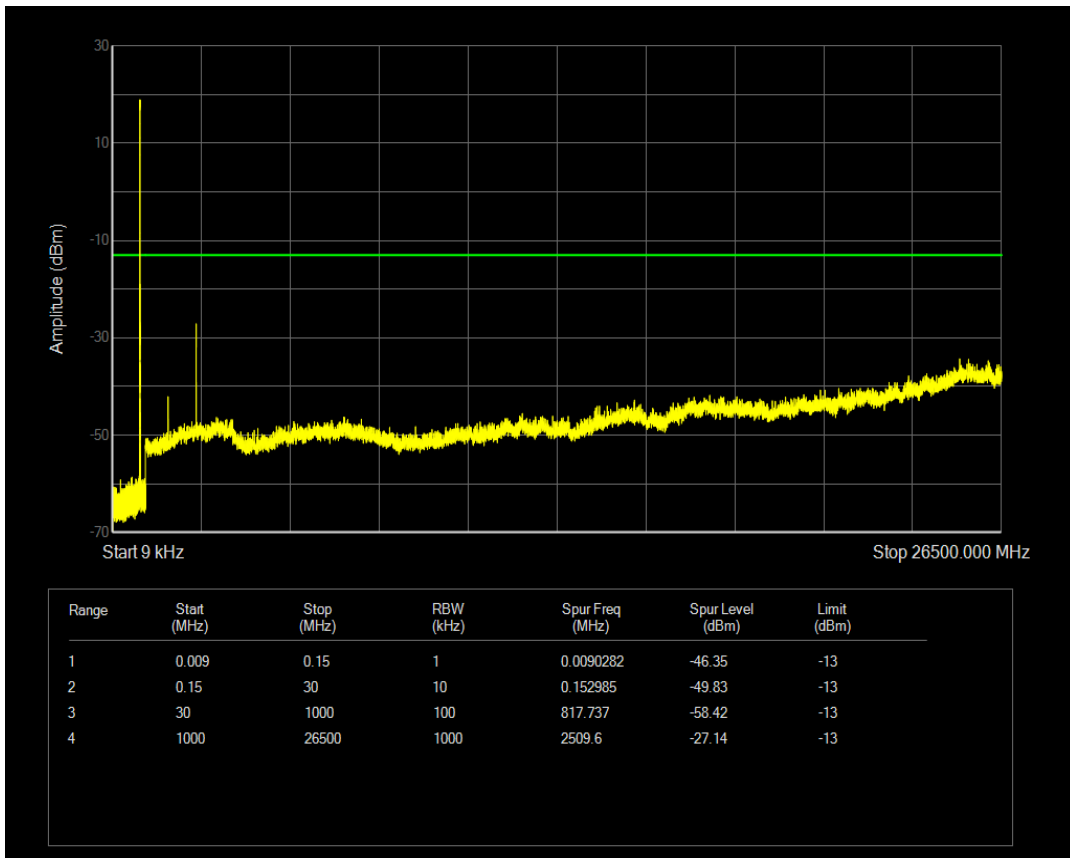

Band26(824-849) 16QAM BW=1.4MHz Channel=26797 RB Size=6 Position=#0

Band26(824-849) QPSK BW=1.4MHz Channel=26915 RB Size=1 Position=#0

Band26(824-849) QPSK BW=1.4MHz Channel=26915 RB Size=6 Position=#0

Band26(824-849) 16QAM BW=1.4MHz Channel=26915 RB Size=1 Position=#0

Band26(824-849) 16QAM BW=1.4MHz Channel=26915 RB Size=6 Position=#0

Band26(824-849) QPSK BW=1.4MHz Channel=27033 RB Size=1 Position=#0

Band26(824-849) QPSK BW=1.4MHz Channel=27033 RB Size=6 Position=#0

Band26(824-849) 16QAM BW=1.4MHz Channel=27033 RB Size=1 Position=#0