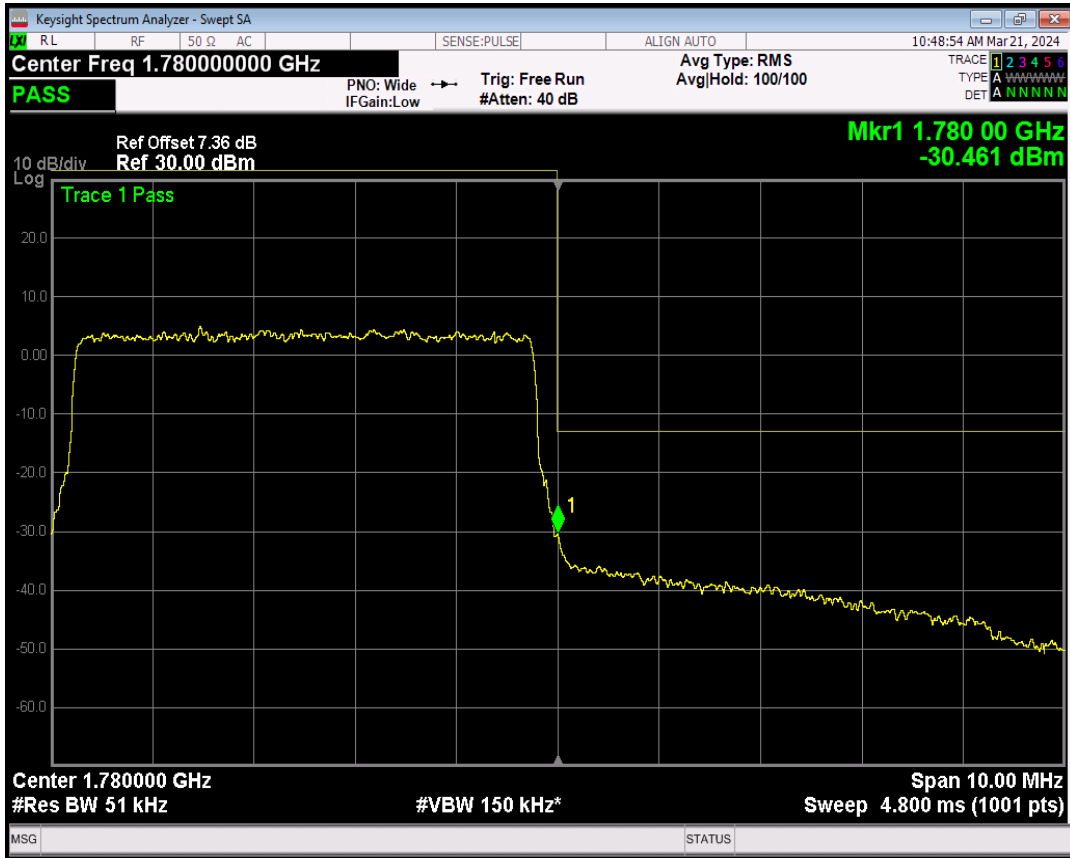

Band66 16QAM BW=5MHz Channel=131997 RB Size=25 Position=#0

Band66 QPSK BW=5MHz Channel=132647 RB Size=1 Position=#0

Band66 QPSK BW=5MHz Channel=132647 RB Size=1 Position=#Max

Band66 QPSK BW=5MHz Channel=132647 RB Size=25 Position=#0