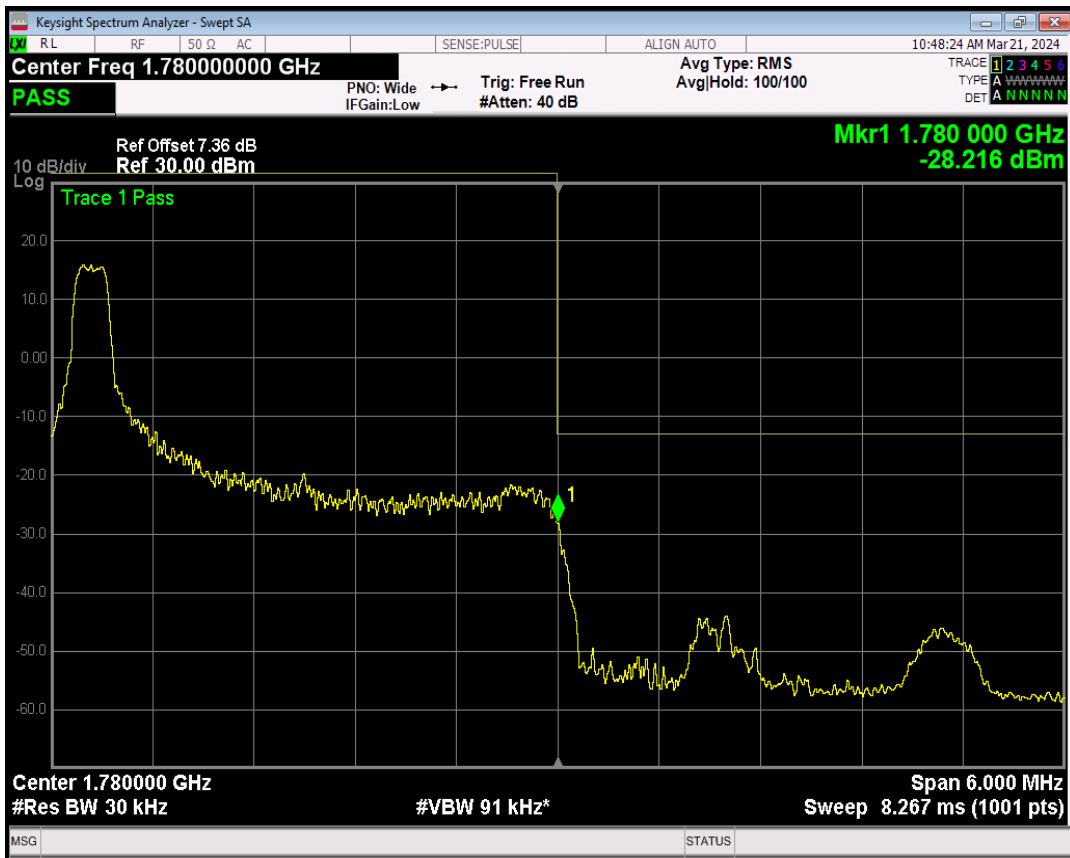

Band66 16QAM BW=3MHz Channel=132657 RB Size=1 Position=#0

Band66 16QAM BW=3MHz Channel=132657 RB Size=1 Position=#Max