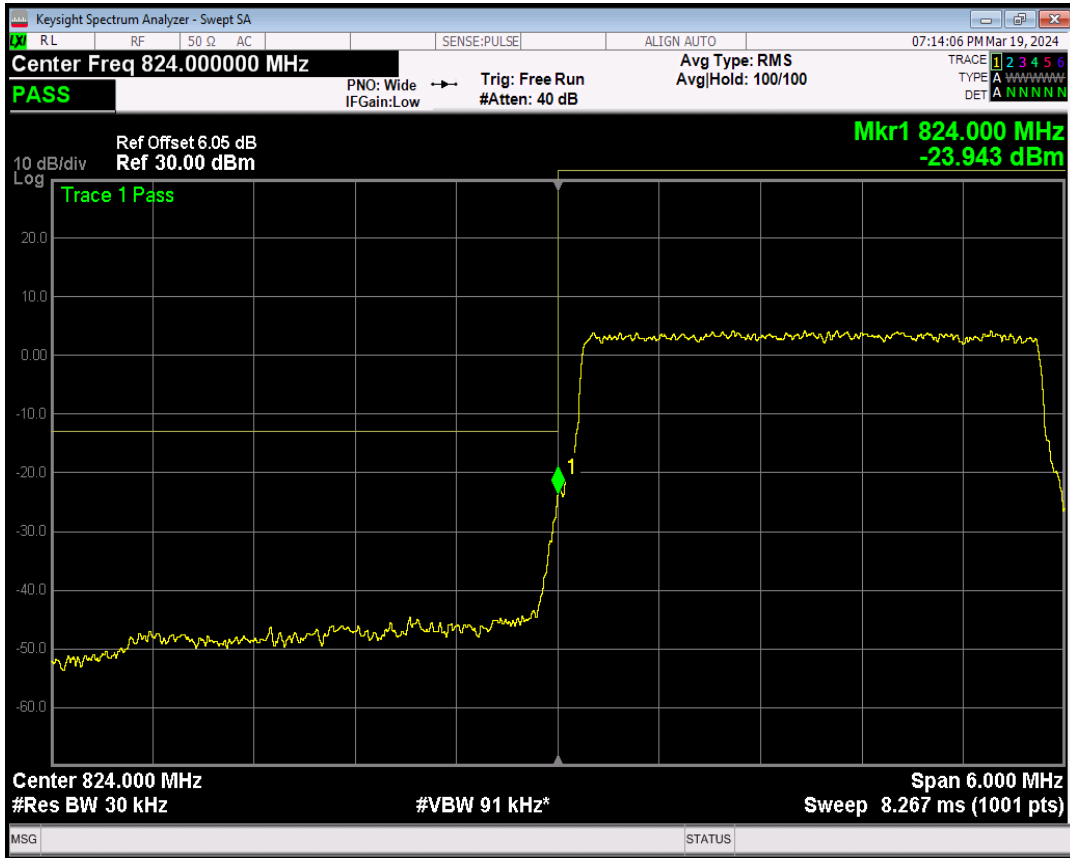

Band5 QPSK BW=3MHz Channel=20415 RB Size=15 Position=#0

Band5 16QAM BW=3MHz Channel=20415 RB Size=1 Position=#0