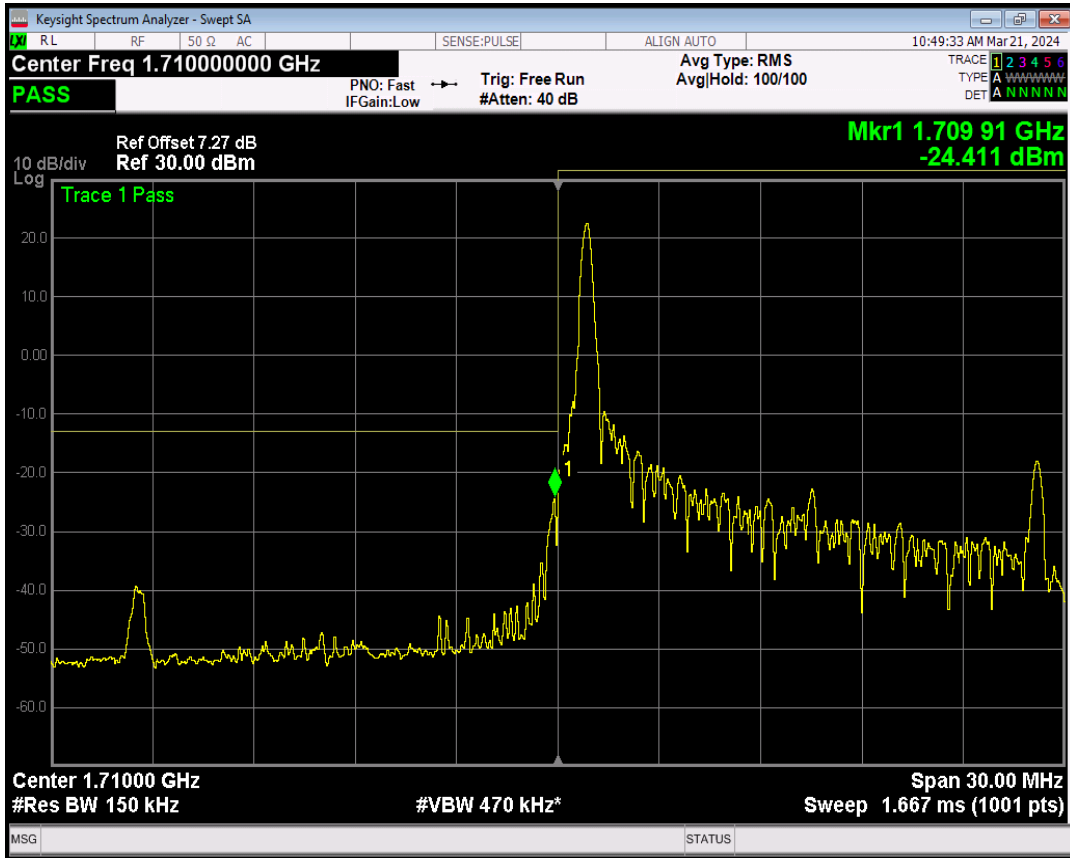

Band66 16QAM BW=10MHz Channel=132622 RB Size=1 Position=#0

Band66 16QAM BW=10MHz Channel=132622 RB Size=1 Position=#Max

Band66 16QAM BW=10MHz Channel=132622 RB Size=50 Position=#0

Band66 QPSK BW=15MHz Channel=132047 RB Size=1 Position=#0