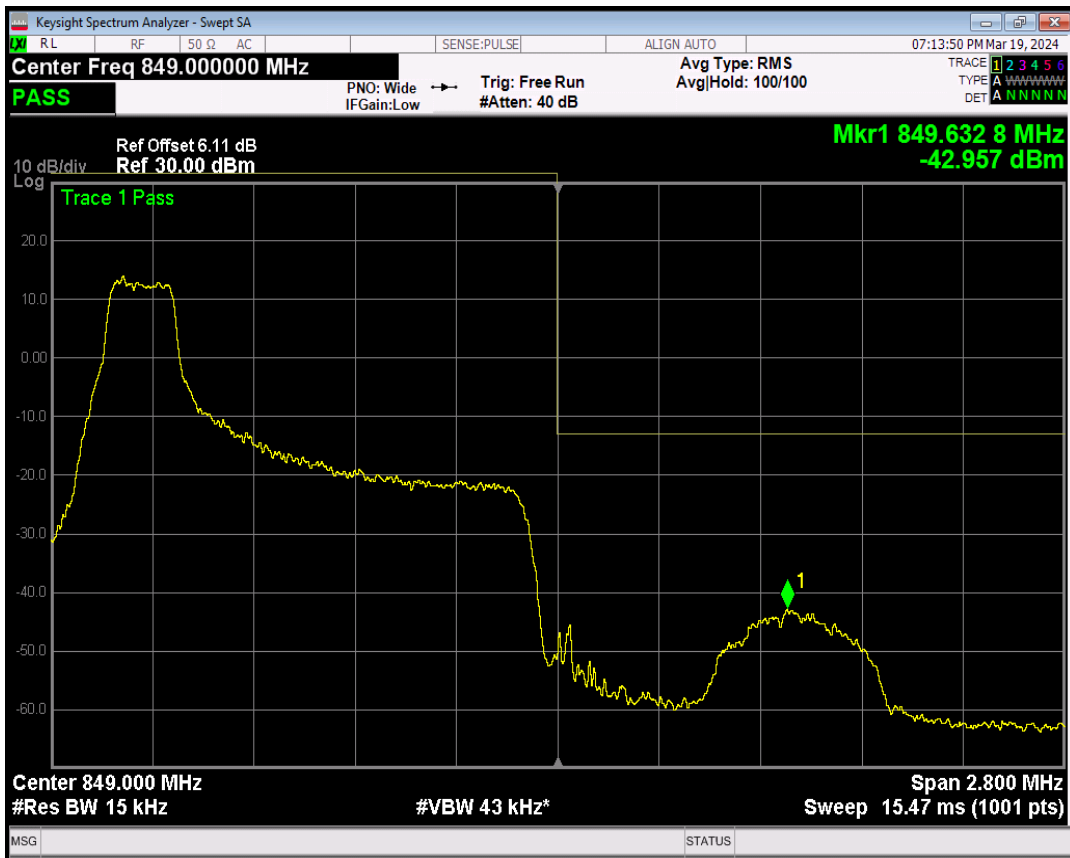

Band5 16QAM BW=1.4MHz Channel=20643 RB Size=1 Position=#0

Band5 16QAM BW=1.4MHz Channel=20643 RB Size=1 Position=#Max

Band5 16QAM BW=1.4MHz Channel=20643 RB Size=6 Position=#0

Band5 QPSK BW=3MHz Channel=20415 RB Size=1 Position=#0