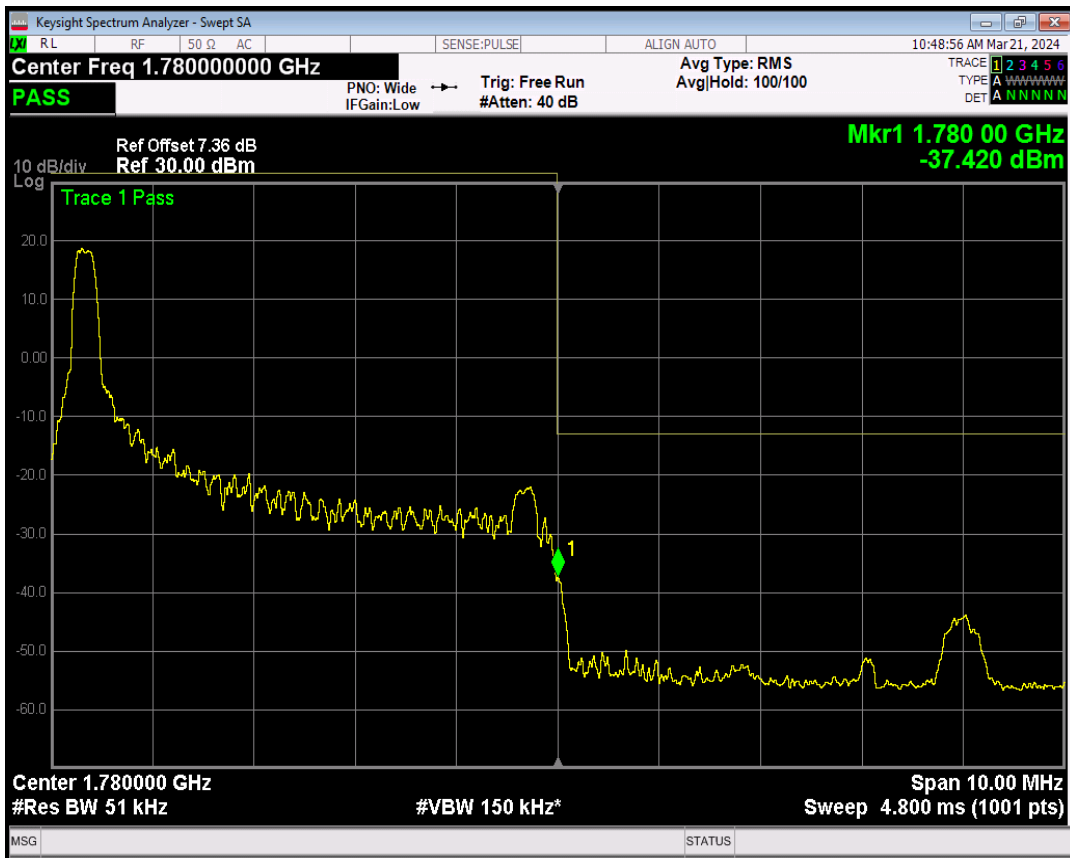

Band66 16QAM BW=5MHz Channel=132647 RB Size=1 Position=#0

Band66 16QAM BW=5MHz Channel=132647 RB Size=1 Position=#Max