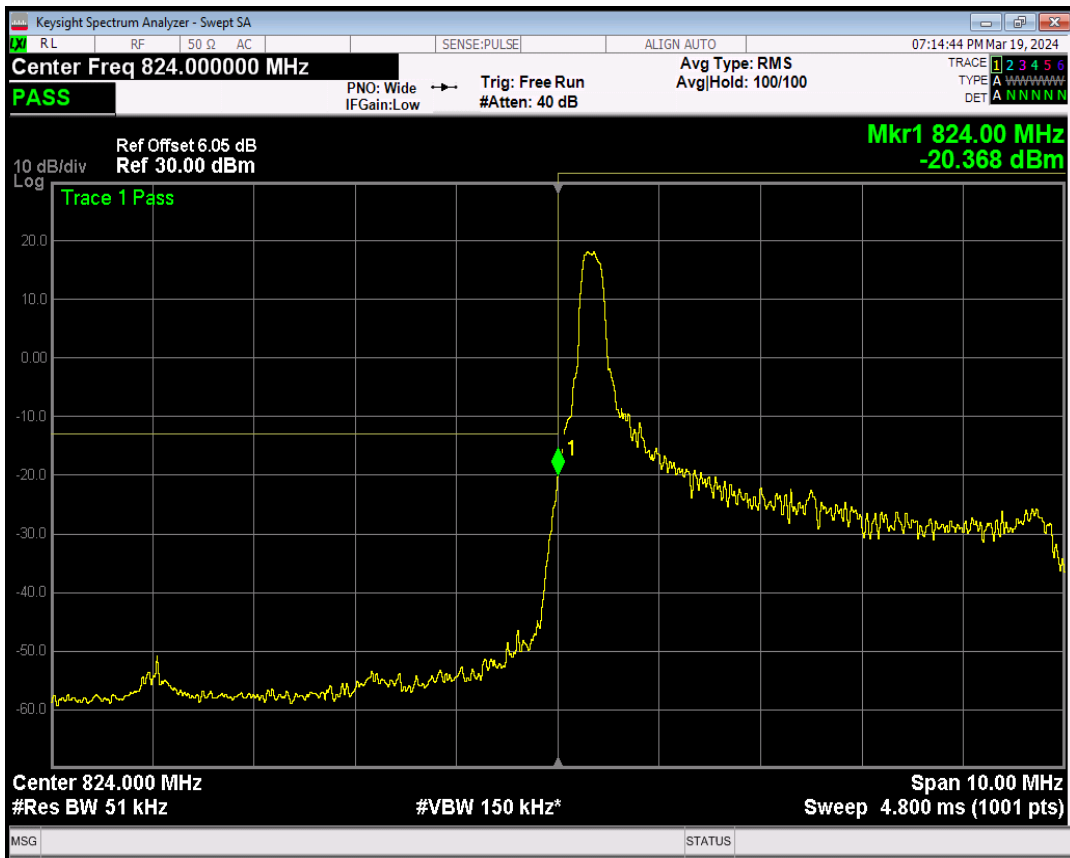

Band5 16QAM BW=5MHz Channel=20425 RB Size=1 Position=#0

Band5 16QAM BW=5MHz Channel=20425 RB Size=1 Position=#Max