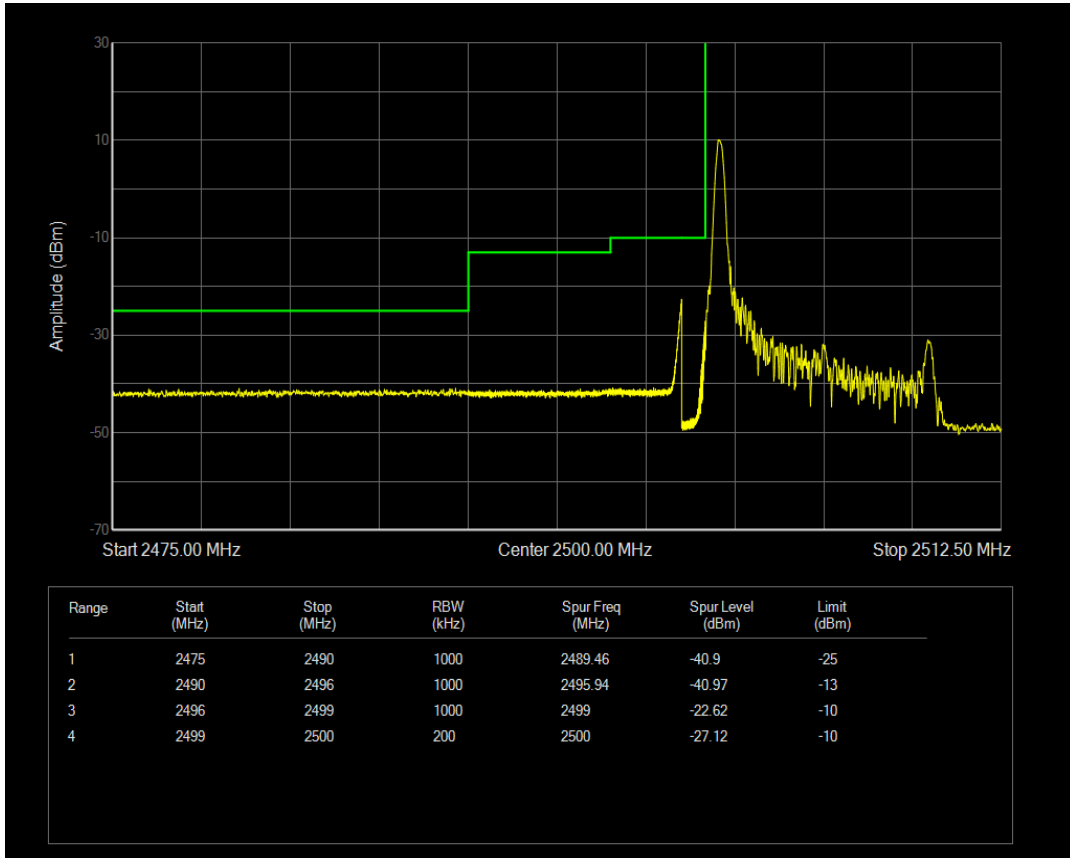

Band7 16QAM BW=5MHz Channel=21425 RB Size=1 Position=#0

Band7 16QAM BW=5MHz Channel=21425 RB Size=1 Position=#Max

Band7 16QAM BW=5MHz Channel=21425 RB Size=25 Position=#0

Band7 QPSK BW=10MHz Channel=20800 RB Size=1 Position=#0

Band7 QPSK BW=10MHz Channel=20800 RB Size=1 Position=#Max

Band7 QPSK BW=10MHz Channel=20800 RB Size=50 Position=#0

Band7 16QAM BW=10MHz Channel=20800 RB Size=1 Position=#0

Band7 16QAM BW=10MHz Channel=20800 RB Size=1 Position=#Max