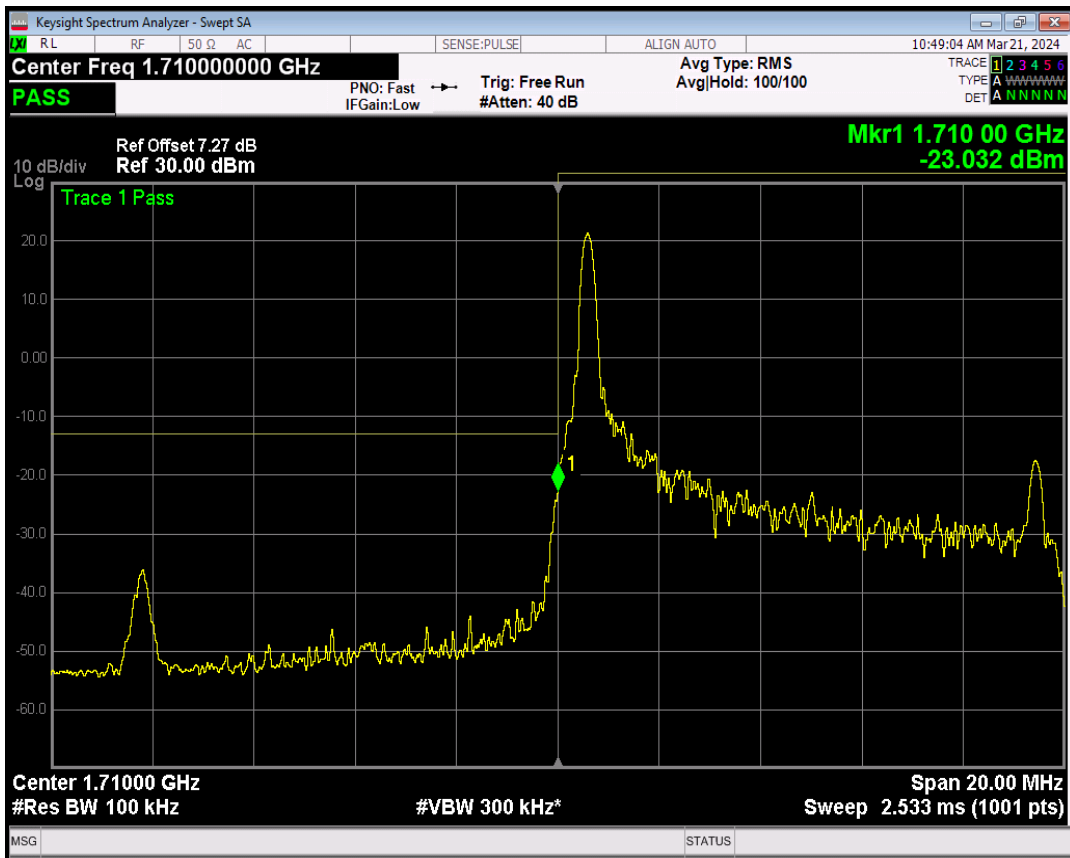

Band66 QPSK BW=10MHz Channel=132022 RB Size=1 Position=#0

Band66 16QAM BW=5MHz Channel=132647 RB Size=25 Position=#0