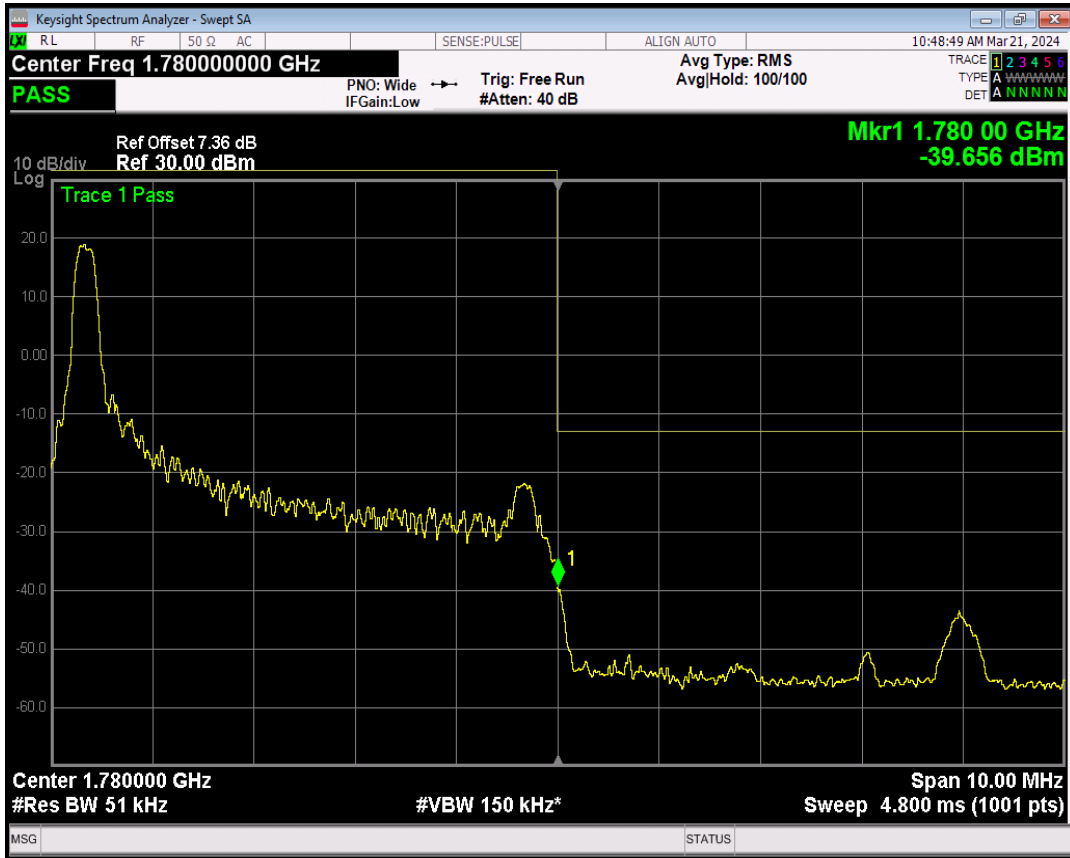

Band66 QPSK BW=5MHz Channel=132647 RB Size=1 Position=#0

Band66 QPSK BW=5MHz Channel=132647 RB Size=1 Position=#Max