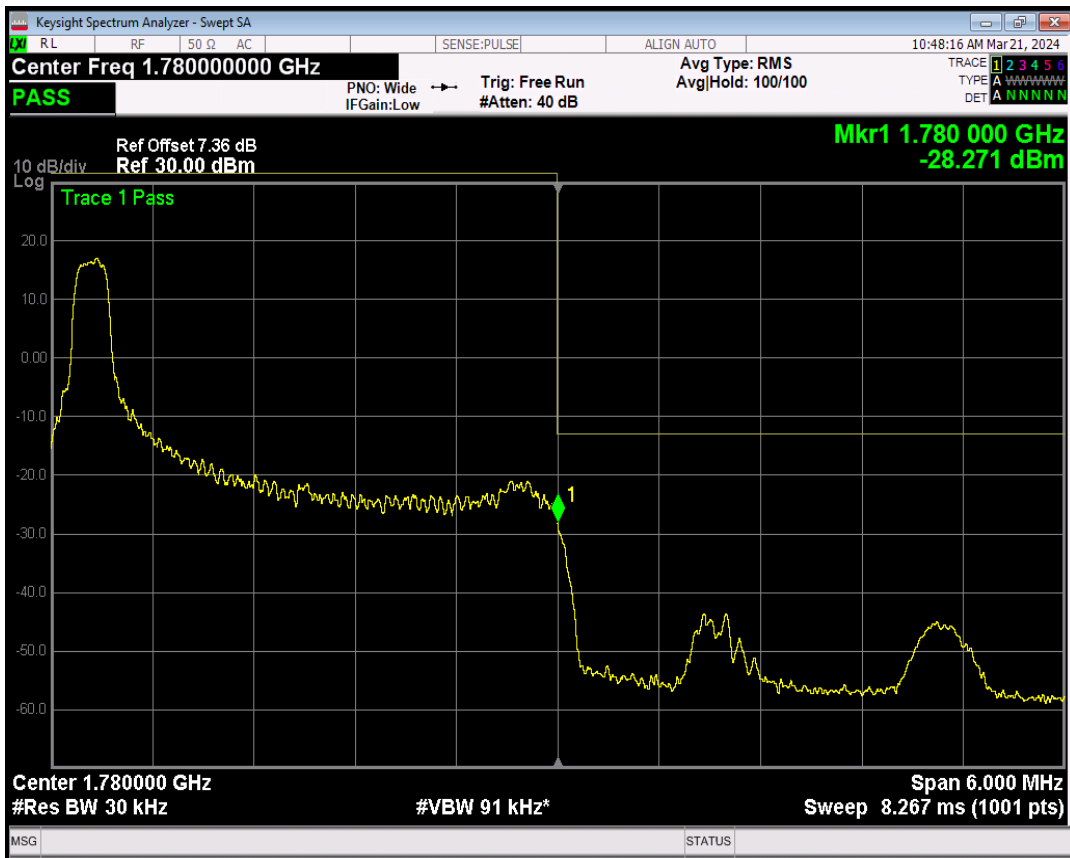

Band66 QPSK BW=3MHz Channel=132657 RB Size=1 Position=#0

Band66 QPSK BW=3MHz Channel=132657 RB Size=15 Position=#0