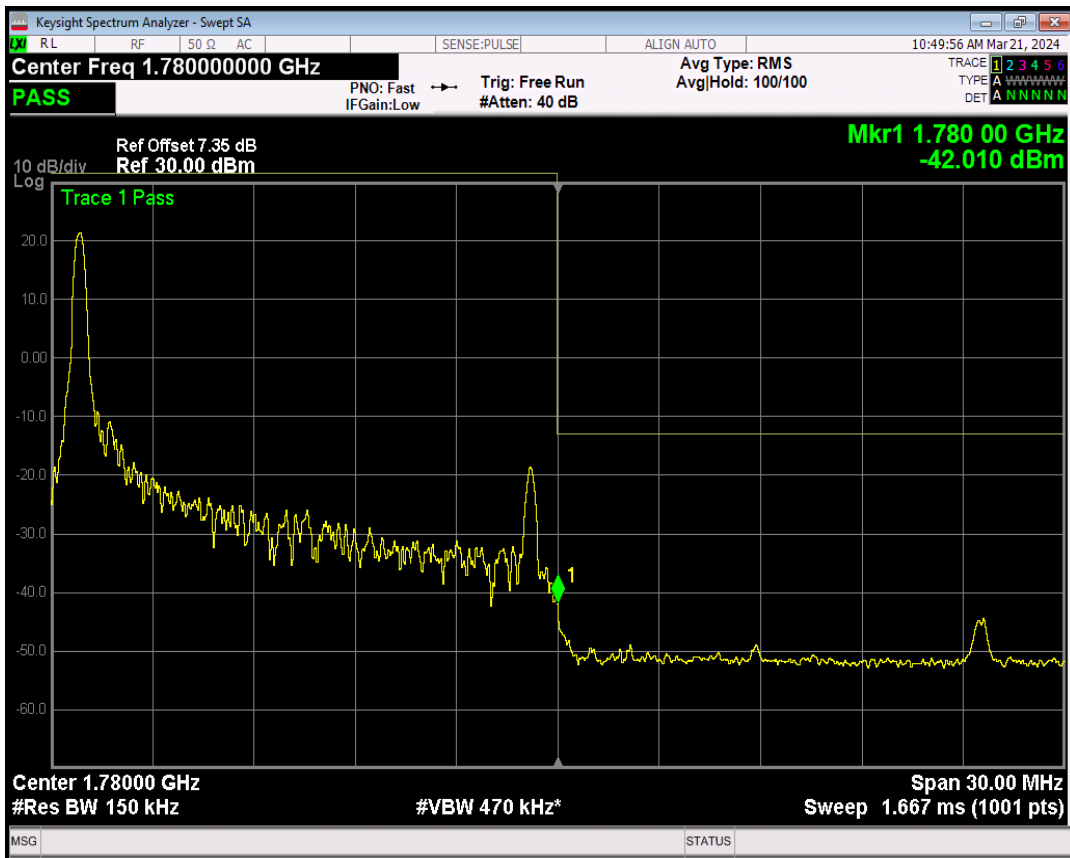

Band66 16QAM BW=15MHz Channel=132597 RB Size=1 Position=#0

Band66 16QAM BW=15MHz Channel=132597 RB Size=1 Position=#Max