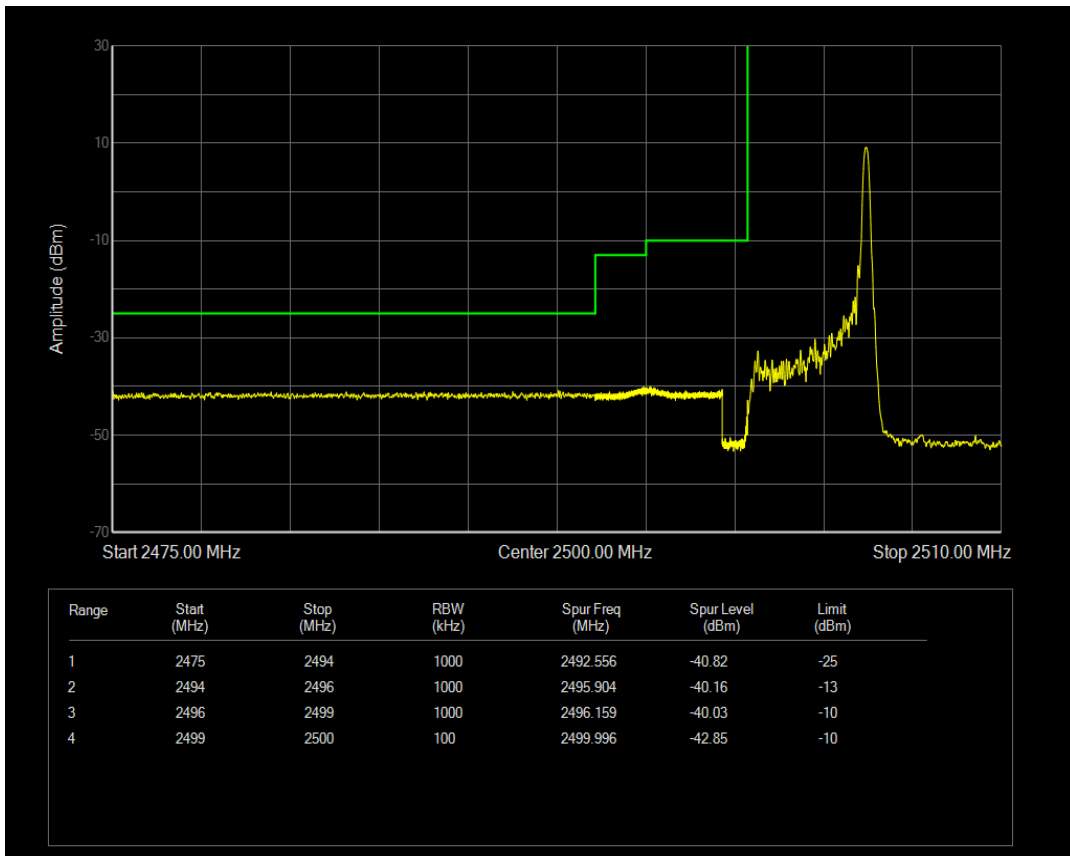

Band66 16QAM BW=20MHz Channel=132072 RB Size=100 Position=#0

Band66 QPSK BW=20MHz Channel=132572 RB Size=1 Position=#0

Band66 QPSK BW=20MHz Channel=132572 RB Size=1 Position=#Max

Band66 QPSK BW=20MHz Channel=132572 RB Size=100 Position=#0

Band66 16QAM BW=20MHz Channel=132572 RB Size=1 Position=#0

Band66 16QAM BW=20MHz Channel=132572 RB Size=1 Position=#Max

Band66 16QAM BW=20MHz Channel=132572 RB Size=100 Position=#0

Band7 QPSK BW=5MHz Channel=20775 RB Size=1 Position=#0

Band7 QPSK BW=5MHz Channel=20775 RB Size=1 Position=#Max

Band7 QPSK BW=5MHz Channel=20775 RB Size=25 Position=#0

Band7 16QAM BW=5MHz Channel=20775 RB Size=1 Position=#0

Band7 16QAM BW=5MHz Channel=20775 RB Size=1 Position=#Max