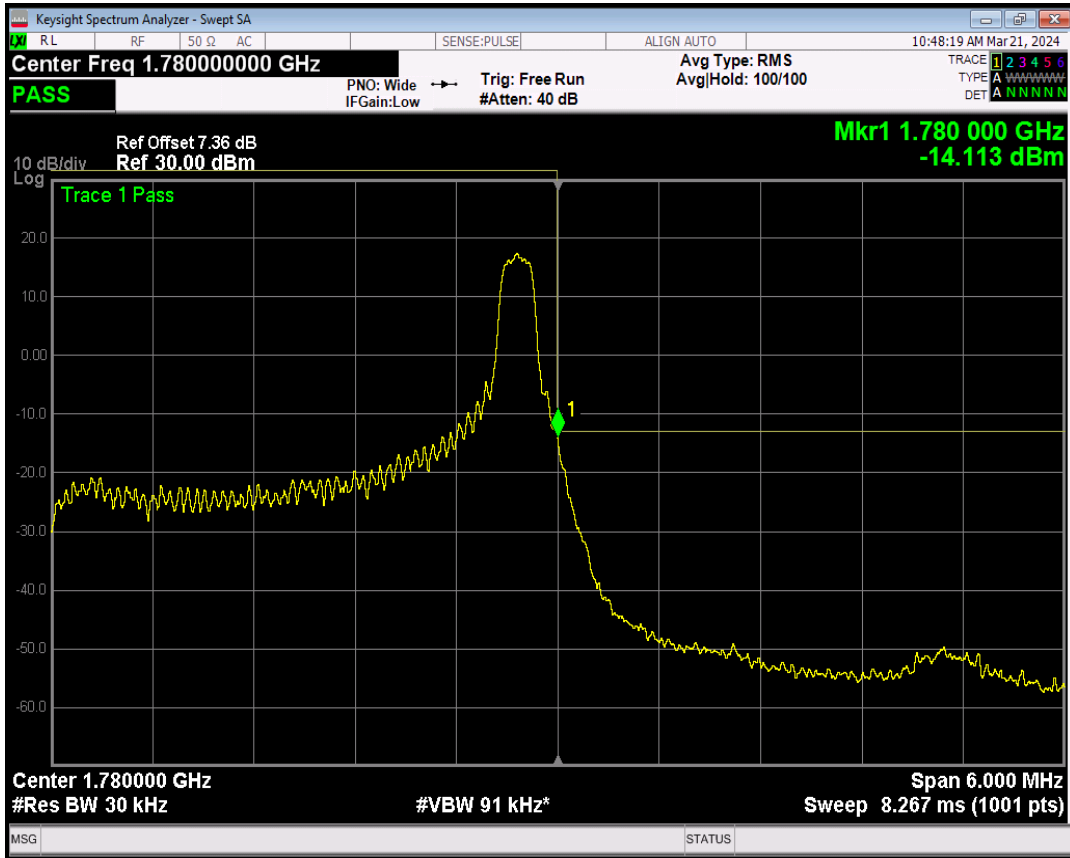

Band66 QPSK BW=3MHz Channel=132657 RB Size=1 Position=#Max

Band66 QPSK BW=3MHz Channel=132657 RB Size=1 Position=#0