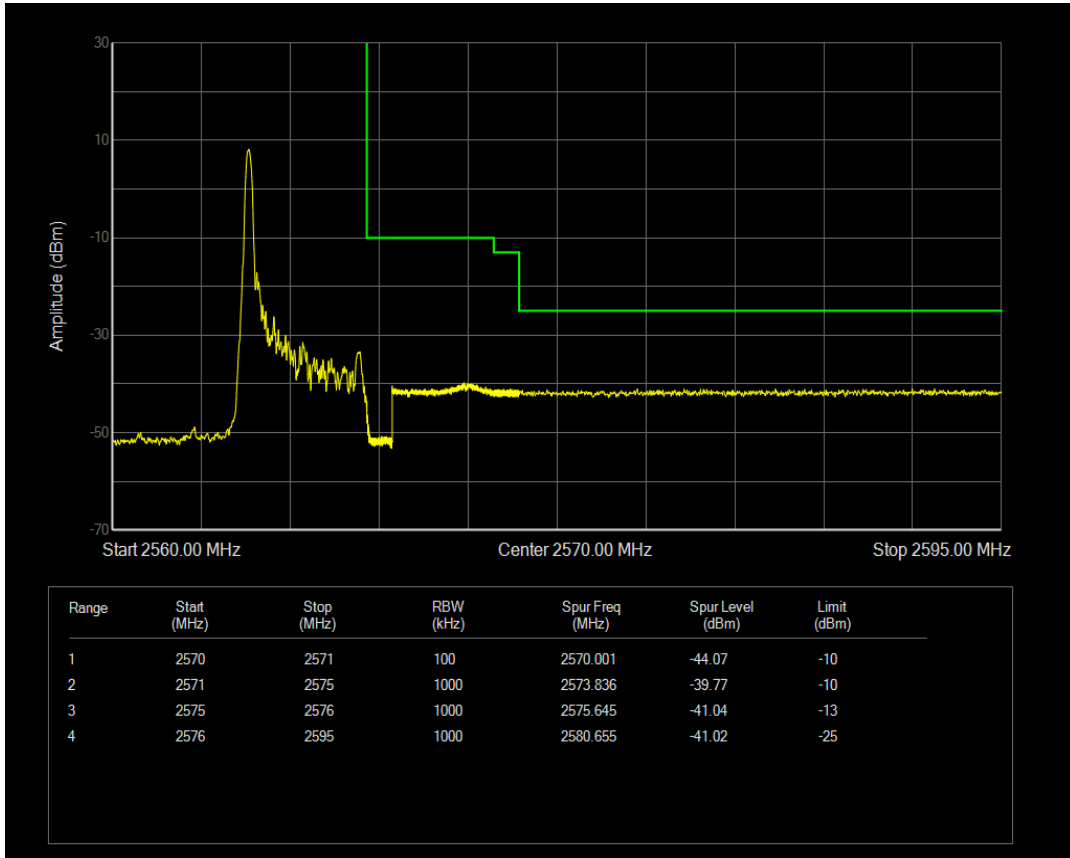

Band7 QPSK BW=5MHz Channel=20775 RB Size=1 Position=#Max

Band7 QPSK BW=5MHz Channel=20775 RB Size=25 Position=#0

Band7 16QAM BW=5MHz Channel=20775 RB Size=1 Position=#0

Band7 16QAM BW=5MHz Channel=20775 RB Size=1 Position=#Max

Band7 16QAM BW=5MHz Channel=20775 RB Size=25 Position=#0

Band7 QPSK BW=5MHz Channel=21425 RB Size=1 Position=#0

Band7 QPSK BW=5MHz Channel=21425 RB Size=1 Position=#Max

Band7 QPSK BW=5MHz Channel=21425 RB Size=25 Position=#0