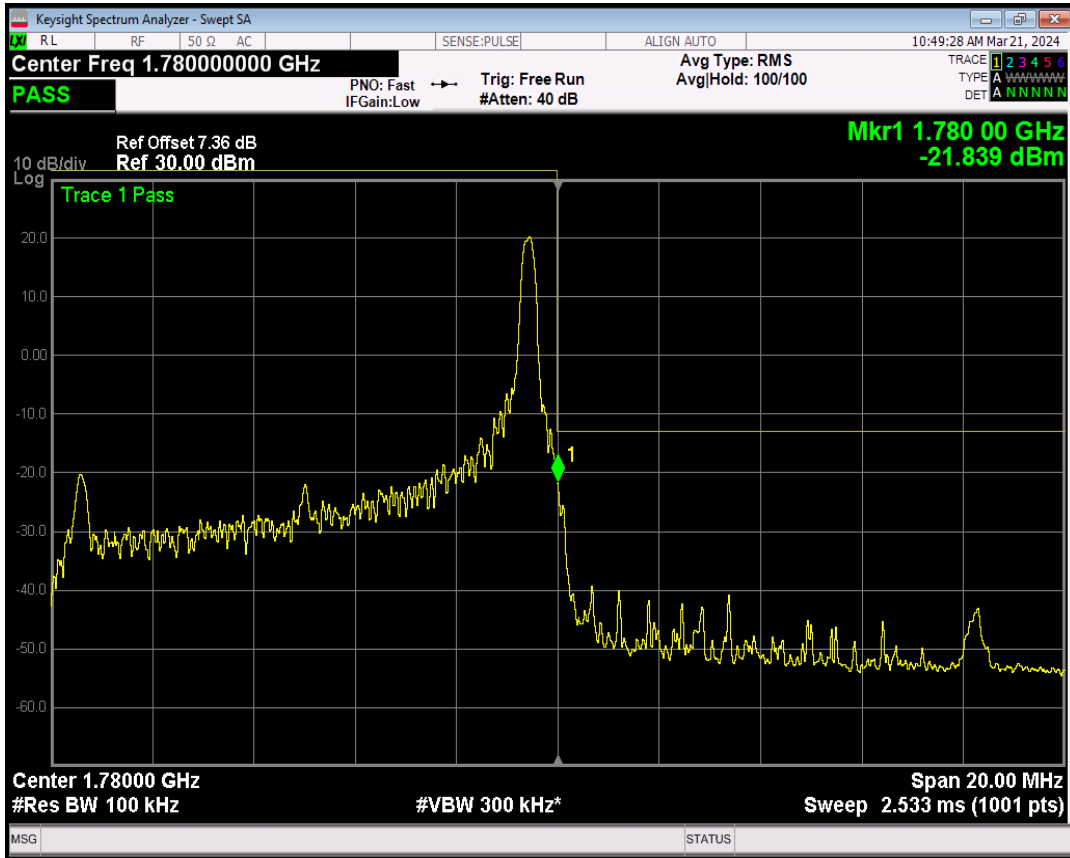

Band66 16QAM BW=10MHz Channel=132622 RB Size=1 Position=#Max

Band66 16QAM BW=10MHz Channel=132622 RB Size=50 Position=#0