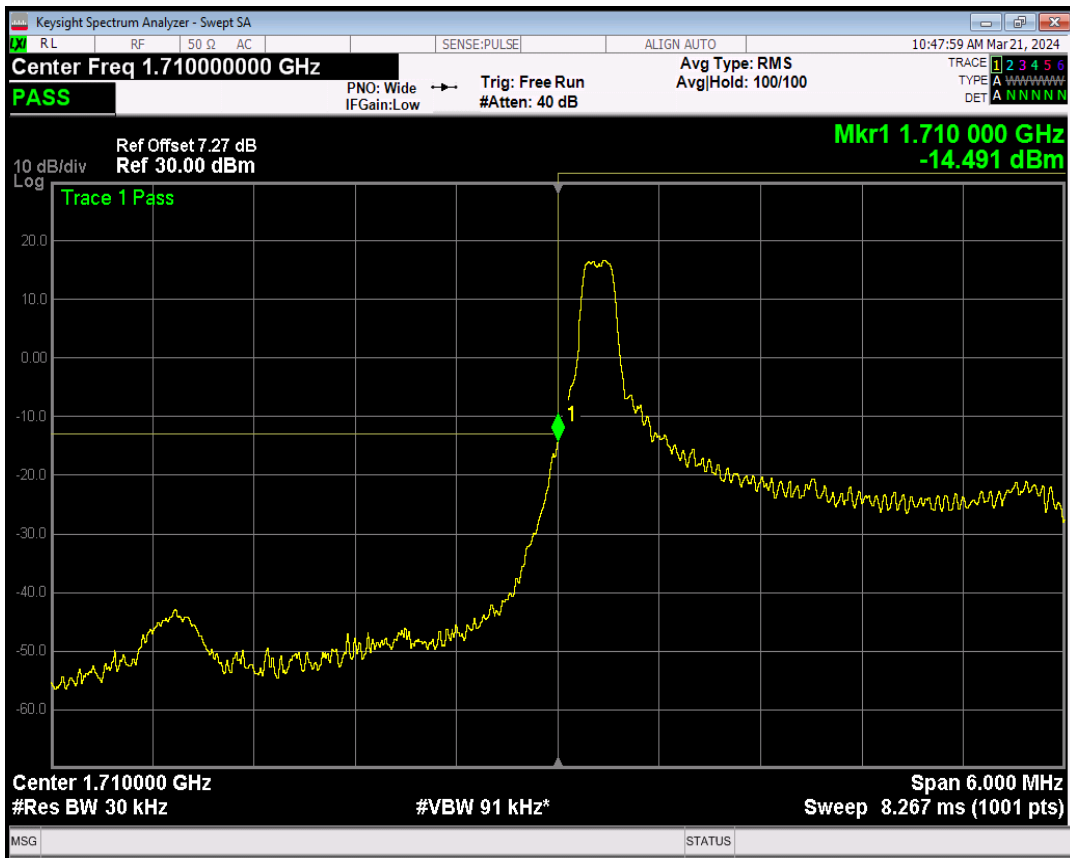

Band66 QPSK BW=3MHz Channel=131987 RB Size=1 Position=#0

Band66 QPSK BW=3MHz Channel=131987 RB Size=15 Position=#0