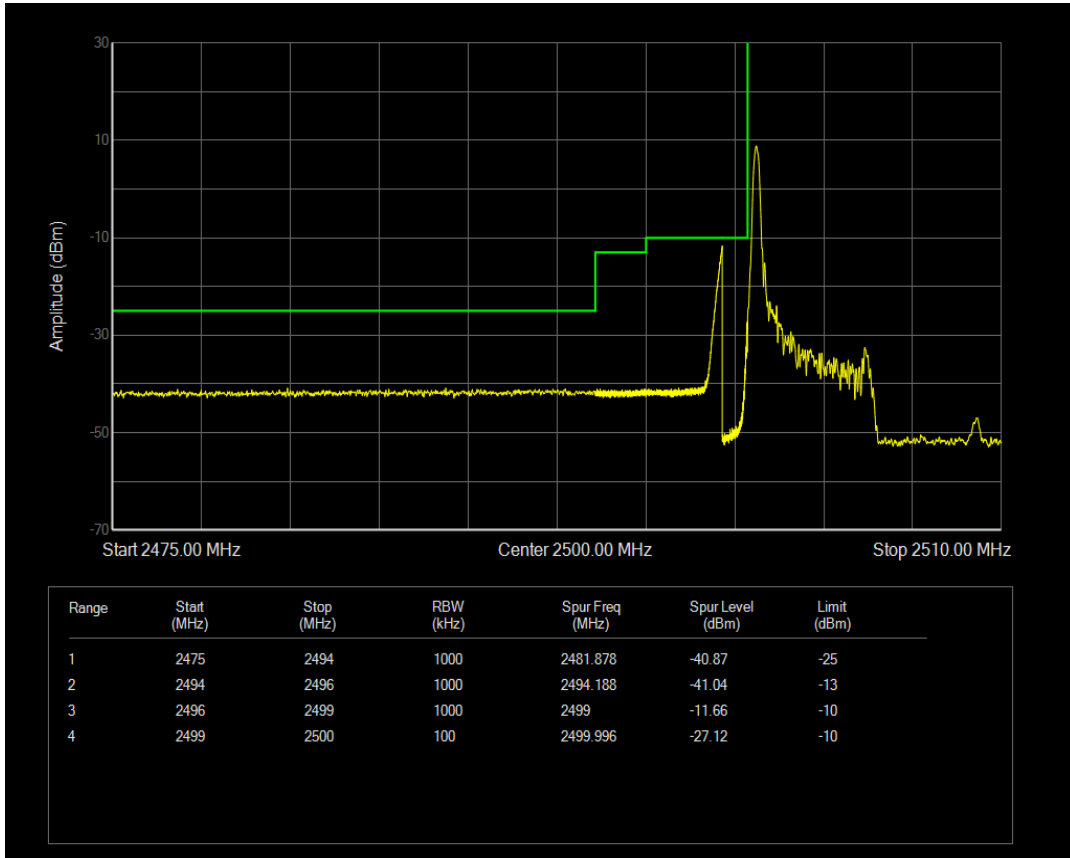

Band66 16QAM BW=20MHz Channel=132572 RB Size=1 Position=#0

Band66 16QAM BW=20MHz Channel=132572 RB Size=1 Position=#Max

Band66 16QAM BW=20MHz Channel=132572 RB Size=100 Position=#0

Band7 QPSK BW=5MHz Channel=20775 RB Size=1 Position=#0

Band7 QPSK BW=5MHz Channel=20775 RB Size=1 Position=#Max

Band7 QPSK BW=5MHz Channel=20775 RB Size=25 Position=#0

Band7 16QAM BW=5MHz Channel=20775 RB Size=1 Position=#0

Band7 16QAM BW=5MHz Channel=20775 RB Size=1 Position=#Max