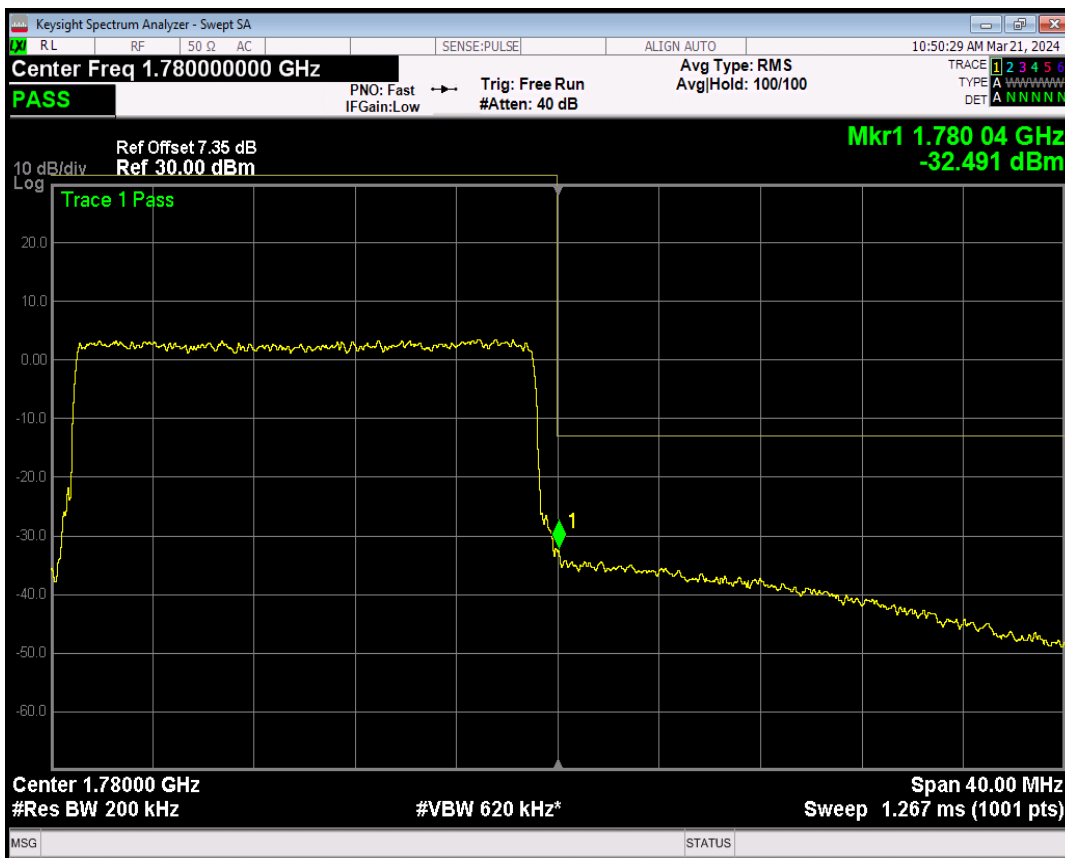

Band66 16QAM BW=20MHz Channel=132572 RB Size=100 Position=#0

Band7 QPSK BW=5MHz Channel=20775 RB Size=1 Position=#0