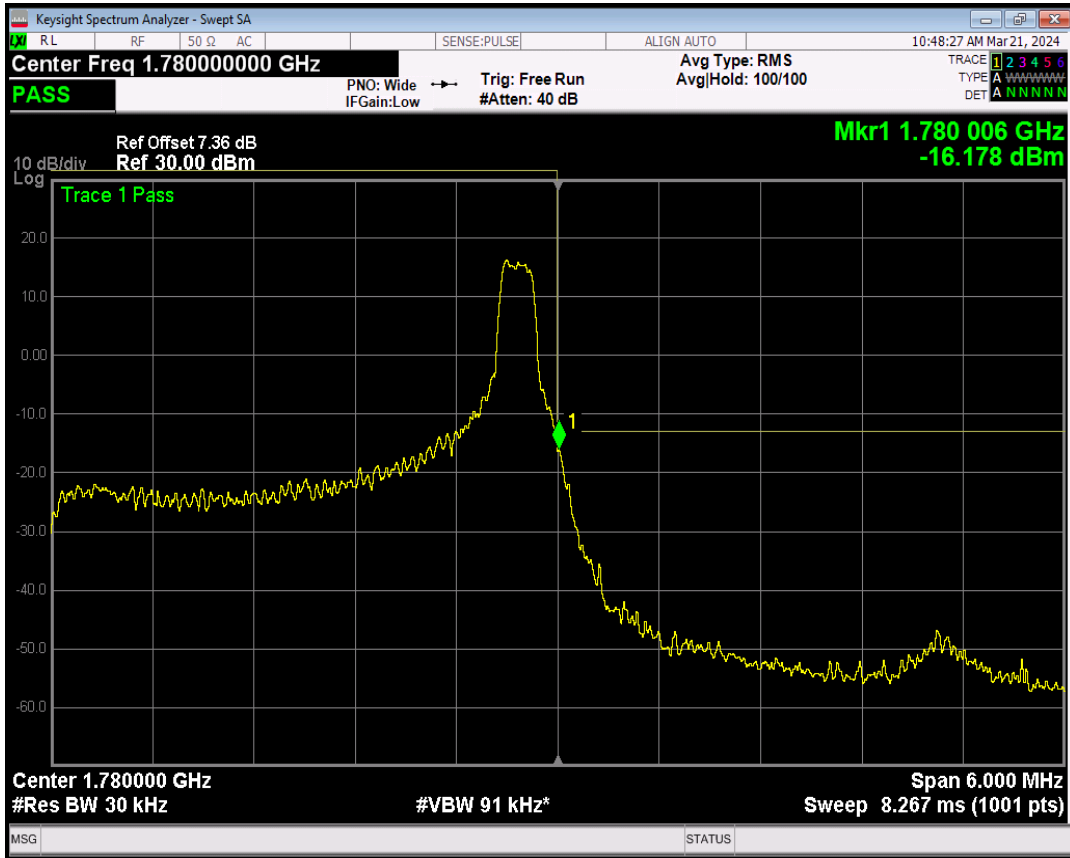

Band66 16QAM BW=3MHz Channel=132657 RB Size=1 Position=#Max

Band66 16QAM BW=3MHz Channel=132657 RB Size=15 Position=#0