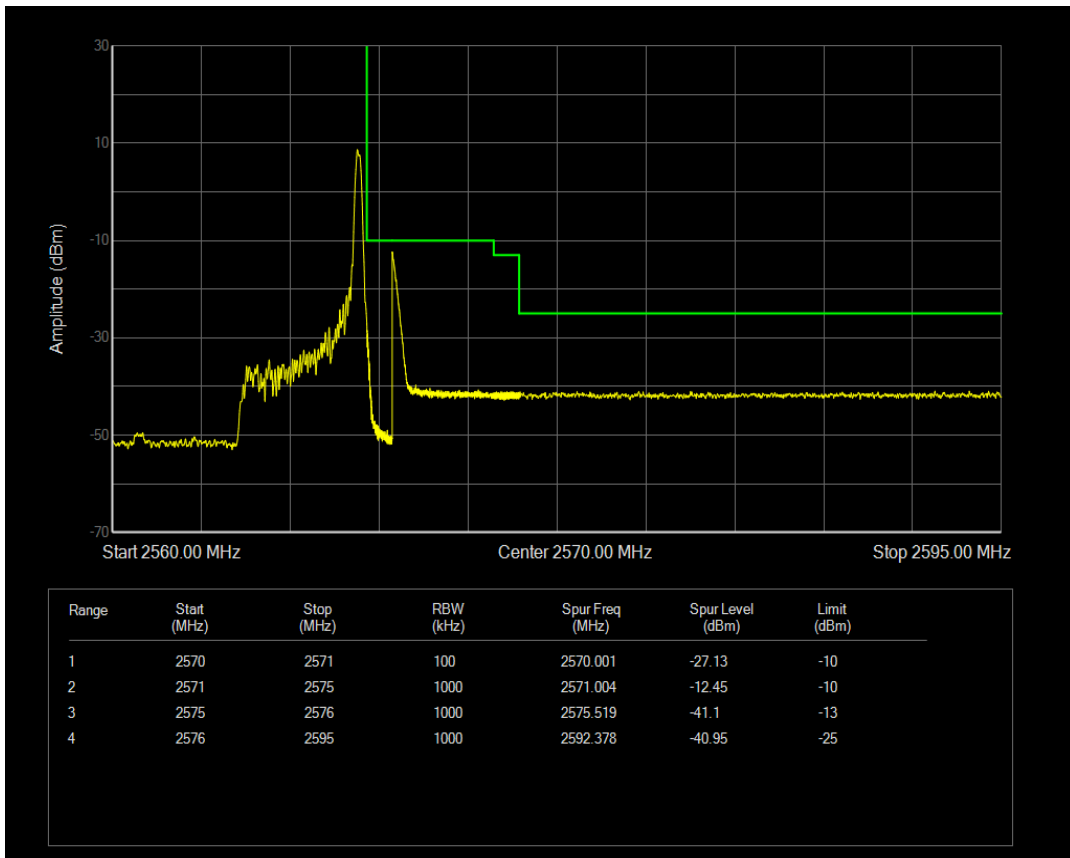

Band7 QPSK BW=5MHz Channel=20775 RB Size=1 Position=#Max

Band7 QPSK BW=5MHz Channel=20775 RB Size=25 Position=#0

Band7 16QAM BW=5MHz Channel=20775 RB Size=1 Position=#0

Band7 16QAM BW=5MHz Channel=20775 RB Size=1 Position=#Max

Band7 16QAM BW=5MHz Channel=20775 RB Size=25 Position=#0

Band7 QPSK BW=5MHz Channel=21425 RB Size=1 Position=#0

Band7 QPSK BW=5MHz Channel=21425 RB Size=1 Position=#Max

Band7 QPSK BW=5MHz Channel=21425 RB Size=25 Position=#0