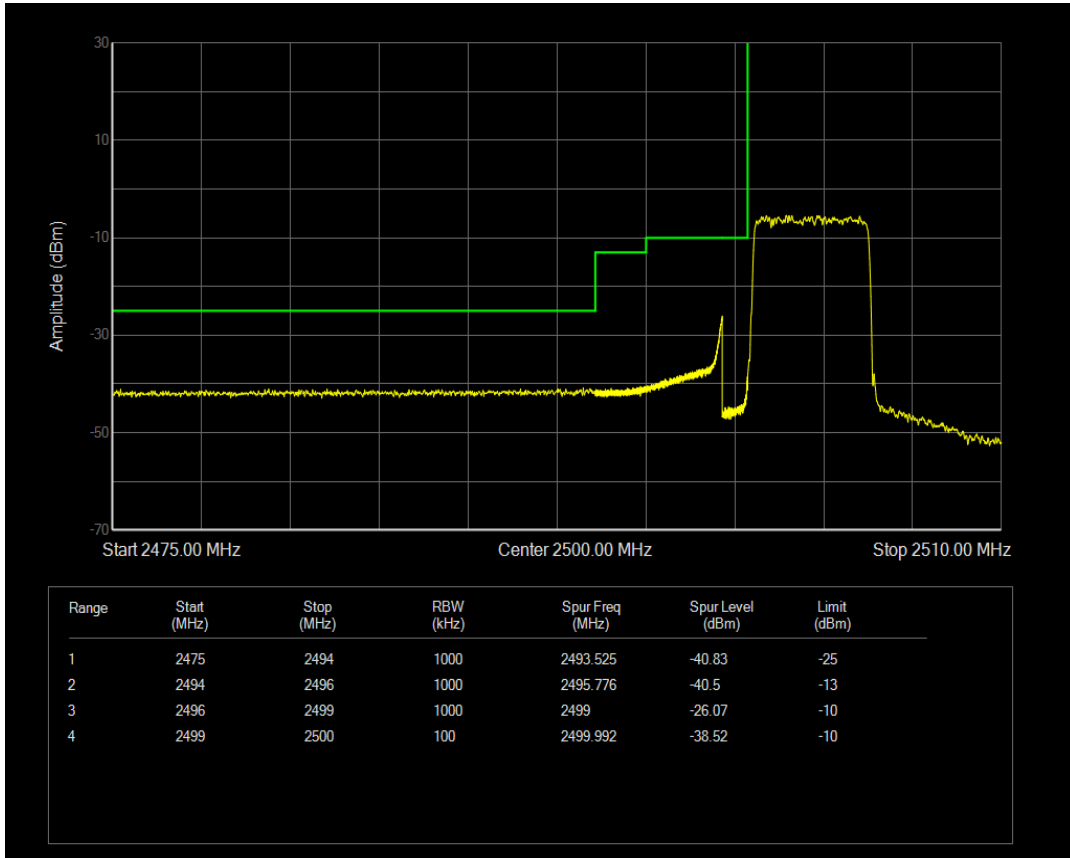

Band7 QPSK BW=5MHz Channel=20775 RB Size=25 Position=#0

Band7 16QAM BW=5MHz Channel=20775 RB Size=1 Position=#0