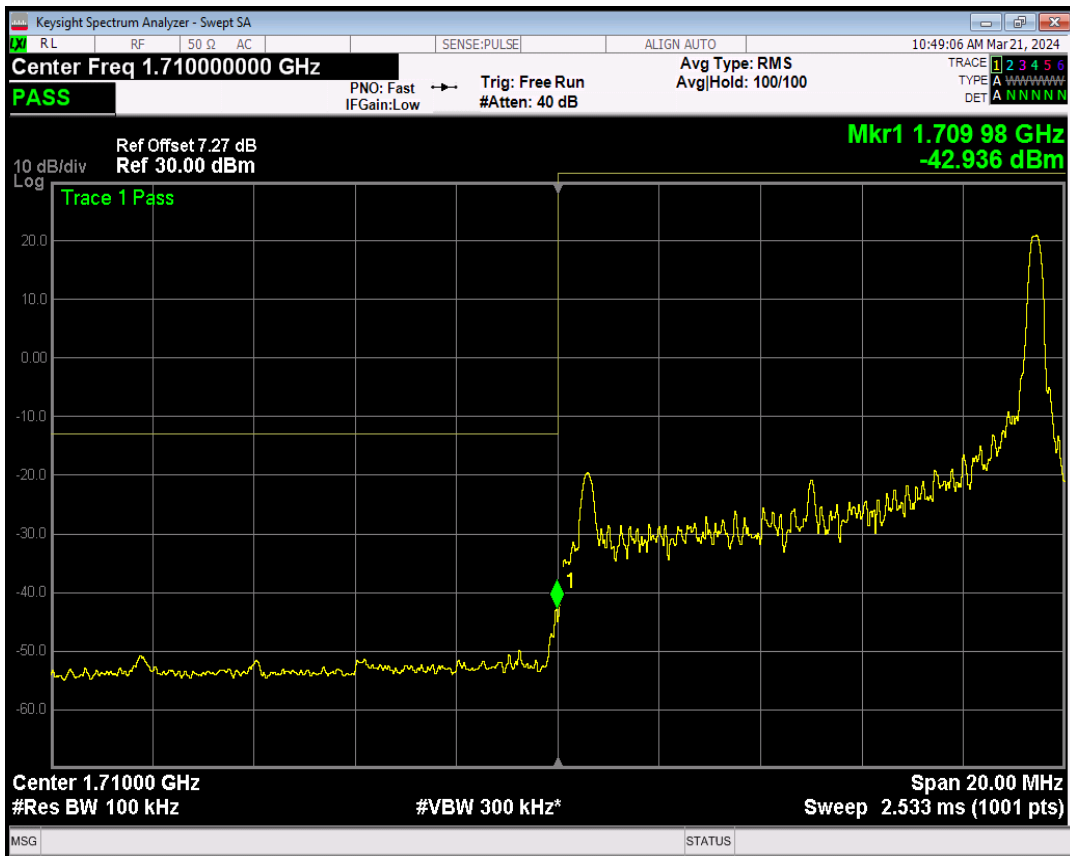

Band66 QPSK BW=10MHz Channel=132022 RB Size=1 Position=#Max

Band66 QPSK BW=10MHz Channel=132022 RB Size=50 Position=#0