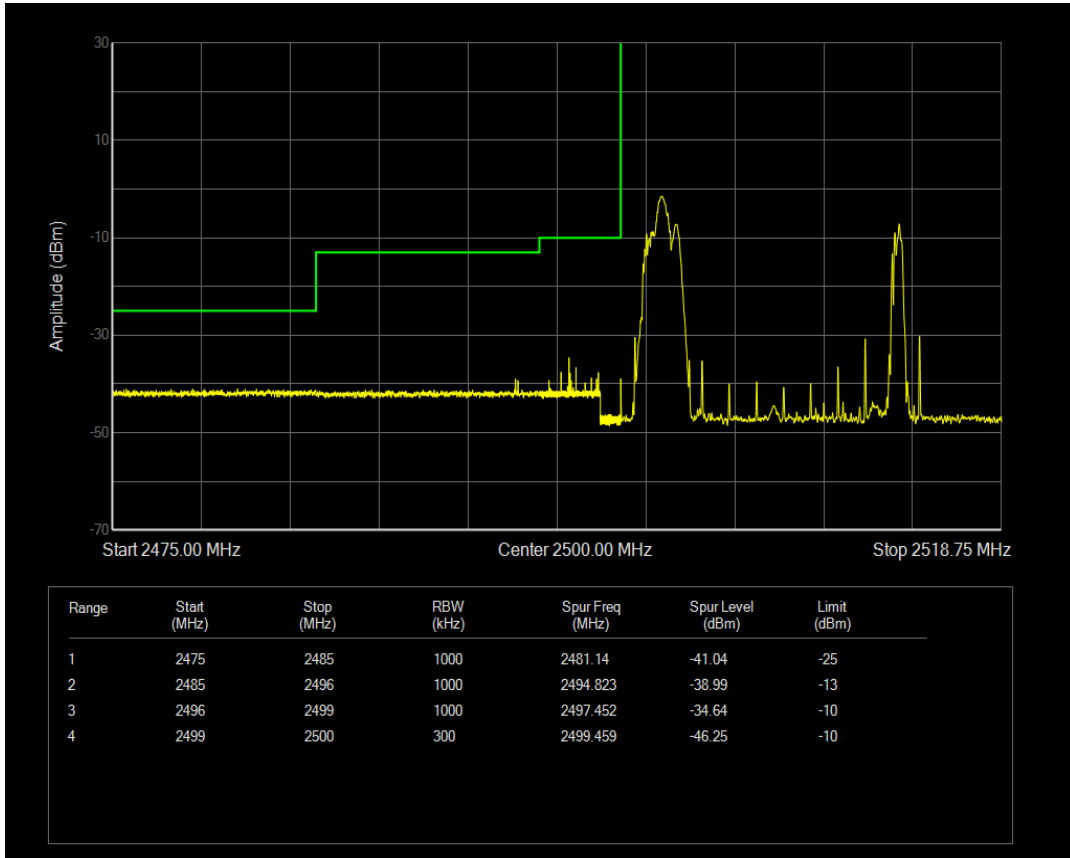

Band7 QPSK BW=15MHz Channel=20825 RB Size=75 Position=#0

Band7 16QAM BW=15MHz Channel=20825 RB Size=1 Position=#0