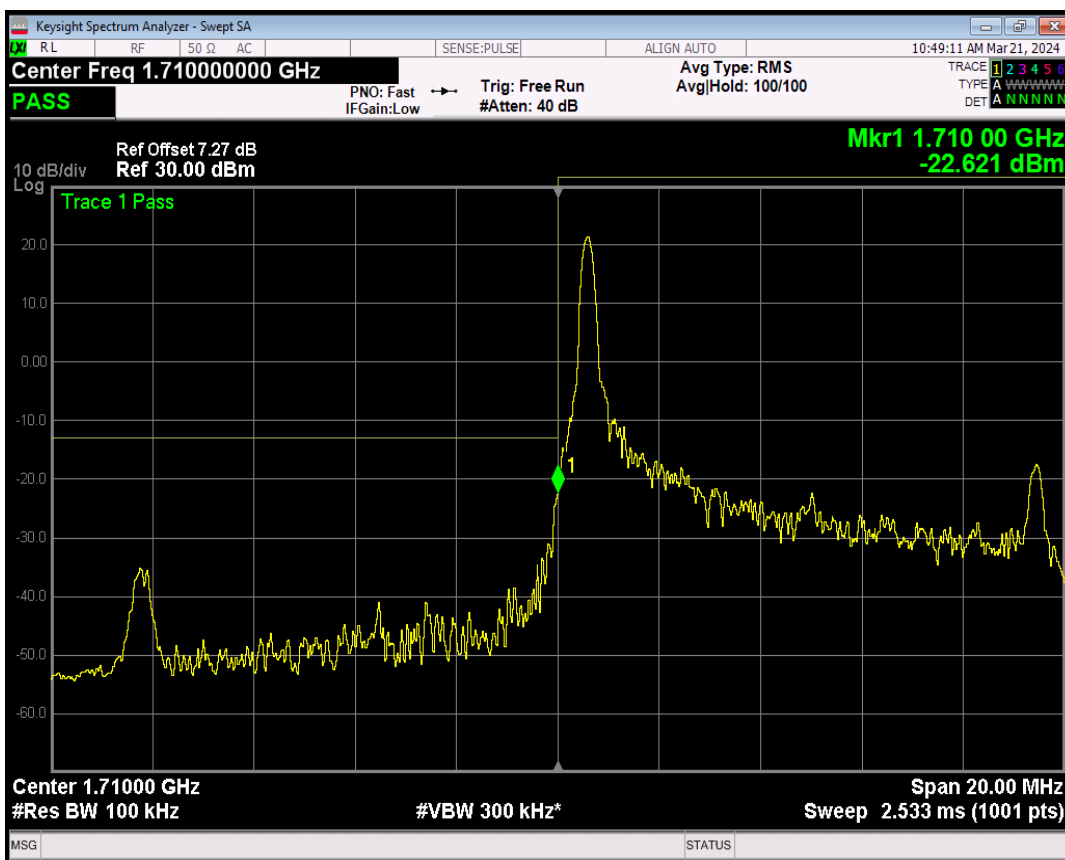

Band66 16QAM BW=10MHz Channel=132022 RB Size=1 Position=#0

Band66 16QAM BW=10MHz Channel=132022 RB Size=1 Position=#Max