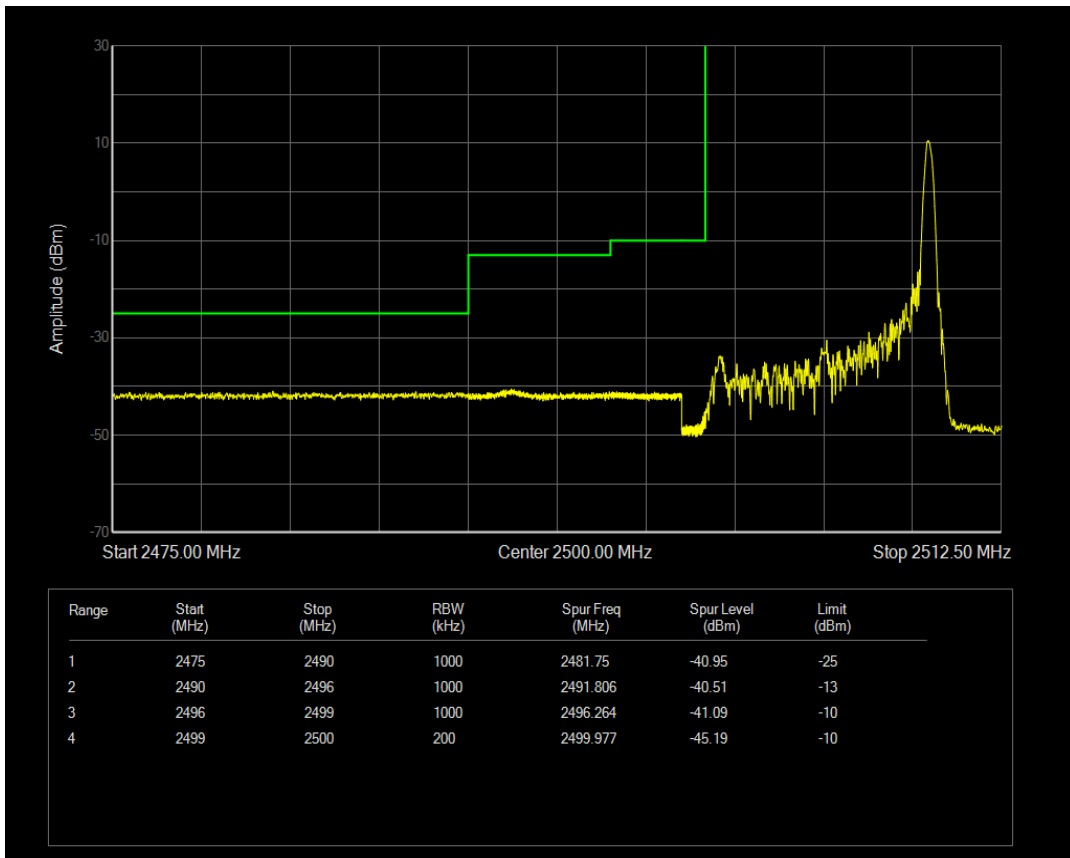

Band7 16QAM BW=5MHz Channel=21425 RB Size=1 Position=#0

Band7 16QAM BW=5MHz Channel=21425 RB Size=1 Position=#Max

Band7 16QAM BW=5MHz Channel=21425 RB Size=25 Position=#0

Band7 QPSK BW=10MHz Channel=20800 RB Size=1 Position=#0

Band7 QPSK BW=10MHz Channel=20800 RB Size=1 Position=#Max

Band7 QPSK BW=10MHz Channel=20800 RB Size=50 Position=#0

Band7 16QAM BW=10MHz Channel=20800 RB Size=1 Position=#0

Band7 16QAM BW=10MHz Channel=20800 RB Size=1 Position=#Max