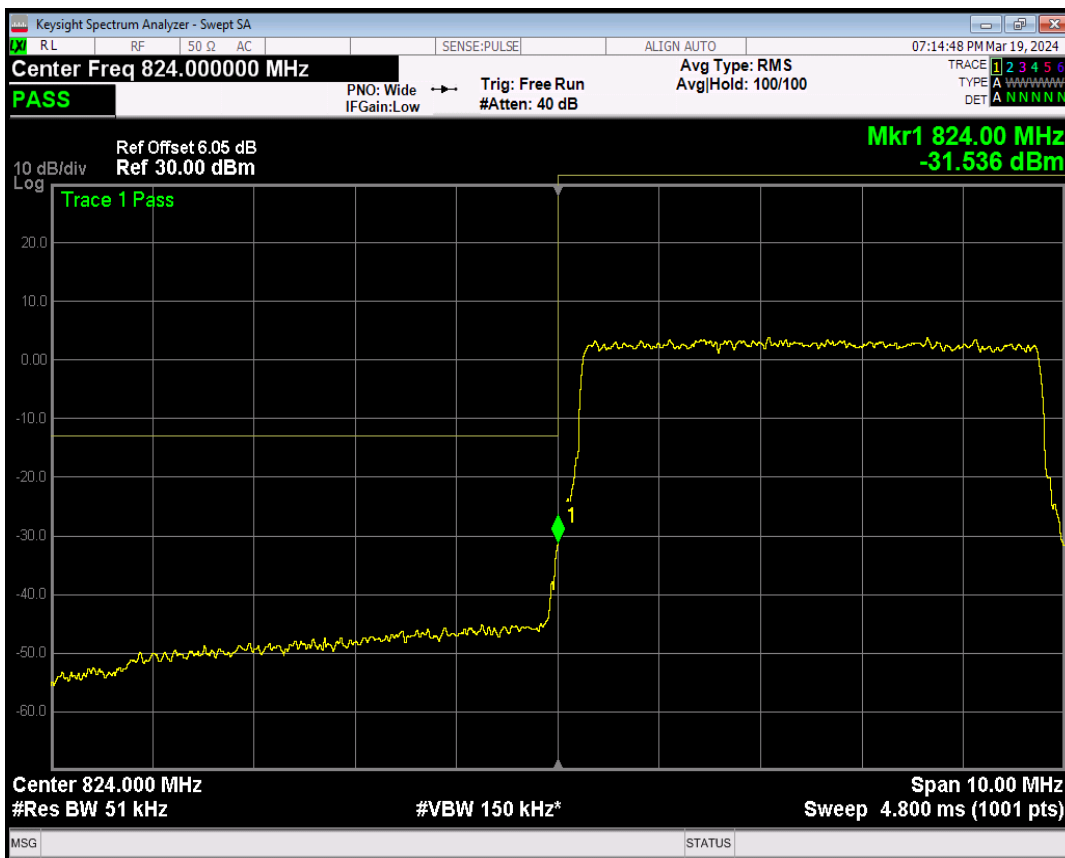

Band5 16QAM BW=5MHz Channel=20425 RB Size=25 Position=#0

Band5 QPSK BW=5MHz Channel=20625 RB Size=1 Position=#0