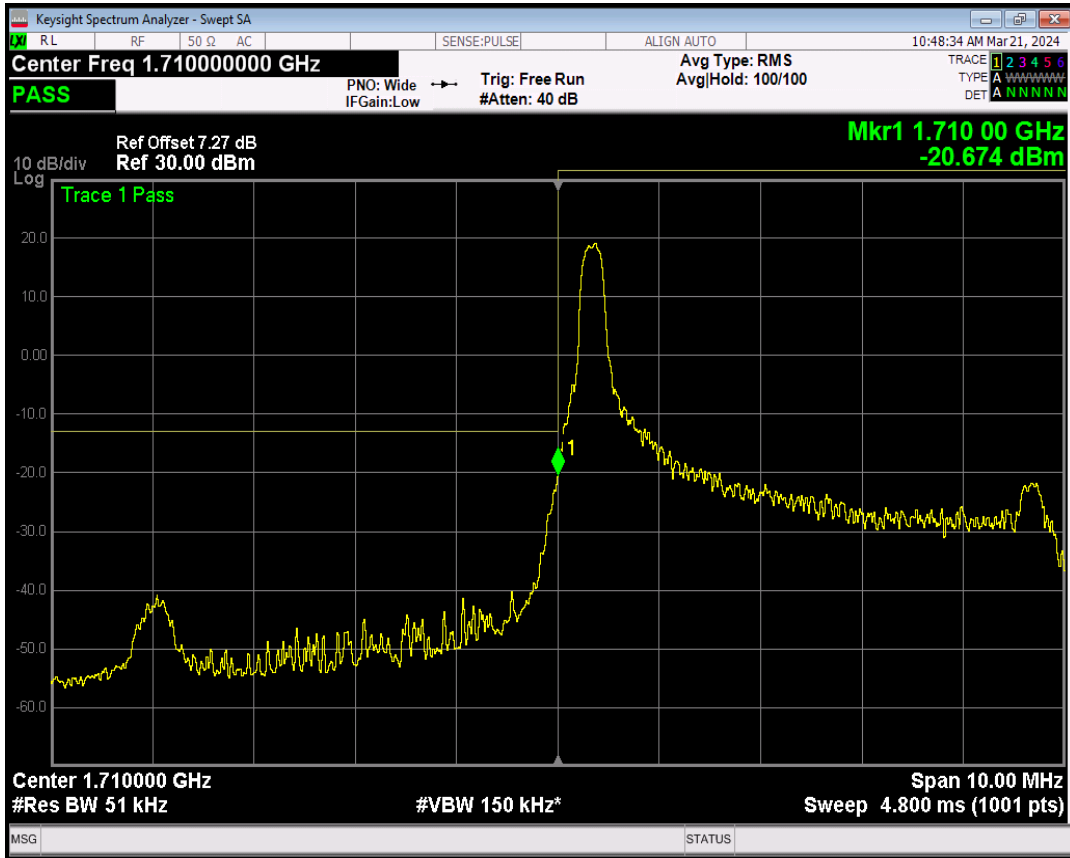

Band66 16QAM BW=3MHz Channel=132657 RB Size=1 Position=#0

Band66 16QAM BW=3MHz Channel=132657 RB Size=1 Position=#Max

Band66 16QAM BW=3MHz Channel=132657 RB Size=15 Position=#0

Band66 QPSK BW=5MHz Channel=131997 RB Size=1 Position=#0