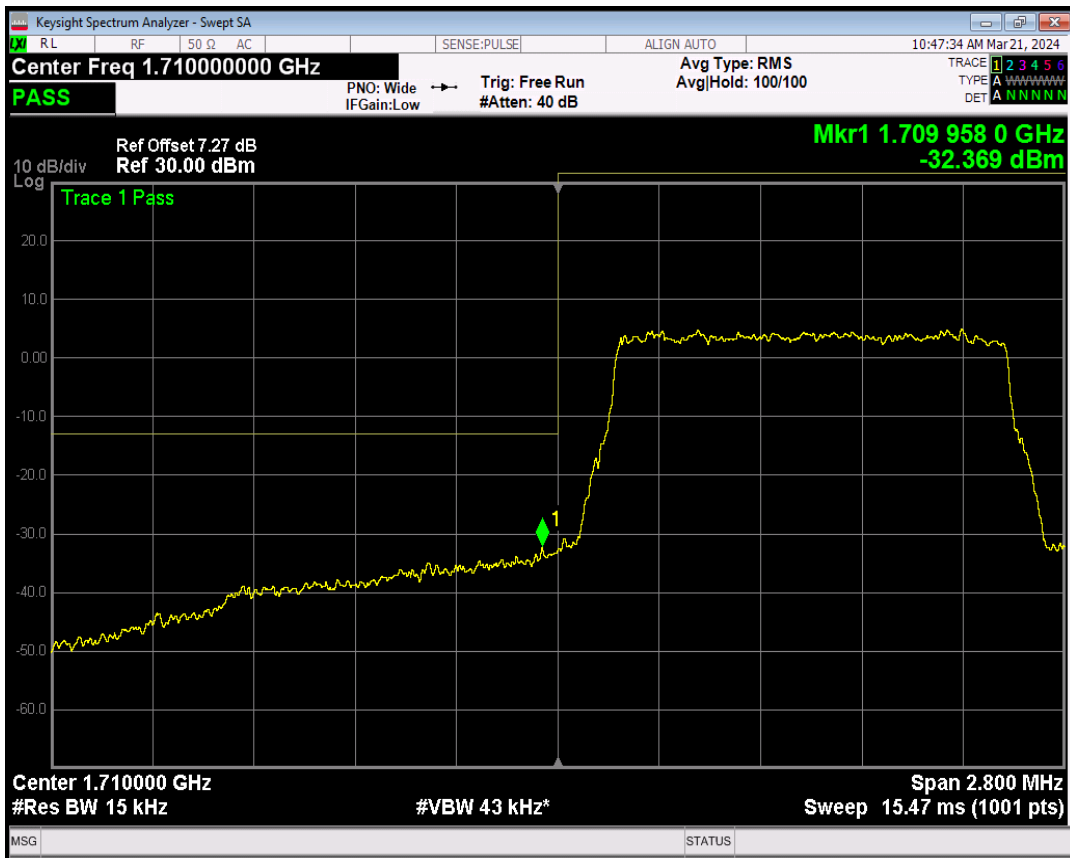

Band66 16QAM BW=1.4MHz Channel=131979 RB Size=6 Position=#0

Band66 QPSK BW=1.4MHz Channel=132665 RB Size=1 Position=#0