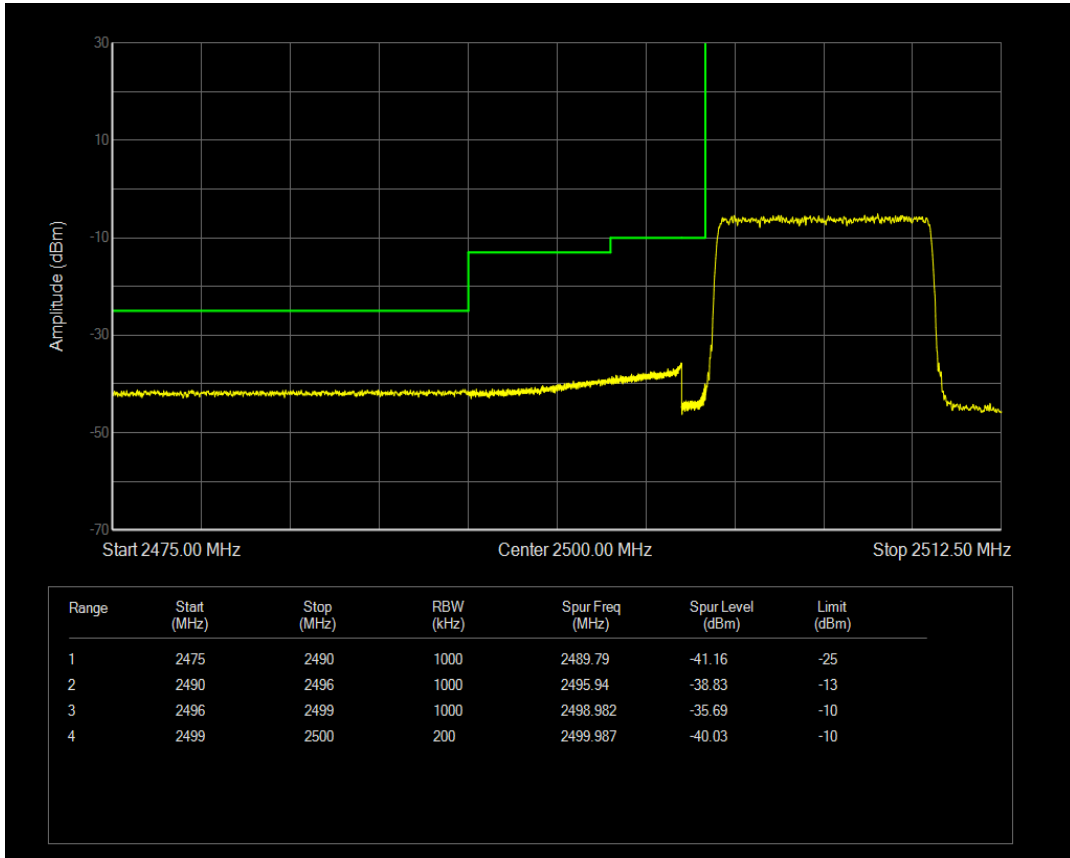

Band7 16QAM BW=5MHz Channel=21425 RB Size=1 Position=#0

Band7 16QAM BW=5MHz Channel=21425 RB Size=1 Position=#Max

Band7 16QAM BW=5MHz Channel=21425 RB Size=25 Position=#0

Band7 QPSK BW=10MHz Channel=20800 RB Size=1 Position=#0

Band7 QPSK BW=10MHz Channel=20800 RB Size=1 Position=#Max

Band7 QPSK BW=10MHz Channel=20800 RB Size=50 Position=#0

Band7 16QAM BW=10MHz Channel=20800 RB Size=1 Position=#0

Band7 16QAM BW=10MHz Channel=20800 RB Size=1 Position=#Max