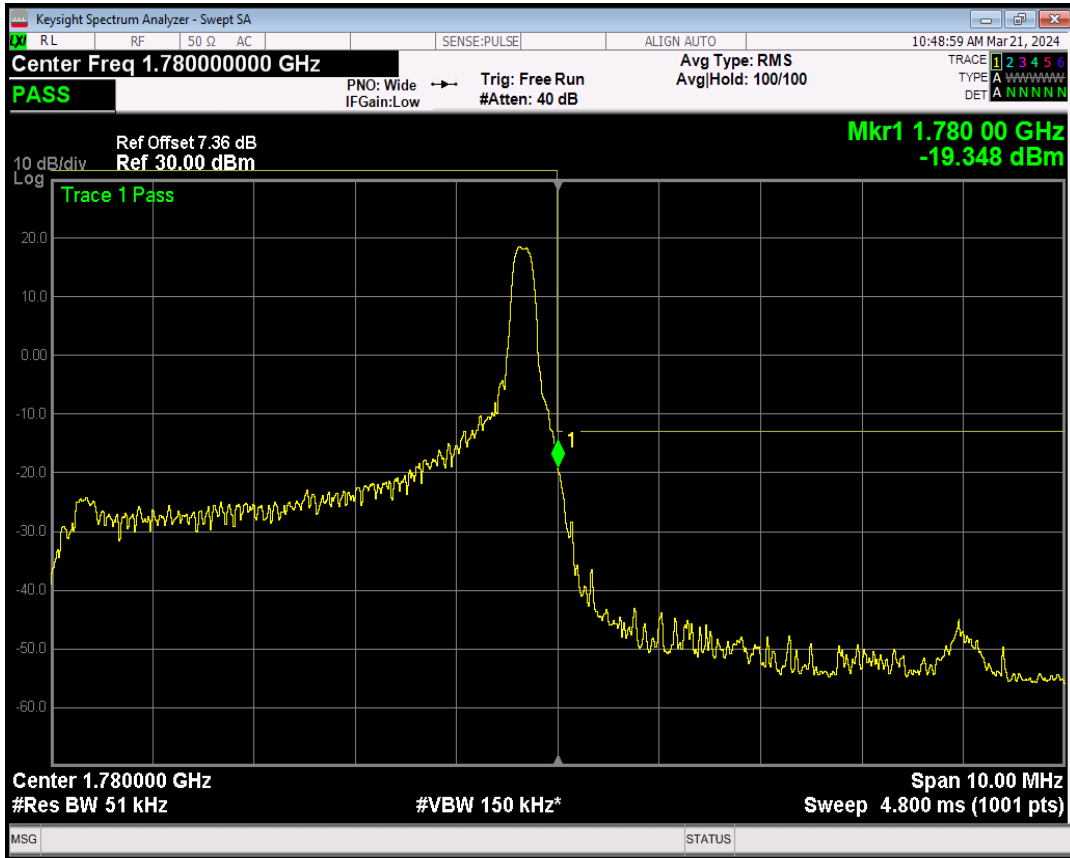

Band66 16QAM BW=5MHz Channel=132647 RB Size=1 Position=#Max

Band66 QPSK BW=10MHz Channel=132022 RB Size=1 Position=#0