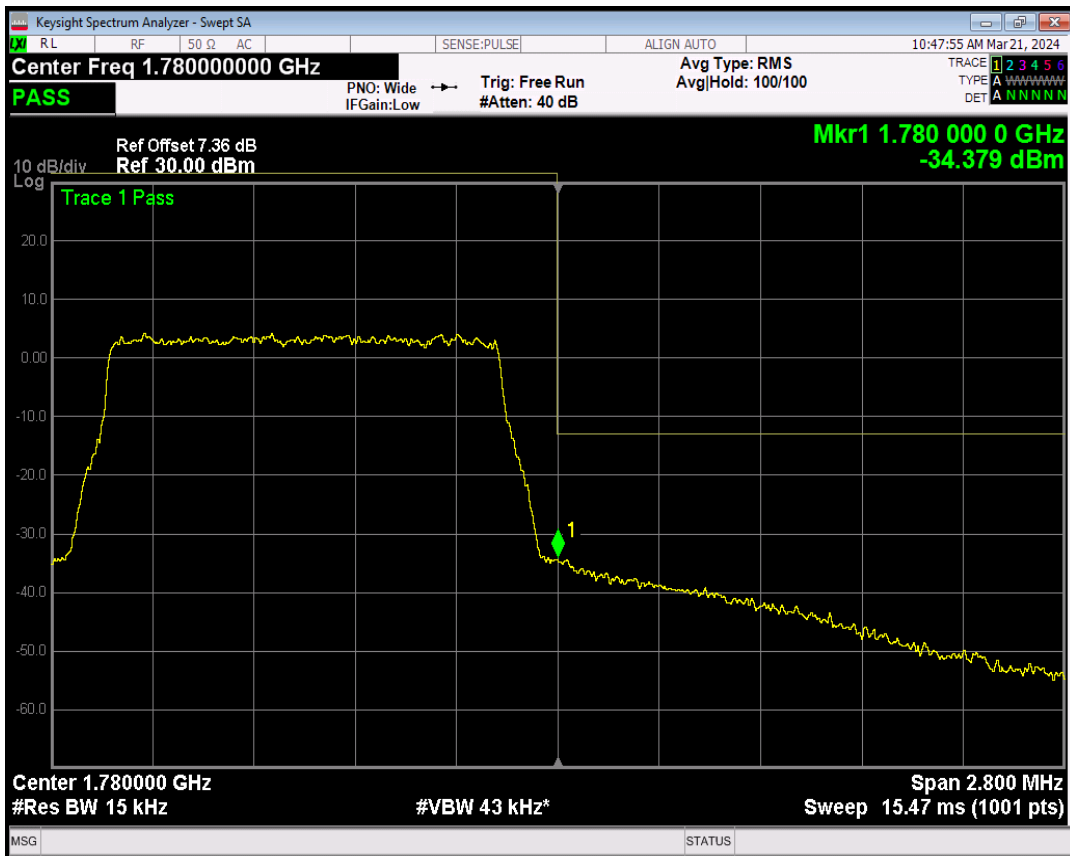

Band66 16QAM BW=1.4MHz Channel=132665 RB Size=6 Position=#0

Band66 QPSK BW=3MHz Channel=131987 RB Size=1 Position=#Max