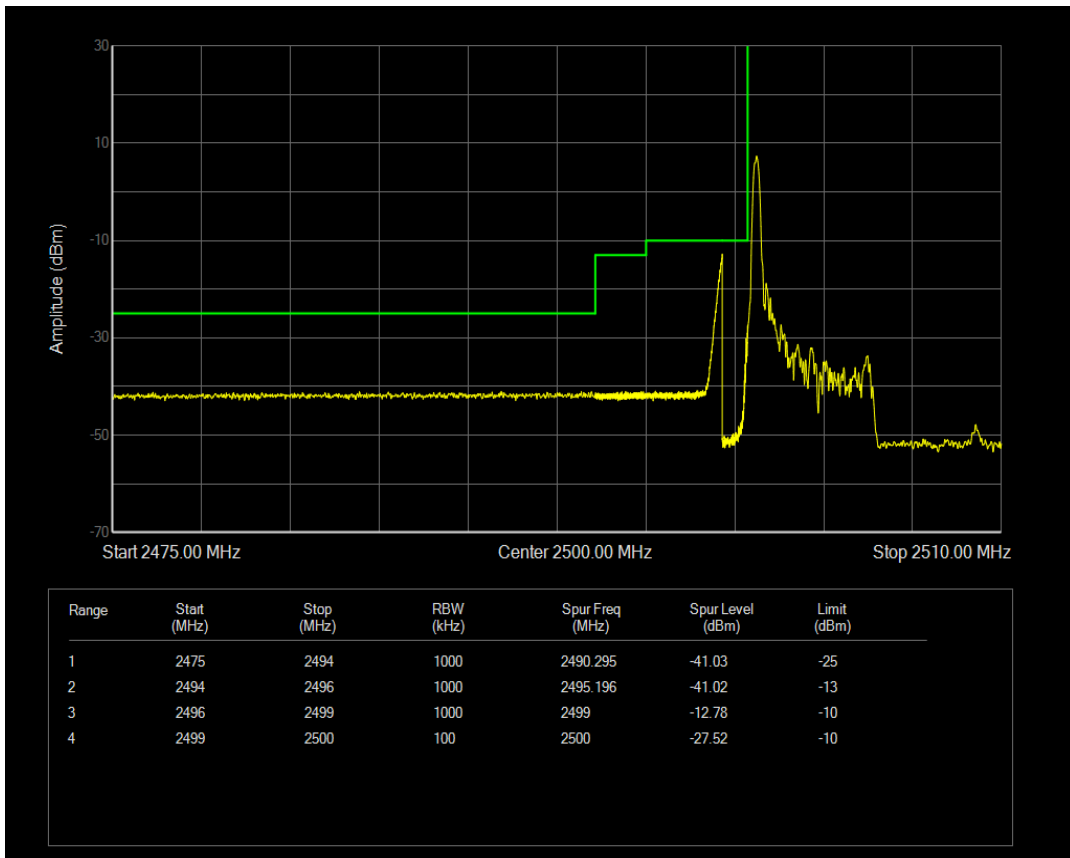

Band66 16QAM BW=20MHz Channel=132572 RB Size=1 Position=#0

Band66 16QAM BW=20MHz Channel=132572 RB Size=1 Position=#Max

Band66 16QAM BW=20MHz Channel=132572 RB Size=100 Position=#0

Band7 QPSK BW=5MHz Channel=20775 RB Size=1 Position=#0

Band7 QPSK BW=5MHz Channel=20775 RB Size=1 Position=#Max

Band7 QPSK BW=5MHz Channel=20775 RB Size=25 Position=#0

Band7 16QAM BW=5MHz Channel=20775 RB Size=1 Position=#0

Band7 16QAM BW=5MHz Channel=20775 RB Size=1 Position=#Max