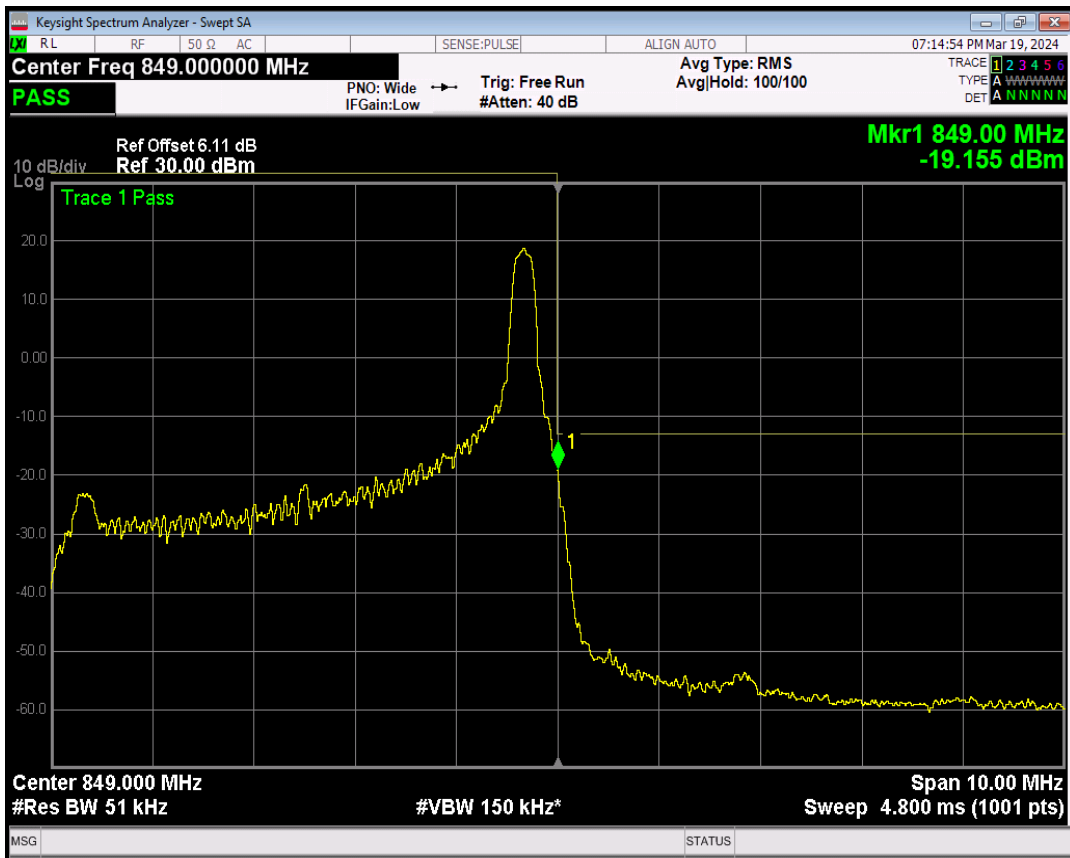

Band5 QPSK BW=5MHz Channel=20625 RB Size=1 Position=#Max

Band5 QPSK BW=5MHz Channel=20625 RB Size=25 Position=#0