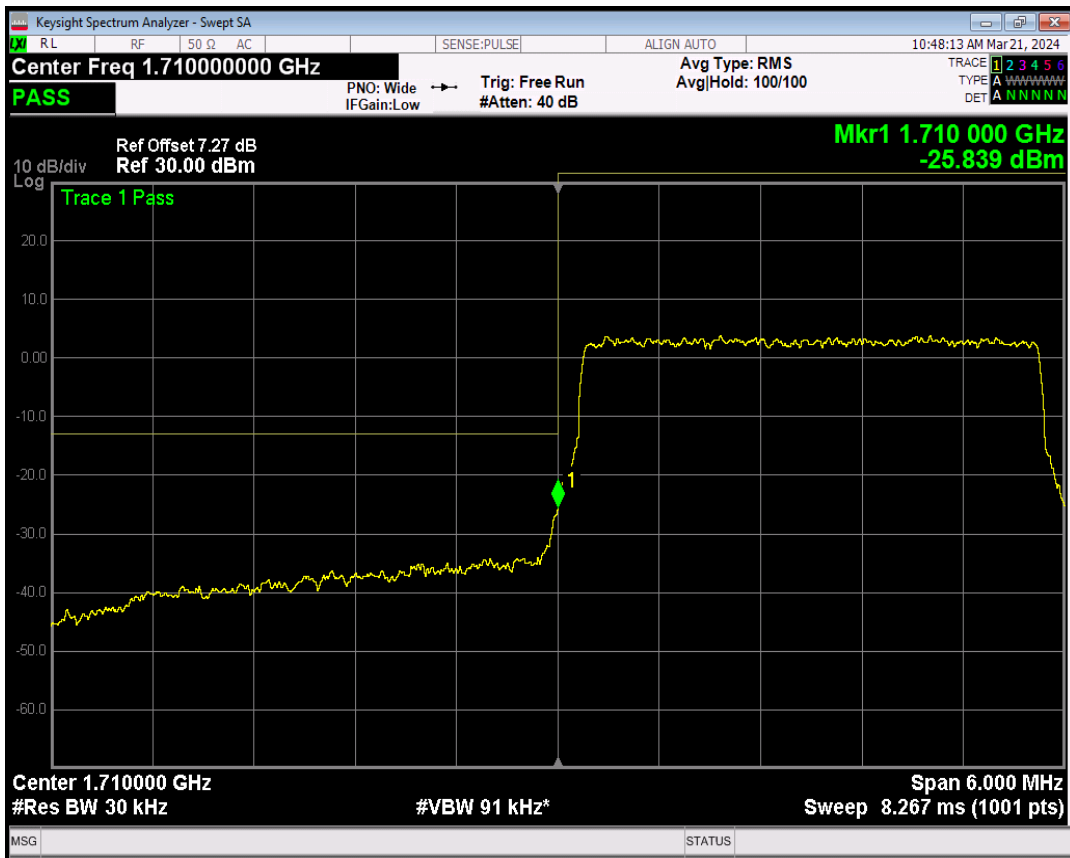

Band66 16QAM BW=3MHz Channel=131987 RB Size=15 Position=#0

Band66 QPSK BW=3MHz Channel=132657 RB Size=1 Position=#Max