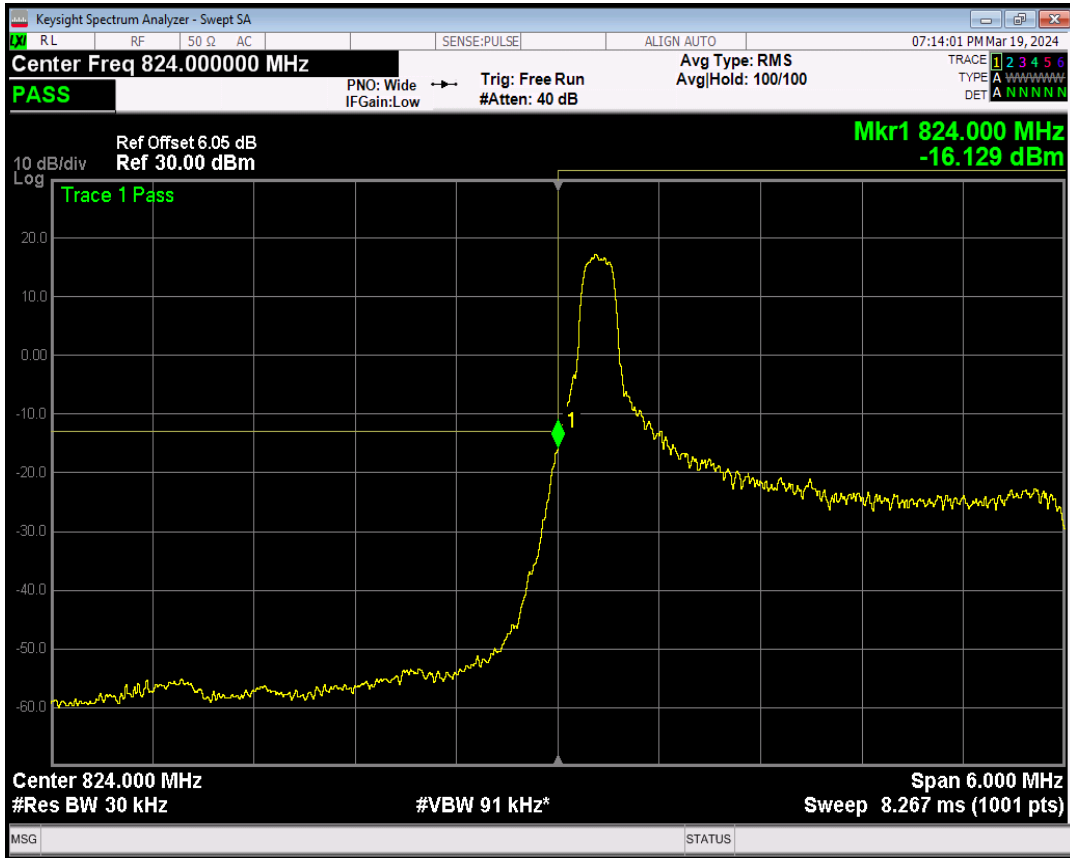

Band5 16QAM BW=1.4MHz Channel=20643 RB Size=1 Position=#0

Band5 16QAM BW=1.4MHz Channel=20643 RB Size=1 Position=#Max

Band5 16QAM BW=1.4MHz Channel=20643 RB Size=6 Position=#0

Band5 QPSK BW=3MHz Channel=20415 RB Size=1 Position=#0