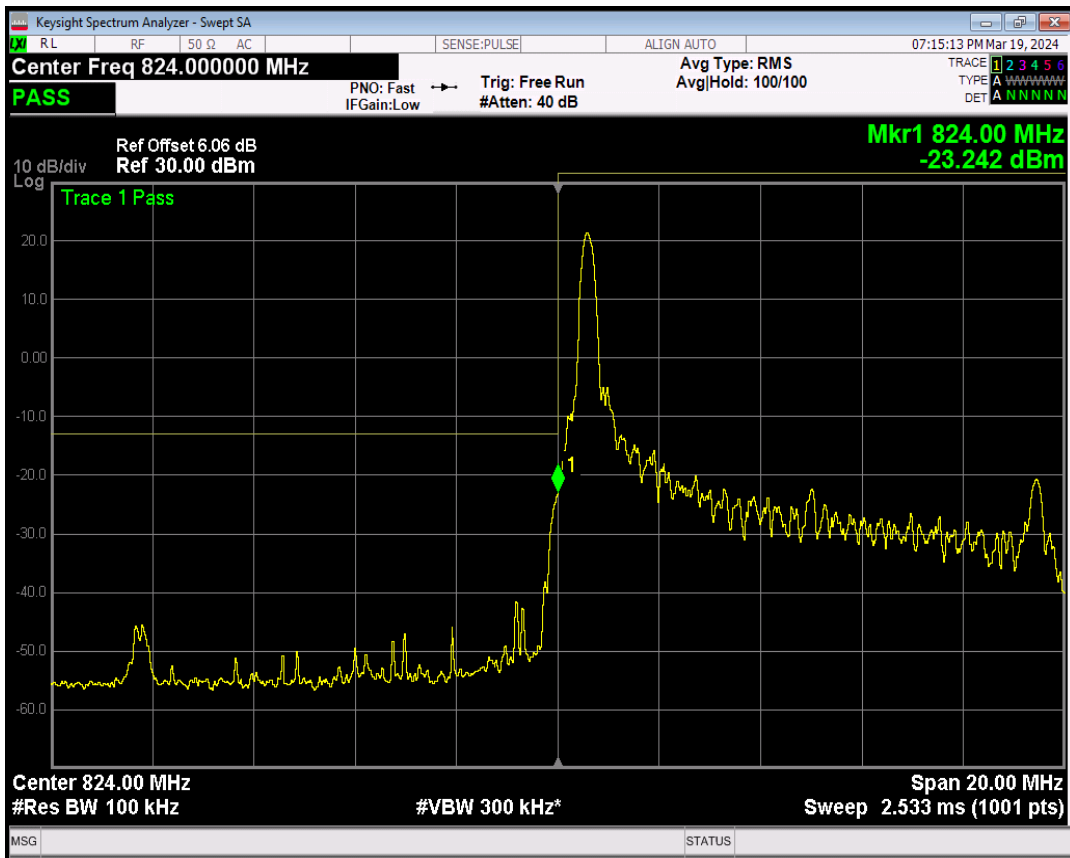

Band5 16QAM BW=10MHz Channel=20450 RB Size=1 Position=#0

Band5 16QAM BW=10MHz Channel=20450 RB Size=1 Position=#Max