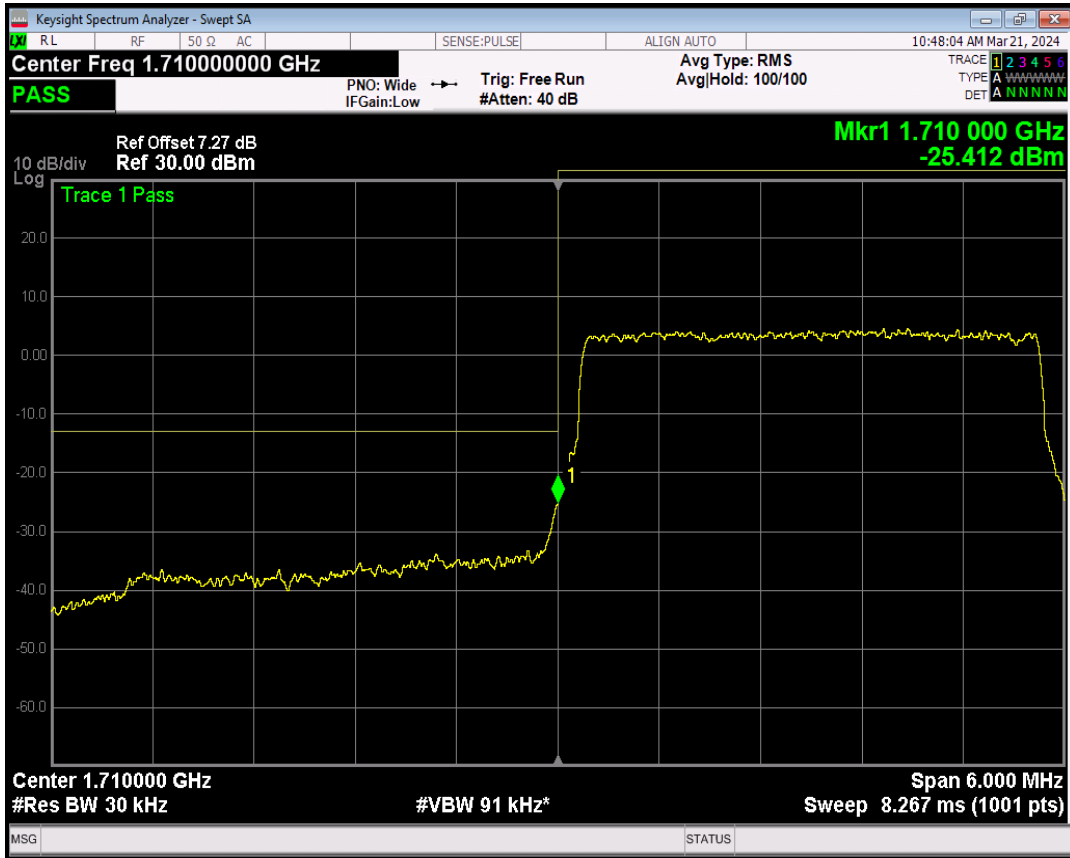

Band66 QPSK BW=3MHz Channel=131987 RB Size=15 Position=#0

Band66 16QAM BW=3MHz Channel=131987 RB Size=1 Position=#0