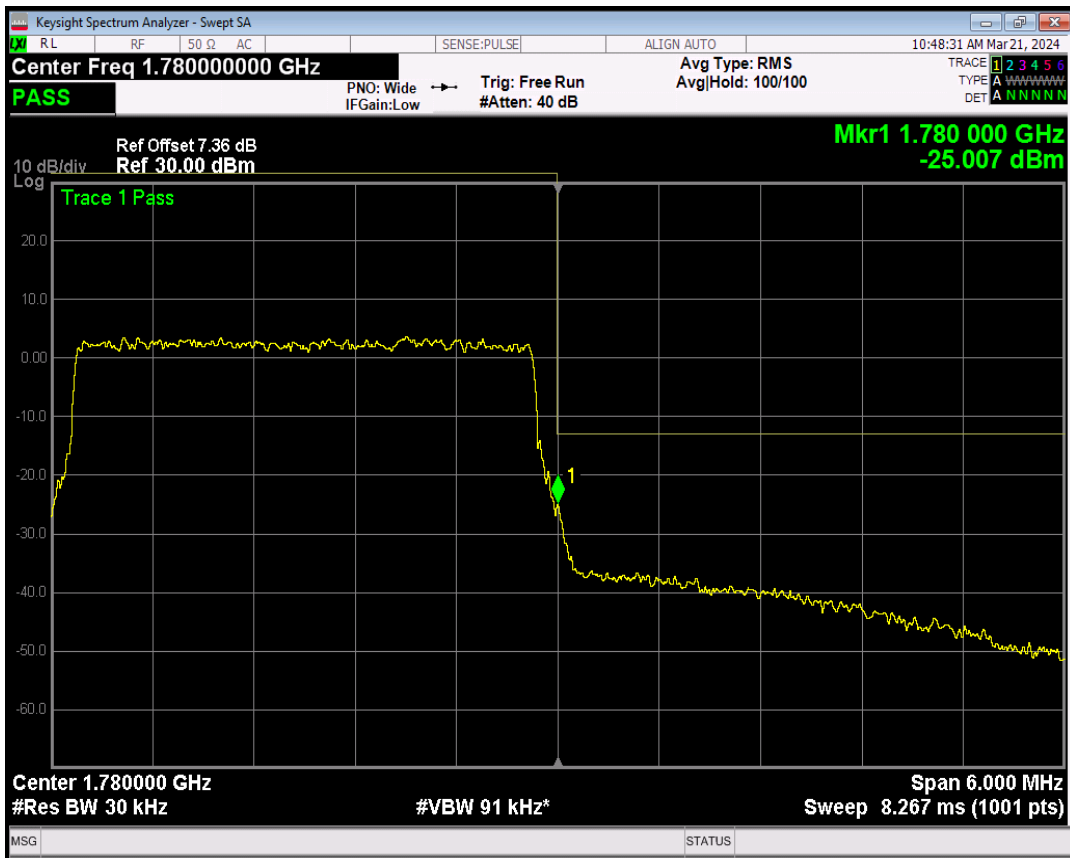

Band66 16QAM BW=3MHz Channel=132657 RB Size=15 Position=#0

Band66 QPSK BW=5MHz Channel=131997 RB Size=1 Position=#0