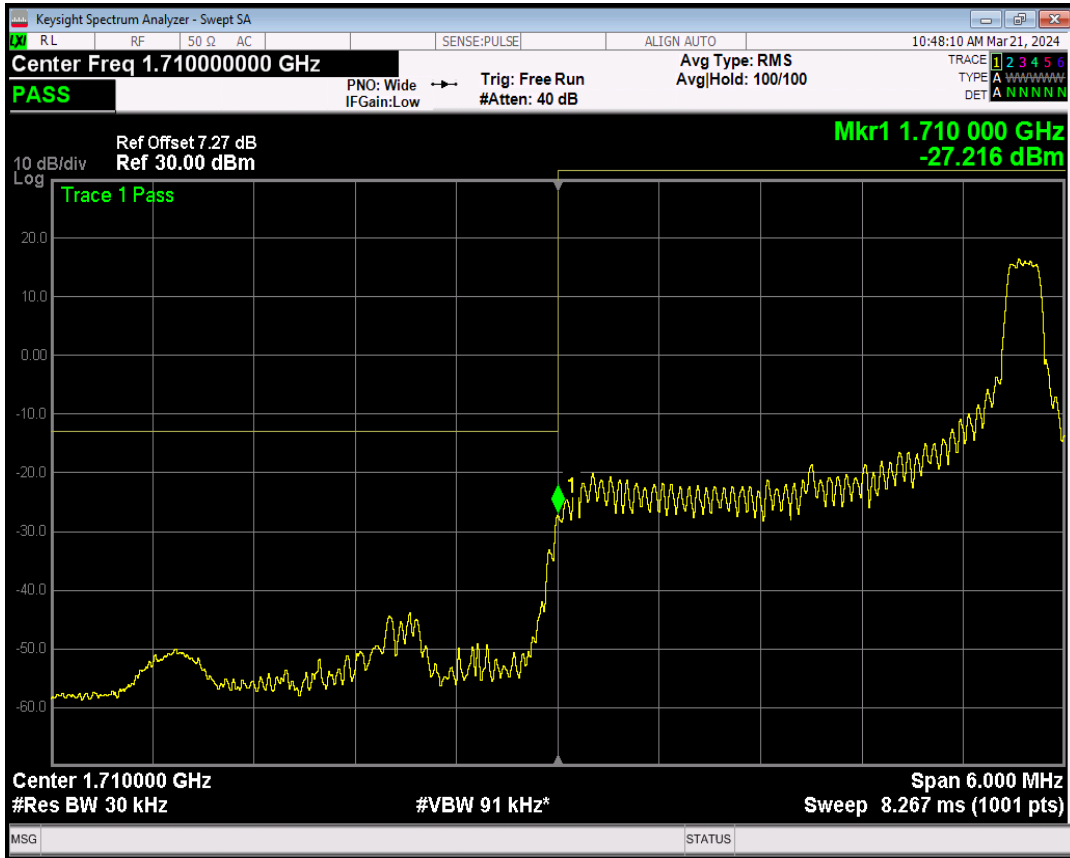

Band66 QPSK BW=3MHz Channel=131987 RB Size=1 Position=#0

Band66 QPSK BW=3MHz Channel=131987 RB Size=15 Position=#0

Band66 16QAM BW=3MHz Channel=131987 RB Size=1 Position=#0

Band66 16QAM BW=3MHz Channel=131987 RB Size=1 Position=#Max