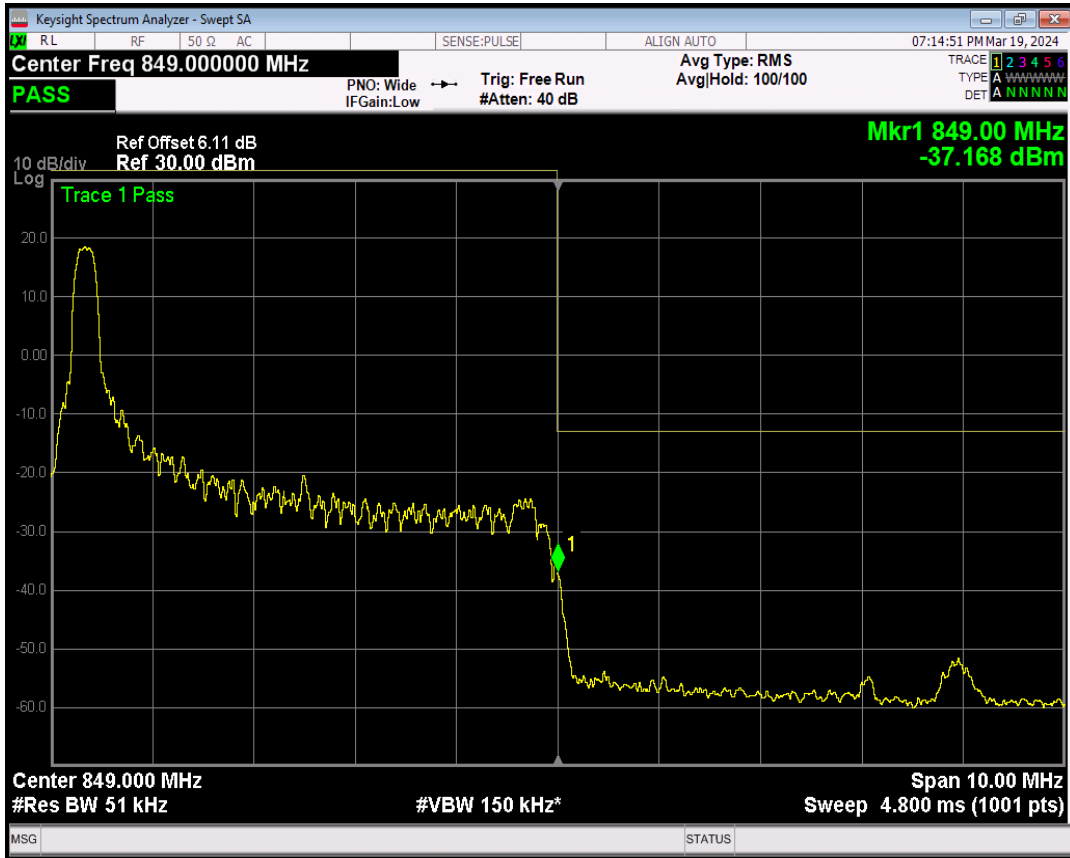

Band5 QPSK BW=5MHz Channel=20625 RB Size=1 Position=#0

Band5 QPSK BW=5MHz Channel=20625 RB Size=1 Position=#Max