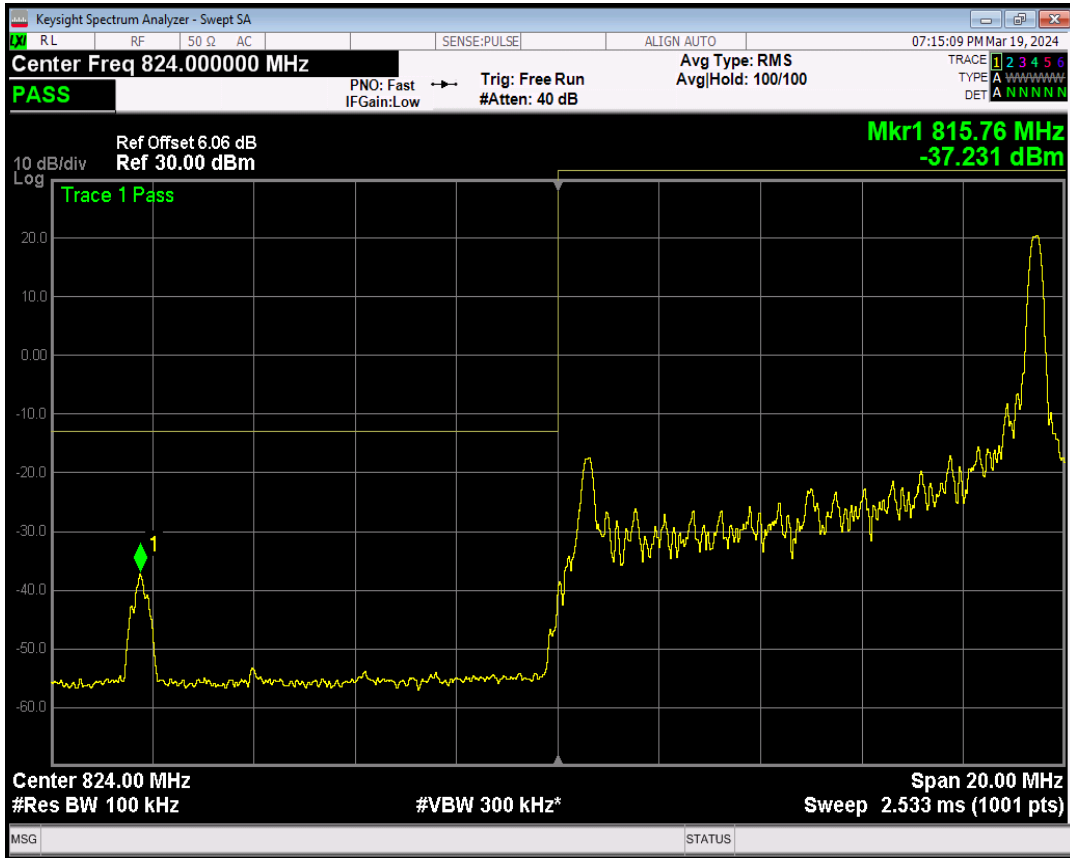

Band5 QPSK BW=10MHz Channel=20450 RB Size=1 Position=#Max

Band5 16QAM BW=10MHz Channel=20450 RB Size=1 Position=#0