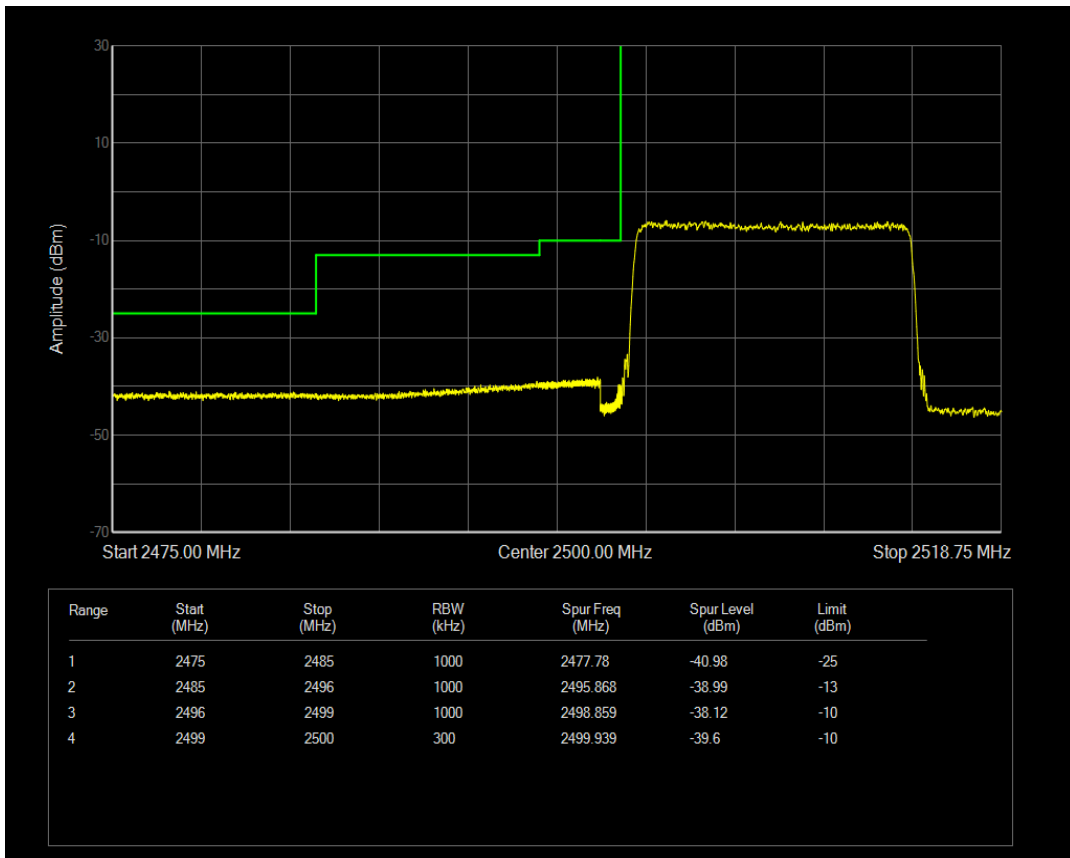

Band7 16QAM BW=10MHz Channel=21400 RB Size=1 Position=#0

Band7 16QAM BW=10MHz Channel=21400 RB Size=1 Position=#Max

Band7 16QAM BW=10MHz Channel=21400 RB Size=50 Position=#0

Band7 QPSK BW=15MHz Channel=20825 RB Size=1 Position=#0

Band7 QPSK BW=15MHz Channel=20825 RB Size=1 Position=#Max

Band7 QPSK BW=15MHz Channel=20825 RB Size=75 Position=#0

Band7 16QAM BW=15MHz Channel=20825 RB Size=1 Position=#0

Band7 16QAM BW=15MHz Channel=20825 RB Size=1 Position=#Max

Band7 16QAM BW=15MHz Channel=20825 RB Size=75 Position=#0

Band7 QPSK BW=15MHz Channel=21375 RB Size=1 Position=#0