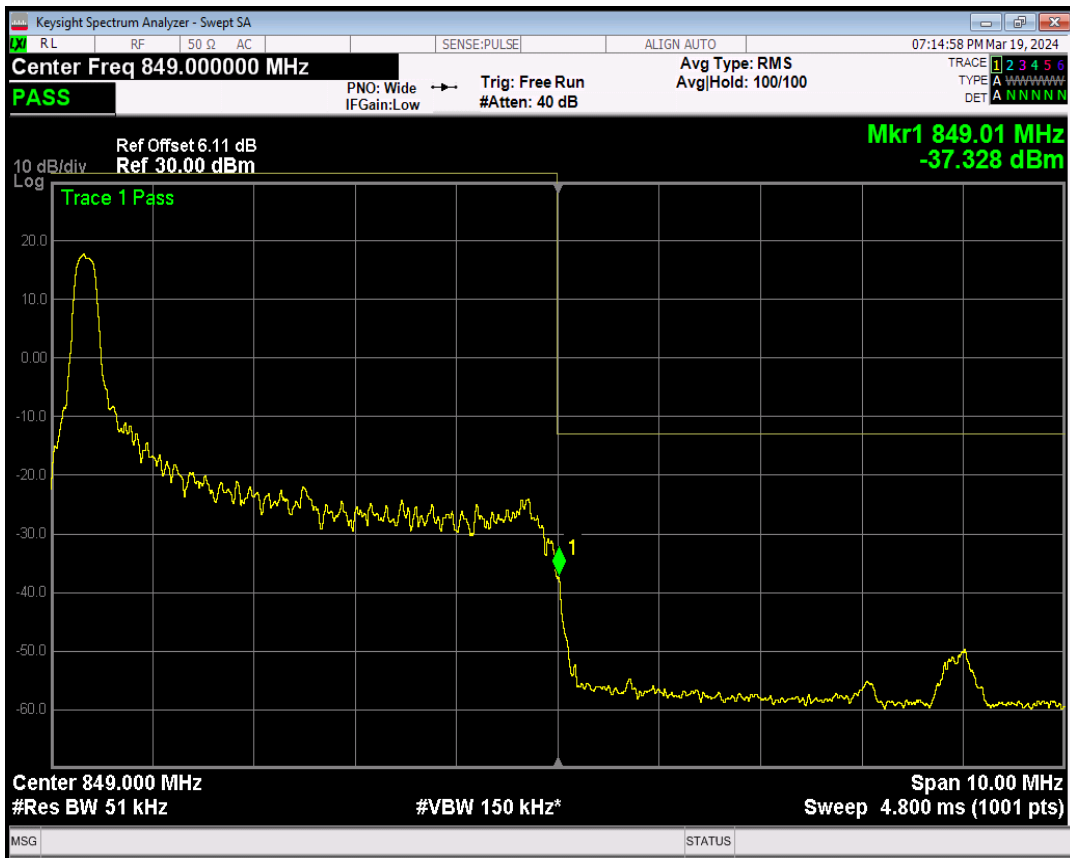

Band5 16QAM BW=5MHz Channel=20625 RB Size=1 Position=#0

Band5 16QAM BW=5MHz Channel=20625 RB Size=1 Position=#Max