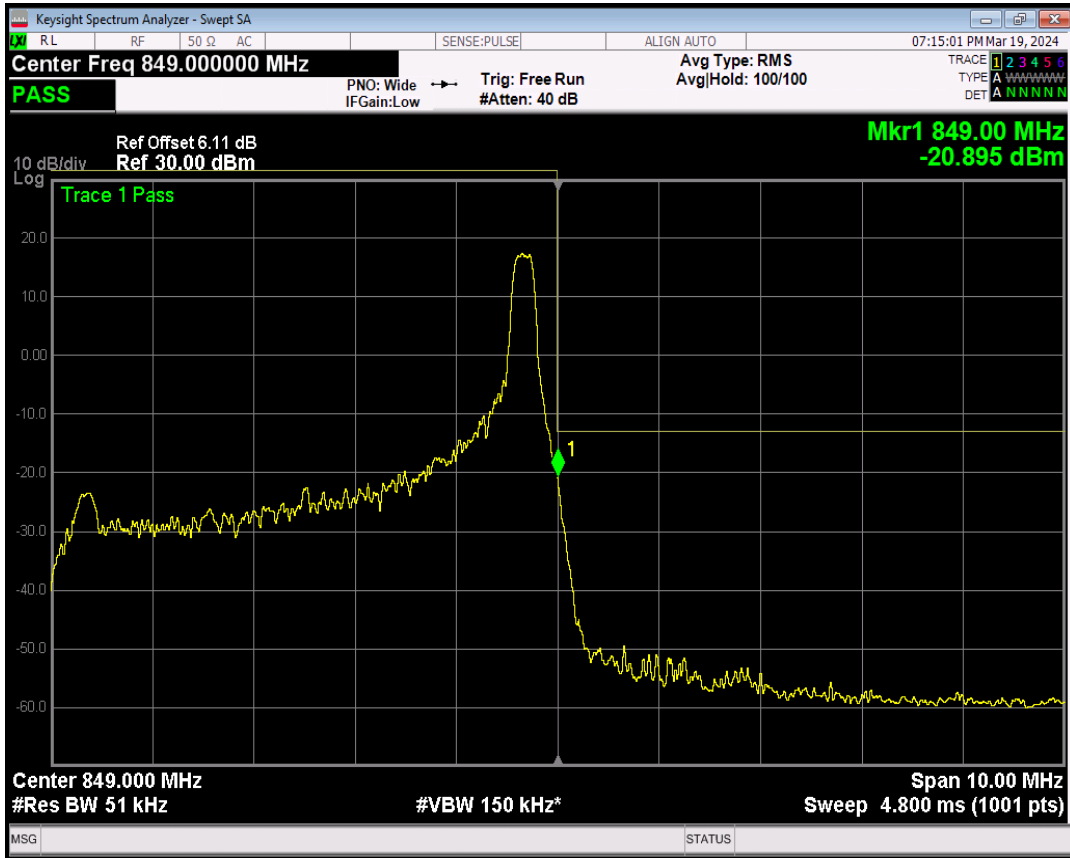

Band5 16QAM BW=5MHz Channel=20625 RB Size=1 Position=#Max

Band5 16QAM BW=5MHz Channel=20625 RB Size=25 Position=#0