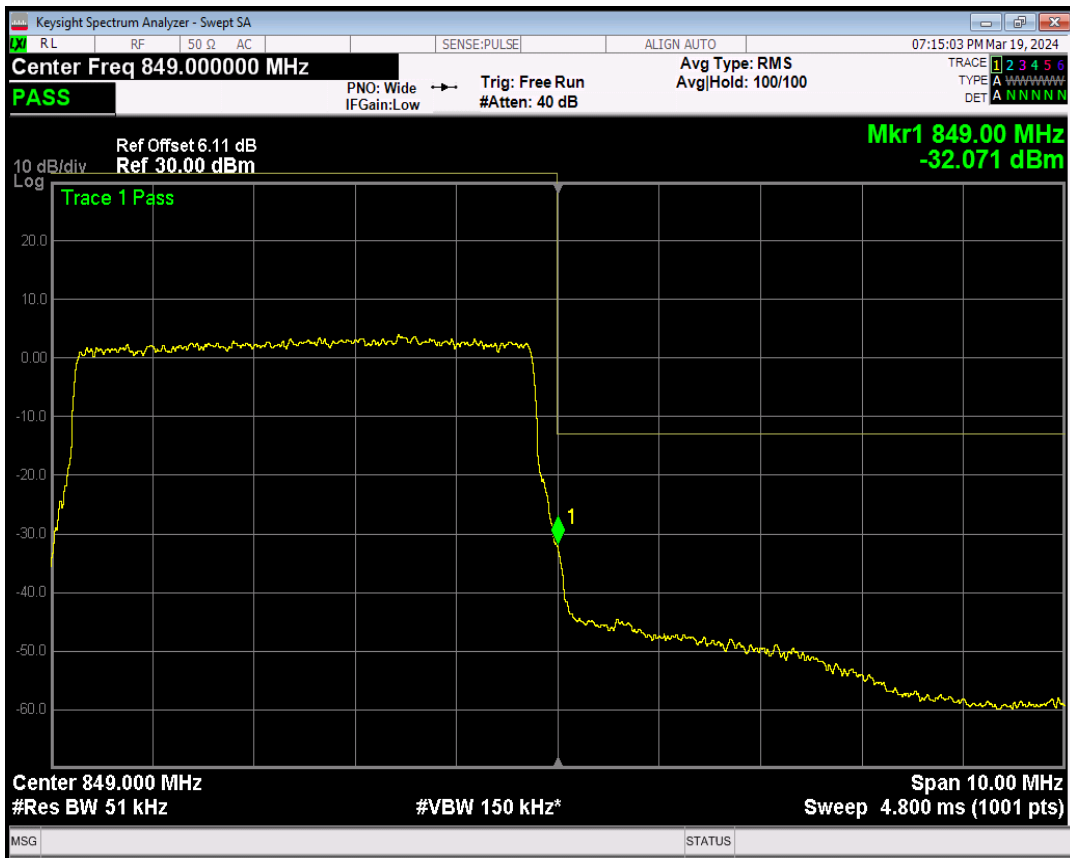

Band5 16QAM BW=5MHz Channel=20625 RB Size=25 Position=#0

Band5 QPSK BW=10MHz Channel=20450 RB Size=1 Position=#0