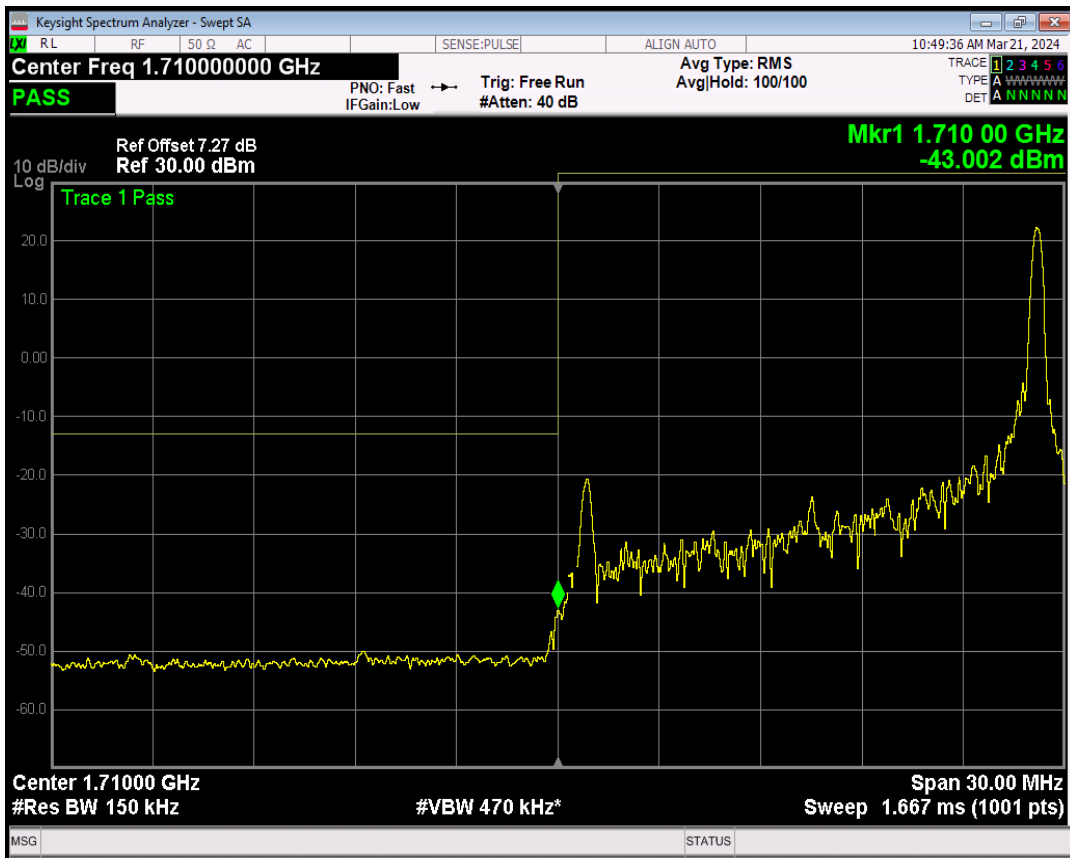

Band66 QPSK BW=15MHz Channel=132047 RB Size=1 Position=#Max

Band66 QPSK BW=15MHz Channel=132047 RB Size=75 Position=#0