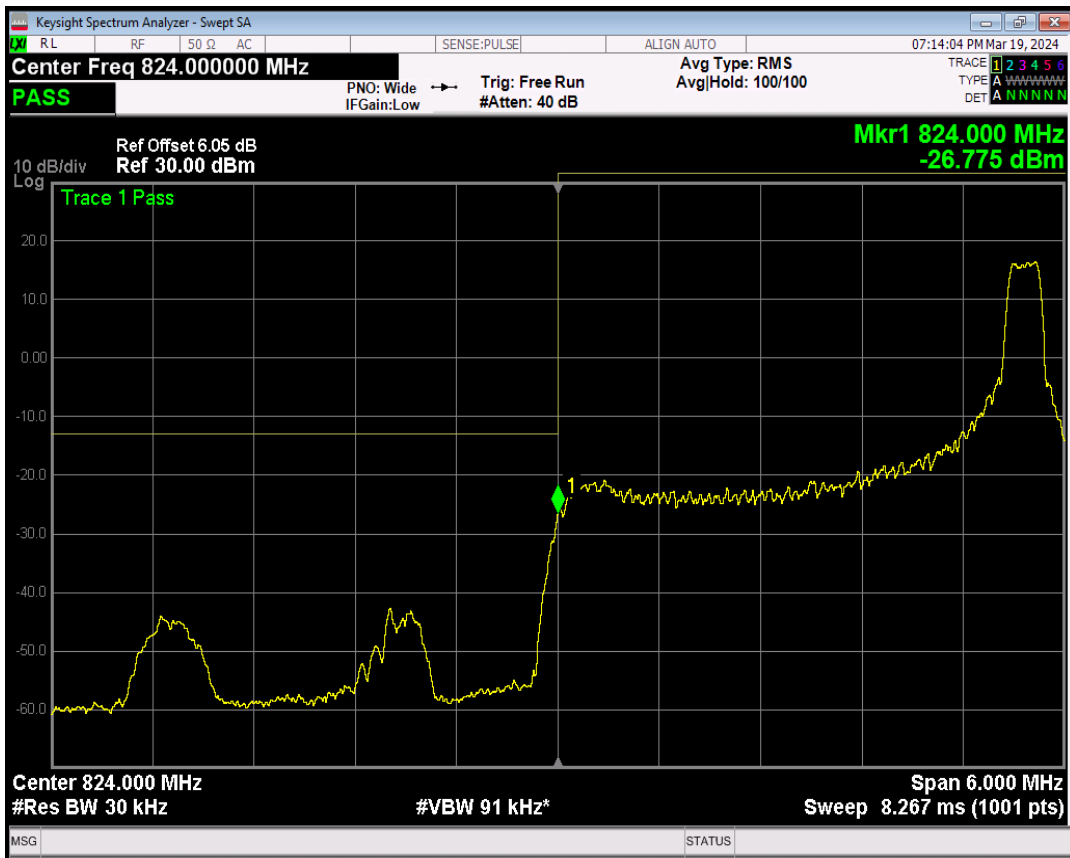

Band5 QPSK BW=3MHz Channel=20415 RB Size=1 Position=#Max

Band5 QPSK BW=3MHz Channel=20415 RB Size=15 Position=#0