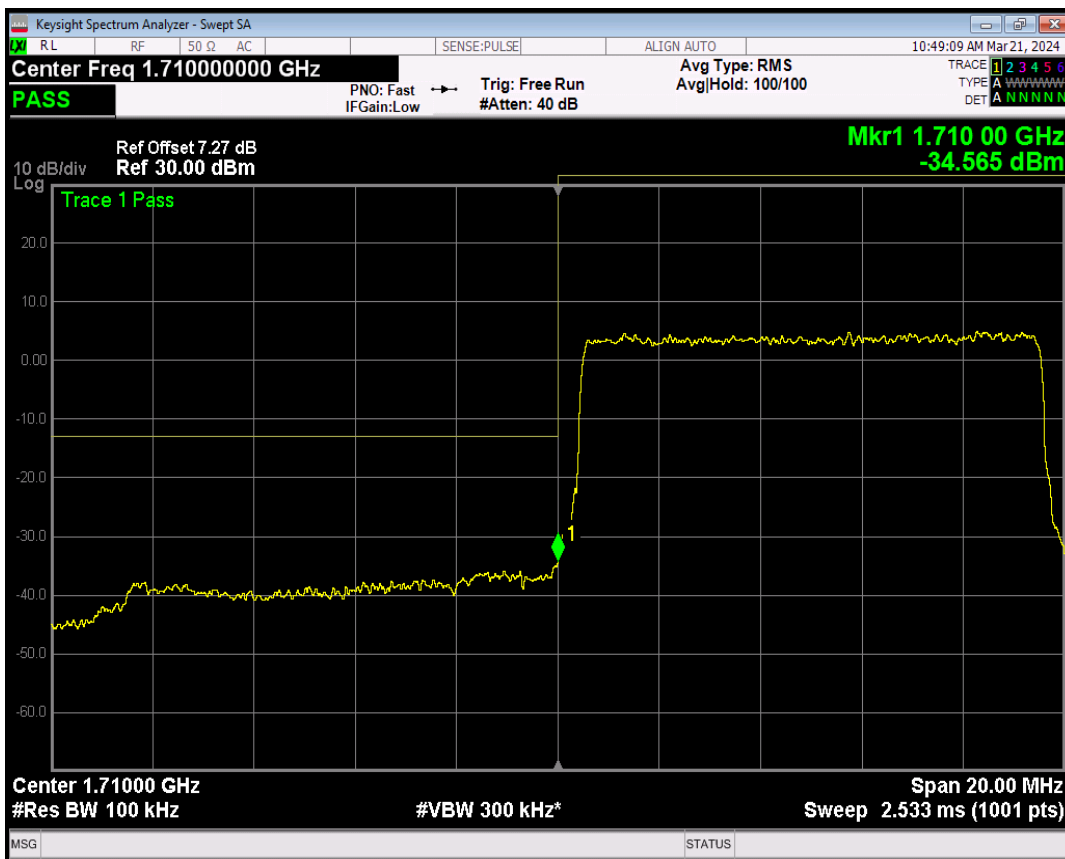

Band66 QPSK BW=10MHz Channel=132022 RB Size=50 Position=#0

Band66 16QAM BW=10MHz Channel=132022 RB Size=1 Position=#0