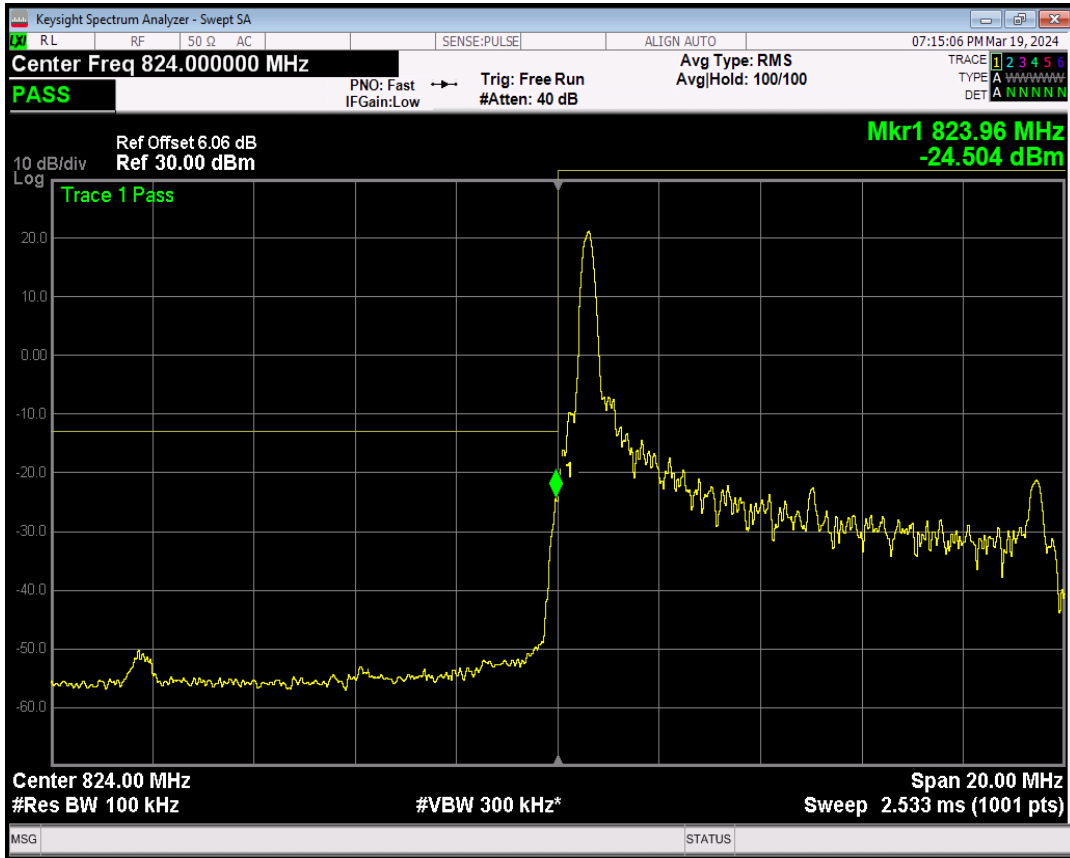

Band5 16QAM BW=5MHz Channel=20625 RB Size=1 Position=#0

Band5 16QAM BW=5MHz Channel=20625 RB Size=1 Position=#Max

Band5 16QAM BW=5MHz Channel=20625 RB Size=25 Position=#0

Band5 QPSK BW=10MHz Channel=20450 RB Size=1 Position=#0