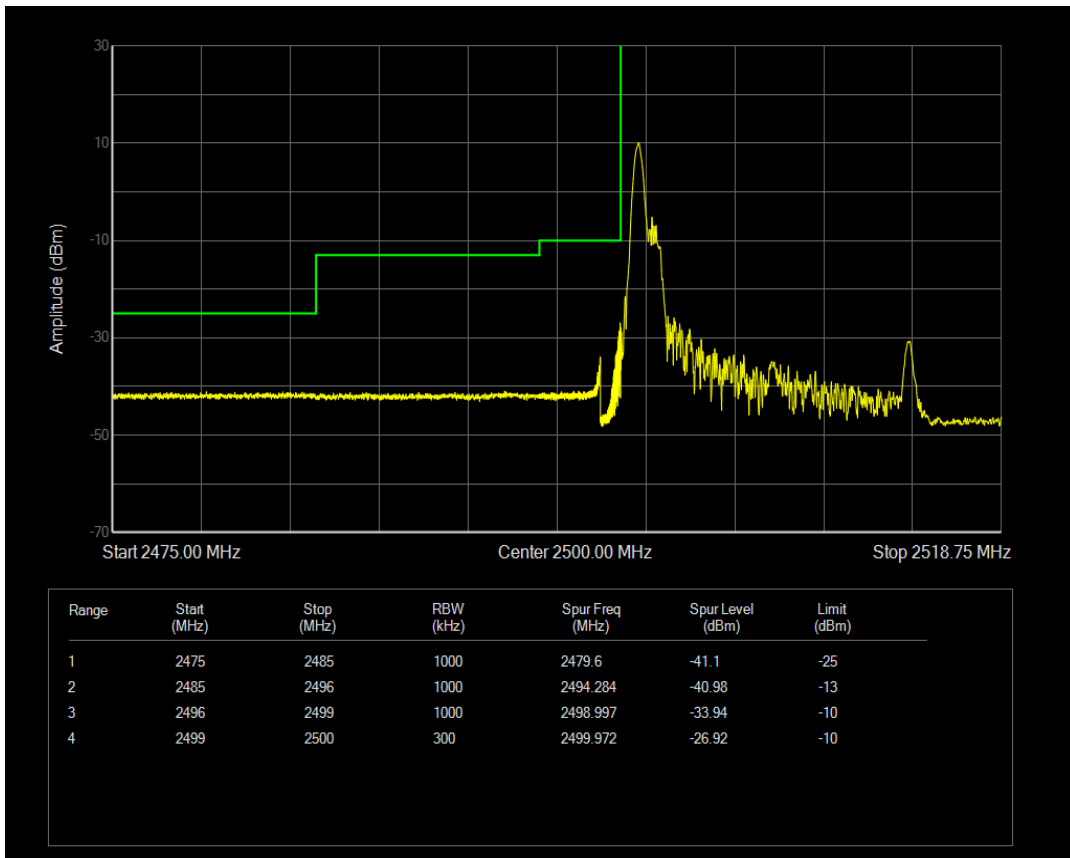

Band7 16QAM BW=15MHz Channel=20825 RB Size=1 Position=#0

Band7 16QAM BW=15MHz Channel=20825 RB Size=1 Position=#Max