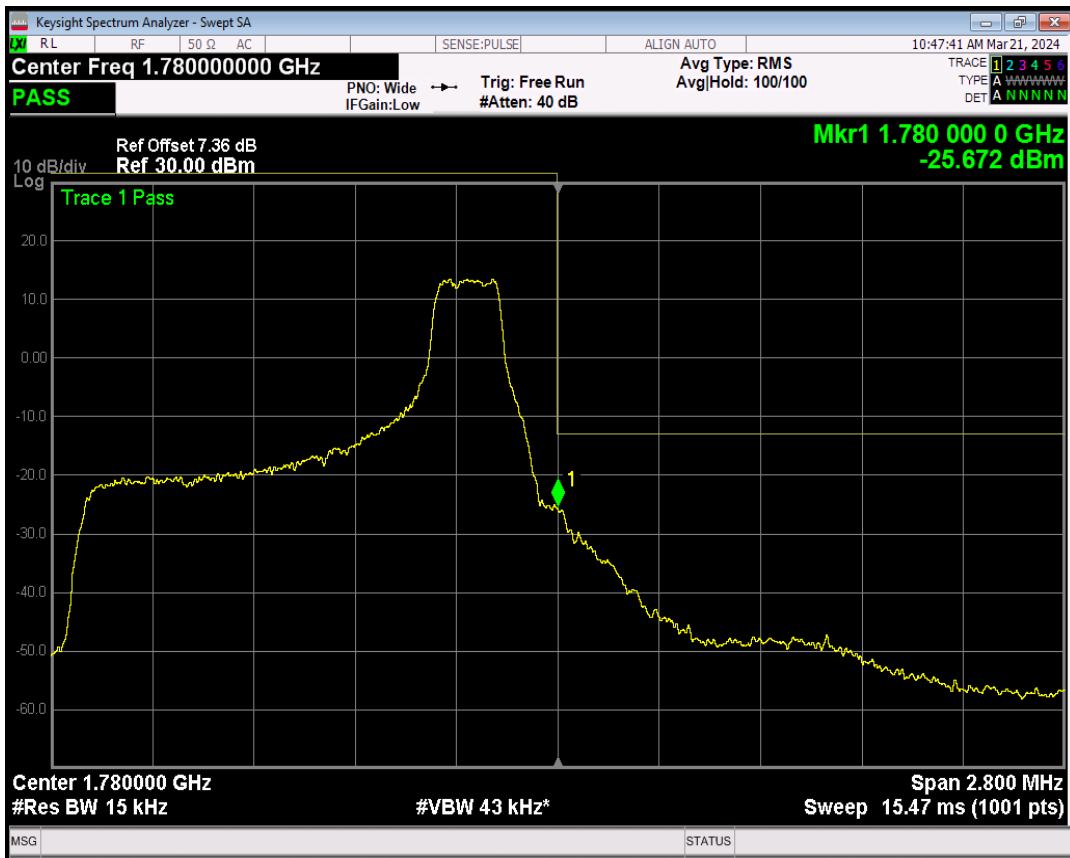

Band66 QPSK BW=1.4MHz Channel=132665 RB Size=1 Position=#Max

Band66 QPSK BW=1.4MHz Channel=132665 RB Size=6 Position=#0