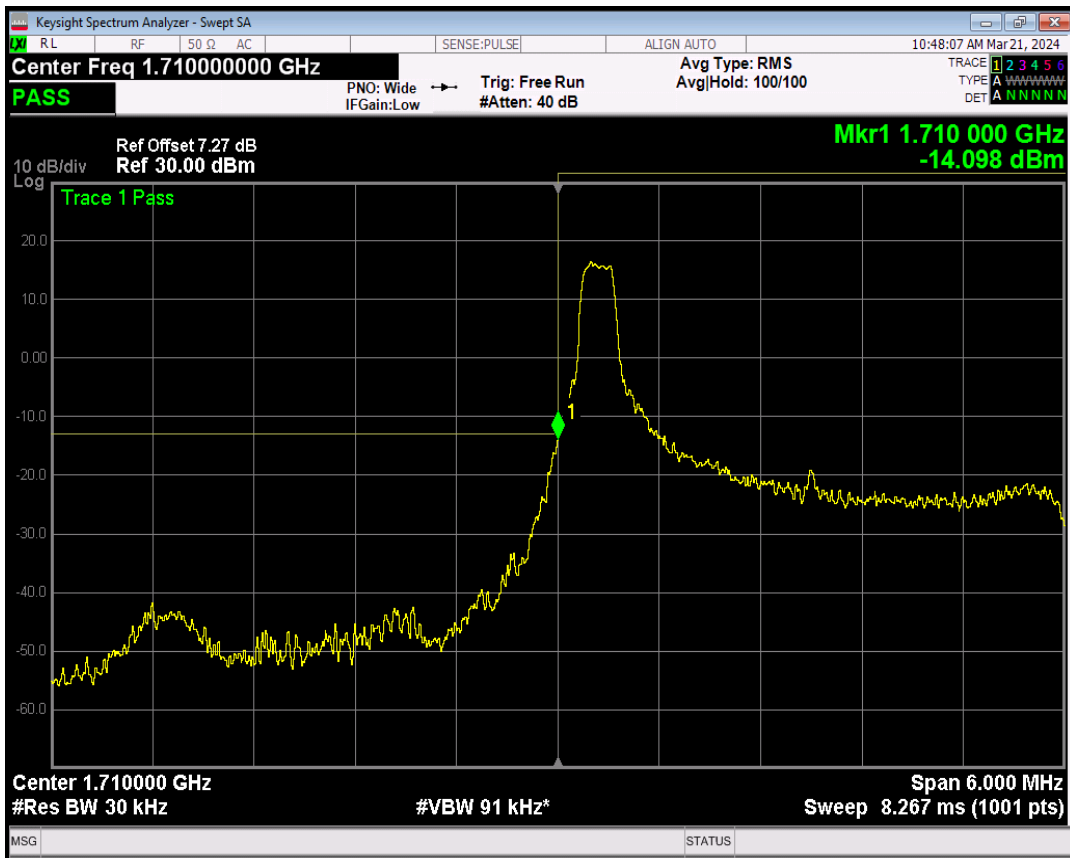

Band66 16QAM BW=3MHz Channel=131987 RB Size=1 Position=#0

Band66 16QAM BW=3MHz Channel=131987 RB Size=1 Position=#Max