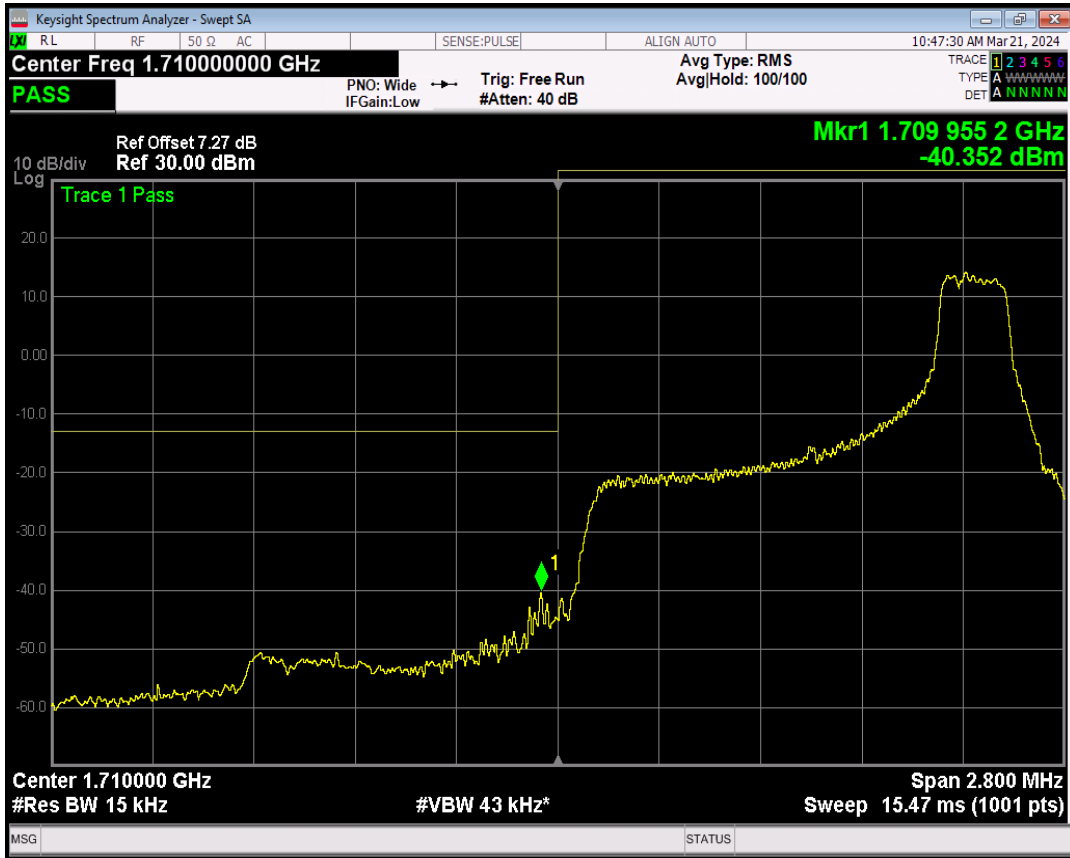

Band66 QPSK BW=1.4MHz Channel=131979 RB Size=1 Position=#Max

Band66 QPSK BW=1.4MHz Channel=131979 RB Size=6 Position=#0

Band66 16QAM BW=1.4MHz Channel=131979 RB Size=1 Position=#0

Band66 16QAM BW=1.4MHz Channel=131979 RB Size=1 Position=#Max