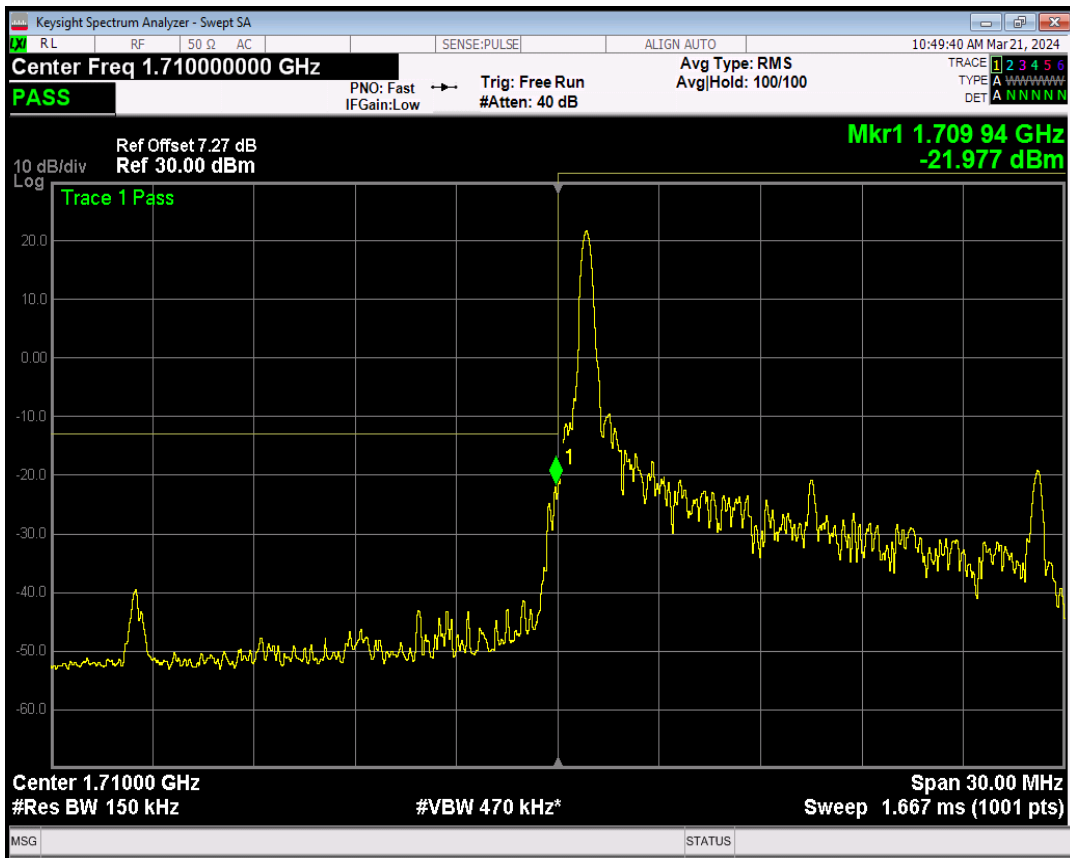

Band66 16QAM BW=15MHz Channel=132047 RB Size=1 Position=#0

Band66 16QAM BW=15MHz Channel=132047 RB Size=1 Position=#Max