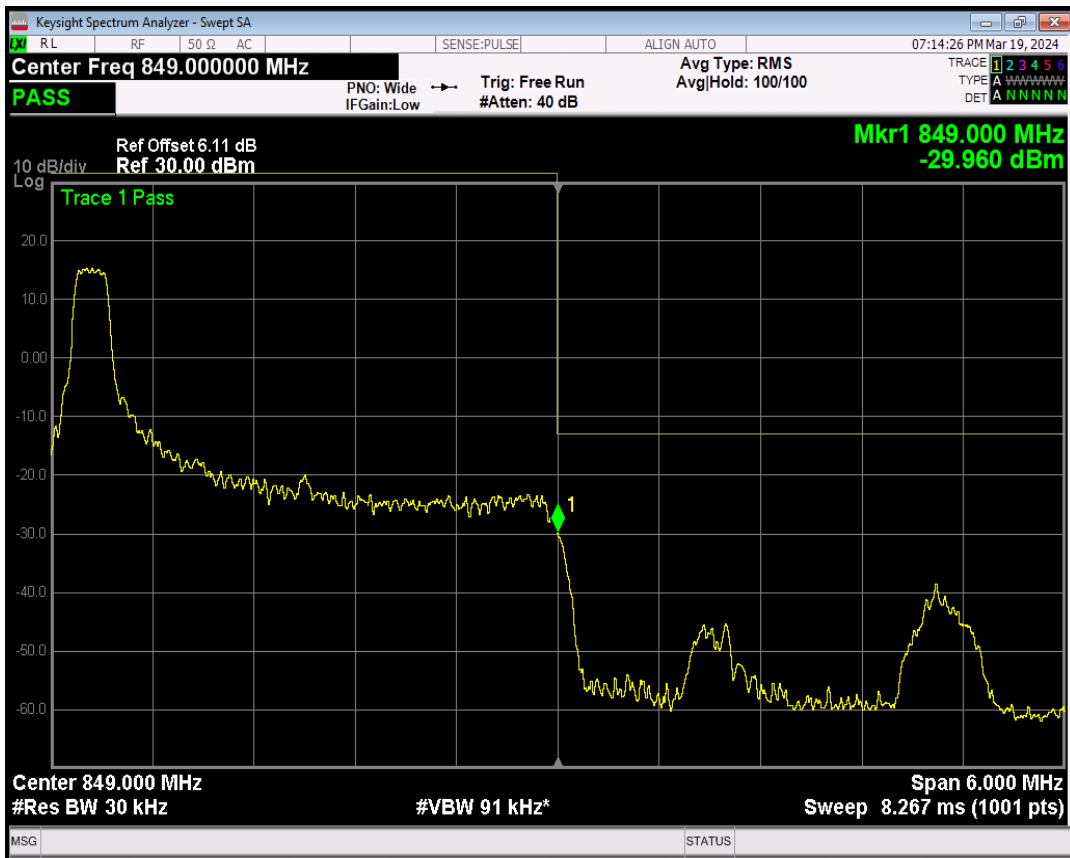

Band5 16QAM BW=3MHz Channel=20635 RB Size=1 Position=#0

Band5 16QAM BW=3MHz Channel=20635 RB Size=1 Position=#Max