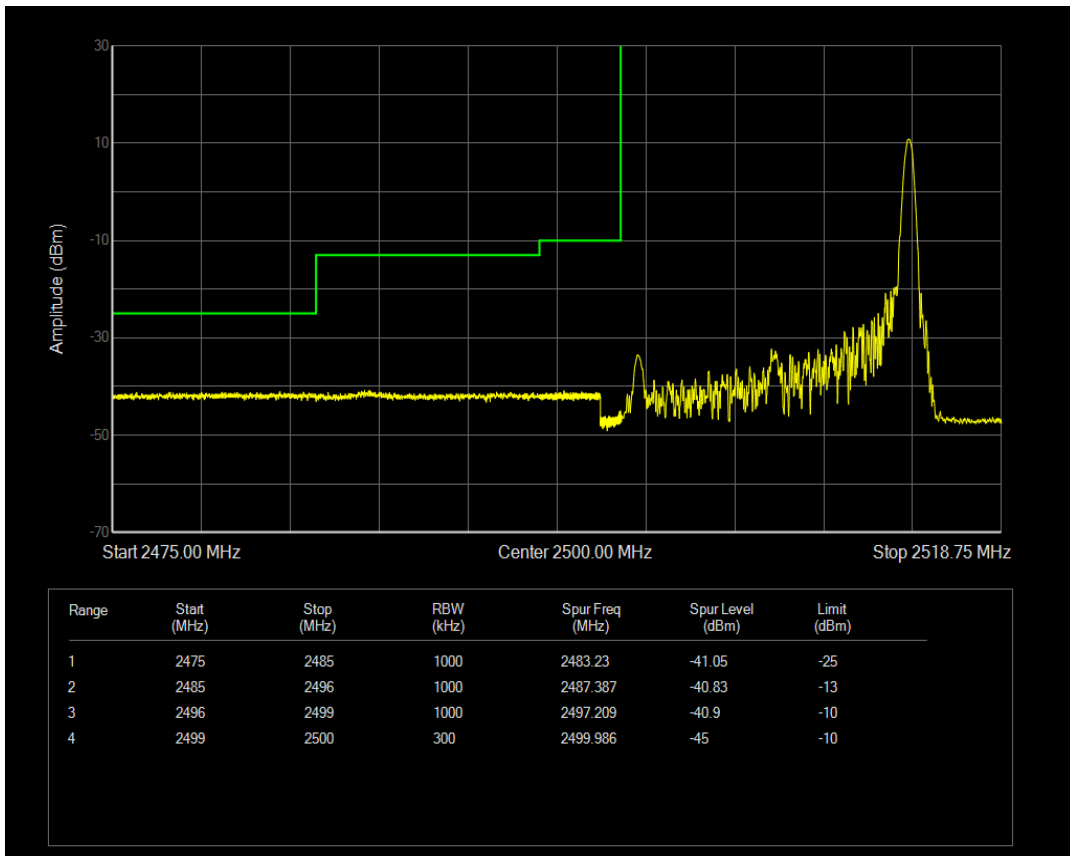

Band7 QPSK BW=15MHz Channel=20825 RB Size=1 Position=#Max

Band7 QPSK BW=15MHz Channel=20825 RB Size=75 Position=#0