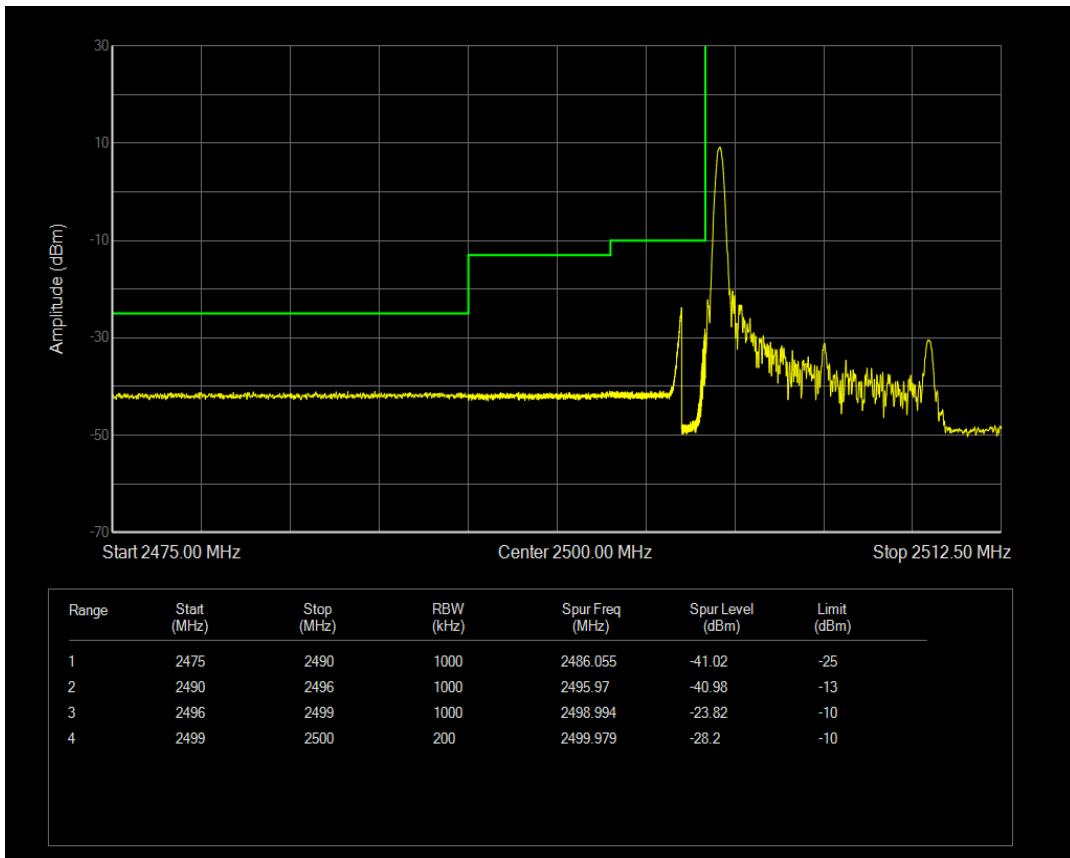

Band7 16QAM BW=5MHz Channel=21425 RB Size=1 Position=#0

Band7 16QAM BW=5MHz Channel=21425 RB Size=1 Position=#Max

Band7 16QAM BW=5MHz Channel=21425 RB Size=25 Position=#0

Band7 QPSK BW=10MHz Channel=20800 RB Size=1 Position=#0

Band7 QPSK BW=10MHz Channel=20800 RB Size=1 Position=#Max

Band7 QPSK BW=10MHz Channel=20800 RB Size=50 Position=#0

Band7 16QAM BW=10MHz Channel=20800 RB Size=1 Position=#0

Band7 16QAM BW=10MHz Channel=20800 RB Size=1 Position=#Max