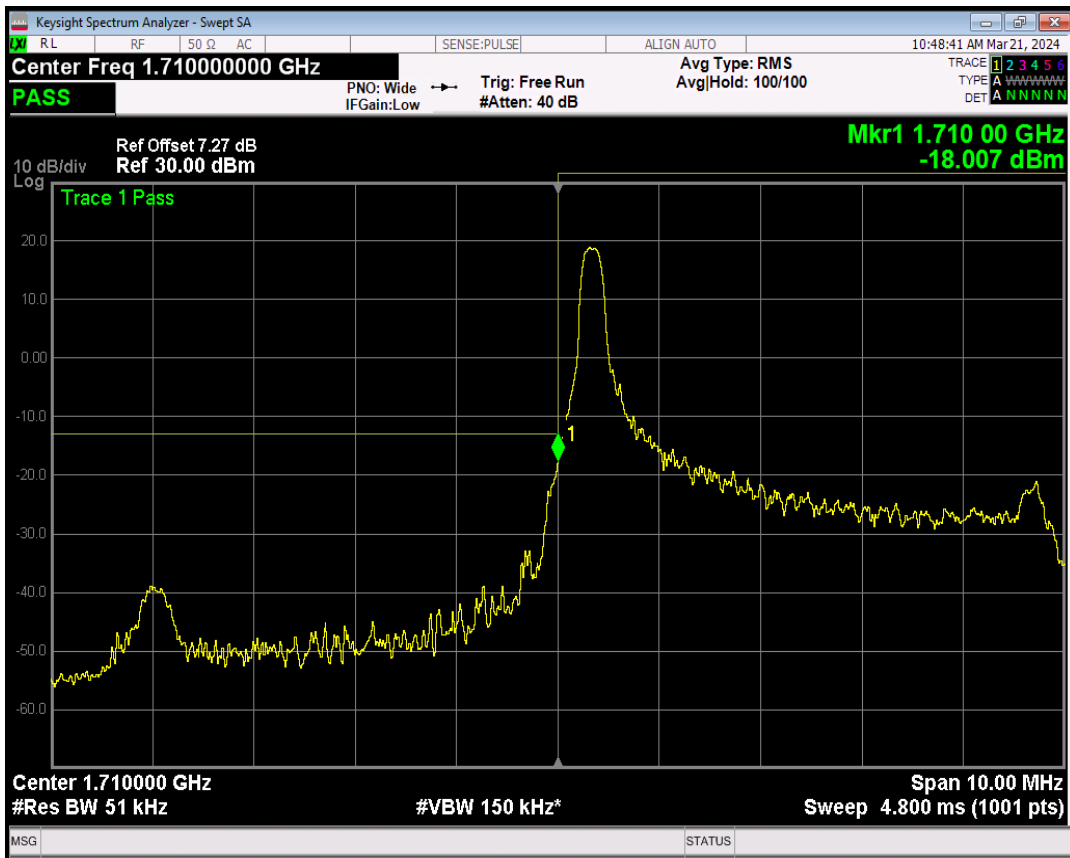

Band66 16QAM BW=5MHz Channel=131997 RB Size=1 Position=#0

Band66 16QAM BW=5MHz Channel=131997 RB Size=1 Position=#Max