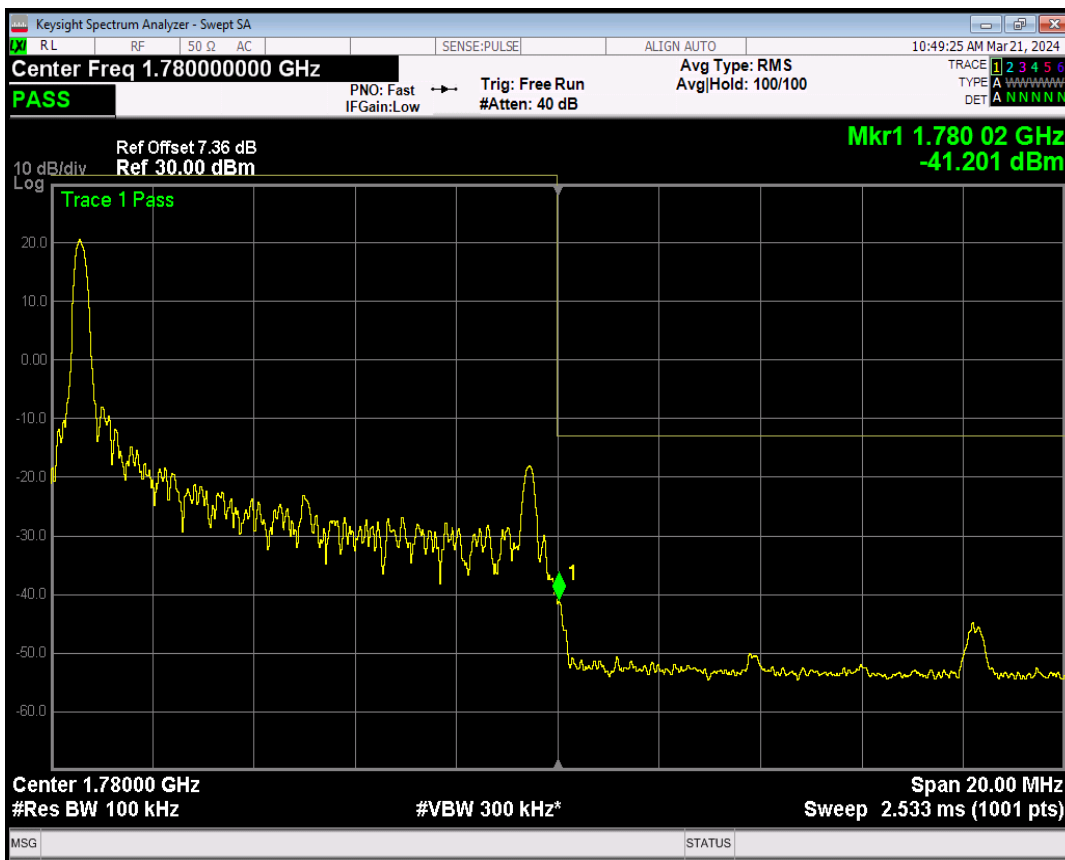

Band66 16QAM BW=10MHz Channel=132622 RB Size=1 Position=#0

Band66 16QAM BW=10MHz Channel=132622 RB Size=1 Position=#Max