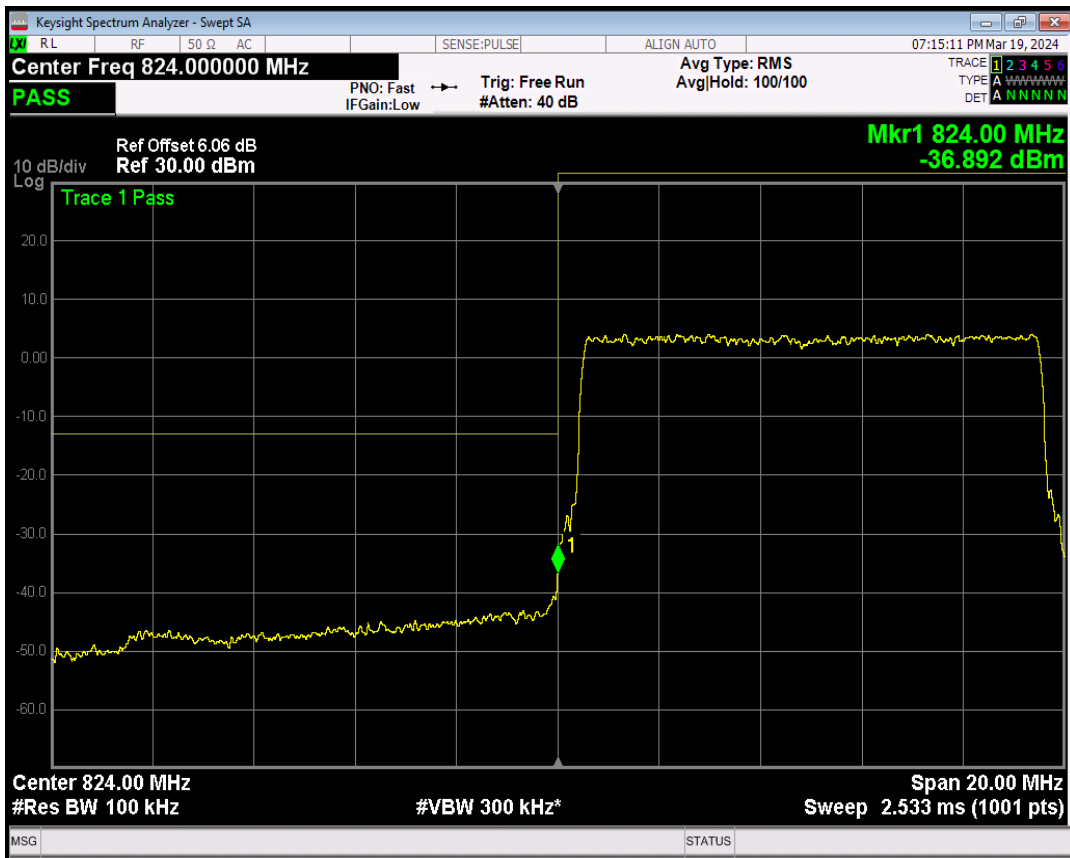

Band5 QPSK BW=10MHz Channel=20450 RB Size=50 Position=#0

Band5 QPSK BW=10MHz Channel=20450 RB Size=1 Position=#Max