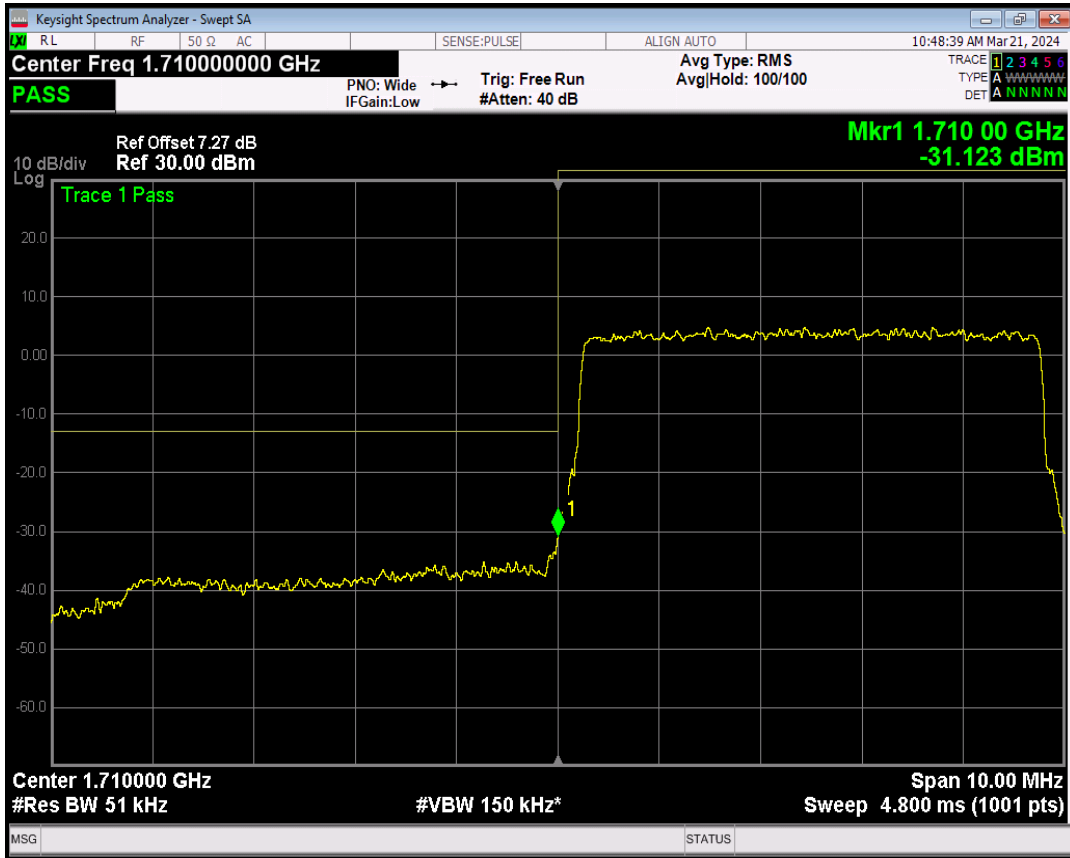

Band66 QPSK BW=5MHz Channel=131997 RB Size=25 Position=#0

Band66 16QAM BW=5MHz Channel=131997 RB Size=1 Position=#0