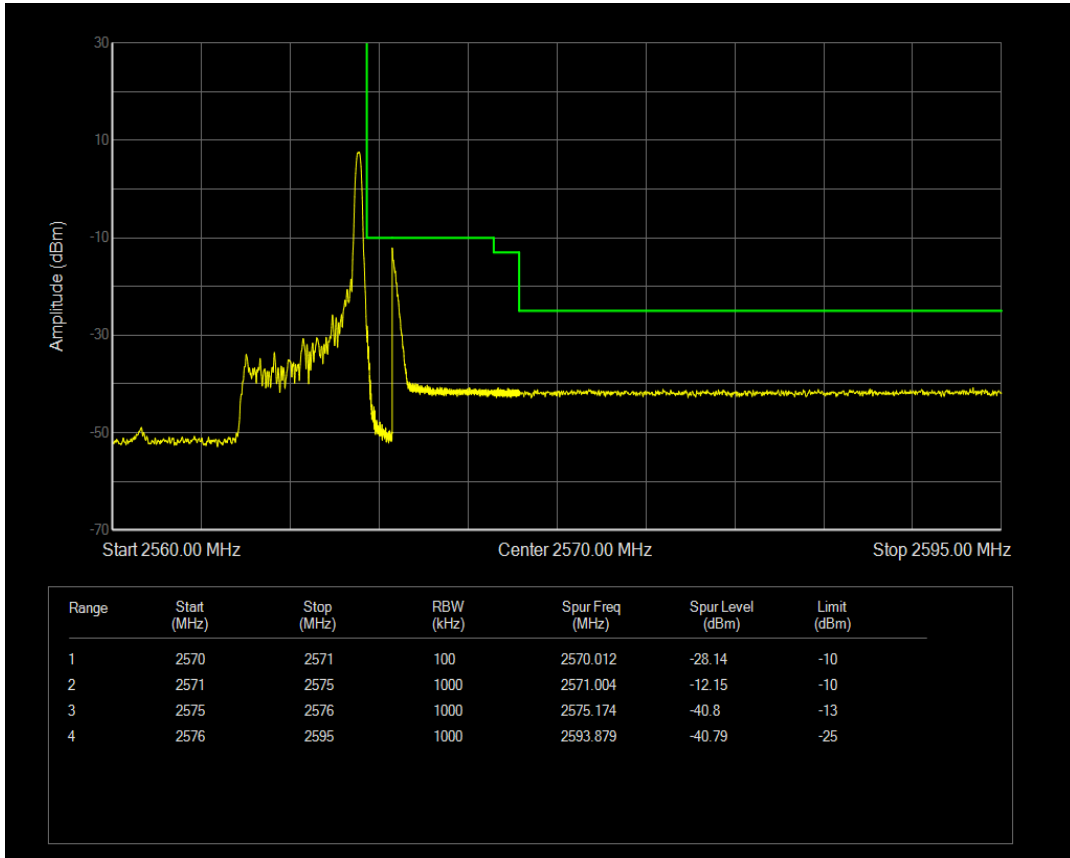

Band7 16QAM BW=5MHz Channel=20775 RB Size=25 Position=#0

Band7 QPSK BW=5MHz Channel=21425 RB Size=1 Position=#0

Band7 QPSK BW=5MHz Channel=21425 RB Size=1 Position=#Max

Band7 QPSK BW=5MHz Channel=21425 RB Size=25 Position=#0

Band7 16QAM BW=5MHz Channel=21425 RB Size=1 Position=#0

Band7 16QAM BW=5MHz Channel=21425 RB Size=1 Position=#Max

Band7 16QAM BW=5MHz Channel=21425 RB Size=25 Position=#0

Band7 QPSK BW=10MHz Channel=20800 RB Size=1 Position=#0