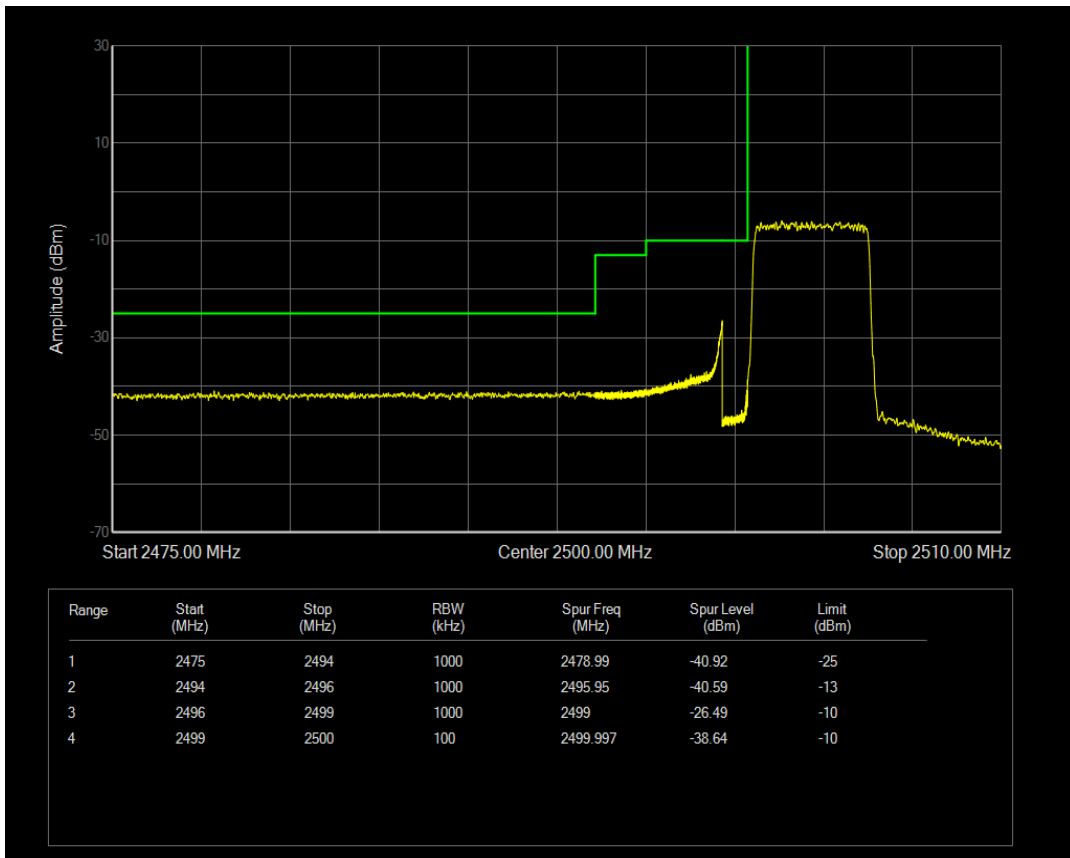

Band7 QPSK BW=5MHz Channel=20775 RB Size=1 Position=#Max

Band7 QPSK BW=5MHz Channel=20775 RB Size=25 Position=#0

Band7 16QAM BW=5MHz Channel=20775 RB Size=1 Position=#0

Band7 16QAM BW=5MHz Channel=20775 RB Size=1 Position=#Max

Band7 16QAM BW=5MHz Channel=20775 RB Size=25 Position=#0

Band7 QPSK BW=5MHz Channel=21425 RB Size=1 Position=#0

Band7 QPSK BW=5MHz Channel=21425 RB Size=1 Position=#Max

Band7 QPSK BW=5MHz Channel=21425 RB Size=25 Position=#0