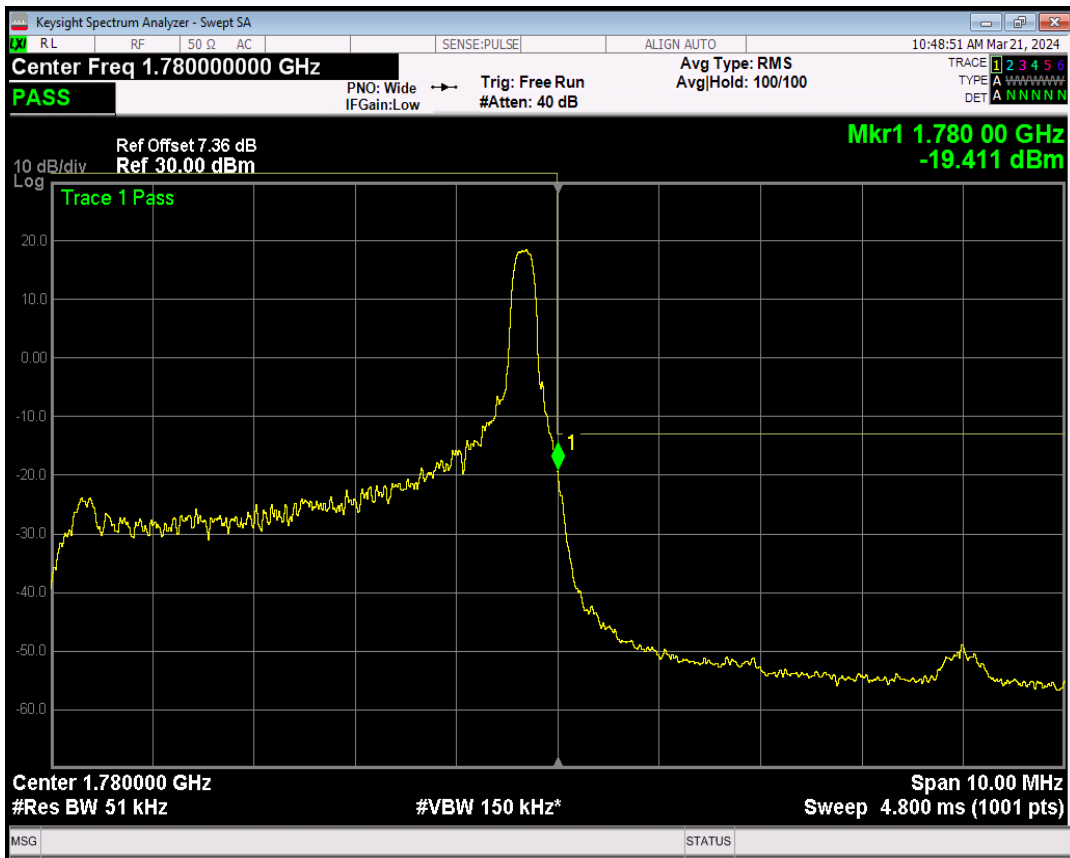

Band66 QPSK BW=5MHz Channel=132647 RB Size=1 Position=#Max

Band66 QPSK BW=5MHz Channel=132647 RB Size=25 Position=#0