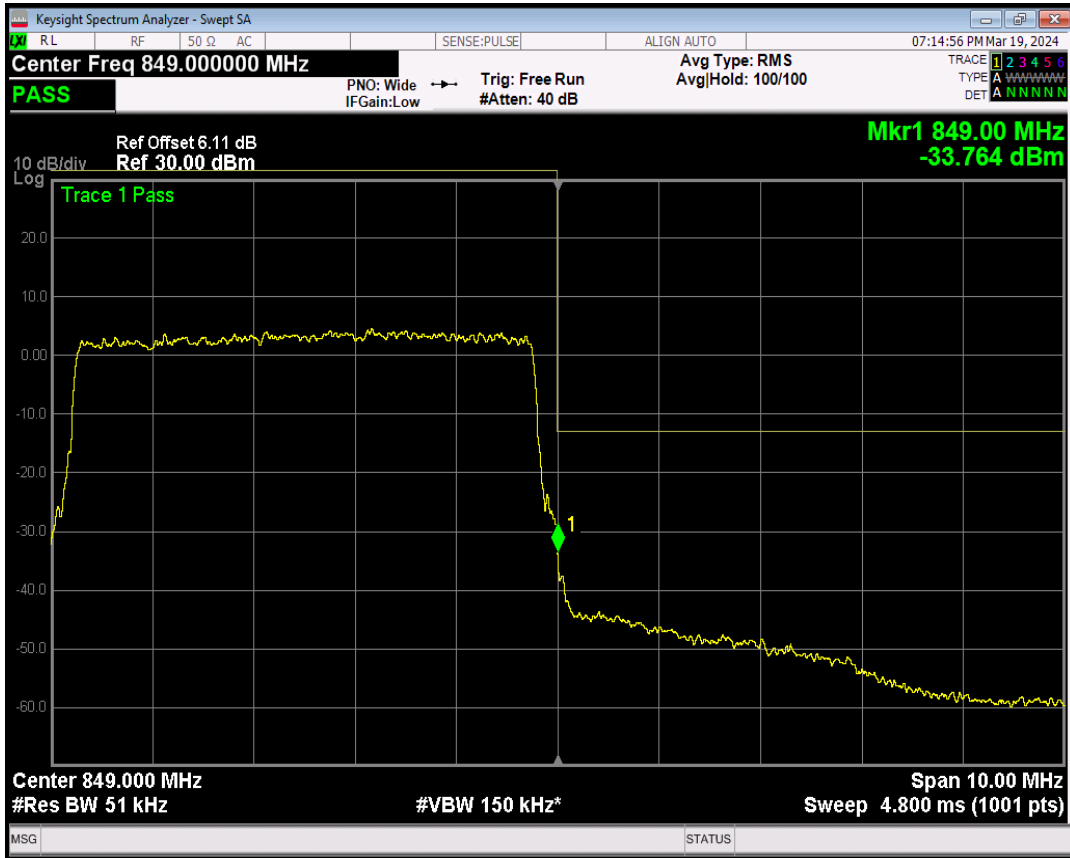

Band5 16QAM BW=5MHz Channel=20425 RB Size=25 Position=#0

Band5 QPSK BW=5MHz Channel=20625 RB Size=1 Position=#0

Band5 QPSK BW=5MHz Channel=20625 RB Size=1 Position=#Max

Band5 QPSK BW=5MHz Channel=20625 RB Size=25 Position=#0