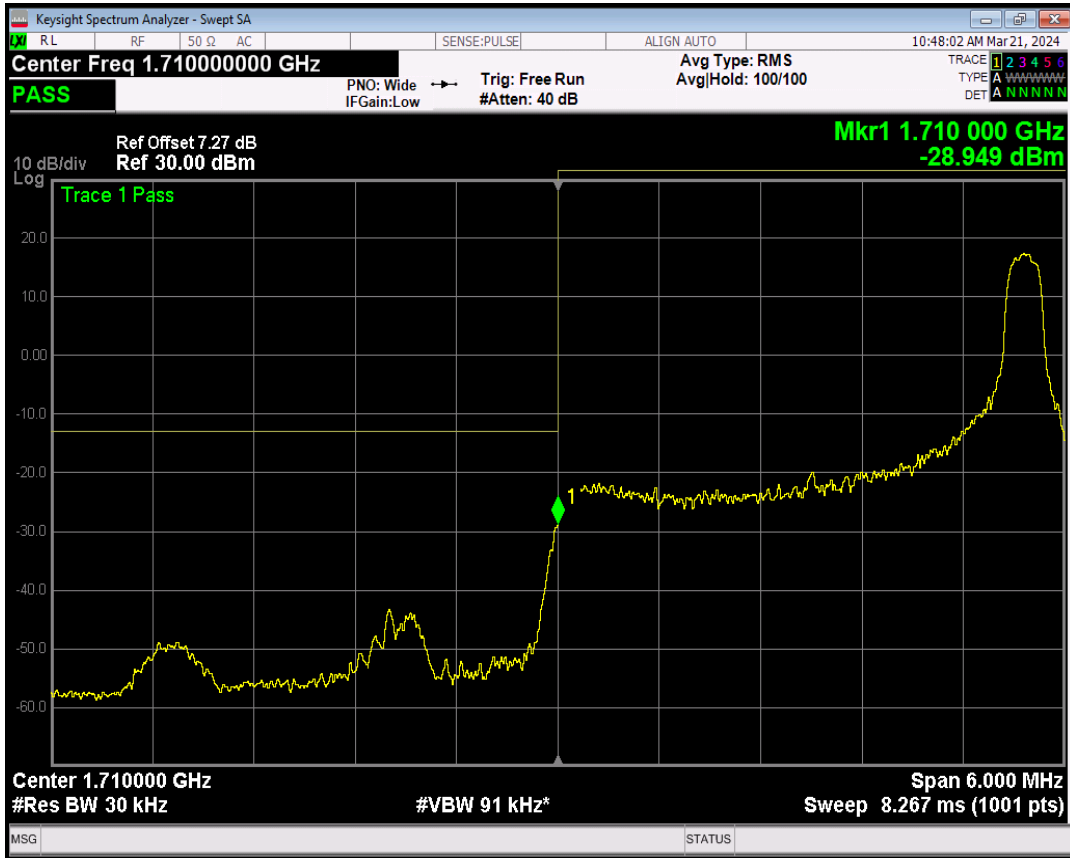

Band66 16QAM BW=1.4MHz Channel=132665 RB Size=1 Position=#0

Band66 16QAM BW=1.4MHz Channel=132665 RB Size=1 Position=#Max

Band66 16QAM BW=1.4MHz Channel=132665 RB Size=6 Position=#0

Band66 QPSK BW=3MHz Channel=131987 RB Size=1 Position=#Max