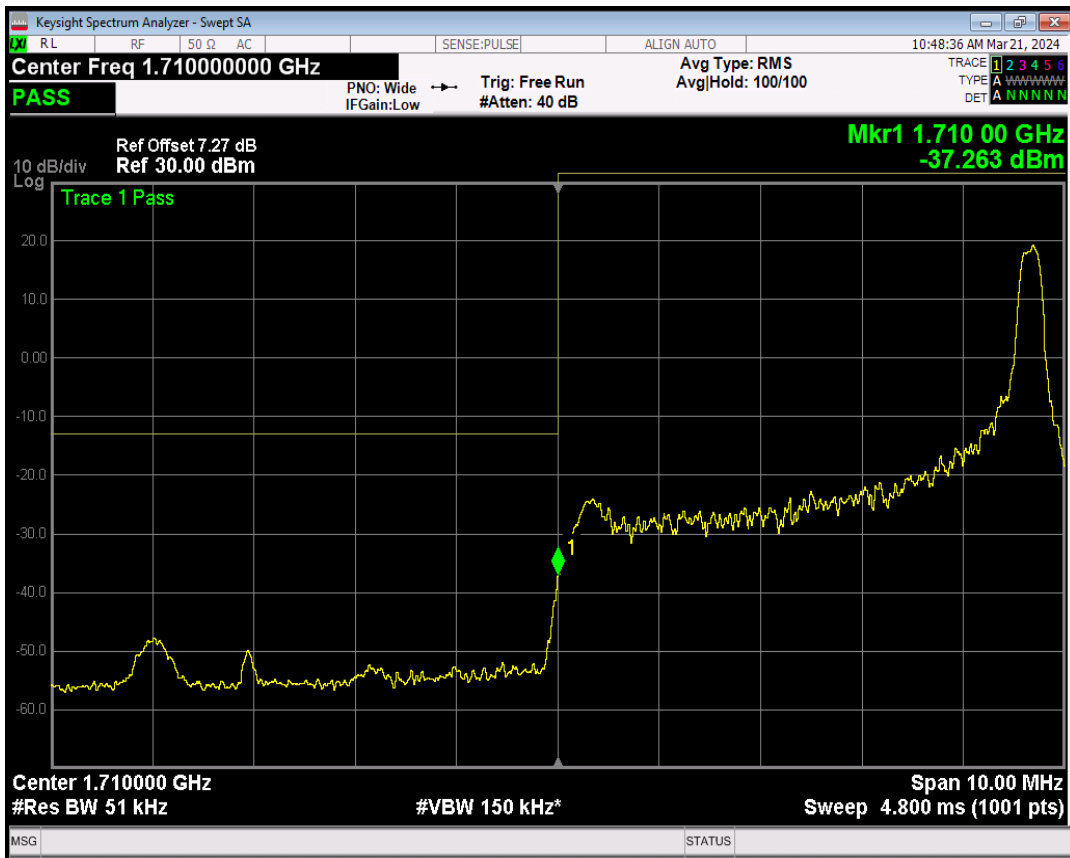

Band66 QPSK BW=5MHz Channel=131997 RB Size=1 Position=#Max

Band66 QPSK BW=5MHz Channel=131997 RB Size=25 Position=#0