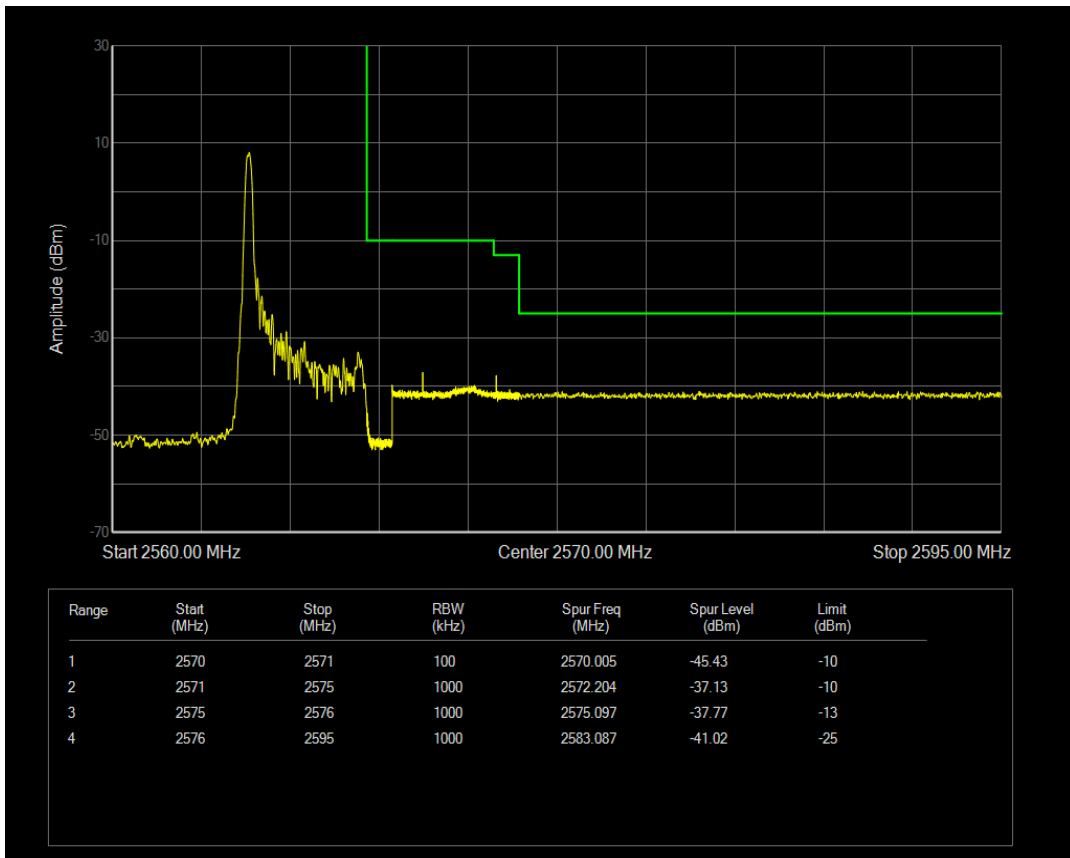

Band7 16QAM BW=5MHz Channel=20775 RB Size=25 Position=#0

Band7 QPSK BW=5MHz Channel=21425 RB Size=1 Position=#0

Band7 QPSK BW=5MHz Channel=21425 RB Size=1 Position=#Max

Band7 QPSK BW=5MHz Channel=21425 RB Size=25 Position=#0

Band7 16QAM BW=5MHz Channel=21425 RB Size=1 Position=#0

Band7 16QAM BW=5MHz Channel=21425 RB Size=1 Position=#Max

Band7 16QAM BW=5MHz Channel=21425 RB Size=25 Position=#0

Band7 QPSK BW=10MHz Channel=20800 RB Size=1 Position=#0