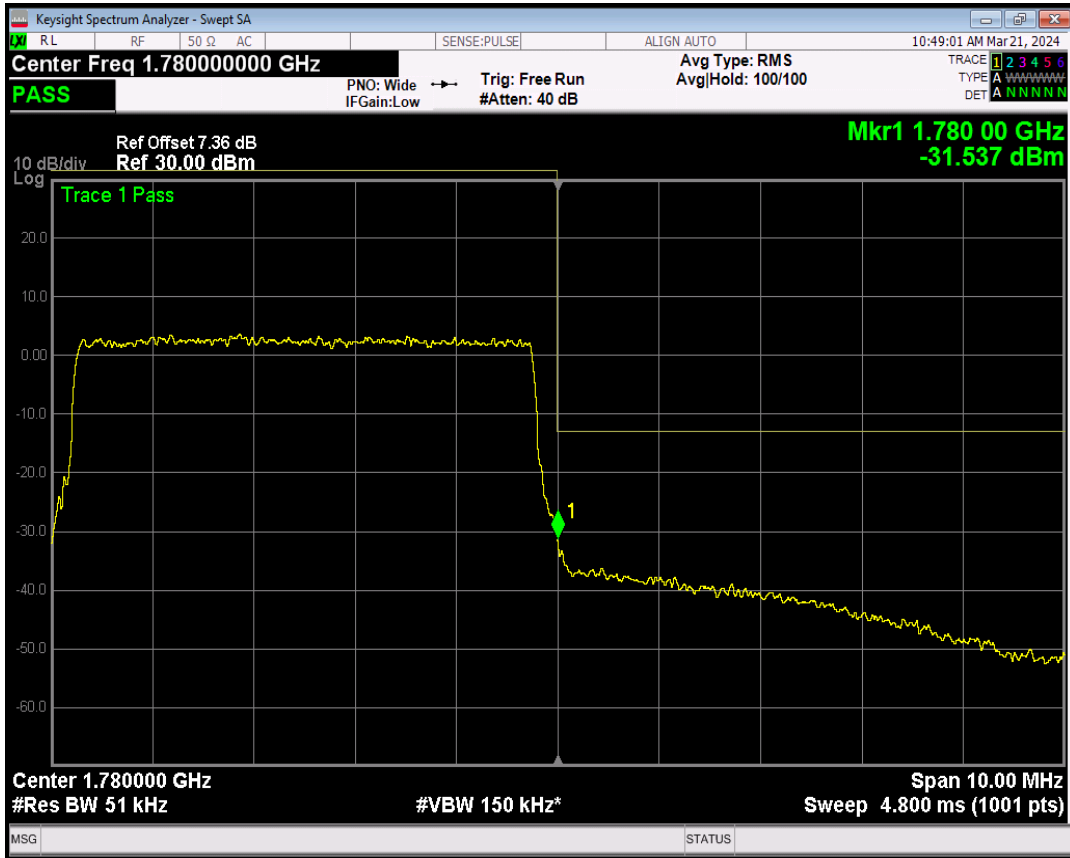

Band66 16QAM BW=5MHz Channel=132647 RB Size=1 Position=#0

Band66 16QAM BW=5MHz Channel=132647 RB Size=1 Position=#Max

Band66 QPSK BW=10MHz Channel=132022 RB Size=1 Position=#0

Band66 16QAM BW=5MHz Channel=132647 RB Size=25 Position=#0