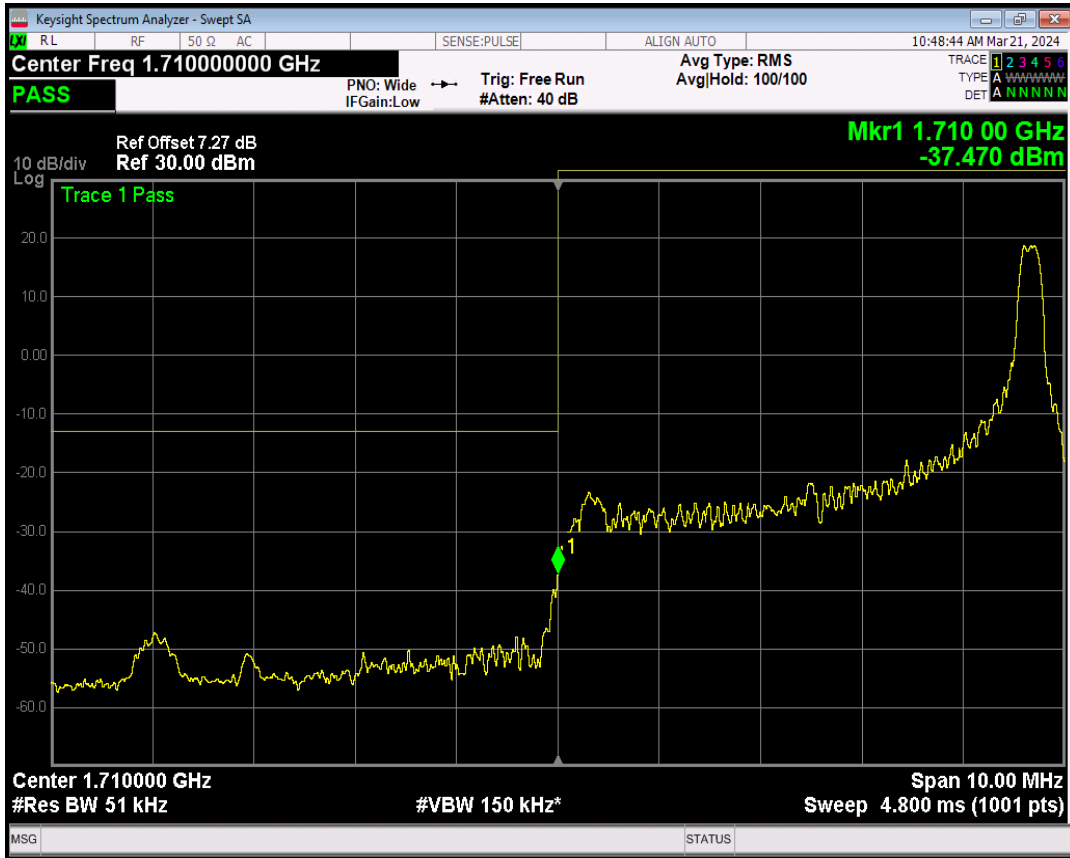

Band66 QPSK BW=5MHz Channel=131997 RB Size=1 Position=#Max

Band66 QPSK BW=5MHz Channel=131997 RB Size=25 Position=#0

Band66 16QAM BW=5MHz Channel=131997 RB Size=1 Position=#0

Band66 16QAM BW=5MHz Channel=131997 RB Size=1 Position=#Max