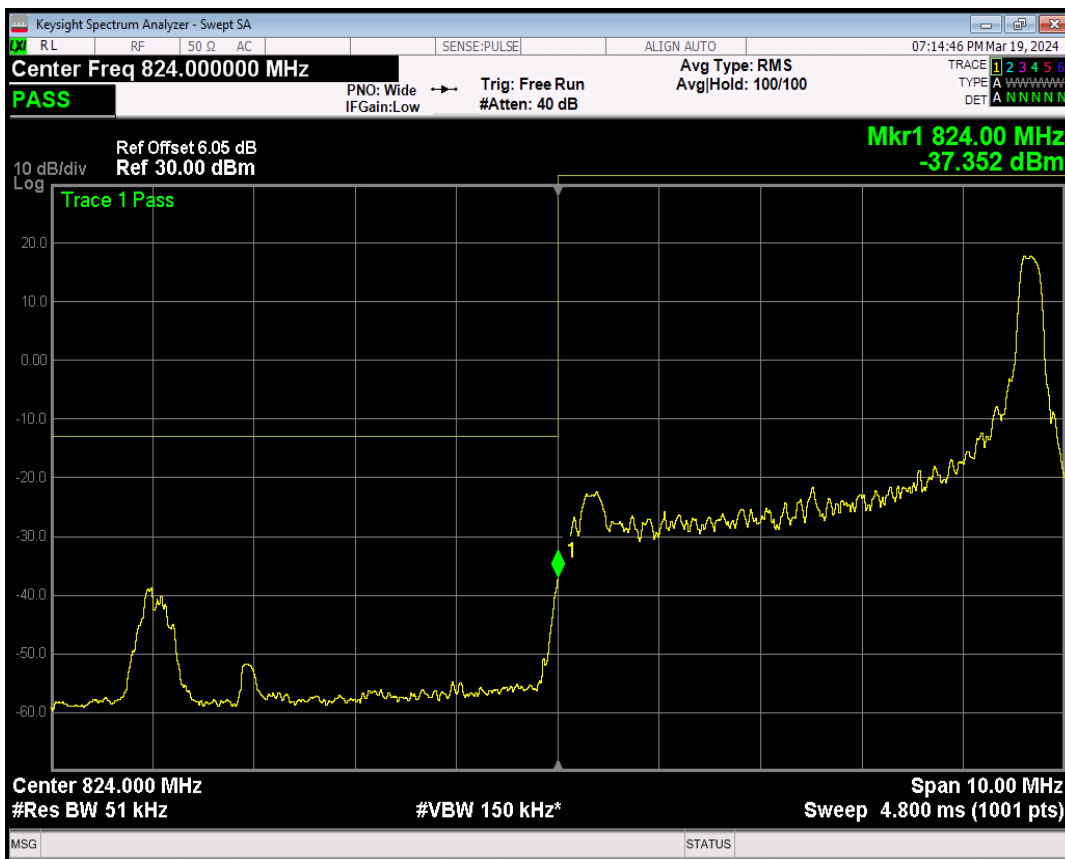

Band5 QPSK BW=5MHz Channel=20425 RB Size=1 Position=#Max

Band5 QPSK BW=5MHz Channel=20425 RB Size=25 Position=#0

Band5 16QAM BW=5MHz Channel=20425 RB Size=1 Position=#0

Band5 16QAM BW=5MHz Channel=20425 RB Size=1 Position=#Max