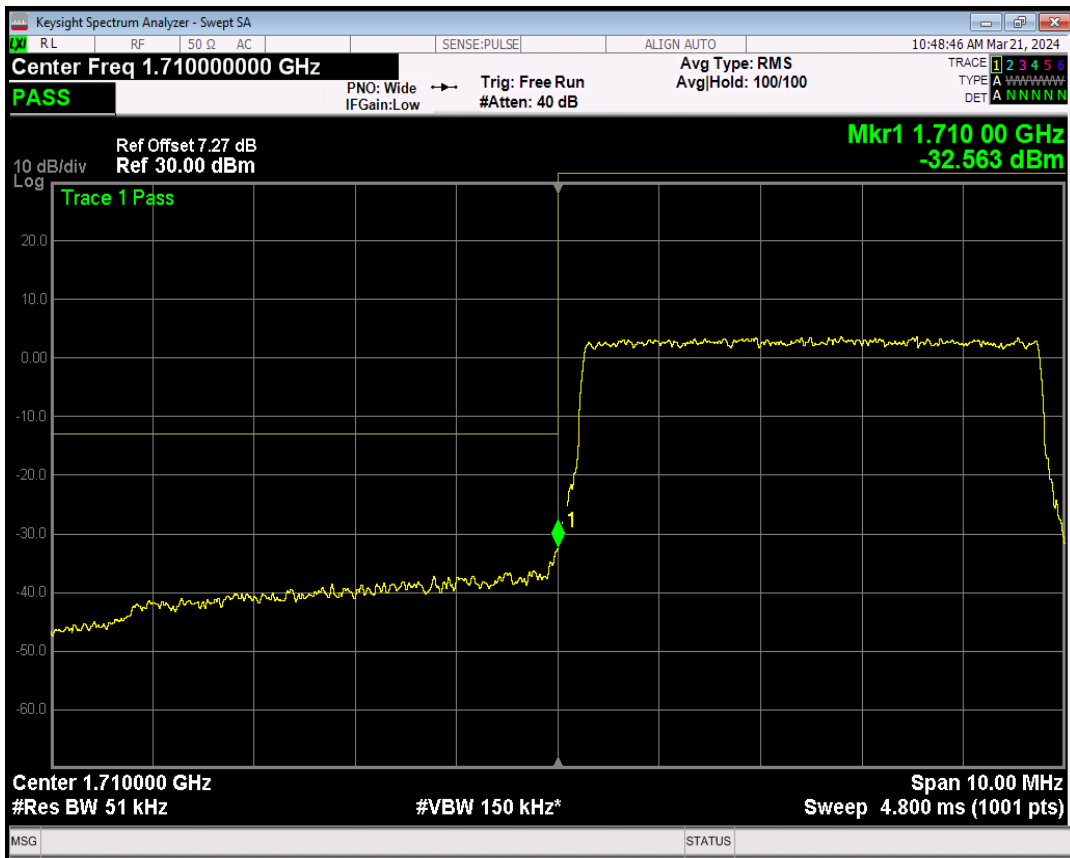

Band66 16QAM BW=5MHz Channel=131997 RB Size=25 Position=#0

Band66 QPSK BW=5MHz Channel=132647 RB Size=1 Position=#0