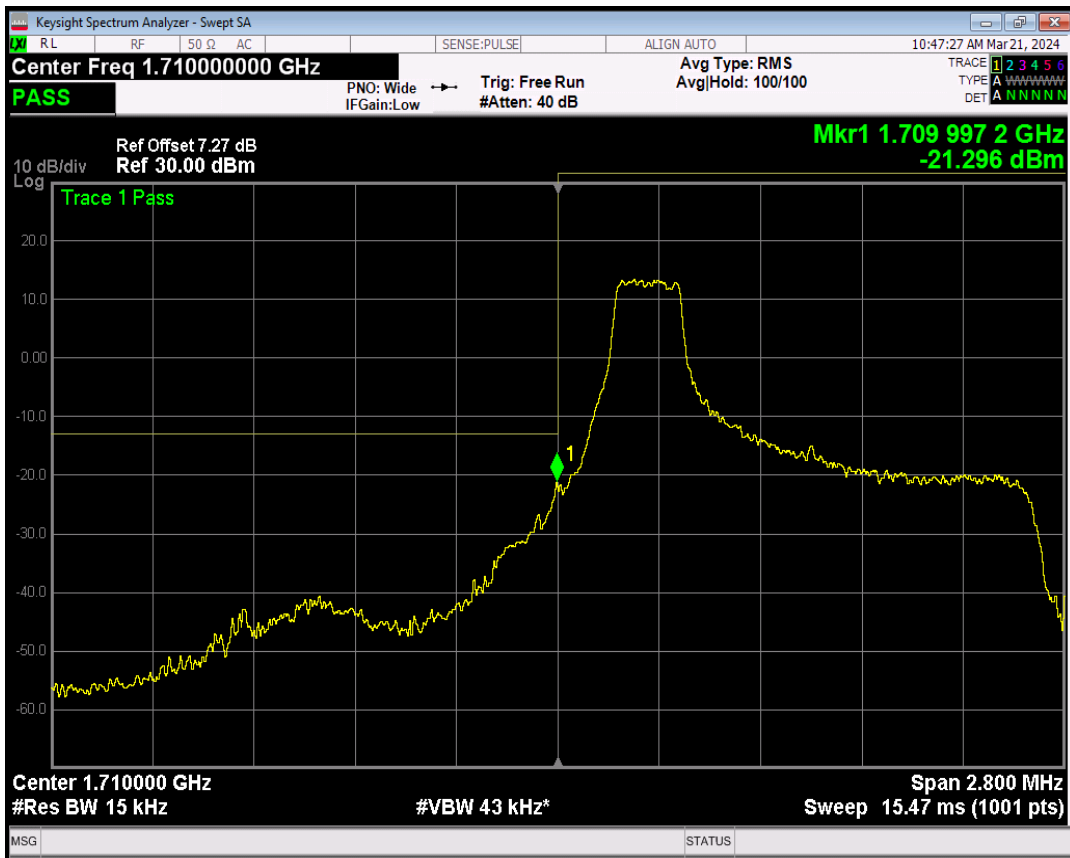

Band66 16QAM BW=1.4MHz Channel=131979 RB Size=1 Position=#0

Band66 16QAM BW=1.4MHz Channel=131979 RB Size=1 Position=#Max