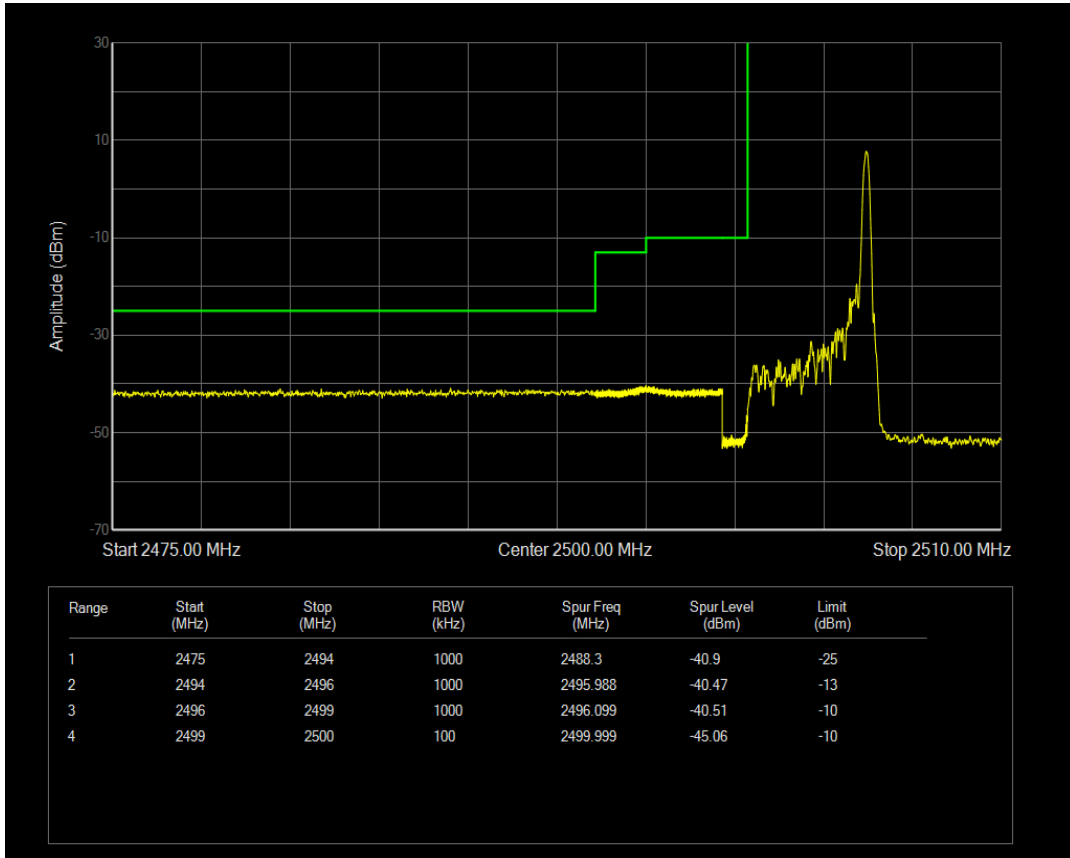

Band7 QPSK BW=5MHz Channel=20775 RB Size=1 Position=#Max

Band7 QPSK BW=5MHz Channel=20775 RB Size=25 Position=#0

Band7 16QAM BW=5MHz Channel=20775 RB Size=1 Position=#0

Band7 16QAM BW=5MHz Channel=20775 RB Size=1 Position=#Max

Band7 16QAM BW=5MHz Channel=20775 RB Size=25 Position=#0

Band7 QPSK BW=5MHz Channel=21425 RB Size=1 Position=#0

Band7 QPSK BW=5MHz Channel=21425 RB Size=1 Position=#Max

Band7 QPSK BW=5MHz Channel=21425 RB Size=25 Position=#0