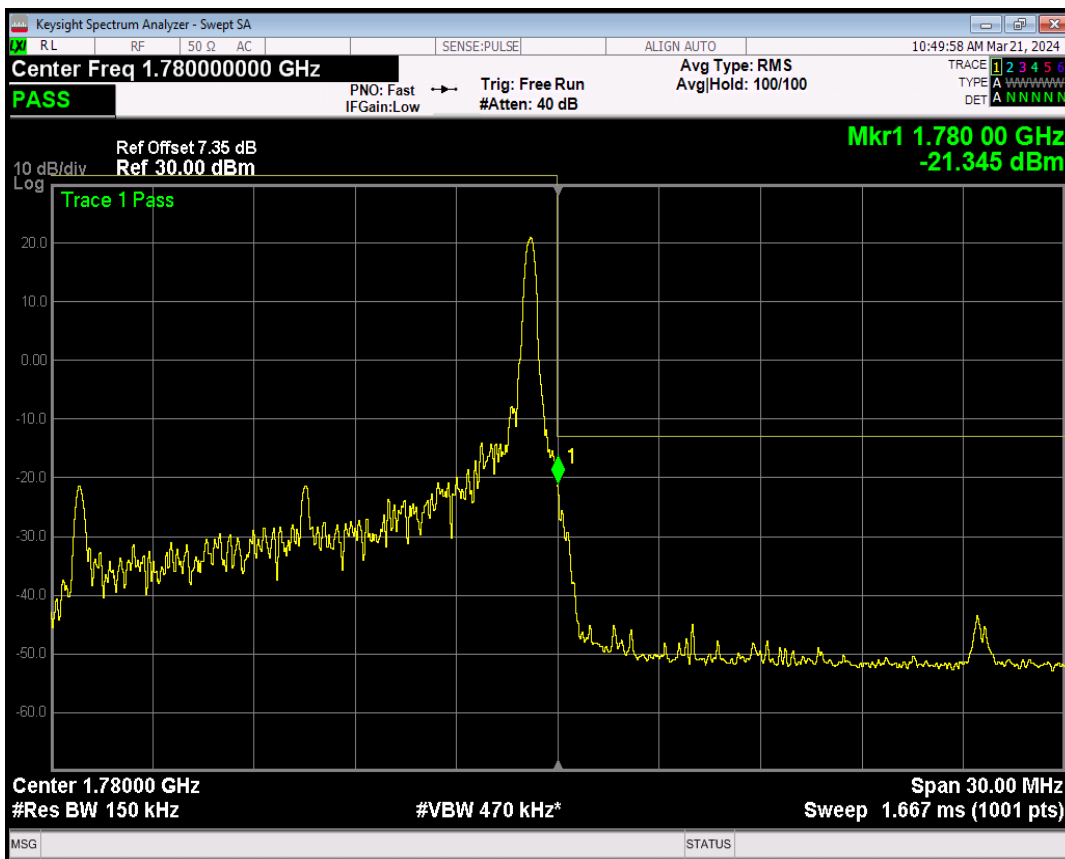

Band66 16QAM BW=15MHz Channel=132597 RB Size=1 Position=#Max

Band66 16QAM BW=15MHz Channel=132597 RB Size=75 Position=#0