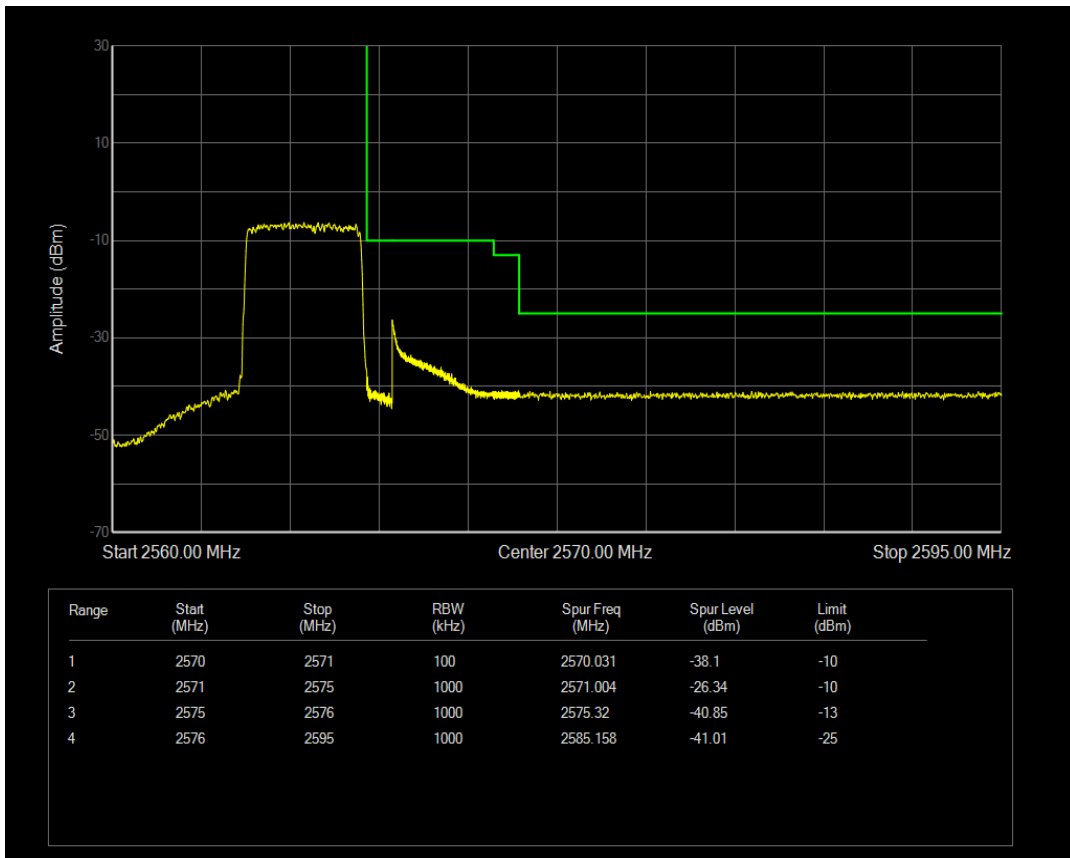

Band7 QPSK BW=5MHz Channel=20775 RB Size=1 Position=#Max

Band7 QPSK BW=5MHz Channel=20775 RB Size=25 Position=#0

Band7 16QAM BW=5MHz Channel=20775 RB Size=1 Position=#0

Band7 16QAM BW=5MHz Channel=20775 RB Size=1 Position=#Max

Band7 16QAM BW=5MHz Channel=20775 RB Size=25 Position=#0

Band7 QPSK BW=5MHz Channel=21425 RB Size=1 Position=#0

Band7 QPSK BW=5MHz Channel=21425 RB Size=1 Position=#Max

Band7 QPSK BW=5MHz Channel=21425 RB Size=25 Position=#0

Band7 16QAM BW=5MHz Channel=21425 RB Size=1 Position=#0

Band7 16QAM BW=5MHz Channel=21425 RB Size=1 Position=#Max

Band7 16QAM BW=5MHz Channel=21425 RB Size=25 Position=#0

Band7 QPSK BW=10MHz Channel=20800 RB Size=1 Position=#0