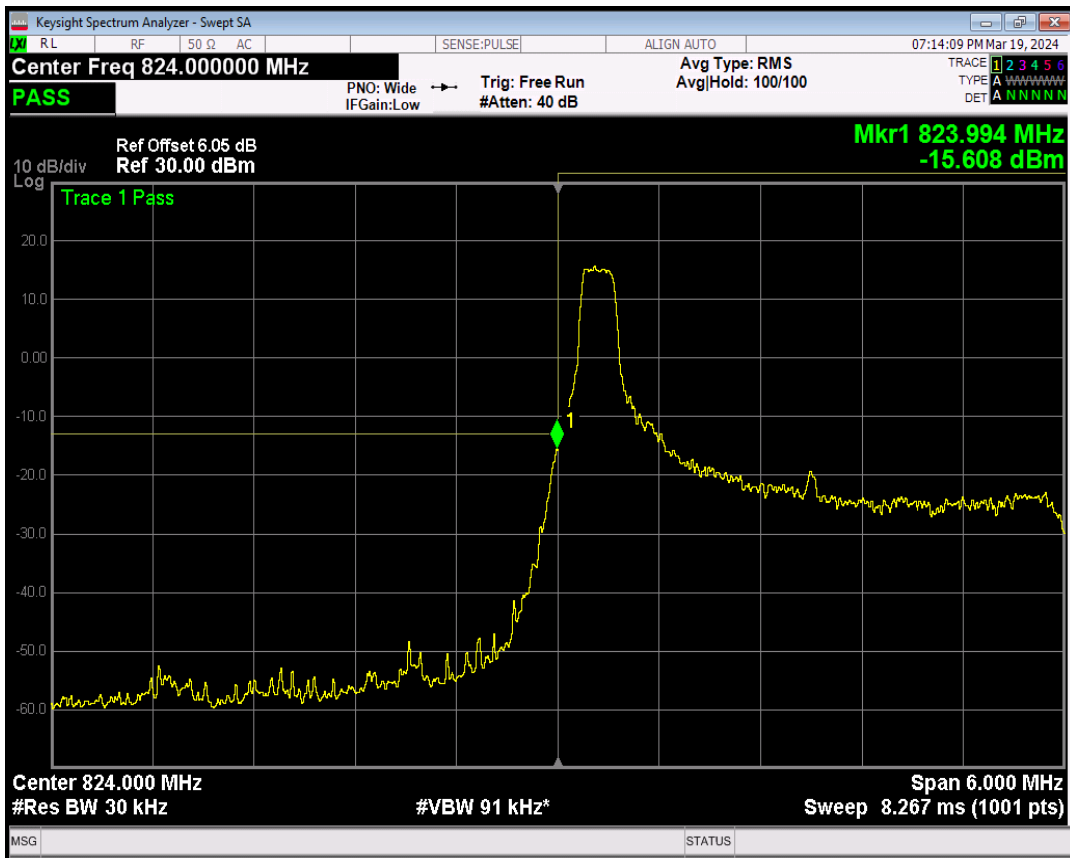

Band5 16QAM BW=3MHz Channel=20415 RB Size=1 Position=#0

Band5 16QAM BW=3MHz Channel=20415 RB Size=15 Position=#0