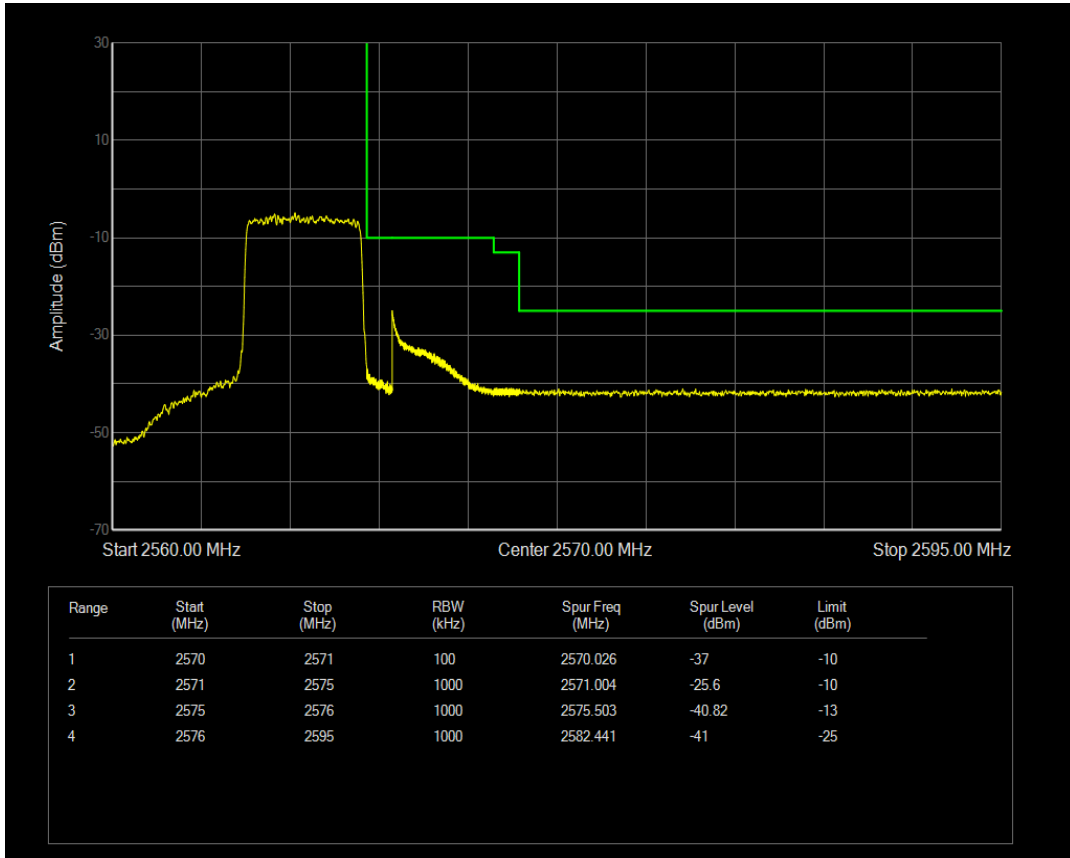

Band7 16QAM BW=5MHz Channel=20775 RB Size=25 Position=#0

Band7 QPSK BW=5MHz Channel=21425 RB Size=1 Position=#0

Band7 QPSK BW=5MHz Channel=21425 RB Size=1 Position=#Max

Band7 QPSK BW=5MHz Channel=21425 RB Size=25 Position=#0

Band7 16QAM BW=5MHz Channel=21425 RB Size=1 Position=#0

Band7 16QAM BW=5MHz Channel=21425 RB Size=1 Position=#Max

Band7 16QAM BW=5MHz Channel=21425 RB Size=25 Position=#0

Band7 QPSK BW=10MHz Channel=20800 RB Size=1 Position=#0