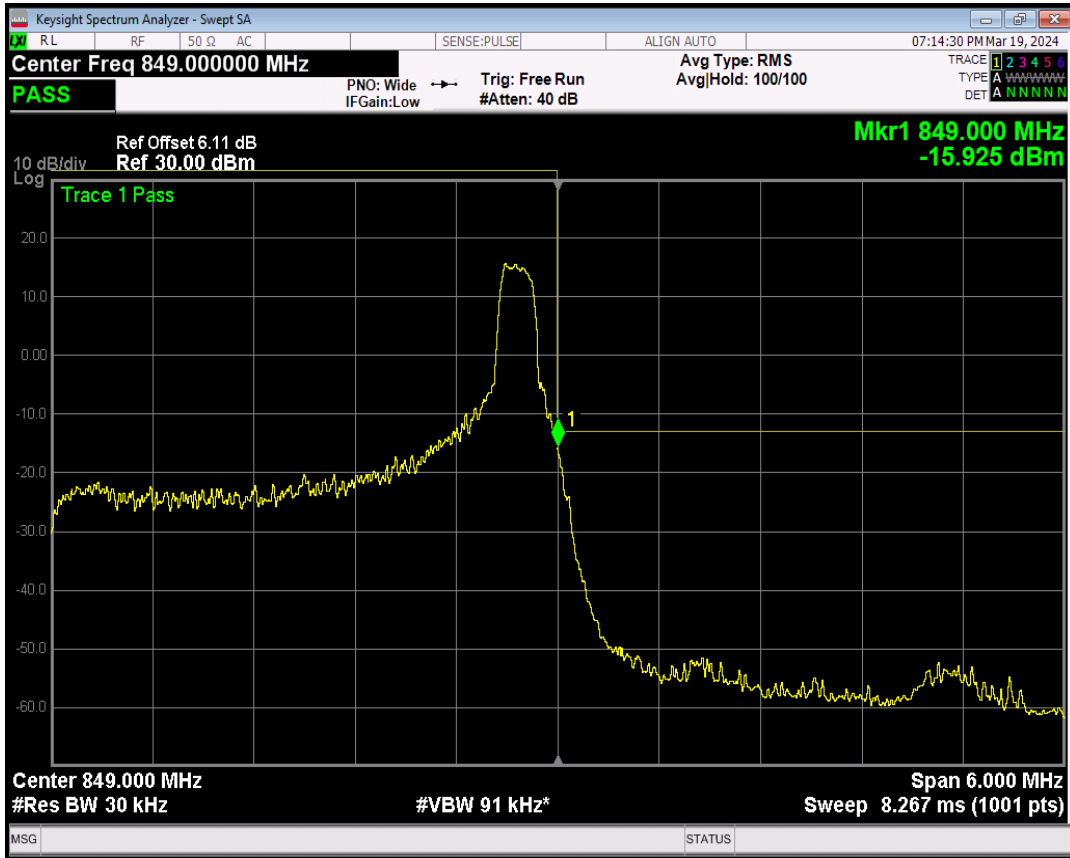

Band5 16QAM BW=3MHz Channel=20635 RB Size=1 Position=#Max

Band5 16QAM BW=3MHz Channel=20635 RB Size=15 Position=#0