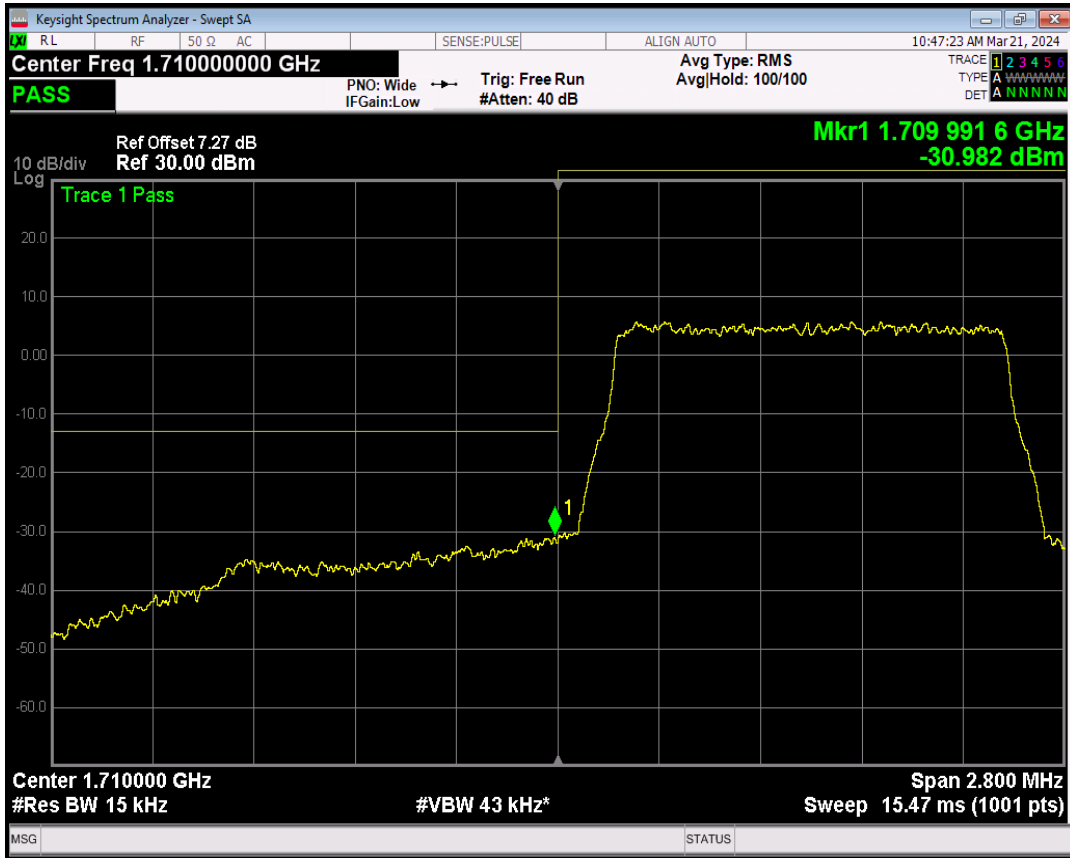

Band66 QPSK BW=1.4MHz Channel=131979 RB Size=6 Position=#0

Band66 16QAM BW=1.4MHz Channel=131979 RB Size=1 Position=#0