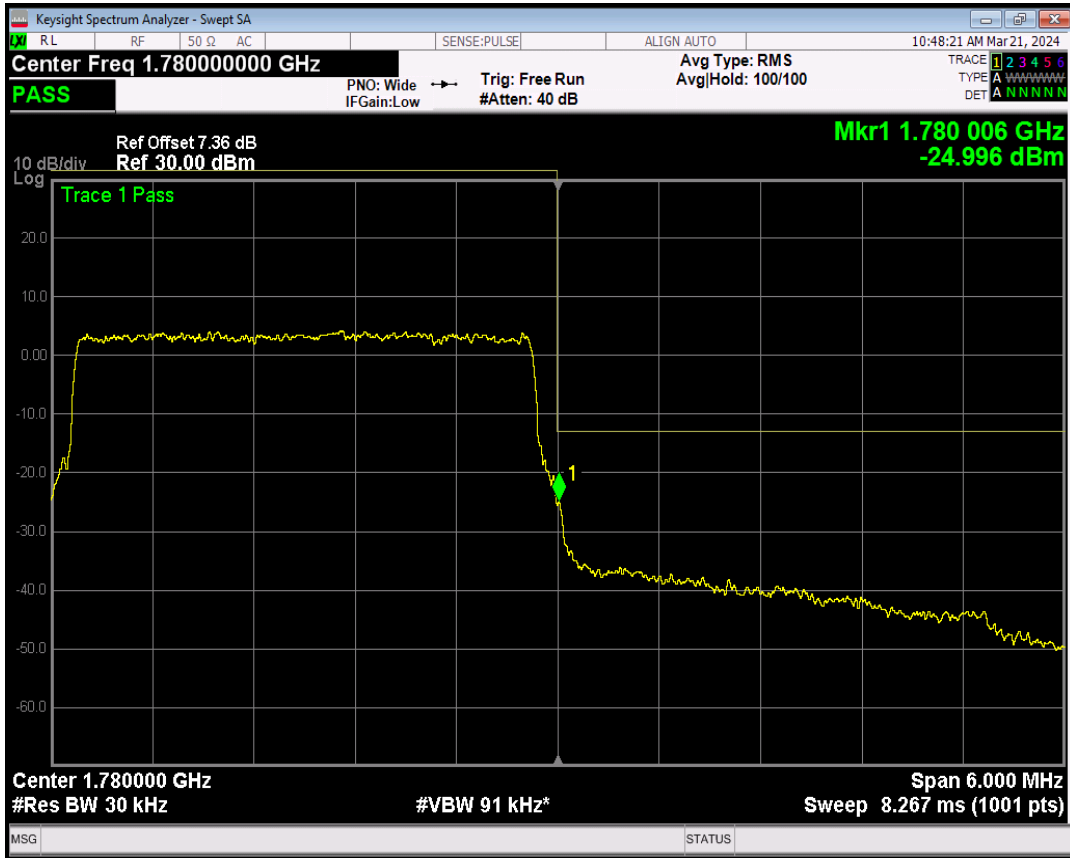

Band66 16QAM BW=3MHz Channel=131987 RB Size=15 Position=#0

Band66 QPSK BW=3MHz Channel=132657 RB Size=1 Position=#Max

Band66 QPSK BW=3MHz Channel=132657 RB Size=1 Position=#0

Band66 QPSK BW=3MHz Channel=132657 RB Size=15 Position=#0