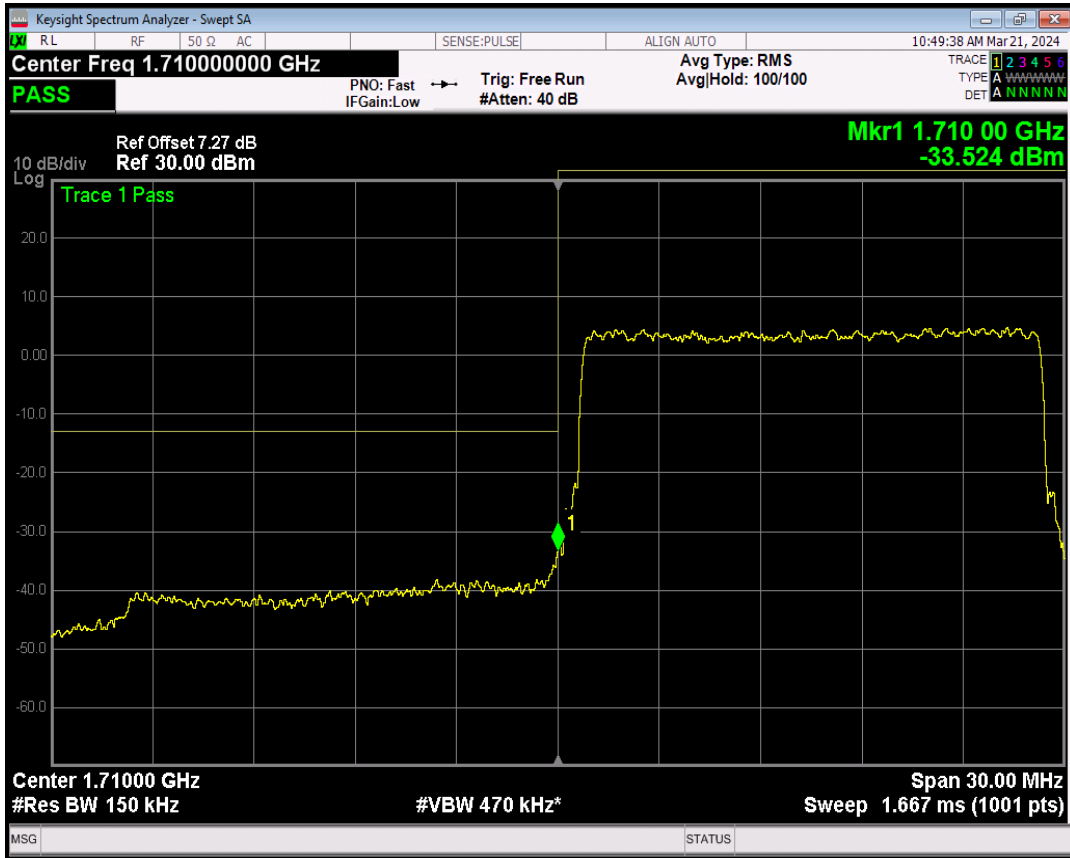

Band66 QPSK BW=15MHz Channel=132047 RB Size=75 Position=#0

Band66 16QAM BW=15MHz Channel=132047 RB Size=1 Position=#0