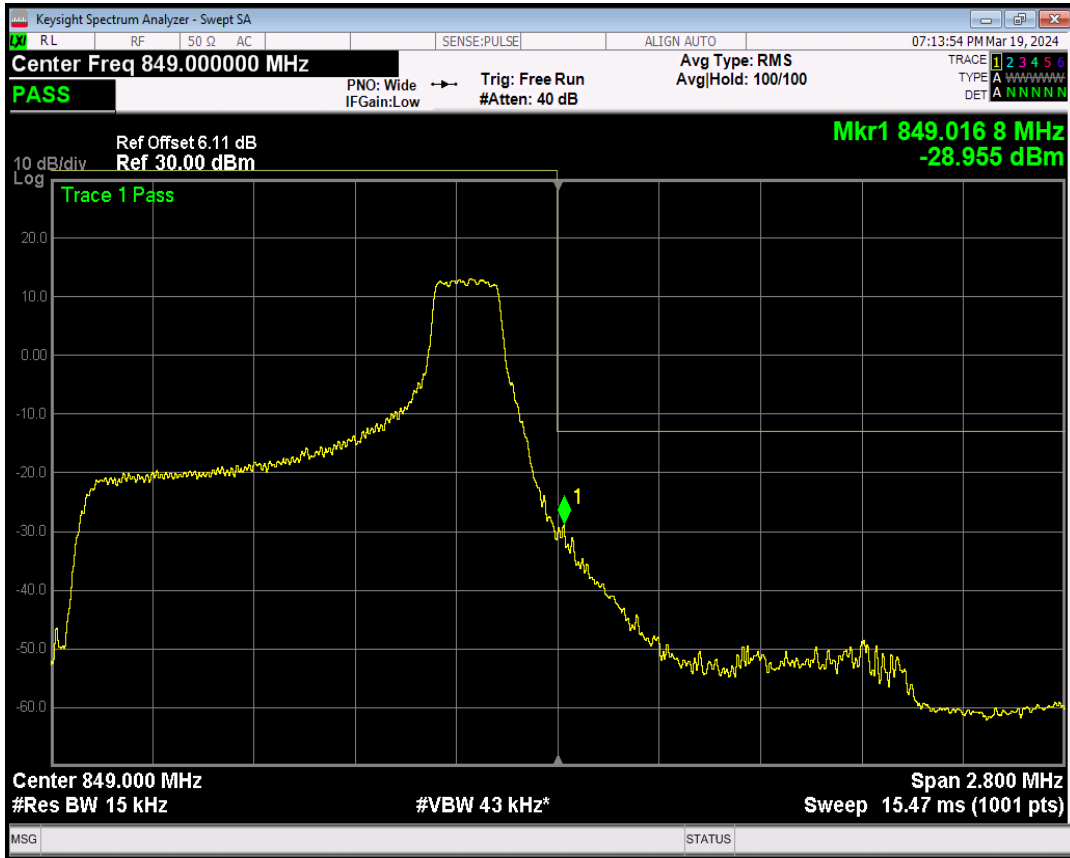

Band5 16QAM BW=1.4MHz Channel=20643 RB Size=1 Position=#0

Band5 16QAM BW=1.4MHz Channel=20643 RB Size=1 Position=#Max

Band5 16QAM BW=1.4MHz Channel=20643 RB Size=6 Position=#0

Band5 QPSK BW=3MHz Channel=20415 RB Size=1 Position=#0