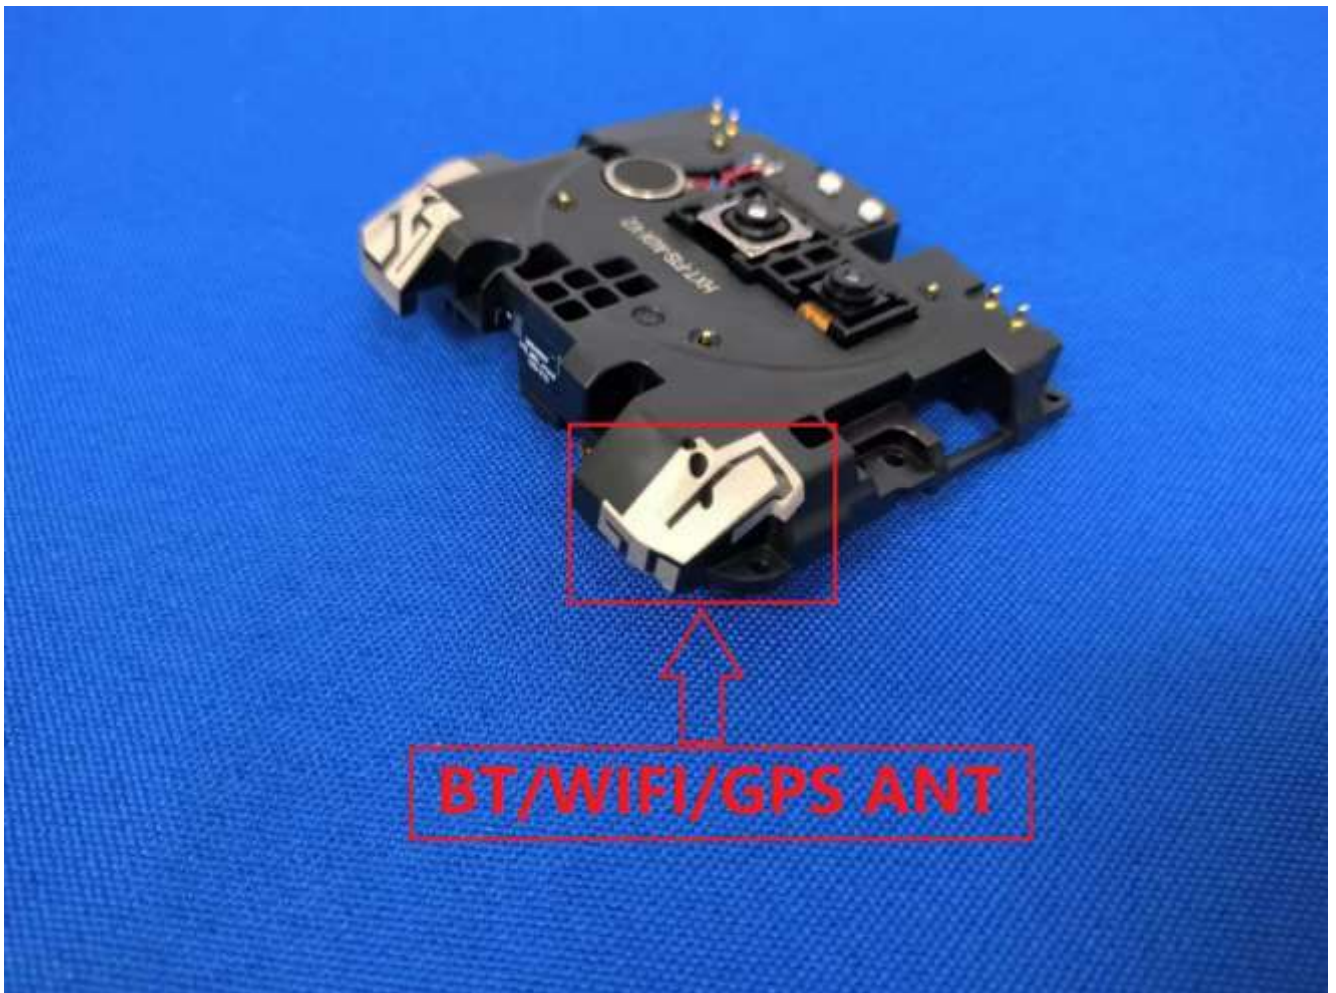

### EUT Photos (Model: Fire 6 Power)

EUT Antenna Locations

## SAR Test Setup Photos

### Head

Right Cheek

Right Tilted

Left Cheek

Left Tilted

### Body

Front side (10mm)

Back side(10mm)

Left side(10mm)

Right side(10mm)

Top side(10mm)

Bottom side(10mm)