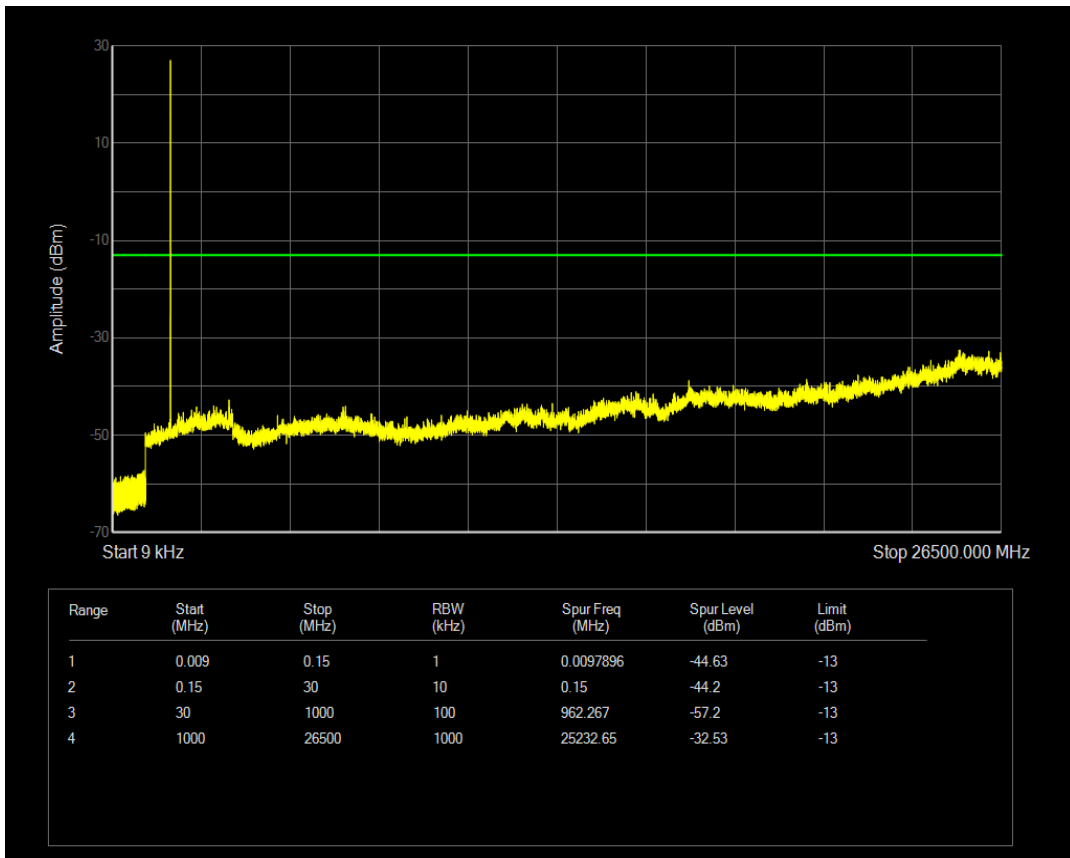

Band66 QPSK BW=1.4MHz Channel=132322 RB Size=1 Position=#0

Band66 16QAM BW=1.4MHz Channel=132322 RB Size=1 Position=#0