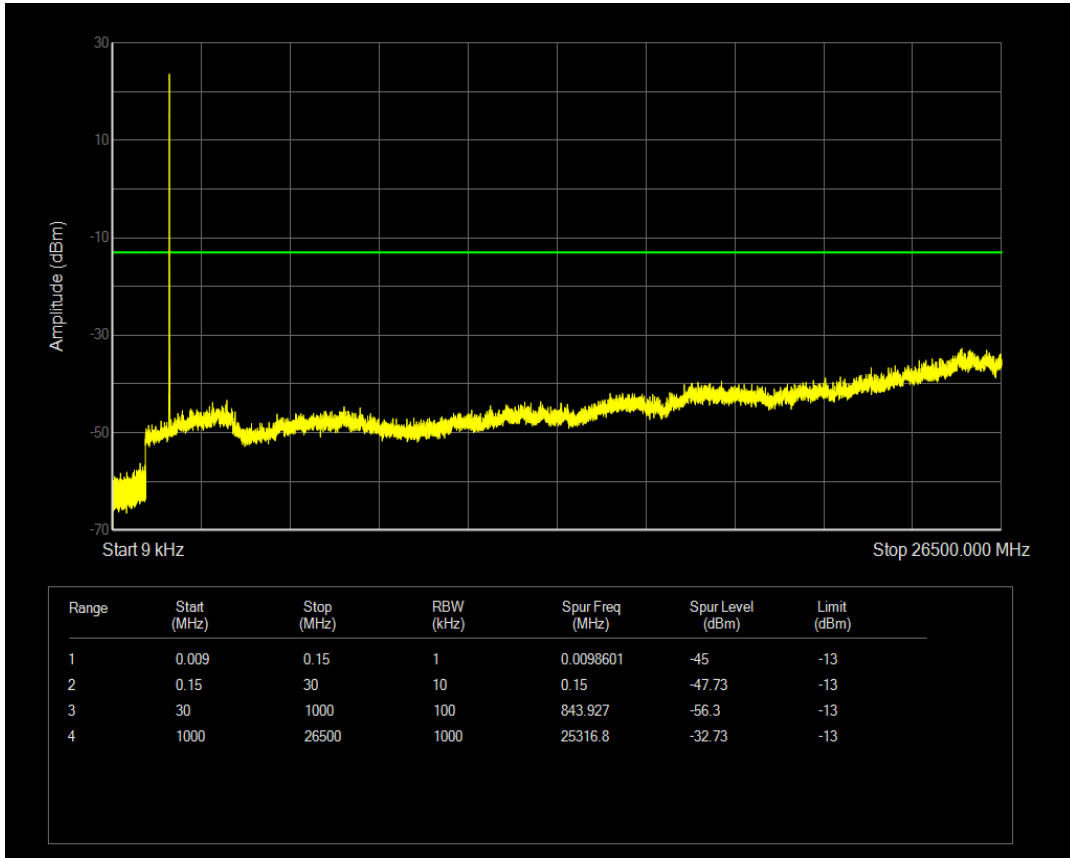

Band66 QPSK BW=3MHz Channel=131987 RB Size=1 Position=#0

Band66 QPSK BW=3MHz Channel=131987 RB Size=15 Position=#0

Band66 16QAM BW=3MHz Channel=131987 RB Size=1 Position=#0

Band66 16QAM BW=3MHz Channel=131987 RB Size=15 Position=#0