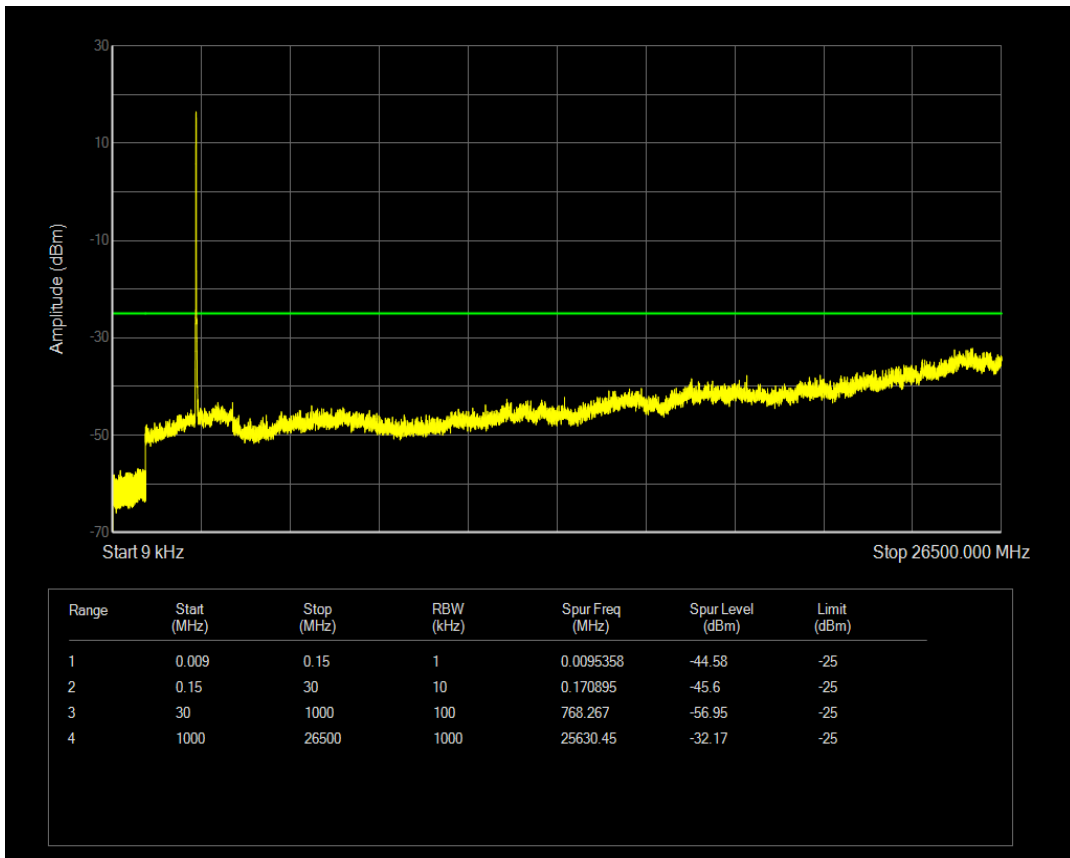

Band7 16QAM BW=15MHz Channel=20825 RB Size=75 Position=#0

Band7 16QAM BW=15MHz Channel=20825 RB Size=1 Position=#0