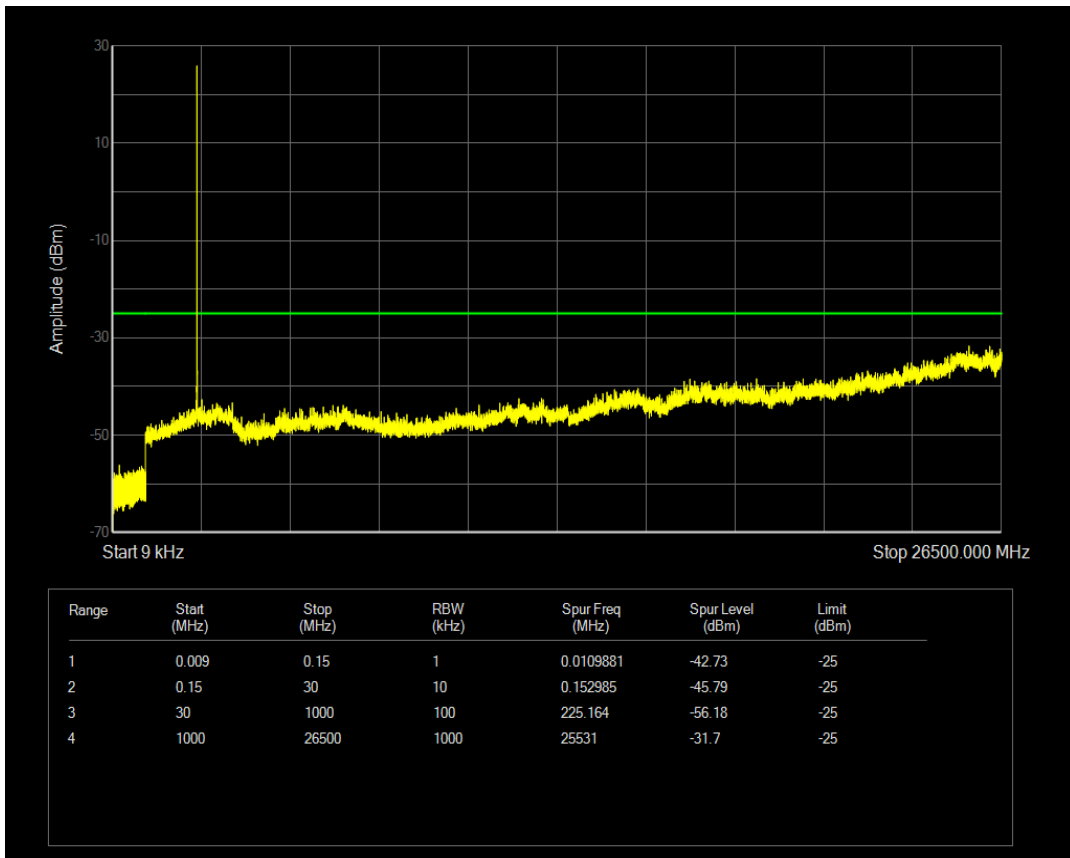

Band7 QPSK BW=5MHz Channel=21100 RB Size=1 Position=#0

Band7 QPSK BW=5MHz Channel=21100 RB Size=25 Position=#0