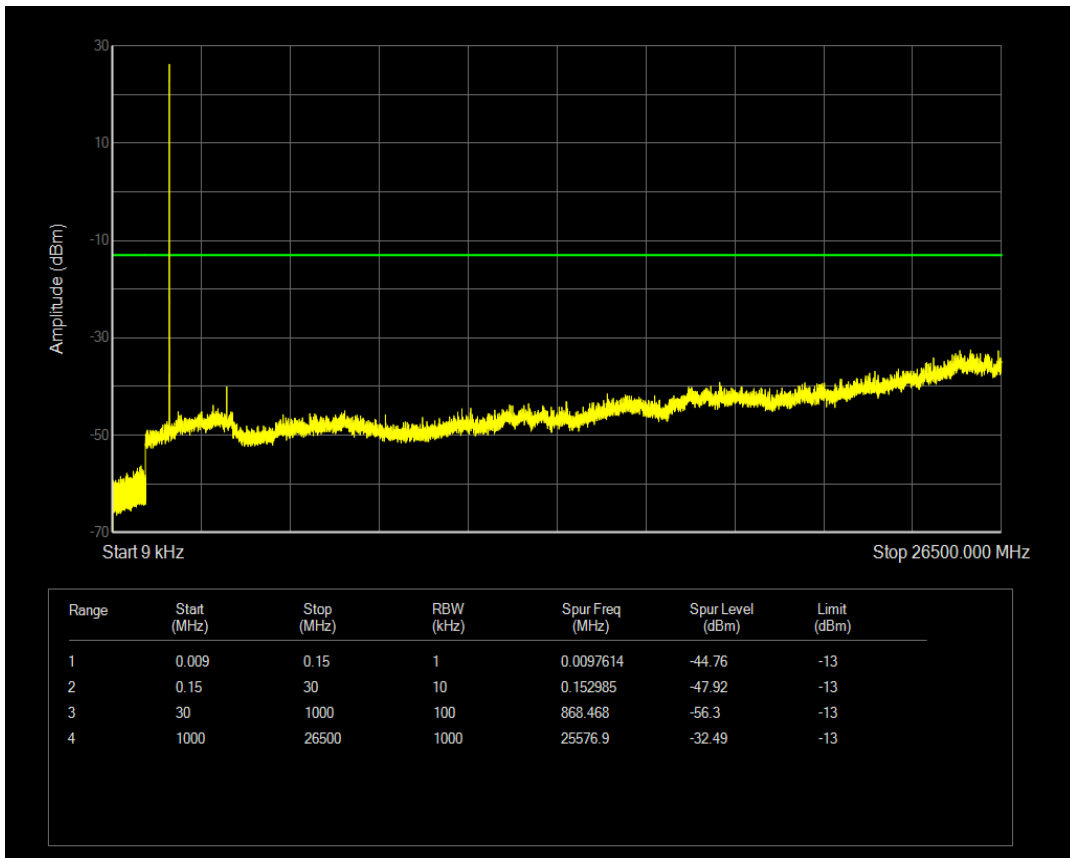

Band66 16QAM BW=3MHz Channel=131987 RB Size=1 Position=#0

Band66 16QAM BW=3MHz Channel=131987 RB Size=15 Position=#0