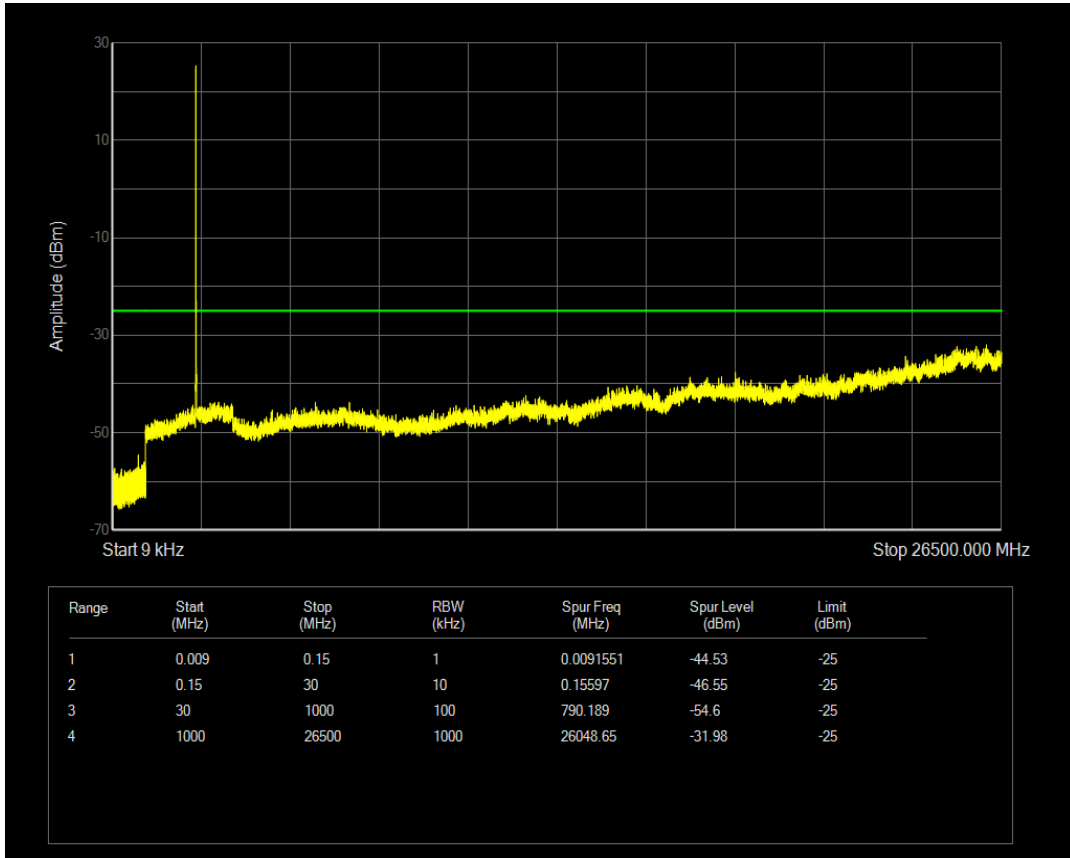

Band7 QPSK BW=5MHz Channel=21425 RB Size=1 Position=#0

Band7 QPSK BW=5MHz Channel=21425 RB Size=25 Position=#0

Band7 16QAM BW=5MHz Channel=21425 RB Size=1 Position=#0

Band7 16QAM BW=5MHz Channel=21425 RB Size=25 Position=#0

Band7 QPSK BW=10MHz Channel=20800 RB Size=50 Position=#0

Band7 QPSK BW=10MHz Channel=20800 RB Size=1 Position=#0

Band7 16QAM BW=10MHz Channel=20800 RB Size=1 Position=#0

Band7 16QAM BW=10MHz Channel=20800 RB Size=50 Position=#0