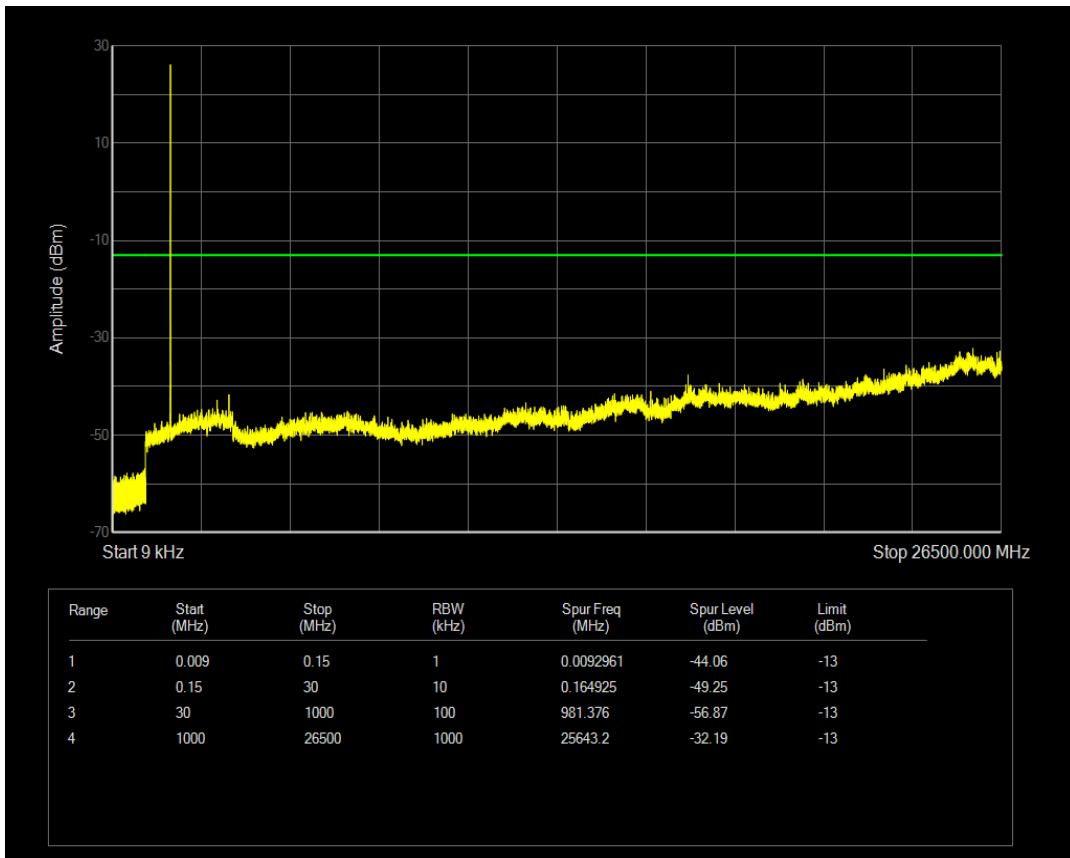

Band66 QPSK BW=5MHz Channel=132322 RB Size=1 Position=#0

Band66 QPSK BW=5MHz Channel=132322 RB Size=25 Position=#0