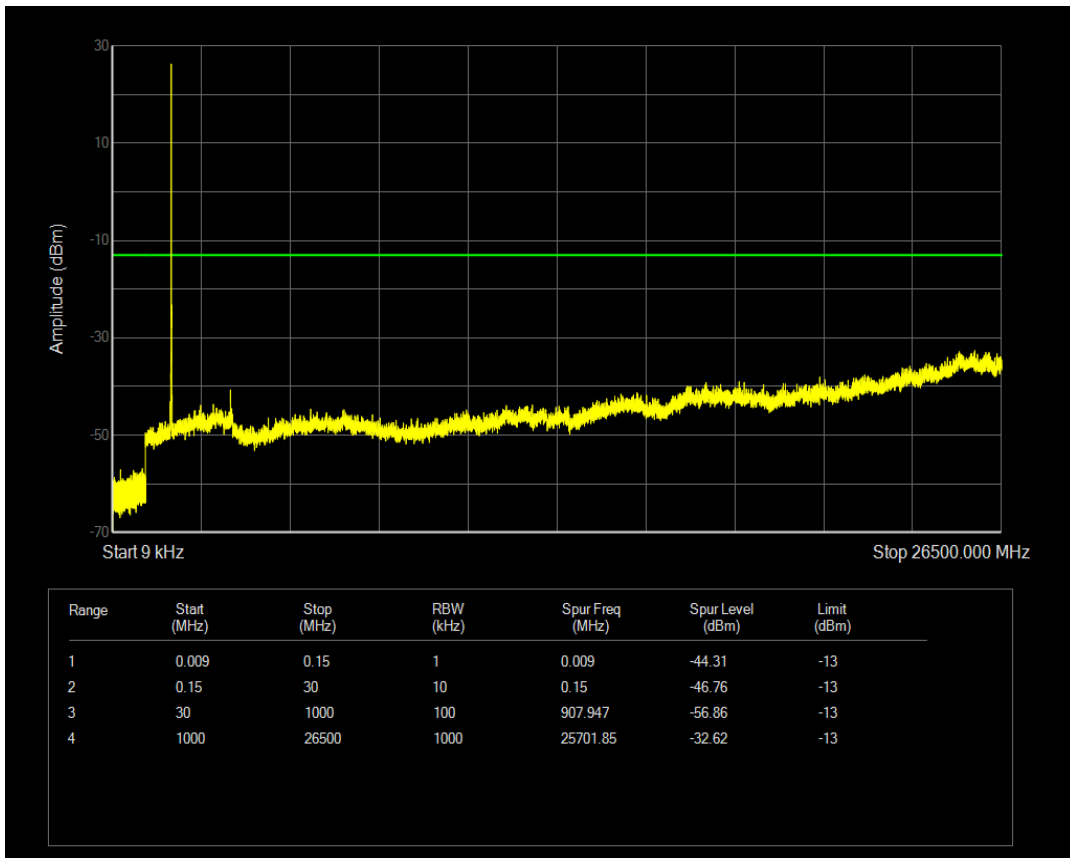

Band66 16QAM BW=15MHz Channel=132597 RB Size=1 Position=#0

Band66 16QAM BW=15MHz Channel=132597 RB Size=75 Position=#0