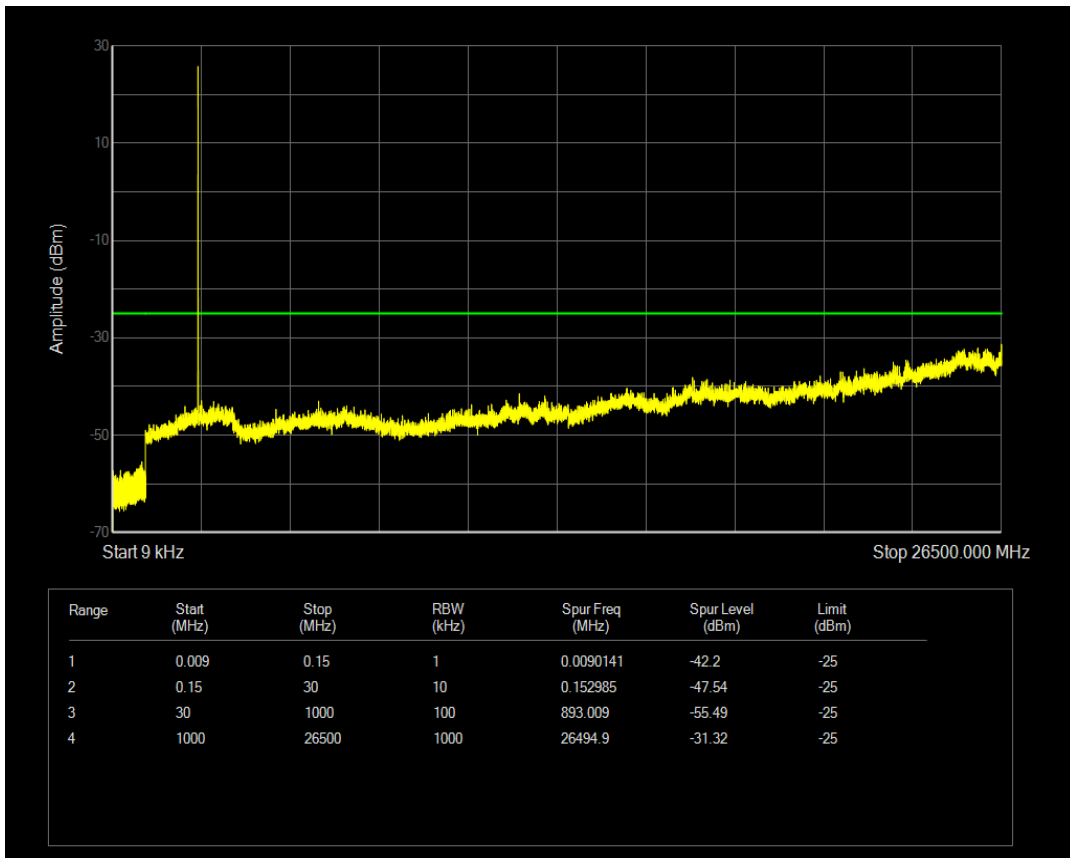

Band7 16QAM BW=5MHz Channel=21425 RB Size=1 Position=#0

Band7 16QAM BW=5MHz Channel=21425 RB Size=25 Position=#0