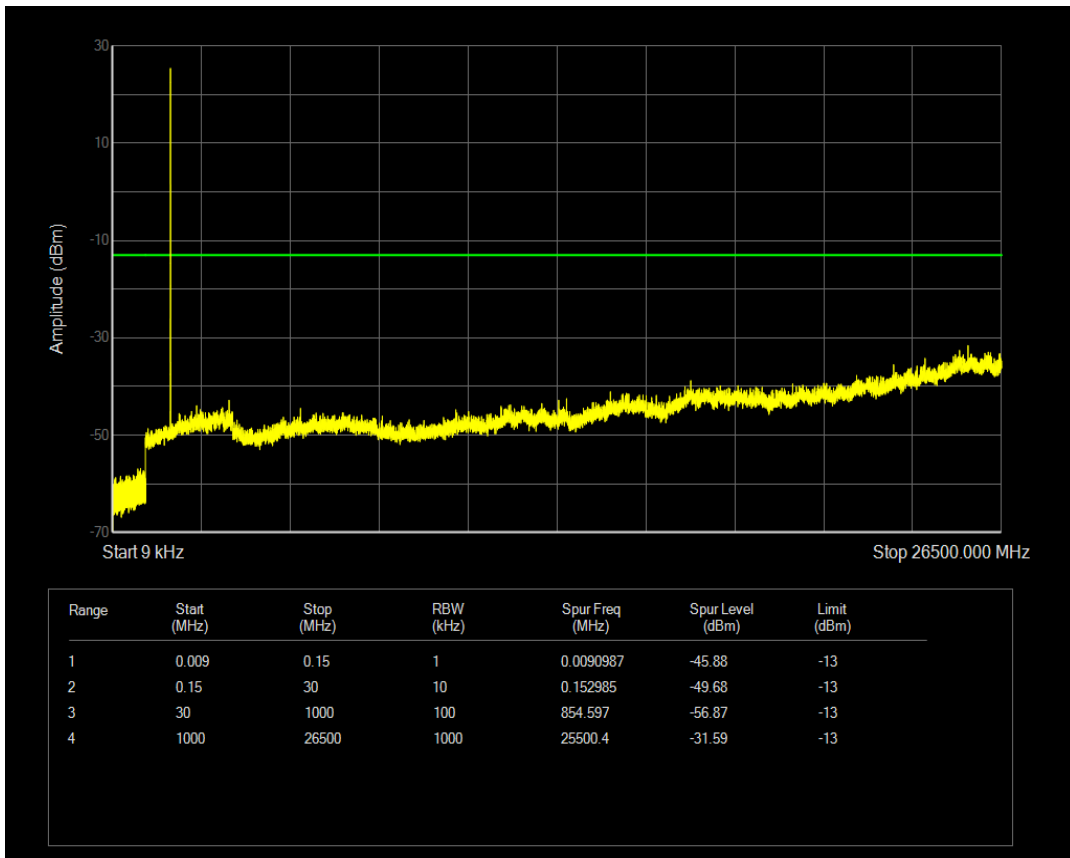

Band66 QPSK BW=1.4MHz Channel=132322 RB Size=6 Position=#0

Band66 16QAM BW=1.4MHz Channel=132322 RB Size=6 Position=#0