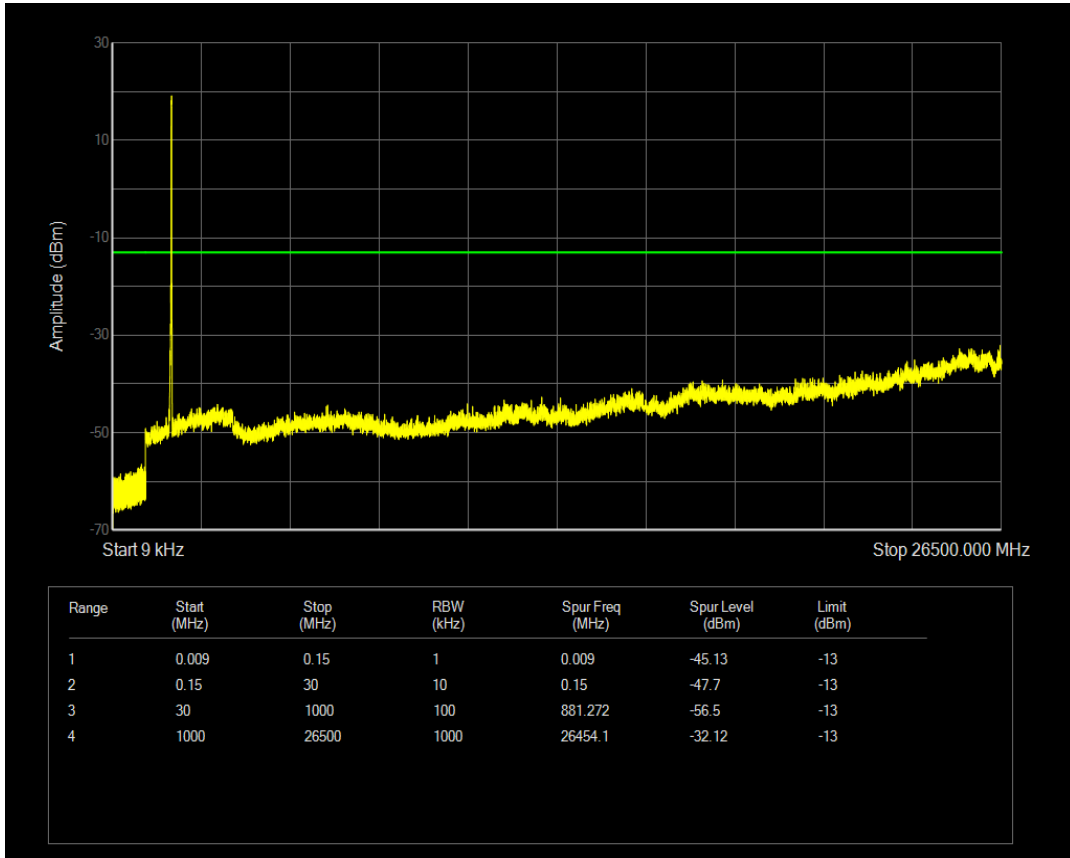

Band66 QPSK BW=15MHz Channel=132597 RB Size=1 Position=#0

Band66 QPSK BW=15MHz Channel=132597 RB Size=75 Position=#0

Band66 16QAM BW=15MHz Channel=132597 RB Size=1 Position=#0

Band66 16QAM BW=15MHz Channel=132597 RB Size=75 Position=#0