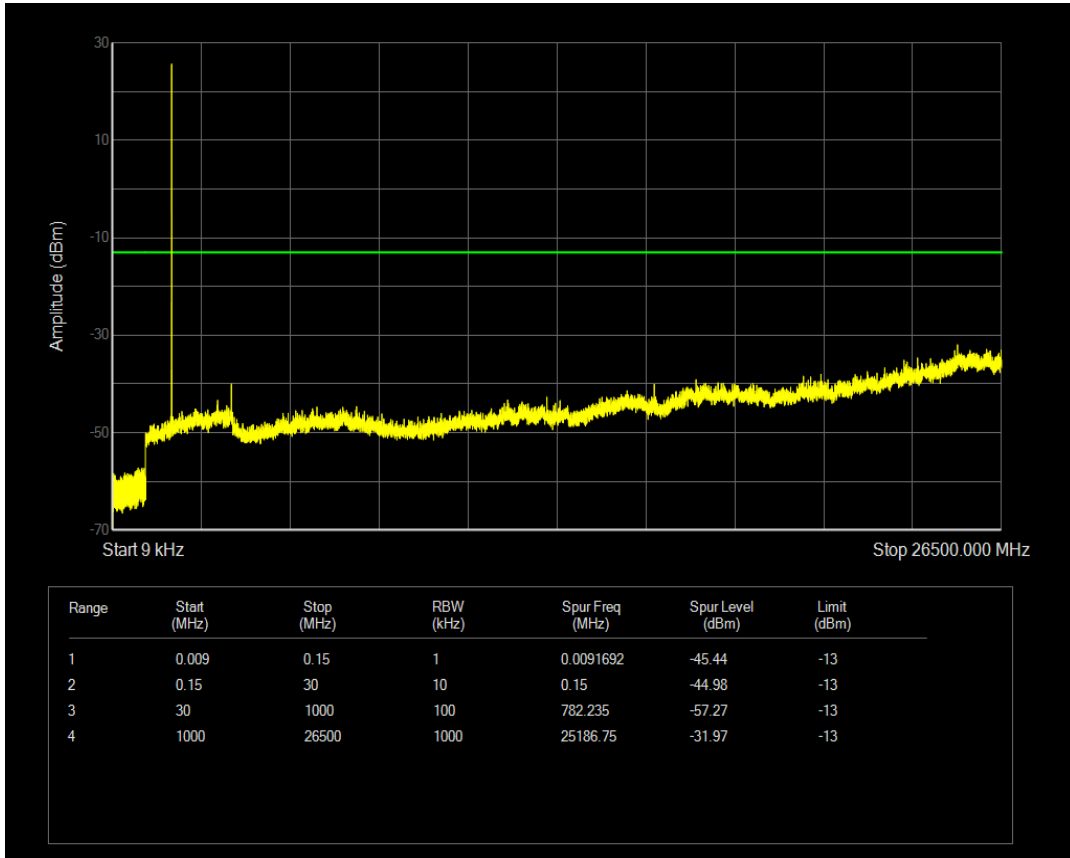

Band66 QPSK BW=1.4MHz Channel=132322 RB Size=1 Position=#0

Band66 16QAM BW=1.4MHz Channel=132322 RB Size=1 Position=#0

Band66 QPSK BW=1.4MHz Channel=132322 RB Size=6 Position=#0

Band66 16QAM BW=1.4MHz Channel=132322 RB Size=6 Position=#0

Band66 QPSK BW=1.4MHz Channel=132665 RB Size=1 Position=#0

Band66 QPSK BW=1.4MHz Channel=132665 RB Size=6 Position=#0

Band66 16QAM BW=1.4MHz Channel=132665 RB Size=1 Position=#0

Band66 16QAM BW=1.4MHz Channel=132665 RB Size=6 Position=#0