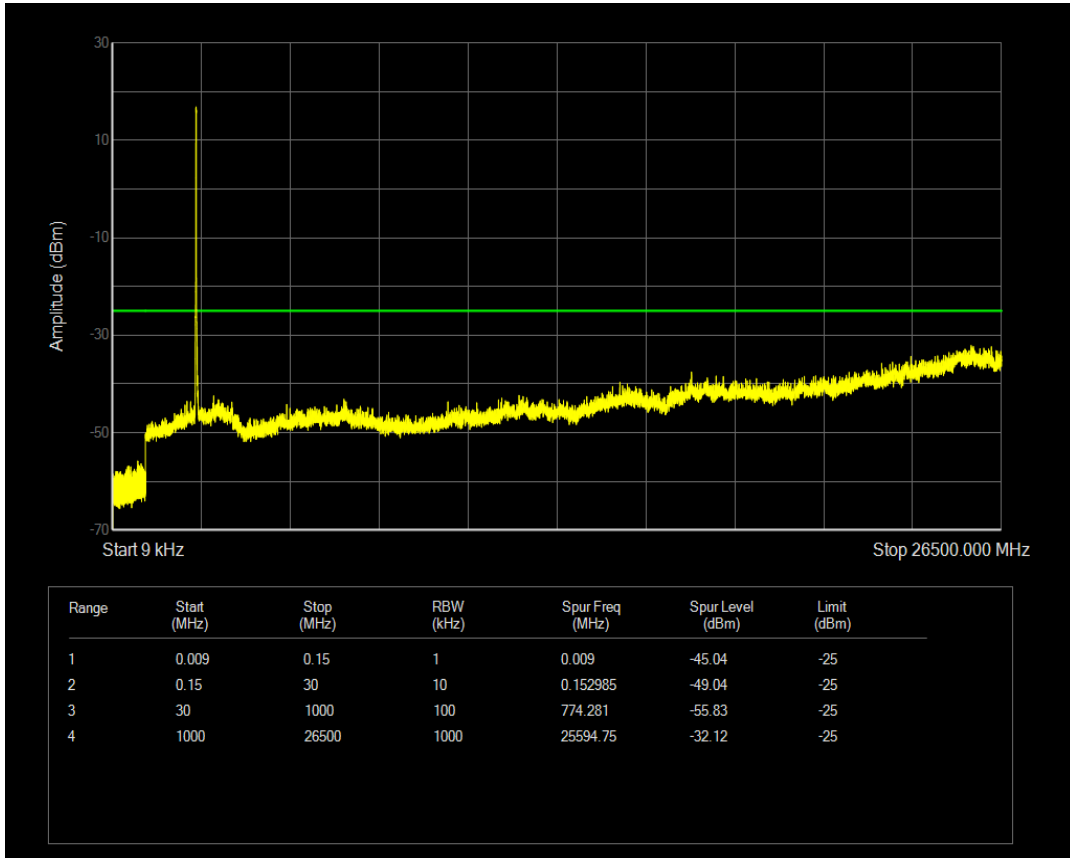

Band7 QPSK BW=15MHz Channel=20825 RB Size=75 Position=#0

Band7 16QAM BW=15MHz Channel=20825 RB Size=75 Position=#0