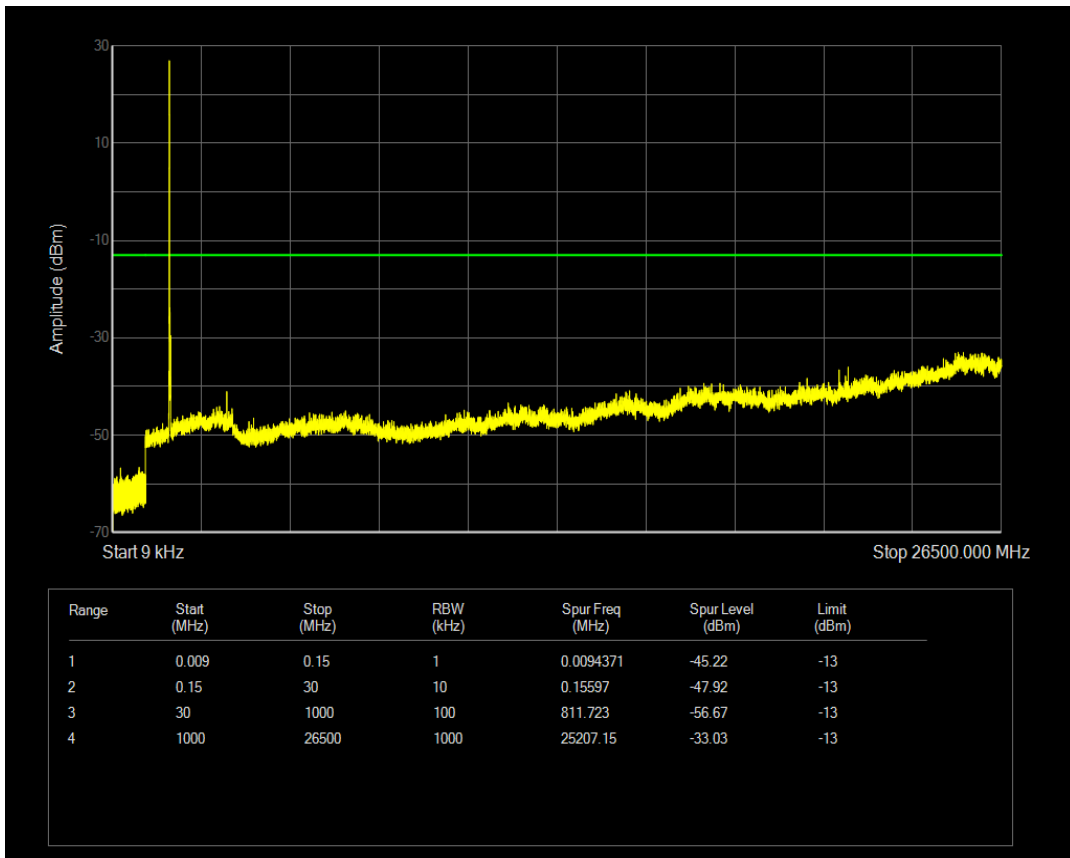

Band66 16QAM BW=20MHz Channel=132072 RB Size=1 Position=#0

Band66 QPSK BW=20MHz Channel=132322 RB Size=1 Position=#0