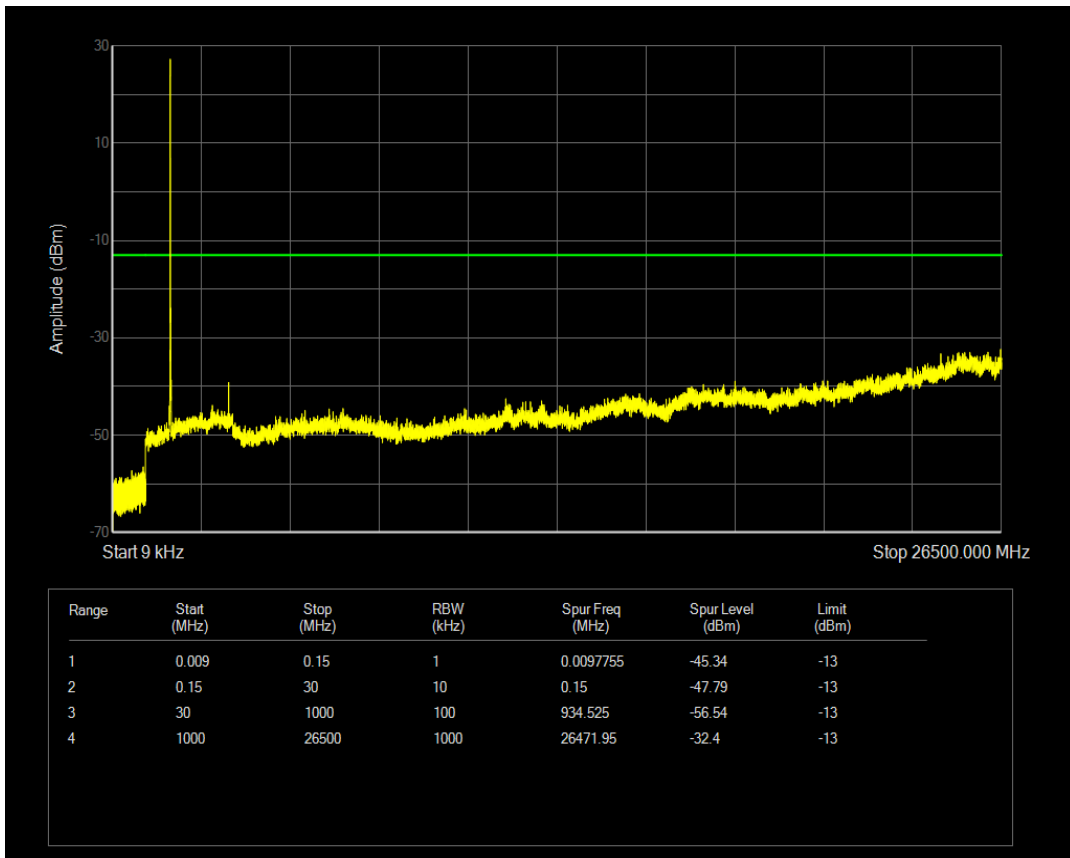

Band66 16QAM BW=15MHz Channel=132322 RB Size=1 Position=#0

Band66 16QAM BW=15MHz Channel=132322 RB Size=75 Position=#0