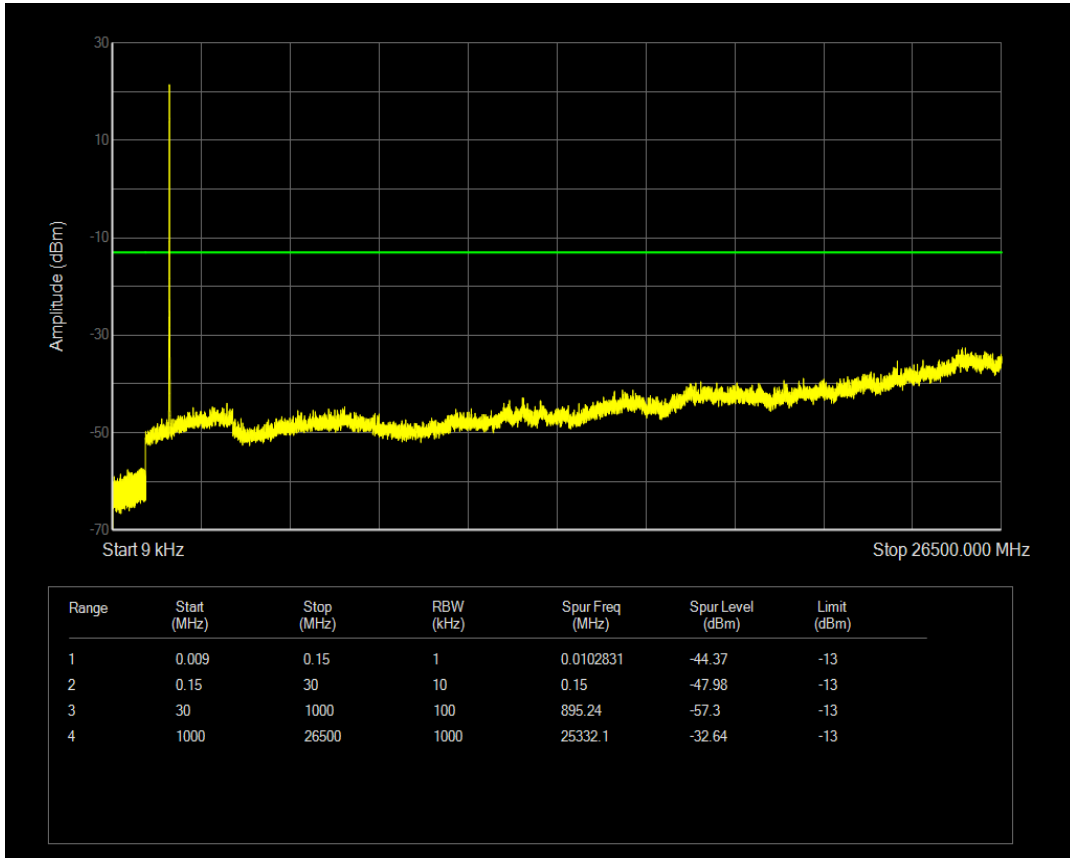

Band66 QPSK BW=5MHz Channel=131997 RB Size=25 Position=#0

Band66 16QAM BW=5MHz Channel=131997 RB Size=1 Position=#0