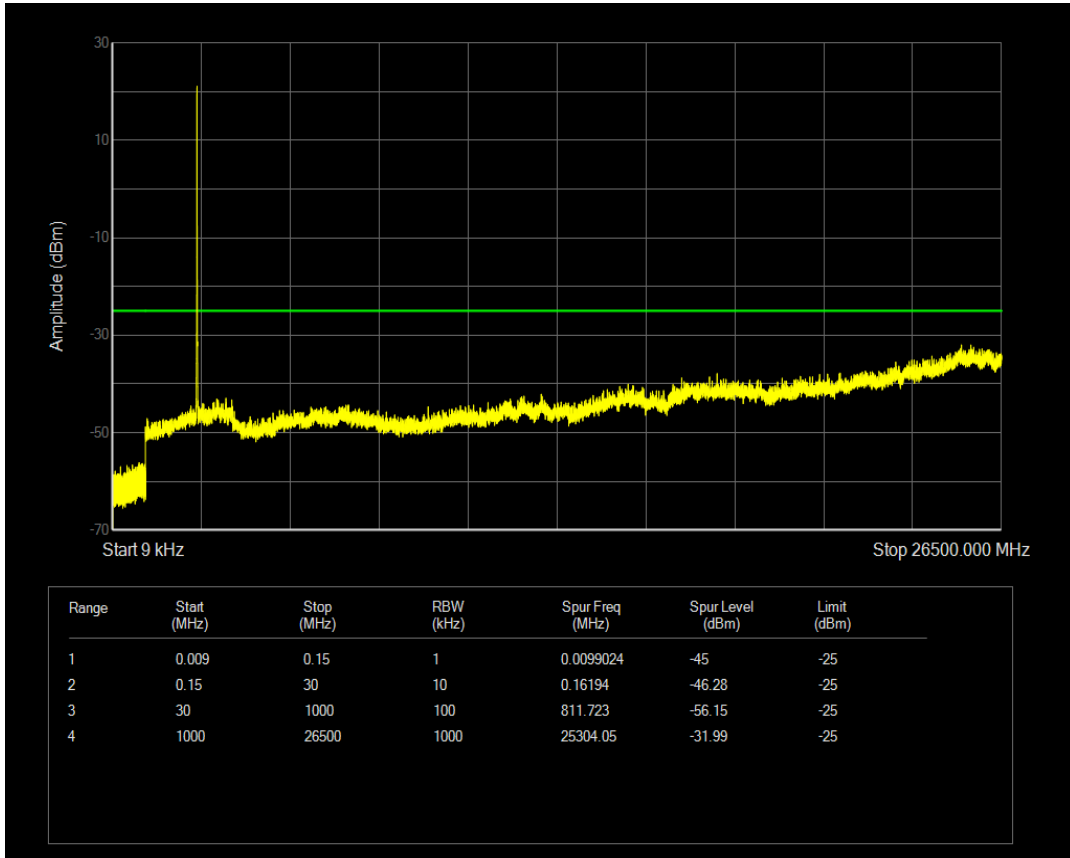

Band7 QPSK BW=5MHz Channel=21100 RB Size=25 Position=#0

Band7 16QAM BW=5MHz Channel=21100 RB Size=1 Position=#0