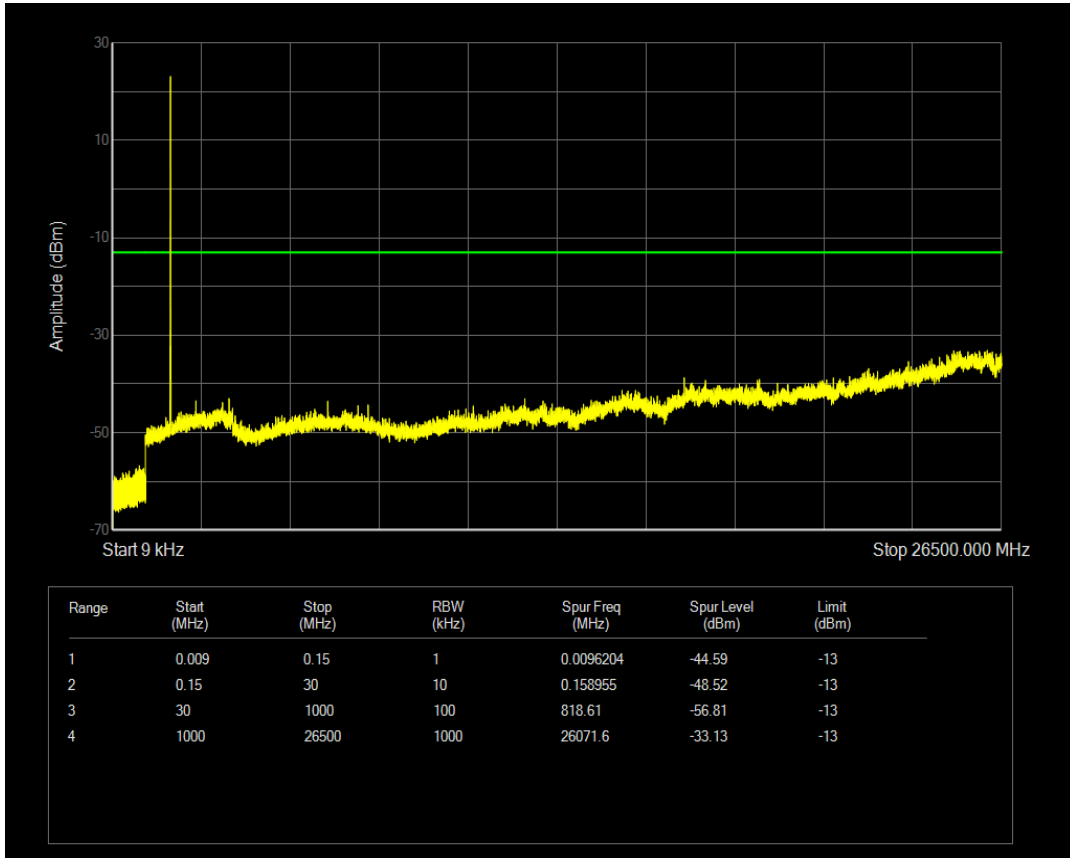

Band66 QPSK BW=3MHz Channel=132322 RB Size=15 Position=#0

Band66 16QAM BW=3MHz Channel=132322 RB Size=1 Position=#0