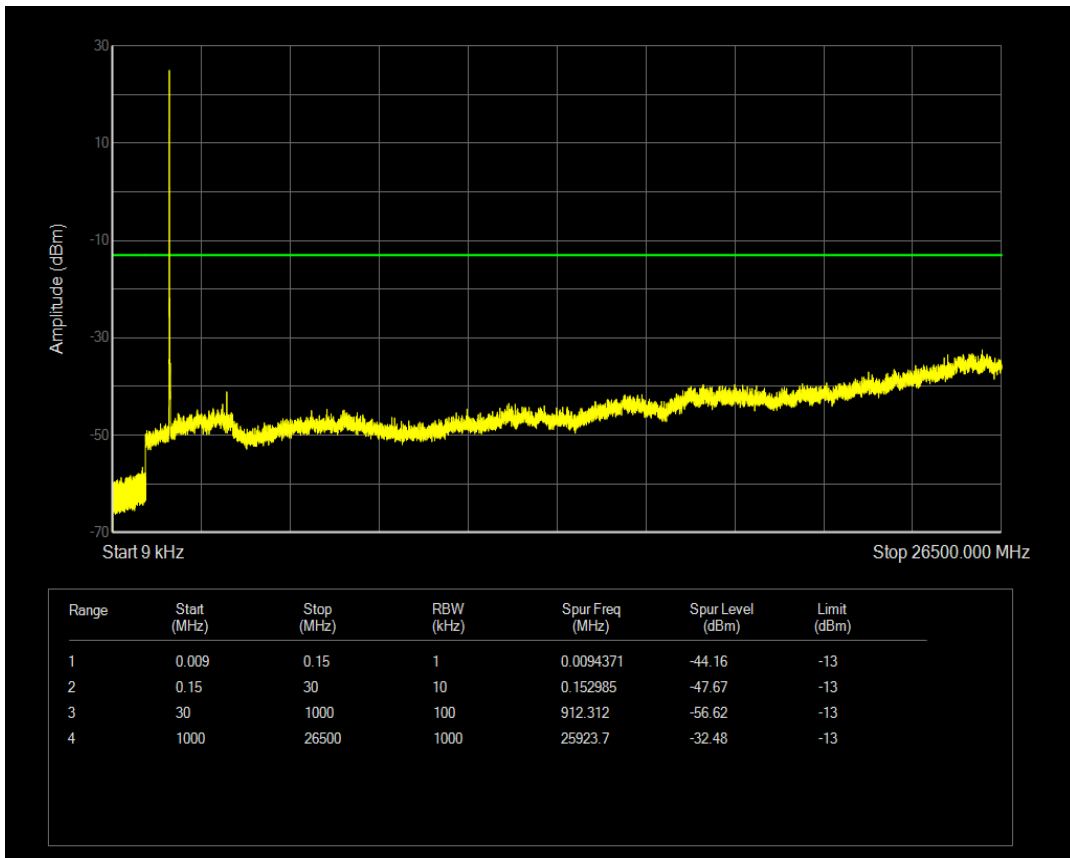

Band66 16QAM BW=15MHz Channel=132047 RB Size=1 Position=#0

Band66 16QAM BW=15MHz Channel=132047 RB Size=75 Position=#0