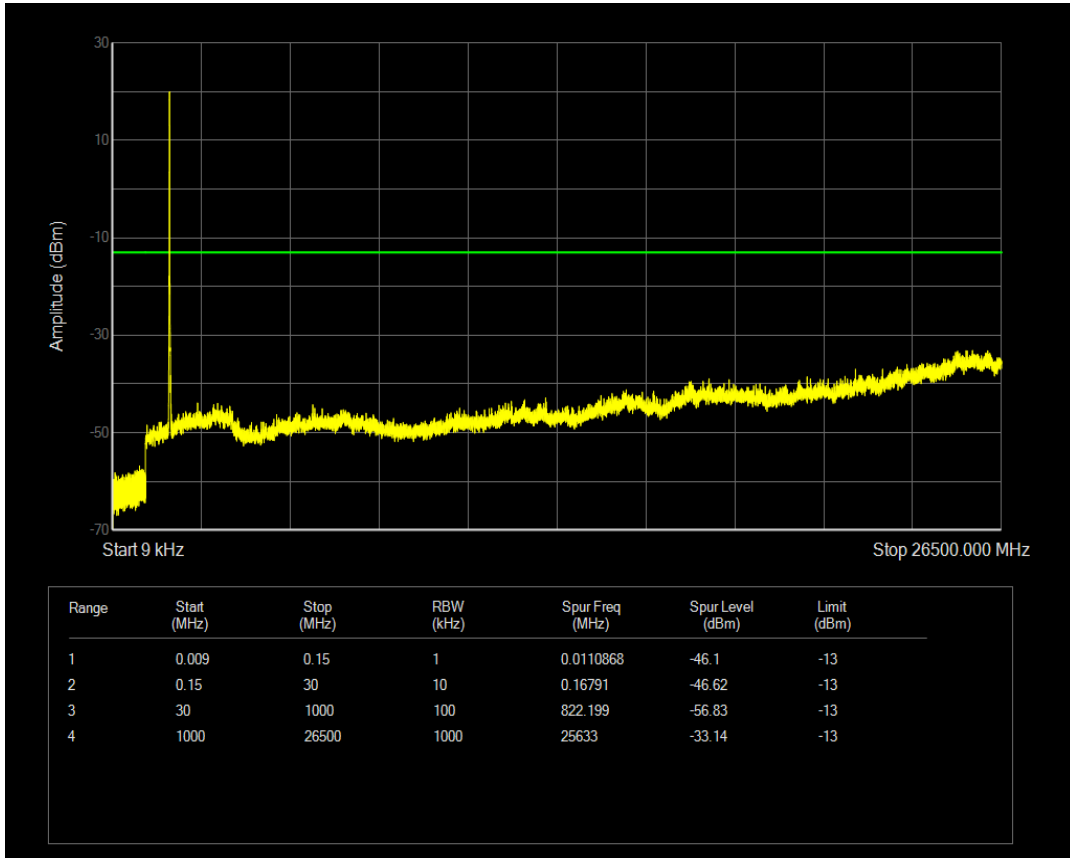

Band66 QPSK BW=10MHz Channel=132022 RB Size=50 Position=#0

Band66 16QAM BW=10MHz Channel=132022 RB Size=1 Position=#0