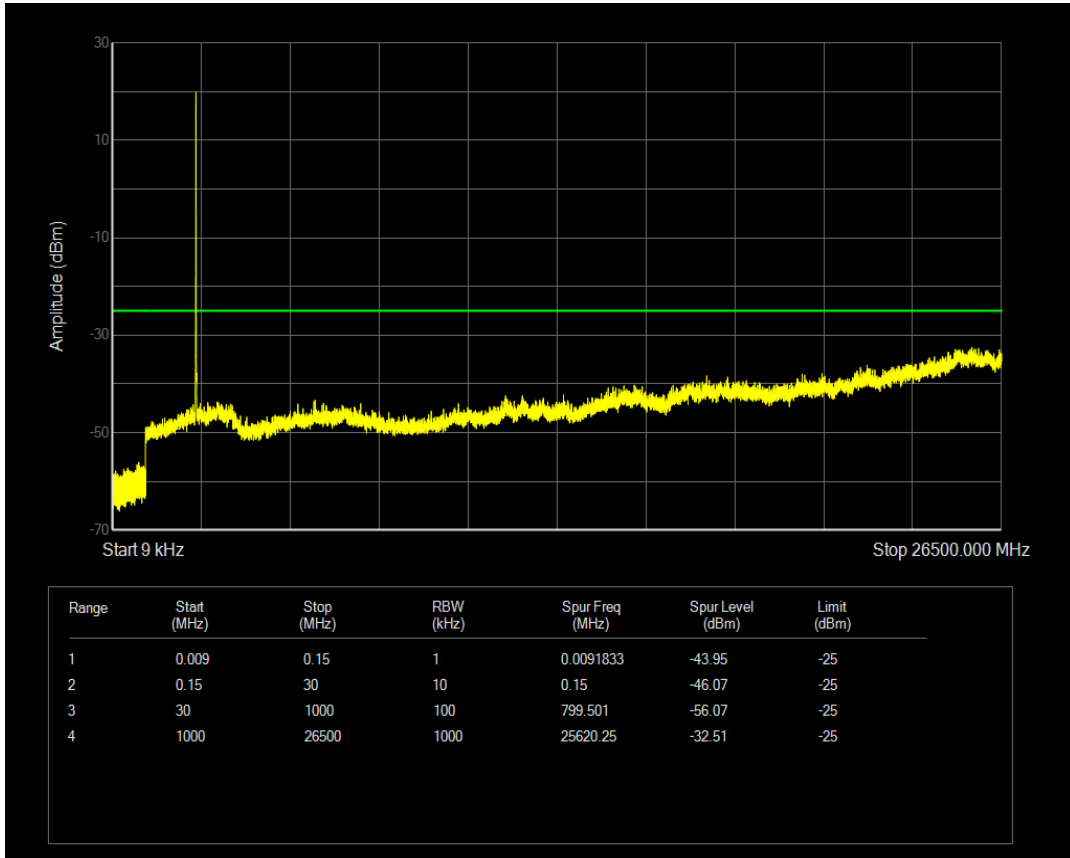

Band7 QPSK BW=5MHz Channel=20775 RB Size=25 Position=#0

Band7 16QAM BW=5MHz Channel=20775 RB Size=1 Position=#0