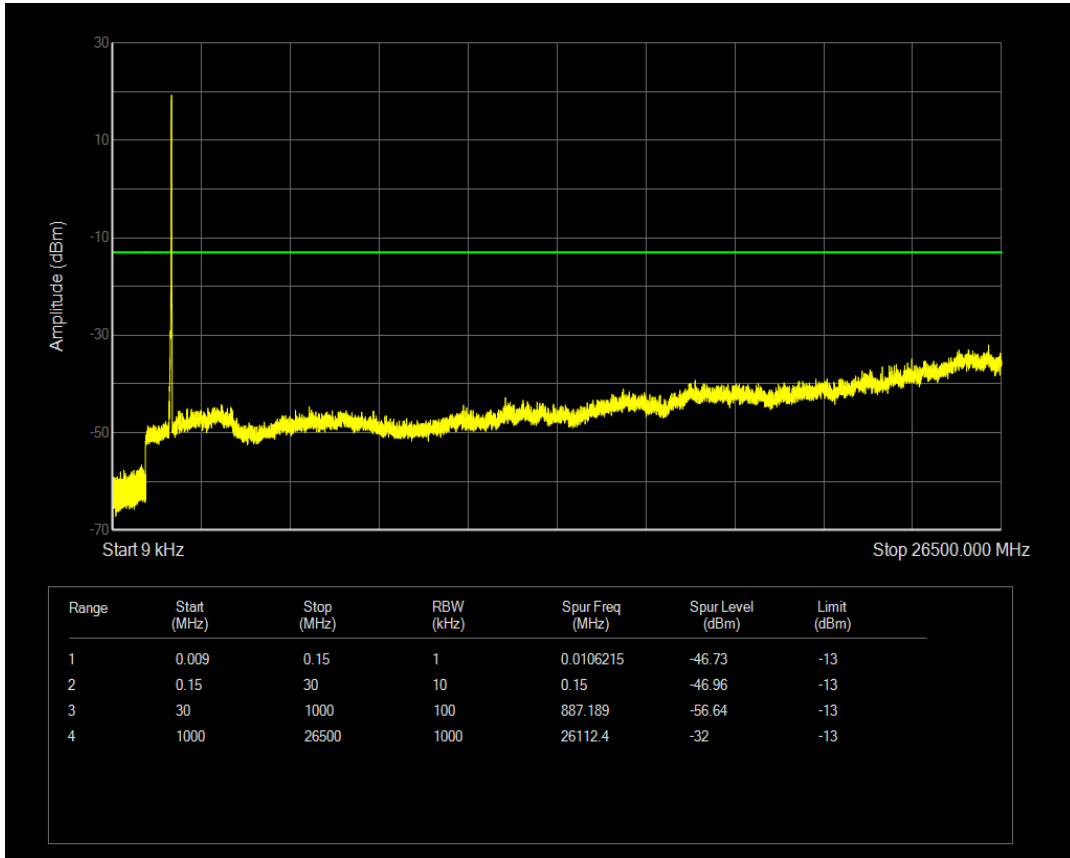

Band66 QPSK BW=15MHz Channel=132597 RB Size=75 Position=#0

Band66 16QAM BW=15MHz Channel=132597 RB Size=1 Position=#0