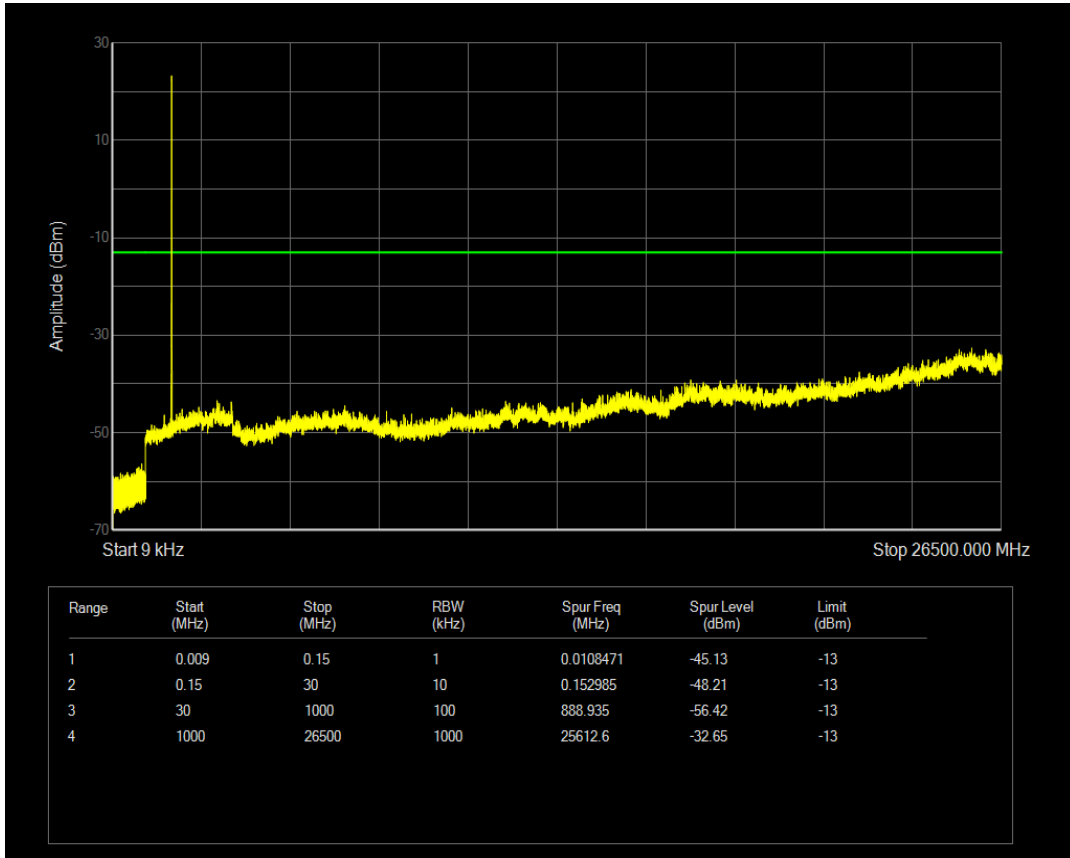

Band66 QPSK BW=3MHz Channel=132657 RB Size=1 Position=#0

Band66 QPSK BW=3MHz Channel=132657 RB Size=15 Position=#0

Band66 16QAM BW=3MHz Channel=132657 RB Size=1 Position=#0

Band66 16QAM BW=3MHz Channel=132657 RB Size=15 Position=#0