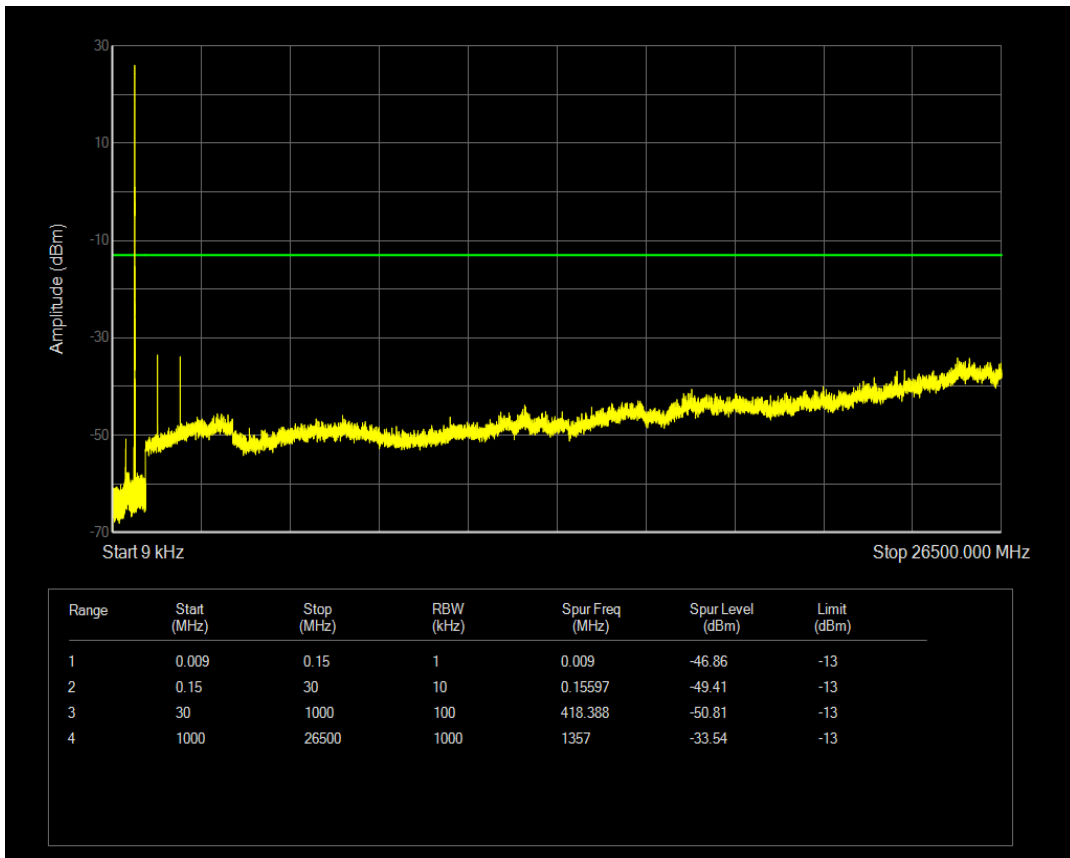

Band71 16QAM BW=5MHz Channel=133297 RB Size=1 Position=#0

Band71 16QAM BW=5MHz Channel=133297 RB Size=25 Position=#0