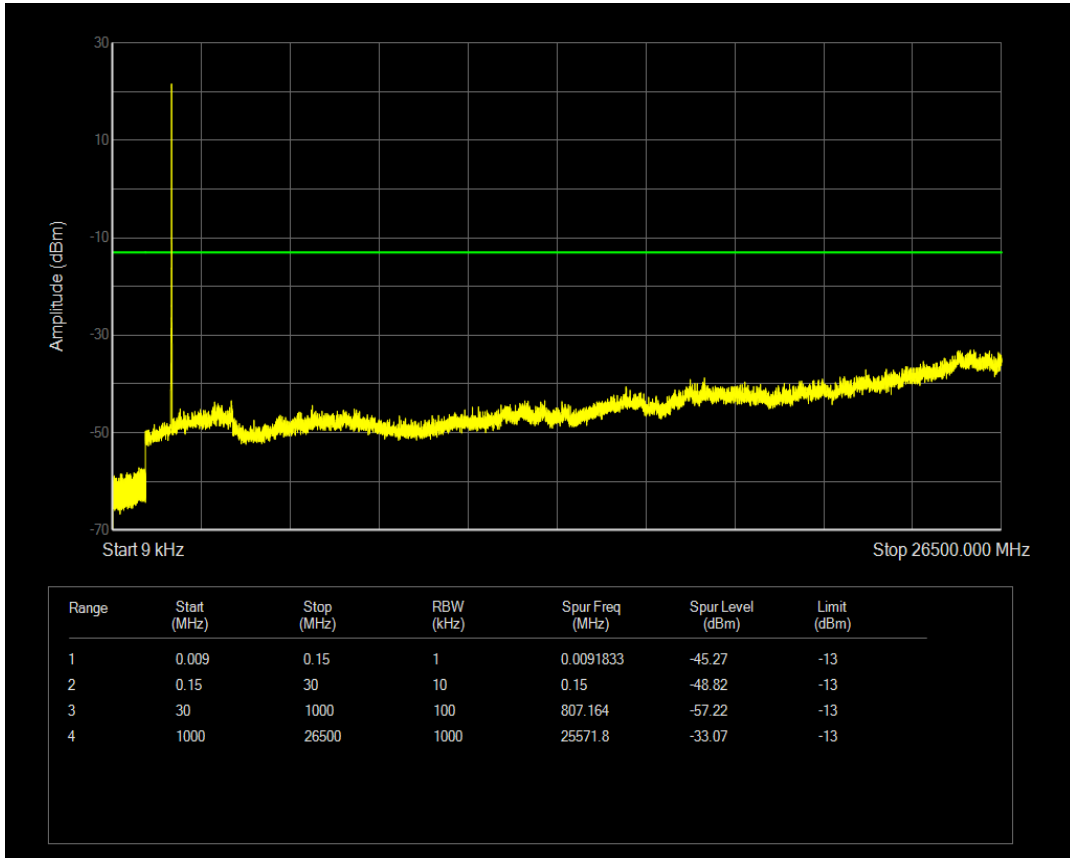

Band66 QPSK BW=5MHz Channel=132647 RB Size=25 Position=#0

Band66 16QAM BW=5MHz Channel=132647 RB Size=25 Position=#0