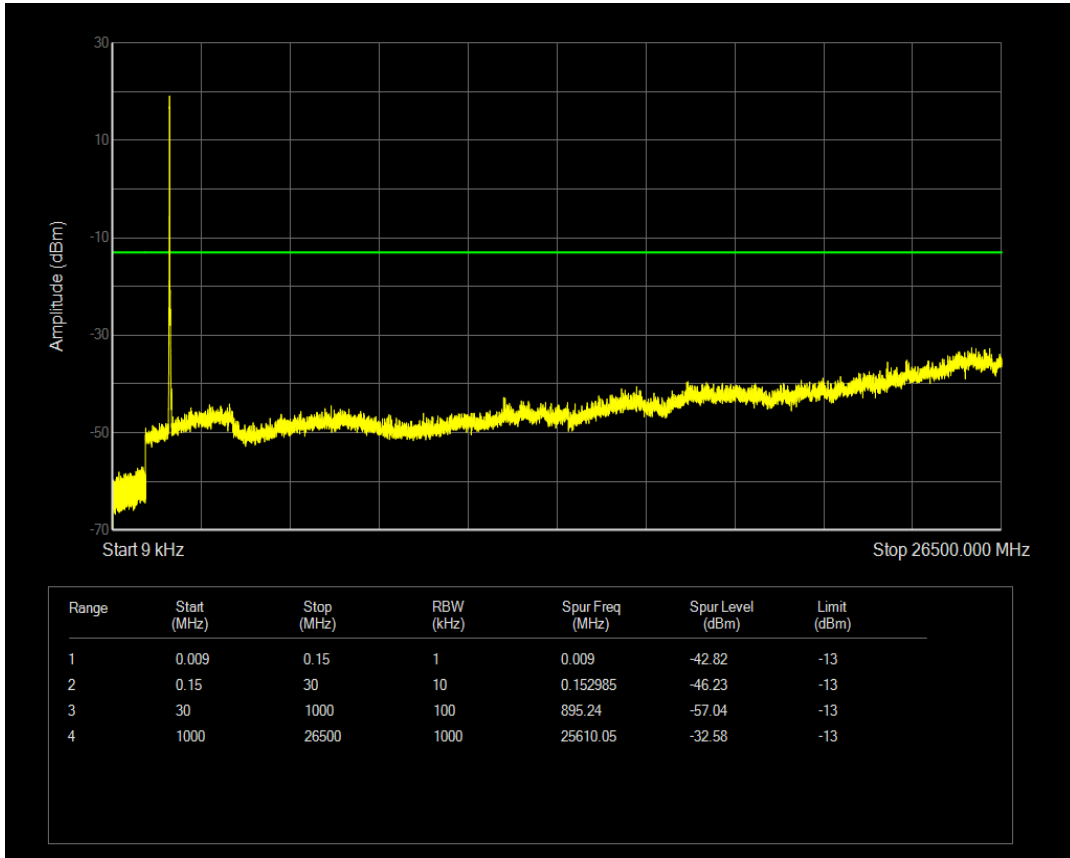

Band66 16QAM BW=10MHz Channel=132622 RB Size=50 Position=#0

Band66 QPSK BW=15MHz Channel=132047 RB Size=75 Position=#0

Band66 16QAM BW=15MHz Channel=132047 RB Size=1 Position=#0

Band66 16QAM BW=15MHz Channel=132047 RB Size=75 Position=#0