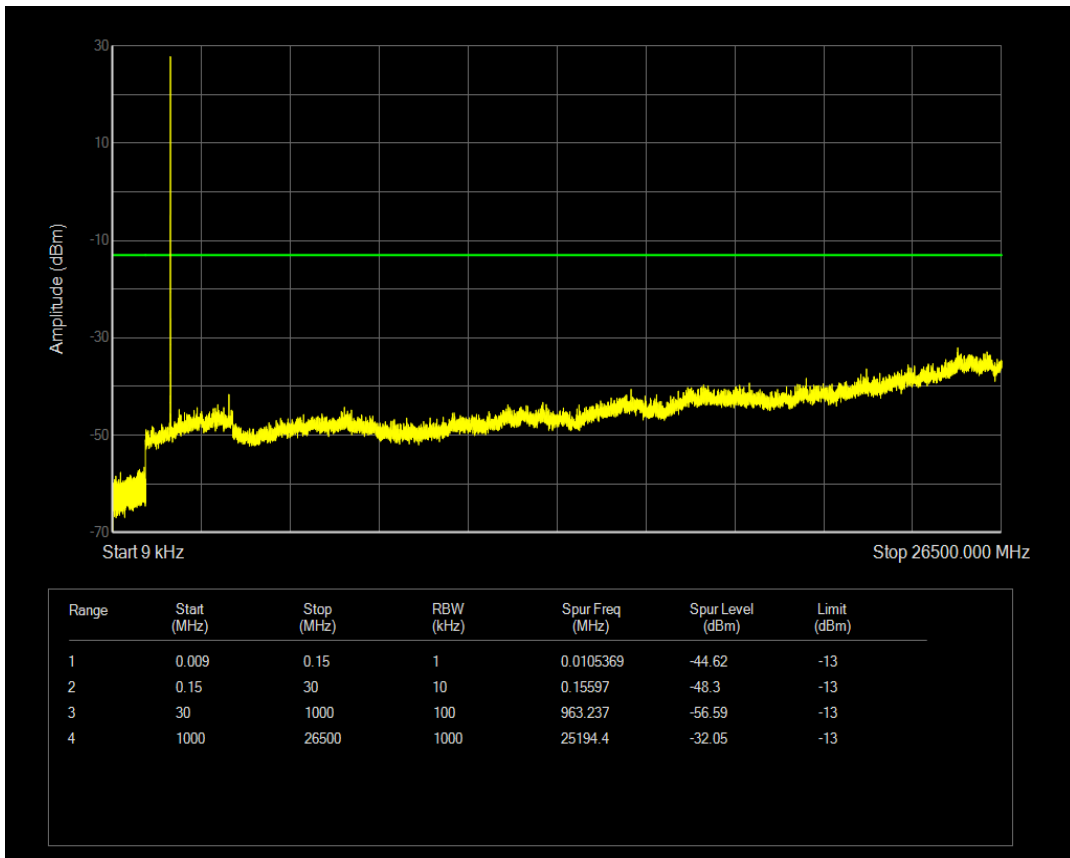

Band66 16QAM BW=5MHz Channel=132322 RB Size=1 Position=#0

Band66 16QAM BW=5MHz Channel=132322 RB Size=25 Position=#0