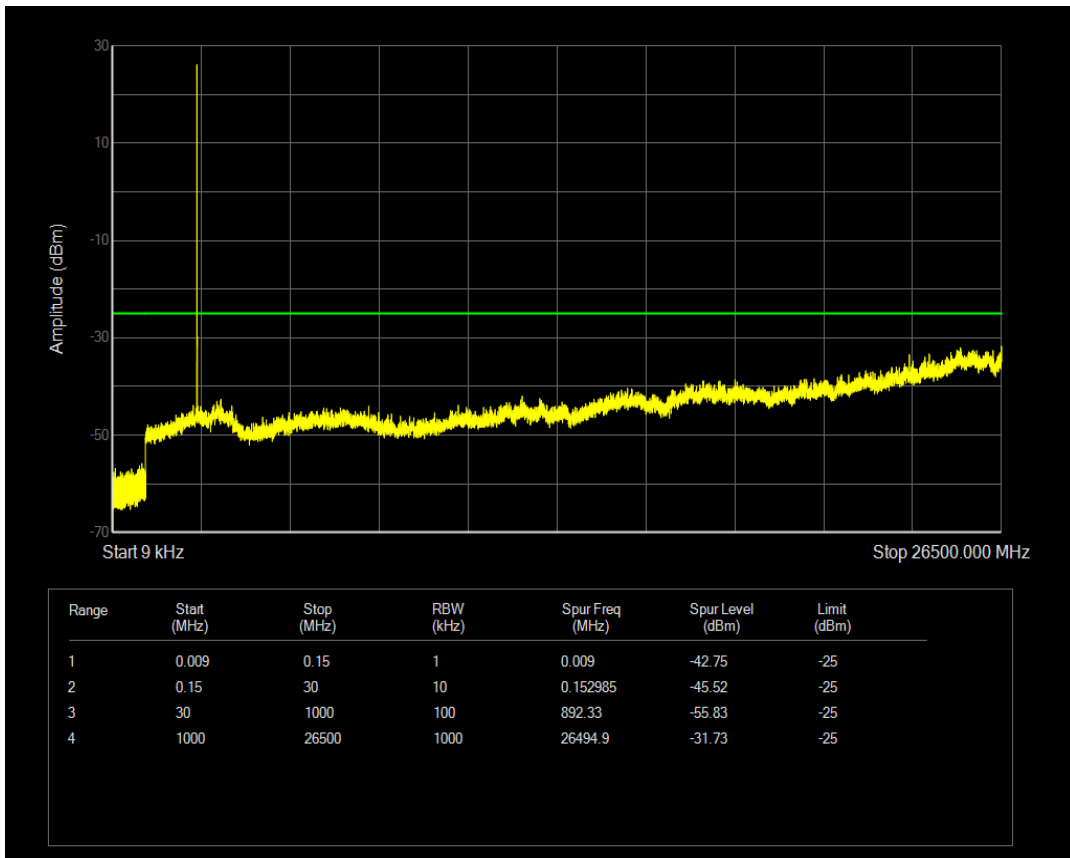

Band7 16QAM BW=5MHz Channel=21100 RB Size=1 Position=#0

Band7 16QAM BW=5MHz Channel=21100 RB Size=25 Position=#0