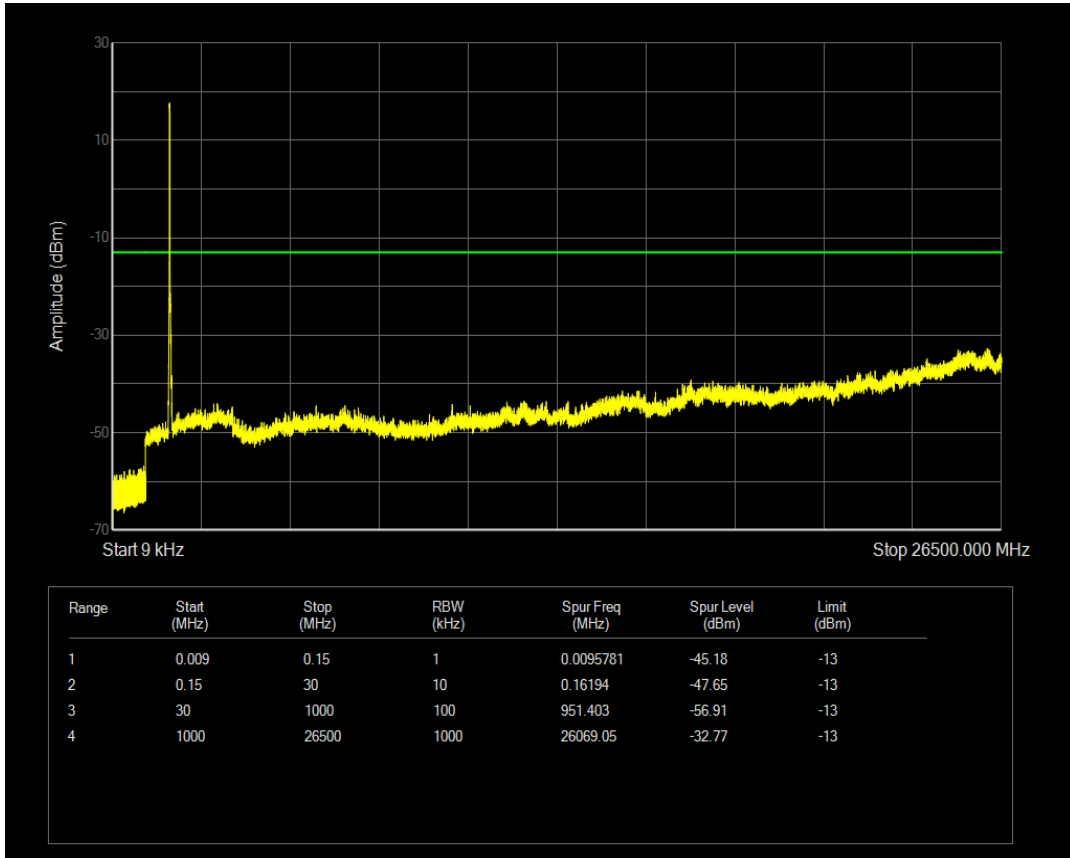

Band66 QPSK BW=20MHz Channel=132072 RB Size=100 Position=#0

Band66 16QAM BW=20MHz Channel=132072 RB Size=1 Position=#0