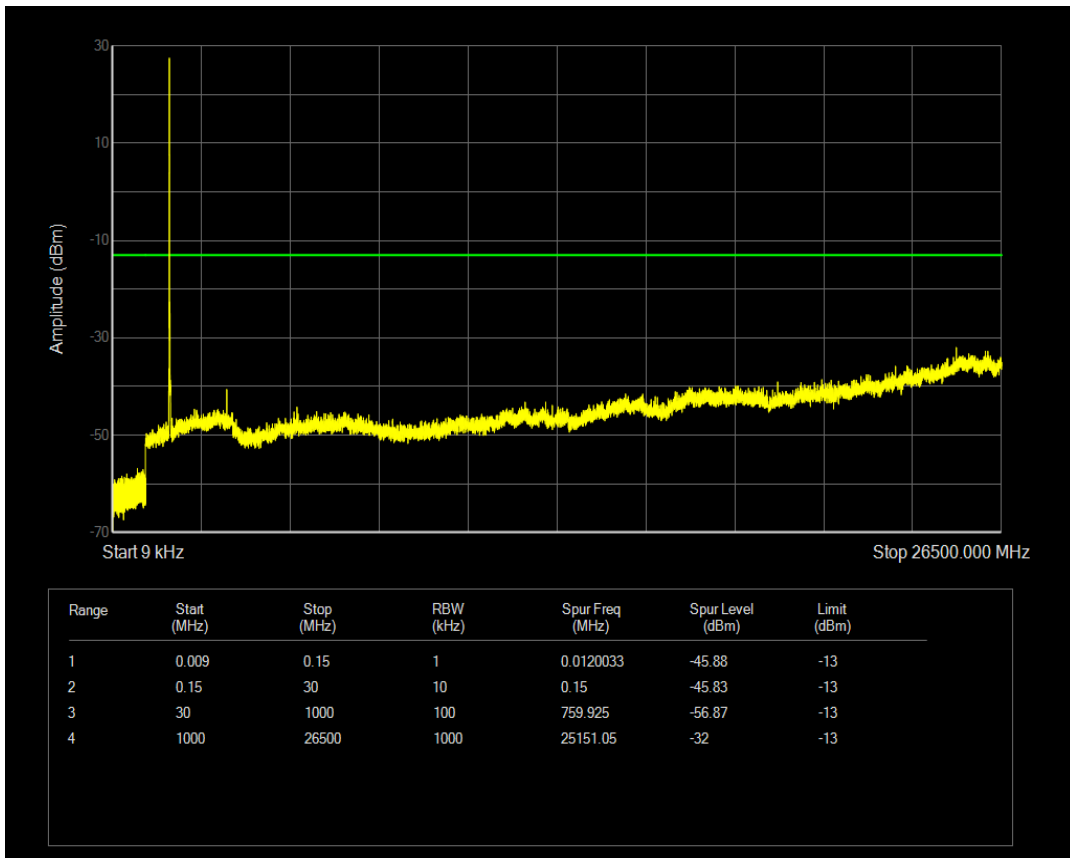

Band66 QPSK BW=20MHz Channel=132072 RB Size=1 Position=#0

Band66 QPSK BW=20MHz Channel=132072 RB Size=100 Position=#0