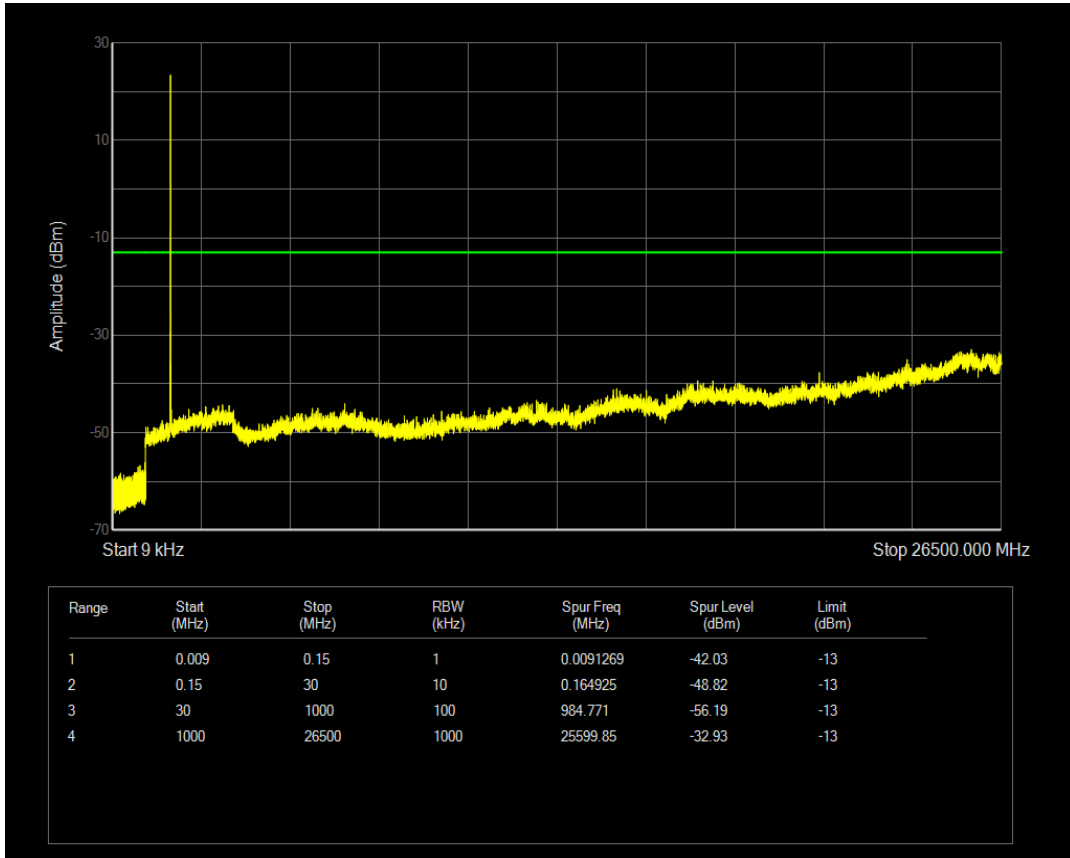

Band66 QPSK BW=3MHz Channel=132322 RB Size=1 Position=#0

Band66 QPSK BW=3MHz Channel=132322 RB Size=15 Position=#0

Band66 16QAM BW=3MHz Channel=132322 RB Size=1 Position=#0

Band66 16QAM BW=3MHz Channel=132322 RB Size=15 Position=#0