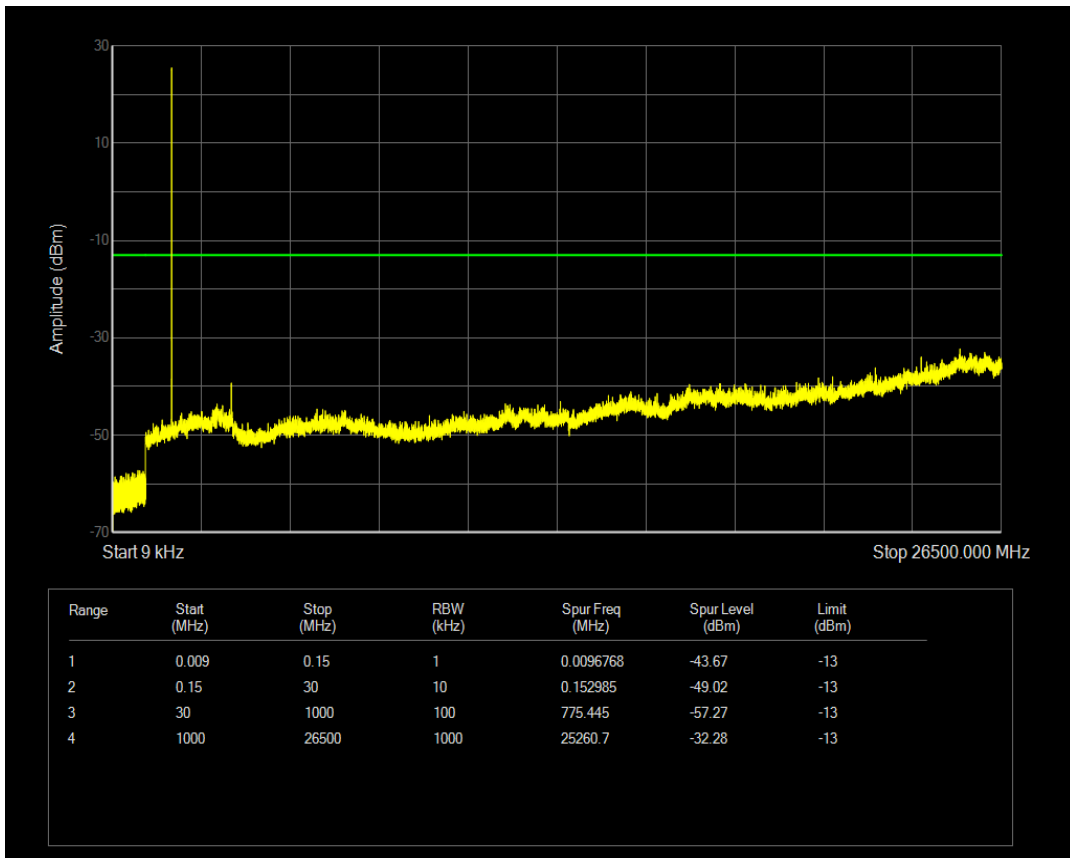

Band66 QPSK BW=1.4MHz Channel=132665 RB Size=1 Position=#0

Band66 QPSK BW=1.4MHz Channel=132665 RB Size=6 Position=#0