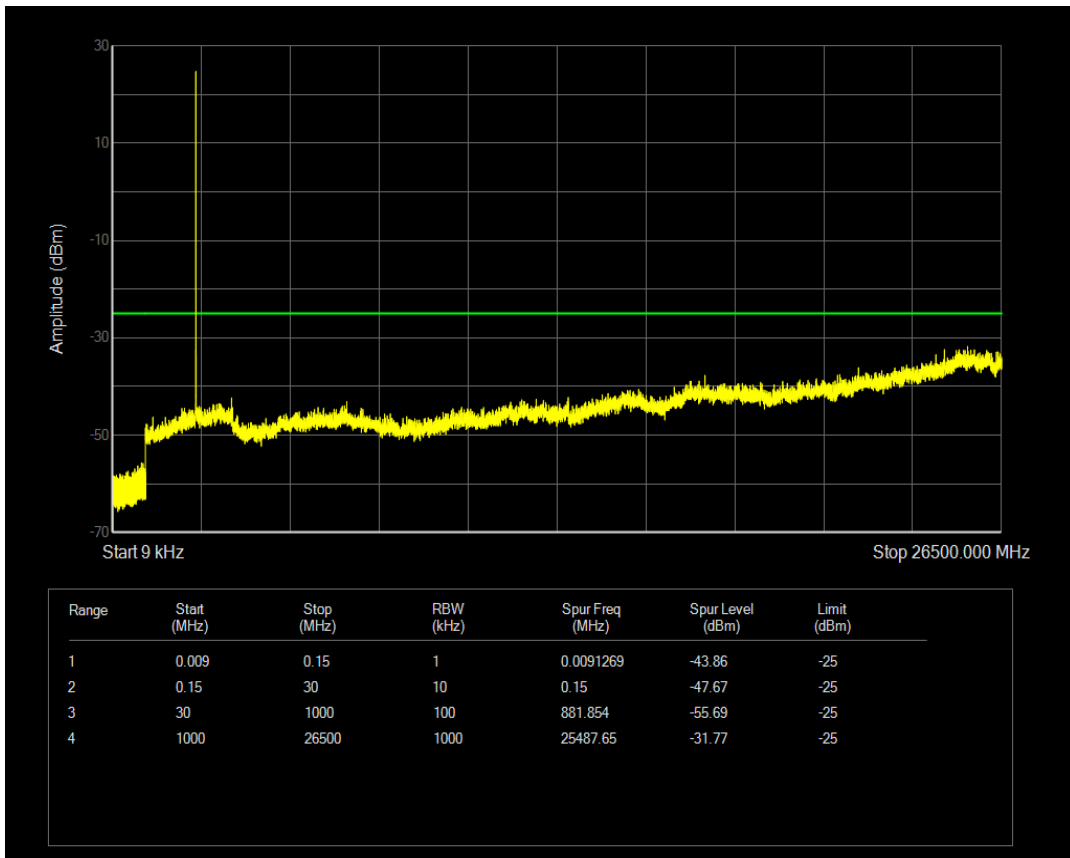

Band7 QPSK BW=5MHz Channel=20775 RB Size=1 Position=#0

Band7 QPSK BW=5MHz Channel=20775 RB Size=25 Position=#0