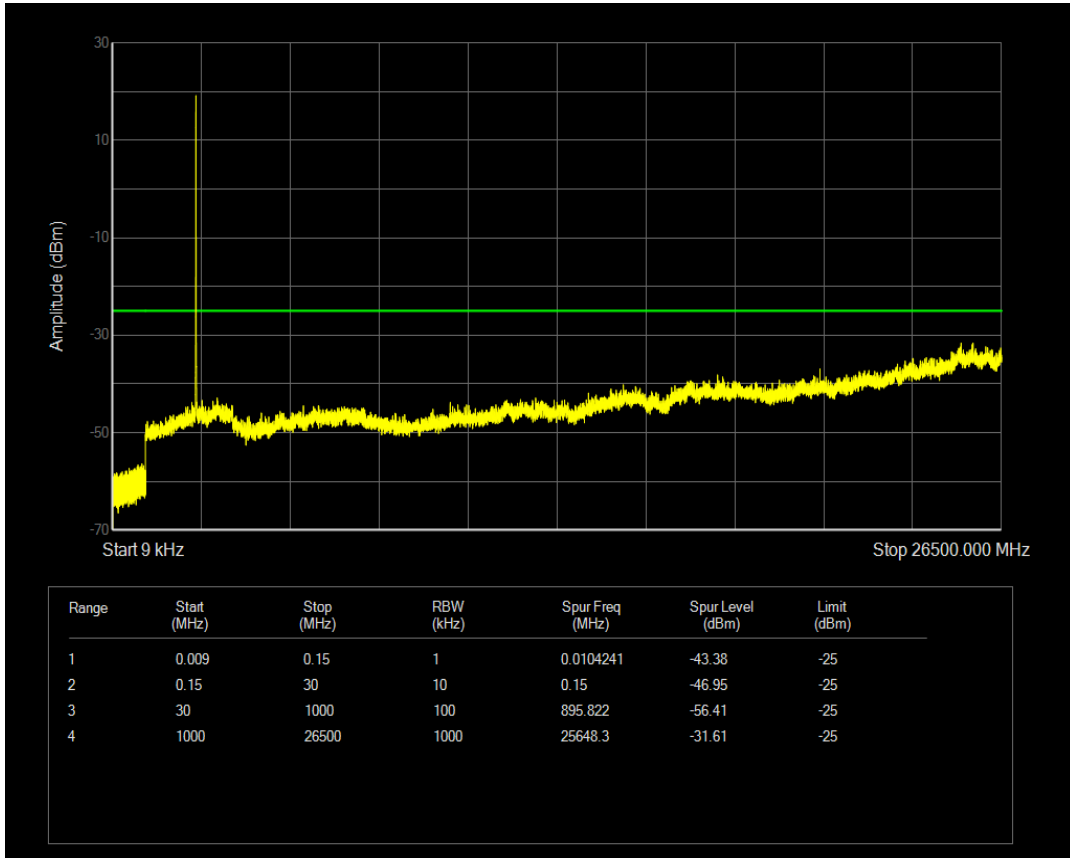

Band7 QPSK BW=5MHz Channel=20775 RB Size=1 Position=#0

Band7 QPSK BW=5MHz Channel=20775 RB Size=25 Position=#0

Band7 16QAM BW=5MHz Channel=20775 RB Size=1 Position=#0

Band7 16QAM BW=5MHz Channel=20775 RB Size=25 Position=#0