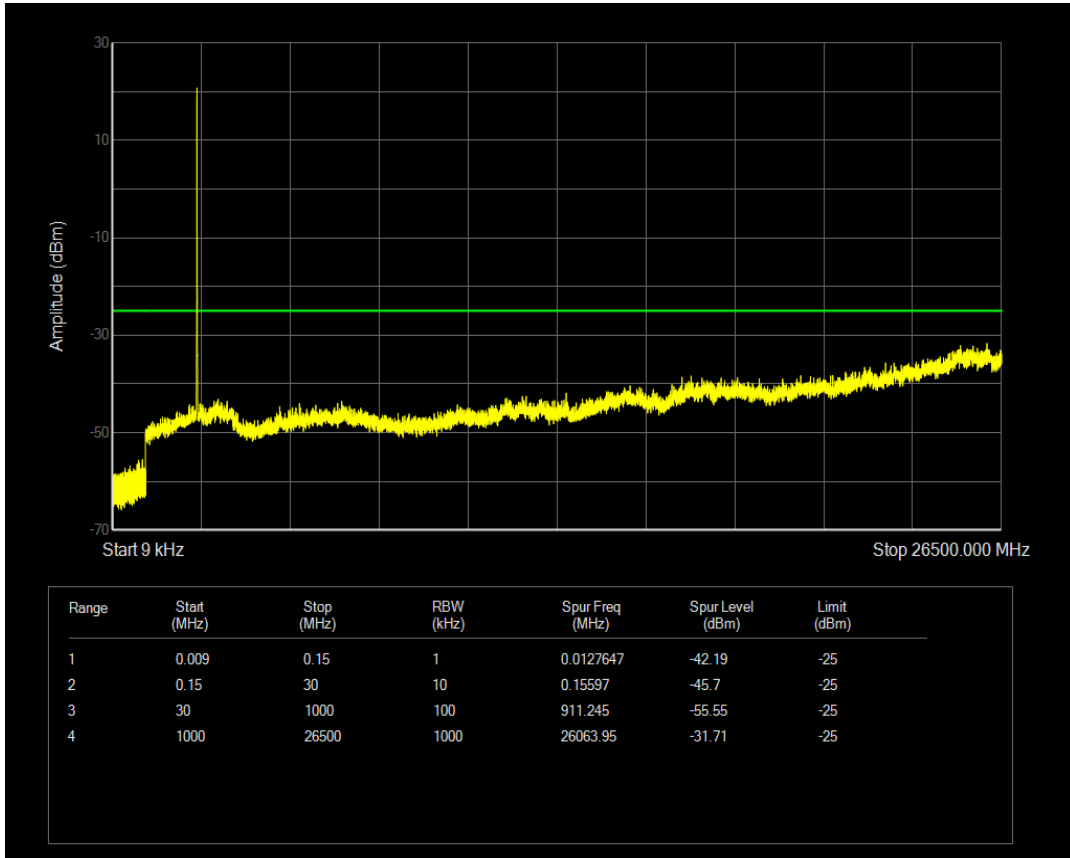

Band7 QPSK BW=5MHz Channel=21100 RB Size=1 Position=#0

Band7 QPSK BW=5MHz Channel=21100 RB Size=25 Position=#0

Band7 16QAM BW=5MHz Channel=21100 RB Size=1 Position=#0

Band7 16QAM BW=5MHz Channel=21100 RB Size=25 Position=#0