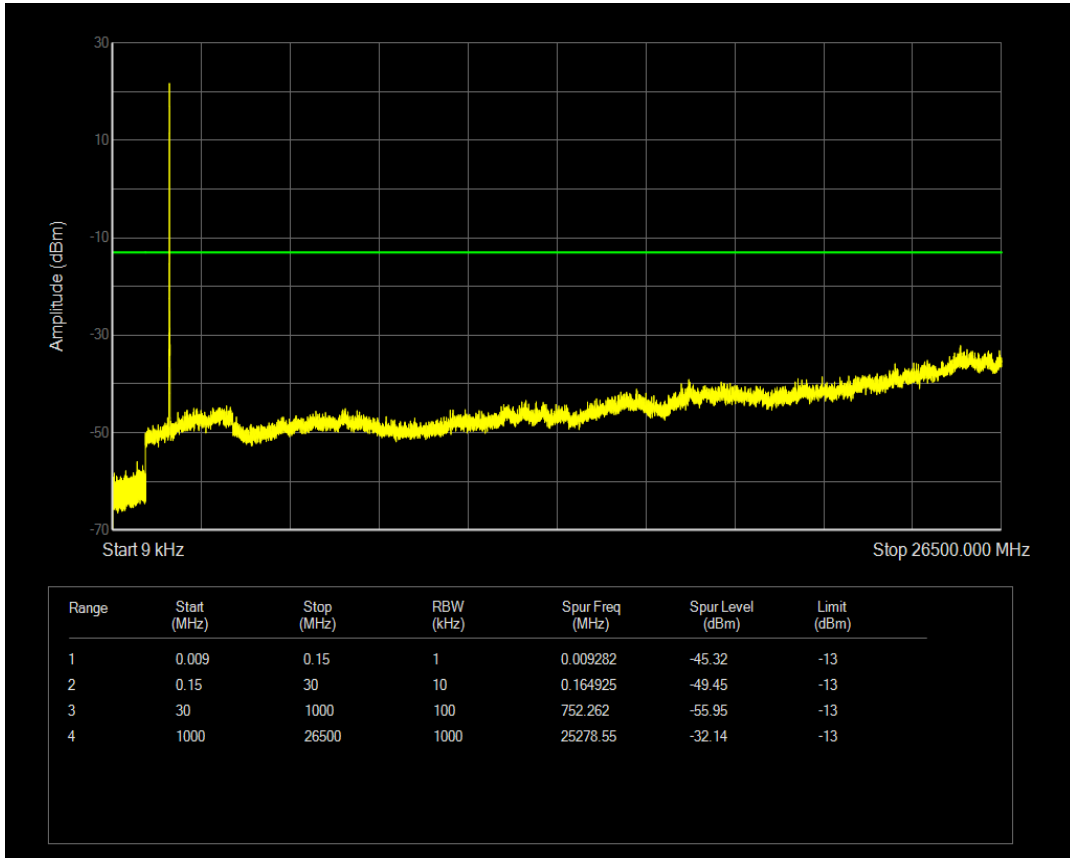

Band66 QPSK BW=5MHz Channel=131997 RB Size=1 Position=#0

Band66 QPSK BW=5MHz Channel=131997 RB Size=25 Position=#0

Band66 16QAM BW=5MHz Channel=131997 RB Size=1 Position=#0

Band66 16QAM BW=5MHz Channel=131997 RB Size=25 Position=#0