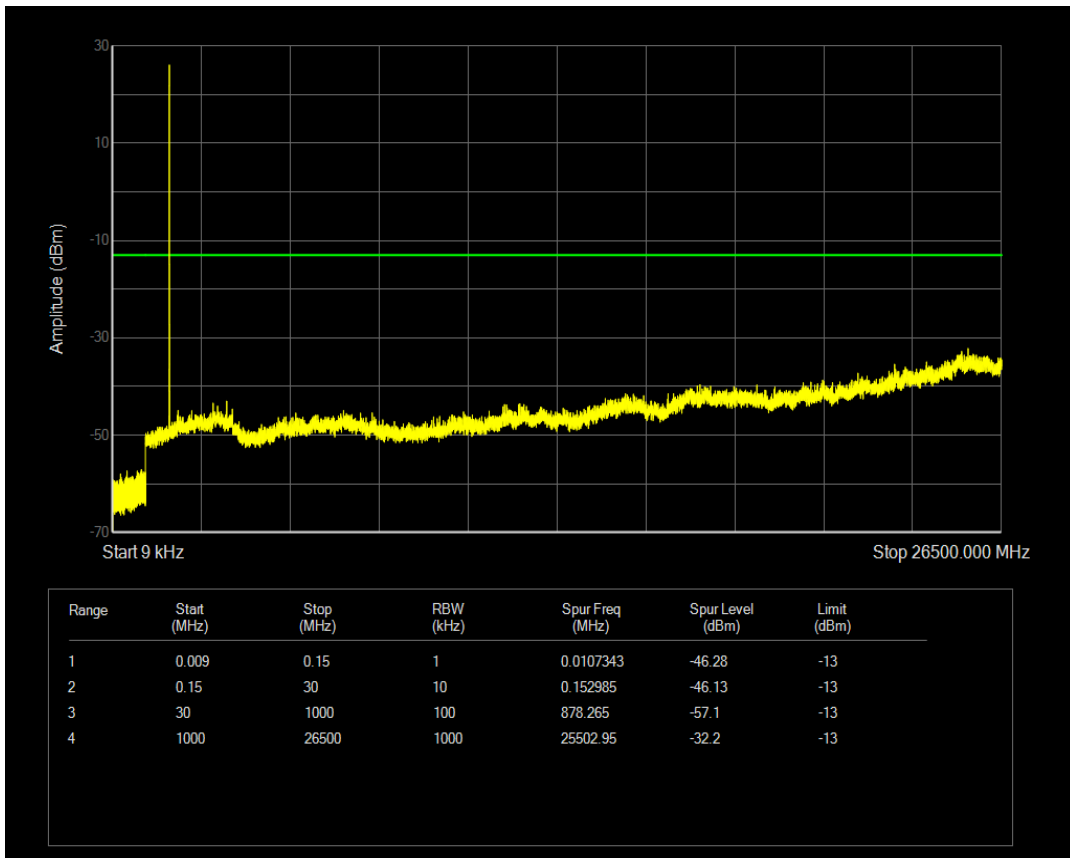

Band66 16QAM BW=5MHz Channel=131997 RB Size=1 Position=#0

Band66 16QAM BW=5MHz Channel=131997 RB Size=25 Position=#0