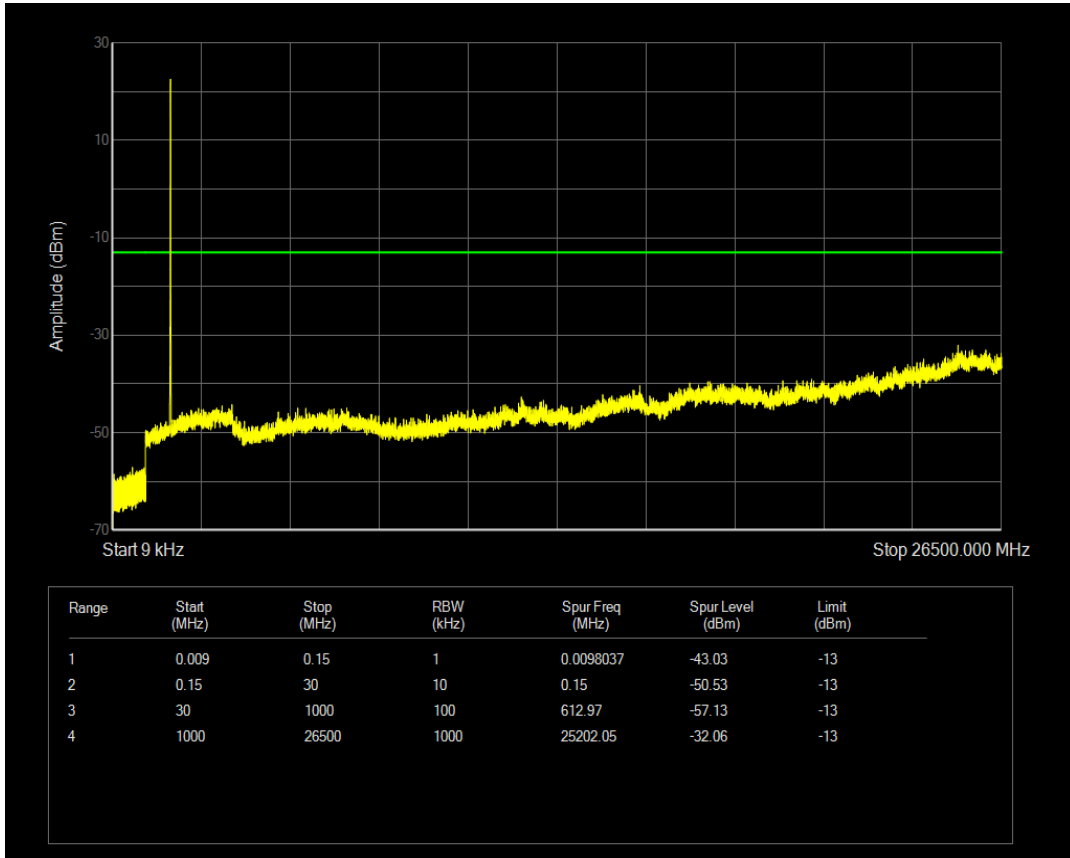

Band66 QPSK BW=5MHz Channel=132322 RB Size=1 Position=#0

Band66 QPSK BW=5MHz Channel=132322 RB Size=25 Position=#0

Band66 16QAM BW=5MHz Channel=132322 RB Size=1 Position=#0

Band66 16QAM BW=5MHz Channel=132322 RB Size=25 Position=#0