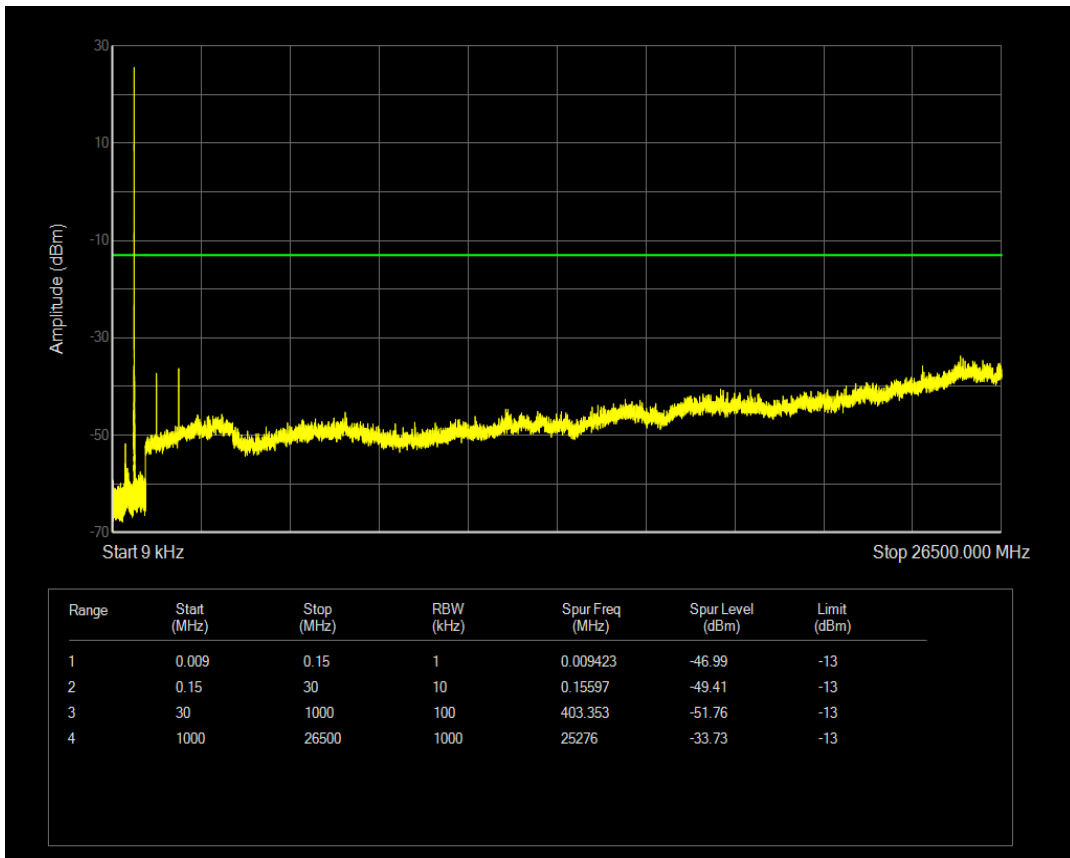

Band71 16QAM BW=5MHz Channel=133147 RB Size=1 Position=#0

Band71 16QAM BW=5MHz Channel=133147 RB Size=25 Position=#0