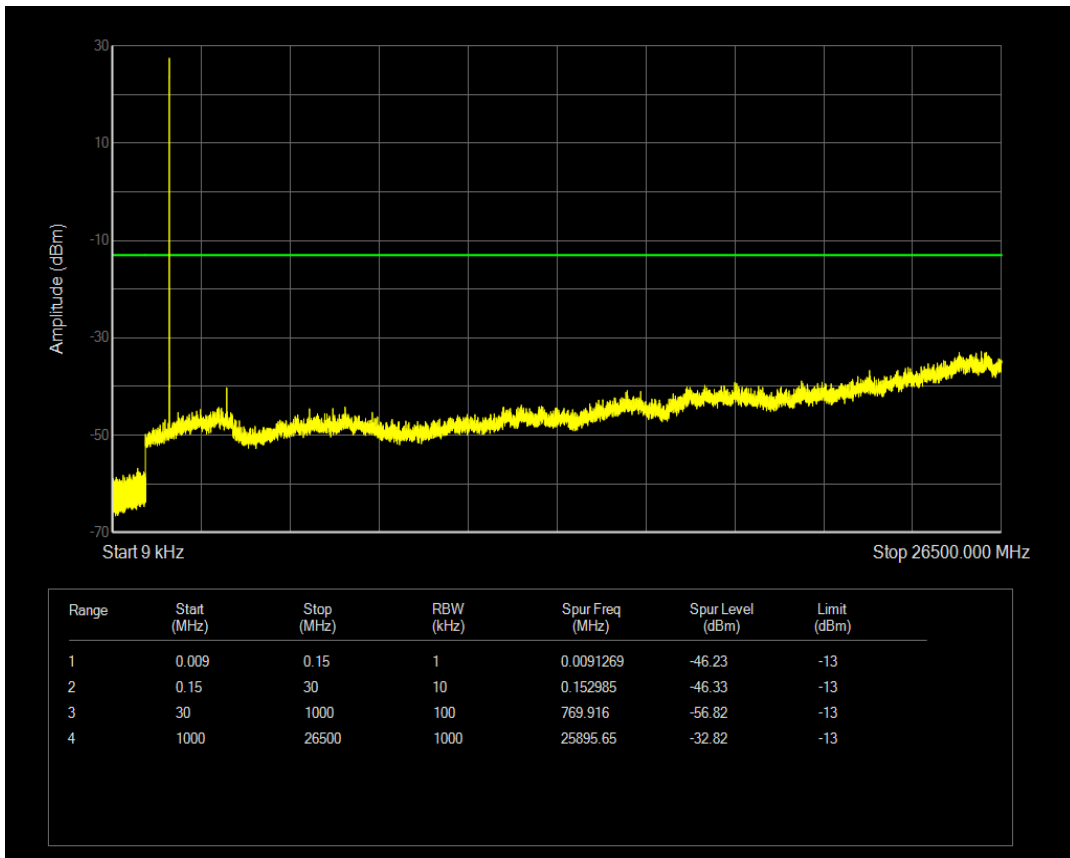

Band66 QPSK BW=3MHz Channel=131987 RB Size=1 Position=#0

Band66 QPSK BW=3MHz Channel=131987 RB Size=15 Position=#0