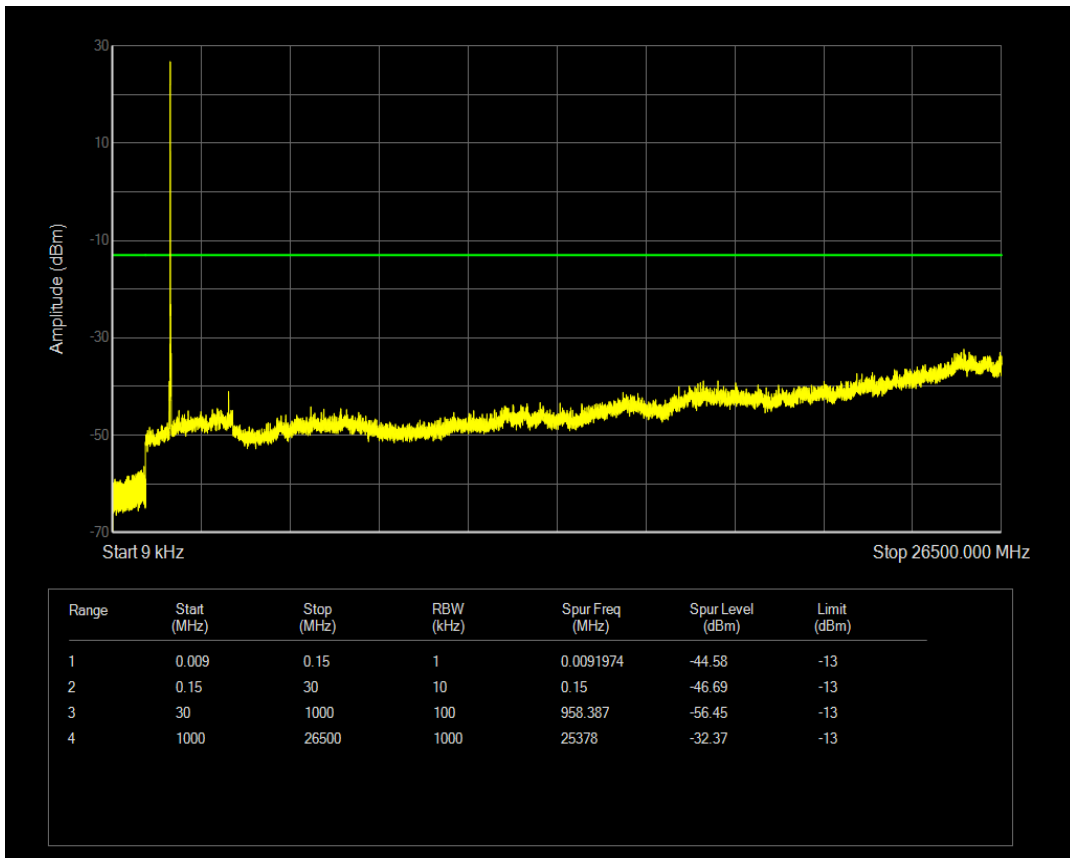

Band66 QPSK BW=15MHz Channel=132322 RB Size=1 Position=#0

Band66 QPSK BW=15MHz Channel=132322 RB Size=75 Position=#0