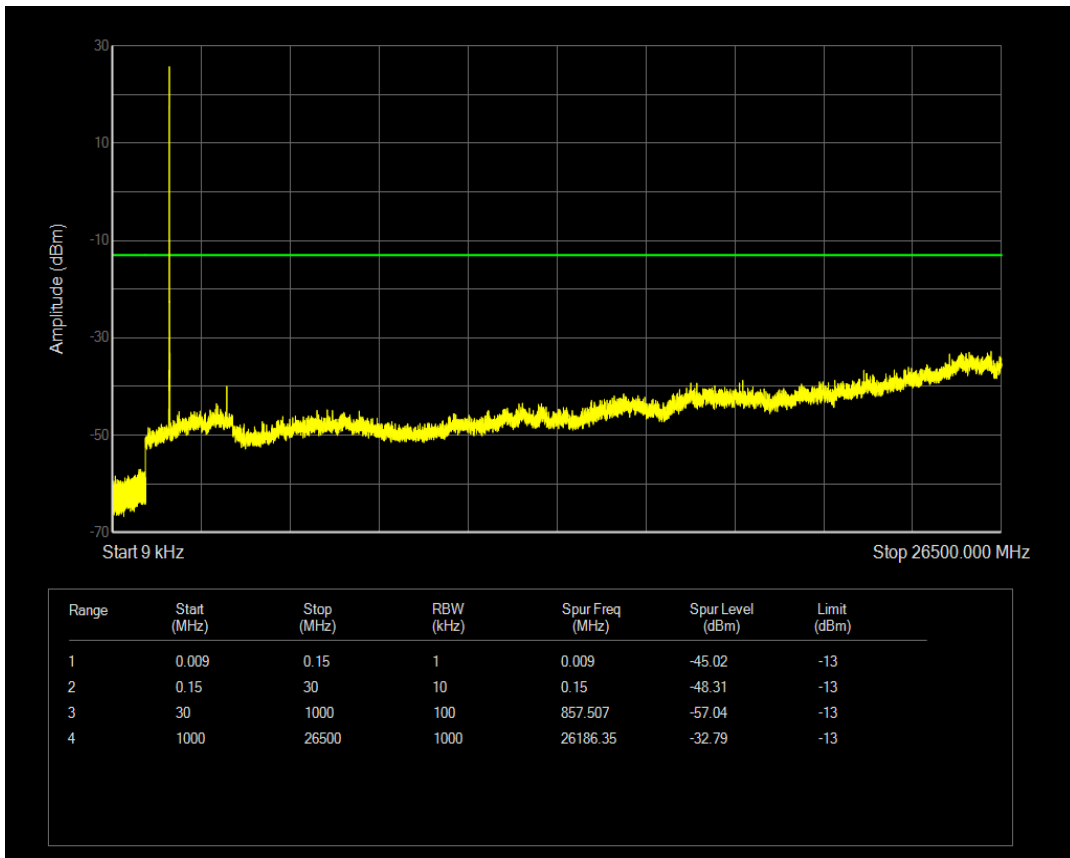

Band66 QPSK BW=10MHz Channel=132022 RB Size=1 Position=#0

Band66 QPSK BW=10MHz Channel=132022 RB Size=50 Position=#0