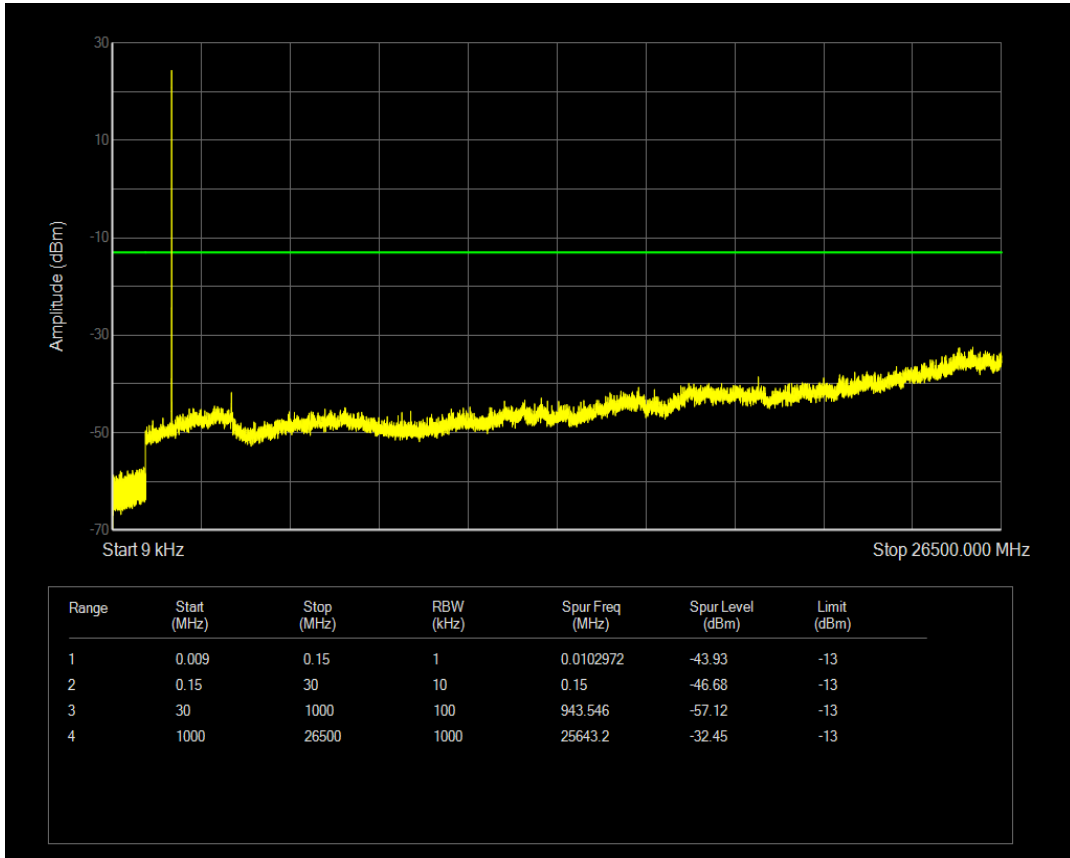

Band66 QPSK BW=1.4MHz Channel=132665 RB Size=1 Position=#0

Band66 QPSK BW=1.4MHz Channel=132665 RB Size=6 Position=#0

Band66 16QAM BW=1.4MHz Channel=132665 RB Size=1 Position=#0

Band66 16QAM BW=1.4MHz Channel=132665 RB Size=6 Position=#0