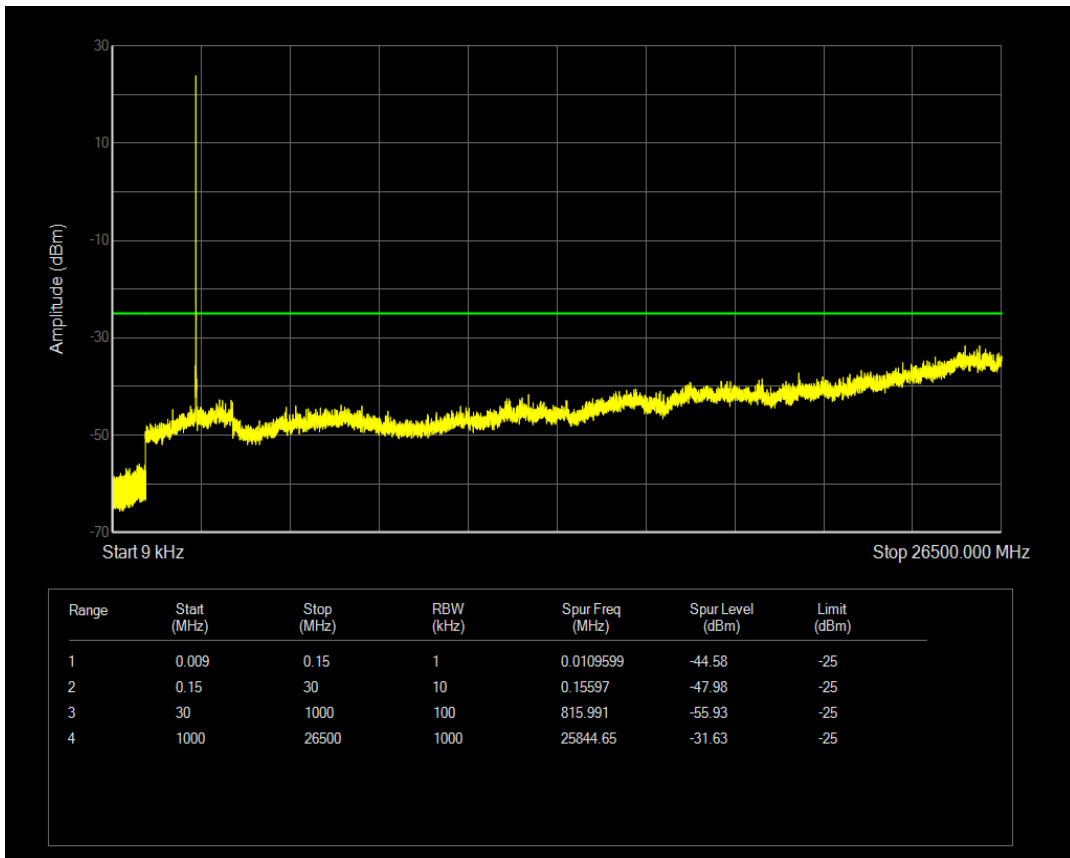

Band7 QPSK BW=5MHz Channel=21425 RB Size=1 Position=#0

Band7 QPSK BW=5MHz Channel=21425 RB Size=25 Position=#0

Band7 16QAM BW=5MHz Channel=21425 RB Size=1 Position=#0

Band7 16QAM BW=5MHz Channel=21425 RB Size=25 Position=#0

Band7 QPSK BW=10MHz Channel=20800 RB Size=50 Position=#0

Band7 QPSK BW=10MHz Channel=20800 RB Size=1 Position=#0

Band7 16QAM BW=10MHz Channel=20800 RB Size=1 Position=#0

Band7 16QAM BW=10MHz Channel=20800 RB Size=50 Position=#0