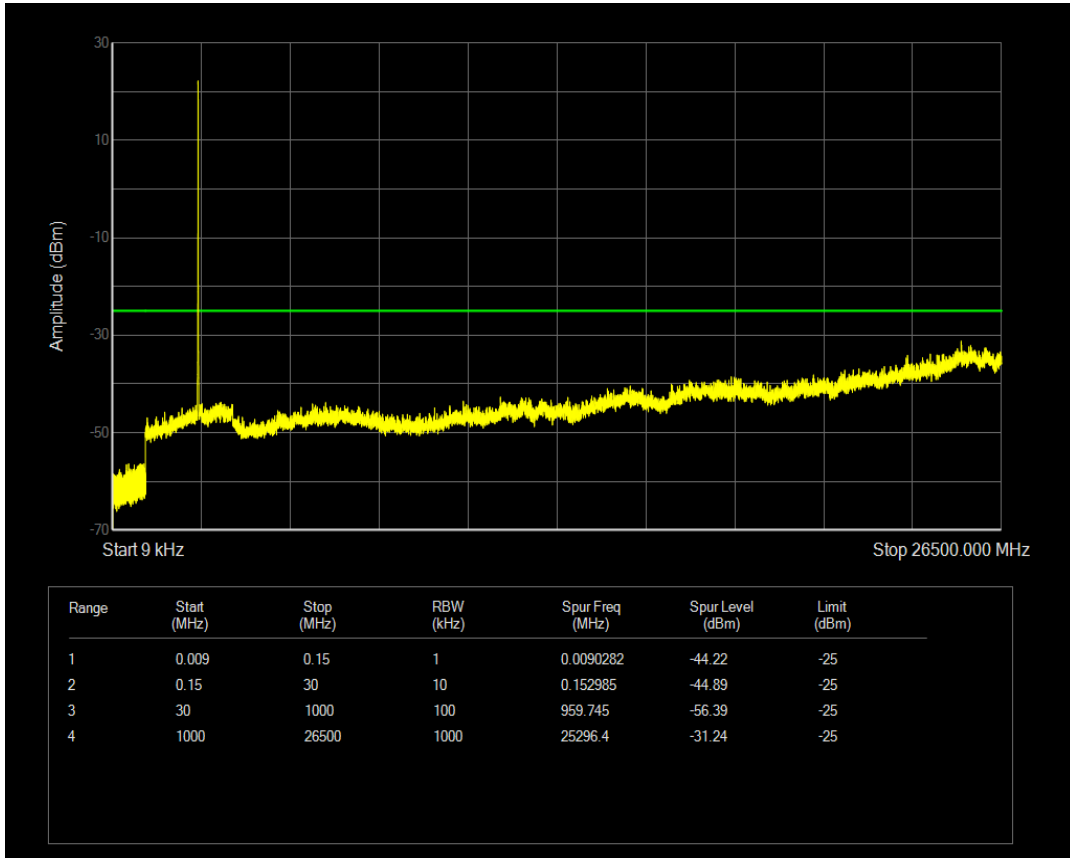

Band7 QPSK BW=5MHz Channel=21425 RB Size=1 Position=#0

Band7 QPSK BW=5MHz Channel=21425 RB Size=25 Position=#0

Band7 16QAM BW=5MHz Channel=21425 RB Size=1 Position=#0

Band7 16QAM BW=5MHz Channel=21425 RB Size=25 Position=#0

Band7 QPSK BW=10MHz Channel=20800 RB Size=50 Position=#0

Band7 QPSK BW=10MHz Channel=20800 RB Size=1 Position=#0

Band7 16QAM BW=10MHz Channel=20800 RB Size=1 Position=#0

Band7 16QAM BW=10MHz Channel=20800 RB Size=50 Position=#0