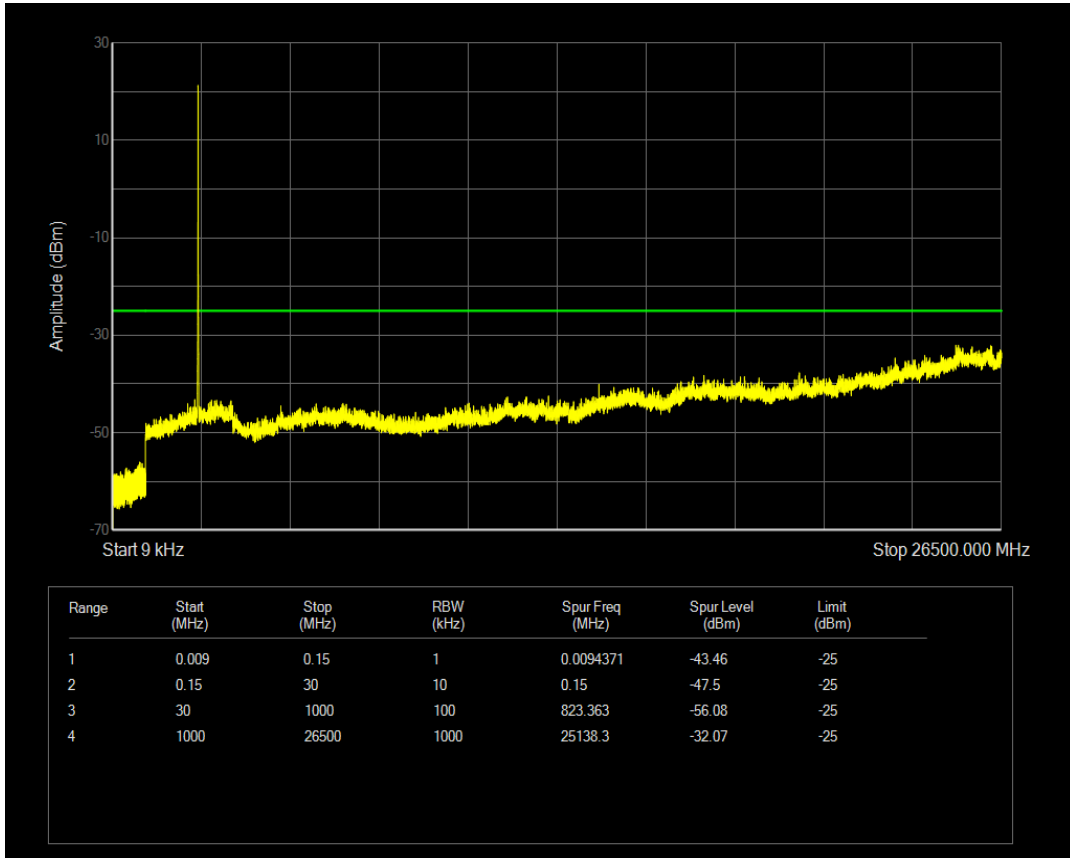

Band7 QPSK BW=5MHz Channel=21425 RB Size=25 Position=#0

Band7 16QAM BW=5MHz Channel=21425 RB Size=1 Position=#0