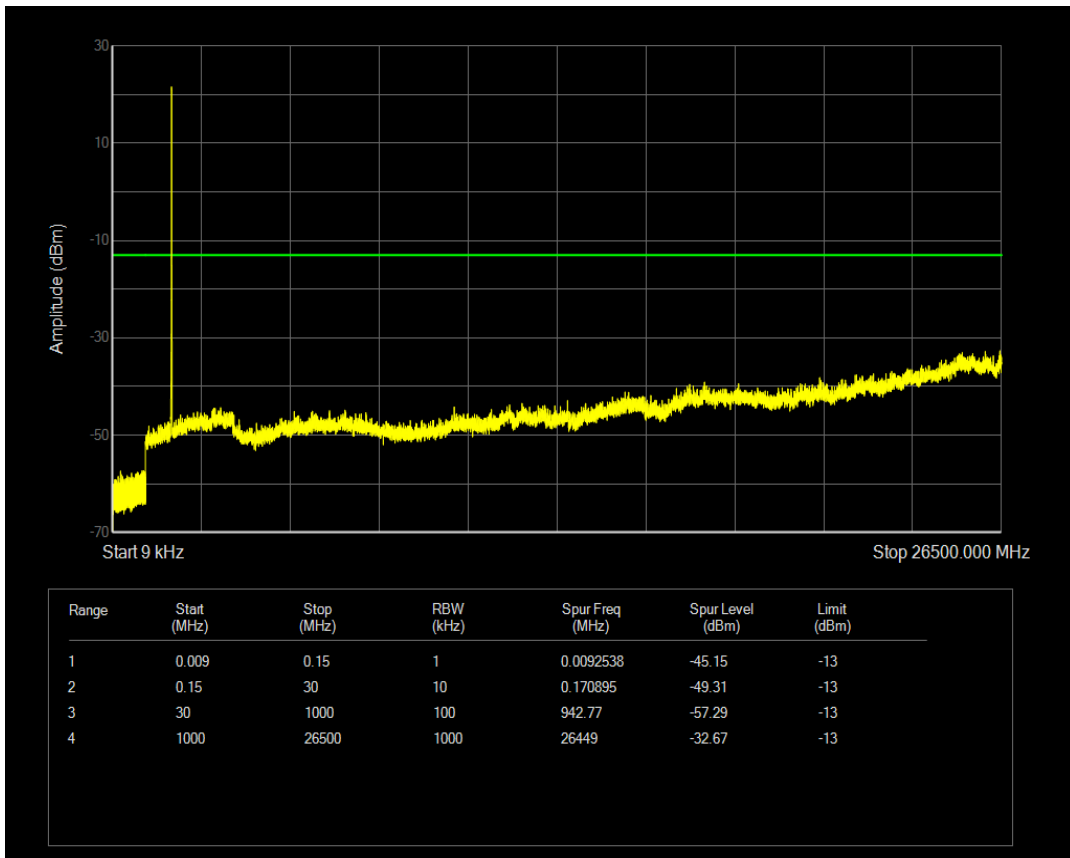

Band66 16QAM BW=5MHz Channel=132647 RB Size=25 Position=#0

Band66 16QAM BW=5MHz Channel=132647 RB Size=1 Position=#0