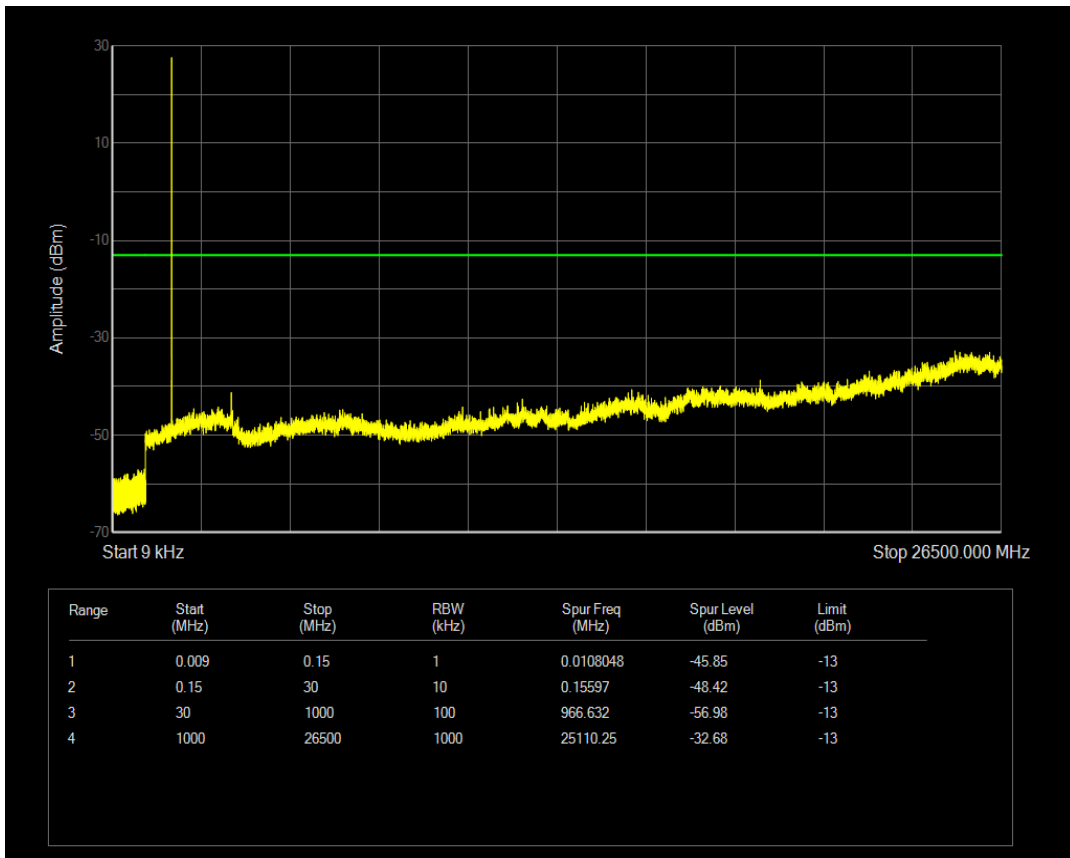

Band66 QPSK BW=1.4MHz Channel=132322 RB Size=1 Position=#0

Band66 16QAM BW=1.4MHz Channel=132322 RB Size=1 Position=#0

Band66 QPSK BW=1.4MHz Channel=132322 RB Size=6 Position=#0

Band66 16QAM BW=1.4MHz Channel=132322 RB Size=6 Position=#0

Band66 QPSK BW=1.4MHz Channel=132665 RB Size=1 Position=#0

Band66 QPSK BW=1.4MHz Channel=132665 RB Size=6 Position=#0

Band66 16QAM BW=1.4MHz Channel=132665 RB Size=1 Position=#0

Band66 16QAM BW=1.4MHz Channel=132665 RB Size=6 Position=#0