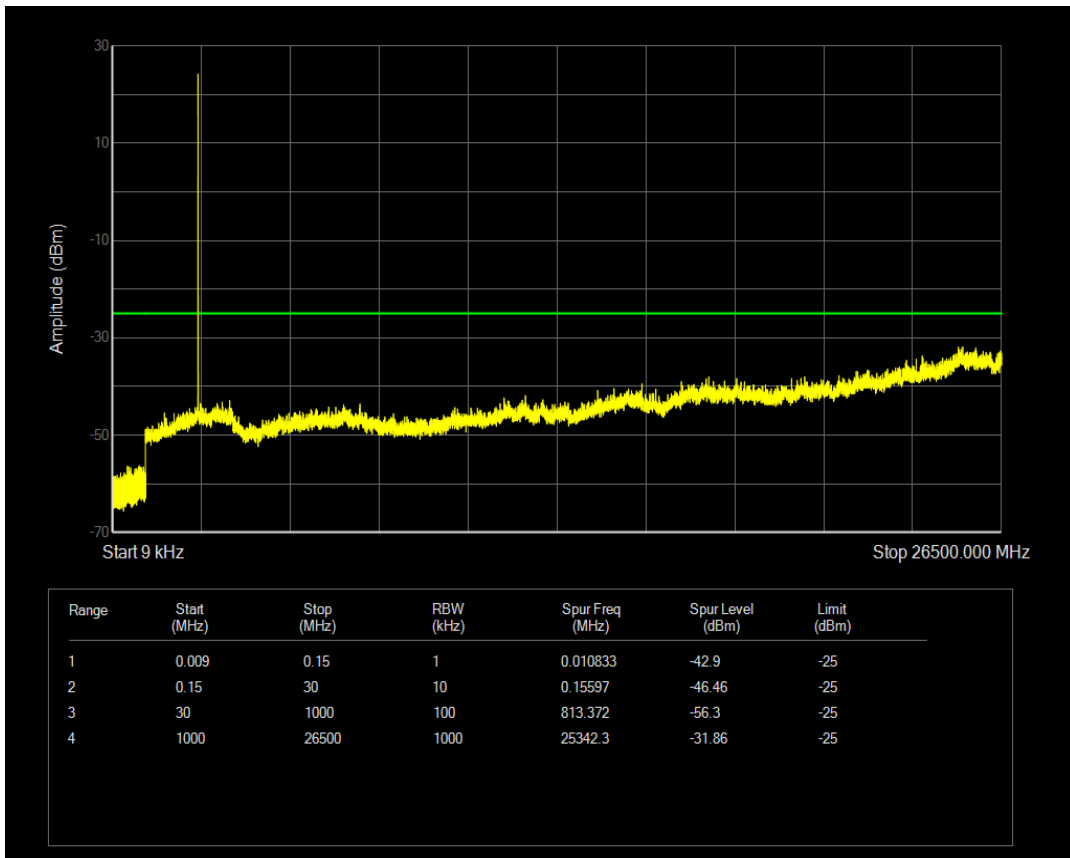

Band7 QPSK BW=5MHz Channel=21425 RB Size=1 Position=#0

Band7 QPSK BW=5MHz Channel=21425 RB Size=25 Position=#0