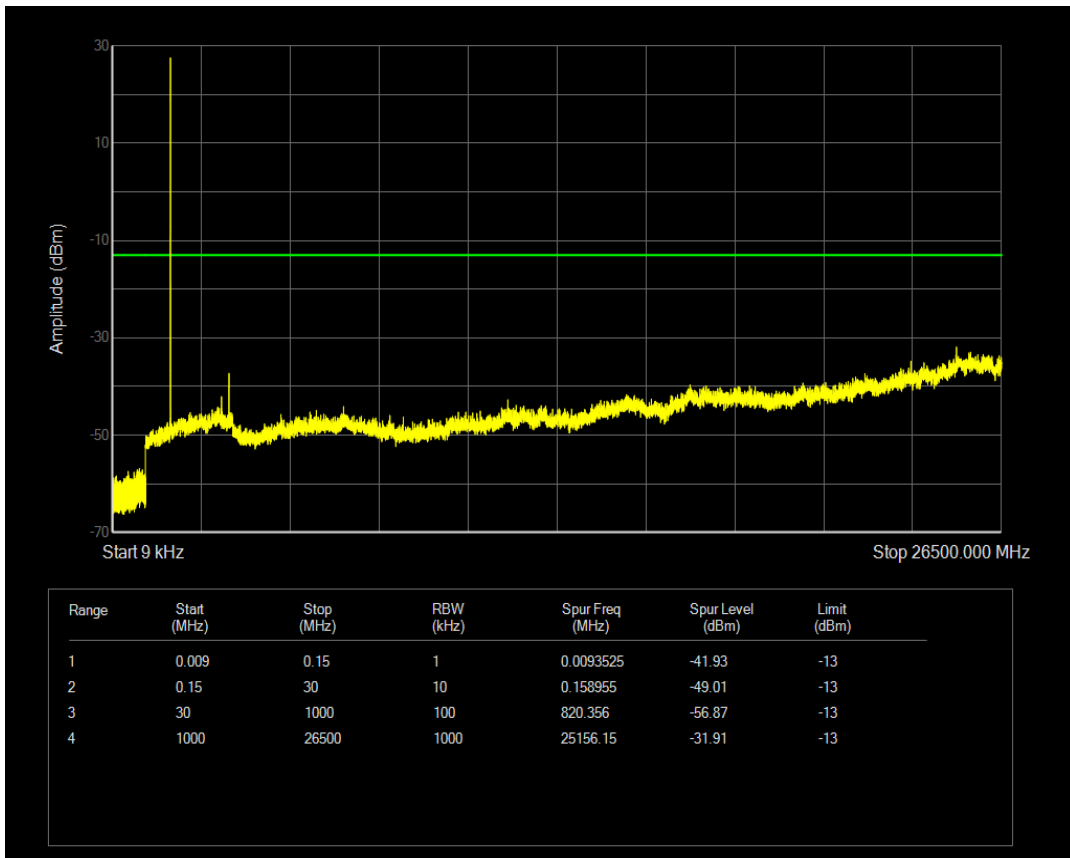

Band66 16QAM BW=3MHz Channel=132322 RB Size=1 Position=#0

Band66 16QAM BW=3MHz Channel=132322 RB Size=15 Position=#0