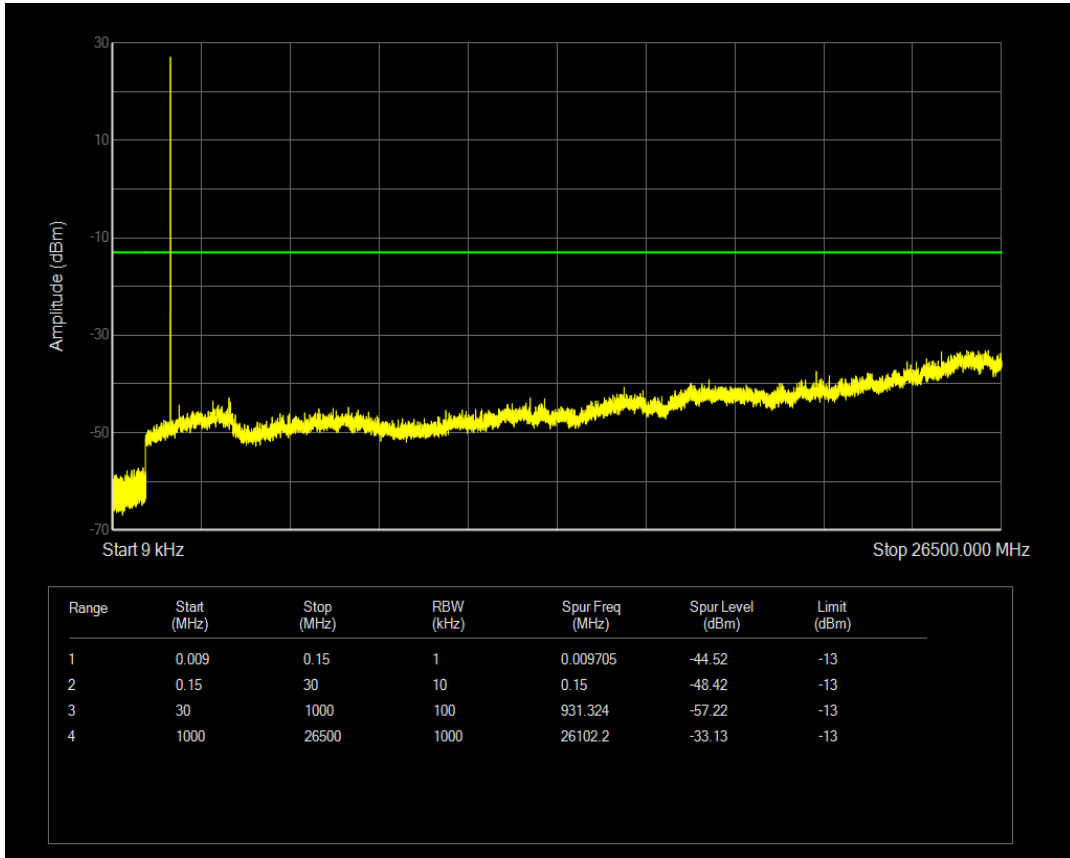

Band66 16QAM BW=1.4MHz Channel=132322 RB Size=1 Position=#0

Band66 QPSK BW=1.4MHz Channel=132322 RB Size=6 Position=#0