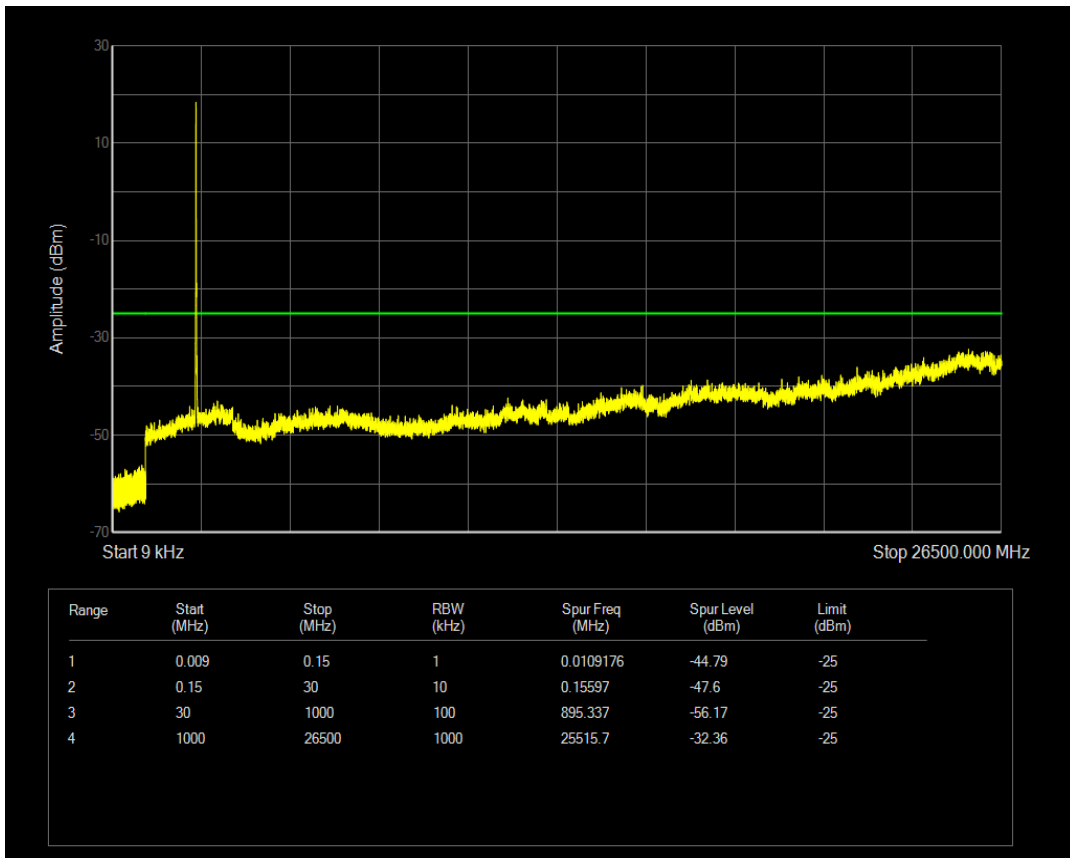

Band7 QPSK BW=5MHz Channel=21425 RB Size=1 Position=#0

Band7 QPSK BW=5MHz Channel=21425 RB Size=25 Position=#0

Band7 16QAM BW=5MHz Channel=21425 RB Size=1 Position=#0

Band7 16QAM BW=5MHz Channel=21425 RB Size=25 Position=#0

Band7 QPSK BW=10MHz Channel=20800 RB Size=50 Position=#0

Band7 QPSK BW=10MHz Channel=20800 RB Size=1 Position=#0

Band7 16QAM BW=10MHz Channel=20800 RB Size=1 Position=#0

Band7 16QAM BW=10MHz Channel=20800 RB Size=50 Position=#0