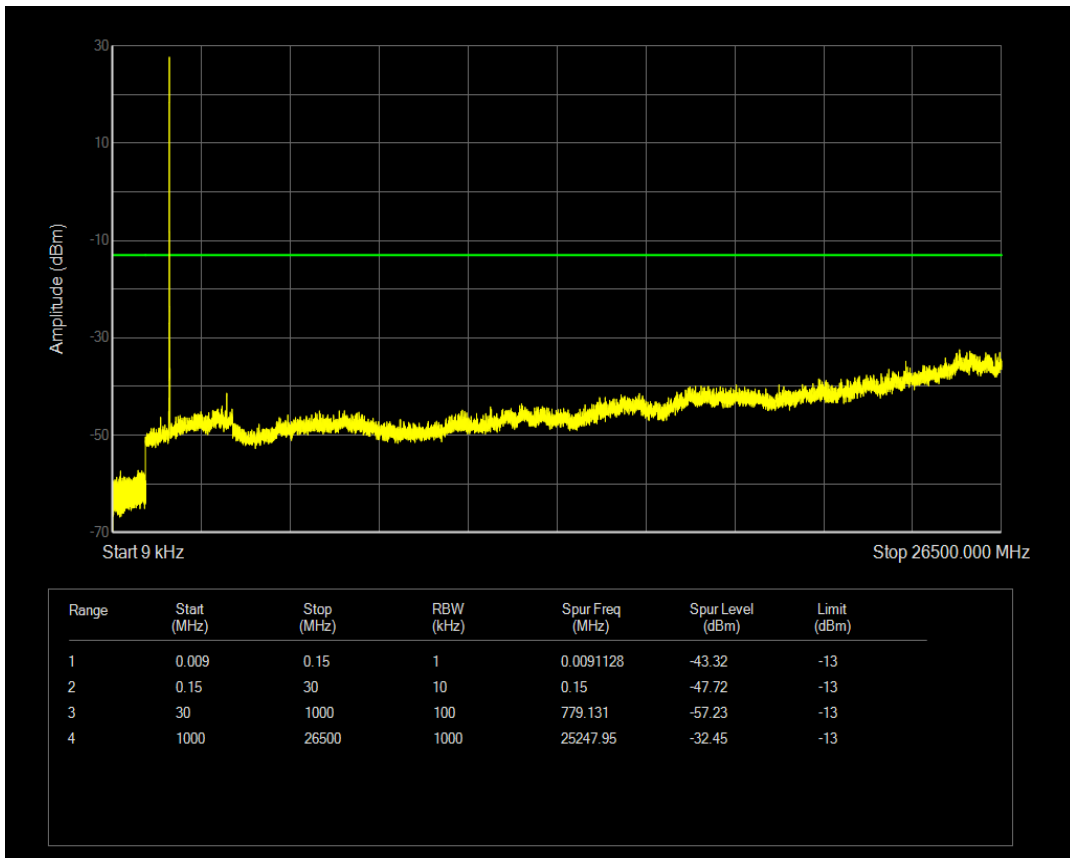

Band66 16QAM BW=10MHz Channel=132022 RB Size=1 Position=#0

Band66 16QAM BW=10MHz Channel=132022 RB Size=50 Position=#0