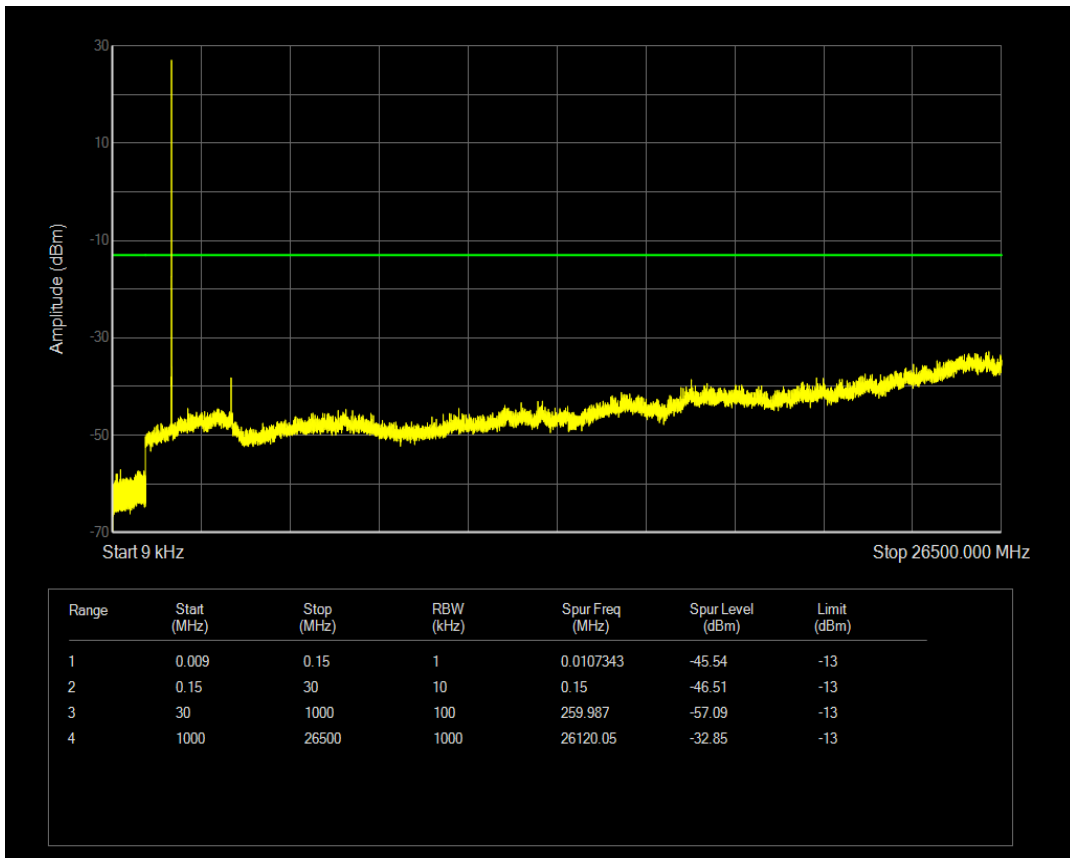

Band66 QPSK BW=5MHz Channel=132647 RB Size=1 Position=#0

Band66 QPSK BW=5MHz Channel=132647 RB Size=25 Position=#0