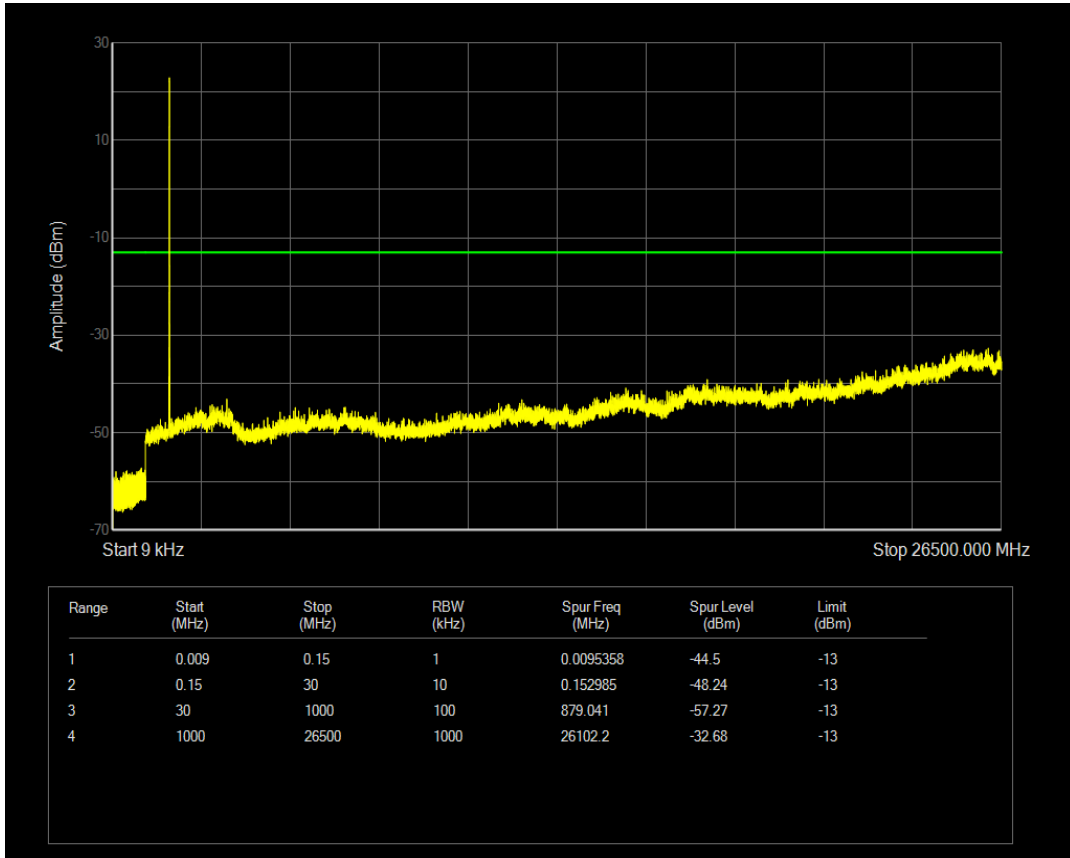

Band66 QPSK BW=3MHz Channel=131987 RB Size=15 Position=#0

Band66 16QAM BW=3MHz Channel=131987 RB Size=1 Position=#0