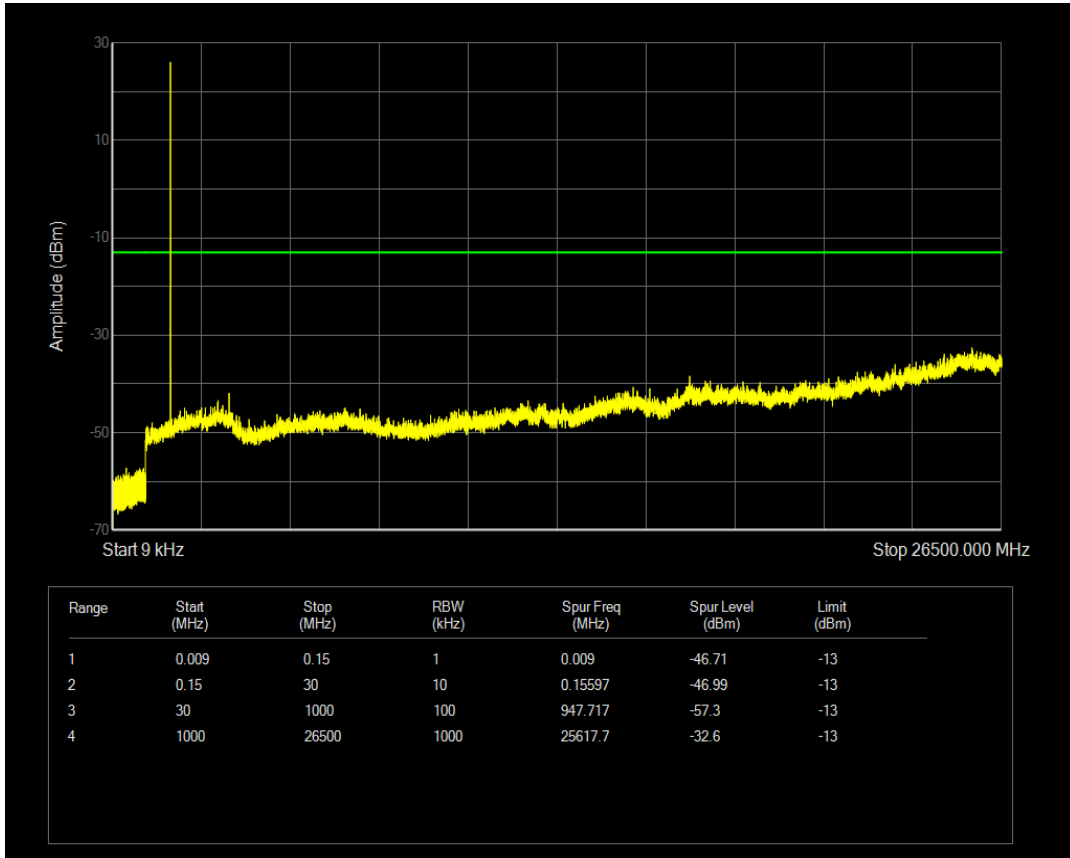

Band66 QPSK BW=1.4MHz Channel=132322 RB Size=1 Position=#0

Band66 16QAM BW=1.4MHz Channel=132322 RB Size=1 Position=#0

Band66 QPSK BW=1.4MHz Channel=132322 RB Size=6 Position=#0

Band66 16QAM BW=1.4MHz Channel=132322 RB Size=6 Position=#0

Band66 QPSK BW=1.4MHz Channel=132665 RB Size=1 Position=#0

Band66 QPSK BW=1.4MHz Channel=132665 RB Size=6 Position=#0

Band66 16QAM BW=1.4MHz Channel=132665 RB Size=1 Position=#0

Band66 16QAM BW=1.4MHz Channel=132665 RB Size=6 Position=#0