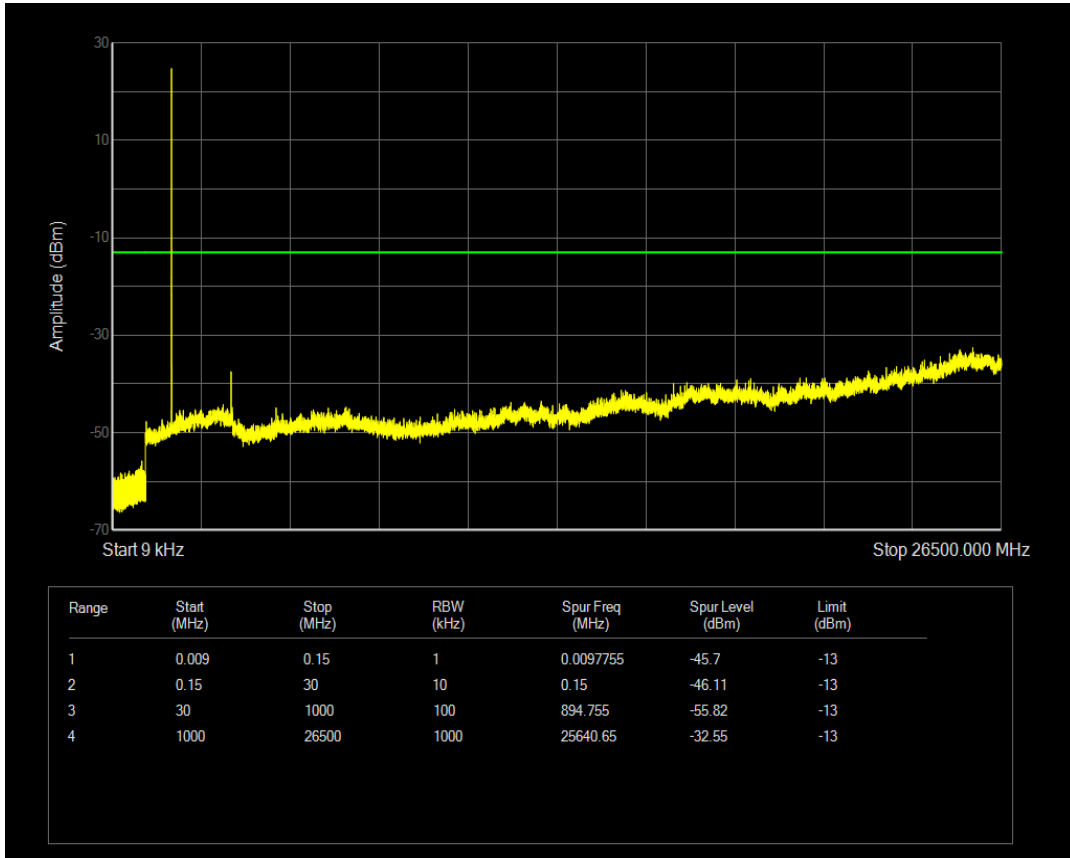

Band66 QPSK BW=5MHz Channel=132647 RB Size=1 Position=#0

Band66 QPSK BW=5MHz Channel=132647 RB Size=25 Position=#0

Band66 16QAM BW=5MHz Channel=132647 RB Size=25 Position=#0

Band66 16QAM BW=5MHz Channel=132647 RB Size=1 Position=#0