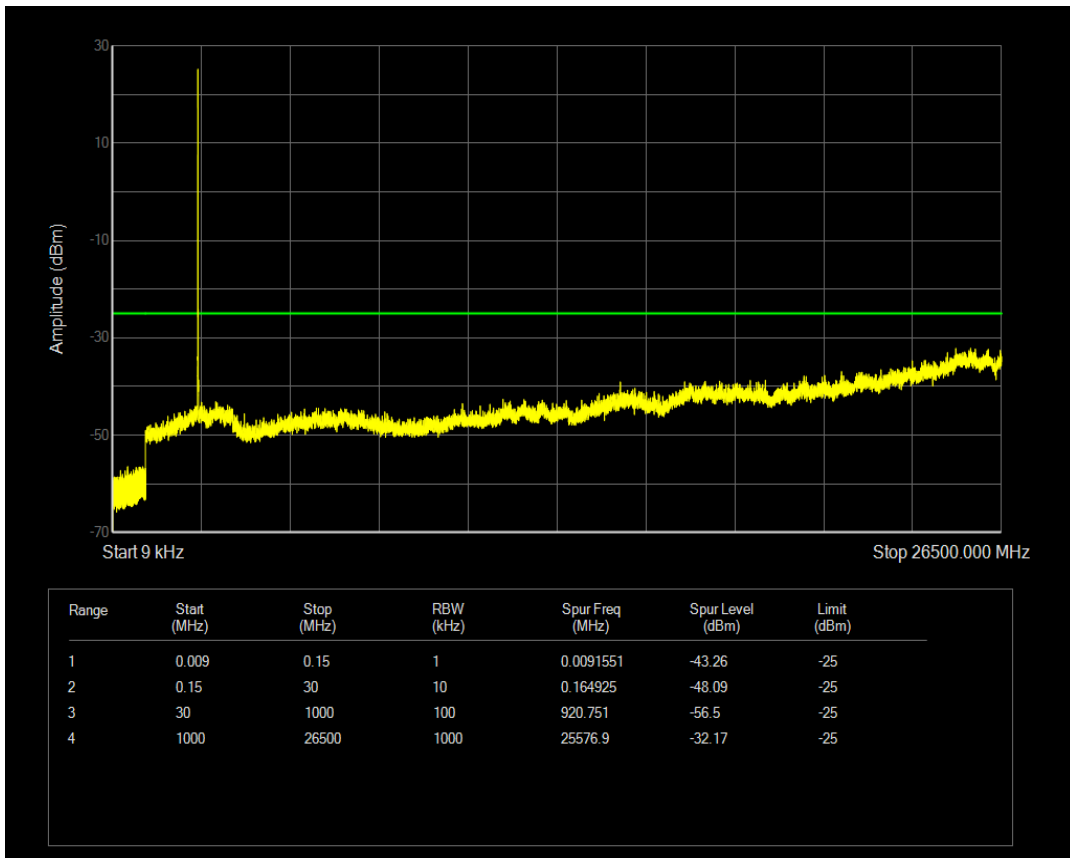

Band7 16QAM BW=10MHz Channel=21400 RB Size=1 Position=#0

Band7 16QAM BW=10MHz Channel=21400 RB Size=50 Position=#0