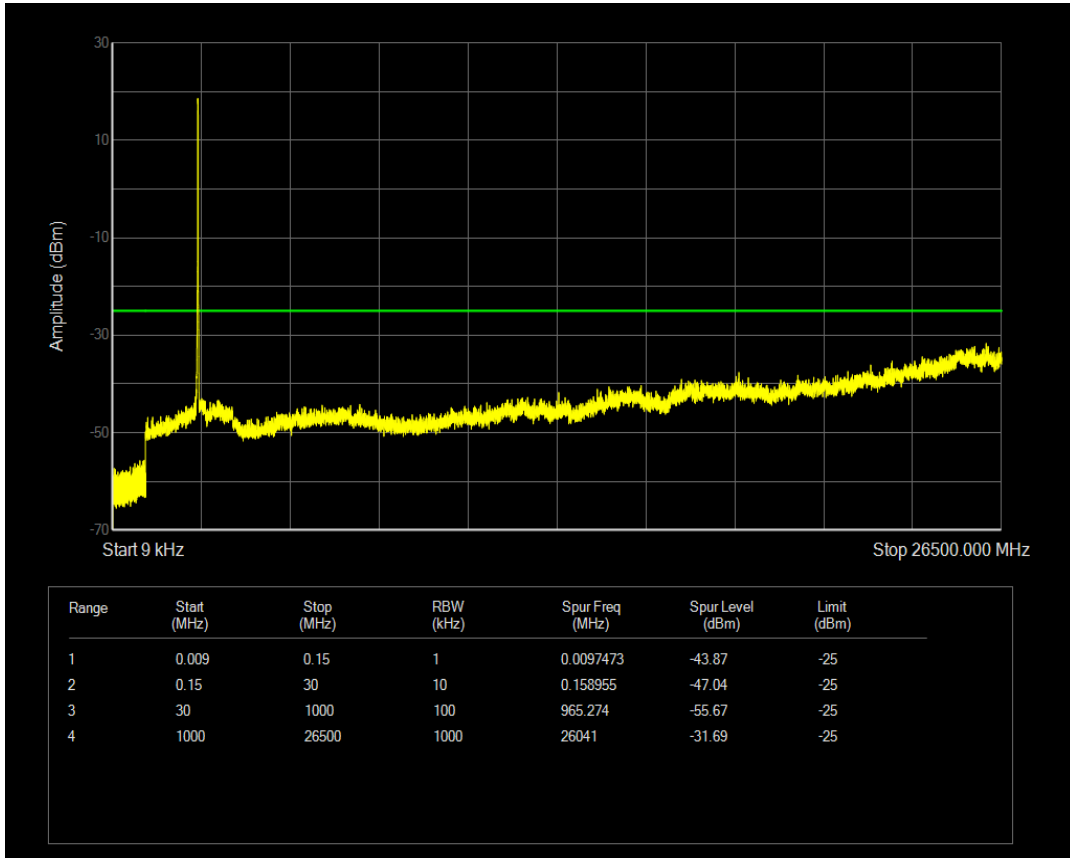

Band7 QPSK BW=15MHz Channel=21375 RB Size=75 Position=#0

Band7 16QAM BW=15MHz Channel=21375 RB Size=1 Position=#0