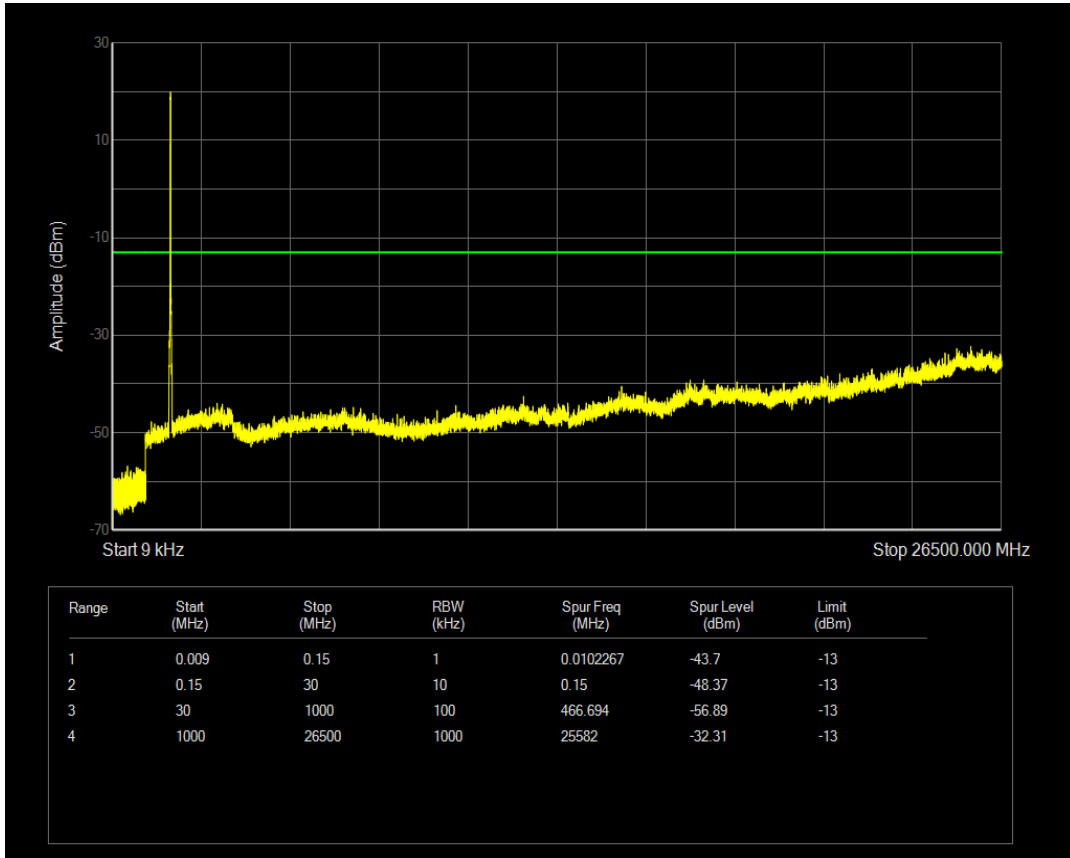

Band66 QPSK BW=15MHz Channel=132322 RB Size=75 Position=#0

Band66 16QAM BW=15MHz Channel=132322 RB Size=1 Position=#0