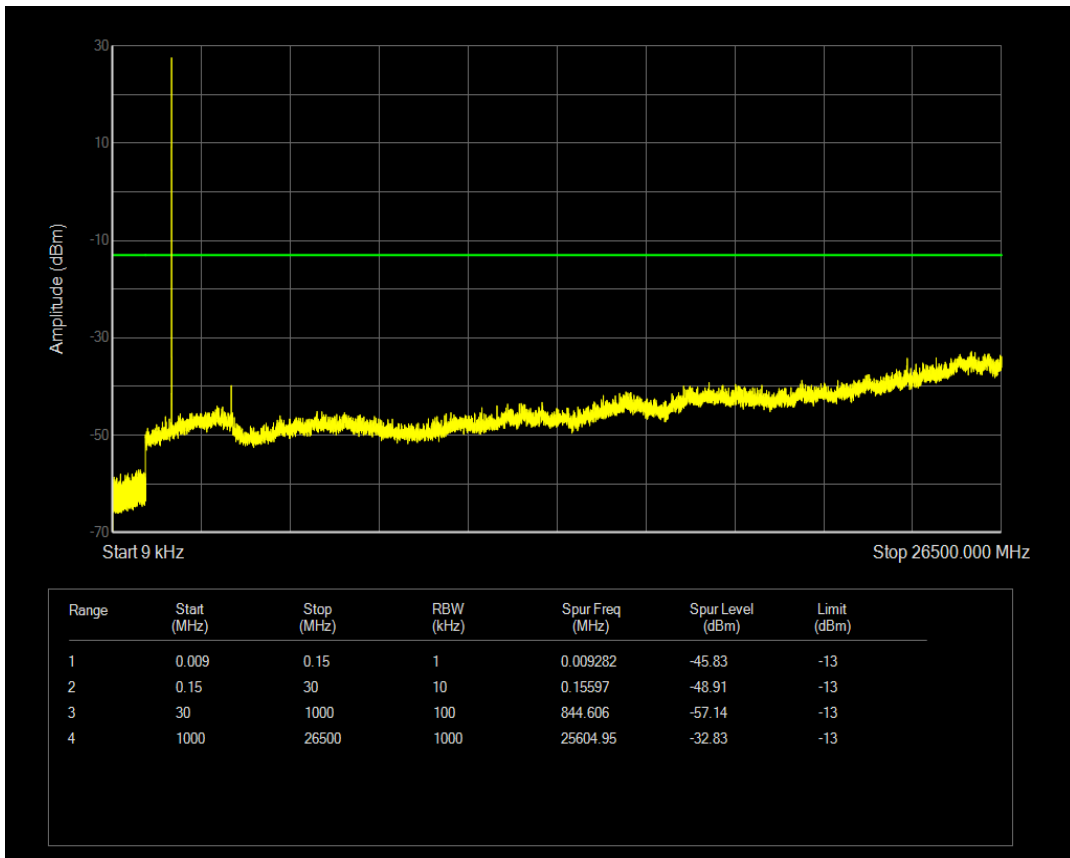

Band66 16QAM BW=3MHz Channel=132657 RB Size=1 Position=#0

Band66 16QAM BW=3MHz Channel=132657 RB Size=15 Position=#0