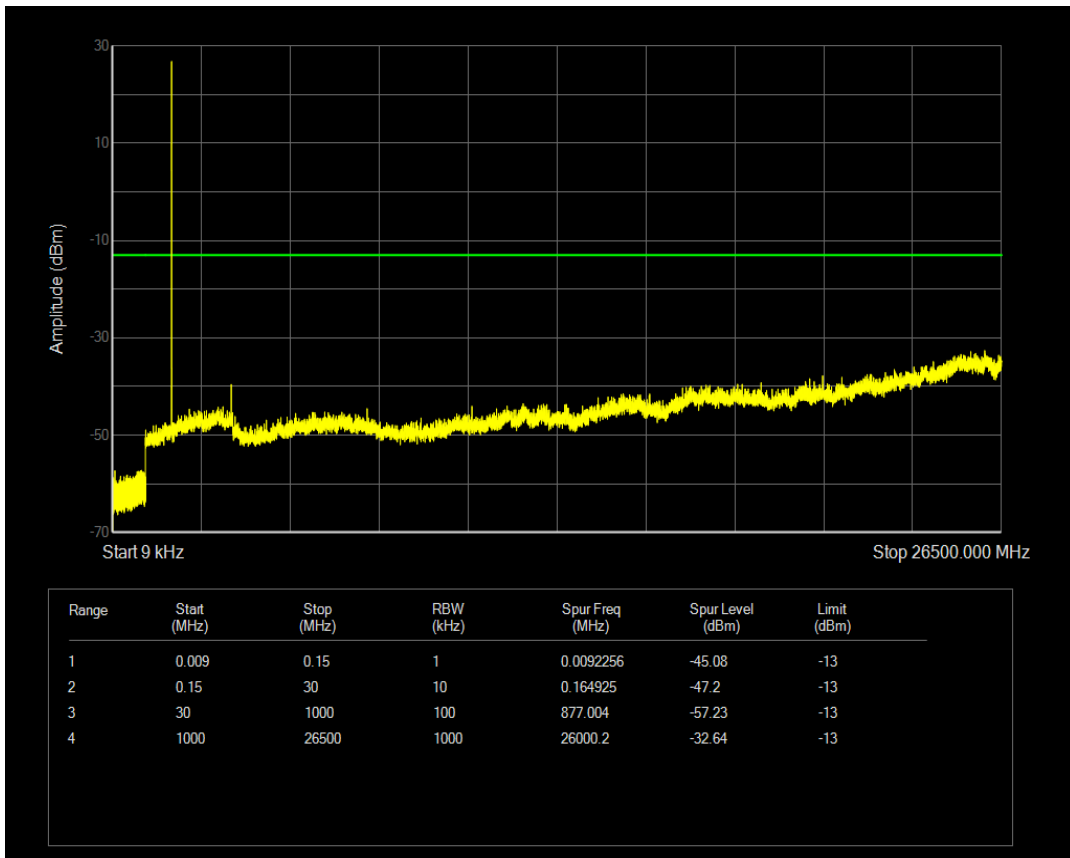

Band66 QPSK BW=3MHz Channel=132657 RB Size=1 Position=#0

Band66 QPSK BW=3MHz Channel=132657 RB Size=15 Position=#0