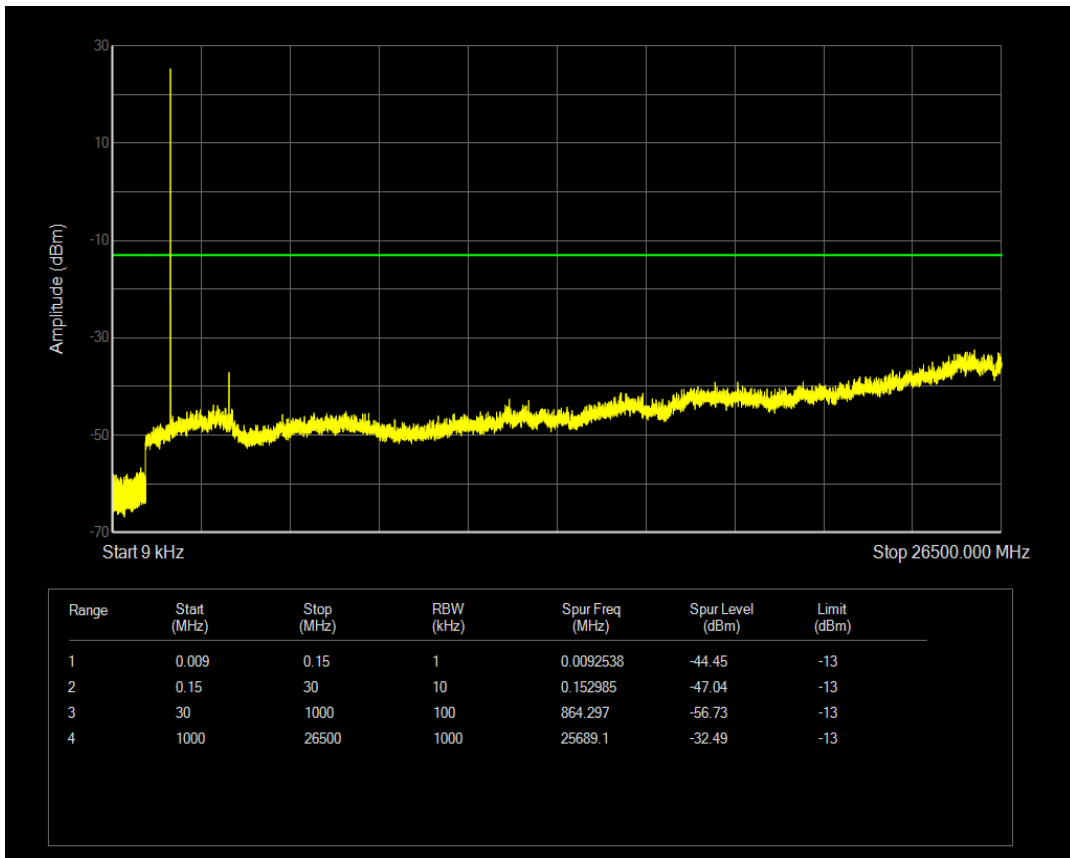

Band66 QPSK BW=3MHz Channel=132322 RB Size=1 Position=#0

Band66 QPSK BW=3MHz Channel=132322 RB Size=15 Position=#0