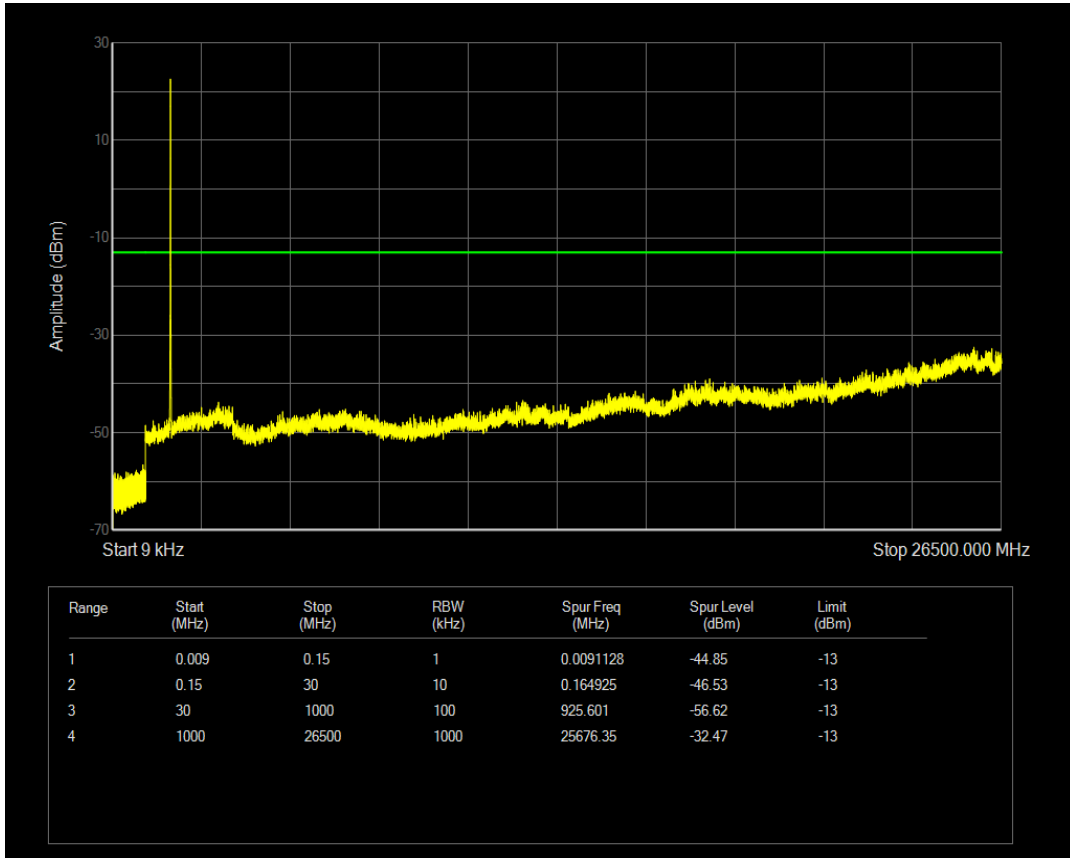

Band66 QPSK BW=5MHz Channel=132322 RB Size=25 Position=#0

Band66 16QAM BW=5MHz Channel=132322 RB Size=1 Position=#0