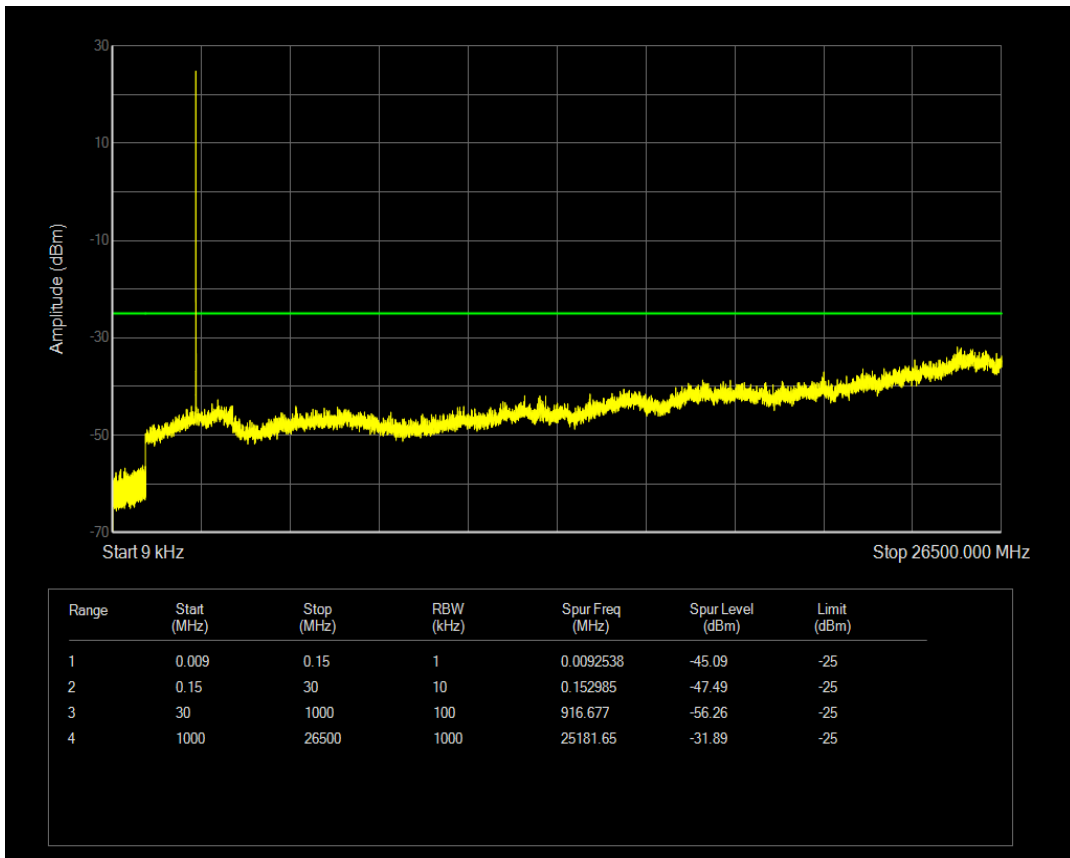

Band7 16QAM BW=5MHz Channel=20775 RB Size=1 Position=#0

Band7 16QAM BW=5MHz Channel=20775 RB Size=25 Position=#0