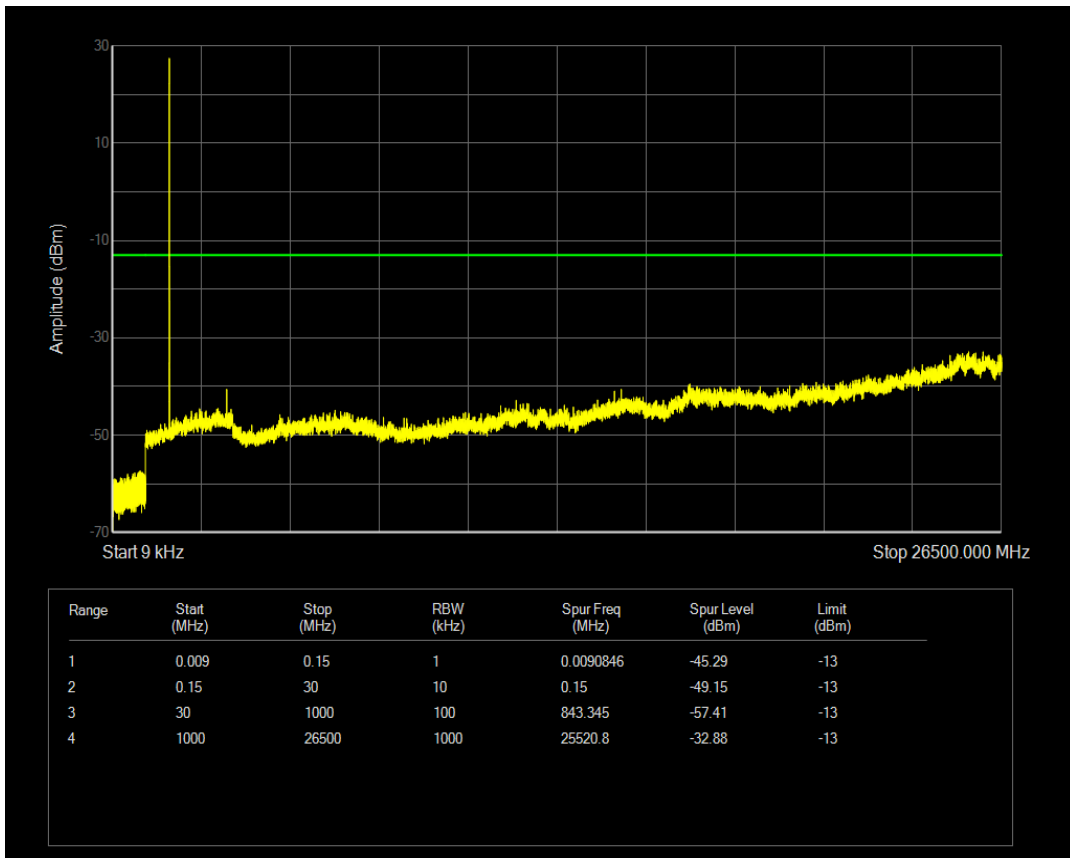

Band66 QPSK BW=5MHz Channel=131997 RB Size=1 Position=#0

Band66 QPSK BW=5MHz Channel=131997 RB Size=25 Position=#0