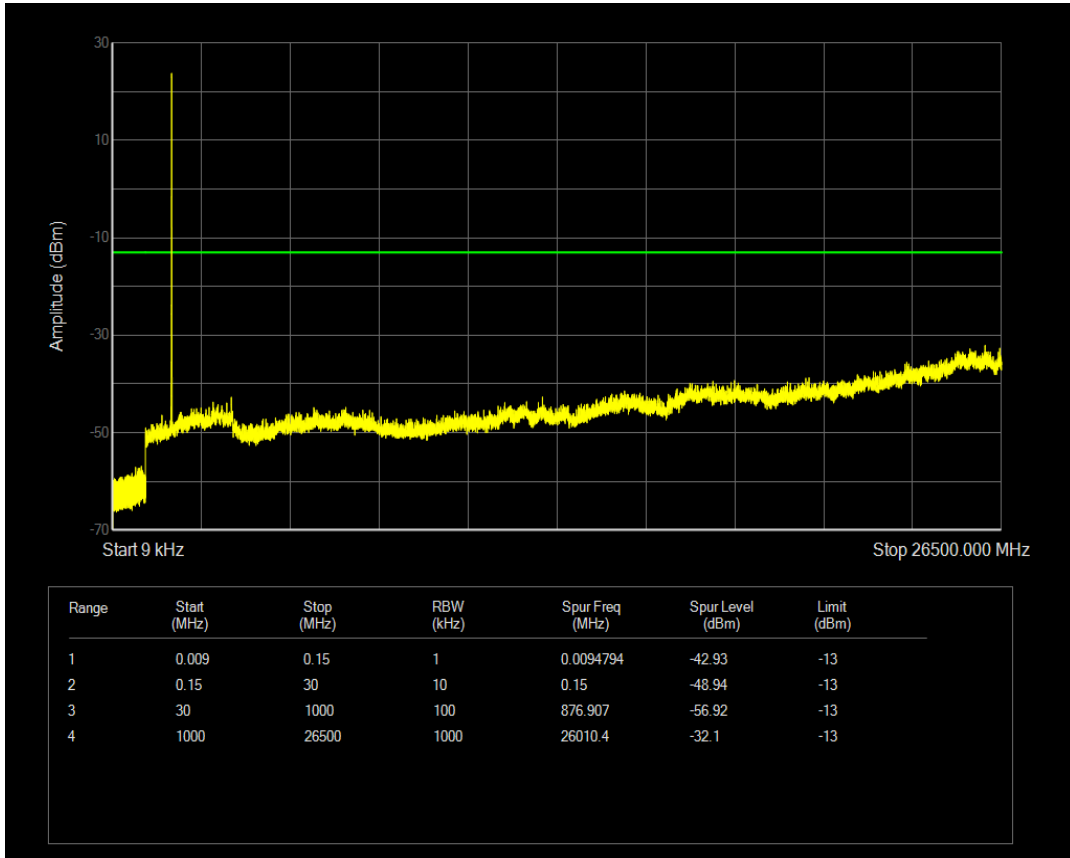

Band66 QPSK BW=3MHz Channel=132657 RB Size=15 Position=#0

Band66 16QAM BW=3MHz Channel=132657 RB Size=1 Position=#0