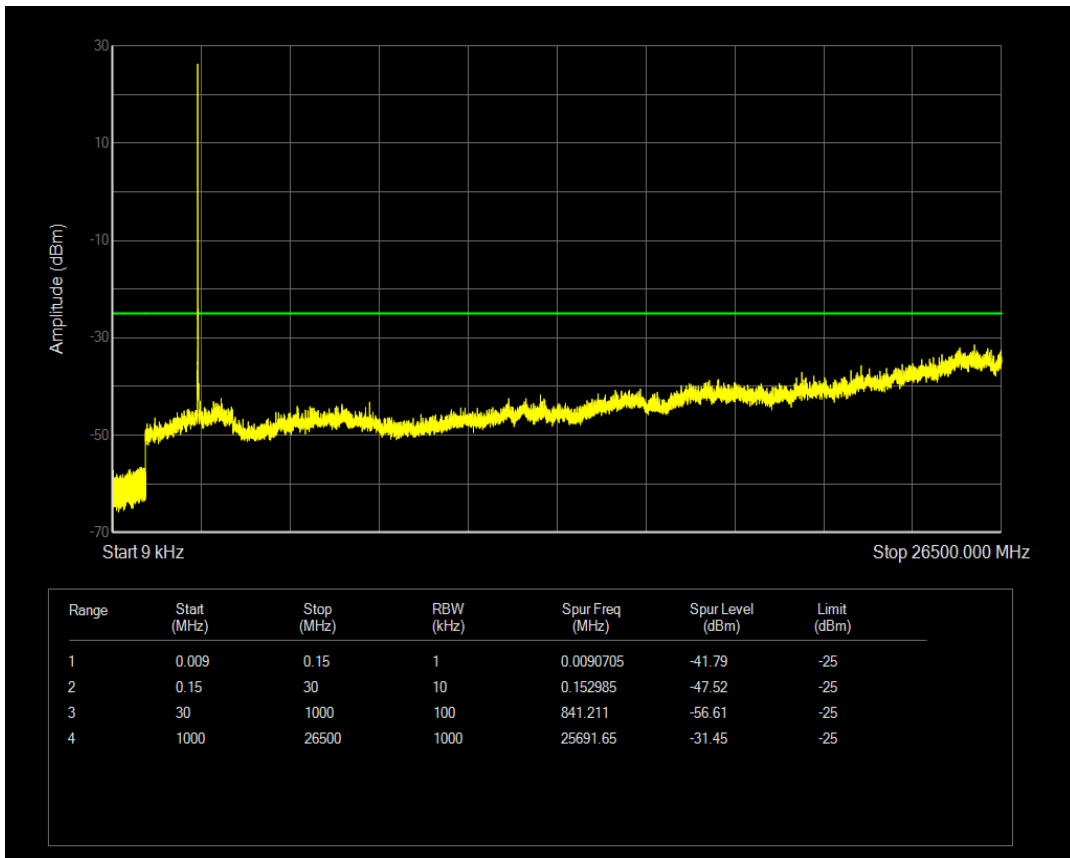

Band7 16QAM BW=15MHz Channel=21375 RB Size=1 Position=#0

Band7 16QAM BW=15MHz Channel=21375 RB Size=75 Position=#0