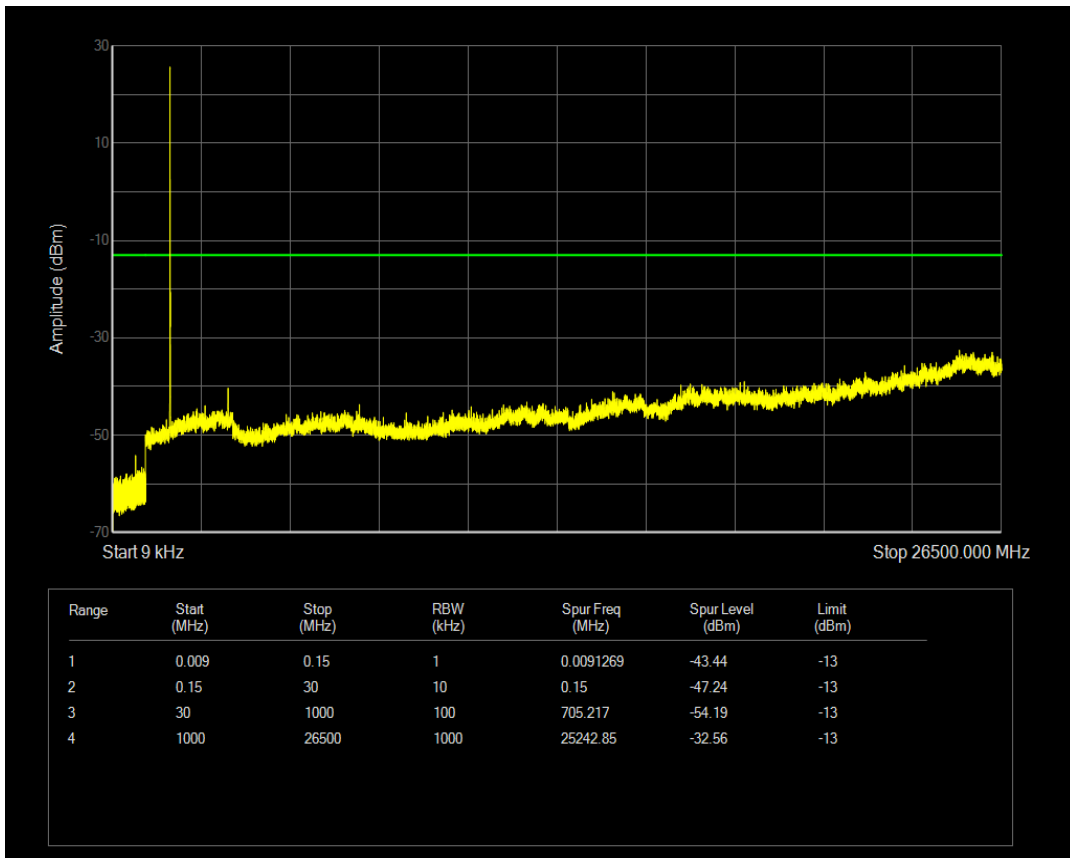

Band4 16QAM BW=5MHz Channel=20175 RB Size=1 Position=#0

Band4 16QAM BW=5MHz Channel=20175 RB Size=25 Position=#0