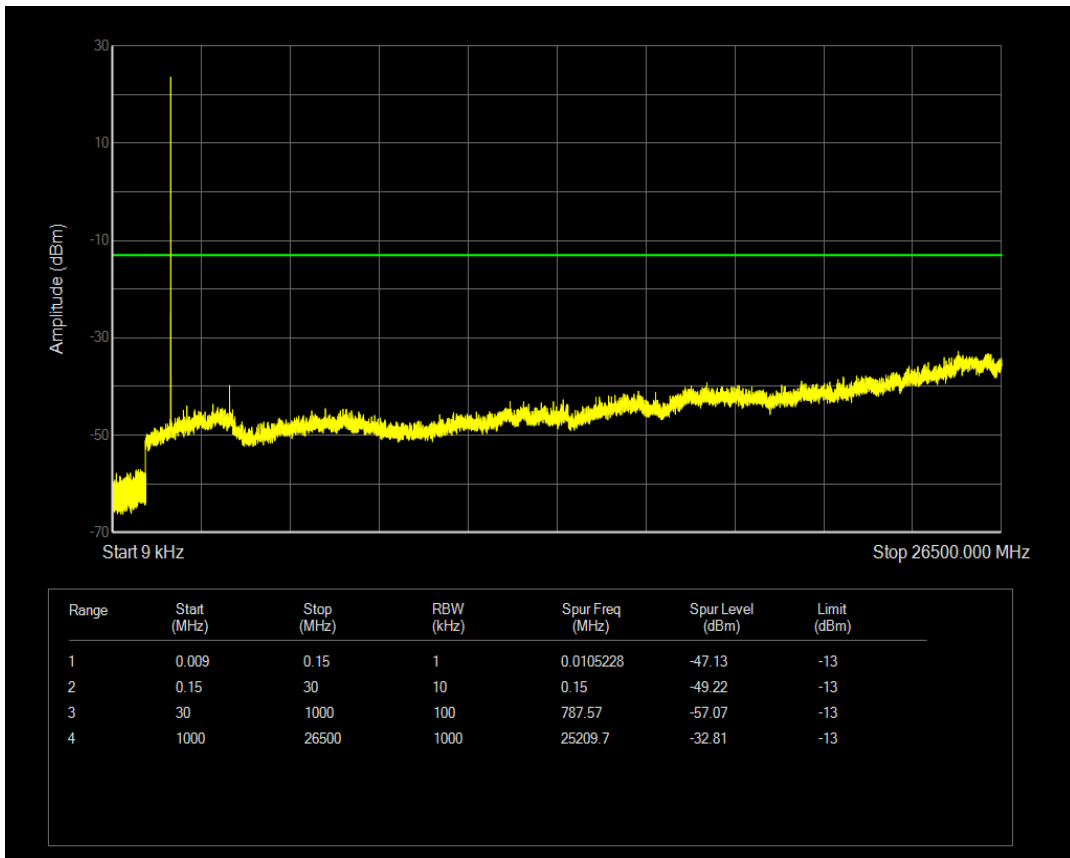

Band4 QPSK BW=3MHz Channel=20385 RB Size=1 Position=#0

Band4 QPSK BW=3MHz Channel=20385 RB Size=15 Position=#0