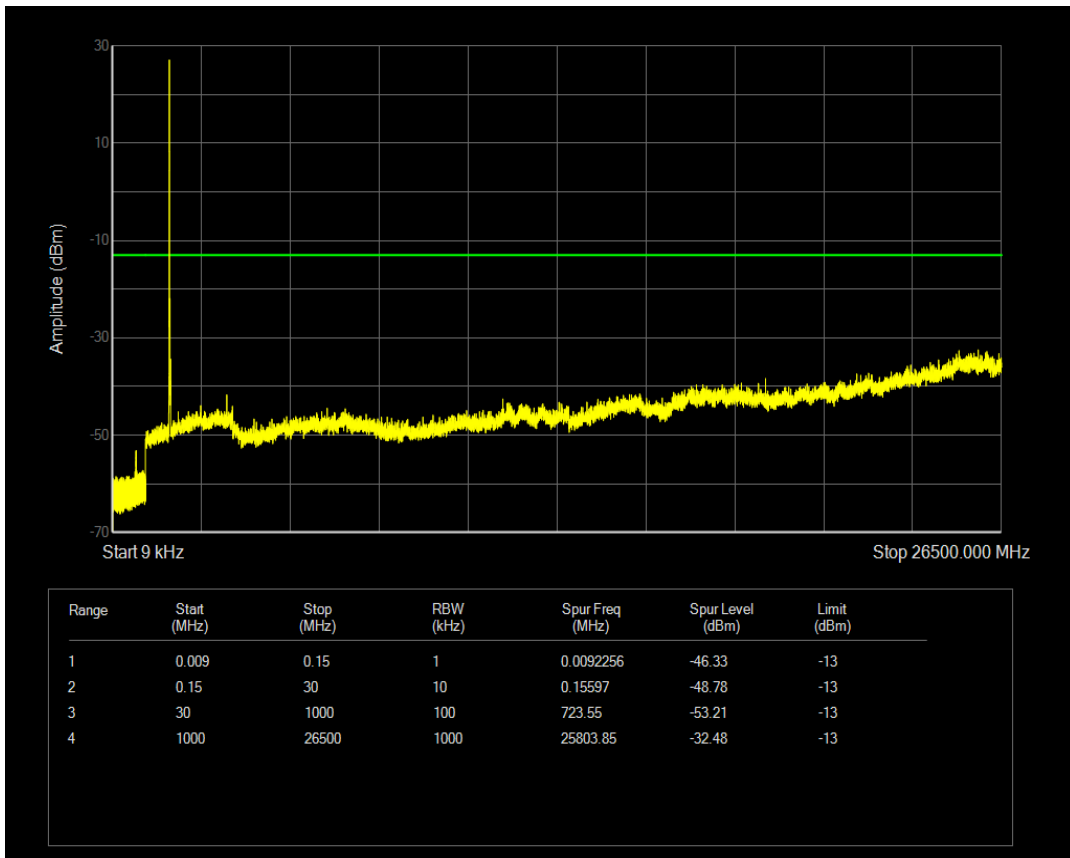

Band4 QPSK BW=20MHz Channel=20050 RB Size=1 Position=#0

Band4 QPSK BW=20MHz Channel=20050 RB Size=100 Position=#0