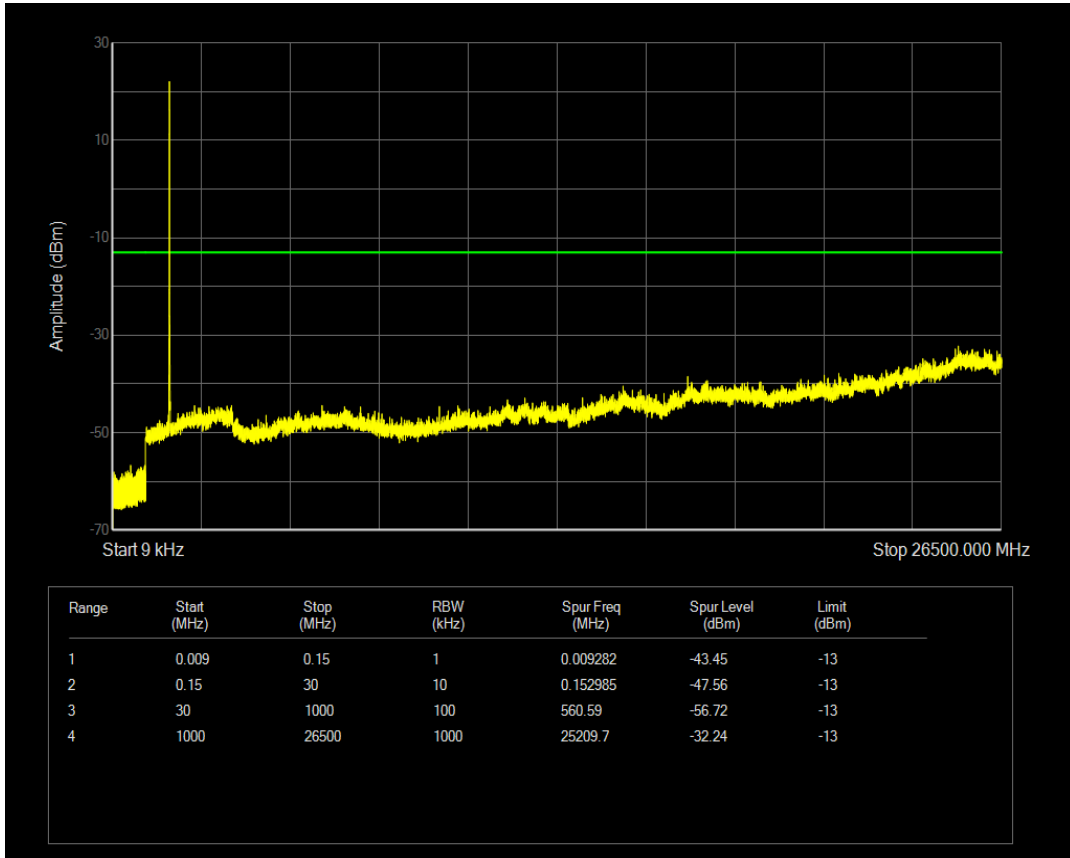

Band4 16QAM BW=3MHz Channel=20385 RB Size=1 Position=#0

Band4 16QAM BW=3MHz Channel=20385 RB Size=15 Position=#0

Band4 QPSK BW=5MHz Channel=19975 RB Size=1 Position=#0

Band4 QPSK BW=5MHz Channel=19975 RB Size=25 Position=#0

Band4 16QAM BW=5MHz Channel=19975 RB Size=1 Position=#0

Band4 16QAM BW=5MHz Channel=19975 RB Size=25 Position=#0

Band4 QPSK BW=5MHz Channel=20175 RB Size=1 Position=#0

Band4 QPSK BW=5MHz Channel=20175 RB Size=25 Position=#0