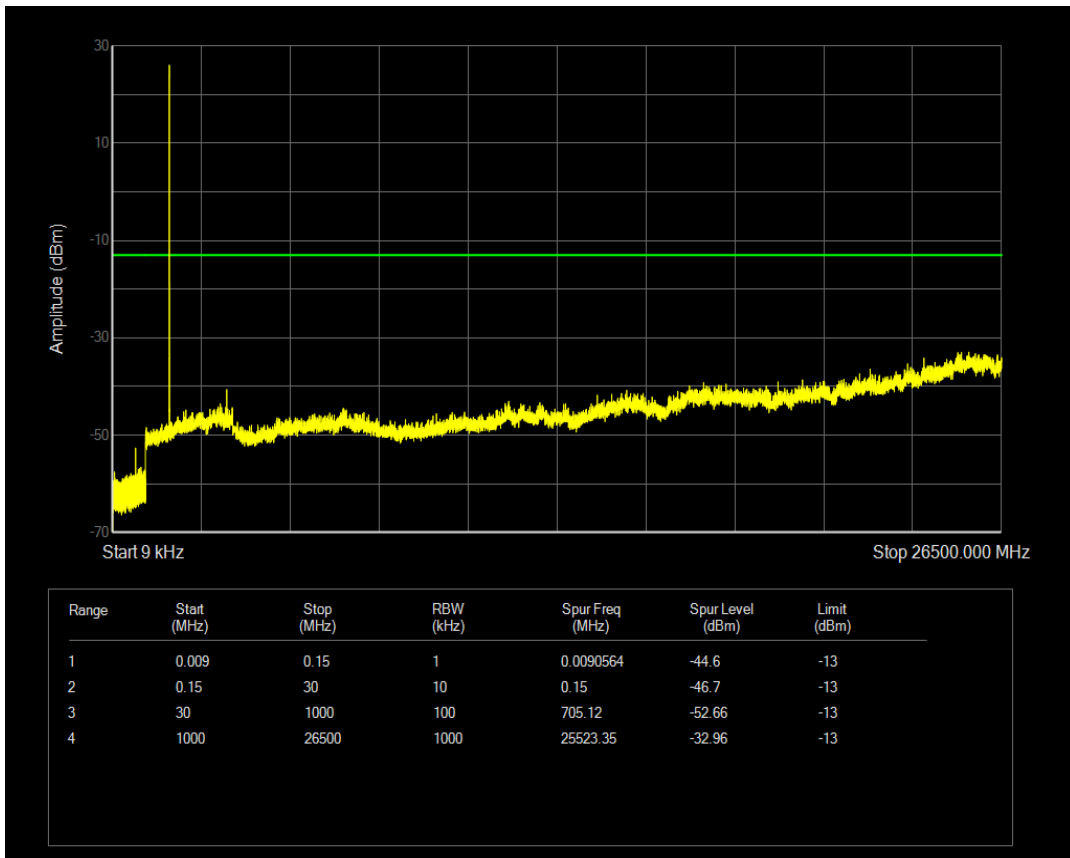

Band4 QPSK BW=3MHz Channel=19965 RB Size=1 Position=#0

Band4 QPSK BW=3MHz Channel=19965 RB Size=15 Position=#0