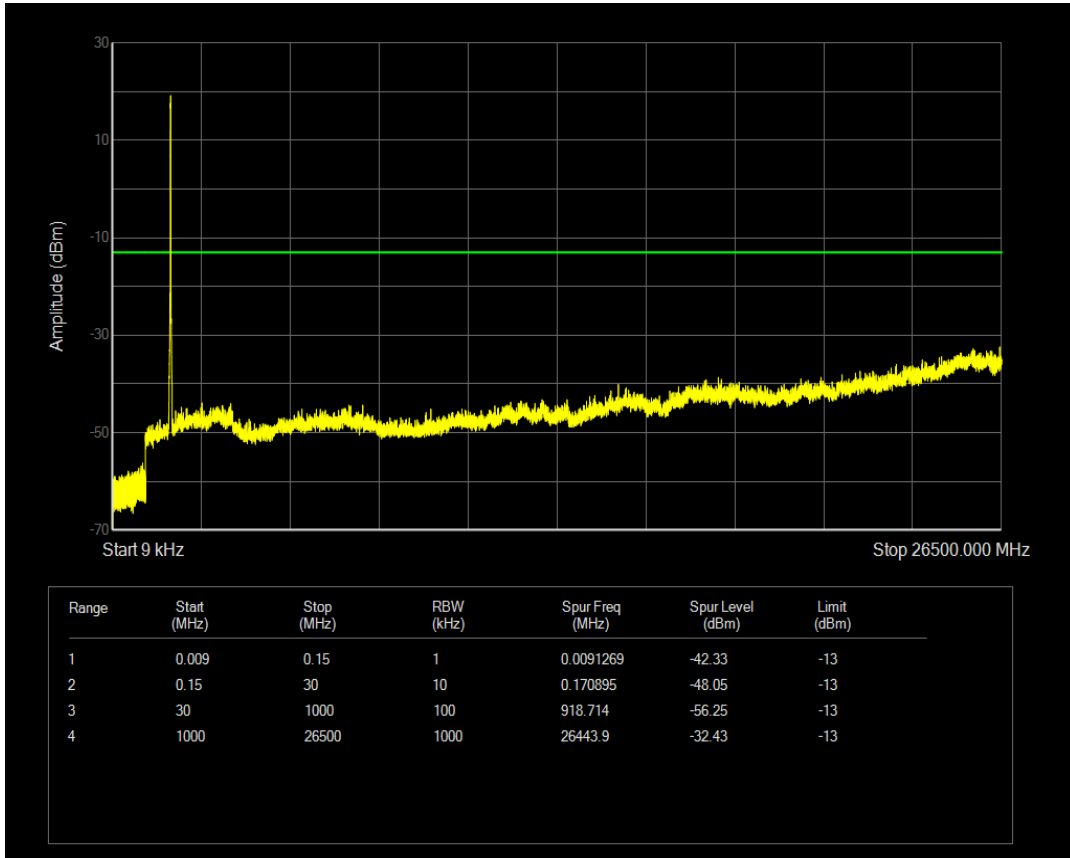

Band4 16QAM BW=15MHz Channel=20175 RB Size=1 Position=#0

Band4 16QAM BW=15MHz Channel=20175 RB Size=75 Position=#0

Band4 QPSK BW=15MHz Channel=20325 RB Size=1 Position=#0

Band4 QPSK BW=15MHz Channel=20325 RB Size=75 Position=#0

Band4 16QAM BW=15MHz Channel=20325 RB Size=1 Position=#0

Band4 16QAM BW=15MHz Channel=20325 RB Size=75 Position=#0

Band4 QPSK BW=20MHz Channel=20050 RB Size=1 Position=#0

Band4 QPSK BW=20MHz Channel=20050 RB Size=100 Position=#0