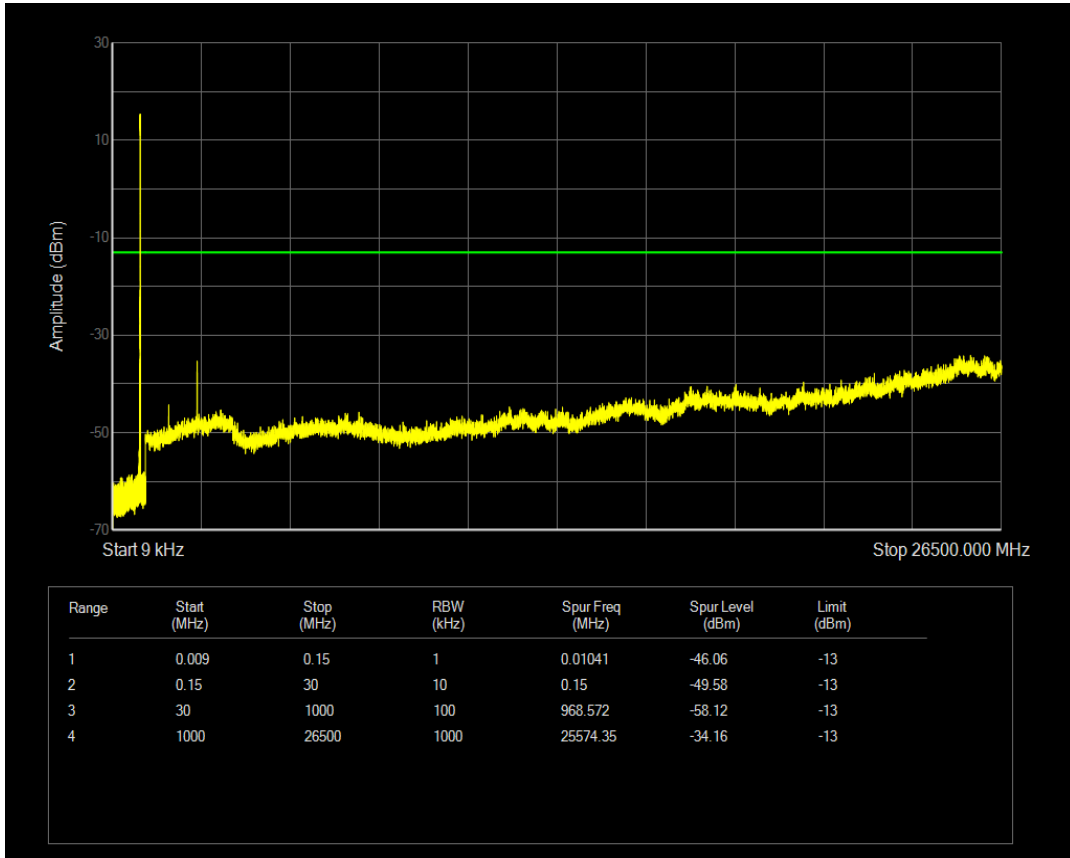

Band5 16QAM BW=5MHz Channel=20525 RB Size=1 Position=#0

Band5 16QAM BW=5MHz Channel=20525 RB Size=25 Position=#0

Band5 QPSK BW=5MHz Channel=20625 RB Size=1 Position=#0

Band5 QPSK BW=5MHz Channel=20625 RB Size=25 Position=#0

Band5 16QAM BW=5MHz Channel=20625 RB Size=1 Position=#0

Band5 16QAM BW=5MHz Channel=20625 RB Size=25 Position=#0

Band5 QPSK BW=10MHz Channel=20450 RB Size=1 Position=#0

Band5 QPSK BW=10MHz Channel=20450 RB Size=50 Position=#0