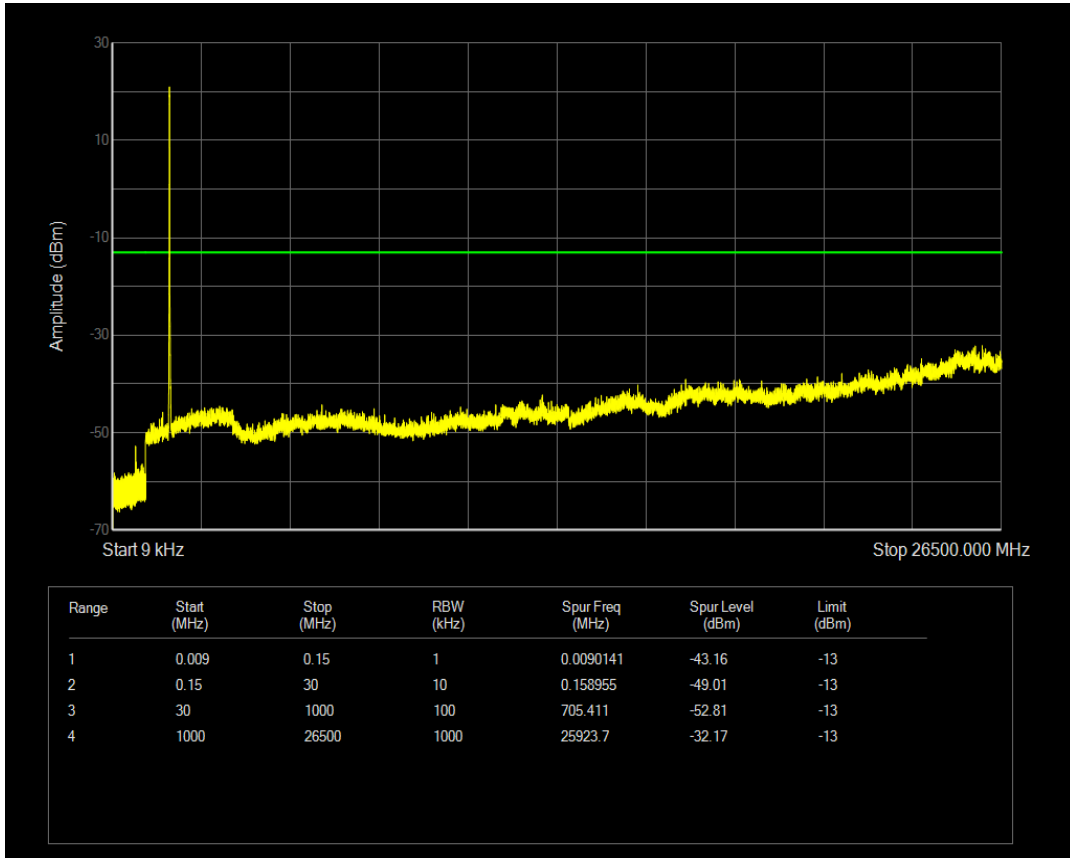

Band4 16QAM BW=5MHz Channel=20375 RB Size=1 Position=#0

Band4 16QAM BW=5MHz Channel=20375 RB Size=25 Position=#0

Band4 QPSK BW=10MHz Channel=20000 RB Size=1 Position=#0

Band4 QPSK BW=10MHz Channel=20000 RB Size=50 Position=#0

Band4 16QAM BW=10MHz Channel=20000 RB Size=1 Position=#0

Band4 16QAM BW=10MHz Channel=20000 RB Size=50 Position=#0

Band4 QPSK BW=10MHz Channel=20175 RB Size=1 Position=#0

Band4 QPSK BW=10MHz Channel=20175 RB Size=50 Position=#0