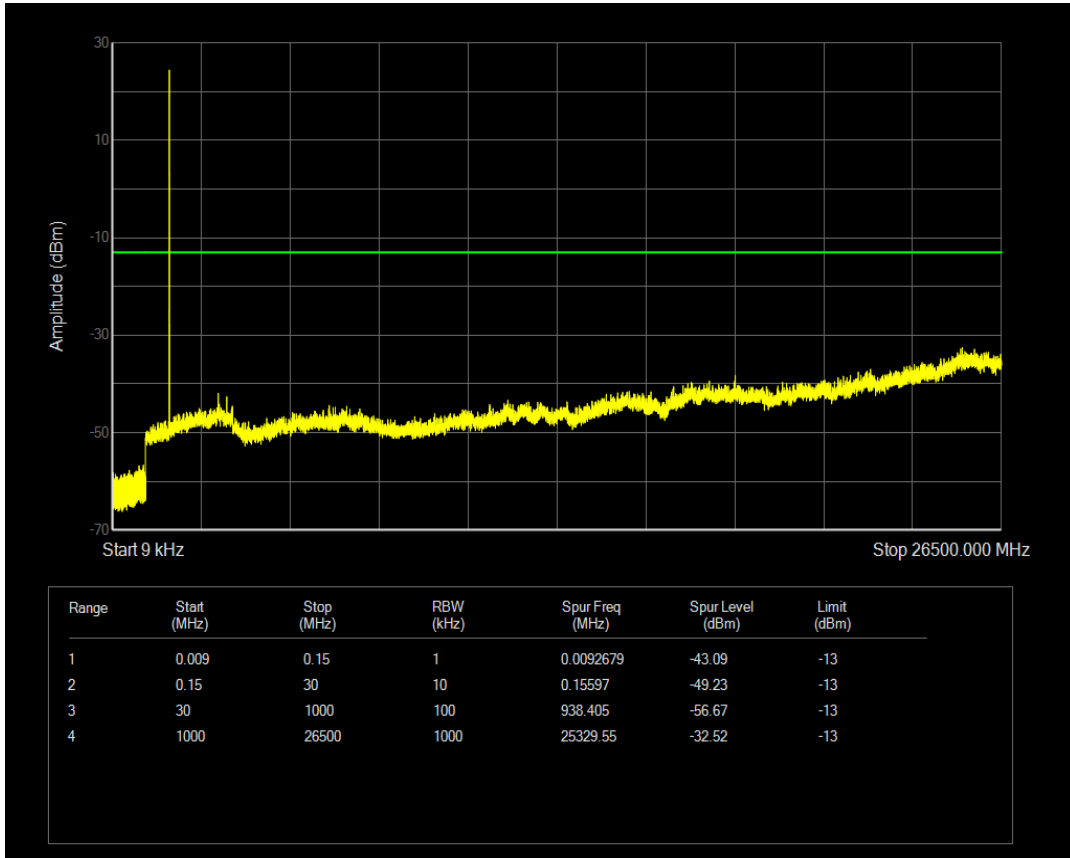

Band25 16QAM BW=20MHz Channel=26590 RB Size=1 Position=#0

Band25 16QAM BW=20MHz Channel=26590 RB Size=100 Position=#0

Band4 QPSK BW=1.4MHz Channel=19957 RB Size=1 Position=#0

Band4 QPSK BW=1.4MHz Channel=19957 RB Size=6 Position=#0

Band4 16QAM BW=1.4MHz Channel=19957 RB Size=1 Position=#0

Band4 16QAM BW=1.4MHz Channel=19957 RB Size=6 Position=#0

Band4 QPSK BW=1.4MHz Channel=20175 RB Size=1 Position=#0

Band4 QPSK BW=1.4MHz Channel=20175 RB Size=6 Position=#0