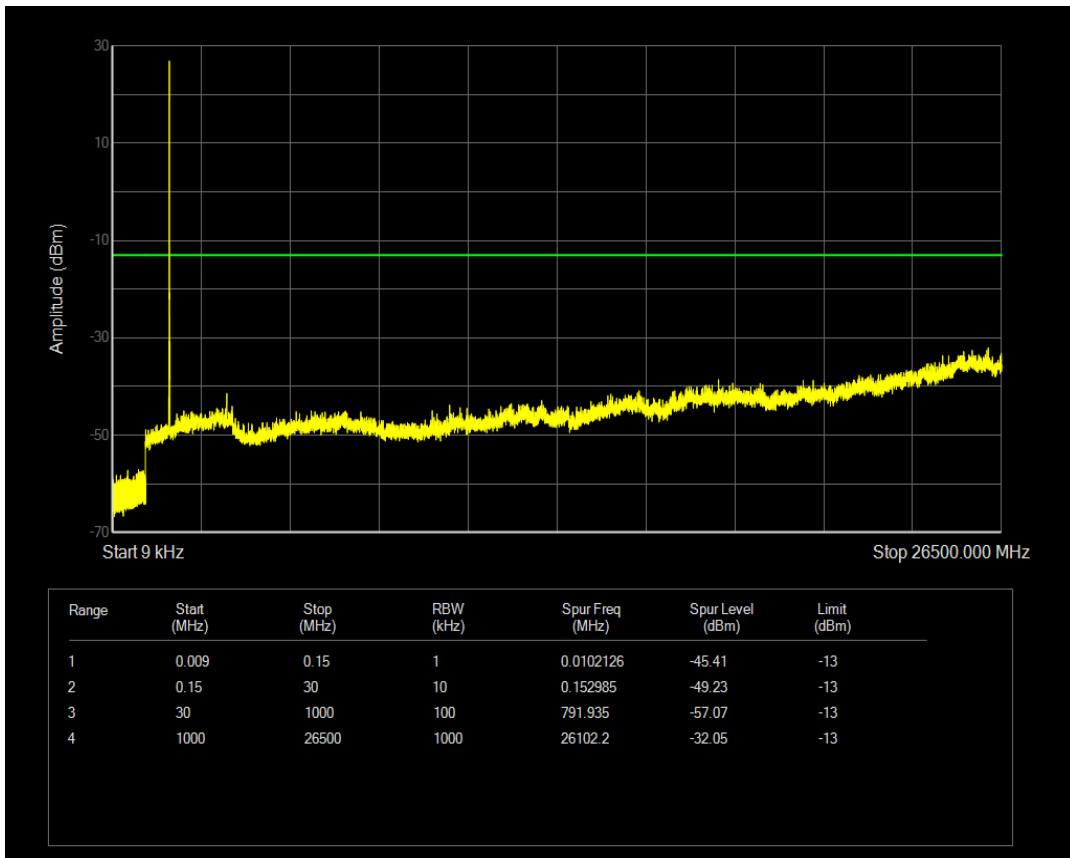

Band4 16QAM BW=5MHz Channel=20175 RB Size=1 Position=#0

Band4 16QAM BW=5MHz Channel=20175 RB Size=25 Position=#0

Band4 QPSK BW=5MHz Channel=20375 RB Size=1 Position=#0

Band4 QPSK BW=5MHz Channel=20375 RB Size=25 Position=#0

Band4 16QAM BW=5MHz Channel=20375 RB Size=1 Position=#0

Band4 16QAM BW=5MHz Channel=20375 RB Size=25 Position=#0

Band4 QPSK BW=10MHz Channel=20000 RB Size=1 Position=#0

Band4 QPSK BW=10MHz Channel=20000 RB Size=50 Position=#0