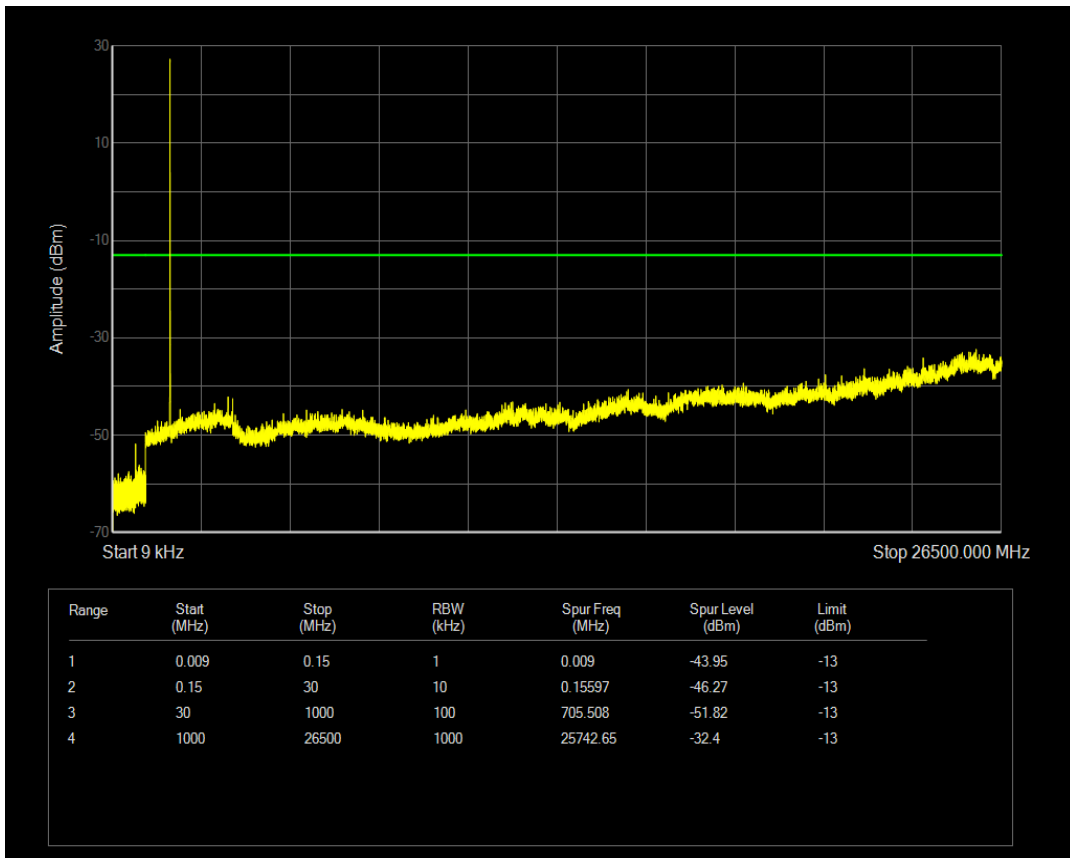

Band4 16QAM BW=3MHz Channel=20385 RB Size=1 Position=#0

Band4 16QAM BW=3MHz Channel=20385 RB Size=15 Position=#0

Band4 QPSK BW=5MHz Channel=19975 RB Size=1 Position=#0

Band4 QPSK BW=5MHz Channel=19975 RB Size=25 Position=#0

Band4 16QAM BW=5MHz Channel=19975 RB Size=1 Position=#0

Band4 16QAM BW=5MHz Channel=19975 RB Size=25 Position=#0

Band4 QPSK BW=5MHz Channel=20175 RB Size=1 Position=#0

Band4 QPSK BW=5MHz Channel=20175 RB Size=25 Position=#0