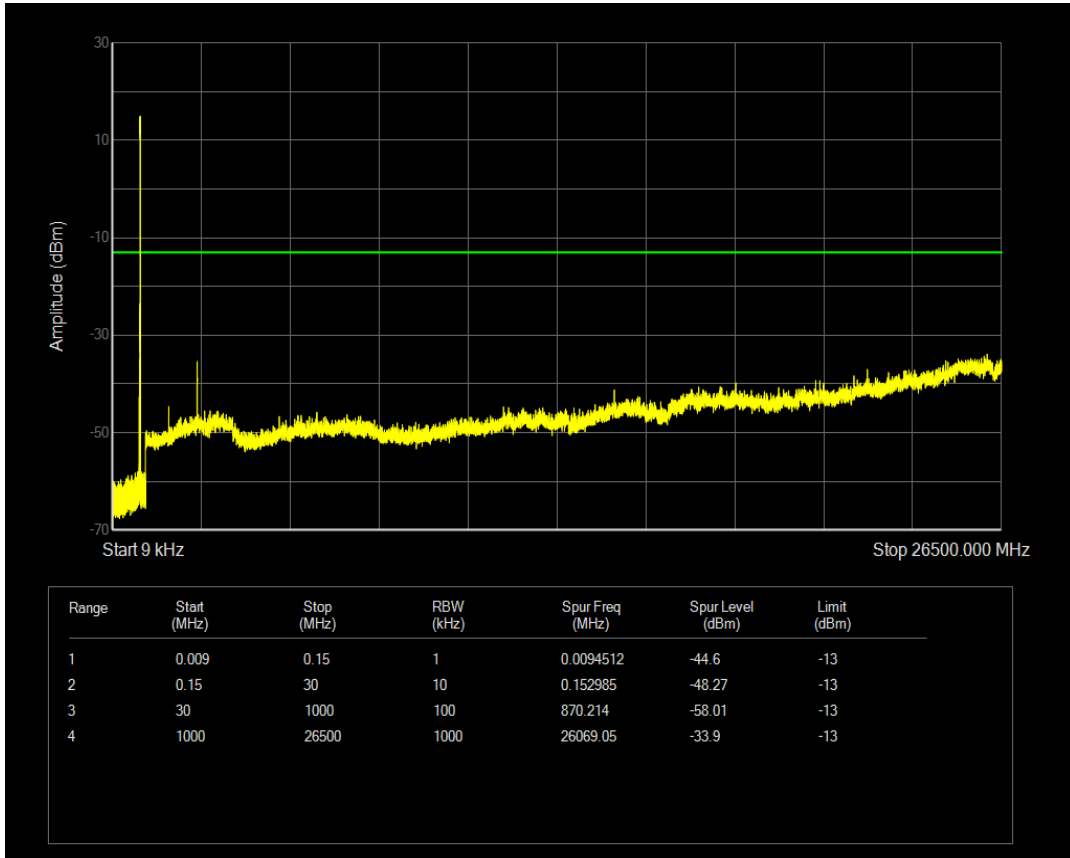

Band5 16QAM BW=5MHz Channel=20525 RB Size=1 Position=#0

Band5 16QAM BW=5MHz Channel=20525 RB Size=25 Position=#0

Band5 QPSK BW=5MHz Channel=20625 RB Size=1 Position=#0

Band5 QPSK BW=5MHz Channel=20625 RB Size=25 Position=#0

Band5 16QAM BW=5MHz Channel=20625 RB Size=1 Position=#0

Band5 16QAM BW=5MHz Channel=20625 RB Size=25 Position=#0

Band5 QPSK BW=10MHz Channel=20450 RB Size=1 Position=#0

Band5 QPSK BW=10MHz Channel=20450 RB Size=50 Position=#0