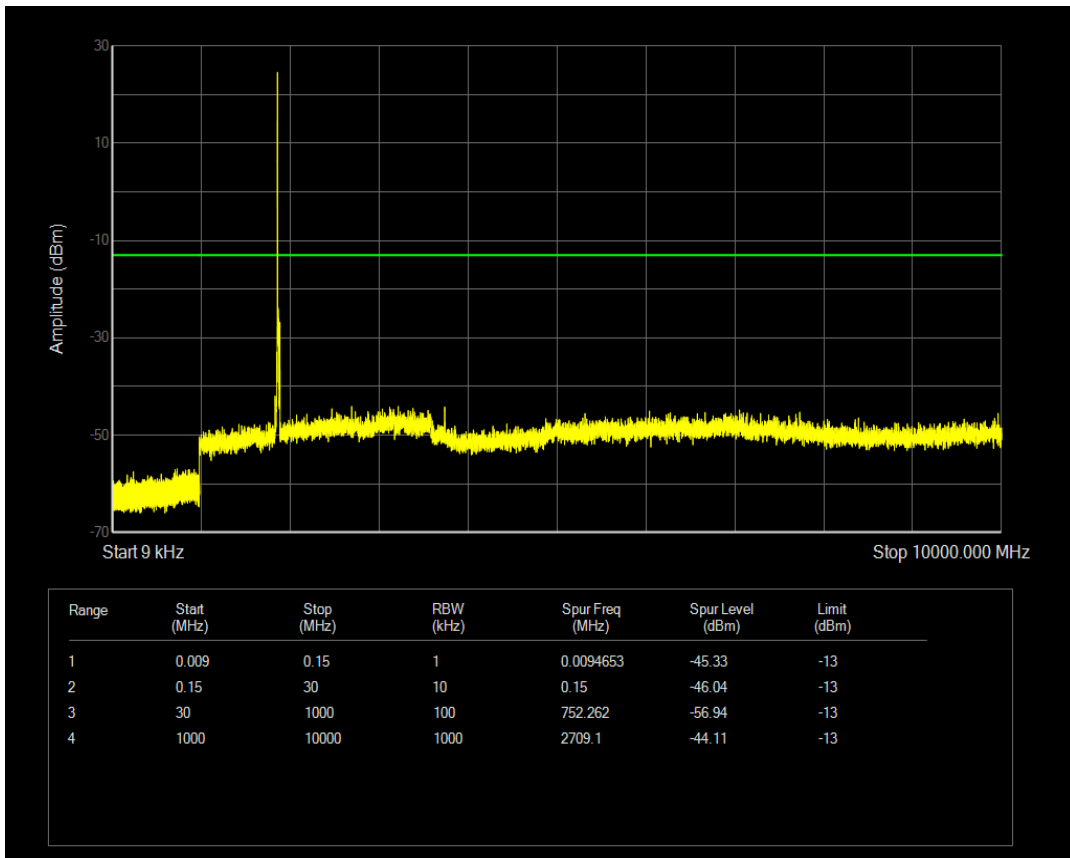

Band25 QPSK BW=15MHz Channel=26365 RB Size=1 Position=#0

Band25 QPSK BW=15MHz Channel=26365 RB Size=75 Position=#0