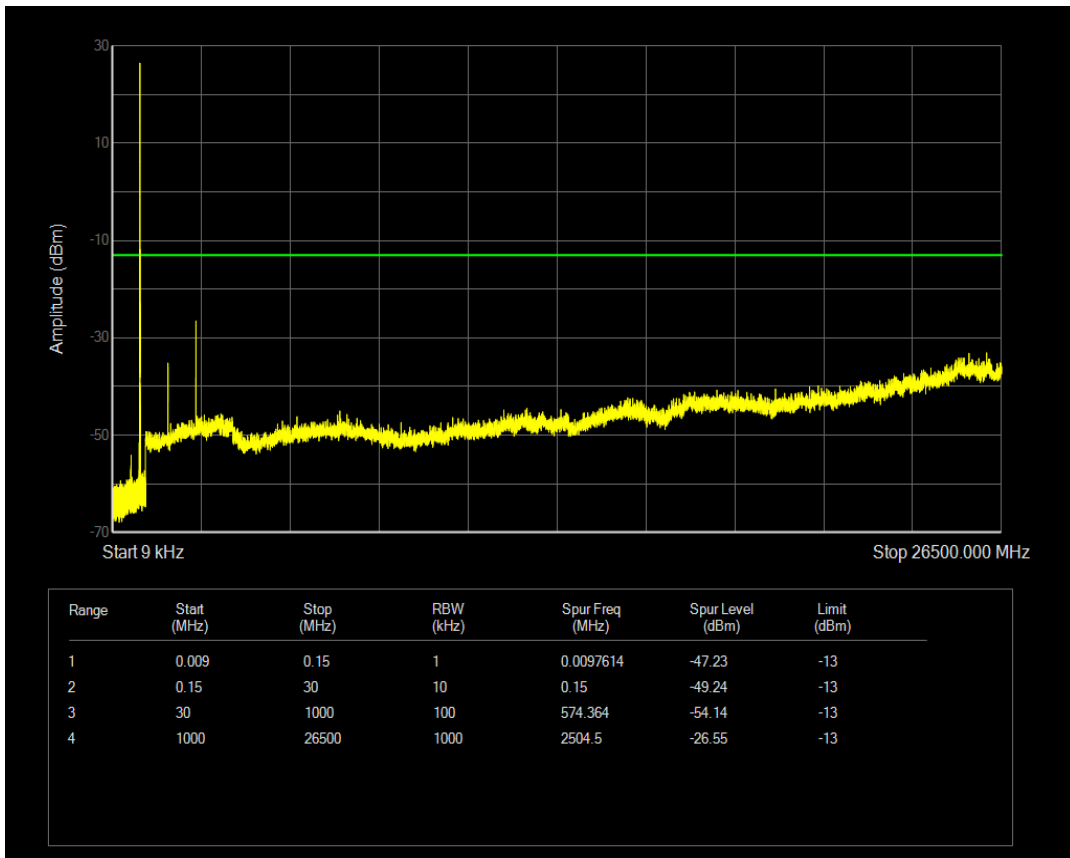

Band5 16QAM BW=5MHz Channel=20425 RB Size=1 Position=#0

Band5 16QAM BW=5MHz Channel=20425 RB Size=25 Position=#0

Band5 QPSK BW=5MHz Channel=20525 RB Size=1 Position=#0

Band5 QPSK BW=5MHz Channel=20525 RB Size=25 Position=#0

Band5 16QAM BW=5MHz Channel=20525 RB Size=1 Position=#0

Band5 16QAM BW=5MHz Channel=20525 RB Size=25 Position=#0

Band5 QPSK BW=5MHz Channel=20625 RB Size=1 Position=#0

Band5 QPSK BW=5MHz Channel=20625 RB Size=25 Position=#0