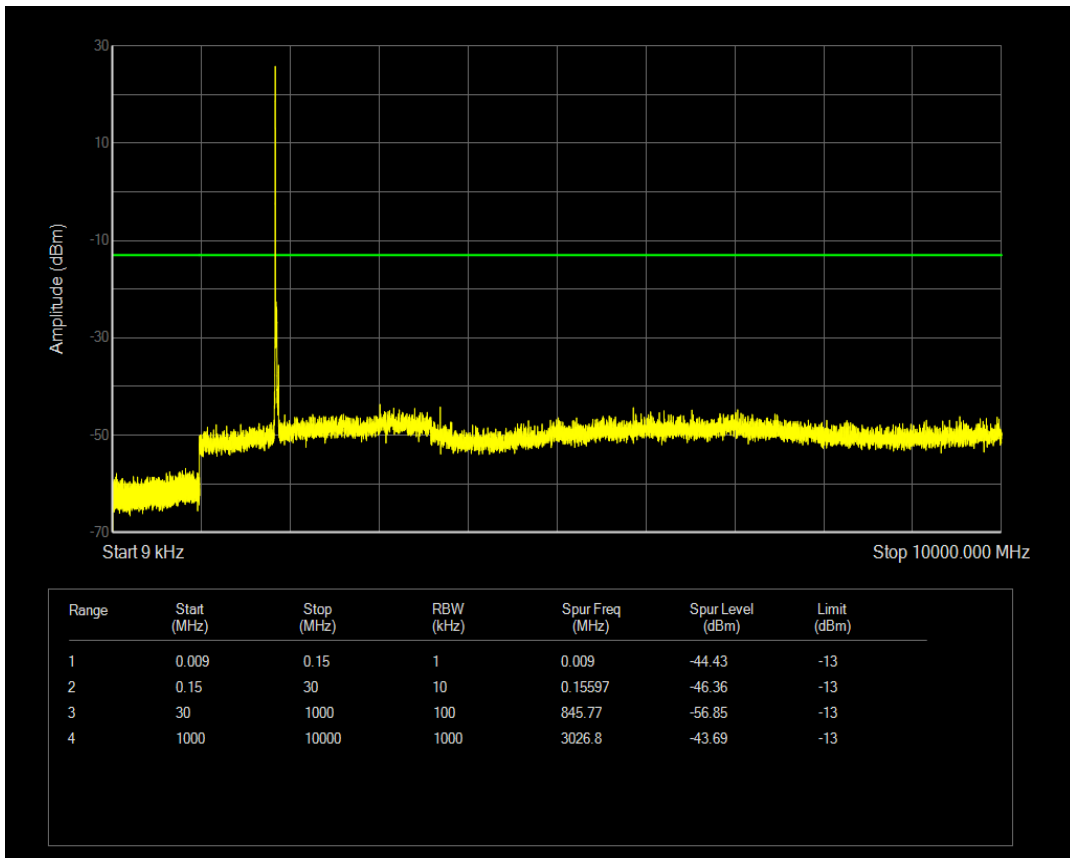

Band25 QPSK BW=20MHz Channel=26140 RB Size=1 Position=#0

Band25 QPSK BW=20MHz Channel=26140 RB Size=100 Position=#0