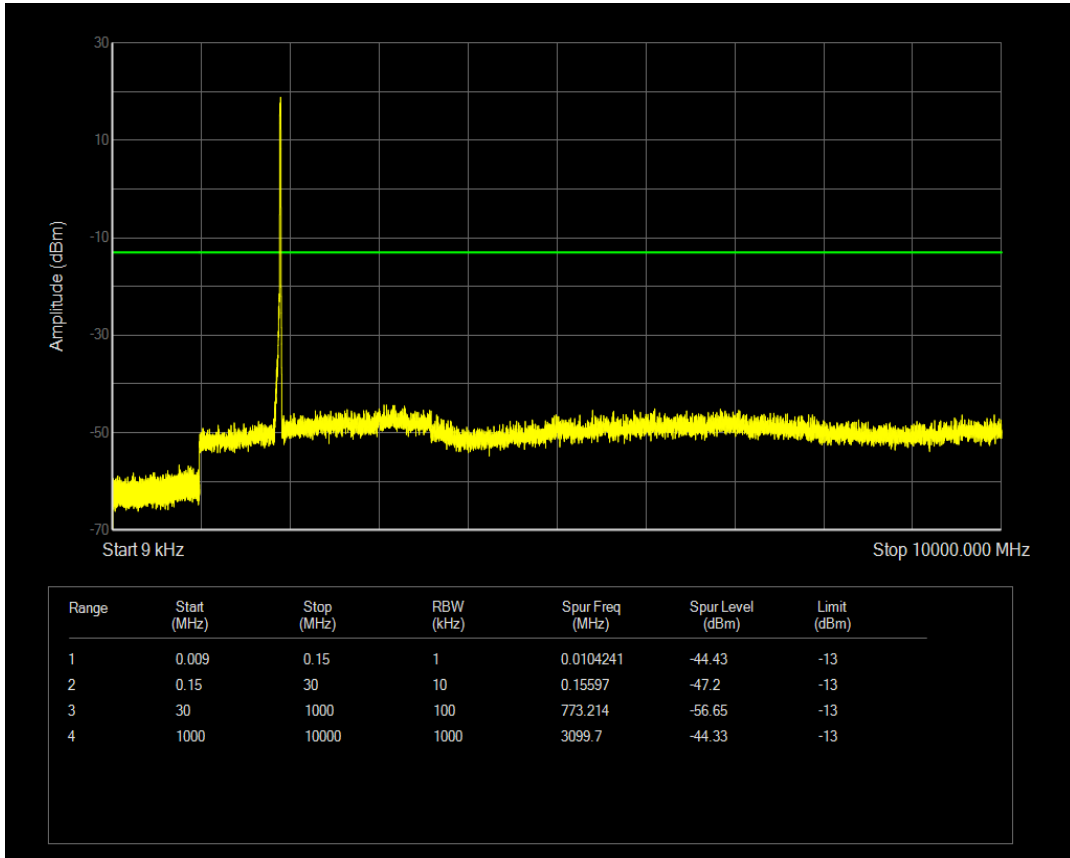

Band25 16QAM BW=15MHz Channel=26615 RB Size=75 Position=#0

Band25 QPSK BW=20MHz Channel=26140 RB Size=1 Position=#0