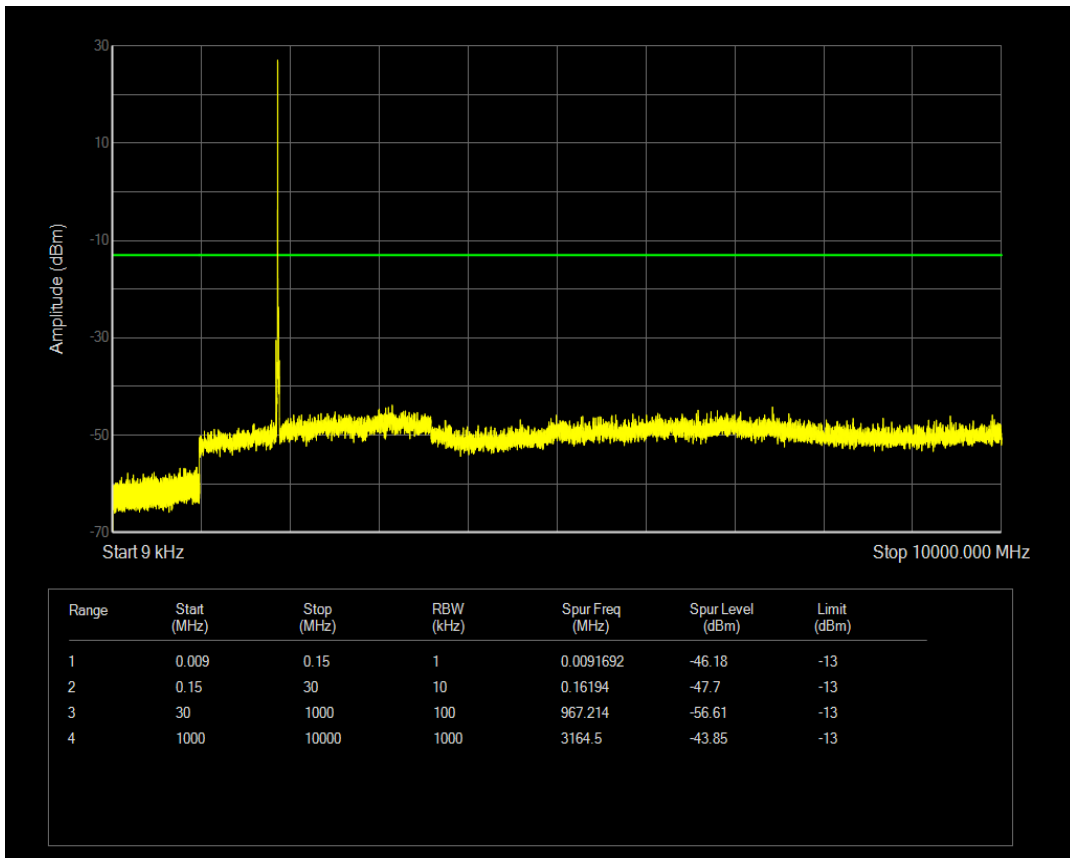

Band25 16QAM BW=10MHz Channel=26090 RB Size=1 Position=#0

Band25 16QAM BW=10MHz Channel=26090 RB Size=50 Position=#0

Band25 QPSK BW=10MHz Channel=26365 RB Size=1 Position=#0

Band25 QPSK BW=10MHz Channel=26365 RB Size=50 Position=#0

Band25 16QAM BW=10MHz Channel=26365 RB Size=1 Position=#0

Band25 16QAM BW=10MHz Channel=26365 RB Size=50 Position=#0

Band25 QPSK BW=10MHz Channel=26640 RB Size=1 Position=#0

Band25 QPSK BW=10MHz Channel=26640 RB Size=50 Position=#0