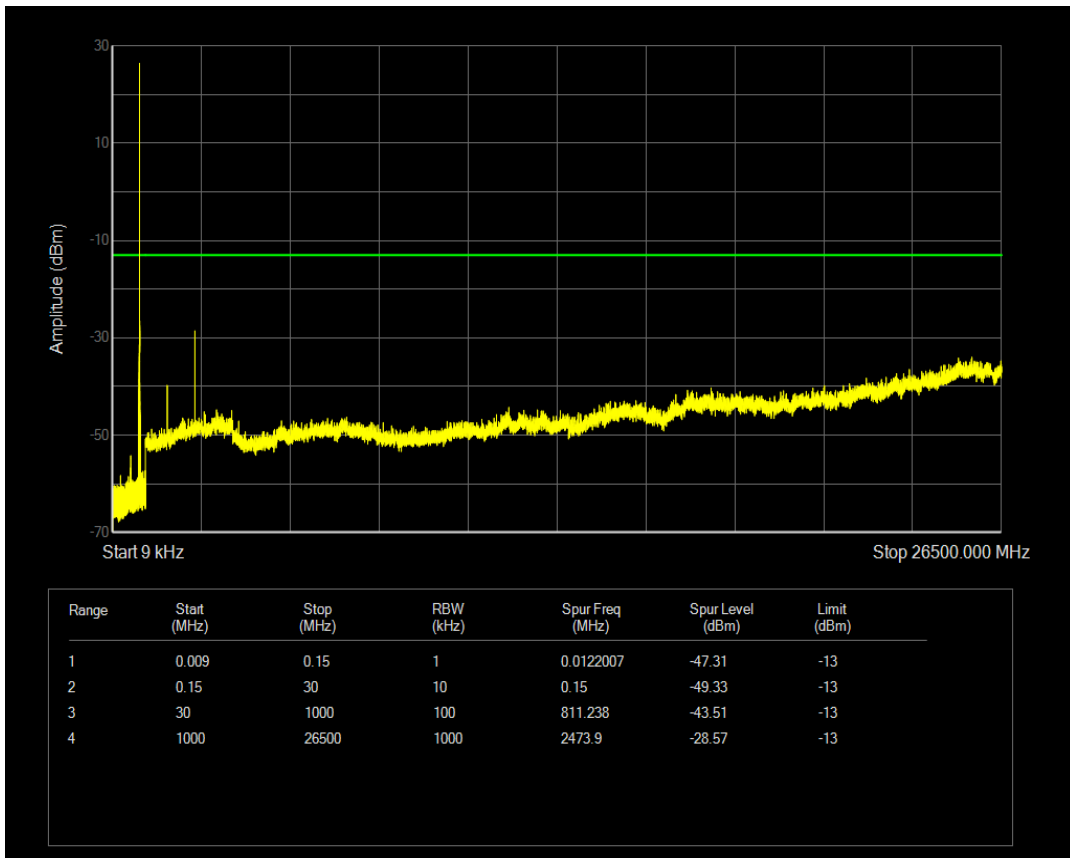

Band5 16QAM BW=3MHz Channel=20415 RB Size=1 Position=#0

Band5 16QAM BW=3MHz Channel=20415 RB Size=15 Position=#0