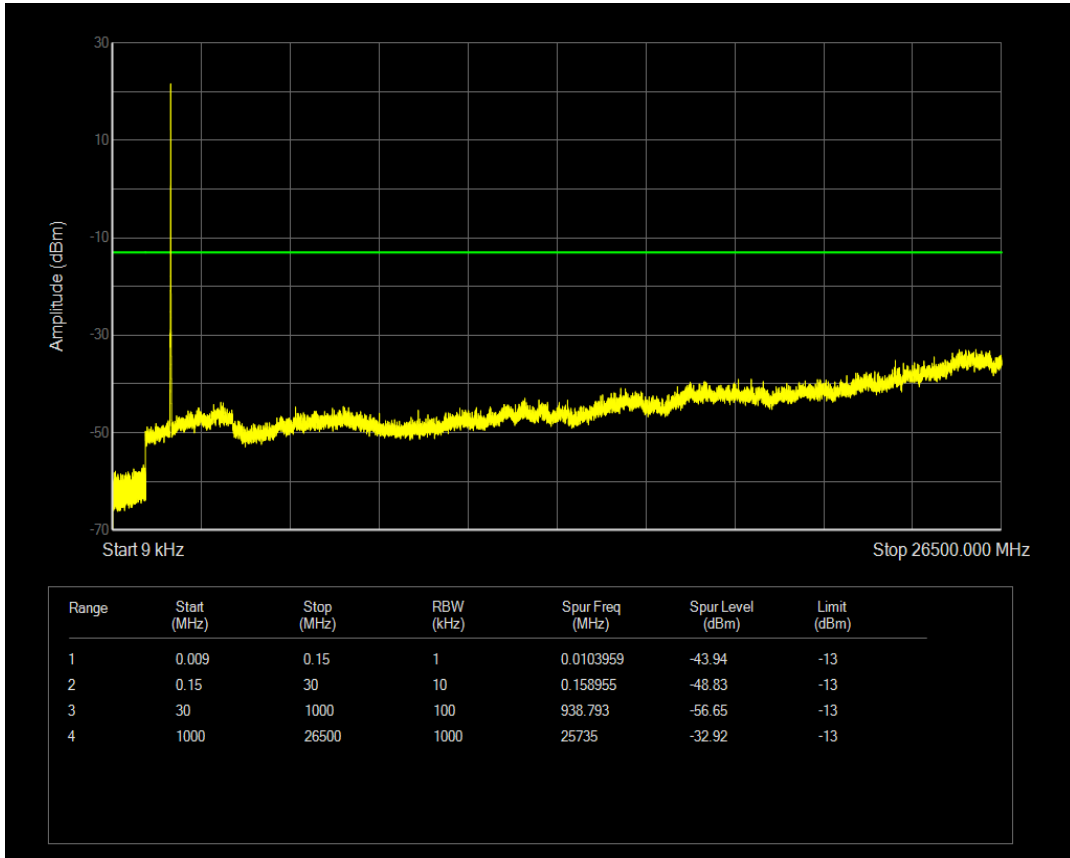

Band4 16QAM BW=5MHz Channel=20175 RB Size=1 Position=#0

Band4 16QAM BW=5MHz Channel=20175 RB Size=25 Position=#0

Band4 QPSK BW=5MHz Channel=20375 RB Size=1 Position=#0

Band4 QPSK BW=5MHz Channel=20375 RB Size=25 Position=#0

Band4 16QAM BW=5MHz Channel=20375 RB Size=1 Position=#0

Band4 16QAM BW=5MHz Channel=20375 RB Size=25 Position=#0

Band4 QPSK BW=10MHz Channel=20000 RB Size=1 Position=#0

Band4 QPSK BW=10MHz Channel=20000 RB Size=50 Position=#0