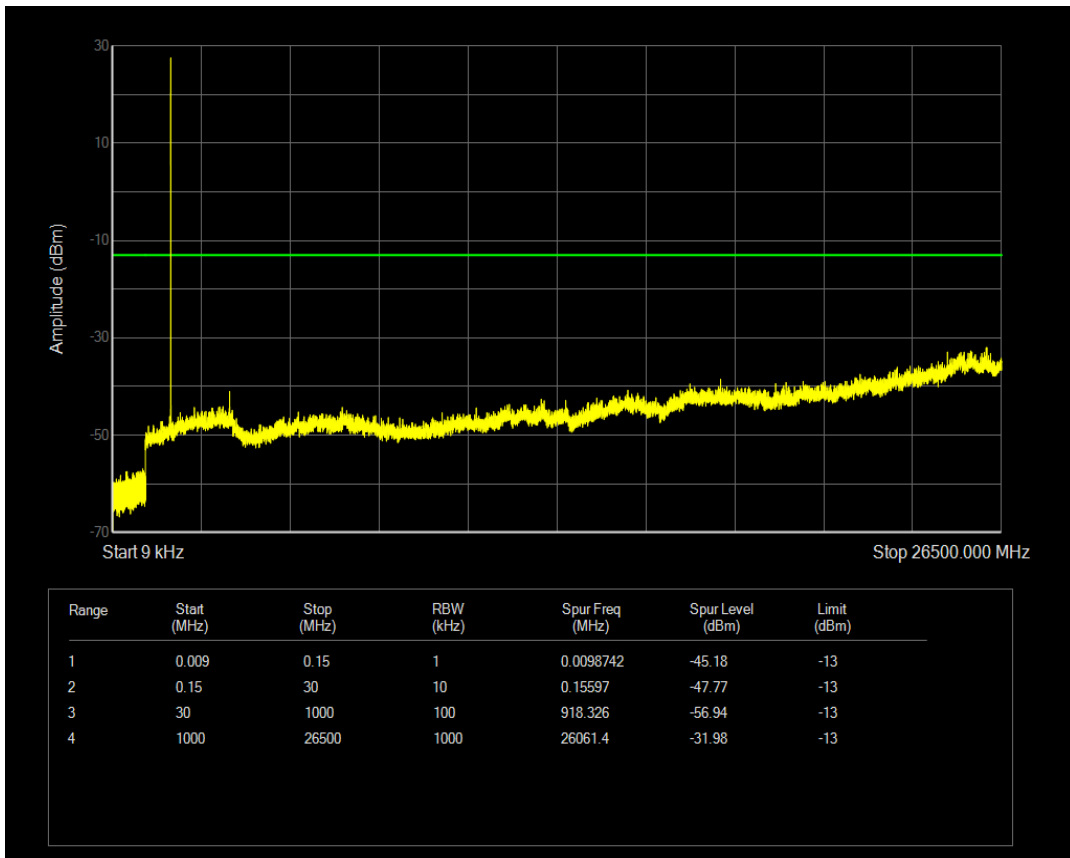

Band4 16QAM BW=1.4MHz Channel=20393 RB Size=1 Position=#0

Band4 16QAM BW=1.4MHz Channel=20393 RB Size=6 Position=#0