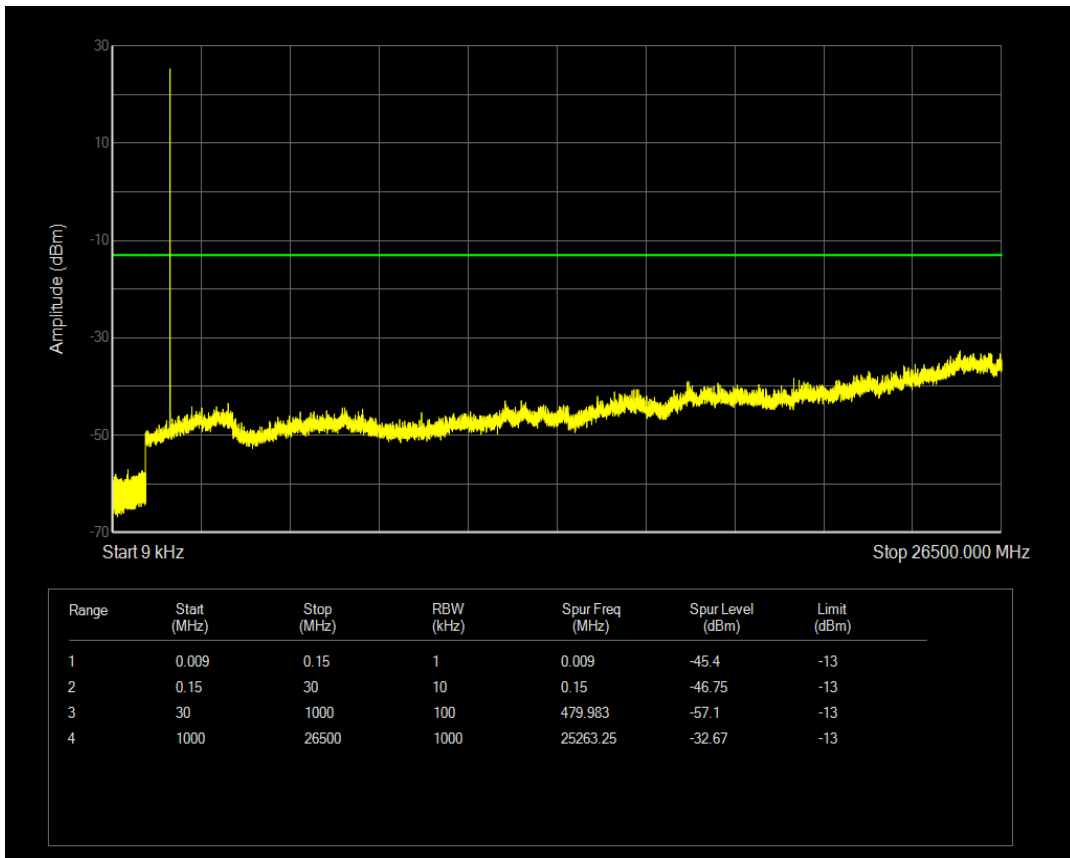

Band4 16QAM BW=3MHz Channel=20175 RB Size=1 Position=#0

Band4 16QAM BW=3MHz Channel=20175 RB Size=15 Position=#0