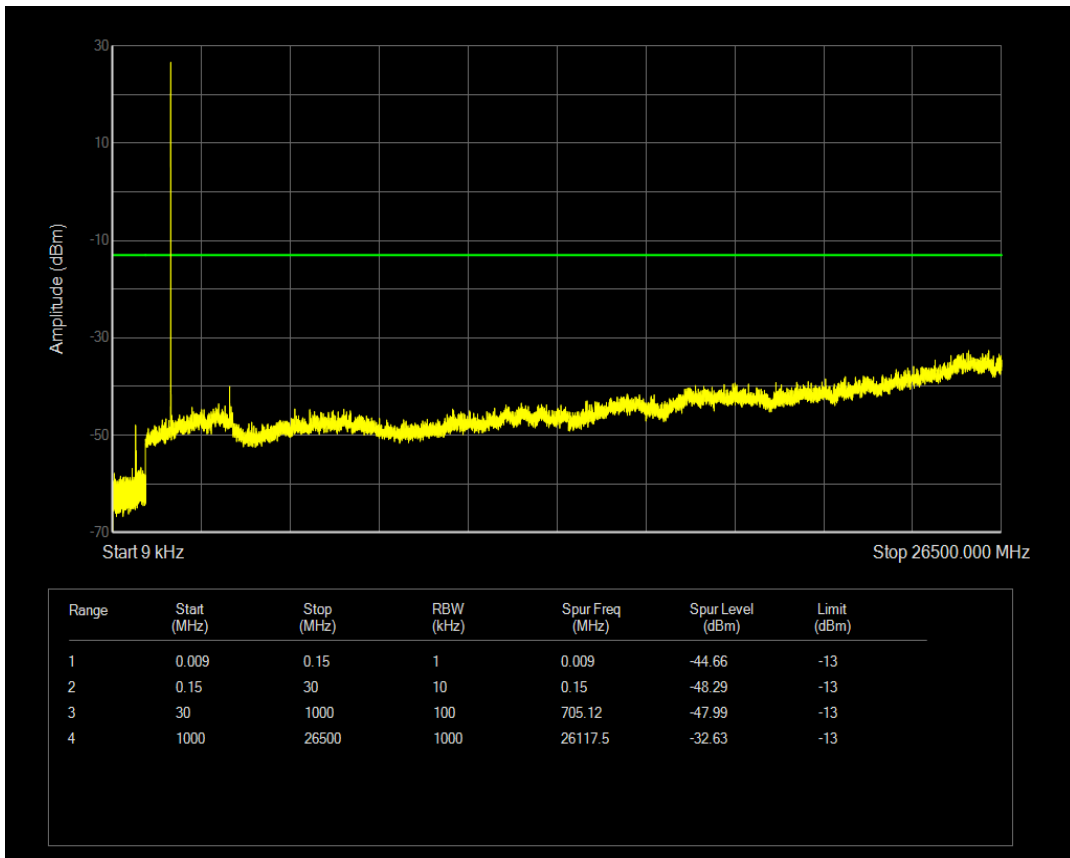

Band4 QPSK BW=1.4MHz Channel=20393 RB Size=1 Position=#0

Band4 QPSK BW=1.4MHz Channel=20393 RB Size=6 Position=#0