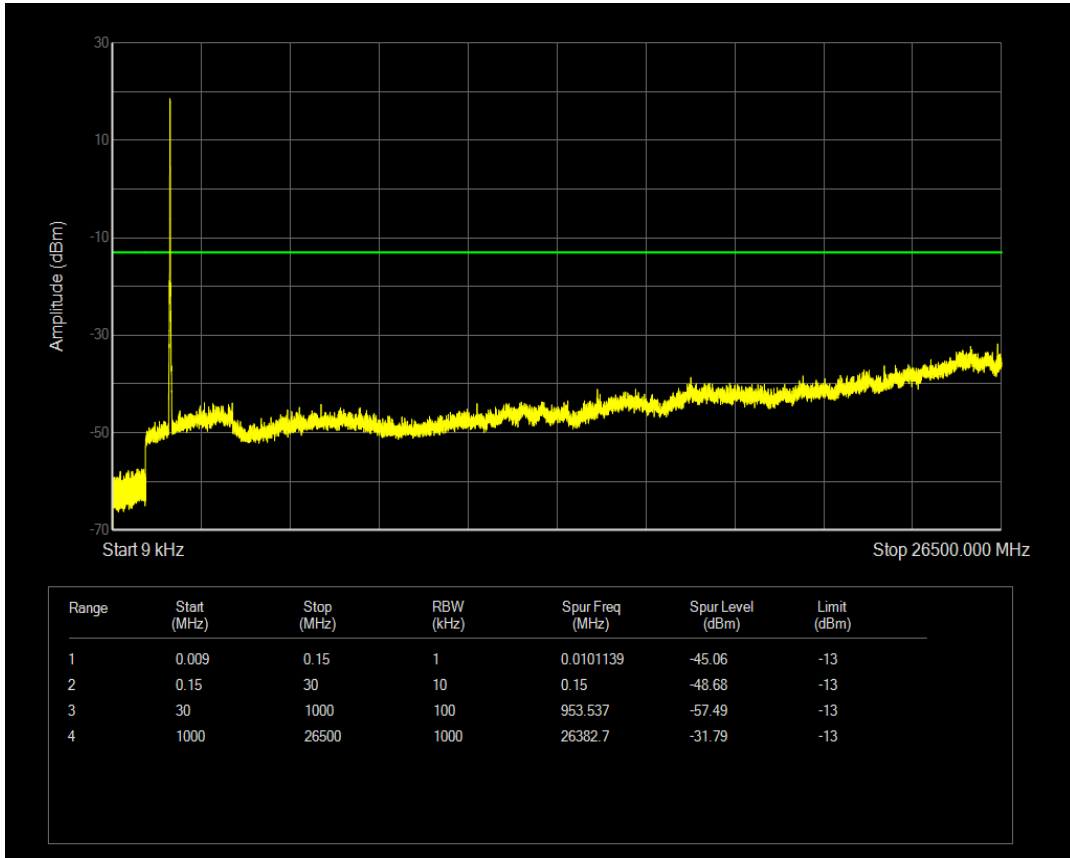

Band4 16QAM BW=15MHz Channel=20175 RB Size=75 Position=#0

Band4 QPSK BW=15MHz Channel=20325 RB Size=1 Position=#0