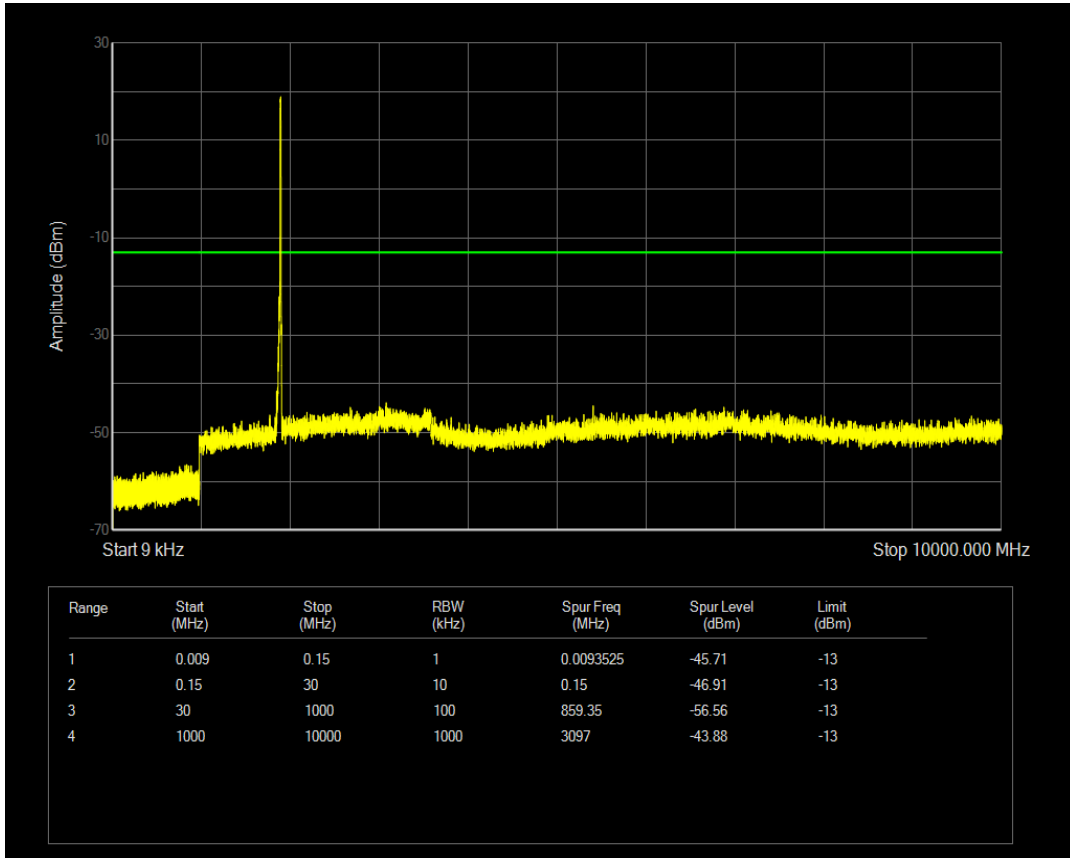

Band25 16QAM BW=10MHz Channel=26640 RB Size=50 Position=#0

Band25 QPSK BW=15MHz Channel=26115 RB Size=1 Position=#0