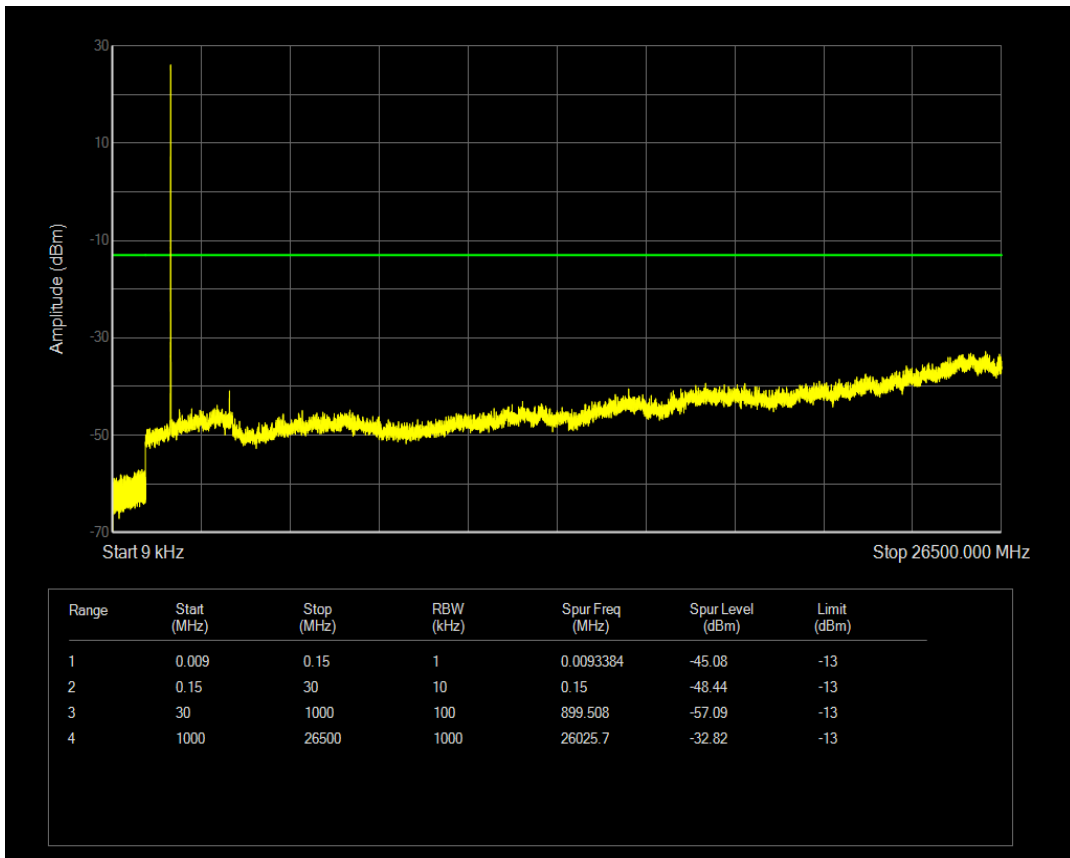

Band4 16QAM BW=5MHz Channel=20175 RB Size=1 Position=#0

Band4 16QAM BW=5MHz Channel=20175 RB Size=25 Position=#0

Band4 QPSK BW=5MHz Channel=20375 RB Size=1 Position=#0

Band4 QPSK BW=5MHz Channel=20375 RB Size=25 Position=#0

Band4 16QAM BW=5MHz Channel=20375 RB Size=1 Position=#0

Band4 16QAM BW=5MHz Channel=20375 RB Size=25 Position=#0

Band4 QPSK BW=10MHz Channel=20000 RB Size=1 Position=#0

Band4 QPSK BW=10MHz Channel=20000 RB Size=50 Position=#0