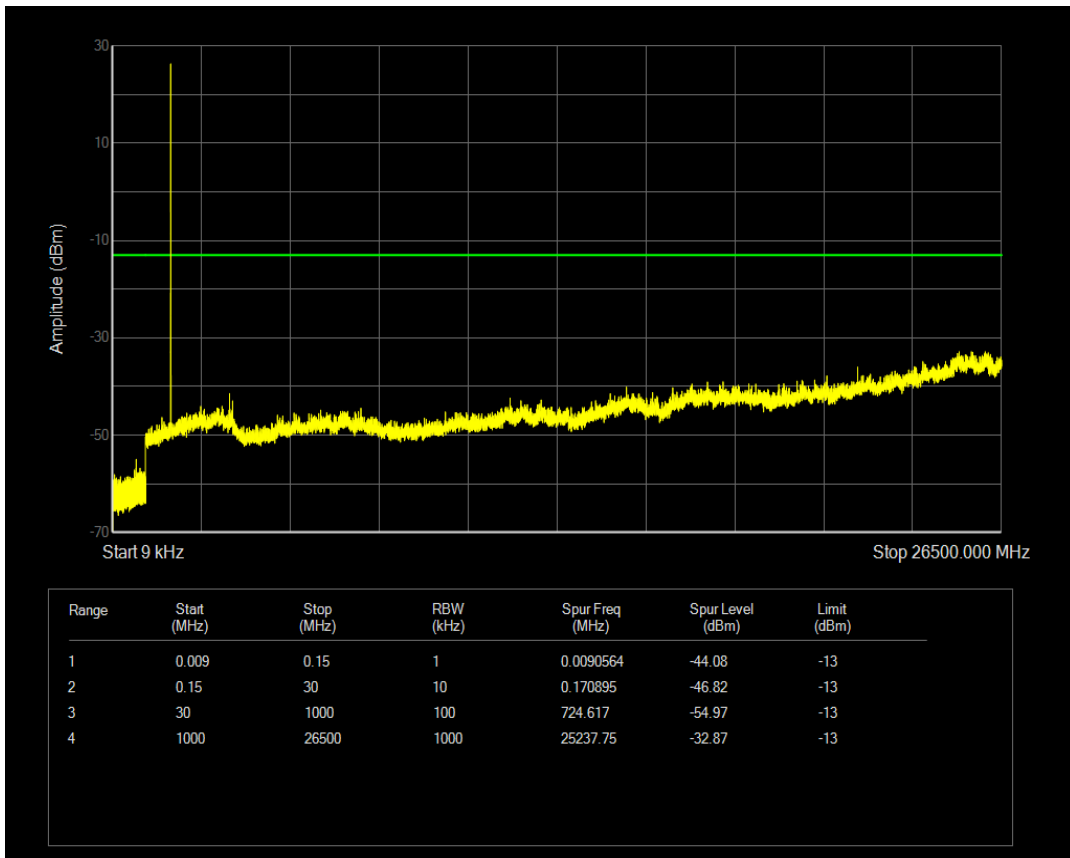

Band4 16QAM BW=3MHz Channel=20385 RB Size=1 Position=#0

Band4 16QAM BW=3MHz Channel=20385 RB Size=15 Position=#0