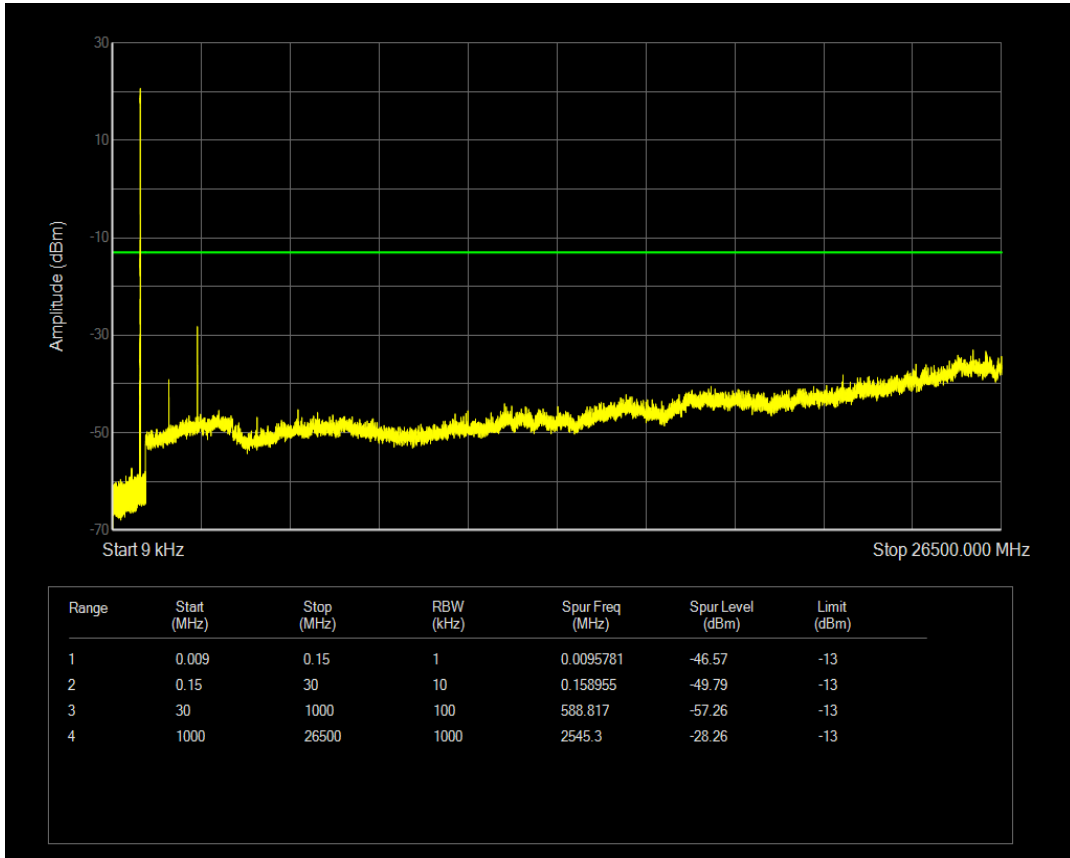

Band5 16QAM BW=1.4MHz Channel=20525 RB Size=1 Position=#0

Band5 16QAM BW=1.4MHz Channel=20525 RB Size=6 Position=#0

Band5 QPSK BW=1.4MHz Channel=20643 RB Size=1 Position=#0

Band5 QPSK BW=1.4MHz Channel=20643 RB Size=6 Position=#0