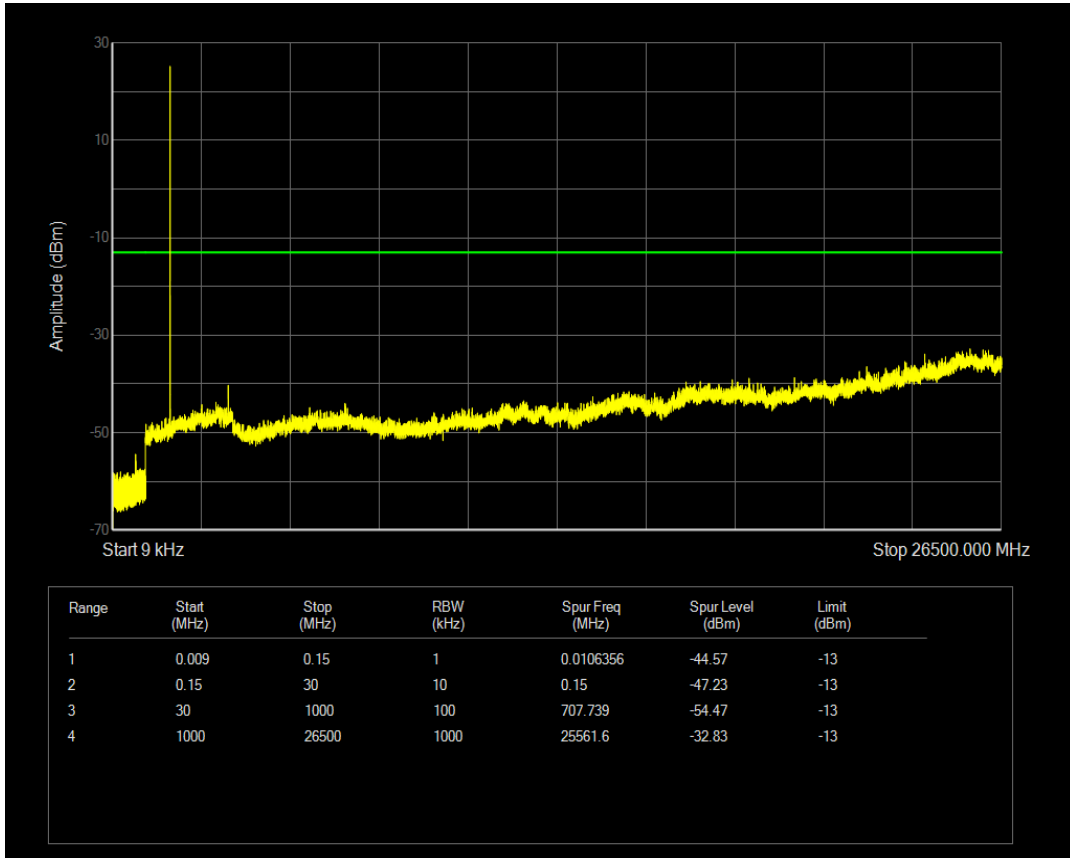

Band4 16QAM BW=1.4MHz Channel=19957 RB Size=1 Position=#0

Band4 16QAM BW=1.4MHz Channel=19957 RB Size=6 Position=#0

Band4 QPSK BW=1.4MHz Channel=20175 RB Size=1 Position=#0

Band4 QPSK BW=1.4MHz Channel=20175 RB Size=6 Position=#0

Band4 16QAM BW=1.4MHz Channel=20175 RB Size=1 Position=#0

Band4 16QAM BW=1.4MHz Channel=20175 RB Size=6 Position=#0

Band4 QPSK BW=1.4MHz Channel=20393 RB Size=1 Position=#0

Band4 QPSK BW=1.4MHz Channel=20393 RB Size=6 Position=#0