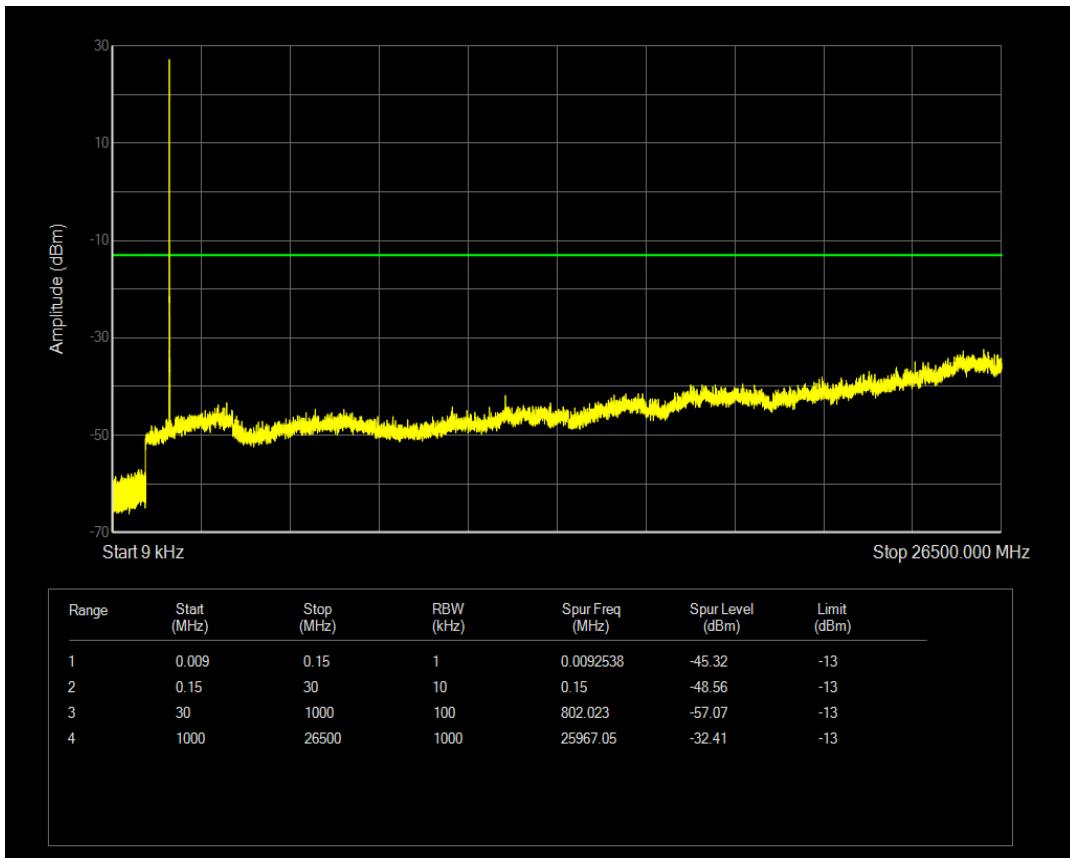

Band4 16QAM BW=5MHz Channel=20375 RB Size=1 Position=#0

Band4 16QAM BW=5MHz Channel=20375 RB Size=25 Position=#0

Band4 QPSK BW=10MHz Channel=20000 RB Size=1 Position=#0

Band4 QPSK BW=10MHz Channel=20000 RB Size=50 Position=#0

Band4 16QAM BW=10MHz Channel=20000 RB Size=1 Position=#0

Band4 16QAM BW=10MHz Channel=20000 RB Size=50 Position=#0

Band4 QPSK BW=10MHz Channel=20175 RB Size=1 Position=#0

Band4 QPSK BW=10MHz Channel=20175 RB Size=50 Position=#0