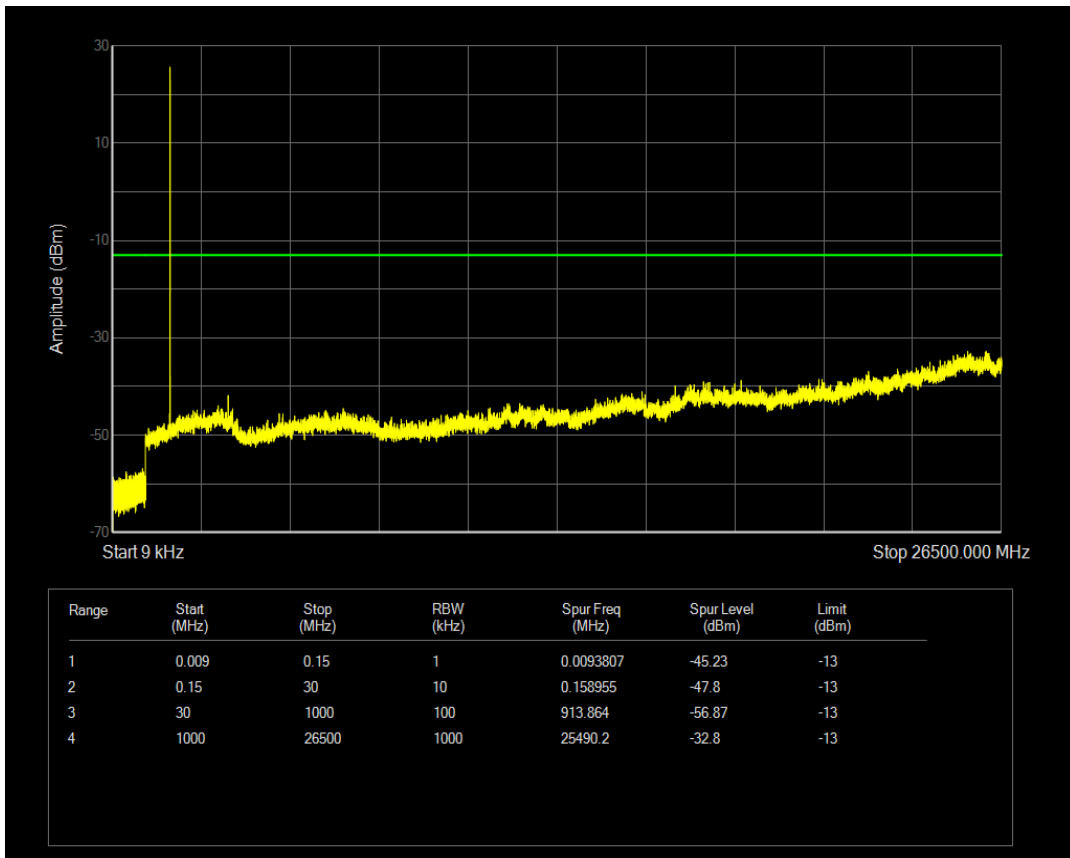

Band4 QPSK BW=1.4MHz Channel=20175 RB Size=1 Position=#0

Band4 QPSK BW=1.4MHz Channel=20175 RB Size=6 Position=#0