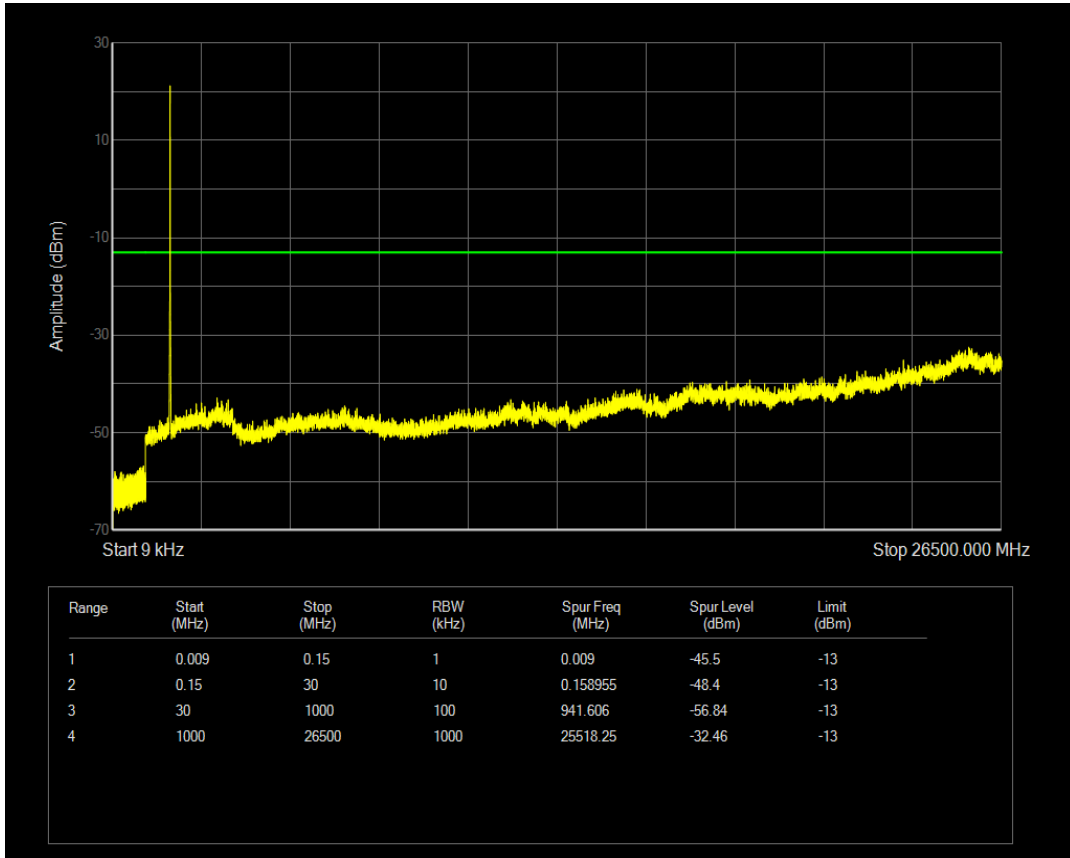

Band4 16QAM BW=5MHz Channel=19975 RB Size=1 Position=#0

Band4 16QAM BW=5MHz Channel=19975 RB Size=25 Position=#0

Band4 QPSK BW=5MHz Channel=20175 RB Size=1 Position=#0

Band4 QPSK BW=5MHz Channel=20175 RB Size=25 Position=#0