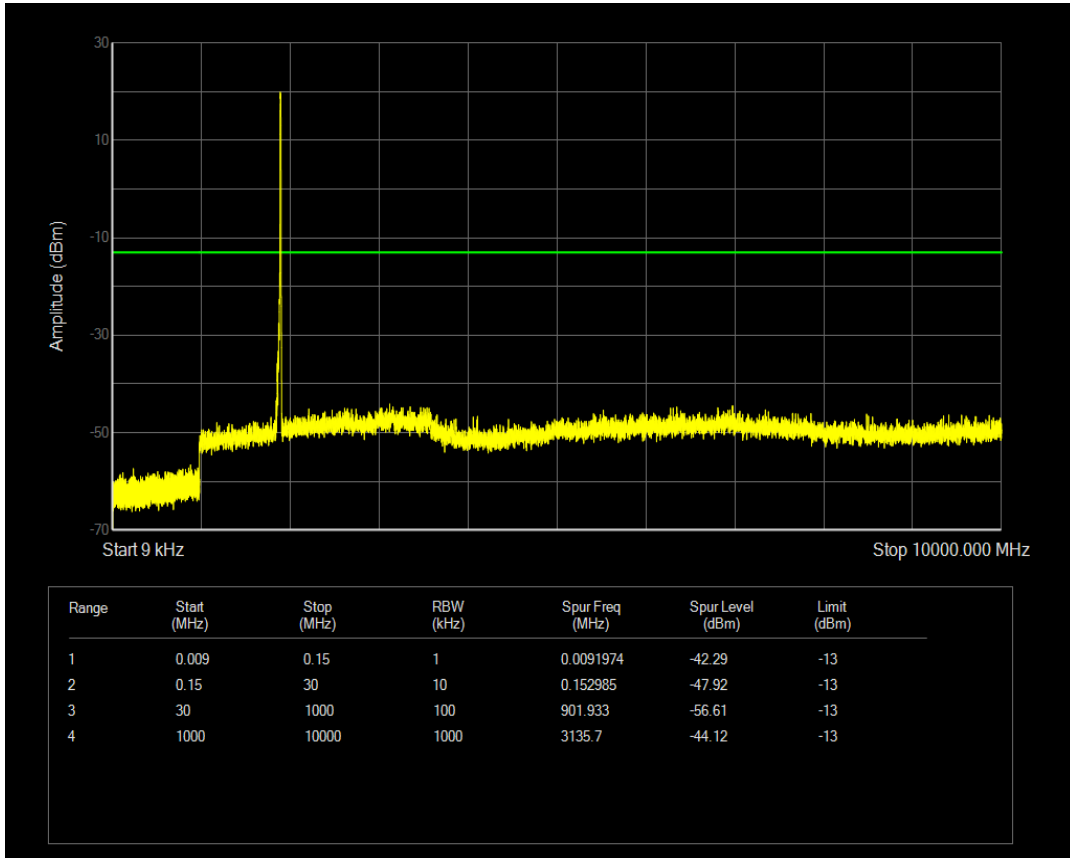

Band25 16QAM BW=10MHz Channel=26365 RB Size=1 Position=#0

Band25 16QAM BW=10MHz Channel=26365 RB Size=50 Position=#0

Band25 QPSK BW=10MHz Channel=26640 RB Size=1 Position=#0

Band25 QPSK BW=10MHz Channel=26640 RB Size=50 Position=#0