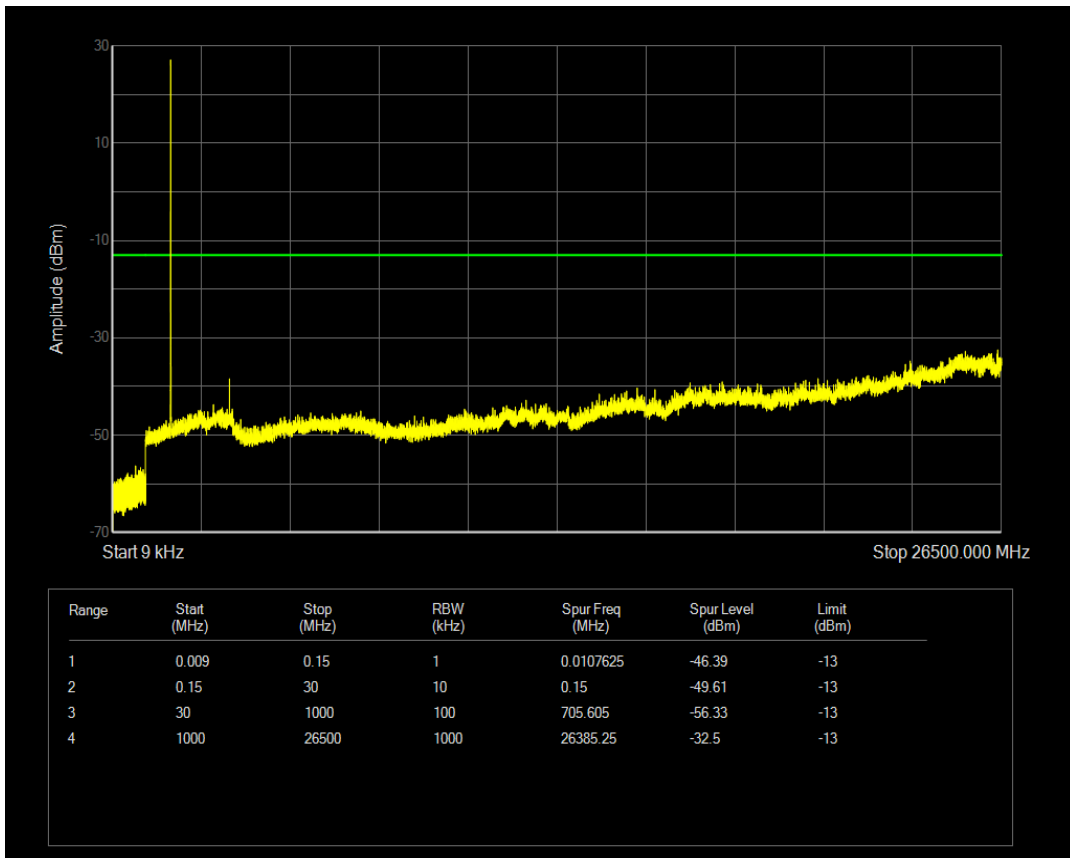

Band4 QPSK BW=5MHz Channel=20375 RB Size=1 Position=#0

Band4 QPSK BW=5MHz Channel=20375 RB Size=25 Position=#0