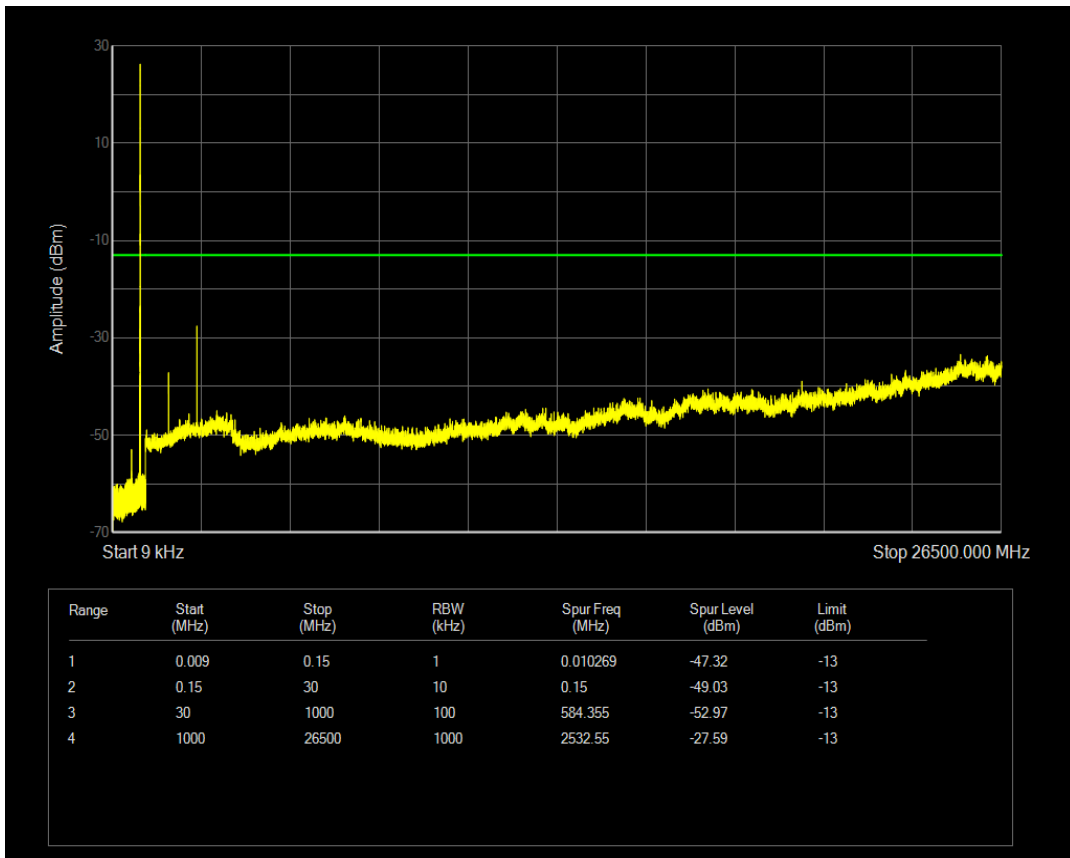

Band5 16QAM BW=5MHz Channel=20525 RB Size=1 Position=#0

Band5 16QAM BW=5MHz Channel=20525 RB Size=25 Position=#0

Band5 QPSK BW=5MHz Channel=20625 RB Size=1 Position=#0

Band5 QPSK BW=5MHz Channel=20625 RB Size=25 Position=#0

Band5 16QAM BW=5MHz Channel=20625 RB Size=1 Position=#0

Band5 16QAM BW=5MHz Channel=20625 RB Size=25 Position=#0

Band5 QPSK BW=10MHz Channel=20450 RB Size=1 Position=#0

Band5 QPSK BW=10MHz Channel=20450 RB Size=50 Position=#0