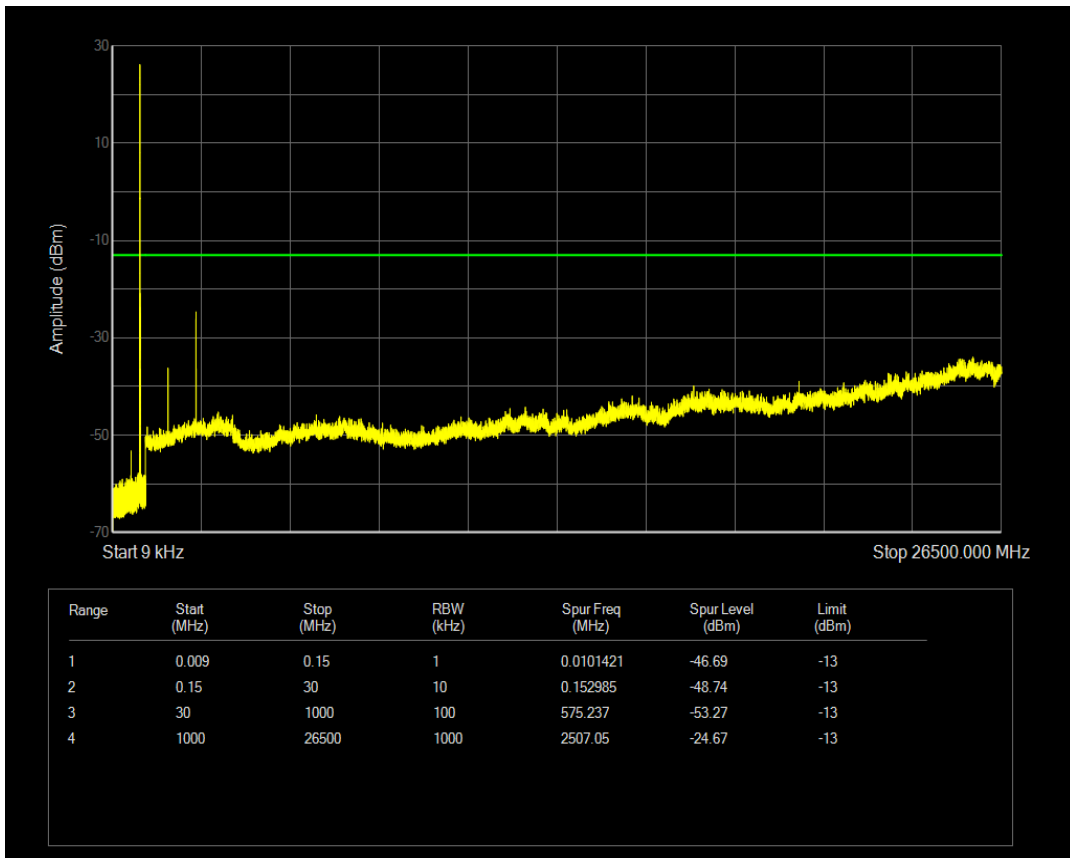

Band5 16QAM BW=3MHz Channel=20525 RB Size=1 Position=#0

Band5 16QAM BW=3MHz Channel=20525 RB Size=15 Position=#0