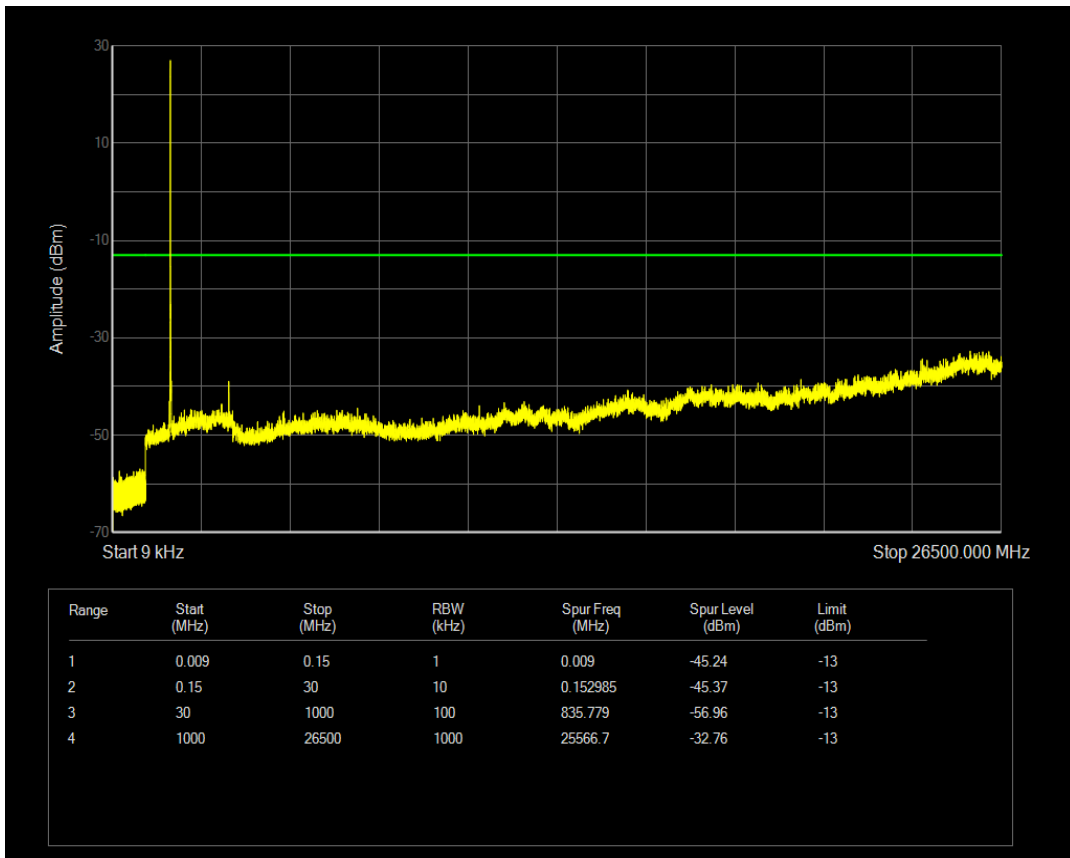

Band4 QPSK BW=15MHz Channel=20325 RB Size=1 Position=#0

Band4 QPSK BW=15MHz Channel=20325 RB Size=75 Position=#0