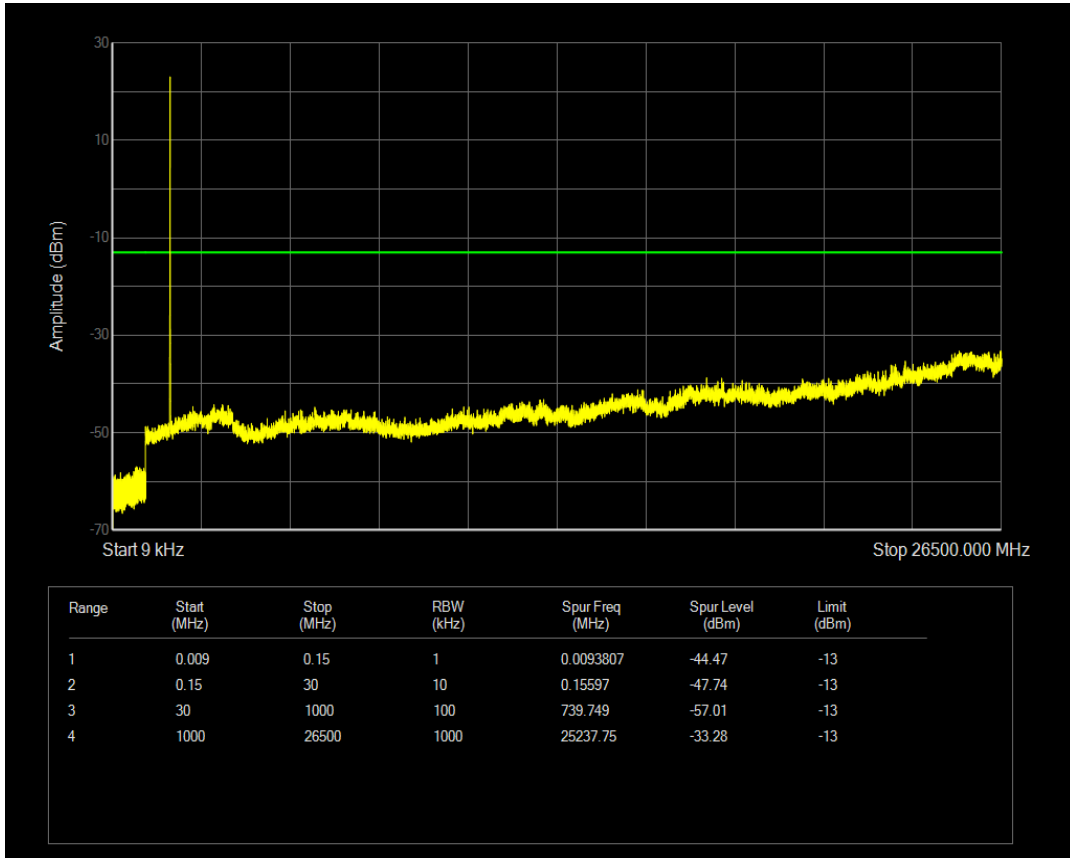

Band4 16QAM BW=3MHz Channel=20175 RB Size=15 Position=#0

Band4 QPSK BW=3MHz Channel=20385 RB Size=1 Position=#0