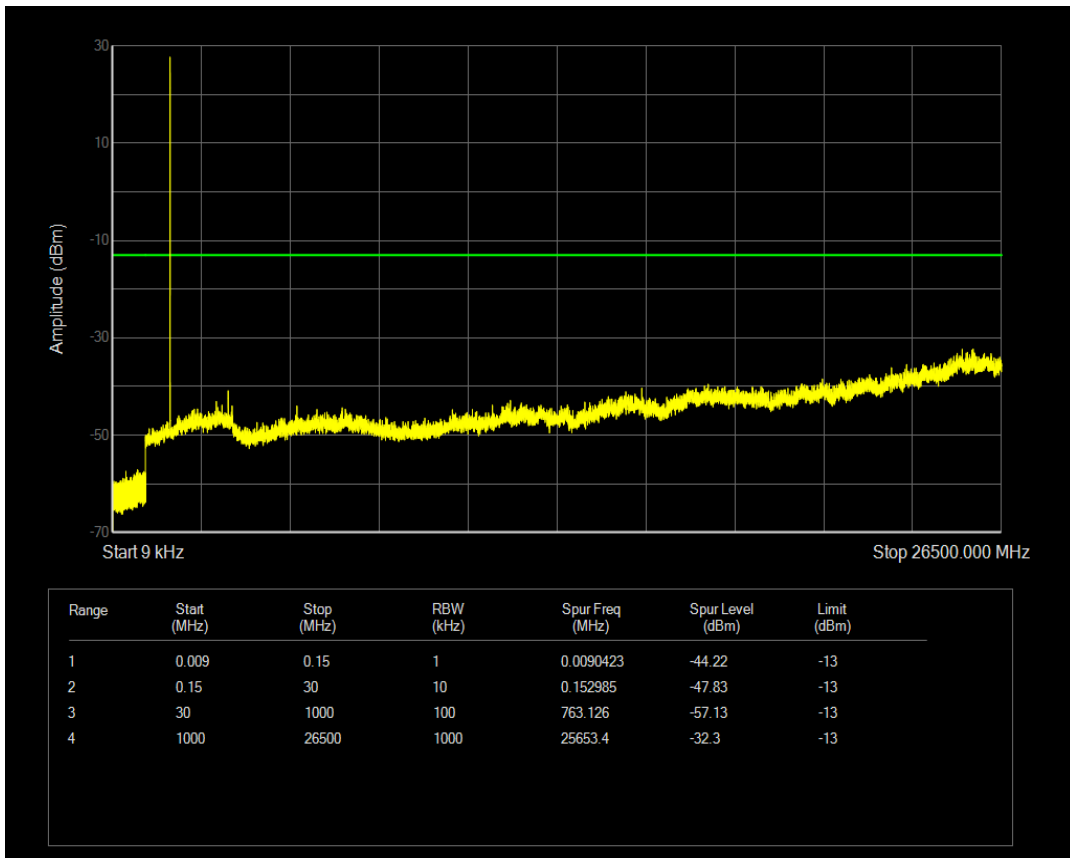

Band4 16QAM BW=1.4MHz Channel=20175 RB Size=1 Position=#0

Band4 16QAM BW=1.4MHz Channel=20175 RB Size=6 Position=#0