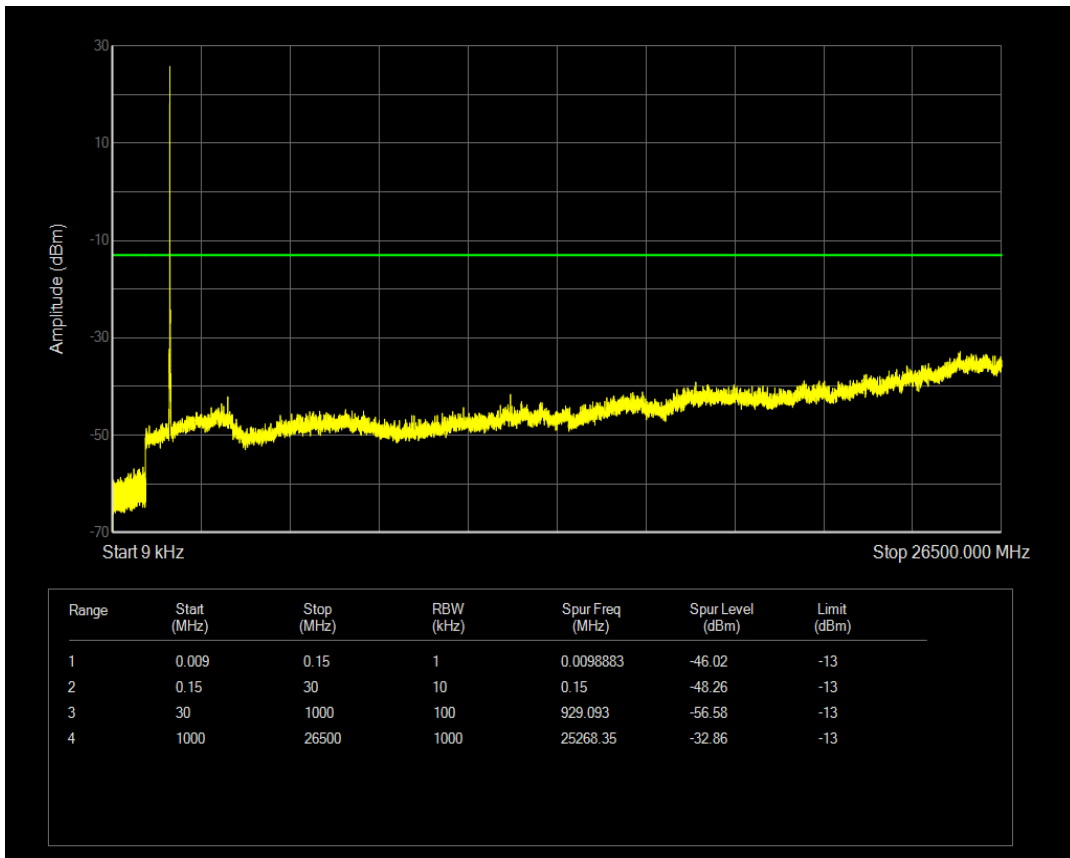

Band4 16QAM BW=15MHz Channel=20175 RB Size=1 Position=#0

Band4 16QAM BW=15MHz Channel=20175 RB Size=75 Position=#0