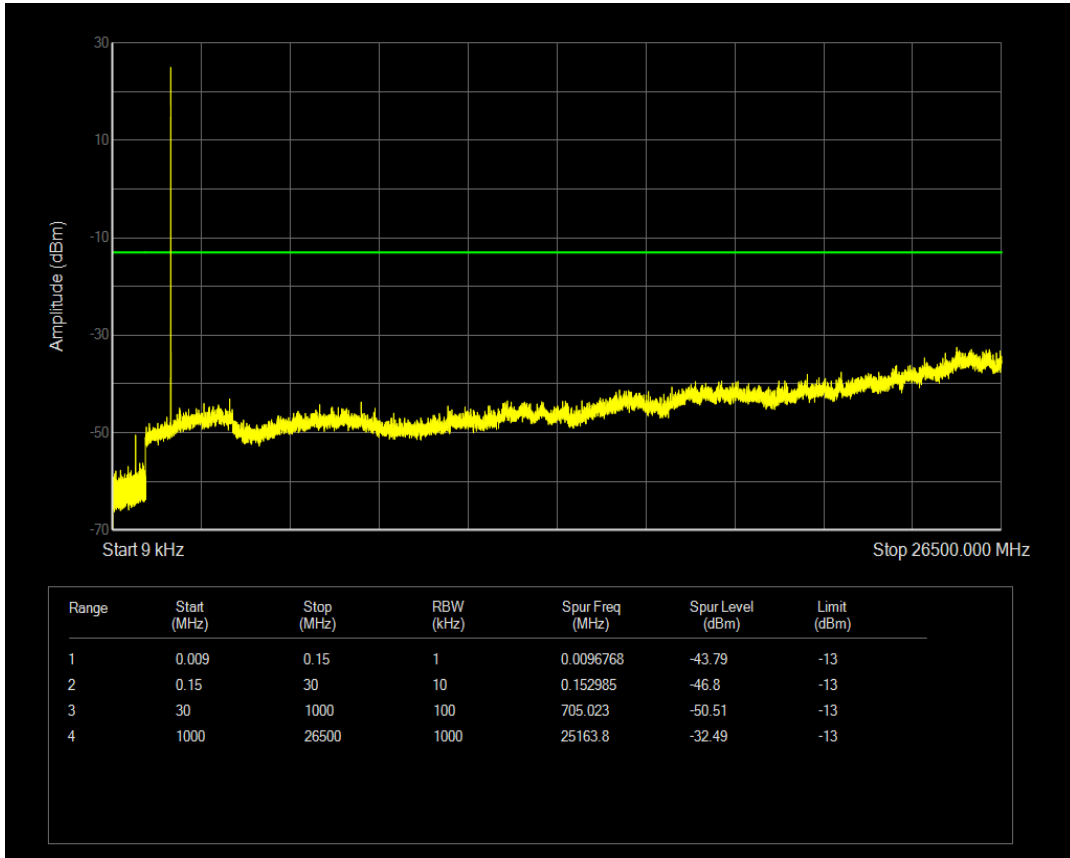

Band4 16QAM BW=1.4MHz Channel=20393 RB Size=6 Position=#0

Band4 QPSK BW=3MHz Channel=19965 RB Size=1 Position=#0