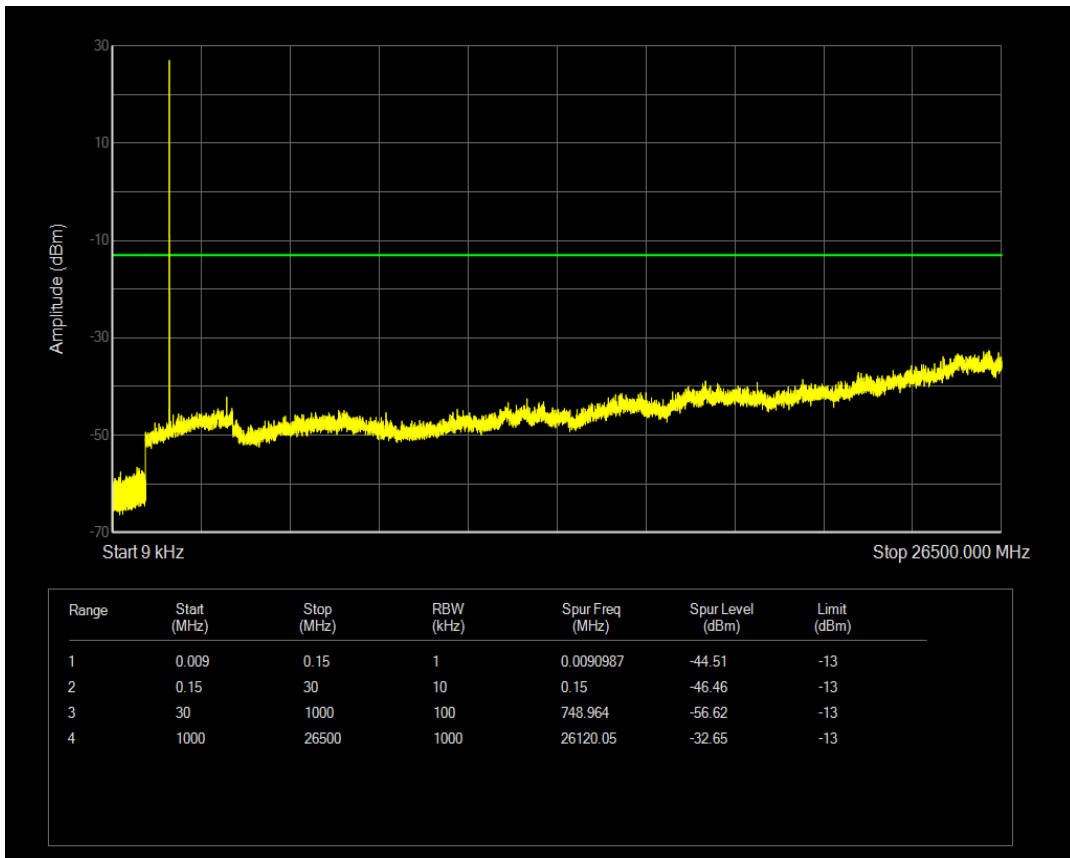

Band4 16QAM BW=3MHz Channel=20385 RB Size=1 Position=#0

Band4 16QAM BW=3MHz Channel=20385 RB Size=15 Position=#0

Band4 QPSK BW=5MHz Channel=19975 RB Size=1 Position=#0

Band4 QPSK BW=5MHz Channel=19975 RB Size=25 Position=#0

Band4 16QAM BW=5MHz Channel=19975 RB Size=1 Position=#0

Band4 16QAM BW=5MHz Channel=19975 RB Size=25 Position=#0

Band4 QPSK BW=5MHz Channel=20175 RB Size=1 Position=#0

Band4 QPSK BW=5MHz Channel=20175 RB Size=25 Position=#0