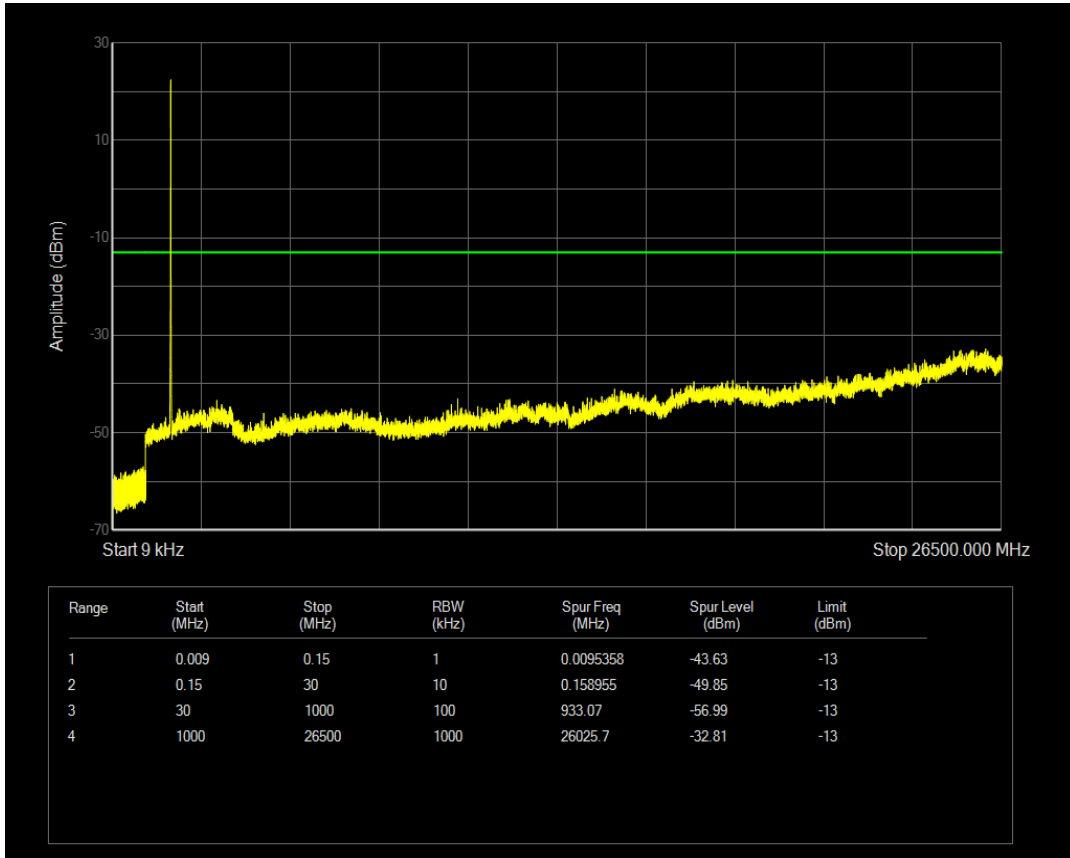

Band4 16QAM BW=5MHz Channel=20175 RB Size=1 Position=#0

Band4 16QAM BW=5MHz Channel=20175 RB Size=25 Position=#0

Band4 QPSK BW=5MHz Channel=20375 RB Size=1 Position=#0

Band4 QPSK BW=5MHz Channel=20375 RB Size=25 Position=#0

Band4 16QAM BW=5MHz Channel=20375 RB Size=1 Position=#0

Band4 16QAM BW=5MHz Channel=20375 RB Size=25 Position=#0

Band4 QPSK BW=10MHz Channel=20000 RB Size=1 Position=#0

Band4 QPSK BW=10MHz Channel=20000 RB Size=50 Position=#0