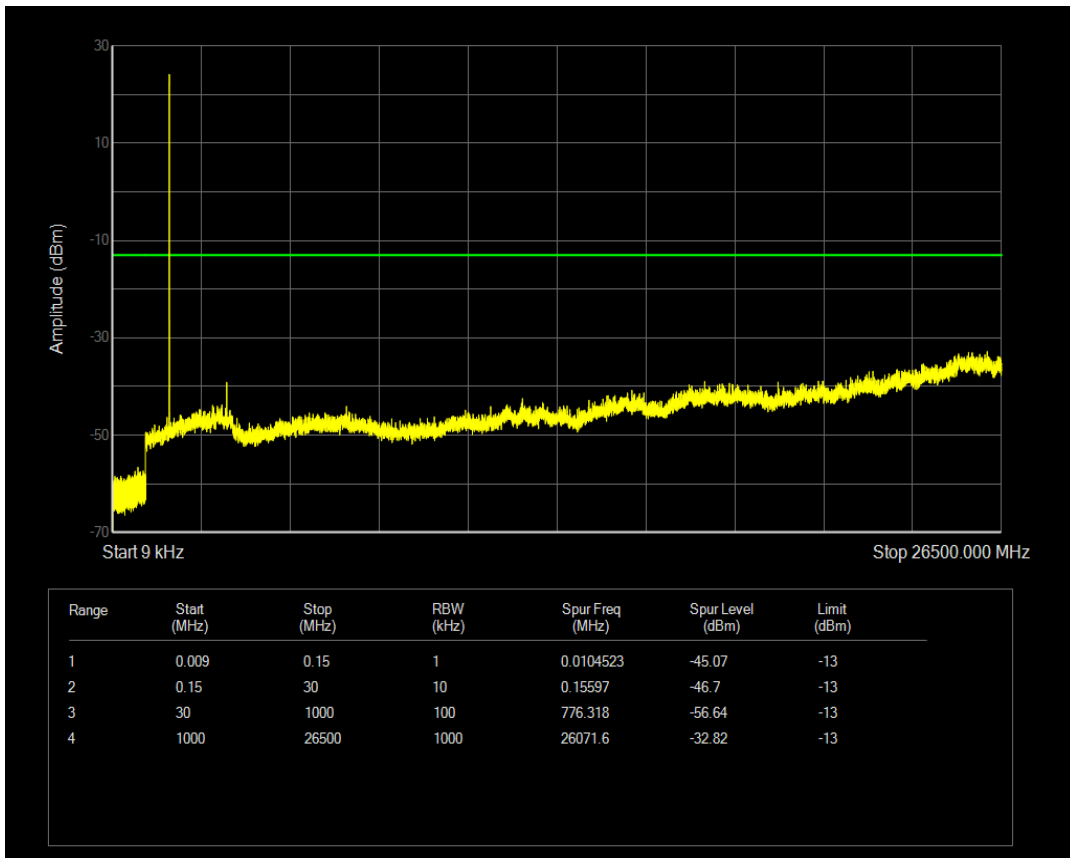

Band25 16QAM BW=20MHz Channel=26590 RB Size=1 Position=#0

Band25 16QAM BW=20MHz Channel=26590 RB Size=100 Position=#0

Band4 QPSK BW=1.4MHz Channel=19957 RB Size=1 Position=#0

Band4 QPSK BW=1.4MHz Channel=19957 RB Size=6 Position=#0

Band4 16QAM BW=1.4MHz Channel=19957 RB Size=1 Position=#0

Band4 16QAM BW=1.4MHz Channel=19957 RB Size=6 Position=#0

Band4 QPSK BW=1.4MHz Channel=20175 RB Size=1 Position=#0

Band4 QPSK BW=1.4MHz Channel=20175 RB Size=6 Position=#0