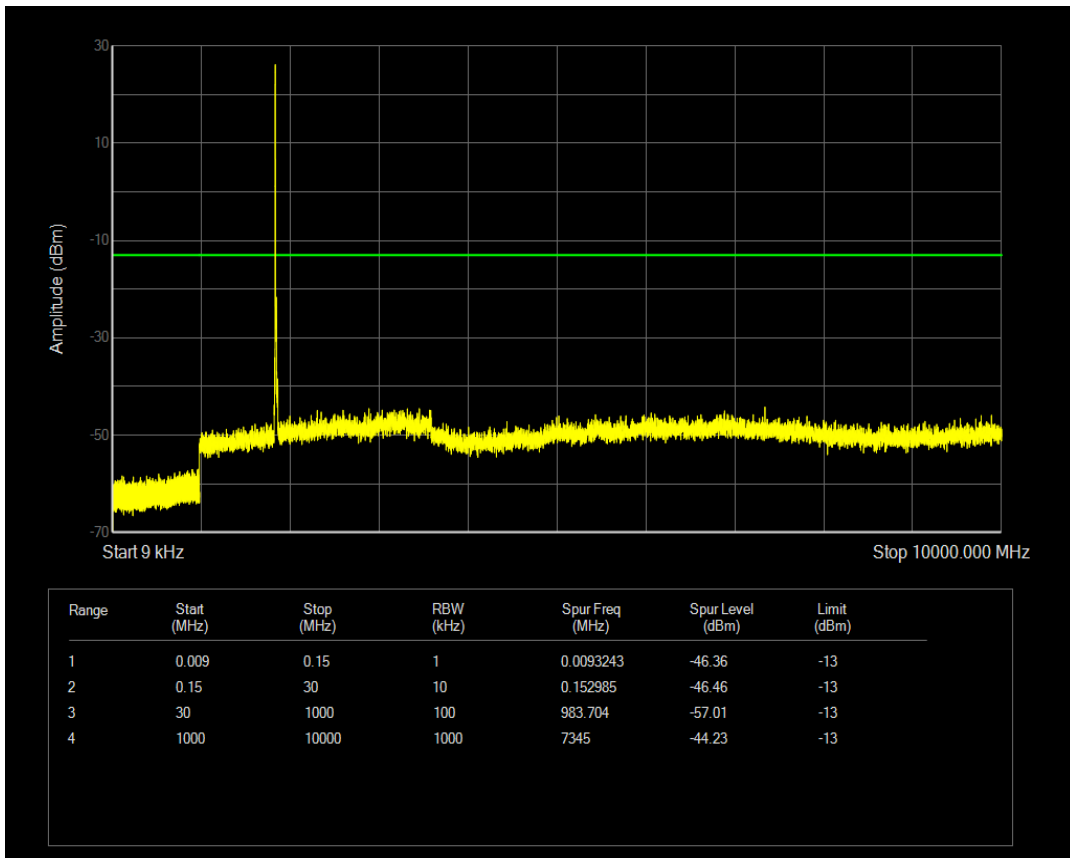

Band25 16QAM BW=15MHz Channel=26115 RB Size=1 Position=#0

Band25 16QAM BW=15MHz Channel=26115 RB Size=75 Position=#0