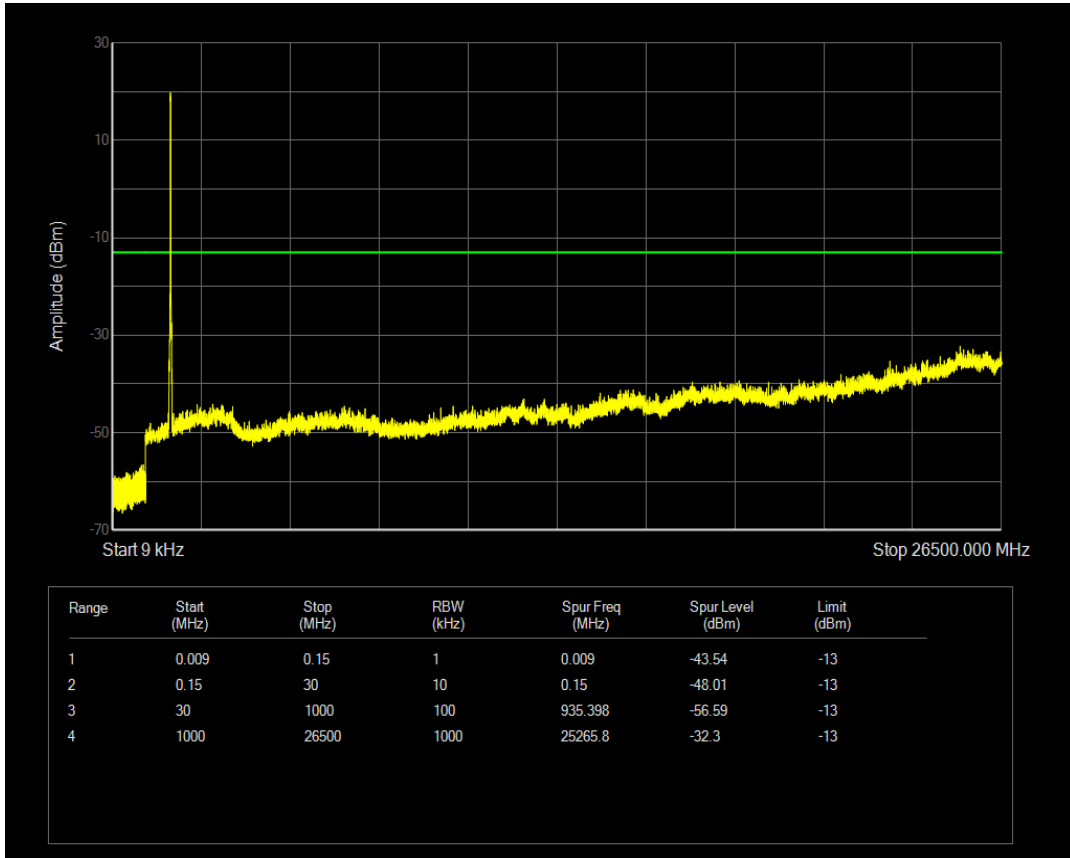

Band4 16QAM BW=15MHz Channel=20175 RB Size=1 Position=#0

Band4 16QAM BW=15MHz Channel=20175 RB Size=75 Position=#0

Band4 QPSK BW=15MHz Channel=20325 RB Size=1 Position=#0

Band4 QPSK BW=15MHz Channel=20325 RB Size=75 Position=#0

Band4 16QAM BW=15MHz Channel=20325 RB Size=1 Position=#0

Band4 16QAM BW=15MHz Channel=20325 RB Size=75 Position=#0

Band4 QPSK BW=20MHz Channel=20050 RB Size=1 Position=#0

Band4 QPSK BW=20MHz Channel=20050 RB Size=100 Position=#0