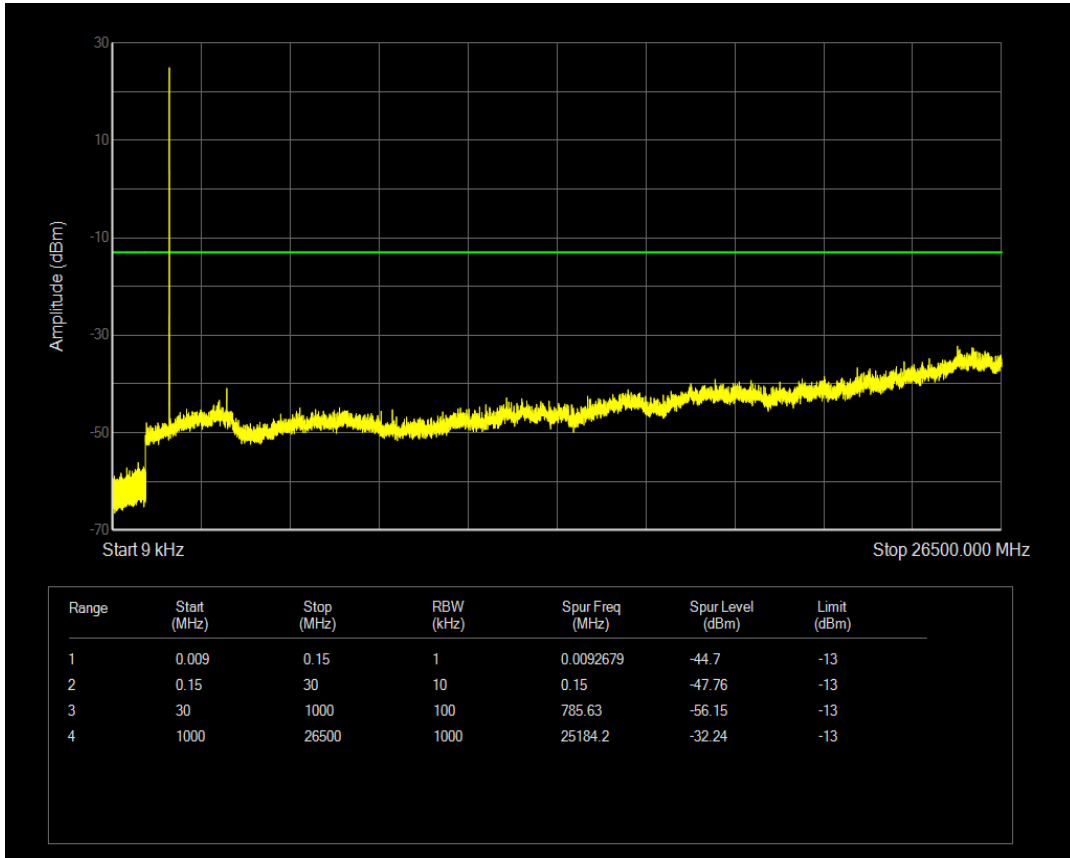

Band25 16QAM BW=20MHz Channel=26590 RB Size=1 Position=#0

Band25 16QAM BW=20MHz Channel=26590 RB Size=100 Position=#0

Band4 QPSK BW=1.4MHz Channel=19957 RB Size=1 Position=#0

Band4 QPSK BW=1.4MHz Channel=19957 RB Size=6 Position=#0

Band4 16QAM BW=1.4MHz Channel=19957 RB Size=1 Position=#0

Band4 16QAM BW=1.4MHz Channel=19957 RB Size=6 Position=#0

Band4 QPSK BW=1.4MHz Channel=20175 RB Size=1 Position=#0

Band4 QPSK BW=1.4MHz Channel=20175 RB Size=6 Position=#0