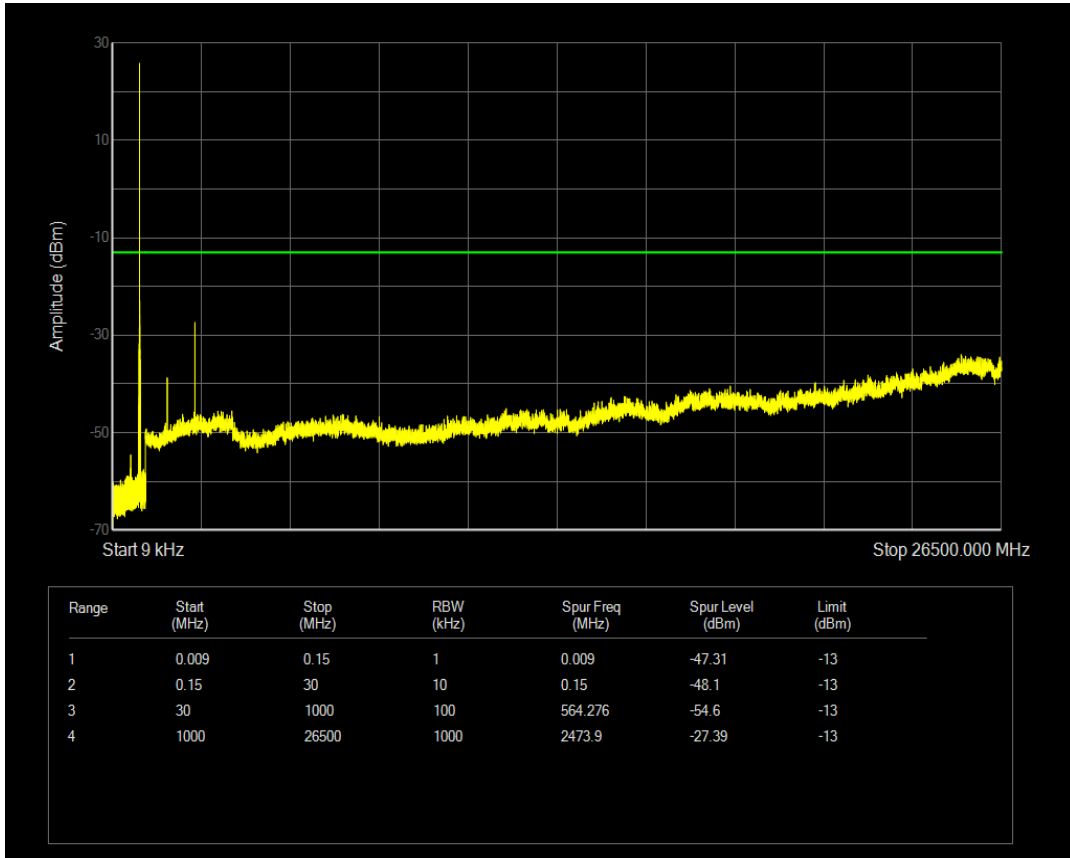

Band5 QPSK BW=3MHz Channel=20415 RB Size=1 Position=#0

Band5 16QAM BW=1.4MHz Channel=20643 RB Size=6 Position=#0