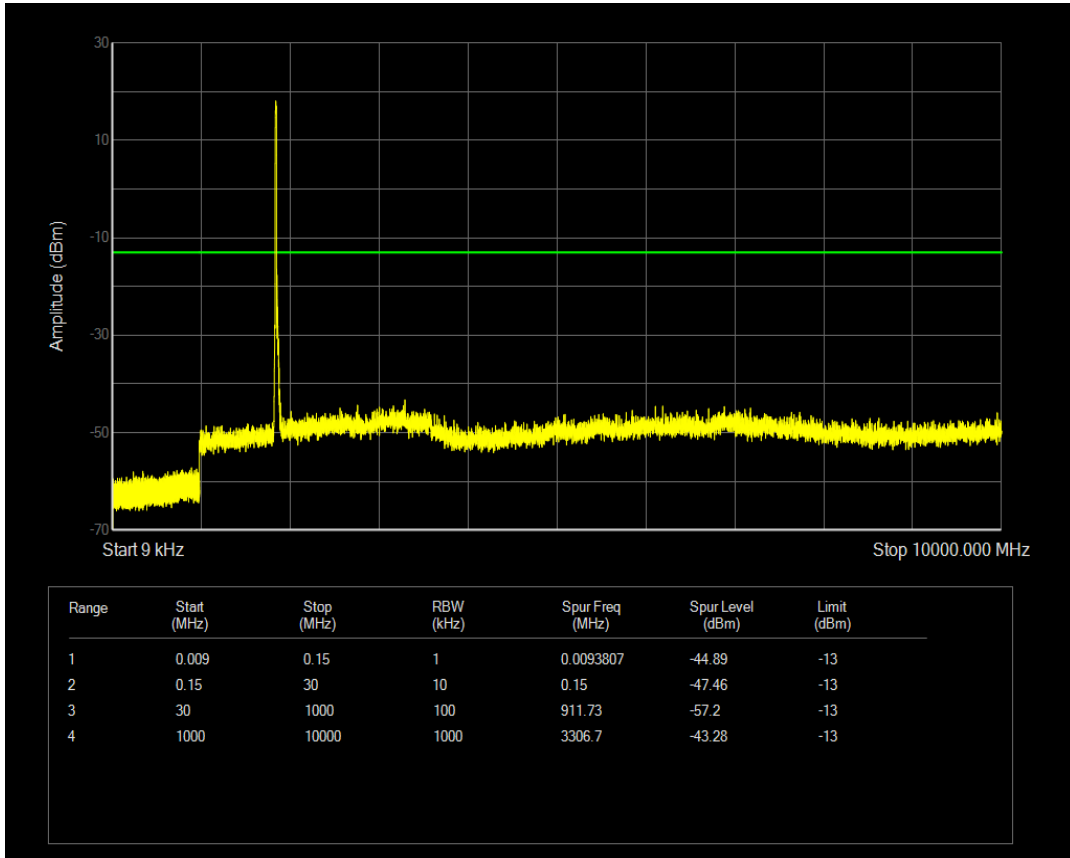

Band25 16QAM BW=15MHz Channel=26115 RB Size=75 Position=#0

Band25 QPSK BW=15MHz Channel=26365 RB Size=1 Position=#0