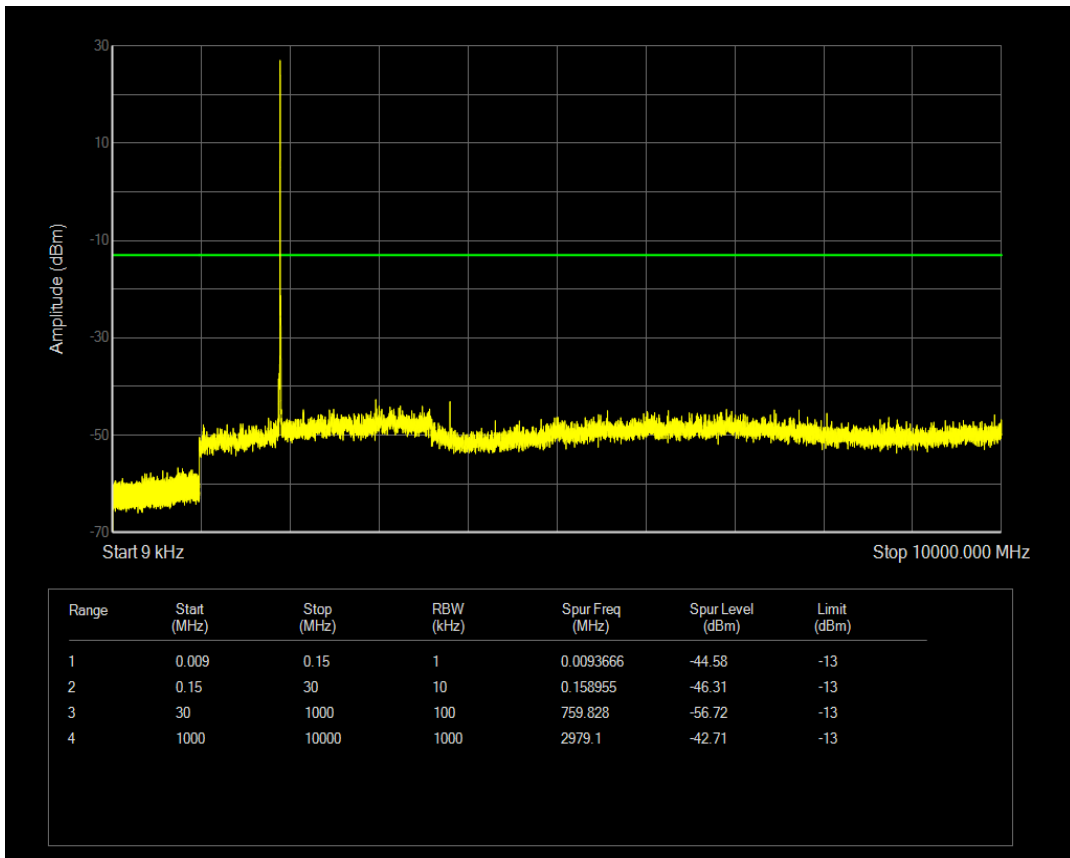

Band25 QPSK BW=10MHz Channel=26640 RB Size=1 Position=#0

Band25 QPSK BW=10MHz Channel=26640 RB Size=50 Position=#0