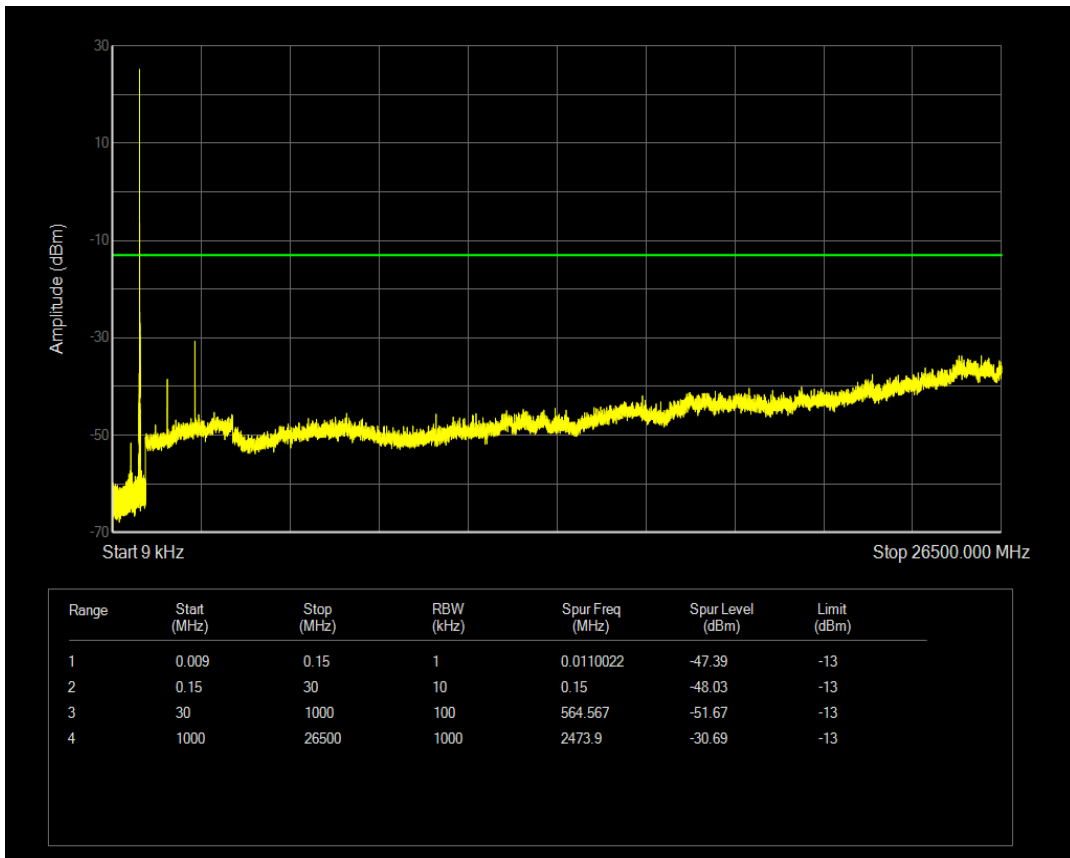

Band5 16QAM BW=5MHz Channel=20525 RB Size=1 Position=#0

Band5 16QAM BW=5MHz Channel=20525 RB Size=25 Position=#0

Band5 QPSK BW=5MHz Channel=20625 RB Size=1 Position=#0

Band5 QPSK BW=5MHz Channel=20625 RB Size=25 Position=#0

Band5 16QAM BW=5MHz Channel=20625 RB Size=1 Position=#0

Band5 16QAM BW=5MHz Channel=20625 RB Size=25 Position=#0

Band5 QPSK BW=10MHz Channel=20450 RB Size=1 Position=#0

Band5 QPSK BW=10MHz Channel=20450 RB Size=50 Position=#0