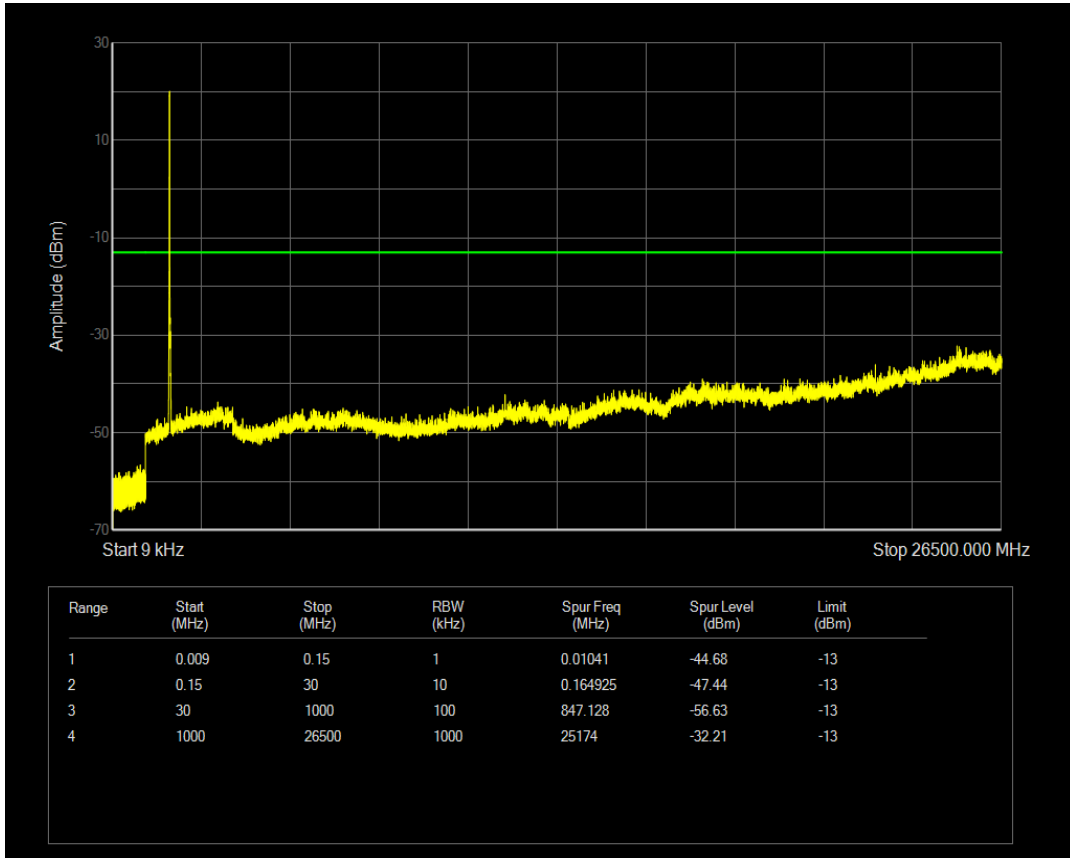

Band4 16QAM BW=5MHz Channel=20375 RB Size=1 Position=#0

Band4 16QAM BW=5MHz Channel=20375 RB Size=25 Position=#0

Band4 QPSK BW=10MHz Channel=20000 RB Size=1 Position=#0

Band4 QPSK BW=10MHz Channel=20000 RB Size=50 Position=#0

Band4 16QAM BW=10MHz Channel=20000 RB Size=1 Position=#0

Band4 16QAM BW=10MHz Channel=20000 RB Size=50 Position=#0

Band4 QPSK BW=10MHz Channel=20175 RB Size=1 Position=#0

Band4 QPSK BW=10MHz Channel=20175 RB Size=50 Position=#0