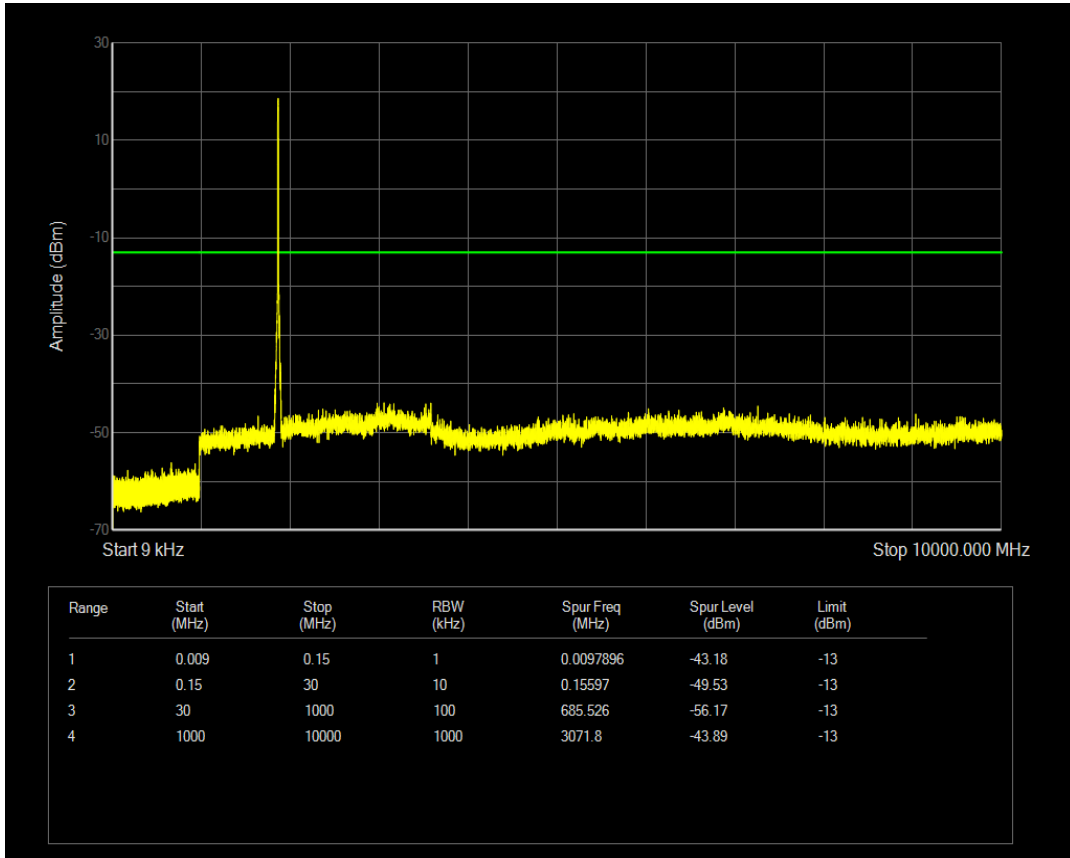

Band25 16QAM BW=10MHz Channel=26090 RB Size=1 Position=#0

Band25 16QAM BW=10MHz Channel=26090 RB Size=50 Position=#0

Band25 QPSK BW=10MHz Channel=26365 RB Size=1 Position=#0

Band25 QPSK BW=10MHz Channel=26365 RB Size=50 Position=#0

Band25 16QAM BW=10MHz Channel=26365 RB Size=1 Position=#0

Band25 16QAM BW=10MHz Channel=26365 RB Size=50 Position=#0

Band25 QPSK BW=10MHz Channel=26640 RB Size=1 Position=#0

Band25 QPSK BW=10MHz Channel=26640 RB Size=50 Position=#0