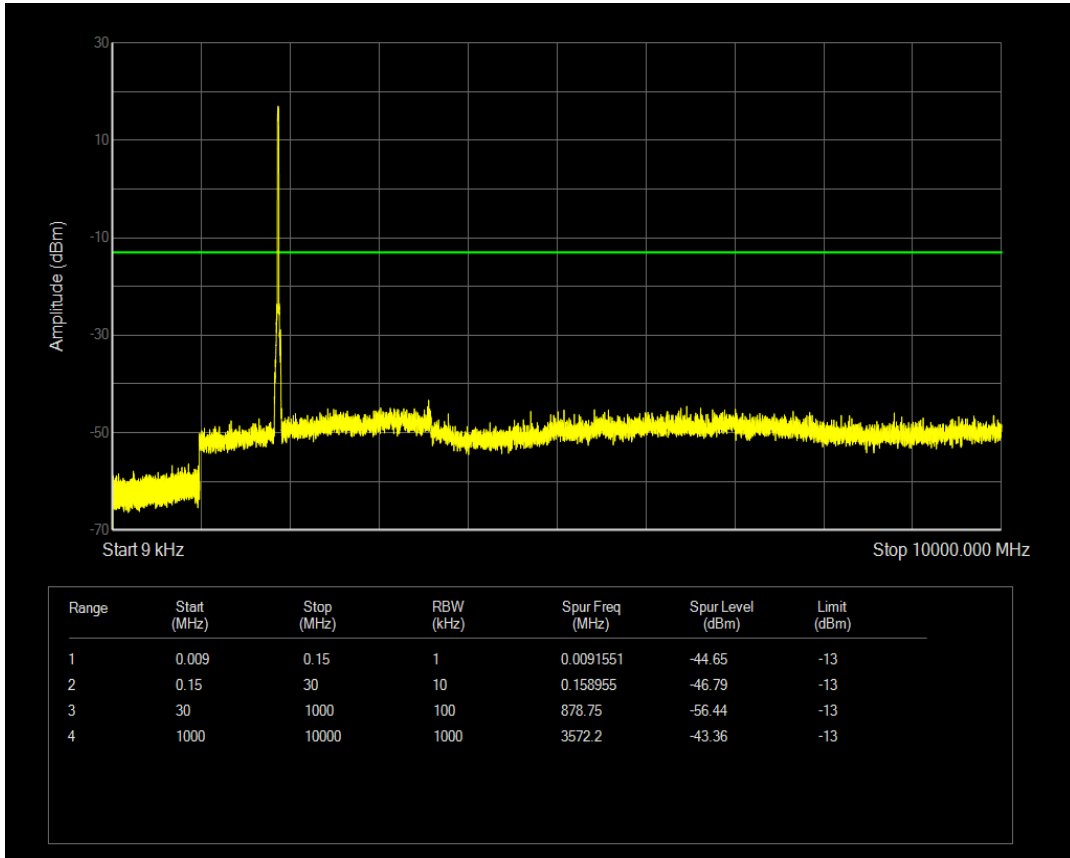

Band25 16QAM BW=15MHz Channel=26365 RB Size=75 Position=#0

Band25 QPSK BW=15MHz Channel=26615 RB Size=1 Position=#0