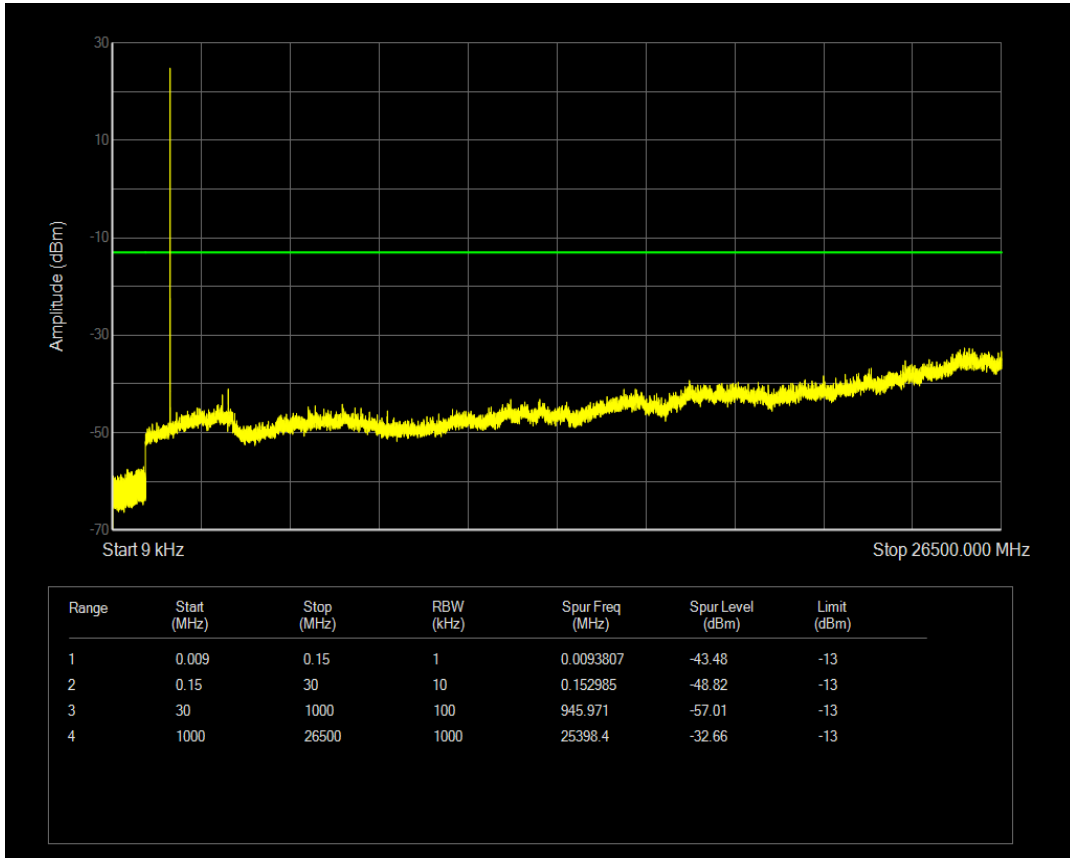

Band4 16QAM BW=1.4MHz Channel=19957 RB Size=1 Position=#0

Band4 16QAM BW=1.4MHz Channel=19957 RB Size=6 Position=#0

Band4 QPSK BW=1.4MHz Channel=20175 RB Size=1 Position=#0

Band4 QPSK BW=1.4MHz Channel=20175 RB Size=6 Position=#0

Band4 16QAM BW=1.4MHz Channel=20175 RB Size=1 Position=#0

Band4 16QAM BW=1.4MHz Channel=20175 RB Size=6 Position=#0

Band4 QPSK BW=1.4MHz Channel=20393 RB Size=1 Position=#0

Band4 QPSK BW=1.4MHz Channel=20393 RB Size=6 Position=#0