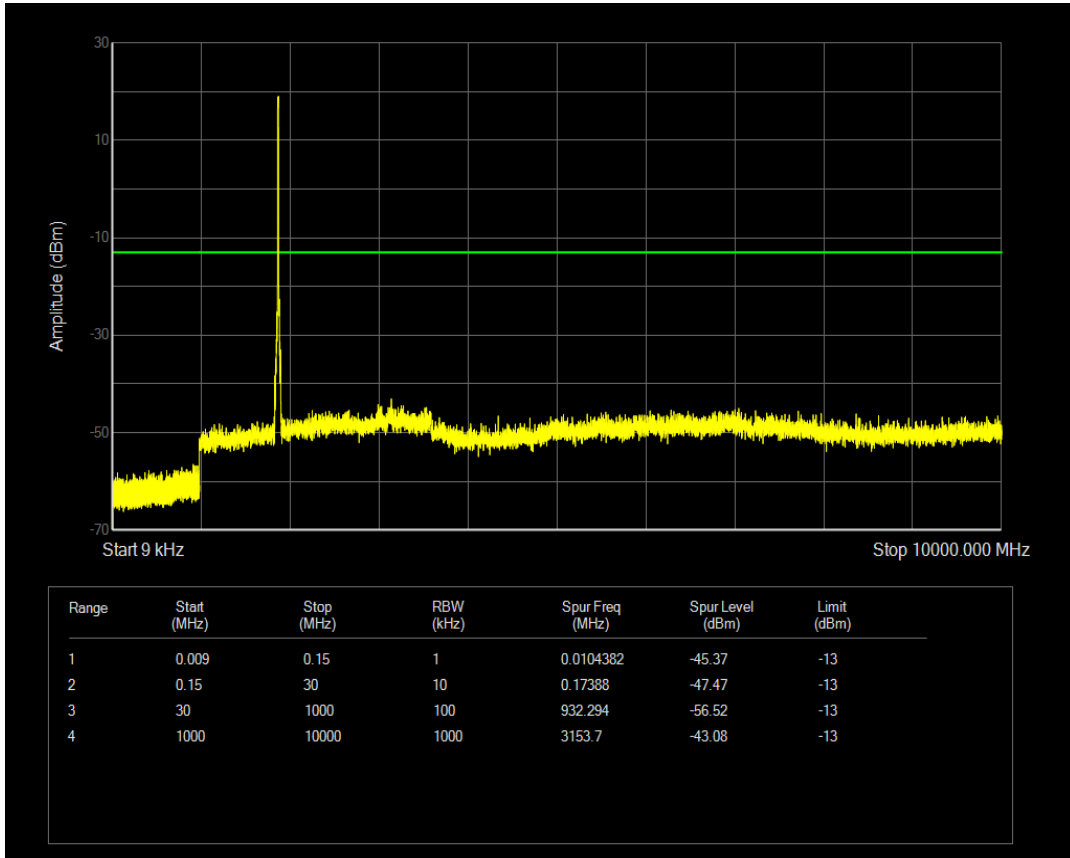

Band25 16QAM BW=10MHz Channel=26090 RB Size=1 Position=#0

Band25 16QAM BW=10MHz Channel=26090 RB Size=50 Position=#0

Band25 QPSK BW=10MHz Channel=26365 RB Size=1 Position=#0

Band25 QPSK BW=10MHz Channel=26365 RB Size=50 Position=#0

Band25 16QAM BW=10MHz Channel=26365 RB Size=1 Position=#0

Band25 16QAM BW=10MHz Channel=26365 RB Size=50 Position=#0

Band25 QPSK BW=10MHz Channel=26640 RB Size=1 Position=#0

Band25 QPSK BW=10MHz Channel=26640 RB Size=50 Position=#0