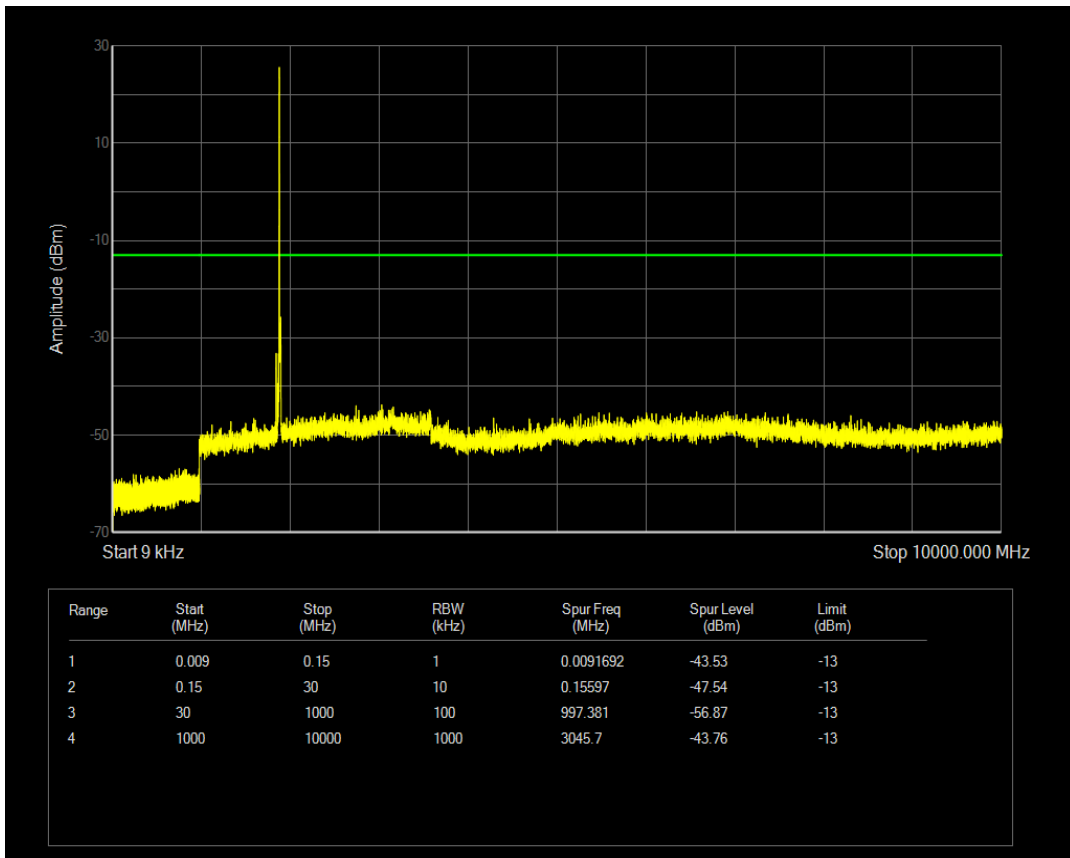

Band25 16QAM BW=20MHz Channel=26590 RB Size=1 Position=#0

Band25 16QAM BW=20MHz Channel=26590 RB Size=100 Position=#0