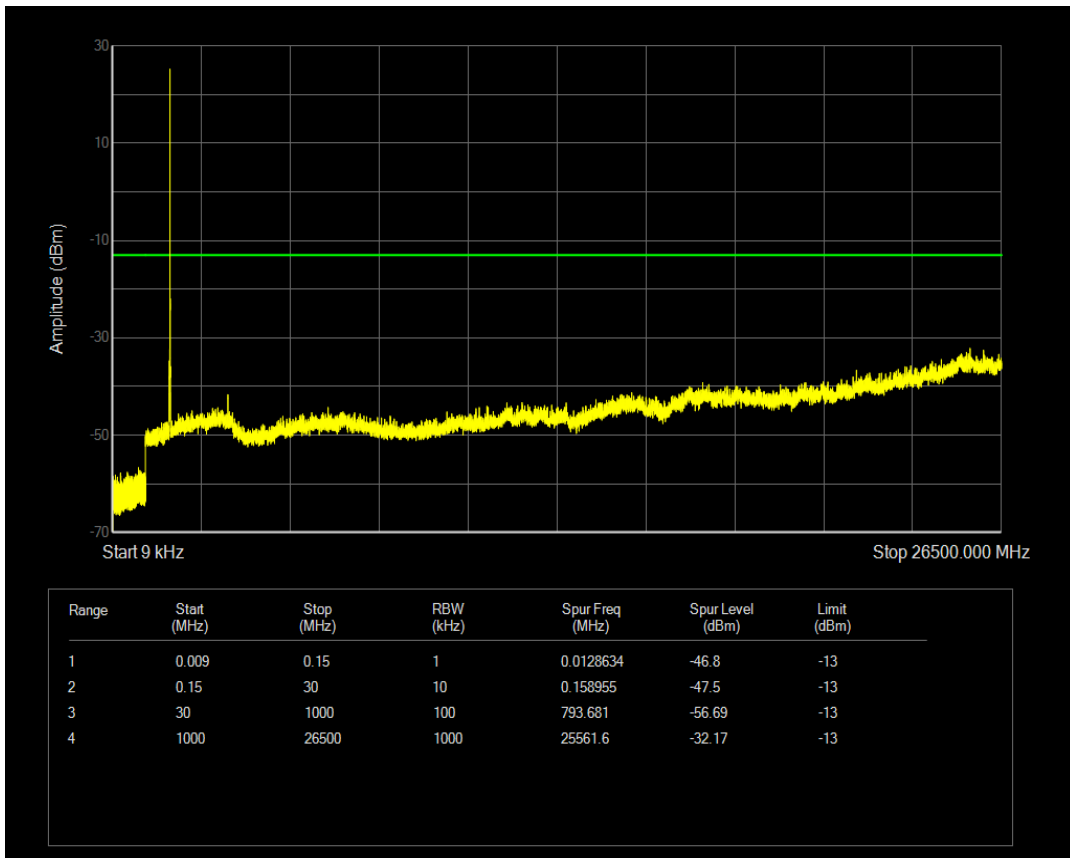

Band4 16QAM BW=5MHz Channel=20375 RB Size=1 Position=#0

Band4 16QAM BW=5MHz Channel=20375 RB Size=25 Position=#0

Band4 QPSK BW=10MHz Channel=20000 RB Size=1 Position=#0

Band4 QPSK BW=10MHz Channel=20000 RB Size=50 Position=#0

Band4 16QAM BW=10MHz Channel=20000 RB Size=1 Position=#0

Band4 16QAM BW=10MHz Channel=20000 RB Size=50 Position=#0

Band4 QPSK BW=10MHz Channel=20175 RB Size=1 Position=#0

Band4 QPSK BW=10MHz Channel=20175 RB Size=50 Position=#0