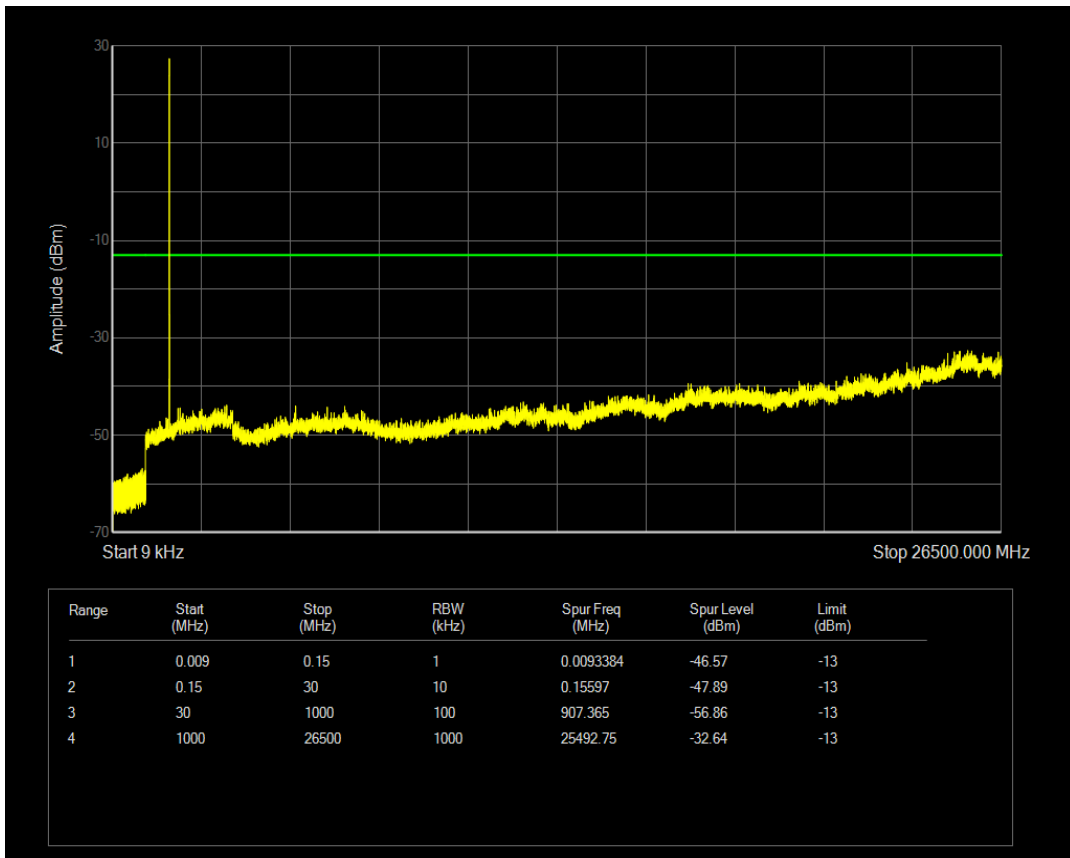

Band4 16QAM BW=3MHz Channel=19965 RB Size=1 Position=#0

Band4 16QAM BW=3MHz Channel=19965 RB Size=15 Position=#0