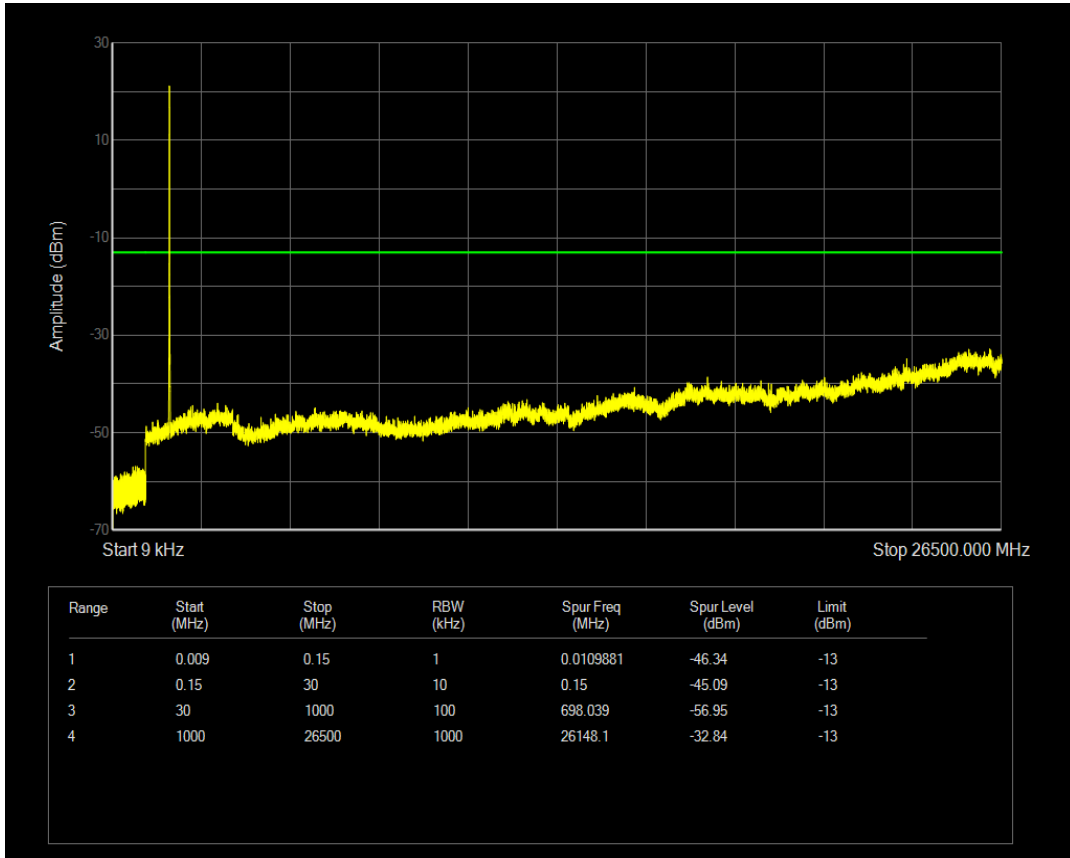

Band4 16QAM BW=3MHz Channel=20385 RB Size=1 Position=#0

Band4 16QAM BW=3MHz Channel=20385 RB Size=15 Position=#0

Band4 QPSK BW=5MHz Channel=19975 RB Size=1 Position=#0

Band4 QPSK BW=5MHz Channel=19975 RB Size=25 Position=#0

Band4 16QAM BW=5MHz Channel=19975 RB Size=1 Position=#0

Band4 16QAM BW=5MHz Channel=19975 RB Size=25 Position=#0

Band4 QPSK BW=5MHz Channel=20175 RB Size=1 Position=#0

Band4 QPSK BW=5MHz Channel=20175 RB Size=25 Position=#0