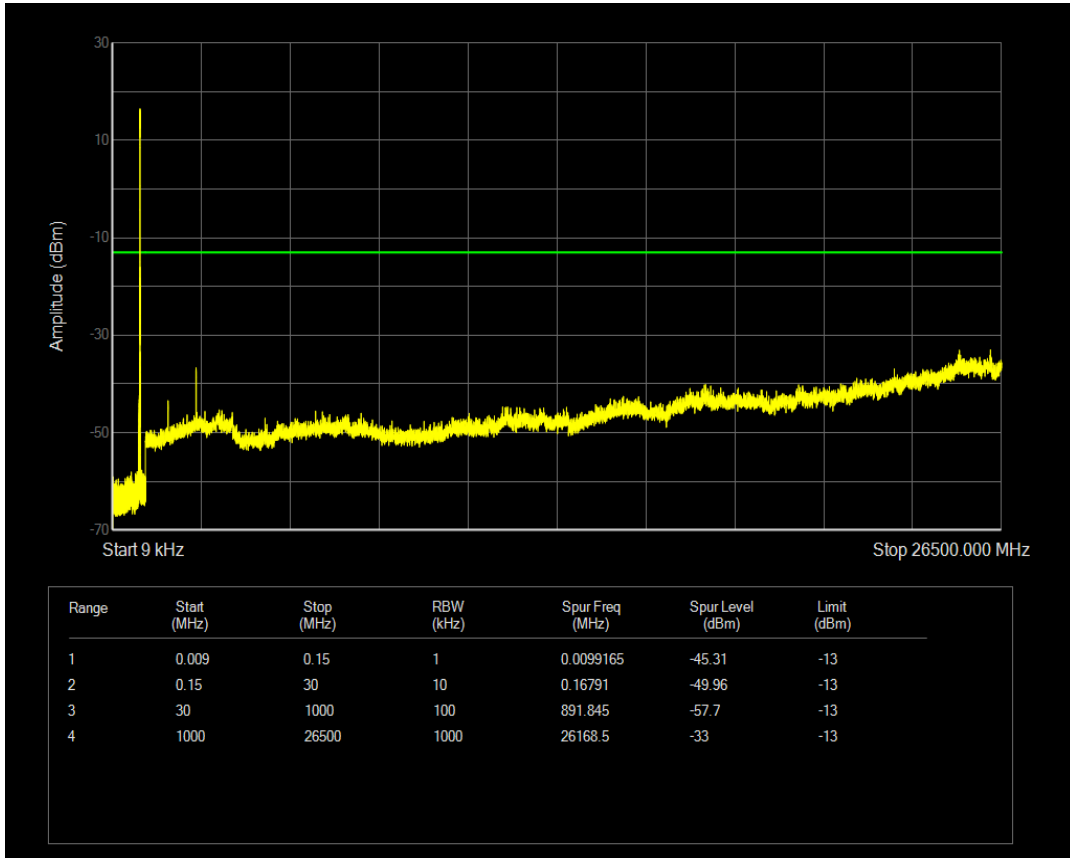

Band5 16QAM BW=5MHz Channel=20425 RB Size=1 Position=#0

Band5 16QAM BW=5MHz Channel=20425 RB Size=25 Position=#0

Band5 QPSK BW=5MHz Channel=20525 RB Size=1 Position=#0

Band5 QPSK BW=5MHz Channel=20525 RB Size=25 Position=#0

Band5 16QAM BW=5MHz Channel=20525 RB Size=1 Position=#0

Band5 16QAM BW=5MHz Channel=20525 RB Size=25 Position=#0

Band5 QPSK BW=5MHz Channel=20625 RB Size=1 Position=#0

Band5 QPSK BW=5MHz Channel=20625 RB Size=25 Position=#0