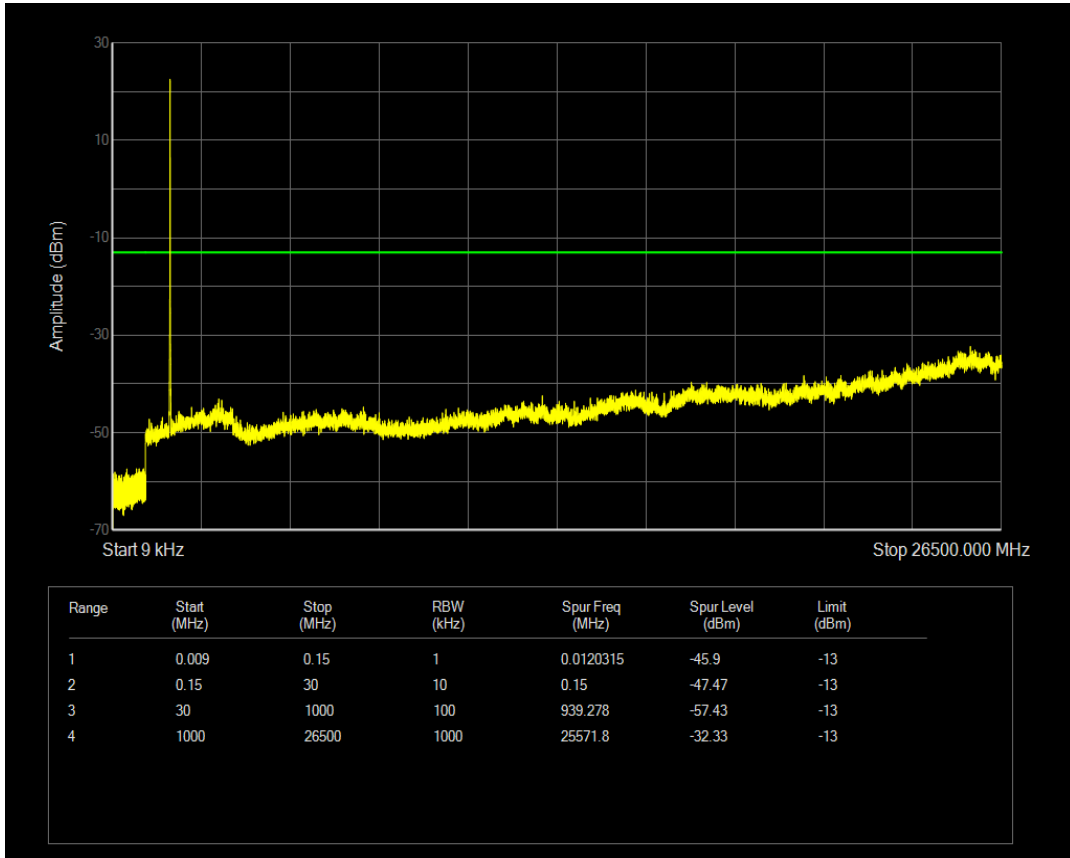

Band4 16QAM BW=5MHz Channel=20175 RB Size=25 Position=#0

Band4 QPSK BW=5MHz Channel=20375 RB Size=1 Position=#0