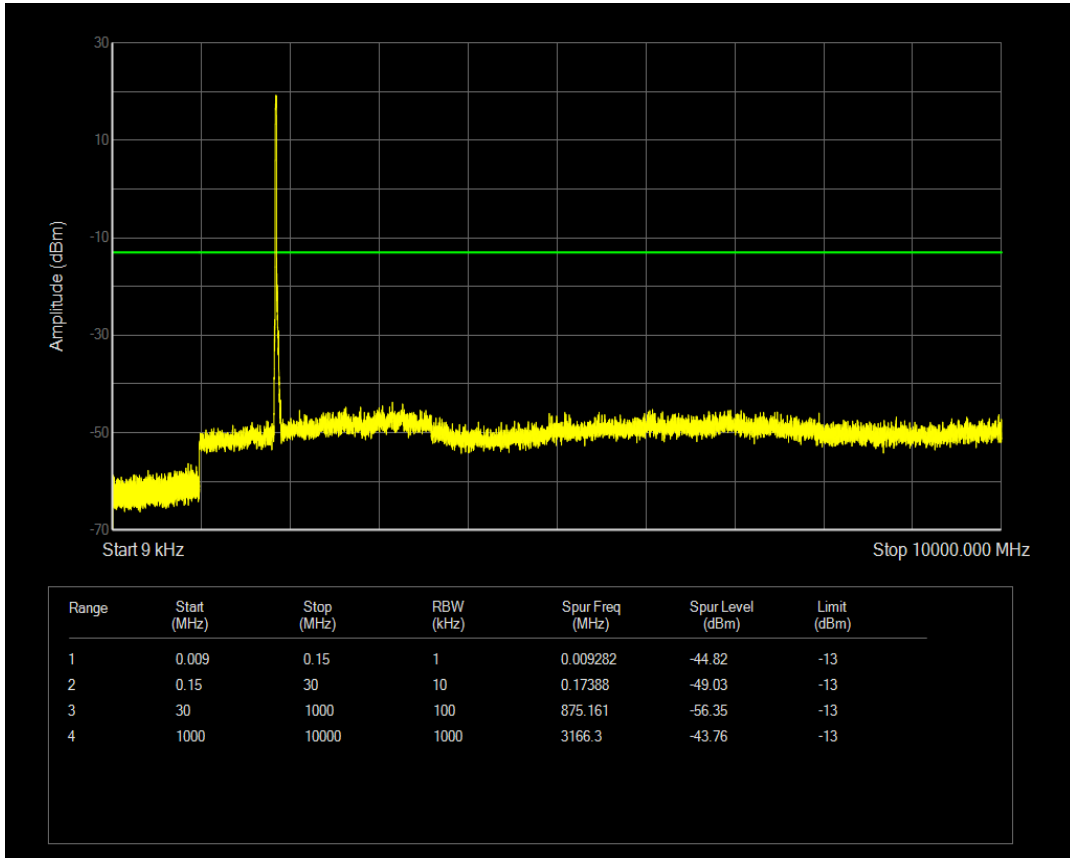

Band25 16QAM BW=10MHz Channel=26640 RB Size=1 Position=#0

Band25 16QAM BW=10MHz Channel=26640 RB Size=50 Position=#0

Band25 QPSK BW=15MHz Channel=26115 RB Size=1 Position=#0

Band25 QPSK BW=15MHz Channel=26115 RB Size=75 Position=#0