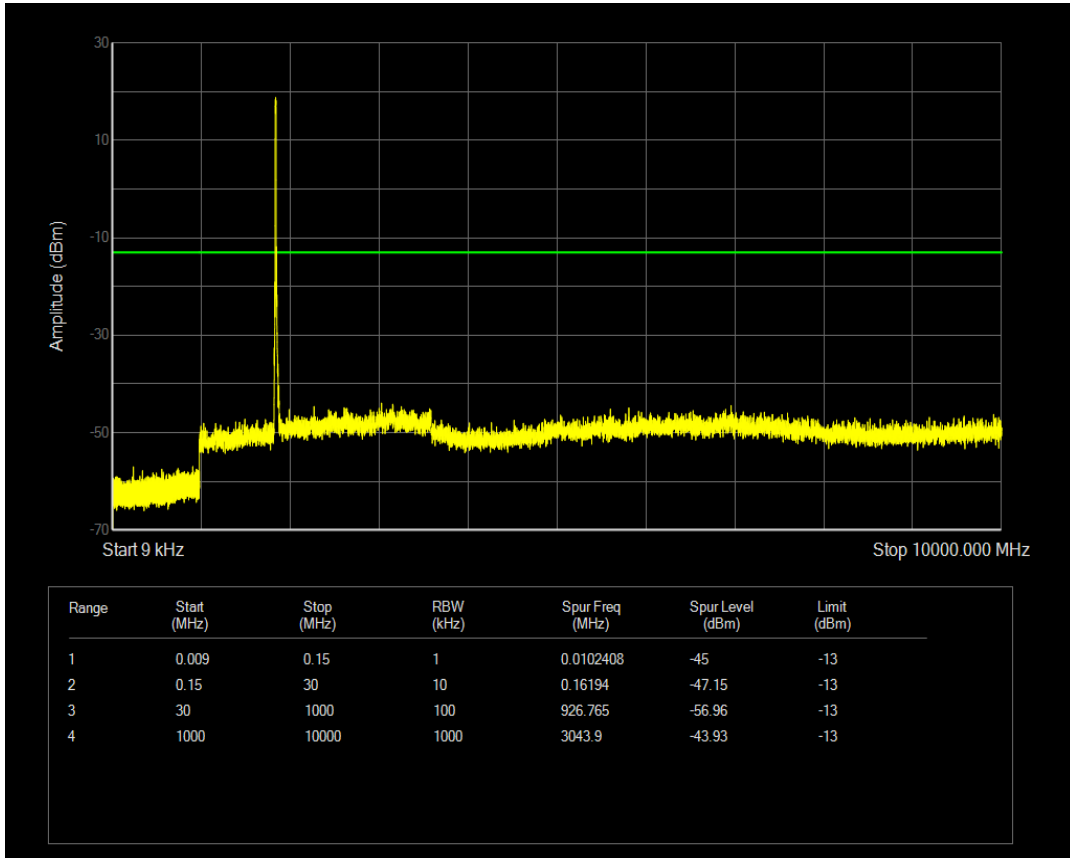

Band25 16QAM BW=10MHz Channel=26090 RB Size=1 Position=#0

Band25 16QAM BW=10MHz Channel=26090 RB Size=50 Position=#0

Band25 QPSK BW=10MHz Channel=26365 RB Size=1 Position=#0

Band25 QPSK BW=10MHz Channel=26365 RB Size=50 Position=#0

Band25 16QAM BW=10MHz Channel=26365 RB Size=1 Position=#0

Band25 16QAM BW=10MHz Channel=26365 RB Size=50 Position=#0

Band25 QPSK BW=10MHz Channel=26640 RB Size=1 Position=#0

Band25 QPSK BW=10MHz Channel=26640 RB Size=50 Position=#0