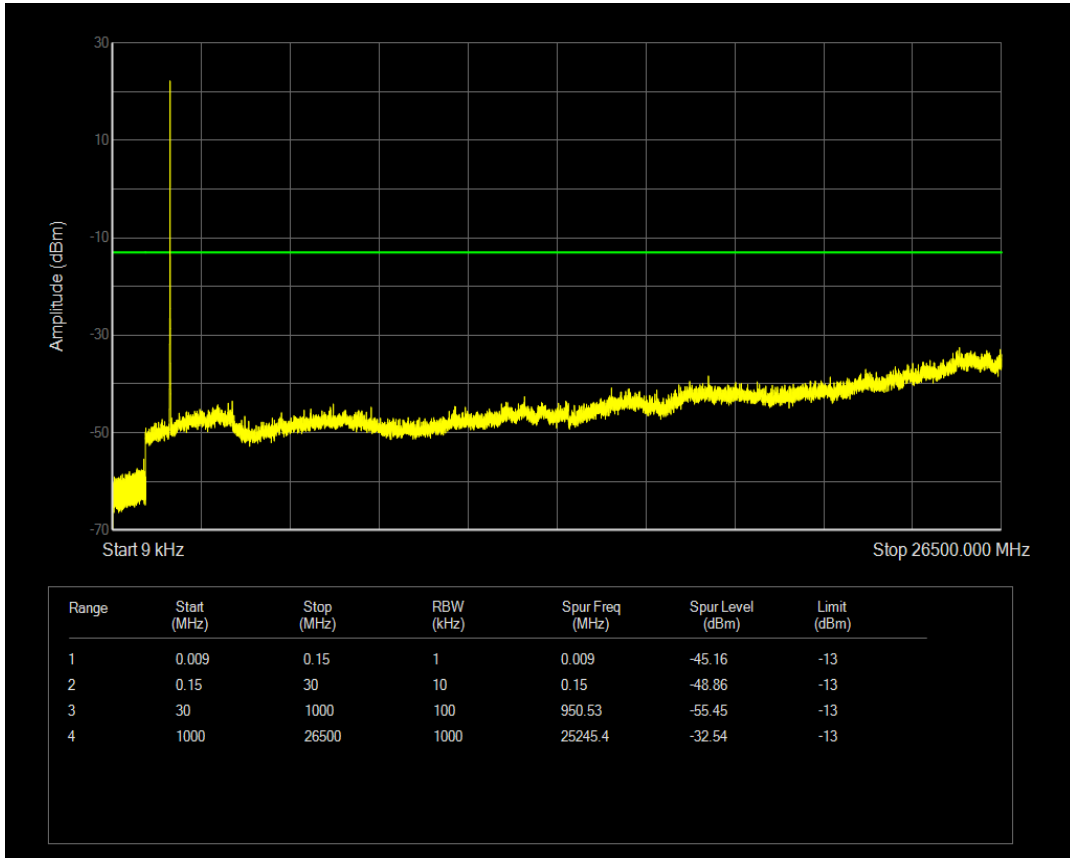

Band4 16QAM BW=3MHz Channel=19965 RB Size=1 Position=#0

Band4 16QAM BW=3MHz Channel=19965 RB Size=15 Position=#0

Band4 QPSK BW=3MHz Channel=20175 RB Size=1 Position=#0

Band4 QPSK BW=3MHz Channel=20175 RB Size=15 Position=#0