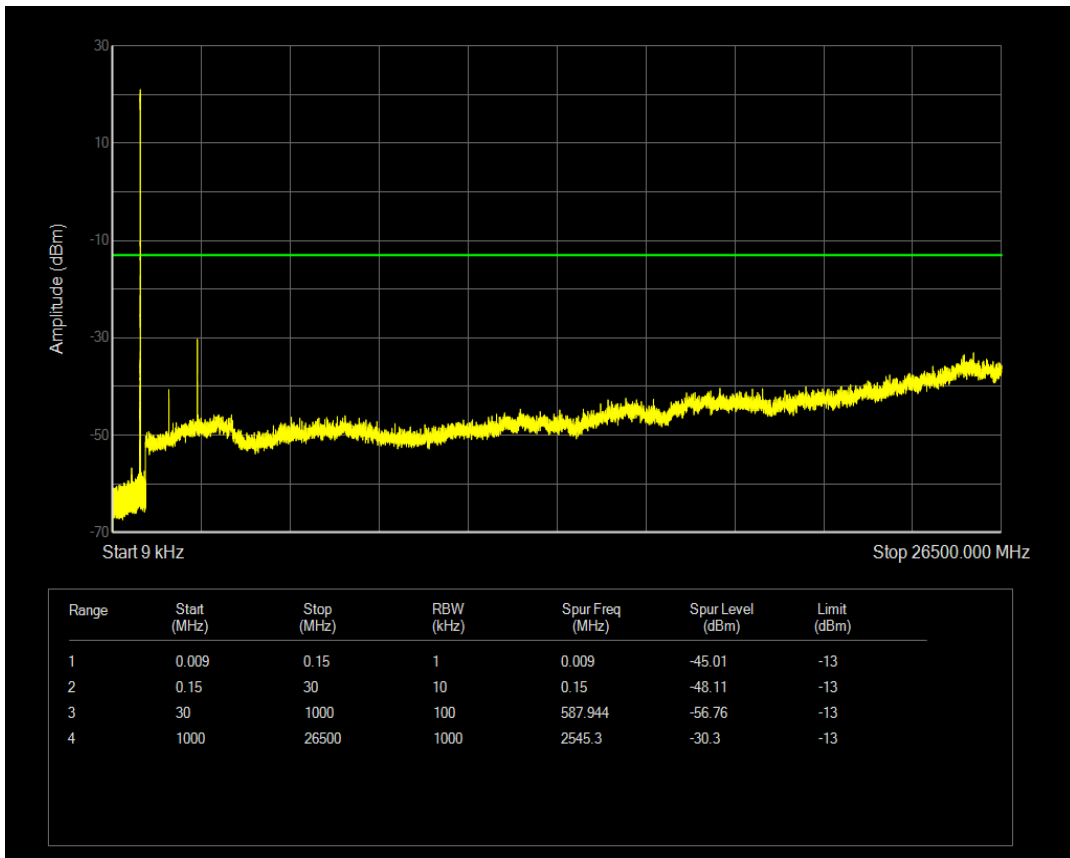

Band5 16QAM BW=1.4MHz Channel=20643 RB Size=6 Position=#0

Band5 QPSK BW=3MHz Channel=20415 RB Size=15 Position=#0