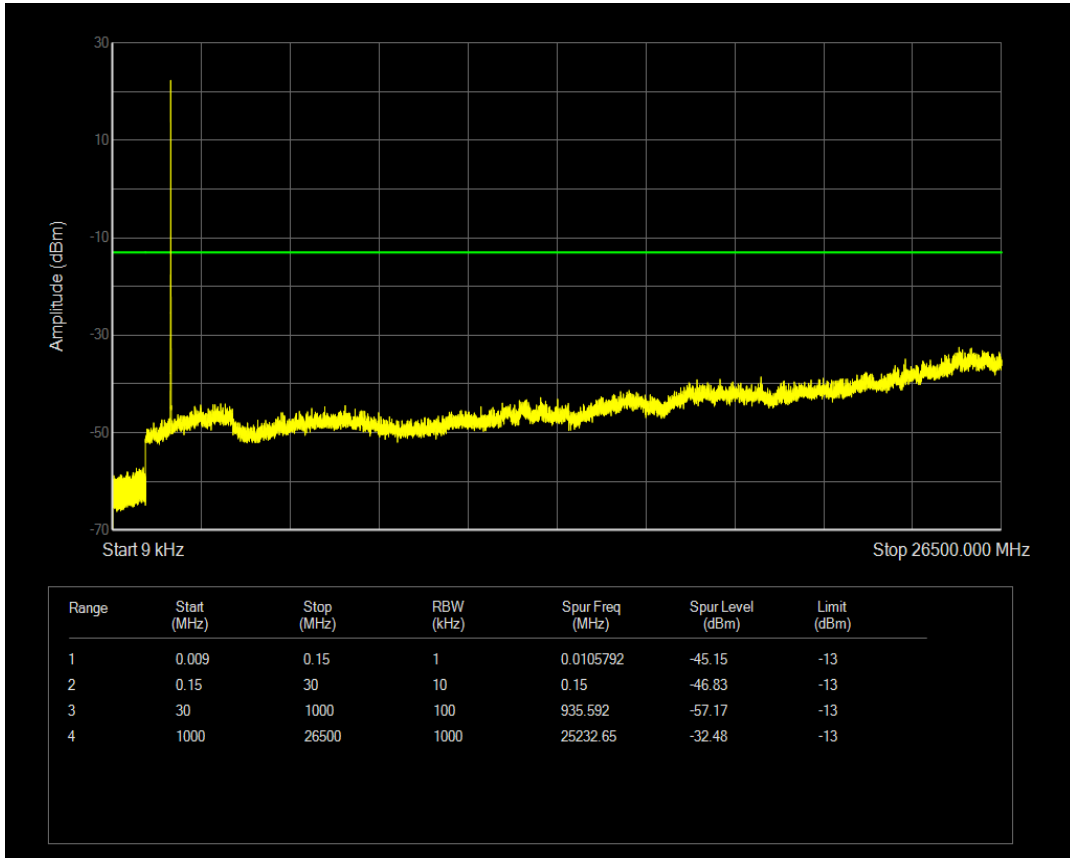

Band4 16QAM BW=3MHz Channel=20175 RB Size=1 Position=#0

Band4 16QAM BW=3MHz Channel=20175 RB Size=15 Position=#0

Band4 QPSK BW=3MHz Channel=20385 RB Size=1 Position=#0

Band4 QPSK BW=3MHz Channel=20385 RB Size=15 Position=#0