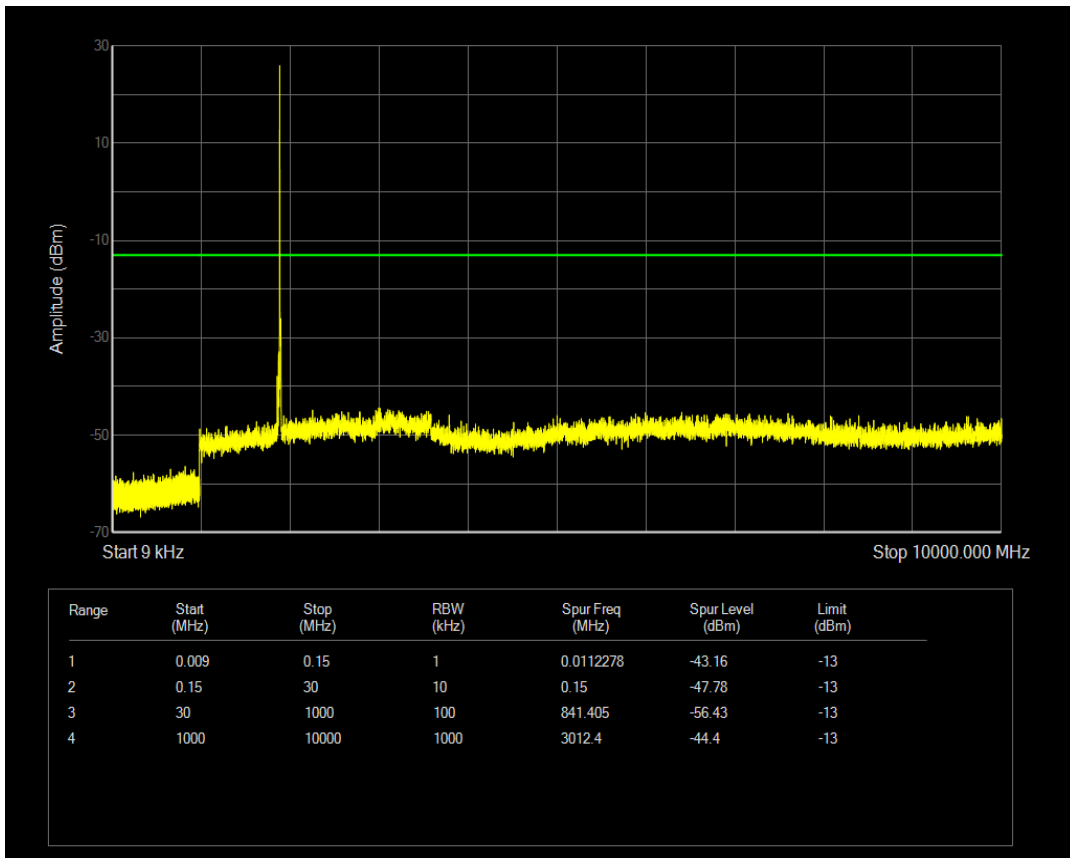

Band25 16QAM BW=15MHz Channel=26615 RB Size=1 Position=#0

Band25 16QAM BW=15MHz Channel=26615 RB Size=75 Position=#0