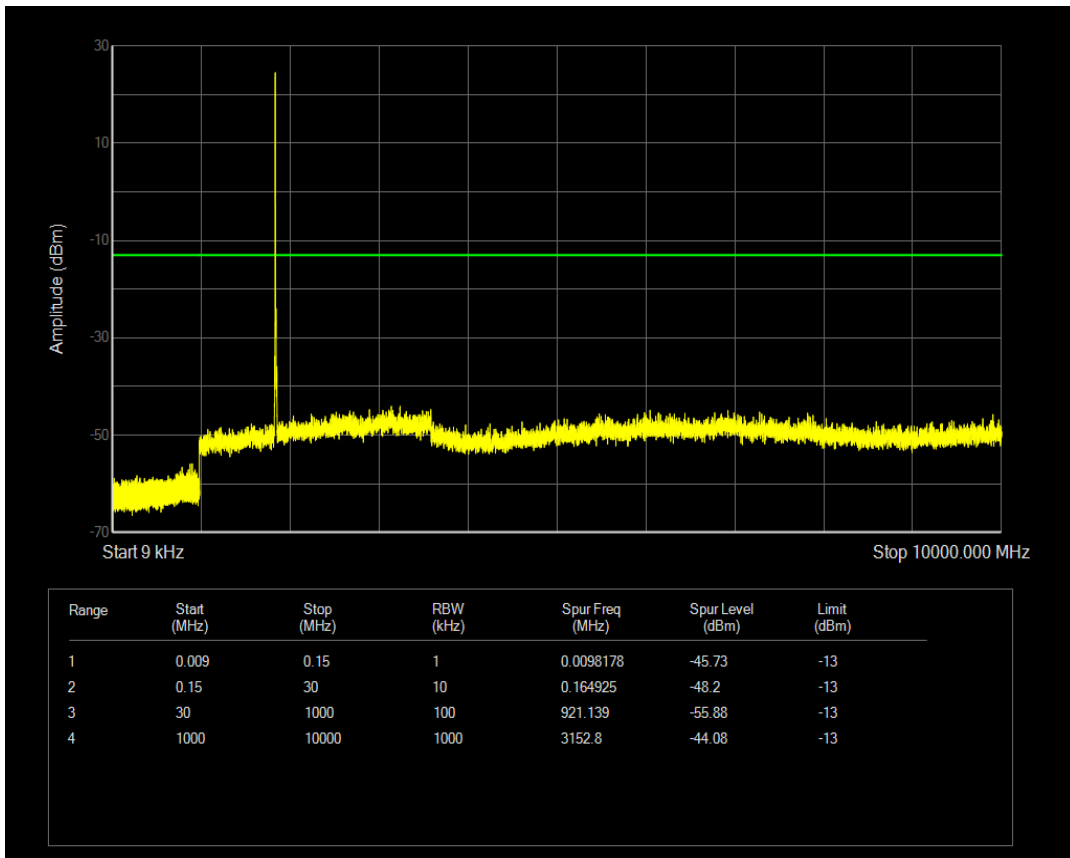

Band25 16QAM BW=10MHz Channel=26090 RB Size=1 Position=#0

Band25 16QAM BW=10MHz Channel=26090 RB Size=50 Position=#0

Band25 QPSK BW=10MHz Channel=26365 RB Size=1 Position=#0

Band25 QPSK BW=10MHz Channel=26365 RB Size=50 Position=#0