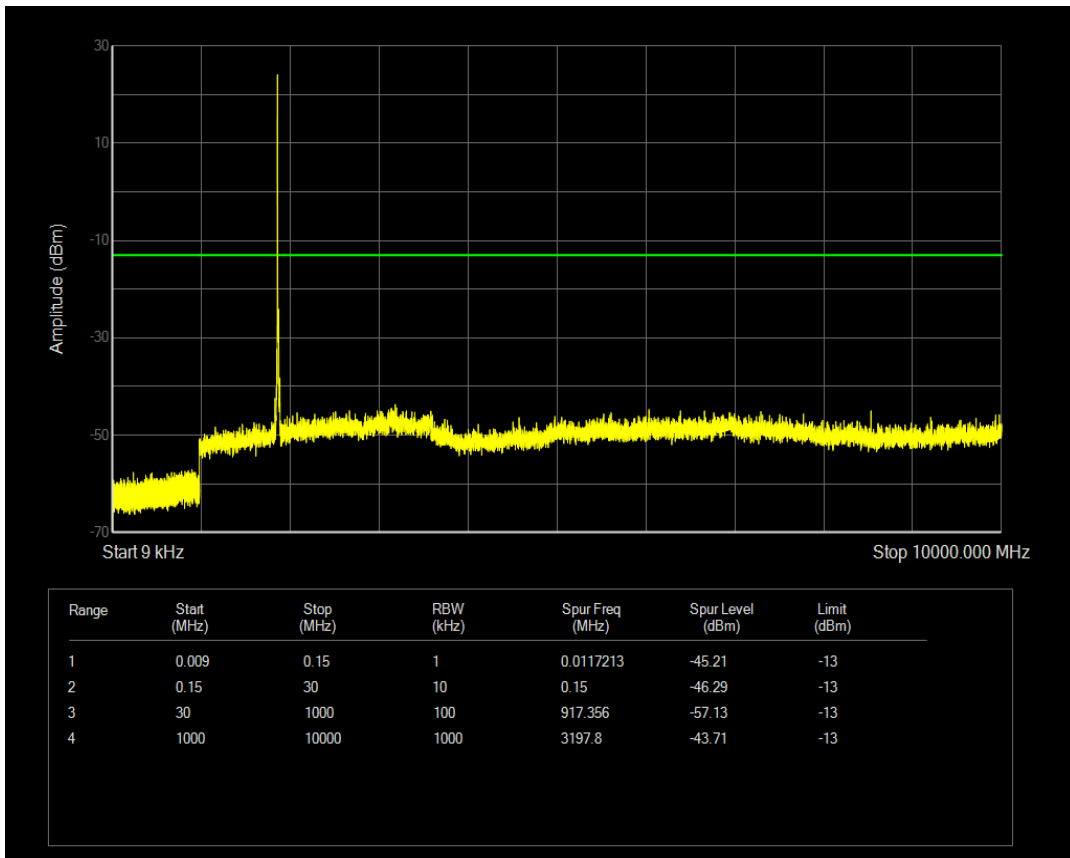

Band25 16QAM BW=15MHz Channel=26365 RB Size=1 Position=#0

Band25 16QAM BW=15MHz Channel=26365 RB Size=75 Position=#0