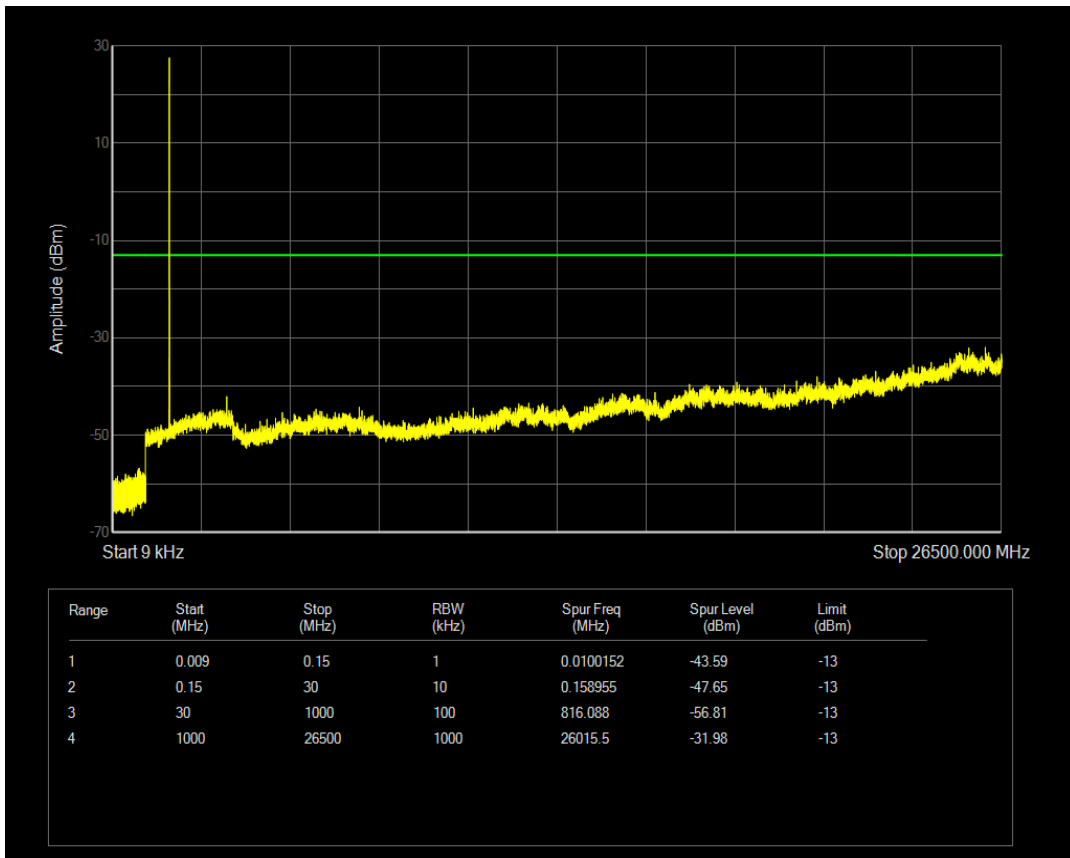

Band4 QPSK BW=5MHz Channel=19975 RB Size=1 Position=#0

Band4 QPSK BW=5MHz Channel=19975 RB Size=25 Position=#0