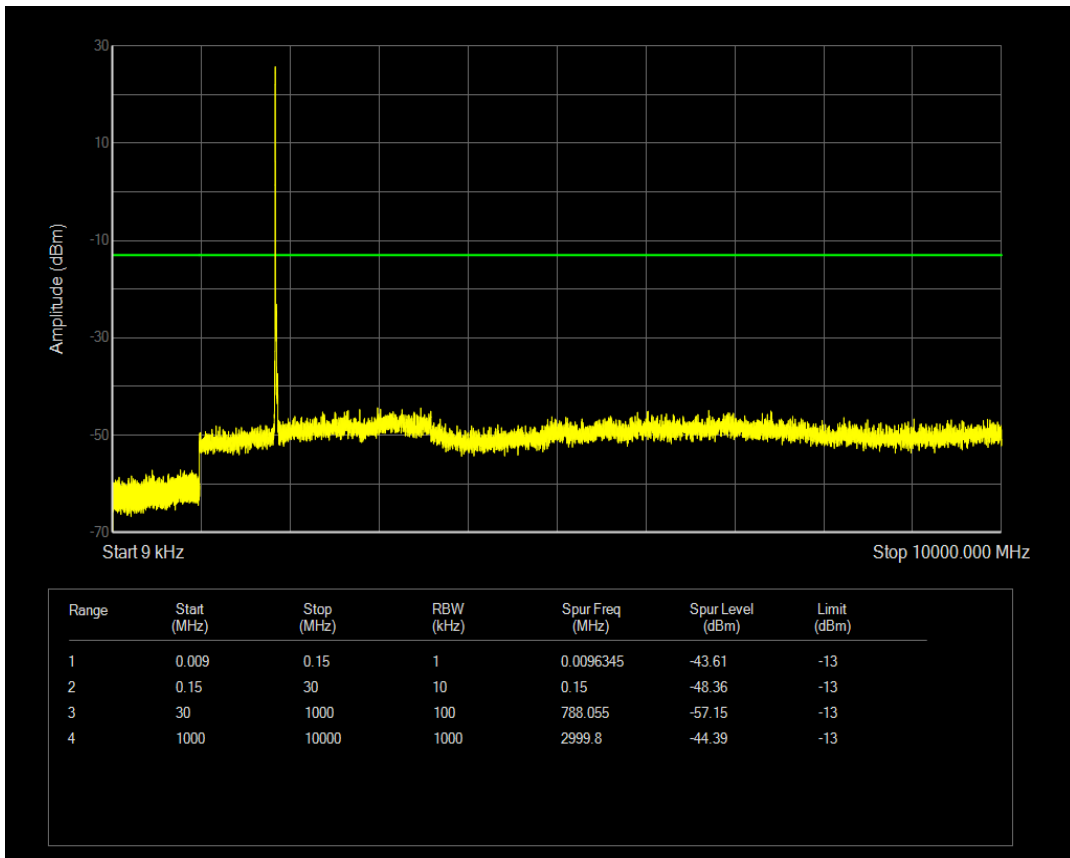

Band25 QPSK BW=15MHz Channel=26115 RB Size=1 Position=#0

Band25 QPSK BW=15MHz Channel=26115 RB Size=75 Position=#0