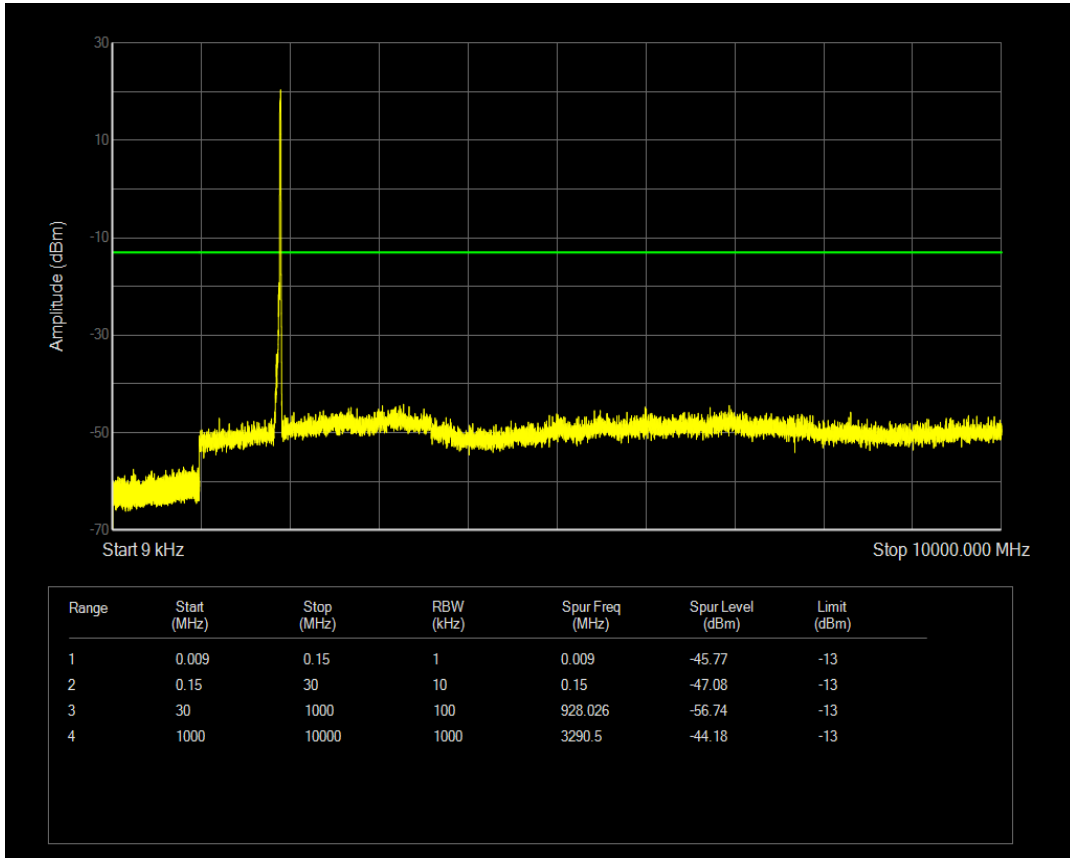

Band25 16QAM BW=15MHz Channel=26365 RB Size=1 Position=#0

Band25 16QAM BW=15MHz Channel=26365 RB Size=75 Position=#0

Band25 QPSK BW=15MHz Channel=26615 RB Size=1 Position=#0

Band25 QPSK BW=15MHz Channel=26615 RB Size=75 Position=#0