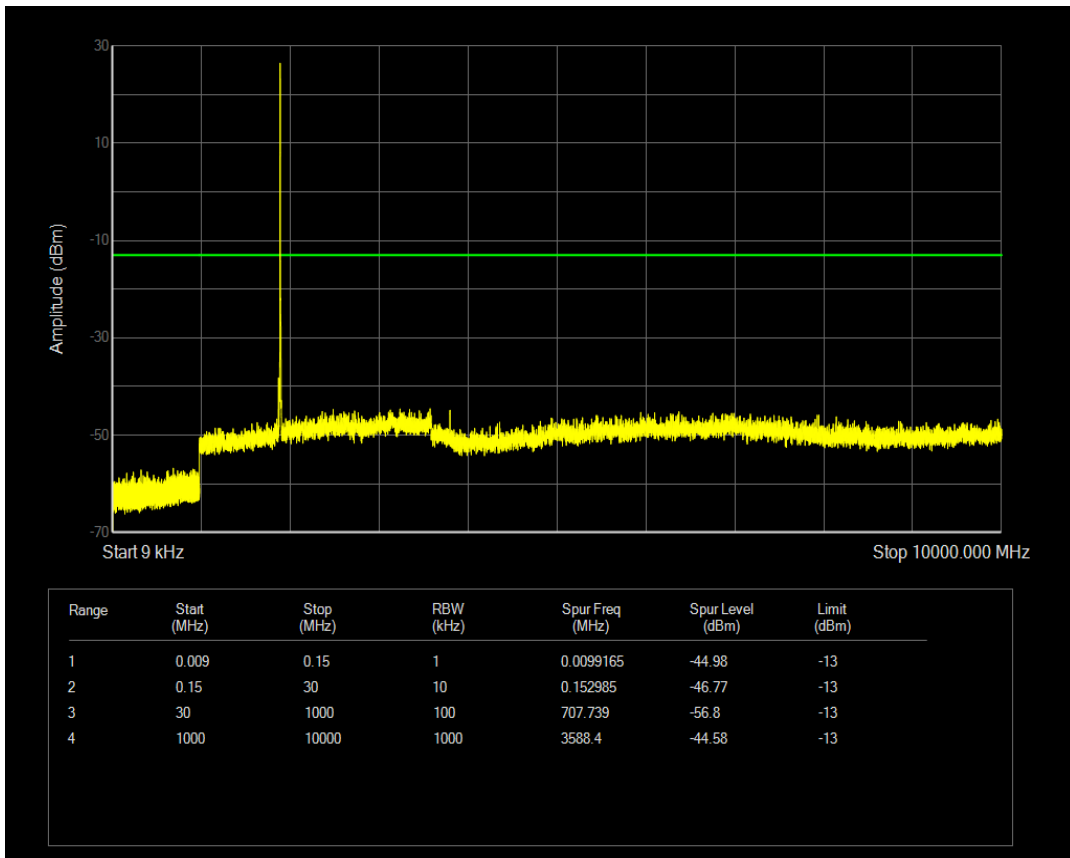

Band25 16QAM BW=10MHz Channel=26640 RB Size=1 Position=#0

Band25 16QAM BW=10MHz Channel=26640 RB Size=50 Position=#0