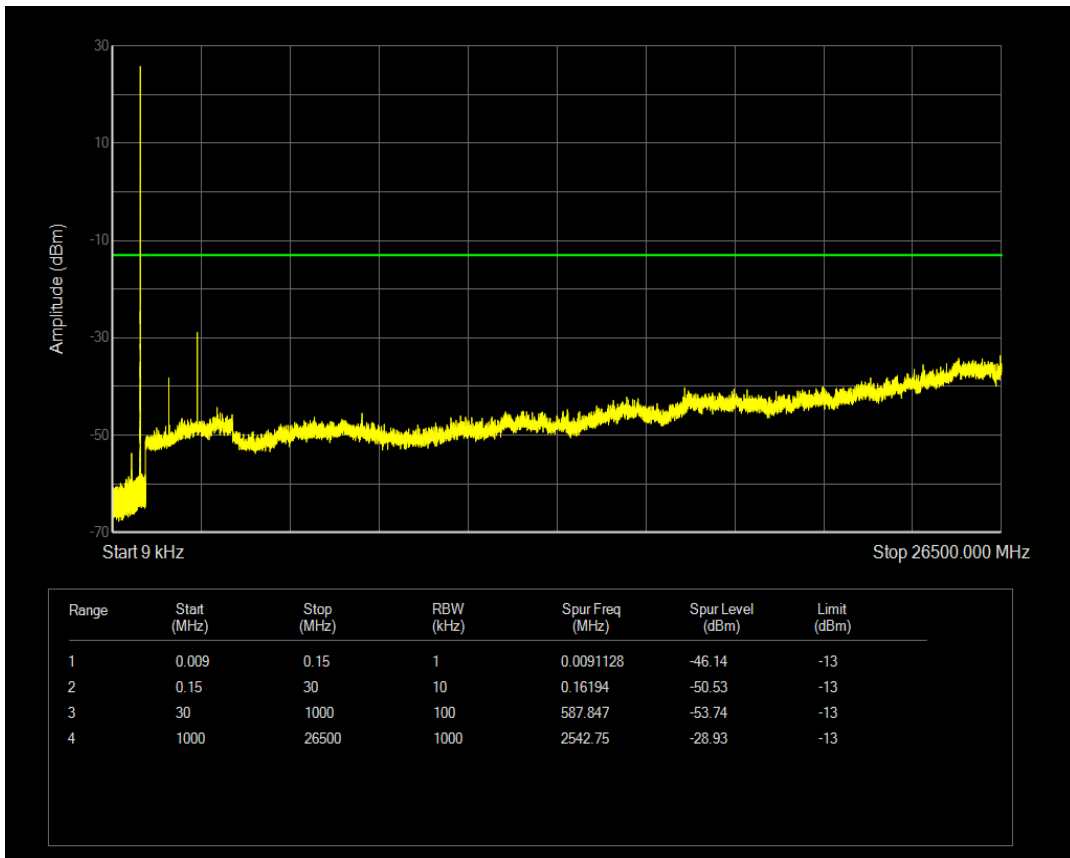

Band5 16QAM BW=1.4MHz Channel=20643 RB Size=1 Position=#0

Band5 QPSK BW=3MHz Channel=20415 RB Size=1 Position=#0