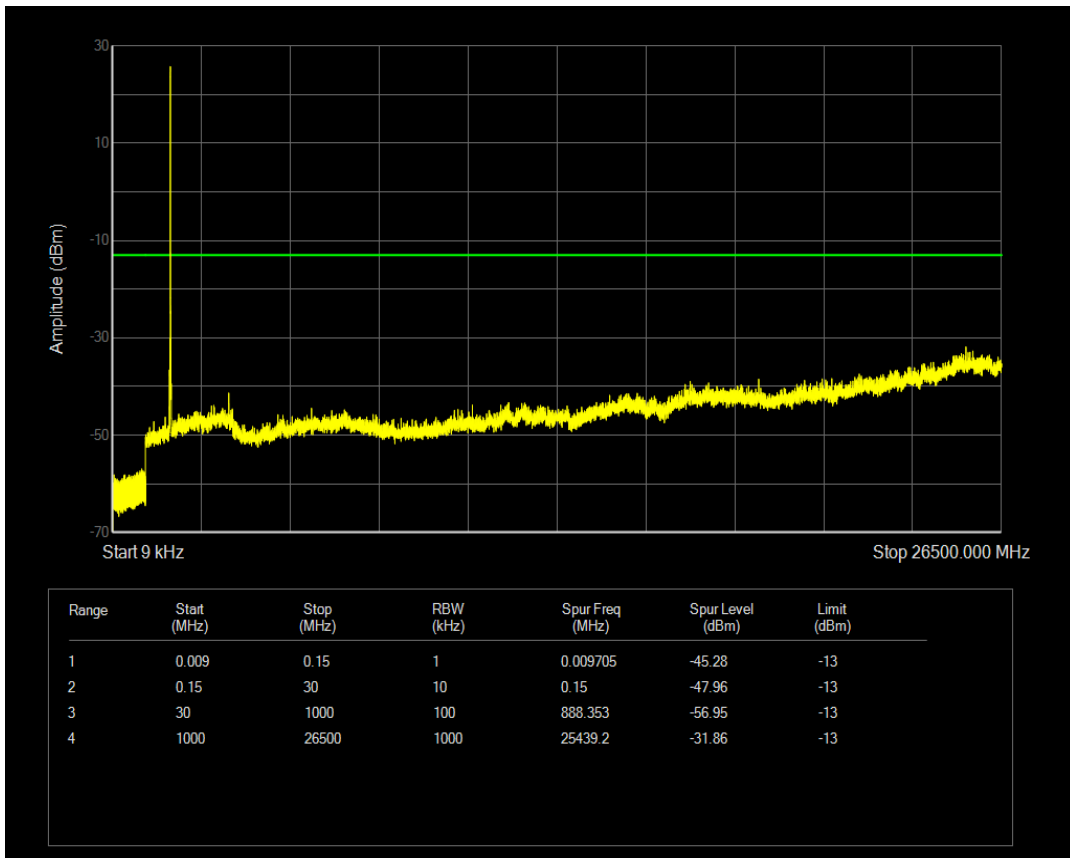

Band4 16QAM BW=15MHz Channel=20325 RB Size=1 Position=#0

Band4 16QAM BW=15MHz Channel=20325 RB Size=75 Position=#0