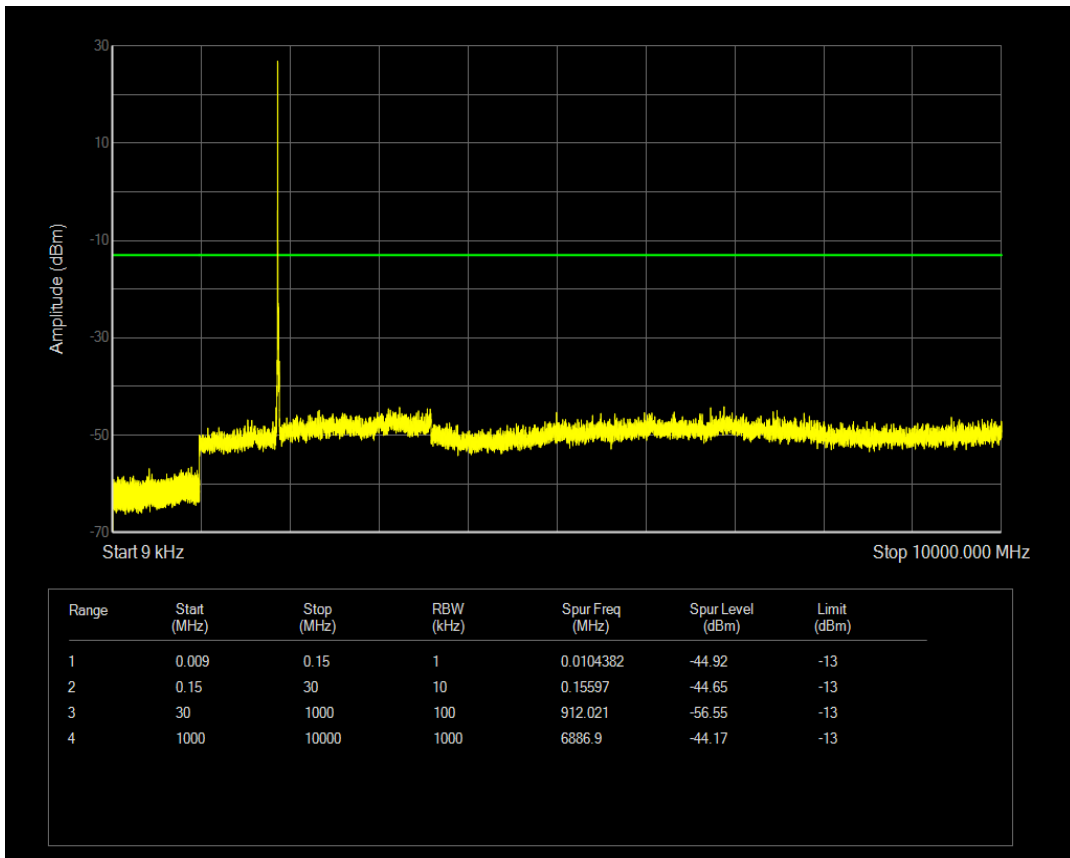

Band25 16QAM BW=10MHz Channel=26090 RB Size=1 Position=#0

Band25 16QAM BW=10MHz Channel=26090 RB Size=50 Position=#0

Band25 QPSK BW=10MHz Channel=26365 RB Size=1 Position=#0

Band25 QPSK BW=10MHz Channel=26365 RB Size=50 Position=#0

Band25 16QAM BW=10MHz Channel=26365 RB Size=1 Position=#0

Band25 16QAM BW=10MHz Channel=26365 RB Size=50 Position=#0

Band25 QPSK BW=10MHz Channel=26640 RB Size=1 Position=#0

Band25 QPSK BW=10MHz Channel=26640 RB Size=50 Position=#0