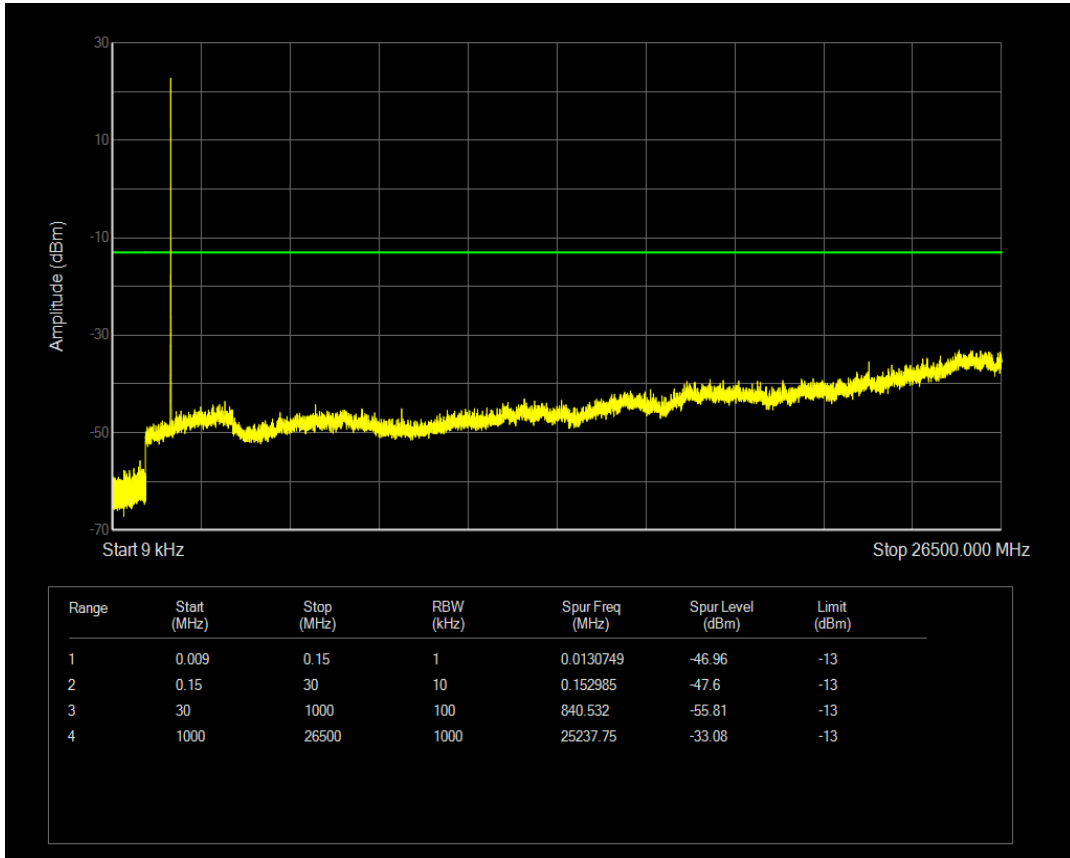

Band4 16QAM BW=3MHz Channel=20385 RB Size=15 Position=#0

Band4 QPSK BW=5MHz Channel=19975 RB Size=1 Position=#0