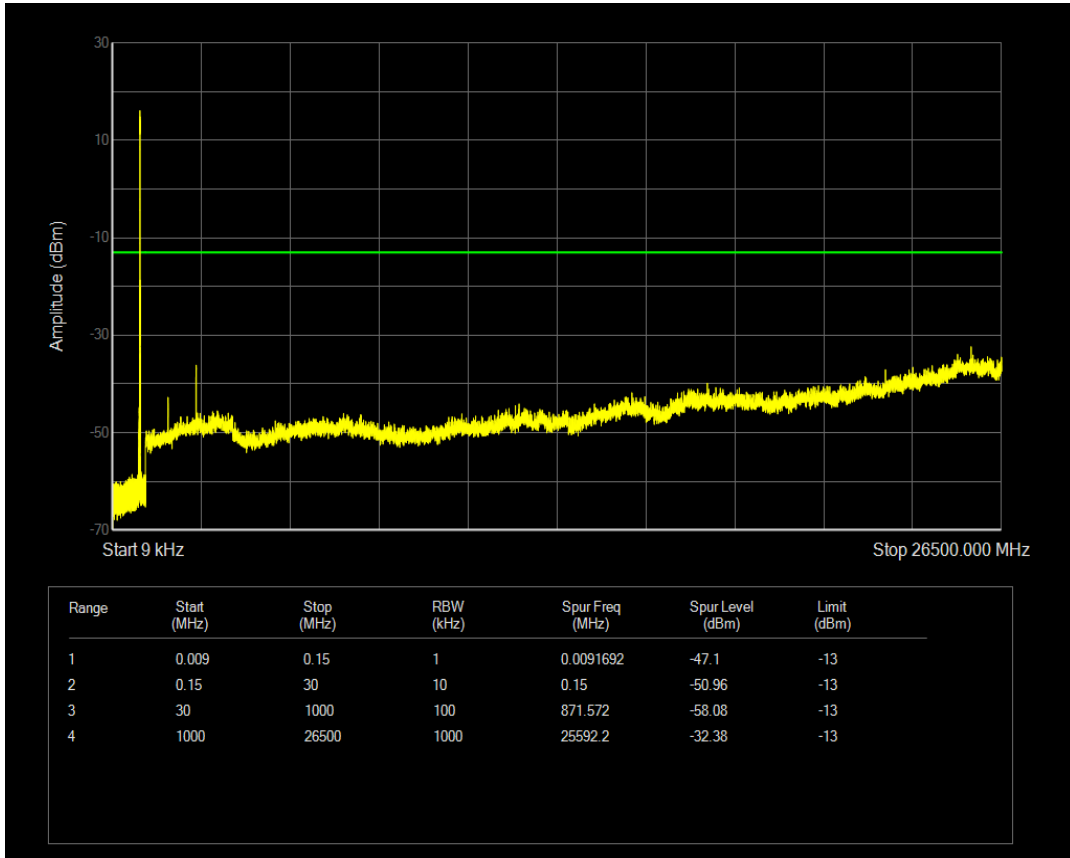

Band5 16QAM BW=5MHz Channel=20425 RB Size=1 Position=#0

Band5 16QAM BW=5MHz Channel=20425 RB Size=25 Position=#0

Band5 QPSK BW=5MHz Channel=20525 RB Size=1 Position=#0

Band5 QPSK BW=5MHz Channel=20525 RB Size=25 Position=#0

Band5 16QAM BW=5MHz Channel=20525 RB Size=1 Position=#0

Band5 16QAM BW=5MHz Channel=20525 RB Size=25 Position=#0

Band5 QPSK BW=5MHz Channel=20625 RB Size=1 Position=#0

Band5 QPSK BW=5MHz Channel=20625 RB Size=25 Position=#0