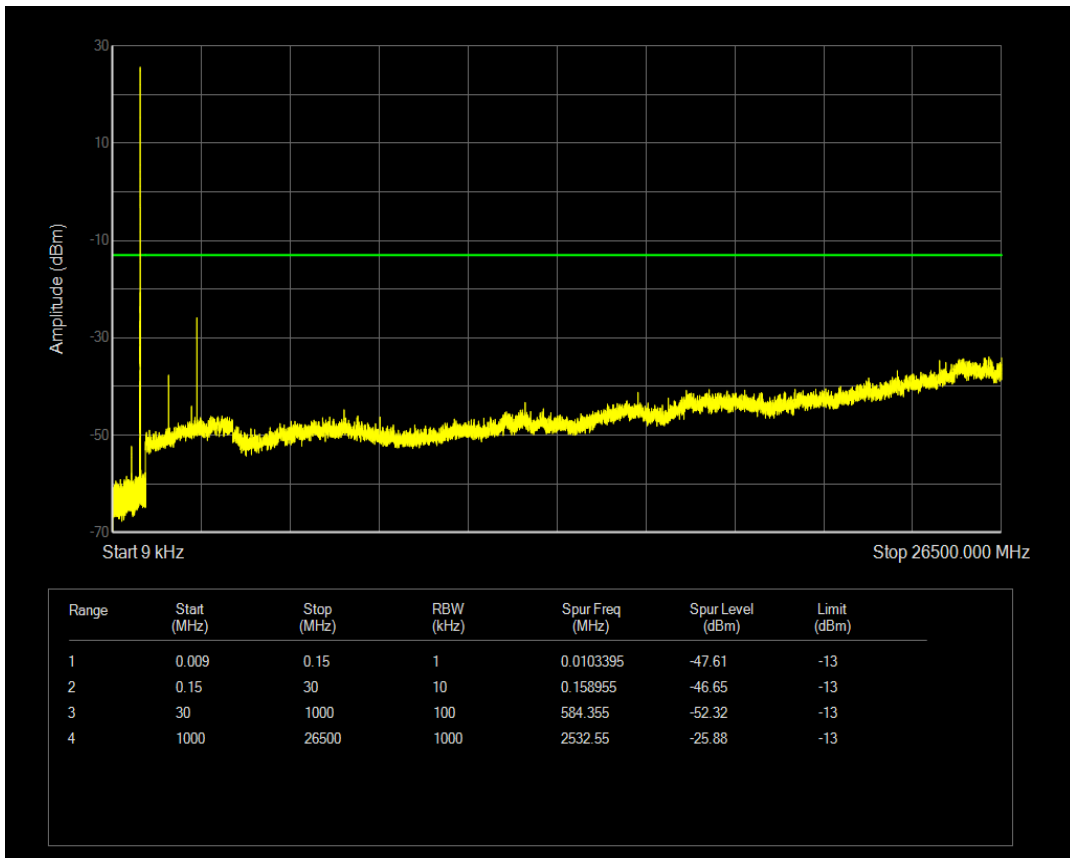

Band5 16QAM BW=5MHz Channel=20425 RB Size=1 Position=#0

Band5 16QAM BW=5MHz Channel=20425 RB Size=25 Position=#0

Band5 QPSK BW=5MHz Channel=20525 RB Size=1 Position=#0

Band5 QPSK BW=5MHz Channel=20525 RB Size=25 Position=#0

Band5 16QAM BW=5MHz Channel=20525 RB Size=1 Position=#0

Band5 16QAM BW=5MHz Channel=20525 RB Size=25 Position=#0

Band5 QPSK BW=5MHz Channel=20625 RB Size=1 Position=#0

Band5 QPSK BW=5MHz Channel=20625 RB Size=25 Position=#0