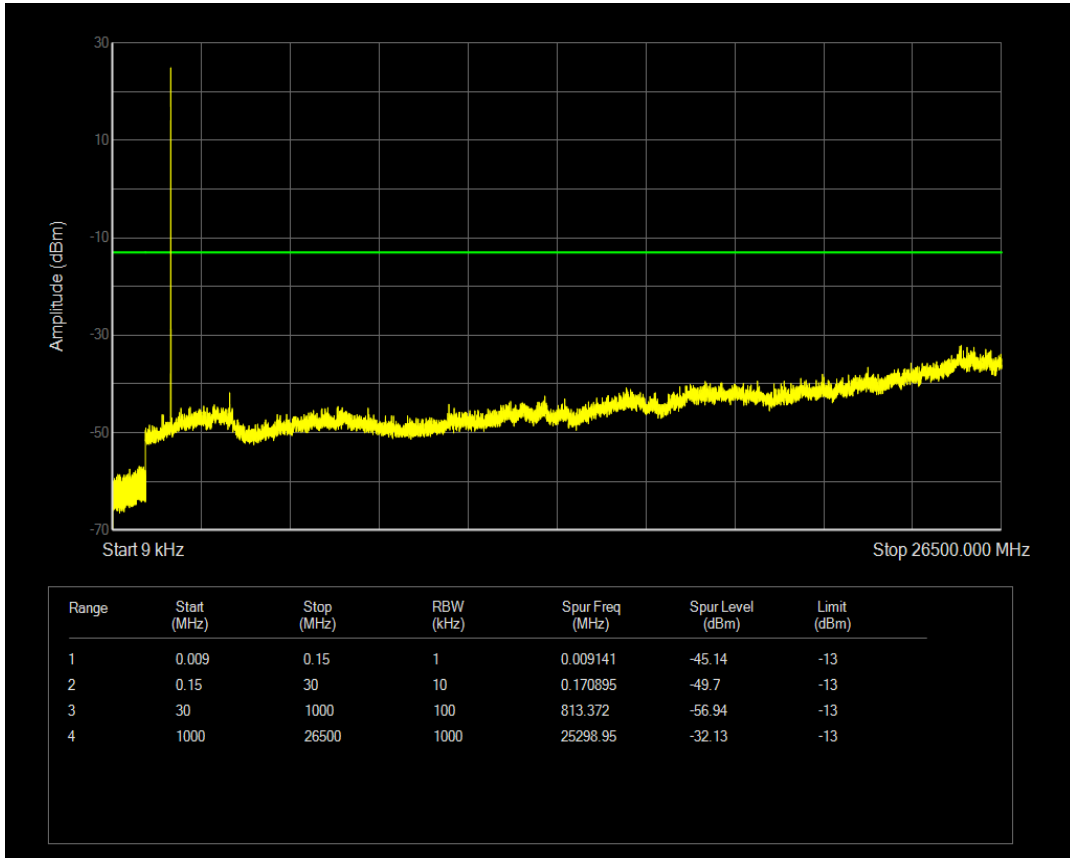

Band4 16QAM BW=1.4MHz Channel=20175 RB Size=1 Position=#0

Band4 16QAM BW=1.4MHz Channel=20175 RB Size=6 Position=#0

Band4 QPSK BW=1.4MHz Channel=20393 RB Size=1 Position=#0

Band4 QPSK BW=1.4MHz Channel=20393 RB Size=6 Position=#0