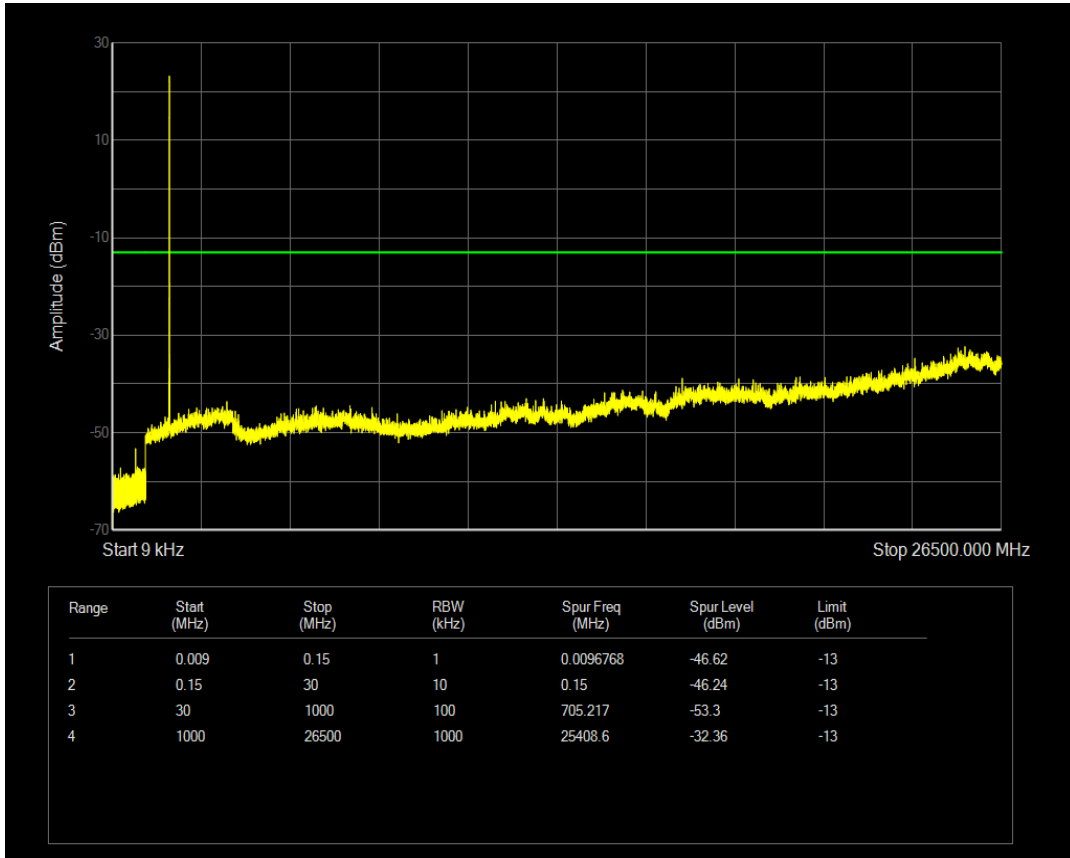

Band4 16QAM BW=3MHz Channel=19965 RB Size=15 Position=#0

Band4 QPSK BW=3MHz Channel=20175 RB Size=1 Position=#0