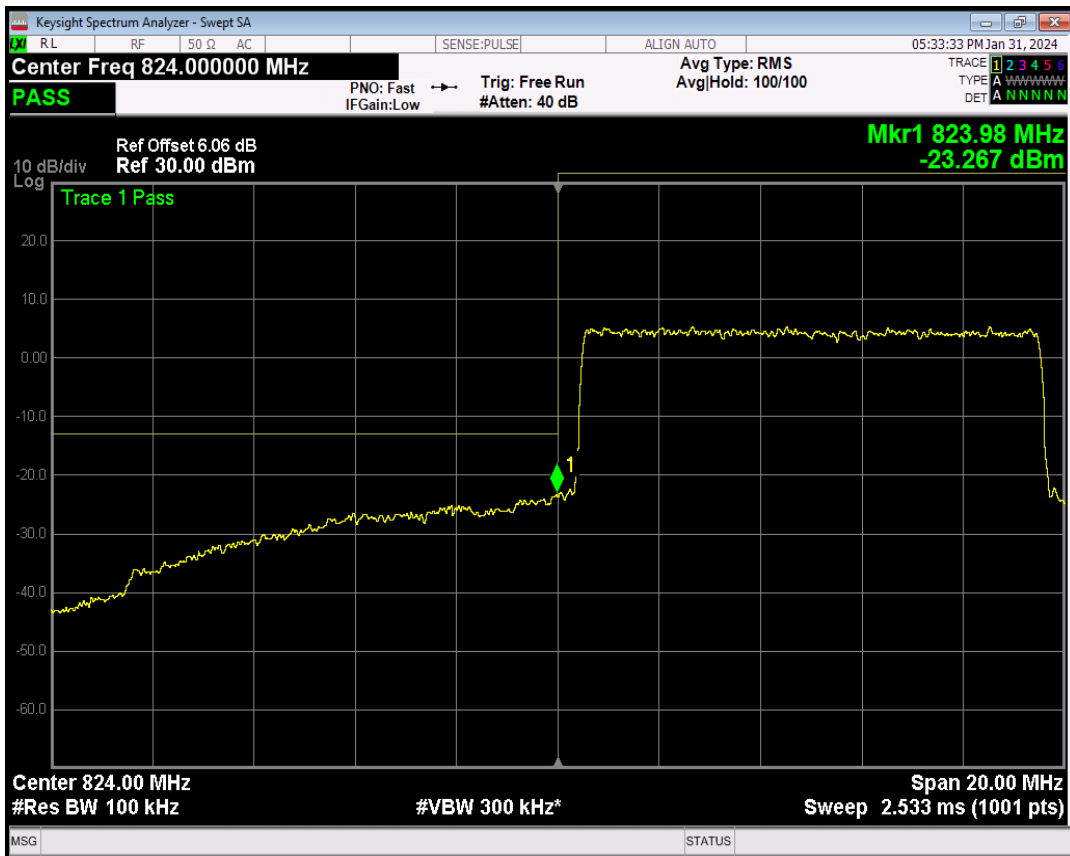

Band5 QPSK BW=10MHz Channel=20450 RB Size=50 Position=#0

Band5 16QAM BW=10MHz Channel=20450 RB Size=1 Position=#0