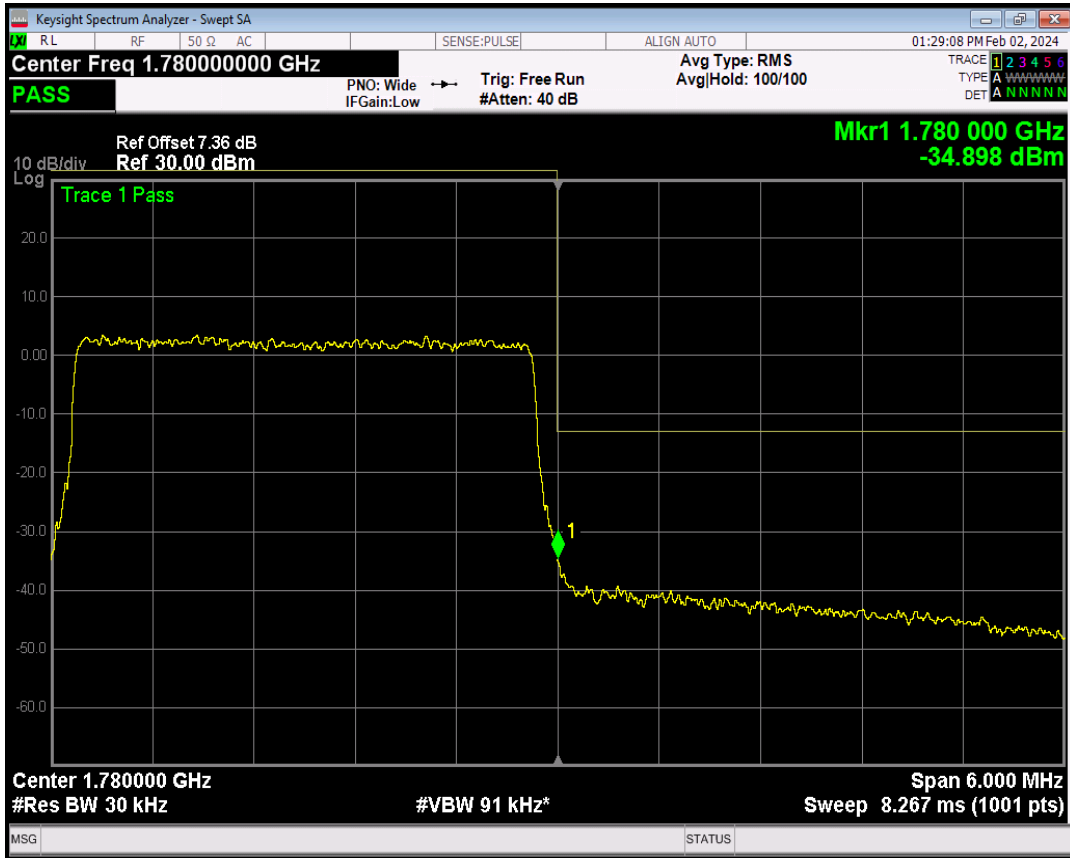

Band66 QPSK BW=3MHz Channel=132657 RB Size=15 Position=#0

Band66 16QAM BW=3MHz Channel=132657 RB Size=1 Position=#0

Band66 16QAM BW=3MHz Channel=132657 RB Size=1 Position=#Max

Band66 16QAM BW=3MHz Channel=132657 RB Size=15 Position=#0