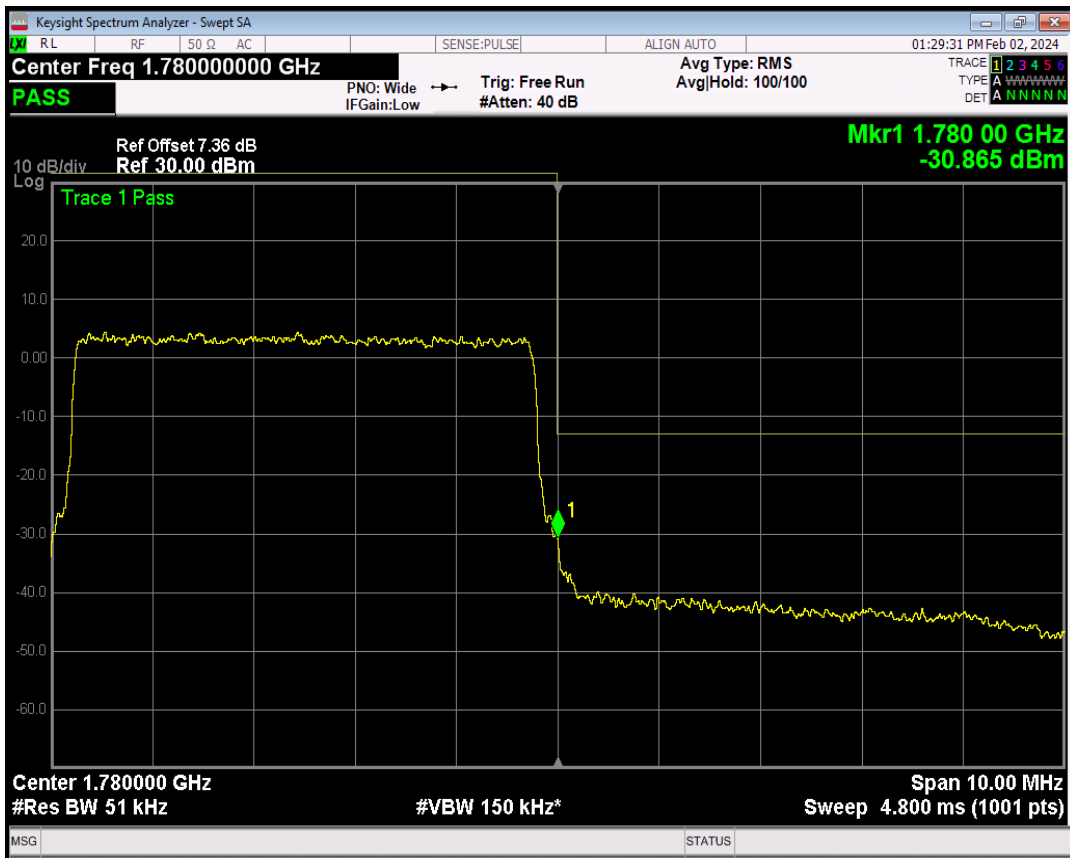

Band66 QPSK BW=5MHz Channel=132647 RB Size=25 Position=#0

Band66 16QAM BW=5MHz Channel=132647 RB Size=1 Position=#0