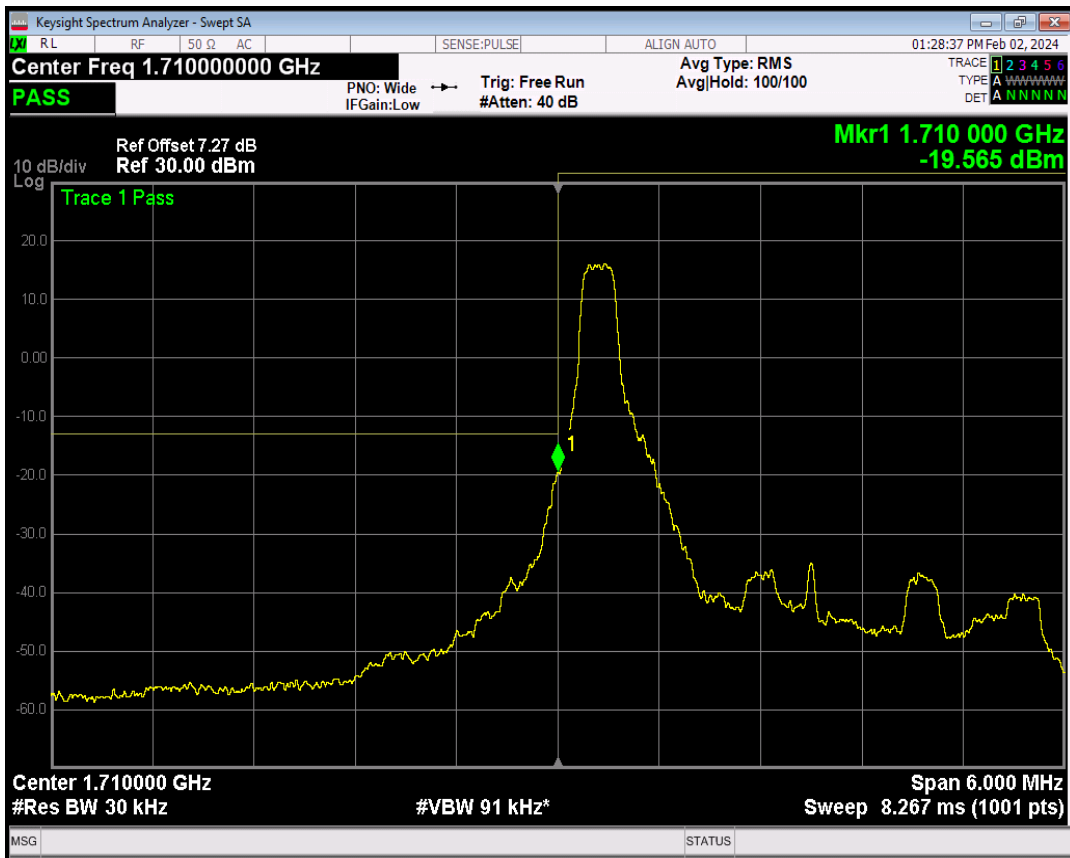

Band66 QPSK BW=3MHz Channel=131987 RB Size=1 Position=#0

Band66 QPSK BW=3MHz Channel=131987 RB Size=1 Position=#Max