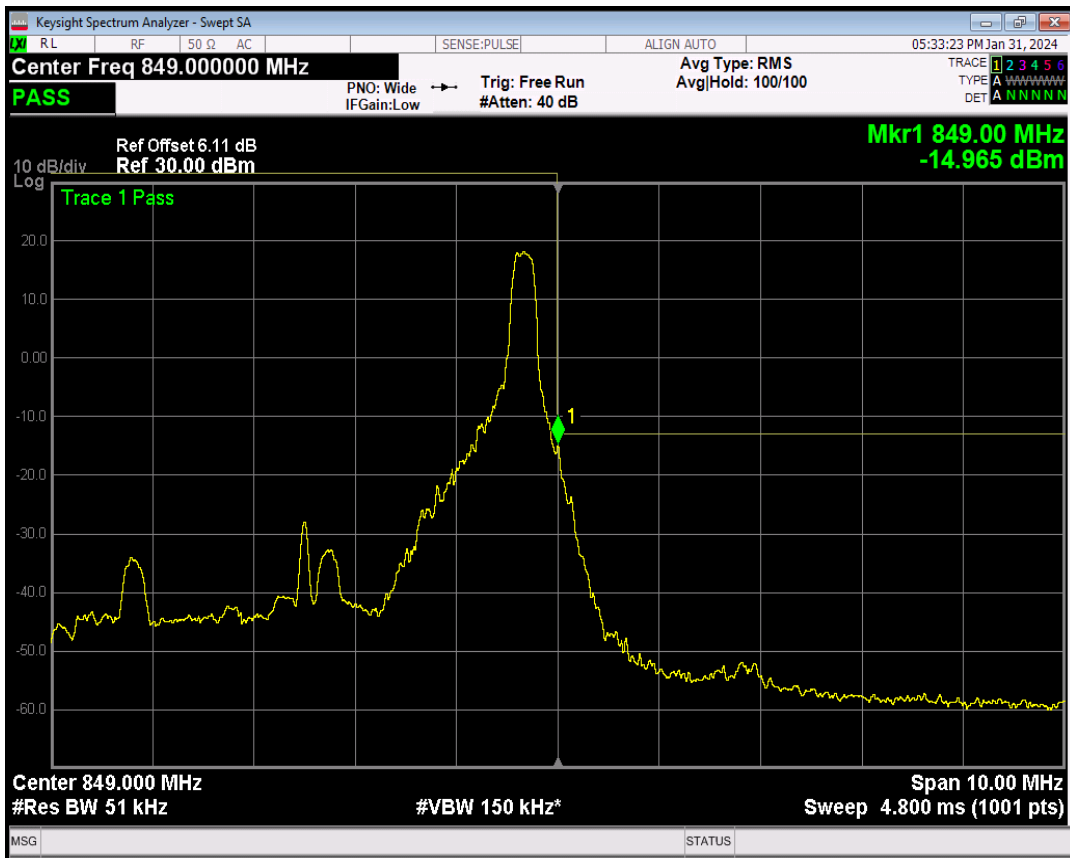

Band5 16QAM BW=5MHz Channel=20625 RB Size=1 Position=#Max

Band5 16QAM BW=5MHz Channel=20625 RB Size=25 Position=#0