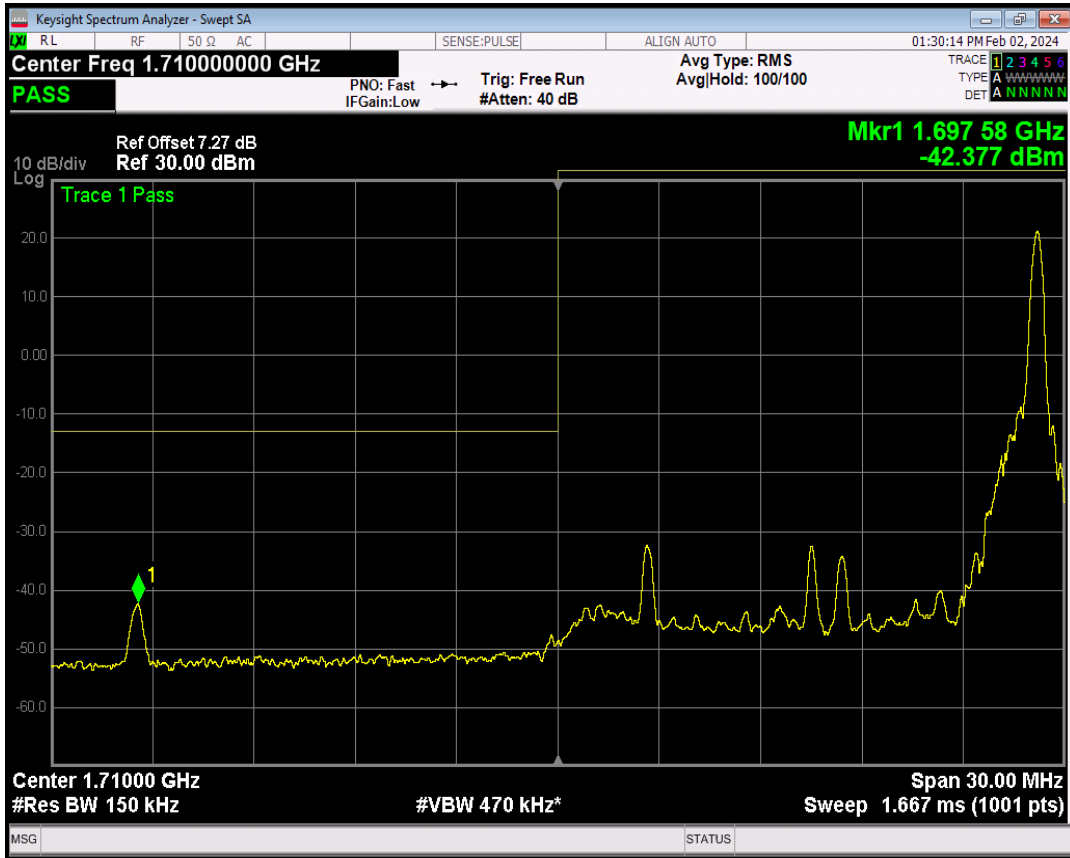

Band66 QPSK BW=15MHz Channel=132047 RB Size=1 Position=#Max

Band66 QPSK BW=15MHz Channel=132047 RB Size=75 Position=#0