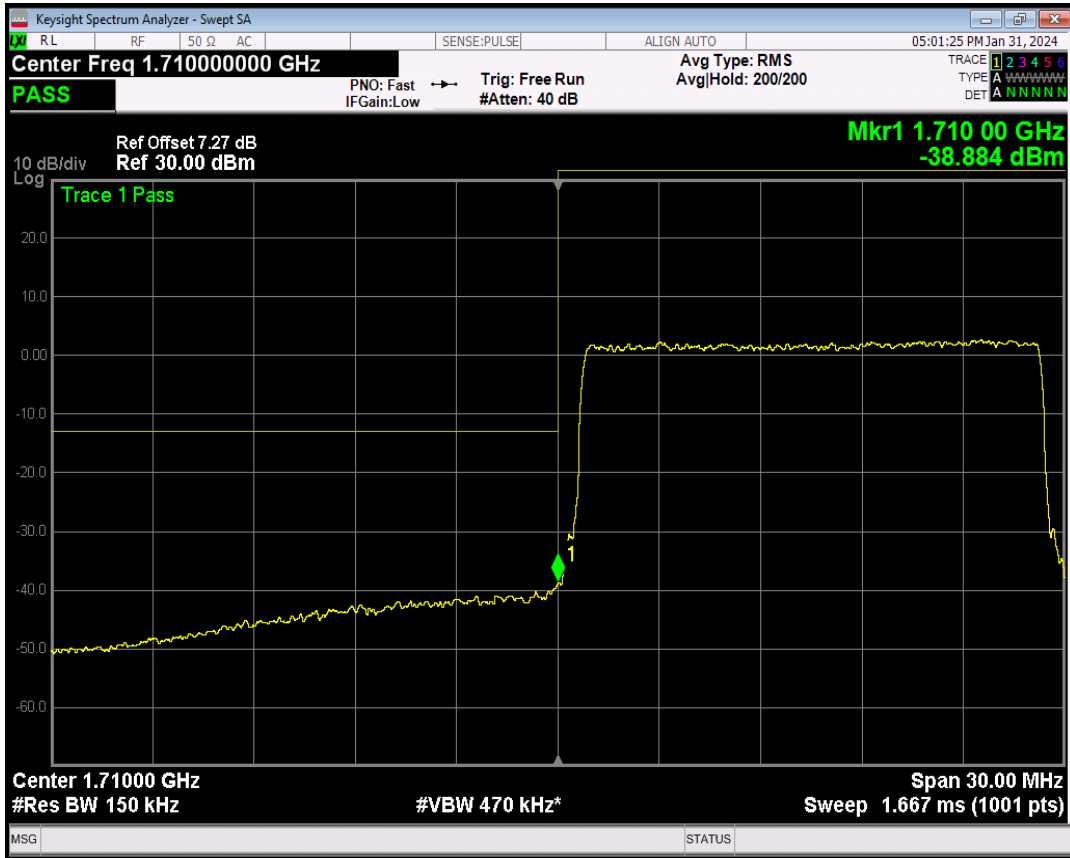

Band4 16QAM BW=15MHz Channel=20025 RB Size=1 Position=#Max

Band4 16QAM BW=15MHz Channel=20025 RB Size=75 Position=#0

Band4 QPSK BW=15MHz Channel=20325 RB Size=1 Position=#0

Band4 QPSK BW=15MHz Channel=20325 RB Size=1 Position=#Max