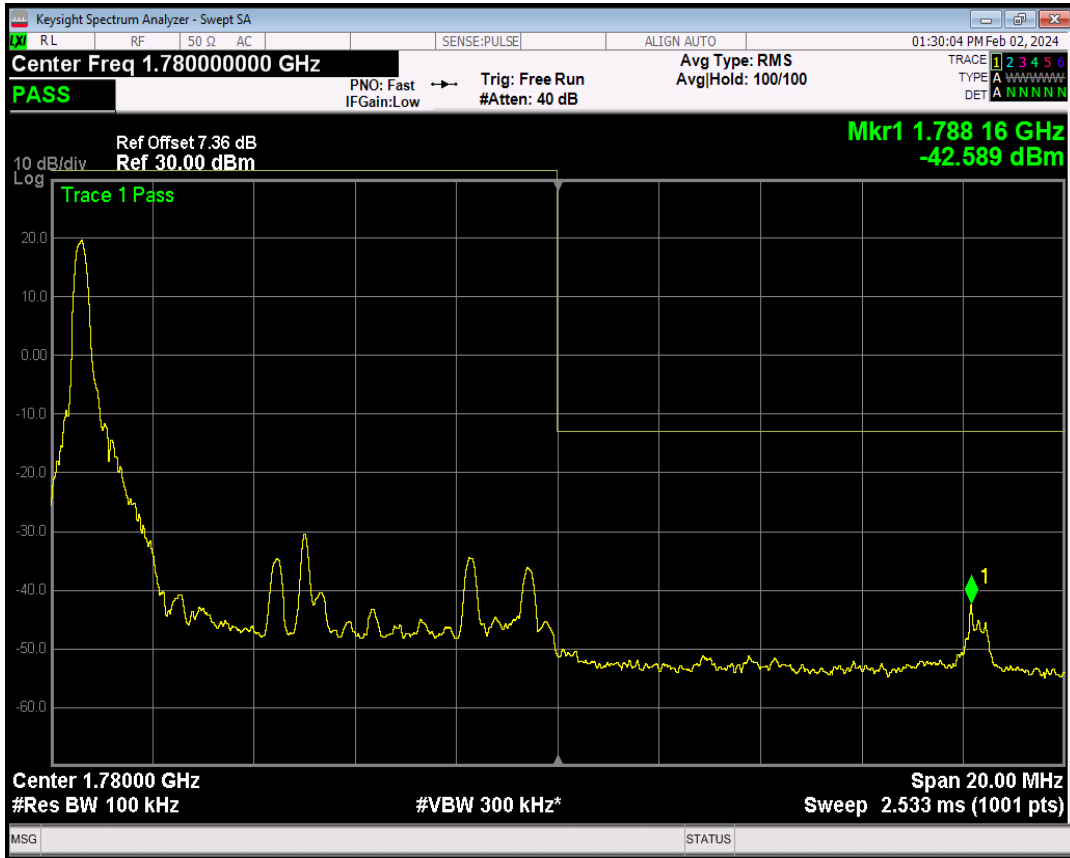

Band66 16QAM BW=10MHz Channel=132622 RB Size=1 Position=#0

Band66 16QAM BW=10MHz Channel=132622 RB Size=1 Position=#Max