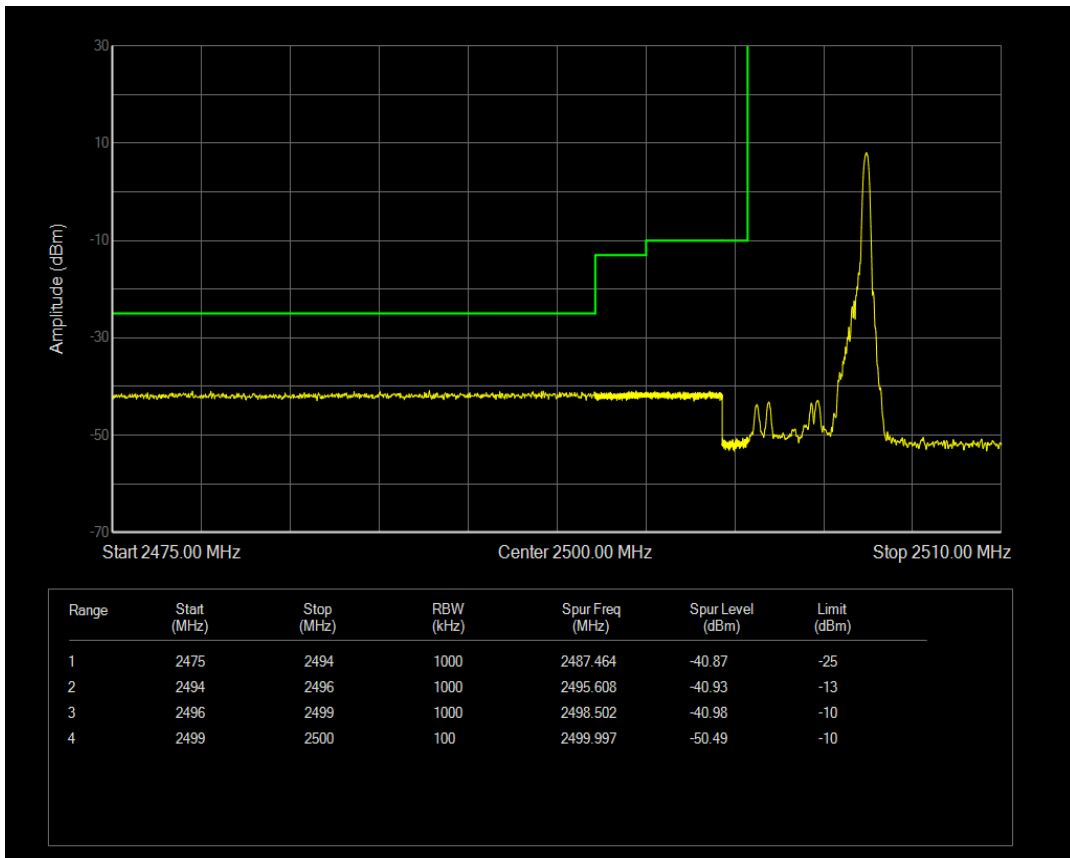

Band66 QPSK BW=20MHz Channel=132572 RB Size=100 Position=#0

Band66 16QAM BW=20MHz Channel=132572 RB Size=1 Position=#0

Band66 16QAM BW=20MHz Channel=132572 RB Size=1 Position=#Max

Band66 16QAM BW=20MHz Channel=132572 RB Size=100 Position=#0

Band7 QPSK BW=5MHz Channel=20775 RB Size=1 Position=#Max

Band7 QPSK BW=5MHz Channel=20775 RB Size=1 Position=#0

Band7 QPSK BW=5MHz Channel=20775 RB Size=25 Position=#0

Band7 16QAM BW=5MHz Channel=20775 RB Size=1 Position=#0

Band7 16QAM BW=5MHz Channel=20775 RB Size=1 Position=#Max

Band7 16QAM BW=5MHz Channel=20775 RB Size=25 Position=#0

Band7 QPSK BW=5MHz Channel=21425 RB Size=1 Position=#0

Band7 QPSK BW=5MHz Channel=21425 RB Size=1 Position=#Max