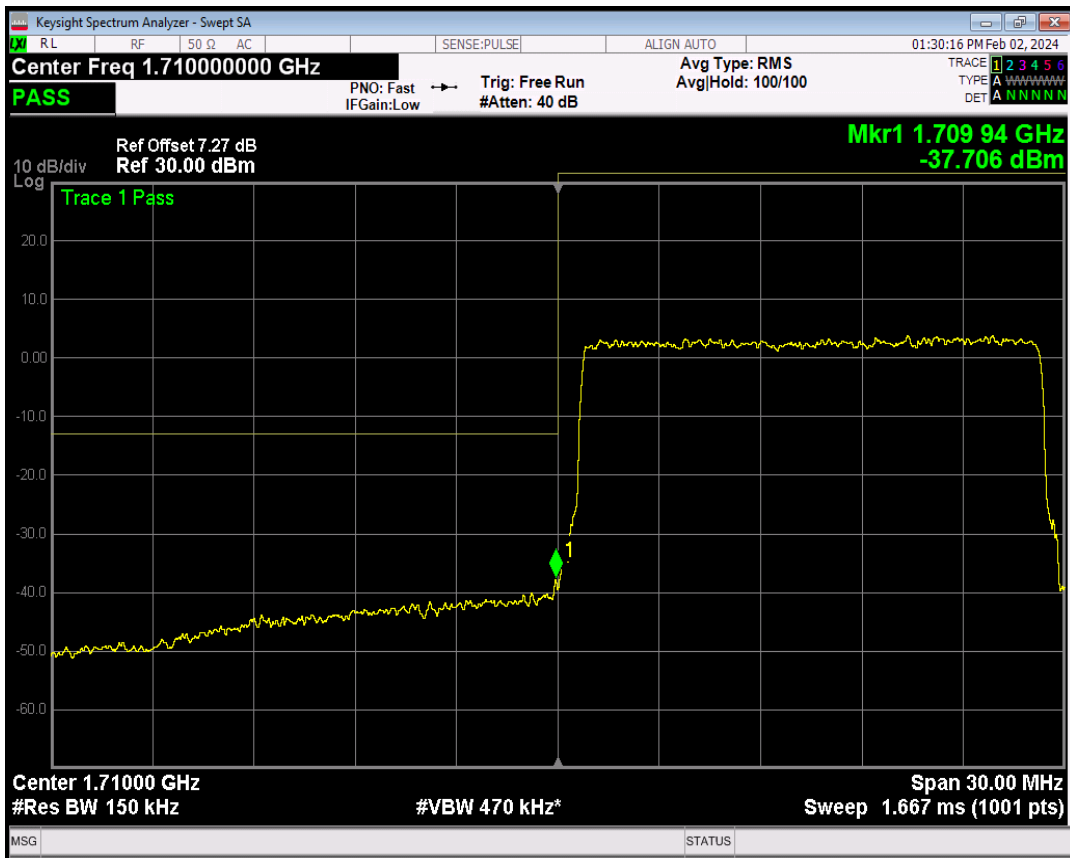

Band66 QPSK BW=15MHz Channel=132047 RB Size=75 Position=#0

Band66 16QAM BW=15MHz Channel=132047 RB Size=1 Position=#0