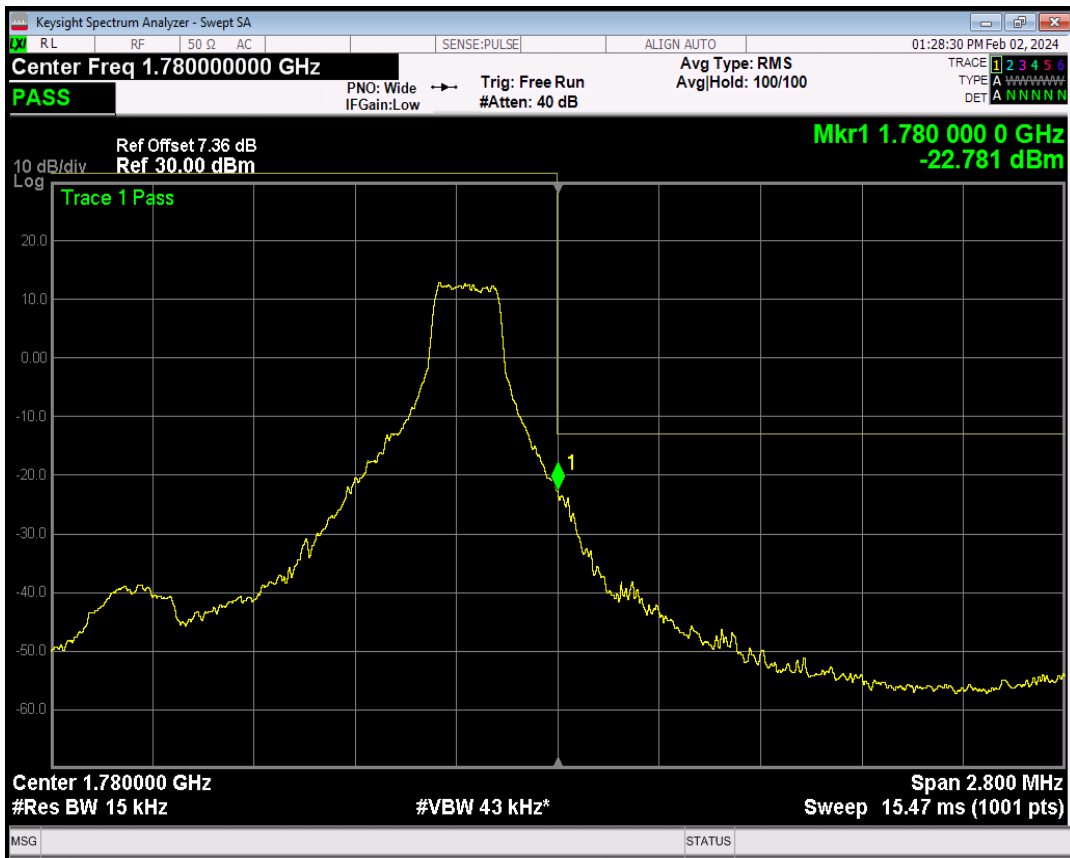

Band66 16QAM BW=1.4MHz Channel=132665 RB Size=1 Position=#Max

Band66 16QAM BW=1.4MHz Channel=132665 RB Size=6 Position=#0