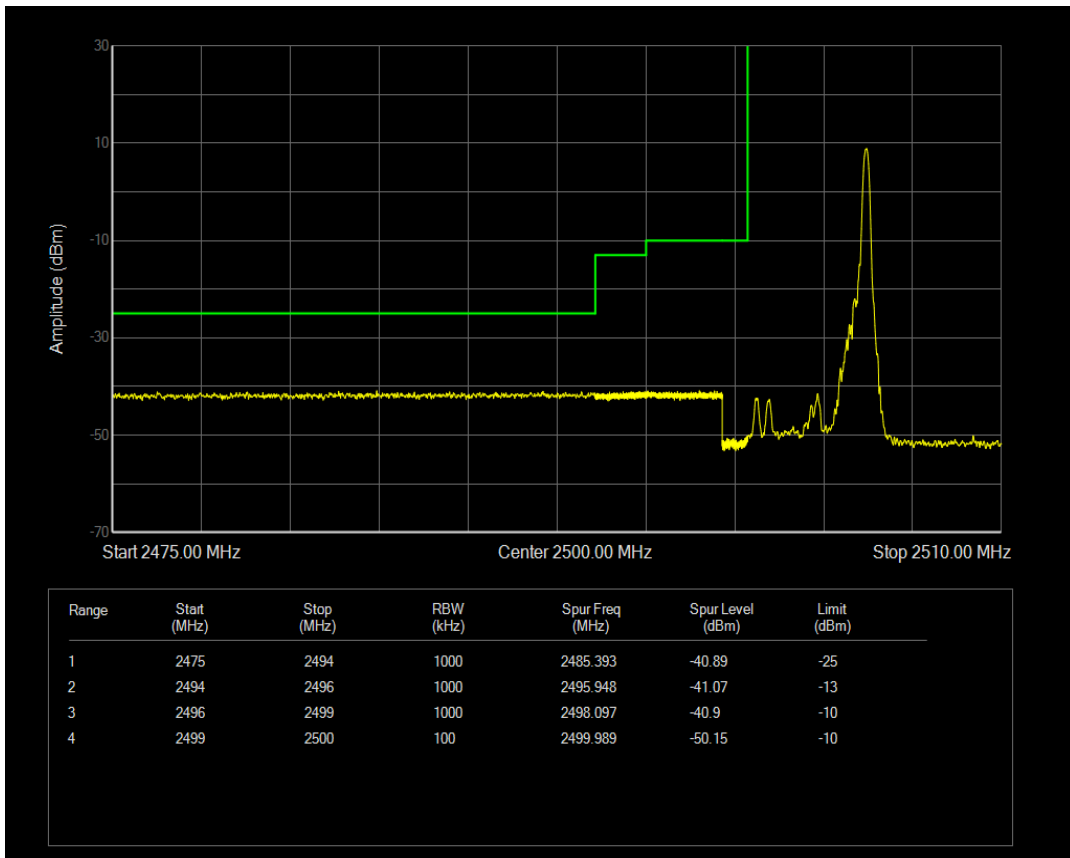

Band66 QPSK BW=20MHz Channel=132572 RB Size=100 Position=#0

Band66 16QAM BW=20MHz Channel=132572 RB Size=1 Position=#0

Band66 16QAM BW=20MHz Channel=132572 RB Size=1 Position=#Max

Band66 16QAM BW=20MHz Channel=132572 RB Size=100 Position=#0

Band7 QPSK BW=5MHz Channel=20775 RB Size=1 Position=#Max

Band7 QPSK BW=5MHz Channel=20775 RB Size=1 Position=#0

Band7 QPSK BW=5MHz Channel=20775 RB Size=25 Position=#0

Band7 16QAM BW=5MHz Channel=20775 RB Size=1 Position=#0