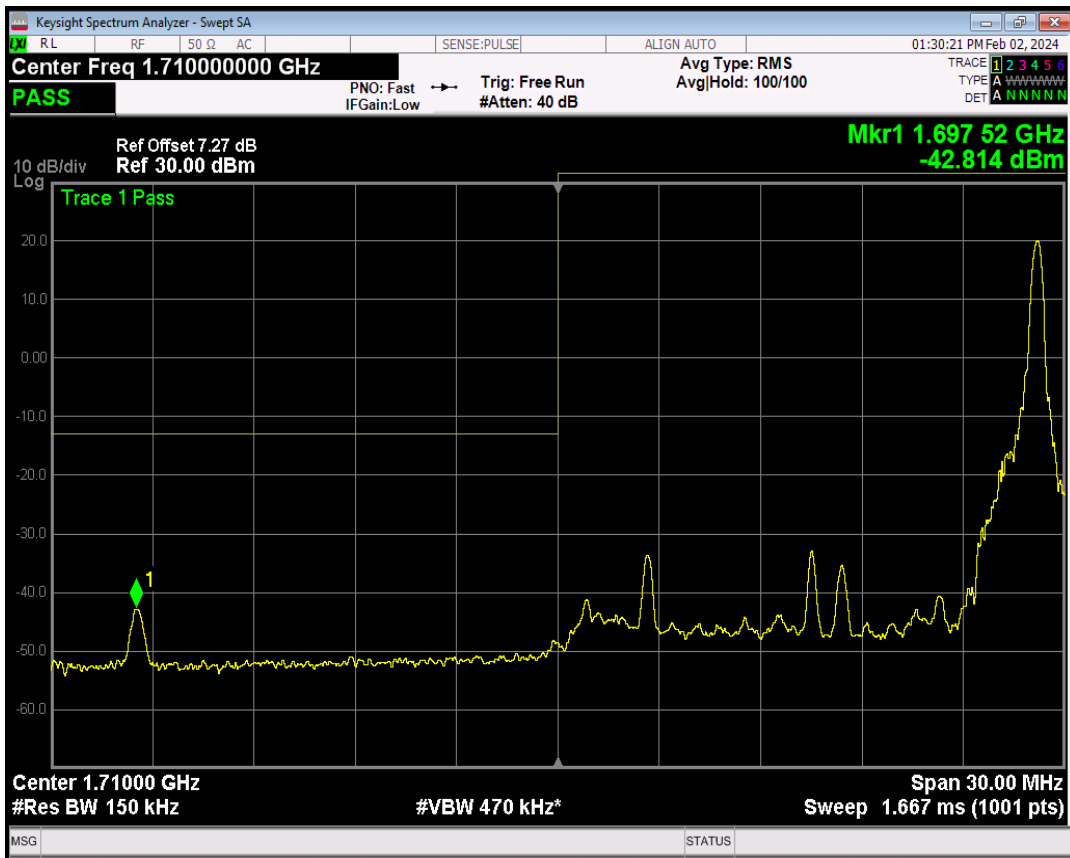

Band66 16QAM BW=15MHz Channel=132047 RB Size=1 Position=#Max

Band66 16QAM BW=15MHz Channel=132047 RB Size=75 Position=#0