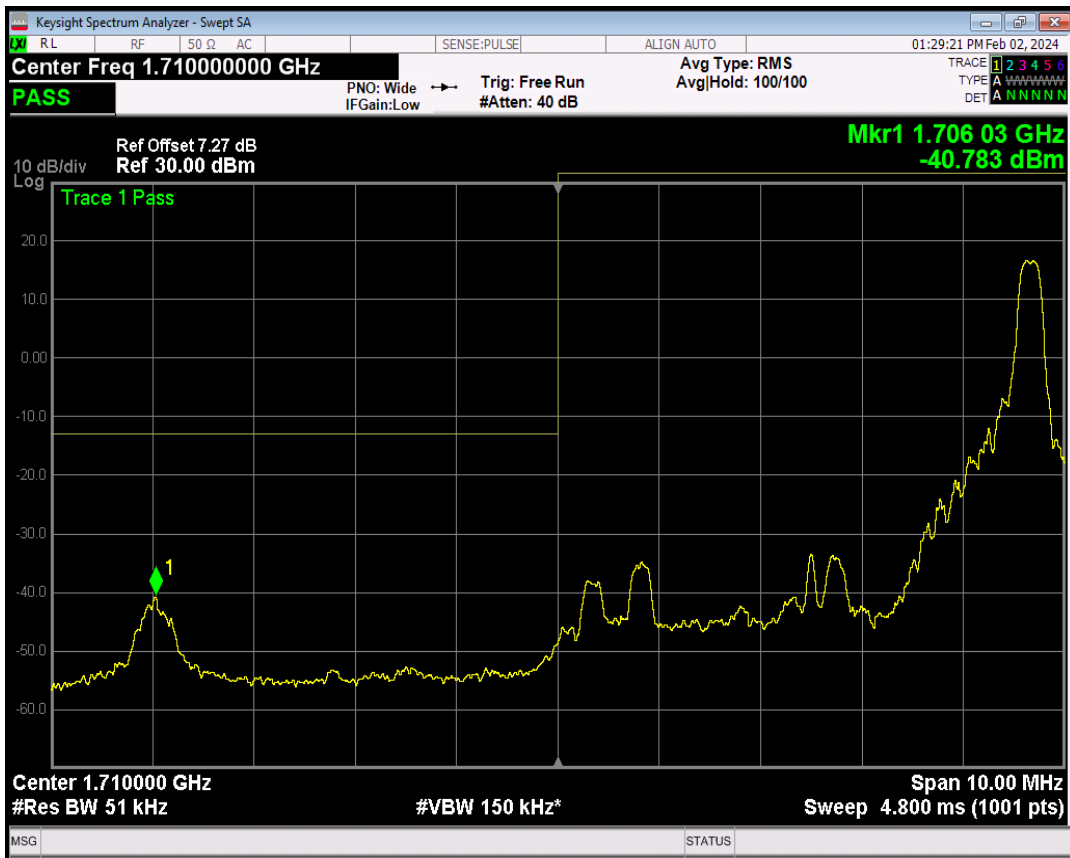

Band66 16QAM BW=5MHz Channel=131997 RB Size=1 Position=#Max

Band66 16QAM BW=5MHz Channel=131997 RB Size=25 Position=#0