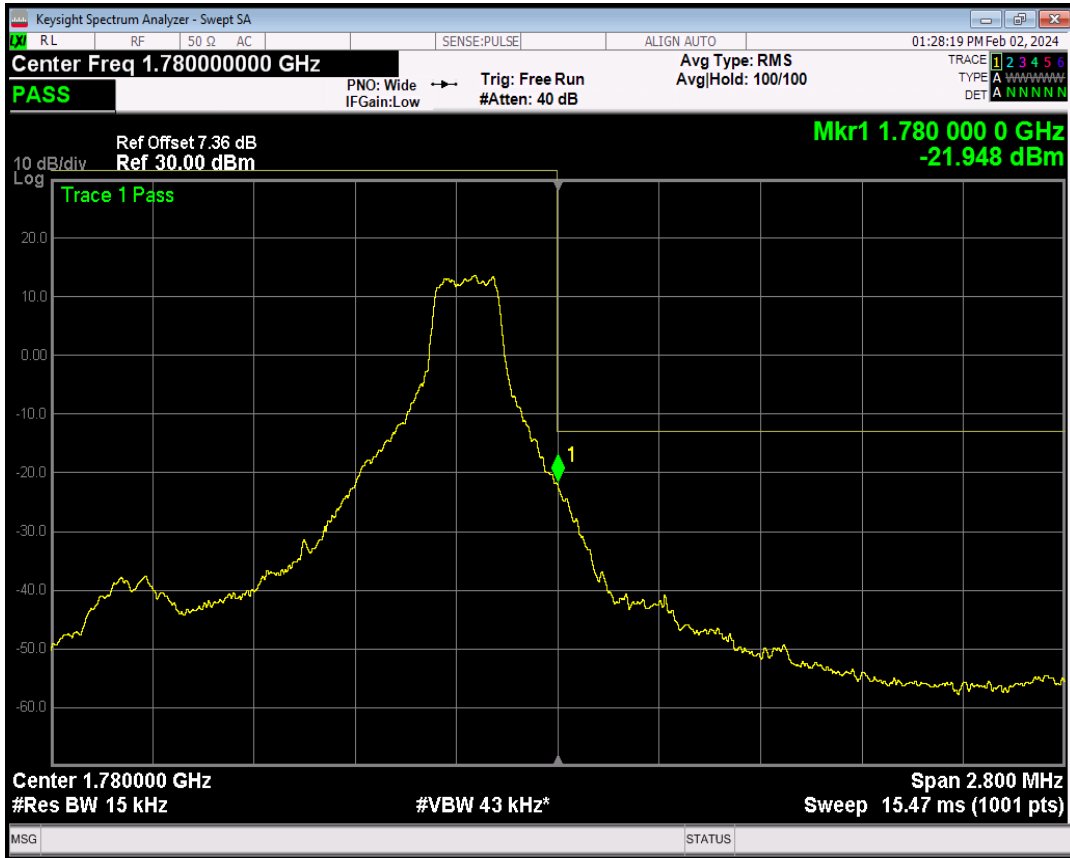

Band66 16QAM BW=1.4MHz Channel=131979 RB Size=1 Position=#Max

Band66 16QAM BW=1.4MHz Channel=131979 RB Size=6 Position=#0

Band66 QPSK BW=1.4MHz Channel=132665 RB Size=1 Position=#0

Band66 QPSK BW=1.4MHz Channel=132665 RB Size=1 Position=#Max