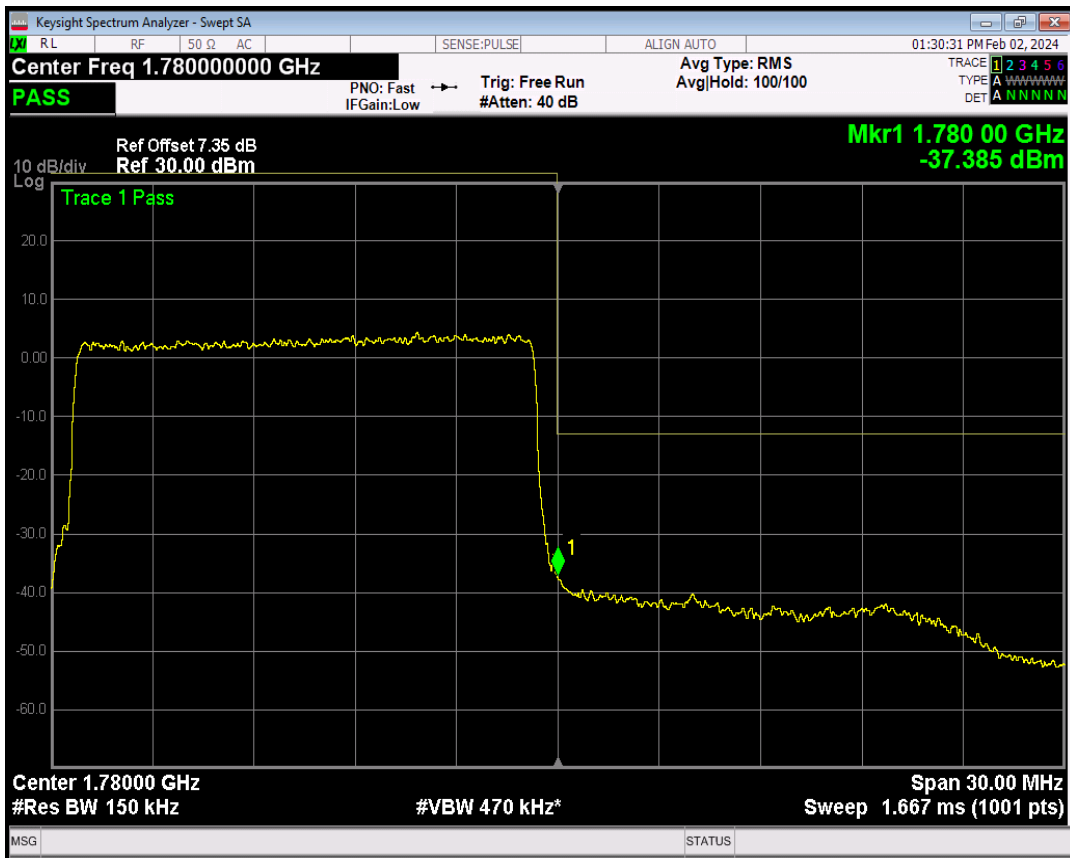

Band66 QPSK BW=15MHz Channel=132597 RB Size=75 Position=#0

Band66 16QAM BW=15MHz Channel=132597 RB Size=1 Position=#0