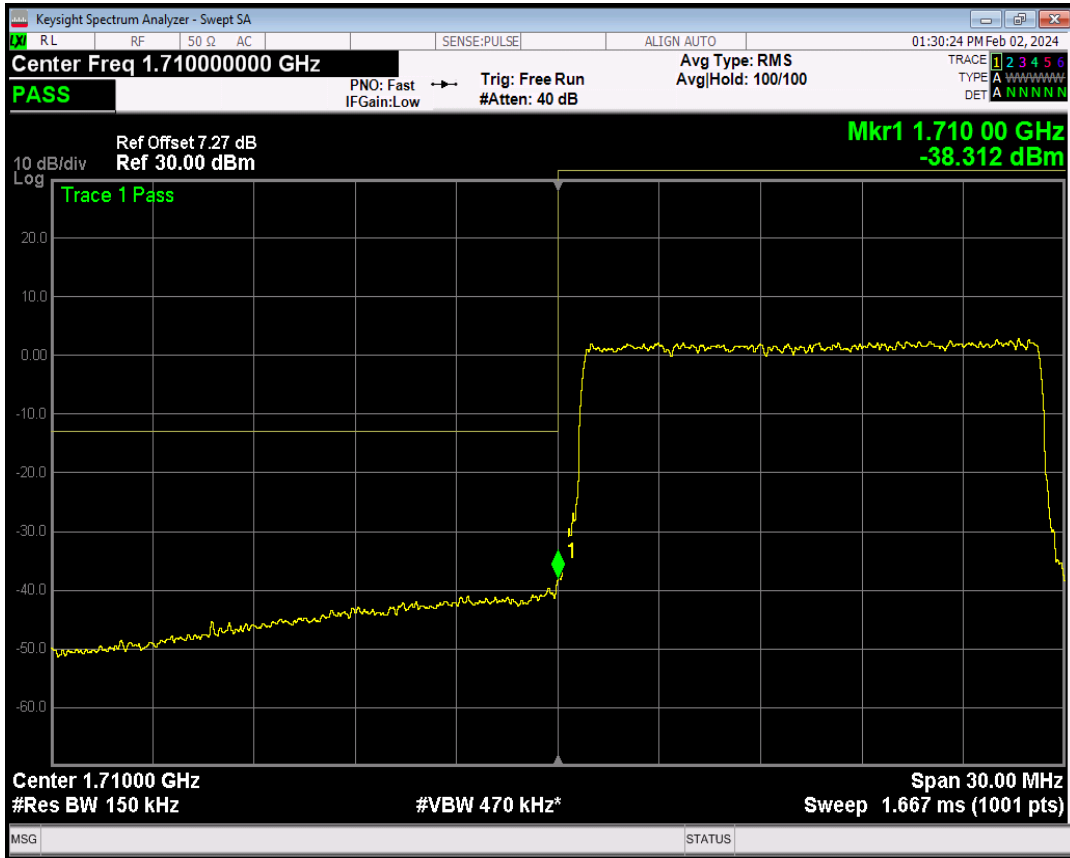

Band66 16QAM BW=15MHz Channel=132047 RB Size=75 Position=#0

Band66 QPSK BW=15MHz Channel=132597 RB Size=1 Position=#Max