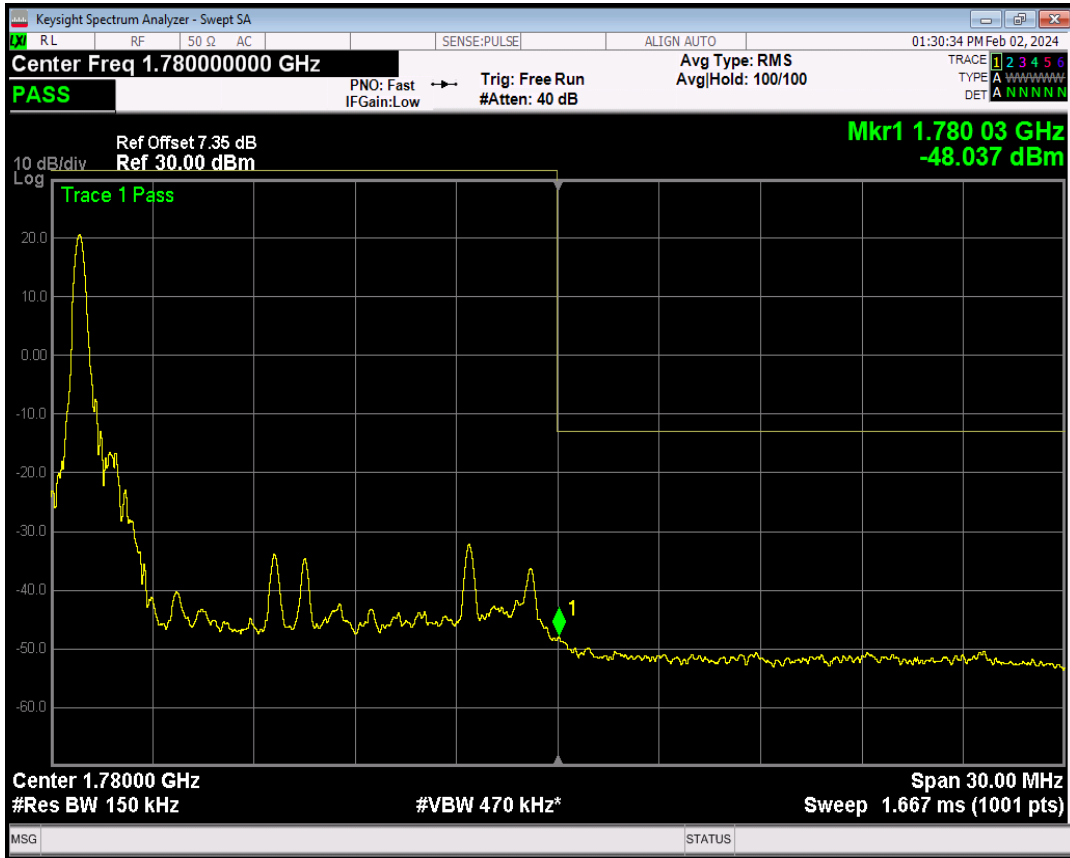

Band66 16QAM BW=15MHz Channel=132597 RB Size=1 Position=#0

Band66 16QAM BW=15MHz Channel=132597 RB Size=1 Position=#Max