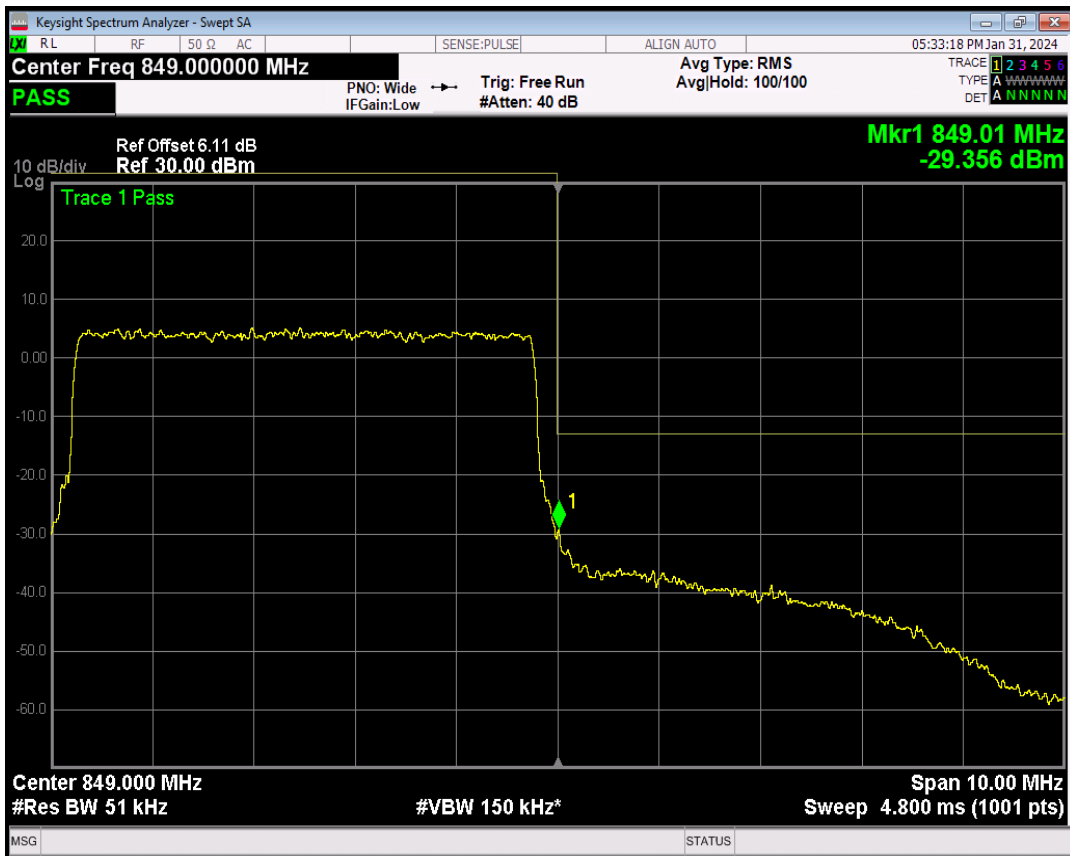

Band5 QPSK BW=5MHz Channel=20625 RB Size=25 Position=#0

Band5 16QAM BW=5MHz Channel=20625 RB Size=1 Position=#0