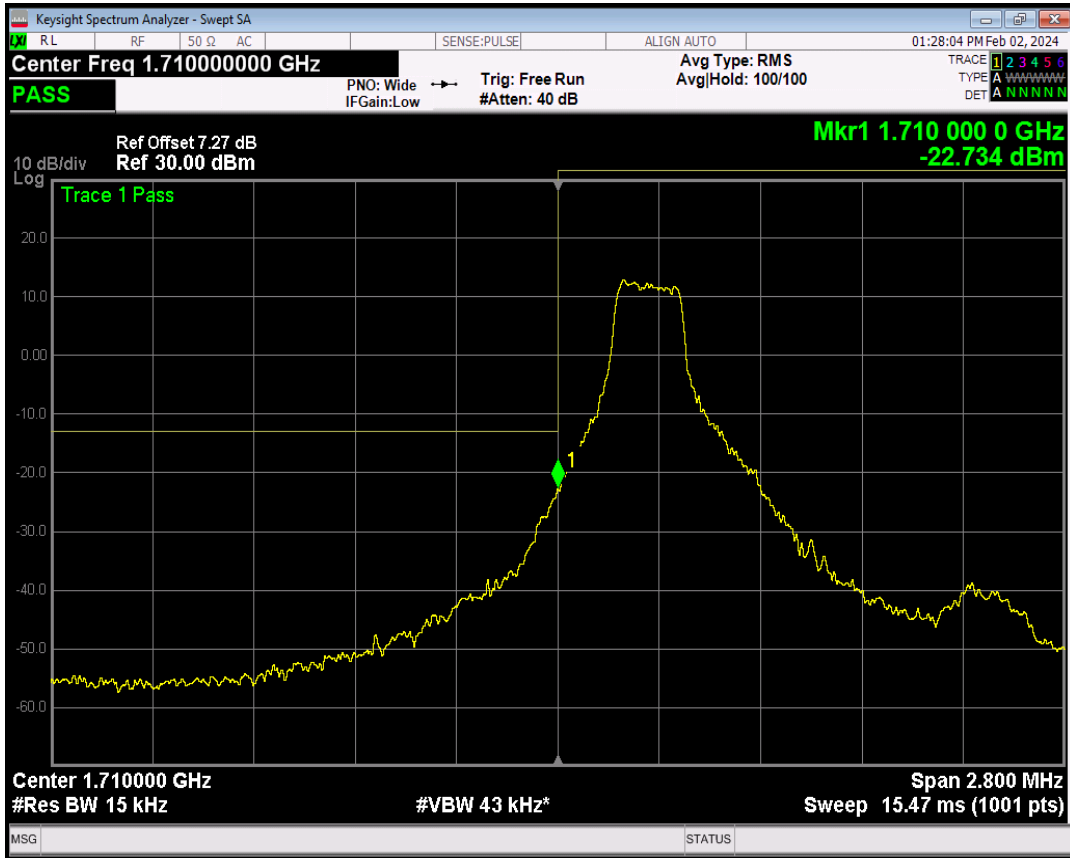

Band66 QPSK BW=1.4MHz Channel=131979 RB Size=1 Position=#0

Band66 QPSK BW=1.4MHz Channel=131979 RB Size=1 Position=#Max

Band66 QPSK BW=1.4MHz Channel=131979 RB Size=6 Position=#0

Band66 16QAM BW=1.4MHz Channel=131979 RB Size=1 Position=#0