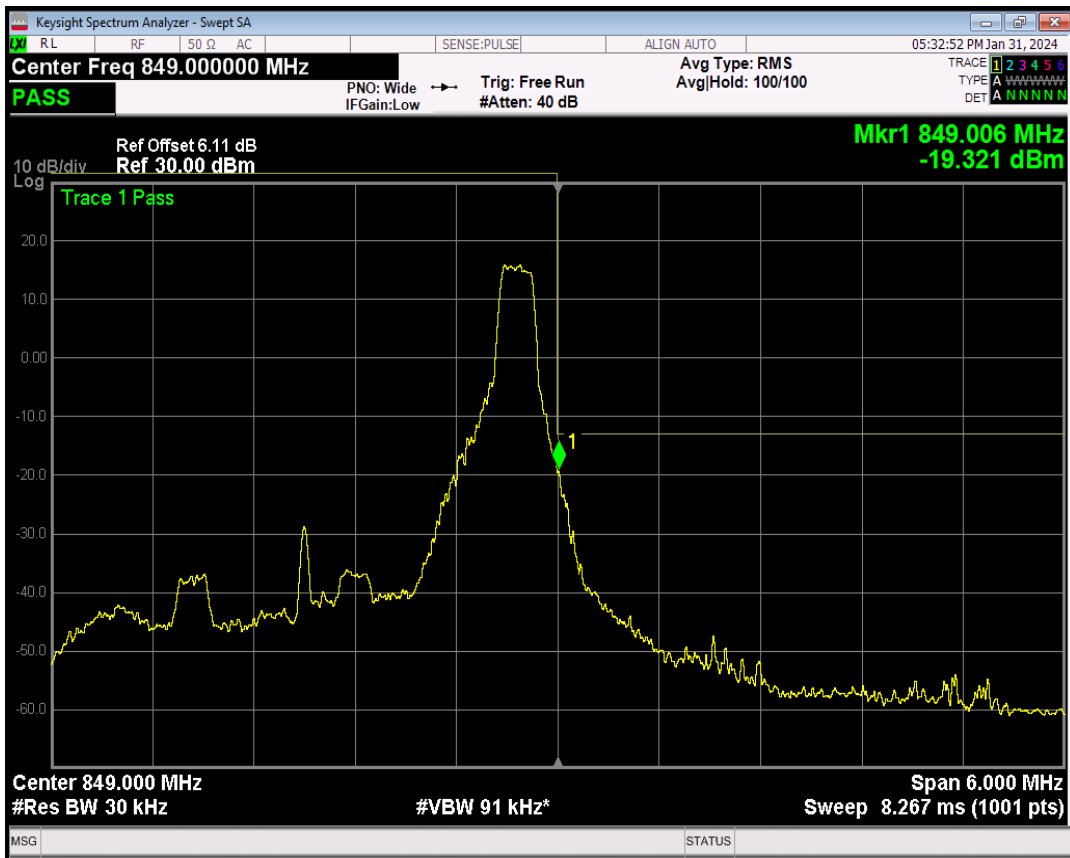

Band5 16QAM BW=3MHz Channel=20635 RB Size=1 Position=#Max

Band5 16QAM BW=3MHz Channel=20635 RB Size=15 Position=#0