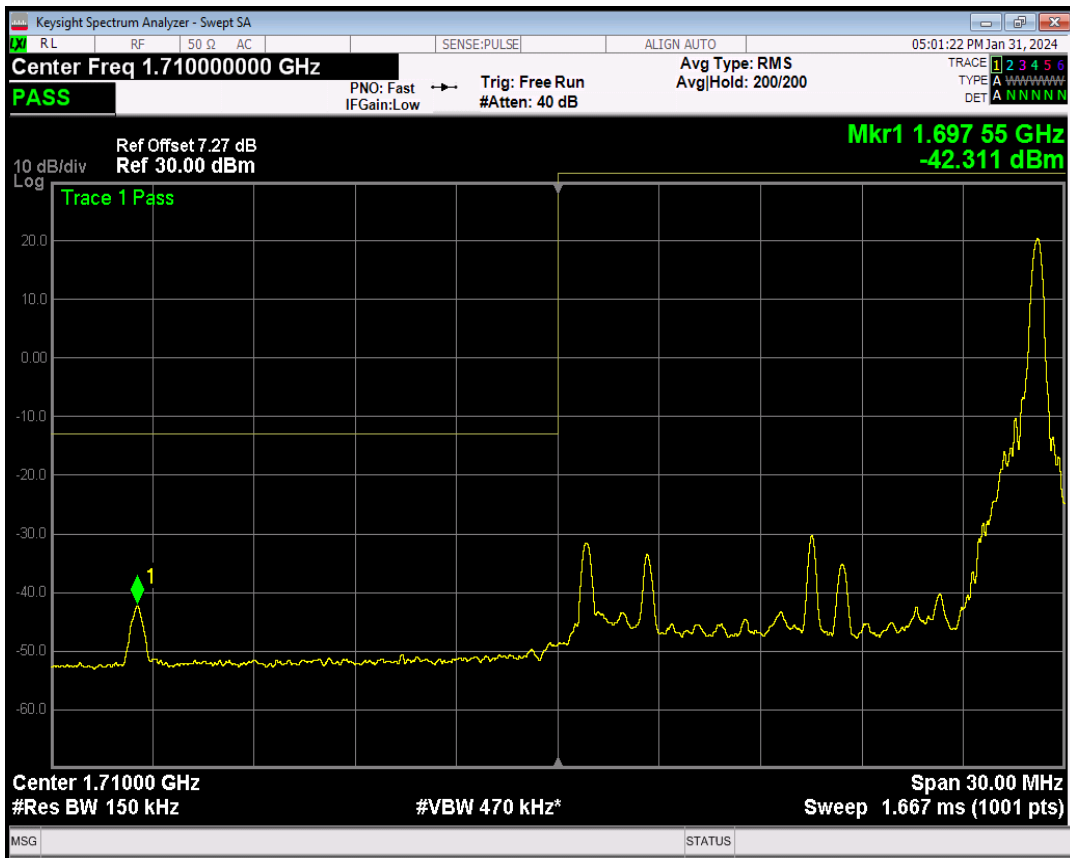

Band4 16QAM BW=15MHz Channel=20025 RB Size=1 Position=#Max

Band4 16QAM BW=15MHz Channel=20025 RB Size=75 Position=#0

Band4 QPSK BW=15MHz Channel=20325 RB Size=1 Position=#0

Band4 QPSK BW=15MHz Channel=20325 RB Size=1 Position=#Max