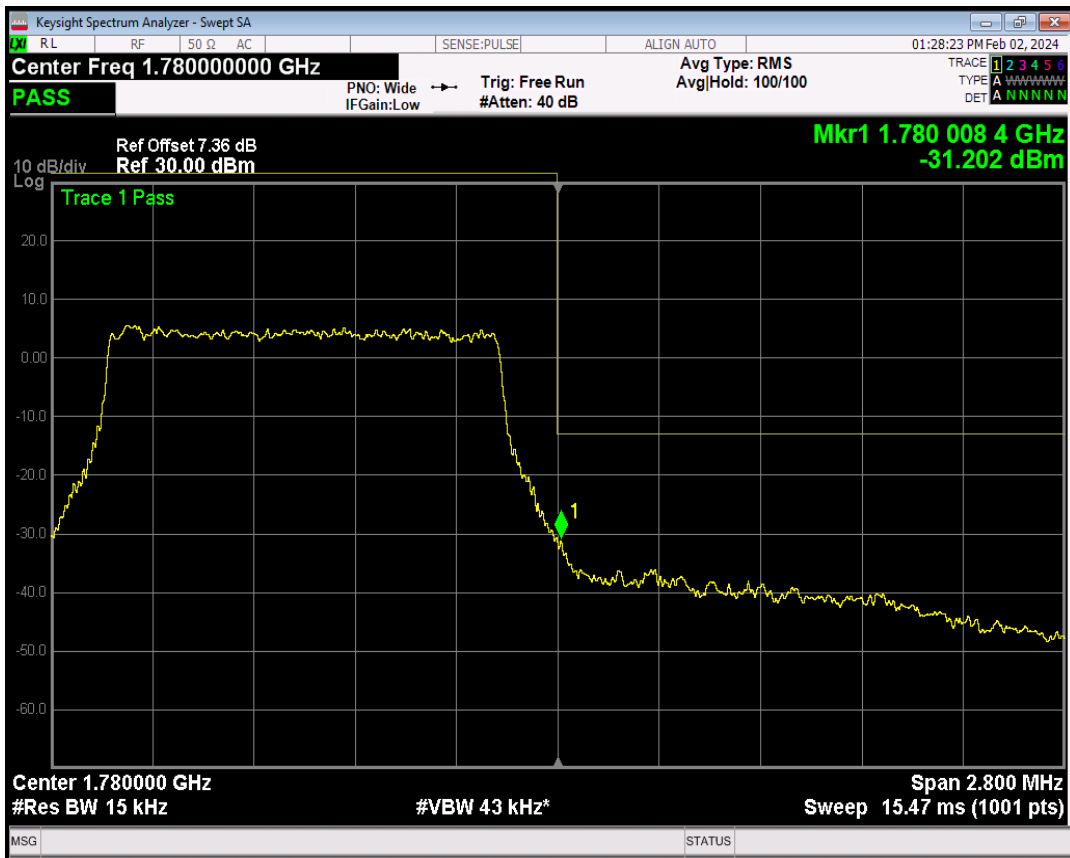

Band66 QPSK BW=1.4MHz Channel=132665 RB Size=6 Position=#0

Band66 16QAM BW=1.4MHz Channel=132665 RB Size=1 Position=#0