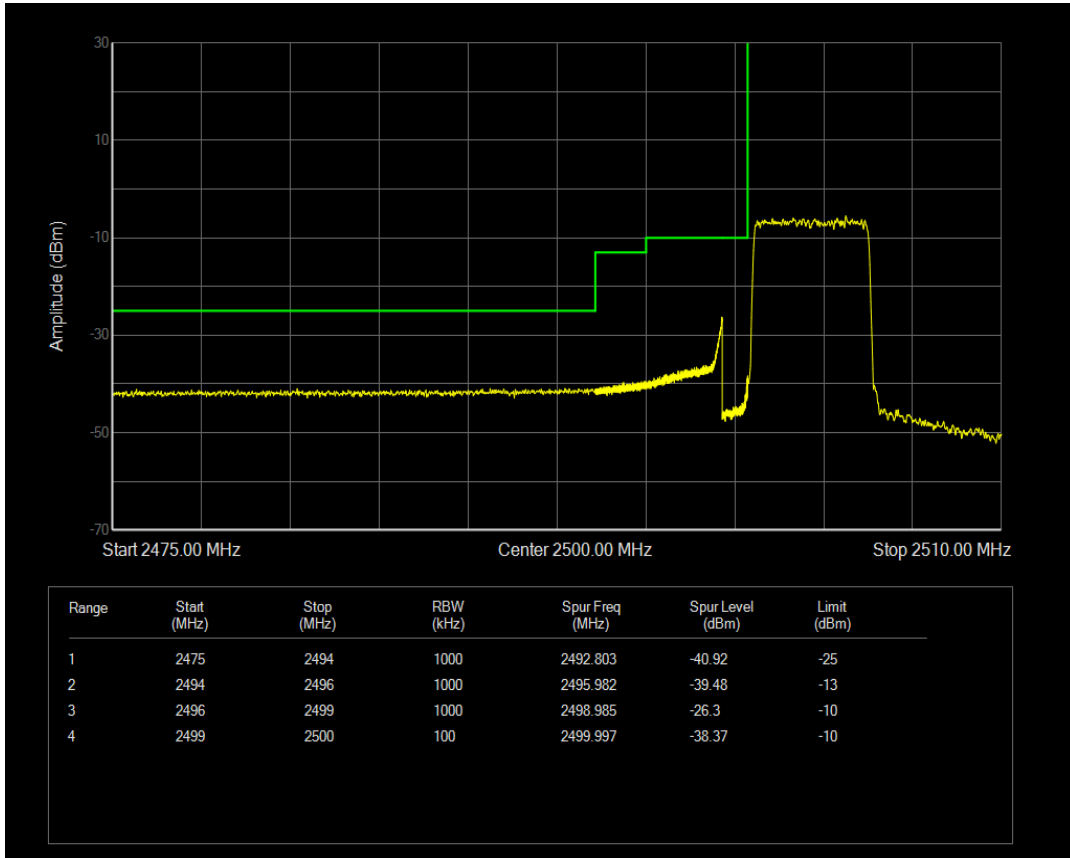

Band7 QPSK BW=5MHz Channel=20775 RB Size=1 Position=#Max

Band7 QPSK BW=5MHz Channel=20775 RB Size=1 Position=#0

Band7 QPSK BW=5MHz Channel=20775 RB Size=25 Position=#0

Band7 16QAM BW=5MHz Channel=20775 RB Size=1 Position=#0

Band7 16QAM BW=5MHz Channel=20775 RB Size=1 Position=#Max

Band7 16QAM BW=5MHz Channel=20775 RB Size=25 Position=#0

Band7 QPSK BW=5MHz Channel=21425 RB Size=1 Position=#0

Band7 QPSK BW=5MHz Channel=21425 RB Size=1 Position=#Max