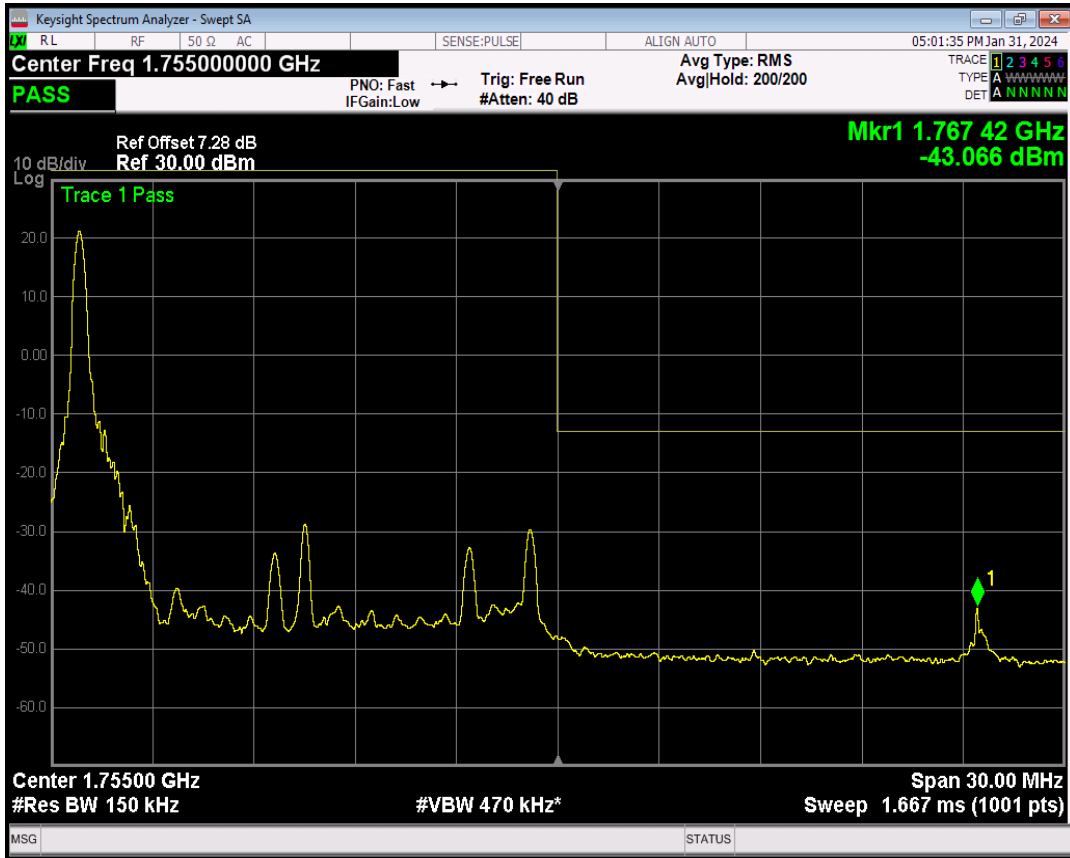

Band4 16QAM BW=15MHz Channel=20325 RB Size=1 Position=#0

Band4 16QAM BW=15MHz Channel=20325 RB Size=1 Position=#Max