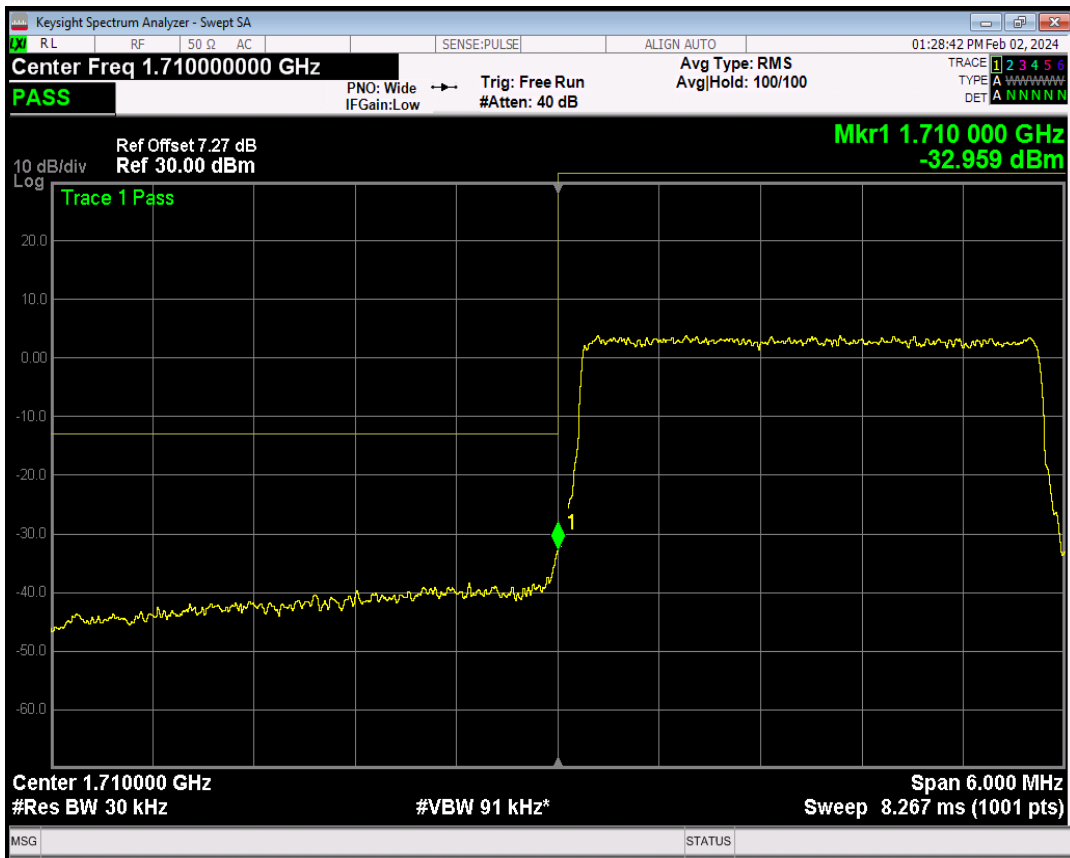

Band66 QPSK BW=3MHz Channel=131987 RB Size=15 Position=#0

Band66 16QAM BW=3MHz Channel=131987 RB Size=1 Position=#Max