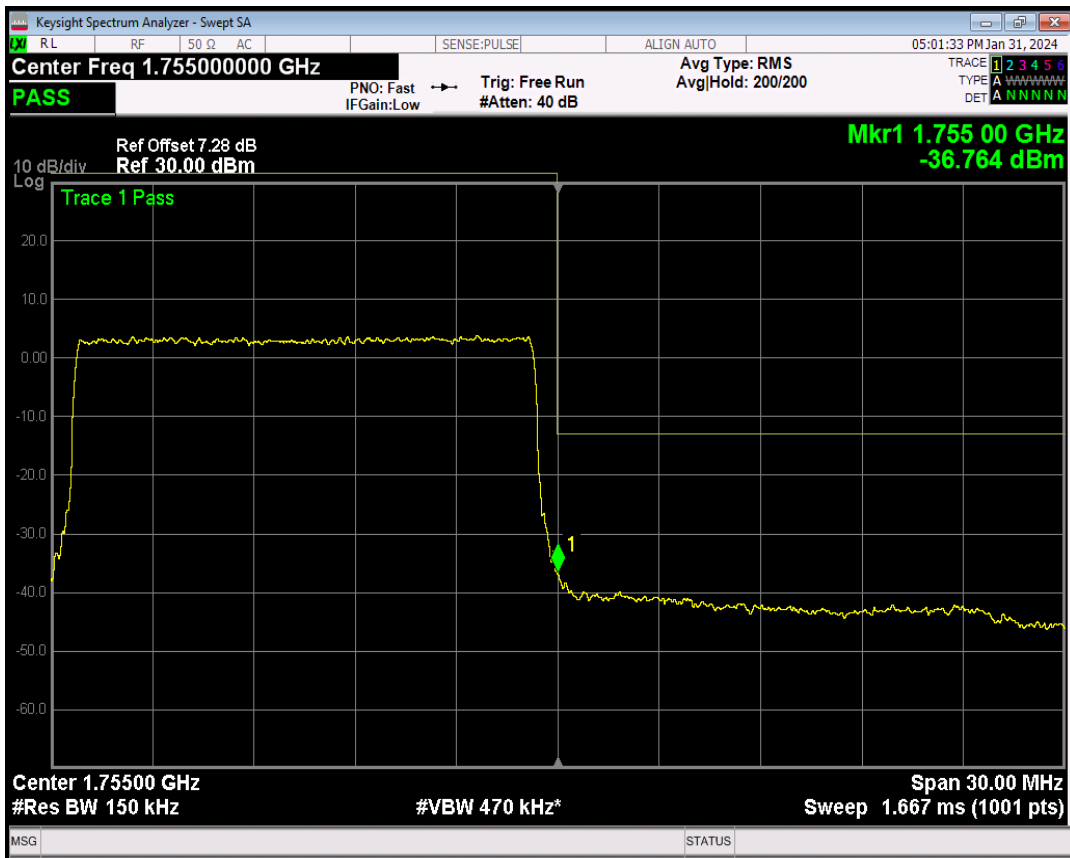

Band4 QPSK BW=15MHz Channel=20325 RB Size=75 Position=#0

Band4 16QAM BW=15MHz Channel=20325 RB Size=1 Position=#0