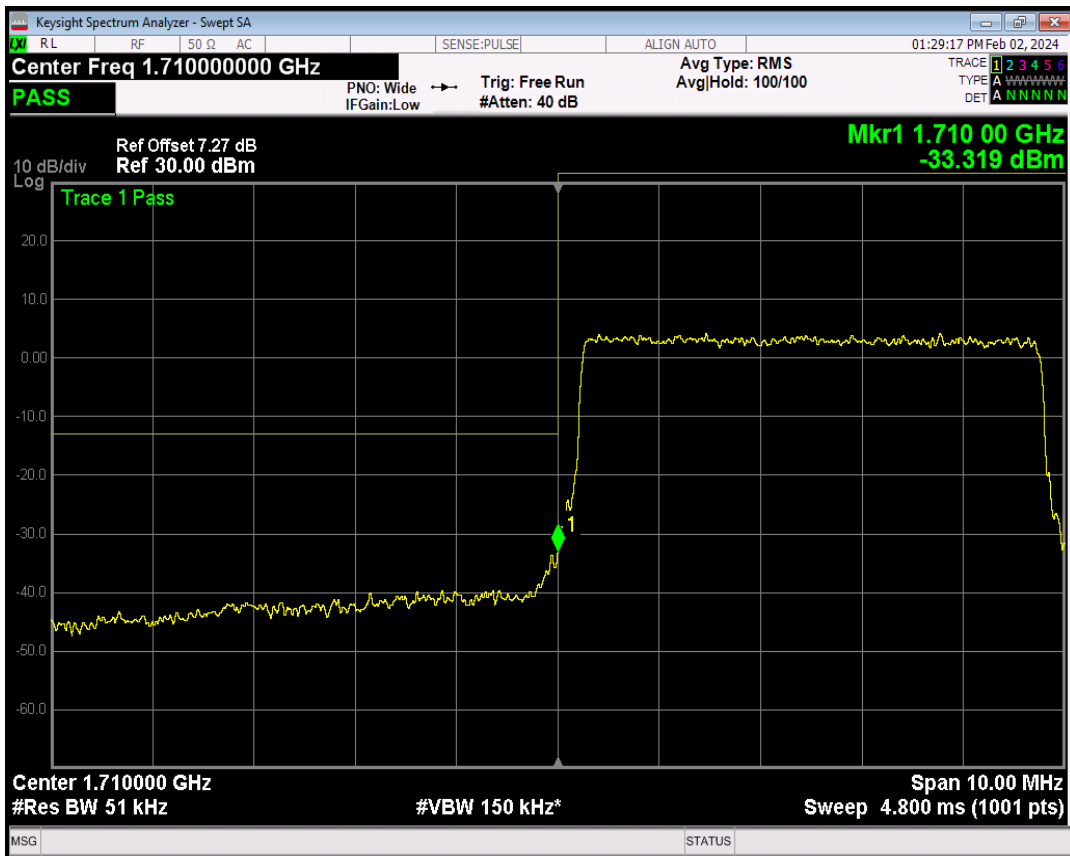

Band66 QPSK BW=5MHz Channel=131997 RB Size=25 Position=#0

Band66 16QAM BW=5MHz Channel=131997 RB Size=1 Position=#0