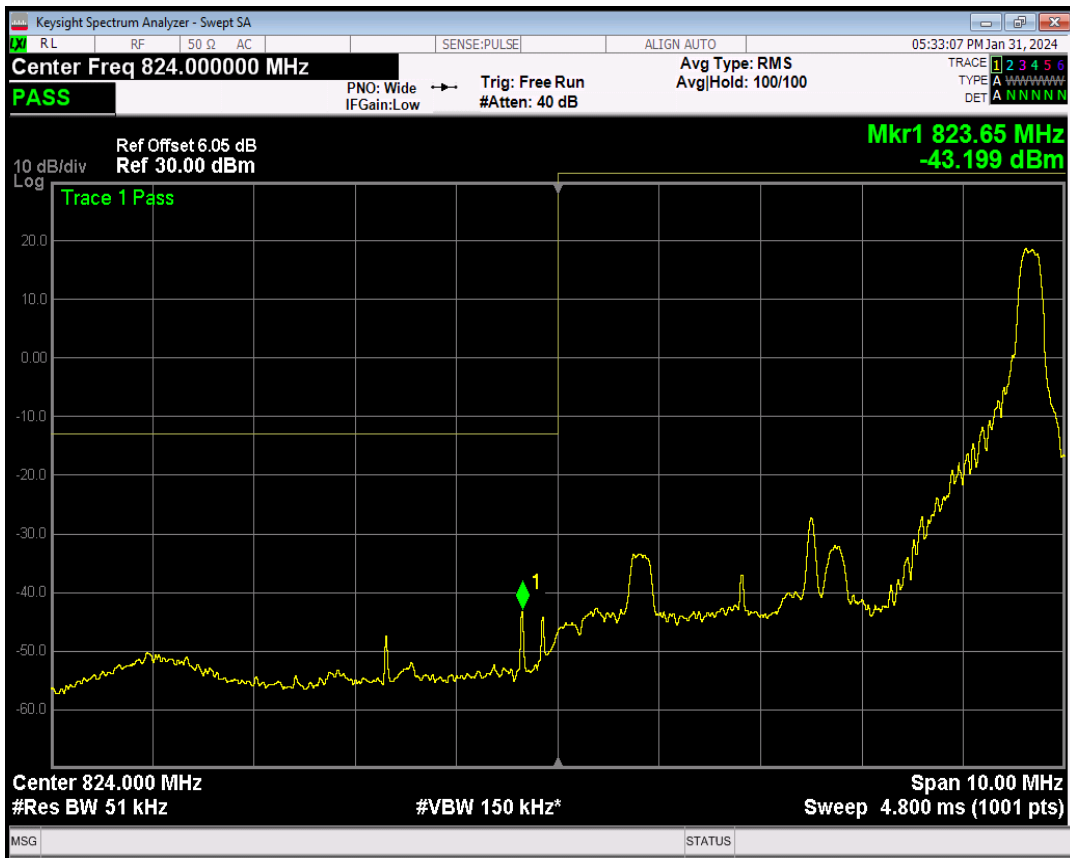

Band5 16QAM BW=5MHz Channel=20425 RB Size=1 Position=#Max

Band5 16QAM BW=5MHz Channel=20425 RB Size=25 Position=#0