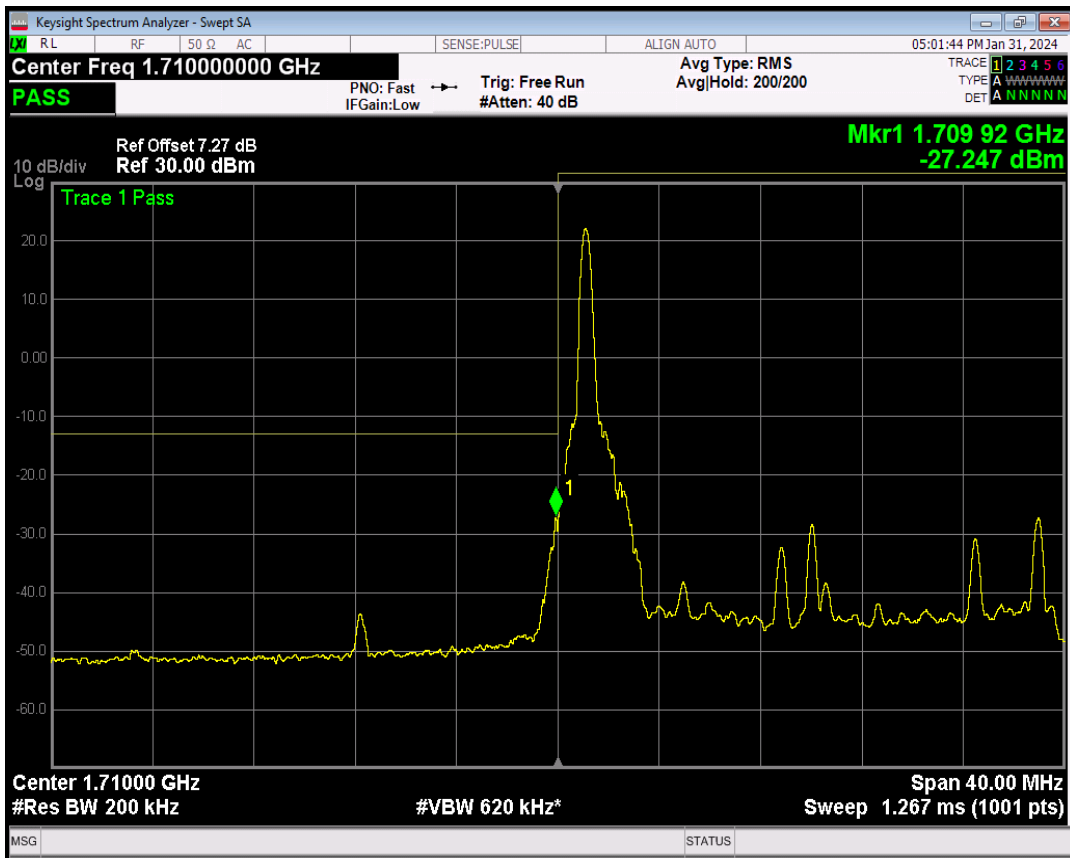

Band4 QPSK BW=20MHz Channel=20050 RB Size=1 Position=#0

Band4 QPSK BW=20MHz Channel=20050 RB Size=1 Position=#Max