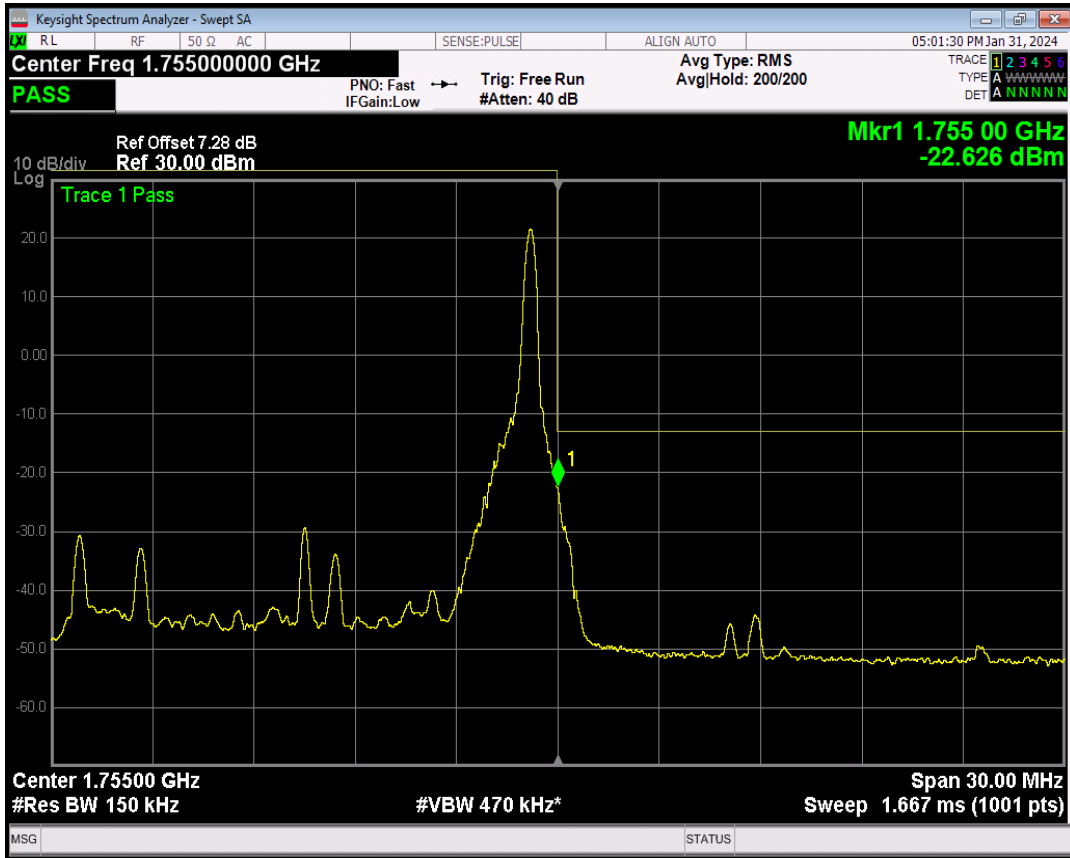

Band4 16QAM BW=15MHz Channel=20025 RB Size=1 Position=#Max

Band4 16QAM BW=15MHz Channel=20025 RB Size=75 Position=#0

Band4 QPSK BW=15MHz Channel=20325 RB Size=1 Position=#0

Band4 QPSK BW=15MHz Channel=20325 RB Size=1 Position=#Max