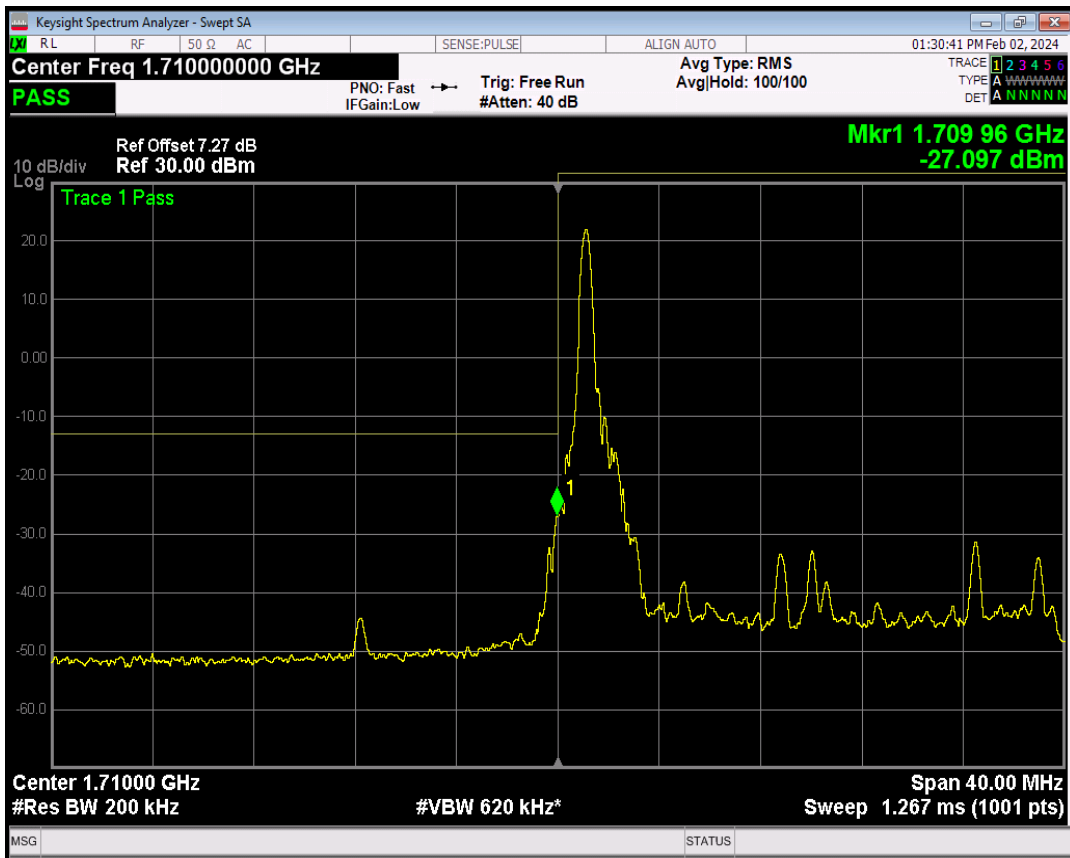

Band66 QPSK BW=20MHz Channel=132072 RB Size=1 Position=#0

Band66 QPSK BW=20MHz Channel=132072 RB Size=1 Position=#Max