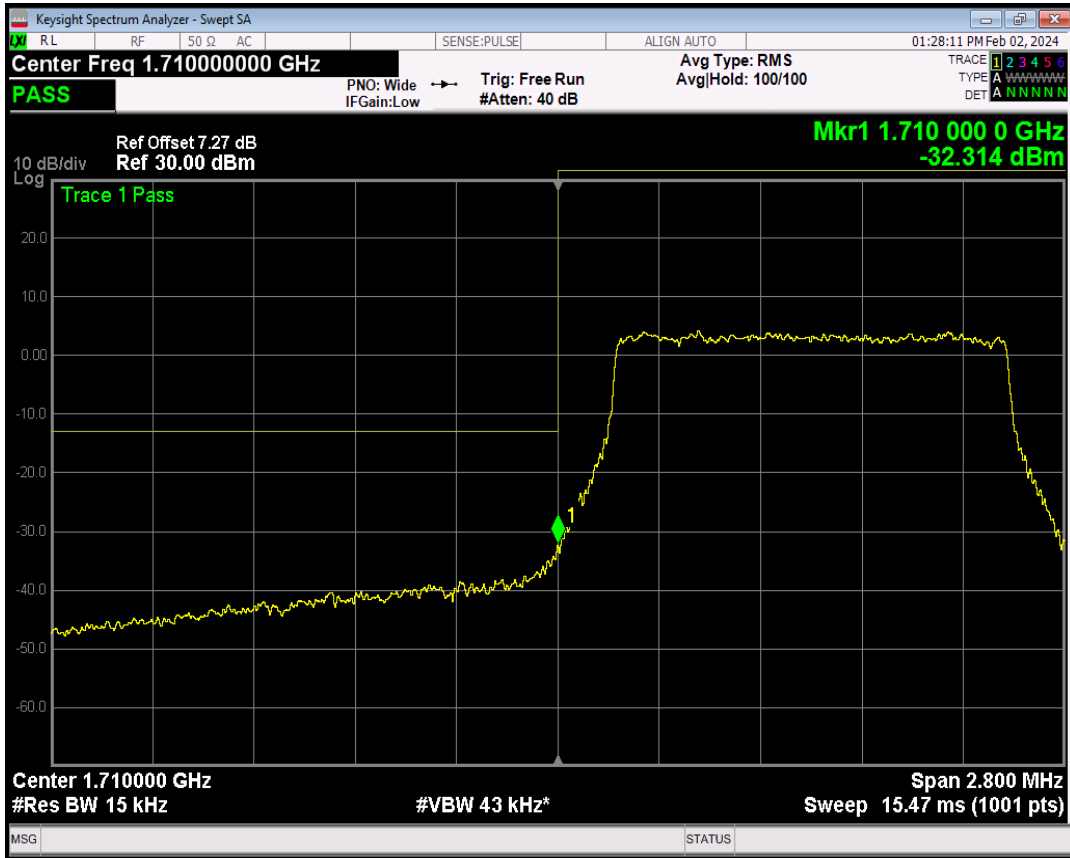

Band66 16QAM BW=1.4MHz Channel=131979 RB Size=6 Position=#0

Band66 QPSK BW=1.4MHz Channel=132665 RB Size=1 Position=#0