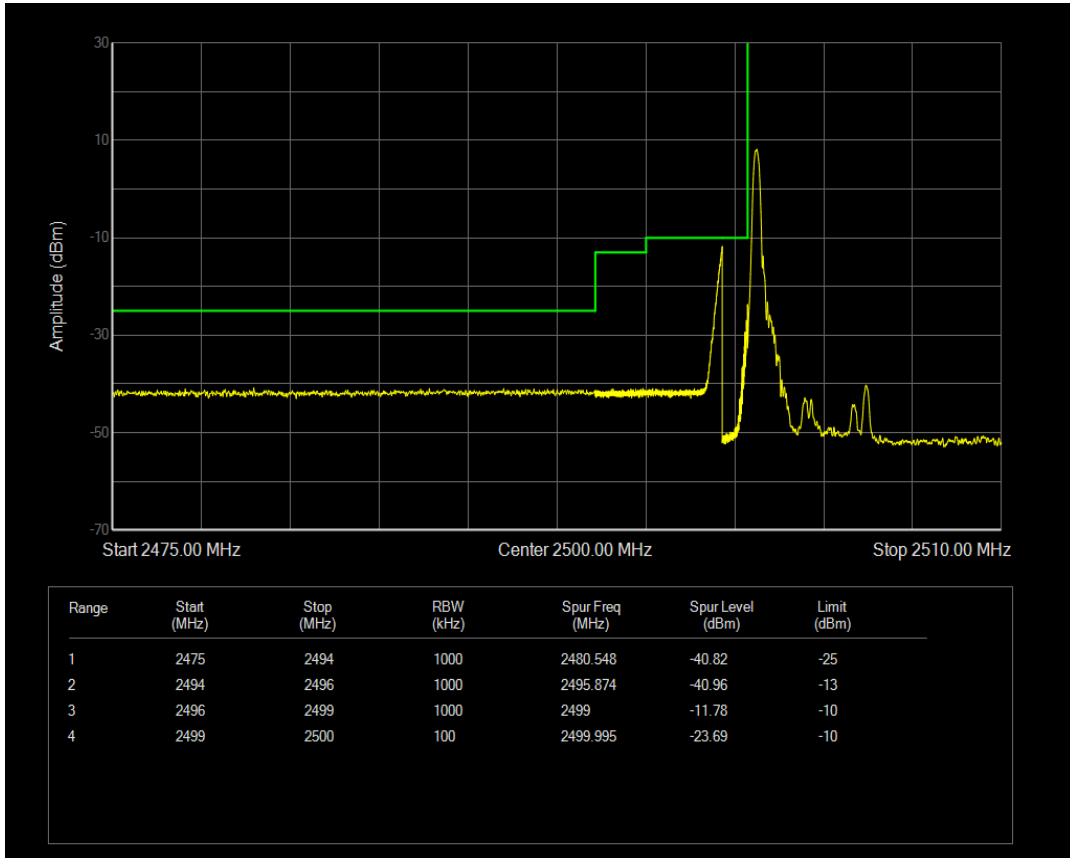

Band66 QPSK BW=20MHz Channel=132572 RB Size=100 Position=#0

Band66 16QAM BW=20MHz Channel=132572 RB Size=1 Position=#0

Band66 16QAM BW=20MHz Channel=132572 RB Size=1 Position=#Max

Band66 16QAM BW=20MHz Channel=132572 RB Size=100 Position=#0

Band7 QPSK BW=5MHz Channel=20775 RB Size=1 Position=#Max

Band7 QPSK BW=5MHz Channel=20775 RB Size=1 Position=#0

Band7 QPSK BW=5MHz Channel=20775 RB Size=25 Position=#0

Band7 16QAM BW=5MHz Channel=20775 RB Size=1 Position=#0

Band7 16QAM BW=5MHz Channel=20775 RB Size=1 Position=#Max

Band7 16QAM BW=5MHz Channel=20775 RB Size=25 Position=#0

Band7 QPSK BW=5MHz Channel=21425 RB Size=1 Position=#0

Band7 QPSK BW=5MHz Channel=21425 RB Size=1 Position=#Max