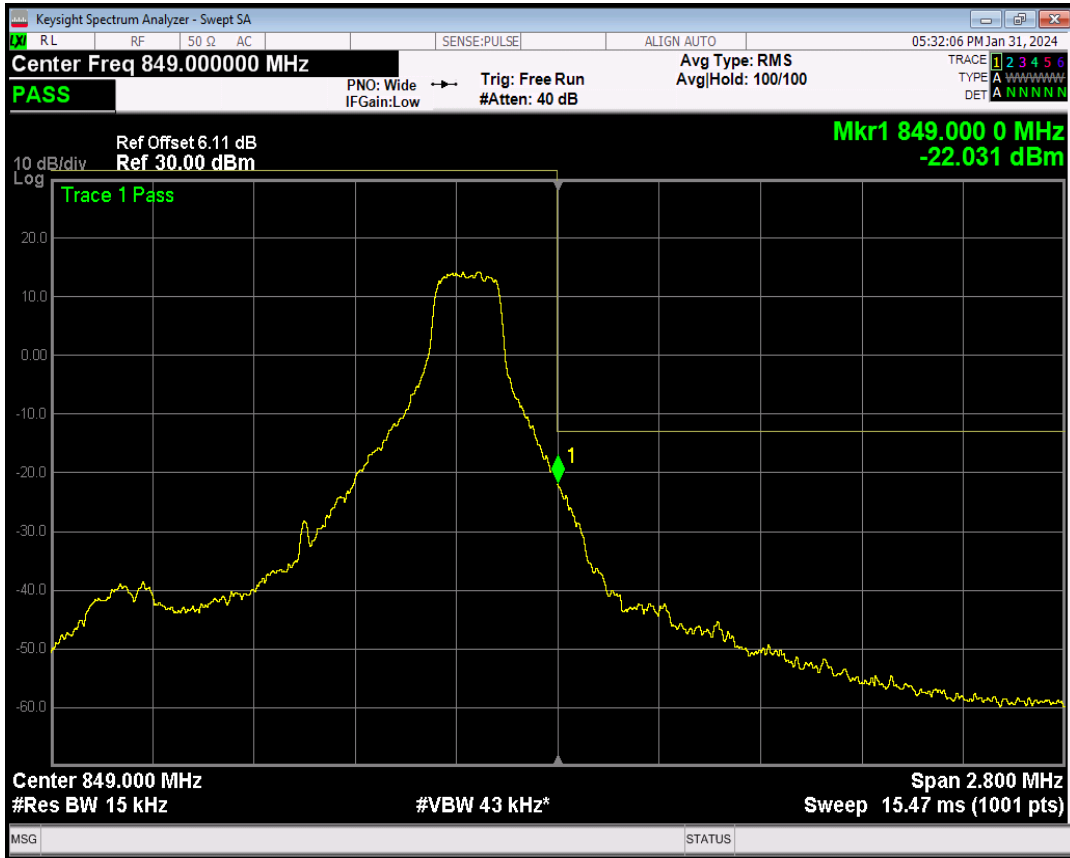

Band5 16QAM BW=1.4MHz Channel=20407 RB Size=1 Position=#Max

Band5 16QAM BW=1.4MHz Channel=20407 RB Size=6 Position=#0

Band5 QPSK BW=1.4MHz Channel=20643 RB Size=1 Position=#0

Band5 QPSK BW=1.4MHz Channel=20643 RB Size=1 Position=#Max