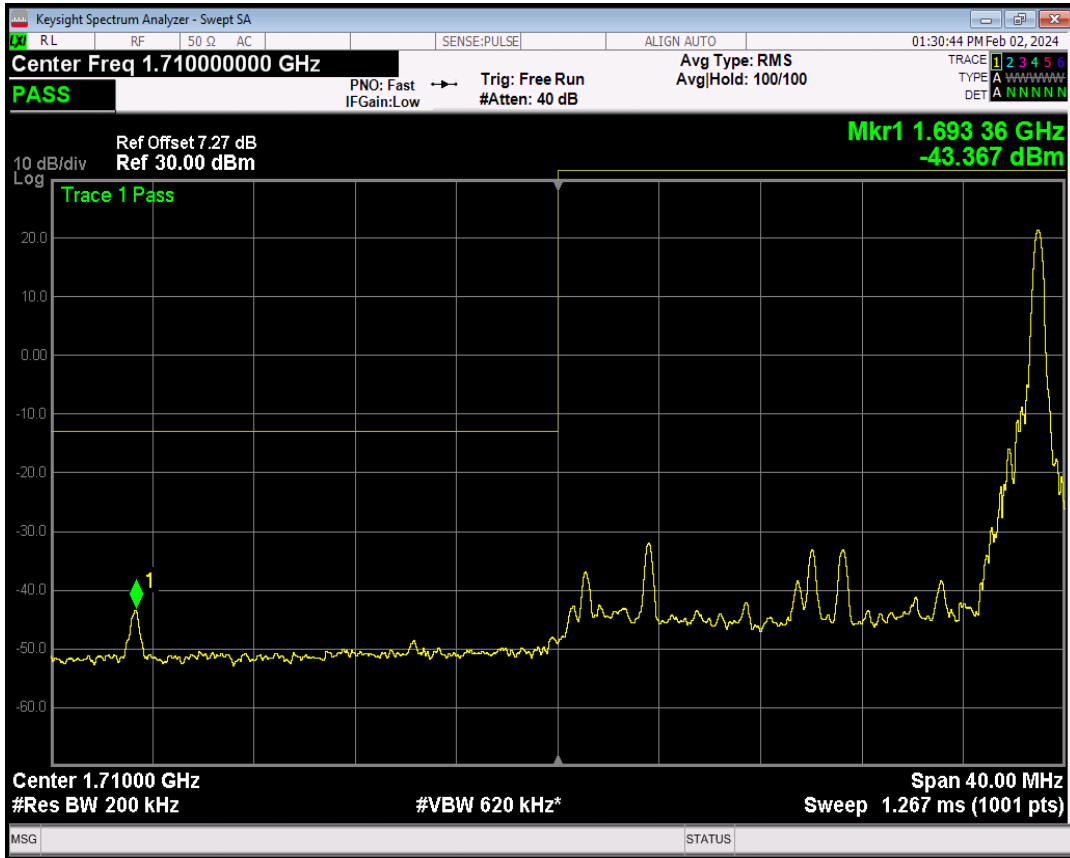

Band66 QPSK BW=20MHz Channel=132072 RB Size=1 Position=#Max

Band66 QPSK BW=20MHz Channel=132072 RB Size=100 Position=#0