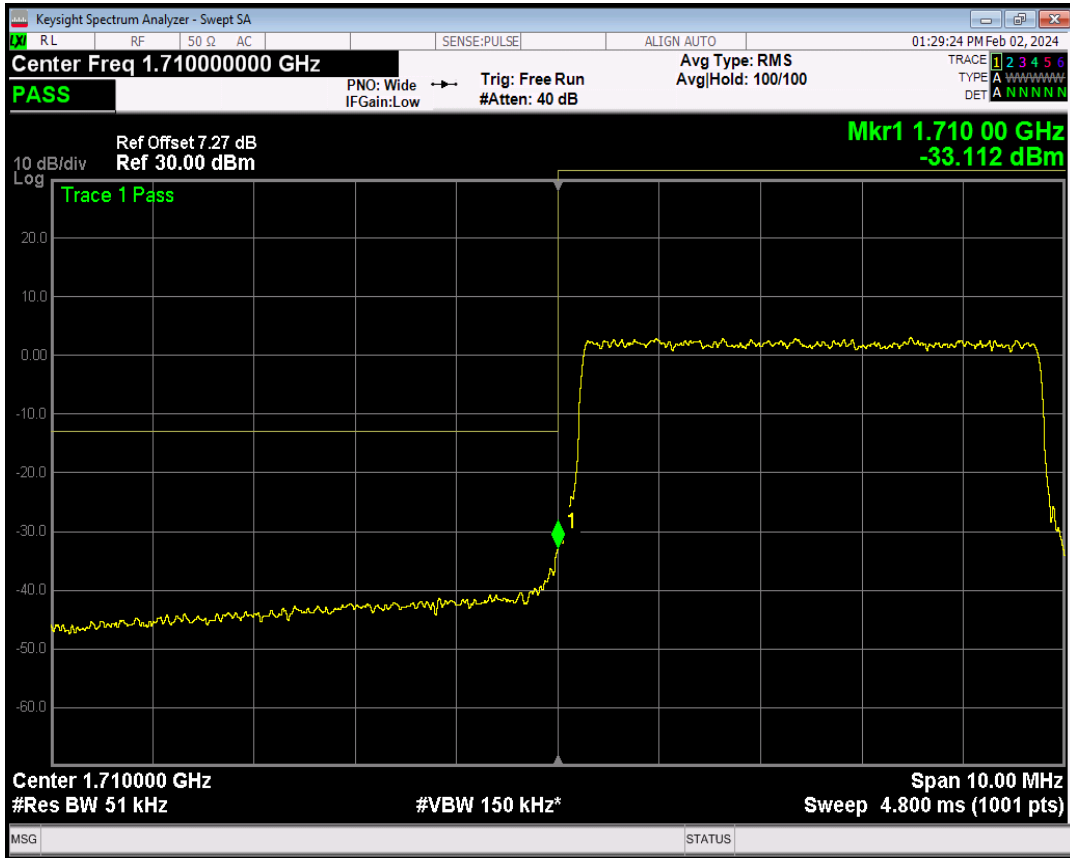

Band66 16QAM BW=5MHz Channel=131997 RB Size=25 Position=#0

Band66 QPSK BW=5MHz Channel=132647 RB Size=1 Position=#0