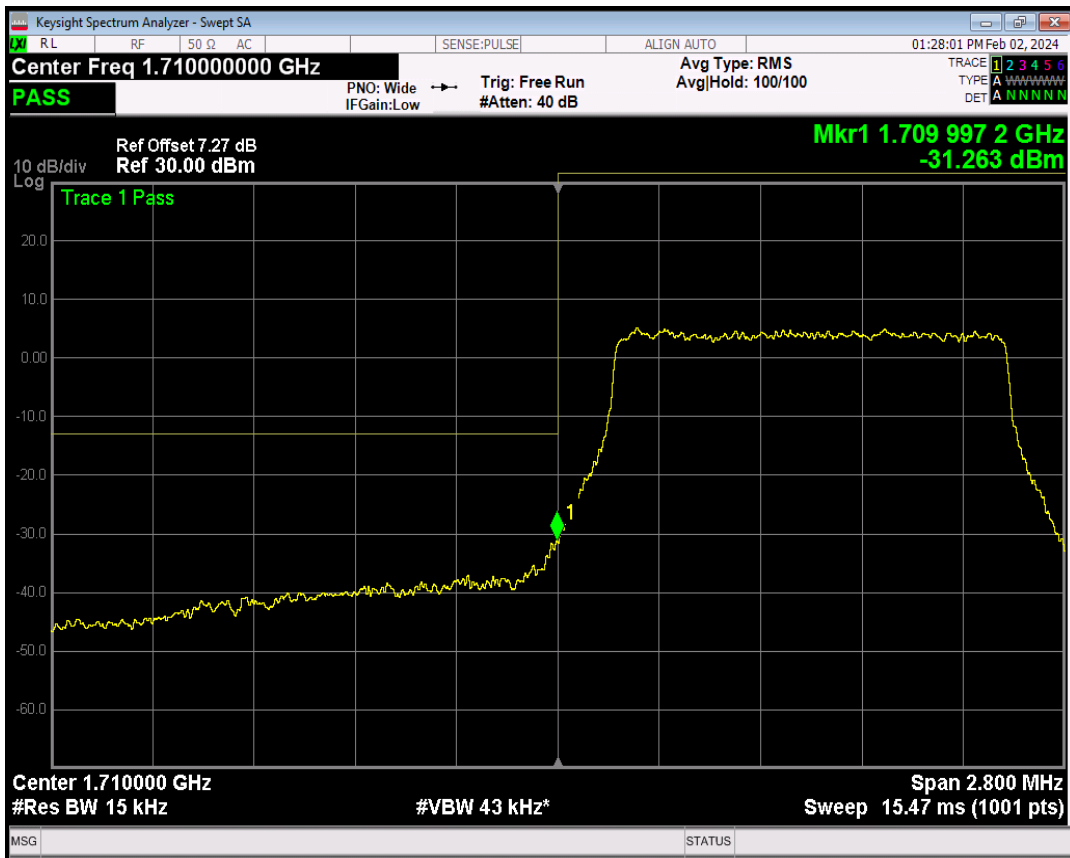

Band66 QPSK BW=1.4MHz Channel=131979 RB Size=6 Position=#0

Band66 16QAM BW=1.4MHz Channel=131979 RB Size=1 Position=#0