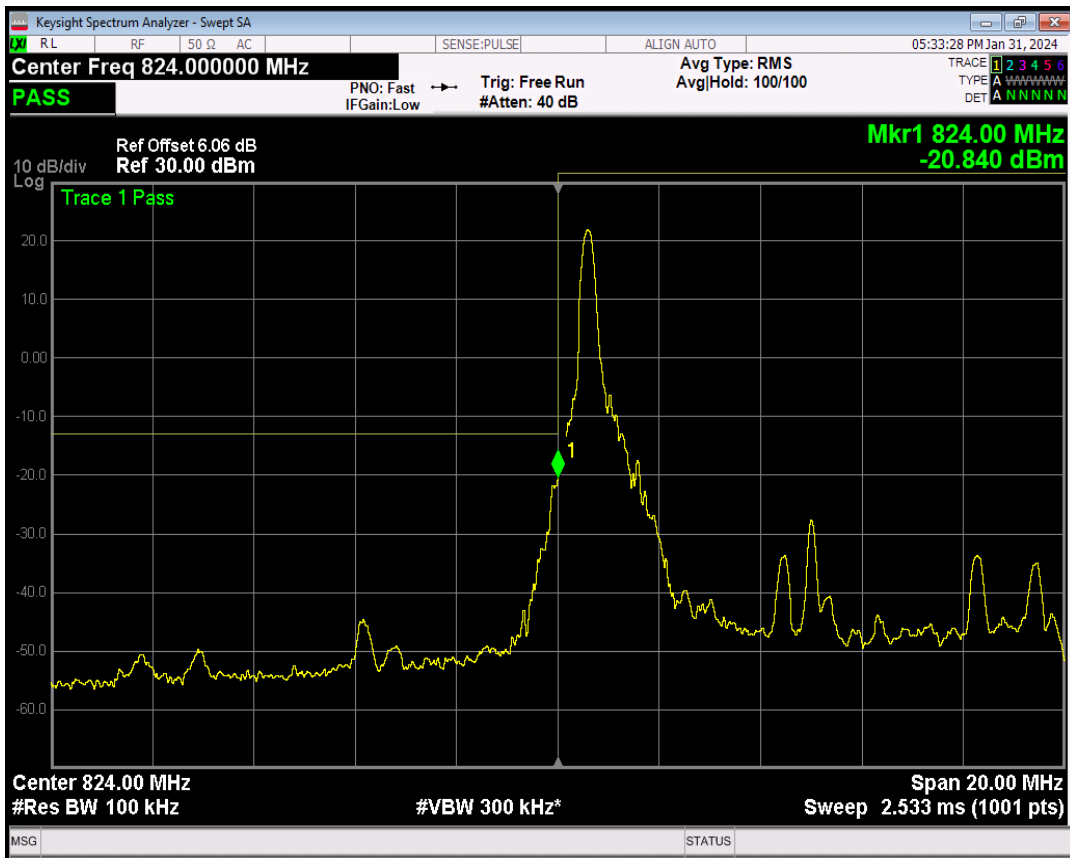

Band5 QPSK BW=10MHz Channel=20450 RB Size=1 Position=#0

Band5 QPSK BW=10MHz Channel=20450 RB Size=1 Position=#Max