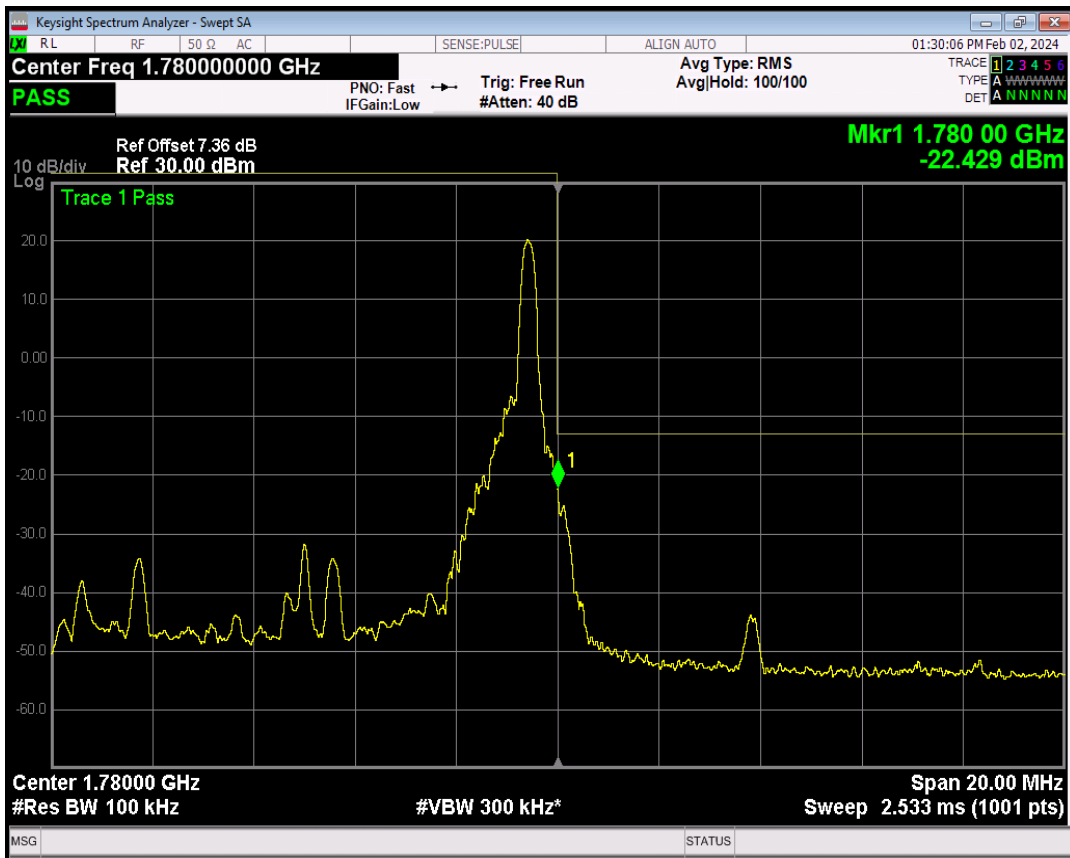

Band66 16QAM BW=10MHz Channel=132622 RB Size=1 Position=#Max

Band66 16QAM BW=10MHz Channel=132622 RB Size=50 Position=#0