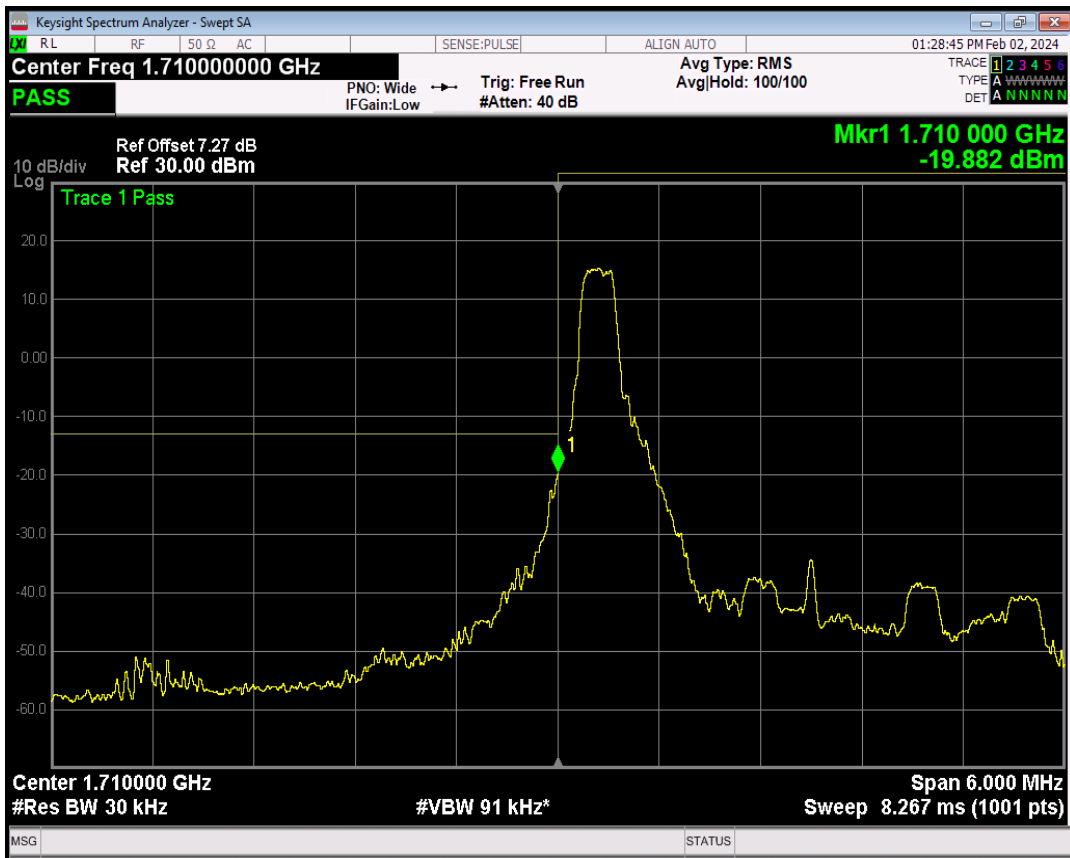

Band66 16QAM BW=3MHz Channel=131987 RB Size=1 Position=#0

Band66 16QAM BW=3MHz Channel=131987 RB Size=15 Position=#0