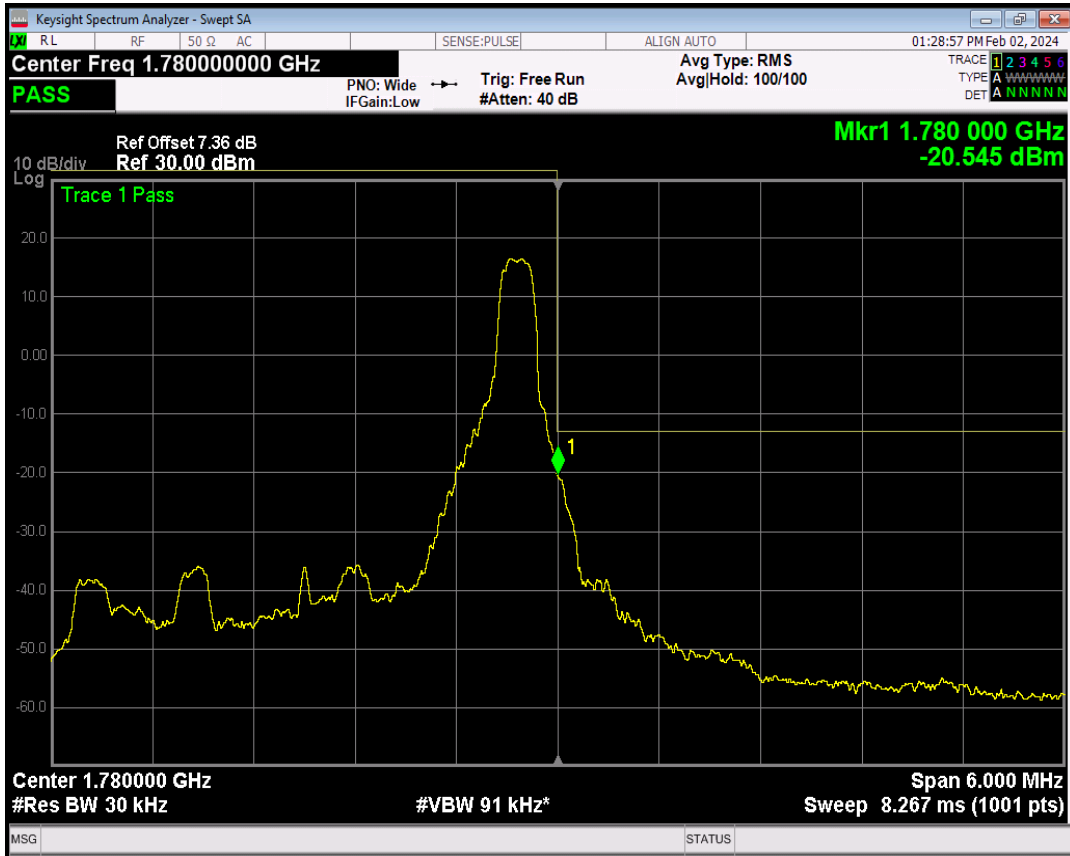

Band66 16QAM BW=3MHz Channel=131987 RB Size=1 Position=#0

Band66 16QAM BW=3MHz Channel=131987 RB Size=15 Position=#0

Band66 QPSK BW=3MHz Channel=132657 RB Size=1 Position=#0

Band66 QPSK BW=3MHz Channel=132657 RB Size=1 Position=#Max