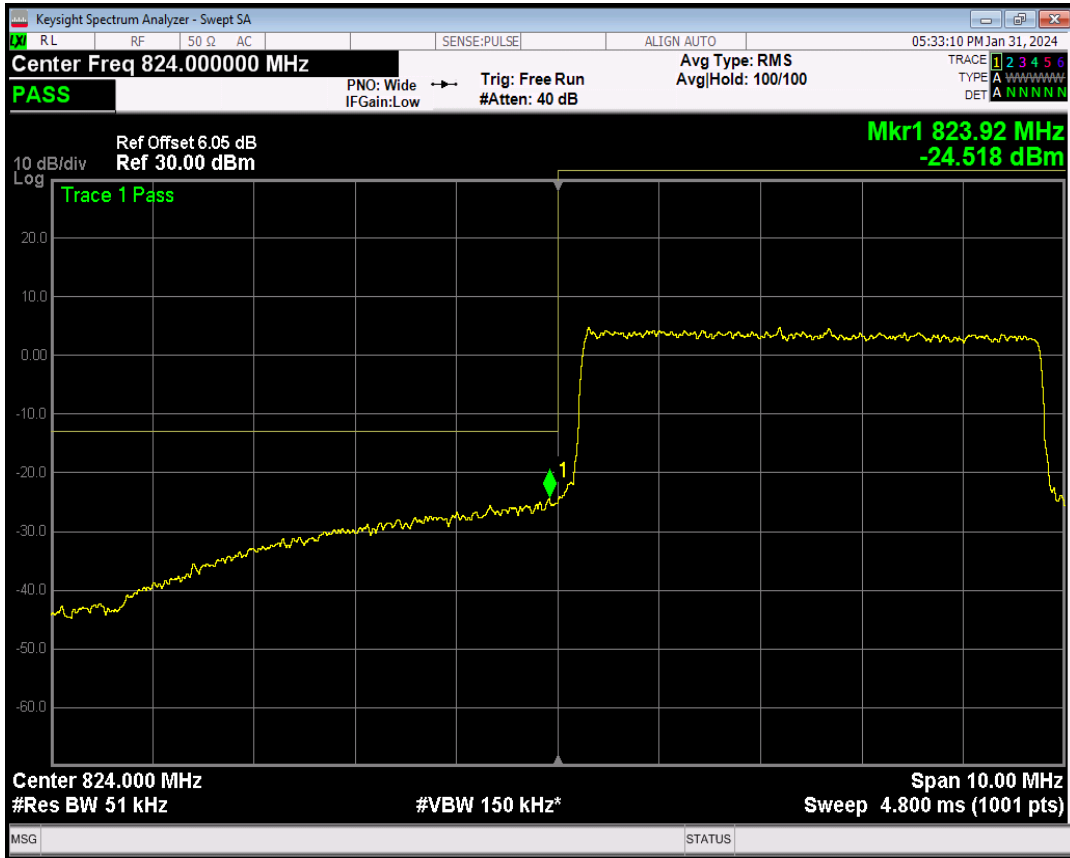

Band5 16QAM BW=5MHz Channel=20425 RB Size=25 Position=#0

Band5 QPSK BW=5MHz Channel=20625 RB Size=1 Position=#0