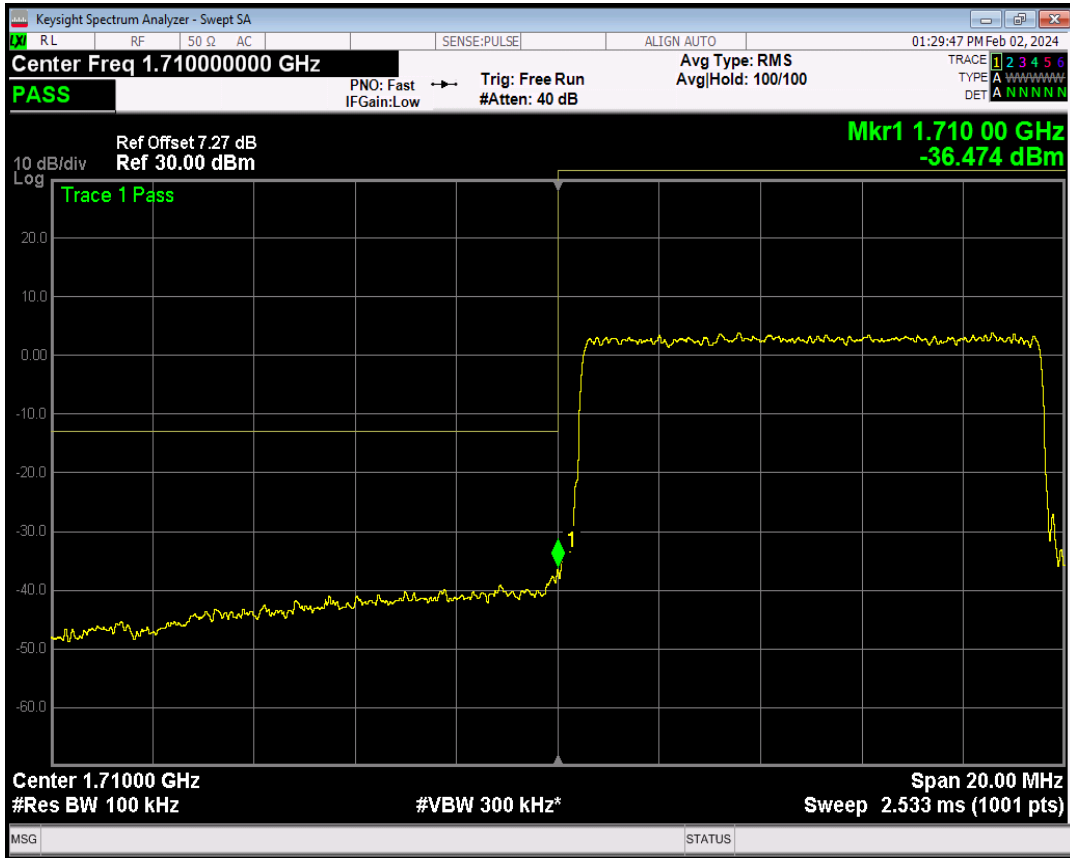

Band66 QPSK BW=10MHz Channel=132022 RB Size=50 Position=#0

Band66 QPSK BW=10MHz Channel=132022 RB Size=1 Position=#Max