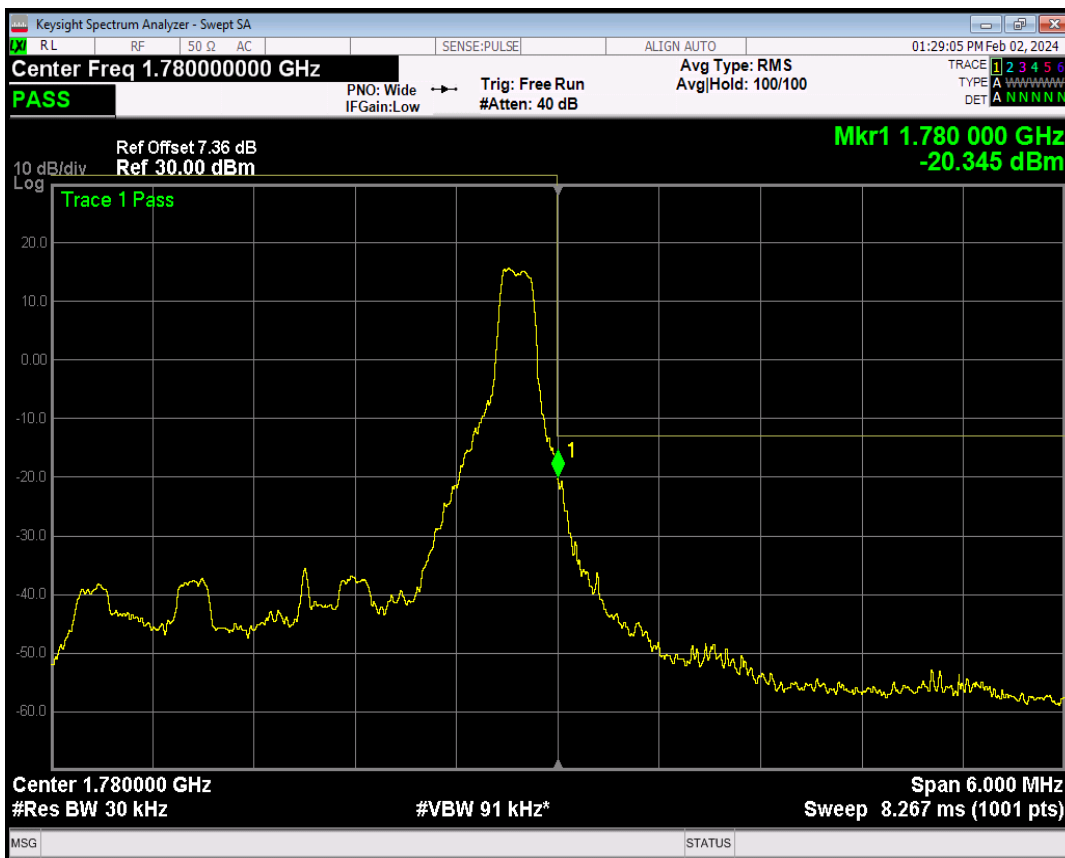

Band66 16QAM BW=3MHz Channel=132657 RB Size=1 Position=#Max

Band66 16QAM BW=3MHz Channel=132657 RB Size=15 Position=#0