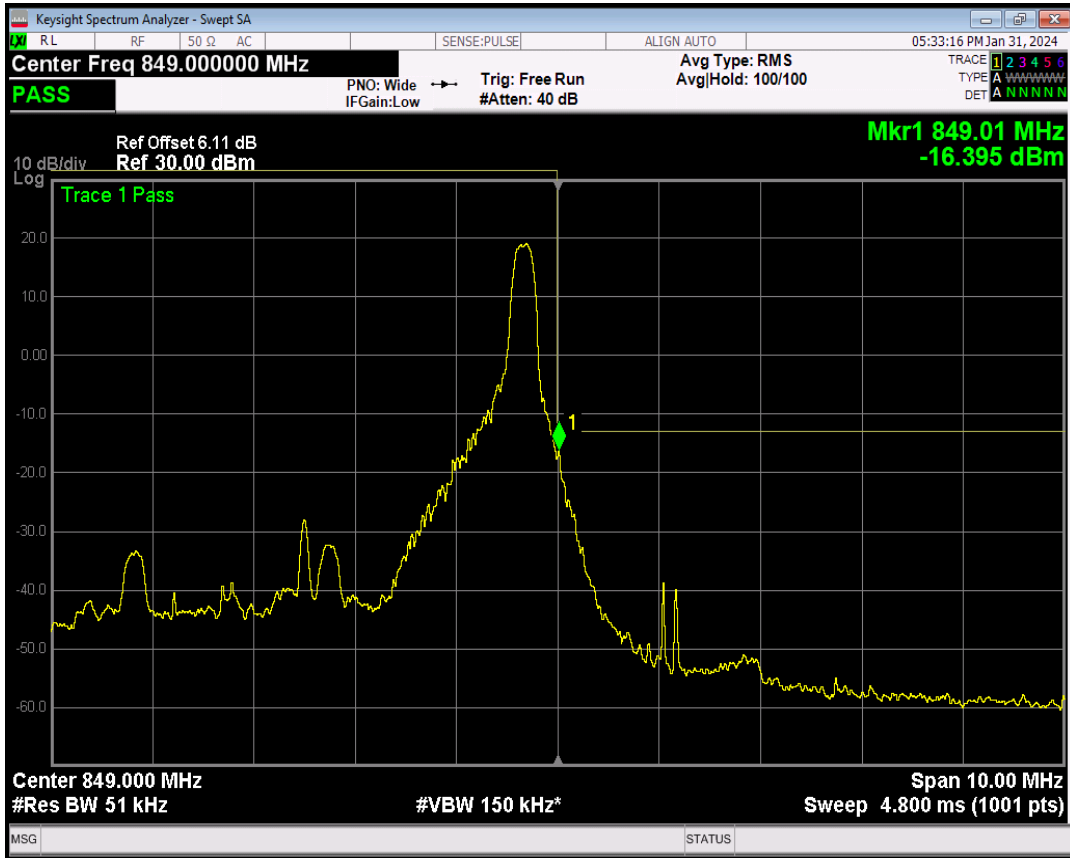

Band5 16QAM BW=5MHz Channel=20425 RB Size=1 Position=#Max

Band5 16QAM BW=5MHz Channel=20425 RB Size=25 Position=#0

Band5 QPSK BW=5MHz Channel=20625 RB Size=1 Position=#0

Band5 QPSK BW=5MHz Channel=20625 RB Size=1 Position=#Max