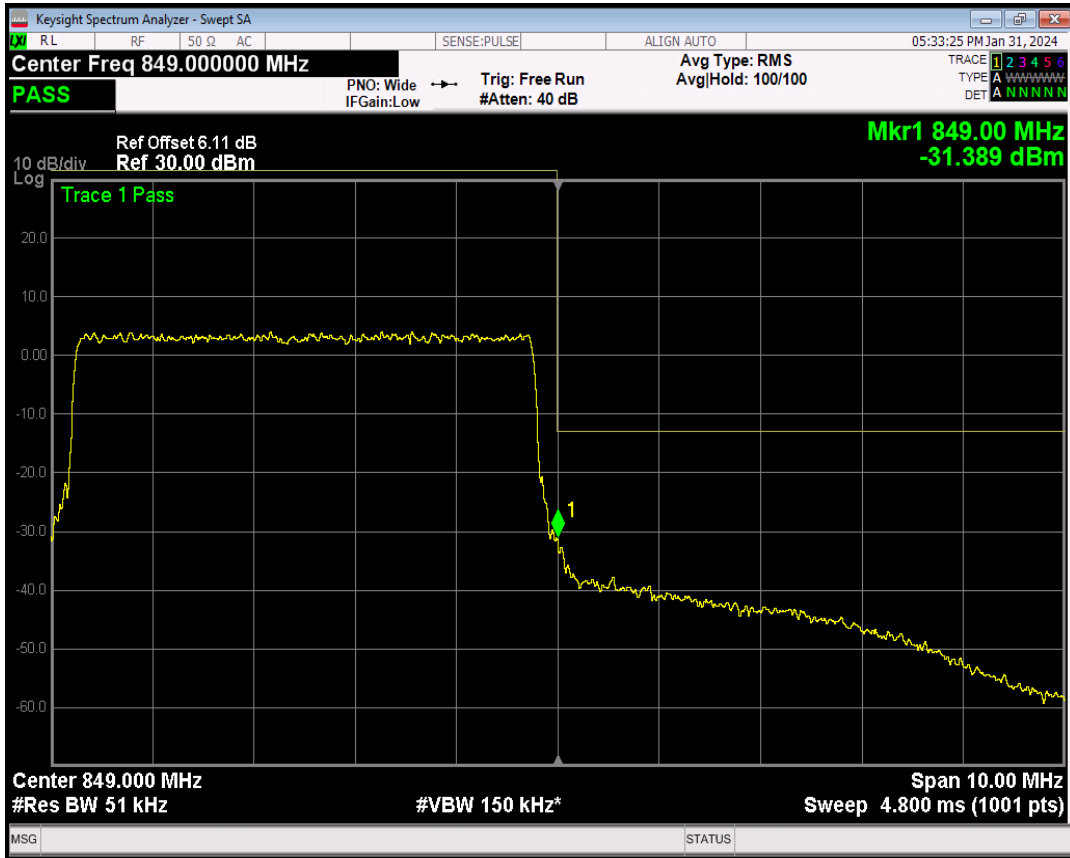

Band5 QPSK BW=5MHz Channel=20625 RB Size=25 Position=#0

Band5 16QAM BW=5MHz Channel=20625 RB Size=1 Position=#0

Band5 16QAM BW=5MHz Channel=20625 RB Size=1 Position=#Max

Band5 16QAM BW=5MHz Channel=20625 RB Size=25 Position=#0