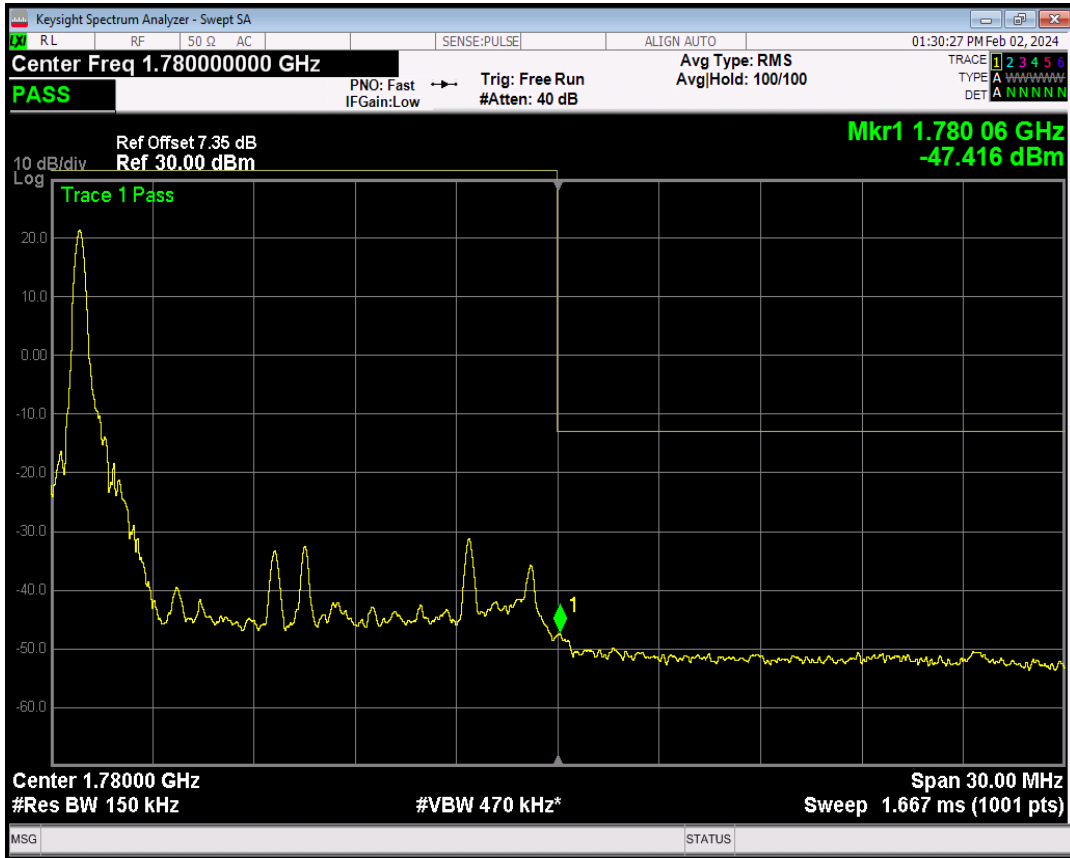

Band66 16QAM BW=15MHz Channel=132047 RB Size=1 Position=#Max

Band66 16QAM BW=15MHz Channel=132047 RB Size=75 Position=#0

Band66 QPSK BW=15MHz Channel=132597 RB Size=1 Position=#Max

Band66 QPSK BW=15MHz Channel=132597 RB Size=1 Position=#0