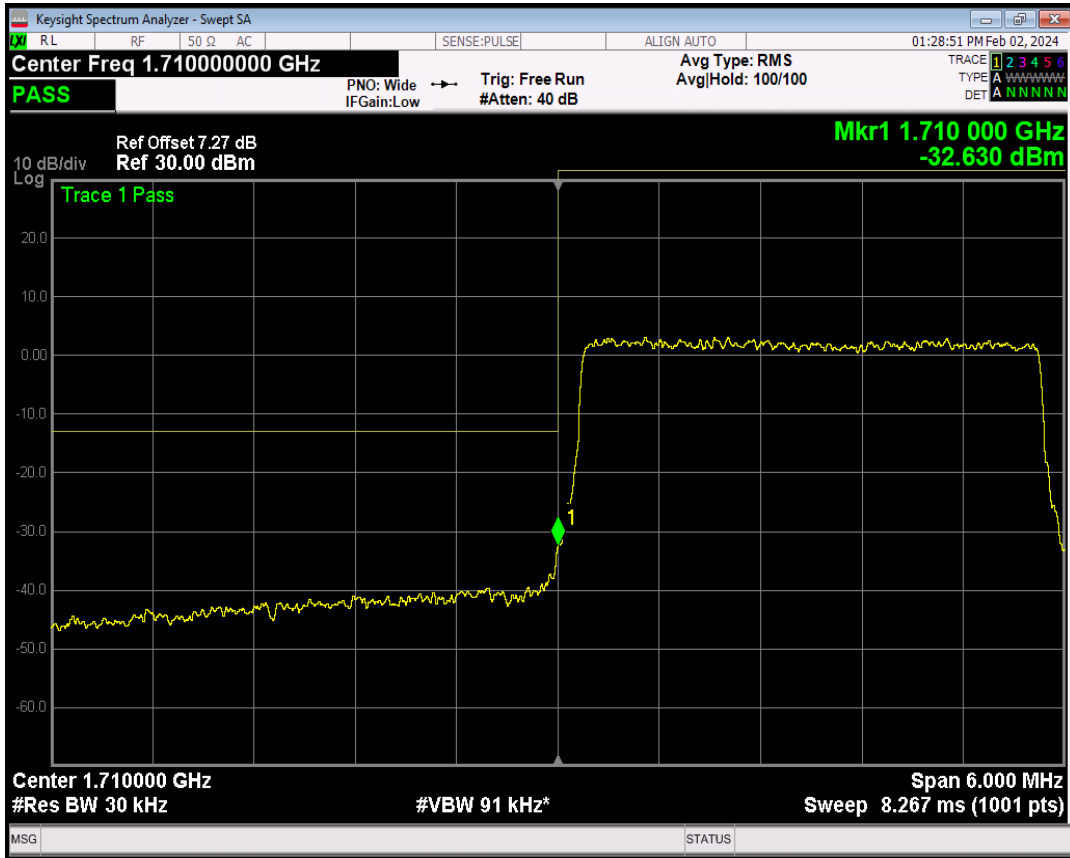

Band66 16QAM BW=3MHz Channel=131987 RB Size=15 Position=#0

Band66 QPSK BW=3MHz Channel=132657 RB Size=1 Position=#0