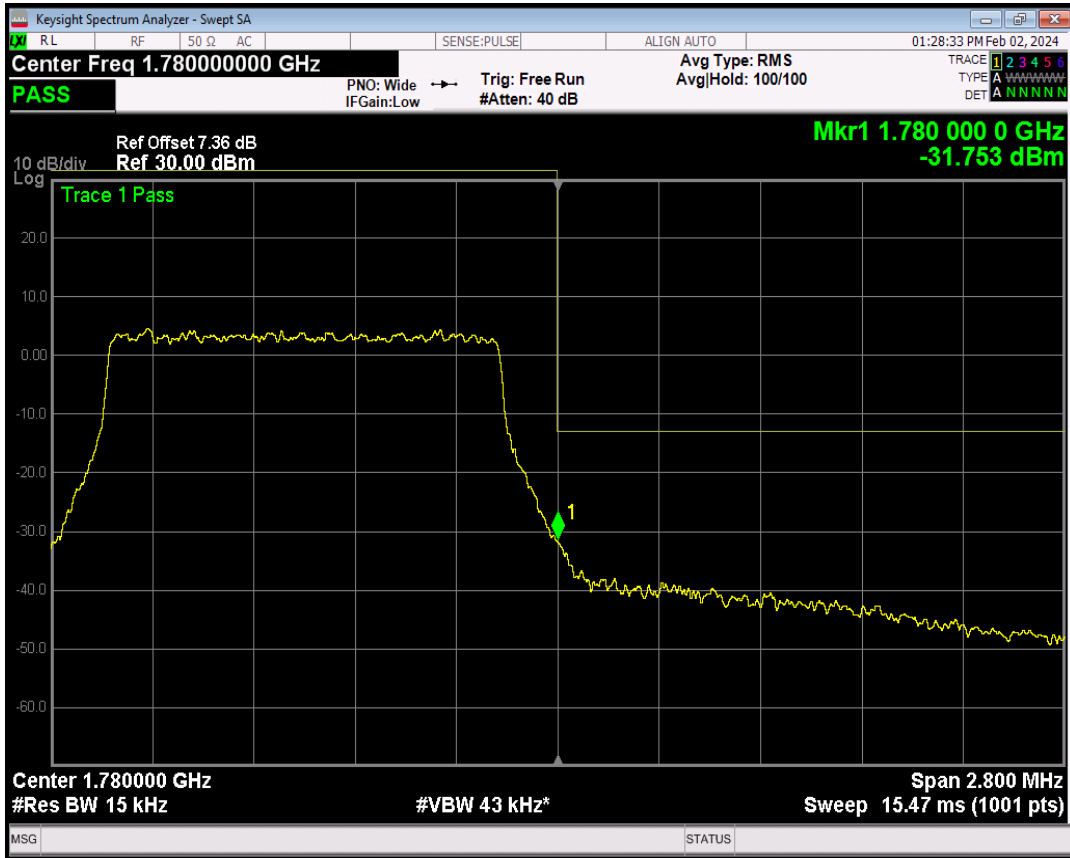

Band66 QPSK BW=1.4MHz Channel=132665 RB Size=6 Position=#0

Band66 16QAM BW=1.4MHz Channel=132665 RB Size=1 Position=#0

Band66 16QAM BW=1.4MHz Channel=132665 RB Size=1 Position=#Max

Band66 16QAM BW=1.4MHz Channel=132665 RB Size=6 Position=#0