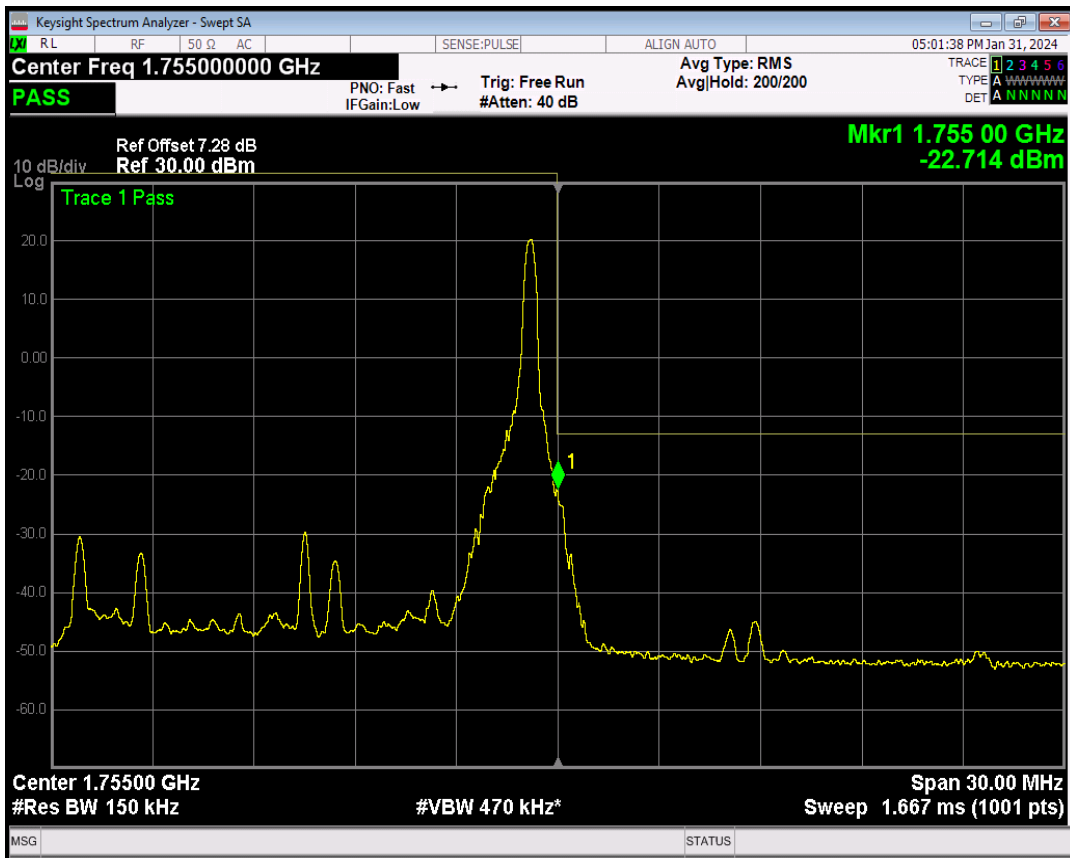

Band4 16QAM BW=15MHz Channel=20325 RB Size=1 Position=#Max

Band4 16QAM BW=15MHz Channel=20325 RB Size=75 Position=#0