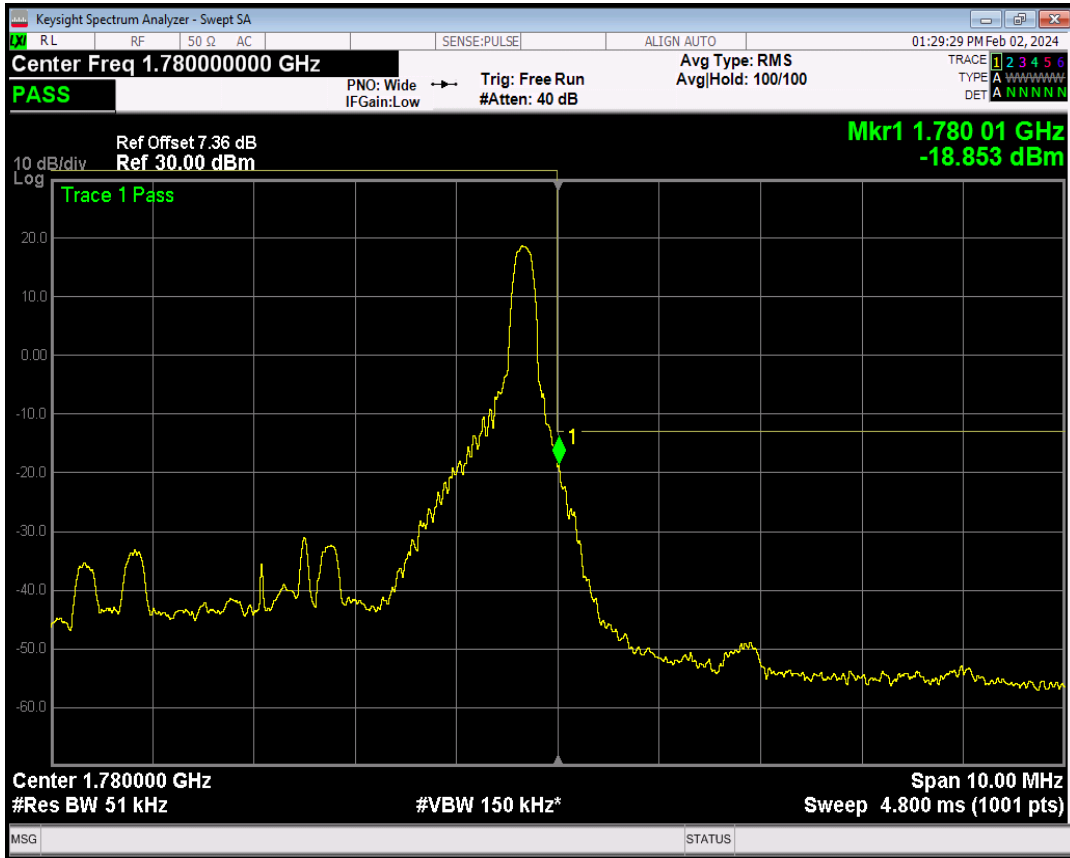

Band66 16QAM BW=5MHz Channel=131997 RB Size=1 Position=#Max

Band66 16QAM BW=5MHz Channel=131997 RB Size=25 Position=#0

Band66 QPSK BW=5MHz Channel=132647 RB Size=1 Position=#0

Band66 QPSK BW=5MHz Channel=132647 RB Size=1 Position=#Max