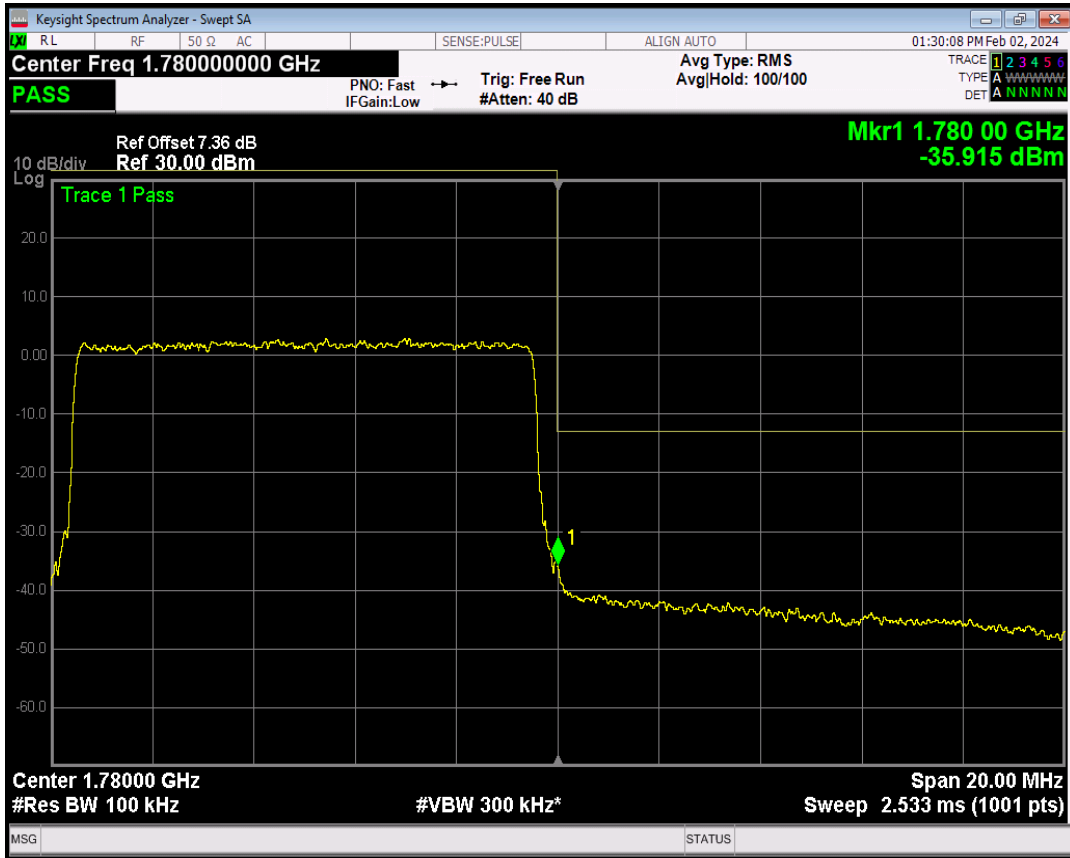

Band66 QPSK BW=10MHz Channel=132622 RB Size=50 Position=#0

Band66 16QAM BW=10MHz Channel=132622 RB Size=1 Position=#0

Band66 16QAM BW=10MHz Channel=132622 RB Size=1 Position=#Max

Band66 16QAM BW=10MHz Channel=132622 RB Size=50 Position=#0