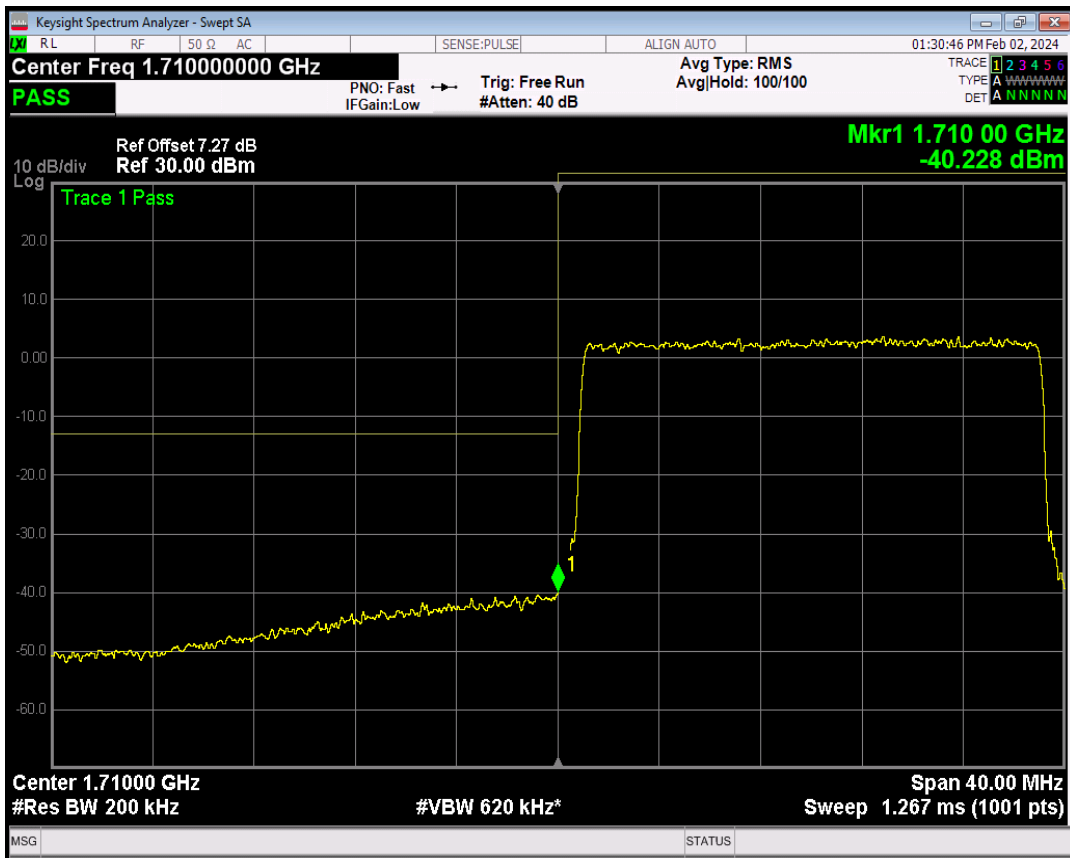

Band66 QPSK BW=20MHz Channel=132072 RB Size=100 Position=#0

Band66 16QAM BW=20MHz Channel=132072 RB Size=1 Position=#0