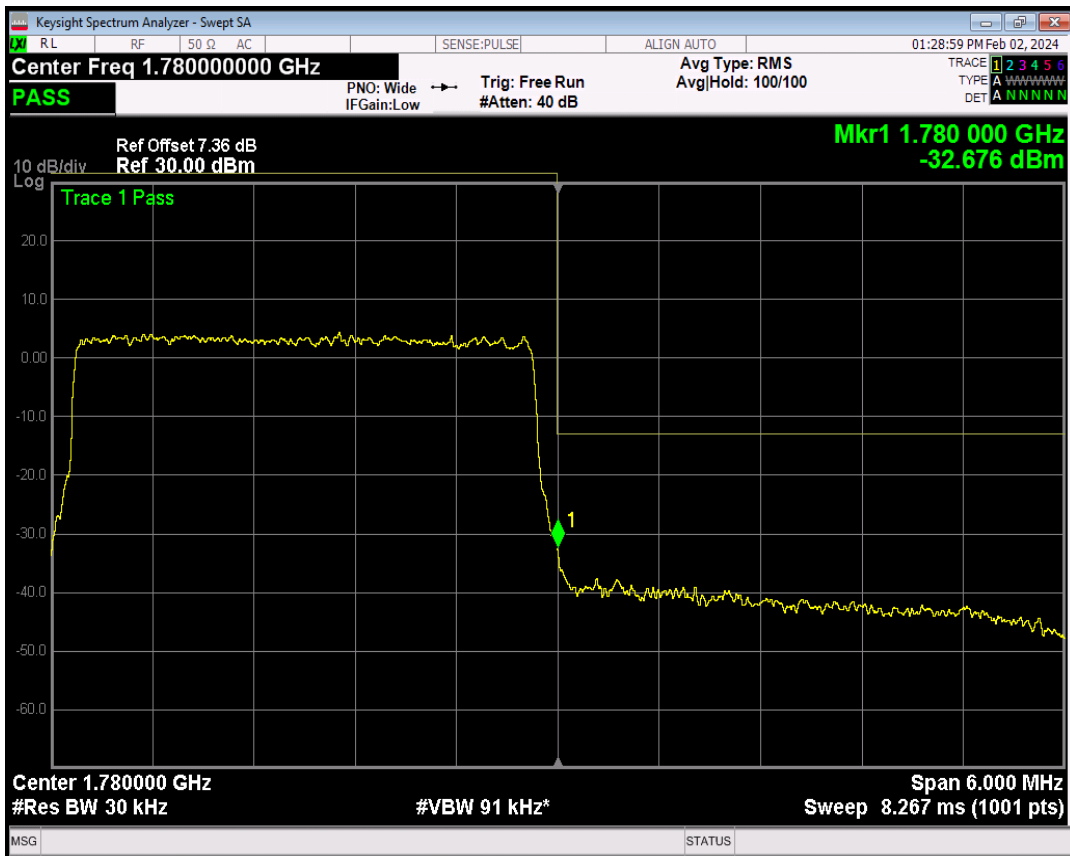

Band66 QPSK BW=3MHz Channel=132657 RB Size=15 Position=#0

Band66 16QAM BW=3MHz Channel=132657 RB Size=1 Position=#0