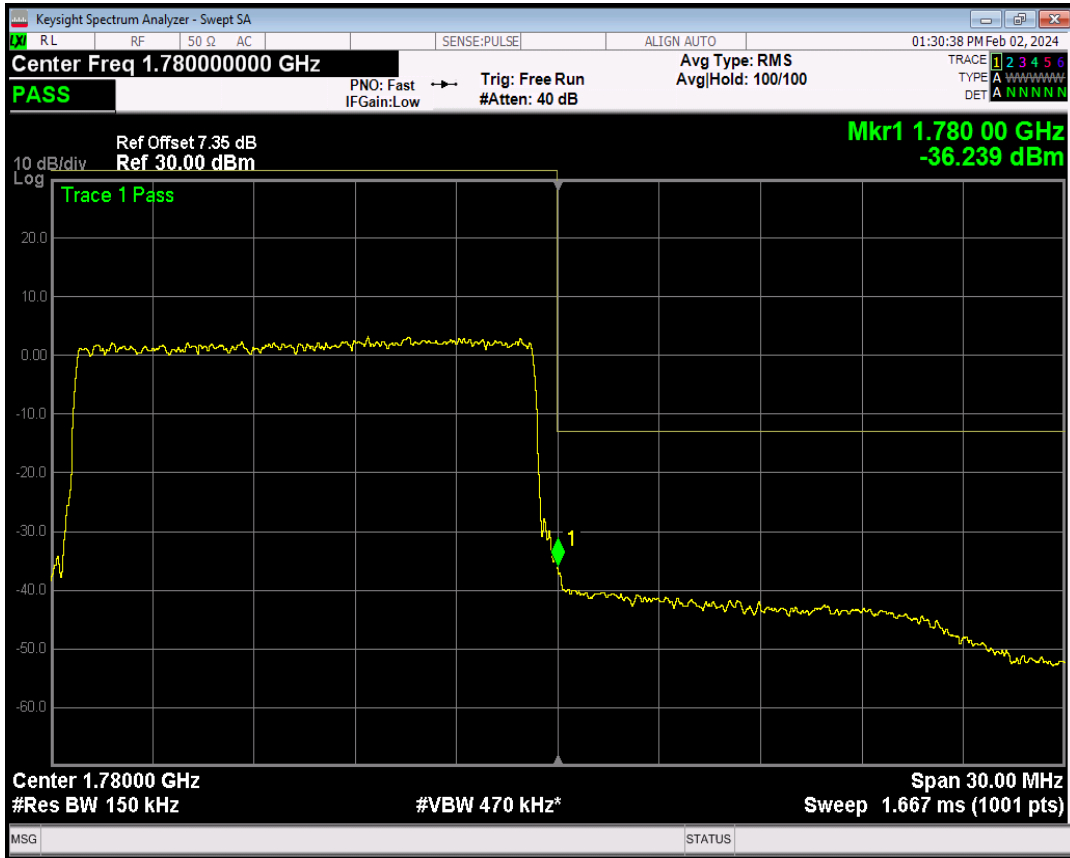

Band66 QPSK BW=15MHz Channel=132597 RB Size=75 Position=#0

Band66 16QAM BW=15MHz Channel=132597 RB Size=1 Position=#0

Band66 16QAM BW=15MHz Channel=132597 RB Size=1 Position=#Max

Band66 16QAM BW=15MHz Channel=132597 RB Size=75 Position=#0