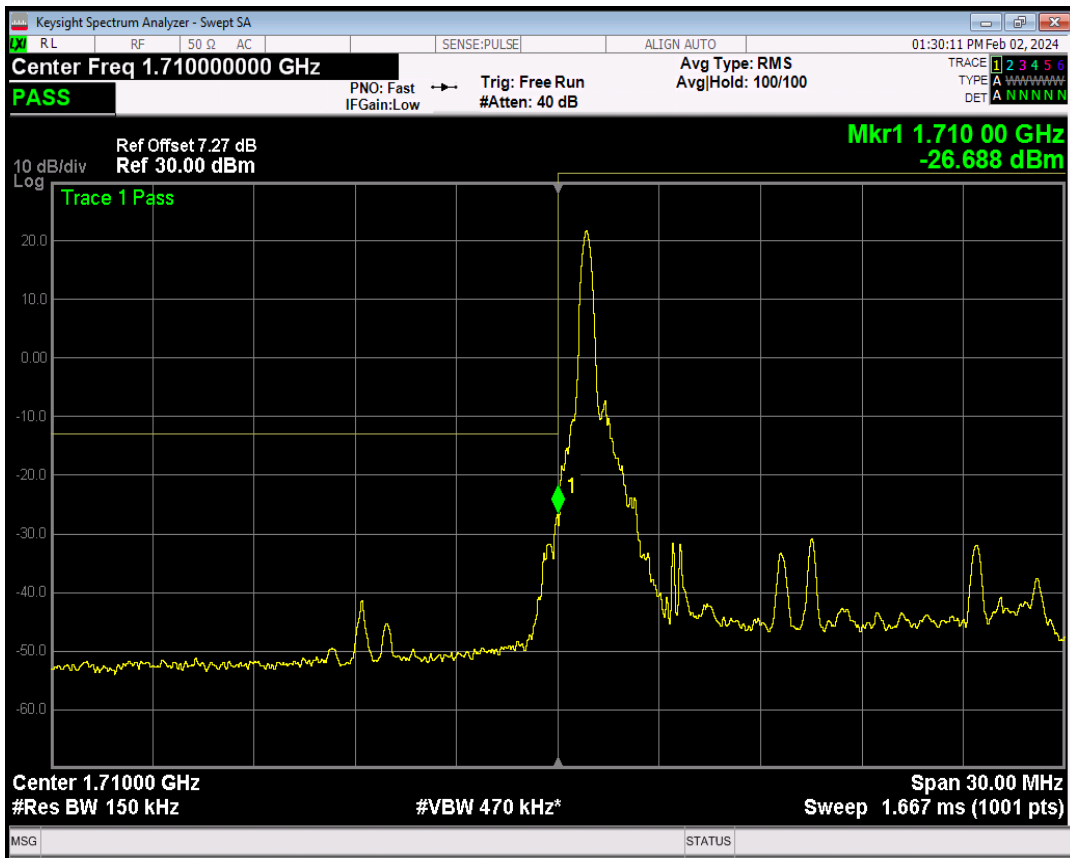

Band66 QPSK BW=15MHz Channel=132047 RB Size=1 Position=#0

Band66 QPSK BW=15MHz Channel=132047 RB Size=1 Position=#Max