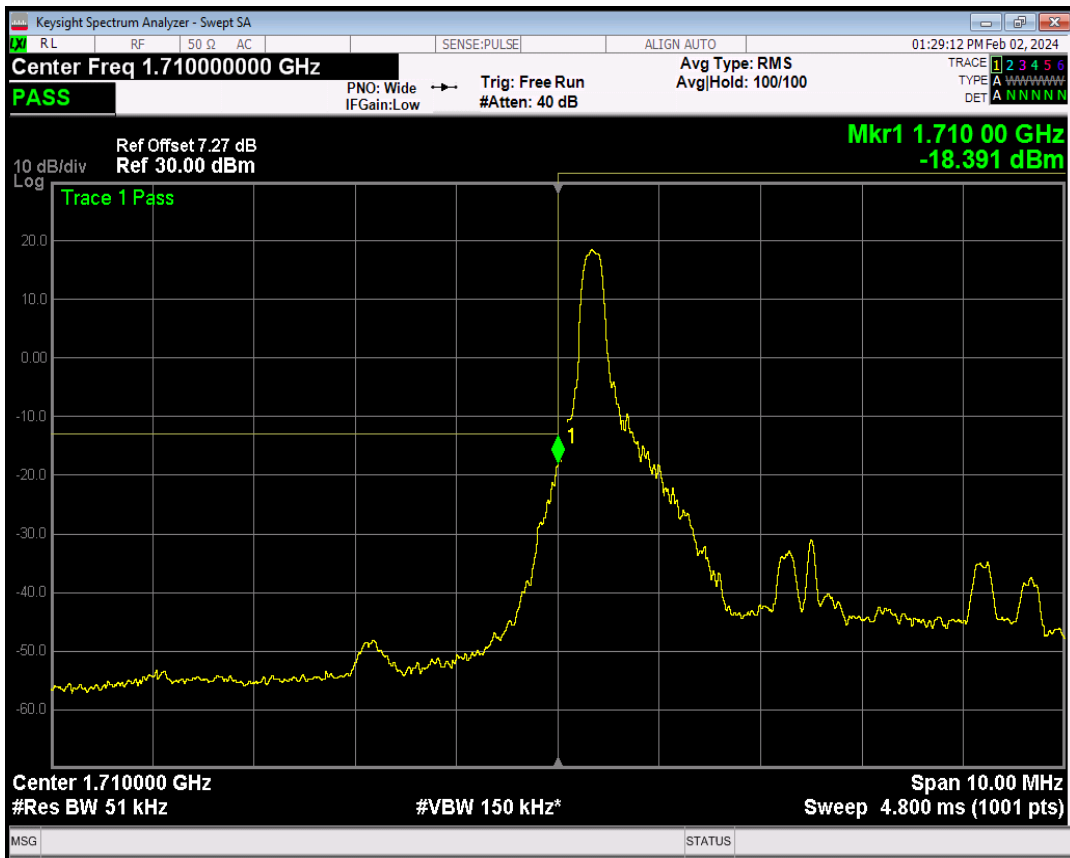

Band66 QPSK BW=5MHz Channel=131997 RB Size=1 Position=#0

Band66 QPSK BW=5MHz Channel=131997 RB Size=1 Position=#Max