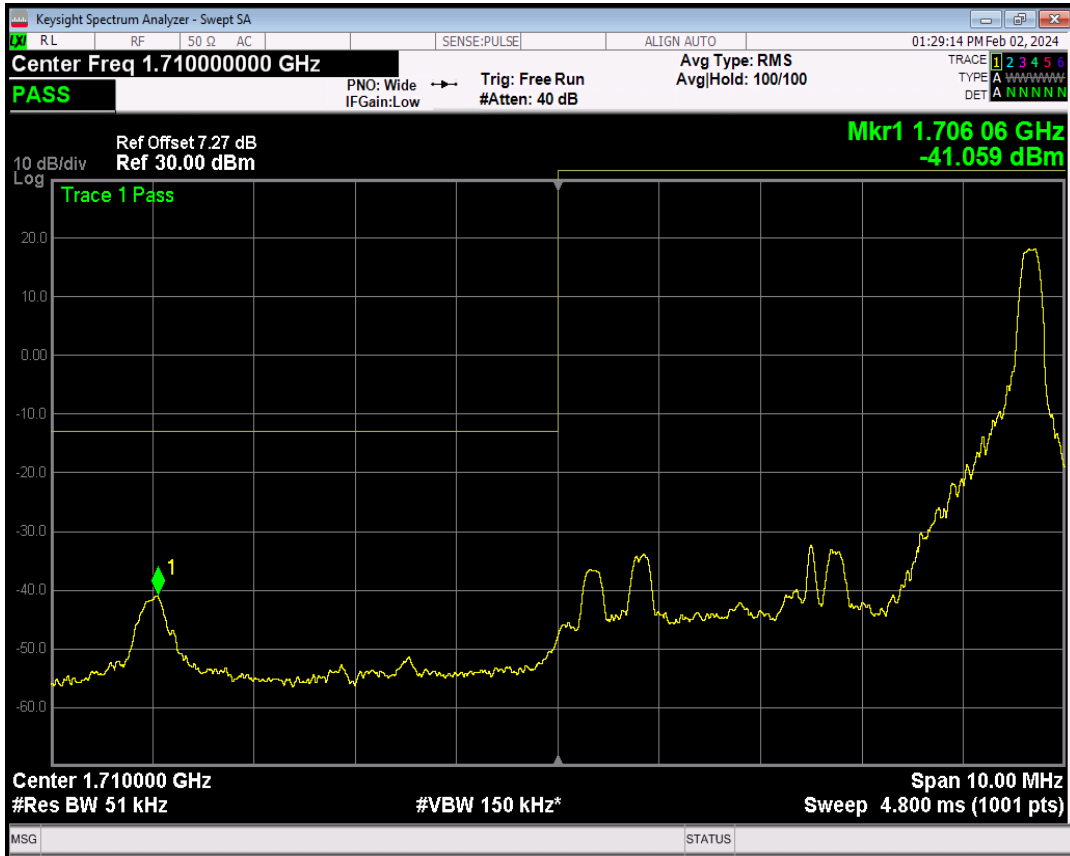

Band66 QPSK BW=5MHz Channel=131997 RB Size=1 Position=#Max

Band66 QPSK BW=5MHz Channel=131997 RB Size=25 Position=#0