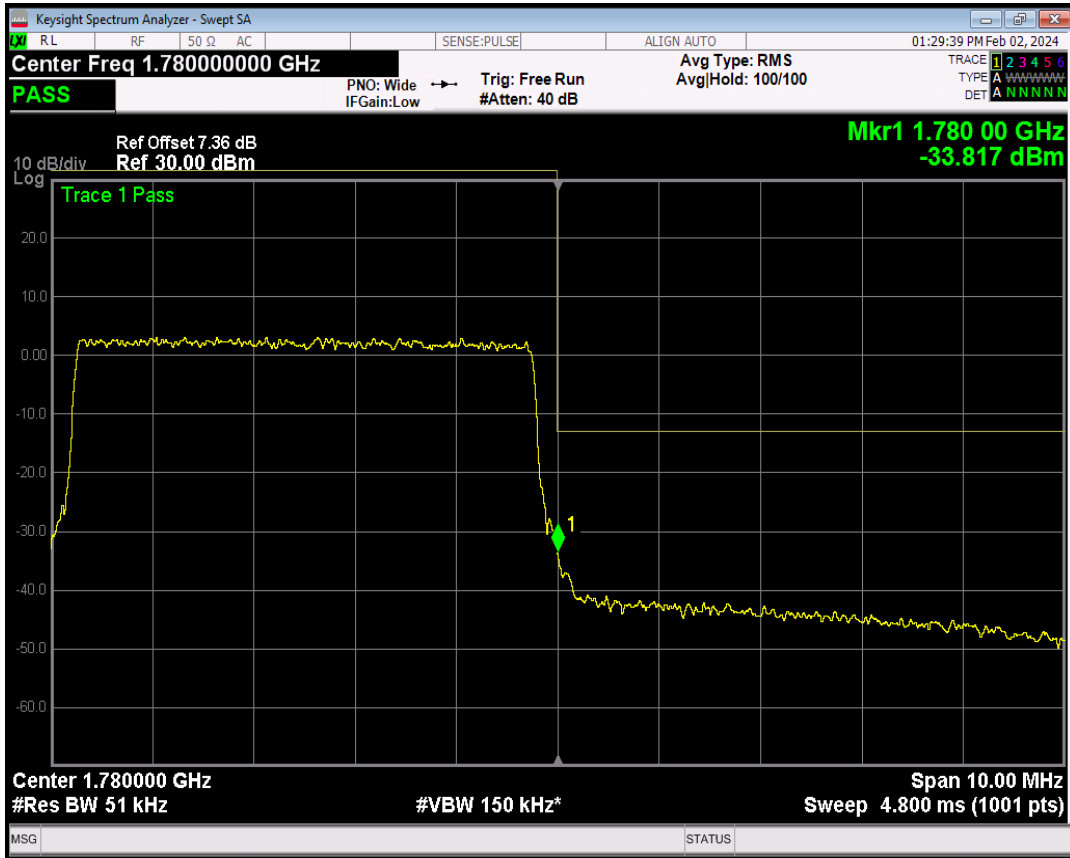

Band66 QPSK BW=5MHz Channel=132647 RB Size=25 Position=#0

Band66 16QAM BW=5MHz Channel=132647 RB Size=1 Position=#0

Band66 16QAM BW=5MHz Channel=132647 RB Size=1 Position=#Max

Band66 16QAM BW=5MHz Channel=132647 RB Size=25 Position=#0