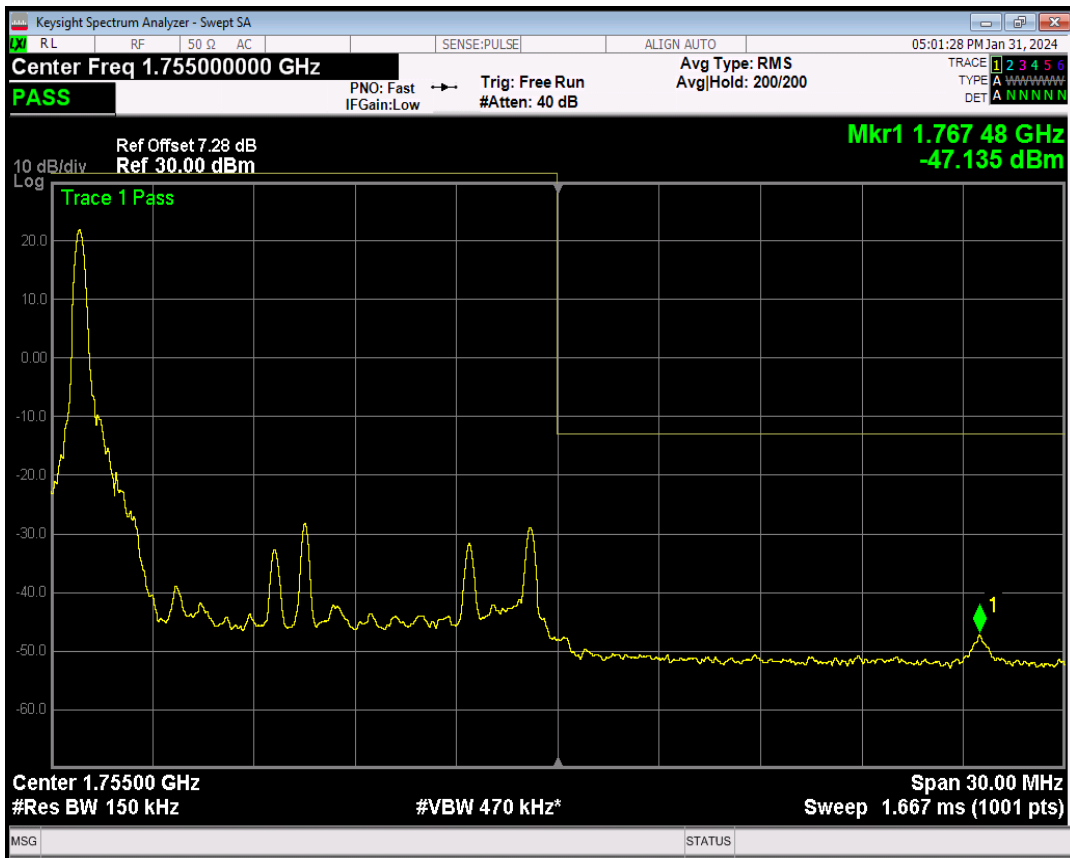

Band4 16QAM BW=15MHz Channel=20025 RB Size=1 Position=#Max

Band4 16QAM BW=15MHz Channel=20025 RB Size=75 Position=#0

Band4 QPSK BW=15MHz Channel=20325 RB Size=1 Position=#0

Band4 QPSK BW=15MHz Channel=20325 RB Size=1 Position=#Max