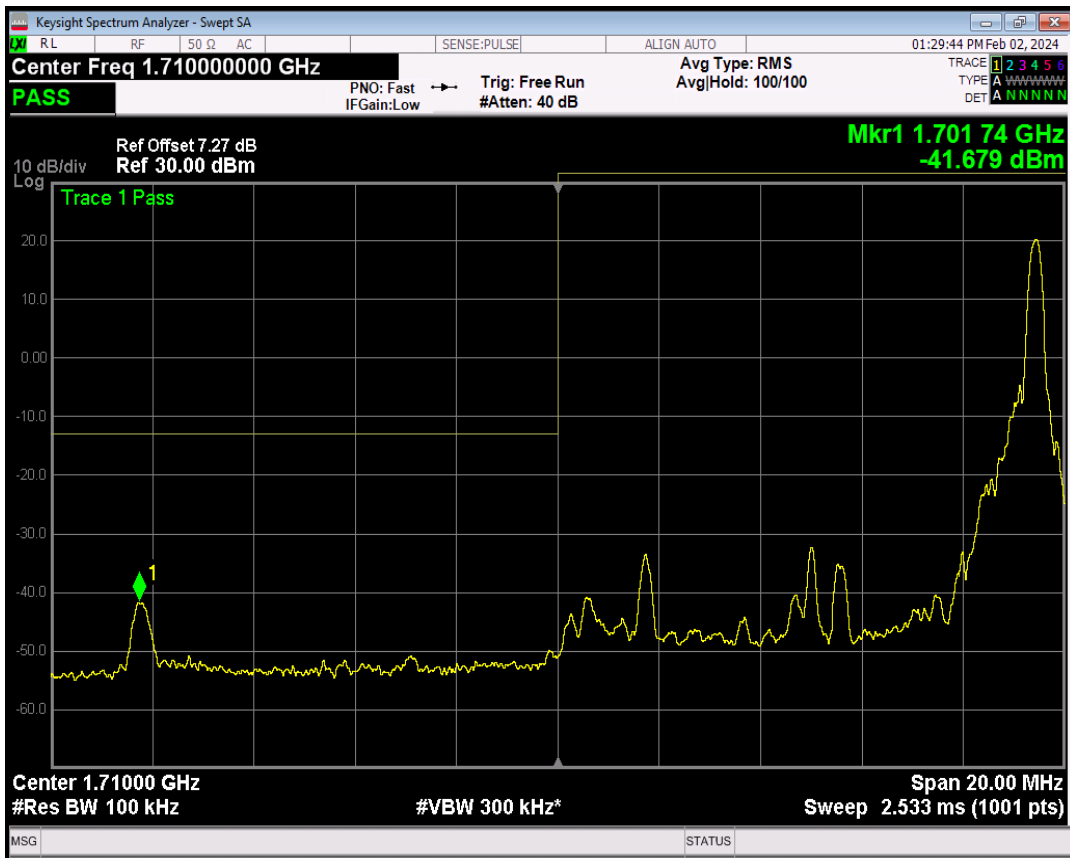

Band66 QPSK BW=10MHz Channel=132022 RB Size=1 Position=#Max

Band66 16QAM BW=10MHz Channel=132022 RB Size=1 Position=#0