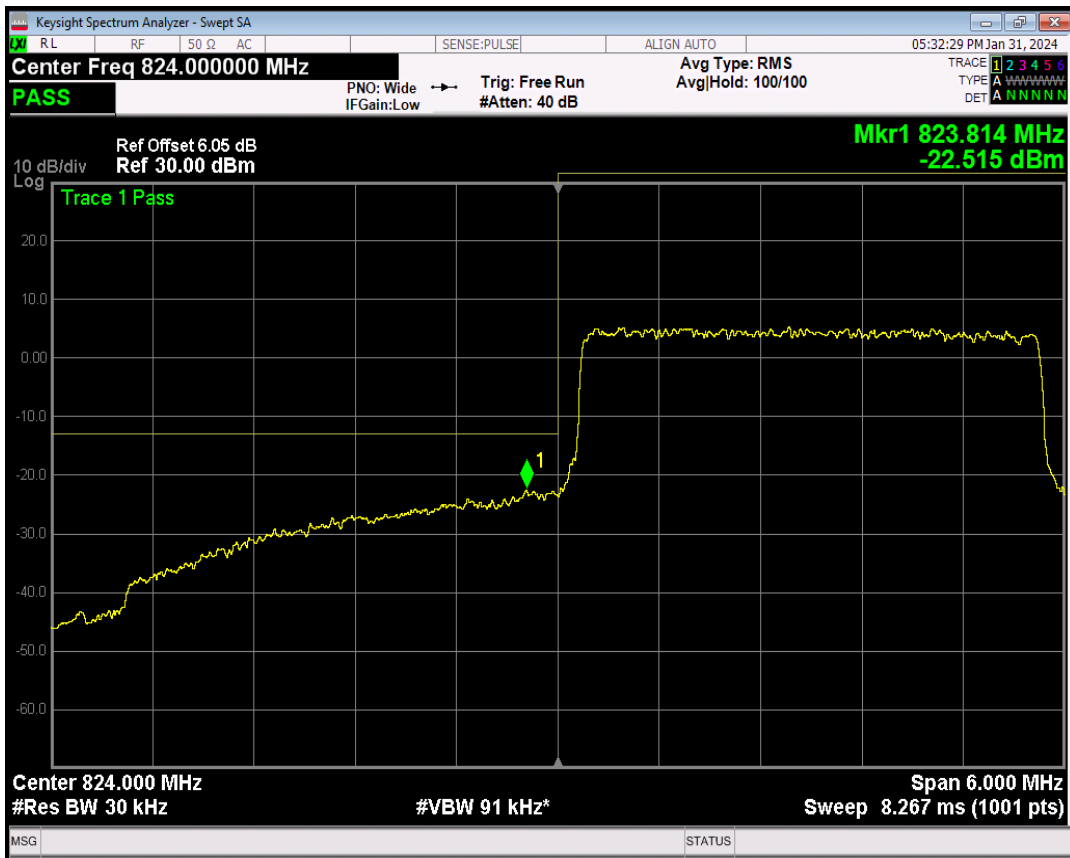

Band5 QPSK BW=3MHz Channel=20415 RB Size=15 Position=#0

Band5 16QAM BW=3MHz Channel=20415 RB Size=1 Position=#0