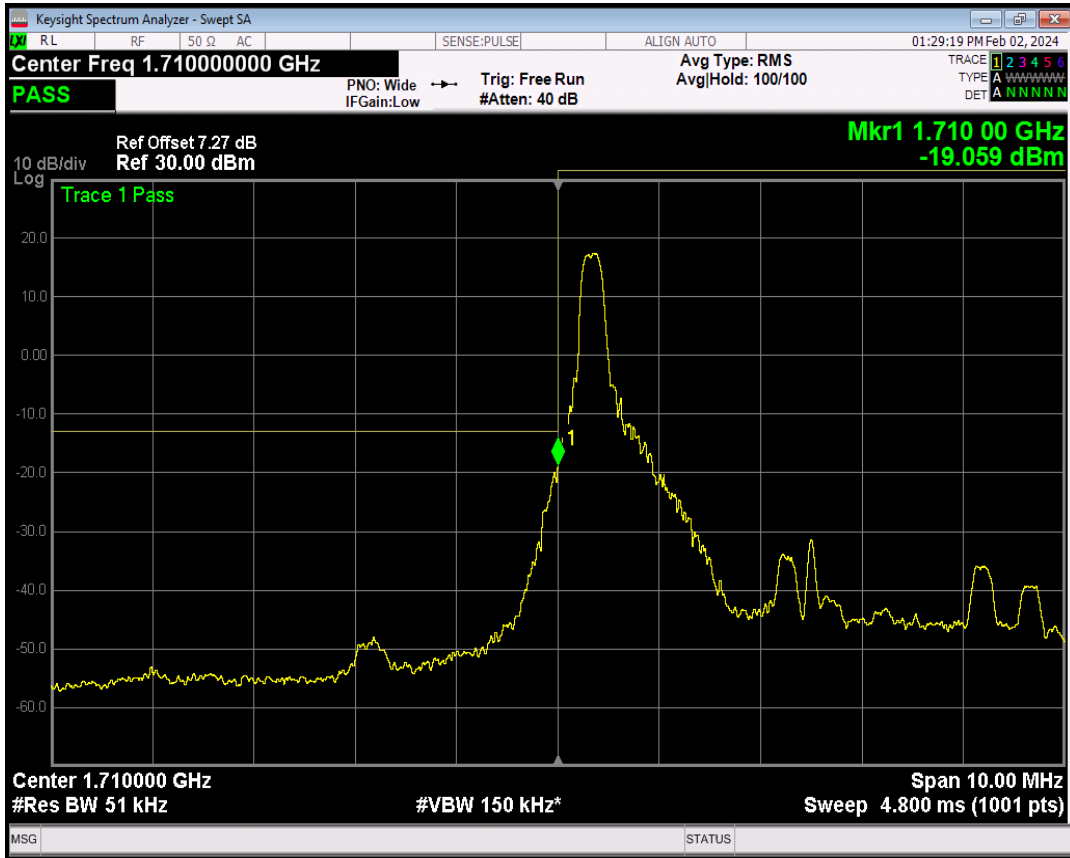

Band66 QPSK BW=5MHz Channel=131997 RB Size=1 Position=#0

Band66 QPSK BW=5MHz Channel=131997 RB Size=1 Position=#Max

Band66 QPSK BW=5MHz Channel=131997 RB Size=25 Position=#0

Band66 16QAM BW=5MHz Channel=131997 RB Size=1 Position=#0