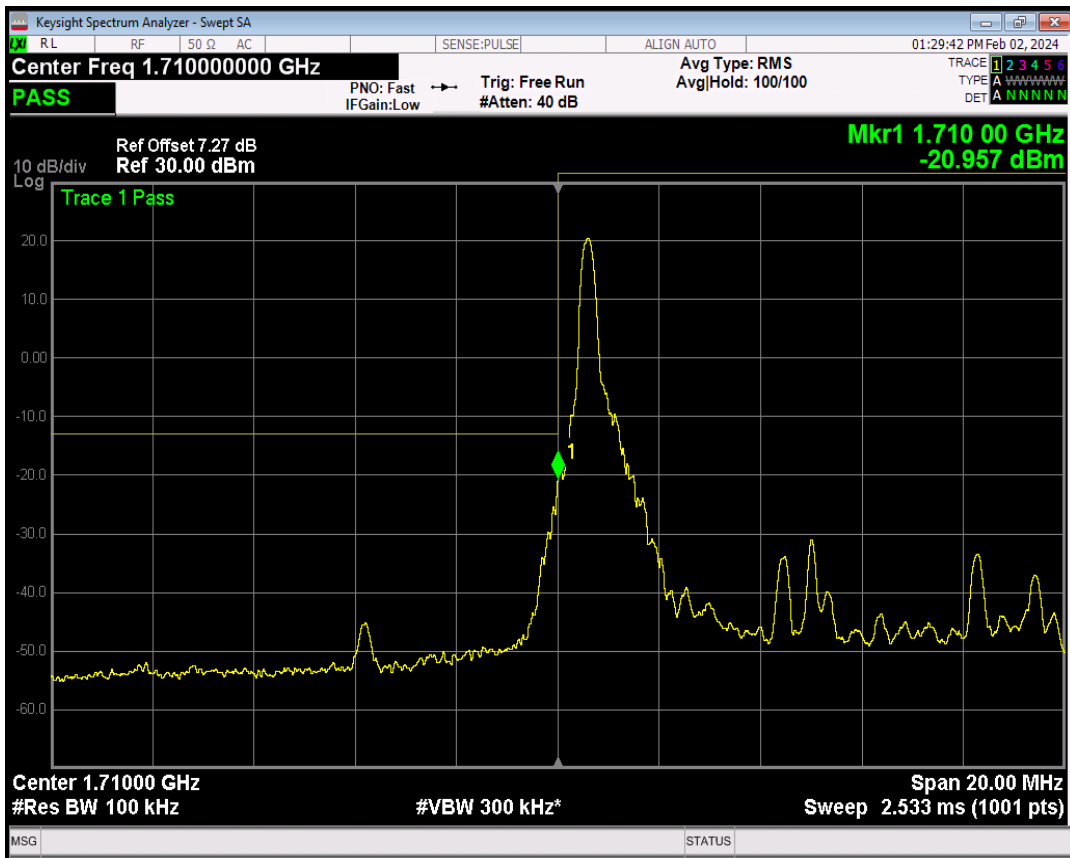

Band66 QPSK BW=10MHz Channel=132022 RB Size=1 Position=#0

Band66 QPSK BW=10MHz Channel=132022 RB Size=50 Position=#0