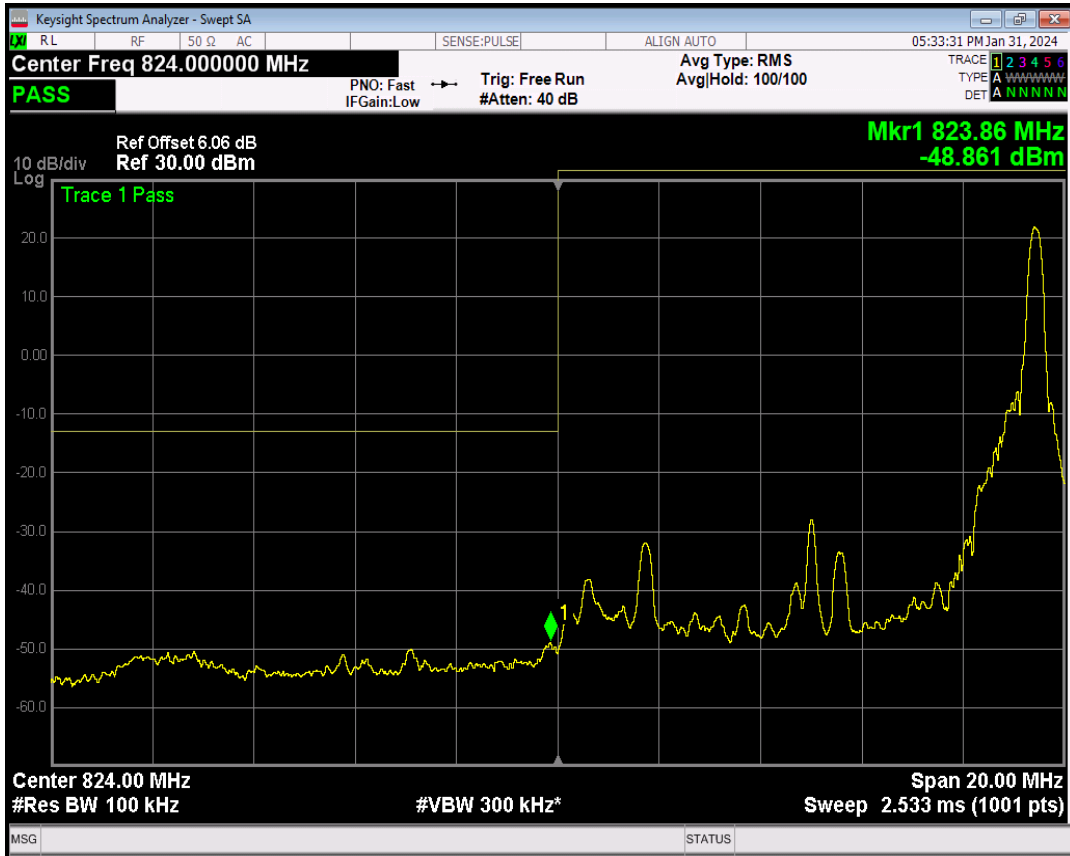

Band5 QPSK BW=10MHz Channel=20450 RB Size=1 Position=#Max

Band5 QPSK BW=10MHz Channel=20450 RB Size=50 Position=#0