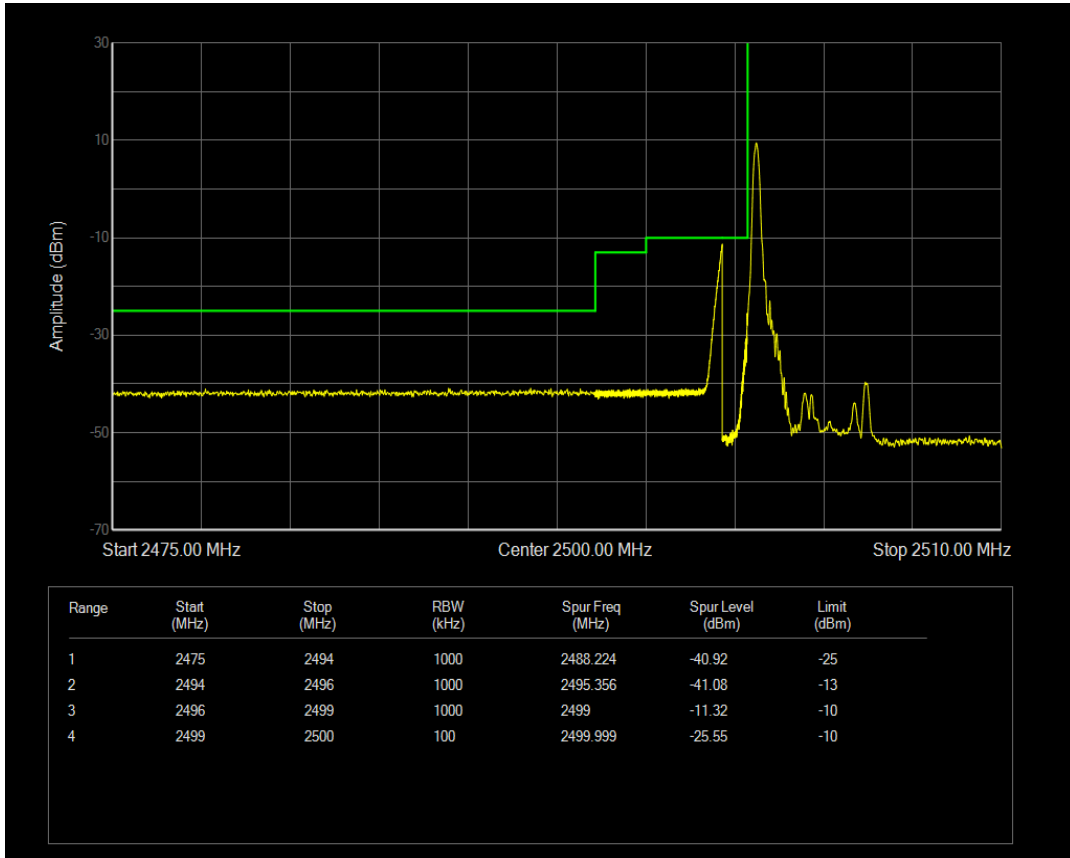

Band66 QPSK BW=20MHz Channel=132572 RB Size=100 Position=#0

Band66 16QAM BW=20MHz Channel=132572 RB Size=1 Position=#0

Band66 16QAM BW=20MHz Channel=132572 RB Size=1 Position=#Max

Band66 16QAM BW=20MHz Channel=132572 RB Size=100 Position=#0

Band7 QPSK BW=5MHz Channel=20775 RB Size=1 Position=#Max

Band7 QPSK BW=5MHz Channel=20775 RB Size=1 Position=#0

Band7 QPSK BW=5MHz Channel=20775 RB Size=25 Position=#0

Band7 16QAM BW=5MHz Channel=20775 RB Size=1 Position=#0