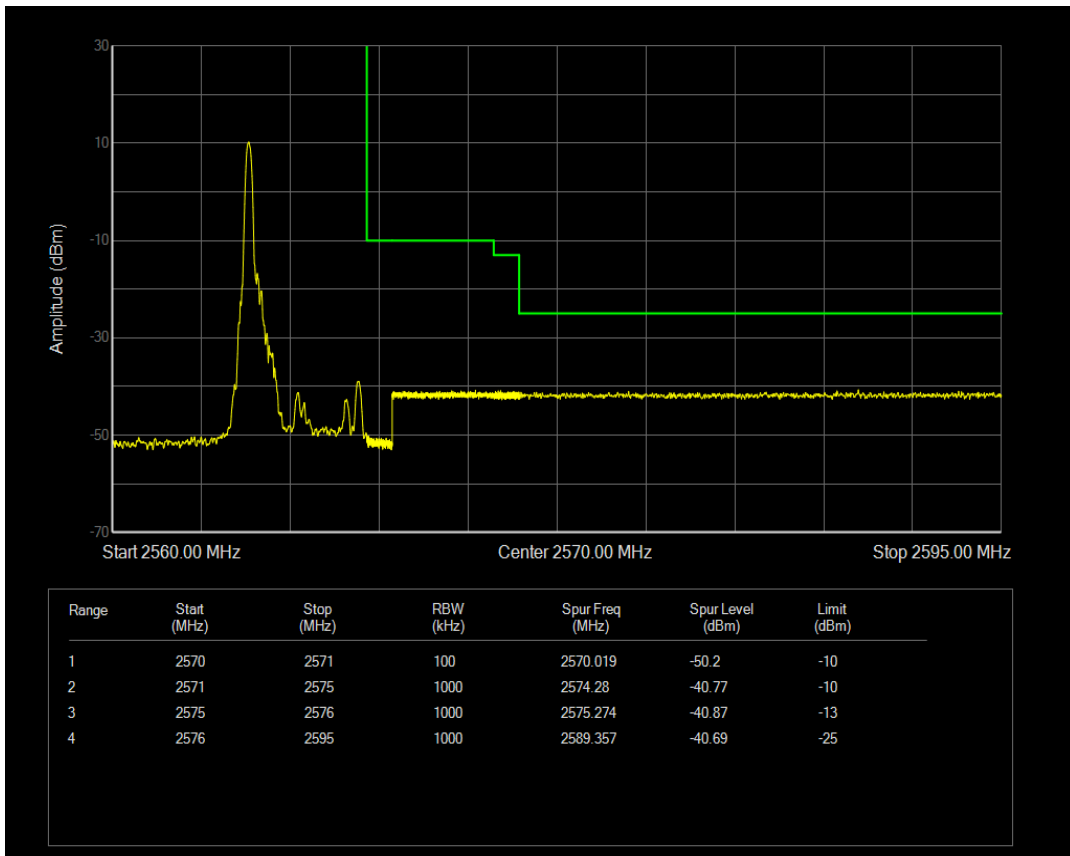

Band7 QPSK BW=5MHz Channel=20775 RB Size=1 Position=#Max

Band7 QPSK BW=5MHz Channel=20775 RB Size=1 Position=#0

Band7 QPSK BW=5MHz Channel=20775 RB Size=25 Position=#0

Band7 16QAM BW=5MHz Channel=20775 RB Size=1 Position=#0

Band7 16QAM BW=5MHz Channel=20775 RB Size=1 Position=#Max

Band7 16QAM BW=5MHz Channel=20775 RB Size=25 Position=#0

Band7 QPSK BW=5MHz Channel=21425 RB Size=1 Position=#0

Band7 QPSK BW=5MHz Channel=21425 RB Size=1 Position=#Max