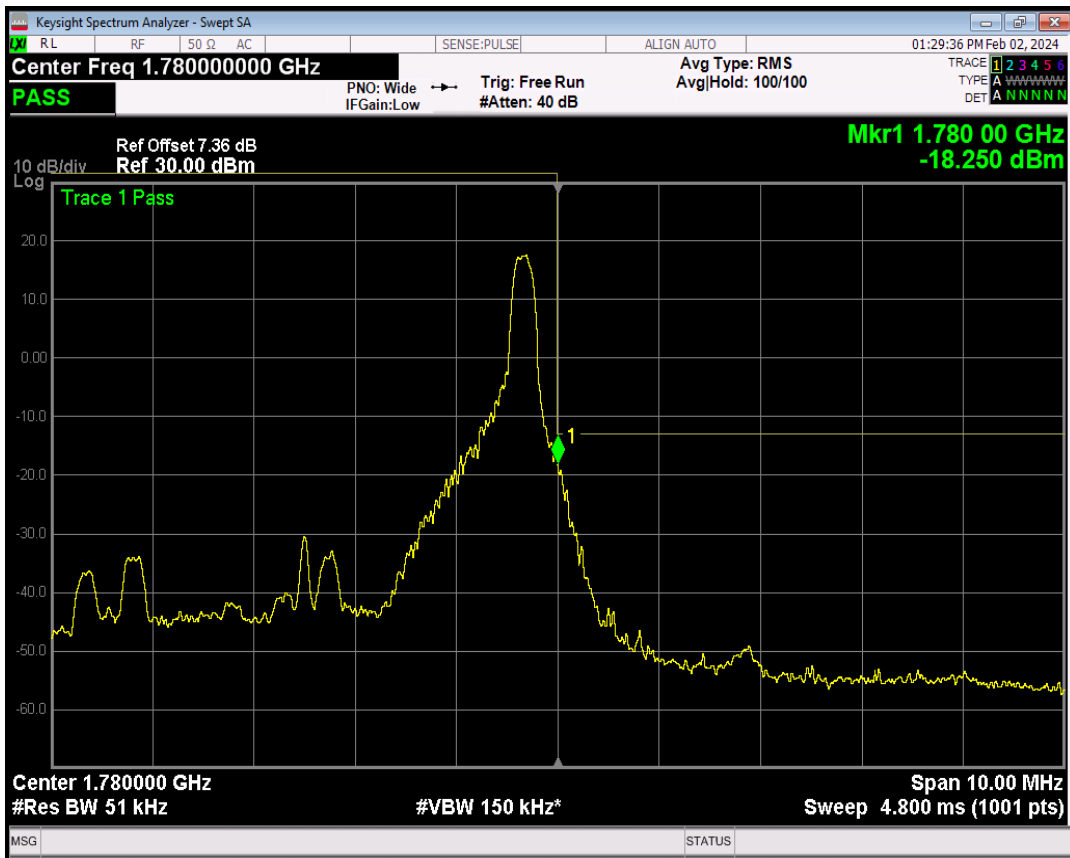

Band66 16QAM BW=5MHz Channel=132647 RB Size=1 Position=#Max

Band66 16QAM BW=5MHz Channel=132647 RB Size=25 Position=#0