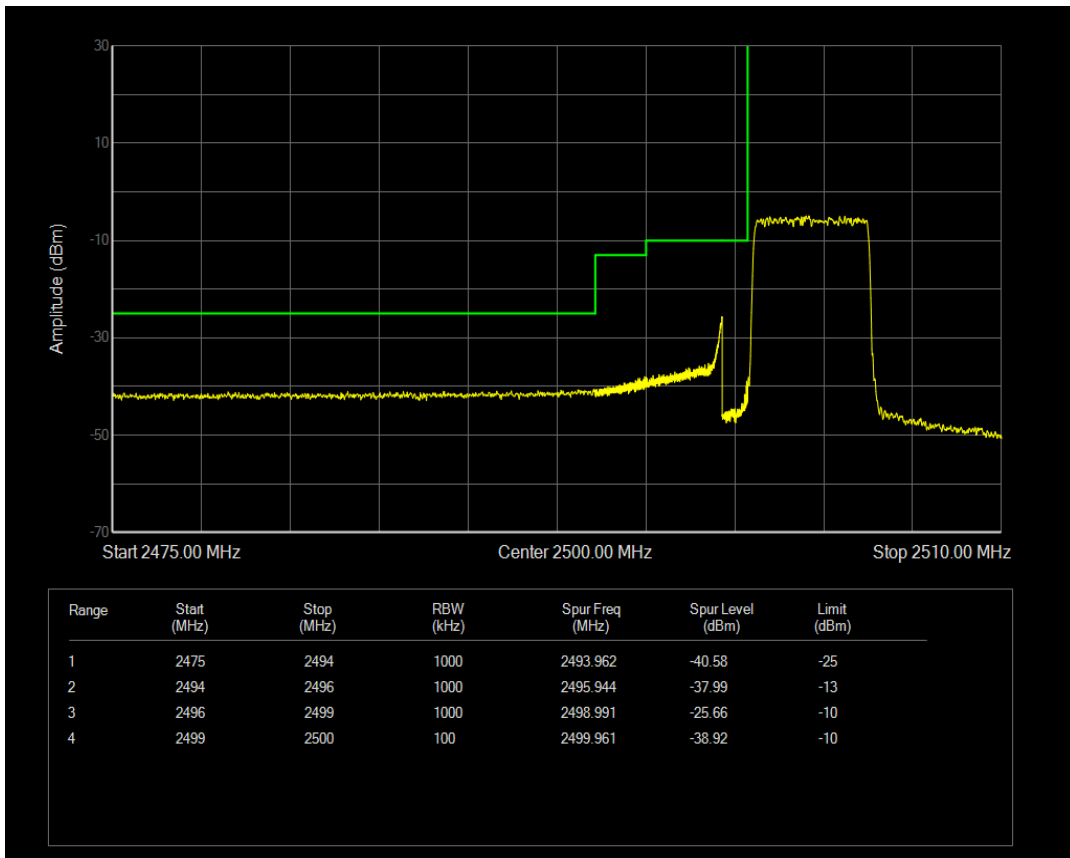

Band7 QPSK BW=5MHz Channel=20775 RB Size=25 Position=#0

Band7 16QAM BW=5MHz Channel=20775 RB Size=1 Position=#0