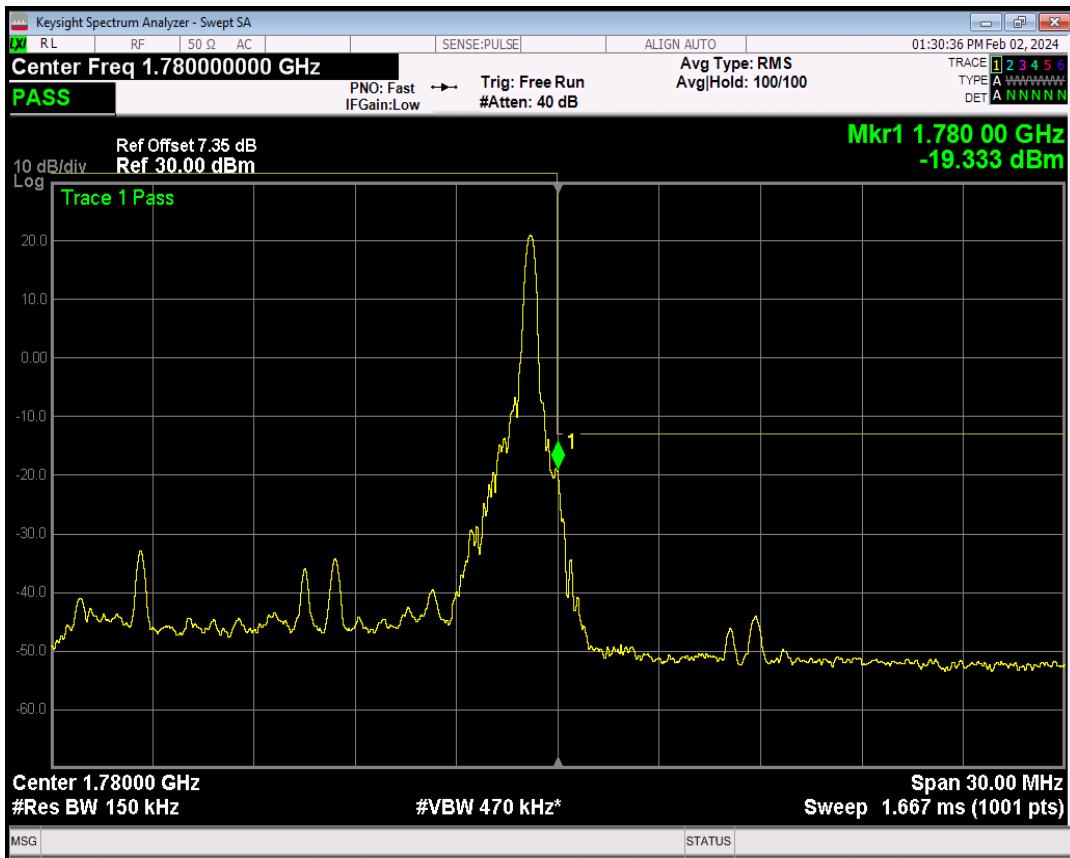

Band66 16QAM BW=15MHz Channel=132597 RB Size=1 Position=#Max

Band66 16QAM BW=15MHz Channel=132597 RB Size=75 Position=#0