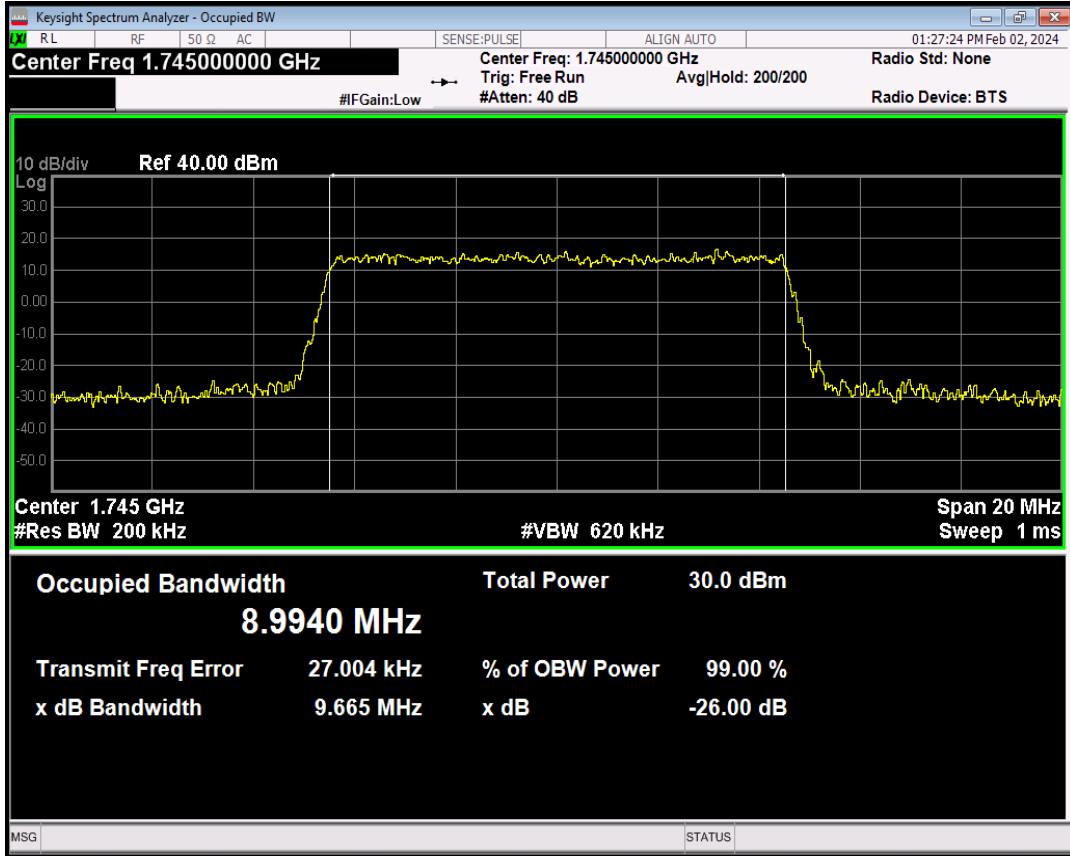

Band66 QPSK BW=10MHz Channel=132322 RB Size=50 Position=#0