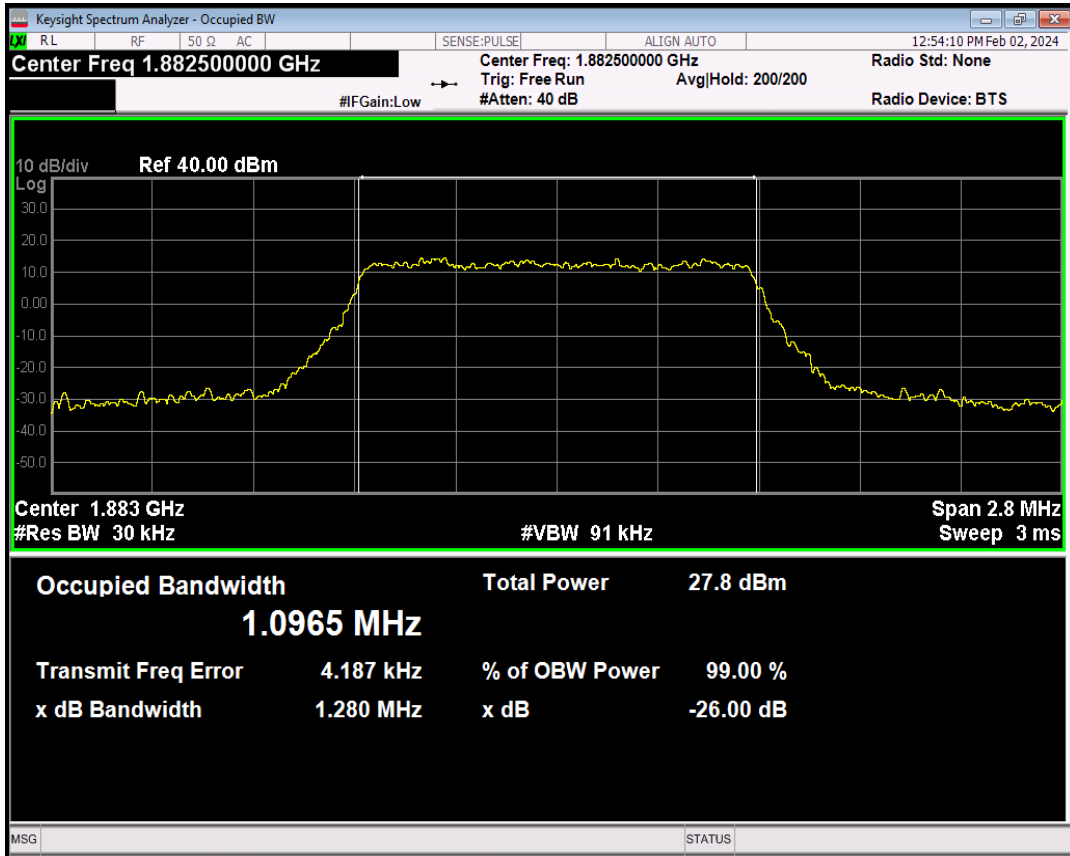

Band25 16QAM BW=1.4MHz Channel=26365 RB Size=6 Position=#0