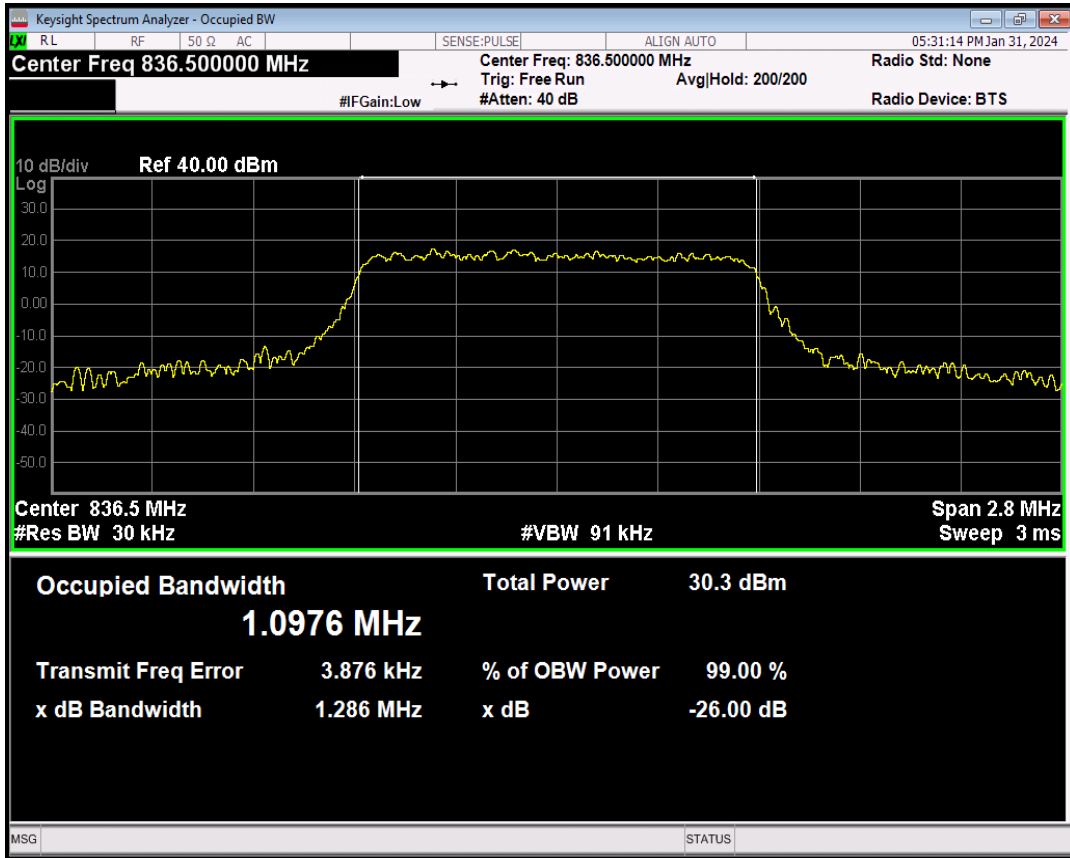

Band5 16QAM BW=1.4MHz Channel=20525 RB Size=6 Position=#0