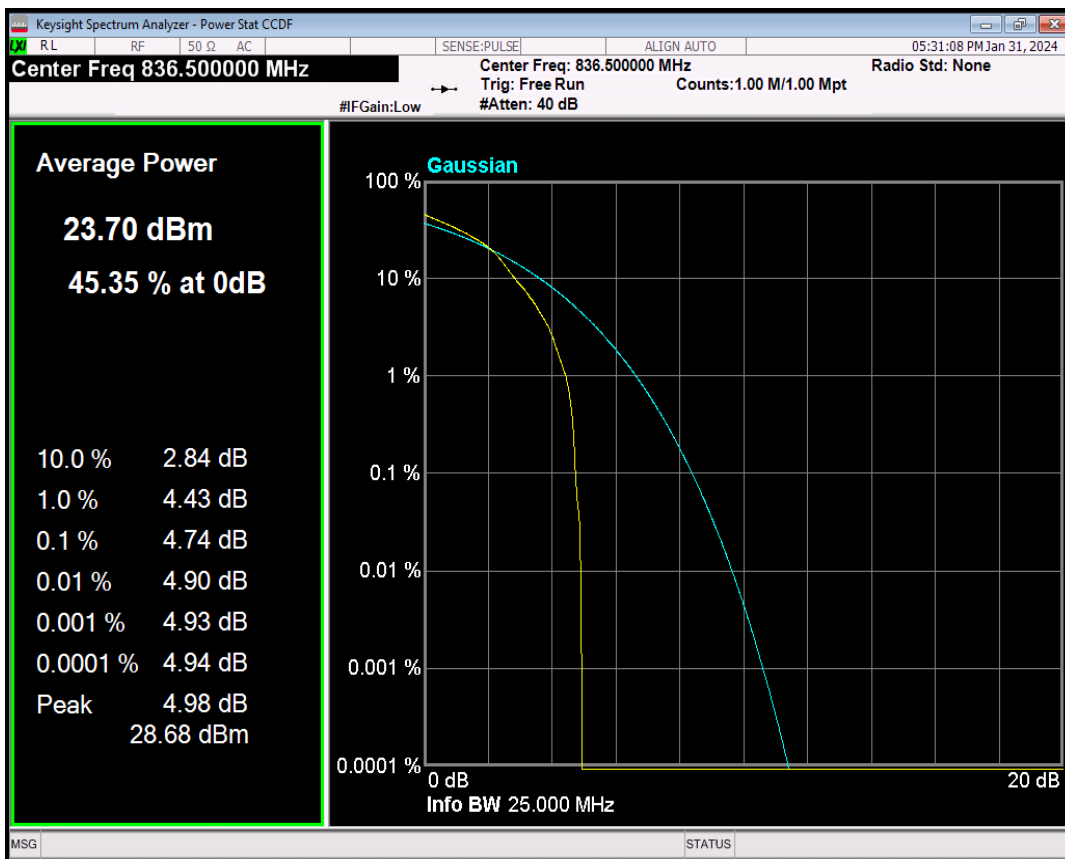

Band5 QPSK BW=5MHz Channel=20525 RB Size=1 Position=#0

Band5 16QAM BW=5MHz Channel=20525 RB Size=1 Position=#0

Band5 QPSK BW=10MHz Channel=20525 RB Size=1 Position=#0

Band5 16QAM BW=10MHz Channel=20525 RB Size=1 Position=#0