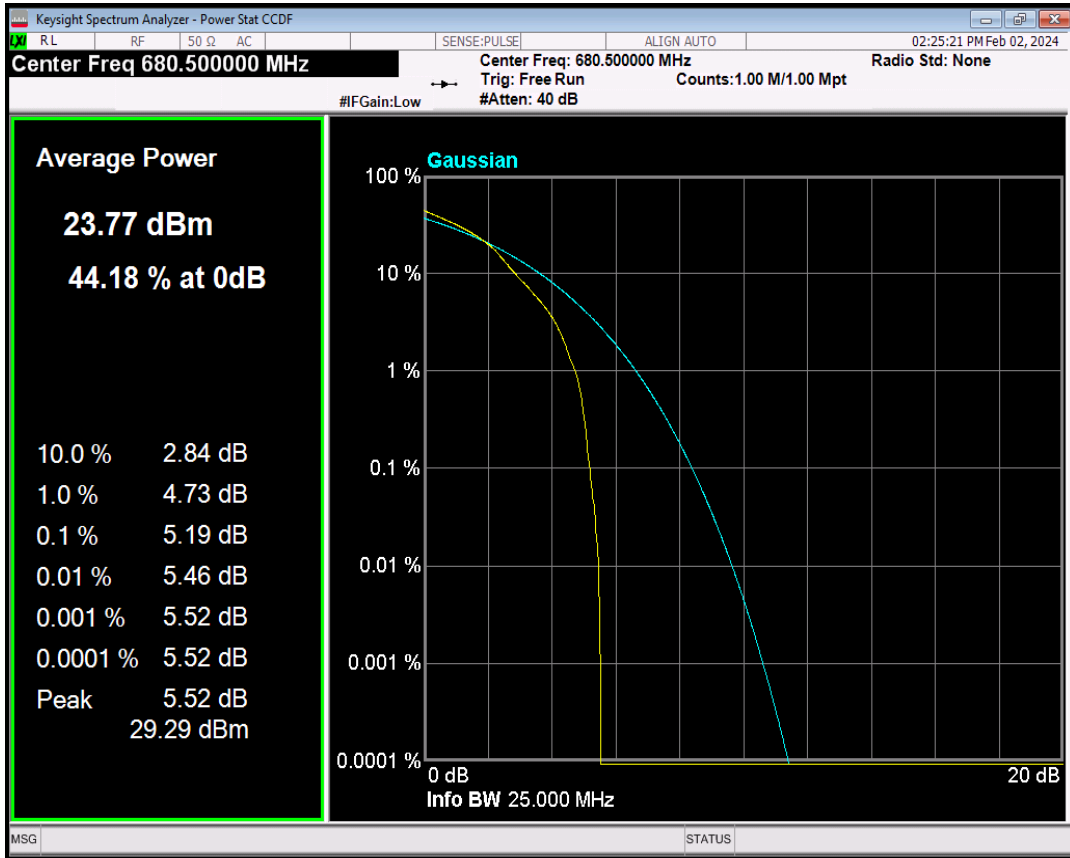

Band71 16QAM BW=5MHz Channel=133297 RB Size=1 Position=#0