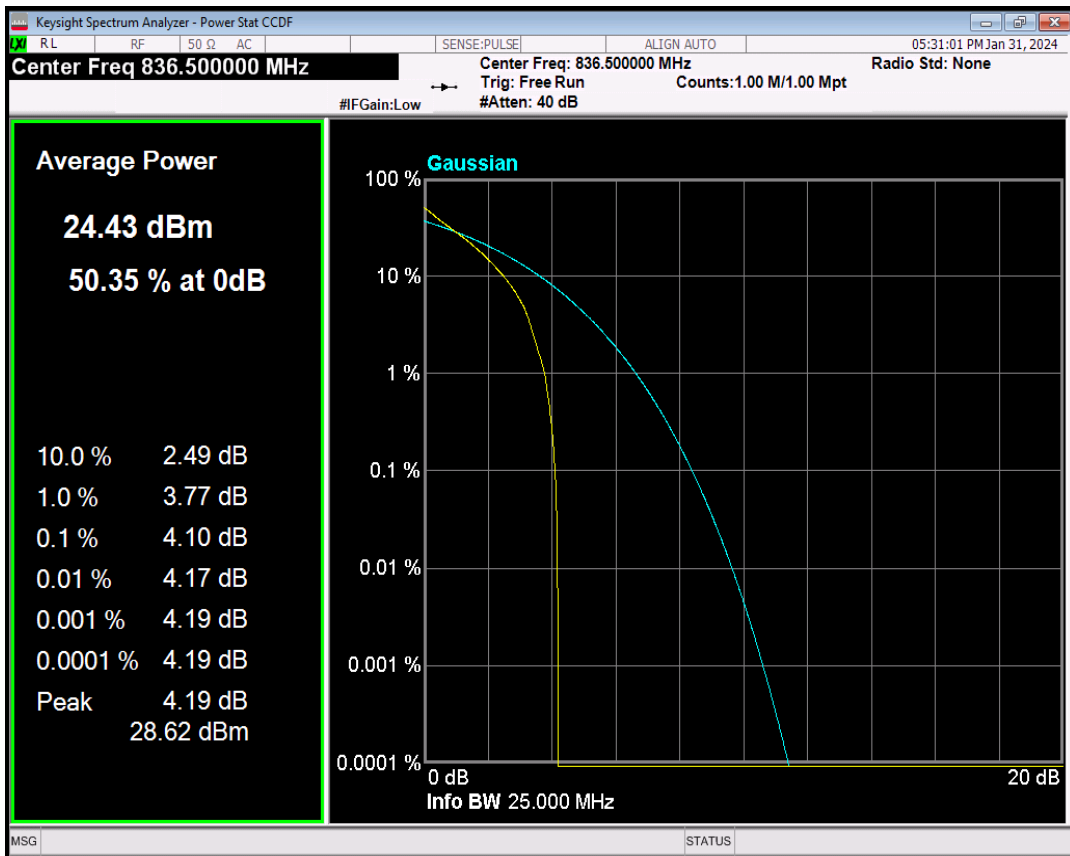

Band5 QPSK BW=5MHz Channel=20525 RB Size=1 Position=#0