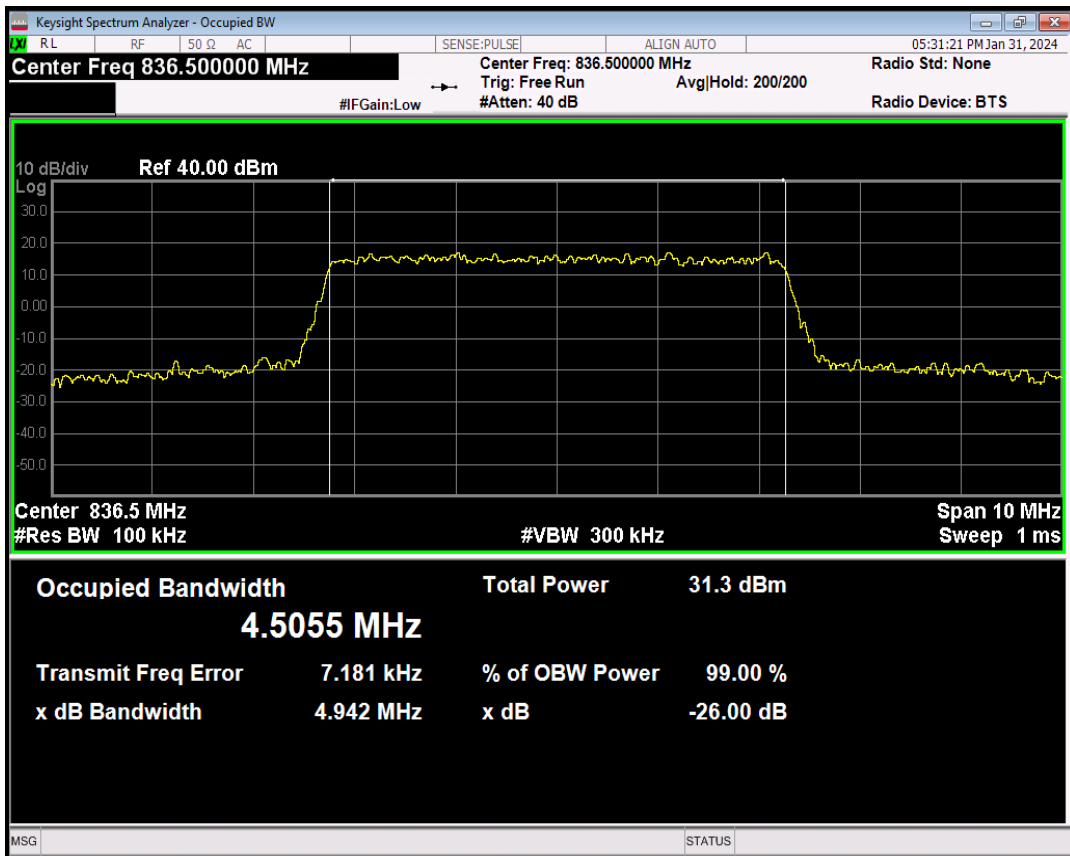

Band5 QPSK BW=5MHz Channel=20525 RB Size=25 Position=#0