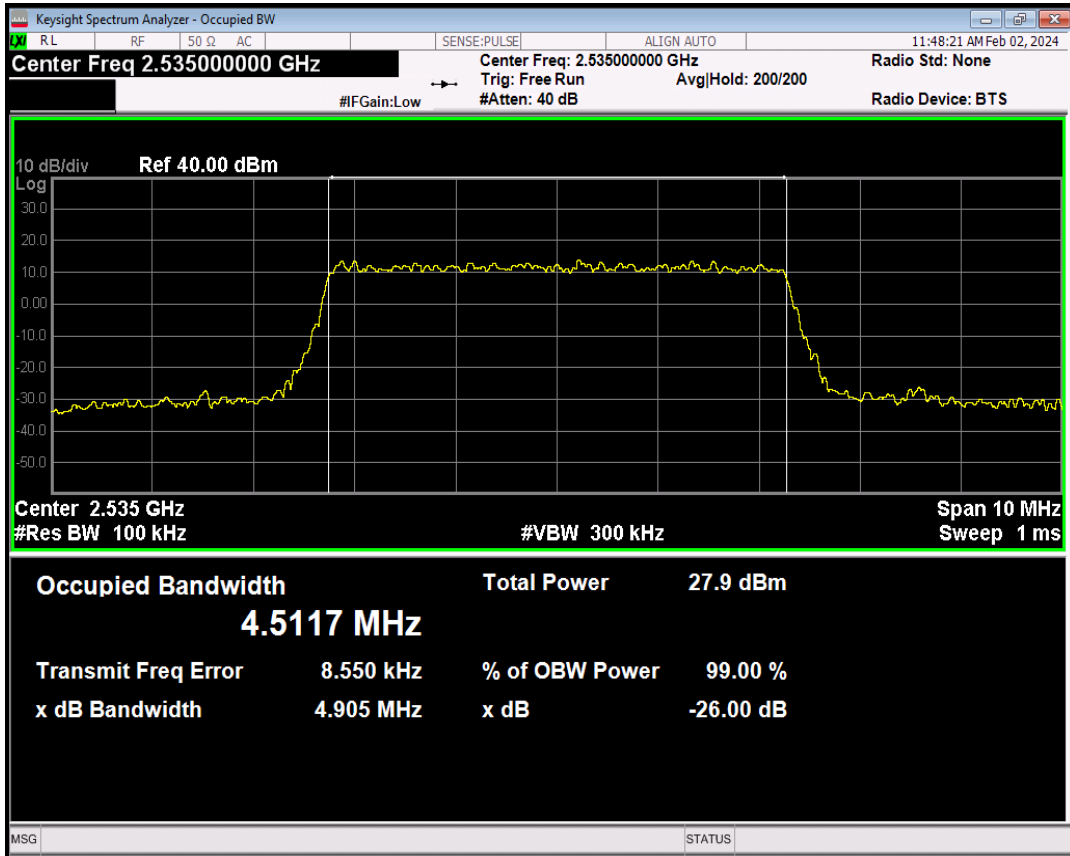

Band7 16QAM BW=5MHz Channel=21100 RB Size=25 Position=#0