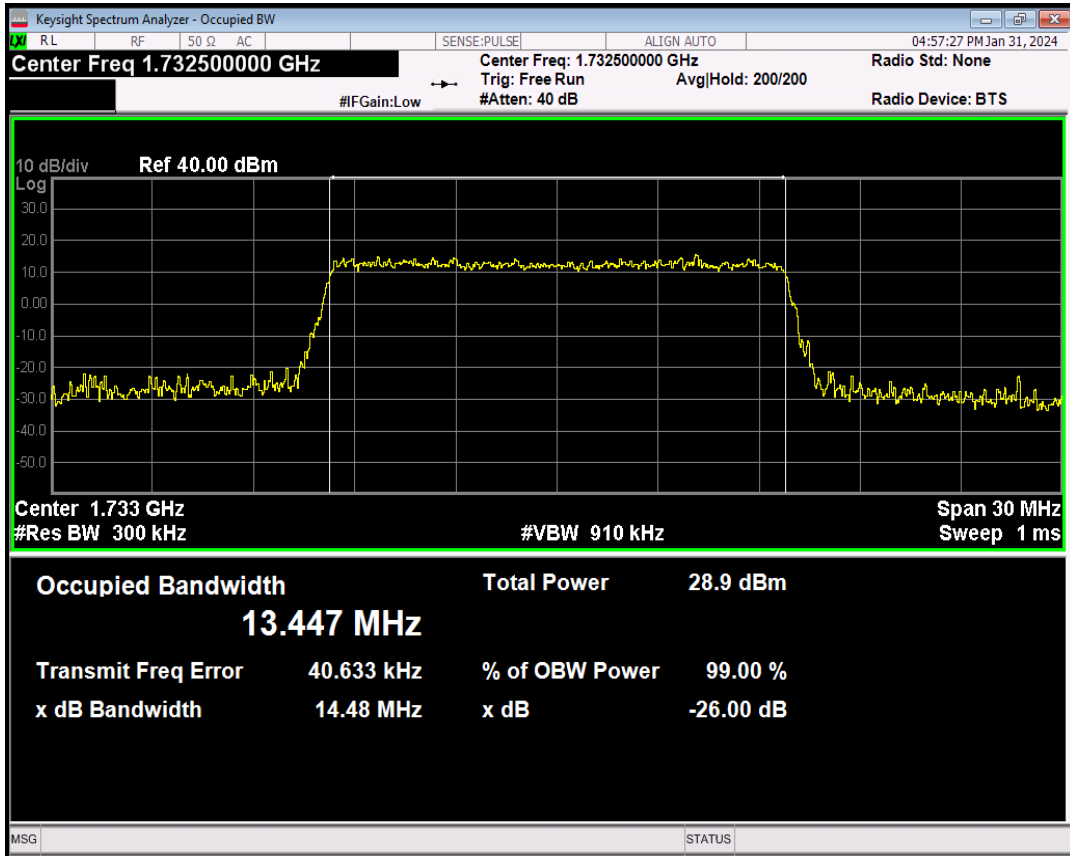

Band4 16QAM BW=15MHz Channel=20175 RB Size=75 Position=#0