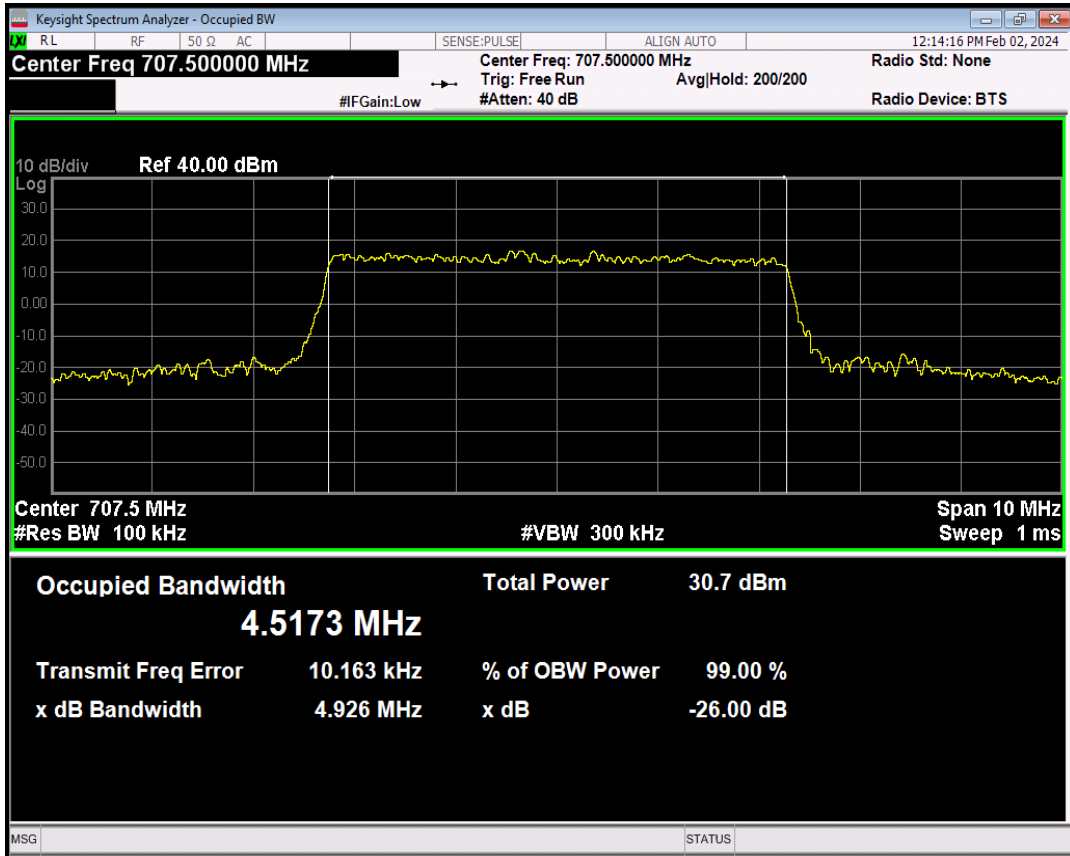

Band12 16QAM BW=5MHz Channel=23095 RB Size=25 Position=#0