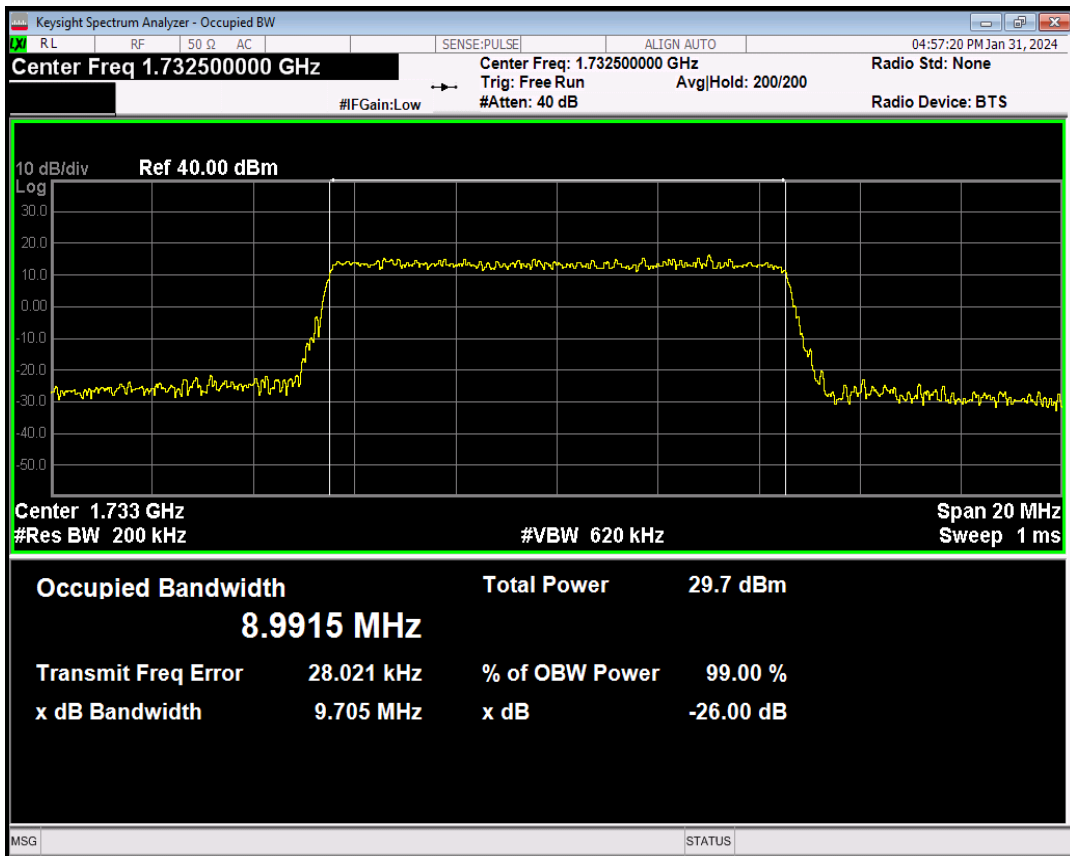

Band4 QPSK BW=10MHz Channel=20175 RB Size=50 Position=#0