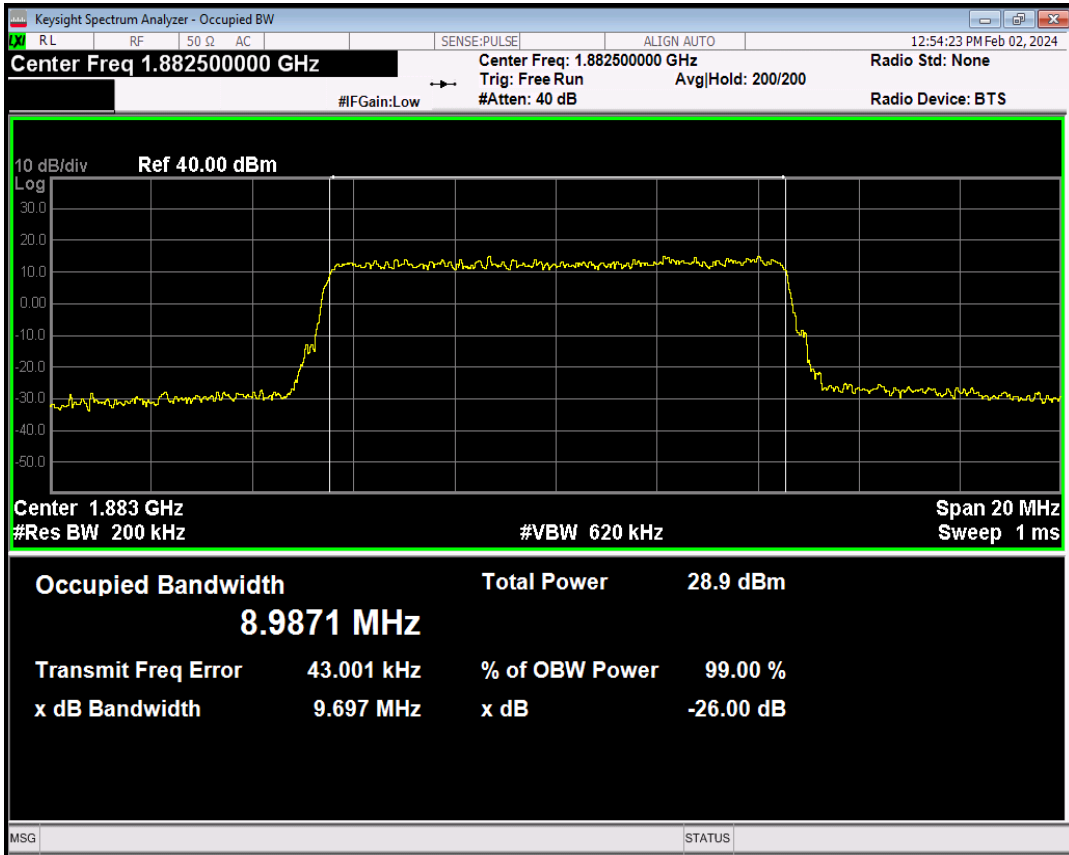

Band25 QPSK BW=10MHz Channel=26365 RB Size=50 Position=#0