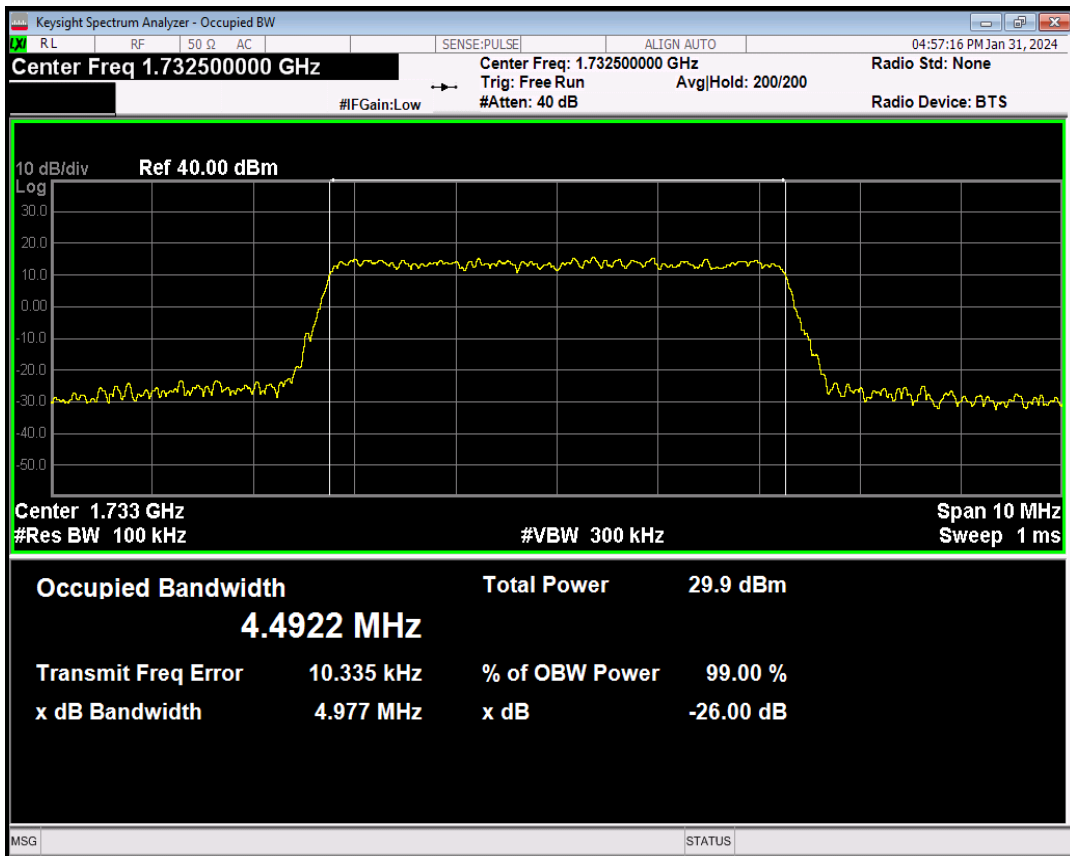

Band4 QPSK BW=5MHz Channel=20175 RB Size=25 Position=#0