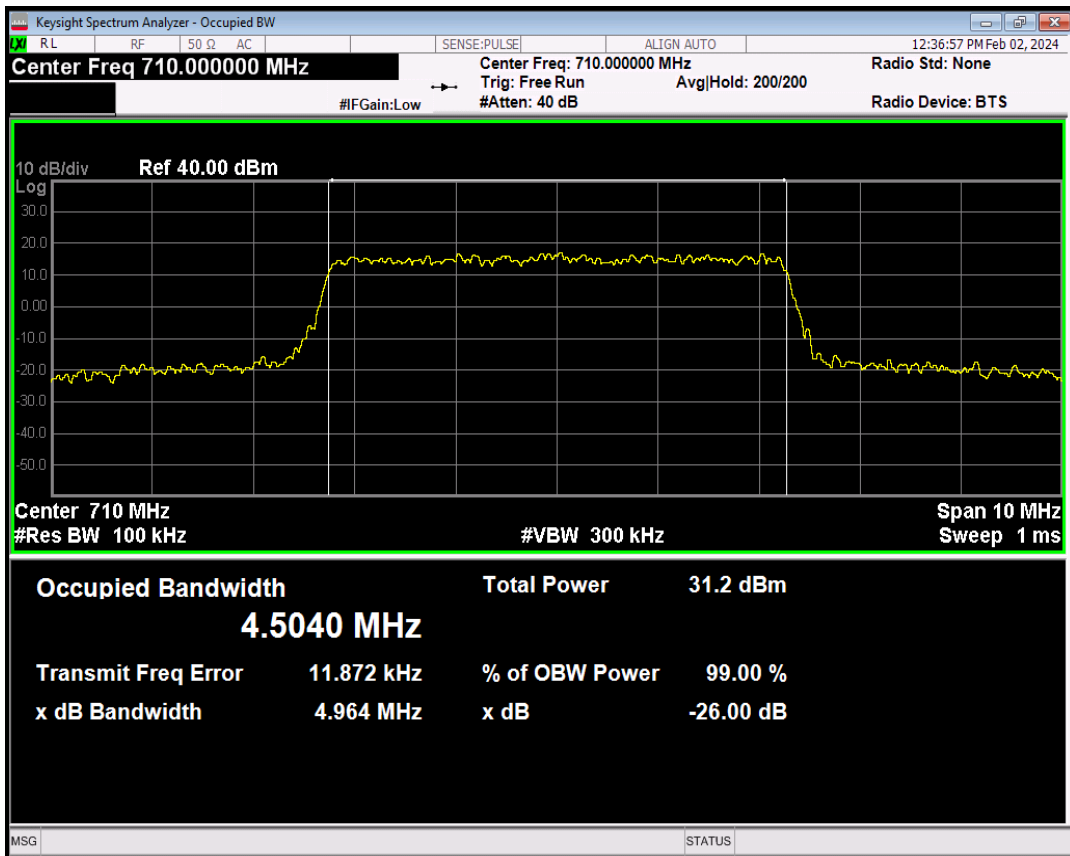

Band17 QPSK BW=5MHz Channel=23790 RB Size=25 Position=#0