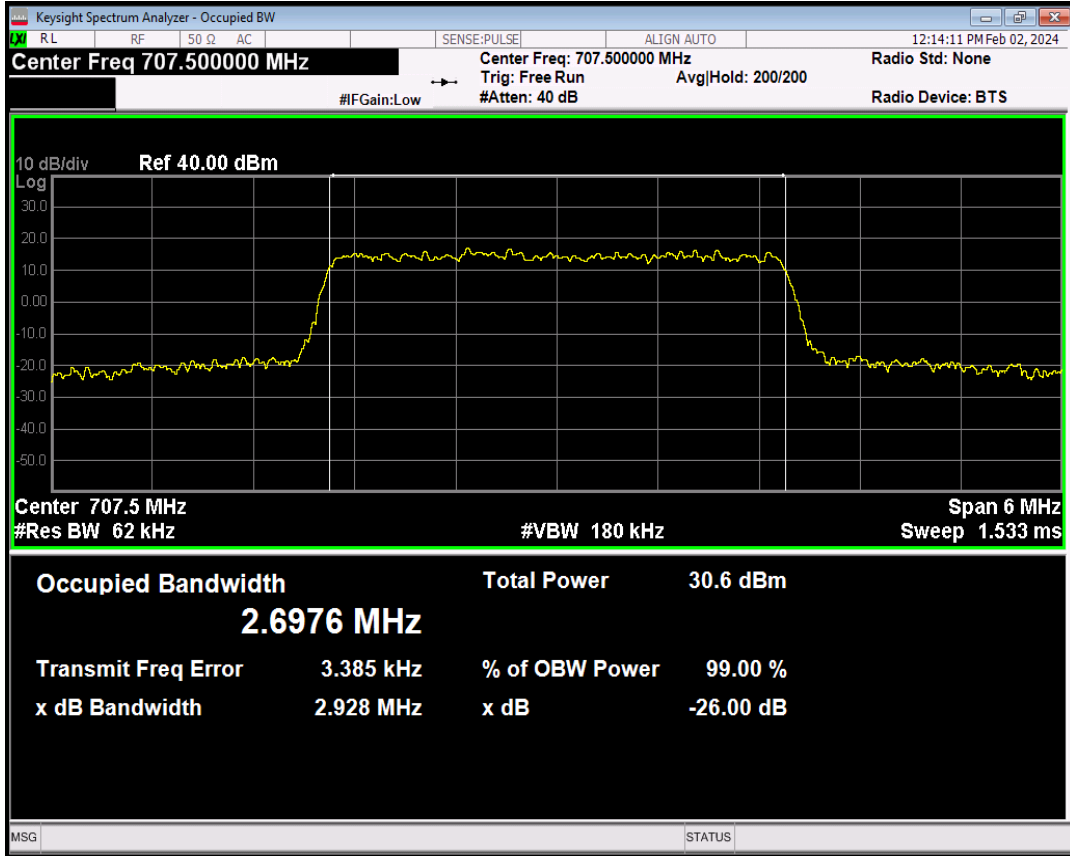

Band12 QPSK BW=1.4MHz Channel=23095 RB Size=6 Position=#0

Band12 16QAM BW=1.4MHz Channel=23095 RB Size=6 Position=#0

Band12 QPSK BW=3MHz Channel=23095 RB Size=15 Position=#0

Band12 16QAM BW=3MHz Channel=23095 RB Size=15 Position=#0