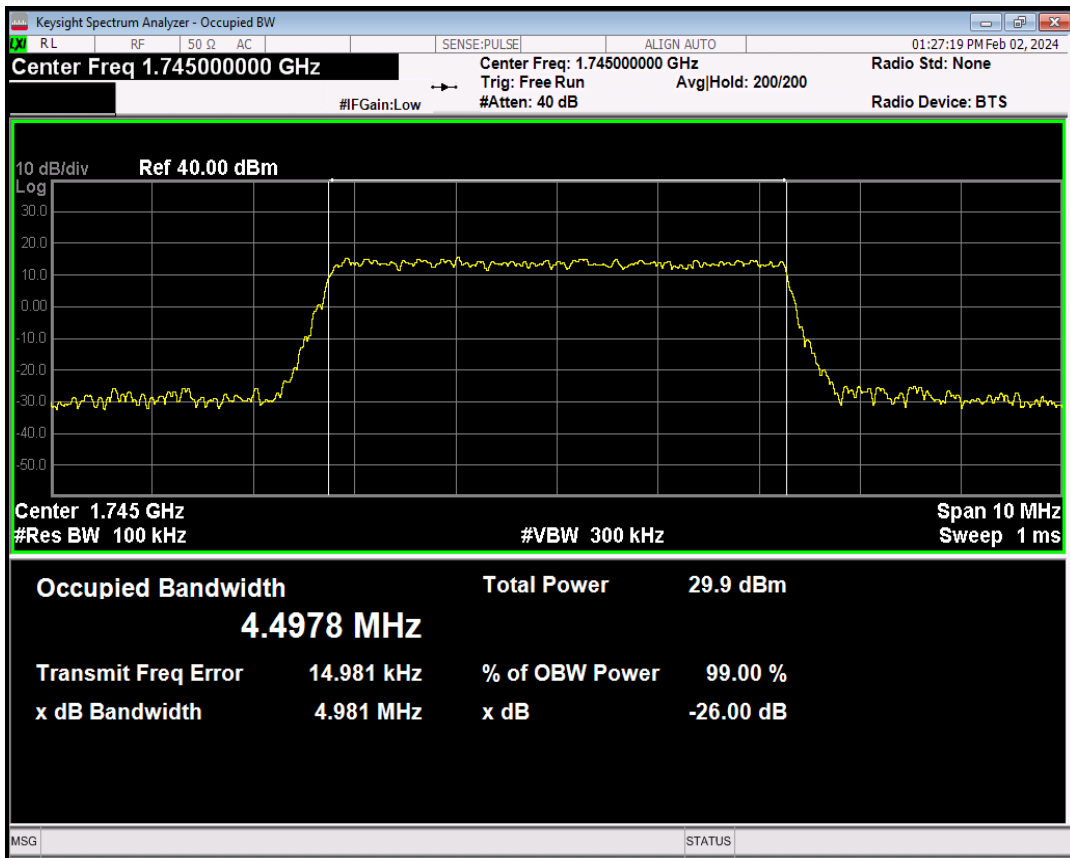

Band66 QPSK BW=5MHz Channel=132322 RB Size=25 Position=#0