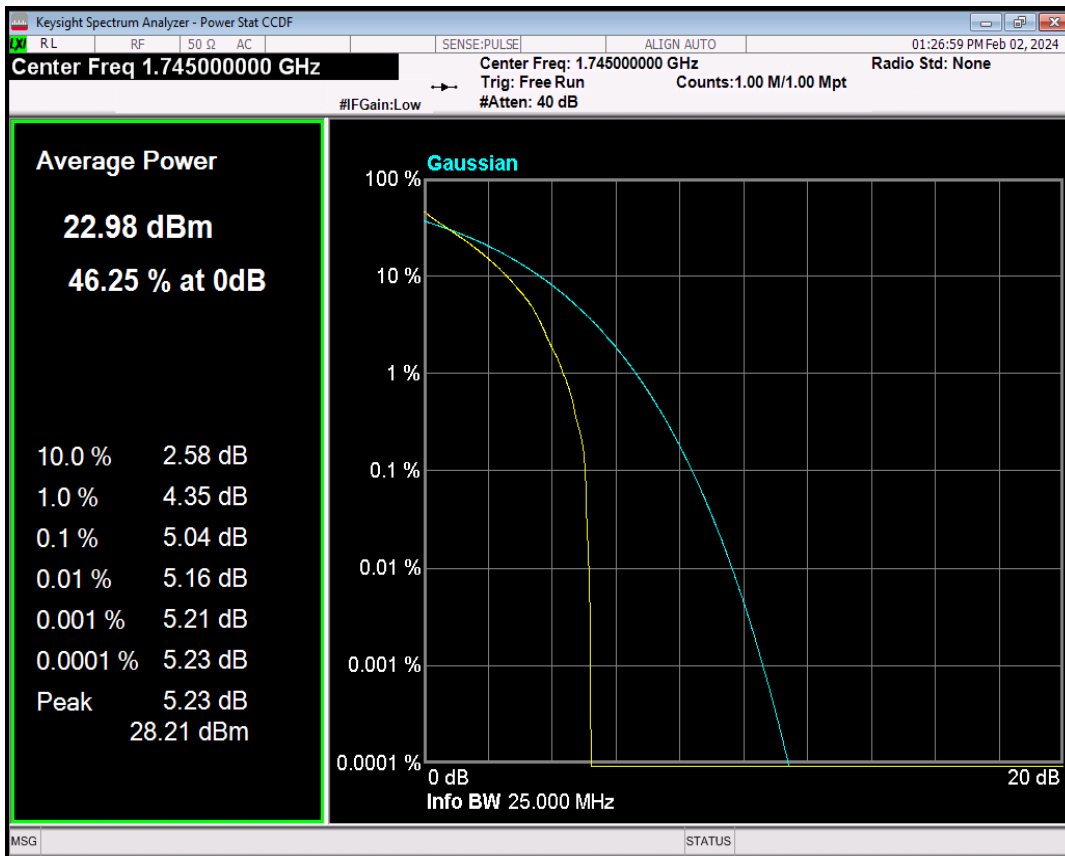

Band66 QPSK BW=5MHz Channel=132322 RB Size=1 Position=#0

Band66 16QAM BW=5MHz Channel=132322 RB Size=1 Position=#0

Band66 QPSK BW=10MHz Channel=132322 RB Size=1 Position=#0

Band66 16QAM BW=10MHz Channel=132322 RB Size=1 Position=#0