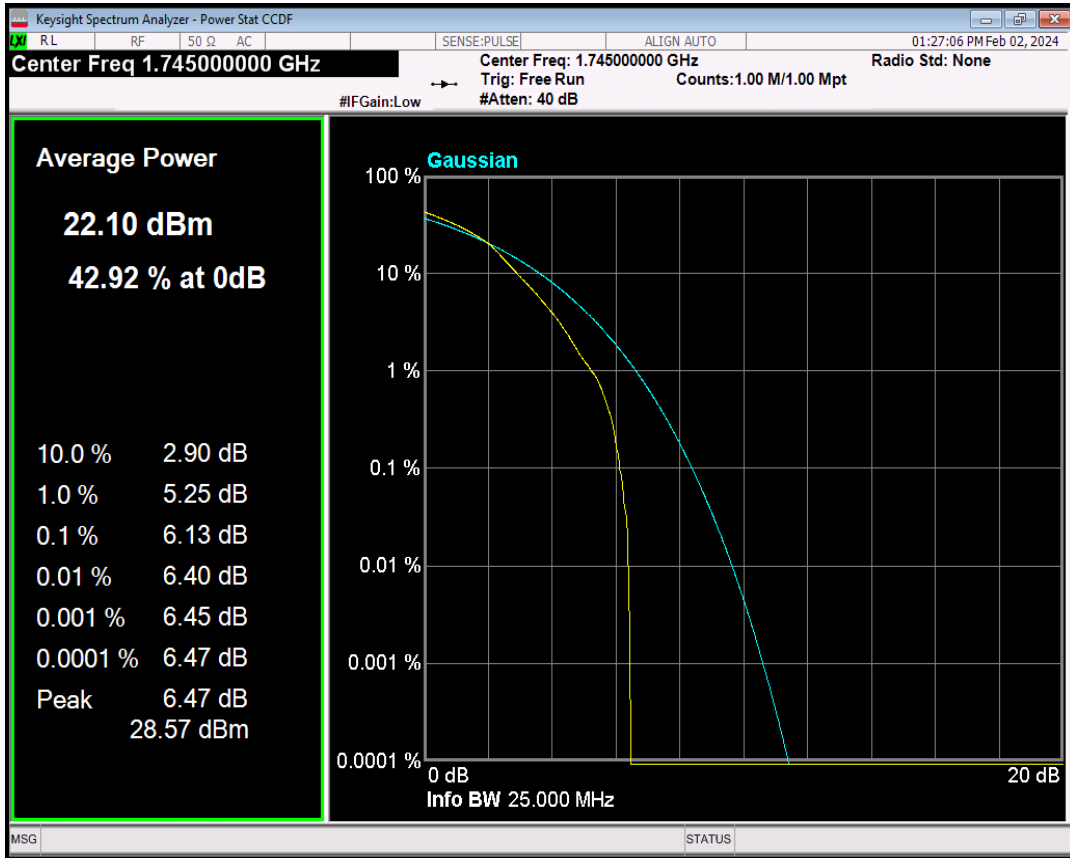

Band66 16QAM BW=20MHz Channel=132322 RB Size=1 Position=#0