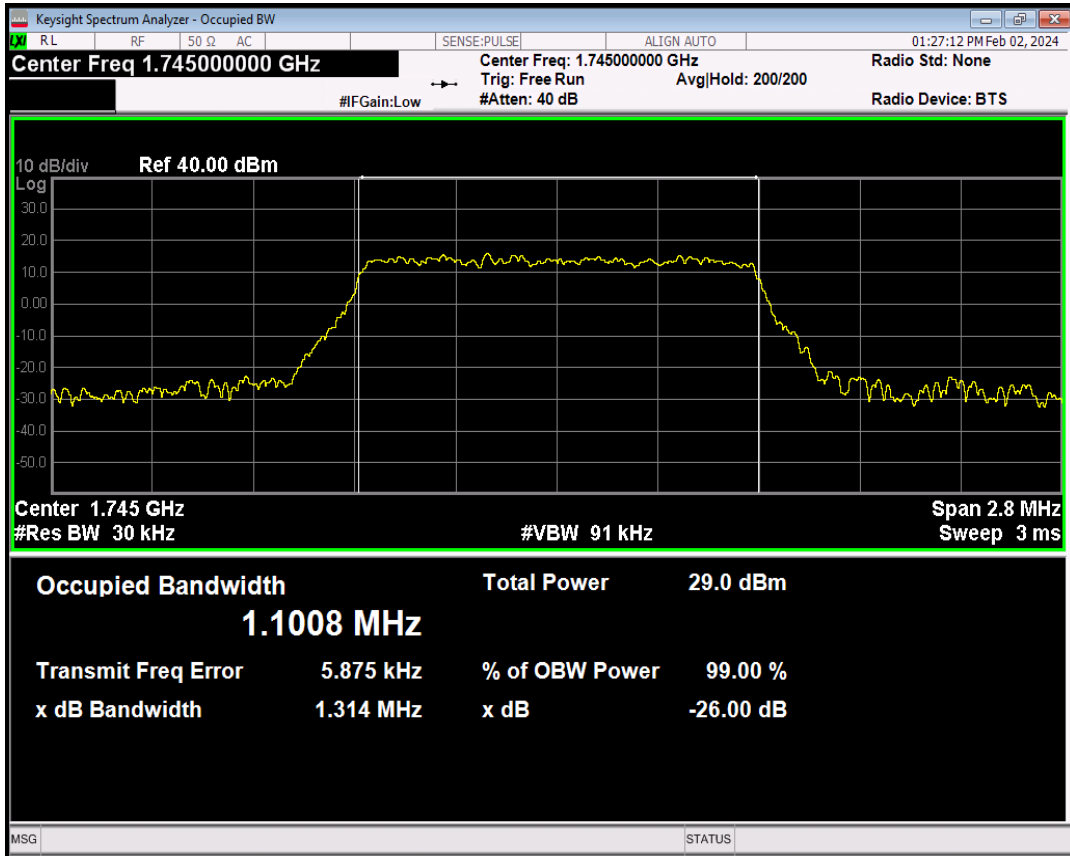

Band66 16QAM BW=1.4MHz Channel=132322 RB Size=6 Position=#0