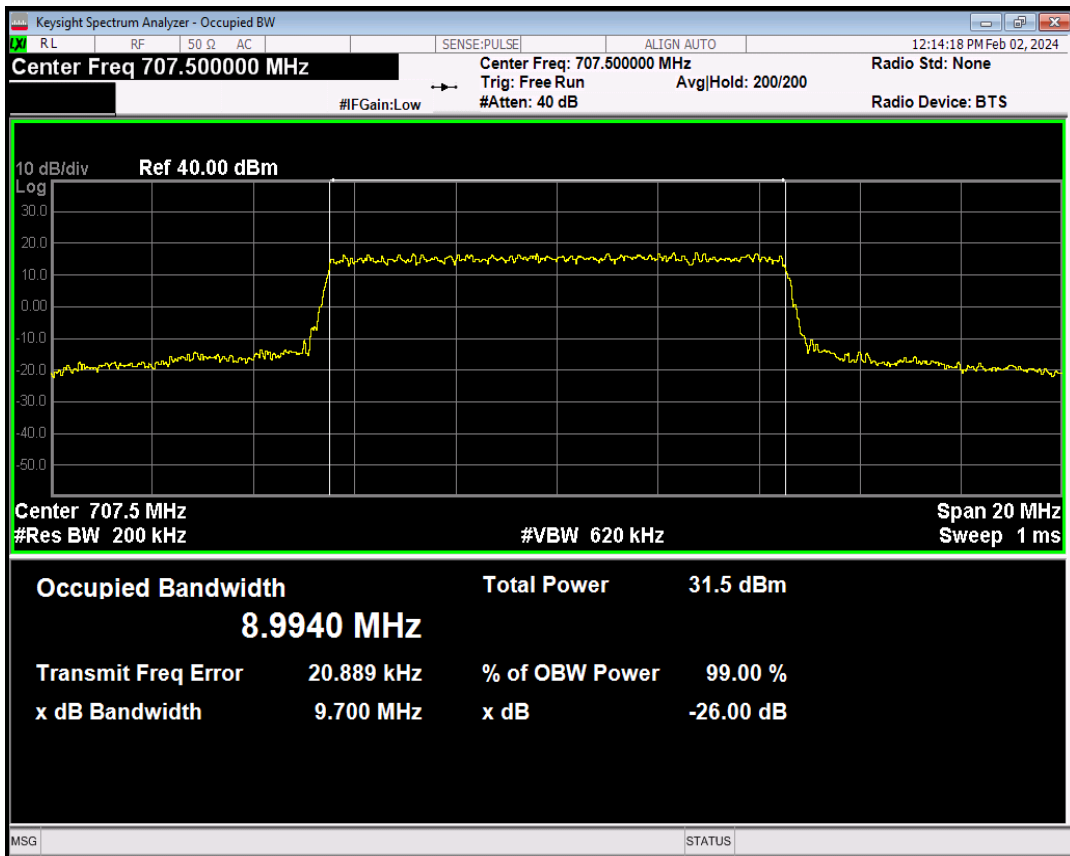

Band12 QPSK BW=10MHz Channel=23095 RB Size=50 Position=#0