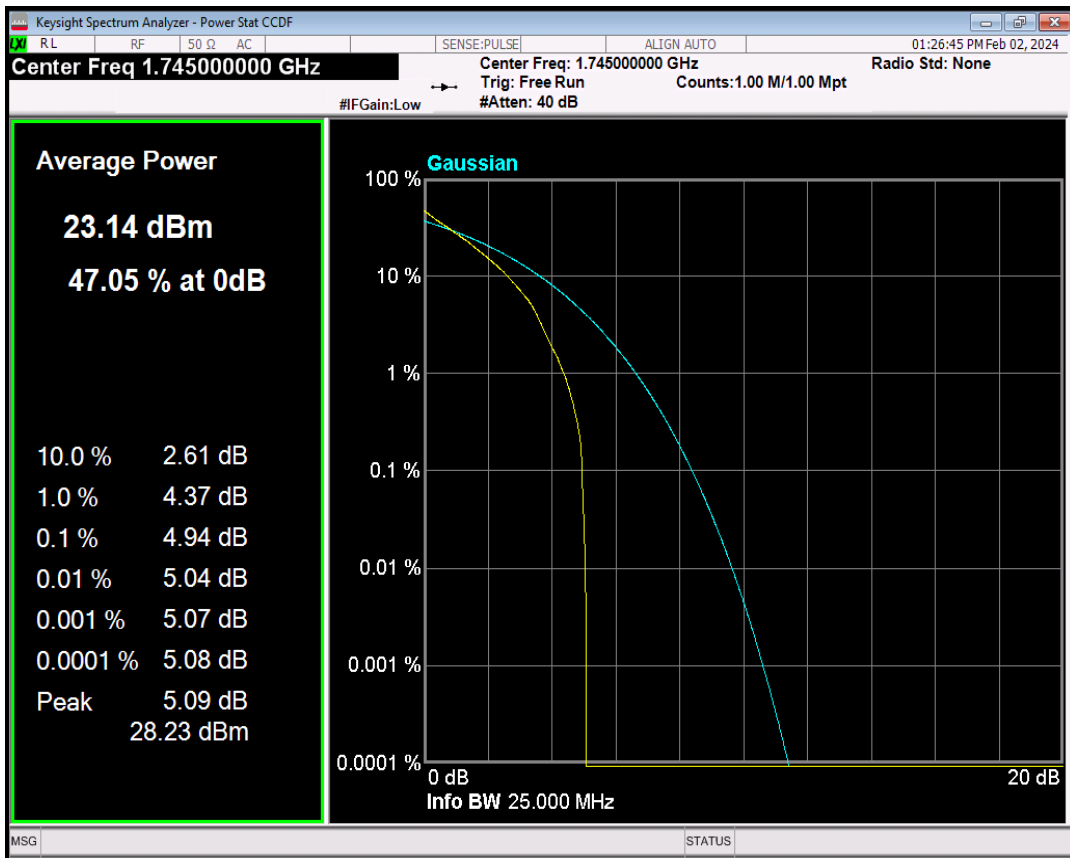

Band66 QPSK BW=3MHz Channel=132322 RB Size=1 Position=#0