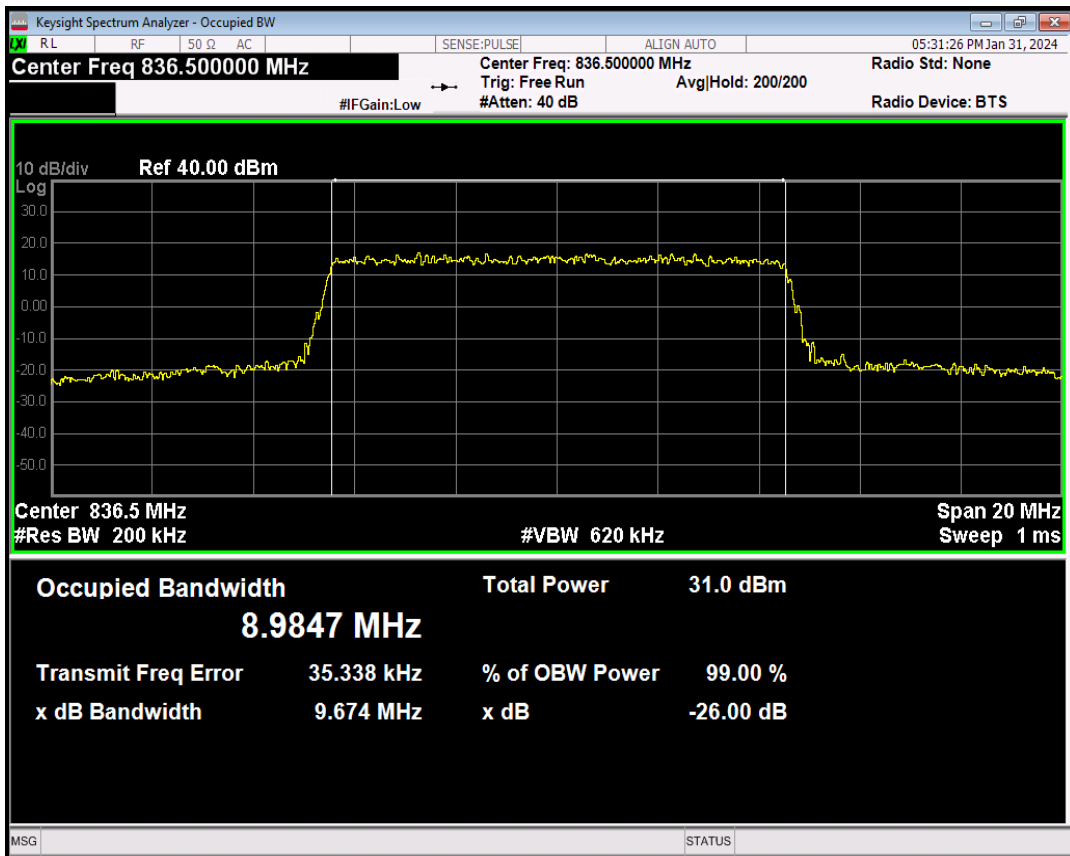

Band5 QPSK BW=10MHz Channel=20525 RB Size=50 Position=#0