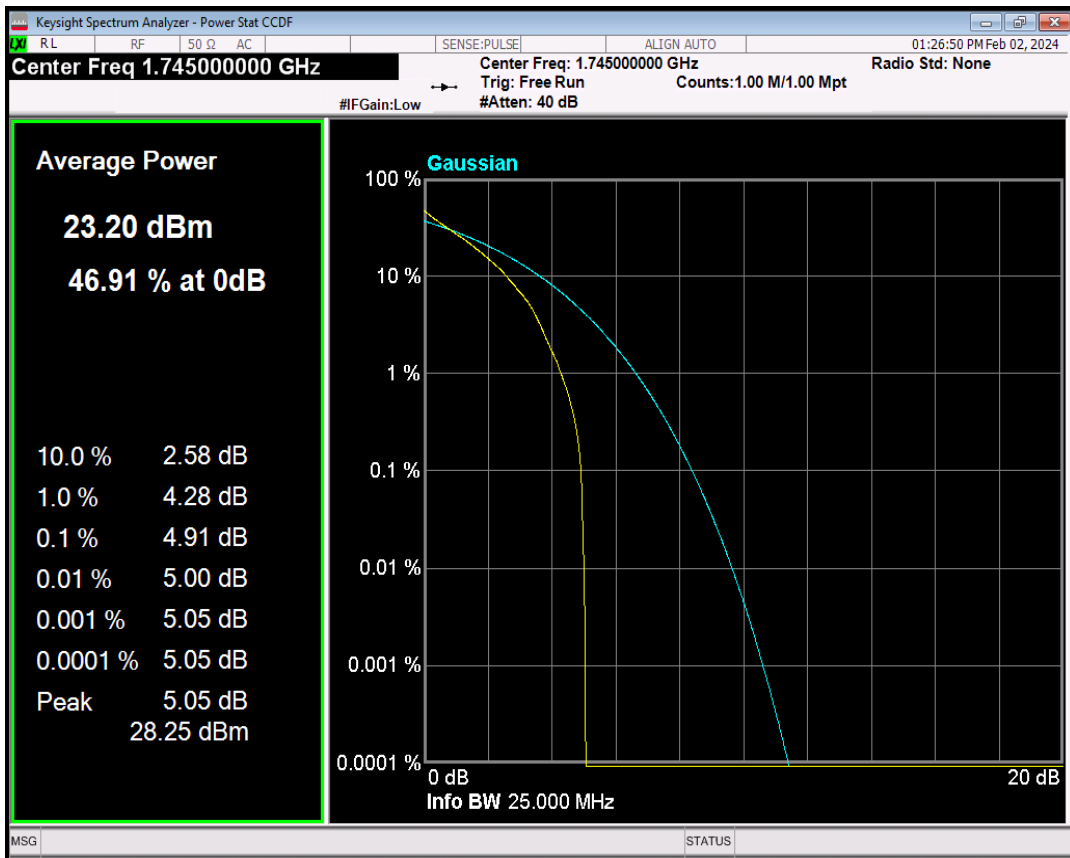

Band66 QPSK BW=5MHz Channel=132322 RB Size=1 Position=#0