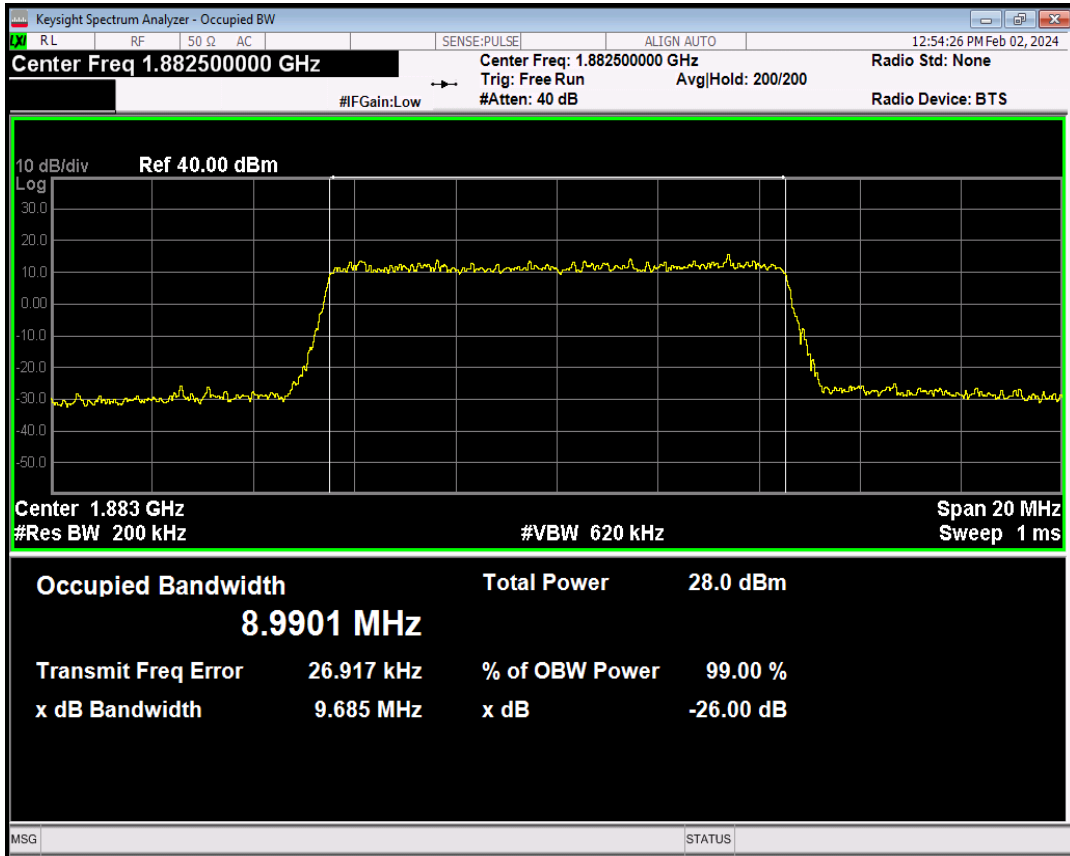

Band25 QPSK BW=5MHz Channel=26365 RB Size=25 Position=#0

Band25 16QAM BW=5MHz Channel=26365 RB Size=25 Position=#0

Band25 QPSK BW=10MHz Channel=26365 RB Size=50 Position=#0

Band25 16QAM BW=10MHz Channel=26365 RB Size=50 Position=#0