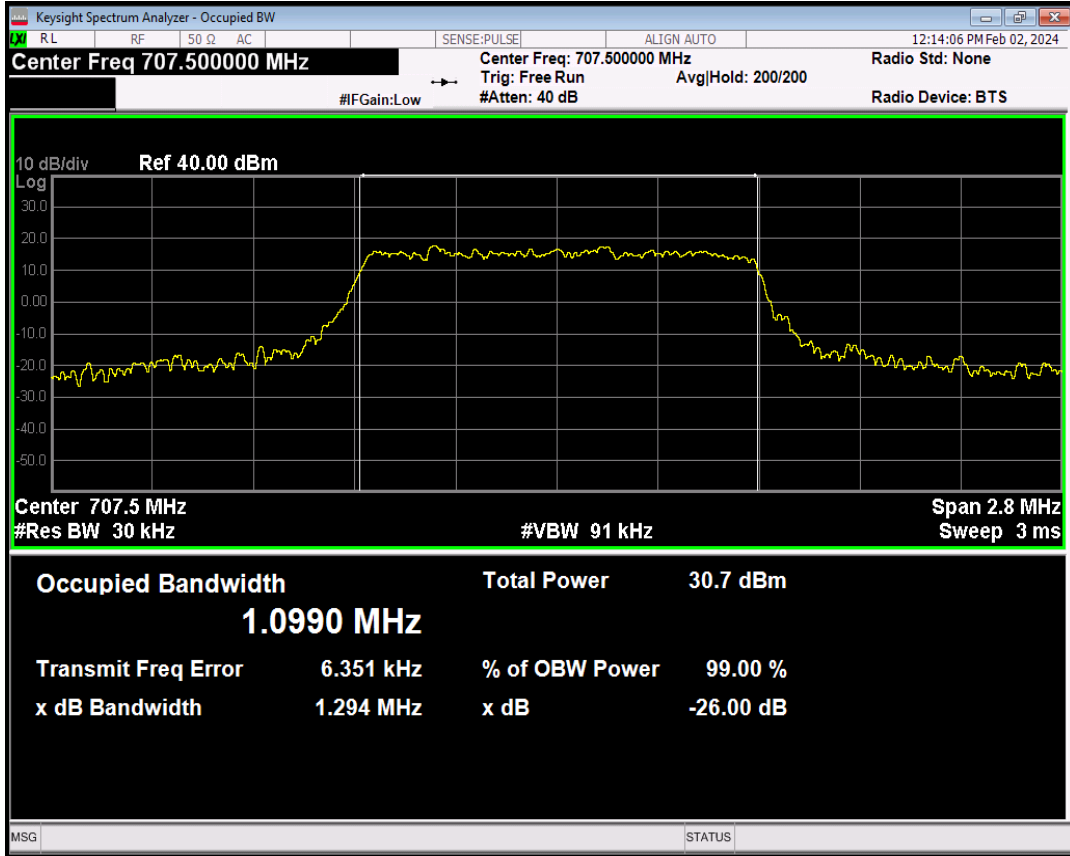

Band12 16QAM BW=1.4MHz Channel=23095 RB Size=6 Position=#0