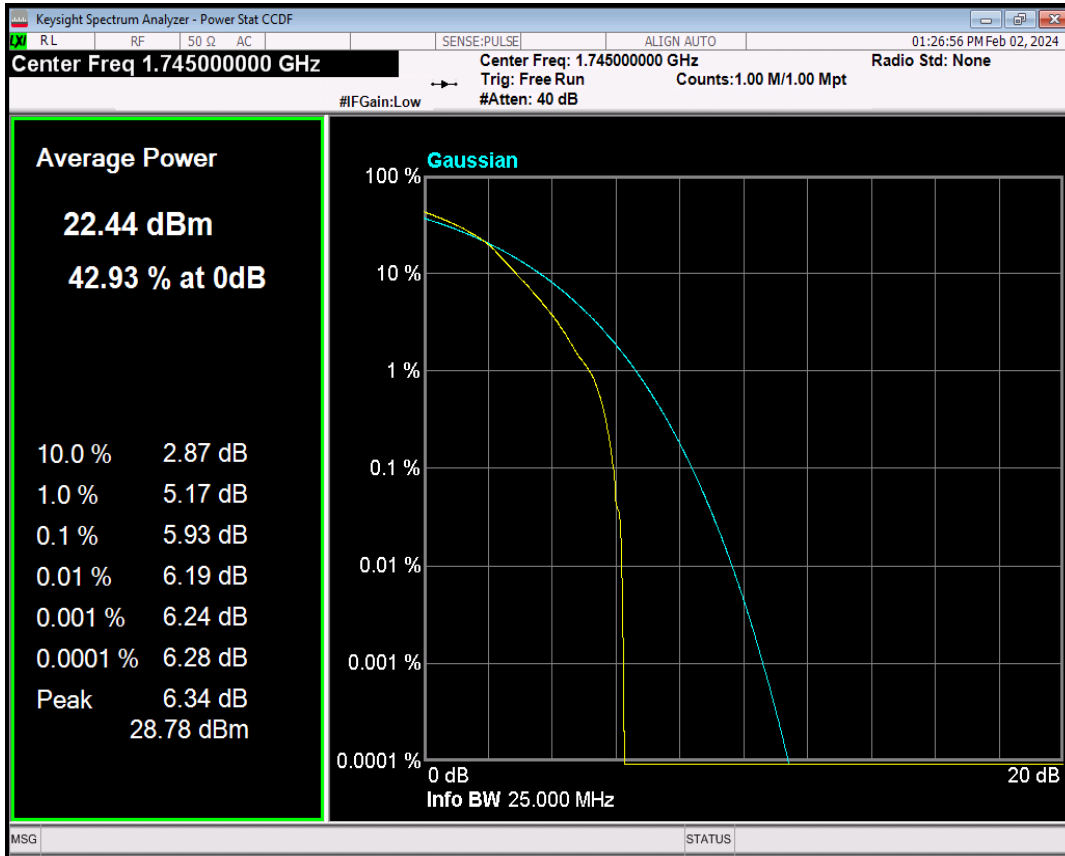

Band66 QPSK BW=5MHz Channel=132322 RB Size=1 Position=#0

Band66 16QAM BW=5MHz Channel=132322 RB Size=1 Position=#0

Band66 QPSK BW=10MHz Channel=132322 RB Size=1 Position=#0

Band66 16QAM BW=10MHz Channel=132322 RB Size=1 Position=#0