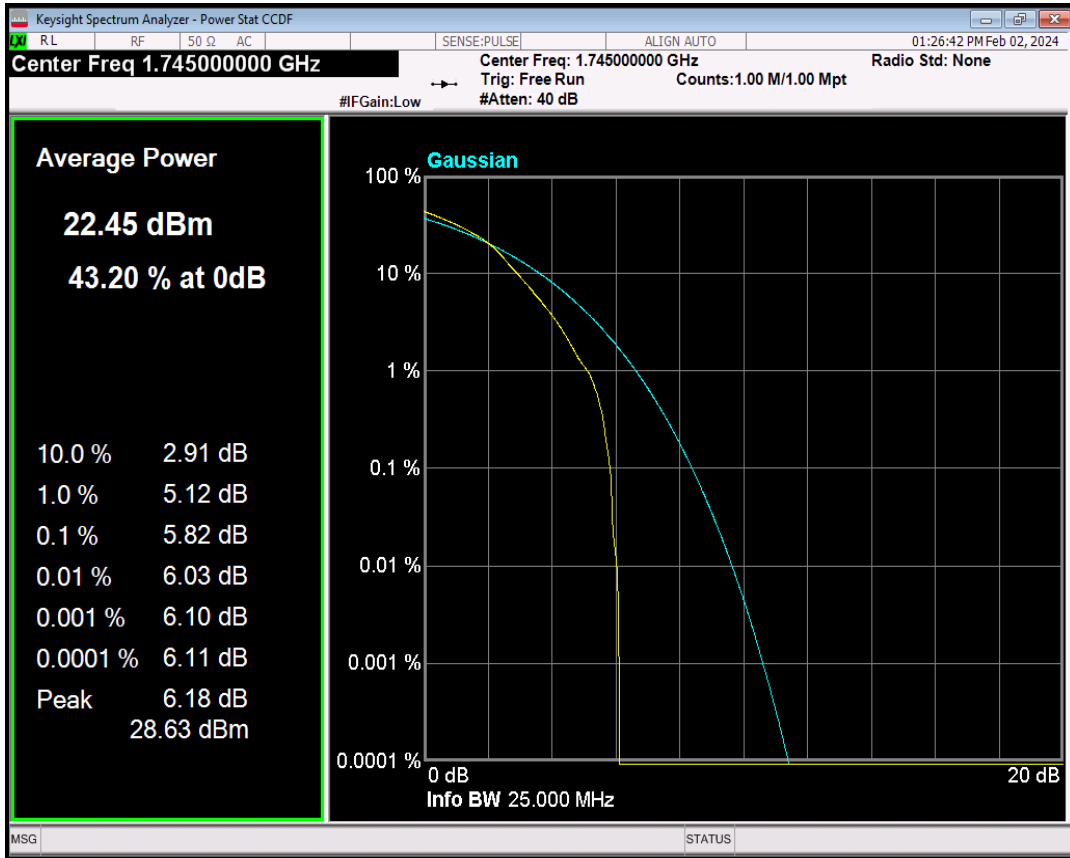

Band66 16QAM BW=1.4MHz Channel=132322 RB Size=1 Position=#0