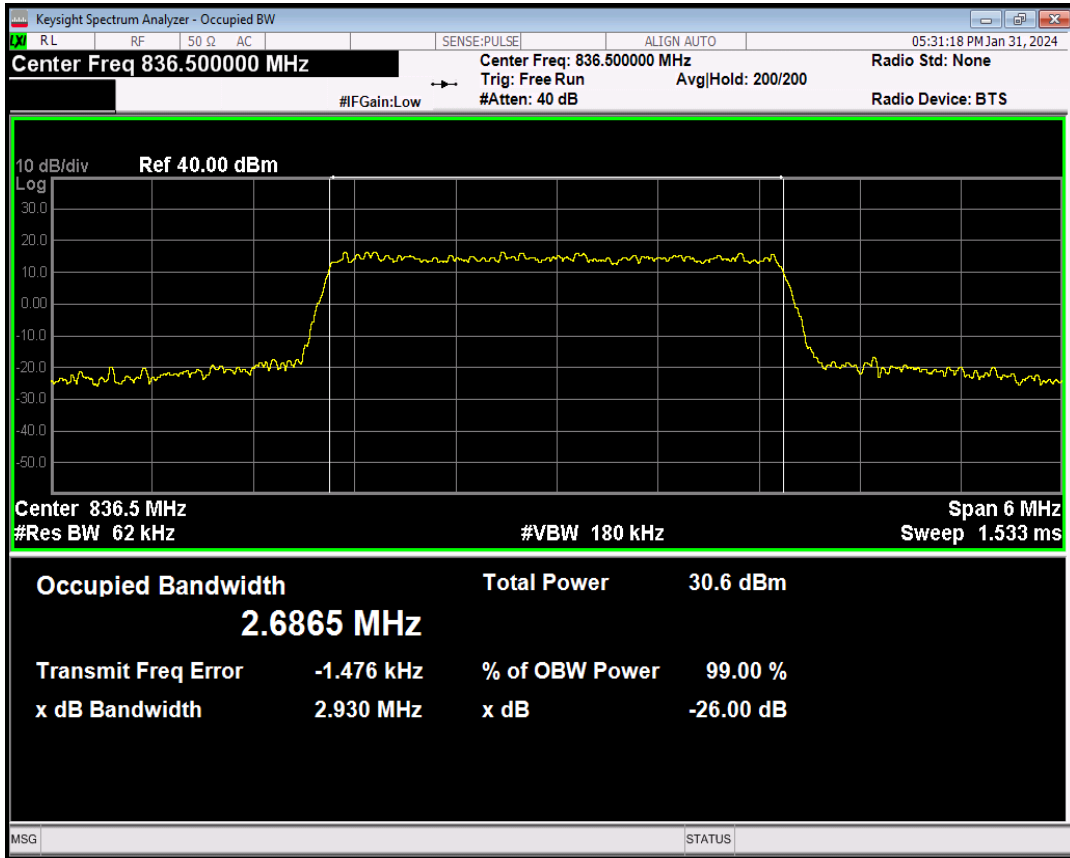

Band5 QPSK BW=1.4MHz Channel=20525 RB Size=6 Position=#0

Band5 16QAM BW=1.4MHz Channel=20525 RB Size=6 Position=#0

Band5 QPSK BW=3MHz Channel=20525 RB Size=15 Position=#0

Band5 16QAM BW=3MHz Channel=20525 RB Size=15 Position=#0