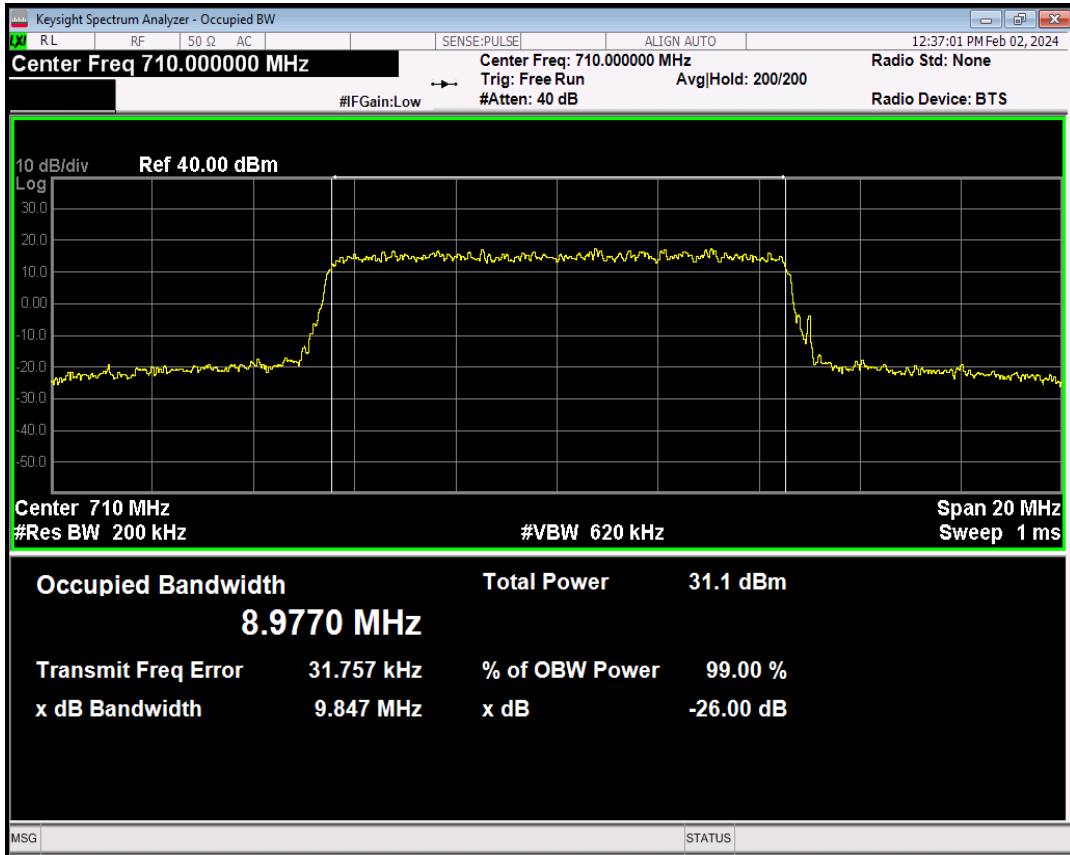

Band17 QPSK BW=10MHz Channel=23790 RB Size=50 Position=#0