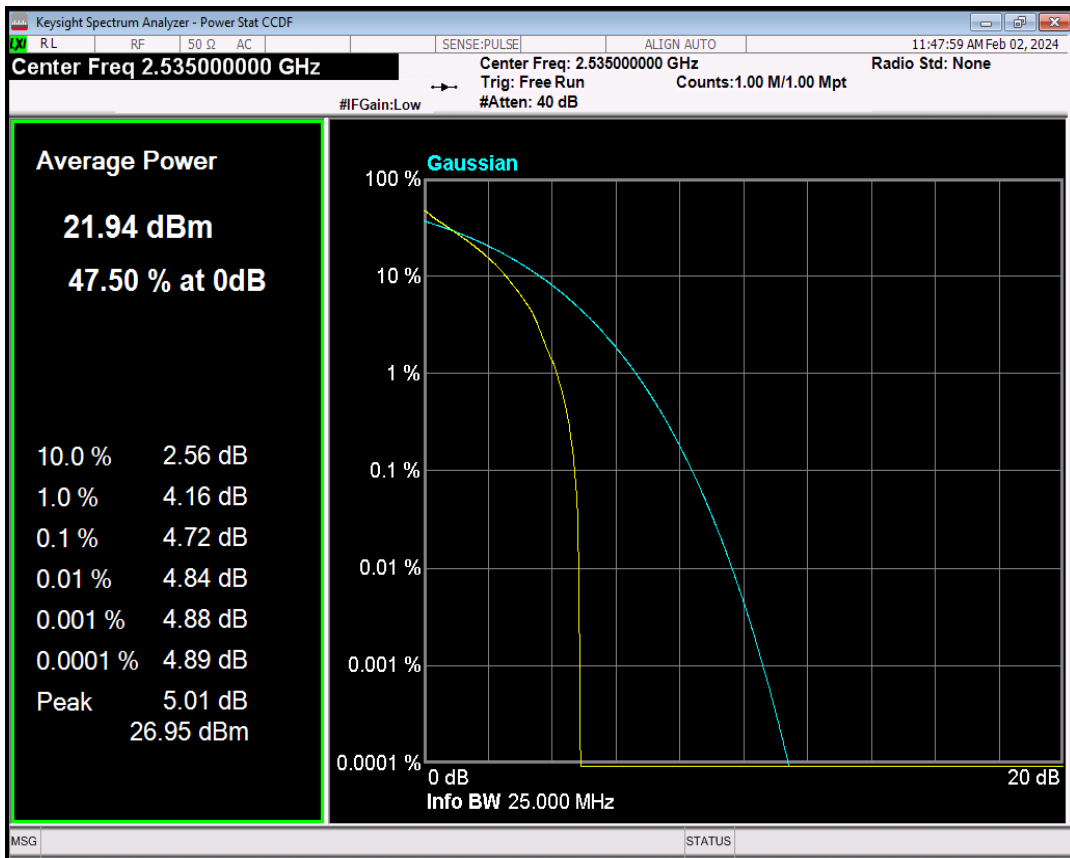

Band7 QPSK BW=5MHz Channel=21100 RB Size=1 Position=#0