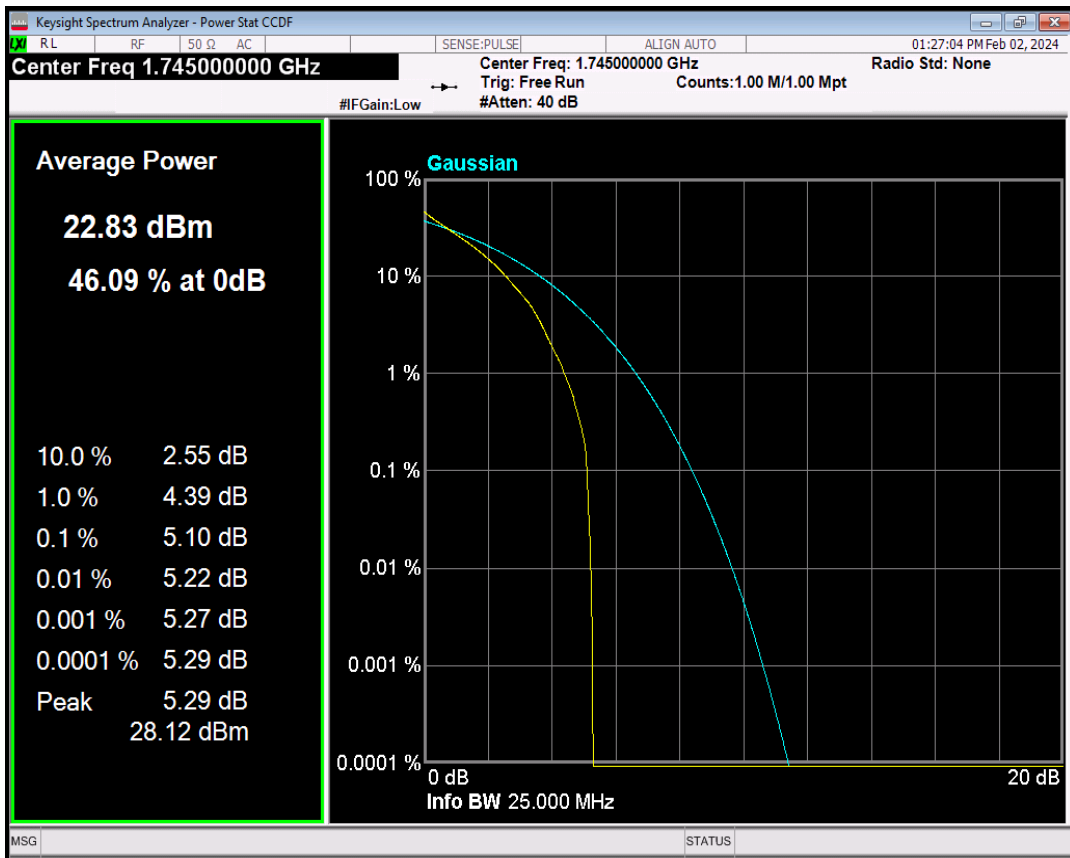

Band66 QPSK BW=20MHz Channel=132322 RB Size=1 Position=#0