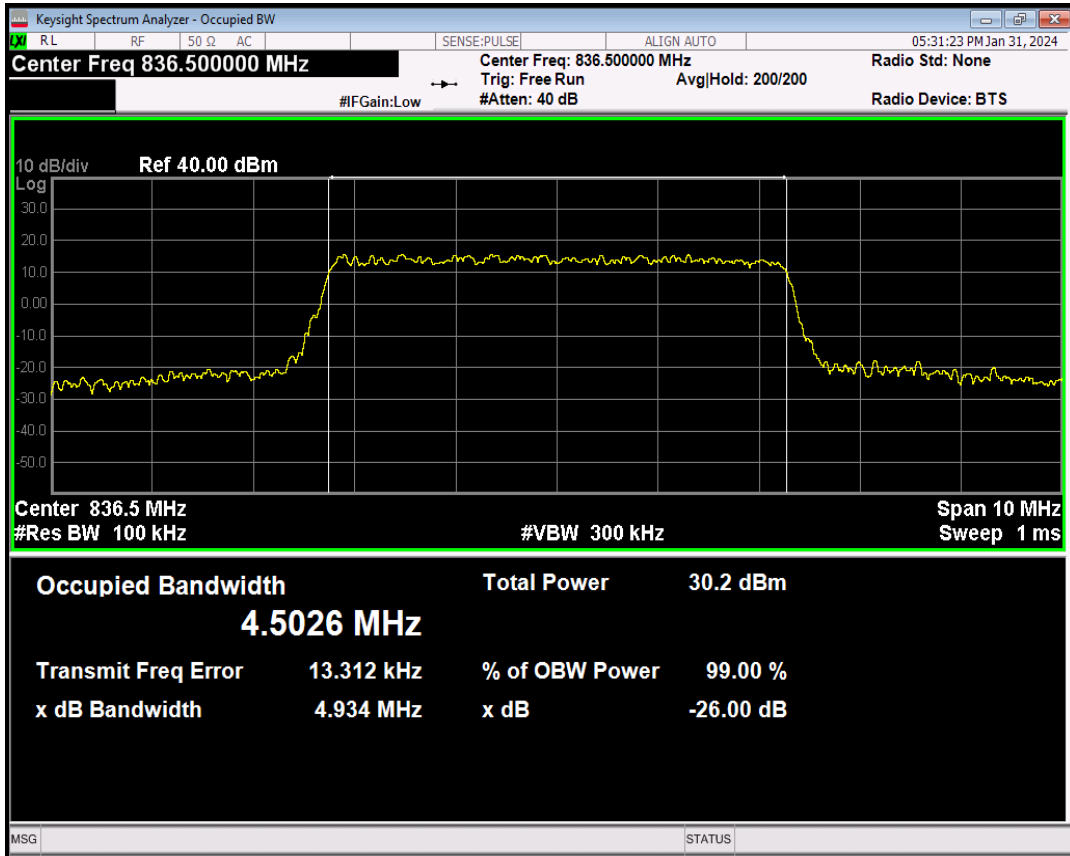

Band5 16QAM BW=5MHz Channel=20525 RB Size=25 Position=#0