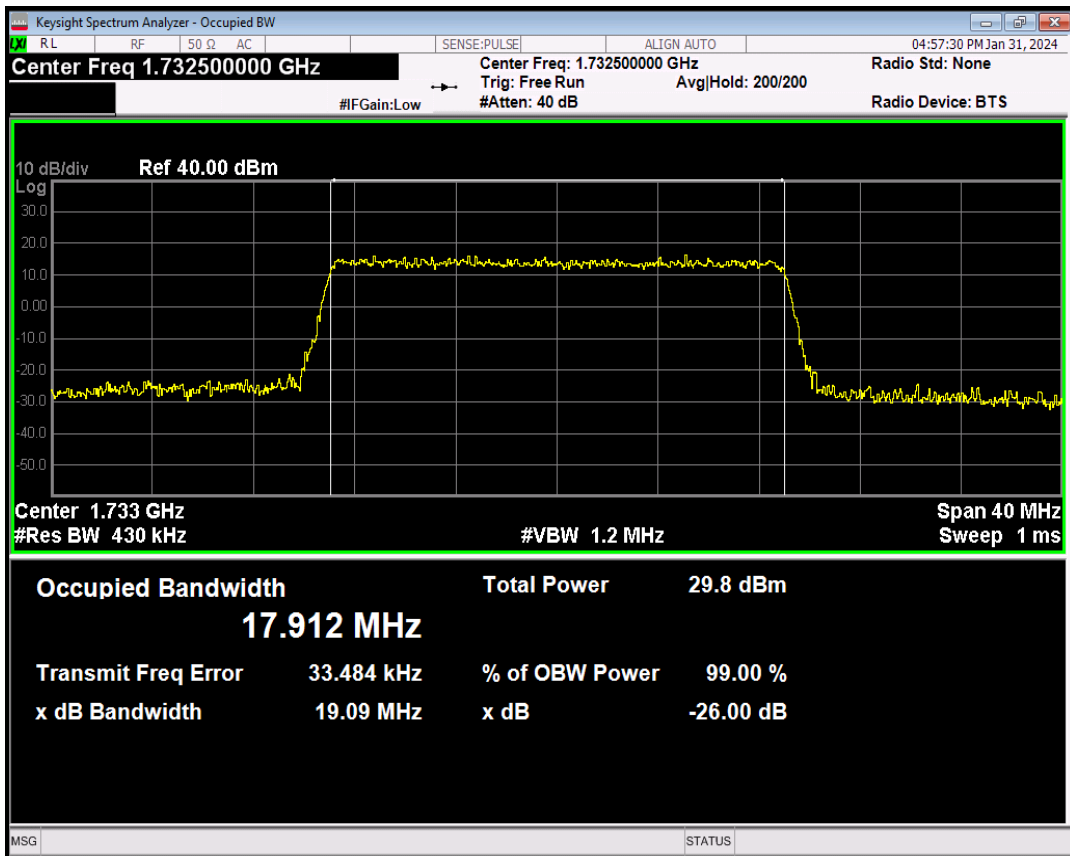

Band4 QPSK BW=20MHz Channel=20175 RB Size=100 Position=#0