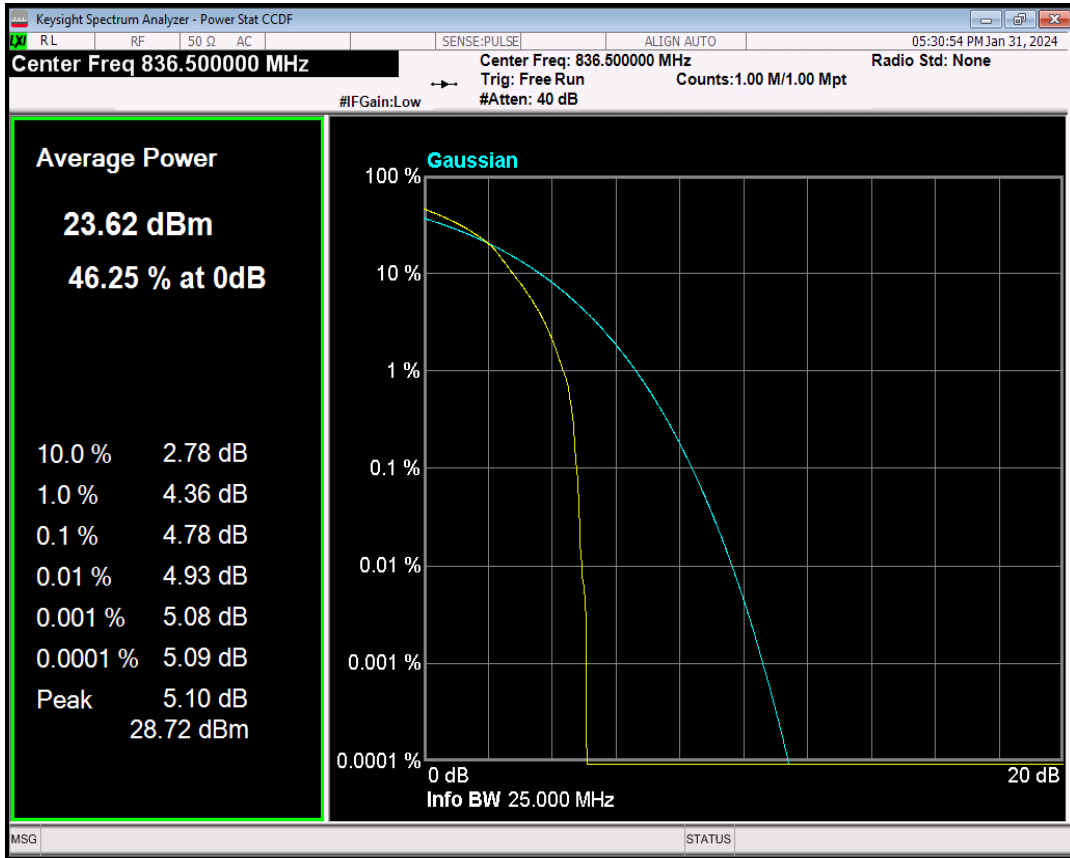

Band5 16QAM BW=1.4MHz Channel=20525 RB Size=1 Position=#0