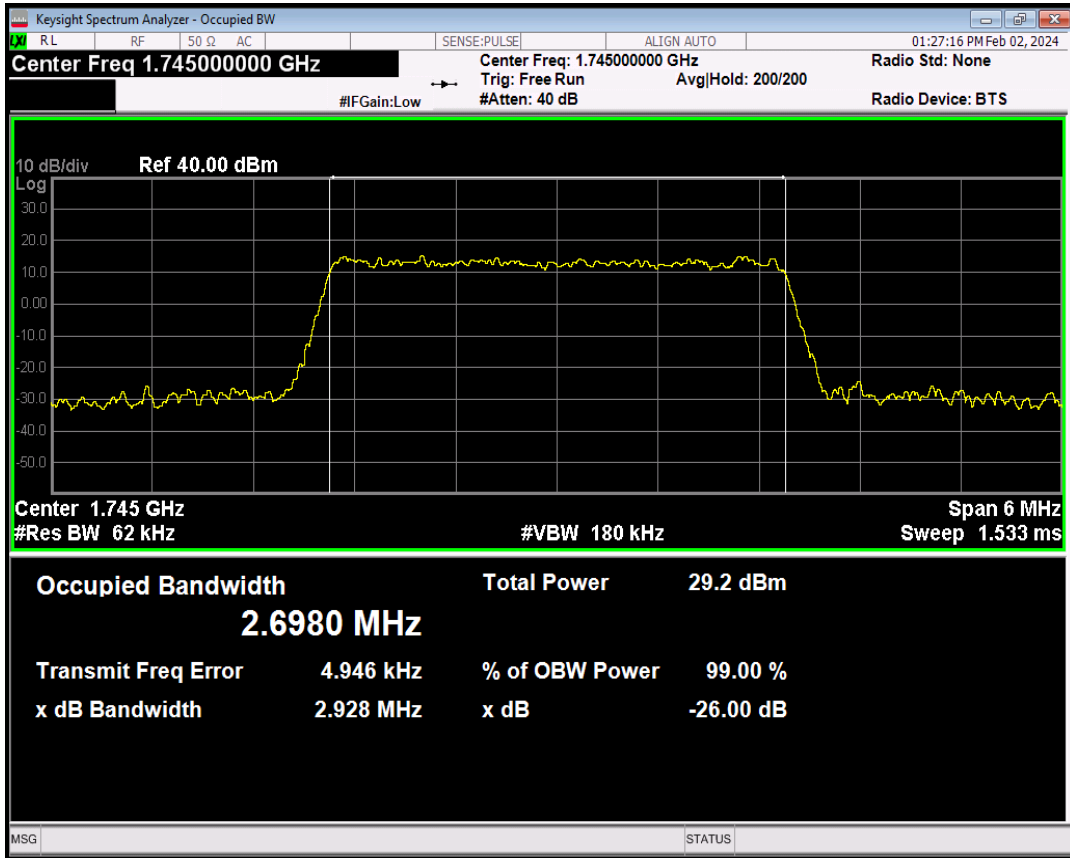

Band66 QPSK BW=1.4MHz Channel=132322 RB Size=6 Position=#0

Band66 16QAM BW=1.4MHz Channel=132322 RB Size=6 Position=#0

Band66 QPSK BW=3MHz Channel=132322 RB Size=15 Position=#0

Band66 16QAM BW=3MHz Channel=132322 RB Size=15 Position=#0