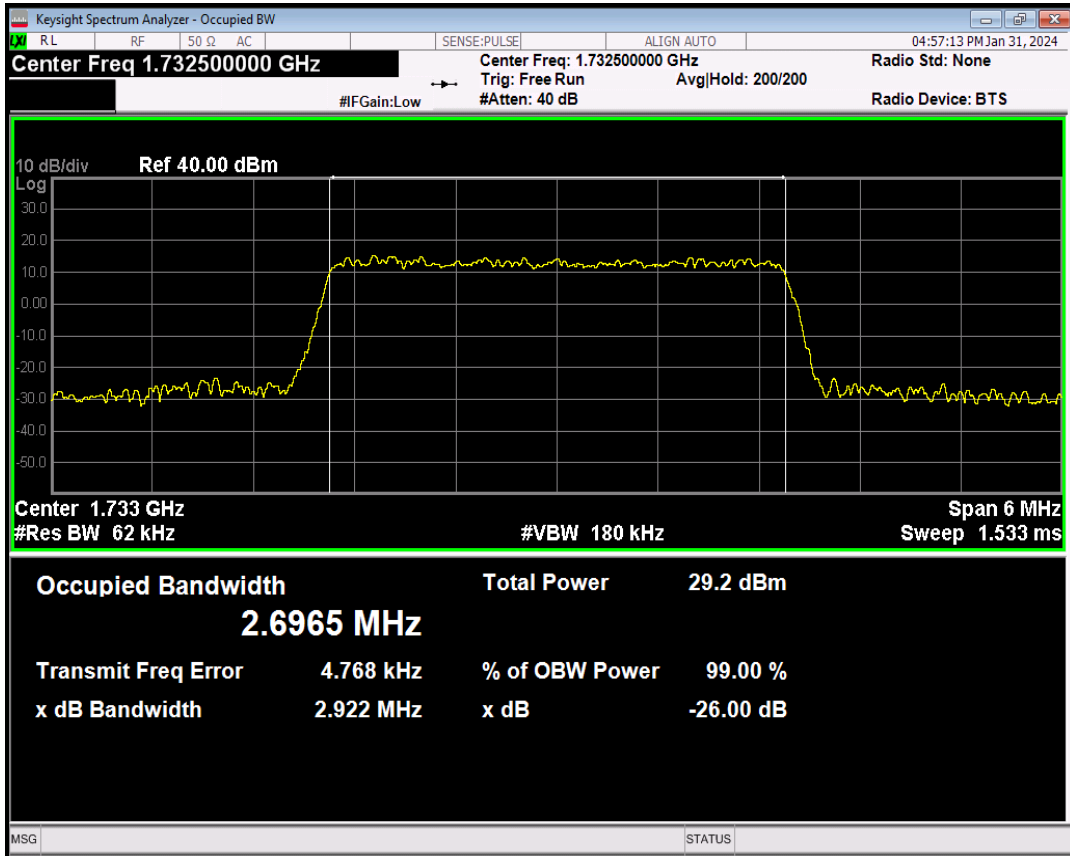

Band4 QPSK BW=1.4MHz Channel=20175 RB Size=6 Position=#0

Band4 16QAM BW=1.4MHz Channel=20175 RB Size=6 Position=#0

Band4 QPSK BW=3MHz Channel=20175 RB Size=15 Position=#0

Band4 16QAM BW=3MHz Channel=20175 RB Size=15 Position=#0