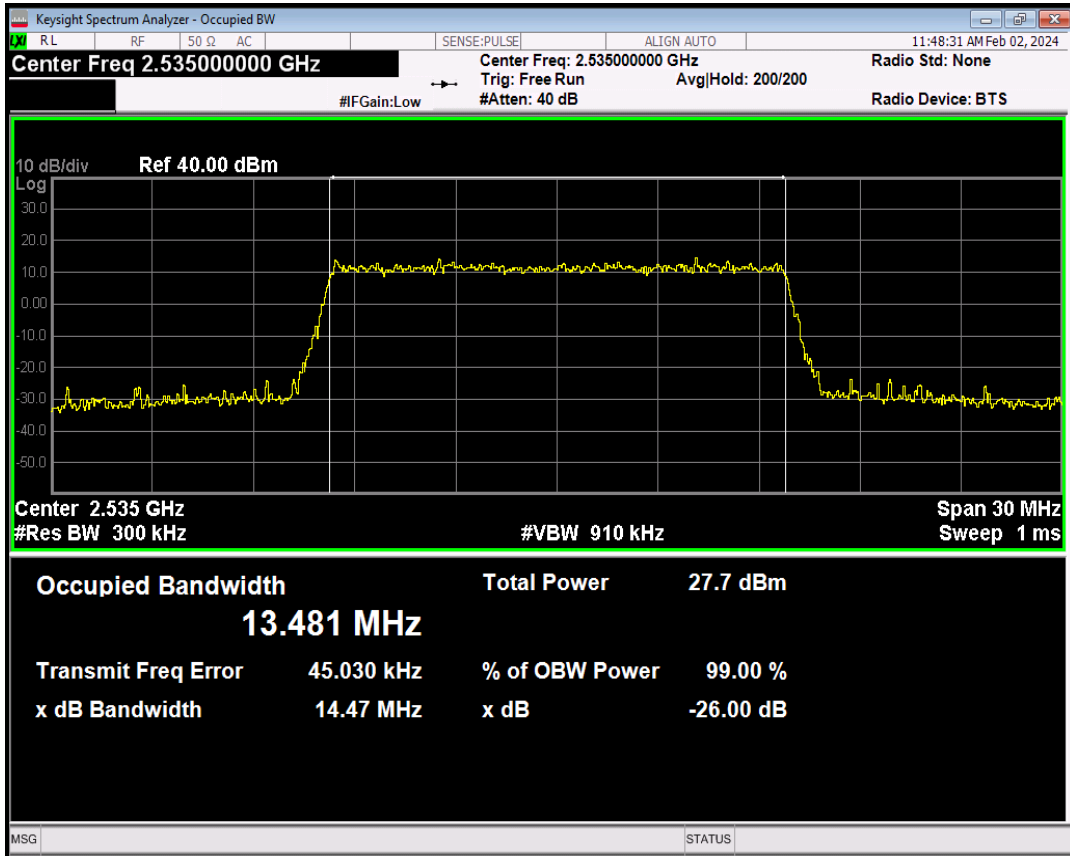

Band7 16QAM BW=15MHz Channel=21100 RB Size=75 Position=#0