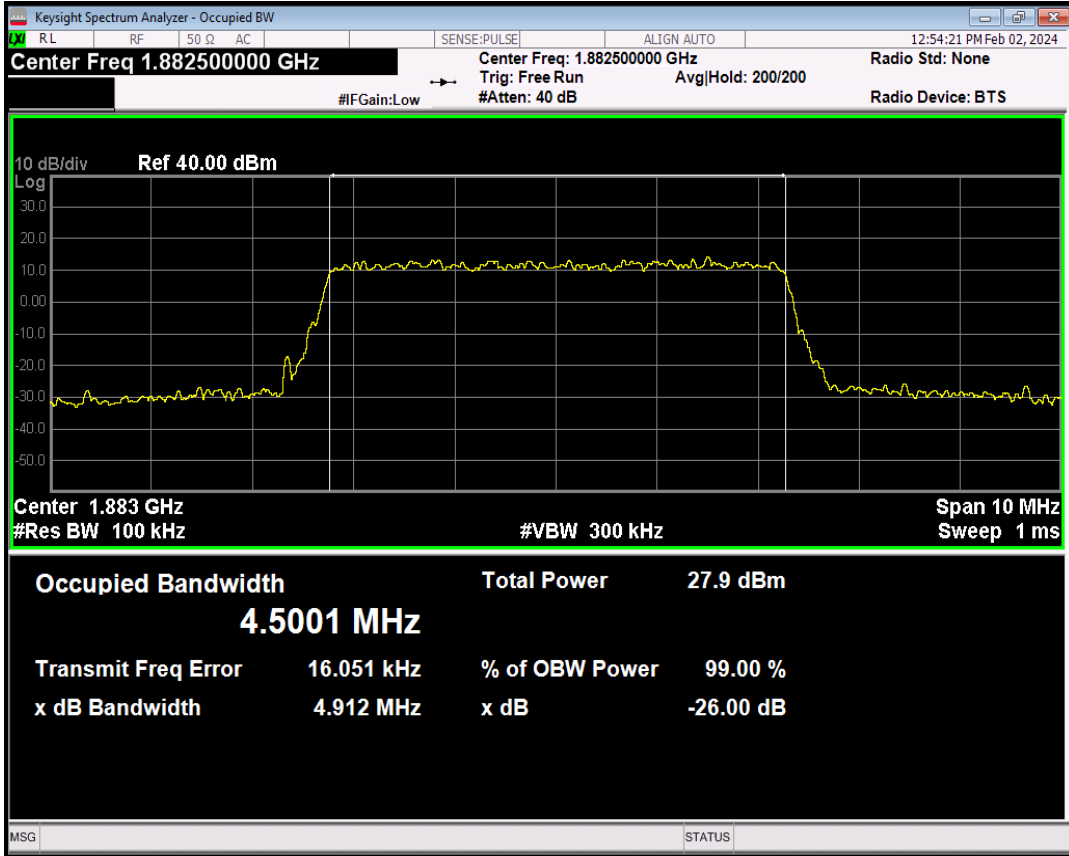

Band25 16QAM BW=5MHz Channel=26365 RB Size=25 Position=#0