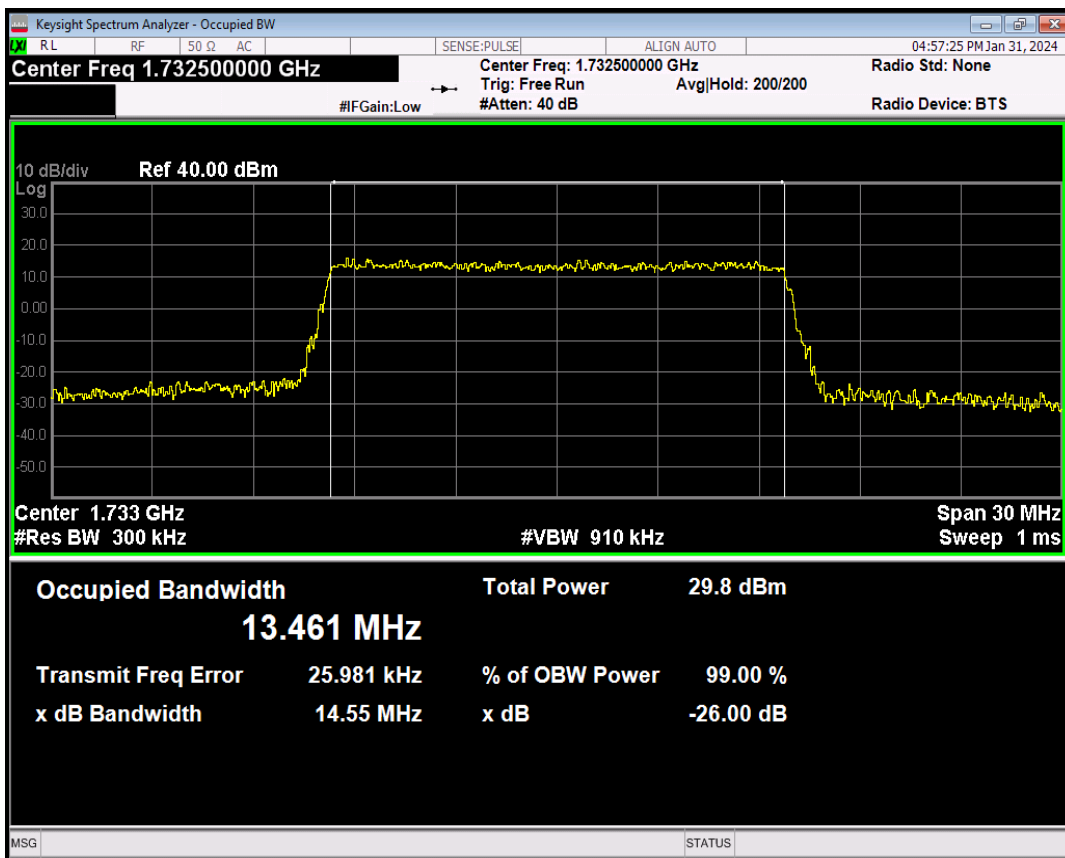

Band4 QPSK BW=15MHz Channel=20175 RB Size=75 Position=#0