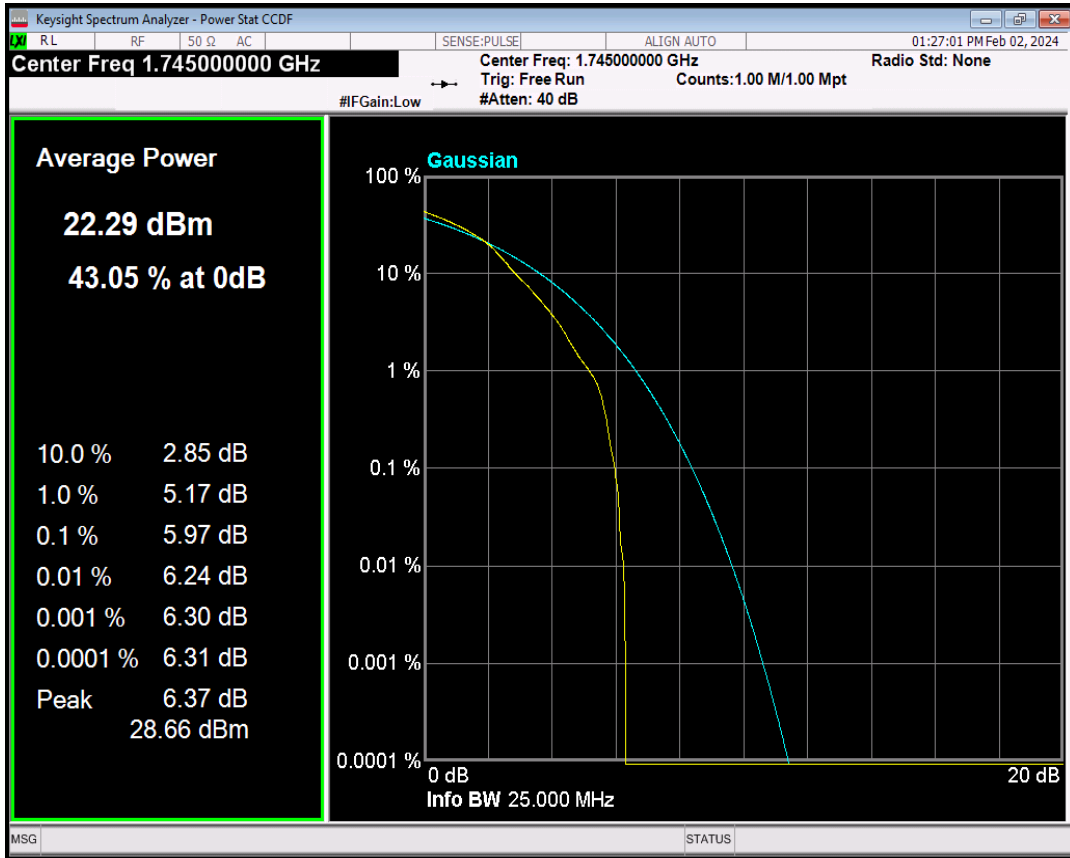

Band66 QPSK BW=5MHz Channel=132322 RB Size=1 Position=#0

Band66 16QAM BW=5MHz Channel=132322 RB Size=1 Position=#0

Band66 QPSK BW=10MHz Channel=132322 RB Size=1 Position=#0

Band66 16QAM BW=10MHz Channel=132322 RB Size=1 Position=#0