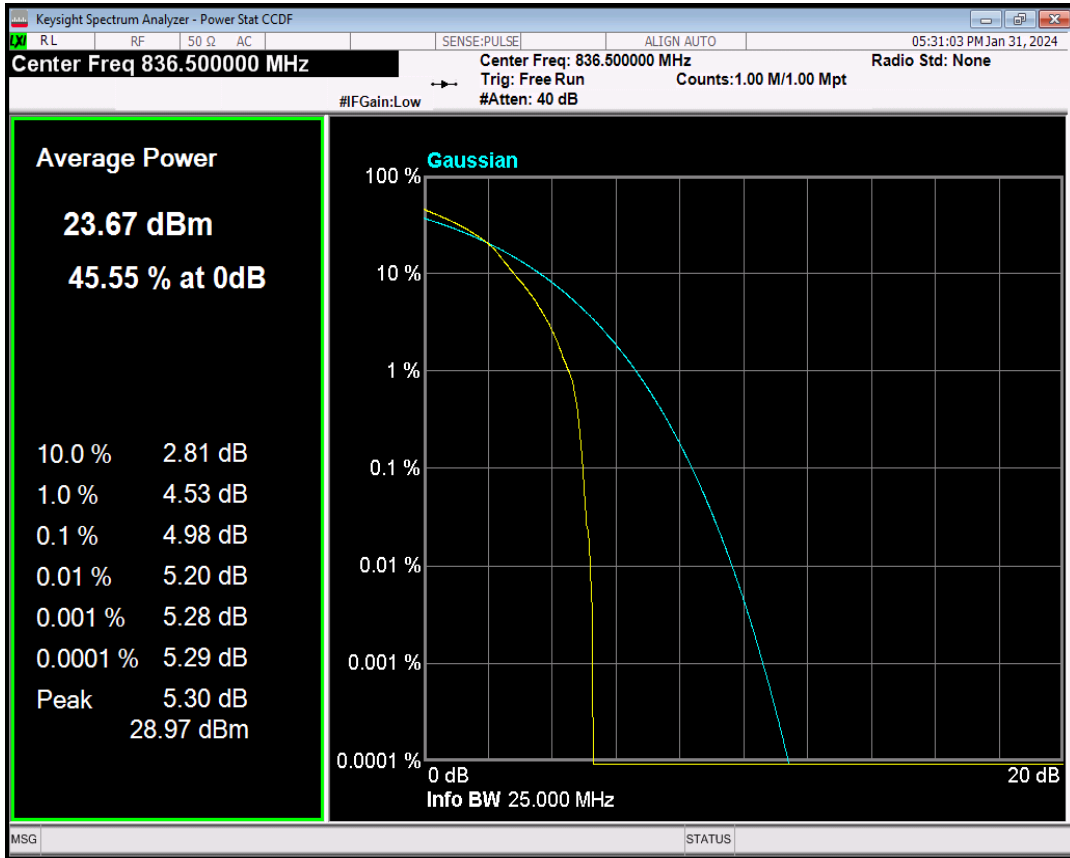

Band5 16QAM BW=5MHz Channel=20525 RB Size=1 Position=#0