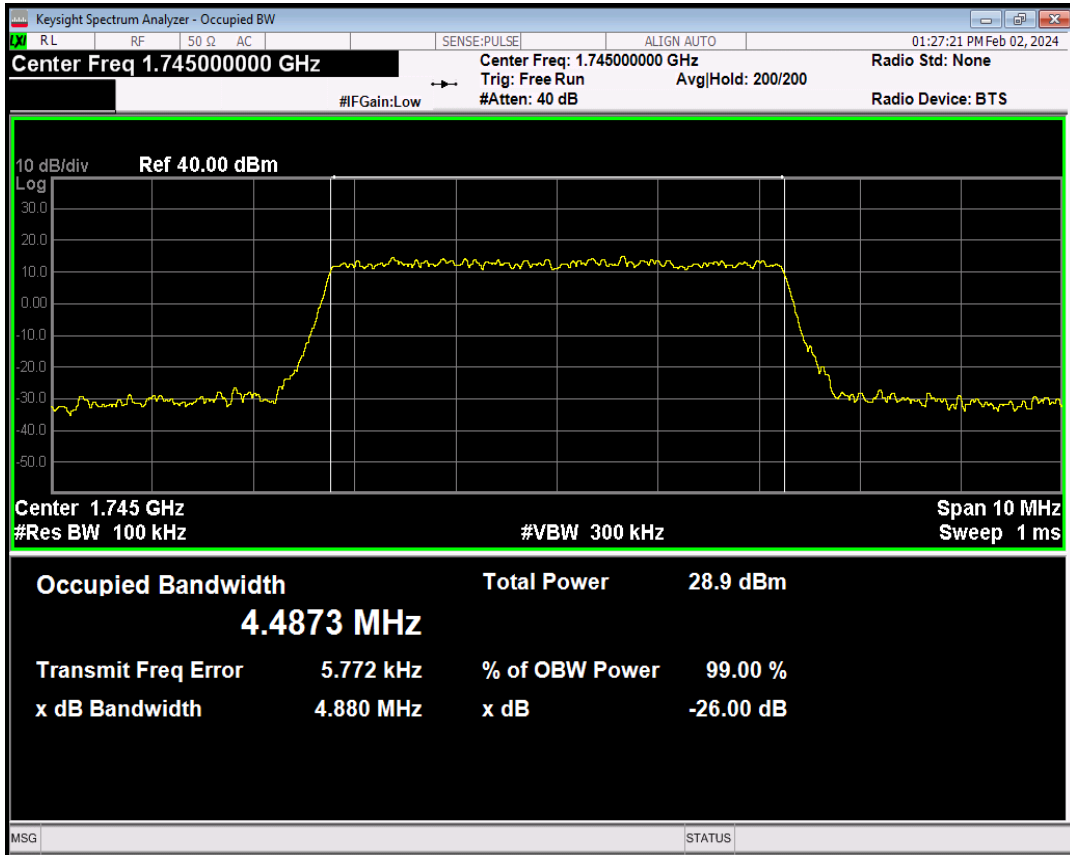

Band66 16QAM BW=5MHz Channel=132322 RB Size=25 Position=#0