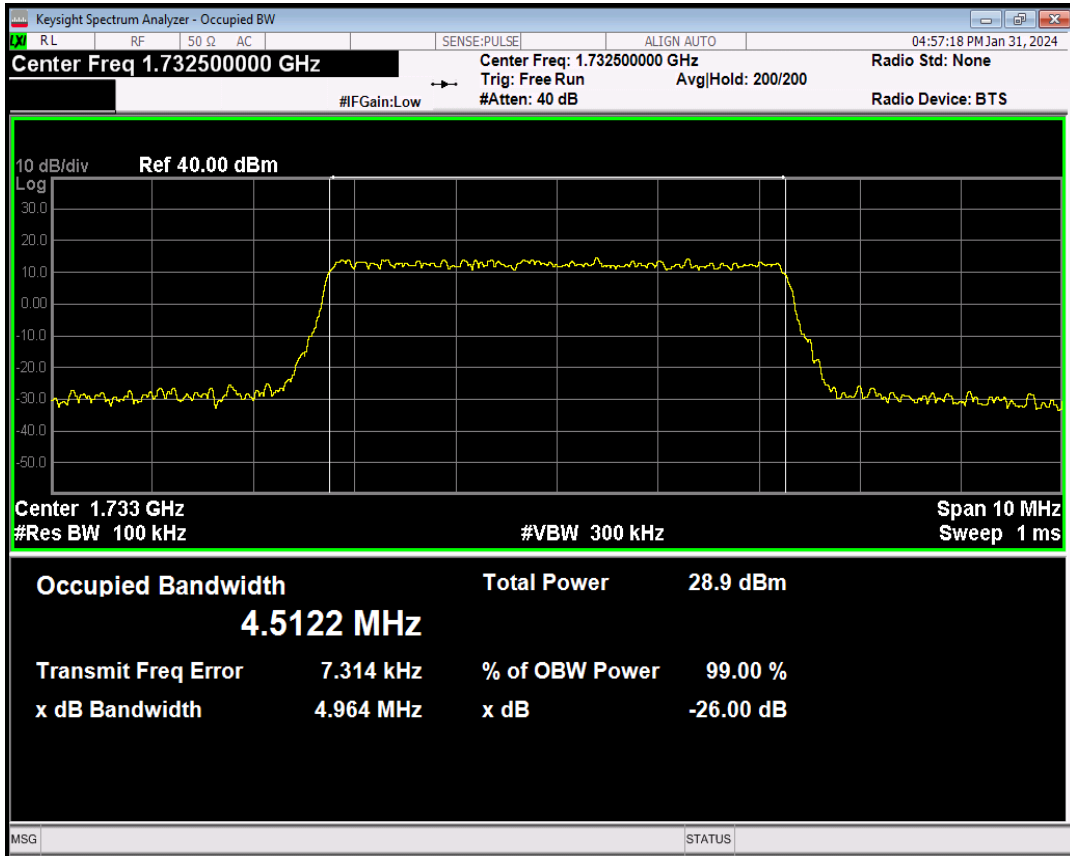

Band4 16QAM BW=5MHz Channel=20175 RB Size=25 Position=#0