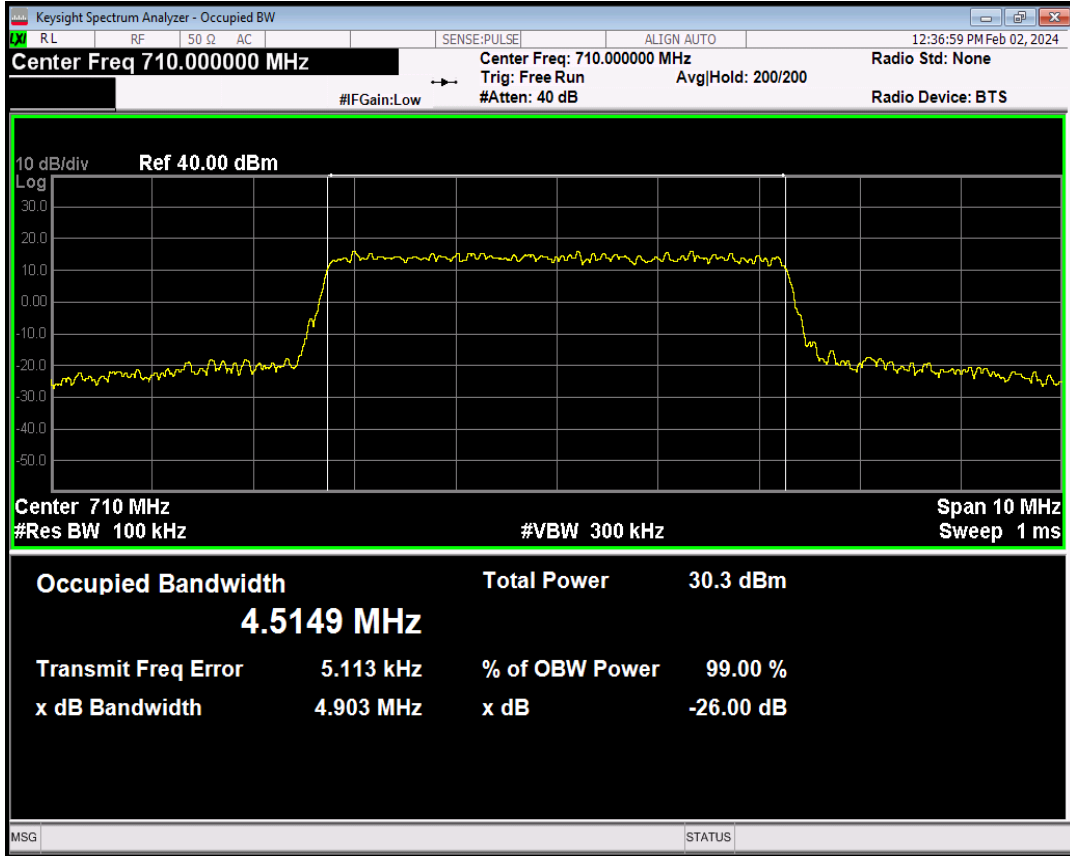

Band17 16QAM BW=5MHz Channel=23790 RB Size=25 Position=#0