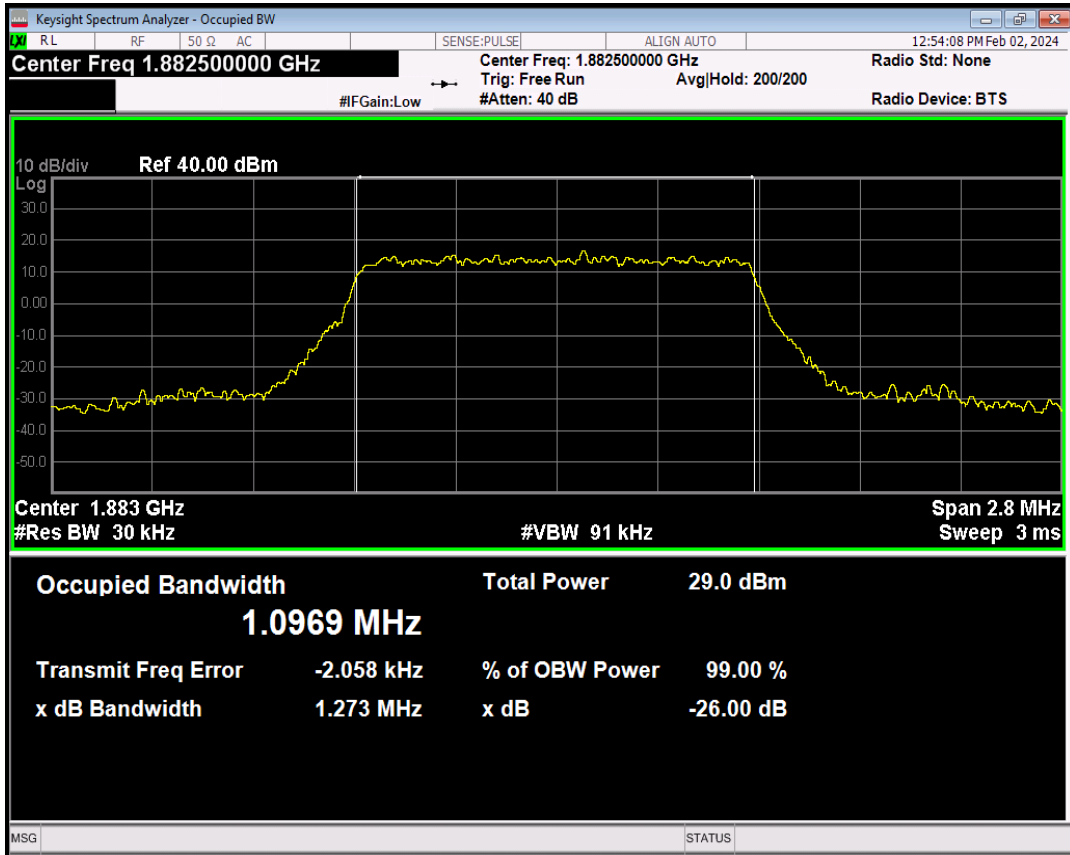

Band25 QPSK BW=1.4MHz Channel=26365 RB Size=6 Position=#0