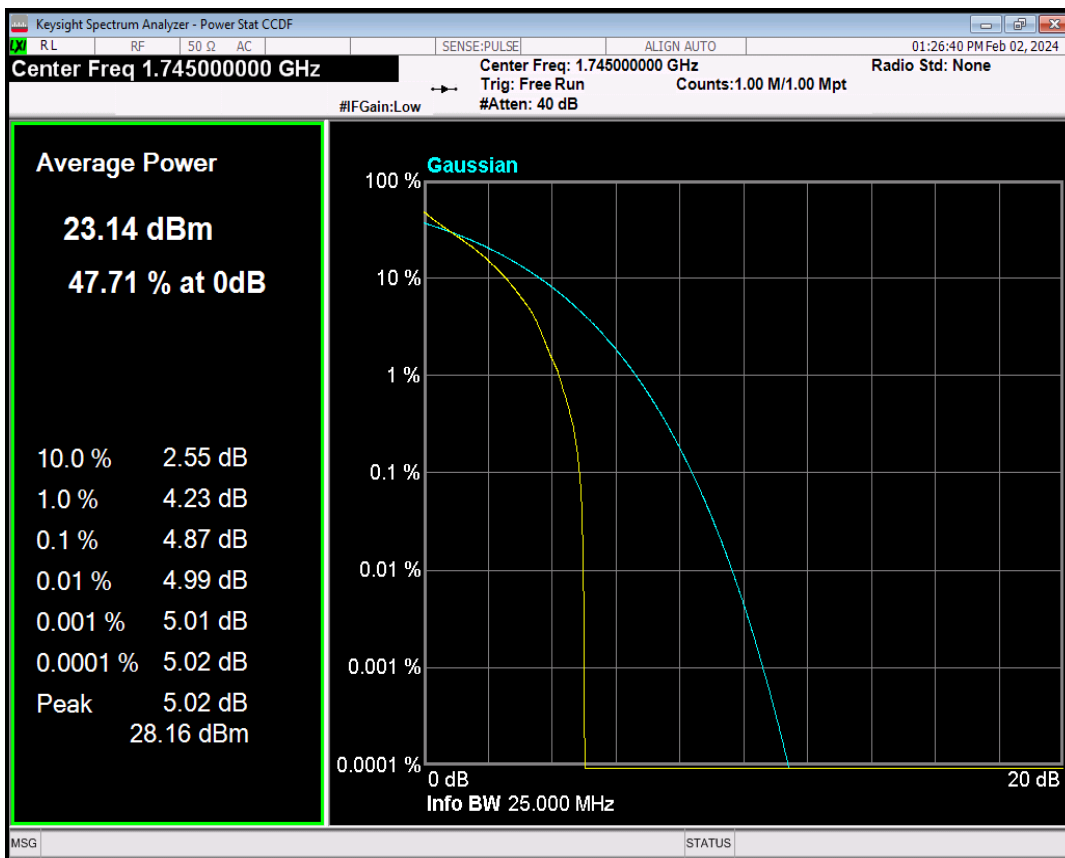

Band66 QPSK BW=1.4MHz Channel=132322 RB Size=1 Position=#0