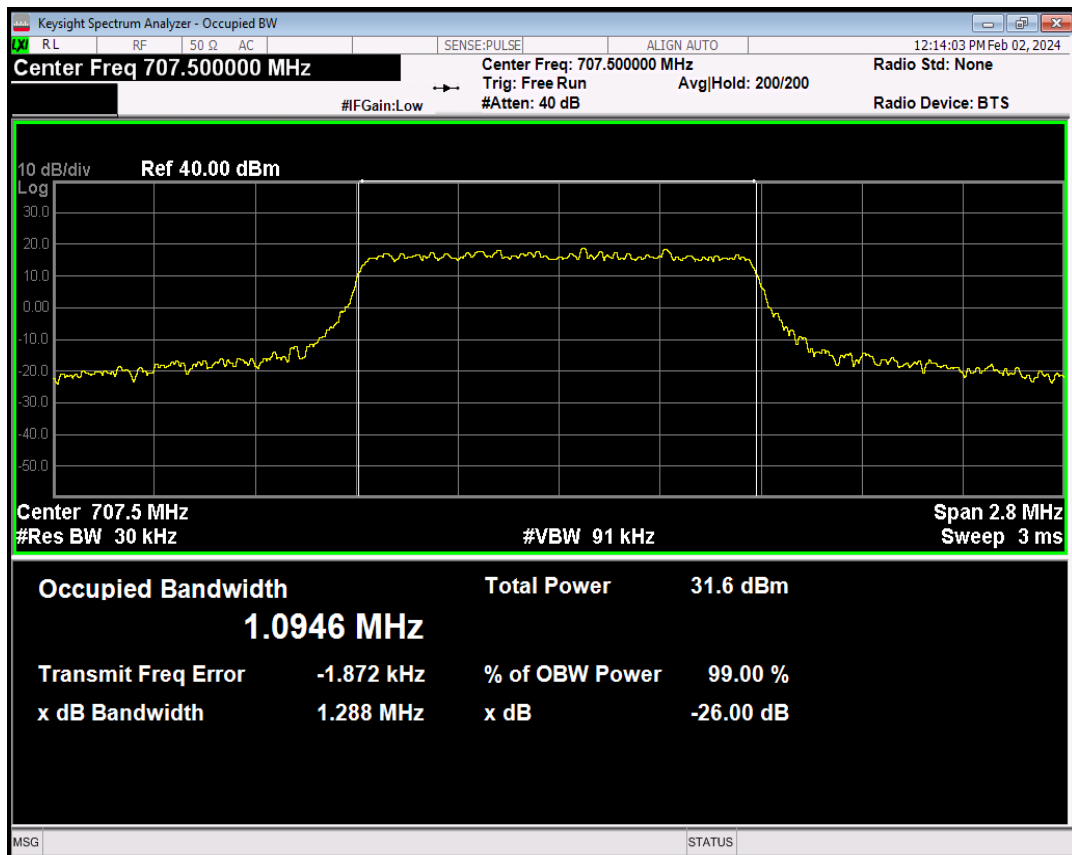

Band66	15	132322	75	#0	16QAM	13.467	14.598	PASS
Band66	20	132322	100	#0	QPSK	17.959	19.203	PASS
Band66	20	132322	100	#0	16QAM	17.947	19.378	PASS
Band7	5	21100	25	#0	QPSK	4.497	4.964	PASS
Band7	5	21100	25	#0	16QAM	4.512	4.905	PASS
Band7	10	21100	50	#0	QPSK	8.987	9.697	PASS
Band7	10	21100	50	#0	16QAM	8.973	9.573	PASS
Band7	15	21100	75	#0	QPSK	13.458	14.681	PASS
Band7	15	21100	75	#0	16QAM	13.481	14.471	PASS
Band7	20	21100	100	#0	QPSK	17.953	19.344	PASS
Band7	20	21100	100	#0	16QAM	17.953	19.329	PASS
Band71	5	133297	25	#0	QPSK	4.498	4.927	PASS
Band71	5	133297	25	#0	16QAM	4.515	4.902	PASS
Band71	10	133297	50	#0	QPSK	9.012	9.719	PASS
Band71	10	133297	50	#0	16QAM	8.994	9.754	PASS
Band71	15	133297	75	#0	QPSK	13.506	14.697	PASS
Band71	15	133297	75	#0	16QAM	13.436	14.540	PASS
Band71	20	133297	100	#0	QPSK	17.911	19.237	PASS
Band71	20	133297	100	#0	16QAM	17.943	19.310	PASS

Band12 QPSK BW=1.4MHz Channel=23095 RB Size=6 Position=#0