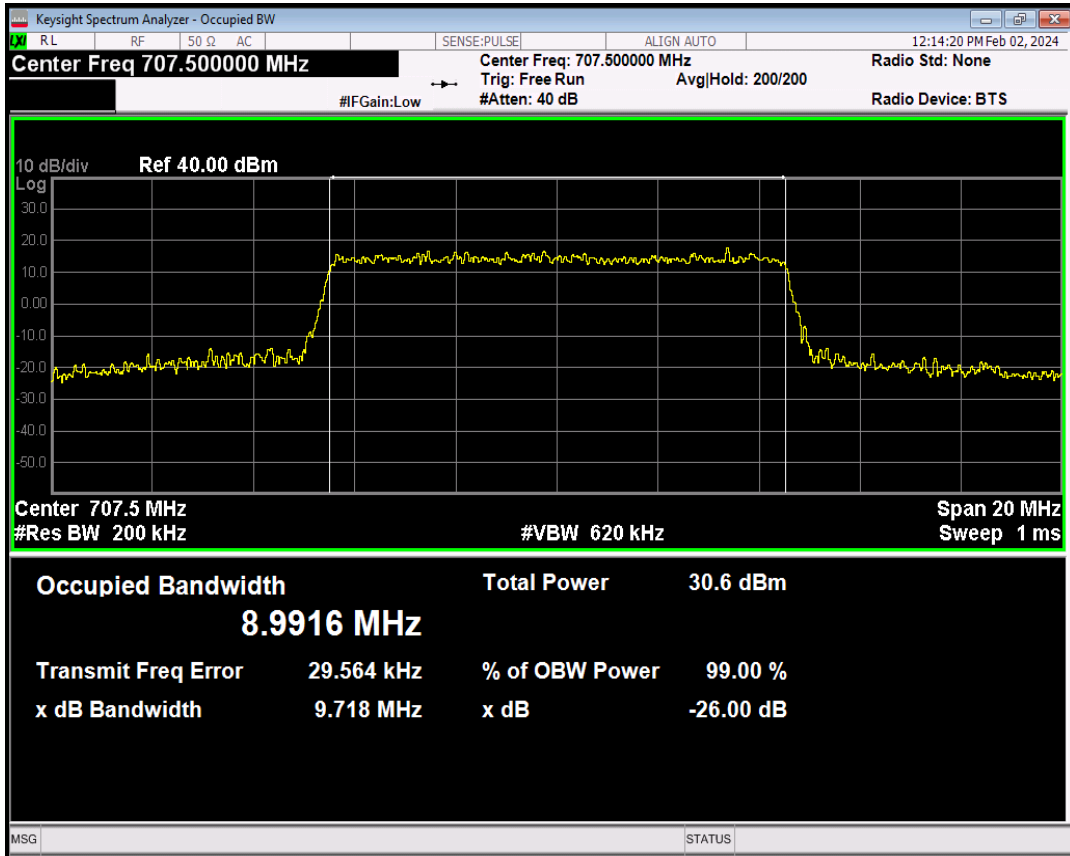

Band12 QPSK BW=5MHz Channel=23095 RB Size=25 Position=#0

Band12 16QAM BW=5MHz Channel=23095 RB Size=25 Position=#0

Band12 QPSK BW=10MHz Channel=23095 RB Size=50 Position=#0

Band12 16QAM BW=10MHz Channel=23095 RB Size=50 Position=#0