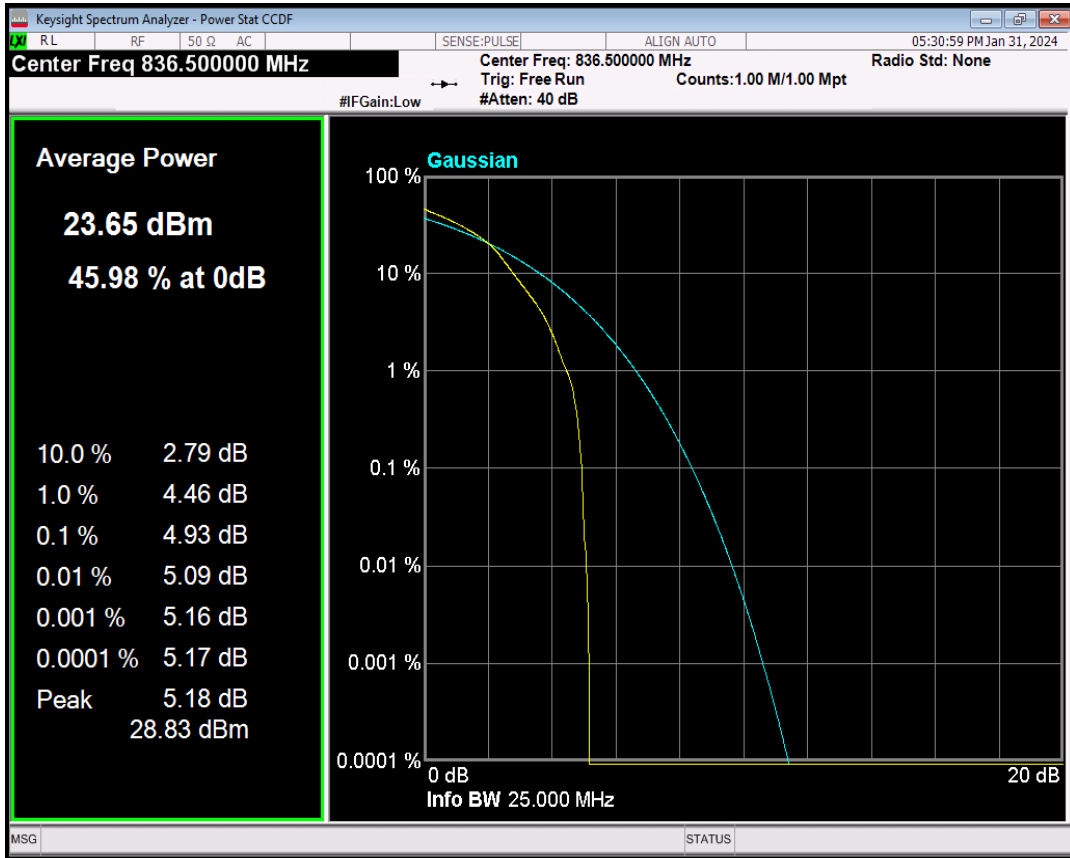

Band5 QPSK BW=1.4MHz Channel=20525 RB Size=1 Position=#0

Band5 16QAM BW=1.4MHz Channel=20525 RB Size=1 Position=#0

Band5 QPSK BW=3MHz Channel=20525 RB Size=1 Position=#0

Band5 16QAM BW=3MHz Channel=20525 RB Size=1 Position=#0