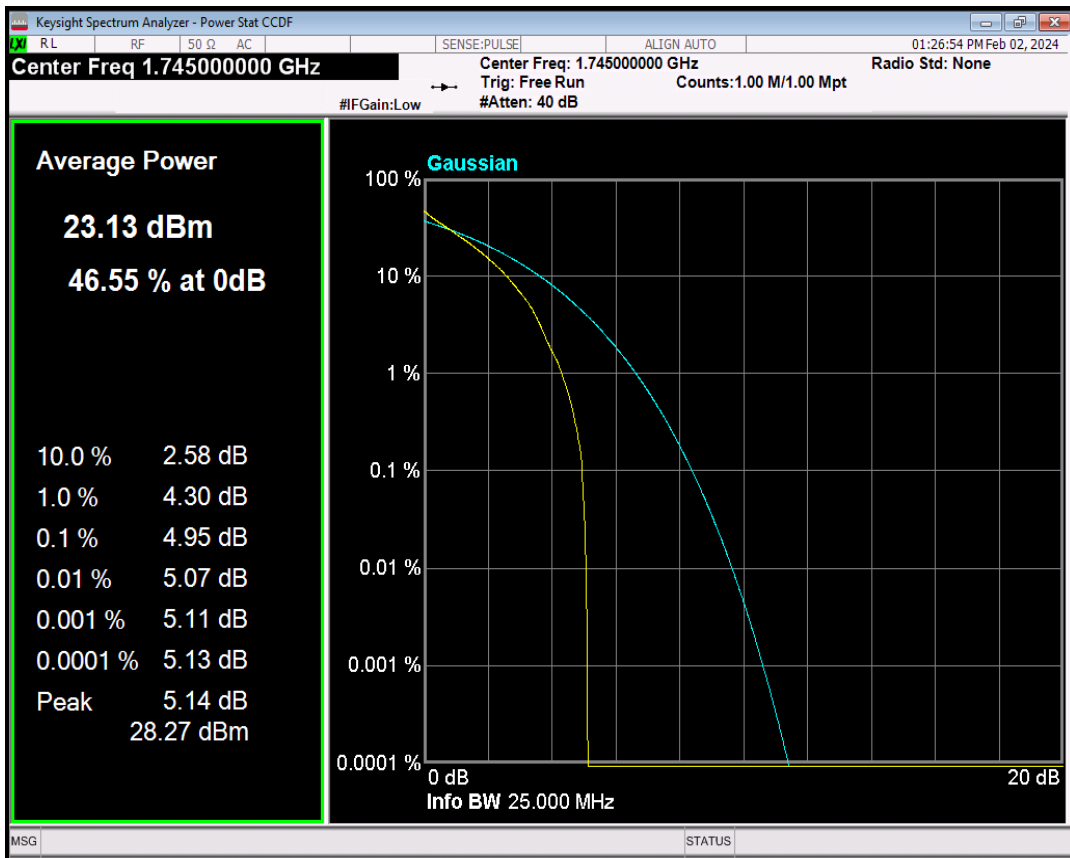

Band66 QPSK BW=10MHz Channel=132322 RB Size=1 Position=#0