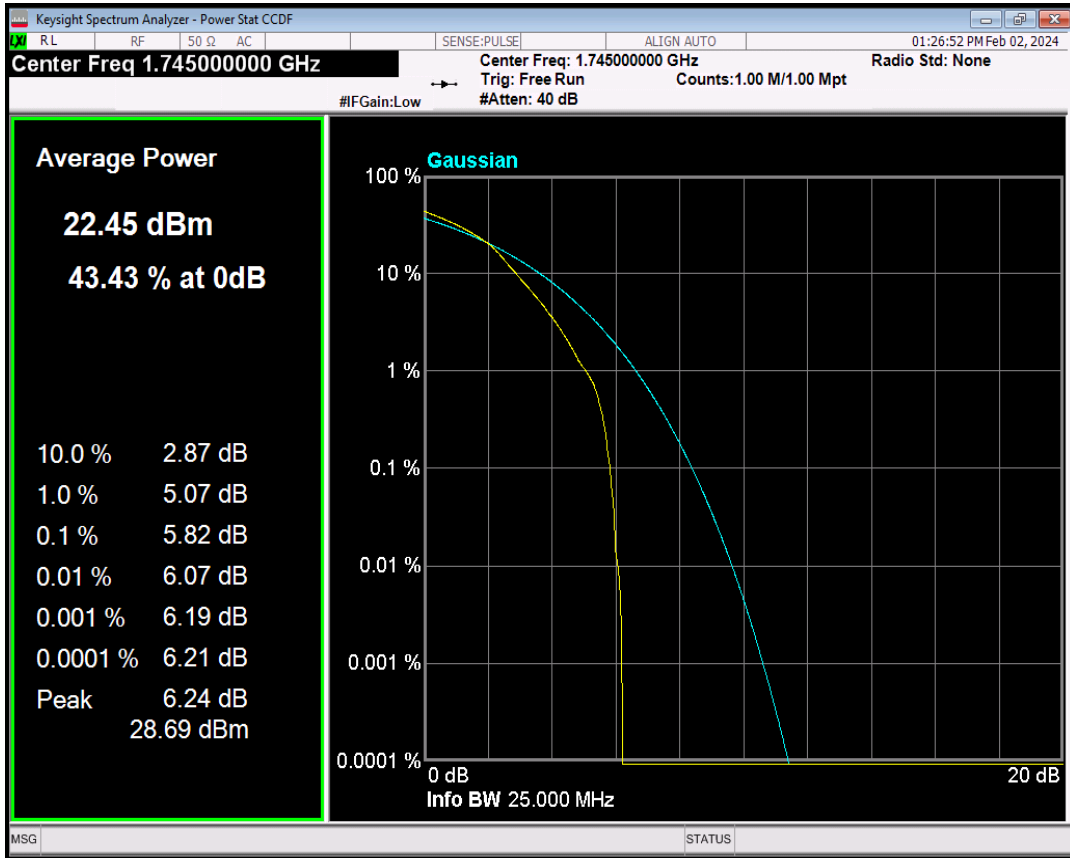

Band66 16QAM BW=5MHz Channel=132322 RB Size=1 Position=#0