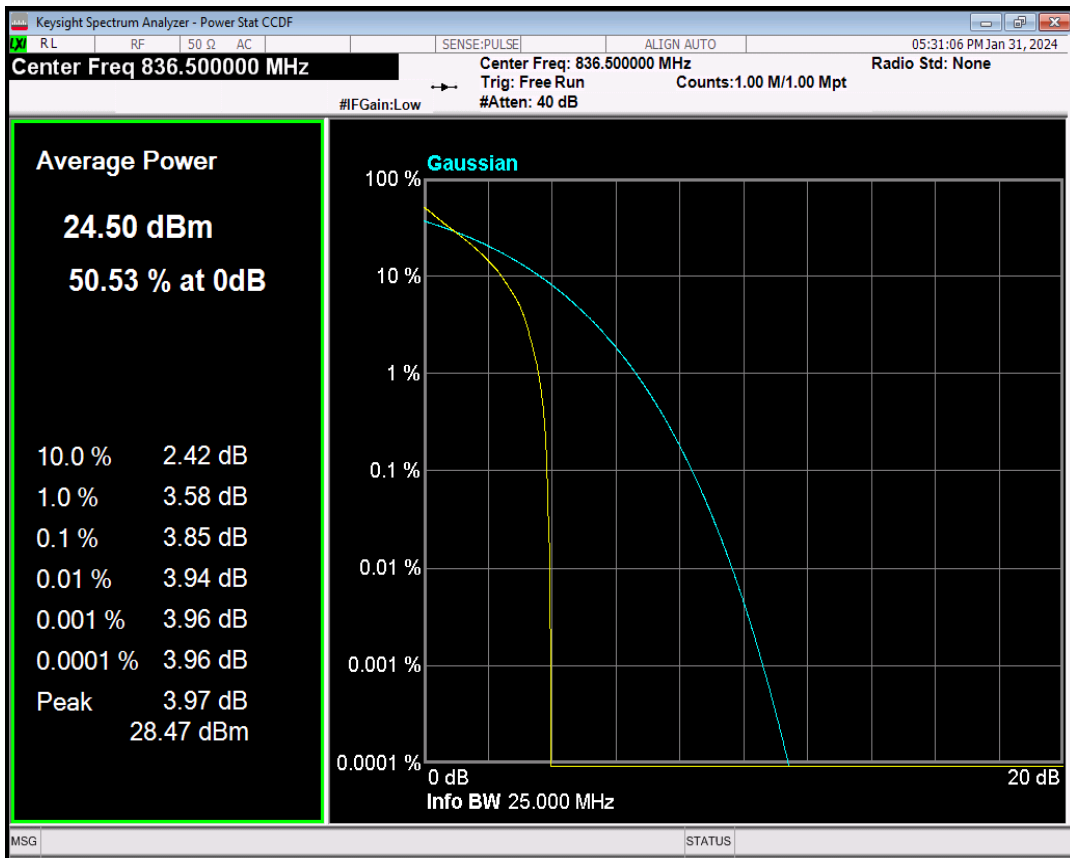

Band5 QPSK BW=10MHz Channel=20525 RB Size=1 Position=#0