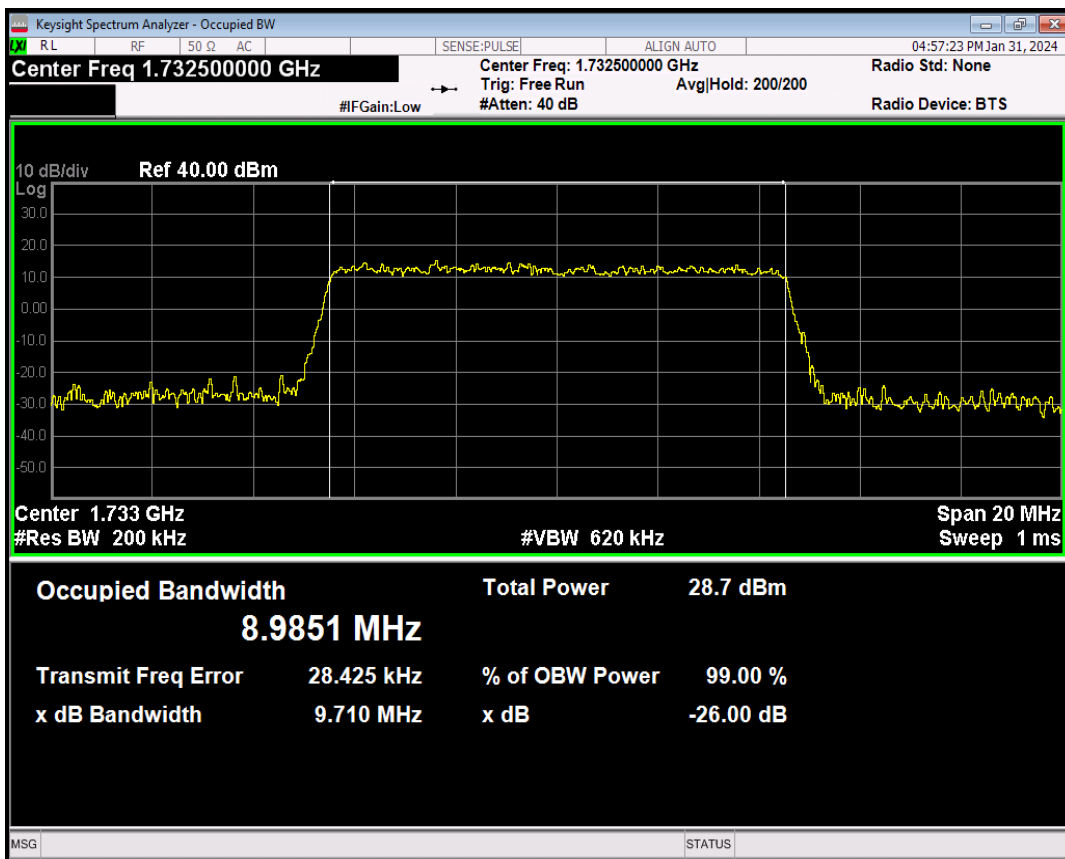

Band4 QPSK BW=5MHz Channel=20175 RB Size=25 Position=#0

Band4 16QAM BW=5MHz Channel=20175 RB Size=25 Position=#0

Band4 QPSK BW=10MHz Channel=20175 RB Size=50 Position=#0

Band4 16QAM BW=10MHz Channel=20175 RB Size=50 Position=#0