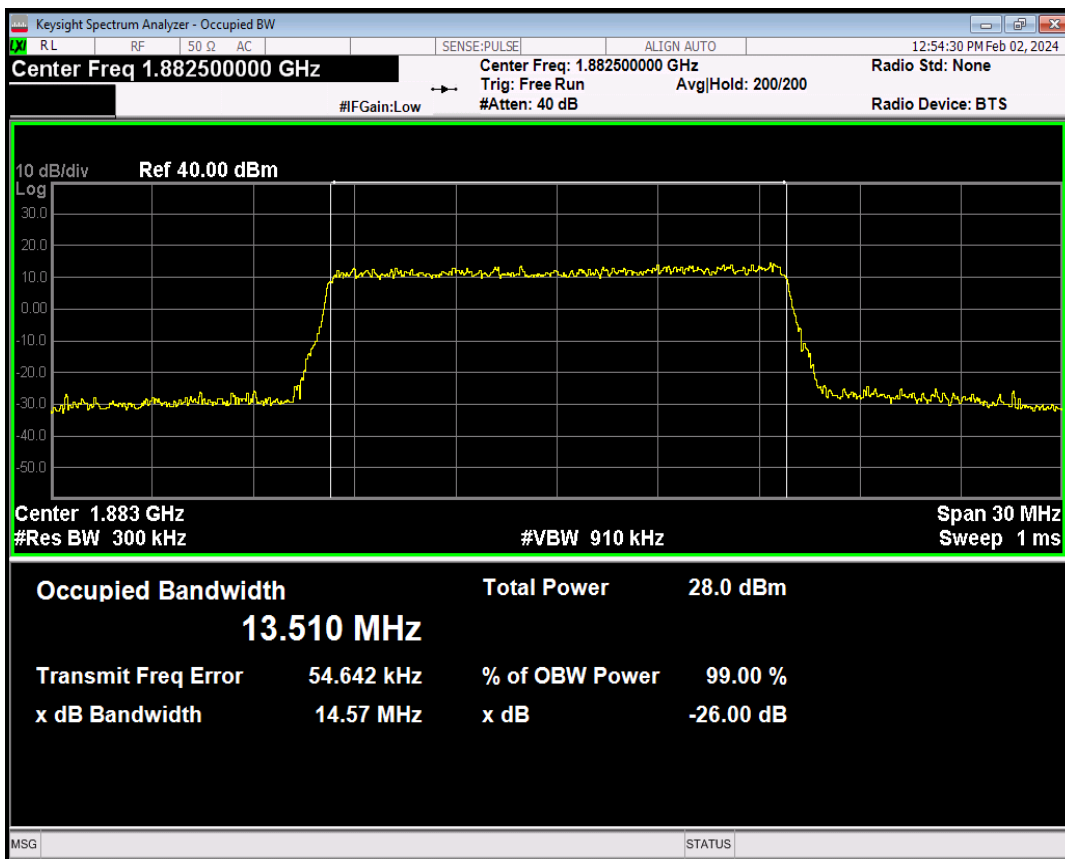

Band25 16QAM BW=15MHz Channel=26365 RB Size=75 Position=#0