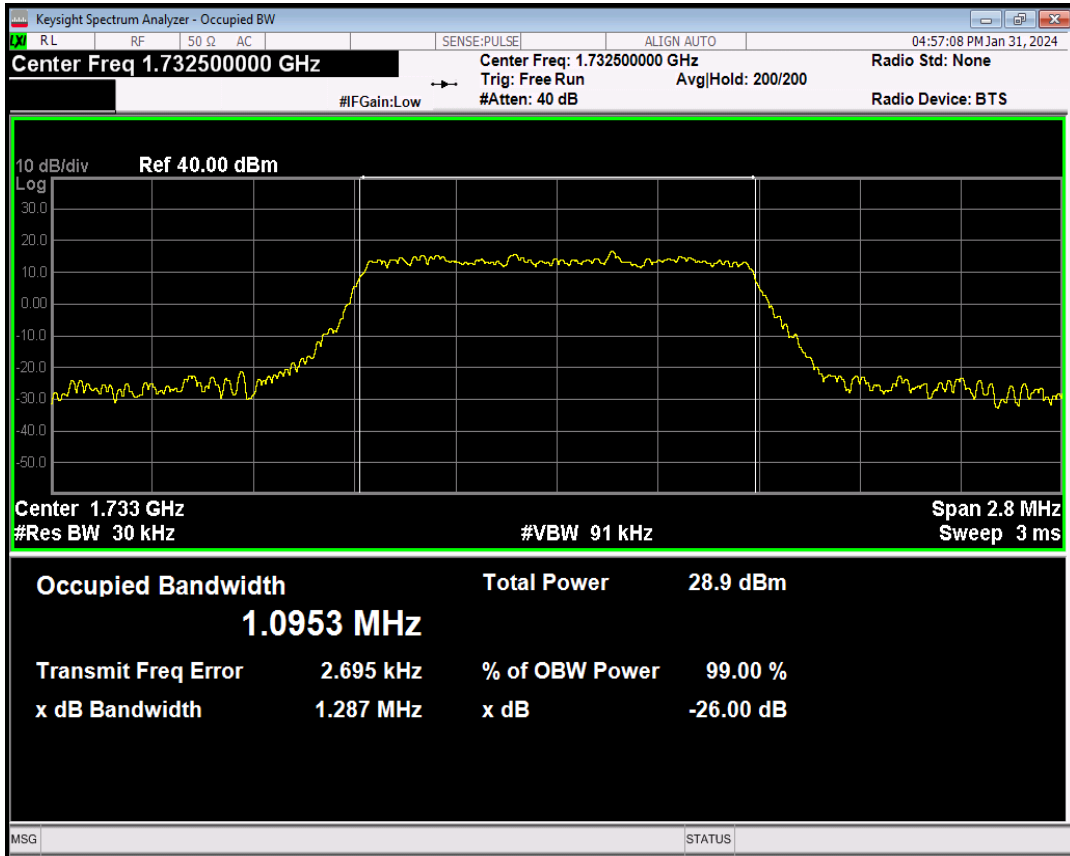

Band4 16QAM BW=1.4MHz Channel=20175 RB Size=6 Position=#0