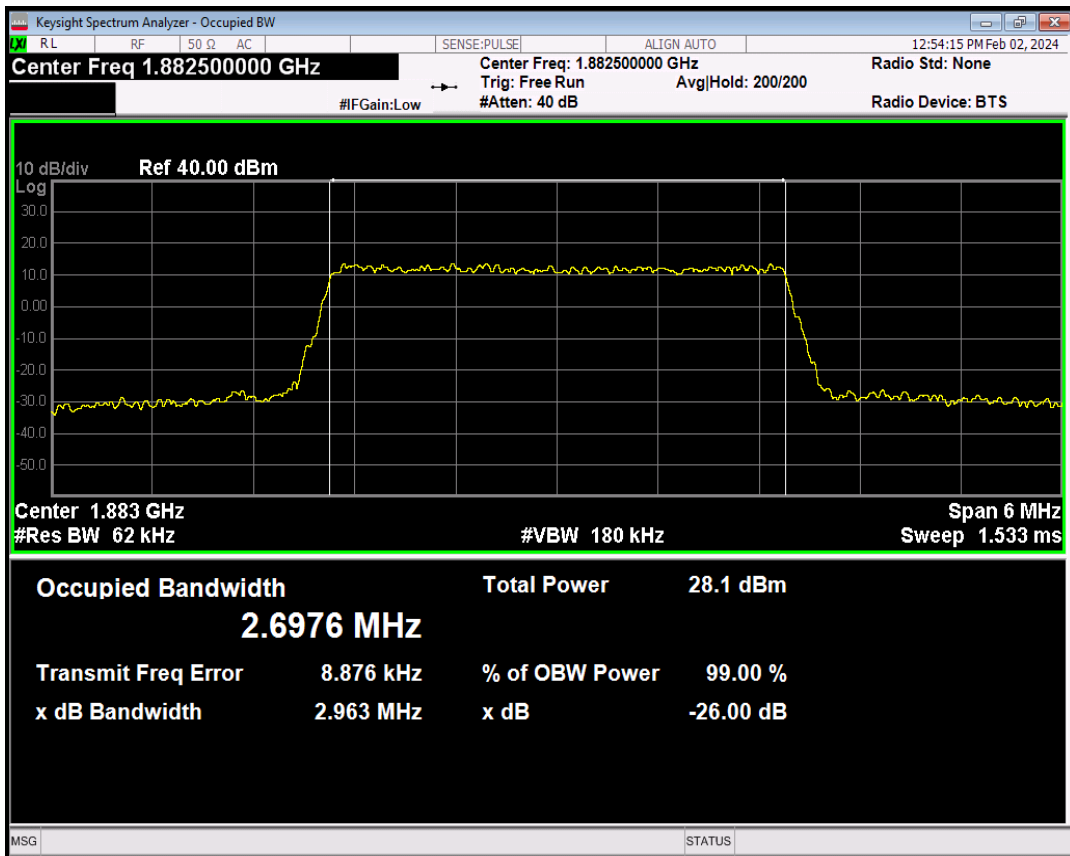

Band25 16QAM BW=3MHz Channel=26365 RB Size=15 Position=#0