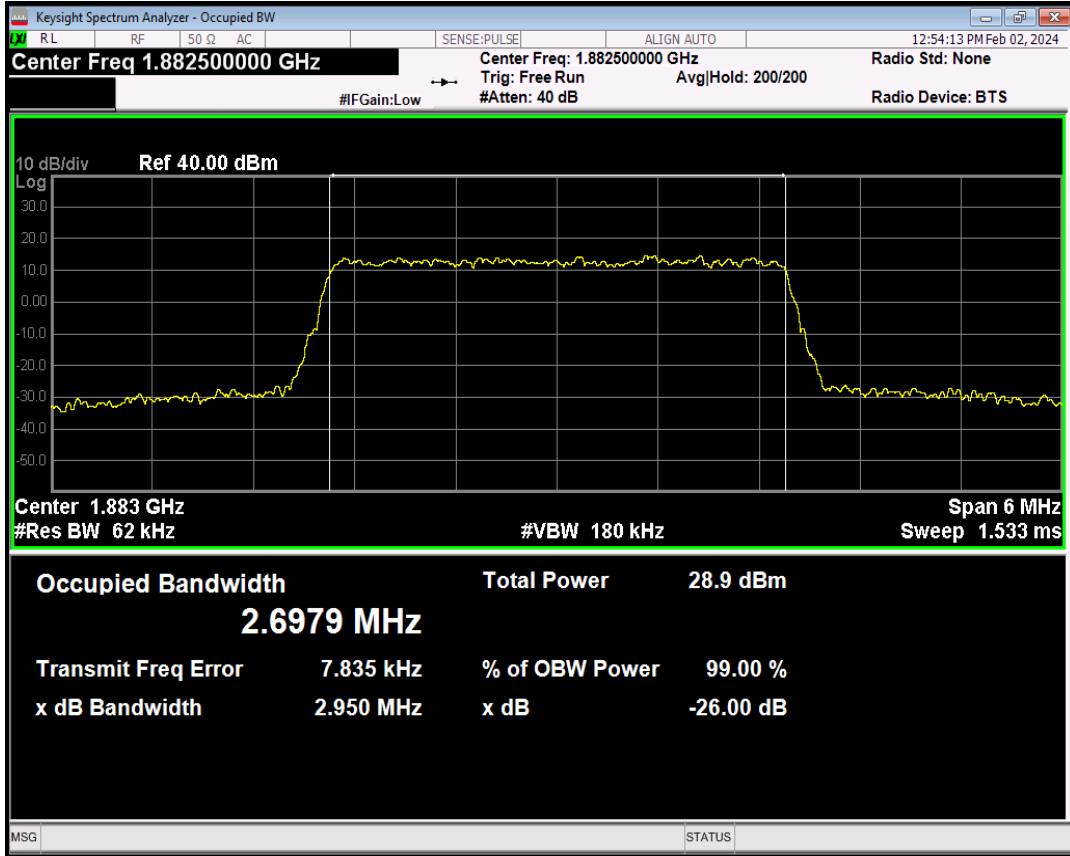

Band25 QPSK BW=1.4MHz Channel=26365 RB Size=6 Position=#0

Band25 16QAM BW=1.4MHz Channel=26365 RB Size=6 Position=#0

Band25 16QAM BW=3MHz Channel=26365 RB Size=15 Position=#0

Band25 QPSK BW=3MHz Channel=26365 RB Size=15 Position=#0