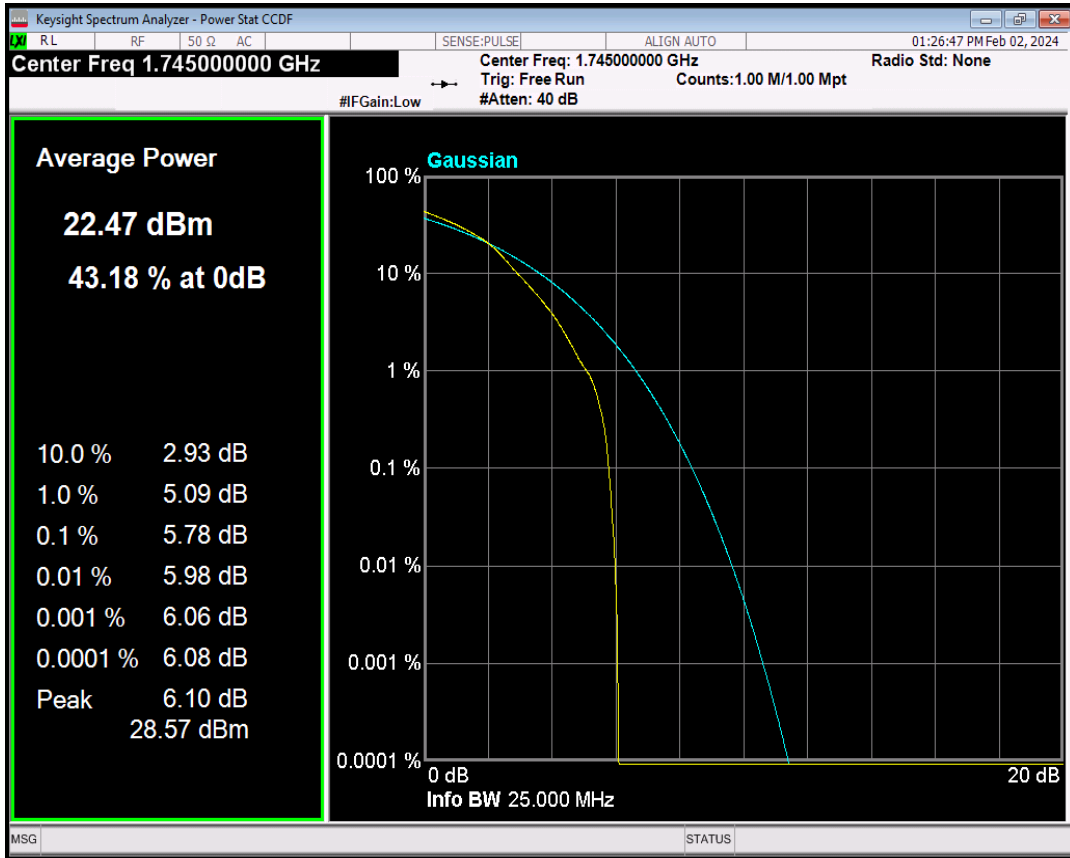

Band66 QPSK BW=1.4MHz Channel=132322 RB Size=1 Position=#0

Band66 16QAM BW=1.4MHz Channel=132322 RB Size=1 Position=#0

Band66 QPSK BW=3MHz Channel=132322 RB Size=1 Position=#0

Band66 16QAM BW=3MHz Channel=132322 RB Size=1 Position=#0