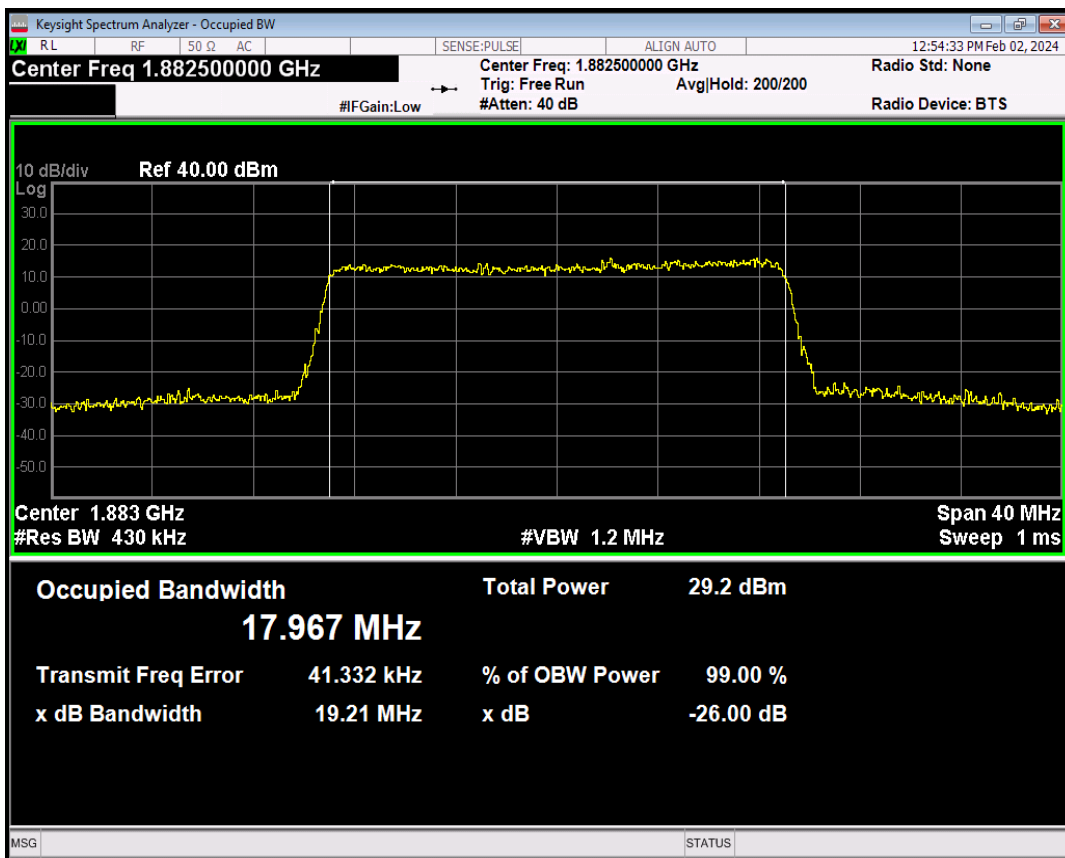

Band25 QPSK BW=20MHz Channel=26365 RB Size=100 Position=#0