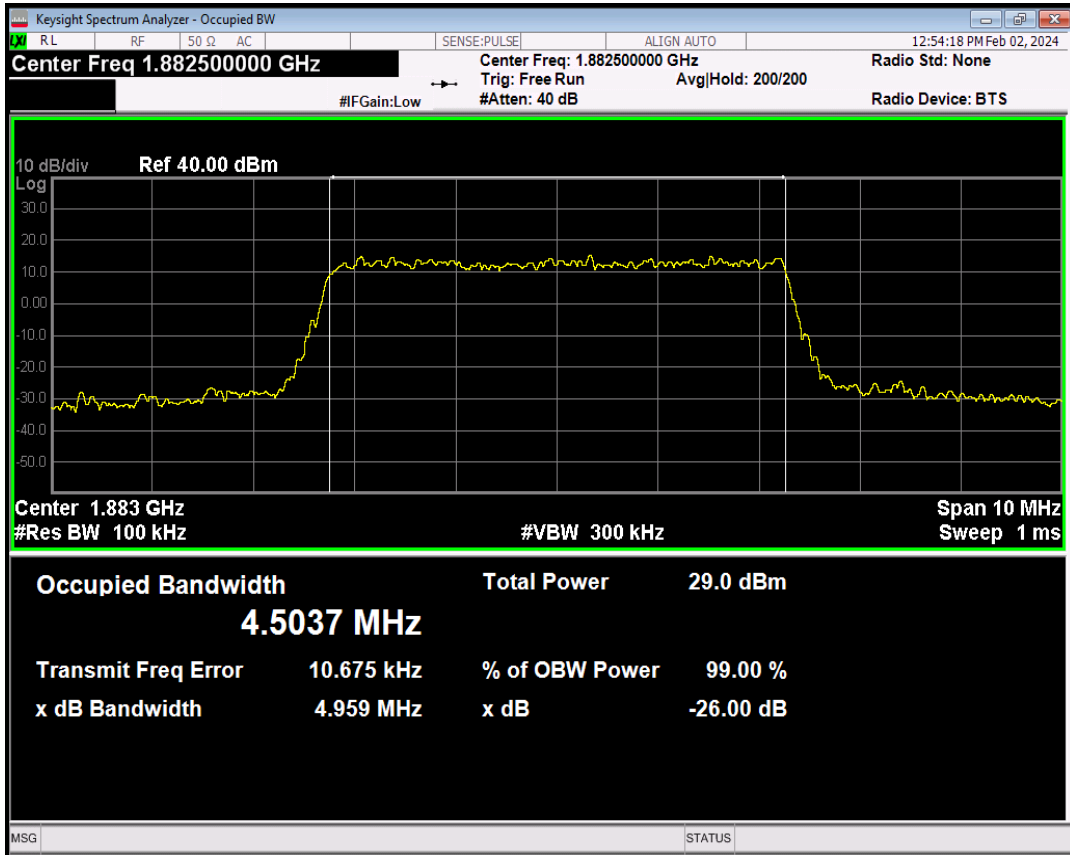

Band25 QPSK BW=5MHz Channel=26365 RB Size=25 Position=#0