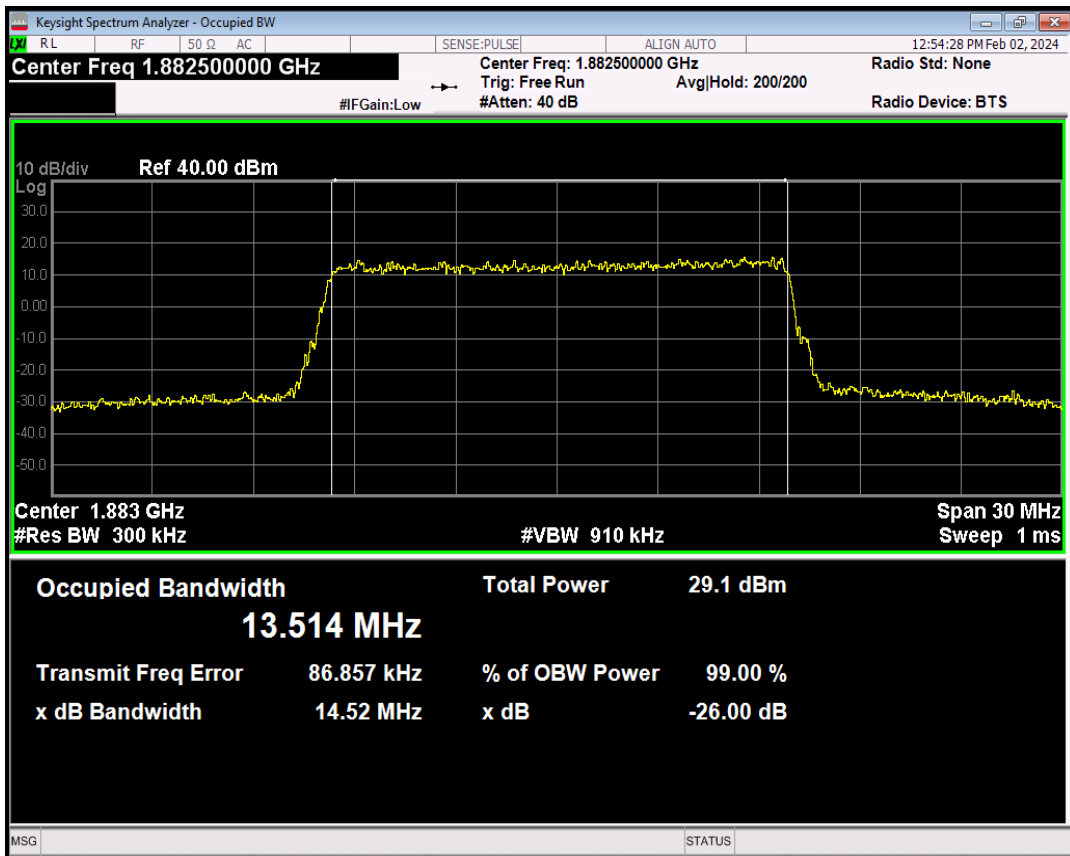

Band25 QPSK BW=15MHz Channel=26365 RB Size=75 Position=#0