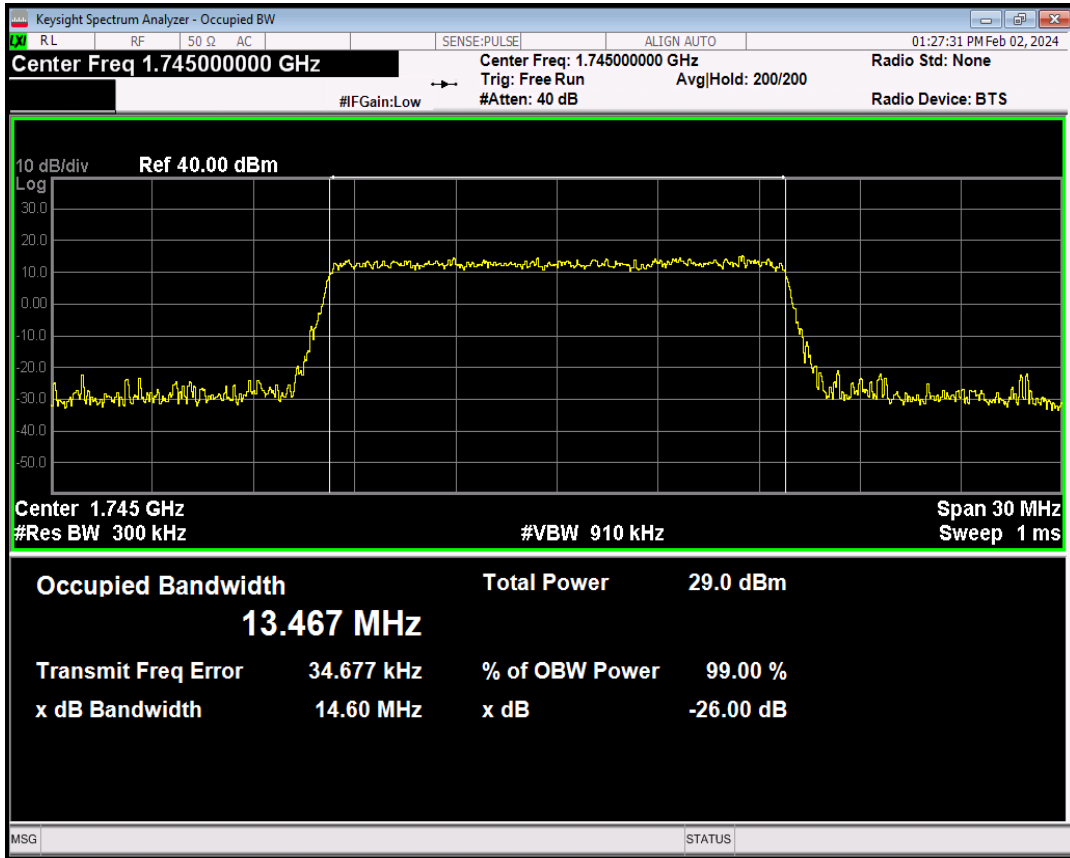

Band66 16QAM BW=15MHz Channel=132322 RB Size=75 Position=#0