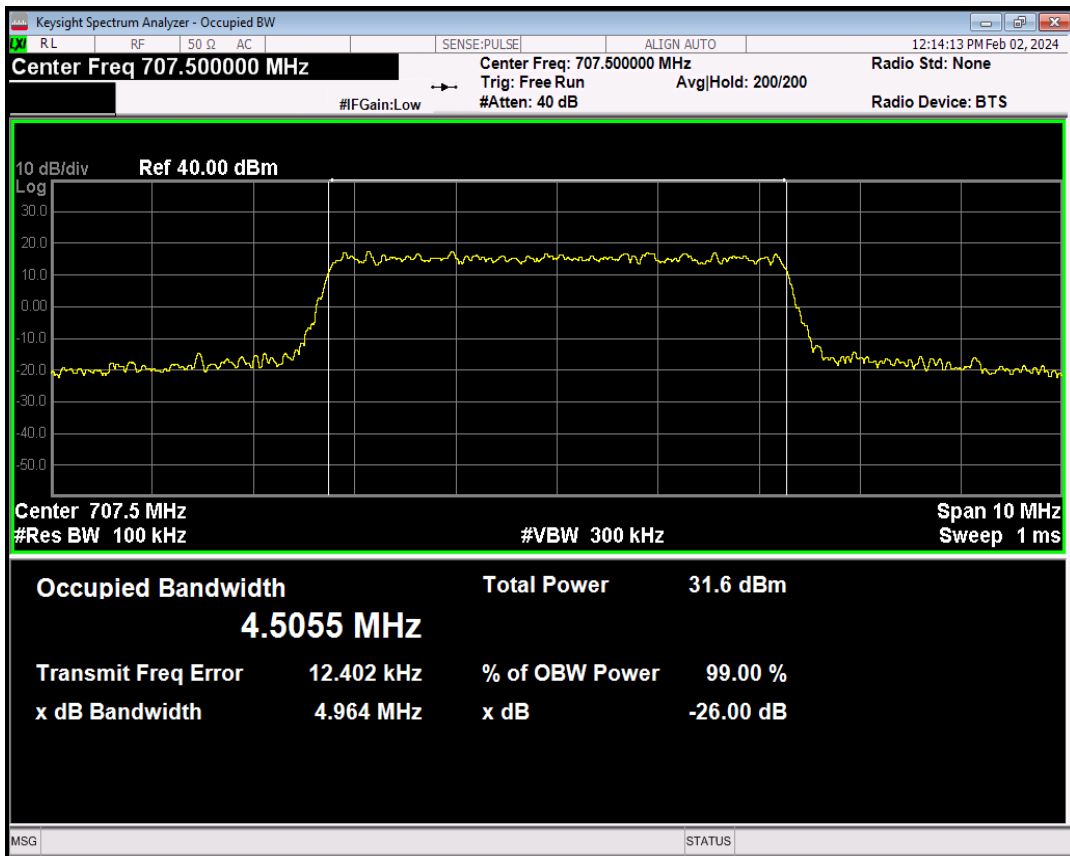

Band12 QPSK BW=5MHz Channel=23095 RB Size=25 Position=#0