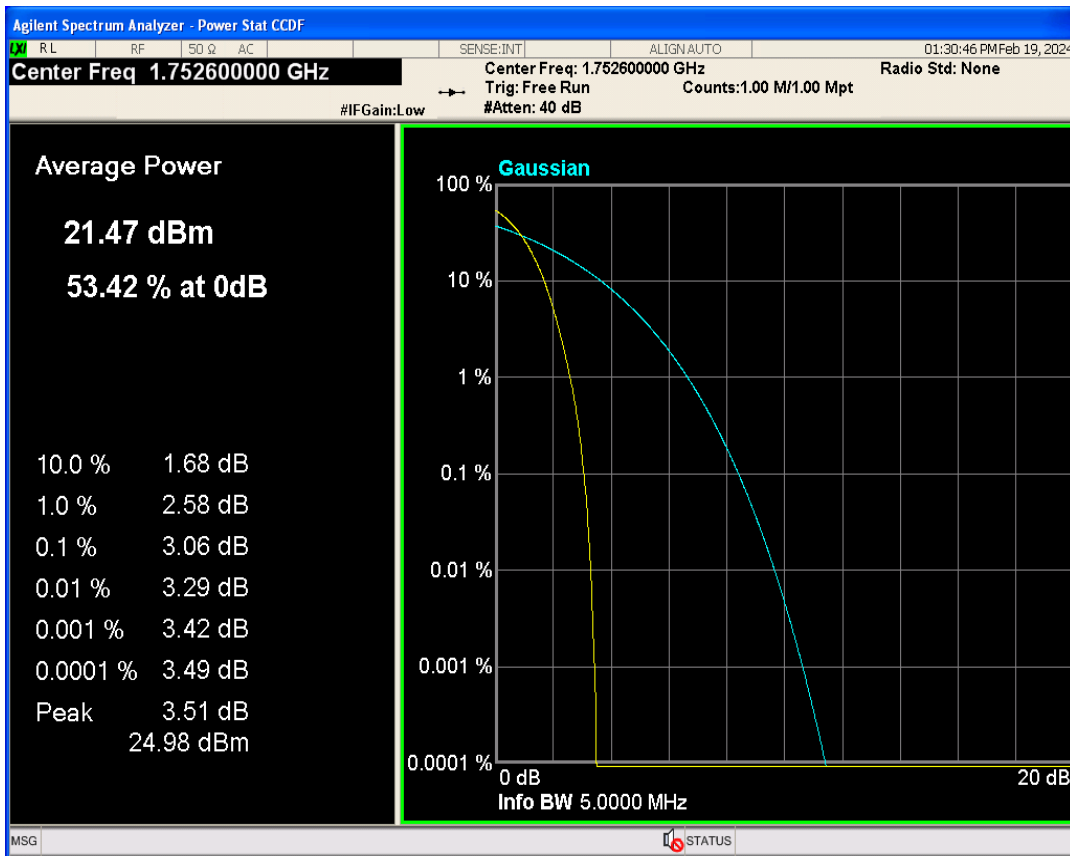

WCDMA Band2 Channel=9262

WCDMA Band2 Channel=9400

WCDMA Band2 Channel=9538

WCDMA Band4 Channel=1413

WCDMA Band4 Channel=1312

WCDMA Band4 Channel=1513

WCDMA Band5 Channel=4132

WCDMA Band5 Channel=4233