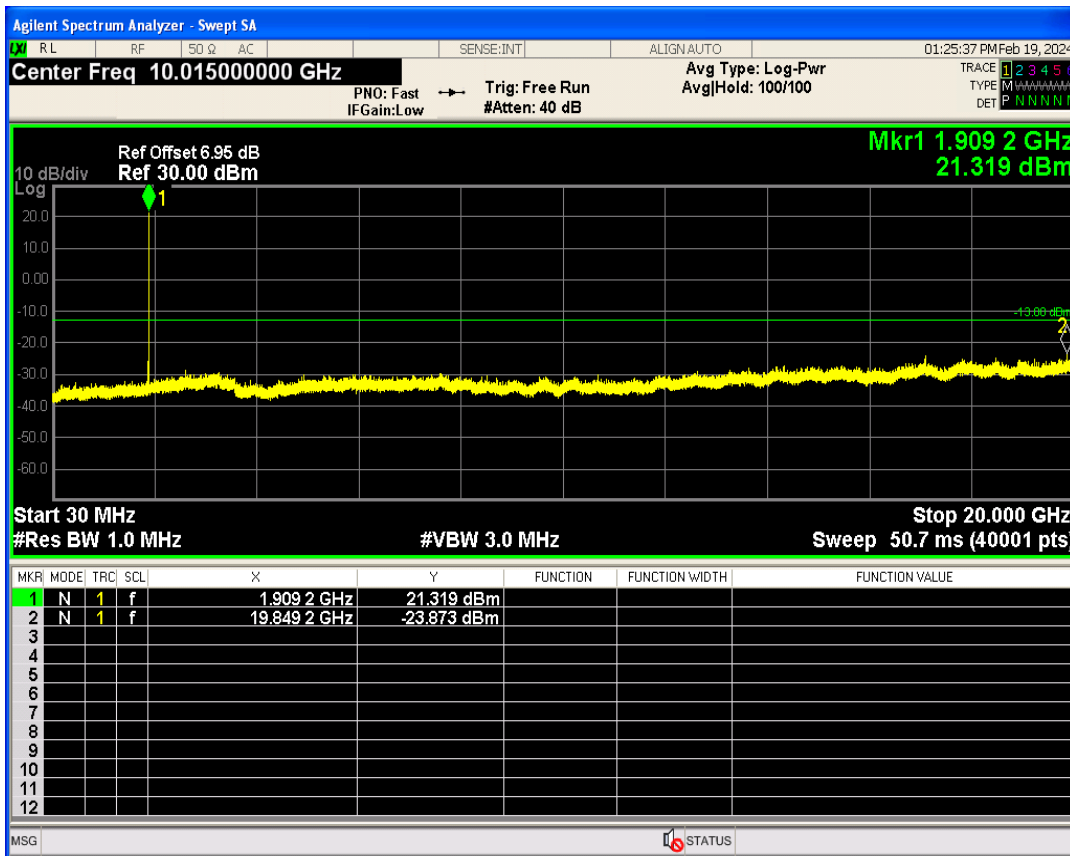

WCDMA Band2 Channel=9262

WCDMA Band2 Channel=9538

WCDMA Band4 Channel=1312

WCDMA Band4 Channel=1513

WCDMA Band5 Channel=4132

WCDMA Band5 Channel=4233

06 Out-of-band emissions

Band	Channel	Frequency (MHz)	Spur Freq (MHz)	Spur Level (dBm)	Limit (dBm)	Verdict
WCDMA Band2	9262	1852.4	19905.14	-25.01	-13	PASS
WCDMA Band2	9400	1880	19613.58	-24.95	-13	PASS
WCDMA Band2	9538	1907.6	19849.23	-23.87	-13	PASS
WCDMA Band4	1312	1712.4	19908.64	-24.99	-13	PASS
WCDMA Band4	1413	1732.6	19806.29	-24.57	-13	PASS
WCDMA Band4	1513	1752.6	19917.62	-25.35	-13	PASS
WCDMA Band5	4132	826.4	3160.83	-29.96	-13	PASS
WCDMA Band5	4182	836.4	3192.48	-30.95	-13	PASS
WCDMA Band5	4233	846.6	3172.54	-29.75	-13	PASS

WCDMA Band2 Channel=9262

WCDMA Band2 Channel=9400

WCDMA Band2 Channel=9538

WCDMA Band4 Channel=1413

WCDMA Band4 Channel=1312

WCDMA Band4 Channel=1513

WCDMA Band5 Channel=4182

WCDMA Band5 Channel=4132