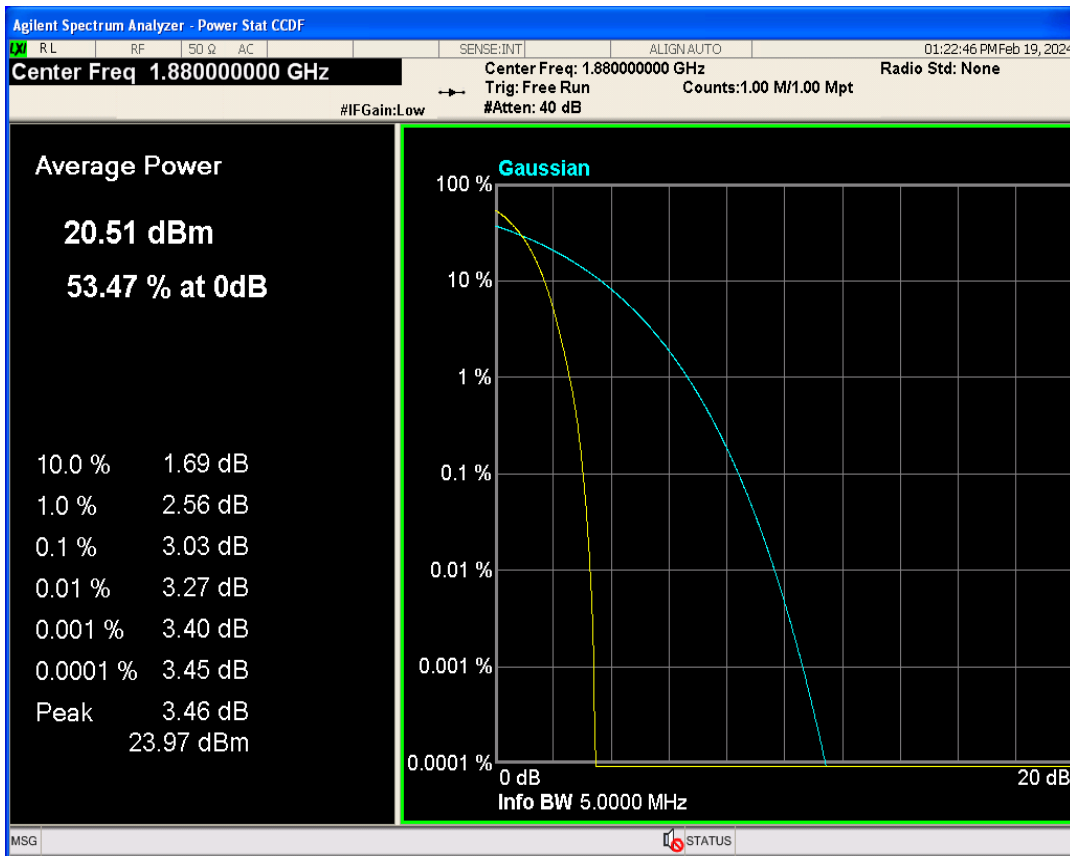

WCDMA Band2 Channel=9400