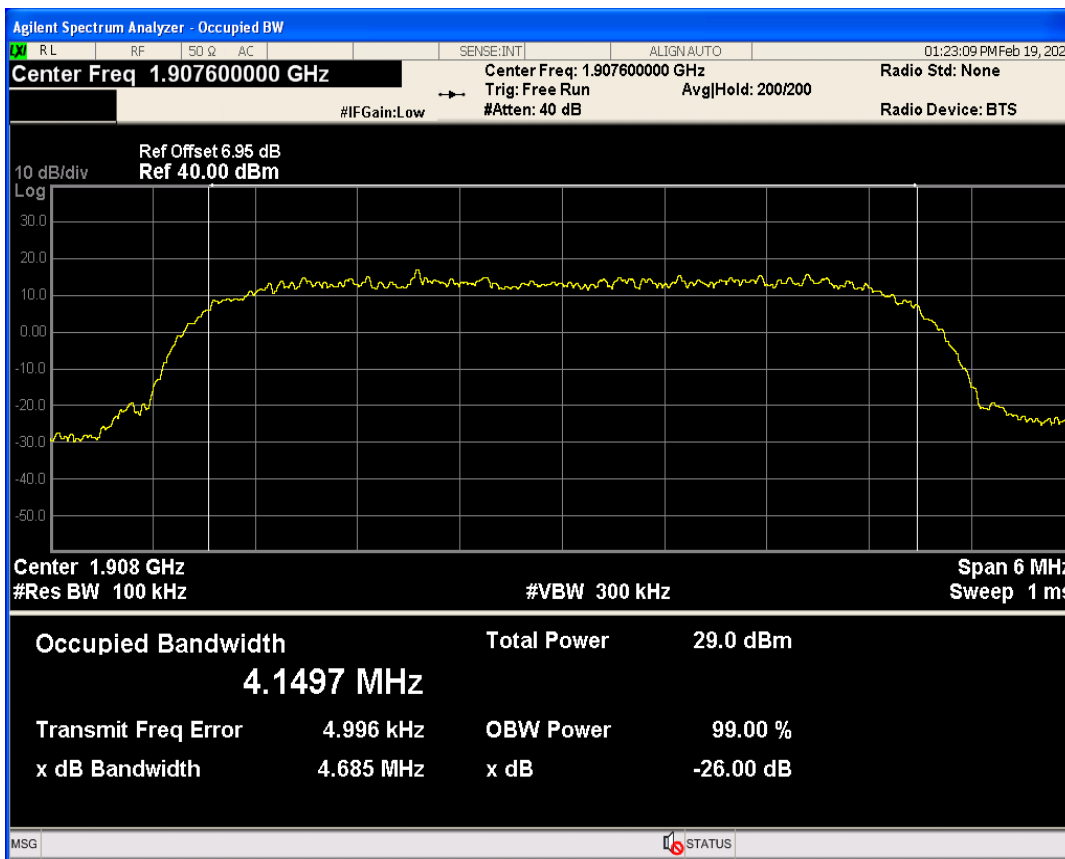

WCDMA Band2 Channel=9538