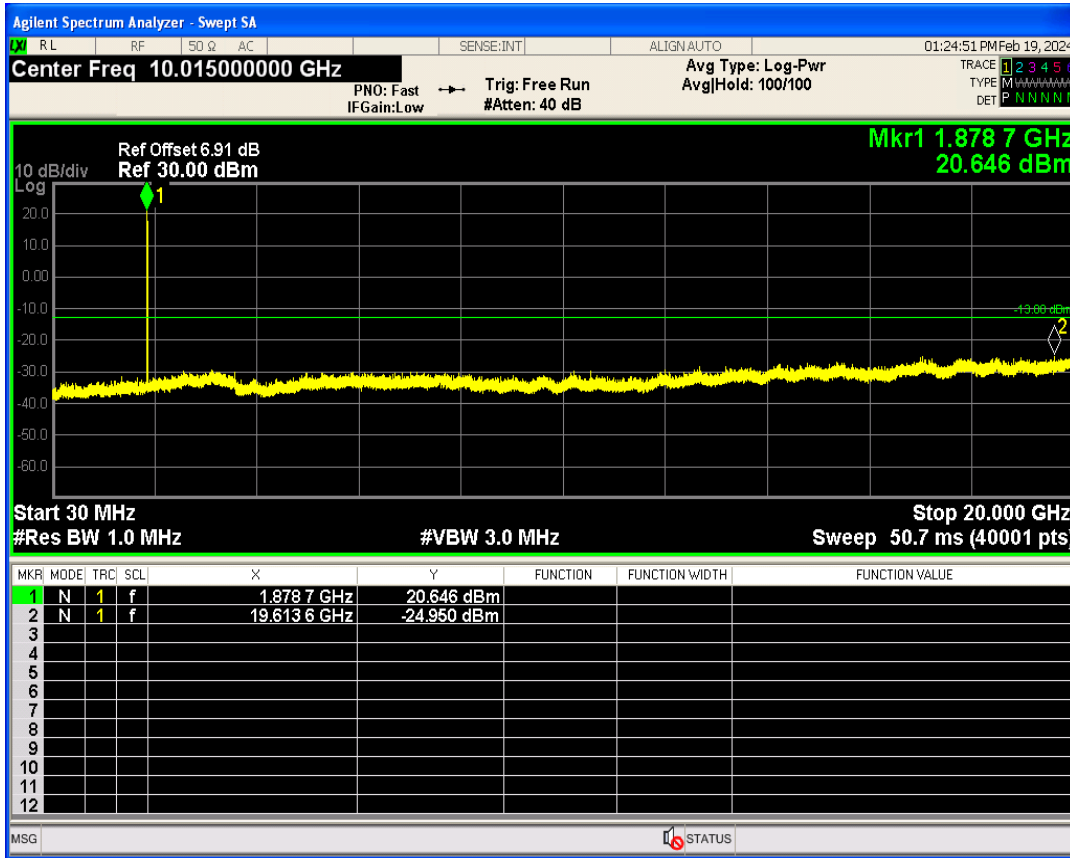

WCDMA Band2 Channel=9262

WCDMA Band2 Channel=9538

WCDMA Band4 Channel=1312

WCDMA Band4 Channel=1513

WCDMA Band5 Channel=4132

WCDMA Band5 Channel=4233

06 Out-of-band emissions

Band	Channel	Frequency (MHz)	Spur Freq (MHz)	Spur Level (dBm)	Limit (dBm)	Verdict
WCDMA Band2	9262	1852.4	19905.14	-25.01	-13	PASS
WCDMA Band2	9400	1880	19613.58	-24.95	-13	PASS
WCDMA Band2	9538	1907.6	19849.23	-23.87	-13	PASS
WCDMA Band4	1312	1712.4	19908.64	-24.99	-13	PASS
WCDMA Band4	1413	1732.6	19806.29	-24.57	-13	PASS
WCDMA Band4	1513	1752.6	19917.62	-25.35	-13	PASS
WCDMA Band5	4132	826.4	3160.83	-29.96	-13	PASS
WCDMA Band5	4182	836.4	3192.48	-30.95	-13	PASS
WCDMA Band5	4233	846.6	3172.54	-29.75	-13	PASS

WCDMA Band2 Channel=9262

WCDMA Band2 Channel=9400

WCDMA Band2 Channel=9538

WCDMA Band4 Channel=1413

WCDMA Band4 Channel=1312

WCDMA Band4 Channel=1513

WCDMA Band5 Channel=4182

WCDMA Band5 Channel=4132