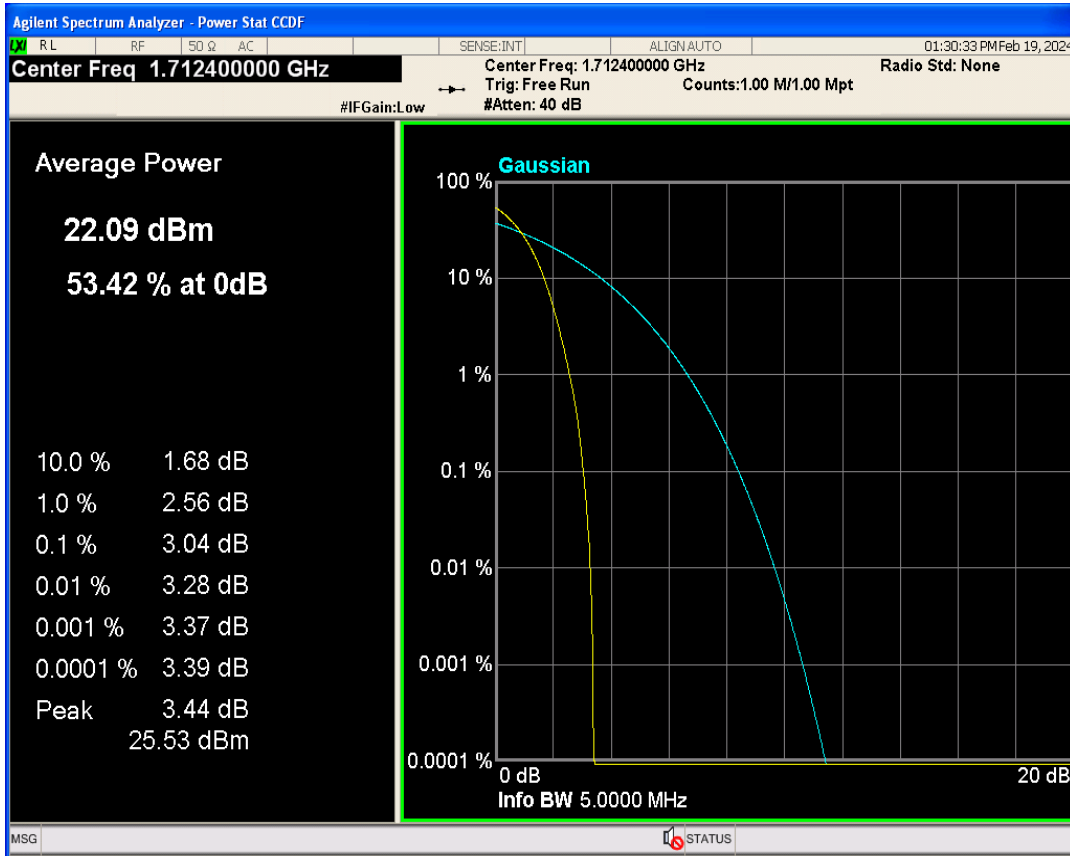

WCDMA Band2 Channel=9262

WCDMA Band2 Channel=9400

WCDMA Band2 Channel=9538

WCDMA Band4 Channel=1413

WCDMA Band4 Channel=1312

WCDMA Band4 Channel=1513

WCDMA Band5 Channel=4132

WCDMA Band5 Channel=4233