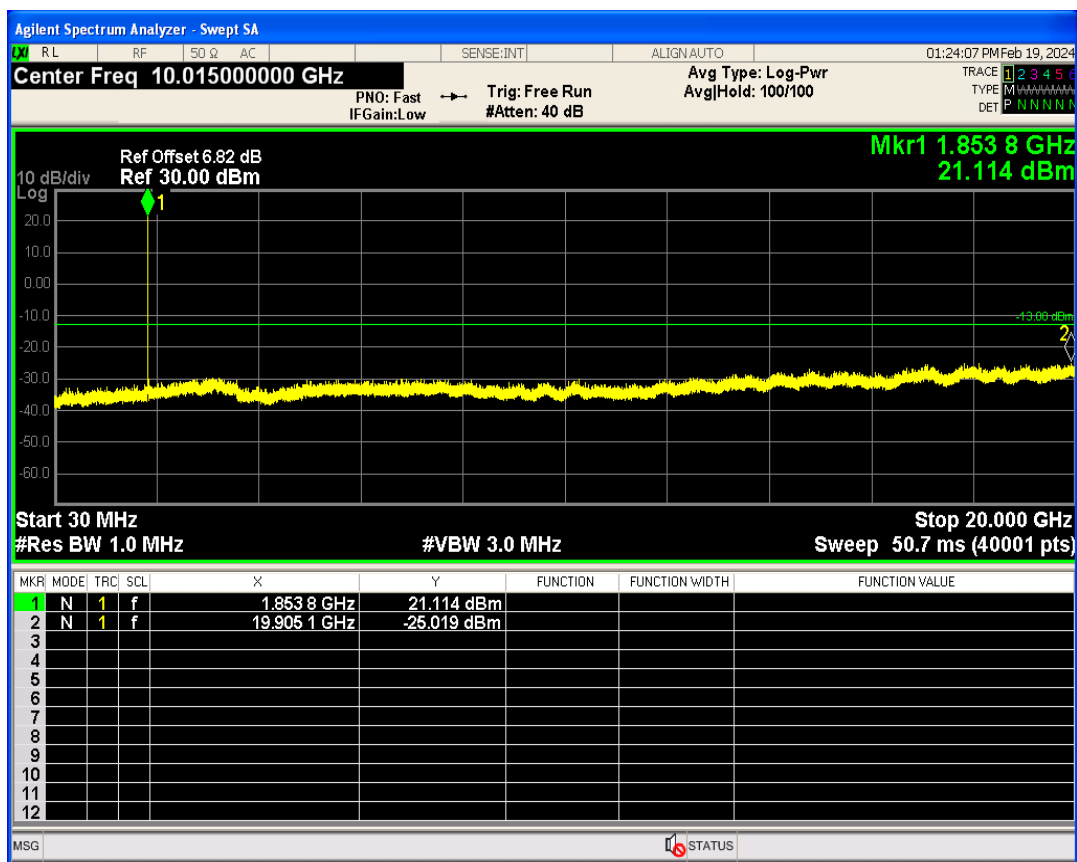

WCDMA Band2 Channel=9262

WCDMA Band2 Channel=9538

WCDMA Band4 Channel=1312

WCDMA Band4 Channel=1513

WCDMA Band5 Channel=4132

WCDMA Band5 Channel=4233

06 Out-of-band emissions

Band	Channel	Frequency (MHz)	Spur Freq (MHz)	Spur Level (dBm)	Limit (dBm)	Verdict
WCDMA Band2	9262	1852.4	19905.14	-25.01	-13	PASS
WCDMA Band2	9400	1880	19613.58	-24.95	-13	PASS
WCDMA Band2	9538	1907.6	19849.23	-23.87	-13	PASS
WCDMA Band4	1312	1712.4	19908.64	-24.99	-13	PASS
WCDMA Band4	1413	1732.6	19806.29	-24.57	-13	PASS
WCDMA Band4	1513	1752.6	19917.62	-25.35	-13	PASS
WCDMA Band5	4132	826.4	3160.83	-29.96	-13	PASS
WCDMA Band5	4182	836.4	3192.48	-30.95	-13	PASS
WCDMA Band5	4233	846.6	3172.54	-29.75	-13	PASS

WCDMA Band2 Channel=9262

WCDMA Band2 Channel=9400

WCDMA Band2 Channel=9538

WCDMA Band4 Channel=1413

WCDMA Band4 Channel=1312

WCDMA Band4 Channel=1513

WCDMA Band5 Channel=4182

WCDMA Band5 Channel=4132