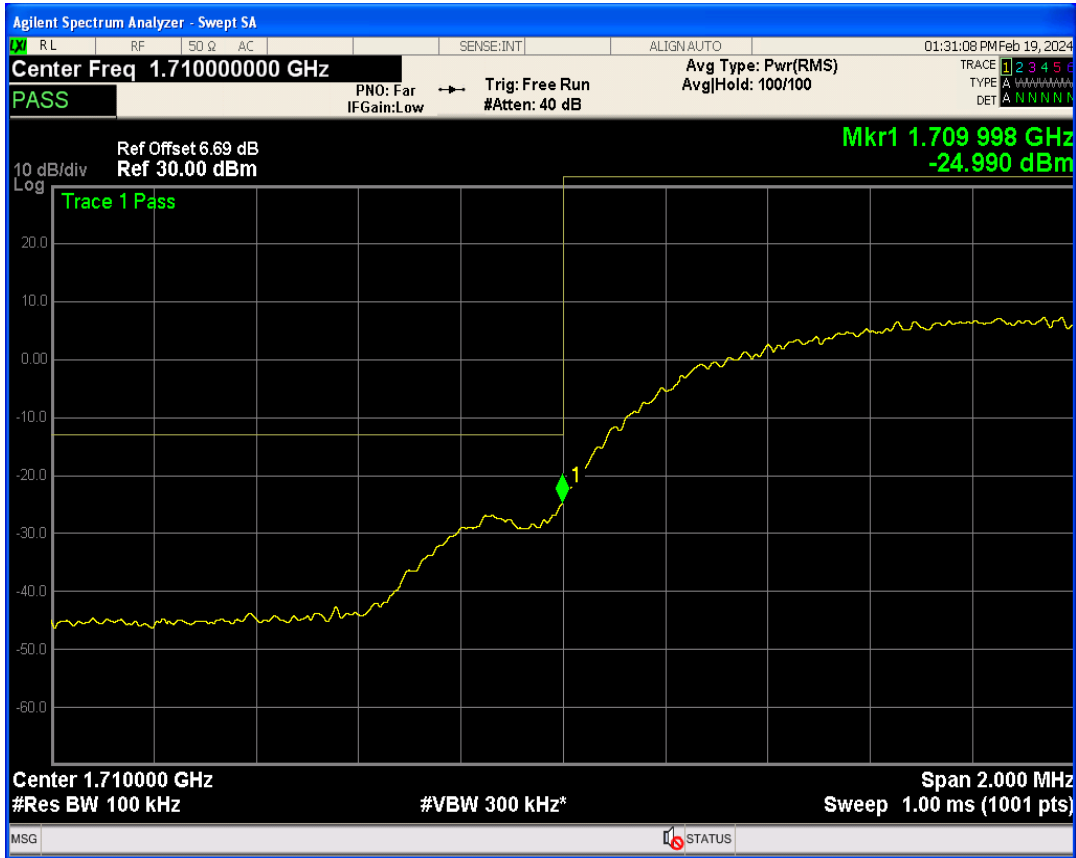

WCDMA Band5 Channel=4233

05 Band edge

Band	Channel	Frequency (MHz)	Spur Freq (MHz)	Spur Level (dBm)	Limit (dBm)	Verdict
WCDMA Band2	9262	1852.4	1850.00	-25.71	-13	PASS
WCDMA Band2	9538	1907.6	1910.00	-23.01	-13	PASS
WCDMA Band4	1312	1712.4	1710.00	-24.99	-13	PASS
WCDMA Band4	1513	1752.6	1755.00	-25.31	-13	PASS
WCDMA Band5	4132	826.4	824.00	-20.74	-13	PASS
WCDMA Band5	4233	846.6	849.00	-23.02	-13	PASS

WCDMA Band2 Channel=9262

WCDMA Band2 Channel=9538

WCDMA Band4 Channel=1312

WCDMA Band4 Channel=1513

WCDMA Band5 Channel=4132

WCDMA Band5 Channel=4233

06 Out-of-band emissions

Band	Channel	Frequency (MHz)	Spur Freq (MHz)	Spur Level (dBm)	Limit (dBm)	Verdict
WCDMA Band2	9262	1852.4	19905.14	-25.01	-13	PASS
WCDMA Band2	9400	1880	19613.58	-24.95	-13	PASS
WCDMA Band2	9538	1907.6	19849.23	-23.87	-13	PASS
WCDMA Band4	1312	1712.4	19908.64	-24.99	-13	PASS
WCDMA Band4	1413	1732.6	19806.29	-24.57	-13	PASS
WCDMA Band4	1513	1752.6	19917.62	-25.35	-13	PASS
WCDMA Band5	4132	826.4	3160.83	-29.96	-13	PASS
WCDMA Band5	4182	836.4	3192.48	-30.95	-13	PASS
WCDMA Band5	4233	846.6	3172.54	-29.75	-13	PASS