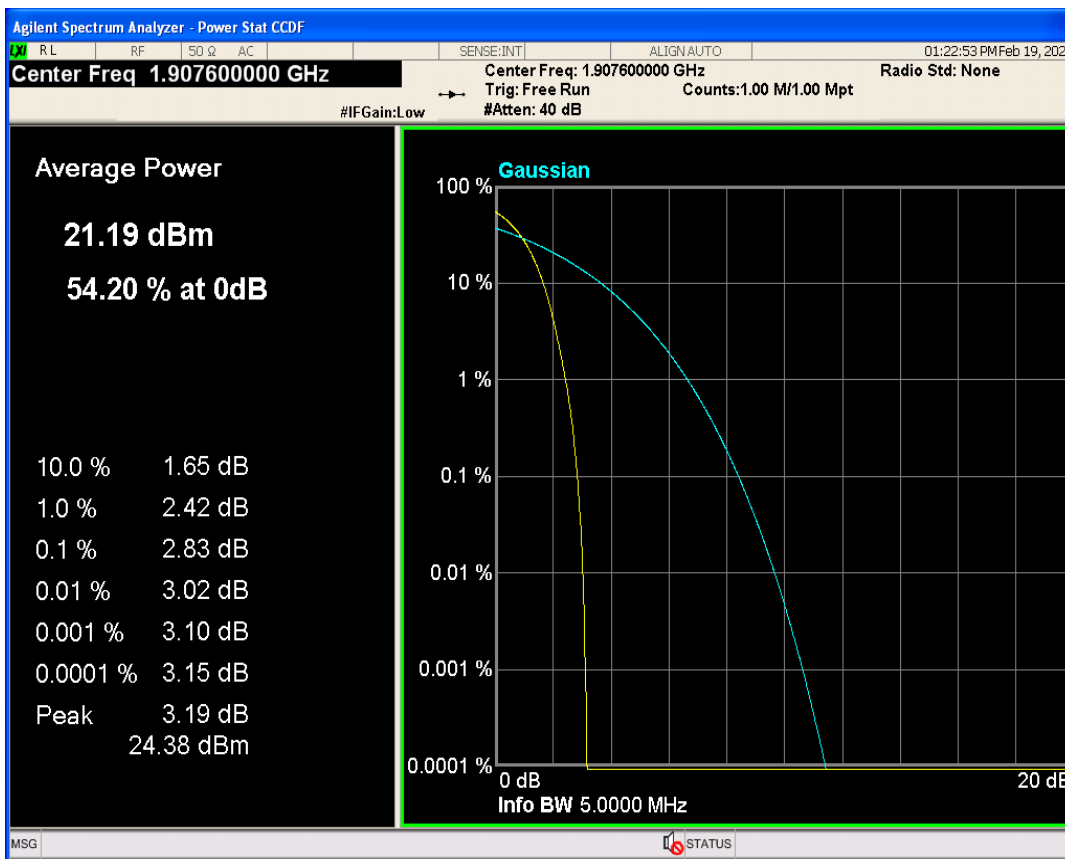

03 Peak-to-Average Ratio

Band	Channel	Frequency (MHz)	Result (dB)	high Limit (dB)	Verdict
WCDMA Band2	9262	1852.4	2.87	13	PASS
WCDMA Band2	9400	1880	3.03	13	PASS
WCDMA Band2	9538	1907.6	2.83	13	PASS
WCDMA Band4	1312	1712.4	3.04	13	PASS
WCDMA Band4	1413	1732.6	3.05	13	PASS
WCDMA Band4	1513	1752.6	3.06	13	PASS
WCDMA Band5	4132	826.4	2.68	13	PASS
WCDMA Band5	4182	836.4	2.90	13	PASS
WCDMA Band5	4233	846.6	3.01	13	PASS

WCDMA Band2 Channel=9262

WCDMA Band2 Channel=9400

WCDMA Band2 Channel=9538

WCDMA Band4 Channel=1413

WCDMA Band4 Channel=1312

WCDMA Band4 Channel=1513

WCDMA Band5 Channel=4132

WCDMA Band5 Channel=4233