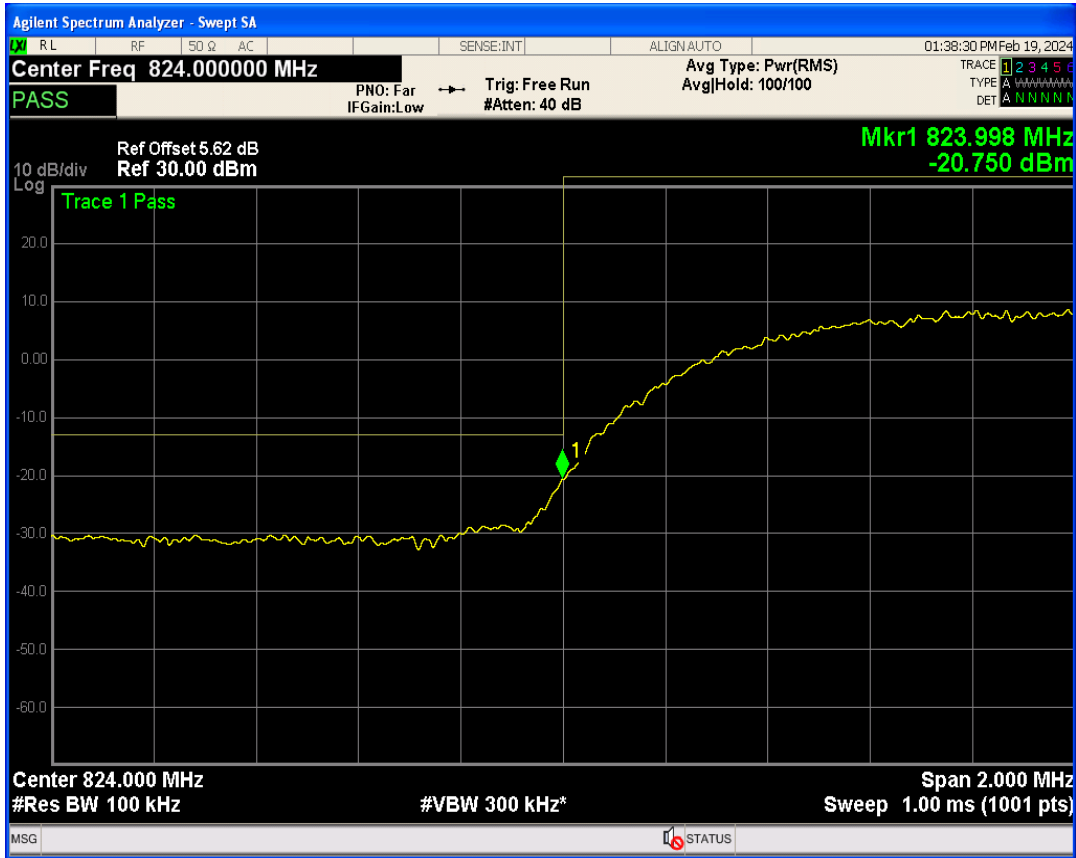

WCDMA Band2 Channel=9262

WCDMA Band2 Channel=9538

WCDMA Band4 Channel=1312

WCDMA Band4 Channel=1513

WCDMA Band5 Channel=4132

WCDMA Band5 Channel=4233

06 Out-of-band emissions

Band	Channel	Frequency (MHz)	Spur Freq (MHz)	Spur Level (dBm)	Limit (dBm)	Verdict
WCDMA Band2	9262	1852.4	19905.14	-25.01	-13	PASS
WCDMA Band2	9400	1880	19613.58	-24.95	-13	PASS
WCDMA Band2	9538	1907.6	19849.23	-23.87	-13	PASS
WCDMA Band4	1312	1712.4	19908.64	-24.99	-13	PASS
WCDMA Band4	1413	1732.6	19806.29	-24.57	-13	PASS
WCDMA Band4	1513	1752.6	19917.62	-25.35	-13	PASS
WCDMA Band5	4132	826.4	3160.83	-29.96	-13	PASS
WCDMA Band5	4182	836.4	3192.48	-30.95	-13	PASS
WCDMA Band5	4233	846.6	3172.54	-29.75	-13	PASS

WCDMA Band2 Channel=9262

WCDMA Band2 Channel=9400

WCDMA Band2 Channel=9538

WCDMA Band4 Channel=1413

WCDMA Band4 Channel=1312

WCDMA Band4 Channel=1513

WCDMA Band5 Channel=4182

WCDMA Band5 Channel=4132