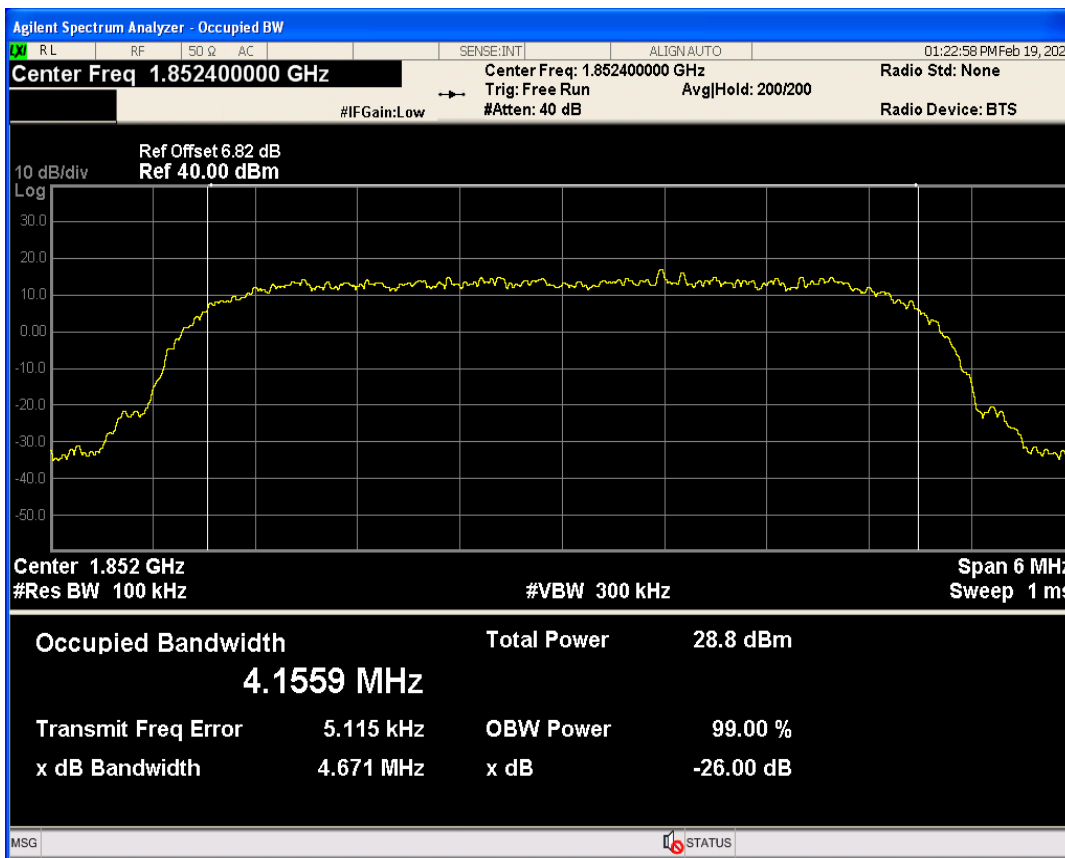

WCDMA Band2 Channel=9262