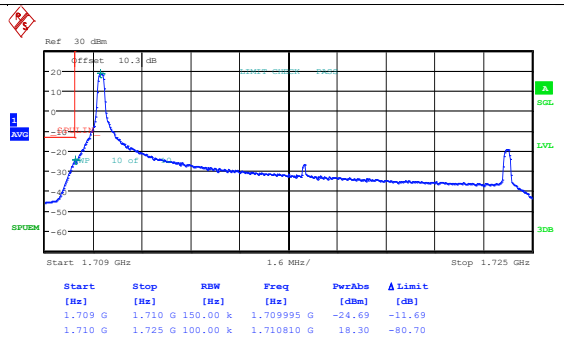

Band4_10MHz_16QAM_20350_1RB#49

Date: 7.MAY.2024 09:22:02

Date: 7.MAY.2024 09:22:18

Band4_10MHz_QPSK_20350_50RB#0

Band4_10MHz_16QAM_20350_50RB#0

Date: 7.MAY.2024 09:44:43

Date: 7.MAY.2024 09:45:00

Band4_15MHz_QPSK_20025_1RB#0