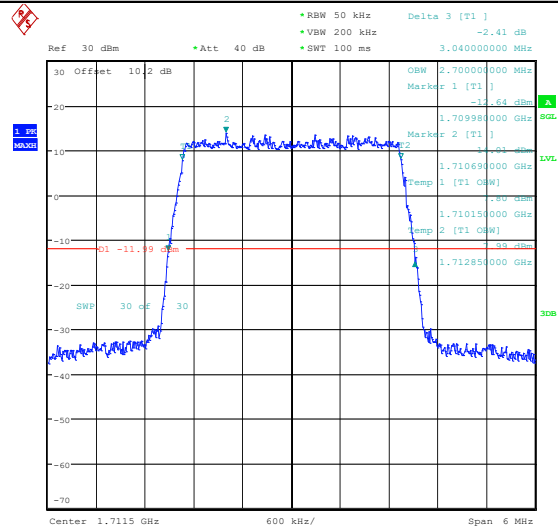

Date: 6.MAY.2024 20:52:48

Date: 6.MAY.2024 20:52:56

Band4-1.4MHz-QPSK-20393-6RB#0-PASS

Band4-1.4MHz-16QAM-20393-6RB#0-PASS

Date: 6.MAY.2024 21:18:04

Date: 6.MAY.2024 21:18:14

Band4-3MHz-QPSK-19965-15RB#0-PASS