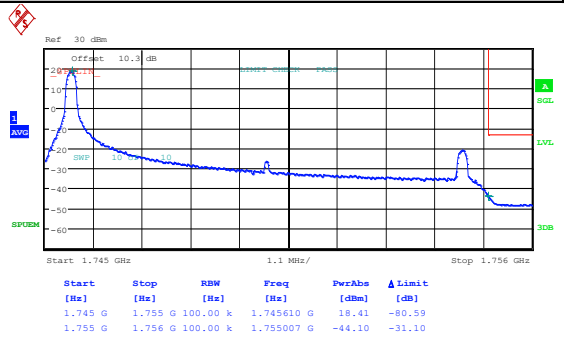

Date: 7.MAY.2024 09:21:13

Band4_10MHz_QPSK_20350_1RB#0

Band4_10MHz_16QAM_20350_1RB#0