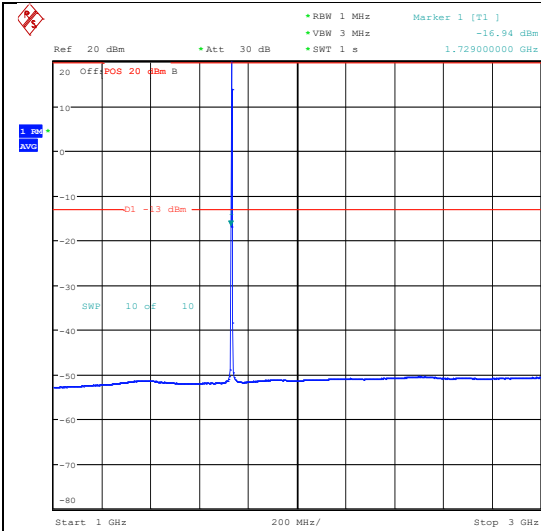

Date: 6.MAY.2024 21:00:26