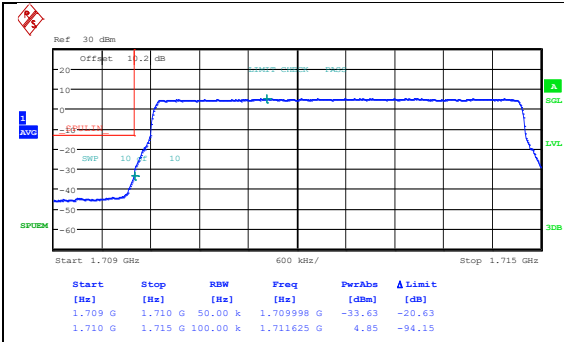

Band4_5MHz_16QAM_19975_1RB#0

Date: 7.MAY.2024 08:55:30

Date: 7.MAY.2024 08:55:46

Band4_5MHz_QPSK_19975_1RB#24

Band4_5MHz_16QAM_19975_1RB#24

Date: 7.MAY.2024 08:56:02

Date: 7.MAY.2024 08:56:17

Band4_5MHz_QPSK_19975_25RB#0