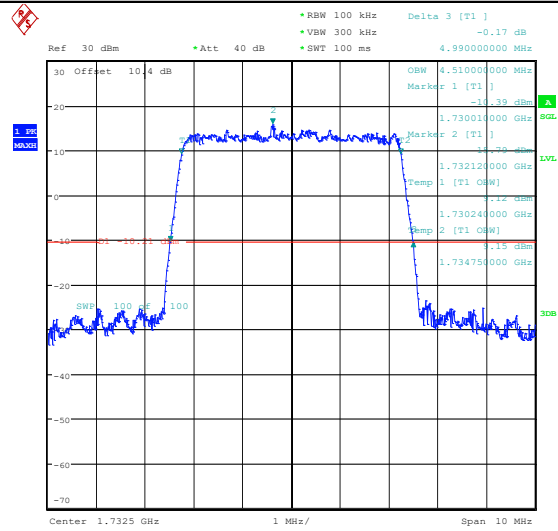

Band4-3MHz-QPSK-20385-15RB#0-PASS

Band4-3MHz-16QAM-20385-15RB#0-PASS

Date: 7.MAY.2024 08:53:10

Date: 7.MAY.2024 08:53:27

Band4-5MHz-QPSK-19975-25RB#0-PASS

Band4-5MHz-16QAM-19975-25RB#0-PASS

Date: 7.MAY.2024 08:53:46