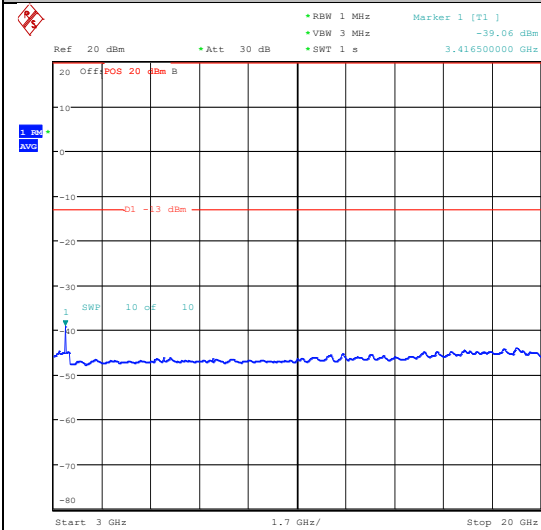

Test Graphs

Date: 6.MAY.2024 20:56:56

Date: 6.MAY.2024 20:57:09

Band4_1.4MHz_QPSK_19957_1RB#0_30~1000_30~1000

Band4_1.4MHz_QPSK_19957_1RB#0_1000~3000_0_1000~3000

Date: 6.MAY.2024 20:57:24

Date: 6.MAY.2024 20:57:31