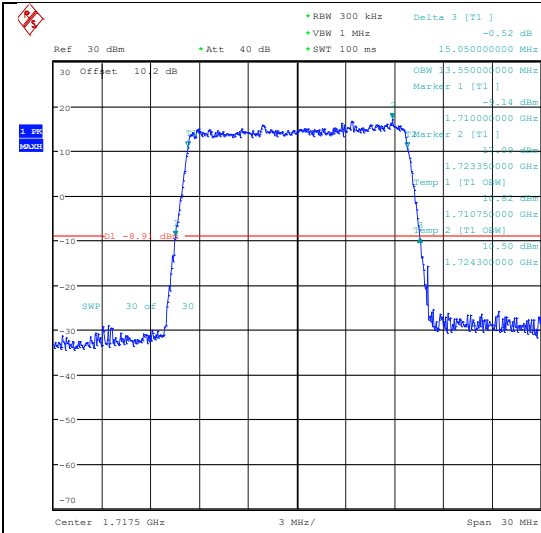

Band4-10MHz-16QAM-20175-50RB#0-PASS

Date: 7.MAY.2024 09:18:46

Date: 7.MAY.2024 09:18:55

Band4-10MHz-QPSK-20350-50RB#0-PASS

Band4-10MHz-16QAM-20350-50RB#0-PASS

Date: 7.MAY.2024 09:43:29

Date: 7.MAY.2024 09:43:39