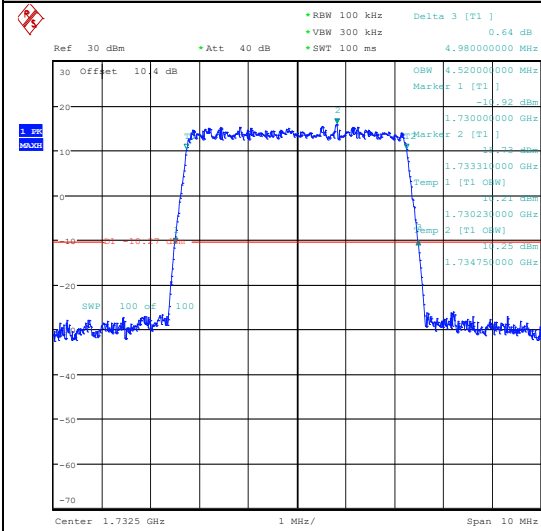

Band4-3MHz-QPSK-20385-15RB#0-PASS

Band4-3MHz-16QAM-20385-15RB#0-PASS

Date: 7.MAY.2024 08:53:10

Date: 7.MAY.2024 08:53:27

Band4-5MHz-QPSK-19975-25RB#0-PASS

Band4-5MHz-16QAM-19975-25RB#0-PASS

Date: 7.MAY.2024 08:53:46