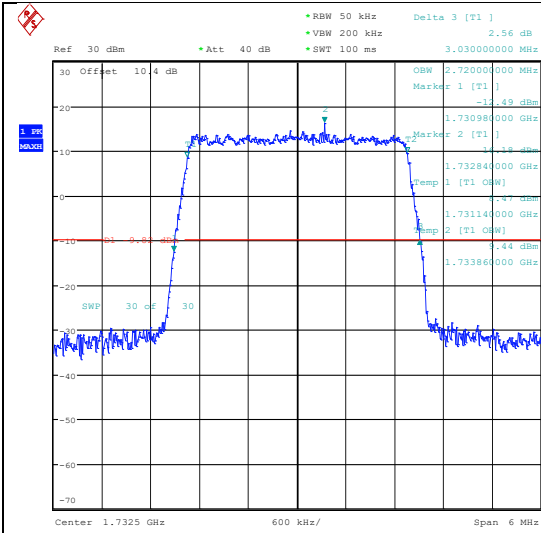

Date: 6.MAY.2024 21:18:26