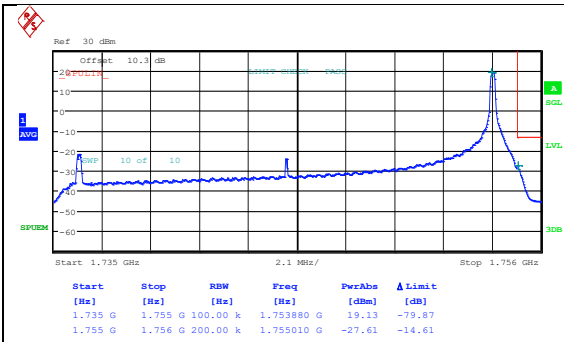

Date: 7.MAY.2024 10:11:36

Date: 7.MAY.2024 10:11:54

Band4_20MHz_QPSK_20050_100RB#0

Band4_20MHz_16QAM_20050_100RB#0

Date: 7.MAY.2024 10:12:13

Date: 7.MAY.2024 10:12:30

Band4_20MHz_QPSK_20300_1RB#0

Band4_20MHz_16QAM_20300_1RB#0