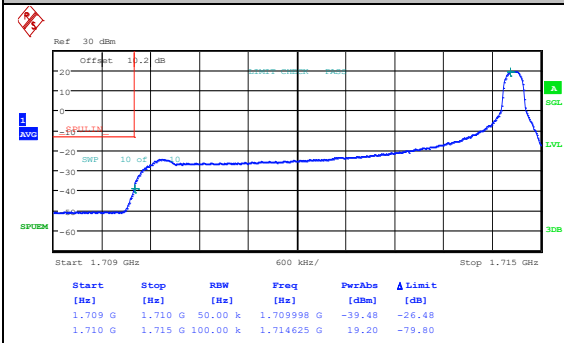

Band4_5MHz_QPSK_19975_1RB#0

Band4_5MHz_16QAM_19975_1RB#0

Date: 7.MAY.2024 08:55:30