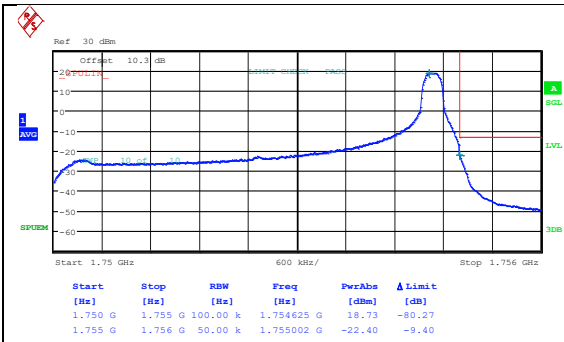

Band4_5MHz_16QAM_19975_25RB#0

Date: 7.MAY.2024 08:56:35

Date: 7.MAY.2024 08:56:51

Band4_5MHz_QPSK_20375_1RB#0

Band4_5MHz_16QAM_20375_1RB#0

Date: 7.MAY.2024 08:57:07

Date: 7.MAY.2024 08:57:23

Band4_5MHz_QPSK_20375_1RB#24