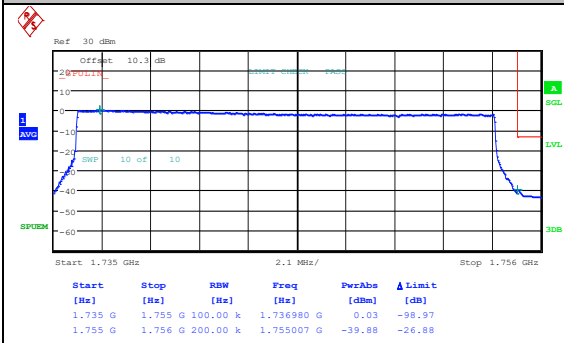

Band4_20MHz_QPSK_20300_1RB#99

Band4_20MHz_16QAM_20300_1RB#99

Date: 7.MAY.2024 10:13:20