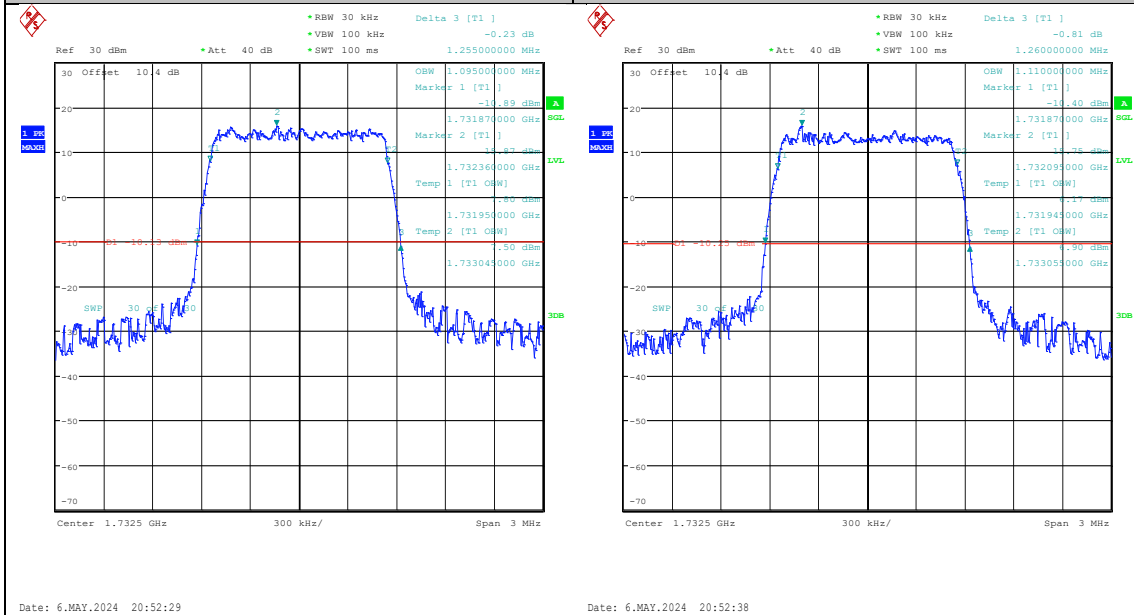

Band4-1.4MHz-QPSK-19957-6RB#0-PASS
Band4-1.4MHz-16QAM-19957-6RB#0-PASS