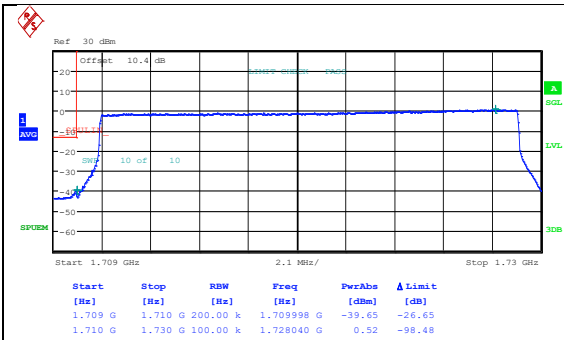

Date: 7.MAY.2024 10:10:28

Date: 7.MAY.2024 10:10:46

Band4_20MHz_QPSK_20050_1RB#0

Band4_20MHz_16QAM_20050_1RB#0

Date: 7.MAY.2024 10:11:02

Date: 7.MAY.2024 10:11:20

Band4_20MHz_QPSK_20050_1RB#99

Band4_20MHz_16QAM_20050_1RB#99