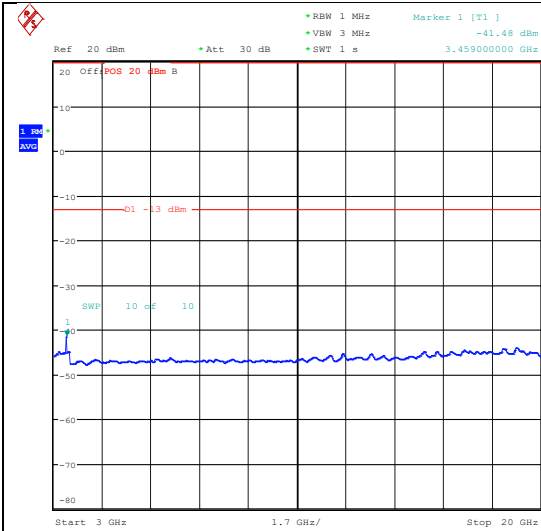

Band4_1.4MHz_QPSK_20175_1RB#0_30~1000_30~1000

Date: 6.MAY.2024 20:59:36