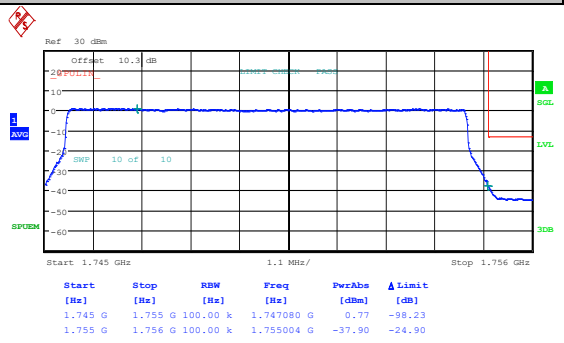

Band4_10MHz_QPSK_20350_1RB#49

Band4_10MHz_16QAM_20350_1RB#49

Date: 7.MAY.2024 09:22:02

Date: 7.MAY.2024 09:22:18

Band4_10MHz_QPSK_20350_50RB#0

Band4_10MHz_16QAM_20350_50RB#0