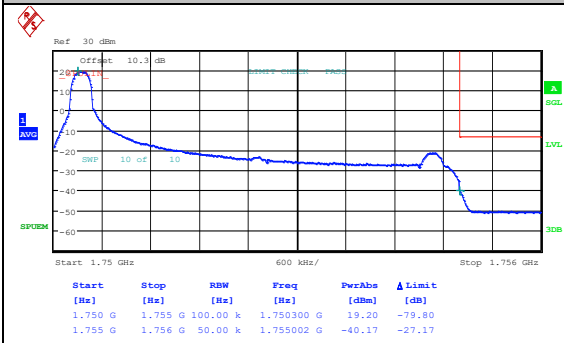

Band4_5MHz_QPSK_19975_25RB#0

Band4_5MHz_16QAM_19975_25RB#0

Date: 7.MAY.2024 08:56:35