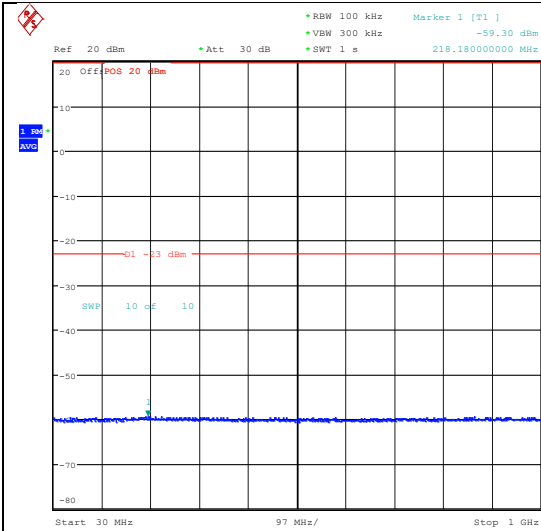

Date: 6.MAY.2024 20:56:56