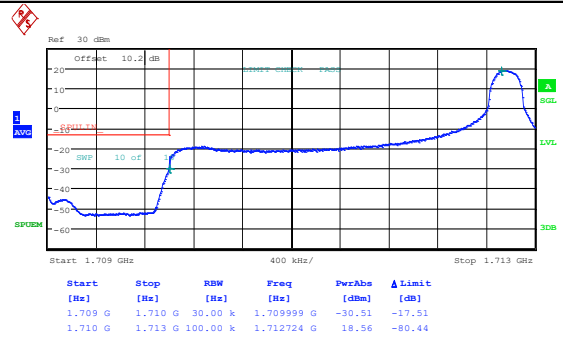

Date: 6.MAY.2024 21:20:08

Band4_3MHz_QPSK_19965_1RB#14

Band4_3MHz_16QAM_19965_1RB#14