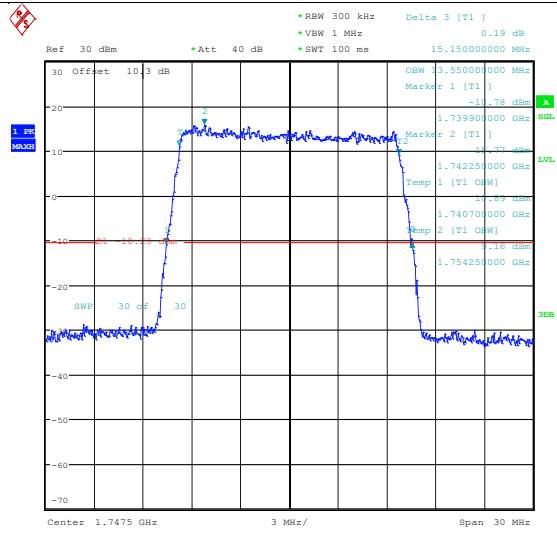

Band4-15MHz-QPSK-20025-75RB#0-PASS

Band4-15MHz-16QAM-20025-75RB#0-PASS

Date: 7.MAY.2024 09:43:50

Date: 7.MAY.2024 09:44:00

Band4-15MHz-QPSK-20175-75RB#0-PASS

Band4-15MHz-16QAM-20175-75RB#0-PASS

Date: 7.MAY.2024 09:44:11