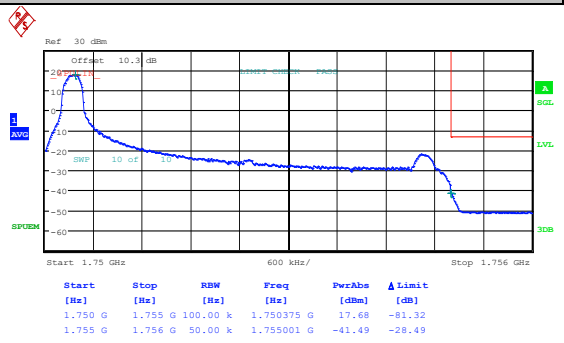

Date: 7.MAY.2024 08:56:51

Band4_5MHz_QPSK_20375_1RB#0

Band4_5MHz_16QAM_20375_1RB#0