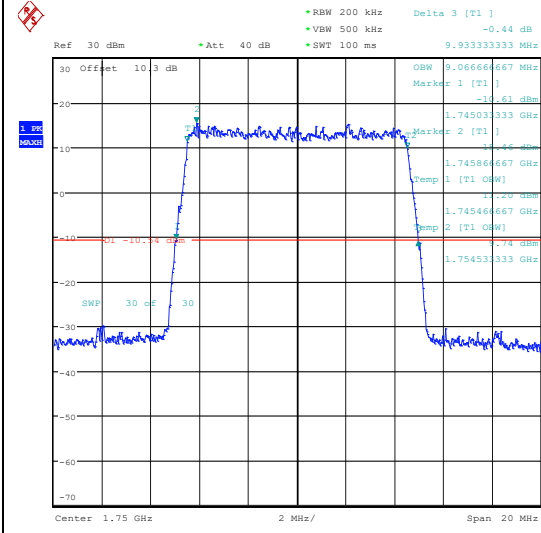

Band4-10MHz-QPSK-20175-50RB#0-PASS

Band4-10MHz-16QAM-20175-50RB#0-PASS

Date: 7.MAY.2024 09:18:46