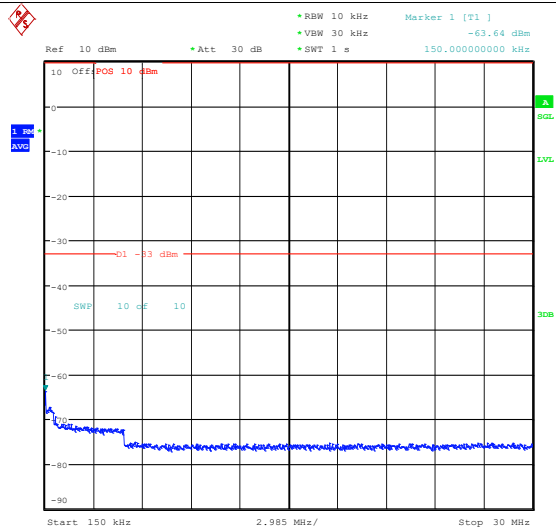

Band4_1.4MHz_16QAM_19957_1RB#0_3000~20000
000_3000~20000

Date: 6.MAY.2024 20:58:54