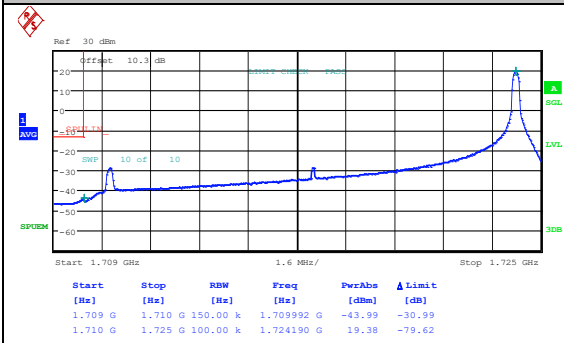

Band4_15MHz_QPSK_20025_1RB#0

Band4_15MHz_16QAM_20025_1RB#0

Date: 7.MAY.2024 09:45:17