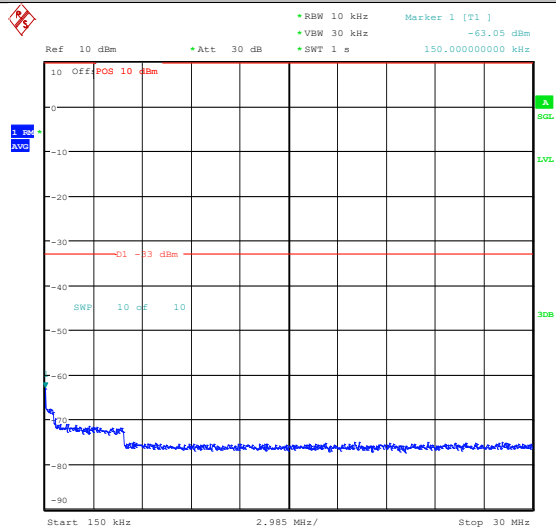

Band4_1.4MHz_16QAM_20175_1RB#0_3000~20000_3000~20000

Date: 6.MAY.2024 21:01:06