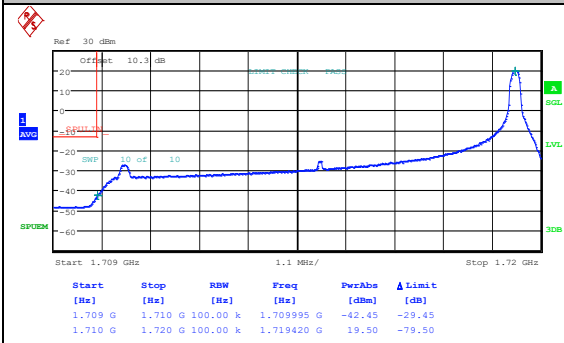

Band4_10MHz_QPSK_20000_1RB#0

Band4_10MHz_16QAM_20000_1RB#0

Date: 7.MAY.2024 09:19:49