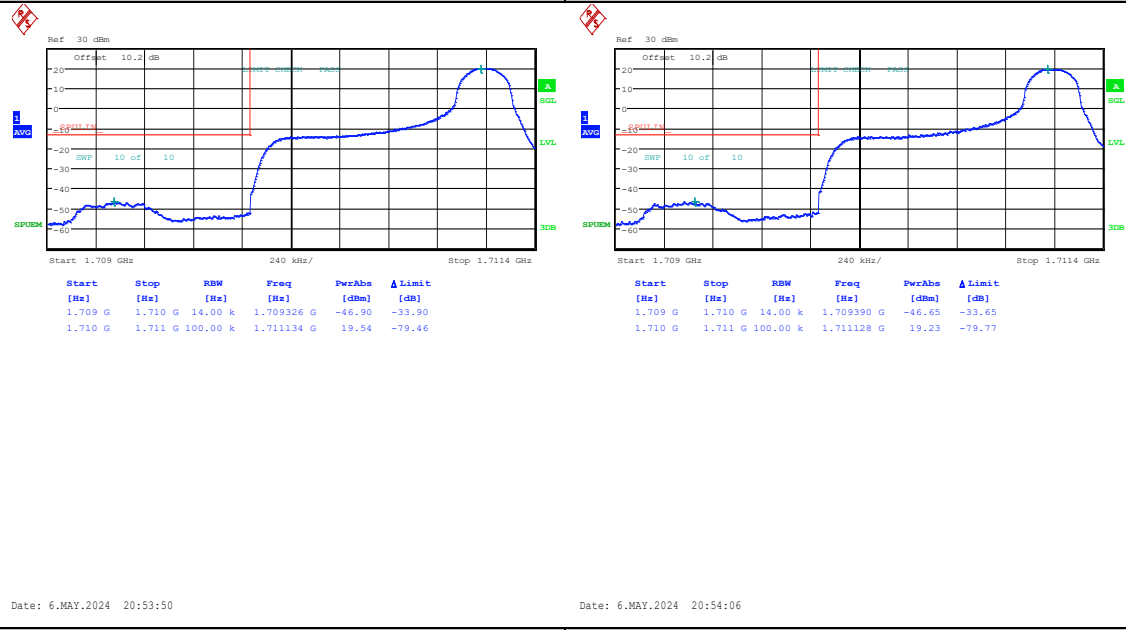

Band4_1.4MHz_QPSK_19957_1RB#0
Band4_1.4MHz_16QAM_19957_1RB#0