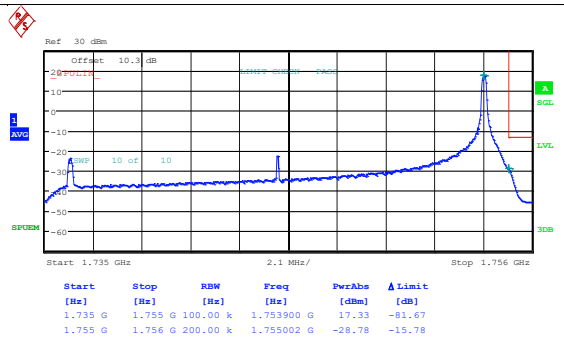

Date: 7.MAY.2024 10:13:04