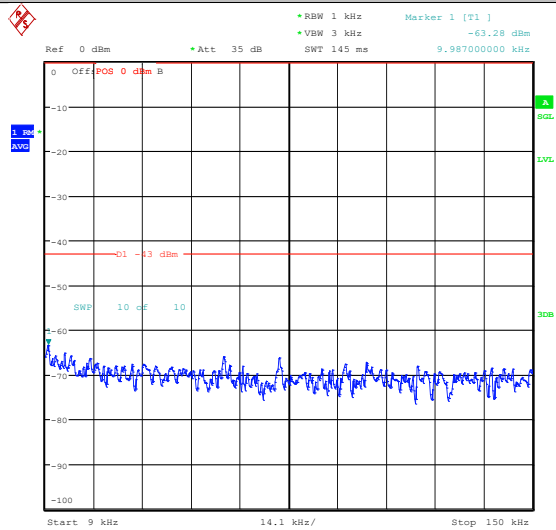

Test Graphs

Date: 6.MAY.2024 20:56:56

Date: 6.MAY.2024 20:57:09

Band4_1.4MHz_QPSK_19957_1RB#0_30~1000_30~1000

Band4_1.4MHz_QPSK_19957_1RB#0_1000~3000_0_1000~3000

Date: 6.MAY.2024 20:57:24

Date: 6.MAY.2024 20:57:31