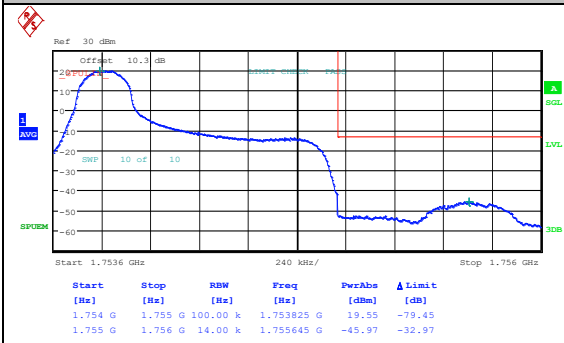

Band4_1.4MHz_QPSK_19957_6RB#0

Band4_1.4MHz_16QAM_19957_6RB#0

Date: 6.MAY.2024 20:54:56