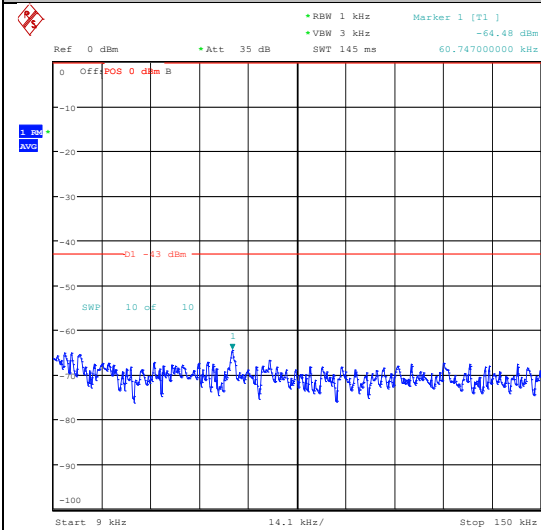

Band4_1.4MHz_16QAM_20175_1RB#0_1000~3000_1000~3000

Date: 6.MAY.2024 21:00:51