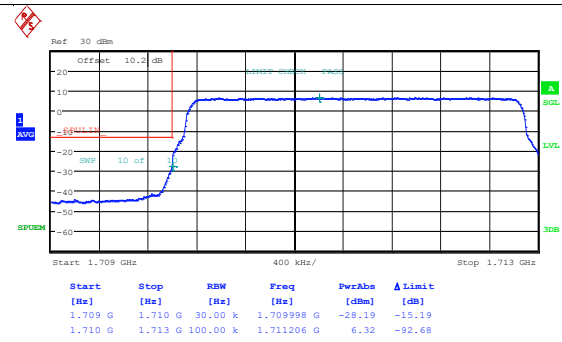

Band4_3MHz_16QAM_19965_1RB#0

Date: 6.MAY.2024 21:19:51

Date: 6.MAY.2024 21:20:08

Band4_3MHz_QPSK_19965_1RB#14

Band4_3MHz_16QAM_19965_1RB#14

Date: 6.MAY.2024 21:20:25

Date: 6.MAY.2024 21:20:42

Band4_3MHz_QPSK_19965_15RB#0