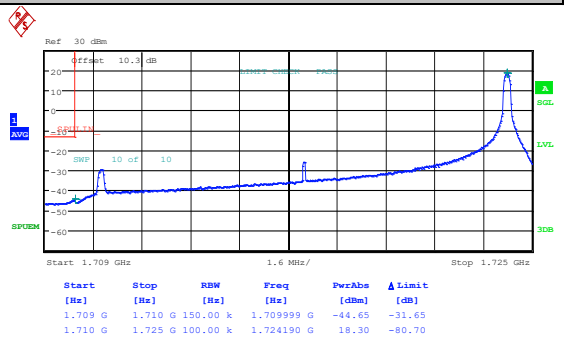

Date: 7.MAY.2024 09:45:35

Band4_15MHz_QPSK_20025_1RB#74

Band4_15MHz_16QAM_20025_1RB#74