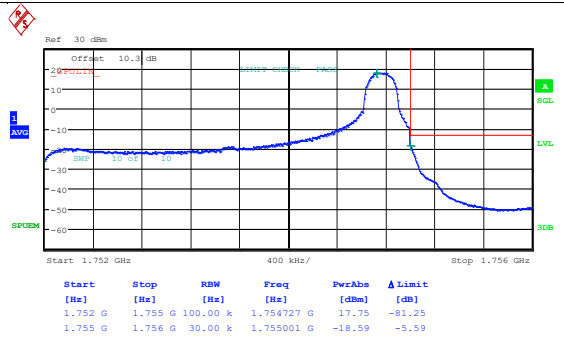

Band4_3MHz_16QAM_19965_15RB#0

Date: 6.MAY.2024 21:21:00

Date: 6.MAY.2024 21:21:17

Band4_3MHz_QPSK_20385_1RB#0

Band4_3MHz_16QAM_20385_1RB#0

Date: 6.MAY.2024 21:21:33

Date: 6.MAY.2024 21:21:51

Band4_3MHz_QPSK_20385_1RB#14