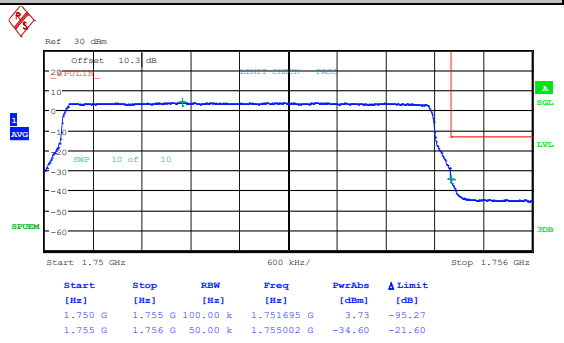

Date: 7.MAY.2024 08:57:54

Band4_5MHz_QPSK_20375_25RB#0

Band4_5MHz_16QAM_20375_25RB#0