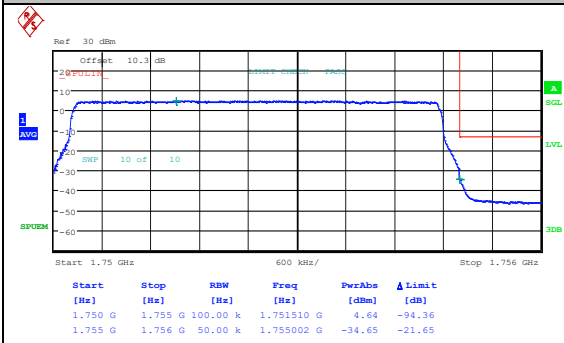

Band4_5MHz_QPSK_20375_1RB#24

Band4_5MHz_16QAM_20375_1RB#24

Date: 7.MAY.2024 08:57:39