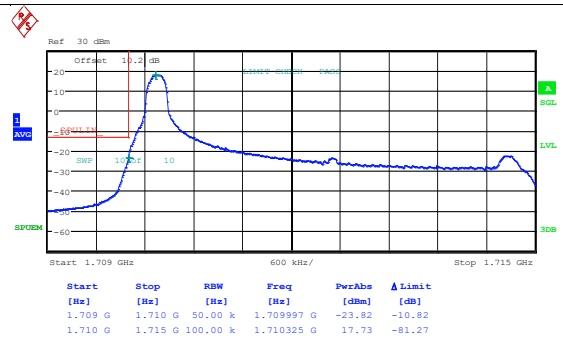

Band4_3MHz_16QAM_20385_1RB#14

Date: 6.MAY.2024 21:22:07

Date: 6.MAY.2024 21:22:24

Band4_3MHz_QPSK_20385_15RB#0

Band4_3MHz_16QAM_20385_15RB#0

Date: 7.MAY.2024 08:54:57

Date: 7.MAY.2024 08:55:13

Band4_5MHz_QPSK_19975_1RB#0