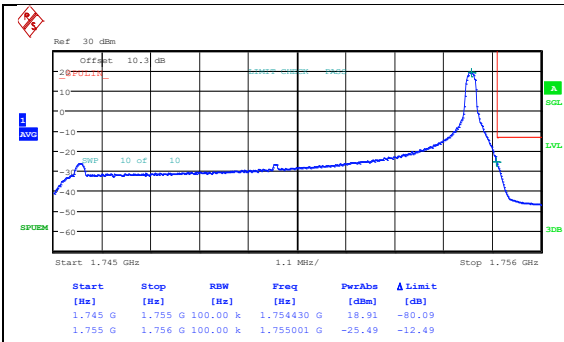

Band4_10MHz_16QAM_20000_50RB#0

Date: 7.MAY.2024 09:20:57

Date: 7.MAY.2024 09:21:13

Band4_10MHz_QPSK_20350_1RB#0

Band4_10MHz_16QAM_20350_1RB#0

Date: 7.MAY.2024 09:21:30

Date: 7.MAY.2024 09:21:46

Band4_10MHz_QPSK_20350_1RB#49