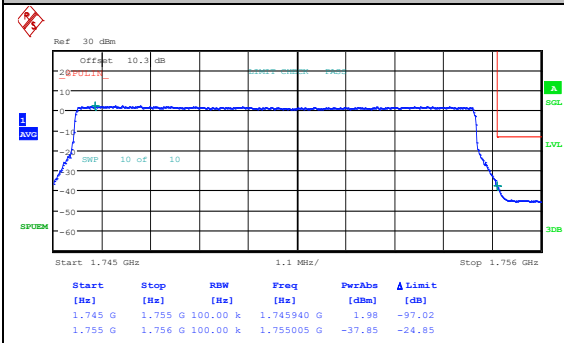

Band4_10MHz_QPSK_20350_1RB#49

Band4_10MHz_16QAM_20350_1RB#49

Date: 7.MAY.2024 09:22:02

Date: 7.MAY.2024 09:22:18

Band4_10MHz_QPSK_20350_50RB#0

Band4_10MHz_16QAM_20350_50RB#0