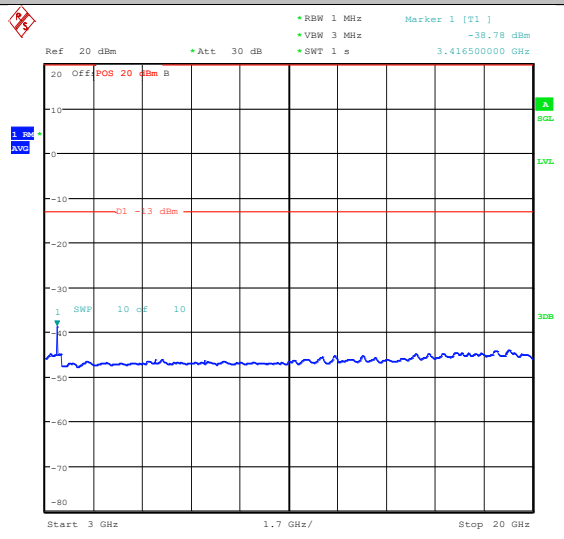

Band4_1.4MHz_16QAM_19957_1RB#0_30~1000
_30~1000

Date: 6.MAY.2024 20:58:28