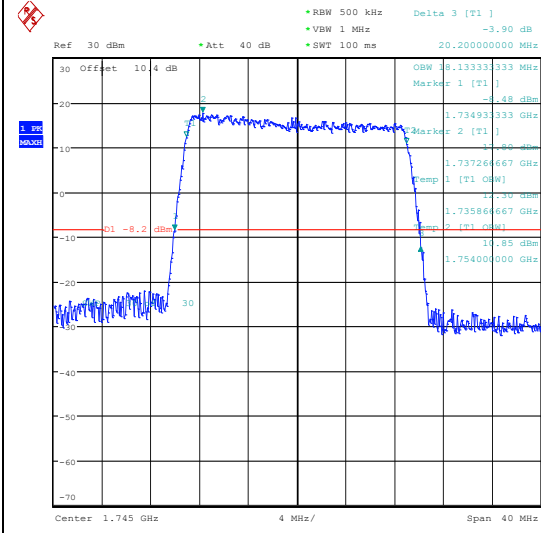

Band4-20MHz-QPSK-20175-100RB#0-PASS

Band4-20MHz-16QAM-20175-100RB#0-PASS

Date: 7.MAY.2024 10:09:56