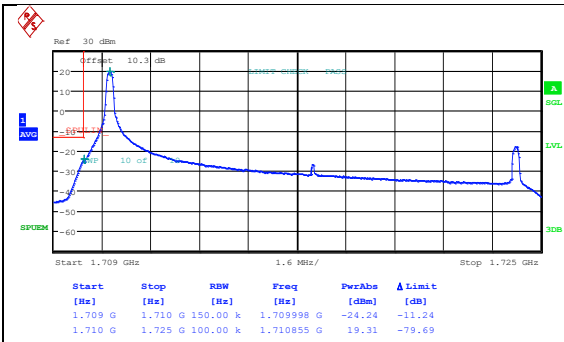

Band4_10MHz_16QAM_20350_1RB#49

Date: 7.MAY.2024 09:22:02

Date: 7.MAY.2024 09:22:18

Band4_10MHz_QPSK_20350_50RB#0

Band4_10MHz_16QAM_20350_50RB#0

Date: 7.MAY.2024 09:44:43

Date: 7.MAY.2024 09:45:00

Band4_15MHz_QPSK_20025_1RB#0