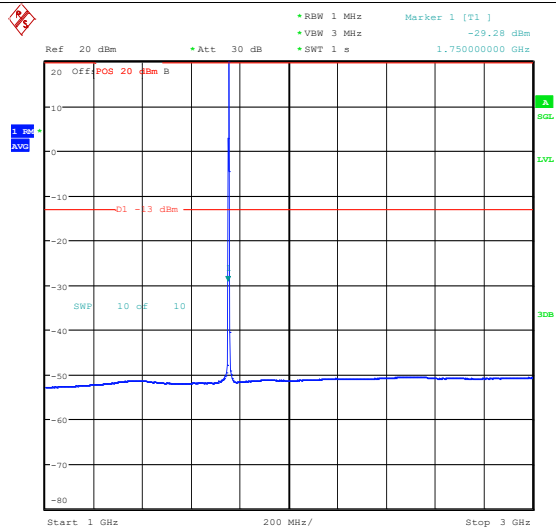

Band4_1.4MHz_16QAM_20175_1RB#0_3000~20000_3000~20000

Date: 6.MAY.2024 21:00:51

Date: 6.MAY.2024 21:01:06

Band4_1.4MHz_QPSK_20393_1RB#0_0.009~0.15_0.009~0.15

Band4_1.4MHz_QPSK_20393_1RB#0_0.15~30_0.15~30

Date: 6.MAY.2024 21:01:20