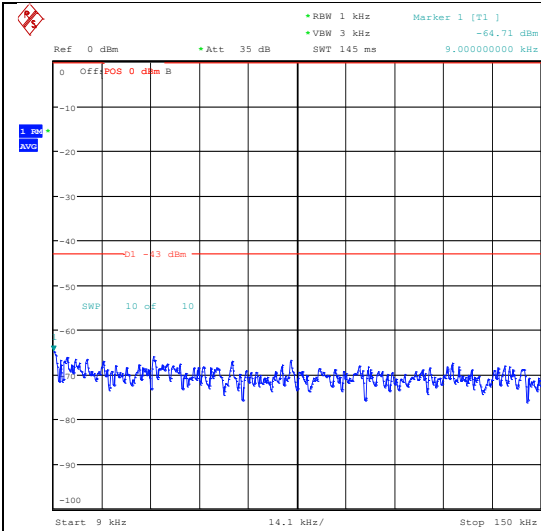

Band4_1.4MHz_16QAM_19957_1RB#0_30~1000
_30~1000

Date: 6.MAY.2024 20:58:13

Band4_1.4MHz_16QAM_19957_1RB#0_1000~3000
000_1000~3000

Date: 6.MAY.2024 20:58:28

Band4_1.4MHz_16QAM_19957_1RB#0_3000~20000
000_3000~20000