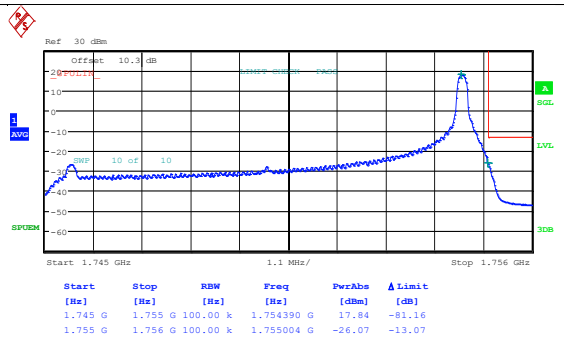

Band4_10MHz_16QAM_20000_50RB#0

Date: 7.MAY.2024 09:20:57

Date: 7.MAY.2024 09:21:13

Band4_10MHz_QPSK_20350_1RB#0

Band4_10MHz_16QAM_20350_1RB#0

Date: 7.MAY.2024 09:21:30

Date: 7.MAY.2024 09:21:46

Band4_10MHz_QPSK_20350_1RB#49