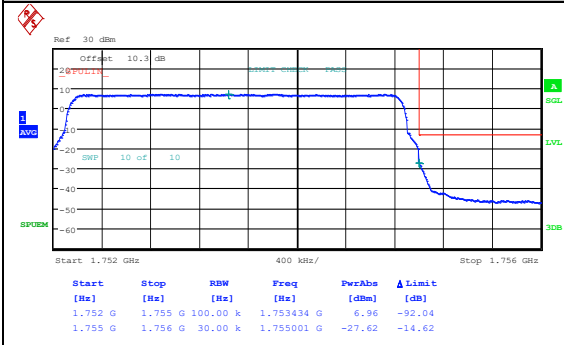

Band4_3MHz_QPSK_20385_1RB#14

Band4_3MHz_16QAM_20385_1RB#14

Date: 6.MAY.2024 21:22:07