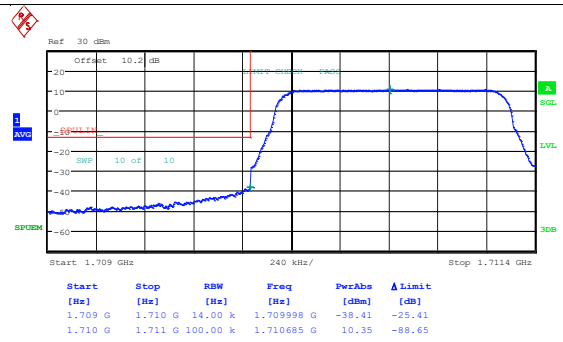

Test Graphs

Band4_1.4MHz_QPSK_19957_1RB#0
Band4_1.4MHz_16QAM_19957_1RB#0

Band4_1.4MHz_QPSK_19957_1RB#5
Band4_1.4MHz_16QAM_19957_1RB#5

Date: 6.MAY.2024 20:54:22

Date: 6.MAY.2024 20:54:37

Band4_1.4MHz_QPSK_19957_6RB#0