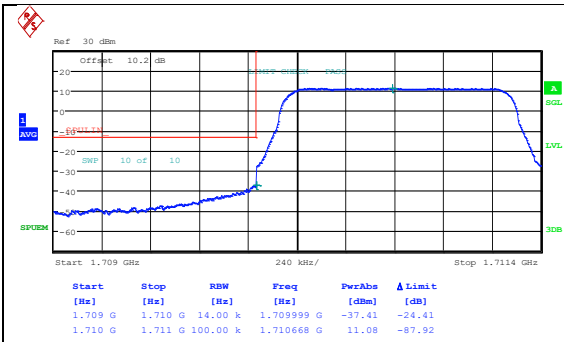

Band4_1.4MHz_QPSK_19957_1RB#5
Band4_1.4MHz_16QAM_19957_1RB#5

Date: 6.MAY.2024 20:54:22