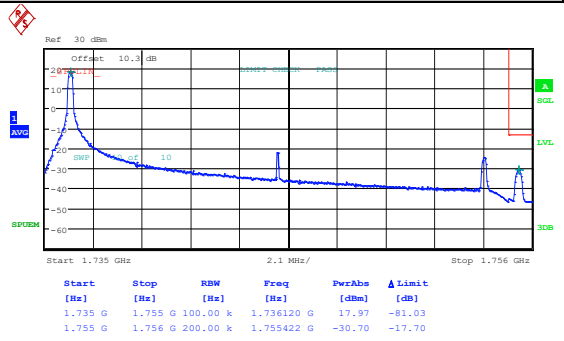

Date: 7.MAY.2024 10:11:36

Date: 7.MAY.2024 10:11:54

Band4_20MHz_QPSK_20050_100RB#0

Band4_20MHz_16QAM_20050_100RB#0

Date: 7.MAY.2024 10:12:13

Date: 7.MAY.2024 10:12:30

Band4_20MHz_QPSK_20300_1RB#0

Band4_20MHz_16QAM_20300_1RB#0