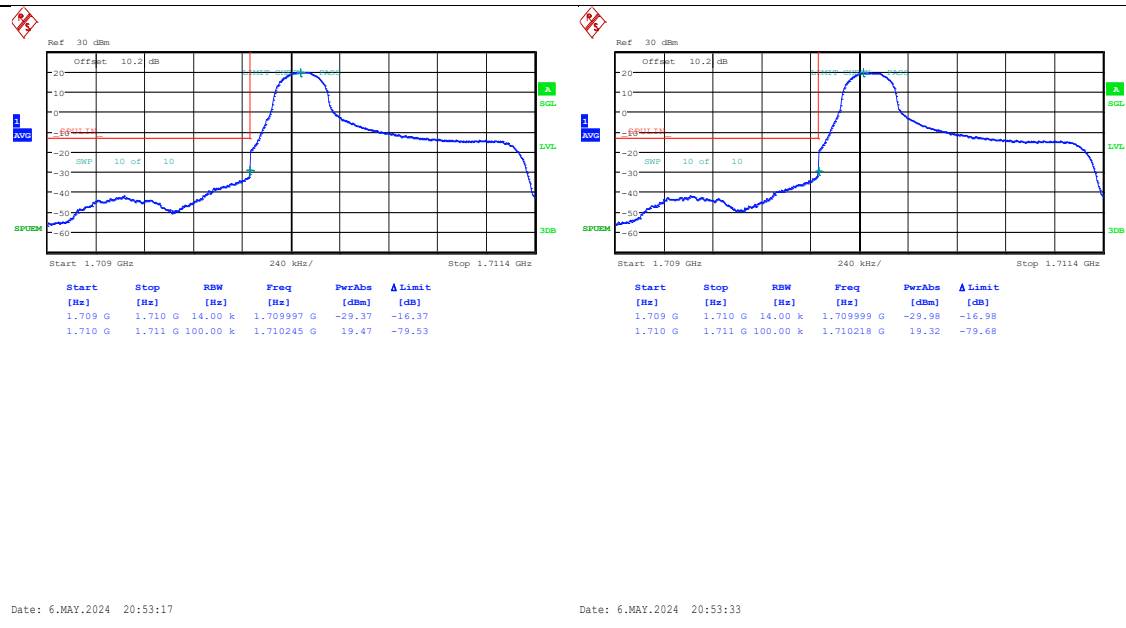

Test Graphs