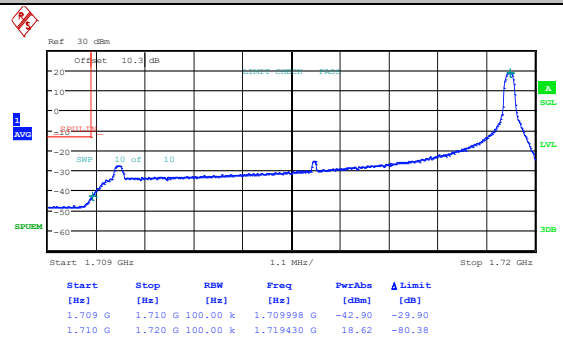

Date: 7.MAY.2024 09:20:05

Band4_10MHz_QPSK_20000_1RB#49

Band4_10MHz_16QAM_20000_1RB#49