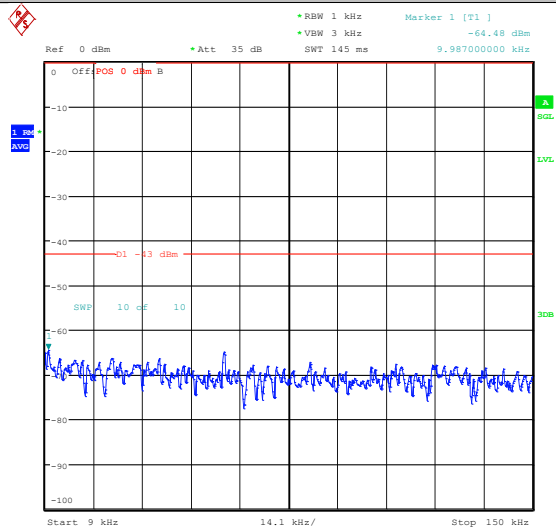

Band4_1.4MHz_QPSK_20393_1RB#0_1000~300_0_1000~3000

Date: 6.MAY.2024 21:01:56

Band4_1.4MHz_QPSK_20393_1RB#0_3000~200_00_3000~20000

Band4_1.4MHz_16QAM_20393_1RB#0_0.009~0.15_15_0.009~0.15