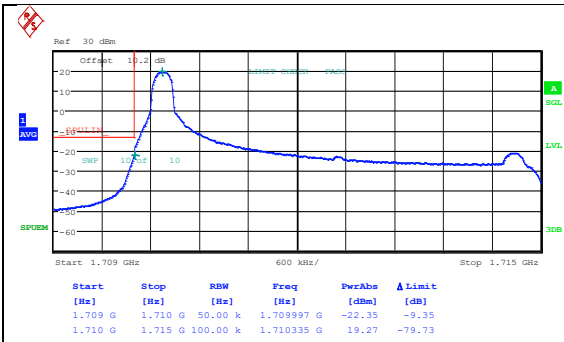

Band4_3MHz_16QAM_20385_1RB#14

Date: 6.MAY.2024 21:22:07

Date: 6.MAY.2024 21:22:24

Band4_3MHz_QPSK_20385_15RB#0

Band4_3MHz_16QAM_20385_15RB#0

Date: 7.MAY.2024 08:54:57

Date: 7.MAY.2024 08:55:13

Band4_5MHz_QPSK_19975_1RB#0