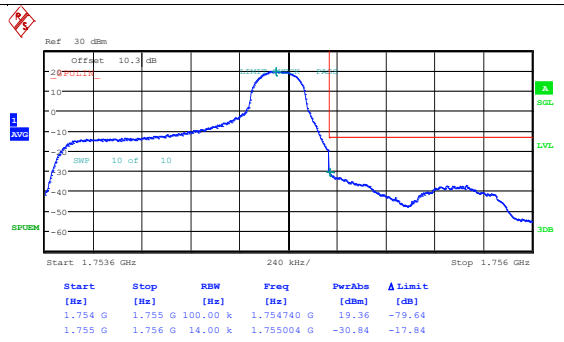

Band4_1.4MHz_16QAM_19957_6RB#0

Date: 6.MAY.2024 20:54:56

Date: 6.MAY.2024 20:55:11

Band4_1.4MHz_QPSK_20393_1RB#0

Band4_1.4MHz_16QAM_20393_1RB#0

Date: 6.MAY.2024 20:55:27

Date: 6.MAY.2024 20:55:43

Band4_1.4MHz_QPSK_20393_1RB#5