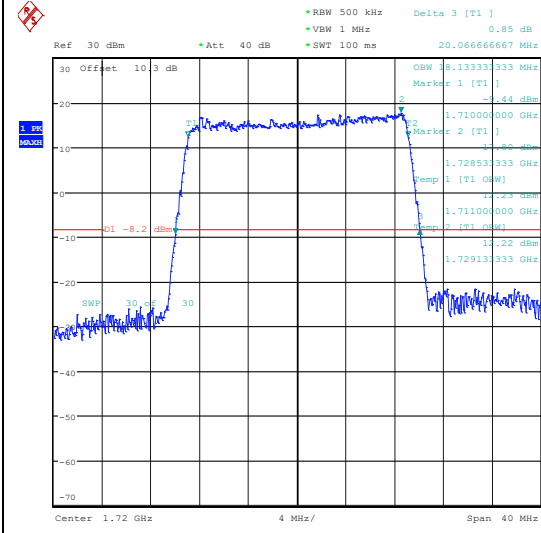

Band4-15MHz-QPSK-20325-75RB#0-PASS

Band4-15MHz-16QAM-20325-75RB#0-PASS

Date: 7.MAY.2024 10:09:13

Date: 7.MAY.2024 10:09:24

Band4-20MHz-QPSK-20050-100RB#0-PASS

Band4-20MHz-16QAM-20050-100RB#0-PASS