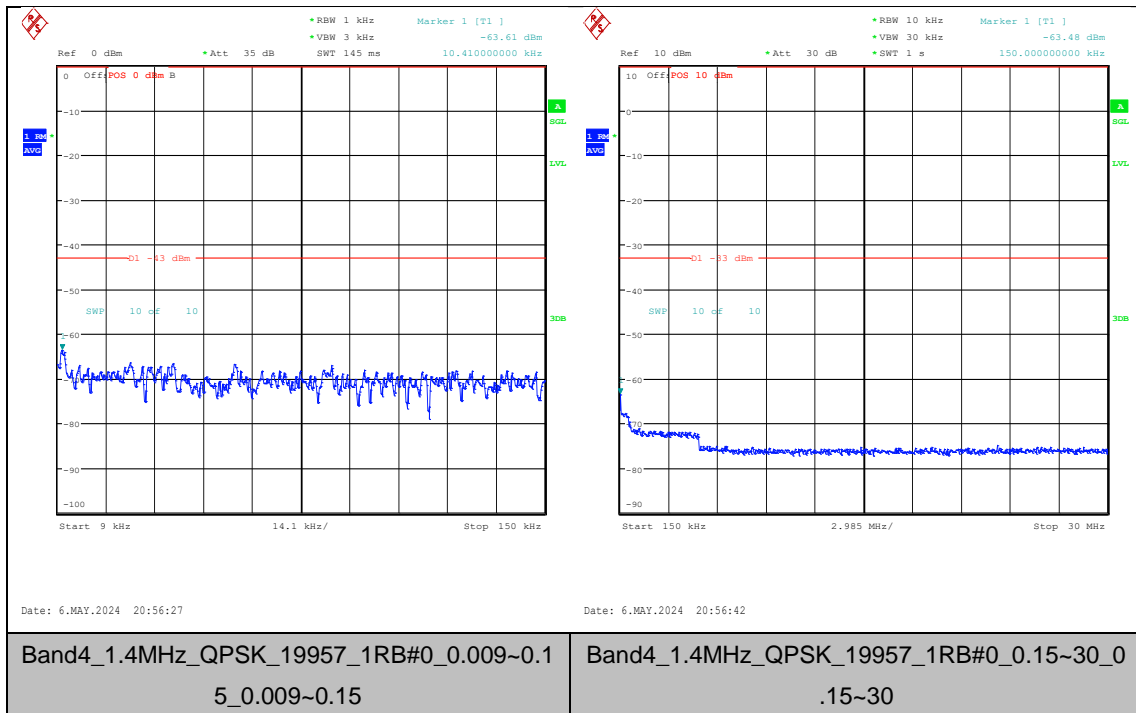

Band4	20MHz	16QAM	20175	1RB#0	0.009~0.15	-64.60	PASS
Band4	20MHz	16QAM	20175	1RB#0	0.15~30	-63.53	PASS
Band4	20MHz	16QAM	20175	1RB#0	30~1000	-59.34	PASS
Band4	20MHz	16QAM	20175	1RB#0	1000~3000	-50.32	PASS
Band4	20MHz	16QAM	20175	1RB#0	3000~20000	-42.30	PASS
Band4	20MHz	QPSK	20300	1RB#0	0.009~0.15	-62.41	PASS
Band4	20MHz	QPSK	20300	1RB#0	0.15~30	-63.64	PASS
Band4	20MHz	QPSK	20300	1RB#0	30~1000	-59.28	PASS
Band4	20MHz	QPSK	20300	1RB#0	1000~3000	-50.33	PASS
Band4	20MHz	QPSK	20300	1RB#0	3000~20000	-40.74	PASS
Band4	20MHz	16QAM	20300	1RB#0	0.009~0.15	-64.42	PASS
Band4	20MHz	16QAM	20300	1RB#0	0.15~30	-63.10	PASS
Band4	20MHz	16QAM	20300	1RB#0	30~1000	-59.22	PASS
Band4	20MHz	16QAM	20300	1RB#0	1000~3000	-50.33	PASS
Band4	20MHz	16QAM	20300	1RB#0	3000~20000	-41.26	PASS

Test Graphs