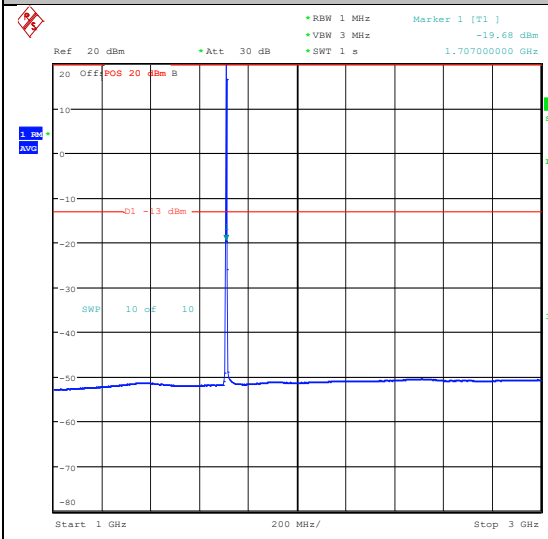

Band4_1.4MHz_16QAM_19957_1RB#0_0.15~30
_0.15~30

Date: 6.MAY.2024 20:58:13

Band4_1.4MHz_16QAM_19957_1RB#0_1000~3000
000_1000~3000