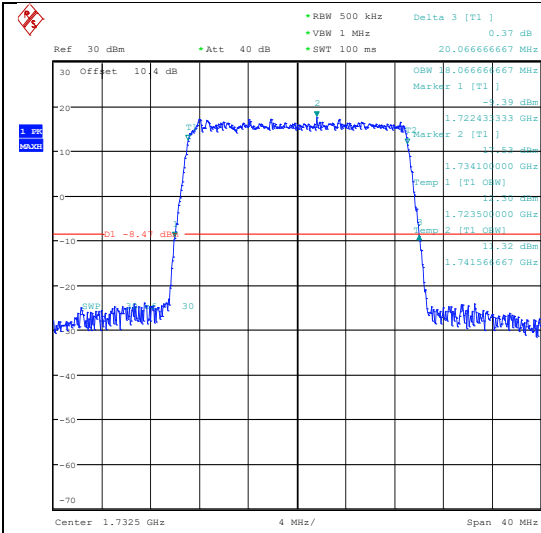

Date: 7.MAY.2024 09:44:21

Band4-15MHz-QPSK-20325-75RB#0-PASS

Band4-15MHz-16QAM-20325-75RB#0-PASS

Date: 7.MAY.2024 10:09:13

Date: 7.MAY.2024 10:09:24

Band4-20MHz-QPSK-20050-100RB#0-PASS

Band4-20MHz-16QAM-20050-100RB#0-PASS