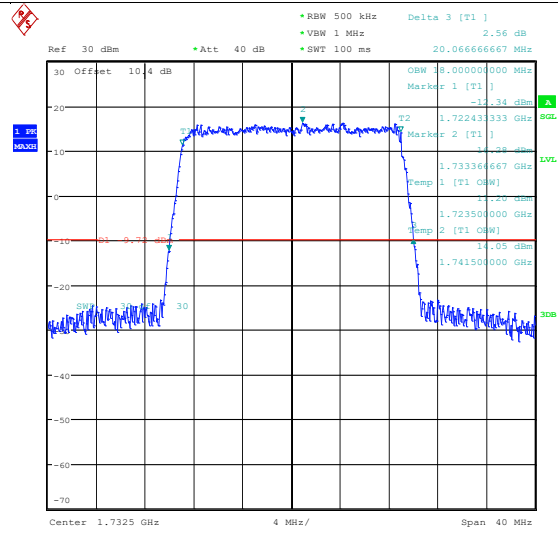

Date: 7.MAY.2024 10:09:45