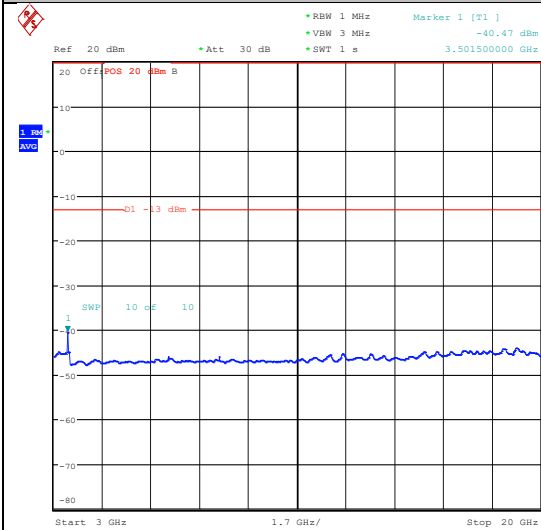

Band4_1.4MHz_QPSK_20393_1RB#0_30~1000_30~1000

Date: 6.MAY.2024 21:01:48