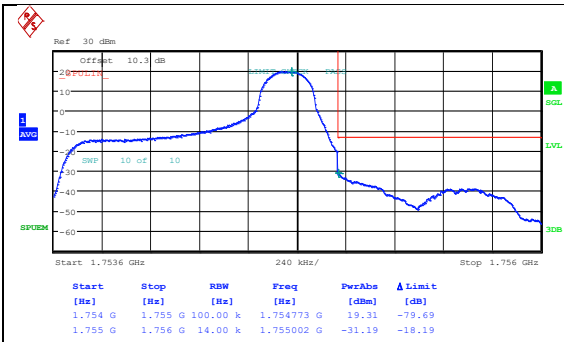

Band4_1.4MHz_16QAM_19957_6RB#0

Date: 6.MAY.2024 20:54:56

Date: 6.MAY.2024 20:55:11

Band4_1.4MHz_QPSK_20393_1RB#0

Band4_1.4MHz_16QAM_20393_1RB#0

Date: 6.MAY.2024 20:55:27

Date: 6.MAY.2024 20:55:43

Band4_1.4MHz_QPSK_20393_1RB#5