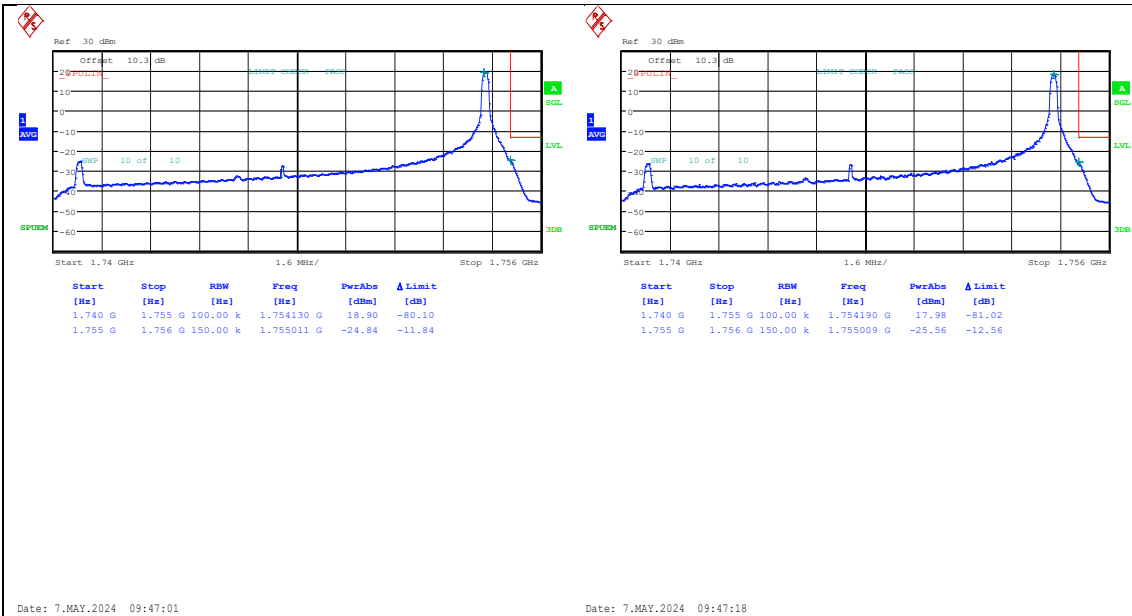

Band4_15MHz_16QAM_2025_75RB#0

Date: 7.MAY.2024 09:46:27

Date: 7.MAY.2024 09:46:44

Band4_15MHz_QPSK_20325_1RB#0

Band4_15MHz_16QAM_20325_1RB#0

Band4_15MHz_QPSK_20325_1RB#74

Band4_15MHz_16QAM_20325_1RB#74

Band4_15MHz_16QAM_20325_75RB#0