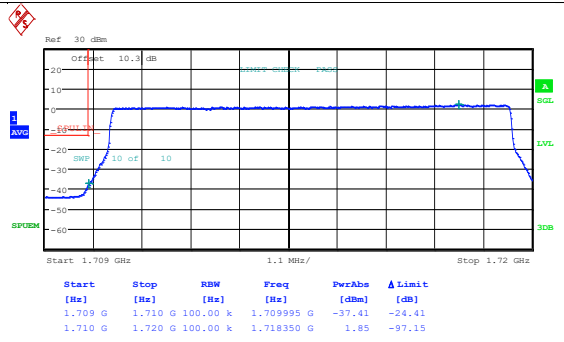

Band4_10MHz_16QAM_20000_1RB#0

Date: 7.MAY.2024 09:19:49

Date: 7.MAY.2024 09:20:05

Band4_10MHz_QPSK_20000_1RB#49

Band4_10MHz_16QAM_20000_1RB#49

Date: 7.MAY.2024 09:20:22

Date: 7.MAY.2024 09:20:38

Band4_10MHz_QPSK_20000_50RB#0