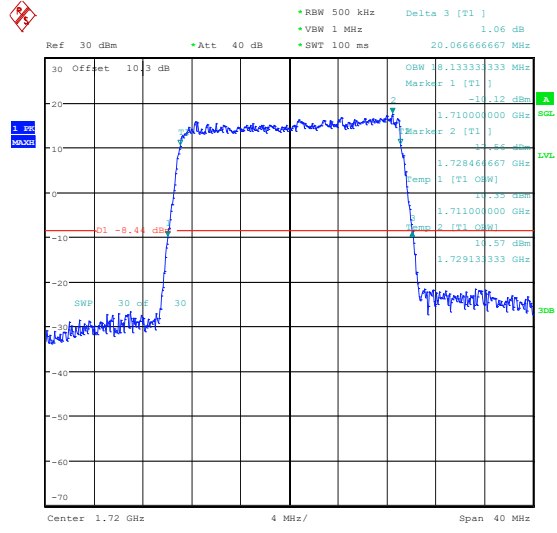

Band4-15MHz-QPSK-20325-75RB#0-PASS

Band4-15MHz-16QAM-20325-75RB#0-PASS

Date: 7.MAY.2024 10:09:13

Date: 7.MAY.2024 10:09:24

Band4-20MHz-QPSK-20050-100RB#0-PASS

Band4-20MHz-16QAM-20050-100RB#0-PASS