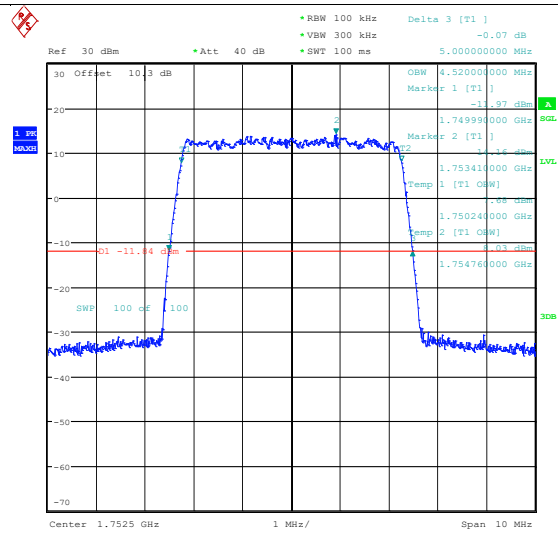

Date: 7.MAY.2024 08:54:36