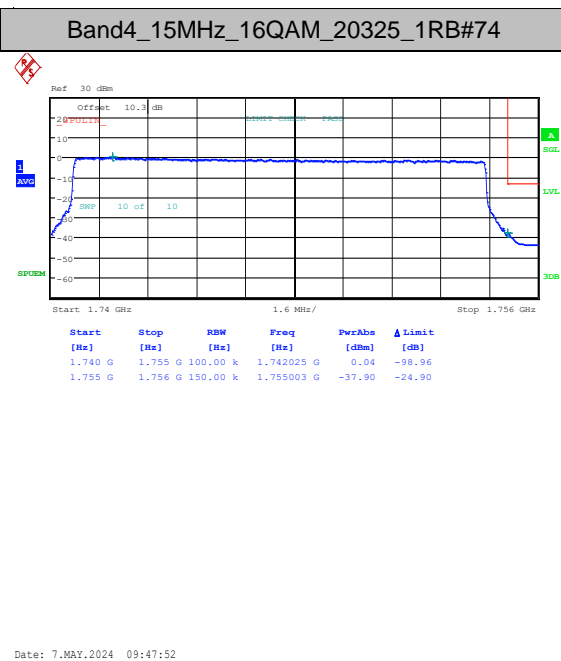

Band4_15MHz_16QAM_2025_75RB#0

Date: 7.MAY.2024 09:46:27

Date: 7.MAY.2024 09:46:44

Band4_15MHz_QPSK_20325_1RB#0

Band4_15MHz_16QAM_20325_1RB#0

Band4_15MHz_QPSK_20325_1RB#74

Band4_15MHz_16QAM_20325_1RB#74

Band4_15MHz_16QAM_20325_75RB#0