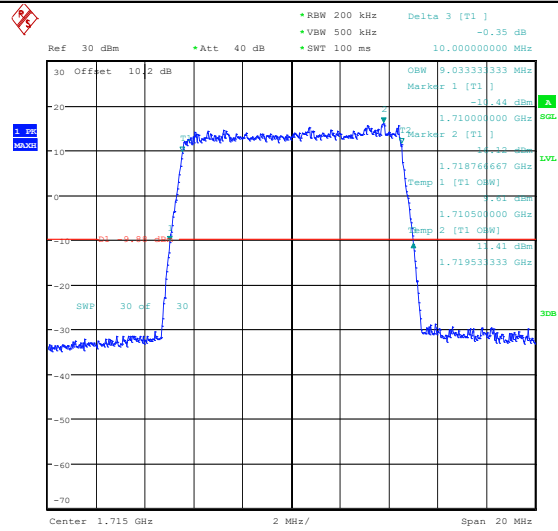

Date: 7.MAY.2024 09:18:15

Band4-10MHz-QPSK-20000-50RB#0-PASS

Band4-10MHz-16QAM-20000-50RB#0-PASS