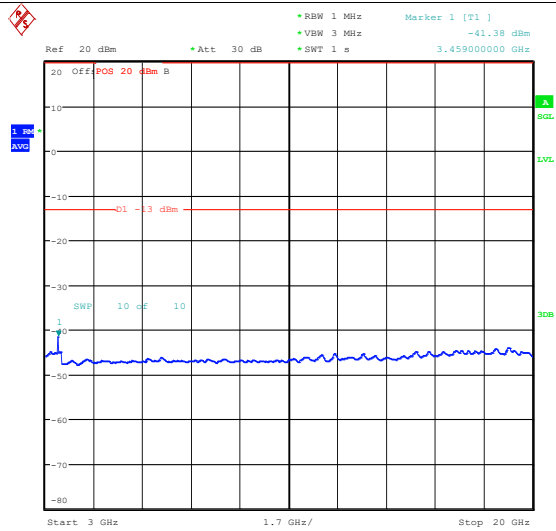

Date: 6.MAY.2024 20:59:59

Date: 6.MAY.2024 21:00:12

Band4_1.4MHz_16QAM_20175_1RB#0_0.15~30_0.15~30

Band4_1.4MHz_16QAM_20175_1RB#0_30~1000_30~1000

Date: 6.MAY.2024 21:00:26

Date: 6.MAY.2024 21:00:41

Band4_1.4MHz_16QAM_20175_1RB#0_1000~3000_1000~3000