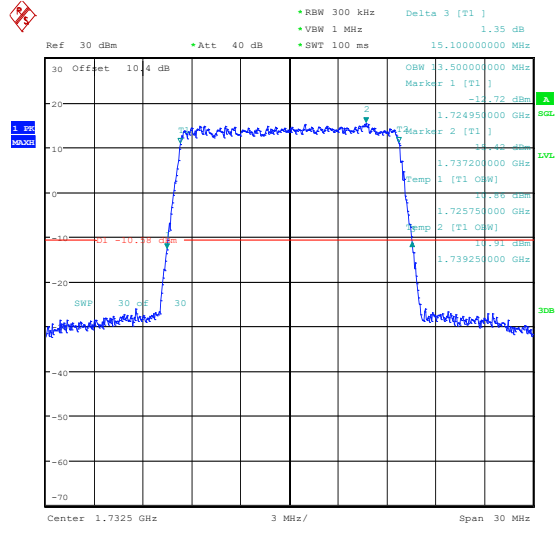

Date: 7.MAY.2024 09:44:00

Band4-15MHz-QPSK-20175-75RB#0-PASS

Band4-15MHz-16QAM-20175-75RB#0-PASS