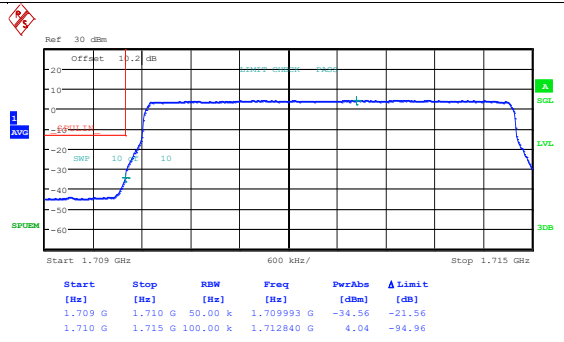

Band4_5MHz_16QAM_19975_1RB#0

Date: 7.MAY.2024 08:55:30

Date: 7.MAY.2024 08:55:46

Band4_5MHz_QPSK_19975_1RB#24

Band4_5MHz_16QAM_19975_1RB#24

Date: 7.MAY.2024 08:56:02

Date: 7.MAY.2024 08:56:17

Band4_5MHz_QPSK_19975_25RB#0