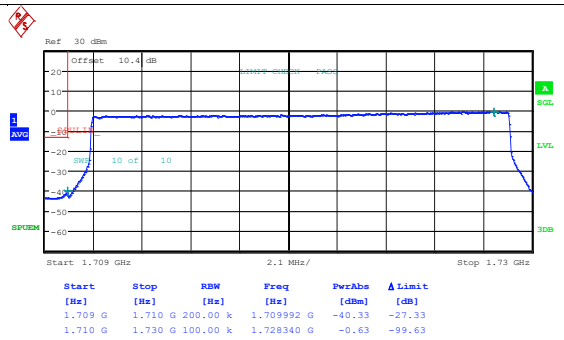

Date: 7.MAY.2024 10:11:54