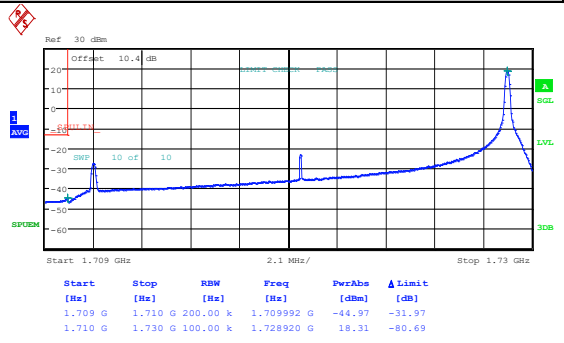

Date: 7.MAY.2024 10:10:28

Date: 7.MAY.2024 10:10:46

Band4_20MHz_QPSK_20050_1RB#0

Band4_20MHz_16QAM_20050_1RB#0

Date: 7.MAY.2024 10:11:02

Date: 7.MAY.2024 10:11:20

Band4_20MHz_QPSK_20050_1RB#99

Band4_20MHz_16QAM_20050_1RB#99