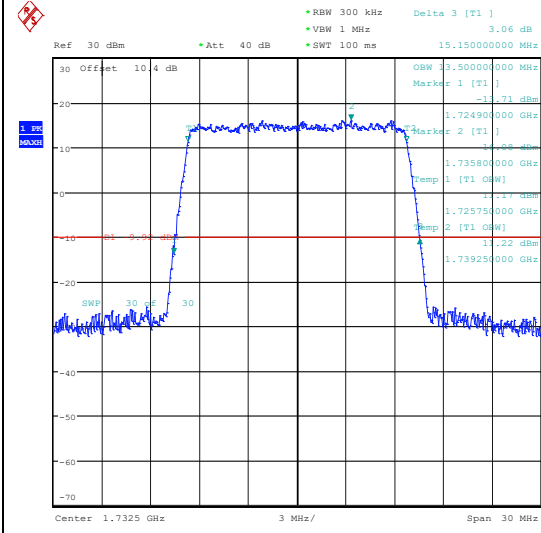

Band4-15MHz-QPSK-20025-75RB#0-PASS

Band4-15MHz-16QAM-20025-75RB#0-PASS

Date: 7.MAY.2024 09:43:50