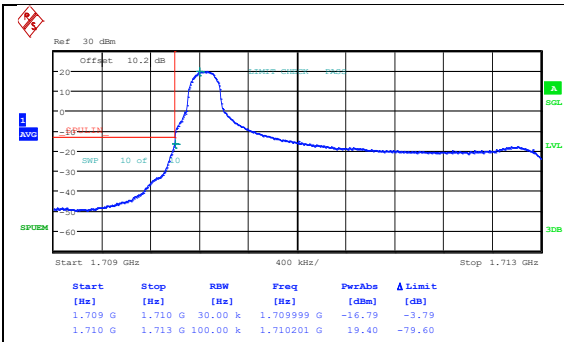

Band4_1.4MHz_16QAM_20393_1RB#5

Date: 6.MAY.2024 20:55:59

Date: 6.MAY.2024 20:56:14

Band4_1.4MHz_QPSK_20393_6RB#0

Band4_1.4MHz_16QAM_20393_6RB#0

Date: 6.MAY.2024 21:19:17

Date: 6.MAY.2024 21:19:34

Band4_3MHz_QPSK_19965_1RB#0