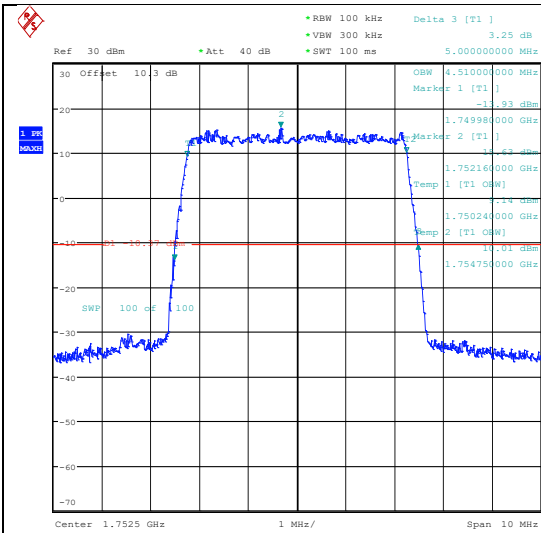

Date: 7.MAY.2024 08:54:20