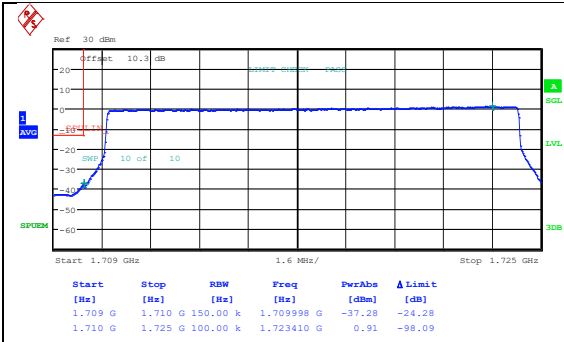

Band4_15MHz_16QAM_20025_1RB#0

Date: 7.MAY.2024 09:45:17

Date: 7.MAY.2024 09:45:35

Band4_15MHz_QPSK_20025_1RB#74

Band4_15MHz_16QAM_20025_1RB#74

Date: 7.MAY.2024 09:45:51

Date: 7.MAY.2024 09:46:09

Band4_15MHz_QPSK_2025_75RB#0