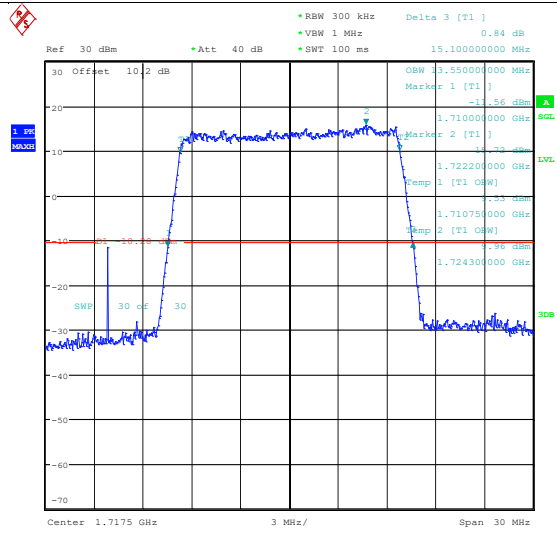

Band4-10MHz-16QAM-20175-50RB#0-PASS

Date: 7.MAY.2024 09:18:46

Date: 7.MAY.2024 09:18:55

Band4-10MHz-QPSK-20350-50RB#0-PASS

Band4-10MHz-16QAM-20350-50RB#0-PASS

Date: 7.MAY.2024 09:43:29

Date: 7.MAY.2024 09:43:39