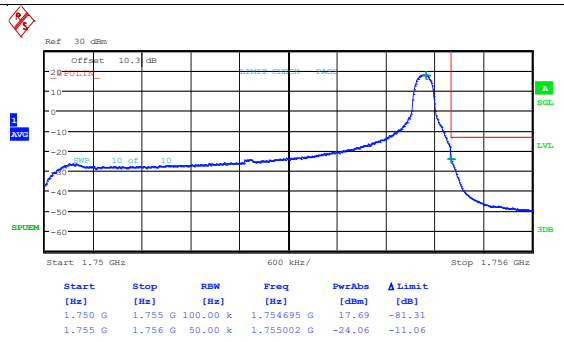

Band4_5MHz_16QAM_19975_25RB#0

Date: 7.MAY.2024 08:56:35

Date: 7.MAY.2024 08:56:51

Band4_5MHz_QPSK_20375_1RB#0

Band4_5MHz_16QAM_20375_1RB#0

Date: 7.MAY.2024 08:57:07

Date: 7.MAY.2024 08:57:23

Band4_5MHz_QPSK_20375_1RB#24