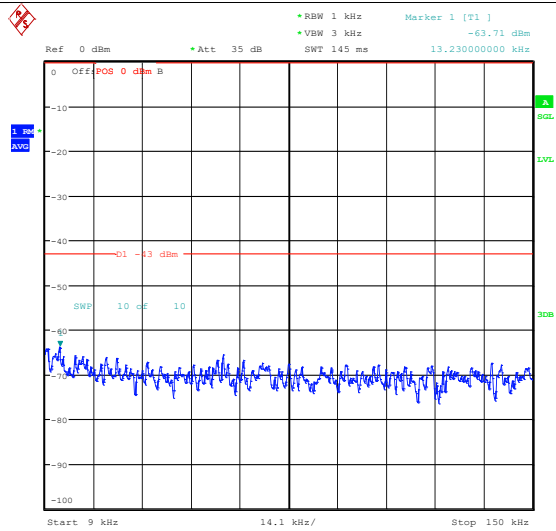

Band4_1.4MHz_QPSK_20175_1RB#0_1000~3000_0_1000~3000

Date: 6.MAY.2024 20:59:43

Band4_1.4MHz_QPSK_20175_1RB#0_3000~2000_00_3000~20000

Band4_1.4MHz_16QAM_20175_1RB#0_0.009~0.15_0.009~0.15