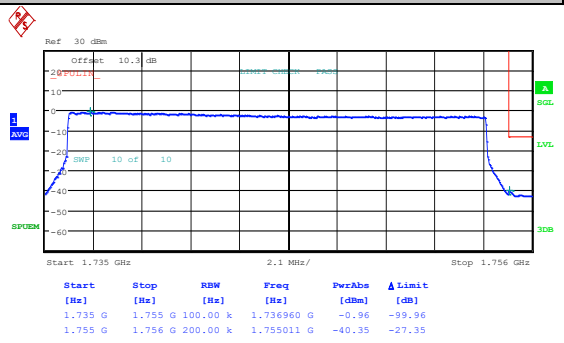

Date: 7.MAY.2024 10:12:47

Date: 7.MAY.2024 10:13:04

Band4_20MHz_QPSK_20300_1RB#99

Band4_20MHz_16QAM_20300_1RB#99

Date: 7.MAY.2024 10:13:20

Date: 7.MAY.2024 10:13:38

Band4_20MHz_QPSK_20300_100RB#0

Band4_20MHz_16QAM_20300_100RB#0