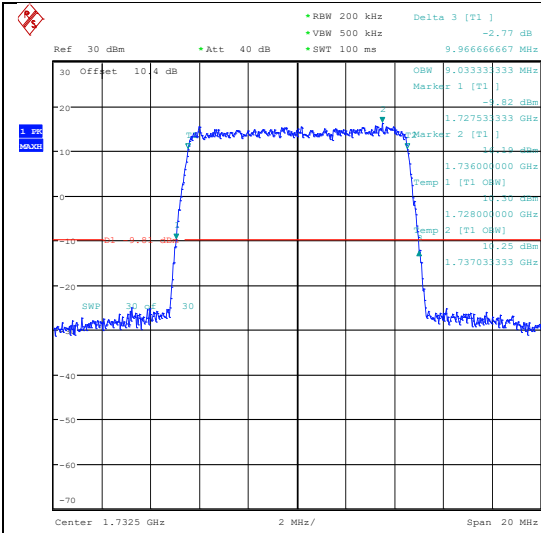

Date: 7.MAY.2024 09:18:26