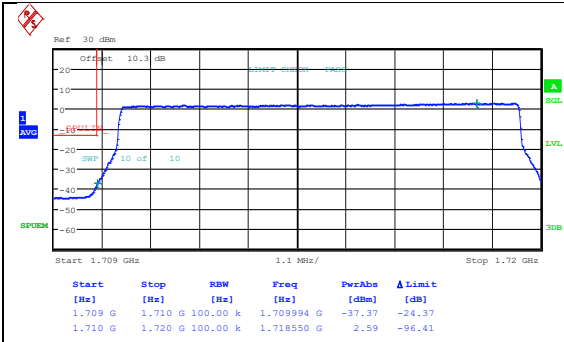

Band4_10MHz_16QAM_20000_1RB#0

Date: 7.MAY.2024 09:19:49

Date: 7.MAY.2024 09:20:05

Band4_10MHz_QPSK_20000_1RB#49

Band4_10MHz_16QAM_20000_1RB#49

Date: 7.MAY.2024 09:20:22

Date: 7.MAY.2024 09:20:38

Band4_10MHz_QPSK_20000_50RB#0