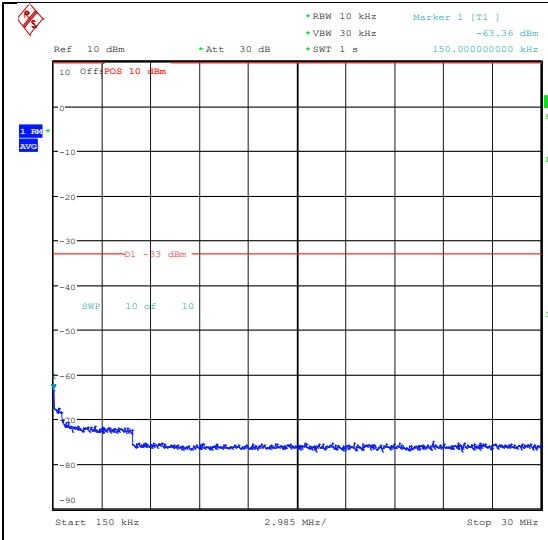

Band4_1.4MHz_QPSK_19957_1RB#0_3000~20000_00_3000~20000

Date: 6.MAY.2024 20:57:46