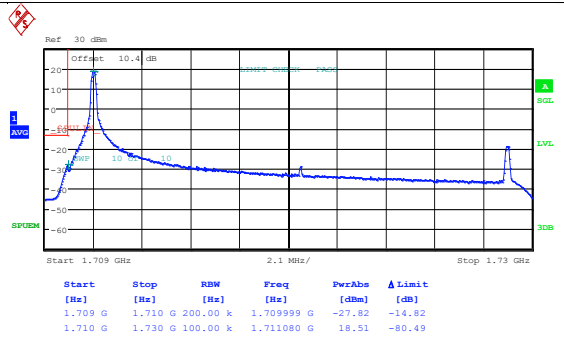

Date: 7.MAY.2024 10:10:46