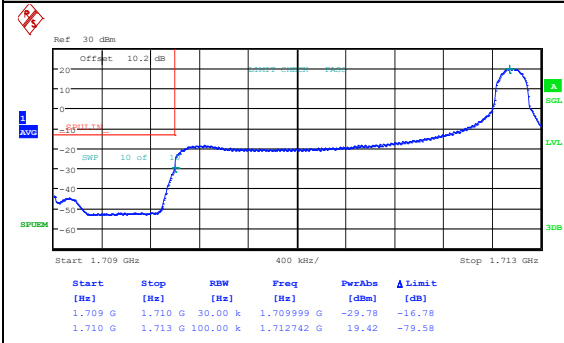

Band4_3MHz_QPSK_19965_1RB#0

Band4_3MHz_16QAM_19965_1RB#0

Date: 6.MAY.2024 21:19:51