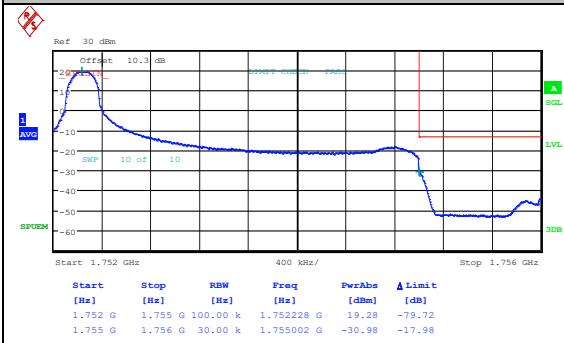

Band4_3MHz_QPSK_19965_15RB#0

Band4_3MHz_16QAM_19965_15RB#0

Date: 6.MAY.2024 21:21:00