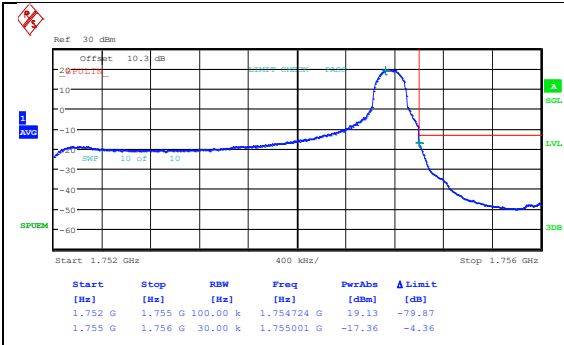

Band4_3MHz_16QAM_19965_15RB#0

Date: 6.MAY.2024 21:21:00

Date: 6.MAY.2024 21:21:17

Band4_3MHz_QPSK_20385_1RB#0

Band4_3MHz_16QAM_20385_1RB#0

Date: 6.MAY.2024 21:21:33

Date: 6.MAY.2024 21:21:51

Band4_3MHz_QPSK_20385_1RB#14