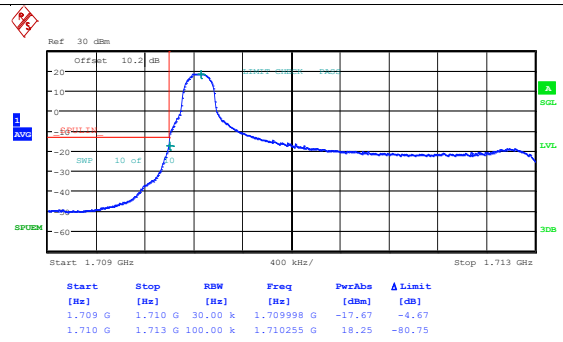

Band4_1.4MHz_16QAM_20393_1RB#5

Date: 6.MAY.2024 20:55:59

Date: 6.MAY.2024 20:56:14

Band4_1.4MHz_QPSK_20393_6RB#0

Band4_1.4MHz_16QAM_20393_6RB#0

Date: 6.MAY.2024 21:19:17

Date: 6.MAY.2024 21:19:34

Band4_3MHz_QPSK_19965_1RB#0