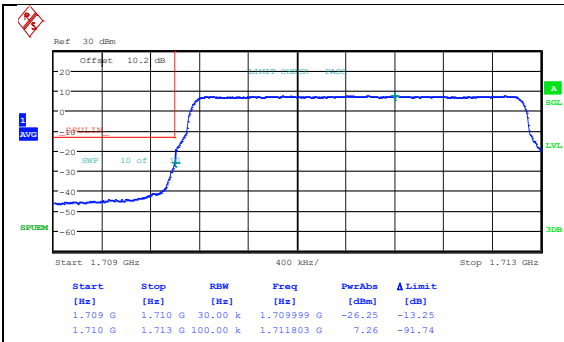

Band4_3MHz_16QAM_19965_1RB#0

Date: 6.MAY.2024 21:19:51

Date: 6.MAY.2024 21:20:08

Band4_3MHz_QPSK_19965_1RB#14

Band4_3MHz_16QAM_19965_1RB#14

Date: 6.MAY.2024 21:20:25

Date: 6.MAY.2024 21:20:42

Band4_3MHz_QPSK_19965_15RB#0