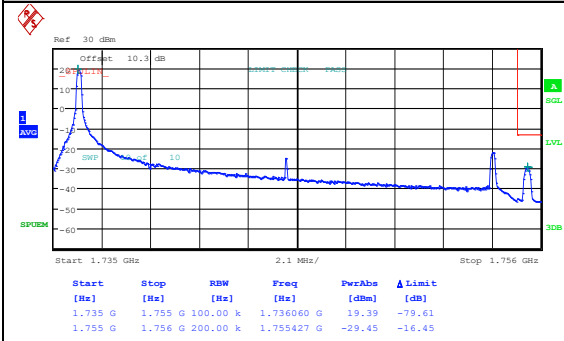

Band4_20MHz_QPSK_20050_100RB#0

Band4_20MHz_16QAM_20050_100RB#0

Date: 7.MAY.2024 10:12:13