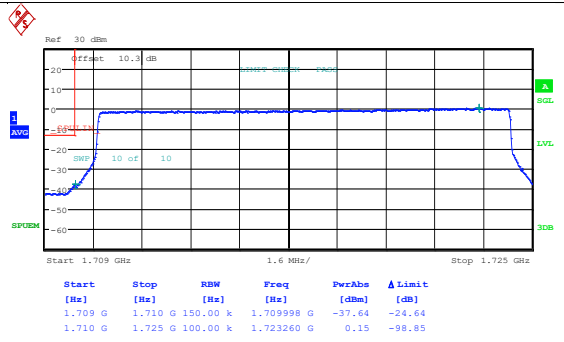

Band4_15MHz_16QAM_20025_1RB#0

Date: 7.MAY.2024 09:45:17

Date: 7.MAY.2024 09:45:35

Band4_15MHz_QPSK_20025_1RB#74

Band4_15MHz_16QAM_20025_1RB#74

Date: 7.MAY.2024 09:45:51

Date: 7.MAY.2024 09:46:09

Band4_15MHz_QPSK_2025_75RB#0