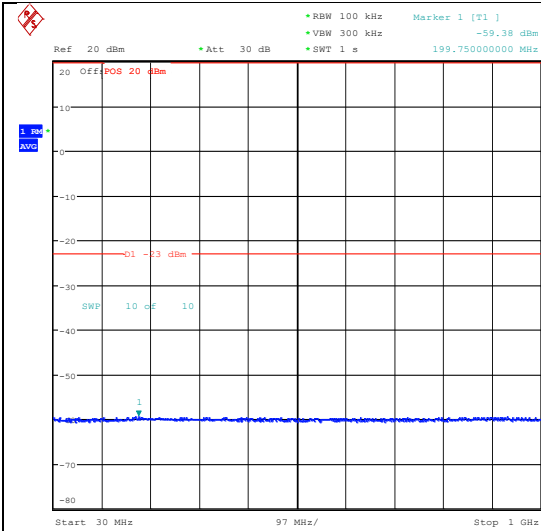

Band4_1.4MHz_16QAM_20175_1RB#0_3000~20000_3000~20000

Date: 6.MAY.2024 21:00:51

Date: 6.MAY.2024 21:01:06

Band4_1.4MHz_QPSK_20393_1RB#0_0.009~0.15_0.009~0.15

Band4_1.4MHz_QPSK_20393_1RB#0_0.15~30_0.15~30

Date: 6.MAY.2024 21:01:20