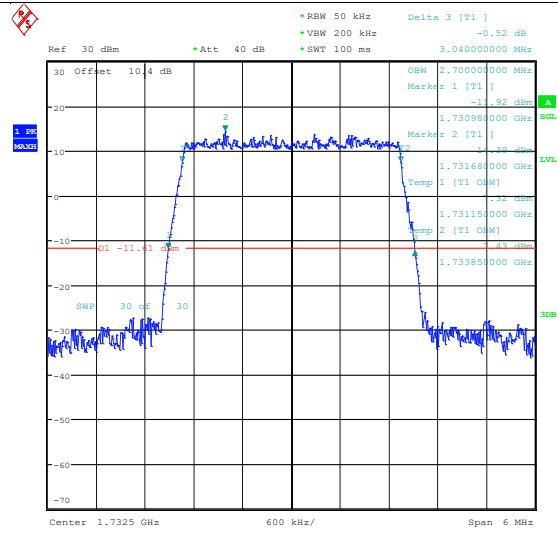

Date: 6.MAY.2024 21:18:35