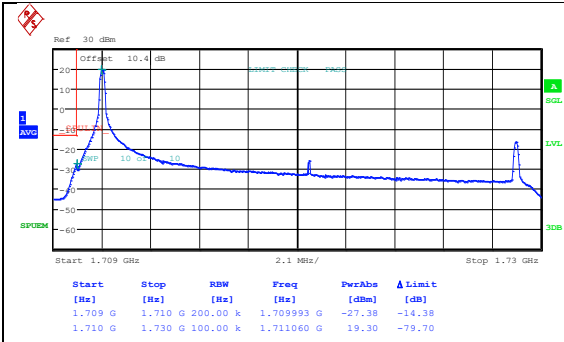

Band4_15MHz_16QAM_2025_75RB#0

Date: 7.MAY.2024 09:46:27

Date: 7.MAY.2024 09:46:44

Band4_15MHz_QPSK_20325_1RB#0

Band4_15MHz_16QAM_20325_1RB#0

Band4_15MHz_QPSK_20325_1RB#74

Band4_15MHz_16QAM_20325_1RB#74

Band4_15MHz_16QAM_20325_75RB#0