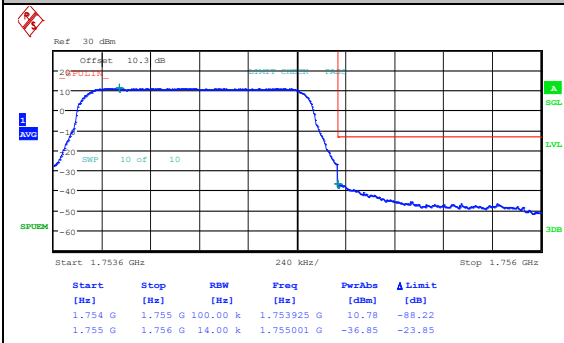

Date: 6.MAY.2024 20:55:43

Band4_1.4MHz_QPSK_20393_1RB#5

Date: 6.MAY.2024 20:55:59