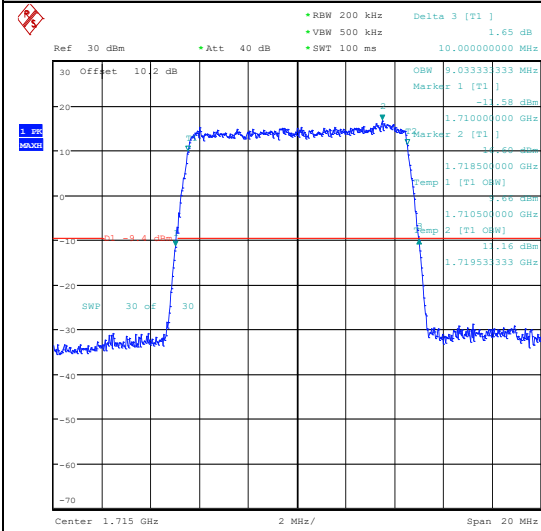

Date: 7.MAY.2024 08:54:02

Band4-5MHz-QPSK-20175-25RB#0-PASS

Band4-5MHz-16QAM-20175-25RB#0-PASS

Date: 7.MAY.2024 08:54:20

Date: 7.MAY.2024 08:54:36

Band4-5MHz-QPSK-20375-25RB#0-PASS

Band4-5MHz-16QAM-20375-25RB#0-PASS