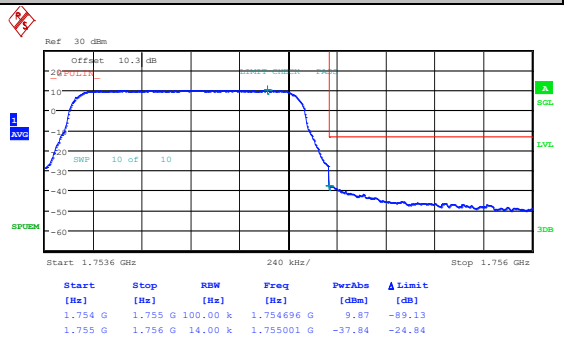

Band4_1.4MHz_16QAM_20393_1RB#5

Date: 6.MAY.2024 20:56:14