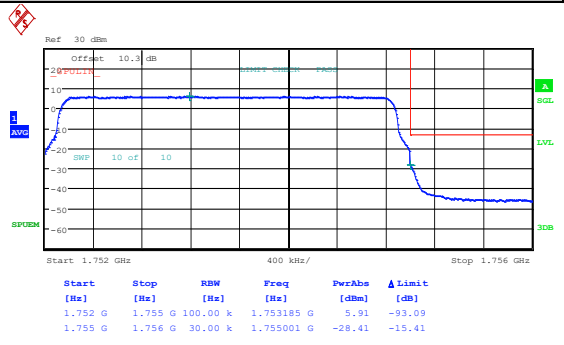

Date: 6.MAY.2024 21:22:24

Band4_3MHz_QPSK_20385_15RB#0

Band4_3MHz_16QAM_20385_15RB#0