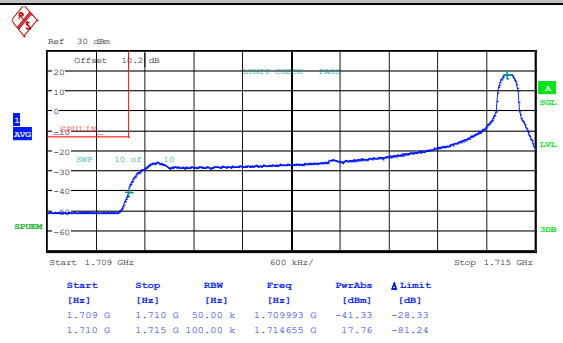

Date: 7.MAY.2024 08:55:46

Band4_5MHz_QPSK_19975_1RB#24

Band4_5MHz_16QAM_19975_1RB#24