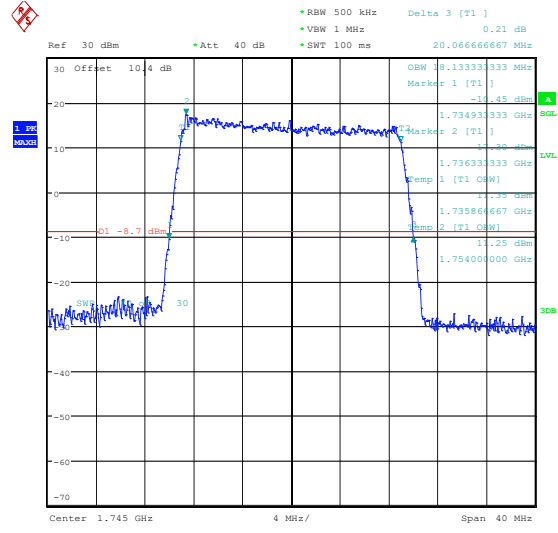

Date: 7.MAY.2024 10:09:35

Date: 7.MAY.2024 10:09:45

Band4-20MHz-QPSK-20175-100RB#0-PASS

Band4-20MHz-16QAM-20175-100RB#0-PASS

Date: 7.MAY.2024 10:09:56

Date: 7.MAY.2024 10:10:07

Band4-20MHz-QPSK-20300-100RB#0-PASS