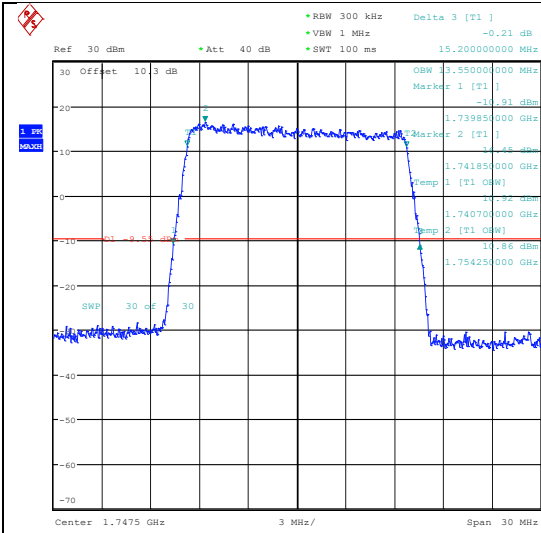

Band4-15MHz-QPSK-20025-75RB#0-PASS

Band4-15MHz-16QAM-20025-75RB#0-PASS

Date: 7.MAY.2024 09:43:50

Date: 7.MAY.2024 09:44:00

Band4-15MHz-QPSK-20175-75RB#0-PASS

Band4-15MHz-16QAM-20175-75RB#0-PASS

Date: 7.MAY.2024 09:44:11