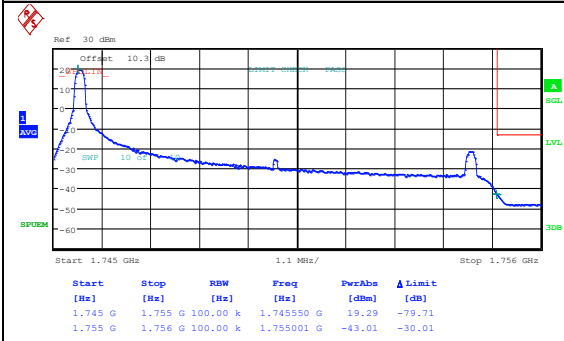

Band4_10MHz_QPSK_20000_50RB#0

Band4_10MHz_16QAM_20000_50RB#0

Date: 7.MAY.2024 09:20:57