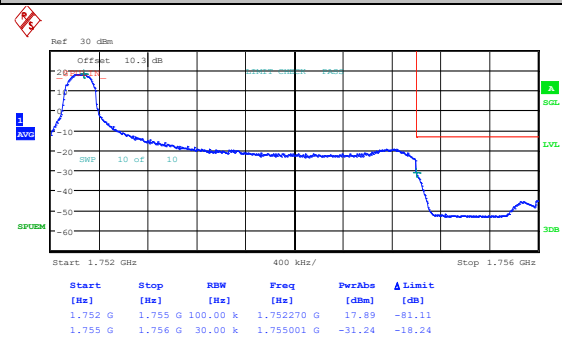

Date: 6.MAY.2024 21:21:17

Band4_3MHz_QPSK_20385_1RB#0

Band4_3MHz_16QAM_20385_1RB#0