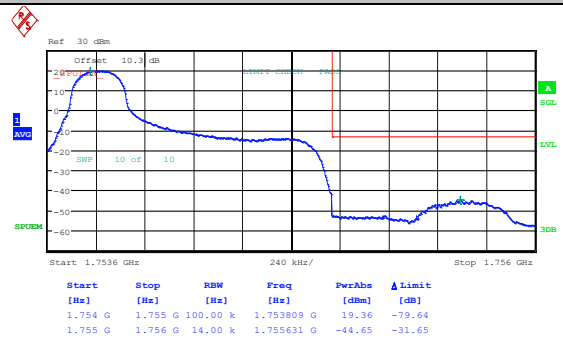

Date: 6.MAY.2024 20:55:11

Band4_1.4MHz_QPSK_20393_1RB#0

Band4_1.4MHz_16QAM_20393_1RB#0