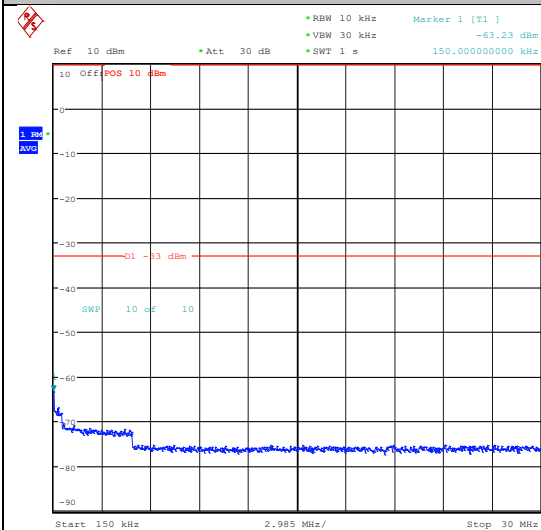

Band4_1.4MHz_QPSK_20175_1RB#0_1000~3000_0_1000~3000

Date: 6.MAY.2024 20:59:36

Date: 6.MAY.2024 20:59:43

Band4_1.4MHz_QPSK_20175_1RB#0_3000~2000_00_3000~20000

Band4_1.4MHz_16QAM_20175_1RB#0_0.009~0.15_0.009~0.15