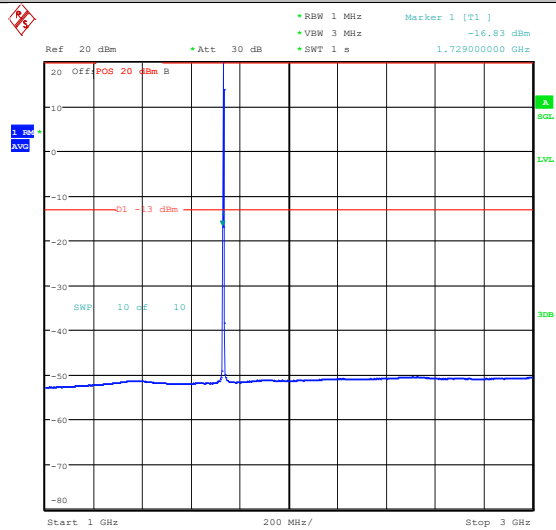

Date: 6.MAY.2024 20:58:38

Date: 6.MAY.2024 20:58:54

Band4_1.4MHz_QPSK_20175_1RB#0_0.009~0.15
5_0.009~0.15

Band4_1.4MHz_QPSK_20175_1RB#0_0.15~30_0.15~30

Date: 6.MAY.2024 20:59:07

Date: 6.MAY.2024 20:59:21

Band4_1.4MHz_QPSK_20175_1RB#0_30~1000_30~1000