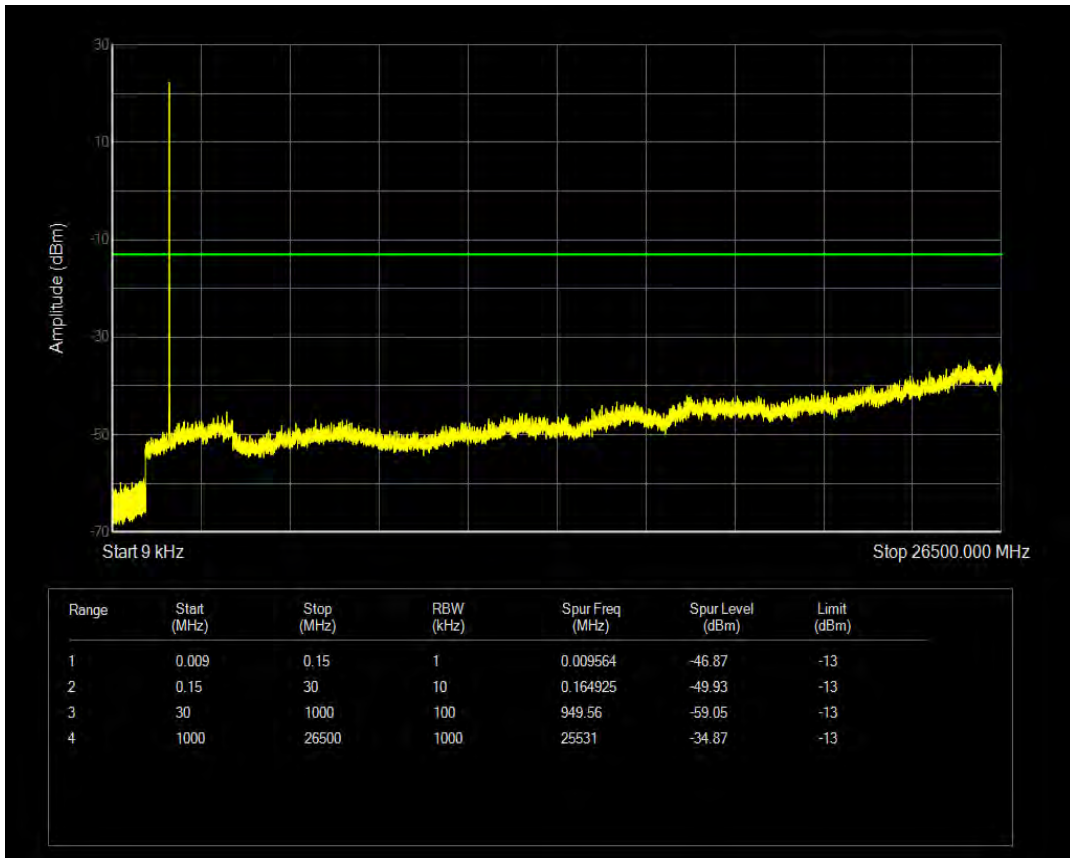

Band66 QPSK BW=3MHz Channel=132322 RB Size=1 Position=#0

Band66 16QAM BW=3MHz Channel=131987 RB Size=15 Position=#0