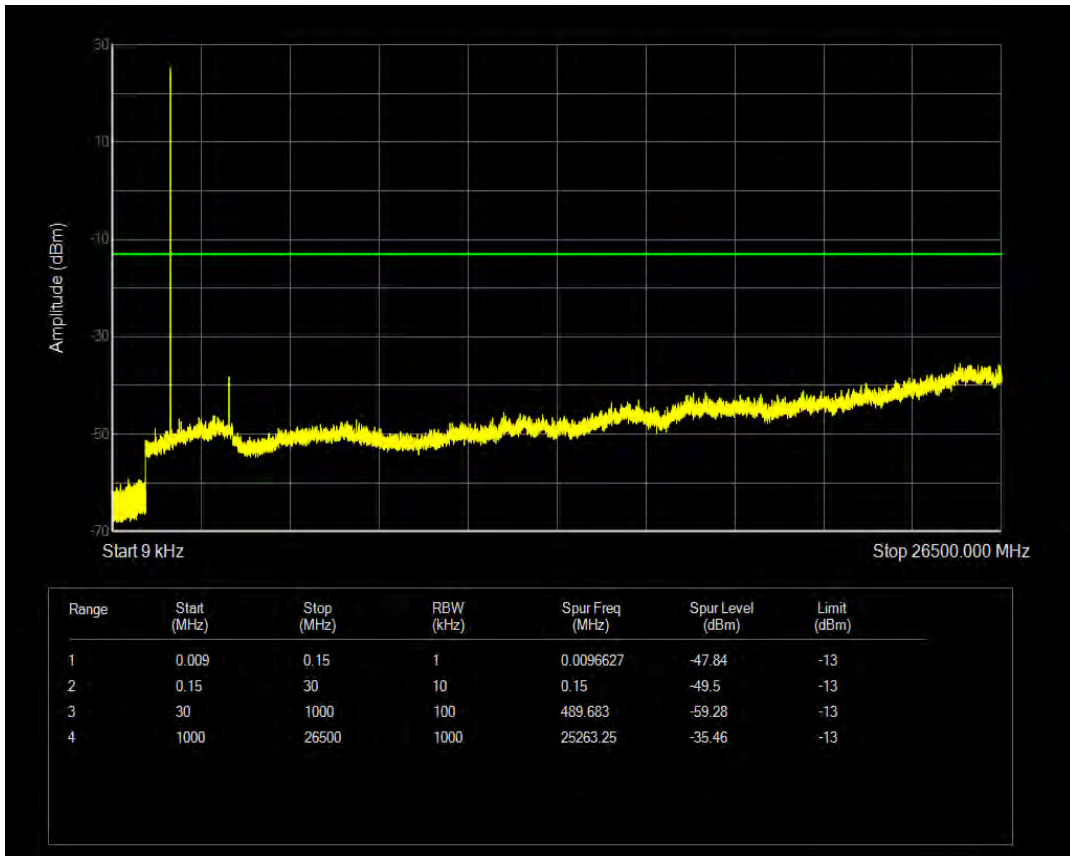

Band66 16QAM BW=1.4MHz Channel=132322 RB Size=6 Position=#0

Band66 16QAM BW=1.4MHz Channel=132322 RB Size=1 Position=#0