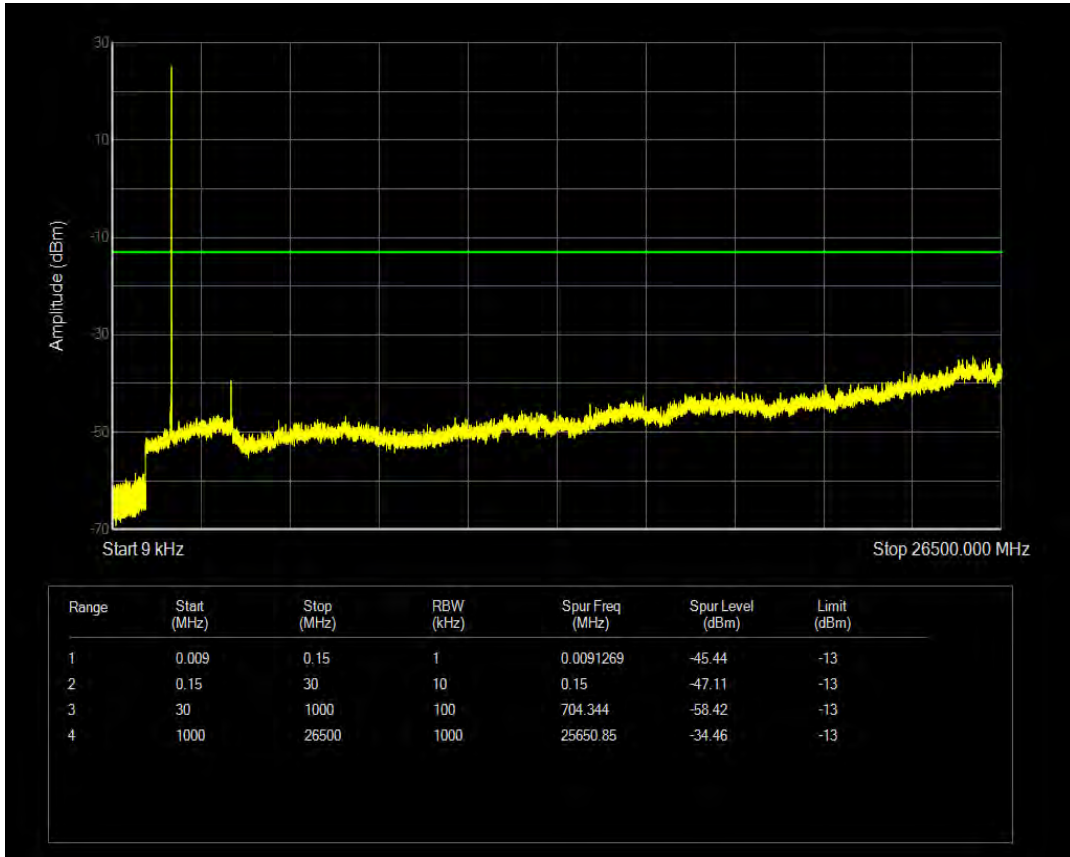

Band66 16QAM BW=5MHz Channel=132647 RB Size=25 Position=#0

Band66 16QAM BW=5MHz Channel=132647 RB Size=1 Position=#0