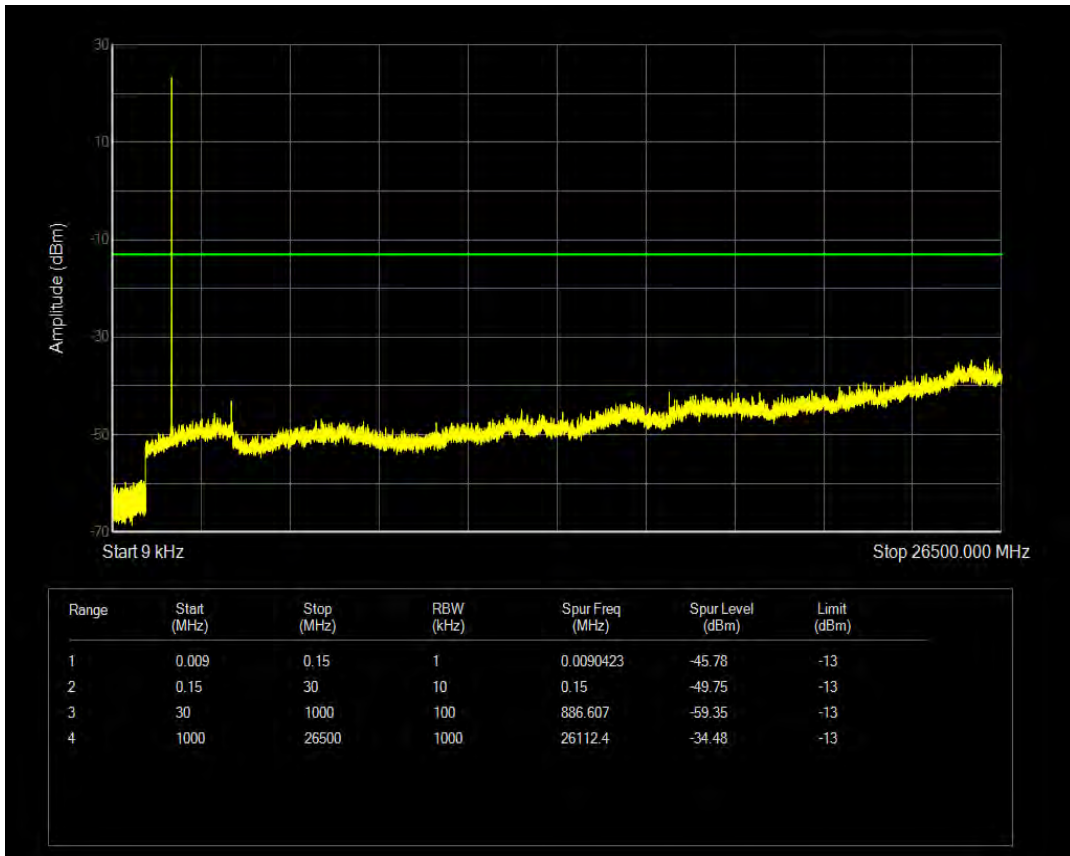

Band66 16QAM BW=1.4MHz Channel=132322 RB Size=1 Position=#0

Band66 16QAM BW=1.4MHz Channel=132322 RB Size=6 Position=#0

Band66 QPSK BW=1.4MHz Channel=132665 RB Size=1 Position=#0

Band66 QPSK BW=1.4MHz Channel=132665 RB Size=6 Position=#0