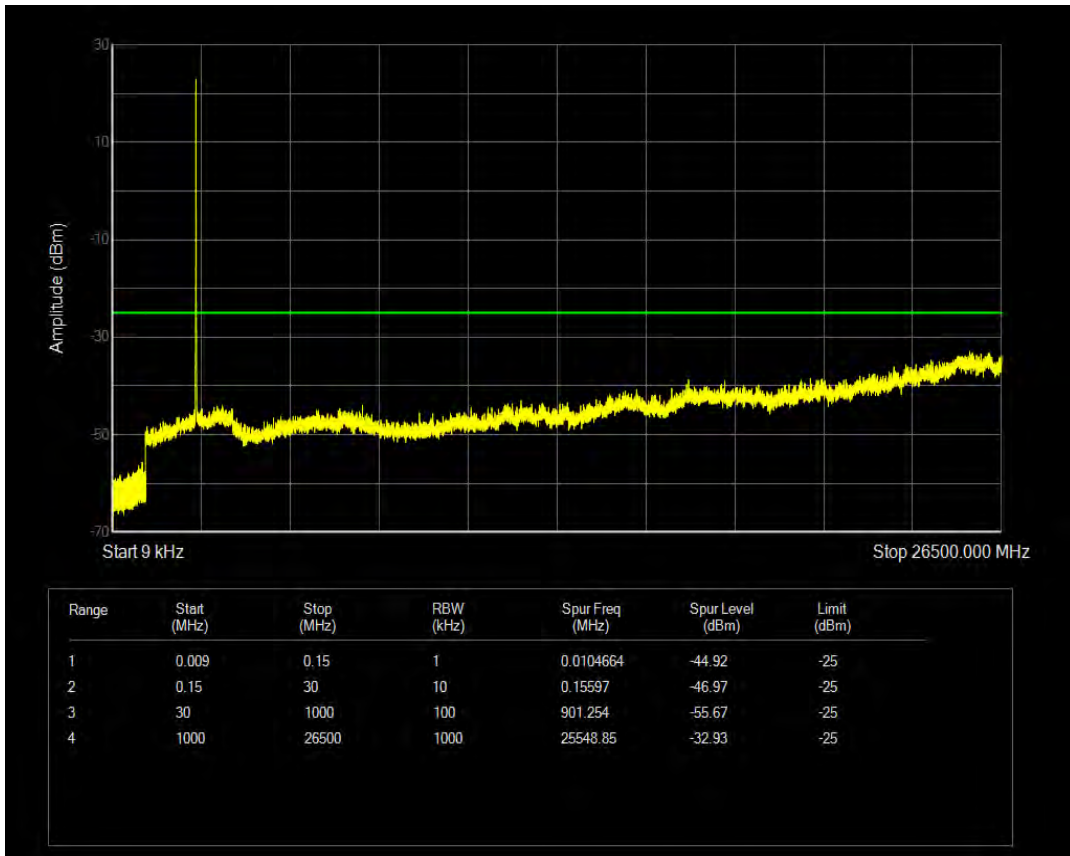

Band66 16QAM BW=20MHz Channel=132572 RB Size=1 Position=#0

Band66 16QAM BW=20MHz Channel=132572 RB Size=100 Position=#0

Band7 QPSK BW=5MHz Channel=20775 RB Size=1 Position=#0

Band7 QPSK BW=5MHz Channel=20775 RB Size=25 Position=#0