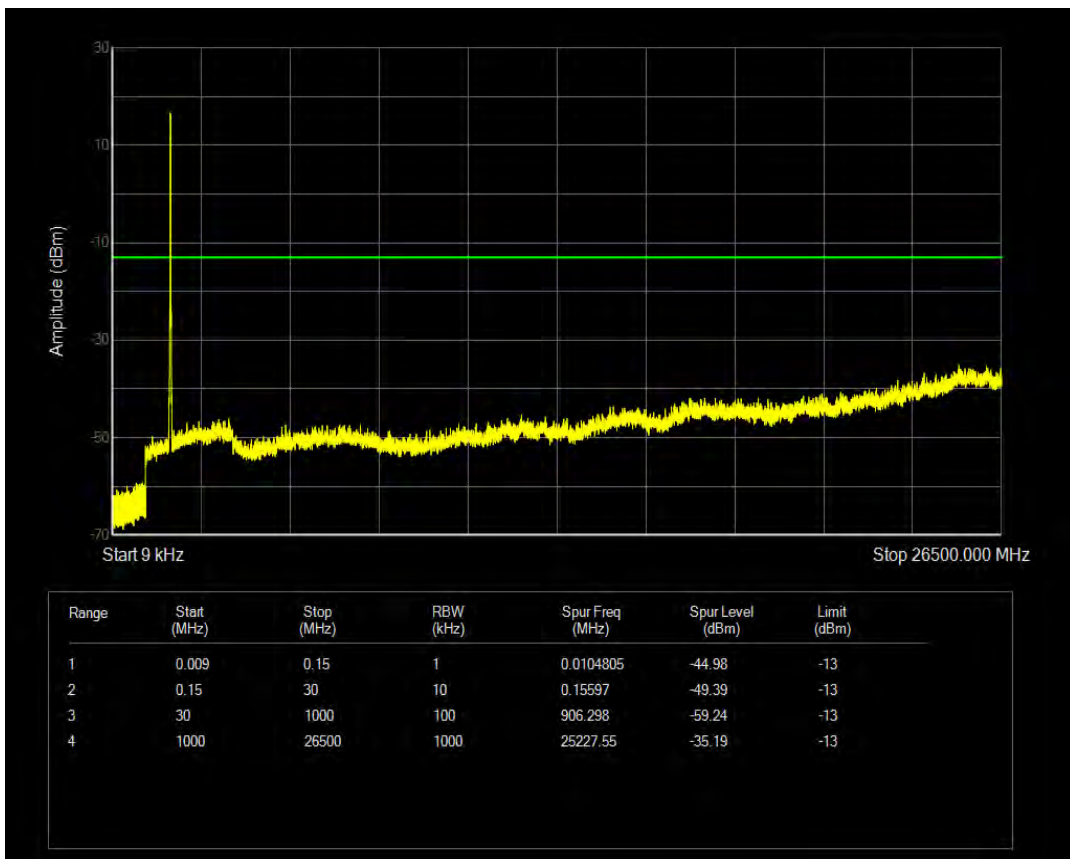

Band66 QPSK BW=15MHz Channel=132597 RB Size=75 Position=#0

Band66 16QAM BW=15MHz Channel=132322 RB Size=75 Position=#0