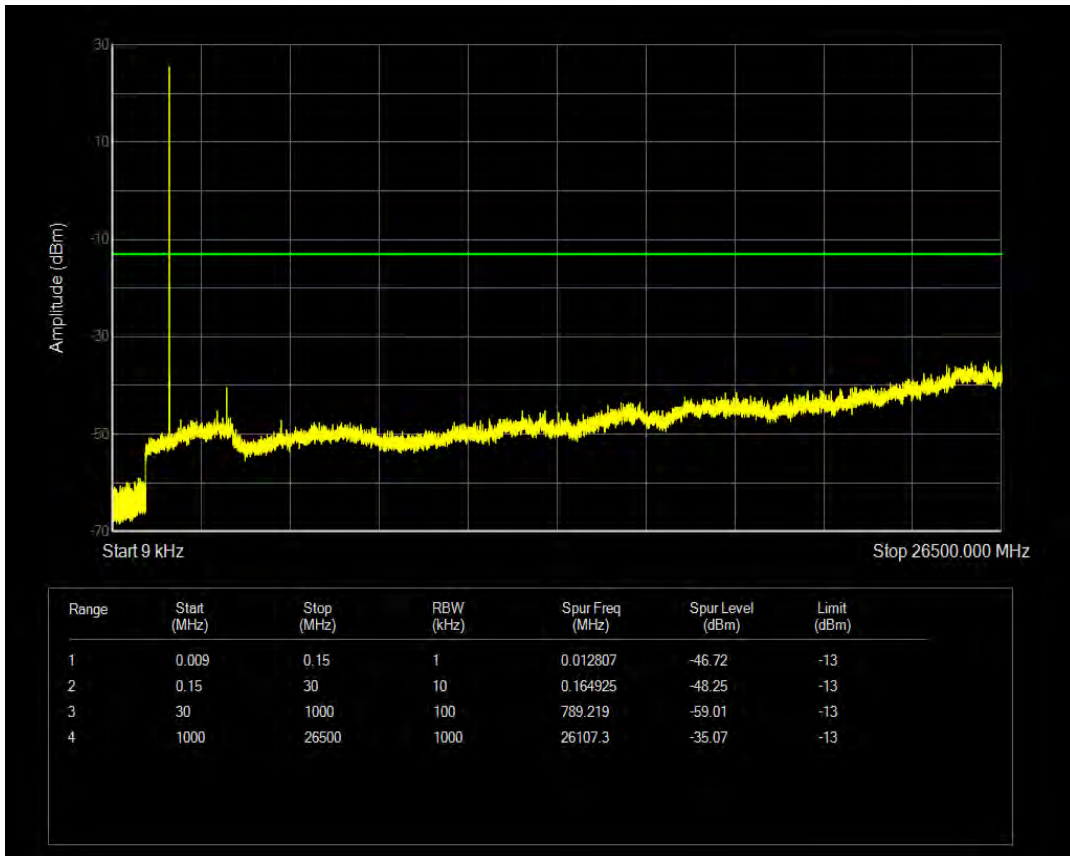

Band66 16QAM BW=1.4MHz Channel=131979 RB Size=6 Position=#0

Band66 16QAM BW=1.4MHz Channel=131979 RB Size=1 Position=#0