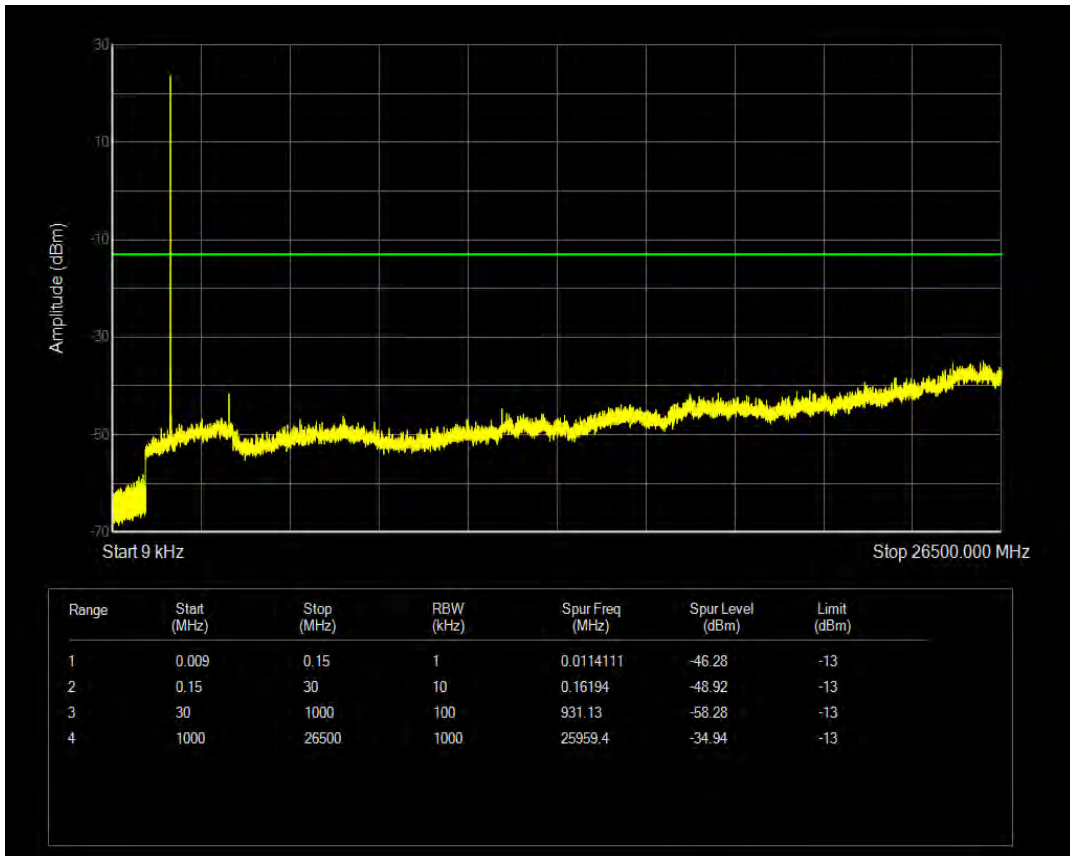

Band66 QPSK BW=1.4MHz Channel=132665 RB Size=1 Position=#0

Band66 16QAM BW=1.4MHz Channel=132322 RB Size=6 Position=#0