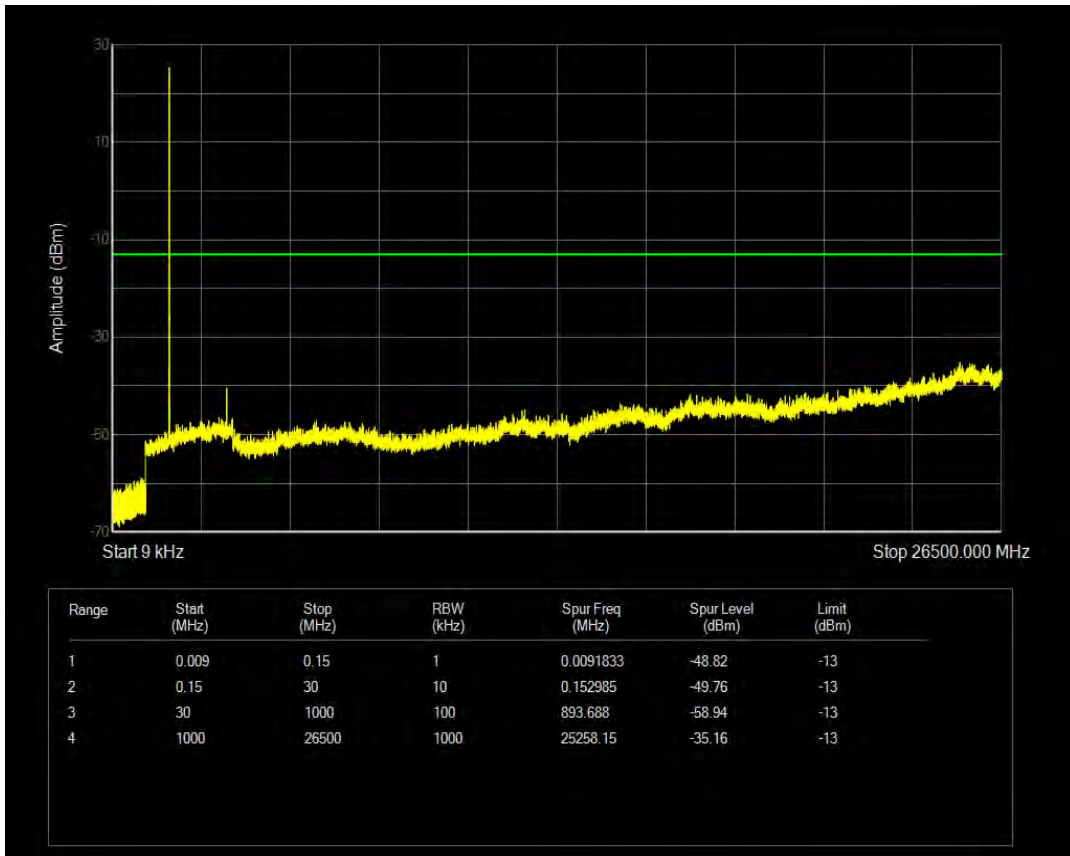

Band66 16QAM BW=3MHz Channel=132657 RB Size=1 Position=#0

Band66 16QAM BW=3MHz Channel=132657 RB Size=15 Position=#0

Band66 QPSK BW=5MHz Channel=131997 RB Size=25 Position=#0

Band66 QPSK BW=5MHz Channel=131997 RB Size=1 Position=#0