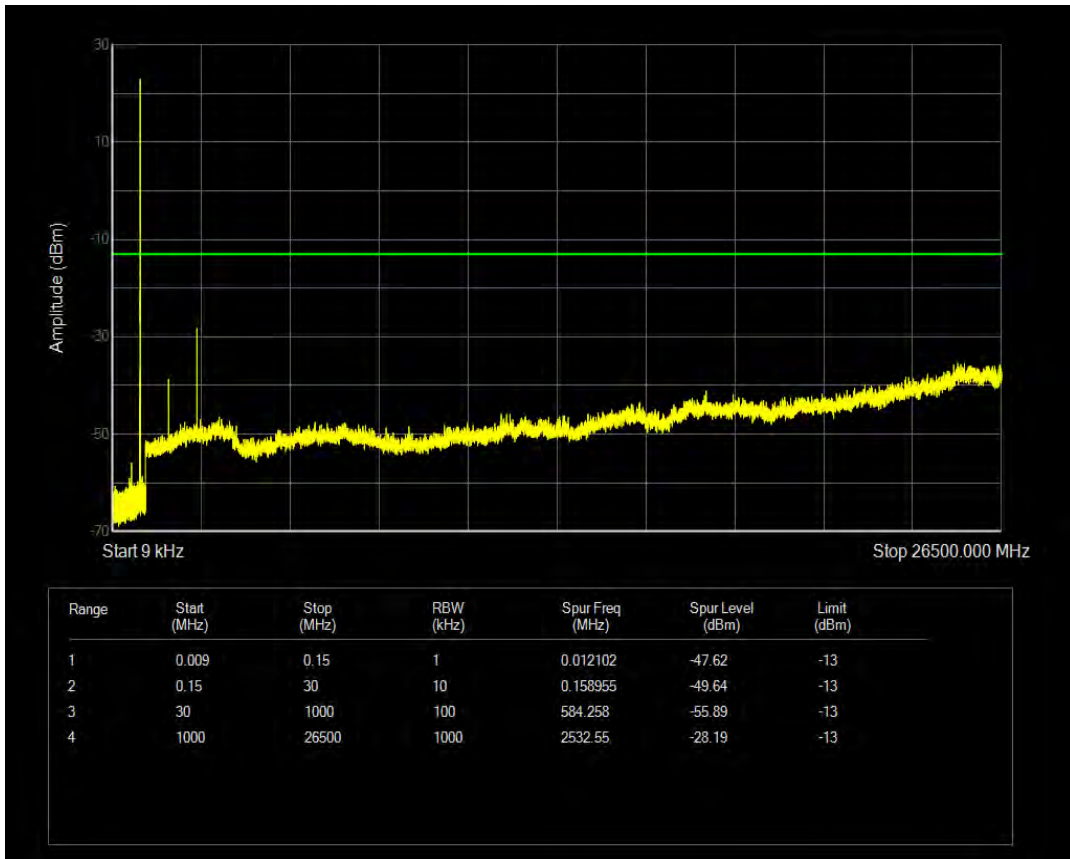

Band5 16QAM BW=5MHz Channel=20425 RB Size=1 Position=#0

Band5 16QAM BW=5MHz Channel=20425 RB Size=25 Position=#0

Band5 QPSK BW=5MHz Channel=20525 RB Size=1 Position=#0

Band5 QPSK BW=5MHz Channel=20525 RB Size=25 Position=#0

Band5 16QAM BW=5MHz Channel=20525 RB Size=1 Position=#0

Band5 16QAM BW=5MHz Channel=20525 RB Size=25 Position=#0

Band5 QPSK BW=5MHz Channel=20625 RB Size=1 Position=#0

Band5 QPSK BW=5MHz Channel=20625 RB Size=25 Position=#0