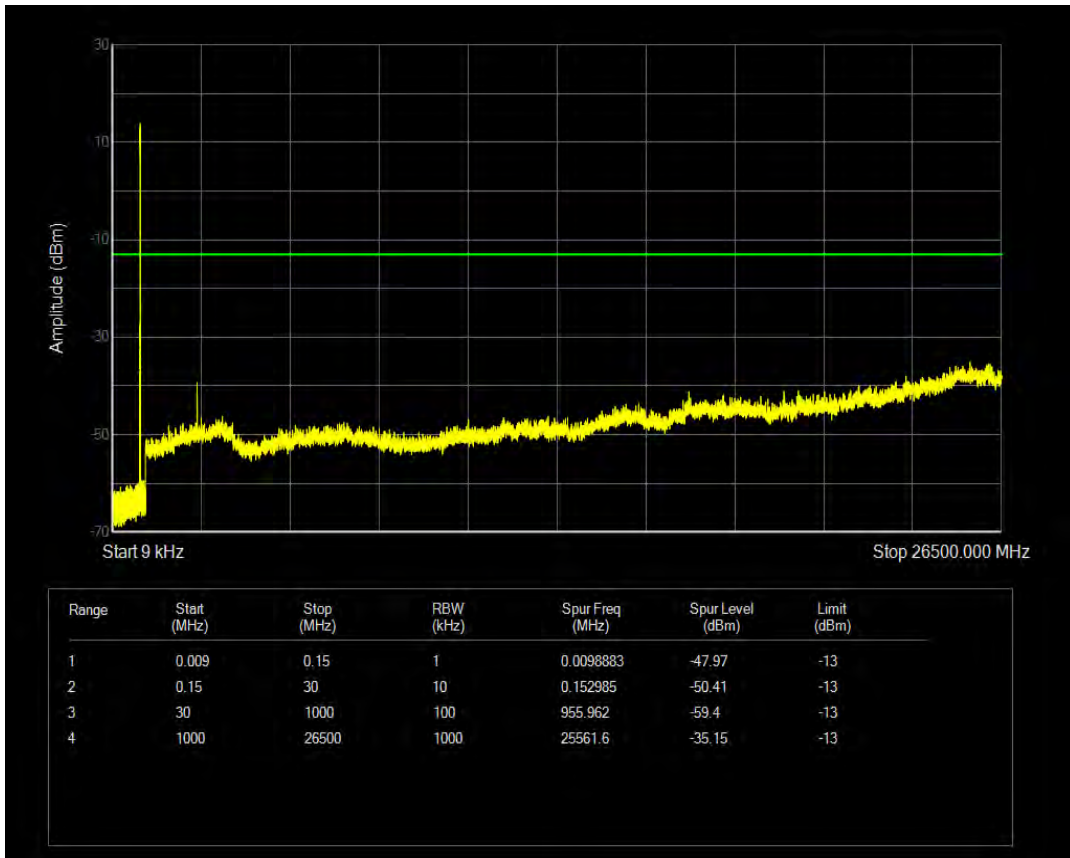

Band5 16QAM BW=5MHz Channel=20425 RB Size=1 Position=#0

Band5 16QAM BW=5MHz Channel=20425 RB Size=25 Position=#0

Band5 QPSK BW=5MHz Channel=20525 RB Size=1 Position=#0

Band5 QPSK BW=5MHz Channel=20525 RB Size=25 Position=#0

Band5 16QAM BW=5MHz Channel=20525 RB Size=1 Position=#0

Band5 16QAM BW=5MHz Channel=20525 RB Size=25 Position=#0

Band5 QPSK BW=5MHz Channel=20625 RB Size=1 Position=#0

Band5 QPSK BW=5MHz Channel=20625 RB Size=25 Position=#0

Band5 16QAM BW=5MHz Channel=20625 RB Size=1 Position=#0

Band5 16QAM BW=5MHz Channel=20625 RB Size=25 Position=#0

Band5 QPSK BW=10MHz Channel=20450 RB Size=1 Position=#0

Band5 QPSK BW=10MHz Channel=20450 RB Size=50 Position=#0