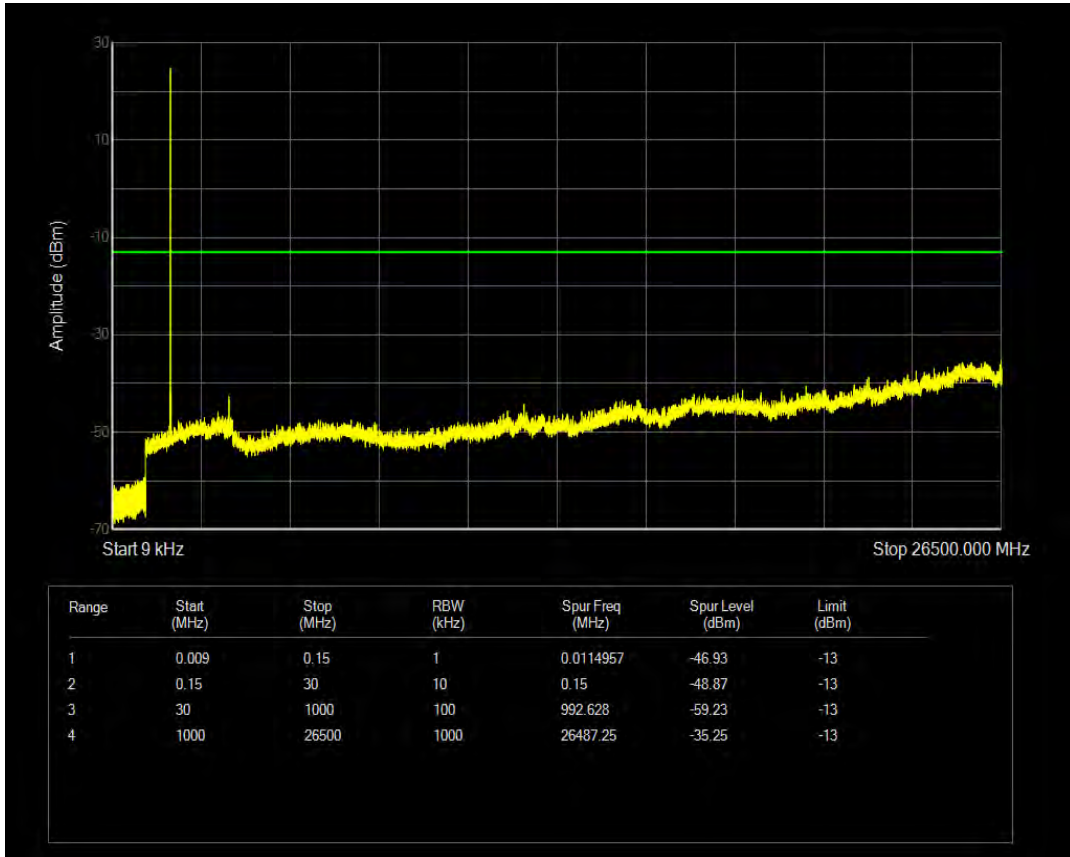

Band66 16QAM BW=3MHz Channel=132322 RB Size=15 Position=#0

Band66 16QAM BW=3MHz Channel=132322 RB Size=1 Position=#0