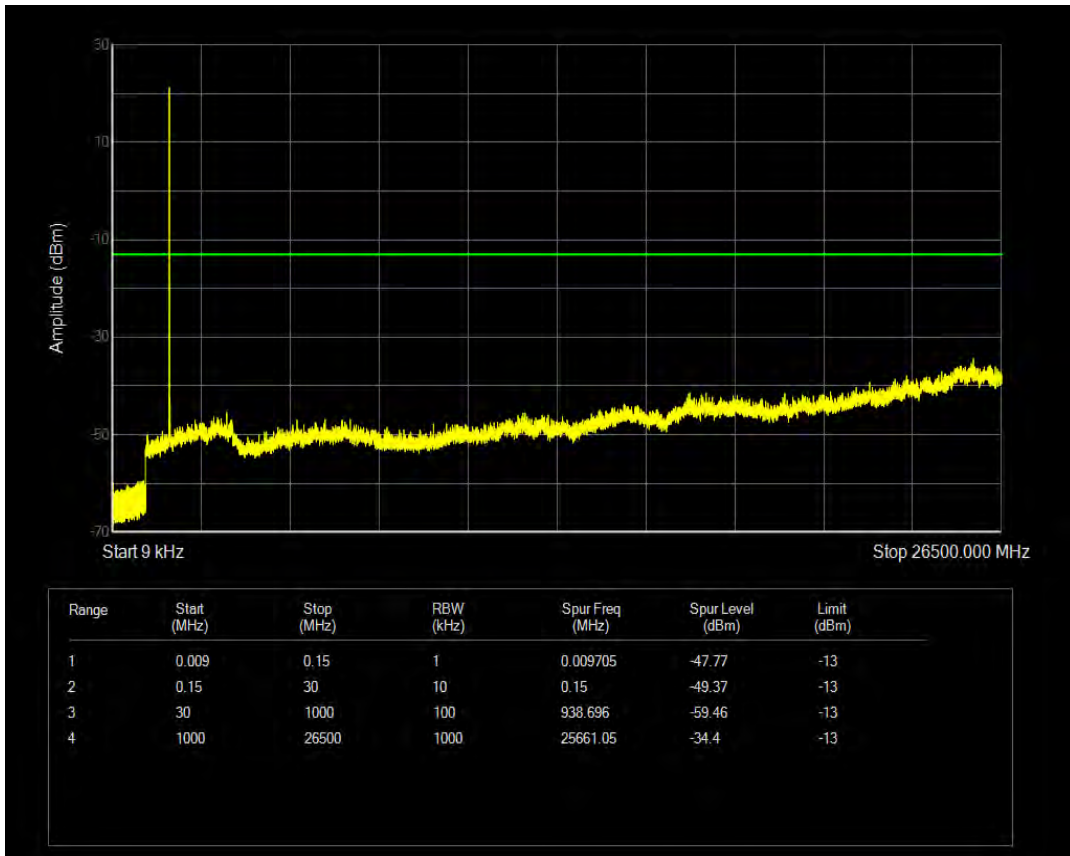

Band66 16QAM BW=1.4MHz Channel=132665 RB Size=1 Position=#0

Band66 16QAM BW=1.4MHz Channel=132665 RB Size=6 Position=#0

Band66 QPSK BW=3MHz Channel=131987 RB Size=1 Position=#0

Band66 QPSK BW=3MHz Channel=131987 RB Size=15 Position=#0