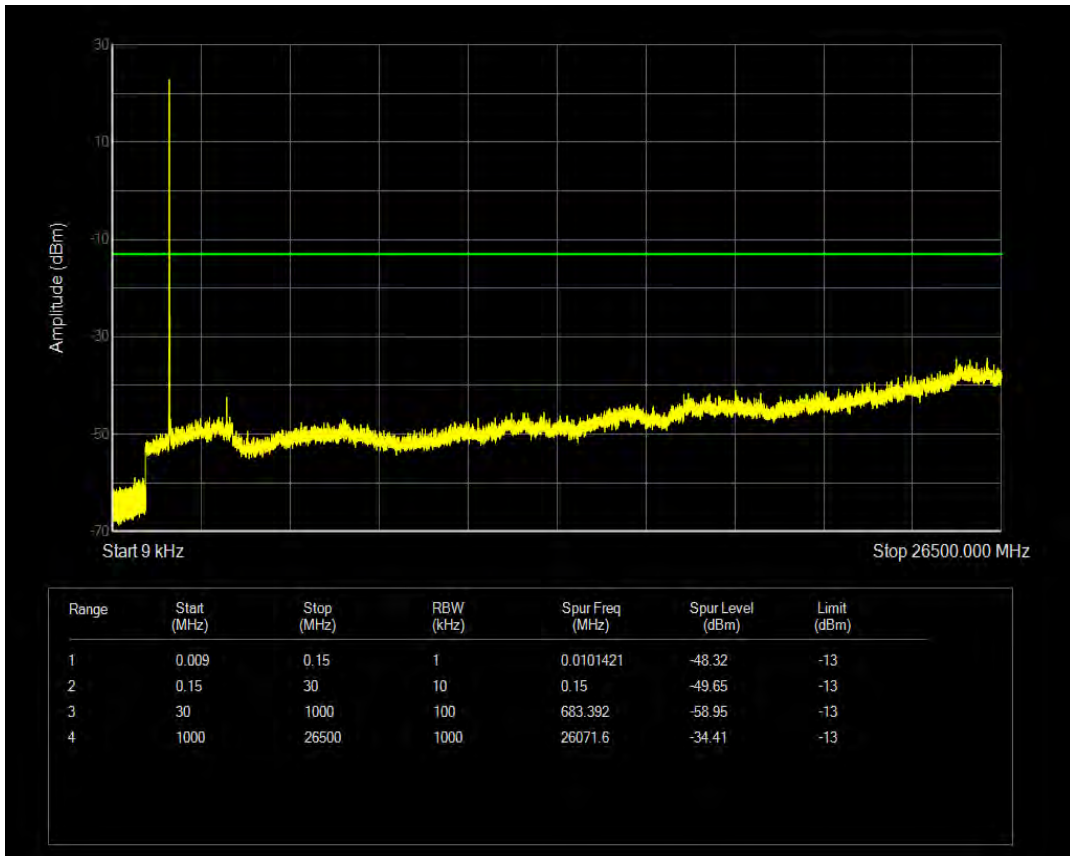

Band66 QPSK BW=10MHz Channel=132022 RB Size=50 Position=#0

Band66 QPSK BW=10MHz Channel=132022 RB Size=1 Position=#0