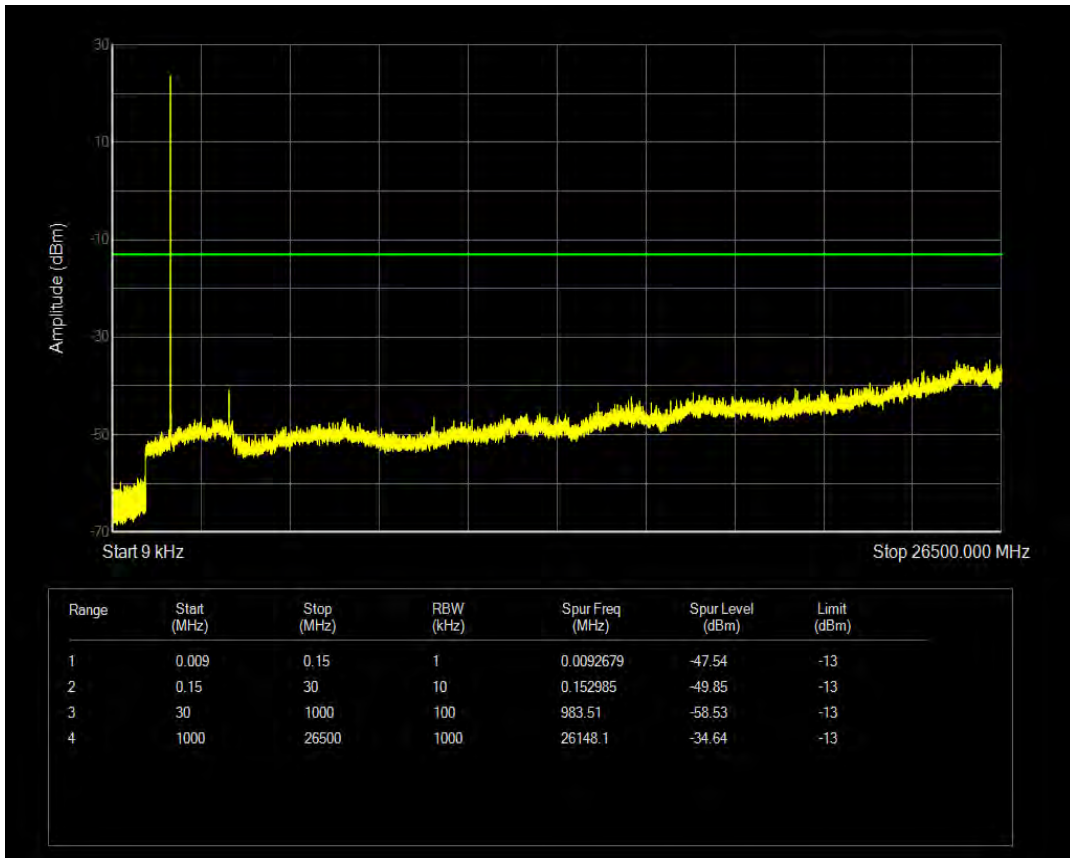

Band66 16QAM BW=1.4MHz Channel=131979 RB Size=1 Position=#0

Band66 16QAM BW=1.4MHz Channel=131979 RB Size=6 Position=#0

Band66 QPSK BW=1.4MHz Channel=132322 RB Size=1 Position=#0

Band66 QPSK BW=1.4MHz Channel=132322 RB Size=6 Position=#0