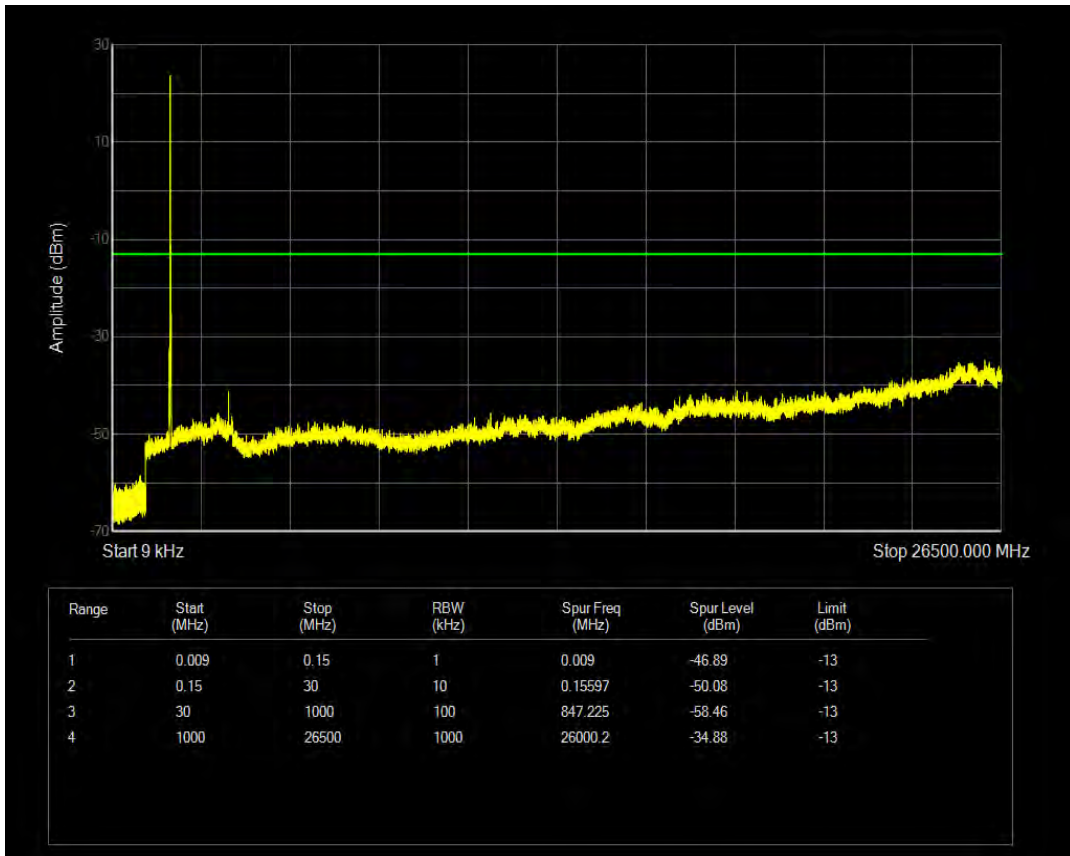

Band66 16QAM BW=15MHz Channel=132322 RB Size=75 Position=#0

Band66 16QAM BW=15MHz Channel=132322 RB Size=1 Position=#0