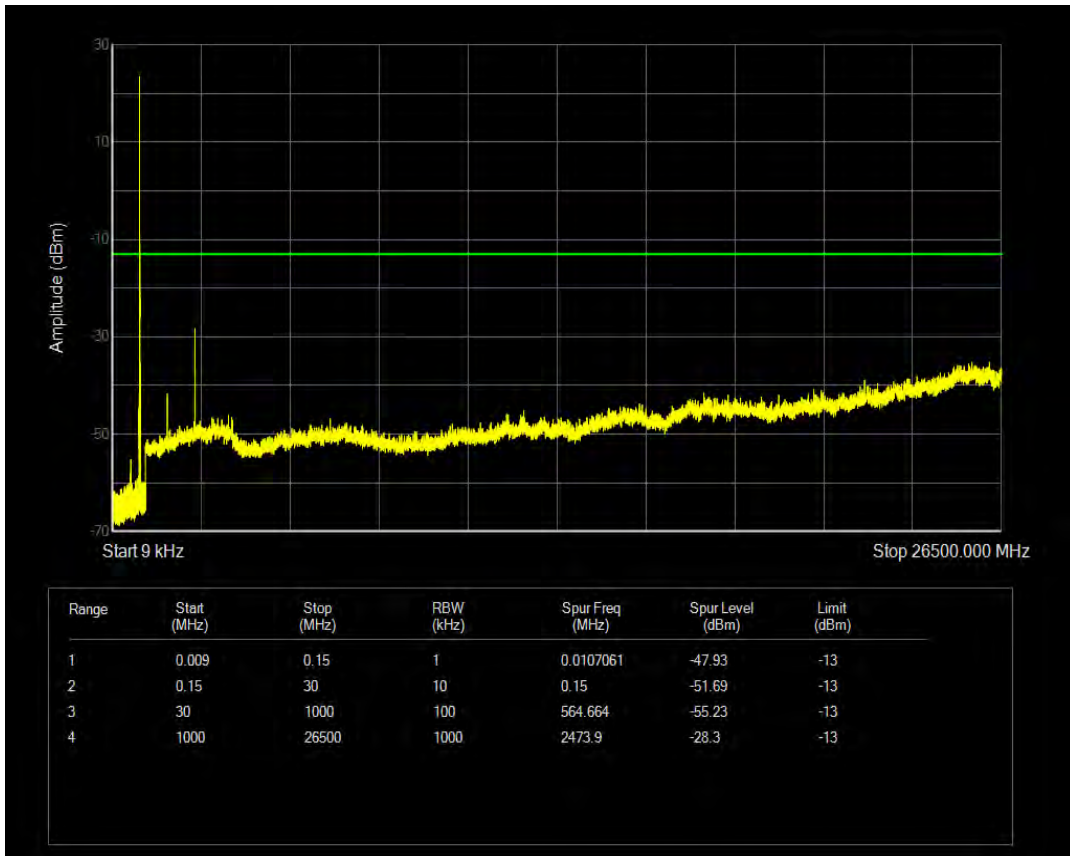

Band5 16QAM BW=5MHz Channel=20525 RB Size=1 Position=#0

Band5 16QAM BW=5MHz Channel=20525 RB Size=25 Position=#0

Band5 QPSK BW=5MHz Channel=20625 RB Size=1 Position=#0

Band5 QPSK BW=5MHz Channel=20625 RB Size=25 Position=#0

Band5 16QAM BW=5MHz Channel=20625 RB Size=1 Position=#0

Band5 16QAM BW=5MHz Channel=20625 RB Size=25 Position=#0

Band5 QPSK BW=10MHz Channel=20450 RB Size=1 Position=#0

Band5 QPSK BW=10MHz Channel=20450 RB Size=50 Position=#0