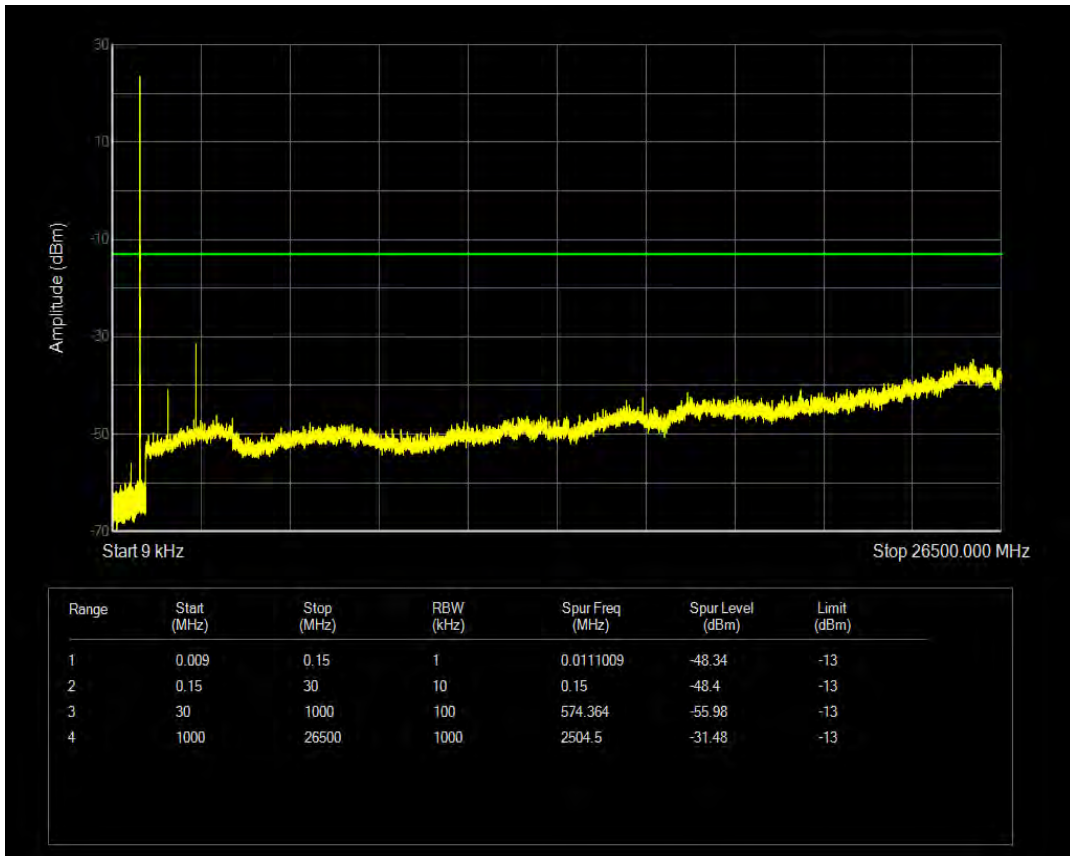

Band5 16QAM BW=5MHz Channel=20425 RB Size=1 Position=#0

Band5 16QAM BW=5MHz Channel=20425 RB Size=25 Position=#0

Band5 QPSK BW=5MHz Channel=20525 RB Size=1 Position=#0

Band5 QPSK BW=5MHz Channel=20525 RB Size=25 Position=#0

Band5 16QAM BW=5MHz Channel=20525 RB Size=1 Position=#0

Band5 16QAM BW=5MHz Channel=20525 RB Size=25 Position=#0

Band5 QPSK BW=5MHz Channel=20625 RB Size=1 Position=#0

Band5 QPSK BW=5MHz Channel=20625 RB Size=25 Position=#0