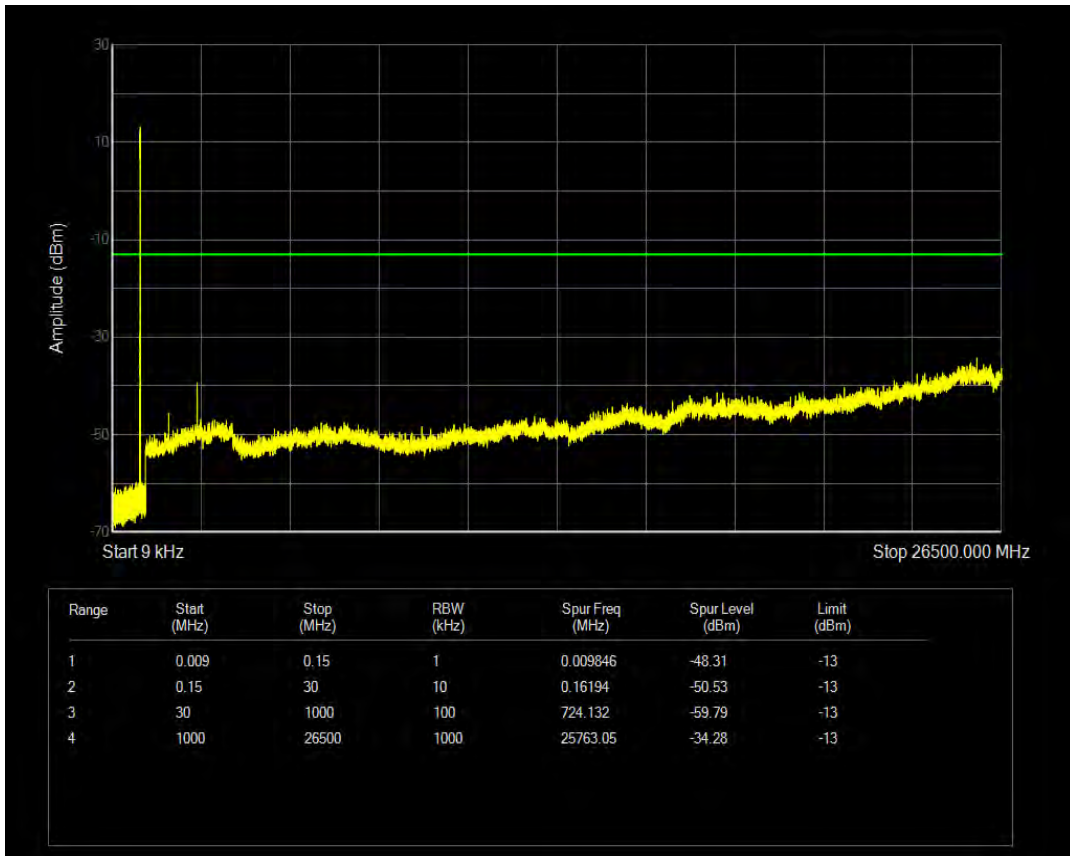

Band5 16QAM BW=5MHz Channel=20525 RB Size=1 Position=#0

Band5 16QAM BW=5MHz Channel=20525 RB Size=25 Position=#0

Band5 QPSK BW=5MHz Channel=20625 RB Size=1 Position=#0

Band5 QPSK BW=5MHz Channel=20625 RB Size=25 Position=#0

Band5 16QAM BW=5MHz Channel=20625 RB Size=1 Position=#0

Band5 16QAM BW=5MHz Channel=20625 RB Size=25 Position=#0

Band5 QPSK BW=10MHz Channel=20450 RB Size=1 Position=#0

Band5 QPSK BW=10MHz Channel=20450 RB Size=50 Position=#0