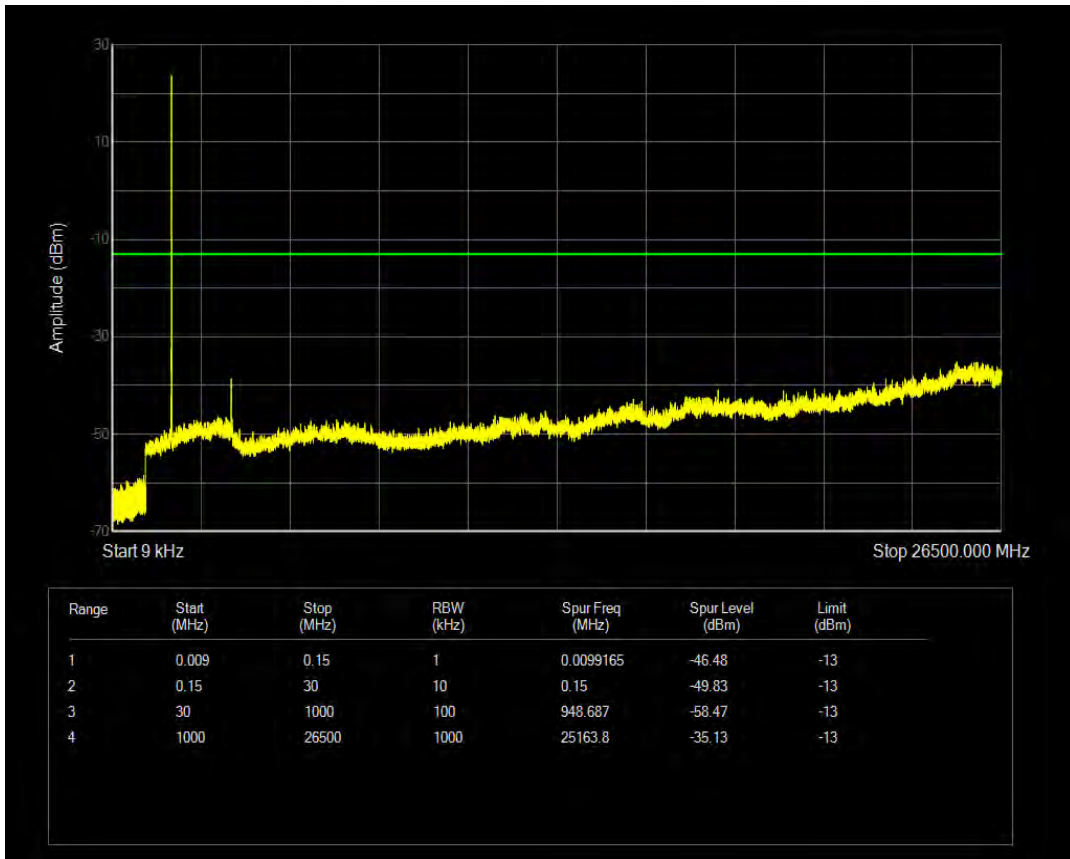

Band66 16QAM BW=3MHz Channel=132657 RB Size=15 Position=#0

Band66 16QAM BW=3MHz Channel=132657 RB Size=1 Position=#0