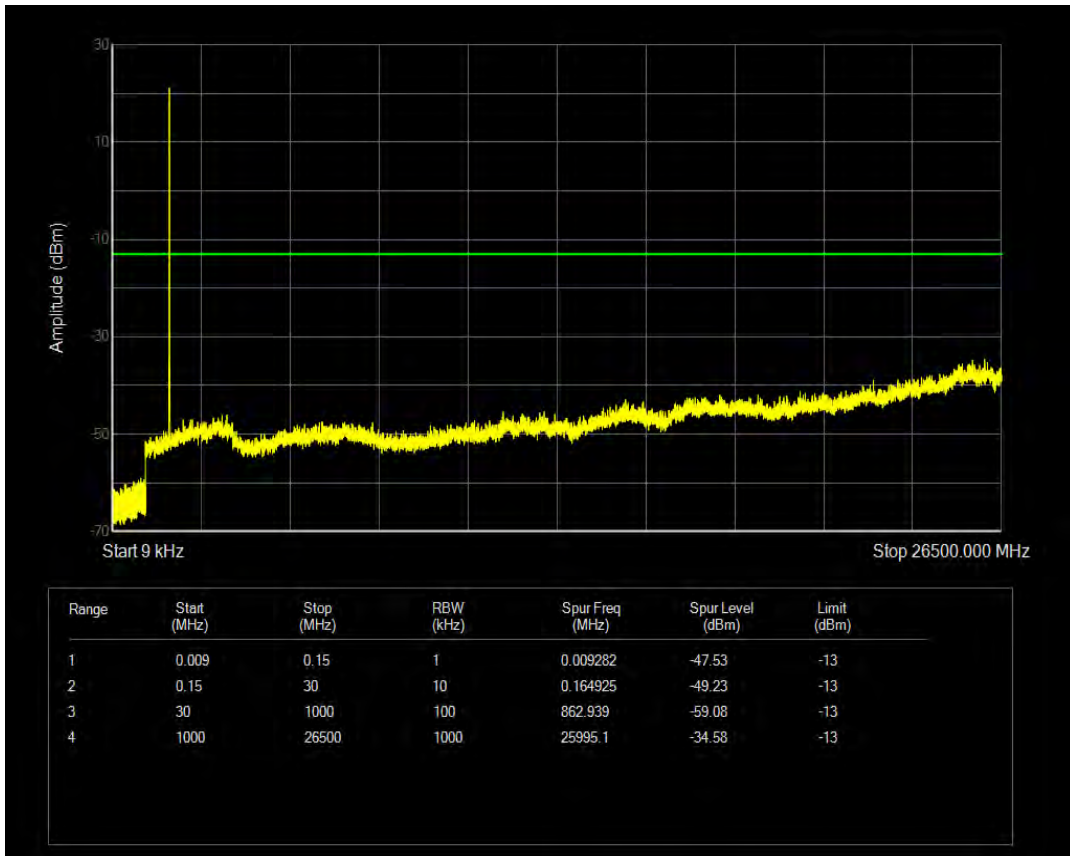

Band66 QPSK BW=5MHz Channel=131997 RB Size=1 Position=#0

Band66 QPSK BW=5MHz Channel=131997 RB Size=25 Position=#0