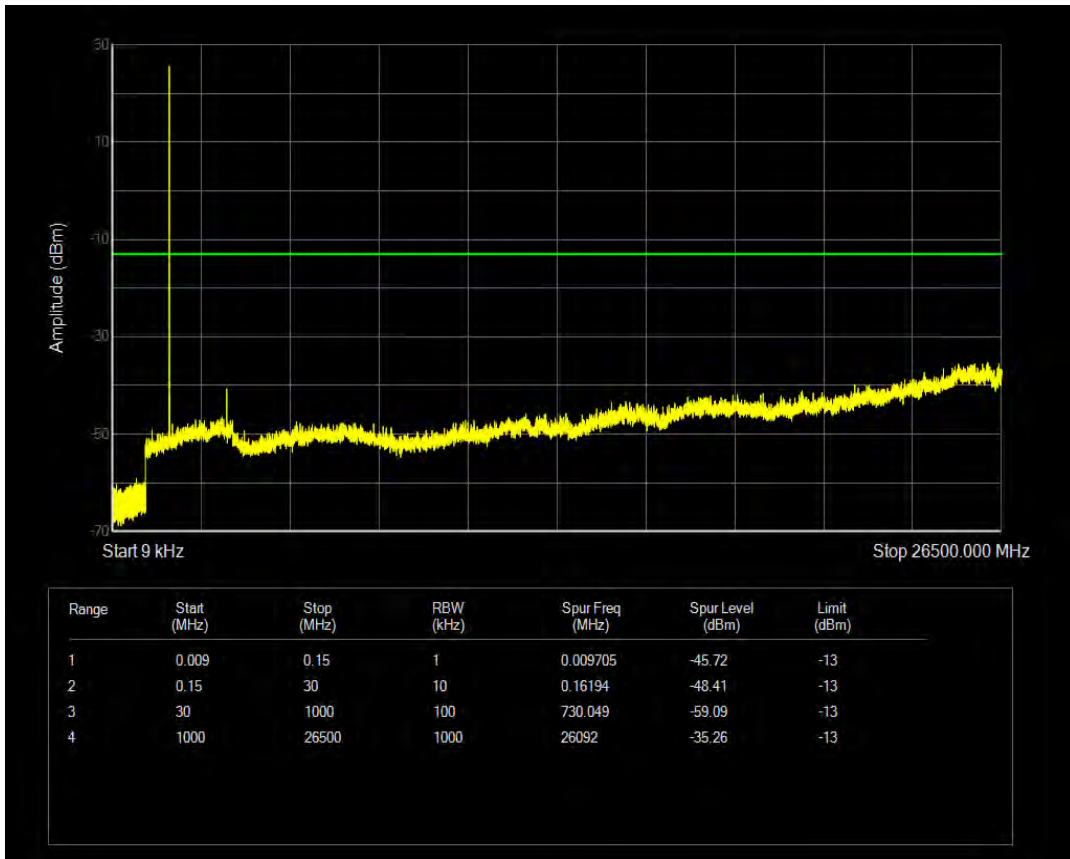

Band66 16QAM BW=3MHz Channel=131987 RB Size=15 Position=#0

Band66 16QAM BW=3MHz Channel=131987 RB Size=1 Position=#0