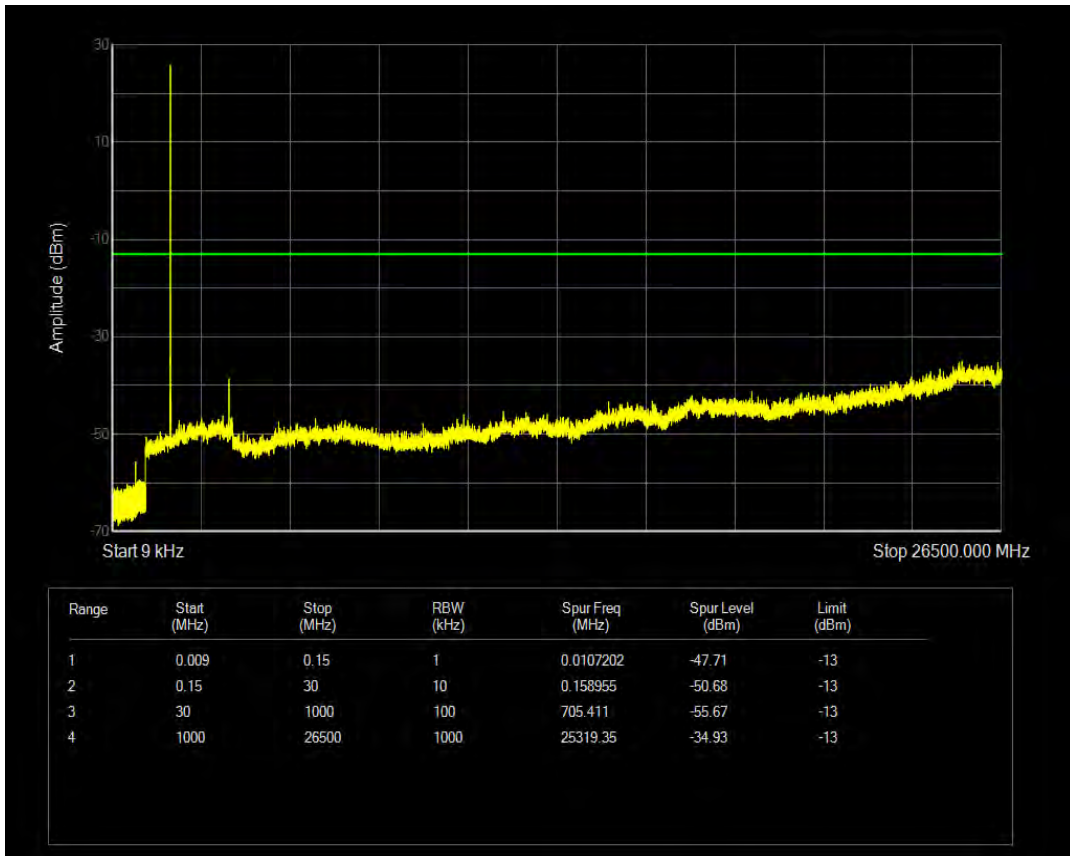

Band66 QPSK BW=3MHz Channel=132322 RB Size=15 Position=#0

Band66 QPSK BW=3MHz Channel=132322 RB Size=1 Position=#0