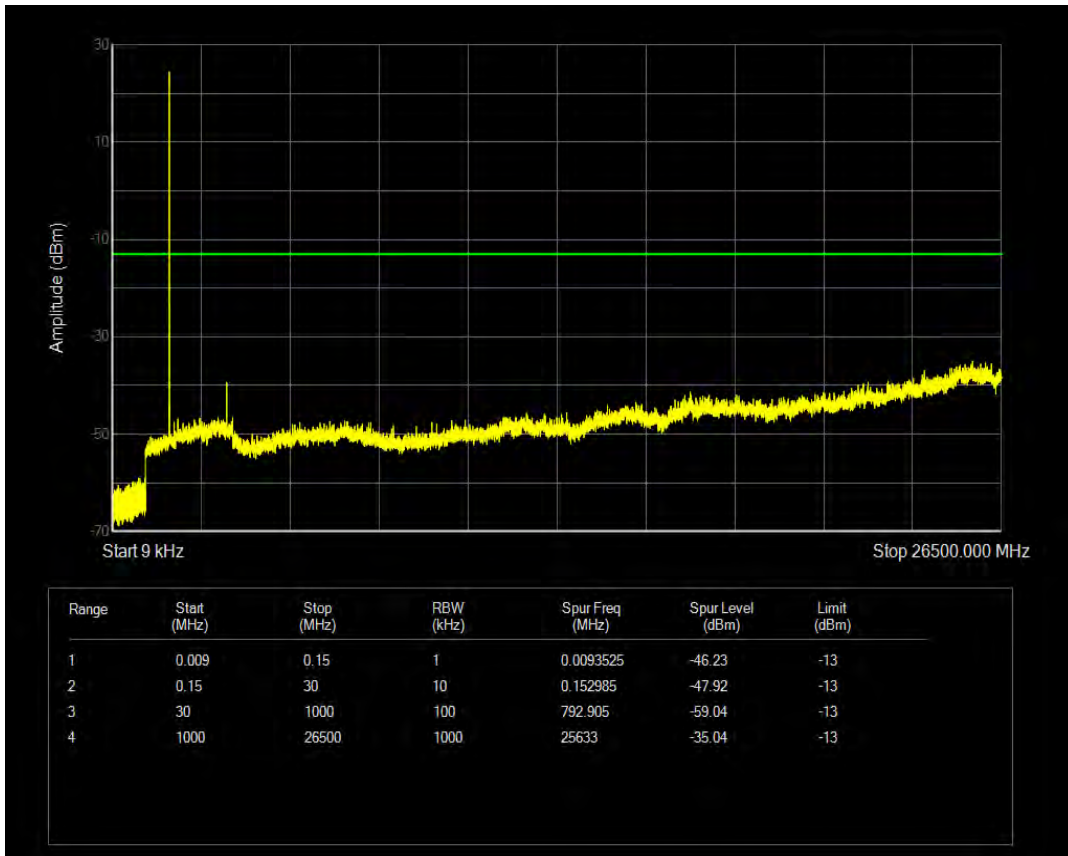

Band66 16QAM BW=5MHz Channel=131997 RB Size=25 Position=#0

Band66 16QAM BW=5MHz Channel=131997 RB Size=1 Position=#0