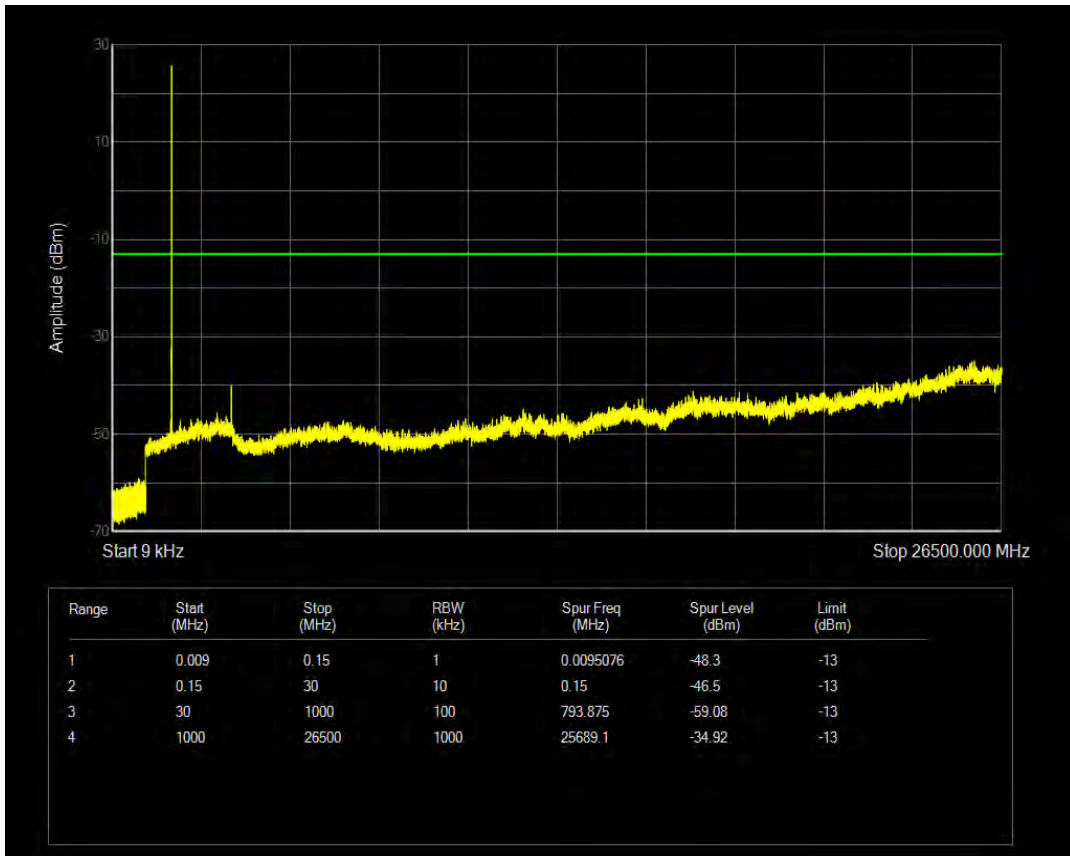

Band66 QPSK BW=1.4MHz Channel=132665 RB Size=6 Position=#0

Band66 QPSK BW=1.4MHz Channel=132665 RB Size=1 Position=#0