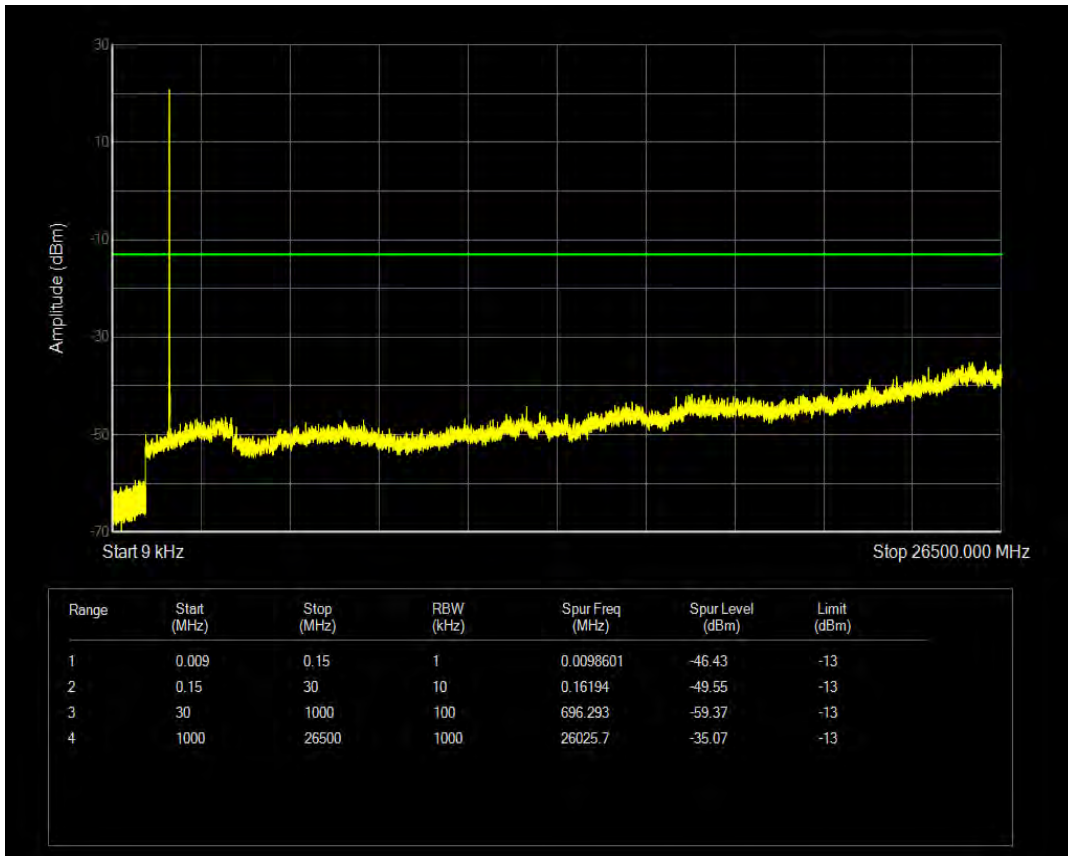

Band66 QPSK BW=5MHz Channel=132322 RB Size=1 Position=#0

Band66 16QAM BW=5MHz Channel=131997 RB Size=25 Position=#0