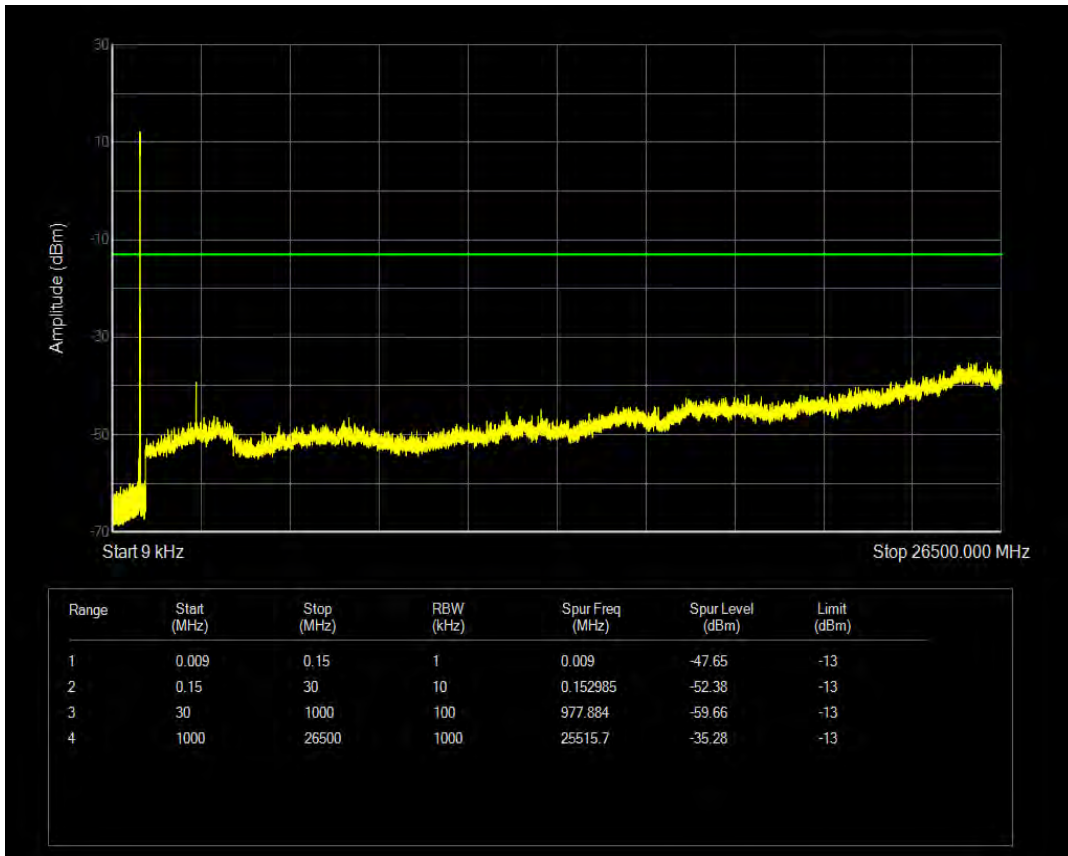

Band5 16QAM BW=5MHz Channel=20425 RB Size=1 Position=#0

Band5 16QAM BW=5MHz Channel=20425 RB Size=25 Position=#0

Band5 QPSK BW=5MHz Channel=20525 RB Size=1 Position=#0

Band5 QPSK BW=5MHz Channel=20525 RB Size=25 Position=#0

Band5 16QAM BW=5MHz Channel=20525 RB Size=1 Position=#0

Band5 16QAM BW=5MHz Channel=20525 RB Size=25 Position=#0

Band5 QPSK BW=5MHz Channel=20625 RB Size=1 Position=#0

Band5 QPSK BW=5MHz Channel=20625 RB Size=25 Position=#0