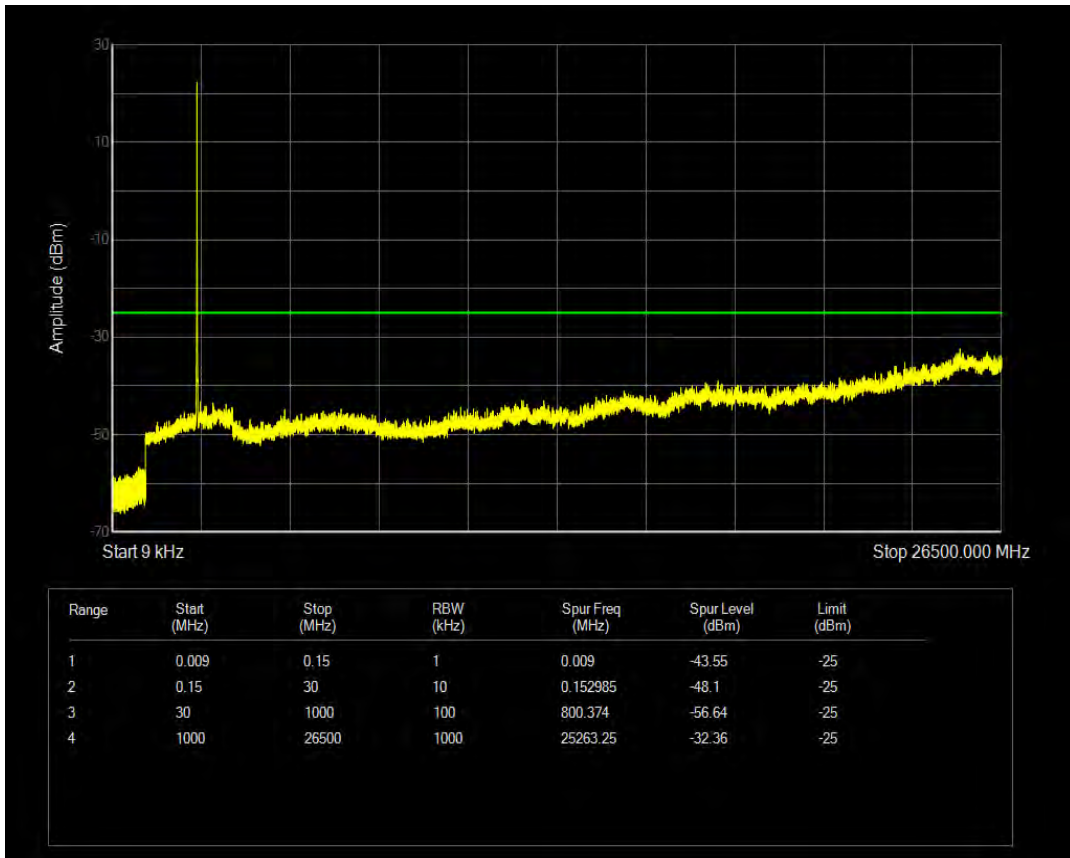

Band7 16QAM BW=5MHz Channel=20775 RB Size=1 Position=#0

Band7 16QAM BW=5MHz Channel=20775 RB Size=25 Position=#0

Band7 QPSK BW=5MHz Channel=21100 RB Size=1 Position=#0

Band7 QPSK BW=5MHz Channel=21100 RB Size=25 Position=#0