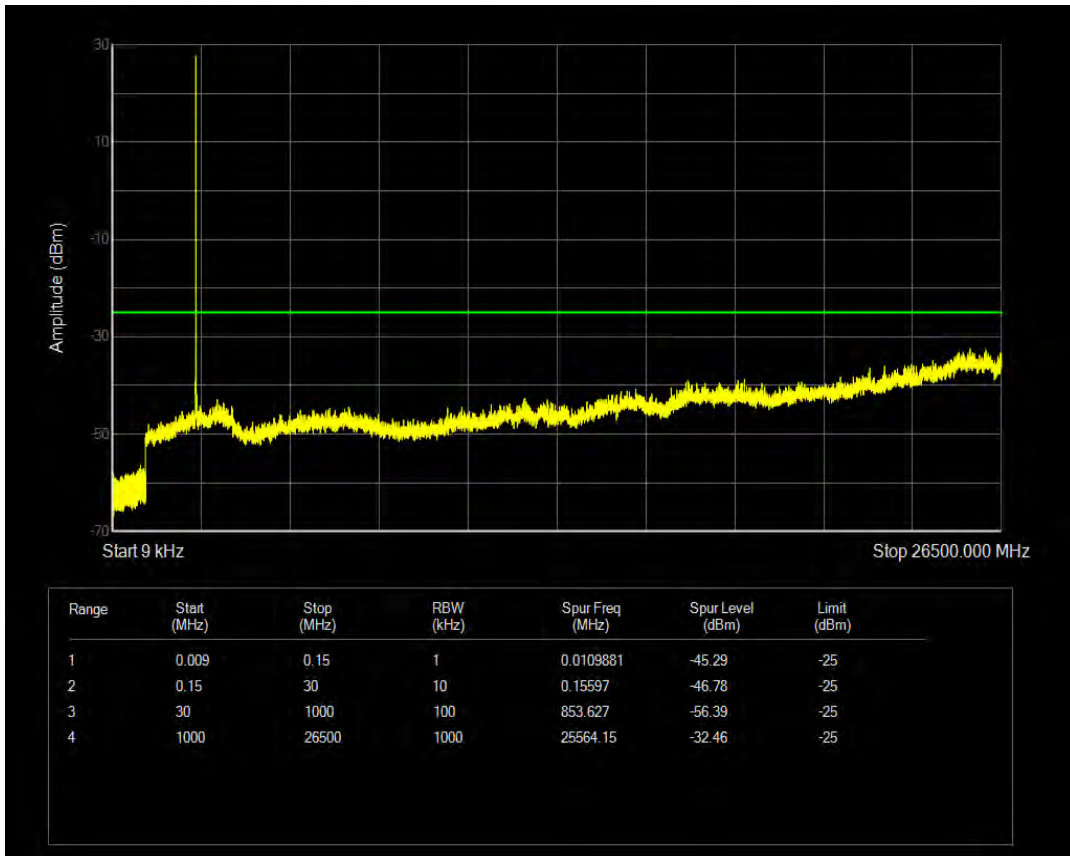

Band66 16QAM BW=20MHz Channel=132572 RB Size=1 Position=#0

Band66 16QAM BW=20MHz Channel=132572 RB Size=100 Position=#0

Band7 QPSK BW=5MHz Channel=20775 RB Size=1 Position=#0

Band7 QPSK BW=5MHz Channel=20775 RB Size=25 Position=#0

Band7 16QAM BW=5MHz Channel=20775 RB Size=1 Position=#0

Band7 16QAM BW=5MHz Channel=20775 RB Size=25 Position=#0

Band7 QPSK BW=5MHz Channel=21100 RB Size=1 Position=#0

Band7 QPSK BW=5MHz Channel=21100 RB Size=25 Position=#0