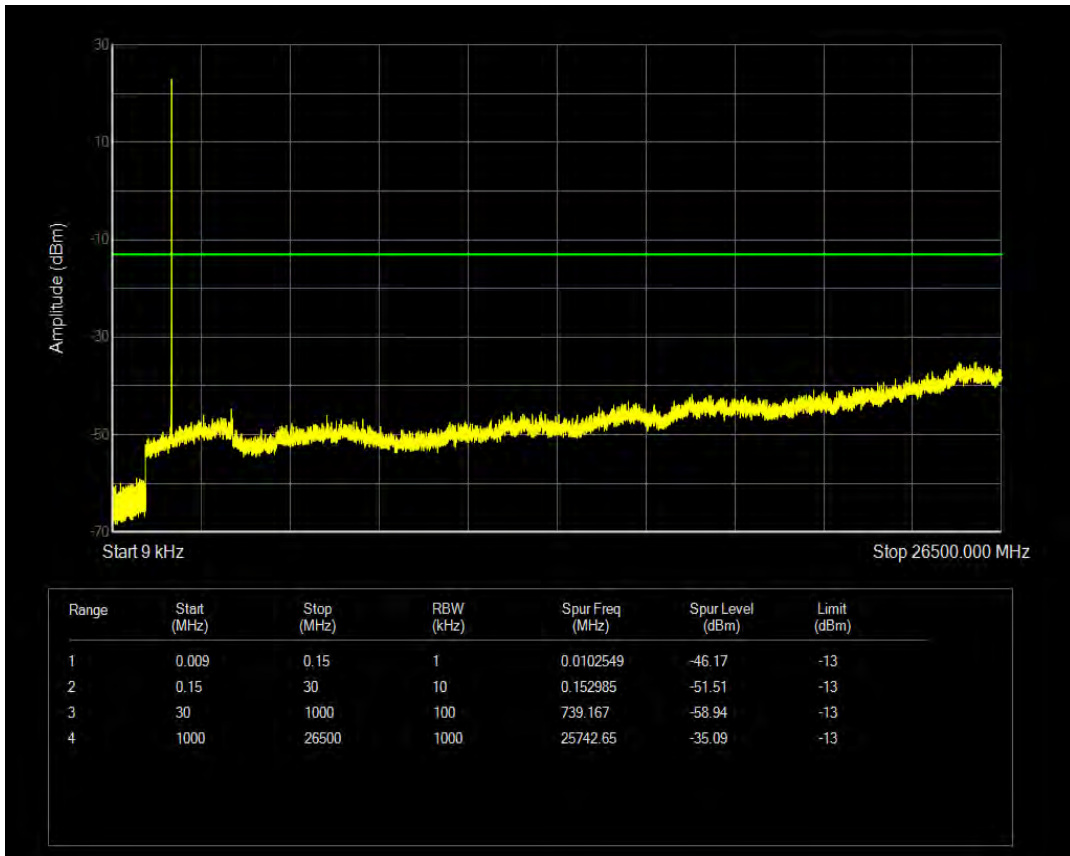

Band66 QPSK BW=3MHz Channel=131987 RB Size=1 Position=#0

Band66 16QAM BW=1.4MHz Channel=132665 RB Size=6 Position=#0