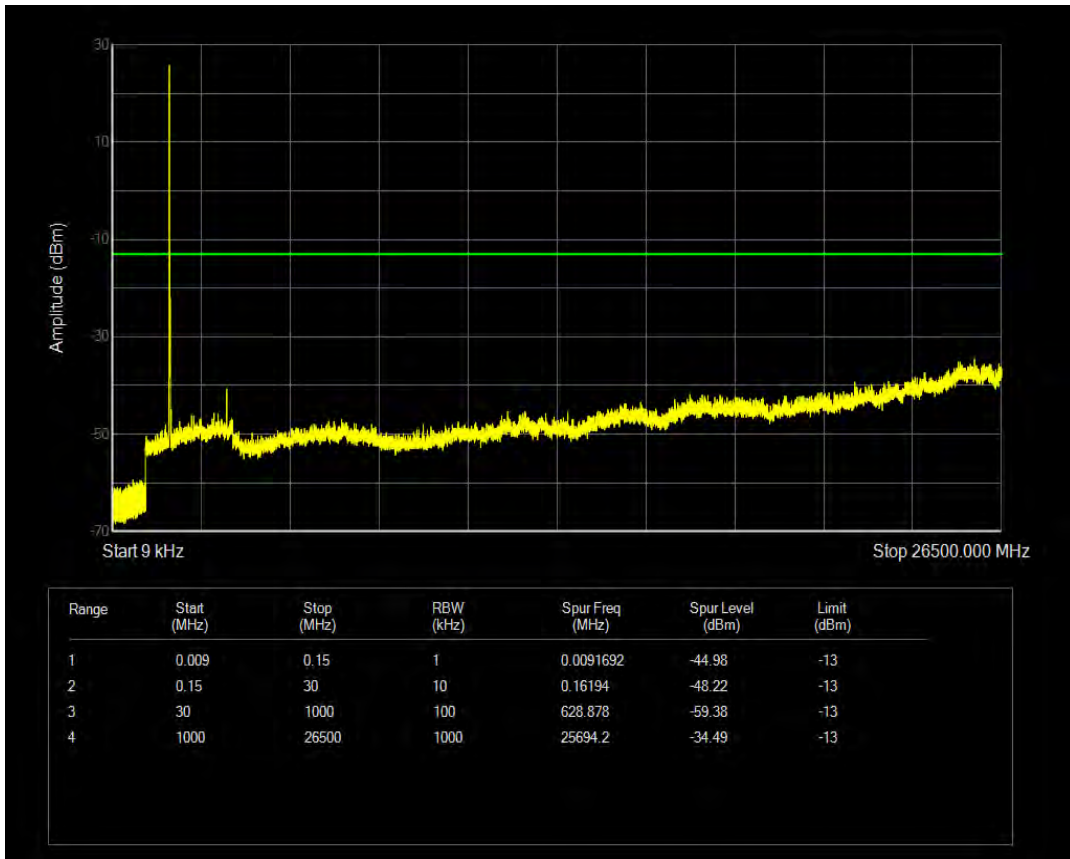

Band66 16QAM BW=15MHz Channel=132047 RB Size=75 Position=#0

Band66 16QAM BW=15MHz Channel=132047 RB Size=1 Position=#0