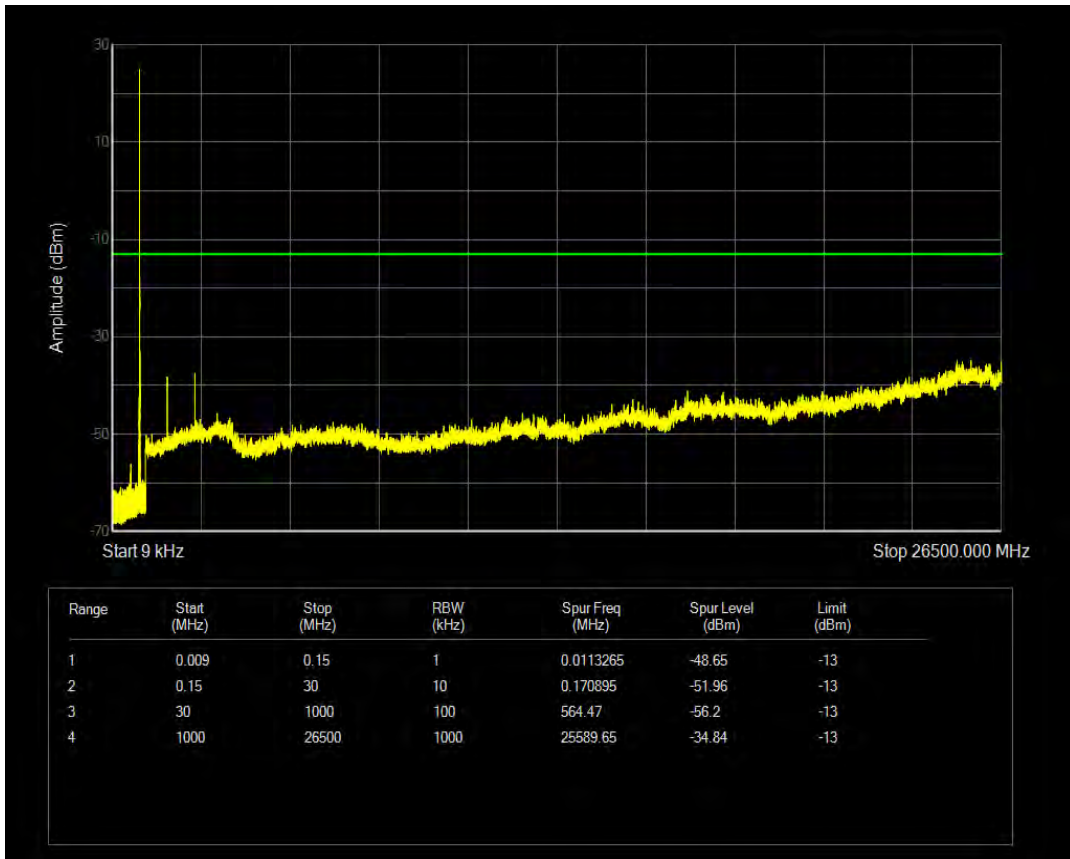

Band5 16QAM BW=5MHz Channel=20425 RB Size=1 Position=#0

Band5 16QAM BW=5MHz Channel=20425 RB Size=25 Position=#0

Band5 QPSK BW=5MHz Channel=20525 RB Size=1 Position=#0

Band5 QPSK BW=5MHz Channel=20525 RB Size=25 Position=#0

Band5 16QAM BW=5MHz Channel=20525 RB Size=1 Position=#0

Band5 16QAM BW=5MHz Channel=20525 RB Size=25 Position=#0

Band5 QPSK BW=5MHz Channel=20625 RB Size=1 Position=#0

Band5 QPSK BW=5MHz Channel=20625 RB Size=25 Position=#0