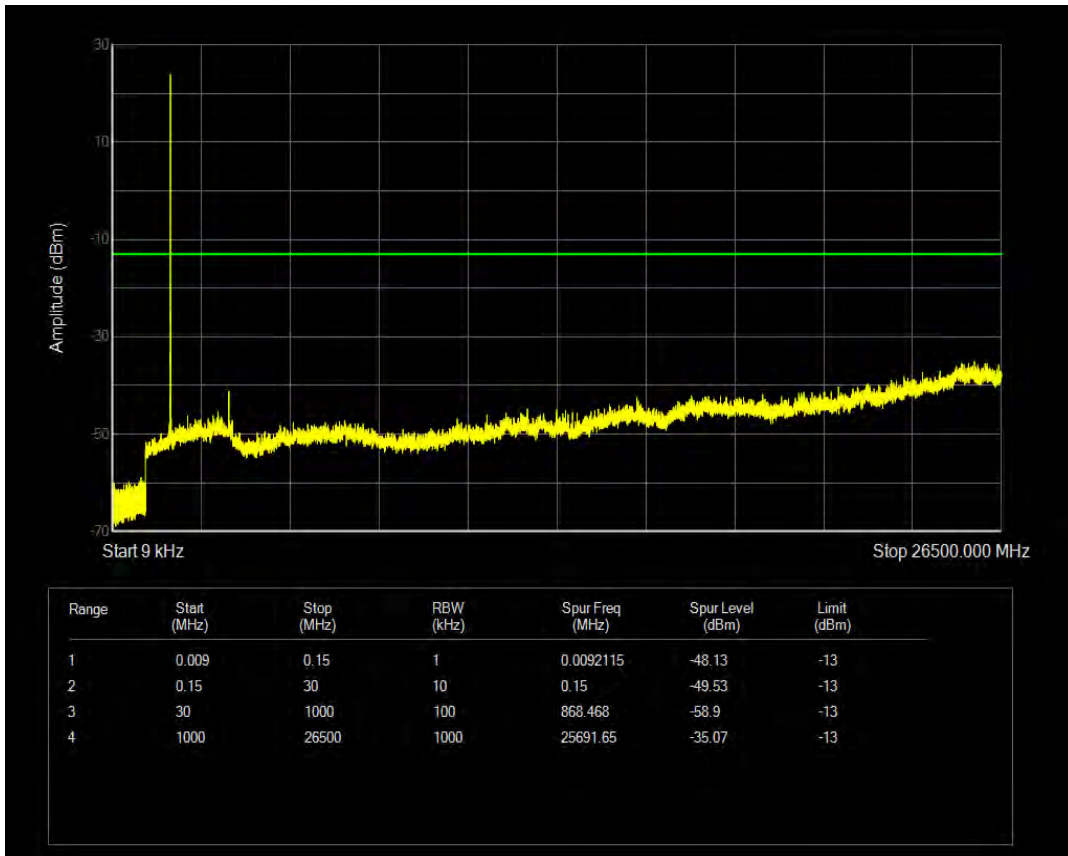

Band66 16QAM BW=5MHz Channel=132322 RB Size=25 Position=#0

Band66 16QAM BW=5MHz Channel=132322 RB Size=1 Position=#0