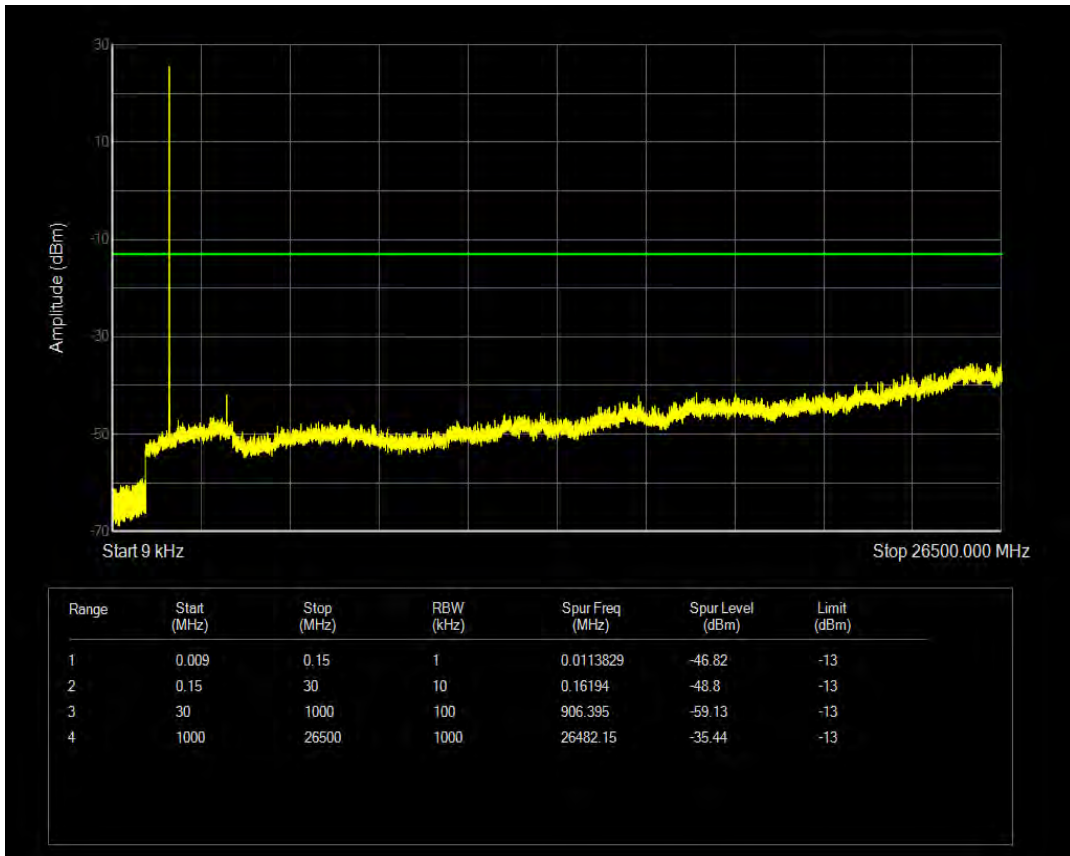

Band66 QPSK BW=3MHz Channel=131987 RB Size=15 Position=#0

Band66 QPSK BW=3MHz Channel=131987 RB Size=1 Position=#0