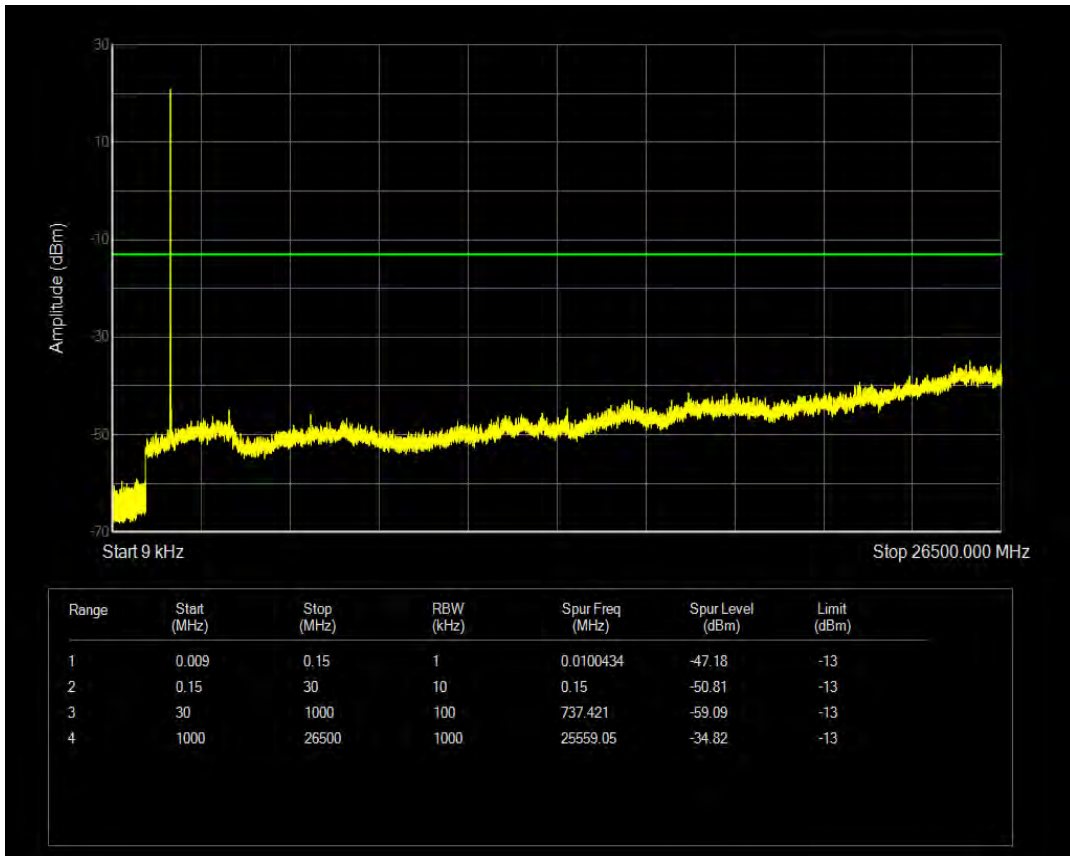

Band66 16QAM BW=3MHz Channel=131987 RB Size=1 Position=#0

Band66 16QAM BW=3MHz Channel=131987 RB Size=15 Position=#0

Band66 QPSK BW=3MHz Channel=132322 RB Size=1 Position=#0

Band66 QPSK BW=3MHz Channel=132322 RB Size=15 Position=#0