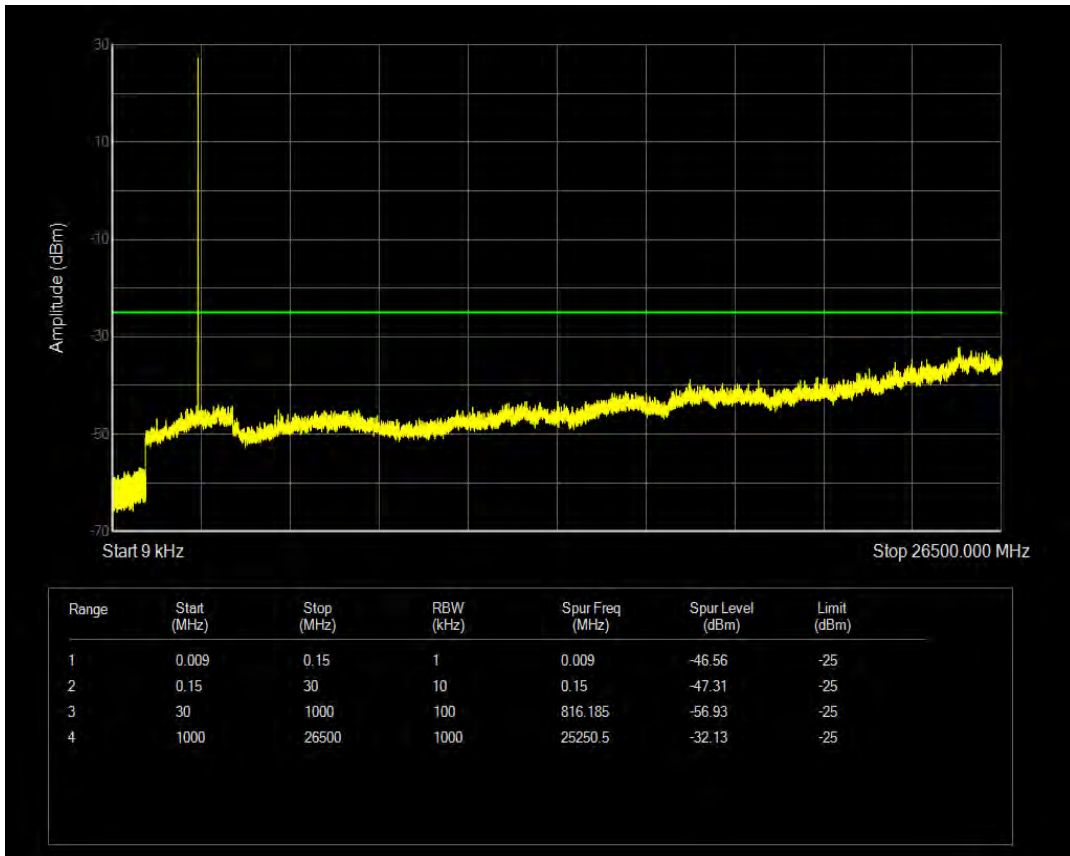

Band7 QPSK BW=5MHz Channel=21425 RB Size=25 Position=#0

Band7 QPSK BW=5MHz Channel=21425 RB Size=1 Position=#0