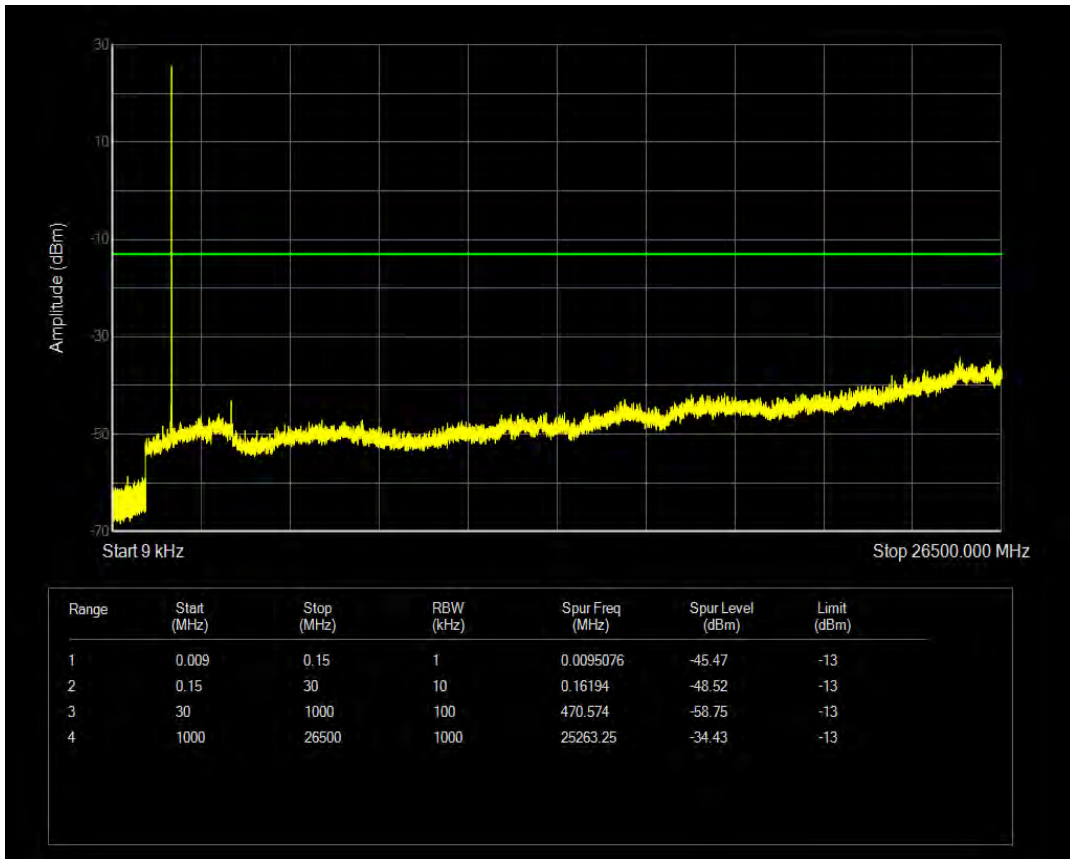

Band66 QPSK BW=3MHz Channel=132657 RB Size=15 Position=#0

Band66 QPSK BW=3MHz Channel=132657 RB Size=1 Position=#0