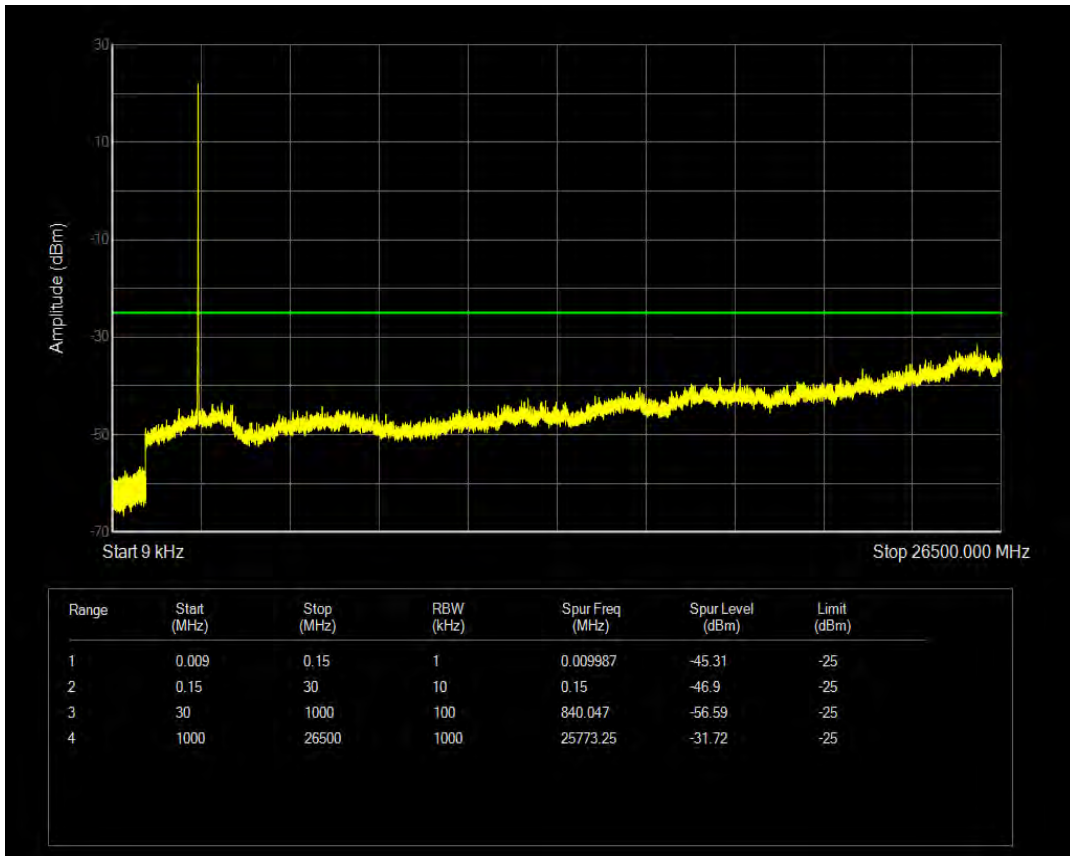

Band7 16QAM BW=5MHz Channel=21100 RB Size=1 Position=#0

Band7 16QAM BW=5MHz Channel=21100 RB Size=25 Position=#0

Band7 QPSK BW=5MHz Channel=21425 RB Size=1 Position=#0

Band7 QPSK BW=5MHz Channel=21425 RB Size=25 Position=#0

Band7 16QAM BW=5MHz Channel=21425 RB Size=1 Position=#0

Band7 16QAM BW=5MHz Channel=21425 RB Size=25 Position=#0

Band7 QPSK BW=10MHz Channel=20800 RB Size=1 Position=#0

Band7 QPSK BW=10MHz Channel=20800 RB Size=50 Position=#0