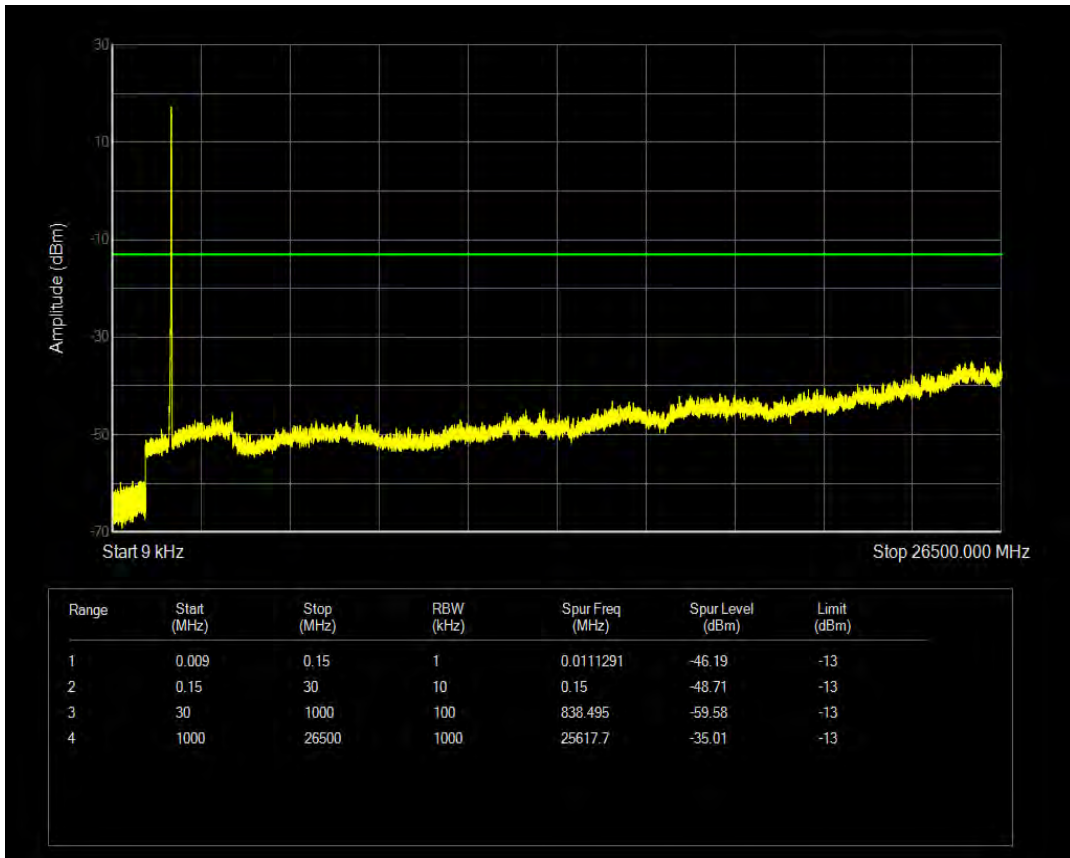

Band7 QPSK BW=5MHz Channel=20775 RB Size=1 Position=#0

Band66 16QAM BW=20MHz Channel=132572 RB Size=100 Position=#0