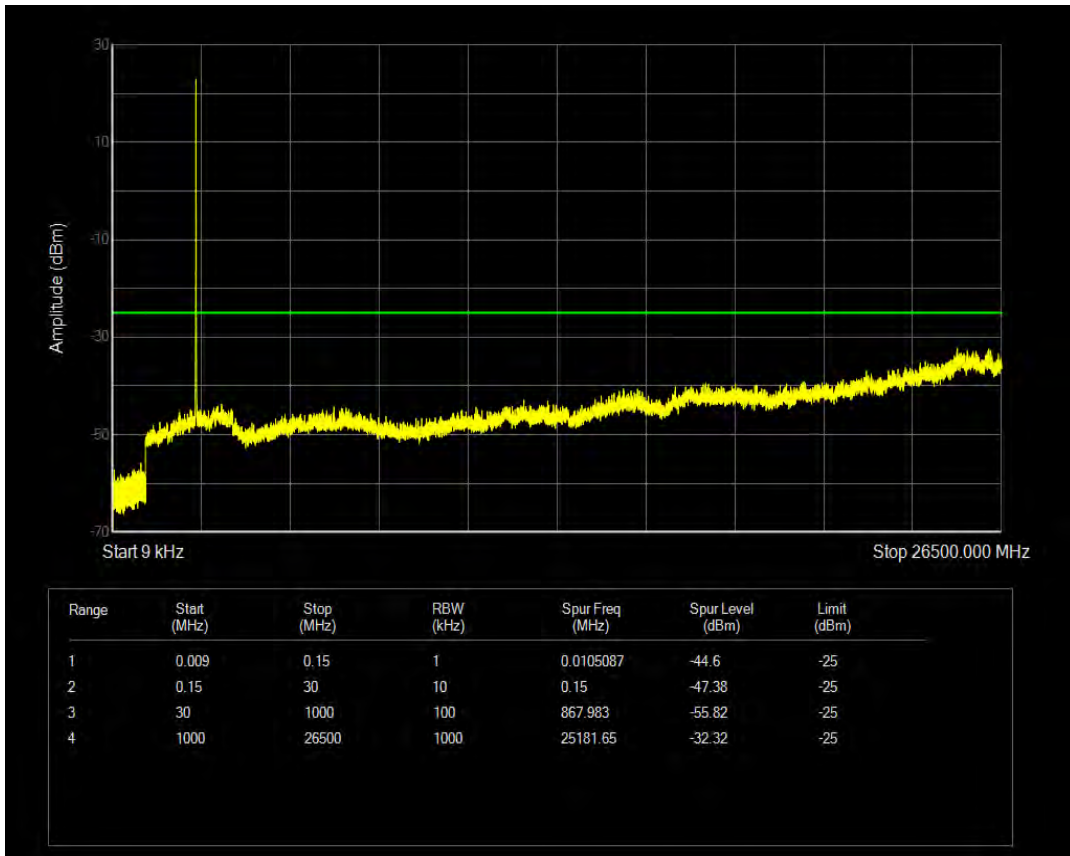

Band7 QPSK BW=5MHz Channel=21100 RB Size=1 Position=#0

Band7 16QAM BW=5MHz Channel=20775 RB Size=25 Position=#0