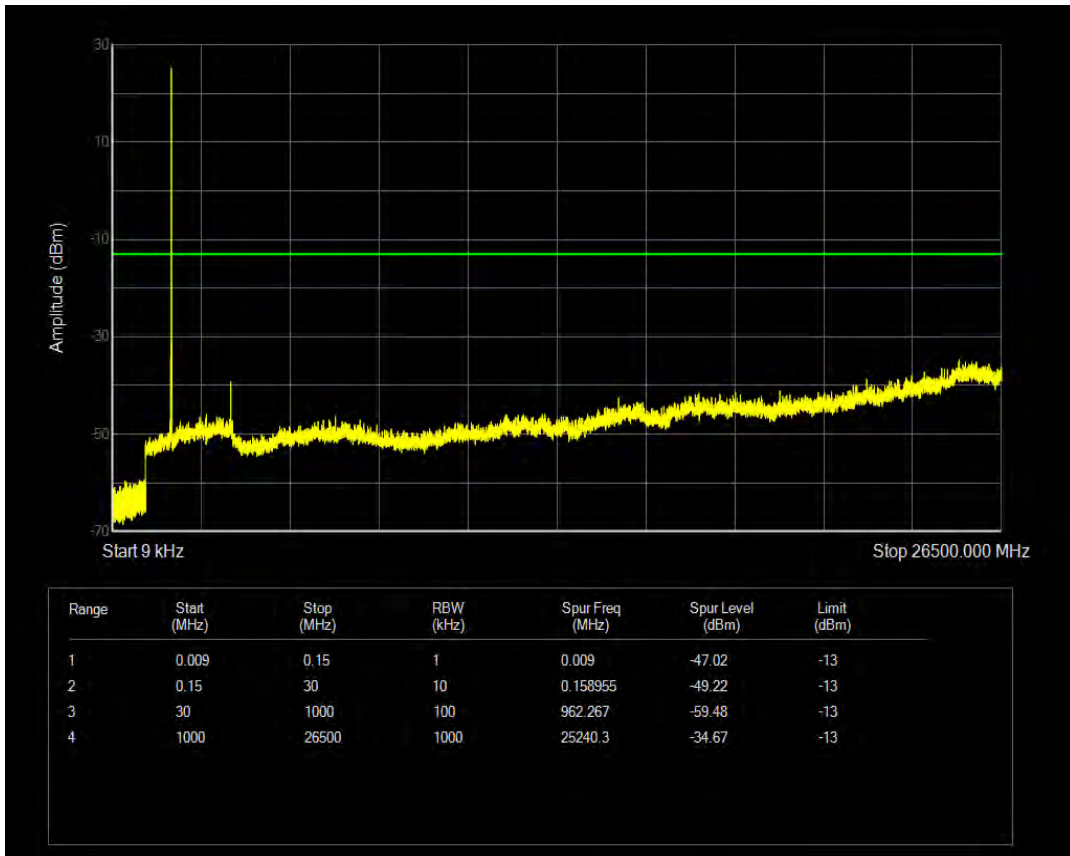

Band66 16QAM BW=10MHz Channel=132622 RB Size=50 Position=#0

Band66 16QAM BW=10MHz Channel=132622 RB Size=1 Position=#0