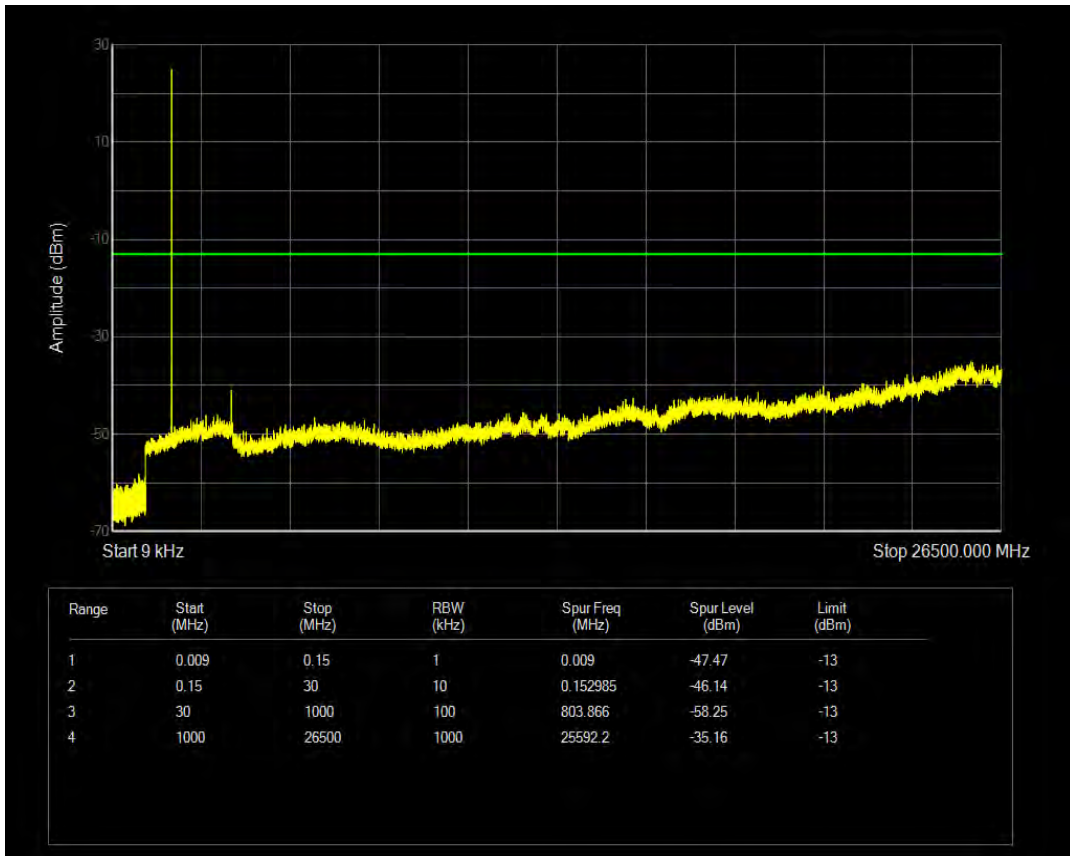

Band66 16QAM BW=1.4MHz Channel=132665 RB Size=6 Position=#0

Band66 16QAM BW=1.4MHz Channel=132665 RB Size=1 Position=#0