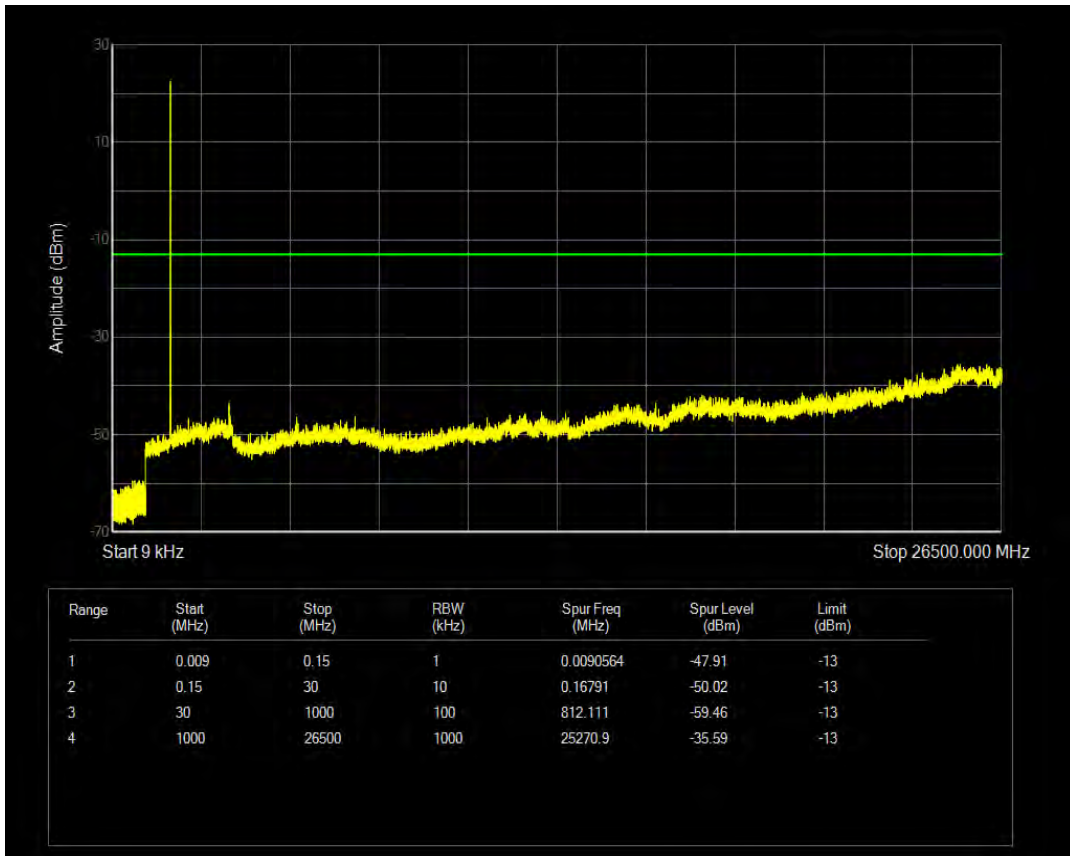

Band66 QPSK BW=3MHz Channel=132657 RB Size=1 Position=#0

Band66 16QAM BW=3MHz Channel=132322 RB Size=15 Position=#0