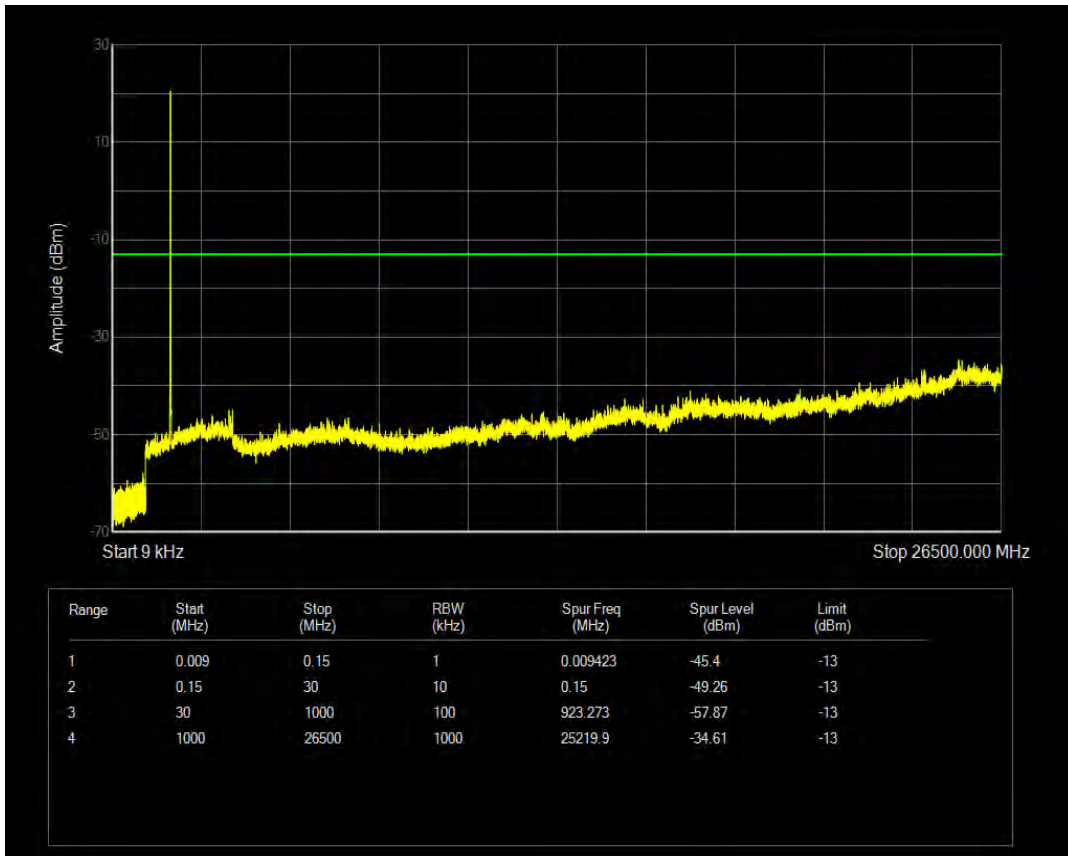

Band66 16QAM BW=5MHz Channel=131997 RB Size=1 Position=#0

Band66 16QAM BW=5MHz Channel=131997 RB Size=25 Position=#0

Band66 QPSK BW=5MHz Channel=132322 RB Size=1 Position=#0

Band66 QPSK BW=5MHz Channel=132322 RB Size=25 Position=#0