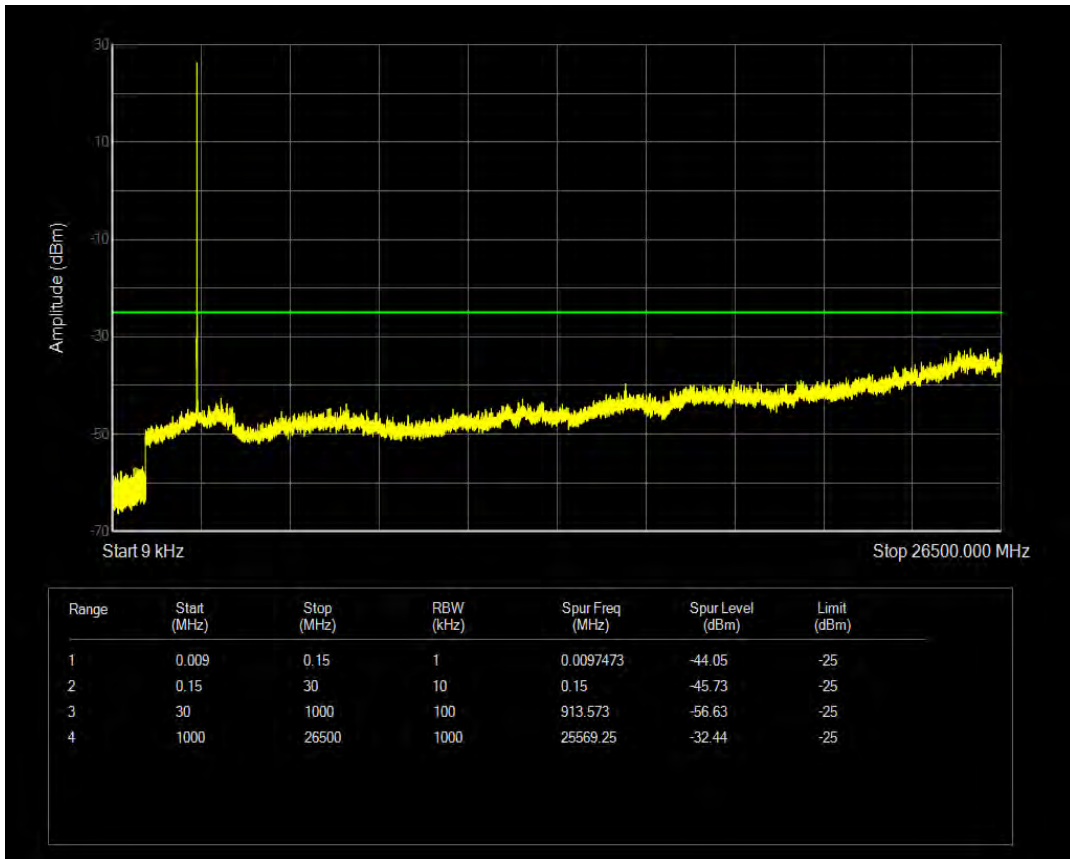

Band7 16QAM BW=5MHz Channel=20775 RB Size=1 Position=#0

Band7 16QAM BW=5MHz Channel=20775 RB Size=25 Position=#0

Band7 QPSK BW=5MHz Channel=21100 RB Size=1 Position=#0

Band7 QPSK BW=5MHz Channel=21100 RB Size=25 Position=#0

Band7 16QAM BW=5MHz Channel=21100 RB Size=1 Position=#0

Band7 16QAM BW=5MHz Channel=21100 RB Size=25 Position=#0

Band7 QPSK BW=5MHz Channel=21425 RB Size=1 Position=#0

Band7 QPSK BW=5MHz Channel=21425 RB Size=25 Position=#0