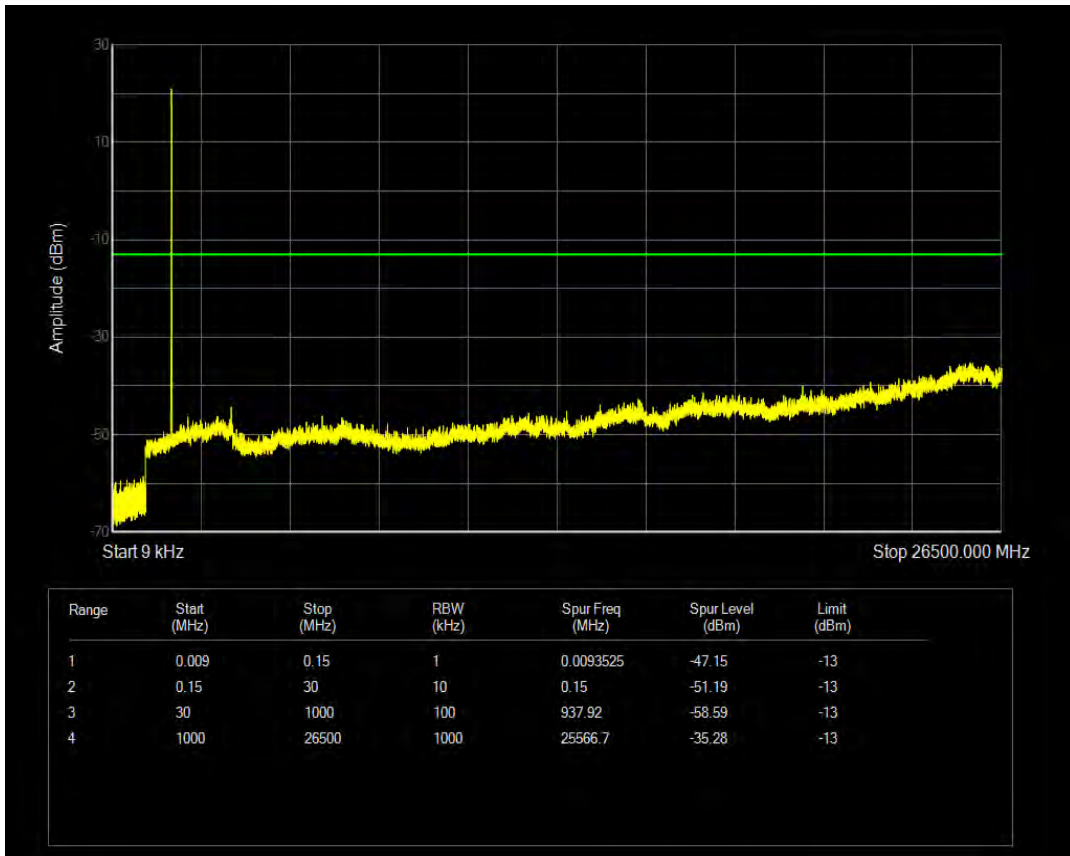

Band66 QPSK BW=10MHz Channel=132022 RB Size=1 Position=#0

Band66 16QAM BW=5MHz Channel=132647 RB Size=25 Position=#0