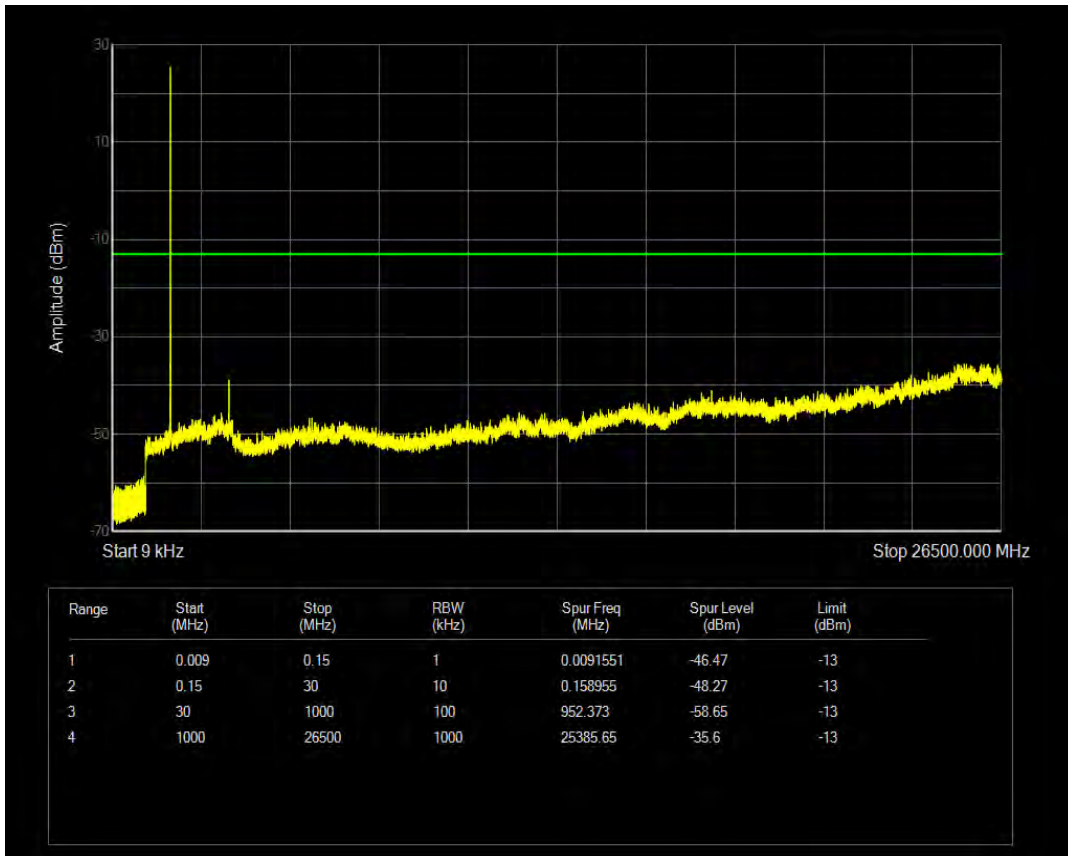

Band66 QPSK BW=5MHz Channel=132322 RB Size=25 Position=#0

Band66 QPSK BW=5MHz Channel=132322 RB Size=1 Position=#0