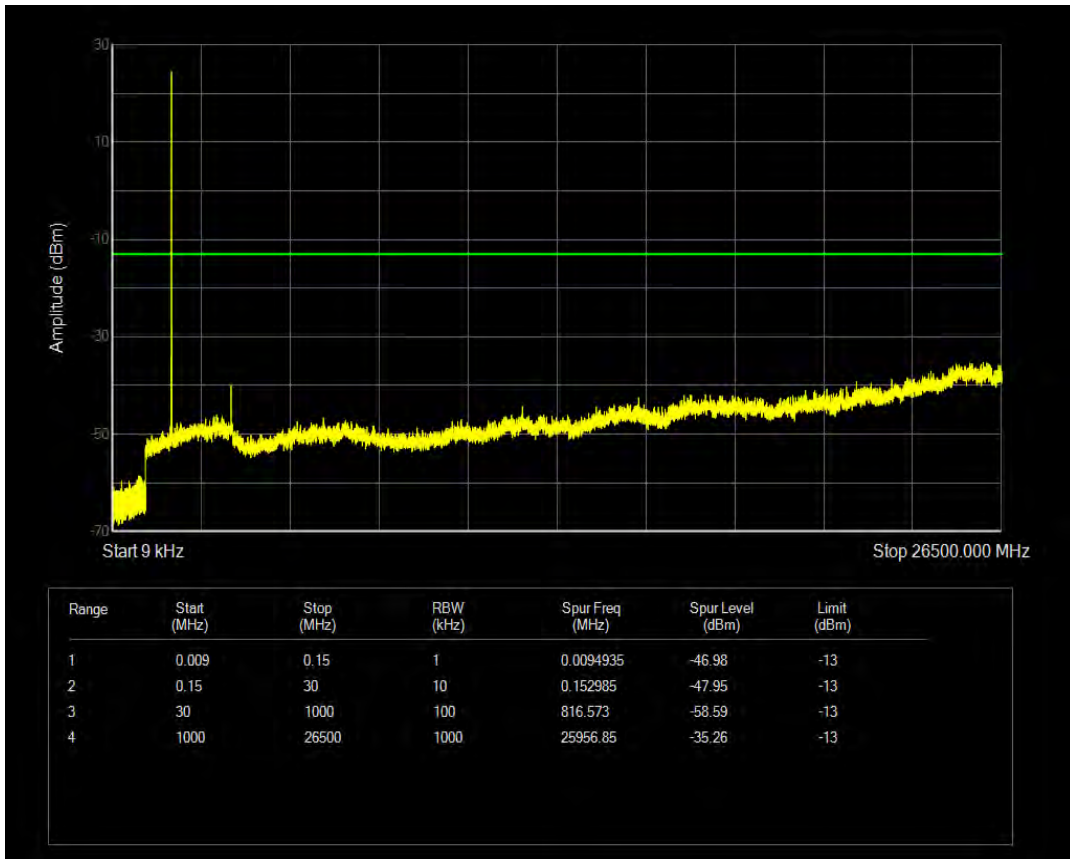

Band66 QPSK BW=5MHz Channel=132647 RB Size=25 Position=#0

Band66 QPSK BW=5MHz Channel=132647 RB Size=1 Position=#0