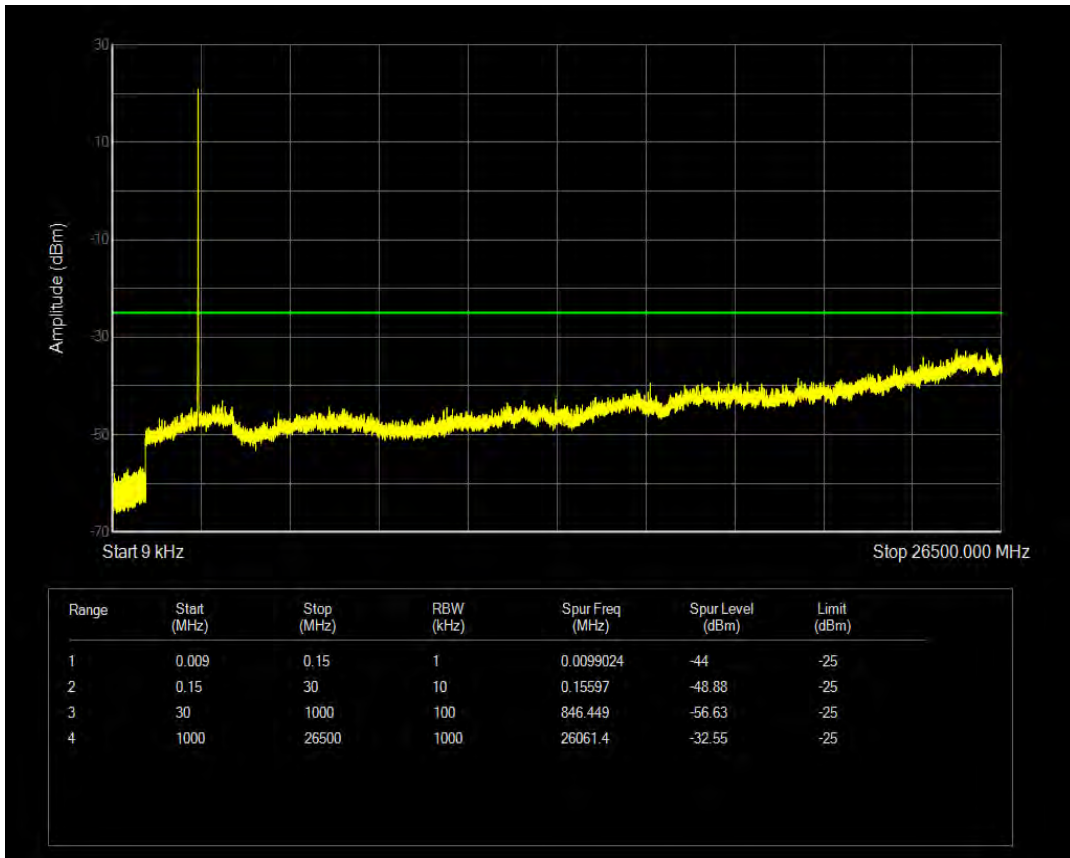

Band7 16QAM BW=5MHz Channel=21100 RB Size=1 Position=#0

Band7 16QAM BW=5MHz Channel=21100 RB Size=25 Position=#0

Band7 QPSK BW=5MHz Channel=21425 RB Size=1 Position=#0

Band7 QPSK BW=5MHz Channel=21425 RB Size=25 Position=#0

Band7 16QAM BW=5MHz Channel=21425 RB Size=1 Position=#0

Band7 16QAM BW=5MHz Channel=21425 RB Size=25 Position=#0

Band7 QPSK BW=10MHz Channel=20800 RB Size=1 Position=#0

Band7 QPSK BW=10MHz Channel=20800 RB Size=50 Position=#0