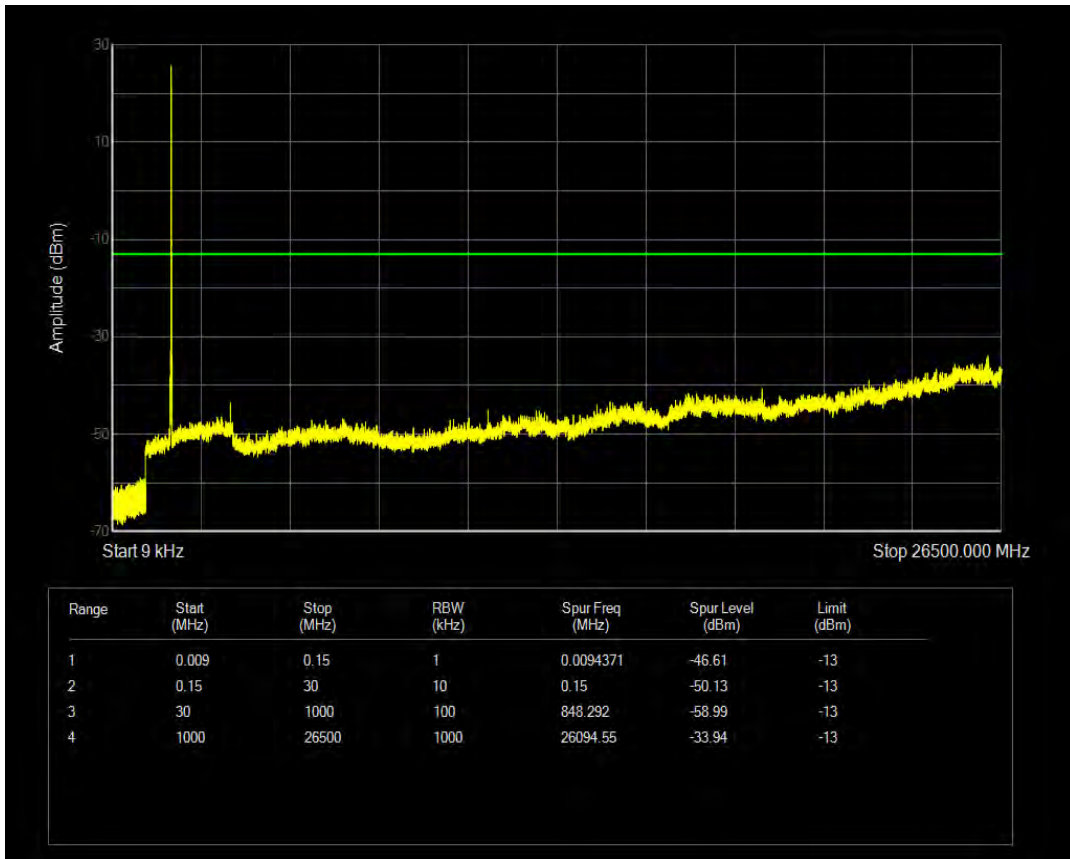

Band66 16QAM BW=15MHz Channel=132597 RB Size=75 Position=#0

Band66 16QAM BW=15MHz Channel=132597 RB Size=1 Position=#0