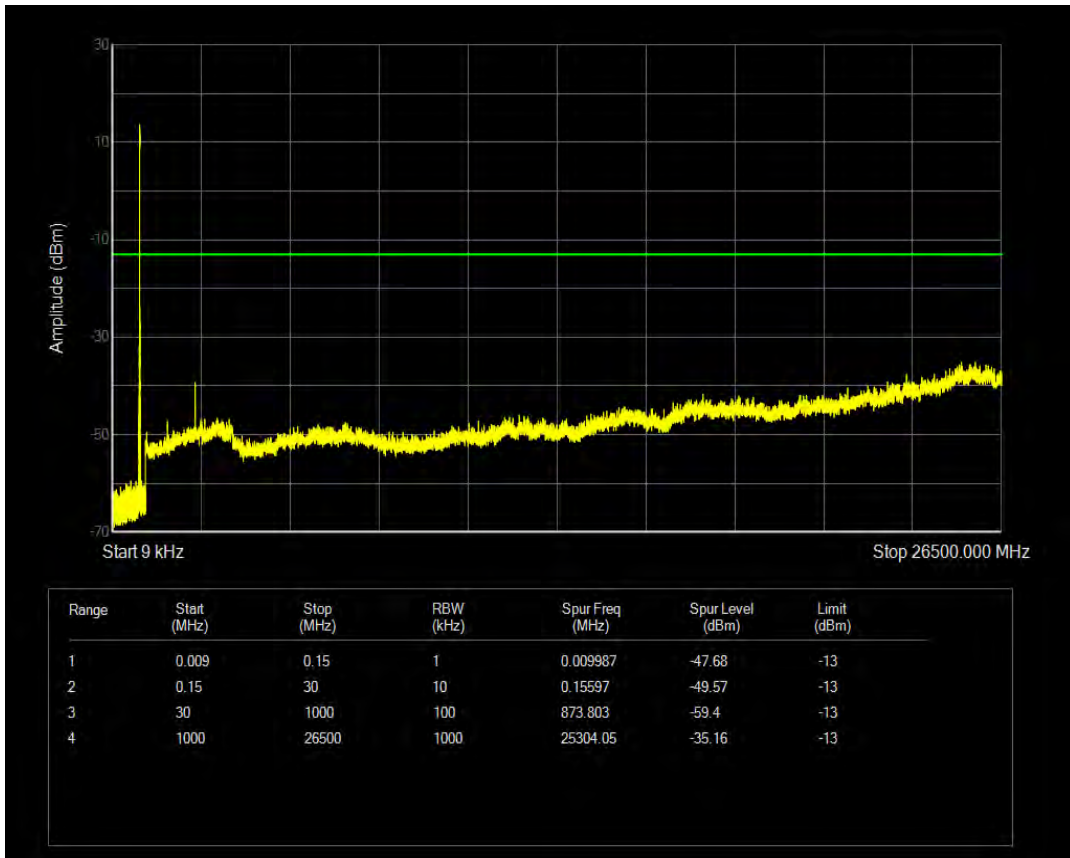

Band5 16QAM BW=5MHz Channel=20425 RB Size=1 Position=#0

Band5 16QAM BW=5MHz Channel=20425 RB Size=25 Position=#0

Band5 QPSK BW=5MHz Channel=20525 RB Size=1 Position=#0

Band5 QPSK BW=5MHz Channel=20525 RB Size=25 Position=#0

Band5 16QAM BW=5MHz Channel=20525 RB Size=1 Position=#0

Band5 16QAM BW=5MHz Channel=20525 RB Size=25 Position=#0

Band5 QPSK BW=5MHz Channel=20625 RB Size=1 Position=#0

Band5 QPSK BW=5MHz Channel=20625 RB Size=25 Position=#0