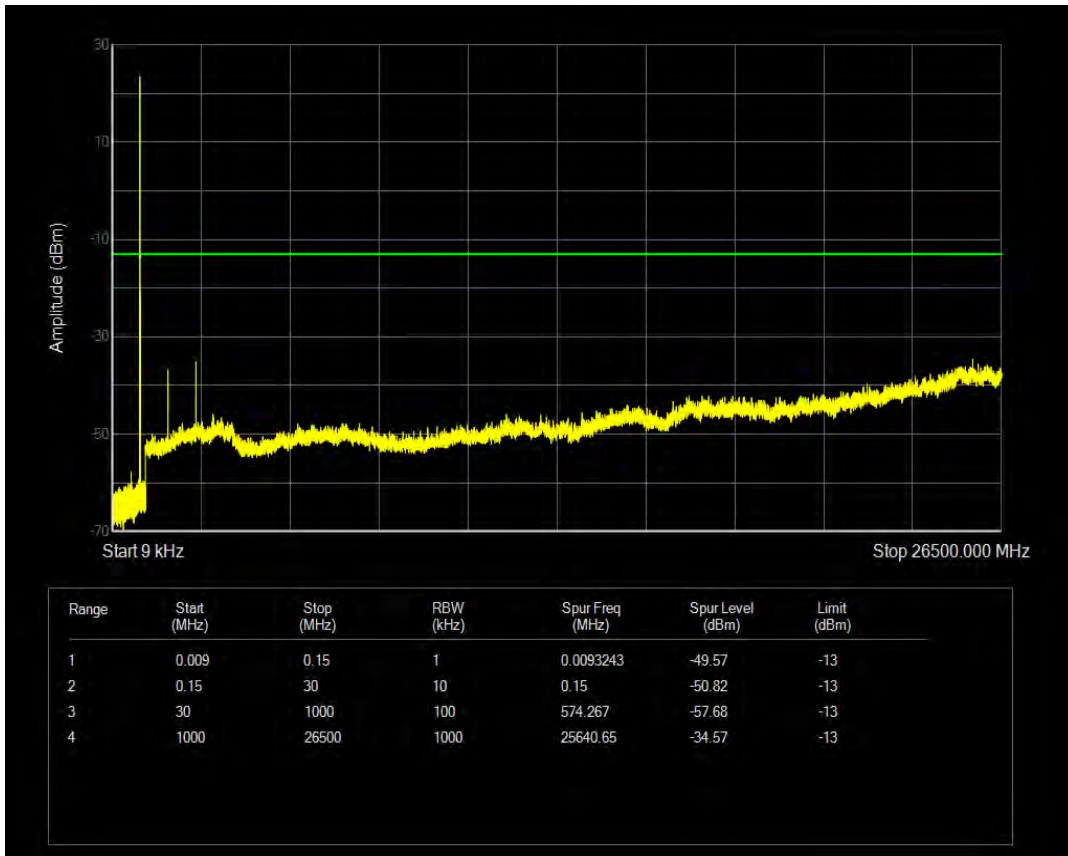

Band5 16QAM BW=5MHz Channel=20425 RB Size=1 Position=#0

Band5 16QAM BW=5MHz Channel=20425 RB Size=25 Position=#0

Band5 QPSK BW=5MHz Channel=20525 RB Size=1 Position=#0

Band5 QPSK BW=5MHz Channel=20525 RB Size=25 Position=#0

Band5 16QAM BW=5MHz Channel=20525 RB Size=1 Position=#0

Band5 16QAM BW=5MHz Channel=20525 RB Size=25 Position=#0

Band5 QPSK BW=5MHz Channel=20625 RB Size=1 Position=#0

Band5 QPSK BW=5MHz Channel=20625 RB Size=25 Position=#0