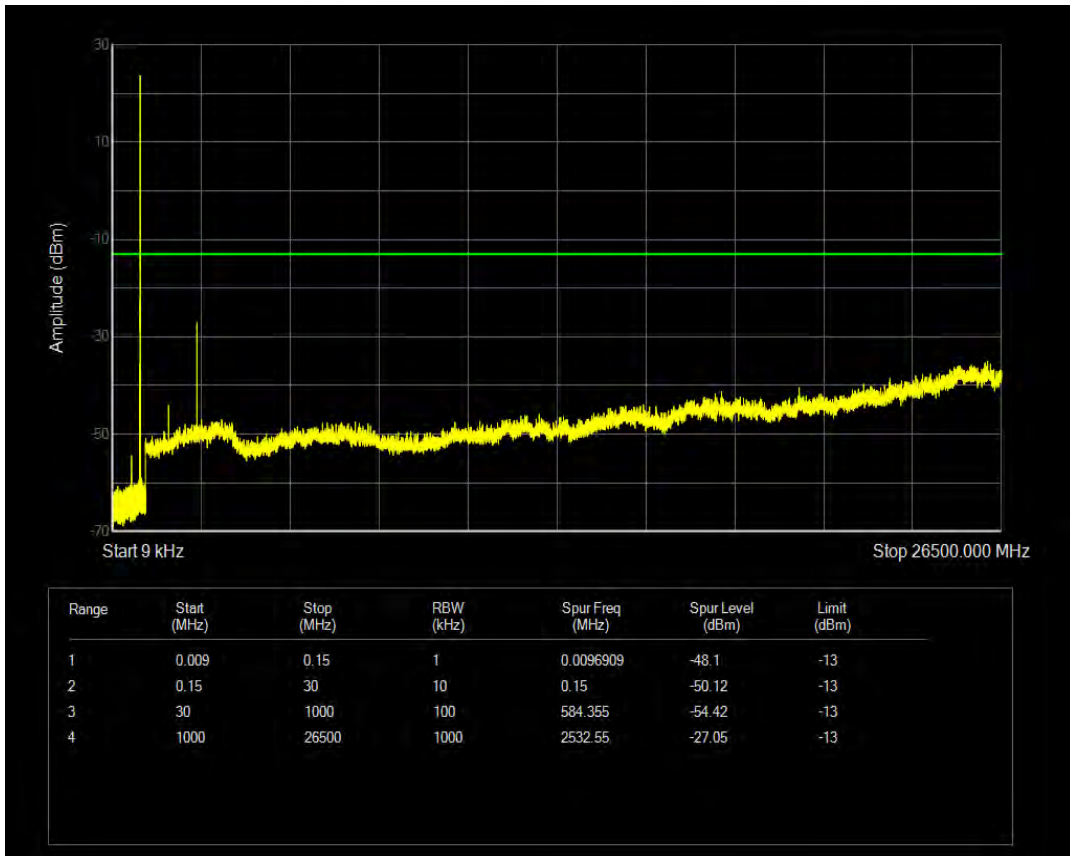

Band5 16QAM BW=5MHz Channel=20525 RB Size=1 Position=#0

Band5 16QAM BW=5MHz Channel=20525 RB Size=25 Position=#0

Band5 QPSK BW=5MHz Channel=20625 RB Size=1 Position=#0

Band5 QPSK BW=5MHz Channel=20625 RB Size=25 Position=#0

Band5 16QAM BW=5MHz Channel=20625 RB Size=1 Position=#0

Band5 16QAM BW=5MHz Channel=20625 RB Size=25 Position=#0

Band5 QPSK BW=10MHz Channel=20450 RB Size=1 Position=#0

Band5 QPSK BW=10MHz Channel=20450 RB Size=50 Position=#0