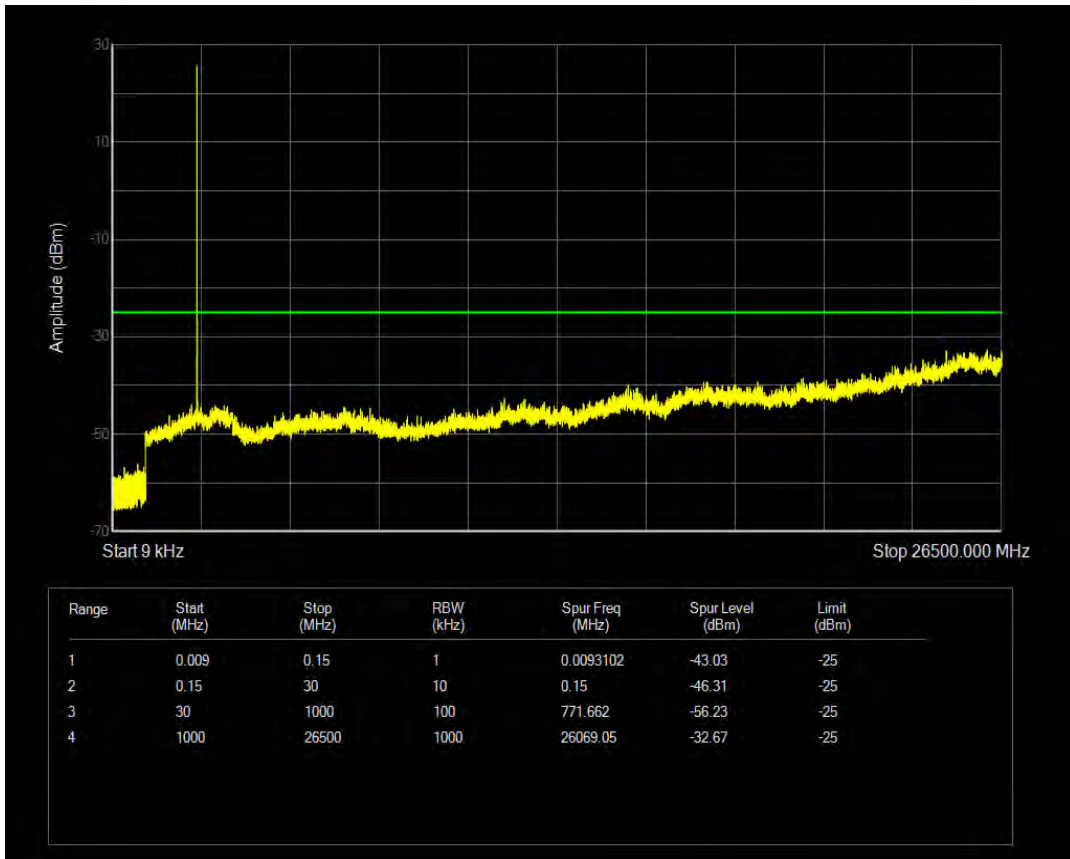

Band66 16QAM BW=20MHz Channel=132572 RB Size=1 Position=#0

Band66 16QAM BW=20MHz Channel=132572 RB Size=100 Position=#0

Band7 QPSK BW=5MHz Channel=20775 RB Size=1 Position=#0

Band7 QPSK BW=5MHz Channel=20775 RB Size=25 Position=#0

Band7 16QAM BW=5MHz Channel=20775 RB Size=1 Position=#0

Band7 16QAM BW=5MHz Channel=20775 RB Size=25 Position=#0

Band7 QPSK BW=5MHz Channel=21100 RB Size=1 Position=#0

Band7 QPSK BW=5MHz Channel=21100 RB Size=25 Position=#0