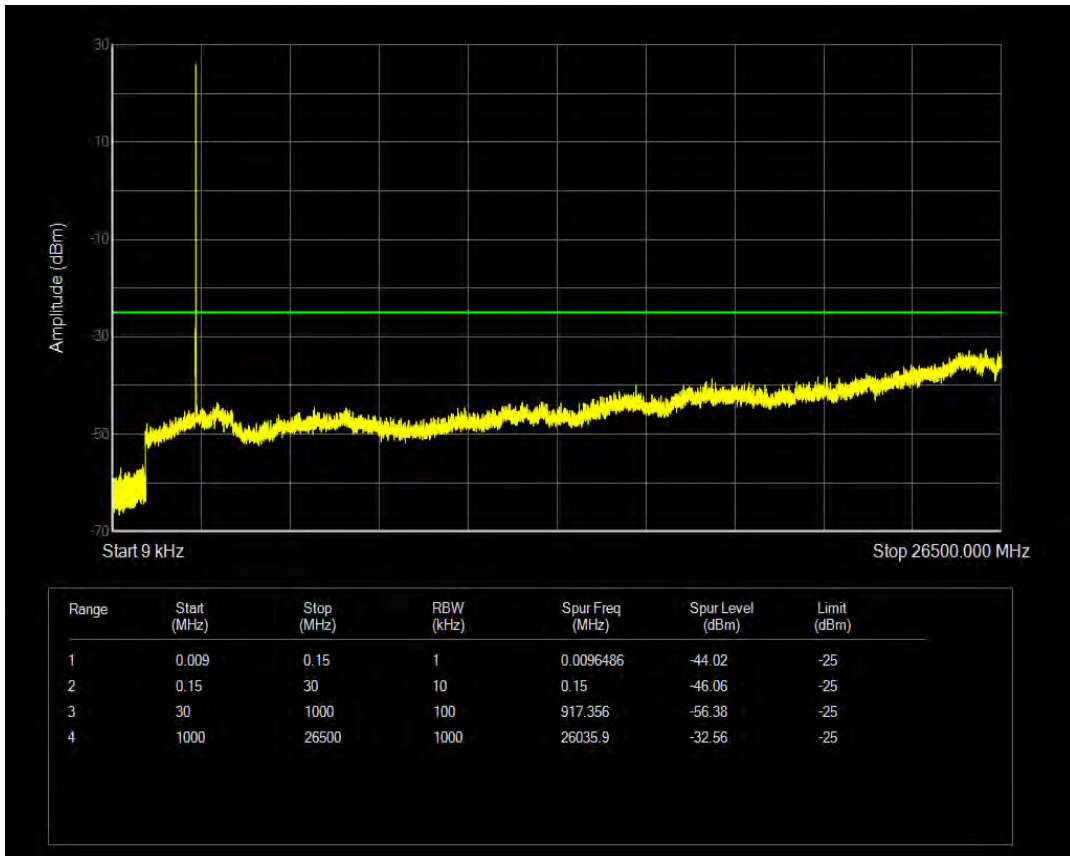

Band7 QPSK BW=5MHz Channel=20775 RB Size=25 Position=#0

Band7 QPSK BW=5MHz Channel=20775 RB Size=1 Position=#0