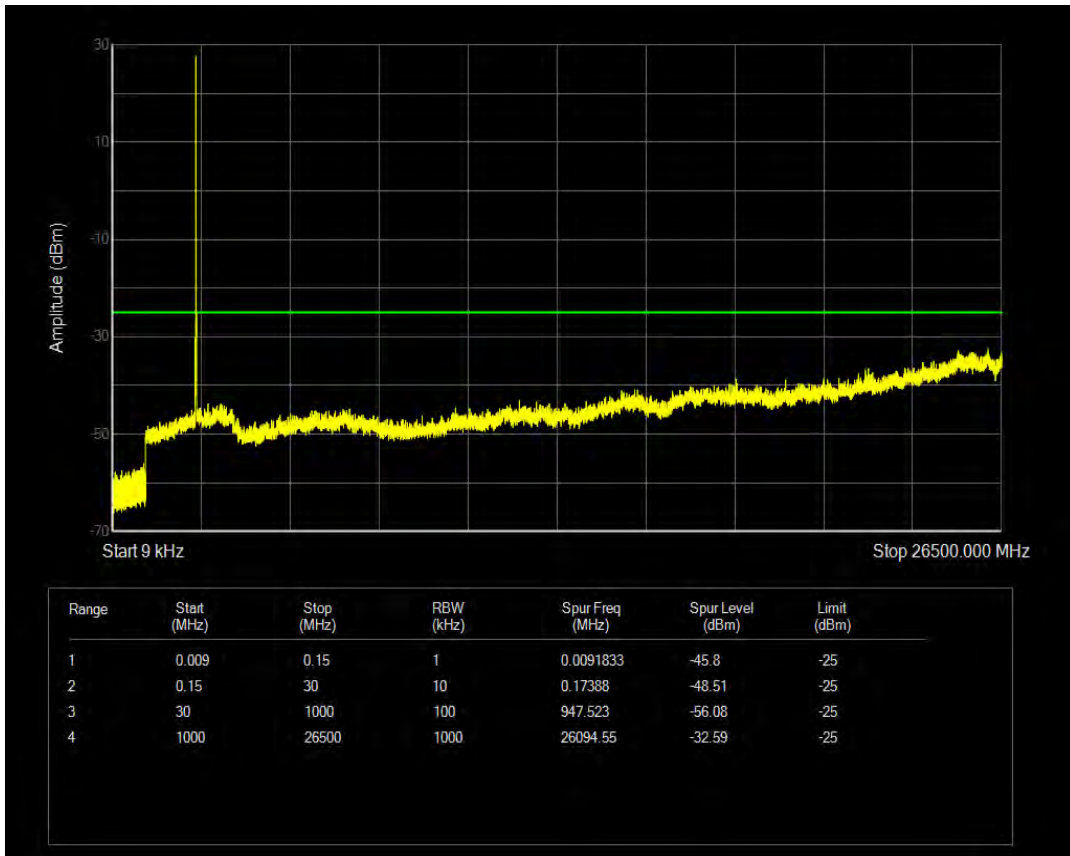

Band7 16QAM BW=5MHz Channel=21100 RB Size=1 Position=#0

Band7 16QAM BW=5MHz Channel=21100 RB Size=25 Position=#0

Band7 QPSK BW=5MHz Channel=21425 RB Size=1 Position=#0

Band7 QPSK BW=5MHz Channel=21425 RB Size=25 Position=#0

Band7 16QAM BW=5MHz Channel=21425 RB Size=1 Position=#0

Band7 16QAM BW=5MHz Channel=21425 RB Size=25 Position=#0

Band7 QPSK BW=10MHz Channel=20800 RB Size=1 Position=#0

Band7 QPSK BW=10MHz Channel=20800 RB Size=50 Position=#0