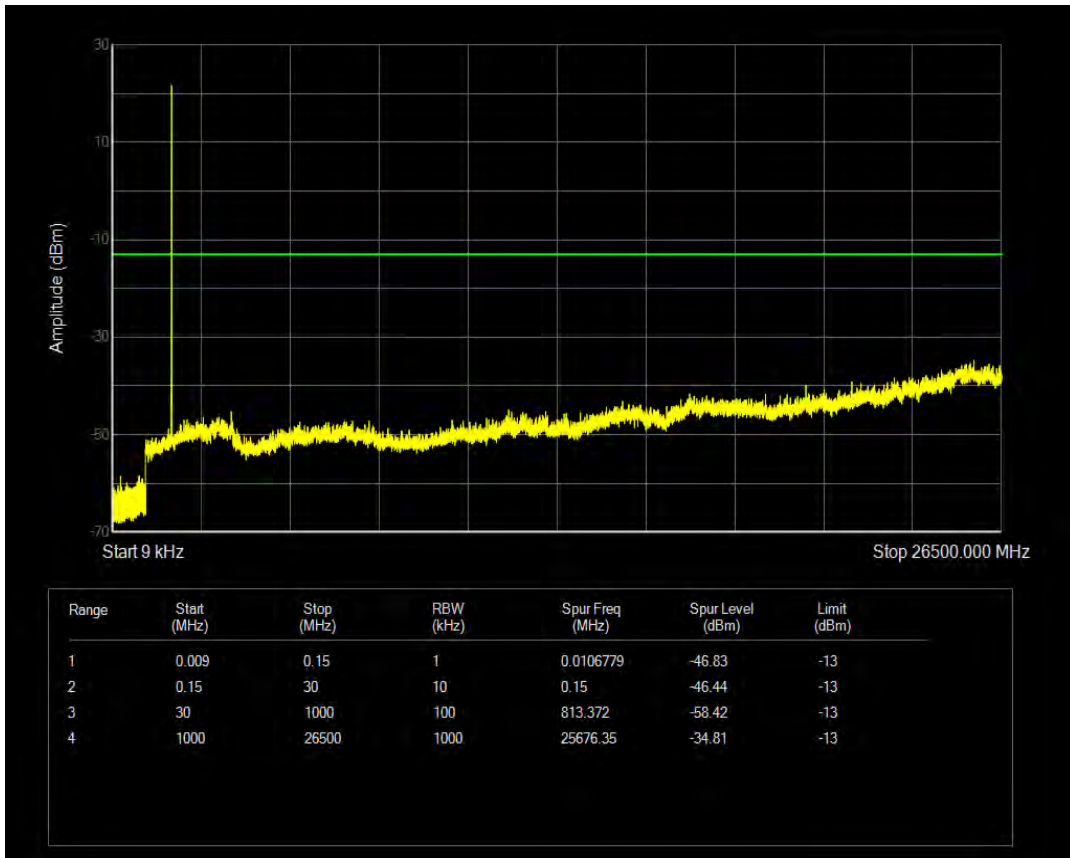

Band66 QPSK BW=5MHz Channel=131997 RB Size=25 Position=#0

Band66 16QAM BW=3MHz Channel=132657 RB Size=15 Position=#0