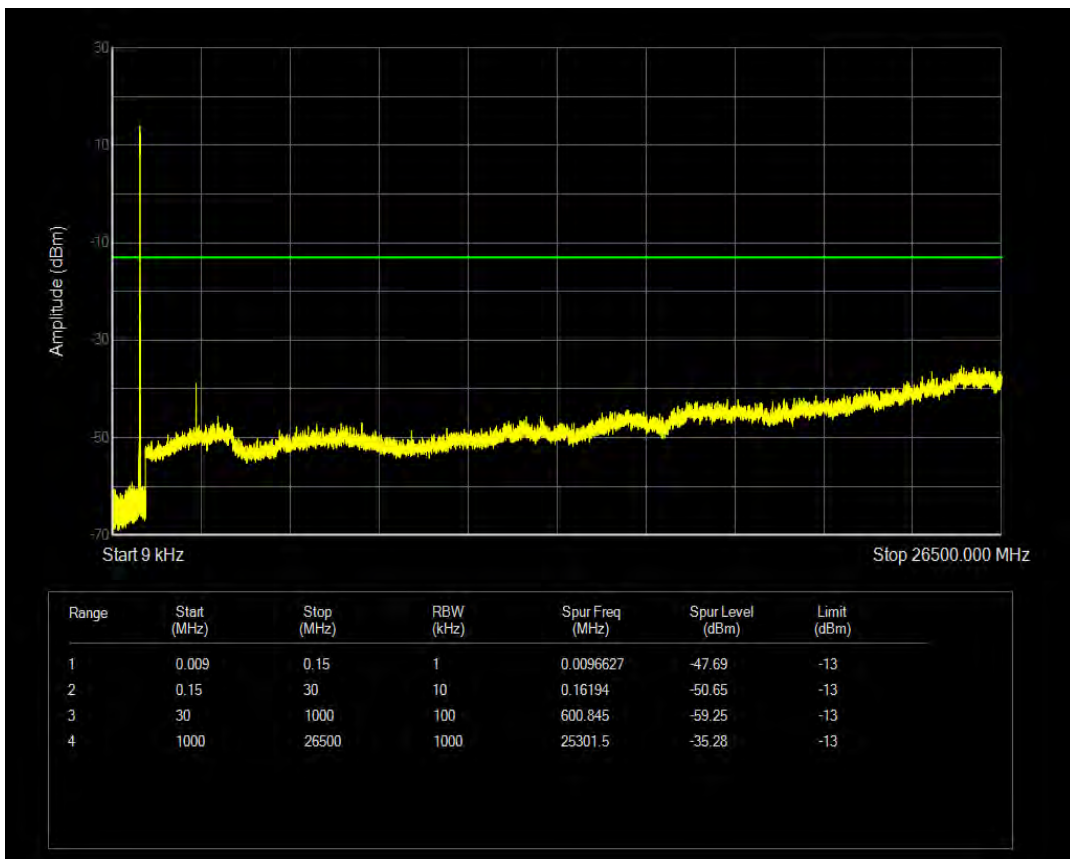

Band5 16QAM BW=5MHz Channel=20425 RB Size=1 Position=#0

Band5 16QAM BW=5MHz Channel=20425 RB Size=25 Position=#0

Band5 QPSK BW=5MHz Channel=20525 RB Size=1 Position=#0

Band5 QPSK BW=5MHz Channel=20525 RB Size=25 Position=#0

Band5 16QAM BW=5MHz Channel=20525 RB Size=1 Position=#0

Band5 16QAM BW=5MHz Channel=20525 RB Size=25 Position=#0

Band5 QPSK BW=5MHz Channel=20625 RB Size=1 Position=#0

Band5 QPSK BW=5MHz Channel=20625 RB Size=25 Position=#0