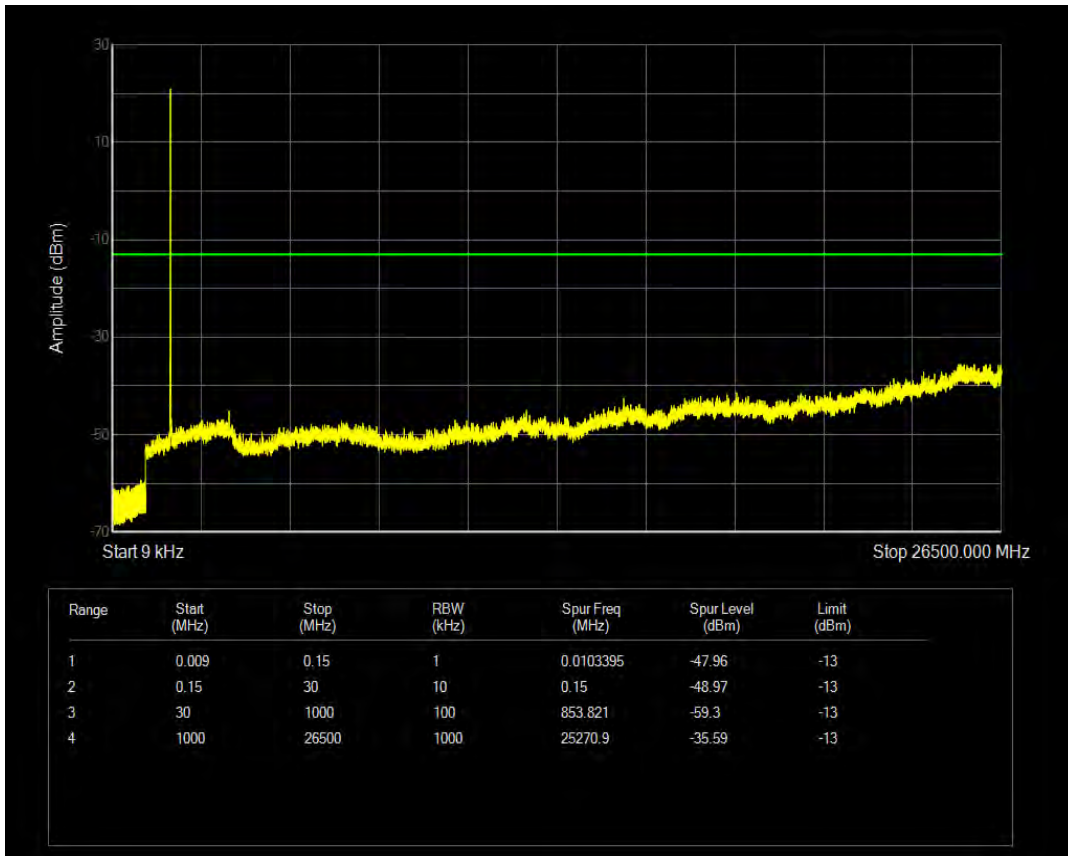

Band66 QPSK BW=5MHz Channel=132647 RB Size=1 Position=#0

Band66 16QAM BW=5MHz Channel=132322 RB Size=25 Position=#0