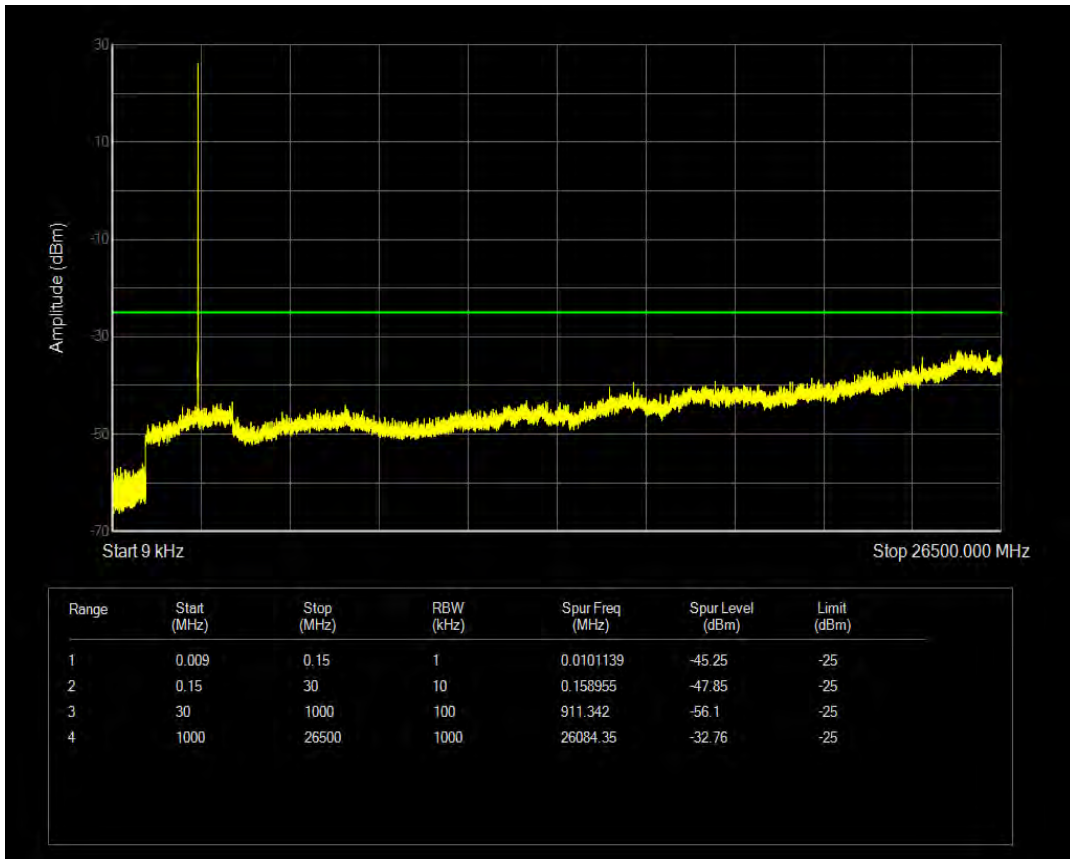

Band7 16QAM BW=5MHz Channel=21100 RB Size=1 Position=#0

Band7 16QAM BW=5MHz Channel=21100 RB Size=25 Position=#0

Band7 QPSK BW=5MHz Channel=21425 RB Size=1 Position=#0

Band7 QPSK BW=5MHz Channel=21425 RB Size=25 Position=#0

Band7 16QAM BW=5MHz Channel=21425 RB Size=1 Position=#0

Band7 16QAM BW=5MHz Channel=21425 RB Size=25 Position=#0

Band7 QPSK BW=10MHz Channel=20800 RB Size=1 Position=#0

Band7 QPSK BW=10MHz Channel=20800 RB Size=50 Position=#0