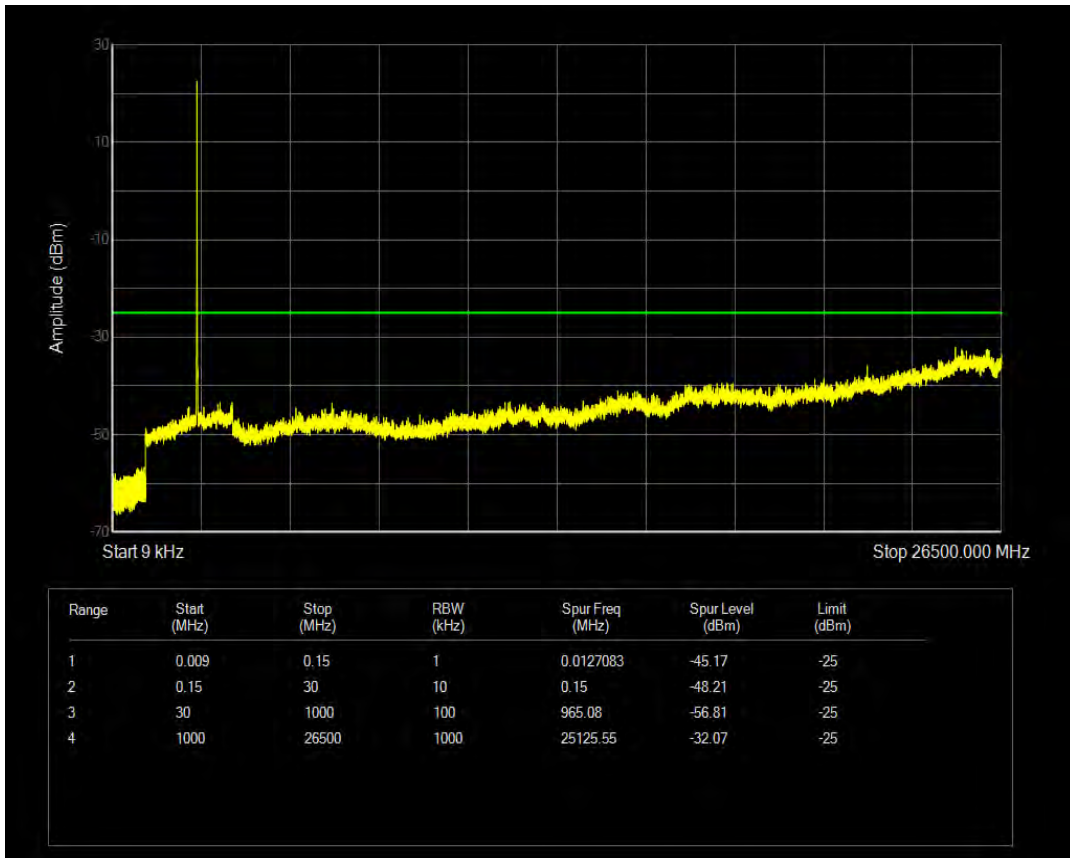

Band7 16QAM BW=5MHz Channel=20775 RB Size=1 Position=#0

Band7 16QAM BW=5MHz Channel=20775 RB Size=25 Position=#0

Band7 QPSK BW=5MHz Channel=21100 RB Size=1 Position=#0

Band7 QPSK BW=5MHz Channel=21100 RB Size=25 Position=#0

Band7 16QAM BW=5MHz Channel=21100 RB Size=1 Position=#0

Band7 16QAM BW=5MHz Channel=21100 RB Size=25 Position=#0

Band7 QPSK BW=5MHz Channel=21425 RB Size=1 Position=#0

Band7 QPSK BW=5MHz Channel=21425 RB Size=25 Position=#0