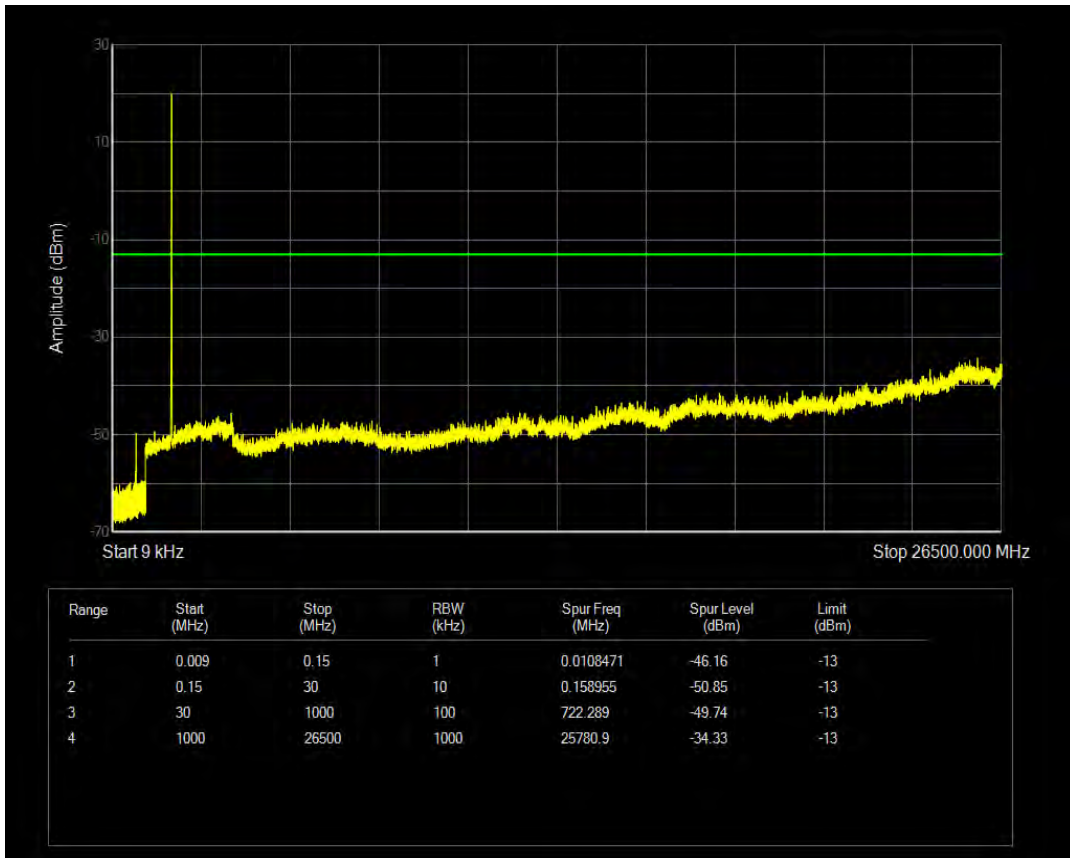

Band66 16QAM BW=5MHz Channel=132322 RB Size=1 Position=#0

Band66 16QAM BW=5MHz Channel=132322 RB Size=25 Position=#0

Band66 QPSK BW=5MHz Channel=132647 RB Size=1 Position=#0

Band66 QPSK BW=5MHz Channel=132647 RB Size=25 Position=#0