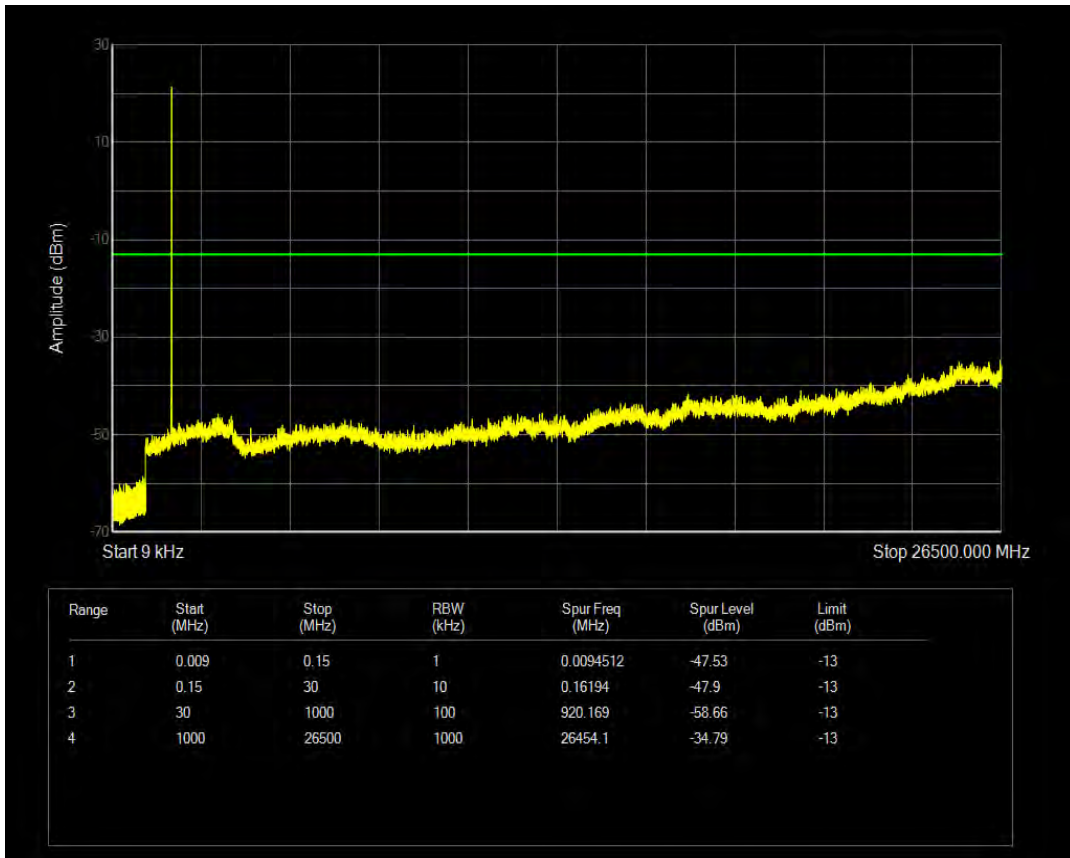

Band66 16QAM BW=3MHz Channel=132322 RB Size=1 Position=#0

Band66 16QAM BW=3MHz Channel=132322 RB Size=15 Position=#0

Band66 QPSK BW=3MHz Channel=132657 RB Size=1 Position=#0

Band66 QPSK BW=3MHz Channel=132657 RB Size=15 Position=#0