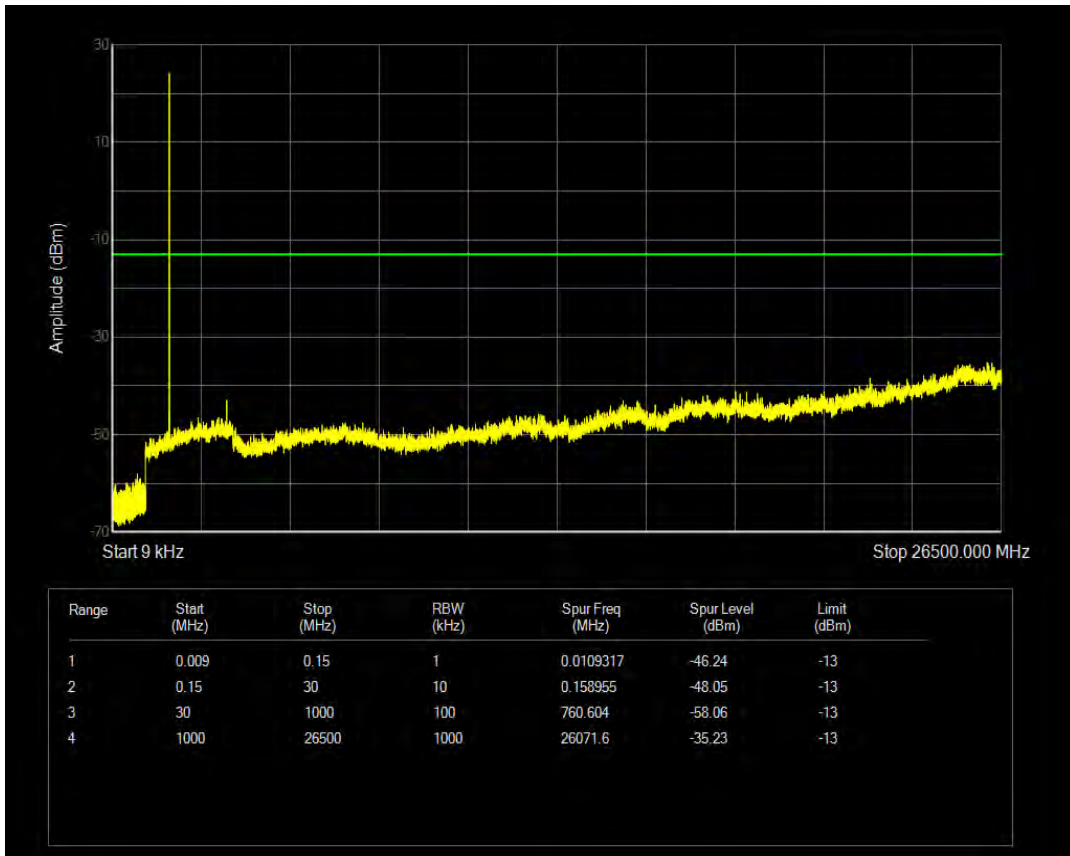

Band66 QPSK BW=1.4MHz Channel=132322 RB Size=1 Position=#0

Band66 16QAM BW=1.4MHz Channel=131979 RB Size=6 Position=#0