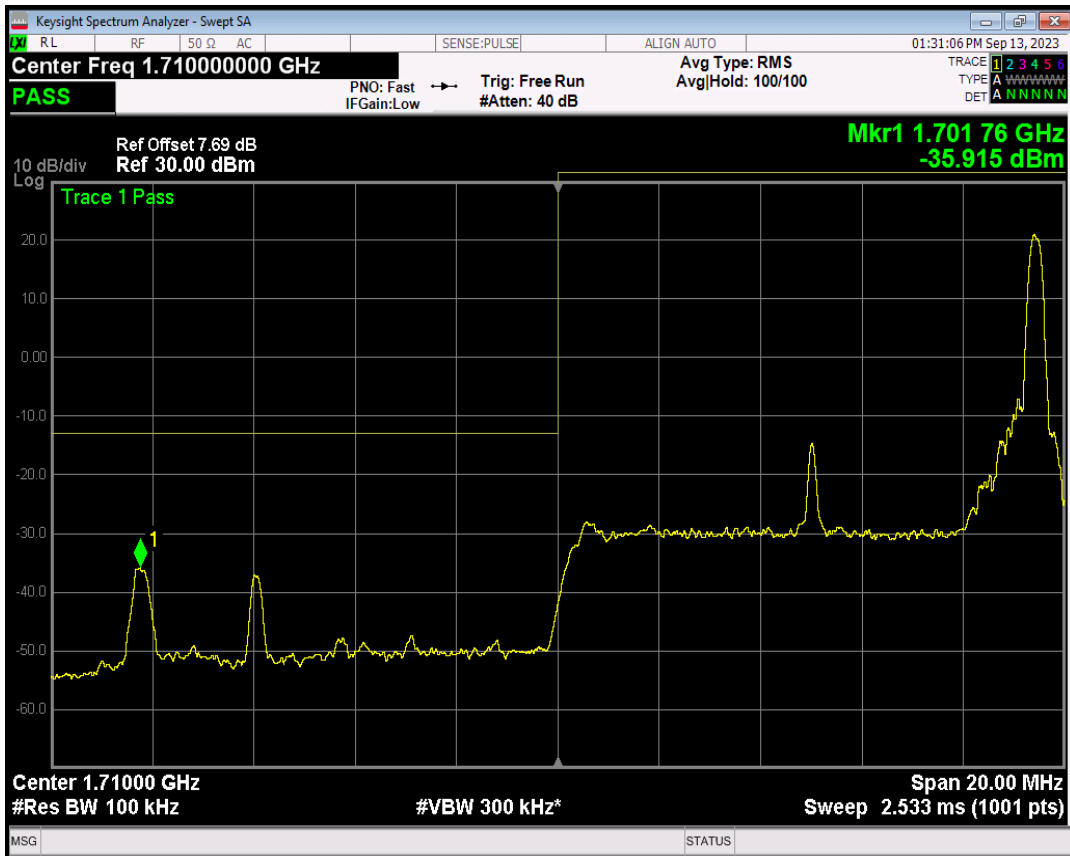

Band4 16QAM BW=5MHz Channel=20375 RB Size=1 Position=#Max

Band4 QPSK BW=10MHz Channel=20000 RB Size=1 Position=#0

Band4 16QAM BW=5MHz Channel=20375 RB Size=25 Position=#0

Band4 QPSK BW=10MHz Channel=20000 RB Size=1 Position=#Max