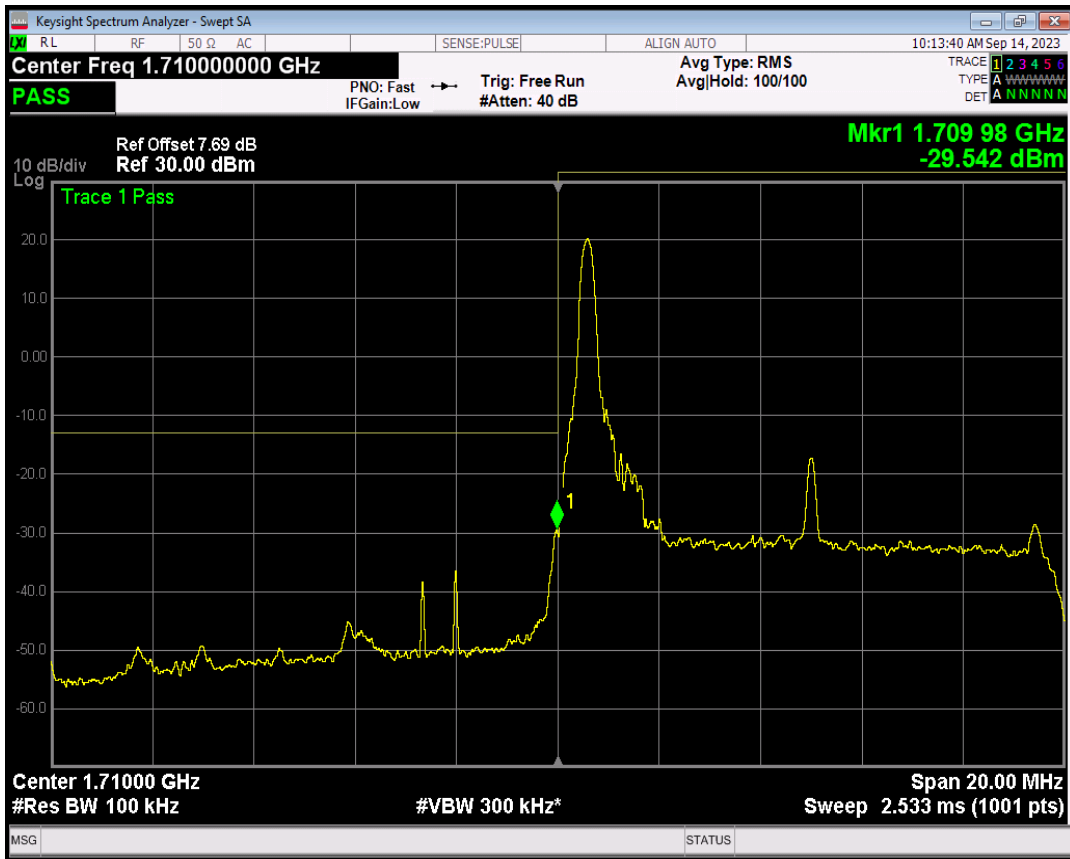

Band66 QPSK BW=10MHz Channel=132022 RB Size=1 Position=#0