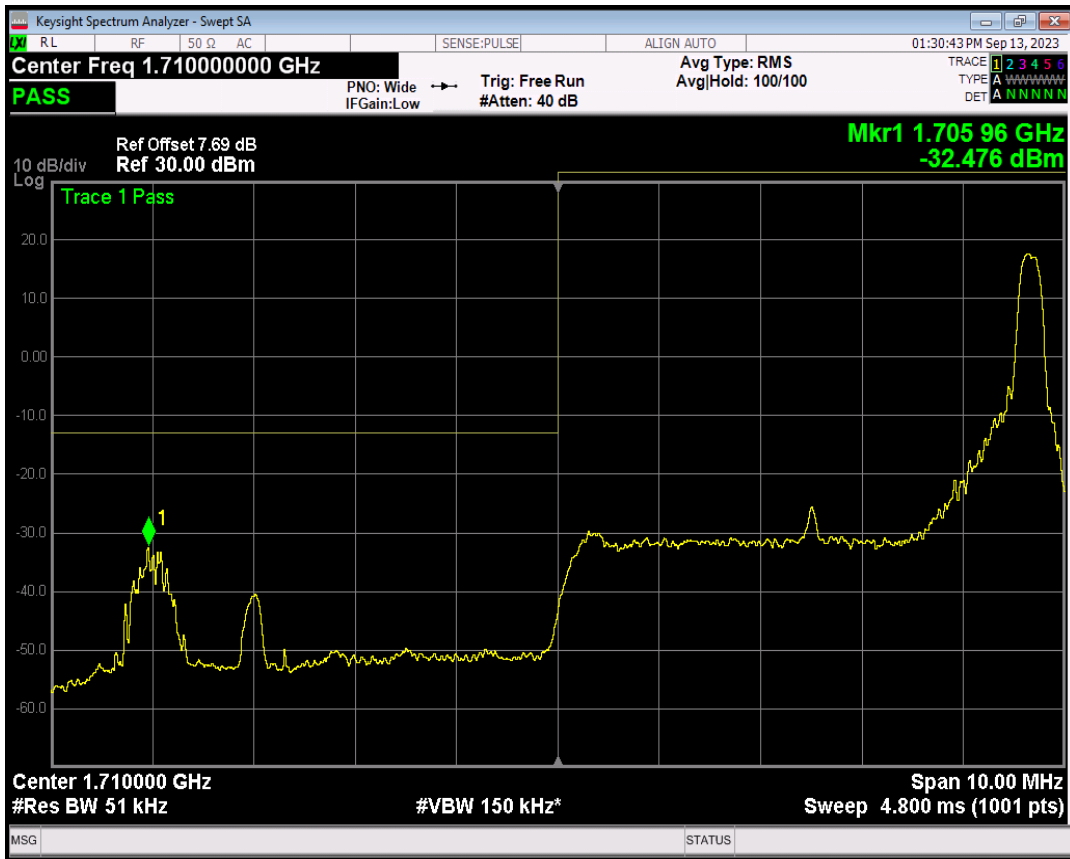

Band4 16QAM BW=3MHz Channel=20385 RB Size=1 Position=#Max

Band4 16QAM BW=3MHz Channel=20385 RB Size=15 Position=#0

Band4 QPSK BW=5MHz Channel=19975 RB Size=1 Position=#0

Band4 QPSK BW=5MHz Channel=19975 RB Size=1 Position=#Max

Band4 QPSK BW=5MHz Channel=19975 RB Size=25 Position=#0

Band4 16QAM BW=5MHz Channel=19975 RB Size=1 Position=#0

Band4 16QAM BW=5MHz Channel=19975 RB Size=1 Position=#Max

Band4 16QAM BW=5MHz Channel=19975 RB Size=25 Position=#0