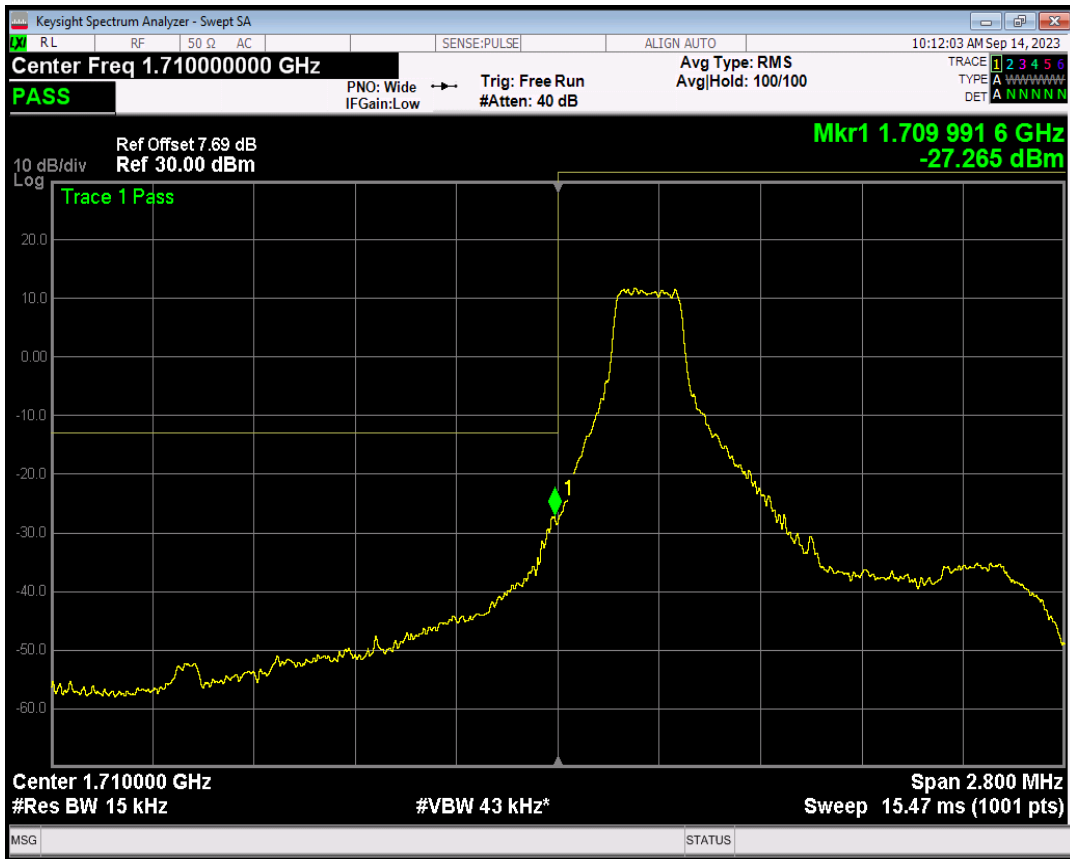

Band66 16QAM BW=1.4MHz Channel=131979 RB Size=1 Position=#0