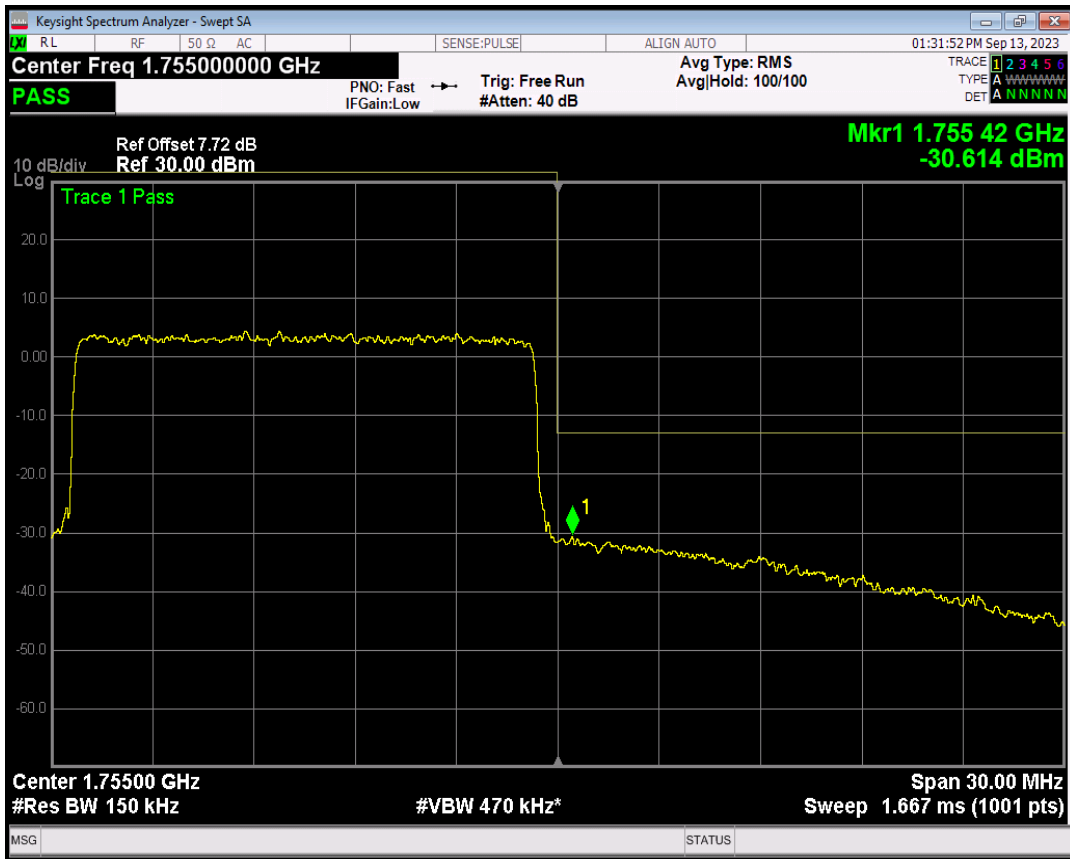

Band4 QPSK BW=15MHz Channel=20325 RB Size=75 Position=#0