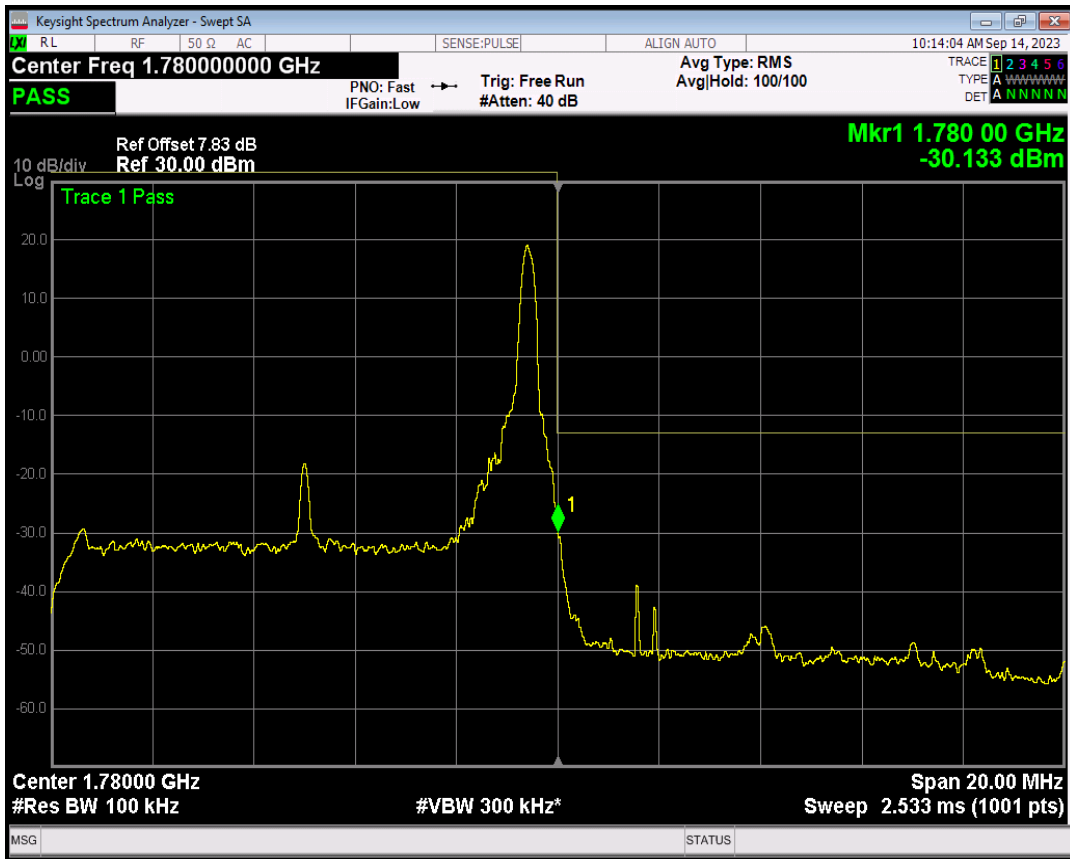

Band66 16QAM BW=10MHz Channel=132622 RB Size=1 Position=#Max