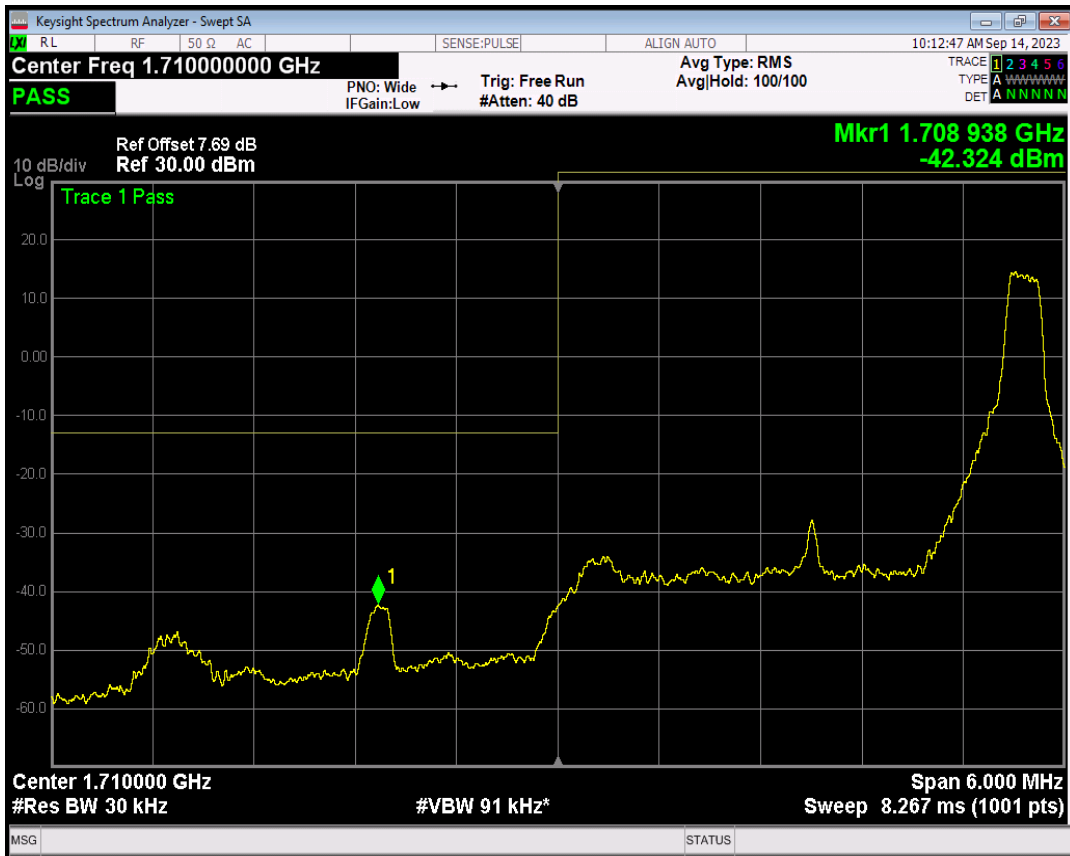

Band66 16QAM BW=3MHz Channel=131987 RB Size=1 Position=#Max