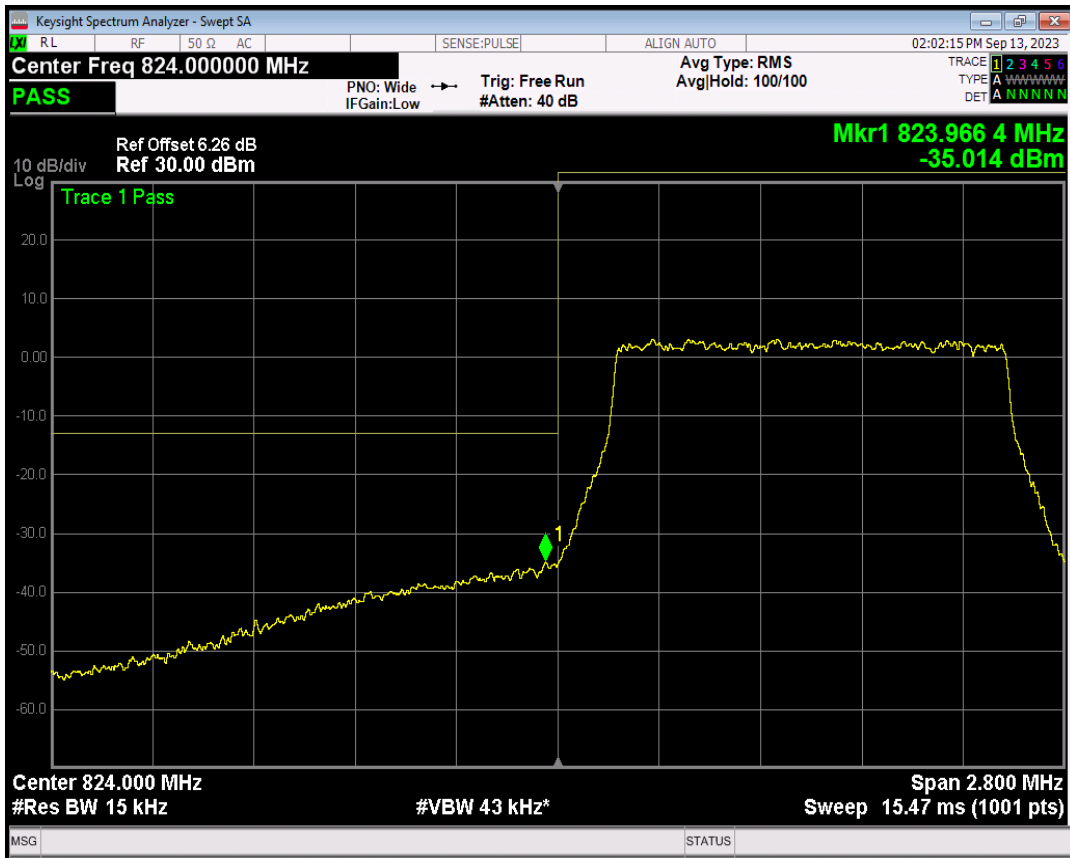

Band5 QPSK BW=1.4MHz Channel=20407 RB Size=6 Position=#0

Band5 16QAM BW=1.4MHz Channel=20407 RB Size=1 Position=#0

Band5 16QAM BW=1.4MHz Channel=20407 RB Size=1 Position=#Max

Band5 16QAM BW=1.4MHz Channel=20407 RB Size=6 Position=#0