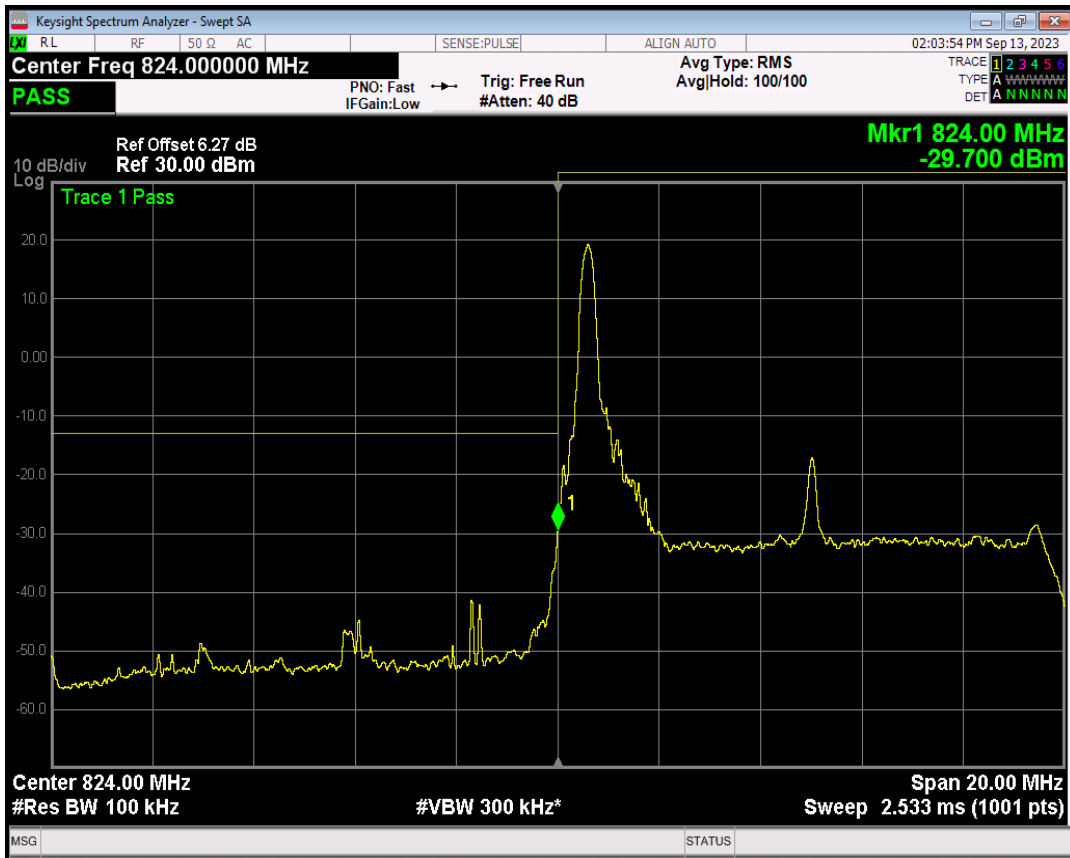

Band5 16QAM BW=10MHz Channel=20450 RB Size=1 Position=#0