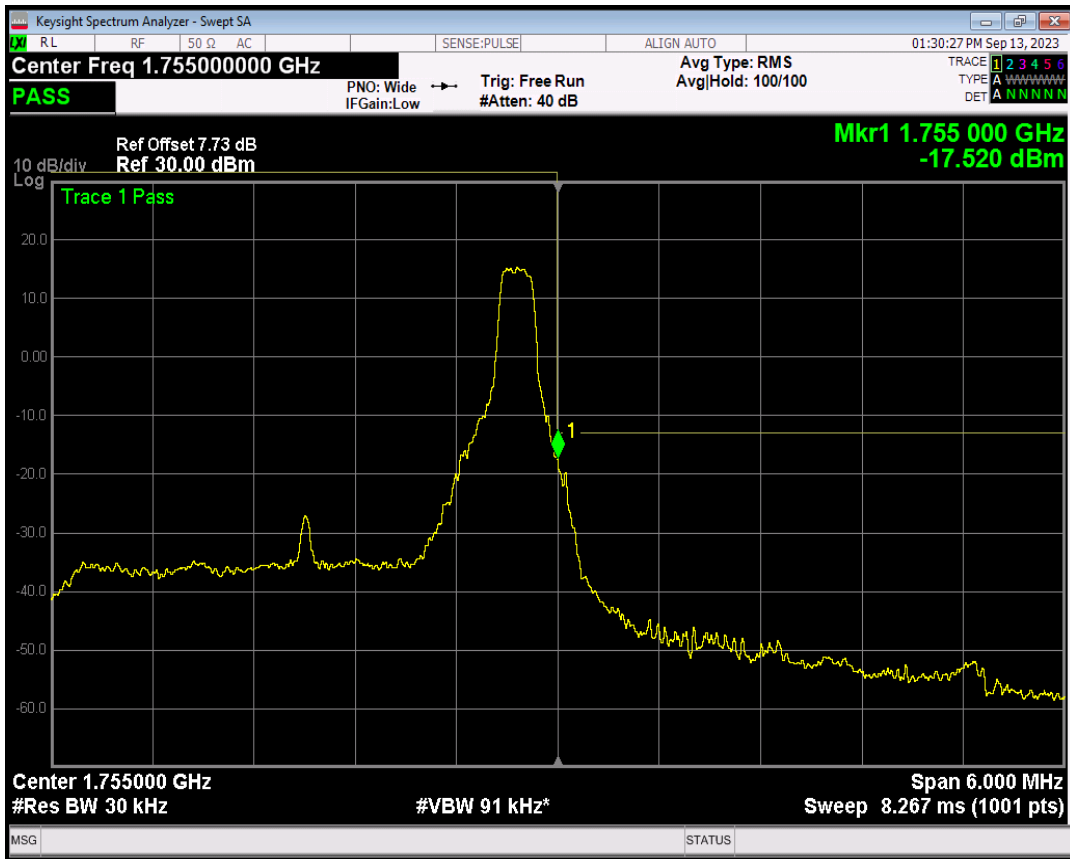

Band4 16QAM BW=3MHz Channel=20385 RB Size=1 Position=#Max