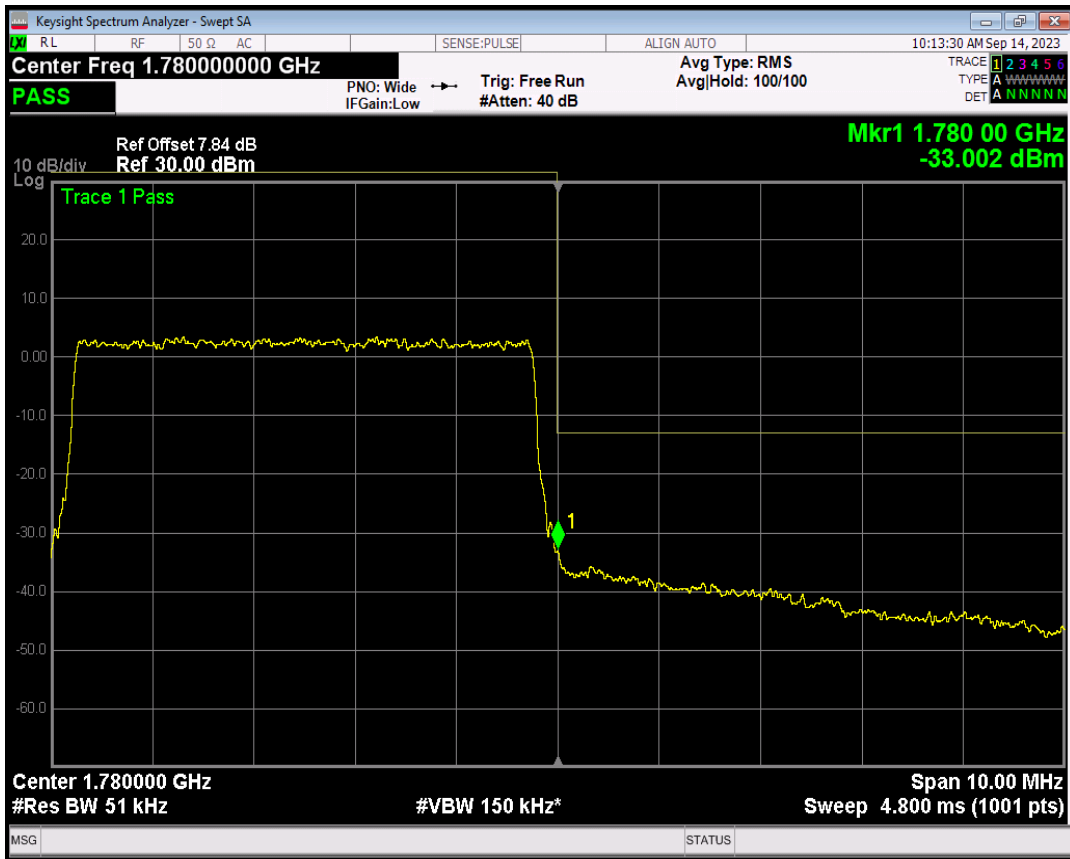

Band66 QPSK BW=5MHz Channel=132647 RB Size=25 Position=#0