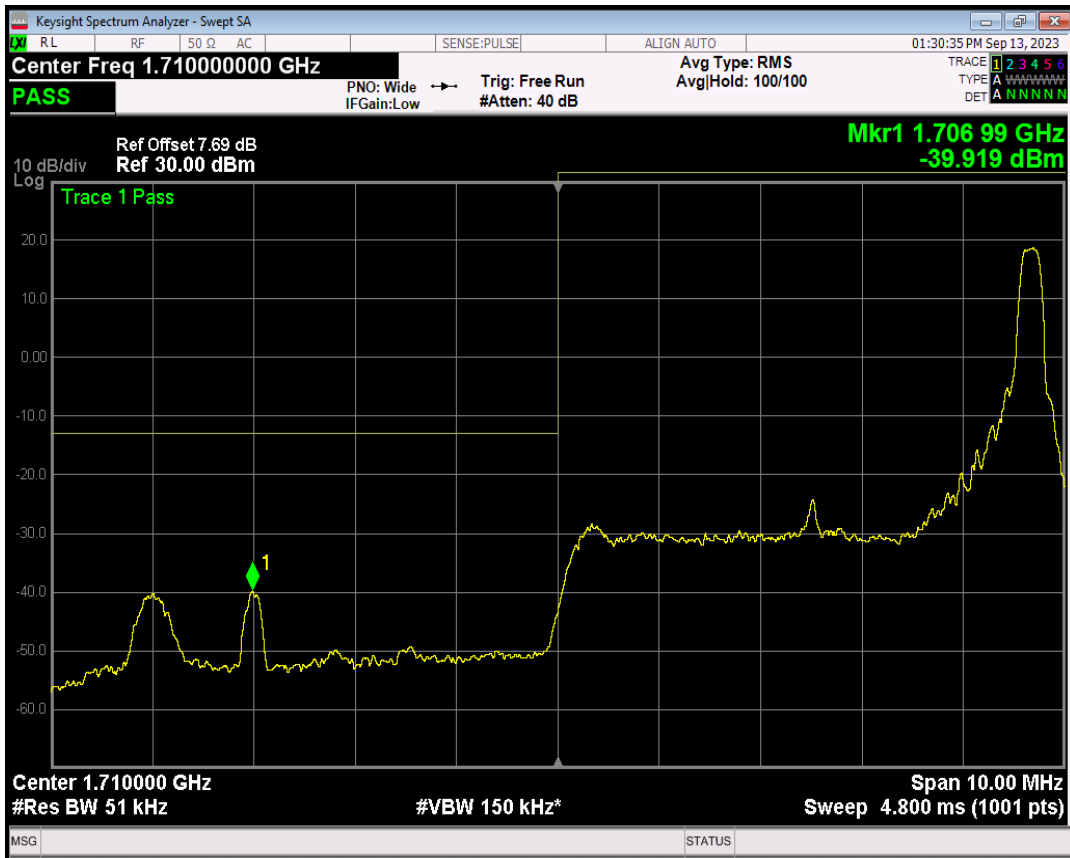

Band4 16QAM BW=3MHz Channel=20385 RB Size=1 Position=#Max

Band4 16QAM BW=3MHz Channel=20385 RB Size=15 Position=#0

Band4 QPSK BW=5MHz Channel=19975 RB Size=1 Position=#0

Band4 QPSK BW=5MHz Channel=19975 RB Size=1 Position=#Max

Band4 QPSK BW=5MHz Channel=19975 RB Size=25 Position=#0

Band4 16QAM BW=5MHz Channel=19975 RB Size=1 Position=#0

Band4 16QAM BW=5MHz Channel=19975 RB Size=1 Position=#Max

Band4 16QAM BW=5MHz Channel=19975 RB Size=25 Position=#0