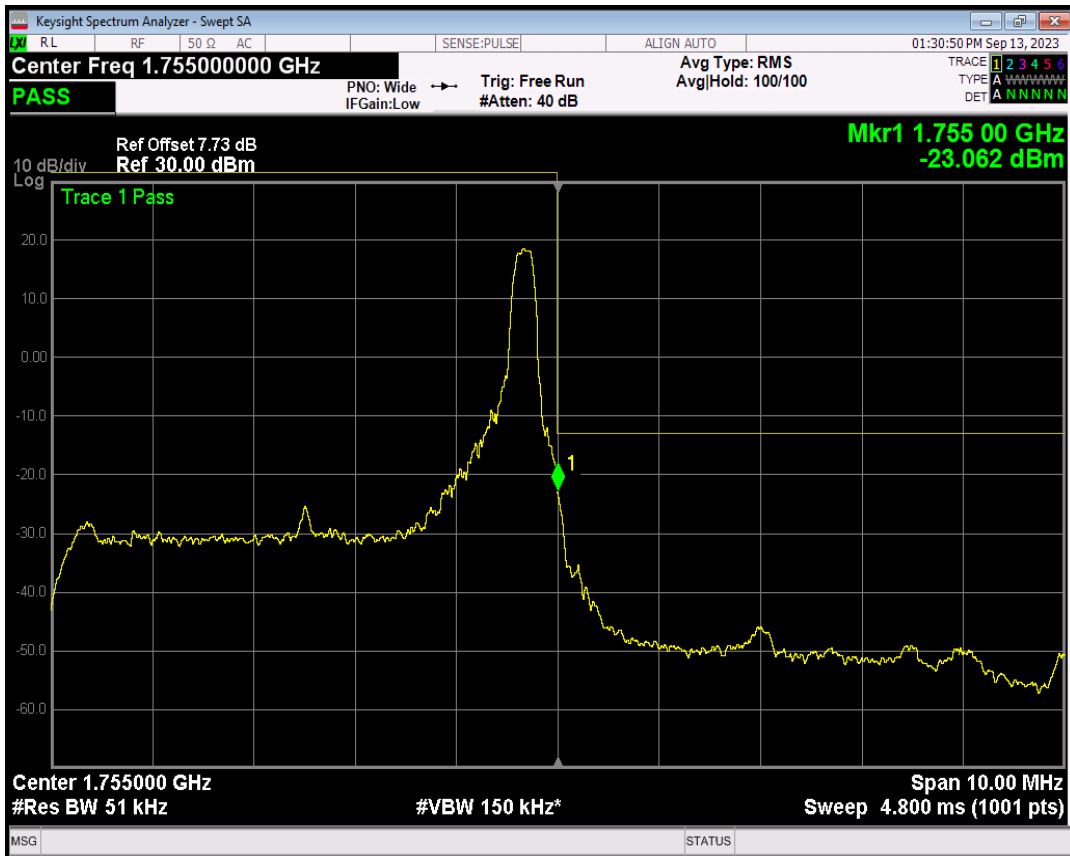

Band4 QPSK BW=5MHz Channel=20375 RB Size=1 Position=#Max