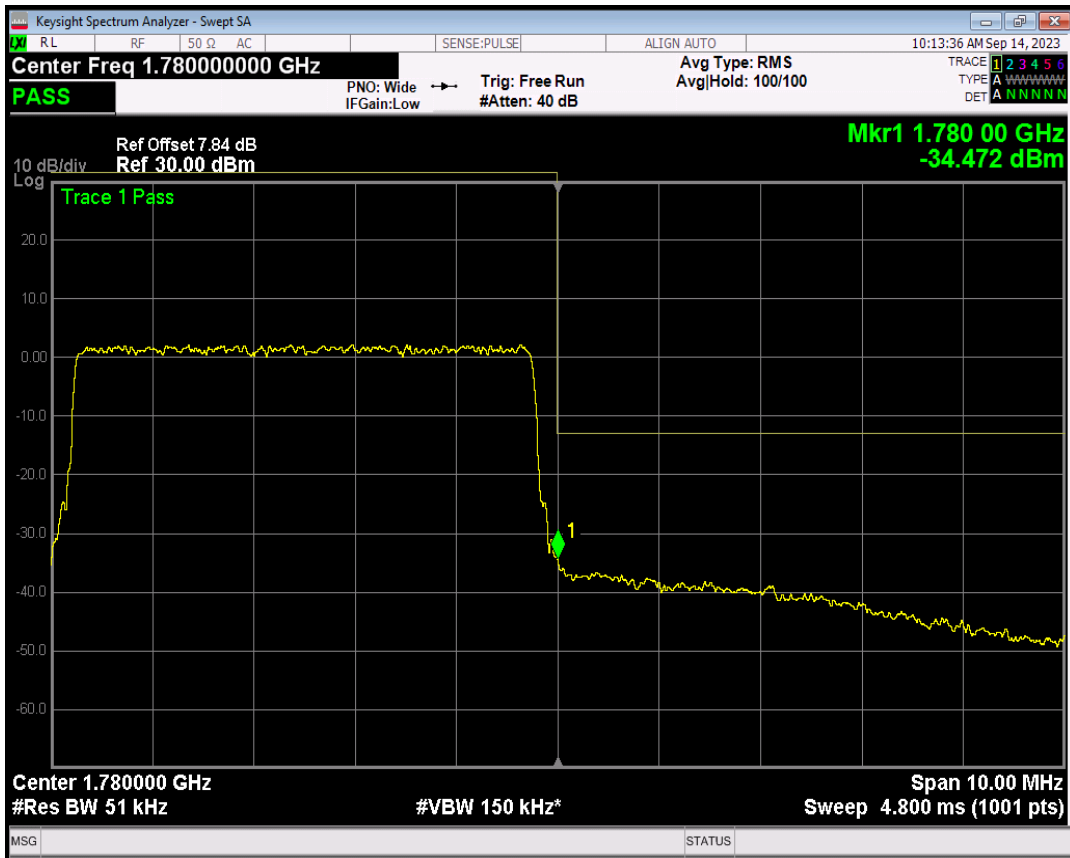

Band66 16QAM BW=5MHz Channel=132647 RB Size=25 Position=#0