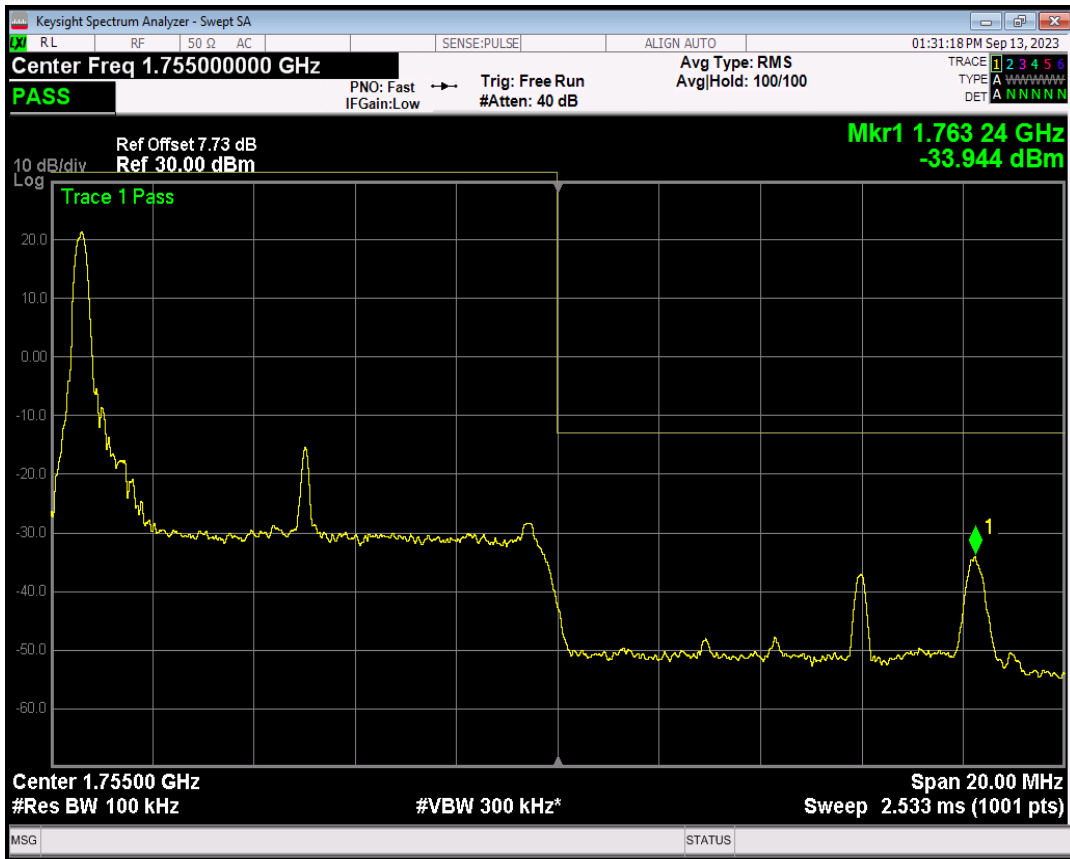

Band4 QPSK BW=10MHz Channel=20350 RB Size=1 Position=#0