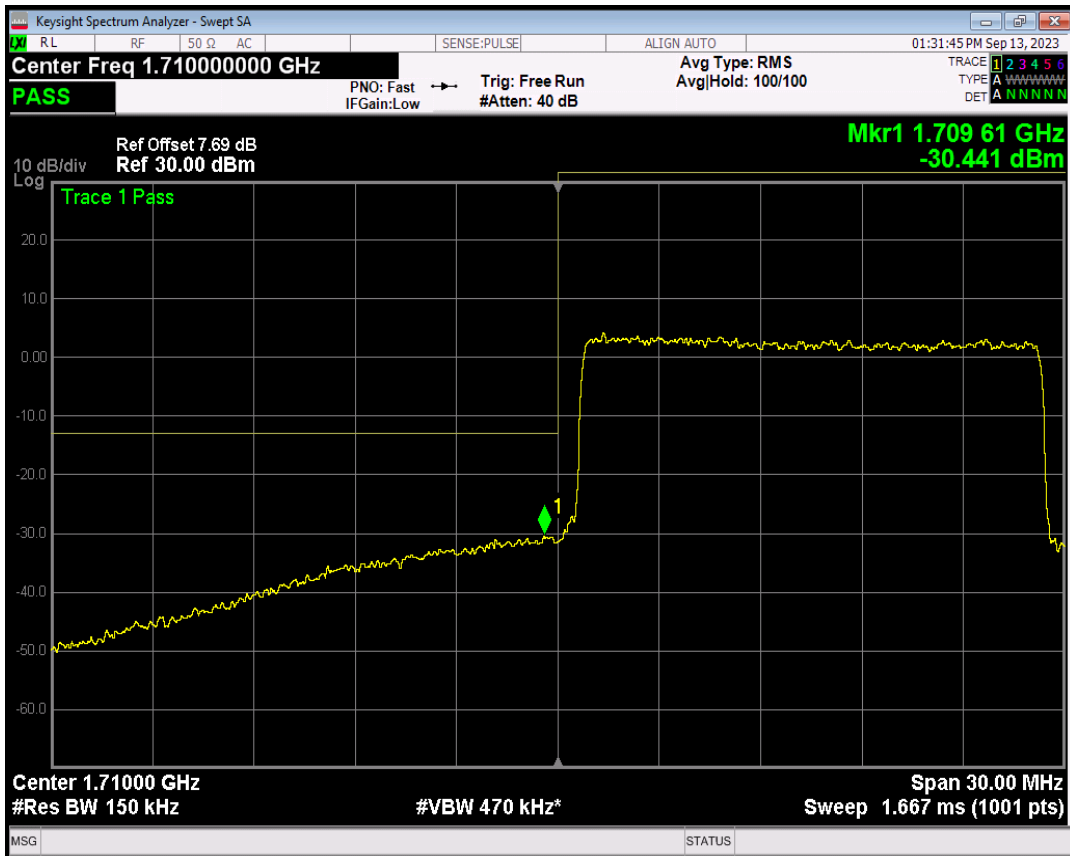

Band4 QPSK BW=15MHz Channel=20025 RB Size=75 Position=#0

Band4 16QAM BW=15MHz Channel=20025 RB Size=1 Position=#0

Band4 16QAM BW=15MHz Channel=20025 RB Size=1 Position=#Max

Band4 16QAM BW=15MHz Channel=20025 RB Size=75 Position=#0