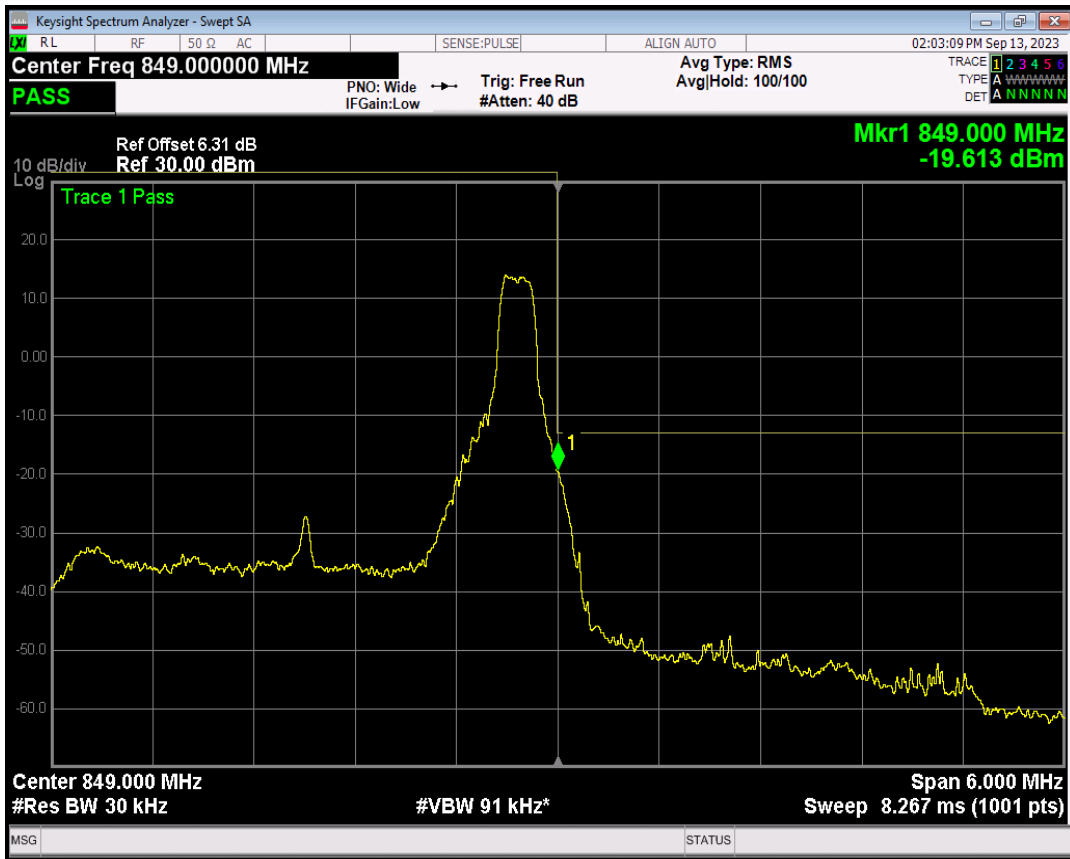

Band5 16QAM BW=3MHz Channel=20635 RB Size=1 Position=#Max