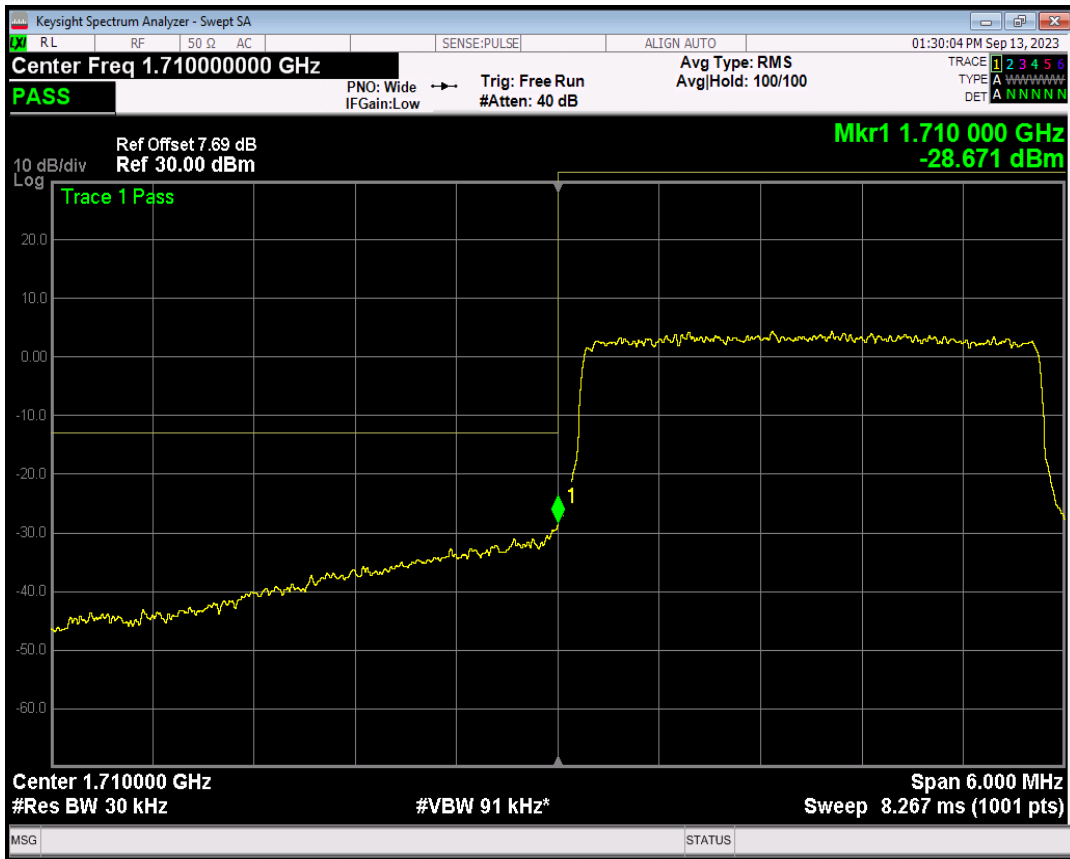

Band4 16QAM BW=1.4MHz Channel=20393 RB Size=1 Position=#Max

Band4 QPSK BW=3MHz Channel=19965 RB Size=1 Position=#0

Band4 16QAM BW=1.4MHz Channel=20393 RB Size=6 Position=#0

Band4 QPSK BW=3MHz Channel=19965 RB Size=1 Position=#Max

Band4 QPSK BW=3MHz Channel=19965 RB Size=15 Position=#0

Band4 16QAM BW=3MHz Channel=19965 RB Size=1 Position=#0

Band4 16QAM BW=3MHz Channel=19965 RB Size=1 Position=#Max

Band4 16QAM BW=3MHz Channel=19965 RB Size=15 Position=#0