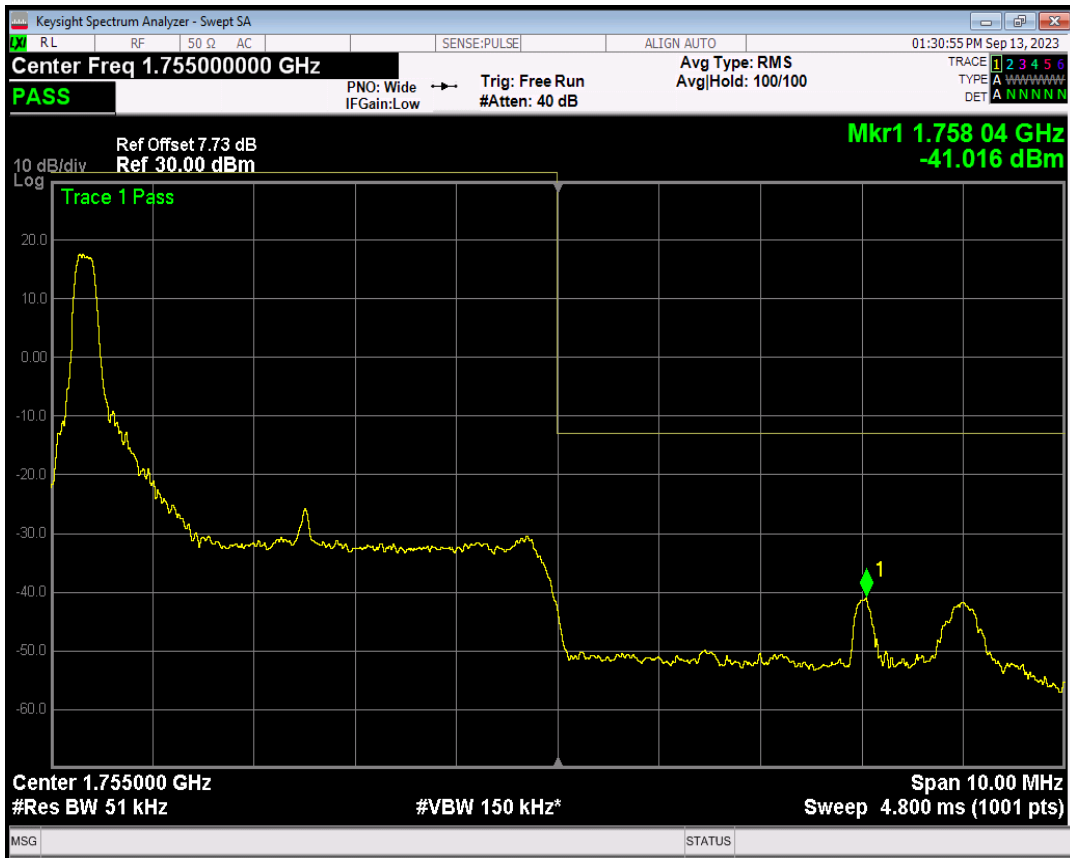

Band4 QPSK BW=5MHz Channel=20375 RB Size=1 Position=#0

Band4 QPSK BW=5MHz Channel=20375 RB Size=1 Position=#Max

Band4 QPSK BW=5MHz Channel=20375 RB Size=25 Position=#0

Band4 16QAM BW=5MHz Channel=20375 RB Size=1 Position=#0