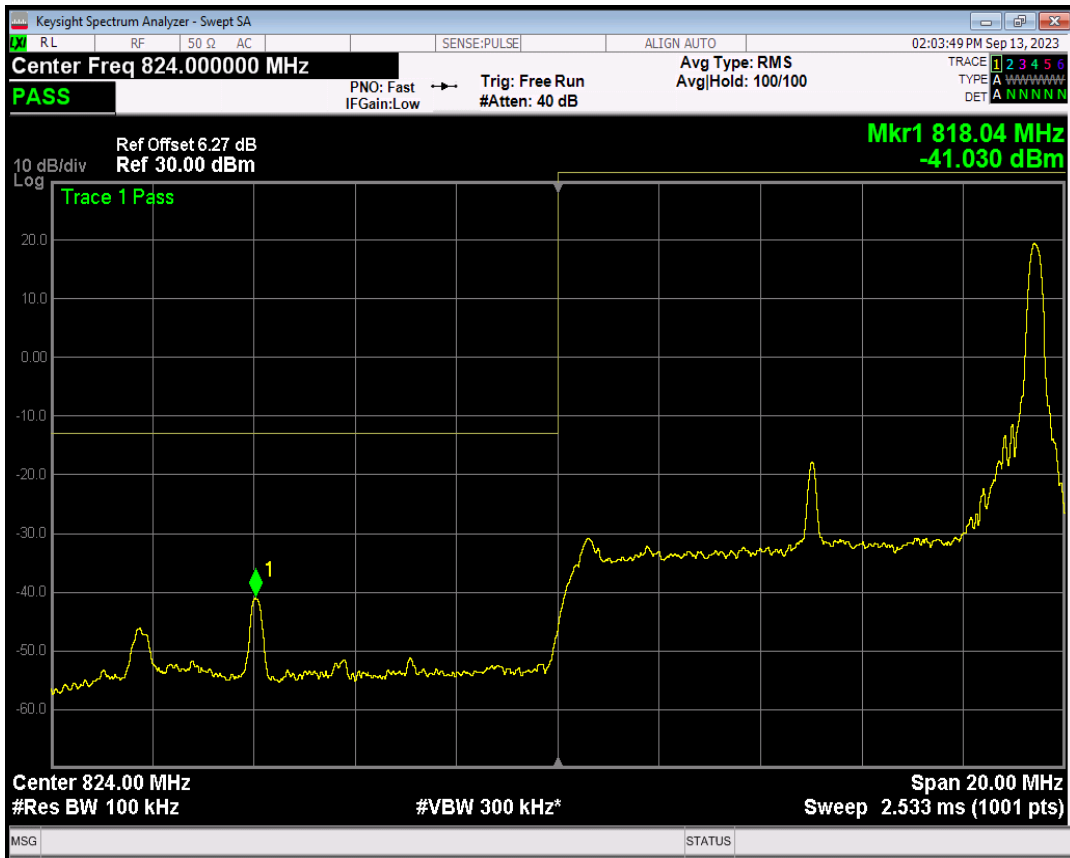

Band5 16QAM BW=5MHz Channel=20625 RB Size=1 Position=#Max

Band5 16QAM BW=5MHz Channel=20625 RB Size=25 Position=#0

Band5 QPSK BW=10MHz Channel=20450 RB Size=1 Position=#0

Band5 QPSK BW=10MHz Channel=20450 RB Size=1 Position=#Max