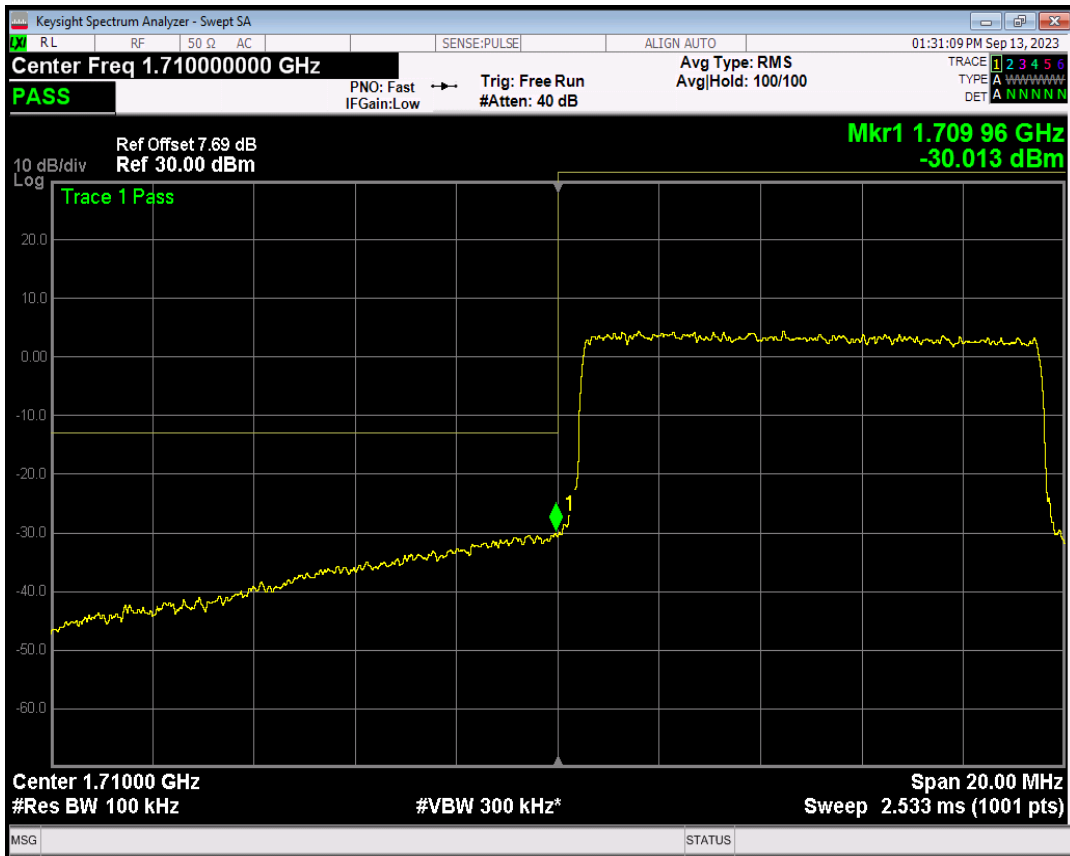

Band4 16QAM BW=5MHz Channel=20375 RB Size=1 Position=#Max

Band4 QPSK BW=10MHz Channel=20000 RB Size=1 Position=#0

Band4 16QAM BW=5MHz Channel=20375 RB Size=25 Position=#0

Band4 QPSK BW=10MHz Channel=20000 RB Size=1 Position=#Max

Band4 QPSK BW=10MHz Channel=20000 RB Size=50 Position=#0

Band4 16QAM BW=10MHz Channel=20000 RB Size=1 Position=#0

Band4 16QAM BW=10MHz Channel=20000 RB Size=1 Position=#Max

Band4 16QAM BW=10MHz Channel=20000 RB Size=50 Position=#0