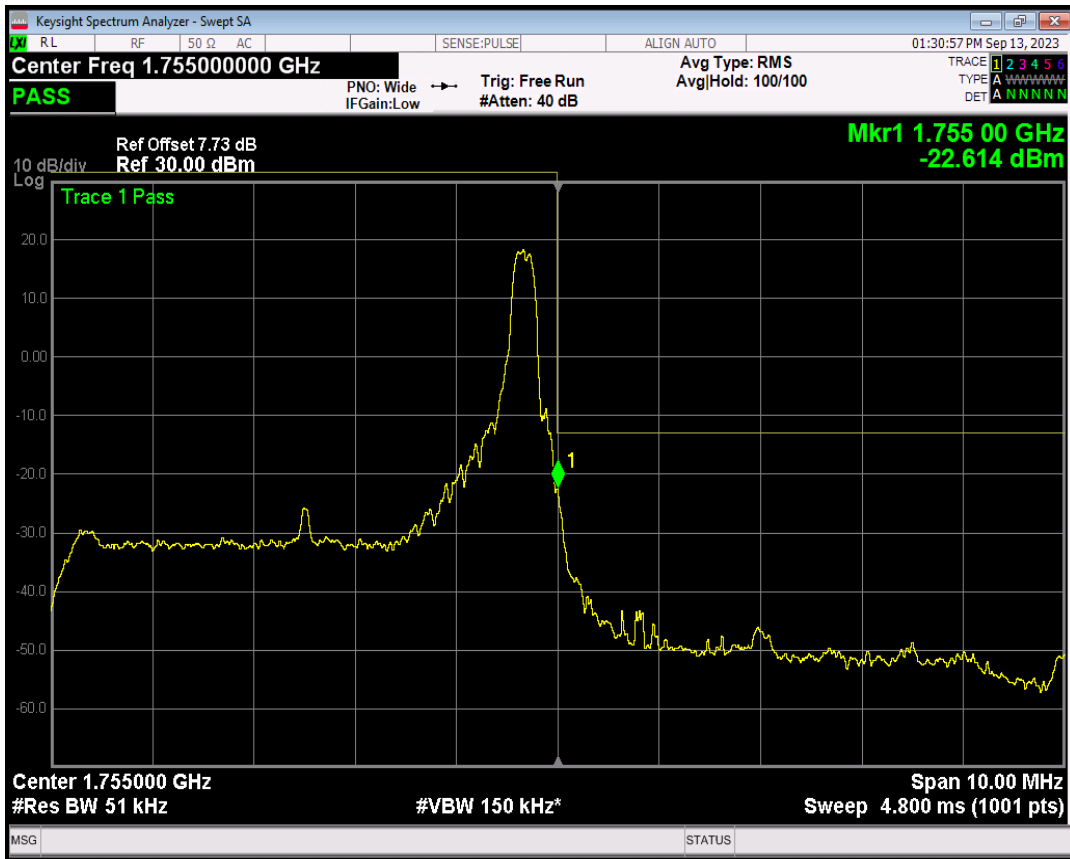

Band4 16QAM BW=5MHz Channel=20375 RB Size=1 Position=#Max