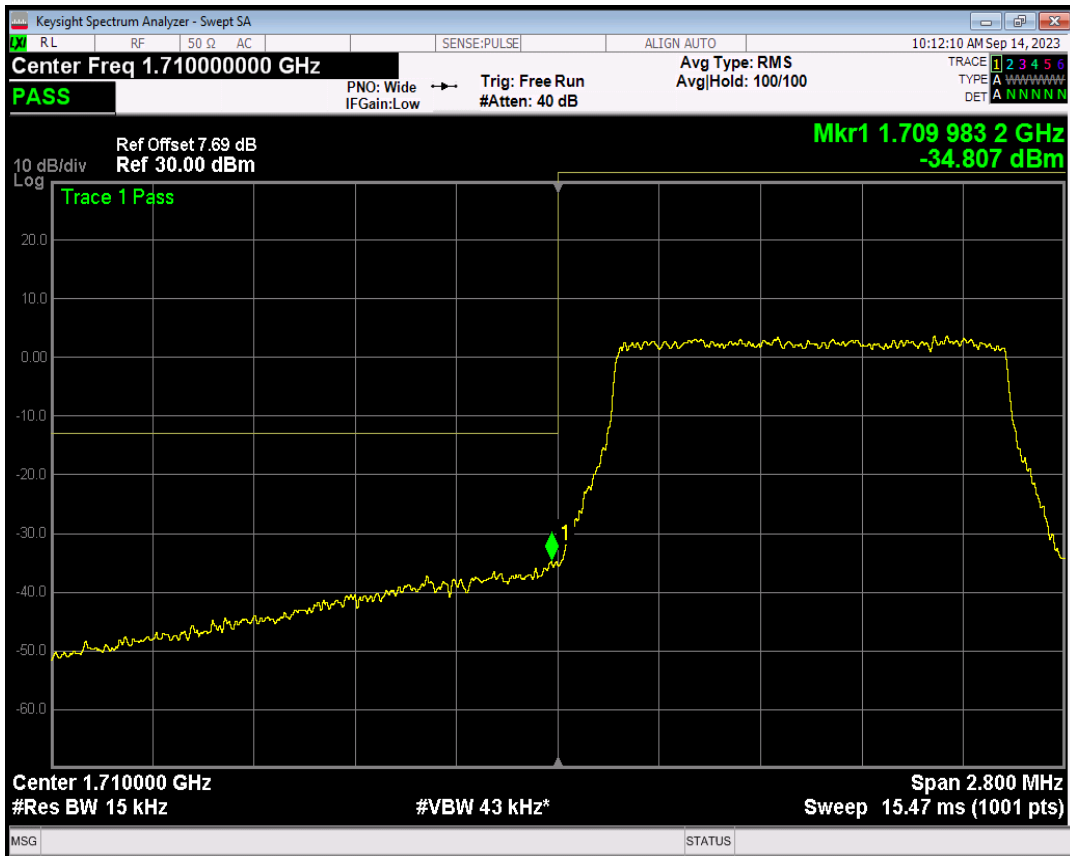

Band66 16QAM BW=1.4MHz Channel=131979 RB Size=1 Position=#0

Band66 QPSK BW=1.4MHz Channel=131979 RB Size=6 Position=#0

Band66 16QAM BW=1.4MHz Channel=131979 RB Size=1 Position=#Max

Band66 16QAM BW=1.4MHz Channel=131979 RB Size=6 Position=#0