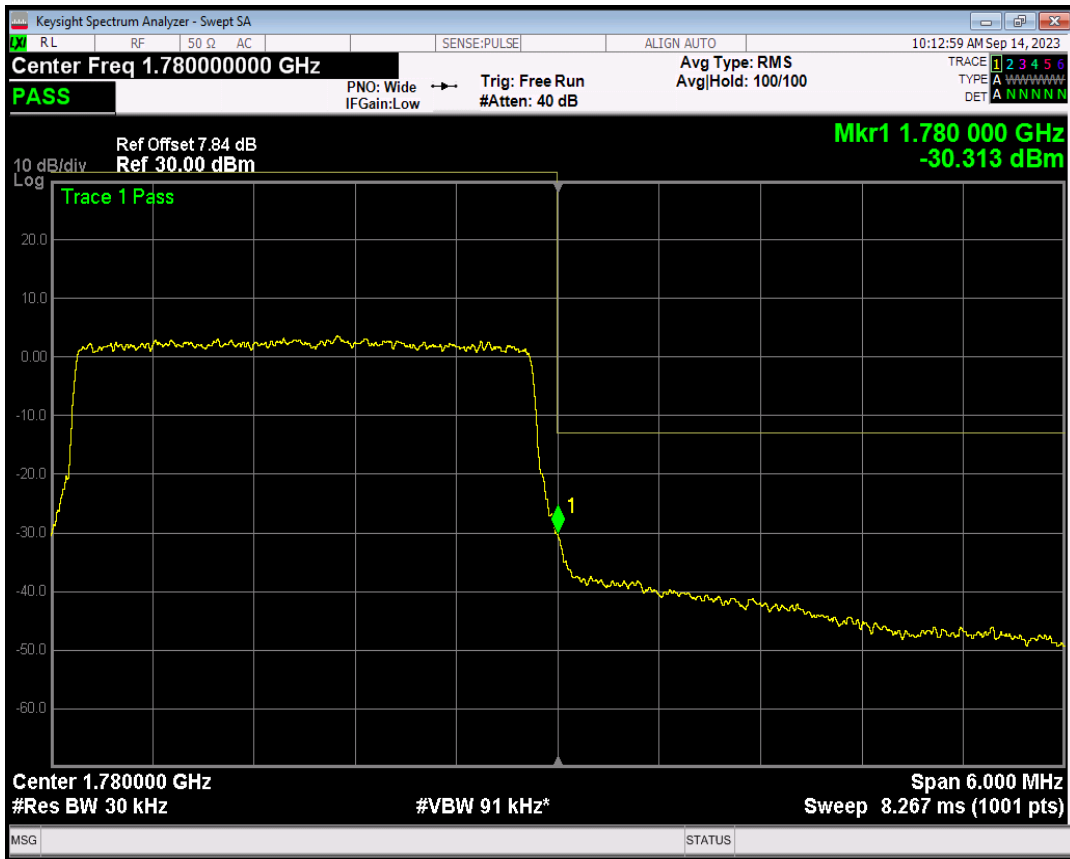

Band66 QPSK BW=3MHz Channel=132657 RB Size=15 Position=#0