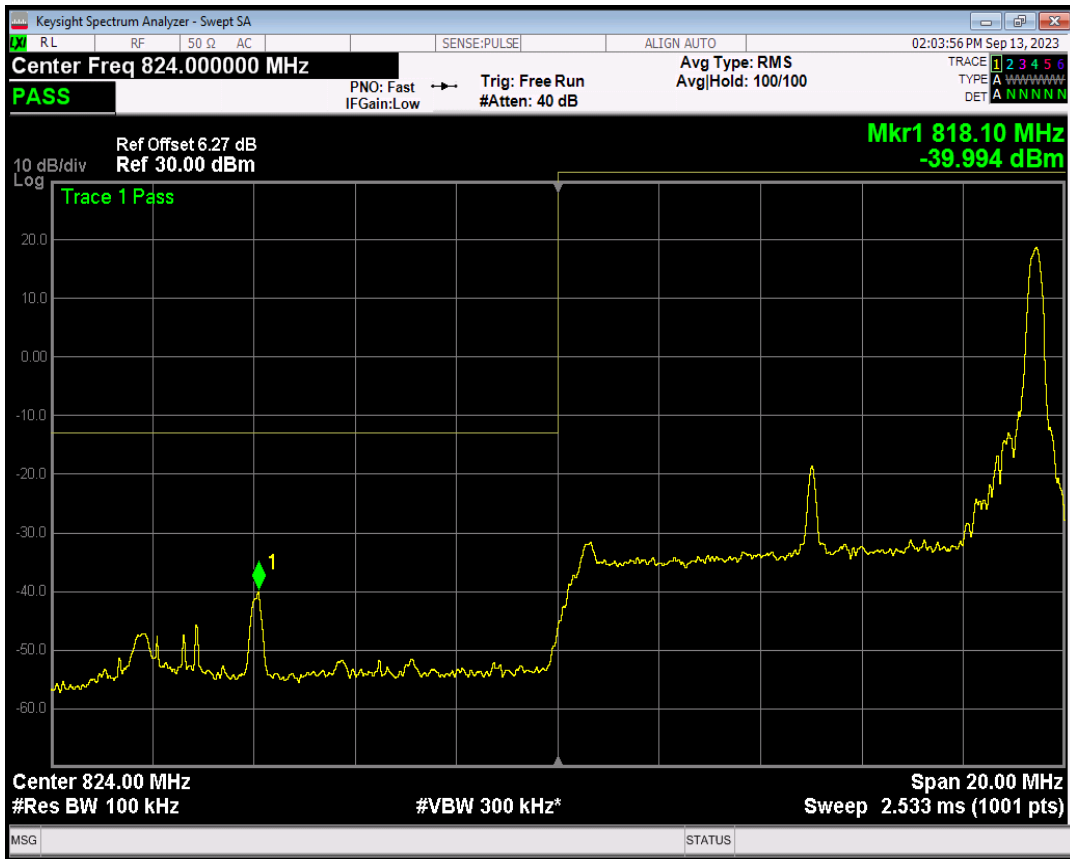

Band5 16QAM BW=10MHz Channel=20450 RB Size=1 Position=#Max