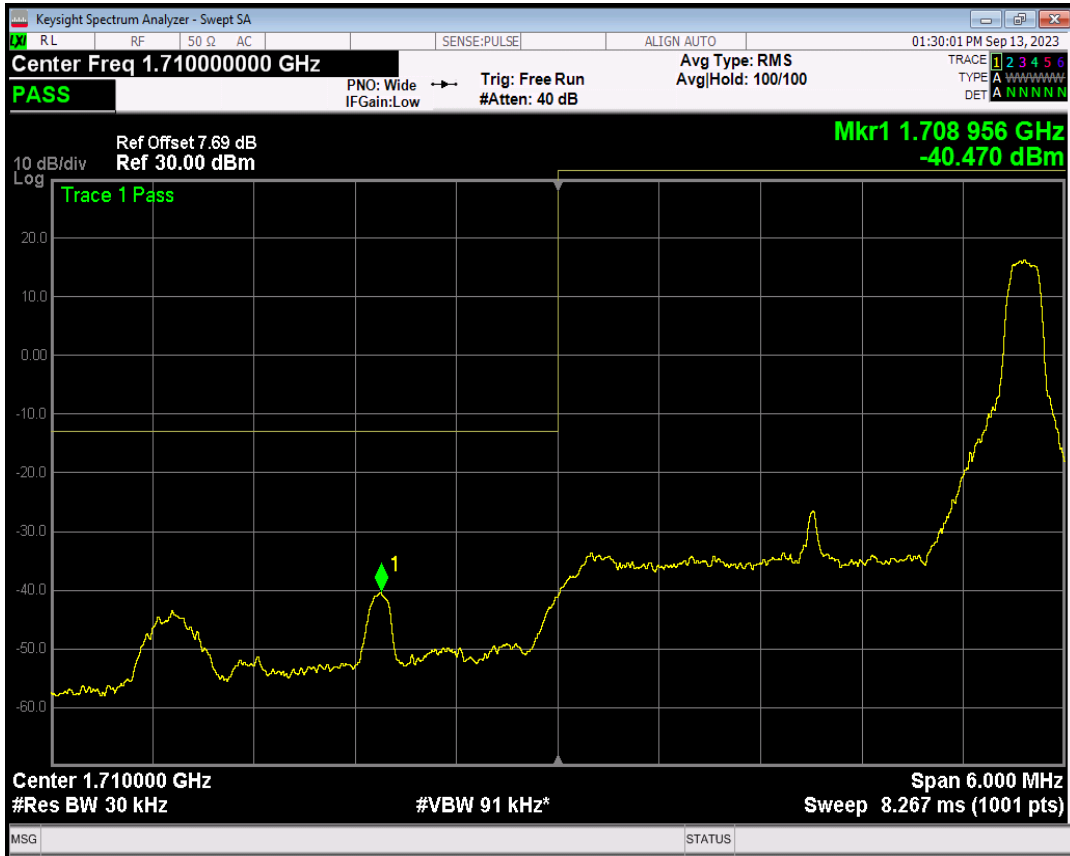

Band4 16QAM BW=1.4MHz Channel=20393 RB Size=1 Position=#Max

Band4 QPSK BW=3MHz Channel=19965 RB Size=1 Position=#0

Band4 16QAM BW=1.4MHz Channel=20393 RB Size=6 Position=#0

Band4 QPSK BW=3MHz Channel=19965 RB Size=1 Position=#Max

Band4 QPSK BW=3MHz Channel=19965 RB Size=15 Position=#0

Band4 16QAM BW=3MHz Channel=19965 RB Size=1 Position=#0

Band4 16QAM BW=3MHz Channel=19965 RB Size=1 Position=#Max

Band4 16QAM BW=3MHz Channel=19965 RB Size=15 Position=#0