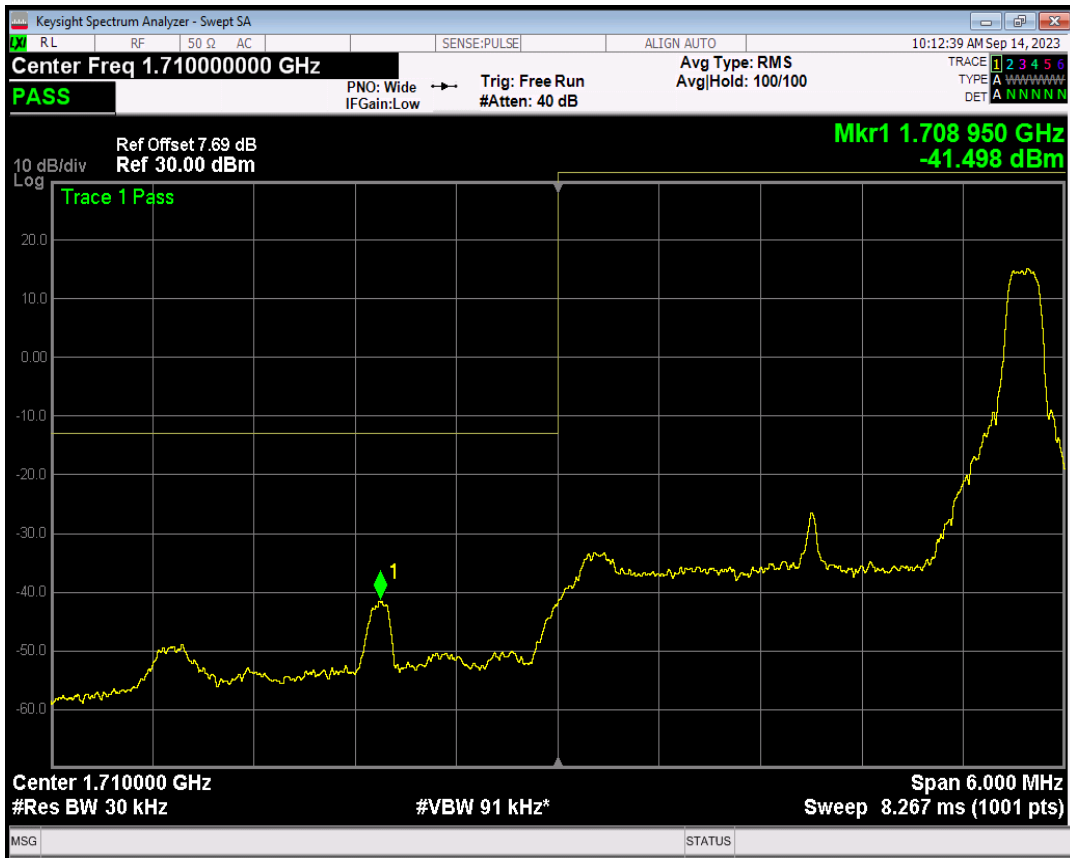

Band66 16QAM BW=1.4MHz Channel=132665 RB Size=6 Position=#0

Band66 16QAM BW=1.4MHz Channel=132665 RB Size=1 Position=#Max

Band66 QPSK BW=3MHz Channel=131987 RB Size=1 Position=#0

Band66 QPSK BW=3MHz Channel=131987 RB Size=1 Position=#Max