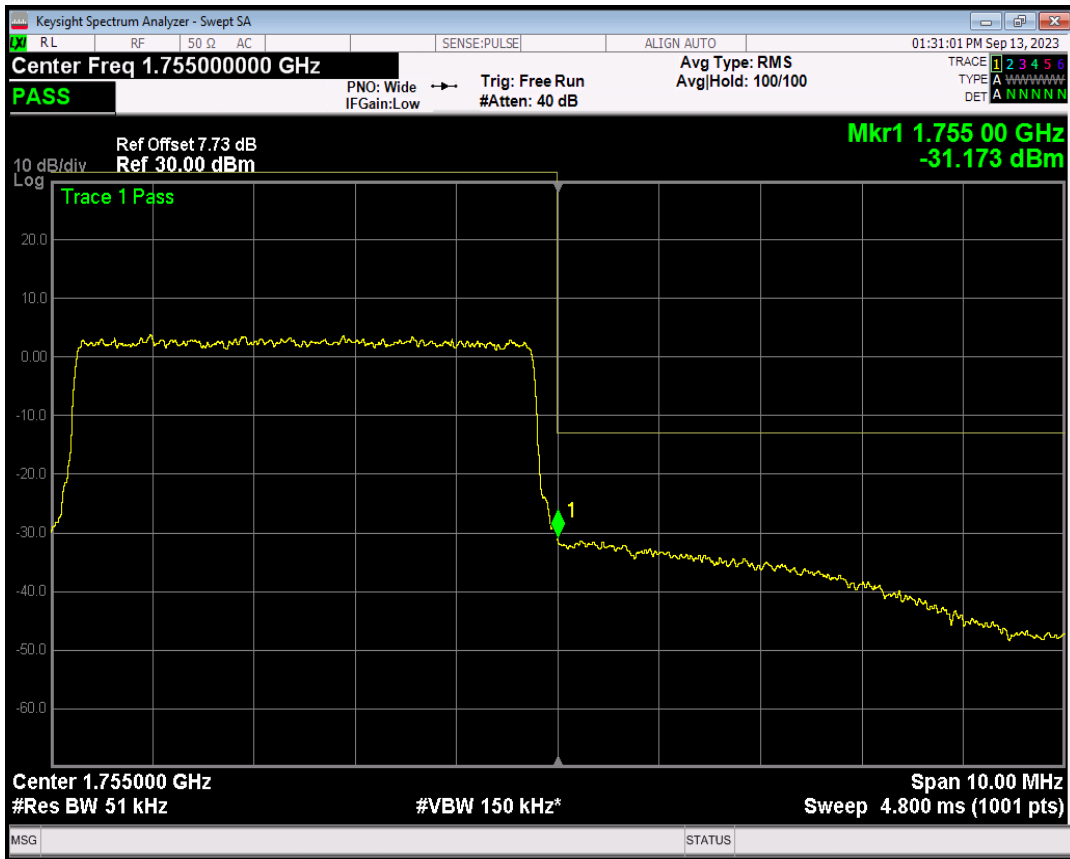

Band4 16QAM BW=5MHz Channel=20375 RB Size=25 Position=#0