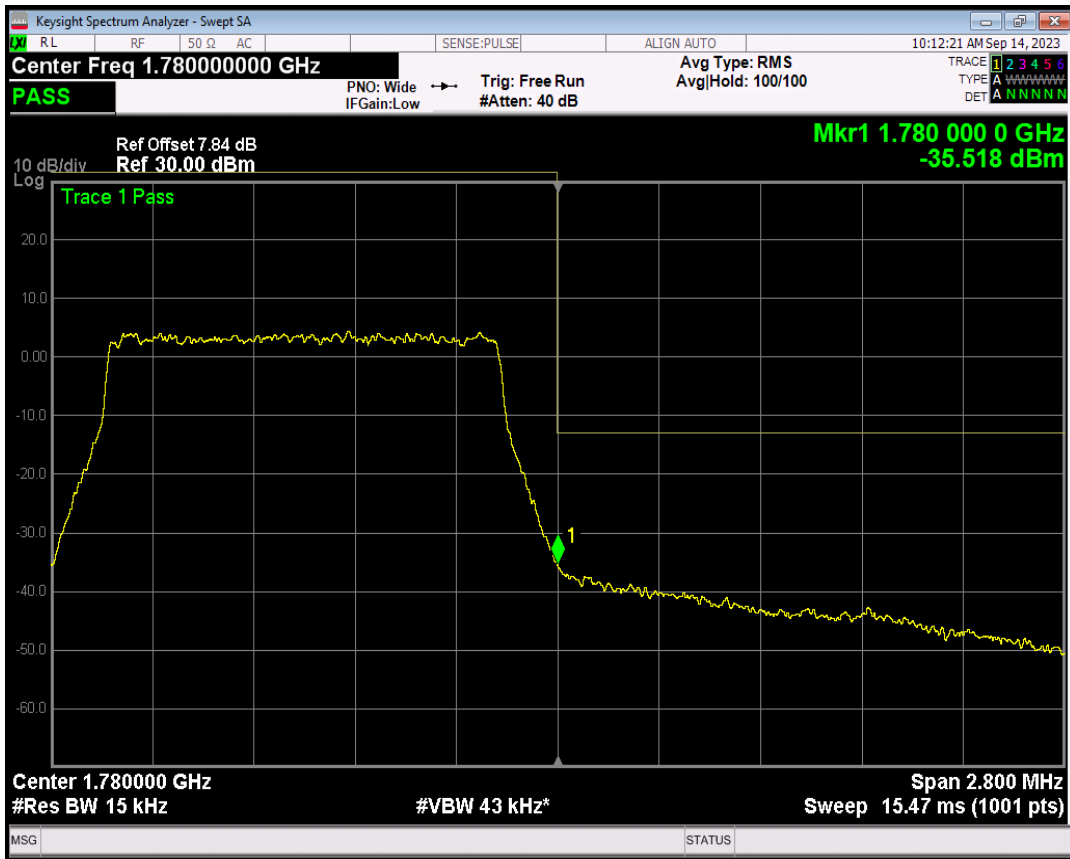

Band66 QPSK BW=1.4MHz Channel=132665 RB Size=6 Position=#0