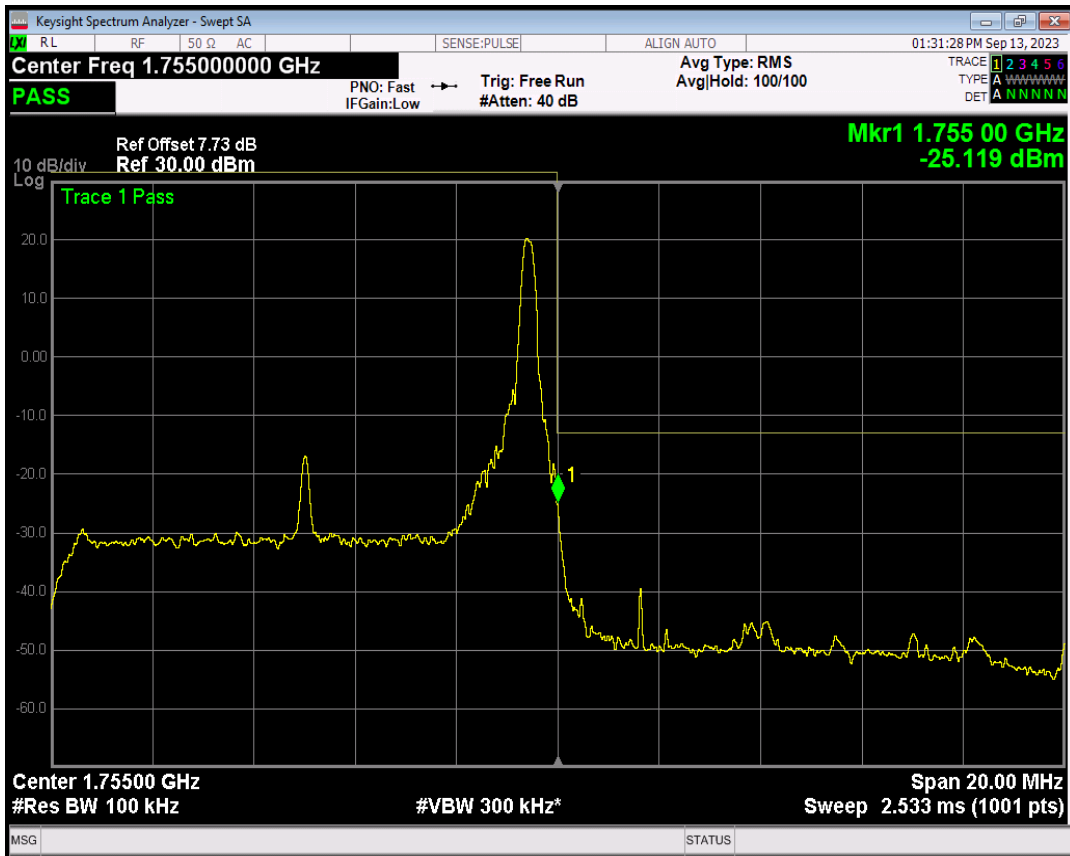

Band4 16QAM BW=10MHz Channel=20350 RB Size=1 Position=#Max