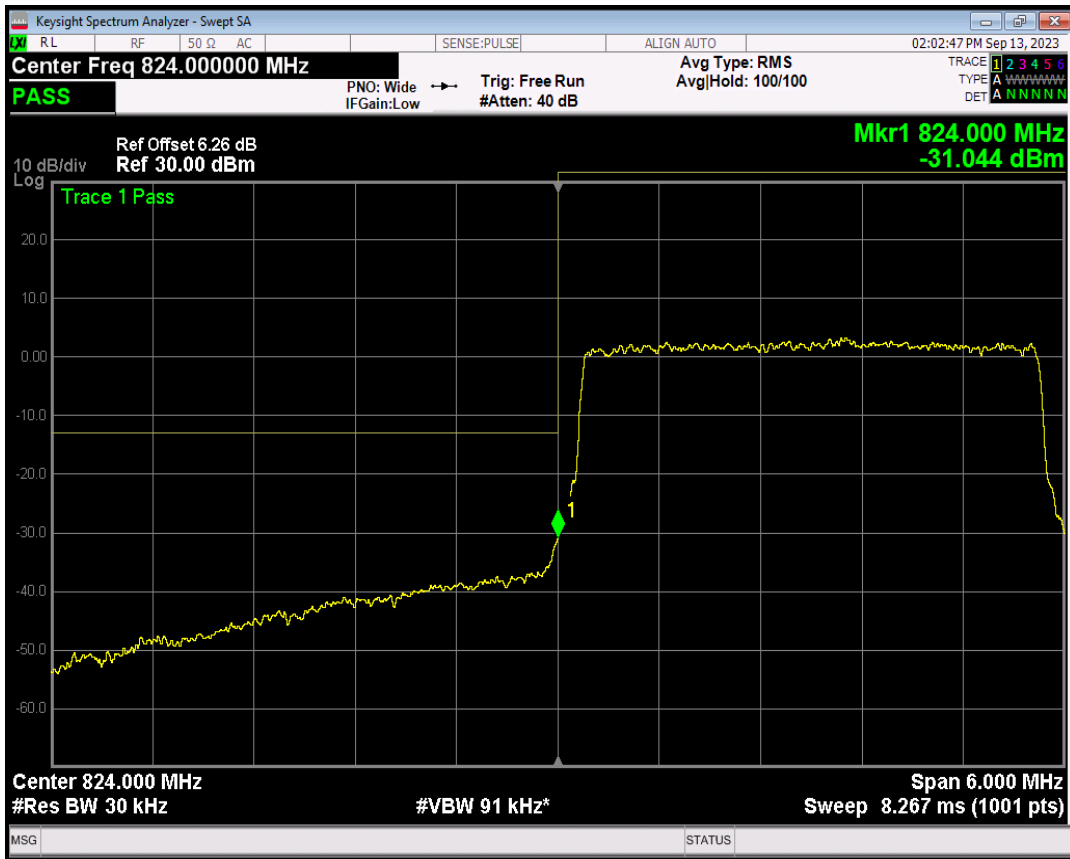

Band5 QPSK BW=3MHz Channel=20415 RB Size=15 Position=#0