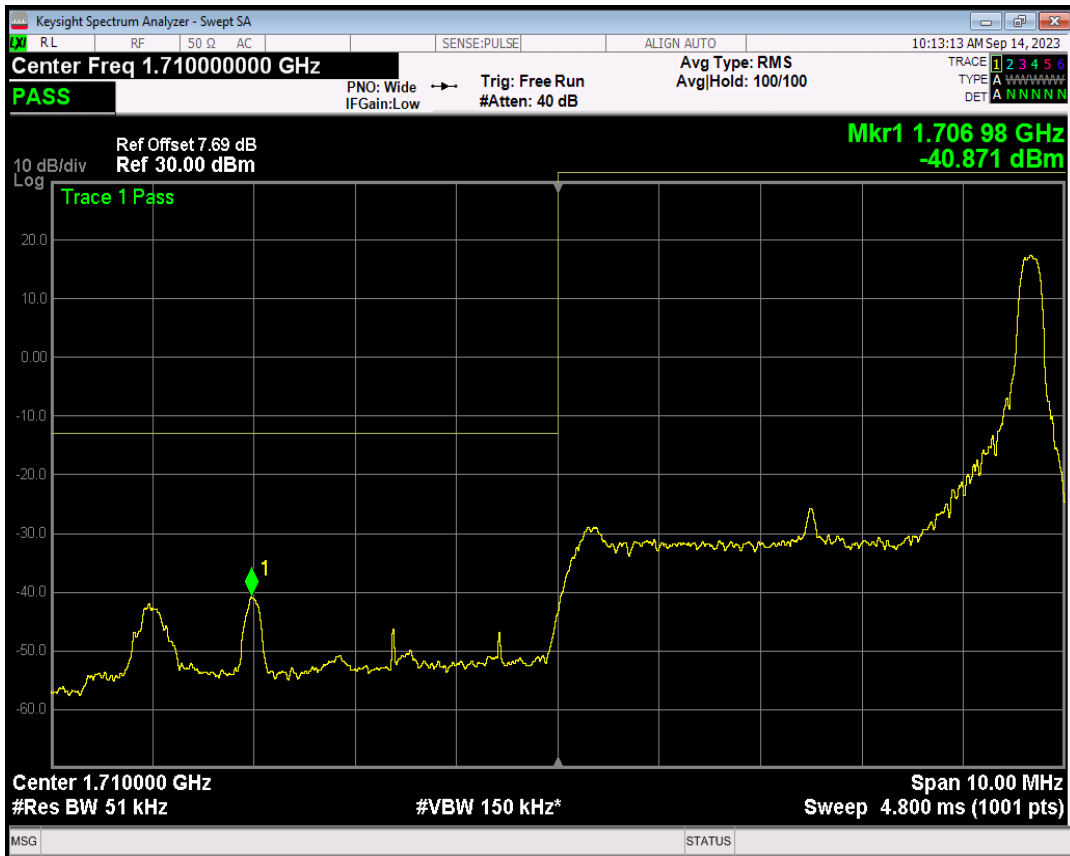

Band66 16QAM BW=3MHz Channel=132657 RB Size=1 Position=#Max

Band66 16QAM BW=3MHz Channel=132657 RB Size=15 Position=#0

Band66 QPSK BW=5MHz Channel=131997 RB Size=1 Position=#0

Band66 QPSK BW=5MHz Channel=131997 RB Size=1 Position=#Max