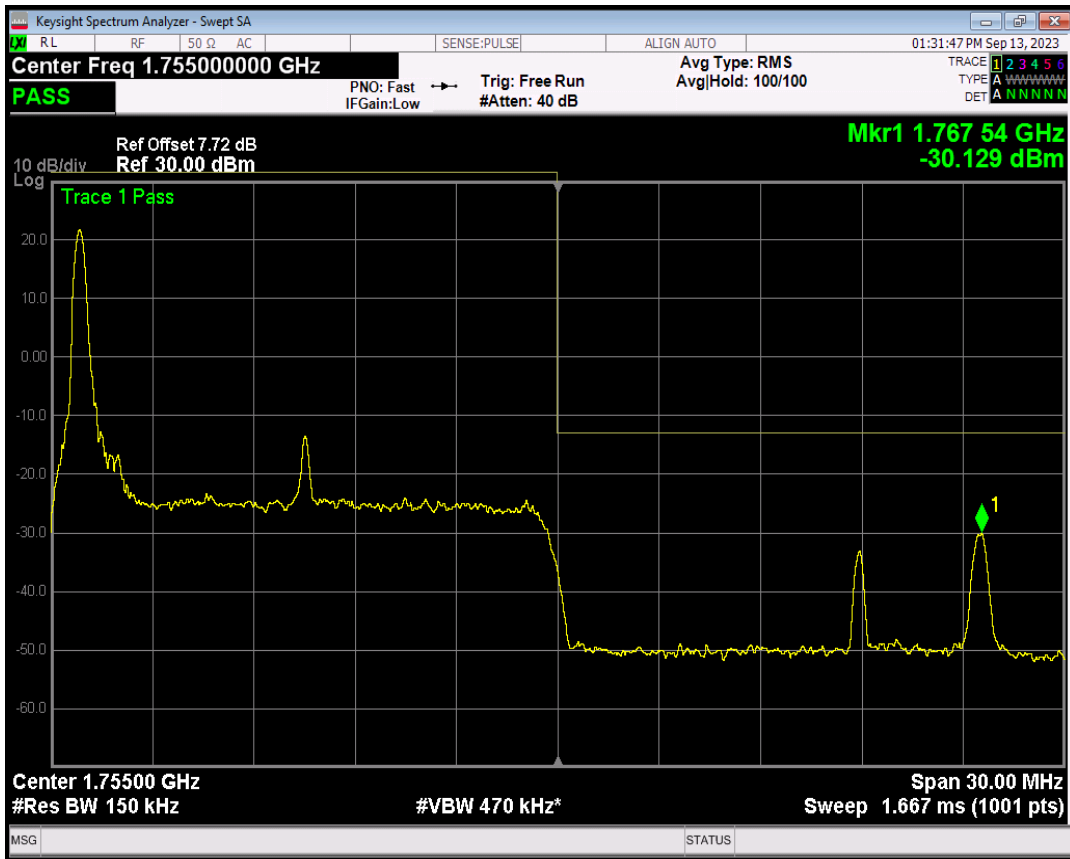

Band4 QPSK BW=15MHz Channel=20325 RB Size=1 Position=#0