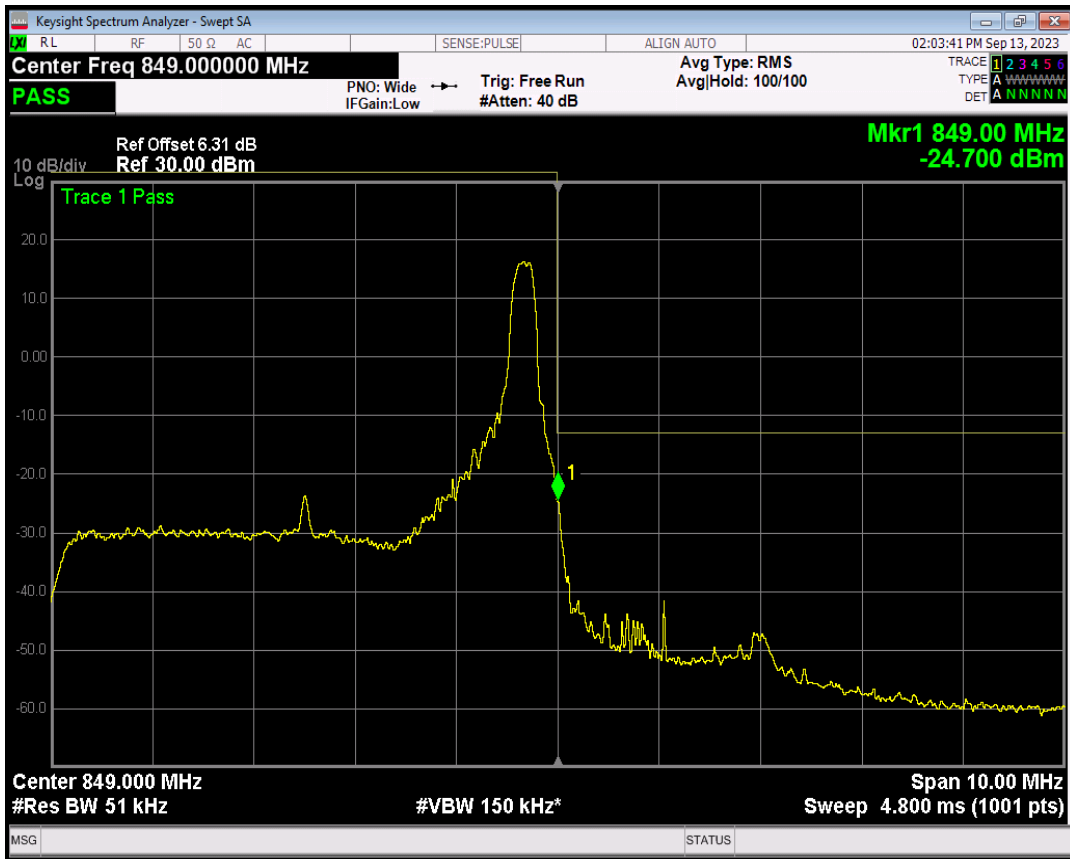

Band5 16QAM BW=5MHz Channel=20625 RB Size=1 Position=#Max