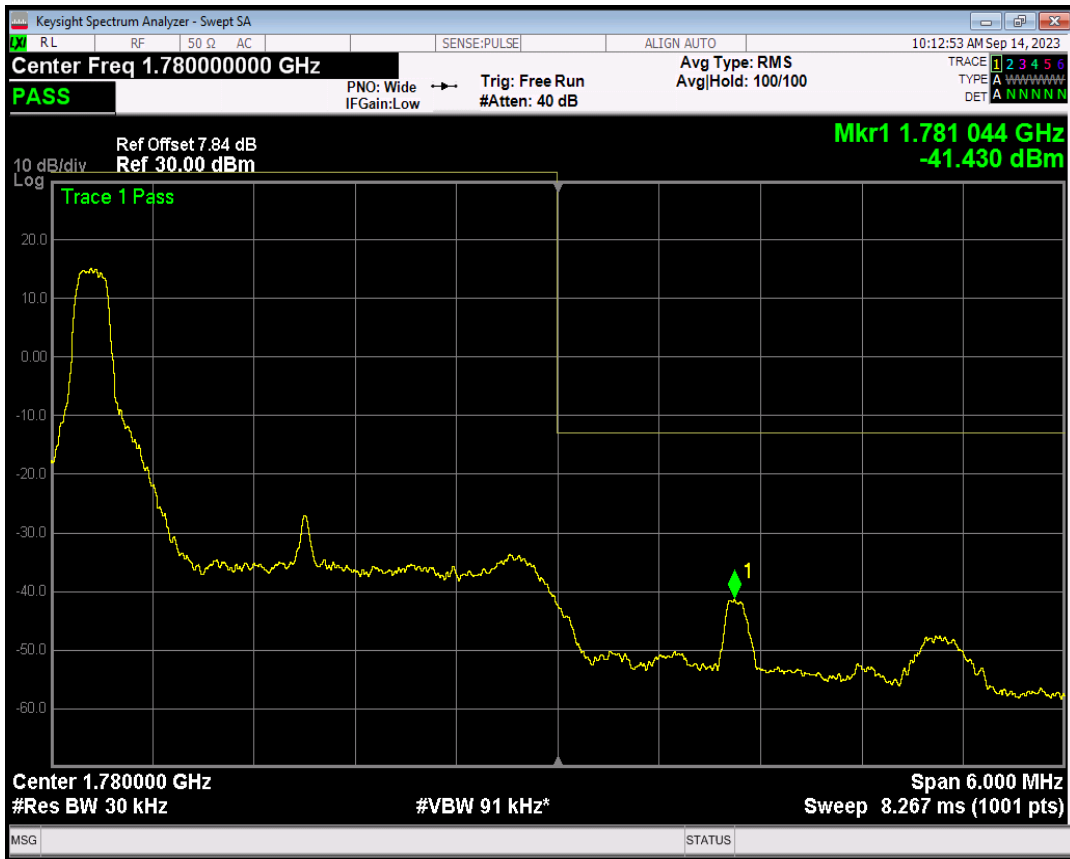

Band66 QPSK BW=3MHz Channel=132657 RB Size=1 Position=#0