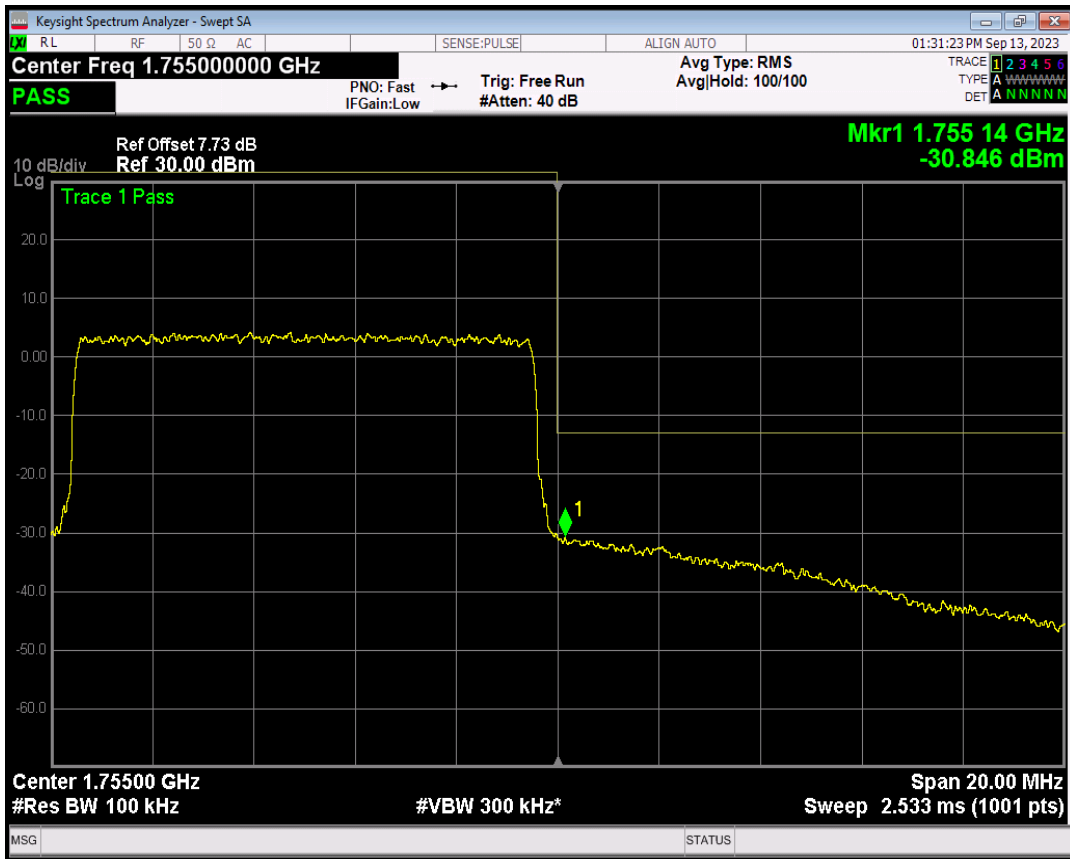

Band4 QPSK BW=10MHz Channel=20350 RB Size=50 Position=#0