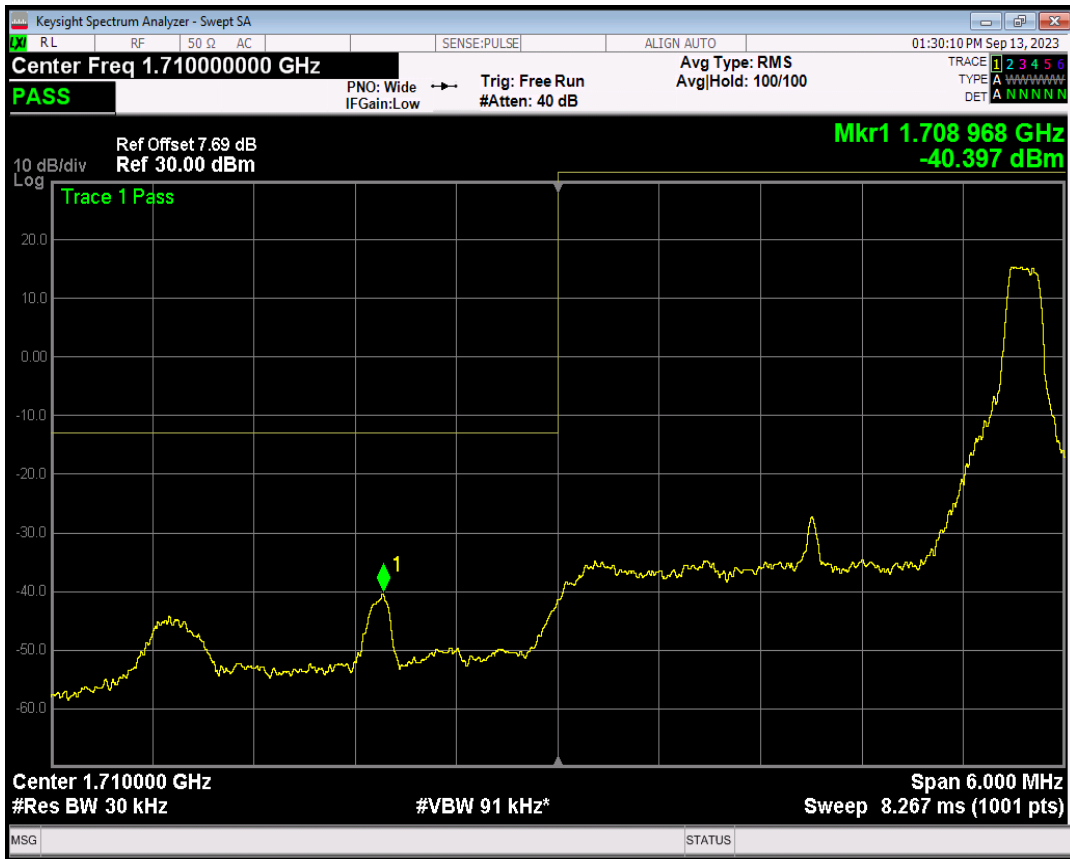

Band4 16QAM BW=1.4MHz Channel=20393 RB Size=1 Position=#Max

Band4 QPSK BW=3MHz Channel=19965 RB Size=1 Position=#0

Band4 16QAM BW=1.4MHz Channel=20393 RB Size=6 Position=#0

Band4 QPSK BW=3MHz Channel=19965 RB Size=1 Position=#Max

Band4 QPSK BW=3MHz Channel=19965 RB Size=15 Position=#0

Band4 16QAM BW=3MHz Channel=19965 RB Size=1 Position=#0

Band4 16QAM BW=3MHz Channel=19965 RB Size=1 Position=#Max

Band4 16QAM BW=3MHz Channel=19965 RB Size=15 Position=#0