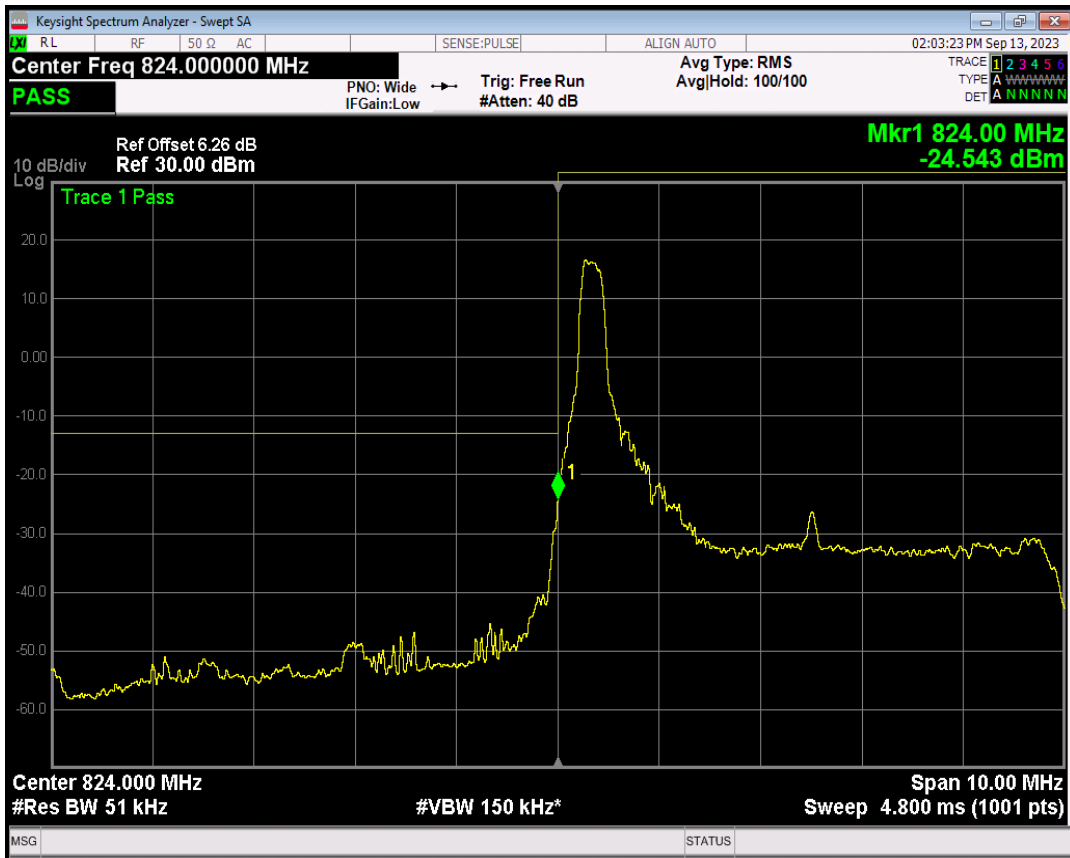

Band5 16QAM BW=5MHz Channel=20425 RB Size=1 Position=#0