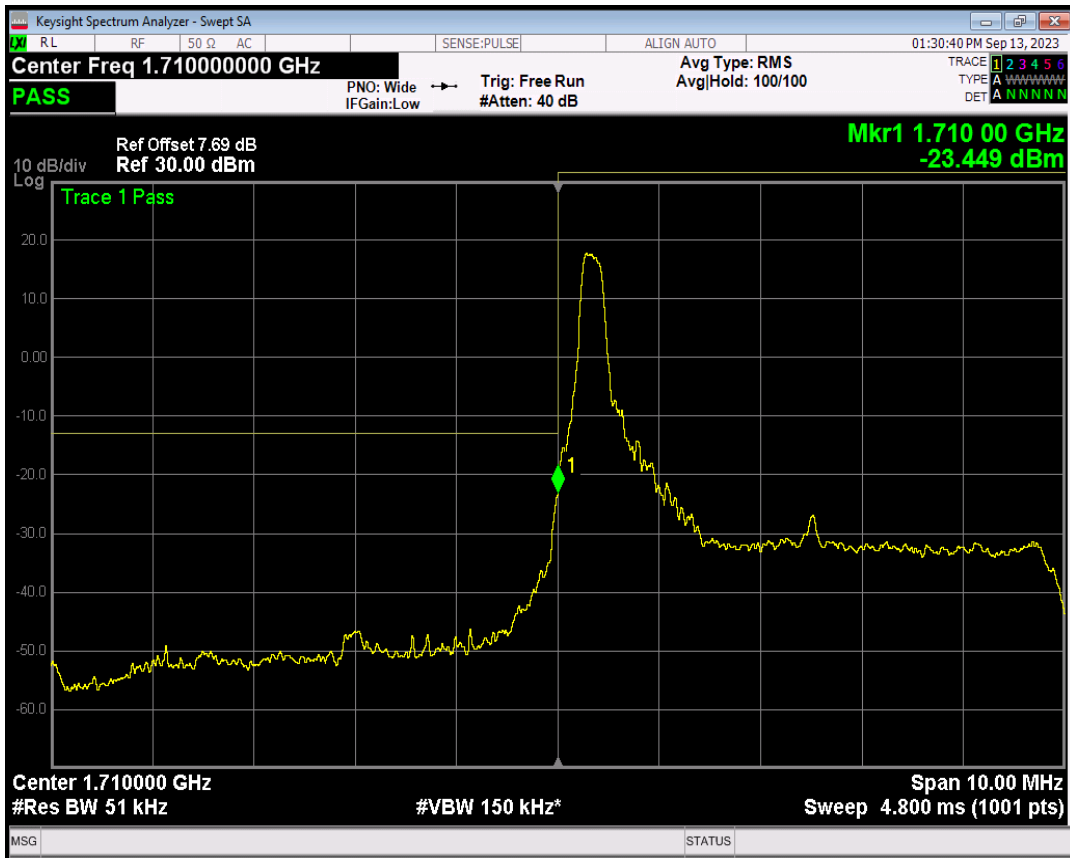

Band4 16QAM BW=5MHz Channel=19975 RB Size=1 Position=#0