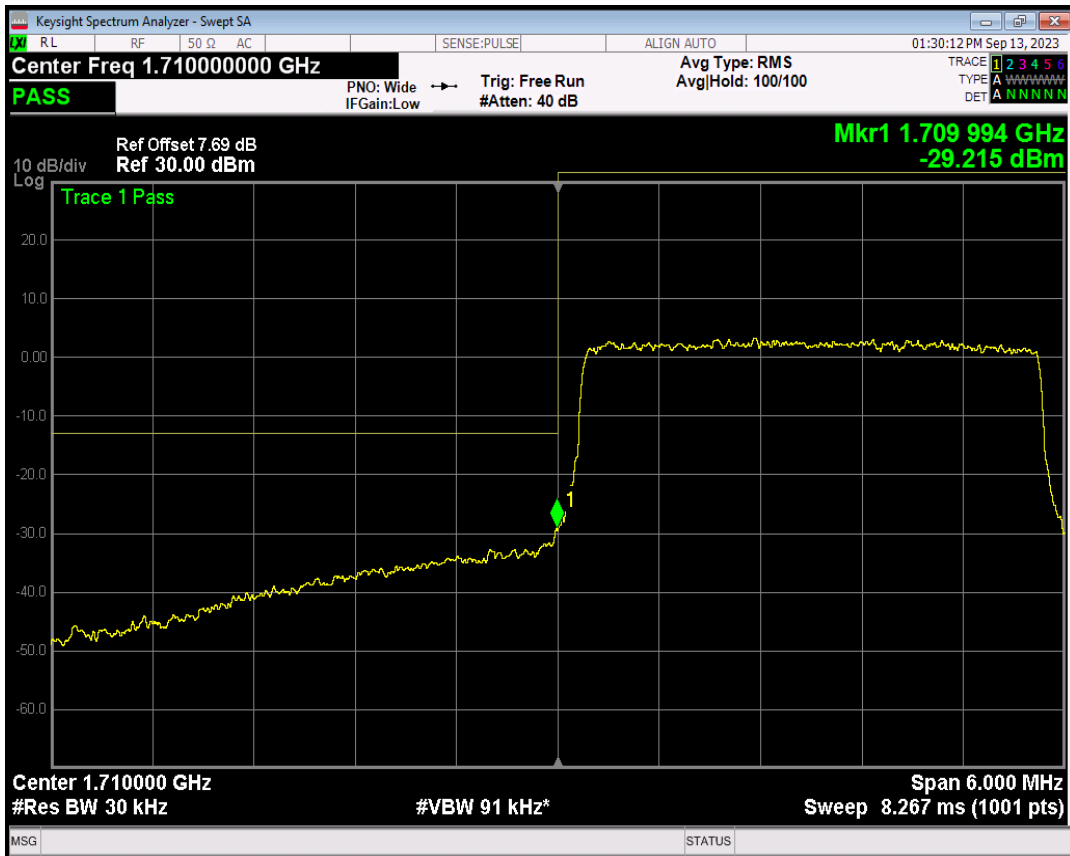

Band4 QPSK BW=3MHz Channel=19965 RB Size=15 Position=#0

Band4 16QAM BW=3MHz Channel=19965 RB Size=1 Position=#0

Band4 16QAM BW=3MHz Channel=19965 RB Size=1 Position=#Max

Band4 16QAM BW=3MHz Channel=19965 RB Size=15 Position=#0