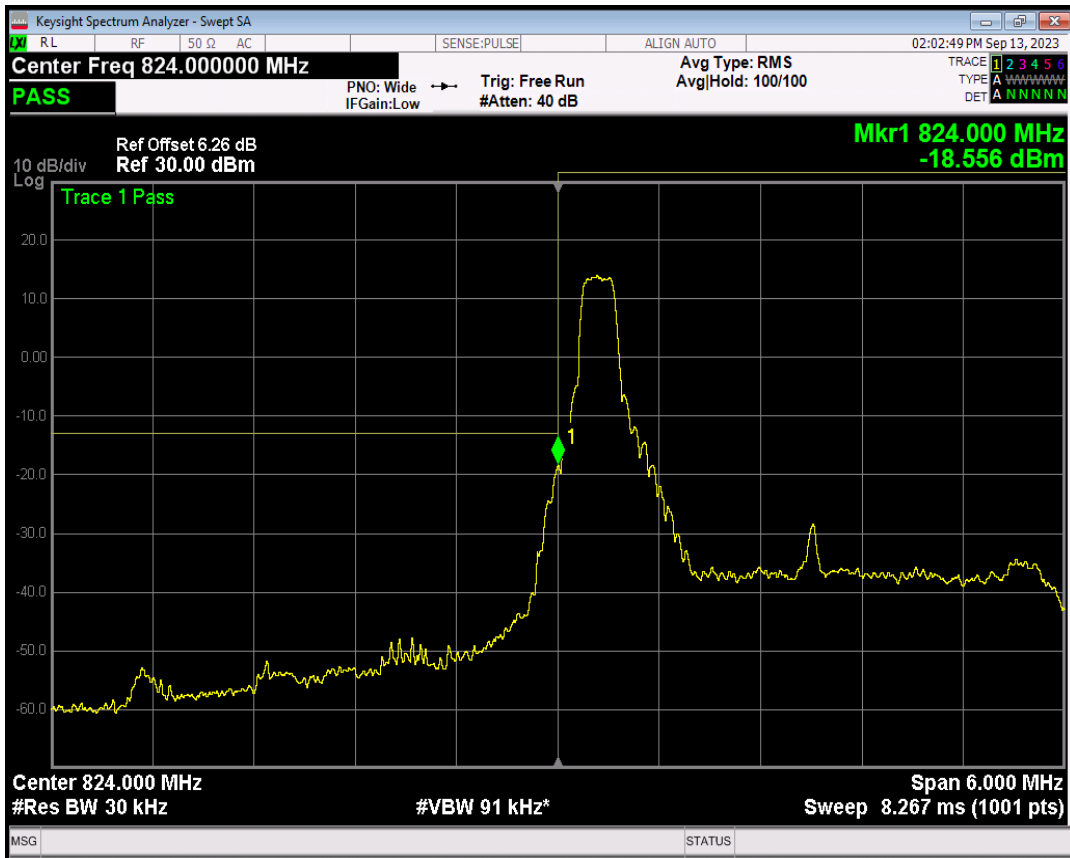

Band5 16QAM BW=3MHz Channel=20415 RB Size=1 Position=#0