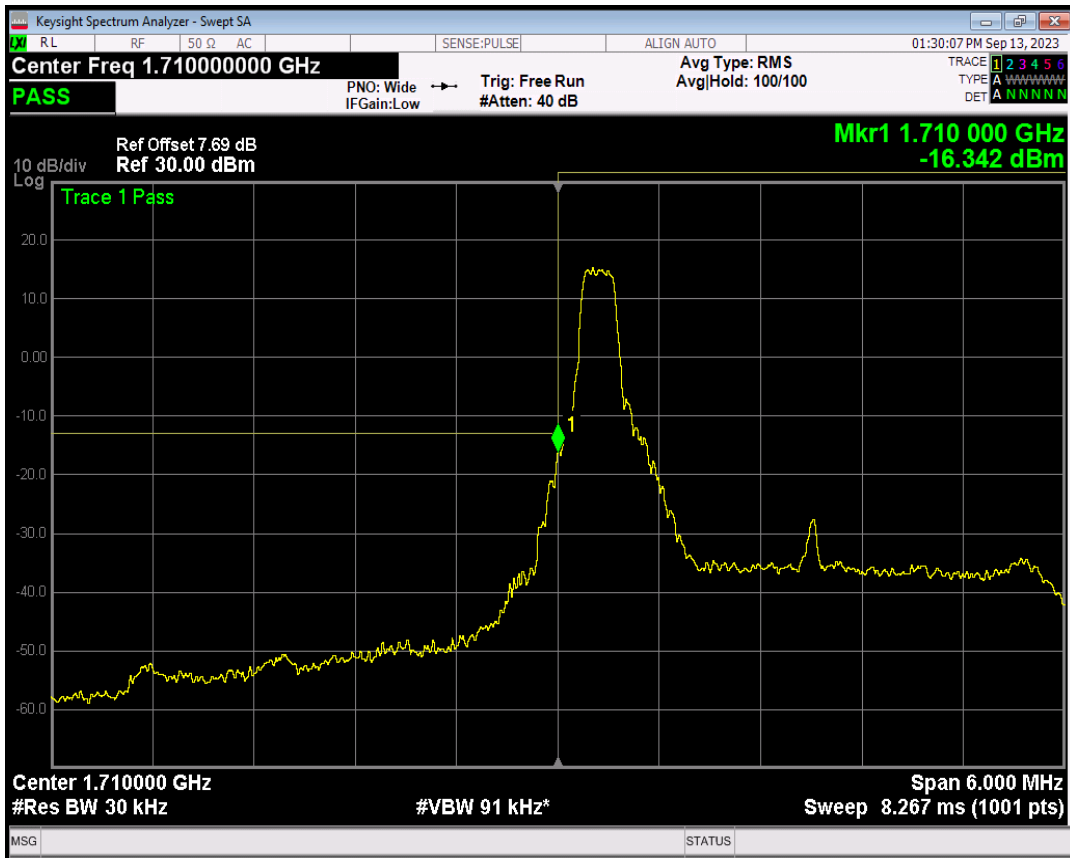

Band4 16QAM BW=3MHz Channel=19965 RB Size=1 Position=#0