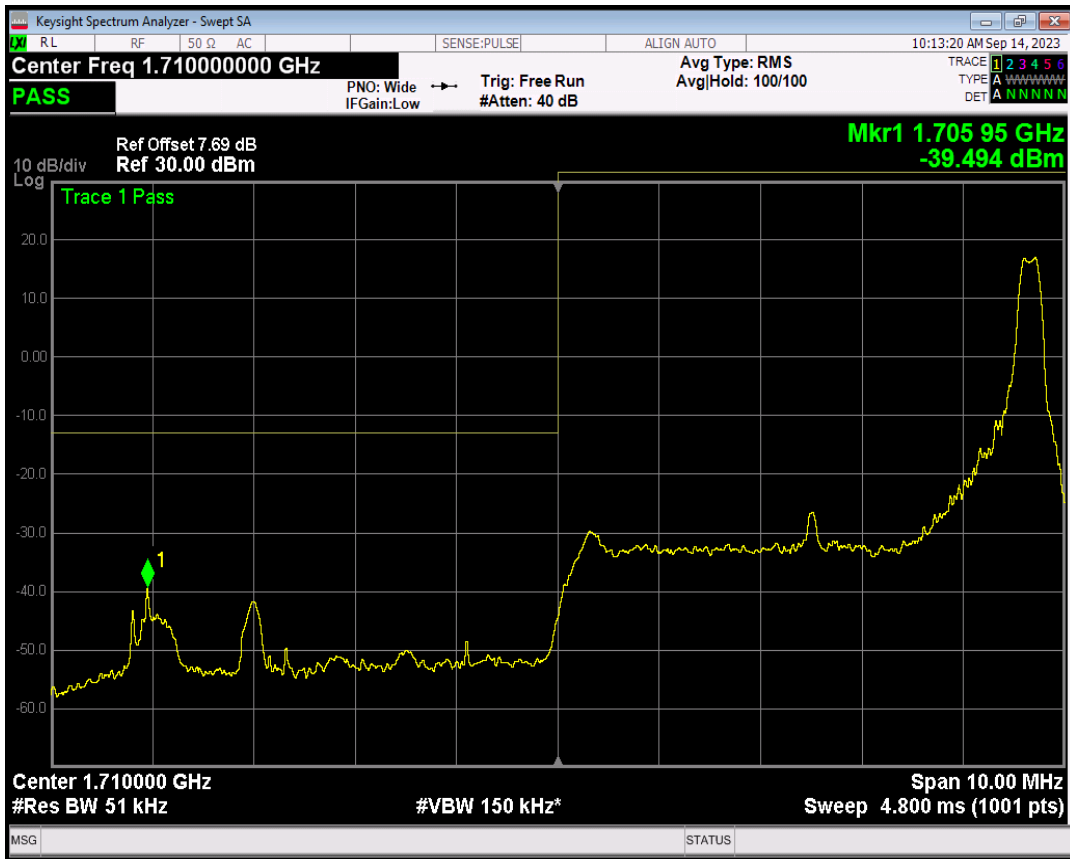

Band66 16QAM BW=5MHz Channel=131997 RB Size=1 Position=#Max