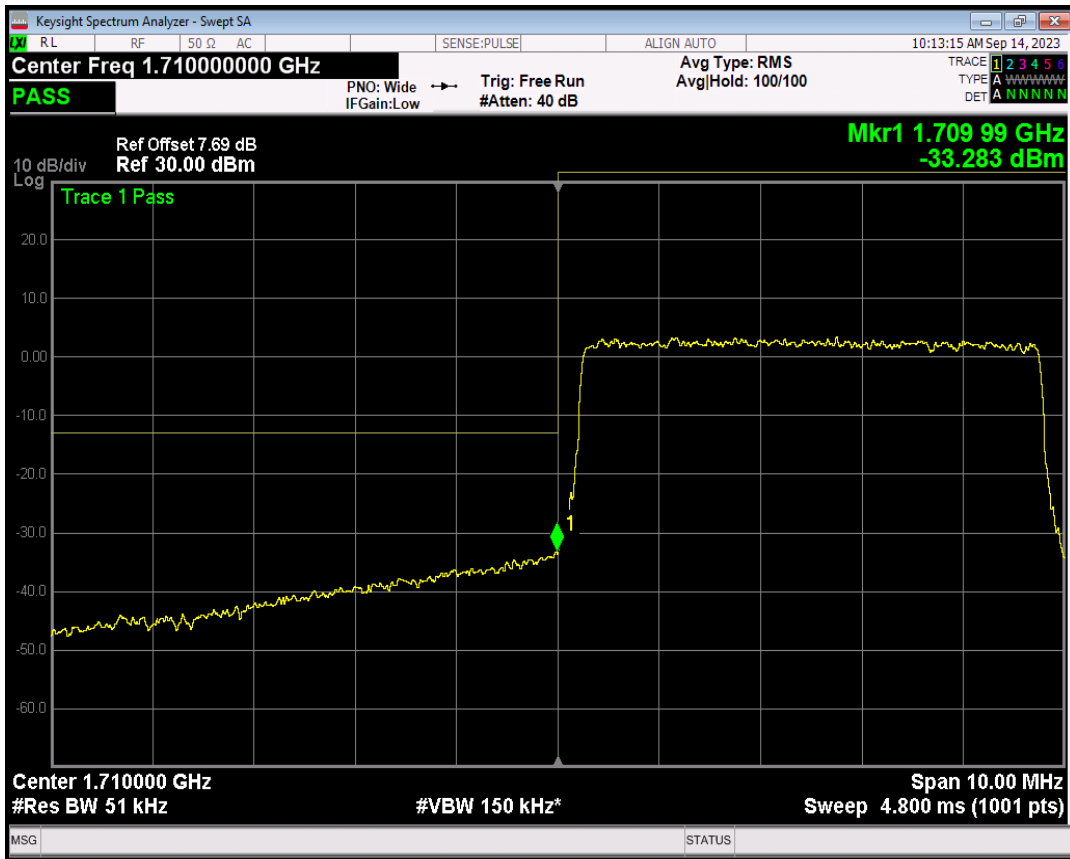

Band66 QPSK BW=5MHz Channel=131997 RB Size=25 Position=#0