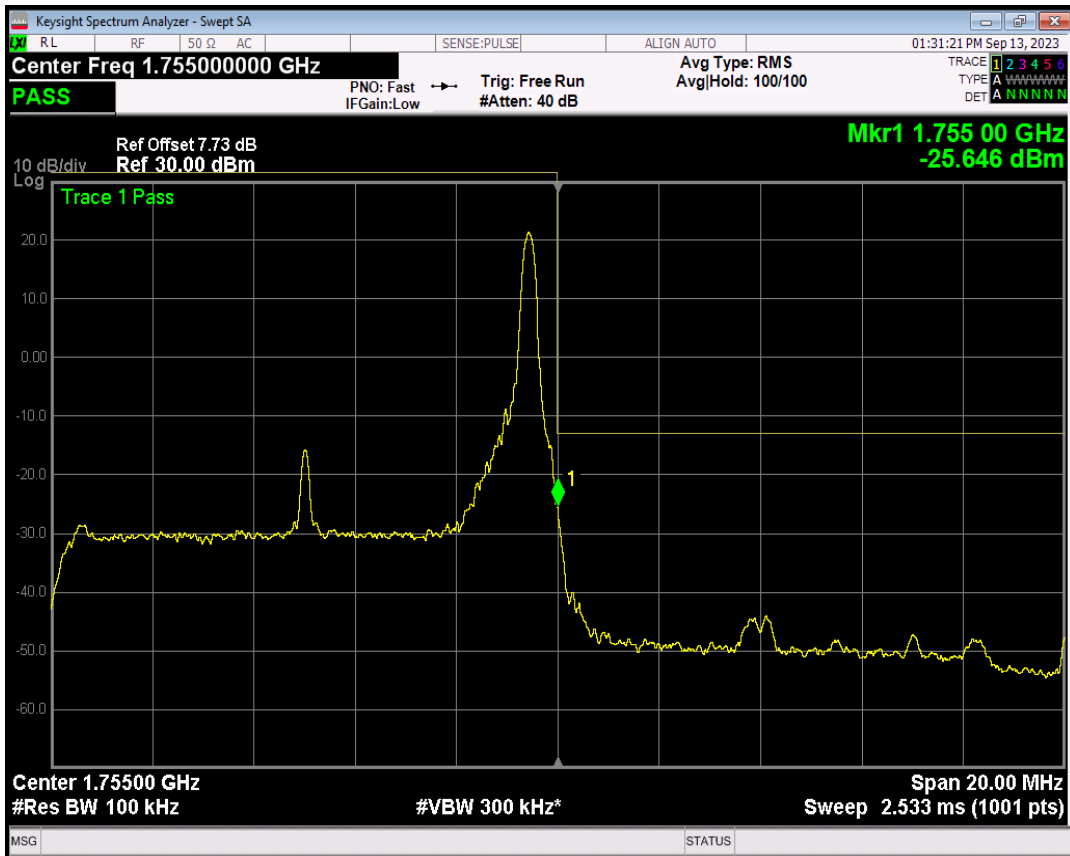

Band4 QPSK BW=10MHz Channel=20350 RB Size=1 Position=#Max