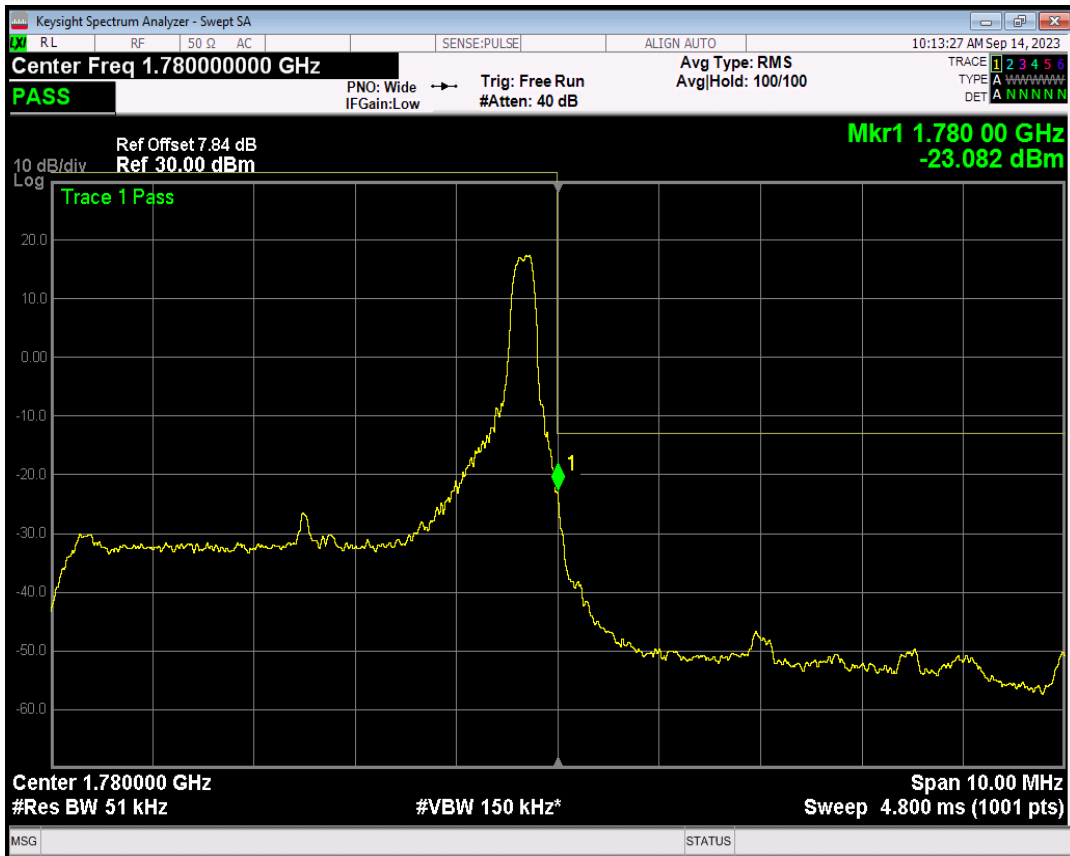

Band66 QPSK BW=5MHz Channel=132647 RB Size=1 Position=#Max