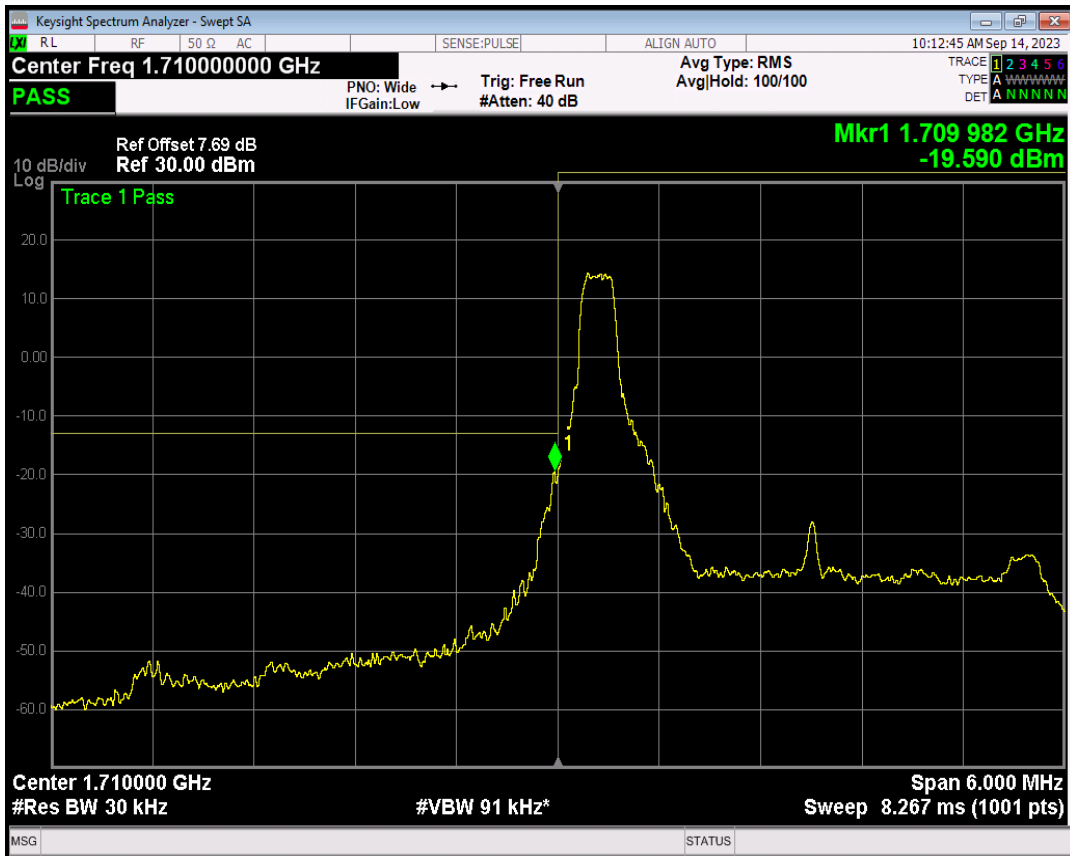

Band66 16QAM BW=3MHz Channel=131987 RB Size=1 Position=#0