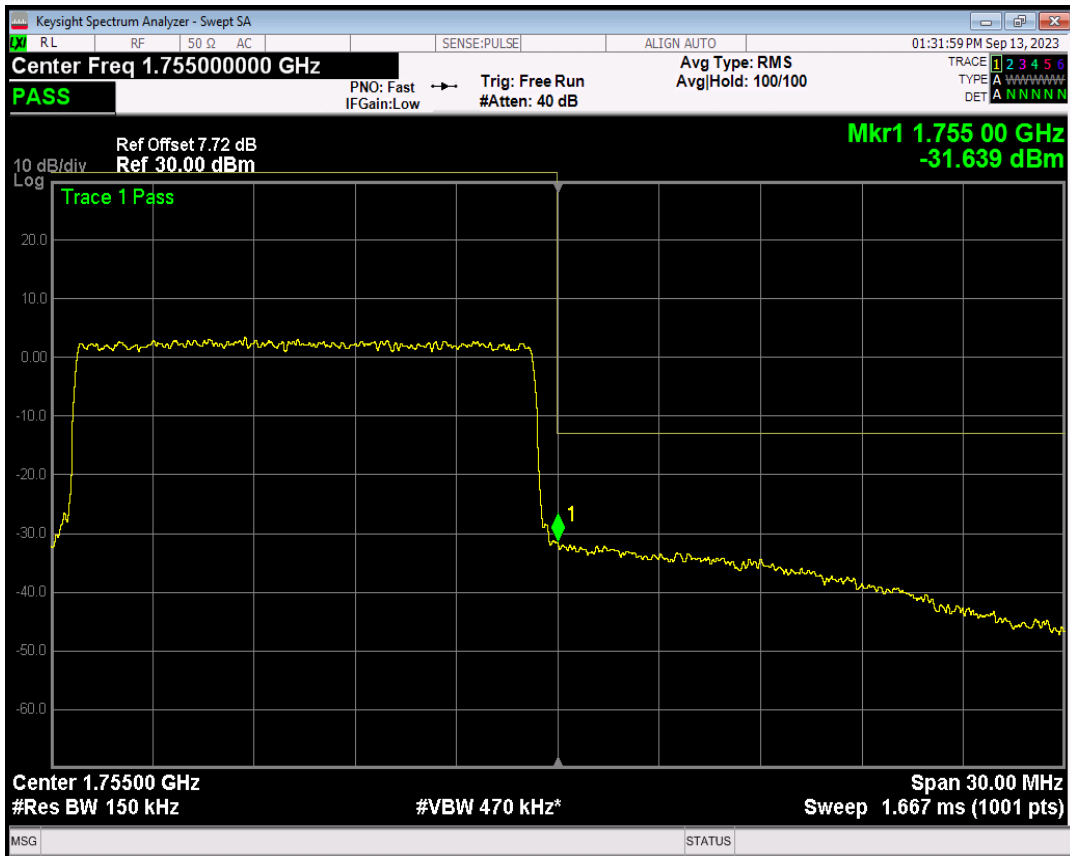

Band4 16QAM BW=15MHz Channel=20325 RB Size=75 Position=#0