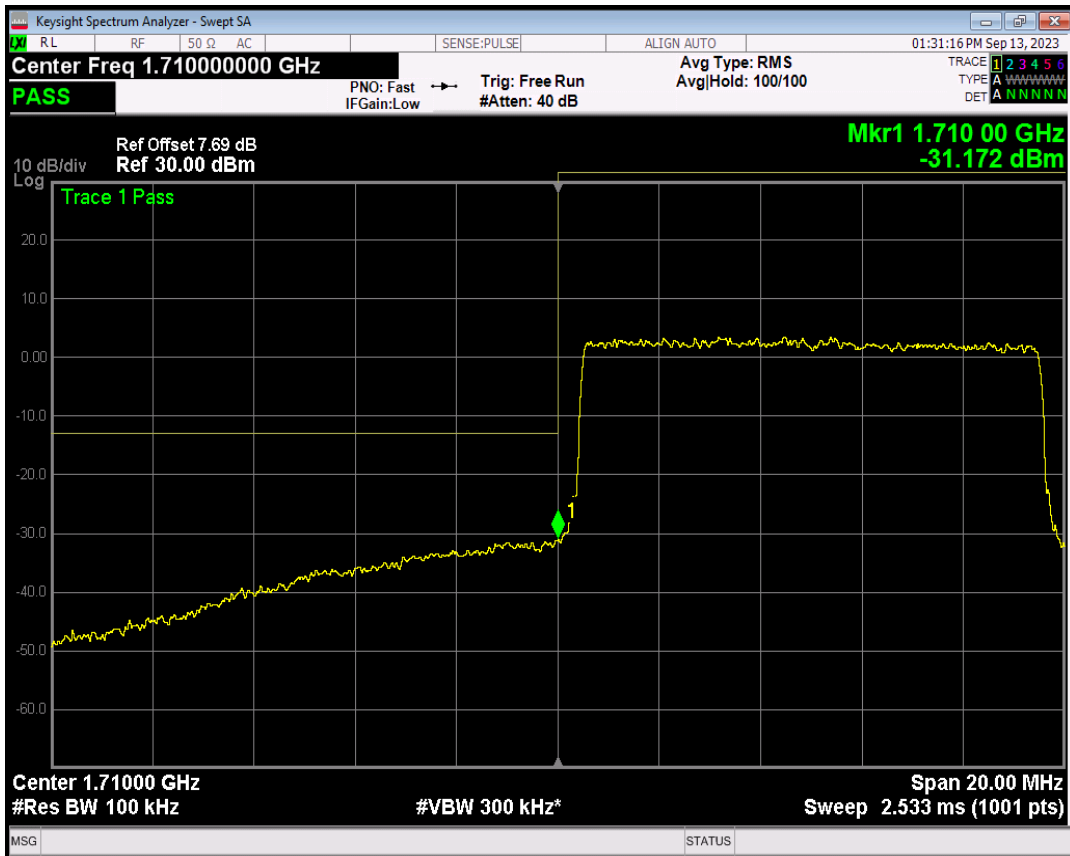

Band4 QPSK BW=10MHz Channel=20000 RB Size=50 Position=#0

Band4 16QAM BW=10MHz Channel=20000 RB Size=1 Position=#0

Band4 16QAM BW=10MHz Channel=20000 RB Size=1 Position=#Max

Band4 16QAM BW=10MHz Channel=20000 RB Size=50 Position=#0