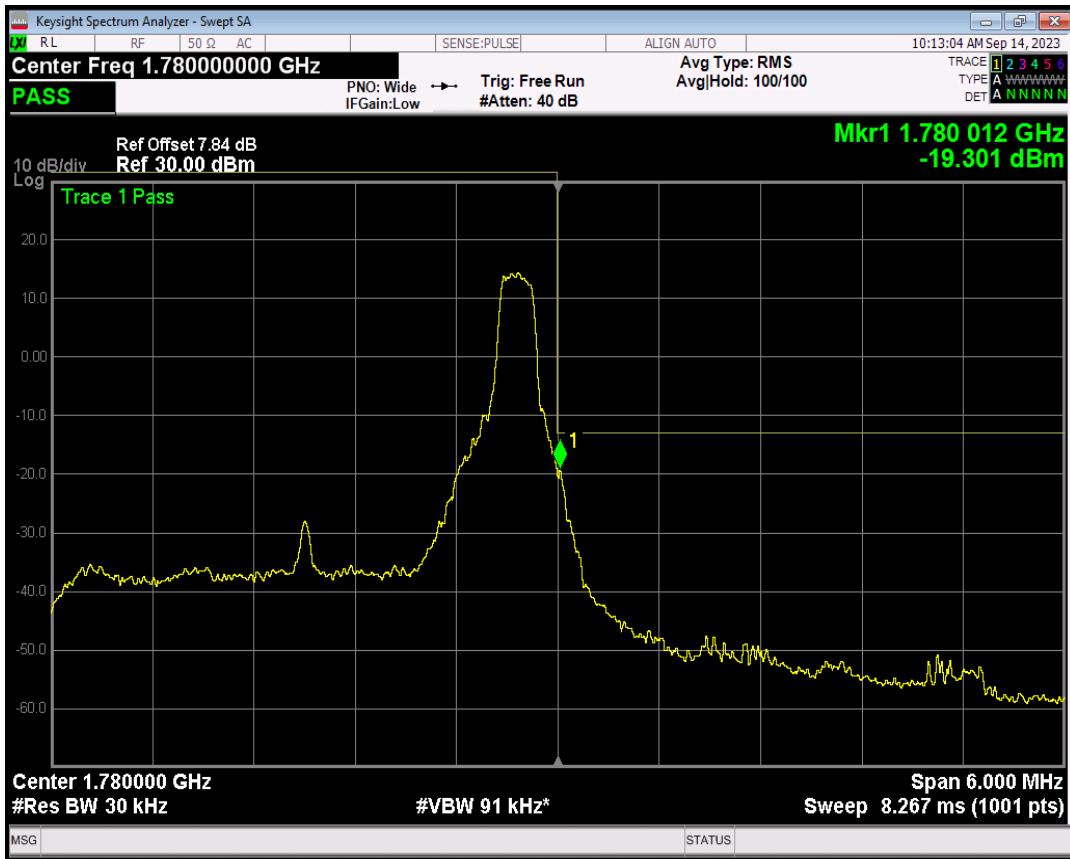

Band66 16QAM BW=3MHz Channel=132657 RB Size=1 Position=#Max