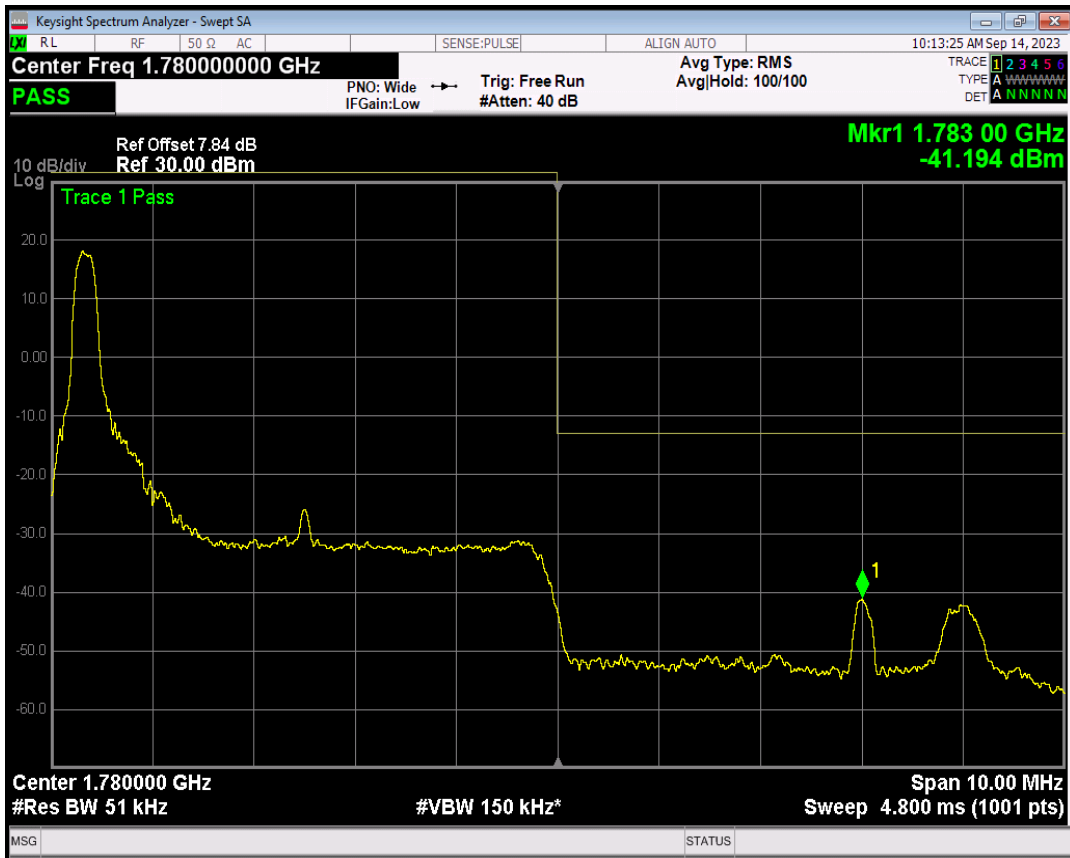

Band66 QPSK BW=5MHz Channel=131997 RB Size=25 Position=#0

Band66 16QAM BW=5MHz Channel=131997 RB Size=1 Position=#0

Band66 16QAM BW=5MHz Channel=131997 RB Size=1 Position=#Max

Band66 QPSK BW=5MHz Channel=132647 RB Size=1 Position=#0