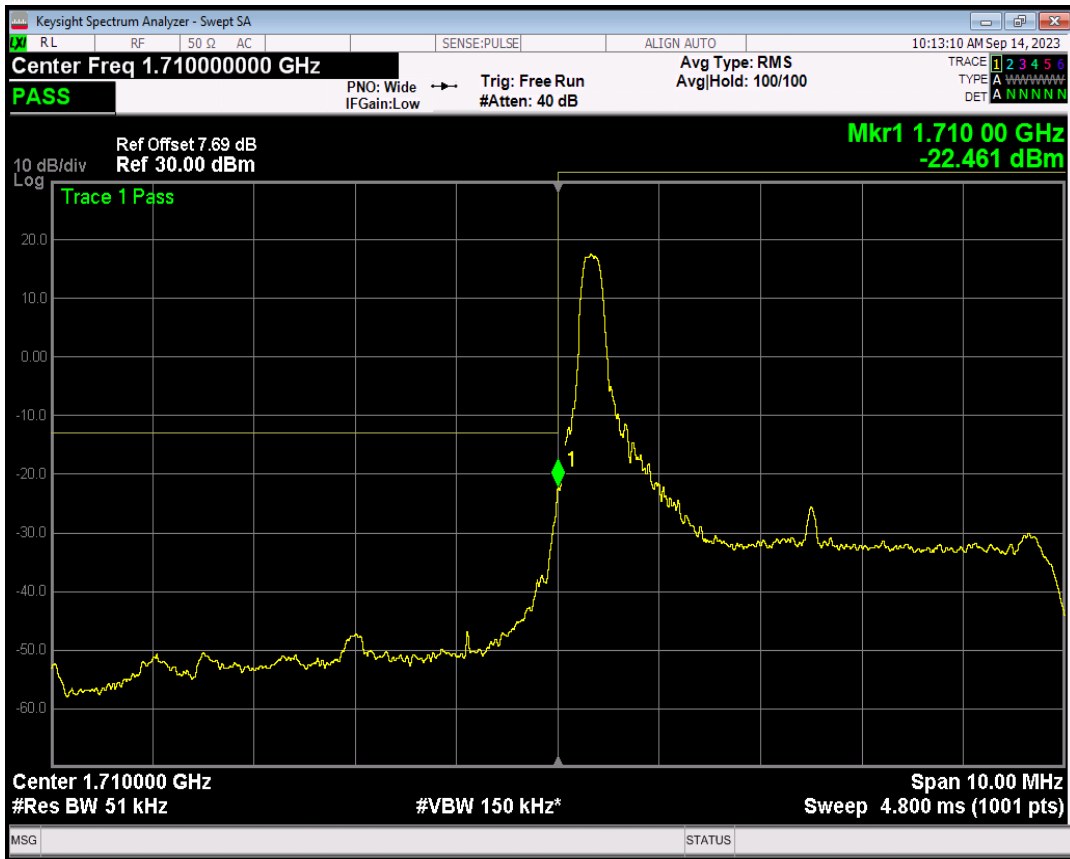

Band66 QPSK BW=5MHz Channel=131997 RB Size=1 Position=#0