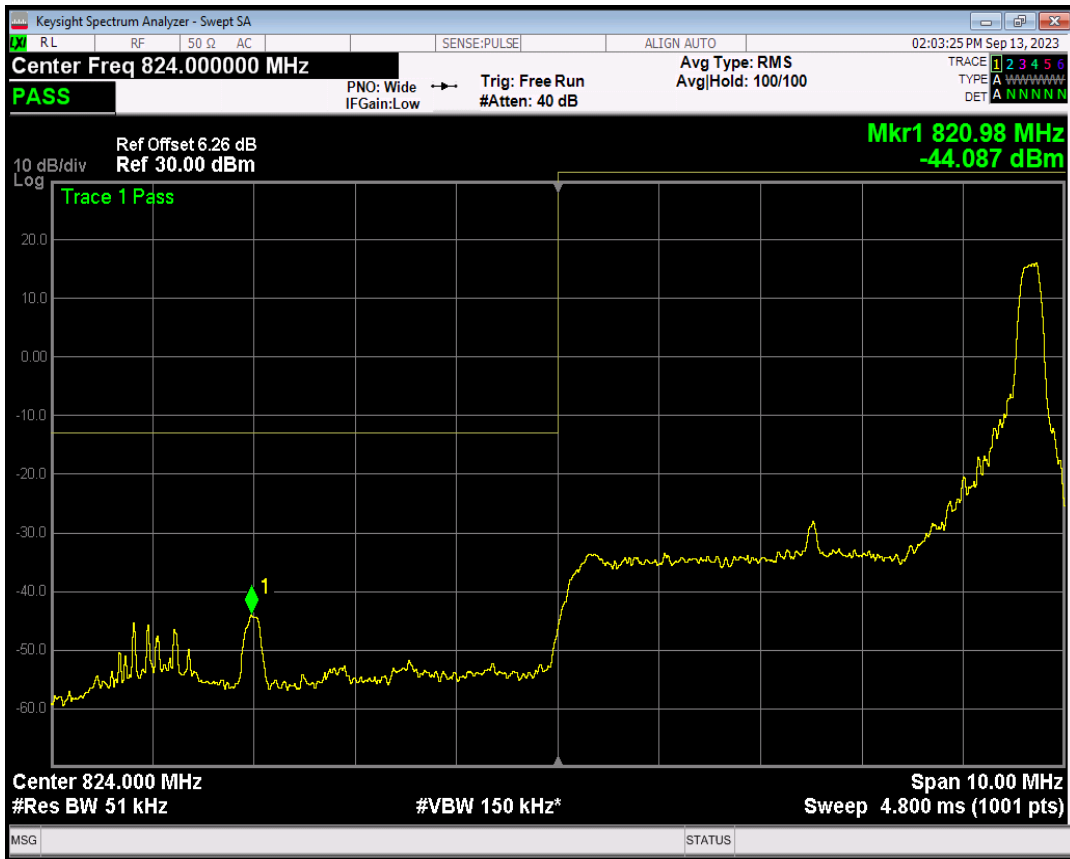

Band5 16QAM BW=3MHz Channel=20635 RB Size=1 Position=#Max

Band5 16QAM BW=3MHz Channel=20635 RB Size=15 Position=#0

Band5 QPSK BW=5MHz Channel=20425 RB Size=1 Position=#0

Band5 QPSK BW=5MHz Channel=20425 RB Size=1 Position=#Max

Band5 QPSK BW=5MHz Channel=20425 RB Size=25 Position=#0

Band5 16QAM BW=5MHz Channel=20425 RB Size=1 Position=#0

Band5 16QAM BW=5MHz Channel=20425 RB Size=1 Position=#Max

Band5 16QAM BW=5MHz Channel=20425 RB Size=25 Position=#0