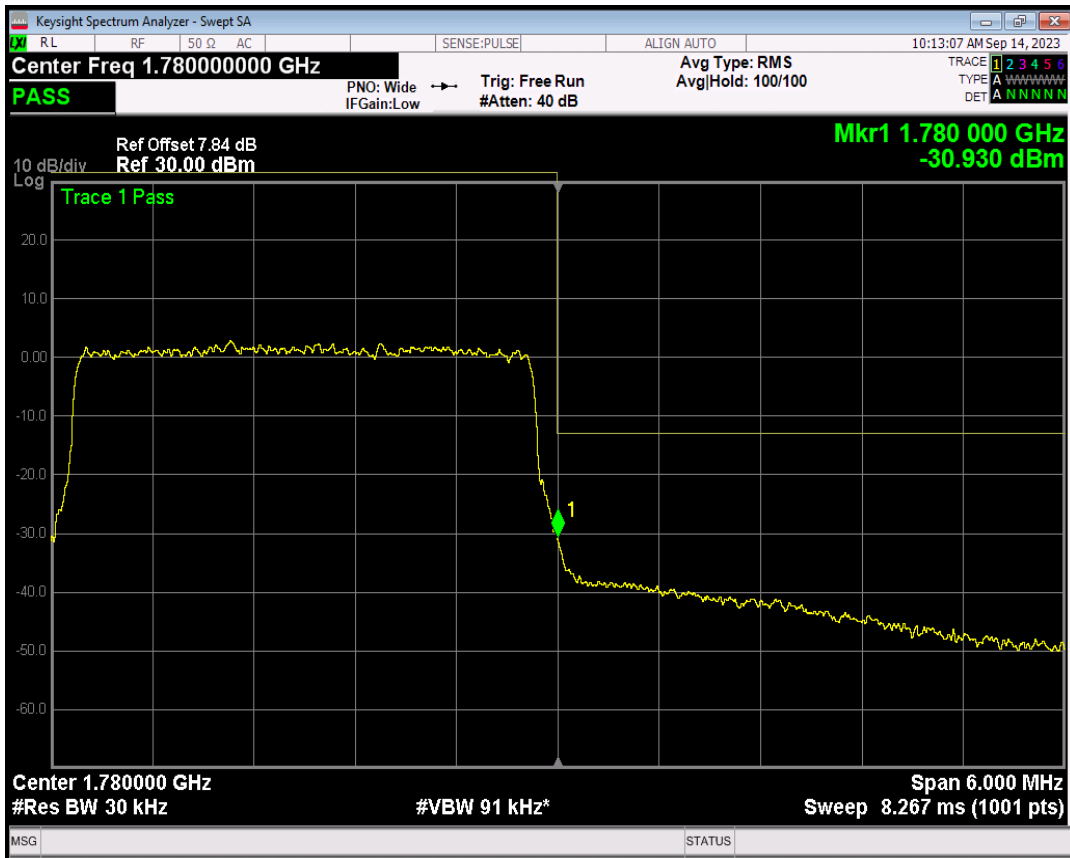

Band66 16QAM BW=3MHz Channel=132657 RB Size=15 Position=#0