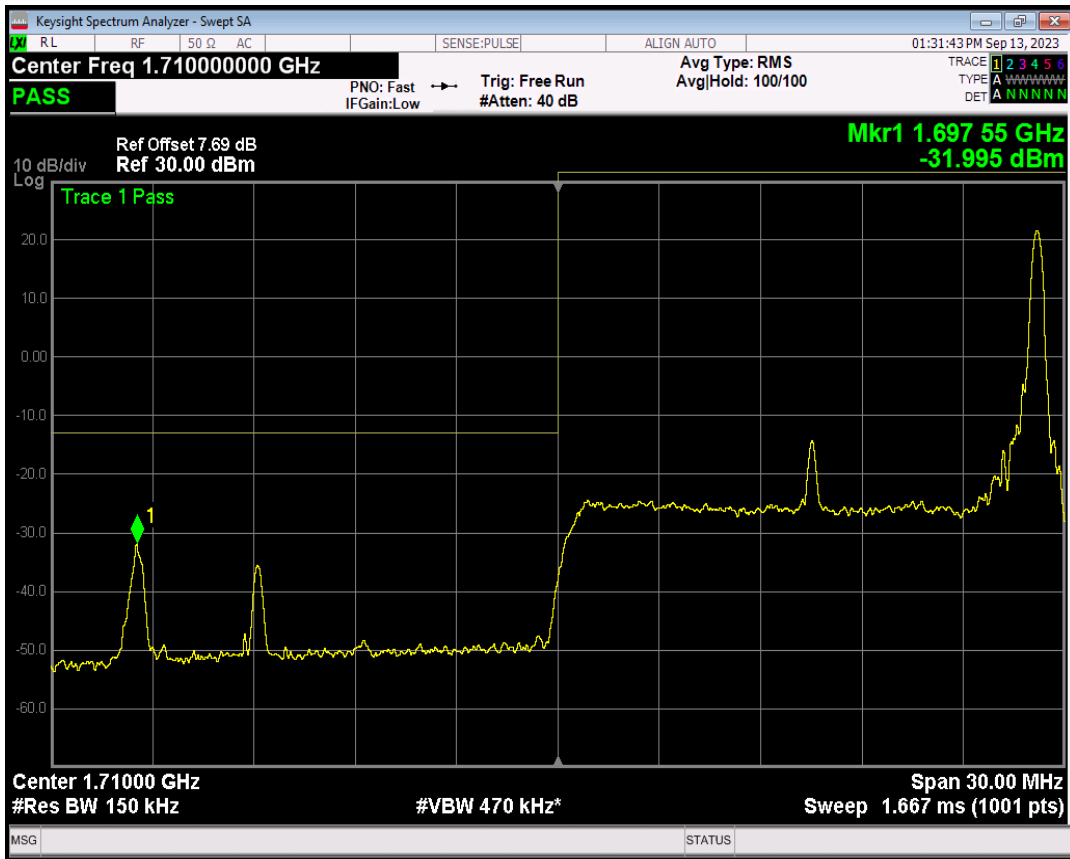

Band4 16QAM BW=10MHz Channel=20350 RB Size=1 Position=#Max

Band4 16QAM BW=10MHz Channel=20350 RB Size=50 Position=#0

Band4 QPSK BW=15MHz Channel=20025 RB Size=1 Position=#0

Band4 QPSK BW=15MHz Channel=20025 RB Size=1 Position=#Max

Band4 QPSK BW=15MHz Channel=20025 RB Size=75 Position=#0

Band4 16QAM BW=15MHz Channel=20025 RB Size=1 Position=#0

Band4 16QAM BW=15MHz Channel=20025 RB Size=1 Position=#Max

Band4 16QAM BW=15MHz Channel=20025 RB Size=75 Position=#0