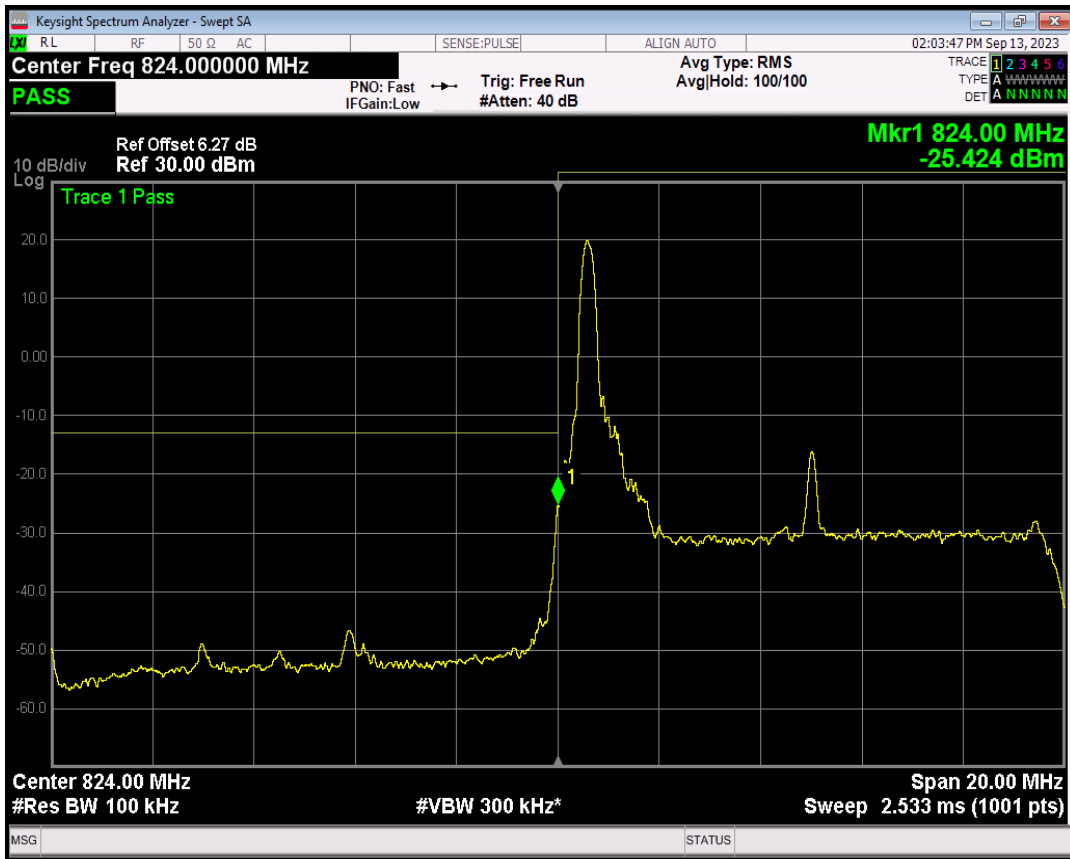

Band5 QPSK BW=10MHz Channel=20450 RB Size=1 Position=#0