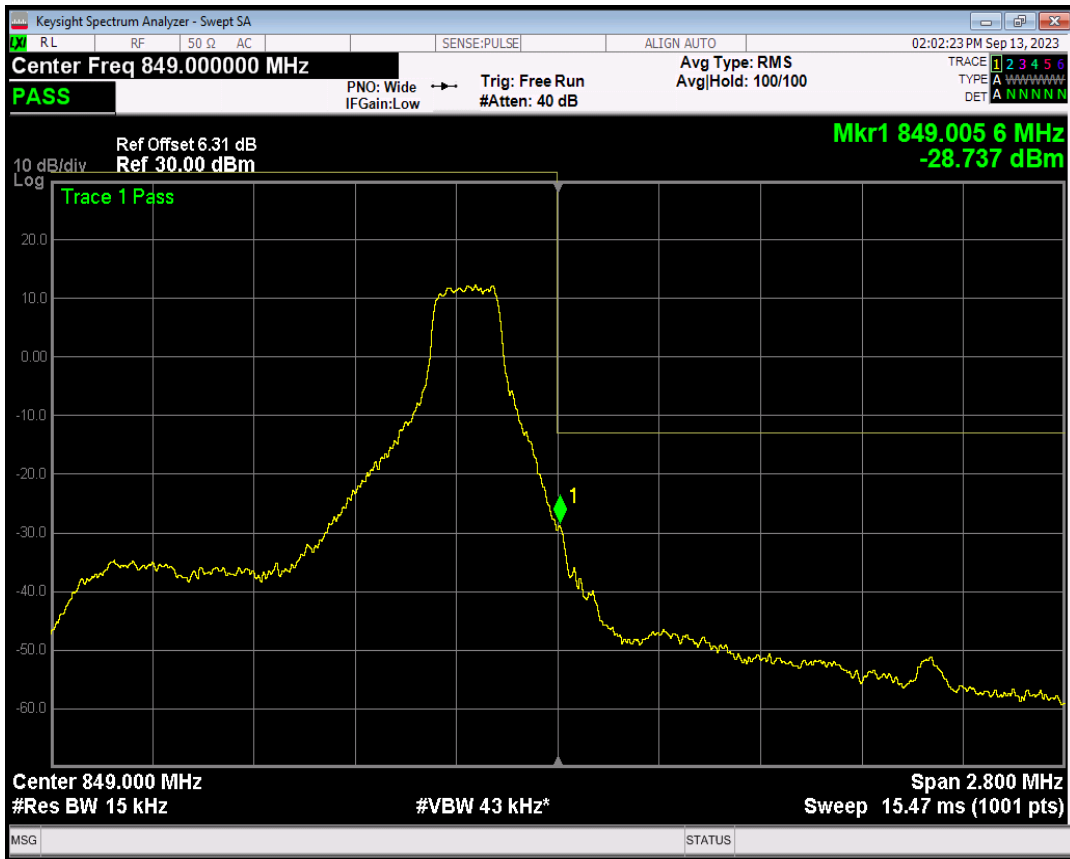

Band5 QPSK BW=1.4MHz Channel=20643 RB Size=1 Position=#Max