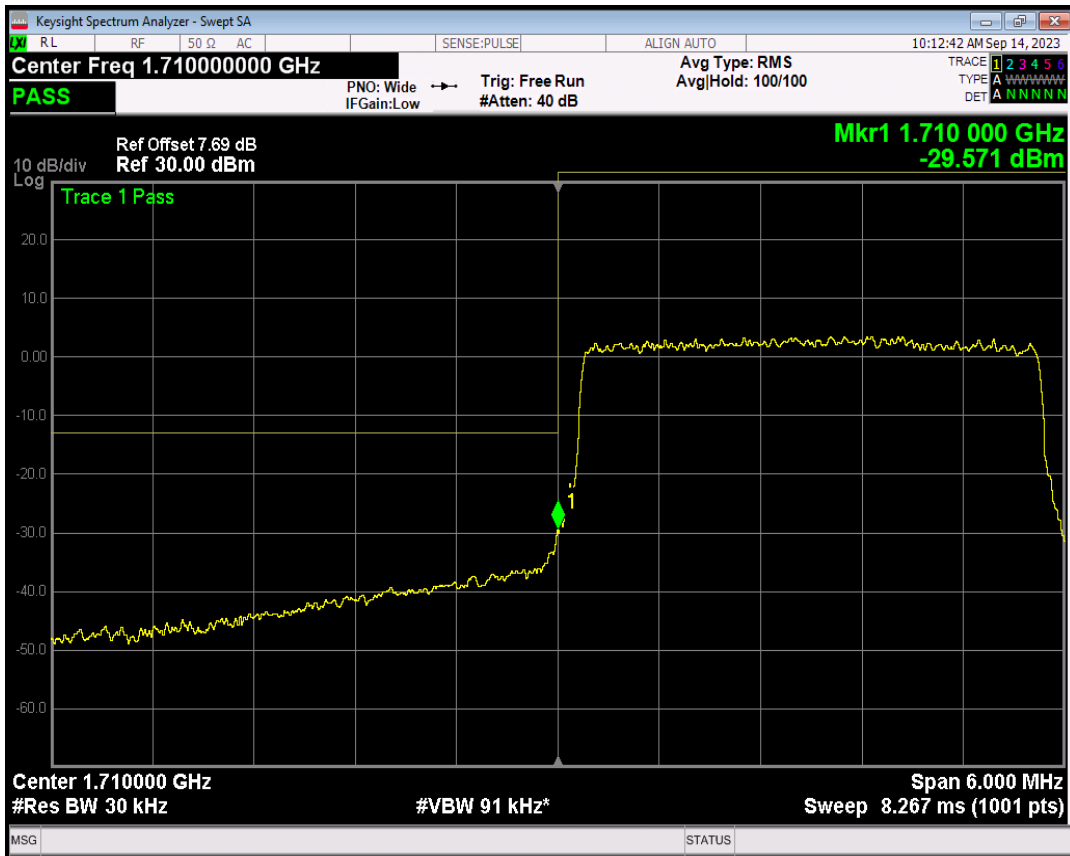

Band66 QPSK BW=3MHz Channel=131987 RB Size=15 Position=#0