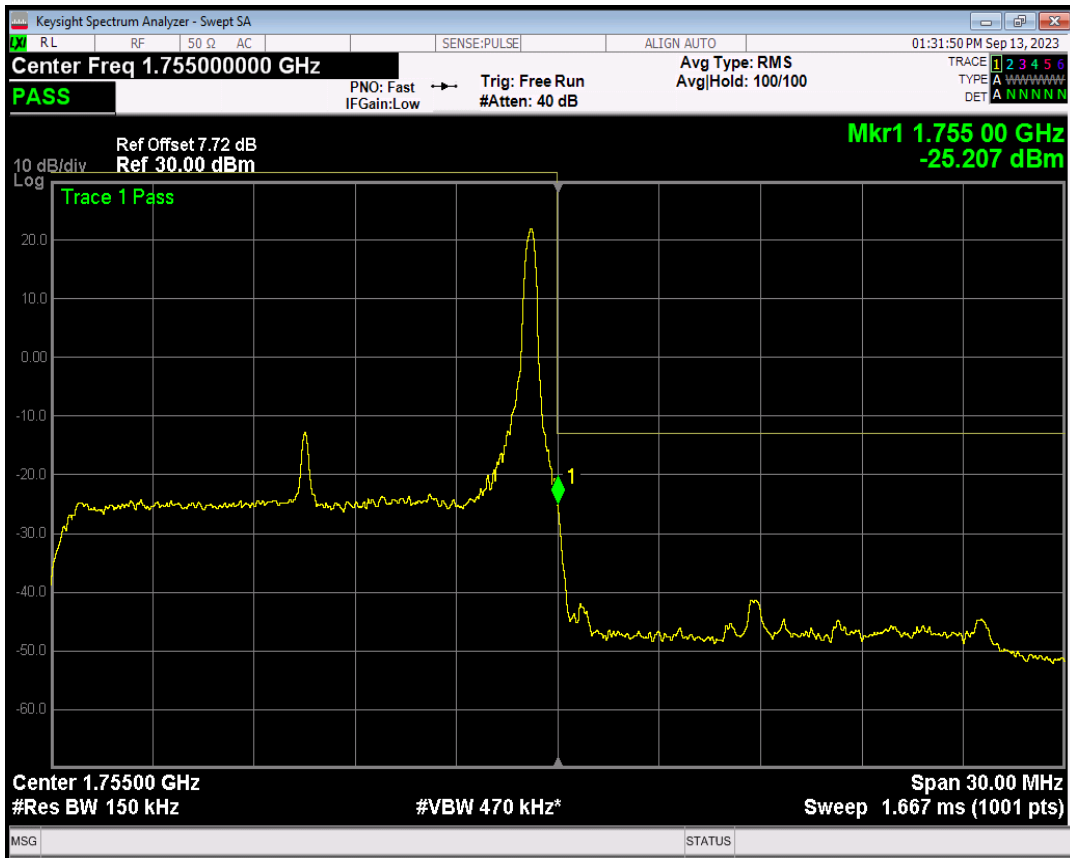

Band4 QPSK BW=15MHz Channel=20325 RB Size=1 Position=#Max