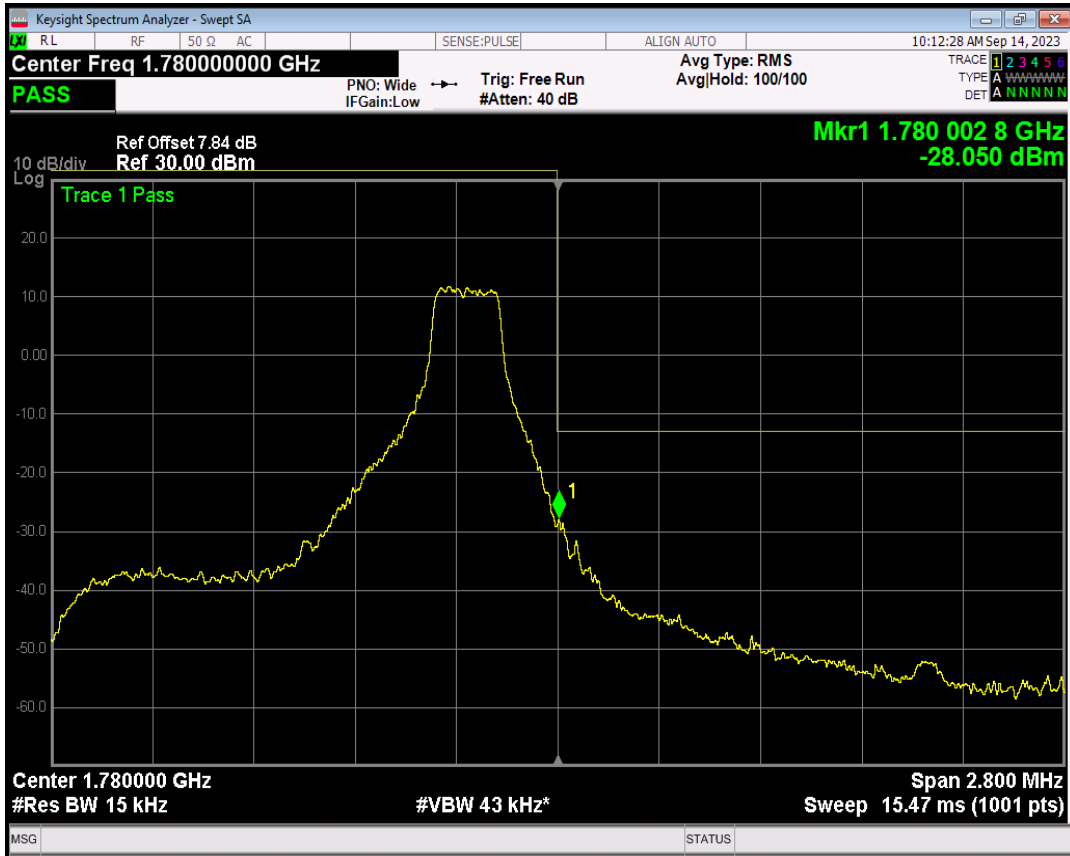

Band66 16QAM BW=1.4MHz Channel=132665 RB Size=1 Position=#Max