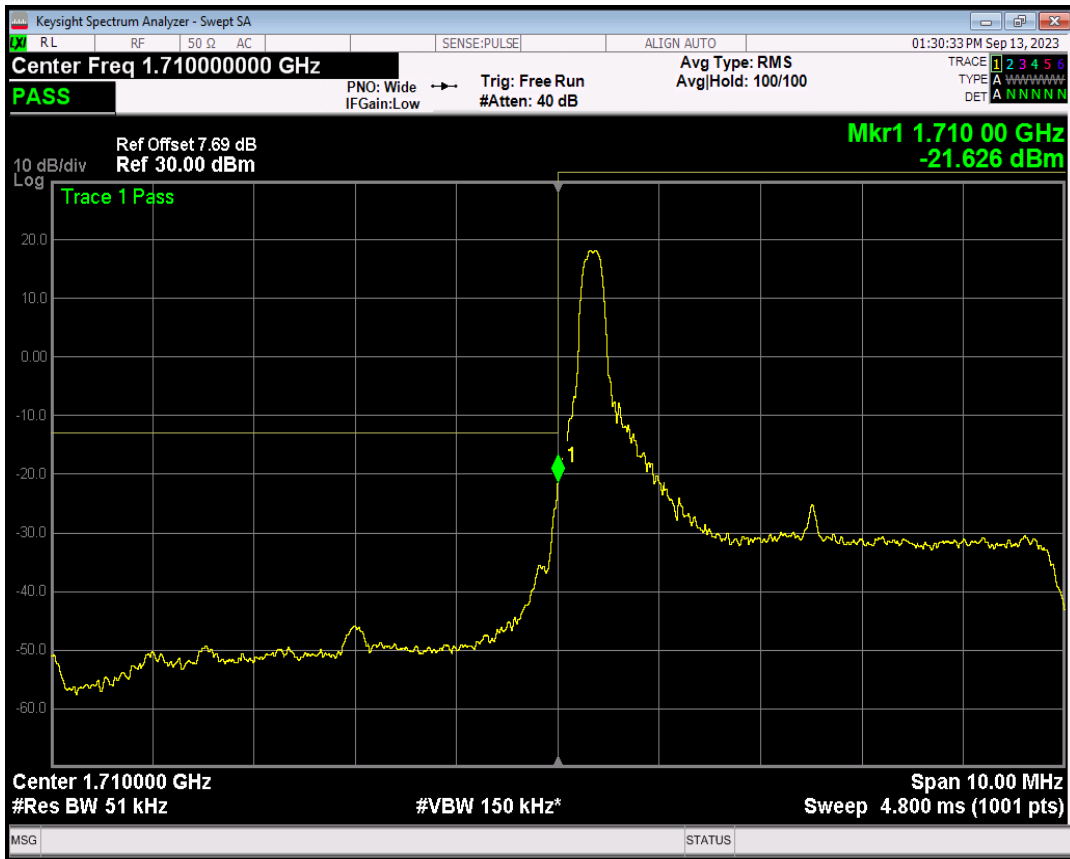

Band4 QPSK BW=5MHz Channel=19975 RB Size=1 Position=#0