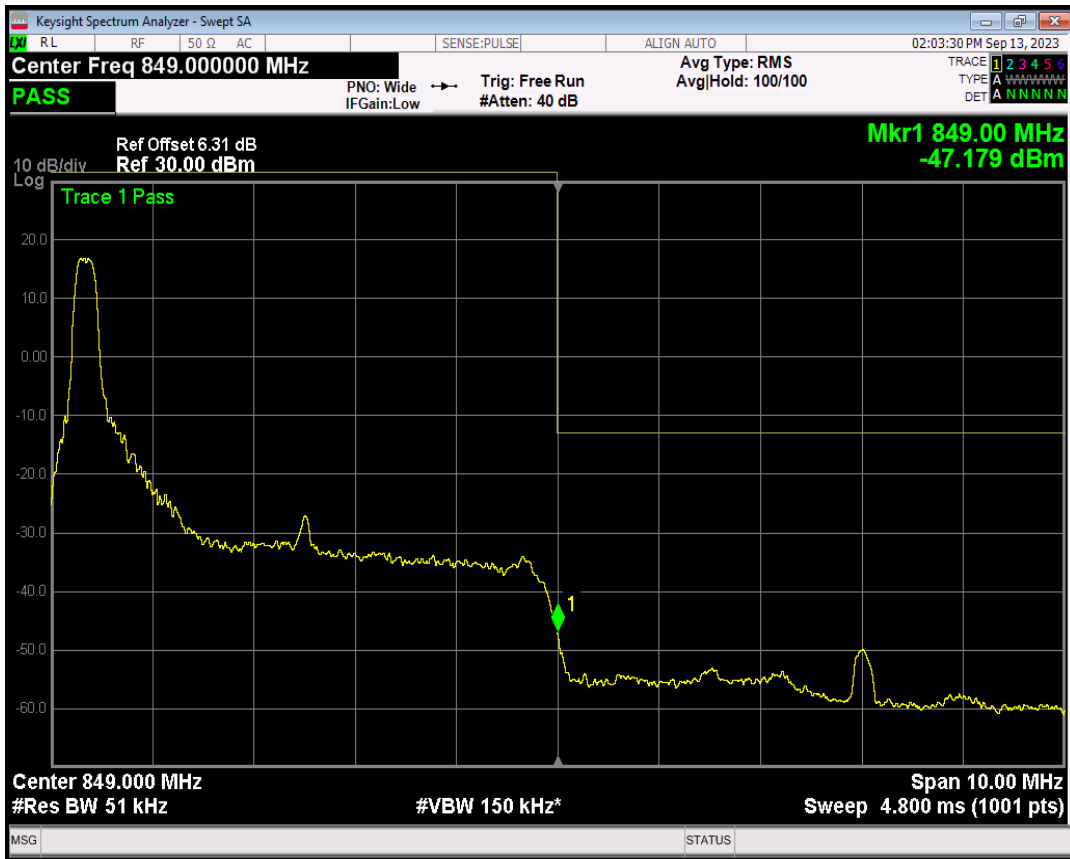

Band5 QPSK BW=5MHz Channel=20625 RB Size=1 Position=#0