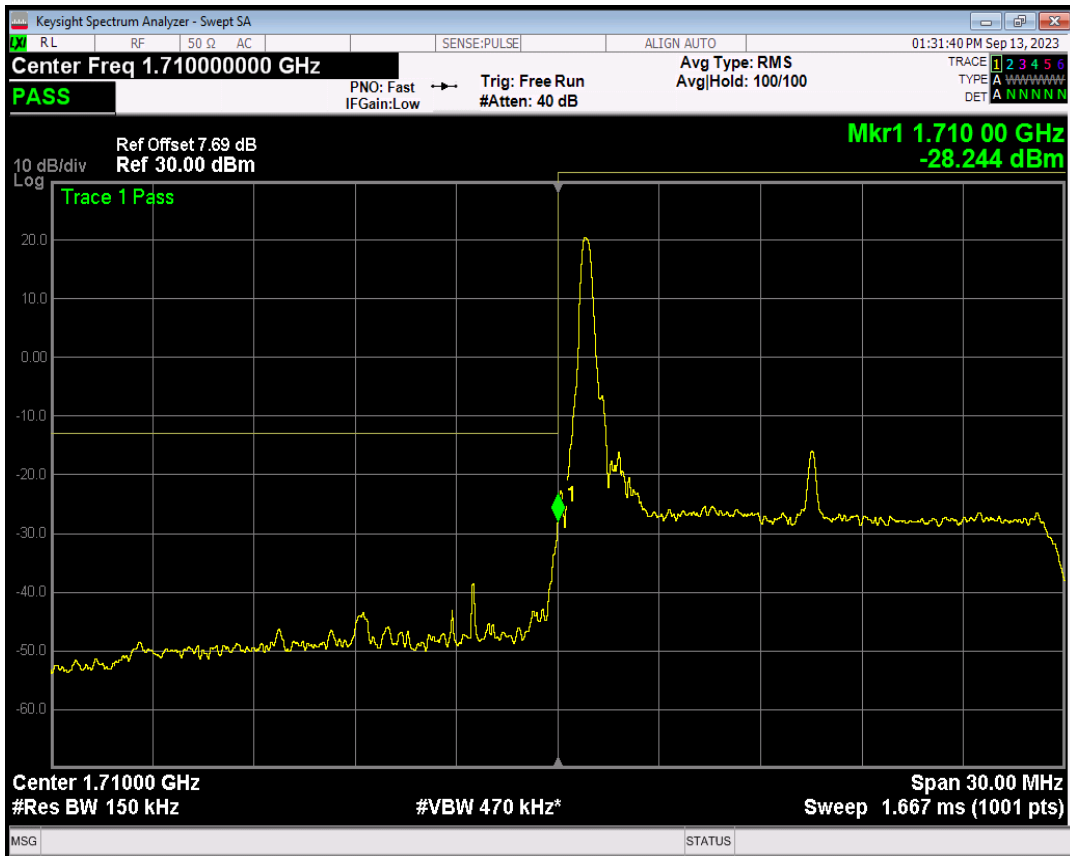

Band4 16QAM BW=15MHz Channel=20025 RB Size=1 Position=#0