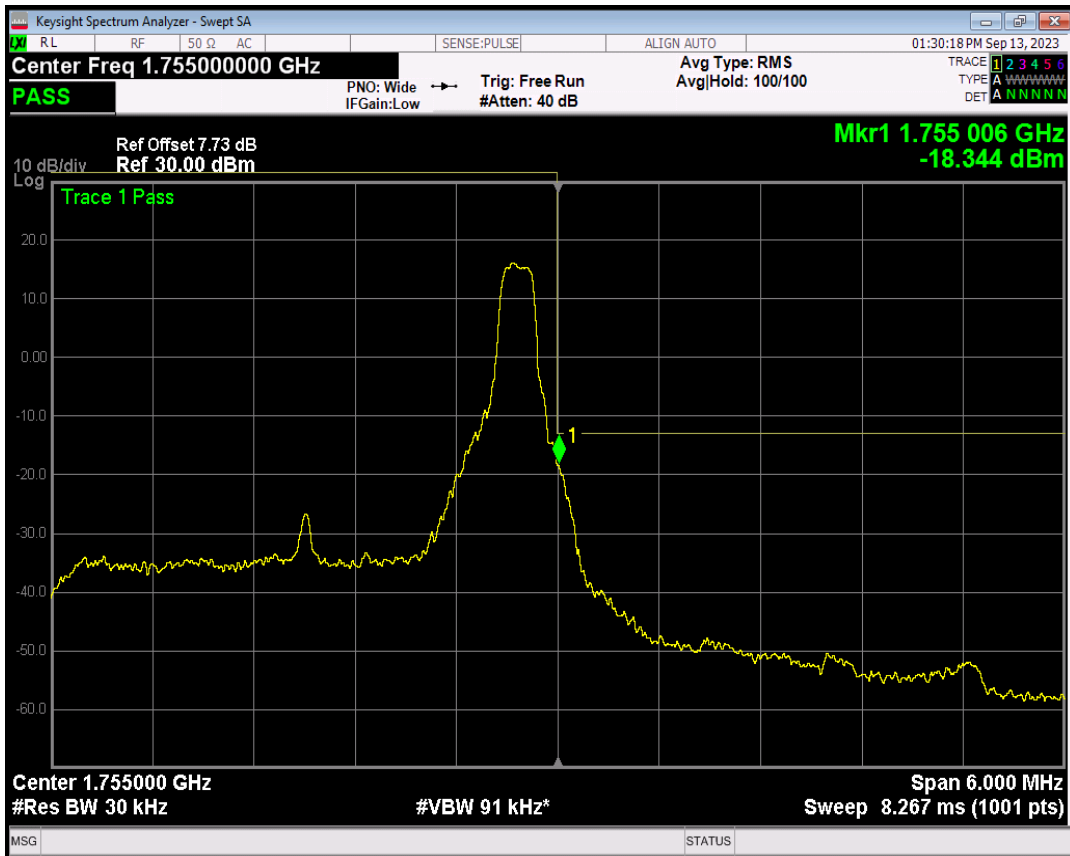

Band4 QPSK BW=3MHz Channel=20385 RB Size=1 Position=#Max