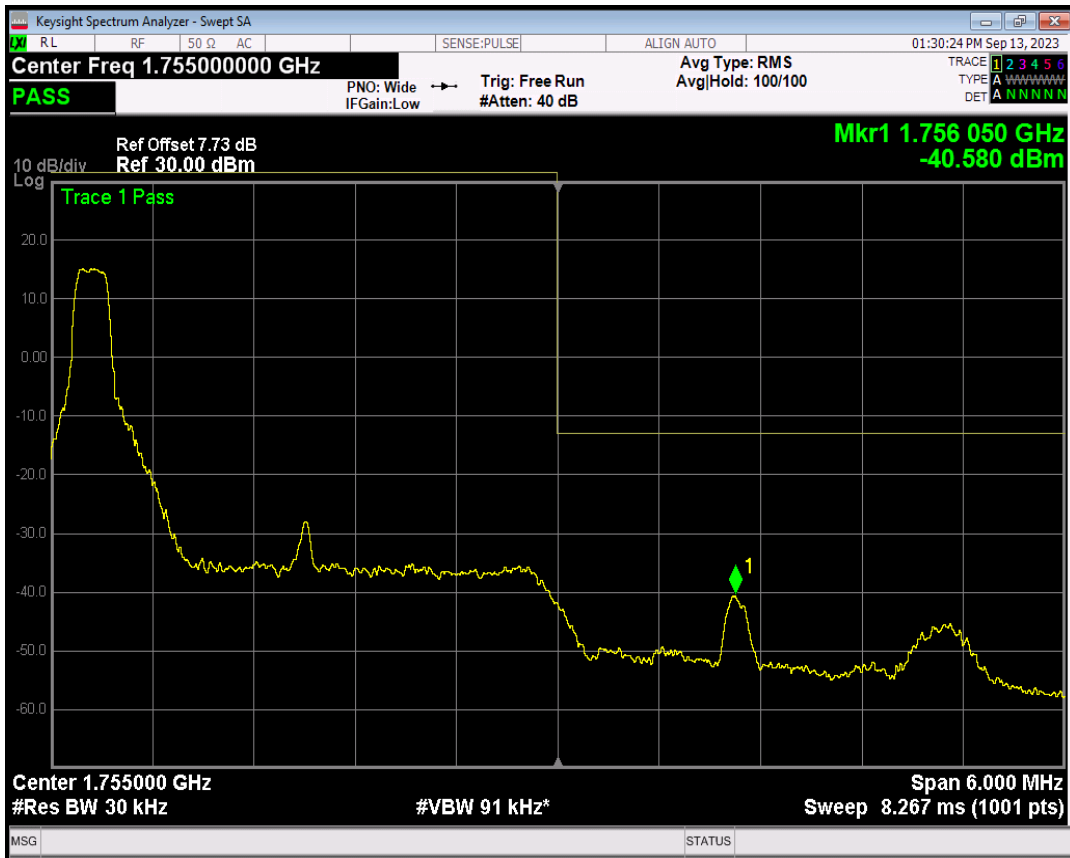

Band4 QPSK BW=3MHz Channel=20385 RB Size=1 Position=#0

Band4 QPSK BW=3MHz Channel=20385 RB Size=1 Position=#Max

Band4 QPSK BW=3MHz Channel=20385 RB Size=15 Position=#0

Band4 16QAM BW=3MHz Channel=20385 RB Size=1 Position=#0