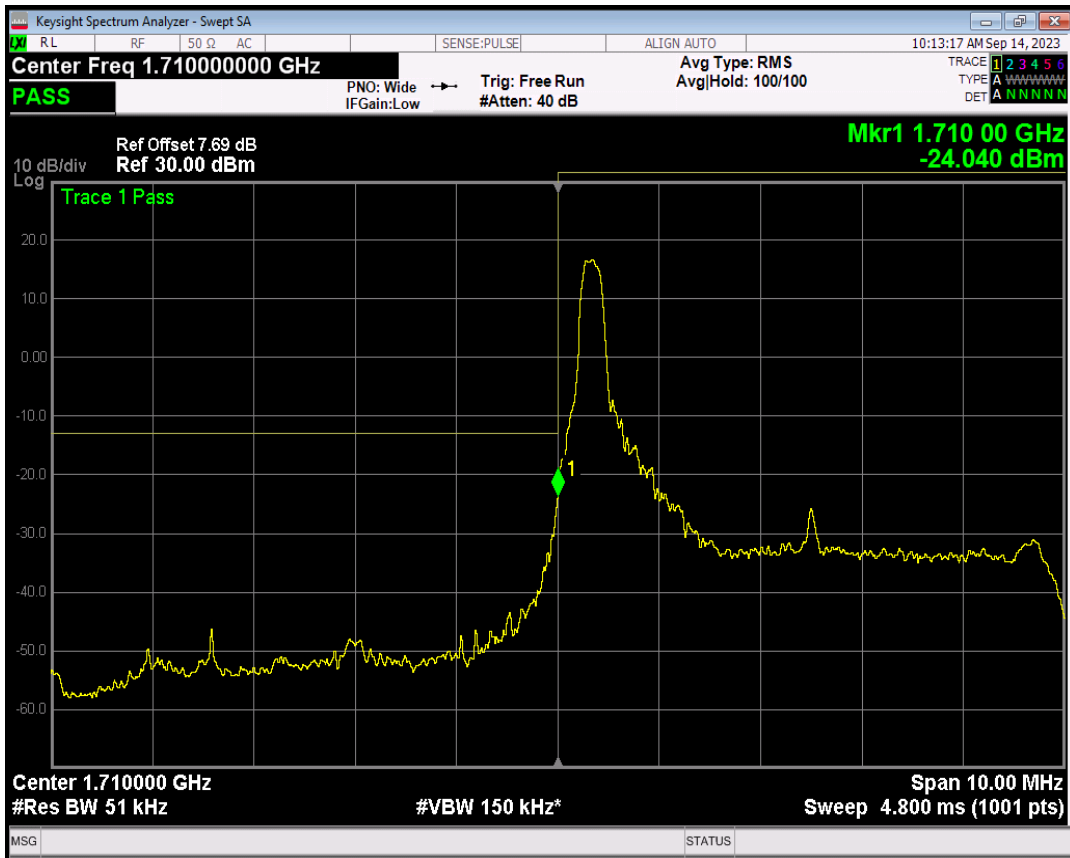

Band66 16QAM BW=5MHz Channel=131997 RB Size=1 Position=#0