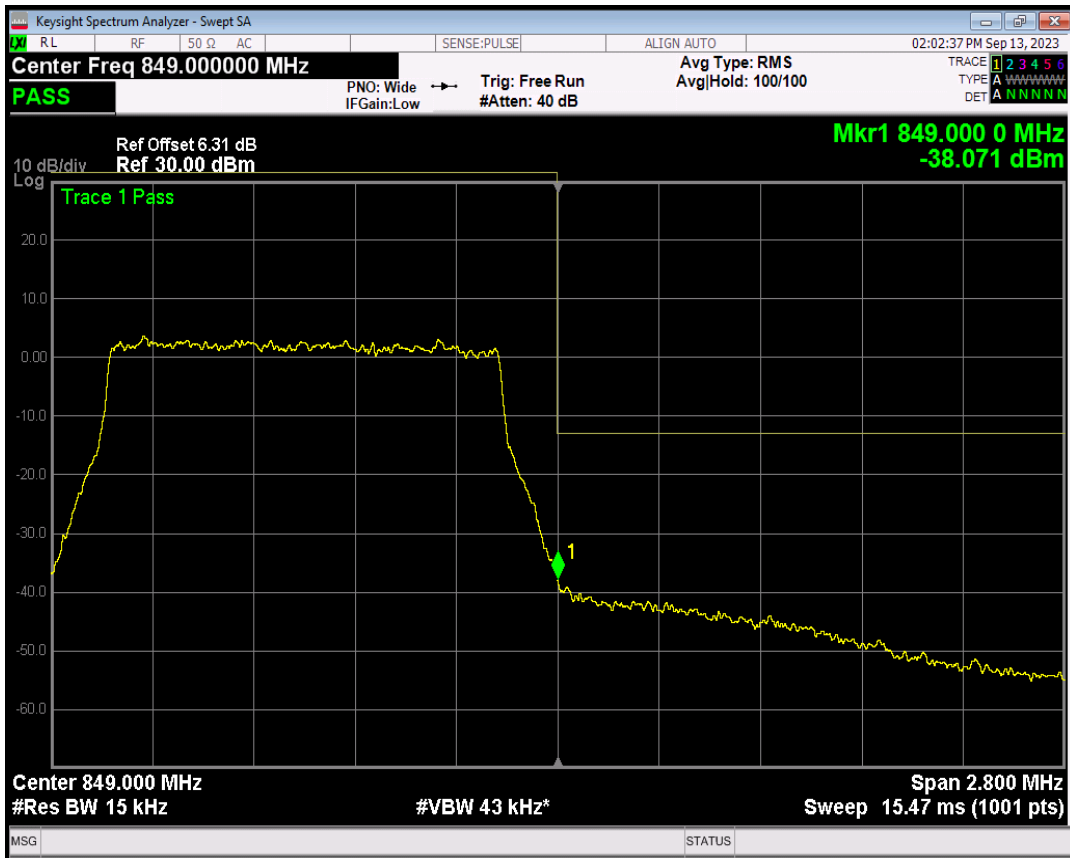

Band5 16QAM BW=1.4MHz Channel=20643 RB Size=6 Position=#0