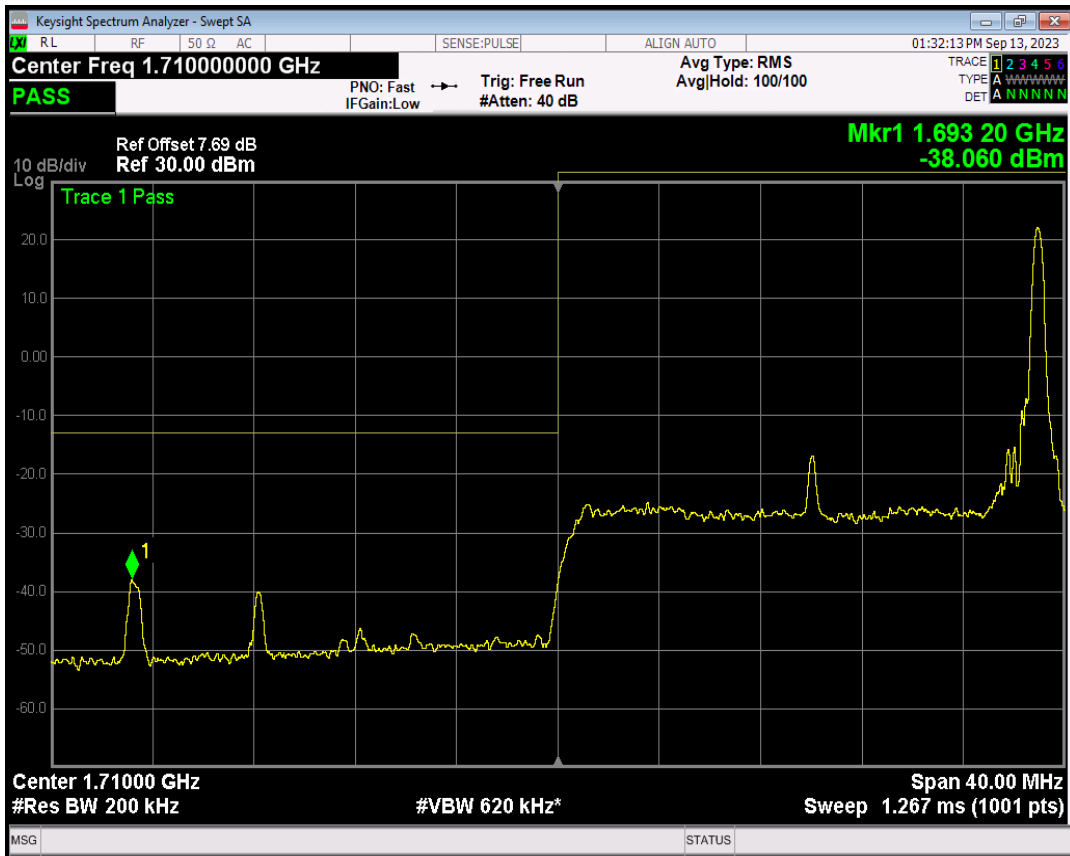

Band4 16QAM BW=20MHz Channel=20050 RB Size=1 Position=#Max