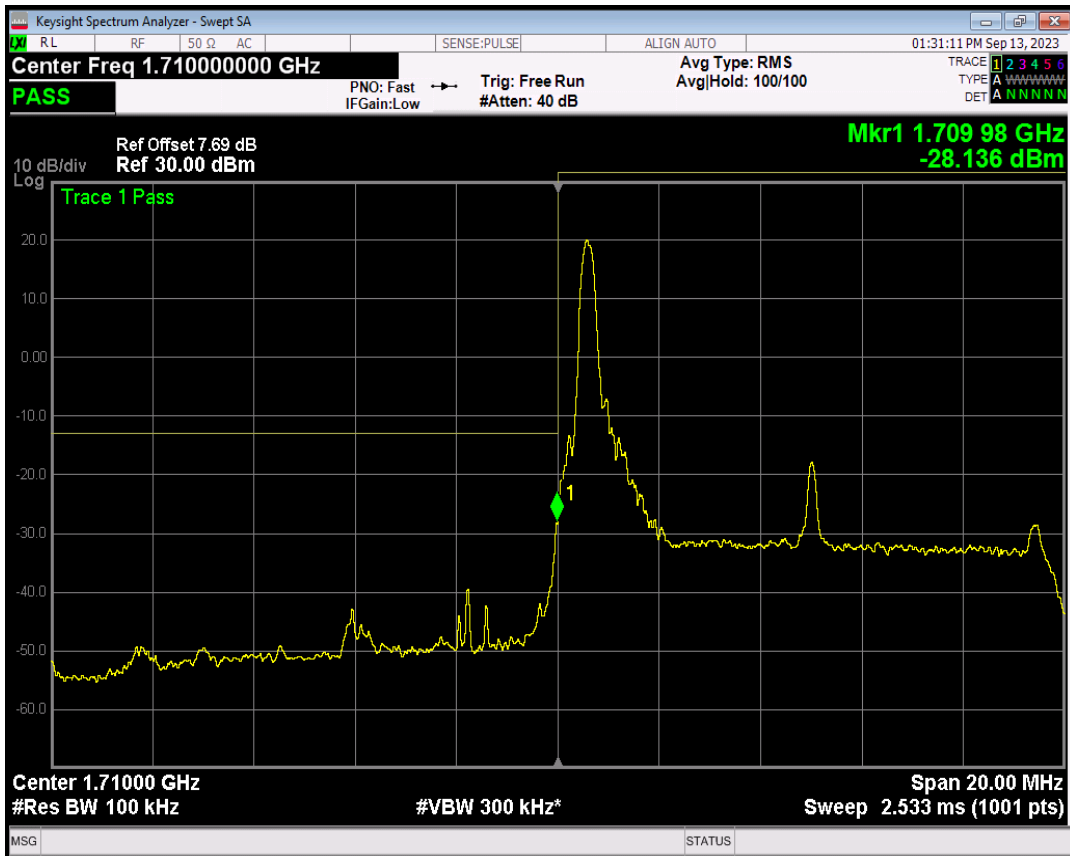

Band4 16QAM BW=10MHz Channel=20000 RB Size=1 Position=#0