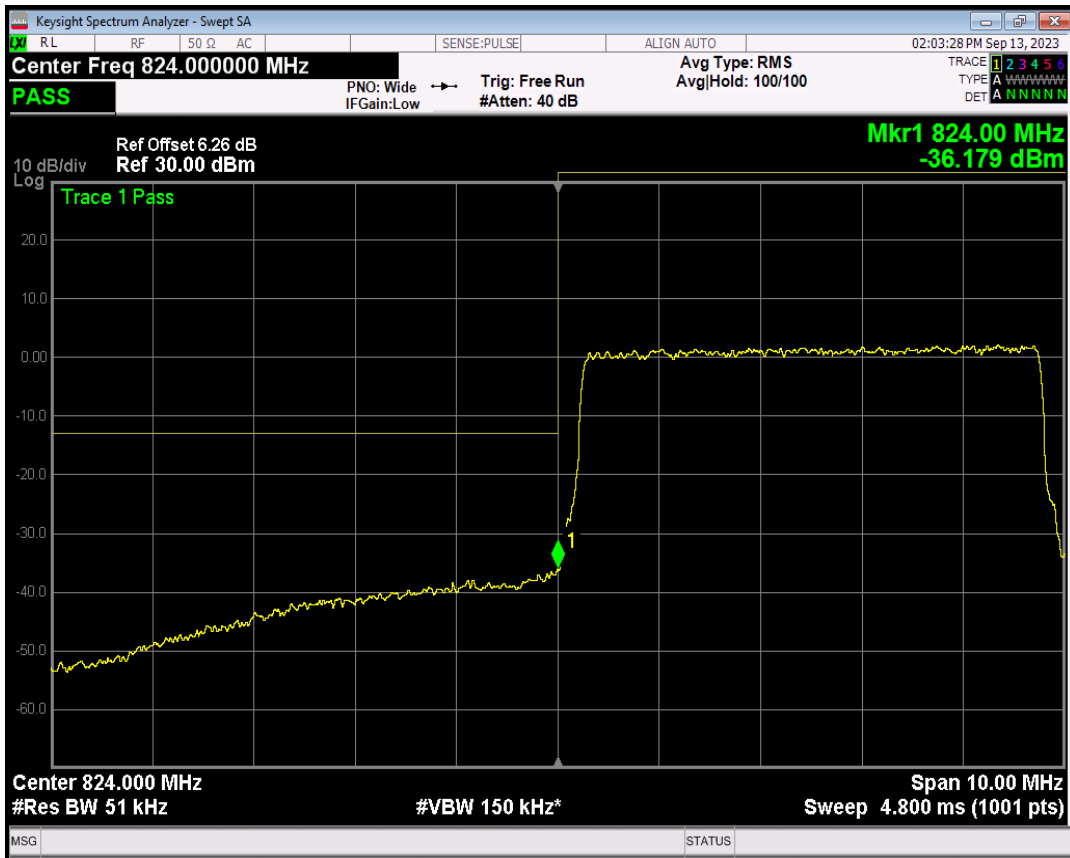

Band5 QPSK BW=5MHz Channel=20425 RB Size=25 Position=#0

Band5 16QAM BW=5MHz Channel=20425 RB Size=1 Position=#0

Band5 16QAM BW=5MHz Channel=20425 RB Size=1 Position=#Max

Band5 16QAM BW=5MHz Channel=20425 RB Size=25 Position=#0