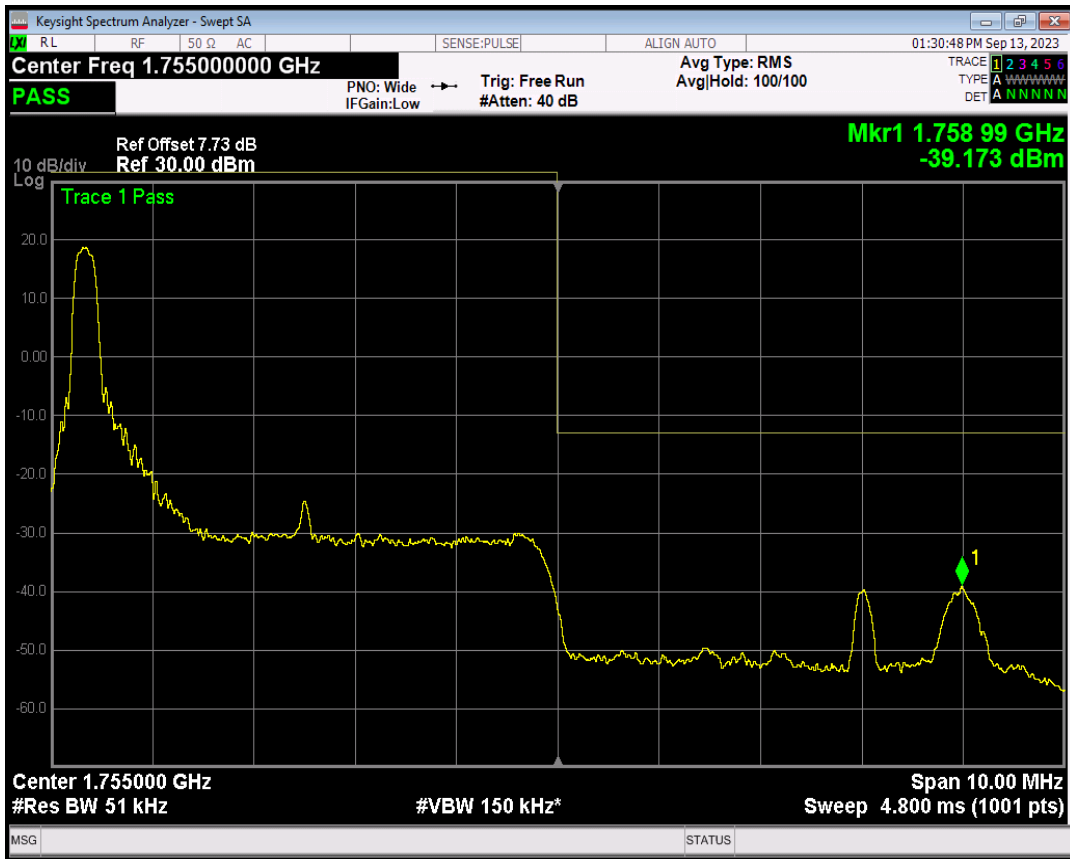

Band4 QPSK BW=5MHz Channel=20375 RB Size=1 Position=#0