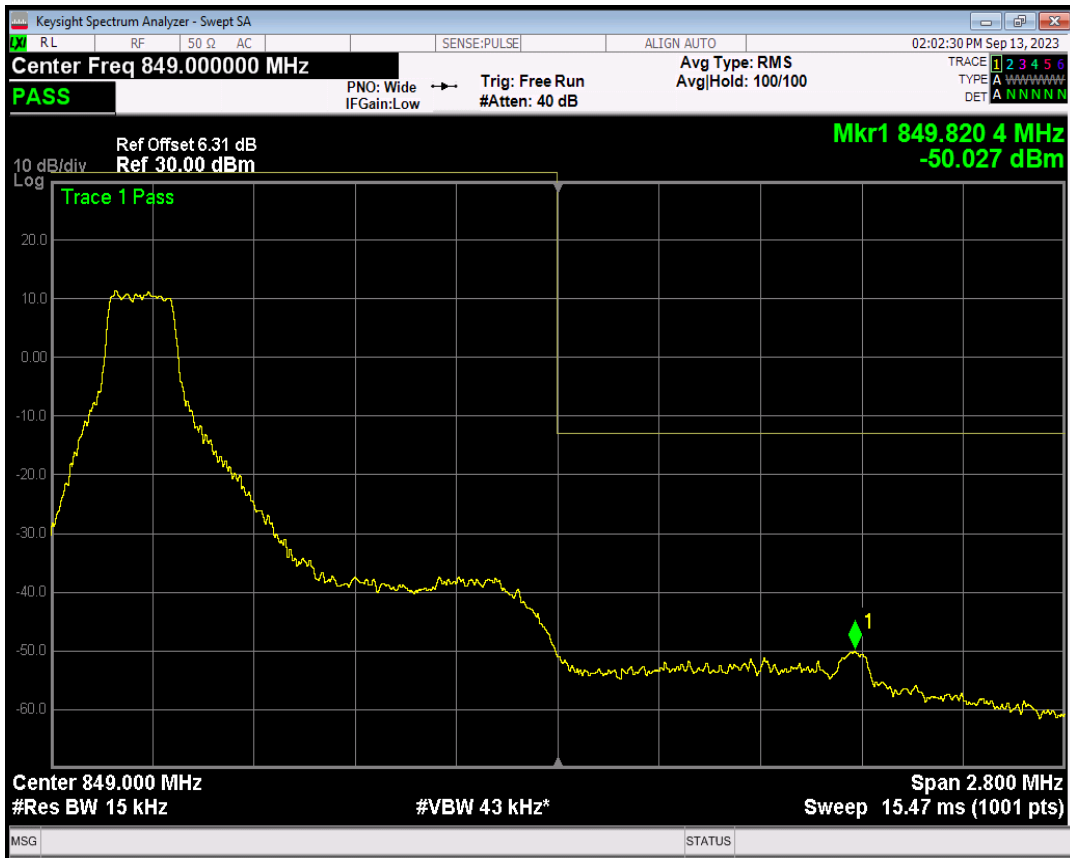

Band5 QPSK BW=1.4MHz Channel=20643 RB Size=1 Position=#Max

Band5 QPSK BW=1.4MHz Channel=20643 RB Size=1 Position=#0

Band5 QPSK BW=1.4MHz Channel=20643 RB Size=6 Position=#0

Band5 16QAM BW=1.4MHz Channel=20643 RB Size=1 Position=#0