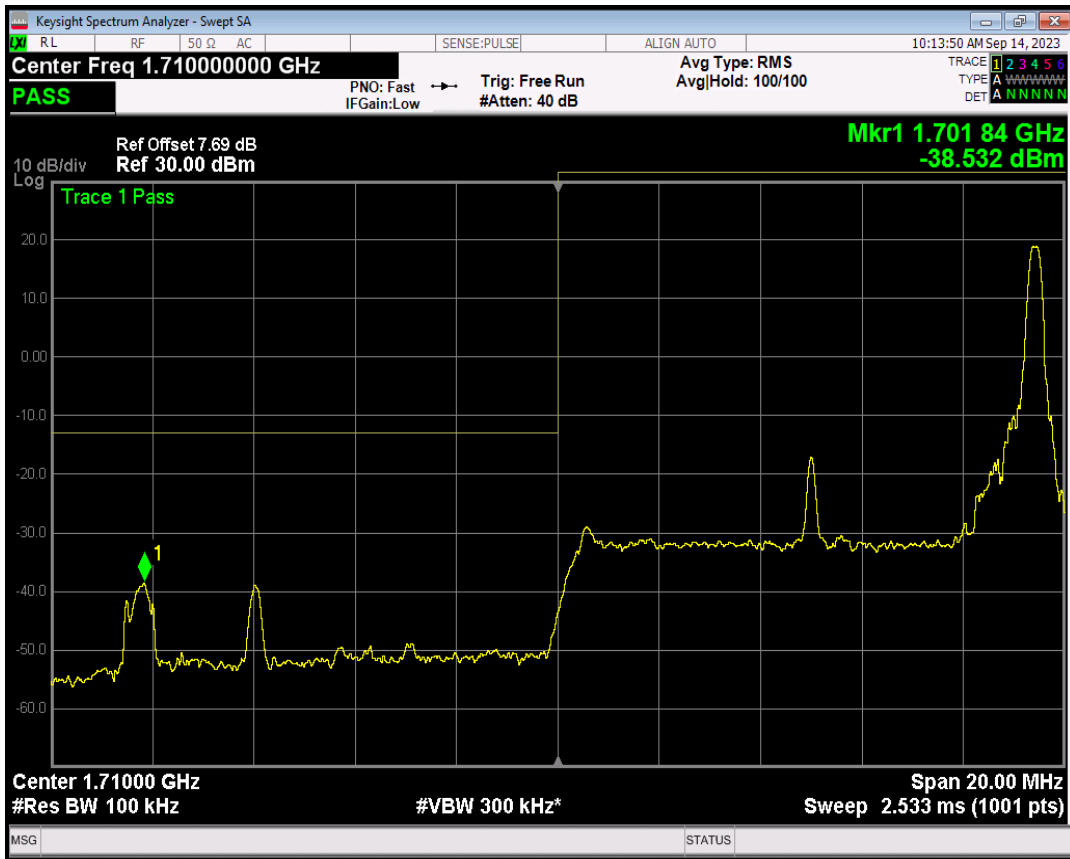

Band66 16QAM BW=10MHz Channel=132022 RB Size=1 Position=#Max