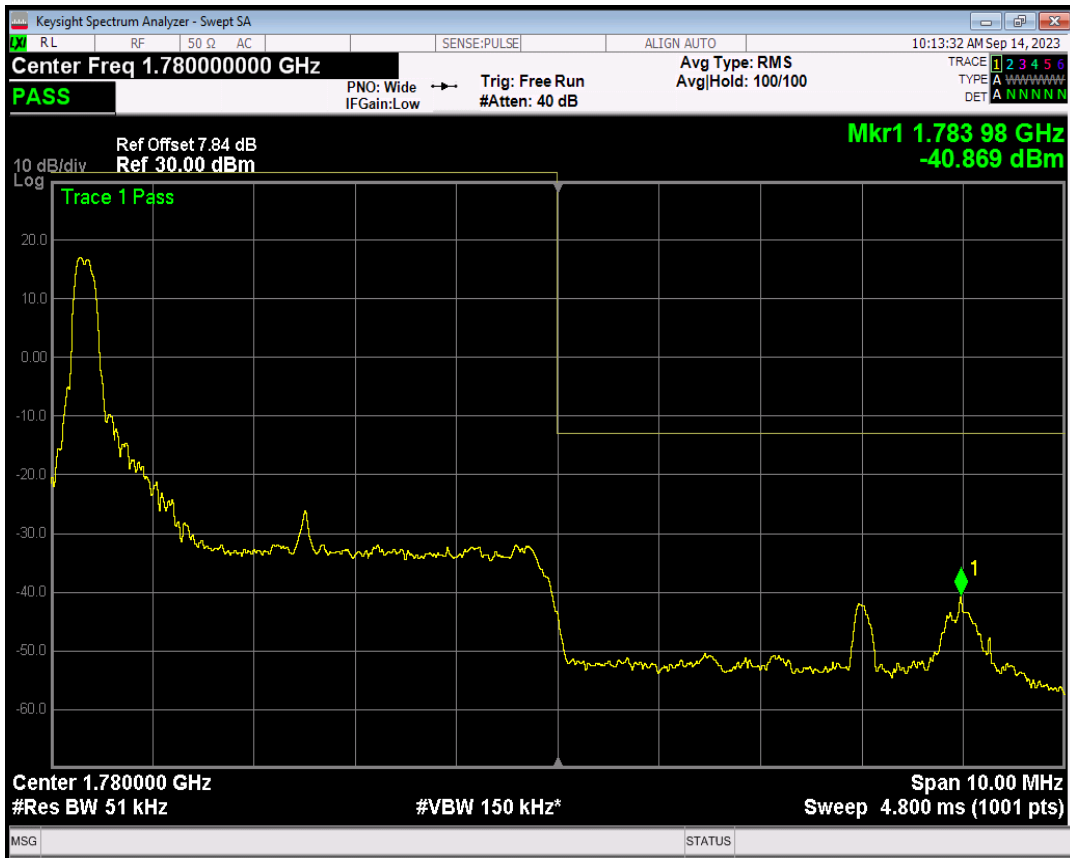

Band66 16QAM BW=5MHz Channel=131997 RB Size=25 Position=#0

Band66 QPSK BW=5MHz Channel=132647 RB Size=1 Position=#Max

Band66 QPSK BW=5MHz Channel=132647 RB Size=25 Position=#0

Band66 16QAM BW=5MHz Channel=132647 RB Size=1 Position=#0