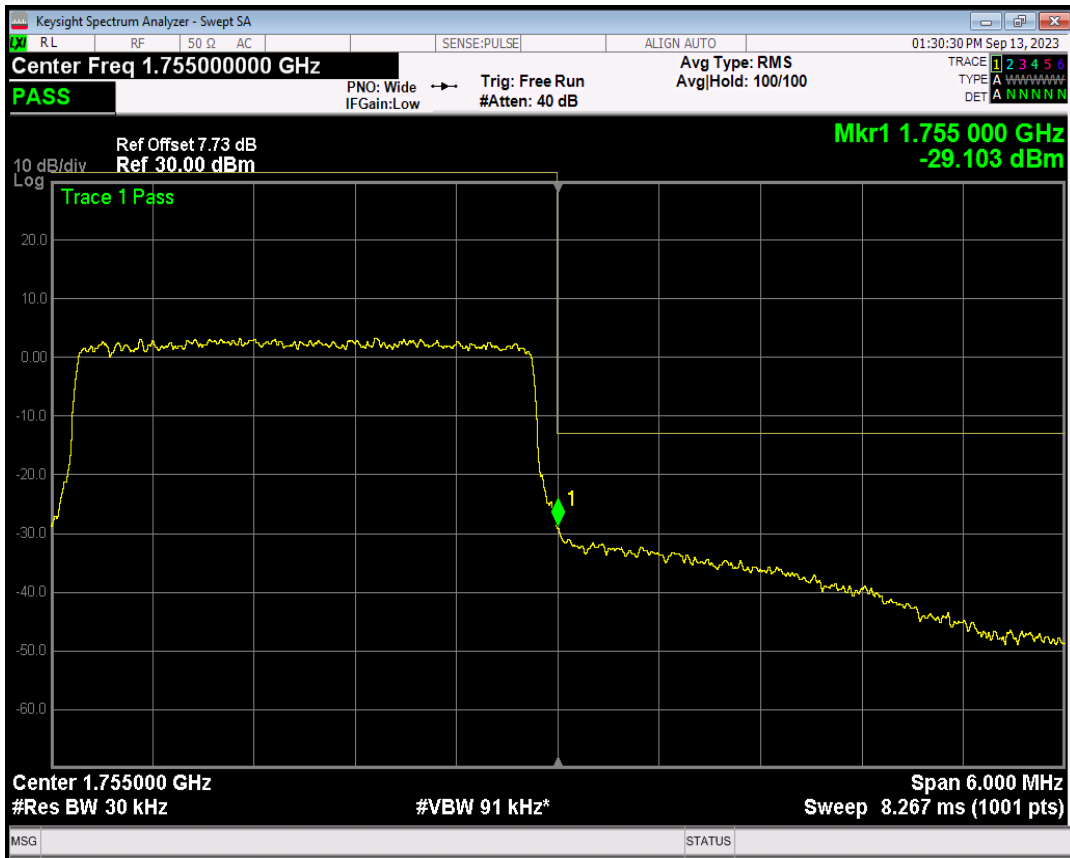

Band4 16QAM BW=3MHz Channel=20385 RB Size=15 Position=#0