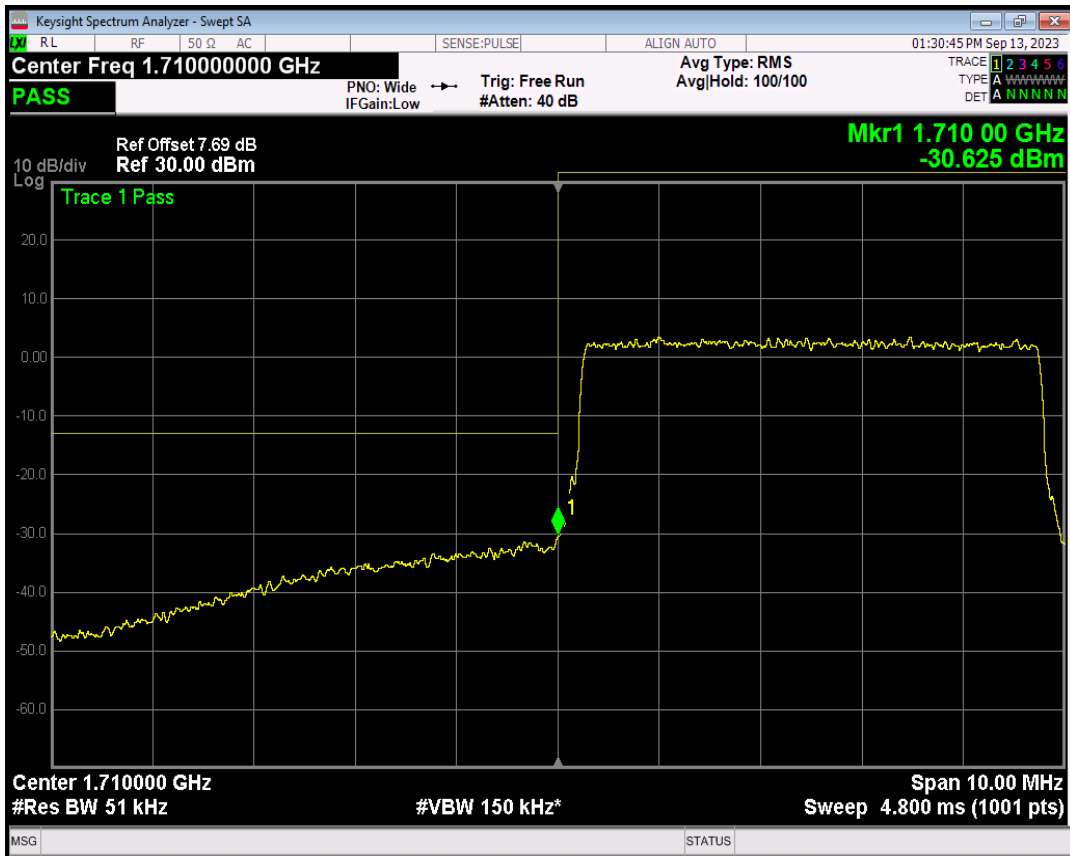

Band4 QPSK BW=5MHz Channel=19975 RB Size=25 Position=#0

Band4 16QAM BW=5MHz Channel=19975 RB Size=1 Position=#0

Band4 16QAM BW=5MHz Channel=19975 RB Size=1 Position=#Max

Band4 16QAM BW=5MHz Channel=19975 RB Size=25 Position=#0