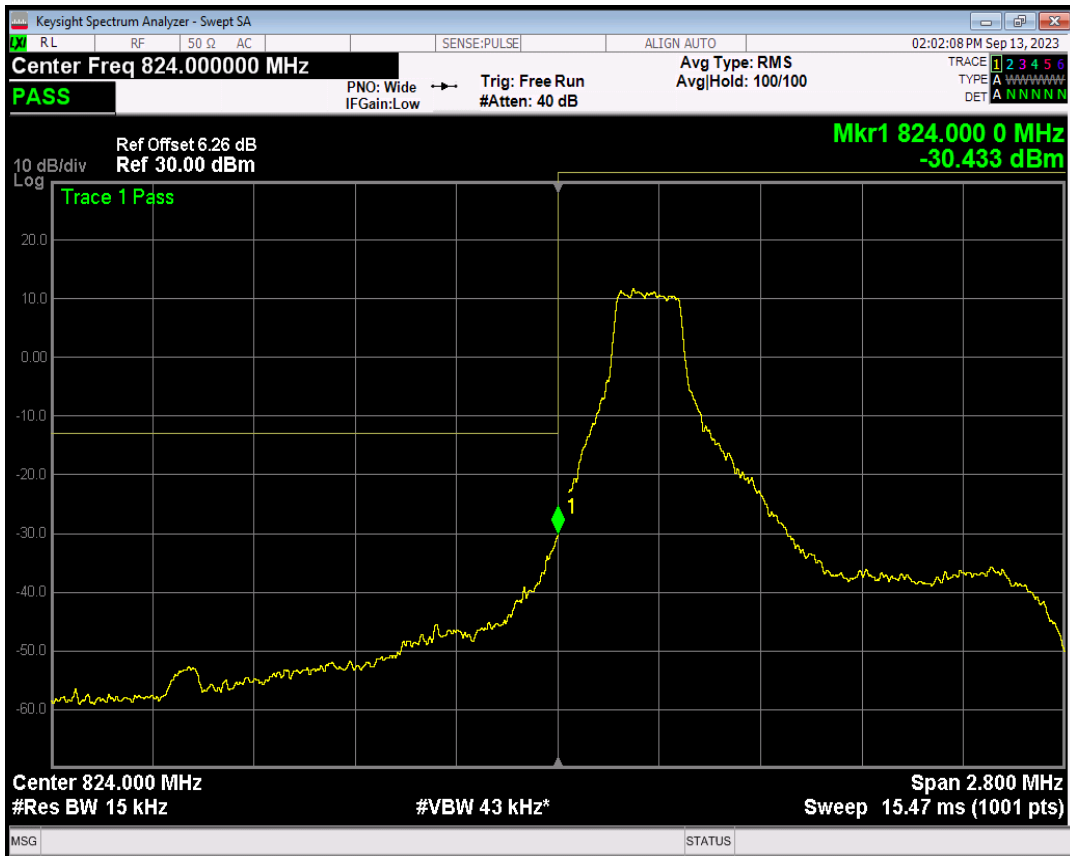

Band5 16QAM BW=1.4MHz Channel=20407 RB Size=1 Position=#0