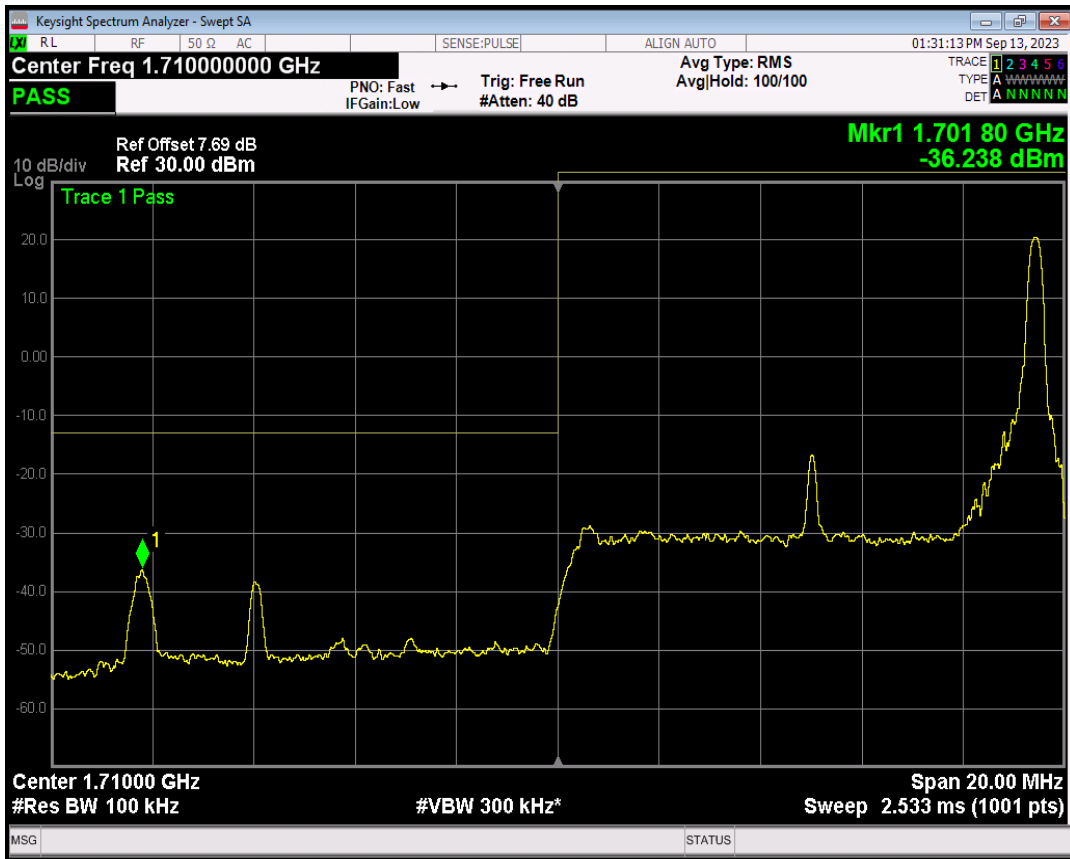

Band4 16QAM BW=5MHz Channel=20375 RB Size=1 Position=#Max

Band4 QPSK BW=10MHz Channel=20000 RB Size=1 Position=#0

Band4 16QAM BW=5MHz Channel=20375 RB Size=25 Position=#0

Band4 QPSK BW=10MHz Channel=20000 RB Size=1 Position=#Max

Band4 QPSK BW=10MHz Channel=20000 RB Size=50 Position=#0

Band4 16QAM BW=10MHz Channel=20000 RB Size=1 Position=#0

Band4 16QAM BW=10MHz Channel=20000 RB Size=1 Position=#Max

Band4 16QAM BW=10MHz Channel=20000 RB Size=50 Position=#0