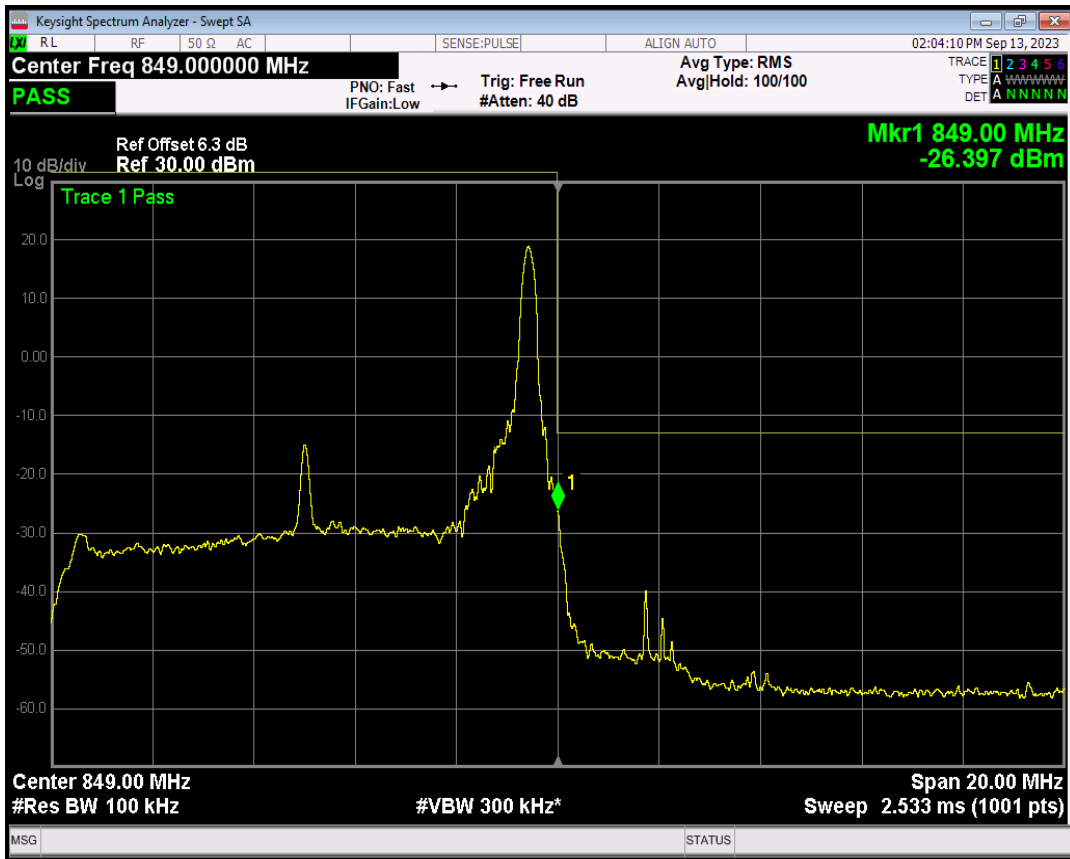

Band5 16QAM BW=10MHz Channel=20600 RB Size=1 Position=#Max