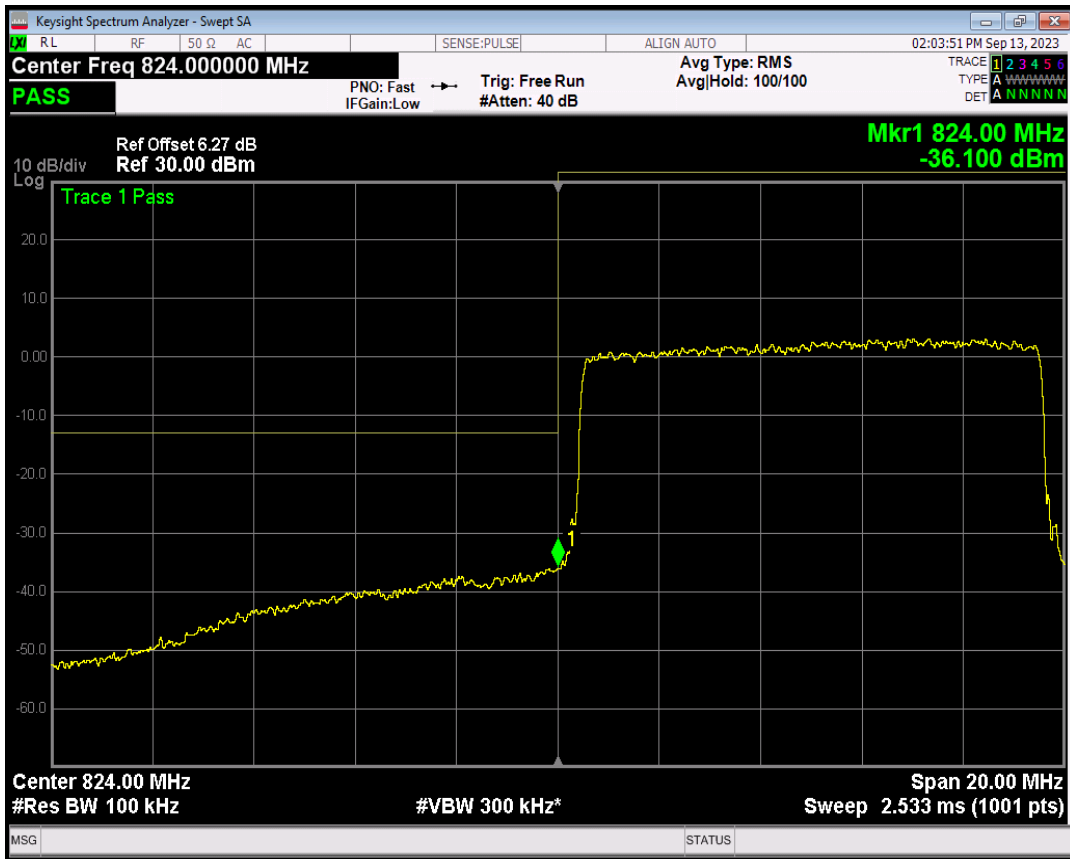

Band5 QPSK BW=10MHz Channel=20450 RB Size=50 Position=#0