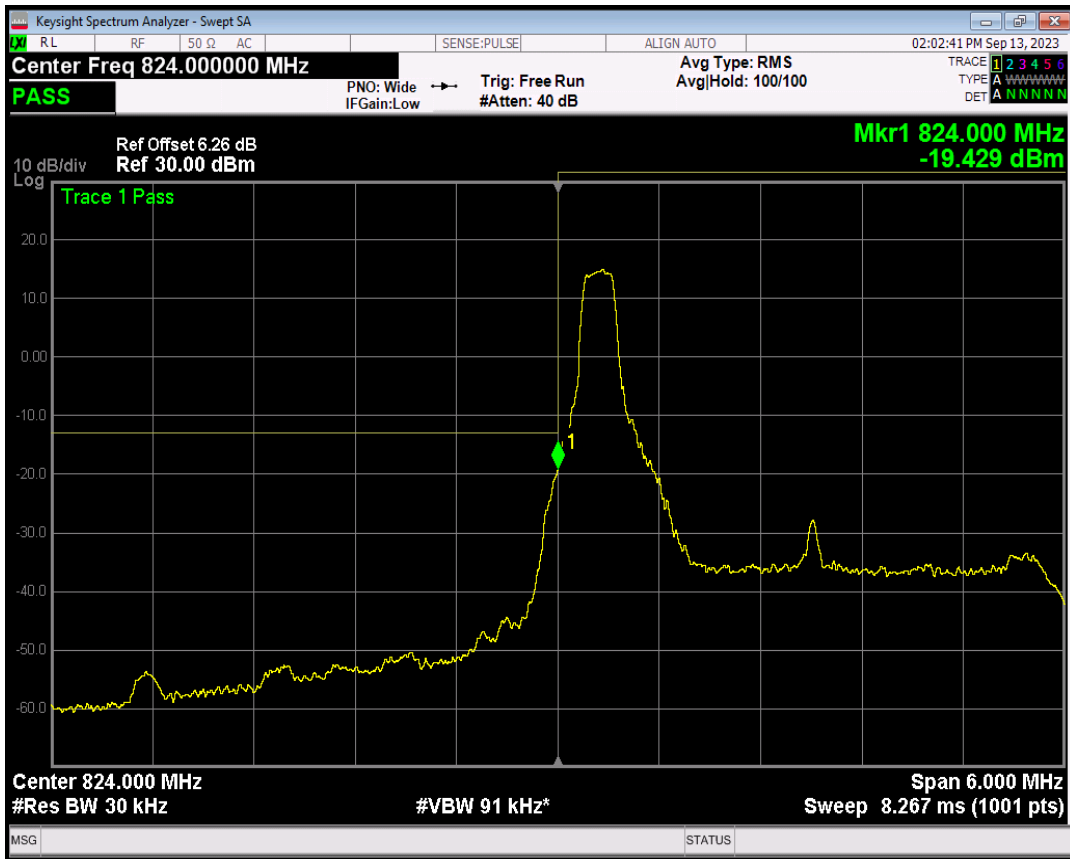

Band5 QPSK BW=3MHz Channel=20415 RB Size=1 Position=#0