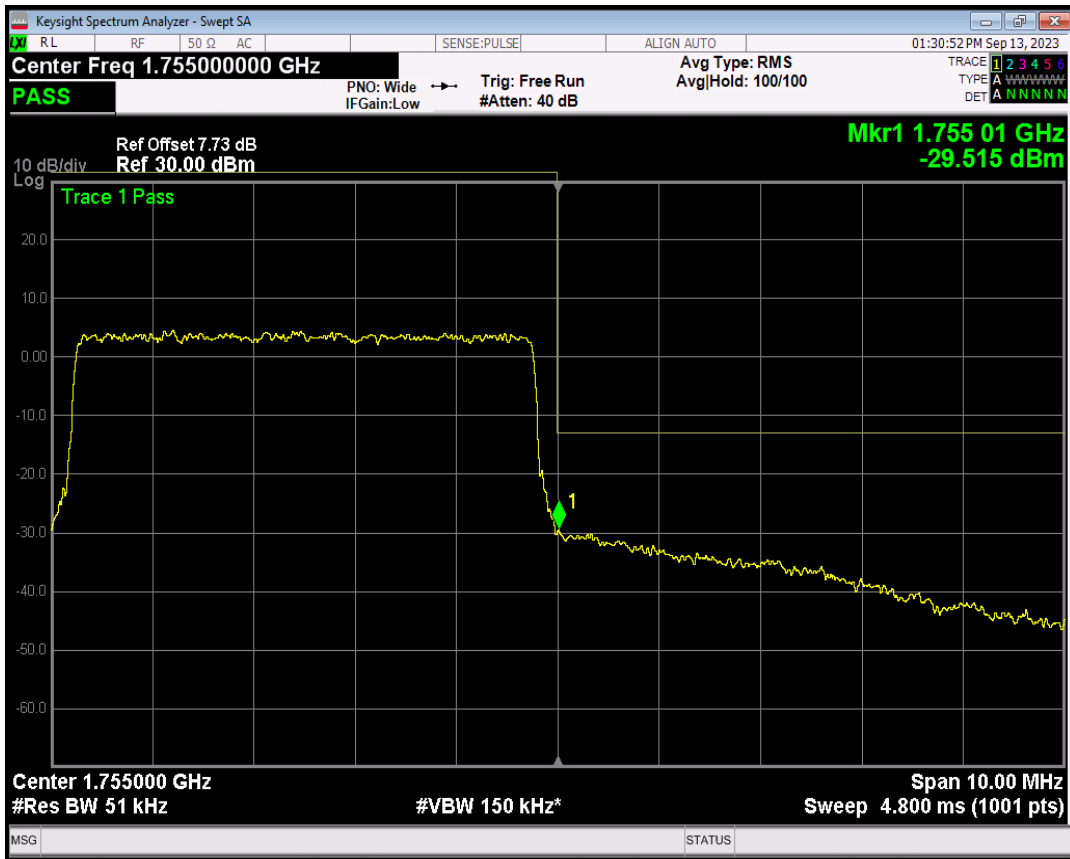

Band4 QPSK BW=5MHz Channel=20375 RB Size=25 Position=#0