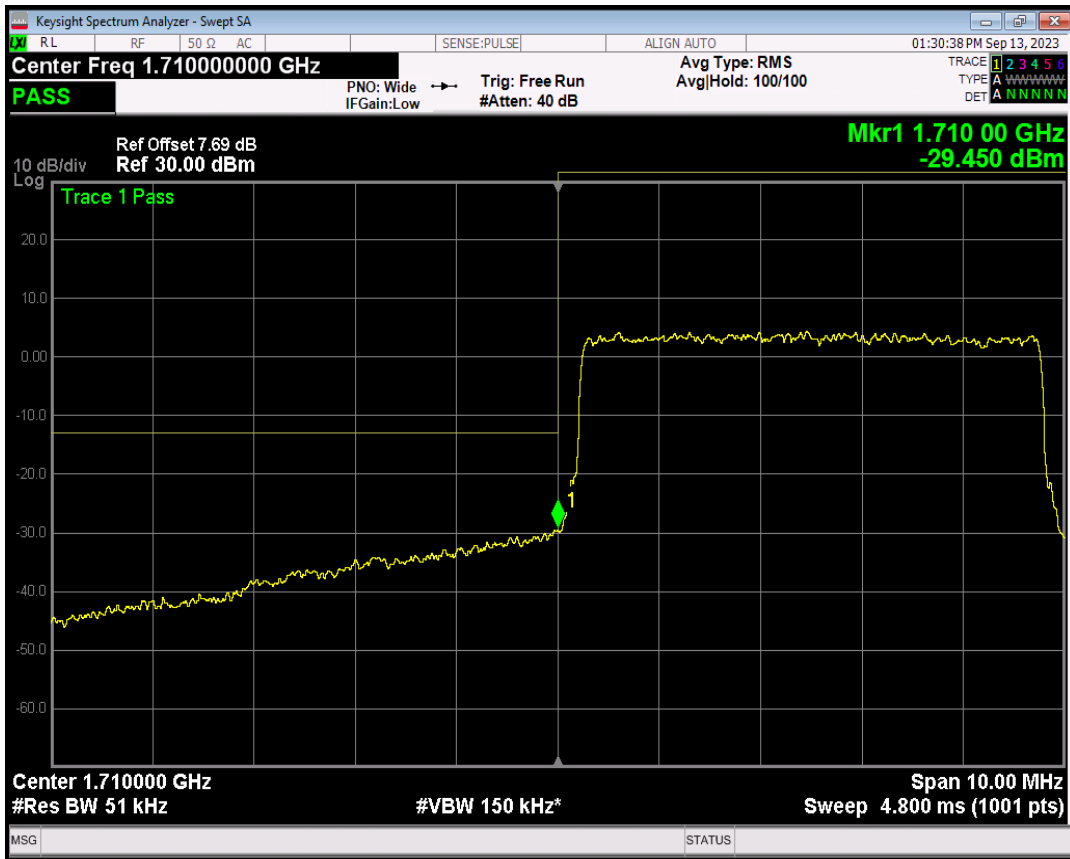

Band4 16QAM BW=3MHz Channel=20385 RB Size=1 Position=#Max

Band4 16QAM BW=3MHz Channel=20385 RB Size=15 Position=#0

Band4 QPSK BW=5MHz Channel=19975 RB Size=1 Position=#0

Band4 QPSK BW=5MHz Channel=19975 RB Size=1 Position=#Max

Band4 QPSK BW=5MHz Channel=19975 RB Size=25 Position=#0

Band4 16QAM BW=5MHz Channel=19975 RB Size=1 Position=#0

Band4 16QAM BW=5MHz Channel=19975 RB Size=1 Position=#Max

Band4 16QAM BW=5MHz Channel=19975 RB Size=25 Position=#0