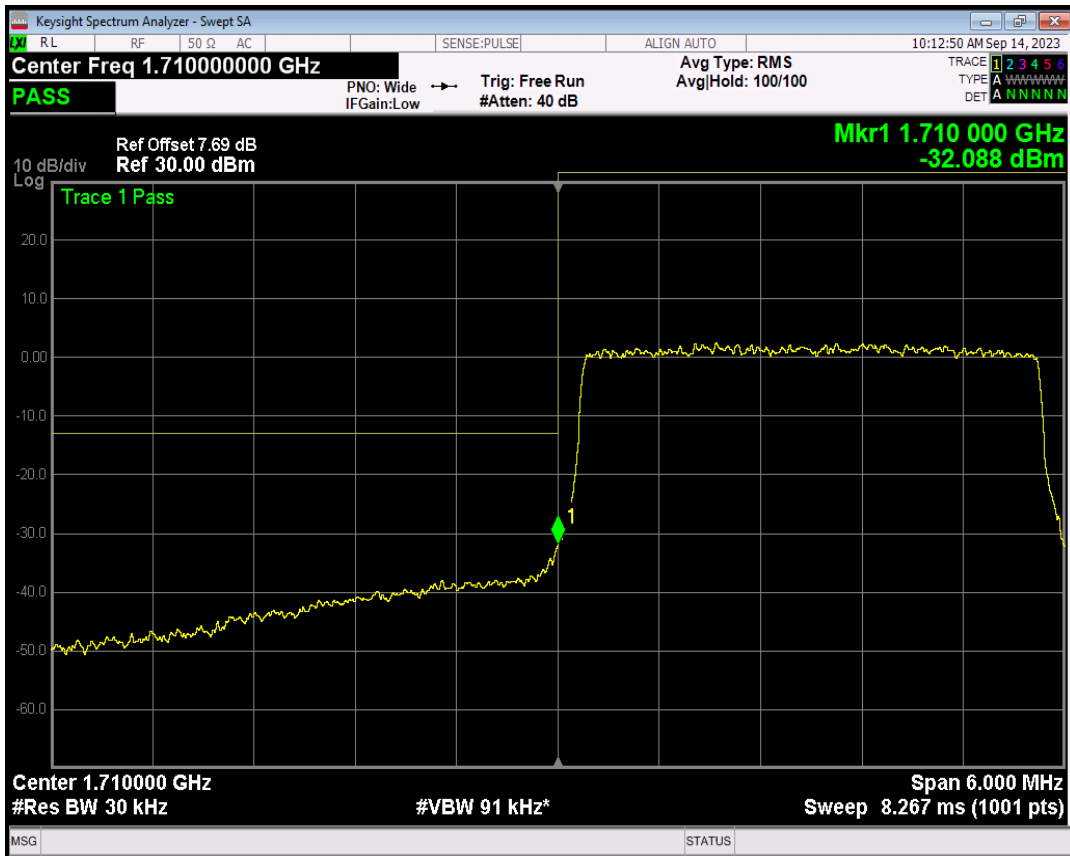

Band66 QPSK BW=3MHz Channel=131987 RB Size=15 Position=#0

Band66 16QAM BW=3MHz Channel=131987 RB Size=1 Position=#0

Band66 16QAM BW=3MHz Channel=131987 RB Size=1 Position=#Max

Band66 16QAM BW=3MHz Channel=131987 RB Size=15 Position=#0