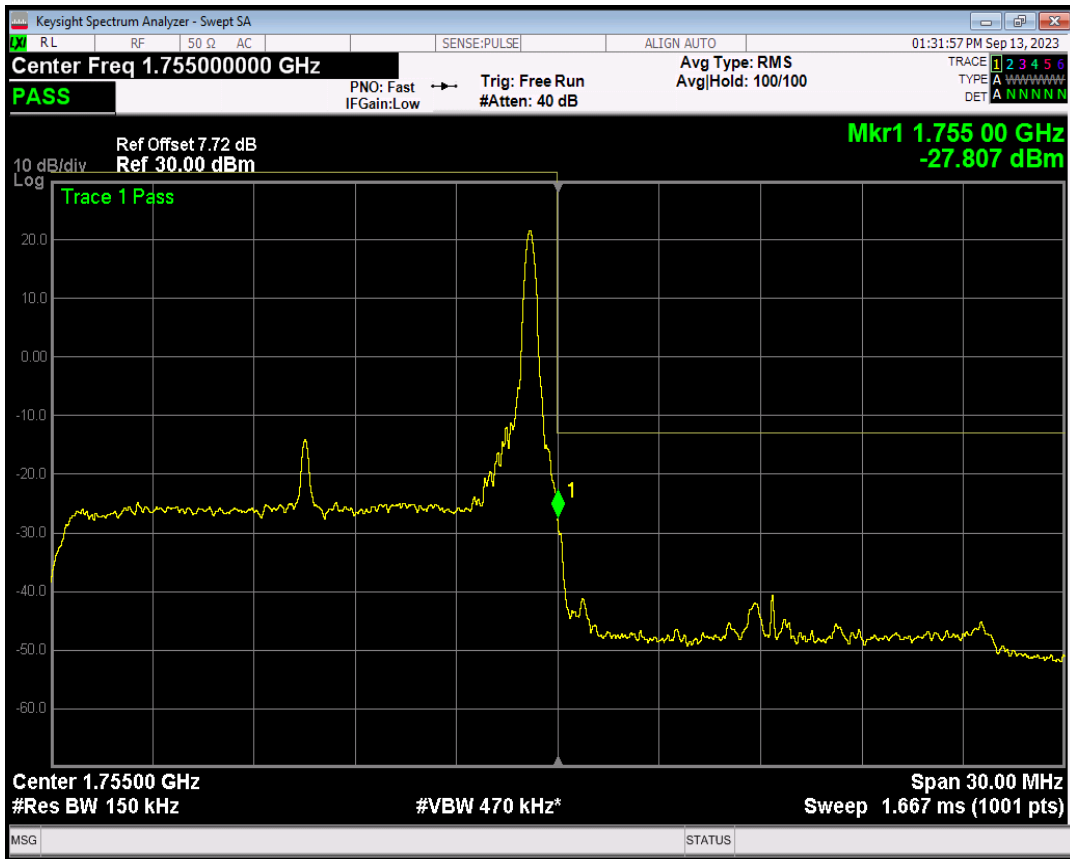

Band4 16QAM BW=15MHz Channel=20325 RB Size=1 Position=#Max