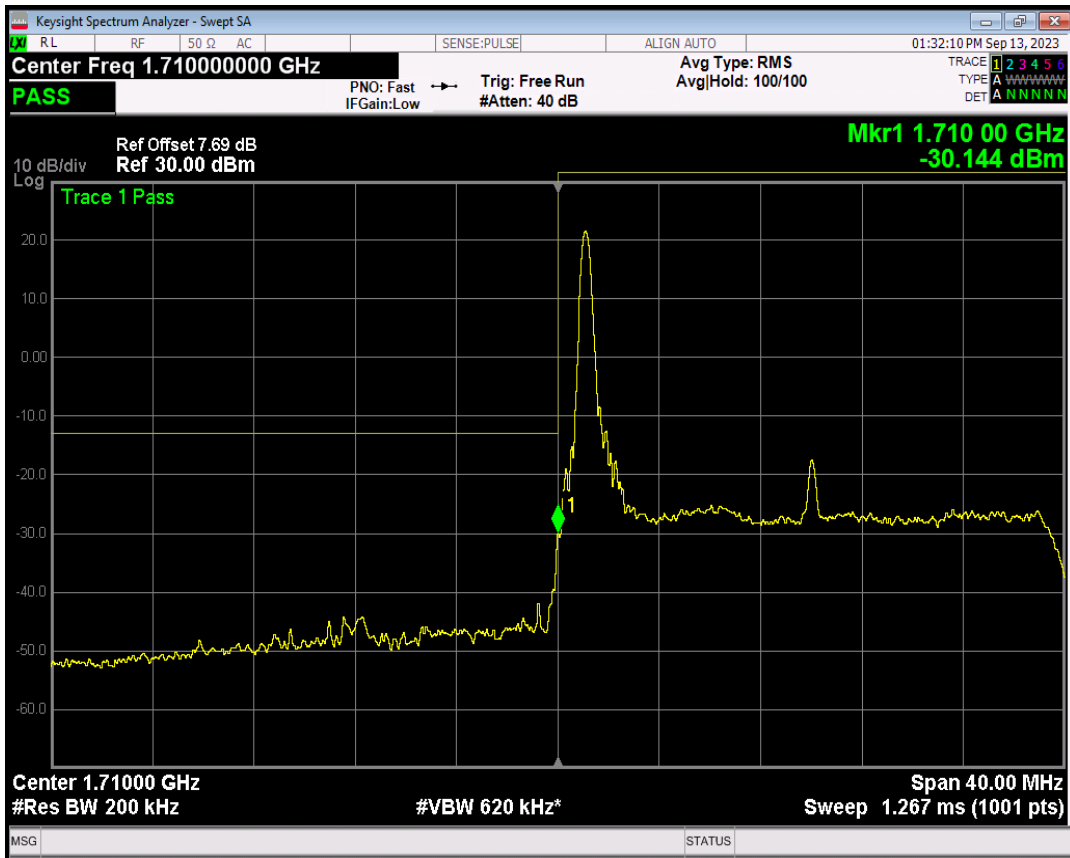

Band4 16QAM BW=20MHz Channel=20050 RB Size=1 Position=#0