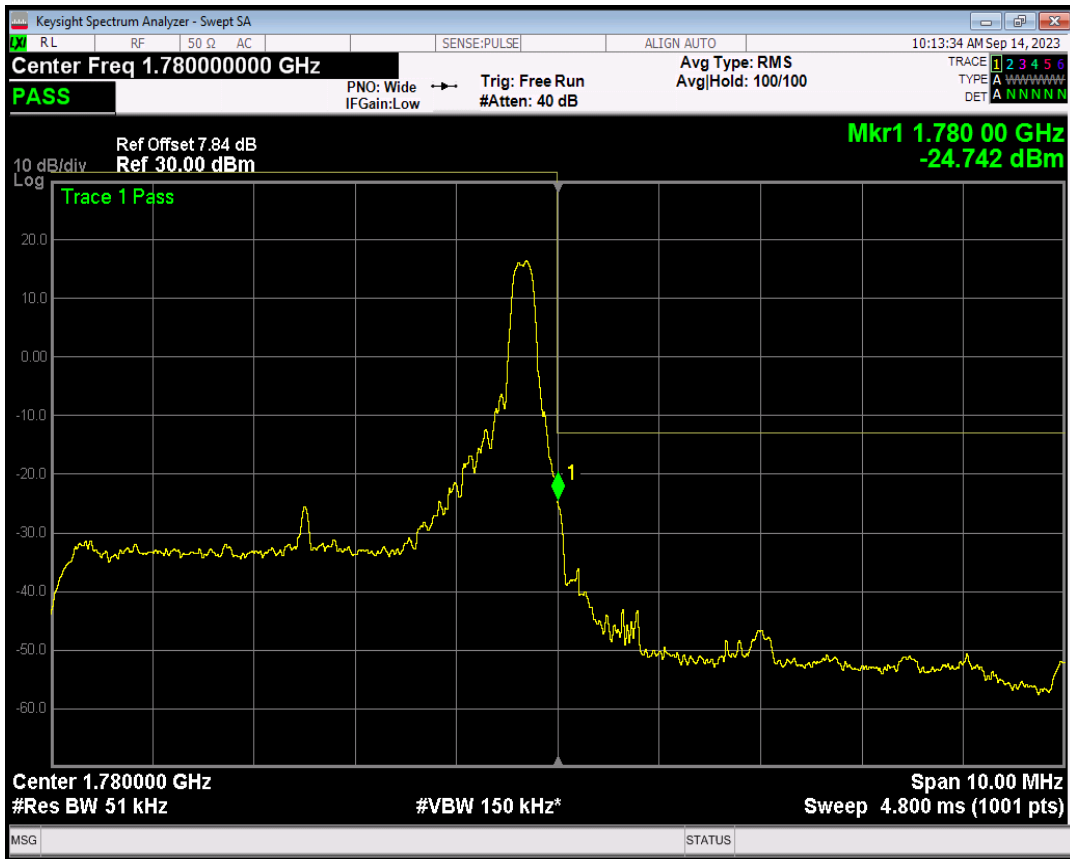

Band66 16QAM BW=5MHz Channel=132647 RB Size=1 Position=#Max