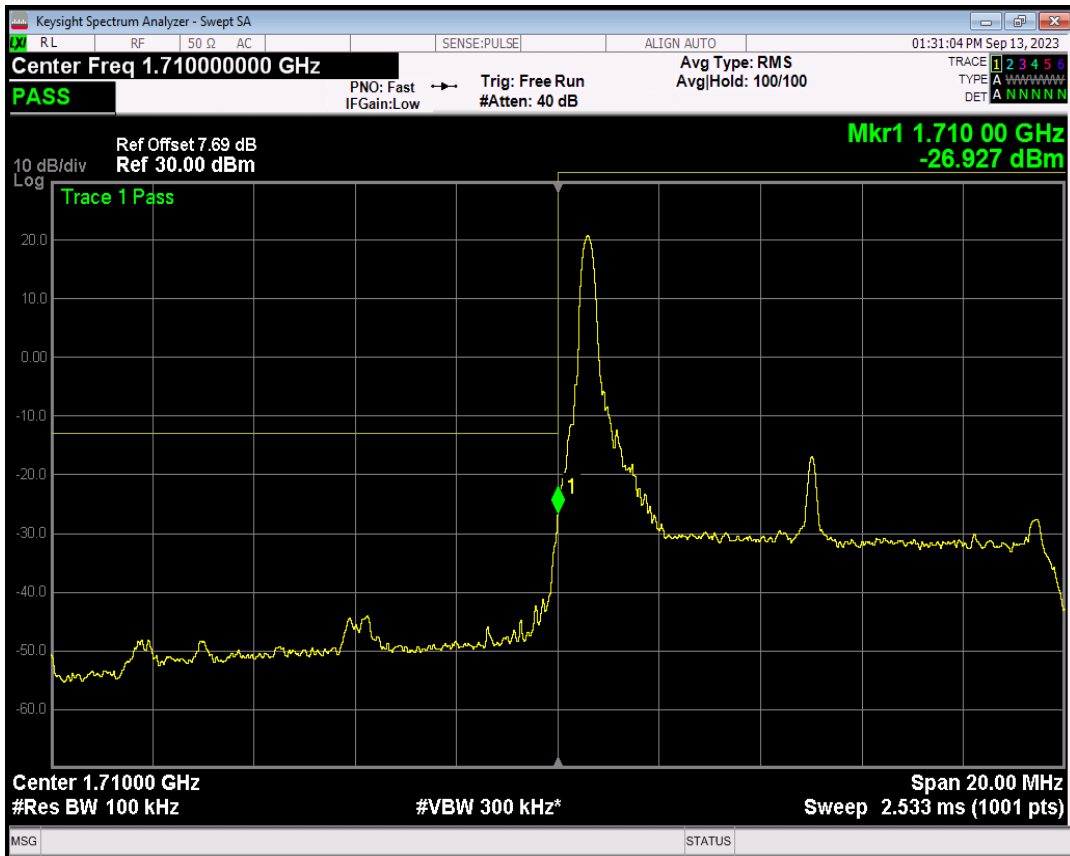

Band4 QPSK BW=10MHz Channel=20000 RB Size=1 Position=#0