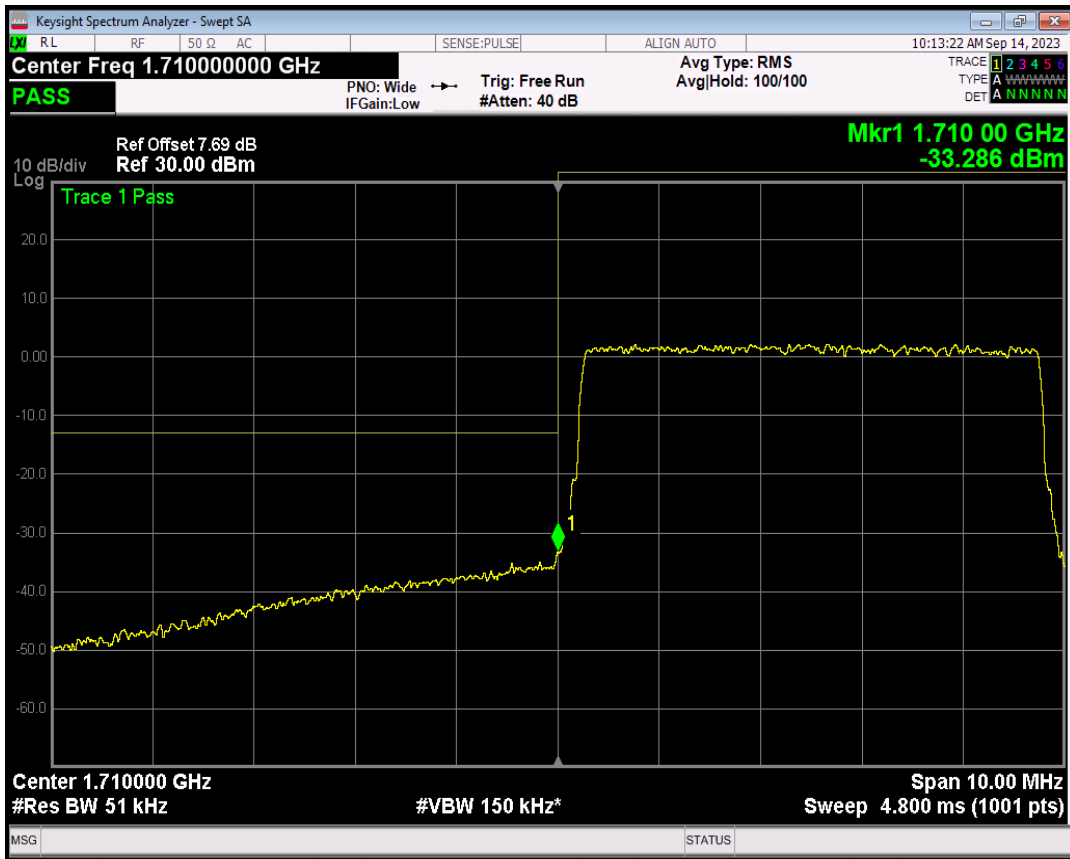

Band66 16QAM BW=5MHz Channel=131997 RB Size=25 Position=#0