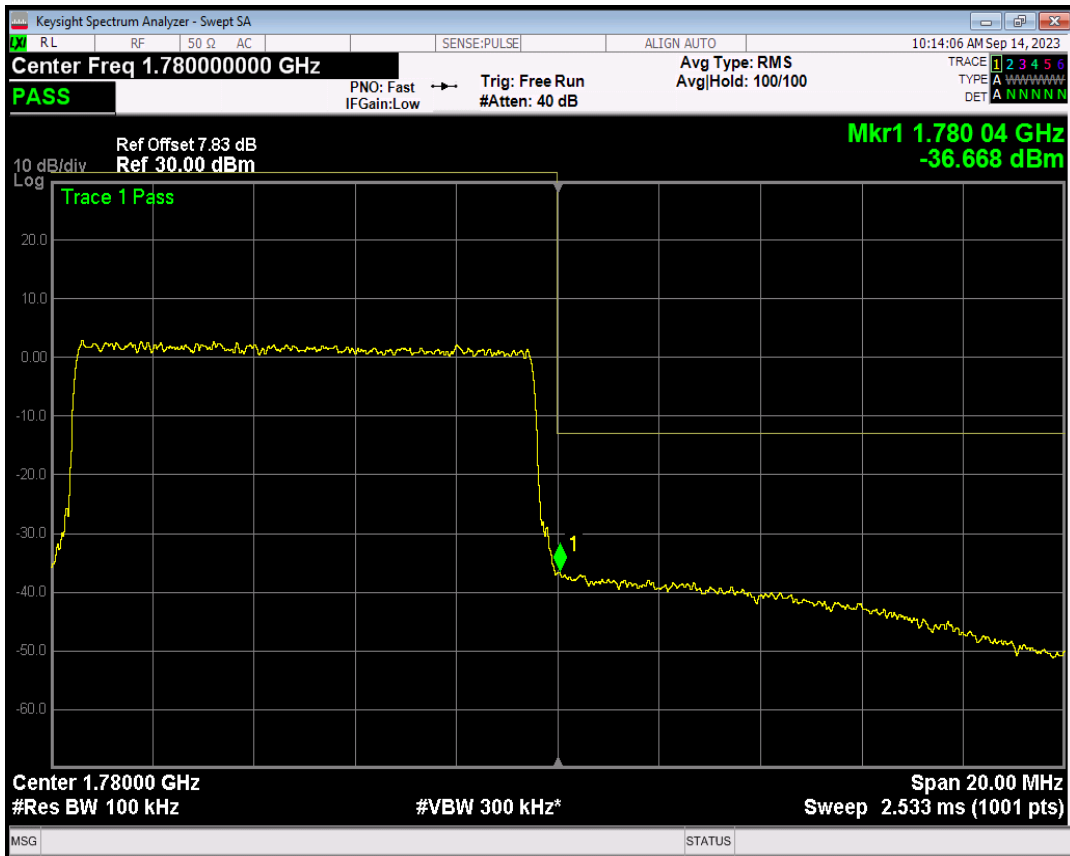

Band66 16QAM BW=10MHz Channel=132622 RB Size=50 Position=#0