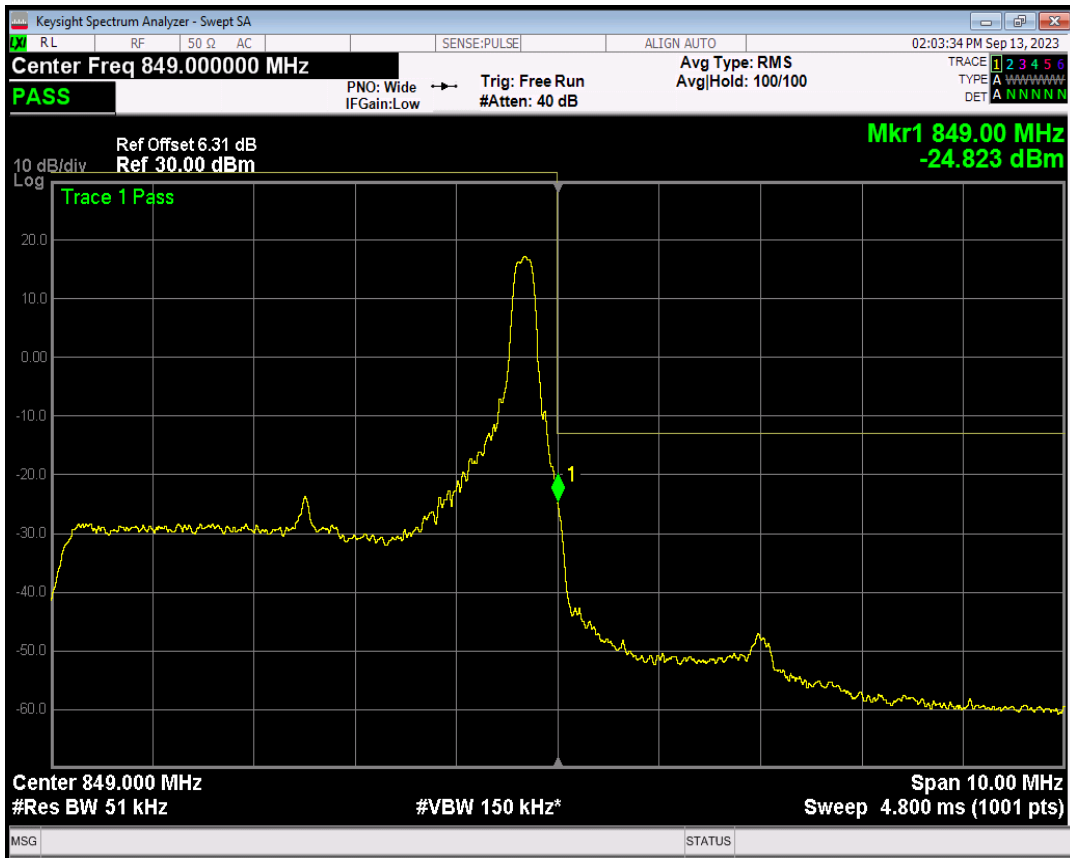

Band5 QPSK BW=5MHz Channel=20625 RB Size=1 Position=#Max