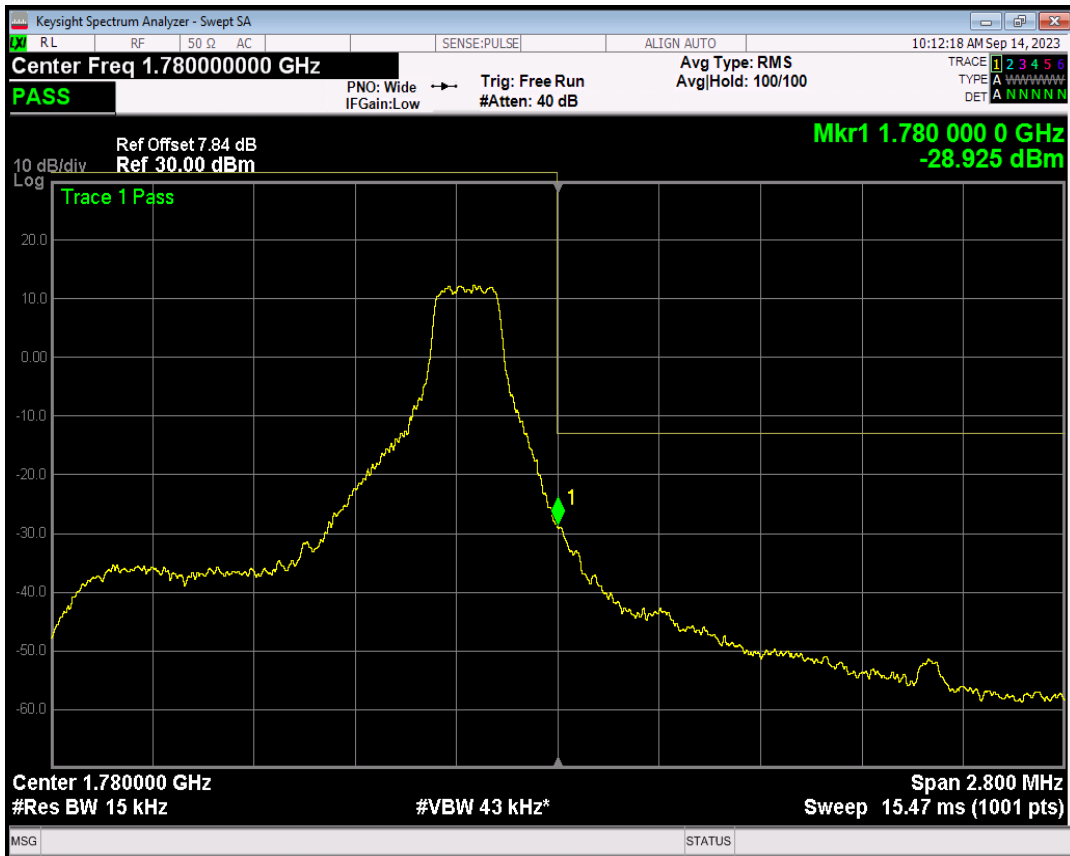

Band66 QPSK BW=1.4MHz Channel=132665 RB Size=1 Position=#Max