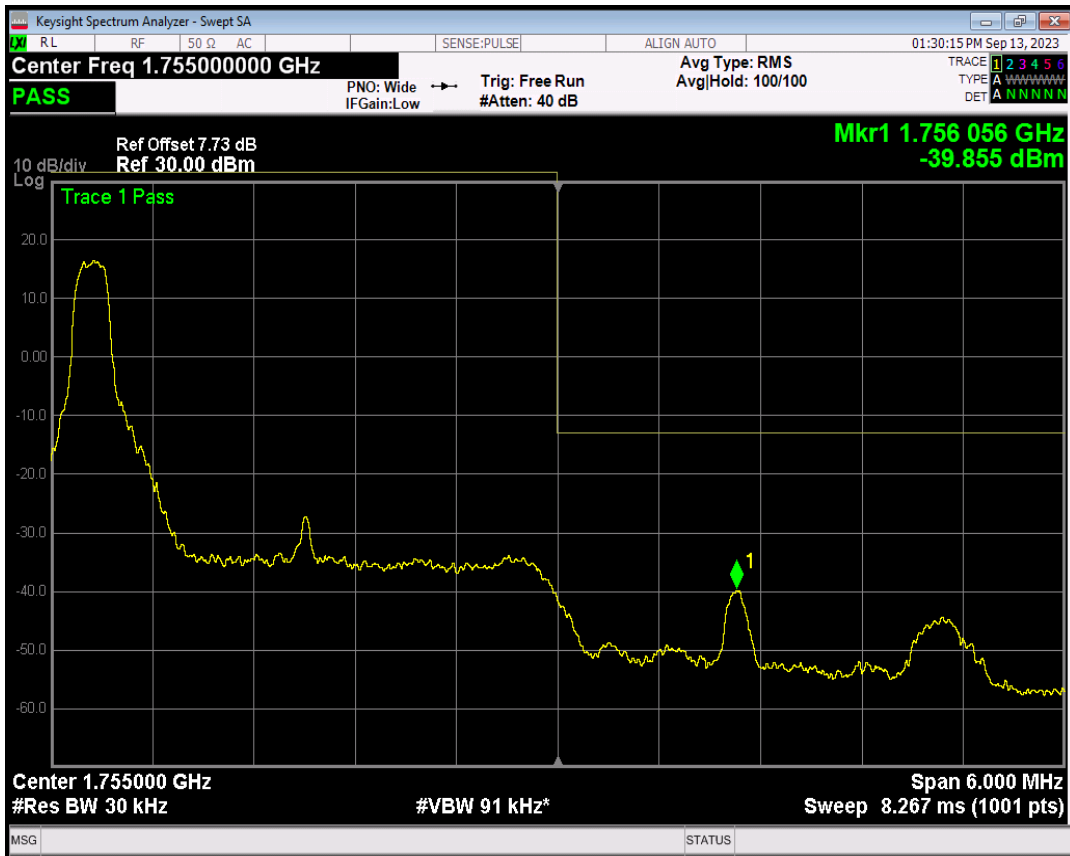

Band4 QPSK BW=3MHz Channel=20385 RB Size=1 Position=#0