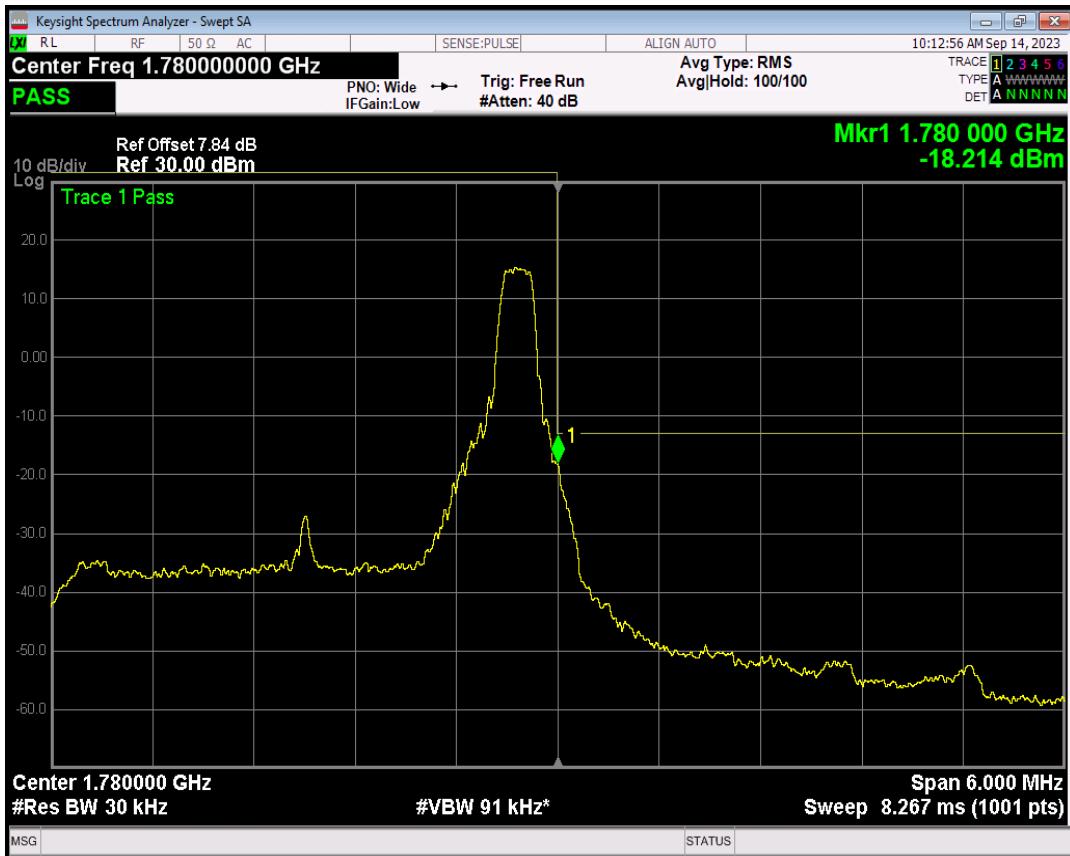

Band66 QPSK BW=3MHz Channel=132657 RB Size=1 Position=#Max