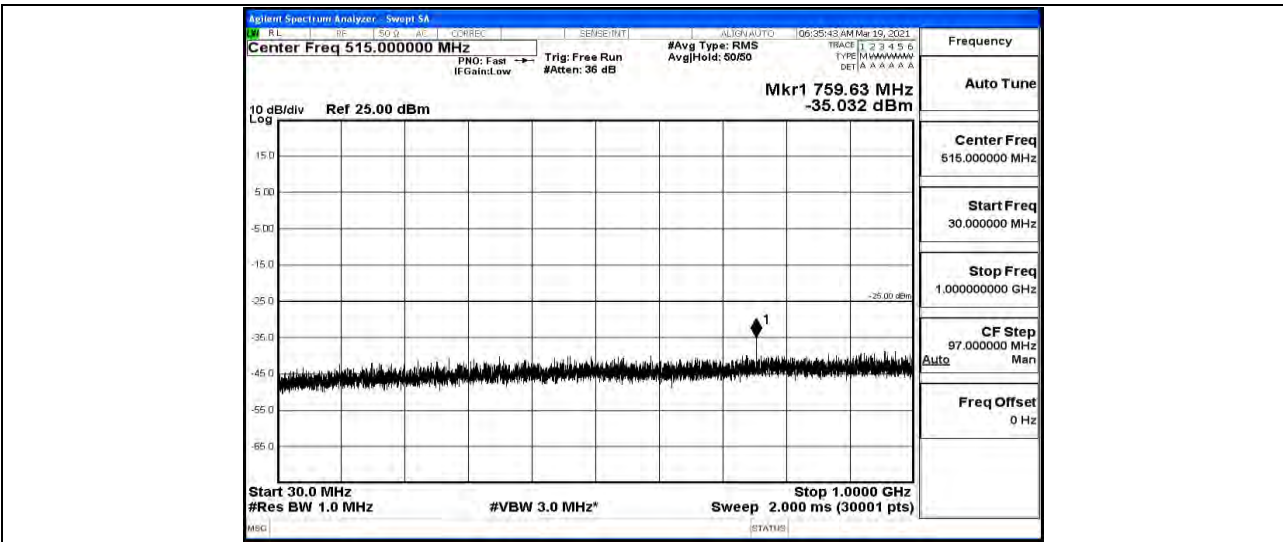

Band41-15MHz-16QAM-H-1RB#0-Range3:30~1000MHz

Band41-15MHz-16QAM-H-1RB#0-Range4:1000~5000MHz