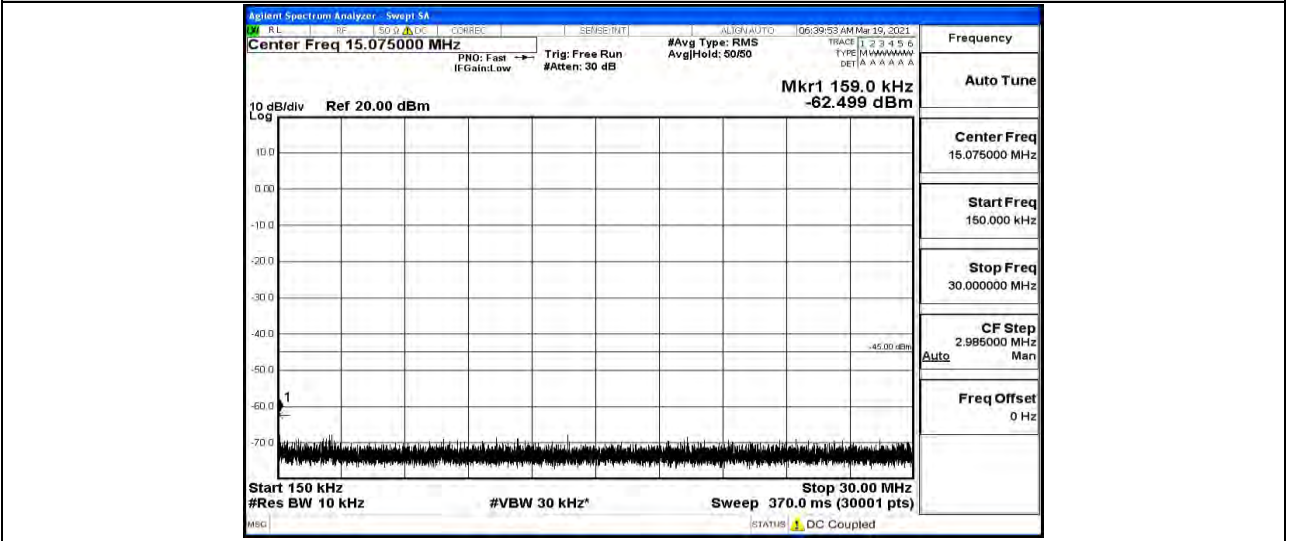

Band41-20MHz-QPSK-L-1RB#0-Range2:0.15~30MHz

Band41-20MHz-QPSK-L-1RB#0-Range3:30~1000MHz