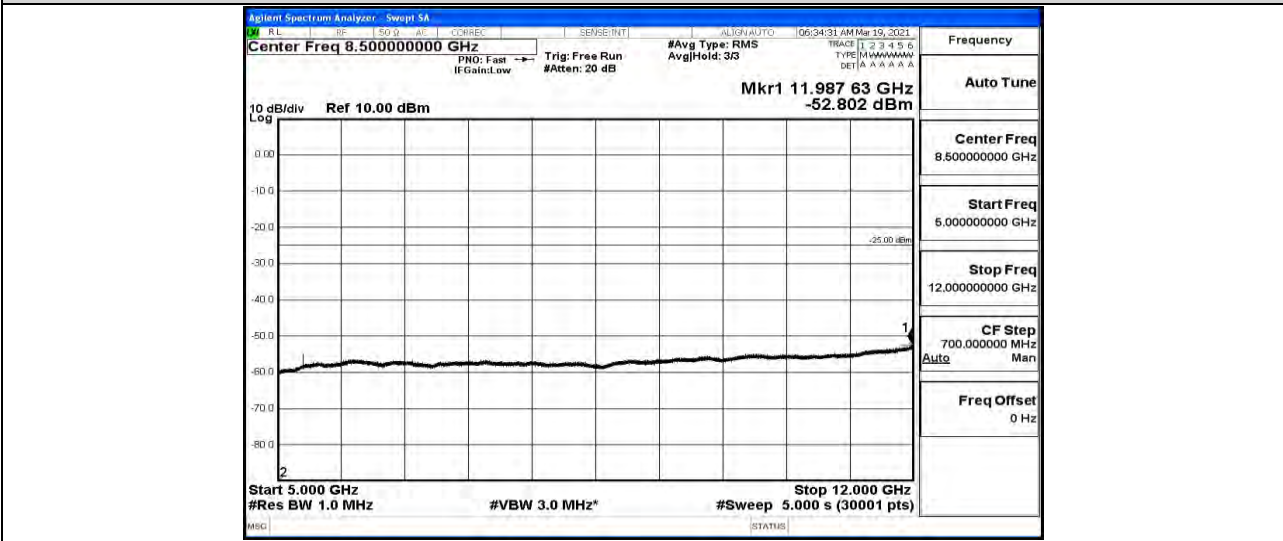

Band41-15MHz-QPSK-H-1RB#0-Range5:5000~12000MHz

Band41-15MHz-QPSK-H-1RB#0-Range6:12000~26500MHz