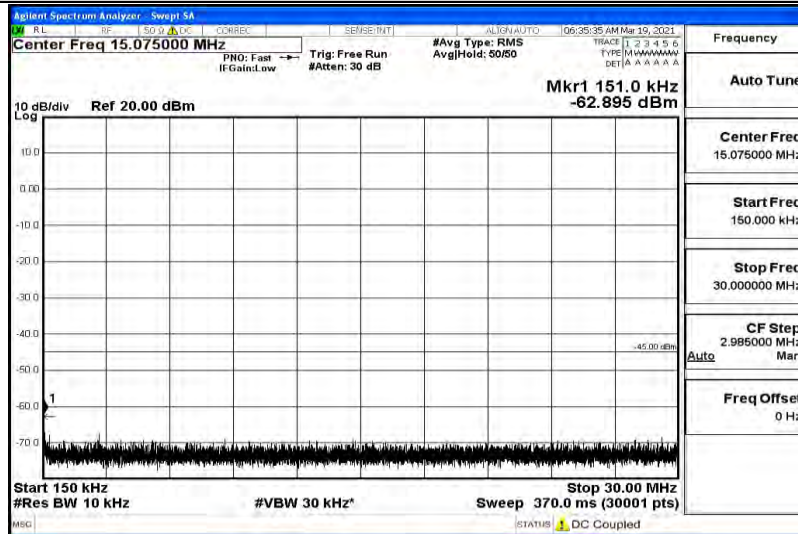

Band41-15MHz-16QAM-H-1RB#0-Range2:0.15~30MHz

Band41-15MHz-16QAM-H-1RB#0-Range3:30~1000MHz