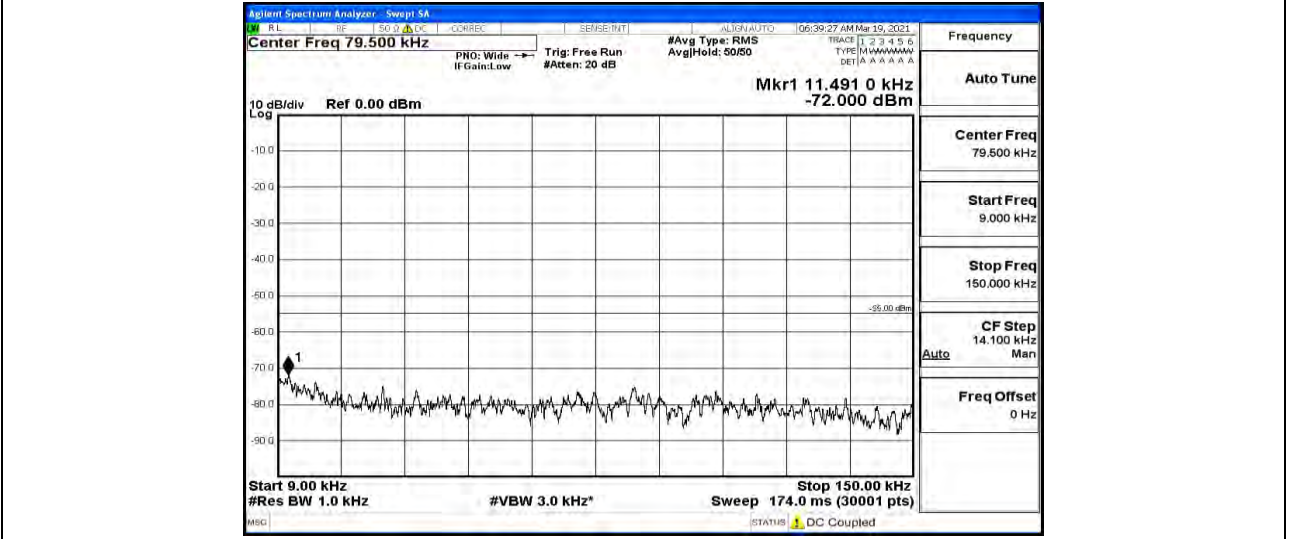

Band41-20MHz-QPSK-L-1RB#0-Range1:0.009~0.15MHz

Band41-20MHz-QPSK-L-1RB#0-Range2:0.15~30MHz