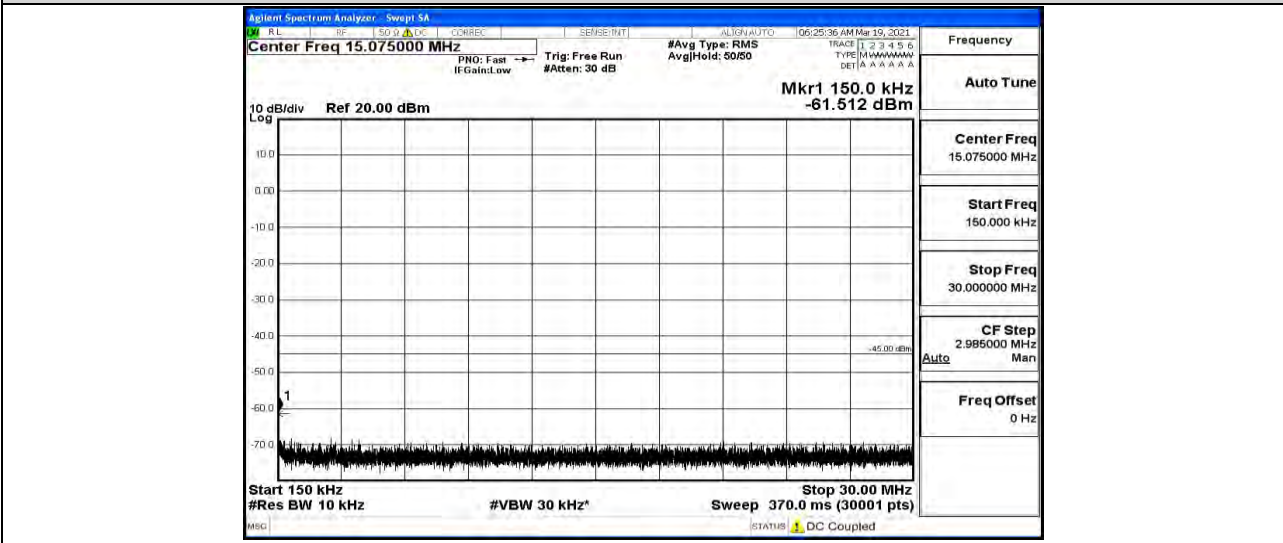

Band41-15MHz-QPSK-L-1RB#0-Range2:0.15~30MHz

Band41-15MHz-QPSK-L-1RB#0-Range3:30~1000MHz