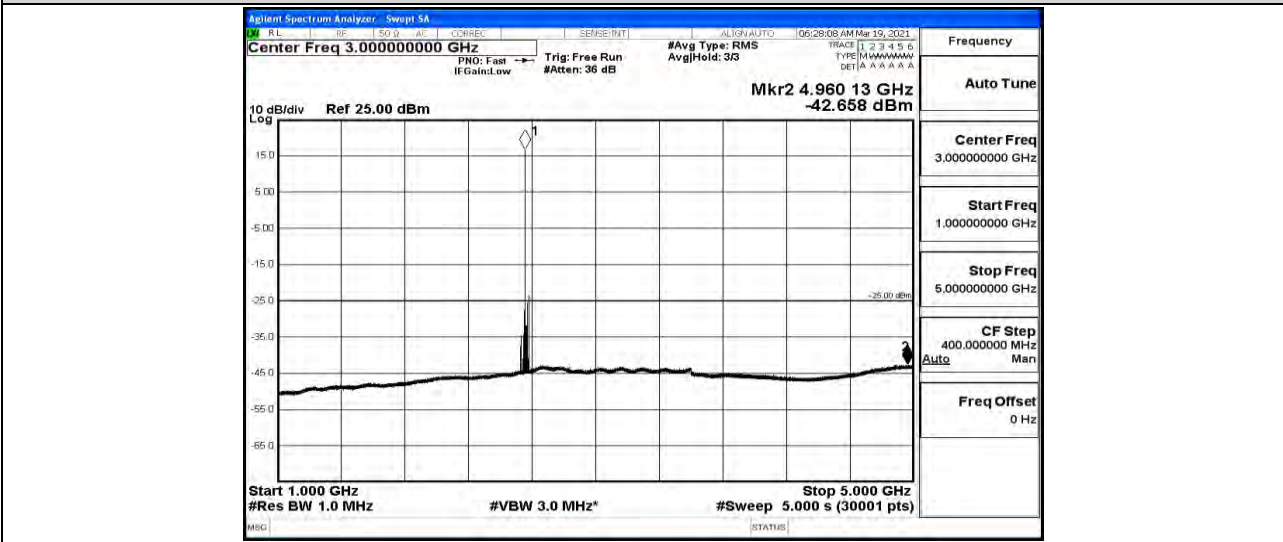

Band41-15MHz-16QAM-L-1RB#0-Range4:100~5000MHz

Band41-15MHz-16QAM-L-1RB#0-Range5:5000~12000MHz