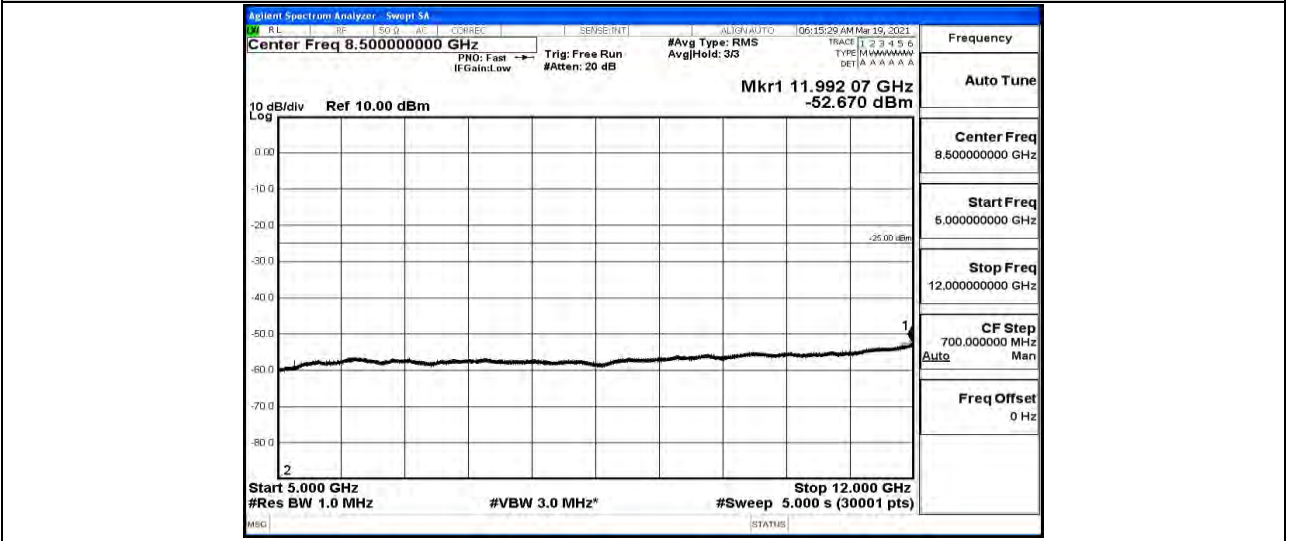

Band41-10MHz-16QAM-M-1RB#0-Range5:5000~12000MHz

Band41-10MHz-16QAM-M-1RB#0-Range6:12000~26500MHz