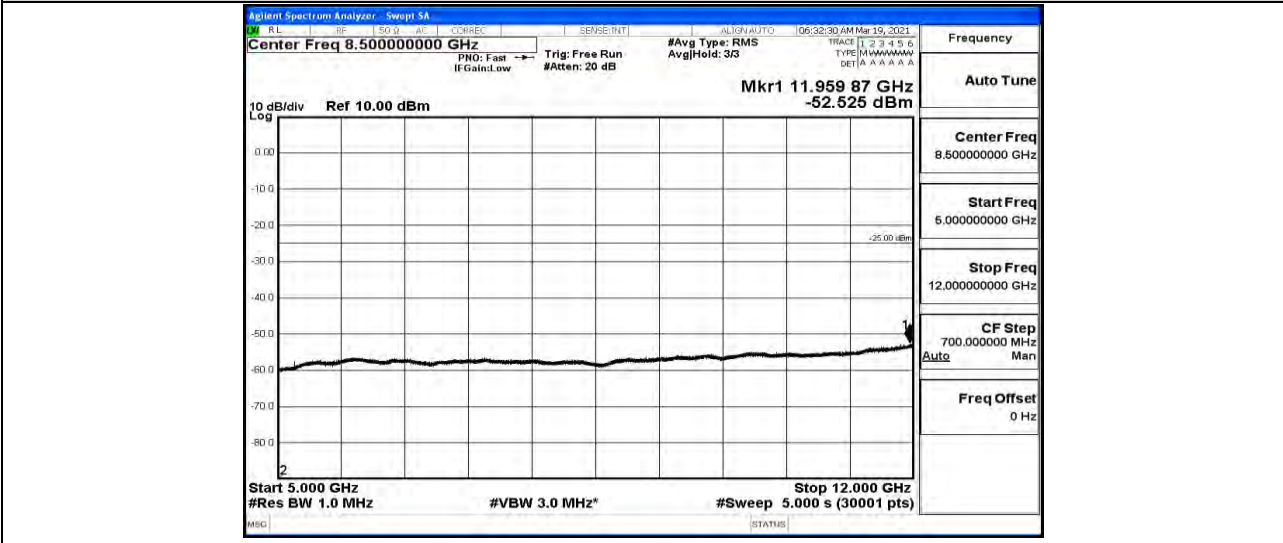

Band41-15MHz-16QAM-M-1RB#0-Range3:30~1000MHz

Band41-15MHz-16QAM-M-1RB#0-Range4:1000~5000MHz

Band41-15MHz-16QAM-M-1RB#0-Range5:5000~12000MHz

Band41-15MHz-16QAM-M-1RB#0-Range6:12000~26500MHz

Band41-15MHz-16QAM-H-1RB#0-Range1:0.009~0.15MHz