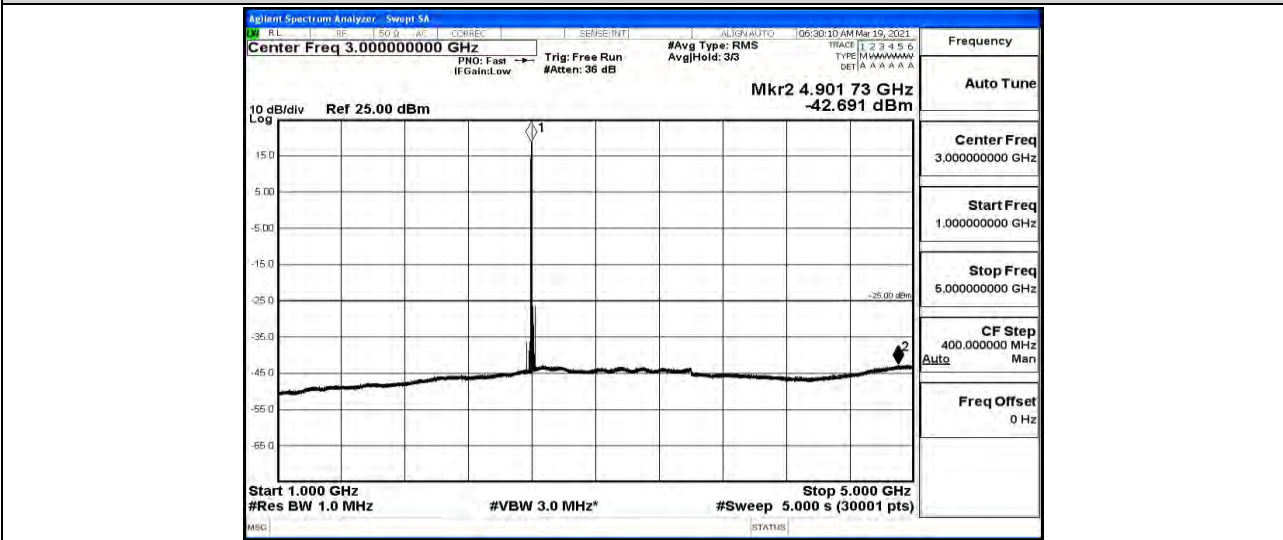

Band41-15MHz-QPSK-M-1RB#0-Range1:0.009~0.15MHz

Band41-15MHz-QPSK-M-1RB#0-Range2:0.15~30MHz

Band41-15MHz-QPSK-M-1RB#0-Range3:30~1000MHz

Band41-15MHz-QPSK-M-1RB#0-Range4:1000~5000MHz

Band41-15MHz-QPSK-M-1RB#0-Range5:5000~12000MHz