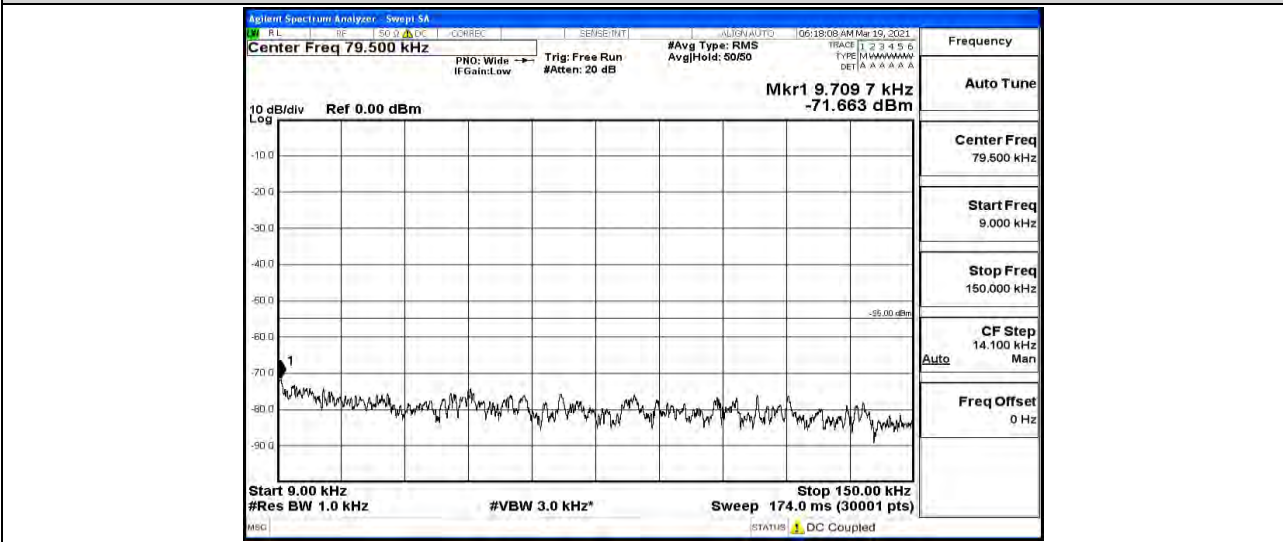

Band41-10MHz-16QAM-M-1RB#0-Range4:1000~5000MHz

Band41-10MHz-16QAM-M-1RB#0-Range5:5000~12000MHz

Band41-10MHz-16QAM-M-1RB#0-Range6:12000~26500MHz

Band41-10MHz-16QAM-H-1RB#0-Range1:0.009~0.15MHz

Band41-10MHz-16QAM-H-1RB#0-Range2:0.15~30MHz