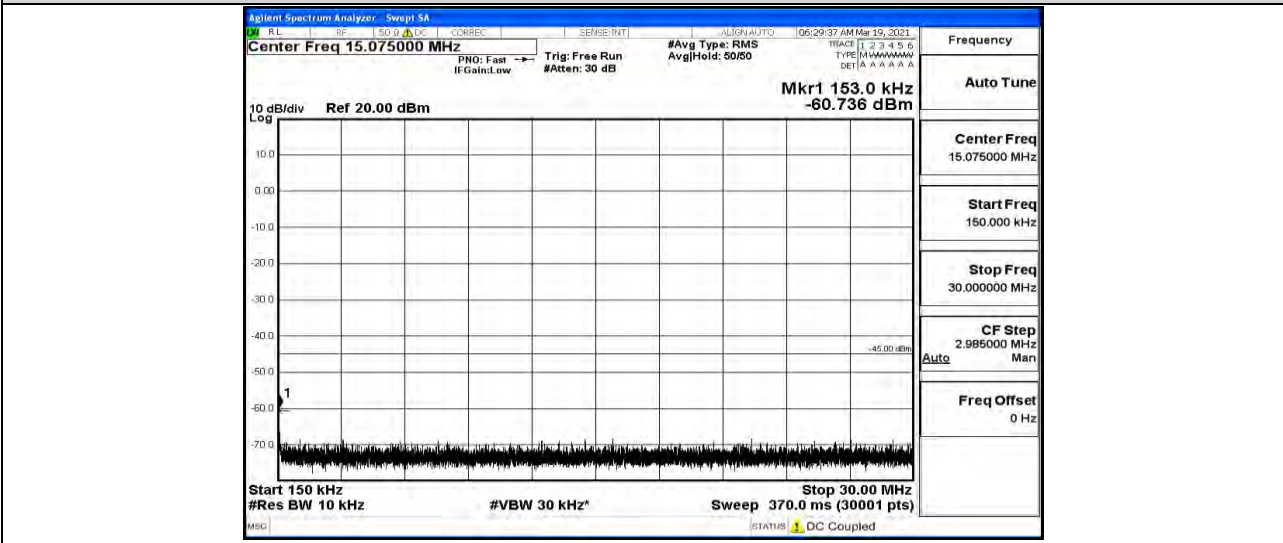

Band41-15MHz-QPSK-M-1RB#0-Range2:0.15~30MHz

Band41-15MHz-QPSK-M-1RB#0-Range3:30~1000MHz