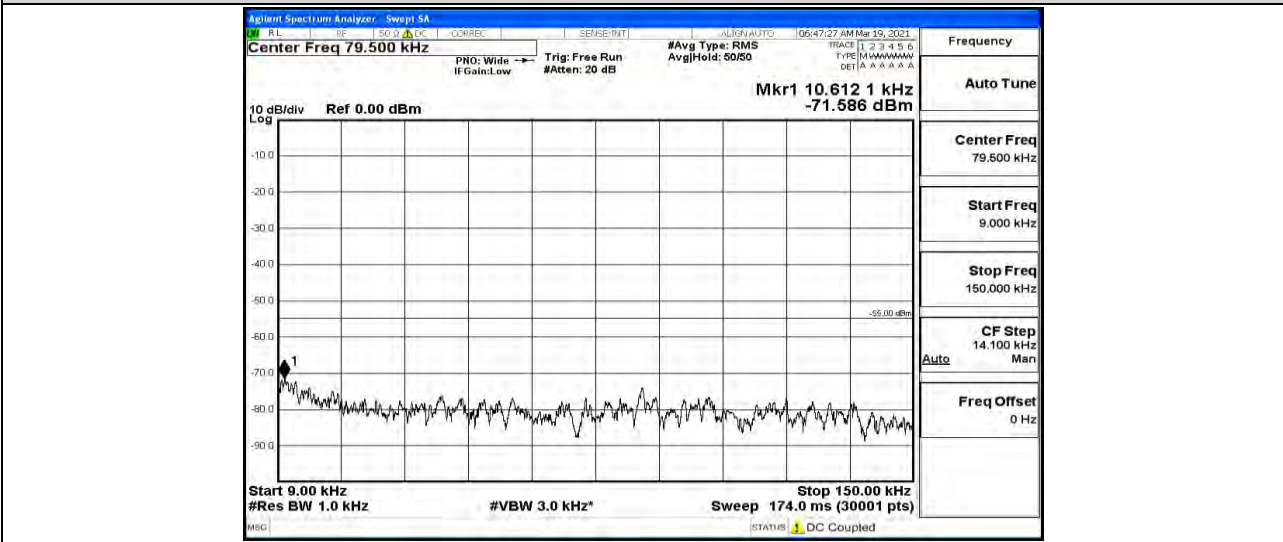

Band41-20MHz-QPSK-H-1RB#0-Range1:0.009~0.15MHz

Band41-20MHz-QPSK-H-1RB#0-Range2:0.15~30MHz