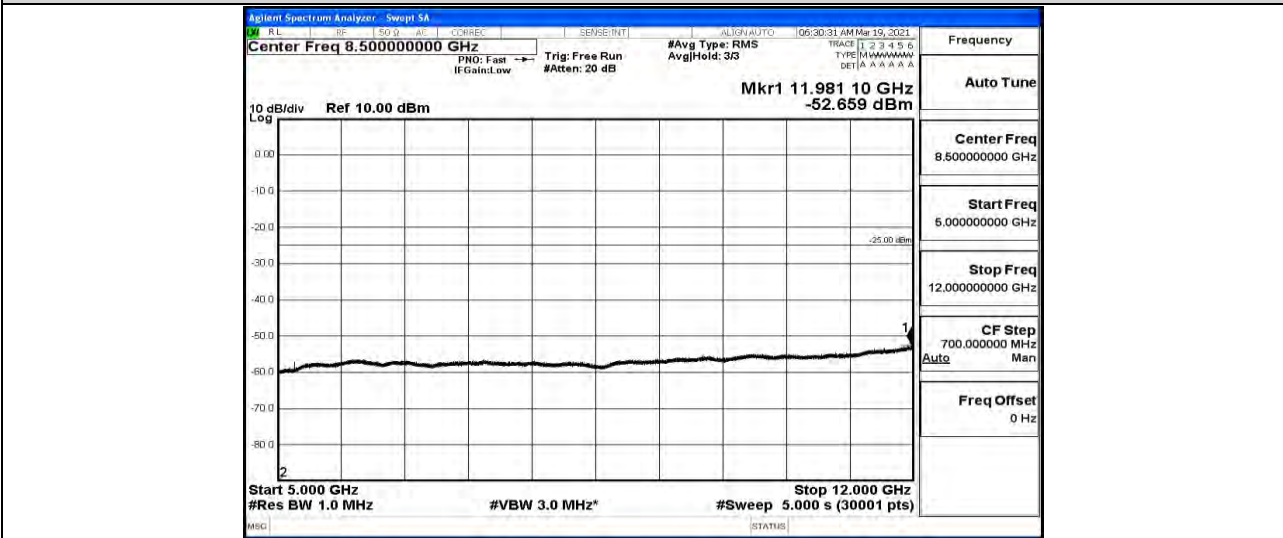

Band41-15MHz-QPSK-M-1RB#0-Range1:0.009~0.15MHz

Band41-15MHz-QPSK-M-1RB#0-Range2:0.15~30MHz

Band41-15MHz-QPSK-M-1RB#0-Range3:30~1000MHz

Band41-15MHz-QPSK-M-1RB#0-Range4:1000~5000MHz

Band41-15MHz-QPSK-M-1RB#0-Range5:5000~12000MHz