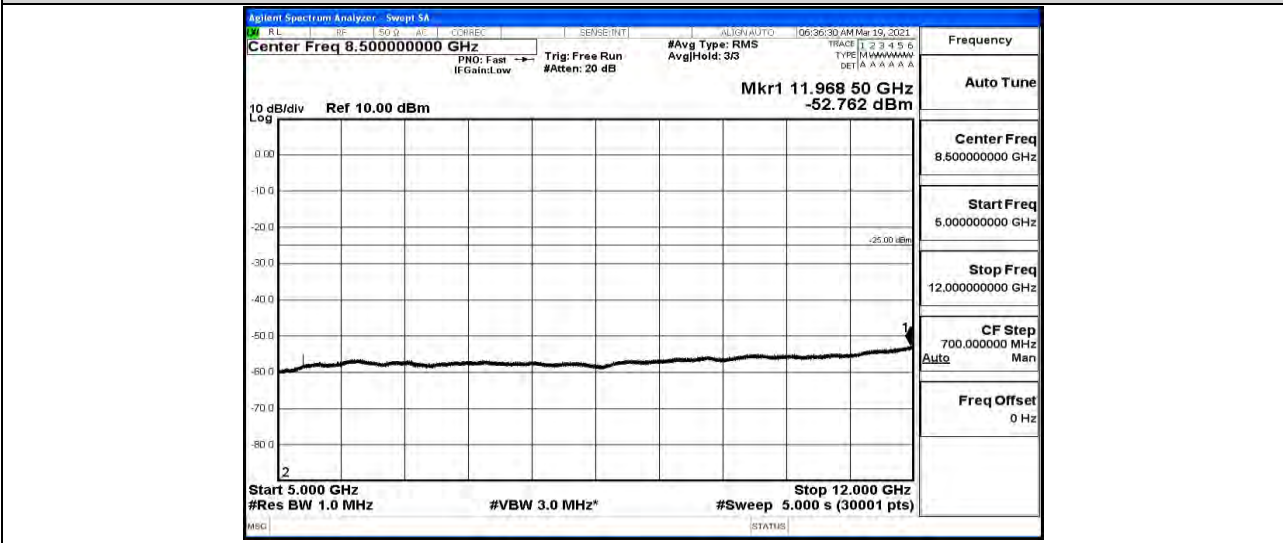

Band41-15MHz-16QAM-H-1RB#0-Range2:0.15~30MHz

Band41-15MHz-16QAM-H-1RB#0-Range3:30~1000MHz

Band41-15MHz-16QAM-H-1RB#0-Range4:1000~5000MHz

Band41-15MHz-16QAM-H-1RB#0-Range5:5000~12000MHz

Band41-15MHz-16QAM-H-1RB#0-Range6:12000~26500MHz