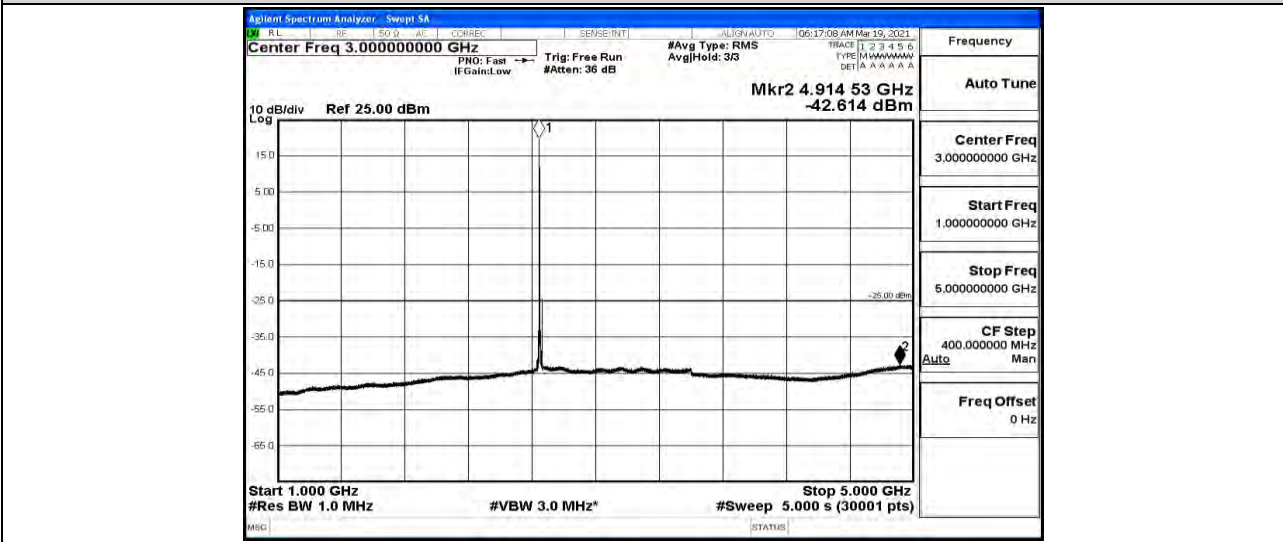

Band41-10MHz-QPSK-H-1RB#0-Range1:0.009~0.15MHz

Band41-10MHz-QPSK-H-1RB#0-Range2:0.15~30MHz

Band41-10MHz-QPSK-H-1RB#0-Range3:30~1000MHz

Band41-10MHz-QPSK-H-1RB#0-Range4:1000~5000MHz

Band41-10MHz-QPSK-H-1RB#0-Range5:5000~12000MHz