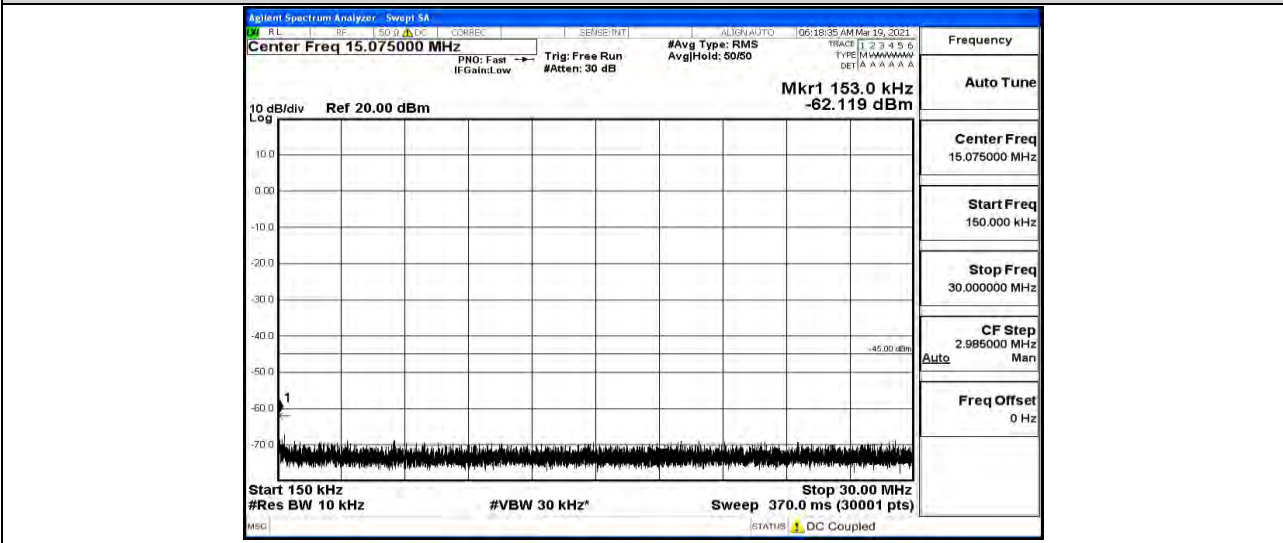

Band41-10MHz-16QAM-M-1RB#0-Range4:1000~5000MHz

Band41-10MHz-16QAM-M-1RB#0-Range5:5000~12000MHz

Band41-10MHz-16QAM-M-1RB#0-Range6:12000~26500MHz

Band41-10MHz-16QAM-H-1RB#0-Range1:0.009~0.15MHz

Band41-10MHz-16QAM-H-1RB#0-Range2:0.15~30MHz