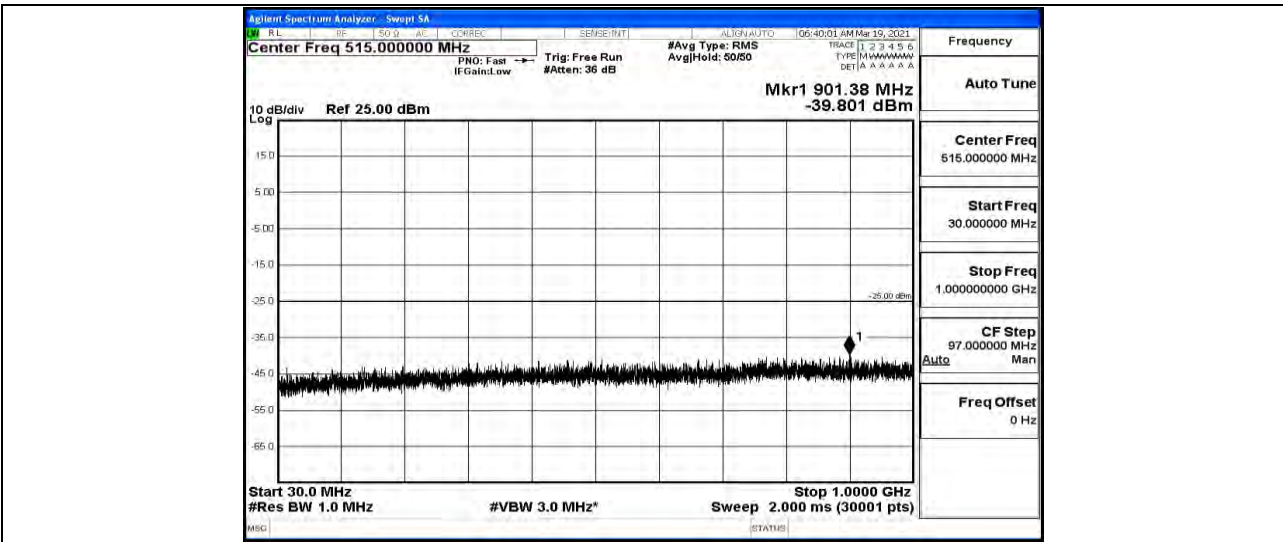

Band41-20MHz-QPSK-L-1RB#0-Range3:30~1000MHz

Band41-20MHz-QPSK-L-1RB#0-Range4:1000~5000MHz