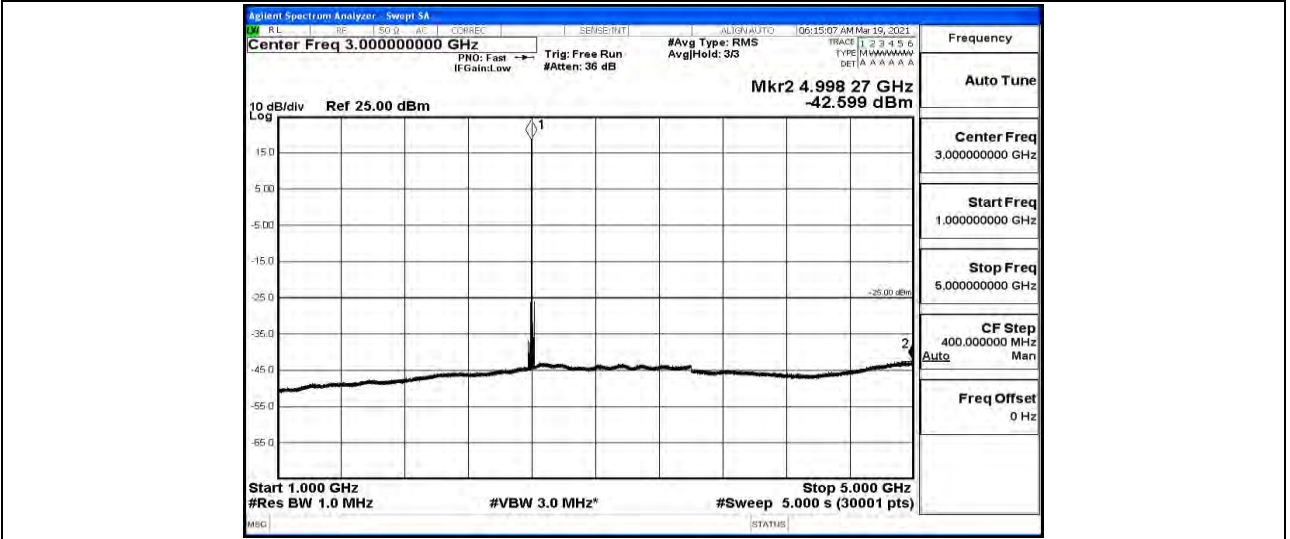

Band41-10MHz-16QAM-M-1RB#0-Range4:1000~5000MHz

Band41-10MHz-16QAM-M-1RB#0-Range5:5000~12000MHz