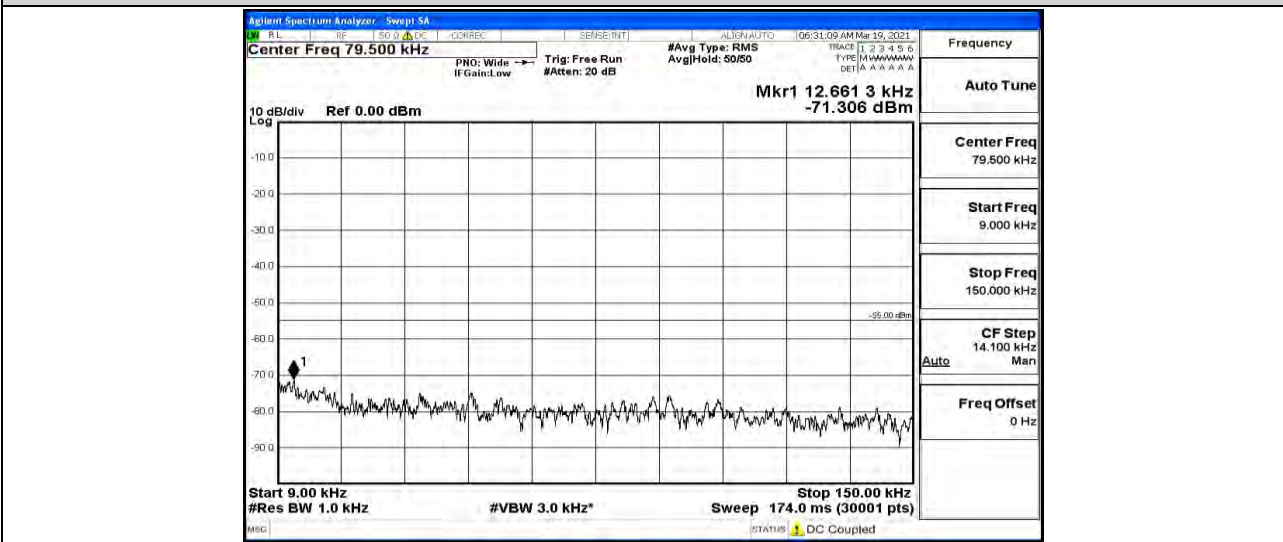

Band41-15MHz-16QAM-L-1RB#0-Range4:100~5000MHz

Band41-15MHz-16QAM-L-1RB#0-Range5:5000~12000MHz

Band41-15MHz-16QAM-L-1RB#0-Range6:12000~26500MHz

Band41-15MHz-16QAM-M-1RB#0-Range1:0.009~0.15MHz

Band41-15MHz-16QAM-M-1RB#0-Range2:0.15~30MHz