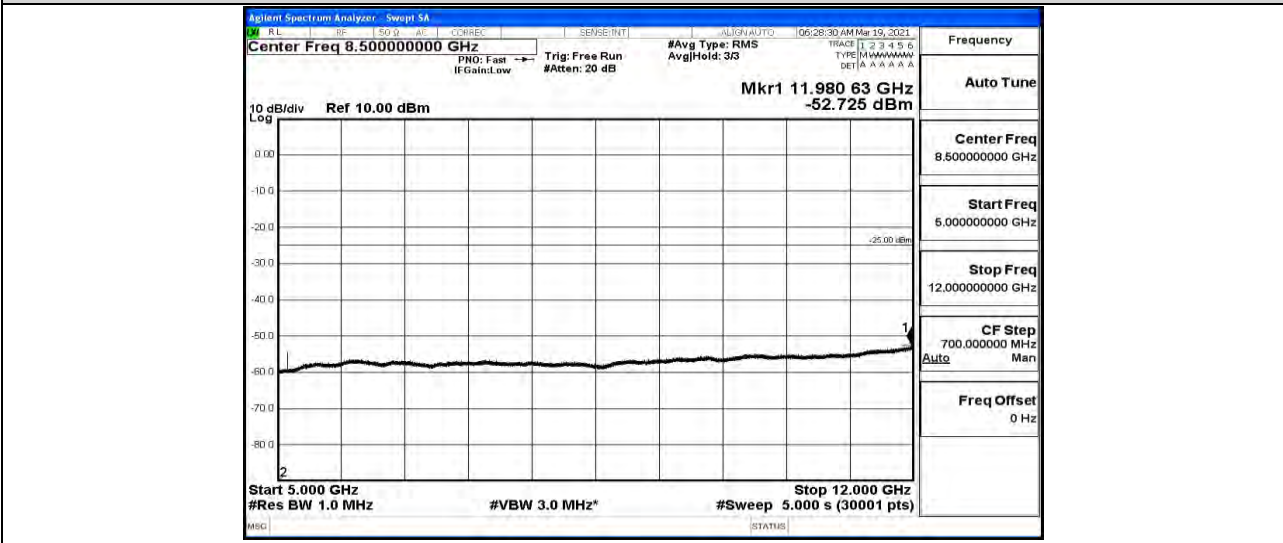

Band41-15MHz-16QAM-L-1RB#0-Range5:5000~12000MHz

Band41-15MHz-16QAM-L-1RB#0-Range6:12000~26500MHz