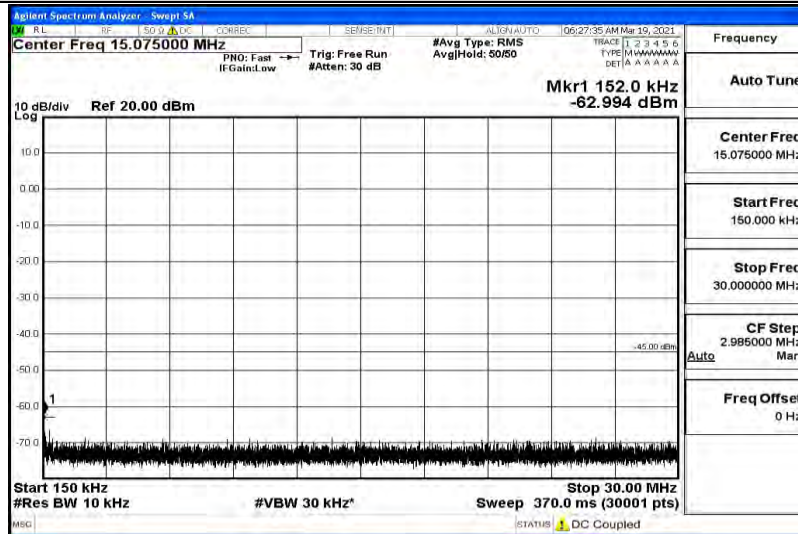

Band41-15MHz-QPSK-H-1RB#0-Range5:5000~12000MHz

Band41-15MHz-QPSK-H-1RB#0-Range6:12000~26500MHz

Band41-15MHz-16QAM-L-1RB#0-Range1:0.009~0.15MHz

Band41-15MHz-16QAM-L-1RB#0-Range2:0.15~30MHz

Band41-15MHz-16QAM-L-1RB#0-Range3:30~1000MHz