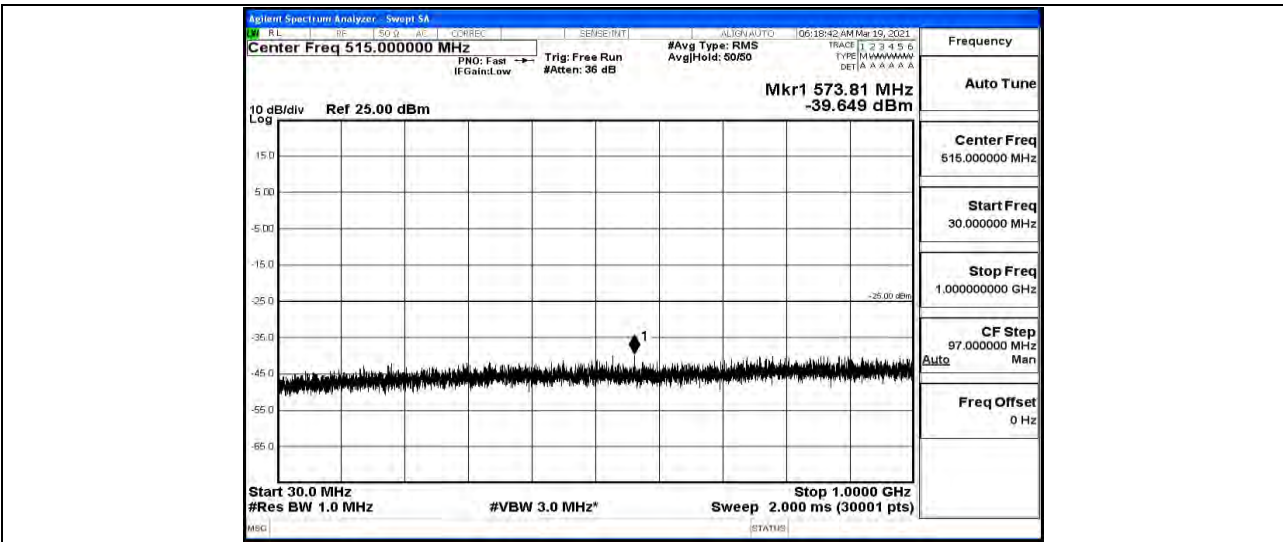

Band41-10MHz-16QAM-H-1RB#0-Range3:30~1000MHz

Band41-10MHz-16QAM-H-1RB#0-Range4:1000~5000MHz