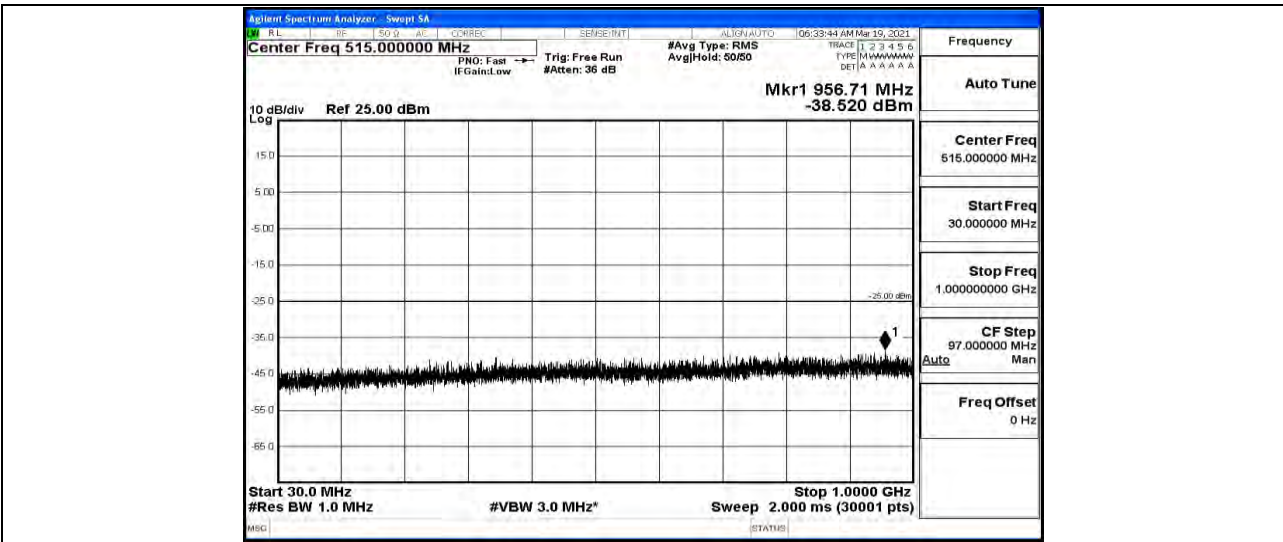

Band41-15MHz-QPSK-M-1RB#0-Range6:12000~26500MHz

Band41-15MHz-QPSK-H-1RB#0-Range1:0.009~0.15MHz

Band41-15MHz-QPSK-H-1RB#0-Range2:0.15~30MHz

Band41-15MHz-QPSK-H-1RB#0-Range3:30~1000MHz

Band41-15MHz-QPSK-H-1RB#0-Range4:1000~5000MHz