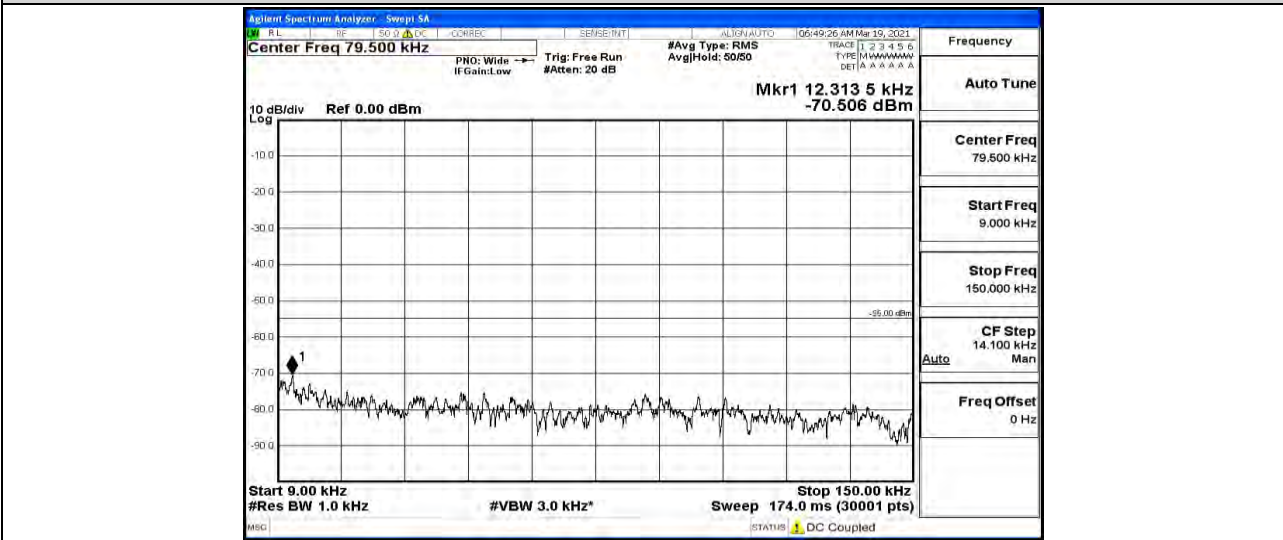

Band41-20MHz-16QAM-H-1RB#0-Range1:0.009~0.15MHz

Band41-20MHz-16QAM-H-1RB#0-Range2:0.15~30MHz