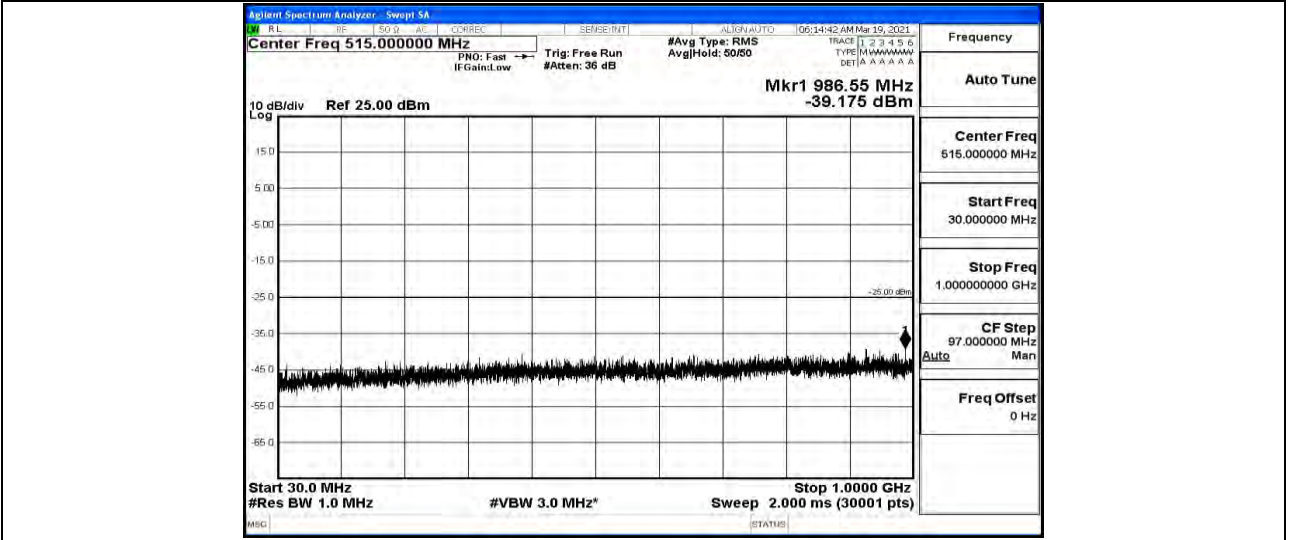

Band41-10MHz-16QAM-L-1RB#0-Range5:5000~12000MHz

Band41-10MHz-16QAM-L-1RB#0-Range6:12000~26500MHz

Band41-10MHz-16QAM-M-1RB#0-Range1:0.009~0.15MHz

Band41-10MHz-16QAM-M-1RB#0-Range2:0.15~30MHz

Band41-10MHz-16QAM-M-1RB#0-Range3:30~1000MHz