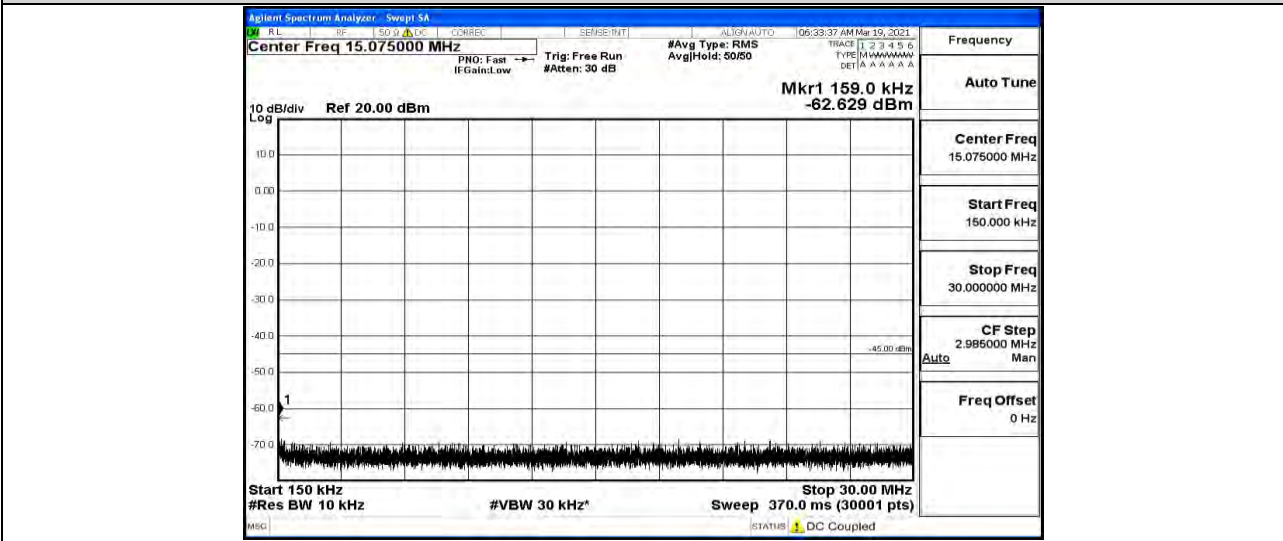

Band41-15MHz-QPSK-H-1RB#0-Range2:0.15~30MHz

Band41-15MHz-QPSK-H-1RB#0-Range3:30~1000MHz