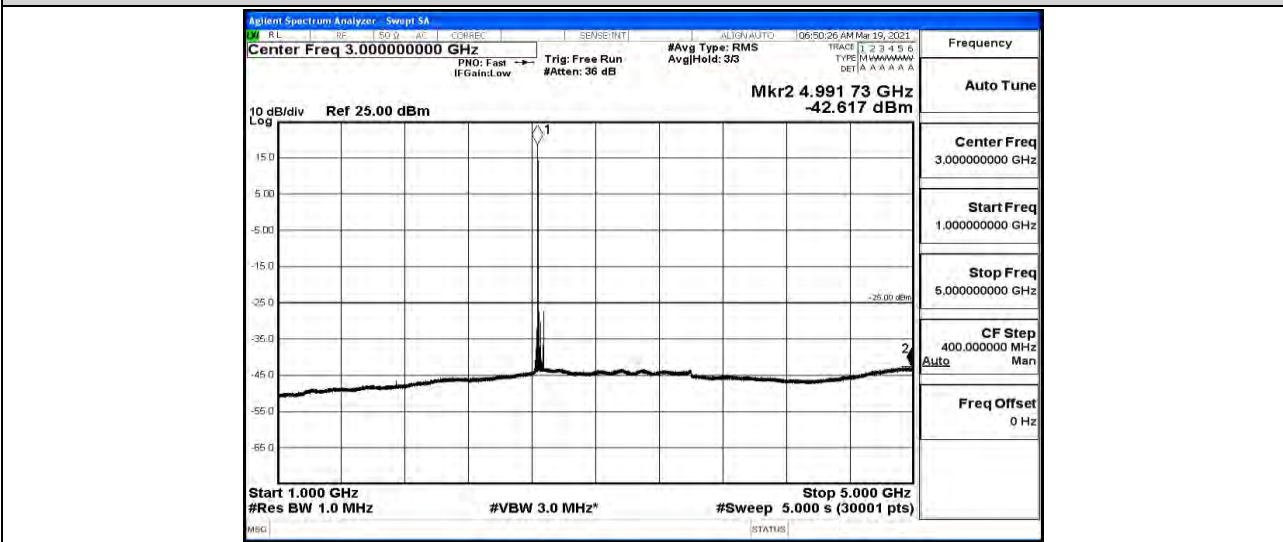

Band41-20MHz-16QAM-H-1RB#0-Range1:0.009~0.15MHz

Band41-20MHz-16QAM-H-1RB#0-Range2:0.15~30MHz

Band41-20MHz-16QAM-H-1RB#0-Range3:30~1000MHz

Band41-20MHz-16QAM-H-1RB#0-Range4:1000~5000MHz

Band41-20MHz-16QAM-H-1RB#0-Range5:5000~12000MHz