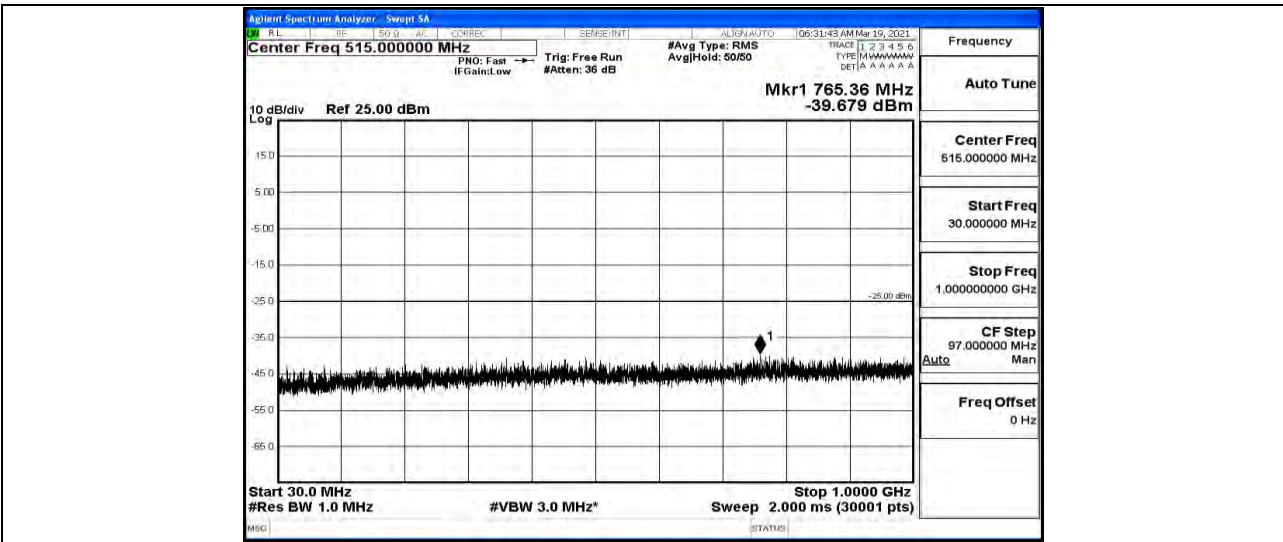

Band41-15MHz-16QAM-M-1RB#0-Range3:30~1000MHz

Band41-15MHz-16QAM-M-1RB#0-Range4:1000~5000MHz