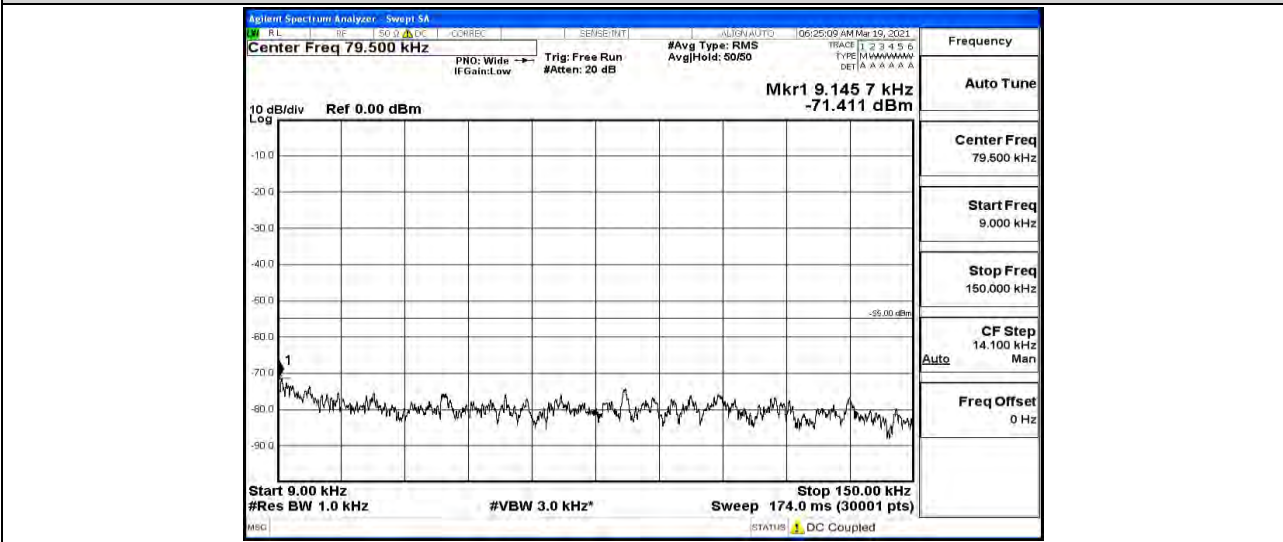

Band41-10MHz-16QAM-H-1RB#0-Range3:30~1000MHz

Band41-10MHz-16QAM-H-1RB#0-Range4:1000~5000MHz

Band41-10MHz-16QAM-H-1RB#0-Range5:5000~12000MHz

Band41-10MHz-16QAM-H-1RB#0-Range6:12000~26500MHz

Band41-15MHz-QPSK-L-1RB#0-Range1:0.009~0.15MHz