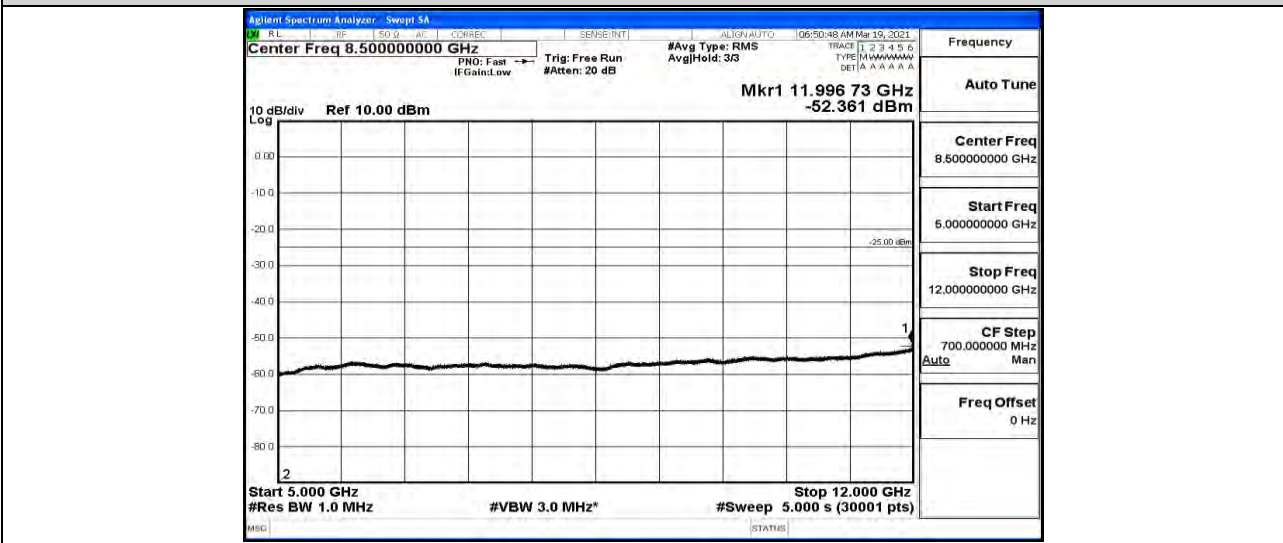

Band41-20MHz-16QAM-H-1RB#0-Range1:0.009~0.15MHz

Band41-20MHz-16QAM-H-1RB#0-Range2:0.15~30MHz

Band41-20MHz-16QAM-H-1RB#0-Range3:30~1000MHz

Band41-20MHz-16QAM-H-1RB#0-Range4:1000~5000MHz

Band41-20MHz-16QAM-H-1RB#0-Range5:5000~12000MHz