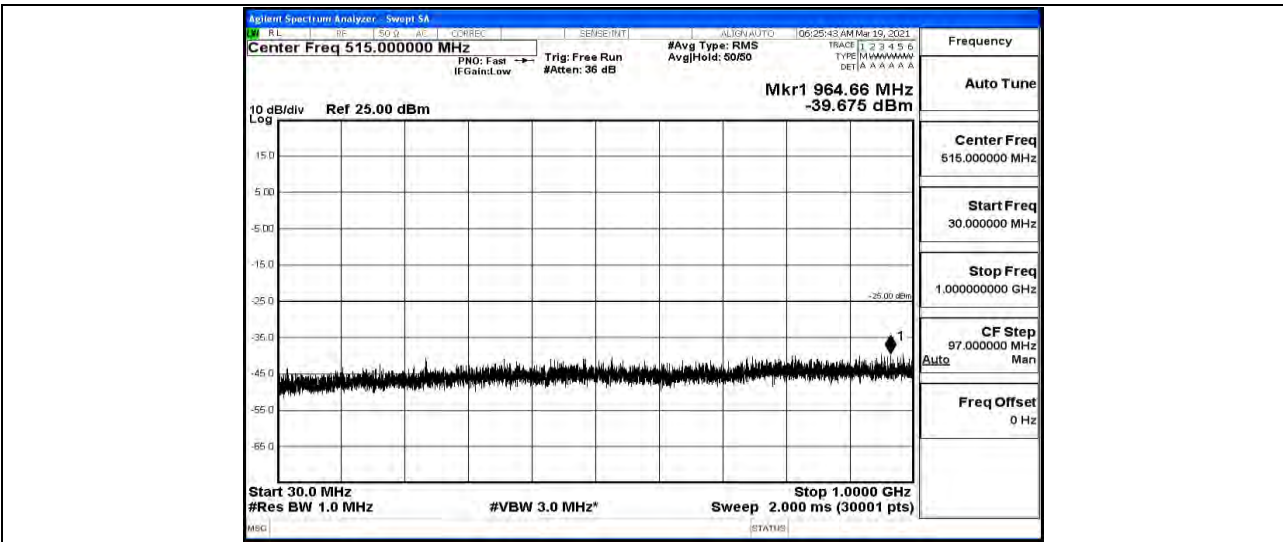

Band41-15MHz-QPSK-L-1RB#0-Range3:30~1000MHz

Band41-15MHz-QPSK-L-1RB#0-Range4:1000~5000MHz