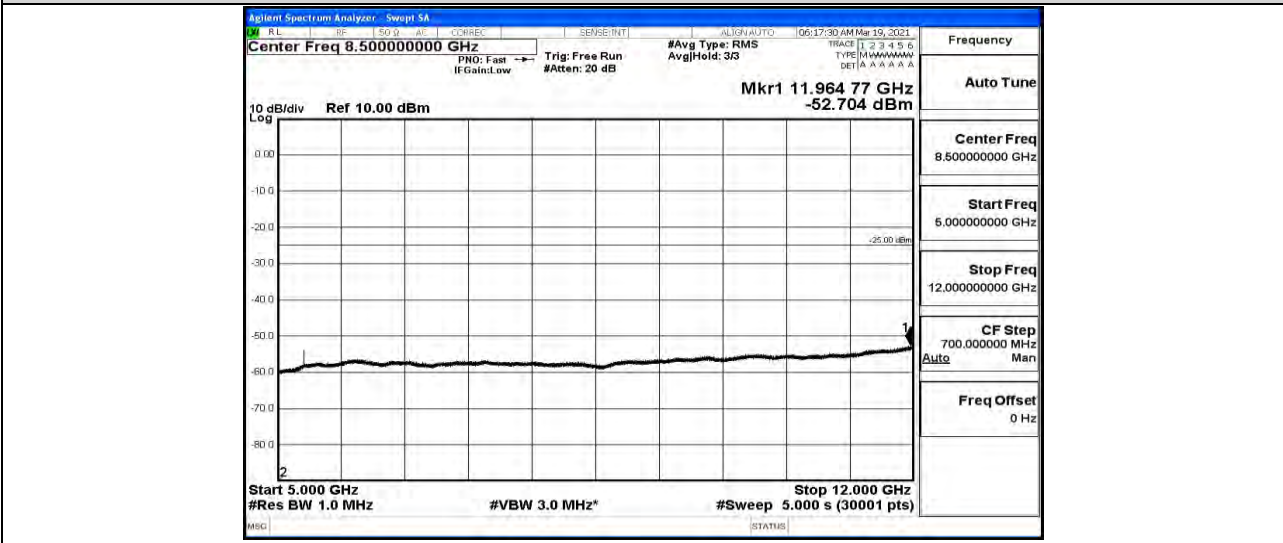

Band41-10MHz-QPSK-H-1RB#0-Range1:0.009~0.15MHz

Band41-10MHz-QPSK-H-1RB#0-Range2:0.15~30MHz

Band41-10MHz-QPSK-H-1RB#0-Range3:30~1000MHz

Band41-10MHz-QPSK-H-1RB#0-Range4:1000~5000MHz

Band41-10MHz-QPSK-H-1RB#0-Range5:5000~12000MHz