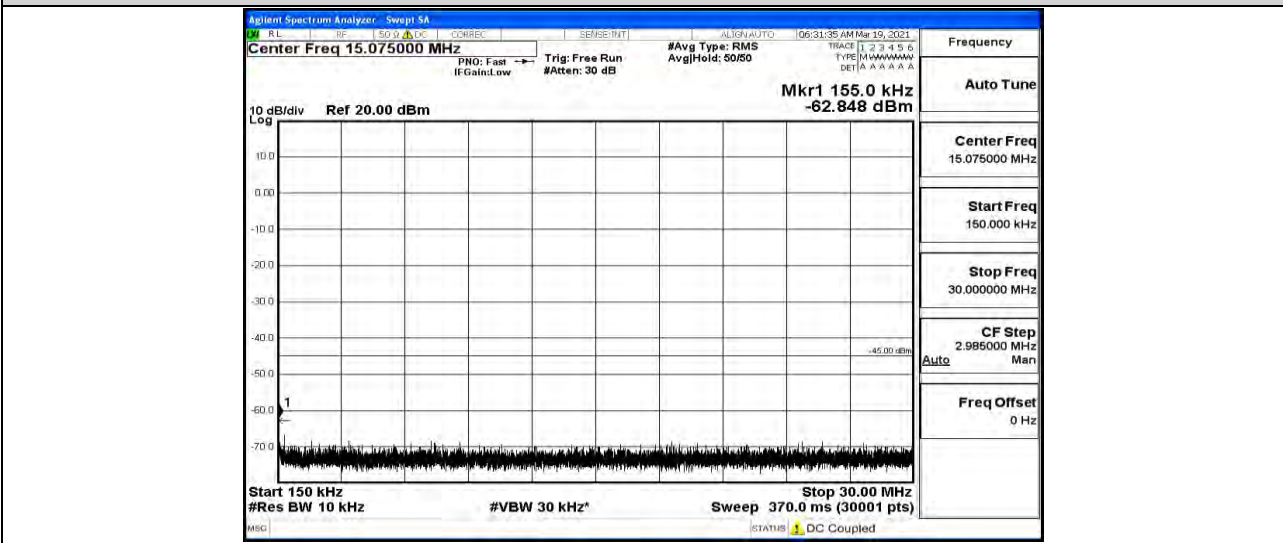

Band41-15MHz-16QAM-L-1RB#0-Range4:100~5000MHz

Band41-15MHz-16QAM-L-1RB#0-Range5:5000~12000MHz

Band41-15MHz-16QAM-L-1RB#0-Range6:12000~26500MHz

Band41-15MHz-16QAM-M-1RB#0-Range1:0.009~0.15MHz

Band41-15MHz-16QAM-M-1RB#0-Range2:0.15~30MHz