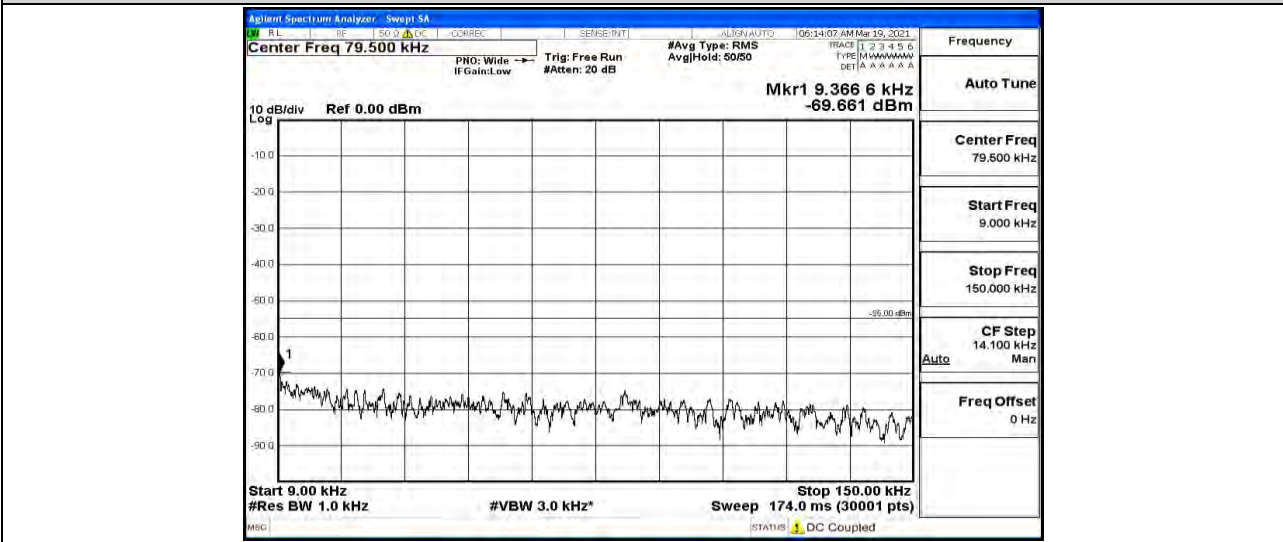

Band41-10MHz-16QAM-M-1RB#0-Range1:0.009~0.15MHz

Band41-10MHz-16QAM-M-1RB#0-Range2:0.15~30MHz