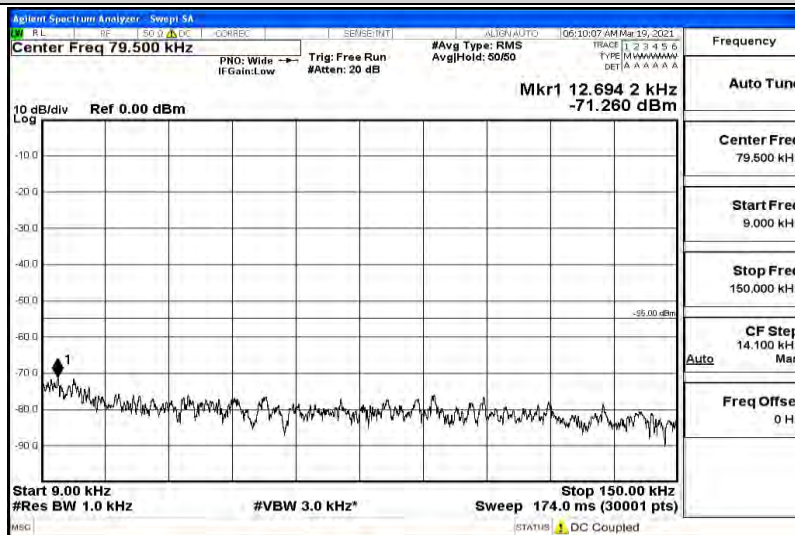

Band41-10MHz-16QAM-L-1RB#0-Range1:0.009~0.15MHz

Band41-10MHz-16QAM-L-1RB#0-Range2:0.15~30MHz