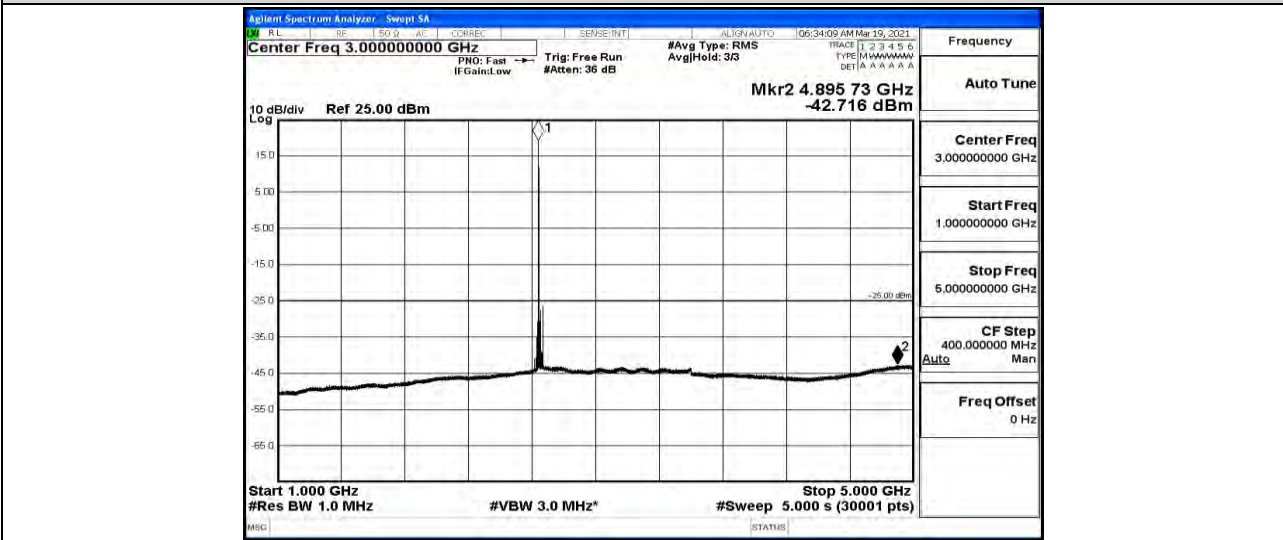

Band41-15MHz-QPSK-M-1RB#0-Range6:12000~26500MHz

Band41-15MHz-QPSK-H-1RB#0-Range1:0.009~0.15MHz

Band41-15MHz-QPSK-H-1RB#0-Range2:0.15~30MHz

Band41-15MHz-QPSK-H-1RB#0-Range3:30~1000MHz

Band41-15MHz-QPSK-H-1RB#0-Range4:1000~5000MHz