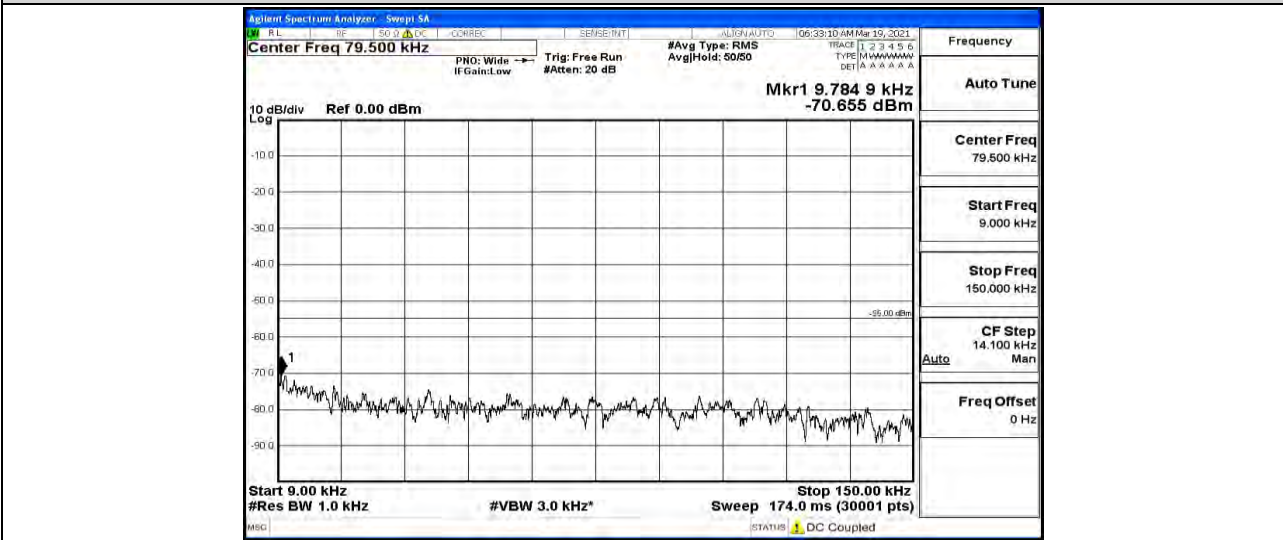

Band41-15MHz-QPSK-H-1RB#0-Range1:0.009~0.15MHz

Band41-15MHz-QPSK-H-1RB#0-Range2:0.15~30MHz