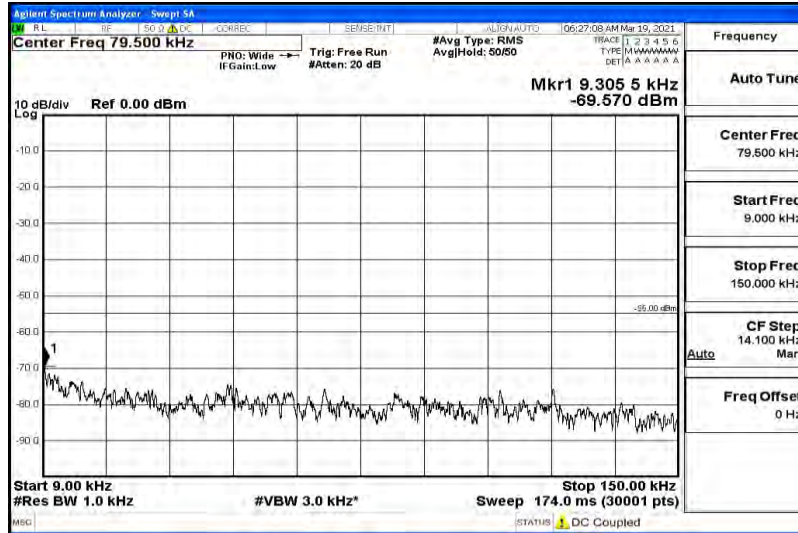

Band41-15MHz-QPSK-H-1RB#0-Range5:5000~12000MHz

Band41-15MHz-QPSK-H-1RB#0-Range6:12000~26500MHz

Band41-15MHz-16QAM-L-1RB#0-Range1:0.009~0.15MHz

Band41-15MHz-16QAM-L-1RB#0-Range2:0.15~30MHz

Band41-15MHz-16QAM-L-1RB#0-Range3:30~1000MHz