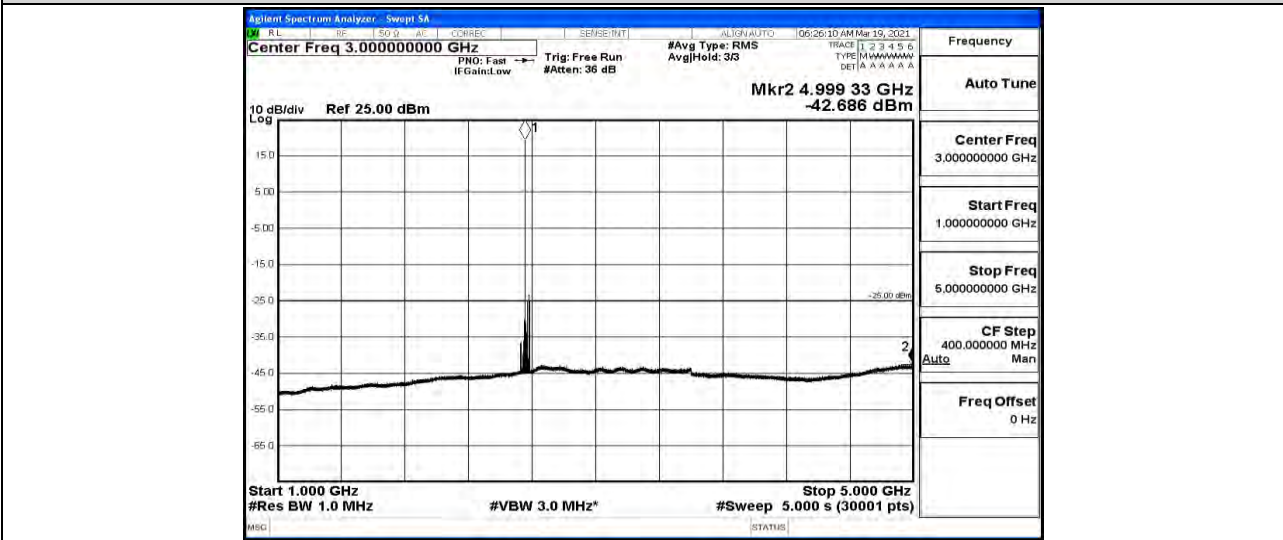

Band41-15MHz-QPSK-L-1RB#0-Range4:1000~5000MHz

Band41-15MHz-QPSK-L-1RB#0-Range5:5000~12000MHz