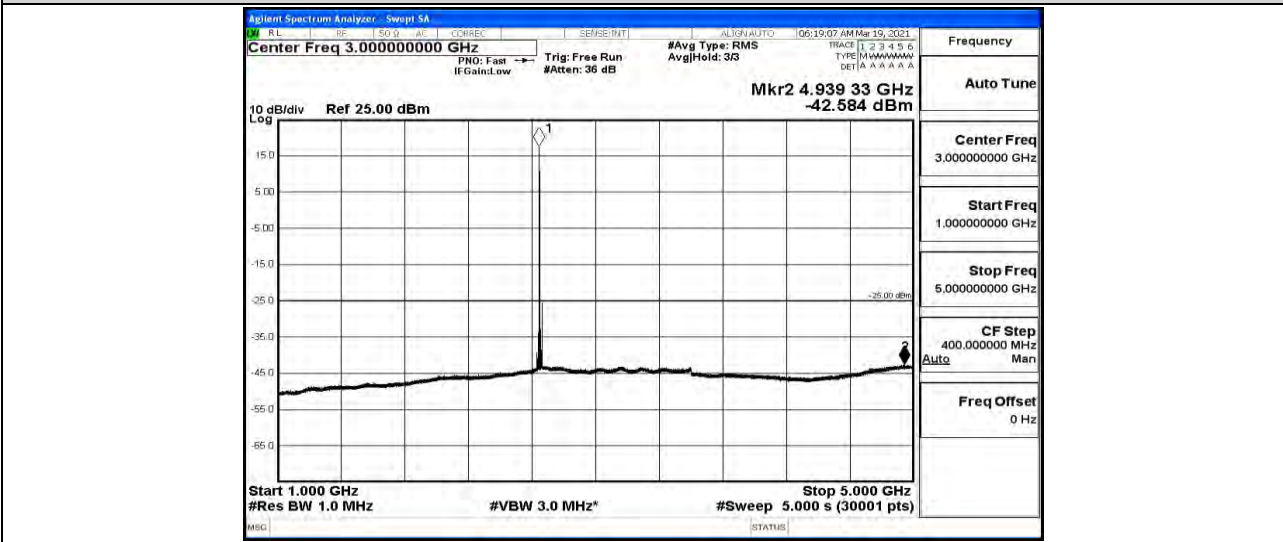

Band41-10MHz-16QAM-H-1RB#0-Range4:1000~5000MHz

Band41-10MHz-16QAM-H-1RB#0-Range5:5000~12000MHz