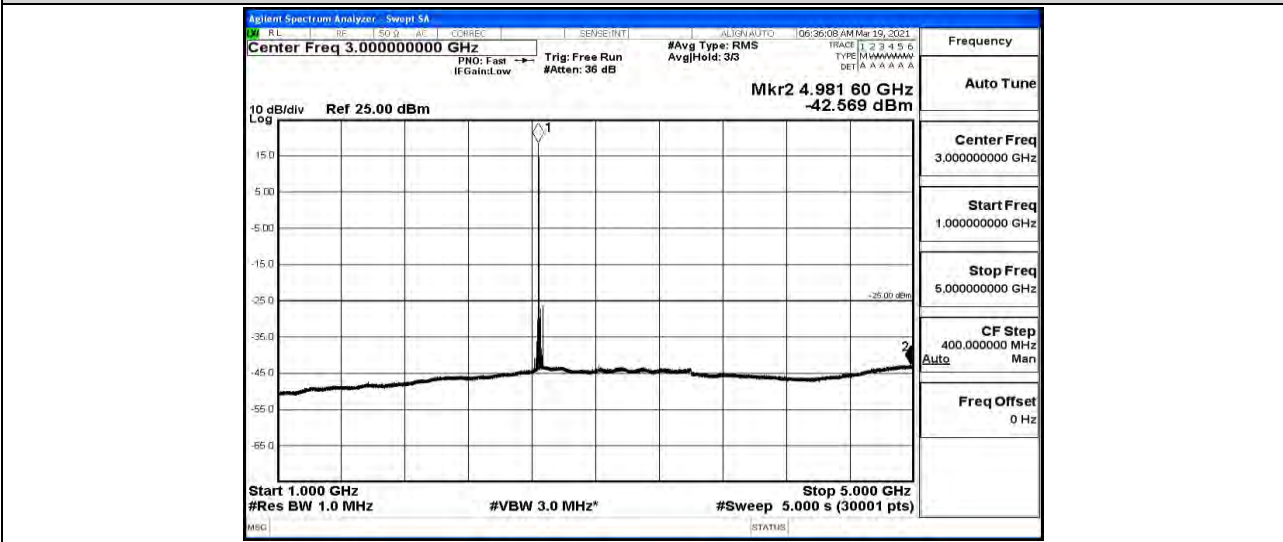

Band41-15MHz-16QAM-H-1RB#0-Range4:1000~5000MHz

Band41-15MHz-16QAM-H-1RB#0-Range5:5000~12000MHz