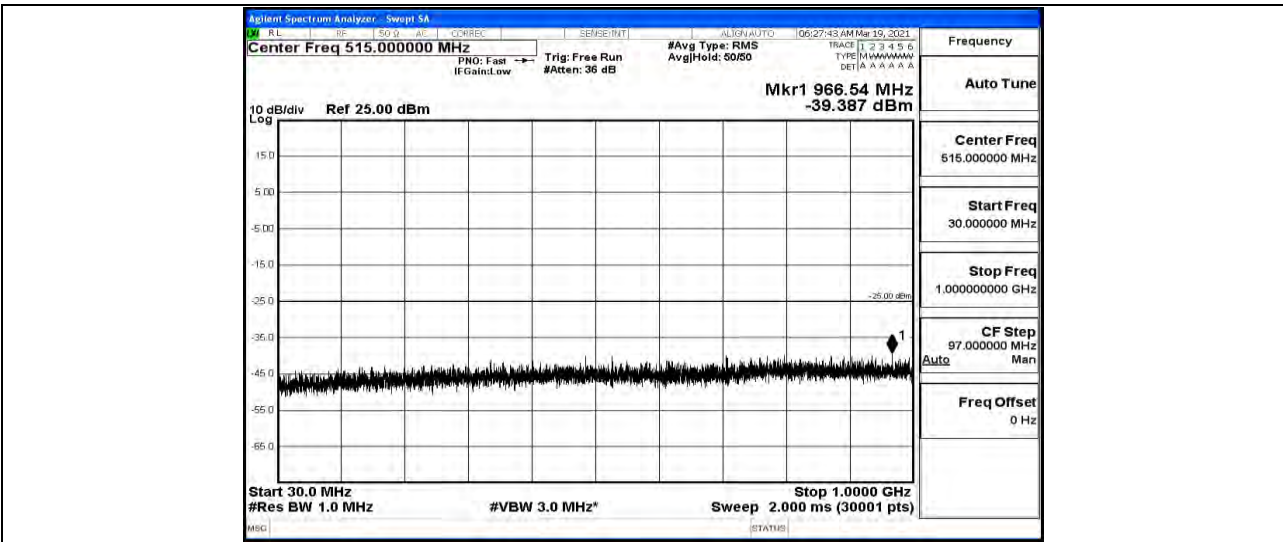

Band41-15MHz-QPSK-H-1RB#0-Range5:5000~12000MHz

Band41-15MHz-QPSK-H-1RB#0-Range6:12000~26500MHz

Band41-15MHz-16QAM-L-1RB#0-Range1:0.009~0.15MHz

Band41-15MHz-16QAM-L-1RB#0-Range2:0.15~30MHz

Band41-15MHz-16QAM-L-1RB#0-Range3:30~1000MHz