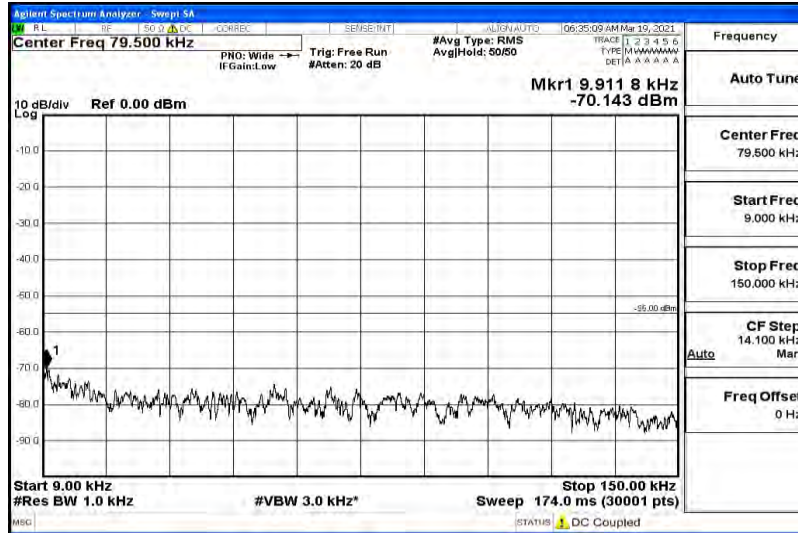

Band41-15MHz-16QAM-M-1RB#0-Range3:30~1000MHz

Band41-15MHz-16QAM-M-1RB#0-Range4:1000~5000MHz

Band41-15MHz-16QAM-M-1RB#0-Range5:5000~12000MHz

Band41-15MHz-16QAM-M-1RB#0-Range6:12000~26500MHz

Band41-15MHz-16QAM-H-1RB#0-Range1:0.009~0.15MHz