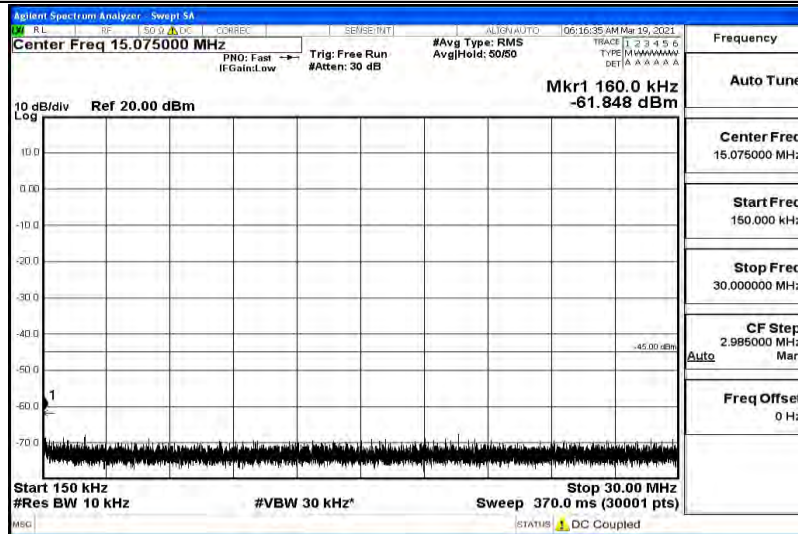

Band41-10MHz-QPSK-H-1RB#0-Range1:0.009~0.15MHz

Band41-10MHz-QPSK-H-1RB#0-Range2:0.15~30MHz

Band41-10MHz-QPSK-H-1RB#0-Range3:30~1000MHz

Band41-10MHz-QPSK-H-1RB#0-Range4:1000~5000MHz

Band41-10MHz-QPSK-H-1RB#0-Range5:5000~12000MHz