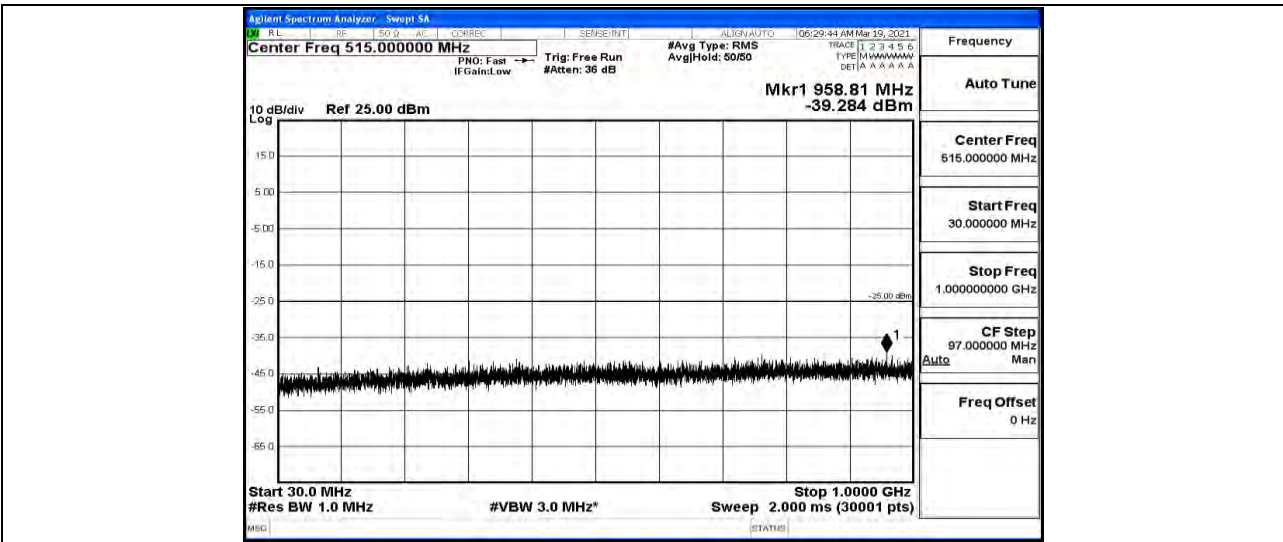

Band41-15MHz-QPSK-M-1RB#0-Range1:0.009~0.15MHz

Band41-15MHz-QPSK-M-1RB#0-Range2:0.15~30MHz

Band41-15MHz-QPSK-M-1RB#0-Range3:30~1000MHz

Band41-15MHz-QPSK-M-1RB#0-Range4:1000~5000MHz

Band41-15MHz-QPSK-M-1RB#0-Range5:5000~12000MHz