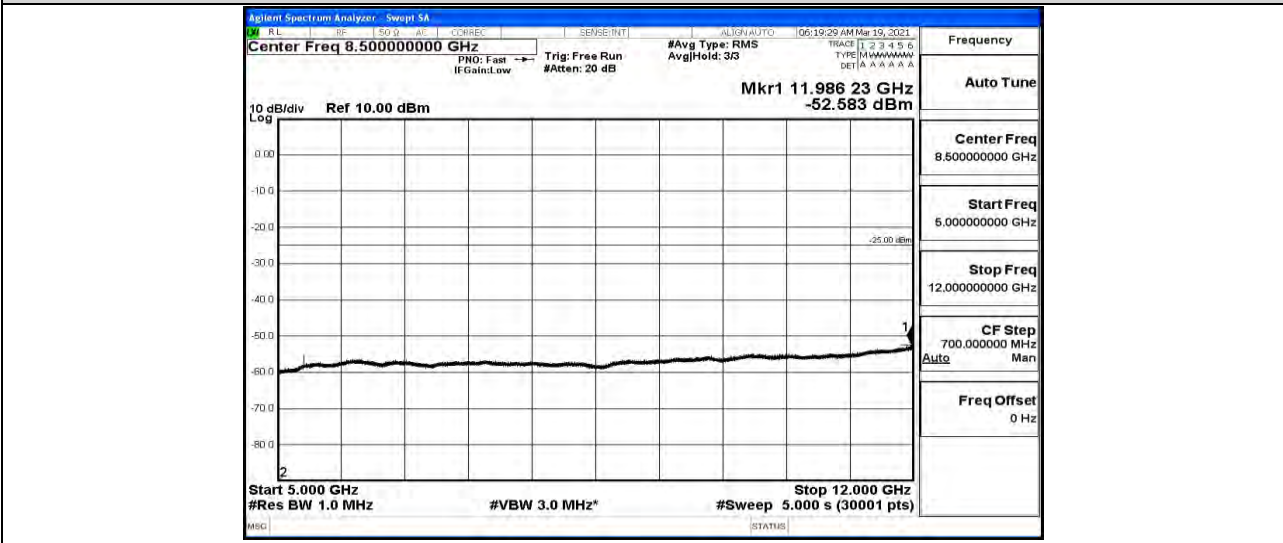

Band41-10MHz-16QAM-H-1RB#0-Range5:5000~12000MHz

Band41-10MHz-16QAM-H-1RB#0-Range6:12000~26500MHz