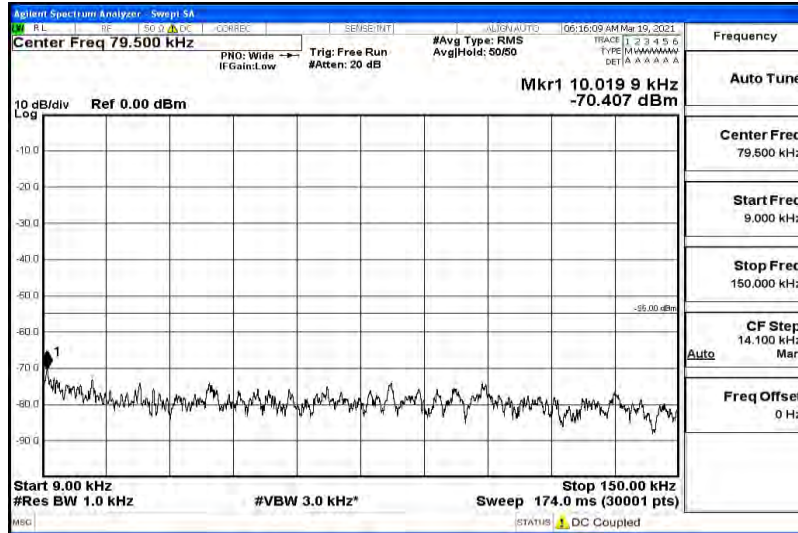

Band41-10MHz-QPSK-H-1RB#0-Range1:0.009~0.15MHz

Band41-10MHz-QPSK-H-1RB#0-Range2:0.15~30MHz

Band41-10MHz-QPSK-H-1RB#0-Range3:30~1000MHz

Band41-10MHz-QPSK-H-1RB#0-Range4:1000~5000MHz

Band41-10MHz-QPSK-H-1RB#0-Range5:5000~12000MHz