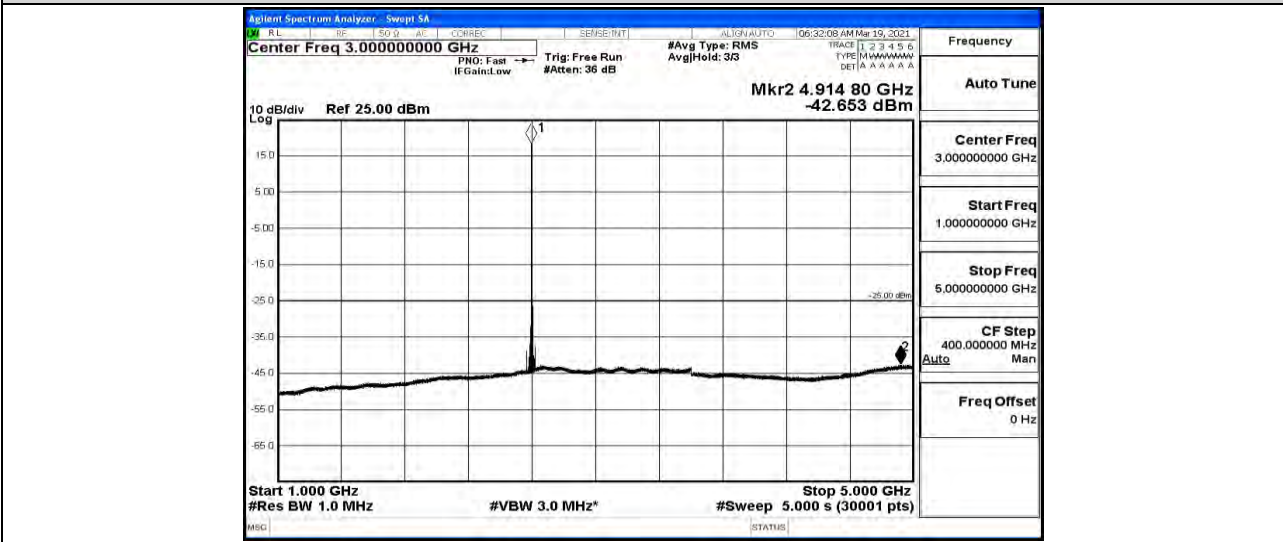

Band41-15MHz-16QAM-M-1RB#0-Range4:1000~5000MHz

Band41-15MHz-16QAM-M-1RB#0-Range5:5000~12000MHz