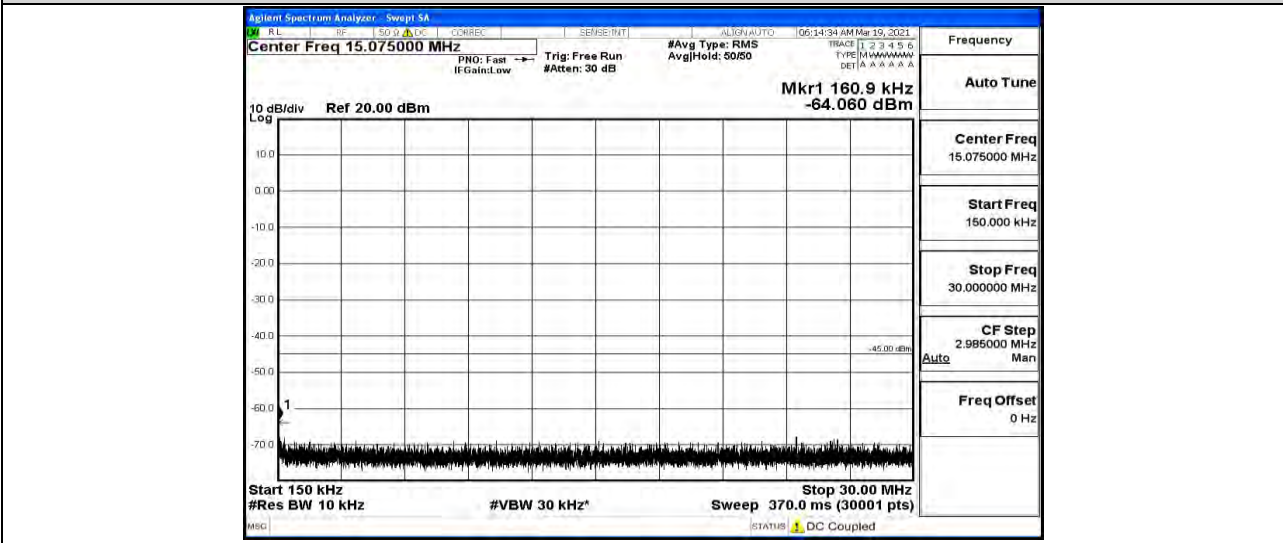

Band41-10MHz-16QAM-L-1RB#0-Range5:5000~12000MHz

Band41-10MHz-16QAM-L-1RB#0-Range6:12000~26500MHz

Band41-10MHz-16QAM-M-1RB#0-Range1:0.009~0.15MHz

Band41-10MHz-16QAM-M-1RB#0-Range2:0.15~30MHz

Band41-10MHz-16QAM-M-1RB#0-Range3:30~1000MHz