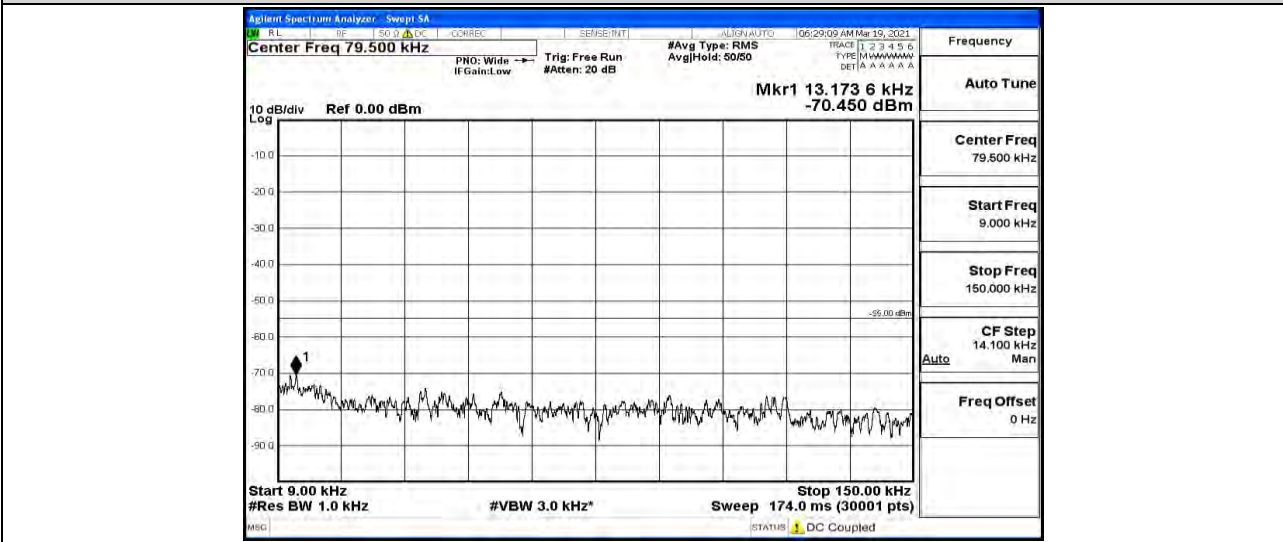

Band41-15MHz-QPSK-M-1RB#0-Range1:0.009~0.15MHz

Band41-15MHz-QPSK-M-1RB#0-Range2:0.15~30MHz