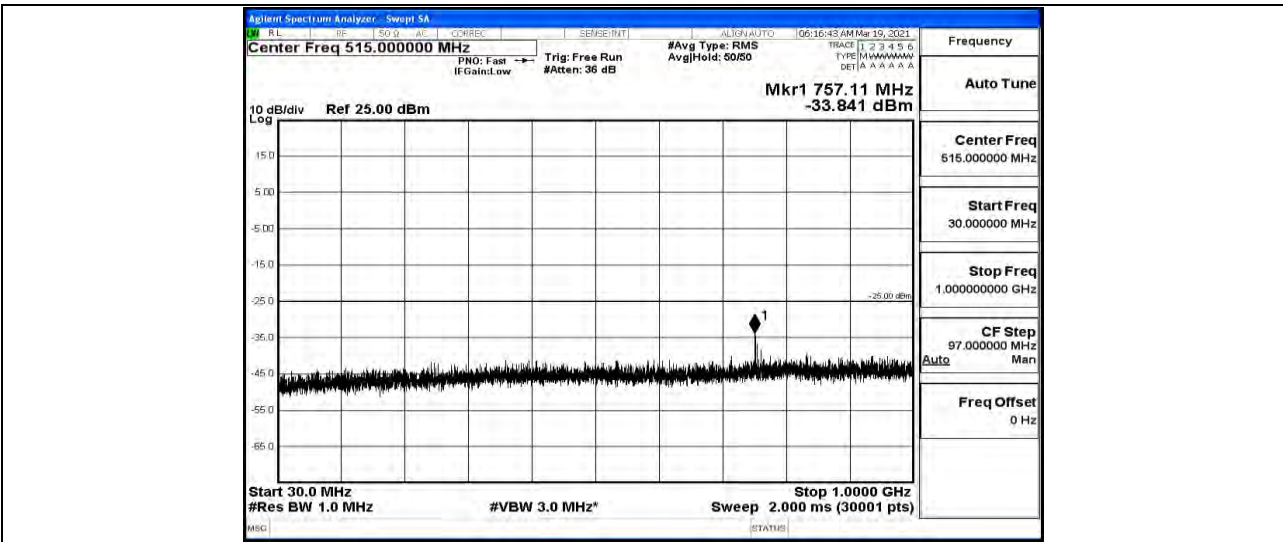

Band41-10MHz-QPSK-H-1RB#0-Range1:0.009~0.15MHz

Band41-10MHz-QPSK-H-1RB#0-Range2:0.15~30MHz

Band41-10MHz-QPSK-H-1RB#0-Range3:30~1000MHz

Band41-10MHz-QPSK-H-1RB#0-Range4:1000~5000MHz

Band41-10MHz-QPSK-H-1RB#0-Range5:5000~12000MHz