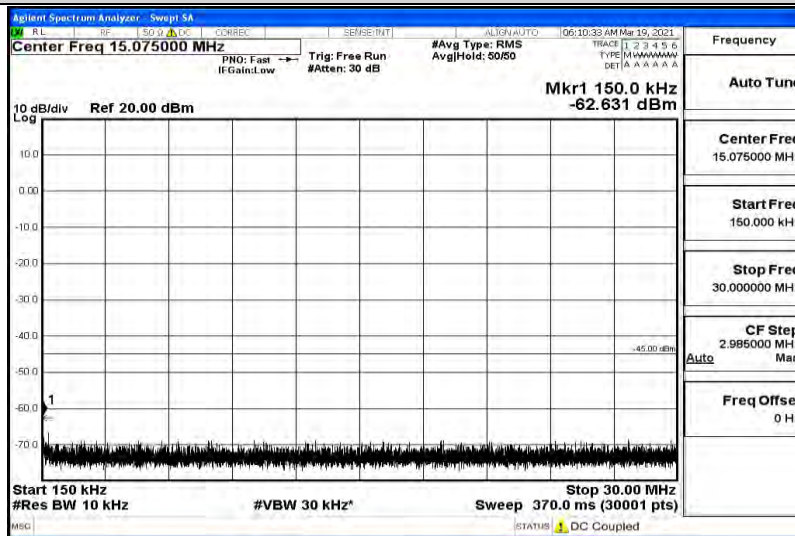

Band41-10MHz-16QAM-L-1RB#0-Range2:0.15~30MHz

Band41-10MHz-16QAM-L-1RB#0-Range3:30~1000MHz